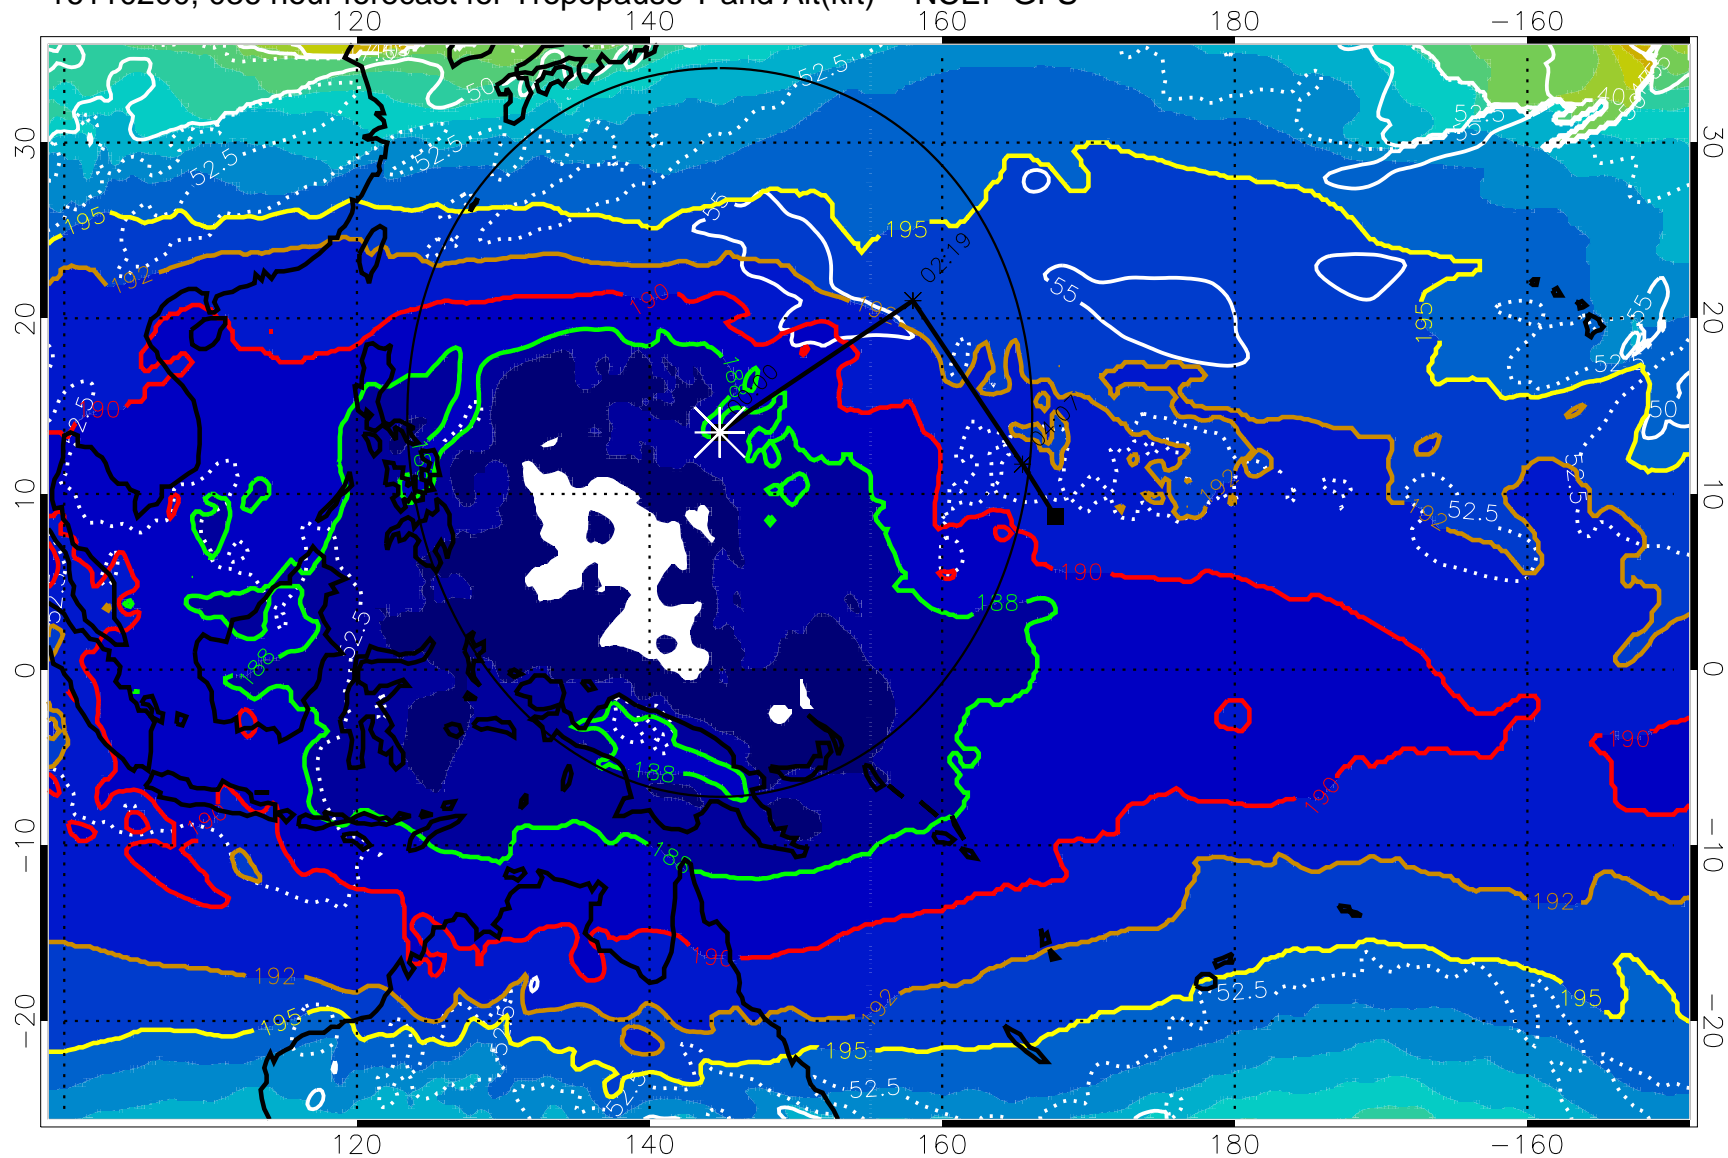

16110112, 024 hour forecast for Tropopause T and Alt(kft) -- NCEP GFS

Tropopause T, K

Tropopause Altitude in kft (white)

192.5K Isotherm 195K Isotherm
187.5K Isotherm 190K Isotherm

Range ring of 2304 km

16110118, 030 hour forecast for Tropopause T and Alt(kft) -- NCEP GFS

190 200 210 220 230
Tropopause T, K

Tropopause Altitude in kft (white)

192.5K Isotherm 195K Isotherm
187.5K Isotherm 190K Isotherm

Range ring of 2304 km

16110200, 036 hour forecast for Tropopause T and Alt(kft) -- NCEP GFS