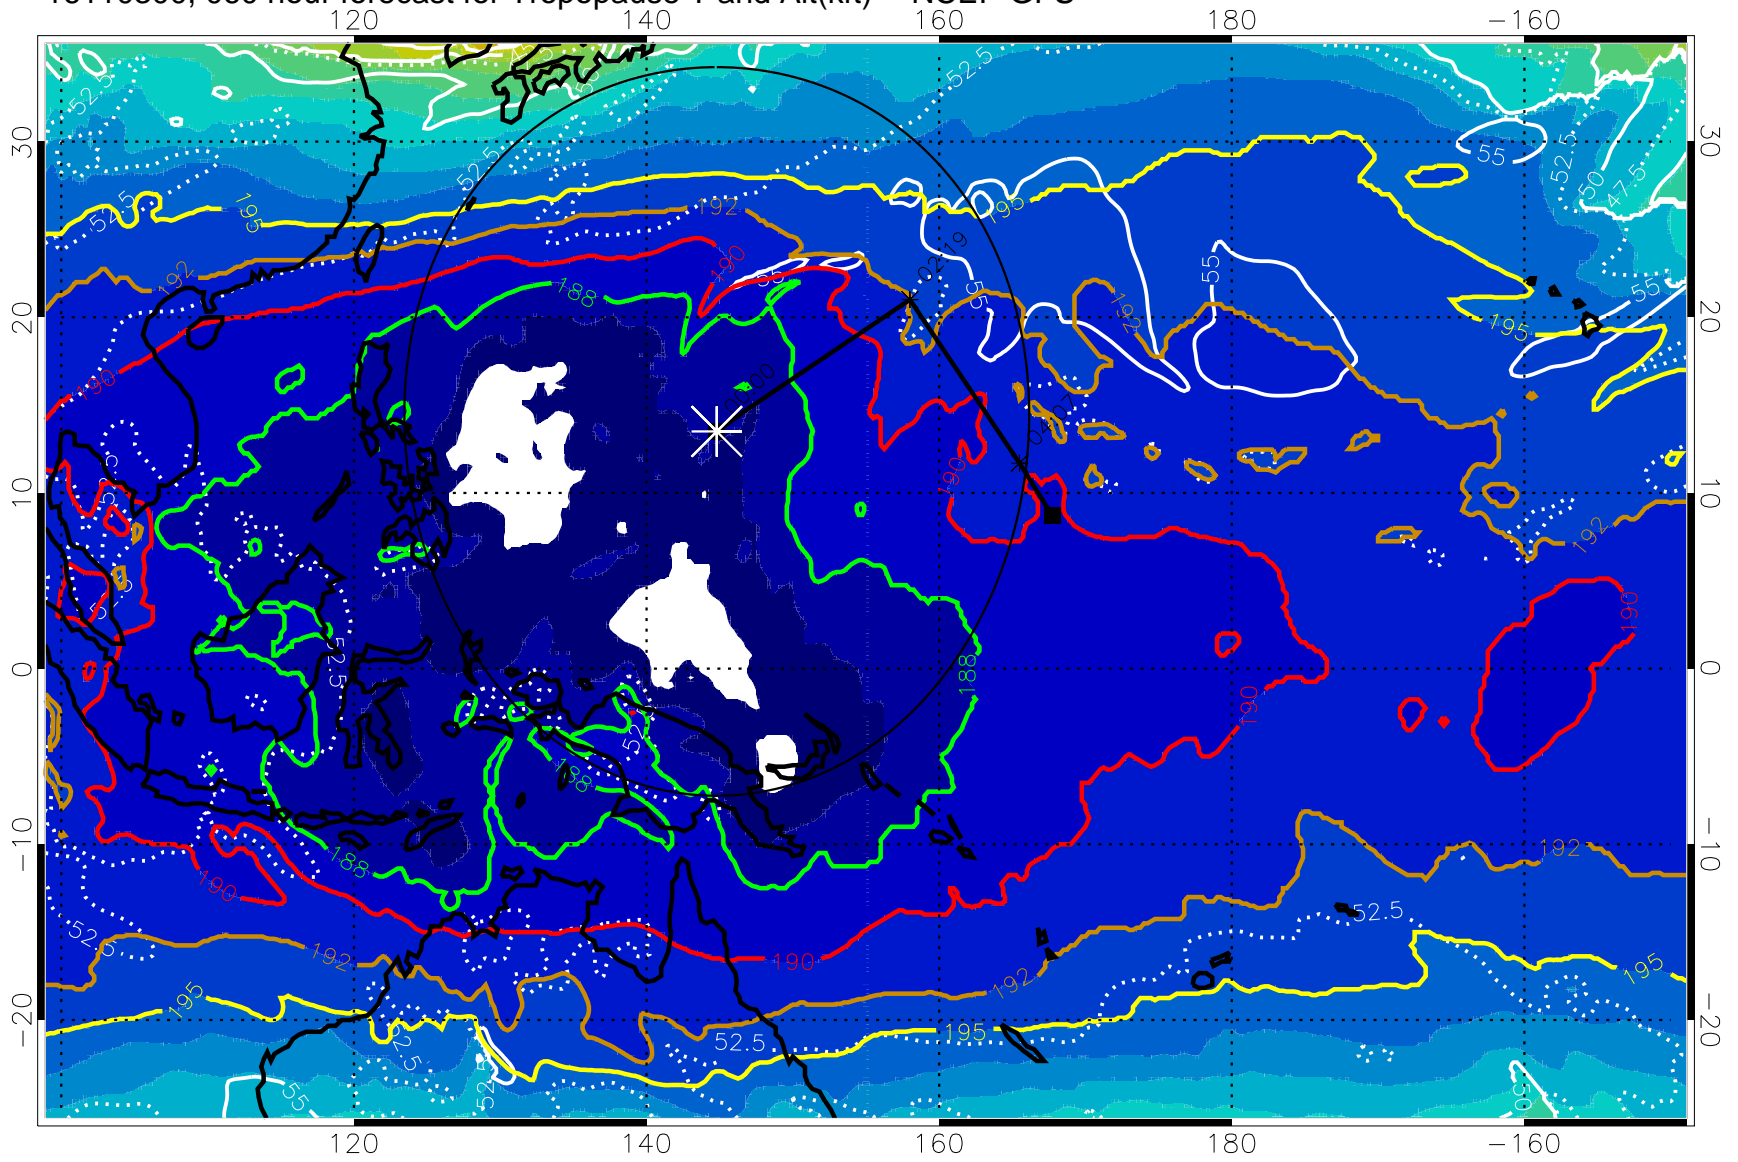

16110300, 060 hour forecast for Tropopause T and Alt(kft) -- NCEP GFS

190 200 210 220 230
Tropopause T, K

Tropopause Altitude in kft (white)

192.5K Isotherm 195K Isotherm
187.5K Isotherm 190K Isotherm

Range ring of 2304 km