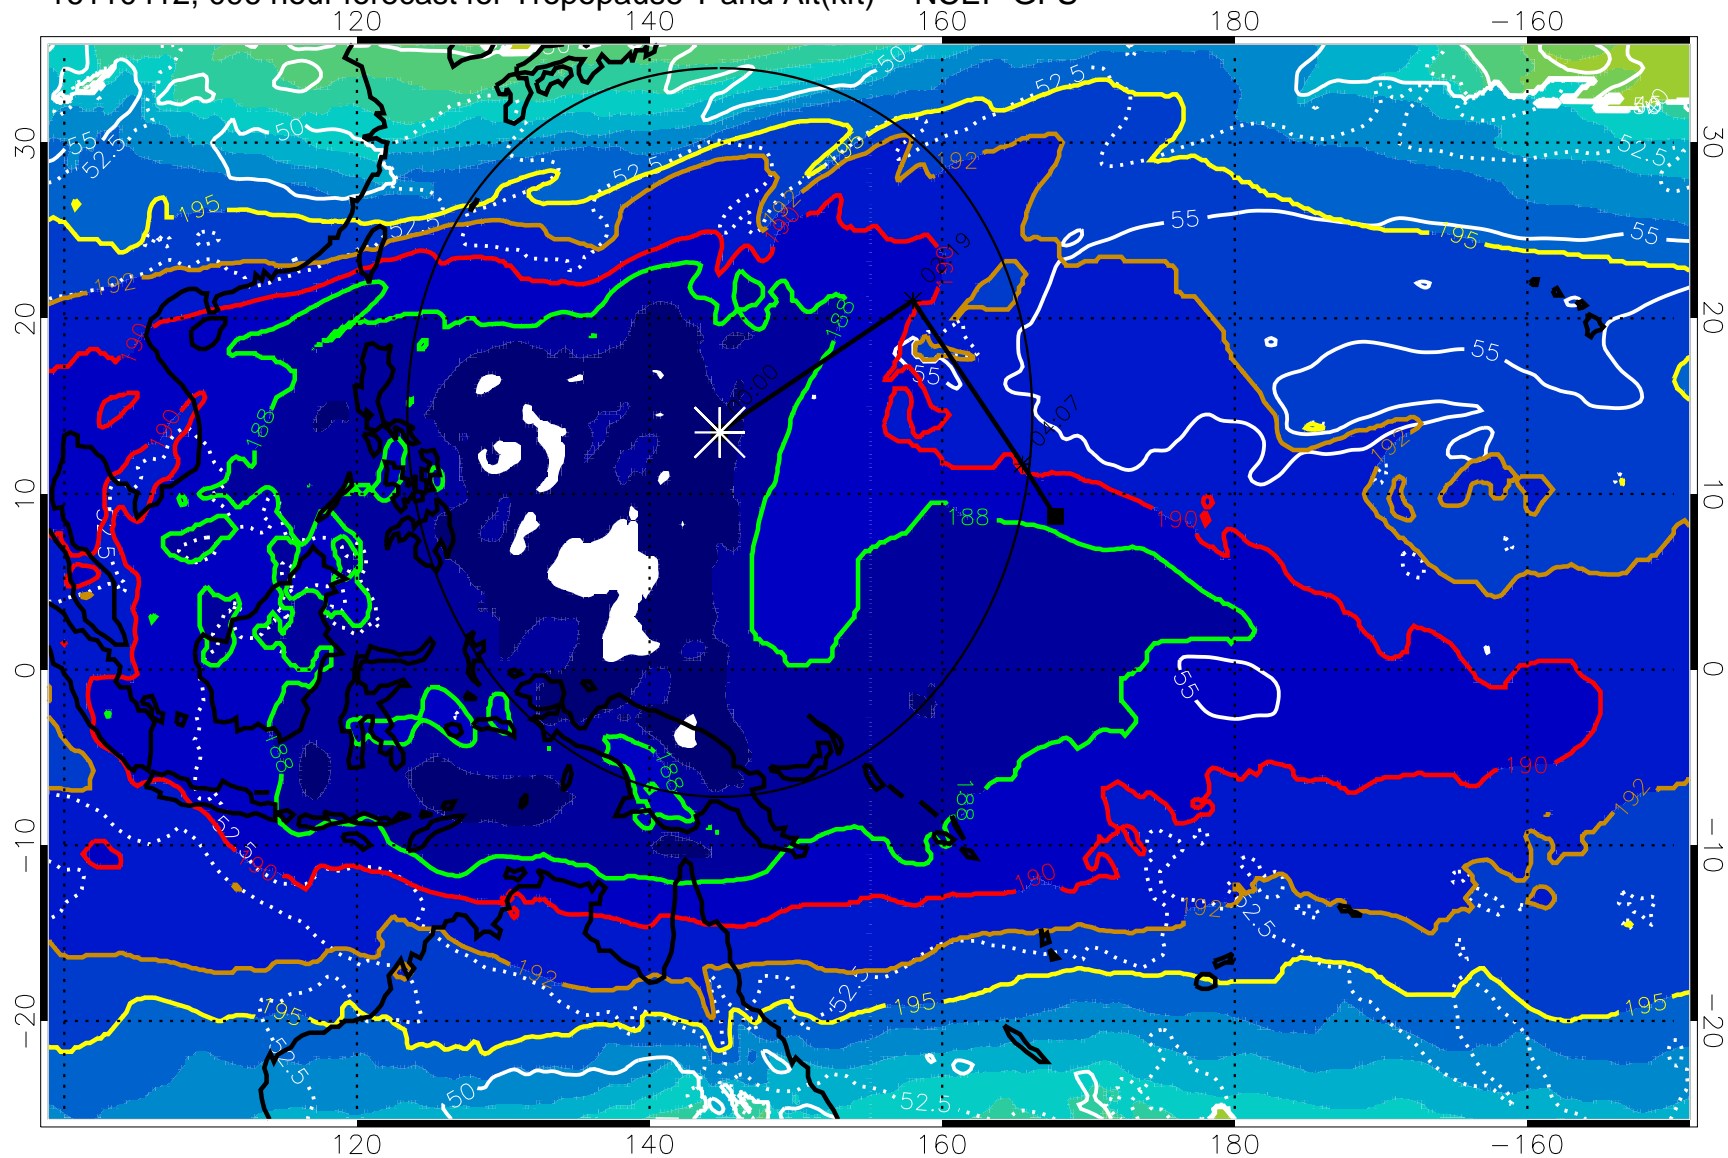

16110412, 096 hour forecast for Tropopause T and Alt(kft) -- NCEP GFS

190 200 210 220 230
Tropopause T, K

Tropopause Altitude in kft (white)

192.5K Isotherm 195K Isotherm
187.5K Isotherm 190K Isotherm

Range ring of 2304 km