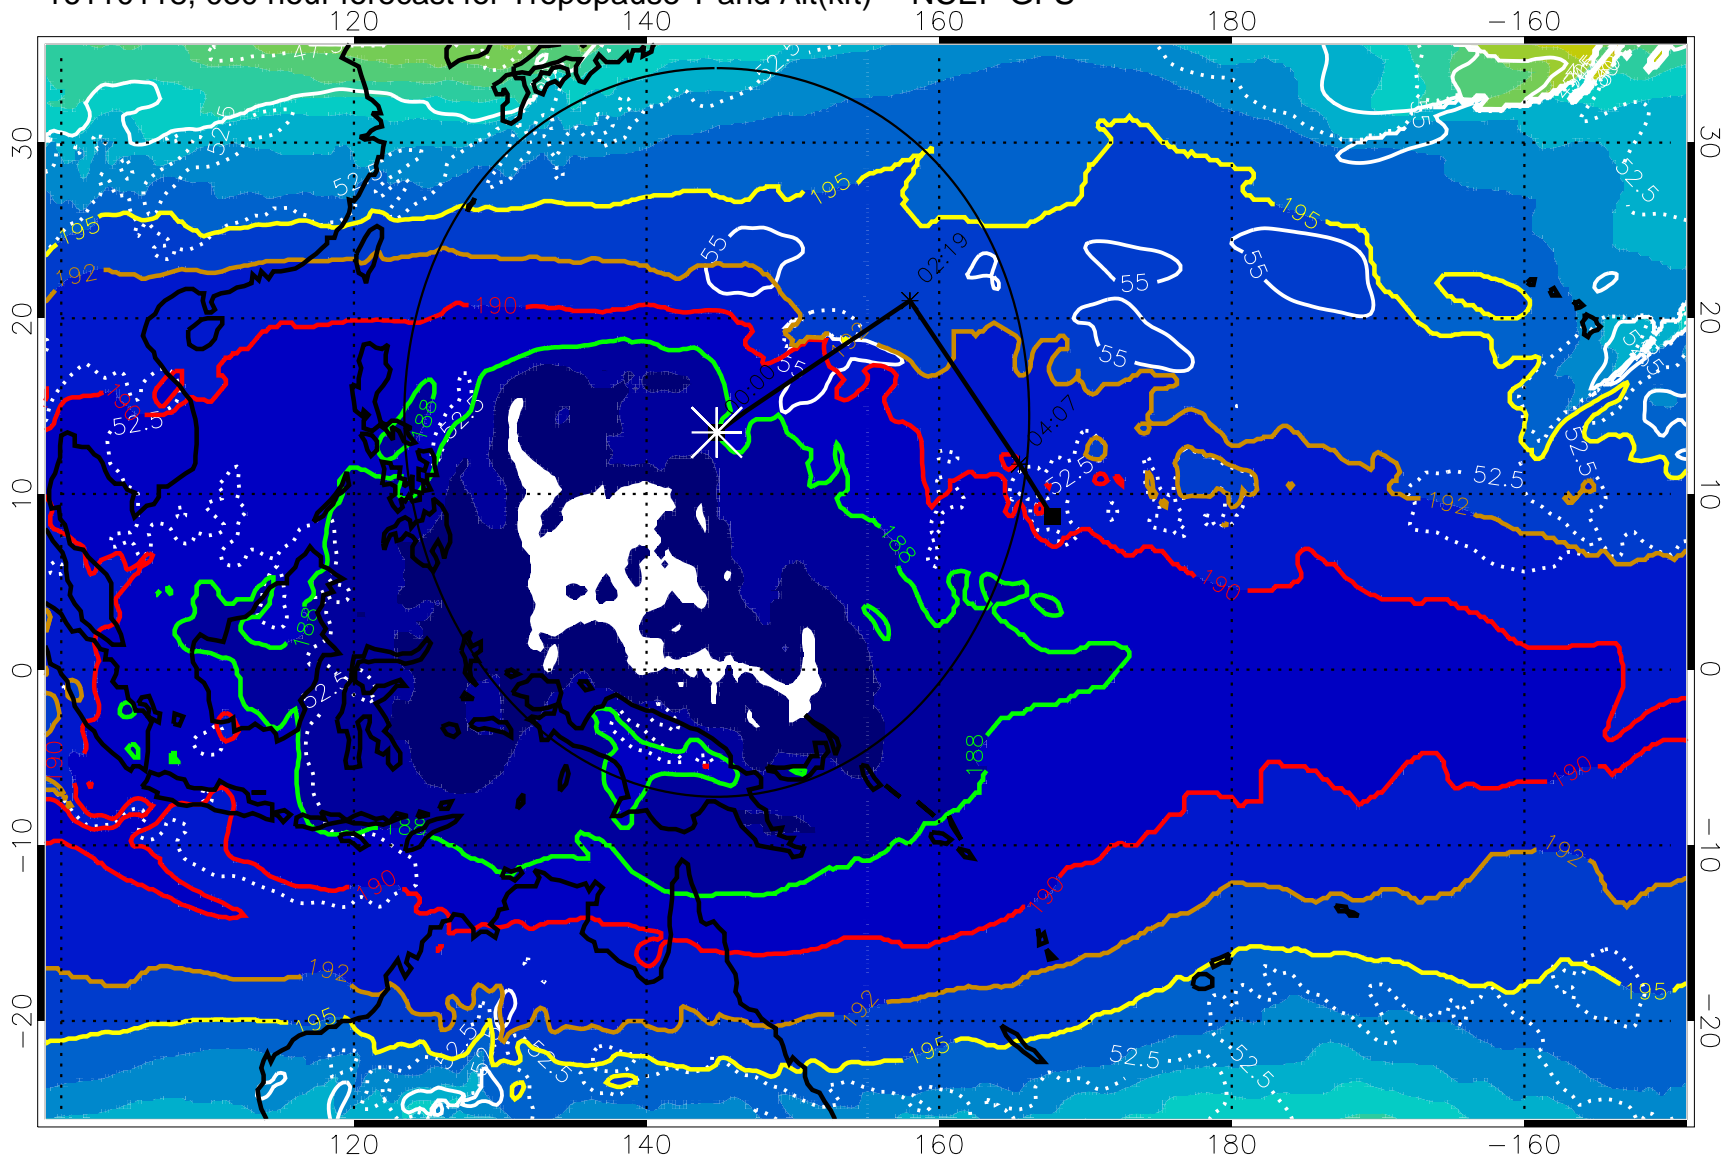

16110112, 024 hour forecast for Tropopause T and Alt(kft) -- NCEP GFS

Tropopause T, K

Tropopause Altitude in kft (white)

192.5K Isotherm 195K Isotherm
187.5K Isotherm 190K Isotherm

Range ring of 2304 km

16110118, 030 hour forecast for Tropopause T and Alt(kft) -- NCEP GFS

190 200 210 220 230
Tropopause T, K

Tropopause Altitude in kft (white)

192.5K Isotherm 195K Isotherm
187.5K Isotherm 190K Isotherm

Range ring of 2304 km

16110200, 036 hour forecast for Tropopause T and Alt(kft) -- NCEP GFS