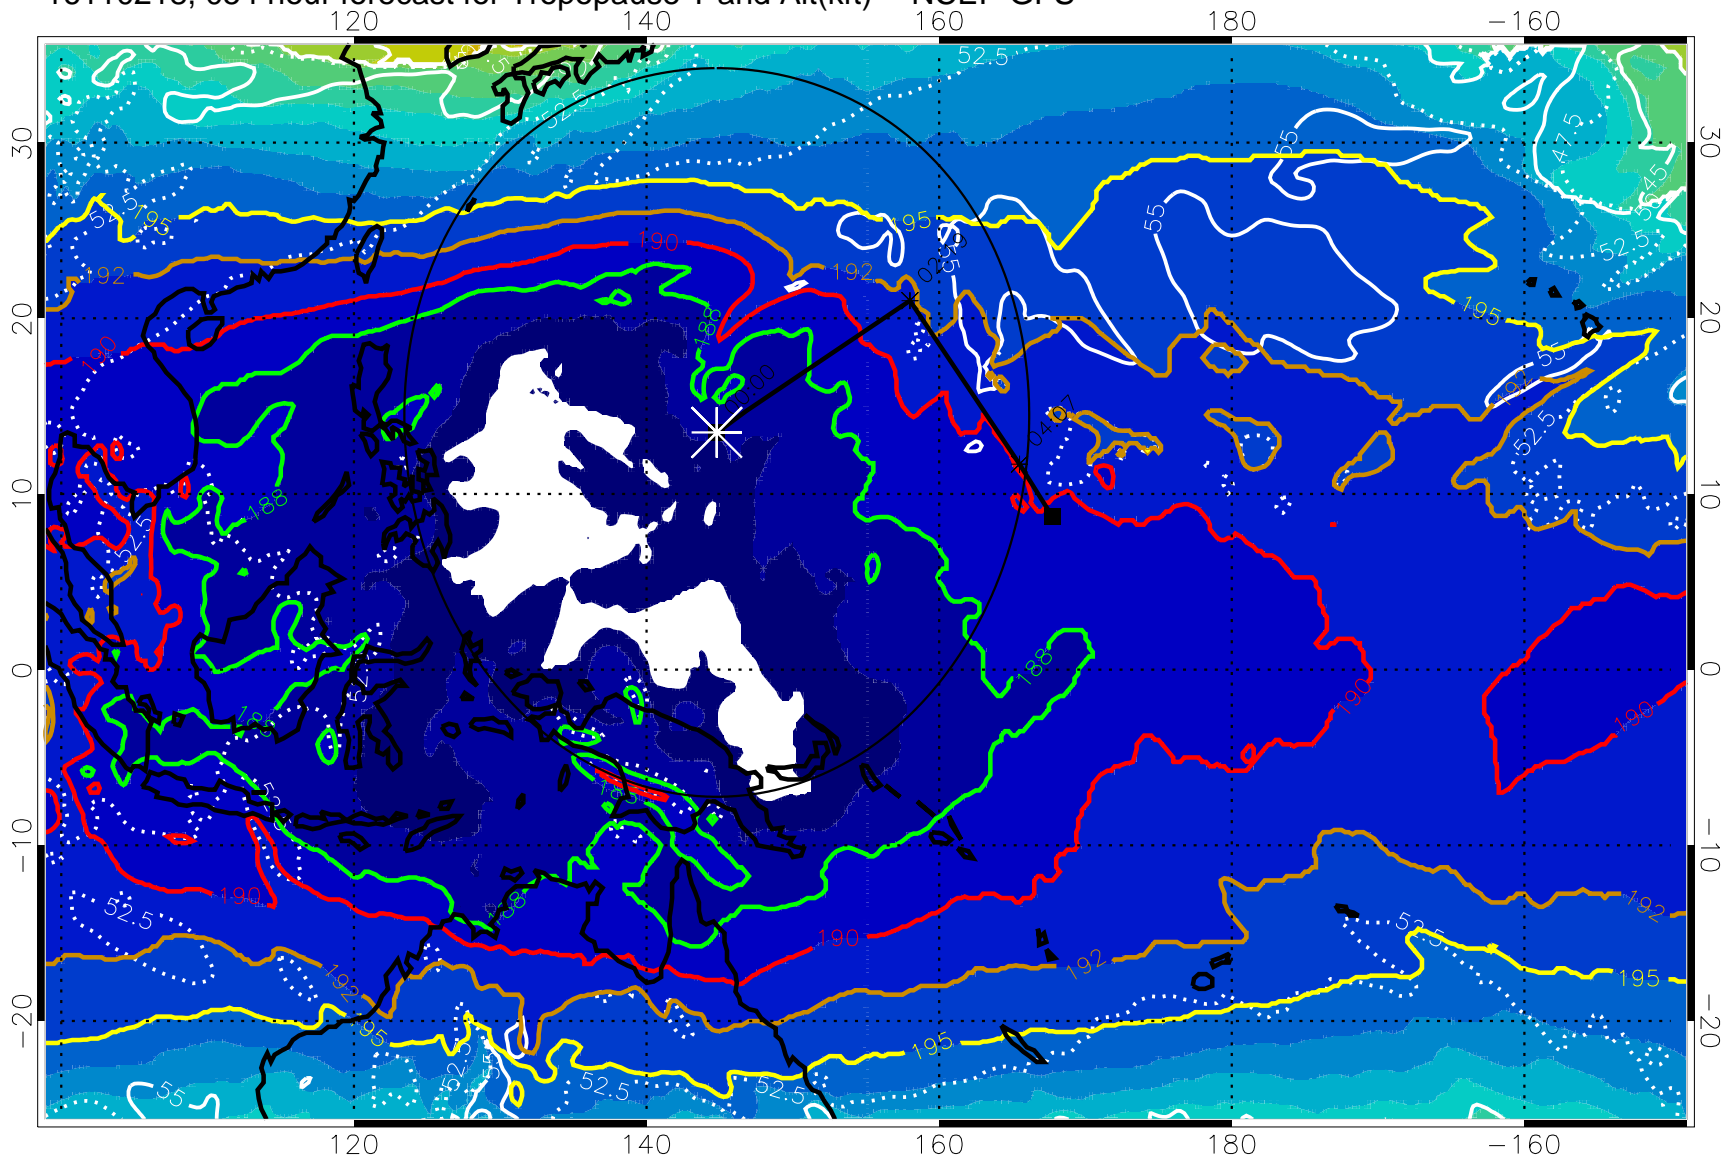

190 200 210 220 230
Tropopause T, K

Tropopause Altitude in kft (white)

192.5K Isotherm 195K Isotherm
187.5K Isotherm 190K Isotherm

Range ring of 2304 km

16110212, 048 hour forecast for Tropopause T and Alt(kft) -- NCEP GFS

190 200 210 220 230
Tropopause T, K

Tropopause Altitude in kft (white)

192.5K Isotherm 195K Isotherm
187.5K Isotherm 190K Isotherm

Range ring of 2304 km

16110218, 054 hour forecast for Tropopause T and Alt(kft) -- NCEP GFS