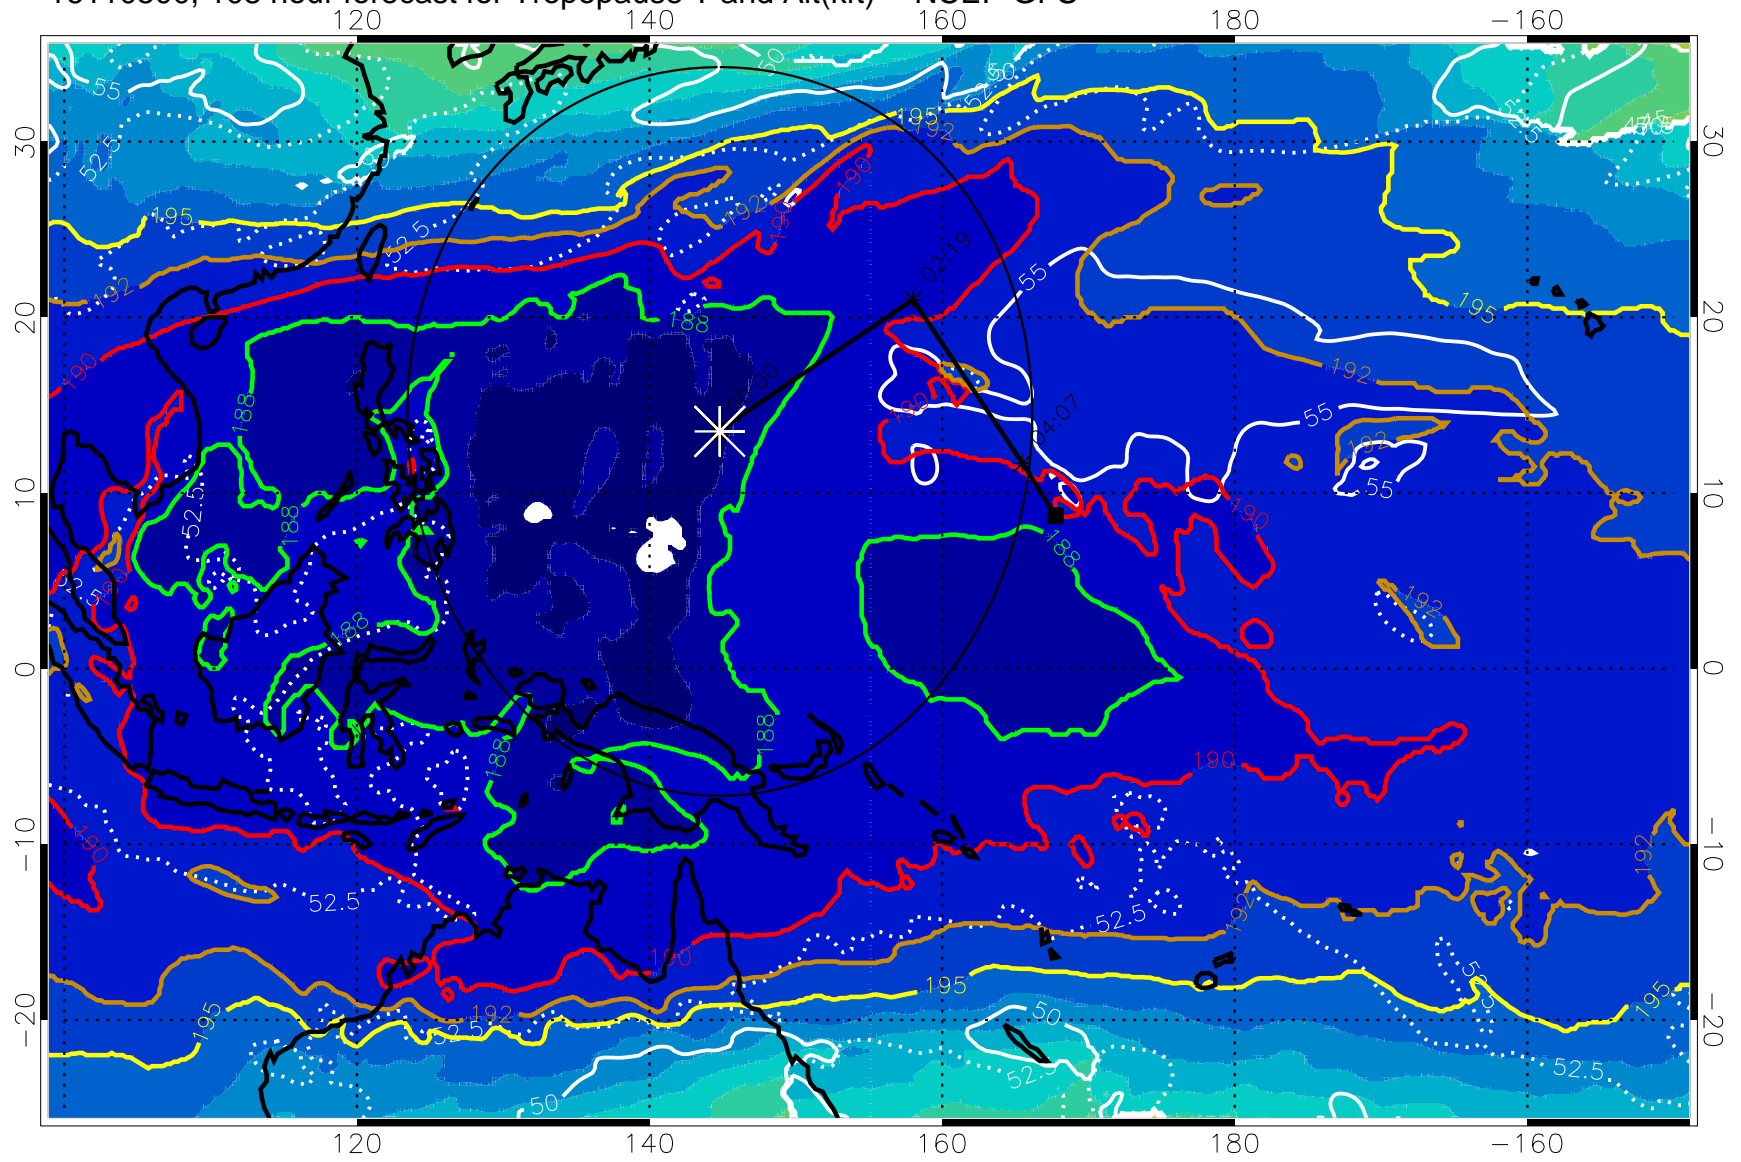

16110500, 108 hour forecast for Tropopause T and Alt(kft) -- NCEP GFS

190 200 210 220 230
Tropopause T, K

Tropopause Altitude in kft (white)

192.5K Isotherm 195K Isotherm
187.5K Isotherm 190K Isotherm

Range ring of 2304 km