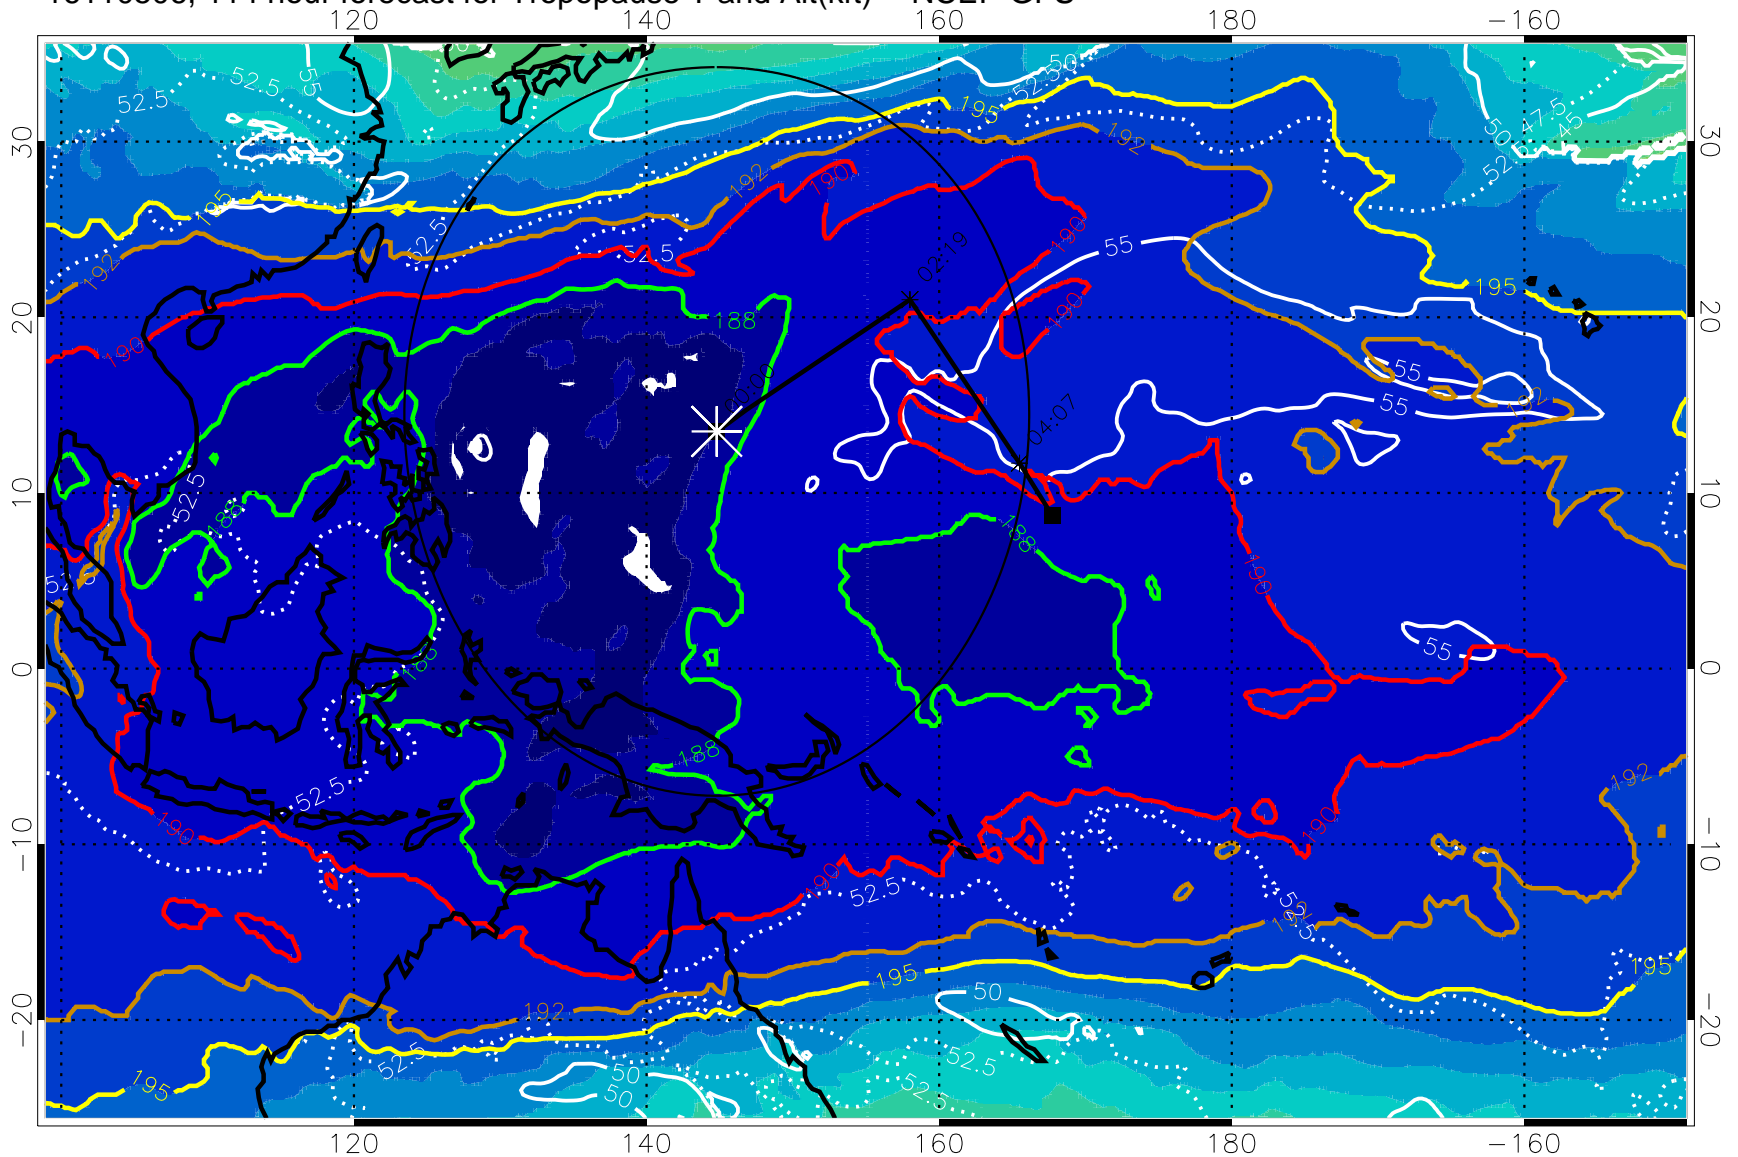

16110506, 114 hour forecast for Tropopause T and Alt(kft) -- NCEP GFS

190 200 210 220 230

Tropopause T, K

Tropopause Altitude in kft (white)

192.5K Isotherm 195K Isotherm

187.5K Isotherm 190K Isotherm

Range ring of 2304 km