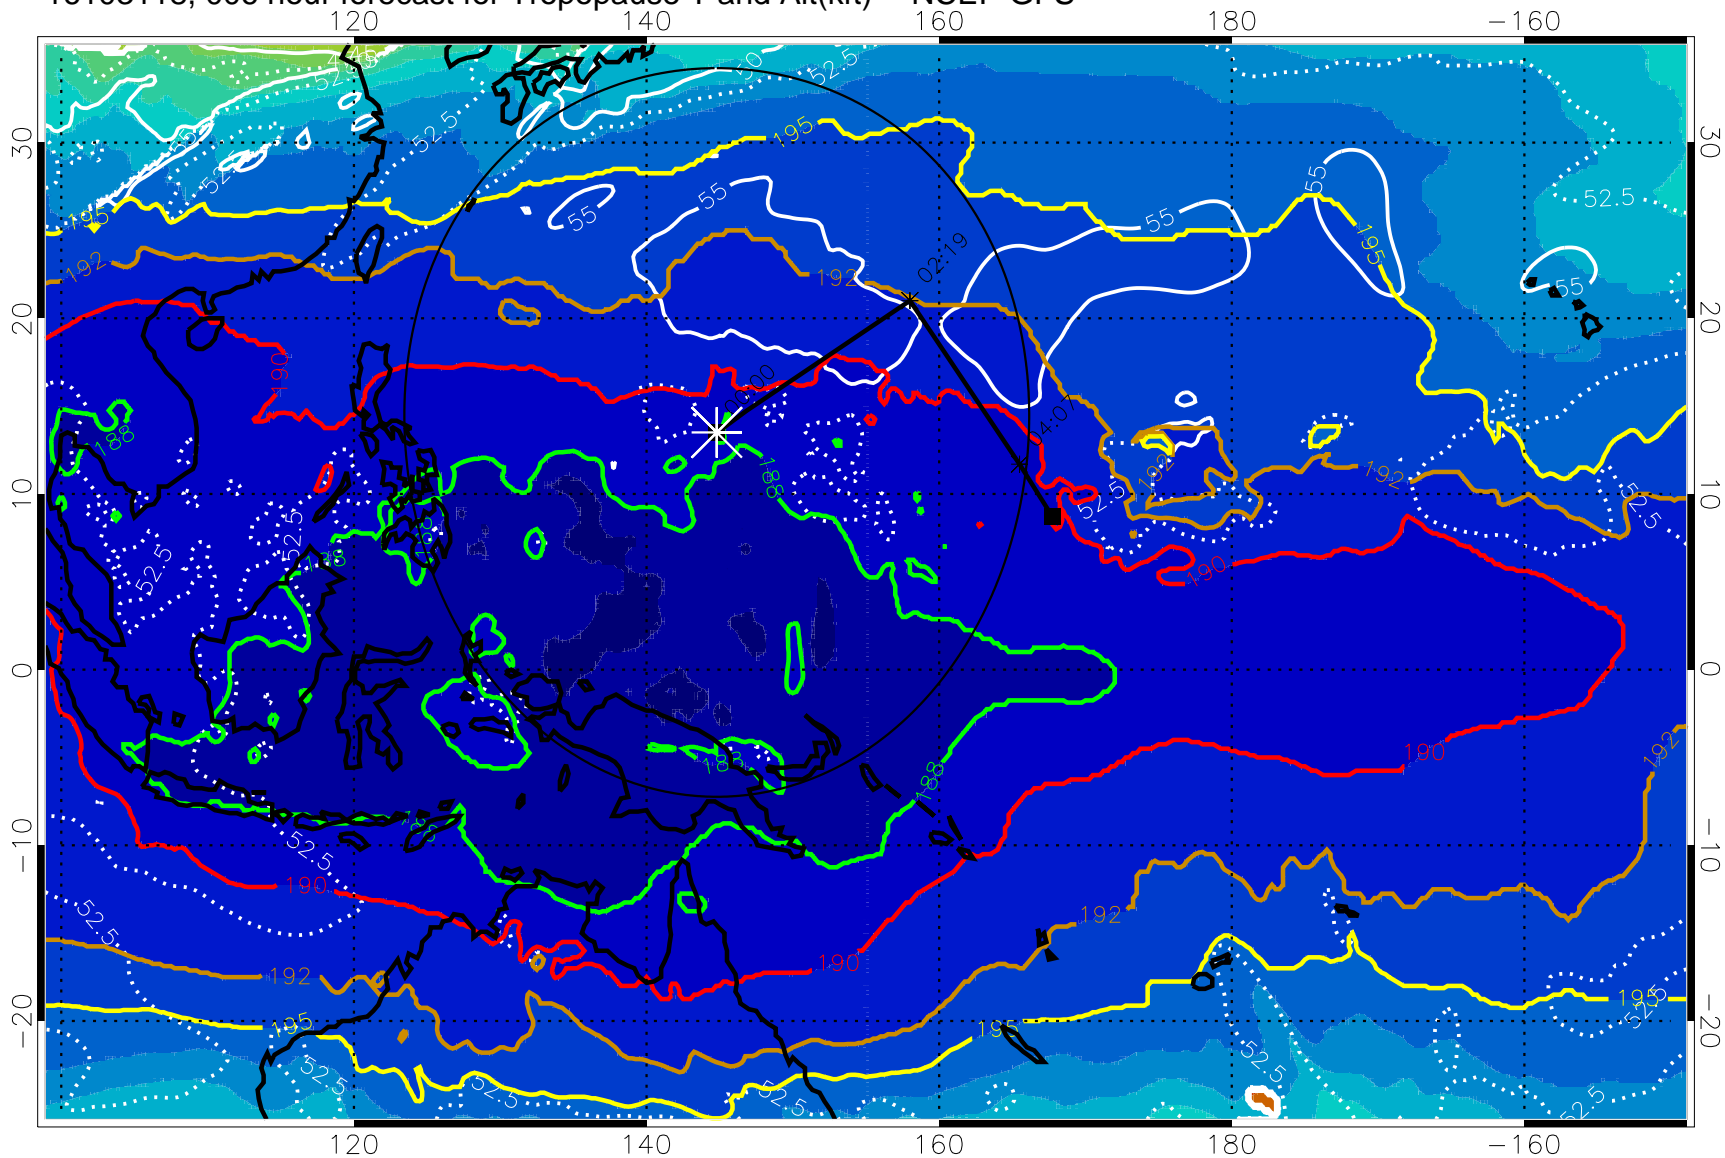

16103118, 006 hour forecast for Tropopause T and Alt(kft) -- NCEP GFS

190 200 210 220 230

Tropopause T, K

Tropopause Altitude in kft (white)

192.5K Isotherm 195K Isotherm

187.5K Isotherm 190K Isotherm

Range ring of 2304 km

16110106, 018 hour forecast for Tropopause T and Alt(kft) -- NCEP GFS

190 200 210 220 230

Tropopause T, K

Tropopause Altitude in kft (white)

192.5K Isotherm 195K Isotherm

187.5K Isotherm 190K Isotherm

Range ring of 2304 km