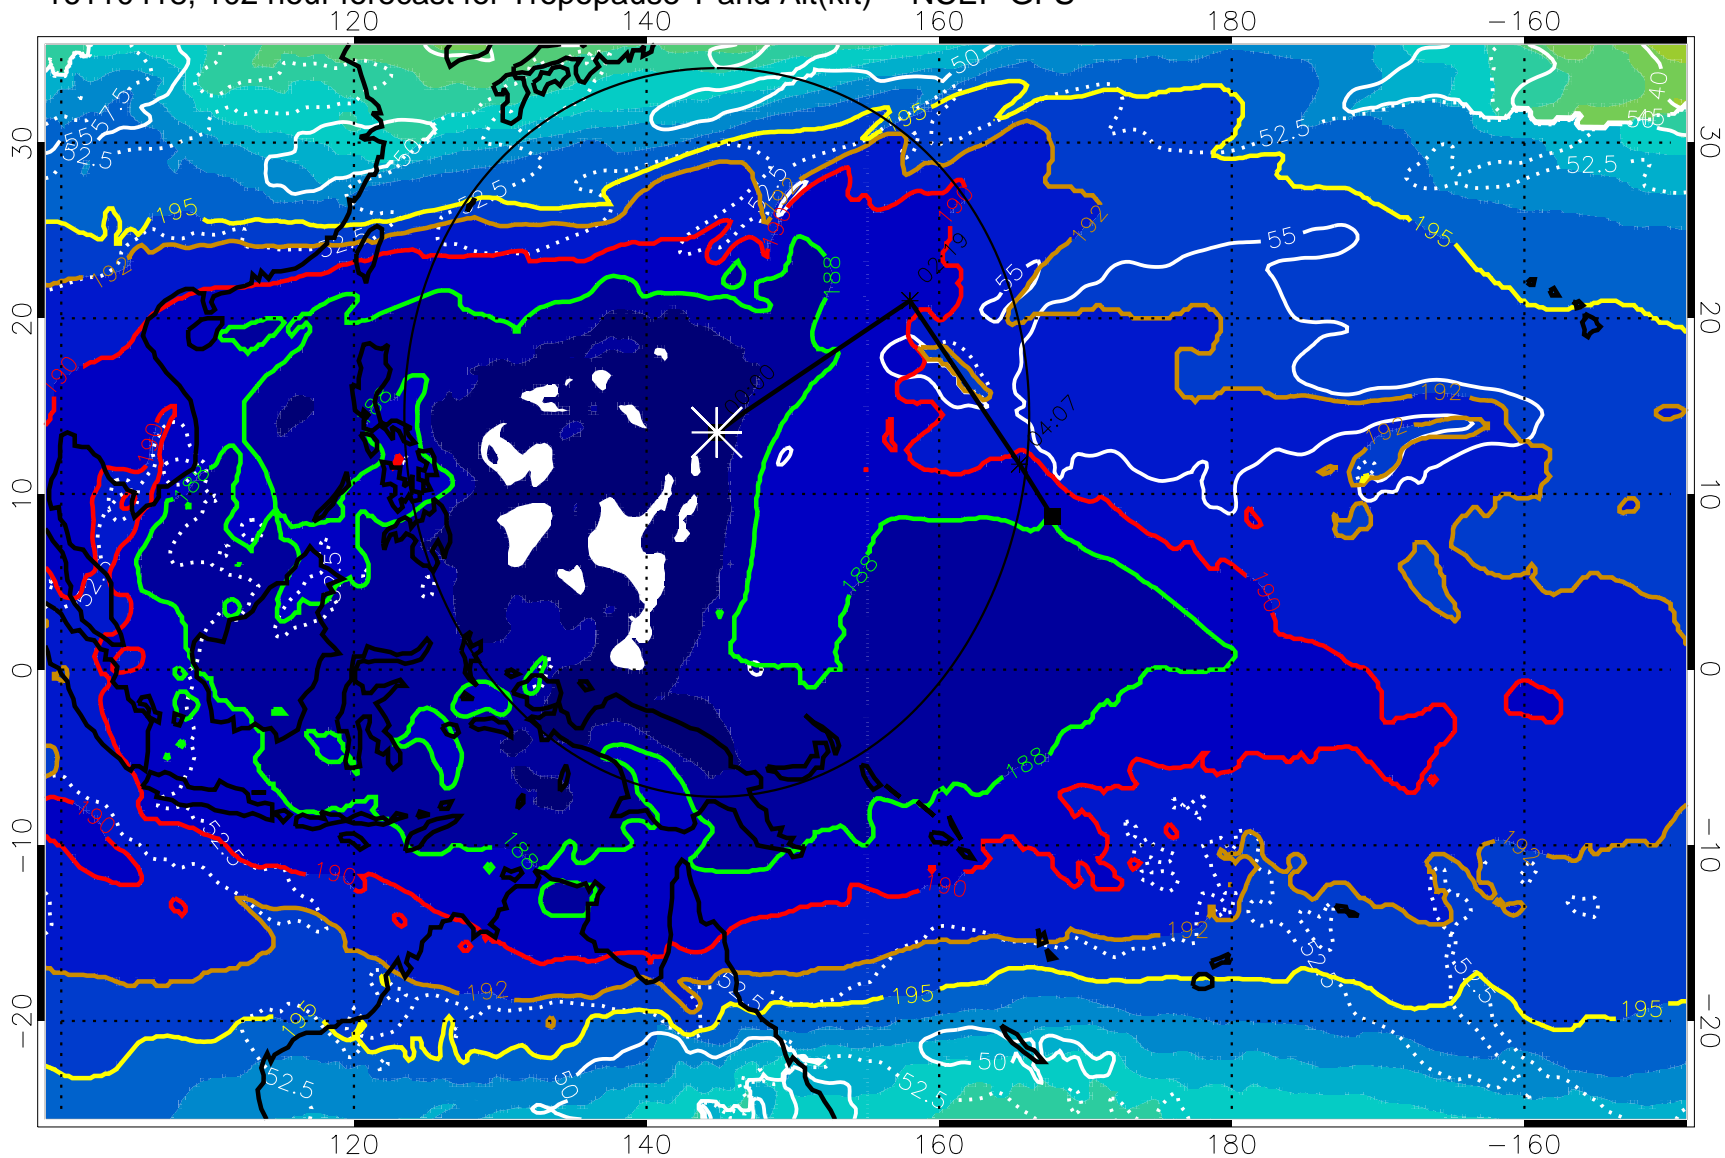

16110418, 102 hour forecast for Tropopause T and Alt(kft) -- NCEP GFS

190 200 210 220 230

Tropopause T, K

Tropopause Altitude in kft (white)

192.5K Isotherm 195K Isotherm
187.5K Isotherm 190K Isotherm

Range ring of 2304 km