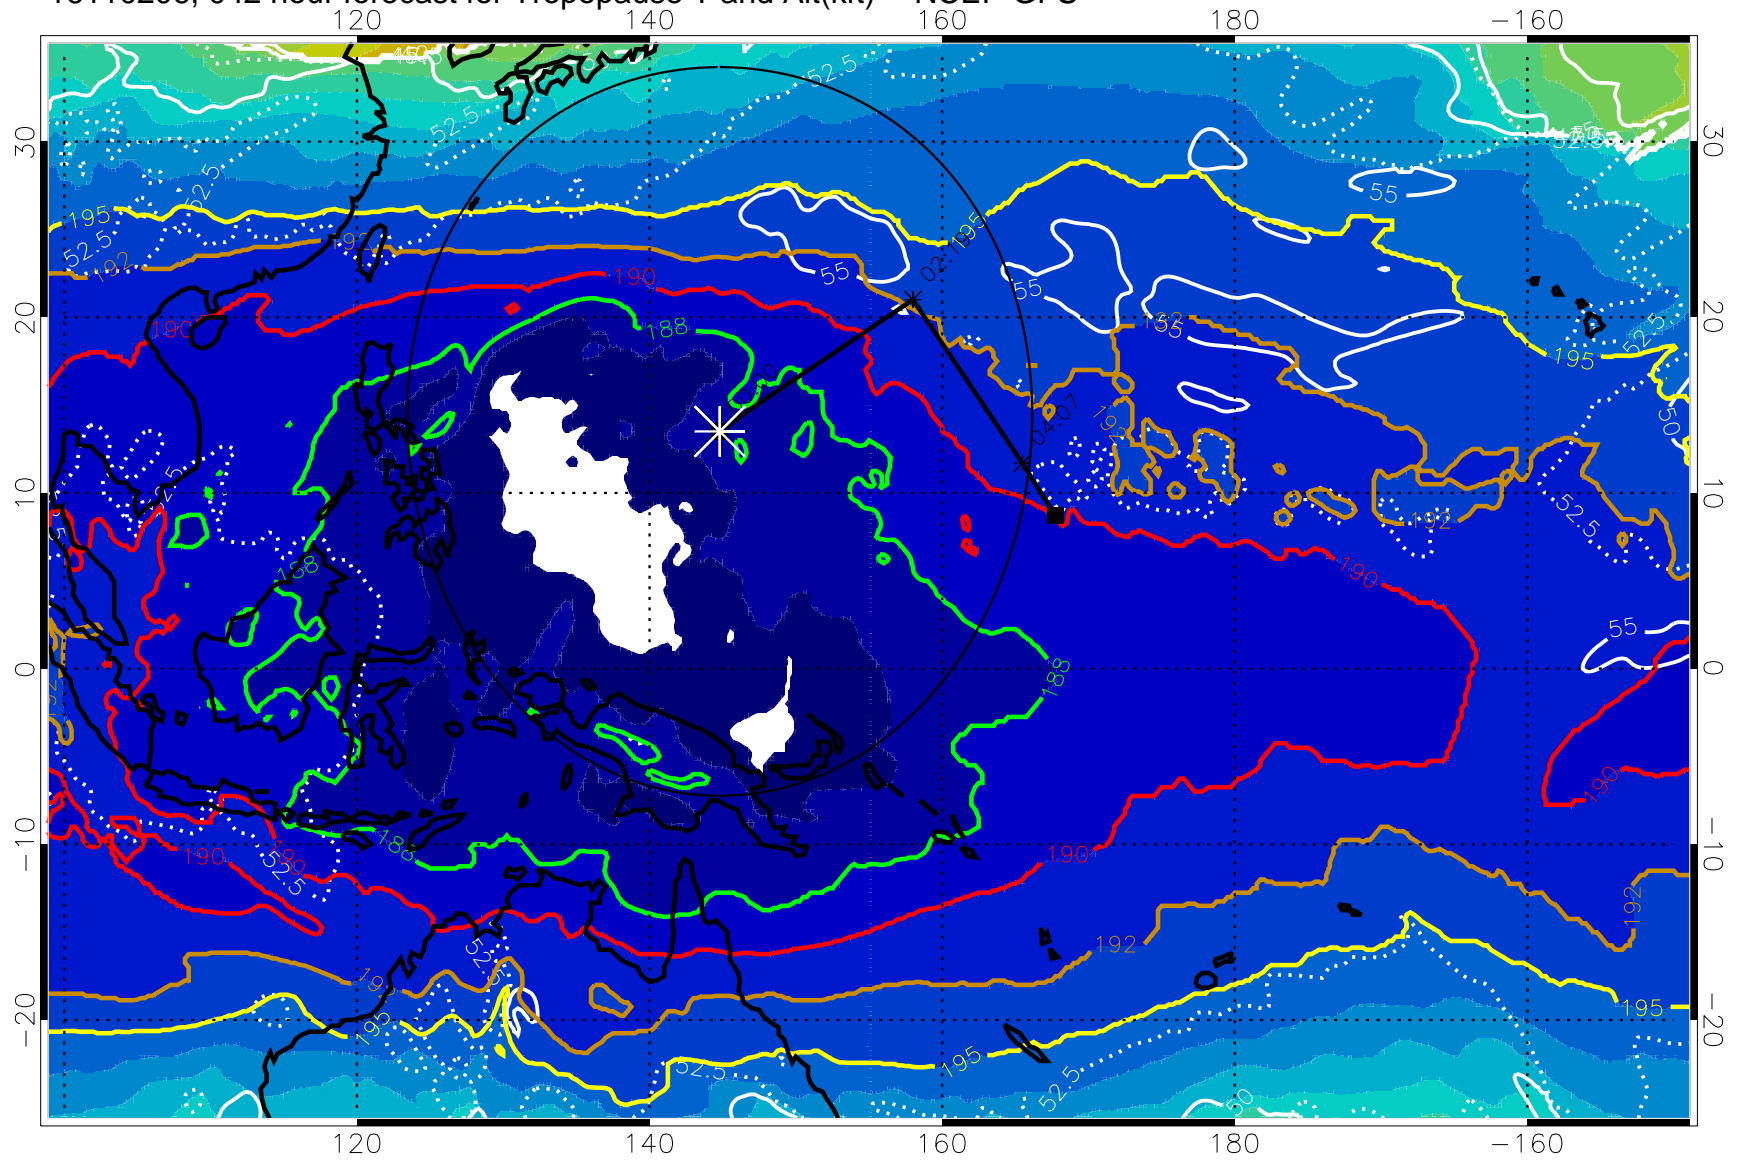

190 200 210 220 230
Tropopause T, K

Tropopause Altitude in kft (white)

192.5K Isotherm 195K Isotherm
187.5K Isotherm 190K Isotherm

Range ring of 2304 km

16110200, 036 hour forecast for Tropopause T and Alt(kft) -- NCEP GFS

190 200 210 220 230
Tropopause T, K

Tropopause Altitude in kft (white)

192.5K Isotherm 195K Isotherm
187.5K Isotherm 190K Isotherm

Range ring of 2304 km

16110206, 042 hour forecast for Tropopause T and Alt(kft) -- NCEP GFS