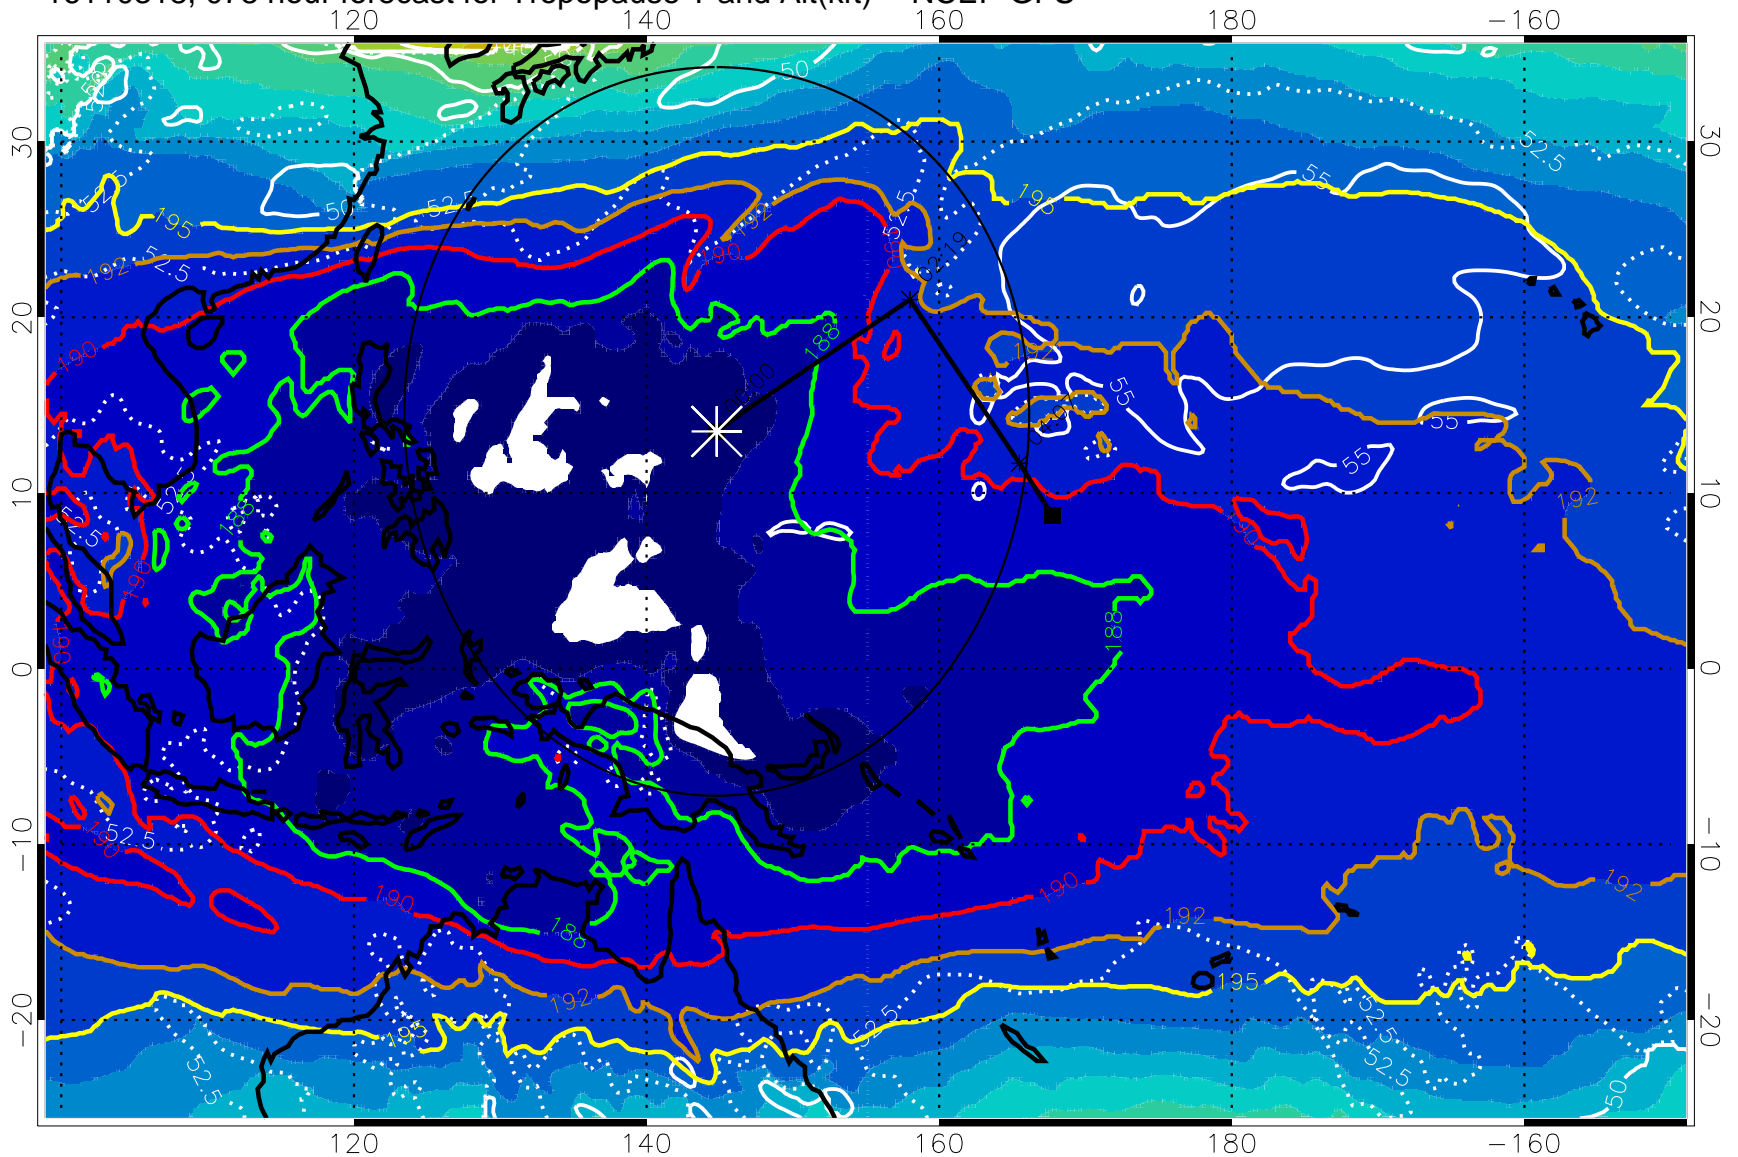

16110318, 078 hour forecast for Tropopause T and Alt(kft) -- NCEP GFS

190 200 210 220 230
Tropopause T, K

Tropopause Altitude in kft (white)

192.5K Isotherm 195K Isotherm
187.5K Isotherm 190K Isotherm

Range ring of 2304 km