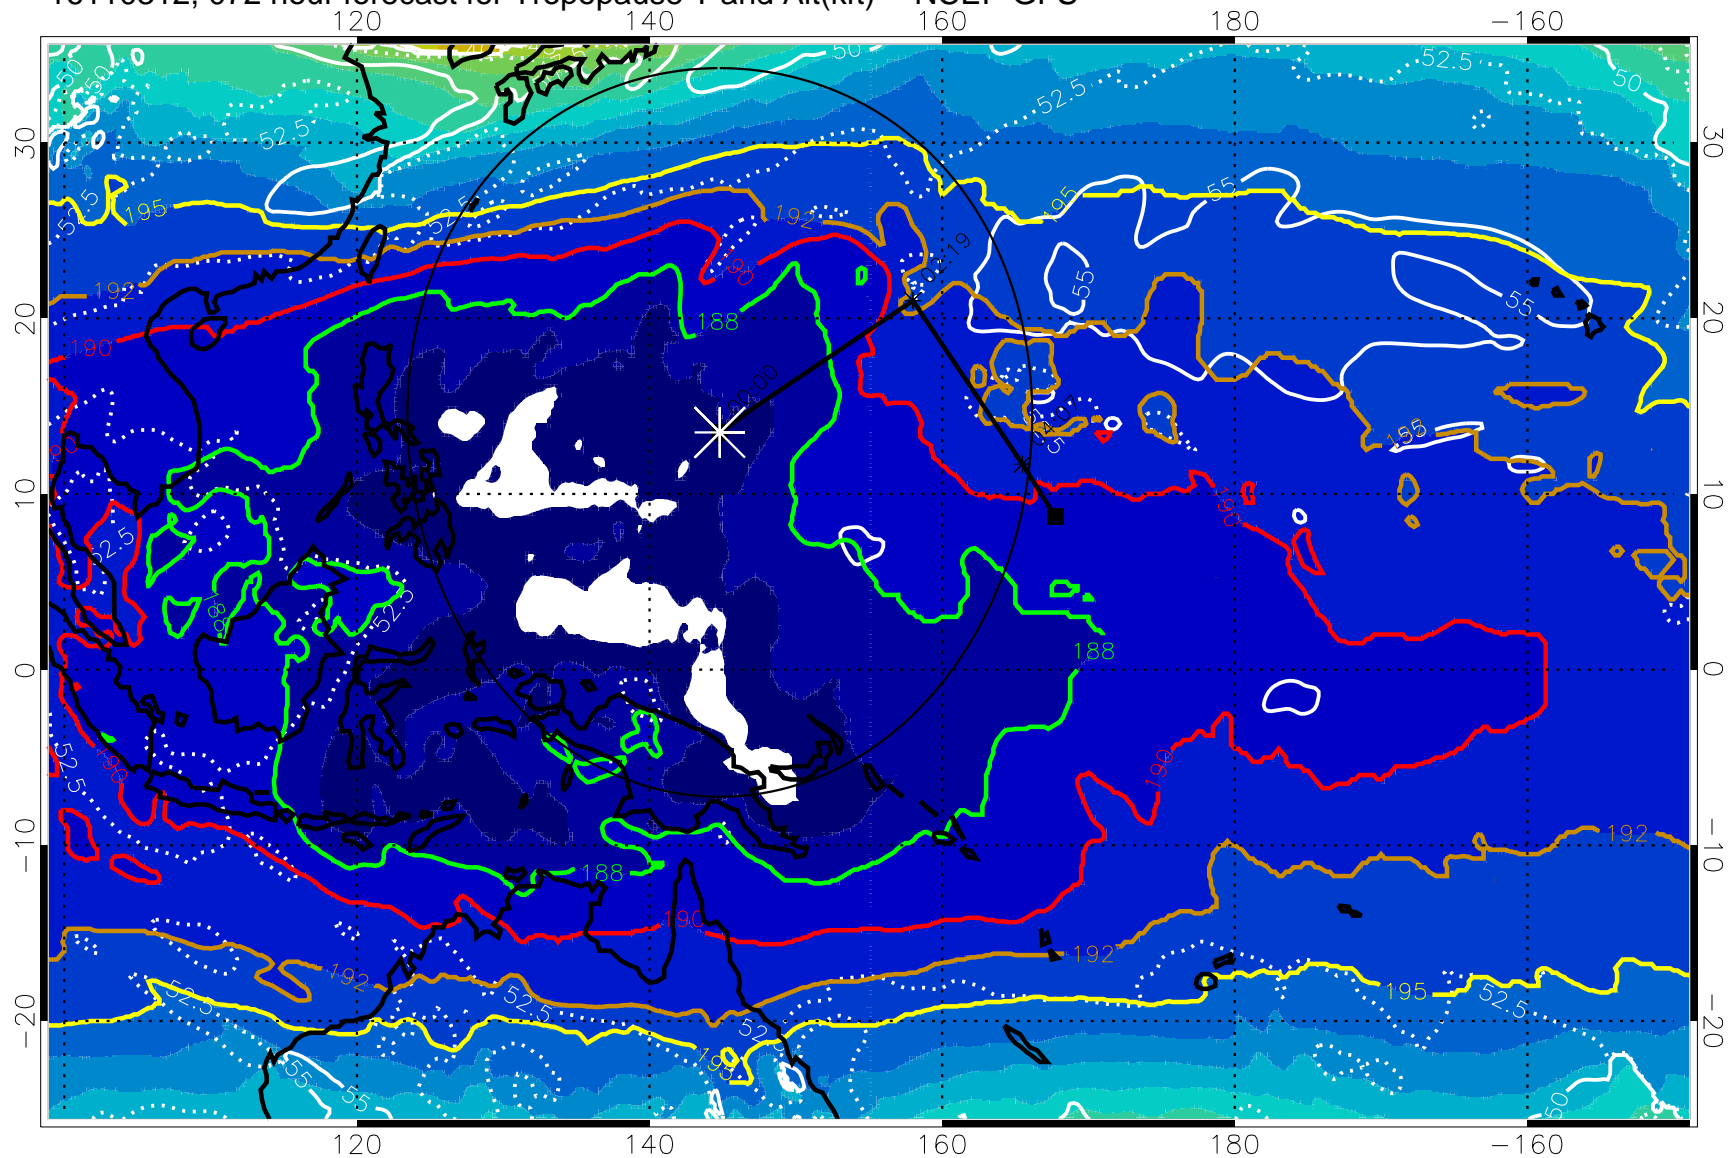

16110312, 072 hour forecast for Tropopause T and Alt(kft) -- NCEP GFS

190 200 210 220 230
Tropopause T, K

Tropopause Altitude in kft (white)

192.5K Isotherm 195K Isotherm
187.5K Isotherm 190K Isotherm

Range ring of 2304 km