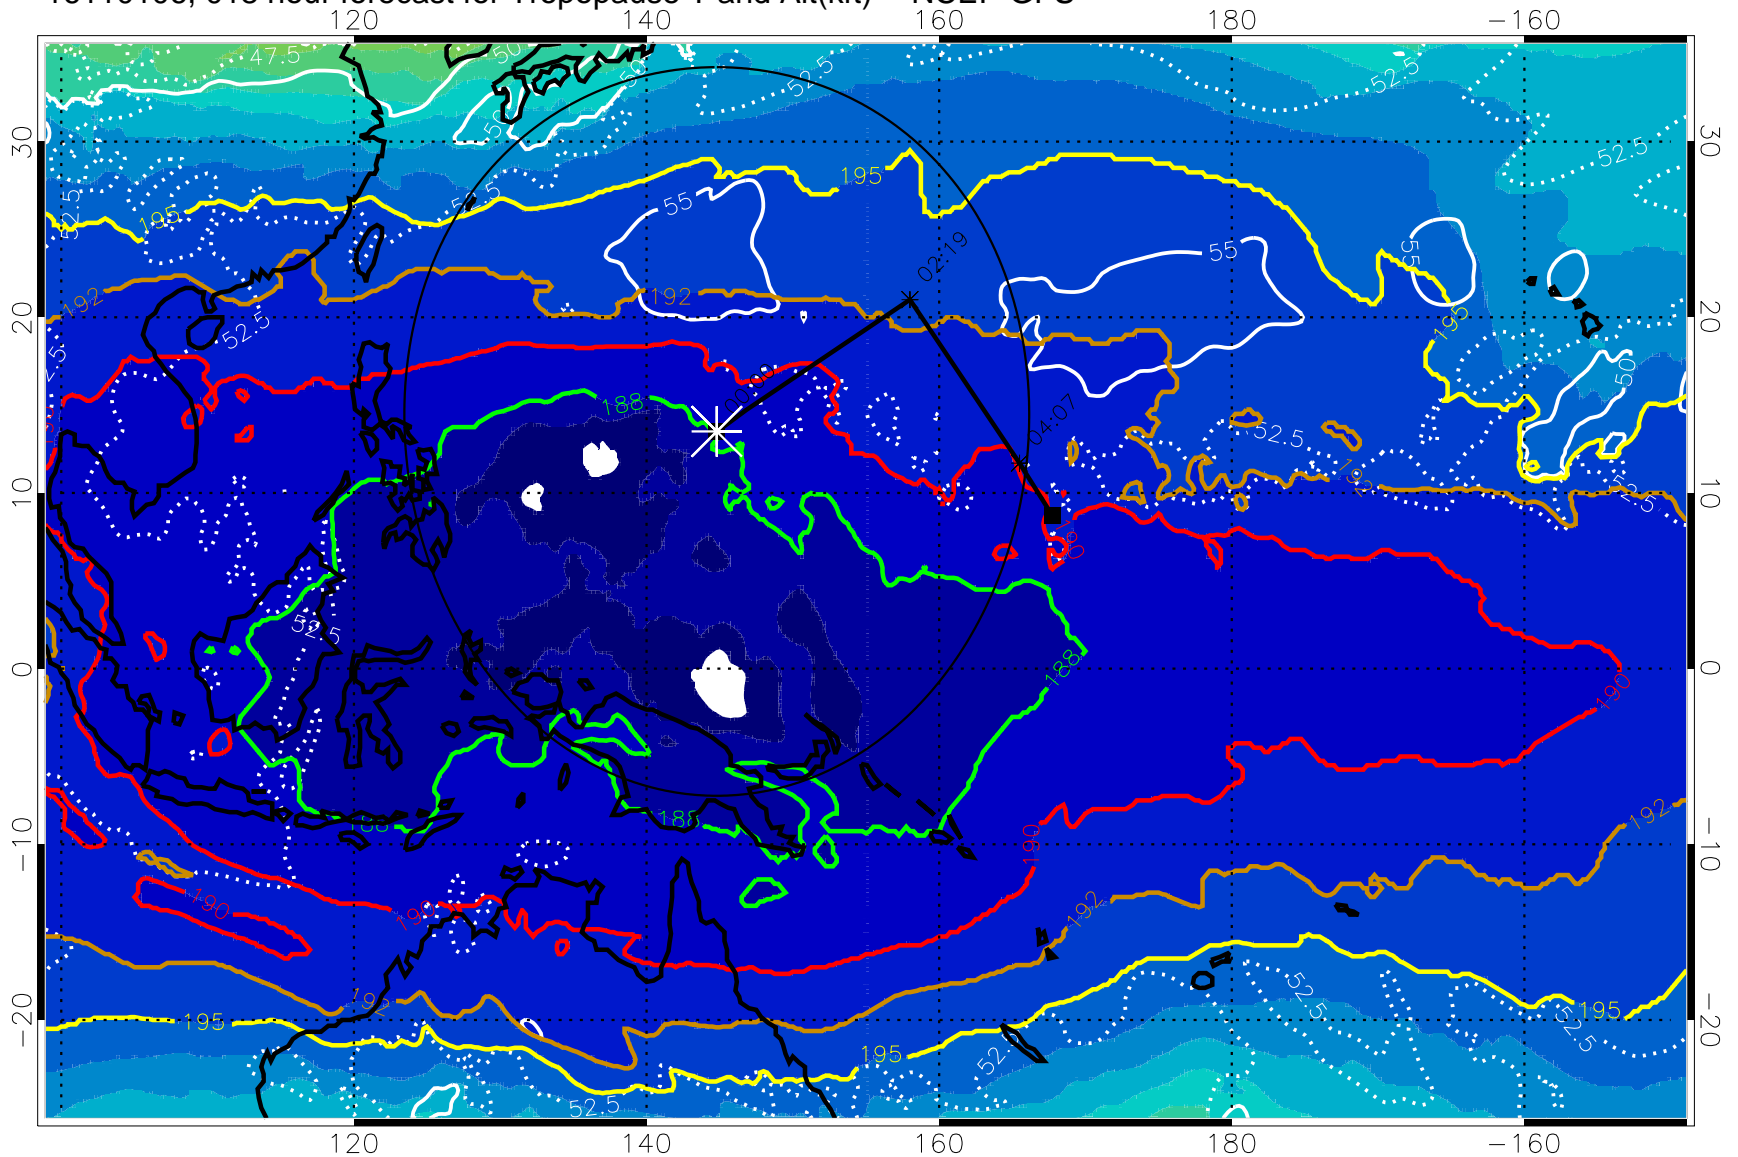

16103118, 006 hour forecast for Tropopause T and Alt(kft) -- NCEP GFS

190 200 210 220 230

Tropopause T, K

Tropopause Altitude in kft (white)

192.5K Isotherm 195K Isotherm

187.5K Isotherm 190K Isotherm

Range ring of 2304 km

16110106, 018 hour forecast for Tropopause T and Alt(kft) -- NCEP GFS

190 200 210 220 230

Tropopause T, K

Tropopause Altitude in kft (white)

192.5K Isotherm 195K Isotherm

187.5K Isotherm 190K Isotherm

Range ring of 2304 km