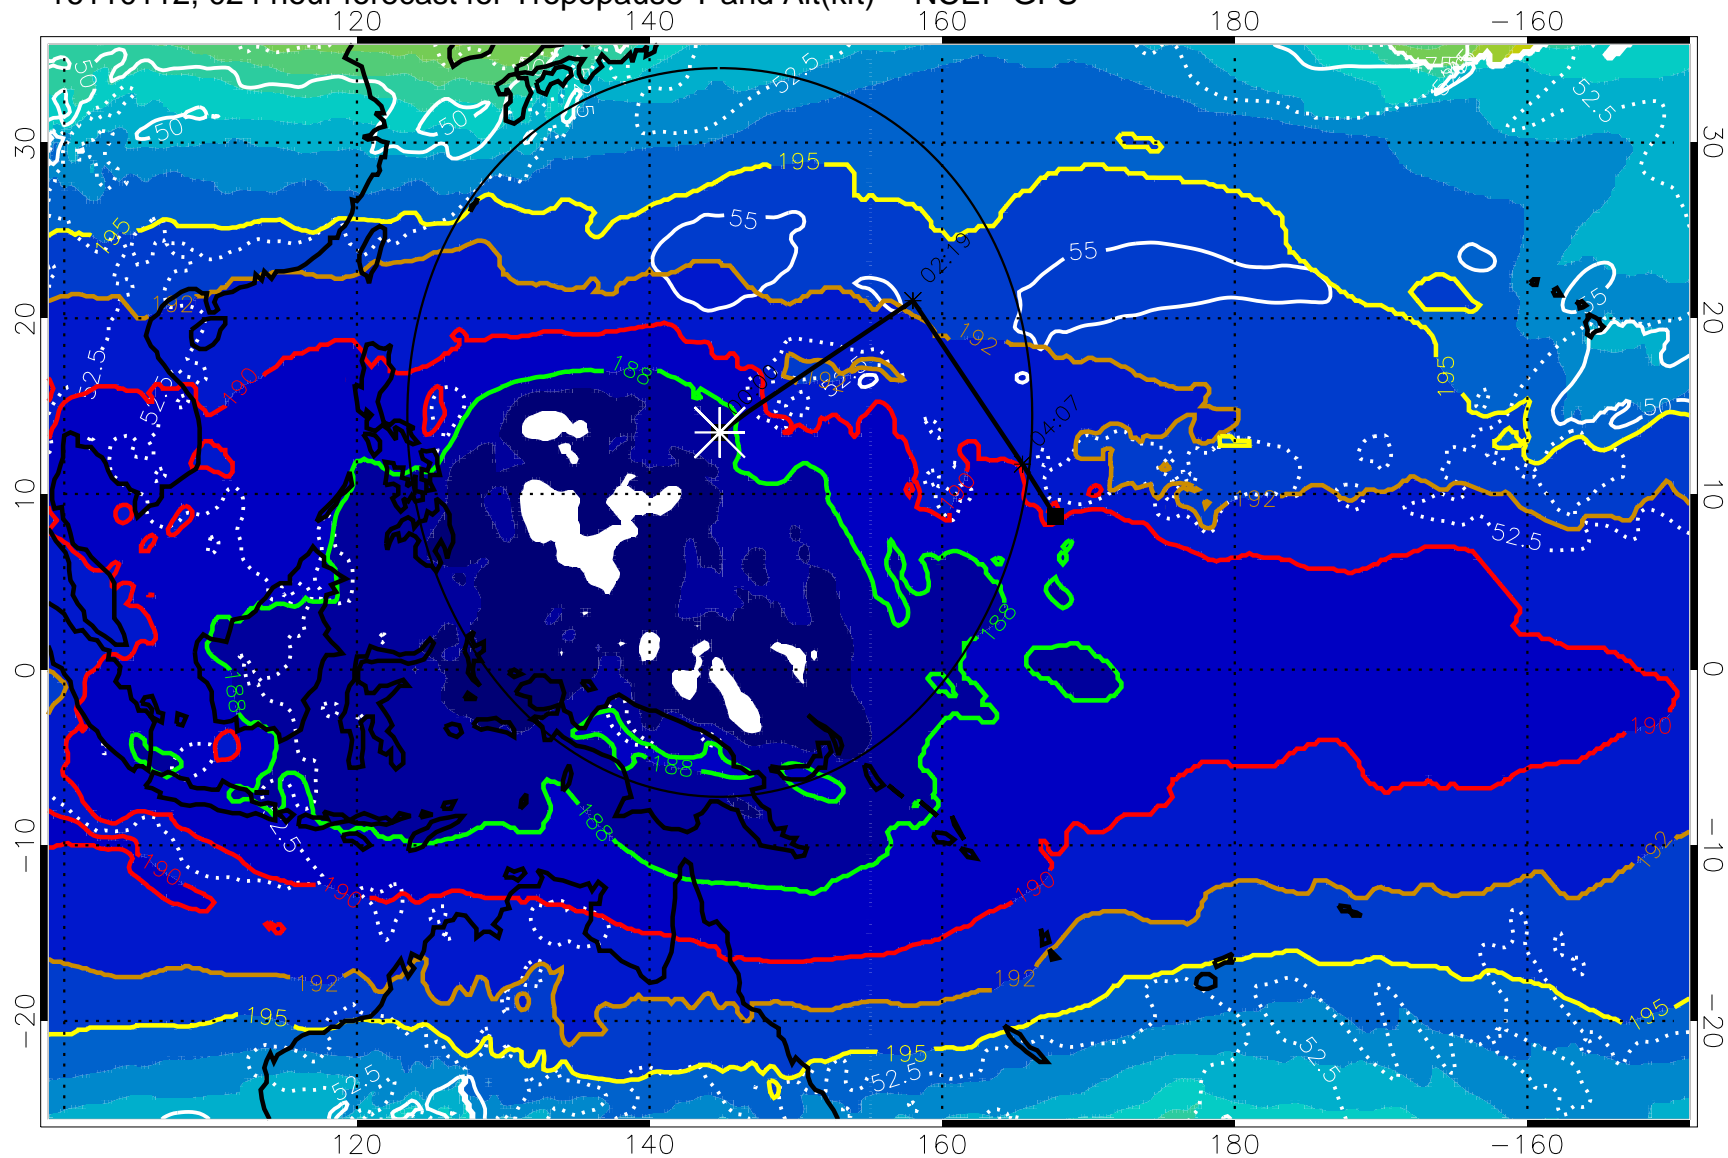

16110112, 024 hour forecast for Tropopause T and Alt(kft) -- NCEP GFS

Tropopause T, K

Tropopause Altitude in kft (white)

192.5K Isotherm 195K Isotherm
187.5K Isotherm 190K Isotherm

Range ring of 2304 km