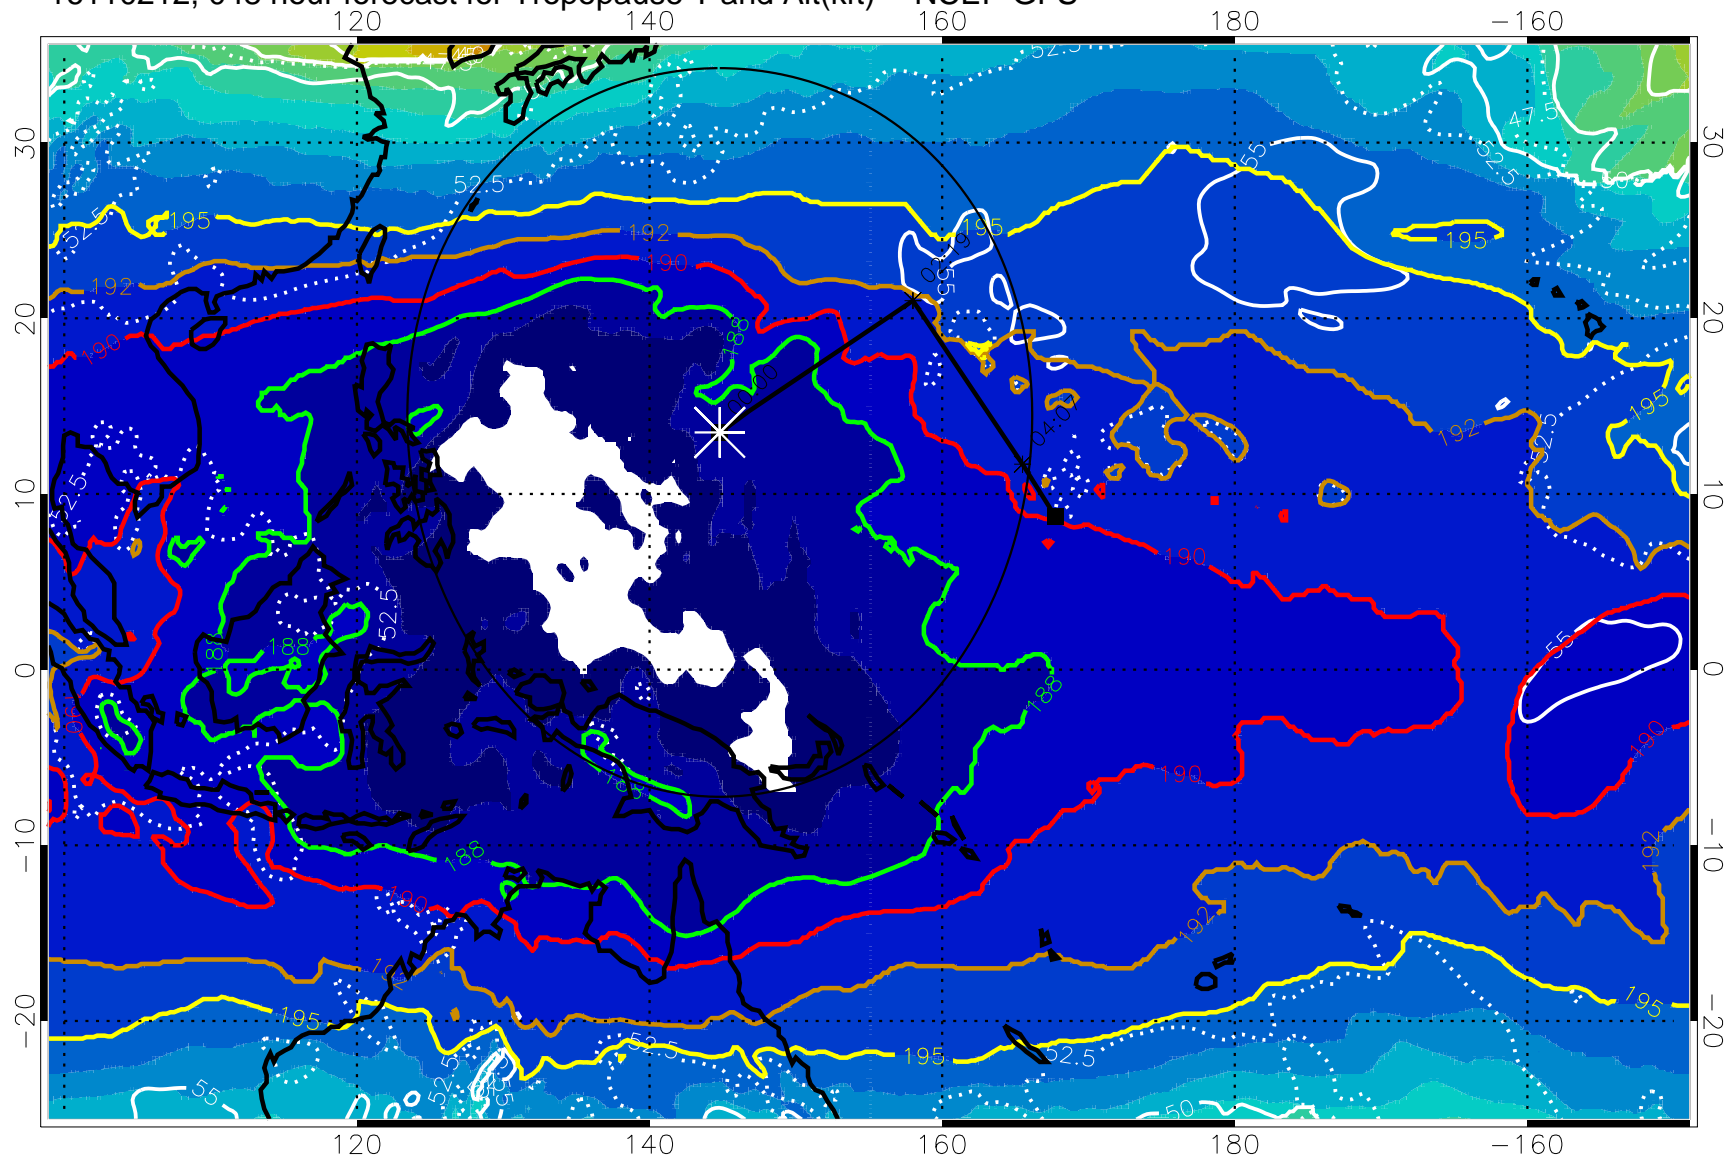

190 200 210 220 230
Tropopause T, K

Tropopause Altitude in kft (white)

192.5K Isotherm 195K Isotherm
187.5K Isotherm 190K Isotherm

Range ring of 2304 km

16110206, 042 hour forecast for Tropopause T and Alt(kft) -- NCEP GFS

190 200 210 220 230
Tropopause T, K

Tropopause Altitude in kft (white)

192.5K Isotherm 195K Isotherm
187.5K Isotherm 190K Isotherm

Range ring of 2304 km

16110212, 048 hour forecast for Tropopause T and Alt(kft) -- NCEP GFS