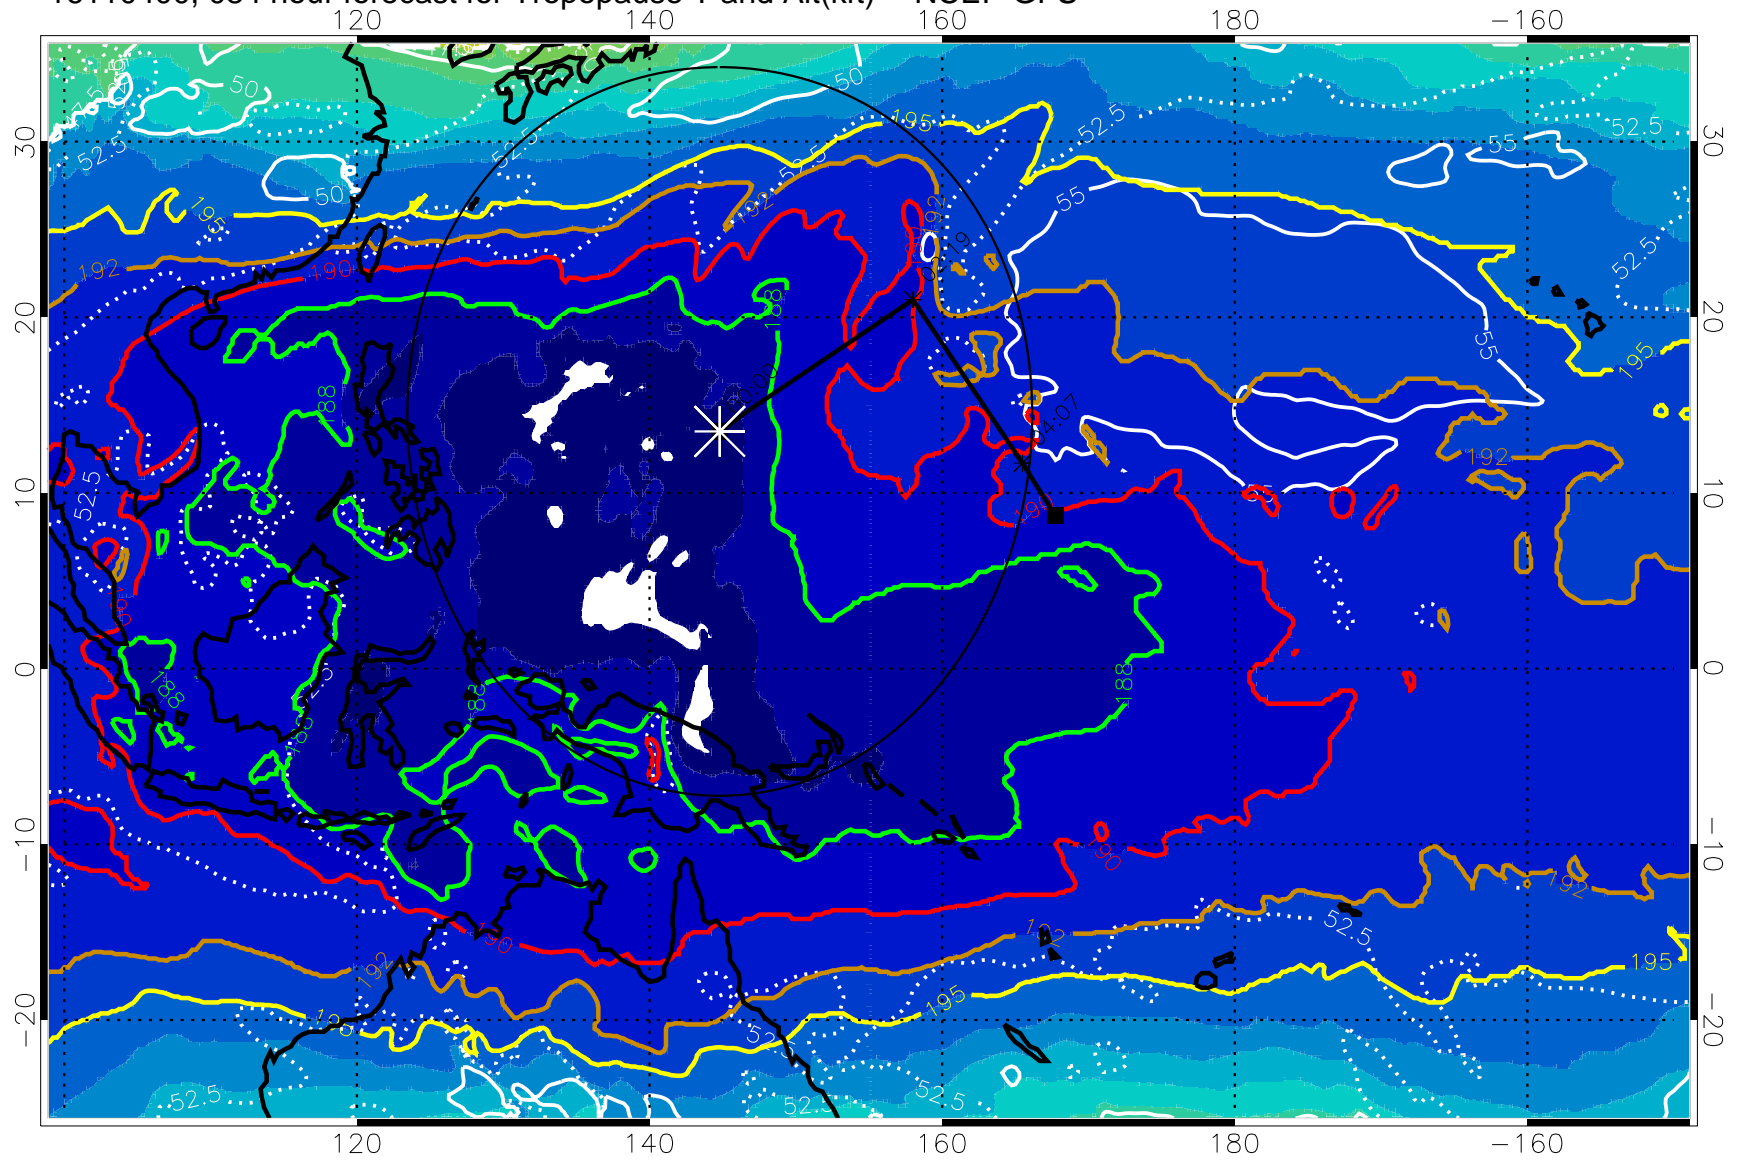

16110400, 084 hour forecast for Tropopause T and Alt(kft) -- NCEP GFS

190 200 210 220 230
Tropopause T, K

Tropopause Altitude in kft (white)

192.5K Isotherm 195K Isotherm
187.5K Isotherm 190K Isotherm

Range ring of 2304 km