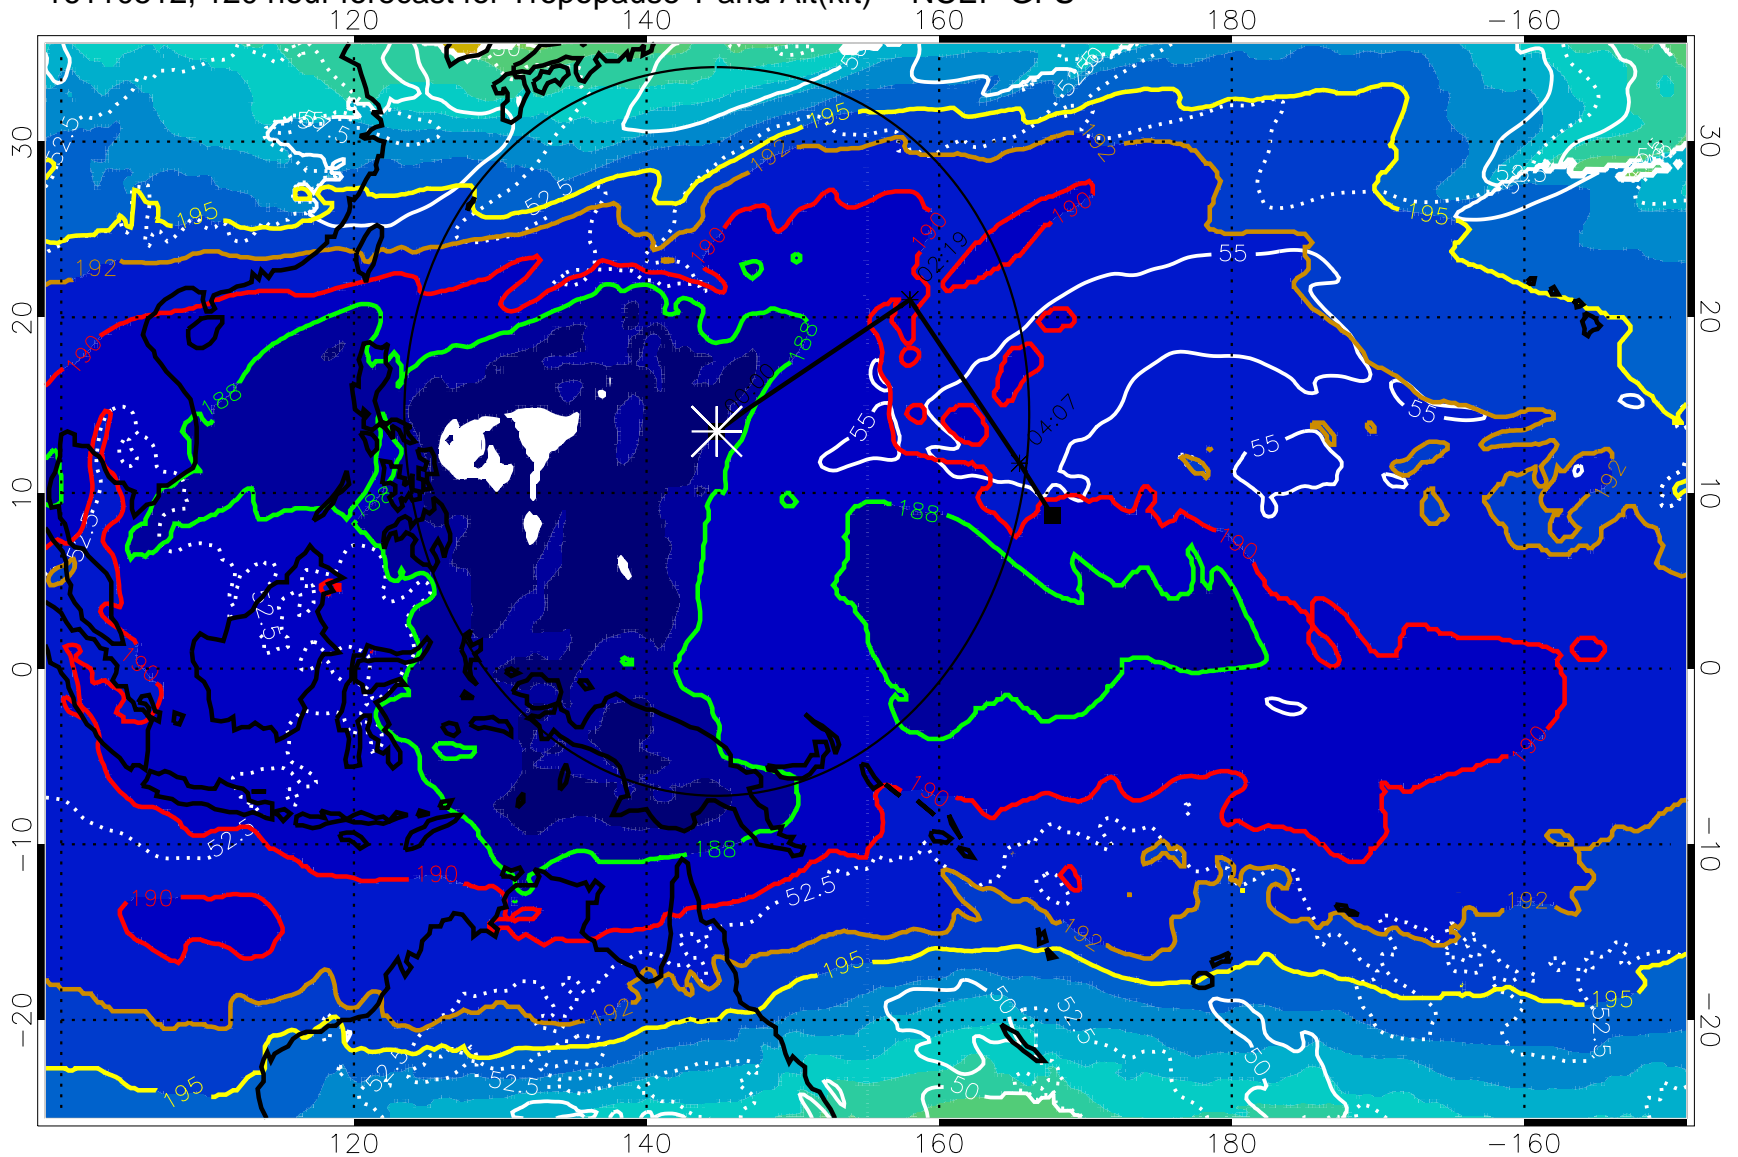

Tropopause T, K

Tropopause Altitude in kft (white)

192.5K Isotherm 195K Isotherm

187.5K Isotherm 190K Isotherm

Range ring of 2304 km

16110512, 120 hour forecast for Tropopause T and Alt(kft) -- NCEP GFS

190 200 210 220 230
Tropopause T, K

Tropopause Altitude in kft (white)

192.5K Isotherm 195K Isotherm
187.5K Isotherm 190K Isotherm

Range ring of 2304 km