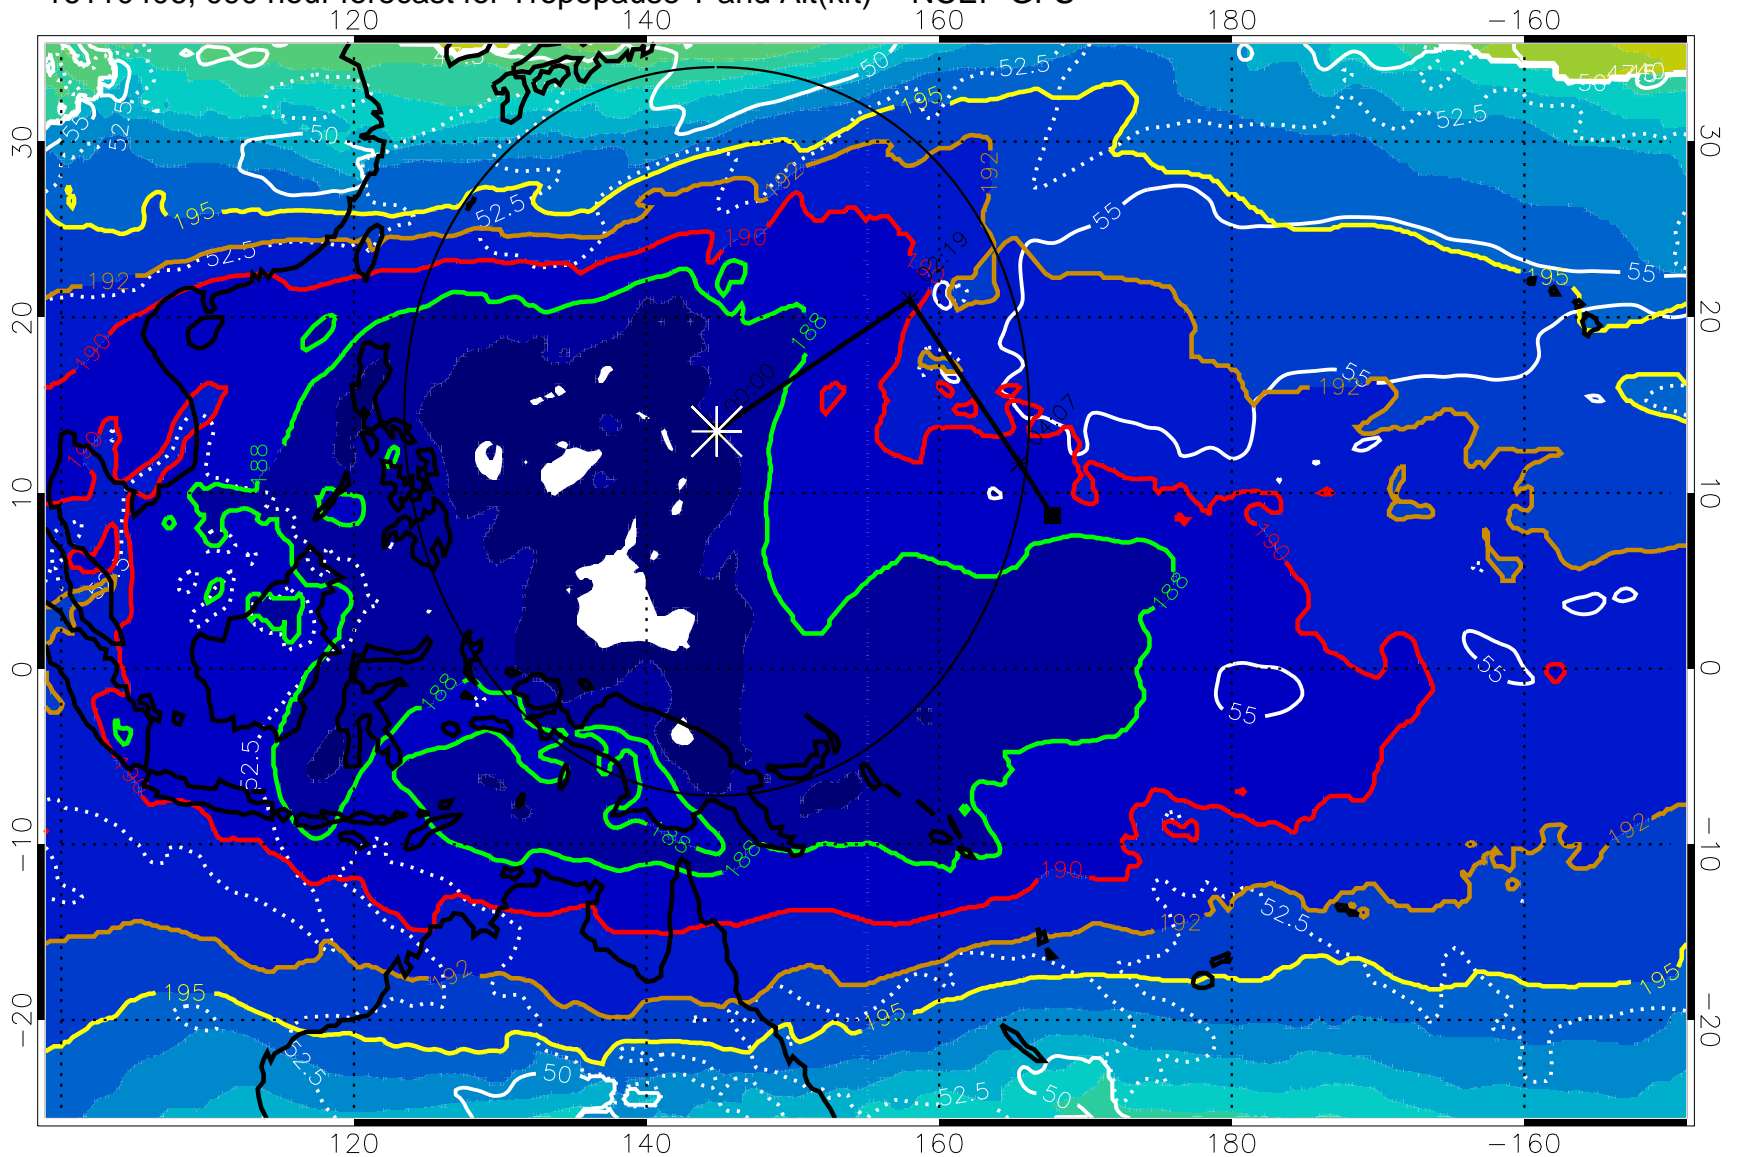

16110406, 090 hour forecast for Tropopause T and Alt(kft) -- NCEP GFS

190 200 210 220 230
Tropopause T, K

Tropopause Altitude in kft (white)

192.5K Isotherm 195K Isotherm
187.5K Isotherm 190K Isotherm

Range ring of 2304 km