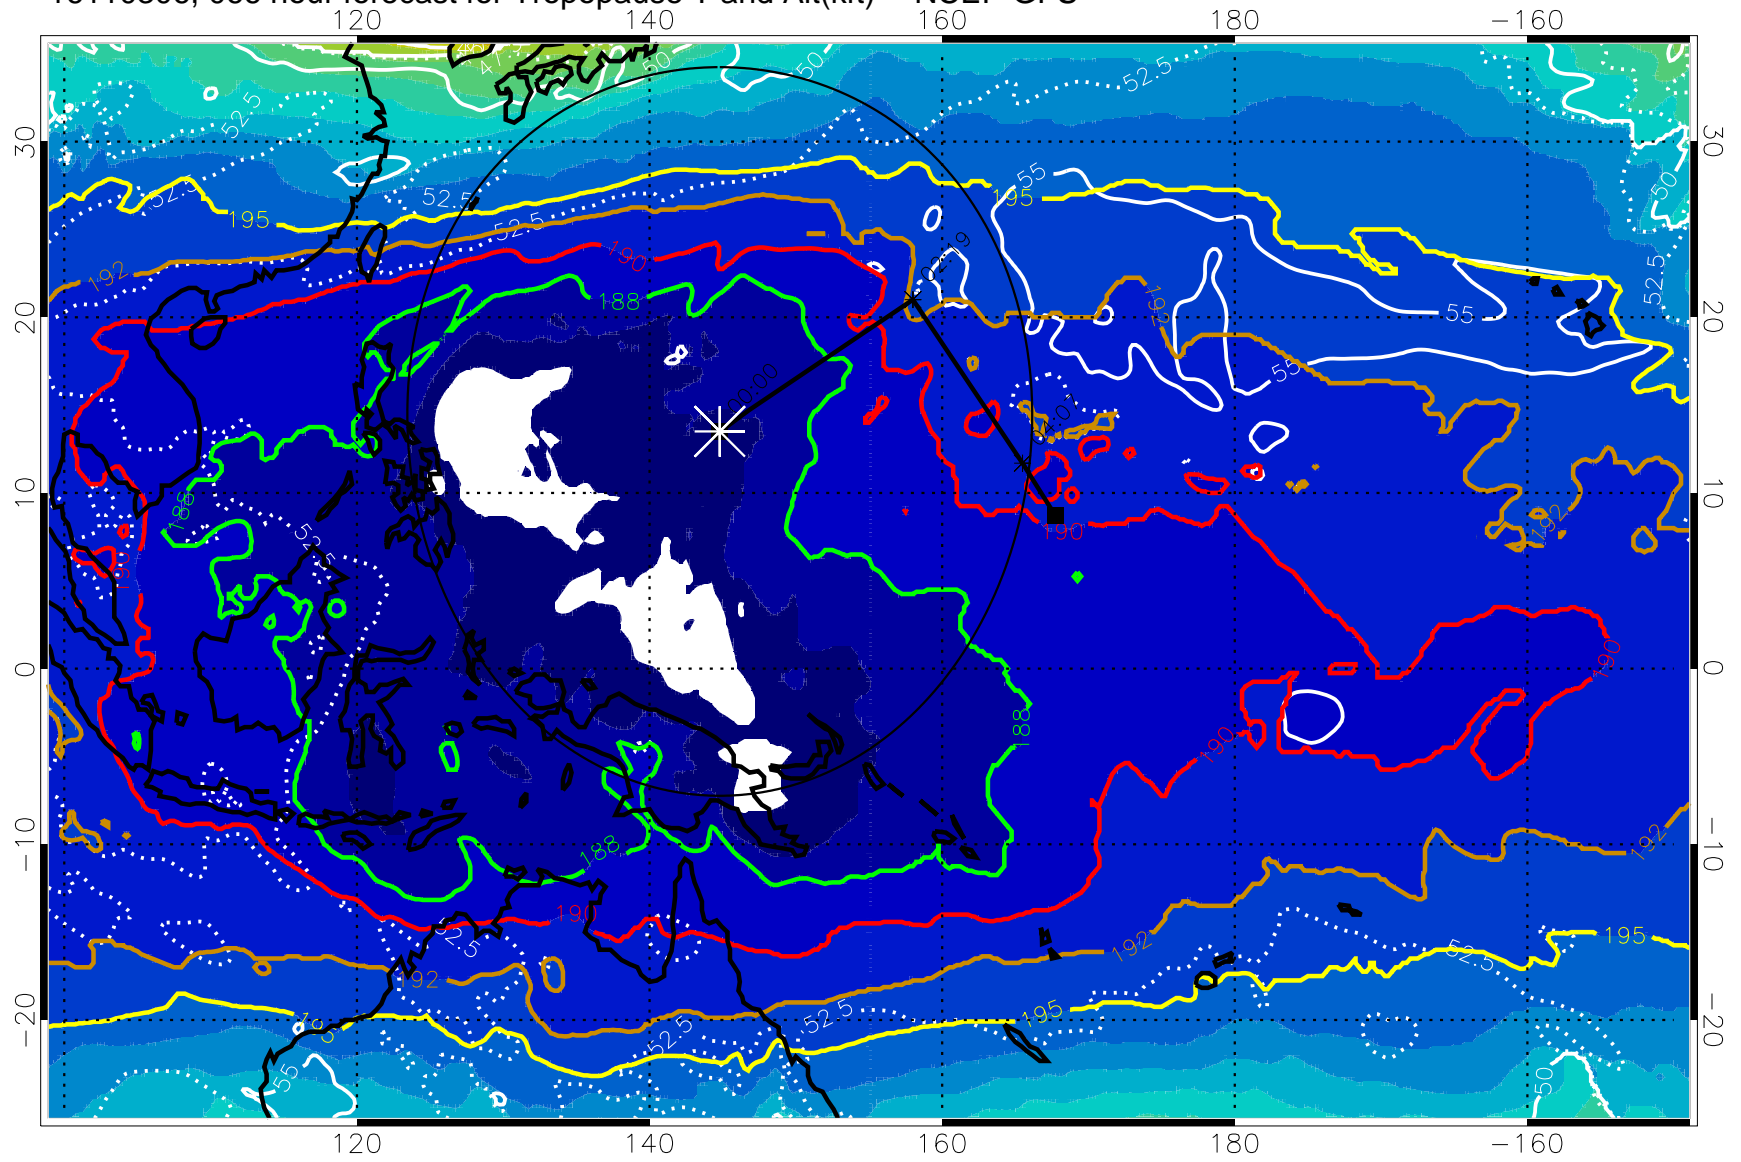

16110306, 066 hour forecast for Tropopause T and Alt(kft) -- NCEP GFS

190 200 210 220 230
Tropopause T, K

Tropopause Altitude in kft (white)

192.5K Isotherm 195K Isotherm
187.5K Isotherm 190K Isotherm

Range ring of 2304 km