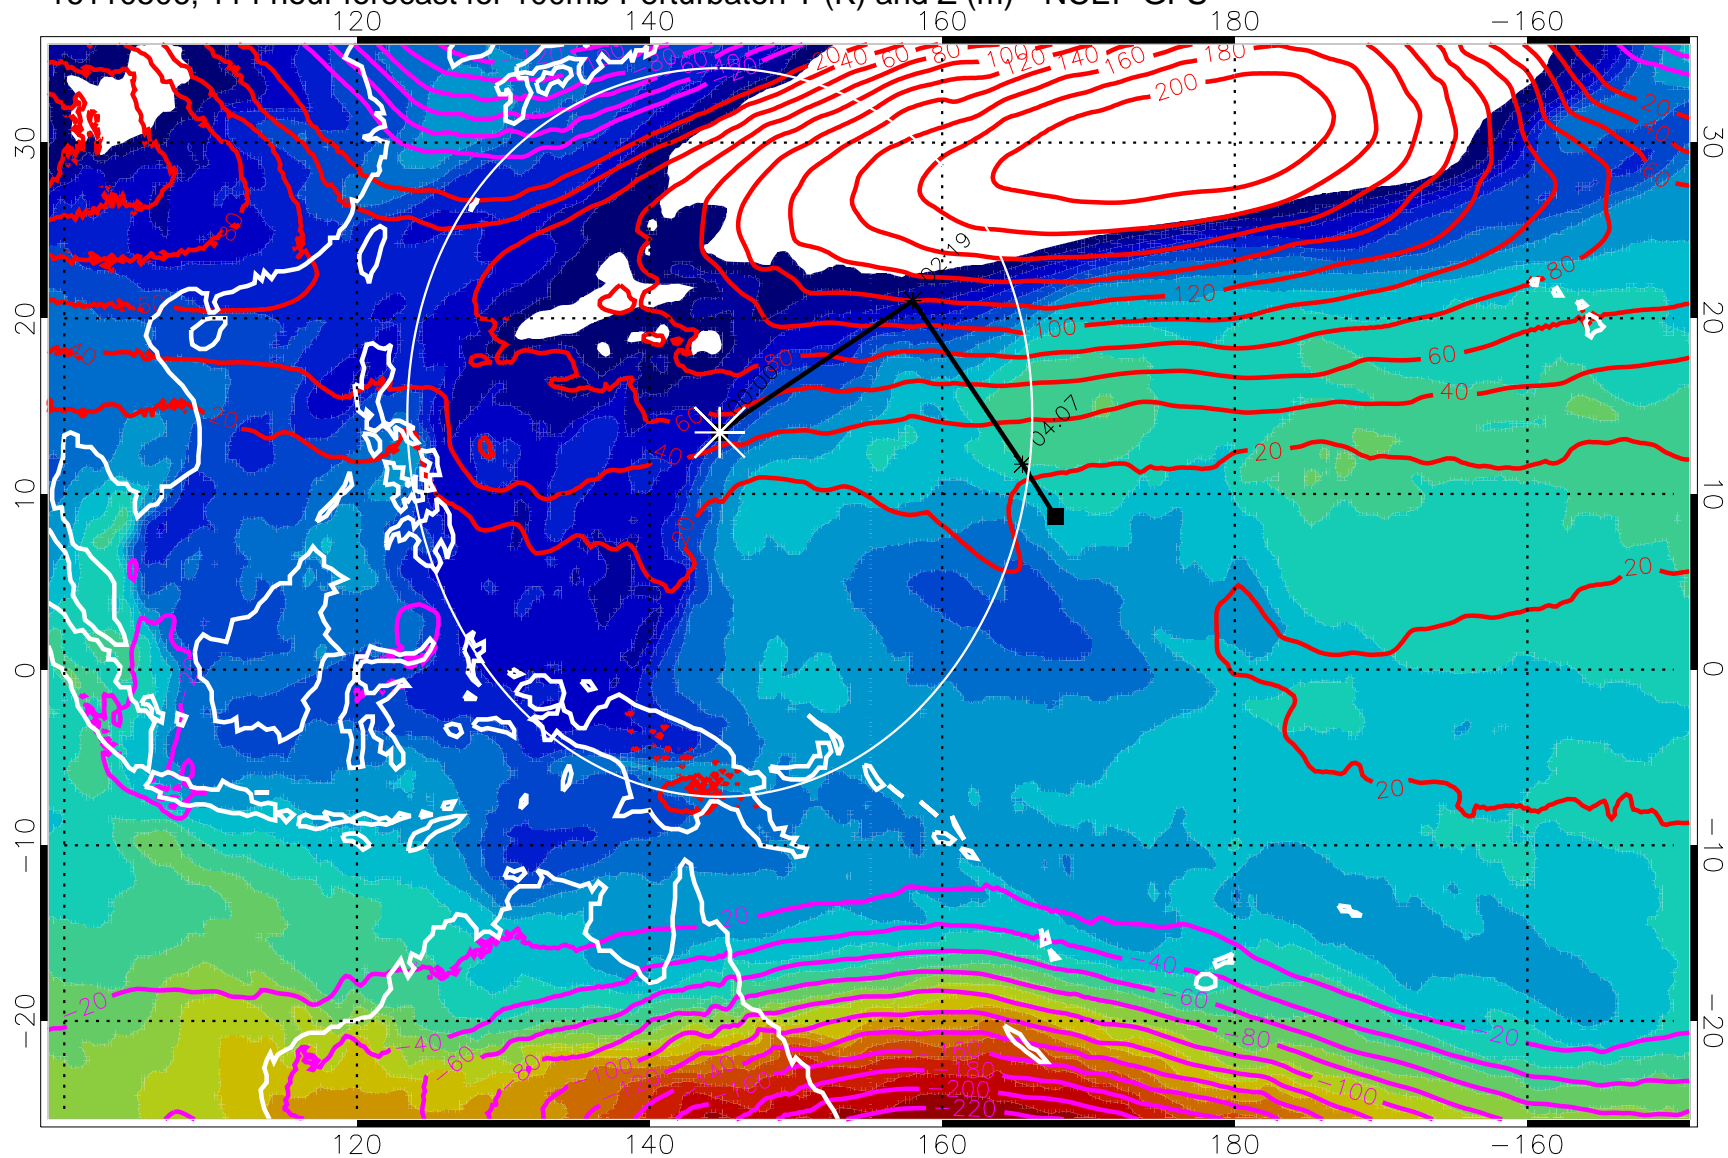

16110506, 114 hour forecast for 100mb Perturbaton T (K) and Z (m)-- NCEP GFS

Contours are 100 mbar Z perturbation (m)
Positive Z Contours
Negative Z Contours

Range ring of 2304 km