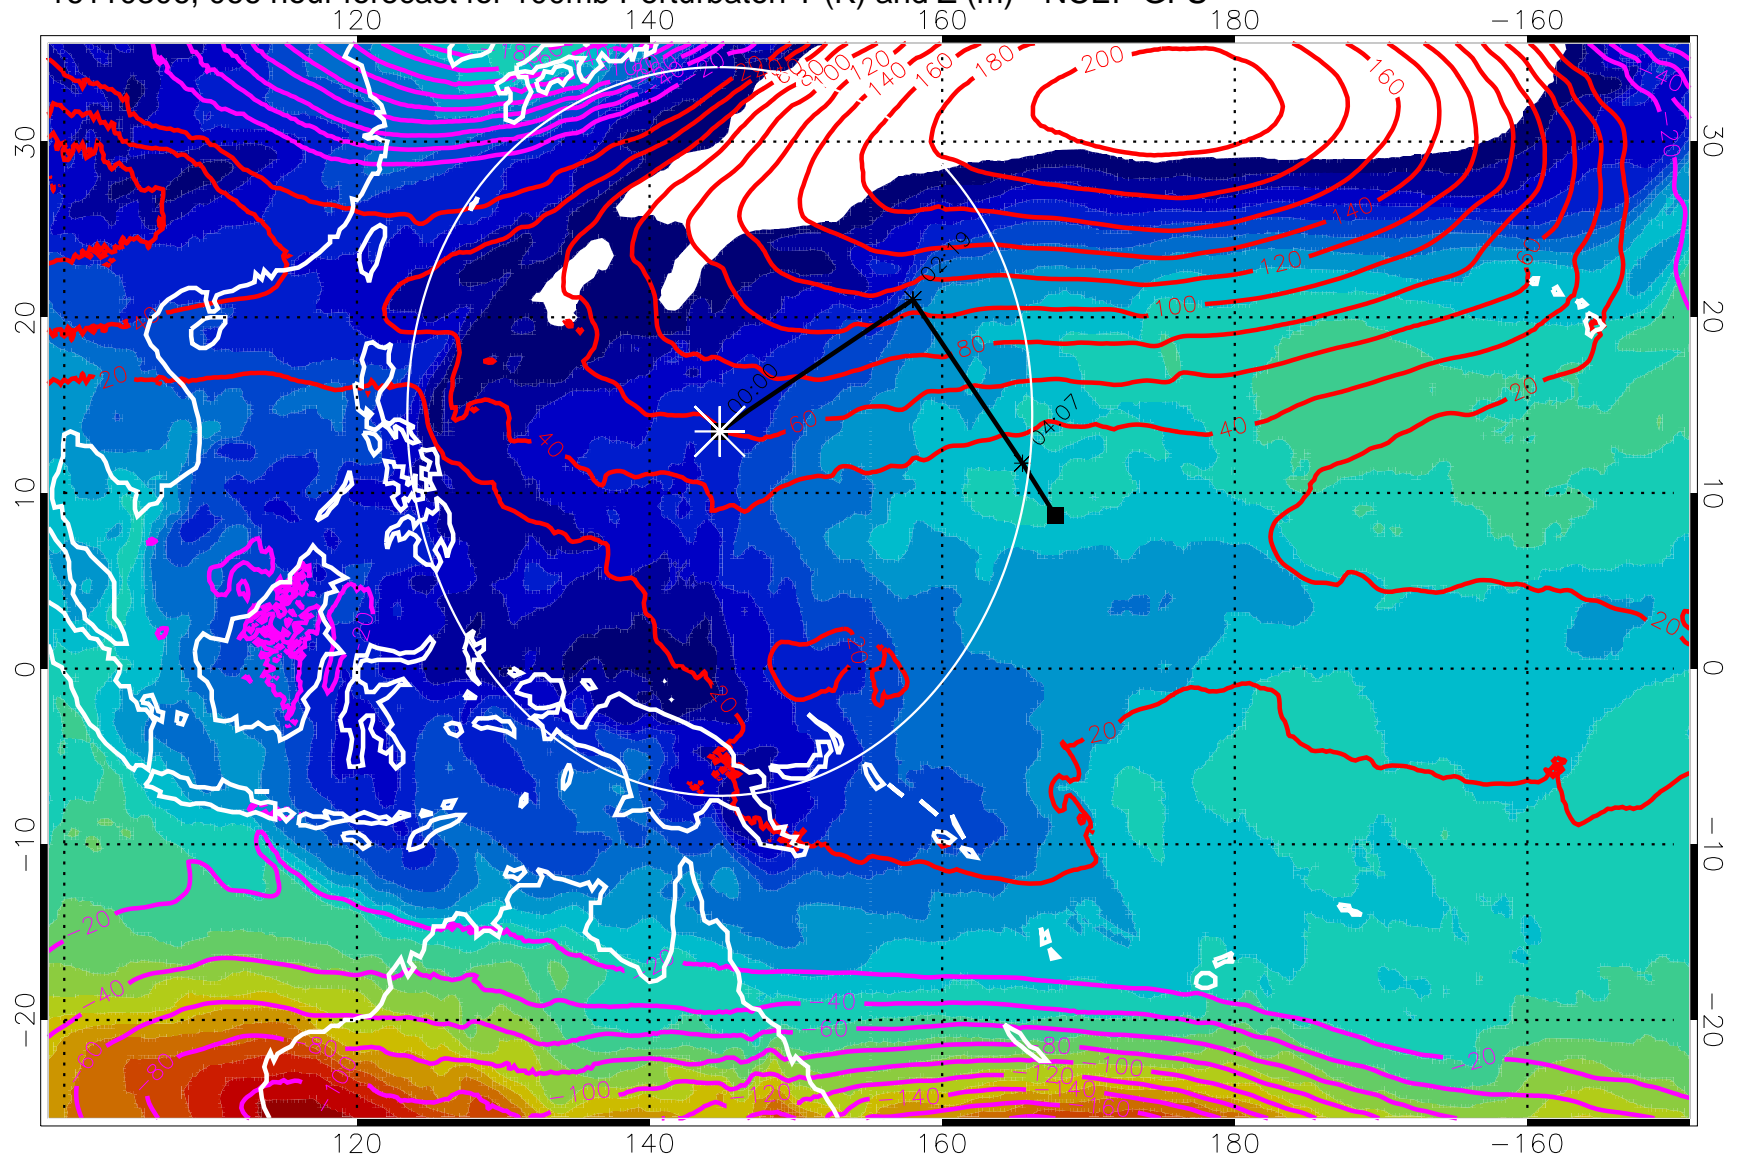

Range ring of 2304 km

16110300, 060 hour forecast for 100mb Perturbaton T (K) and Z (m)-- NCEP GFS

Contours are 100 mbar Z perturbation (m)
Positive Z Contours
Negative Z Contours

Range ring of 2304 km

16110306, 066 hour forecast for 100mb Perturbaton T (K) and Z (m)-- NCEP GFS