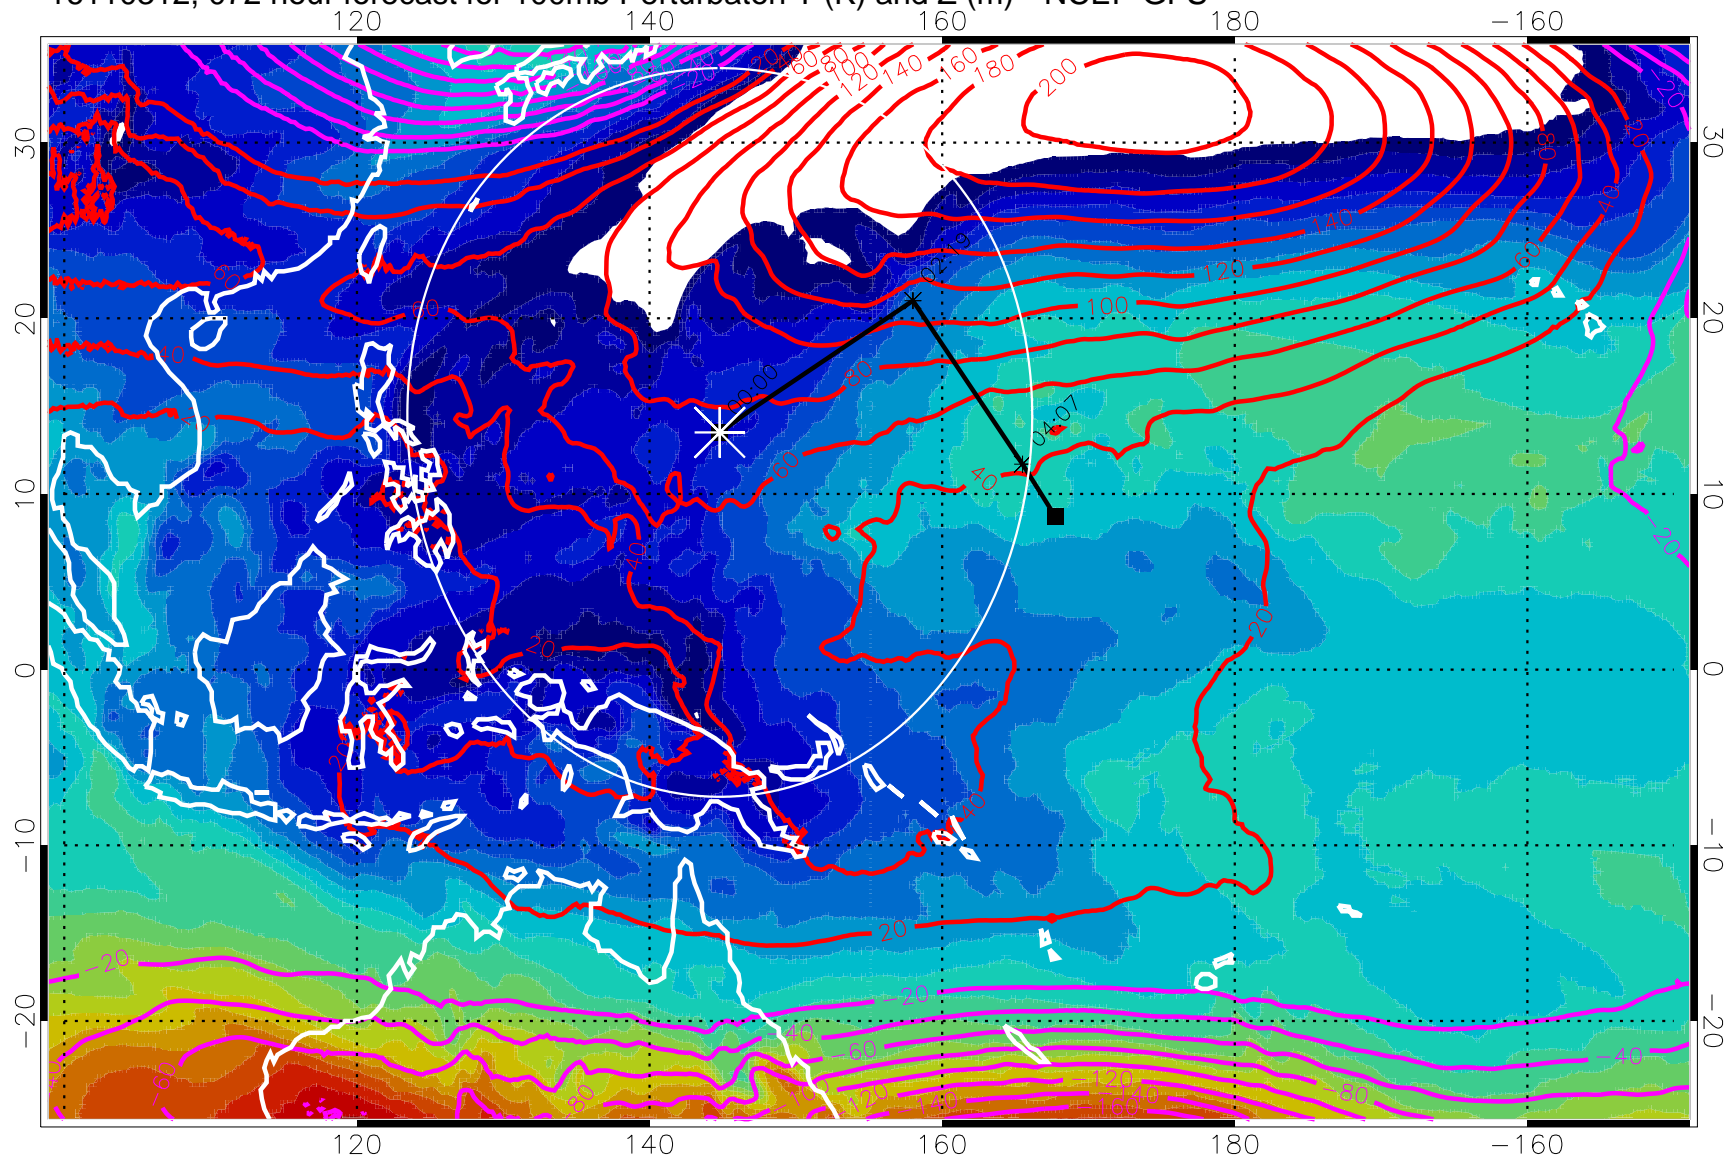

16110312, 072 hour forecast for 100mb Perturbaton T (K) and Z (m)-- NCEP GFS

Contours are 100 mbar Z perturbation (m)
Positive Z Contours
Negative Z Contours

Range ring of 2304 km