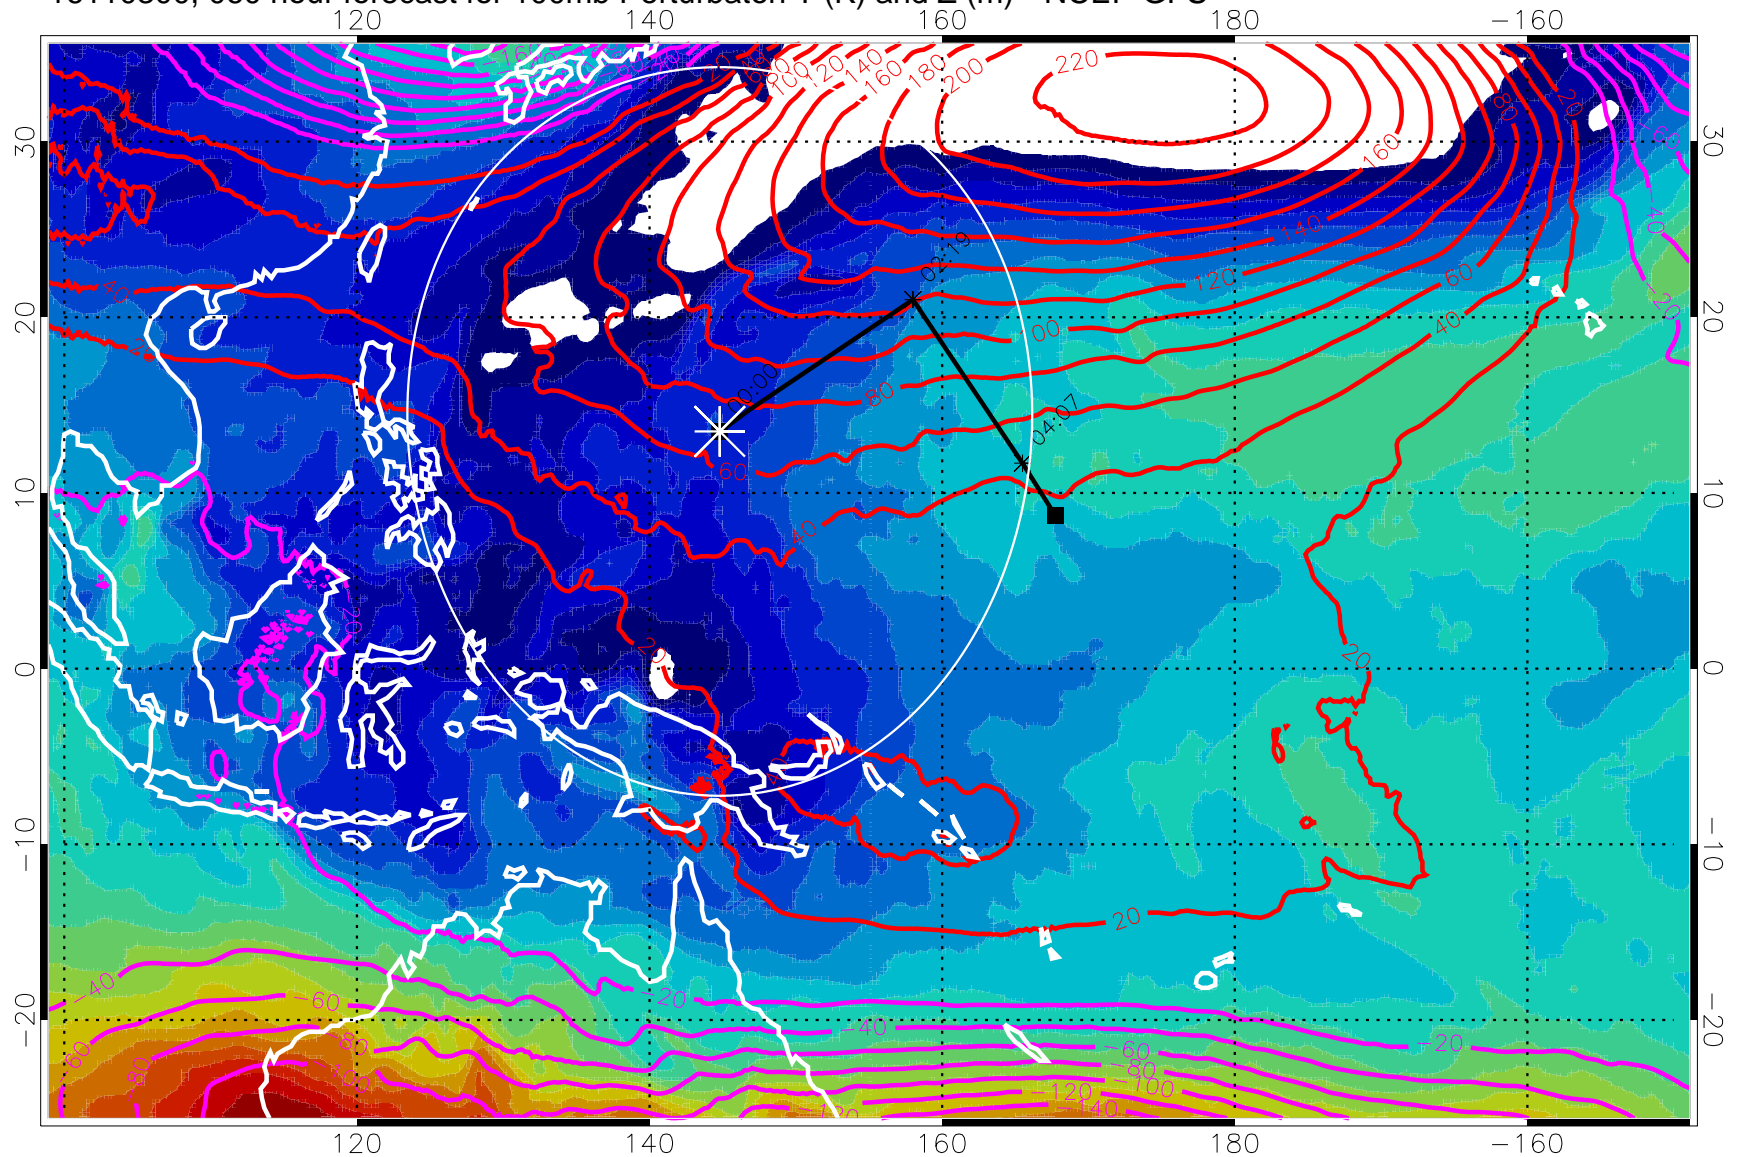

16110300, 060 hour forecast for 100mb Perturbaton T (K) and Z (m)-- NCEP GFS

Contours are 100 mbar Z perturbation (m)
Positive Z Contours
Negative Z Contours

Range ring of 2304 km