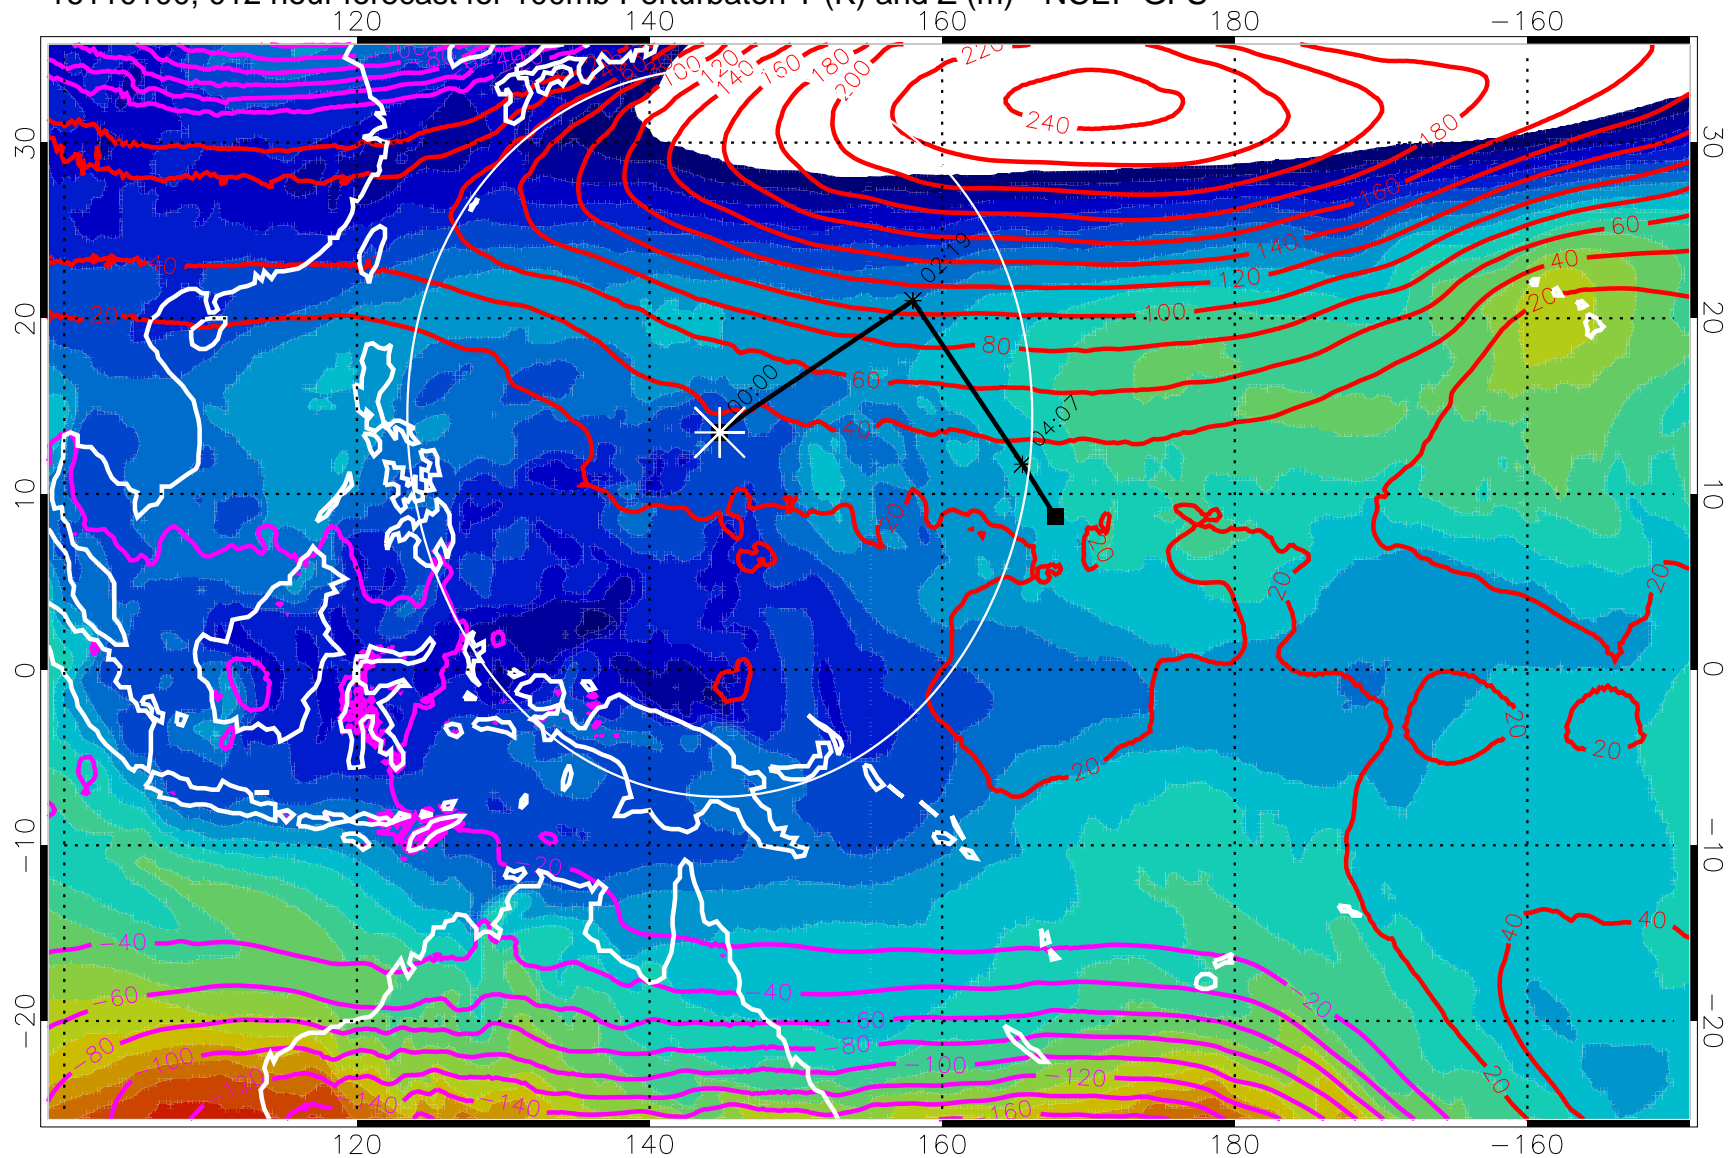

16103118, 006 hour forecast for 100mb Perturbaton T (K) and Z (m)-- NCEP GFS

Contours are 100 mbar Z perturbation (m)
Positive Z Contours
Negative Z Contours

Range ring of 2304 km

16110100, 012 hour forecast for 100mb Perturbaton T (K) and Z (m)-- NCEP GFS