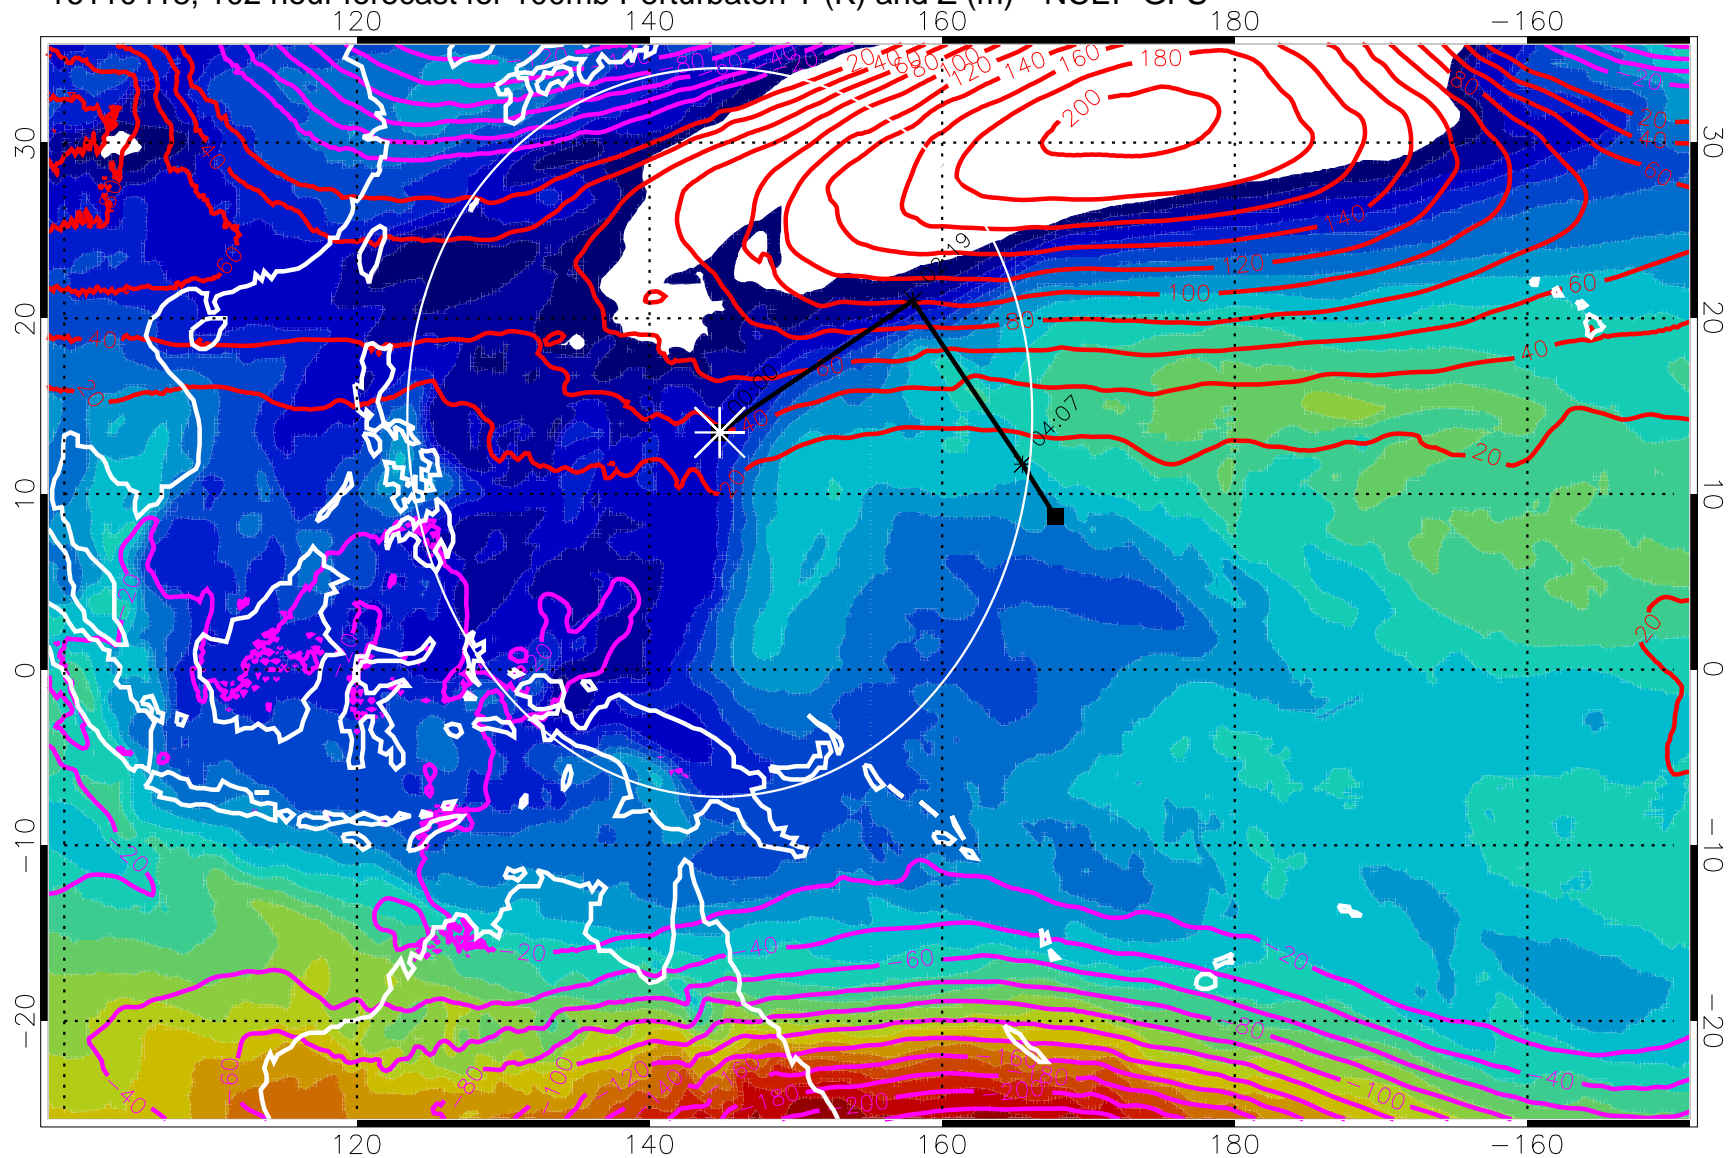

Range ring of 2304 km

16110412, 096 hour forecast for 100mb Perturbaton T (K) and Z (m)-- NCEP GFS

Contours are 100 mbar Z perturbation (m)
Positive Z Contours
Negative Z Contours

Range ring of 2304 km

16110418, 102 hour forecast for 100mb Perturbaton T (K) and Z (m)-- NCEP GFS