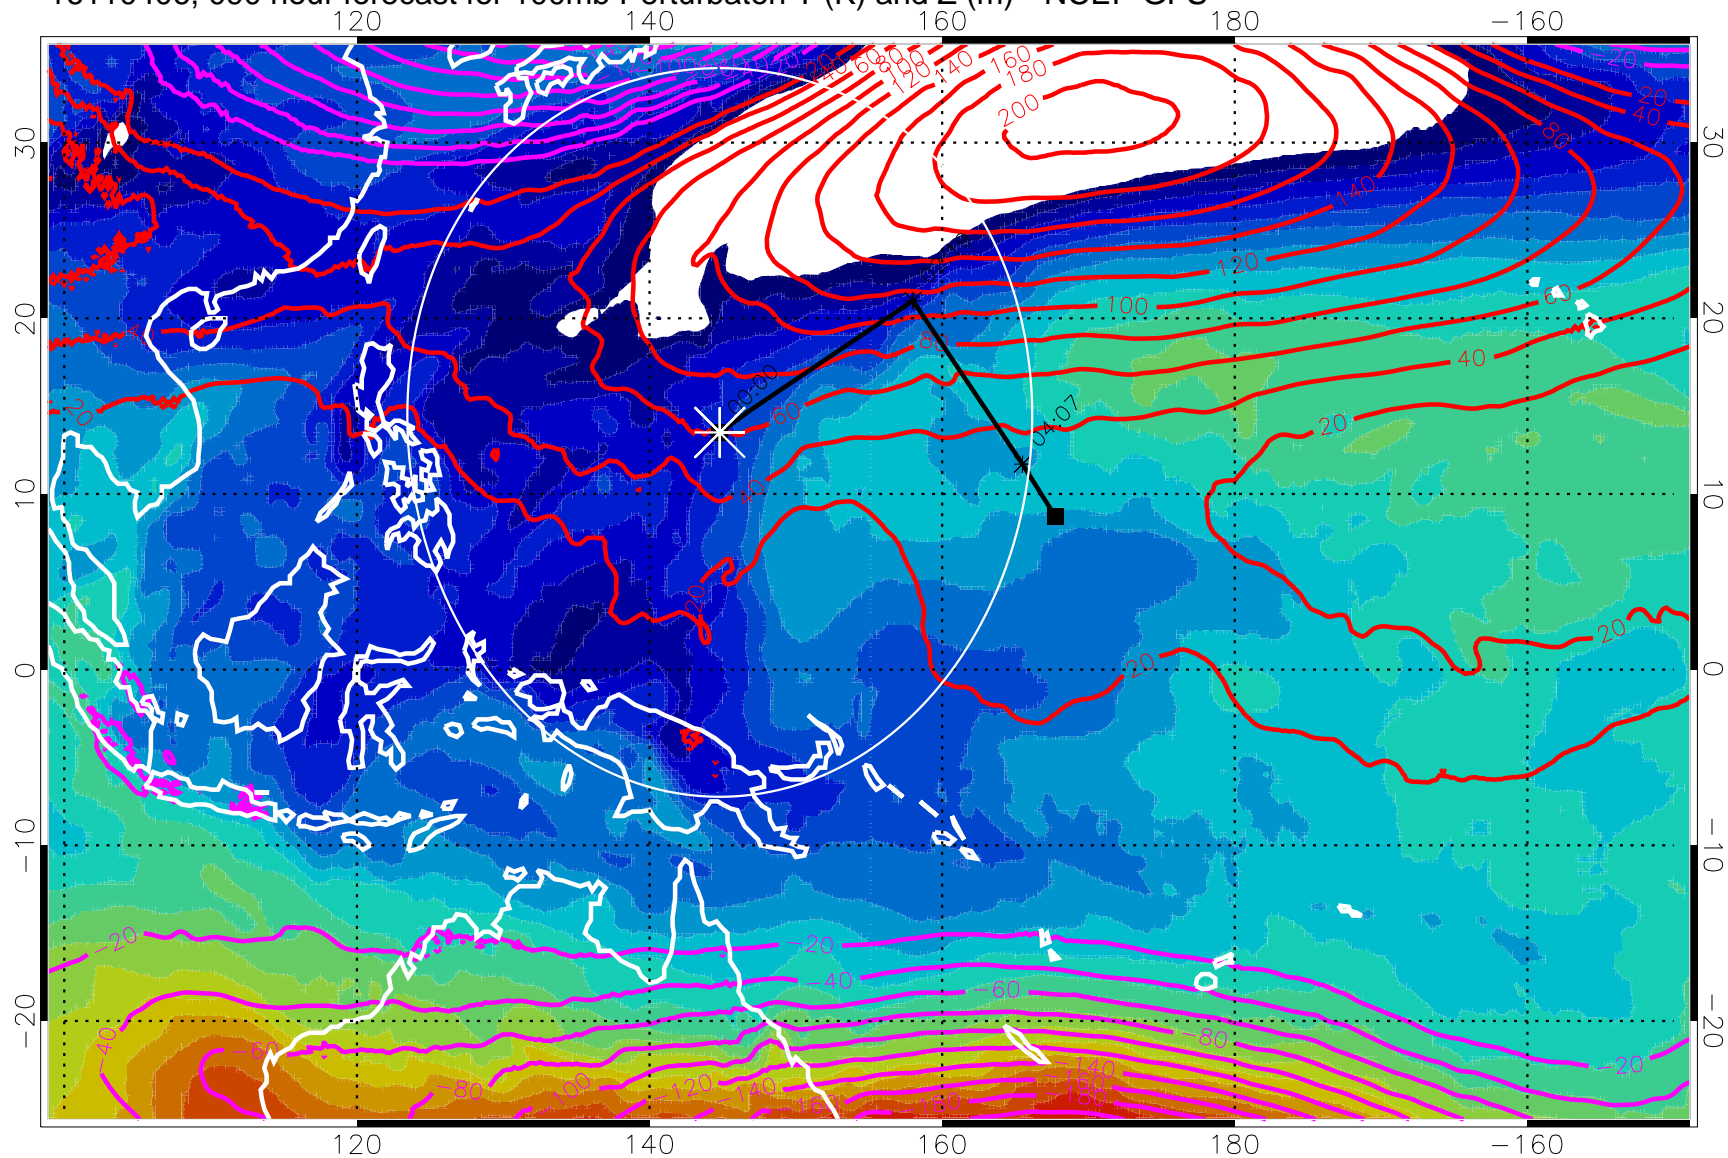

16110406, 090 hour forecast for 100mb Perturbaton T (K) and Z (m)-- NCEP GFS

Contours are 100 mbar Z perturbation (m)
Positive Z Contours
Negative Z Contours

Range ring of 2304 km