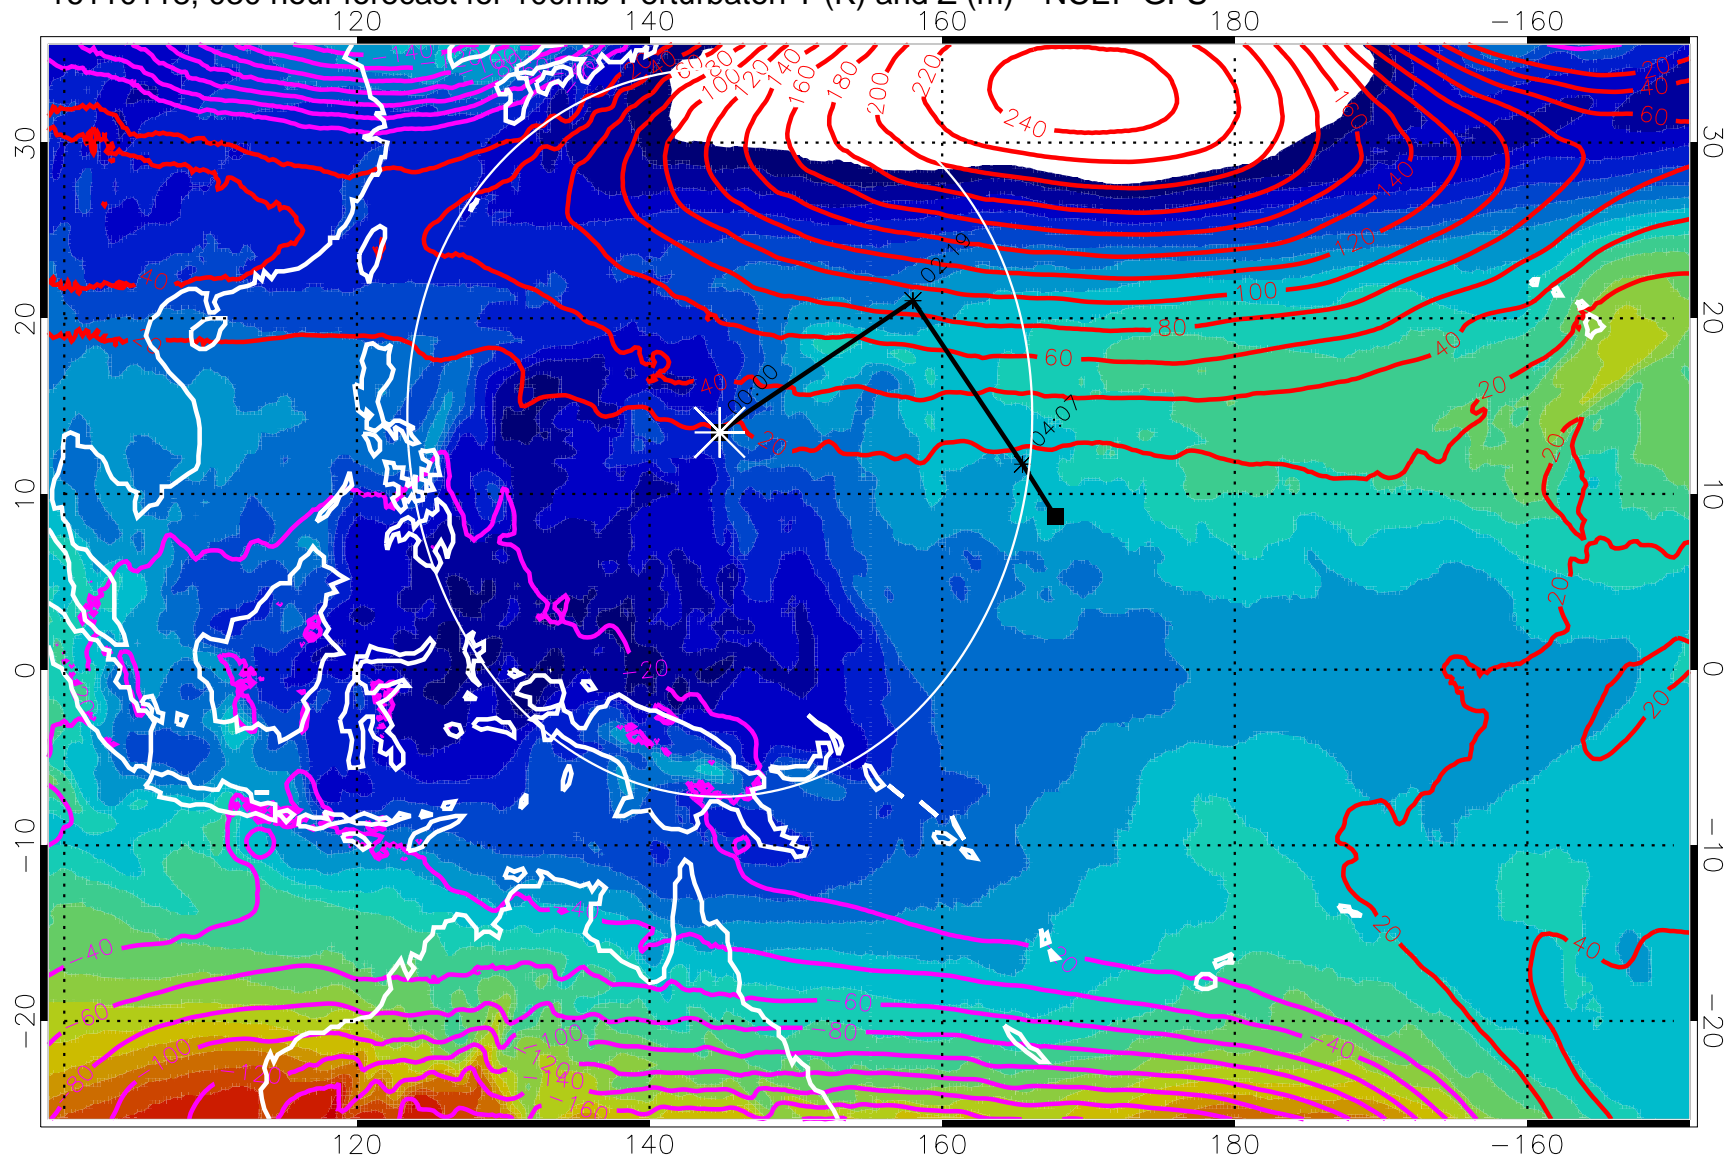

Range ring of 2304 km

16110112, 024 hour forecast for 100mb Perturbaton T (K) and Z (m)-- NCEP GFS

Contours are 100 mbar Z perturbation (m)
Positive Z Contours
Negative Z Contours

Range ring of 2304 km

16110118, 030 hour forecast for 100mb Perturbaton T (K) and Z (m)-- NCEP GFS