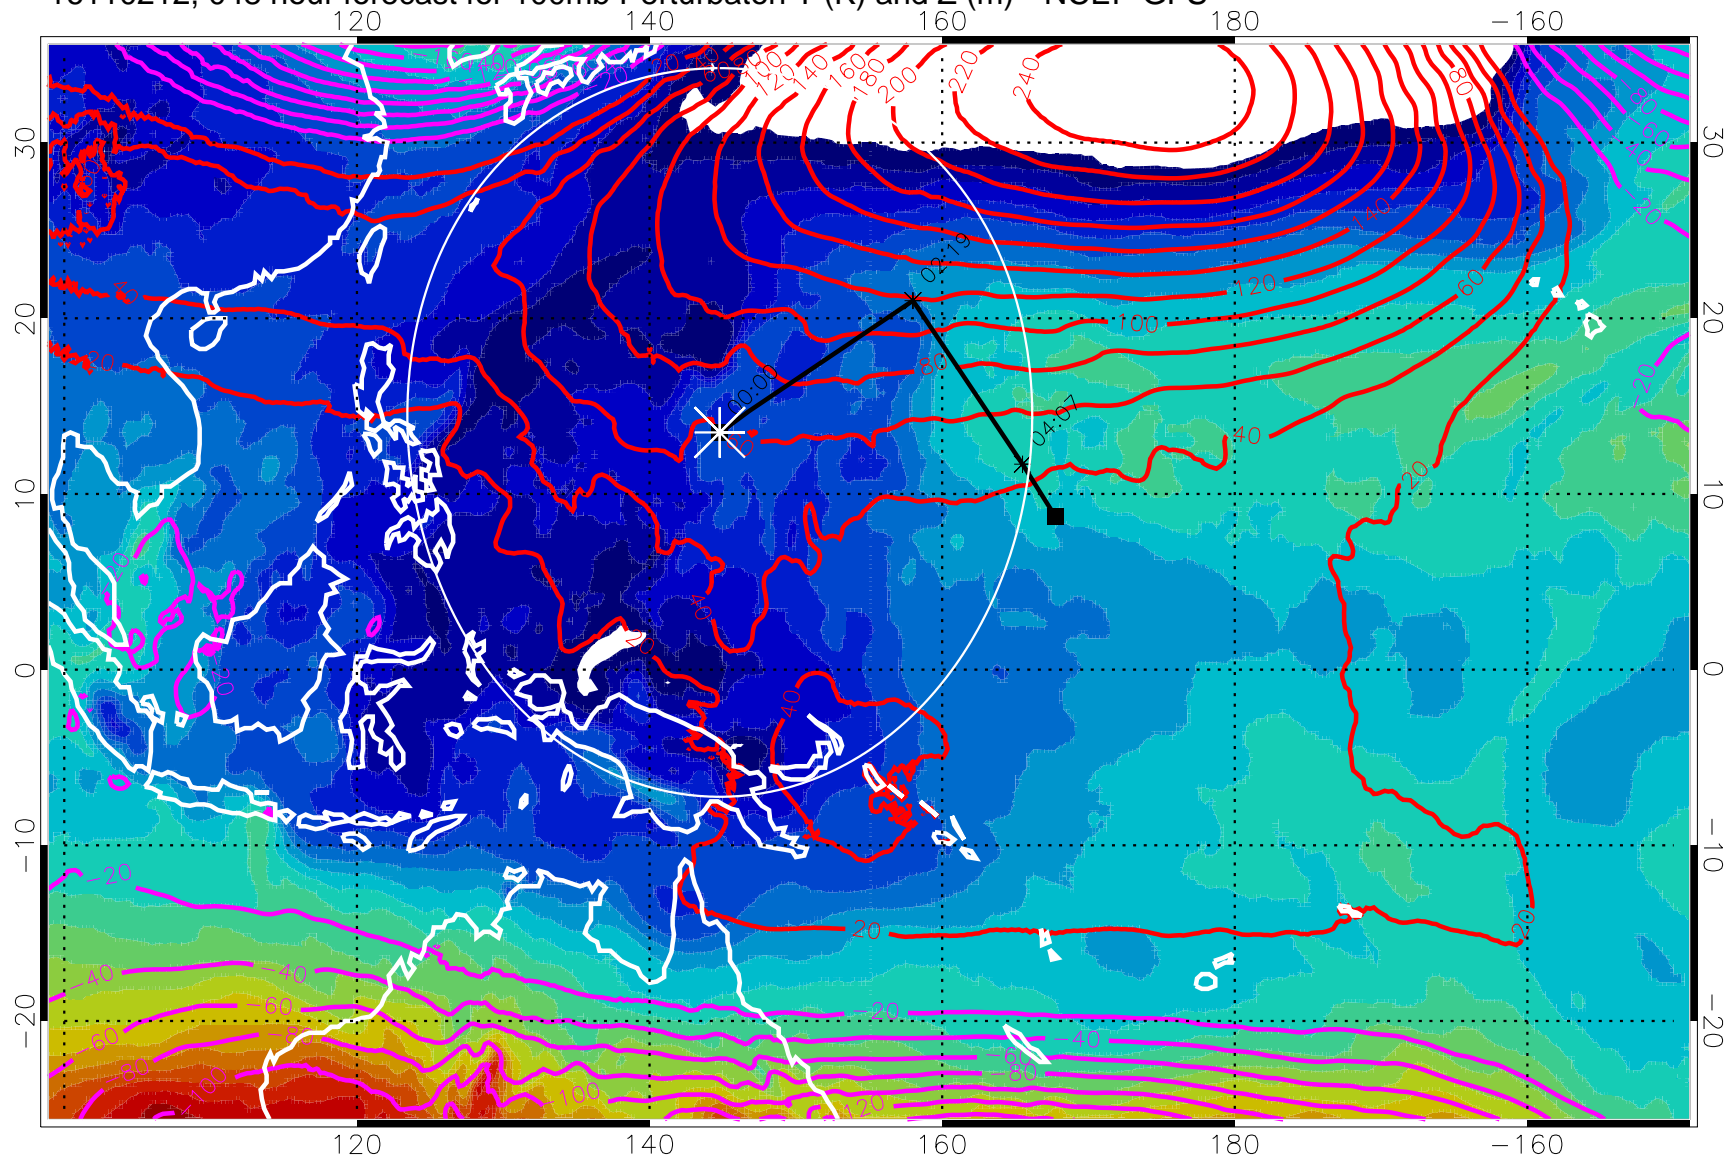

Range ring of 2304 km

16110206, 042 hour forecast for 100mb Perturbaton T (K) and Z (m)-- NCEP GFS

Contours are 100 mbar Z perturbation (m)
Positive Z Contours
Negative Z Contours

Range ring of 2304 km

16110212, 048 hour forecast for 100mb Perturbaton T (K) and Z (m)-- NCEP GFS