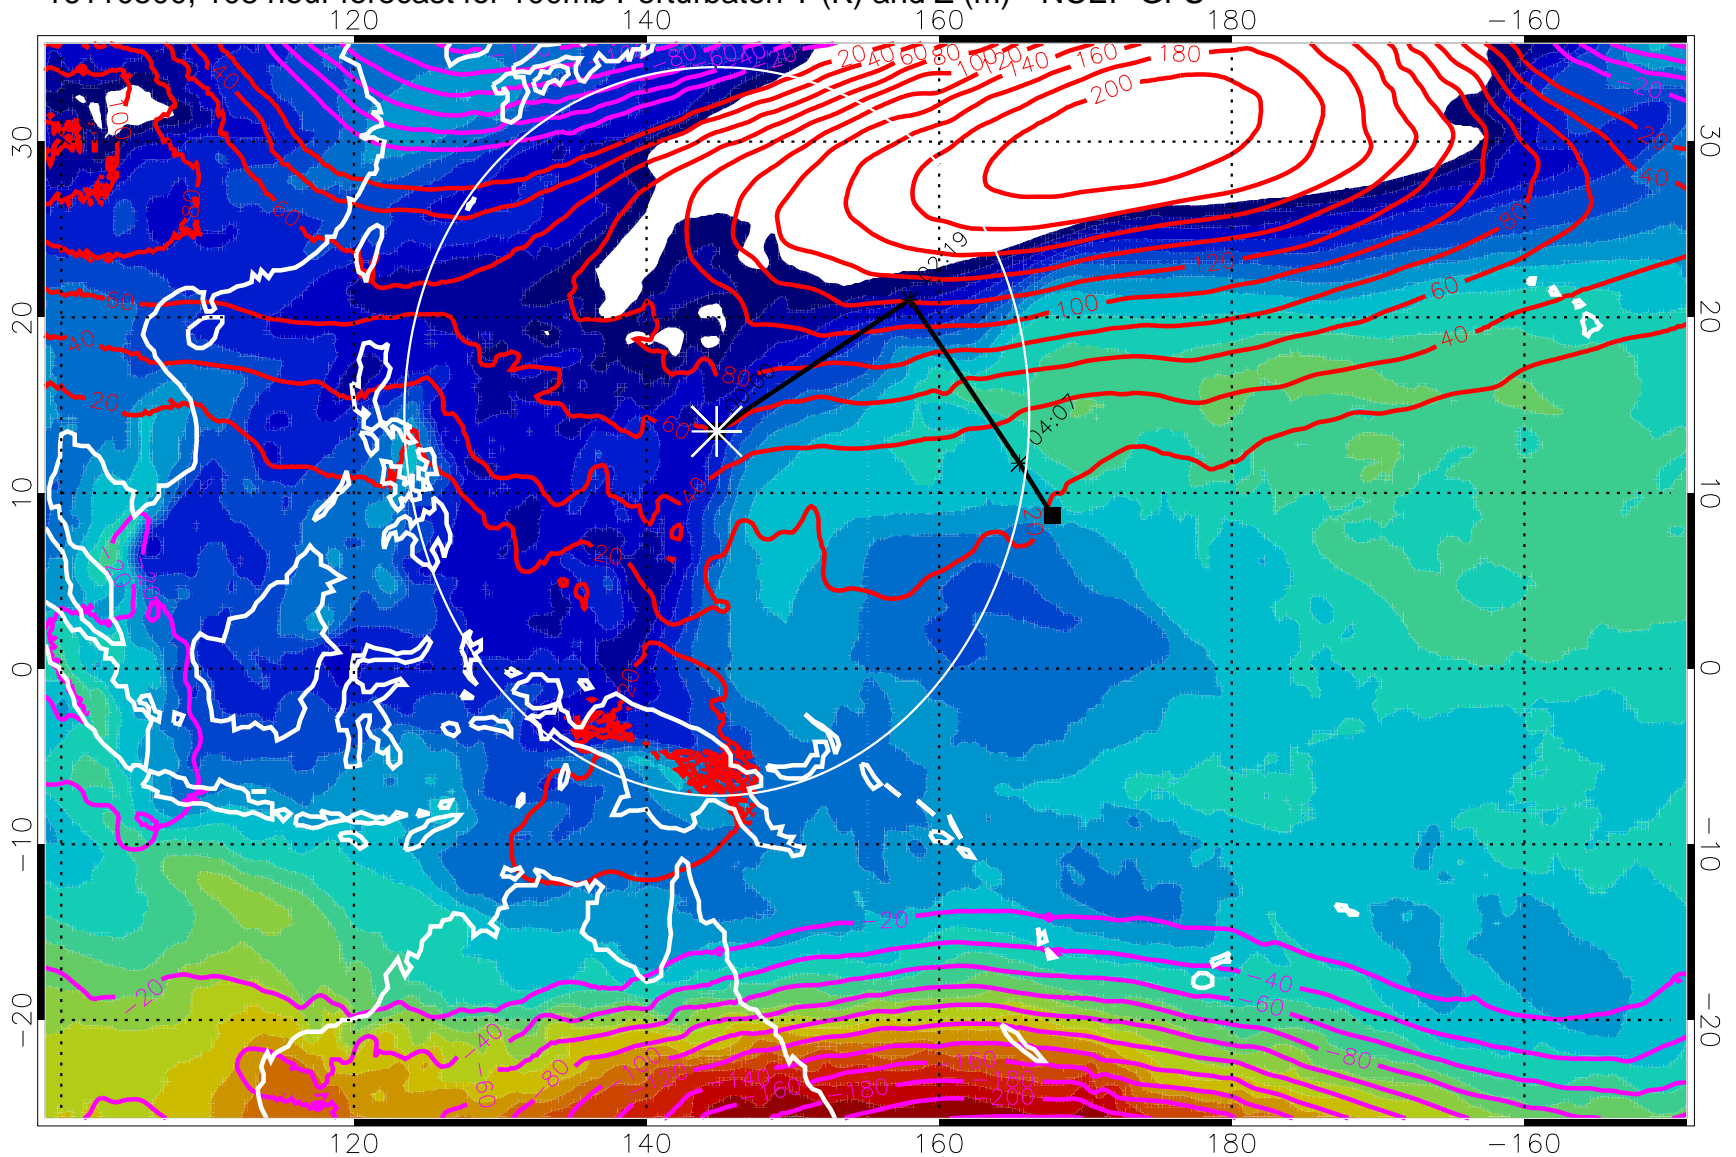

16110500, 108 hour forecast for 100mb Perturbaton T (K) and Z (m)-- NCEP GFS

Contours are 100 mbar Z perturbation (m)
Positive Z Contours
Negative Z Contours

Range ring of 2304 km