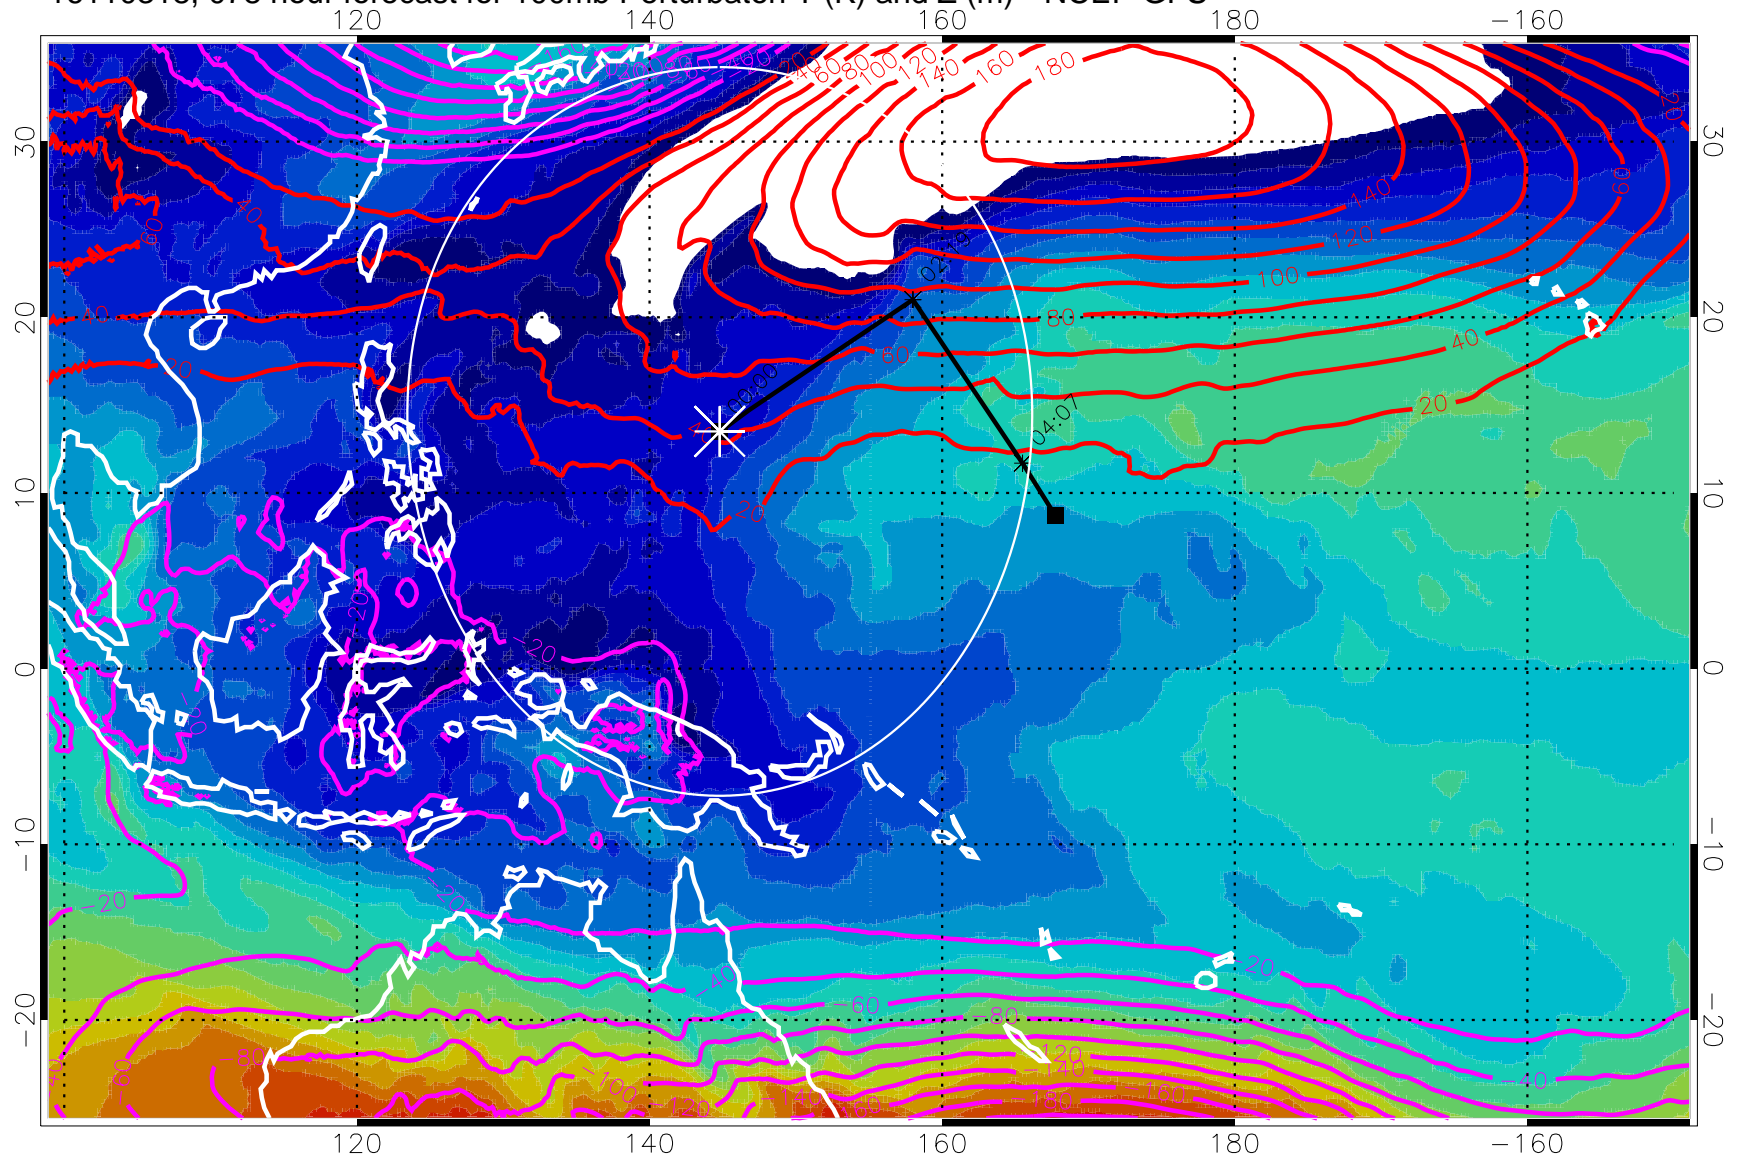

16110318, 078 hour forecast for 100mb Perturbaton T (K) and Z (m)-- NCEP GFS

Contours are 100 mbar Z perturbation (m)
Positive Z Contours
Negative Z Contours

Range ring of 2304 km