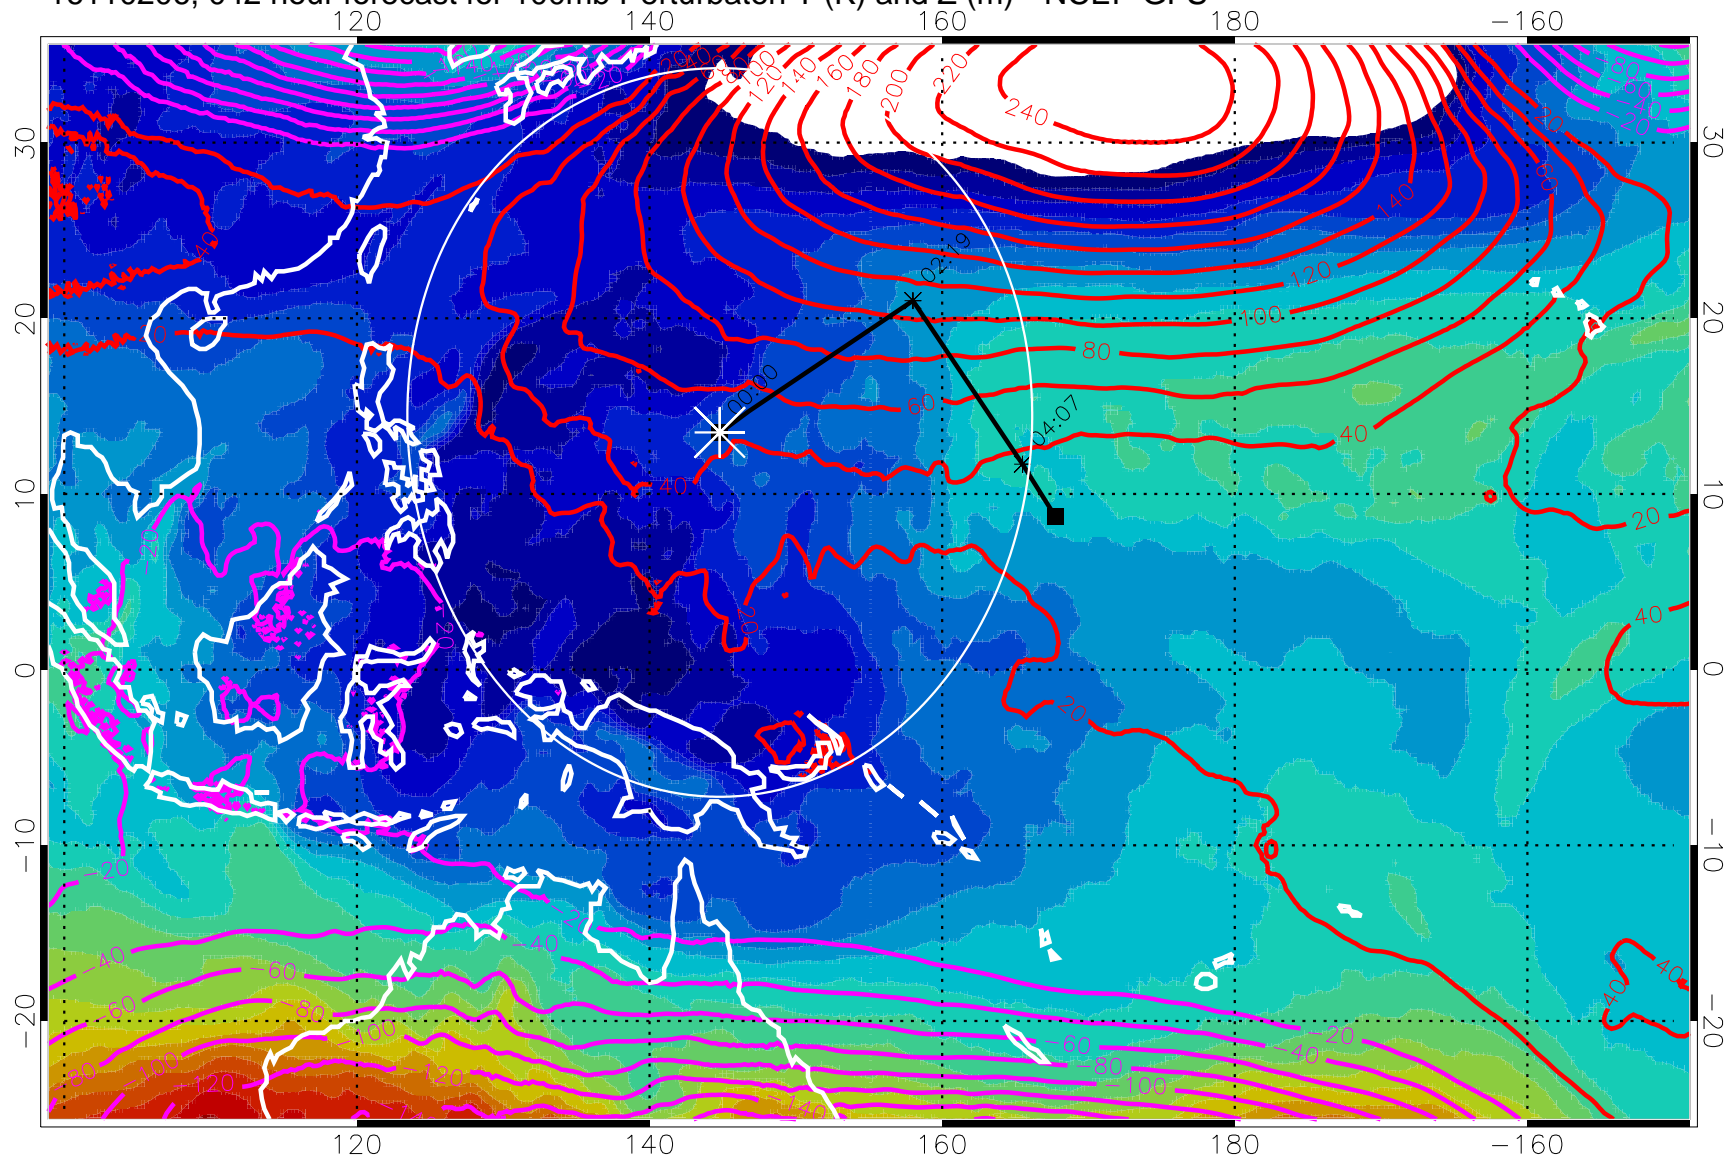

16110206, 042 hour forecast for 100mb Perturbaton T (K) and Z (m)-- NCEP GFS

Contours are 100 mbar Z perturbation (m)
Positive Z Contours
Negative Z Contours

Range ring of 2304 km