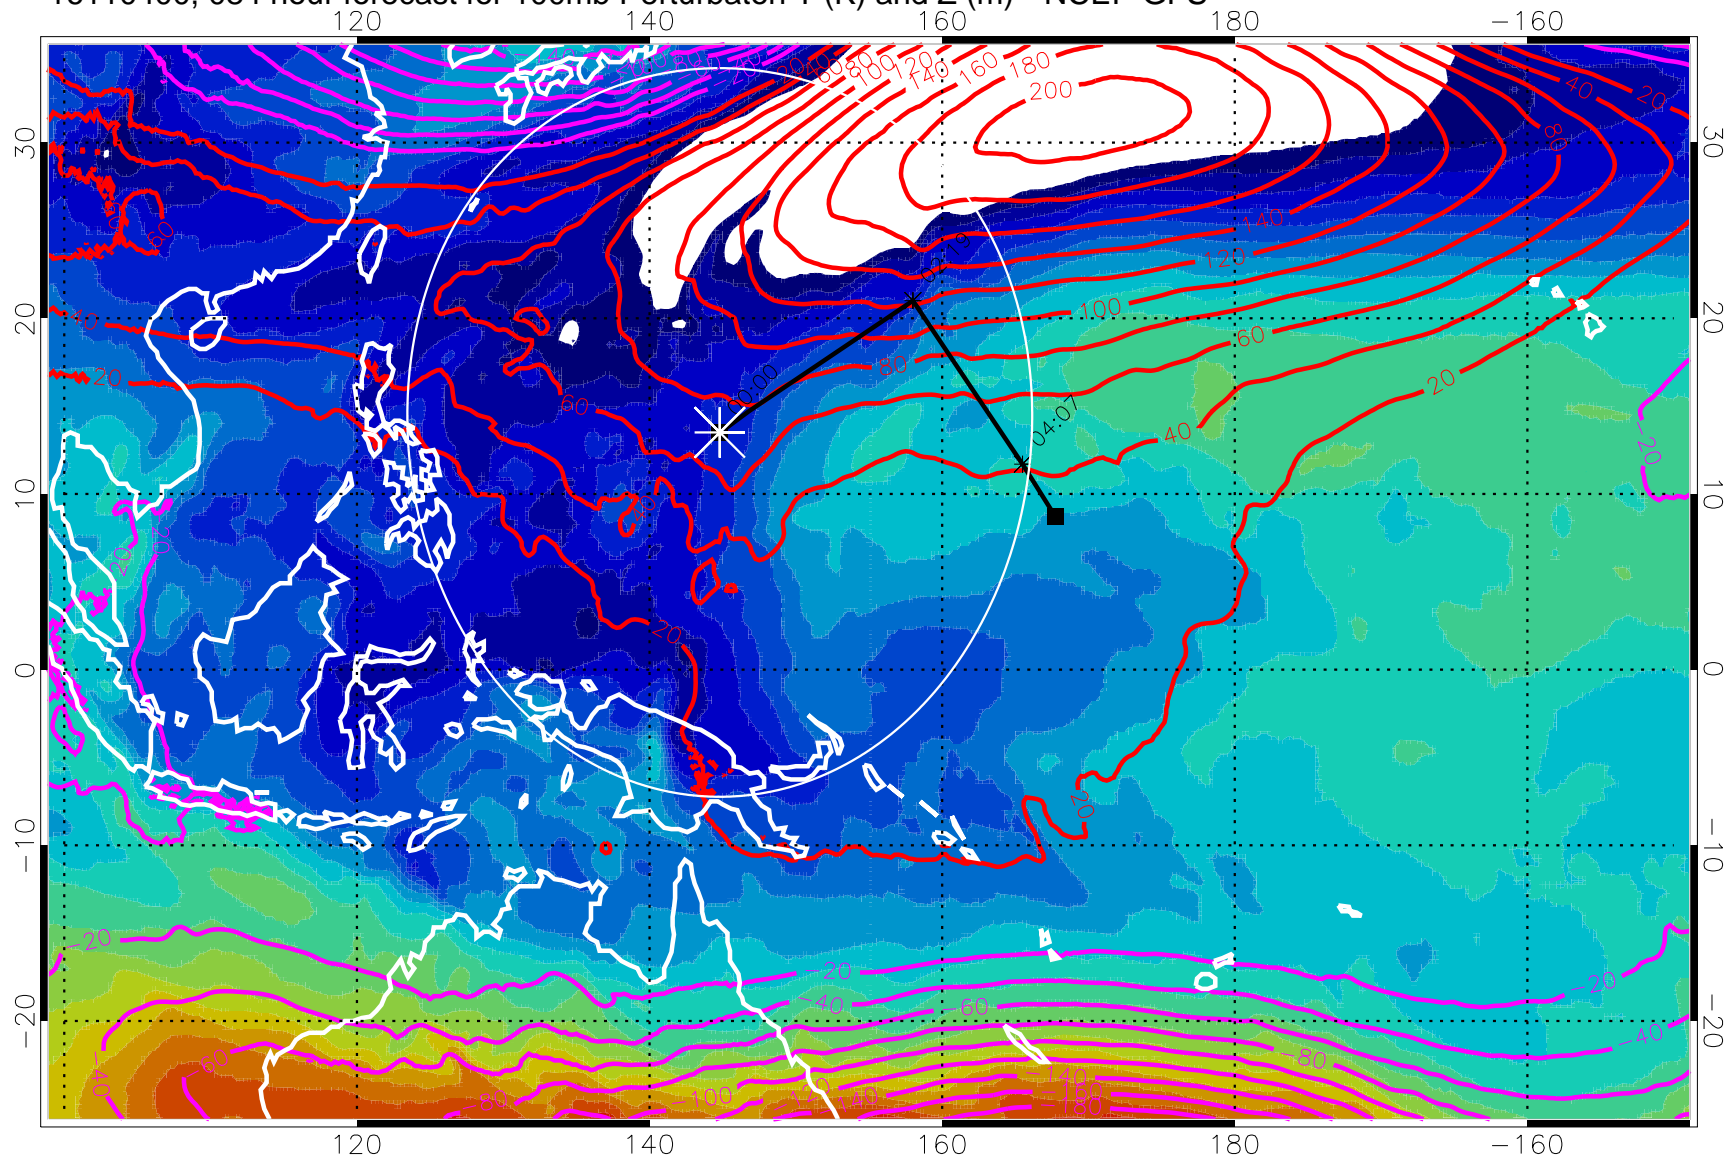

Range ring of 2304 km

16110318, 078 hour forecast for 100mb Perturbaton T (K) and Z (m)-- NCEP GFS

Contours are 100 mbar Z perturbation (m)
Positive Z Contours
Negative Z Contours

Range ring of 2304 km

16110400, 084 hour forecast for 100mb Perturbaton T (K) and Z (m)-- NCEP GFS