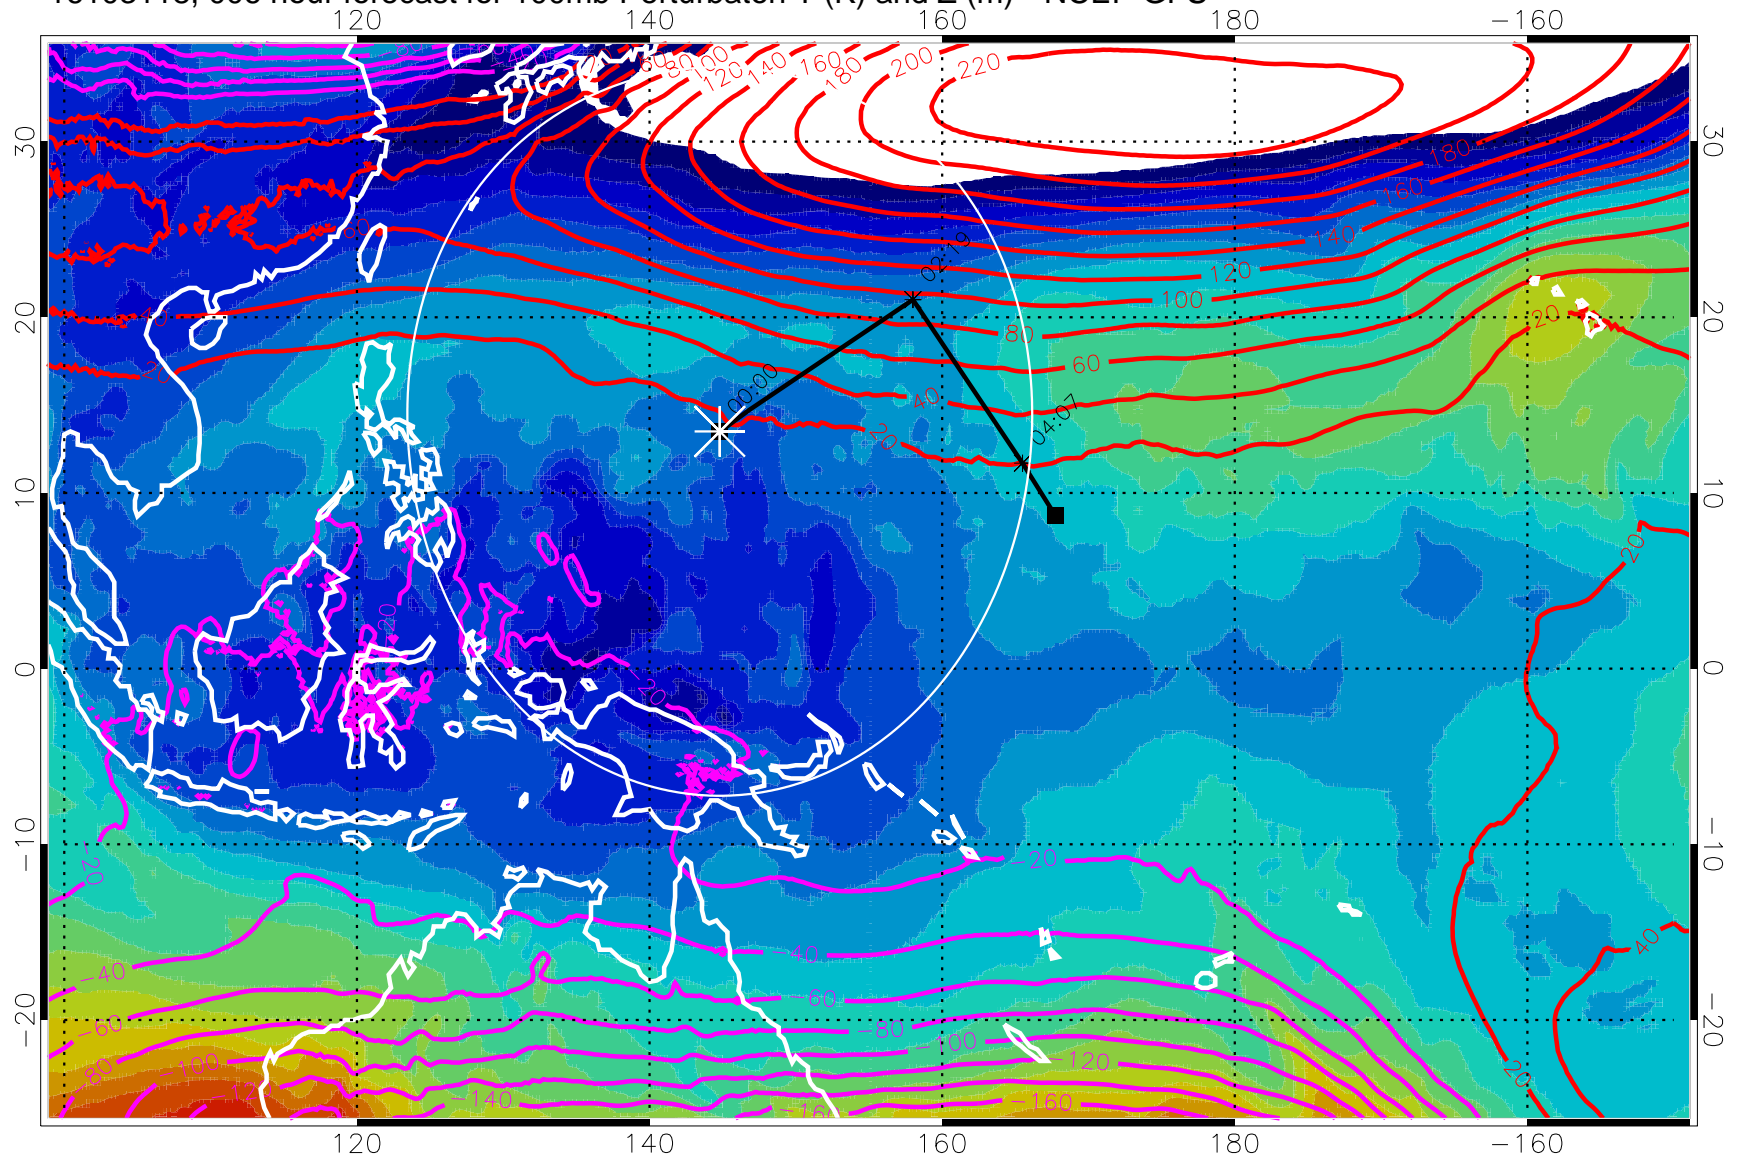

16103118, 006 hour forecast for 100mb Perturbaton T (K) and Z (m)-- NCEP GFS

Contours are 100 mbar Z perturbation (m)
Positive Z Contours
Negative Z Contours

Range ring of 2304 km

16110100, 012 hour forecast for 100mb Perturbaton T (K) and Z (m)-- NCEP GFS