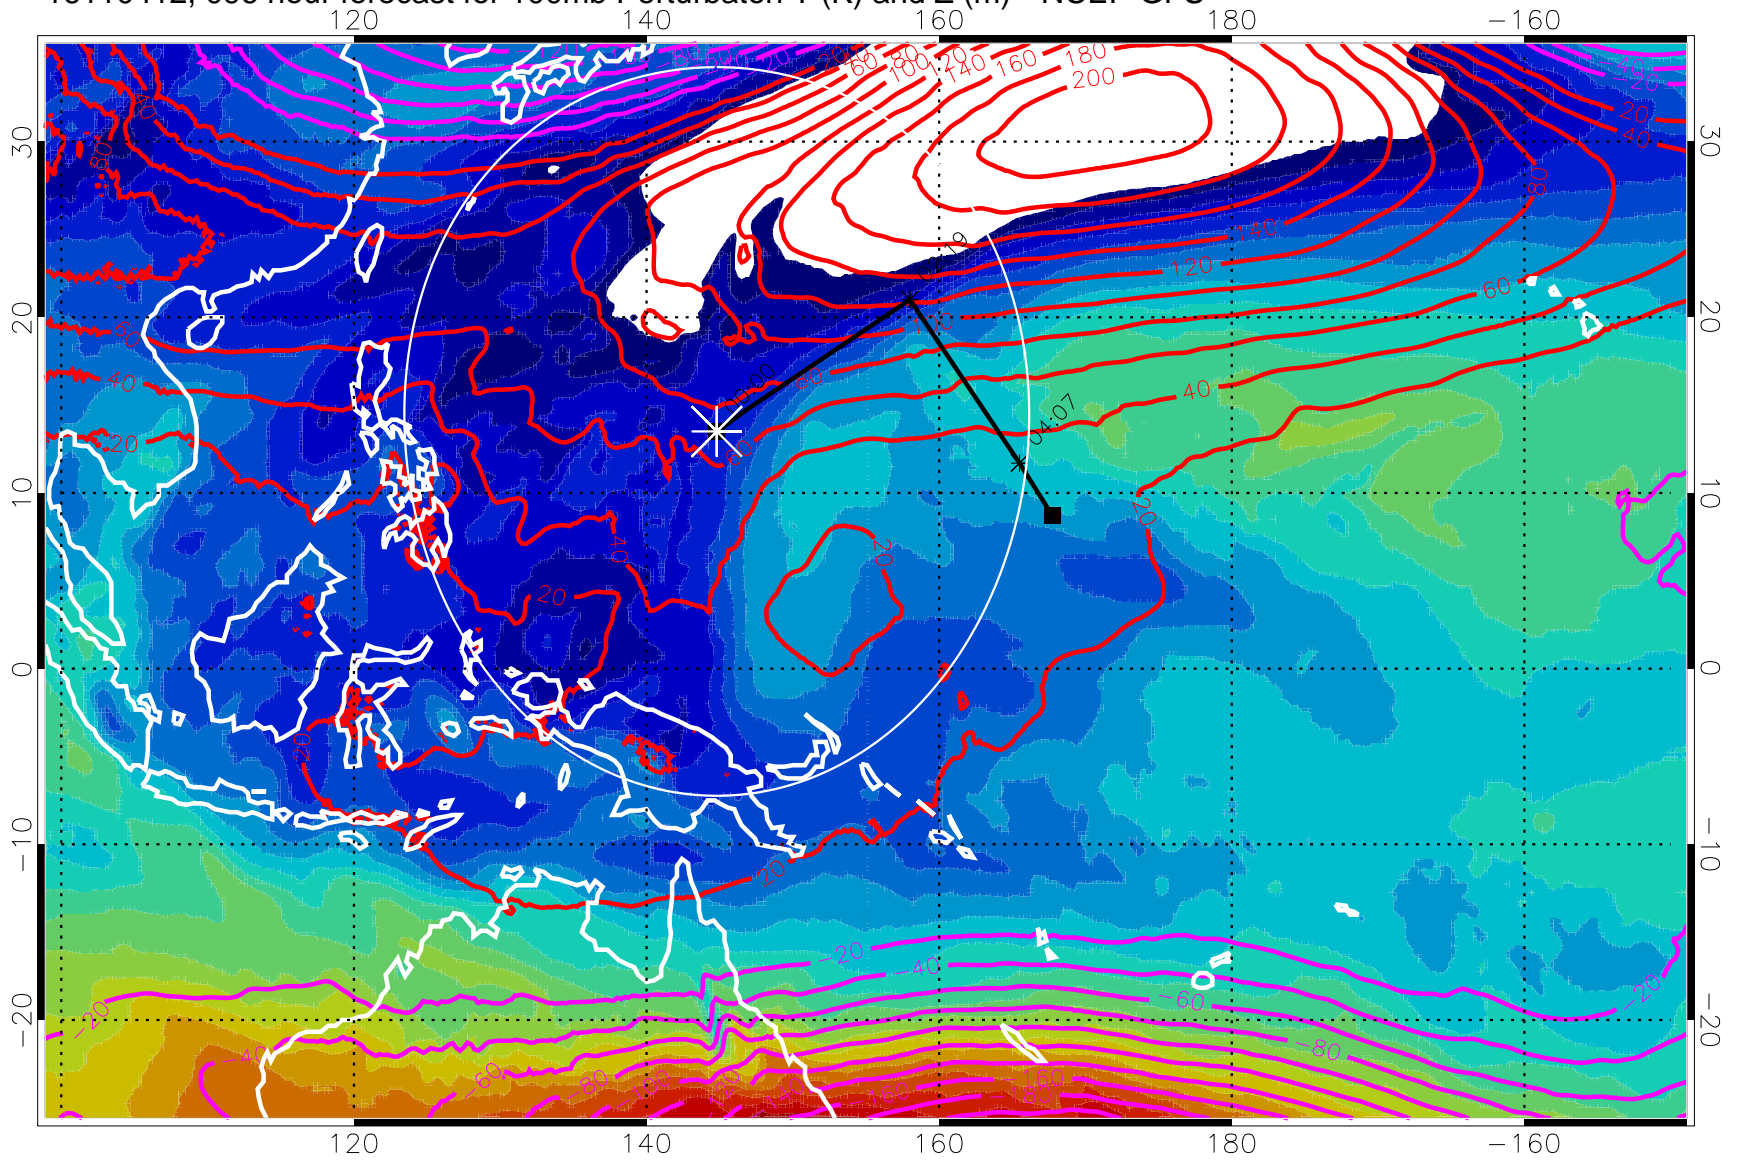

16110412, 096 hour forecast for 100mb Perturbaton T (K) and Z (m)-- NCEP GFS

Contours are 100 mbar Z perturbation (m)
Positive Z Contours
Negative Z Contours

Range ring of 2304 km