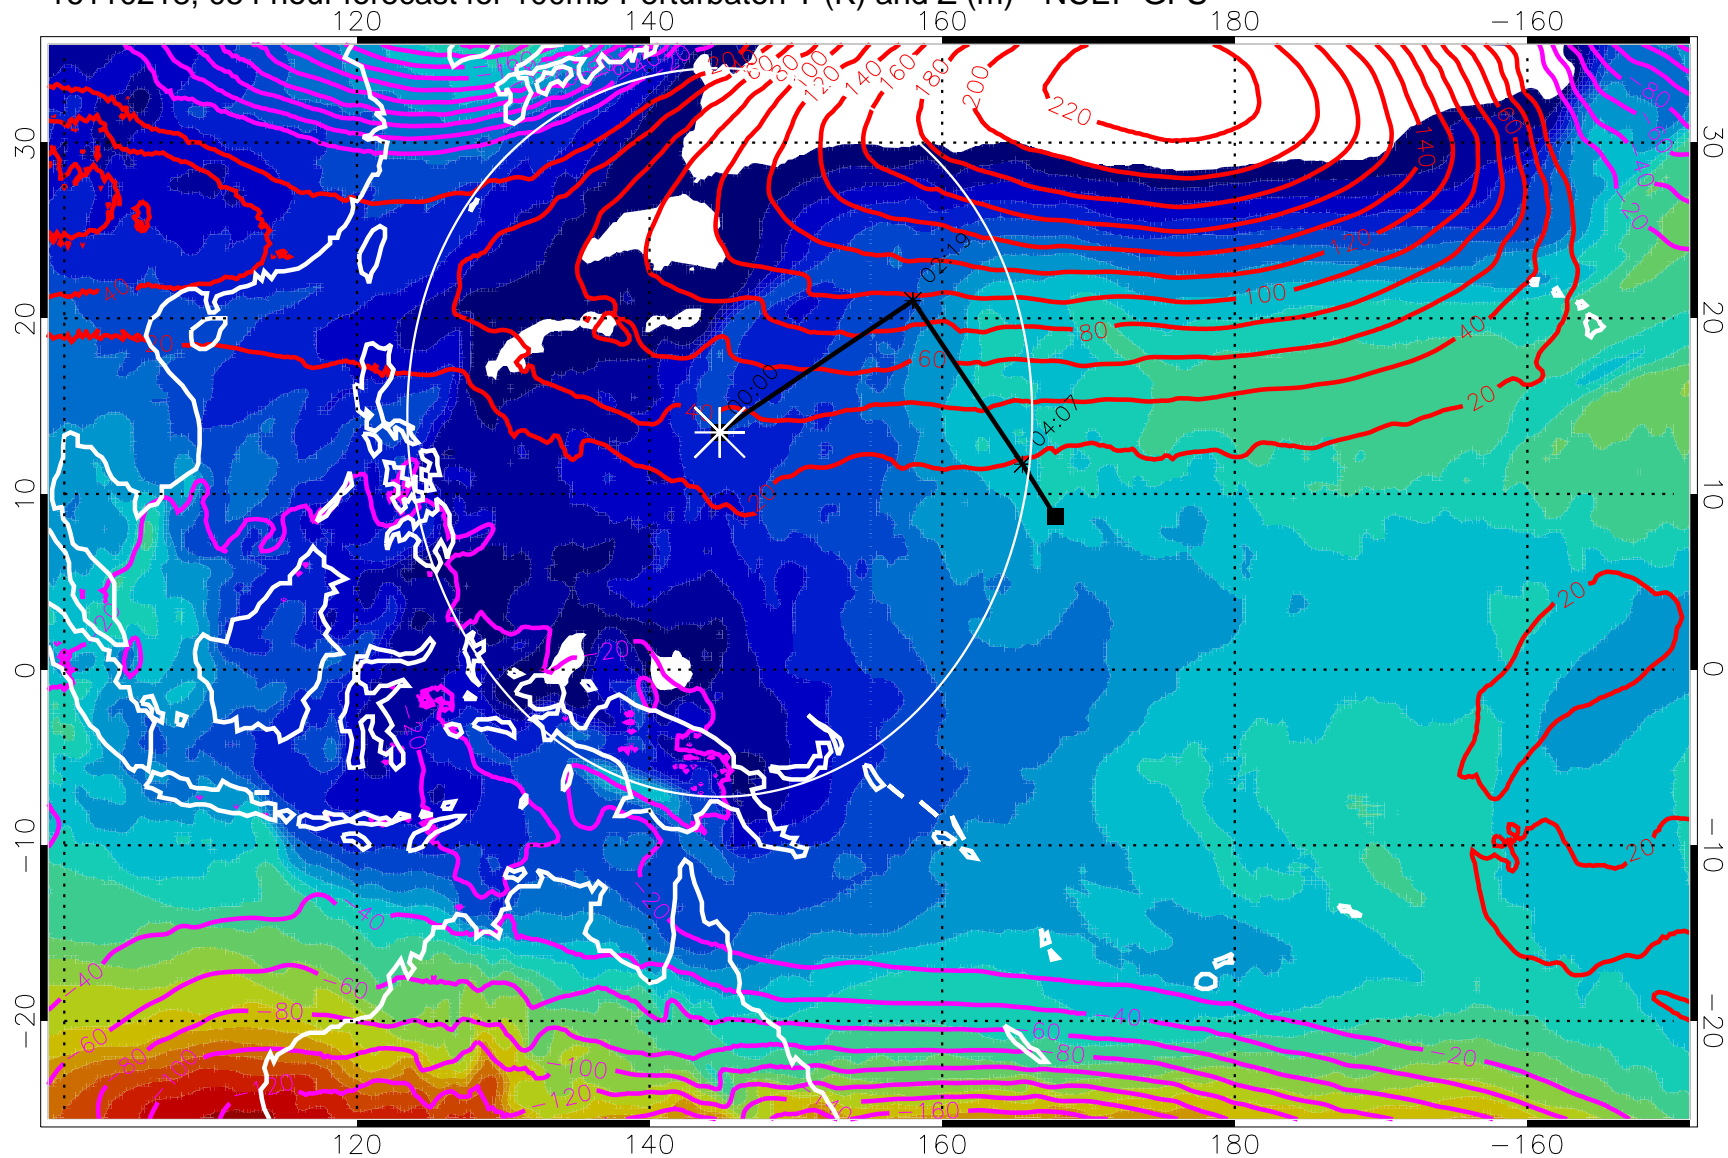

16110218, 054 hour forecast for 100mb Perturbaton T (K) and Z (m)-- NCEP GFS

Contours are 100 mbar Z perturbation (m)
Positive Z Contours
Negative Z Contours

Range ring of 2304 km