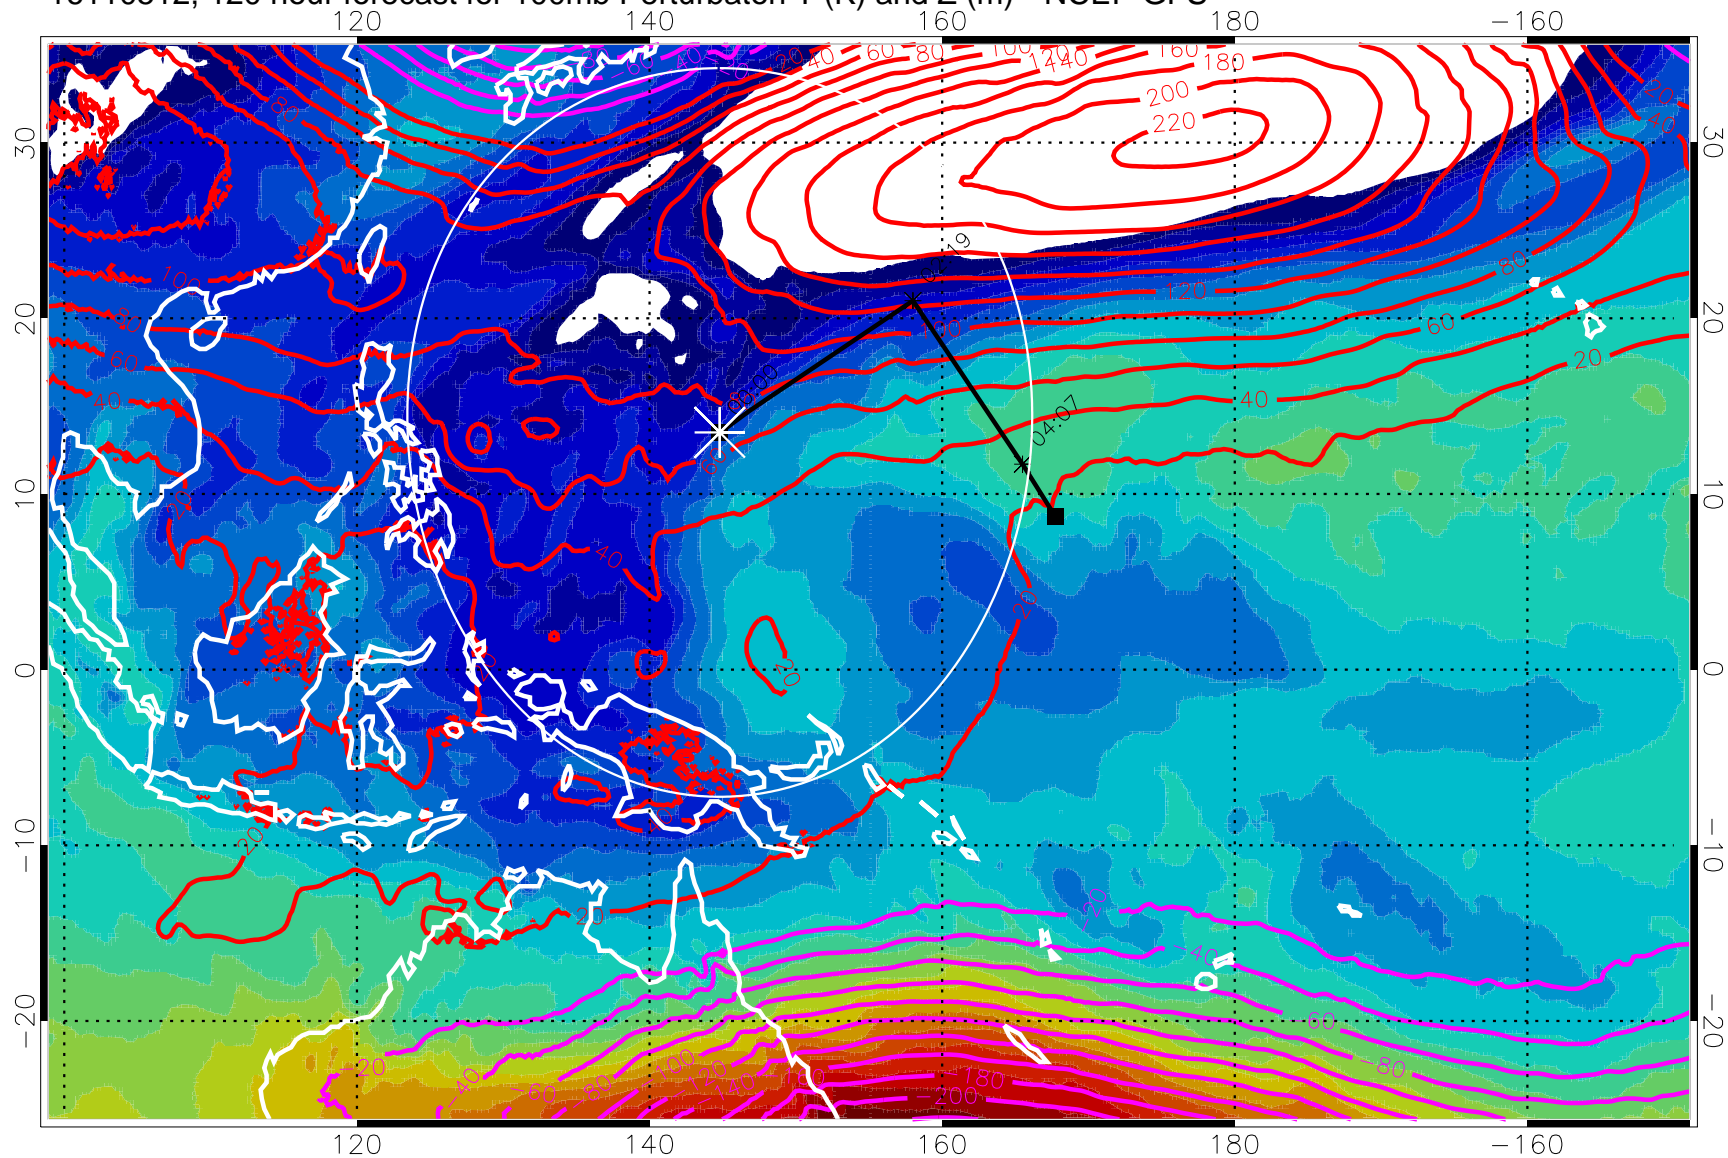

Range ring of 2304 km

16110506, 114 hour forecast for 100mb Perturbaton T (K) and Z (m)-- NCEP GFS

Contours are 100 mbar Z perturbation (m)
Positive Z Contours
Negative Z Contours

Range ring of 2304 km

16110512, 120 hour forecast for 100mb Perturbaton T (K) and Z (m)-- NCEP GFS