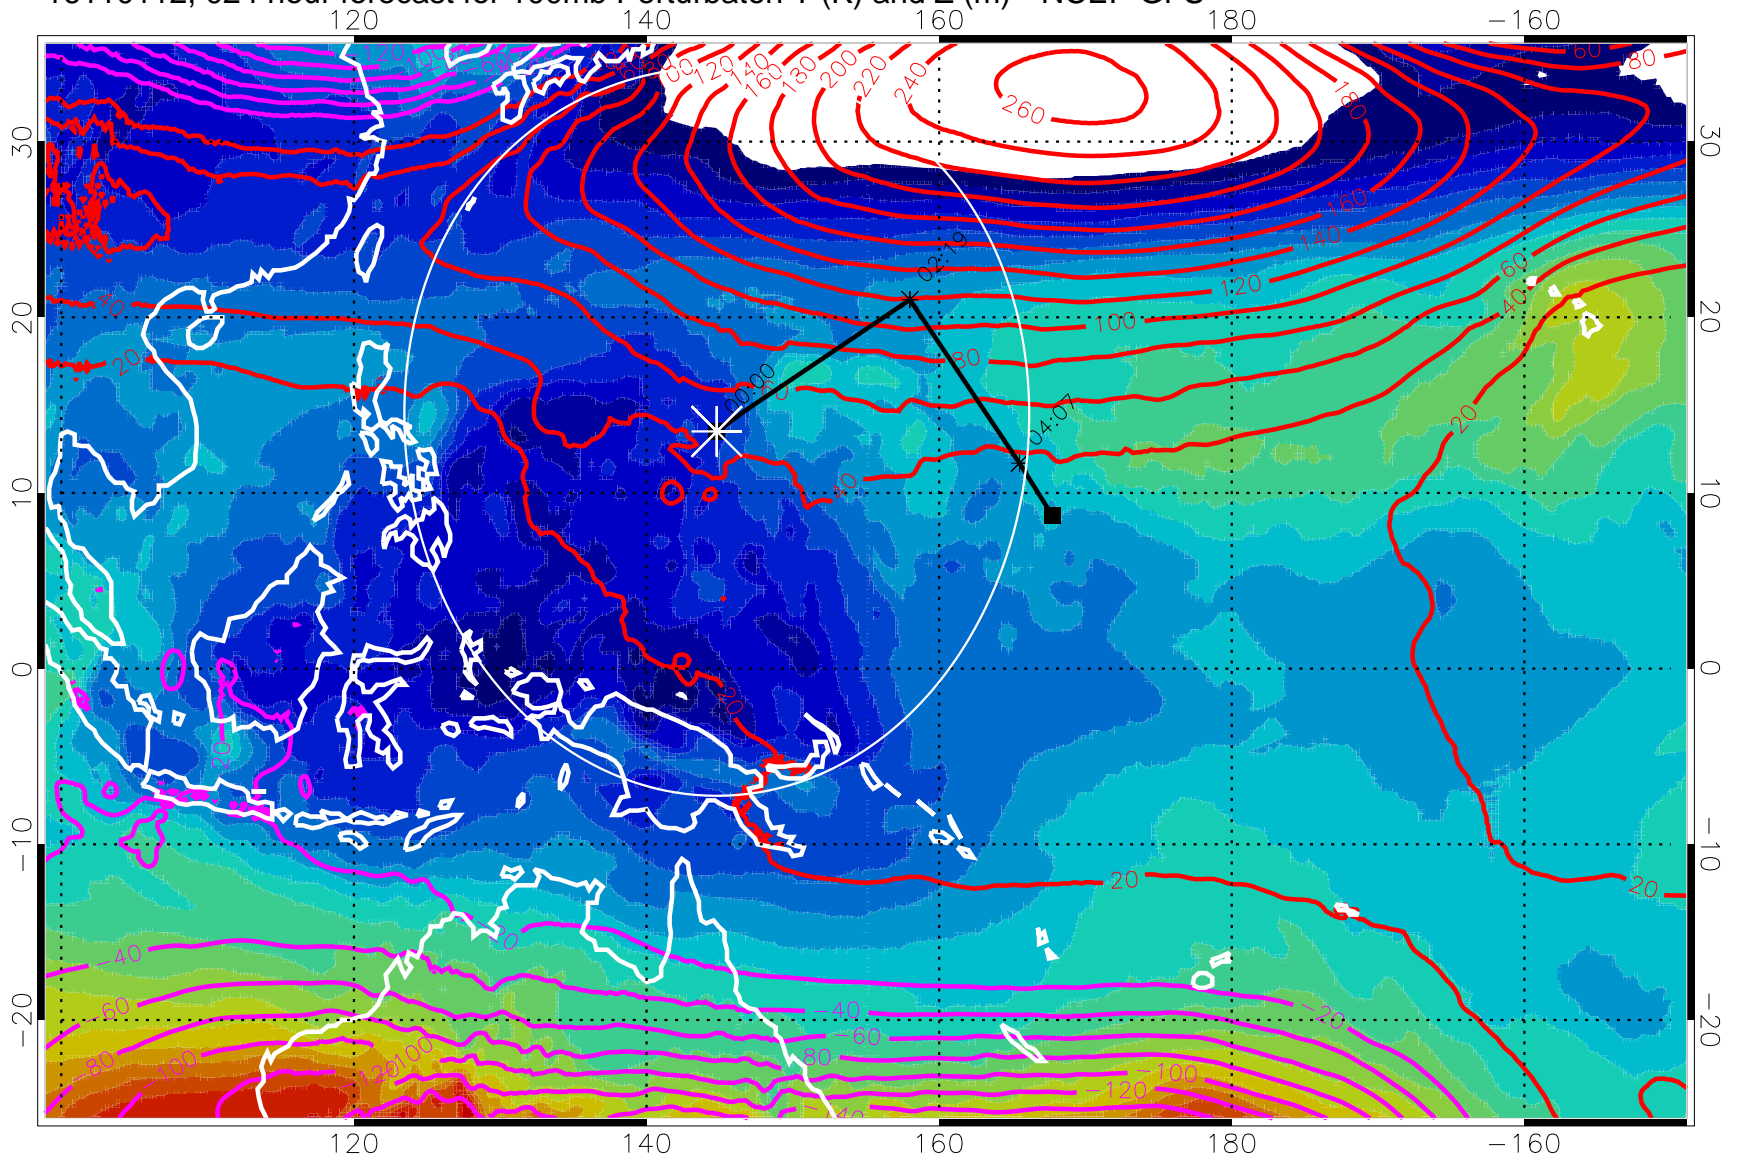

Contours are 100 mbar Z perturbation (m)
Positive Z Contours
Negative Z Contours

Range ring of 2304 km

16110106, 018 hour forecast for 100mb Perturbaton T (K) and Z (m)-- NCEP GFS

Contours are 100 mbar Z perturbation (m)
Positive Z Contours
Negative Z Contours

Range ring of 2304 km

16110112, 024 hour forecast for 100mb Perturbaton T (K) and Z (m)-- NCEP GFS

Contours are 100 mbar Z perturbation (m)
Positive Z Contours
Negative Z Contours

Range ring of 2304 km

16110118, 030 hour forecast for 100mb Perturbaton T (K) and Z (m)-- NCEP GFS