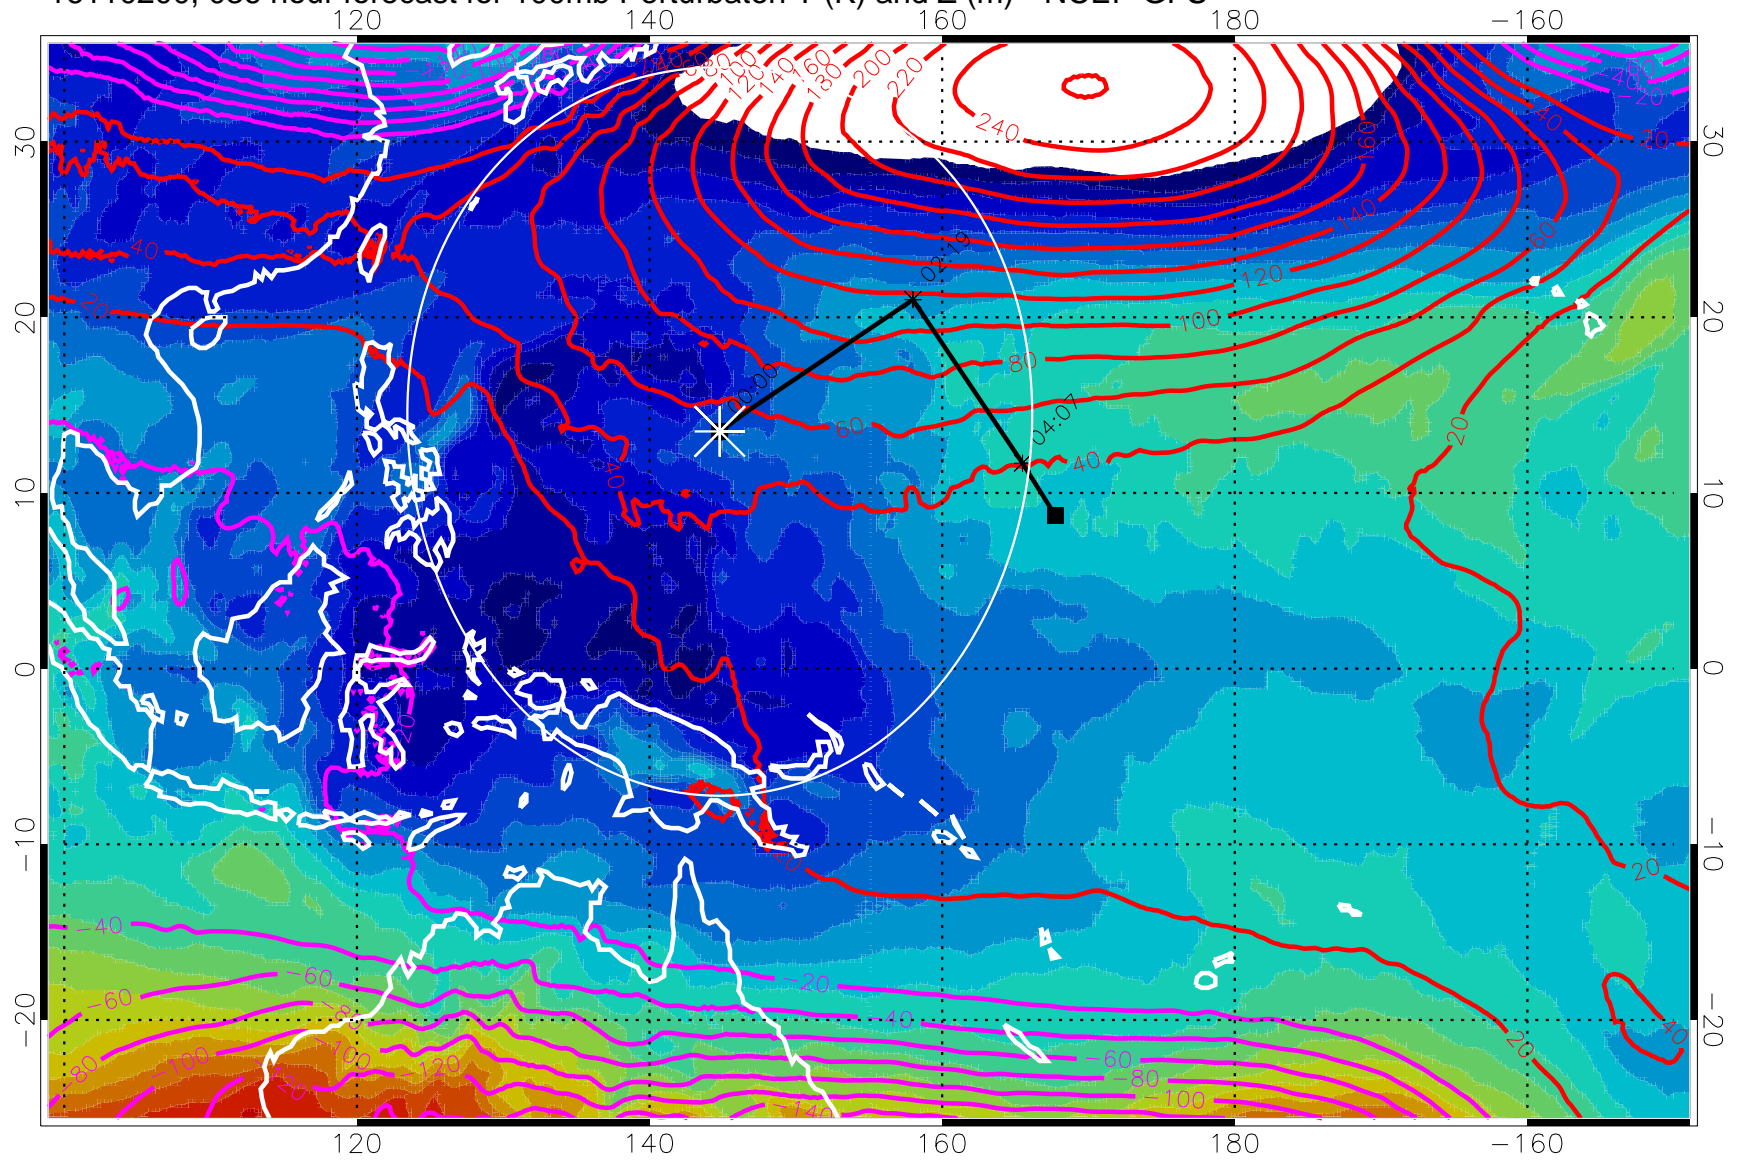

16110200, 036 hour forecast for 100mb Perturbaton T (K) and Z (m)-- NCEP GFS

Contours are 100 mbar Z perturbation (m)
Positive Z Contours
Negative Z Contours

Range ring of 2304 km