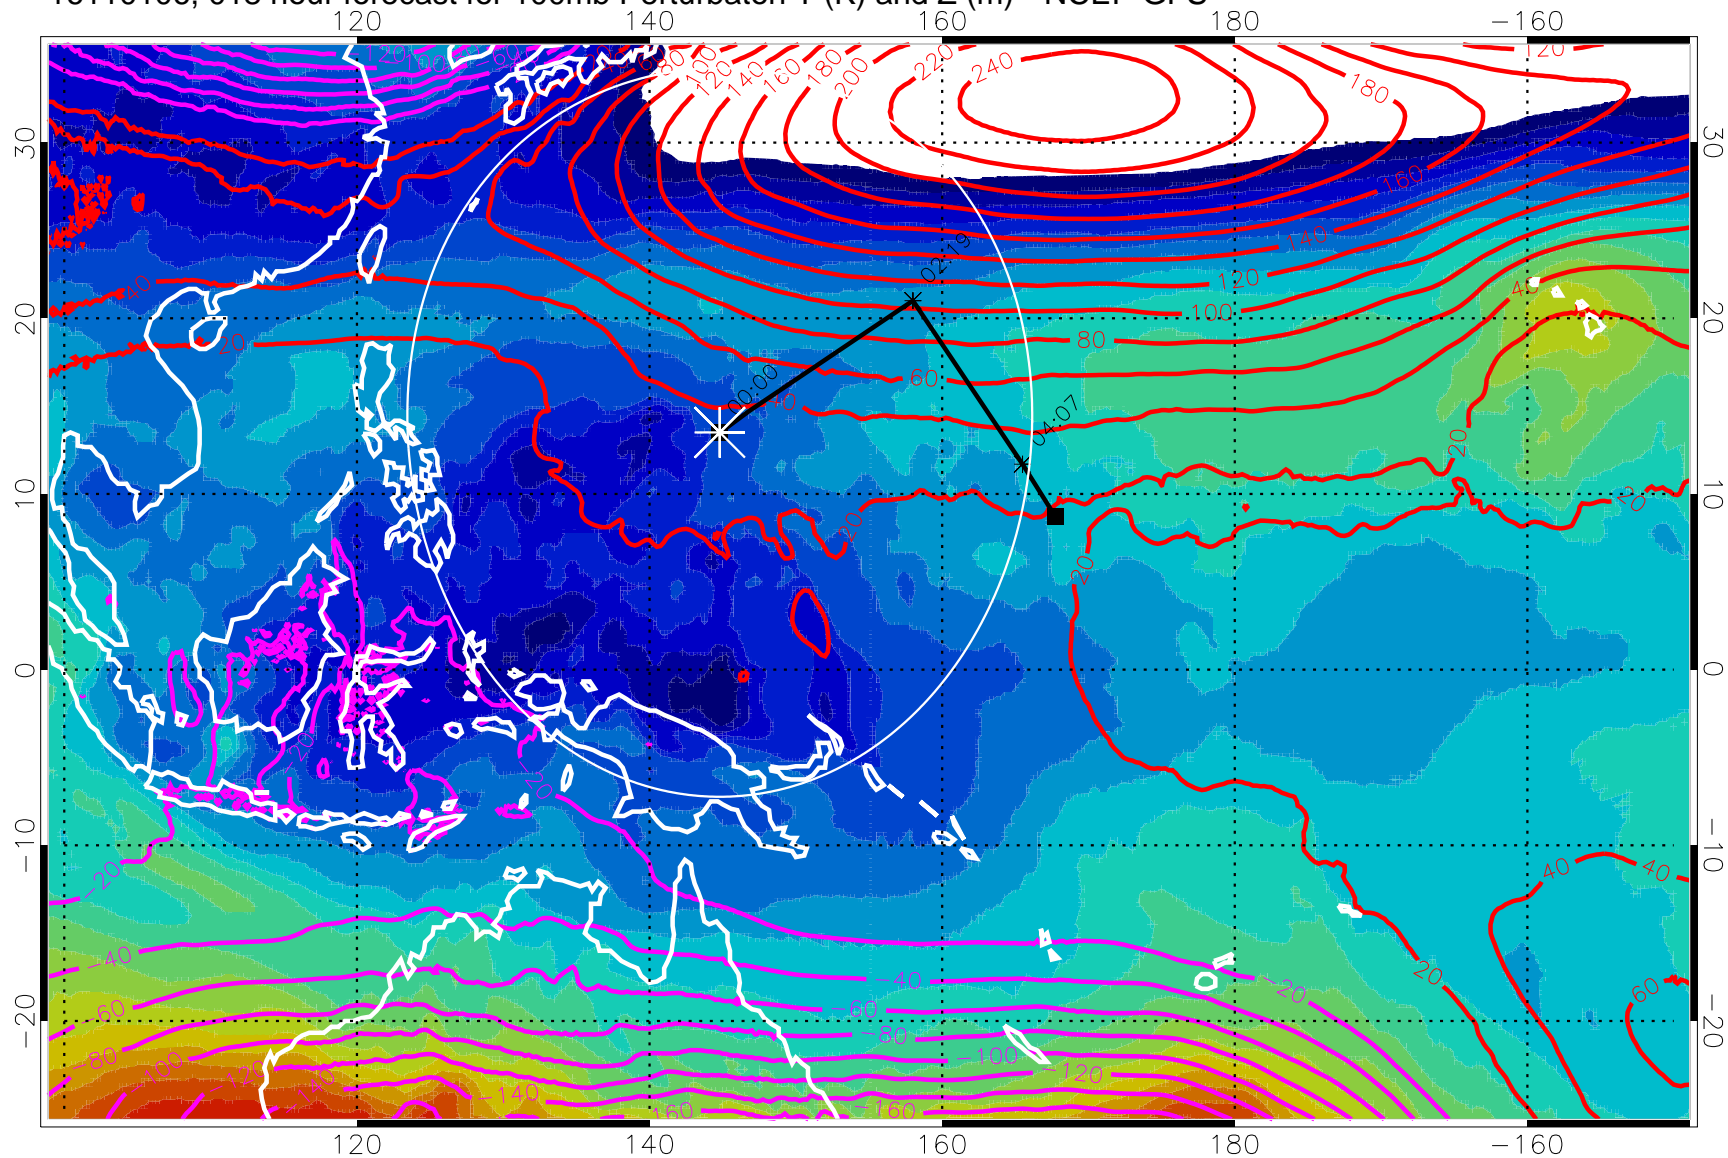

16110106, 018 hour forecast for 100mb Perturbaton T (K) and Z (m)-- NCEP GFS

Contours are 100 mbar Z perturbation (m)
Positive Z Contours
Negative Z Contours

Range ring of 2304 km