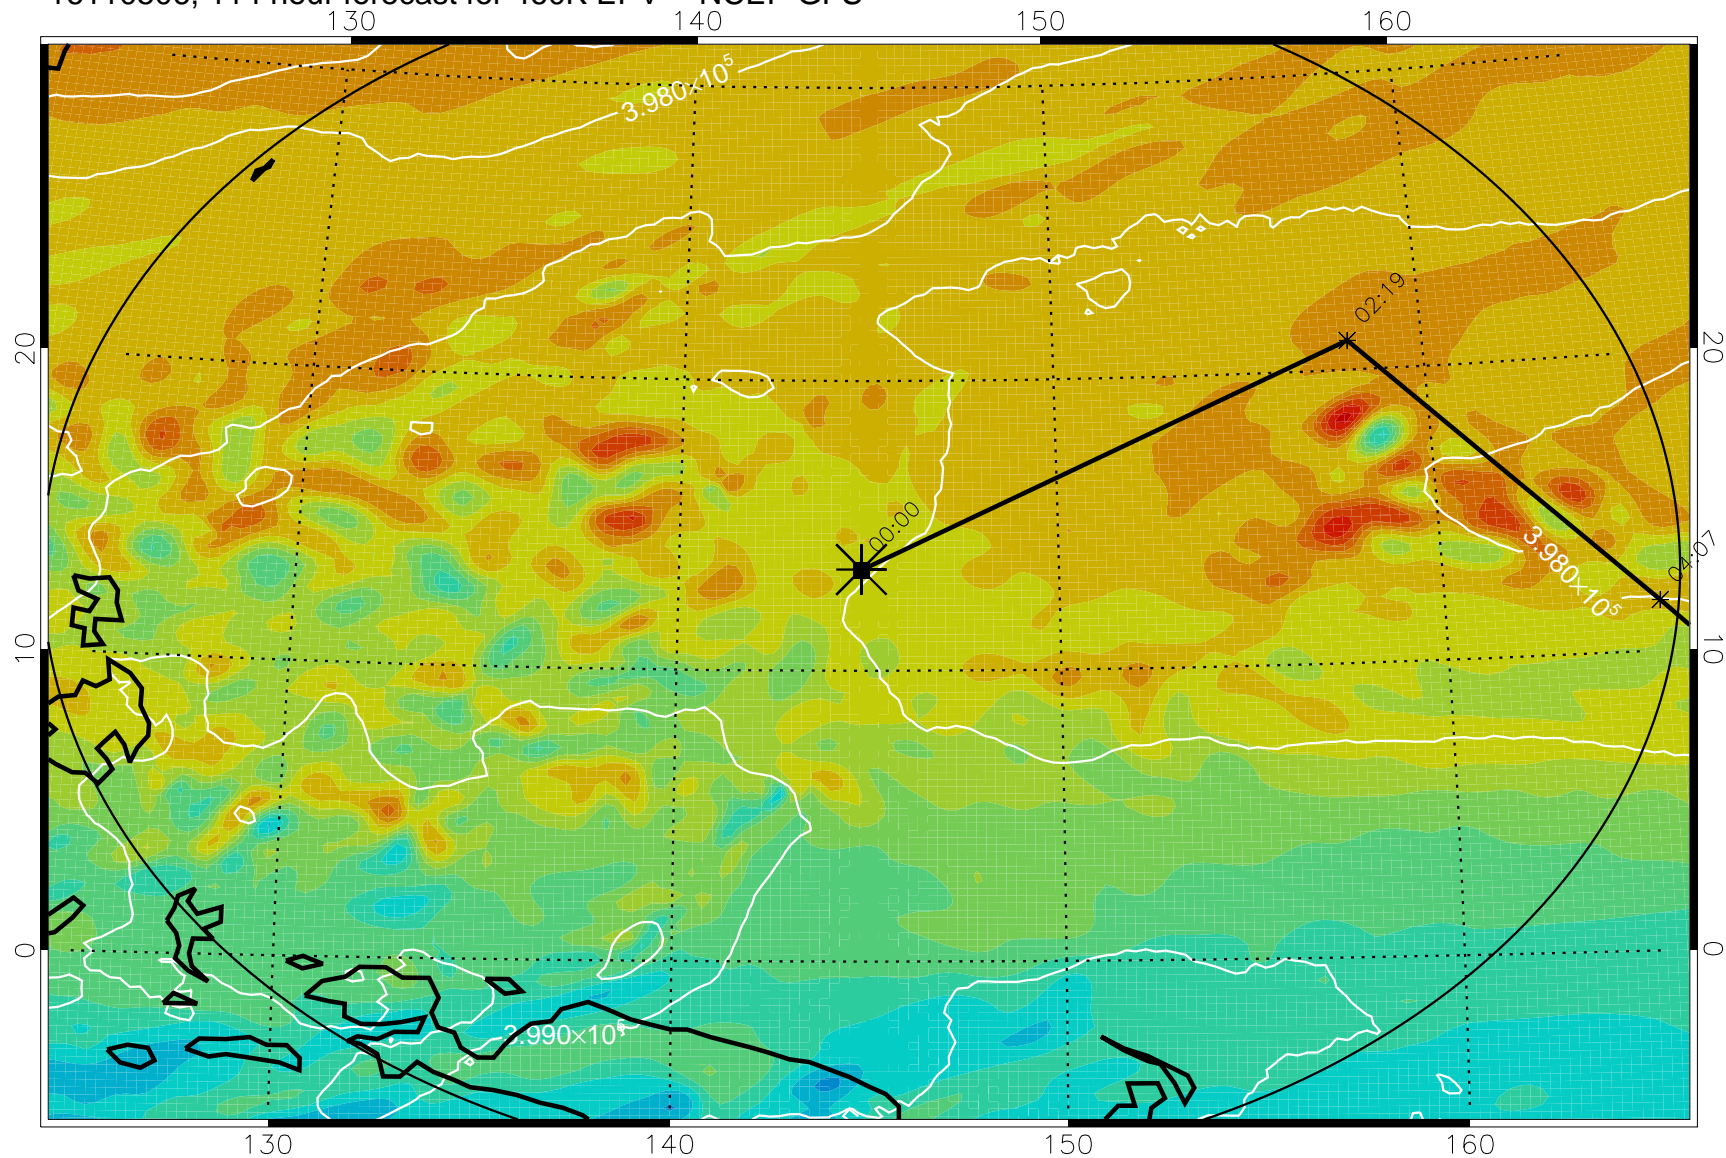

16110318, 078 hour forecast for 460K EPV -- NCEP GFS

460K Montgomery Streamfunction, white

Range ring of 2304 km

16110400, 084 hour forecast for 460K EPV -- NCEP GFS

460K Montgomery Streamfunction, white

Range ring of 2304 km

16110406, 090 hour forecast for 460K EPV -- NCEP GFS

460K Montgomery Streamfunction, white

Range ring of 2304 km

16110412, 096 hour forecast for 460K EPV -- NCEP GFS

460K Montgomery Streamfunction, white

Range ring of 2304 km

16110418, 102 hour forecast for 460K EPV -- NCEP GFS

460K Montgomery Streamfunction, white

Range ring of 2304 km

16110500, 108 hour forecast for 460K EPV -- NCEP GFS

460K Montgomery Streamfunction, white

Range ring of 2304 km

16110506, 114 hour forecast for 460K EPV -- NCEP GFS

460K Montgomery Streamfunction, white

Range ring of 2304 km

16110512, 120 hour forecast for 460K EPV -- NCEP GFS

460K Montgomery Streamfunction, white

Range ring of 2304 km