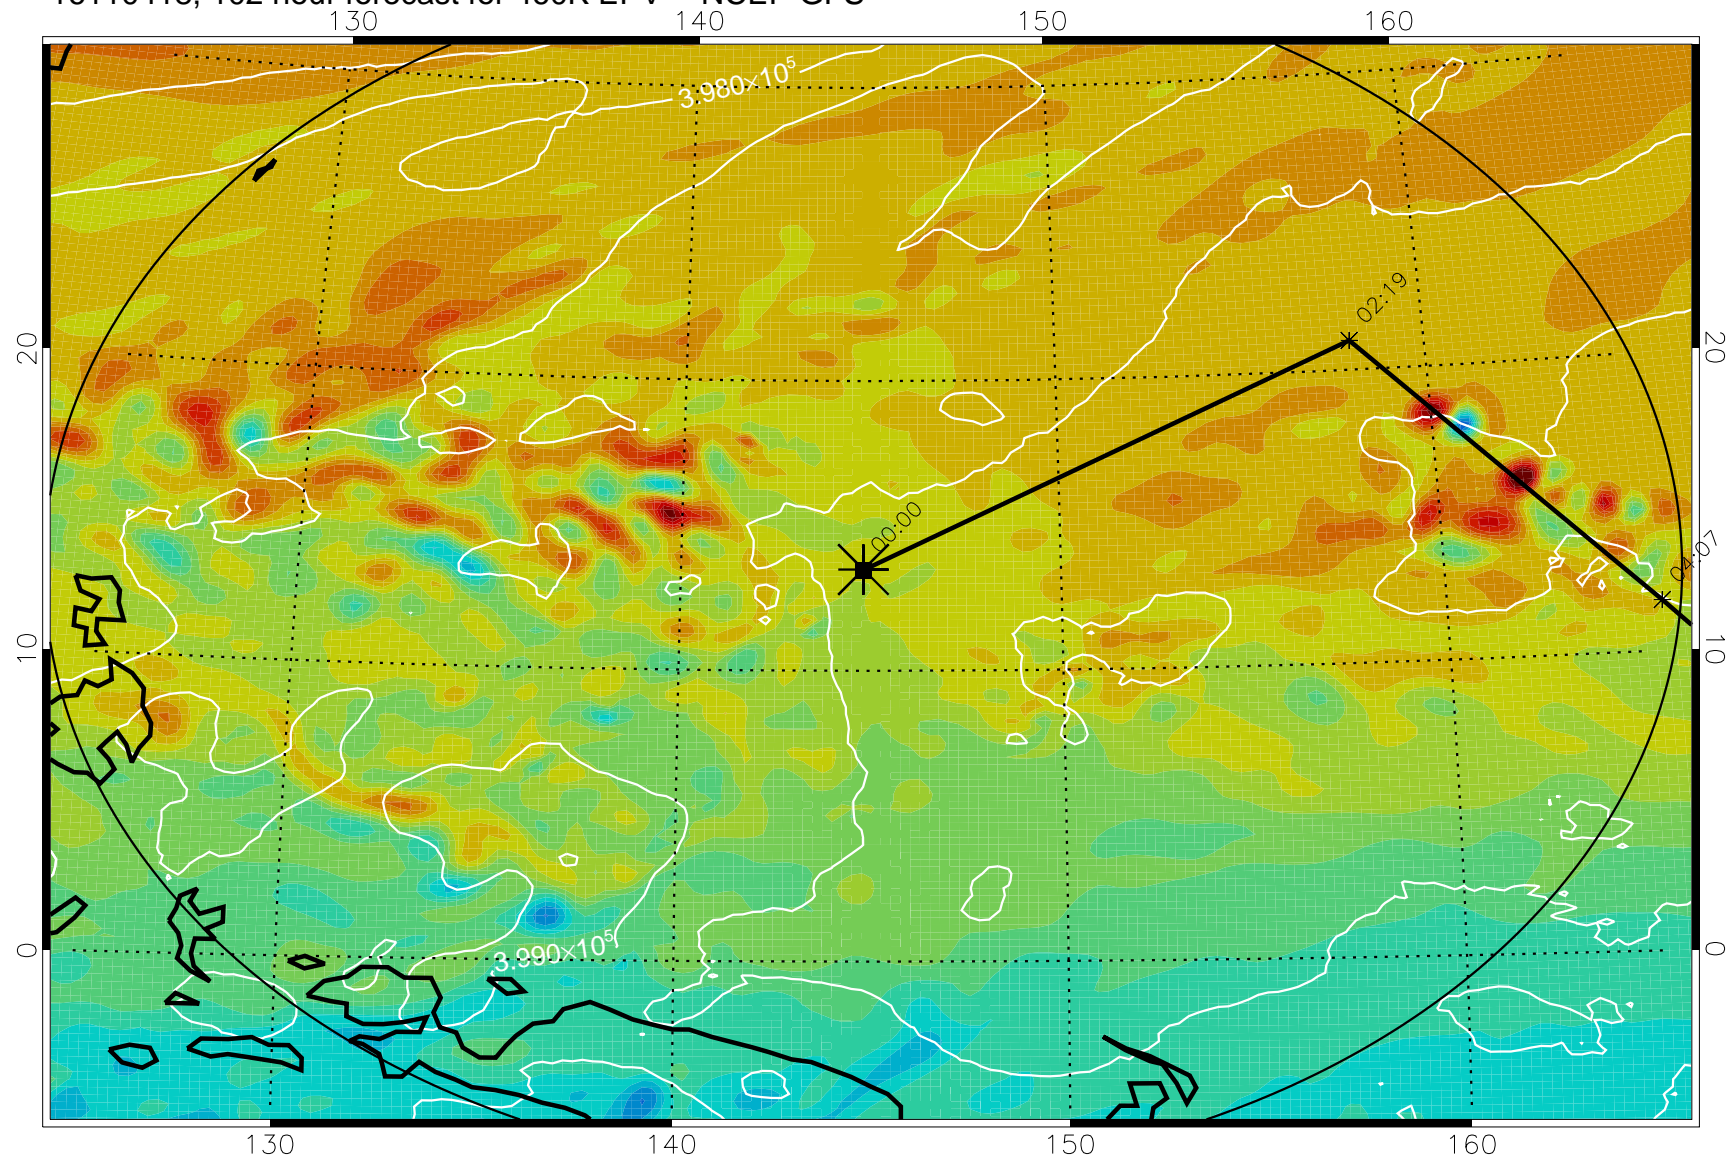

16110318, 078 hour forecast for 460K EPV -- NCEP GFS

460K Montgomery Streamfunction, white

Range ring of 2304 km

16110400, 084 hour forecast for 460K EPV -- NCEP GFS

460K Montgomery Streamfunction, white

Range ring of 2304 km

16110406, 090 hour forecast for 460K EPV -- NCEP GFS

460K Montgomery Streamfunction, white

Range ring of 2304 km

16110412, 096 hour forecast for 460K EPV -- NCEP GFS

460K Montgomery Streamfunction, white

Range ring of 2304 km

16110418, 102 hour forecast for 460K EPV -- NCEP GFS

460K Montgomery Streamfunction, white

Range ring of 2304 km

16110500, 108 hour forecast for 460K EPV -- NCEP GFS

460K Montgomery Streamfunction, white

Range ring of 2304 km

16110506, 114 hour forecast for 460K EPV -- NCEP GFS

460K Montgomery Streamfunction, white

Range ring of 2304 km

16110512, 120 hour forecast for 460K EPV -- NCEP GFS

460K Montgomery Streamfunction, white

Range ring of 2304 km