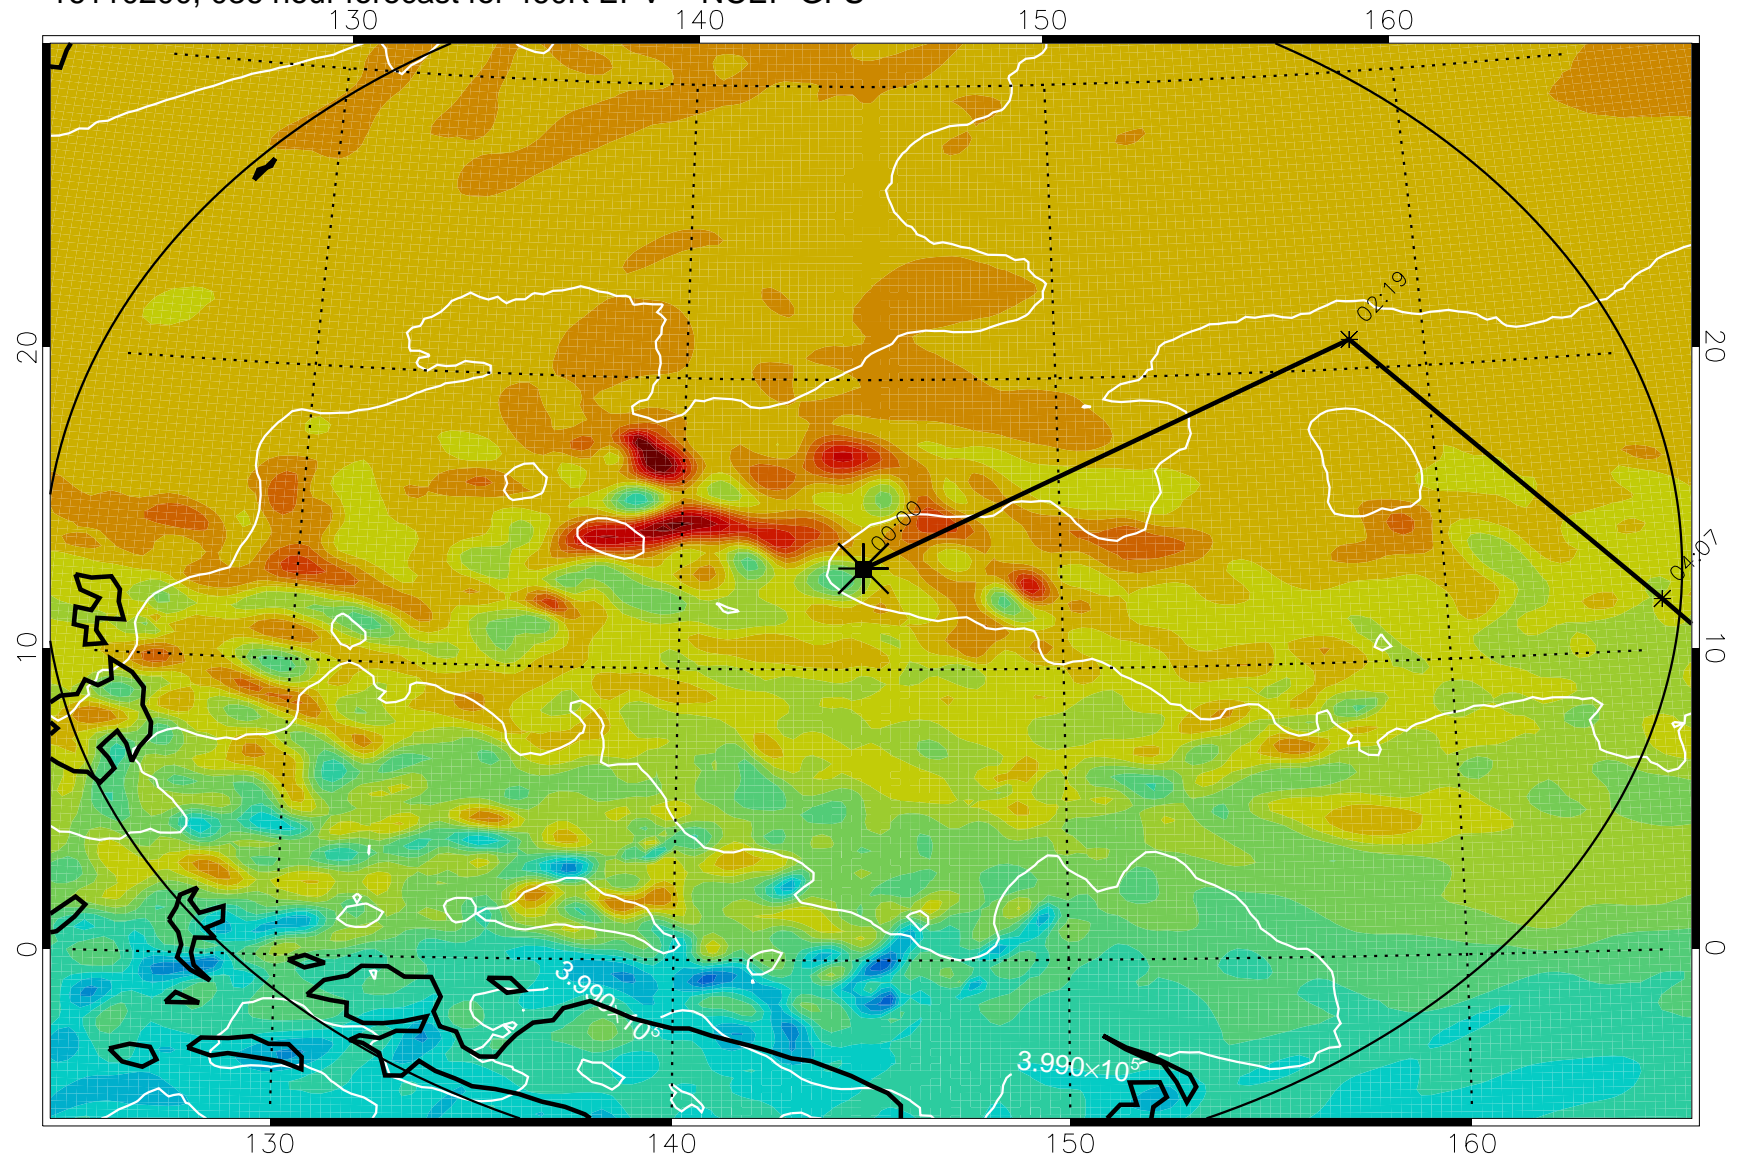

16110106, 018 hour forecast for 460K EPV -- NCEP GFS

460K Montgomery Streamfunction, white

Range ring of 2304 km

16110112, 024 hour forecast for 460K EPV -- NCEP GFS

460K Montgomery Streamfunction, white

Range ring of 2304 km

16110118, 030 hour forecast for 460K EPV -- NCEP GFS

460K Montgomery Streamfunction, white

Range ring of 2304 km

16110200, 036 hour forecast for 460K EPV -- NCEP GFS

460K Montgomery Streamfunction, white

Range ring of 2304 km

16110206, 042 hour forecast for 460K EPV -- NCEP GFS

460K Montgomery Streamfunction, white

Range ring of 2304 km

16110212, 048 hour forecast for 460K EPV -- NCEP GFS

460K Montgomery Streamfunction, white

Range ring of 2304 km

16110218, 054 hour forecast for 460K EPV -- NCEP GFS

460K Montgomery Streamfunction, white

Range ring of 2304 km

16110300, 060 hour forecast for 460K EPV -- NCEP GFS

460K Montgomery Streamfunction, white

Range ring of 2304 km