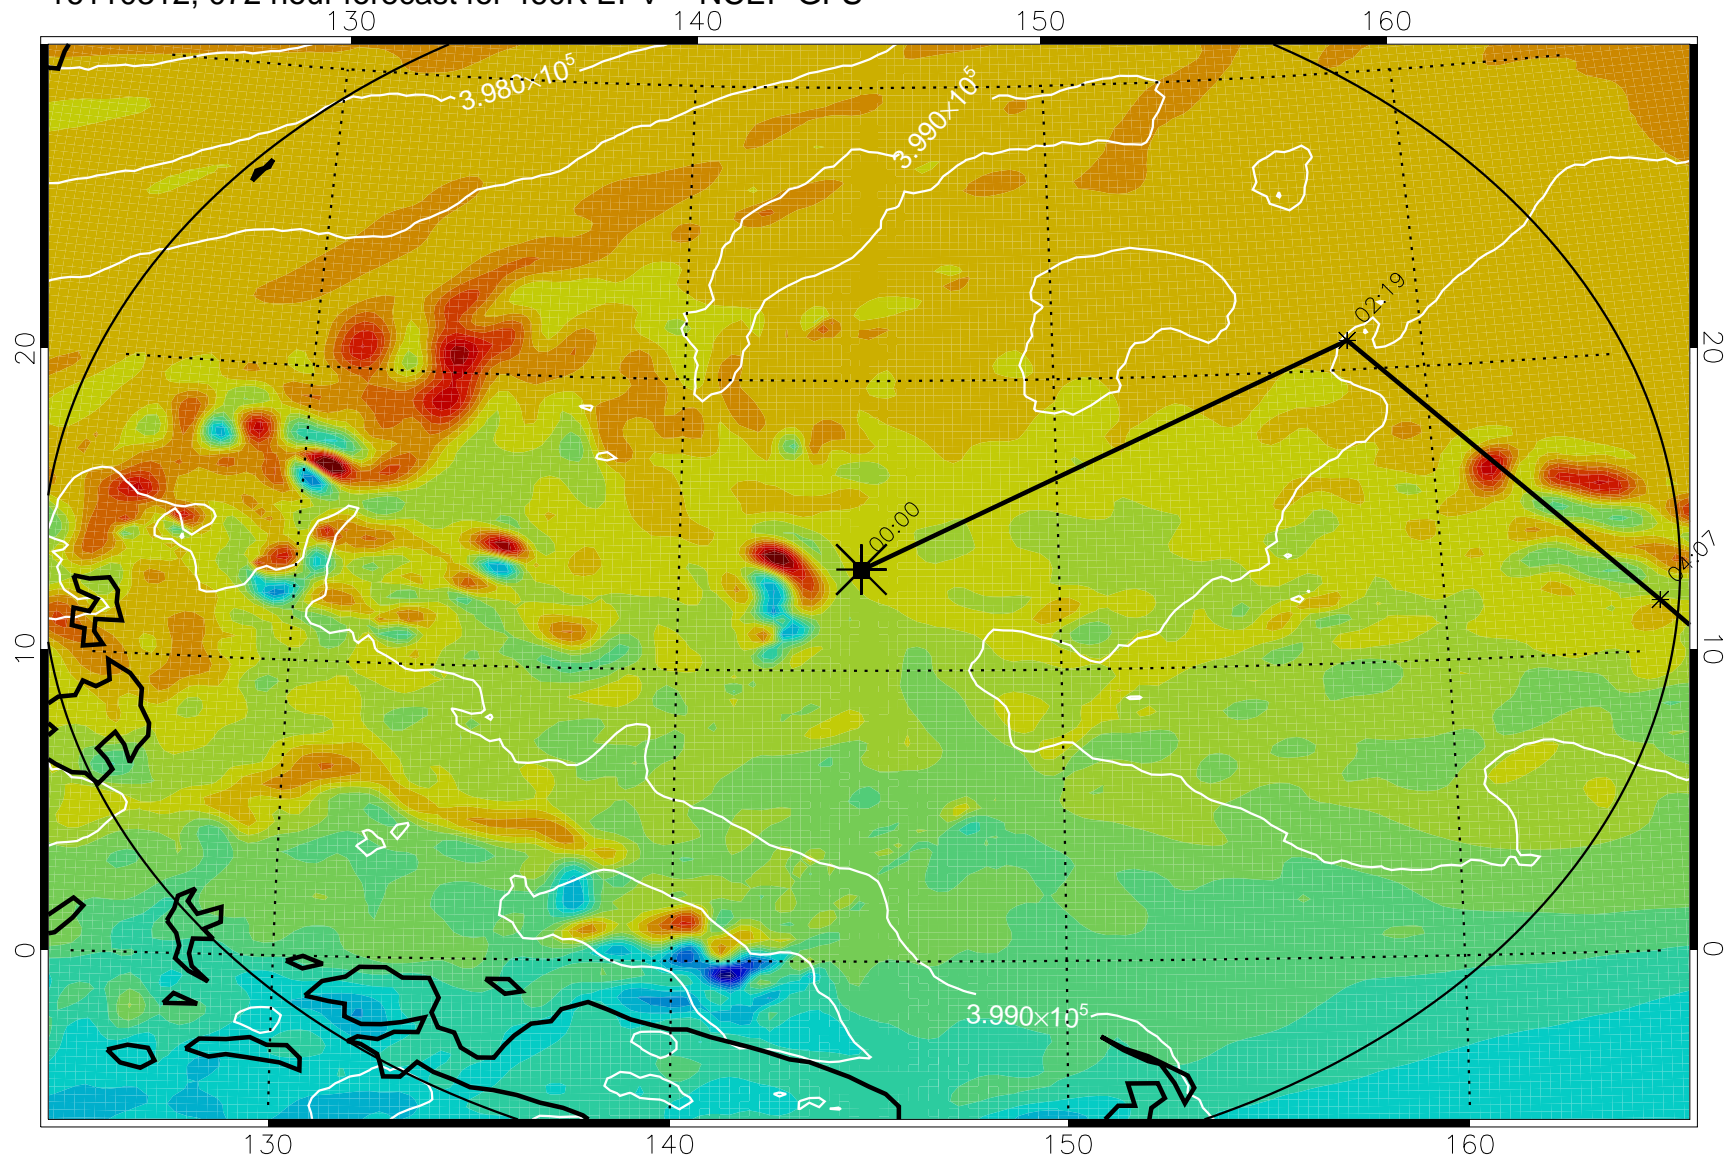

16110206, 042 hour forecast for 460K EPV -- NCEP GFS

460K Montgomery Streamfunction, white

Range ring of 2304 km

16110212, 048 hour forecast for 460K EPV -- NCEP GFS

460K Montgomery Streamfunction, white

Range ring of 2304 km

16110218, 054 hour forecast for 460K EPV -- NCEP GFS

460K Montgomery Streamfunction, white

Range ring of 2304 km

16110300, 060 hour forecast for 460K EPV -- NCEP GFS

460K Montgomery Streamfunction, white

Range ring of 2304 km

16110306, 066 hour forecast for 460K EPV -- NCEP GFS

460K Montgomery Streamfunction, white

Range ring of 2304 km

16110312, 072 hour forecast for 460K EPV -- NCEP GFS

460K Montgomery Streamfunction, white

Range ring of 2304 km

16110318, 078 hour forecast for 460K EPV -- NCEP GFS

460K Montgomery Streamfunction, white

Range ring of 2304 km

16110400, 084 hour forecast for 460K EPV -- NCEP GFS

460K Montgomery Streamfunction, white

Range ring of 2304 km