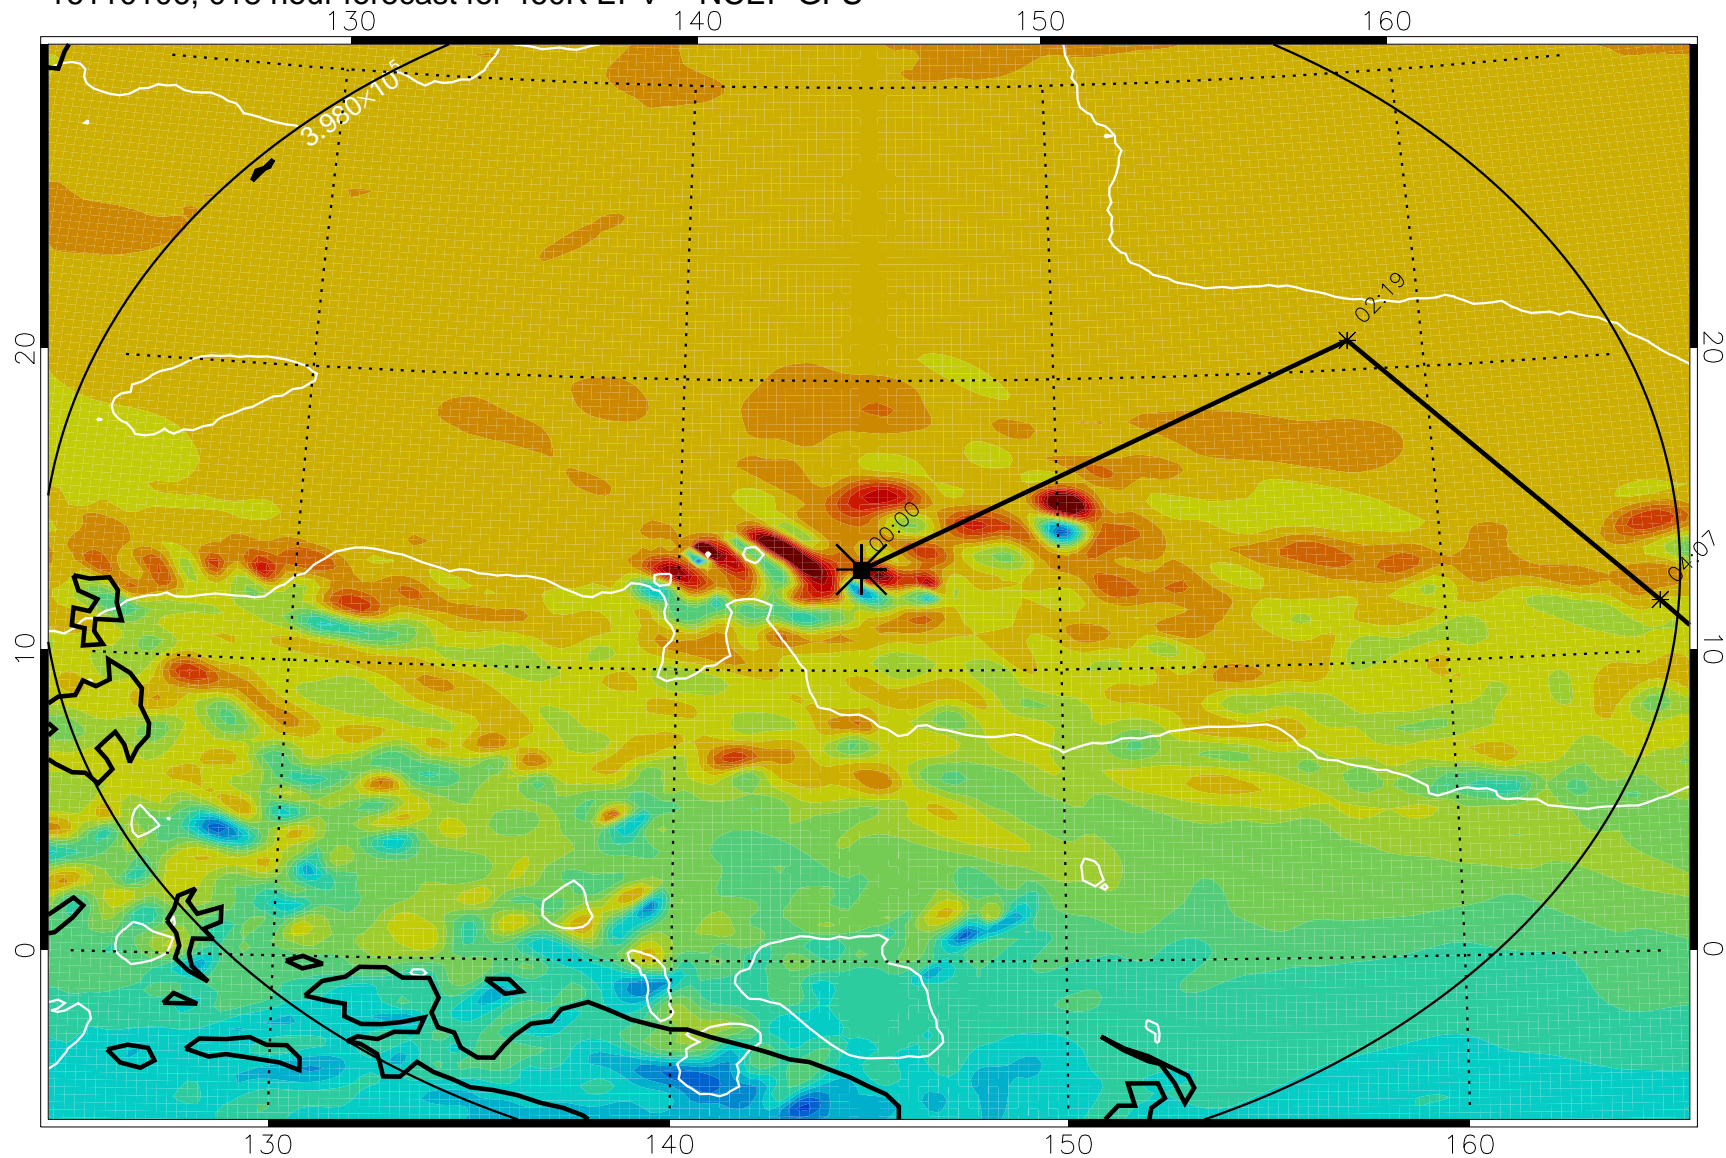

16103118, 006 hour forecast for 460K EPV -- NCEP GFS

460K Montgomery Streamfunction, white

Range ring of 2304 km

16110100, 012 hour forecast for 460K EPV -- NCEP GFS

460K Montgomery Streamfunction, white

Range ring of 2304 km

16110106, 018 hour forecast for 460K EPV -- NCEP GFS

460K Montgomery Streamfunction, white

Range ring of 2304 km

16110112, 024 hour forecast for 460K EPV -- NCEP GFS

460K Montgomery Streamfunction, white

Range ring of 2304 km

16110118, 030 hour forecast for 460K EPV -- NCEP GFS

460K Montgomery Streamfunction, white

Range ring of 2304 km

16110200, 036 hour forecast for 460K EPV -- NCEP GFS

460K Montgomery Streamfunction, white

Range ring of 2304 km

16110206, 042 hour forecast for 460K EPV -- NCEP GFS

460K Montgomery Streamfunction, white

Range ring of 2304 km

16110212, 048 hour forecast for 460K EPV -- NCEP GFS

460K Montgomery Streamfunction, white

Range ring of 2304 km