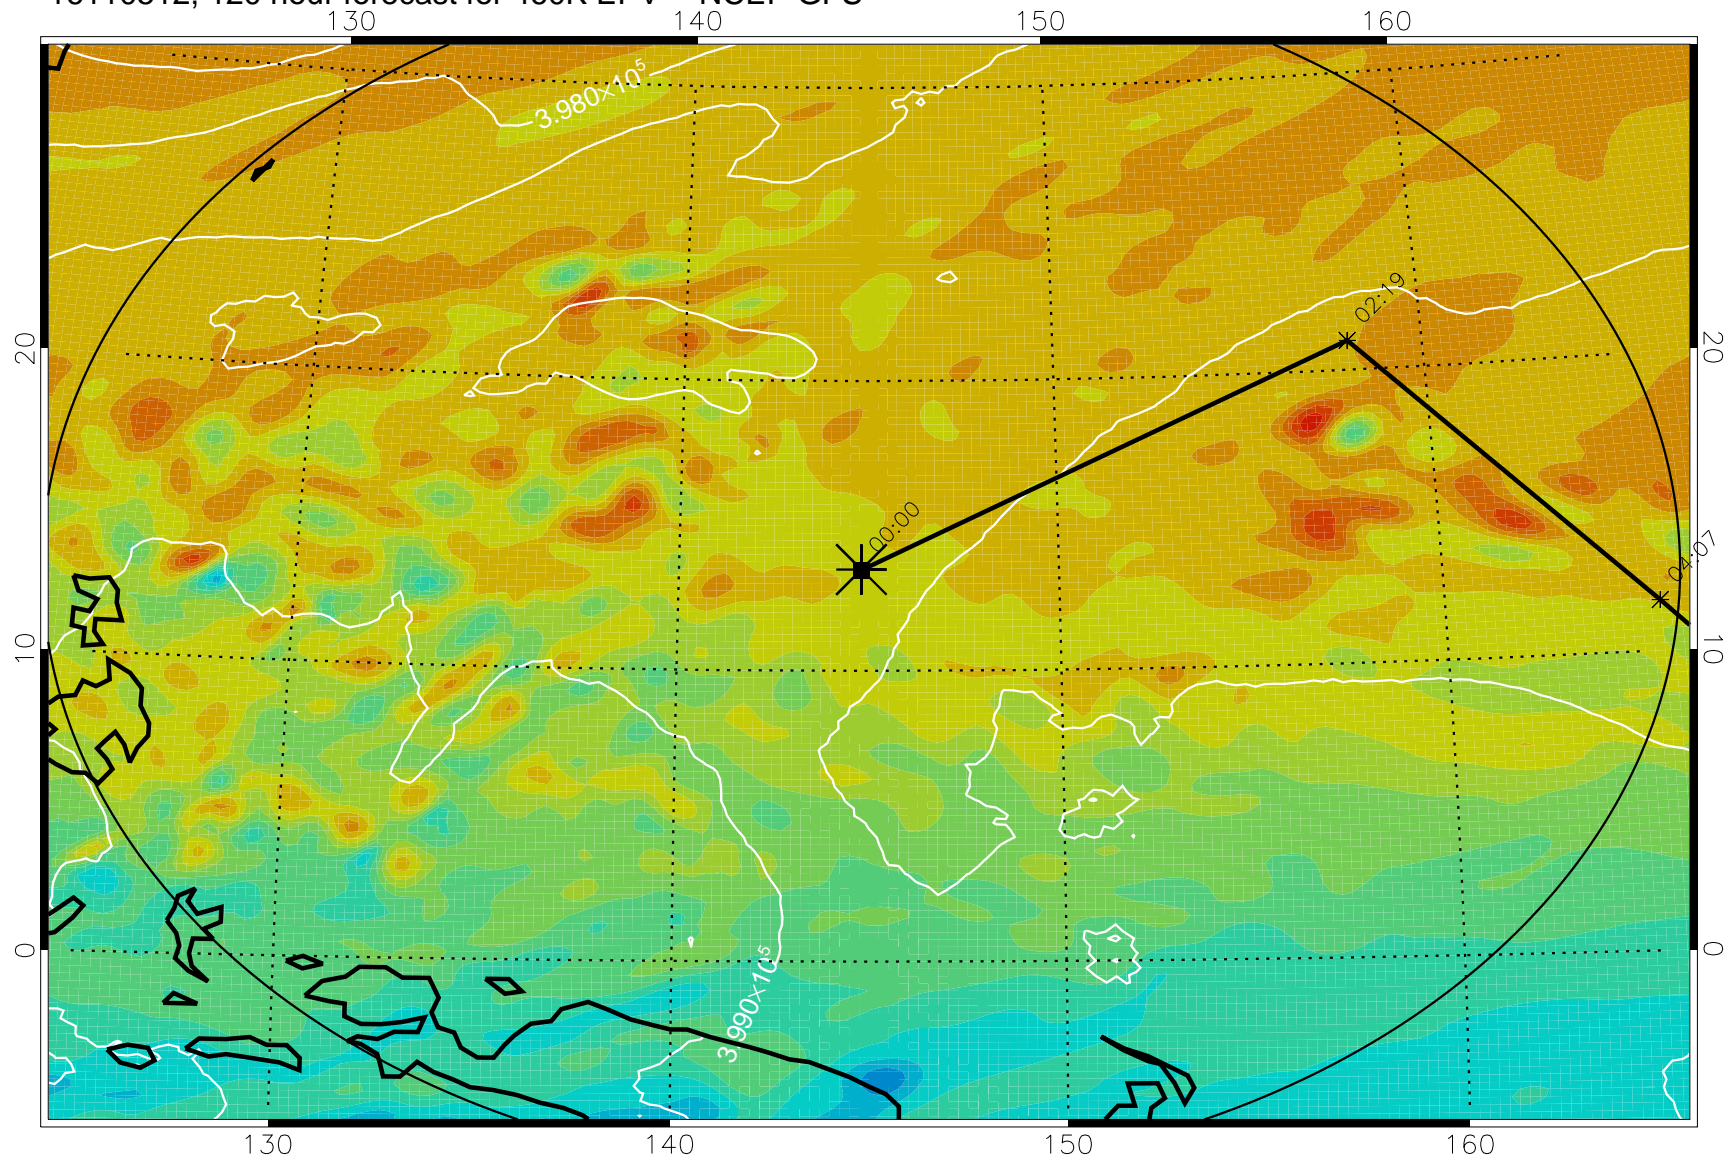

16110318, 078 hour forecast for 460K EPV -- NCEP GFS

460K Montgomery Streamfunction, white

Range ring of 2304 km

16110400, 084 hour forecast for 460K EPV -- NCEP GFS

460K Montgomery Streamfunction, white

Range ring of 2304 km

16110406, 090 hour forecast for 460K EPV -- NCEP GFS

460K Montgomery Streamfunction, white

Range ring of 2304 km

16110412, 096 hour forecast for 460K EPV -- NCEP GFS

460K Montgomery Streamfunction, white

Range ring of 2304 km

16110418, 102 hour forecast for 460K EPV -- NCEP GFS

460K Montgomery Streamfunction, white

Range ring of 2304 km

16110500, 108 hour forecast for 460K EPV -- NCEP GFS

460K Montgomery Streamfunction, white

Range ring of 2304 km

16110506, 114 hour forecast for 460K EPV -- NCEP GFS

460K Montgomery Streamfunction, white

Range ring of 2304 km

16110512, 120 hour forecast for 460K EPV -- NCEP GFS

460K Montgomery Streamfunction, white

Range ring of 2304 km