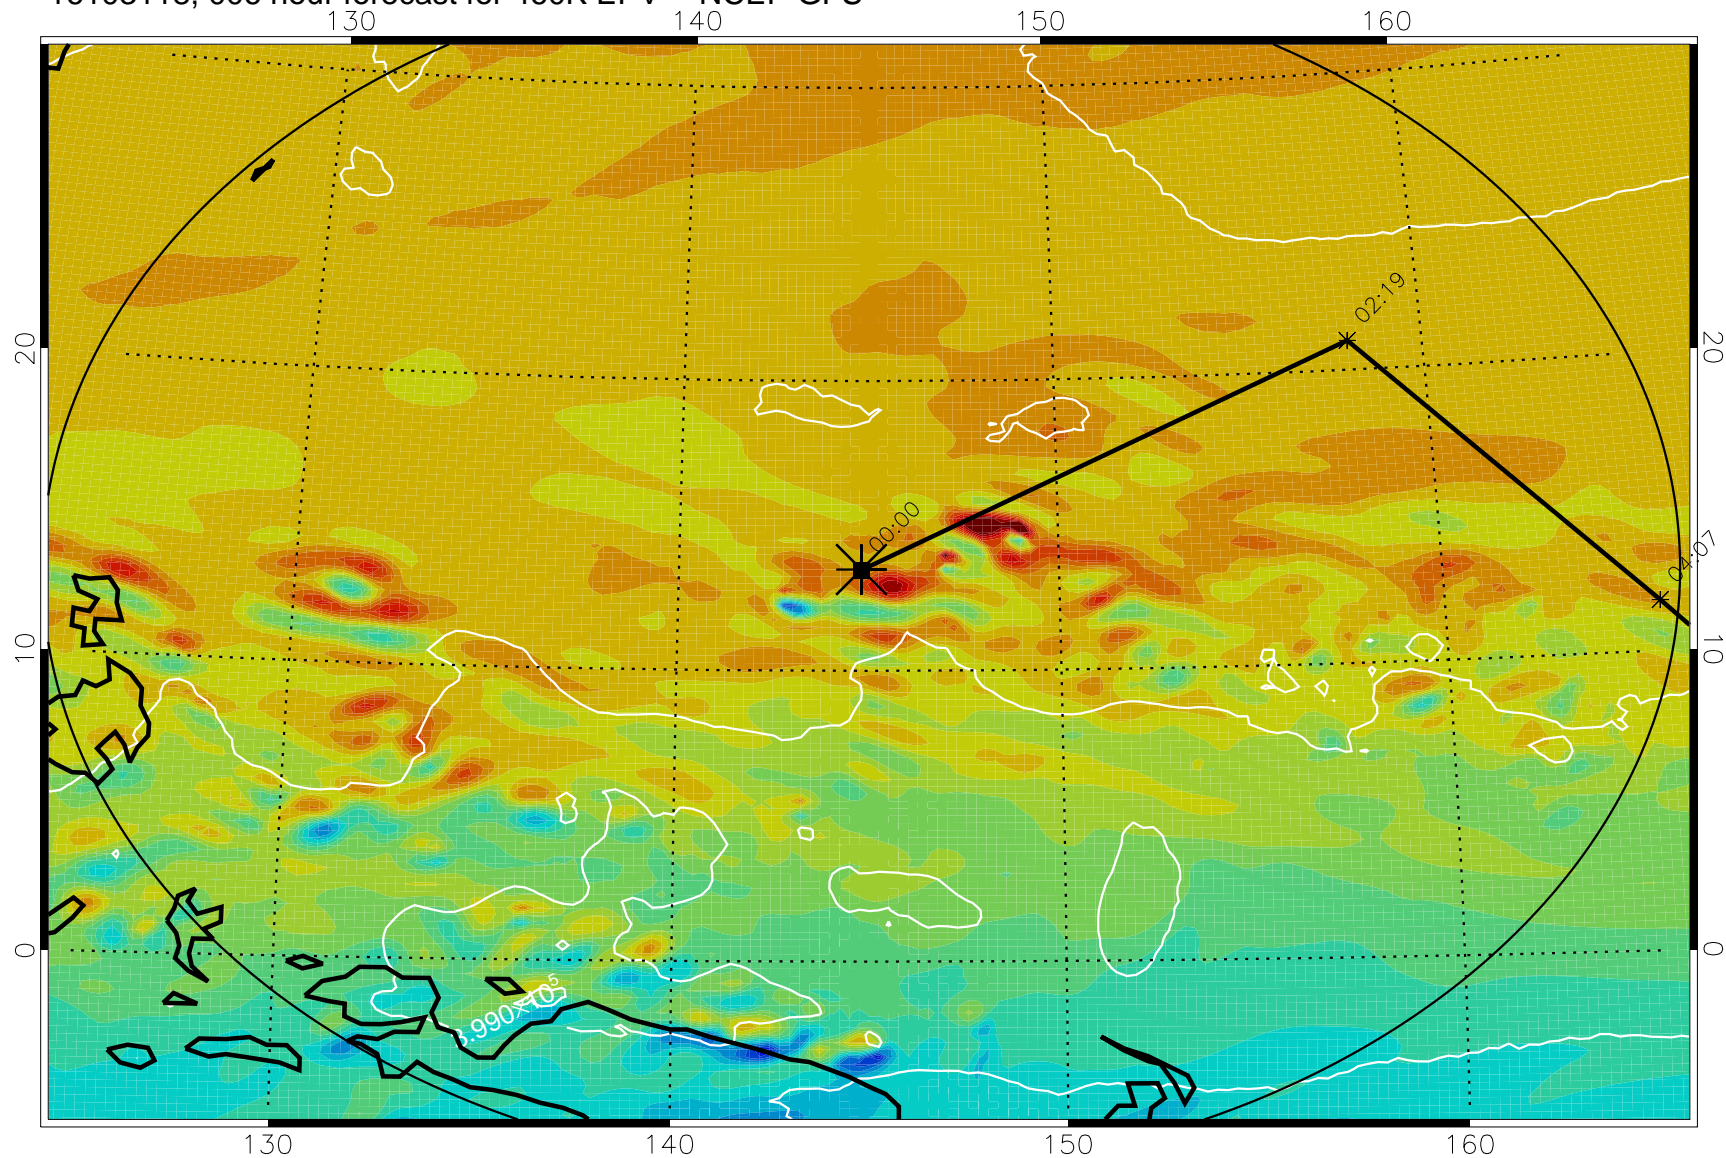

16103118, 006 hour forecast for 460K EPV -- NCEP GFS

460K Montgomery Streamfunction, white

Range ring of 2304 km

16110100, 012 hour forecast for 460K EPV -- NCEP GFS

460K Montgomery Streamfunction, white

Range ring of 2304 km

16110106, 018 hour forecast for 460K EPV -- NCEP GFS

460K Montgomery Streamfunction, white

Range ring of 2304 km

16110112, 024 hour forecast for 460K EPV -- NCEP GFS

460K Montgomery Streamfunction, white

Range ring of 2304 km

16110118, 030 hour forecast for 460K EPV -- NCEP GFS

460K Montgomery Streamfunction, white

Range ring of 2304 km

16110200, 036 hour forecast for 460K EPV -- NCEP GFS

460K Montgomery Streamfunction, white

Range ring of 2304 km

16110206, 042 hour forecast for 460K EPV -- NCEP GFS

460K Montgomery Streamfunction, white

Range ring of 2304 km

16110212, 048 hour forecast for 460K EPV -- NCEP GFS

460K Montgomery Streamfunction, white

Range ring of 2304 km