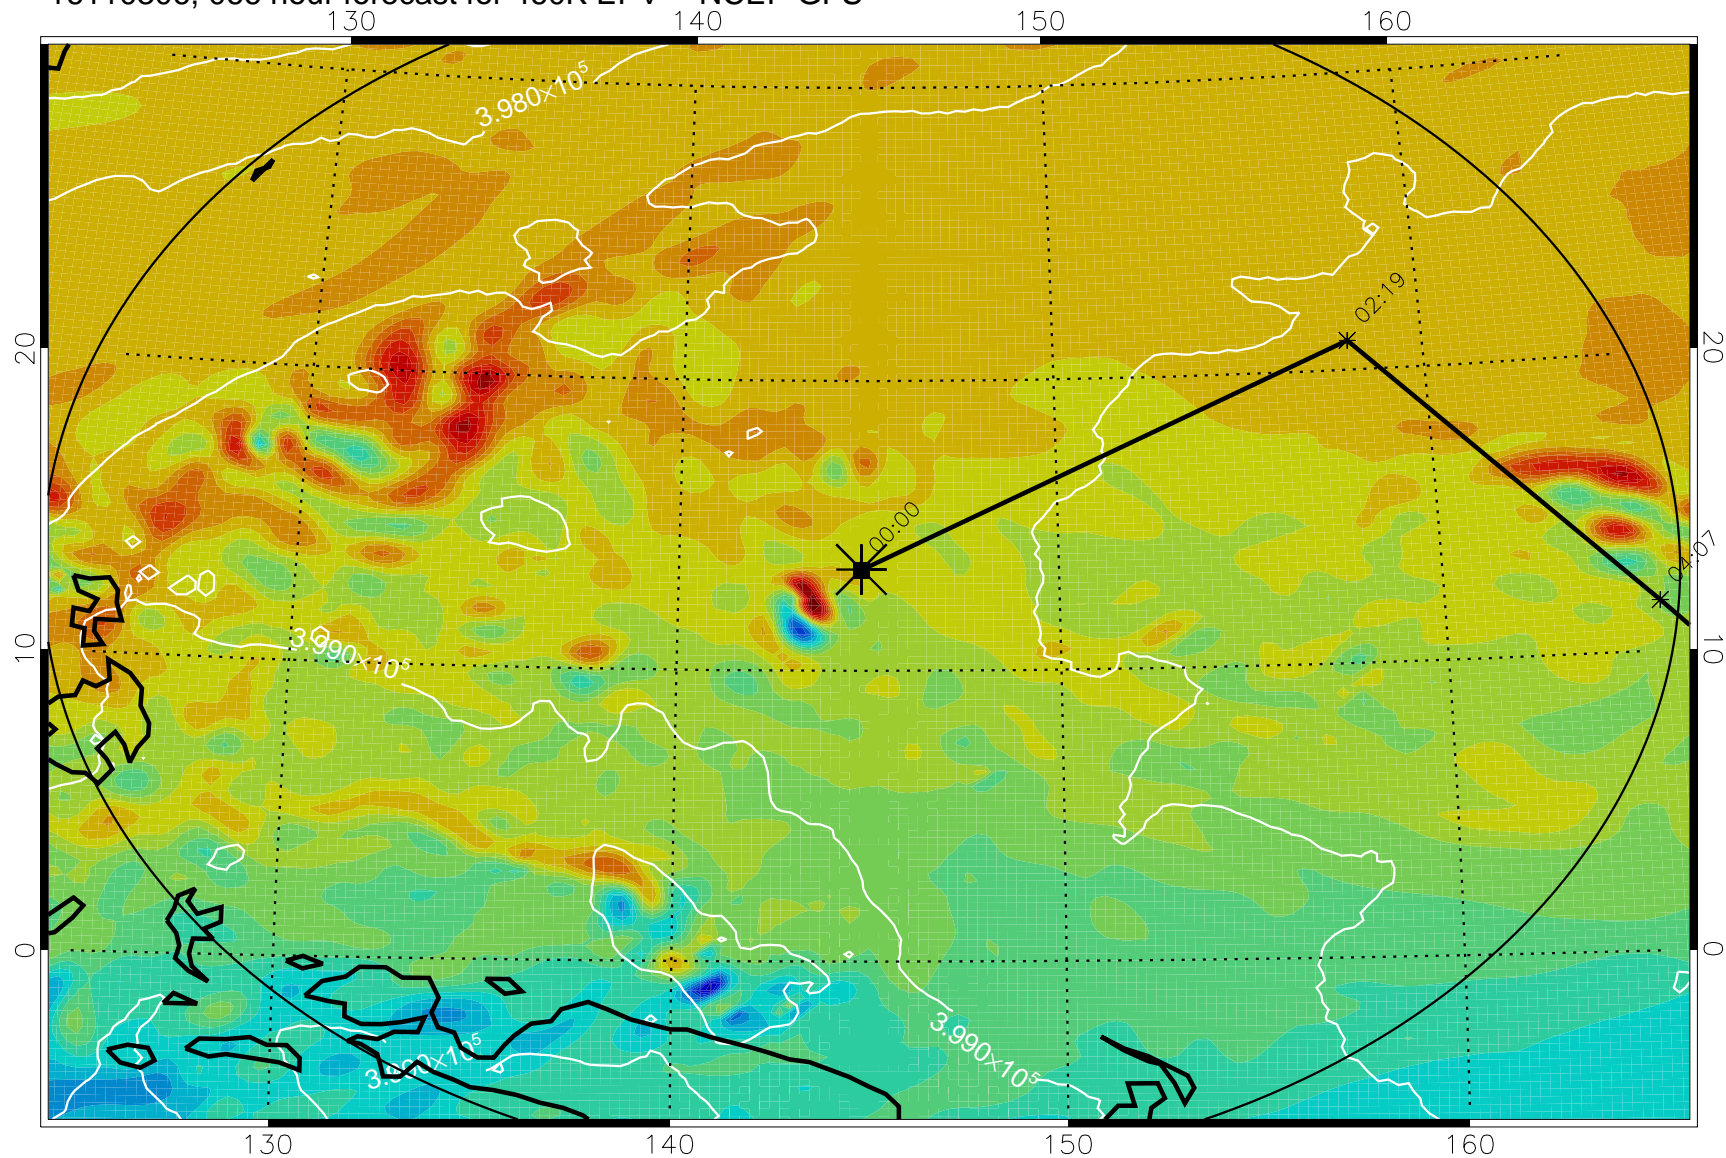

16110206, 042 hour forecast for 460K EPV -- NCEP GFS

460K Montgomery Streamfunction, white

Range ring of 2304 km

16110212, 048 hour forecast for 460K EPV -- NCEP GFS

460K Montgomery Streamfunction, white

Range ring of 2304 km

16110218, 054 hour forecast for 460K EPV -- NCEP GFS

460K Montgomery Streamfunction, white

Range ring of 2304 km

16110300, 060 hour forecast for 460K EPV -- NCEP GFS

460K Montgomery Streamfunction, white

Range ring of 2304 km

16110306, 066 hour forecast for 460K EPV -- NCEP GFS

460K Montgomery Streamfunction, white

Range ring of 2304 km

16110312, 072 hour forecast for 460K EPV -- NCEP GFS

460K Montgomery Streamfunction, white

Range ring of 2304 km

16110318, 078 hour forecast for 460K EPV -- NCEP GFS

460K Montgomery Streamfunction, white

Range ring of 2304 km

16110400, 084 hour forecast for 460K EPV -- NCEP GFS

460K Montgomery Streamfunction, white

Range ring of 2304 km