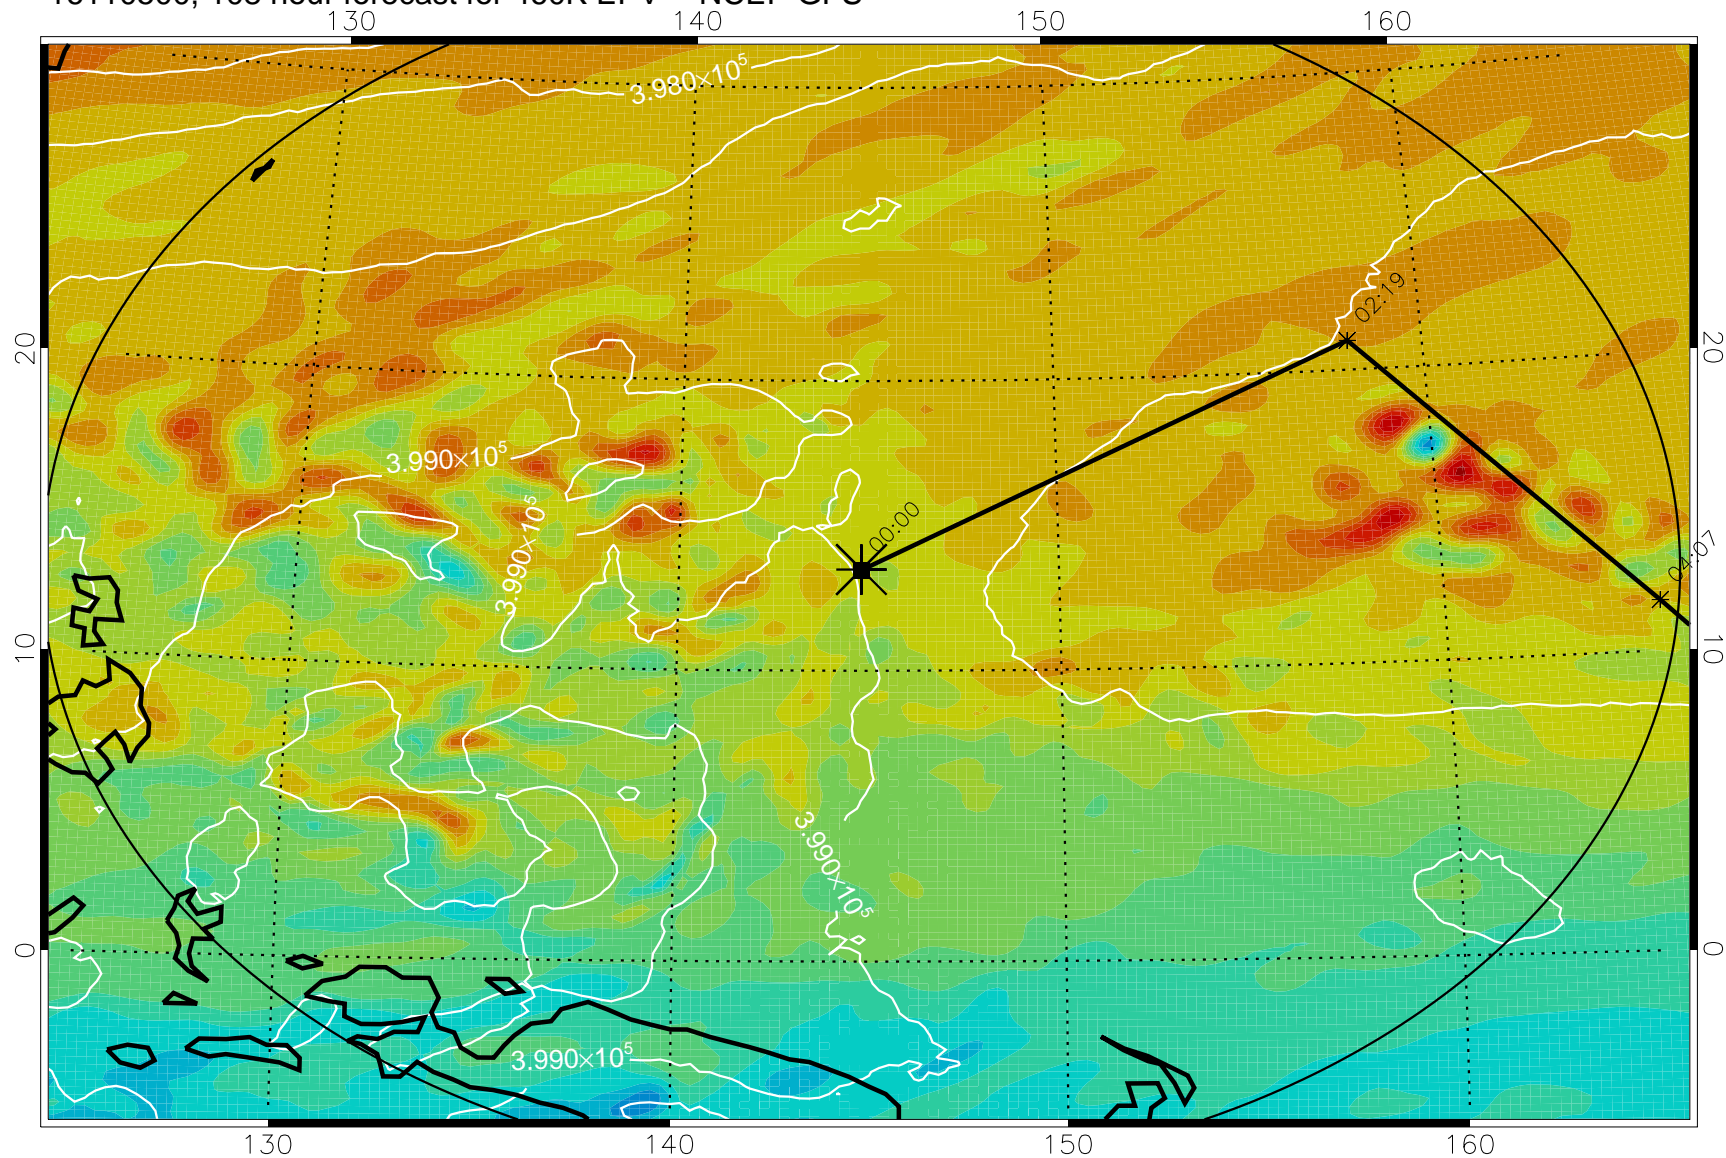

16110318, 078 hour forecast for 460K EPV -- NCEP GFS

460K Montgomery Streamfunction, white

Range ring of 2304 km

16110400, 084 hour forecast for 460K EPV -- NCEP GFS

460K Montgomery Streamfunction, white

Range ring of 2304 km

16110406, 090 hour forecast for 460K EPV -- NCEP GFS

460K Montgomery Streamfunction, white

Range ring of 2304 km

16110412, 096 hour forecast for 460K EPV -- NCEP GFS

460K Montgomery Streamfunction, white

Range ring of 2304 km

16110418, 102 hour forecast for 460K EPV -- NCEP GFS

460K Montgomery Streamfunction, white

Range ring of 2304 km

16110500, 108 hour forecast for 460K EPV -- NCEP GFS

460K Montgomery Streamfunction, white

Range ring of 2304 km

16110506, 114 hour forecast for 460K EPV -- NCEP GFS

460K Montgomery Streamfunction, white

Range ring of 2304 km

16110512, 120 hour forecast for 460K EPV -- NCEP GFS

460K Montgomery Streamfunction, white

Range ring of 2304 km