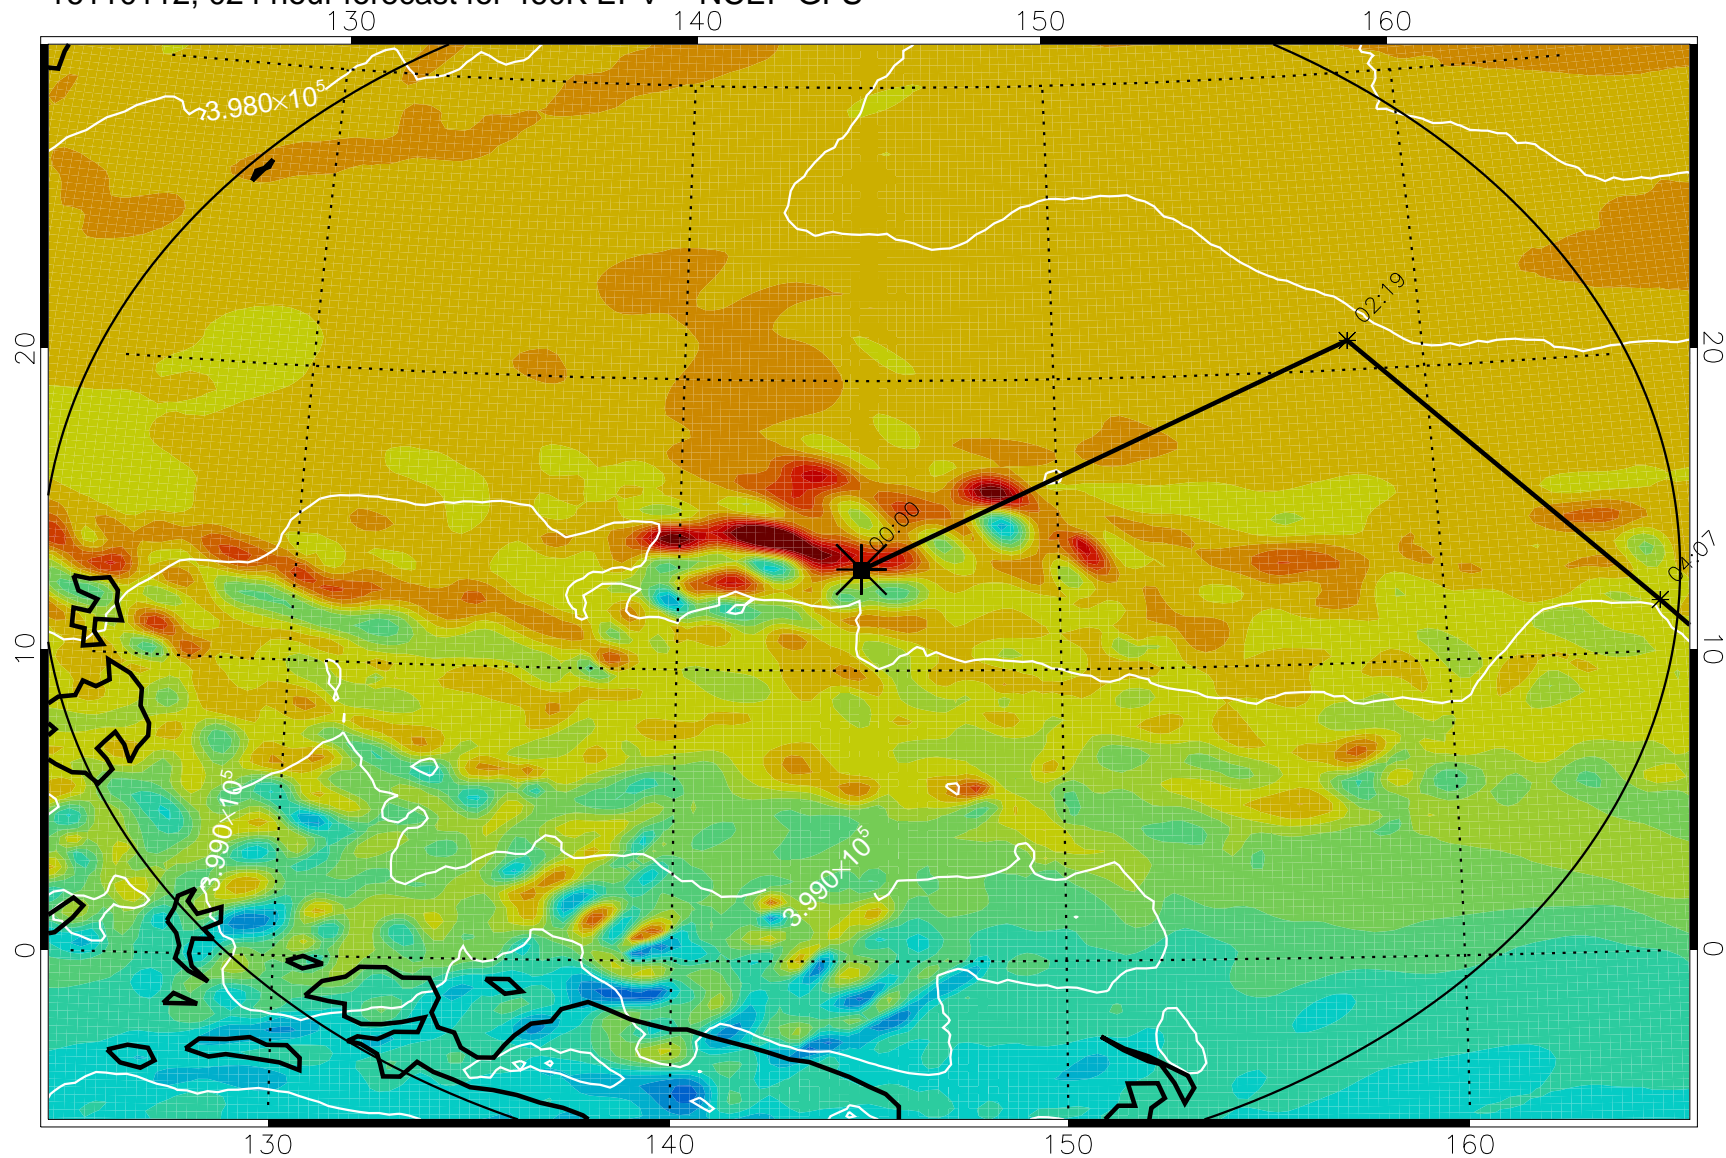

16103118, 006 hour forecast for 460K EPV -- NCEP GFS

460K Montgomery Streamfunction, white

Range ring of 2304 km

16110100, 012 hour forecast for 460K EPV -- NCEP GFS

460K Montgomery Streamfunction, white

Range ring of 2304 km

16110106, 018 hour forecast for 460K EPV -- NCEP GFS

460K Montgomery Streamfunction, white

Range ring of 2304 km

16110112, 024 hour forecast for 460K EPV -- NCEP GFS

460K Montgomery Streamfunction, white

Range ring of 2304 km

16110118, 030 hour forecast for 460K EPV -- NCEP GFS

460K Montgomery Streamfunction, white

Range ring of 2304 km

16110200, 036 hour forecast for 460K EPV -- NCEP GFS

460K Montgomery Streamfunction, white

Range ring of 2304 km

16110206, 042 hour forecast for 460K EPV -- NCEP GFS

460K Montgomery Streamfunction, white

Range ring of 2304 km

16110212, 048 hour forecast for 460K EPV -- NCEP GFS

460K Montgomery Streamfunction, white

Range ring of 2304 km