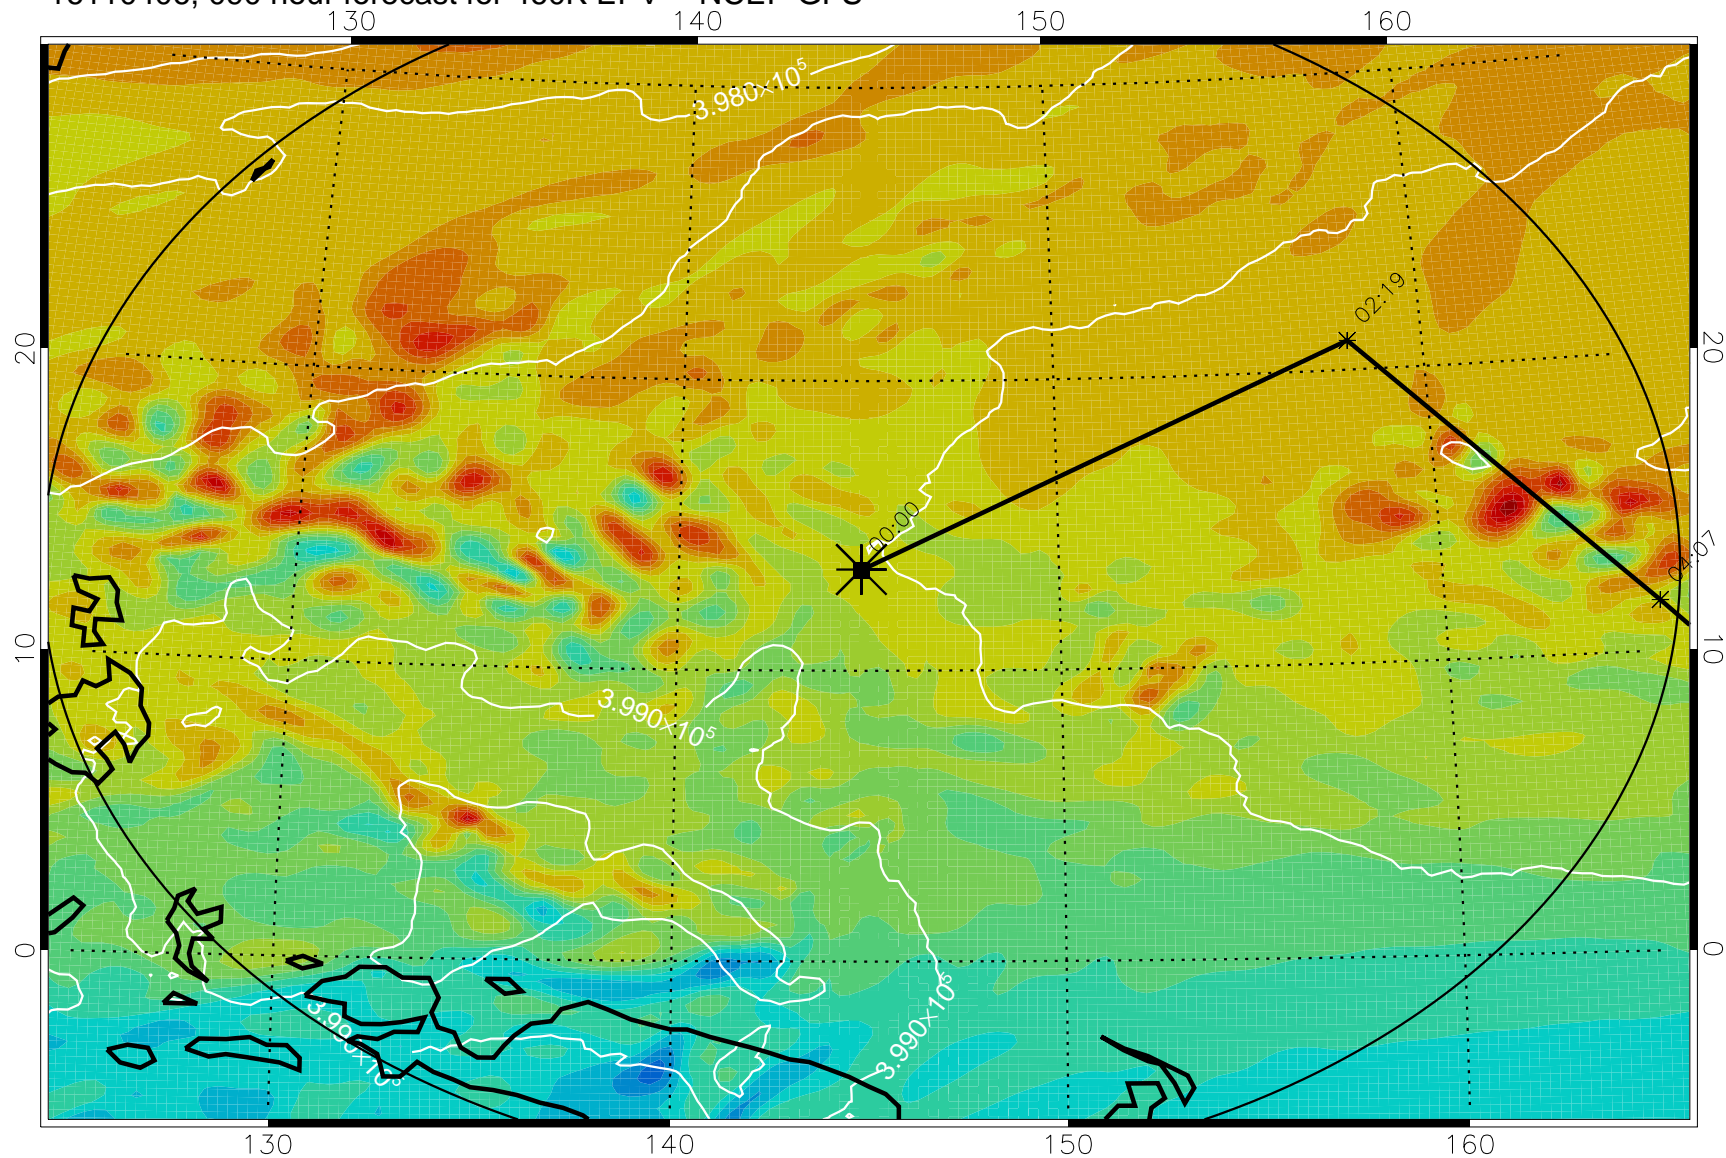

16110306, 066 hour forecast for 460K EPV -- NCEP GFS

460K Montgomery Streamfunction, white

Range ring of 2304 km

16110312, 072 hour forecast for 460K EPV -- NCEP GFS

460K Montgomery Streamfunction, white

Range ring of 2304 km

16110318, 078 hour forecast for 460K EPV -- NCEP GFS

460K Montgomery Streamfunction, white

Range ring of 2304 km

16110400, 084 hour forecast for 460K EPV -- NCEP GFS

460K Montgomery Streamfunction, white

Range ring of 2304 km

16110406, 090 hour forecast for 460K EPV -- NCEP GFS

460K Montgomery Streamfunction, white

Range ring of 2304 km

16110412, 096 hour forecast for 460K EPV -- NCEP GFS

460K Montgomery Streamfunction, white

Range ring of 2304 km

16110418, 102 hour forecast for 460K EPV -- NCEP GFS

460K Montgomery Streamfunction, white

Range ring of 2304 km

16110500, 108 hour forecast for 460K EPV -- NCEP GFS

460K Montgomery Streamfunction, white

Range ring of 2304 km