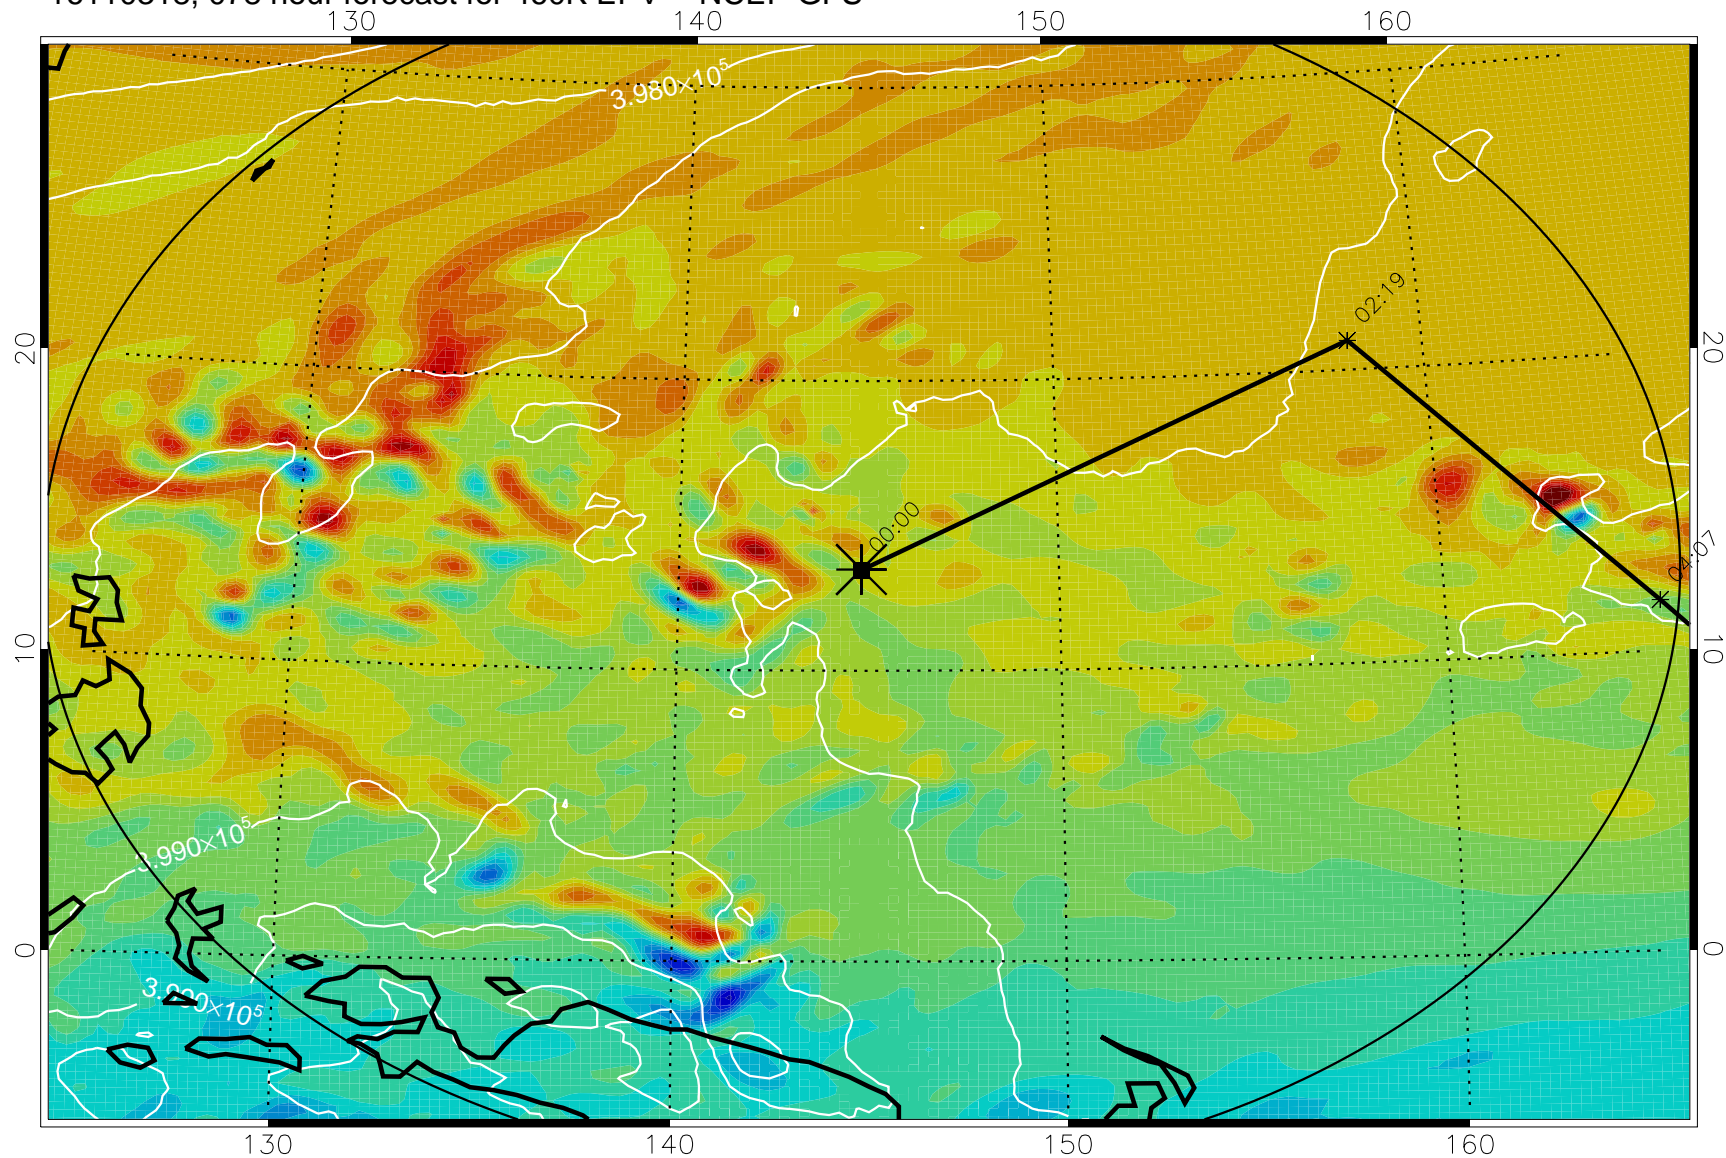

16110218, 054 hour forecast for 460K EPV -- NCEP GFS

460K Montgomery Streamfunction, white

Range ring of 2304 km

16110300, 060 hour forecast for 460K EPV -- NCEP GFS

460K Montgomery Streamfunction, white

Range ring of 2304 km

16110306, 066 hour forecast for 460K EPV -- NCEP GFS

460K Montgomery Streamfunction, white

Range ring of 2304 km

16110312, 072 hour forecast for 460K EPV -- NCEP GFS

460K Montgomery Streamfunction, white

Range ring of 2304 km

16110318, 078 hour forecast for 460K EPV -- NCEP GFS

460K Montgomery Streamfunction, white

Range ring of 2304 km

16110400, 084 hour forecast for 460K EPV -- NCEP GFS

460K Montgomery Streamfunction, white

Range ring of 2304 km

16110406, 090 hour forecast for 460K EPV -- NCEP GFS

460K Montgomery Streamfunction, white

Range ring of 2304 km

16110412, 096 hour forecast for 460K EPV -- NCEP GFS

460K Montgomery Streamfunction, white

Range ring of 2304 km