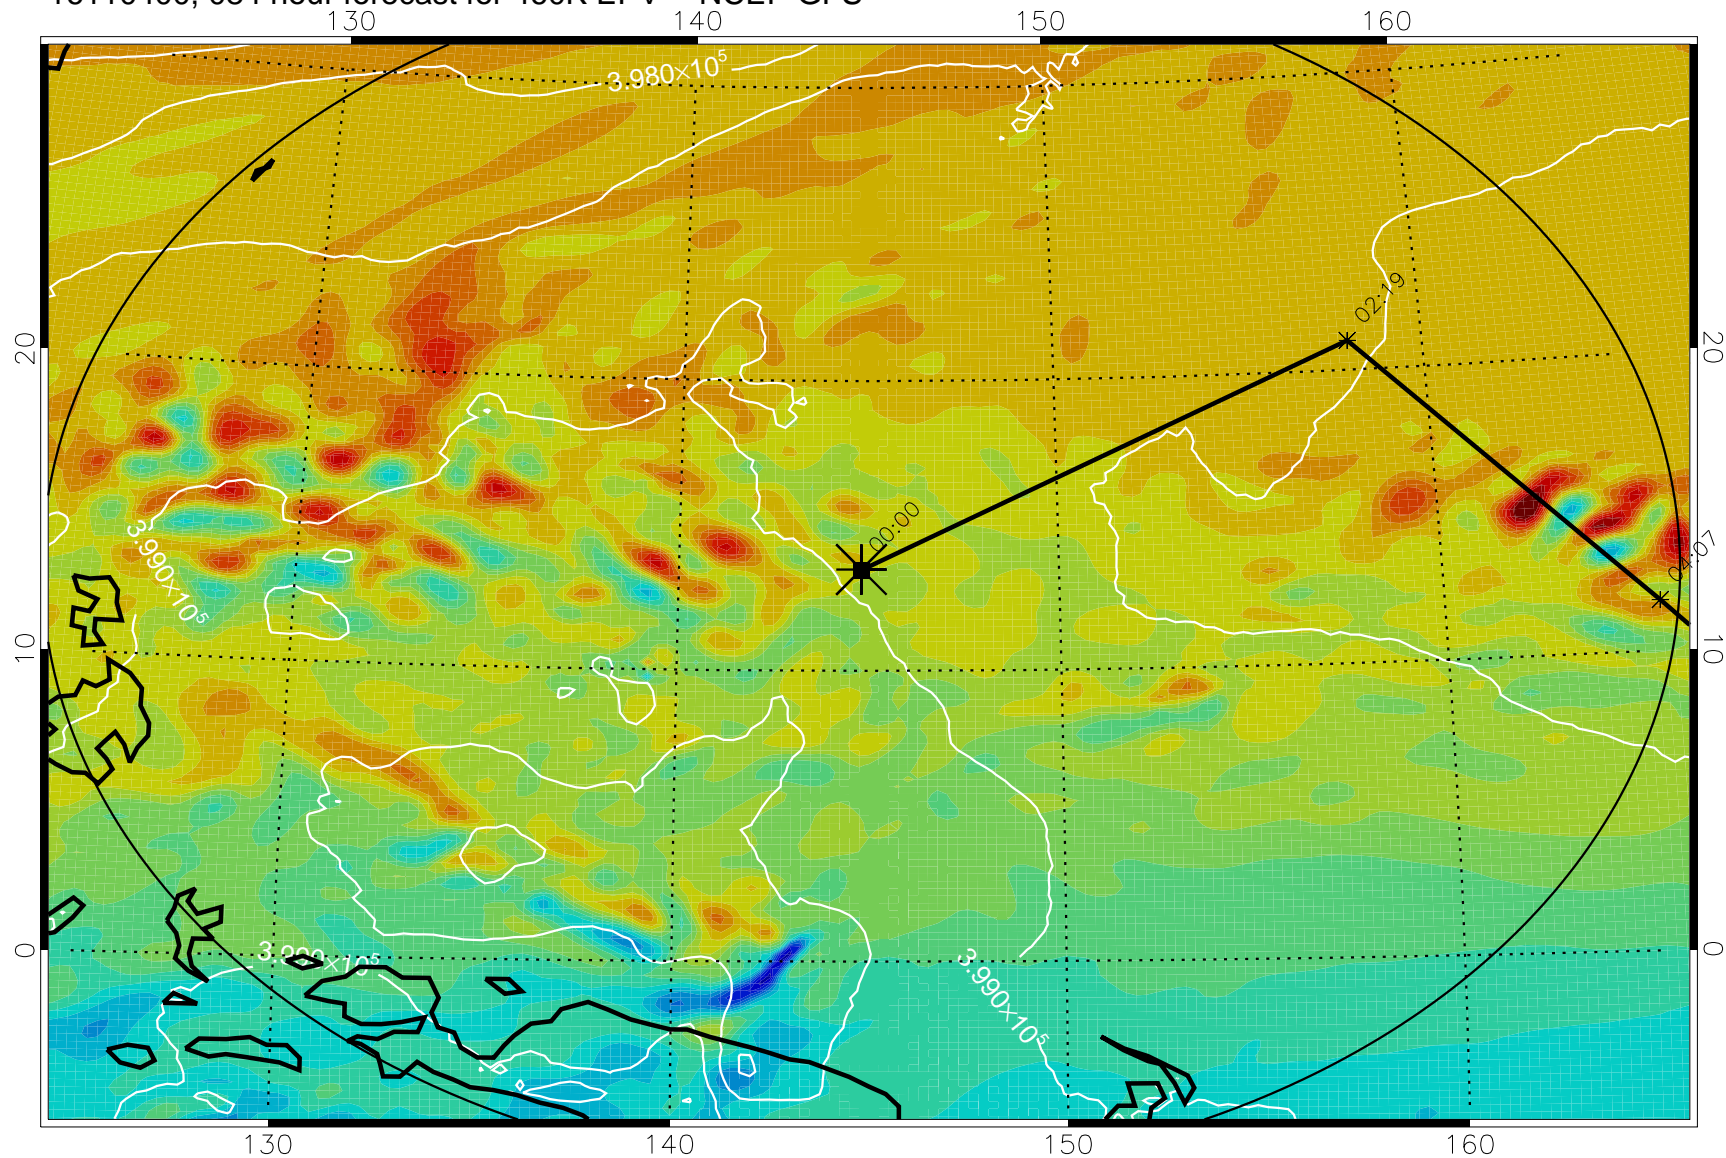

16110218, 054 hour forecast for 460K EPV -- NCEP GFS

460K Montgomery Streamfunction, white

Range ring of 2304 km

16110300, 060 hour forecast for 460K EPV -- NCEP GFS

460K Montgomery Streamfunction, white

Range ring of 2304 km

16110306, 066 hour forecast for 460K EPV -- NCEP GFS

460K Montgomery Streamfunction, white

Range ring of 2304 km

16110312, 072 hour forecast for 460K EPV -- NCEP GFS

460K Montgomery Streamfunction, white

Range ring of 2304 km

16110318, 078 hour forecast for 460K EPV -- NCEP GFS

460K Montgomery Streamfunction, white

Range ring of 2304 km

16110400, 084 hour forecast for 460K EPV -- NCEP GFS

460K Montgomery Streamfunction, white

Range ring of 2304 km

16110406, 090 hour forecast for 460K EPV -- NCEP GFS

460K Montgomery Streamfunction, white

Range ring of 2304 km

16110412, 096 hour forecast for 460K EPV -- NCEP GFS

460K Montgomery Streamfunction, white

Range ring of 2304 km