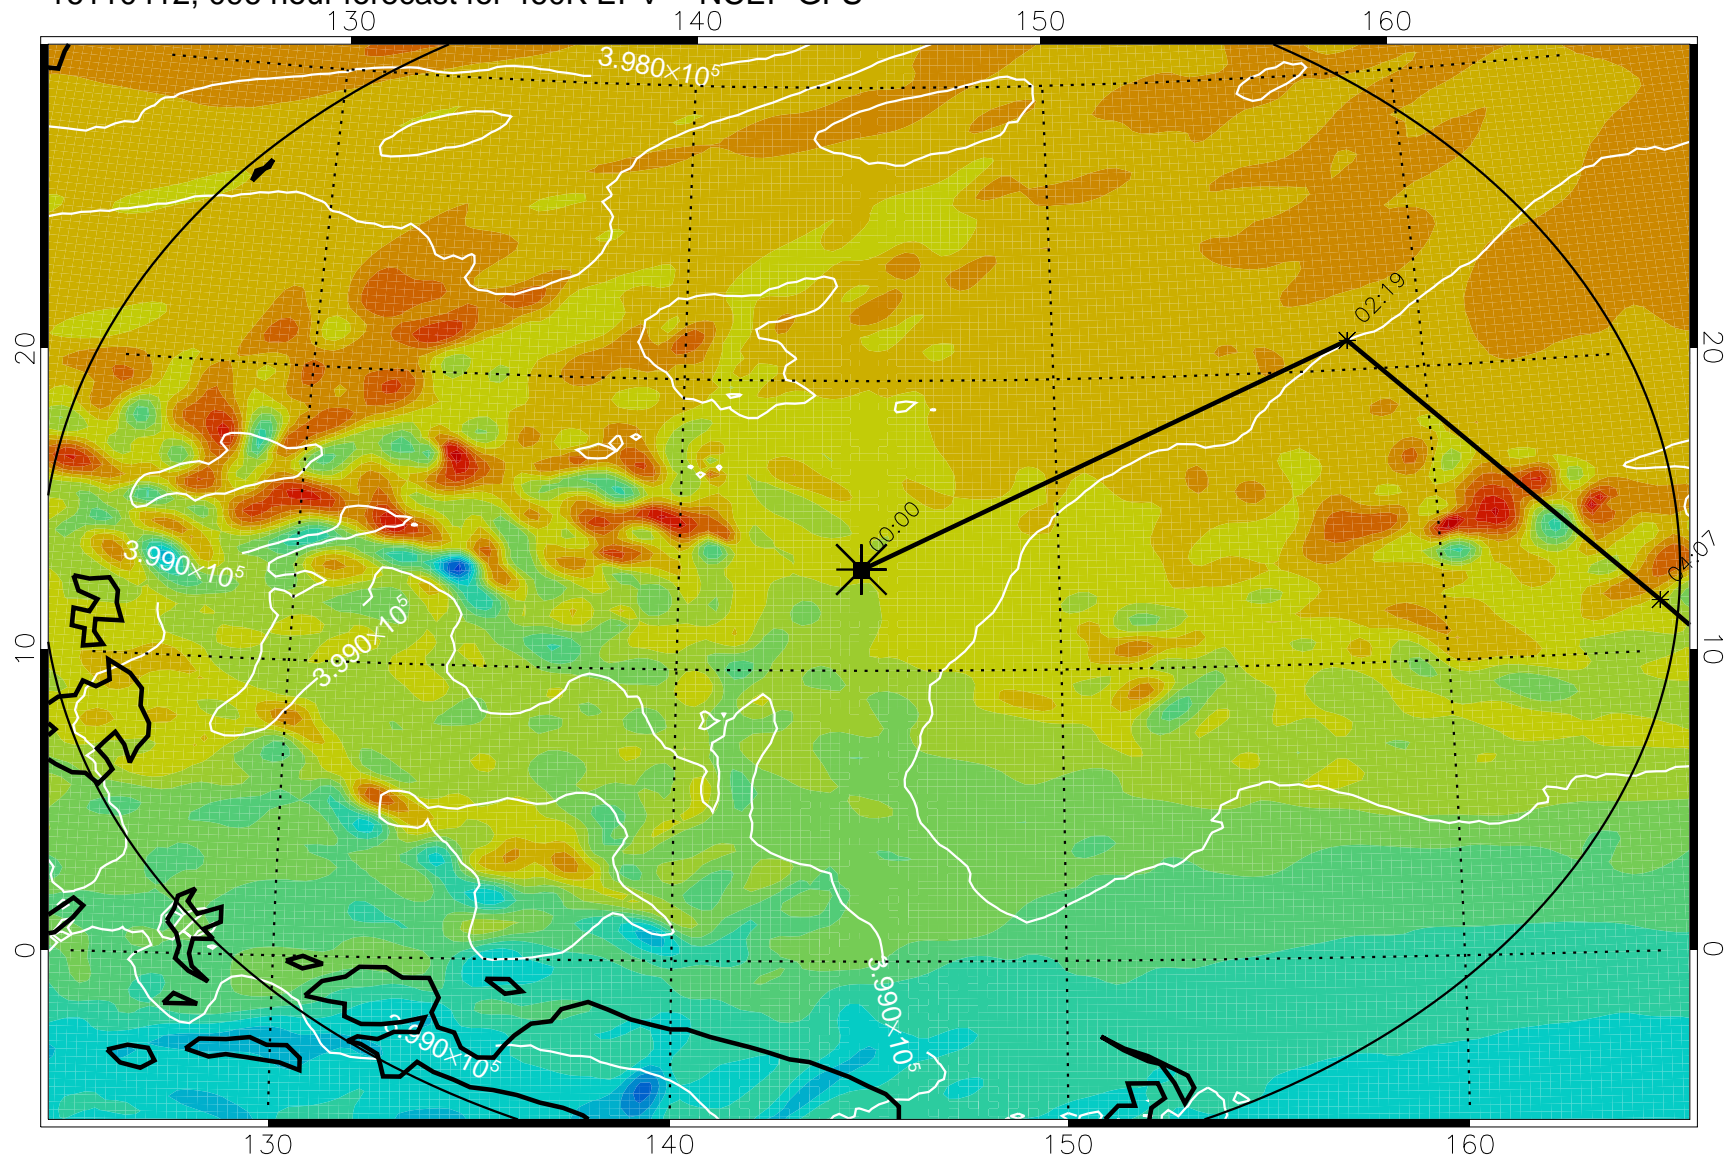

16110318, 078 hour forecast for 460K EPV -- NCEP GFS

460K Montgomery Streamfunction, white

Range ring of 2304 km

16110400, 084 hour forecast for 460K EPV -- NCEP GFS

460K Montgomery Streamfunction, white

Range ring of 2304 km

16110406, 090 hour forecast for 460K EPV -- NCEP GFS

460K Montgomery Streamfunction, white

Range ring of 2304 km

16110412, 096 hour forecast for 460K EPV -- NCEP GFS

460K Montgomery Streamfunction, white

Range ring of 2304 km

16110418, 102 hour forecast for 460K EPV -- NCEP GFS

460K Montgomery Streamfunction, white

Range ring of 2304 km

16110500, 108 hour forecast for 460K EPV -- NCEP GFS

460K Montgomery Streamfunction, white

Range ring of 2304 km

16110506, 114 hour forecast for 460K EPV -- NCEP GFS

460K Montgomery Streamfunction, white

Range ring of 2304 km

16110512, 120 hour forecast for 460K EPV -- NCEP GFS

460K Montgomery Streamfunction, white

Range ring of 2304 km