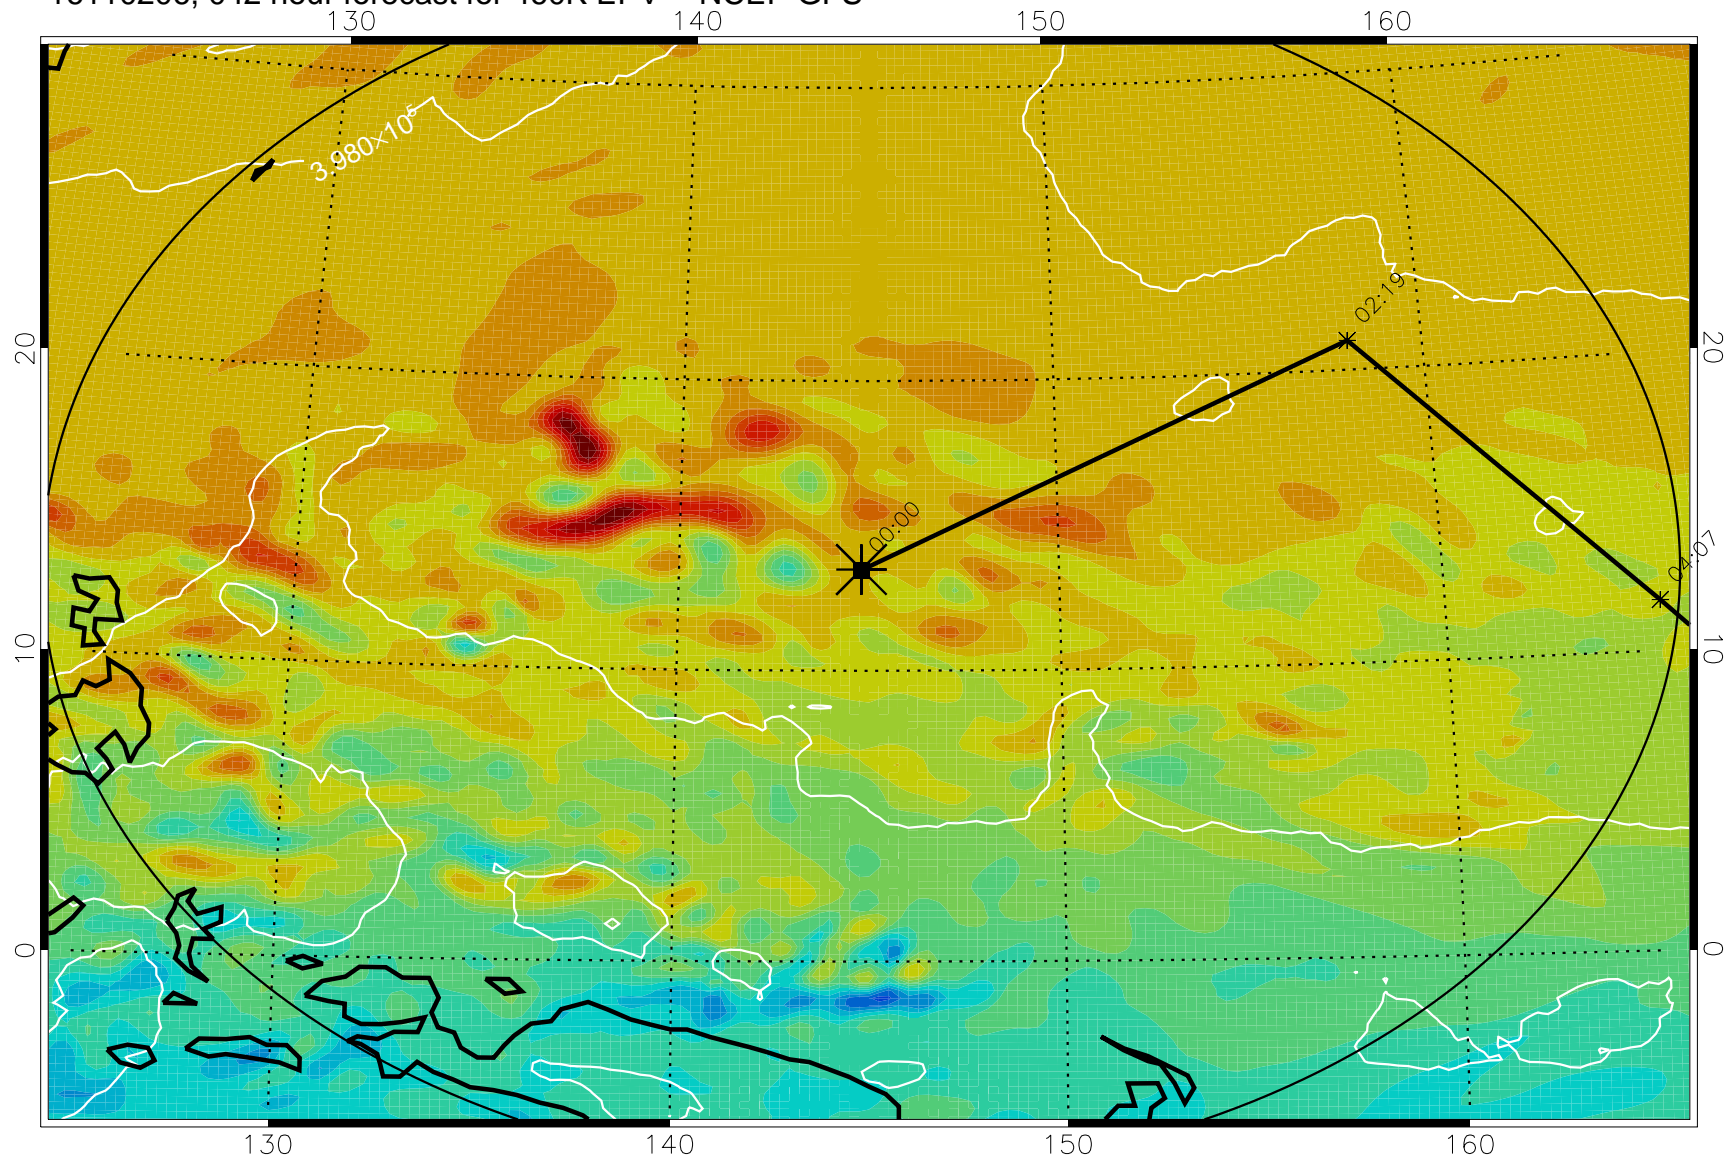

16110106, 018 hour forecast for 460K EPV -- NCEP GFS

460K Montgomery Streamfunction, white

Range ring of 2304 km

16110112, 024 hour forecast for 460K EPV -- NCEP GFS

460K Montgomery Streamfunction, white

Range ring of 2304 km

16110118, 030 hour forecast for 460K EPV -- NCEP GFS

460K Montgomery Streamfunction, white

Range ring of 2304 km

16110200, 036 hour forecast for 460K EPV -- NCEP GFS

460K Montgomery Streamfunction, white

Range ring of 2304 km

16110206, 042 hour forecast for 460K EPV -- NCEP GFS

460K Montgomery Streamfunction, white

Range ring of 2304 km

16110212, 048 hour forecast for 460K EPV -- NCEP GFS

460K Montgomery Streamfunction, white

Range ring of 2304 km

16110218, 054 hour forecast for 460K EPV -- NCEP GFS

460K Montgomery Streamfunction, white

Range ring of 2304 km

16110300, 060 hour forecast for 460K EPV -- NCEP GFS

460K Montgomery Streamfunction, white

Range ring of 2304 km