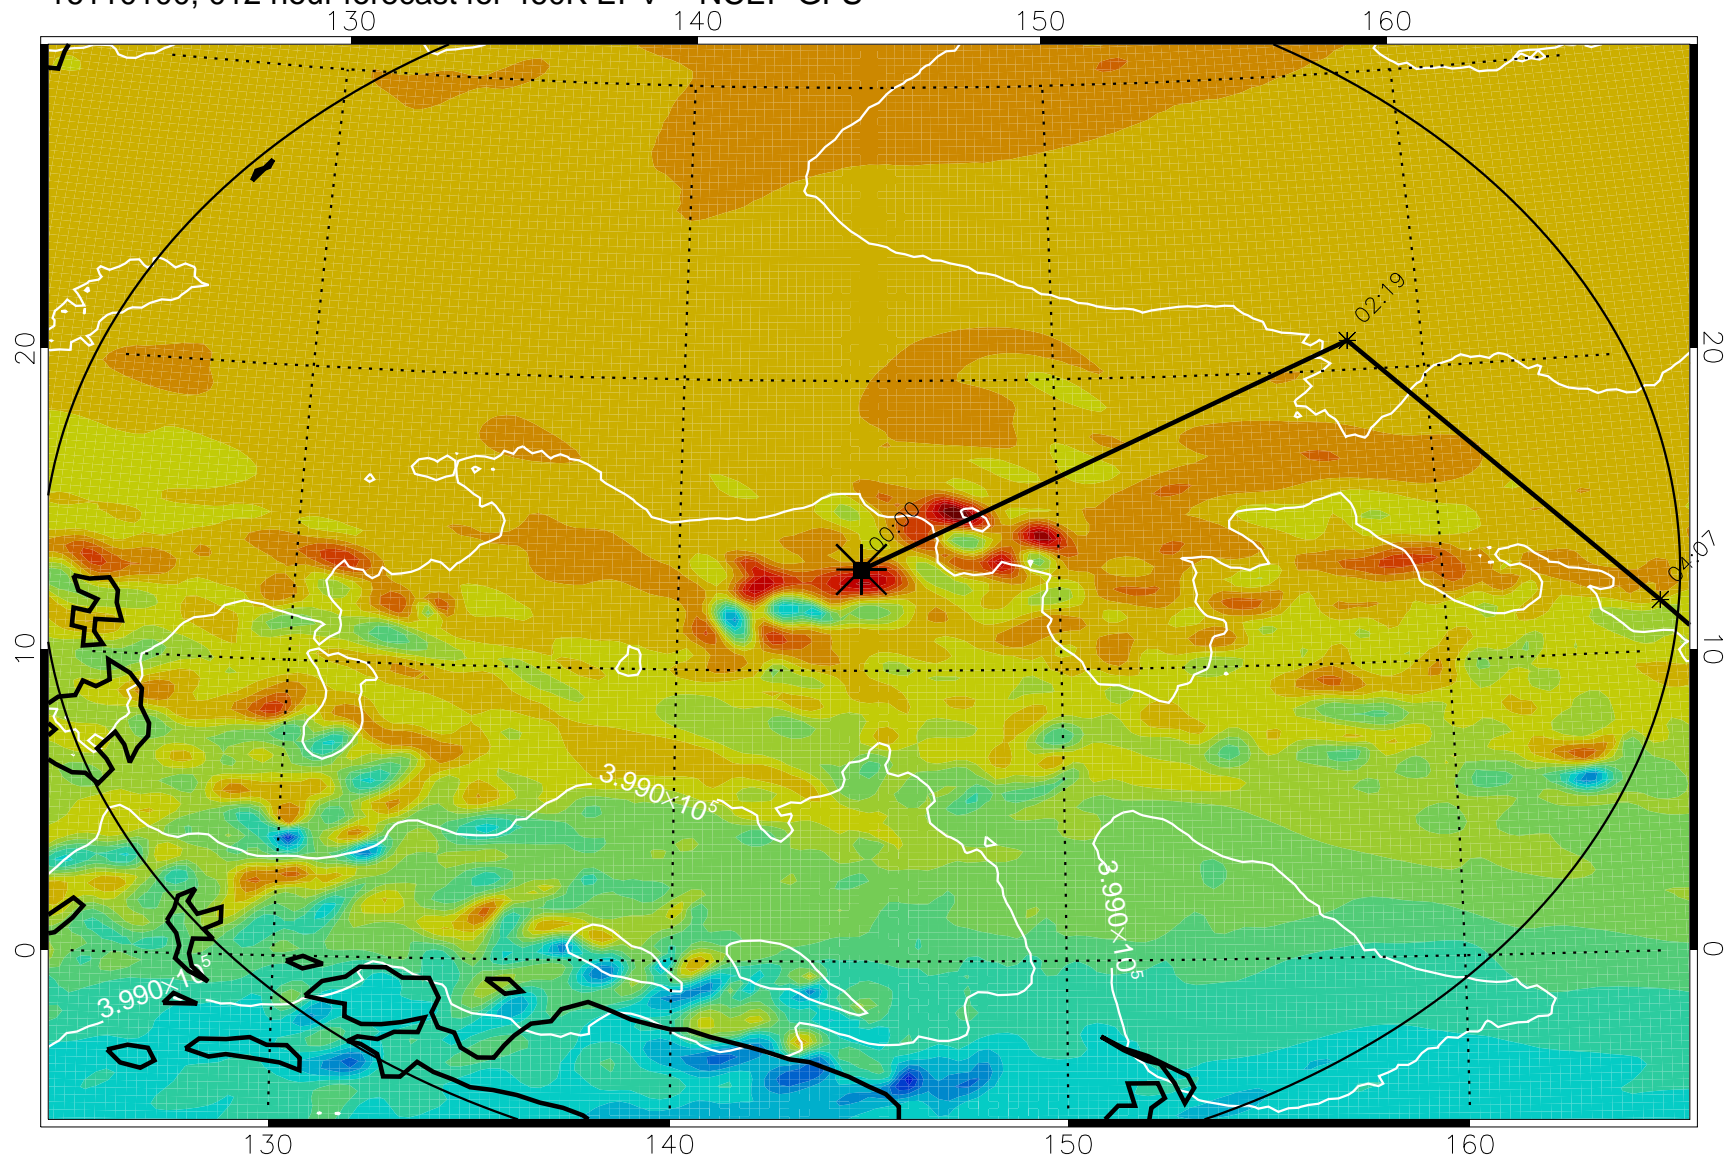

16103118, 006 hour forecast for 460K EPV -- NCEP GFS

460K Montgomery Streamfunction, white

Range ring of 2304 km

16110100, 012 hour forecast for 460K EPV -- NCEP GFS

460K Montgomery Streamfunction, white

Range ring of 2304 km

16110106, 018 hour forecast for 460K EPV -- NCEP GFS

460K Montgomery Streamfunction, white

Range ring of 2304 km

16110112, 024 hour forecast for 460K EPV -- NCEP GFS

460K Montgomery Streamfunction, white

Range ring of 2304 km

16110118, 030 hour forecast for 460K EPV -- NCEP GFS

460K Montgomery Streamfunction, white

Range ring of 2304 km

16110200, 036 hour forecast for 460K EPV -- NCEP GFS

460K Montgomery Streamfunction, white

Range ring of 2304 km

16110206, 042 hour forecast for 460K EPV -- NCEP GFS

460K Montgomery Streamfunction, white

Range ring of 2304 km

16110212, 048 hour forecast for 460K EPV -- NCEP GFS

460K Montgomery Streamfunction, white

Range ring of 2304 km