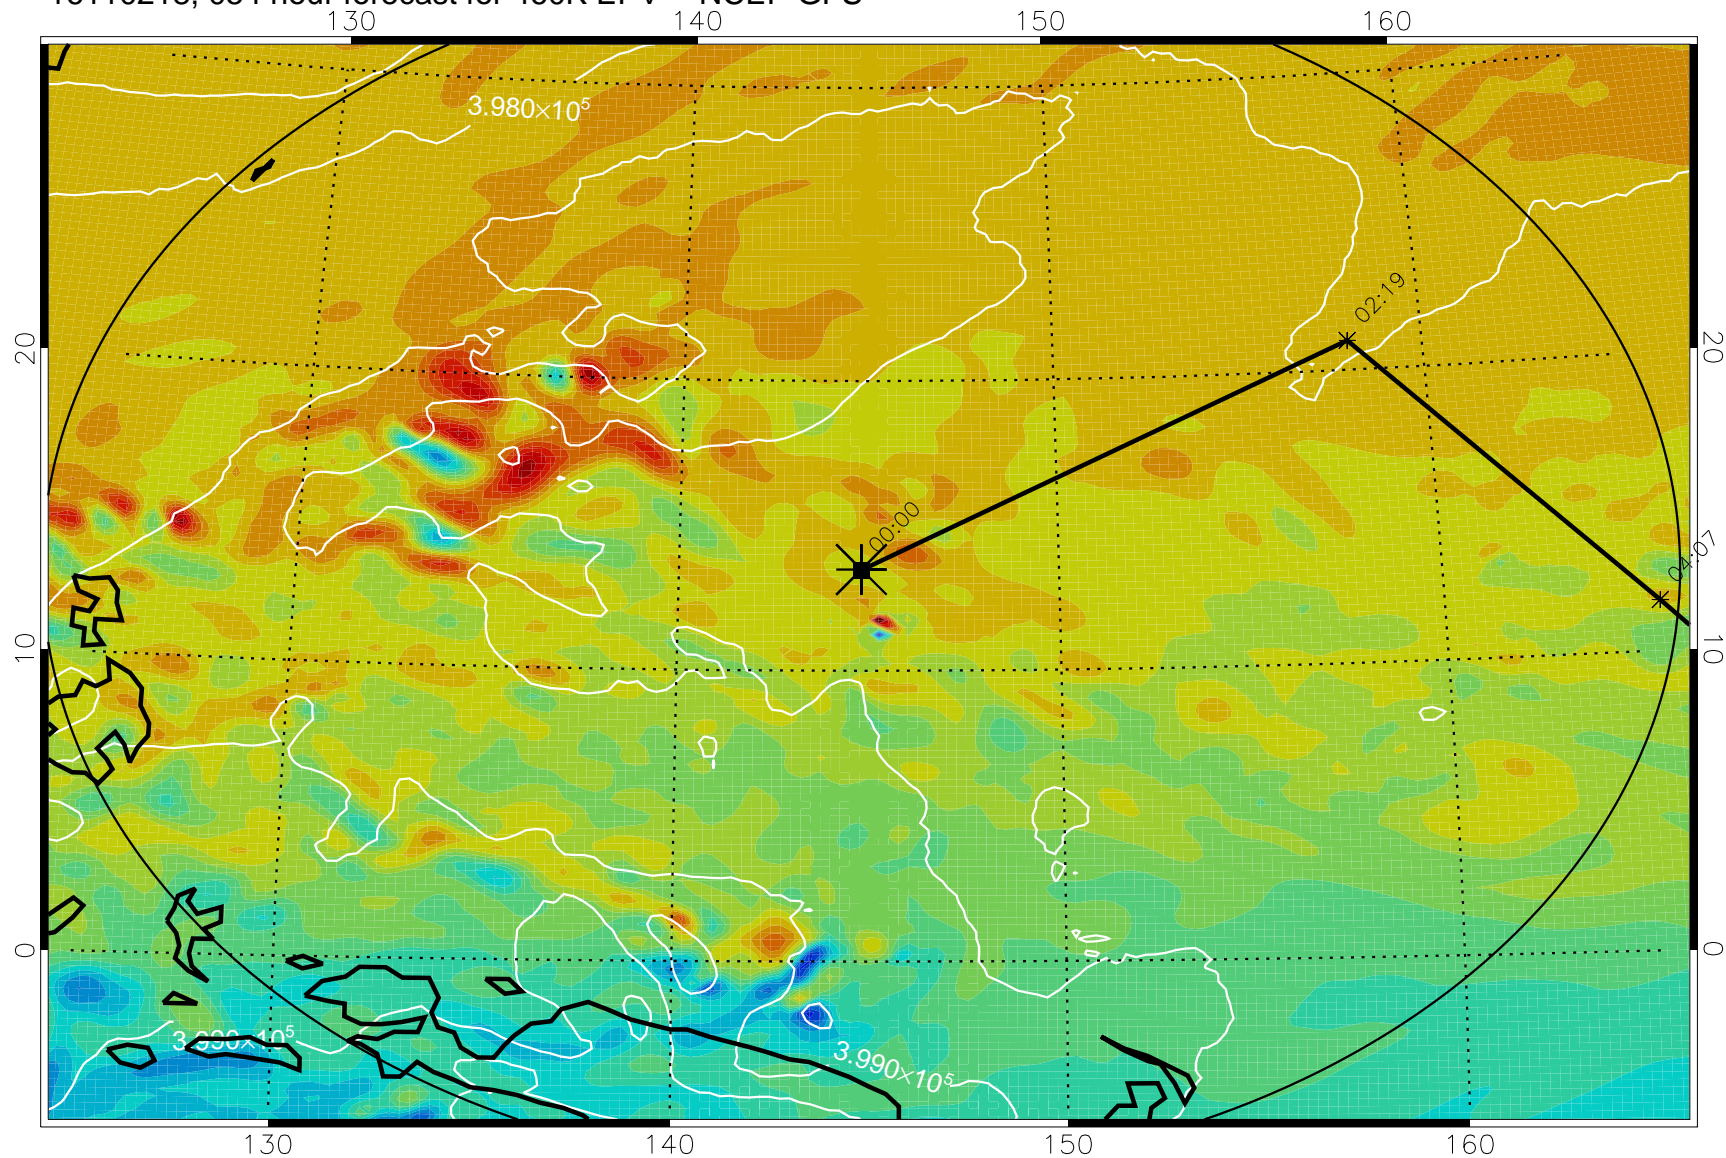

16110118, 030 hour forecast for 460K EPV -- NCEP GFS

460K Montgomery Streamfunction, white

Range ring of 2304 km

16110200, 036 hour forecast for 460K EPV -- NCEP GFS

460K Montgomery Streamfunction, white

Range ring of 2304 km

16110206, 042 hour forecast for 460K EPV -- NCEP GFS

460K Montgomery Streamfunction, white

Range ring of 2304 km

16110212, 048 hour forecast for 460K EPV -- NCEP GFS

460K Montgomery Streamfunction, white

Range ring of 2304 km

16110218, 054 hour forecast for 460K EPV -- NCEP GFS

460K Montgomery Streamfunction, white

Range ring of 2304 km

16110300, 060 hour forecast for 460K EPV -- NCEP GFS

460K Montgomery Streamfunction, white

Range ring of 2304 km

16110306, 066 hour forecast for 460K EPV -- NCEP GFS

460K Montgomery Streamfunction, white

Range ring of 2304 km

16110312, 072 hour forecast for 460K EPV -- NCEP GFS

460K Montgomery Streamfunction, white

Range ring of 2304 km