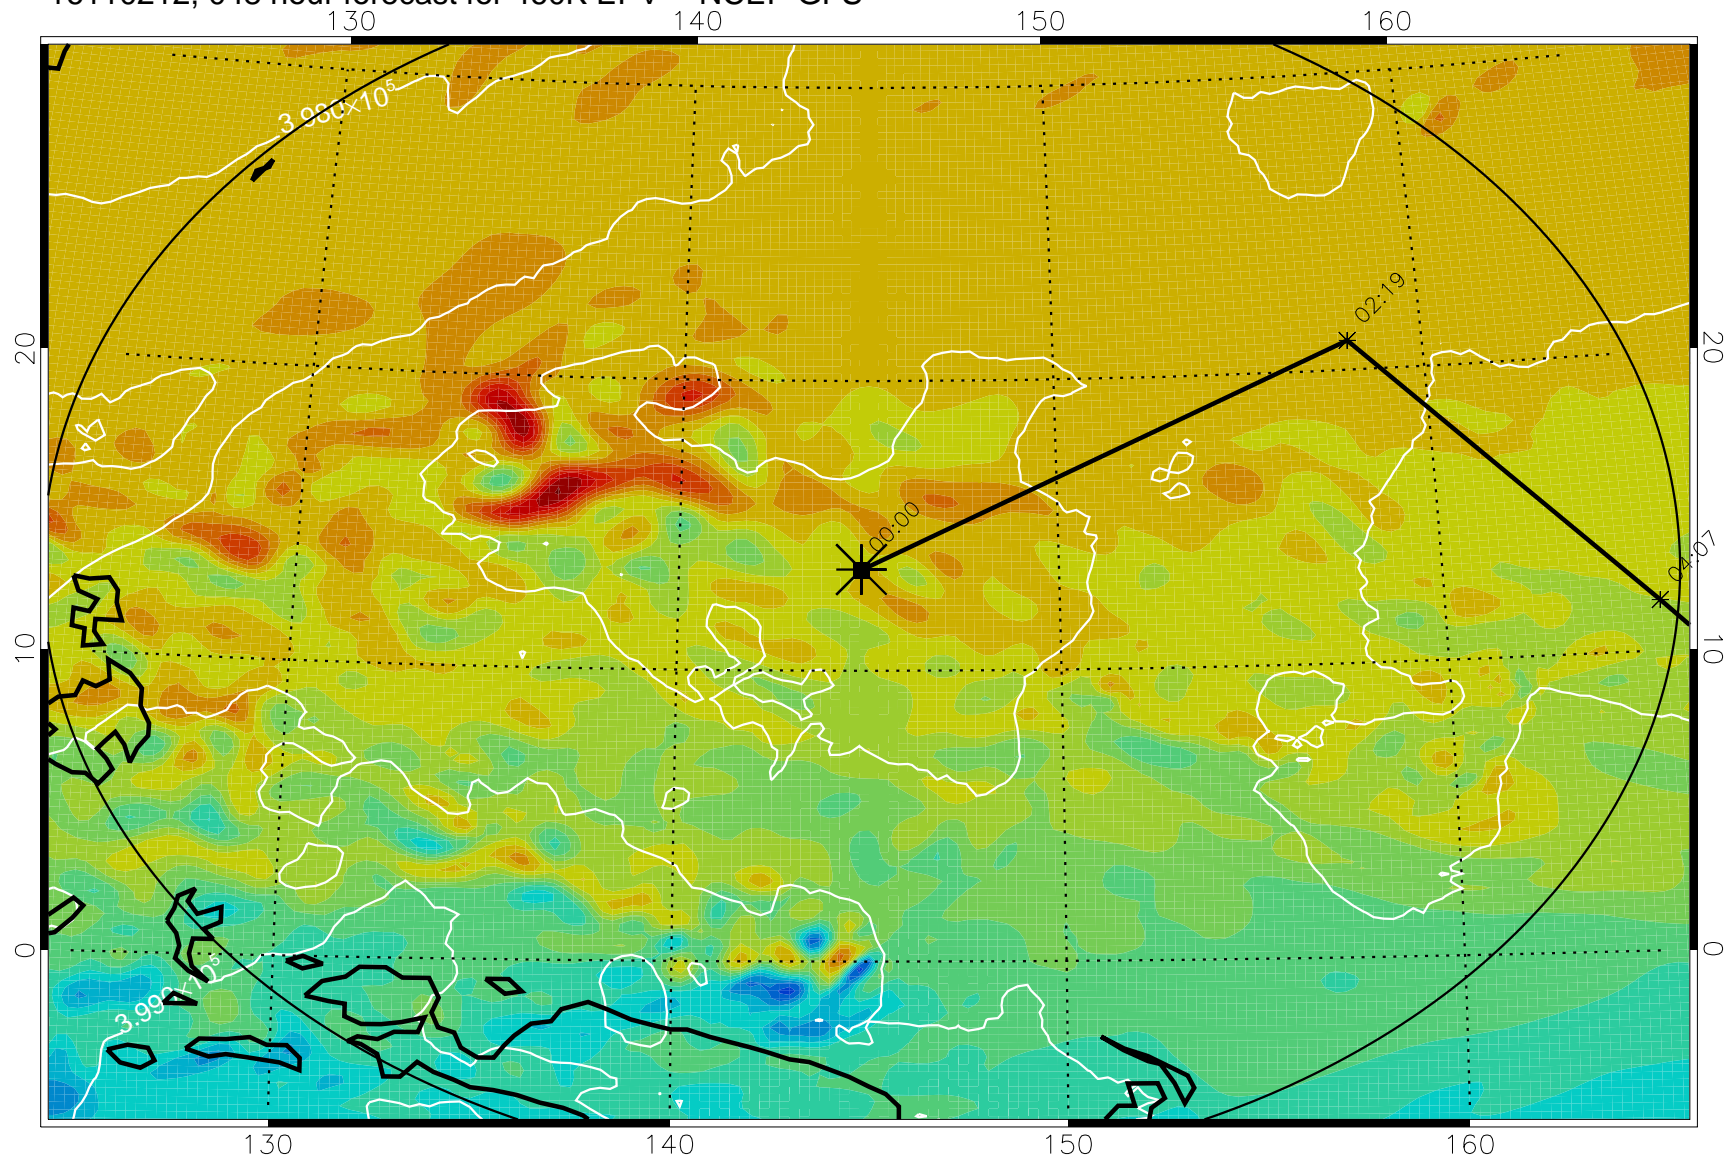

16110106, 018 hour forecast for 460K EPV -- NCEP GFS

460K Montgomery Streamfunction, white

Range ring of 2304 km

16110112, 024 hour forecast for 460K EPV -- NCEP GFS

460K Montgomery Streamfunction, white

Range ring of 2304 km

16110118, 030 hour forecast for 460K EPV -- NCEP GFS

460K Montgomery Streamfunction, white

Range ring of 2304 km

16110200, 036 hour forecast for 460K EPV -- NCEP GFS

460K Montgomery Streamfunction, white

Range ring of 2304 km

16110206, 042 hour forecast for 460K EPV -- NCEP GFS

460K Montgomery Streamfunction, white

Range ring of 2304 km

16110212, 048 hour forecast for 460K EPV -- NCEP GFS

460K Montgomery Streamfunction, white

Range ring of 2304 km

16110218, 054 hour forecast for 460K EPV -- NCEP GFS

460K Montgomery Streamfunction, white

Range ring of 2304 km

16110300, 060 hour forecast for 460K EPV -- NCEP GFS

460K Montgomery Streamfunction, white

Range ring of 2304 km