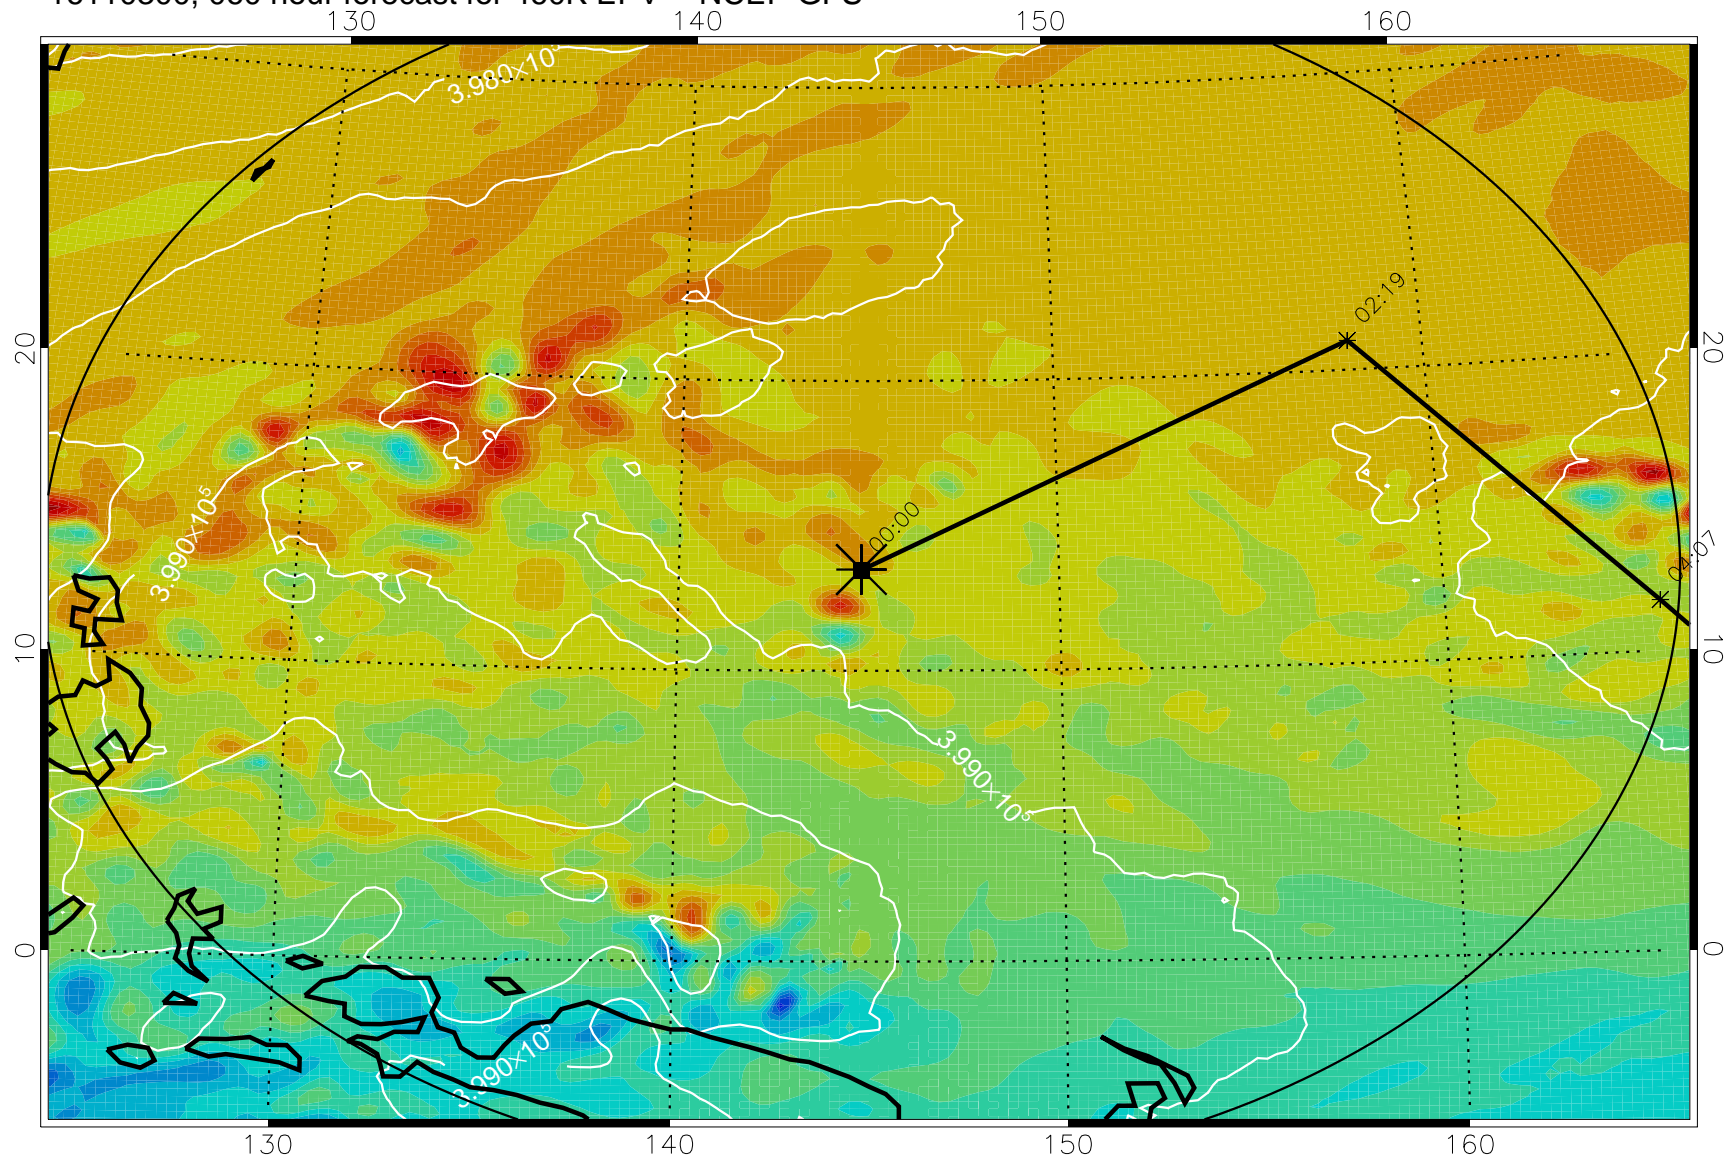

16110206, 042 hour forecast for 460K EPV -- NCEP GFS

460K Montgomery Streamfunction, white

Range ring of 2304 km

16110212, 048 hour forecast for 460K EPV -- NCEP GFS

460K Montgomery Streamfunction, white

Range ring of 2304 km

16110218, 054 hour forecast for 460K EPV -- NCEP GFS

460K Montgomery Streamfunction, white

Range ring of 2304 km

16110300, 060 hour forecast for 460K EPV -- NCEP GFS

460K Montgomery Streamfunction, white

Range ring of 2304 km

16110306, 066 hour forecast for 460K EPV -- NCEP GFS

460K Montgomery Streamfunction, white

Range ring of 2304 km

16110312, 072 hour forecast for 460K EPV -- NCEP GFS

460K Montgomery Streamfunction, white

Range ring of 2304 km

16110318, 078 hour forecast for 460K EPV -- NCEP GFS

460K Montgomery Streamfunction, white

Range ring of 2304 km

16110400, 084 hour forecast for 460K EPV -- NCEP GFS

460K Montgomery Streamfunction, white

Range ring of 2304 km