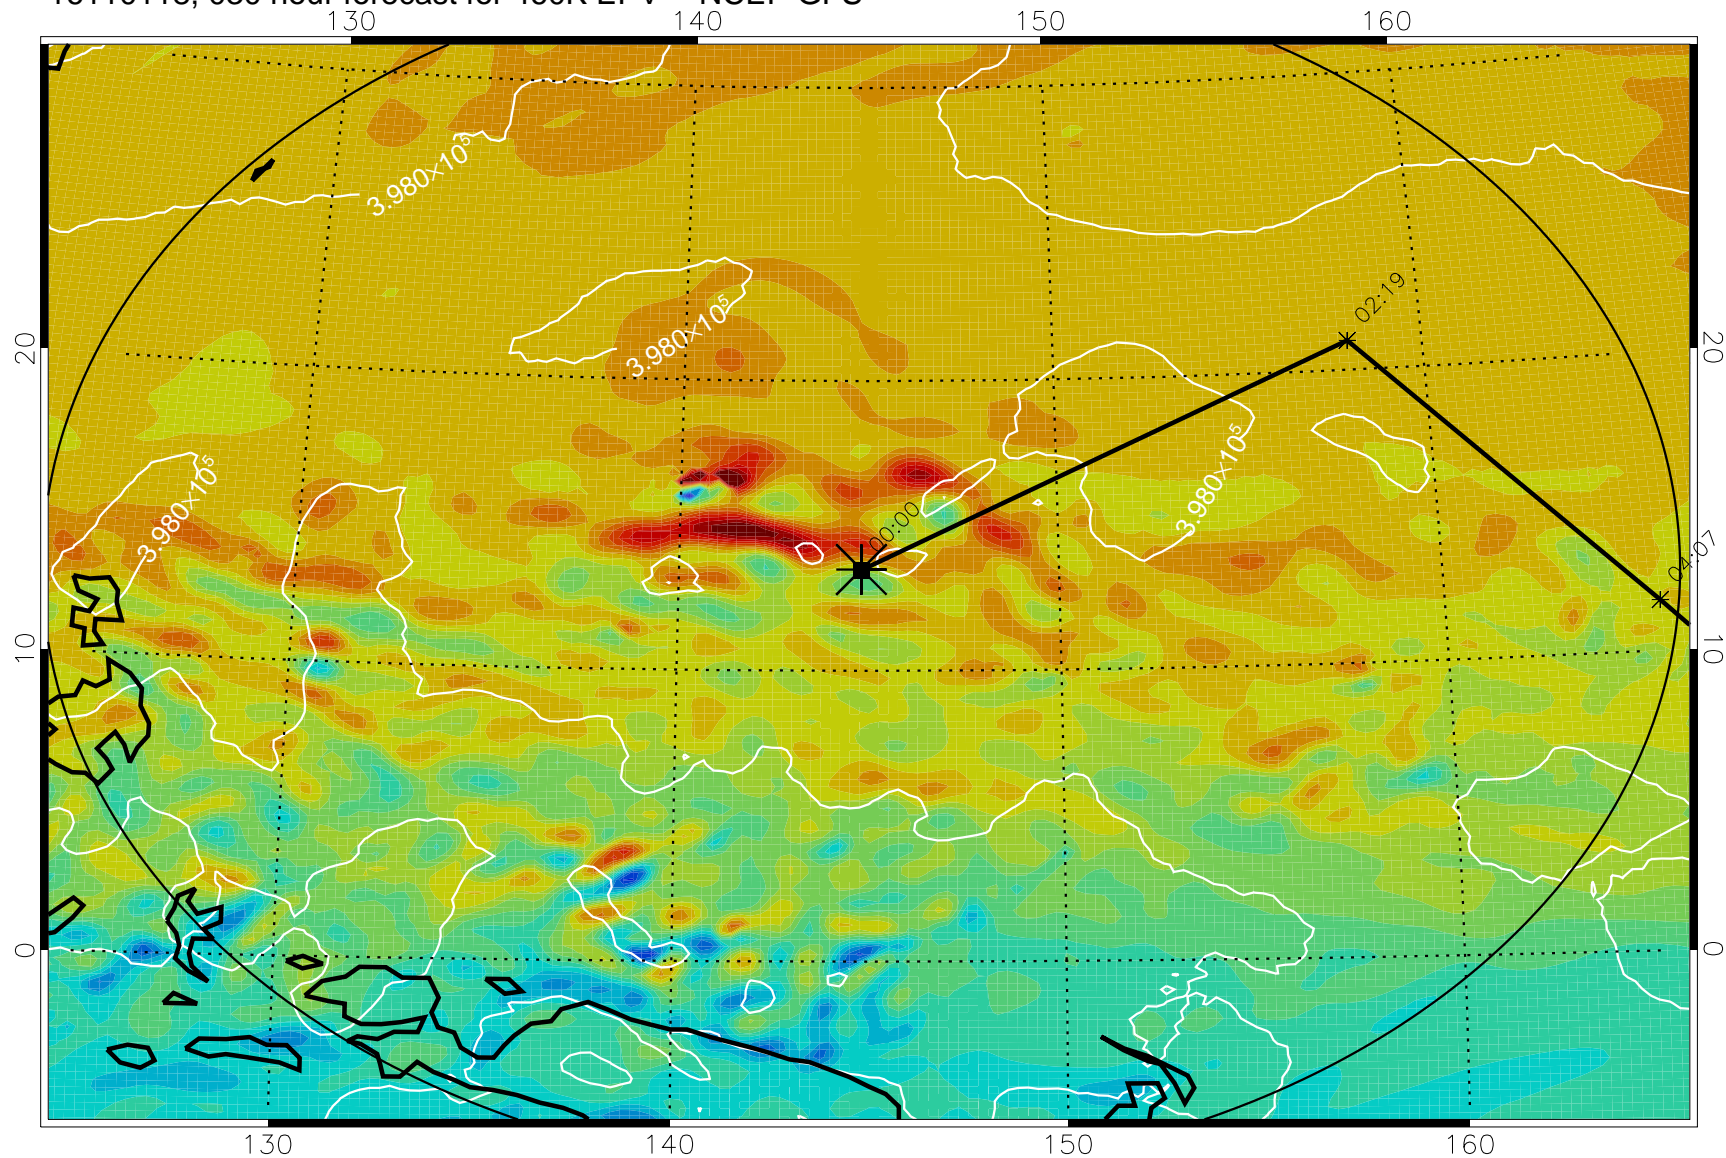

16110106, 018 hour forecast for 460K EPV -- NCEP GFS

460K Montgomery Streamfunction, white

Range ring of 2304 km

16110112, 024 hour forecast for 460K EPV -- NCEP GFS

460K Montgomery Streamfunction, white

Range ring of 2304 km

16110118, 030 hour forecast for 460K EPV -- NCEP GFS

460K Montgomery Streamfunction, white

Range ring of 2304 km

16110200, 036 hour forecast for 460K EPV -- NCEP GFS

460K Montgomery Streamfunction, white

Range ring of 2304 km

16110206, 042 hour forecast for 460K EPV -- NCEP GFS

460K Montgomery Streamfunction, white

Range ring of 2304 km

16110212, 048 hour forecast for 460K EPV -- NCEP GFS

460K Montgomery Streamfunction, white

Range ring of 2304 km

16110218, 054 hour forecast for 460K EPV -- NCEP GFS

460K Montgomery Streamfunction, white

Range ring of 2304 km

16110300, 060 hour forecast for 460K EPV -- NCEP GFS

460K Montgomery Streamfunction, white

Range ring of 2304 km