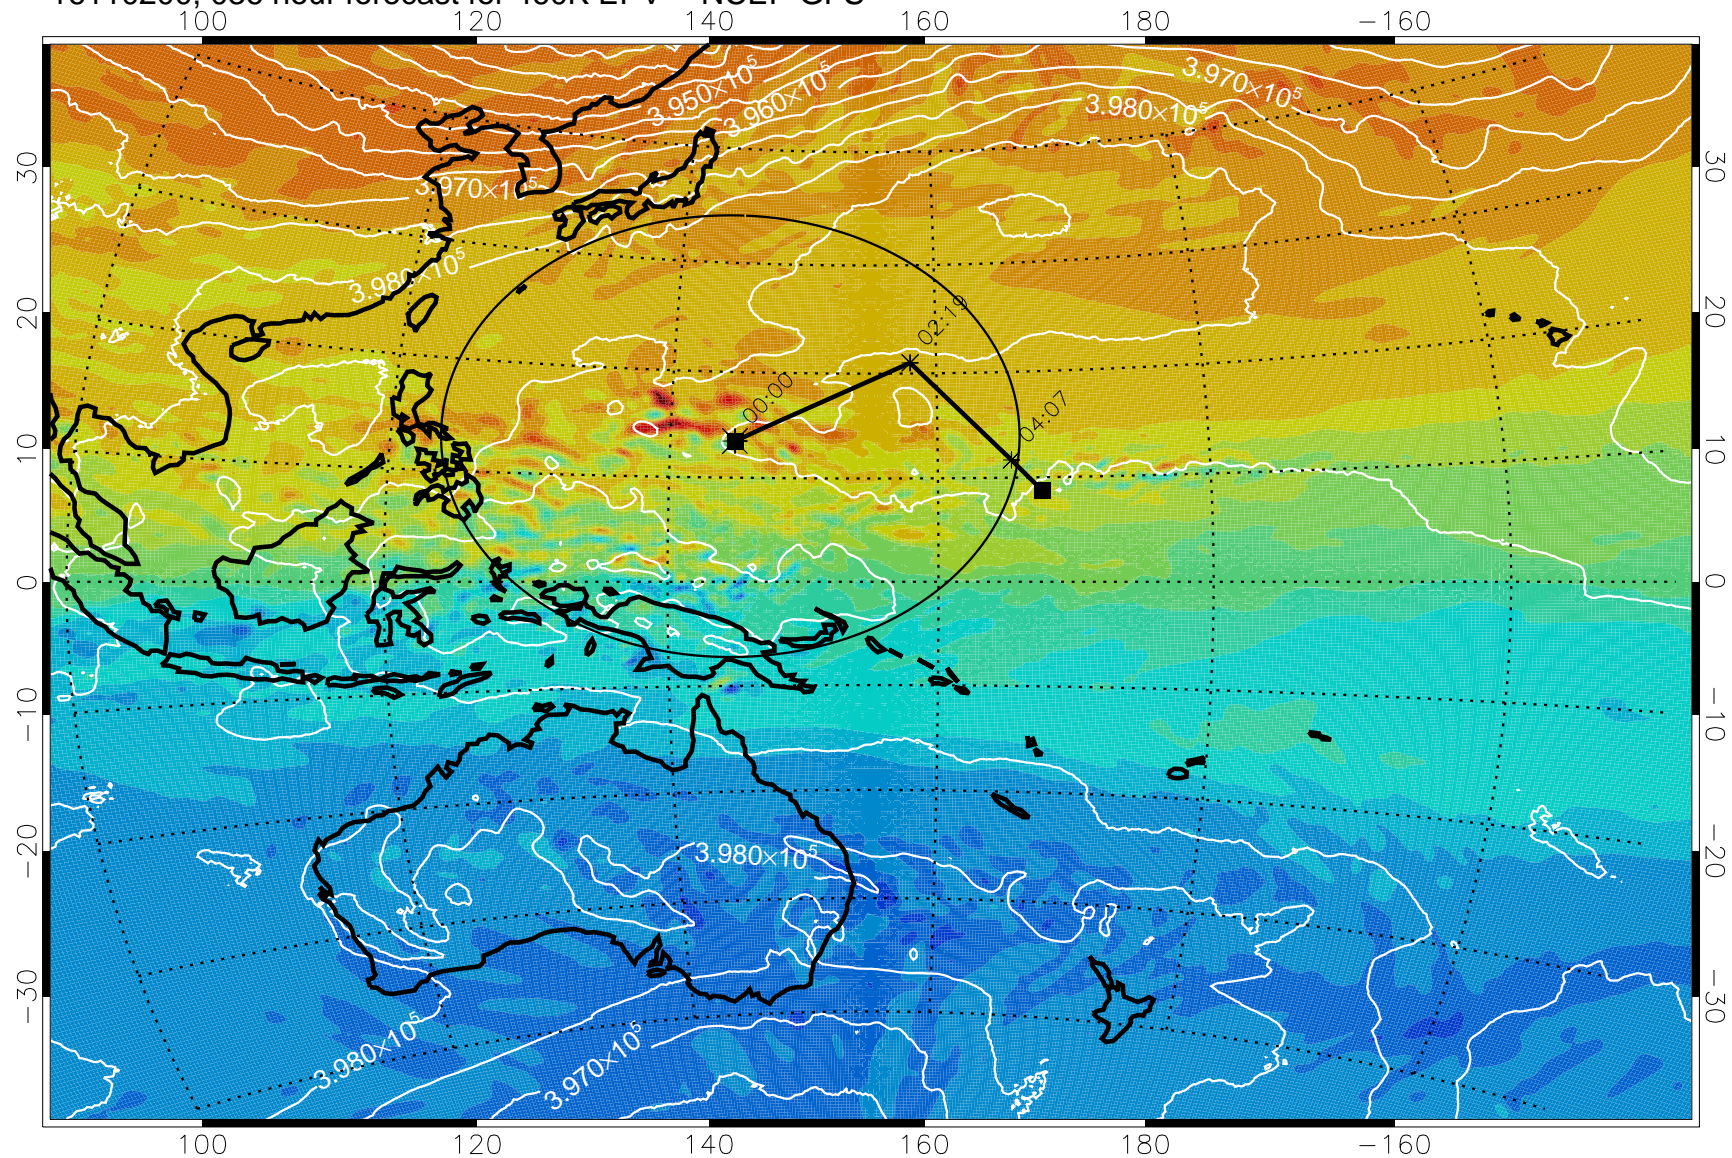

16110106, 018 hour forecast for 460K EPV -- NCEP GFS

460K Montgomery Streamfunction, white

Range ring of 2304 km

16110112, 024 hour forecast for 460K EPV -- NCEP GFS

460K Montgomery Streamfunction, white

Range ring of 2304 km

16110118, 030 hour forecast for 460K EPV -- NCEP GFS

460K Montgomery Streamfunction, white

Range ring of 2304 km

16110200, 036 hour forecast for 460K EPV -- NCEP GFS

460K Montgomery Streamfunction, white

Range ring of 2304 km

16110206, 042 hour forecast for 460K EPV -- NCEP GFS

460K Montgomery Streamfunction, white

Range ring of 2304 km

16110212, 048 hour forecast for 460K EPV -- NCEP GFS

460K Montgomery Streamfunction, white

Range ring of 2304 km

16110218, 054 hour forecast for 460K EPV -- NCEP GFS

460K Montgomery Streamfunction, white

Range ring of 2304 km

16110300, 060 hour forecast for 460K EPV -- NCEP GFS

460K Montgomery Streamfunction, white

Range ring of 2304 km