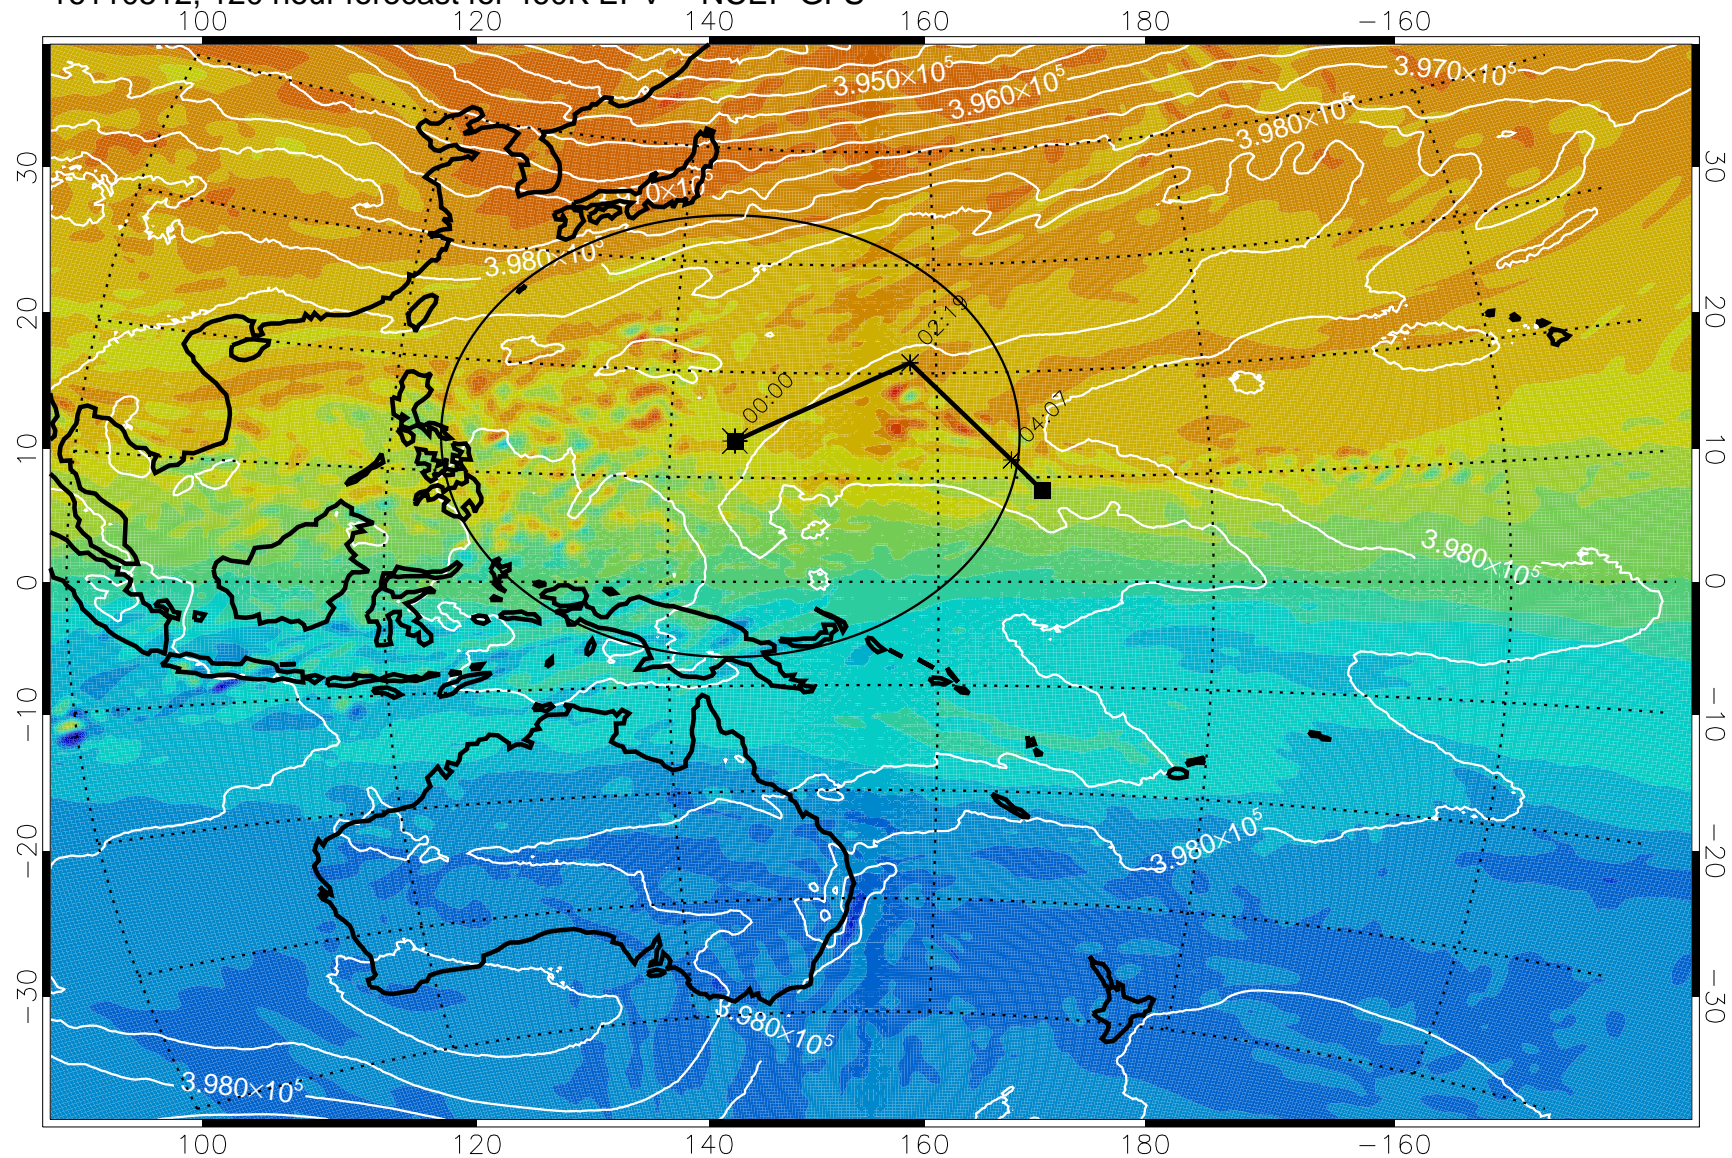

16110406, 090 hour forecast for 460K EPV -- NCEP GFS

460K Montgomery Streamfunction, white

Range ring of 2304 km

16110412, 096 hour forecast for 460K EPV -- NCEP GFS

460K Montgomery Streamfunction, white

Range ring of 2304 km

16110418, 102 hour forecast for 460K EPV -- NCEP GFS

460K Montgomery Streamfunction, white

Range ring of 2304 km

16110500, 108 hour forecast for 460K EPV -- NCEP GFS

460K Montgomery Streamfunction, white

Range ring of 2304 km

16110506, 114 hour forecast for 460K EPV -- NCEP GFS

460K Montgomery Streamfunction, white

Range ring of 2304 km

16110512, 120 hour forecast for 460K EPV -- NCEP GFS

460K Montgomery Streamfunction, white

Range ring of 2304 km