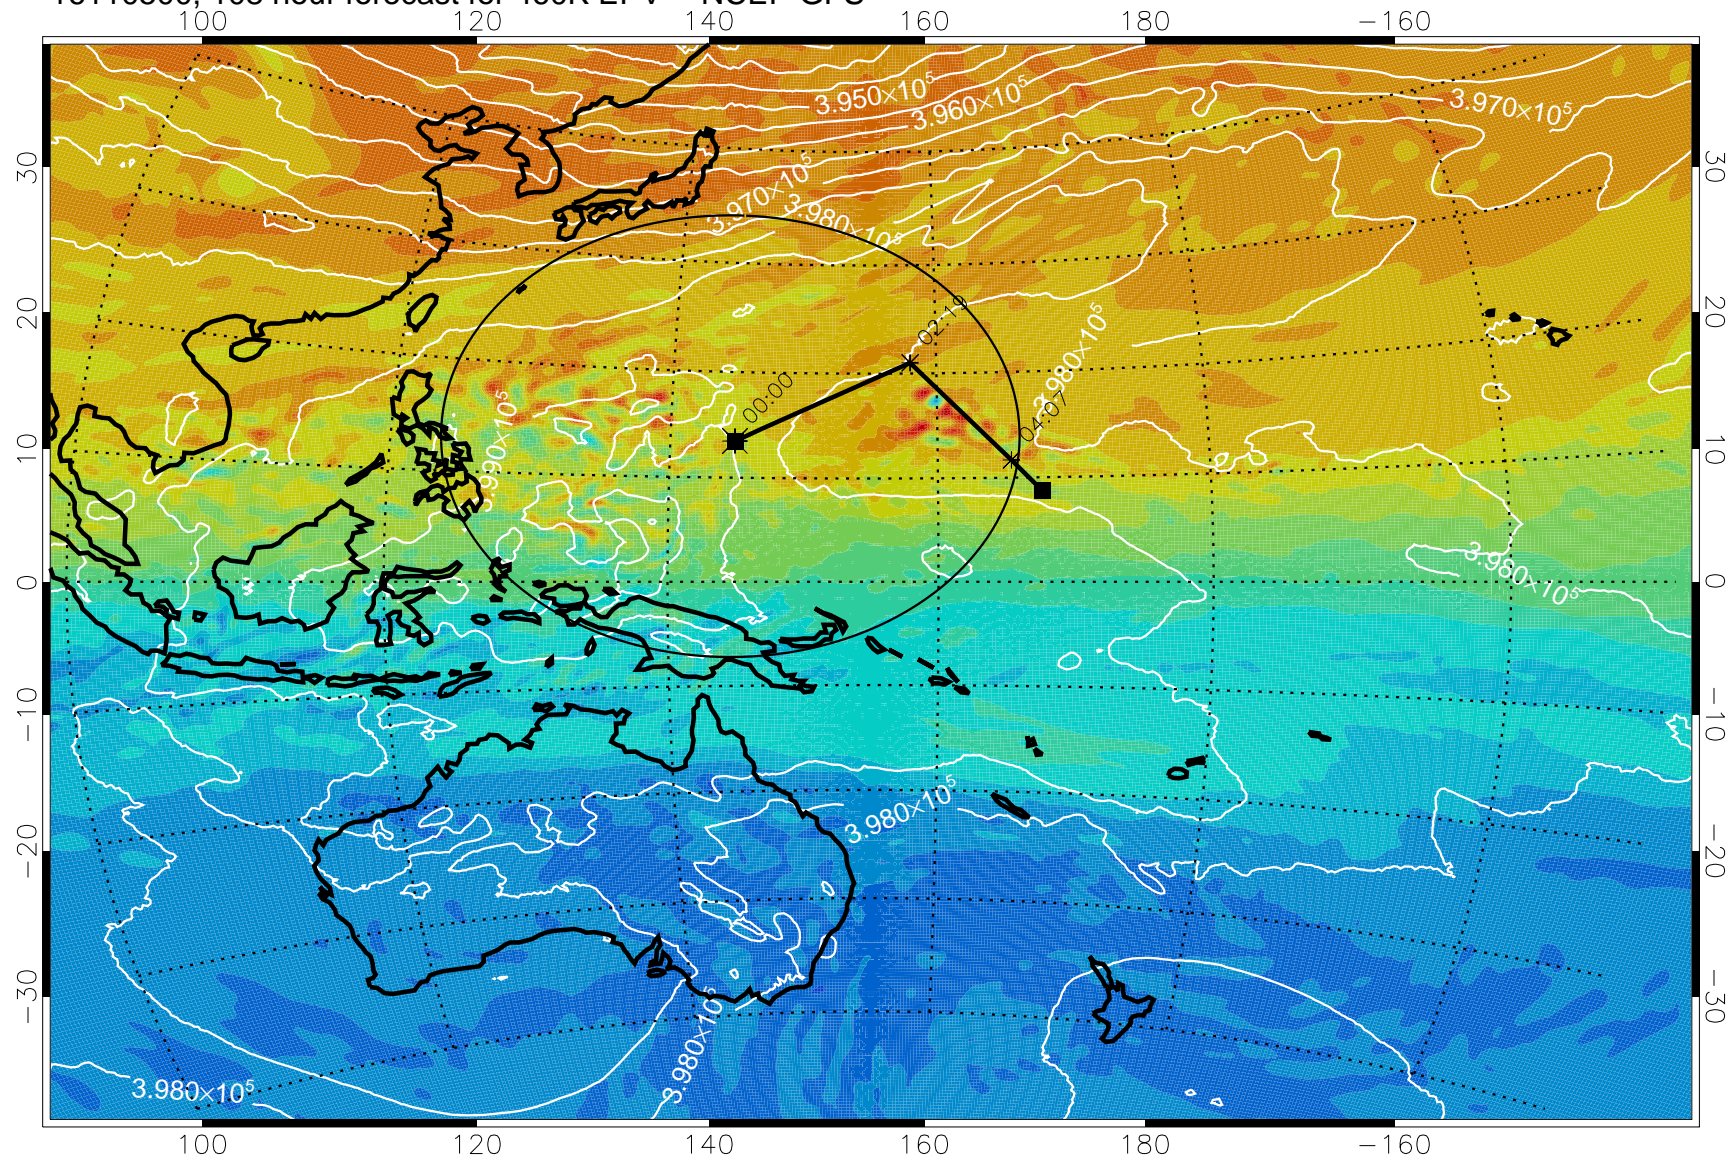

16110318, 078 hour forecast for 460K EPV -- NCEP GFS

460K Montgomery Streamfunction, white

Range ring of 2304 km

16110400, 084 hour forecast for 460K EPV -- NCEP GFS

460K Montgomery Streamfunction, white

Range ring of 2304 km

16110406, 090 hour forecast for 460K EPV -- NCEP GFS

460K Montgomery Streamfunction, white

Range ring of 2304 km

16110412, 096 hour forecast for 460K EPV -- NCEP GFS

460K Montgomery Streamfunction, white

Range ring of 2304 km

16110418, 102 hour forecast for 460K EPV -- NCEP GFS

460K Montgomery Streamfunction, white

Range ring of 2304 km

16110500, 108 hour forecast for 460K EPV -- NCEP GFS

460K Montgomery Streamfunction, white

Range ring of 2304 km

16110506, 114 hour forecast for 460K EPV -- NCEP GFS

460K Montgomery Streamfunction, white

Range ring of 2304 km

16110512, 120 hour forecast for 460K EPV -- NCEP GFS

460K Montgomery Streamfunction, white

Range ring of 2304 km