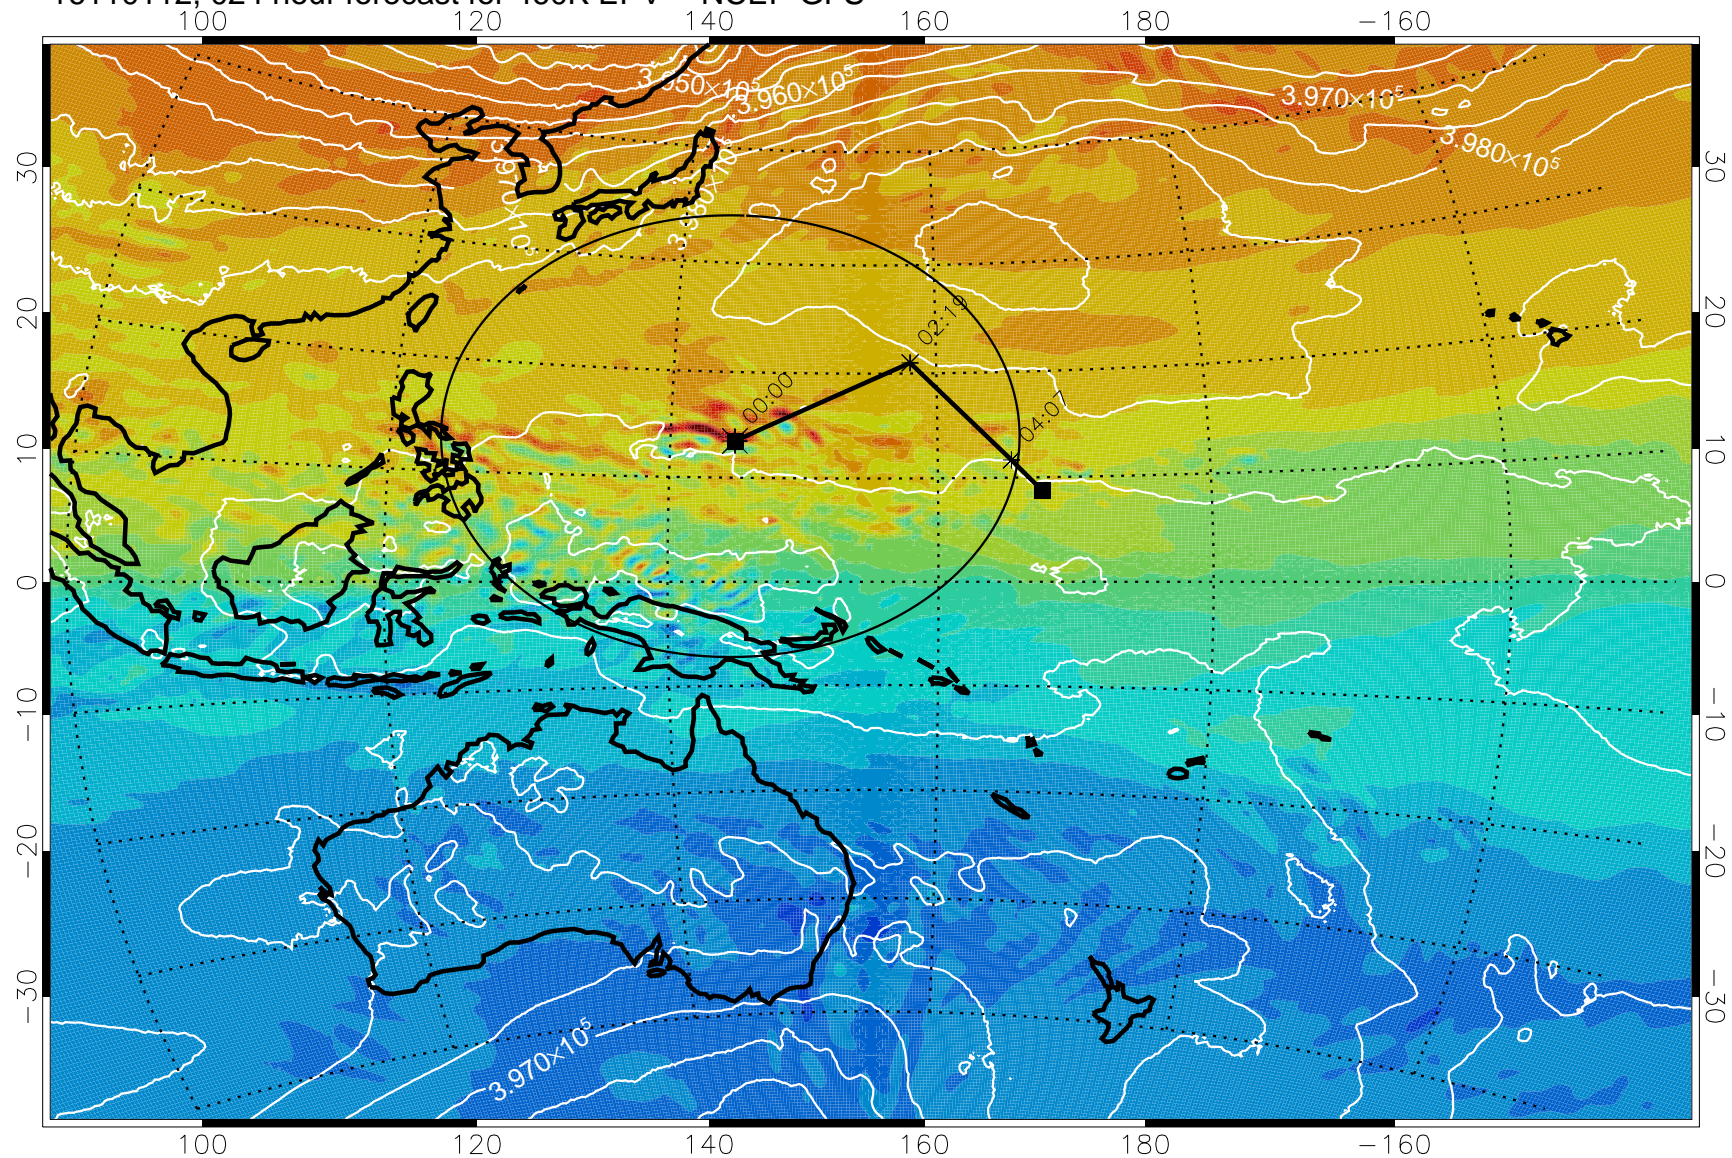

16103118, 006 hour forecast for 460K EPV -- NCEP GFS

460K Montgomery Streamfunction, white

Range ring of 2304 km

16110100, 012 hour forecast for 460K EPV -- NCEP GFS

460K Montgomery Streamfunction, white

Range ring of 2304 km

16110106, 018 hour forecast for 460K EPV -- NCEP GFS

460K Montgomery Streamfunction, white

Range ring of 2304 km

16110112, 024 hour forecast for 460K EPV -- NCEP GFS

460K Montgomery Streamfunction, white

Range ring of 2304 km

16110118, 030 hour forecast for 460K EPV -- NCEP GFS

460K Montgomery Streamfunction, white

Range ring of 2304 km

16110200, 036 hour forecast for 460K EPV -- NCEP GFS

460K Montgomery Streamfunction, white

Range ring of 2304 km

16110206, 042 hour forecast for 460K EPV -- NCEP GFS

460K Montgomery Streamfunction, white

Range ring of 2304 km

16110212, 048 hour forecast for 460K EPV -- NCEP GFS

460K Montgomery Streamfunction, white

Range ring of 2304 km