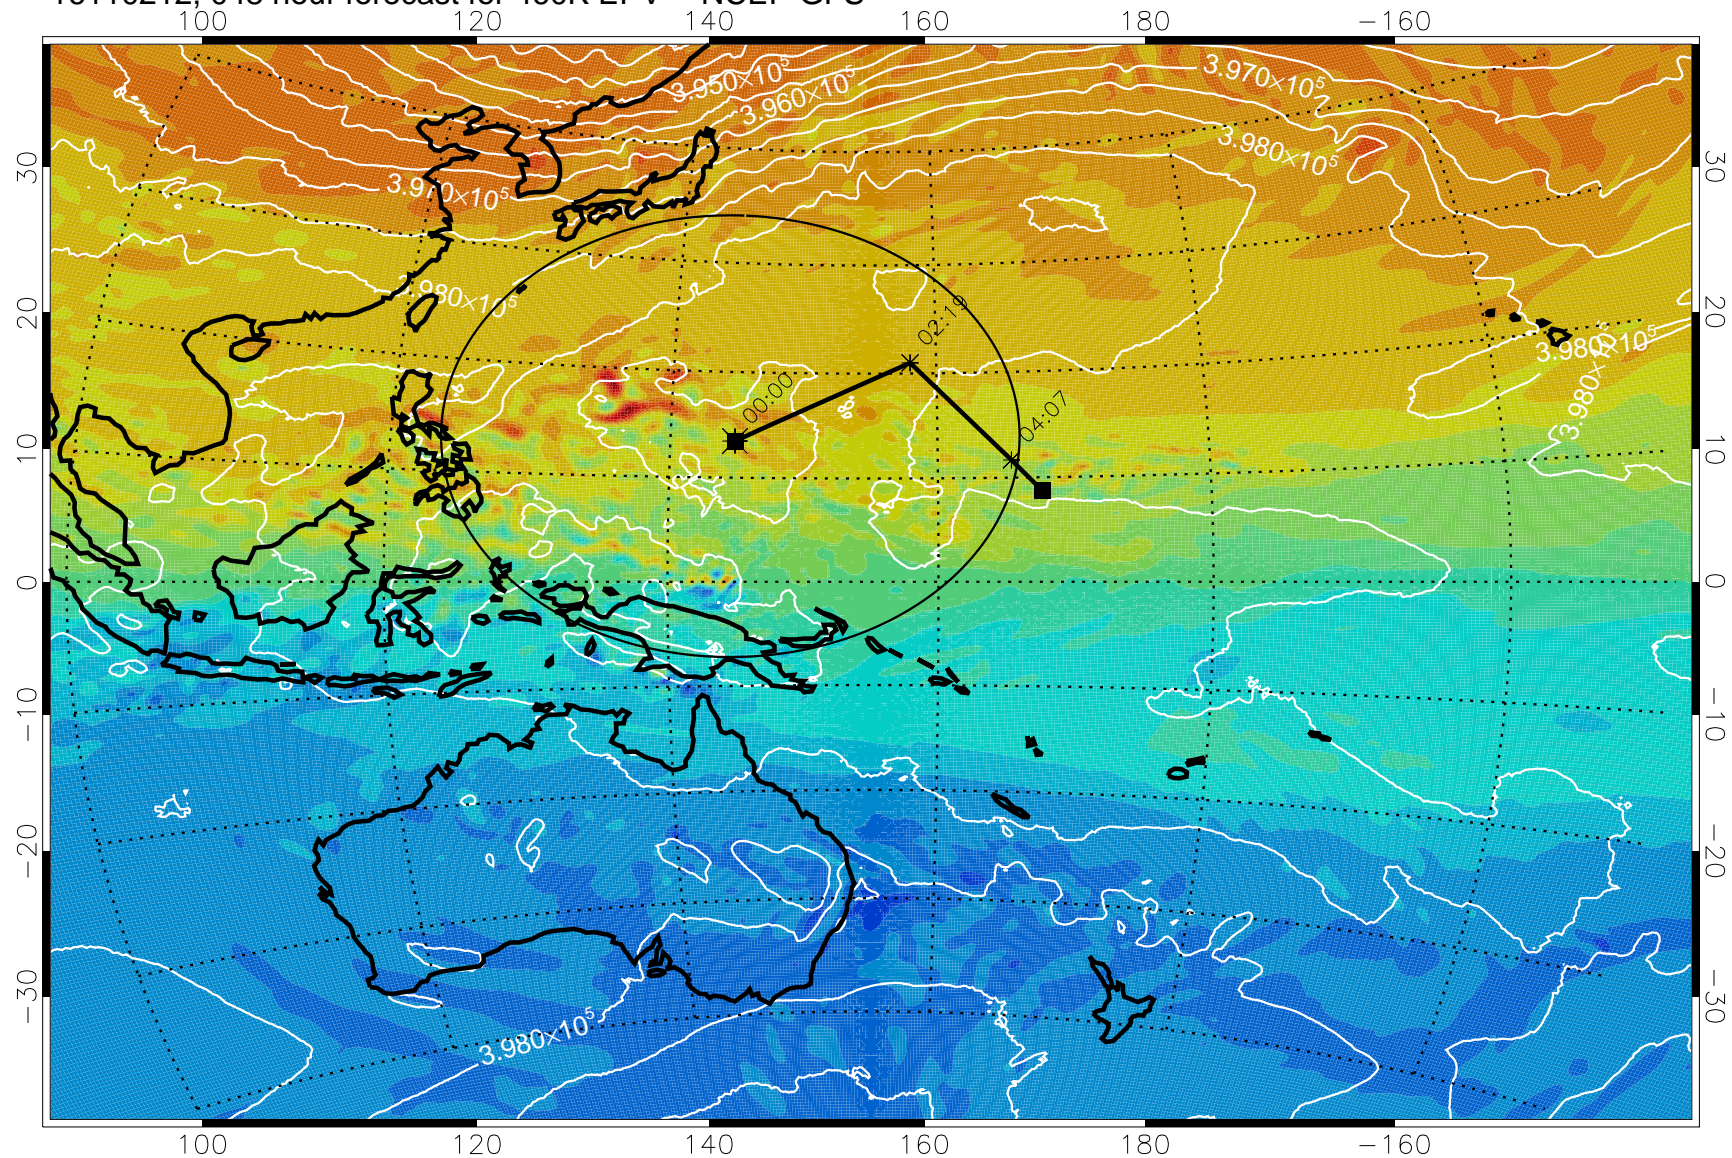

16110106, 018 hour forecast for 460K EPV -- NCEP GFS

460K Montgomery Streamfunction, white

Range ring of 2304 km

16110112, 024 hour forecast for 460K EPV -- NCEP GFS

460K Montgomery Streamfunction, white

Range ring of 2304 km

16110118, 030 hour forecast for 460K EPV -- NCEP GFS

460K Montgomery Streamfunction, white

Range ring of 2304 km

16110200, 036 hour forecast for 460K EPV -- NCEP GFS

460K Montgomery Streamfunction, white

Range ring of 2304 km

16110206, 042 hour forecast for 460K EPV -- NCEP GFS

460K Montgomery Streamfunction, white

Range ring of 2304 km

16110212, 048 hour forecast for 460K EPV -- NCEP GFS

460K Montgomery Streamfunction, white

Range ring of 2304 km

16110218, 054 hour forecast for 460K EPV -- NCEP GFS

460K Montgomery Streamfunction, white

Range ring of 2304 km

16110300, 060 hour forecast for 460K EPV -- NCEP GFS

460K Montgomery Streamfunction, white

Range ring of 2304 km