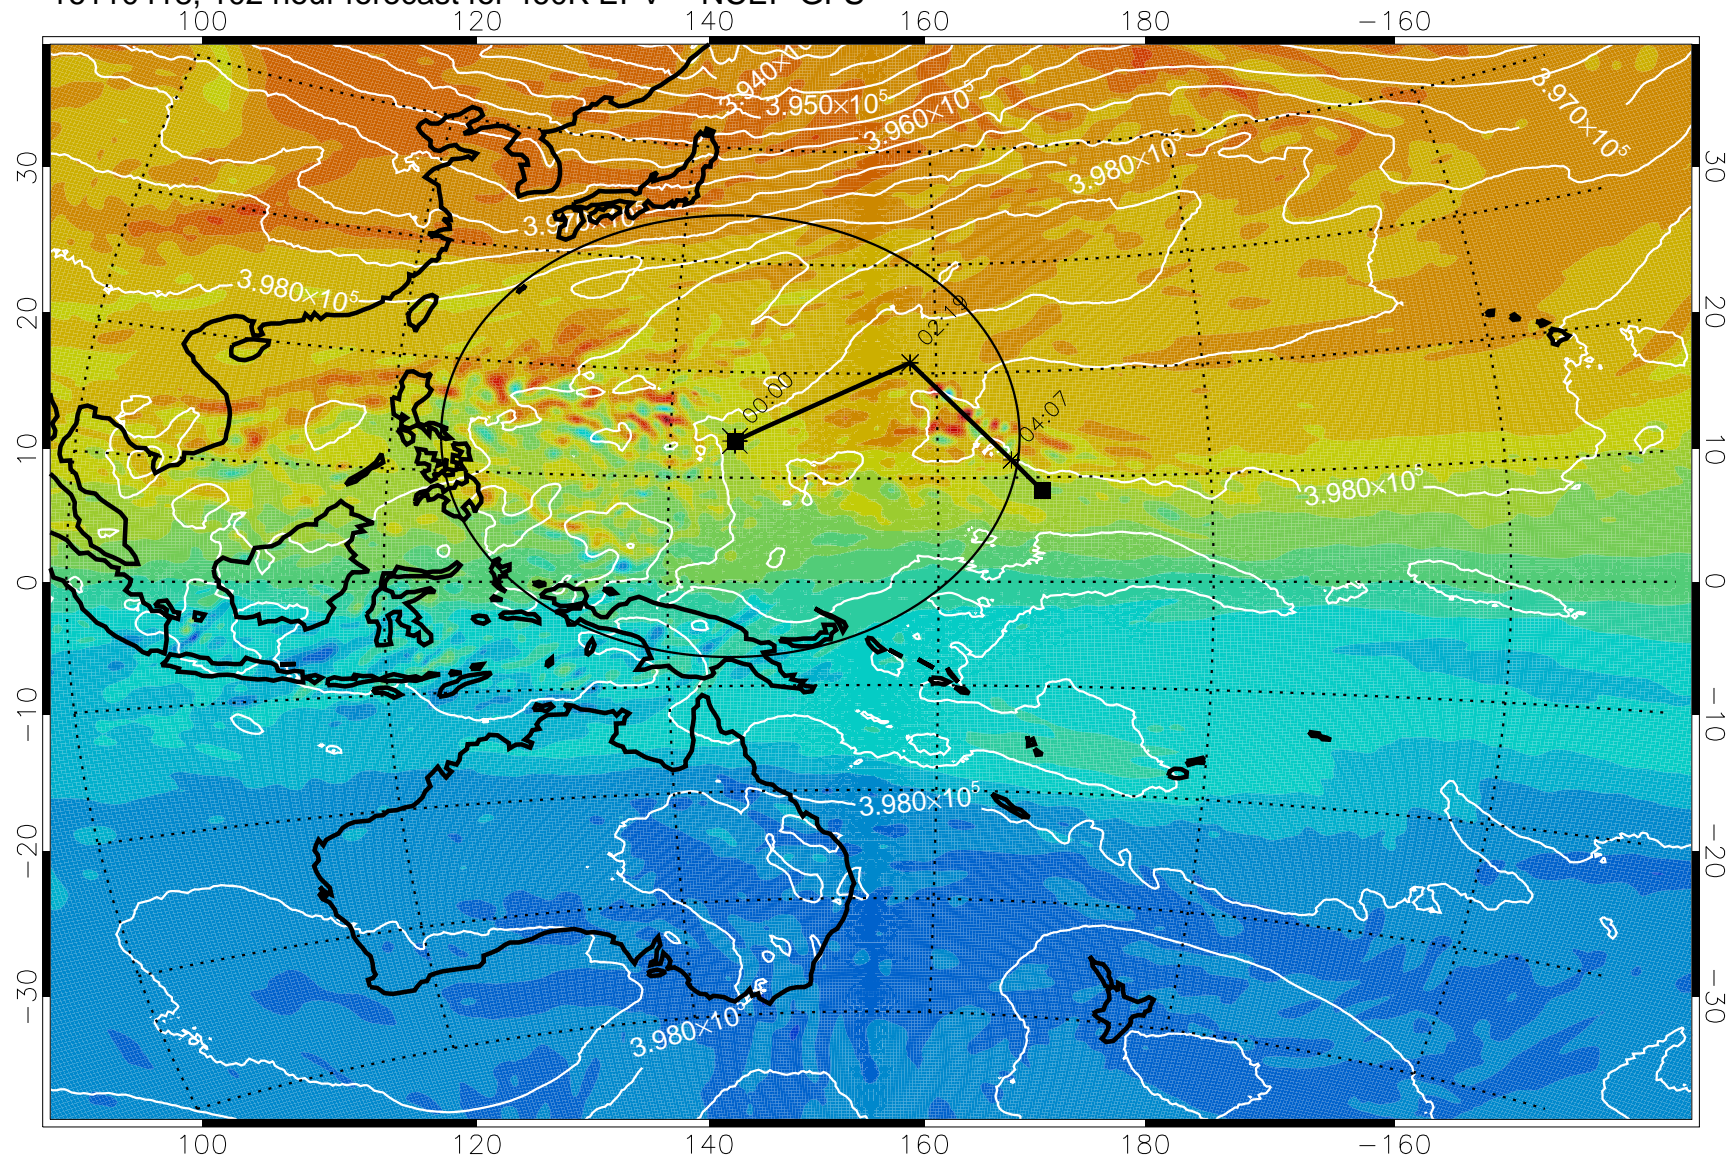

16110318, 078 hour forecast for 460K EPV -- NCEP GFS

460K Montgomery Streamfunction, white

Range ring of 2304 km

16110400, 084 hour forecast for 460K EPV -- NCEP GFS

460K Montgomery Streamfunction, white

Range ring of 2304 km

16110406, 090 hour forecast for 460K EPV -- NCEP GFS

460K Montgomery Streamfunction, white

Range ring of 2304 km

16110412, 096 hour forecast for 460K EPV -- NCEP GFS

460K Montgomery Streamfunction, white

Range ring of 2304 km

16110418, 102 hour forecast for 460K EPV -- NCEP GFS

460K Montgomery Streamfunction, white

Range ring of 2304 km

16110500, 108 hour forecast for 460K EPV -- NCEP GFS

460K Montgomery Streamfunction, white

Range ring of 2304 km

16110506, 114 hour forecast for 460K EPV -- NCEP GFS

460K Montgomery Streamfunction, white

Range ring of 2304 km

16110512, 120 hour forecast for 460K EPV -- NCEP GFS

460K Montgomery Streamfunction, white

Range ring of 2304 km