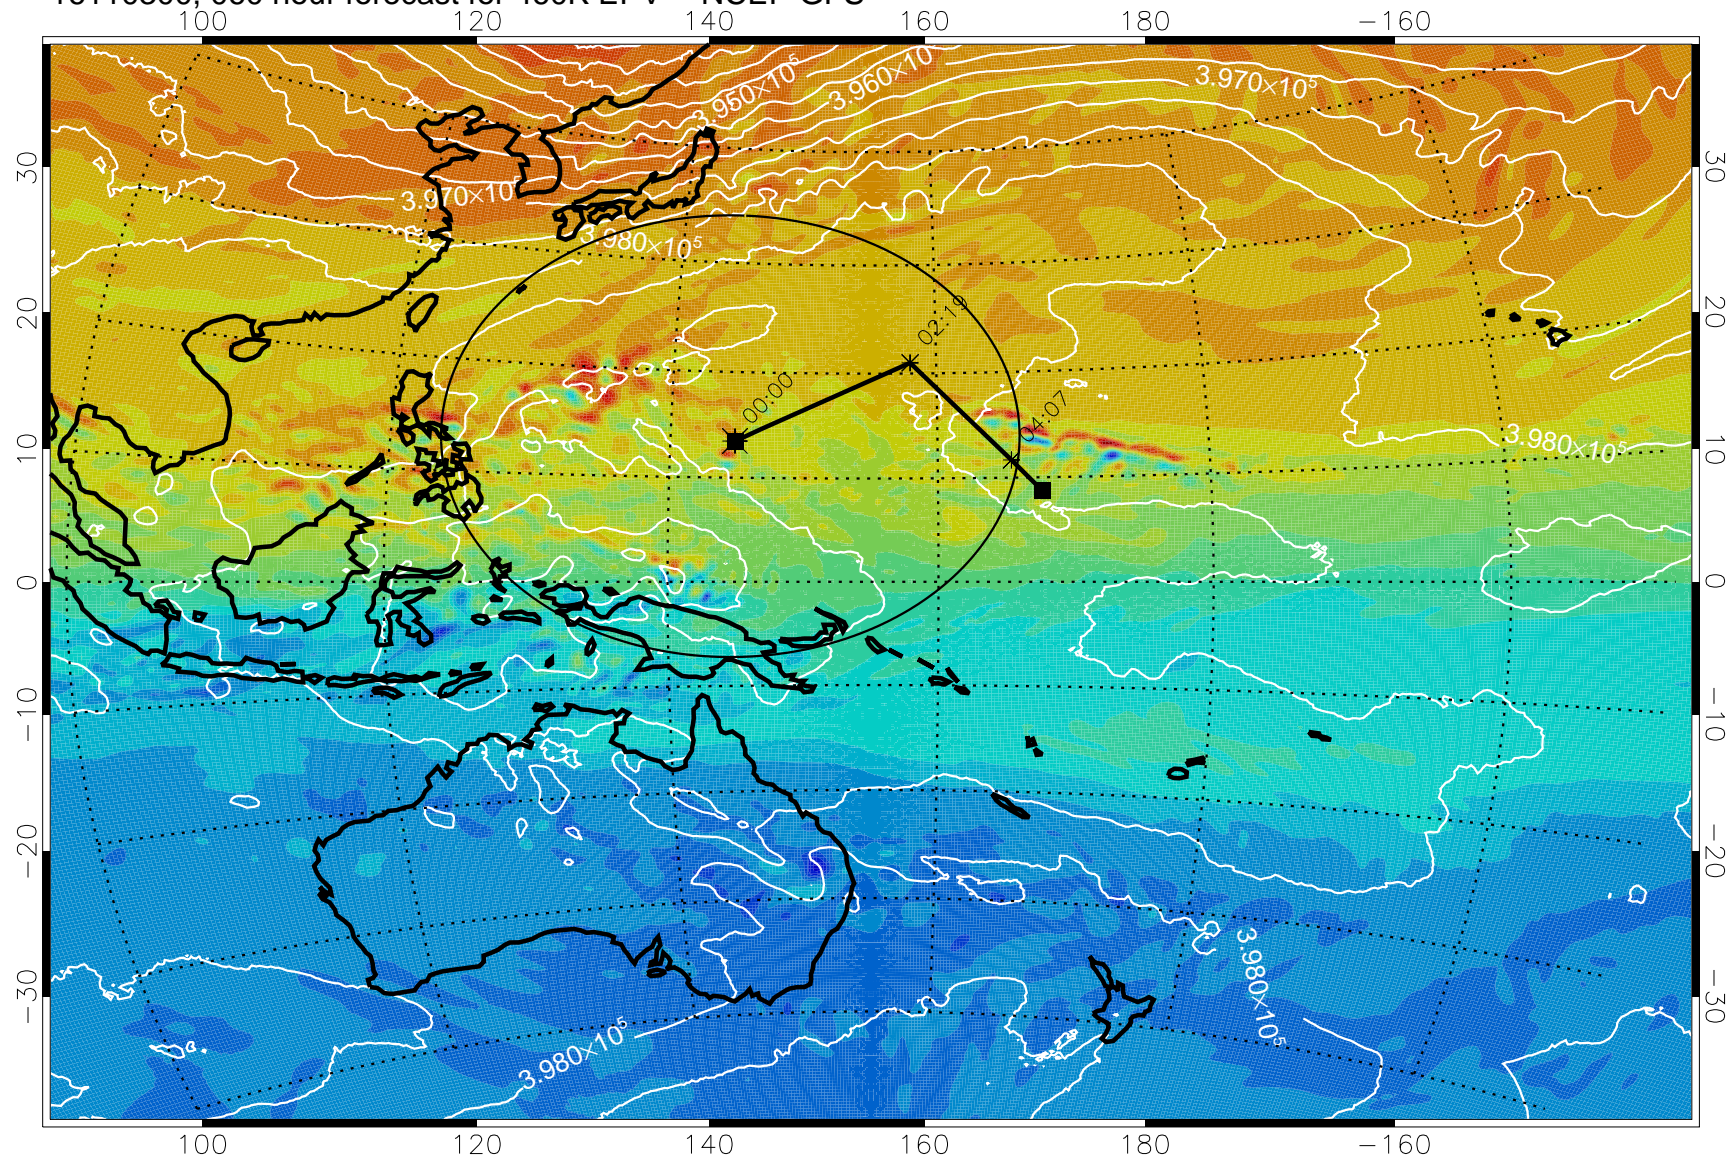

16110118, 030 hour forecast for 460K EPV -- NCEP GFS

460K Montgomery Streamfunction, white

Range ring of 2304 km

16110200, 036 hour forecast for 460K EPV -- NCEP GFS

460K Montgomery Streamfunction, white

Range ring of 2304 km

16110206, 042 hour forecast for 460K EPV -- NCEP GFS

460K Montgomery Streamfunction, white

Range ring of 2304 km

16110212, 048 hour forecast for 460K EPV -- NCEP GFS

460K Montgomery Streamfunction, white

Range ring of 2304 km

16110218, 054 hour forecast for 460K EPV -- NCEP GFS

460K Montgomery Streamfunction, white

Range ring of 2304 km

16110300, 060 hour forecast for 460K EPV -- NCEP GFS

460K Montgomery Streamfunction, white

Range ring of 2304 km

16110306, 066 hour forecast for 460K EPV -- NCEP GFS

460K Montgomery Streamfunction, white

Range ring of 2304 km

16110312, 072 hour forecast for 460K EPV -- NCEP GFS

460K Montgomery Streamfunction, white

Range ring of 2304 km