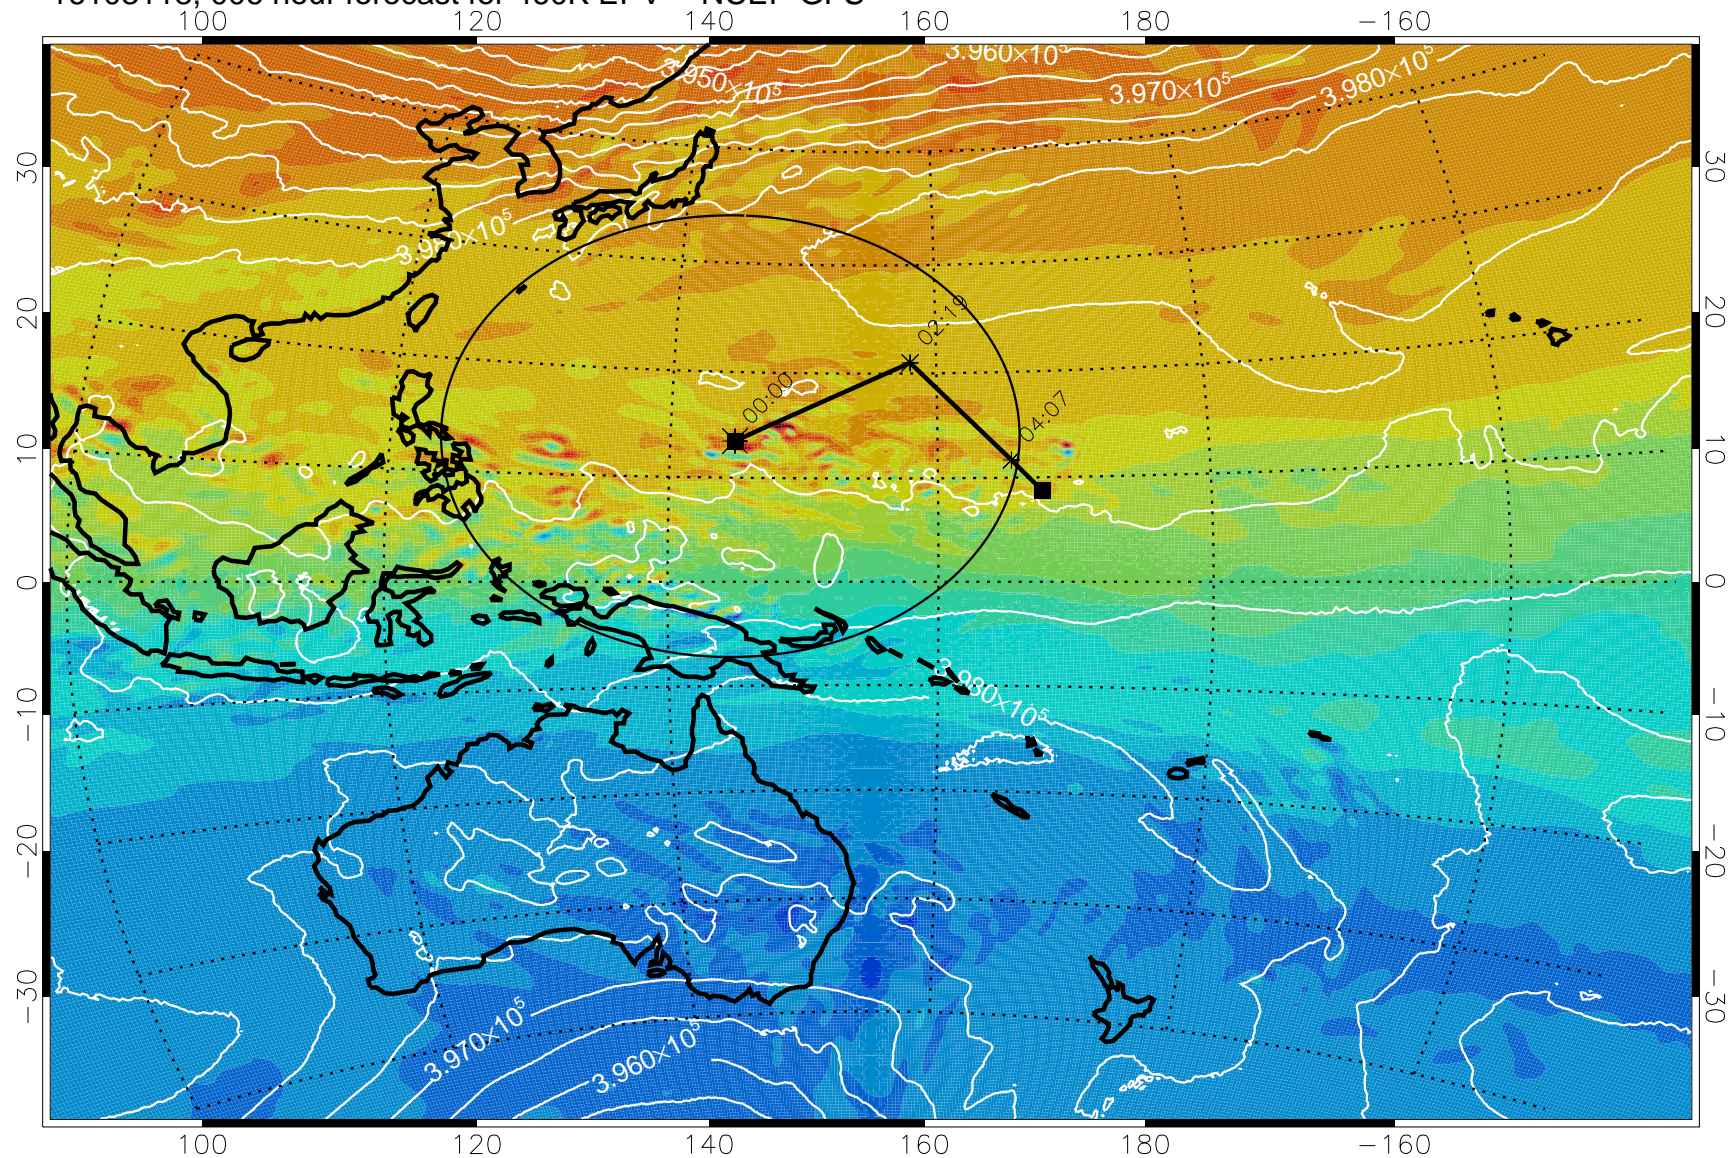

16103118, 006 hour forecast for 460K EPV -- NCEP GFS

460K Montgomery Streamfunction, white

Range ring of 2304 km

16110100, 012 hour forecast for 460K EPV -- NCEP GFS

460K Montgomery Streamfunction, white

Range ring of 2304 km

16110106, 018 hour forecast for 460K EPV -- NCEP GFS

460K Montgomery Streamfunction, white

Range ring of 2304 km

16110112, 024 hour forecast for 460K EPV -- NCEP GFS

460K Montgomery Streamfunction, white

Range ring of 2304 km

16110118, 030 hour forecast for 460K EPV -- NCEP GFS

460K Montgomery Streamfunction, white

Range ring of 2304 km

16110200, 036 hour forecast for 460K EPV -- NCEP GFS

460K Montgomery Streamfunction, white

Range ring of 2304 km

16110206, 042 hour forecast for 460K EPV -- NCEP GFS

460K Montgomery Streamfunction, white

Range ring of 2304 km

16110212, 048 hour forecast for 460K EPV -- NCEP GFS

460K Montgomery Streamfunction, white

Range ring of 2304 km