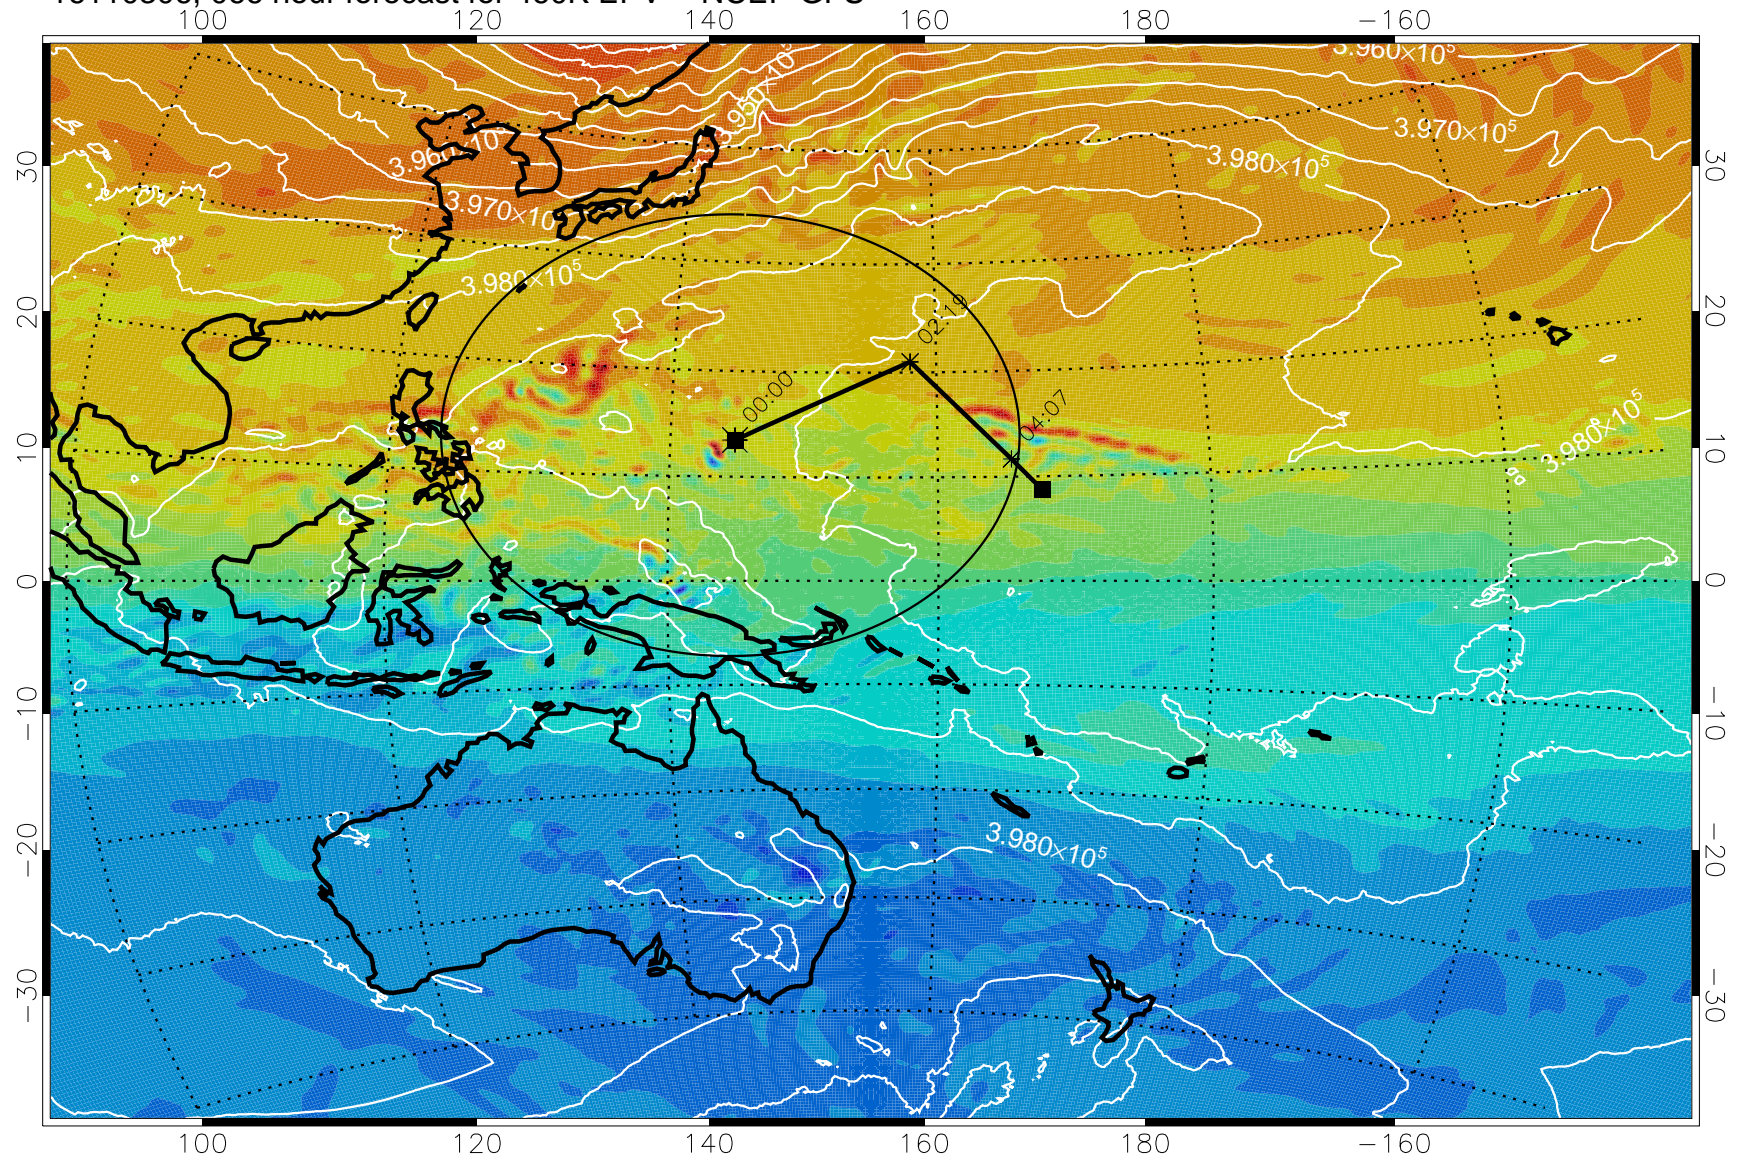

16110206, 042 hour forecast for 460K EPV -- NCEP GFS

460K Montgomery Streamfunction, white

Range ring of 2304 km

16110212, 048 hour forecast for 460K EPV -- NCEP GFS

460K Montgomery Streamfunction, white

Range ring of 2304 km

16110218, 054 hour forecast for 460K EPV -- NCEP GFS

460K Montgomery Streamfunction, white

Range ring of 2304 km

16110300, 060 hour forecast for 460K EPV -- NCEP GFS

460K Montgomery Streamfunction, white

Range ring of 2304 km

16110306, 066 hour forecast for 460K EPV -- NCEP GFS

460K Montgomery Streamfunction, white

Range ring of 2304 km

16110312, 072 hour forecast for 460K EPV -- NCEP GFS

460K Montgomery Streamfunction, white

Range ring of 2304 km

16110318, 078 hour forecast for 460K EPV -- NCEP GFS

460K Montgomery Streamfunction, white

Range ring of 2304 km

16110400, 084 hour forecast for 460K EPV -- NCEP GFS

460K Montgomery Streamfunction, white

Range ring of 2304 km