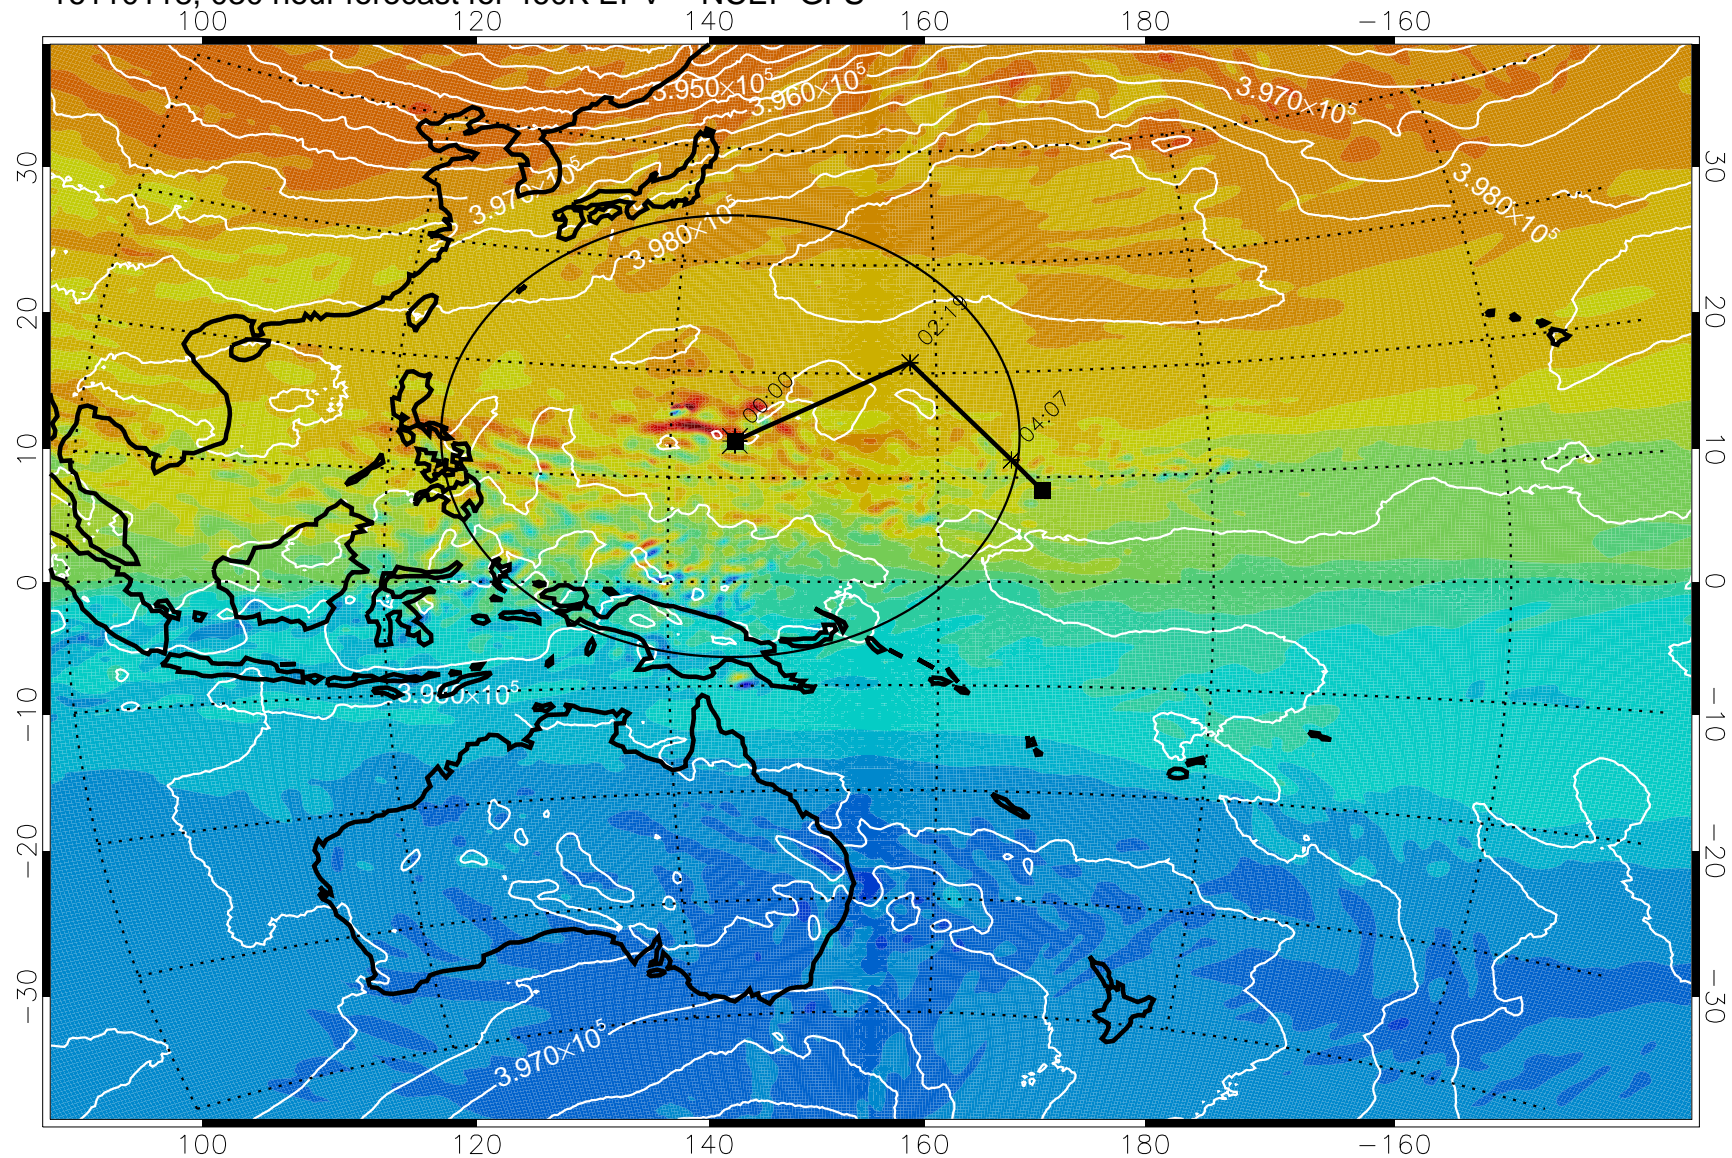

16110106, 018 hour forecast for 460K EPV -- NCEP GFS

460K Montgomery Streamfunction, white

Range ring of 2304 km

16110112, 024 hour forecast for 460K EPV -- NCEP GFS

460K Montgomery Streamfunction, white

Range ring of 2304 km

16110118, 030 hour forecast for 460K EPV -- NCEP GFS

460K Montgomery Streamfunction, white

Range ring of 2304 km

16110200, 036 hour forecast for 460K EPV -- NCEP GFS

460K Montgomery Streamfunction, white

Range ring of 2304 km

16110206, 042 hour forecast for 460K EPV -- NCEP GFS

460K Montgomery Streamfunction, white

Range ring of 2304 km

16110212, 048 hour forecast for 460K EPV -- NCEP GFS

460K Montgomery Streamfunction, white

Range ring of 2304 km

16110218, 054 hour forecast for 460K EPV -- NCEP GFS

460K Montgomery Streamfunction, white

Range ring of 2304 km

16110300, 060 hour forecast for 460K EPV -- NCEP GFS

460K Montgomery Streamfunction, white

Range ring of 2304 km