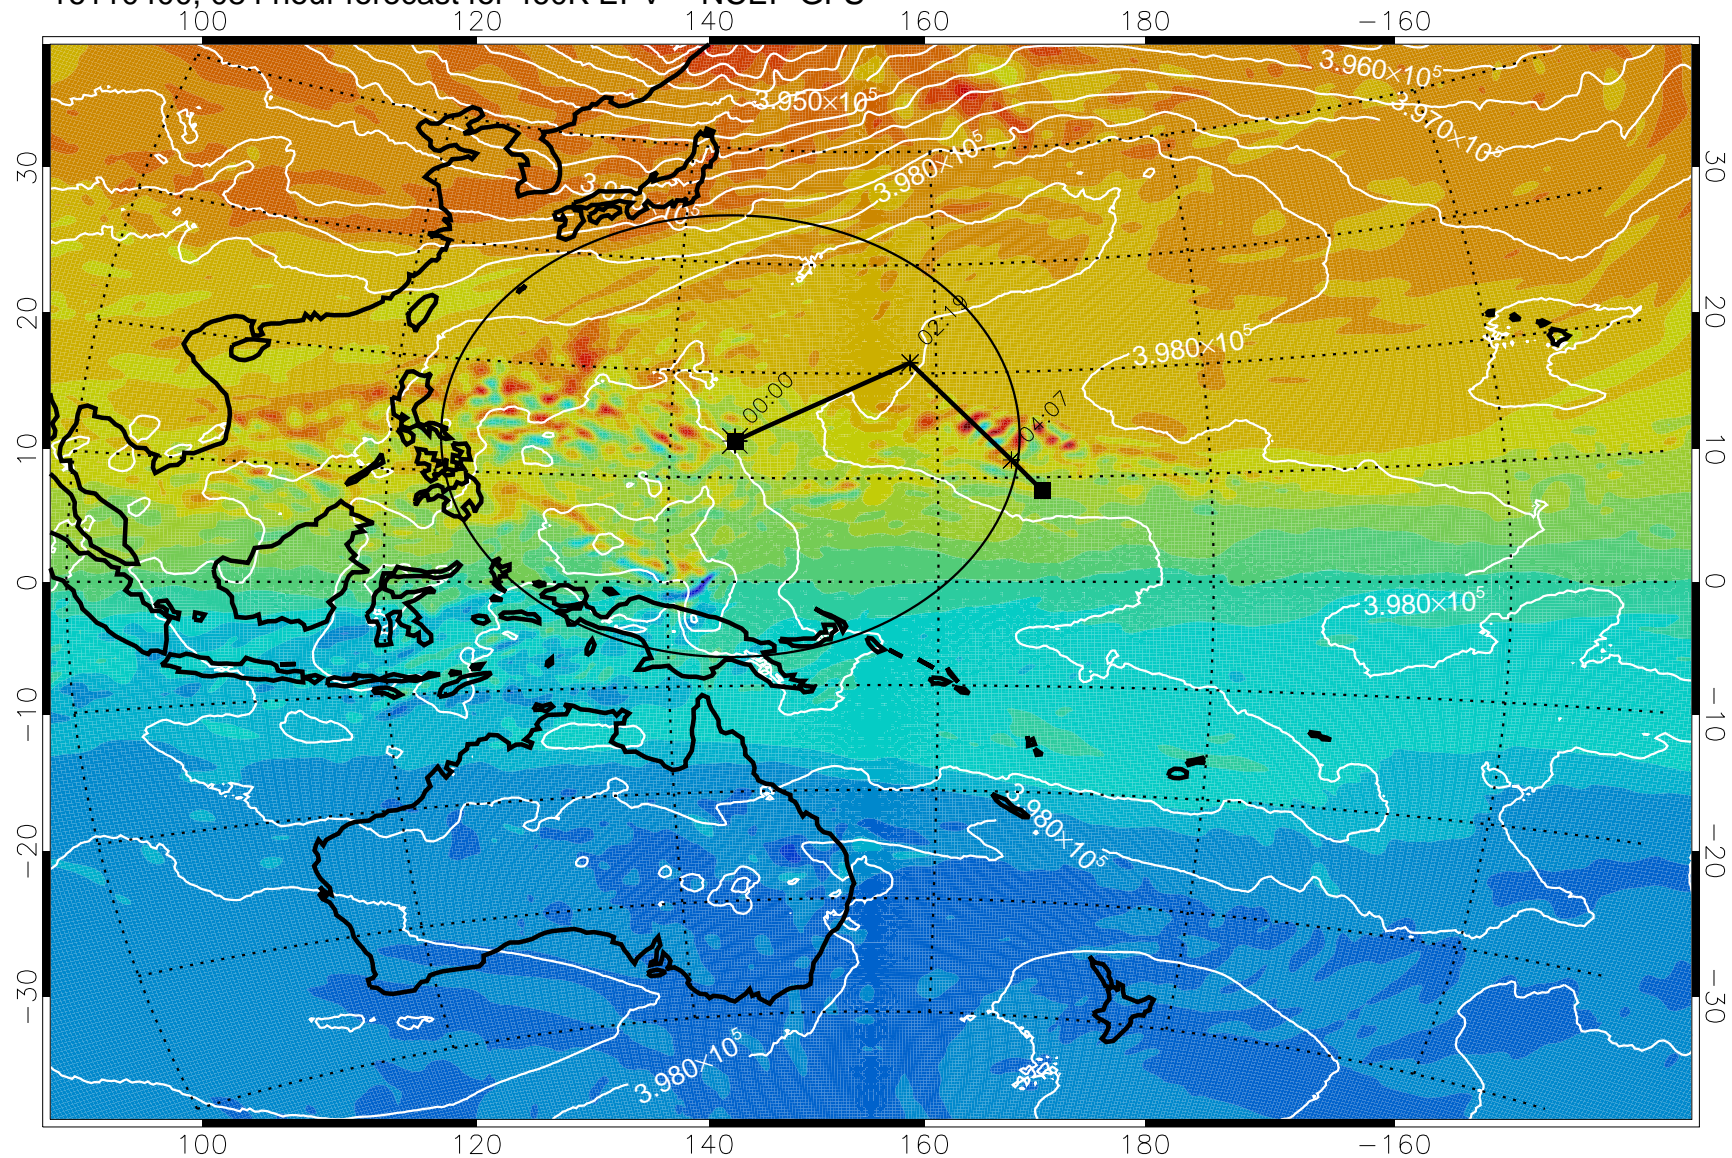

16110306, 066 hour forecast for 460K EPV -- NCEP GFS

460K Montgomery Streamfunction, white

Range ring of 2304 km

16110312, 072 hour forecast for 460K EPV -- NCEP GFS

460K Montgomery Streamfunction, white

Range ring of 2304 km

16110318, 078 hour forecast for 460K EPV -- NCEP GFS

460K Montgomery Streamfunction, white

Range ring of 2304 km

16110400, 084 hour forecast for 460K EPV -- NCEP GFS

460K Montgomery Streamfunction, white

Range ring of 2304 km

16110406, 090 hour forecast for 460K EPV -- NCEP GFS

460K Montgomery Streamfunction, white

Range ring of 2304 km

16110412, 096 hour forecast for 460K EPV -- NCEP GFS

460K Montgomery Streamfunction, white

Range ring of 2304 km

16110418, 102 hour forecast for 460K EPV -- NCEP GFS

460K Montgomery Streamfunction, white

Range ring of 2304 km

16110500, 108 hour forecast for 460K EPV -- NCEP GFS

460K Montgomery Streamfunction, white

Range ring of 2304 km