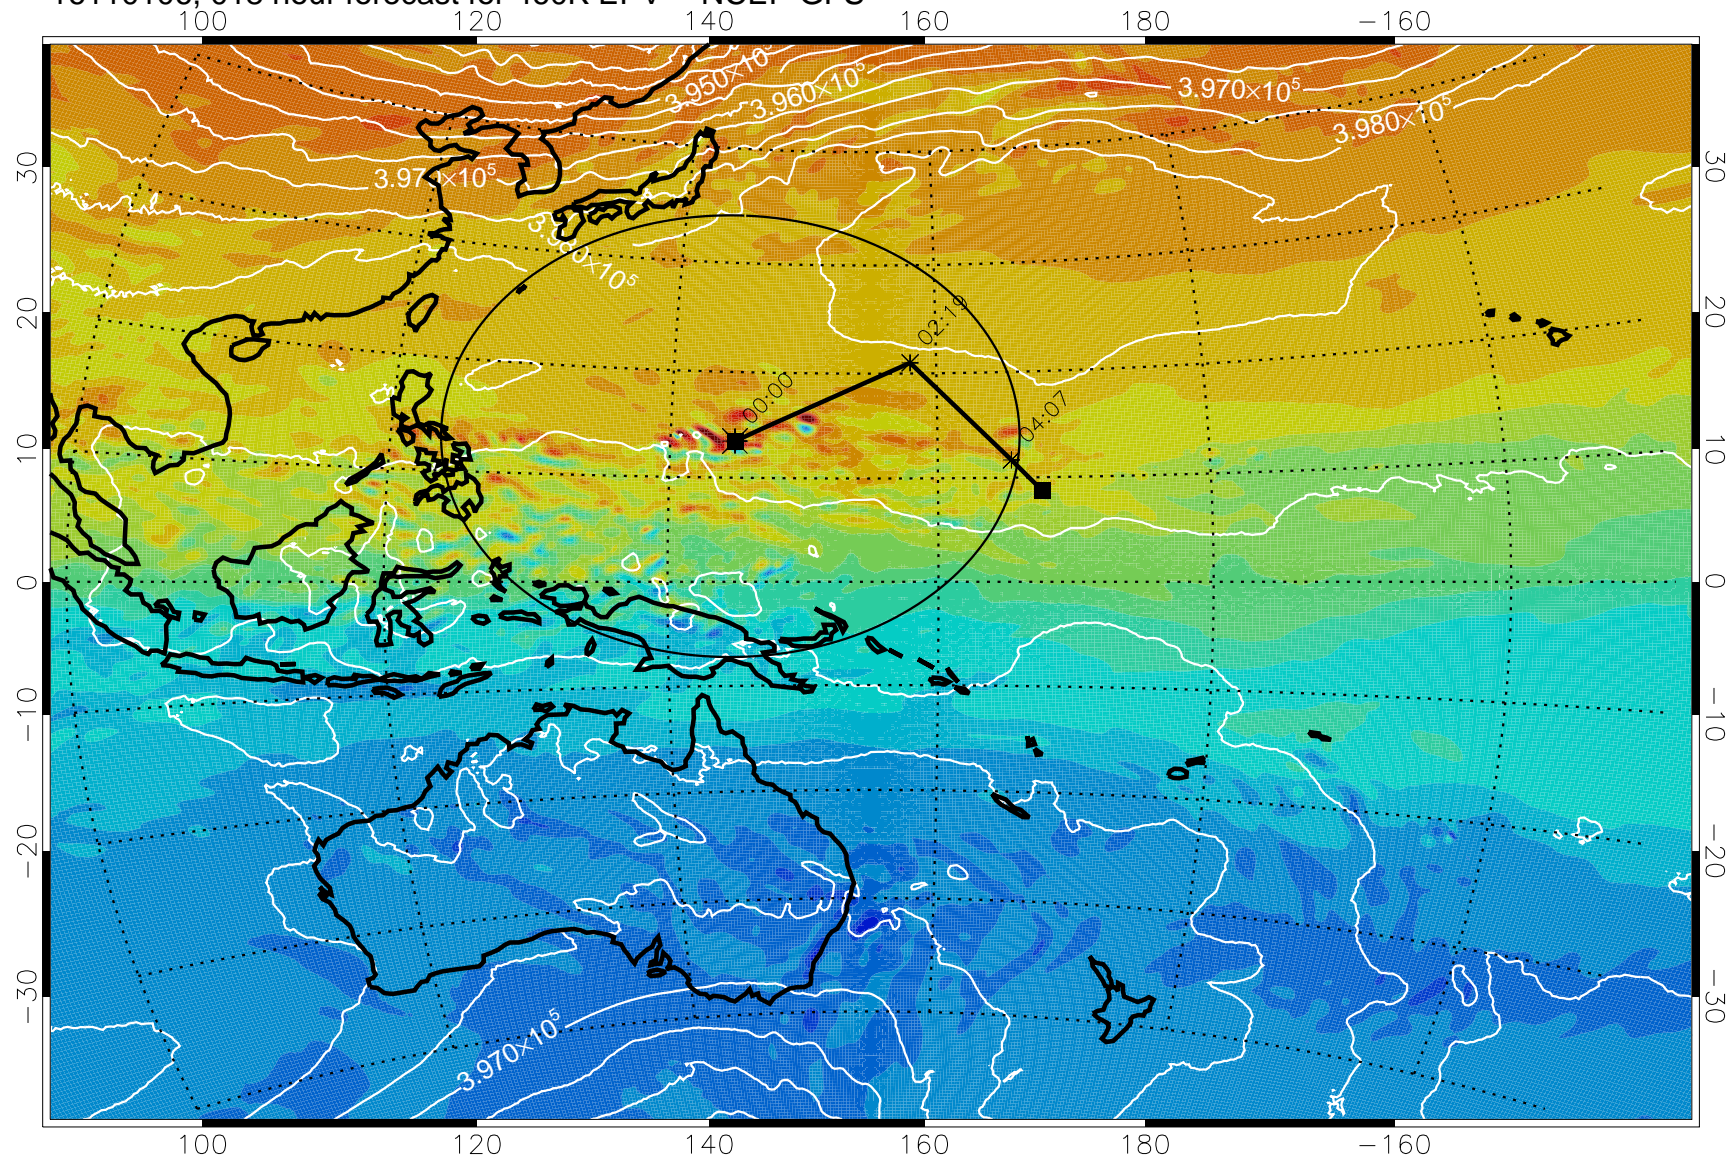

16103118, 006 hour forecast for 460K EPV -- NCEP GFS

460K Montgomery Streamfunction, white

Range ring of 2304 km

16110100, 012 hour forecast for 460K EPV -- NCEP GFS

460K Montgomery Streamfunction, white

Range ring of 2304 km

16110106, 018 hour forecast for 460K EPV -- NCEP GFS

460K Montgomery Streamfunction, white

Range ring of 2304 km

16110112, 024 hour forecast for 460K EPV -- NCEP GFS

460K Montgomery Streamfunction, white

Range ring of 2304 km

16110118, 030 hour forecast for 460K EPV -- NCEP GFS

460K Montgomery Streamfunction, white

Range ring of 2304 km

16110200, 036 hour forecast for 460K EPV -- NCEP GFS

460K Montgomery Streamfunction, white

Range ring of 2304 km

16110206, 042 hour forecast for 460K EPV -- NCEP GFS

460K Montgomery Streamfunction, white

Range ring of 2304 km

16110212, 048 hour forecast for 460K EPV -- NCEP GFS

460K Montgomery Streamfunction, white

Range ring of 2304 km