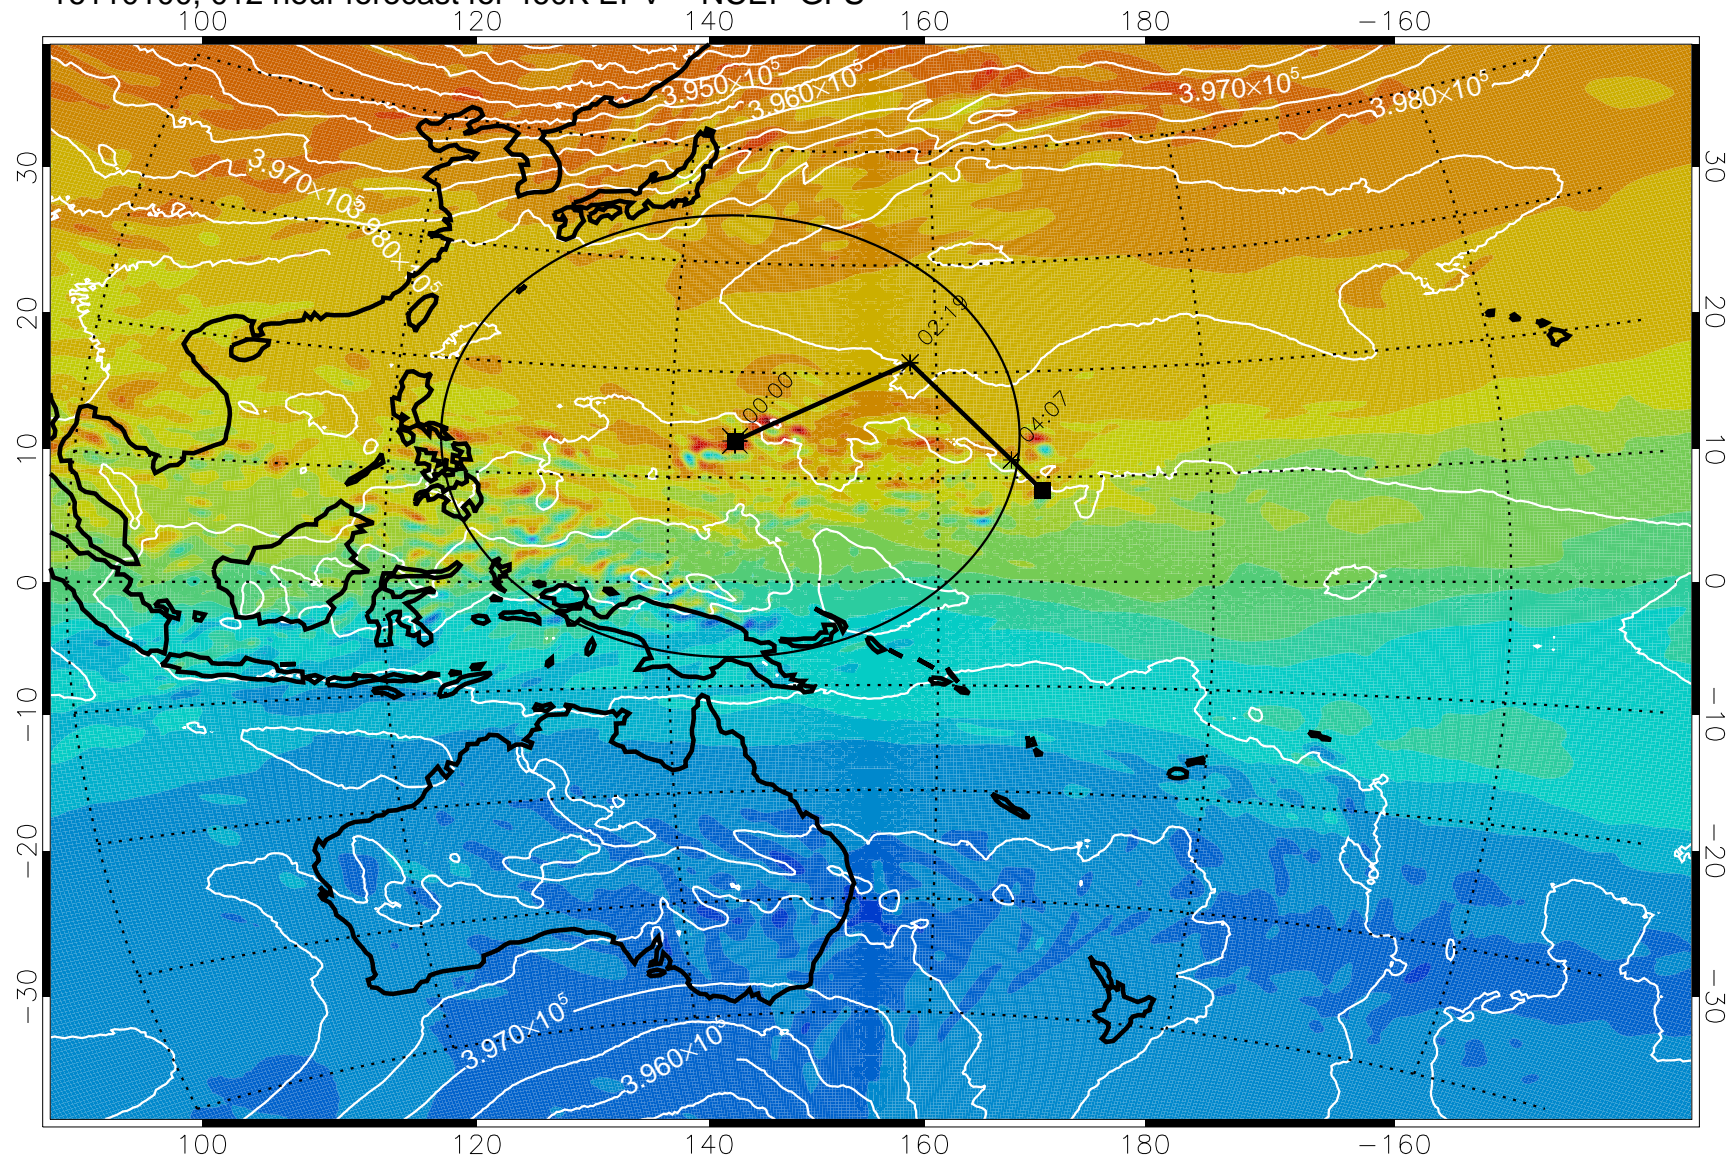

16103118, 006 hour forecast for 460K EPV -- NCEP GFS

460K Montgomery Streamfunction, white

Range ring of 2304 km

16110100, 012 hour forecast for 460K EPV -- NCEP GFS

460K Montgomery Streamfunction, white

Range ring of 2304 km

16110106, 018 hour forecast for 460K EPV -- NCEP GFS

460K Montgomery Streamfunction, white

Range ring of 2304 km

16110112, 024 hour forecast for 460K EPV -- NCEP GFS

460K Montgomery Streamfunction, white

Range ring of 2304 km

16110118, 030 hour forecast for 460K EPV -- NCEP GFS

460K Montgomery Streamfunction, white

Range ring of 2304 km

16110200, 036 hour forecast for 460K EPV -- NCEP GFS

460K Montgomery Streamfunction, white

Range ring of 2304 km

16110206, 042 hour forecast for 460K EPV -- NCEP GFS

460K Montgomery Streamfunction, white

Range ring of 2304 km

16110212, 048 hour forecast for 460K EPV -- NCEP GFS

460K Montgomery Streamfunction, white

Range ring of 2304 km