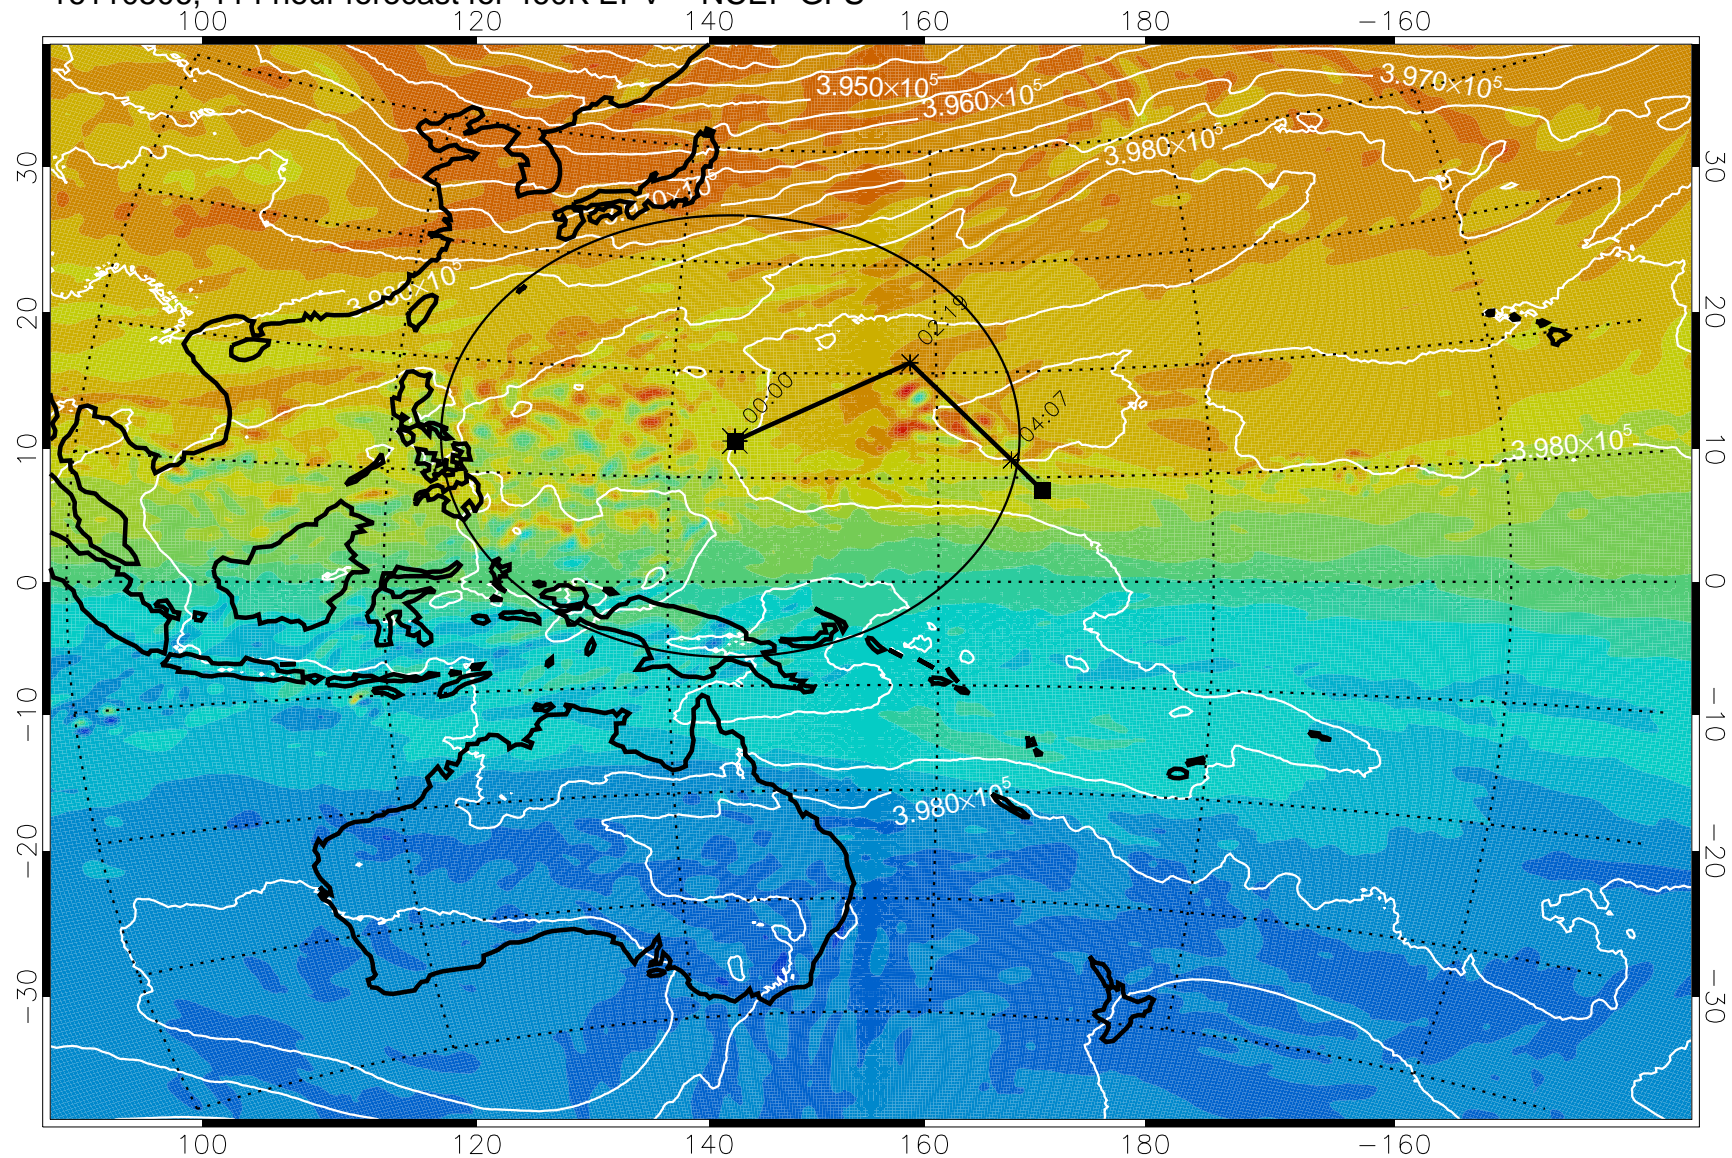

16110406, 090 hour forecast for 460K EPV -- NCEP GFS

460K Montgomery Streamfunction, white

Range ring of 2304 km

16110412, 096 hour forecast for 460K EPV -- NCEP GFS

460K Montgomery Streamfunction, white

Range ring of 2304 km

16110418, 102 hour forecast for 460K EPV -- NCEP GFS

460K Montgomery Streamfunction, white

Range ring of 2304 km

16110500, 108 hour forecast for 460K EPV -- NCEP GFS

460K Montgomery Streamfunction, white

Range ring of 2304 km

16110506, 114 hour forecast for 460K EPV -- NCEP GFS

460K Montgomery Streamfunction, white

Range ring of 2304 km

16110512, 120 hour forecast for 460K EPV -- NCEP GFS

460K Montgomery Streamfunction, white

Range ring of 2304 km