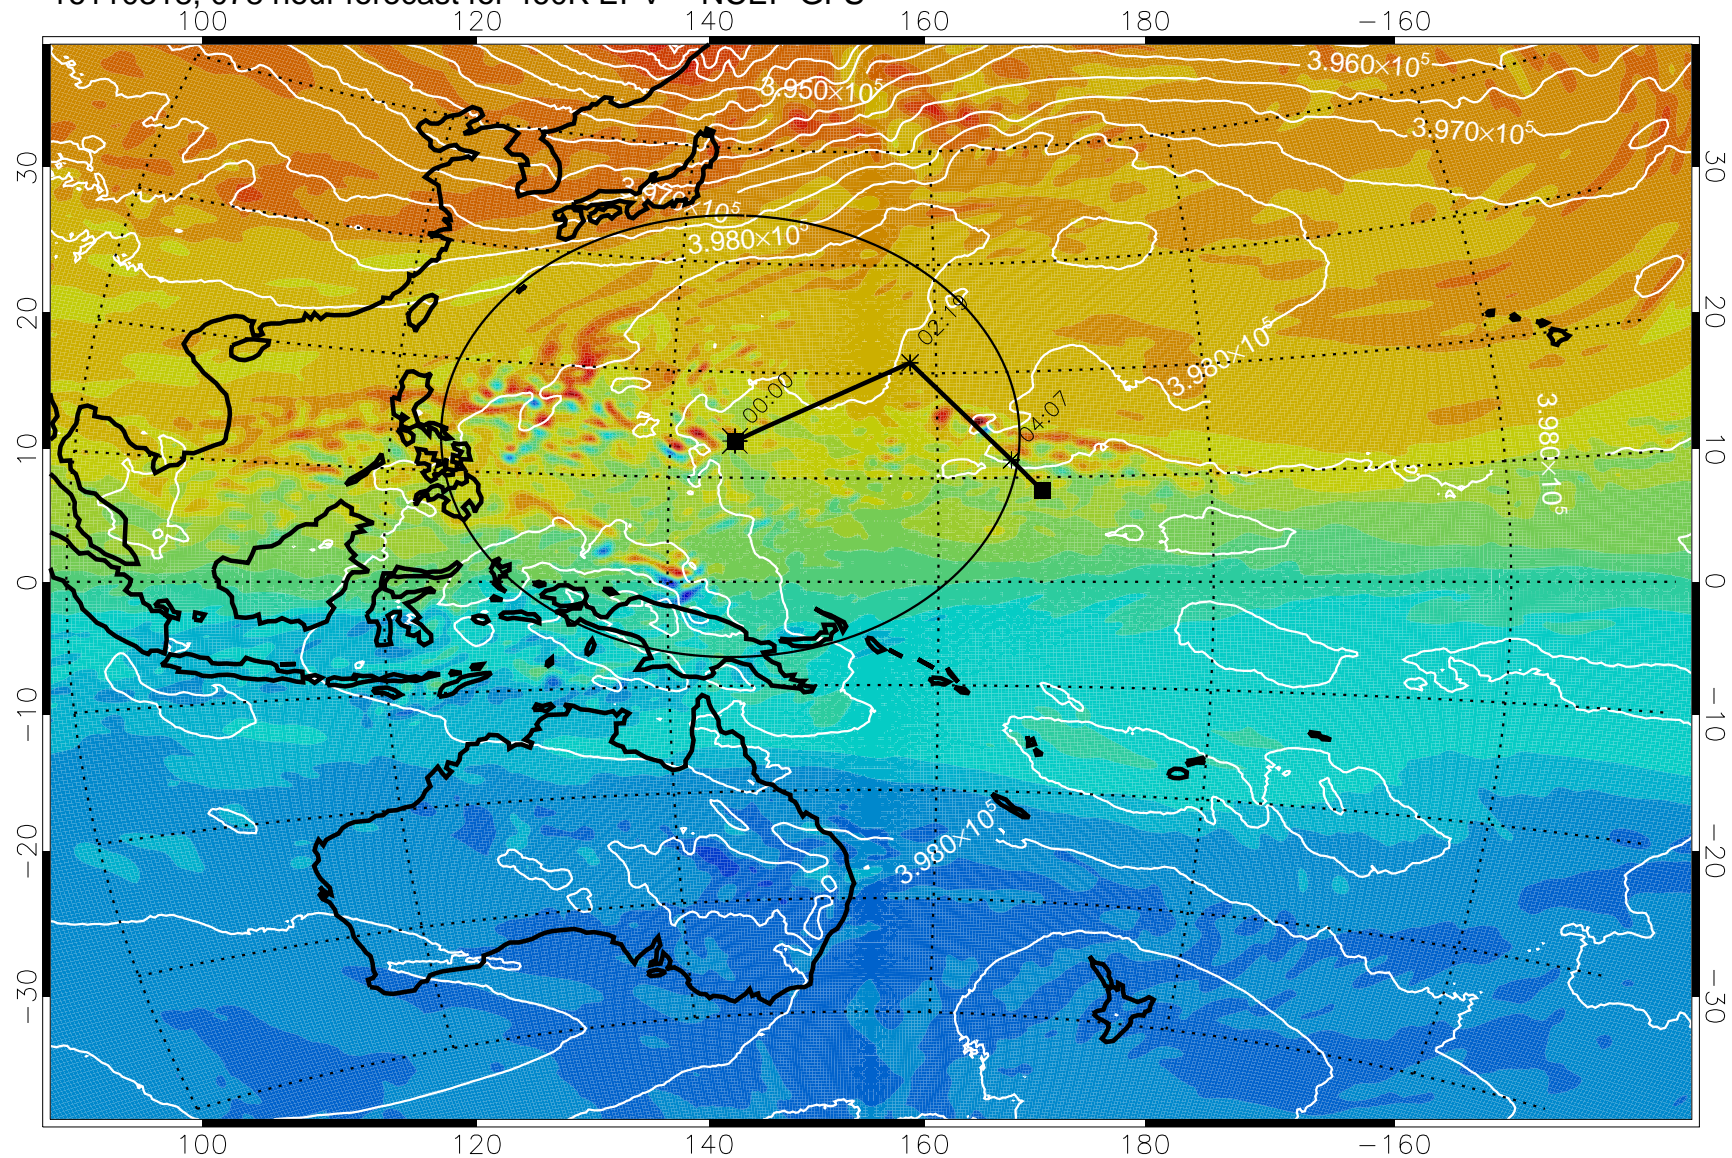

16110218, 054 hour forecast for 460K EPV -- NCEP GFS

460K Montgomery Streamfunction, white

Range ring of 2304 km

16110300, 060 hour forecast for 460K EPV -- NCEP GFS

460K Montgomery Streamfunction, white

Range ring of 2304 km

16110306, 066 hour forecast for 460K EPV -- NCEP GFS

460K Montgomery Streamfunction, white

Range ring of 2304 km

16110312, 072 hour forecast for 460K EPV -- NCEP GFS

460K Montgomery Streamfunction, white

Range ring of 2304 km

16110318, 078 hour forecast for 460K EPV -- NCEP GFS

460K Montgomery Streamfunction, white

Range ring of 2304 km

16110400, 084 hour forecast for 460K EPV -- NCEP GFS

460K Montgomery Streamfunction, white

Range ring of 2304 km

16110406, 090 hour forecast for 460K EPV -- NCEP GFS

460K Montgomery Streamfunction, white

Range ring of 2304 km

16110412, 096 hour forecast for 460K EPV -- NCEP GFS

460K Montgomery Streamfunction, white

Range ring of 2304 km