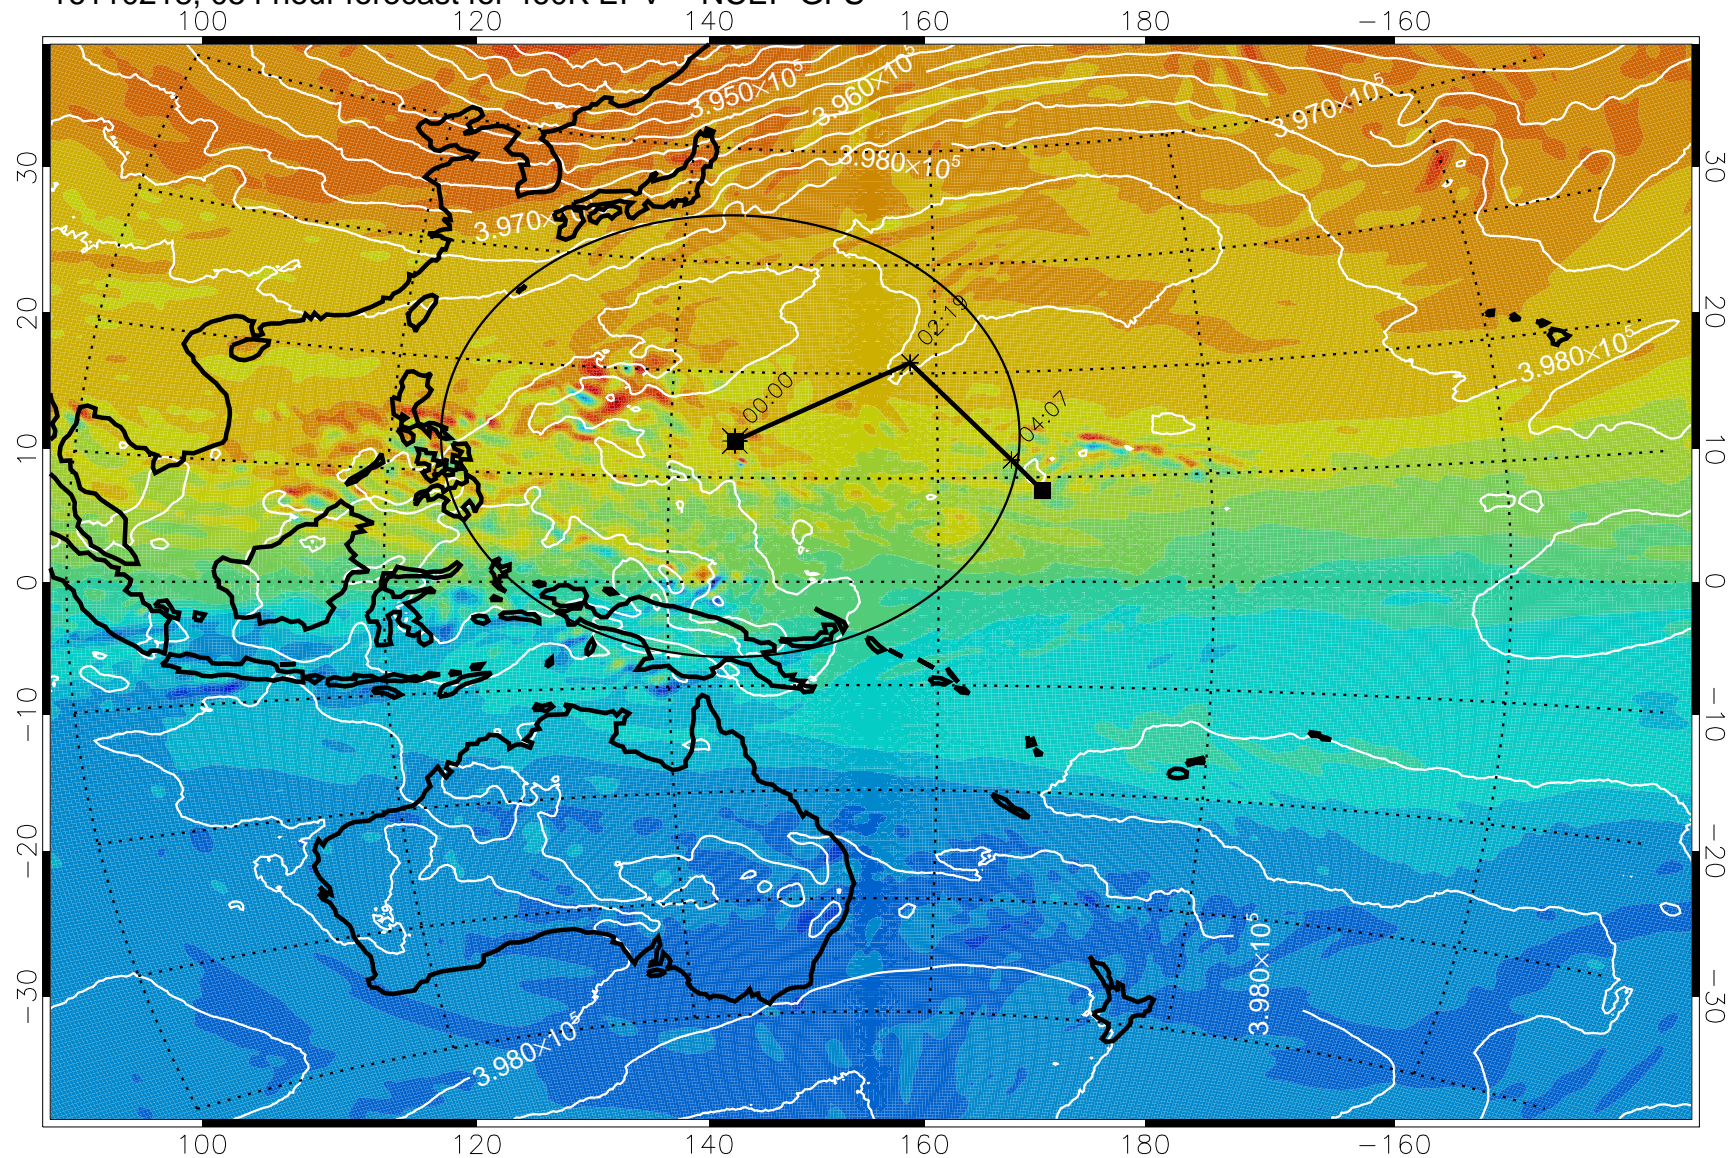

16110118, 030 hour forecast for 460K EPV -- NCEP GFS

460K Montgomery Streamfunction, white

Range ring of 2304 km

16110200, 036 hour forecast for 460K EPV -- NCEP GFS

460K Montgomery Streamfunction, white

Range ring of 2304 km

16110206, 042 hour forecast for 460K EPV -- NCEP GFS

460K Montgomery Streamfunction, white

Range ring of 2304 km

16110212, 048 hour forecast for 460K EPV -- NCEP GFS

460K Montgomery Streamfunction, white

Range ring of 2304 km

16110218, 054 hour forecast for 460K EPV -- NCEP GFS

460K Montgomery Streamfunction, white

Range ring of 2304 km

16110300, 060 hour forecast for 460K EPV -- NCEP GFS

460K Montgomery Streamfunction, white

Range ring of 2304 km

16110306, 066 hour forecast for 460K EPV -- NCEP GFS

460K Montgomery Streamfunction, white

Range ring of 2304 km

16110312, 072 hour forecast for 460K EPV -- NCEP GFS

460K Montgomery Streamfunction, white

Range ring of 2304 km