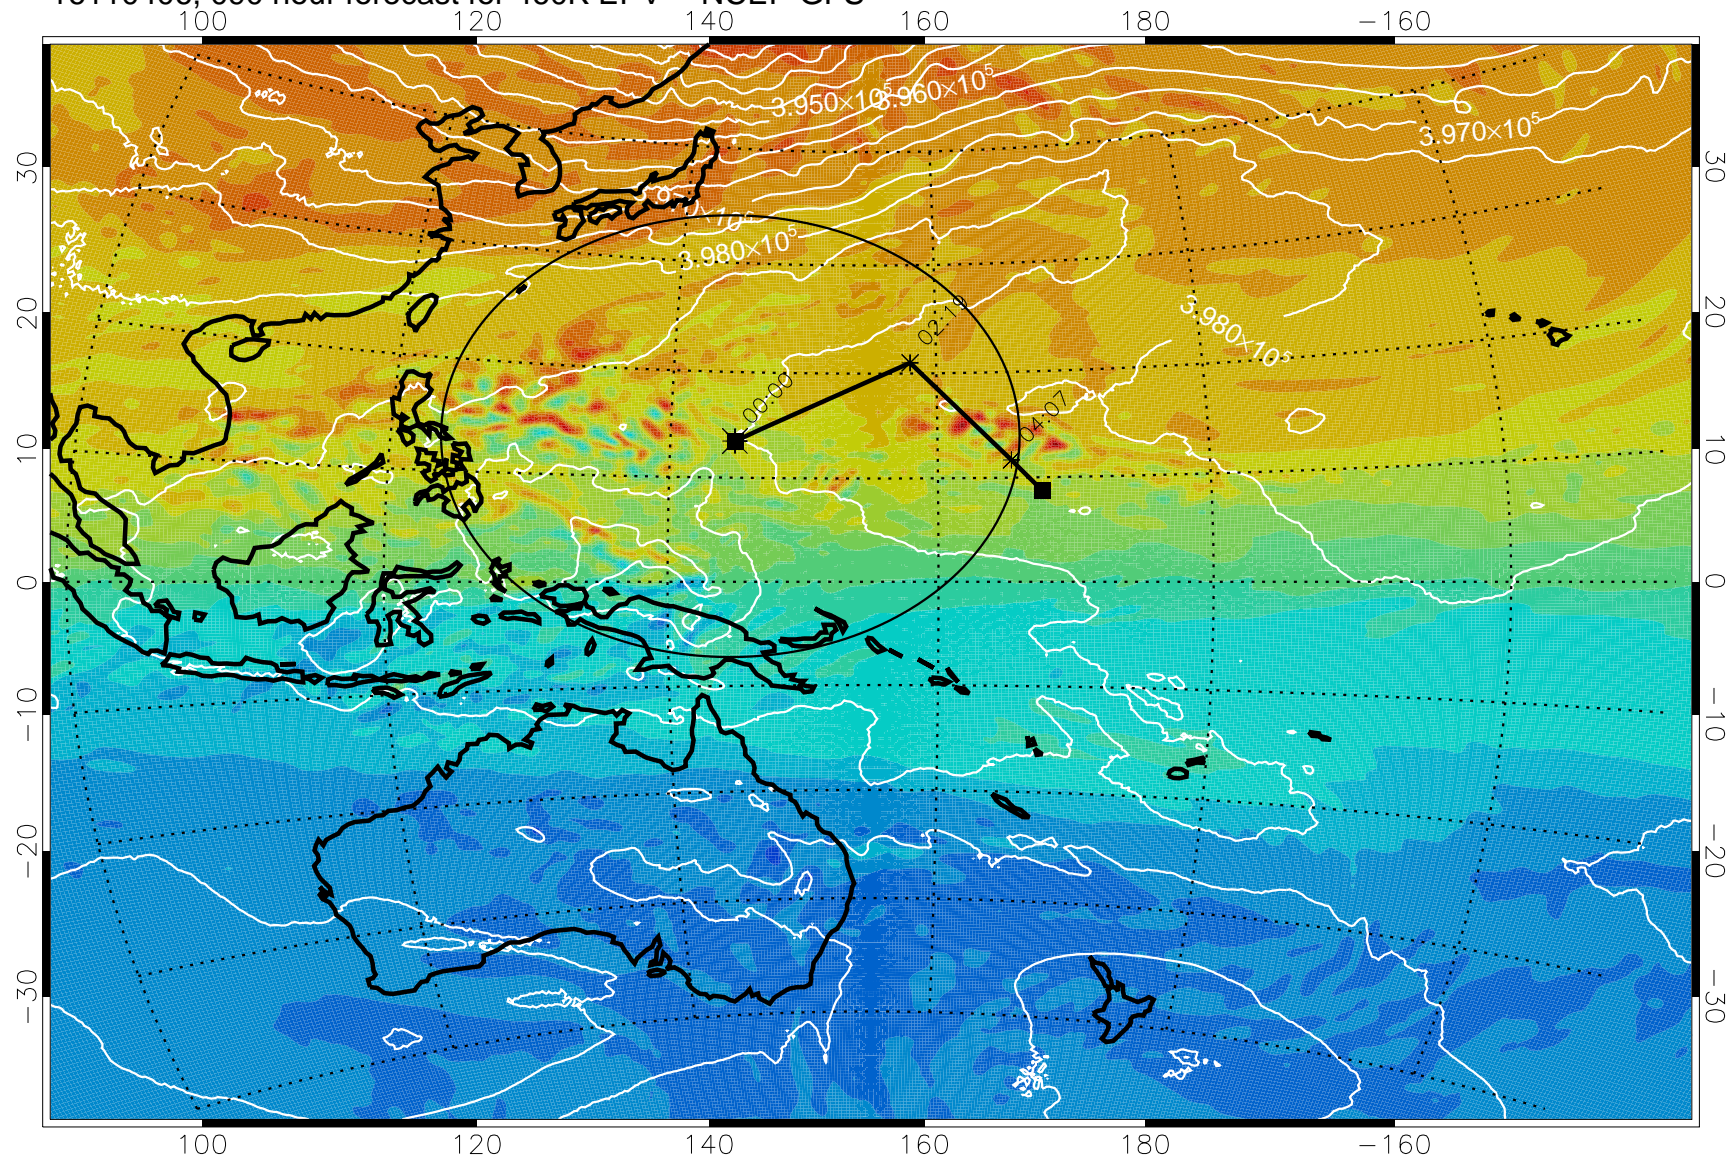

16110306, 066 hour forecast for 460K EPV -- NCEP GFS

460K Montgomery Streamfunction, white

Range ring of 2304 km

16110312, 072 hour forecast for 460K EPV -- NCEP GFS

460K Montgomery Streamfunction, white

Range ring of 2304 km

16110318, 078 hour forecast for 460K EPV -- NCEP GFS

460K Montgomery Streamfunction, white

Range ring of 2304 km

16110400, 084 hour forecast for 460K EPV -- NCEP GFS

460K Montgomery Streamfunction, white

Range ring of 2304 km

16110406, 090 hour forecast for 460K EPV -- NCEP GFS

460K Montgomery Streamfunction, white

Range ring of 2304 km

16110412, 096 hour forecast for 460K EPV -- NCEP GFS

460K Montgomery Streamfunction, white

Range ring of 2304 km

16110418, 102 hour forecast for 460K EPV -- NCEP GFS

460K Montgomery Streamfunction, white

Range ring of 2304 km

16110500, 108 hour forecast for 460K EPV -- NCEP GFS

460K Montgomery Streamfunction, white

Range ring of 2304 km