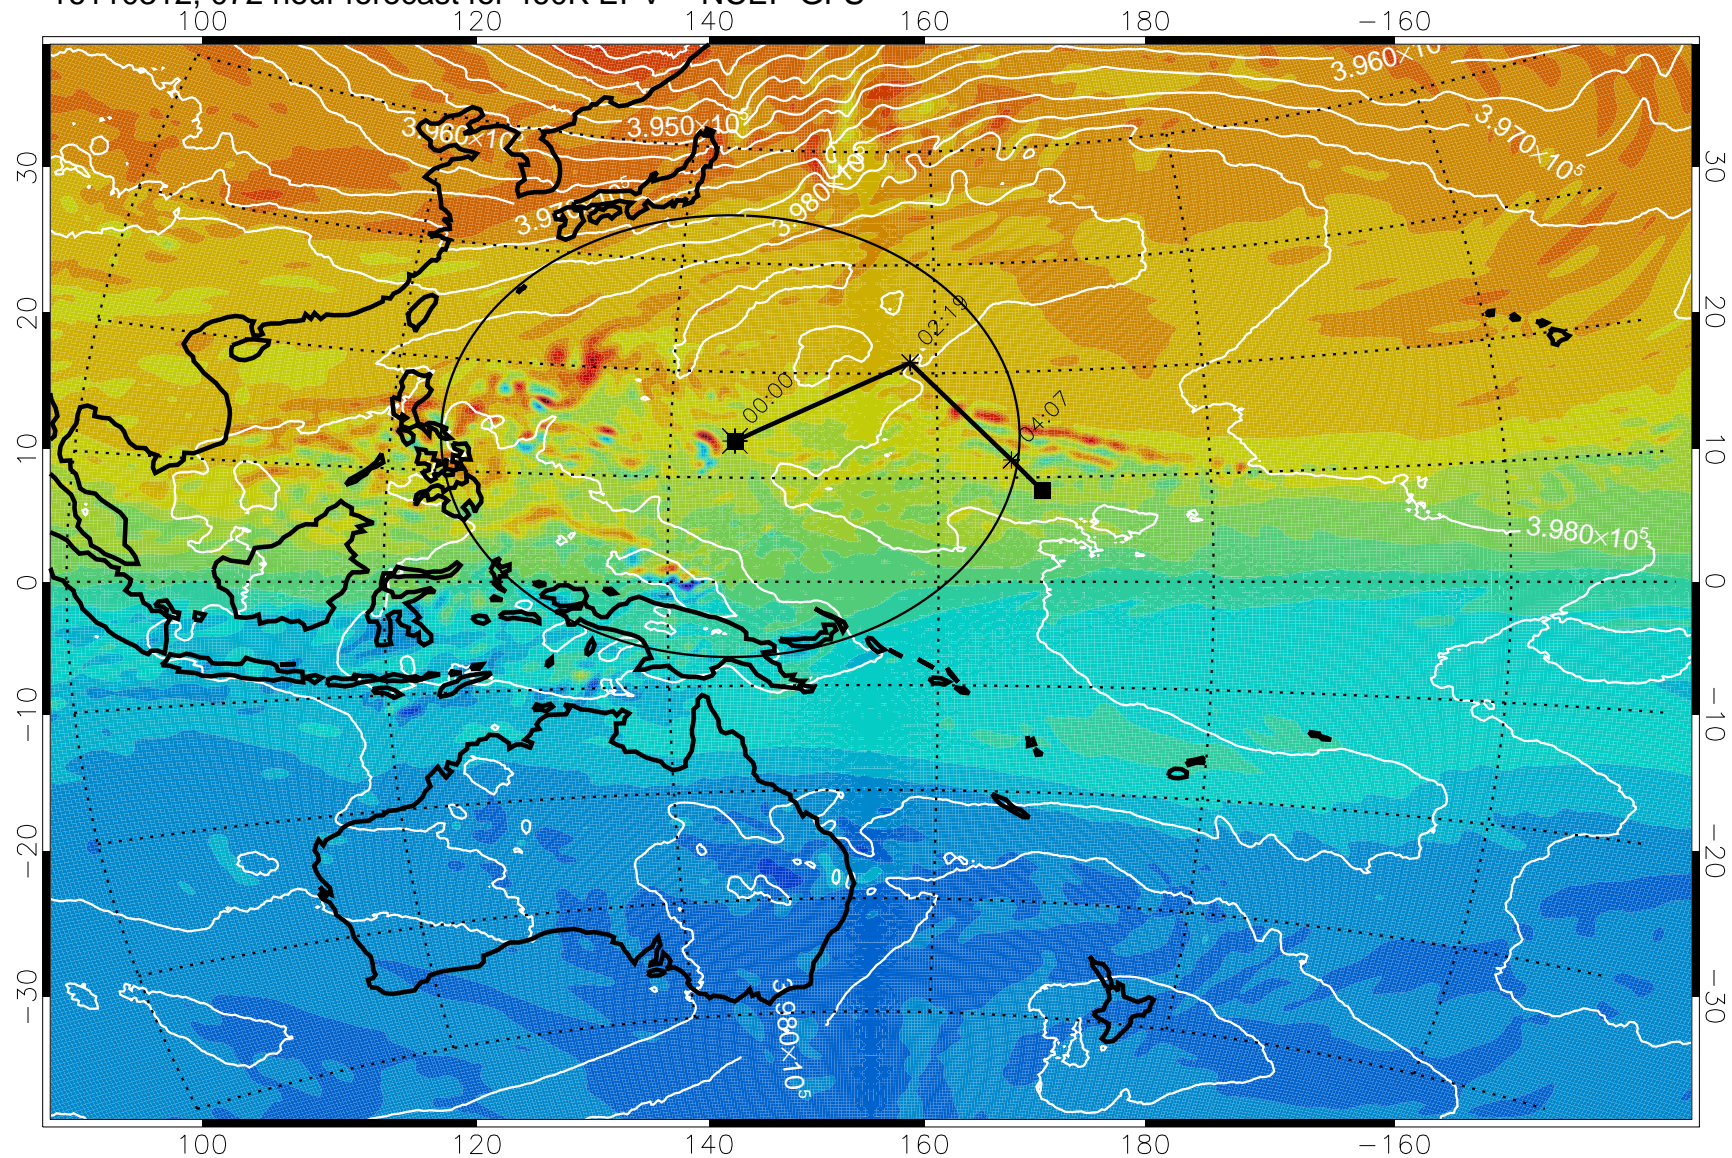

16110206, 042 hour forecast for 460K EPV -- NCEP GFS

460K Montgomery Streamfunction, white

Range ring of 2304 km

16110212, 048 hour forecast for 460K EPV -- NCEP GFS

460K Montgomery Streamfunction, white

Range ring of 2304 km

16110218, 054 hour forecast for 460K EPV -- NCEP GFS

460K Montgomery Streamfunction, white

Range ring of 2304 km

16110300, 060 hour forecast for 460K EPV -- NCEP GFS

460K Montgomery Streamfunction, white

Range ring of 2304 km

16110306, 066 hour forecast for 460K EPV -- NCEP GFS

460K Montgomery Streamfunction, white

Range ring of 2304 km

16110312, 072 hour forecast for 460K EPV -- NCEP GFS

460K Montgomery Streamfunction, white

Range ring of 2304 km

16110318, 078 hour forecast for 460K EPV -- NCEP GFS

460K Montgomery Streamfunction, white

Range ring of 2304 km

16110400, 084 hour forecast for 460K EPV -- NCEP GFS

460K Montgomery Streamfunction, white

Range ring of 2304 km