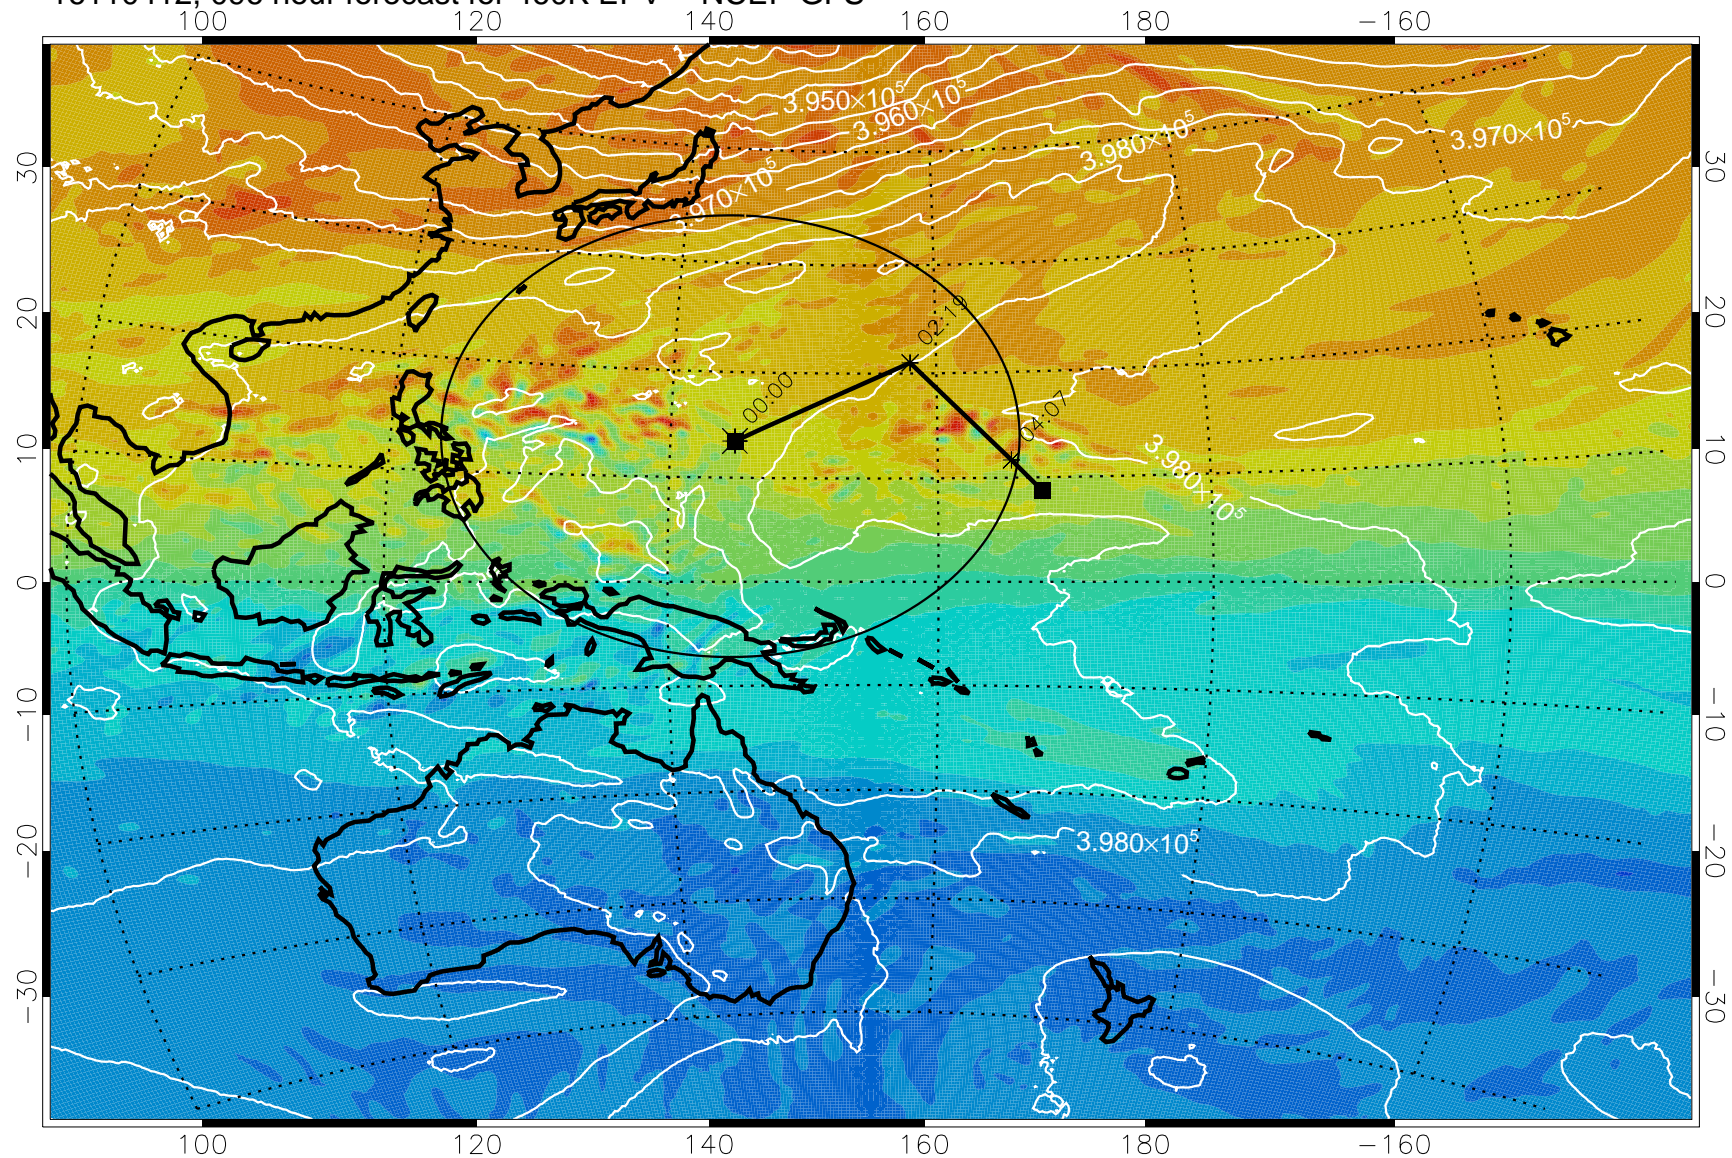

16110318, 078 hour forecast for 460K EPV -- NCEP GFS

460K Montgomery Streamfunction, white

Range ring of 2304 km

16110400, 084 hour forecast for 460K EPV -- NCEP GFS

460K Montgomery Streamfunction, white

Range ring of 2304 km

16110406, 090 hour forecast for 460K EPV -- NCEP GFS

460K Montgomery Streamfunction, white

Range ring of 2304 km

16110412, 096 hour forecast for 460K EPV -- NCEP GFS

460K Montgomery Streamfunction, white

Range ring of 2304 km

16110418, 102 hour forecast for 460K EPV -- NCEP GFS

460K Montgomery Streamfunction, white

Range ring of 2304 km

16110500, 108 hour forecast for 460K EPV -- NCEP GFS

460K Montgomery Streamfunction, white

Range ring of 2304 km

16110506, 114 hour forecast for 460K EPV -- NCEP GFS

460K Montgomery Streamfunction, white

Range ring of 2304 km

16110512, 120 hour forecast for 460K EPV -- NCEP GFS

460K Montgomery Streamfunction, white

Range ring of 2304 km