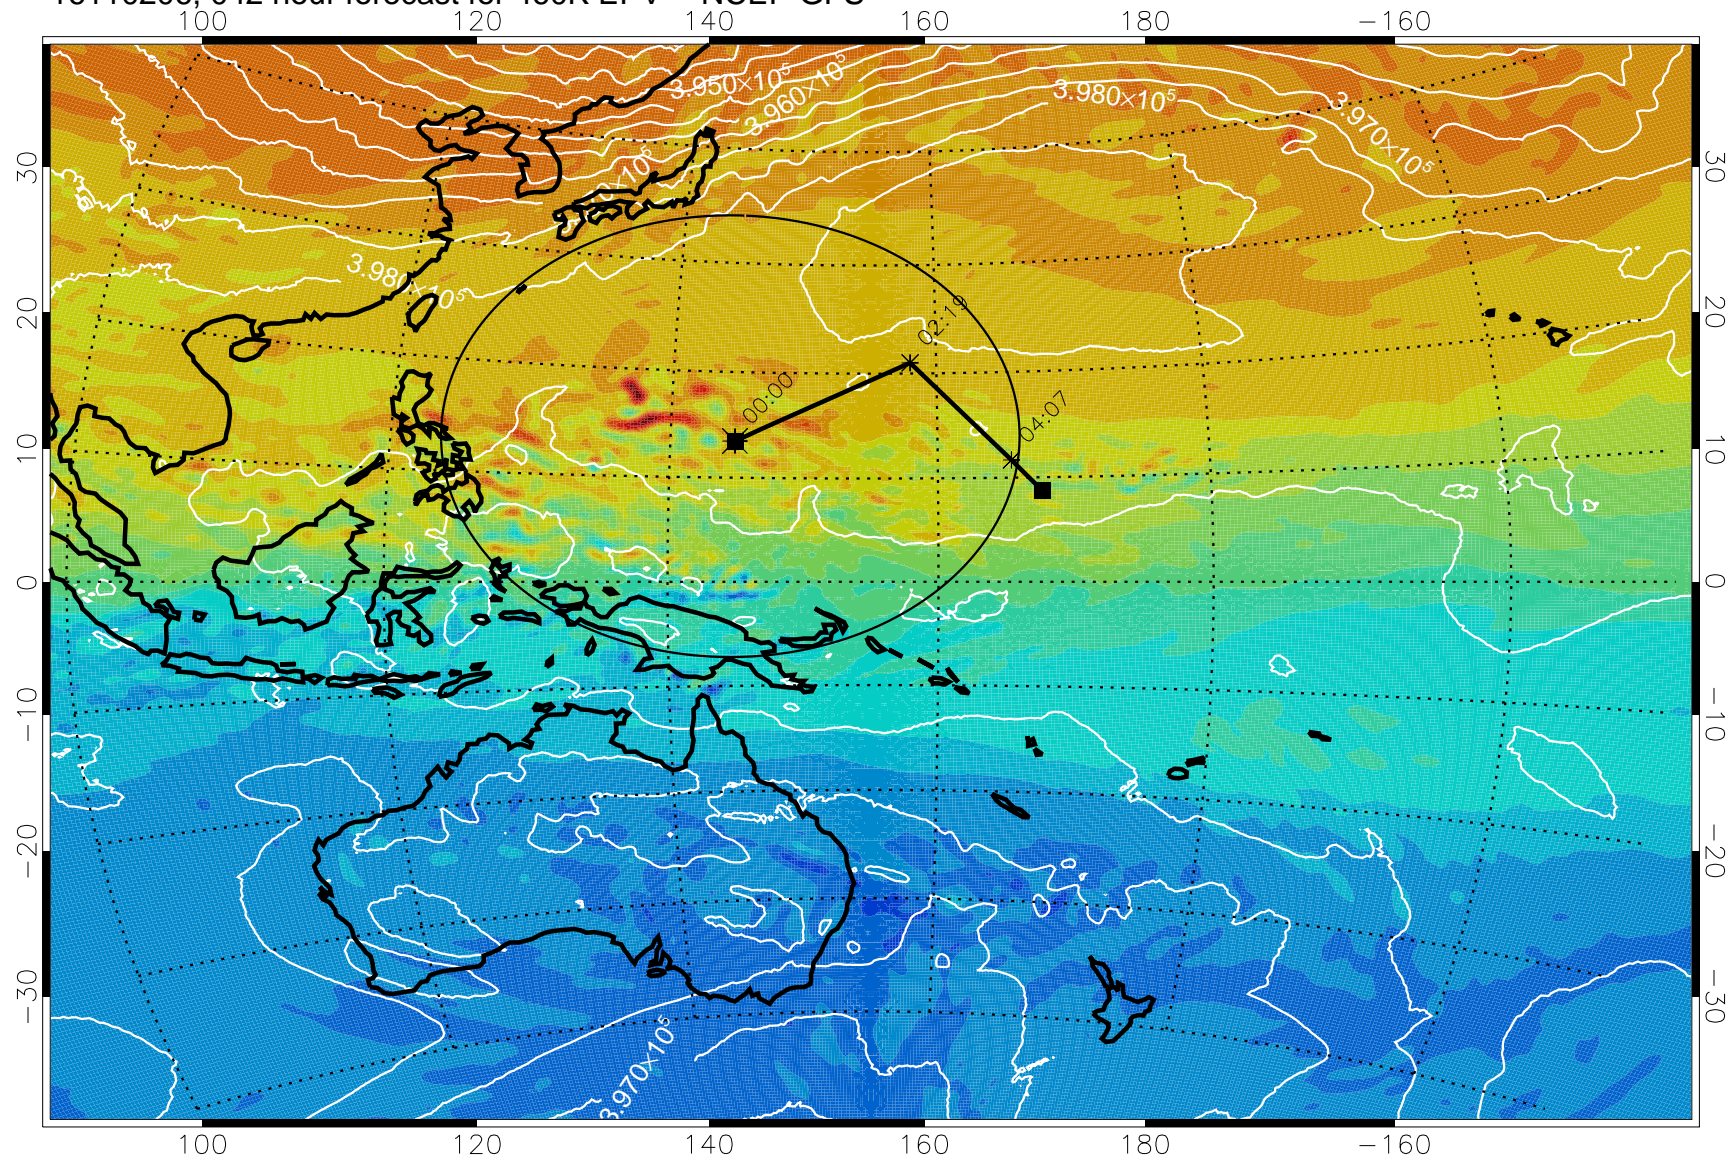

16110118, 030 hour forecast for 460K EPV -- NCEP GFS

460K Montgomery Streamfunction, white

Range ring of 2304 km

16110200, 036 hour forecast for 460K EPV -- NCEP GFS

460K Montgomery Streamfunction, white

Range ring of 2304 km

16110206, 042 hour forecast for 460K EPV -- NCEP GFS

460K Montgomery Streamfunction, white

Range ring of 2304 km

16110212, 048 hour forecast for 460K EPV -- NCEP GFS

460K Montgomery Streamfunction, white

Range ring of 2304 km

16110218, 054 hour forecast for 460K EPV -- NCEP GFS

460K Montgomery Streamfunction, white

Range ring of 2304 km

16110300, 060 hour forecast for 460K EPV -- NCEP GFS

460K Montgomery Streamfunction, white

Range ring of 2304 km

16110306, 066 hour forecast for 460K EPV -- NCEP GFS

460K Montgomery Streamfunction, white

Range ring of 2304 km

16110312, 072 hour forecast for 460K EPV -- NCEP GFS

460K Montgomery Streamfunction, white

Range ring of 2304 km