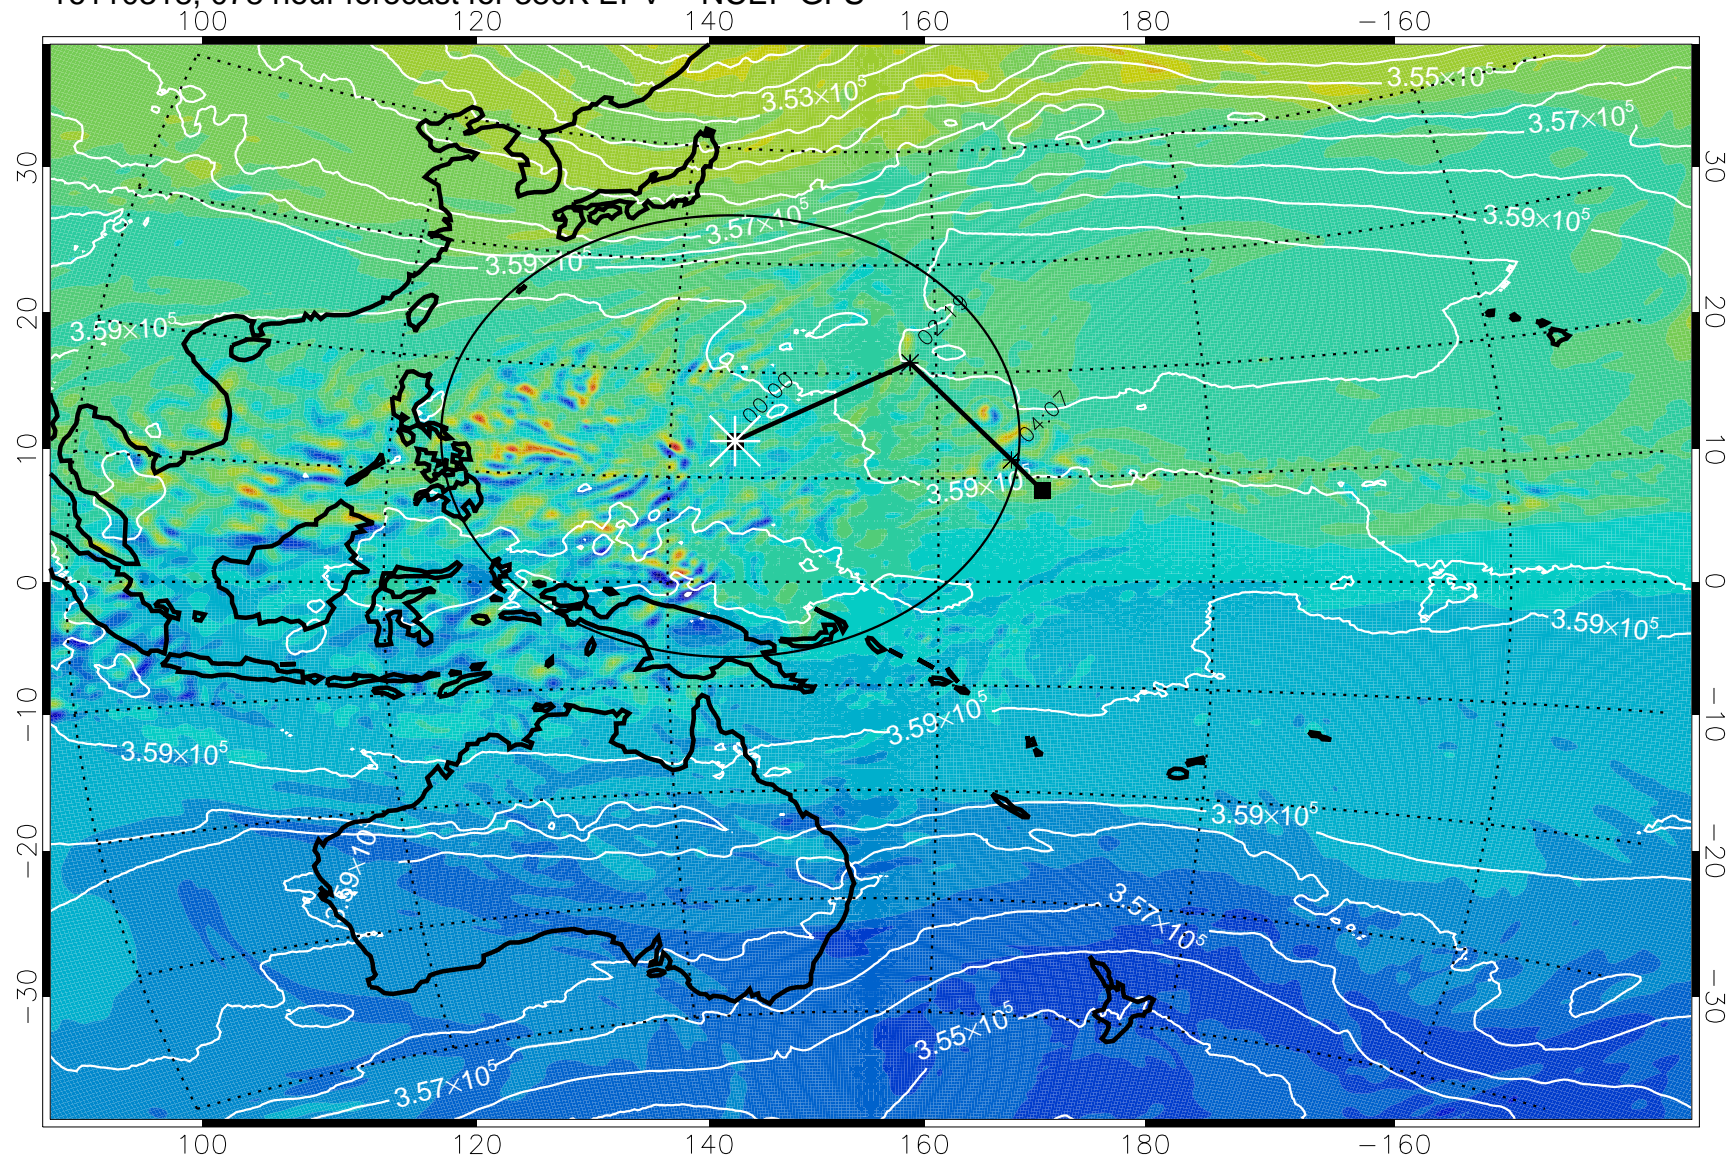

16110218, 054 hour forecast for 380K EPV -- NCEP GFS

380K Montgomery Streamfunction, white

Range ring of 2304 km

16110300, 060 hour forecast for 380K EPV -- NCEP GFS

380K Montgomery Streamfunction, white

Range ring of 2304 km

16110306, 066 hour forecast for 380K EPV -- NCEP GFS

380K Montgomery Streamfunction, white

Range ring of 2304 km

16110312, 072 hour forecast for 380K EPV -- NCEP GFS

380K Montgomery Streamfunction, white

Range ring of 2304 km

16110318, 078 hour forecast for 380K EPV -- NCEP GFS

380K Montgomery Streamfunction, white

Range ring of 2304 km

16110400, 084 hour forecast for 380K EPV -- NCEP GFS

380K Montgomery Streamfunction, white

Range ring of 2304 km

16110406, 090 hour forecast for 380K EPV -- NCEP GFS

16110412, 096 hour forecast for 380K EPV -- NCEP GFS

380K Montgomery Streamfunction, white

Range ring of 2304 km

16110418, 102 hour forecast for 380K EPV -- NCEP GFS