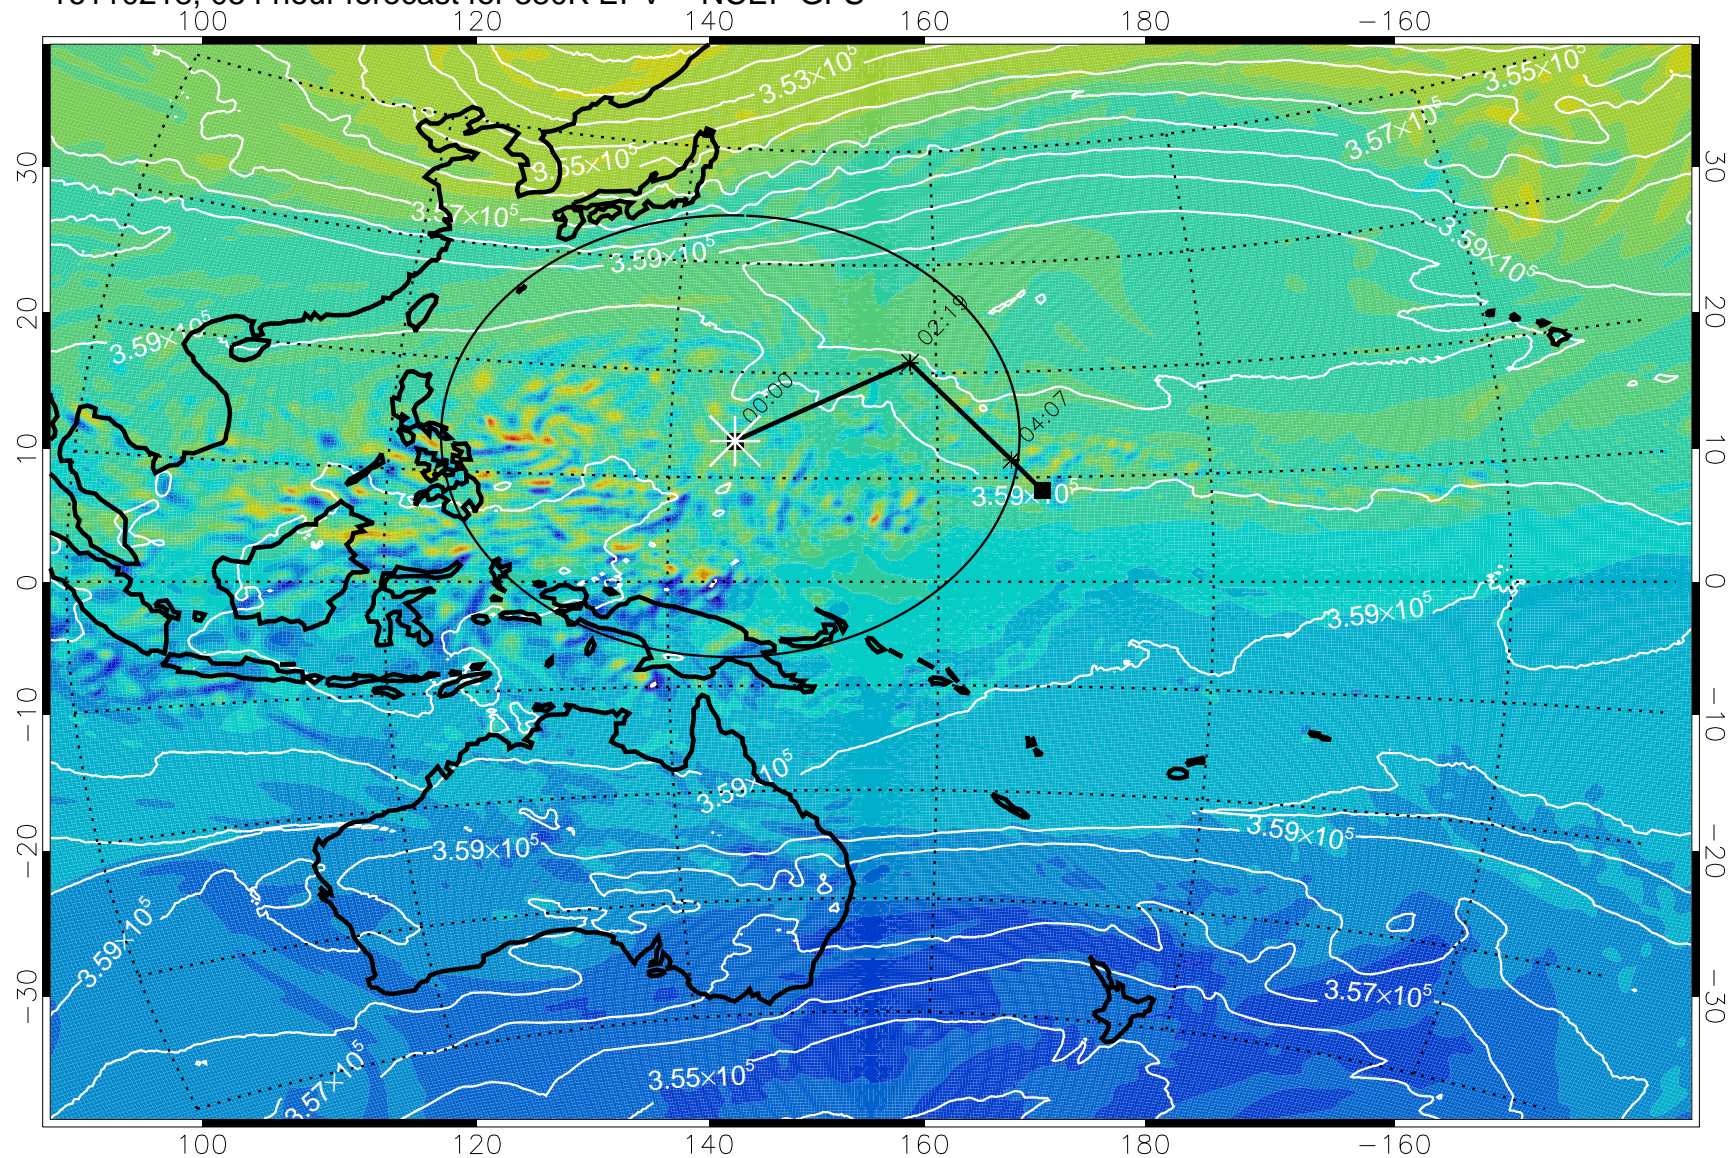

16110118, 030 hour forecast for 380K EPV -- NCEP GFS

380K Montgomery Streamfunction, white

Range ring of 2304 km

16110200, 036 hour forecast for 380K EPV -- NCEP GFS

380K Montgomery Streamfunction, white

Range ring of 2304 km

16110206, 042 hour forecast for 380K EPV -- NCEP GFS

380K Montgomery Streamfunction, white

Range ring of 2304 km

16110212, 048 hour forecast for 380K EPV -- NCEP GFS

380K Montgomery Streamfunction, white

Range ring of 2304 km

16110218, 054 hour forecast for 380K EPV -- NCEP GFS

380K Montgomery Streamfunction, white

Range ring of 2304 km

16110300, 060 hour forecast for 380K EPV -- NCEP GFS

380K Montgomery Streamfunction, white

Range ring of 2304 km

16110306, 066 hour forecast for 380K EPV -- NCEP GFS

380K Montgomery Streamfunction, white

Range ring of 2304 km

16110312, 072 hour forecast for 380K EPV -- NCEP GFS

380K Montgomery Streamfunction, white

Range ring of 2304 km