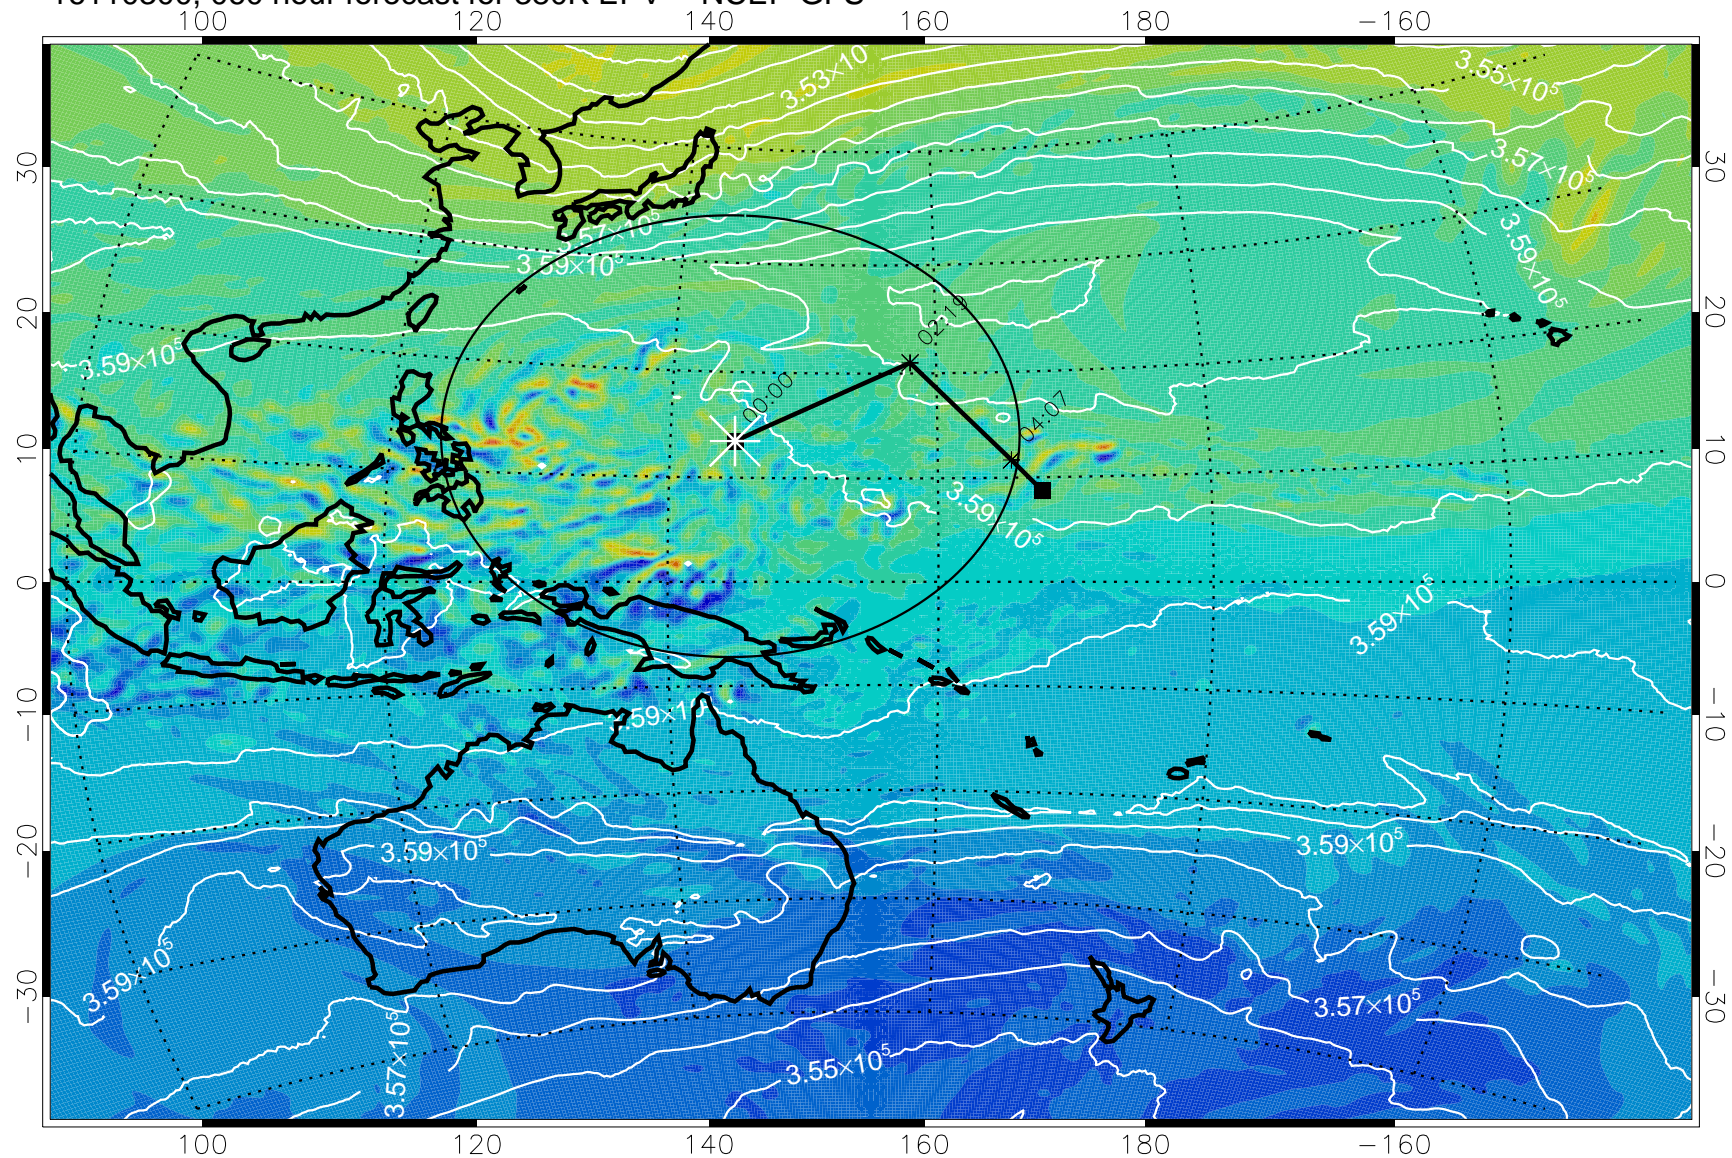

16110218, 054 hour forecast for 380K EPV -- NCEP GFS

380K Montgomery Streamfunction, white

Range ring of 2304 km

16110300, 060 hour forecast for 380K EPV -- NCEP GFS

380K Montgomery Streamfunction, white

Range ring of 2304 km

16110306, 066 hour forecast for 380K EPV -- NCEP GFS

380K Montgomery Streamfunction, white

Range ring of 2304 km

16110312, 072 hour forecast for 380K EPV -- NCEP GFS

380K Montgomery Streamfunction, white

Range ring of 2304 km

16110318, 078 hour forecast for 380K EPV -- NCEP GFS

380K Montgomery Streamfunction, white

Range ring of 2304 km

16110400, 084 hour forecast for 380K EPV -- NCEP GFS

380K Montgomery Streamfunction, white

Range ring of 2304 km

16110406, 090 hour forecast for 380K EPV -- NCEP GFS

16110412, 096 hour forecast for 380K EPV -- NCEP GFS

380K Montgomery Streamfunction, white

Range ring of 2304 km

16110418, 102 hour forecast for 380K EPV -- NCEP GFS