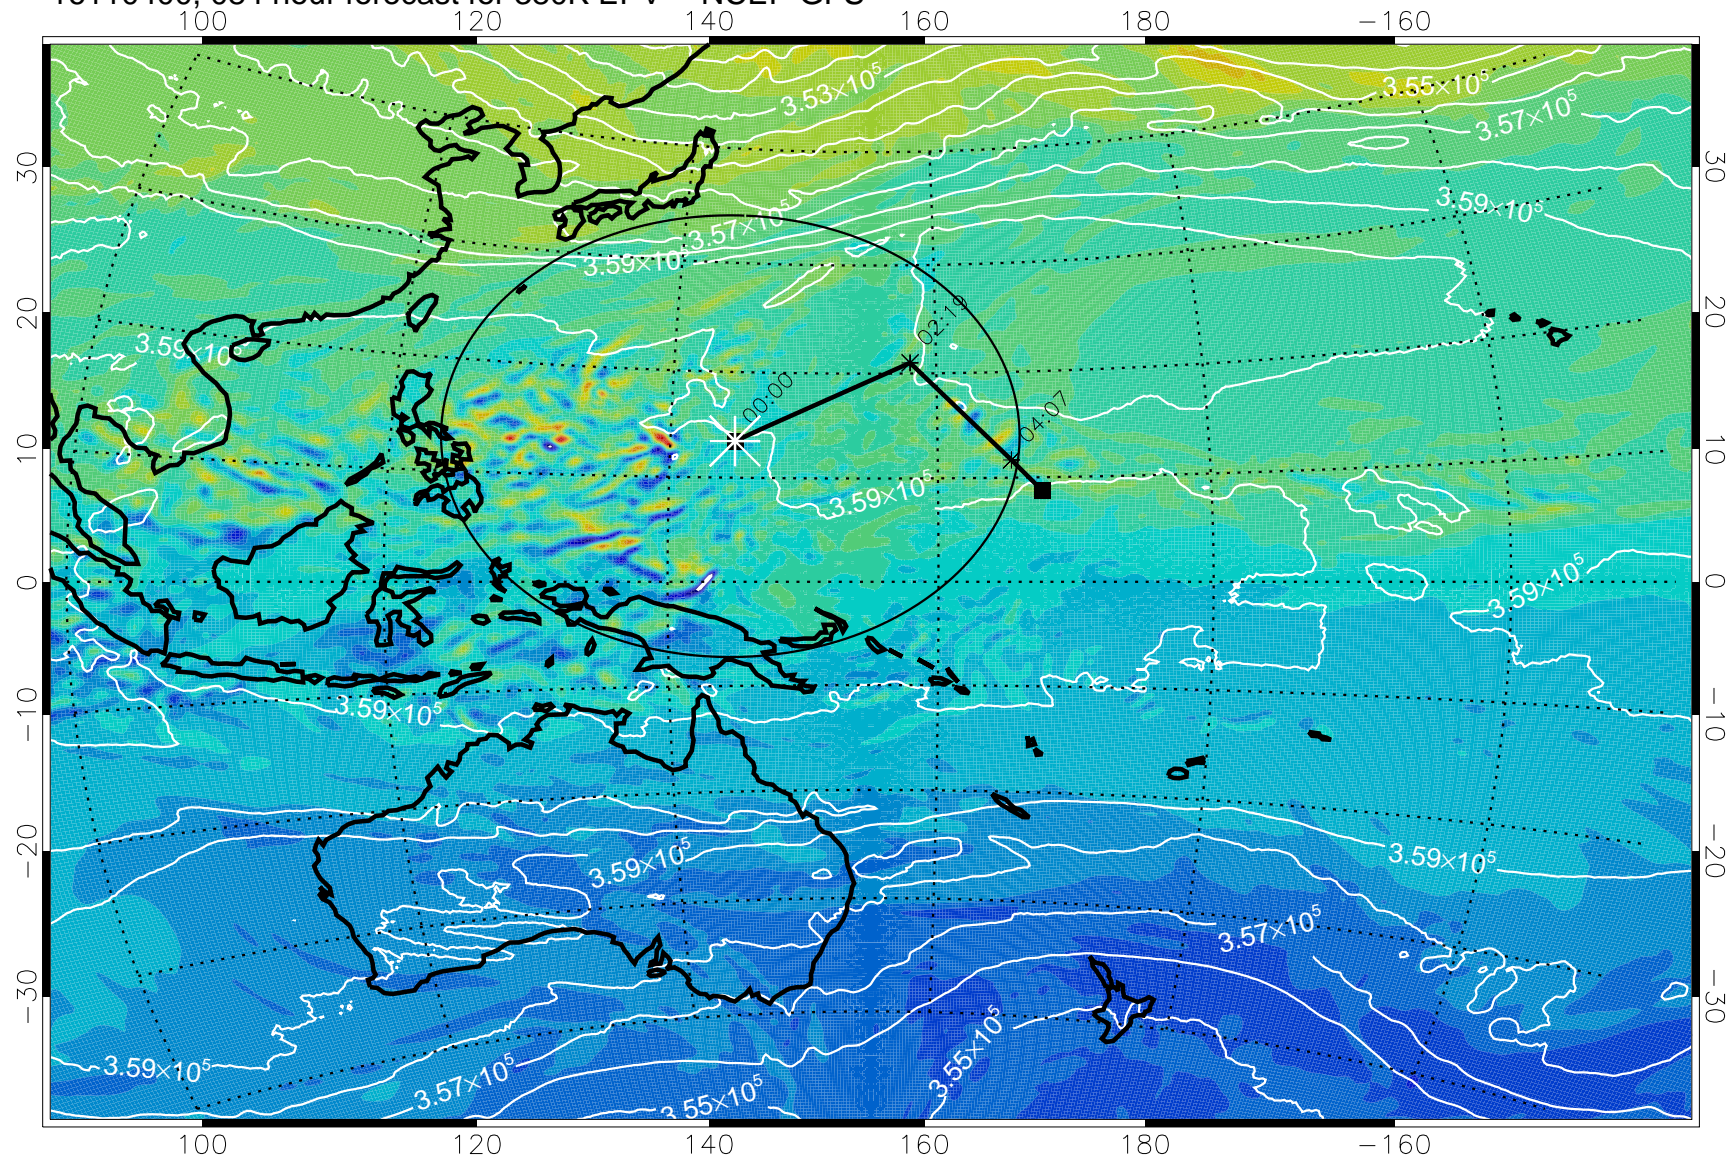

16110218, 054 hour forecast for 380K EPV -- NCEP GFS

380K Montgomery Streamfunction, white

Range ring of 2304 km

16110300, 060 hour forecast for 380K EPV -- NCEP GFS

380K Montgomery Streamfunction, white

Range ring of 2304 km

16110306, 066 hour forecast for 380K EPV -- NCEP GFS

380K Montgomery Streamfunction, white

Range ring of 2304 km

16110312, 072 hour forecast for 380K EPV -- NCEP GFS

380K Montgomery Streamfunction, white

Range ring of 2304 km

16110318, 078 hour forecast for 380K EPV -- NCEP GFS

380K Montgomery Streamfunction, white

Range ring of 2304 km

16110400, 084 hour forecast for 380K EPV -- NCEP GFS

380K Montgomery Streamfunction, white

Range ring of 2304 km

16110406, 090 hour forecast for 380K EPV -- NCEP GFS

16110412, 096 hour forecast for 380K EPV -- NCEP GFS

380K Montgomery Streamfunction, white

Range ring of 2304 km

16110418, 102 hour forecast for 380K EPV -- NCEP GFS