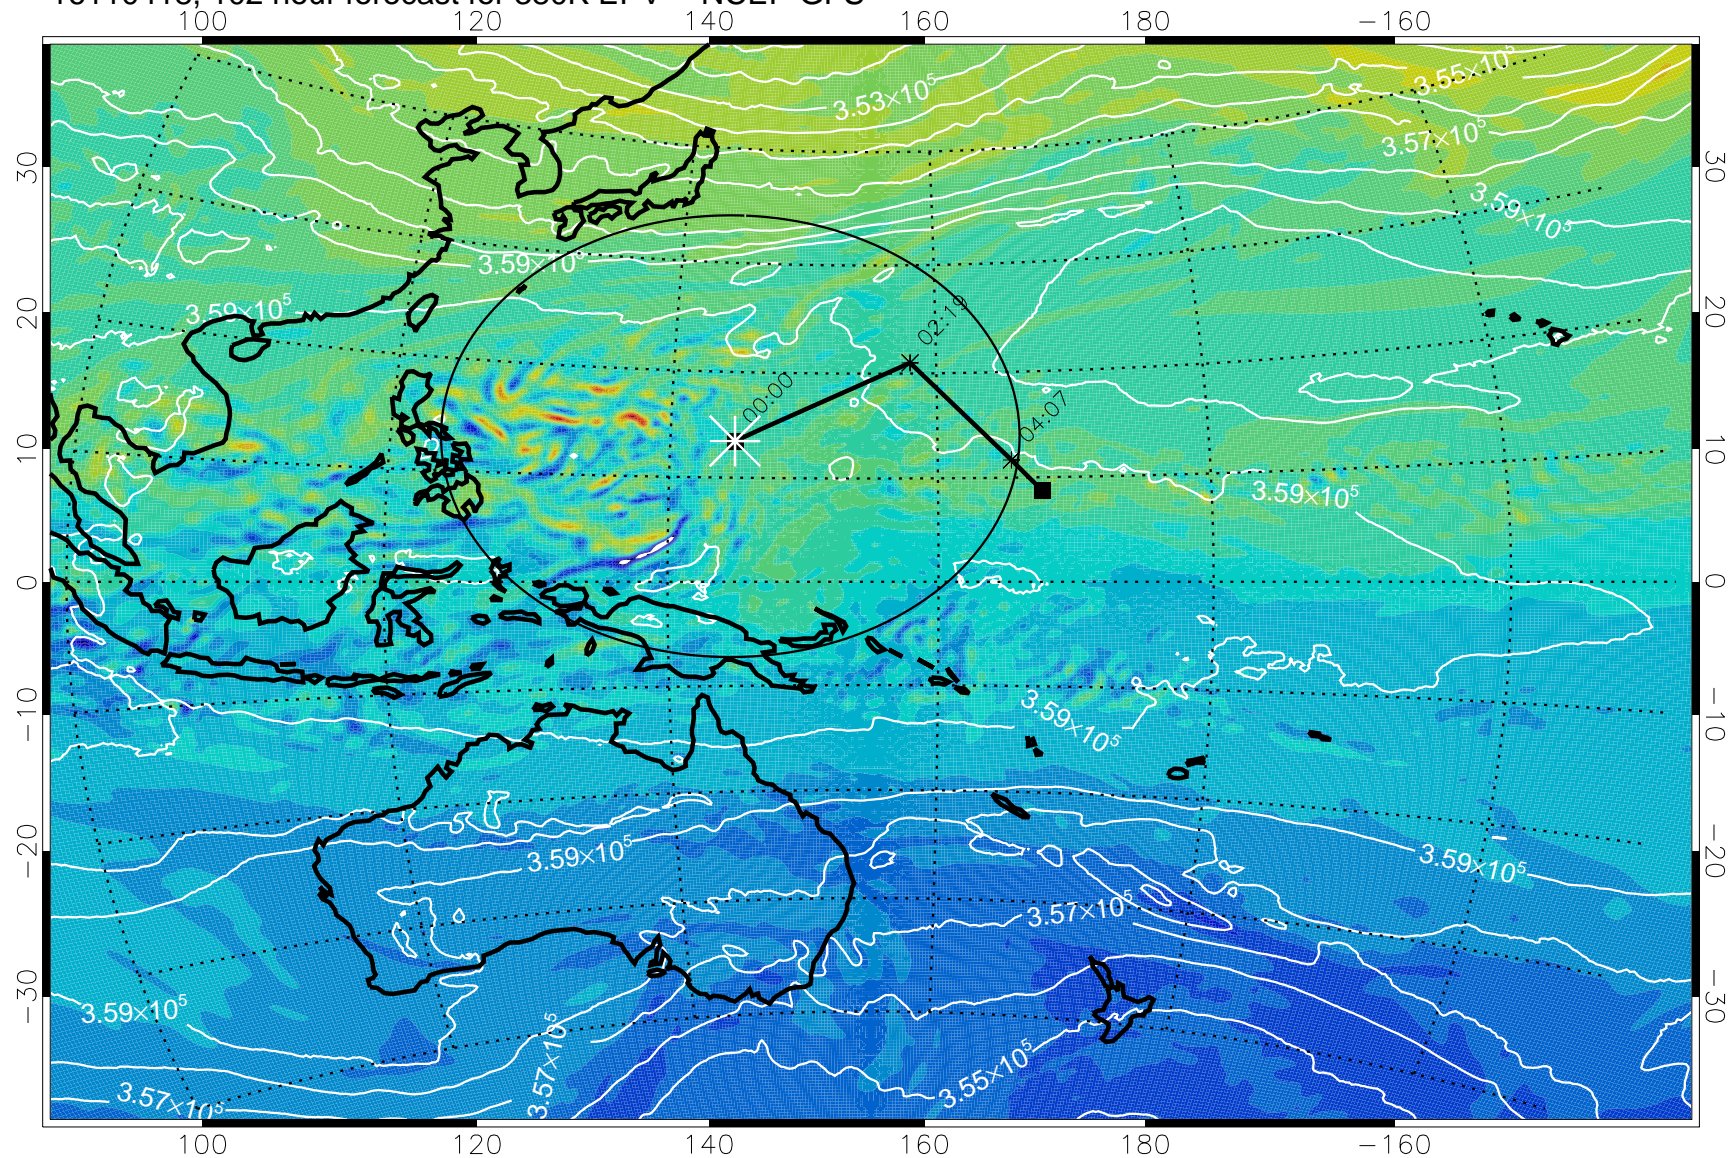

16110318, 078 hour forecast for 380K EPV -- NCEP GFS

380K Montgomery Streamfunction, white

Range ring of 2304 km

16110400, 084 hour forecast for 380K EPV -- NCEP GFS

380K Montgomery Streamfunction, white

Range ring of 2304 km

16110406, 090 hour forecast for 380K EPV -- NCEP GFS

16110412, 096 hour forecast for 380K EPV -- NCEP GFS

380K Montgomery Streamfunction, white

Range ring of 2304 km

16110418, 102 hour forecast for 380K EPV -- NCEP GFS

380K Montgomery Streamfunction, white

Range ring of 2304 km

16110500, 108 hour forecast for 380K EPV -- NCEP GFS

380K Montgomery Streamfunction, white

Range ring of 2304 km

16110506, 114 hour forecast for 380K EPV -- NCEP GFS

380K Montgomery Streamfunction, white

Range ring of 2304 km

16110512, 120 hour forecast for 380K EPV -- NCEP GFS

380K Montgomery Streamfunction, white

Range ring of 2304 km