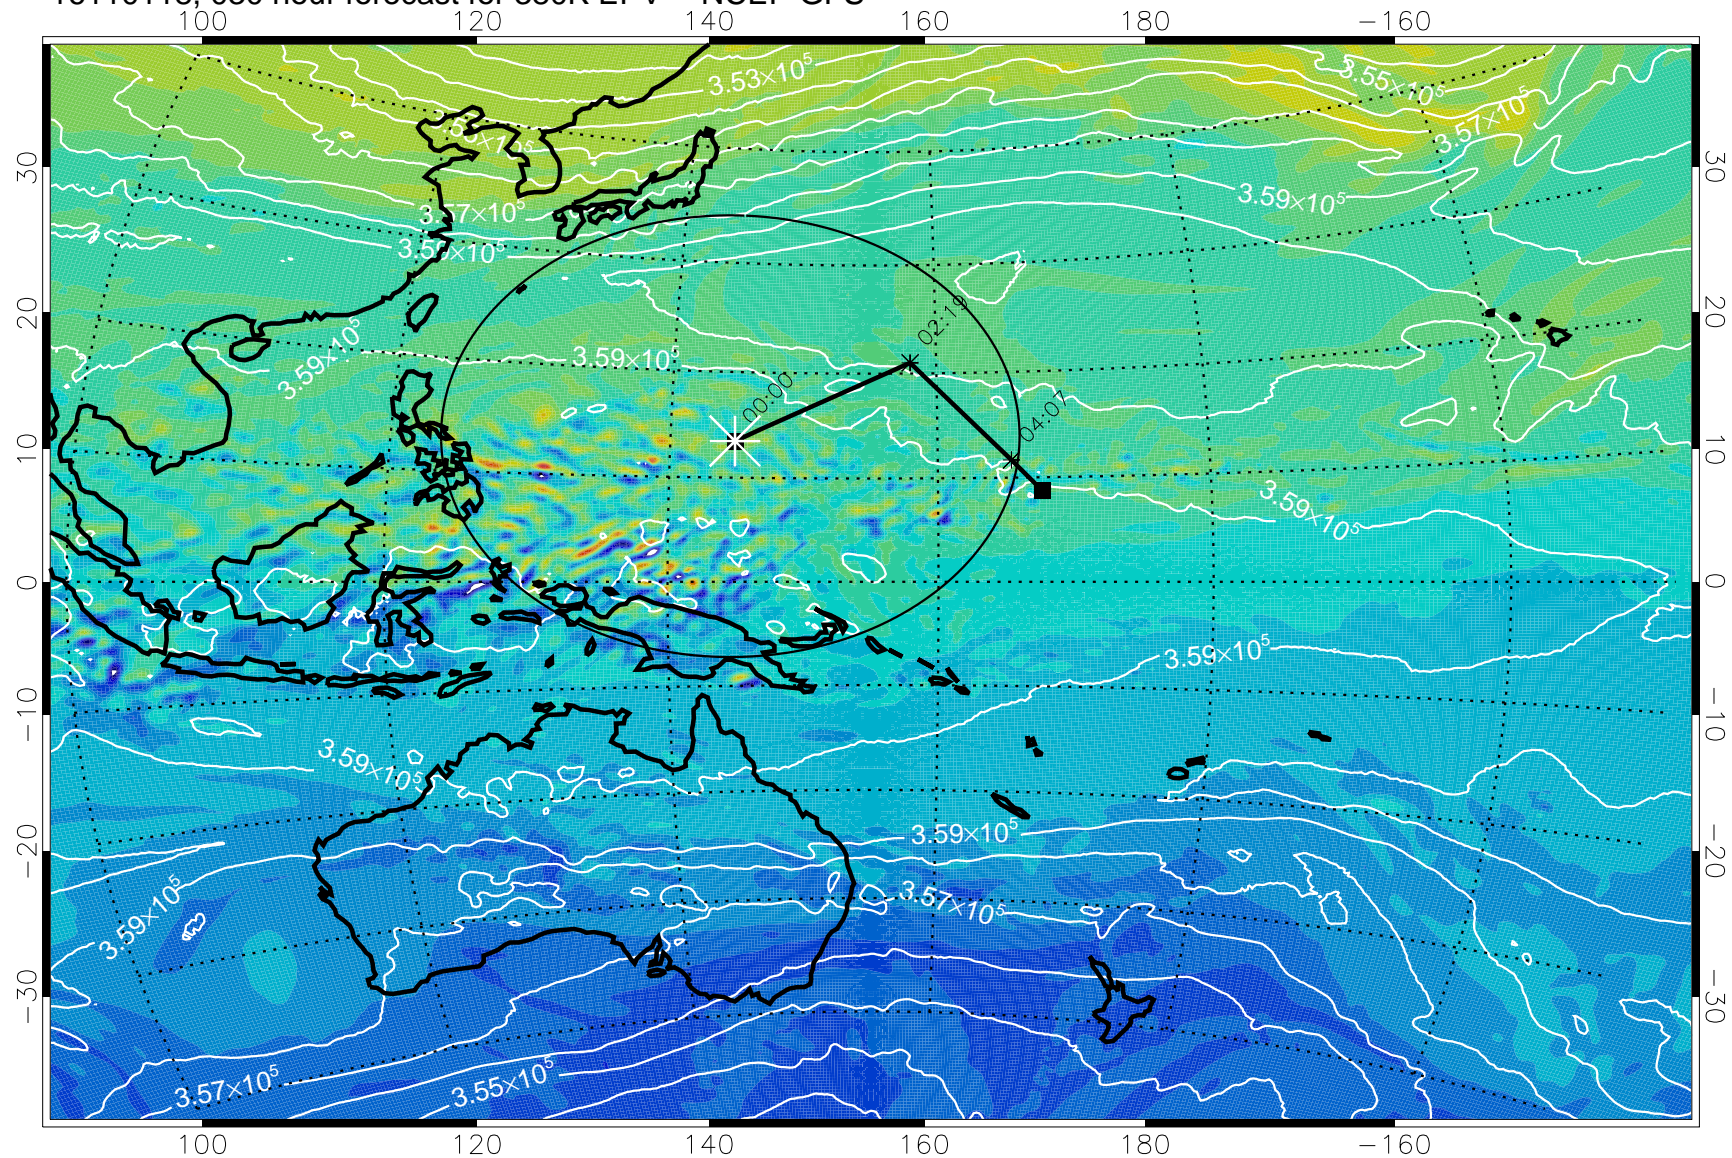

16110106, 018 hour forecast for 380K EPV -- NCEP GFS

380K Montgomery Streamfunction, white

Range ring of 2304 km

16110112, 024 hour forecast for 380K EPV -- NCEP GFS

380K Montgomery Streamfunction, white

Range ring of 2304 km

16110118, 030 hour forecast for 380K EPV -- NCEP GFS

380K Montgomery Streamfunction, white

Range ring of 2304 km

16110200, 036 hour forecast for 380K EPV -- NCEP GFS

380K Montgomery Streamfunction, white

Range ring of 2304 km

16110206, 042 hour forecast for 380K EPV -- NCEP GFS

380K Montgomery Streamfunction, white

Range ring of 2304 km

16110212, 048 hour forecast for 380K EPV -- NCEP GFS

380K Montgomery Streamfunction, white

Range ring of 2304 km

16110218, 054 hour forecast for 380K EPV -- NCEP GFS

380K Montgomery Streamfunction, white

Range ring of 2304 km

16110300, 060 hour forecast for 380K EPV -- NCEP GFS

380K Montgomery Streamfunction, white

Range ring of 2304 km