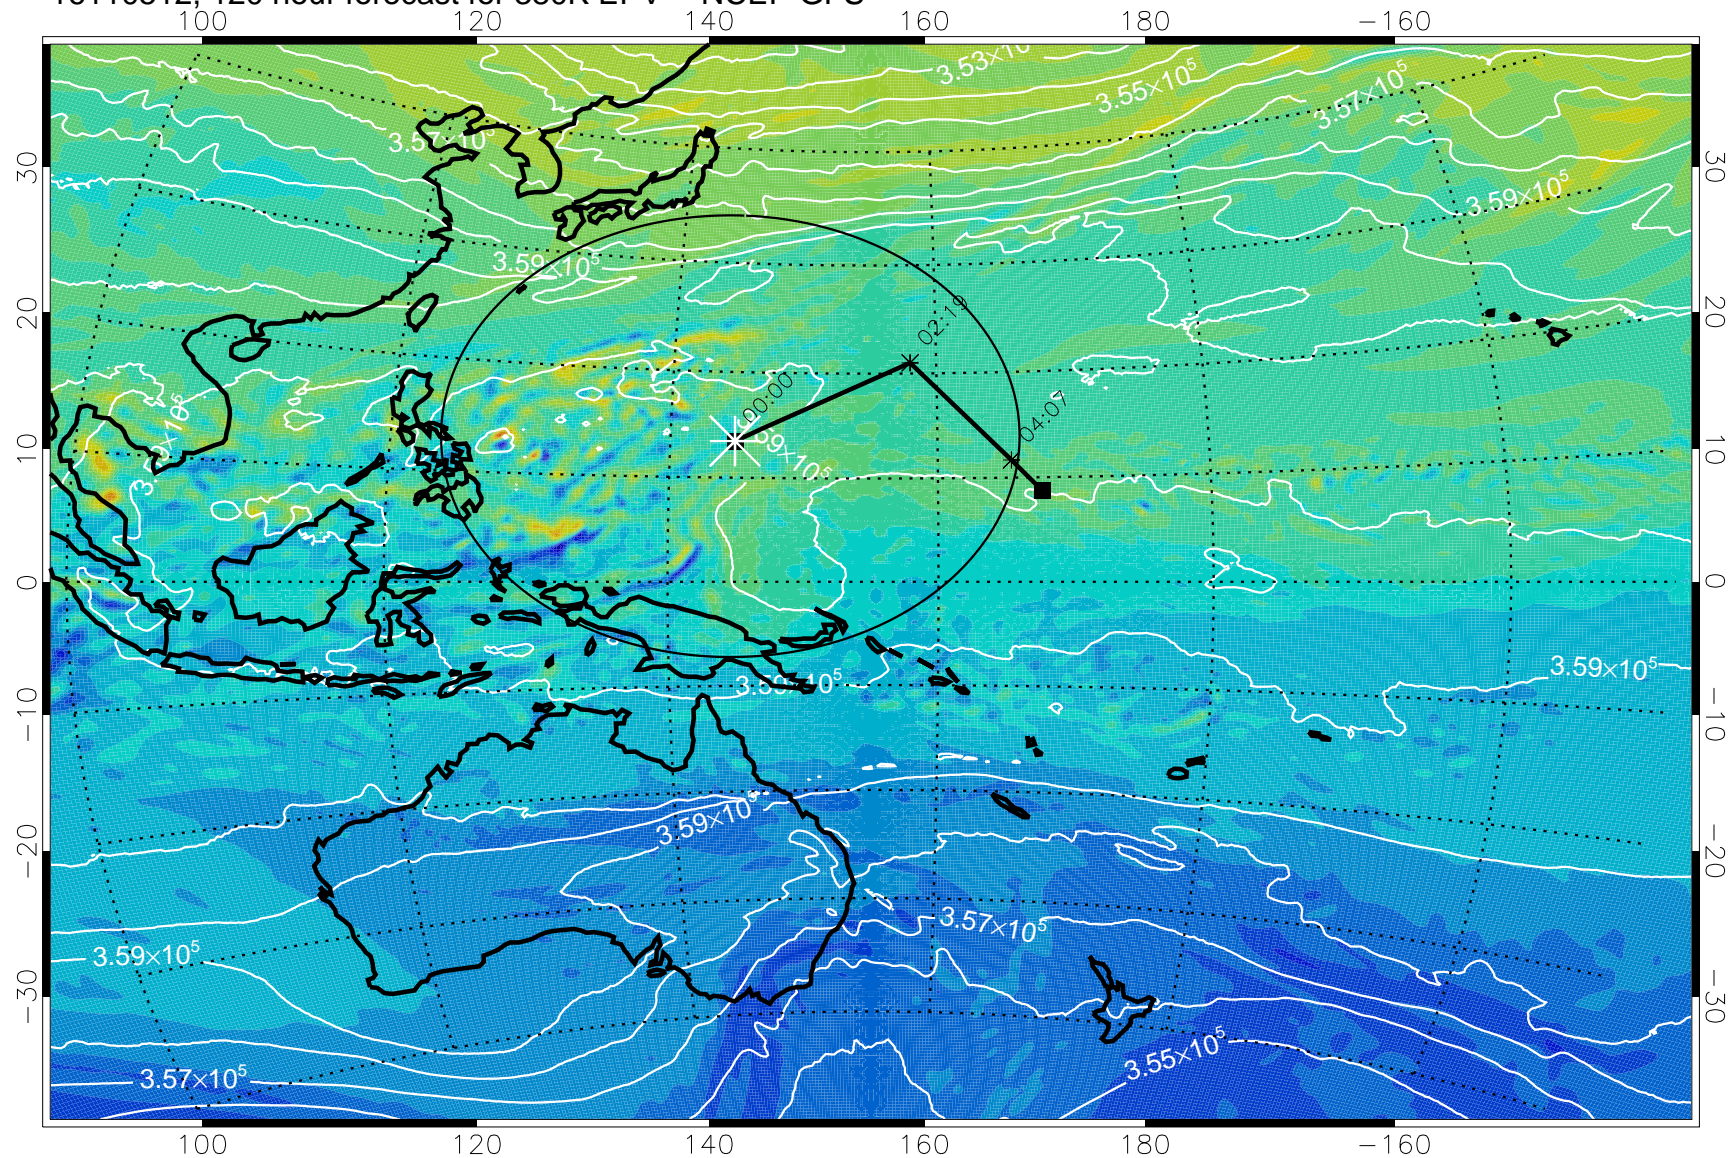

16110406, 090 hour forecast for 380K EPV -- NCEP GFS

16110412, 096 hour forecast for 380K EPV -- NCEP GFS

380K Montgomery Streamfunction, white

Range ring of 2304 km

16110418, 102 hour forecast for 380K EPV -- NCEP GFS

380K Montgomery Streamfunction, white

Range ring of 2304 km

16110500, 108 hour forecast for 380K EPV -- NCEP GFS

380K Montgomery Streamfunction, white

Range ring of 2304 km

16110506, 114 hour forecast for 380K EPV -- NCEP GFS

380K Montgomery Streamfunction, white

Range ring of 2304 km

16110512, 120 hour forecast for 380K EPV -- NCEP GFS

380K Montgomery Streamfunction, white

Range ring of 2304 km