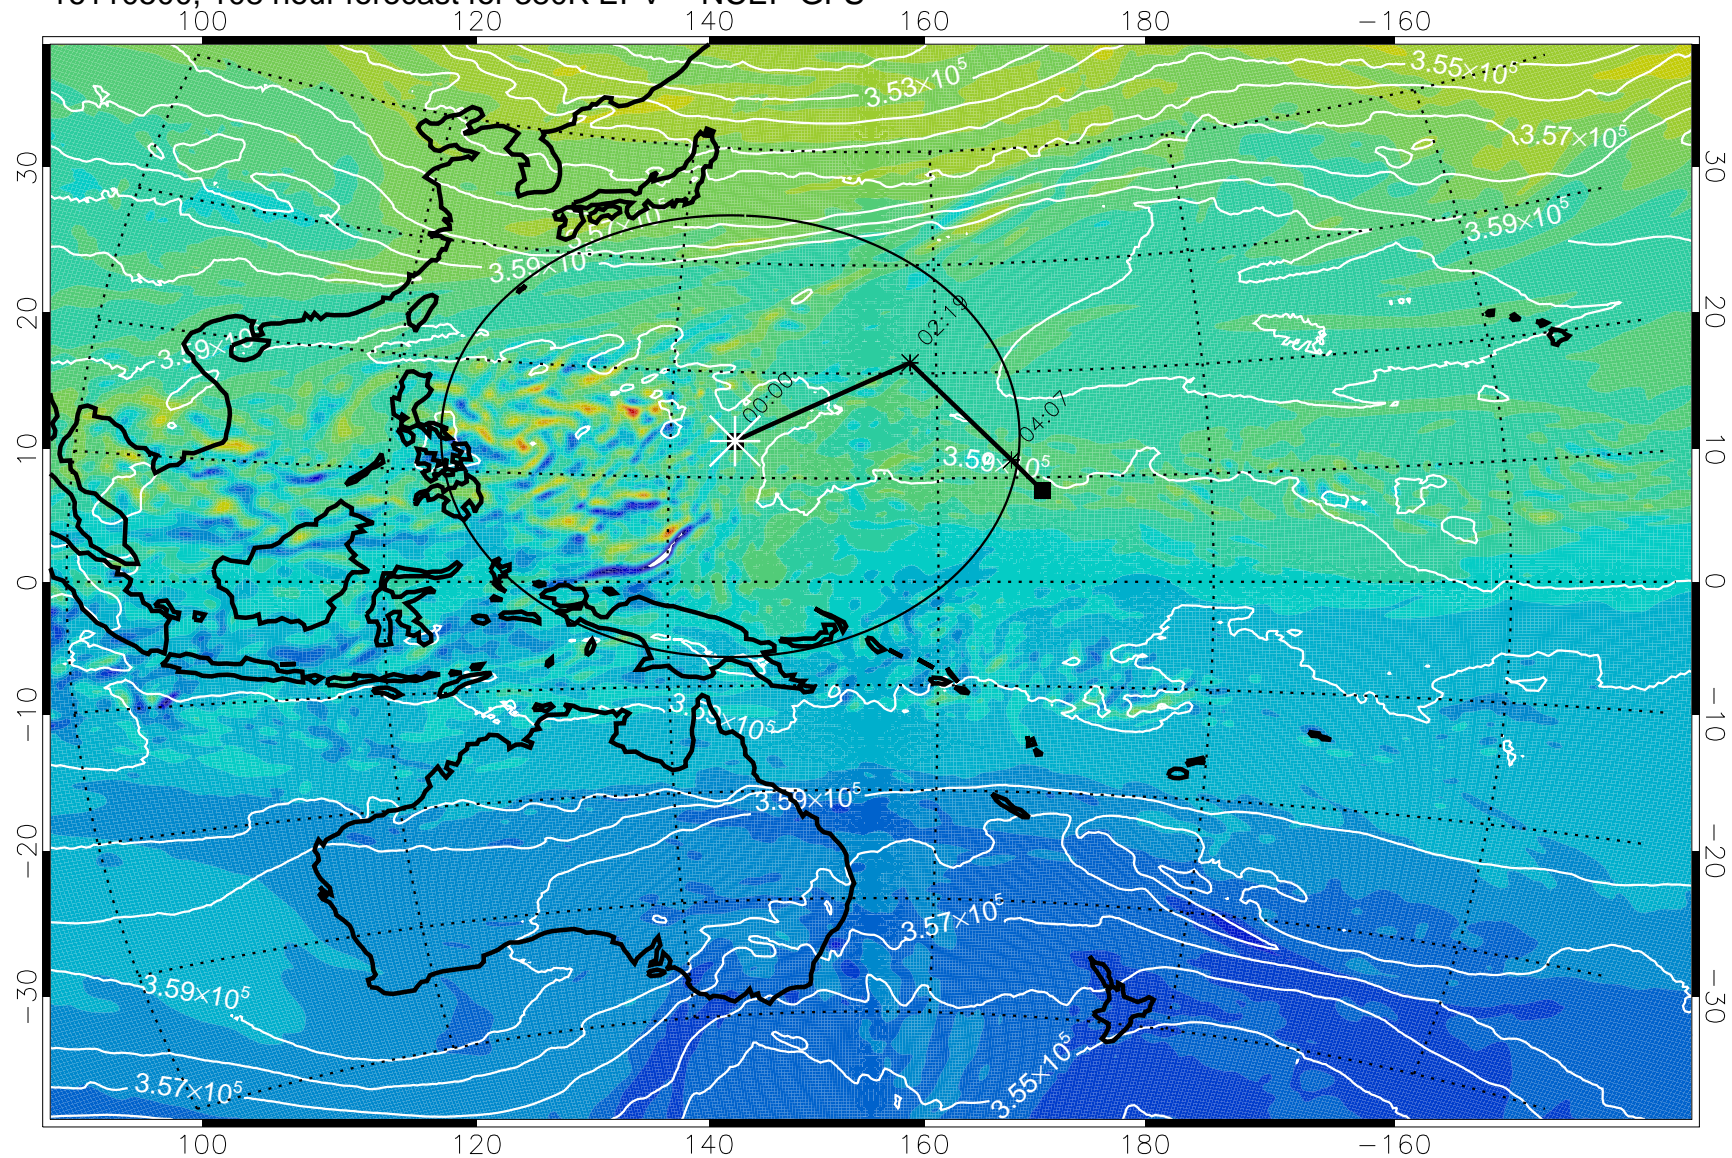

16110318, 078 hour forecast for 380K EPV -- NCEP GFS

380K Montgomery Streamfunction, white

Range ring of 2304 km

16110400, 084 hour forecast for 380K EPV -- NCEP GFS

380K Montgomery Streamfunction, white

Range ring of 2304 km

16110406, 090 hour forecast for 380K EPV -- NCEP GFS

16110412, 096 hour forecast for 380K EPV -- NCEP GFS

380K Montgomery Streamfunction, white

Range ring of 2304 km

16110418, 102 hour forecast for 380K EPV -- NCEP GFS

380K Montgomery Streamfunction, white

Range ring of 2304 km

16110500, 108 hour forecast for 380K EPV -- NCEP GFS

380K Montgomery Streamfunction, white

Range ring of 2304 km

16110506, 114 hour forecast for 380K EPV -- NCEP GFS

380K Montgomery Streamfunction, white

Range ring of 2304 km

16110512, 120 hour forecast for 380K EPV -- NCEP GFS

380K Montgomery Streamfunction, white

Range ring of 2304 km