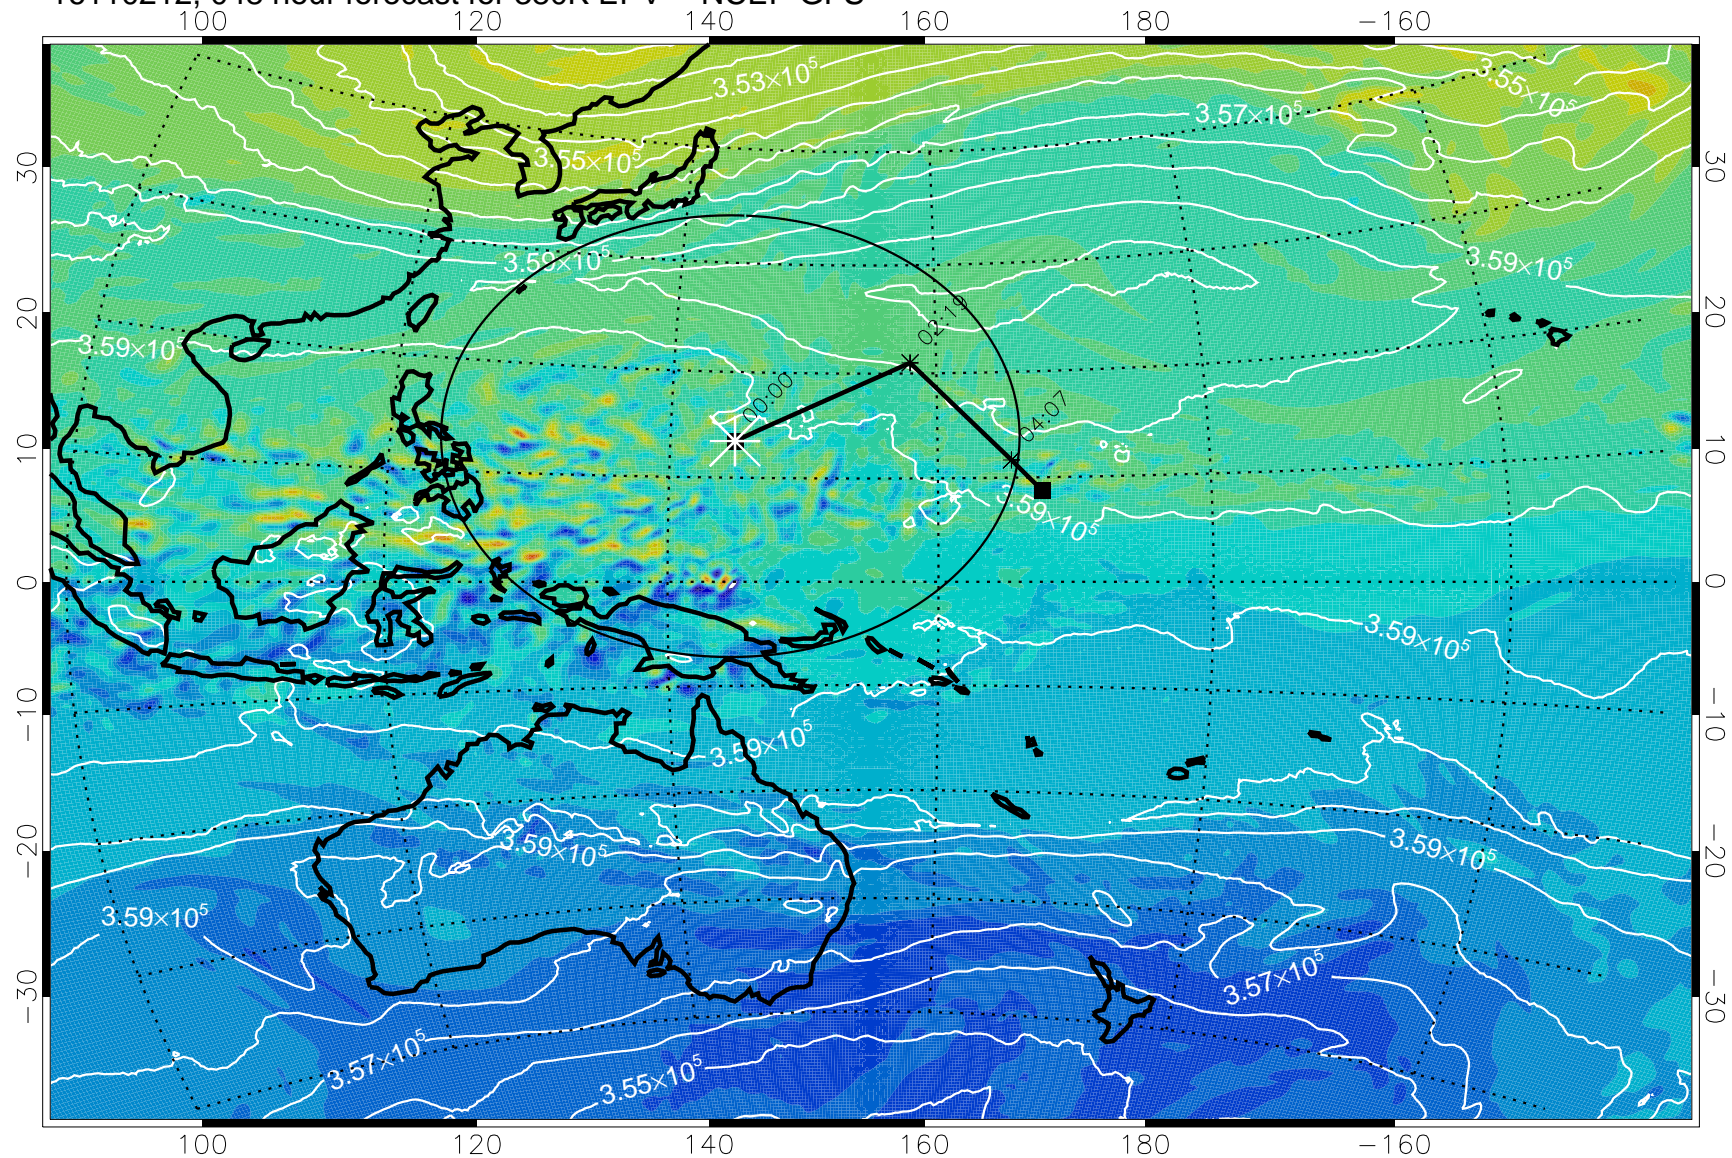

16110118, 030 hour forecast for 380K EPV -- NCEP GFS

380K Montgomery Streamfunction, white

Range ring of 2304 km

16110200, 036 hour forecast for 380K EPV -- NCEP GFS

380K Montgomery Streamfunction, white

Range ring of 2304 km

16110206, 042 hour forecast for 380K EPV -- NCEP GFS

380K Montgomery Streamfunction, white

Range ring of 2304 km

16110212, 048 hour forecast for 380K EPV -- NCEP GFS

380K Montgomery Streamfunction, white

Range ring of 2304 km

16110218, 054 hour forecast for 380K EPV -- NCEP GFS

380K Montgomery Streamfunction, white

Range ring of 2304 km

16110300, 060 hour forecast for 380K EPV -- NCEP GFS

380K Montgomery Streamfunction, white

Range ring of 2304 km

16110306, 066 hour forecast for 380K EPV -- NCEP GFS

380K Montgomery Streamfunction, white

Range ring of 2304 km

16110312, 072 hour forecast for 380K EPV -- NCEP GFS

380K Montgomery Streamfunction, white

Range ring of 2304 km