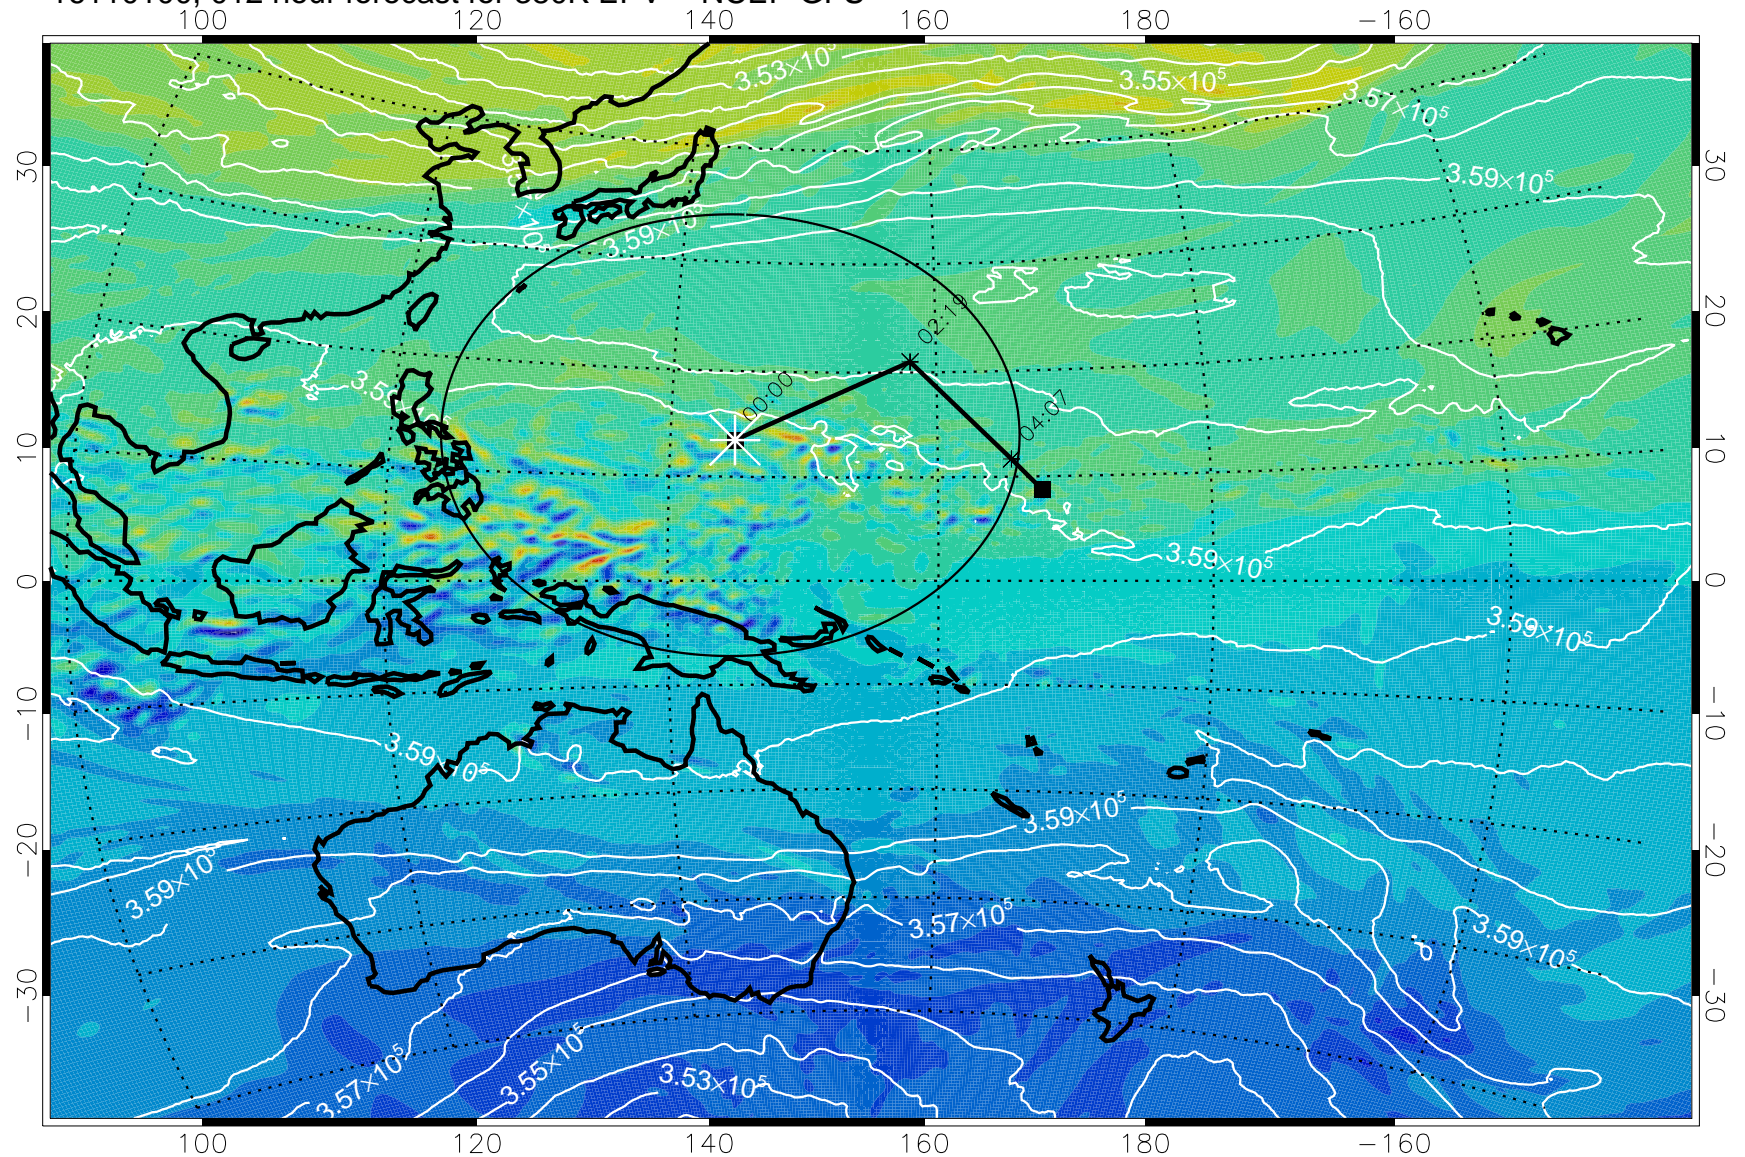

16103118, 006 hour forecast for 380K EPV -- NCEP GFS

380K Montgomery Streamfunction, white

Range ring of 2304 km

16110100, 012 hour forecast for 380K EPV -- NCEP GFS

380K Montgomery Streamfunction, white

Range ring of 2304 km

16110106, 018 hour forecast for 380K EPV -- NCEP GFS

380K Montgomery Streamfunction, white

Range ring of 2304 km

16110112, 024 hour forecast for 380K EPV -- NCEP GFS

380K Montgomery Streamfunction, white

Range ring of 2304 km

16110118, 030 hour forecast for 380K EPV -- NCEP GFS

380K Montgomery Streamfunction, white

Range ring of 2304 km

16110200, 036 hour forecast for 380K EPV -- NCEP GFS

380K Montgomery Streamfunction, white

Range ring of 2304 km

16110206, 042 hour forecast for 380K EPV -- NCEP GFS

380K Montgomery Streamfunction, white

Range ring of 2304 km

16110212, 048 hour forecast for 380K EPV -- NCEP GFS

380K Montgomery Streamfunction, white

Range ring of 2304 km