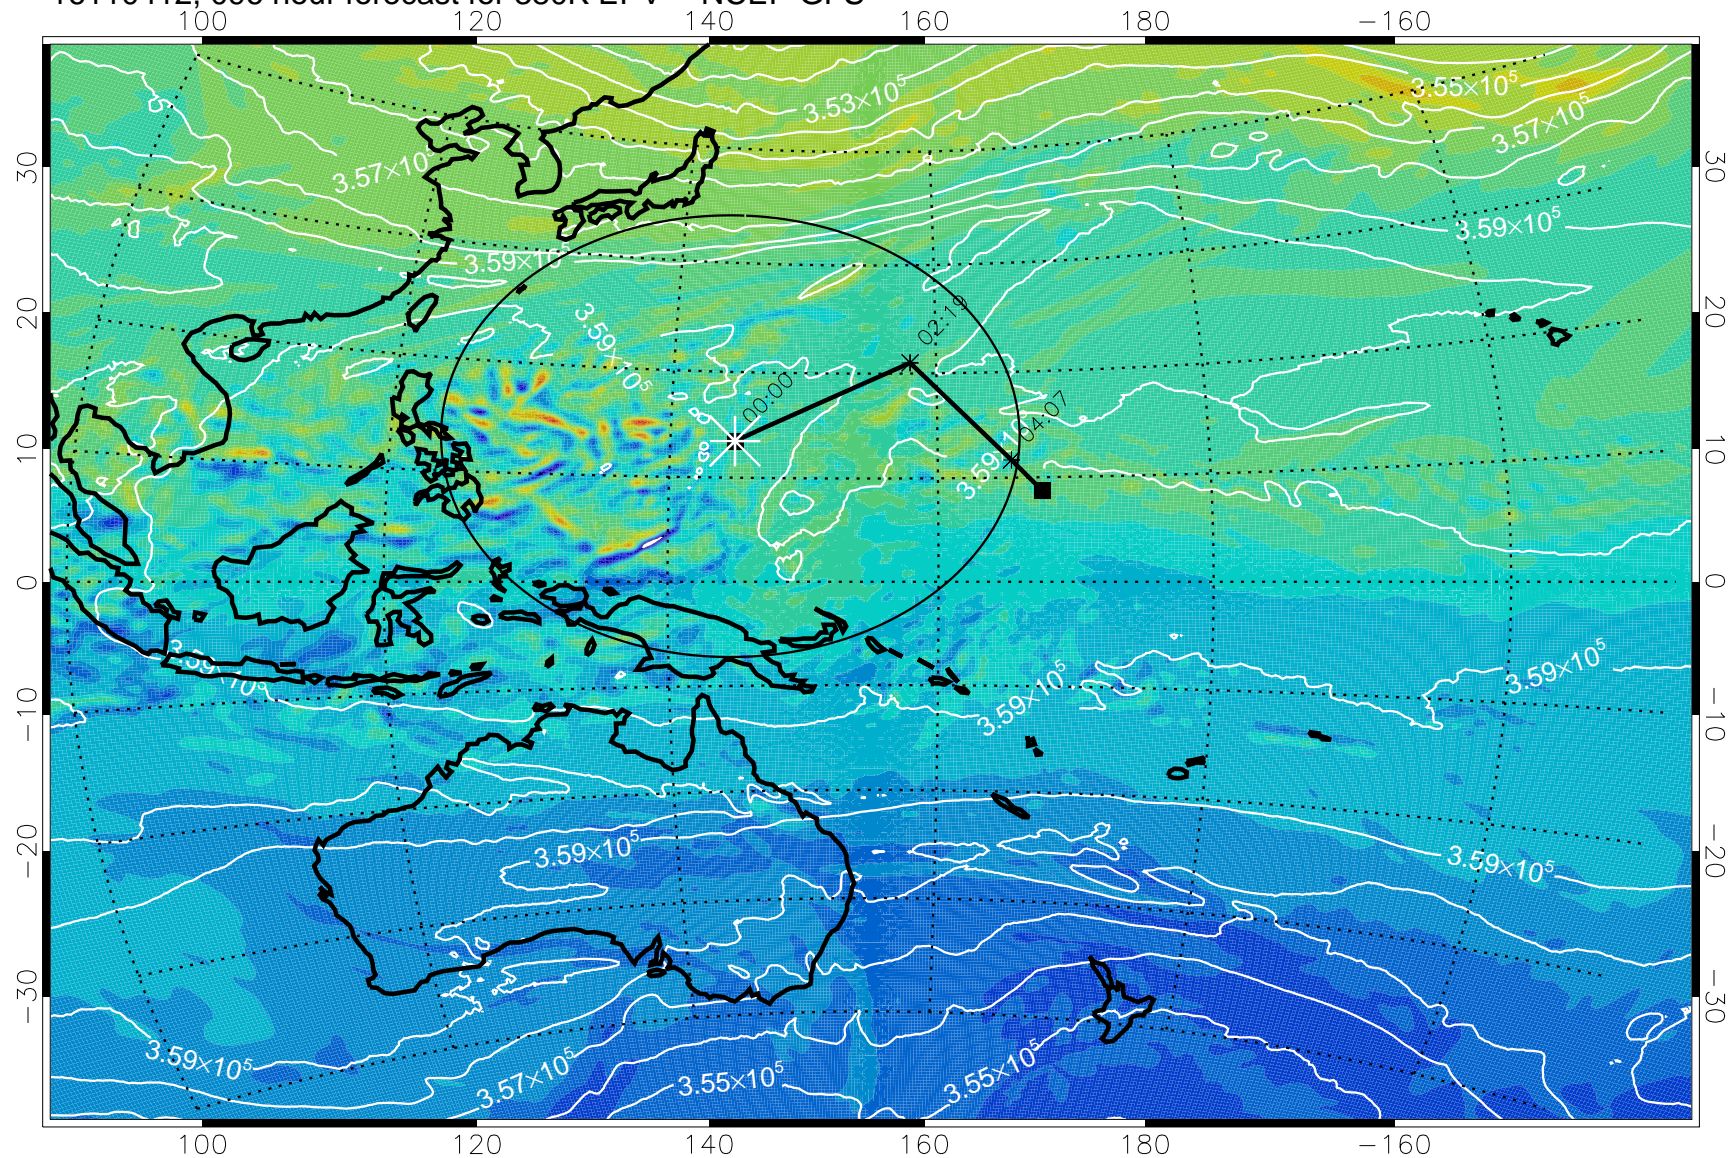

16110306, 066 hour forecast for 380K EPV -- NCEP GFS

380K Montgomery Streamfunction, white

Range ring of 2304 km

16110312, 072 hour forecast for 380K EPV -- NCEP GFS

380K Montgomery Streamfunction, white

Range ring of 2304 km

16110318, 078 hour forecast for 380K EPV -- NCEP GFS

380K Montgomery Streamfunction, white

Range ring of 2304 km

16110400, 084 hour forecast for 380K EPV -- NCEP GFS

380K Montgomery Streamfunction, white

Range ring of 2304 km

16110406, 090 hour forecast for 380K EPV -- NCEP GFS

16110412, 096 hour forecast for 380K EPV -- NCEP GFS

380K Montgomery Streamfunction, white

Range ring of 2304 km

16110418, 102 hour forecast for 380K EPV -- NCEP GFS

380K Montgomery Streamfunction, white

Range ring of 2304 km

16110500, 108 hour forecast for 380K EPV -- NCEP GFS

380K Montgomery Streamfunction, white

Range ring of 2304 km

16110506, 114 hour forecast for 380K EPV -- NCEP GFS