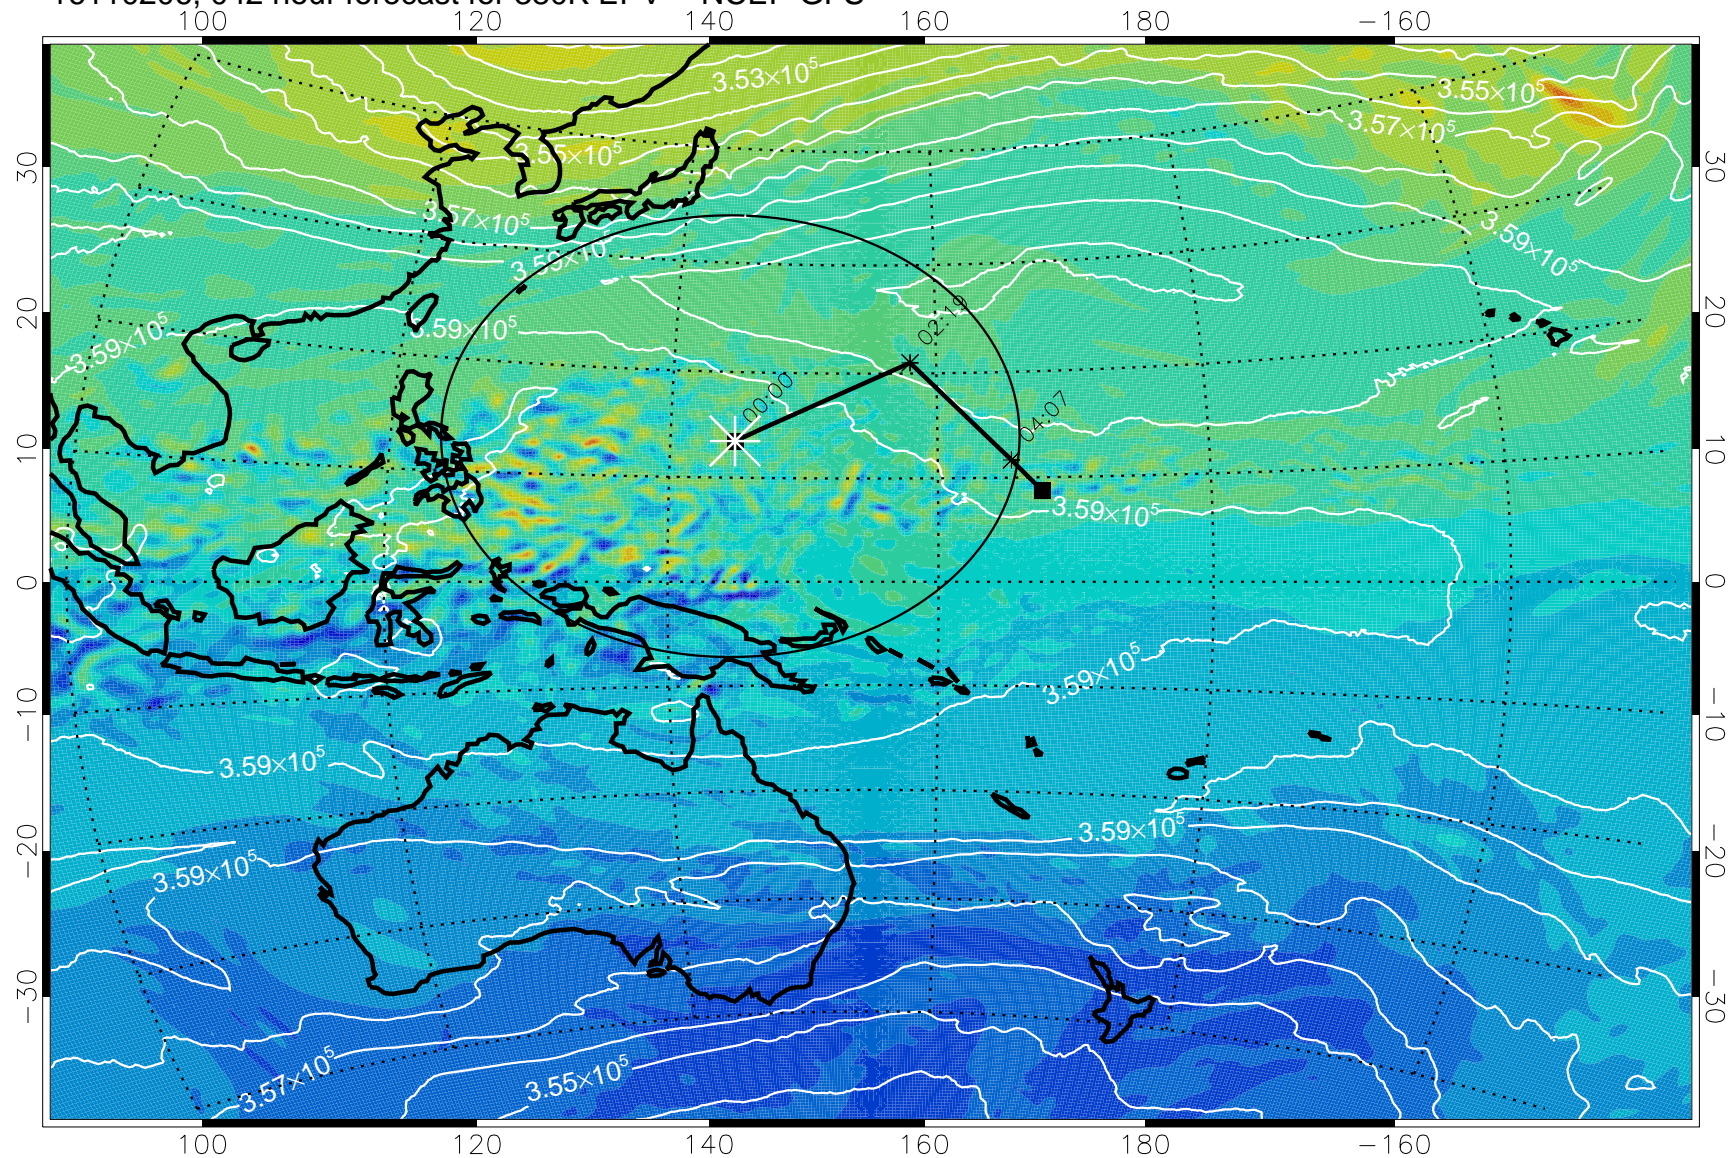

16110106, 018 hour forecast for 380K EPV -- NCEP GFS

380K Montgomery Streamfunction, white

Range ring of 2304 km

16110112, 024 hour forecast for 380K EPV -- NCEP GFS

380K Montgomery Streamfunction, white

Range ring of 2304 km

16110118, 030 hour forecast for 380K EPV -- NCEP GFS

380K Montgomery Streamfunction, white

Range ring of 2304 km

16110200, 036 hour forecast for 380K EPV -- NCEP GFS

380K Montgomery Streamfunction, white

Range ring of 2304 km

16110206, 042 hour forecast for 380K EPV -- NCEP GFS

380K Montgomery Streamfunction, white

Range ring of 2304 km

16110212, 048 hour forecast for 380K EPV -- NCEP GFS

380K Montgomery Streamfunction, white

Range ring of 2304 km

16110218, 054 hour forecast for 380K EPV -- NCEP GFS

380K Montgomery Streamfunction, white

Range ring of 2304 km

16110300, 060 hour forecast for 380K EPV -- NCEP GFS

380K Montgomery Streamfunction, white

Range ring of 2304 km