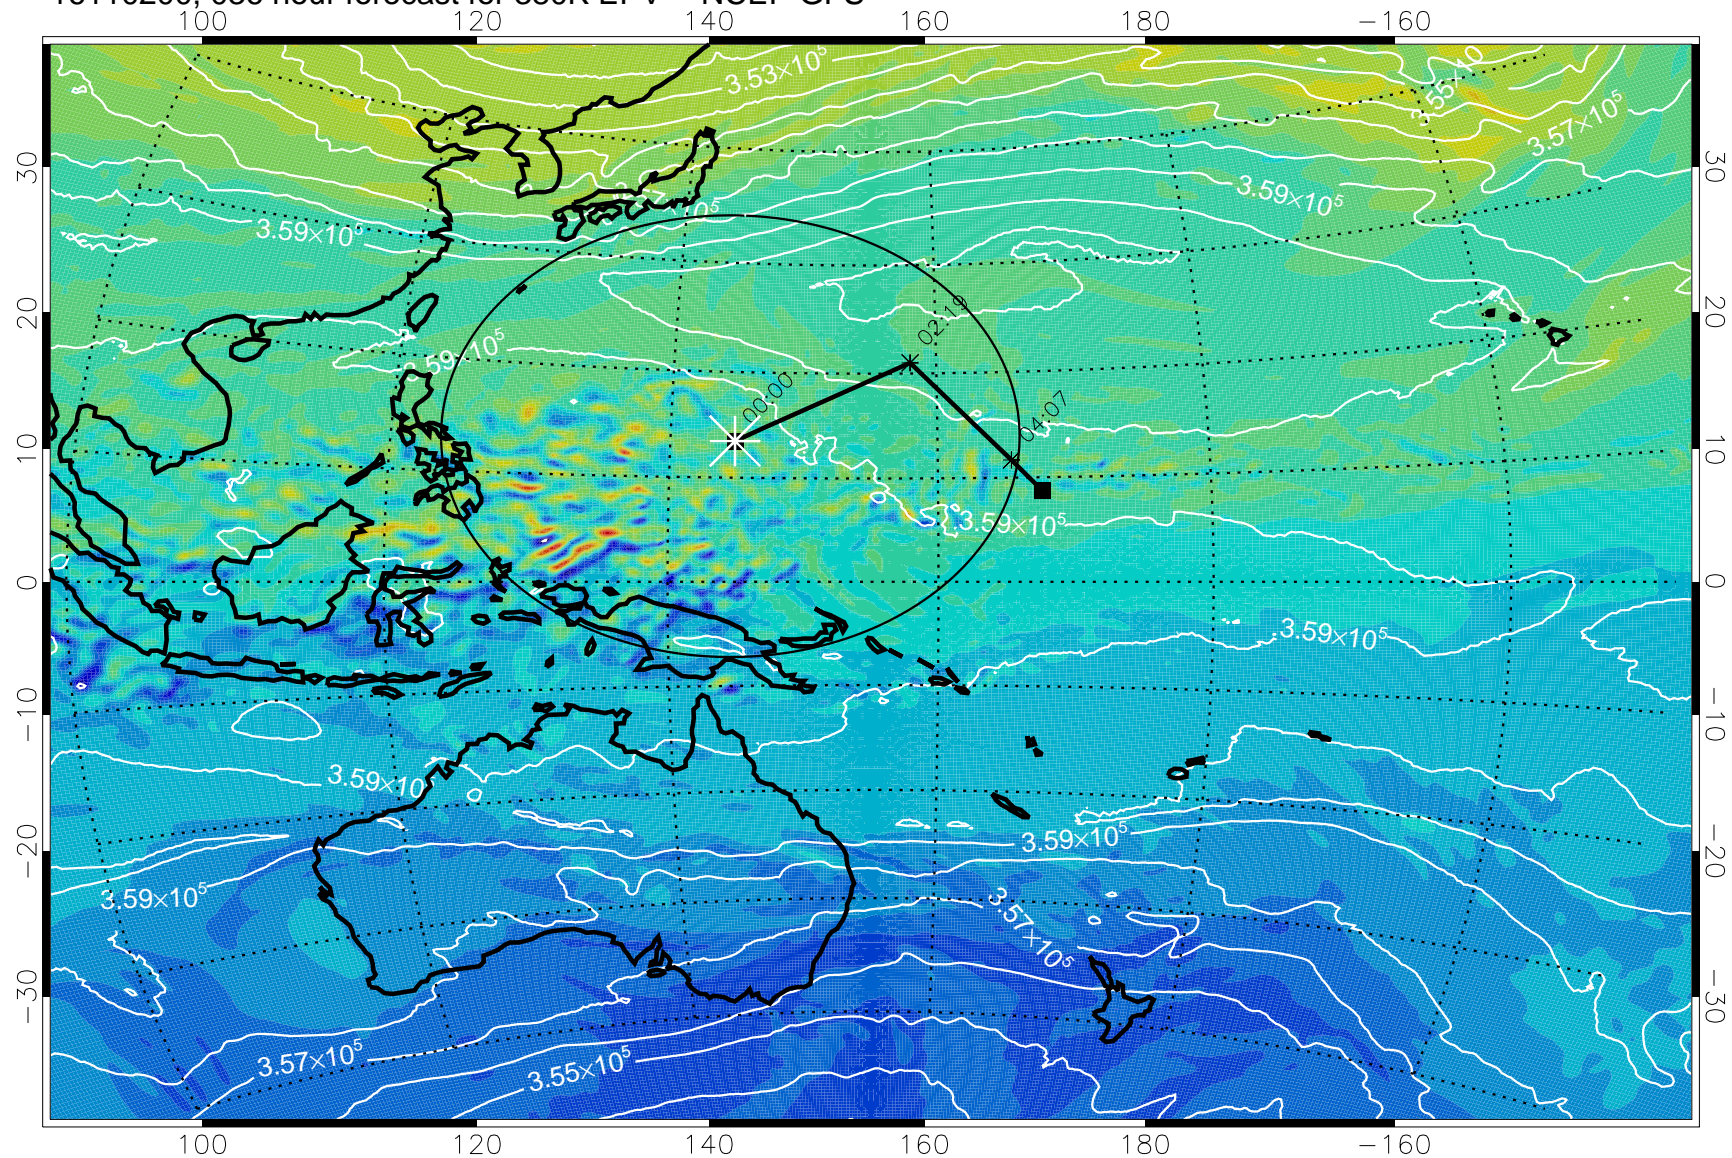

16110106, 018 hour forecast for 380K EPV -- NCEP GFS

380K Montgomery Streamfunction, white

Range ring of 2304 km

16110112, 024 hour forecast for 380K EPV -- NCEP GFS

380K Montgomery Streamfunction, white

Range ring of 2304 km

16110118, 030 hour forecast for 380K EPV -- NCEP GFS

380K Montgomery Streamfunction, white

Range ring of 2304 km

16110200, 036 hour forecast for 380K EPV -- NCEP GFS

380K Montgomery Streamfunction, white

Range ring of 2304 km

16110206, 042 hour forecast for 380K EPV -- NCEP GFS

380K Montgomery Streamfunction, white

Range ring of 2304 km

16110212, 048 hour forecast for 380K EPV -- NCEP GFS

380K Montgomery Streamfunction, white

Range ring of 2304 km

16110218, 054 hour forecast for 380K EPV -- NCEP GFS

380K Montgomery Streamfunction, white

Range ring of 2304 km

16110300, 060 hour forecast for 380K EPV -- NCEP GFS

380K Montgomery Streamfunction, white

Range ring of 2304 km