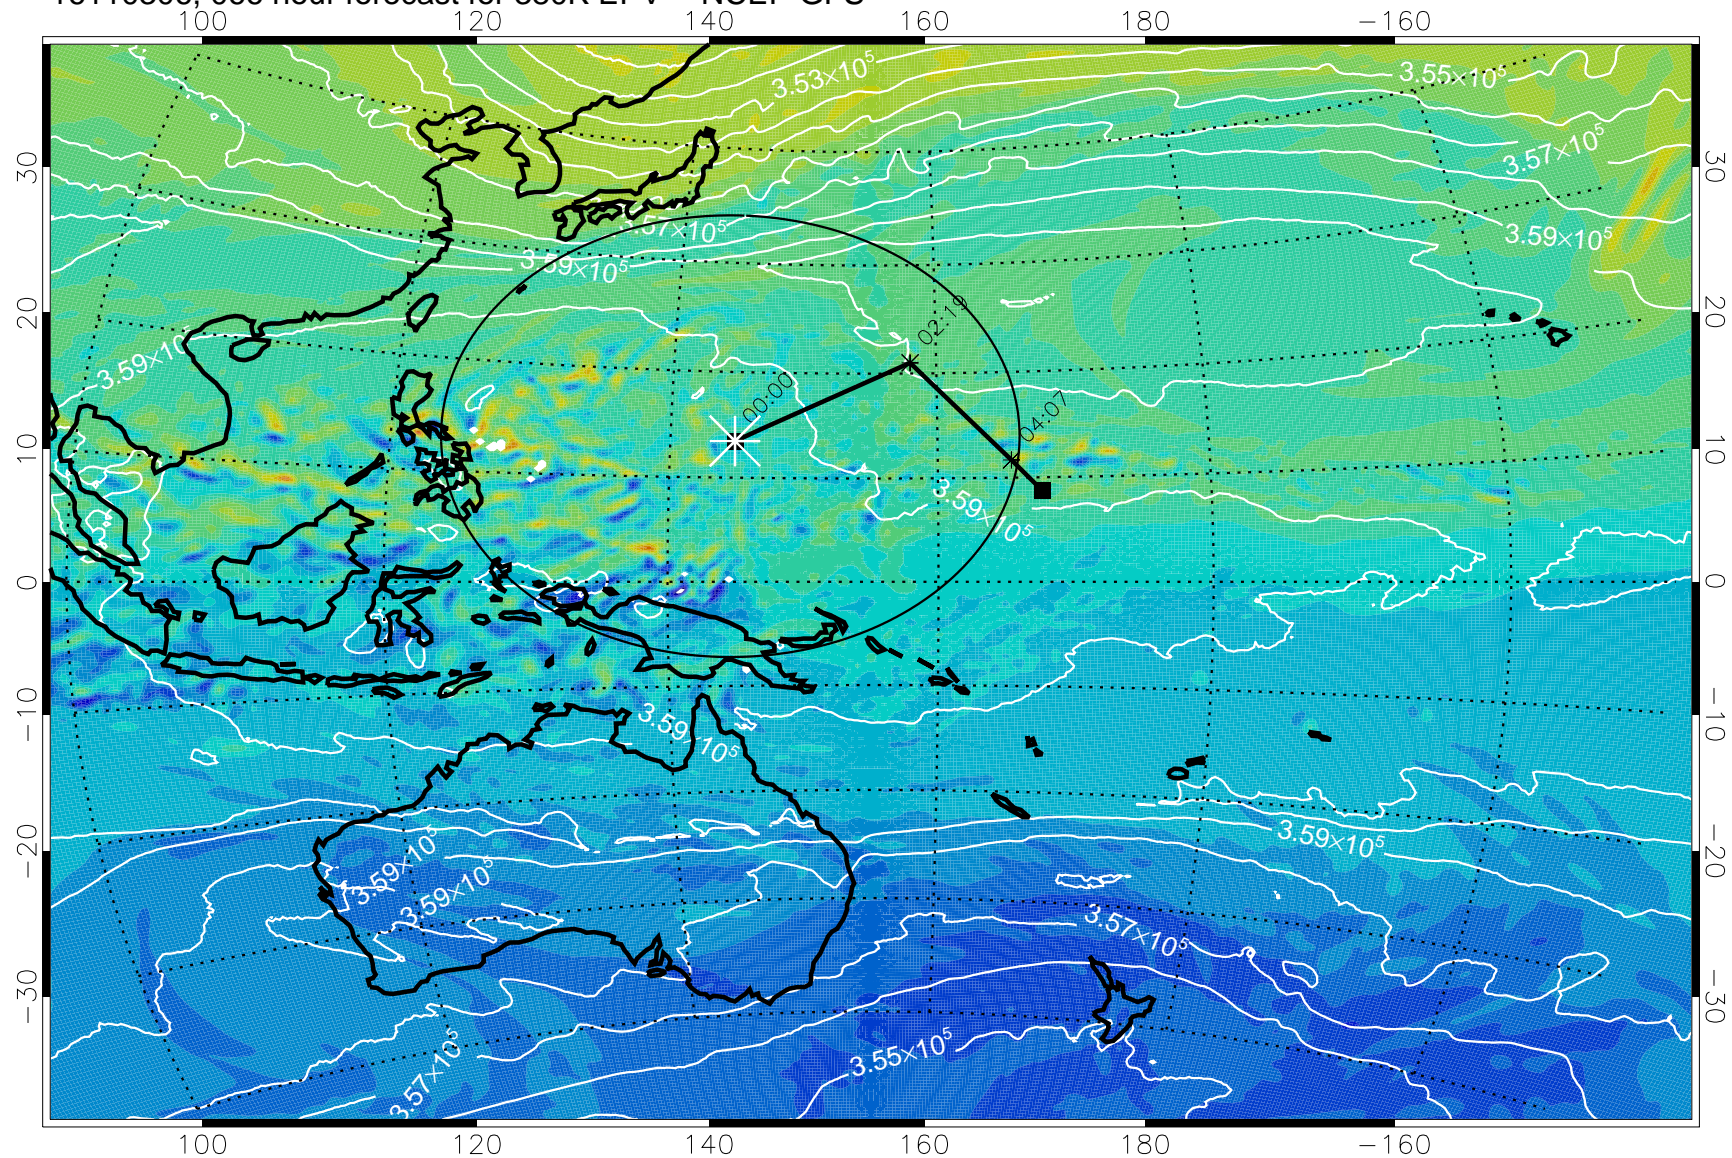

16110218, 054 hour forecast for 380K EPV -- NCEP GFS

380K Montgomery Streamfunction, white

Range ring of 2304 km

16110300, 060 hour forecast for 380K EPV -- NCEP GFS

380K Montgomery Streamfunction, white

Range ring of 2304 km

16110306, 066 hour forecast for 380K EPV -- NCEP GFS

380K Montgomery Streamfunction, white

Range ring of 2304 km

16110312, 072 hour forecast for 380K EPV -- NCEP GFS

380K Montgomery Streamfunction, white

Range ring of 2304 km

16110318, 078 hour forecast for 380K EPV -- NCEP GFS

380K Montgomery Streamfunction, white

Range ring of 2304 km

16110400, 084 hour forecast for 380K EPV -- NCEP GFS

380K Montgomery Streamfunction, white

Range ring of 2304 km

16110406, 090 hour forecast for 380K EPV -- NCEP GFS

16110412, 096 hour forecast for 380K EPV -- NCEP GFS

380K Montgomery Streamfunction, white

Range ring of 2304 km

16110418, 102 hour forecast for 380K EPV -- NCEP GFS