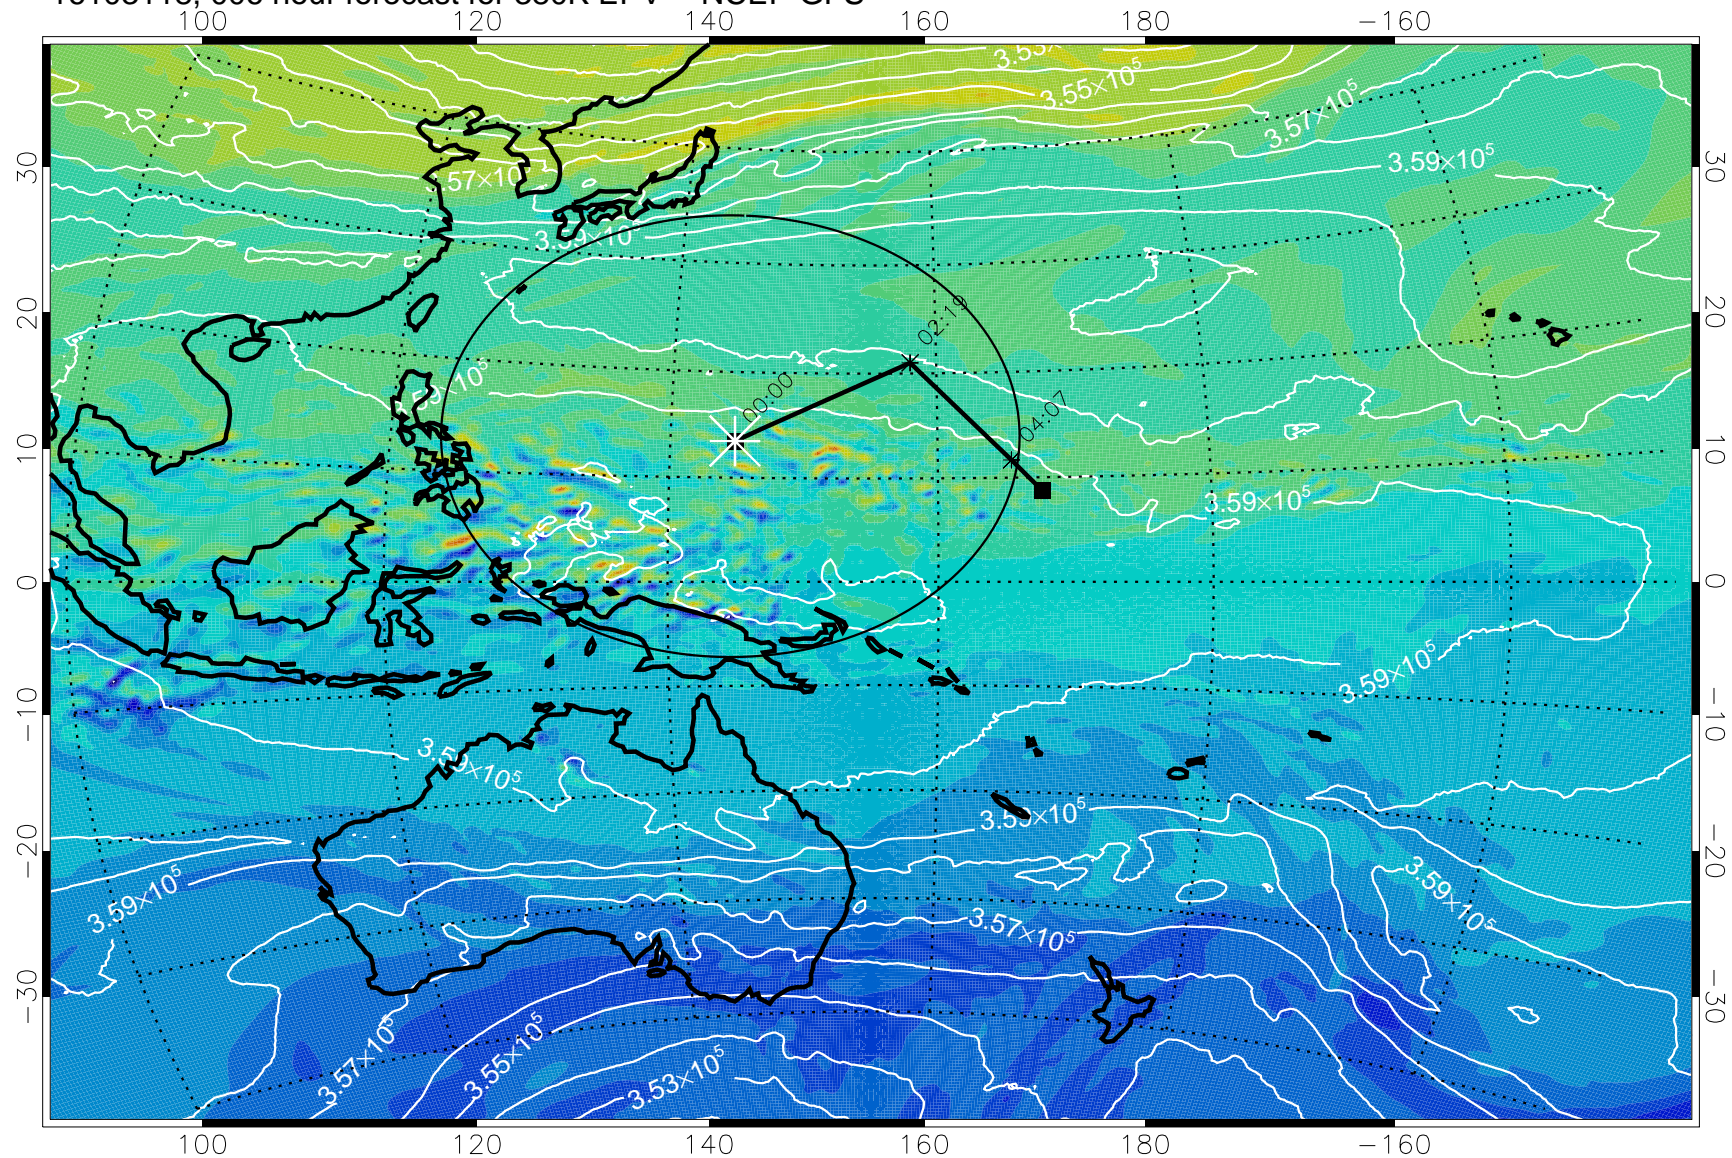

16103118, 006 hour forecast for 380K EPV -- NCEP GFS

380K Montgomery Streamfunction, white

Range ring of 2304 km

16110100, 012 hour forecast for 380K EPV -- NCEP GFS

380K Montgomery Streamfunction, white

Range ring of 2304 km

16110106, 018 hour forecast for 380K EPV -- NCEP GFS

380K Montgomery Streamfunction, white

Range ring of 2304 km

16110112, 024 hour forecast for 380K EPV -- NCEP GFS

380K Montgomery Streamfunction, white

Range ring of 2304 km

16110118, 030 hour forecast for 380K EPV -- NCEP GFS

380K Montgomery Streamfunction, white

Range ring of 2304 km

16110200, 036 hour forecast for 380K EPV -- NCEP GFS

380K Montgomery Streamfunction, white

Range ring of 2304 km

16110206, 042 hour forecast for 380K EPV -- NCEP GFS

380K Montgomery Streamfunction, white

Range ring of 2304 km

16110212, 048 hour forecast for 380K EPV -- NCEP GFS

380K Montgomery Streamfunction, white

Range ring of 2304 km