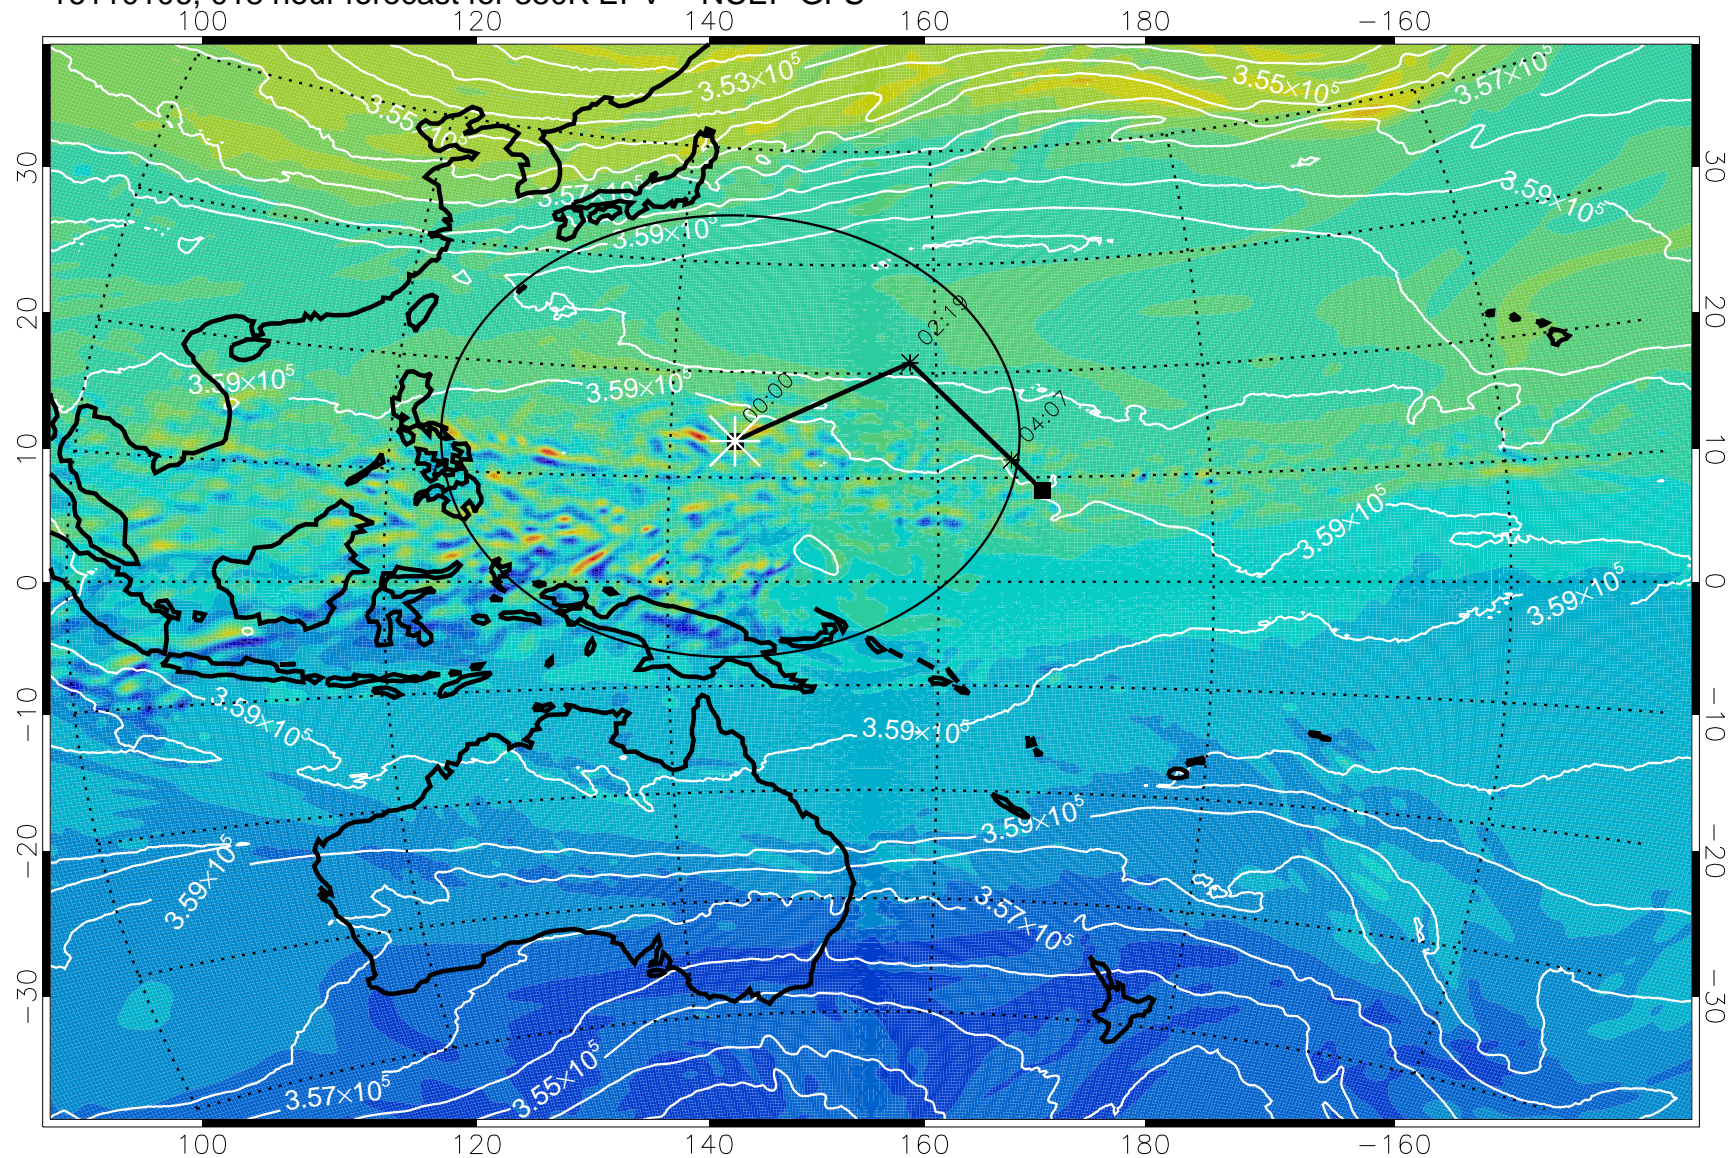

16103118, 006 hour forecast for 380K EPV -- NCEP GFS

380K Montgomery Streamfunction, white

Range ring of 2304 km

16110100, 012 hour forecast for 380K EPV -- NCEP GFS

380K Montgomery Streamfunction, white

Range ring of 2304 km

16110106, 018 hour forecast for 380K EPV -- NCEP GFS

380K Montgomery Streamfunction, white

Range ring of 2304 km

16110112, 024 hour forecast for 380K EPV -- NCEP GFS

380K Montgomery Streamfunction, white

Range ring of 2304 km

16110118, 030 hour forecast for 380K EPV -- NCEP GFS

380K Montgomery Streamfunction, white

Range ring of 2304 km

16110200, 036 hour forecast for 380K EPV -- NCEP GFS

380K Montgomery Streamfunction, white

Range ring of 2304 km

16110206, 042 hour forecast for 380K EPV -- NCEP GFS

380K Montgomery Streamfunction, white

Range ring of 2304 km

16110212, 048 hour forecast for 380K EPV -- NCEP GFS

380K Montgomery Streamfunction, white

Range ring of 2304 km