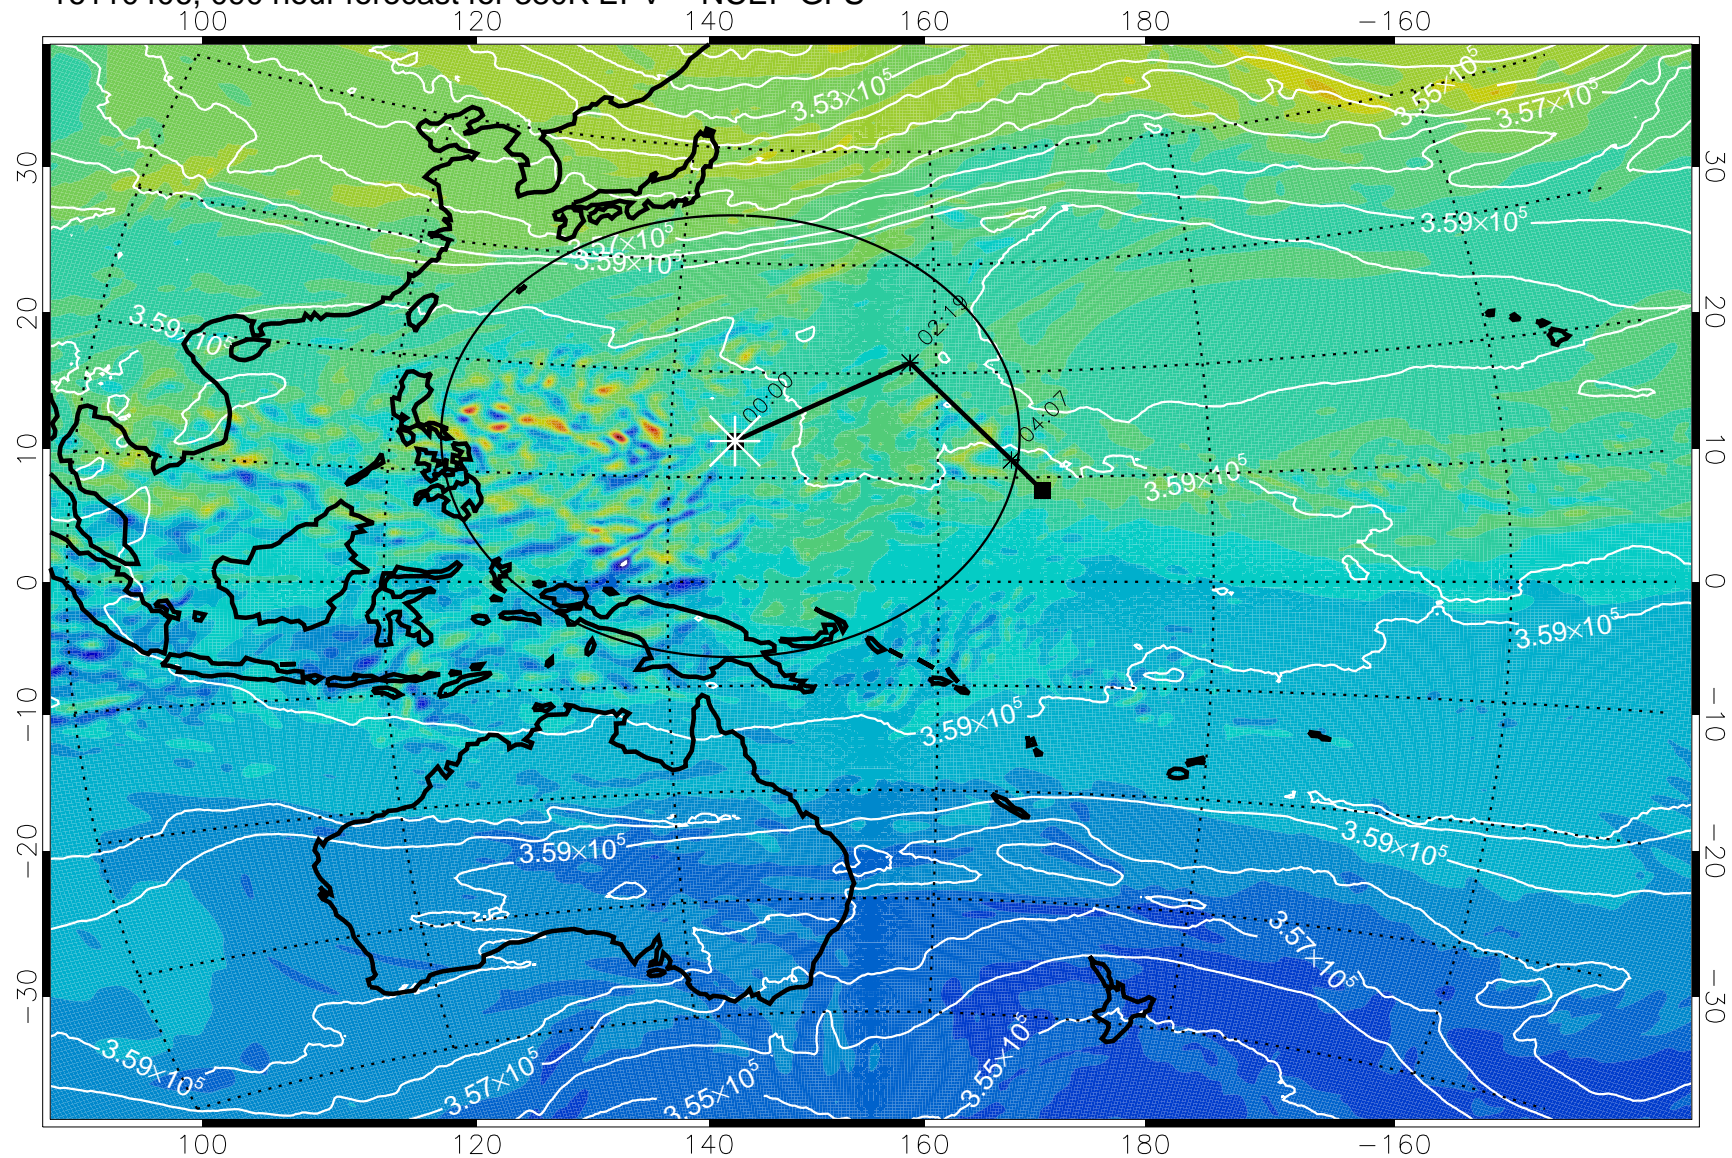

16110306, 066 hour forecast for 380K EPV -- NCEP GFS

380K Montgomery Streamfunction, white

Range ring of 2304 km

16110312, 072 hour forecast for 380K EPV -- NCEP GFS

380K Montgomery Streamfunction, white

Range ring of 2304 km

16110318, 078 hour forecast for 380K EPV -- NCEP GFS

380K Montgomery Streamfunction, white

Range ring of 2304 km

16110400, 084 hour forecast for 380K EPV -- NCEP GFS

380K Montgomery Streamfunction, white

Range ring of 2304 km

16110406, 090 hour forecast for 380K EPV -- NCEP GFS

16110412, 096 hour forecast for 380K EPV -- NCEP GFS

380K Montgomery Streamfunction, white

Range ring of 2304 km

16110418, 102 hour forecast for 380K EPV -- NCEP GFS

380K Montgomery Streamfunction, white

Range ring of 2304 km

16110500, 108 hour forecast for 380K EPV -- NCEP GFS

380K Montgomery Streamfunction, white

Range ring of 2304 km

16110506, 114 hour forecast for 380K EPV -- NCEP GFS