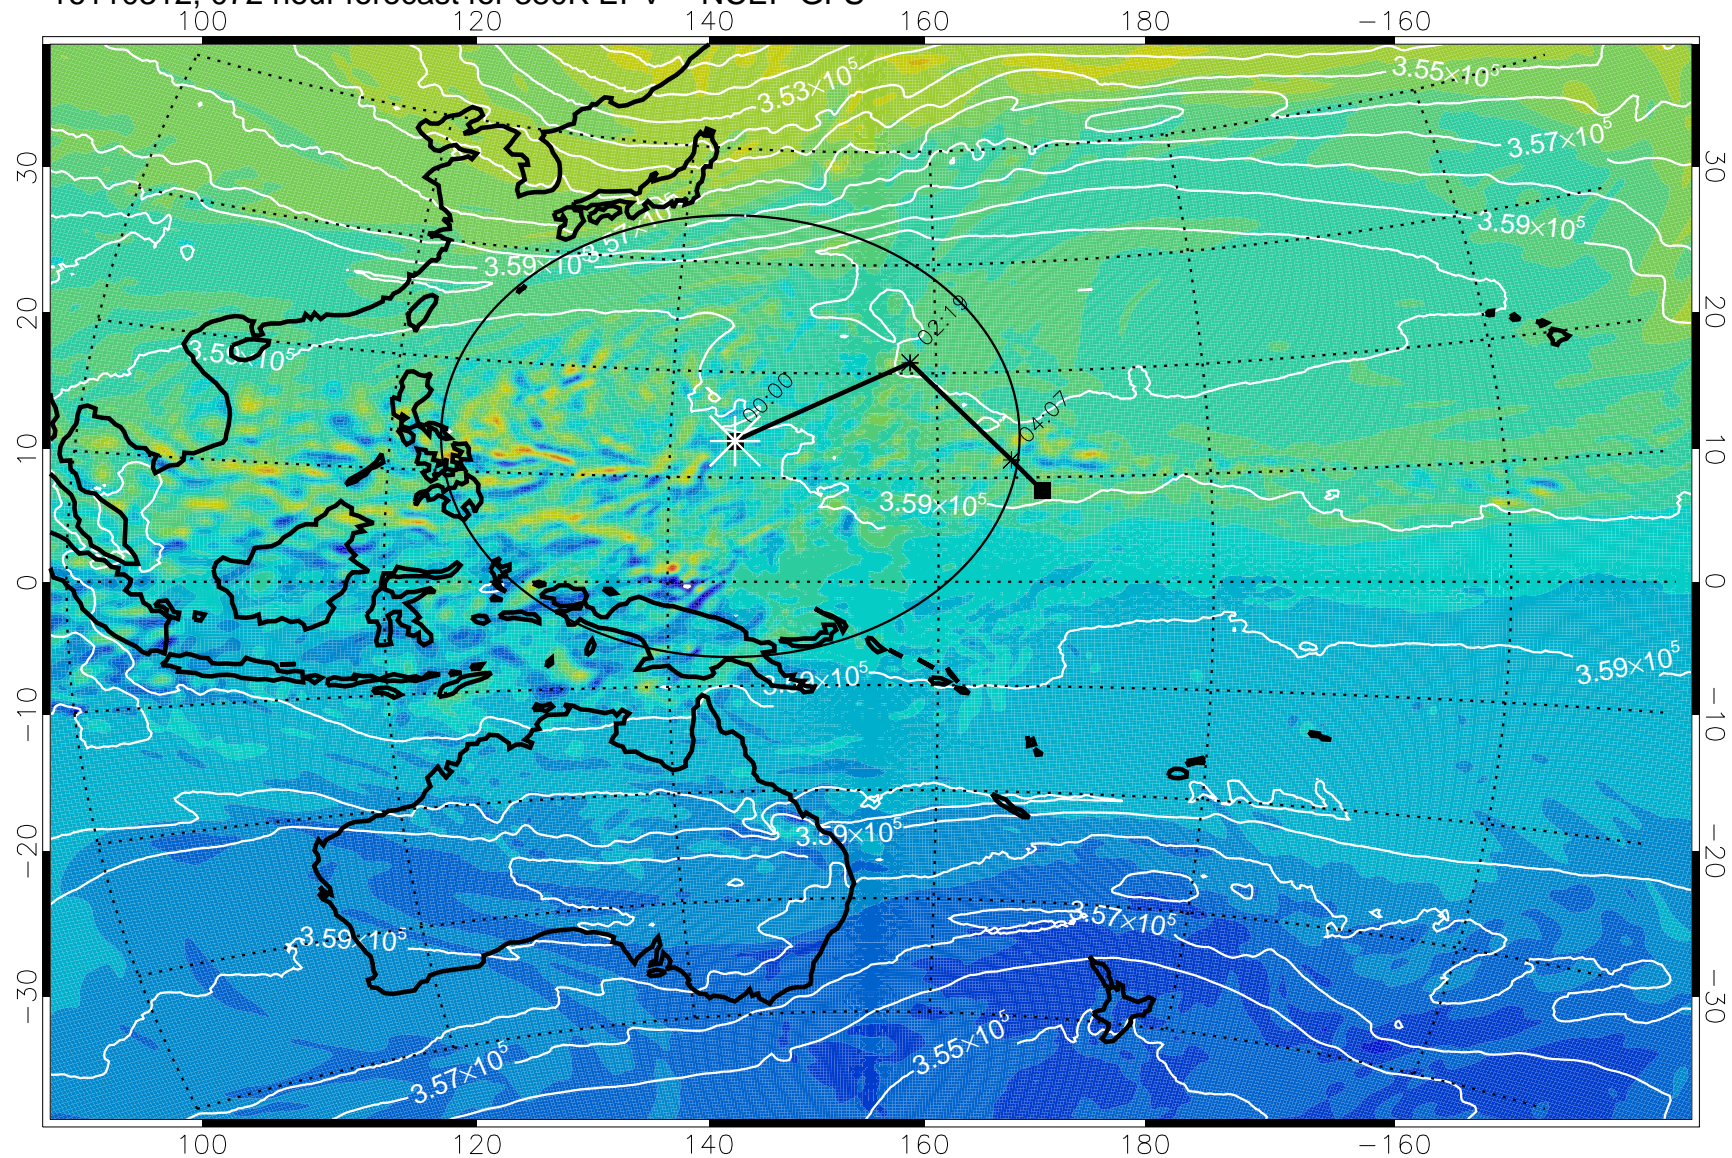

16110218, 054 hour forecast for 380K EPV -- NCEP GFS

380K Montgomery Streamfunction, white

Range ring of 2304 km

16110300, 060 hour forecast for 380K EPV -- NCEP GFS

380K Montgomery Streamfunction, white

Range ring of 2304 km

16110306, 066 hour forecast for 380K EPV -- NCEP GFS

380K Montgomery Streamfunction, white

Range ring of 2304 km

16110312, 072 hour forecast for 380K EPV -- NCEP GFS

380K Montgomery Streamfunction, white

Range ring of 2304 km

16110318, 078 hour forecast for 380K EPV -- NCEP GFS

380K Montgomery Streamfunction, white

Range ring of 2304 km

16110400, 084 hour forecast for 380K EPV -- NCEP GFS

380K Montgomery Streamfunction, white

Range ring of 2304 km

16110406, 090 hour forecast for 380K EPV -- NCEP GFS

16110412, 096 hour forecast for 380K EPV -- NCEP GFS

380K Montgomery Streamfunction, white

Range ring of 2304 km

16110418, 102 hour forecast for 380K EPV -- NCEP GFS