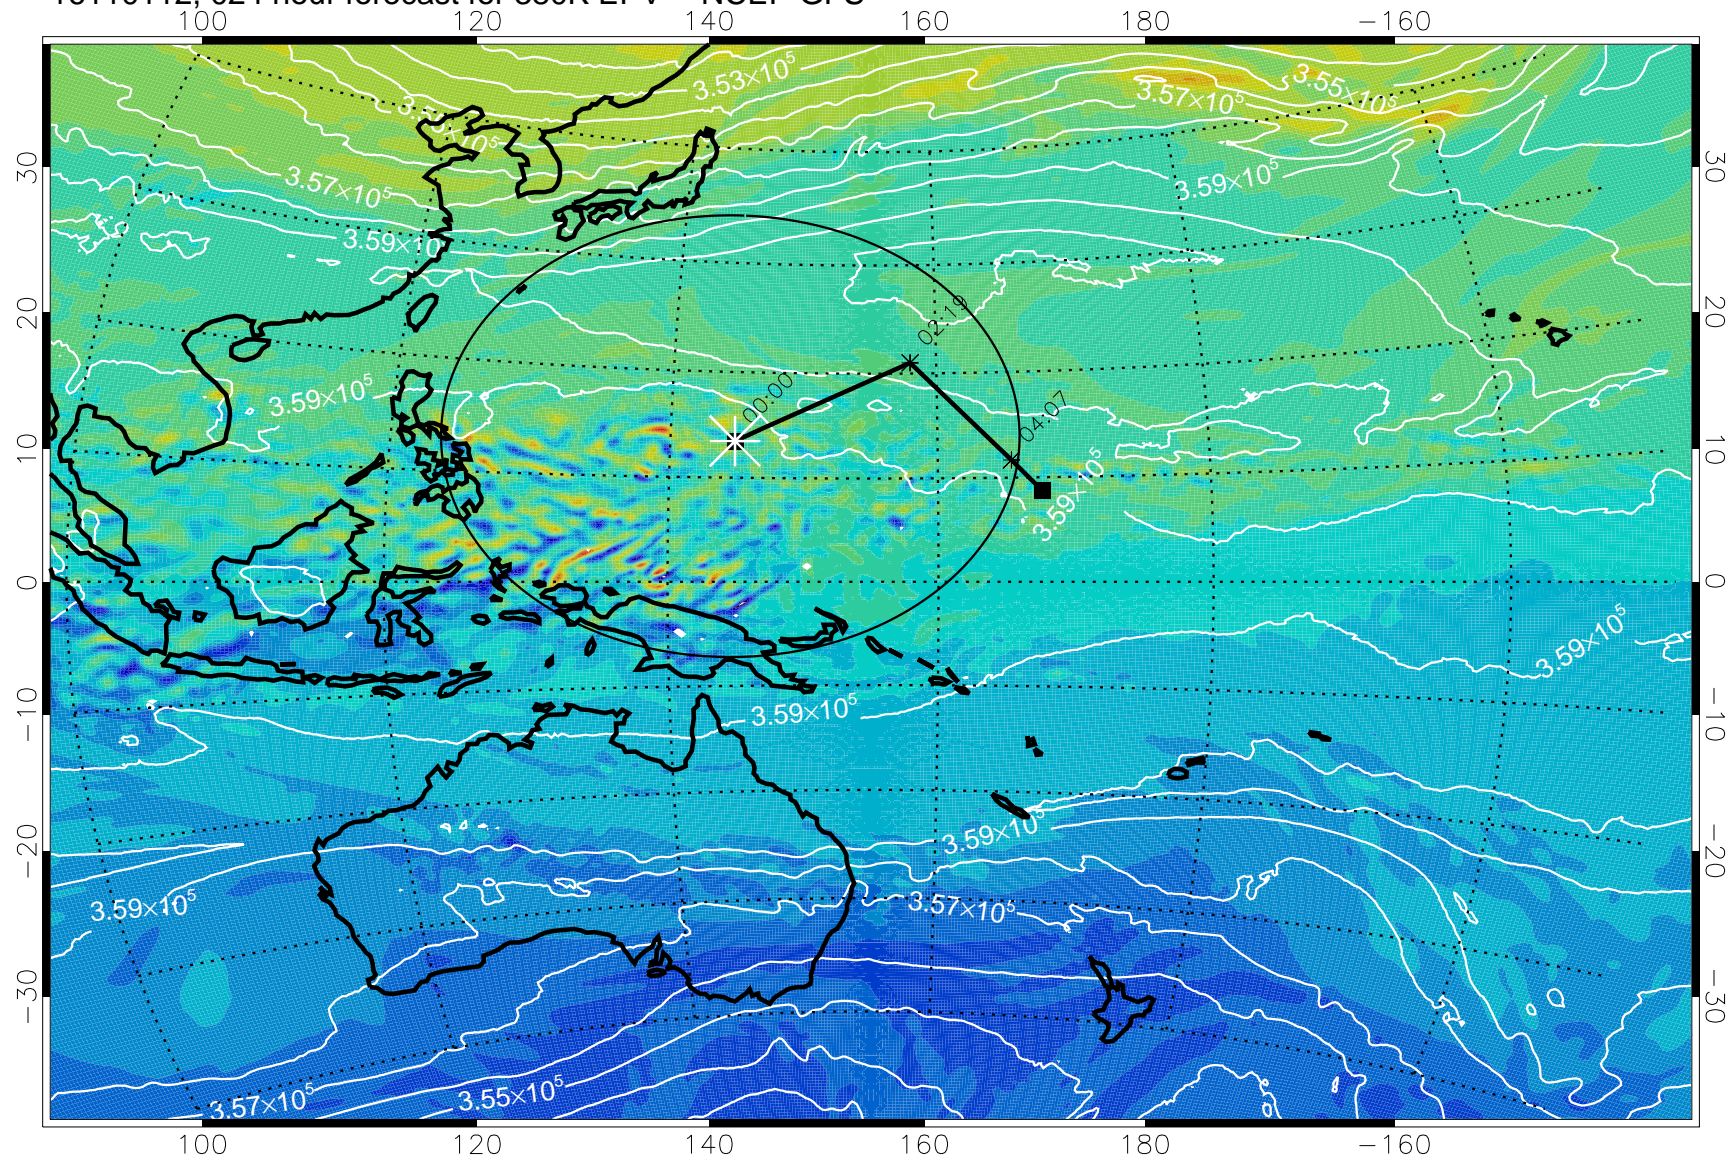

16110106, 018 hour forecast for 380K EPV -- NCEP GFS

380K Montgomery Streamfunction, white

Range ring of 2304 km

16110112, 024 hour forecast for 380K EPV -- NCEP GFS

380K Montgomery Streamfunction, white

Range ring of 2304 km

16110118, 030 hour forecast for 380K EPV -- NCEP GFS

380K Montgomery Streamfunction, white

Range ring of 2304 km

16110200, 036 hour forecast for 380K EPV -- NCEP GFS

380K Montgomery Streamfunction, white

Range ring of 2304 km

16110206, 042 hour forecast for 380K EPV -- NCEP GFS

380K Montgomery Streamfunction, white

Range ring of 2304 km

16110212, 048 hour forecast for 380K EPV -- NCEP GFS

380K Montgomery Streamfunction, white

Range ring of 2304 km

16110218, 054 hour forecast for 380K EPV -- NCEP GFS

380K Montgomery Streamfunction, white

Range ring of 2304 km

16110300, 060 hour forecast for 380K EPV -- NCEP GFS

380K Montgomery Streamfunction, white

Range ring of 2304 km