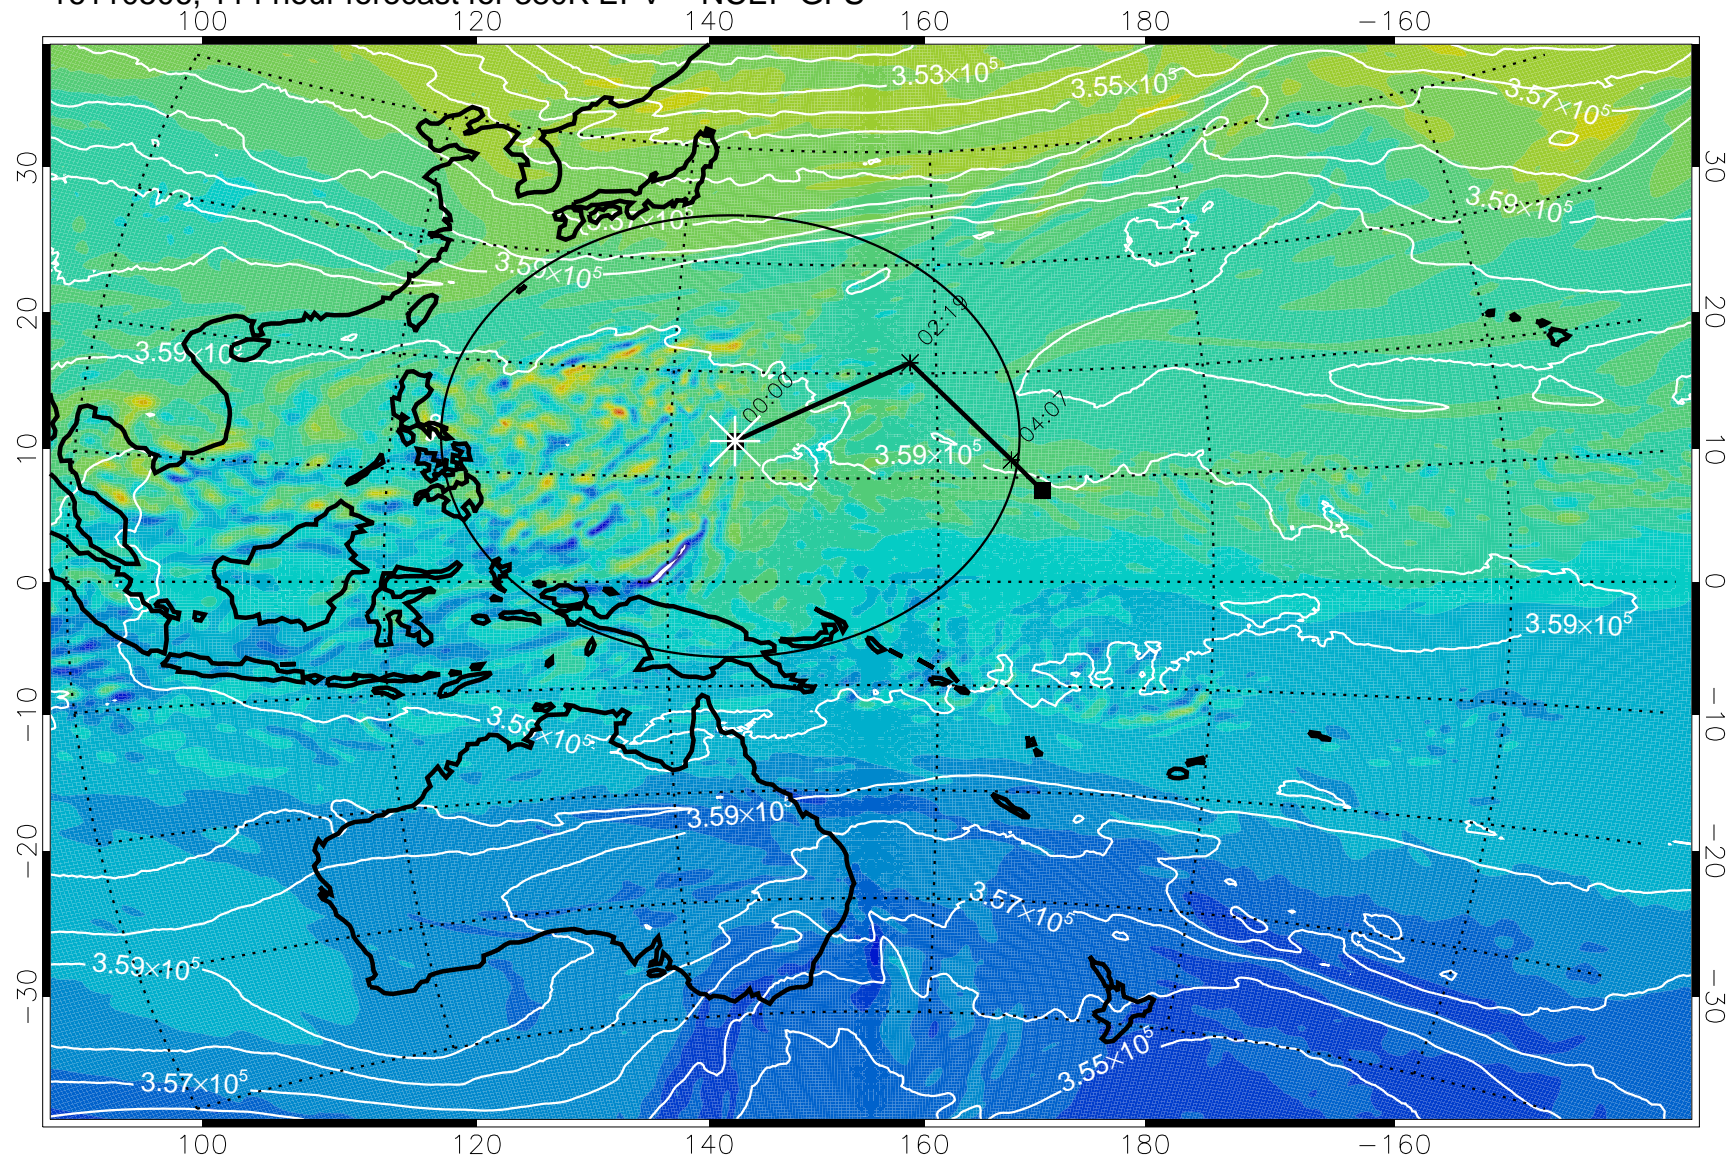

16110406, 090 hour forecast for 380K EPV -- NCEP GFS

16110412, 096 hour forecast for 380K EPV -- NCEP GFS

380K Montgomery Streamfunction, white

Range ring of 2304 km

16110418, 102 hour forecast for 380K EPV -- NCEP GFS

380K Montgomery Streamfunction, white

Range ring of 2304 km

16110500, 108 hour forecast for 380K EPV -- NCEP GFS

380K Montgomery Streamfunction, white

Range ring of 2304 km

16110506, 114 hour forecast for 380K EPV -- NCEP GFS

380K Montgomery Streamfunction, white

Range ring of 2304 km

16110512, 120 hour forecast for 380K EPV -- NCEP GFS

380K Montgomery Streamfunction, white

Range ring of 2304 km