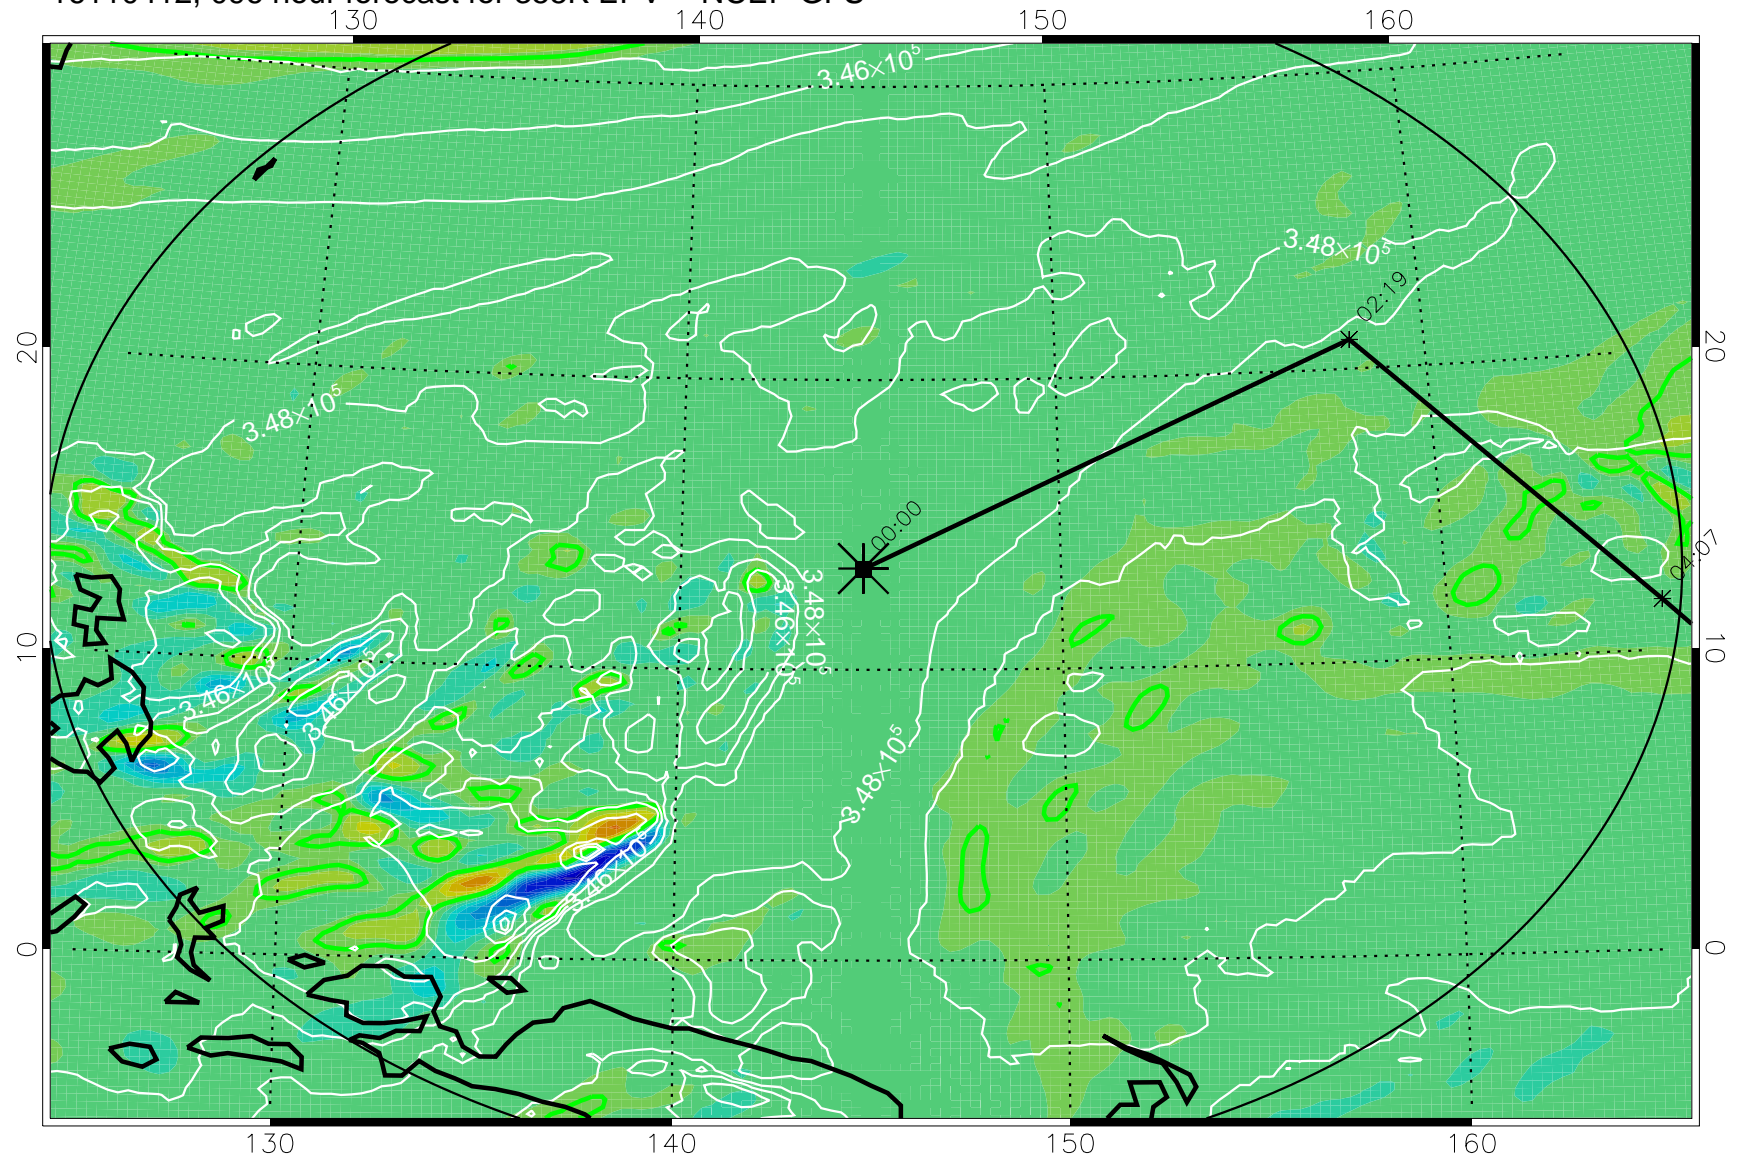

16110318, 078 hour forecast for 355K EPV -- NCEP GFS

355K Montgomery Streamfunction, white
EPV Tropopause (2 PVU) Position
Range ring of 2304 km

16110400, 084 hour forecast for 355K EPV -- NCEP GFS

355K Montgomery Streamfunction, white
EPV Tropopause (2 PVU) Position
Range ring of 2304 km

16110406, 090 hour forecast for 355K EPV -- NCEP GFS

355K Montgomery Streamfunction, white
EPV Tropopause (2 PVU) Position
Range ring of 2304 km

16110412, 096 hour forecast for 355K EPV -- NCEP GFS

355K Montgomery Streamfunction, white
EPV Tropopause (2 PVU) Position
Range ring of 2304 km

16110418, 102 hour forecast for 355K EPV -- NCEP GFS

355K Montgomery Streamfunction, white
EPV Tropopause (2 PVU) Position
Range ring of 2304 km

16110500, 108 hour forecast for 355K EPV -- NCEP GFS

355K Montgomery Streamfunction, white
EPV Tropopause (2 PVU) Position
Range ring of 2304 km

16110506, 114 hour forecast for 355K EPV -- NCEP GFS

355K Montgomery Streamfunction, white
EPV Tropopause (2 PVU) Position
Range ring of 2304 km

16110512, 120 hour forecast for 355K EPV -- NCEP GFS

355K Montgomery Streamfunction, white
EPV Tropopause (2 PVU) Position
Range ring of 2304 km