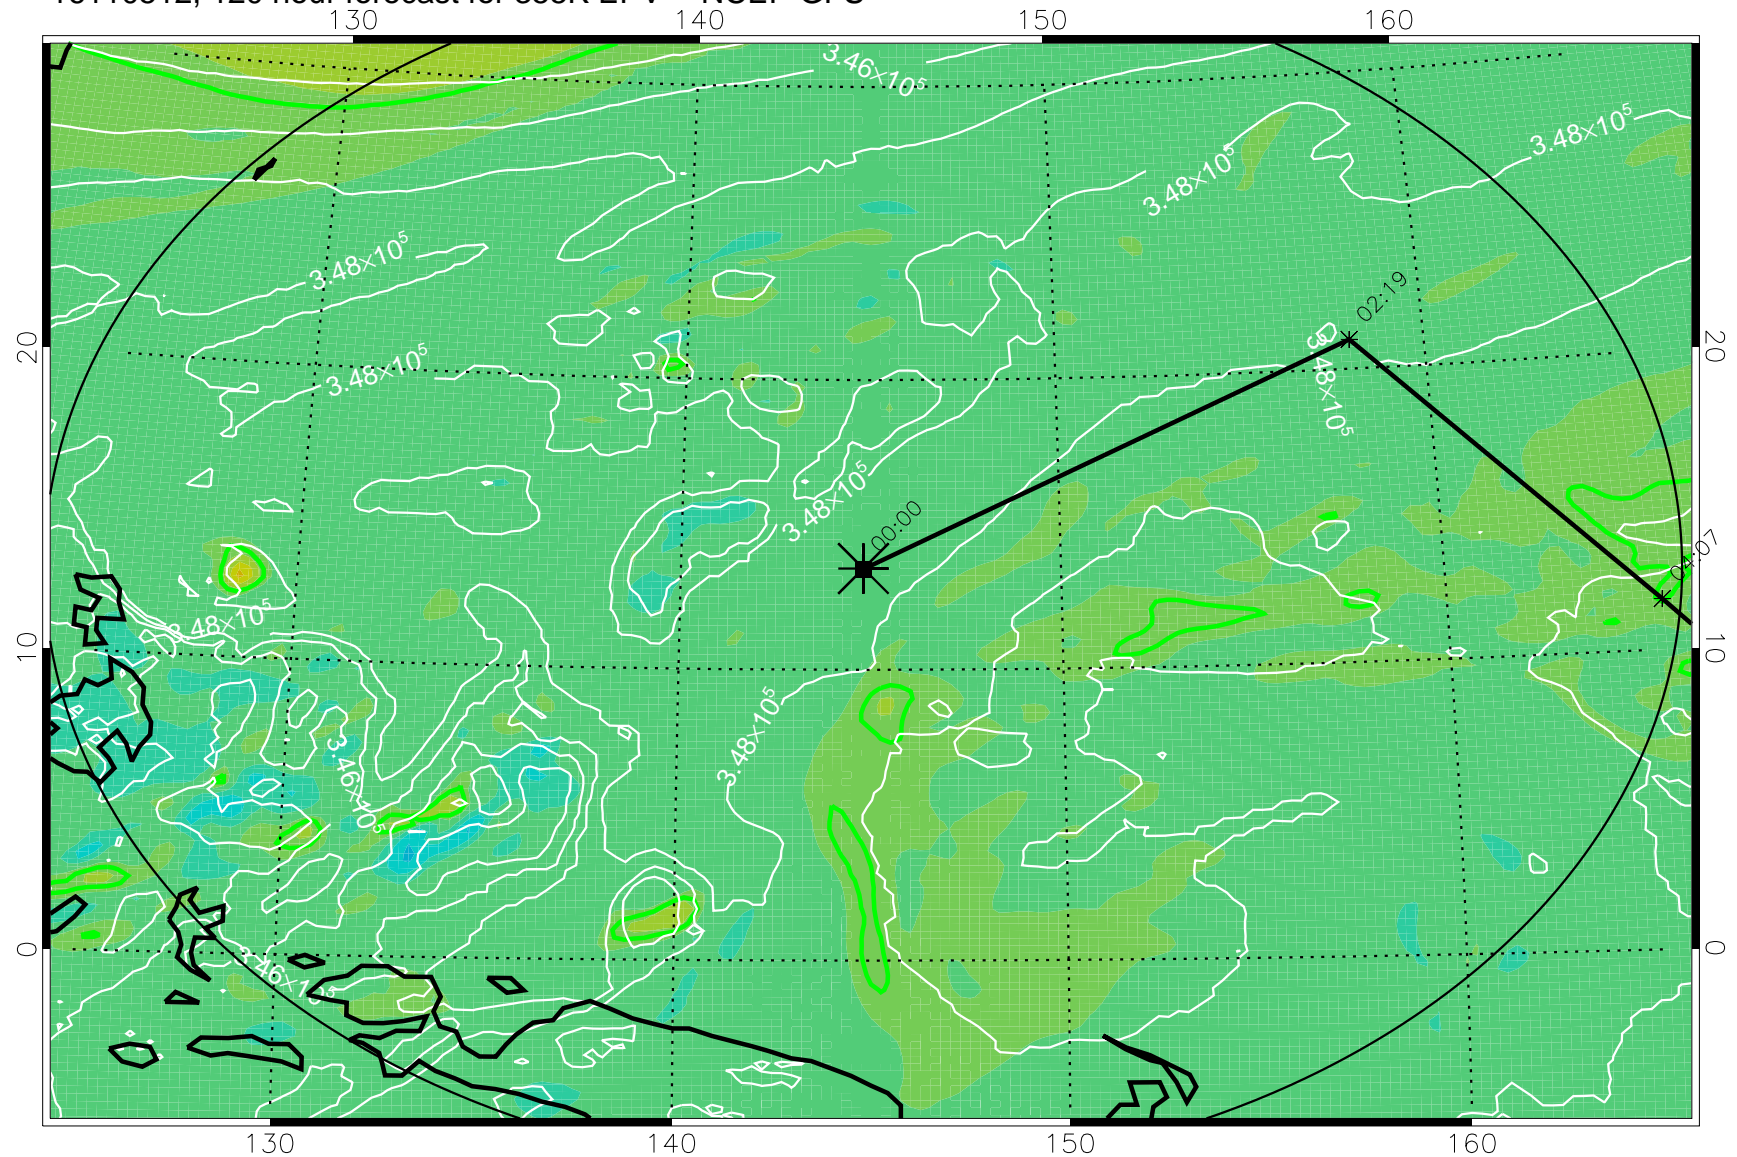

16110318, 078 hour forecast for 355K EPV -- NCEP GFS

355K Montgomery Streamfunction, white
EPV Tropopause (2 PVU) Position
Range ring of 2304 km

16110400, 084 hour forecast for 355K EPV -- NCEP GFS

355K Montgomery Streamfunction, white
EPV Tropopause (2 PVU) Position
Range ring of 2304 km

16110406, 090 hour forecast for 355K EPV -- NCEP GFS

355K Montgomery Streamfunction, white
EPV Tropopause (2 PVU) Position
Range ring of 2304 km

16110412, 096 hour forecast for 355K EPV -- NCEP GFS

355K Montgomery Streamfunction, white
EPV Tropopause (2 PVU) Position
Range ring of 2304 km

16110418, 102 hour forecast for 355K EPV -- NCEP GFS

355K Montgomery Streamfunction, white
EPV Tropopause (2 PVU) Position
Range ring of 2304 km

16110500, 108 hour forecast for 355K EPV -- NCEP GFS

355K Montgomery Streamfunction, white
EPV Tropopause (2 PVU) Position
Range ring of 2304 km

16110506, 114 hour forecast for 355K EPV -- NCEP GFS

355K Montgomery Streamfunction, white
EPV Tropopause (2 PVU) Position
Range ring of 2304 km

16110512, 120 hour forecast for 355K EPV -- NCEP GFS

355K Montgomery Streamfunction, white
EPV Tropopause (2 PVU) Position
Range ring of 2304 km