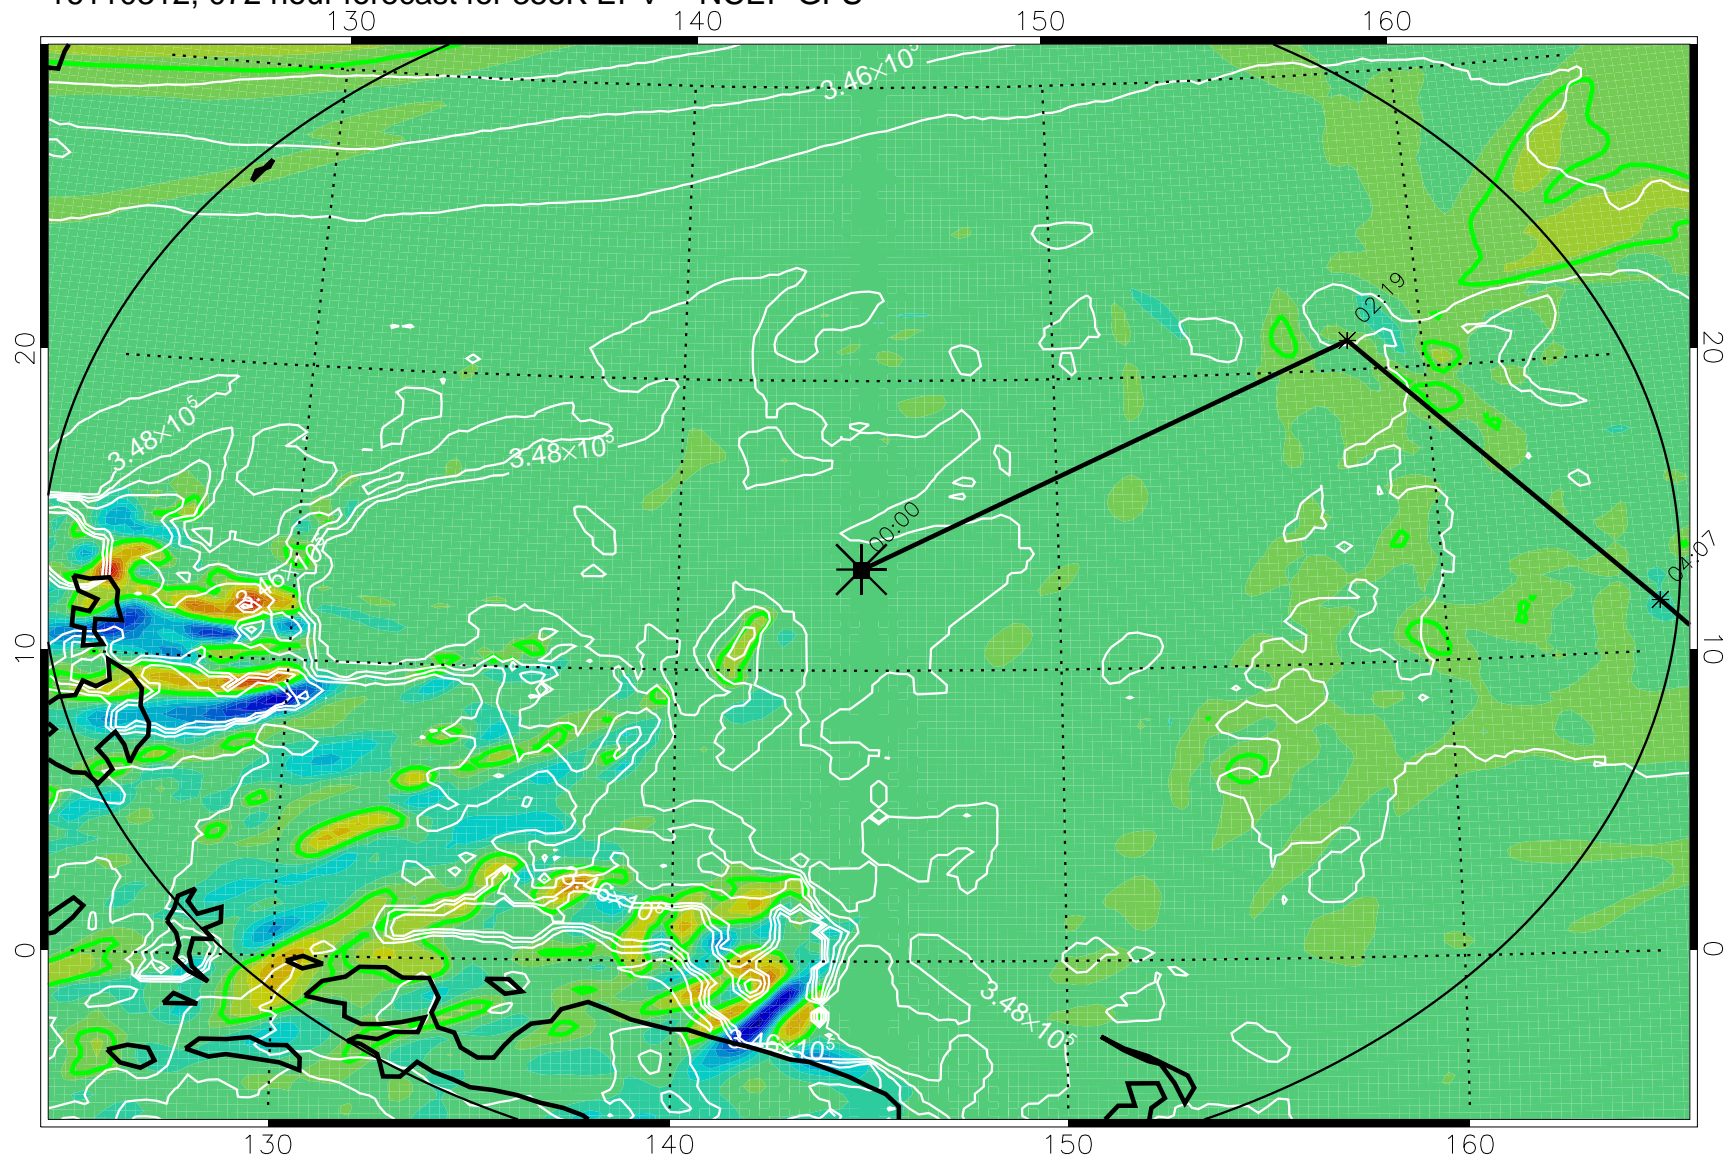

16110218, 054 hour forecast for 355K EPV -- NCEP GFS

355K Montgomery Streamfunction, white
EPV Tropopause (2 PVU) Position
Range ring of 2304 km

16110300, 060 hour forecast for 355K EPV -- NCEP GFS

355K Montgomery Streamfunction, white
EPV Tropopause (2 PVU) Position
Range ring of 2304 km

16110306, 066 hour forecast for 355K EPV -- NCEP GFS

355K Montgomery Streamfunction, white
EPV Tropopause (2 PVU) Position
Range ring of 2304 km

16110312, 072 hour forecast for 355K EPV -- NCEP GFS

355K Montgomery Streamfunction, white
EPV Tropopause (2 PVU) Position
Range ring of 2304 km

16110318, 078 hour forecast for 355K EPV -- NCEP GFS

355K Montgomery Streamfunction, white
EPV Tropopause (2 PVU) Position
Range ring of 2304 km

16110400, 084 hour forecast for 355K EPV -- NCEP GFS

355K Montgomery Streamfunction, white
EPV Tropopause (2 PVU) Position
Range ring of 2304 km

16110406, 090 hour forecast for 355K EPV -- NCEP GFS

355K Montgomery Streamfunction, white
EPV Tropopause (2 PVU) Position
Range ring of 2304 km

16110412, 096 hour forecast for 355K EPV -- NCEP GFS

355K Montgomery Streamfunction, white
EPV Tropopause (2 PVU) Position
Range ring of 2304 km