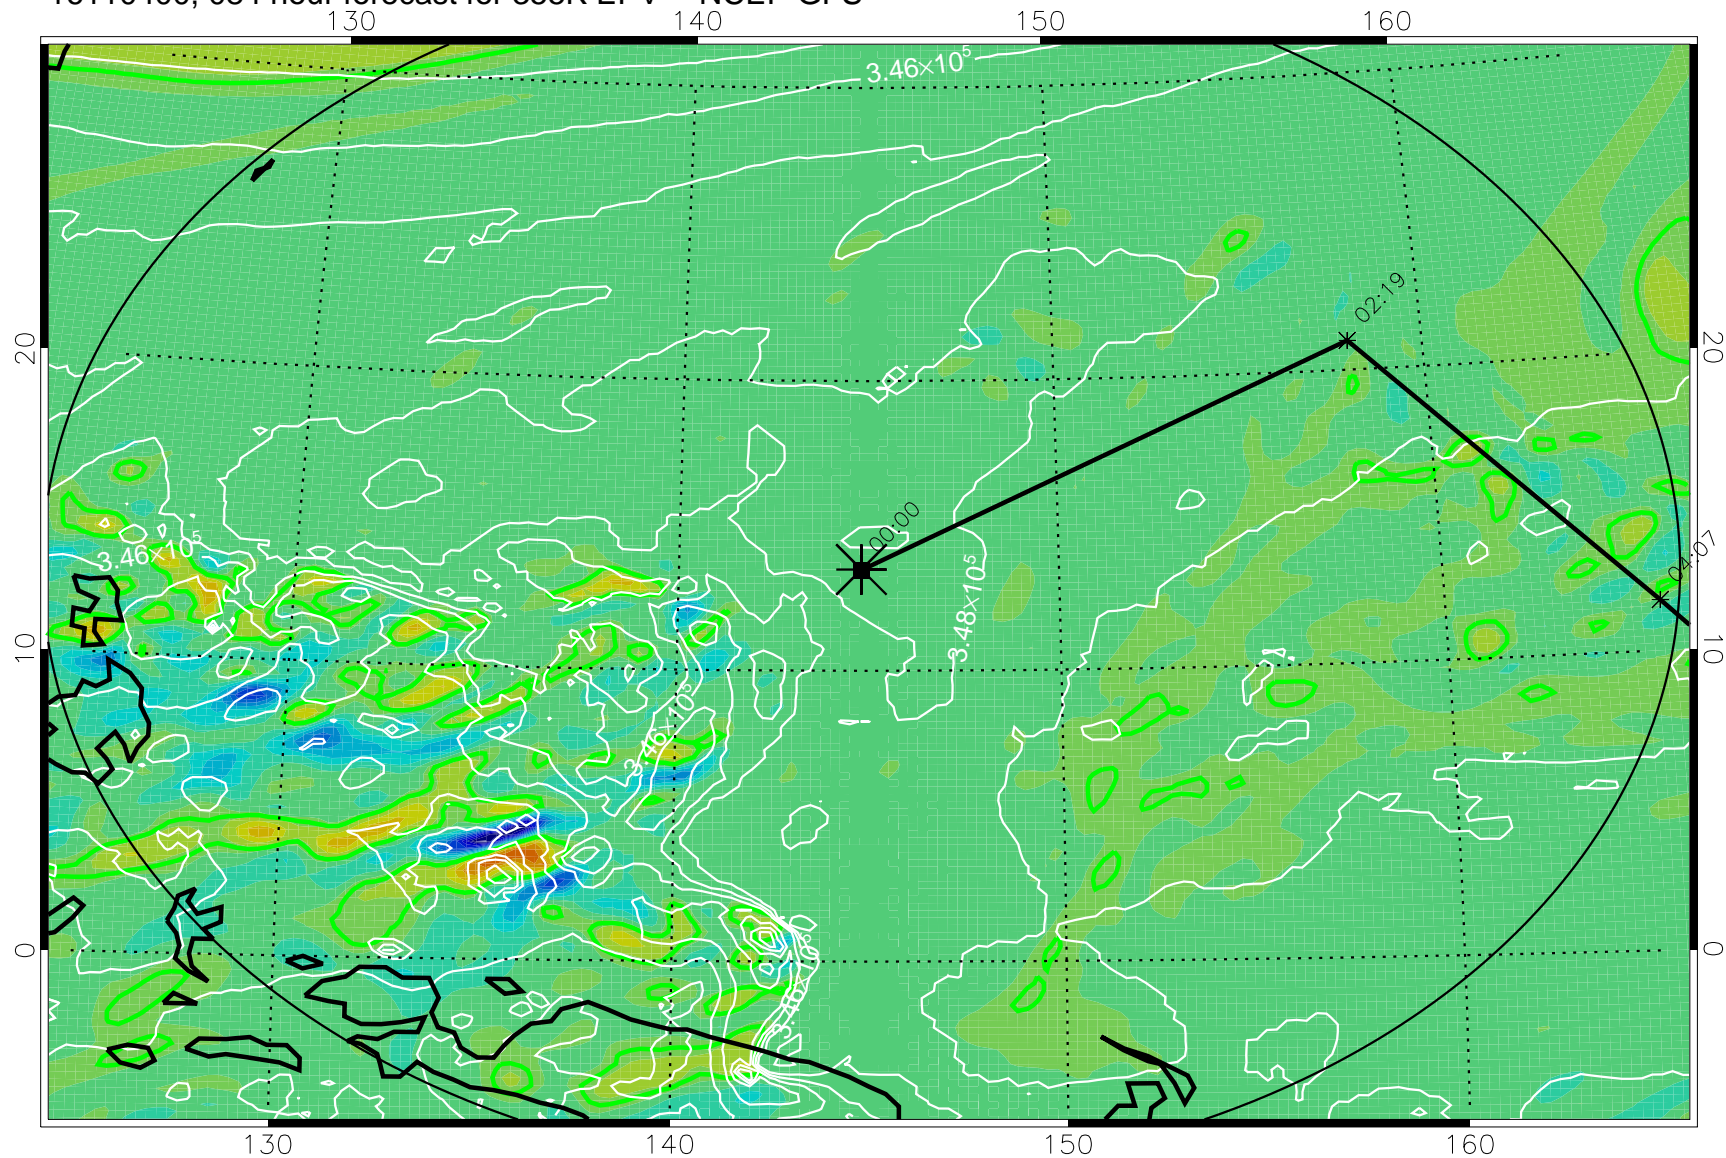

16110306, 066 hour forecast for 355K EPV -- NCEP GFS

355K Montgomery Streamfunction, white
EPV Tropopause (2 PVU) Position
Range ring of 2304 km

16110312, 072 hour forecast for 355K EPV -- NCEP GFS

355K Montgomery Streamfunction, white
EPV Tropopause (2 PVU) Position
Range ring of 2304 km

16110318, 078 hour forecast for 355K EPV -- NCEP GFS

355K Montgomery Streamfunction, white
EPV Tropopause (2 PVU) Position
Range ring of 2304 km

16110400, 084 hour forecast for 355K EPV -- NCEP GFS

355K Montgomery Streamfunction, white
EPV Tropopause (2 PVU) Position
Range ring of 2304 km

16110406, 090 hour forecast for 355K EPV -- NCEP GFS

355K Montgomery Streamfunction, white
EPV Tropopause (2 PVU) Position
Range ring of 2304 km

16110412, 096 hour forecast for 355K EPV -- NCEP GFS

355K Montgomery Streamfunction, white
EPV Tropopause (2 PVU) Position
Range ring of 2304 km

16110418, 102 hour forecast for 355K EPV -- NCEP GFS

355K Montgomery Streamfunction, white
EPV Tropopause (2 PVU) Position
Range ring of 2304 km

16110500, 108 hour forecast for 355K EPV -- NCEP GFS

355K Montgomery Streamfunction, white
EPV Tropopause (2 PVU) Position
Range ring of 2304 km