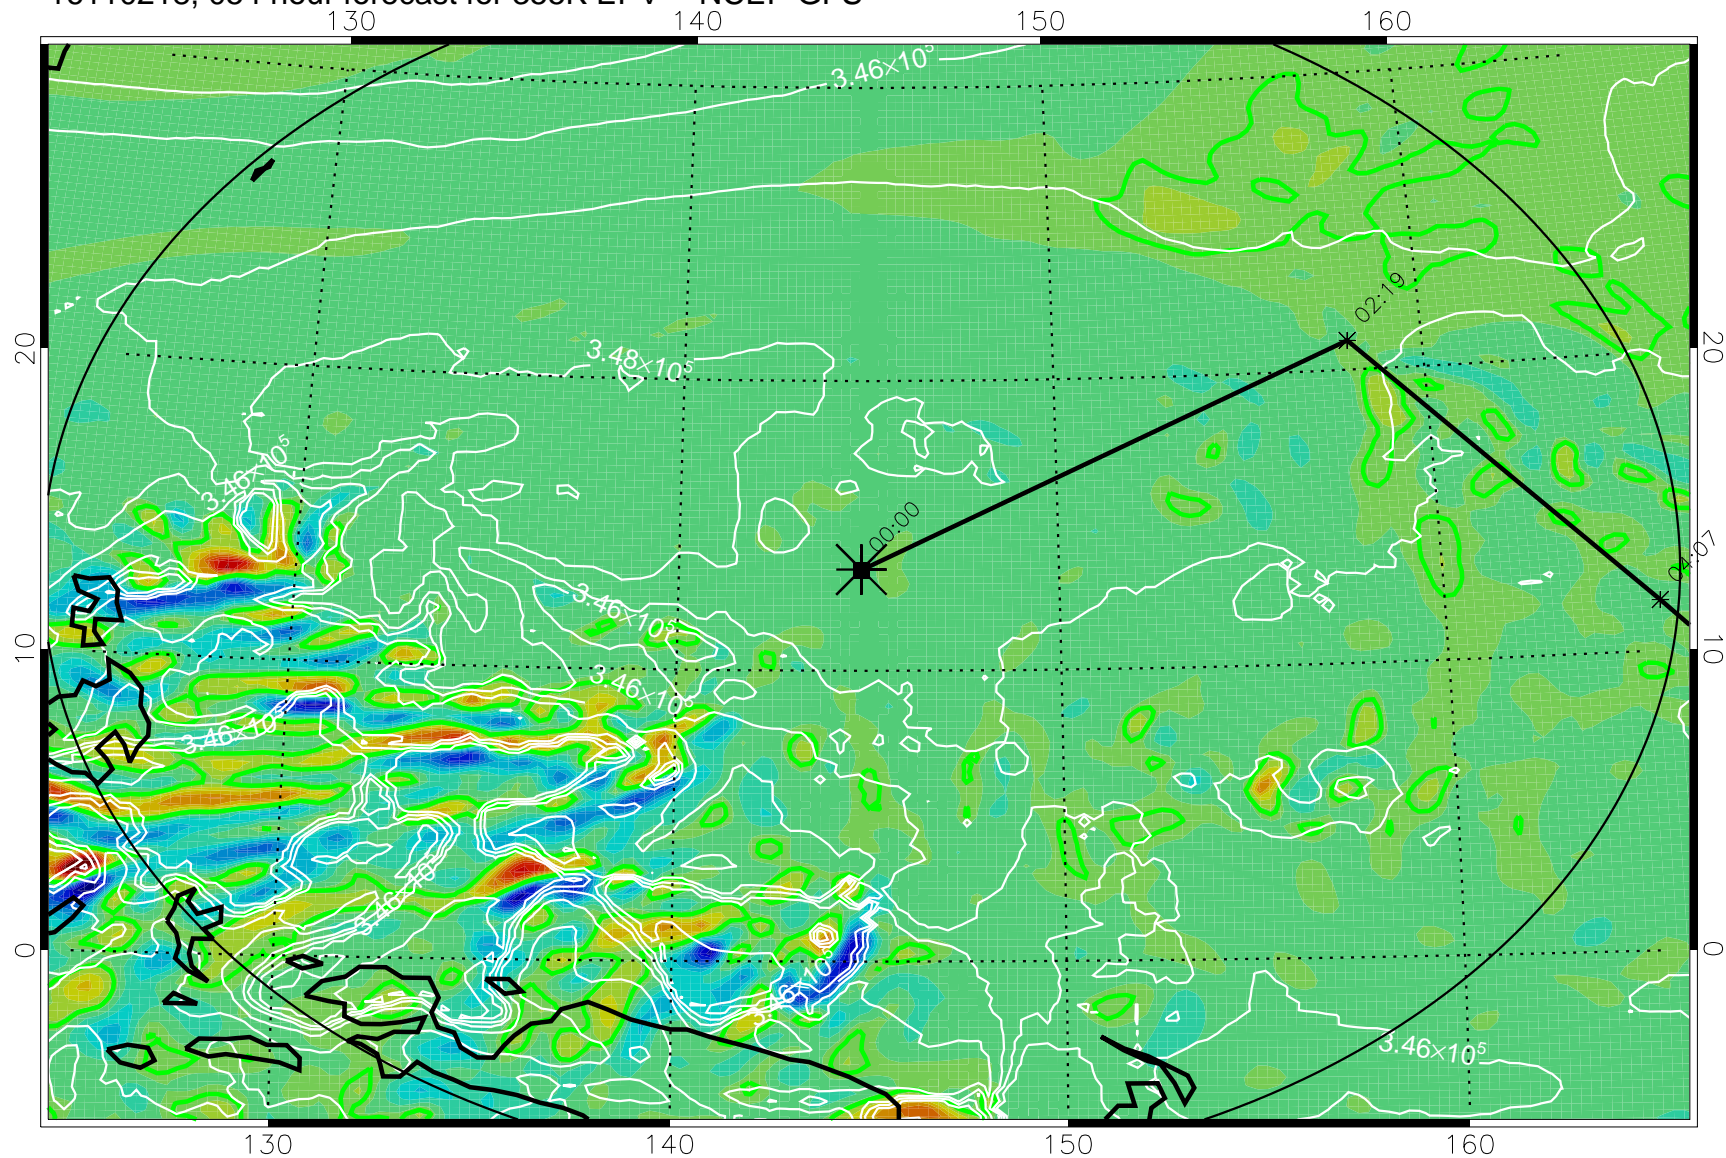

16110206, 042 hour forecast for 355K EPV -- NCEP GFS

355K Montgomery Streamfunction, white
EPV Tropopause (2 PVU) Position
Range ring of 2304 km

16110212, 048 hour forecast for 355K EPV -- NCEP GFS

355K Montgomery Streamfunction, white
EPV Tropopause (2 PVU) Position
Range ring of 2304 km

16110218, 054 hour forecast for 355K EPV -- NCEP GFS

355K Montgomery Streamfunction, white
EPV Tropopause (2 PVU) Position
Range ring of 2304 km

16110300, 060 hour forecast for 355K EPV -- NCEP GFS

355K Montgomery Streamfunction, white
EPV Tropopause (2 PVU) Position
Range ring of 2304 km

16110306, 066 hour forecast for 355K EPV -- NCEP GFS

355K Montgomery Streamfunction, white
EPV Tropopause (2 PVU) Position
Range ring of 2304 km

16110312, 072 hour forecast for 355K EPV -- NCEP GFS

355K Montgomery Streamfunction, white
EPV Tropopause (2 PVU) Position
Range ring of 2304 km

16110318, 078 hour forecast for 355K EPV -- NCEP GFS

355K Montgomery Streamfunction, white
EPV Tropopause (2 PVU) Position
Range ring of 2304 km

16110400, 084 hour forecast for 355K EPV -- NCEP GFS

355K Montgomery Streamfunction, white
EPV Tropopause (2 PVU) Position
Range ring of 2304 km