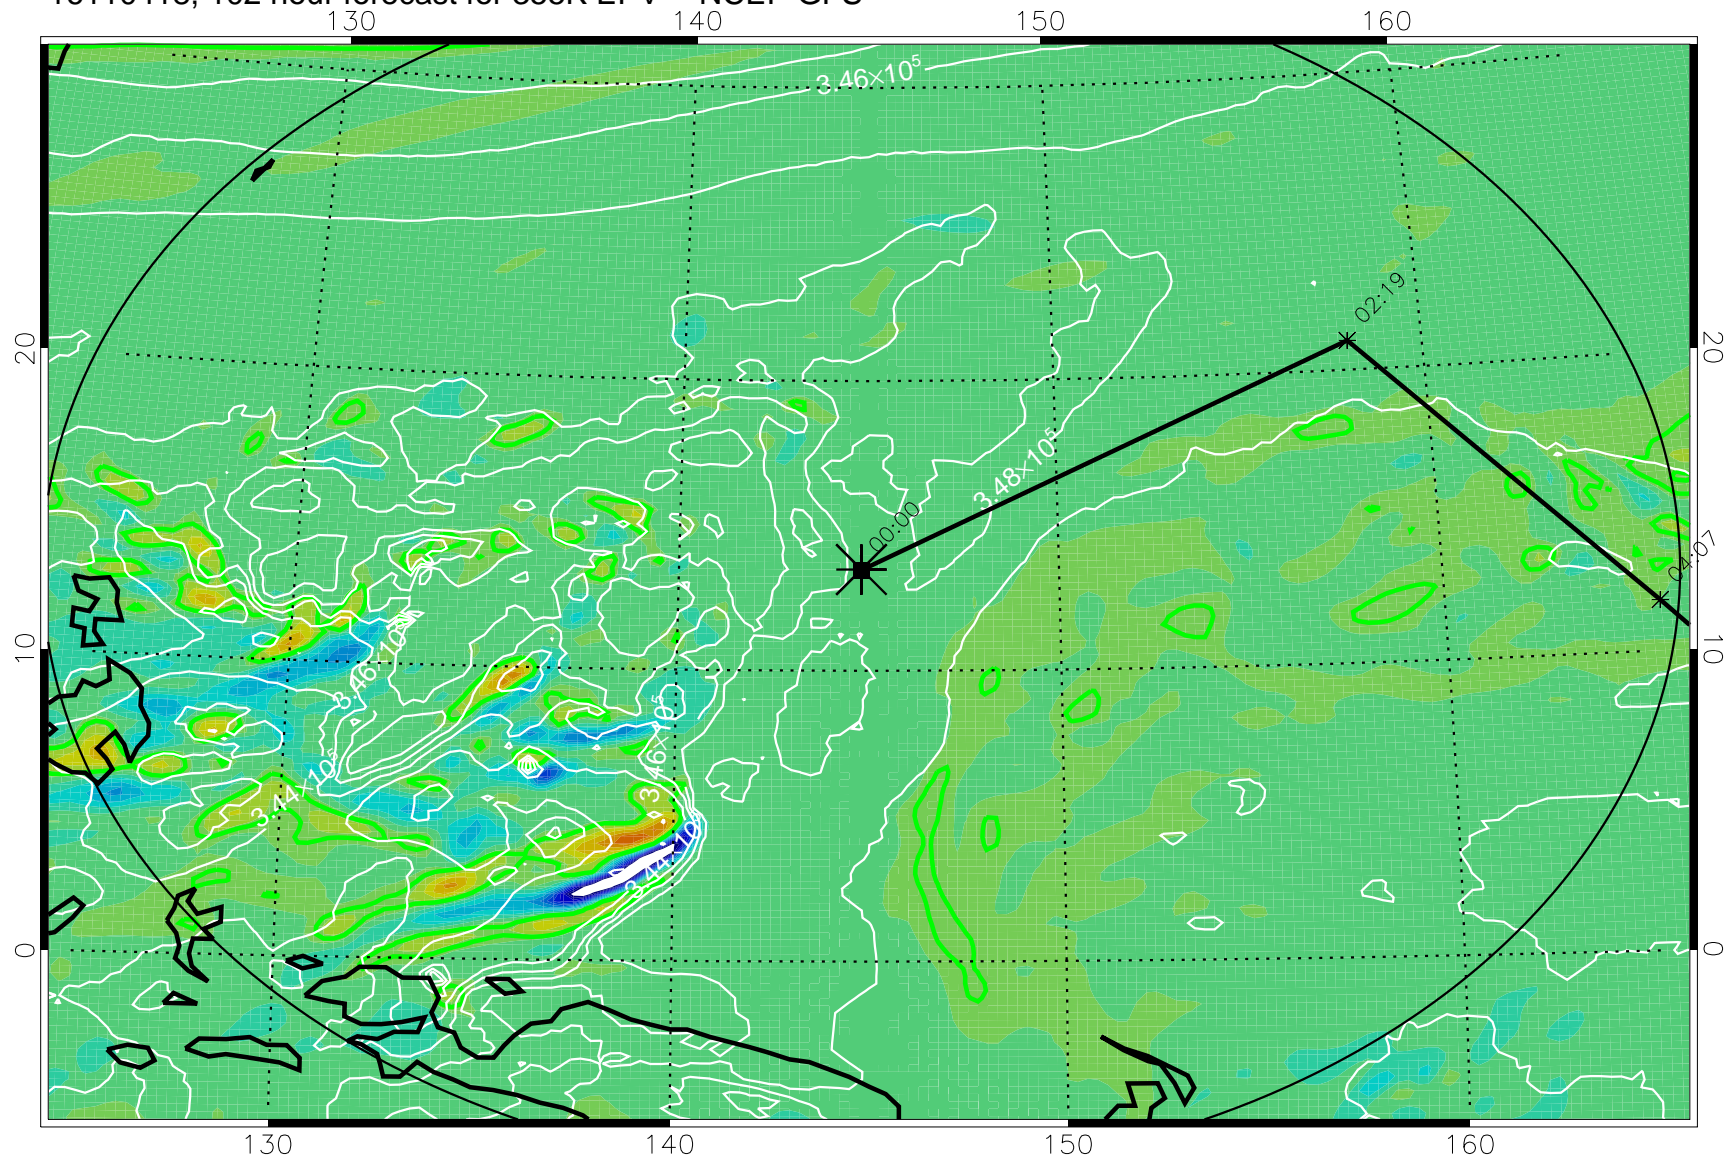

16110318, 078 hour forecast for 355K EPV -- NCEP GFS

355K Montgomery Streamfunction, white
EPV Tropopause (2 PVU) Position
Range ring of 2304 km

16110400, 084 hour forecast for 355K EPV -- NCEP GFS

355K Montgomery Streamfunction, white
EPV Tropopause (2 PVU) Position
Range ring of 2304 km

16110406, 090 hour forecast for 355K EPV -- NCEP GFS

355K Montgomery Streamfunction, white
EPV Tropopause (2 PVU) Position
Range ring of 2304 km

16110412, 096 hour forecast for 355K EPV -- NCEP GFS

355K Montgomery Streamfunction, white
EPV Tropopause (2 PVU) Position
Range ring of 2304 km

16110418, 102 hour forecast for 355K EPV -- NCEP GFS

355K Montgomery Streamfunction, white
EPV Tropopause (2 PVU) Position
Range ring of 2304 km

16110500, 108 hour forecast for 355K EPV -- NCEP GFS

355K Montgomery Streamfunction, white
EPV Tropopause (2 PVU) Position
Range ring of 2304 km

16110506, 114 hour forecast for 355K EPV -- NCEP GFS

355K Montgomery Streamfunction, white
EPV Tropopause (2 PVU) Position
Range ring of 2304 km

16110512, 120 hour forecast for 355K EPV -- NCEP GFS

355K Montgomery Streamfunction, white
EPV Tropopause (2 PVU) Position
Range ring of 2304 km