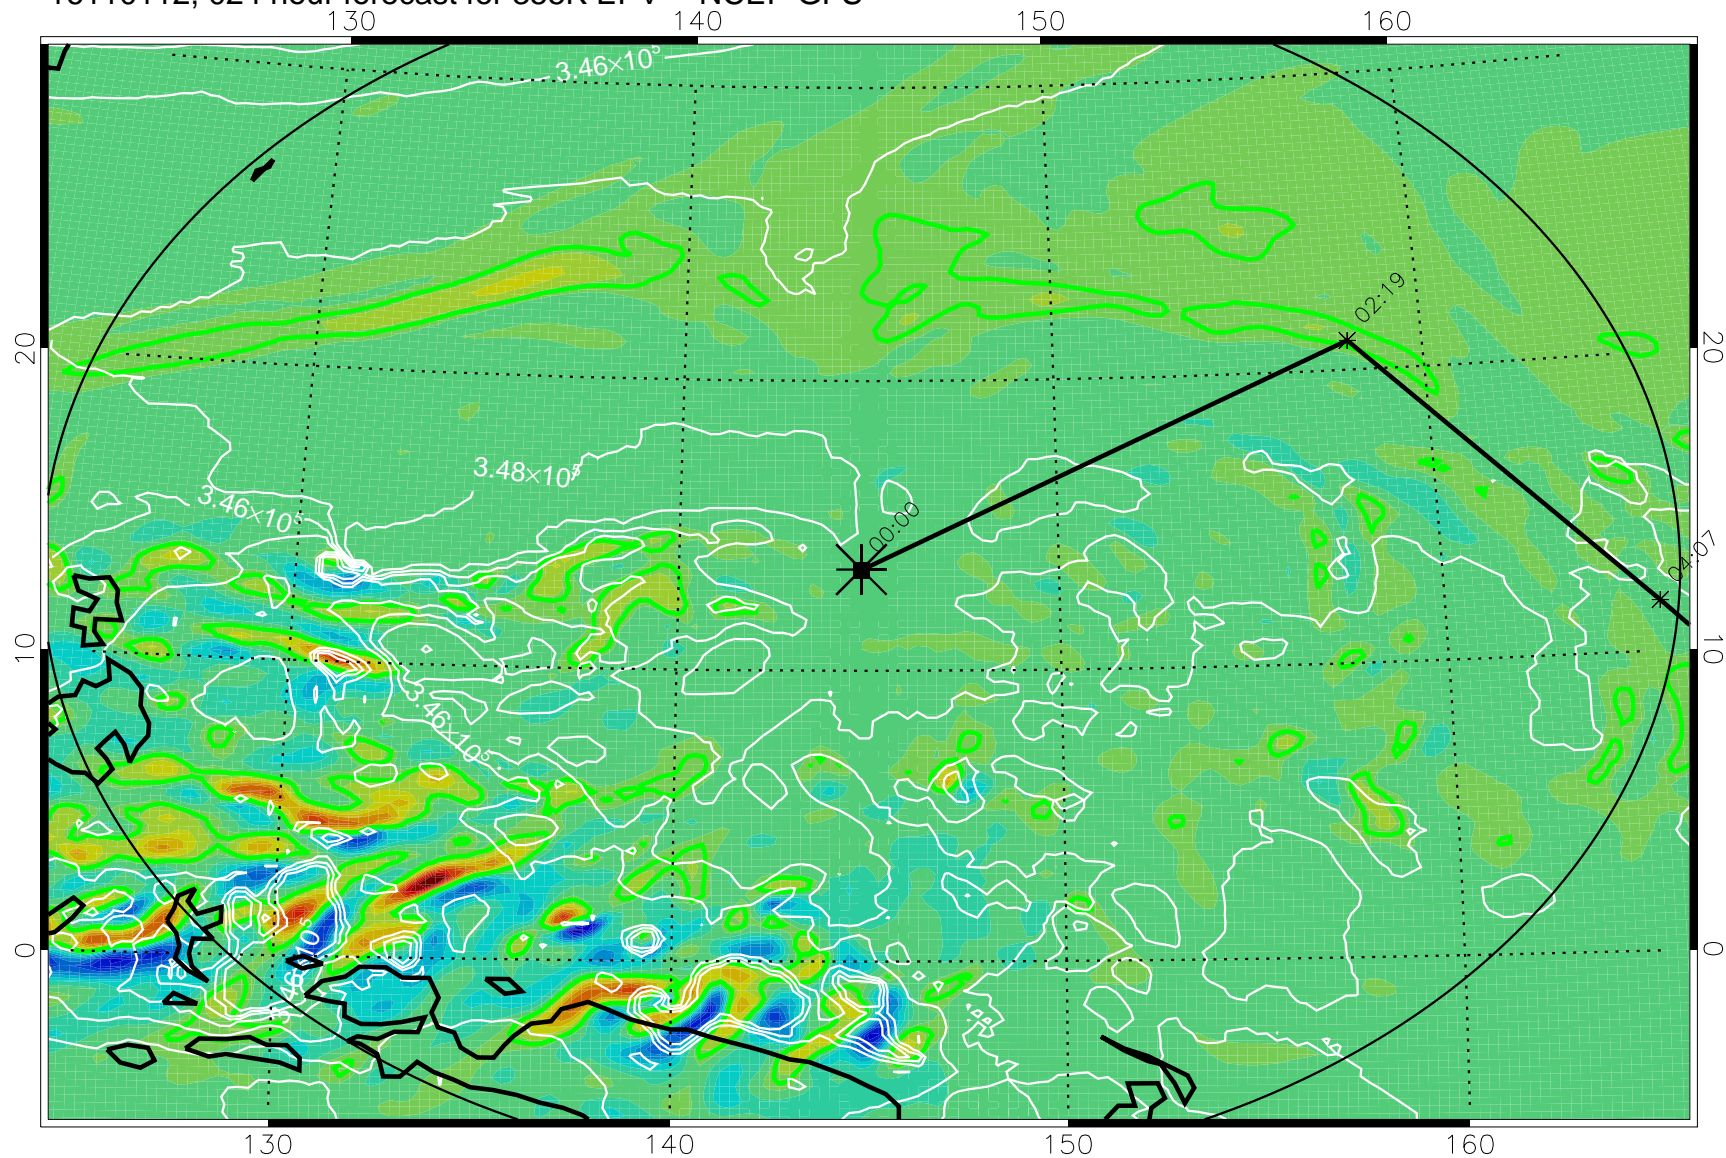

16103118, 006 hour forecast for 355K EPV -- NCEP GFS

355K Montgomery Streamfunction, white
EPV Tropopause (2 PVU) Position
Range ring of 2304 km

16110100, 012 hour forecast for 355K EPV -- NCEP GFS

355K Montgomery Streamfunction, white
EPV Tropopause (2 PVU) Position
Range ring of 2304 km

16110106, 018 hour forecast for 355K EPV -- NCEP GFS

355K Montgomery Streamfunction, white
EPV Tropopause (2 PVU) Position
Range ring of 2304 km

16110112, 024 hour forecast for 355K EPV -- NCEP GFS

355K Montgomery Streamfunction, white
EPV Tropopause (2 PVU) Position
Range ring of 2304 km

16110118, 030 hour forecast for 355K EPV -- NCEP GFS

355K Montgomery Streamfunction, white
EPV Tropopause (2 PVU) Position
Range ring of 2304 km

16110200, 036 hour forecast for 355K EPV -- NCEP GFS

355K Montgomery Streamfunction, white
EPV Tropopause (2 PVU) Position
Range ring of 2304 km

16110418, 102 hour forecast for 355K EPV -- NCEP GFS

355K Montgomery Streamfunction, white
EPV Tropopause (2 PVU) Position
Range ring of 2304 km

16110500, 108 hour forecast for 355K EPV -- NCEP GFS

355K Montgomery Streamfunction, white
EPV Tropopause (2 PVU) Position
Range ring of 2304 km