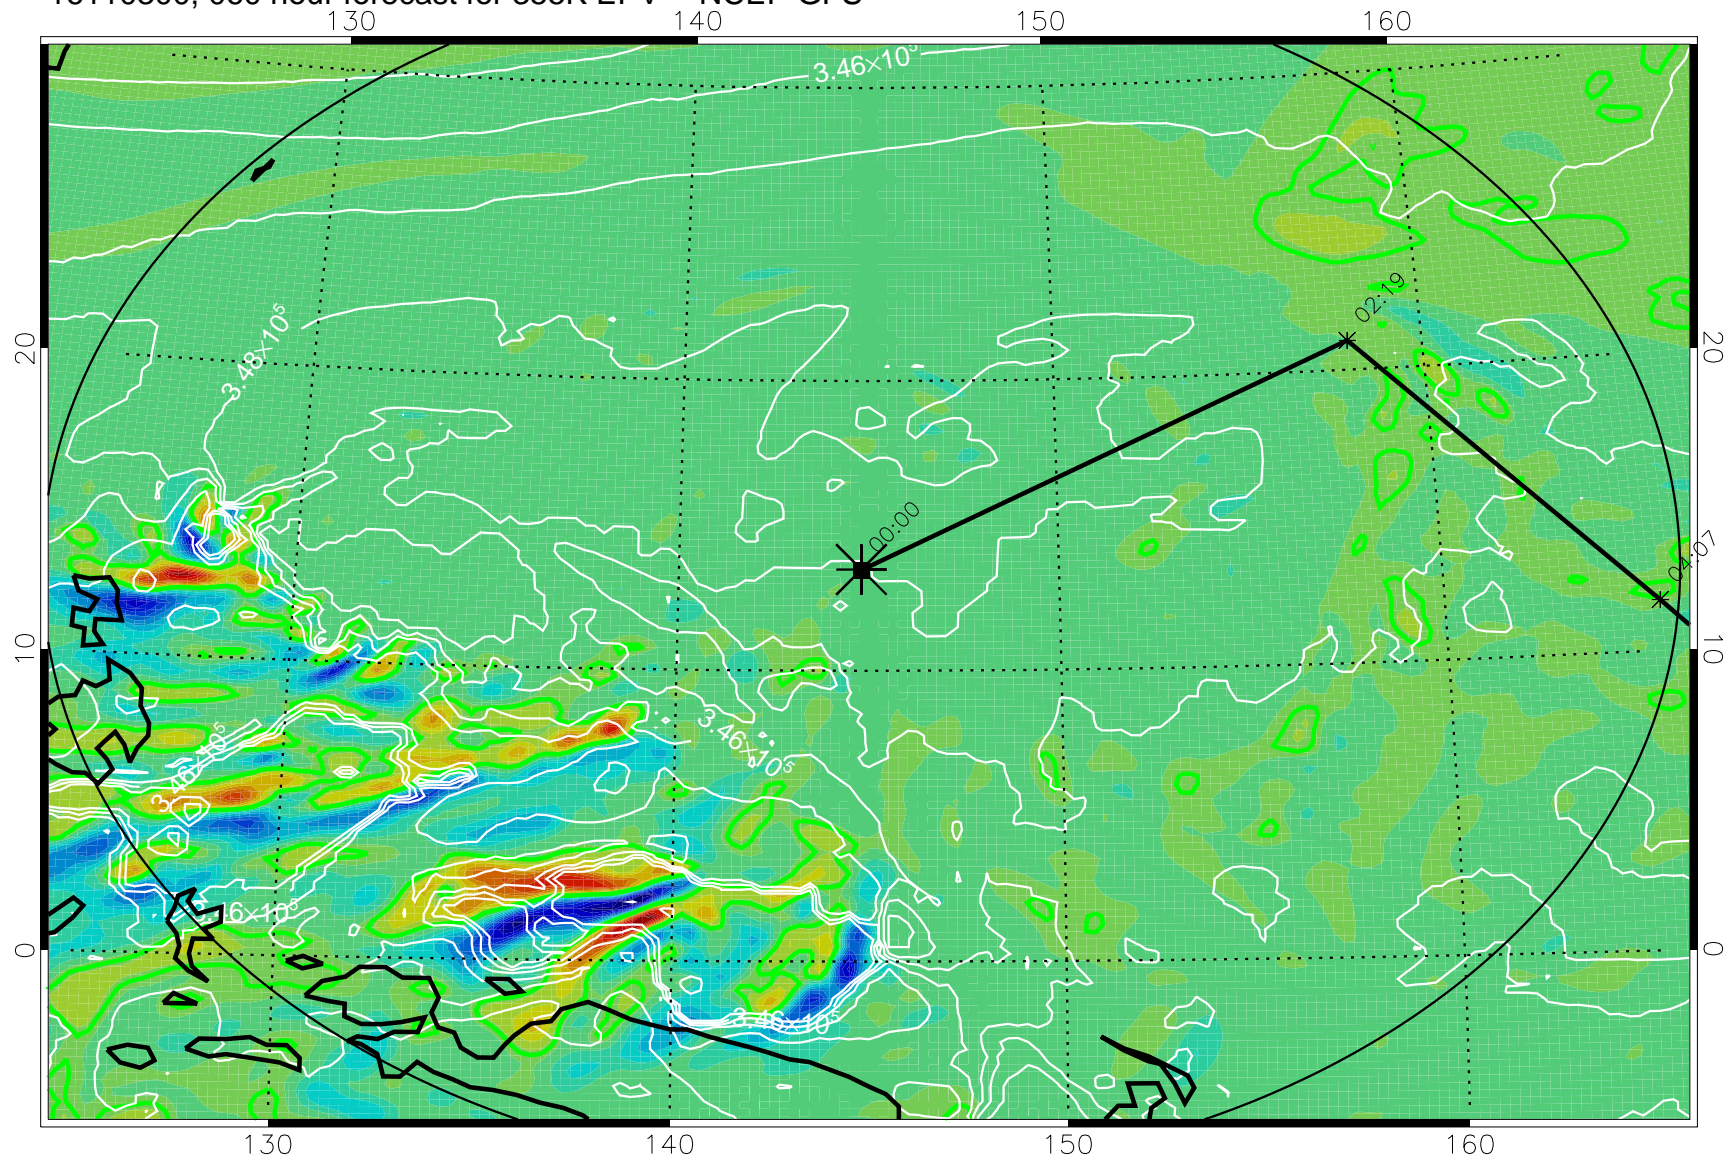

16110206, 042 hour forecast for 355K EPV -- NCEP GFS

355K Montgomery Streamfunction, white
EPV Tropopause (2 PVU) Position
Range ring of 2304 km

16110212, 048 hour forecast for 355K EPV -- NCEP GFS

355K Montgomery Streamfunction, white
EPV Tropopause (2 PVU) Position
Range ring of 2304 km

16110218, 054 hour forecast for 355K EPV -- NCEP GFS

355K Montgomery Streamfunction, white
EPV Tropopause (2 PVU) Position
Range ring of 2304 km

16110300, 060 hour forecast for 355K EPV -- NCEP GFS

355K Montgomery Streamfunction, white
EPV Tropopause (2 PVU) Position
Range ring of 2304 km

16110306, 066 hour forecast for 355K EPV -- NCEP GFS

355K Montgomery Streamfunction, white
EPV Tropopause (2 PVU) Position
Range ring of 2304 km

16110312, 072 hour forecast for 355K EPV -- NCEP GFS

355K Montgomery Streamfunction, white
EPV Tropopause (2 PVU) Position
Range ring of 2304 km

16110318, 078 hour forecast for 355K EPV -- NCEP GFS

355K Montgomery Streamfunction, white
EPV Tropopause (2 PVU) Position
Range ring of 2304 km

16110400, 084 hour forecast for 355K EPV -- NCEP GFS

355K Montgomery Streamfunction, white
EPV Tropopause (2 PVU) Position
Range ring of 2304 km