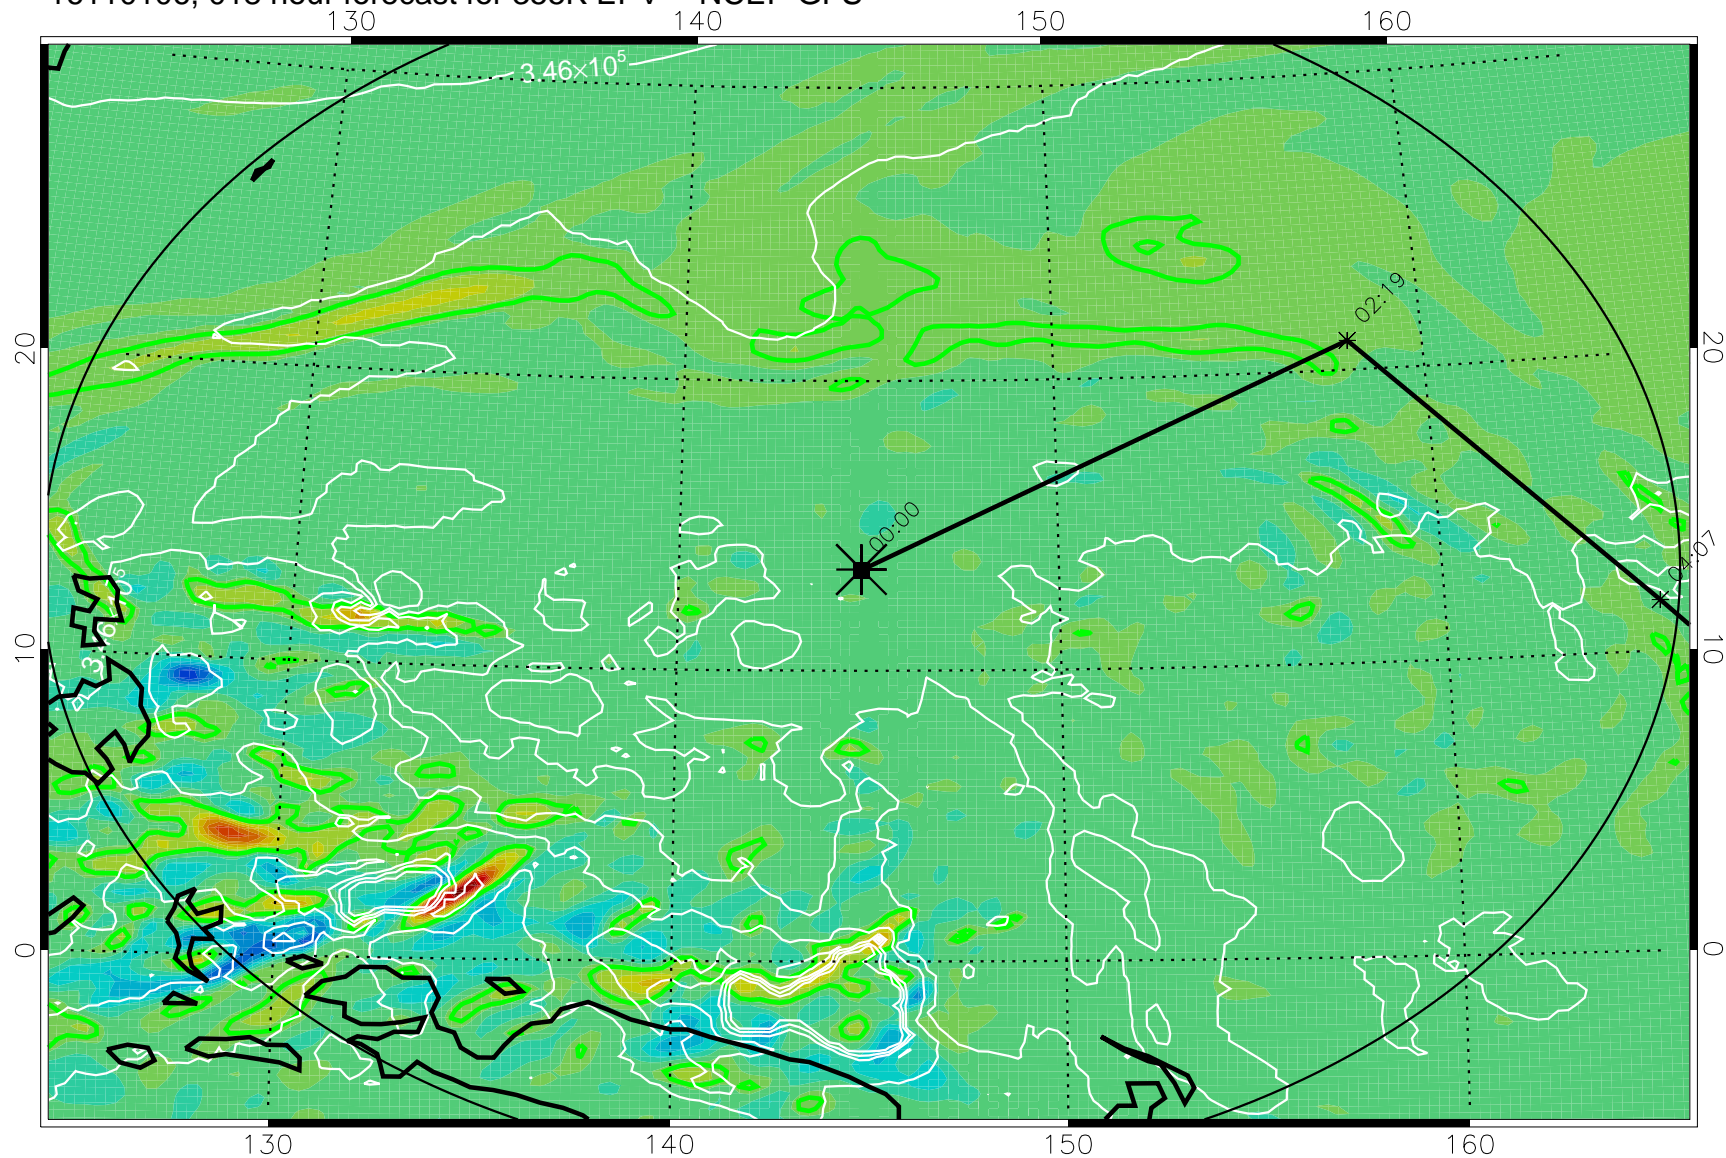

16103118, 006 hour forecast for 355K EPV -- NCEP GFS

355K Montgomery Streamfunction, white
EPV Tropopause (2 PVU) Position
Range ring of 2304 km

16110100, 012 hour forecast for 355K EPV -- NCEP GFS

355K Montgomery Streamfunction, white
EPV Tropopause (2 PVU) Position
Range ring of 2304 km

16110106, 018 hour forecast for 355K EPV -- NCEP GFS

355K Montgomery Streamfunction, white
EPV Tropopause (2 PVU) Position
Range ring of 2304 km

16110112, 024 hour forecast for 355K EPV -- NCEP GFS

355K Montgomery Streamfunction, white
EPV Tropopause (2 PVU) Position
Range ring of 2304 km

16110118, 030 hour forecast for 355K EPV -- NCEP GFS

355K Montgomery Streamfunction, white
EPV Tropopause (2 PVU) Position
Range ring of 2304 km

16110200, 036 hour forecast for 355K EPV -- NCEP GFS

355K Montgomery Streamfunction, white
EPV Tropopause (2 PVU) Position
Range ring of 2304 km

16110206, 042 hour forecast for 355K EPV -- NCEP GFS

355K Montgomery Streamfunction, white
EPV Tropopause (2 PVU) Position
Range ring of 2304 km

16110212, 048 hour forecast for 355K EPV -- NCEP GFS

355K Montgomery Streamfunction, white
EPV Tropopause (2 PVU) Position
Range ring of 2304 km