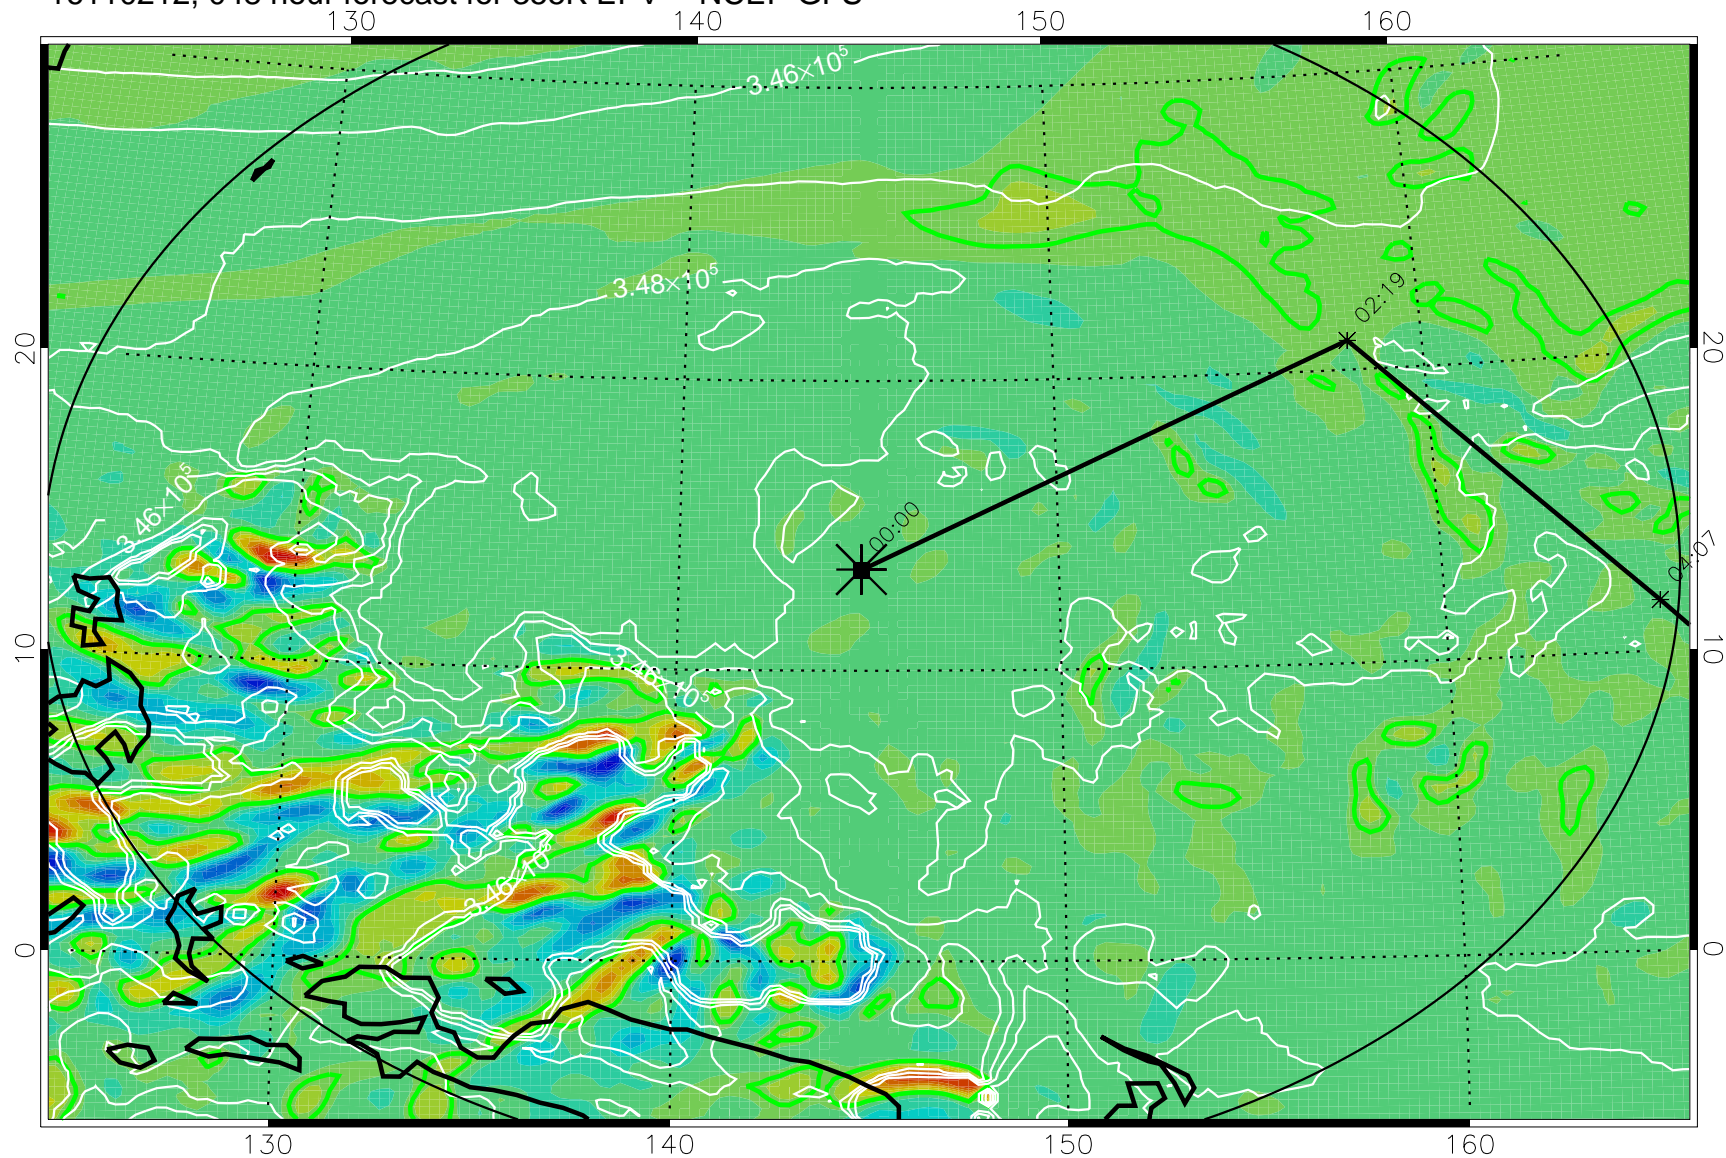

16110118, 030 hour forecast for 355K EPV -- NCEP GFS

355K Montgomery Streamfunction, white
EPV Tropopause (2 PVU) Position
Range ring of 2304 km

16110200, 036 hour forecast for 355K EPV -- NCEP GFS

355K Montgomery Streamfunction, white
EPV Tropopause (2 PVU) Position
Range ring of 2304 km

16110206, 042 hour forecast for 355K EPV -- NCEP GFS

355K Montgomery Streamfunction, white
EPV Tropopause (2 PVU) Position
Range ring of 2304 km

16110212, 048 hour forecast for 355K EPV -- NCEP GFS

355K Montgomery Streamfunction, white
EPV Tropopause (2 PVU) Position
Range ring of 2304 km

16110218, 054 hour forecast for 355K EPV -- NCEP GFS

355K Montgomery Streamfunction, white
EPV Tropopause (2 PVU) Position
Range ring of 2304 km

16110300, 060 hour forecast for 355K EPV -- NCEP GFS

355K Montgomery Streamfunction, white
EPV Tropopause (2 PVU) Position
Range ring of 2304 km

16110318, 078 hour forecast for 355K EPV -- NCEP GFS

355K Montgomery Streamfunction, white
EPV Tropopause (2 PVU) Position
Range ring of 2304 km

16110400, 084 hour forecast for 355K EPV -- NCEP GFS

355K Montgomery Streamfunction, white
EPV Tropopause (2 PVU) Position
Range ring of 2304 km