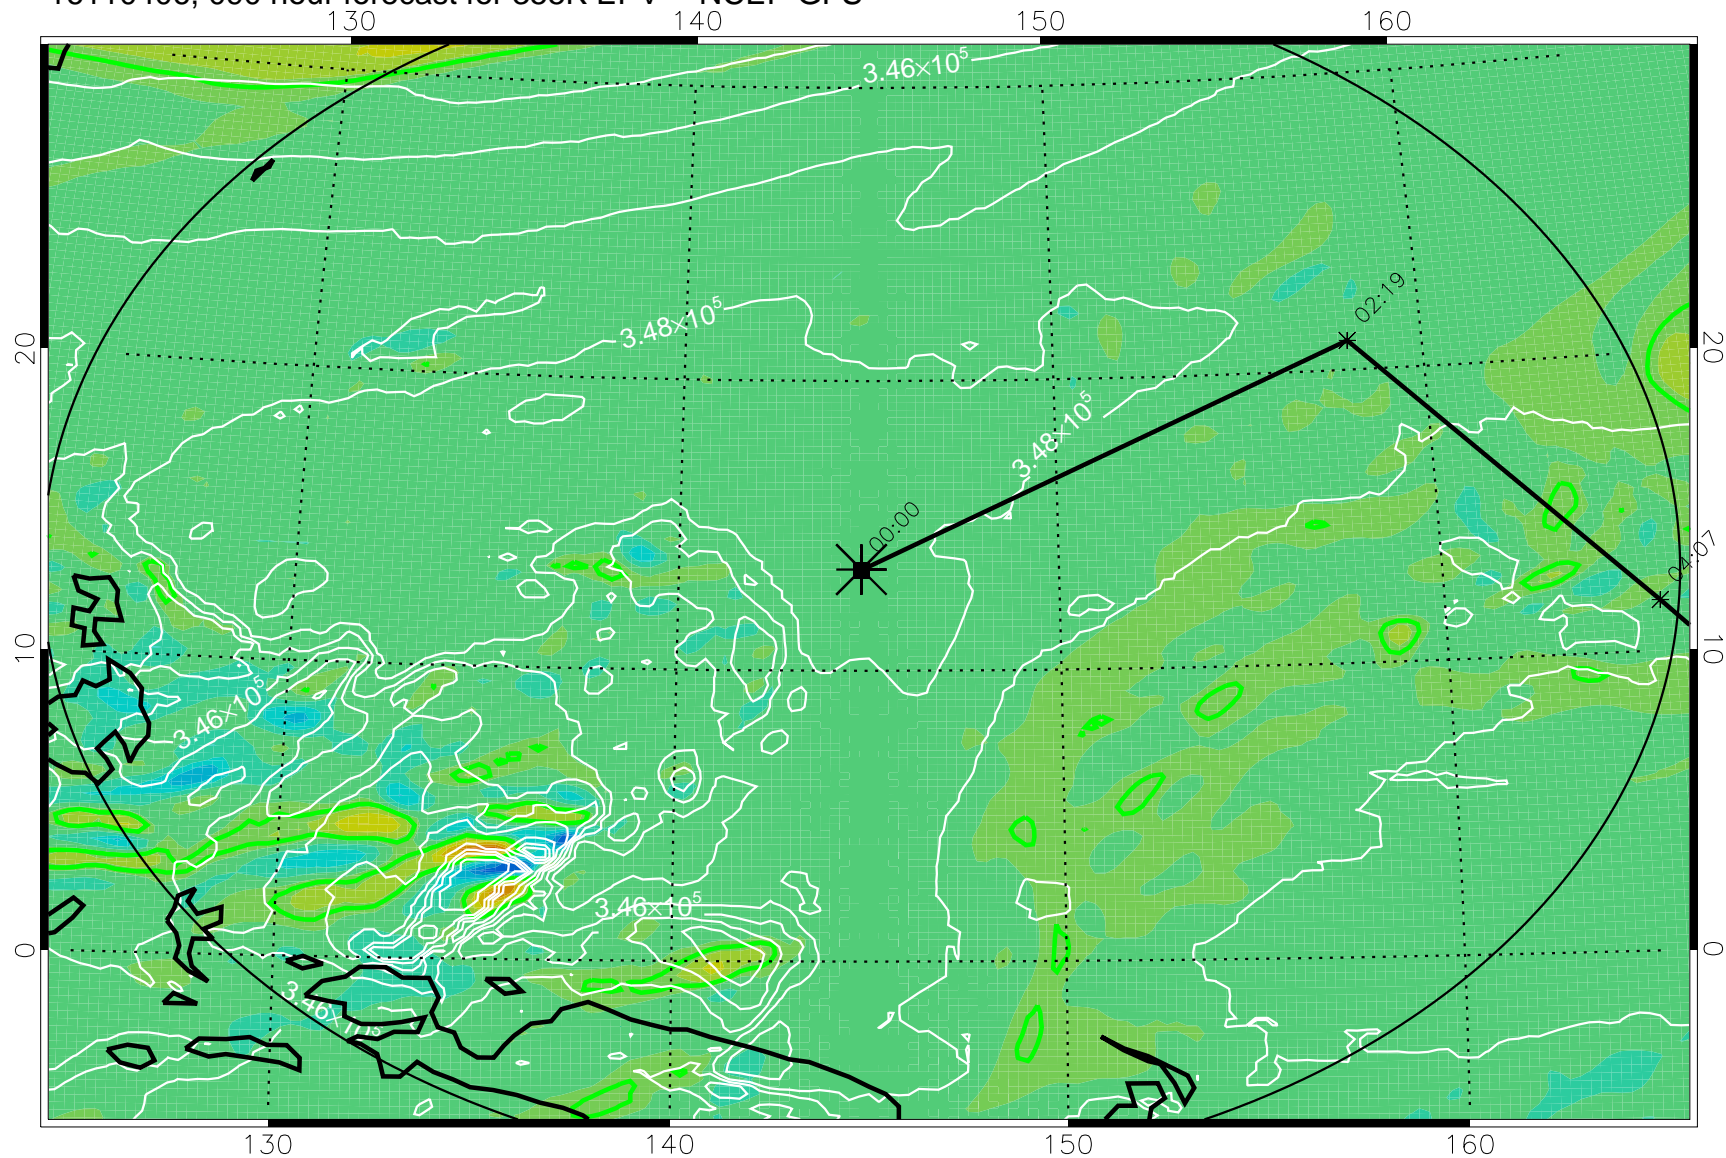

16110306, 066 hour forecast for 355K EPV -- NCEP GFS

355K Montgomery Streamfunction, white
EPV Tropopause (2 PVU) Position
Range ring of 2304 km

16110312, 072 hour forecast for 355K EPV -- NCEP GFS

355K Montgomery Streamfunction, white
EPV Tropopause (2 PVU) Position
Range ring of 2304 km

16110318, 078 hour forecast for 355K EPV -- NCEP GFS

355K Montgomery Streamfunction, white
EPV Tropopause (2 PVU) Position
Range ring of 2304 km

16110400, 084 hour forecast for 355K EPV -- NCEP GFS

355K Montgomery Streamfunction, white
EPV Tropopause (2 PVU) Position
Range ring of 2304 km

16110406, 090 hour forecast for 355K EPV -- NCEP GFS

355K Montgomery Streamfunction, white
EPV Tropopause (2 PVU) Position
Range ring of 2304 km

16110412, 096 hour forecast for 355K EPV -- NCEP GFS

355K Montgomery Streamfunction, white
EPV Tropopause (2 PVU) Position
Range ring of 2304 km

16110418, 102 hour forecast for 355K EPV -- NCEP GFS

355K Montgomery Streamfunction, white
EPV Tropopause (2 PVU) Position
Range ring of 2304 km

16110500, 108 hour forecast for 355K EPV -- NCEP GFS

355K Montgomery Streamfunction, white
EPV Tropopause (2 PVU) Position
Range ring of 2304 km