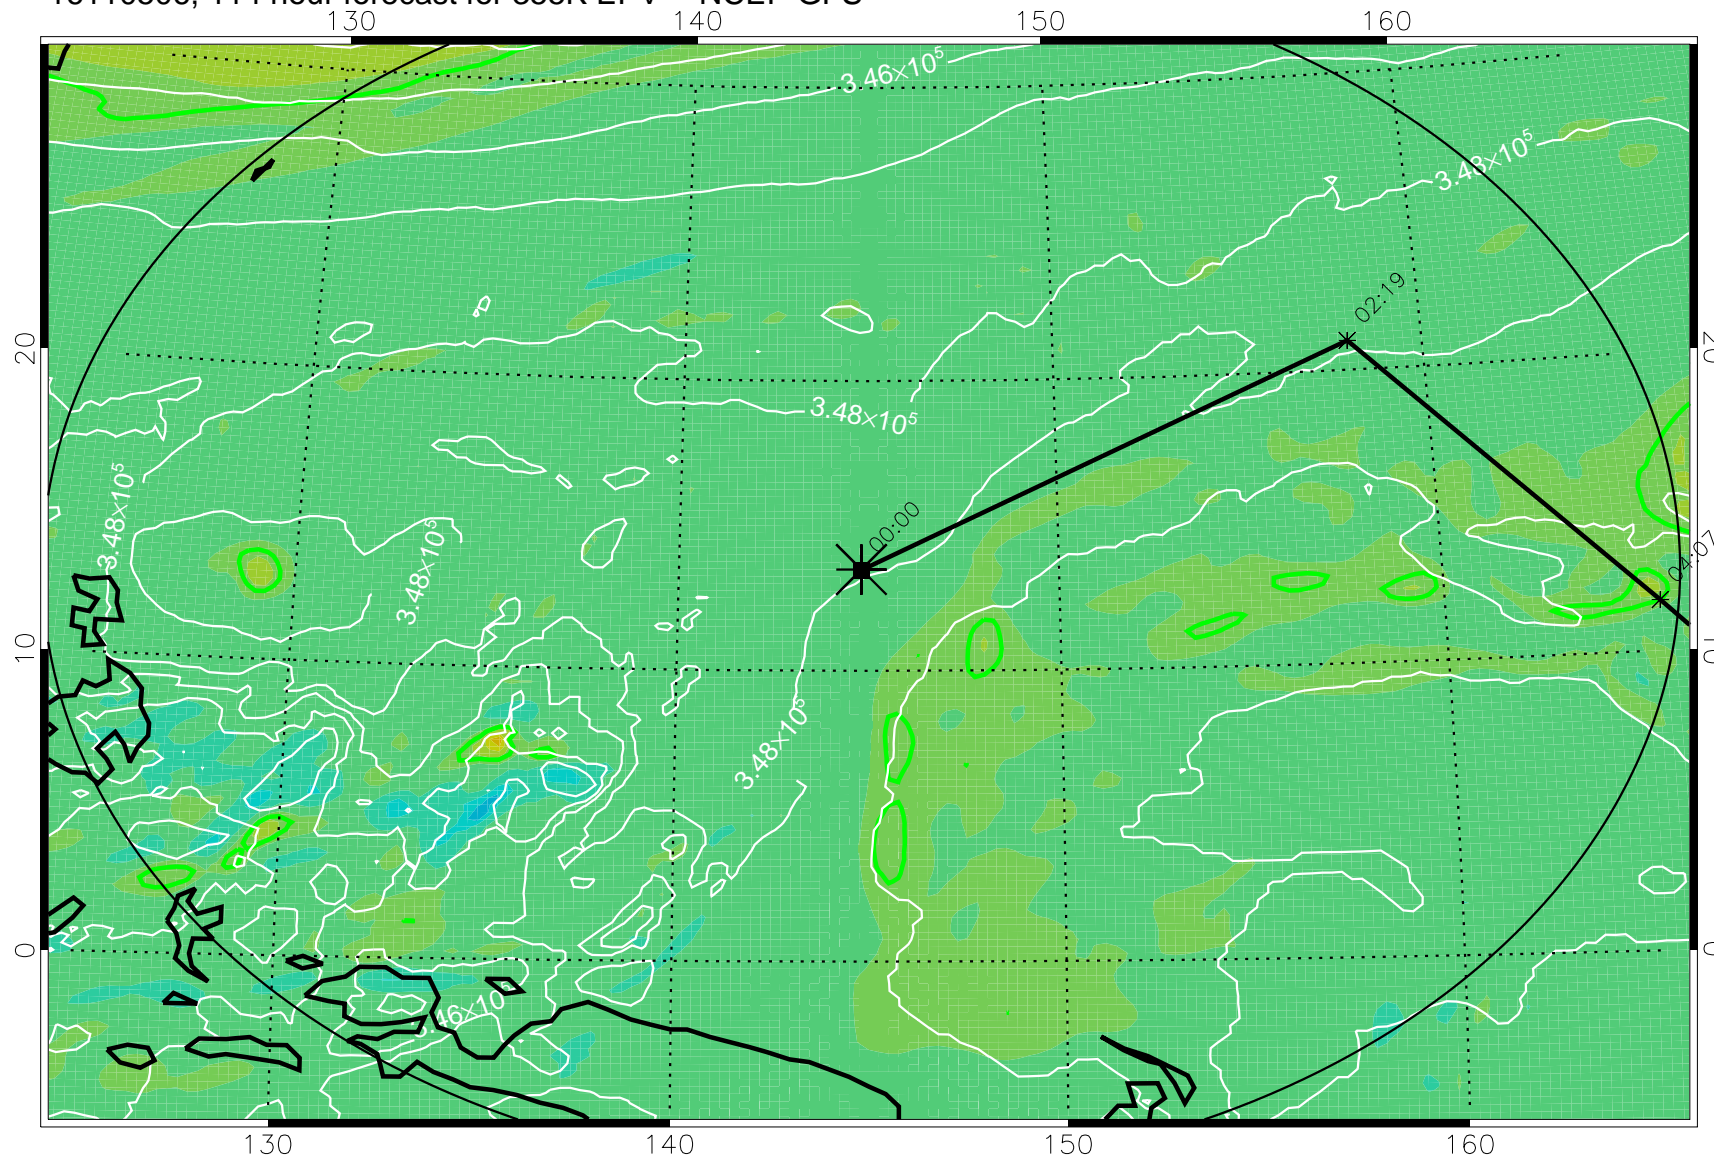

16110318, 078 hour forecast for 355K EPV -- NCEP GFS

355K Montgomery Streamfunction, white
EPV Tropopause (2 PVU) Position
Range ring of 2304 km

16110400, 084 hour forecast for 355K EPV -- NCEP GFS

355K Montgomery Streamfunction, white
EPV Tropopause (2 PVU) Position
Range ring of 2304 km

16110406, 090 hour forecast for 355K EPV -- NCEP GFS

355K Montgomery Streamfunction, white
EPV Tropopause (2 PVU) Position
Range ring of 2304 km

16110412, 096 hour forecast for 355K EPV -- NCEP GFS

355K Montgomery Streamfunction, white
EPV Tropopause (2 PVU) Position
Range ring of 2304 km

16110418, 102 hour forecast for 355K EPV -- NCEP GFS

355K Montgomery Streamfunction, white
EPV Tropopause (2 PVU) Position
Range ring of 2304 km

16110500, 108 hour forecast for 355K EPV -- NCEP GFS

355K Montgomery Streamfunction, white
EPV Tropopause (2 PVU) Position
Range ring of 2304 km

16110506, 114 hour forecast for 355K EPV -- NCEP GFS

355K Montgomery Streamfunction, white
EPV Tropopause (2 PVU) Position
Range ring of 2304 km

16110512, 120 hour forecast for 355K EPV -- NCEP GFS

355K Montgomery Streamfunction, white
EPV Tropopause (2 PVU) Position
Range ring of 2304 km