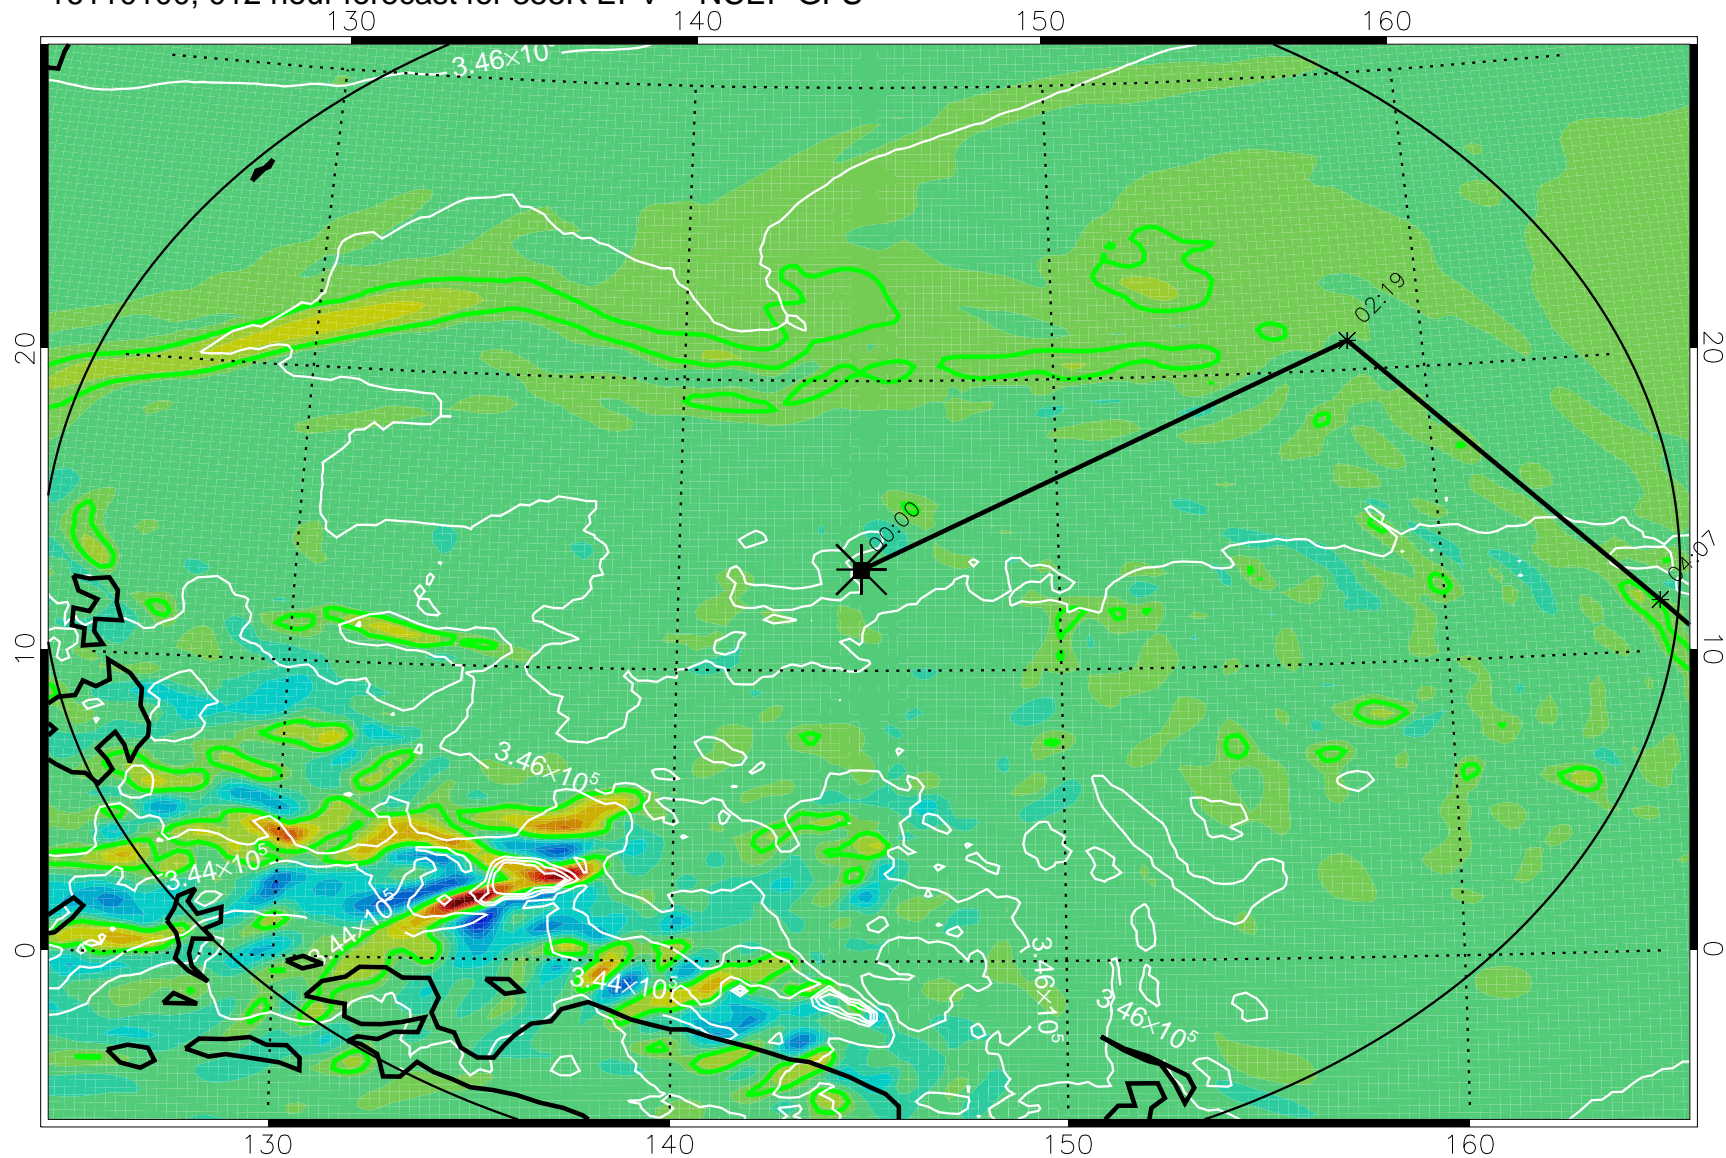

16103118, 006 hour forecast for 355K EPV -- NCEP GFS

355K Montgomery Streamfunction, white
EPV Tropopause (2 PVU) Position
Range ring of 2304 km

16110100, 012 hour forecast for 355K EPV -- NCEP GFS

355K Montgomery Streamfunction, white
EPV Tropopause (2 PVU) Position
Range ring of 2304 km

16110106, 018 hour forecast for 355K EPV -- NCEP GFS

355K Montgomery Streamfunction, white
EPV Tropopause (2 PVU) Position
Range ring of 2304 km

16110112, 024 hour forecast for 355K EPV -- NCEP GFS

355K Montgomery Streamfunction, white
EPV Tropopause (2 PVU) Position
Range ring of 2304 km

16110118, 030 hour forecast for 355K EPV -- NCEP GFS

355K Montgomery Streamfunction, white
EPV Tropopause (2 PVU) Position
Range ring of 2304 km

16110200, 036 hour forecast for 355K EPV -- NCEP GFS

355K Montgomery Streamfunction, white
EPV Tropopause (2 PVU) Position
Range ring of 2304 km

16110206, 042 hour forecast for 355K EPV -- NCEP GFS

355K Montgomery Streamfunction, white
EPV Tropopause (2 PVU) Position
Range ring of 2304 km

16110212, 048 hour forecast for 355K EPV -- NCEP GFS

355K Montgomery Streamfunction, white
EPV Tropopause (2 PVU) Position
Range ring of 2304 km