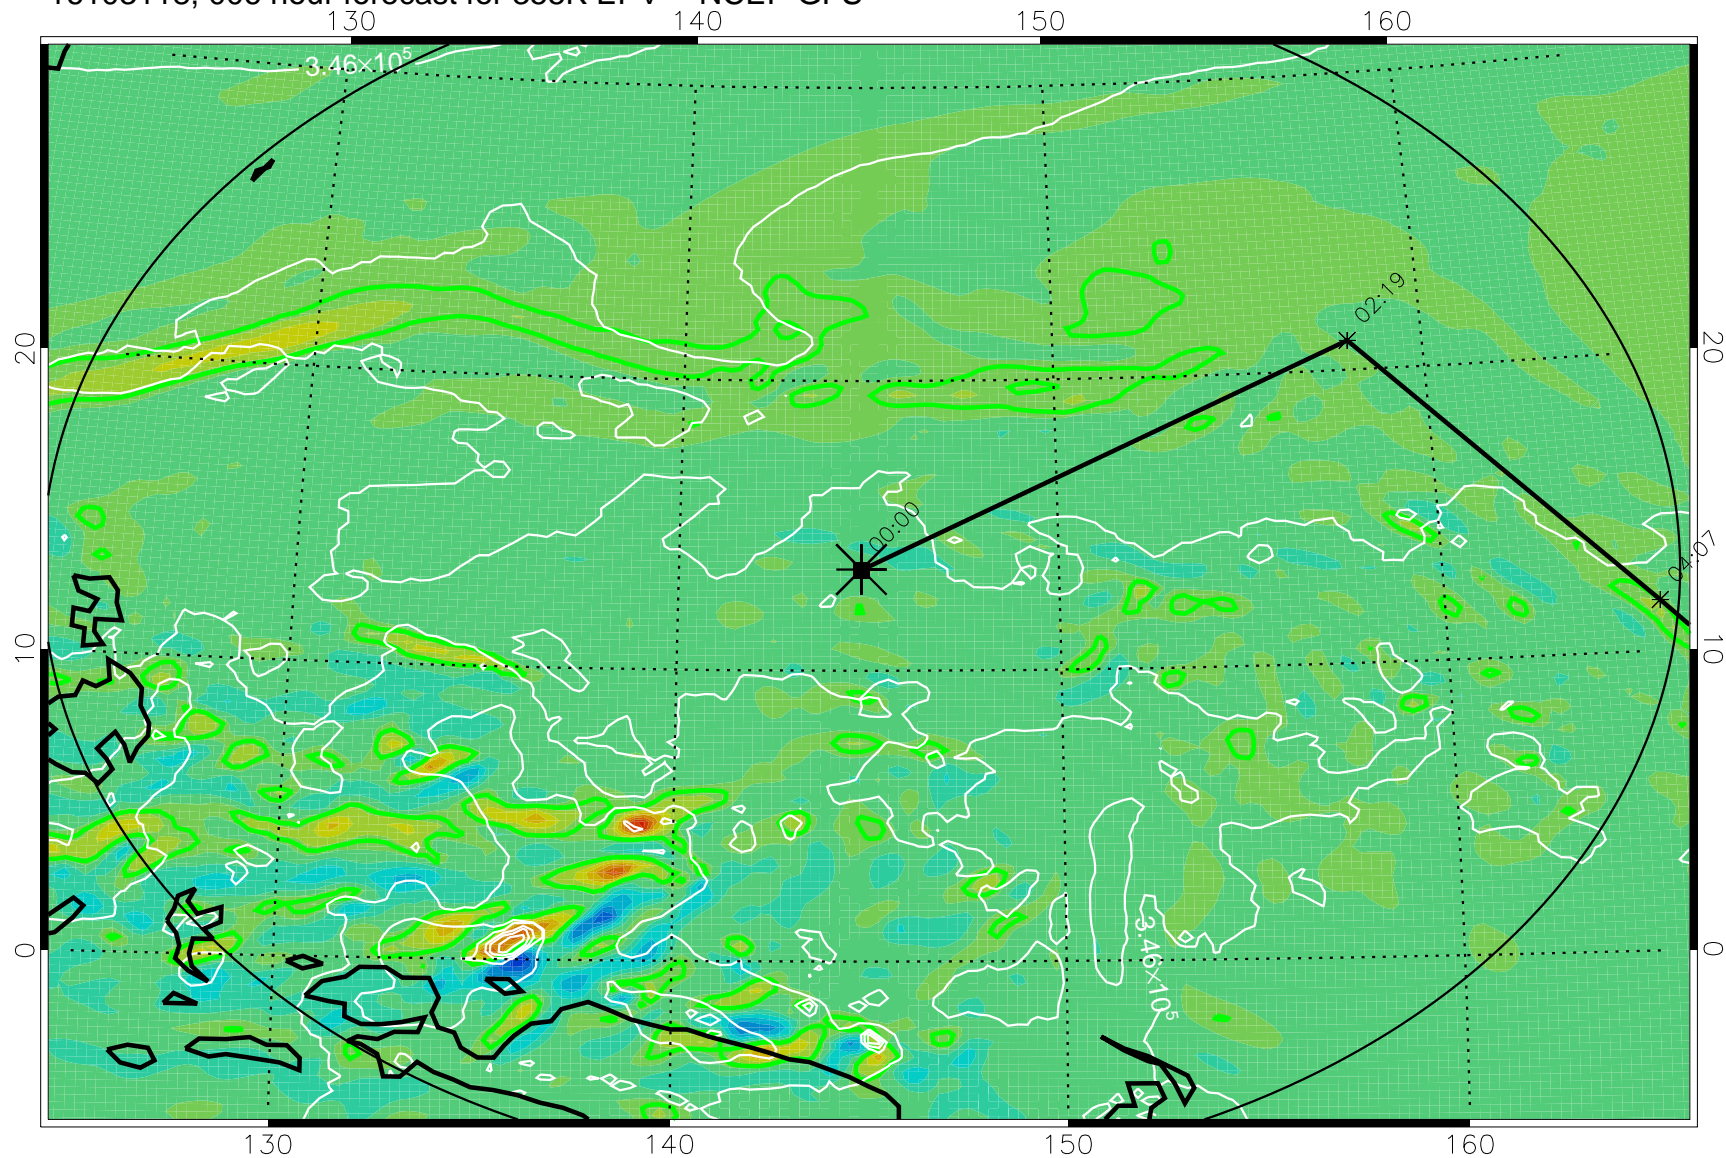

16103118, 006 hour forecast for 355K EPV -- NCEP GFS

355K Montgomery Streamfunction, white
EPV Tropopause (2 PVU) Position
Range ring of 2304 km

16110100, 012 hour forecast for 355K EPV -- NCEP GFS

355K Montgomery Streamfunction, white
EPV Tropopause (2 PVU) Position
Range ring of 2304 km

16110106, 018 hour forecast for 355K EPV -- NCEP GFS

355K Montgomery Streamfunction, white
EPV Tropopause (2 PVU) Position
Range ring of 2304 km

16110112, 024 hour forecast for 355K EPV -- NCEP GFS

355K Montgomery Streamfunction, white
EPV Tropopause (2 PVU) Position
Range ring of 2304 km

16110118, 030 hour forecast for 355K EPV -- NCEP GFS

355K Montgomery Streamfunction, white
EPV Tropopause (2 PVU) Position
Range ring of 2304 km

16110200, 036 hour forecast for 355K EPV -- NCEP GFS

355K Montgomery Streamfunction, white
EPV Tropopause (2 PVU) Position
Range ring of 2304 km

16110418, 102 hour forecast for 355K EPV -- NCEP GFS

355K Montgomery Streamfunction, white
EPV Tropopause (2 PVU) Position
Range ring of 2304 km

16110500, 108 hour forecast for 355K EPV -- NCEP GFS

355K Montgomery Streamfunction, white
EPV Tropopause (2 PVU) Position
Range ring of 2304 km