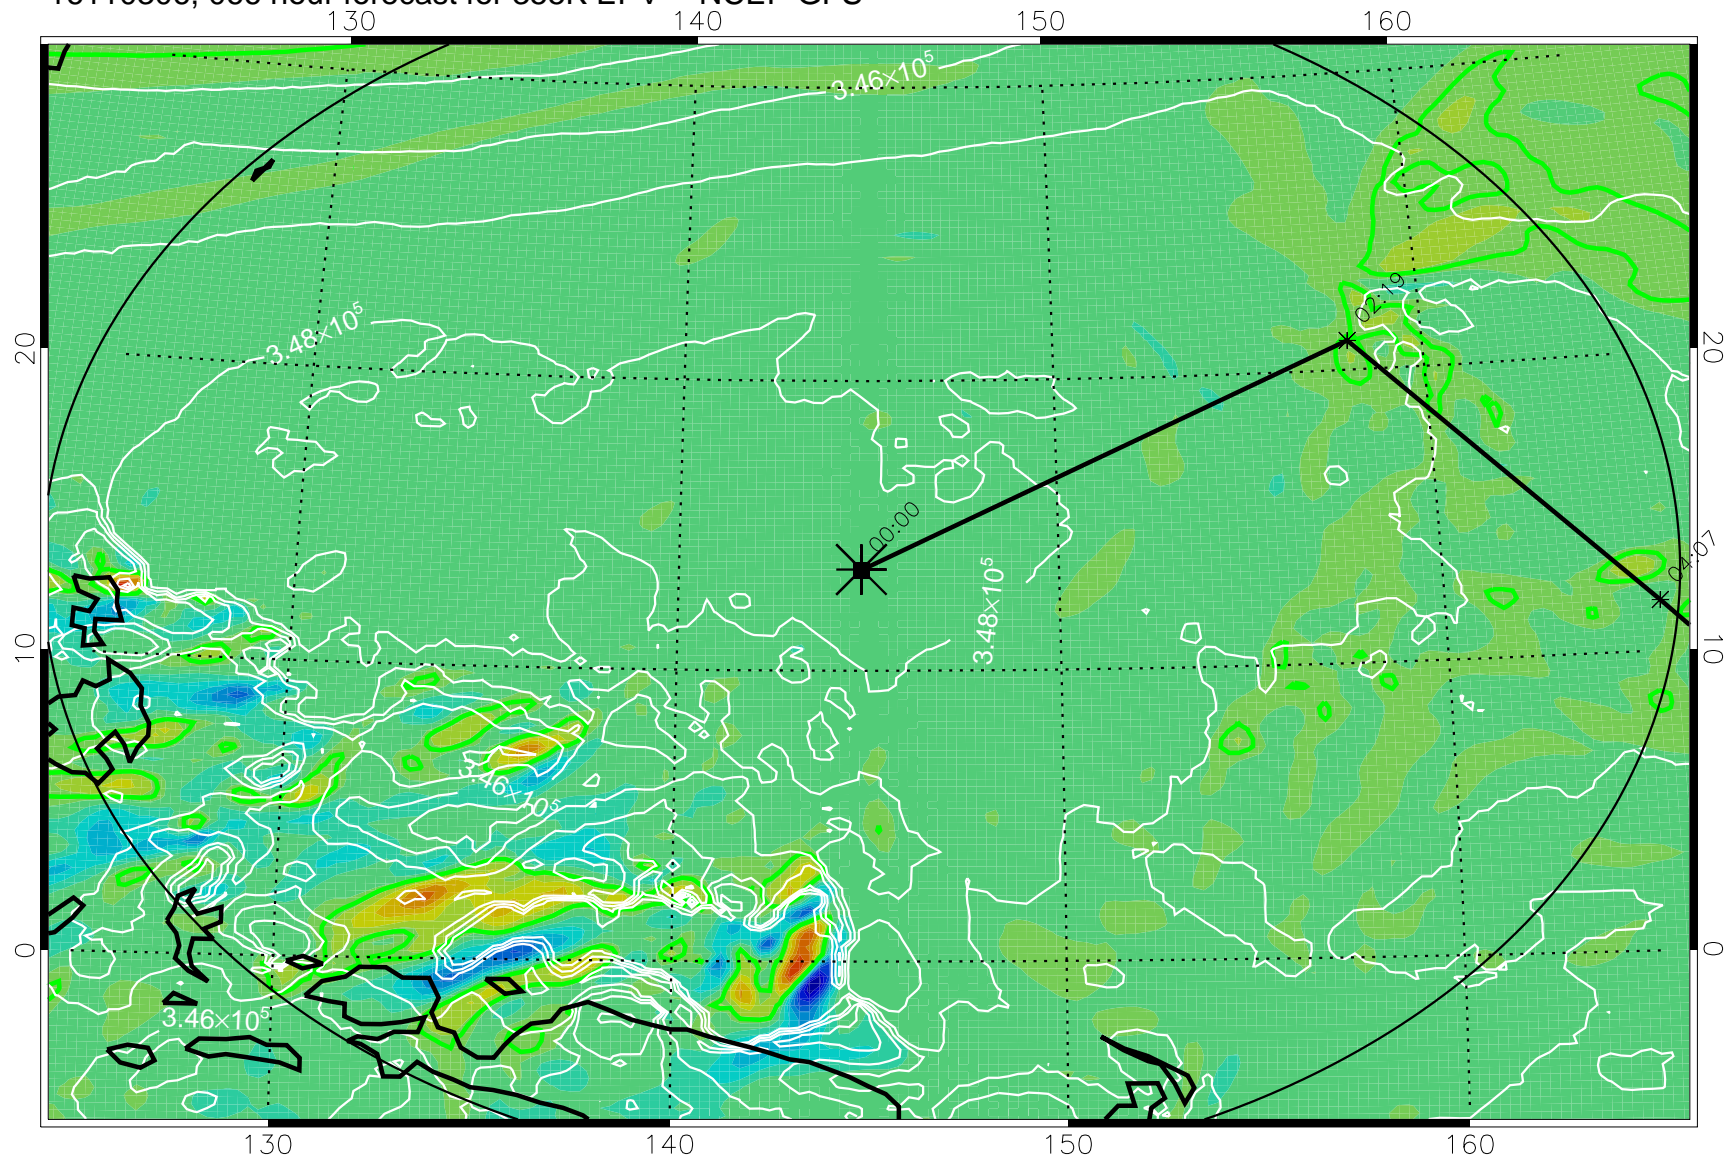

16110218, 054 hour forecast for 355K EPV -- NCEP GFS

355K Montgomery Streamfunction, white
EPV Tropopause (2 PVU) Position
Range ring of 2304 km

16110300, 060 hour forecast for 355K EPV -- NCEP GFS

355K Montgomery Streamfunction, white
EPV Tropopause (2 PVU) Position
Range ring of 2304 km

16110306, 066 hour forecast for 355K EPV -- NCEP GFS

355K Montgomery Streamfunction, white
EPV Tropopause (2 PVU) Position
Range ring of 2304 km

16110312, 072 hour forecast for 355K EPV -- NCEP GFS

355K Montgomery Streamfunction, white
EPV Tropopause (2 PVU) Position
Range ring of 2304 km

16110318, 078 hour forecast for 355K EPV -- NCEP GFS

355K Montgomery Streamfunction, white
EPV Tropopause (2 PVU) Position
Range ring of 2304 km

16110400, 084 hour forecast for 355K EPV -- NCEP GFS

355K Montgomery Streamfunction, white
EPV Tropopause (2 PVU) Position
Range ring of 2304 km

16110406, 090 hour forecast for 355K EPV -- NCEP GFS

355K Montgomery Streamfunction, white
EPV Tropopause (2 PVU) Position
Range ring of 2304 km

16110412, 096 hour forecast for 355K EPV -- NCEP GFS

355K Montgomery Streamfunction, white
EPV Tropopause (2 PVU) Position
Range ring of 2304 km