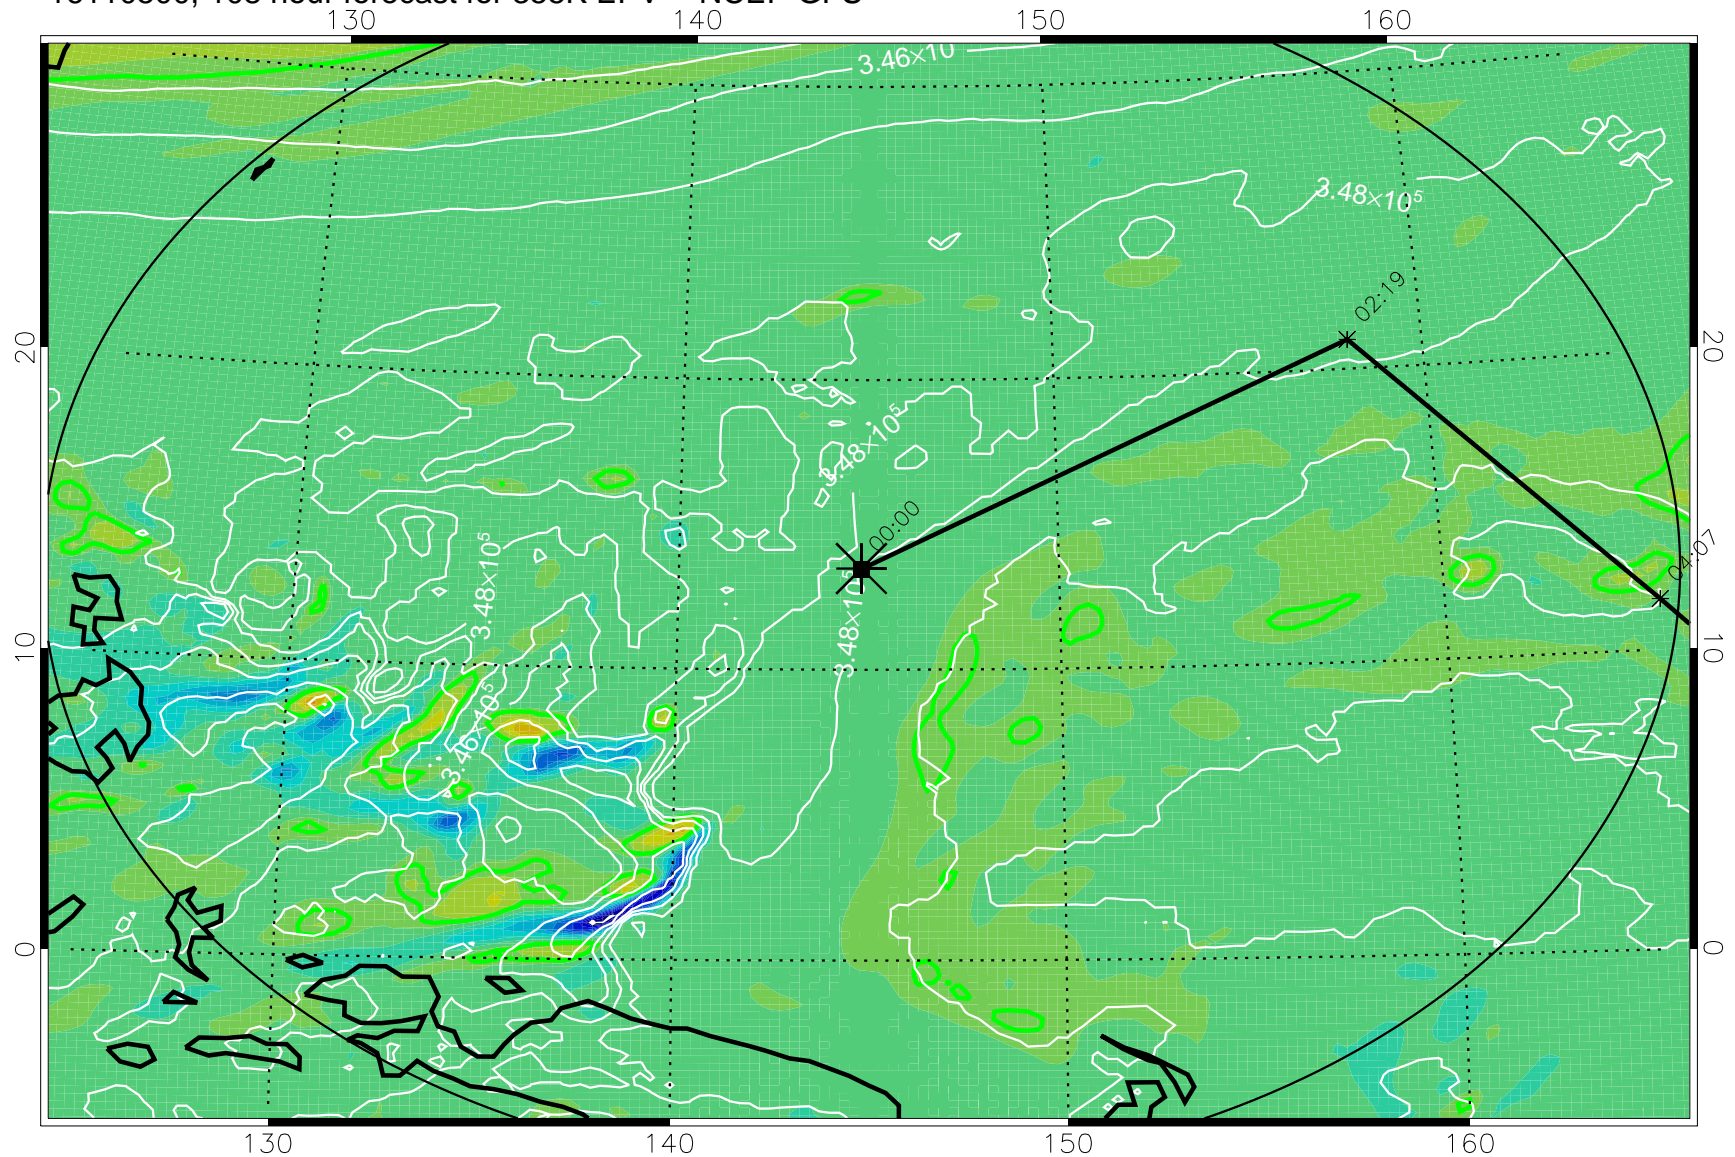

16110318, 078 hour forecast for 355K EPV -- NCEP GFS

355K Montgomery Streamfunction, white
EPV Tropopause (2 PVU) Position
Range ring of 2304 km

16110400, 084 hour forecast for 355K EPV -- NCEP GFS

355K Montgomery Streamfunction, white
EPV Tropopause (2 PVU) Position
Range ring of 2304 km

16110406, 090 hour forecast for 355K EPV -- NCEP GFS

355K Montgomery Streamfunction, white
EPV Tropopause (2 PVU) Position
Range ring of 2304 km

16110412, 096 hour forecast for 355K EPV -- NCEP GFS

355K Montgomery Streamfunction, white
EPV Tropopause (2 PVU) Position
Range ring of 2304 km

16110418, 102 hour forecast for 355K EPV -- NCEP GFS

355K Montgomery Streamfunction, white
EPV Tropopause (2 PVU) Position
Range ring of 2304 km

16110500, 108 hour forecast for 355K EPV -- NCEP GFS

355K Montgomery Streamfunction, white
EPV Tropopause (2 PVU) Position
Range ring of 2304 km

16110506, 114 hour forecast for 355K EPV -- NCEP GFS

355K Montgomery Streamfunction, white
EPV Tropopause (2 PVU) Position
Range ring of 2304 km

16110512, 120 hour forecast for 355K EPV -- NCEP GFS

355K Montgomery Streamfunction, white
EPV Tropopause (2 PVU) Position
Range ring of 2304 km