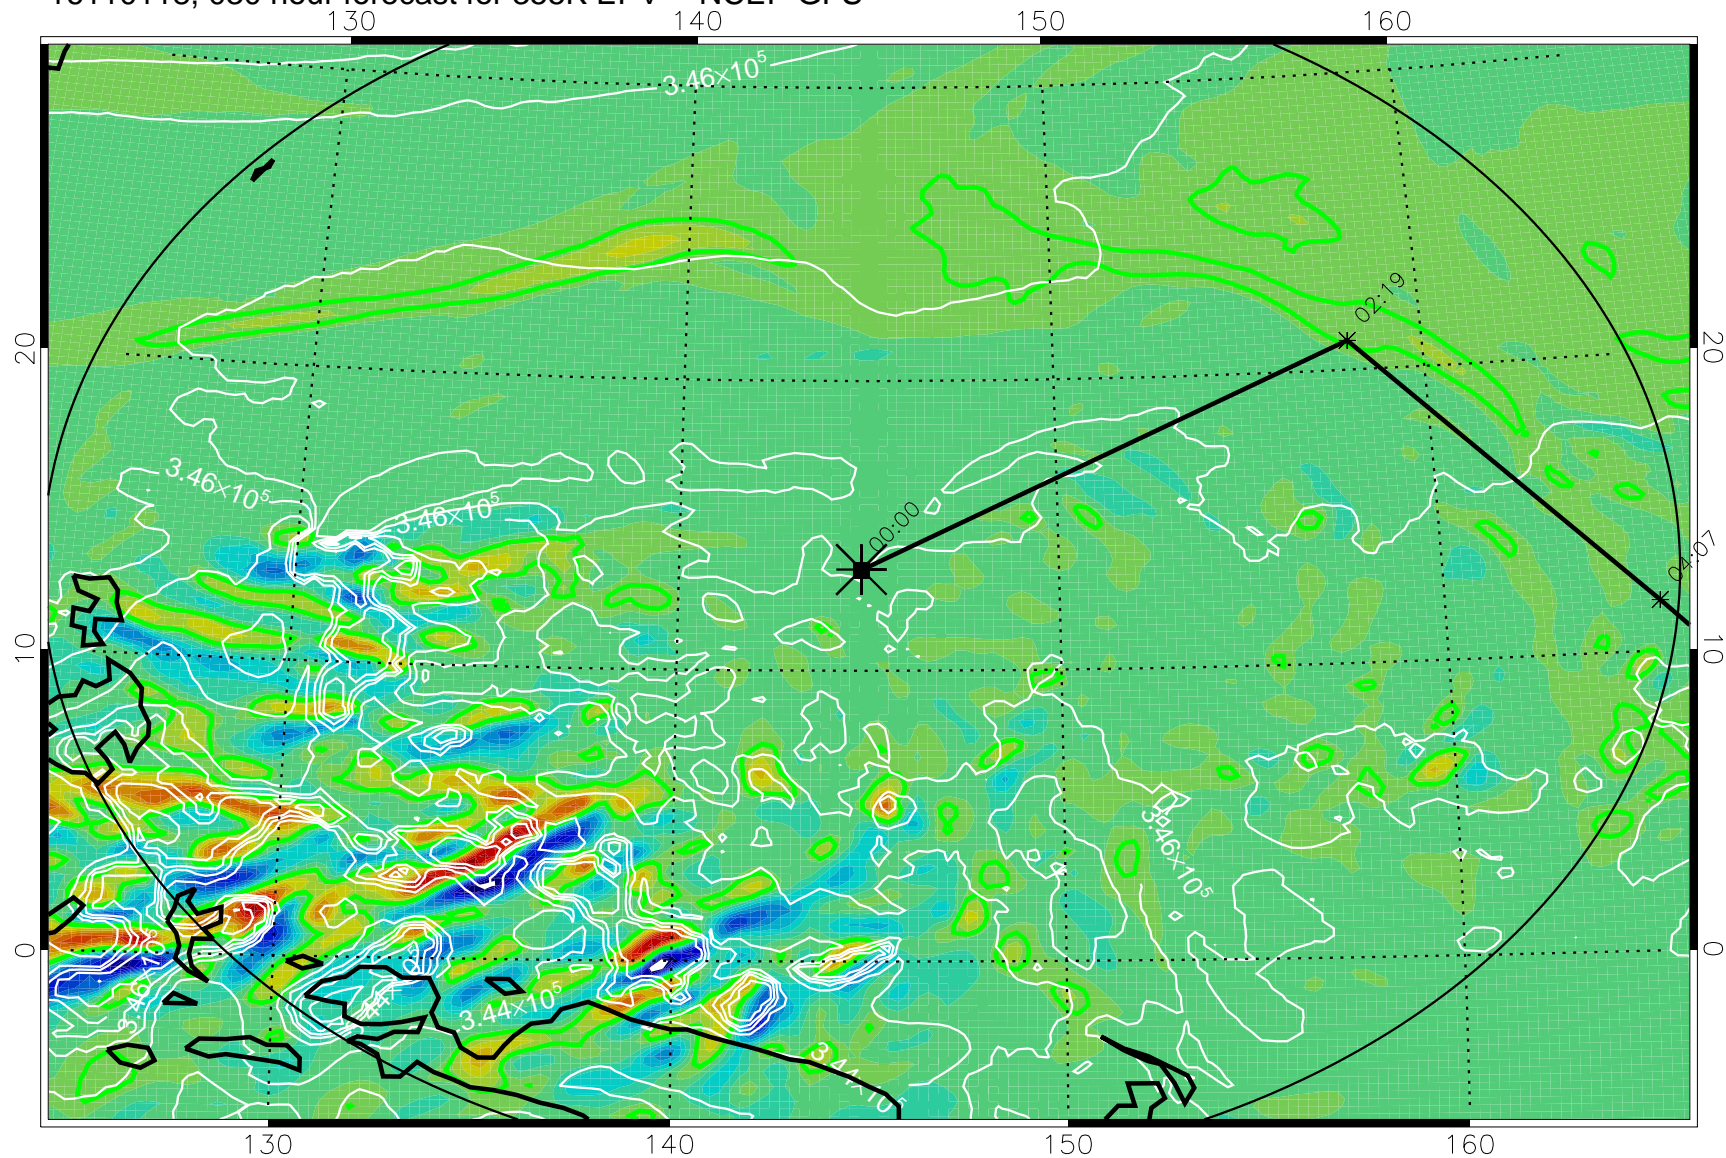

16110106, 018 hour forecast for 355K EPV -- NCEP GFS

355K Montgomery Streamfunction, white
EPV Tropopause (2 PVU) Position
Range ring of 2304 km

16110112, 024 hour forecast for 355K EPV -- NCEP GFS

355K Montgomery Streamfunction, white
EPV Tropopause (2 PVU) Position
Range ring of 2304 km

16110118, 030 hour forecast for 355K EPV -- NCEP GFS

355K Montgomery Streamfunction, white
EPV Tropopause (2 PVU) Position
Range ring of 2304 km

16110200, 036 hour forecast for 355K EPV -- NCEP GFS

355K Montgomery Streamfunction, white
EPV Tropopause (2 PVU) Position
Range ring of 2304 km

16110206, 042 hour forecast for 355K EPV -- NCEP GFS

355K Montgomery Streamfunction, white
EPV Tropopause (2 PVU) Position
Range ring of 2304 km

16110212, 048 hour forecast for 355K EPV -- NCEP GFS

355K Montgomery Streamfunction, white
EPV Tropopause (2 PVU) Position
Range ring of 2304 km

16110218, 054 hour forecast for 355K EPV -- NCEP GFS

355K Montgomery Streamfunction, white
EPV Tropopause (2 PVU) Position
Range ring of 2304 km

16110300, 060 hour forecast for 355K EPV -- NCEP GFS

355K Montgomery Streamfunction, white
EPV Tropopause (2 PVU) Position
Range ring of 2304 km