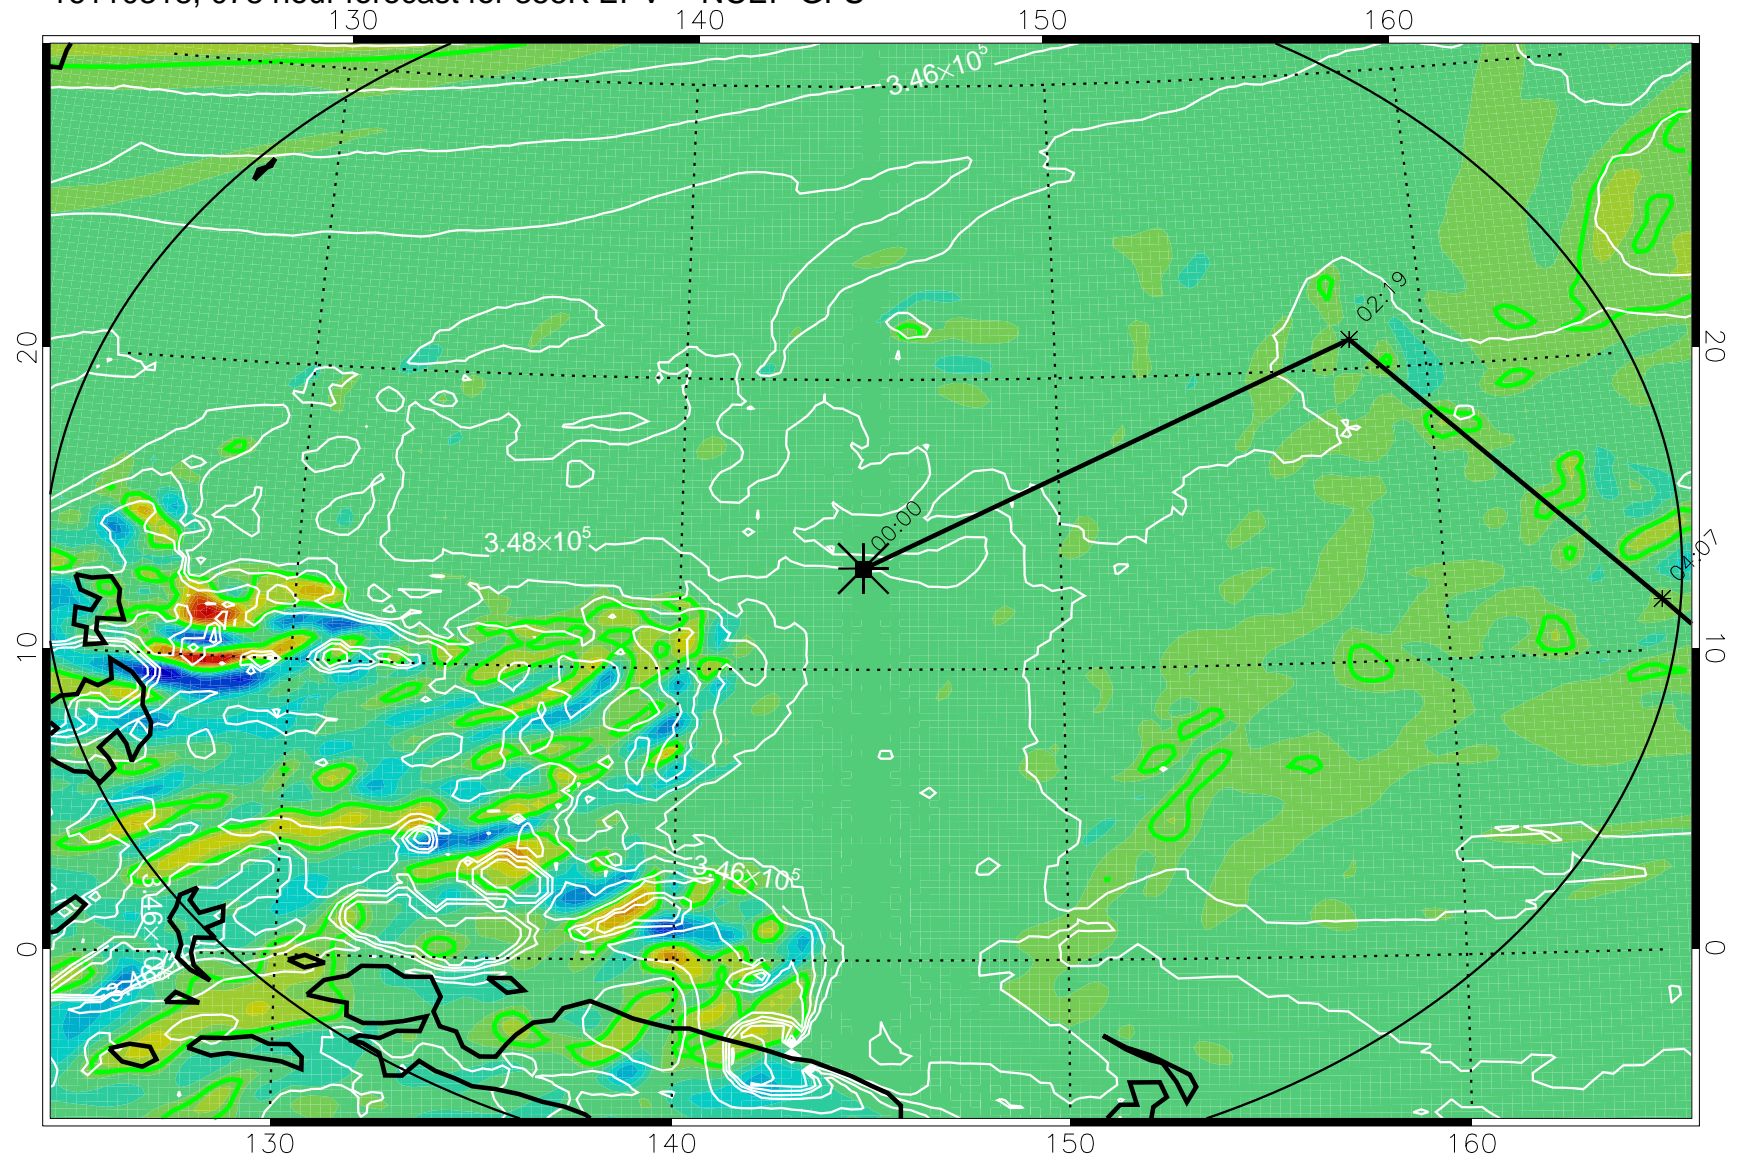

16110306, 066 hour forecast for 355K EPV -- NCEP GFS

355K Montgomery Streamfunction, white
EPV Tropopause (2 PVU) Position
Range ring of 2304 km

16110312, 072 hour forecast for 355K EPV -- NCEP GFS

355K Montgomery Streamfunction, white
EPV Tropopause (2 PVU) Position
Range ring of 2304 km

16110318, 078 hour forecast for 355K EPV -- NCEP GFS

355K Montgomery Streamfunction, white
EPV Tropopause (2 PVU) Position
Range ring of 2304 km

16110400, 084 hour forecast for 355K EPV -- NCEP GFS

355K Montgomery Streamfunction, white
EPV Tropopause (2 PVU) Position
Range ring of 2304 km

16110406, 090 hour forecast for 355K EPV -- NCEP GFS

355K Montgomery Streamfunction, white
EPV Tropopause (2 PVU) Position
Range ring of 2304 km

16110412, 096 hour forecast for 355K EPV -- NCEP GFS

355K Montgomery Streamfunction, white
EPV Tropopause (2 PVU) Position
Range ring of 2304 km

16110418, 102 hour forecast for 355K EPV -- NCEP GFS

355K Montgomery Streamfunction, white
EPV Tropopause (2 PVU) Position
Range ring of 2304 km

16110500, 108 hour forecast for 355K EPV -- NCEP GFS

355K Montgomery Streamfunction, white
EPV Tropopause (2 PVU) Position
Range ring of 2304 km