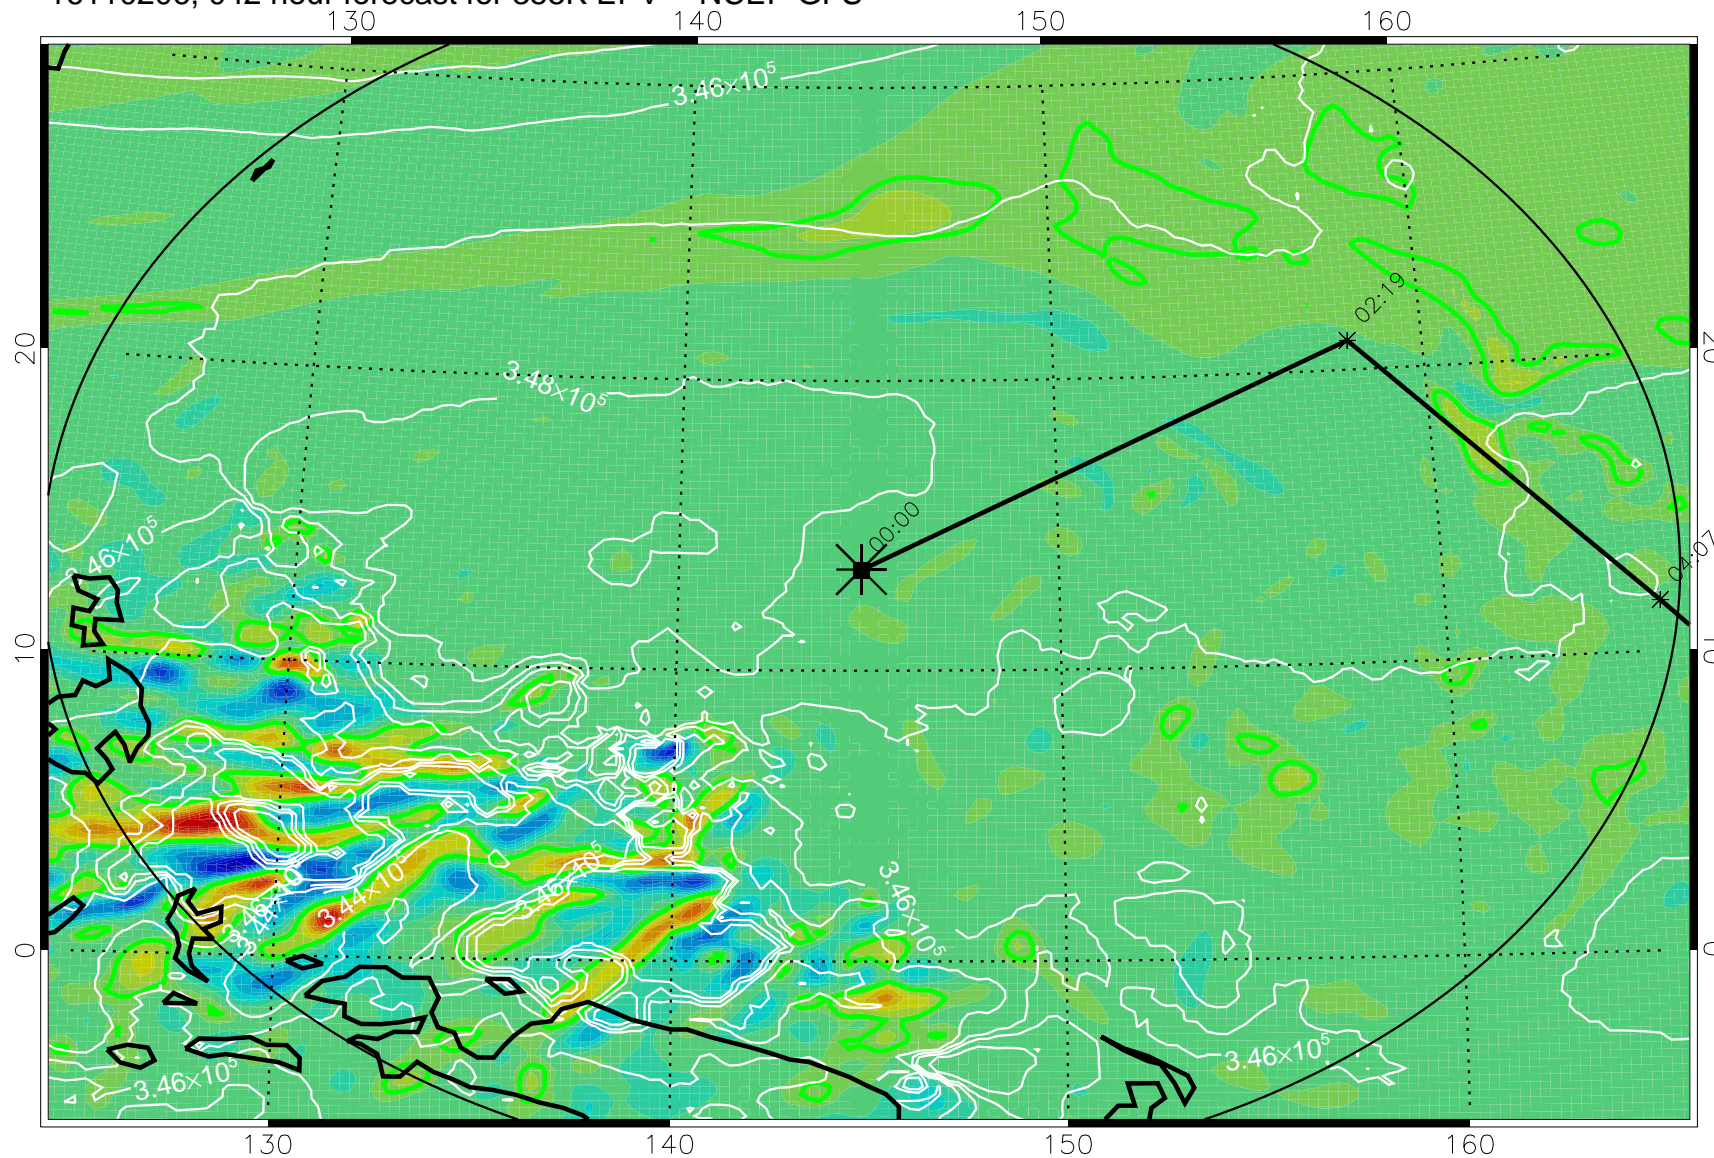

16110106, 018 hour forecast for 355K EPV -- NCEP GFS

355K Montgomery Streamfunction, white
EPV Tropopause (2 PVU) Position
Range ring of 2304 km

16110112, 024 hour forecast for 355K EPV -- NCEP GFS

355K Montgomery Streamfunction, white
EPV Tropopause (2 PVU) Position
Range ring of 2304 km

16110118, 030 hour forecast for 355K EPV -- NCEP GFS

355K Montgomery Streamfunction, white
EPV Tropopause (2 PVU) Position
Range ring of 2304 km

16110200, 036 hour forecast for 355K EPV -- NCEP GFS

355K Montgomery Streamfunction, white
EPV Tropopause (2 PVU) Position
Range ring of 2304 km

16110206, 042 hour forecast for 355K EPV -- NCEP GFS

355K Montgomery Streamfunction, white
EPV Tropopause (2 PVU) Position
Range ring of 2304 km

16110212, 048 hour forecast for 355K EPV -- NCEP GFS

355K Montgomery Streamfunction, white
EPV Tropopause (2 PVU) Position
Range ring of 2304 km

16110218, 054 hour forecast for 355K EPV -- NCEP GFS

355K Montgomery Streamfunction, white
EPV Tropopause (2 PVU) Position
Range ring of 2304 km

16110300, 060 hour forecast for 355K EPV -- NCEP GFS

355K Montgomery Streamfunction, white
EPV Tropopause (2 PVU) Position
Range ring of 2304 km