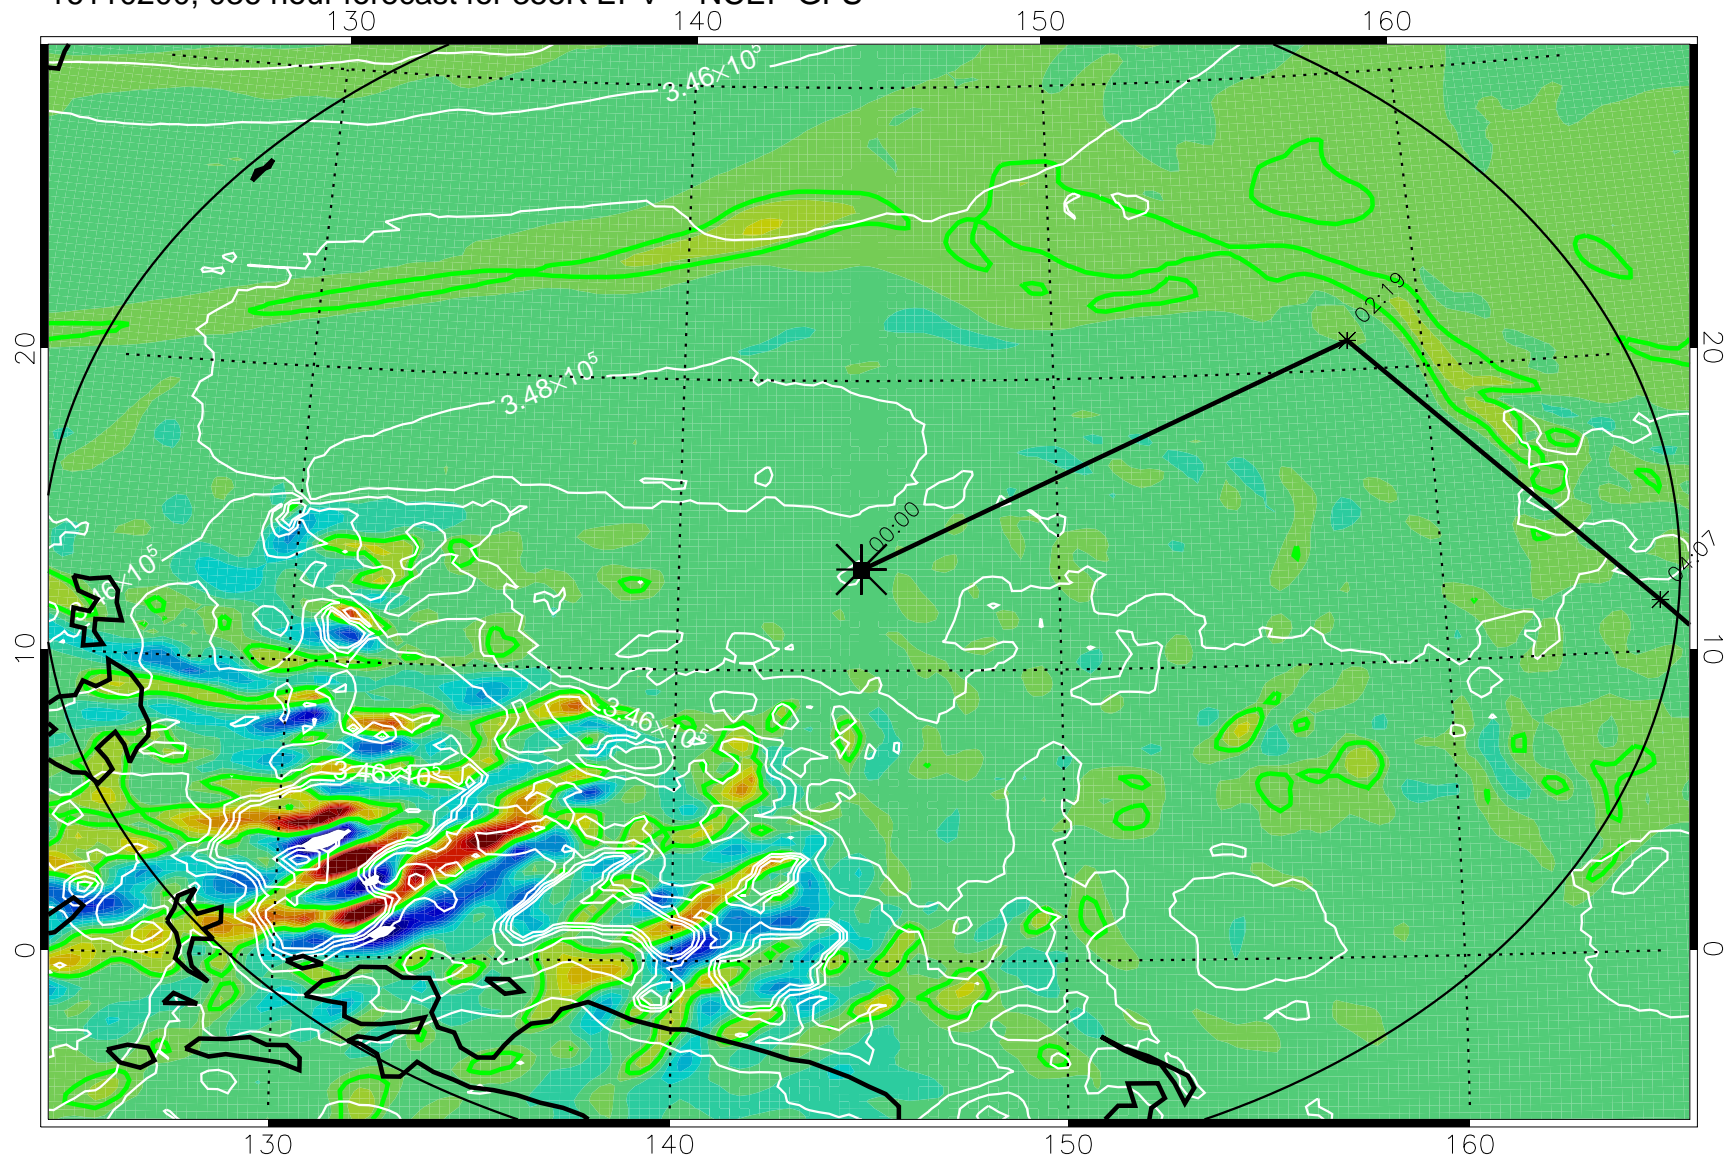

16110106, 018 hour forecast for 355K EPV -- NCEP GFS

355K Montgomery Streamfunction, white
EPV Tropopause (2 PVU) Position
Range ring of 2304 km

16110112, 024 hour forecast for 355K EPV -- NCEP GFS

355K Montgomery Streamfunction, white
EPV Tropopause (2 PVU) Position
Range ring of 2304 km

16110118, 030 hour forecast for 355K EPV -- NCEP GFS

355K Montgomery Streamfunction, white
EPV Tropopause (2 PVU) Position
Range ring of 2304 km

16110200, 036 hour forecast for 355K EPV -- NCEP GFS

355K Montgomery Streamfunction, white
EPV Tropopause (2 PVU) Position
Range ring of 2304 km

16110206, 042 hour forecast for 355K EPV -- NCEP GFS

355K Montgomery Streamfunction, white
EPV Tropopause (2 PVU) Position
Range ring of 2304 km

16110212, 048 hour forecast for 355K EPV -- NCEP GFS

355K Montgomery Streamfunction, white
EPV Tropopause (2 PVU) Position
Range ring of 2304 km

16110218, 054 hour forecast for 355K EPV -- NCEP GFS

355K Montgomery Streamfunction, white
EPV Tropopause (2 PVU) Position
Range ring of 2304 km

16110300, 060 hour forecast for 355K EPV -- NCEP GFS

355K Montgomery Streamfunction, white
EPV Tropopause (2 PVU) Position
Range ring of 2304 km