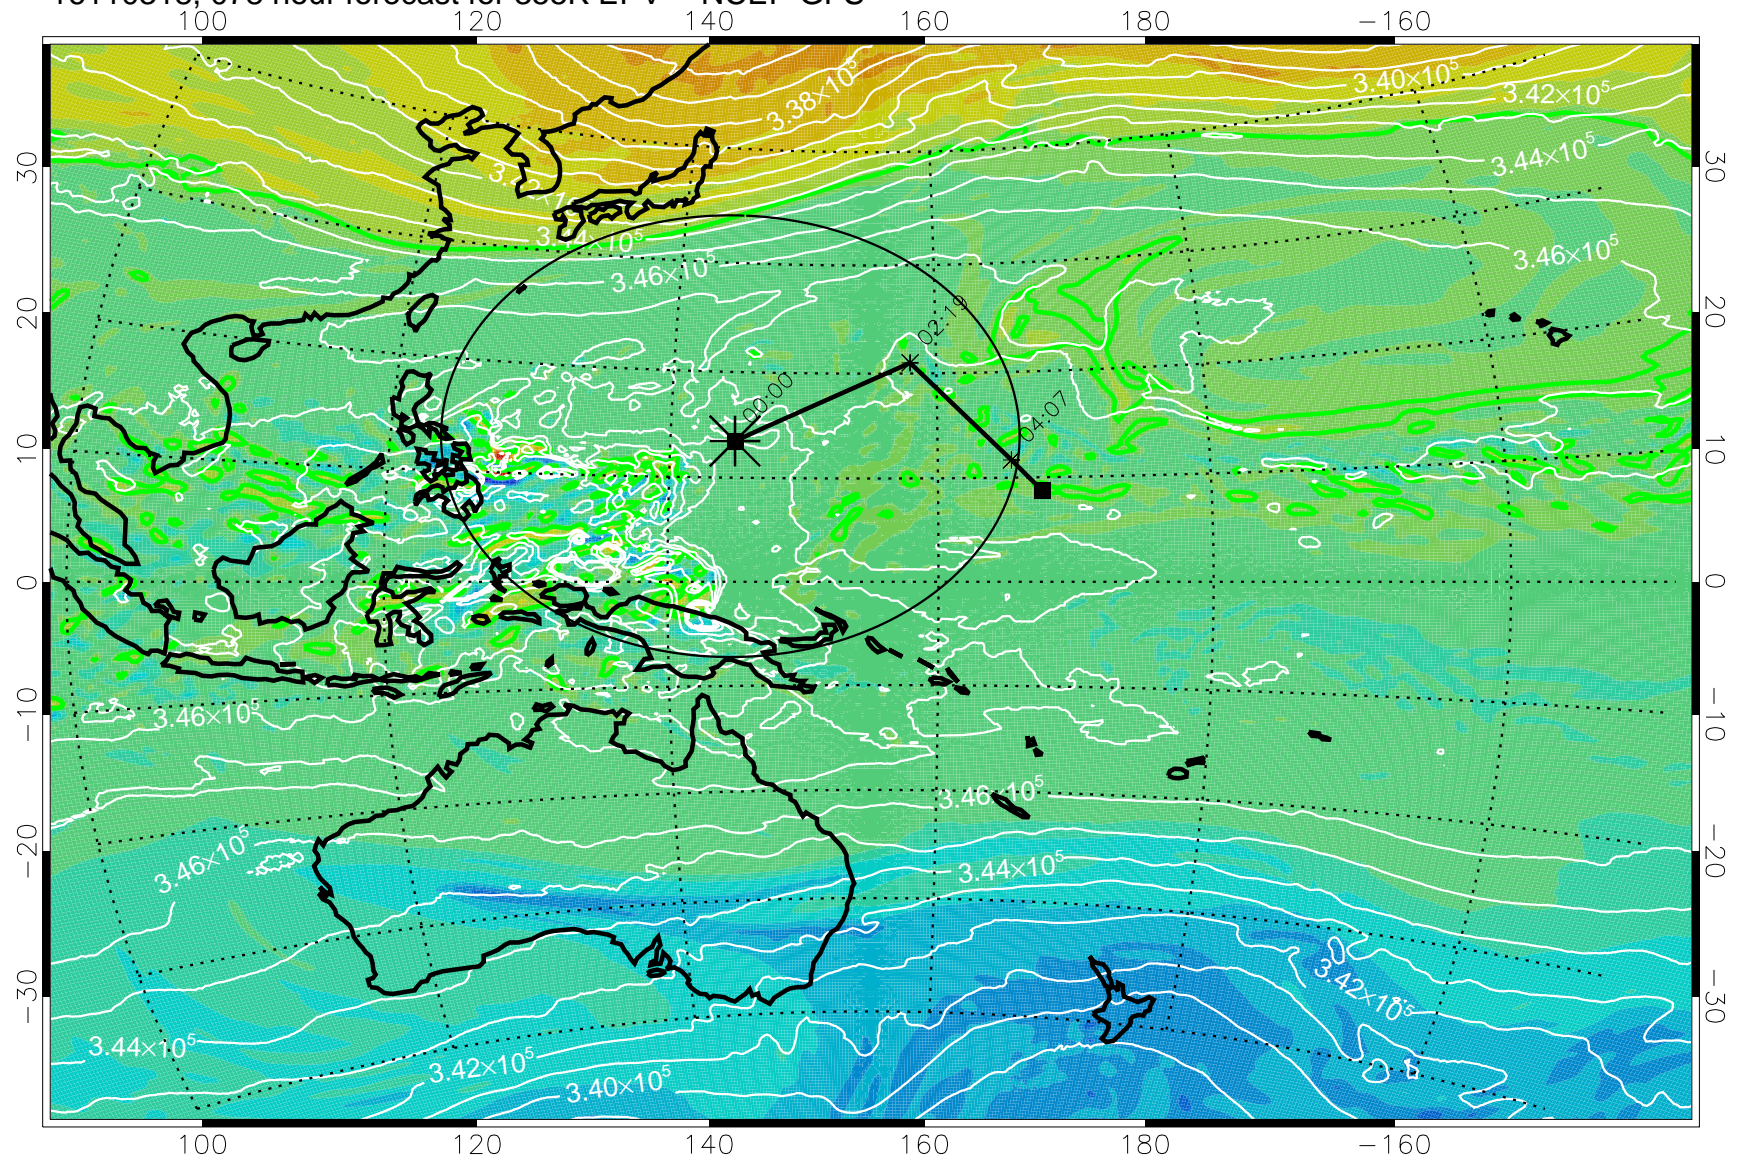

16110218, 054 hour forecast for 355K EPV -- NCEP GFS

355K Montgomery Streamfunction, white  
EPV Tropopause (2 PVU) Position  
Range ring of 2304 km

16110300, 060 hour forecast for 355K EPV -- NCEP GFS

355K Montgomery Streamfunction, white  
EPV Tropopause (2 PVU) Position  
Range ring of 2304 km

16110306, 066 hour forecast for 355K EPV -- NCEP GFS

355K Montgomery Streamfunction, white  
EPV Tropopause (2 PVU) Position  
Range ring of 2304 km

16110312, 072 hour forecast for 355K EPV -- NCEP GFS

355K Montgomery Streamfunction, white  
EPV Tropopause (2 PVU) Position  
Range ring of 2304 km

16110318, 078 hour forecast for 355K EPV -- NCEP GFS

355K Montgomery Streamfunction, white  
EPV Tropopause (2 PVU) Position  
Range ring of 2304 km

16110400, 084 hour forecast for 355K EPV -- NCEP GFS

355K Montgomery Streamfunction, white  
EPV Tropopause (2 PVU) Position  
Range ring of 2304 km

16110406, 090 hour forecast for 355K EPV -- NCEP GFS

355K Montgomery Streamfunction, white  
EPV Tropopause (2 PVU) Position  
Range ring of 2304 km

16110412, 096 hour forecast for 355K EPV -- NCEP GFS

355K Montgomery Streamfunction, white  
EPV Tropopause (2 PVU) Position  
Range ring of 2304 km