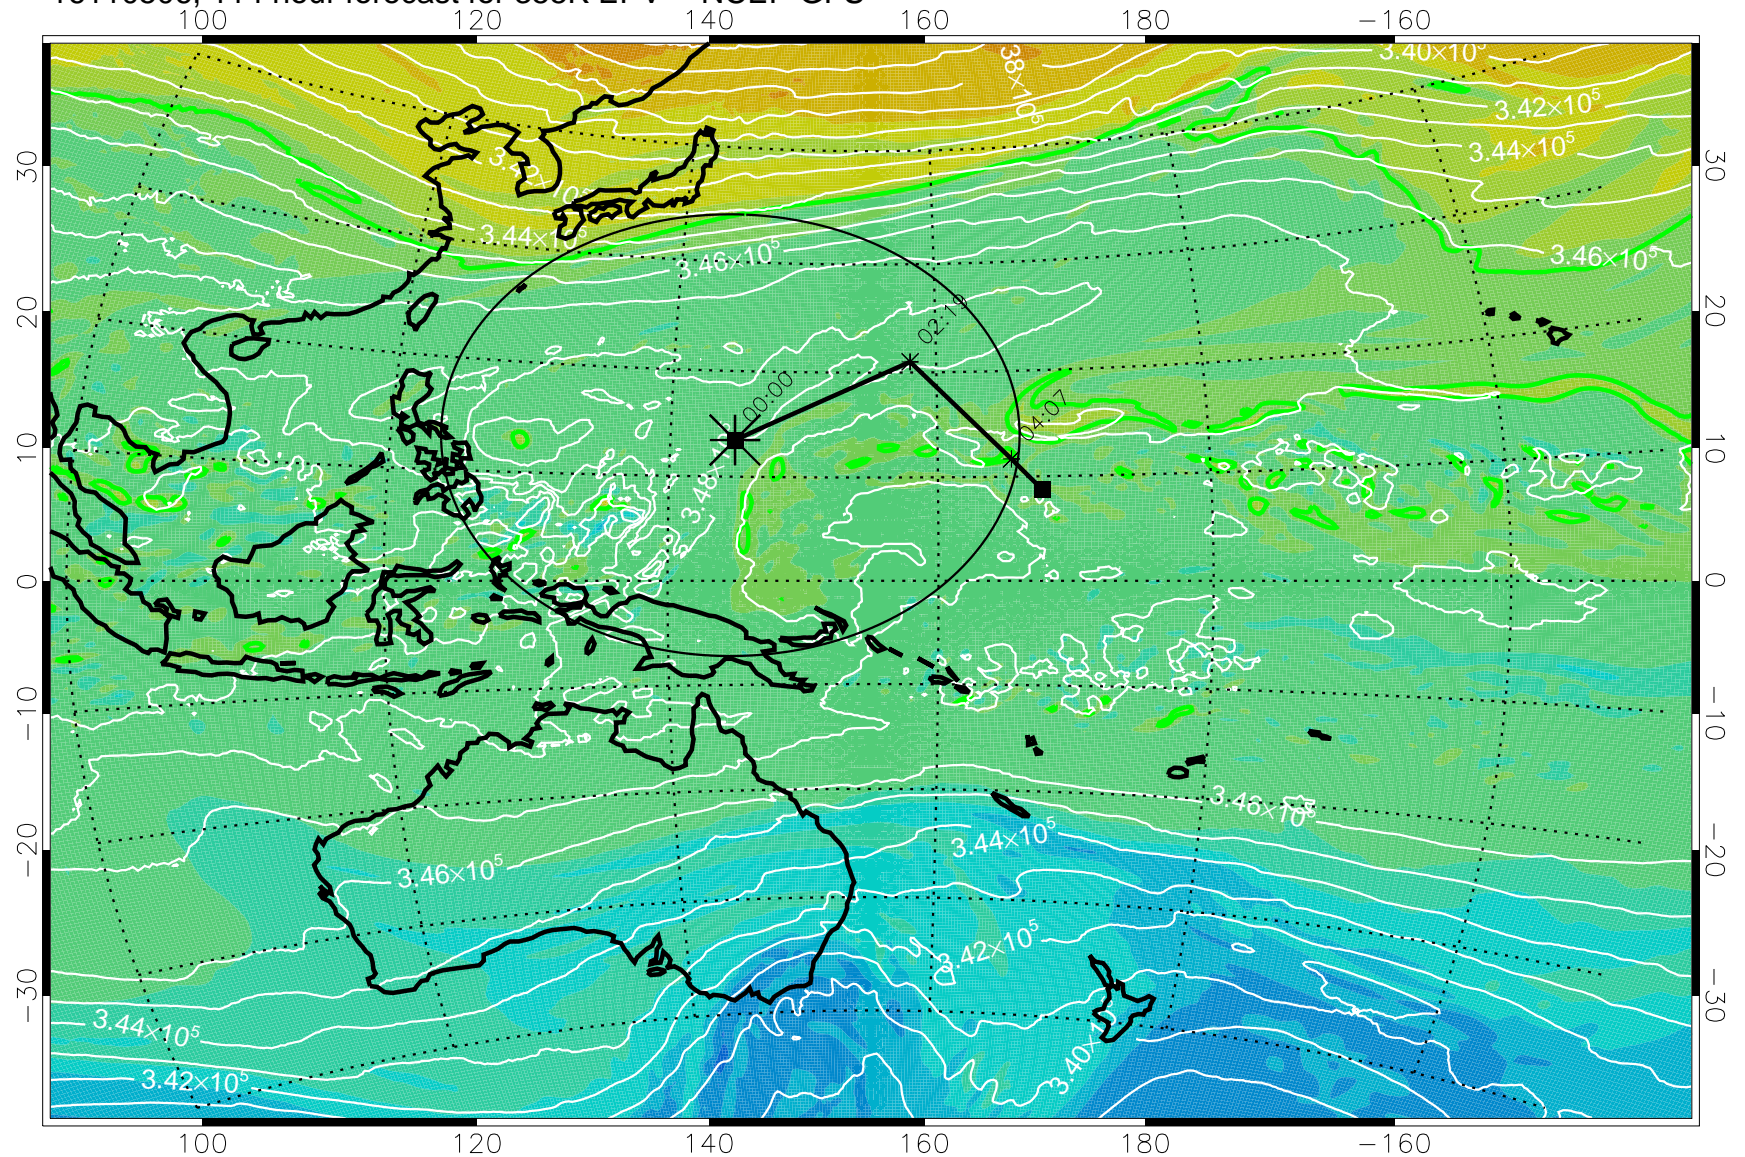

16110318, 078 hour forecast for 355K EPV -- NCEP GFS

355K Montgomery Streamfunction, white  
EPV Tropopause (2 PVU) Position  
Range ring of 2304 km

16110400, 084 hour forecast for 355K EPV -- NCEP GFS

355K Montgomery Streamfunction, white  
EPV Tropopause (2 PVU) Position  
Range ring of 2304 km

16110406, 090 hour forecast for 355K EPV -- NCEP GFS

355K Montgomery Streamfunction, white  
EPV Tropopause (2 PVU) Position  
Range ring of 2304 km

16110412, 096 hour forecast for 355K EPV -- NCEP GFS

355K Montgomery Streamfunction, white  
EPV Tropopause (2 PVU) Position  
Range ring of 2304 km

16110418, 102 hour forecast for 355K EPV -- NCEP GFS

355K Montgomery Streamfunction, white  
EPV Tropopause (2 PVU) Position  
Range ring of 2304 km

16110500, 108 hour forecast for 355K EPV -- NCEP GFS

355K Montgomery Streamfunction, white  
EPV Tropopause (2 PVU) Position  
Range ring of 2304 km

16110506, 114 hour forecast for 355K EPV -- NCEP GFS

355K Montgomery Streamfunction, white  
EPV Tropopause (2 PVU) Position  
Range ring of 2304 km

16110512, 120 hour forecast for 355K EPV -- NCEP GFS

355K Montgomery Streamfunction, white  
EPV Tropopause (2 PVU) Position  
Range ring of 2304 km