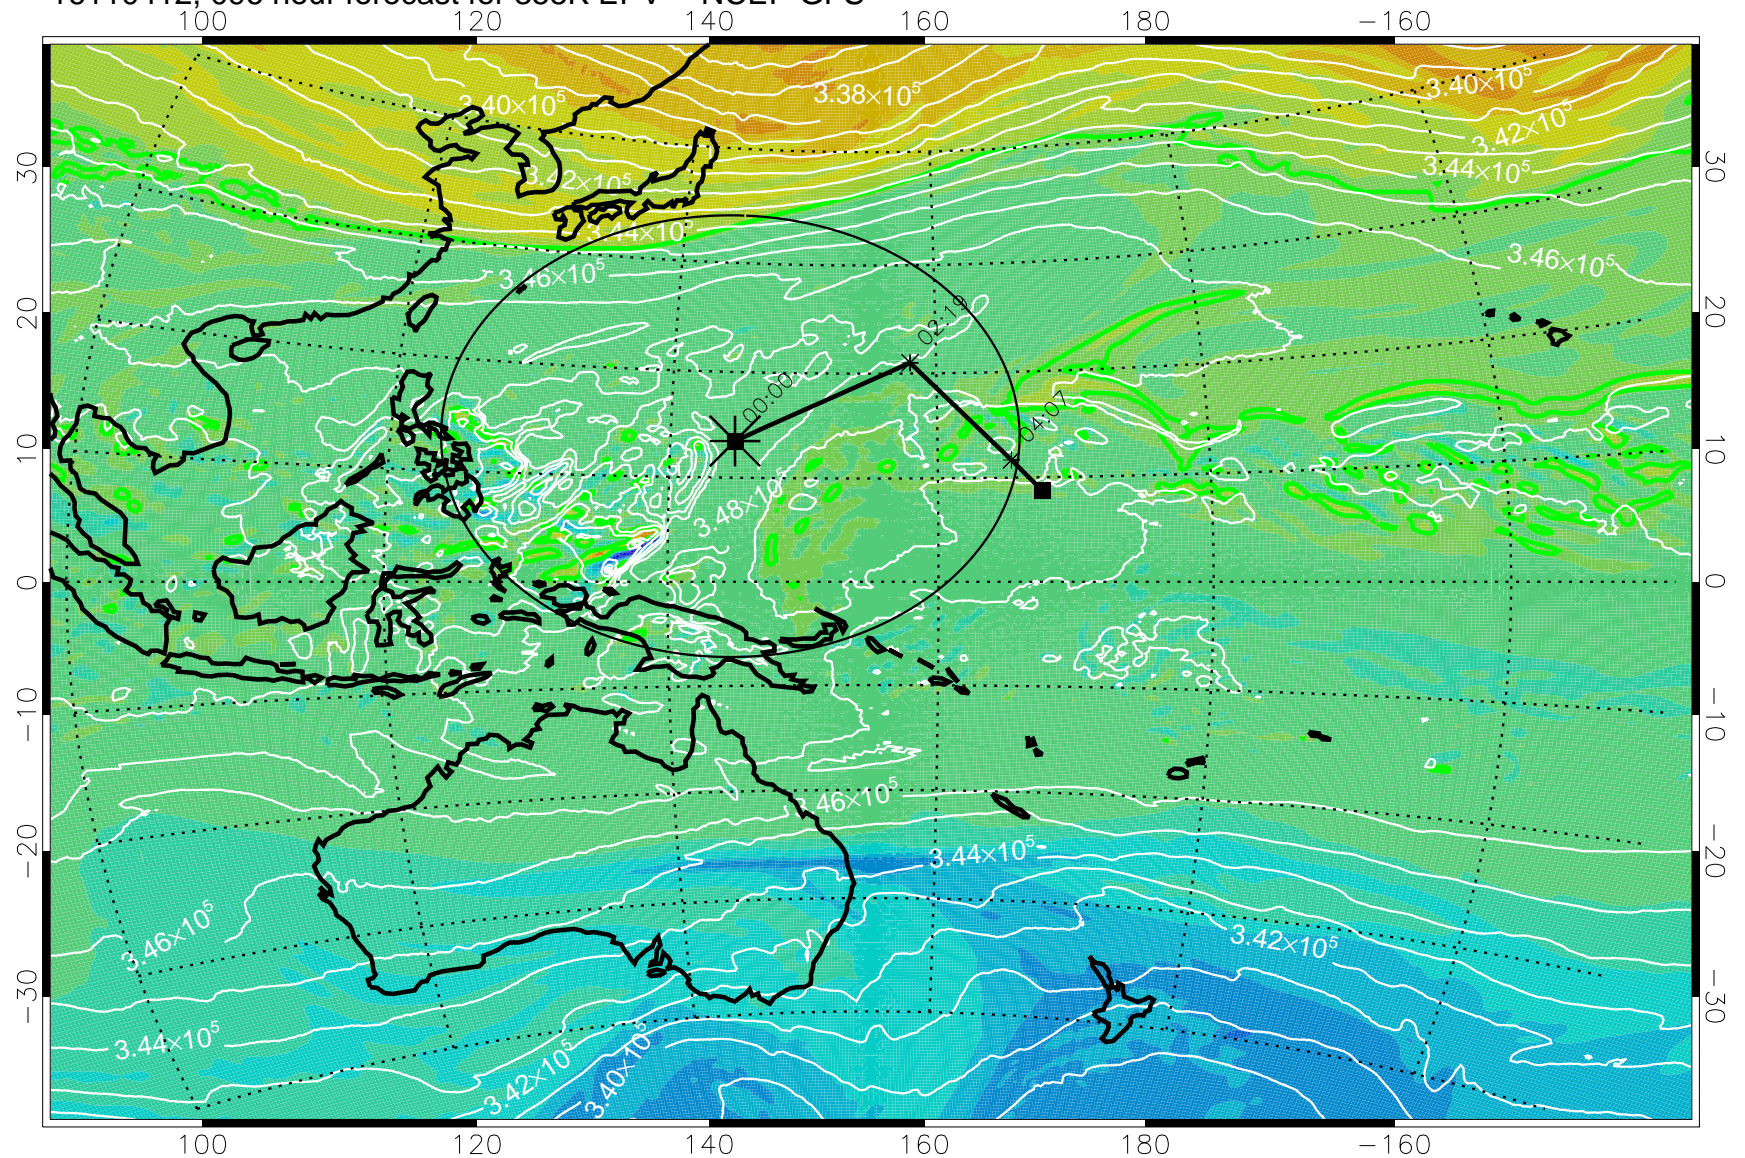

16110306, 066 hour forecast for 355K EPV -- NCEP GFS

355K Montgomery Streamfunction, white  
EPV Tropopause (2 PVU) Position  
Range ring of 2304 km

16110312, 072 hour forecast for 355K EPV -- NCEP GFS

355K Montgomery Streamfunction, white  
EPV Tropopause (2 PVU) Position  
Range ring of 2304 km

16110318, 078 hour forecast for 355K EPV -- NCEP GFS

355K Montgomery Streamfunction, white  
EPV Tropopause (2 PVU) Position  
Range ring of 2304 km

16110400, 084 hour forecast for 355K EPV -- NCEP GFS

355K Montgomery Streamfunction, white  
EPV Tropopause (2 PVU) Position  
Range ring of 2304 km

16110406, 090 hour forecast for 355K EPV -- NCEP GFS

355K Montgomery Streamfunction, white  
EPV Tropopause (2 PVU) Position  
Range ring of 2304 km

16110412, 096 hour forecast for 355K EPV -- NCEP GFS

355K Montgomery Streamfunction, white  
EPV Tropopause (2 PVU) Position  
Range ring of 2304 km

16110418, 102 hour forecast for 355K EPV -- NCEP GFS

355K Montgomery Streamfunction, white  
EPV Tropopause (2 PVU) Position  
Range ring of 2304 km

16110500, 108 hour forecast for 355K EPV -- NCEP GFS

355K Montgomery Streamfunction, white  
EPV Tropopause (2 PVU) Position  
Range ring of 2304 km