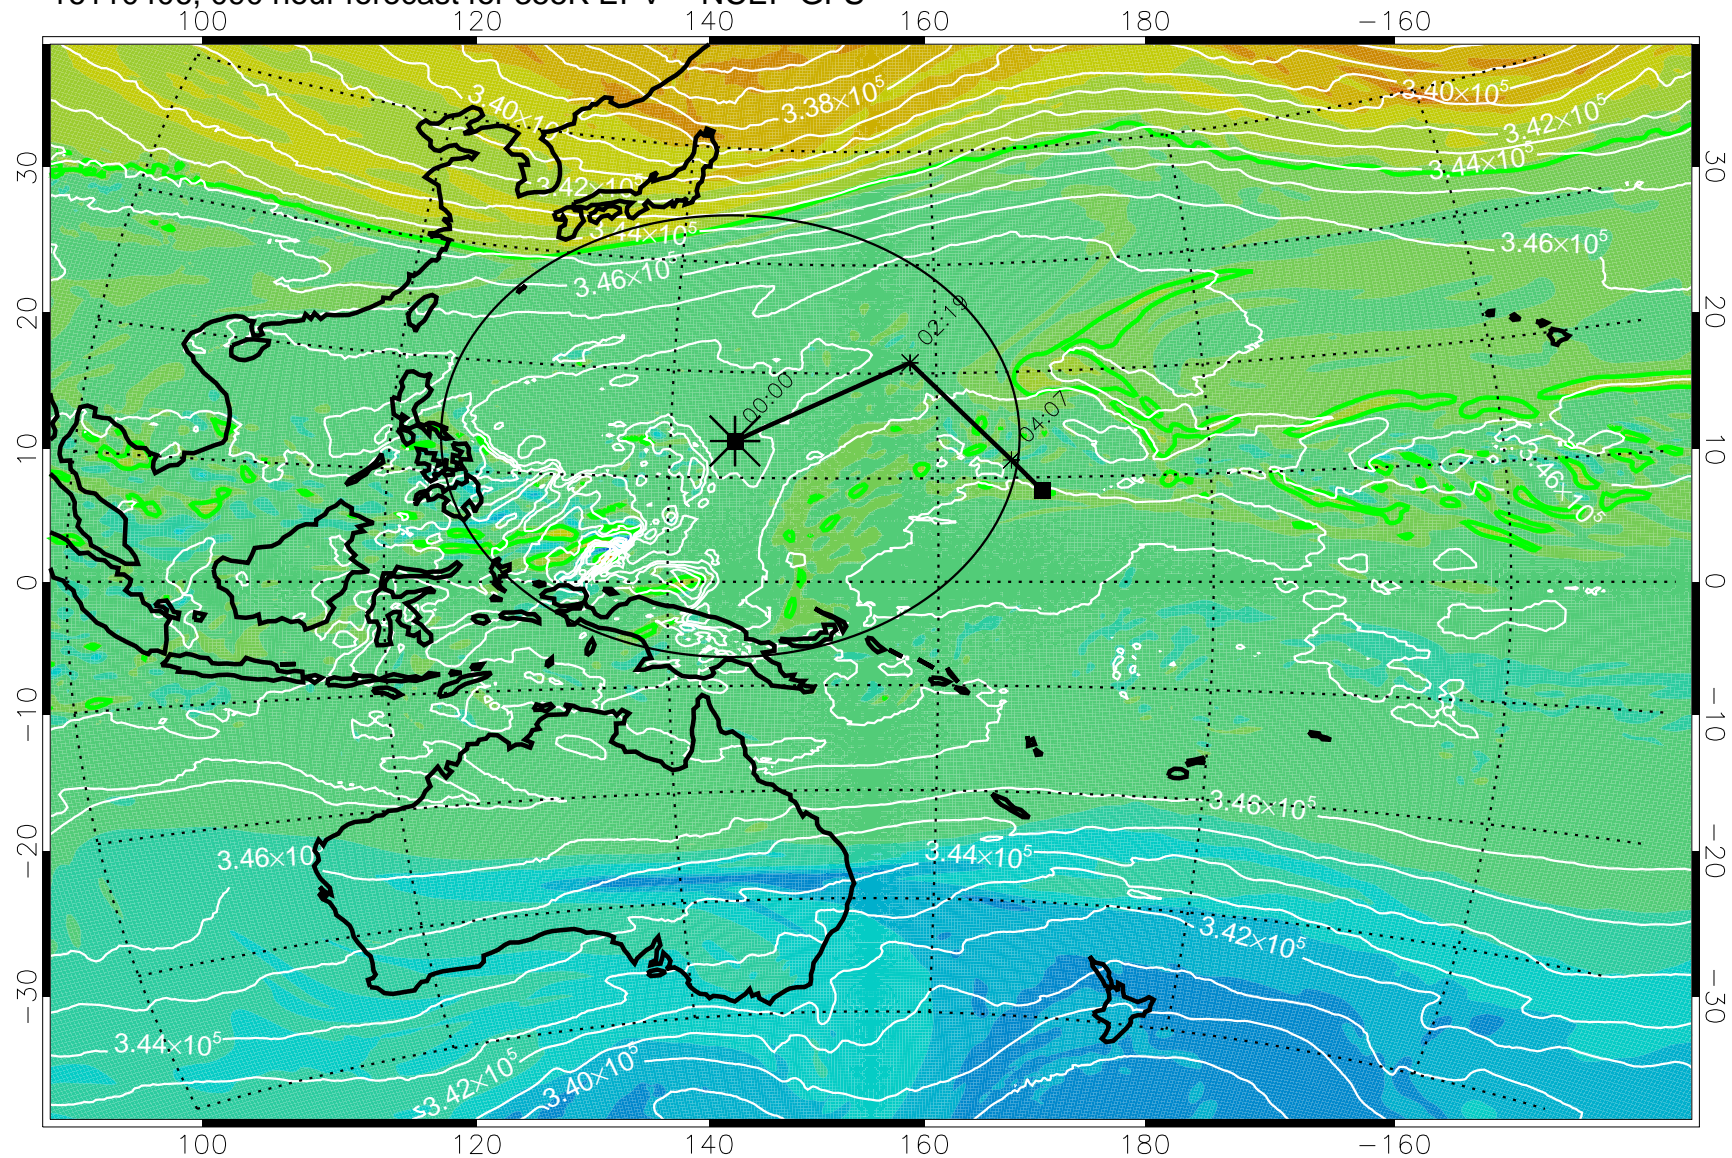

16110306, 066 hour forecast for 355K EPV -- NCEP GFS

355K Montgomery Streamfunction, white  
EPV Tropopause (2 PVU) Position  
Range ring of 2304 km

16110312, 072 hour forecast for 355K EPV -- NCEP GFS

355K Montgomery Streamfunction, white  
EPV Tropopause (2 PVU) Position  
Range ring of 2304 km

16110318, 078 hour forecast for 355K EPV -- NCEP GFS

355K Montgomery Streamfunction, white  
EPV Tropopause (2 PVU) Position  
Range ring of 2304 km

16110400, 084 hour forecast for 355K EPV -- NCEP GFS

355K Montgomery Streamfunction, white  
EPV Tropopause (2 PVU) Position  
Range ring of 2304 km

16110406, 090 hour forecast for 355K EPV -- NCEP GFS

355K Montgomery Streamfunction, white  
EPV Tropopause (2 PVU) Position  
Range ring of 2304 km

16110412, 096 hour forecast for 355K EPV -- NCEP GFS

355K Montgomery Streamfunction, white  
EPV Tropopause (2 PVU) Position  
Range ring of 2304 km

16110418, 102 hour forecast for 355K EPV -- NCEP GFS

355K Montgomery Streamfunction, white  
EPV Tropopause (2 PVU) Position  
Range ring of 2304 km

16110500, 108 hour forecast for 355K EPV -- NCEP GFS

355K Montgomery Streamfunction, white  
EPV Tropopause (2 PVU) Position  
Range ring of 2304 km