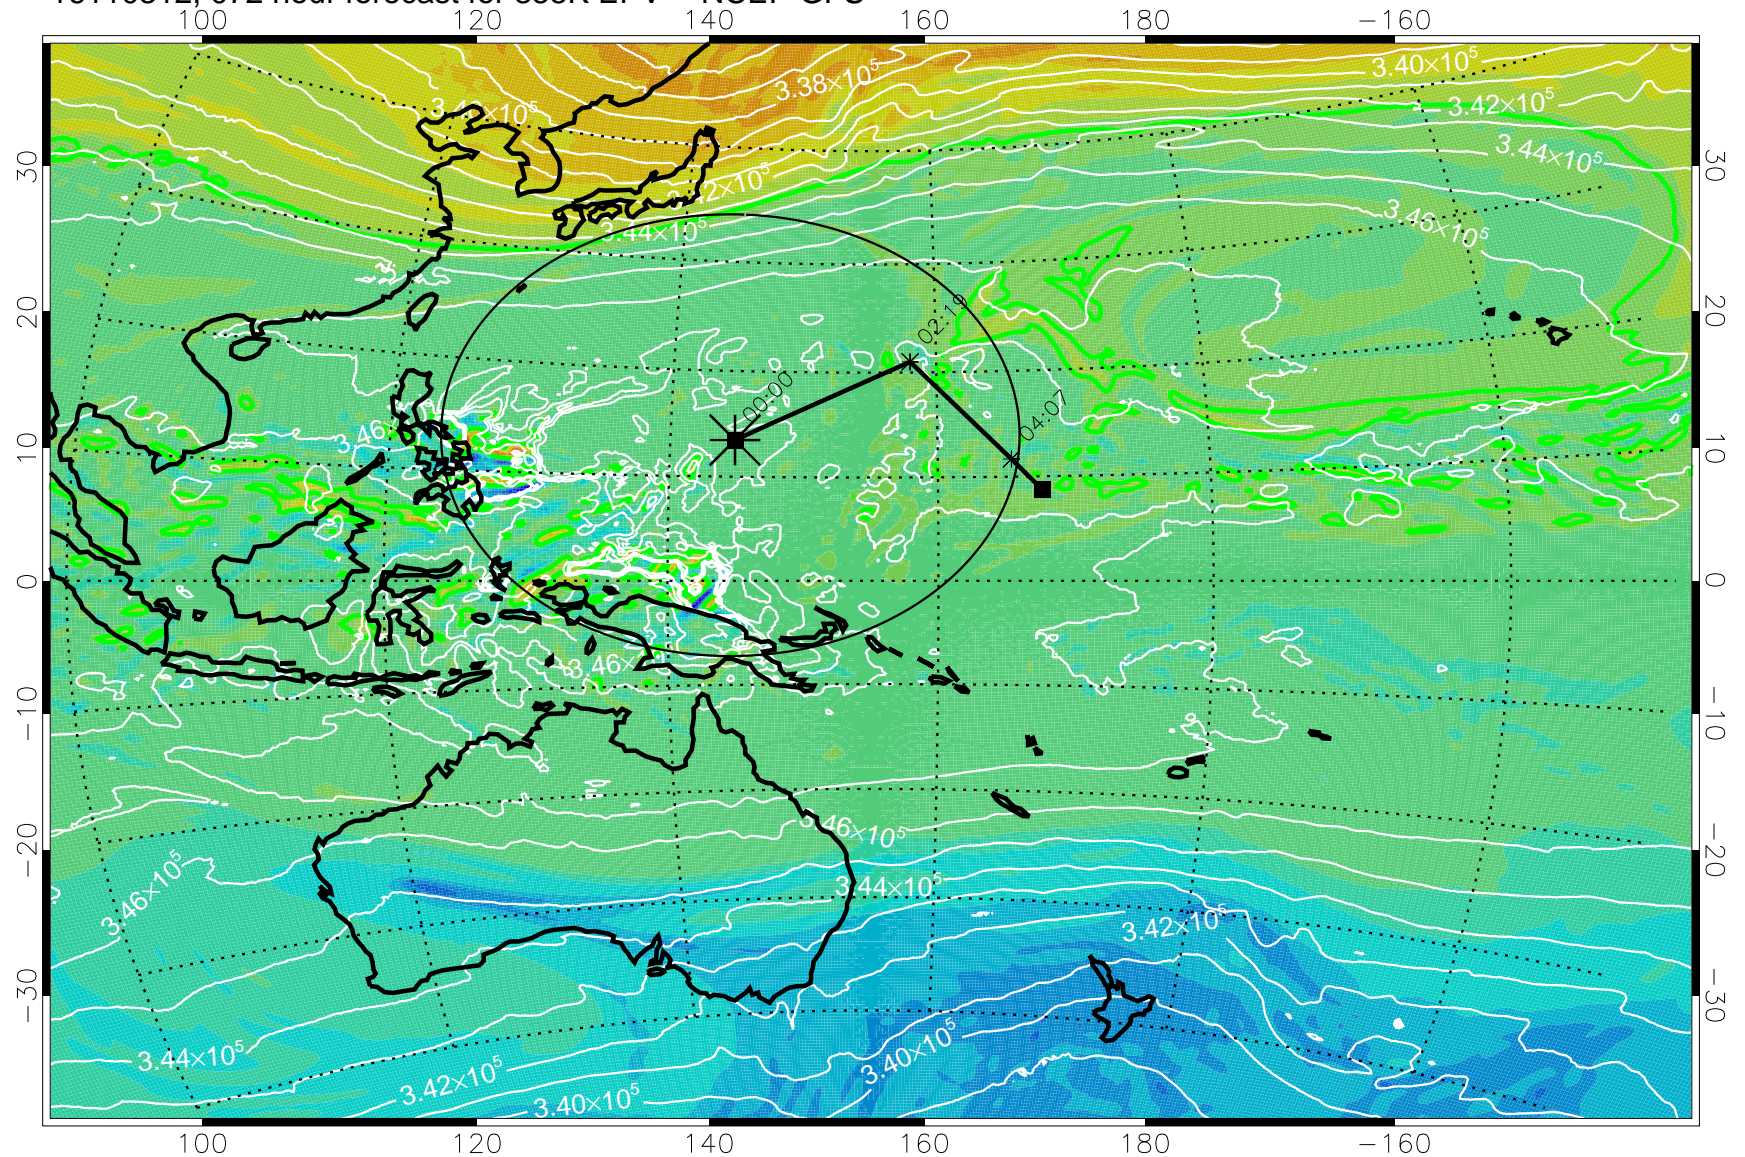

16110206, 042 hour forecast for 355K EPV -- NCEP GFS

355K Montgomery Streamfunction, white  
EPV Tropopause (2 PVU) Position  
Range ring of 2304 km

16110212, 048 hour forecast for 355K EPV -- NCEP GFS

355K Montgomery Streamfunction, white  
EPV Tropopause (2 PVU) Position  
Range ring of 2304 km

16110218, 054 hour forecast for 355K EPV -- NCEP GFS

355K Montgomery Streamfunction, white  
EPV Tropopause (2 PVU) Position  
Range ring of 2304 km

16110300, 060 hour forecast for 355K EPV -- NCEP GFS

355K Montgomery Streamfunction, white  
EPV Tropopause (2 PVU) Position  
Range ring of 2304 km

16110306, 066 hour forecast for 355K EPV -- NCEP GFS

355K Montgomery Streamfunction, white  
EPV Tropopause (2 PVU) Position  
Range ring of 2304 km

16110312, 072 hour forecast for 355K EPV -- NCEP GFS

355K Montgomery Streamfunction, white  
EPV Tropopause (2 PVU) Position  
Range ring of 2304 km

16110318, 078 hour forecast for 355K EPV -- NCEP GFS

355K Montgomery Streamfunction, white  
EPV Tropopause (2 PVU) Position  
Range ring of 2304 km

16110400, 084 hour forecast for 355K EPV -- NCEP GFS

355K Montgomery Streamfunction, white  
EPV Tropopause (2 PVU) Position  
Range ring of 2304 km