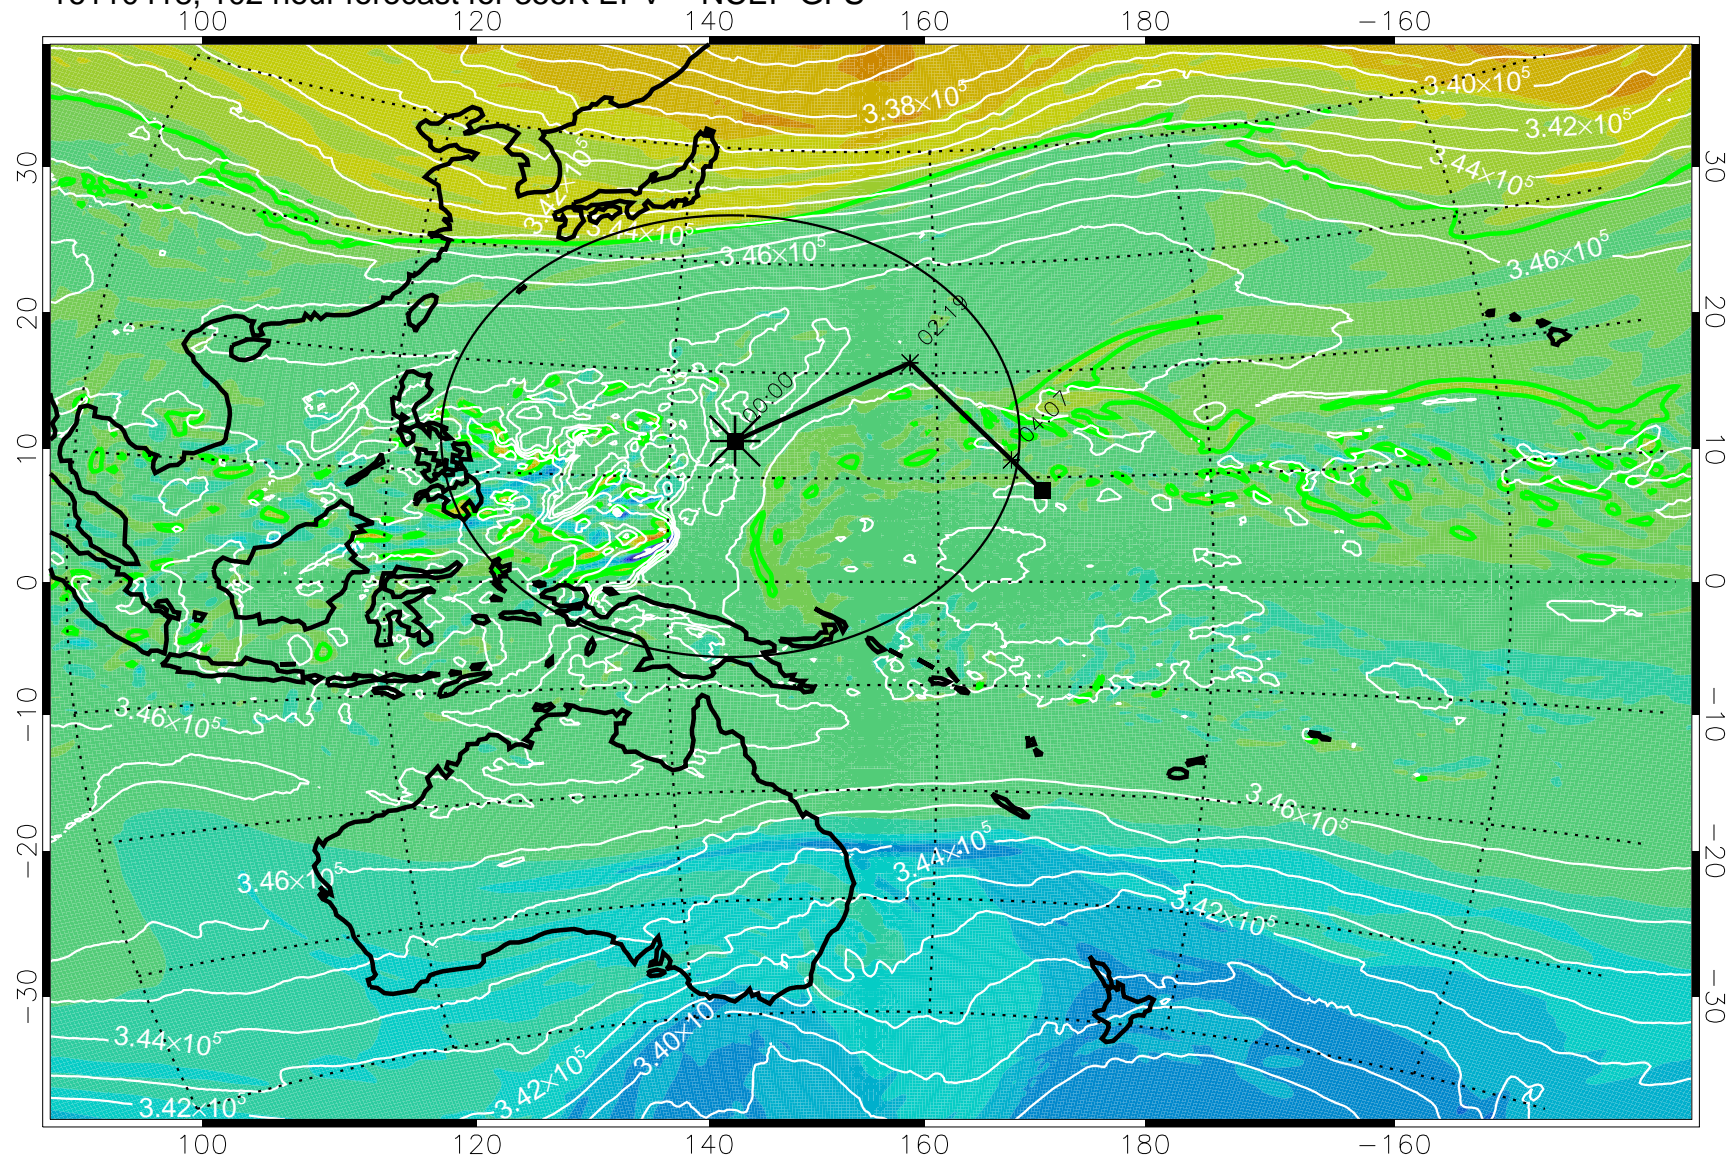

16110318, 078 hour forecast for 355K EPV -- NCEP GFS

355K Montgomery Streamfunction, white  
EPV Tropopause (2 PVU) Position  
Range ring of 2304 km

16110400, 084 hour forecast for 355K EPV -- NCEP GFS

355K Montgomery Streamfunction, white  
EPV Tropopause (2 PVU) Position  
Range ring of 2304 km

16110406, 090 hour forecast for 355K EPV -- NCEP GFS

355K Montgomery Streamfunction, white  
EPV Tropopause (2 PVU) Position  
Range ring of 2304 km

16110412, 096 hour forecast for 355K EPV -- NCEP GFS

355K Montgomery Streamfunction, white  
EPV Tropopause (2 PVU) Position  
Range ring of 2304 km

16110418, 102 hour forecast for 355K EPV -- NCEP GFS

355K Montgomery Streamfunction, white  
EPV Tropopause (2 PVU) Position  
Range ring of 2304 km

16110500, 108 hour forecast for 355K EPV -- NCEP GFS

355K Montgomery Streamfunction, white  
EPV Tropopause (2 PVU) Position  
Range ring of 2304 km

16110506, 114 hour forecast for 355K EPV -- NCEP GFS

355K Montgomery Streamfunction, white  
EPV Tropopause (2 PVU) Position  
Range ring of 2304 km

16110512, 120 hour forecast for 355K EPV -- NCEP GFS

355K Montgomery Streamfunction, white  
EPV Tropopause (2 PVU) Position  
Range ring of 2304 km