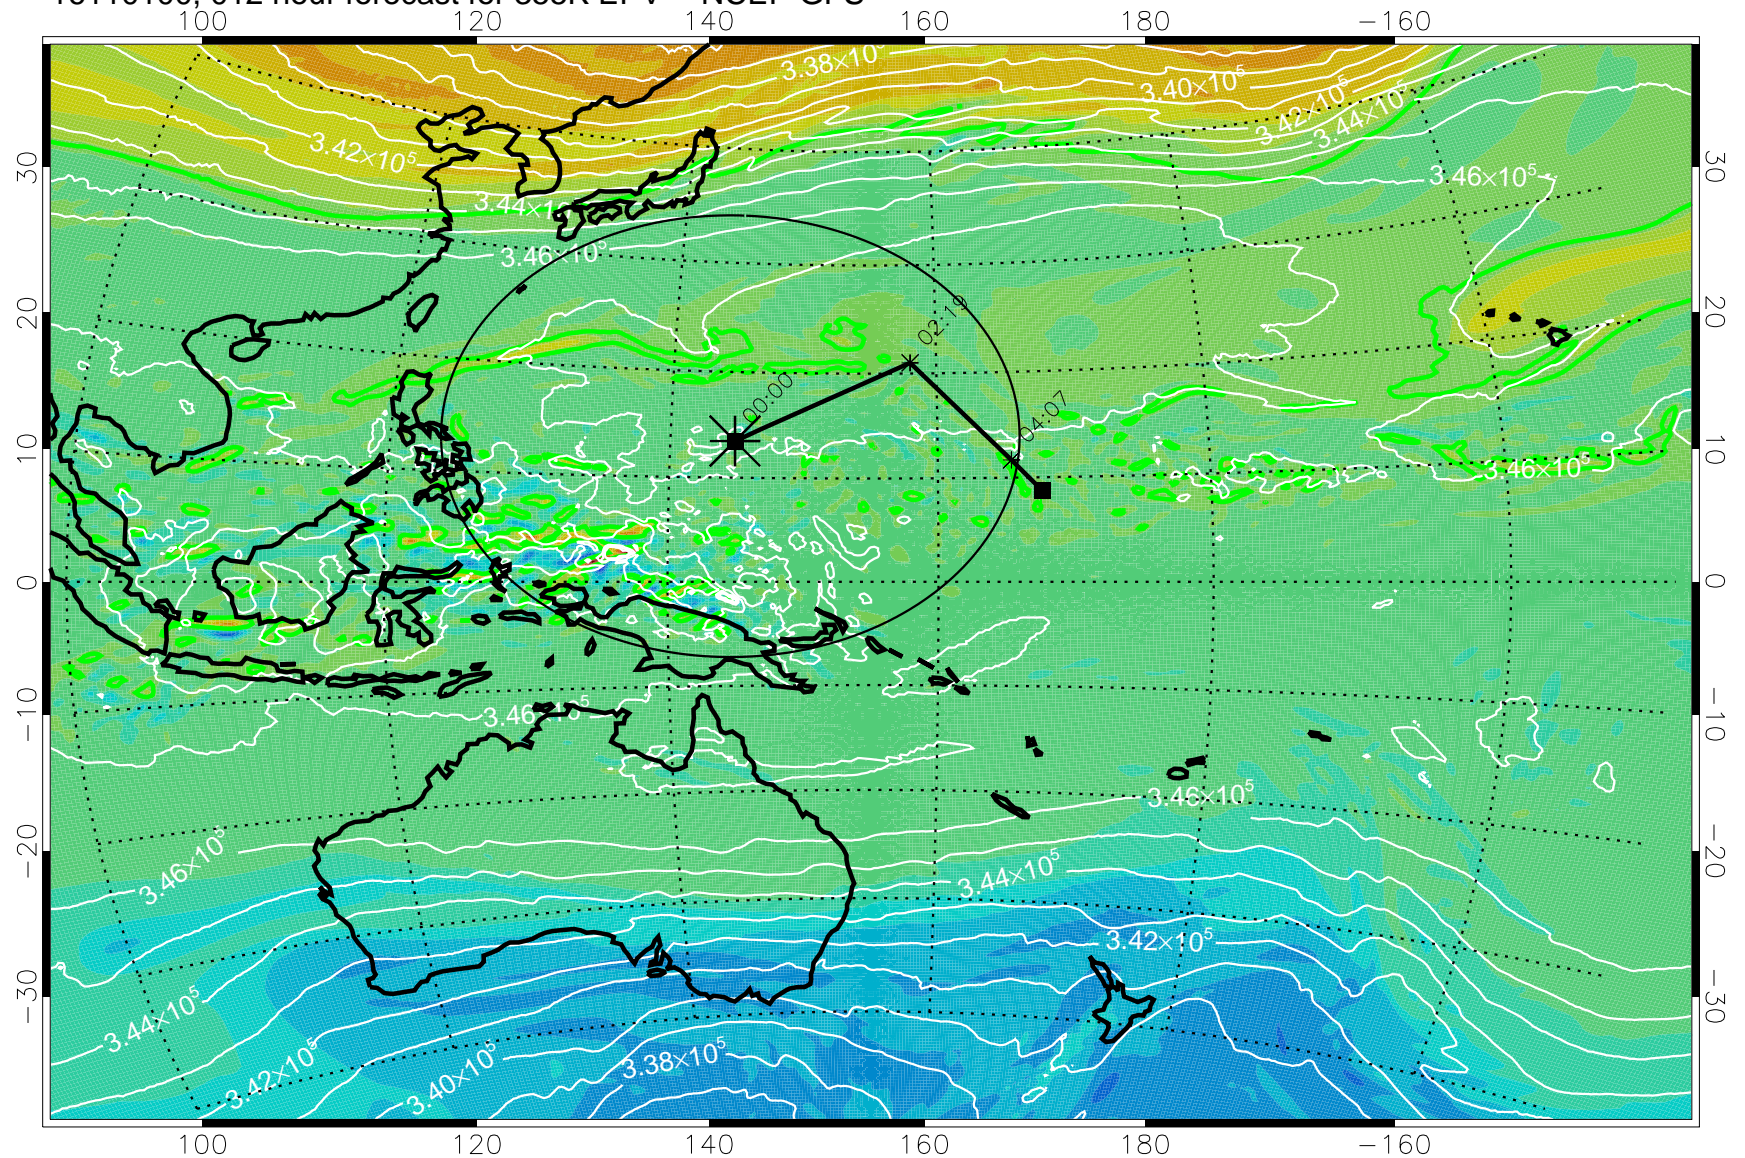

16103118, 006 hour forecast for 355K EPV -- NCEP GFS

355K Montgomery Streamfunction, white  
EPV Tropopause (2 PVU) Position  
Range ring of 2304 km

16110100, 012 hour forecast for 355K EPV -- NCEP GFS

355K Montgomery Streamfunction, white  
EPV Tropopause (2 PVU) Position  
Range ring of 2304 km

16110106, 018 hour forecast for 355K EPV -- NCEP GFS

355K Montgomery Streamfunction, white  
EPV Tropopause (2 PVU) Position  
Range ring of 2304 km

16110112, 024 hour forecast for 355K EPV -- NCEP GFS

355K Montgomery Streamfunction, white  
EPV Tropopause (2 PVU) Position  
Range ring of 2304 km

16110118, 030 hour forecast for 355K EPV -- NCEP GFS

355K Montgomery Streamfunction, white  
EPV Tropopause (2 PVU) Position  
Range ring of 2304 km

16110200, 036 hour forecast for 355K EPV -- NCEP GFS

355K Montgomery Streamfunction, white  
EPV Tropopause (2 PVU) Position  
Range ring of 2304 km

16110206, 042 hour forecast for 355K EPV -- NCEP GFS

355K Montgomery Streamfunction, white  
EPV Tropopause (2 PVU) Position  
Range ring of 2304 km

16110212, 048 hour forecast for 355K EPV -- NCEP GFS

355K Montgomery Streamfunction, white  
EPV Tropopause (2 PVU) Position  
Range ring of 2304 km