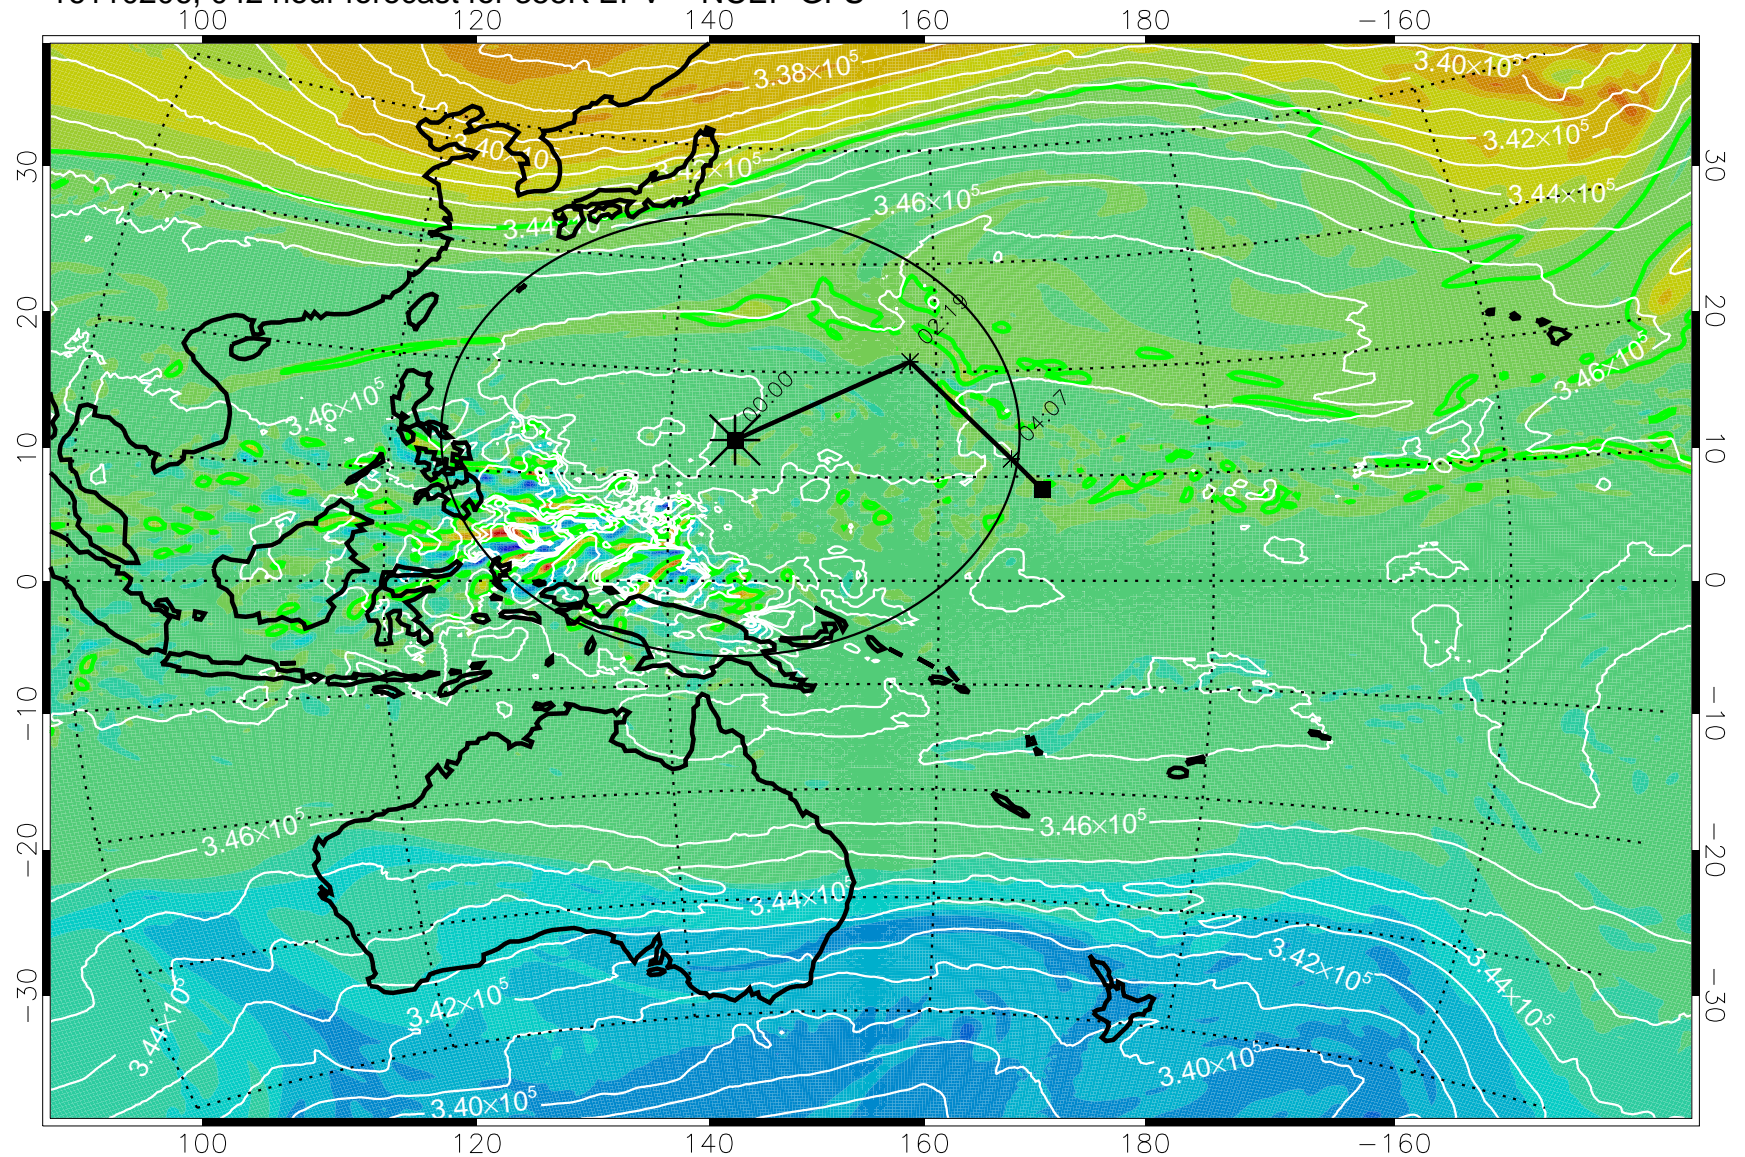

16110106, 018 hour forecast for 355K EPV -- NCEP GFS

355K Montgomery Streamfunction, white  
EPV Tropopause (2 PVU) Position  
Range ring of 2304 km

16110112, 024 hour forecast for 355K EPV -- NCEP GFS

355K Montgomery Streamfunction, white  
EPV Tropopause (2 PVU) Position  
Range ring of 2304 km

16110118, 030 hour forecast for 355K EPV -- NCEP GFS

355K Montgomery Streamfunction, white  
EPV Tropopause (2 PVU) Position  
Range ring of 2304 km

16110200, 036 hour forecast for 355K EPV -- NCEP GFS

355K Montgomery Streamfunction, white  
EPV Tropopause (2 PVU) Position  
Range ring of 2304 km

16110206, 042 hour forecast for 355K EPV -- NCEP GFS

355K Montgomery Streamfunction, white  
EPV Tropopause (2 PVU) Position  
Range ring of 2304 km

16110212, 048 hour forecast for 355K EPV -- NCEP GFS

355K Montgomery Streamfunction, white  
EPV Tropopause (2 PVU) Position  
Range ring of 2304 km

16110218, 054 hour forecast for 355K EPV -- NCEP GFS

355K Montgomery Streamfunction, white  
EPV Tropopause (2 PVU) Position  
Range ring of 2304 km

16110300, 060 hour forecast for 355K EPV -- NCEP GFS

355K Montgomery Streamfunction, white  
EPV Tropopause (2 PVU) Position  
Range ring of 2304 km