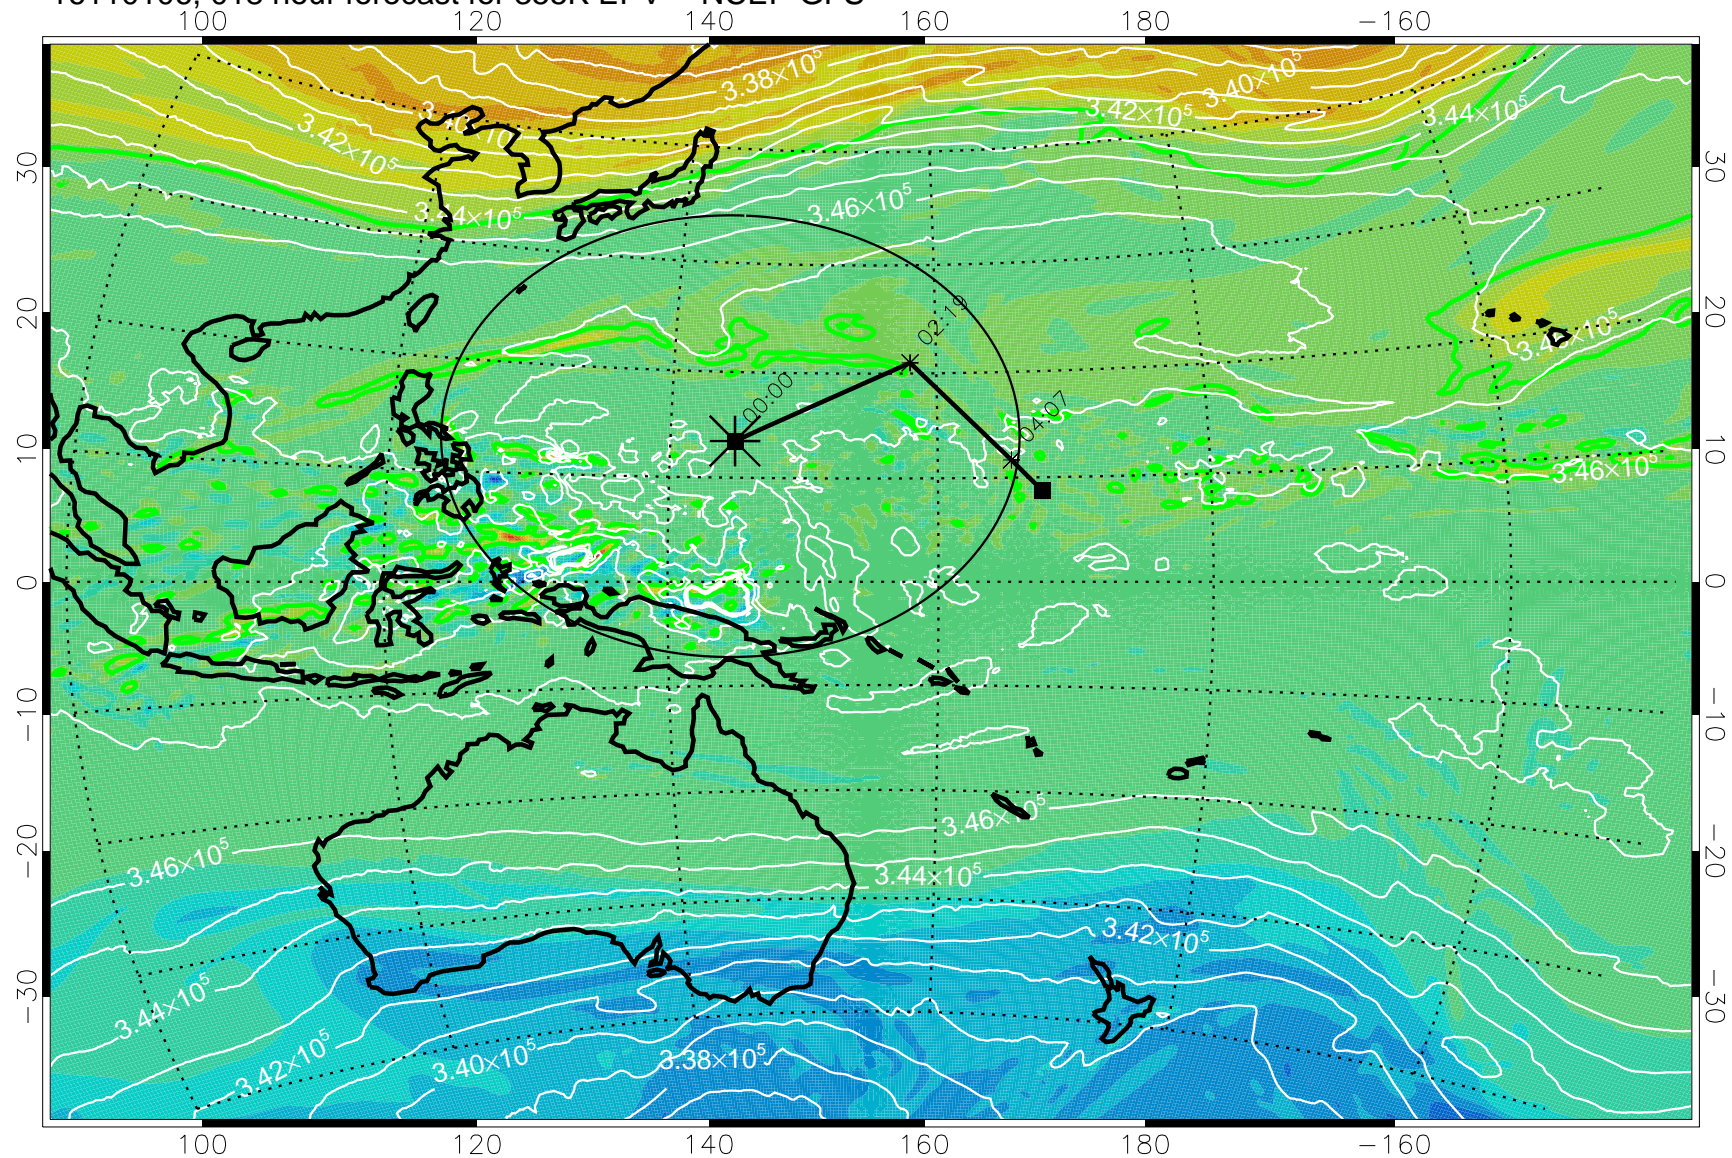

16103118, 006 hour forecast for 355K EPV -- NCEP GFS

355K Montgomery Streamfunction, white  
EPV Tropopause (2 PVU) Position  
Range ring of 2304 km

16110100, 012 hour forecast for 355K EPV -- NCEP GFS

355K Montgomery Streamfunction, white  
EPV Tropopause (2 PVU) Position  
Range ring of 2304 km

16110106, 018 hour forecast for 355K EPV -- NCEP GFS

355K Montgomery Streamfunction, white  
EPV Tropopause (2 PVU) Position  
Range ring of 2304 km

16110112, 024 hour forecast for 355K EPV -- NCEP GFS

355K Montgomery Streamfunction, white  
EPV Tropopause (2 PVU) Position  
Range ring of 2304 km

16110118, 030 hour forecast for 355K EPV -- NCEP GFS

355K Montgomery Streamfunction, white  
EPV Tropopause (2 PVU) Position  
Range ring of 2304 km

16110200, 036 hour forecast for 355K EPV -- NCEP GFS

355K Montgomery Streamfunction, white  
EPV Tropopause (2 PVU) Position  
Range ring of 2304 km

16110206, 042 hour forecast for 355K EPV -- NCEP GFS

355K Montgomery Streamfunction, white  
EPV Tropopause (2 PVU) Position  
Range ring of 2304 km

16110212, 048 hour forecast for 355K EPV -- NCEP GFS

355K Montgomery Streamfunction, white  
EPV Tropopause (2 PVU) Position  
Range ring of 2304 km