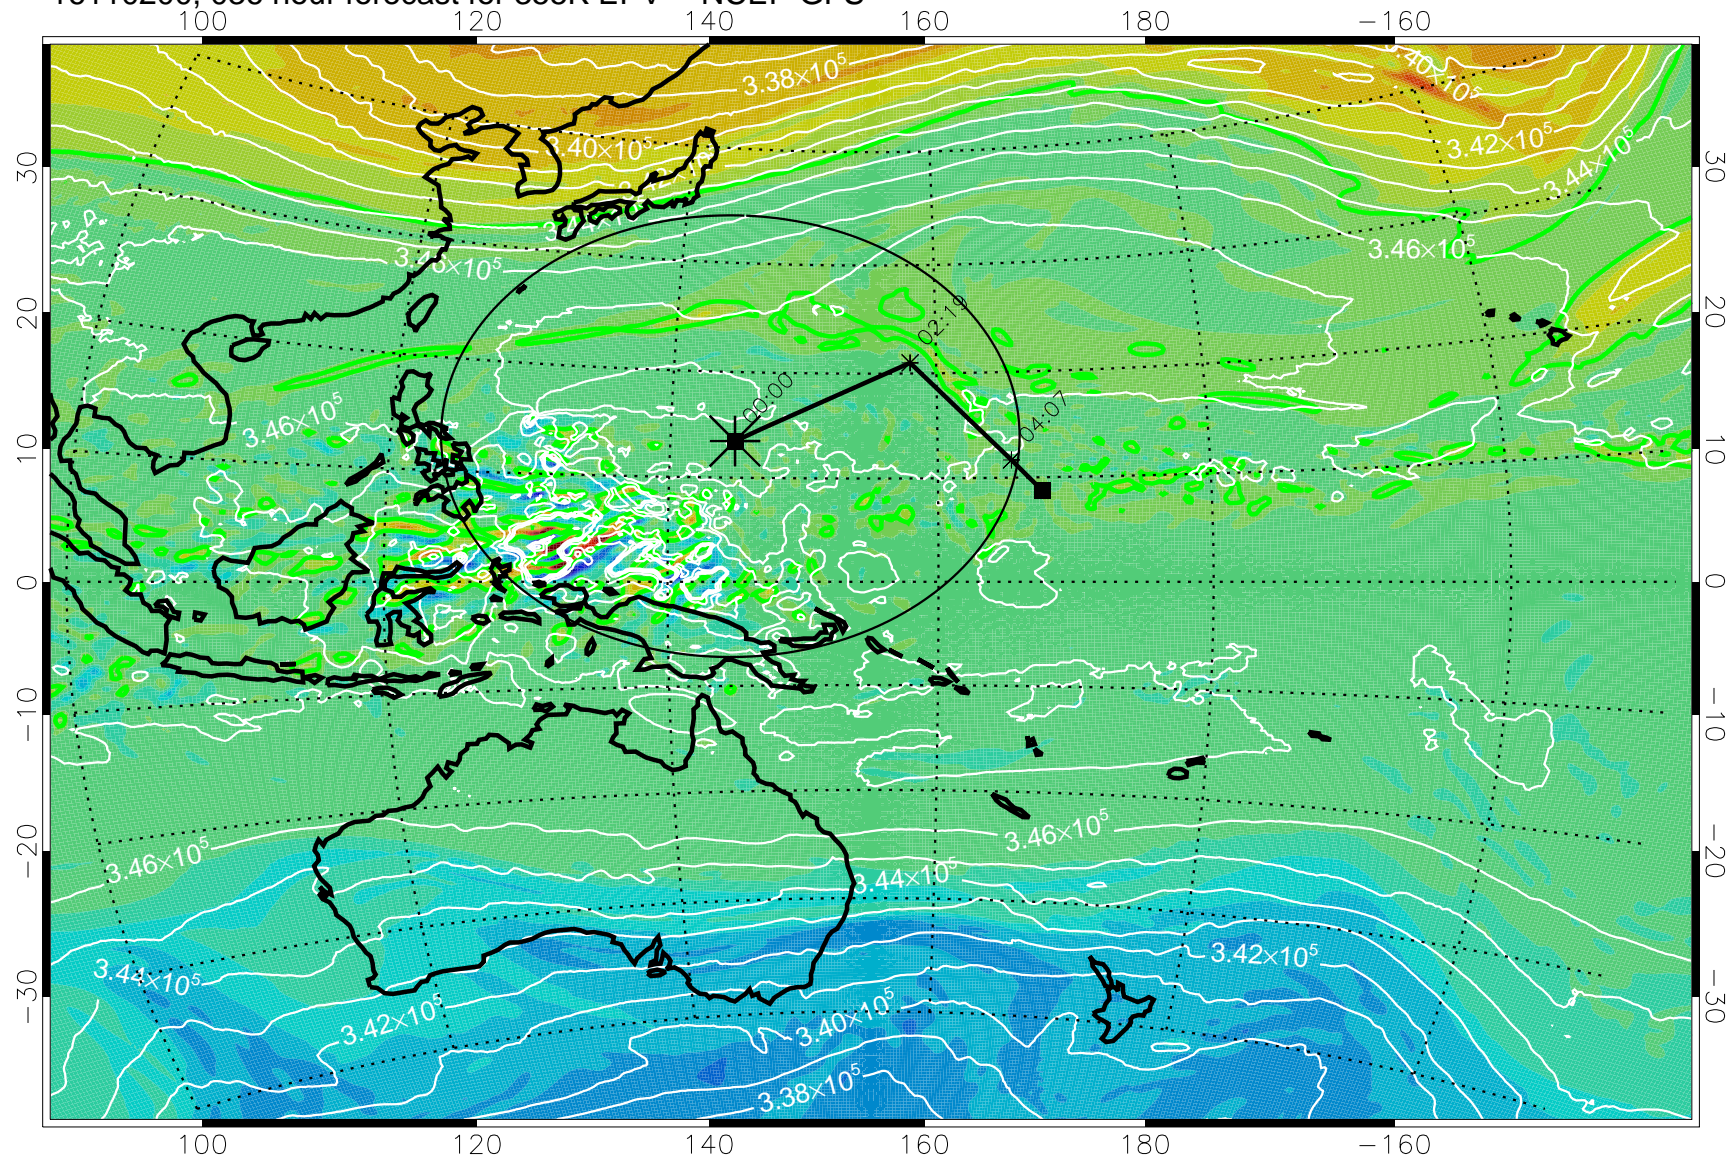

16110106, 018 hour forecast for 355K EPV -- NCEP GFS

355K Montgomery Streamfunction, white  
EPV Tropopause (2 PVU) Position  
Range ring of 2304 km

16110112, 024 hour forecast for 355K EPV -- NCEP GFS

355K Montgomery Streamfunction, white  
EPV Tropopause (2 PVU) Position  
Range ring of 2304 km

16110118, 030 hour forecast for 355K EPV -- NCEP GFS

355K Montgomery Streamfunction, white  
EPV Tropopause (2 PVU) Position  
Range ring of 2304 km

16110200, 036 hour forecast for 355K EPV -- NCEP GFS

355K Montgomery Streamfunction, white  
EPV Tropopause (2 PVU) Position  
Range ring of 2304 km

16110206, 042 hour forecast for 355K EPV -- NCEP GFS

355K Montgomery Streamfunction, white  
EPV Tropopause (2 PVU) Position  
Range ring of 2304 km

16110212, 048 hour forecast for 355K EPV -- NCEP GFS

355K Montgomery Streamfunction, white  
EPV Tropopause (2 PVU) Position  
Range ring of 2304 km

16110218, 054 hour forecast for 355K EPV -- NCEP GFS

355K Montgomery Streamfunction, white  
EPV Tropopause (2 PVU) Position  
Range ring of 2304 km

16110300, 060 hour forecast for 355K EPV -- NCEP GFS

355K Montgomery Streamfunction, white  
EPV Tropopause (2 PVU) Position  
Range ring of 2304 km