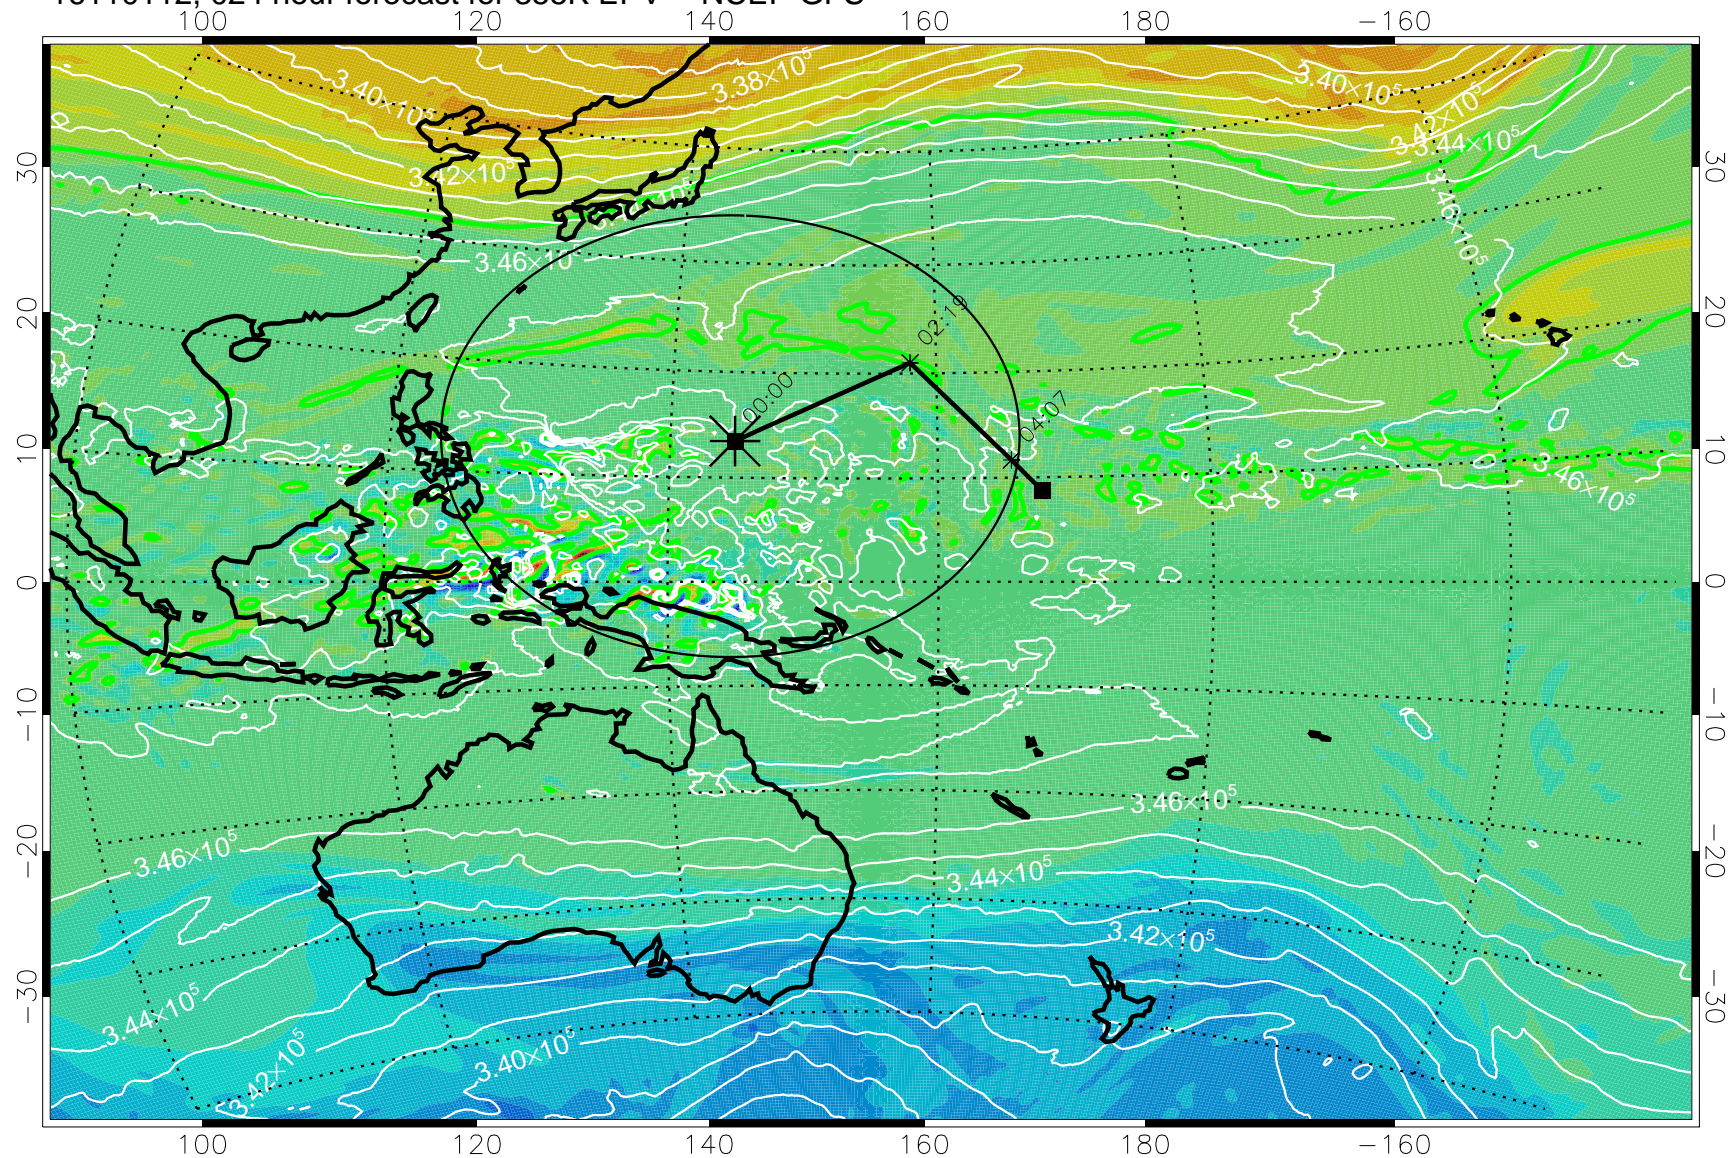

16103118, 006 hour forecast for 355K EPV -- NCEP GFS

355K Montgomery Streamfunction, white  
EPV Tropopause (2 PVU) Position  
Range ring of 2304 km

16110100, 012 hour forecast for 355K EPV -- NCEP GFS

355K Montgomery Streamfunction, white  
EPV Tropopause (2 PVU) Position  
Range ring of 2304 km

16110106, 018 hour forecast for 355K EPV -- NCEP GFS

355K Montgomery Streamfunction, white  
EPV Tropopause (2 PVU) Position  
Range ring of 2304 km

16110112, 024 hour forecast for 355K EPV -- NCEP GFS

355K Montgomery Streamfunction, white  
EPV Tropopause (2 PVU) Position  
Range ring of 2304 km

16110118, 030 hour forecast for 355K EPV -- NCEP GFS

355K Montgomery Streamfunction, white  
EPV Tropopause (2 PVU) Position  
Range ring of 2304 km

16110200, 036 hour forecast for 355K EPV -- NCEP GFS

355K Montgomery Streamfunction, white  
EPV Tropopause (2 PVU) Position  
Range ring of 2304 km

16110206, 042 hour forecast for 355K EPV -- NCEP GFS

355K Montgomery Streamfunction, white  
EPV Tropopause (2 PVU) Position  
Range ring of 2304 km

16110212, 048 hour forecast for 355K EPV -- NCEP GFS

355K Montgomery Streamfunction, white  
EPV Tropopause (2 PVU) Position  
Range ring of 2304 km