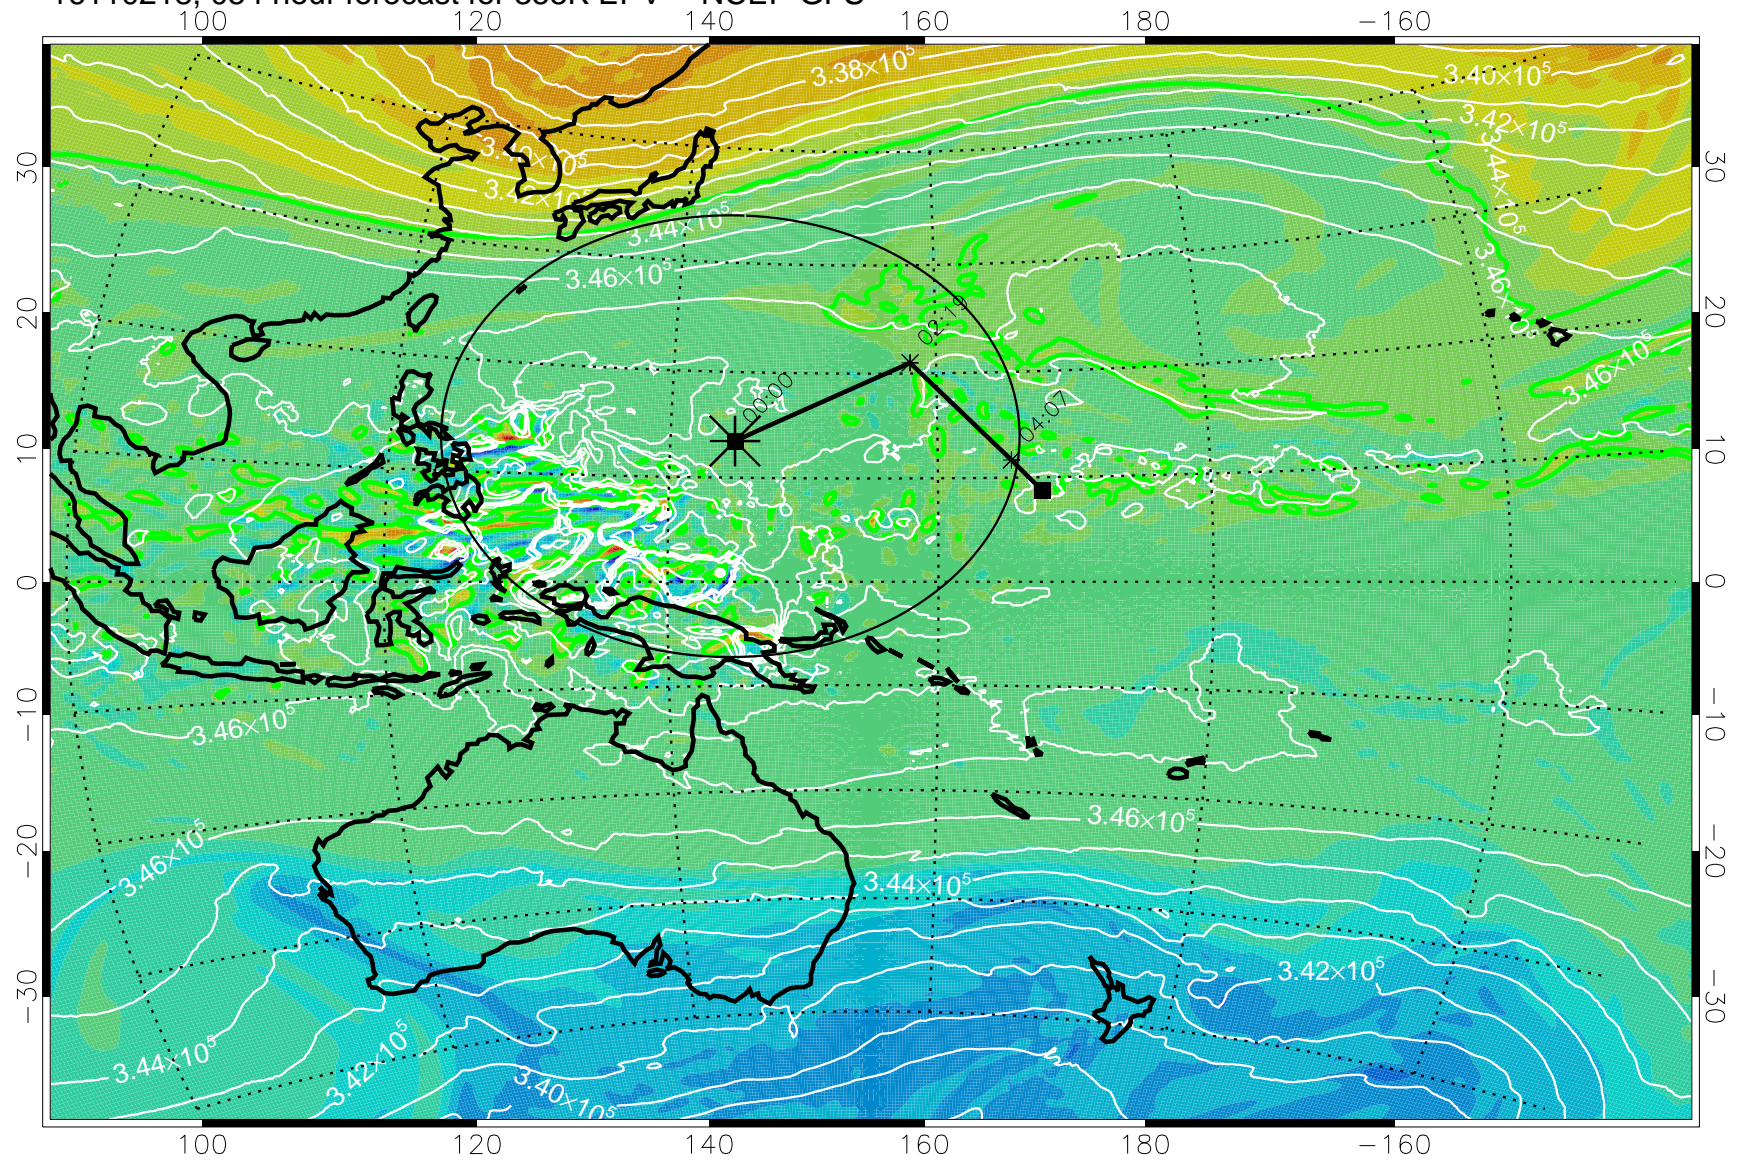

16110118, 030 hour forecast for 355K EPV -- NCEP GFS

355K Montgomery Streamfunction, white  
EPV Tropopause (2 PVU) Position  
Range ring of 2304 km

16110200, 036 hour forecast for 355K EPV -- NCEP GFS

355K Montgomery Streamfunction, white  
EPV Tropopause (2 PVU) Position  
Range ring of 2304 km

16110206, 042 hour forecast for 355K EPV -- NCEP GFS

355K Montgomery Streamfunction, white  
EPV Tropopause (2 PVU) Position  
Range ring of 2304 km

16110212, 048 hour forecast for 355K EPV -- NCEP GFS

355K Montgomery Streamfunction, white  
EPV Tropopause (2 PVU) Position  
Range ring of 2304 km

16110218, 054 hour forecast for 355K EPV -- NCEP GFS

355K Montgomery Streamfunction, white  
EPV Tropopause (2 PVU) Position  
Range ring of 2304 km

16110300, 060 hour forecast for 355K EPV -- NCEP GFS

355K Montgomery Streamfunction, white  
EPV Tropopause (2 PVU) Position  
Range ring of 2304 km

16110306, 066 hour forecast for 355K EPV -- NCEP GFS

355K Montgomery Streamfunction, white  
EPV Tropopause (2 PVU) Position  
Range ring of 2304 km

16110312, 072 hour forecast for 355K EPV -- NCEP GFS

355K Montgomery Streamfunction, white  
EPV Tropopause (2 PVU) Position  
Range ring of 2304 km