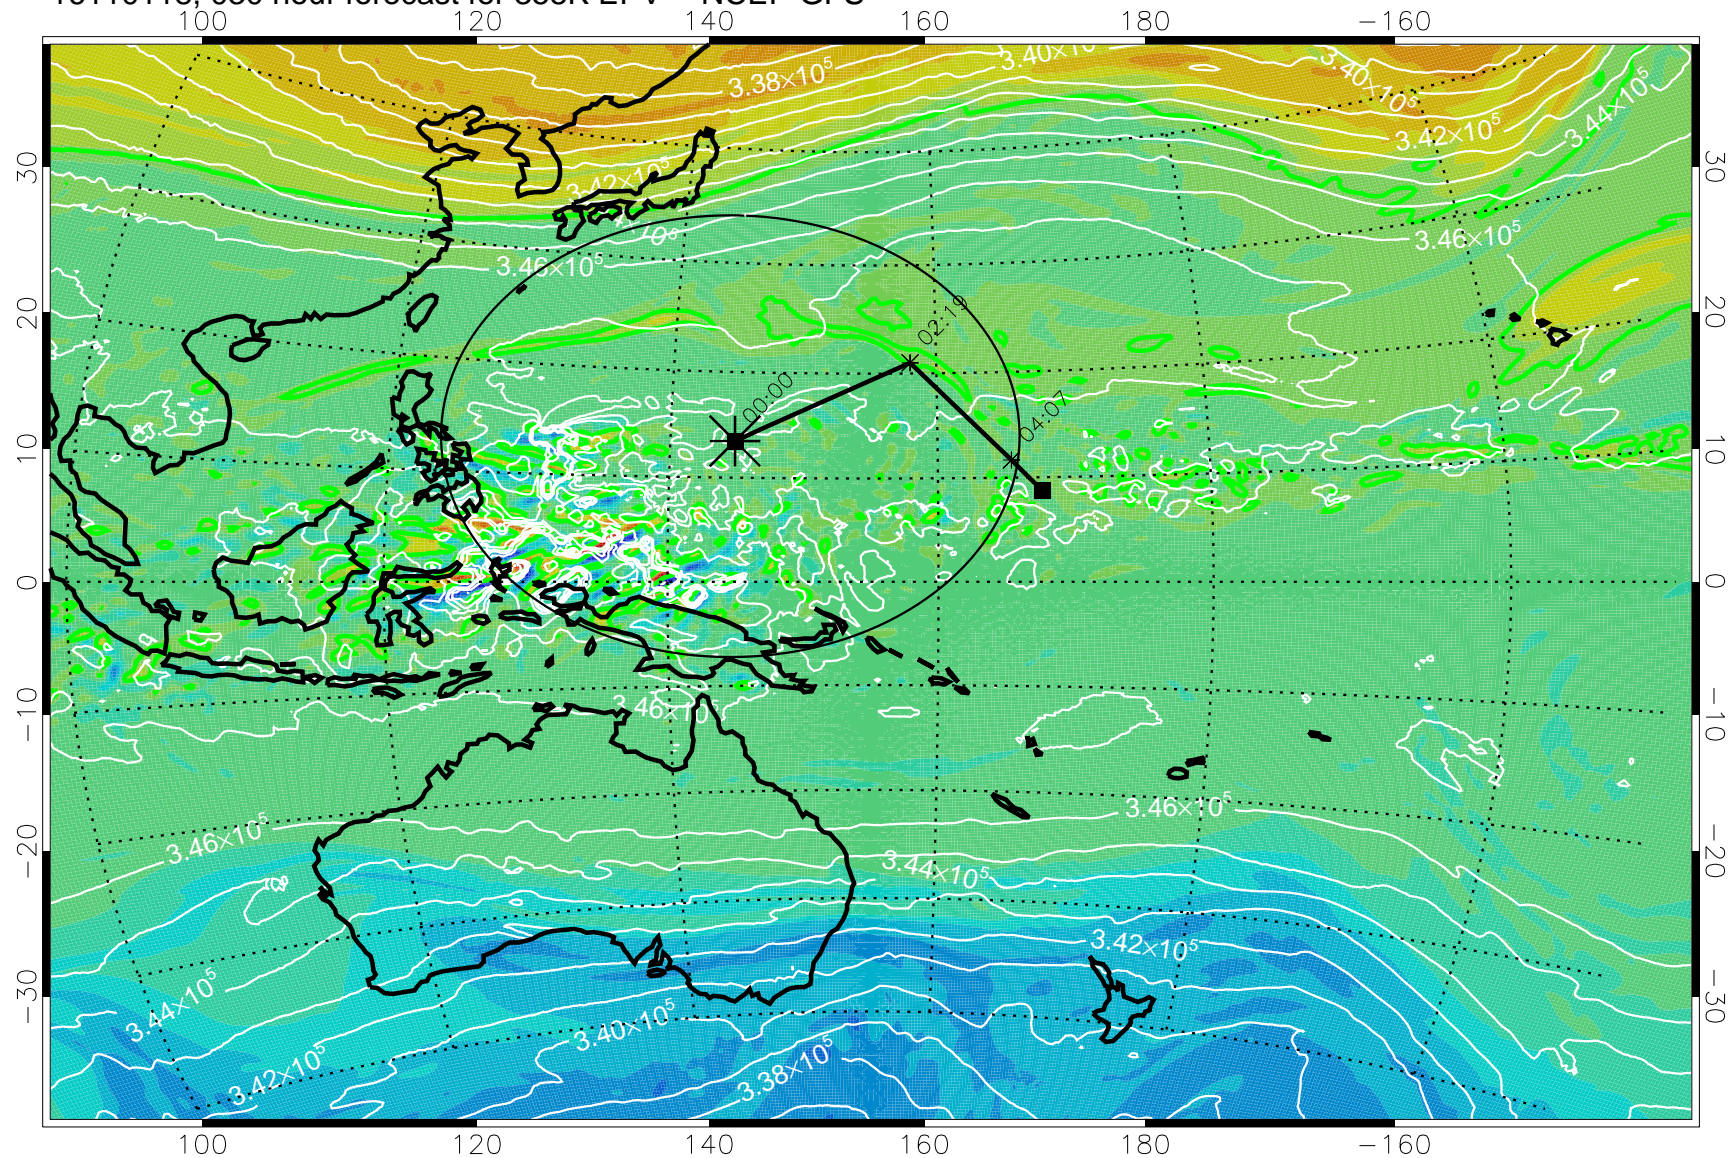

16110106, 018 hour forecast for 355K EPV -- NCEP GFS

355K Montgomery Streamfunction, white  
EPV Tropopause (2 PVU) Position  
Range ring of 2304 km

16110112, 024 hour forecast for 355K EPV -- NCEP GFS

355K Montgomery Streamfunction, white  
EPV Tropopause (2 PVU) Position  
Range ring of 2304 km

16110118, 030 hour forecast for 355K EPV -- NCEP GFS

355K Montgomery Streamfunction, white  
EPV Tropopause (2 PVU) Position  
Range ring of 2304 km

16110200, 036 hour forecast for 355K EPV -- NCEP GFS

355K Montgomery Streamfunction, white  
EPV Tropopause (2 PVU) Position  
Range ring of 2304 km

16110206, 042 hour forecast for 355K EPV -- NCEP GFS

355K Montgomery Streamfunction, white  
EPV Tropopause (2 PVU) Position  
Range ring of 2304 km

16110212, 048 hour forecast for 355K EPV -- NCEP GFS

355K Montgomery Streamfunction, white  
EPV Tropopause (2 PVU) Position  
Range ring of 2304 km

16110218, 054 hour forecast for 355K EPV -- NCEP GFS

355K Montgomery Streamfunction, white  
EPV Tropopause (2 PVU) Position  
Range ring of 2304 km

16110300, 060 hour forecast for 355K EPV -- NCEP GFS

355K Montgomery Streamfunction, white  
EPV Tropopause (2 PVU) Position  
Range ring of 2304 km