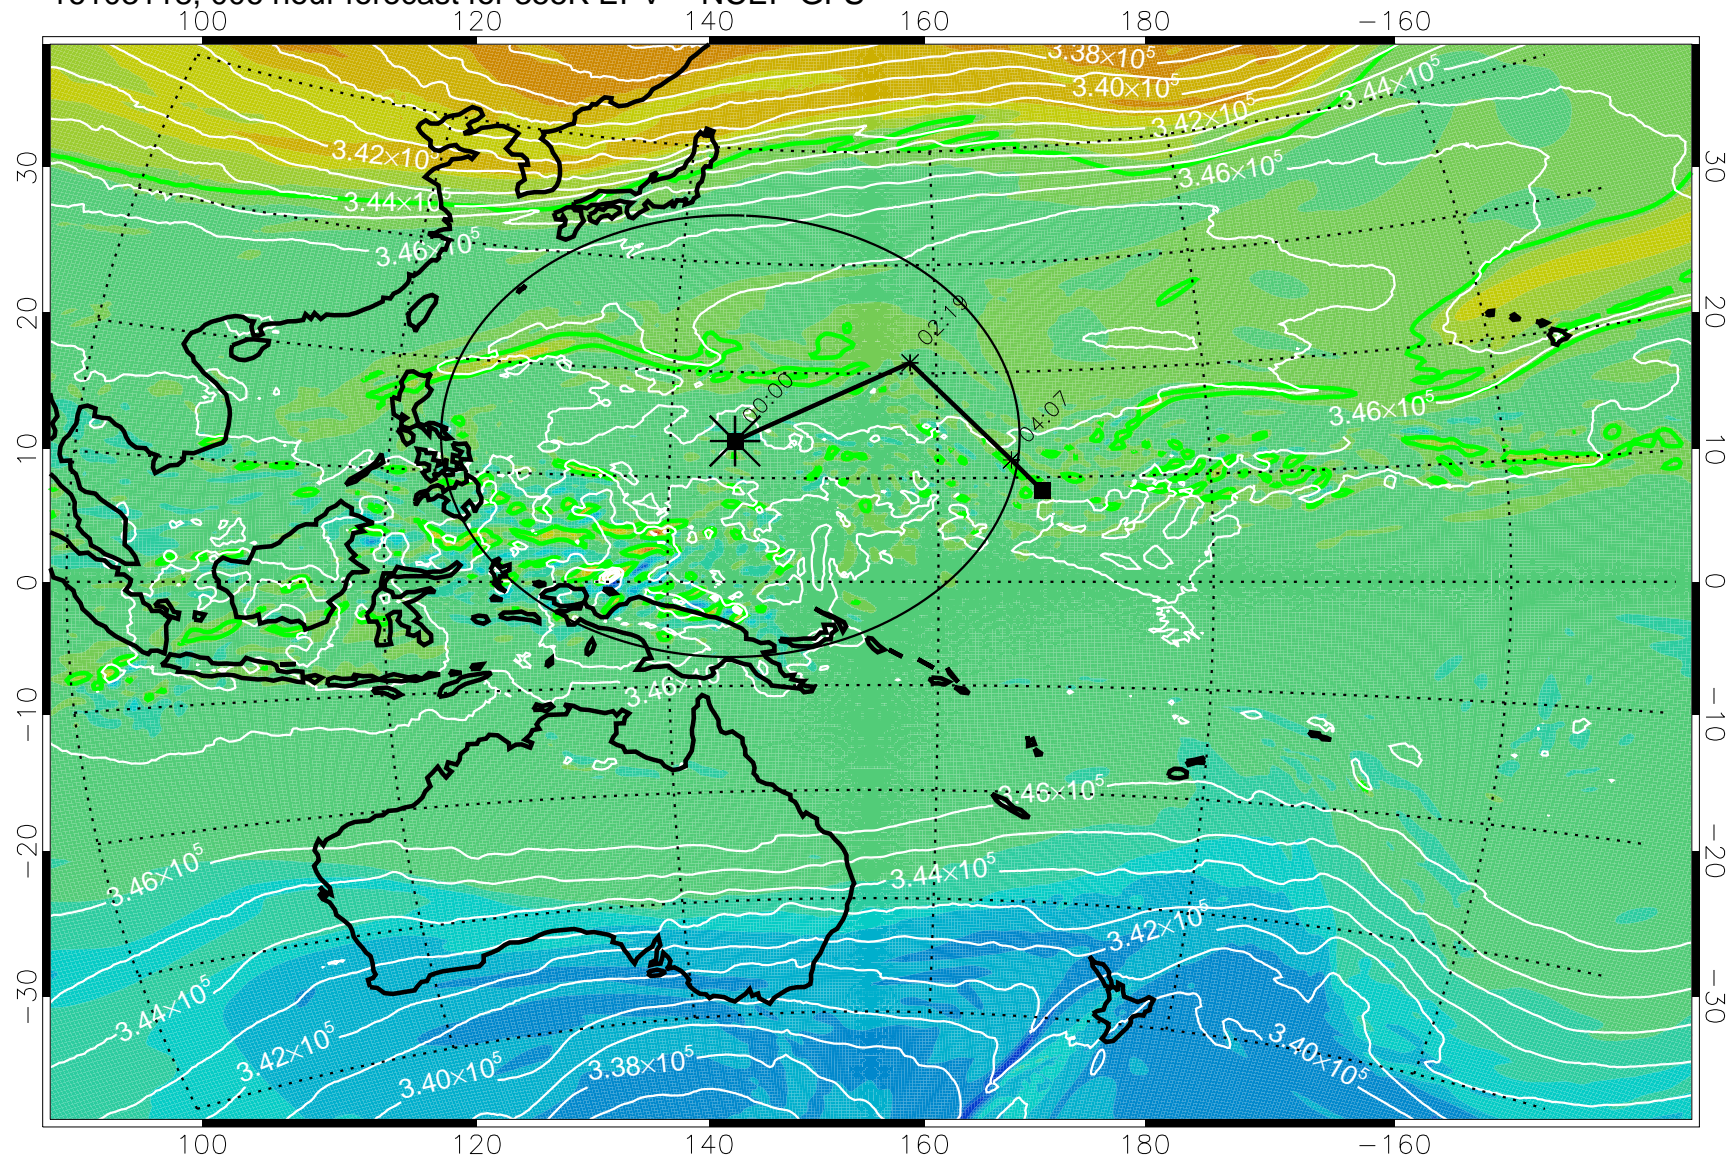

16103118, 006 hour forecast for 355K EPV -- NCEP GFS

355K Montgomery Streamfunction, white  
EPV Tropopause (2 PVU) Position  
Range ring of 2304 km

16110100, 012 hour forecast for 355K EPV -- NCEP GFS

355K Montgomery Streamfunction, white  
EPV Tropopause (2 PVU) Position  
Range ring of 2304 km

16110106, 018 hour forecast for 355K EPV -- NCEP GFS

355K Montgomery Streamfunction, white  
EPV Tropopause (2 PVU) Position  
Range ring of 2304 km

16110112, 024 hour forecast for 355K EPV -- NCEP GFS

355K Montgomery Streamfunction, white  
EPV Tropopause (2 PVU) Position  
Range ring of 2304 km

16110118, 030 hour forecast for 355K EPV -- NCEP GFS

355K Montgomery Streamfunction, white  
EPV Tropopause (2 PVU) Position  
Range ring of 2304 km

16110200, 036 hour forecast for 355K EPV -- NCEP GFS

355K Montgomery Streamfunction, white  
EPV Tropopause (2 PVU) Position  
Range ring of 2304 km

16110206, 042 hour forecast for 355K EPV -- NCEP GFS

355K Montgomery Streamfunction, white  
EPV Tropopause (2 PVU) Position  
Range ring of 2304 km

16110212, 048 hour forecast for 355K EPV -- NCEP GFS

355K Montgomery Streamfunction, white  
EPV Tropopause (2 PVU) Position  
Range ring of 2304 km