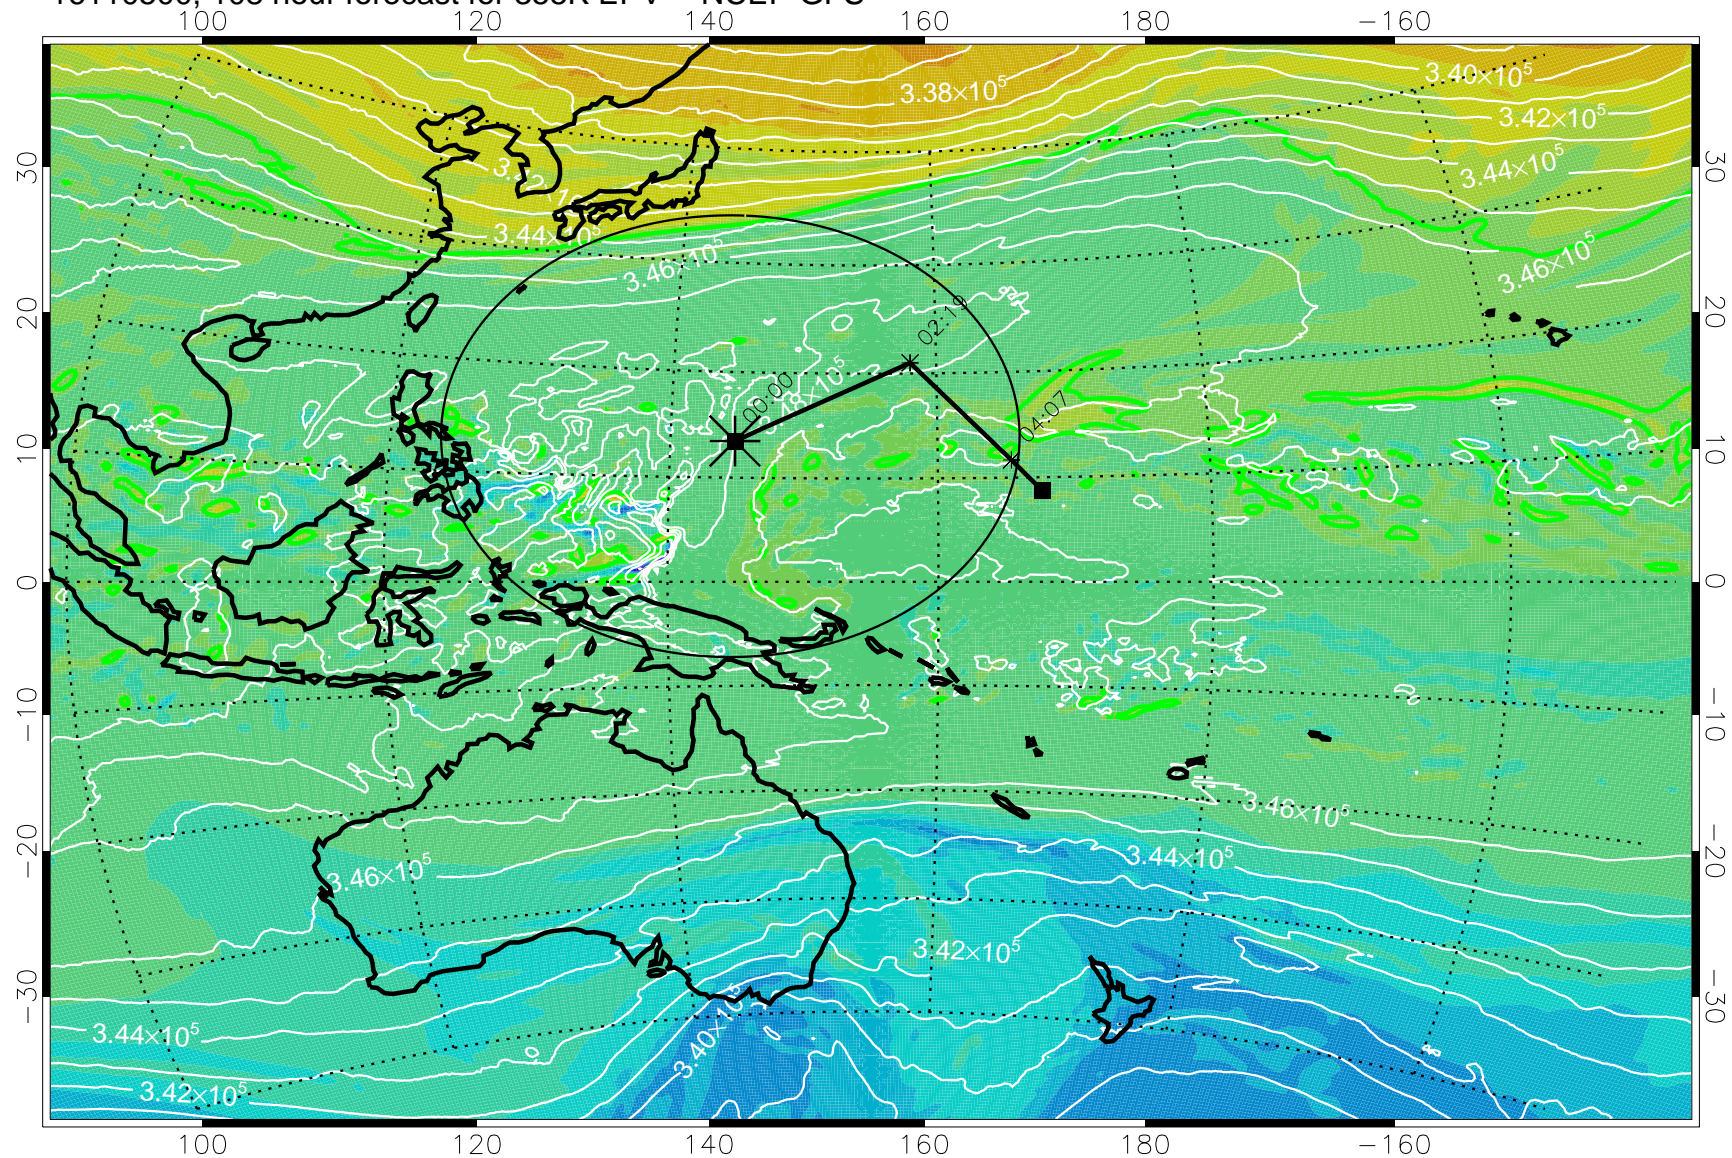

16110318, 078 hour forecast for 355K EPV -- NCEP GFS

355K Montgomery Streamfunction, white  
EPV Tropopause (2 PVU) Position  
Range ring of 2304 km

16110400, 084 hour forecast for 355K EPV -- NCEP GFS

355K Montgomery Streamfunction, white  
EPV Tropopause (2 PVU) Position  
Range ring of 2304 km

16110406, 090 hour forecast for 355K EPV -- NCEP GFS

355K Montgomery Streamfunction, white  
EPV Tropopause (2 PVU) Position  
Range ring of 2304 km

16110412, 096 hour forecast for 355K EPV -- NCEP GFS

355K Montgomery Streamfunction, white  
EPV Tropopause (2 PVU) Position  
Range ring of 2304 km

16110418, 102 hour forecast for 355K EPV -- NCEP GFS

355K Montgomery Streamfunction, white  
EPV Tropopause (2 PVU) Position  
Range ring of 2304 km

16110500, 108 hour forecast for 355K EPV -- NCEP GFS

355K Montgomery Streamfunction, white  
EPV Tropopause (2 PVU) Position  
Range ring of 2304 km

16110506, 114 hour forecast for 355K EPV -- NCEP GFS

355K Montgomery Streamfunction, white  
EPV Tropopause (2 PVU) Position  
Range ring of 2304 km

16110512, 120 hour forecast for 355K EPV -- NCEP GFS

355K Montgomery Streamfunction, white  
EPV Tropopause (2 PVU) Position  
Range ring of 2304 km