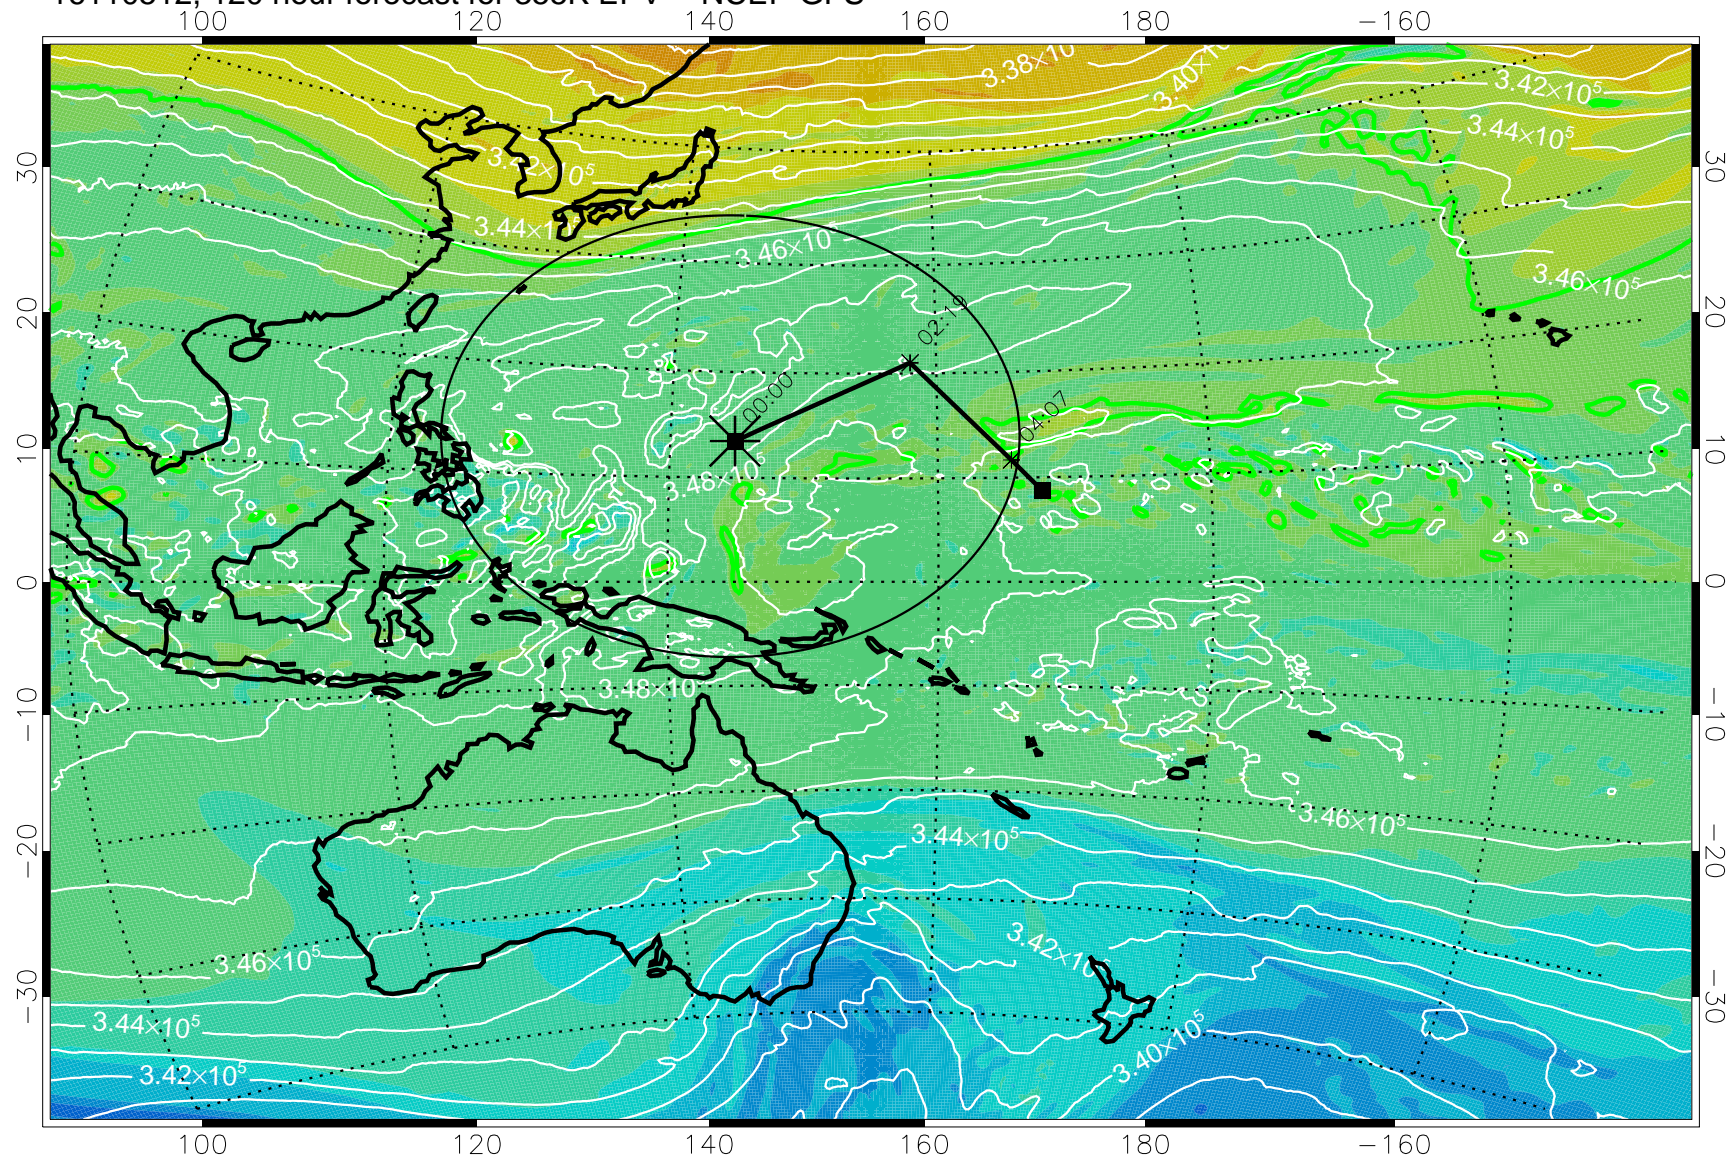

16110318, 078 hour forecast for 355K EPV -- NCEP GFS

355K Montgomery Streamfunction, white  
EPV Tropopause (2 PVU) Position  
Range ring of 2304 km

16110400, 084 hour forecast for 355K EPV -- NCEP GFS

355K Montgomery Streamfunction, white  
EPV Tropopause (2 PVU) Position  
Range ring of 2304 km

16110406, 090 hour forecast for 355K EPV -- NCEP GFS

355K Montgomery Streamfunction, white  
EPV Tropopause (2 PVU) Position  
Range ring of 2304 km

16110412, 096 hour forecast for 355K EPV -- NCEP GFS

355K Montgomery Streamfunction, white  
EPV Tropopause (2 PVU) Position  
Range ring of 2304 km

16110418, 102 hour forecast for 355K EPV -- NCEP GFS

355K Montgomery Streamfunction, white  
EPV Tropopause (2 PVU) Position  
Range ring of 2304 km

16110500, 108 hour forecast for 355K EPV -- NCEP GFS

355K Montgomery Streamfunction, white  
EPV Tropopause (2 PVU) Position  
Range ring of 2304 km

16110506, 114 hour forecast for 355K EPV -- NCEP GFS

355K Montgomery Streamfunction, white  
EPV Tropopause (2 PVU) Position  
Range ring of 2304 km

16110512, 120 hour forecast for 355K EPV -- NCEP GFS

355K Montgomery Streamfunction, white  
EPV Tropopause (2 PVU) Position  
Range ring of 2304 km