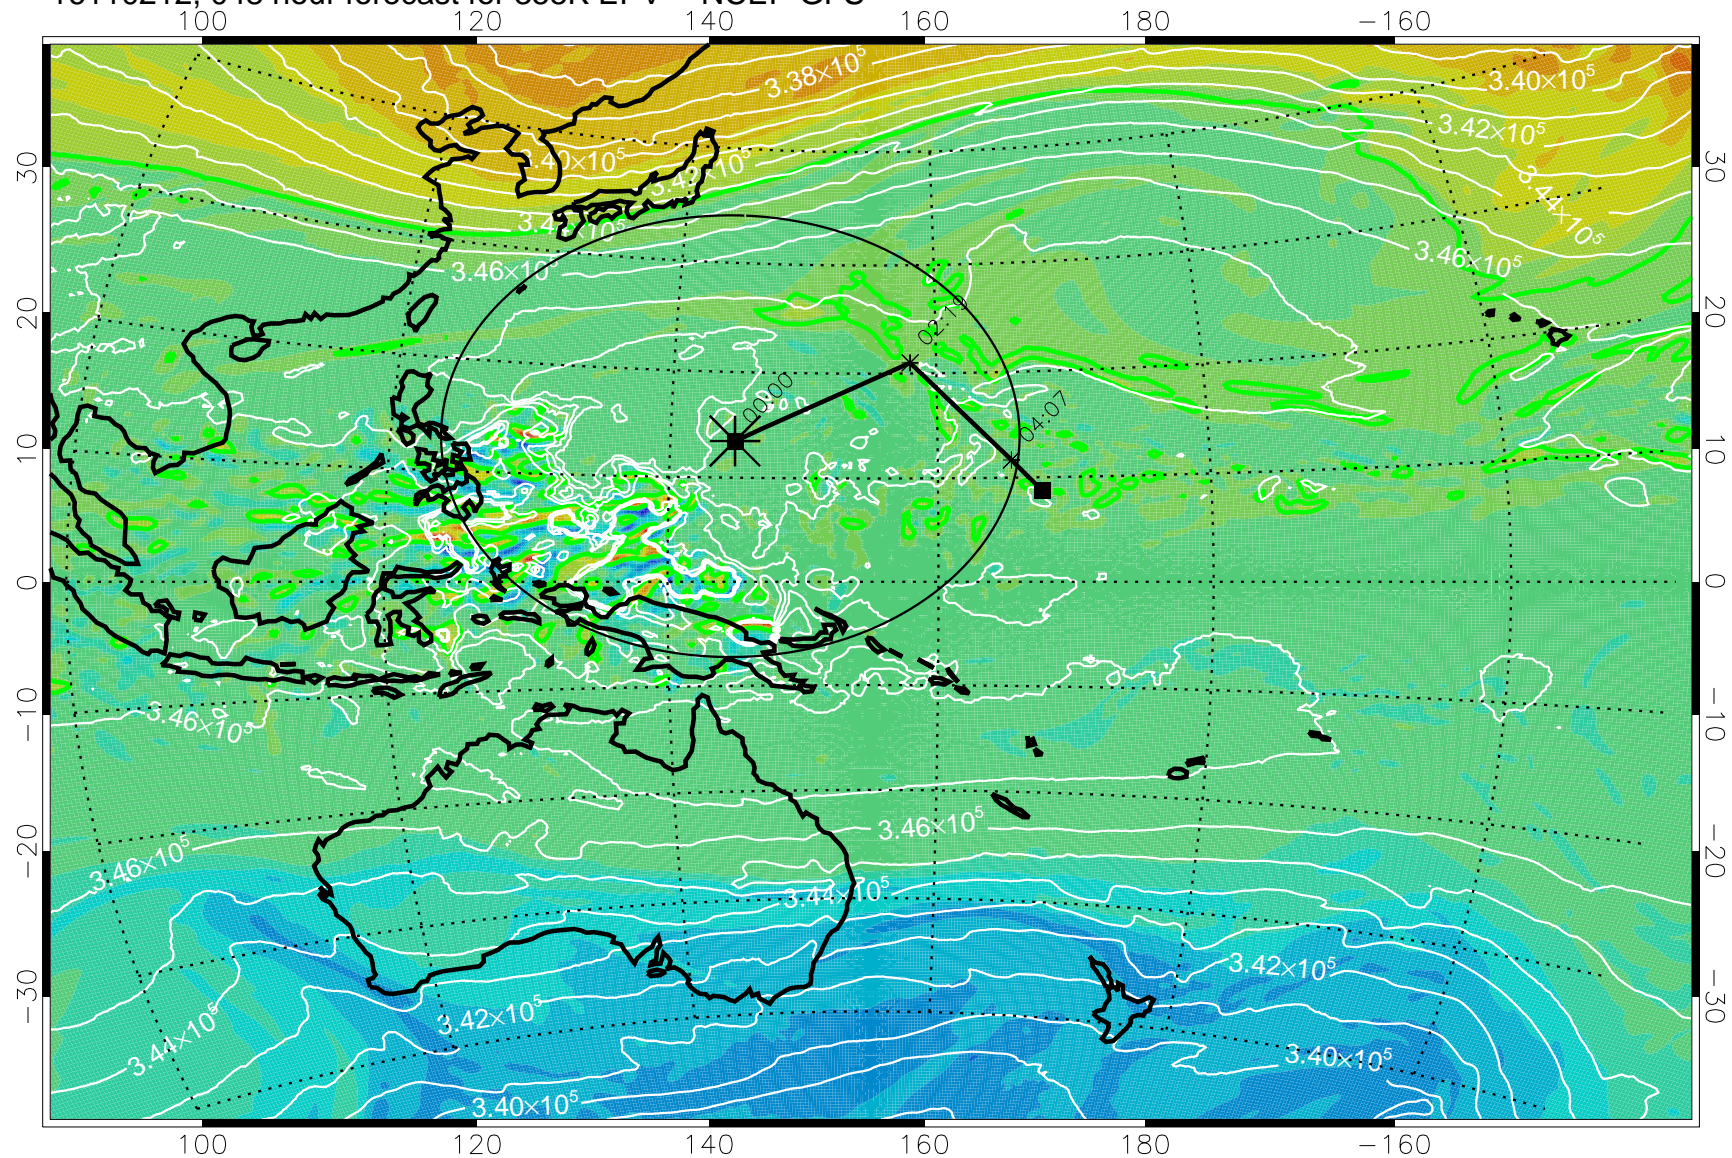

16110106, 018 hour forecast for 355K EPV -- NCEP GFS

355K Montgomery Streamfunction, white  
EPV Tropopause (2 PVU) Position  
Range ring of 2304 km

16110112, 024 hour forecast for 355K EPV -- NCEP GFS

355K Montgomery Streamfunction, white  
EPV Tropopause (2 PVU) Position  
Range ring of 2304 km

16110118, 030 hour forecast for 355K EPV -- NCEP GFS

355K Montgomery Streamfunction, white  
EPV Tropopause (2 PVU) Position  
Range ring of 2304 km

16110200, 036 hour forecast for 355K EPV -- NCEP GFS

355K Montgomery Streamfunction, white  
EPV Tropopause (2 PVU) Position  
Range ring of 2304 km

16110206, 042 hour forecast for 355K EPV -- NCEP GFS

355K Montgomery Streamfunction, white  
EPV Tropopause (2 PVU) Position  
Range ring of 2304 km

16110212, 048 hour forecast for 355K EPV -- NCEP GFS

355K Montgomery Streamfunction, white  
EPV Tropopause (2 PVU) Position  
Range ring of 2304 km

16110218, 054 hour forecast for 355K EPV -- NCEP GFS

355K Montgomery Streamfunction, white  
EPV Tropopause (2 PVU) Position  
Range ring of 2304 km

16110300, 060 hour forecast for 355K EPV -- NCEP GFS

355K Montgomery Streamfunction, white  
EPV Tropopause (2 PVU) Position  
Range ring of 2304 km