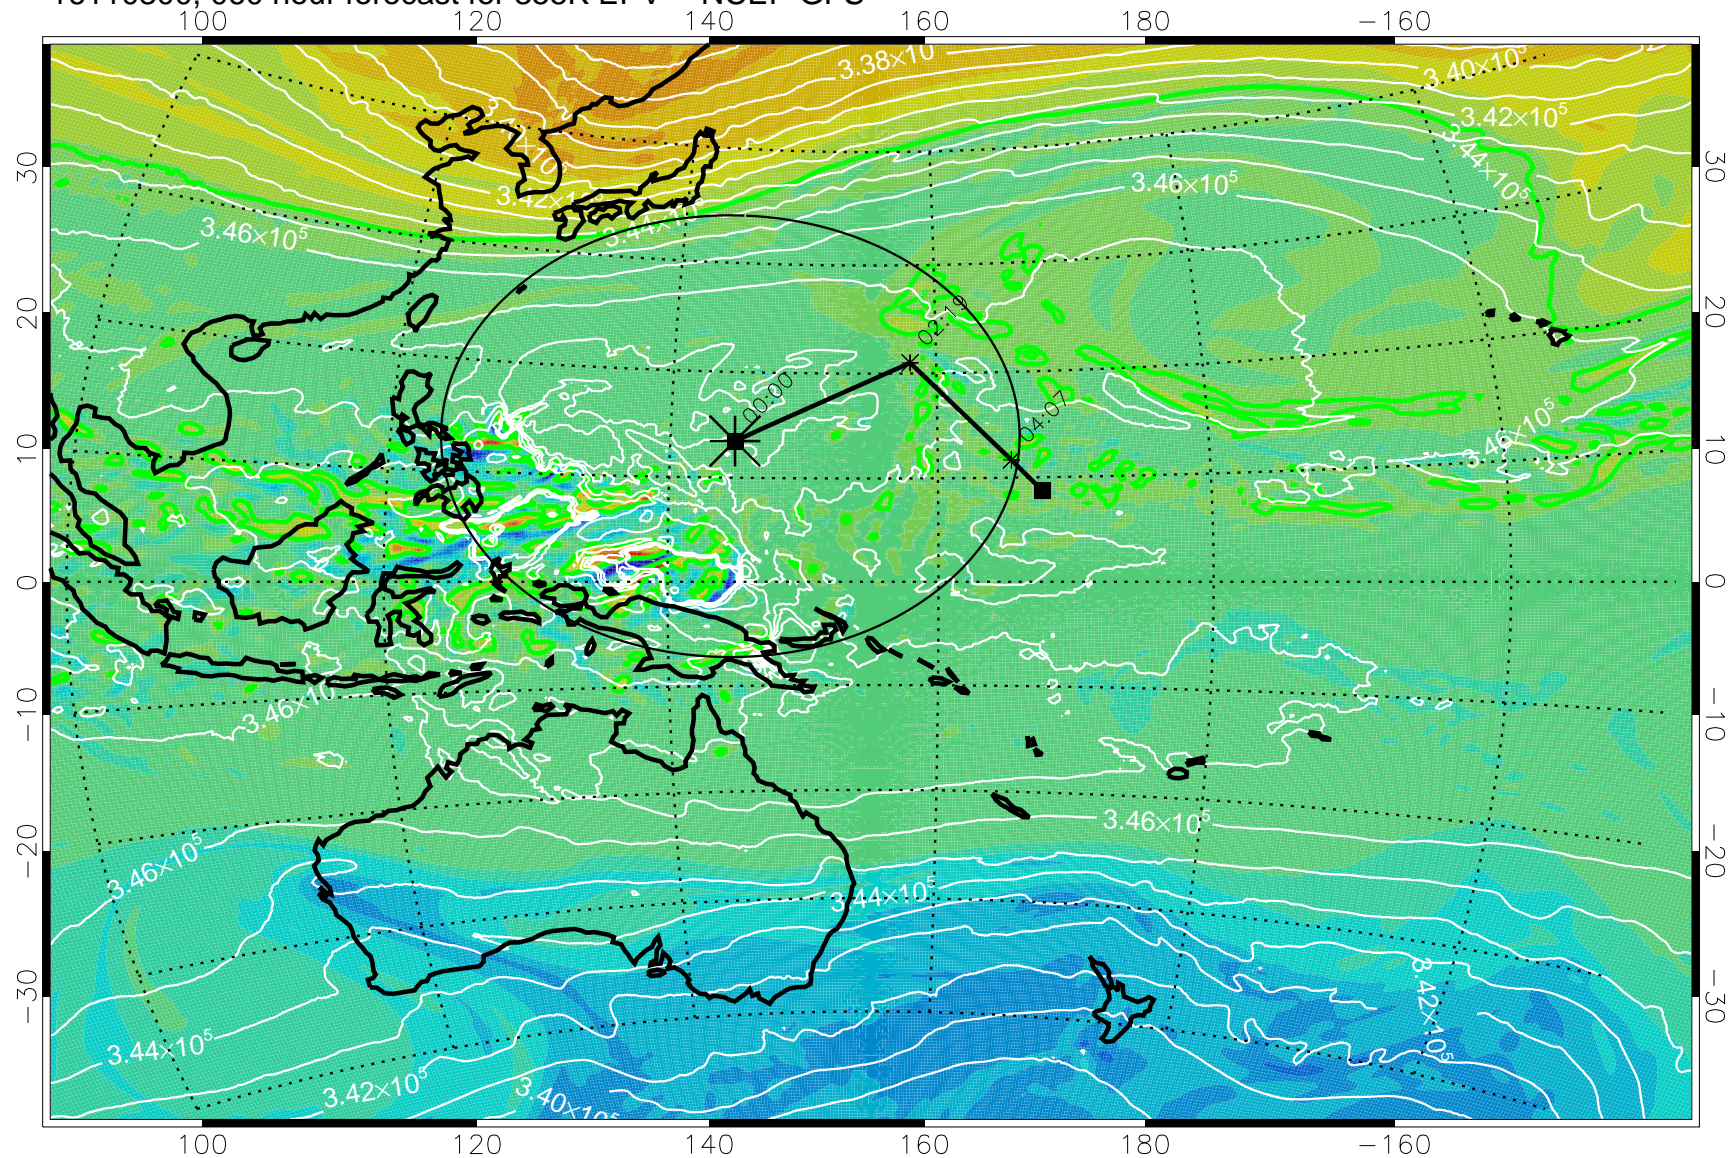

16110118, 030 hour forecast for 355K EPV -- NCEP GFS

355K Montgomery Streamfunction, white  
EPV Tropopause (2 PVU) Position  
Range ring of 2304 km

16110200, 036 hour forecast for 355K EPV -- NCEP GFS

355K Montgomery Streamfunction, white  
EPV Tropopause (2 PVU) Position  
Range ring of 2304 km

16110206, 042 hour forecast for 355K EPV -- NCEP GFS

355K Montgomery Streamfunction, white  
EPV Tropopause (2 PVU) Position  
Range ring of 2304 km

16110212, 048 hour forecast for 355K EPV -- NCEP GFS

355K Montgomery Streamfunction, white  
EPV Tropopause (2 PVU) Position  
Range ring of 2304 km

16110218, 054 hour forecast for 355K EPV -- NCEP GFS

355K Montgomery Streamfunction, white  
EPV Tropopause (2 PVU) Position  
Range ring of 2304 km

16110300, 060 hour forecast for 355K EPV -- NCEP GFS

355K Montgomery Streamfunction, white  
EPV Tropopause (2 PVU) Position  
Range ring of 2304 km

16110306, 066 hour forecast for 355K EPV -- NCEP GFS

355K Montgomery Streamfunction, white  
EPV Tropopause (2 PVU) Position  
Range ring of 2304 km

16110312, 072 hour forecast for 355K EPV -- NCEP GFS

355K Montgomery Streamfunction, white  
EPV Tropopause (2 PVU) Position  
Range ring of 2304 km