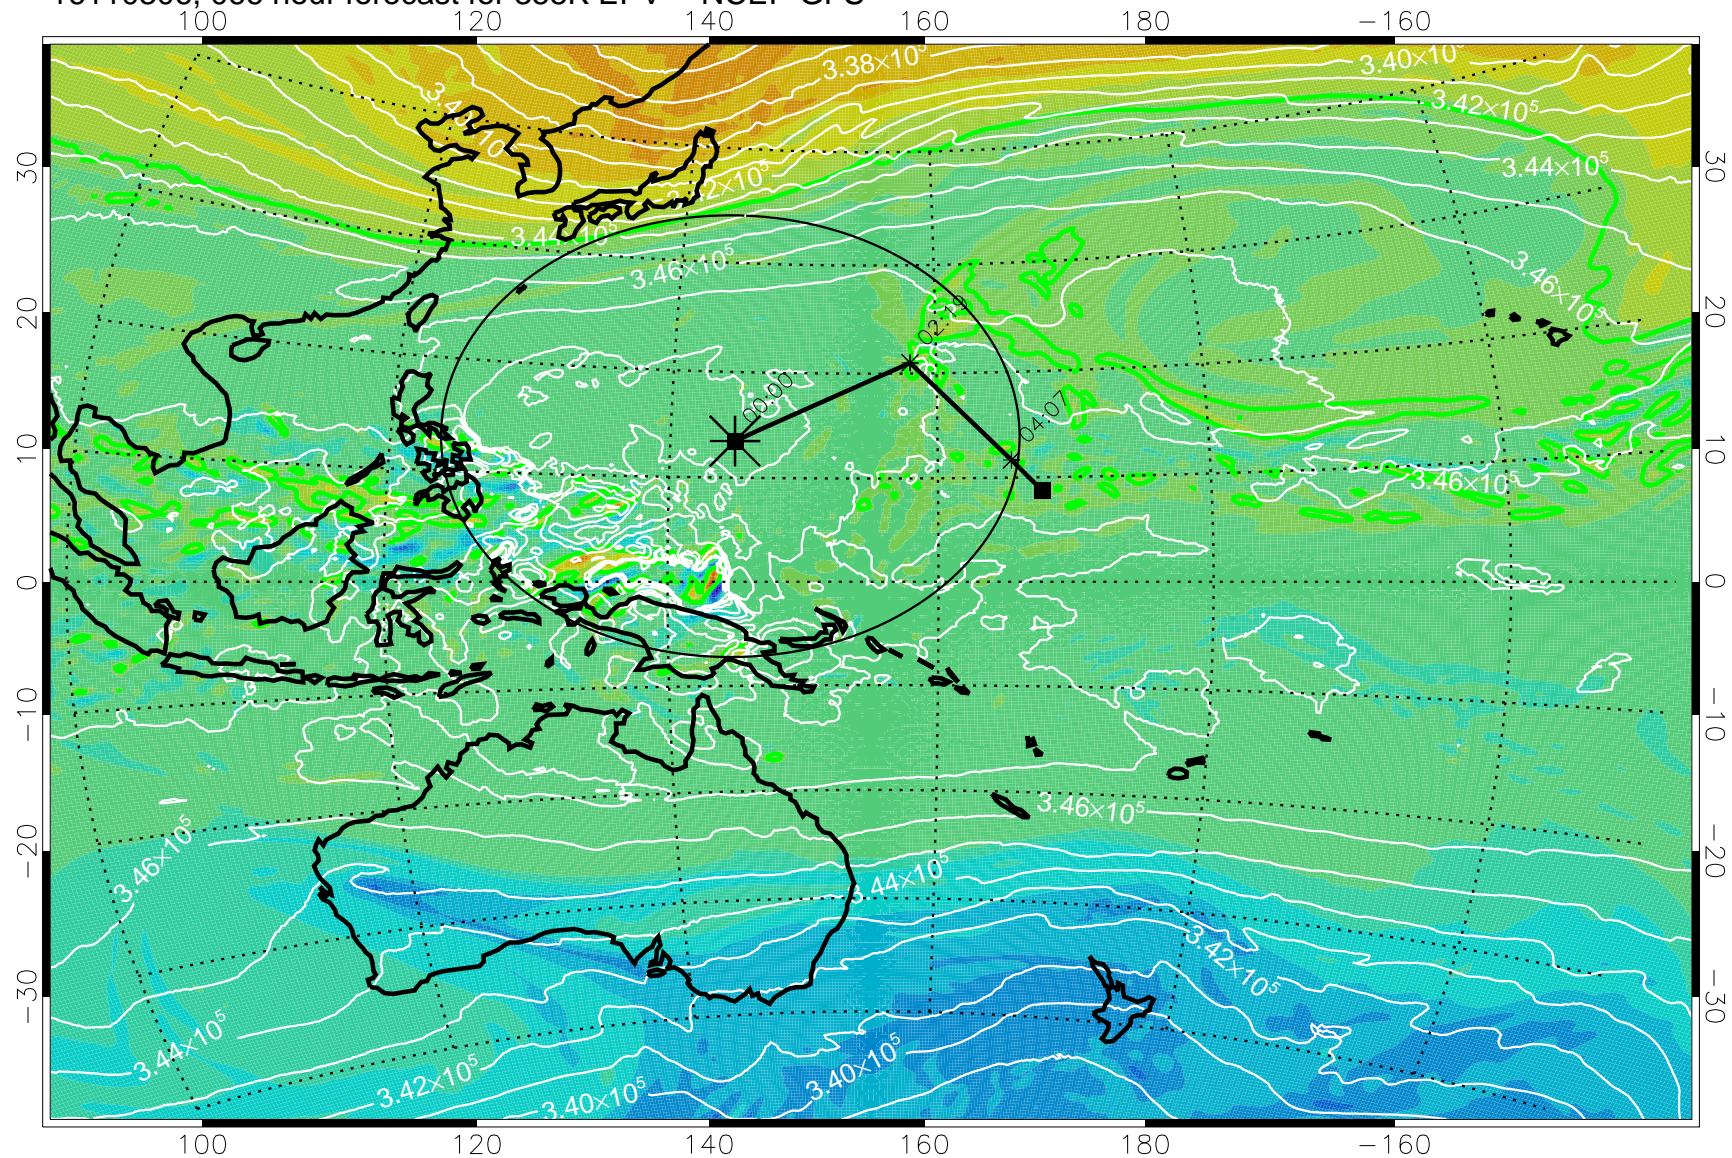

16110206, 042 hour forecast for 355K EPV -- NCEP GFS

355K Montgomery Streamfunction, white  
EPV Tropopause (2 PVU) Position  
Range ring of 2304 km

16110212, 048 hour forecast for 355K EPV -- NCEP GFS

355K Montgomery Streamfunction, white  
EPV Tropopause (2 PVU) Position  
Range ring of 2304 km

16110218, 054 hour forecast for 355K EPV -- NCEP GFS

355K Montgomery Streamfunction, white  
EPV Tropopause (2 PVU) Position  
Range ring of 2304 km

16110300, 060 hour forecast for 355K EPV -- NCEP GFS

355K Montgomery Streamfunction, white  
EPV Tropopause (2 PVU) Position  
Range ring of 2304 km

16110306, 066 hour forecast for 355K EPV -- NCEP GFS

355K Montgomery Streamfunction, white  
EPV Tropopause (2 PVU) Position  
Range ring of 2304 km

16110312, 072 hour forecast for 355K EPV -- NCEP GFS

355K Montgomery Streamfunction, white  
EPV Tropopause (2 PVU) Position  
Range ring of 2304 km

16110318, 078 hour forecast for 355K EPV -- NCEP GFS

355K Montgomery Streamfunction, white  
EPV Tropopause (2 PVU) Position  
Range ring of 2304 km

16110400, 084 hour forecast for 355K EPV -- NCEP GFS

355K Montgomery Streamfunction, white  
EPV Tropopause (2 PVU) Position  
Range ring of 2304 km