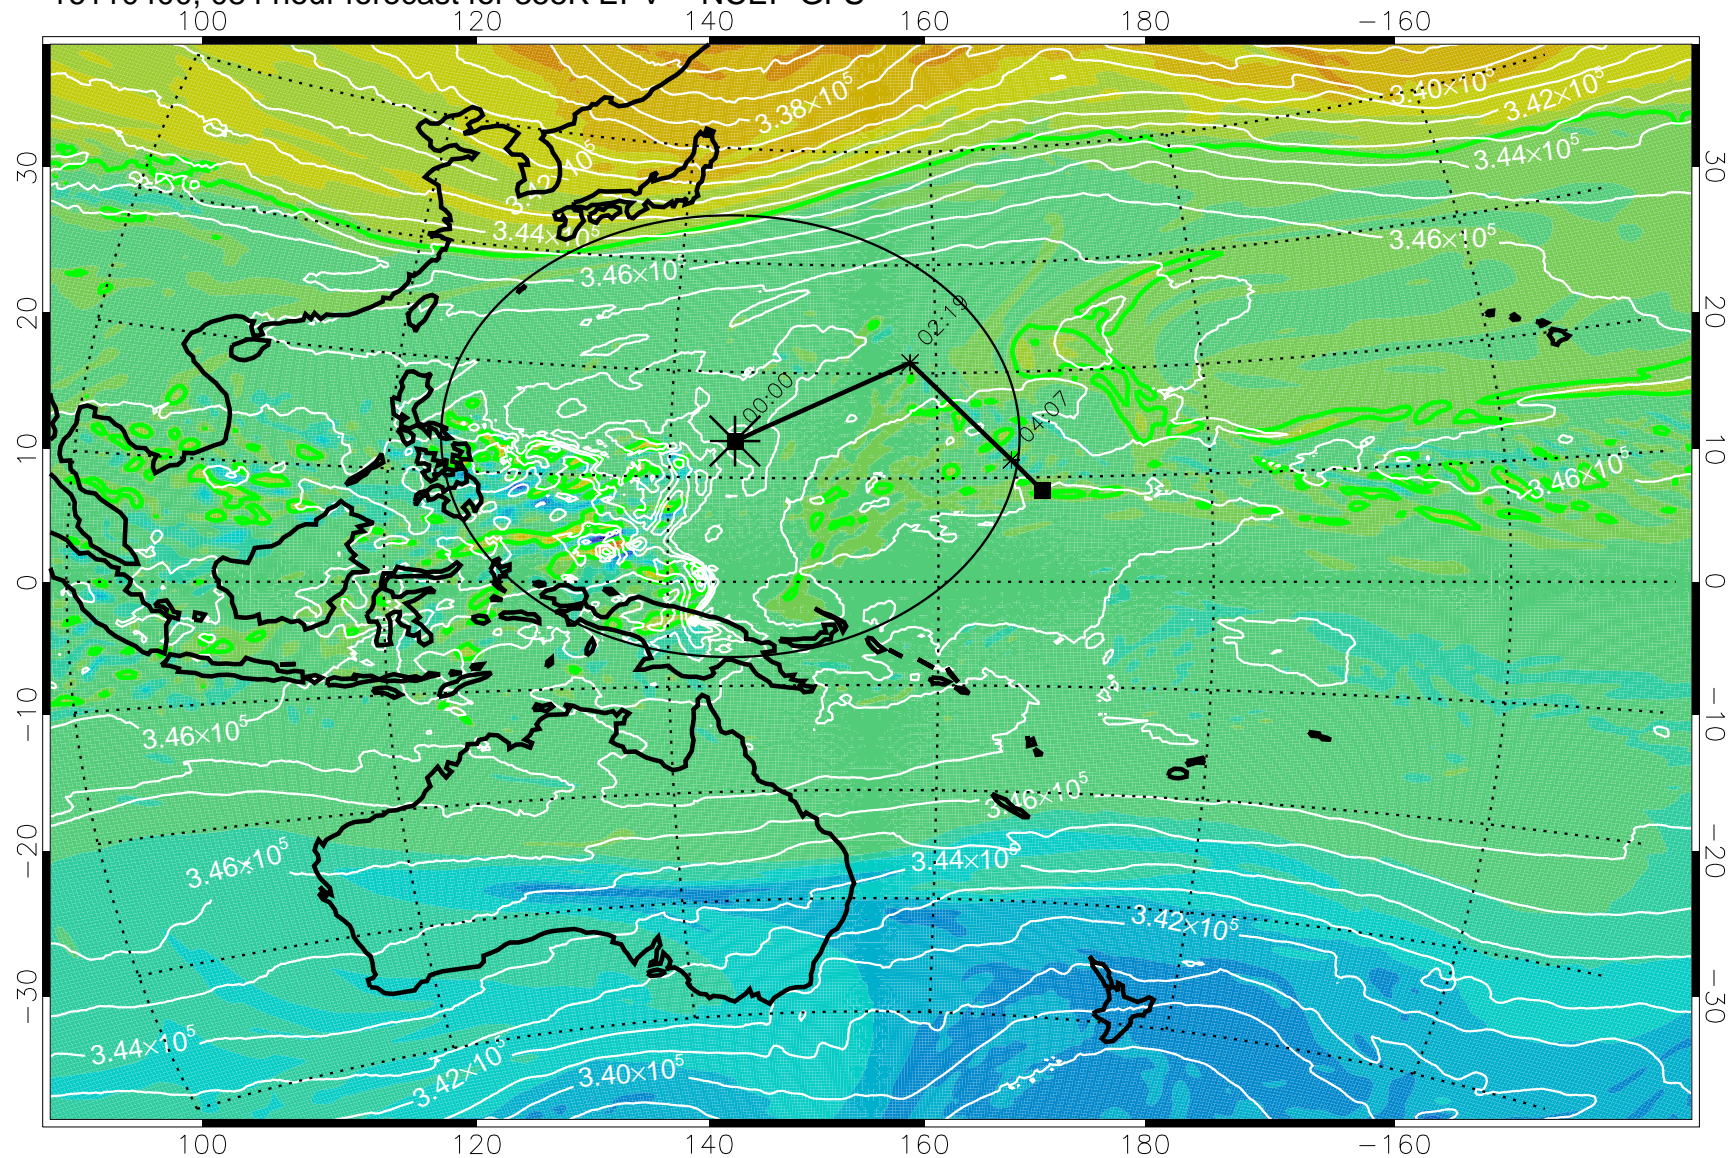

16110218, 054 hour forecast for 355K EPV -- NCEP GFS

355K Montgomery Streamfunction, white  
EPV Tropopause (2 PVU) Position  
Range ring of 2304 km

16110300, 060 hour forecast for 355K EPV -- NCEP GFS

355K Montgomery Streamfunction, white  
EPV Tropopause (2 PVU) Position  
Range ring of 2304 km

16110306, 066 hour forecast for 355K EPV -- NCEP GFS

355K Montgomery Streamfunction, white  
EPV Tropopause (2 PVU) Position  
Range ring of 2304 km

16110312, 072 hour forecast for 355K EPV -- NCEP GFS

355K Montgomery Streamfunction, white  
EPV Tropopause (2 PVU) Position  
Range ring of 2304 km

16110318, 078 hour forecast for 355K EPV -- NCEP GFS

355K Montgomery Streamfunction, white  
EPV Tropopause (2 PVU) Position  
Range ring of 2304 km

16110400, 084 hour forecast for 355K EPV -- NCEP GFS

355K Montgomery Streamfunction, white  
EPV Tropopause (2 PVU) Position  
Range ring of 2304 km

16110406, 090 hour forecast for 355K EPV -- NCEP GFS

355K Montgomery Streamfunction, white  
EPV Tropopause (2 PVU) Position  
Range ring of 2304 km

16110412, 096 hour forecast for 355K EPV -- NCEP GFS

355K Montgomery Streamfunction, white  
EPV Tropopause (2 PVU) Position  
Range ring of 2304 km