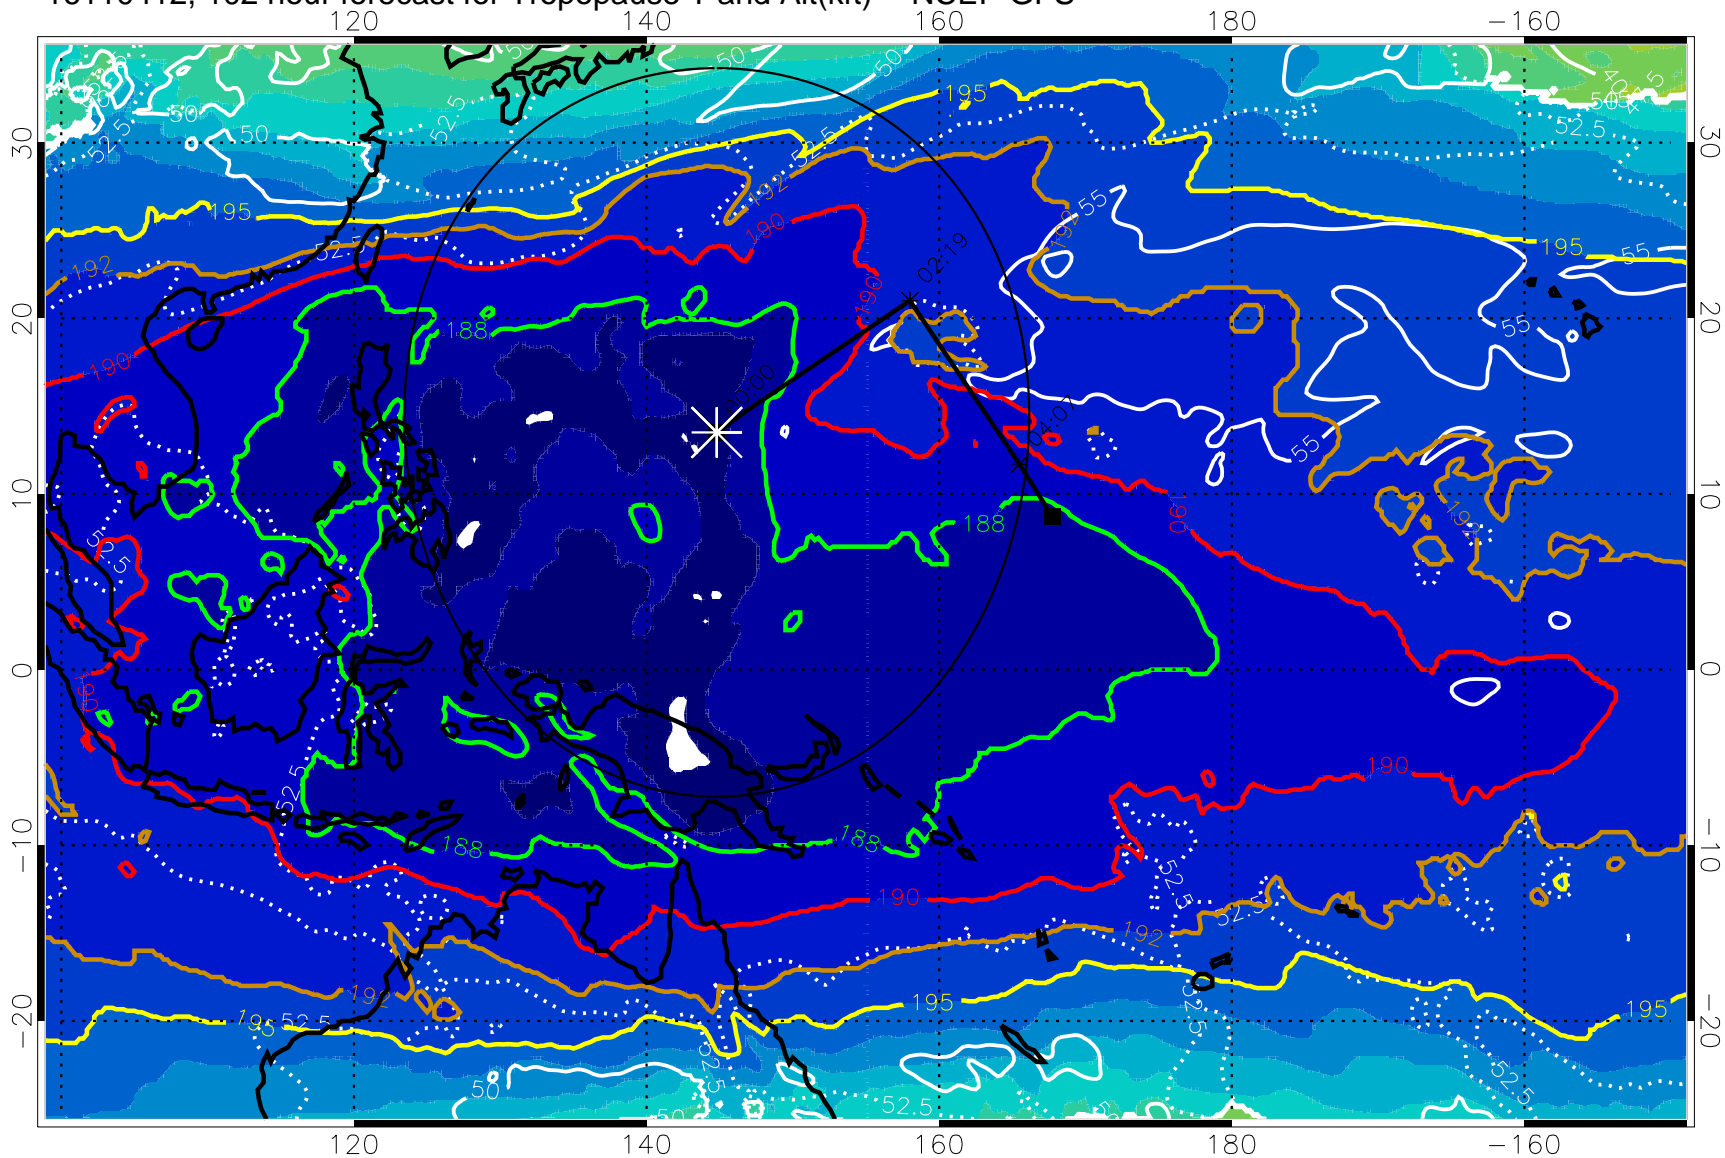

192.5K Isotherm 195K Isotherm
187.5K Isotherm 190K Isotherm

Range ring of 2304 km

16110406, 096 hour forecast for Tropopause T and Alt(kft) -- NCEP GFS

190 200 210 220 230

Tropopause T, K

Tropopause Altitude in kft (white)

192.5K Isotherm 195K Isotherm

187.5K Isotherm 190K Isotherm

Range ring of 2304 km

16110412, 102 hour forecast for Tropopause T and Alt(kft) -- NCEP GFS

190 200 210 220 230
Tropopause T, K

Tropopause Altitude in kft (white)