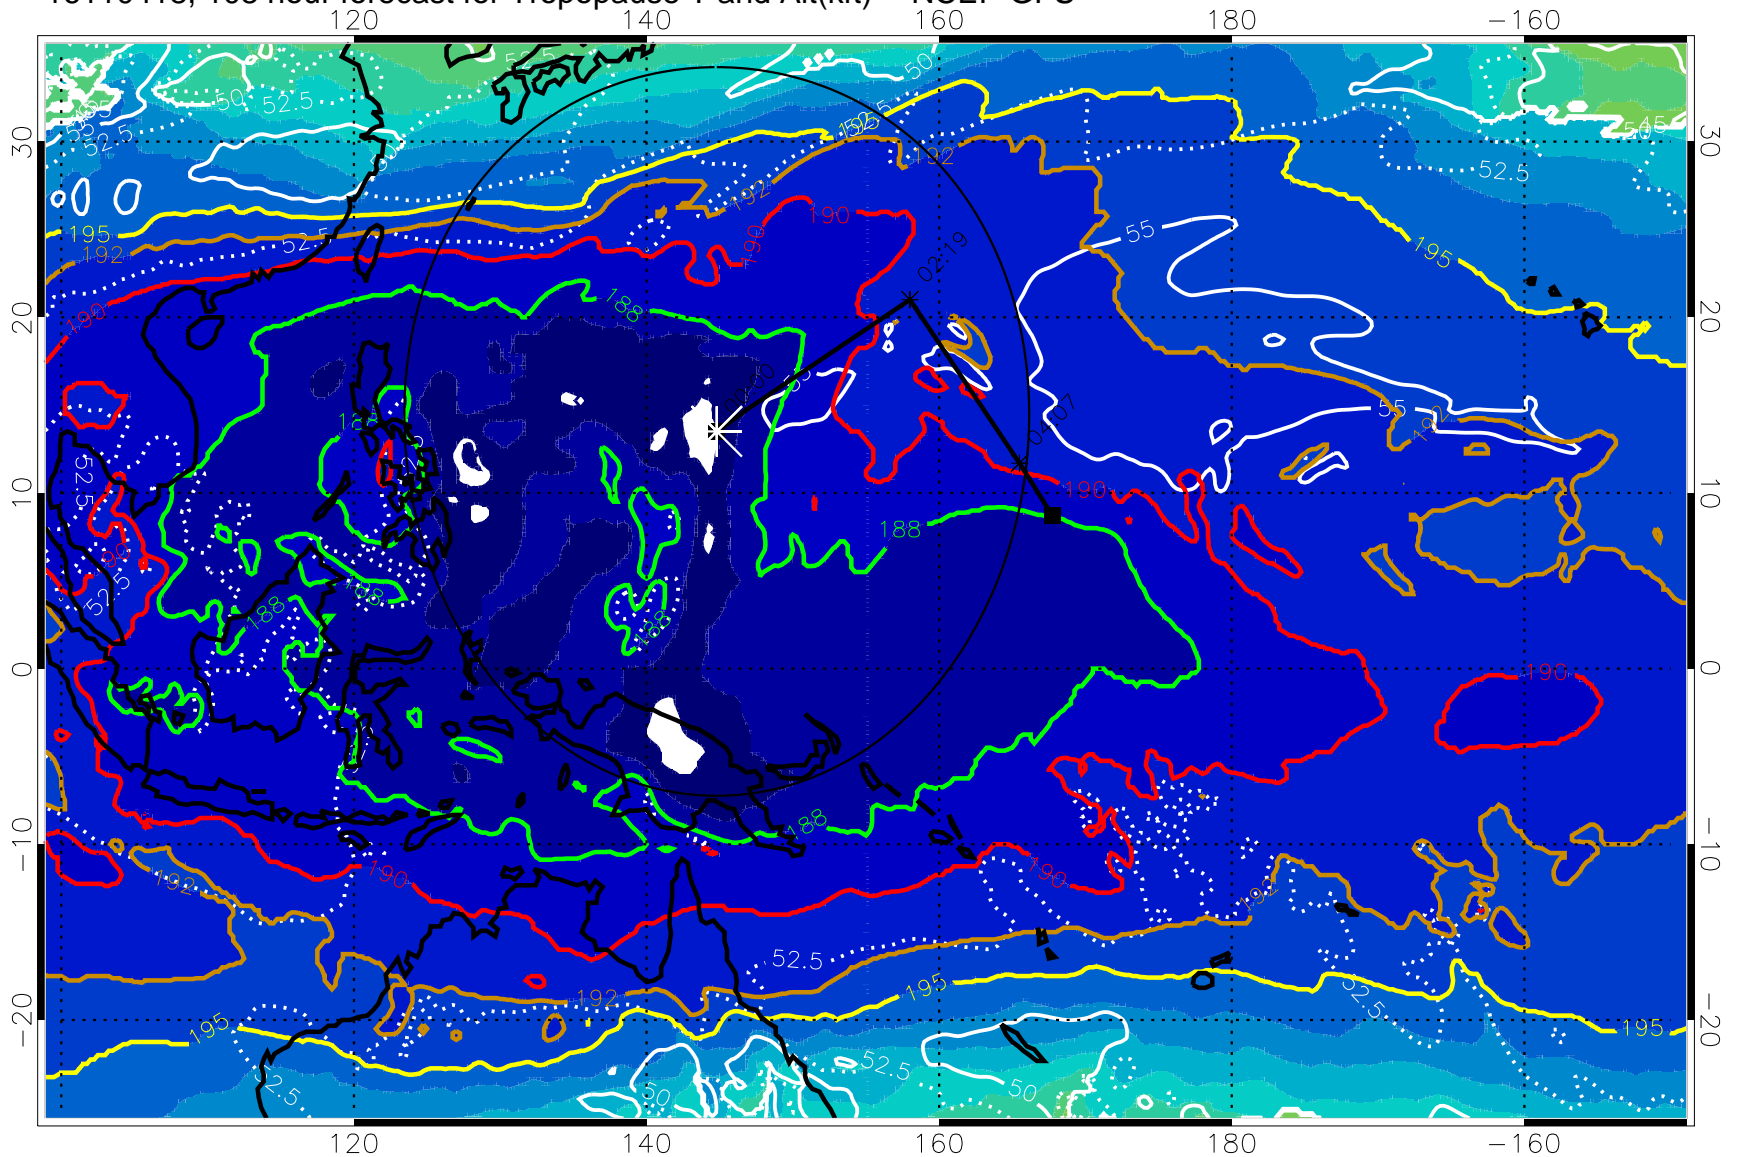

192.5K Isotherm 195K Isotherm

187.5K Isotherm 190K Isotherm

Range ring of 2304 km

16110412, 102 hour forecast for Tropopause T and Alt(kft) -- NCEP GFS

190 200 210 220 230
Tropopause T, K

Tropopause Altitude in kft (white)

192.5K Isotherm 195K Isotherm
187.5K Isotherm 190K Isotherm

Range ring of 2304 km

16110418, 108 hour forecast for Tropopause T and Alt(kft) -- NCEP GFS

190 200 210 220 230
Tropopause T, K

Tropopause Altitude in kft (white)