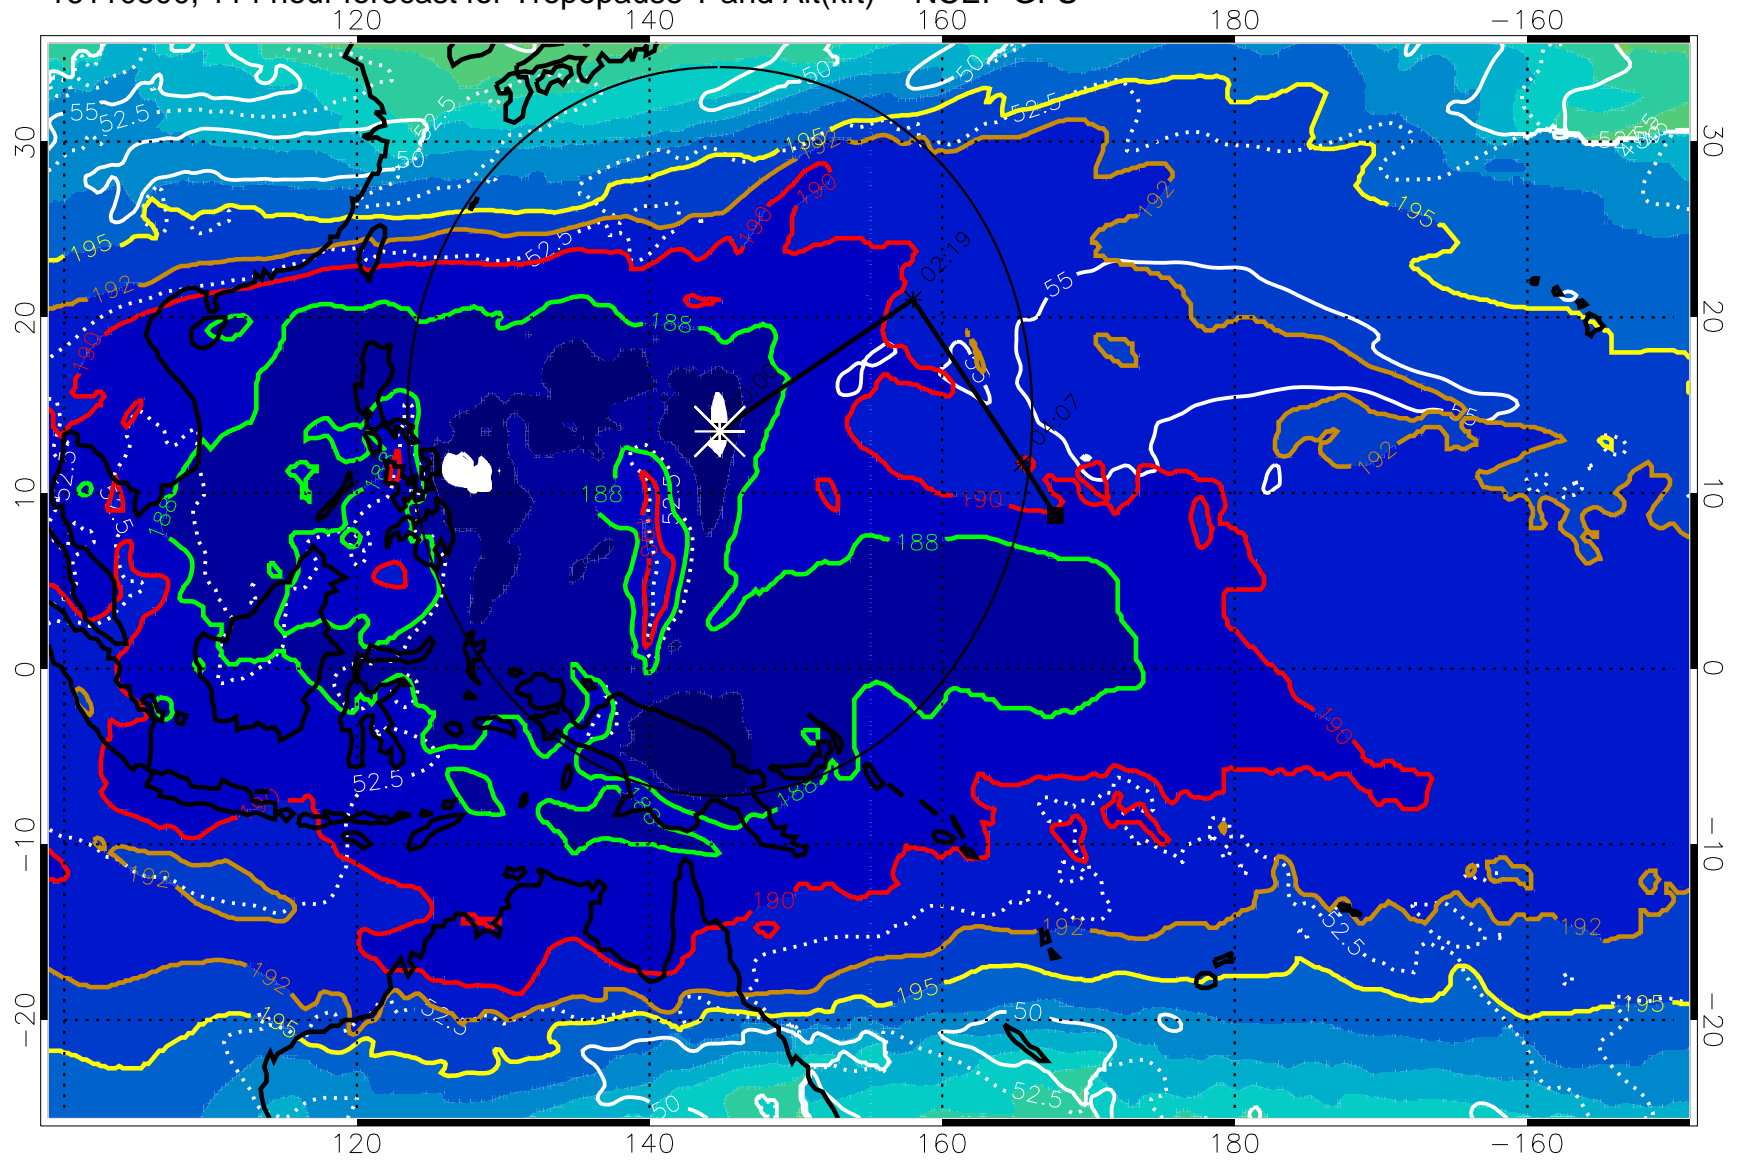

16110500, 114 hour forecast for Tropopause T and Alt(kft) -- NCEP GFS

190 200 210 220 230
Tropopause T, K

Tropopause Altitude in kft (white)

192.5K Isotherm 195K Isotherm
187.5K Isotherm 190K Isotherm

Range ring of 2304 km