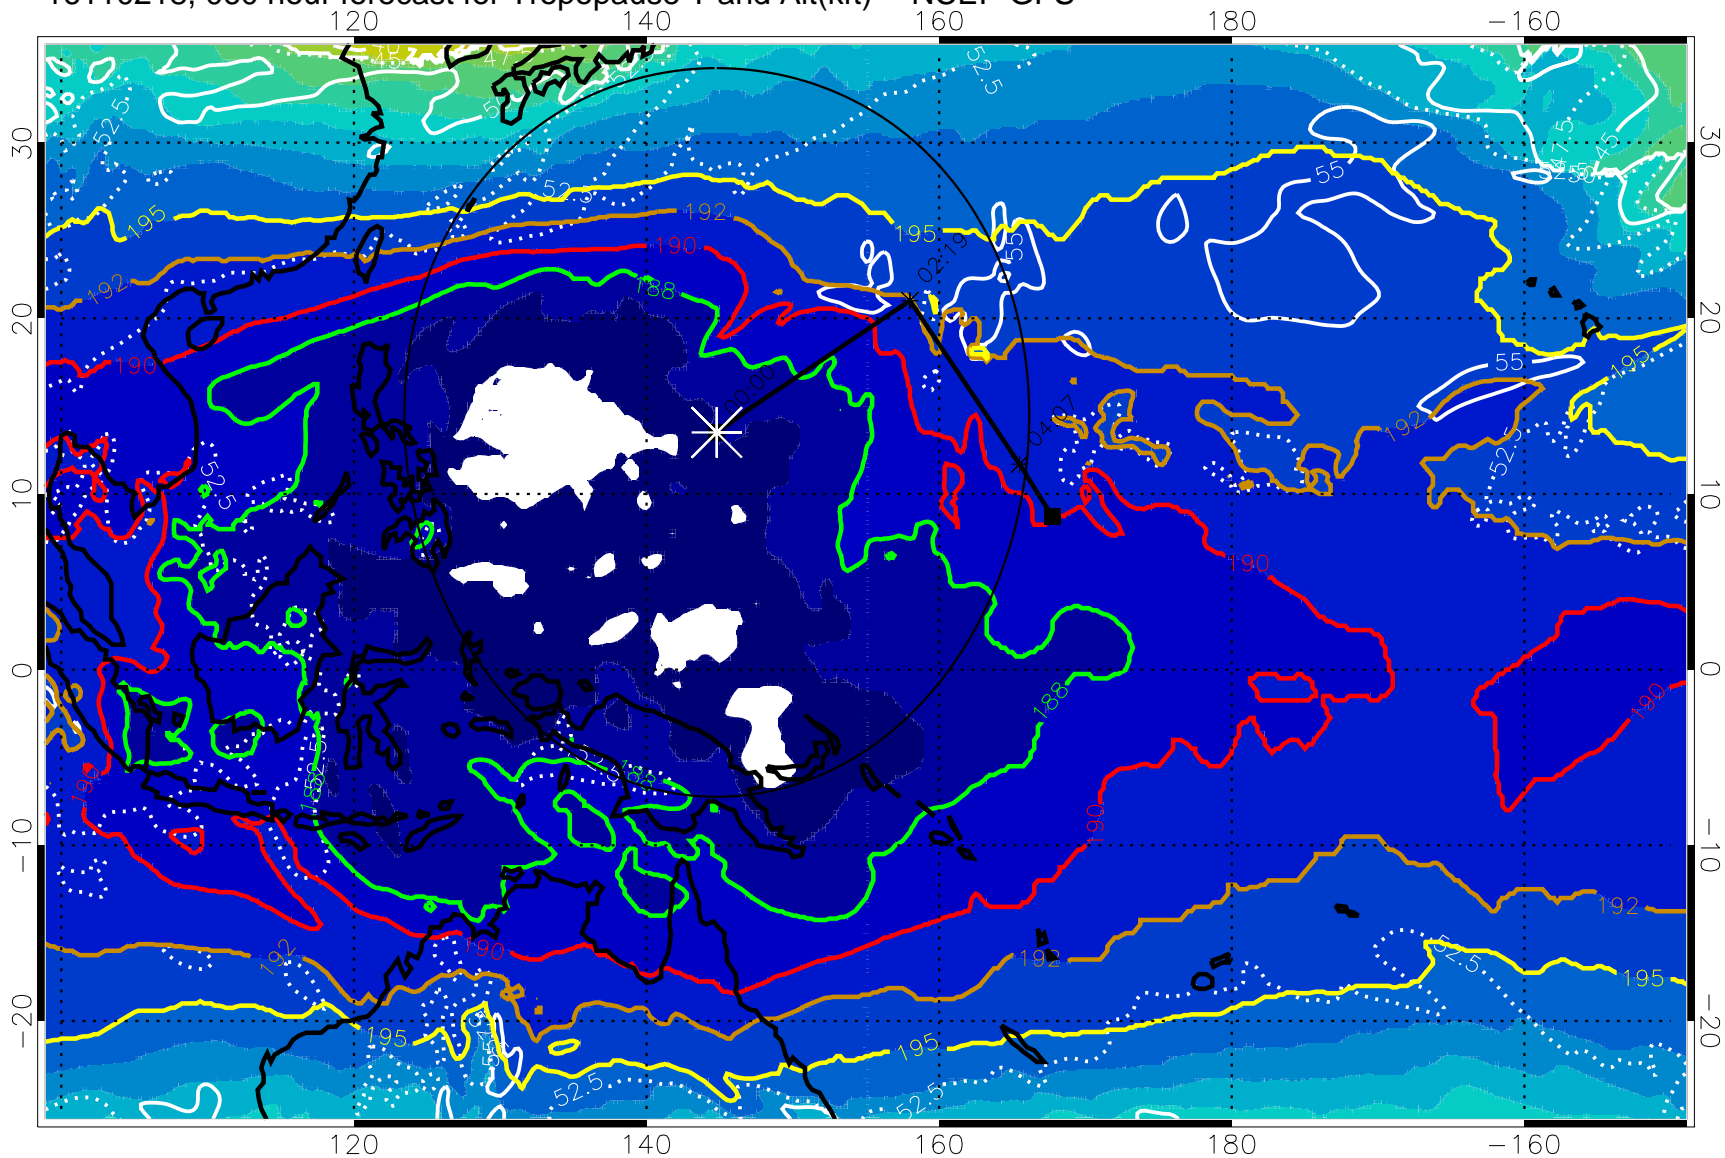

190 200 210 220 230

Tropopause T, K

Tropopause Altitude in kft (white)

192.5K Isotherm 195K Isotherm
187.5K Isotherm 190K Isotherm

Range ring of 2304 km

16110218, 060 hour forecast for Tropopause T and Alt(kft) -- NCEP GFS