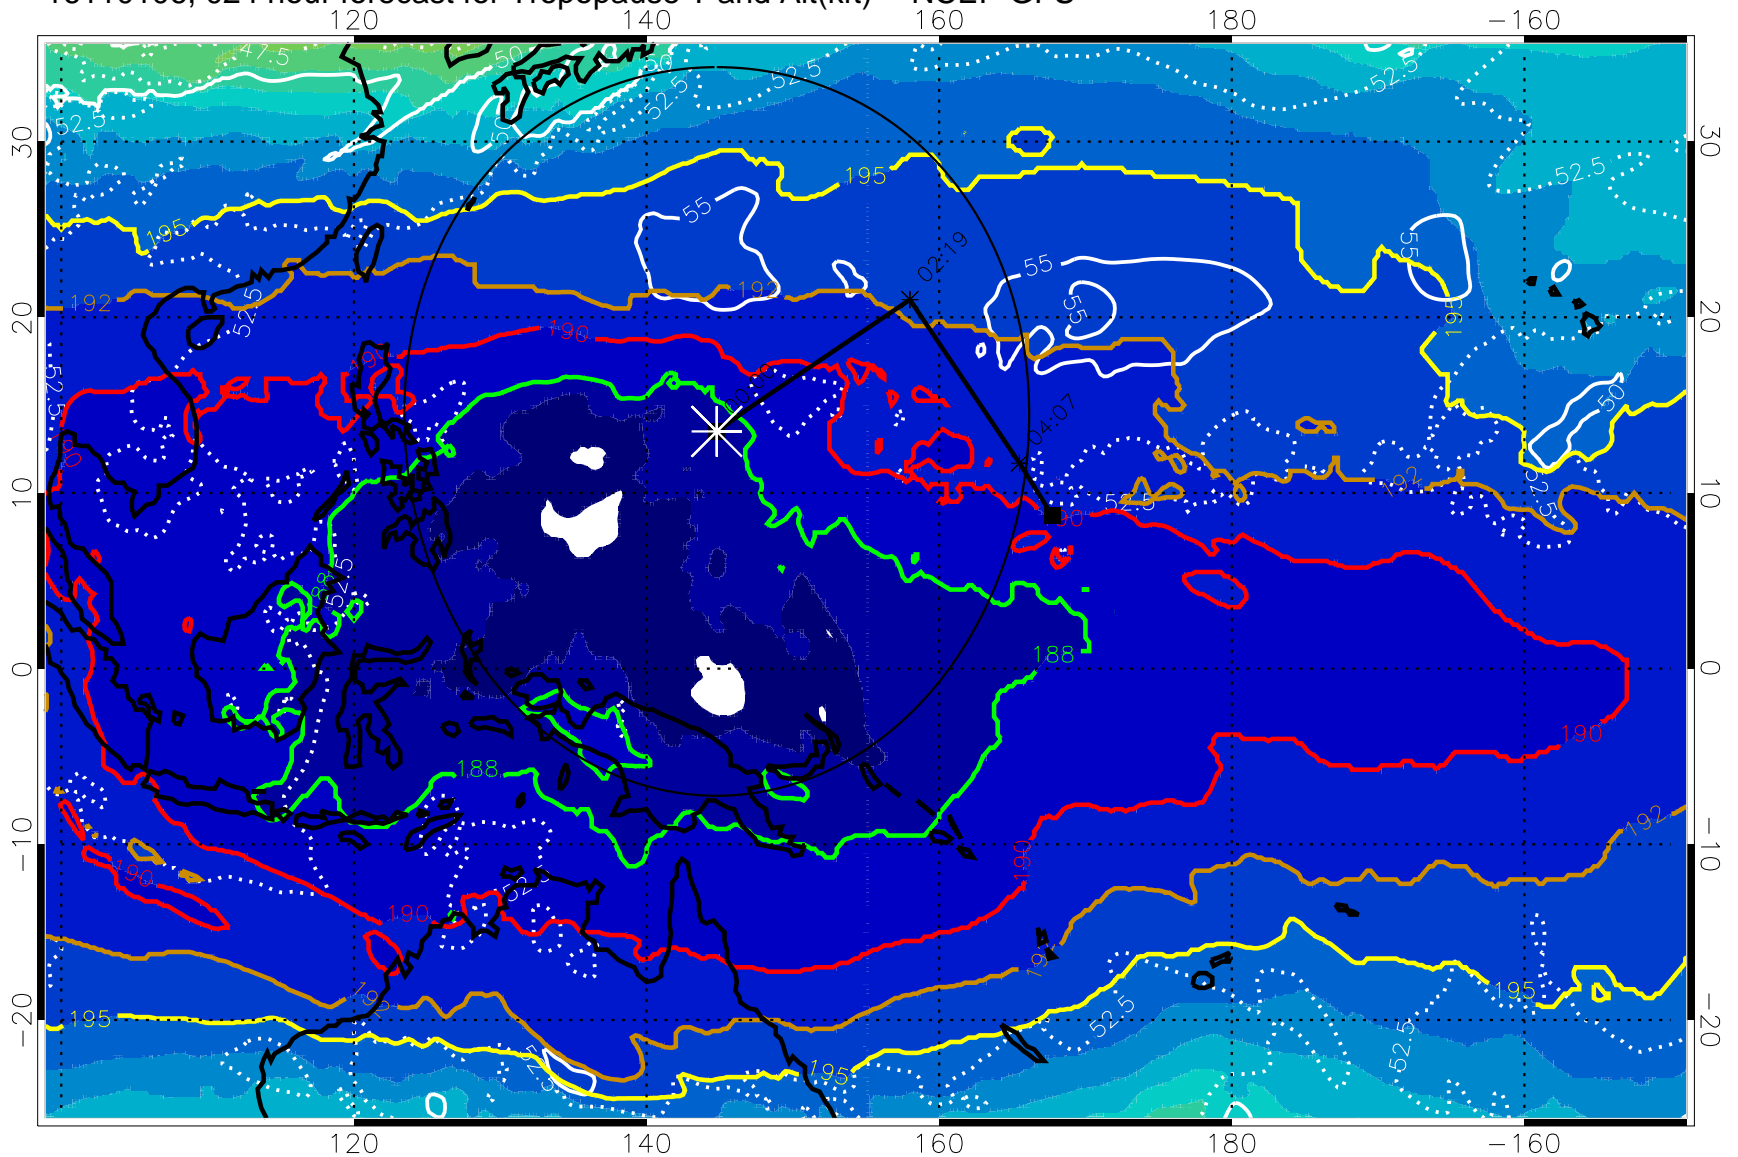

16110106, 024 hour forecast for Tropopause T and Alt(kft) -- NCEP GFS

190   200   210   220   230
Tropopause T, K

Tropopause Altitude in kft (white)

192.5K Isotherm   195K Isotherm
187.5K Isotherm   190K Isotherm

Range ring of 2304 km