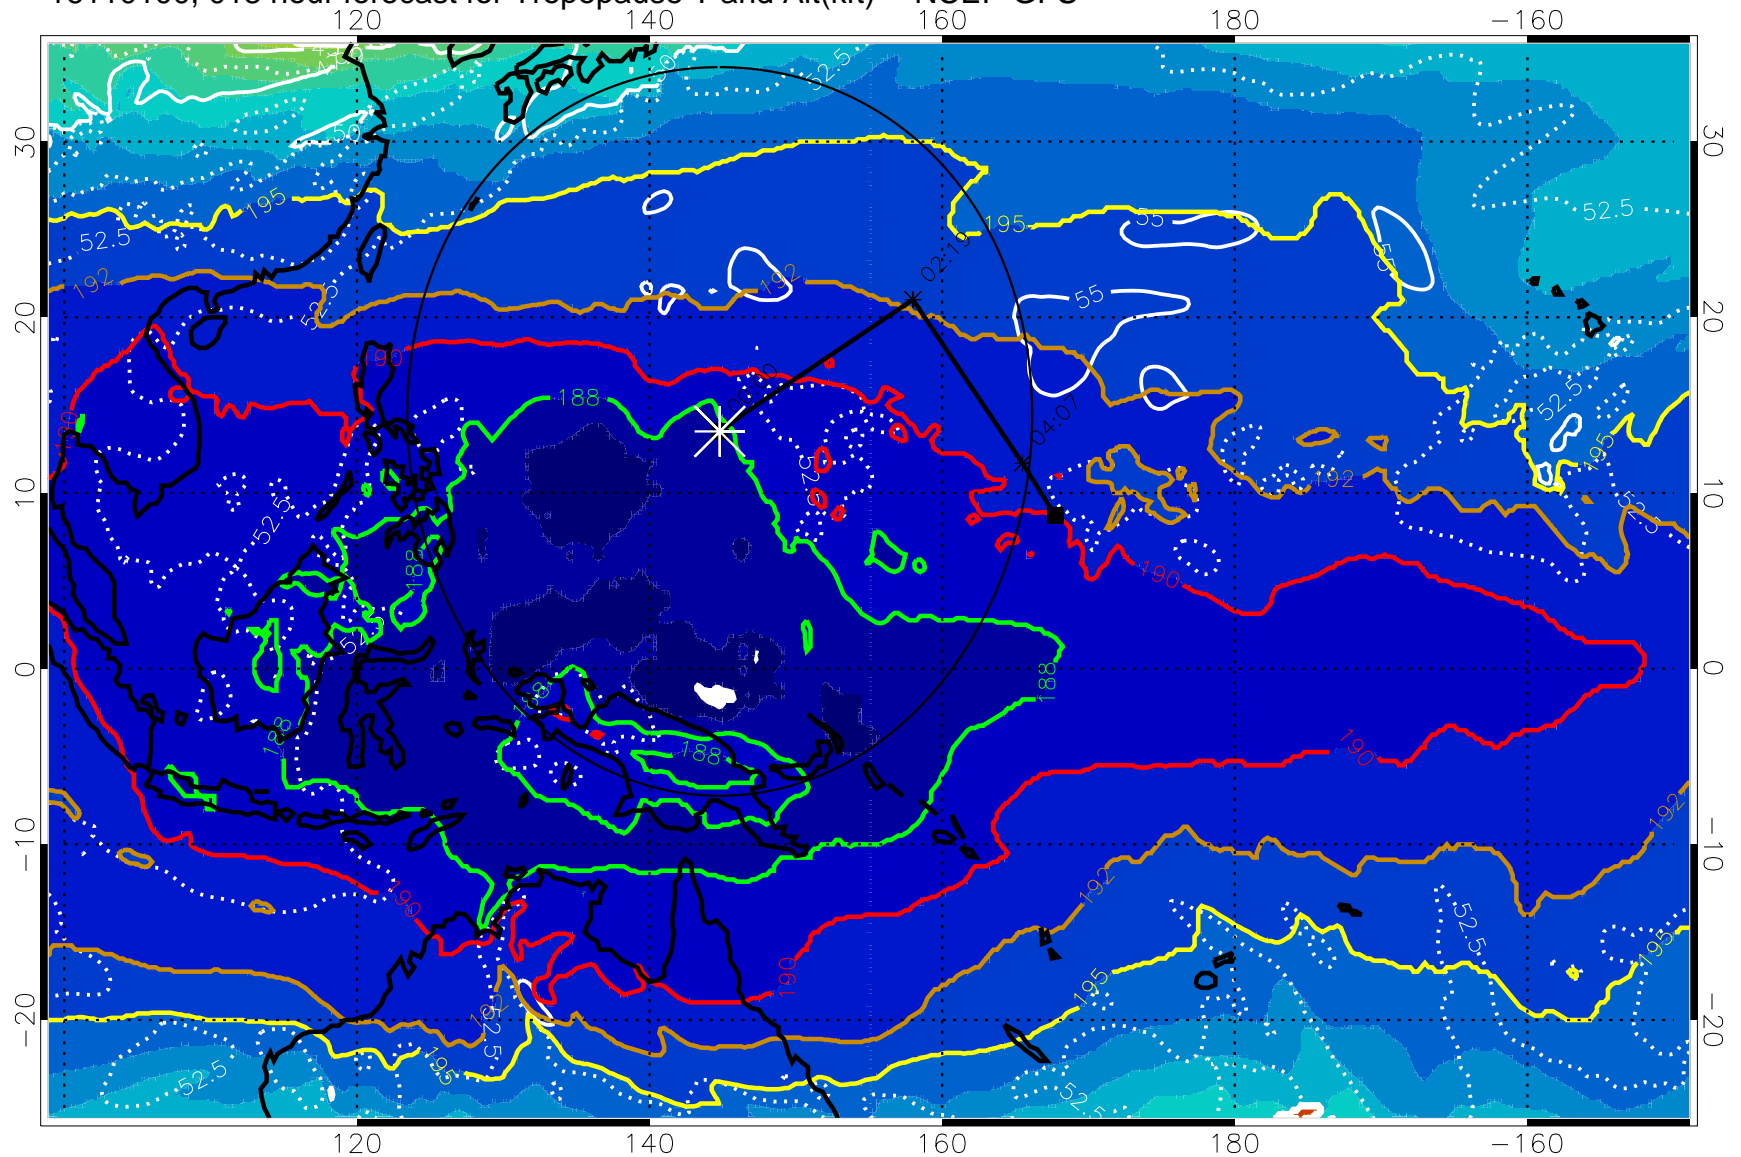

16110100, 018 hour forecast for Tropopause T and Alt(kft) -- NCEP GFS

190 200 210 220 230
Tropopause T, K

Tropopause Altitude in kft (white)

192.5K Isotherm 195K Isotherm
187.5K Isotherm 190K Isotherm

Range ring of 2304 km