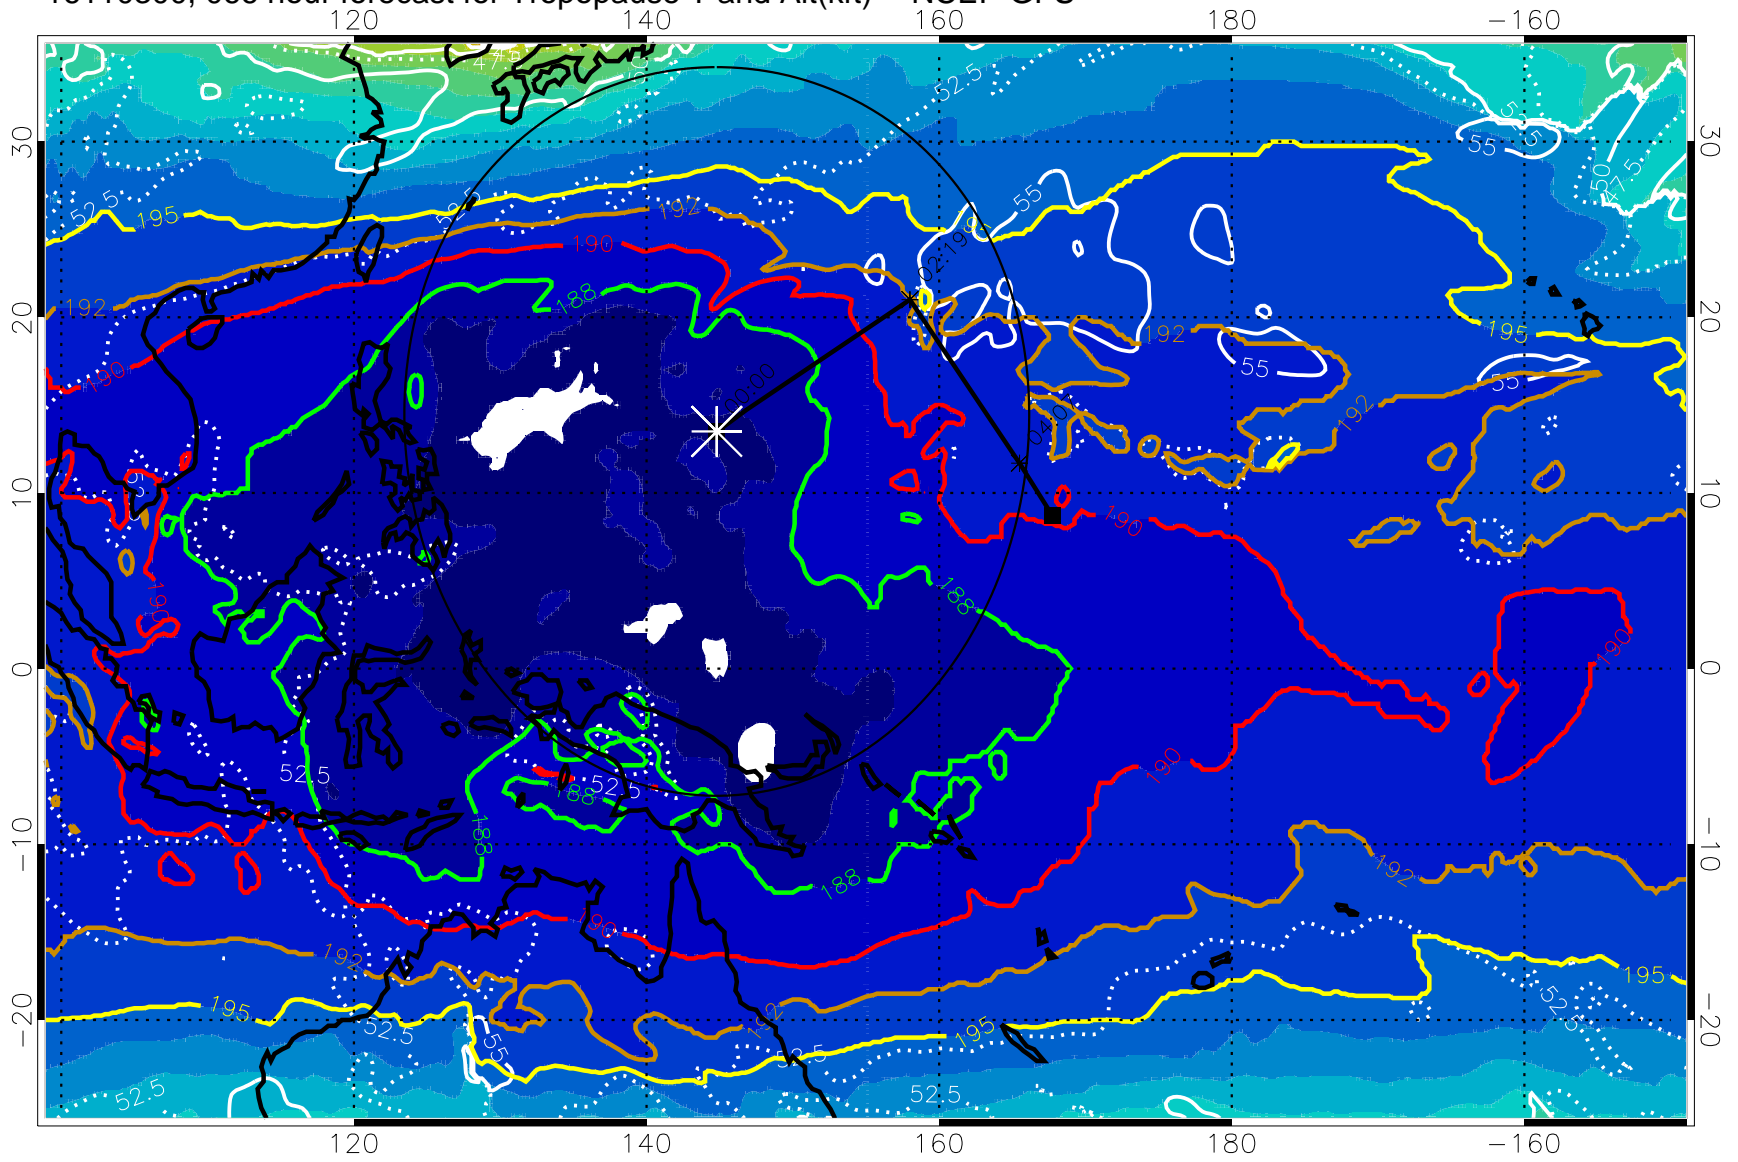

190 200 210 220 230

Tropopause T, K

Tropopause Altitude in kft (white)

192.5K Isotherm 195K Isotherm
187.5K Isotherm 190K Isotherm

Range ring of 2304 km

16110300, 066 hour forecast for Tropopause T and Alt(kft) -- NCEP GFS