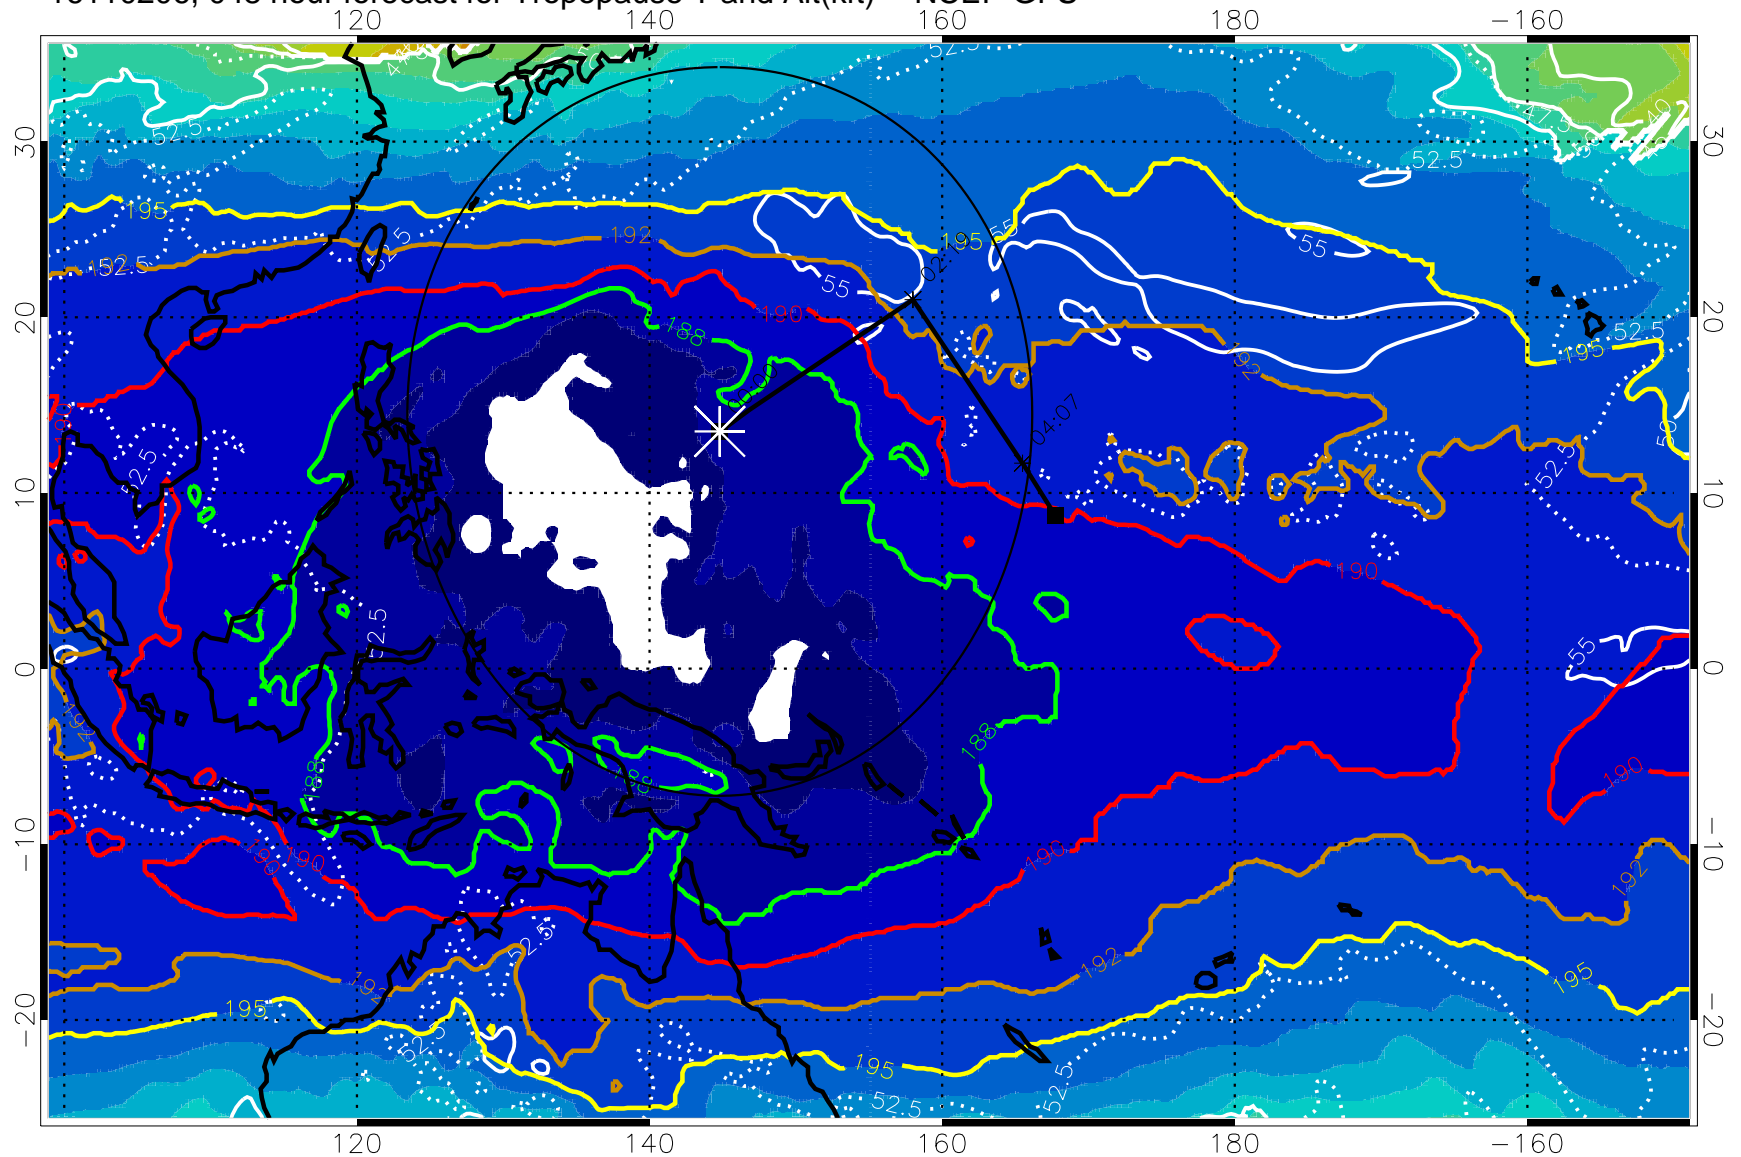

16110206, 048 hour forecast for Tropopause T and Alt(kft) -- NCEP GFS

190 200 210 220 230
Tropopause T, K

Tropopause Altitude in kft (white)

192.5K Isotherm 195K Isotherm
187.5K Isotherm 190K Isotherm

Range ring of 2304 km