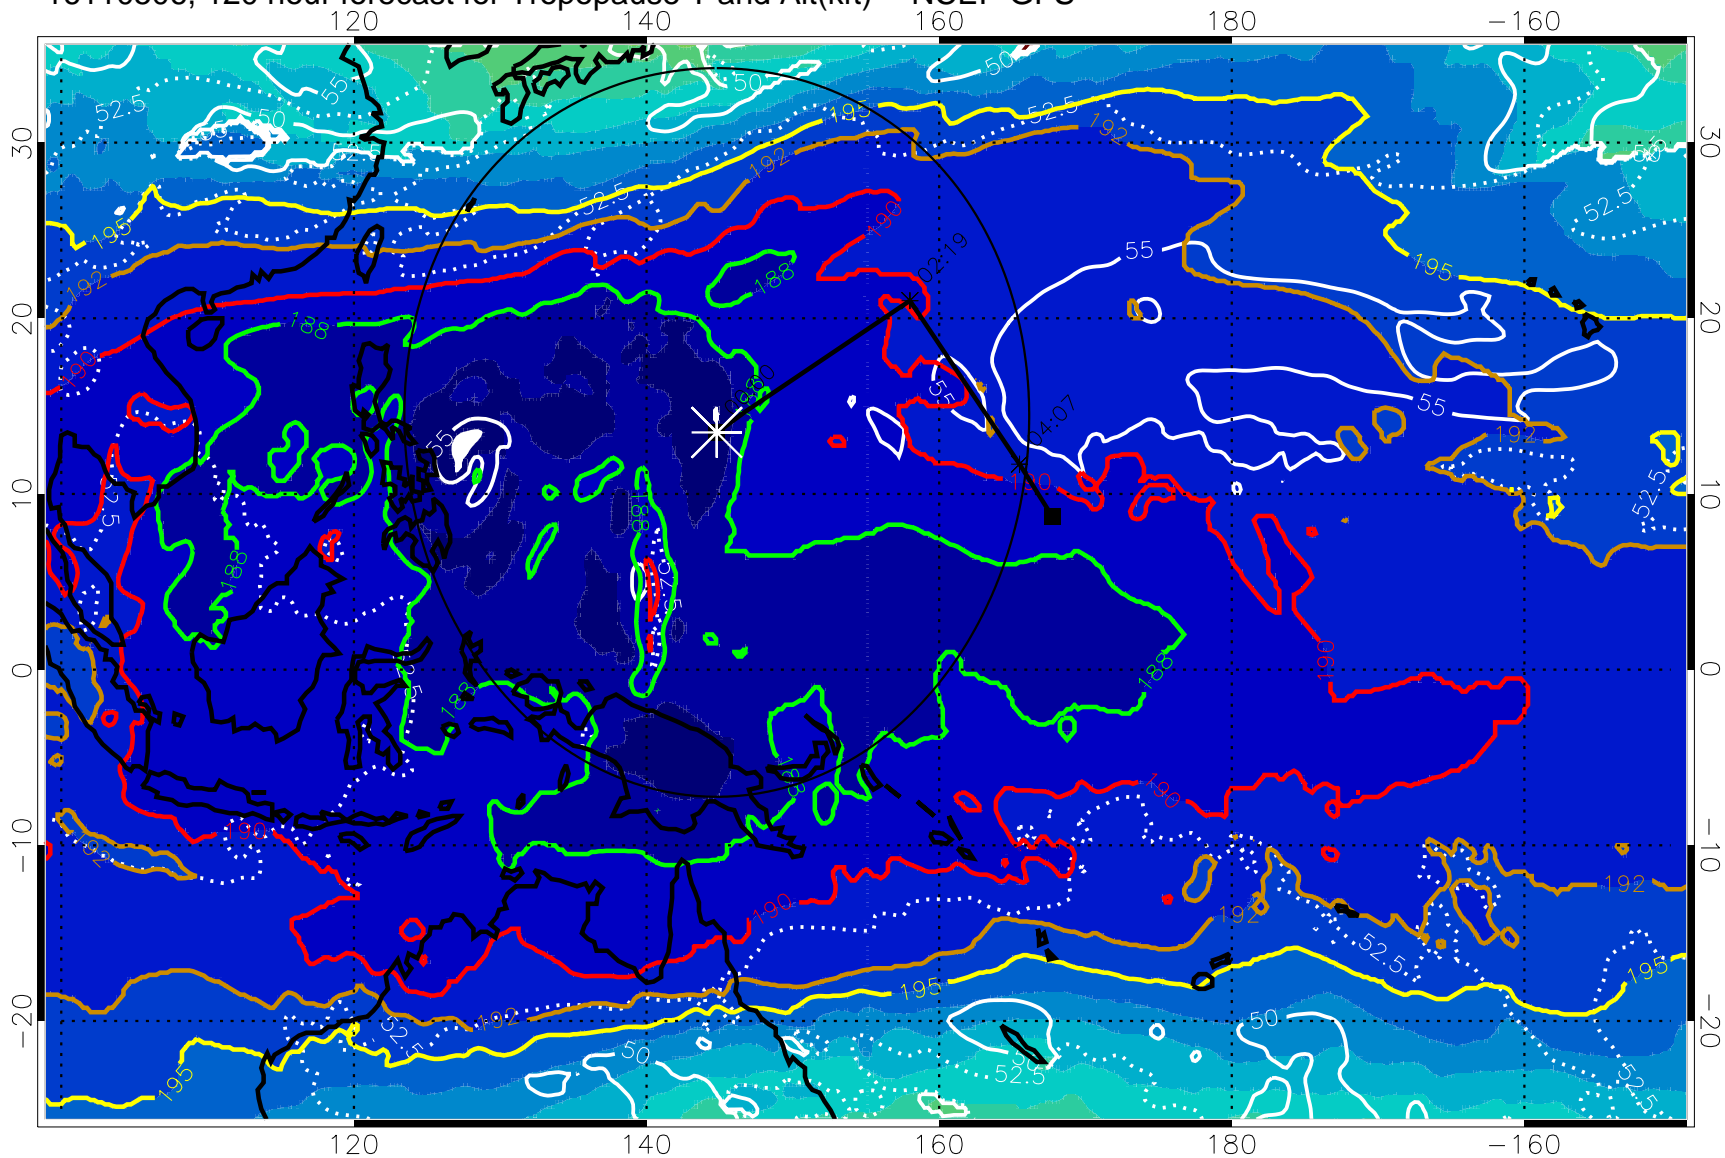

192.5K Isotherm 195K Isotherm
187.5K Isotherm 190K Isotherm

Range ring of 2304 km

16110500, 114 hour forecast for Tropopause T and Alt(kft) -- NCEP GFS

190 200 210 220 230
Tropopause T, K

Tropopause Altitude in kft (white)

192.5K Isotherm 195K Isotherm
187.5K Isotherm 190K Isotherm

Range ring of 2304 km

16110506, 120 hour forecast for Tropopause T and Alt(kft) -- NCEP GFS

190 200 210 220 230

Tropopause T, K

Tropopause Altitude in kft (white)

192.5K Isotherm 195K Isotherm
187.5K Isotherm 190K Isotherm

Range ring of 2304 km