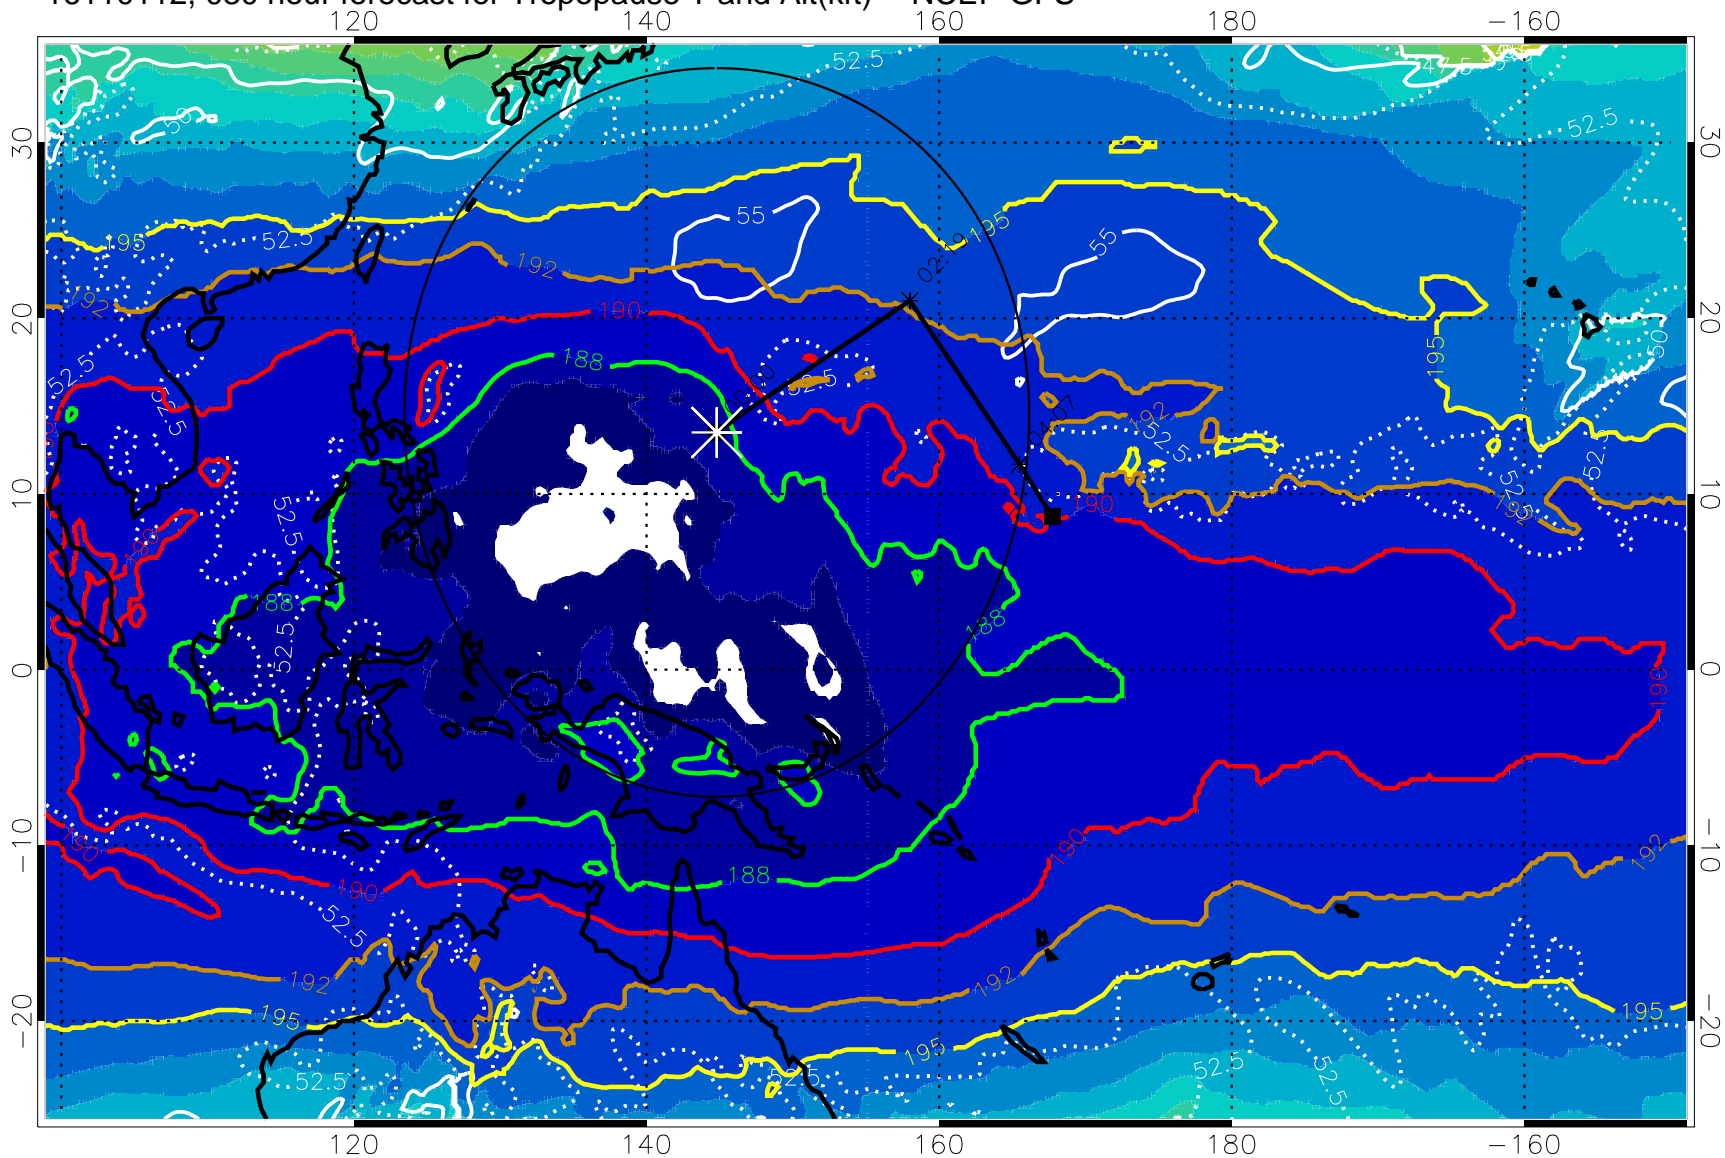

16110112, 030 hour forecast for Tropopause T and Alt(kft) -- NCEP GFS

190 200 210 220 230

Tropopause T, K

Tropopause Altitude in kft (white)

192.5K Isotherm 195K Isotherm

187.5K Isotherm 190K Isotherm

Range ring of 2304 km