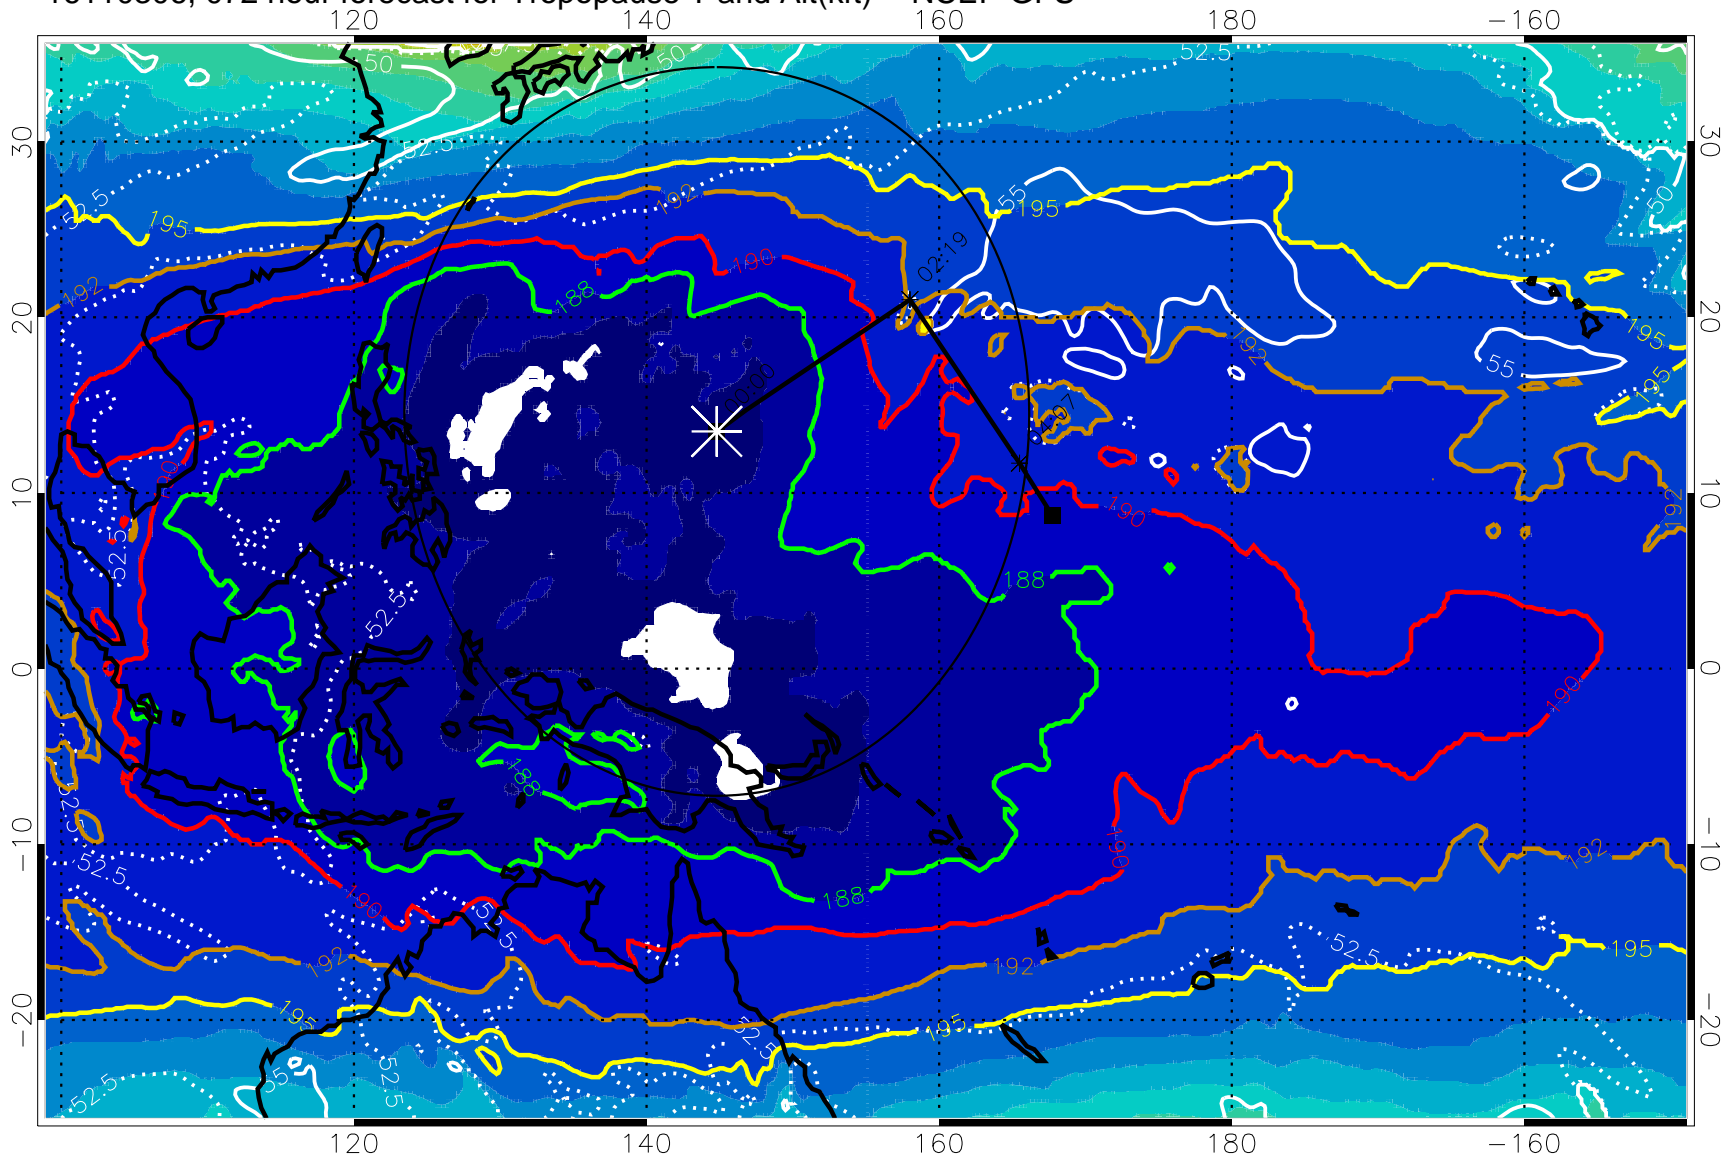

190 200 210 220 230

Tropopause T, K

Tropopause Altitude in kft (white)

192.5K Isotherm 195K Isotherm
187.5K Isotherm 190K Isotherm

Range ring of 2304 km

16110300, 066 hour forecast for Tropopause T and Alt(kft) -- NCEP GFS

Tropopause Altitude in kft (white)

192.5K Isotherm 195K Isotherm
187.5K Isotherm 190K Isotherm

Range ring of 2304 km

16110306, 072 hour forecast for Tropopause T and Alt(kft) -- NCEP GFS

190 200 210 220 230
Tropopause T, K