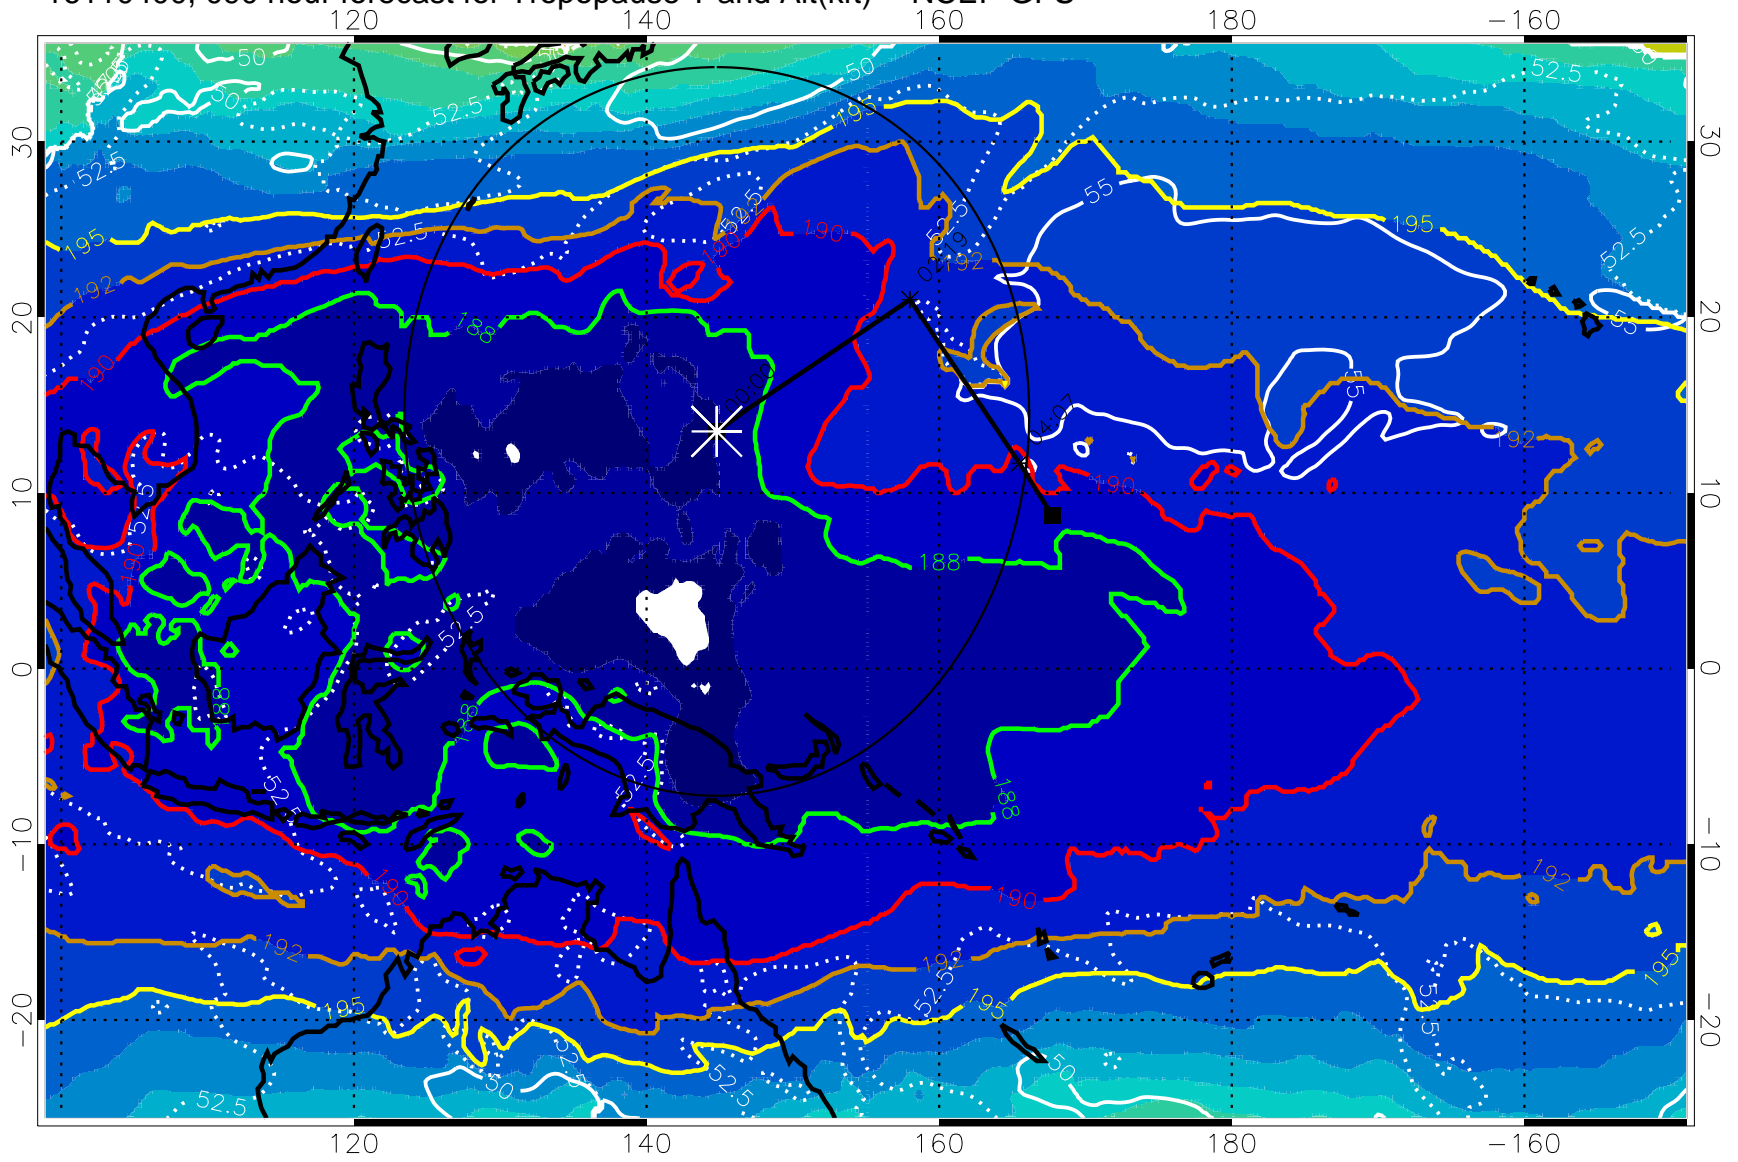

192.5K Isotherm 195K Isotherm
187.5K Isotherm 190K Isotherm

Range ring of 2304 km

16110318, 084 hour forecast for Tropopause T and Alt(kft) -- NCEP GFS

190 200 210 220 230
Tropopause T, K

Tropopause Altitude in kft (white)

192.5K Isotherm 195K Isotherm
187.5K Isotherm 190K Isotherm

Range ring of 2304 km

16110400, 090 hour forecast for Tropopause T and Alt(kft) -- NCEP GFS

190 200 210 220 230
Tropopause T, K

Tropopause Altitude in kft (white)