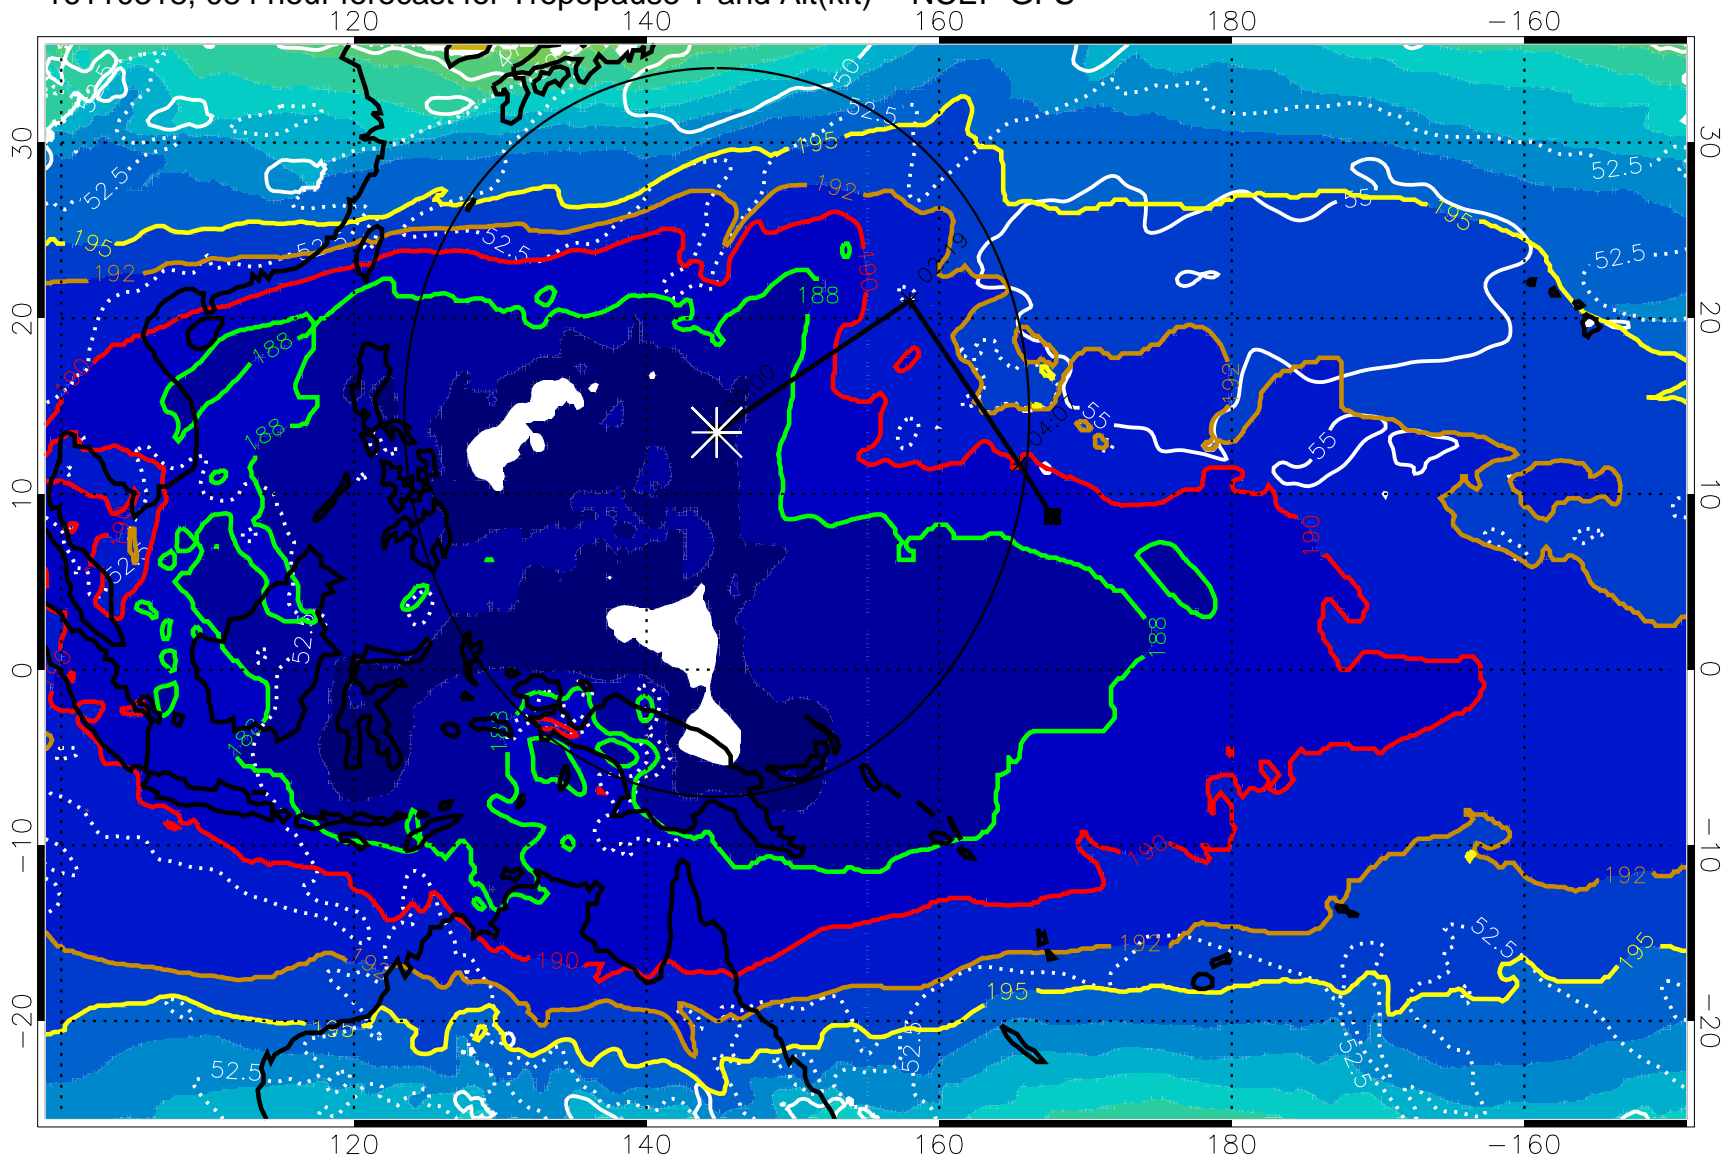

Tropopause Altitude in kft (white)

192.5K Isotherm 195K Isotherm
187.5K Isotherm 190K Isotherm

Range ring of 2304 km

16110312, 078 hour forecast for Tropopause T and Alt(kft) -- NCEP GFS

Tropopause Altitude in kft (white)

192.5K Isotherm 195K Isotherm
187.5K Isotherm 190K Isotherm

Range ring of 2304 km

16110318, 084 hour forecast for Tropopause T and Alt(kft) -- NCEP GFS

190 200 210 220 230
Tropopause T, K

Tropopause Altitude in kft (white)