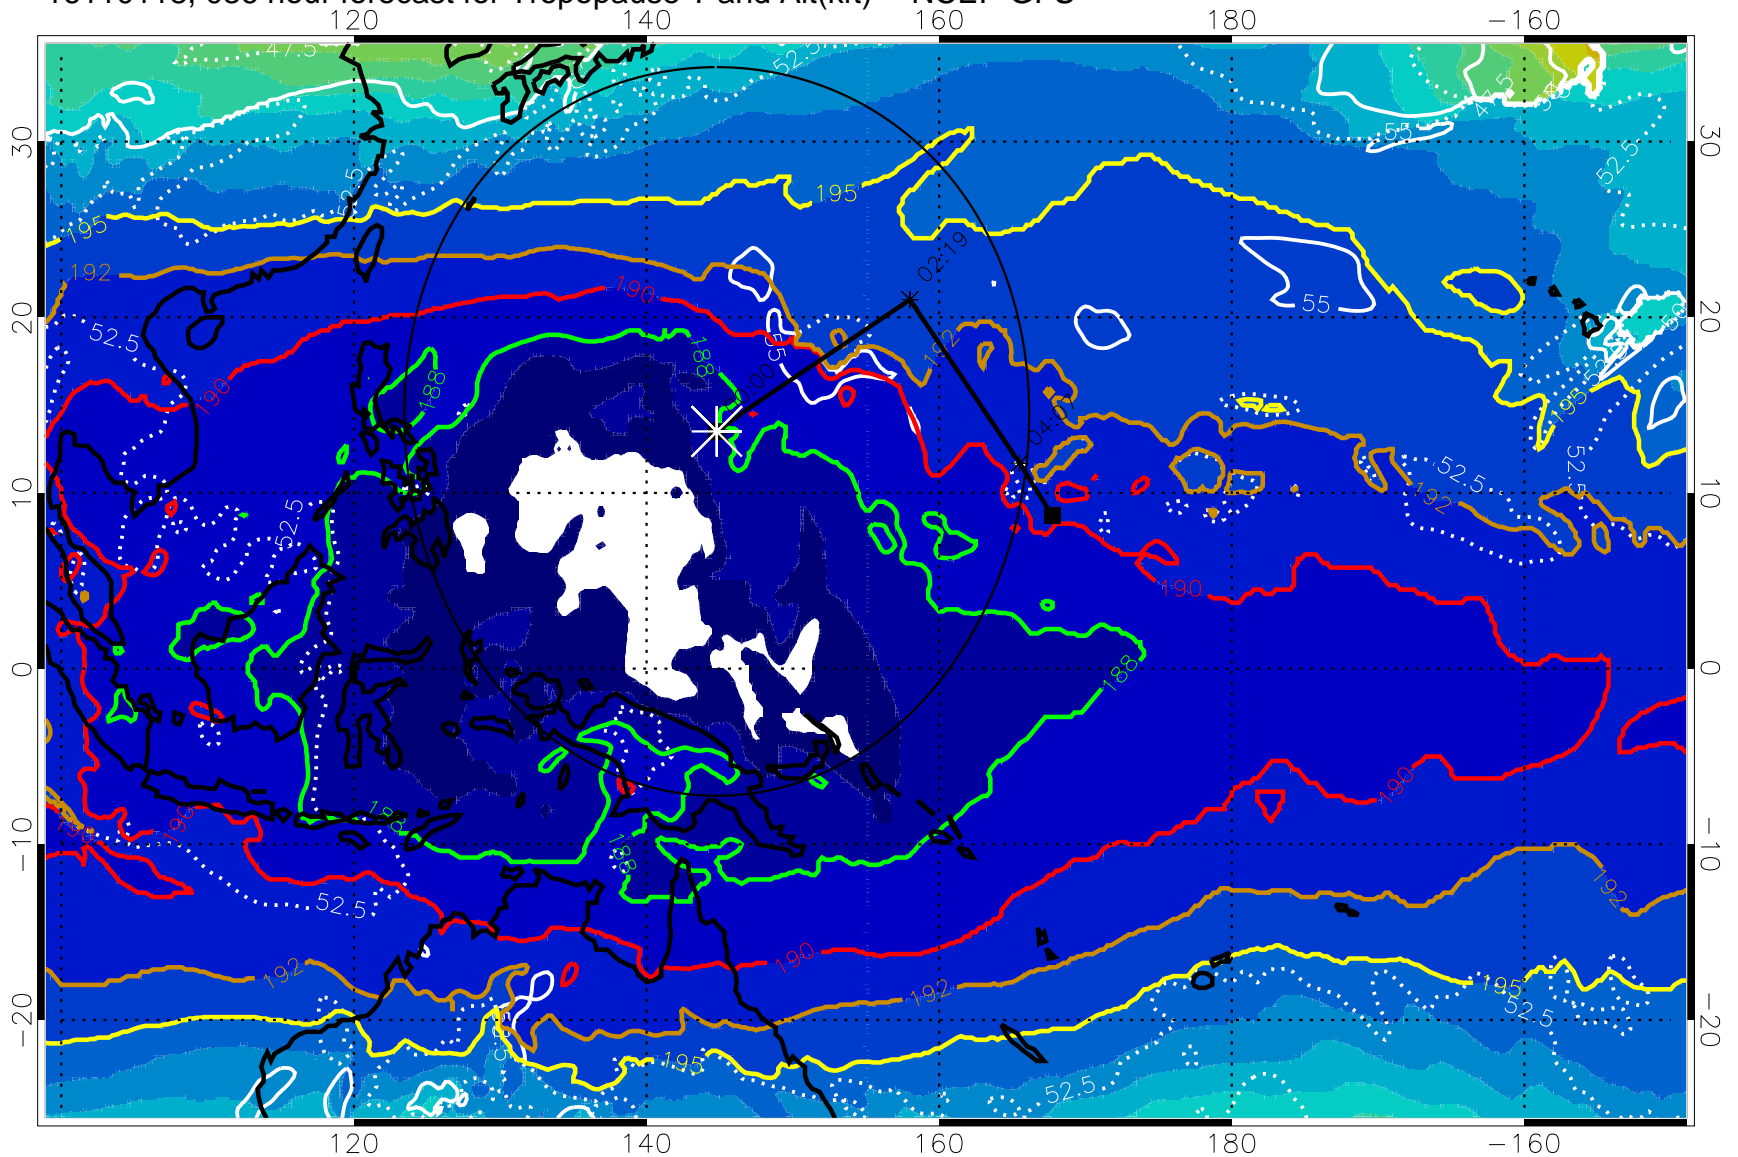

16110118, 036 hour forecast for Tropopause T and Alt(kft) -- NCEP GFS

Tropopause Altitude in kft (white)

192.5K Isotherm 195K Isotherm
187.5K Isotherm 190K Isotherm

Range ring of 2304 km