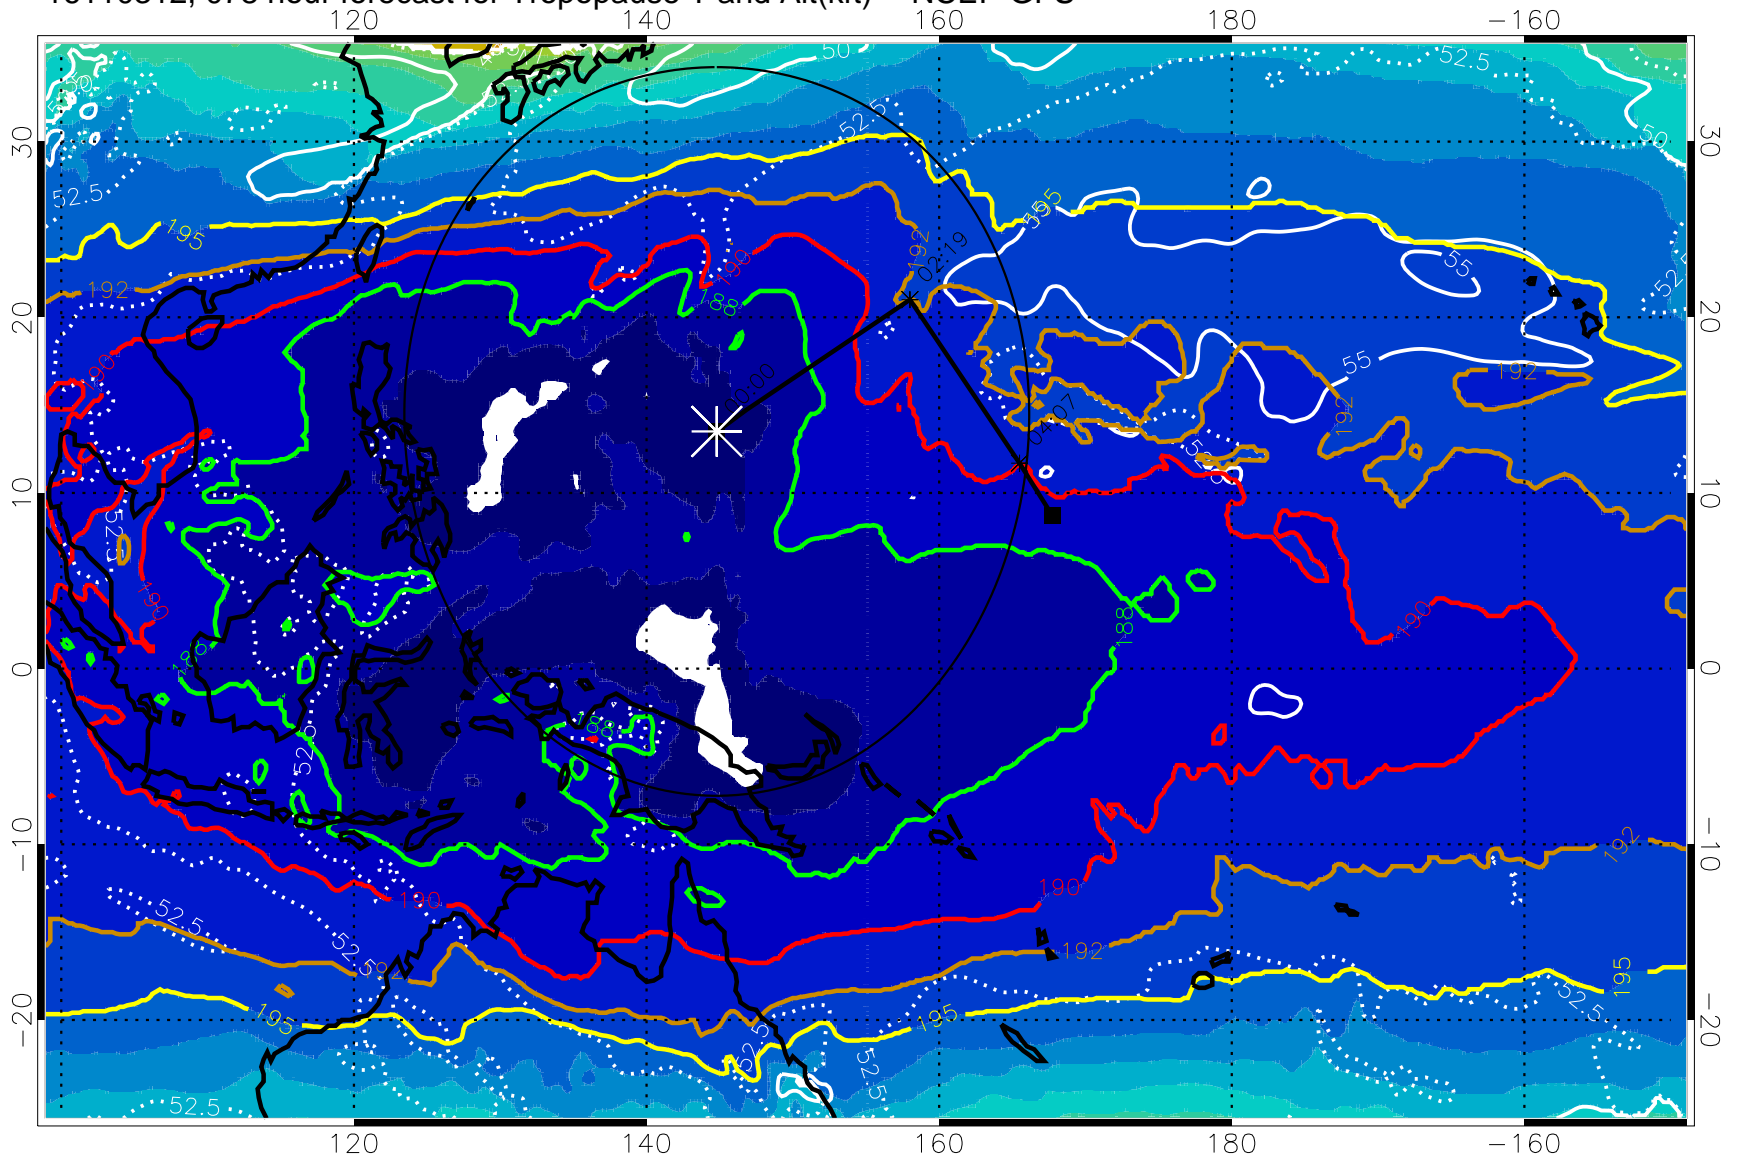

Tropopause Altitude in kft (white)

192.5K Isotherm 195K Isotherm
187.5K Isotherm 190K Isotherm

Range ring of 2304 km

16110306, 072 hour forecast for Tropopause T and Alt(kft) -- NCEP GFS

190 200 210 220 230
Tropopause T, K

Tropopause Altitude in kft (white)

192.5K Isotherm 195K Isotherm
187.5K Isotherm 190K Isotherm

Range ring of 2304 km

16110312, 078 hour forecast for Tropopause T and Alt(kft) -- NCEP GFS

Tropopause Altitude in kft (white)