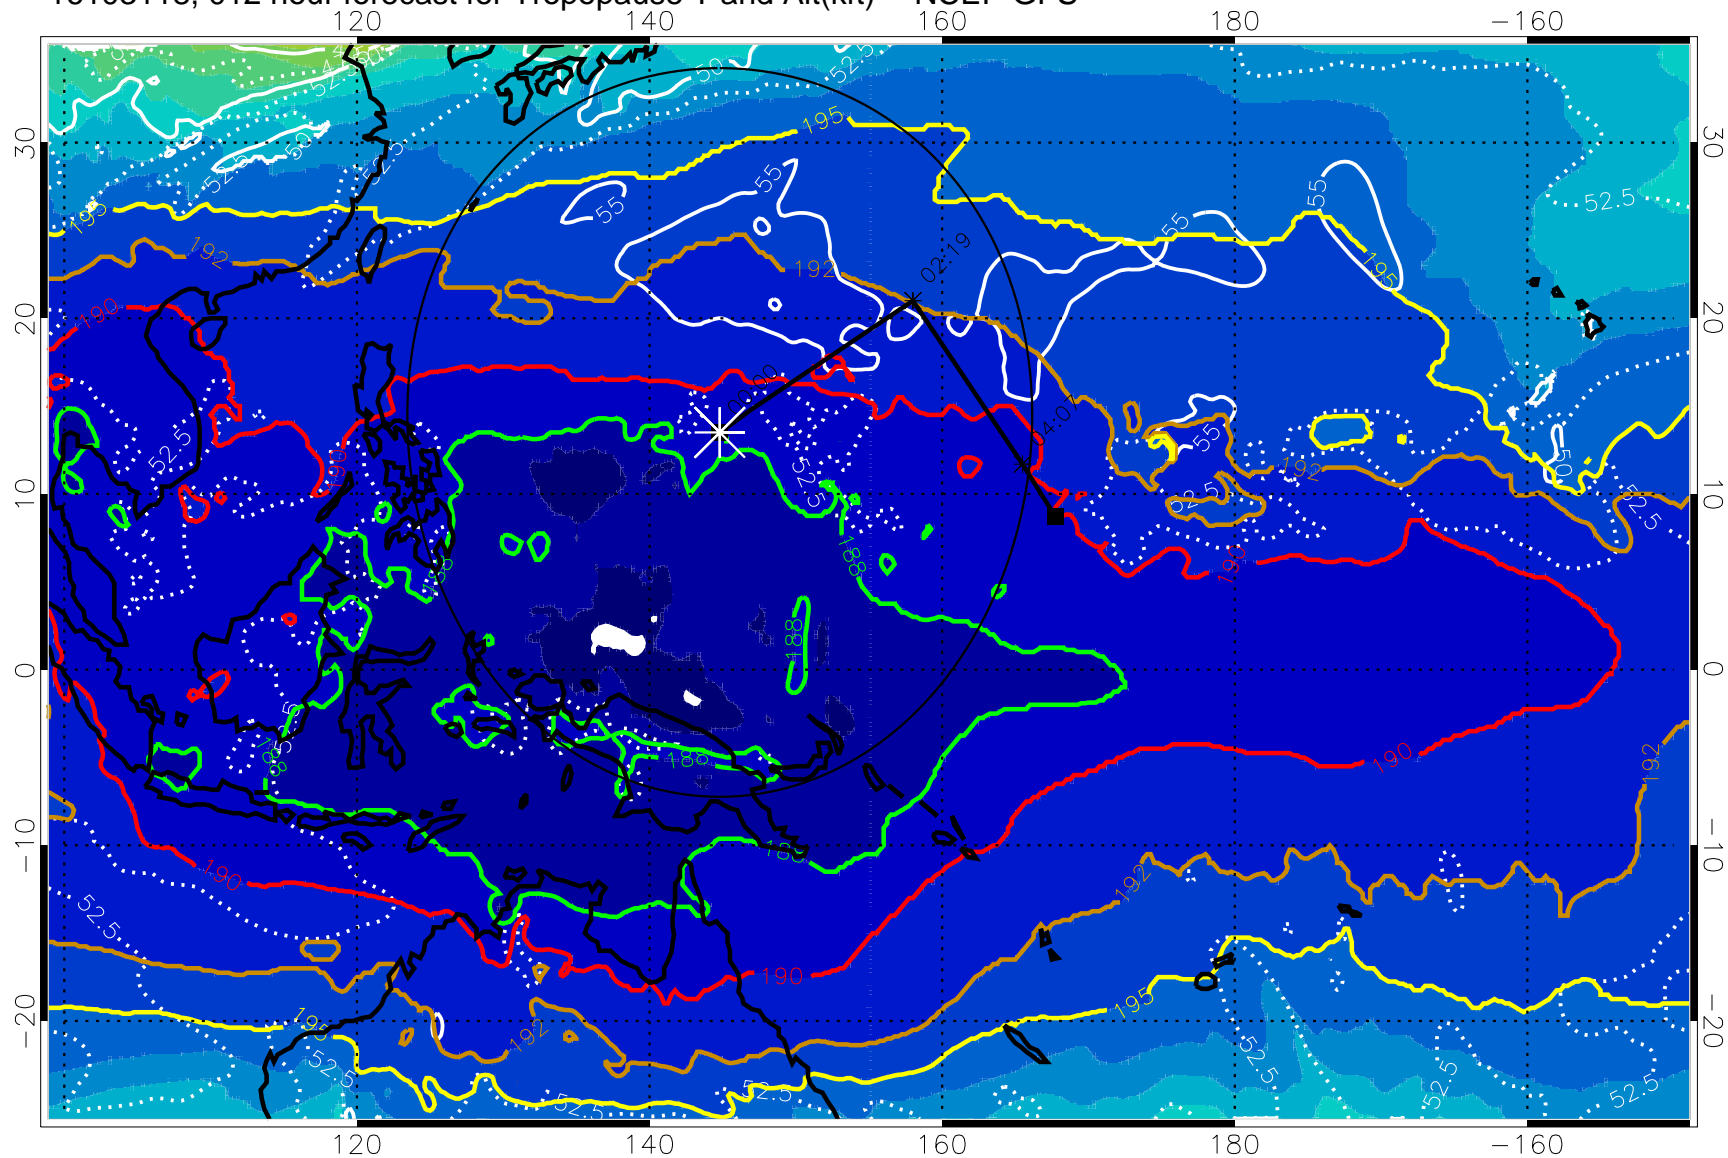

16103118, 012 hour forecast for Tropopause T and Alt(kft) -- NCEP GFS

190 200 210 220 230
Tropopause T, K

Tropopause Altitude in kft (white)

192.5K Isotherm 195K Isotherm
187.5K Isotherm 190K Isotherm

Range ring of 2304 km