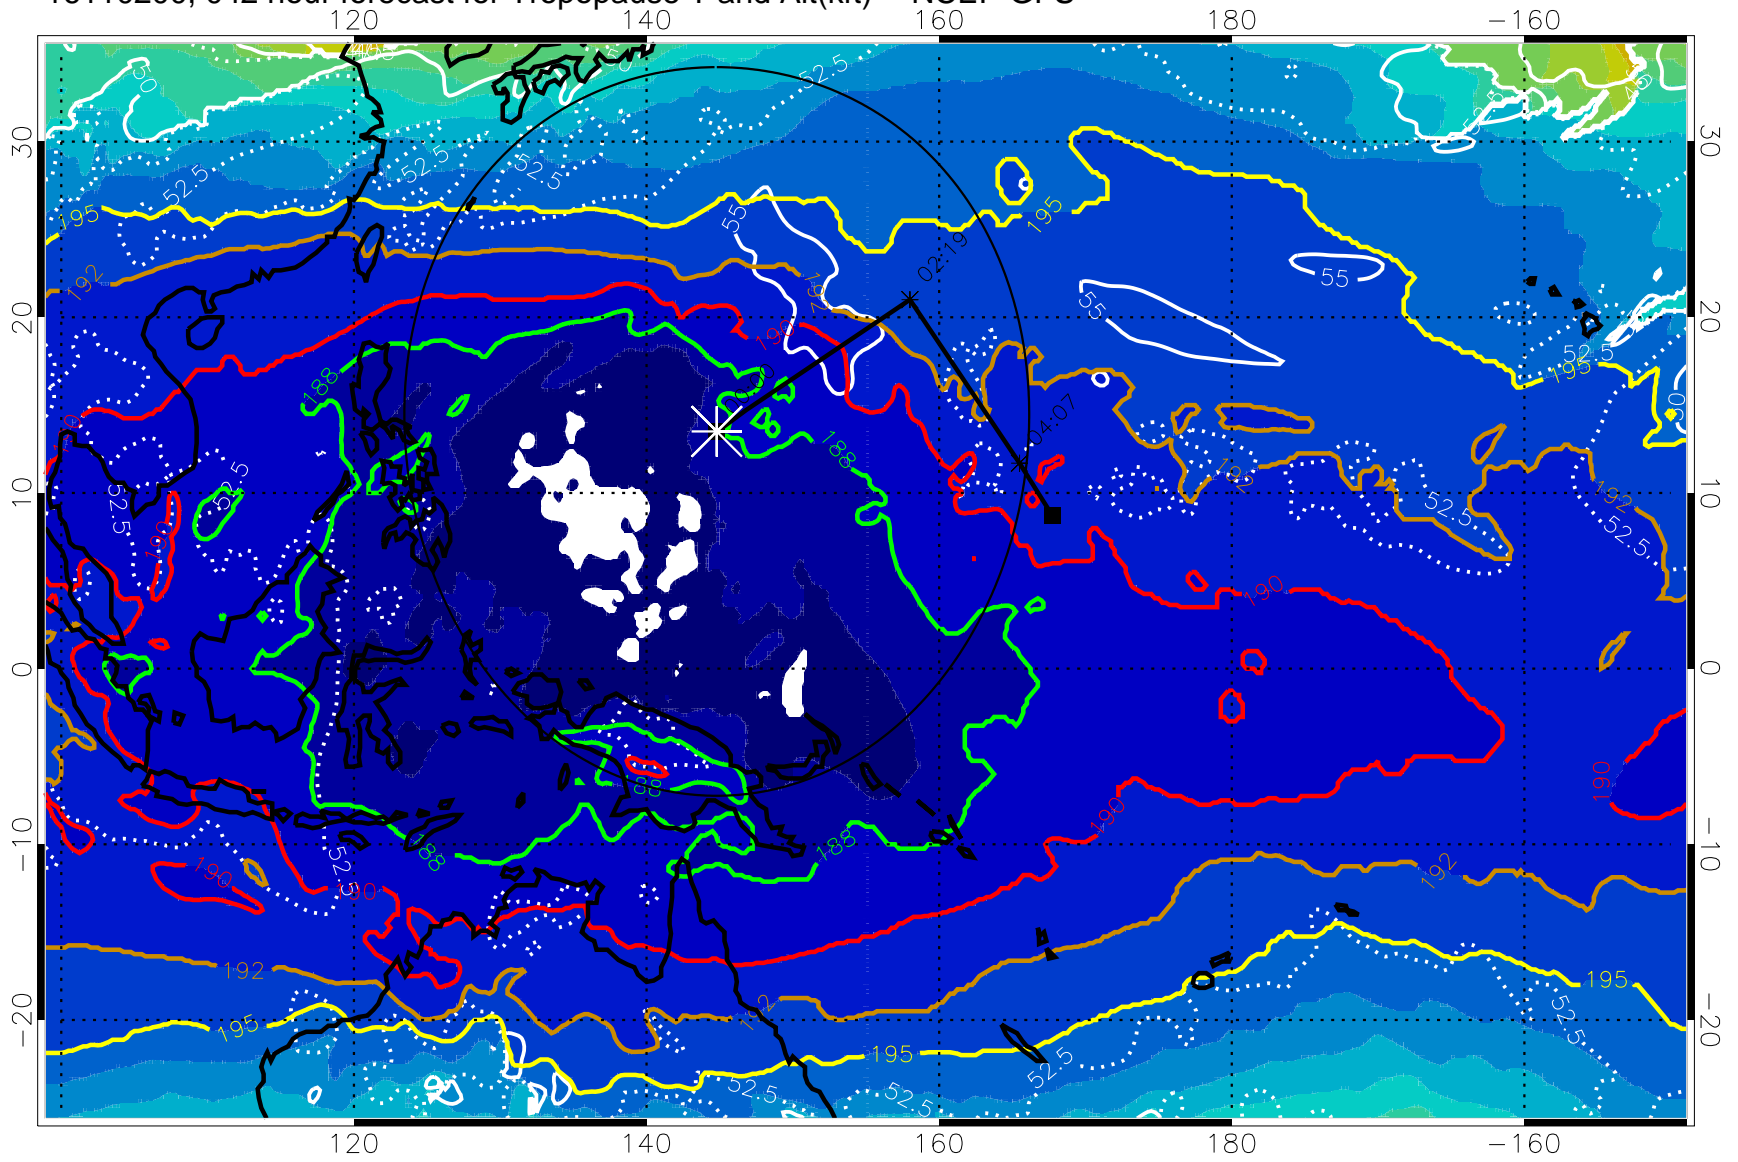

16110118, 036 hour forecast for Tropopause T and Alt(kft) -- NCEP GFS

Tropopause Altitude in kft (white)

192.5K Isotherm 195K Isotherm
 187.5K Isotherm 190K Isotherm

Range ring of 2304 km

16110200, 042 hour forecast for Tropopause T and Alt(kft) -- NCEP GFS

190 200 210 220 230
Tropopause T, K

Tropopause Altitude in kft (white)

192.5K Isotherm 195K Isotherm
187.5K Isotherm 190K Isotherm

Range ring of 2304 km

16110206, 048 hour forecast for Tropopause T and Alt(kft) -- NCEP GFS