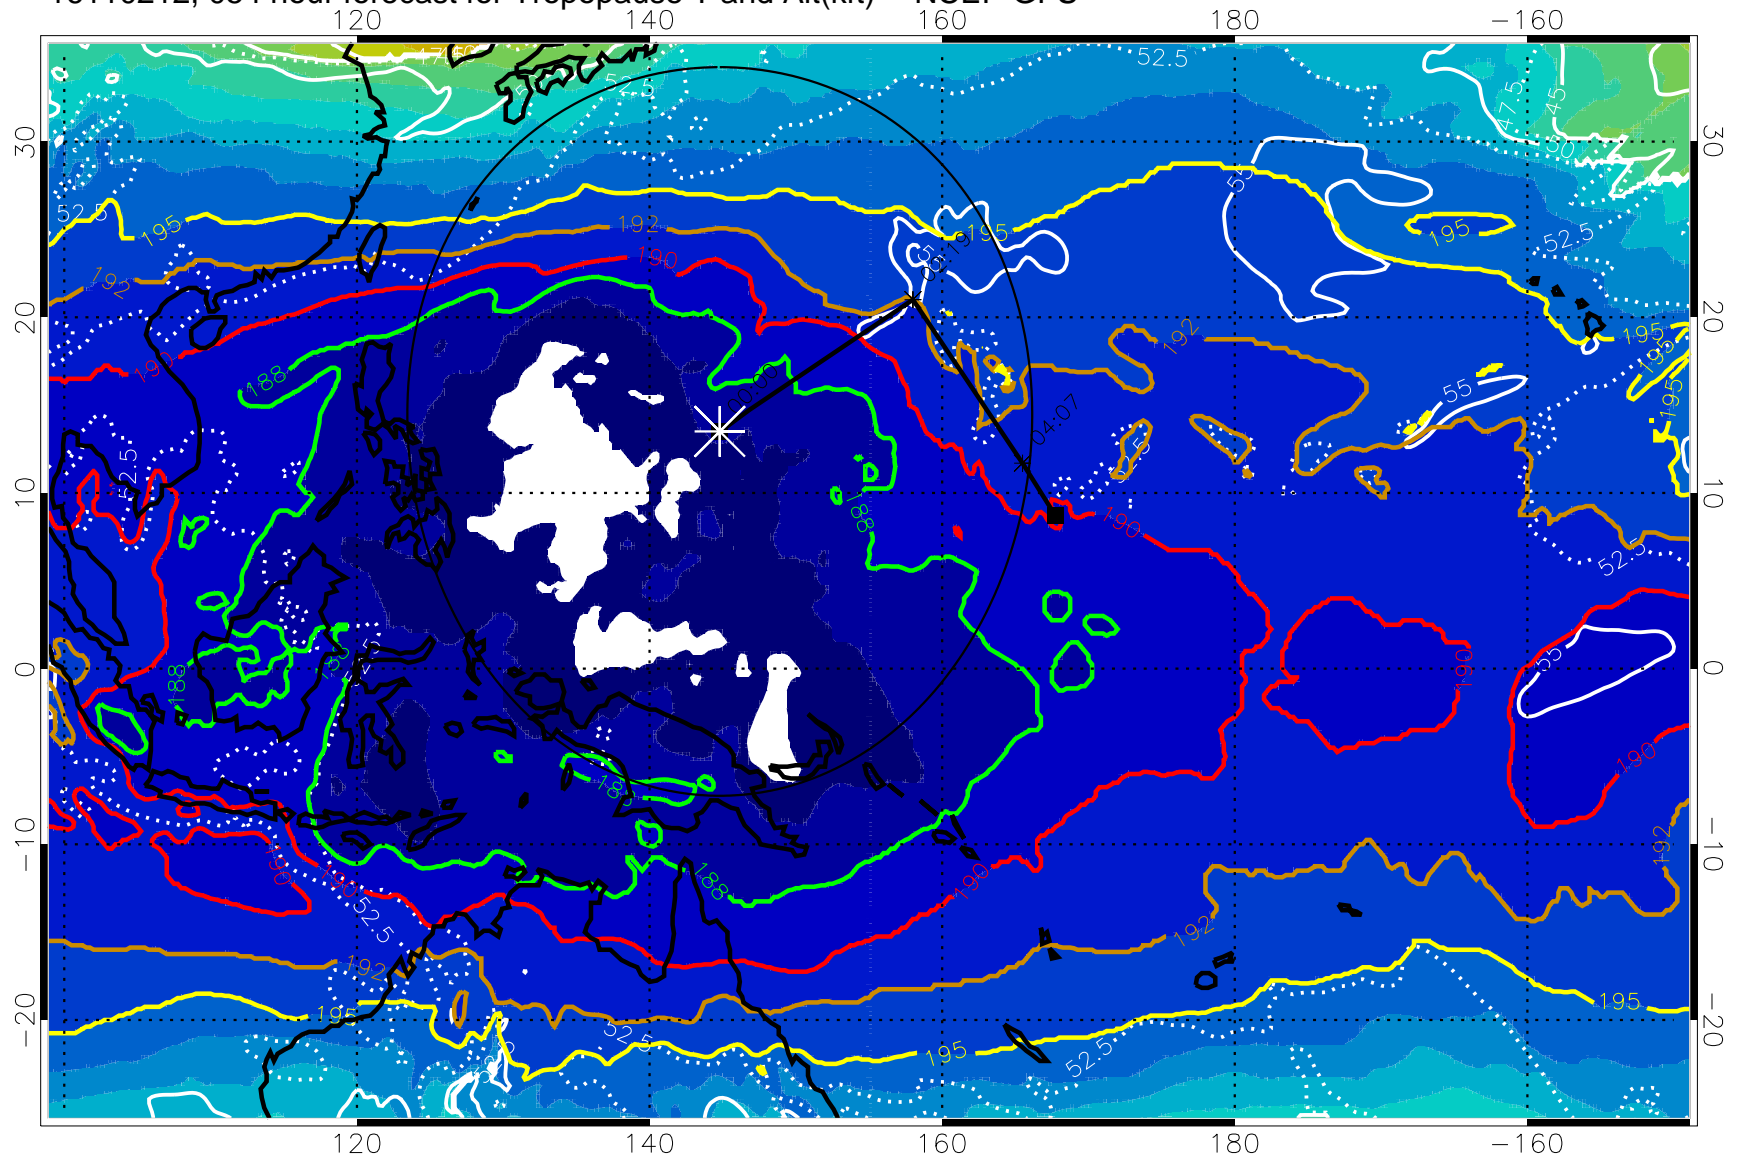

16110212, 054 hour forecast for Tropopause T and Alt(kft) -- NCEP GFS

190 200 210 220 230

Tropopause T, K

Tropopause Altitude in kft (white)

192.5K Isotherm 195K Isotherm
187.5K Isotherm 190K Isotherm

Range ring of 2304 km