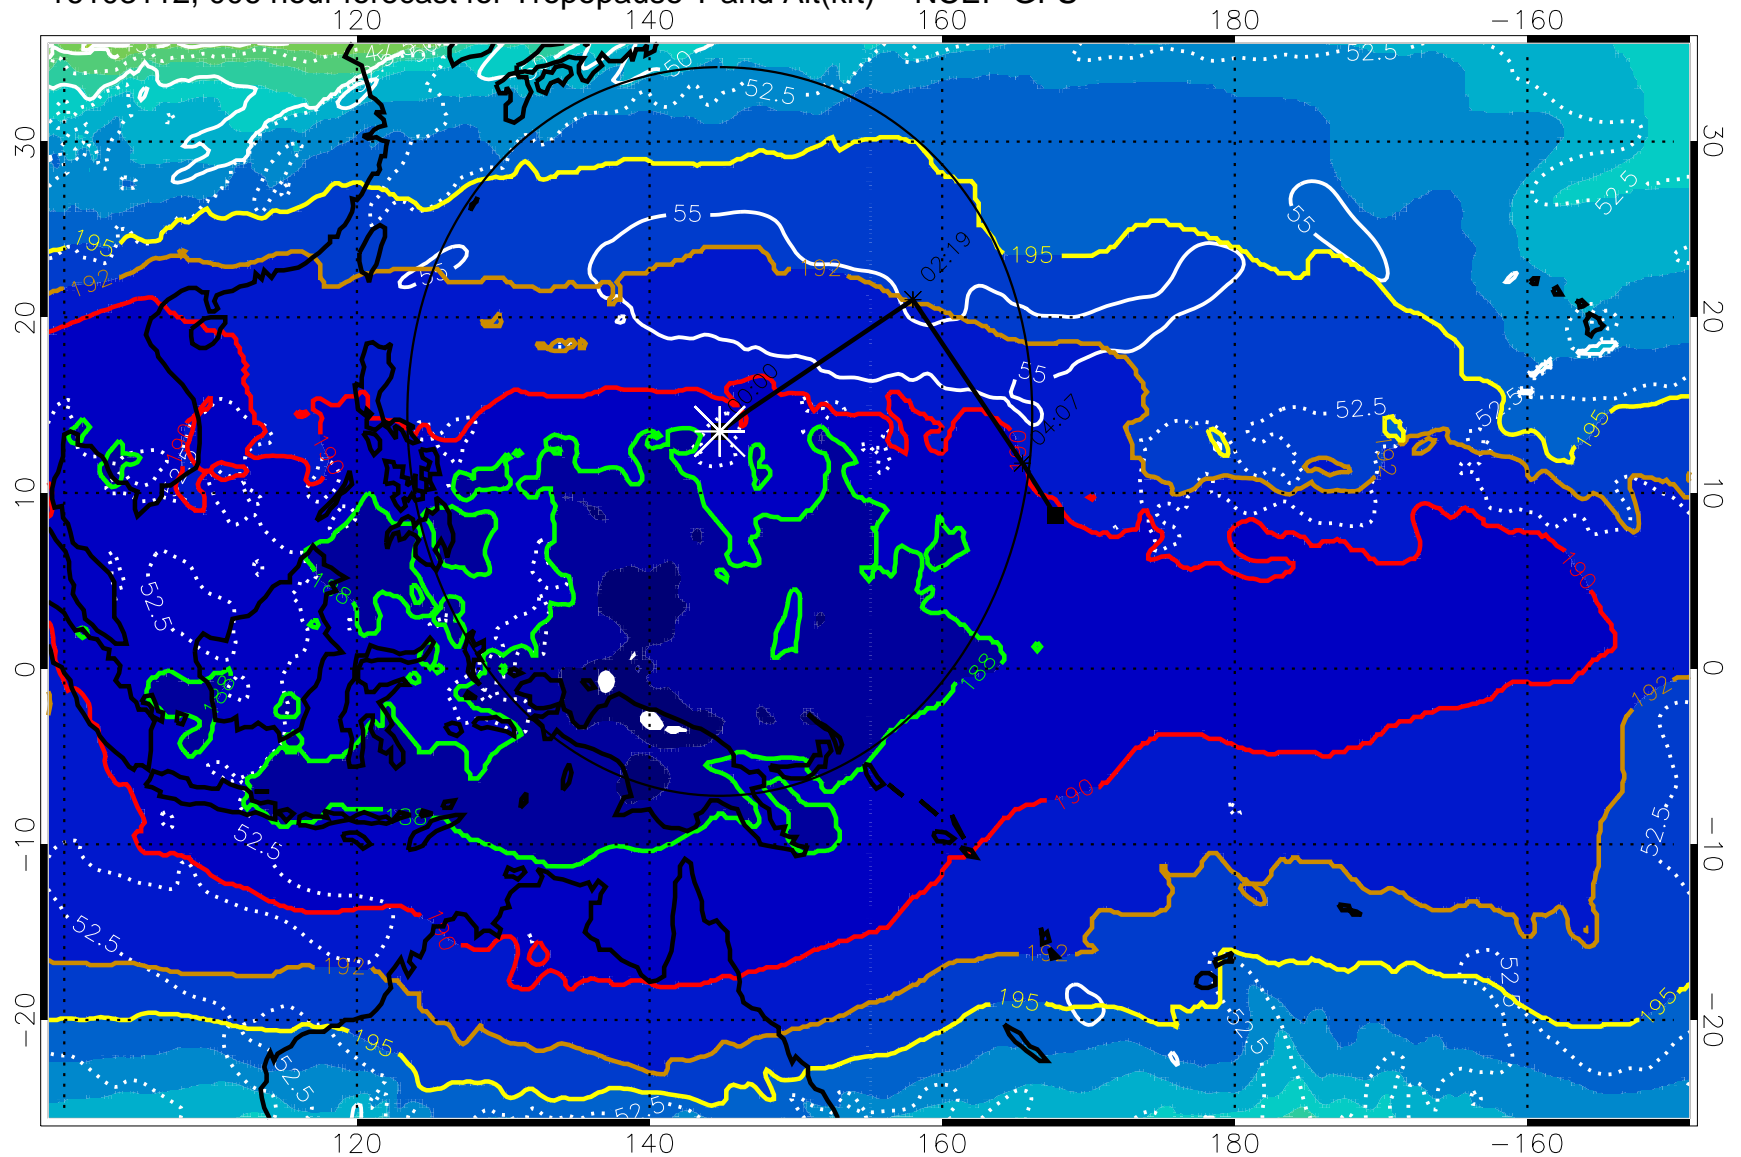

16103112, 006 hour forecast for Tropopause T and Alt(kft) -- NCEP GFS

190 200 210 220 230

Tropopause T, K

Tropopause Altitude in kft (white)

192.5K Isotherm 195K Isotherm

187.5K Isotherm 190K Isotherm

Range ring of 2304 km