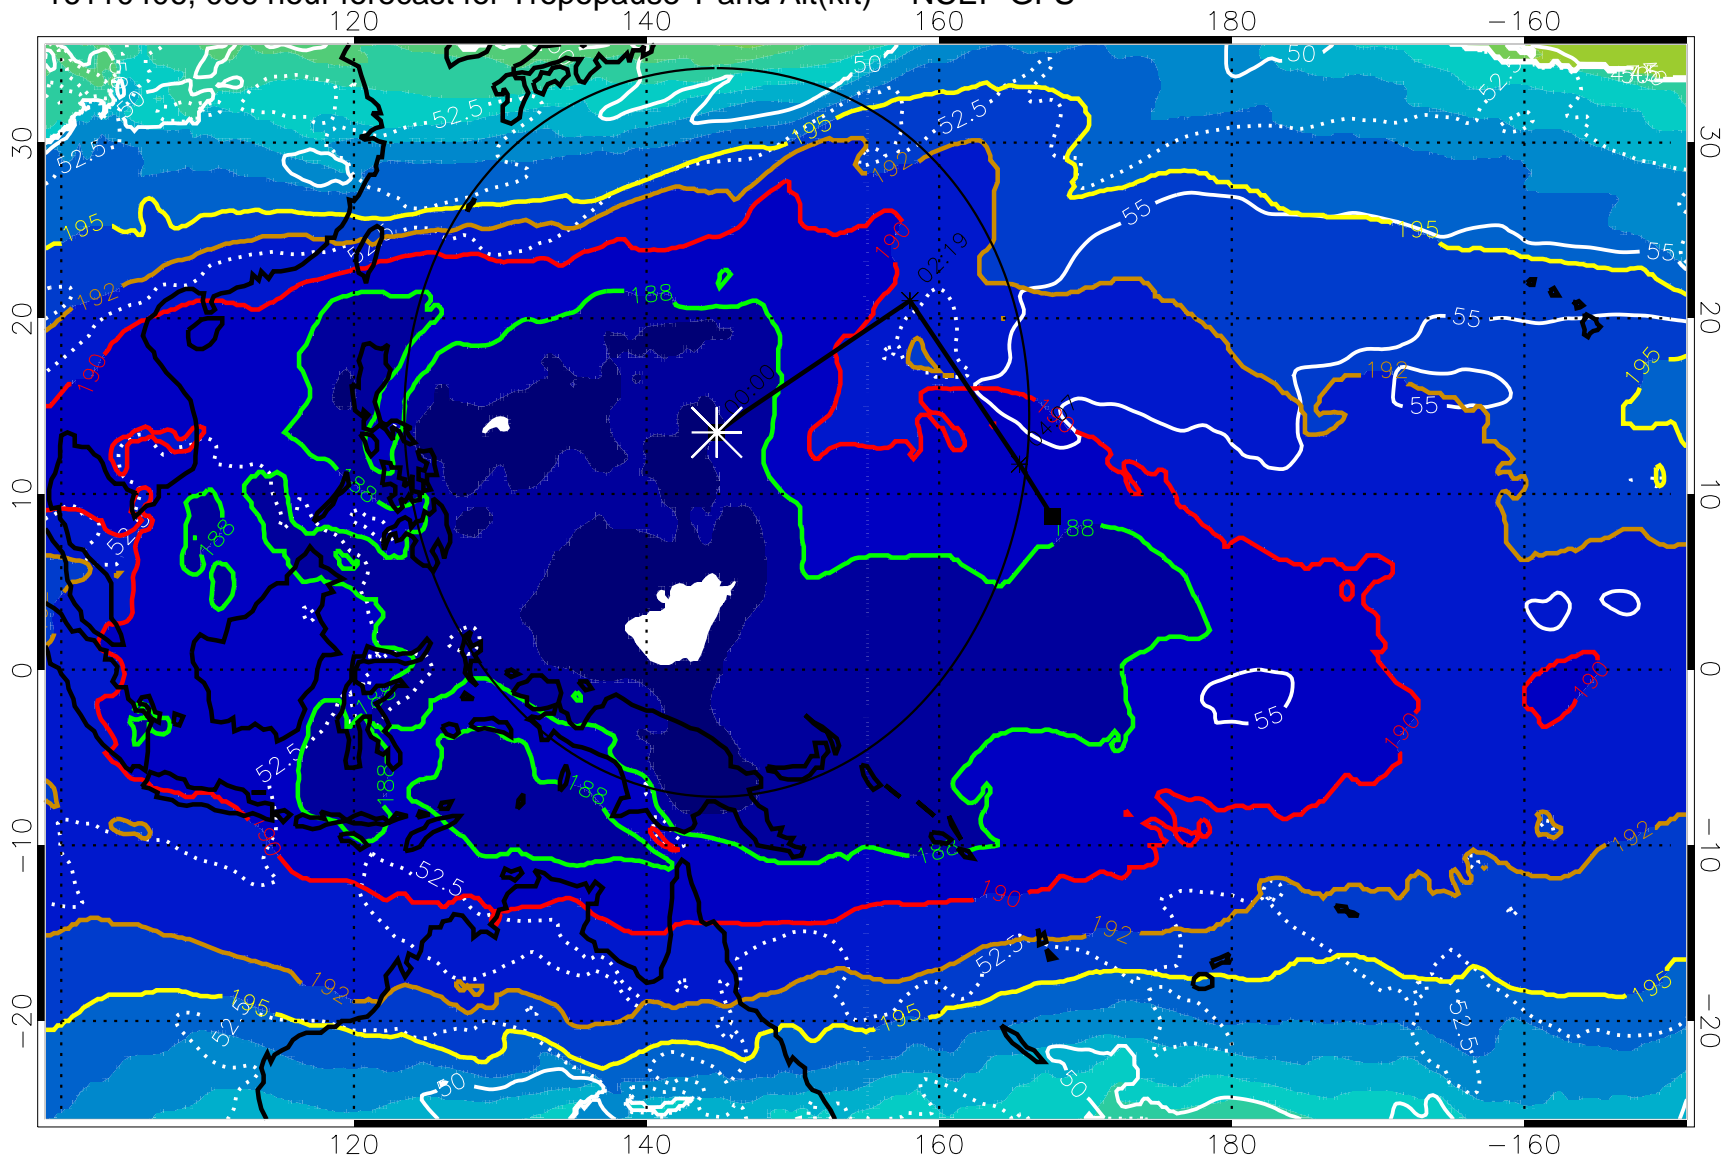

16110406, 096 hour forecast for Tropopause T and Alt(kft) -- NCEP GFS

190 200 210 220 230

Tropopause T, K

Tropopause Altitude in kft (white)

192.5K Isotherm 195K Isotherm

187.5K Isotherm 190K Isotherm

Range ring of 2304 km