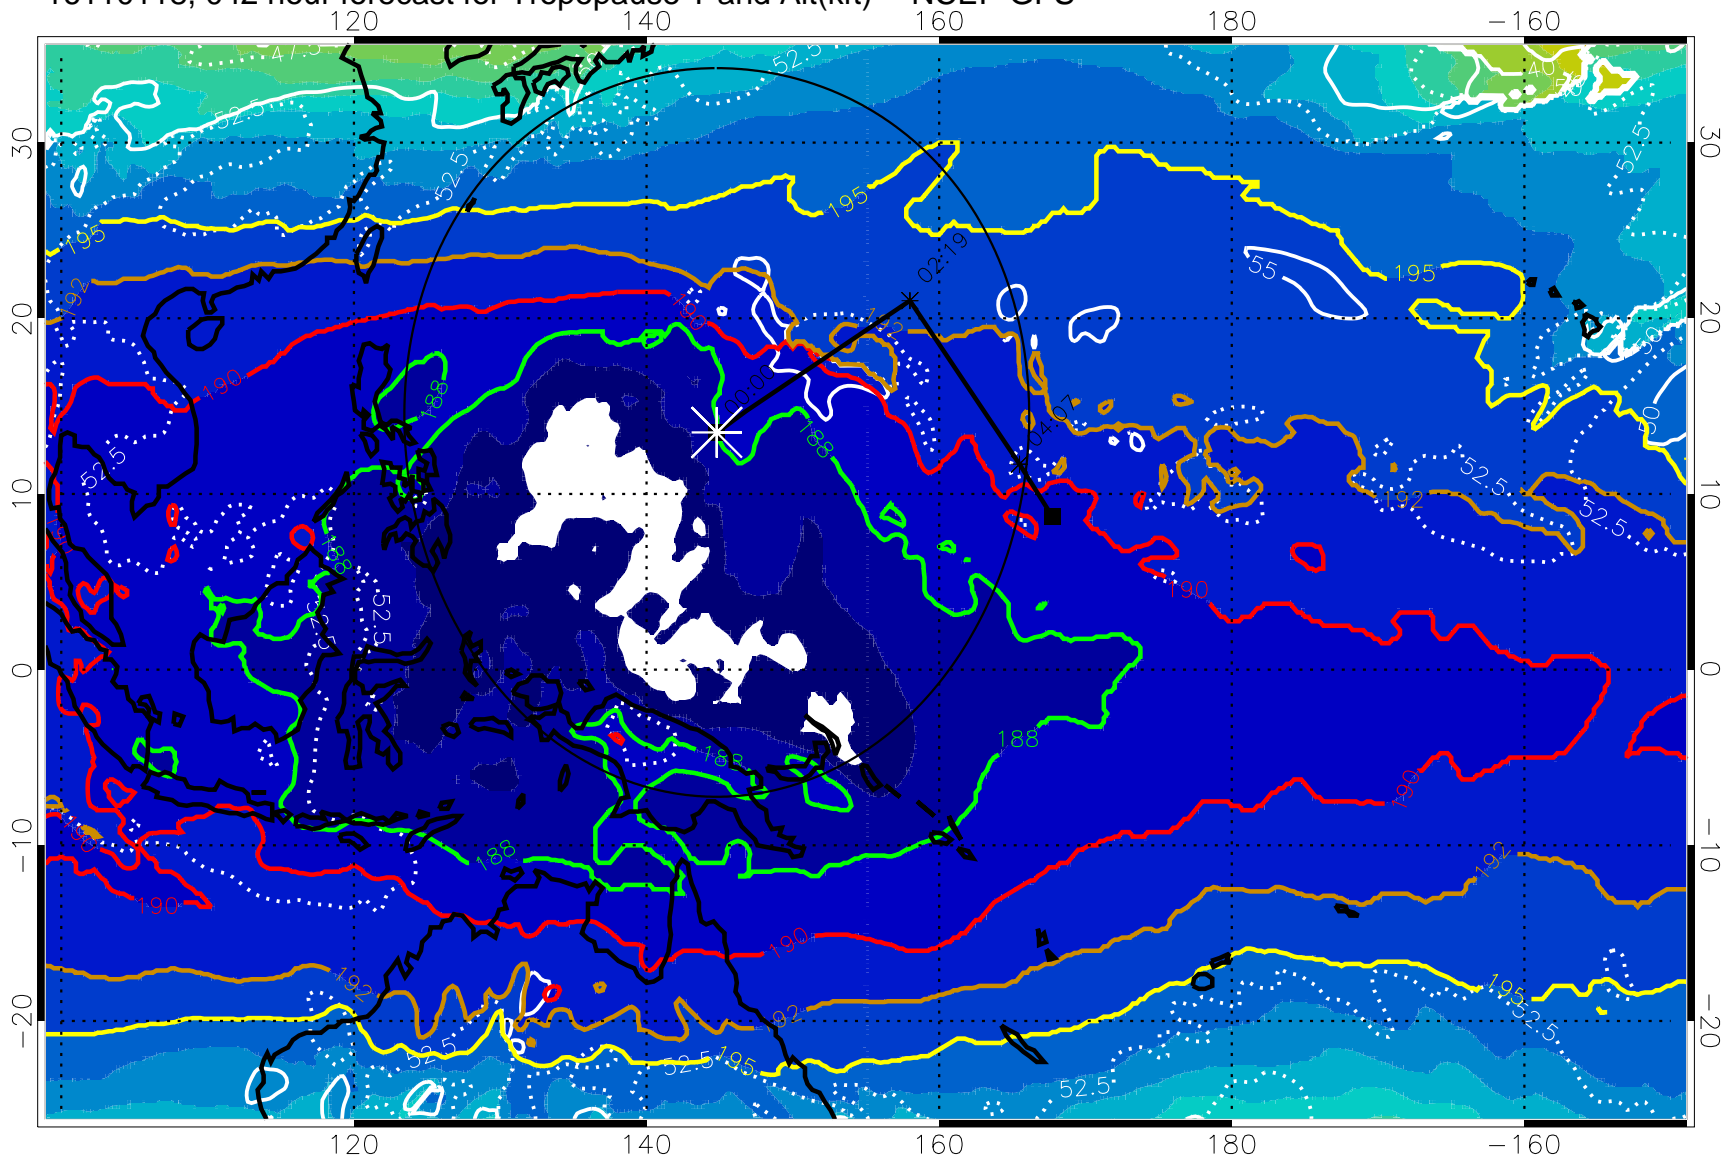

190 200 210 220 230

Tropopause T, K

Tropopause Altitude in kft (white)

192.5K Isotherm 195K Isotherm

187.5K Isotherm 190K Isotherm

Range ring of 2304 km

16110118, 042 hour forecast for Tropopause T and Alt(kft) -- NCEP GFS

190 200 210 220 230  
Tropopause T, K

Tropopause Altitude in kft (white)

192.5K Isotherm 195K Isotherm  
187.5K Isotherm 190K Isotherm

Range ring of 2304 km

16110200, 048 hour forecast for Tropopause T and Alt(kft) -- NCEP GFS