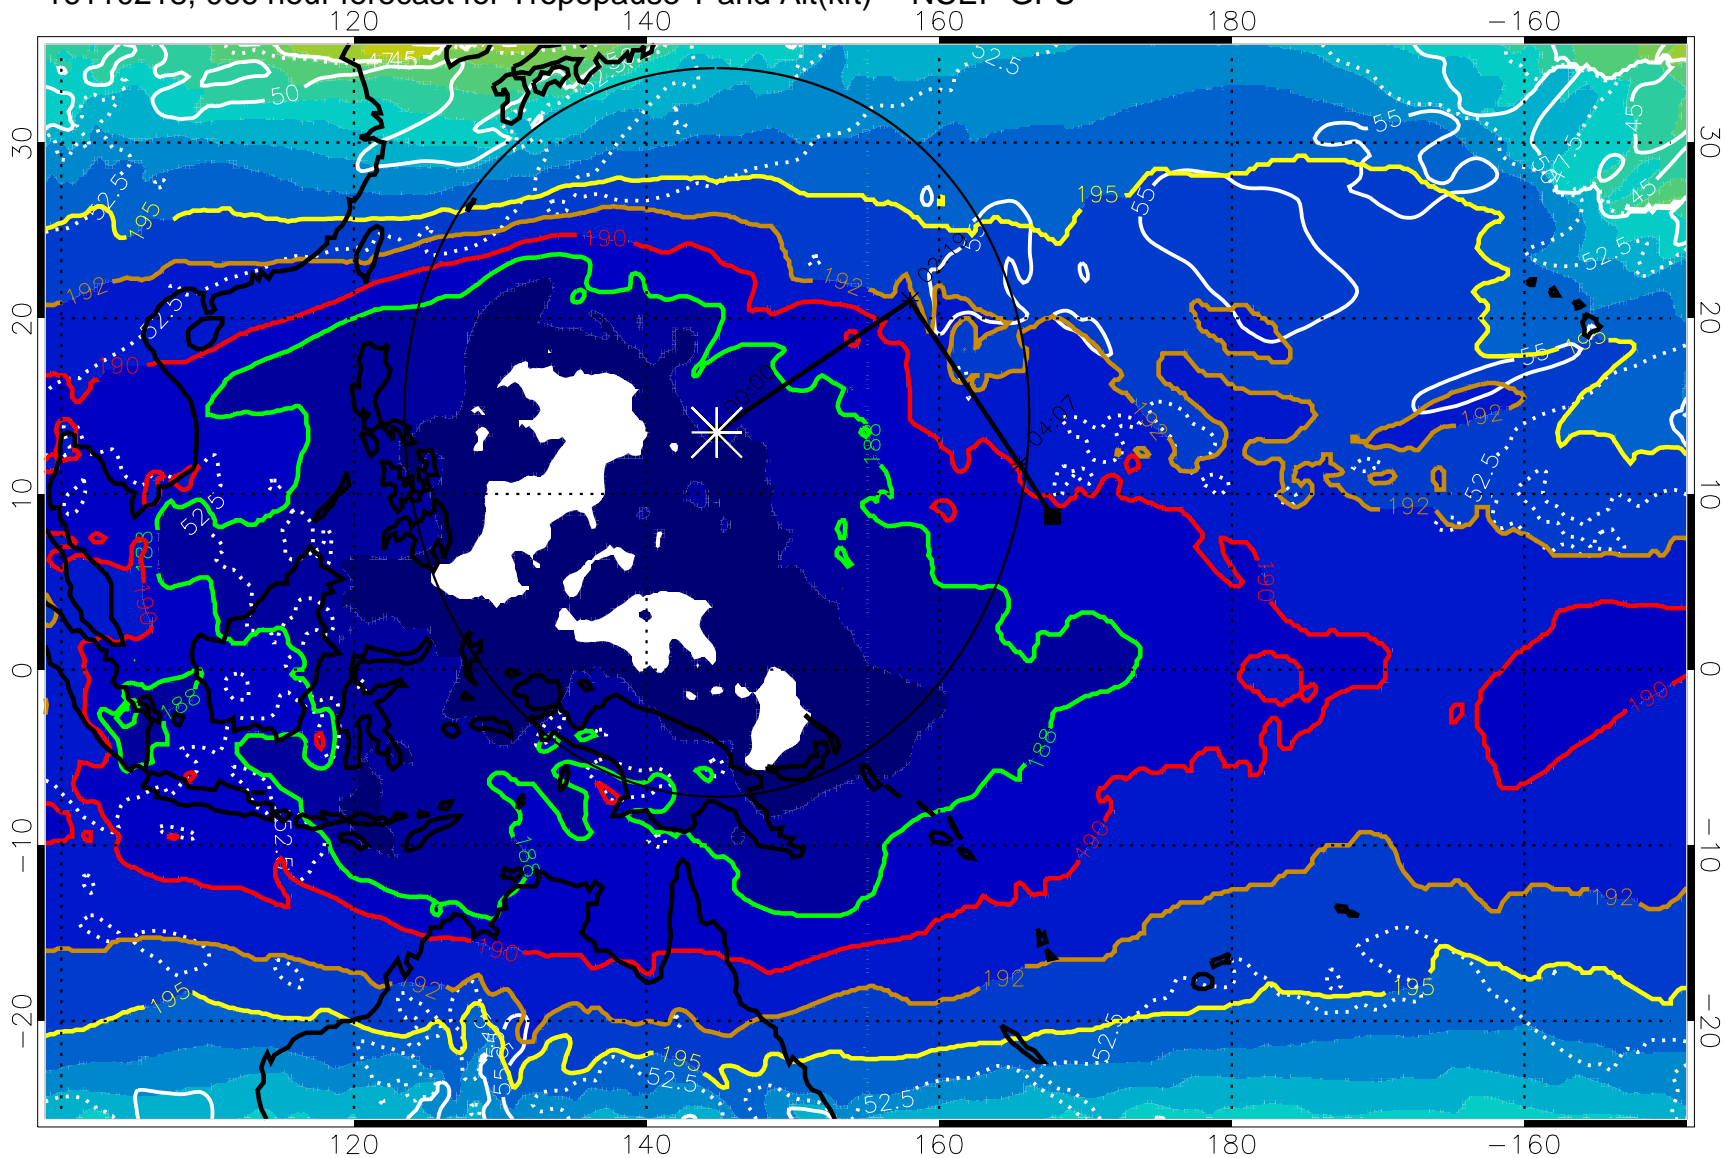

190 200 210 220 230

Tropopause T, K

Tropopause Altitude in kft (white)

192.5K Isotherm 195K Isotherm

187.5K Isotherm 190K Isotherm

Range ring of 2304 km

16110218, 066 hour forecast for Tropopause T and Alt(kft) -- NCEP GFS