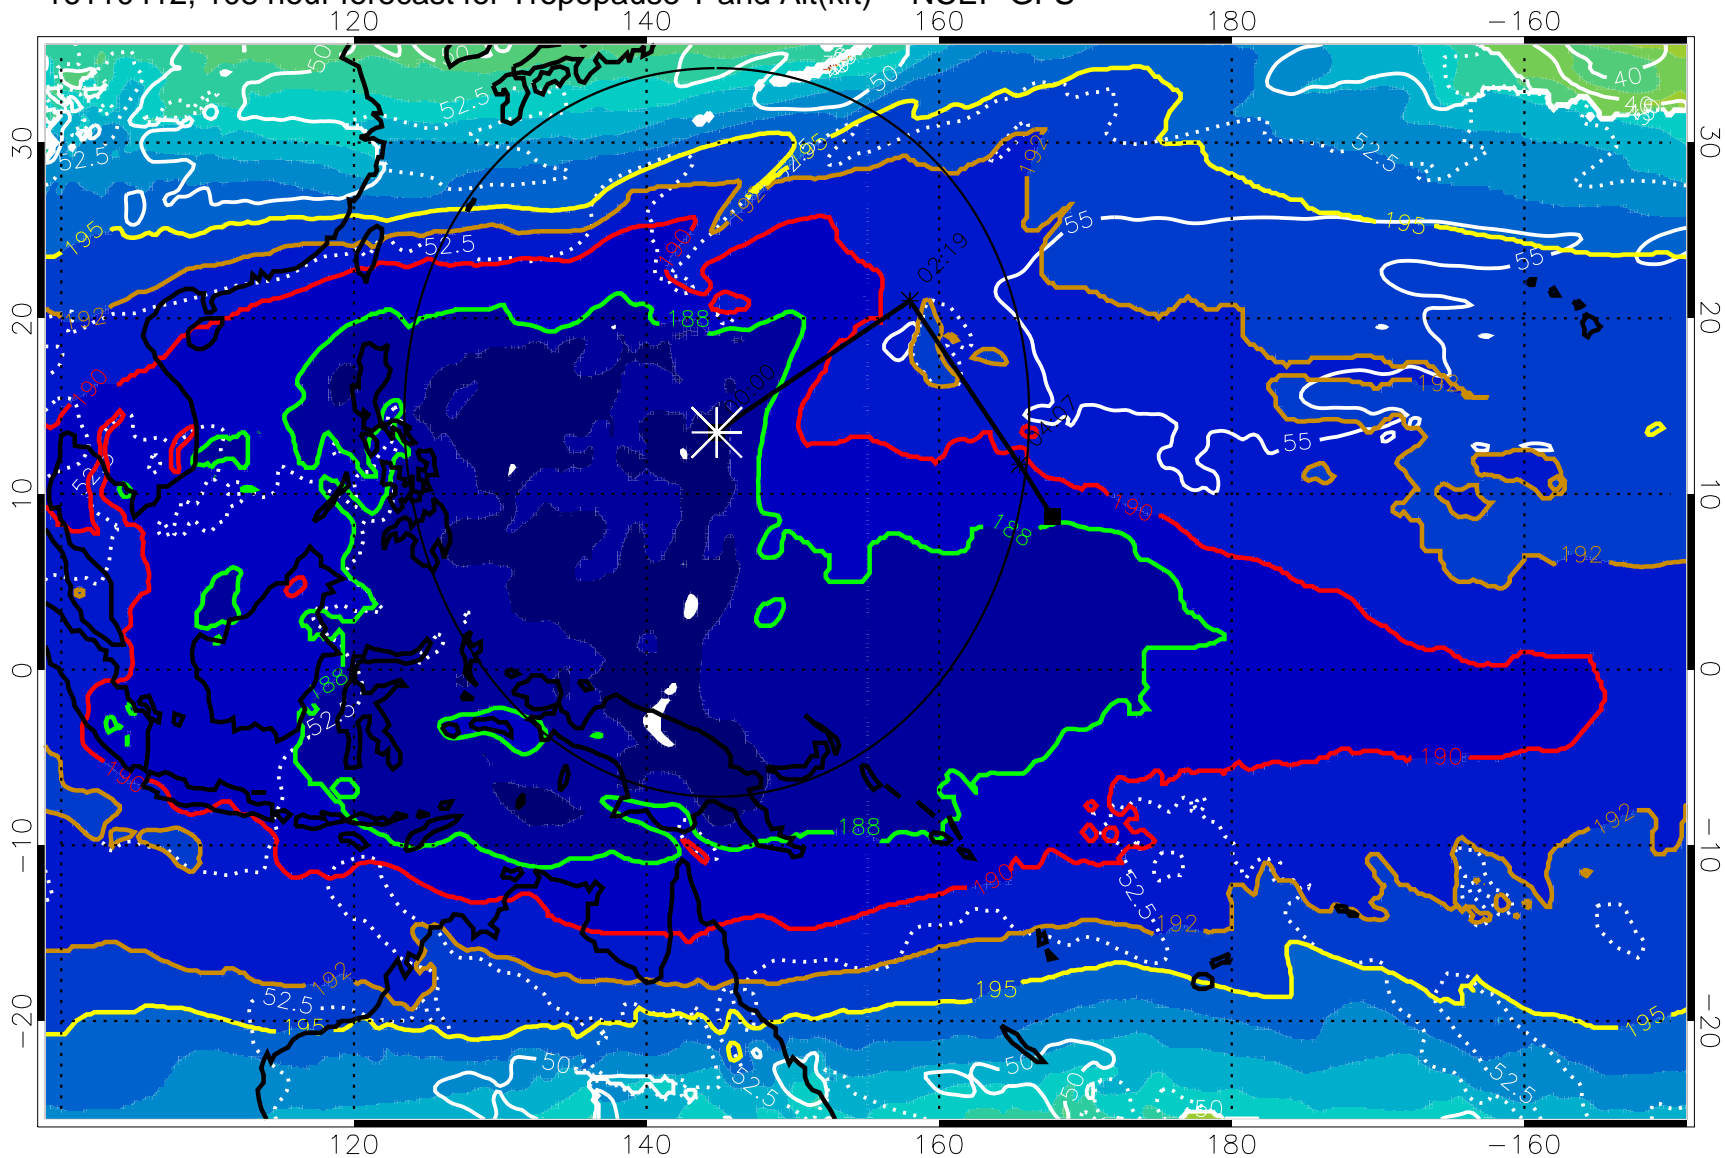

190 200 210 220 230

Tropopause T, K

Tropopause Altitude in kft (white)

192.5K Isotherm 195K Isotherm

187.5K Isotherm 190K Isotherm

Range ring of 2304 km

16110412, 108 hour forecast for Tropopause T and Alt(kft) -- NCEP GFS

190 200 210 220 230

Tropopause T, K

Tropopause Altitude in kft (white)

192.5K Isotherm 195K Isotherm  
187.5K Isotherm 190K Isotherm

Range ring of 2304 km

16110418, 114 hour forecast for Tropopause T and Alt(kft) -- NCEP GFS