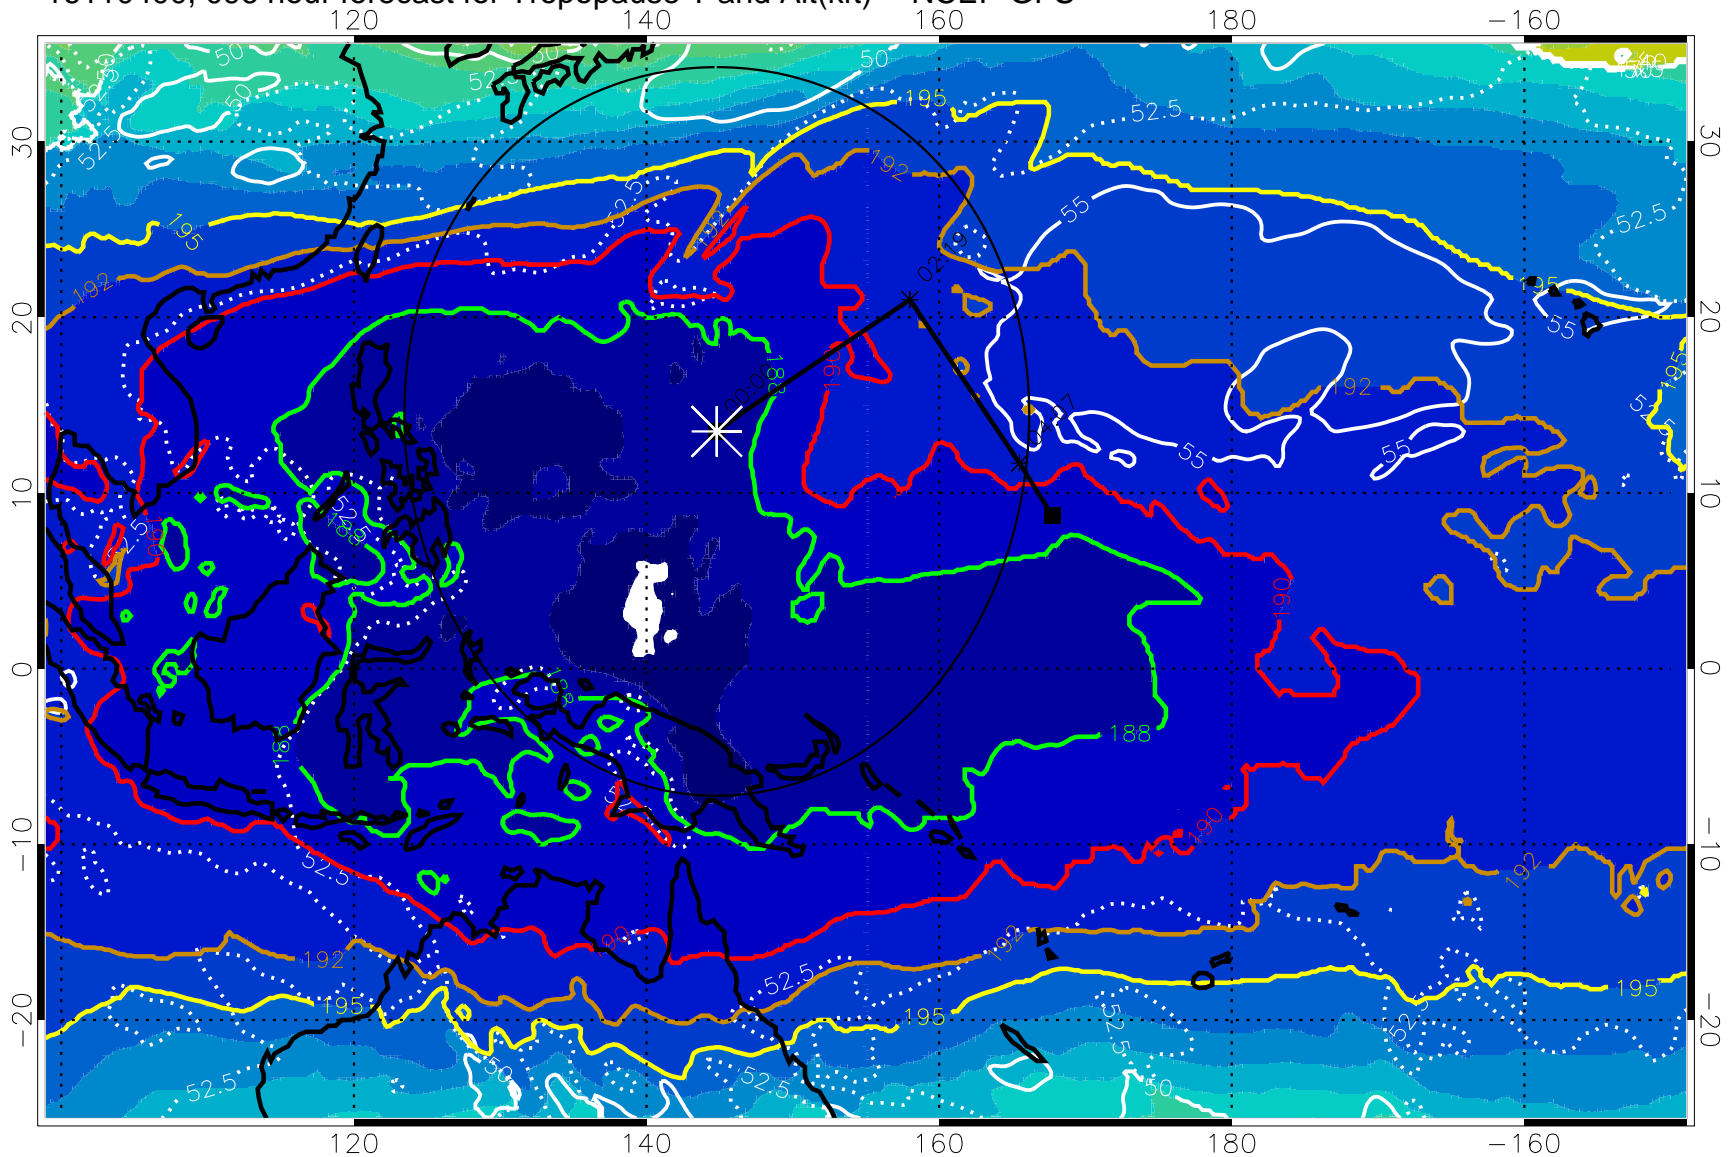

16110400, 096 hour forecast for Tropopause T and Alt(kft) -- NCEP GFS

190   200   210   220   230
Tropopause T, K

Tropopause Altitude in kft (white)

192.5K Isotherm   195K Isotherm
187.5K Isotherm   190K Isotherm

Range ring of 2304 km