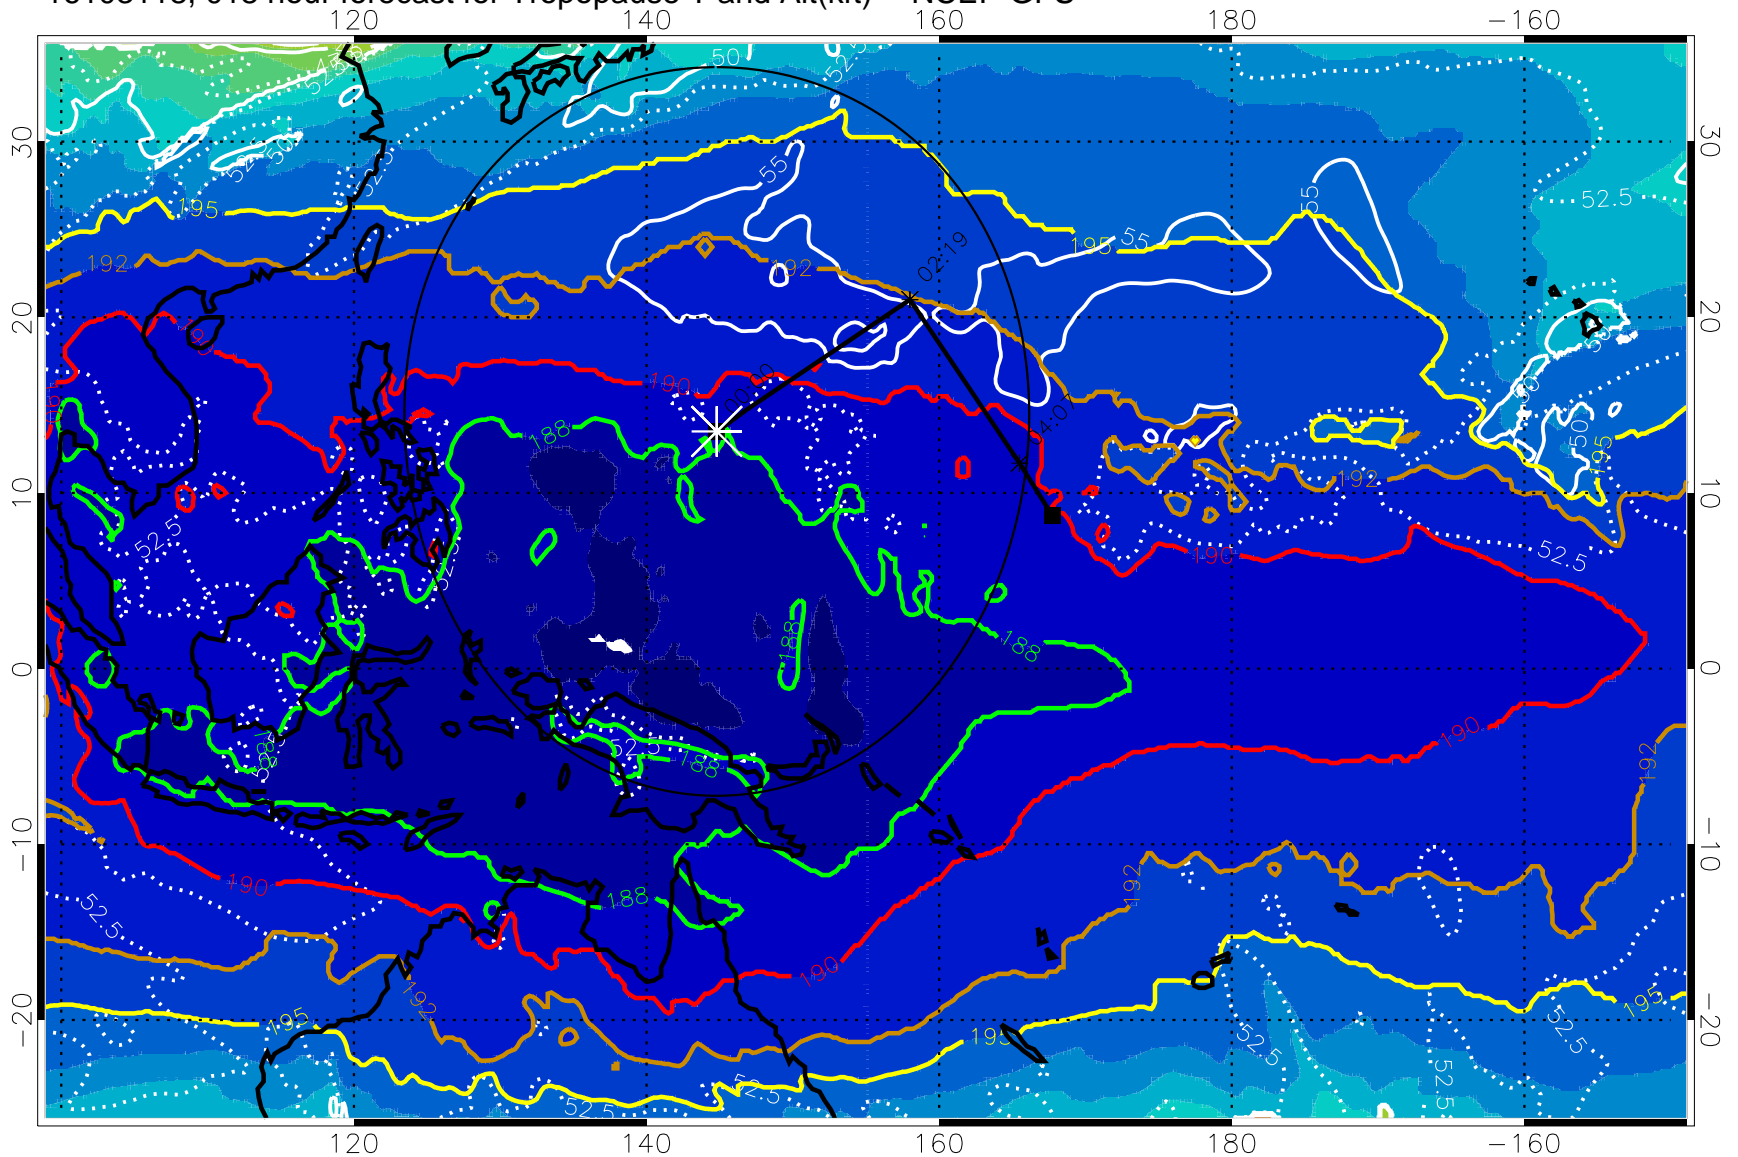

16103118, 018 hour forecast for Tropopause T and Alt(kft) -- NCEP GFS

190 200 210 220 230

Tropopause T, K

Tropopause Altitude in kft (white)

192.5K Isotherm 195K Isotherm

187.5K Isotherm 190K Isotherm

Range ring of 2304 km