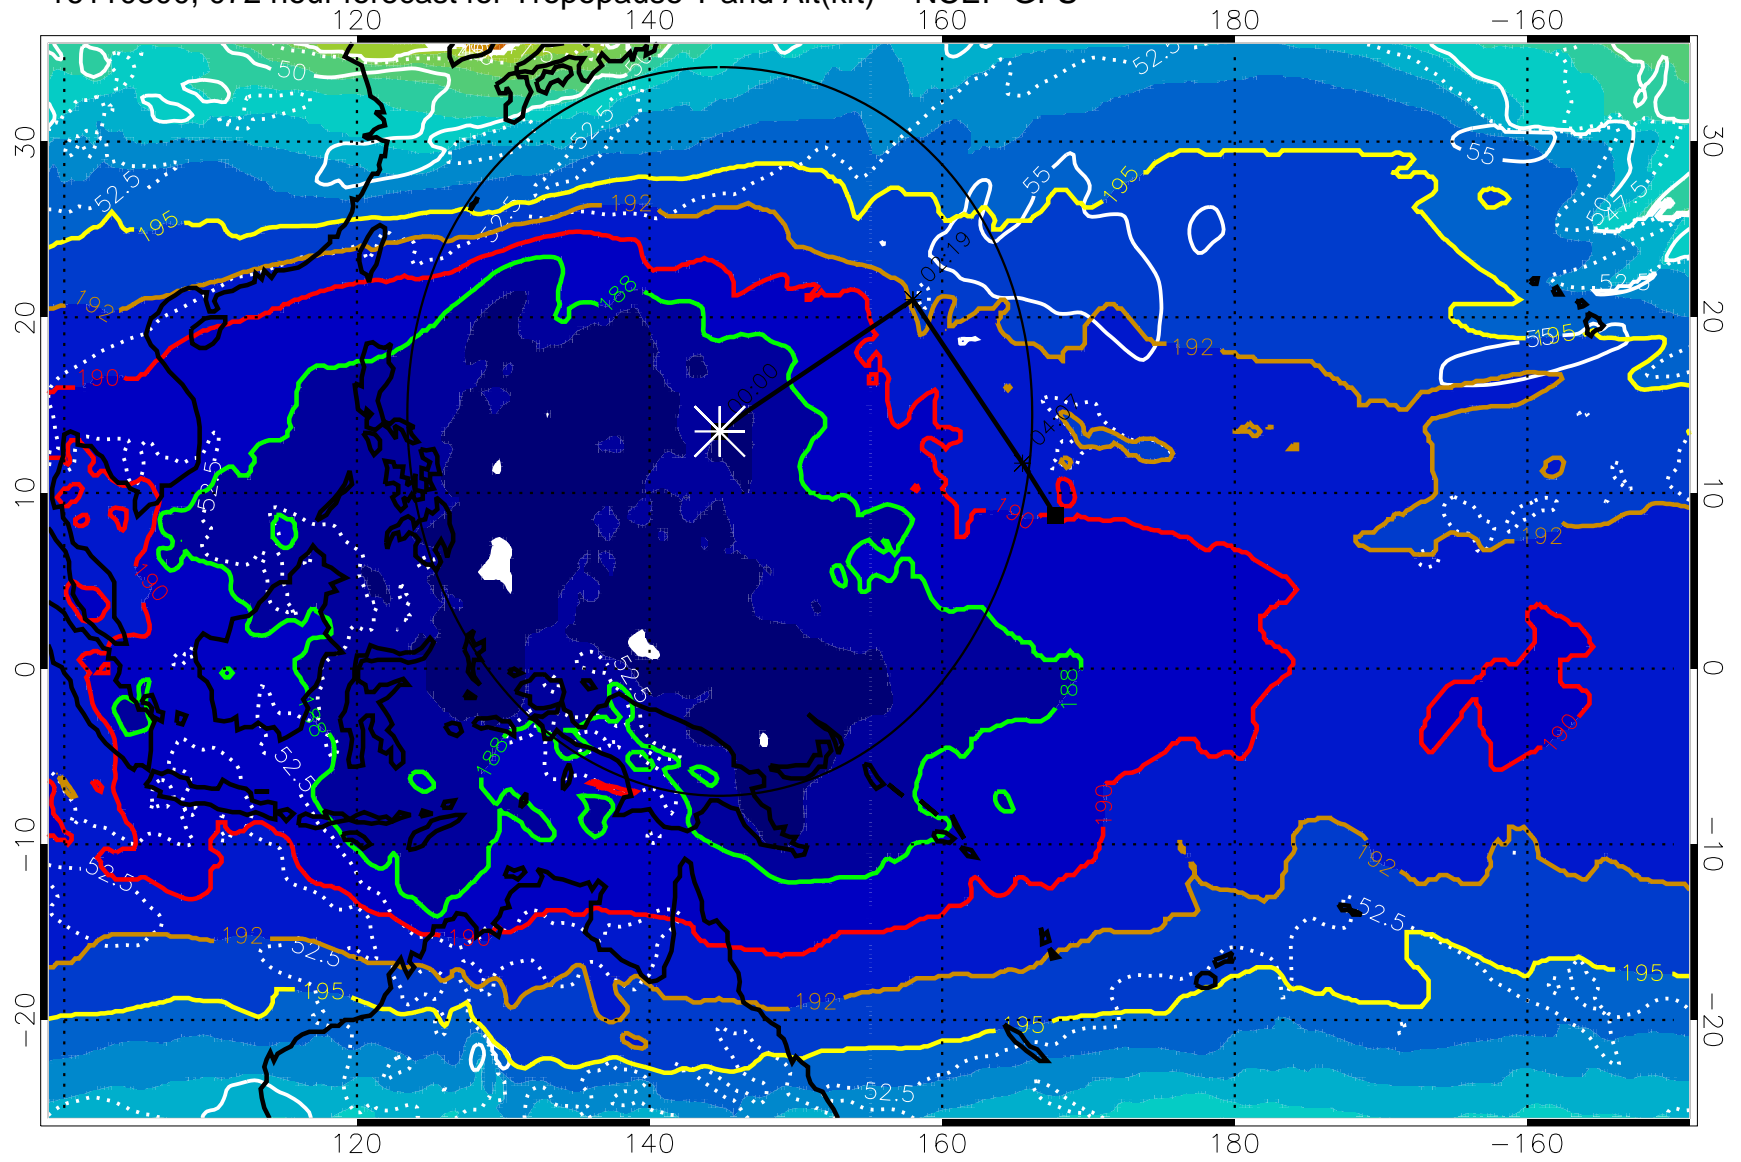

190 200 210 220 230

Tropopause T, K

Tropopause Altitude in kft (white)

192.5K Isotherm 195K Isotherm  
187.5K Isotherm 190K Isotherm

Range ring of 2304 km

16110300, 072 hour forecast for Tropopause T and Alt(kft) -- NCEP GFS

190 200 210 220 230  
Tropopause T, K

Tropopause Altitude in kft (white)

192.5K Isotherm 195K Isotherm  
187.5K Isotherm 190K Isotherm

Range ring of 2304 km

16110306, 078 hour forecast for Tropopause T and Alt(kft) -- NCEP GFS