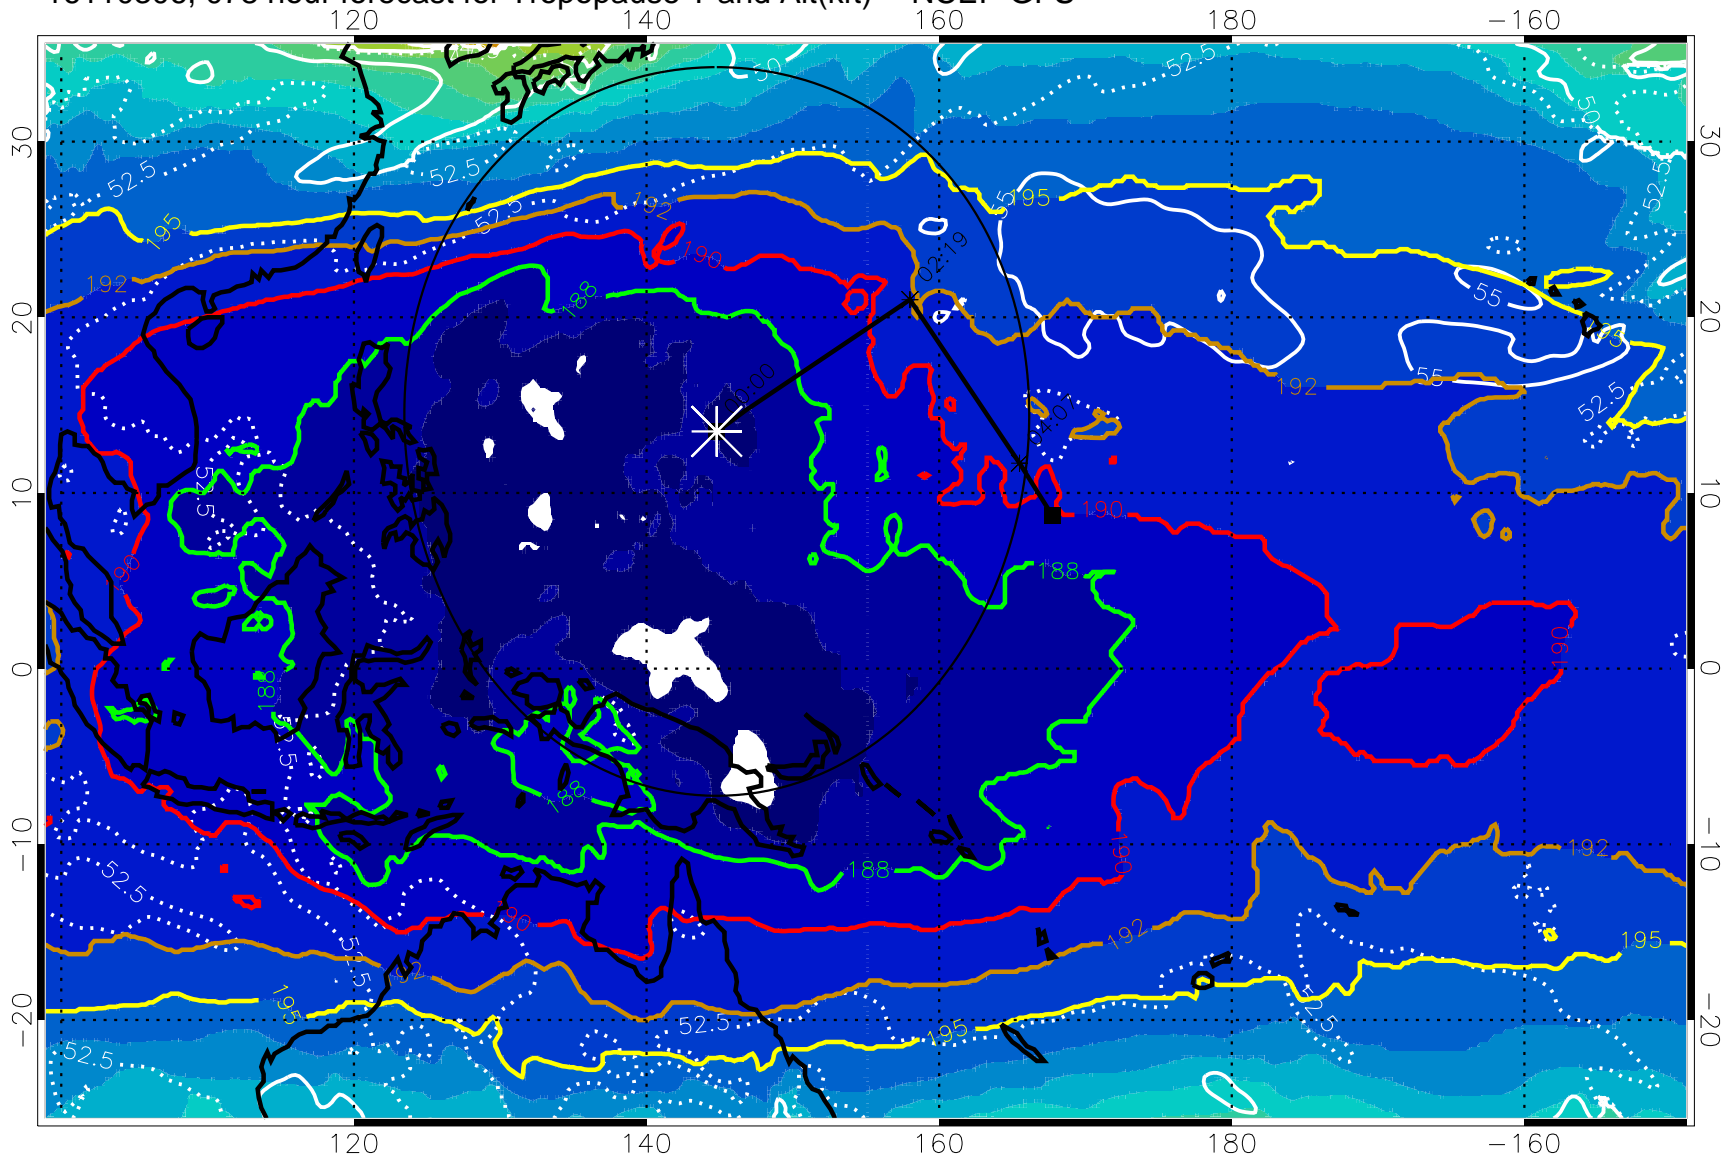

190 200 210 220 230

Tropopause T, K

Tropopause Altitude in kft (white)

192.5K Isotherm 195K Isotherm  
187.5K Isotherm 190K Isotherm

Range ring of 2304 km

16110300, 072 hour forecast for Tropopause T and Alt(kft) -- NCEP GFS

190 200 210 220 230  
Tropopause T, K

Tropopause Altitude in kft (white)

192.5K Isotherm 195K Isotherm  
187.5K Isotherm 190K Isotherm

Range ring of 2304 km

16110306, 078 hour forecast for Tropopause T and Alt(kft) -- NCEP GFS