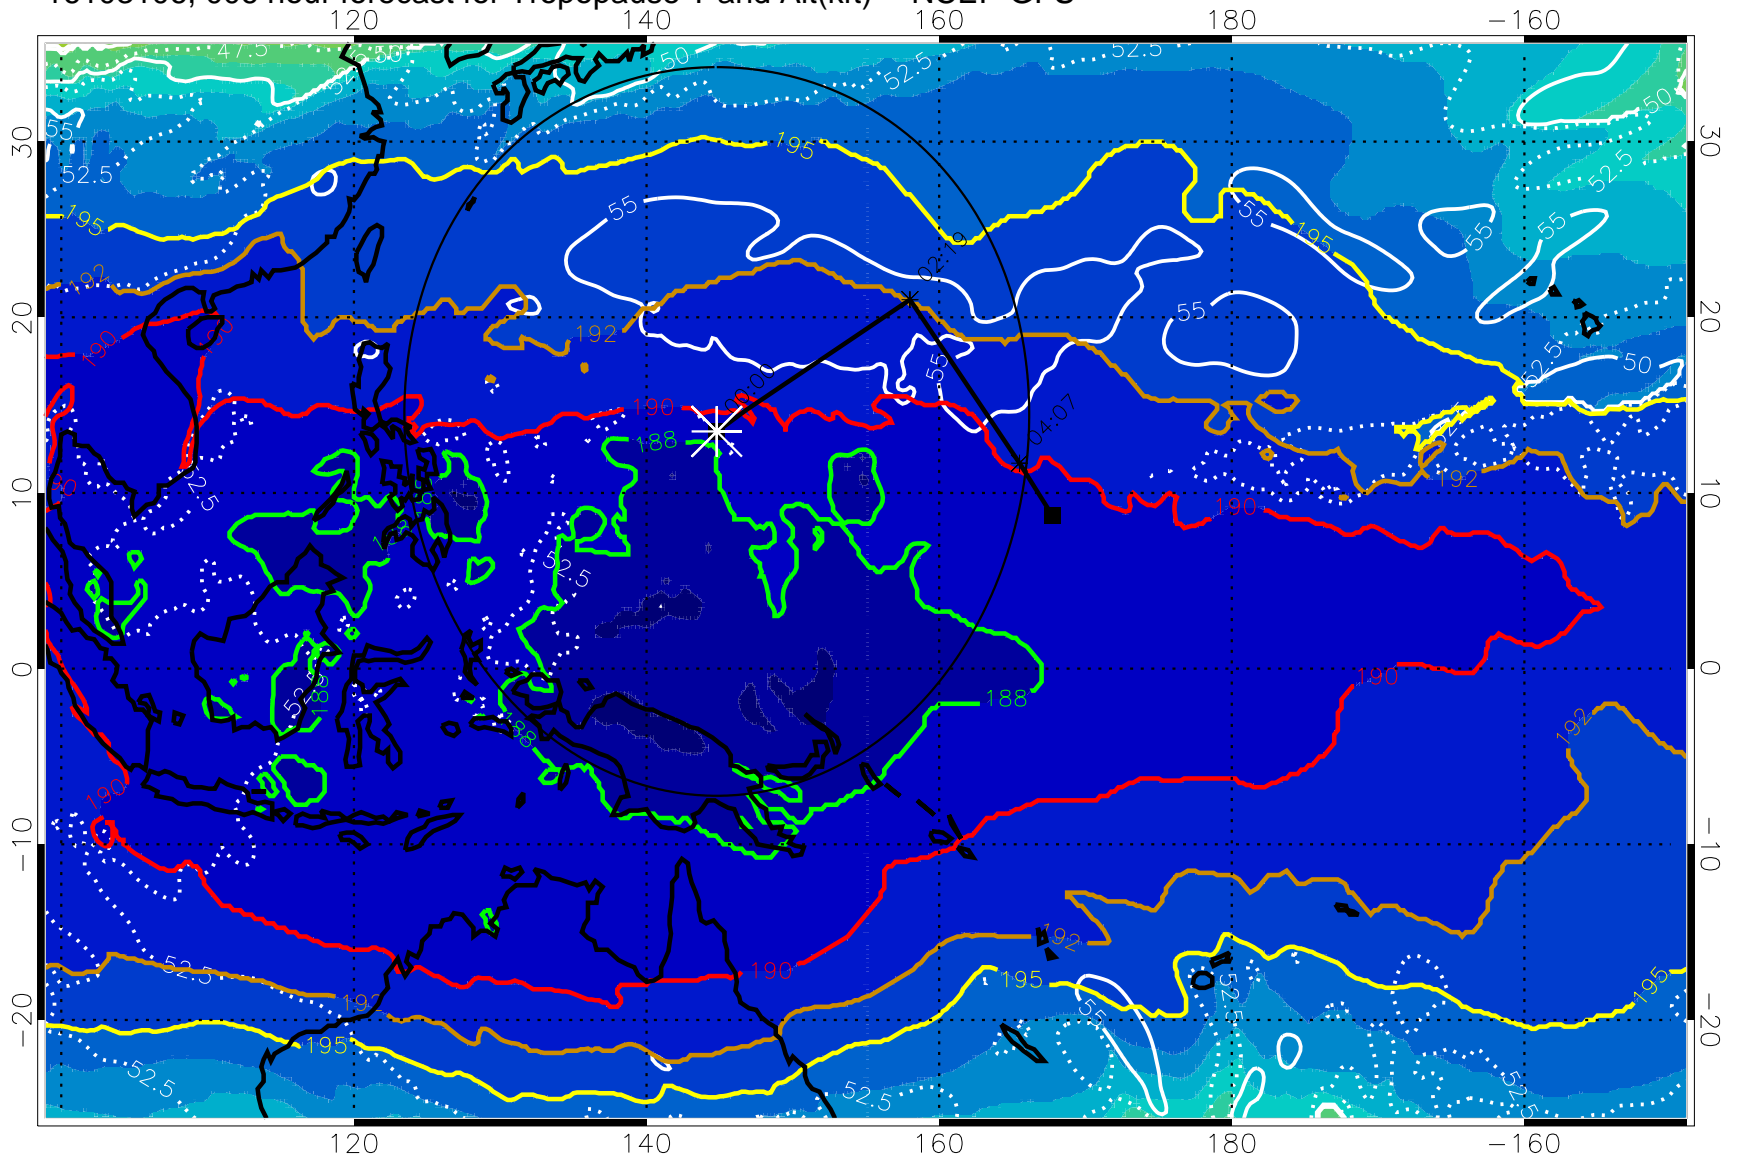

16103106, 006 hour forecast for Tropopause T and Alt(kft) -- NCEP GFS

190 200 210 220 230

Tropopause T, K

Tropopause Altitude in kft (white)

192.5K Isotherm 195K Isotherm

187.5K Isotherm 190K Isotherm

Range ring of 2304 km