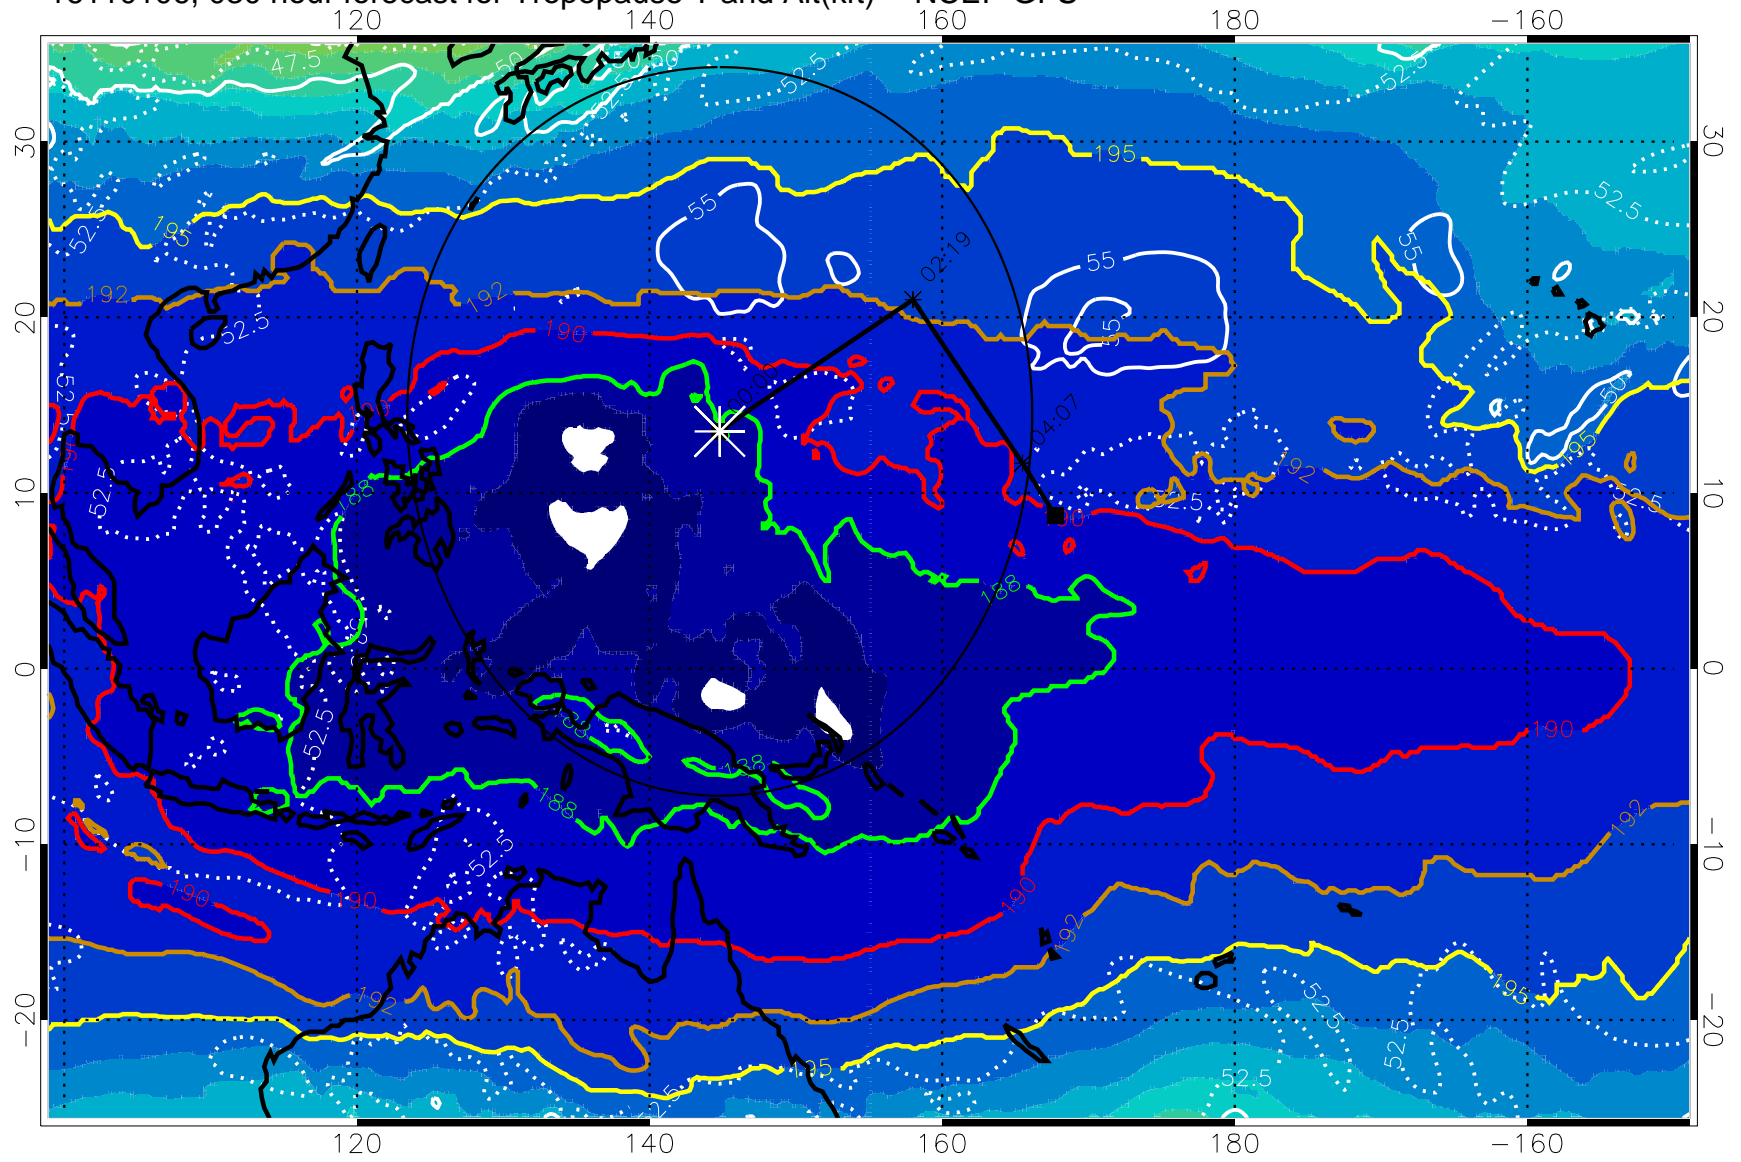

16110106, 030 hour forecast for Tropopause T and Alt(kft) -- NCEP GFS

Tropopause Altitude in kft (white)

192.5K Isotherm 195K Isotherm

187.5K Isotherm 190K Isotherm

Range ring of 2304 km