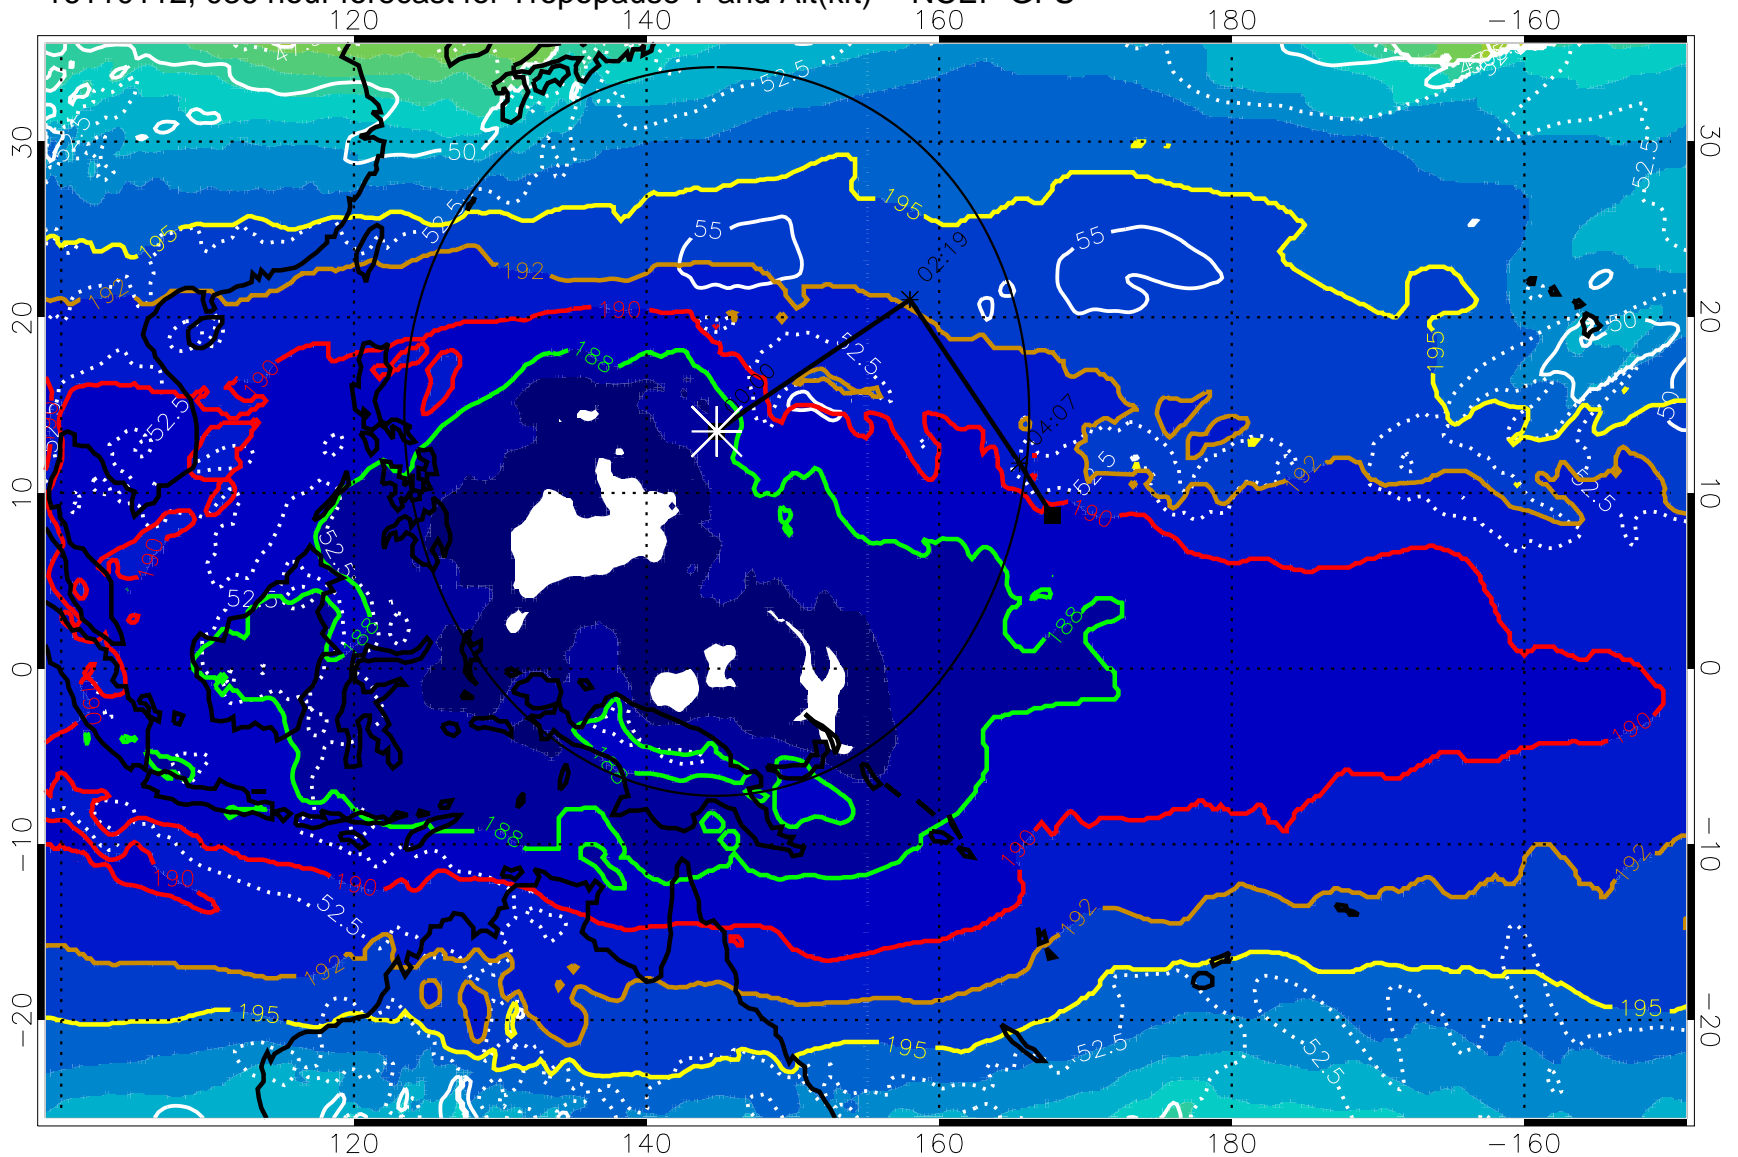

16110106, 030 hour forecast for Tropopause T and Alt(kft) -- NCEP GFS

Tropopause Altitude in kft (white)

192.5K Isotherm 195K Isotherm

187.5K Isotherm 190K Isotherm

Range ring of 2304 km

16110112, 036 hour forecast for Tropopause T and Alt(kft) -- NCEP GFS

190 200 210 220 230

Tropopause T, K

Tropopause Altitude in kft (white)

192.5K Isotherm 195K Isotherm

187.5K Isotherm 190K Isotherm

Range ring of 2304 km

16110118, 042 hour forecast for Tropopause T and Alt(kft) -- NCEP GFS