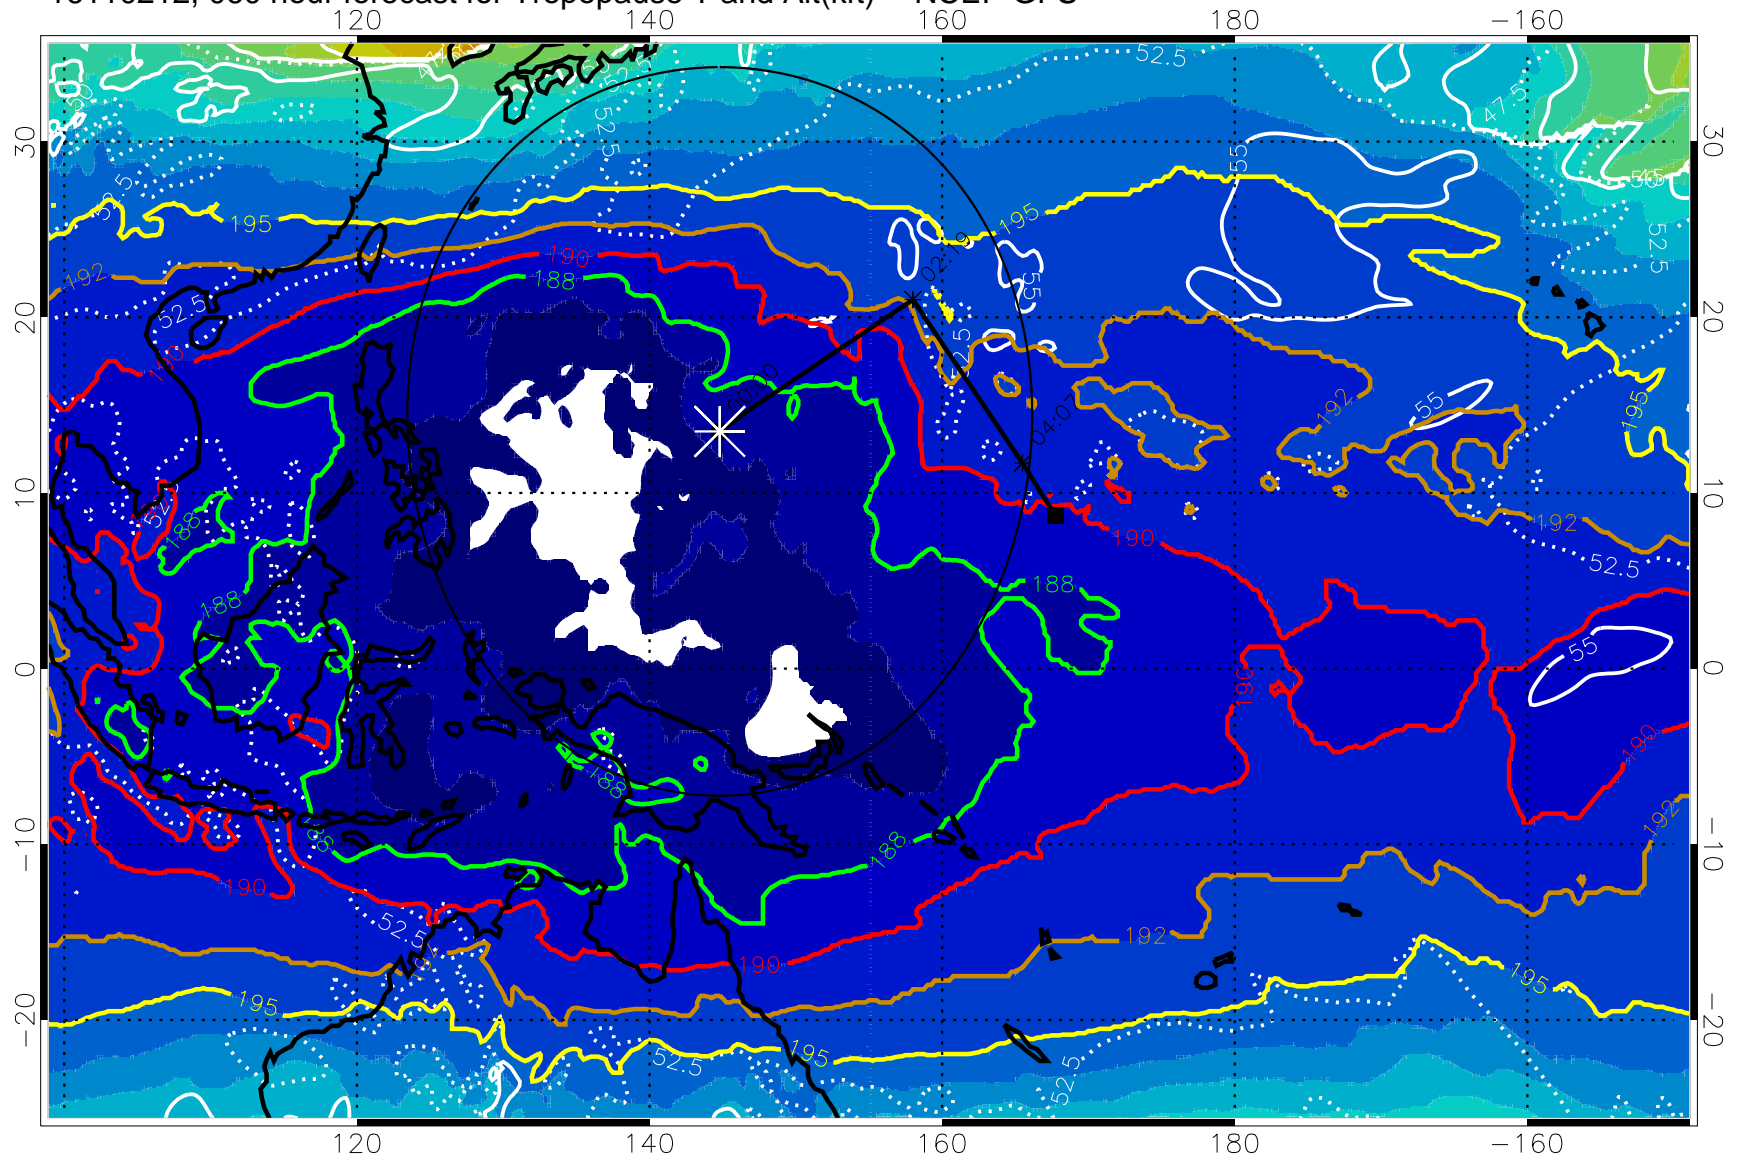

190 200 210 220 230  
Tropopause T, K

Tropopause Altitude in kft (white)

192.5K Isotherm 195K Isotherm  
187.5K Isotherm 190K Isotherm

Range ring of 2304 km

16110212, 060 hour forecast for Tropopause T and Alt(kft) -- NCEP GFS