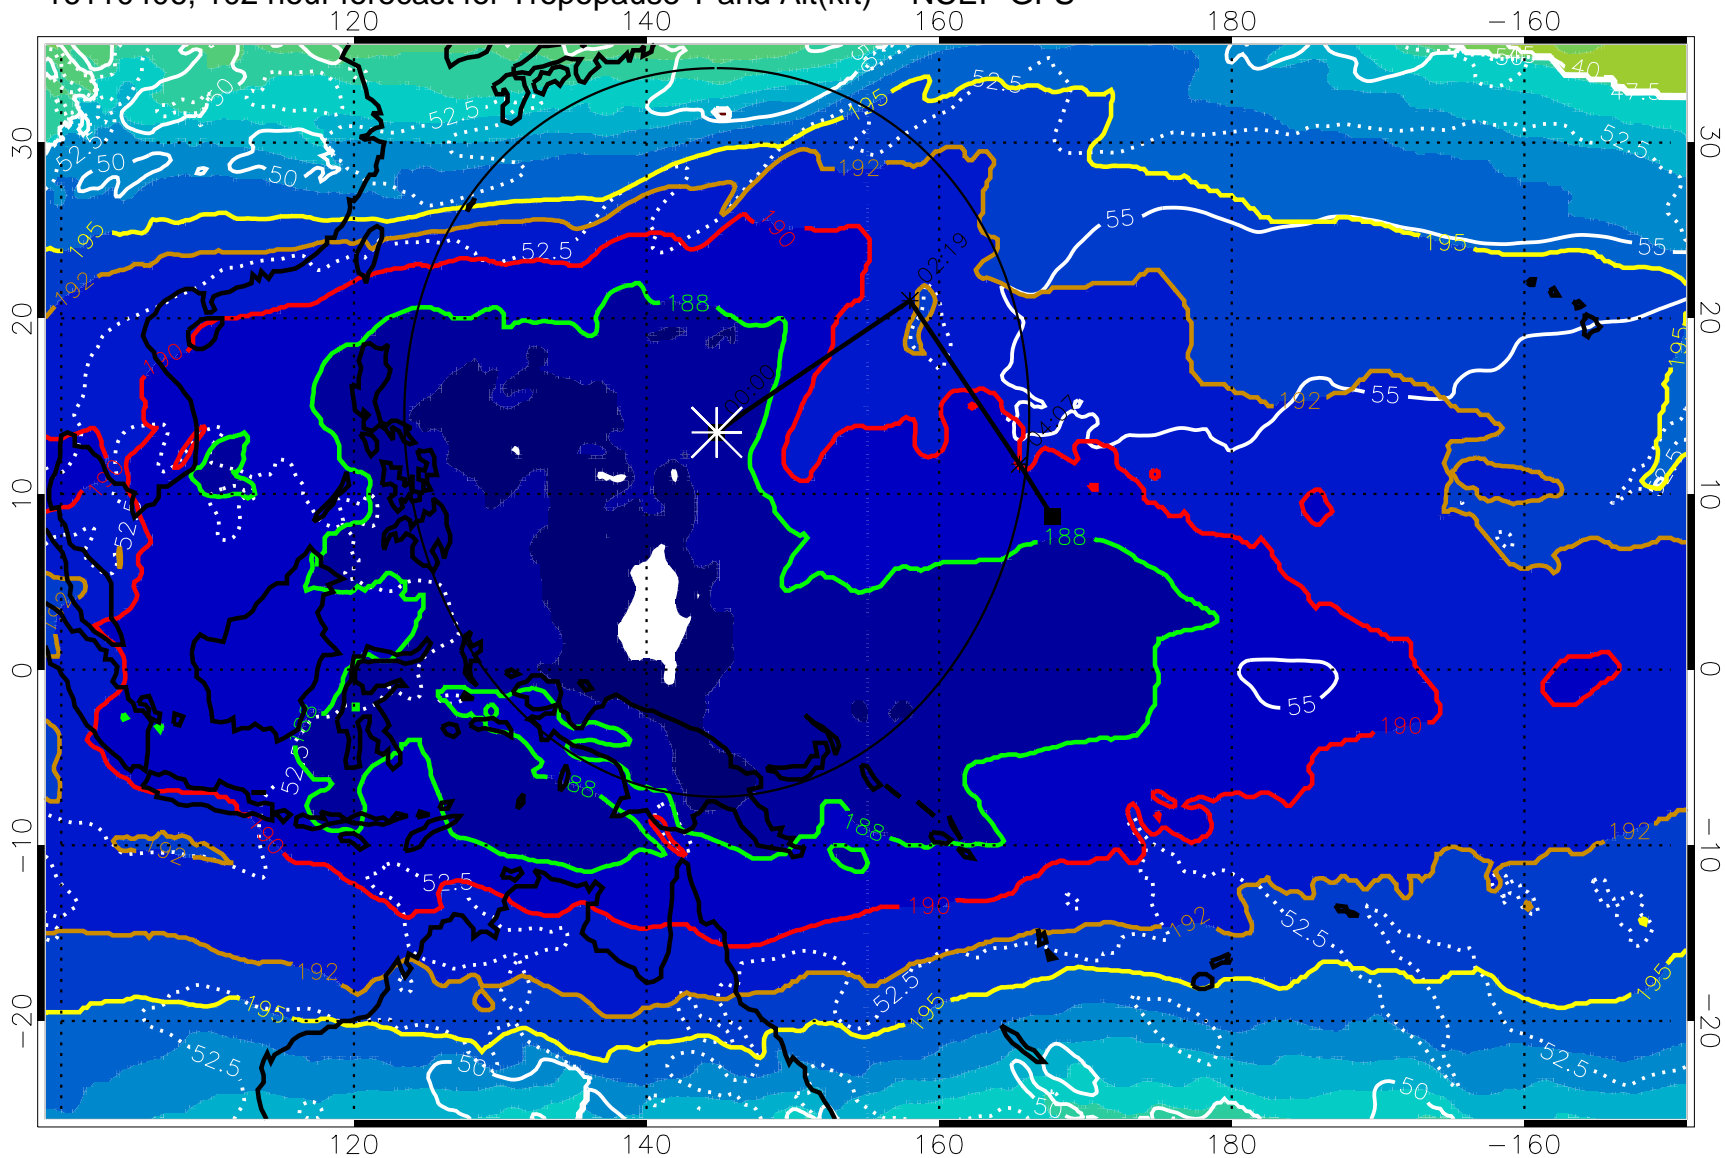

16110406, 102 hour forecast for Tropopause T and Alt(kft) -- NCEP GFS

190 200 210 220 230

Tropopause T, K

Tropopause Altitude in kft (white)

192.5K Isotherm 195K Isotherm

187.5K Isotherm 190K Isotherm

Range ring of 2304 km