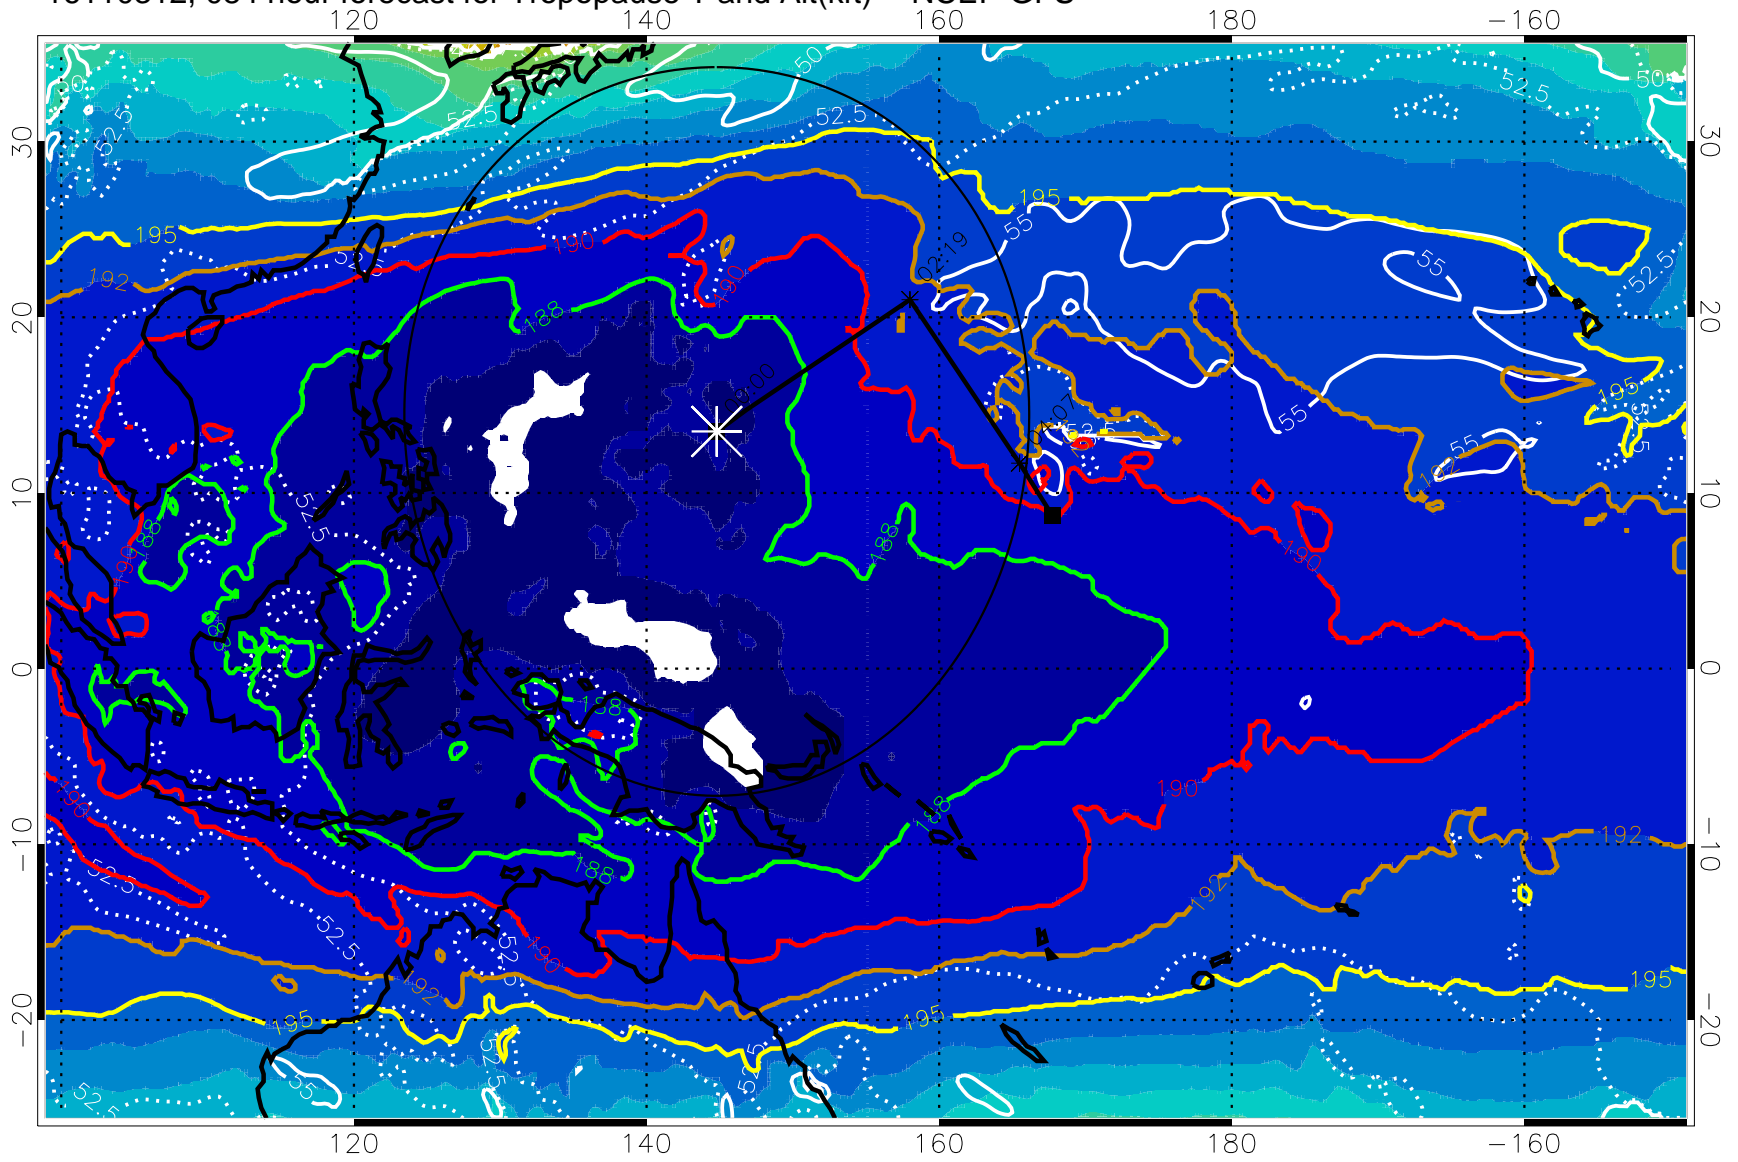

190 200 210 220 230  
Tropopause T, K

Tropopause Altitude in kft (white)

192.5K Isotherm 195K Isotherm  
187.5K Isotherm 190K Isotherm

Range ring of 2304 km

16110306, 078 hour forecast for Tropopause T and Alt(kft) -- NCEP GFS

190 200 210 220 230  
Tropopause T, K

Tropopause Altitude in kft (white)

192.5K Isotherm 195K Isotherm  
187.5K Isotherm 190K Isotherm

Range ring of 2304 km

16110312, 084 hour forecast for Tropopause T and Alt(kft) -- NCEP GFS