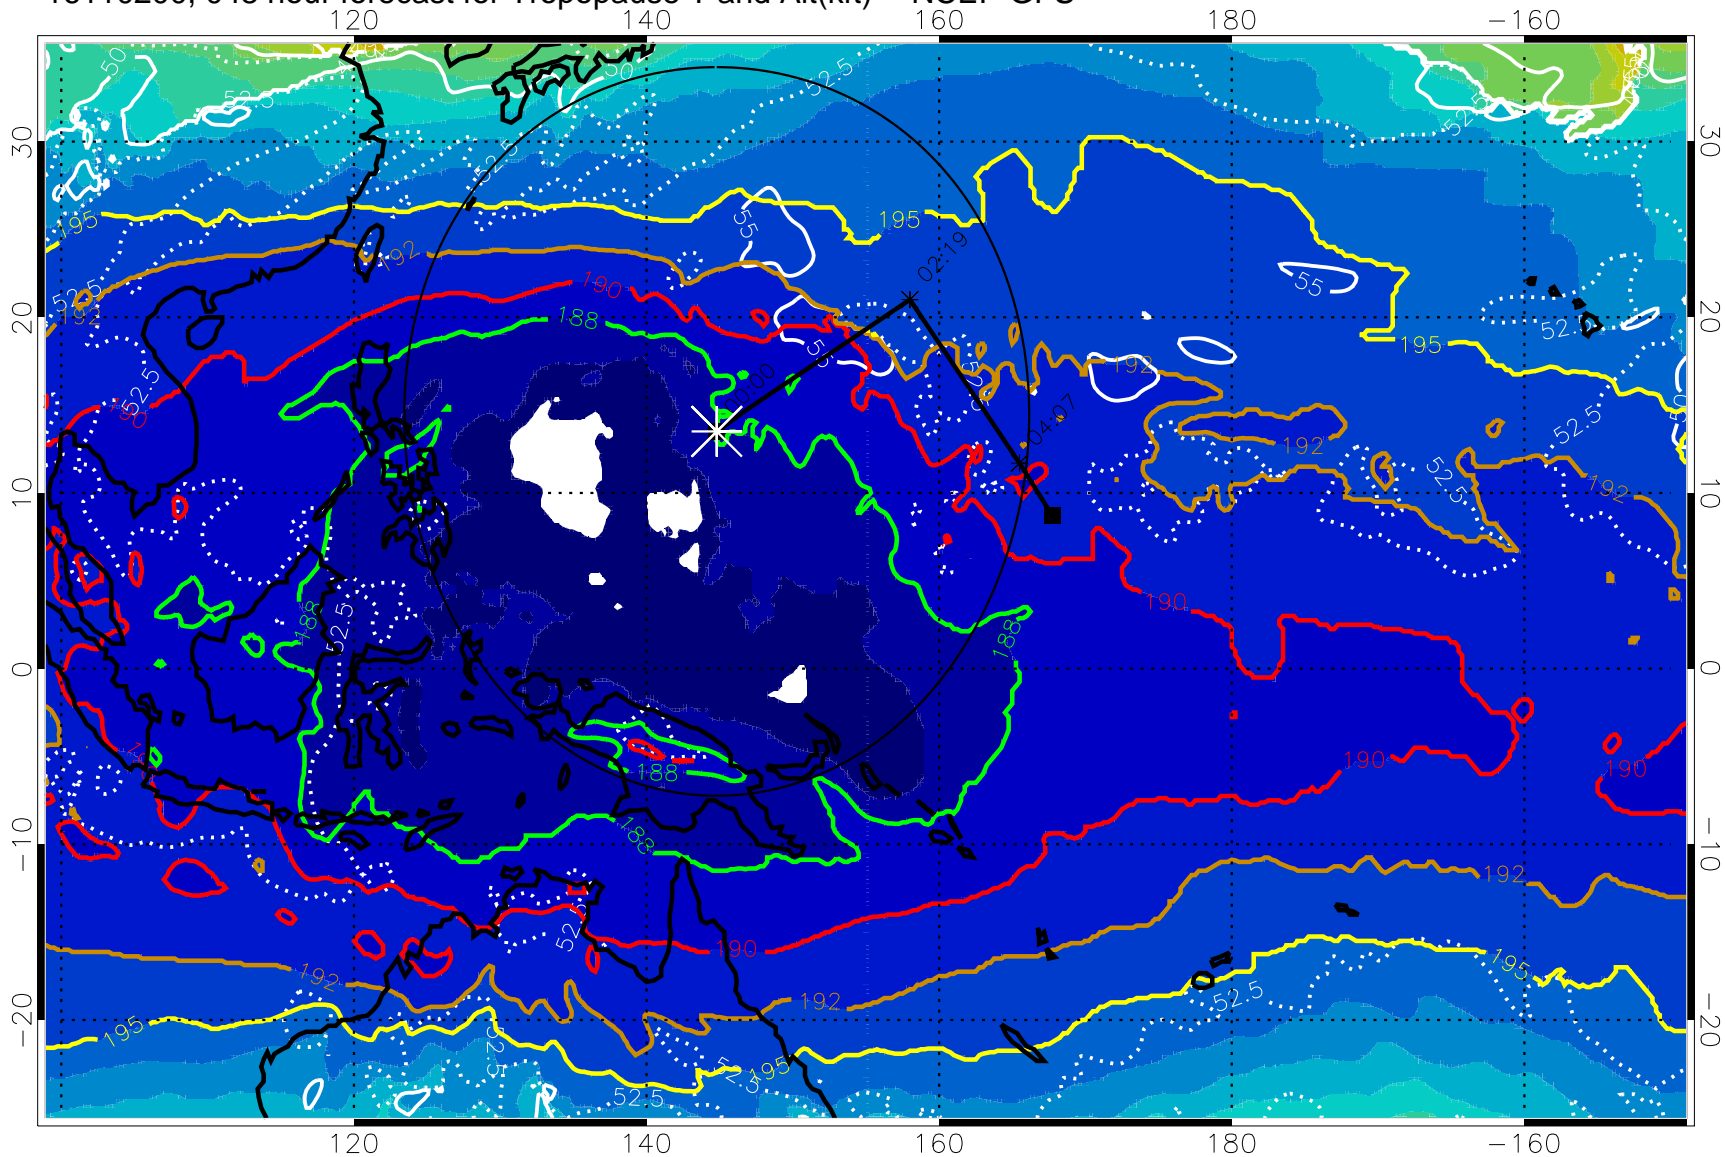

190 200 210 220 230

Tropopause T, K

Tropopause Altitude in kft (white)

192.5K Isotherm 195K Isotherm

187.5K Isotherm 190K Isotherm

Range ring of 2304 km

16110118, 042 hour forecast for Tropopause T and Alt(kft) -- NCEP GFS

190 200 210 220 230  
Tropopause T, K

Tropopause Altitude in kft (white)

192.5K Isotherm 195K Isotherm  
187.5K Isotherm 190K Isotherm

Range ring of 2304 km

16110200, 048 hour forecast for Tropopause T and Alt(kft) -- NCEP GFS