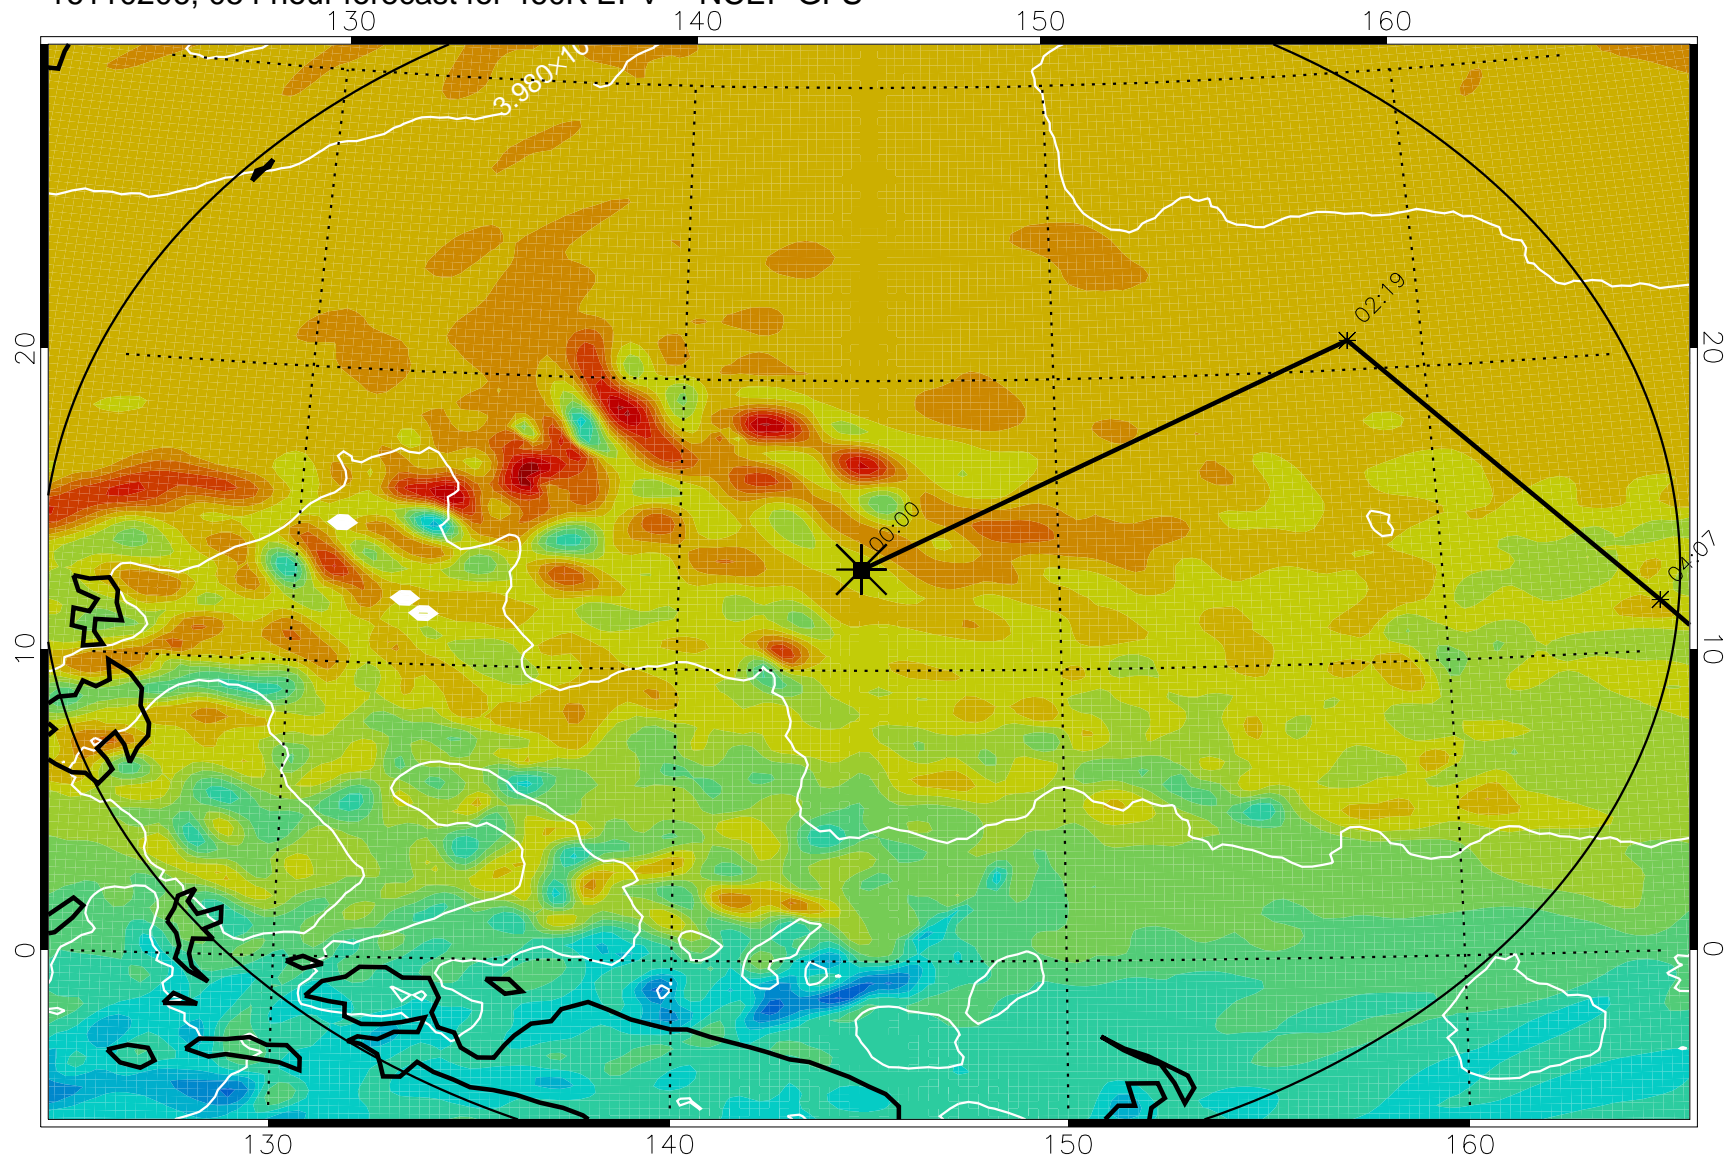

Range ring of 2304 km

16110106, 030 hour forecast for 460K EPV -- NCEP GFS

460K Montgomery Streamfunction, white

Range ring of 2304 km

16110112, 036 hour forecast for 460K EPV -- NCEP GFS

460K Montgomery Streamfunction, white

-4×10^{-5} -2×10^{-5} 0 2×10^{-5} 4×10^{-5}
PVU

Range ring of 2304 km

16110118, 042 hour forecast for 460K EPV -- NCEP GFS

460K Montgomery Streamfunction, white

Range ring of 2304 km

16110200, 048 hour forecast for 460K EPV -- NCEP GFS

460K Montgomery Streamfunction, white

Range ring of 2304 km

16110206, 054 hour forecast for 460K EPV -- NCEP GFS

460K Montgomery Streamfunction, white

Range ring of 2304 km

16110212, 060 hour forecast for 460K EPV -- NCEP GFS

460K Montgomery Streamfunction, white

Range ring of 2304 km

16110218, 066 hour forecast for 460K EPV -- NCEP GFS

460K Montgomery Streamfunction, white

Range ring of 2304 km

16110300, 072 hour forecast for 460K EPV -- NCEP GFS