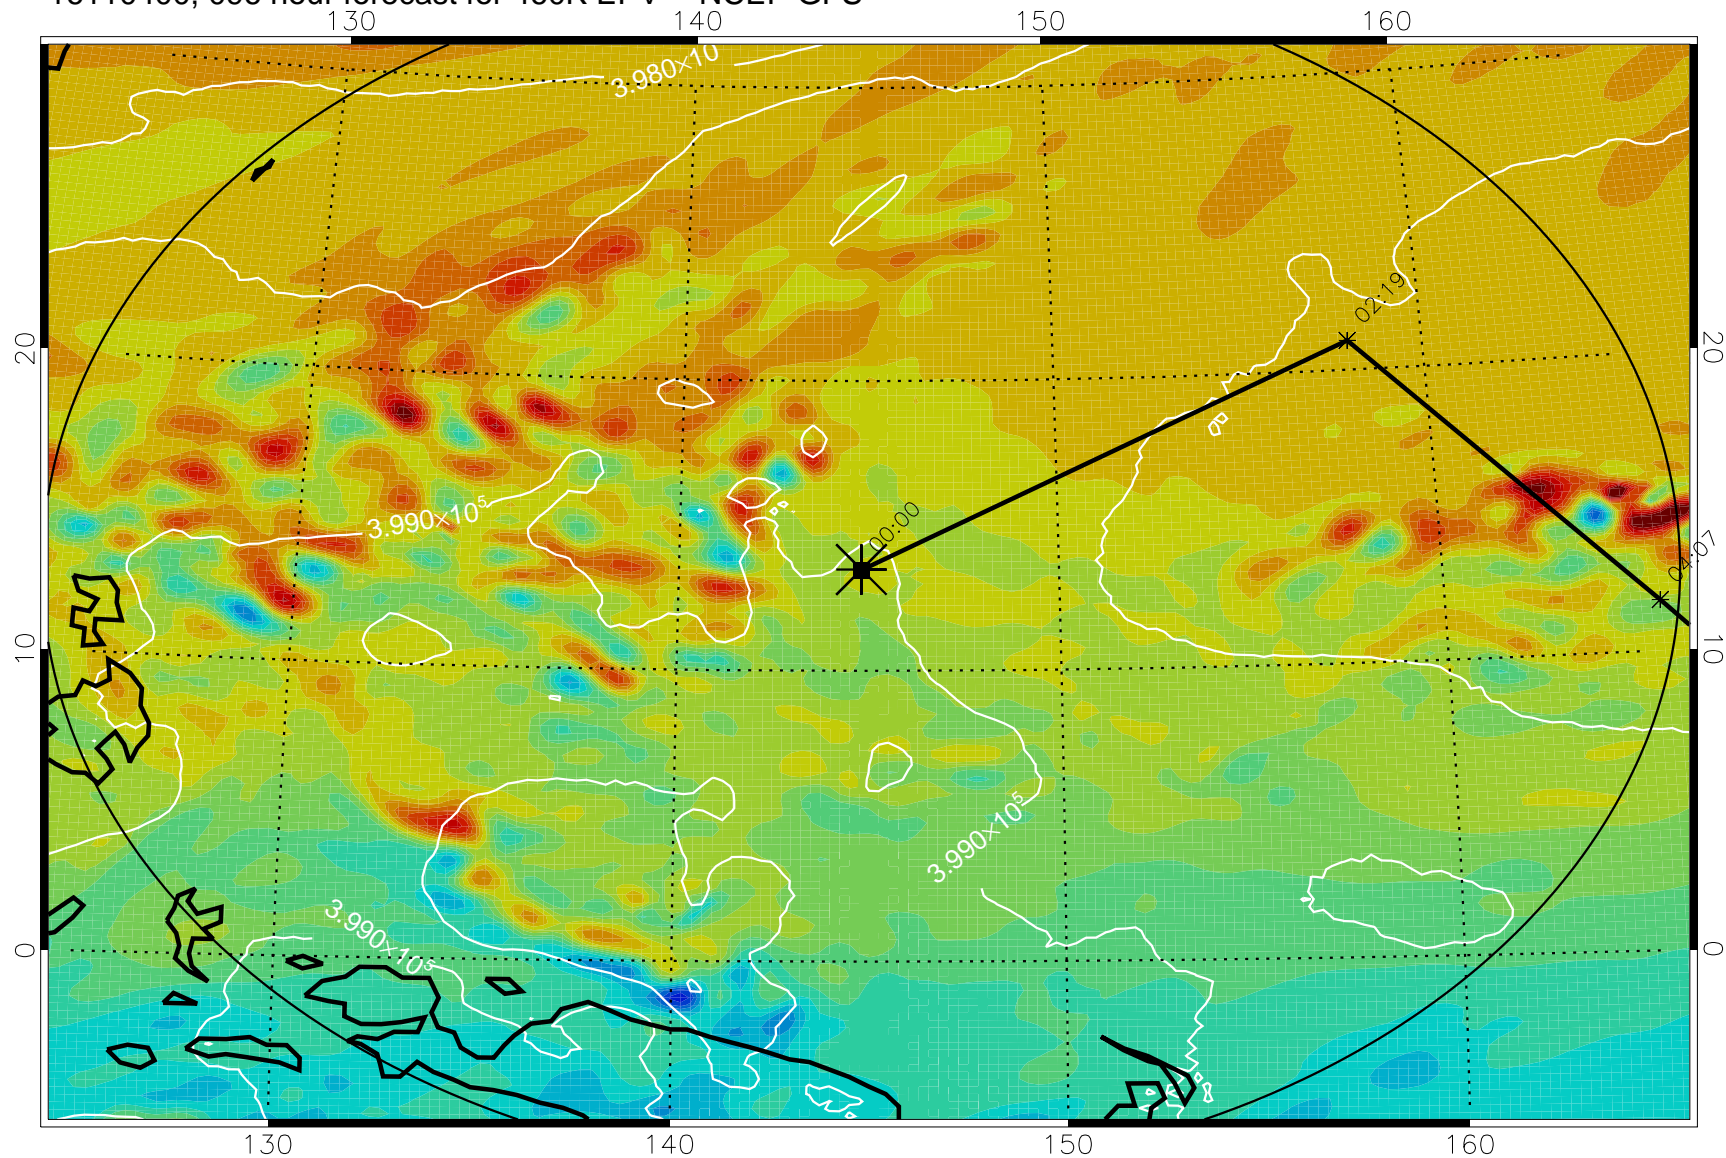

460K Montgomery Streamfunction, white

Range ring of 2304 km

16110306, 078 hour forecast for 460K EPV -- NCEP GFS

460K Montgomery Streamfunction, white

Range ring of 2304 km

16110312, 084 hour forecast for 460K EPV -- NCEP GFS

460K Montgomery Streamfunction, white

Range ring of 2304 km

16110318, 090 hour forecast for 460K EPV -- NCEP GFS

460K Montgomery Streamfunction, white

Range ring of 2304 km

16110400, 096 hour forecast for 460K EPV -- NCEP GFS

460K Montgomery Streamfunction, white

Range ring of 2304 km

16110406, 102 hour forecast for 460K EPV -- NCEP GFS

460K Montgomery Streamfunction, white

Range ring of 2304 km

16110412, 108 hour forecast for 460K EPV -- NCEP GFS

460K Montgomery Streamfunction, white

Range ring of 2304 km

16110418, 114 hour forecast for 460K EPV -- NCEP GFS

460K Montgomery Streamfunction, white

Range ring of 2304 km

16110500, 120 hour forecast for 460K EPV -- NCEP GFS