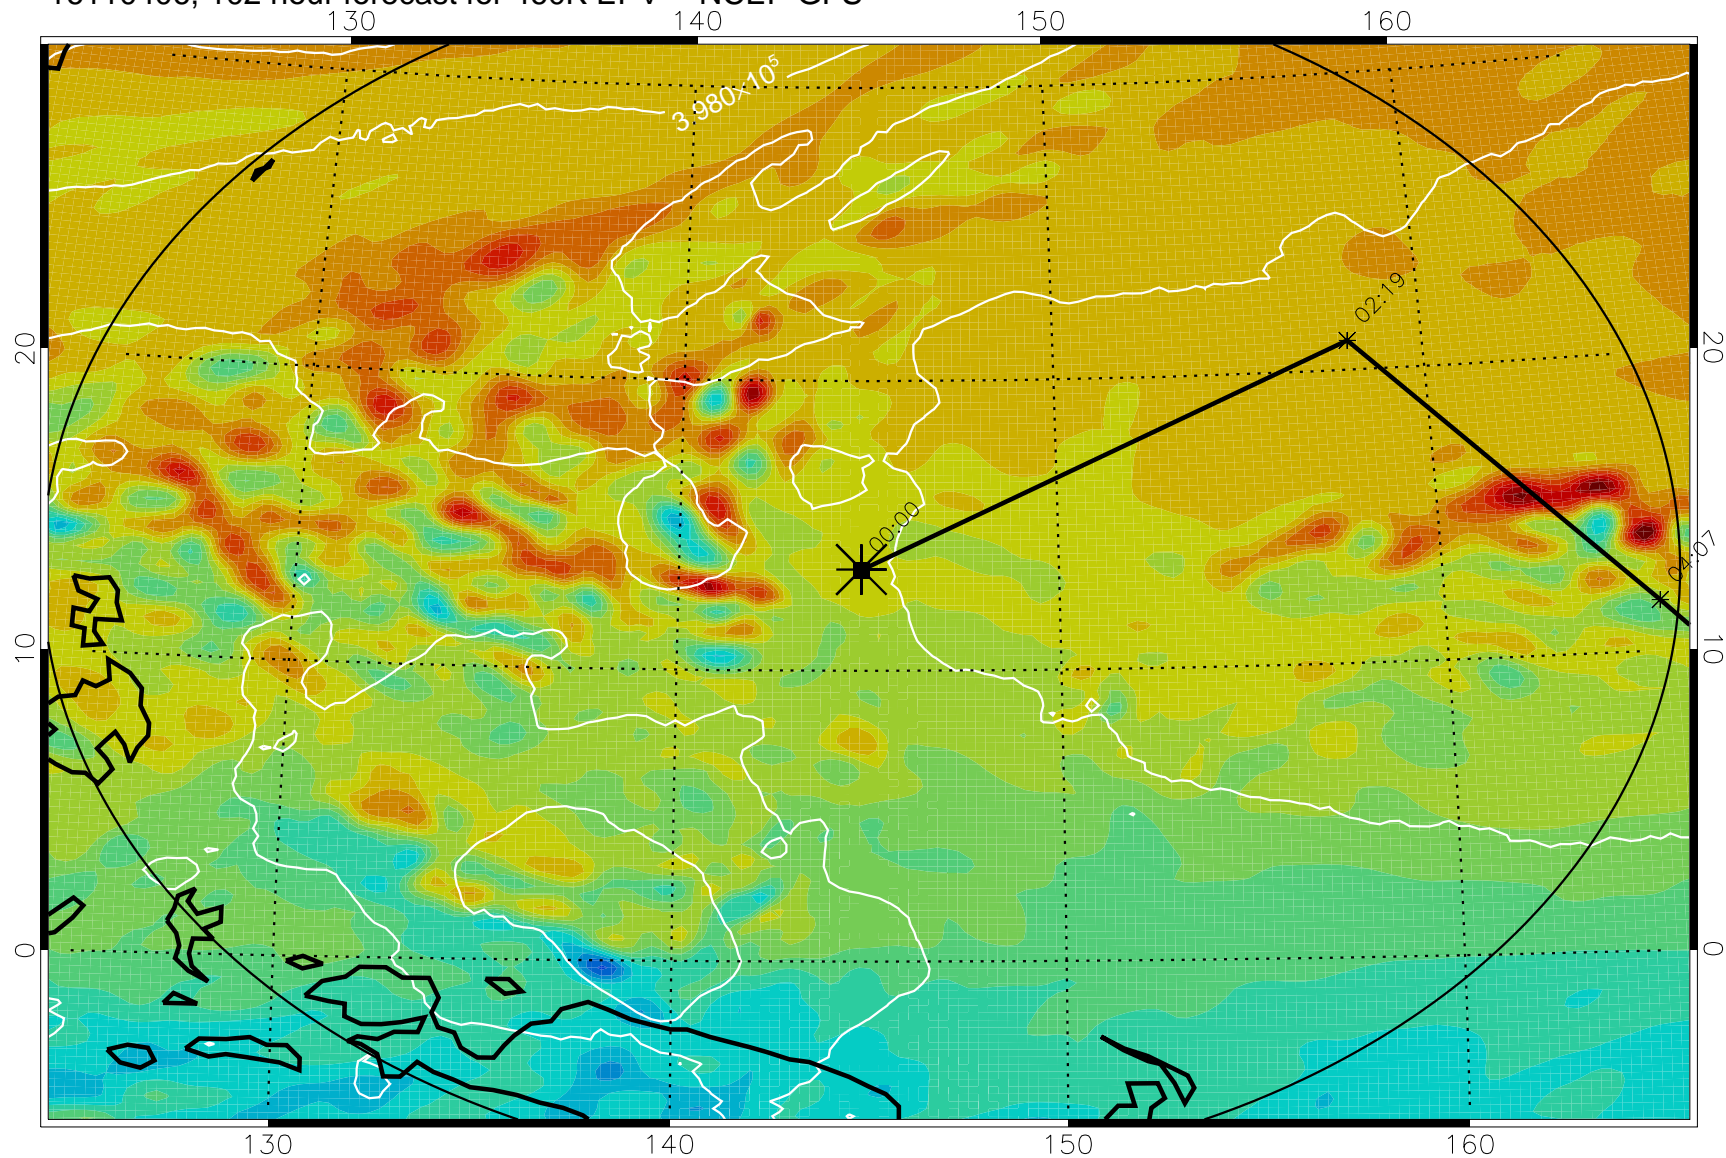

460K Montgomery Streamfunction, white

Range ring of 2304 km

16110306, 078 hour forecast for 460K EPV -- NCEP GFS

460K Montgomery Streamfunction, white

Range ring of 2304 km

16110312, 084 hour forecast for 460K EPV -- NCEP GFS

460K Montgomery Streamfunction, white

Range ring of 2304 km

16110318, 090 hour forecast for 460K EPV -- NCEP GFS

460K Montgomery Streamfunction, white

Range ring of 2304 km

16110400, 096 hour forecast for 460K EPV -- NCEP GFS

460K Montgomery Streamfunction, white

Range ring of 2304 km

16110406, 102 hour forecast for 460K EPV -- NCEP GFS

460K Montgomery Streamfunction, white

Range ring of 2304 km

16110412, 108 hour forecast for 460K EPV -- NCEP GFS

460K Montgomery Streamfunction, white

Range ring of 2304 km

16110418, 114 hour forecast for 460K EPV -- NCEP GFS

460K Montgomery Streamfunction, white

Range ring of 2304 km

16110500, 120 hour forecast for 460K EPV -- NCEP GFS