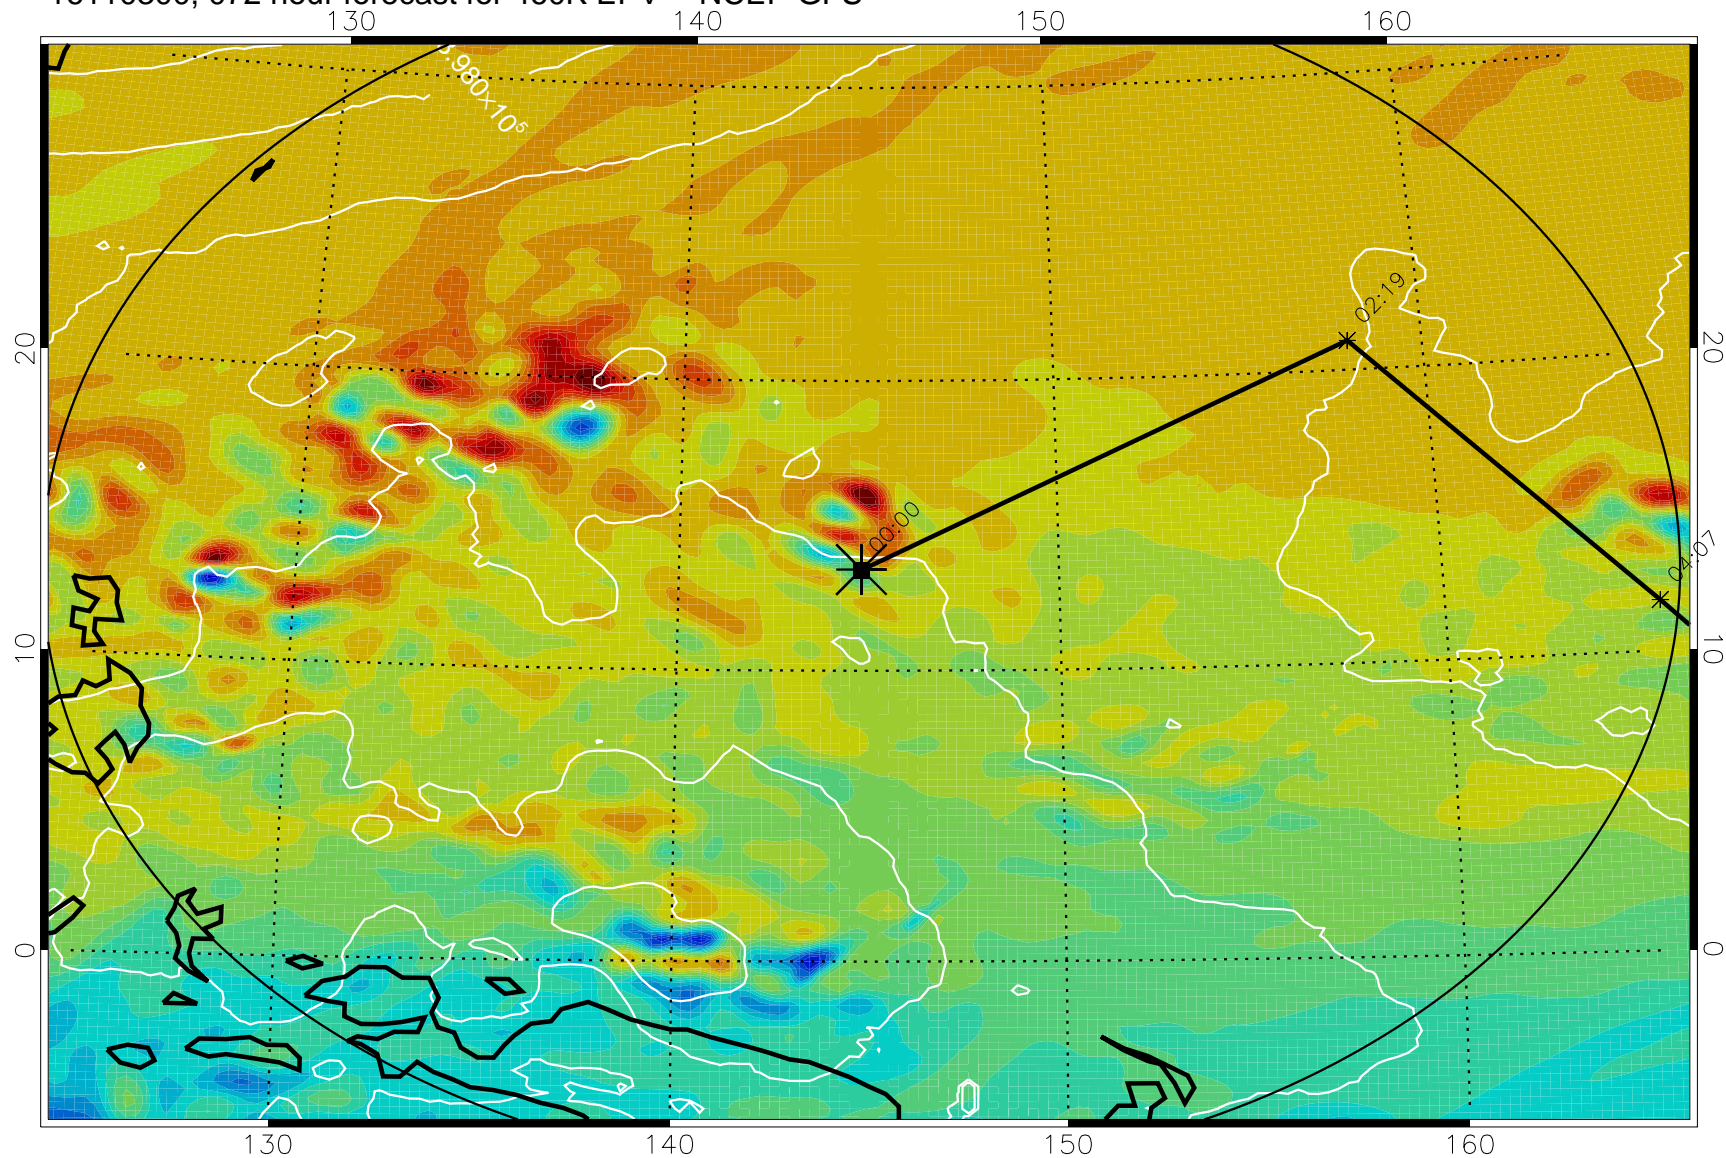

460K Montgomery Streamfunction, white

Range ring of 2304 km

16110206, 054 hour forecast for 460K EPV -- NCEP GFS

460K Montgomery Streamfunction, white

Range ring of 2304 km

16110212, 060 hour forecast for 460K EPV -- NCEP GFS

460K Montgomery Streamfunction, white

Range ring of 2304 km

16110218, 066 hour forecast for 460K EPV -- NCEP GFS

460K Montgomery Streamfunction, white

Range ring of 2304 km

16110300, 072 hour forecast for 460K EPV -- NCEP GFS

460K Montgomery Streamfunction, white

Range ring of 2304 km

16110306, 078 hour forecast for 460K EPV -- NCEP GFS

460K Montgomery Streamfunction, white

Range ring of 2304 km

16110312, 084 hour forecast for 460K EPV -- NCEP GFS