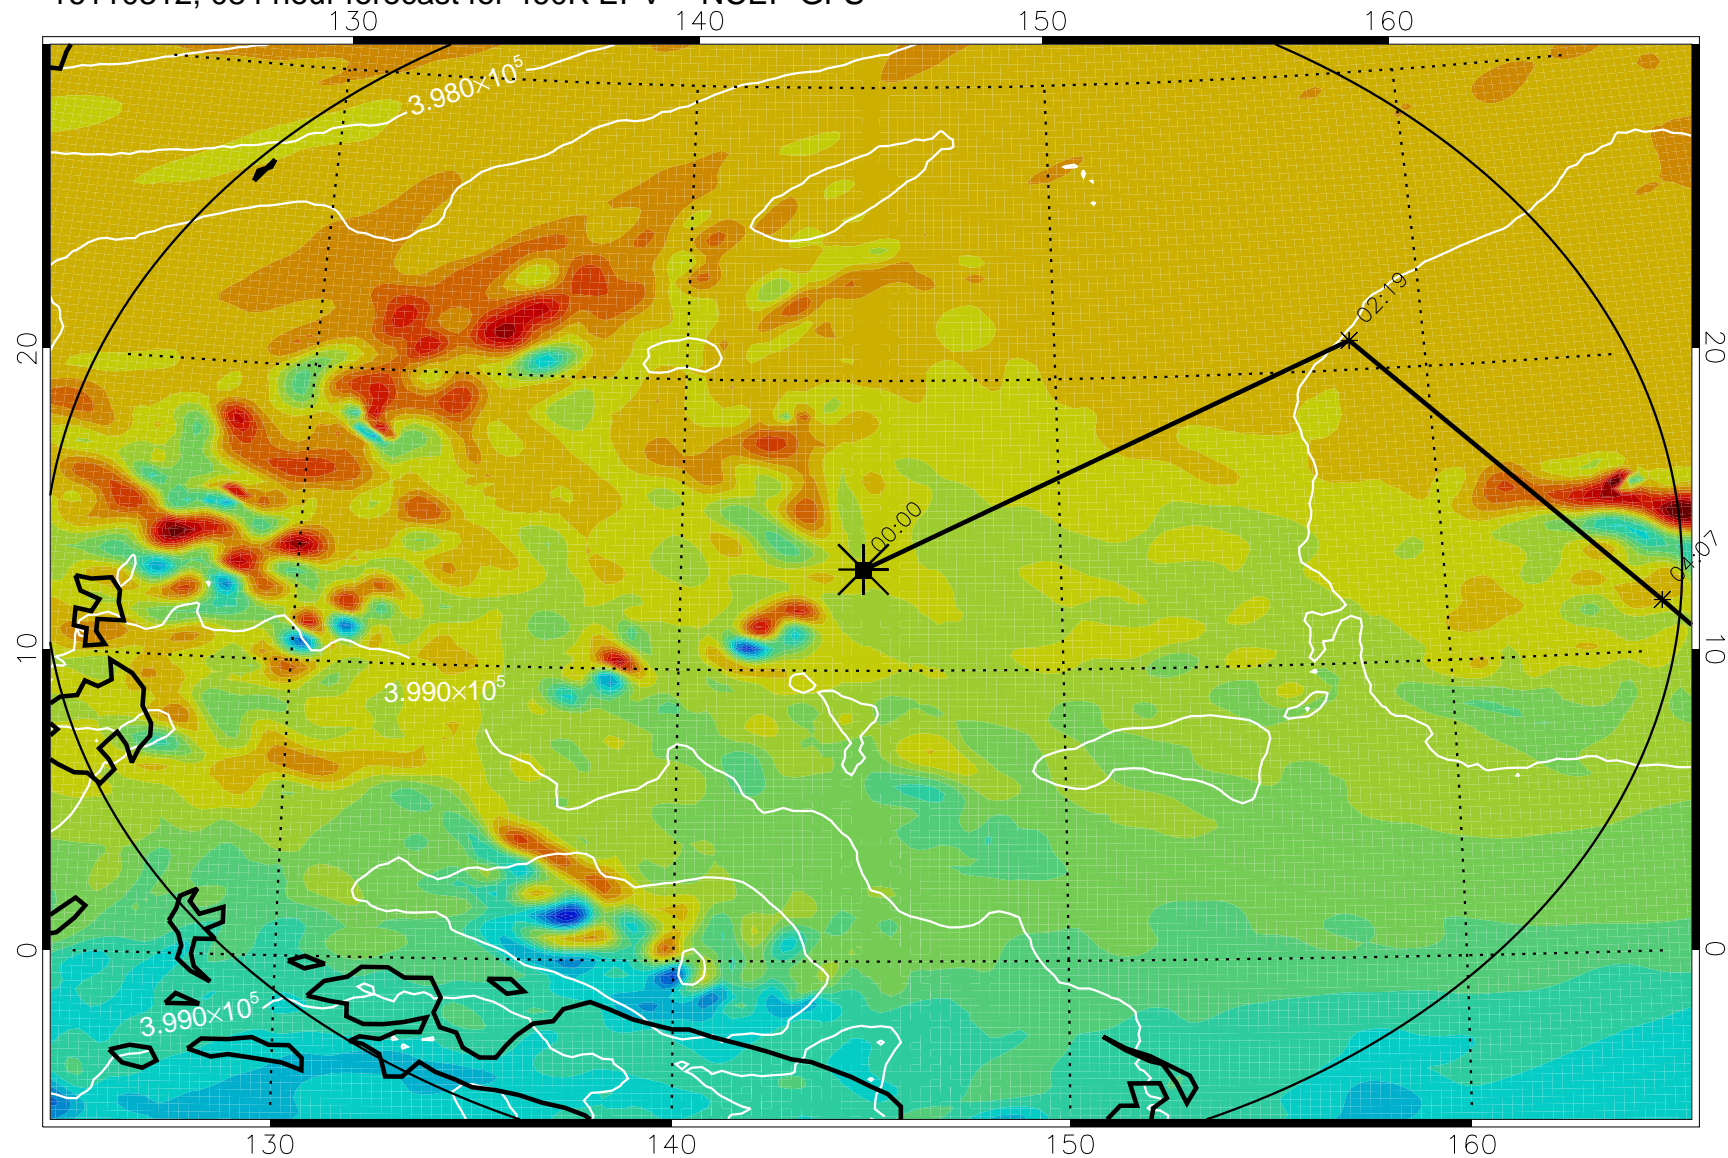

460K Montgomery Streamfunction, white

Range ring of 2304 km

16110218, 066 hour forecast for 460K EPV -- NCEP GFS

460K Montgomery Streamfunction, white

Range ring of 2304 km

16110300, 072 hour forecast for 460K EPV -- NCEP GFS

460K Montgomery Streamfunction, white

Range ring of 2304 km

16110306, 078 hour forecast for 460K EPV -- NCEP GFS

460K Montgomery Streamfunction, white

Range ring of 2304 km

16110312, 084 hour forecast for 460K EPV -- NCEP GFS

460K Montgomery Streamfunction, white

Range ring of 2304 km

16110318, 090 hour forecast for 460K EPV -- NCEP GFS

460K Montgomery Streamfunction, white

Range ring of 2304 km

16110400, 096 hour forecast for 460K EPV -- NCEP GFS

460K Montgomery Streamfunction, white

Range ring of 2304 km

16110406, 102 hour forecast for 460K EPV -- NCEP GFS

460K Montgomery Streamfunction, white

Range ring of 2304 km

16110412, 108 hour forecast for 460K EPV -- NCEP GFS