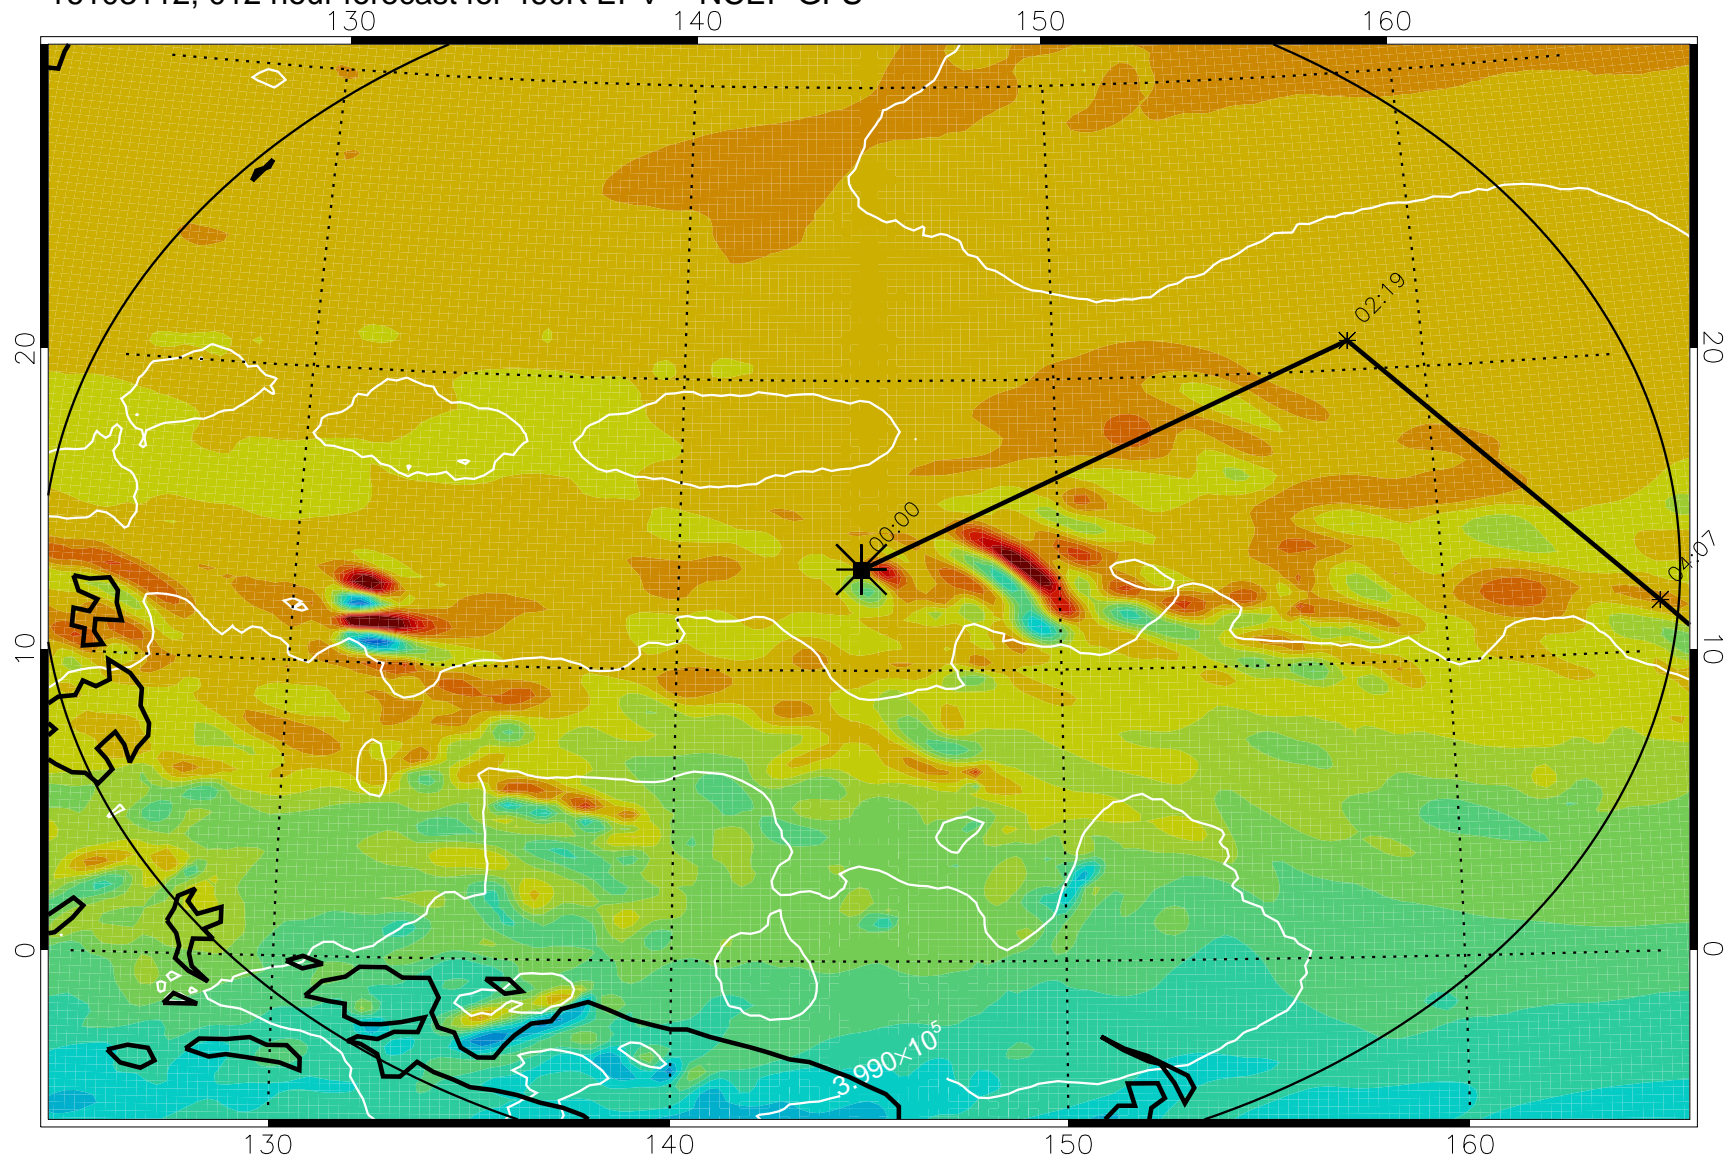

16103106, 006 hour forecast for 460K EPV -- NCEP GFS

460K Montgomery Streamfunction, white

Range ring of 2304 km

16103112, 012 hour forecast for 460K EPV -- NCEP GFS

460K Montgomery Streamfunction, white

Range ring of 2304 km

16103118, 018 hour forecast for 460K EPV -- NCEP GFS

460K Montgomery Streamfunction, white

Range ring of 2304 km

16110100, 024 hour forecast for 460K EPV -- NCEP GFS

460K Montgomery Streamfunction, white

-4×10^{-5} -2×10^{-5} 0 2×10^{-5} 4×10^{-5}
PVU

Range ring of 2304 km

16110106, 030 hour forecast for 460K EPV -- NCEP GFS

460K Montgomery Streamfunction, white

Range ring of 2304 km

16110112, 036 hour forecast for 460K EPV -- NCEP GFS

460K Montgomery Streamfunction, white

460K Montgomery Streamfunction, white

Range ring of 2304 km

16110206, 054 hour forecast for 460K EPV -- NCEP GFS

460K Montgomery Streamfunction, white

Range ring of 2304 km

16110212, 060 hour forecast for 460K EPV -- NCEP GFS