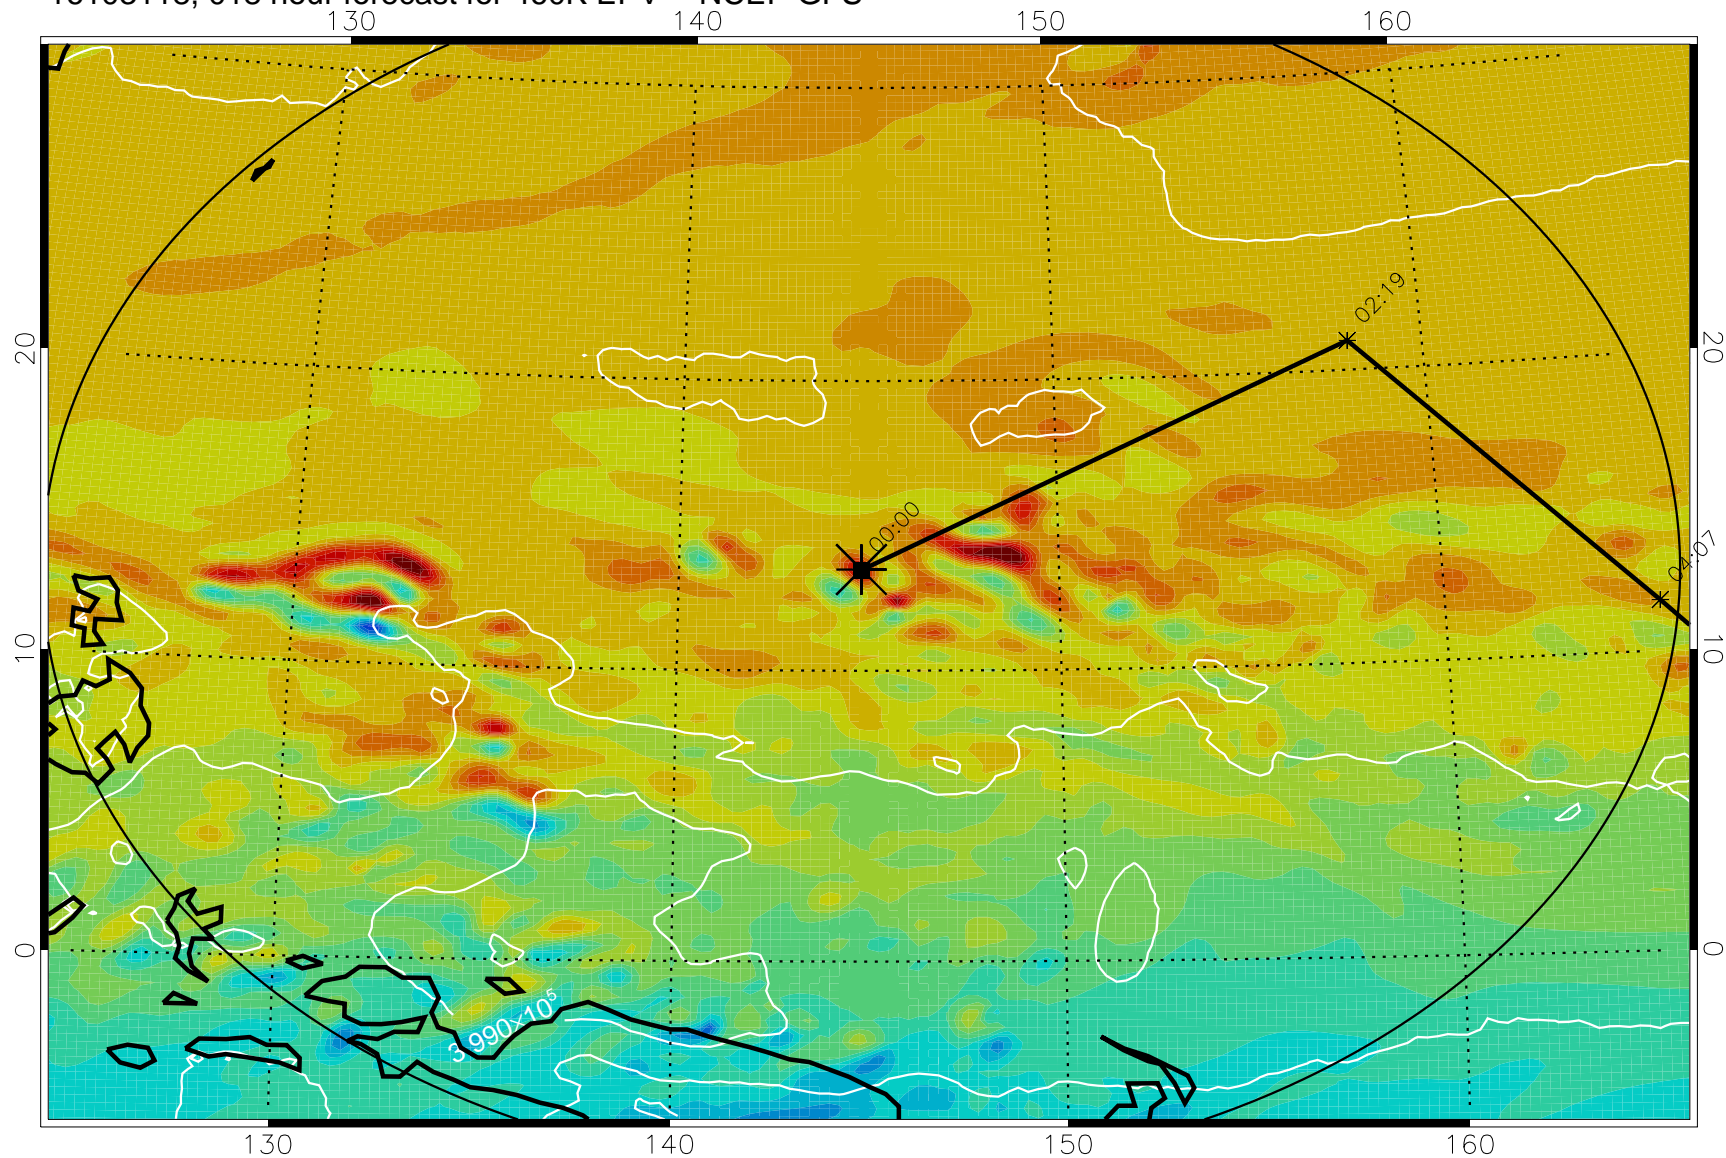

16103106, 006 hour forecast for 460K EPV -- NCEP GFS

460K Montgomery Streamfunction, white

Range ring of 2304 km

16103112, 012 hour forecast for 460K EPV -- NCEP GFS

460K Montgomery Streamfunction, white

Range ring of 2304 km

16103118, 018 hour forecast for 460K EPV -- NCEP GFS

460K Montgomery Streamfunction, white

Range ring of 2304 km

16110100, 024 hour forecast for 460K EPV -- NCEP GFS

460K Montgomery Streamfunction, white

-4×10^{-5} -2×10^{-5} 0 2×10^{-5} 4×10^{-5}
PVU

Range ring of 2304 km

16110106, 030 hour forecast for 460K EPV -- NCEP GFS

460K Montgomery Streamfunction, white

Range ring of 2304 km

16110112, 036 hour forecast for 460K EPV -- NCEP GFS

460K Montgomery Streamfunction, white

460K Montgomery Streamfunction, white

Range ring of 2304 km

16110206, 054 hour forecast for 460K EPV -- NCEP GFS

460K Montgomery Streamfunction, white

Range ring of 2304 km

16110212, 060 hour forecast for 460K EPV -- NCEP GFS