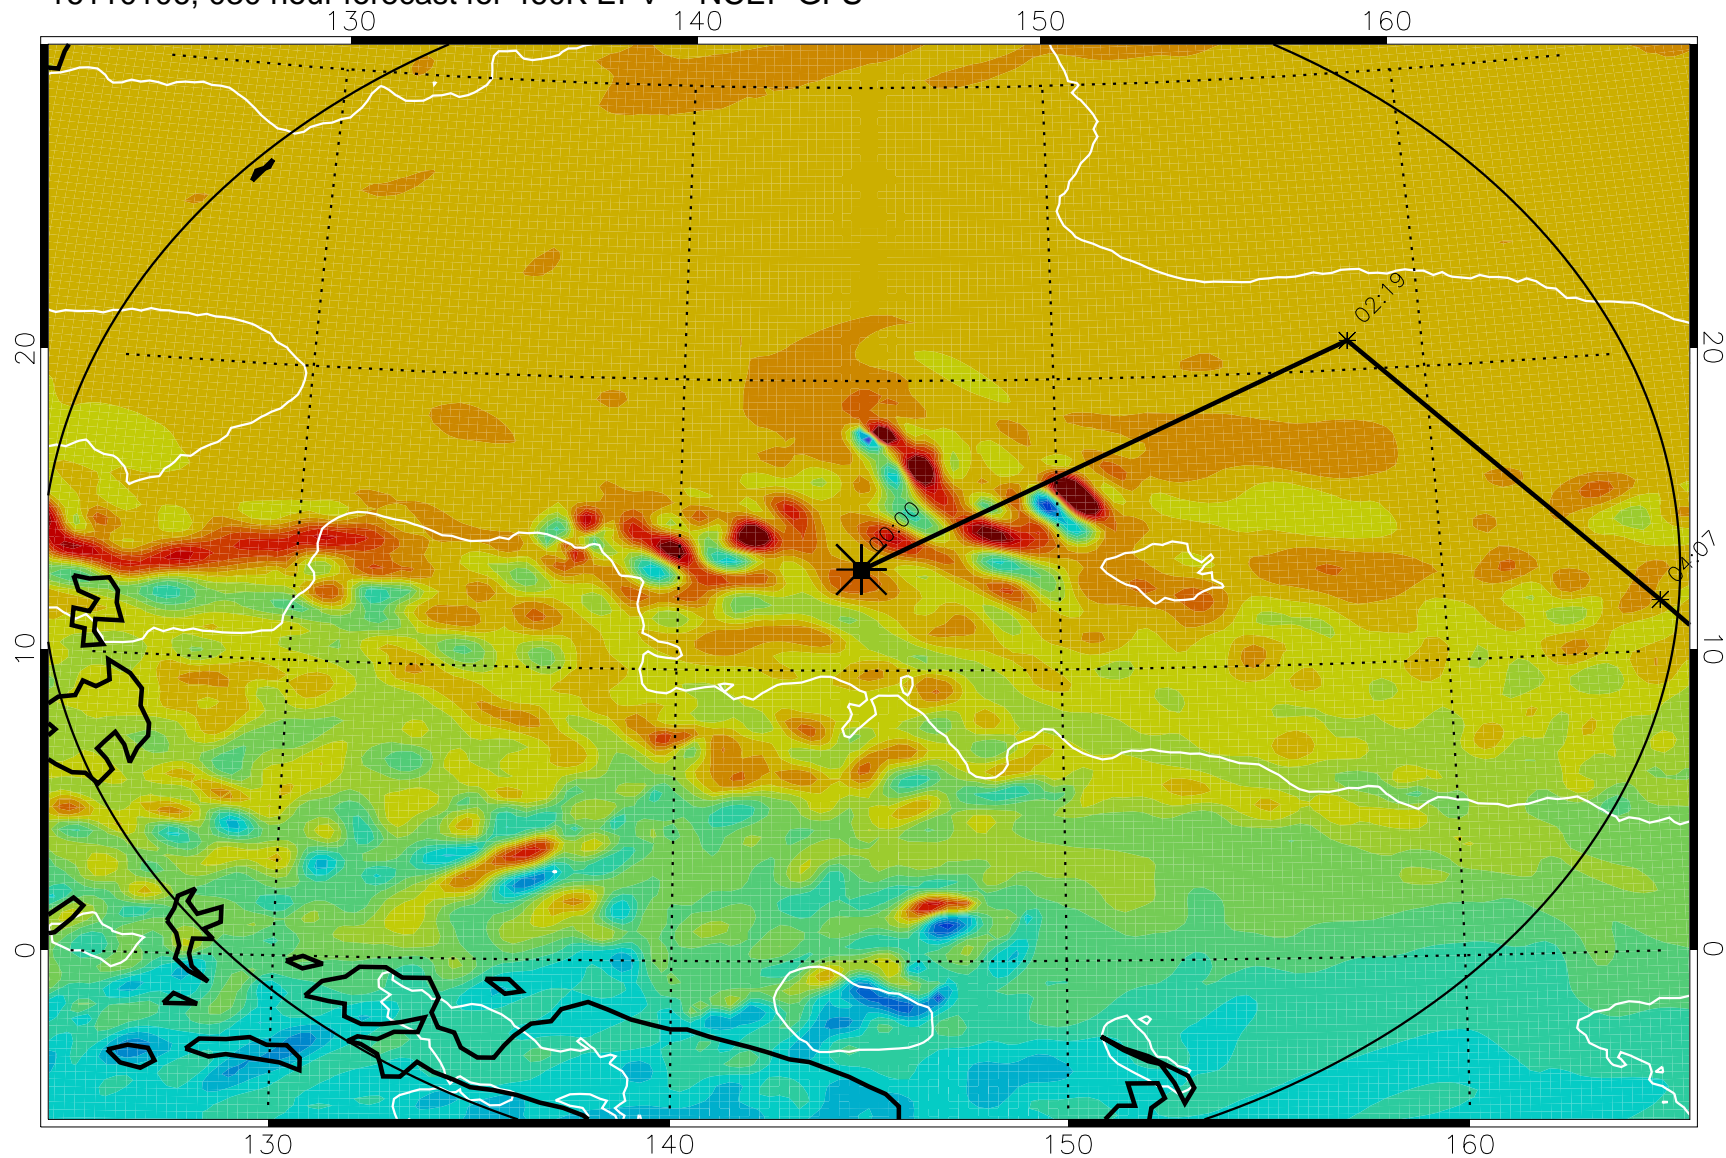

16103106, 006 hour forecast for 460K EPV -- NCEP GFS

460K Montgomery Streamfunction, white

Range ring of 2304 km

16103112, 012 hour forecast for 460K EPV -- NCEP GFS

460K Montgomery Streamfunction, white

Range ring of 2304 km

16103118, 018 hour forecast for 460K EPV -- NCEP GFS

460K Montgomery Streamfunction, white

Range ring of 2304 km

16110100, 024 hour forecast for 460K EPV -- NCEP GFS

460K Montgomery Streamfunction, white

-4×10^{-5} -2×10^{-5} 0 2×10^{-5} 4×10^{-5}
PVU

Range ring of 2304 km

16110106, 030 hour forecast for 460K EPV -- NCEP GFS

460K Montgomery Streamfunction, white

Range ring of 2304 km

16110112, 036 hour forecast for 460K EPV -- NCEP GFS

460K Montgomery Streamfunction, white

460K Montgomery Streamfunction, white

Range ring of 2304 km

16110206, 054 hour forecast for 460K EPV -- NCEP GFS

460K Montgomery Streamfunction, white

Range ring of 2304 km

16110212, 060 hour forecast for 460K EPV -- NCEP GFS