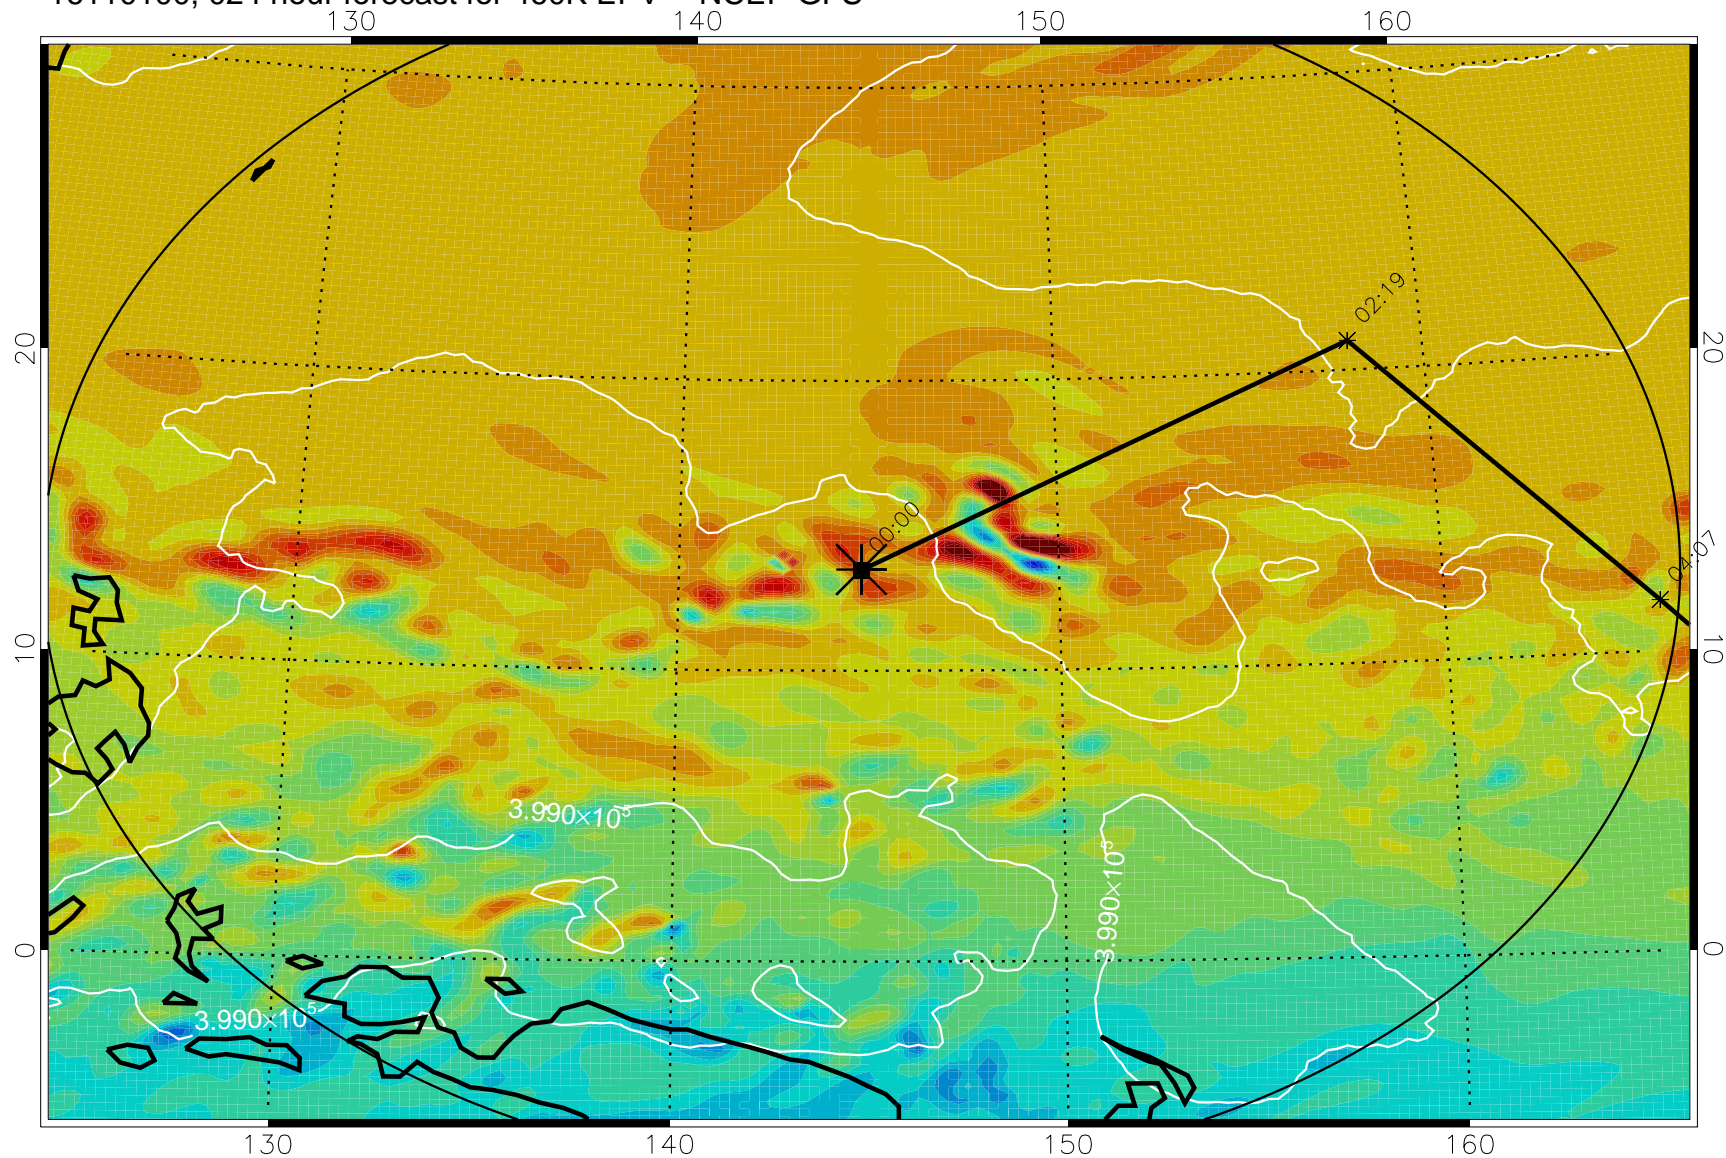

16103106, 006 hour forecast for 460K EPV -- NCEP GFS

460K Montgomery Streamfunction, white

Range ring of 2304 km

16103112, 012 hour forecast for 460K EPV -- NCEP GFS

460K Montgomery Streamfunction, white

Range ring of 2304 km

16103118, 018 hour forecast for 460K EPV -- NCEP GFS

460K Montgomery Streamfunction, white

Range ring of 2304 km

16110100, 024 hour forecast for 460K EPV -- NCEP GFS

460K Montgomery Streamfunction, white

-4×10^{-5} -2×10^{-5} 0 2×10^{-5} 4×10^{-5}
PVU

Range ring of 2304 km

16110106, 030 hour forecast for 460K EPV -- NCEP GFS

460K Montgomery Streamfunction, white

Range ring of 2304 km

16110112, 036 hour forecast for 460K EPV -- NCEP GFS

460K Montgomery Streamfunction, white

460K Montgomery Streamfunction, white

Range ring of 2304 km

16110206, 054 hour forecast for 460K EPV -- NCEP GFS

460K Montgomery Streamfunction, white

Range ring of 2304 km

16110212, 060 hour forecast for 460K EPV -- NCEP GFS