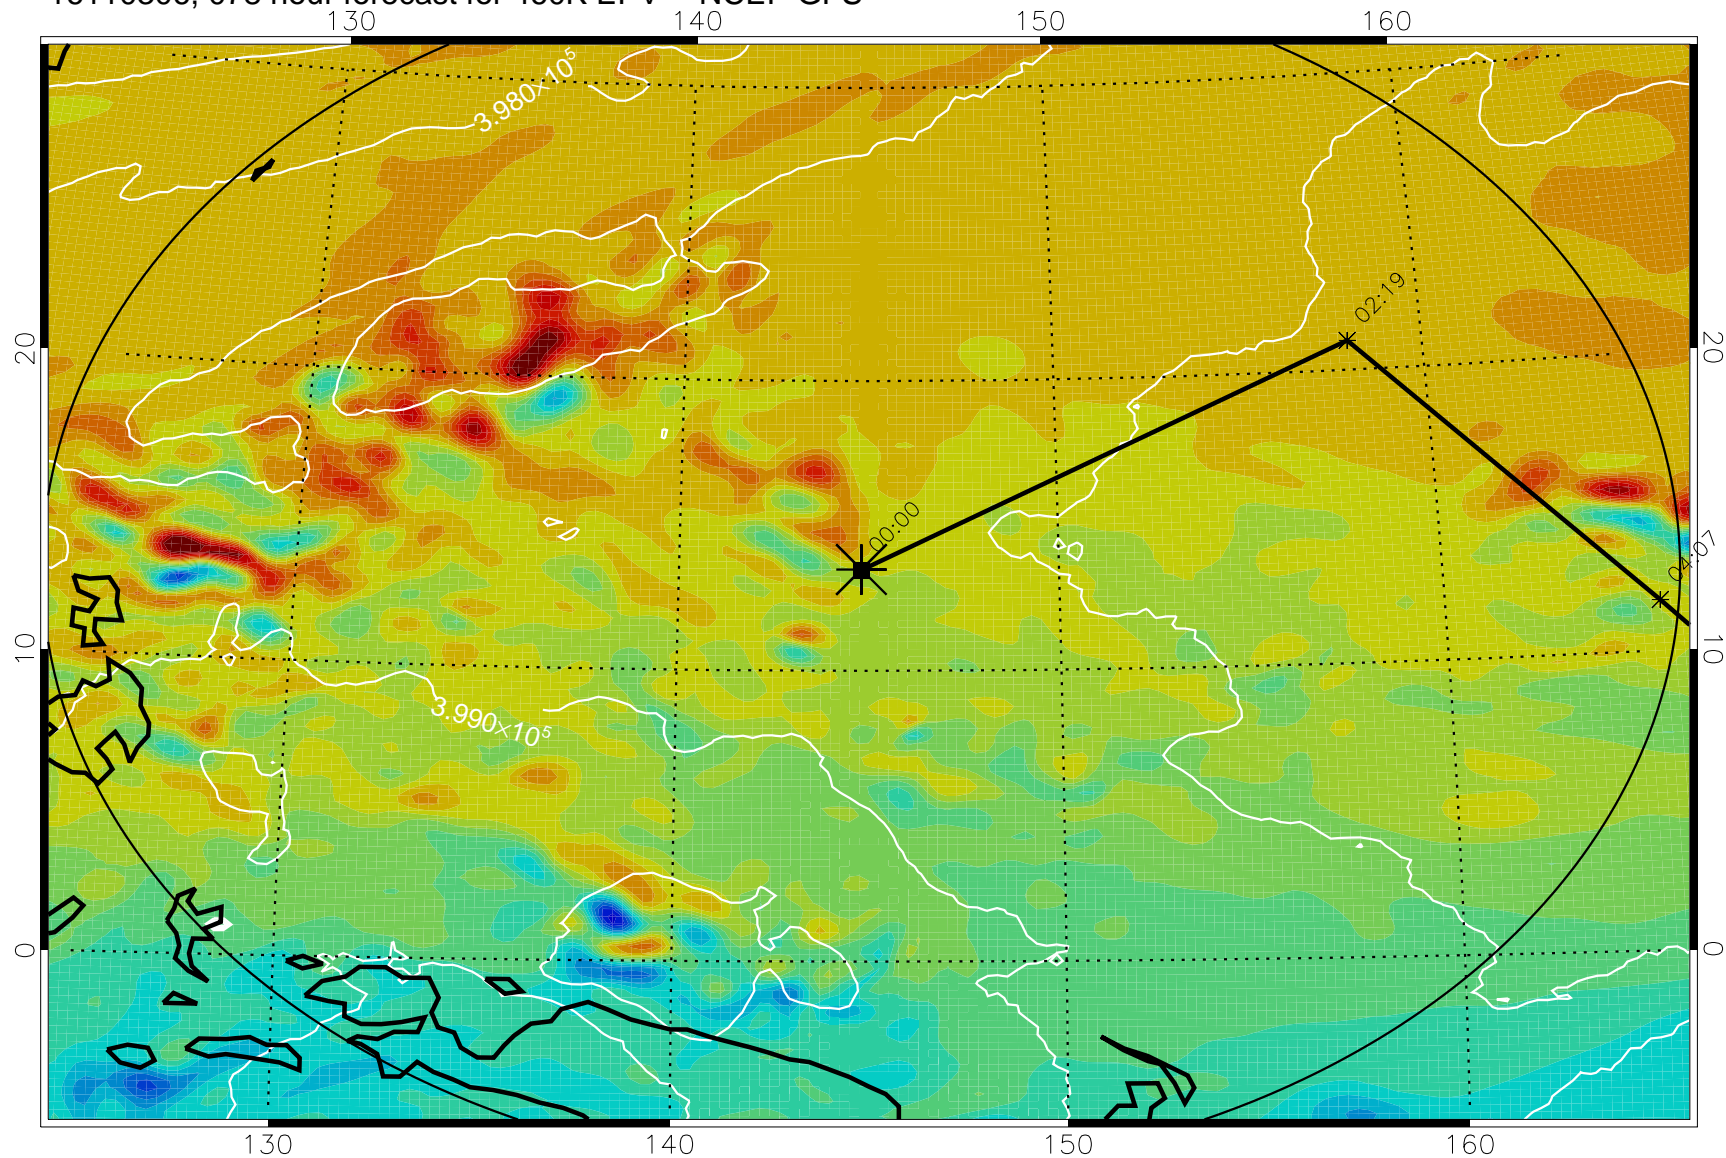

460K Montgomery Streamfunction, white

Range ring of 2304 km

16110206, 054 hour forecast for 460K EPV -- NCEP GFS

460K Montgomery Streamfunction, white

Range ring of 2304 km

16110212, 060 hour forecast for 460K EPV -- NCEP GFS

460K Montgomery Streamfunction, white

Range ring of 2304 km

16110218, 066 hour forecast for 460K EPV -- NCEP GFS

460K Montgomery Streamfunction, white

Range ring of 2304 km

16110300, 072 hour forecast for 460K EPV -- NCEP GFS

460K Montgomery Streamfunction, white

Range ring of 2304 km

16110306, 078 hour forecast for 460K EPV -- NCEP GFS

460K Montgomery Streamfunction, white

Range ring of 2304 km

16110312, 084 hour forecast for 460K EPV -- NCEP GFS