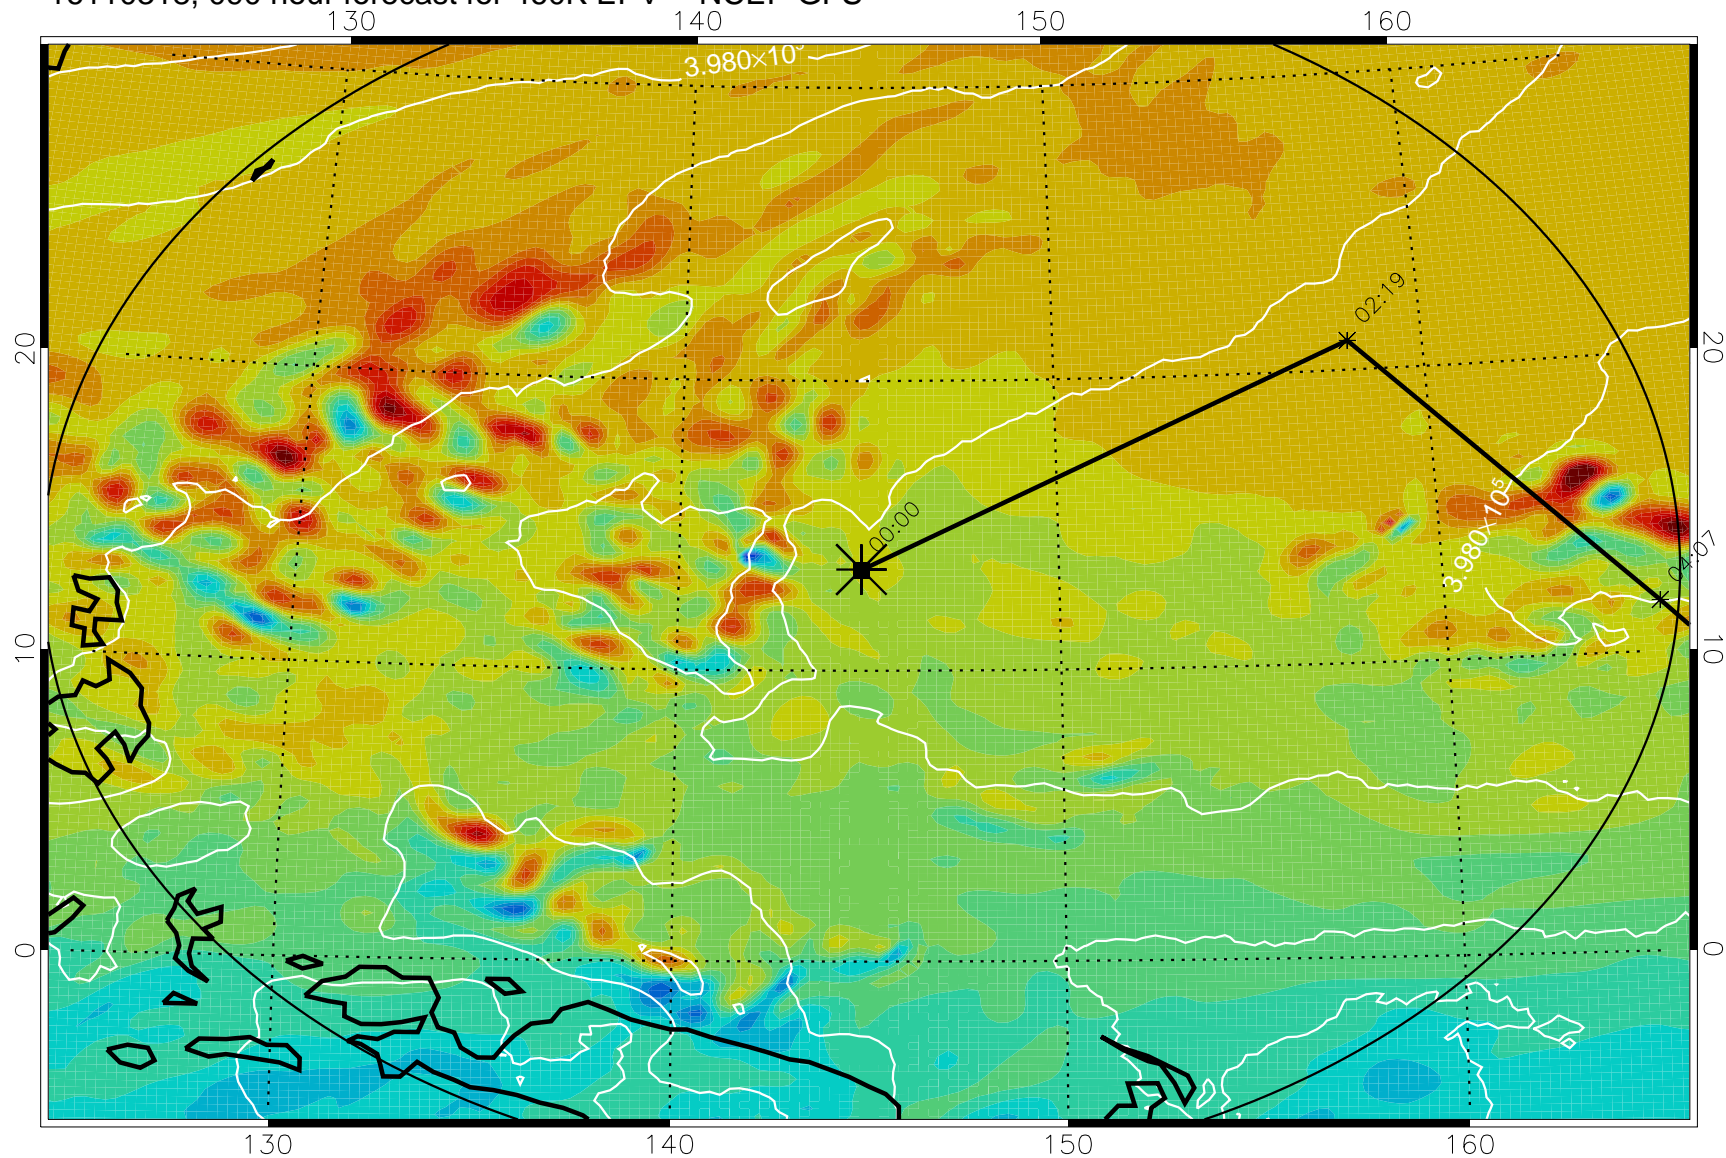

460K Montgomery Streamfunction, white

Range ring of 2304 km

16110218, 066 hour forecast for 460K EPV -- NCEP GFS

460K Montgomery Streamfunction, white

Range ring of 2304 km

16110300, 072 hour forecast for 460K EPV -- NCEP GFS

460K Montgomery Streamfunction, white

Range ring of 2304 km

16110306, 078 hour forecast for 460K EPV -- NCEP GFS

460K Montgomery Streamfunction, white

Range ring of 2304 km

16110312, 084 hour forecast for 460K EPV -- NCEP GFS

460K Montgomery Streamfunction, white

Range ring of 2304 km

16110318, 090 hour forecast for 460K EPV -- NCEP GFS

460K Montgomery Streamfunction, white

Range ring of 2304 km

16110400, 096 hour forecast for 460K EPV -- NCEP GFS

460K Montgomery Streamfunction, white

Range ring of 2304 km

16110406, 102 hour forecast for 460K EPV -- NCEP GFS

460K Montgomery Streamfunction, white

Range ring of 2304 km

16110412, 108 hour forecast for 460K EPV -- NCEP GFS