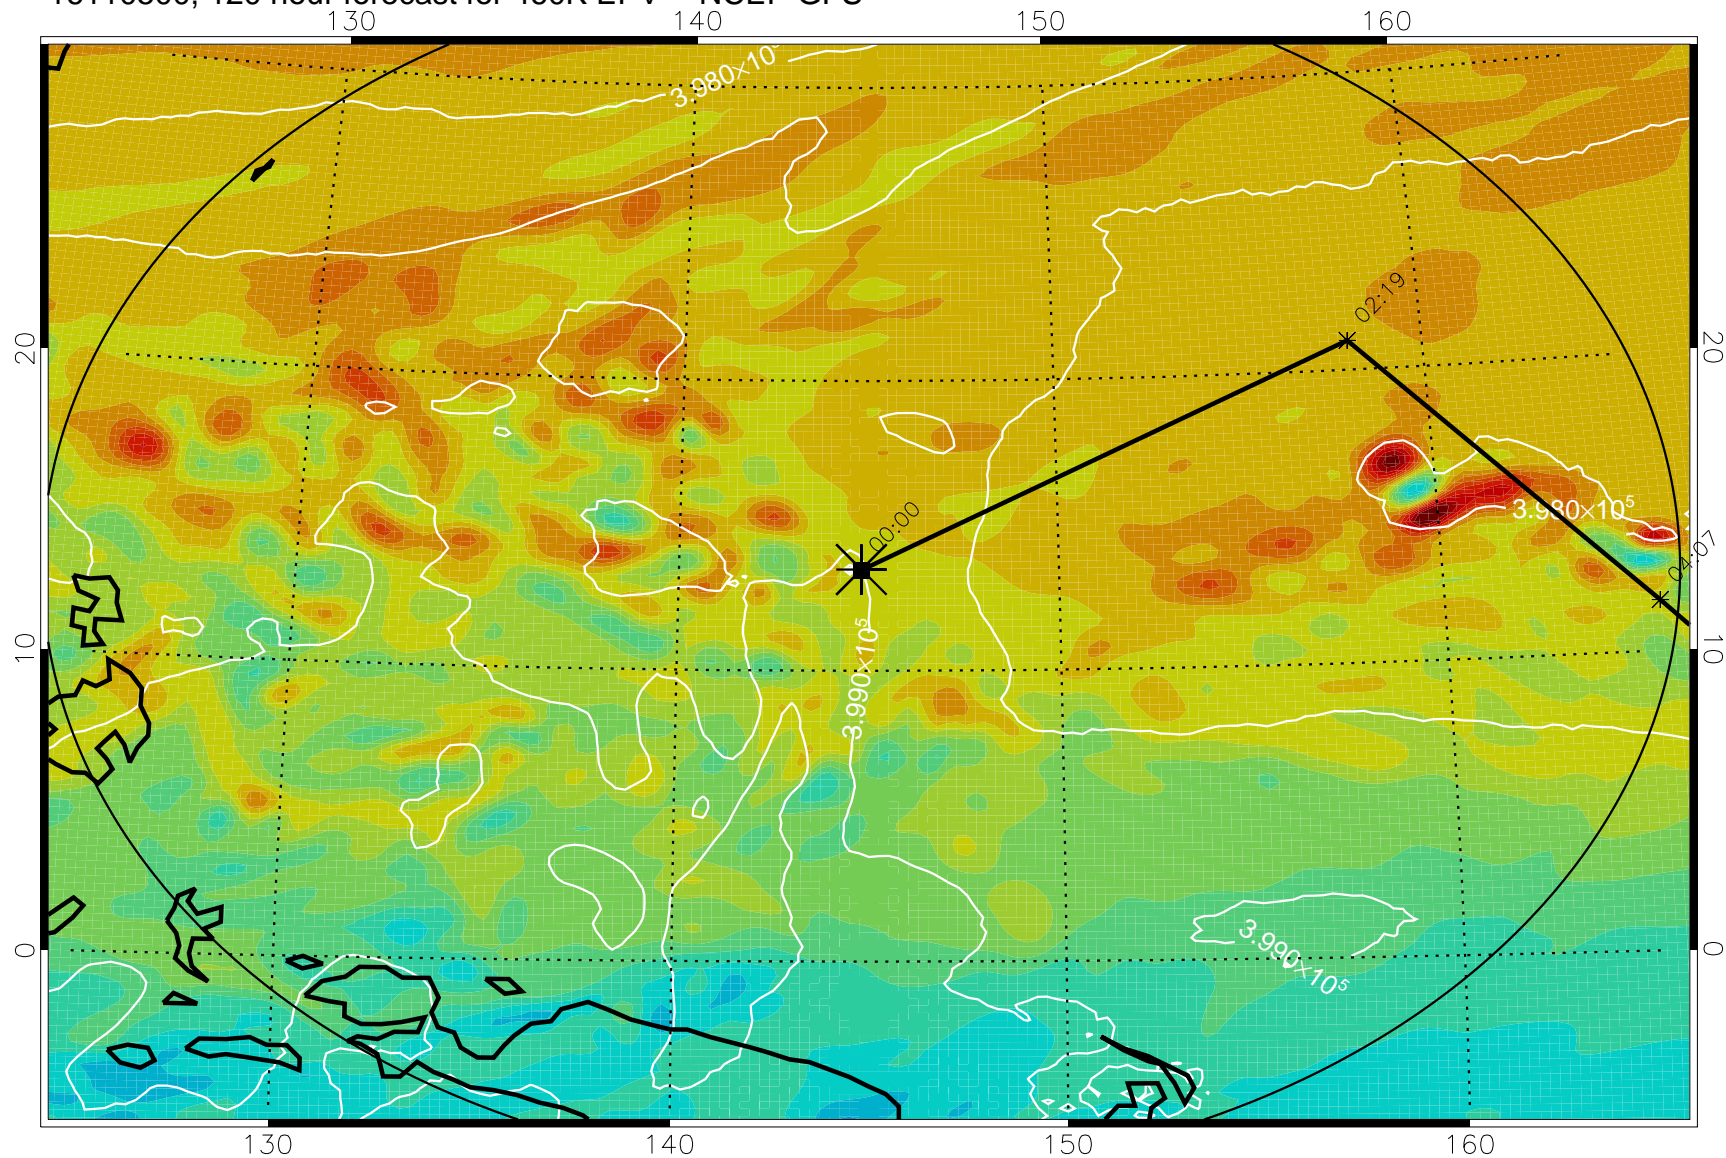

460K Montgomery Streamfunction, white

Range ring of 2304 km

16110318, 090 hour forecast for 460K EPV -- NCEP GFS

460K Montgomery Streamfunction, white

Range ring of 2304 km

16110400, 096 hour forecast for 460K EPV -- NCEP GFS

460K Montgomery Streamfunction, white

Range ring of 2304 km

16110406, 102 hour forecast for 460K EPV -- NCEP GFS

460K Montgomery Streamfunction, white

Range ring of 2304 km

16110412, 108 hour forecast for 460K EPV -- NCEP GFS

460K Montgomery Streamfunction, white

Range ring of 2304 km

16110418, 114 hour forecast for 460K EPV -- NCEP GFS

460K Montgomery Streamfunction, white

Range ring of 2304 km

16110500, 120 hour forecast for 460K EPV -- NCEP GFS

460K Montgomery Streamfunction, white

Range ring of 2304 km