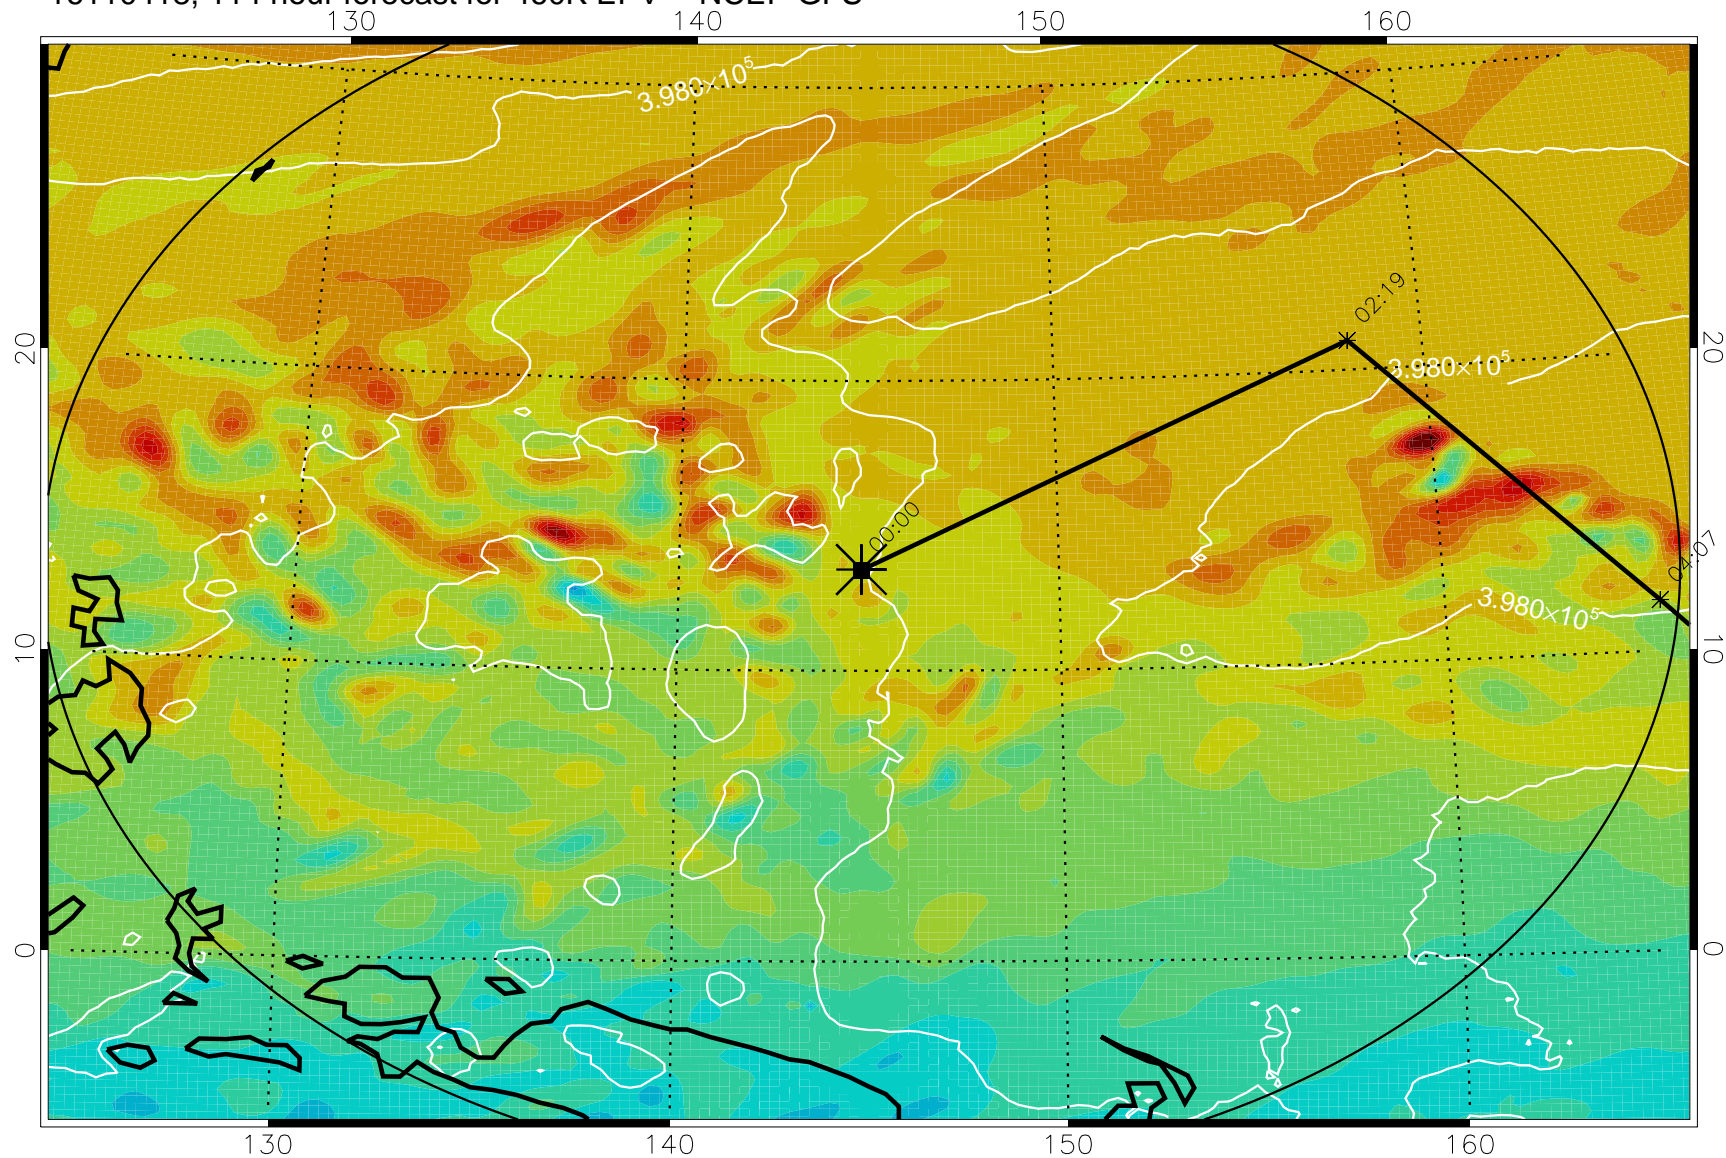

460K Montgomery Streamfunction, white

Range ring of 2304 km

16110318, 090 hour forecast for 460K EPV -- NCEP GFS

460K Montgomery Streamfunction, white

Range ring of 2304 km

16110400, 096 hour forecast for 460K EPV -- NCEP GFS

460K Montgomery Streamfunction, white

Range ring of 2304 km

16110406, 102 hour forecast for 460K EPV -- NCEP GFS

460K Montgomery Streamfunction, white

Range ring of 2304 km

16110412, 108 hour forecast for 460K EPV -- NCEP GFS

460K Montgomery Streamfunction, white

Range ring of 2304 km

16110418, 114 hour forecast for 460K EPV -- NCEP GFS

460K Montgomery Streamfunction, white

Range ring of 2304 km

16110500, 120 hour forecast for 460K EPV -- NCEP GFS

460K Montgomery Streamfunction, white

Range ring of 2304 km