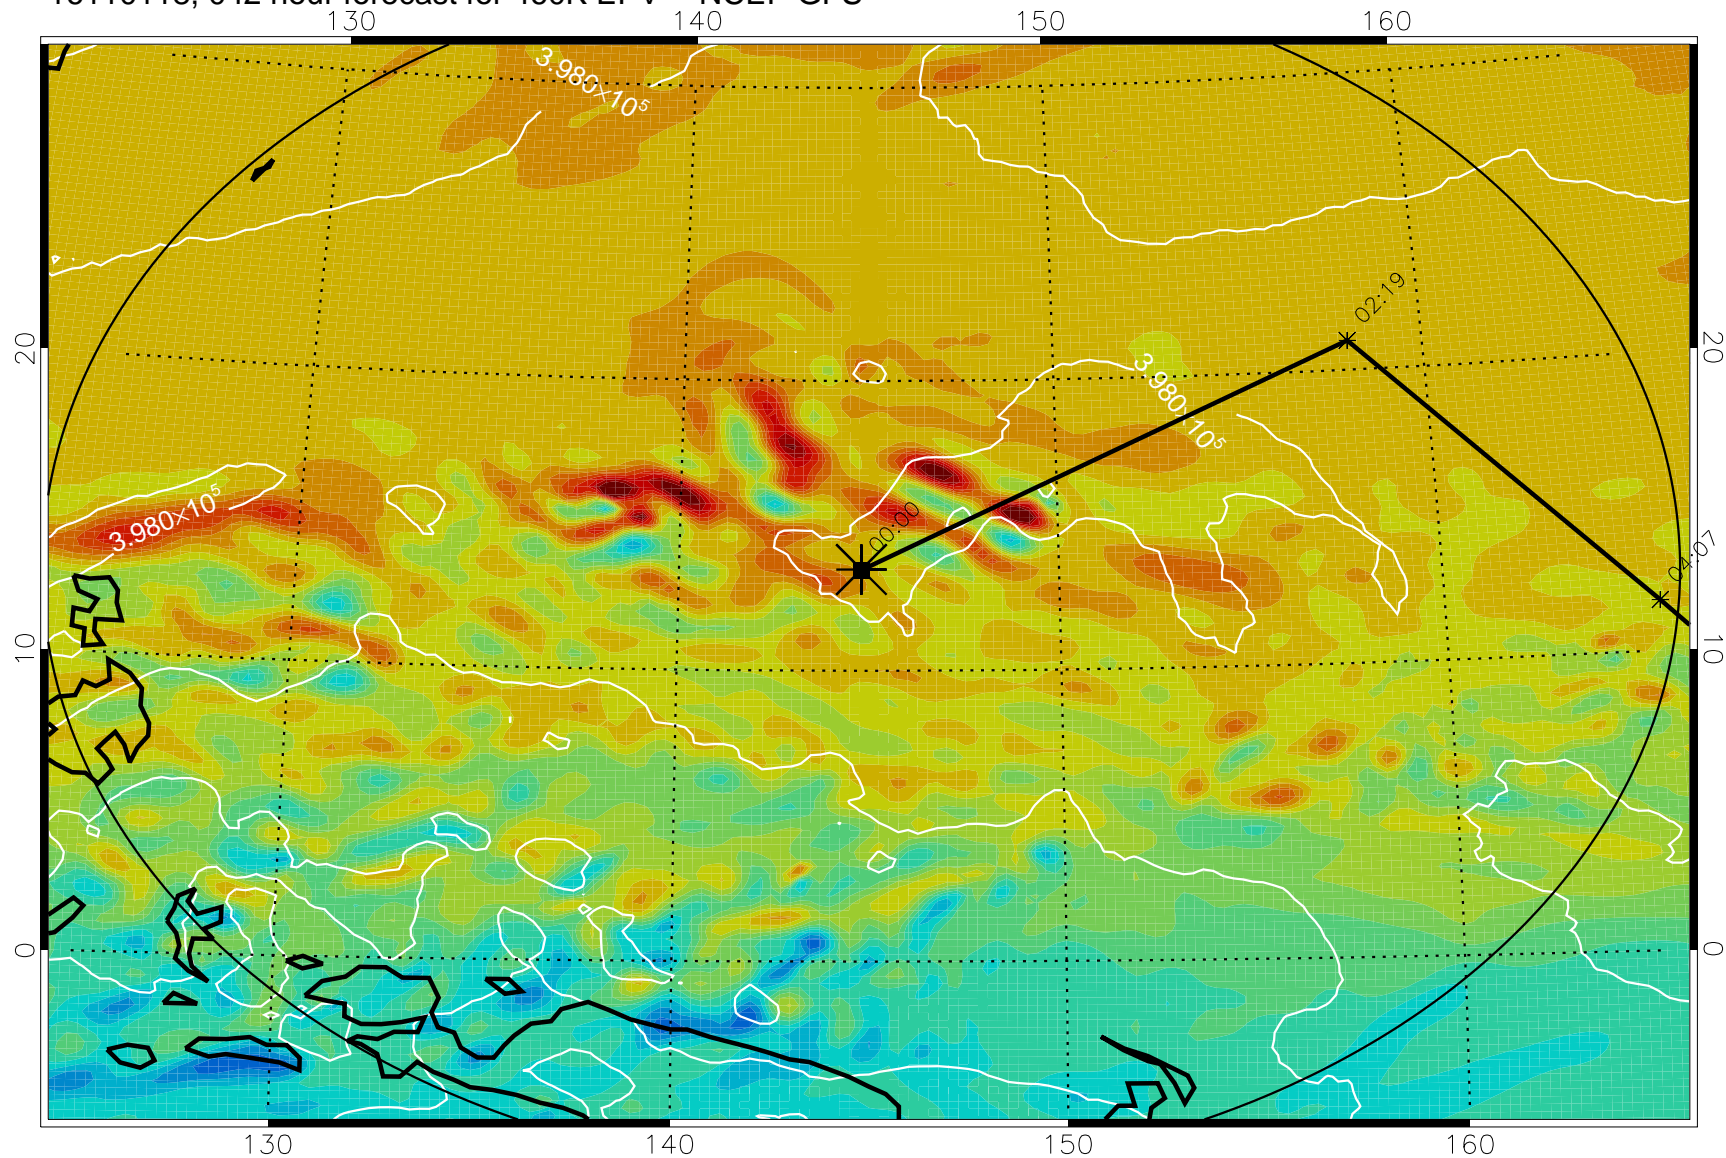

Range ring of 2304 km

16110106, 030 hour forecast for 460K EPV -- NCEP GFS

460K Montgomery Streamfunction, white

Range ring of 2304 km

16110112, 036 hour forecast for 460K EPV -- NCEP GFS

460K Montgomery Streamfunction, white

-4×10^{-5} -2×10^{-5} 0 2×10^{-5} 4×10^{-5}
PVU

Range ring of 2304 km

16110118, 042 hour forecast for 460K EPV -- NCEP GFS

460K Montgomery Streamfunction, white

Range ring of 2304 km

16110200, 048 hour forecast for 460K EPV -- NCEP GFS

460K Montgomery Streamfunction, white

Range ring of 2304 km

16110206, 054 hour forecast for 460K EPV -- NCEP GFS

460K Montgomery Streamfunction, white

Range ring of 2304 km

16110212, 060 hour forecast for 460K EPV -- NCEP GFS

460K Montgomery Streamfunction, white

Range ring of 2304 km

16110218, 066 hour forecast for 460K EPV -- NCEP GFS

460K Montgomery Streamfunction, white

Range ring of 2304 km

16110300, 072 hour forecast for 460K EPV -- NCEP GFS