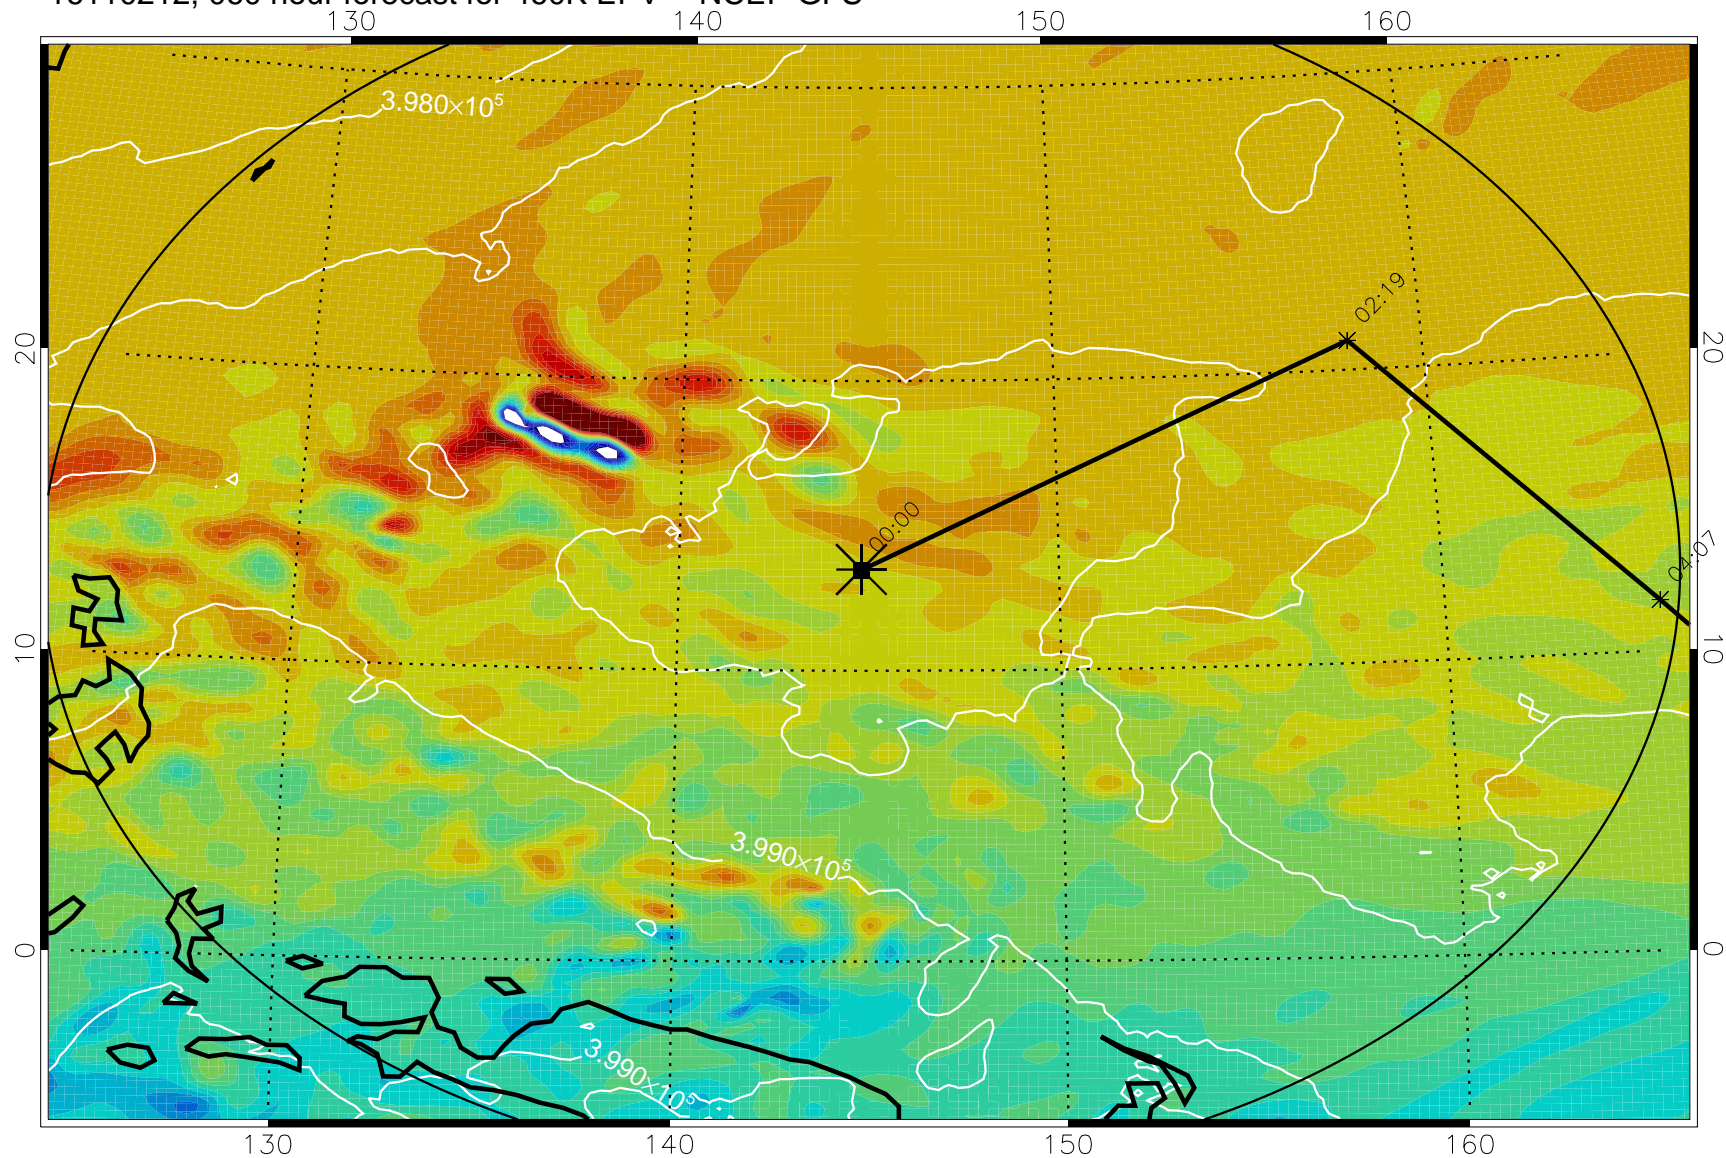

460K Montgomery Streamfunction, white

Range ring of 2304 km

16110206, 054 hour forecast for 460K EPV -- NCEP GFS

460K Montgomery Streamfunction, white

Range ring of 2304 km

16110212, 060 hour forecast for 460K EPV -- NCEP GFS

460K Montgomery Streamfunction, white

Range ring of 2304 km

16110218, 066 hour forecast for 460K EPV -- NCEP GFS

460K Montgomery Streamfunction, white

Range ring of 2304 km

16110300, 072 hour forecast for 460K EPV -- NCEP GFS