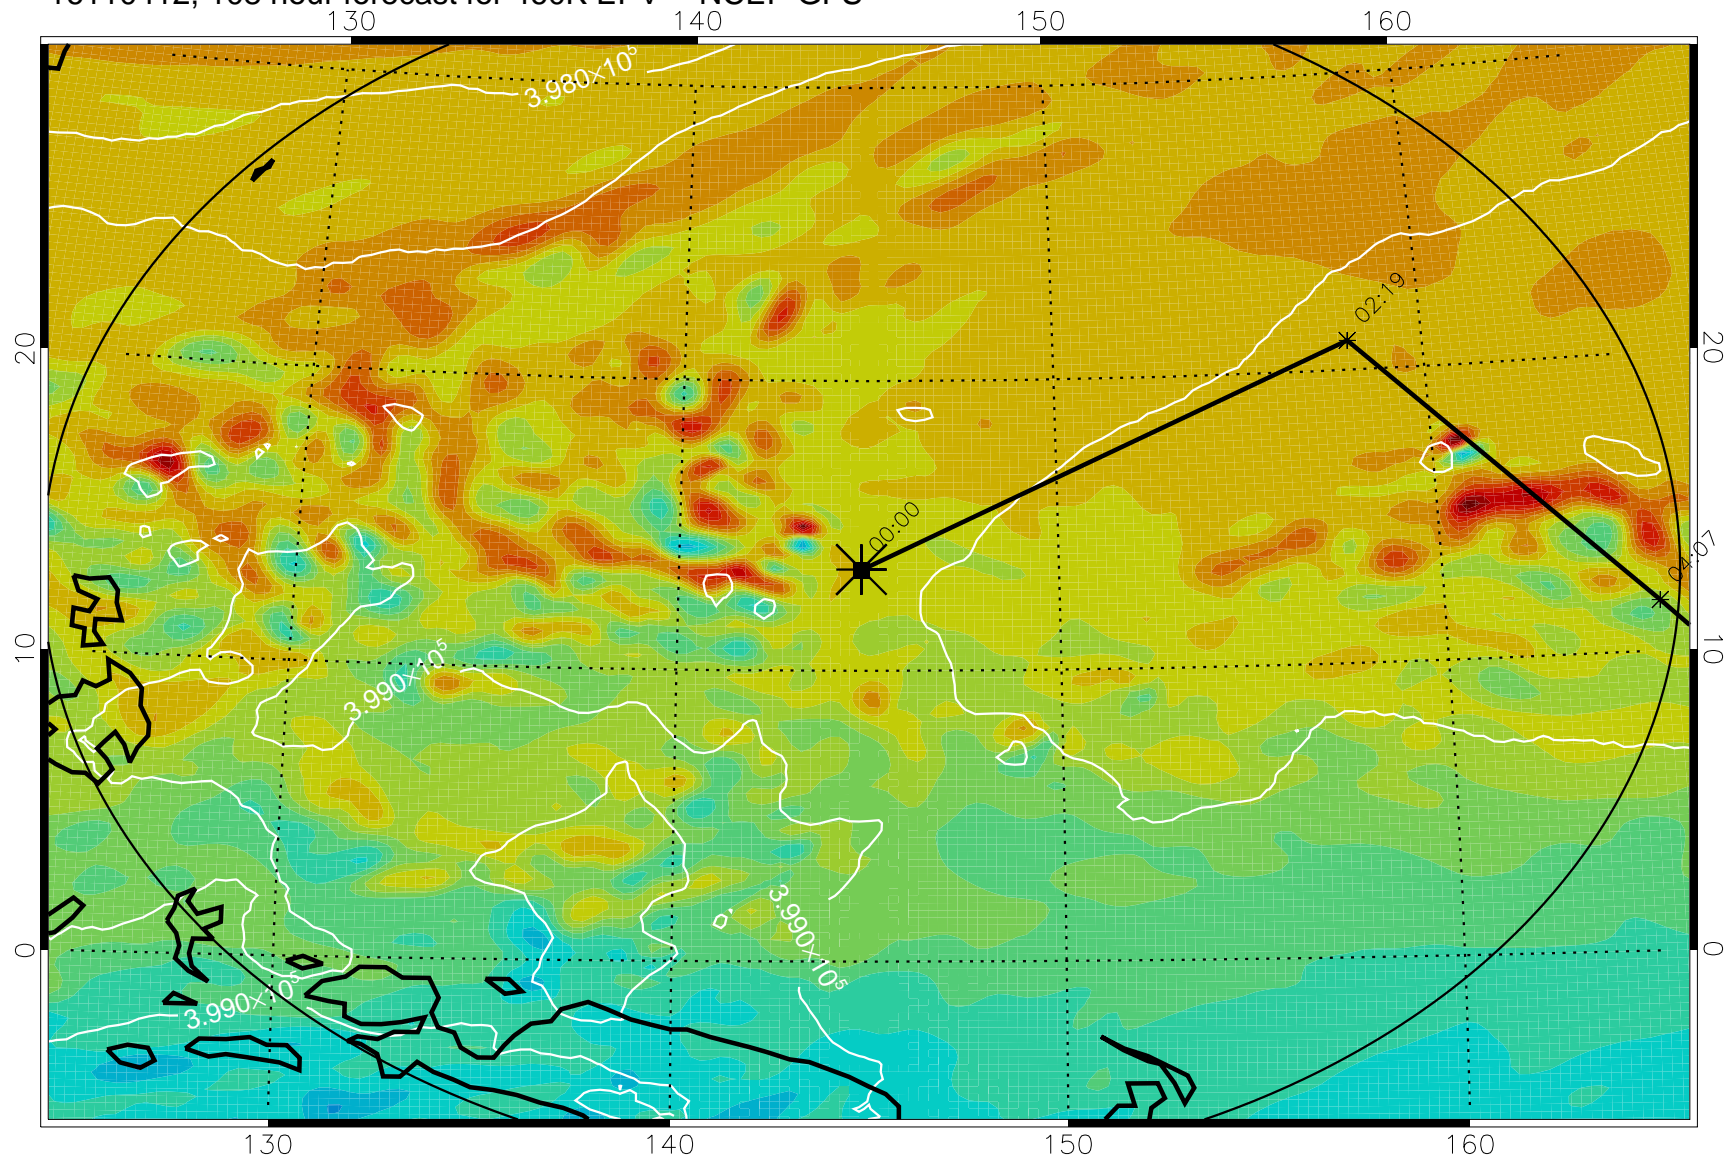

460K Montgomery Streamfunction, white

Range ring of 2304 km

16110318, 090 hour forecast for 460K EPV -- NCEP GFS

460K Montgomery Streamfunction, white

Range ring of 2304 km

16110400, 096 hour forecast for 460K EPV -- NCEP GFS

460K Montgomery Streamfunction, white

Range ring of 2304 km

16110406, 102 hour forecast for 460K EPV -- NCEP GFS

460K Montgomery Streamfunction, white

Range ring of 2304 km

16110412, 108 hour forecast for 460K EPV -- NCEP GFS

460K Montgomery Streamfunction, white

Range ring of 2304 km

16110418, 114 hour forecast for 460K EPV -- NCEP GFS

460K Montgomery Streamfunction, white

Range ring of 2304 km

16110500, 120 hour forecast for 460K EPV -- NCEP GFS

460K Montgomery Streamfunction, white

Range ring of 2304 km