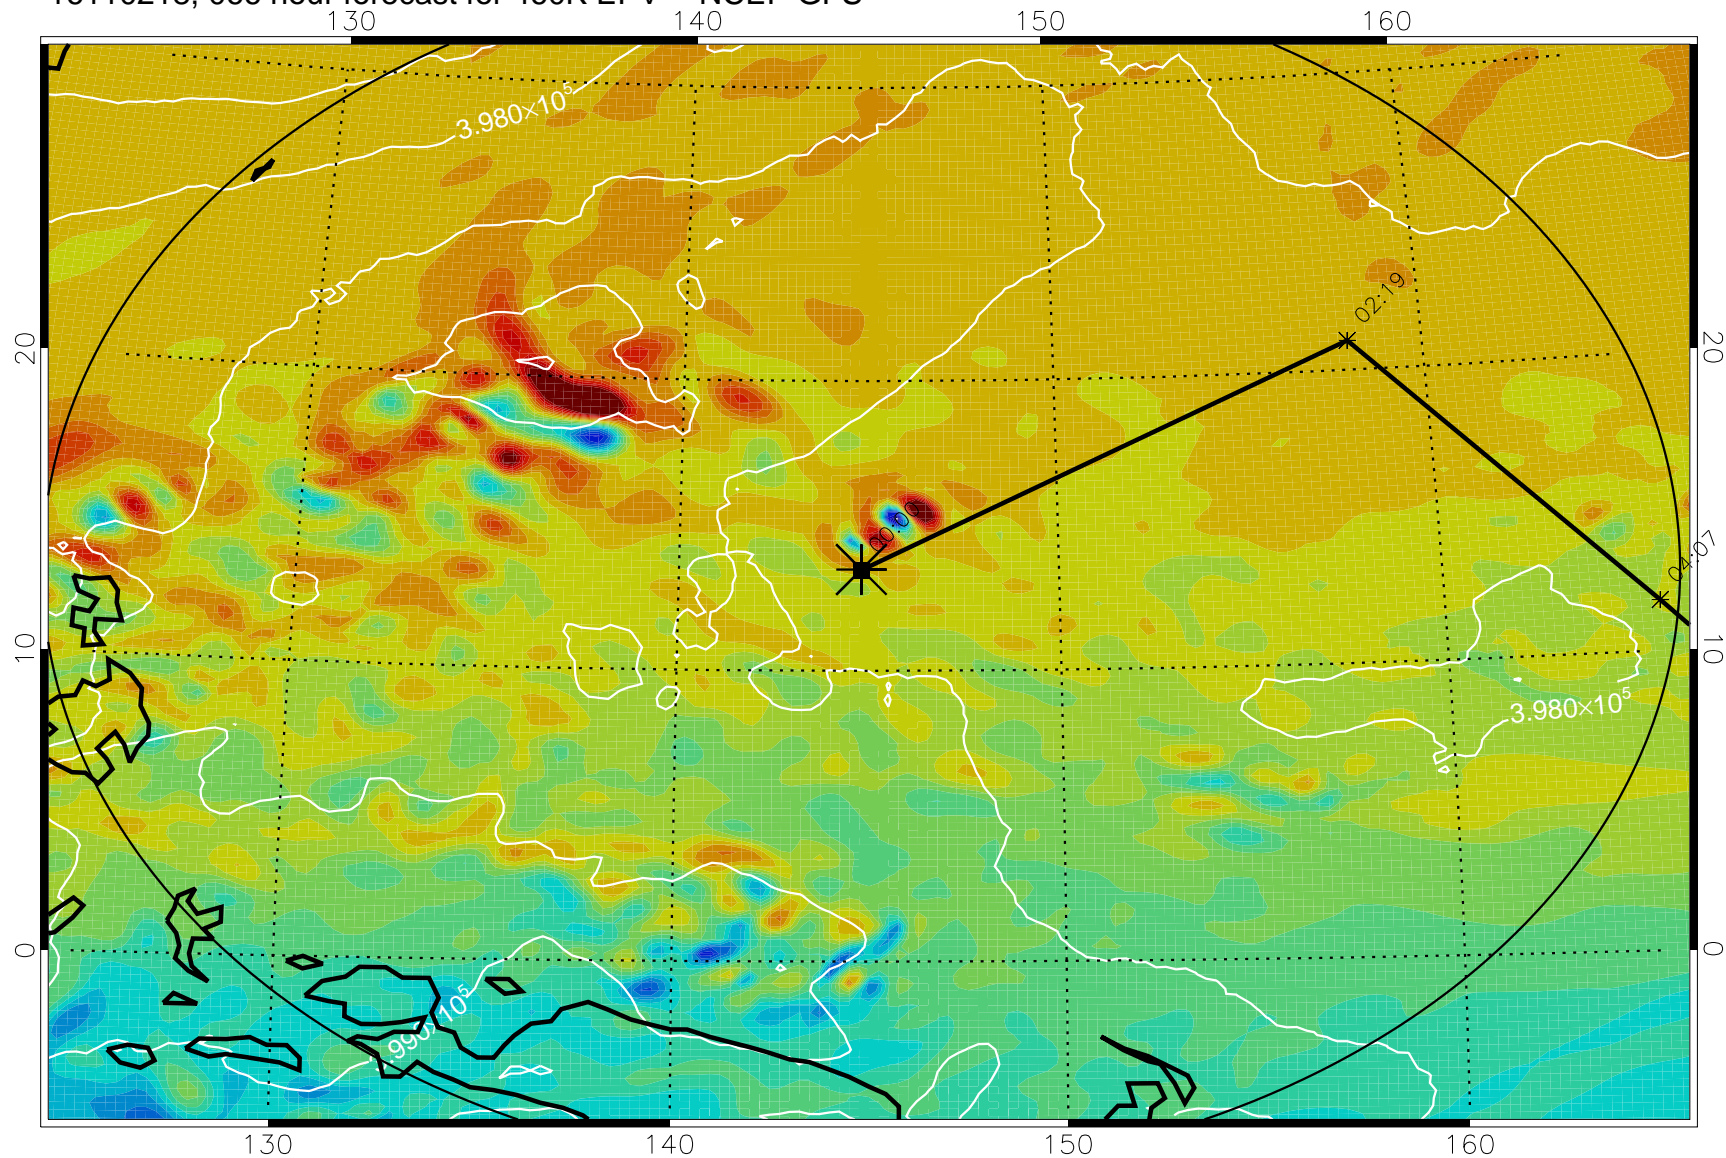

Range ring of 2304 km

16110106, 030 hour forecast for 460K EPV -- NCEP GFS

460K Montgomery Streamfunction, white

Range ring of 2304 km

16110112, 036 hour forecast for 460K EPV -- NCEP GFS

460K Montgomery Streamfunction, white

460K Montgomery Streamfunction, white

Range ring of 2304 km

16110206, 054 hour forecast for 460K EPV -- NCEP GFS

460K Montgomery Streamfunction, white

Range ring of 2304 km

16110212, 060 hour forecast for 460K EPV -- NCEP GFS

460K Montgomery Streamfunction, white

Range ring of 2304 km

16110218, 066 hour forecast for 460K EPV -- NCEP GFS

460K Montgomery Streamfunction, white

Range ring of 2304 km

16110300, 072 hour forecast for 460K EPV -- NCEP GFS

460K Montgomery Streamfunction, white

Range ring of 2304 km

16110306, 078 hour forecast for 460K EPV -- NCEP GFS

460K Montgomery Streamfunction, white

Range ring of 2304 km

16110312, 084 hour forecast for 460K EPV -- NCEP GFS