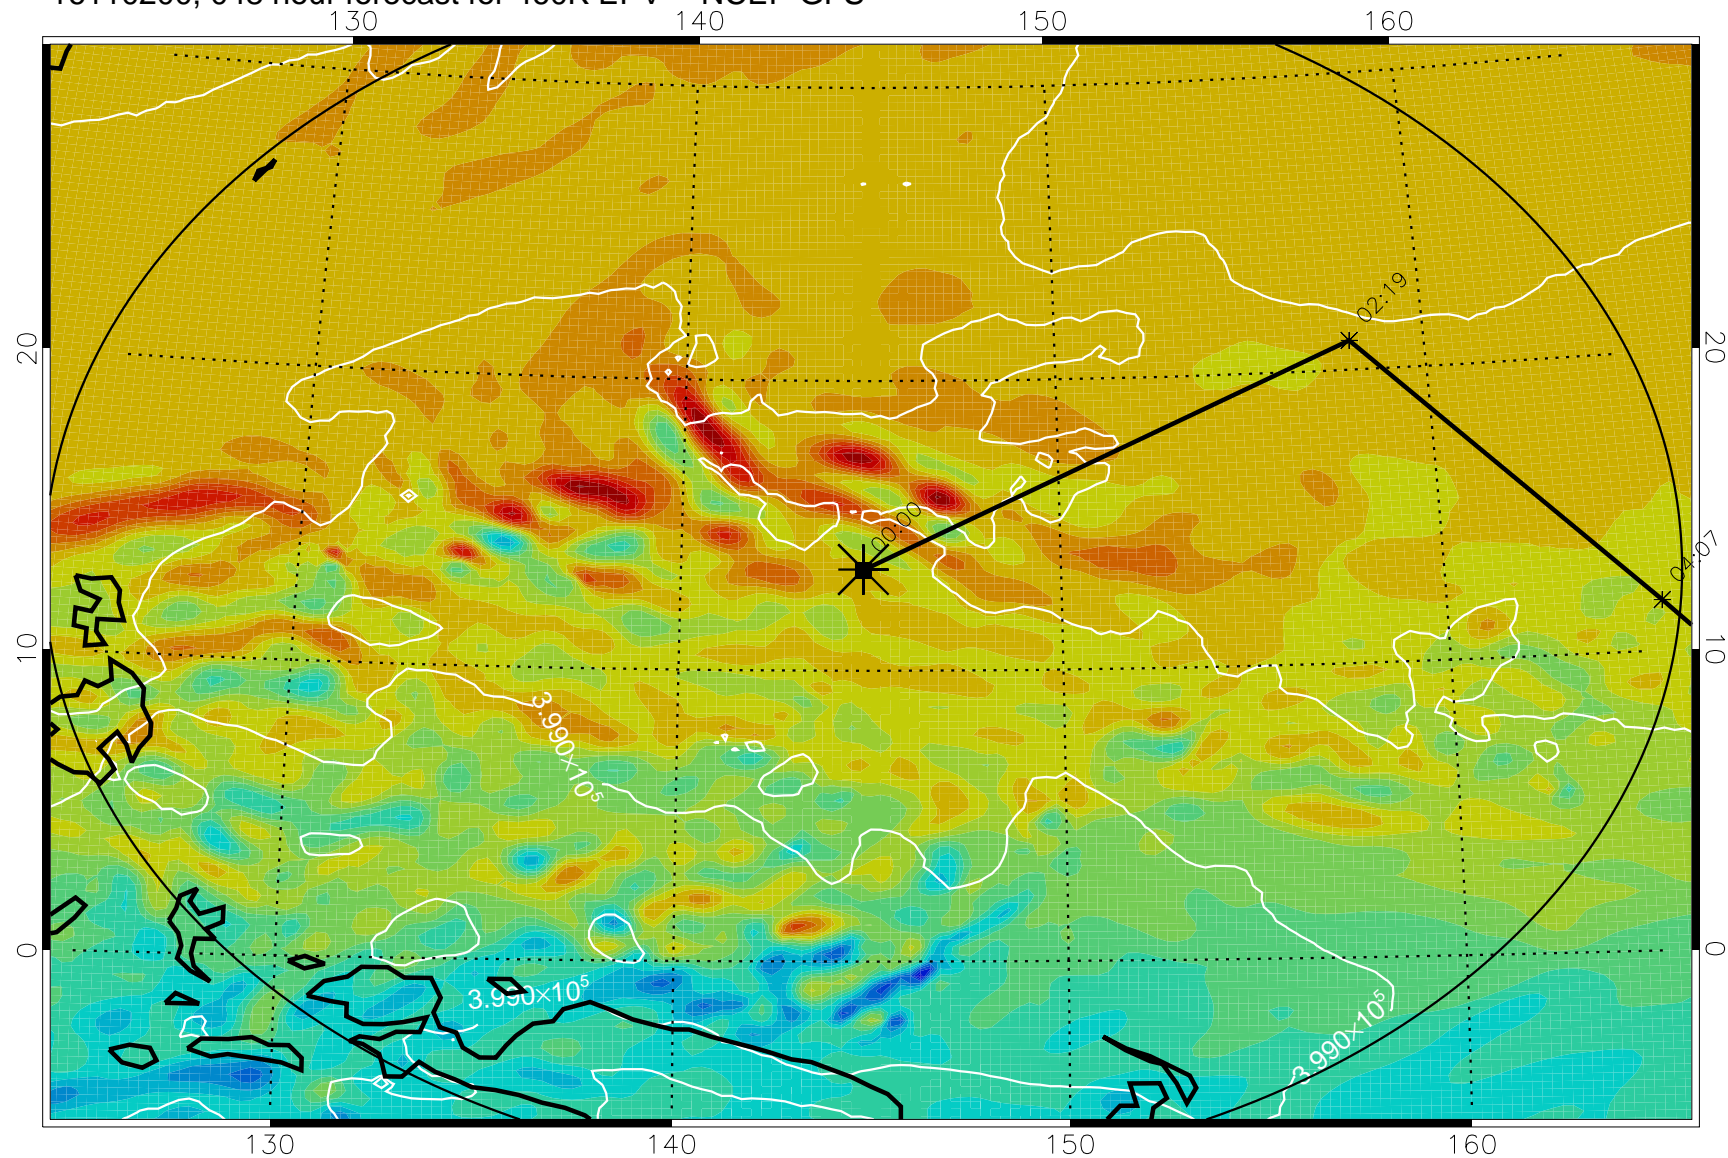

Range ring of 2304 km

16110106, 030 hour forecast for 460K EPV -- NCEP GFS

460K Montgomery Streamfunction, white

Range ring of 2304 km

16110112, 036 hour forecast for 460K EPV -- NCEP GFS

460K Montgomery Streamfunction, white

-4×10^{-5} -2×10^{-5} 0 2×10^{-5} 4×10^{-5}
PVU

Range ring of 2304 km

16110118, 042 hour forecast for 460K EPV -- NCEP GFS

460K Montgomery Streamfunction, white

Range ring of 2304 km

16110200, 048 hour forecast for 460K EPV -- NCEP GFS

460K Montgomery Streamfunction, white

Range ring of 2304 km

16110206, 054 hour forecast for 460K EPV -- NCEP GFS

460K Montgomery Streamfunction, white

Range ring of 2304 km

16110212, 060 hour forecast for 460K EPV -- NCEP GFS

460K Montgomery Streamfunction, white

Range ring of 2304 km

16110218, 066 hour forecast for 460K EPV -- NCEP GFS

460K Montgomery Streamfunction, white

Range ring of 2304 km

16110300, 072 hour forecast for 460K EPV -- NCEP GFS