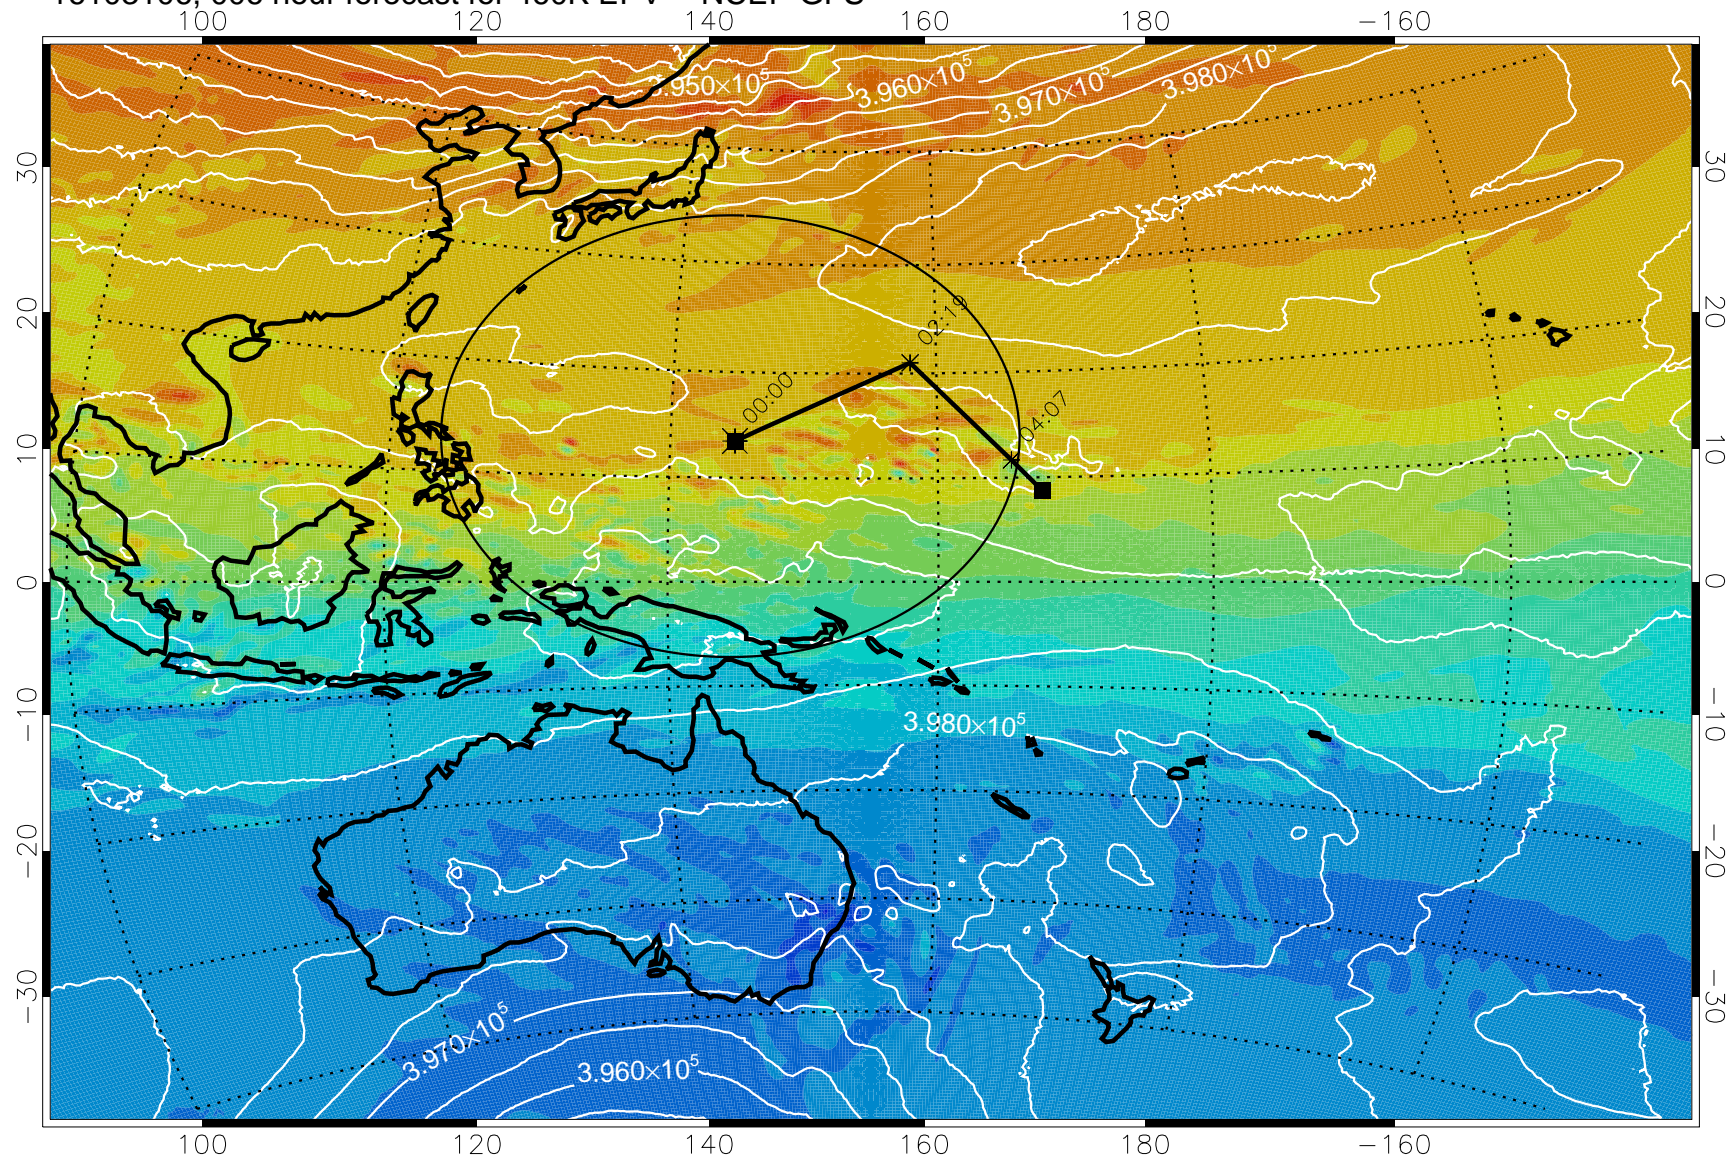

16103106, 006 hour forecast for 460K EPV -- NCEP GFS

460K Montgomery Streamfunction, white

Range ring of 2304 km

16103112, 012 hour forecast for 460K EPV -- NCEP GFS

460K Montgomery Streamfunction, white

Range ring of 2304 km

16103118, 018 hour forecast for 460K EPV -- NCEP GFS

460K Montgomery Streamfunction, white

Range ring of 2304 km

16110100, 024 hour forecast for 460K EPV -- NCEP GFS

460K Montgomery Streamfunction, white

Range ring of 2304 km

16110106, 030 hour forecast for 460K EPV -- NCEP GFS

460K Montgomery Streamfunction, white

Range ring of 2304 km

16110112, 036 hour forecast for 460K EPV -- NCEP GFS

460K Montgomery Streamfunction, white

Range ring of 2304 km

16110118, 042 hour forecast for 460K EPV -- NCEP GFS

-4×10^{-5} -2×10^{-5} 0 PVU 2×10^{-5} 4×10^{-5}

460K Montgomery Streamfunction, white

Range ring of 2304 km

16110200, 048 hour forecast for 460K EPV -- NCEP GFS