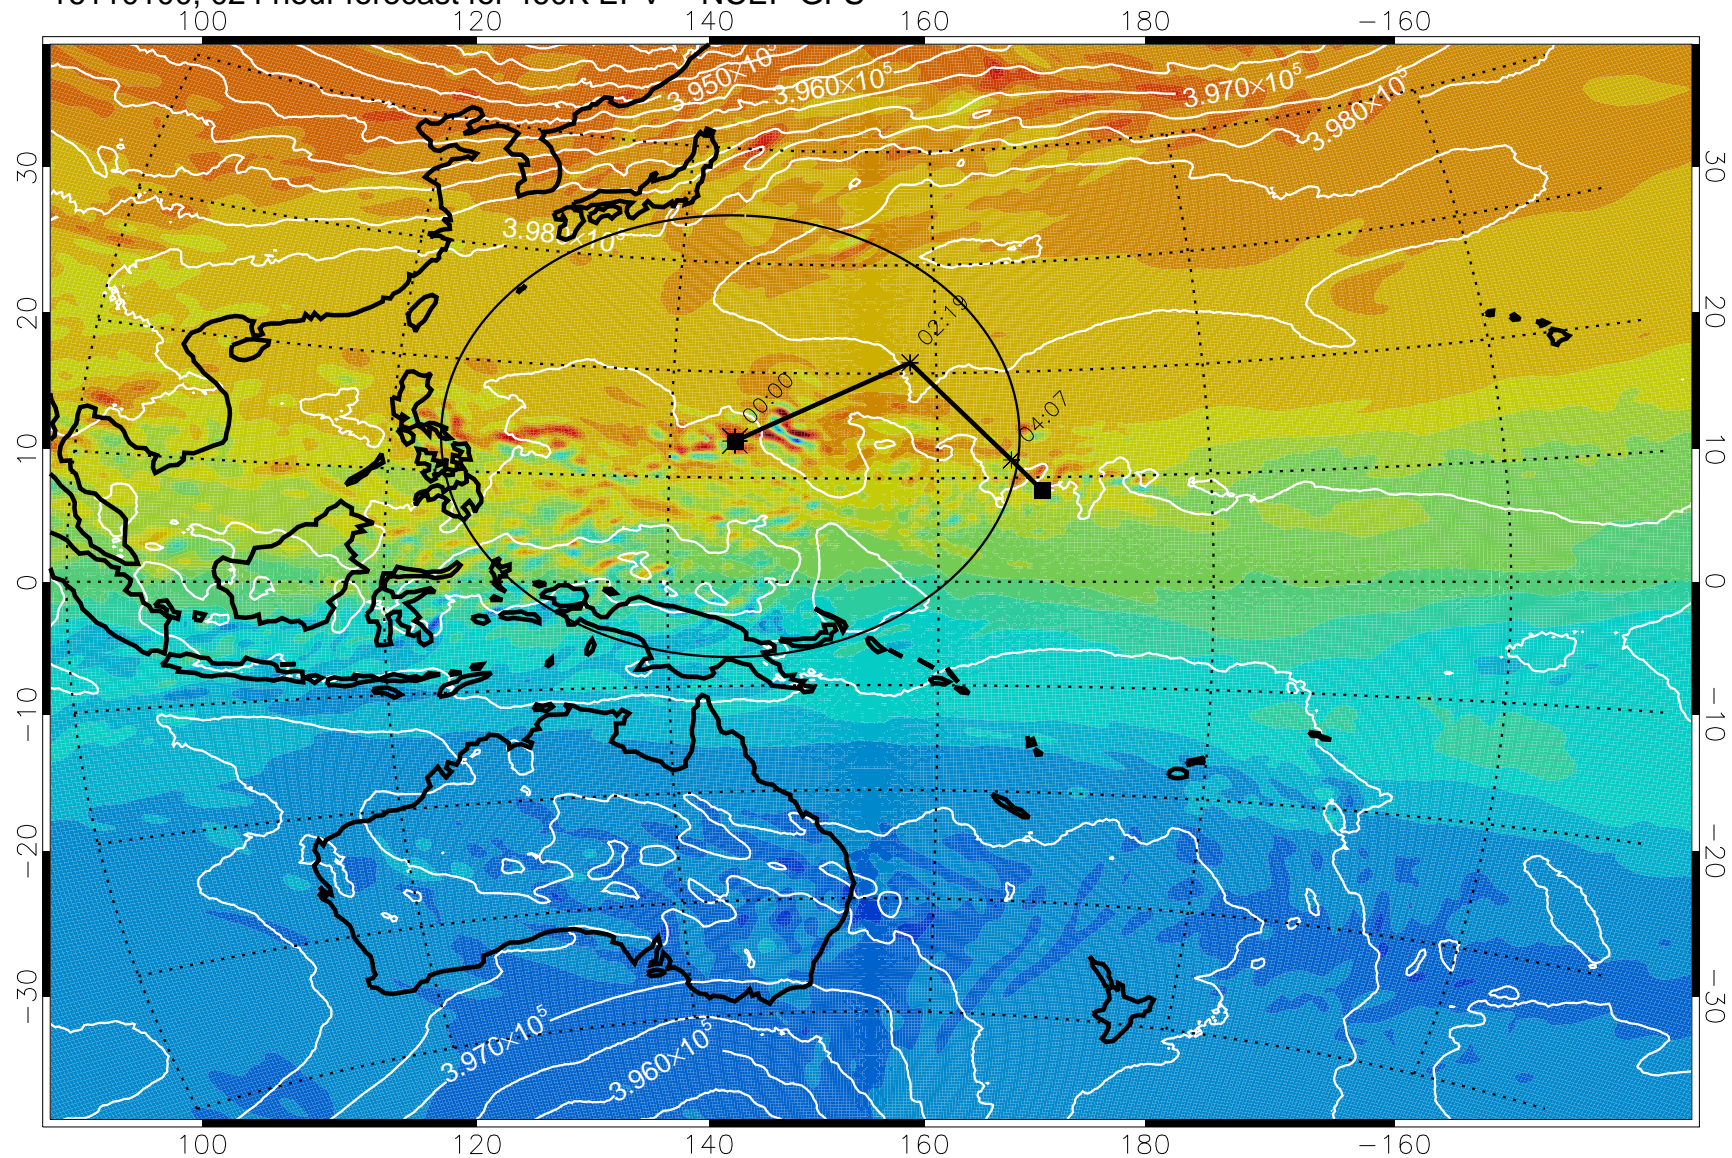

16103118, 018 hour forecast for 460K EPV -- NCEP GFS

460K Montgomery Streamfunction, white

Range ring of 2304 km

16110100, 024 hour forecast for 460K EPV -- NCEP GFS

460K Montgomery Streamfunction, white

Range ring of 2304 km

16110106, 030 hour forecast for 460K EPV -- NCEP GFS

460K Montgomery Streamfunction, white

Range ring of 2304 km

16110112, 036 hour forecast for 460K EPV -- NCEP GFS

460K Montgomery Streamfunction, white

Range ring of 2304 km

16110118, 042 hour forecast for 460K EPV -- NCEP GFS

-4×10^{-5} -2×10^{-5} 0 PVU 2×10^{-5} 4×10^{-5}

460K Montgomery Streamfunction, white

Range ring of 2304 km

16110200, 048 hour forecast for 460K EPV -- NCEP GFS

460K Montgomery Streamfunction, white

Range ring of 2304 km

16110206, 054 hour forecast for 460K EPV -- NCEP GFS

460K Montgomery Streamfunction, white

Range ring of 2304 km

16110212, 060 hour forecast for 460K EPV -- NCEP GFS