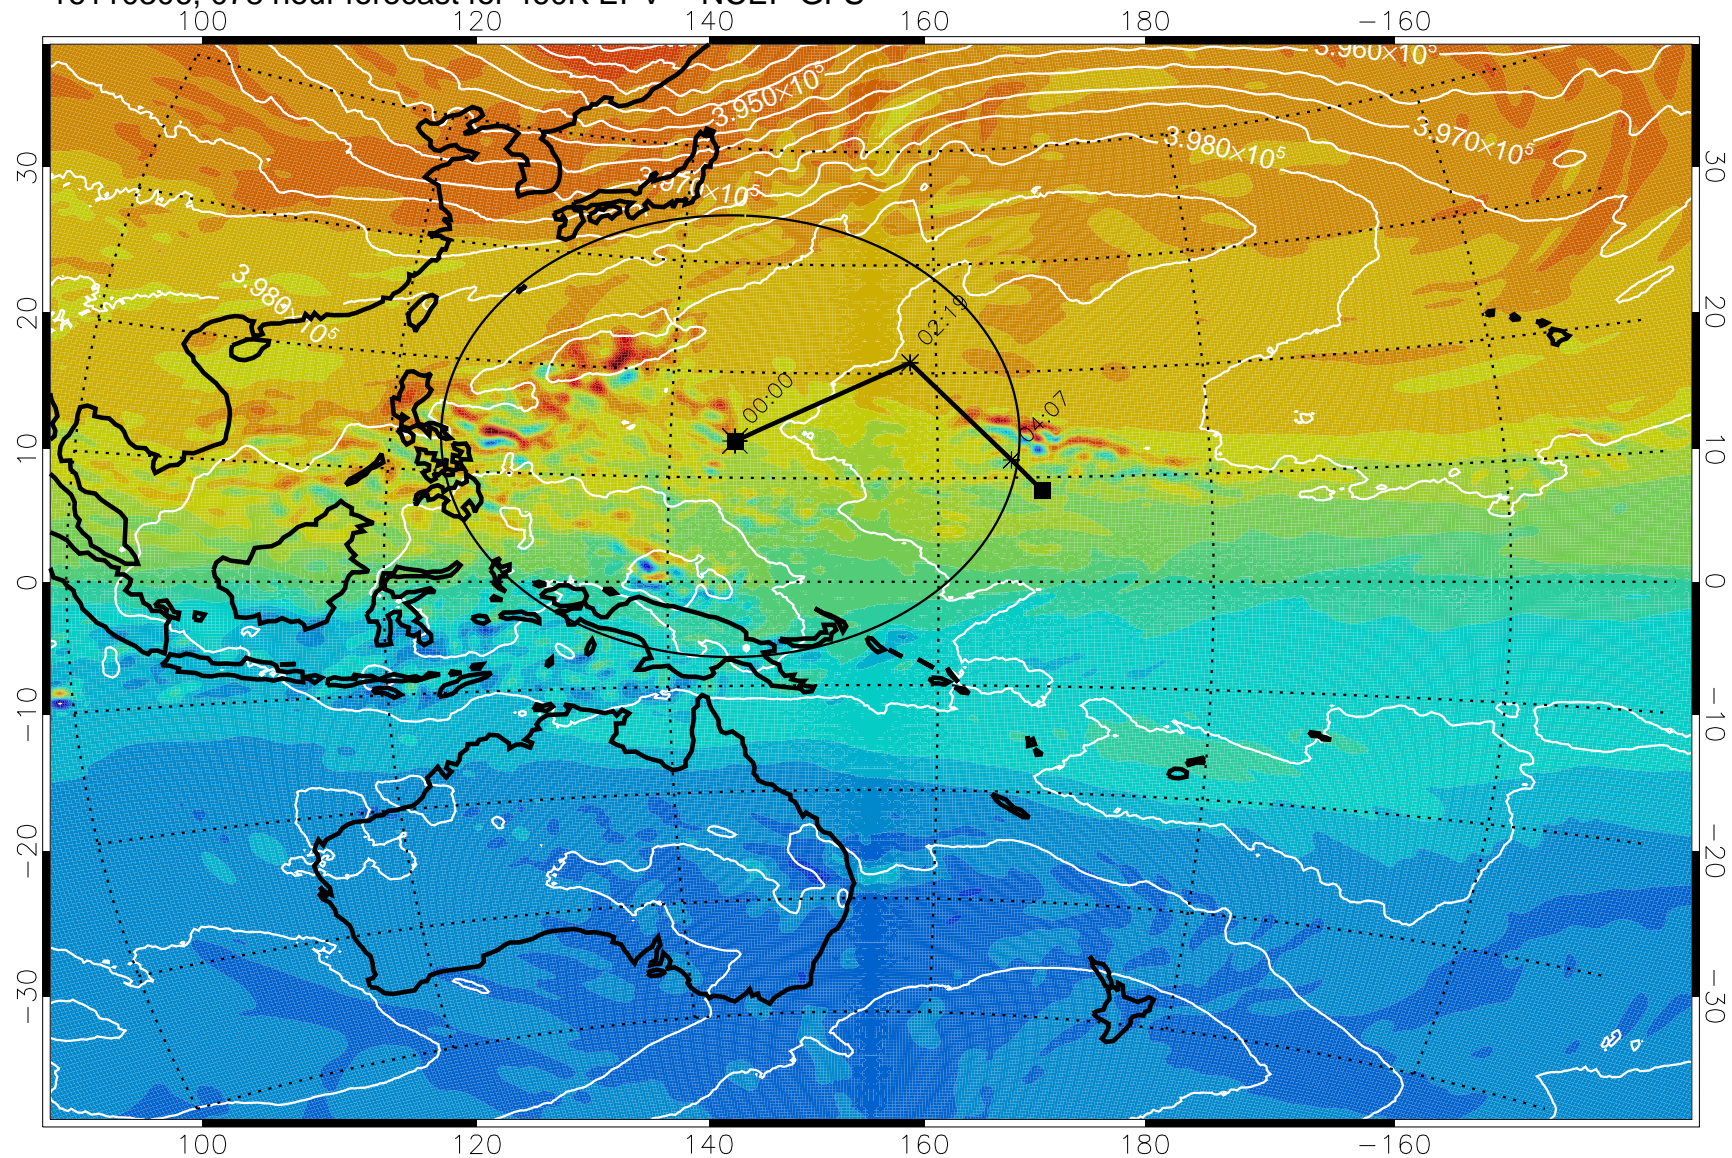

460K Montgomery Streamfunction, white

Range ring of 2304 km

16110206, 054 hour forecast for 460K EPV -- NCEP GFS

460K Montgomery Streamfunction, white

Range ring of 2304 km

16110212, 060 hour forecast for 460K EPV -- NCEP GFS

460K Montgomery Streamfunction, white

Range ring of 2304 km

16110218, 066 hour forecast for 460K EPV -- NCEP GFS

460K Montgomery Streamfunction, white

Range ring of 2304 km

16110300, 072 hour forecast for 460K EPV -- NCEP GFS

460K Montgomery Streamfunction, white

Range ring of 2304 km

16110306, 078 hour forecast for 460K EPV -- NCEP GFS

460K Montgomery Streamfunction, white

Range ring of 2304 km

16110312, 084 hour forecast for 460K EPV -- NCEP GFS

460K Montgomery Streamfunction, white

Range ring of 2304 km

16110318, 090 hour forecast for 460K EPV -- NCEP GFS

460K Montgomery Streamfunction, white

Range ring of 2304 km

16110400, 096 hour forecast for 460K EPV -- NCEP GFS