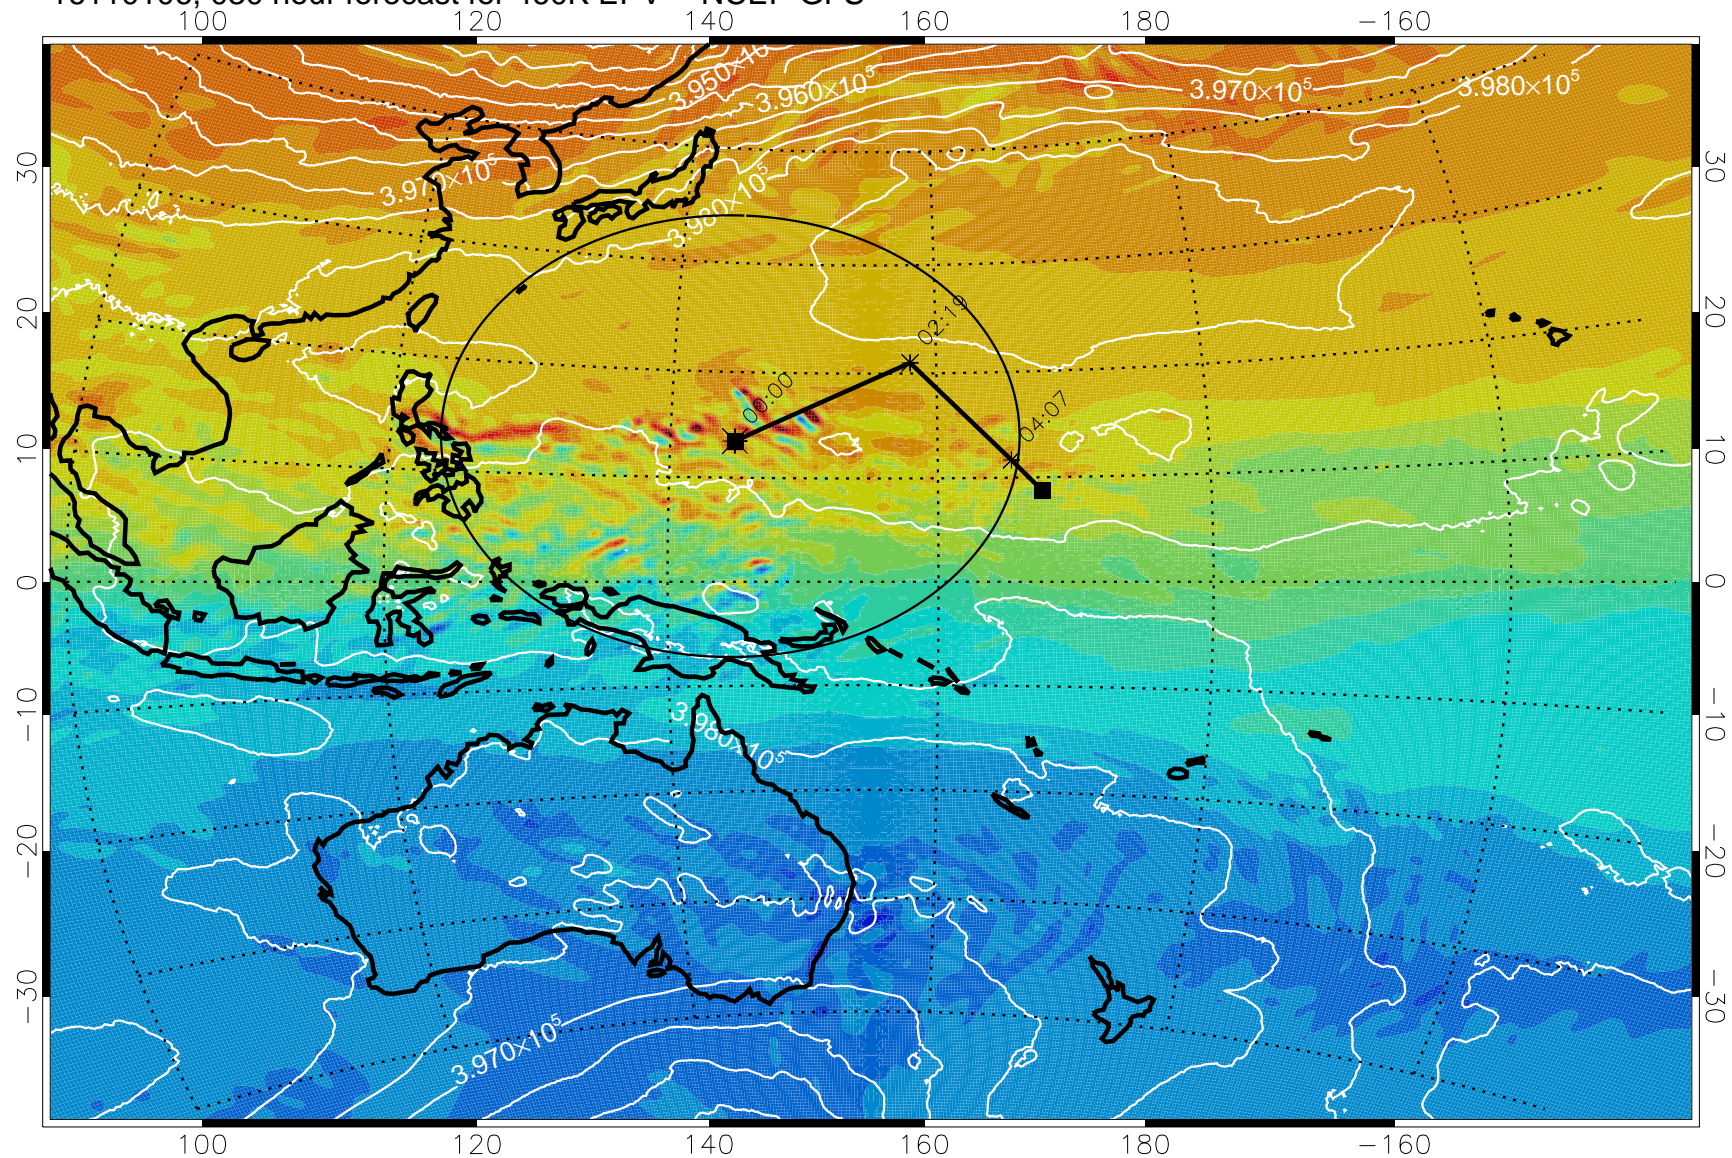

16103106, 006 hour forecast for 460K EPV -- NCEP GFS

460K Montgomery Streamfunction, white

Range ring of 2304 km

16103112, 012 hour forecast for 460K EPV -- NCEP GFS

460K Montgomery Streamfunction, white

Range ring of 2304 km

16103118, 018 hour forecast for 460K EPV -- NCEP GFS

460K Montgomery Streamfunction, white

Range ring of 2304 km

16110100, 024 hour forecast for 460K EPV -- NCEP GFS

460K Montgomery Streamfunction, white

Range ring of 2304 km

16110106, 030 hour forecast for 460K EPV -- NCEP GFS

460K Montgomery Streamfunction, white

Range ring of 2304 km

16110112, 036 hour forecast for 460K EPV -- NCEP GFS

460K Montgomery Streamfunction, white

Range ring of 2304 km

16110118, 042 hour forecast for 460K EPV -- NCEP GFS

-4×10^{-5} -2×10^{-5} 0 PVU 2×10^{-5} 4×10^{-5}

460K Montgomery Streamfunction, white

Range ring of 2304 km

16110200, 048 hour forecast for 460K EPV -- NCEP GFS