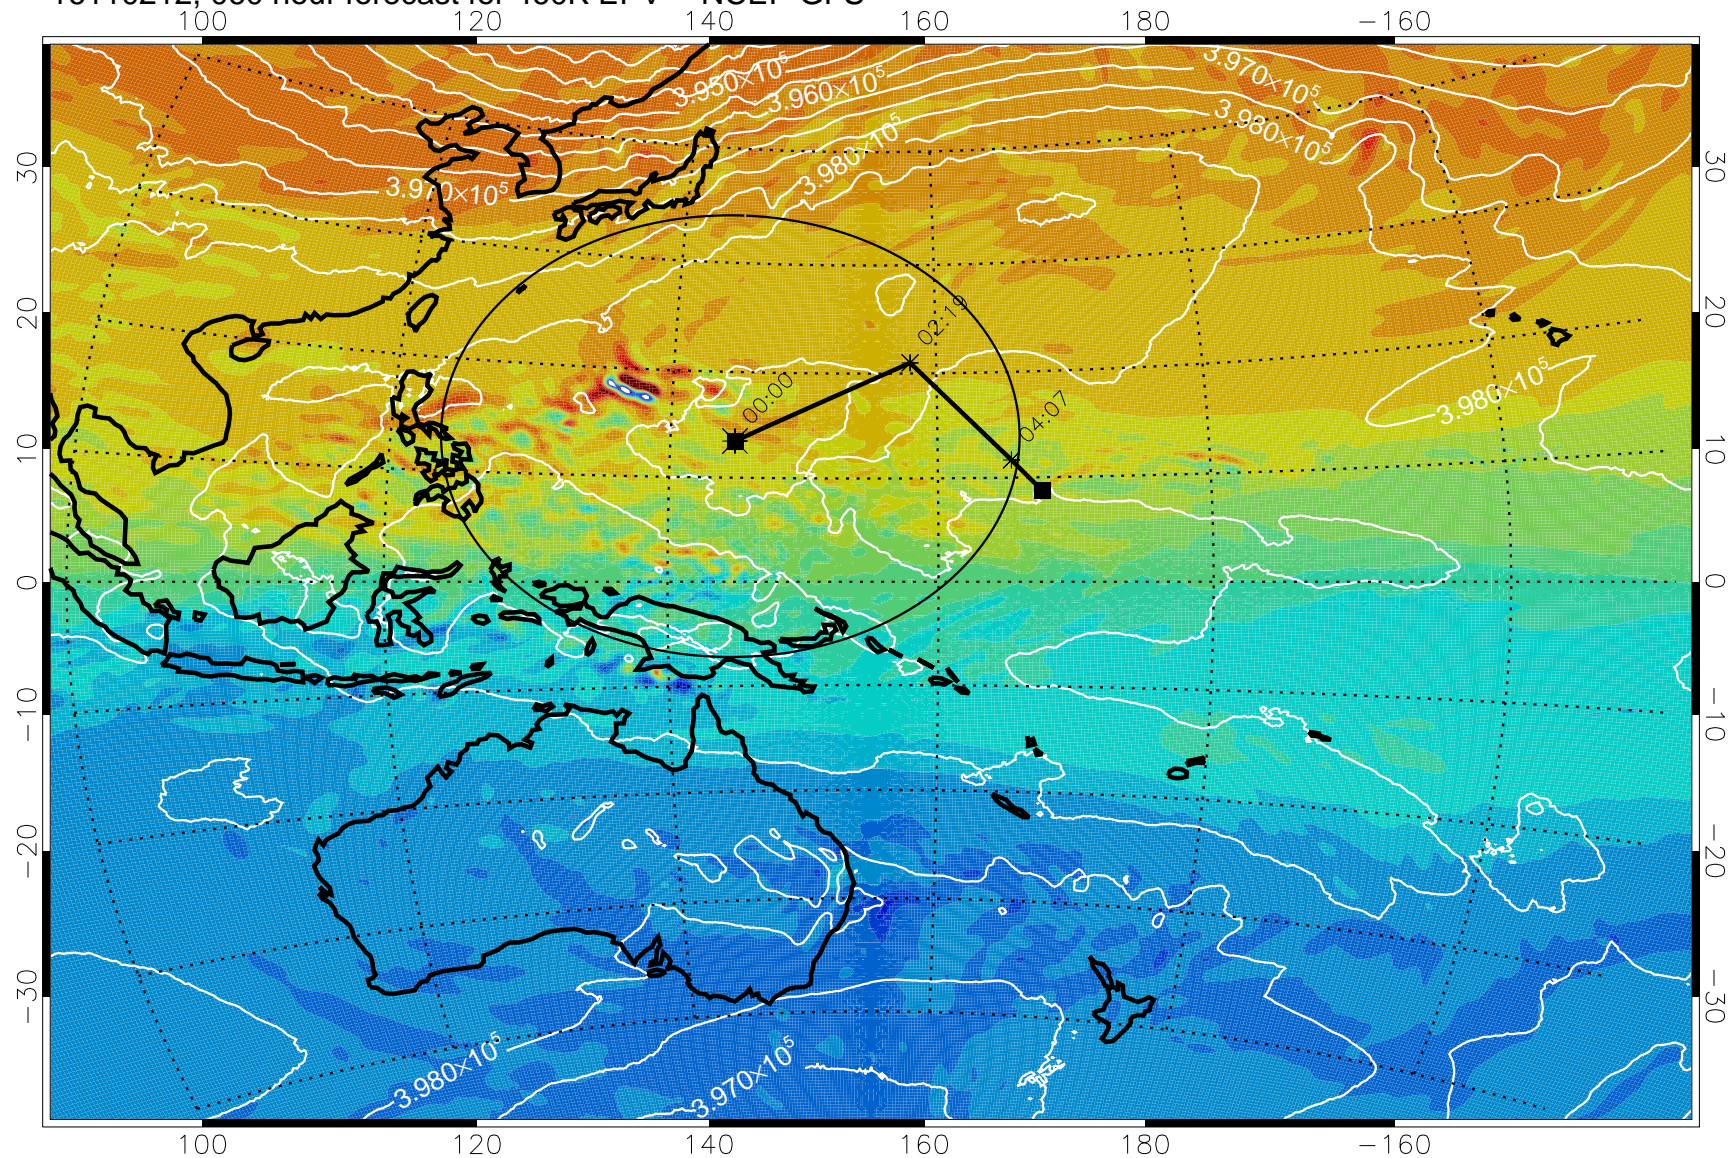

16110118, 042 hour forecast for 460K EPV -- NCEP GFS

-4×10^{-5} -2×10^{-5} 0 PVU 2×10^{-5} 4×10^{-5}

460K Montgomery Streamfunction, white

Range ring of 2304 km

16110200, 048 hour forecast for 460K EPV -- NCEP GFS

460K Montgomery Streamfunction, white

Range ring of 2304 km

16110206, 054 hour forecast for 460K EPV -- NCEP GFS

460K Montgomery Streamfunction, white

Range ring of 2304 km

16110212, 060 hour forecast for 460K EPV -- NCEP GFS

460K Montgomery Streamfunction, white

Range ring of 2304 km

16110218, 066 hour forecast for 460K EPV -- NCEP GFS

460K Montgomery Streamfunction, white

Range ring of 2304 km

16110300, 072 hour forecast for 460K EPV -- NCEP GFS

460K Montgomery Streamfunction, white

Range ring of 2304 km

16110306, 078 hour forecast for 460K EPV -- NCEP GFS

460K Montgomery Streamfunction, white

Range ring of 2304 km

16110312, 084 hour forecast for 460K EPV -- NCEP GFS