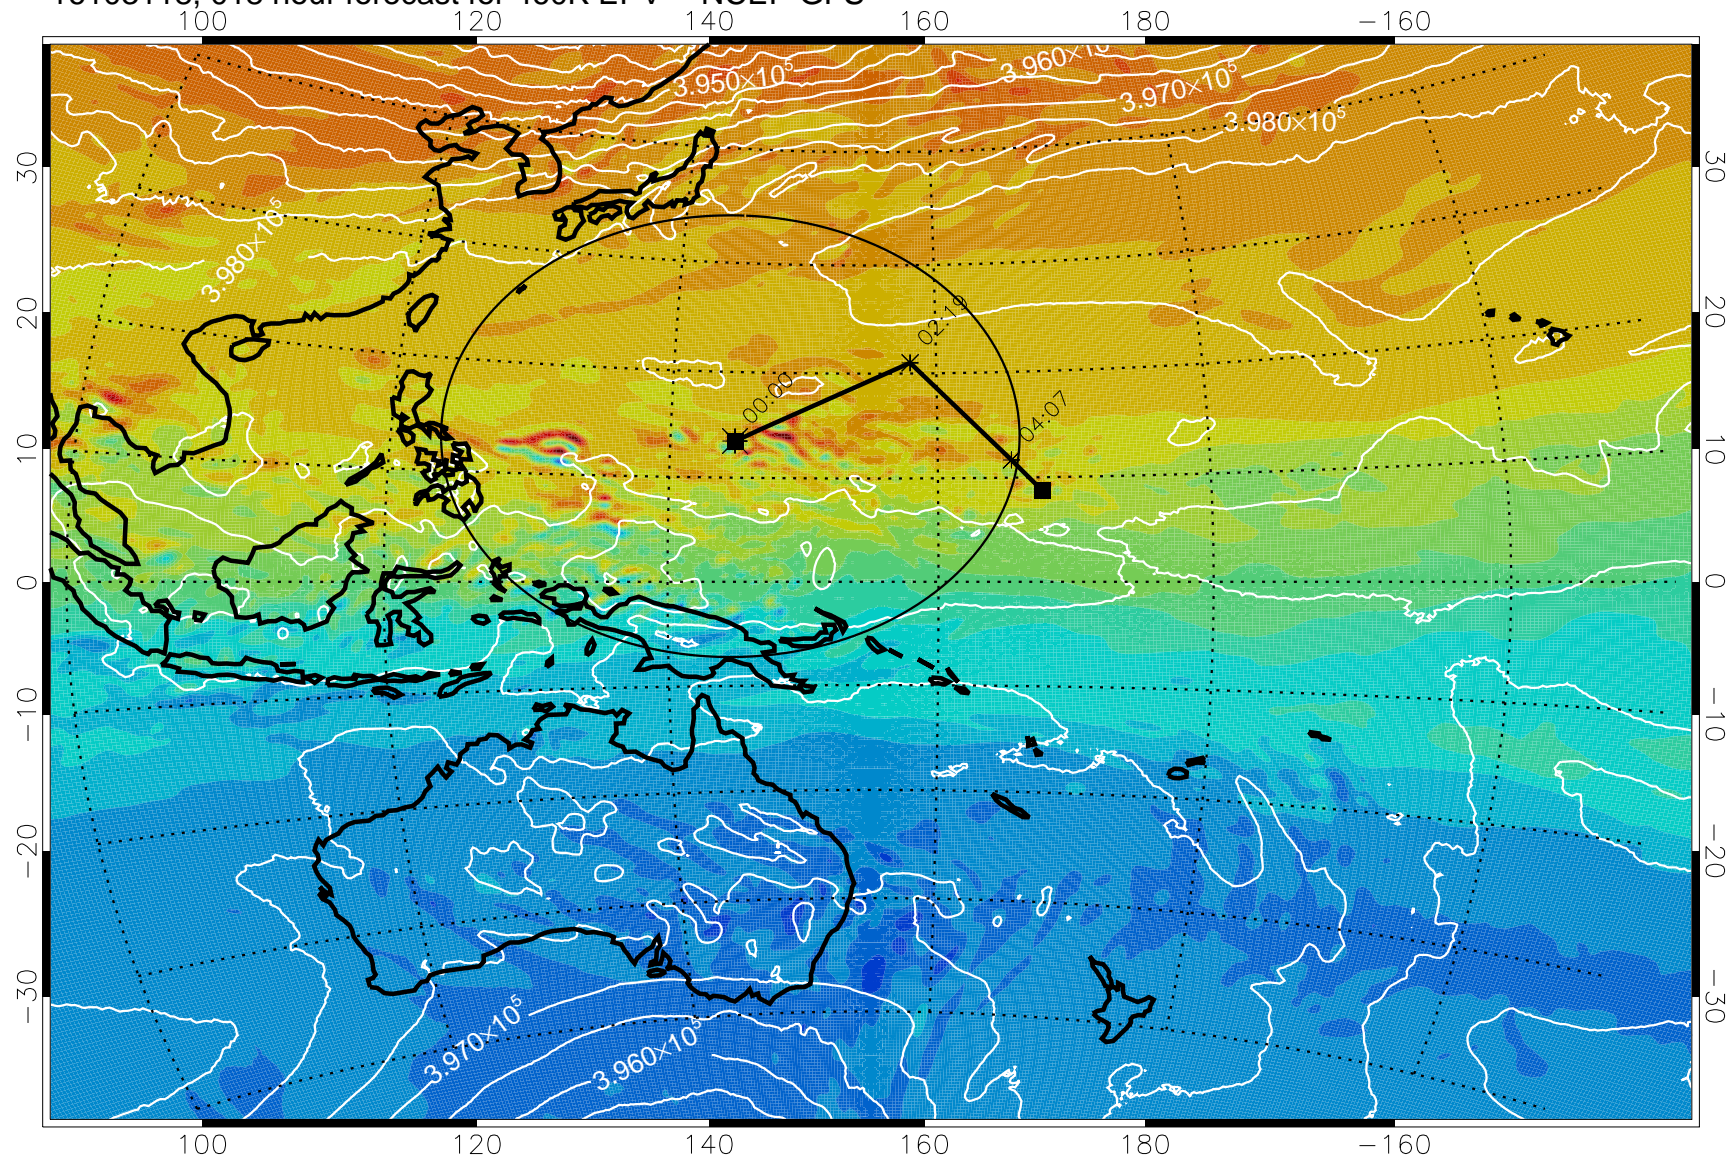

16103106, 006 hour forecast for 460K EPV -- NCEP GFS

460K Montgomery Streamfunction, white

Range ring of 2304 km

16103112, 012 hour forecast for 460K EPV -- NCEP GFS

460K Montgomery Streamfunction, white

Range ring of 2304 km

16103118, 018 hour forecast for 460K EPV -- NCEP GFS

460K Montgomery Streamfunction, white

Range ring of 2304 km

16110100, 024 hour forecast for 460K EPV -- NCEP GFS

460K Montgomery Streamfunction, white

Range ring of 2304 km

16110106, 030 hour forecast for 460K EPV -- NCEP GFS

460K Montgomery Streamfunction, white

Range ring of 2304 km

16110112, 036 hour forecast for 460K EPV -- NCEP GFS

460K Montgomery Streamfunction, white

Range ring of 2304 km