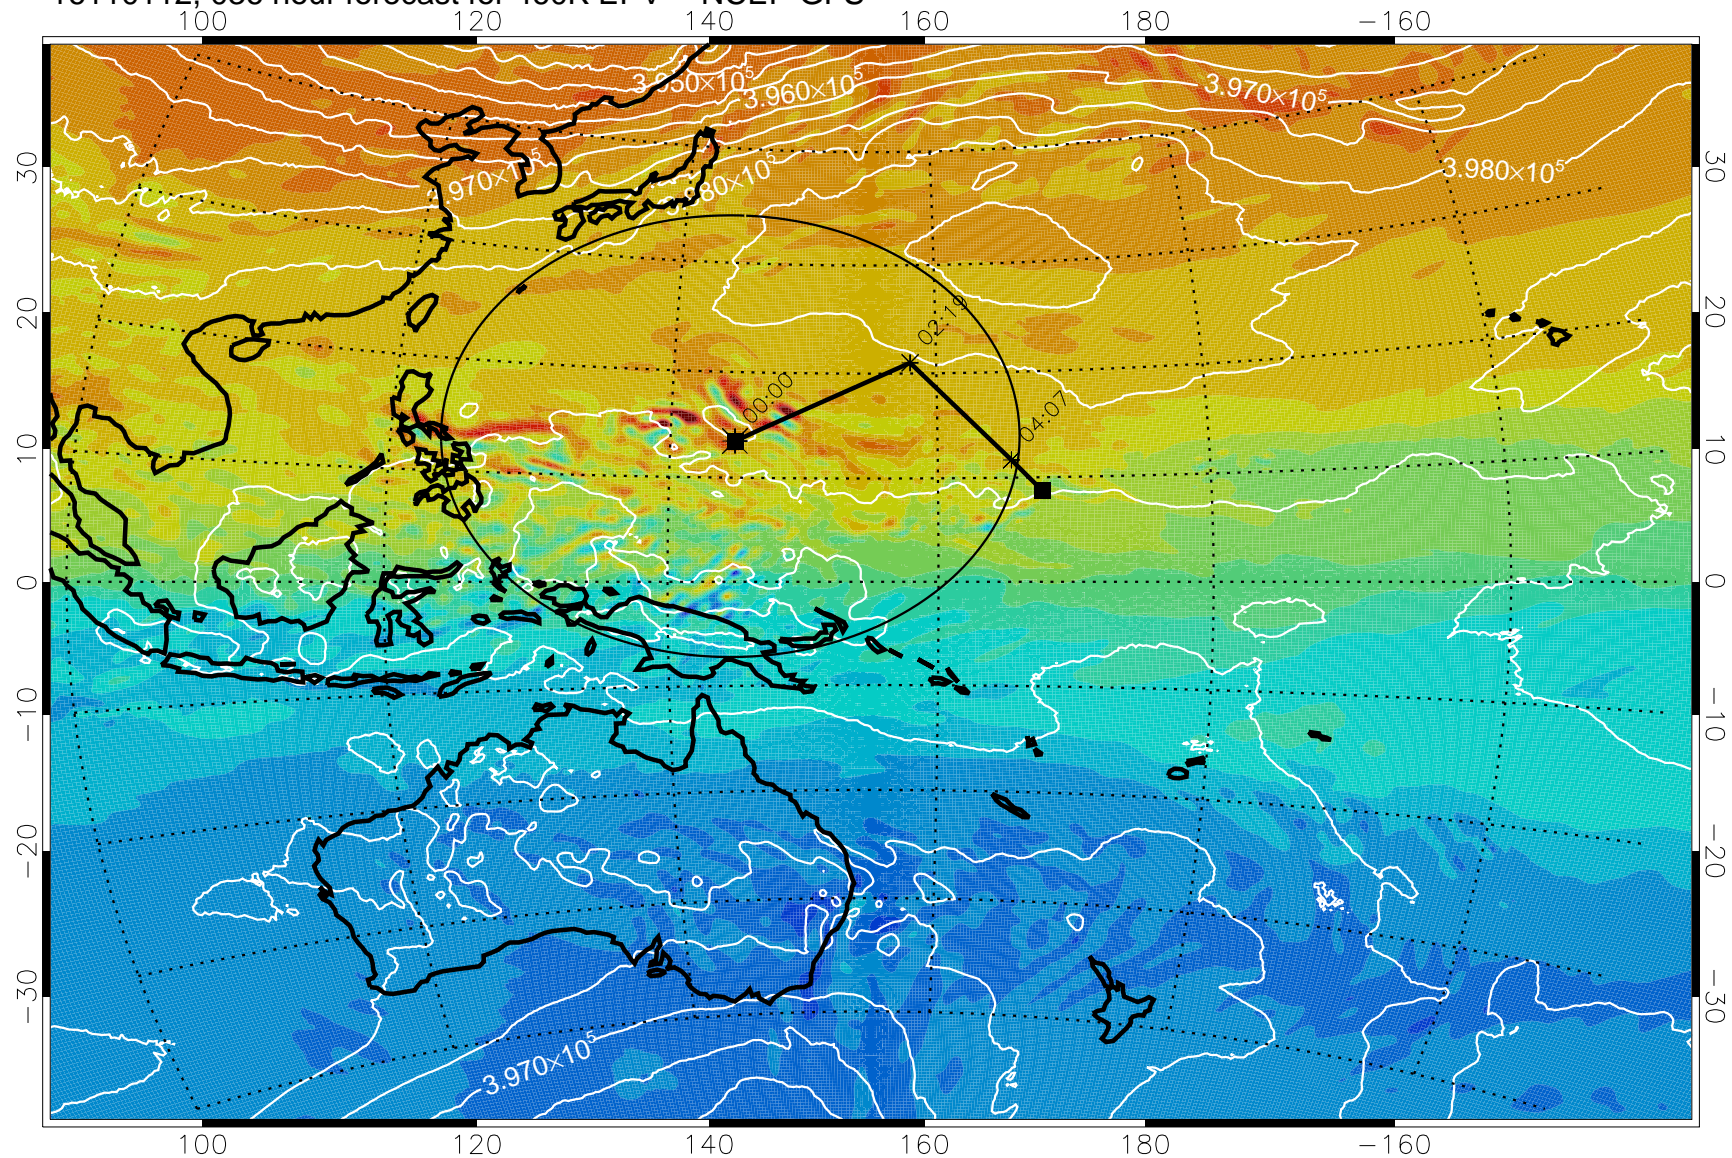

16103106, 006 hour forecast for 460K EPV -- NCEP GFS

460K Montgomery Streamfunction, white

Range ring of 2304 km

16103112, 012 hour forecast for 460K EPV -- NCEP GFS

460K Montgomery Streamfunction, white

Range ring of 2304 km

16103118, 018 hour forecast for 460K EPV -- NCEP GFS

460K Montgomery Streamfunction, white

Range ring of 2304 km

16110100, 024 hour forecast for 460K EPV -- NCEP GFS

460K Montgomery Streamfunction, white

Range ring of 2304 km

16110106, 030 hour forecast for 460K EPV -- NCEP GFS

460K Montgomery Streamfunction, white

Range ring of 2304 km

16110112, 036 hour forecast for 460K EPV -- NCEP GFS

460K Montgomery Streamfunction, white

Range ring of 2304 km

16110118, 042 hour forecast for 460K EPV -- NCEP GFS

-4×10^{-5} -2×10^{-5} 0 PVU 2×10^{-5} 4×10^{-5}

460K Montgomery Streamfunction, white

Range ring of 2304 km

16110200, 048 hour forecast for 460K EPV -- NCEP GFS