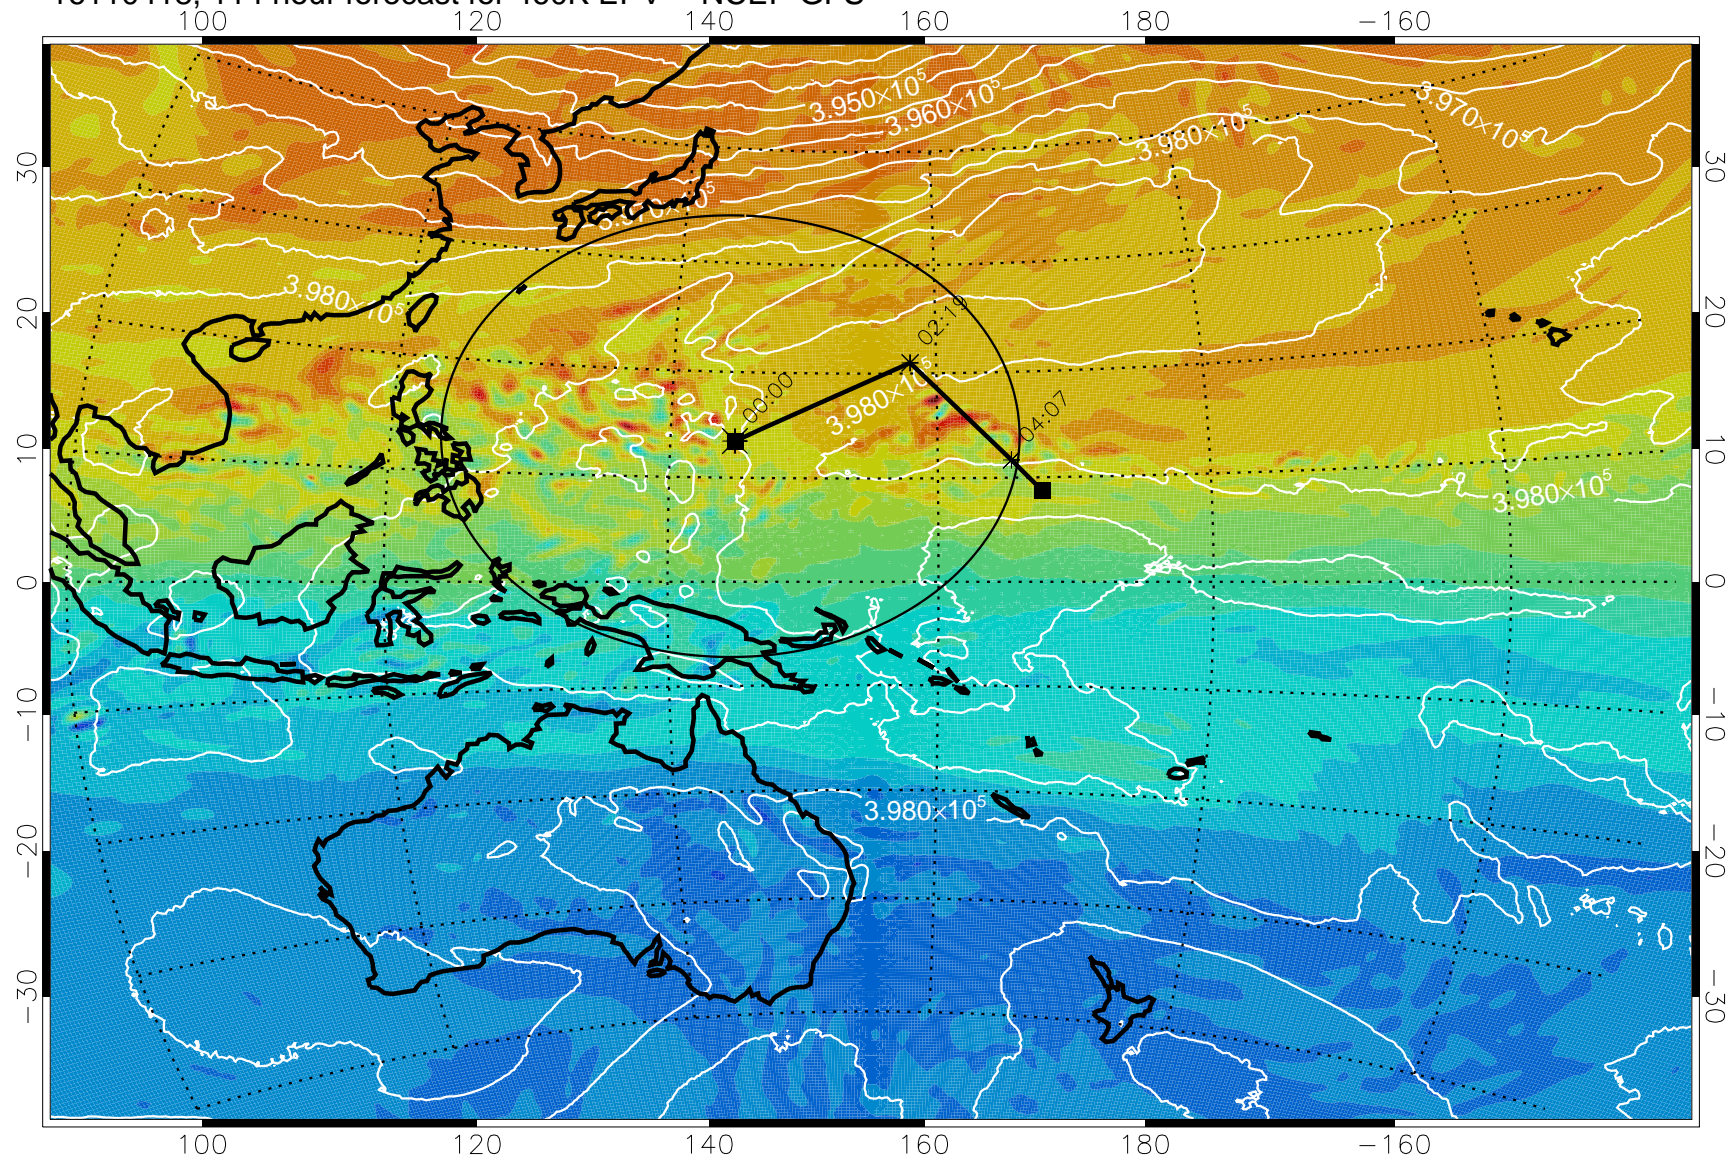

460K Montgomery Streamfunction, white

Range ring of 2304 km

16110318, 090 hour forecast for 460K EPV -- NCEP GFS

460K Montgomery Streamfunction, white

Range ring of 2304 km

16110400, 096 hour forecast for 460K EPV -- NCEP GFS

460K Montgomery Streamfunction, white

Range ring of 2304 km

16110406, 102 hour forecast for 460K EPV -- NCEP GFS

460K Montgomery Streamfunction, white

Range ring of 2304 km

16110412, 108 hour forecast for 460K EPV -- NCEP GFS

460K Montgomery Streamfunction, white

Range ring of 2304 km

16110418, 114 hour forecast for 460K EPV -- NCEP GFS

460K Montgomery Streamfunction, white

Range ring of 2304 km

16110500, 120 hour forecast for 460K EPV -- NCEP GFS

460K Montgomery Streamfunction, white

Range ring of 2304 km