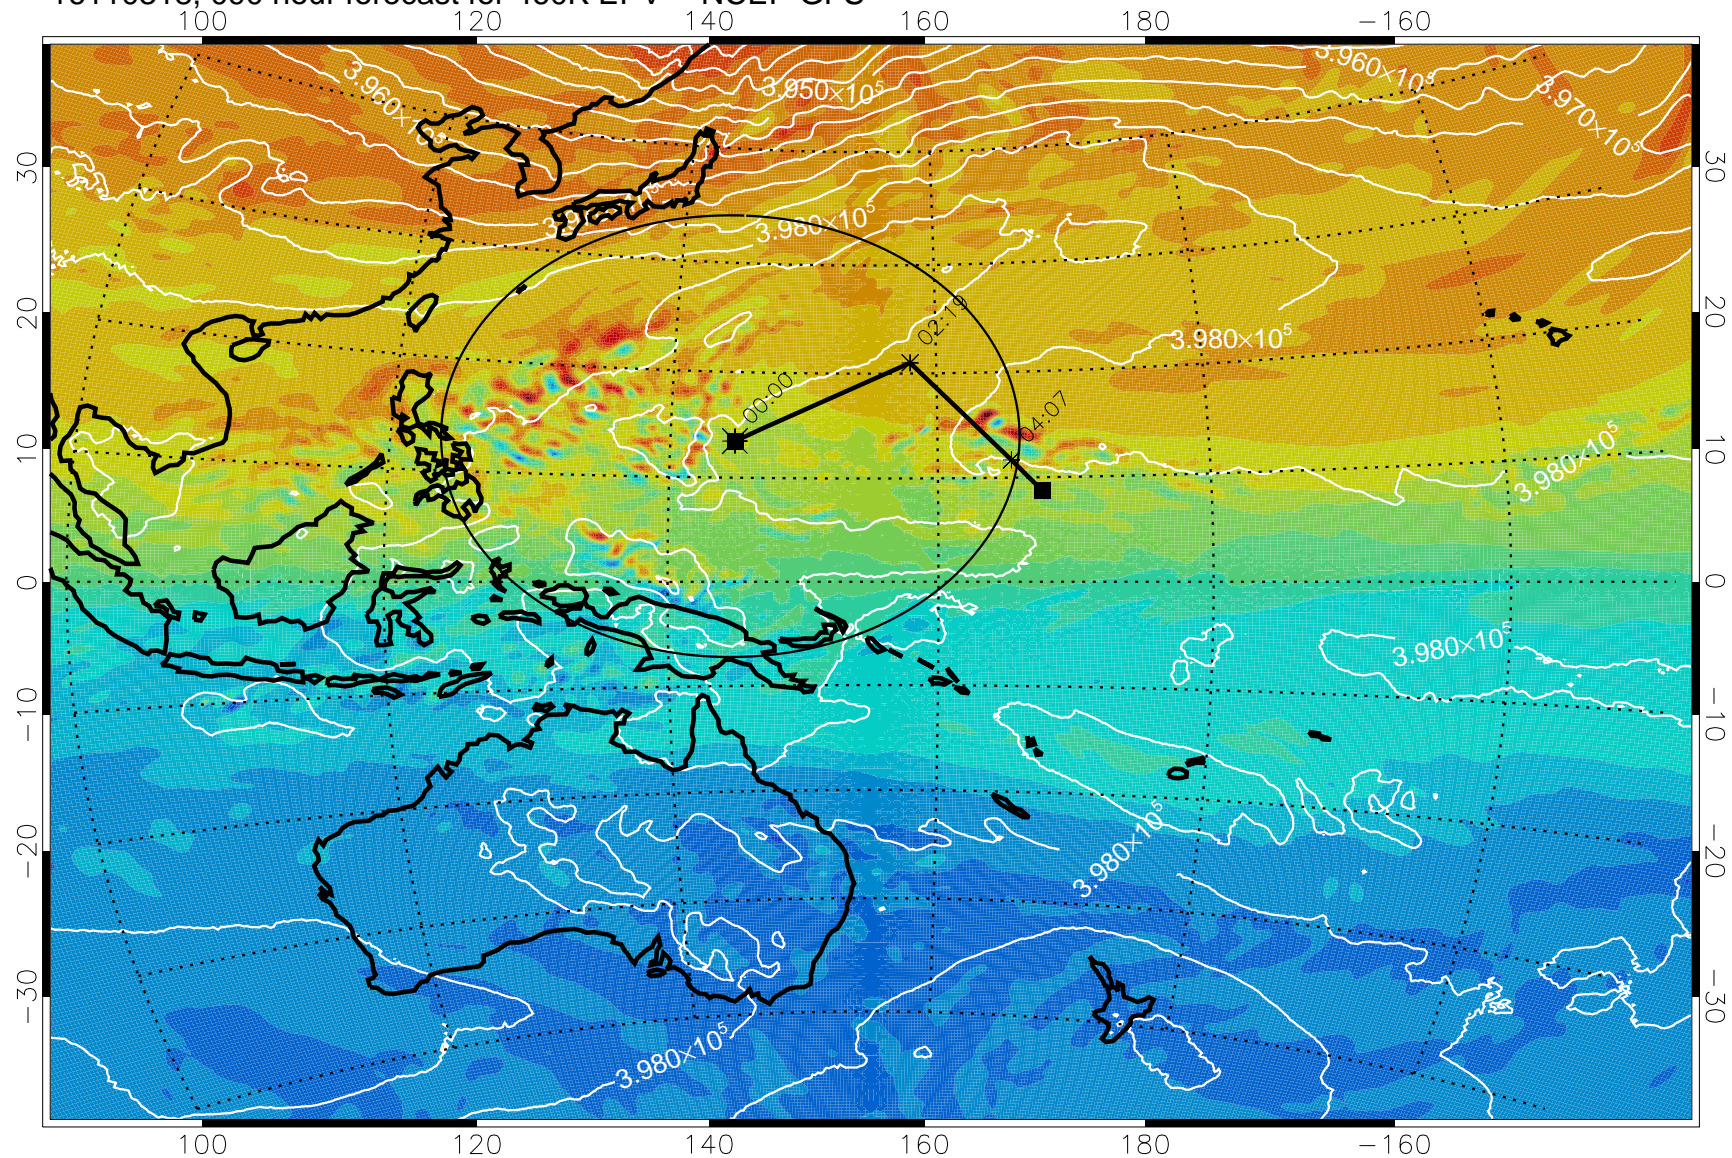

460K Montgomery Streamfunction, white

Range ring of 2304 km

16110218, 066 hour forecast for 460K EPV -- NCEP GFS

460K Montgomery Streamfunction, white

Range ring of 2304 km

16110300, 072 hour forecast for 460K EPV -- NCEP GFS

460K Montgomery Streamfunction, white

Range ring of 2304 km

16110306, 078 hour forecast for 460K EPV -- NCEP GFS

460K Montgomery Streamfunction, white

Range ring of 2304 km

16110312, 084 hour forecast for 460K EPV -- NCEP GFS

460K Montgomery Streamfunction, white

Range ring of 2304 km

16110318, 090 hour forecast for 460K EPV -- NCEP GFS

460K Montgomery Streamfunction, white

Range ring of 2304 km

16110400, 096 hour forecast for 460K EPV -- NCEP GFS

460K Montgomery Streamfunction, white

Range ring of 2304 km

16110406, 102 hour forecast for 460K EPV -- NCEP GFS

460K Montgomery Streamfunction, white

Range ring of 2304 km

16110412, 108 hour forecast for 460K EPV -- NCEP GFS