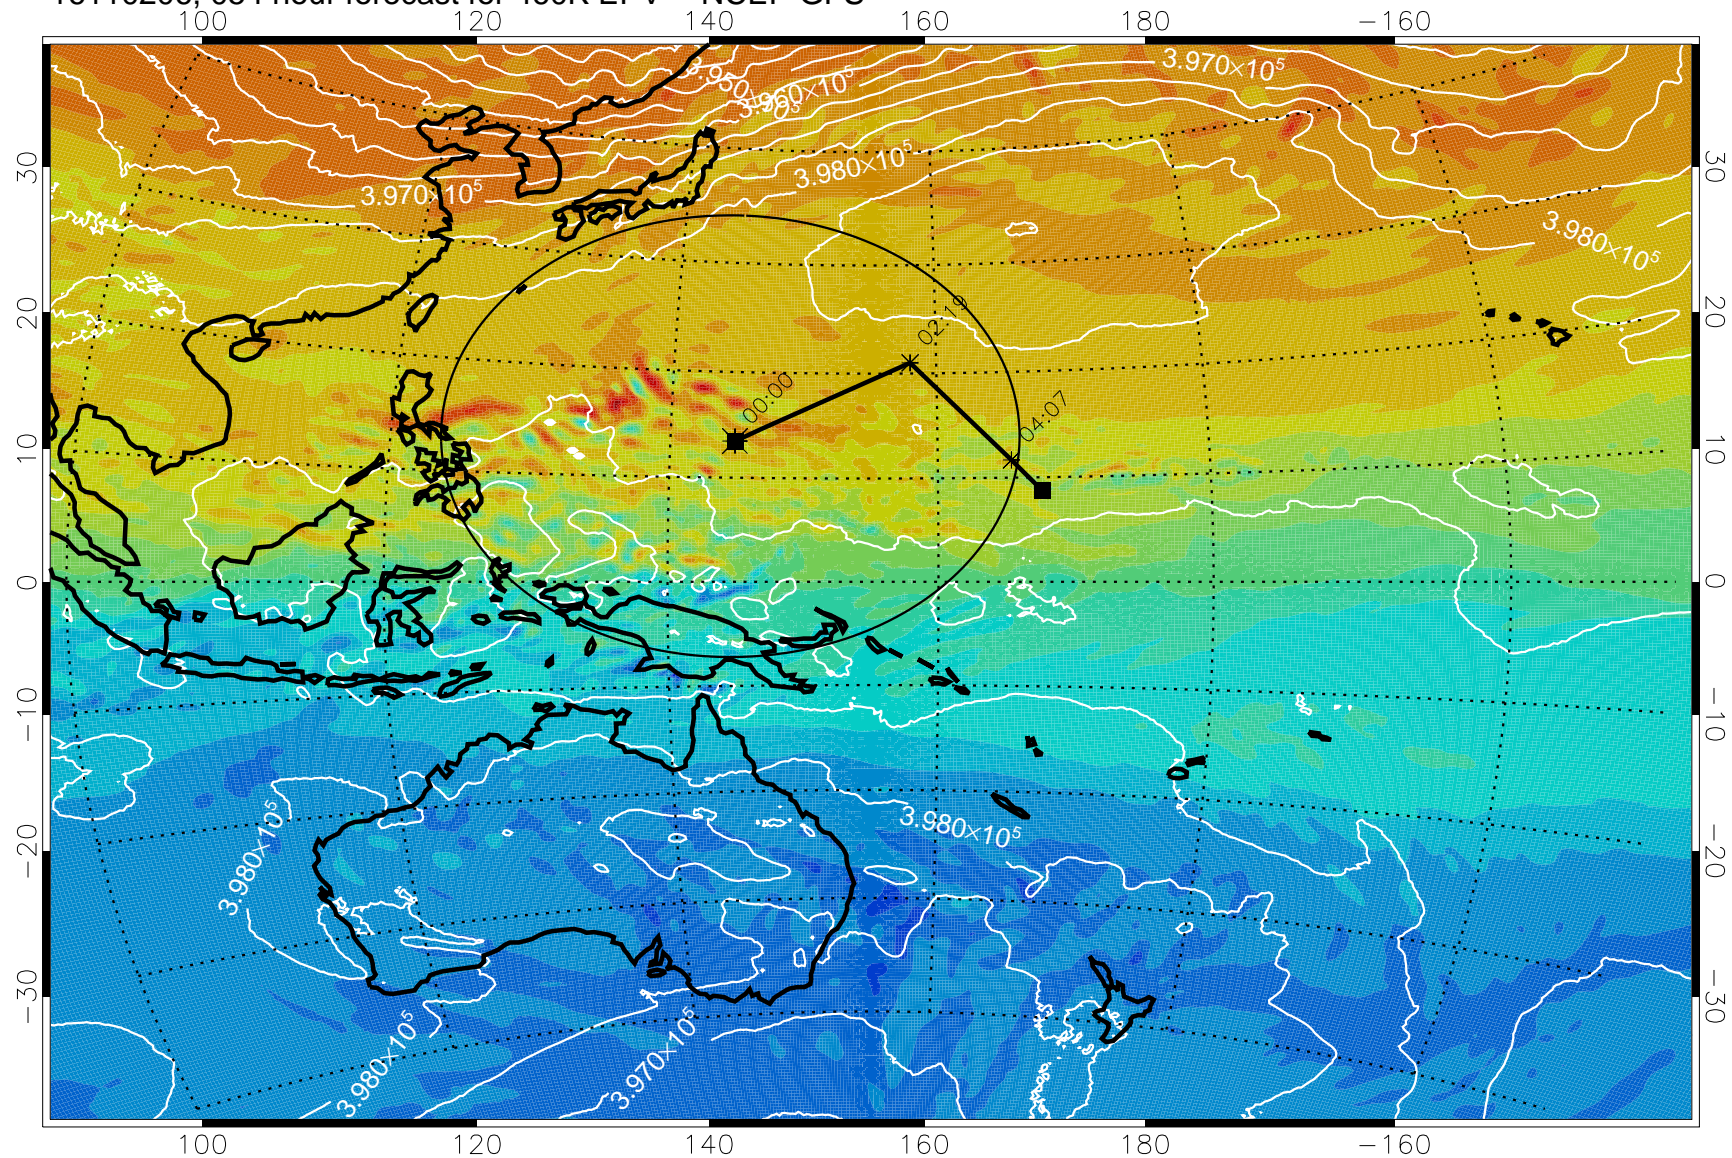

16110106, 030 hour forecast for 460K EPV -- NCEP GFS

460K Montgomery Streamfunction, white

Range ring of 2304 km

16110112, 036 hour forecast for 460K EPV -- NCEP GFS

460K Montgomery Streamfunction, white

Range ring of 2304 km

16110118, 042 hour forecast for 460K EPV -- NCEP GFS

-4×10^{-5} -2×10^{-5} 0 PVU 2×10^{-5} 4×10^{-5}

460K Montgomery Streamfunction, white

Range ring of 2304 km

16110200, 048 hour forecast for 460K EPV -- NCEP GFS

460K Montgomery Streamfunction, white

Range ring of 2304 km

16110206, 054 hour forecast for 460K EPV -- NCEP GFS

460K Montgomery Streamfunction, white

Range ring of 2304 km

16110212, 060 hour forecast for 460K EPV -- NCEP GFS

460K Montgomery Streamfunction, white

Range ring of 2304 km

16110218, 066 hour forecast for 460K EPV -- NCEP GFS

460K Montgomery Streamfunction, white

Range ring of 2304 km

16110300, 072 hour forecast for 460K EPV -- NCEP GFS