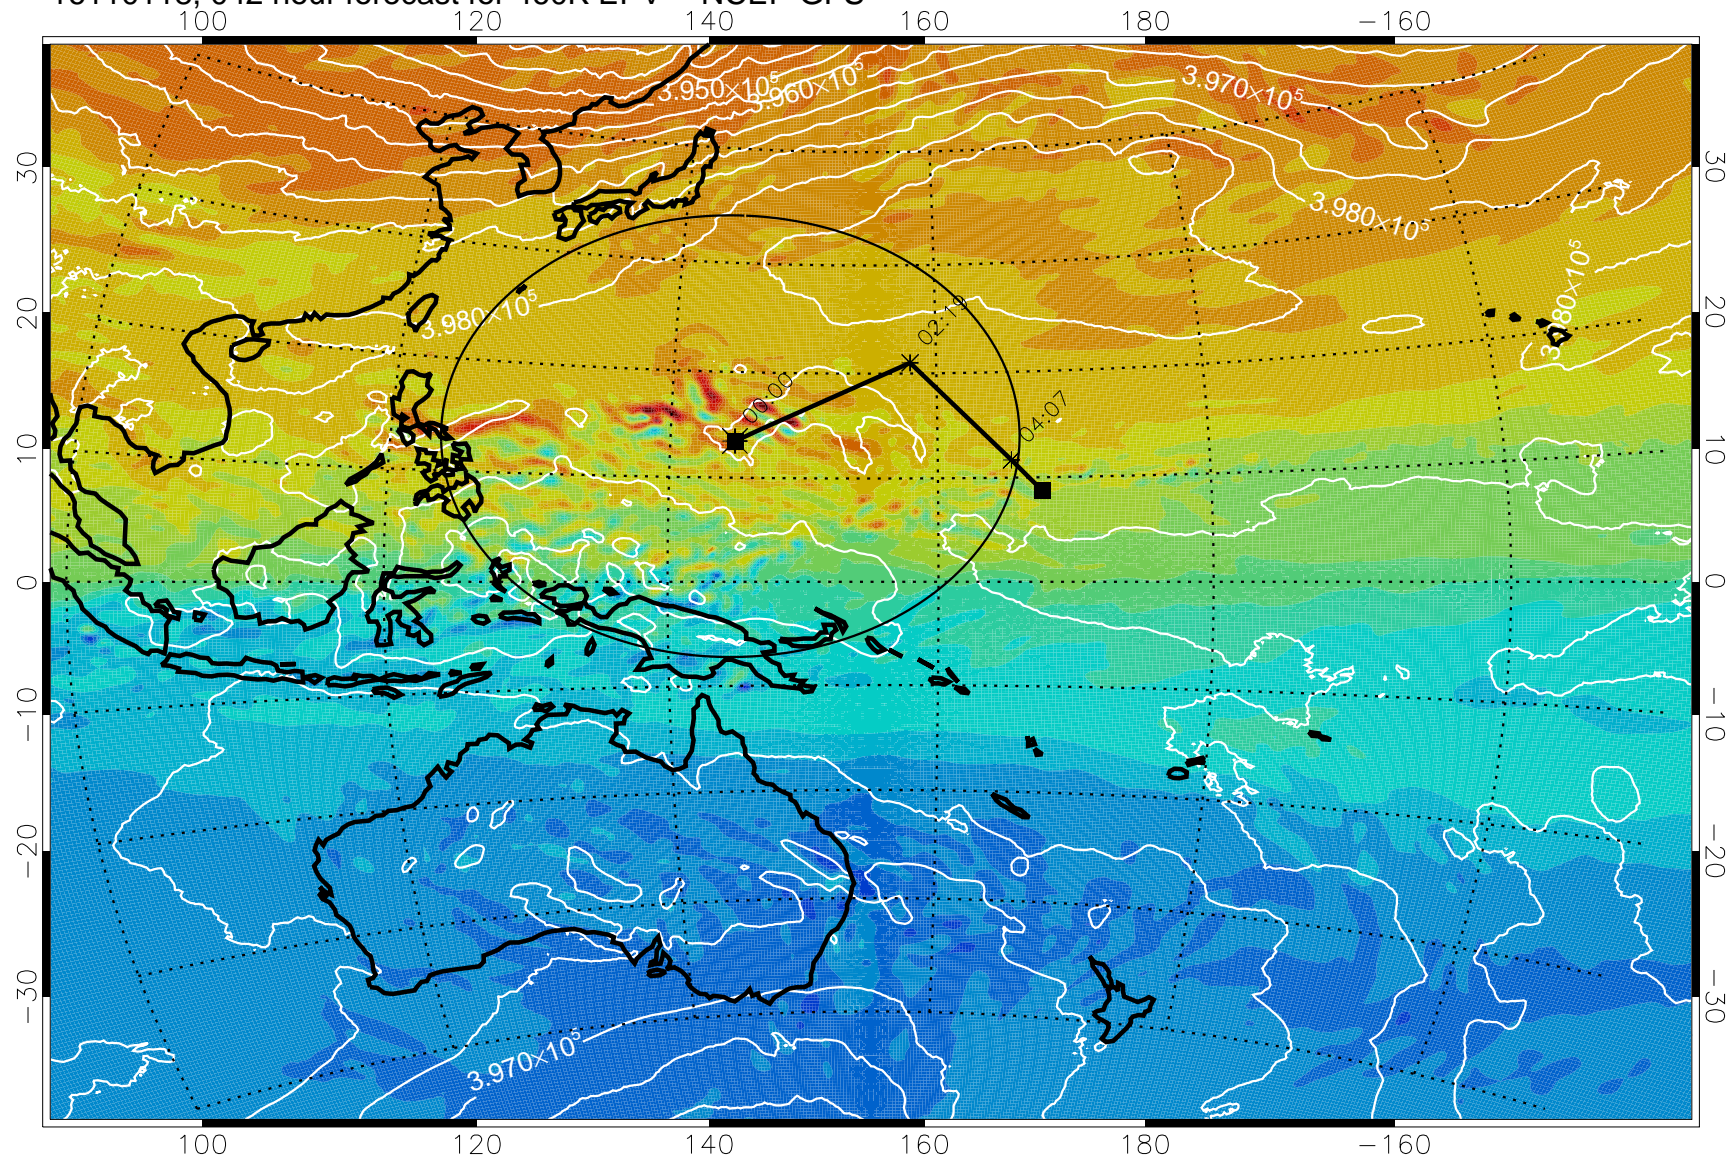

16110106, 030 hour forecast for 460K EPV -- NCEP GFS

460K Montgomery Streamfunction, white

Range ring of 2304 km

16110112, 036 hour forecast for 460K EPV -- NCEP GFS

460K Montgomery Streamfunction, white

Range ring of 2304 km

16110118, 042 hour forecast for 460K EPV -- NCEP GFS

-4×10^{-5} -2×10^{-5} 0 PVU 2×10^{-5} 4×10^{-5}

460K Montgomery Streamfunction, white

Range ring of 2304 km

16110200, 048 hour forecast for 460K EPV -- NCEP GFS

460K Montgomery Streamfunction, white

Range ring of 2304 km

16110206, 054 hour forecast for 460K EPV -- NCEP GFS

460K Montgomery Streamfunction, white

Range ring of 2304 km

16110212, 060 hour forecast for 460K EPV -- NCEP GFS

460K Montgomery Streamfunction, white

Range ring of 2304 km

16110218, 066 hour forecast for 460K EPV -- NCEP GFS

460K Montgomery Streamfunction, white

Range ring of 2304 km

16110300, 072 hour forecast for 460K EPV -- NCEP GFS