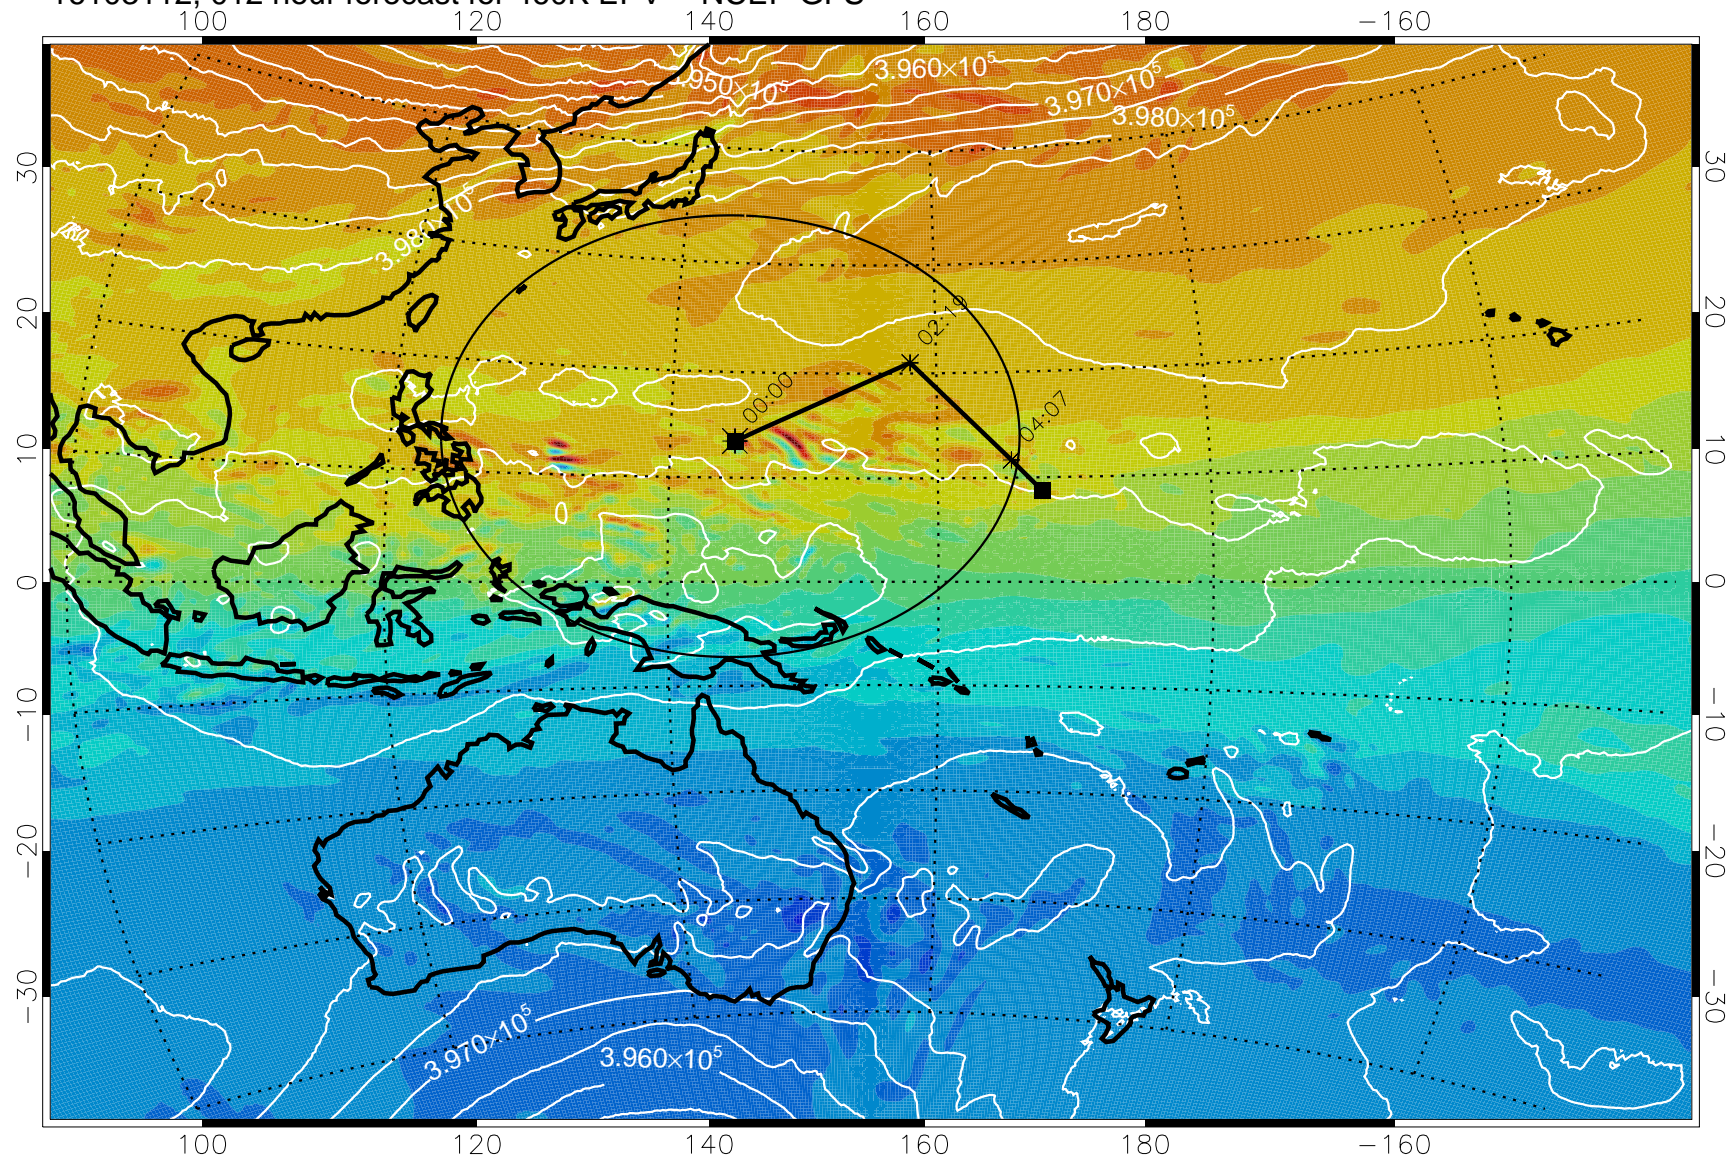

16103106, 006 hour forecast for 460K EPV -- NCEP GFS

460K Montgomery Streamfunction, white

Range ring of 2304 km

16103112, 012 hour forecast for 460K EPV -- NCEP GFS

460K Montgomery Streamfunction, white

Range ring of 2304 km

16103118, 018 hour forecast for 460K EPV -- NCEP GFS

460K Montgomery Streamfunction, white

Range ring of 2304 km

16110100, 024 hour forecast for 460K EPV -- NCEP GFS

460K Montgomery Streamfunction, white

Range ring of 2304 km

16110106, 030 hour forecast for 460K EPV -- NCEP GFS

460K Montgomery Streamfunction, white

Range ring of 2304 km

16110112, 036 hour forecast for 460K EPV -- NCEP GFS

460K Montgomery Streamfunction, white

Range ring of 2304 km

16110118, 042 hour forecast for 460K EPV -- NCEP GFS

-4×10^{-5} -2×10^{-5} 0 PVU 2×10^{-5} 4×10^{-5}

460K Montgomery Streamfunction, white

Range ring of 2304 km

16110200, 048 hour forecast for 460K EPV -- NCEP GFS