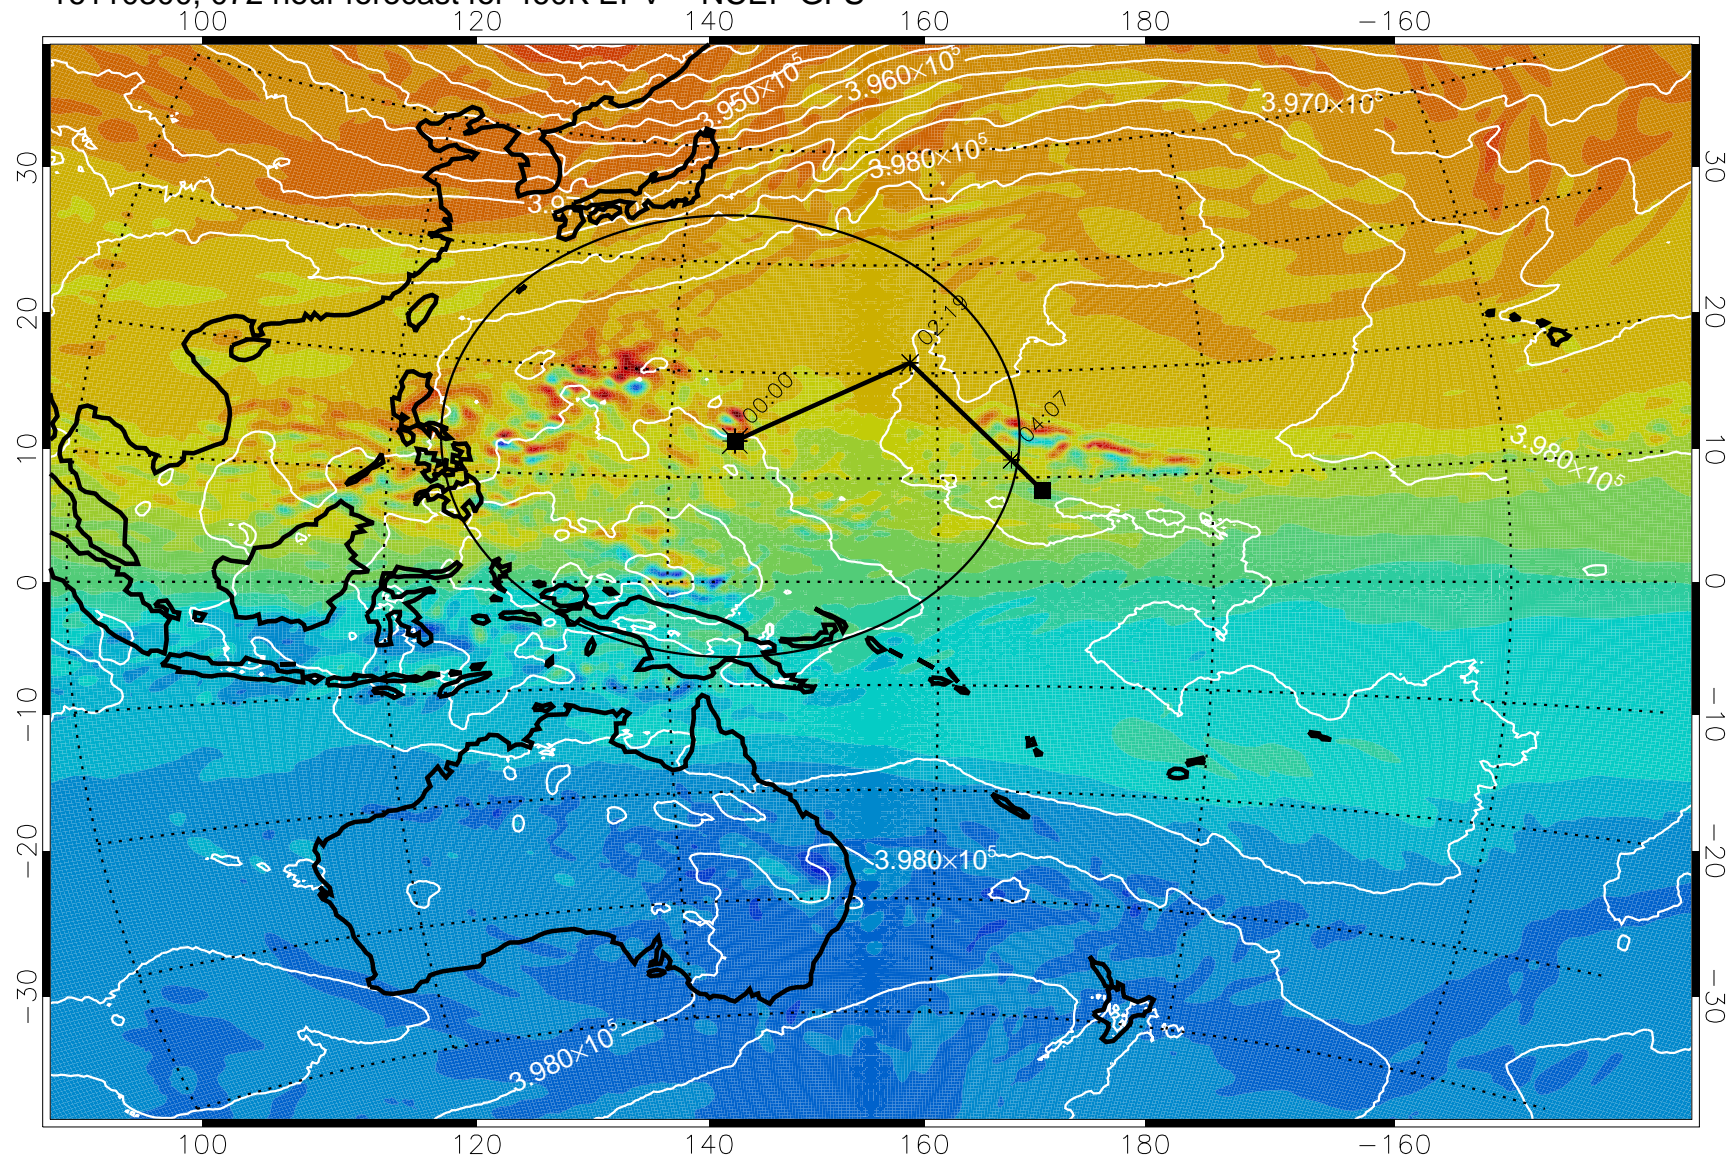

460K Montgomery Streamfunction, white

Range ring of 2304 km

16110206, 054 hour forecast for 460K EPV -- NCEP GFS

460K Montgomery Streamfunction, white

Range ring of 2304 km

16110212, 060 hour forecast for 460K EPV -- NCEP GFS

460K Montgomery Streamfunction, white

Range ring of 2304 km

16110218, 066 hour forecast for 460K EPV -- NCEP GFS

460K Montgomery Streamfunction, white

Range ring of 2304 km

16110300, 072 hour forecast for 460K EPV -- NCEP GFS

460K Montgomery Streamfunction, white

Range ring of 2304 km

16110306, 078 hour forecast for 460K EPV -- NCEP GFS

460K Montgomery Streamfunction, white

Range ring of 2304 km

16110312, 084 hour forecast for 460K EPV -- NCEP GFS

460K Montgomery Streamfunction, white

Range ring of 2304 km

16110318, 090 hour forecast for 460K EPV -- NCEP GFS

460K Montgomery Streamfunction, white

Range ring of 2304 km

16110400, 096 hour forecast for 460K EPV -- NCEP GFS