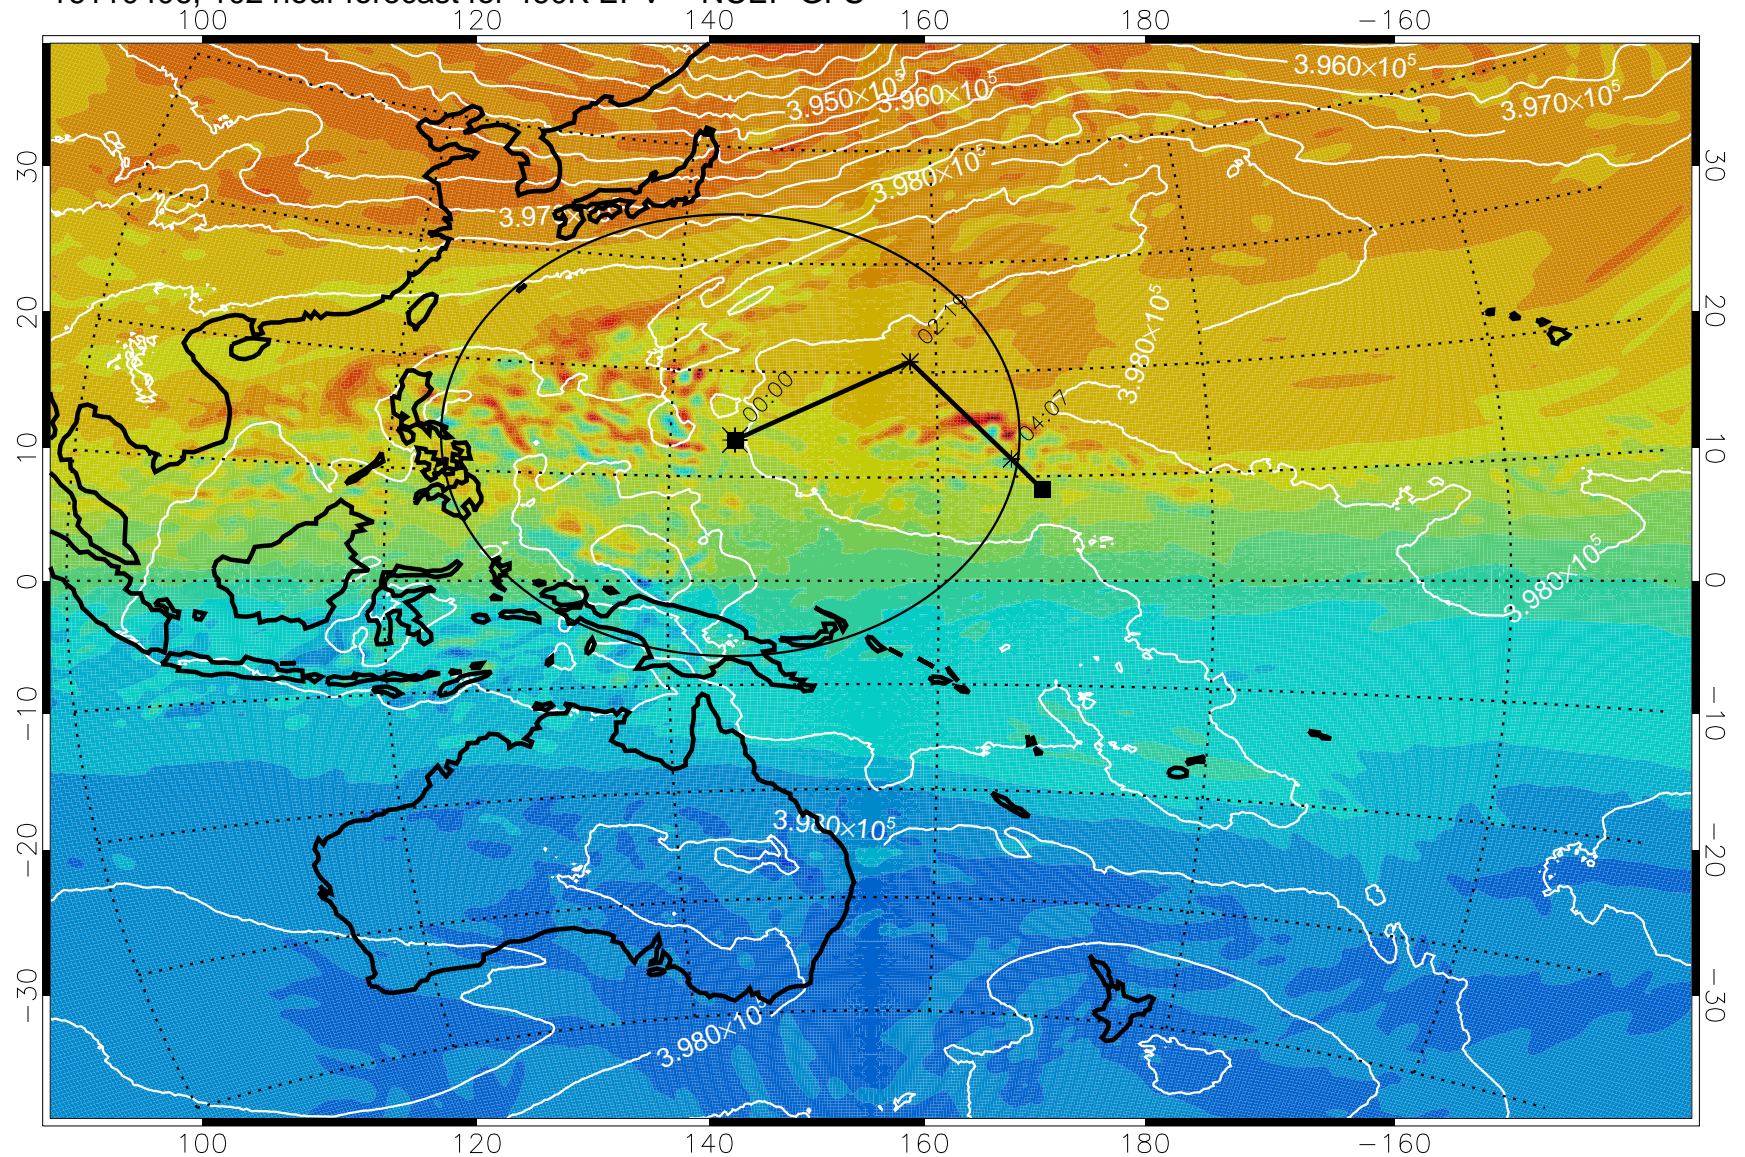

460K Montgomery Streamfunction, white

Range ring of 2304 km

16110306, 078 hour forecast for 460K EPV -- NCEP GFS

460K Montgomery Streamfunction, white

Range ring of 2304 km

16110312, 084 hour forecast for 460K EPV -- NCEP GFS

460K Montgomery Streamfunction, white

Range ring of 2304 km

16110318, 090 hour forecast for 460K EPV -- NCEP GFS

460K Montgomery Streamfunction, white

Range ring of 2304 km

16110400, 096 hour forecast for 460K EPV -- NCEP GFS

460K Montgomery Streamfunction, white

Range ring of 2304 km

16110406, 102 hour forecast for 460K EPV -- NCEP GFS

460K Montgomery Streamfunction, white

Range ring of 2304 km

16110412, 108 hour forecast for 460K EPV -- NCEP GFS

460K Montgomery Streamfunction, white

Range ring of 2304 km

16110418, 114 hour forecast for 460K EPV -- NCEP GFS

460K Montgomery Streamfunction, white

Range ring of 2304 km

16110500, 120 hour forecast for 460K EPV -- NCEP GFS