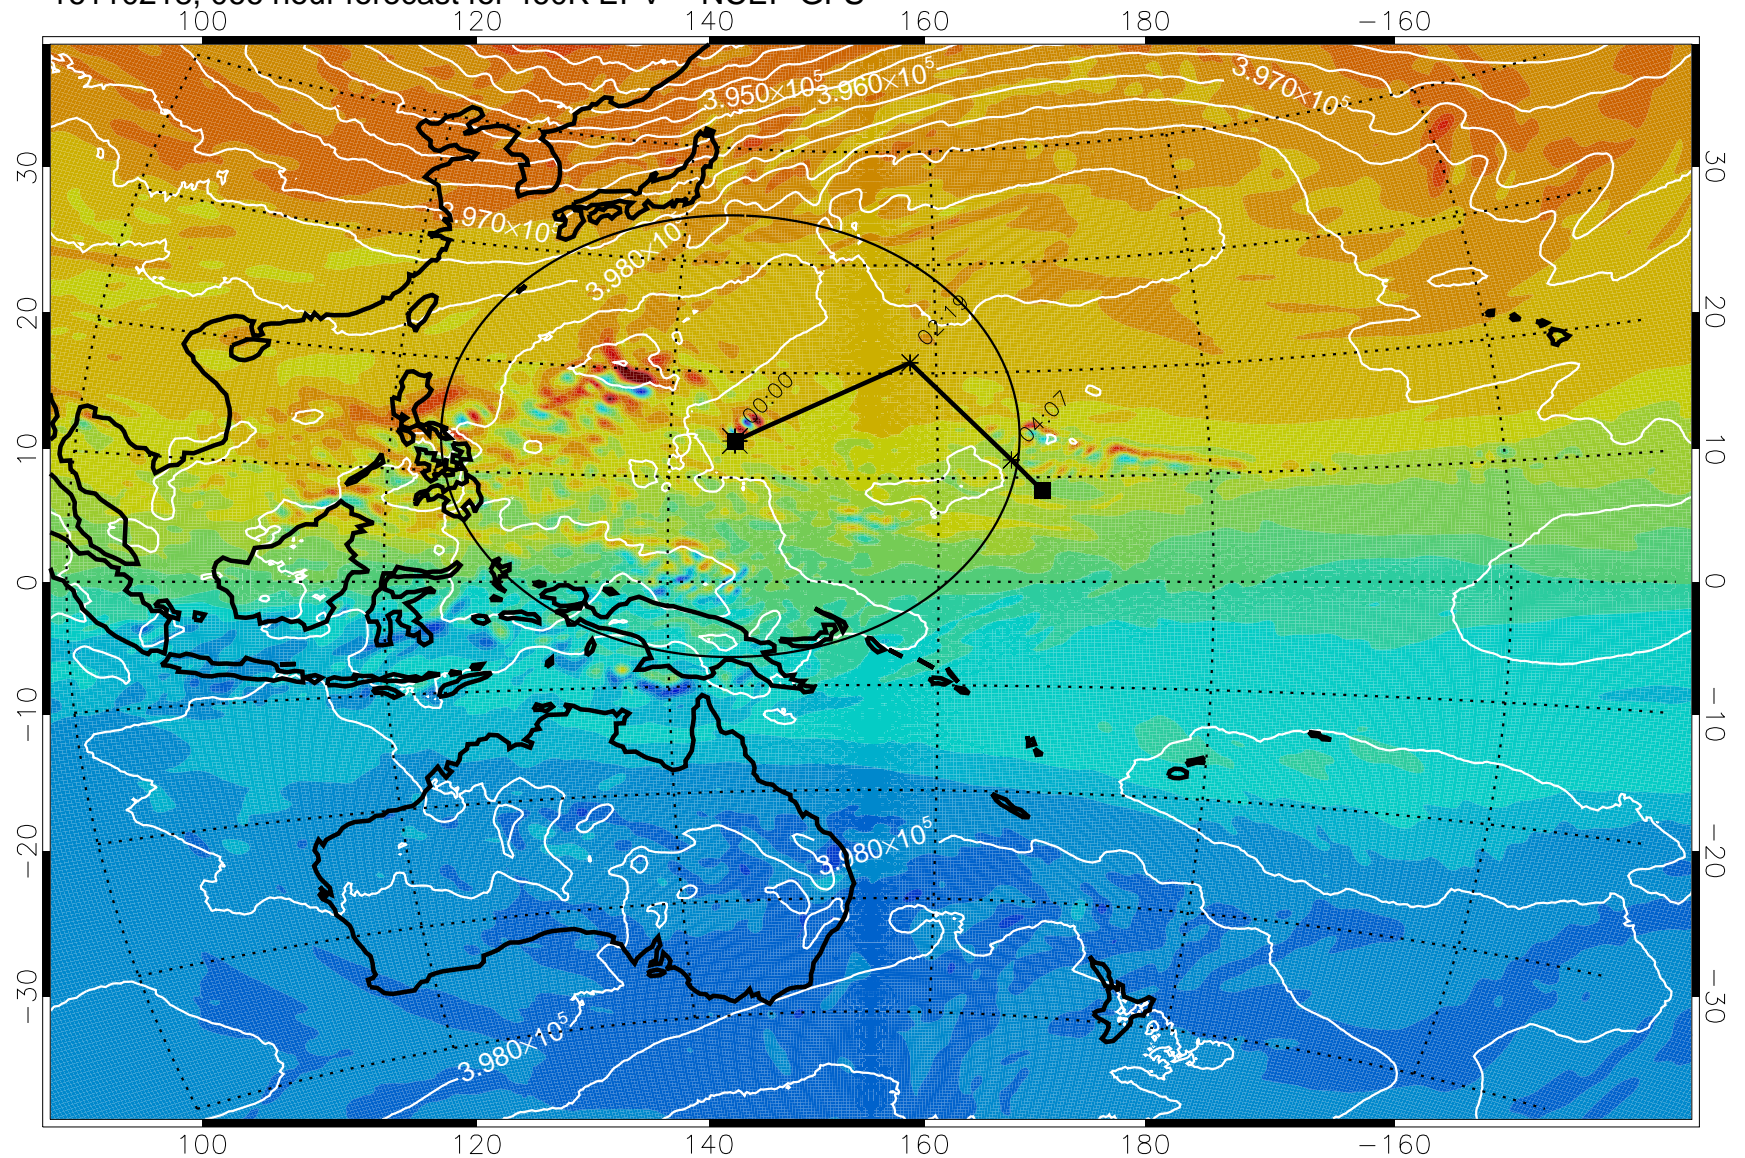

16110118, 042 hour forecast for 460K EPV -- NCEP GFS

-4×10^{-5} -2×10^{-5} 0 PVU 2×10^{-5} 4×10^{-5}

460K Montgomery Streamfunction, white

Range ring of 2304 km

16110200, 048 hour forecast for 460K EPV -- NCEP GFS

460K Montgomery Streamfunction, white

Range ring of 2304 km

16110206, 054 hour forecast for 460K EPV -- NCEP GFS

460K Montgomery Streamfunction, white

Range ring of 2304 km

16110212, 060 hour forecast for 460K EPV -- NCEP GFS

460K Montgomery Streamfunction, white

Range ring of 2304 km

16110218, 066 hour forecast for 460K EPV -- NCEP GFS

460K Montgomery Streamfunction, white

Range ring of 2304 km

16110300, 072 hour forecast for 460K EPV -- NCEP GFS

460K Montgomery Streamfunction, white

Range ring of 2304 km

16110306, 078 hour forecast for 460K EPV -- NCEP GFS

460K Montgomery Streamfunction, white

Range ring of 2304 km

16110312, 084 hour forecast for 460K EPV -- NCEP GFS