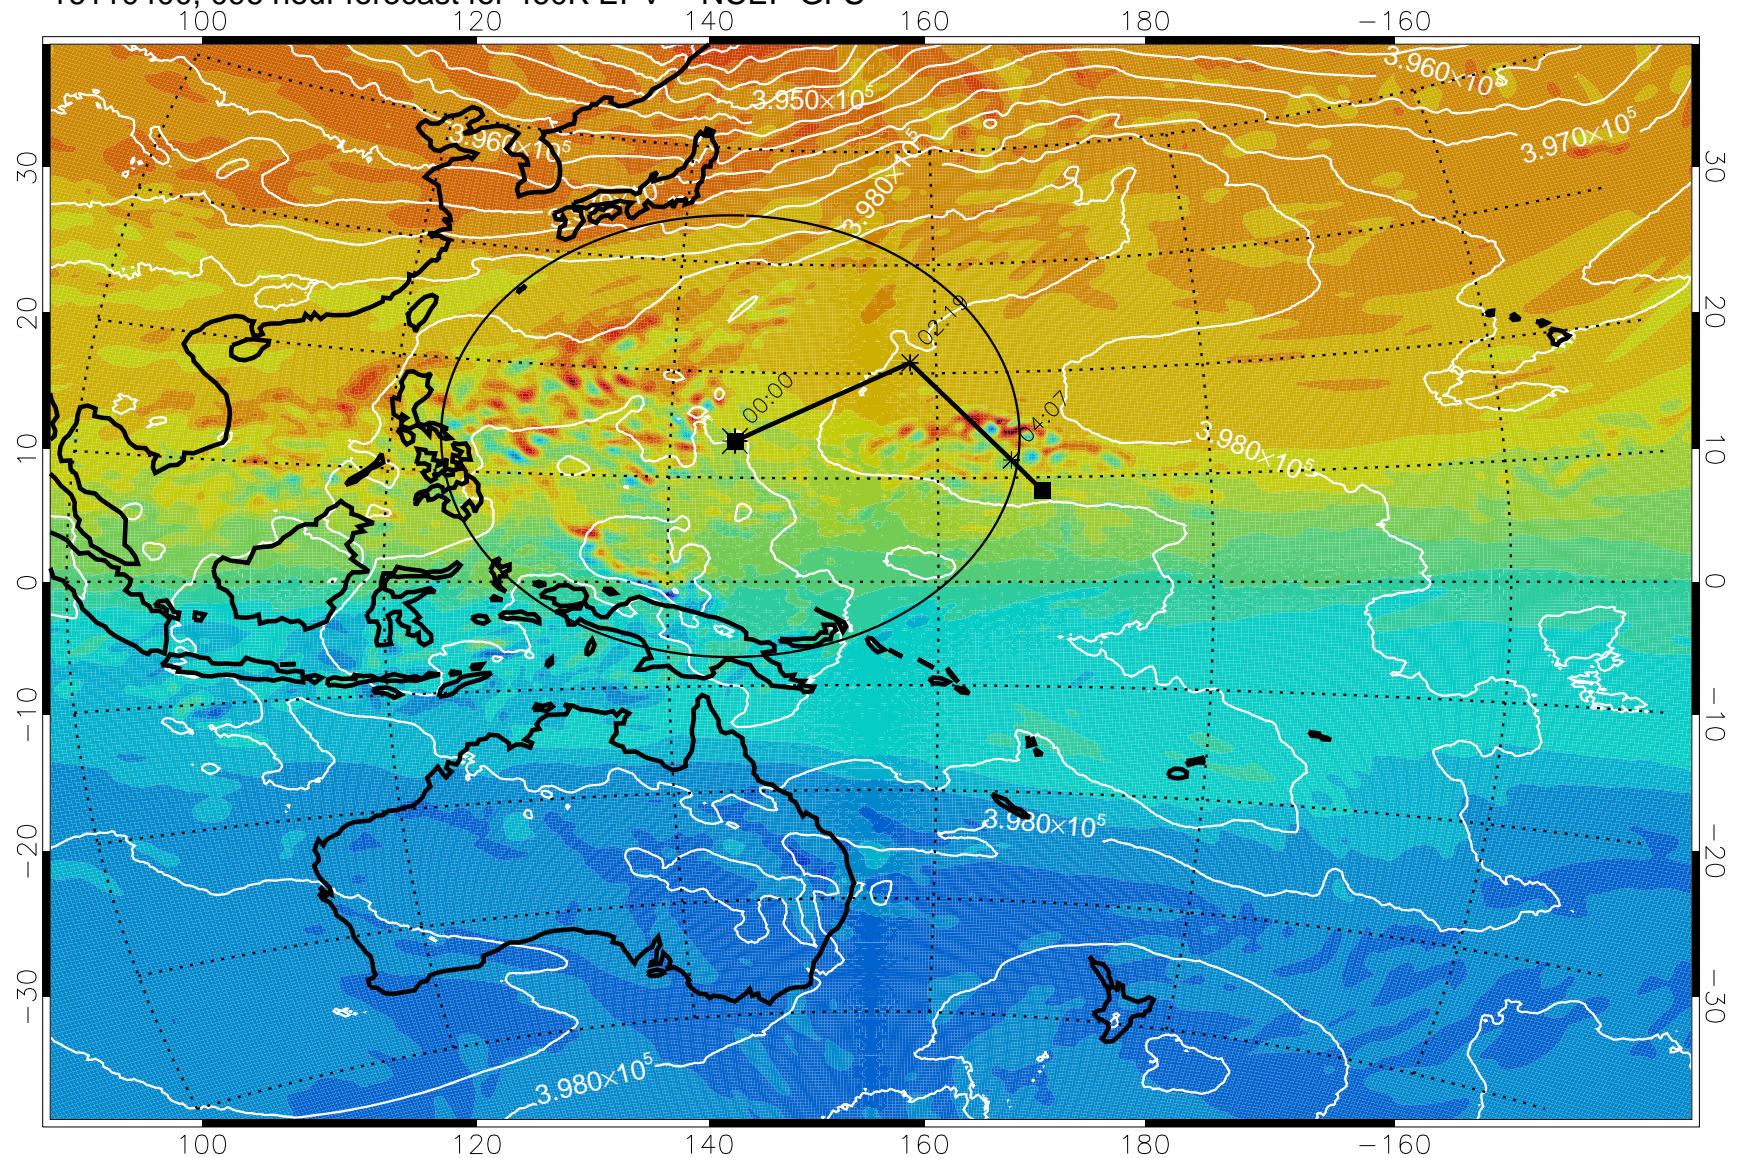

460K Montgomery Streamfunction, white

Range ring of 2304 km

16110306, 078 hour forecast for 460K EPV -- NCEP GFS

460K Montgomery Streamfunction, white

Range ring of 2304 km

16110312, 084 hour forecast for 460K EPV -- NCEP GFS

460K Montgomery Streamfunction, white

Range ring of 2304 km

16110318, 090 hour forecast for 460K EPV -- NCEP GFS

460K Montgomery Streamfunction, white

Range ring of 2304 km

16110400, 096 hour forecast for 460K EPV -- NCEP GFS

460K Montgomery Streamfunction, white

Range ring of 2304 km

16110406, 102 hour forecast for 460K EPV -- NCEP GFS

460K Montgomery Streamfunction, white

Range ring of 2304 km

16110412, 108 hour forecast for 460K EPV -- NCEP GFS

460K Montgomery Streamfunction, white

Range ring of 2304 km

16110418, 114 hour forecast for 460K EPV -- NCEP GFS

460K Montgomery Streamfunction, white

Range ring of 2304 km

16110500, 120 hour forecast for 460K EPV -- NCEP GFS