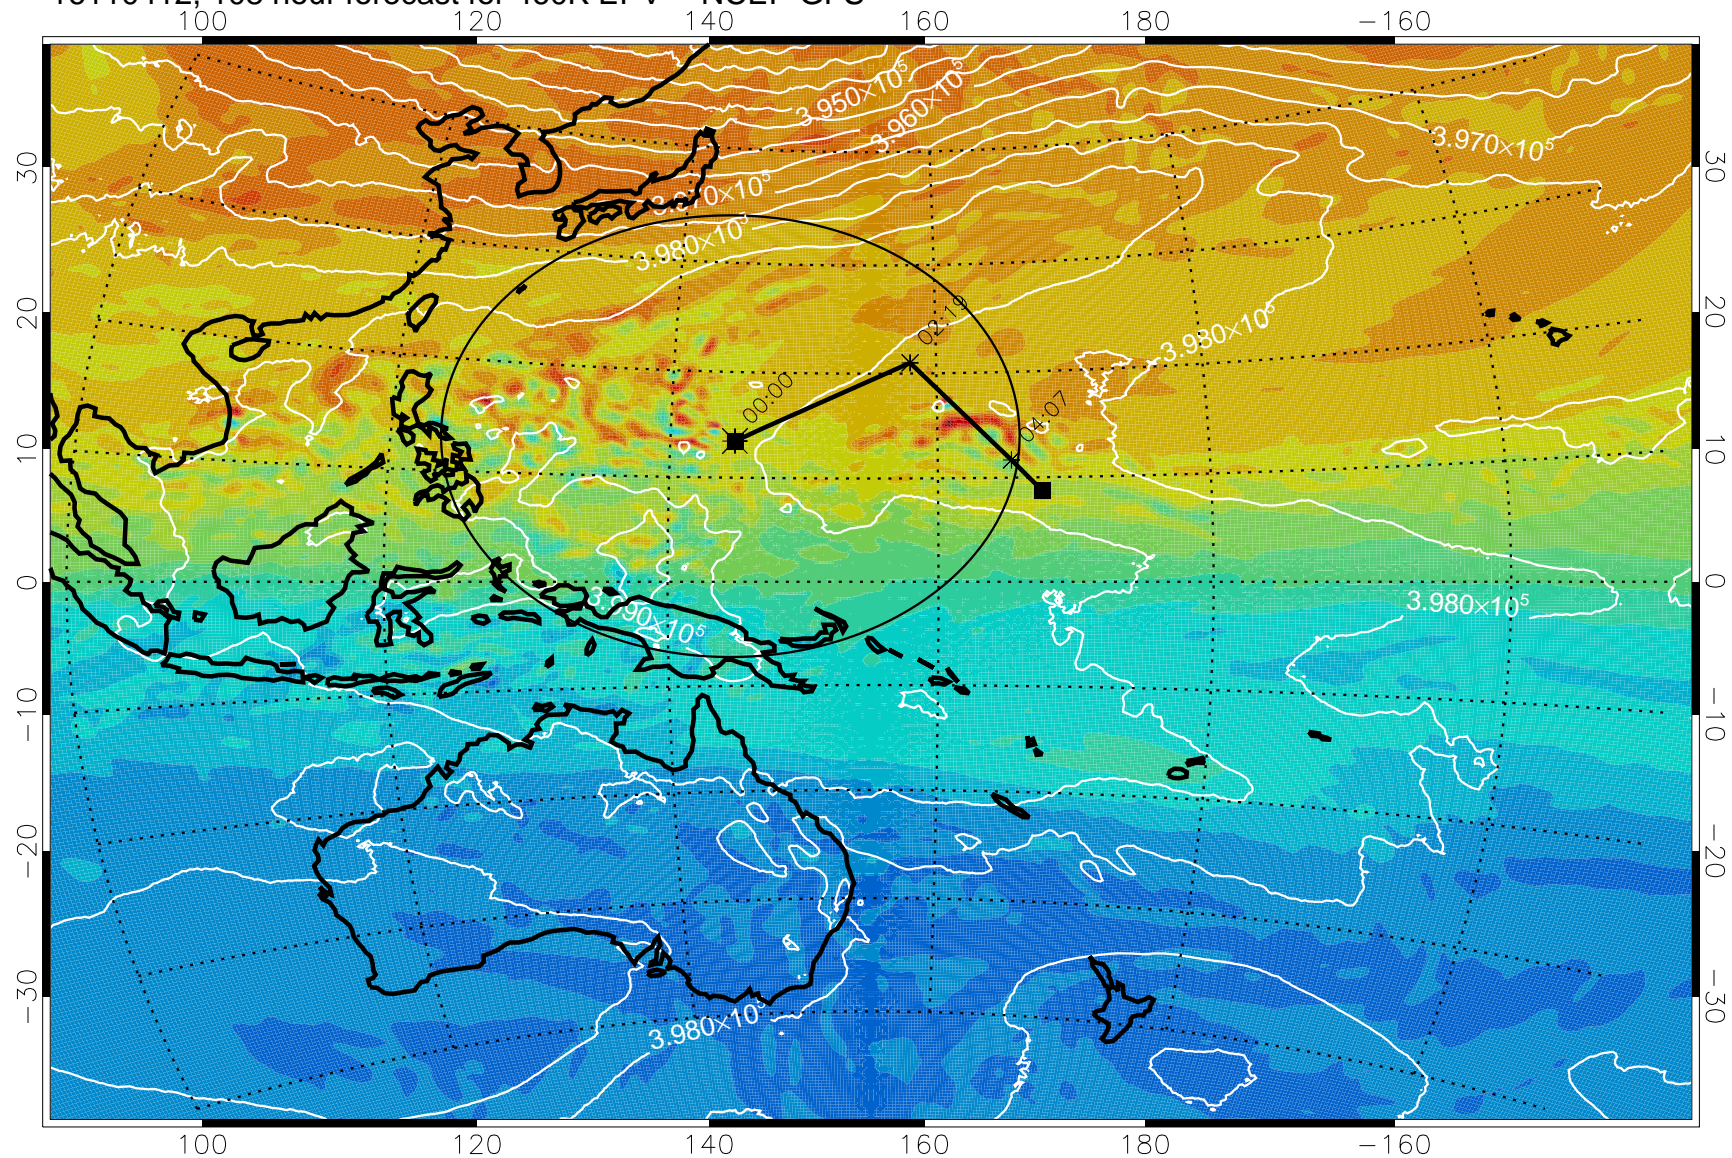

460K Montgomery Streamfunction, white

Range ring of 2304 km

16110318, 090 hour forecast for 460K EPV -- NCEP GFS

460K Montgomery Streamfunction, white

Range ring of 2304 km

16110400, 096 hour forecast for 460K EPV -- NCEP GFS

460K Montgomery Streamfunction, white

Range ring of 2304 km

16110406, 102 hour forecast for 460K EPV -- NCEP GFS

460K Montgomery Streamfunction, white

Range ring of 2304 km

16110412, 108 hour forecast for 460K EPV -- NCEP GFS

460K Montgomery Streamfunction, white

Range ring of 2304 km

16110418, 114 hour forecast for 460K EPV -- NCEP GFS

460K Montgomery Streamfunction, white

Range ring of 2304 km

16110500, 120 hour forecast for 460K EPV -- NCEP GFS

460K Montgomery Streamfunction, white

Range ring of 2304 km