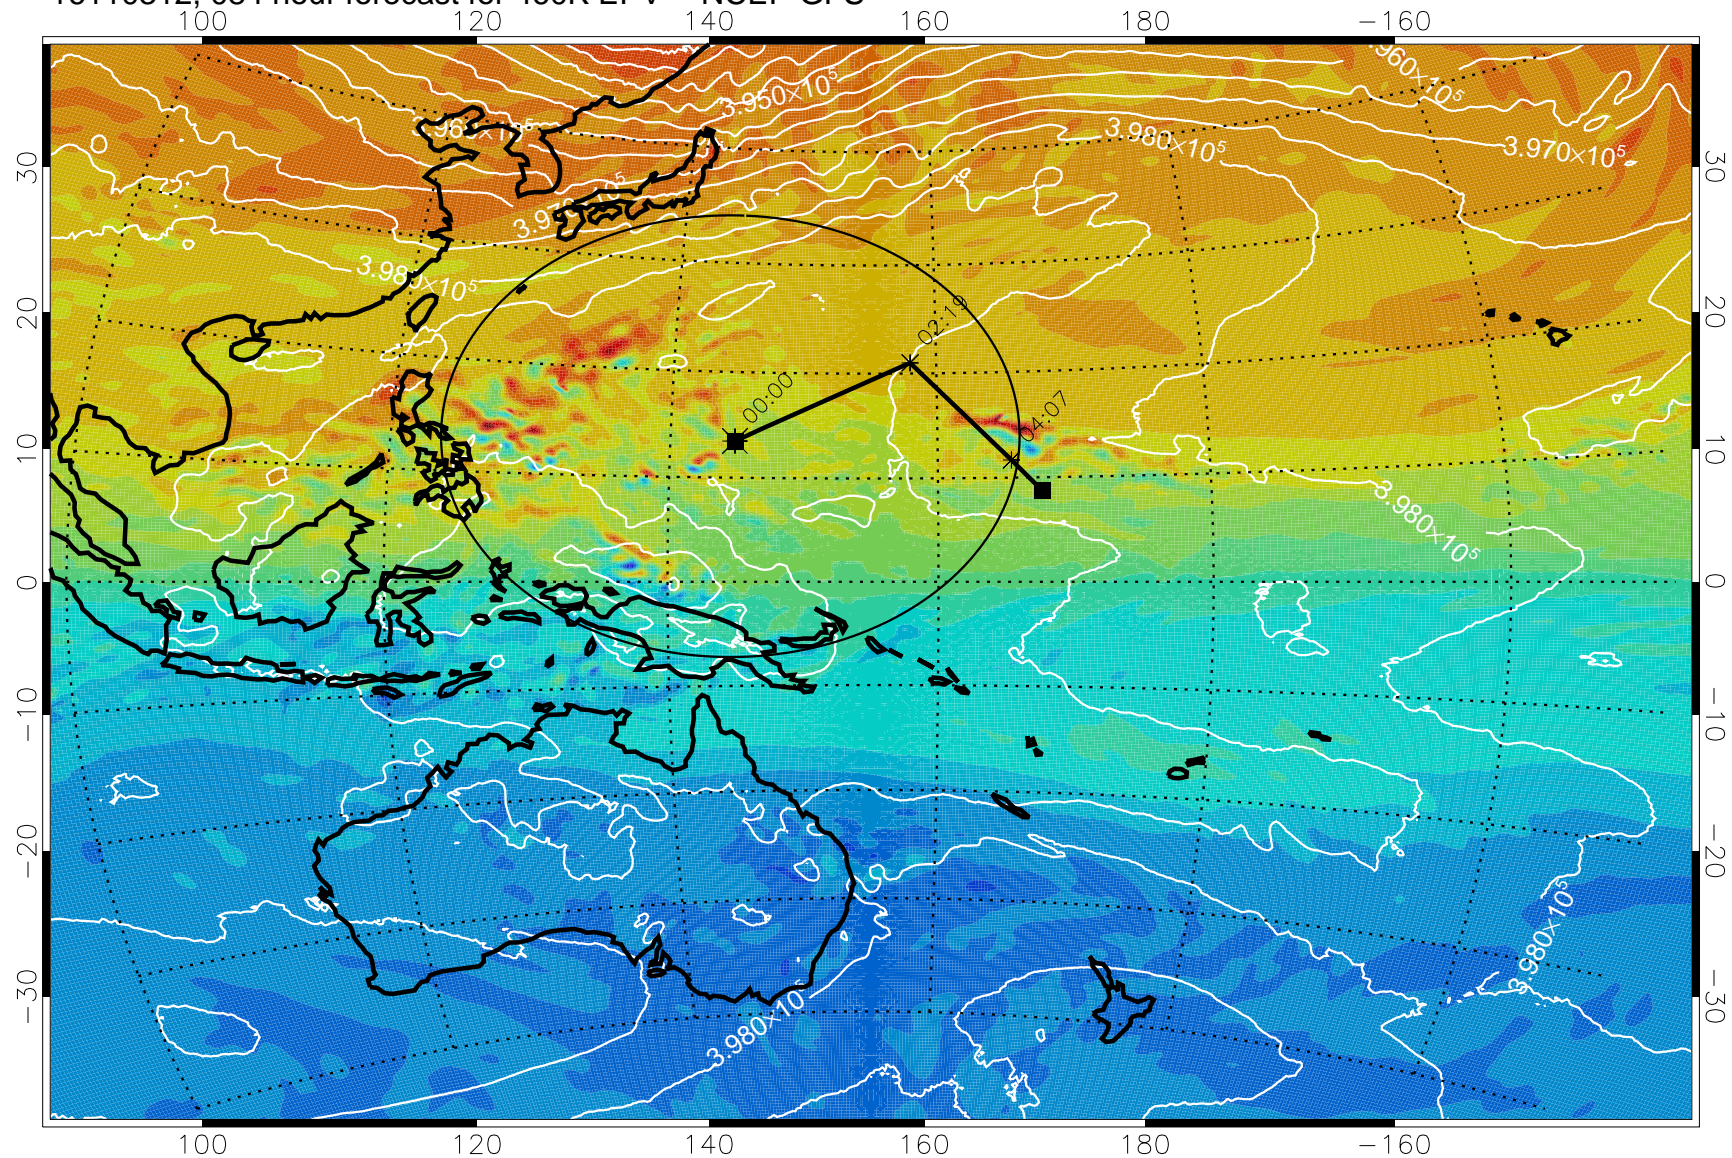

460K Montgomery Streamfunction, white

Range ring of 2304 km

16110218, 066 hour forecast for 460K EPV -- NCEP GFS

460K Montgomery Streamfunction, white

Range ring of 2304 km

16110300, 072 hour forecast for 460K EPV -- NCEP GFS

460K Montgomery Streamfunction, white

Range ring of 2304 km

16110306, 078 hour forecast for 460K EPV -- NCEP GFS

460K Montgomery Streamfunction, white

Range ring of 2304 km

16110312, 084 hour forecast for 460K EPV -- NCEP GFS

460K Montgomery Streamfunction, white

Range ring of 2304 km

16110318, 090 hour forecast for 460K EPV -- NCEP GFS

460K Montgomery Streamfunction, white

Range ring of 2304 km

16110400, 096 hour forecast for 460K EPV -- NCEP GFS

460K Montgomery Streamfunction, white

Range ring of 2304 km

16110406, 102 hour forecast for 460K EPV -- NCEP GFS

460K Montgomery Streamfunction, white

Range ring of 2304 km

16110412, 108 hour forecast for 460K EPV -- NCEP GFS