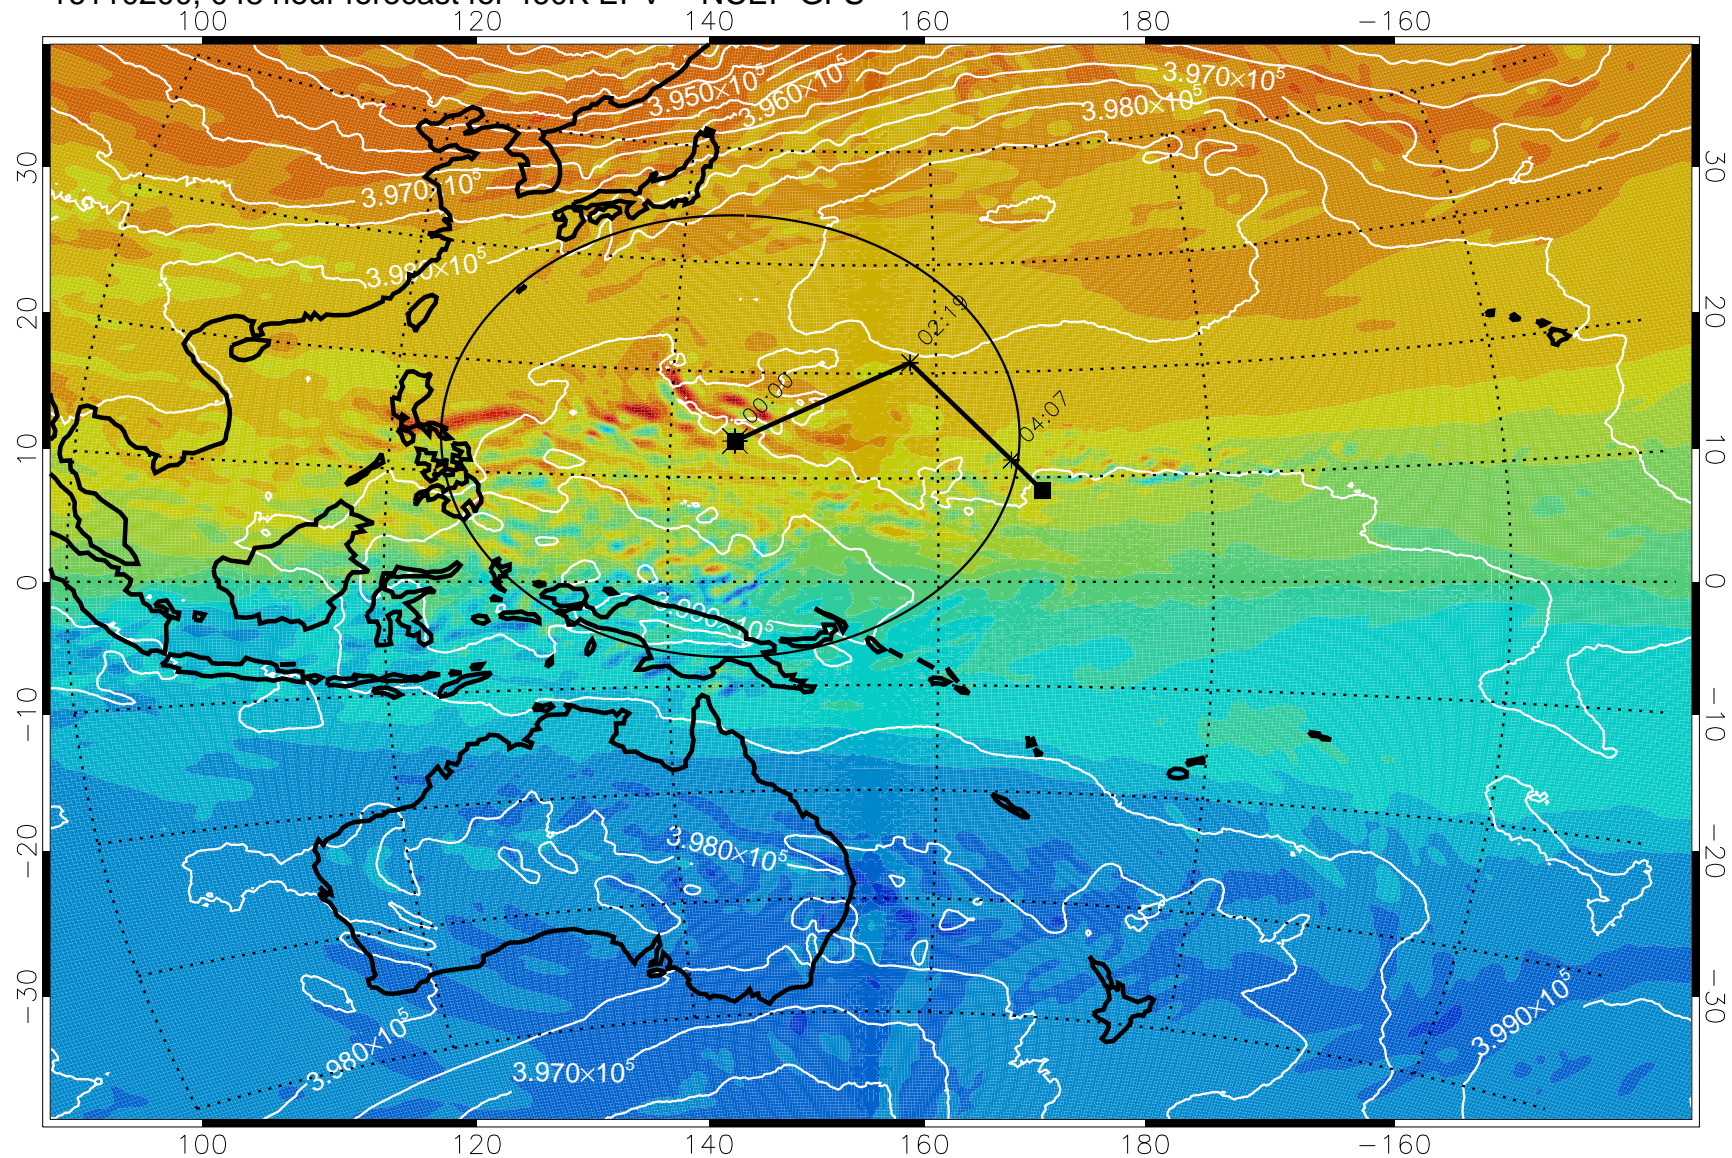

16110106, 030 hour forecast for 460K EPV -- NCEP GFS

460K Montgomery Streamfunction, white

Range ring of 2304 km

16110112, 036 hour forecast for 460K EPV -- NCEP GFS

460K Montgomery Streamfunction, white

Range ring of 2304 km

16110118, 042 hour forecast for 460K EPV -- NCEP GFS

-4×10^{-5} -2×10^{-5} 0 PVU 2×10^{-5} 4×10^{-5}

460K Montgomery Streamfunction, white

Range ring of 2304 km

16110200, 048 hour forecast for 460K EPV -- NCEP GFS

460K Montgomery Streamfunction, white

Range ring of 2304 km

16110206, 054 hour forecast for 460K EPV -- NCEP GFS

460K Montgomery Streamfunction, white

Range ring of 2304 km

16110212, 060 hour forecast for 460K EPV -- NCEP GFS

460K Montgomery Streamfunction, white

Range ring of 2304 km

16110218, 066 hour forecast for 460K EPV -- NCEP GFS

460K Montgomery Streamfunction, white

Range ring of 2304 km

16110300, 072 hour forecast for 460K EPV -- NCEP GFS