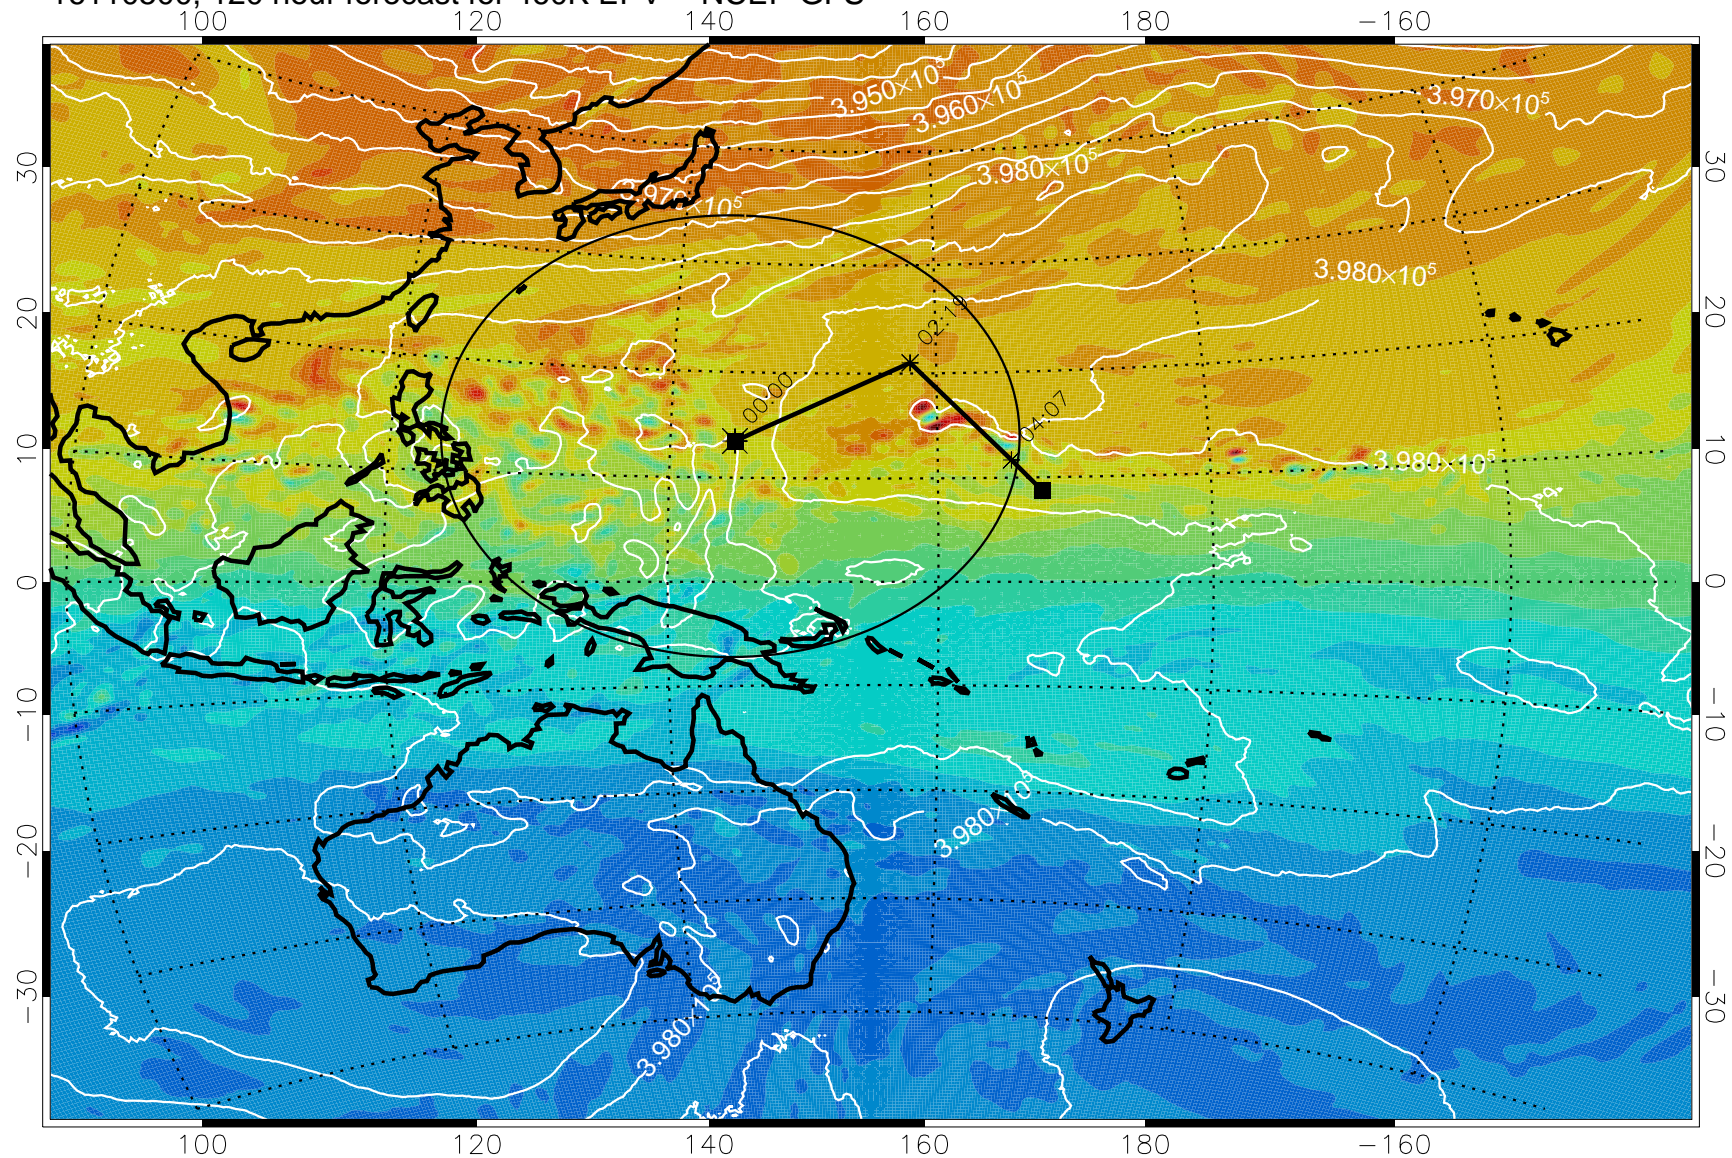

460K Montgomery Streamfunction, white

Range ring of 2304 km

16110406, 102 hour forecast for 460K EPV -- NCEP GFS

460K Montgomery Streamfunction, white

Range ring of 2304 km

16110412, 108 hour forecast for 460K EPV -- NCEP GFS

460K Montgomery Streamfunction, white

Range ring of 2304 km

16110418, 114 hour forecast for 460K EPV -- NCEP GFS

460K Montgomery Streamfunction, white

Range ring of 2304 km

16110500, 120 hour forecast for 460K EPV -- NCEP GFS

460K Montgomery Streamfunction, white

Range ring of 2304 km