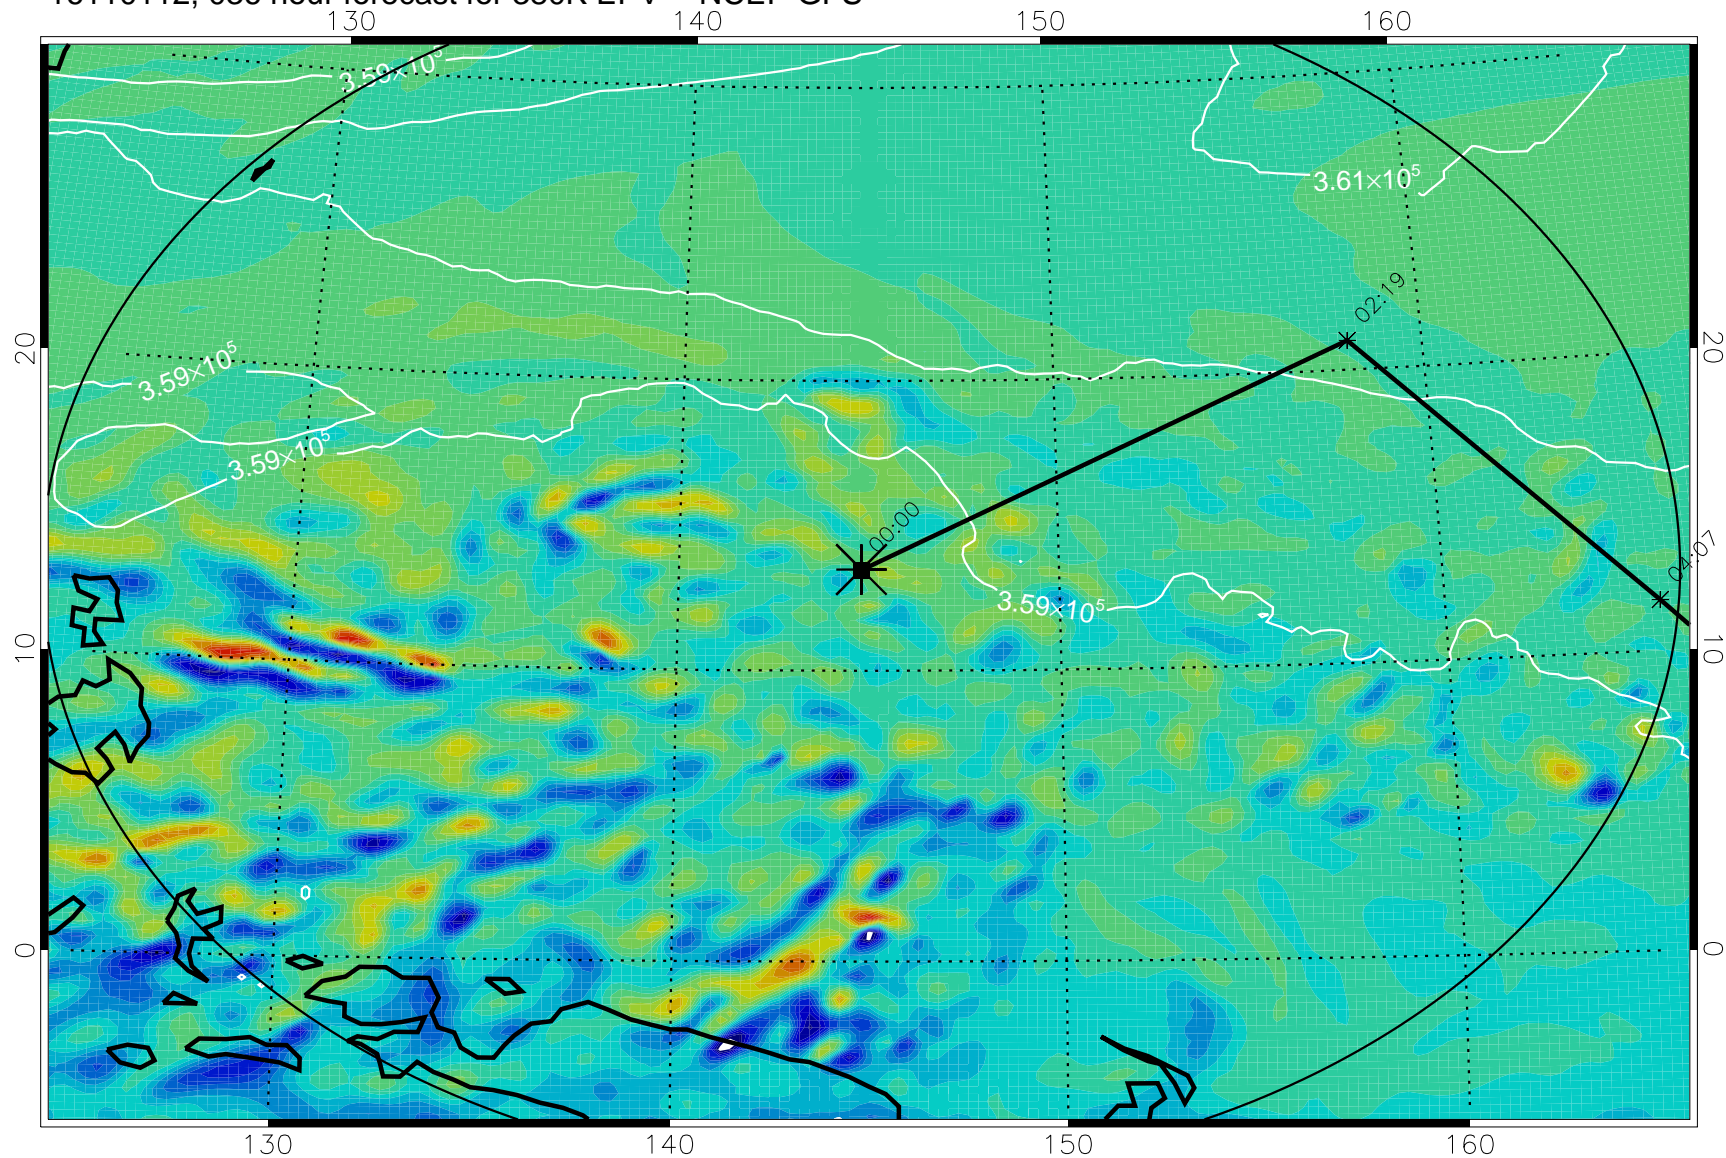

16103118, 018 hour forecast for 380K EPV -- NCEP GFS

380K Montgomery Streamfunction, white

Range ring of 2304 km

16110100, 024 hour forecast for 380K EPV -- NCEP GFS

380K Montgomery Streamfunction, white

Range ring of 2304 km

16110106, 030 hour forecast for 380K EPV -- NCEP GFS

380K Montgomery Streamfunction, white

Range ring of 2304 km

16110112, 036 hour forecast for 380K EPV -- NCEP GFS

380K Montgomery Streamfunction, white

Range ring of 2304 km

16110118, 042 hour forecast for 380K EPV -- NCEP GFS

380K Montgomery Streamfunction, white

Range ring of 2304 km

16110200, 048 hour forecast for 380K EPV -- NCEP GFS

380K Montgomery Streamfunction, white

Range ring of 2304 km

16110406, 102 hour forecast for 380K EPV -- NCEP GFS

380K Montgomery Streamfunction, white

Range ring of 2304 km

16110412, 108 hour forecast for 380K EPV -- NCEP GFS

16110418, 114 hour forecast for 380K EPV -- NCEP GFS