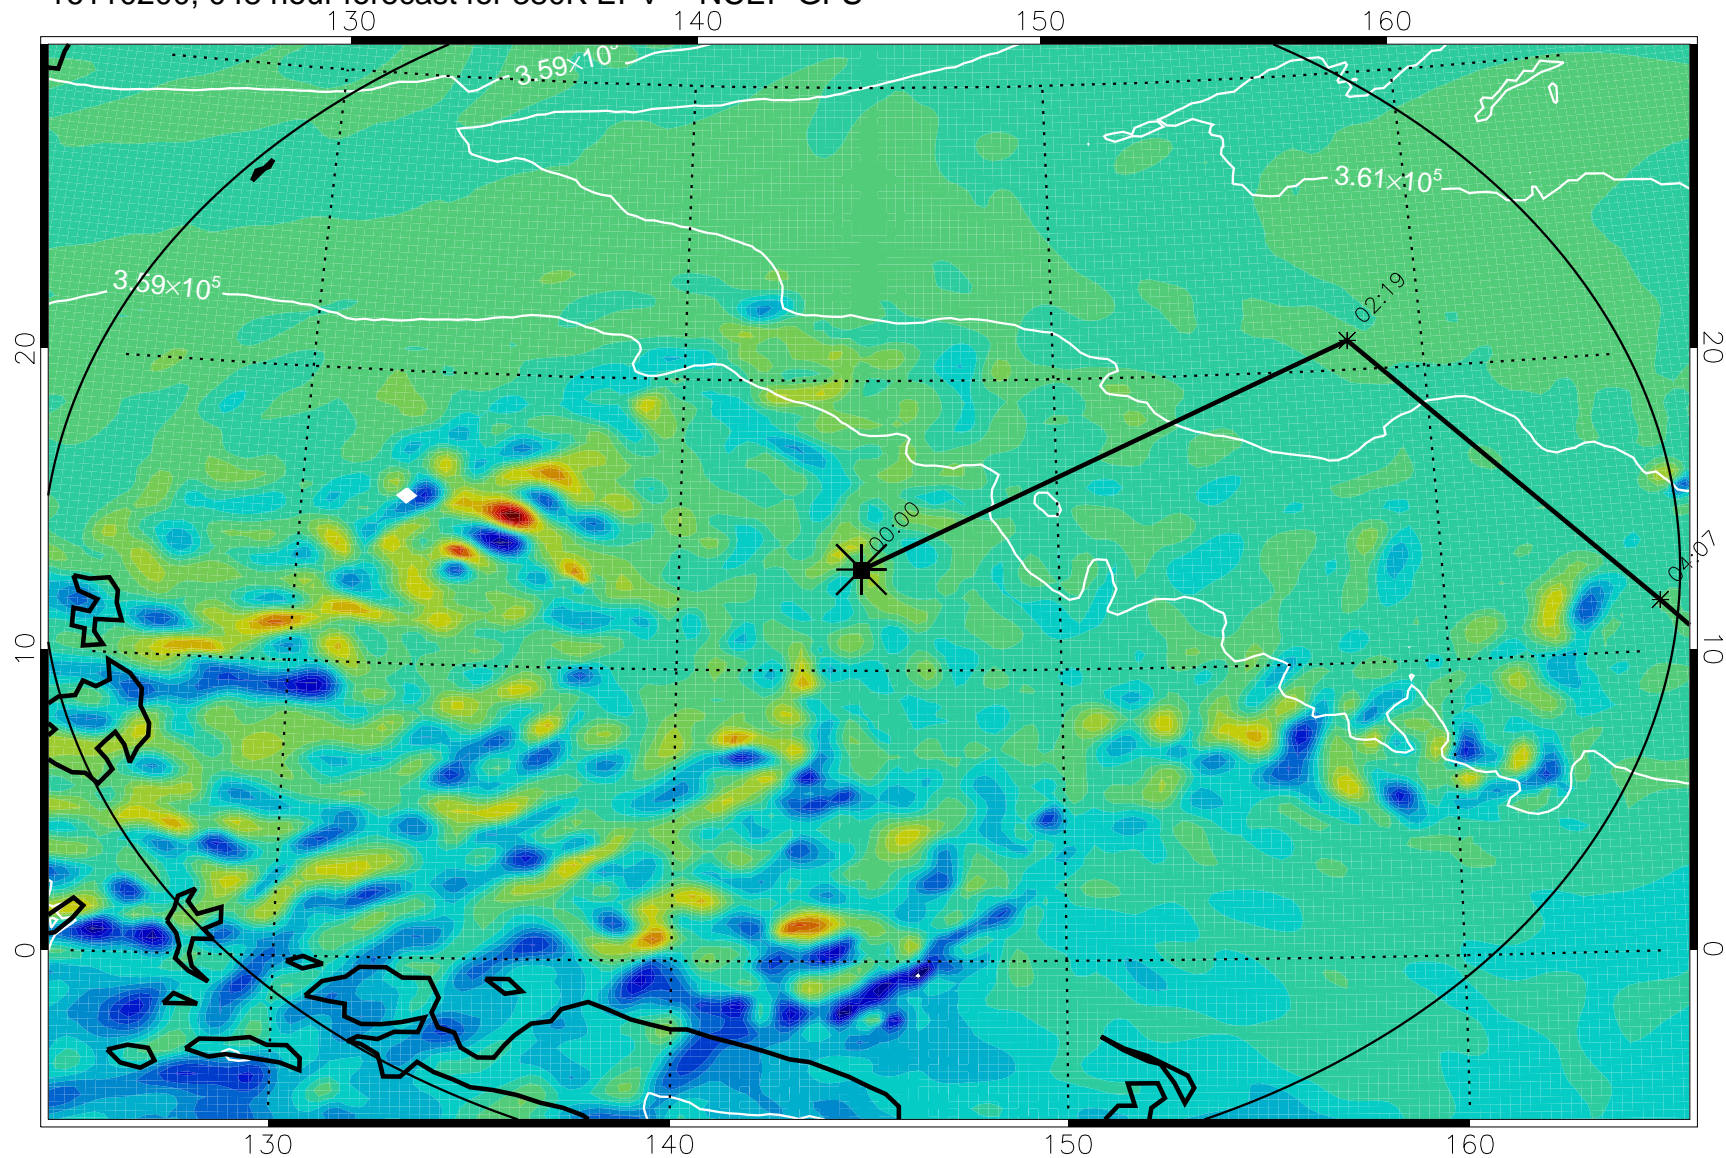

16103118, 018 hour forecast for 380K EPV -- NCEP GFS

380K Montgomery Streamfunction, white

Range ring of 2304 km

16110100, 024 hour forecast for 380K EPV -- NCEP GFS

380K Montgomery Streamfunction, white

Range ring of 2304 km

16110106, 030 hour forecast for 380K EPV -- NCEP GFS

380K Montgomery Streamfunction, white

Range ring of 2304 km

16110112, 036 hour forecast for 380K EPV -- NCEP GFS

380K Montgomery Streamfunction, white

Range ring of 2304 km

16110118, 042 hour forecast for 380K EPV -- NCEP GFS

380K Montgomery Streamfunction, white

Range ring of 2304 km

16110200, 048 hour forecast for 380K EPV -- NCEP GFS

380K Montgomery Streamfunction, white

Range ring of 2304 km

16110206, 054 hour forecast for 380K EPV -- NCEP GFS

380K Montgomery Streamfunction, white

Range ring of 2304 km

16110212, 060 hour forecast for 380K EPV -- NCEP GFS

380K Montgomery Streamfunction, white

Range ring of 2304 km