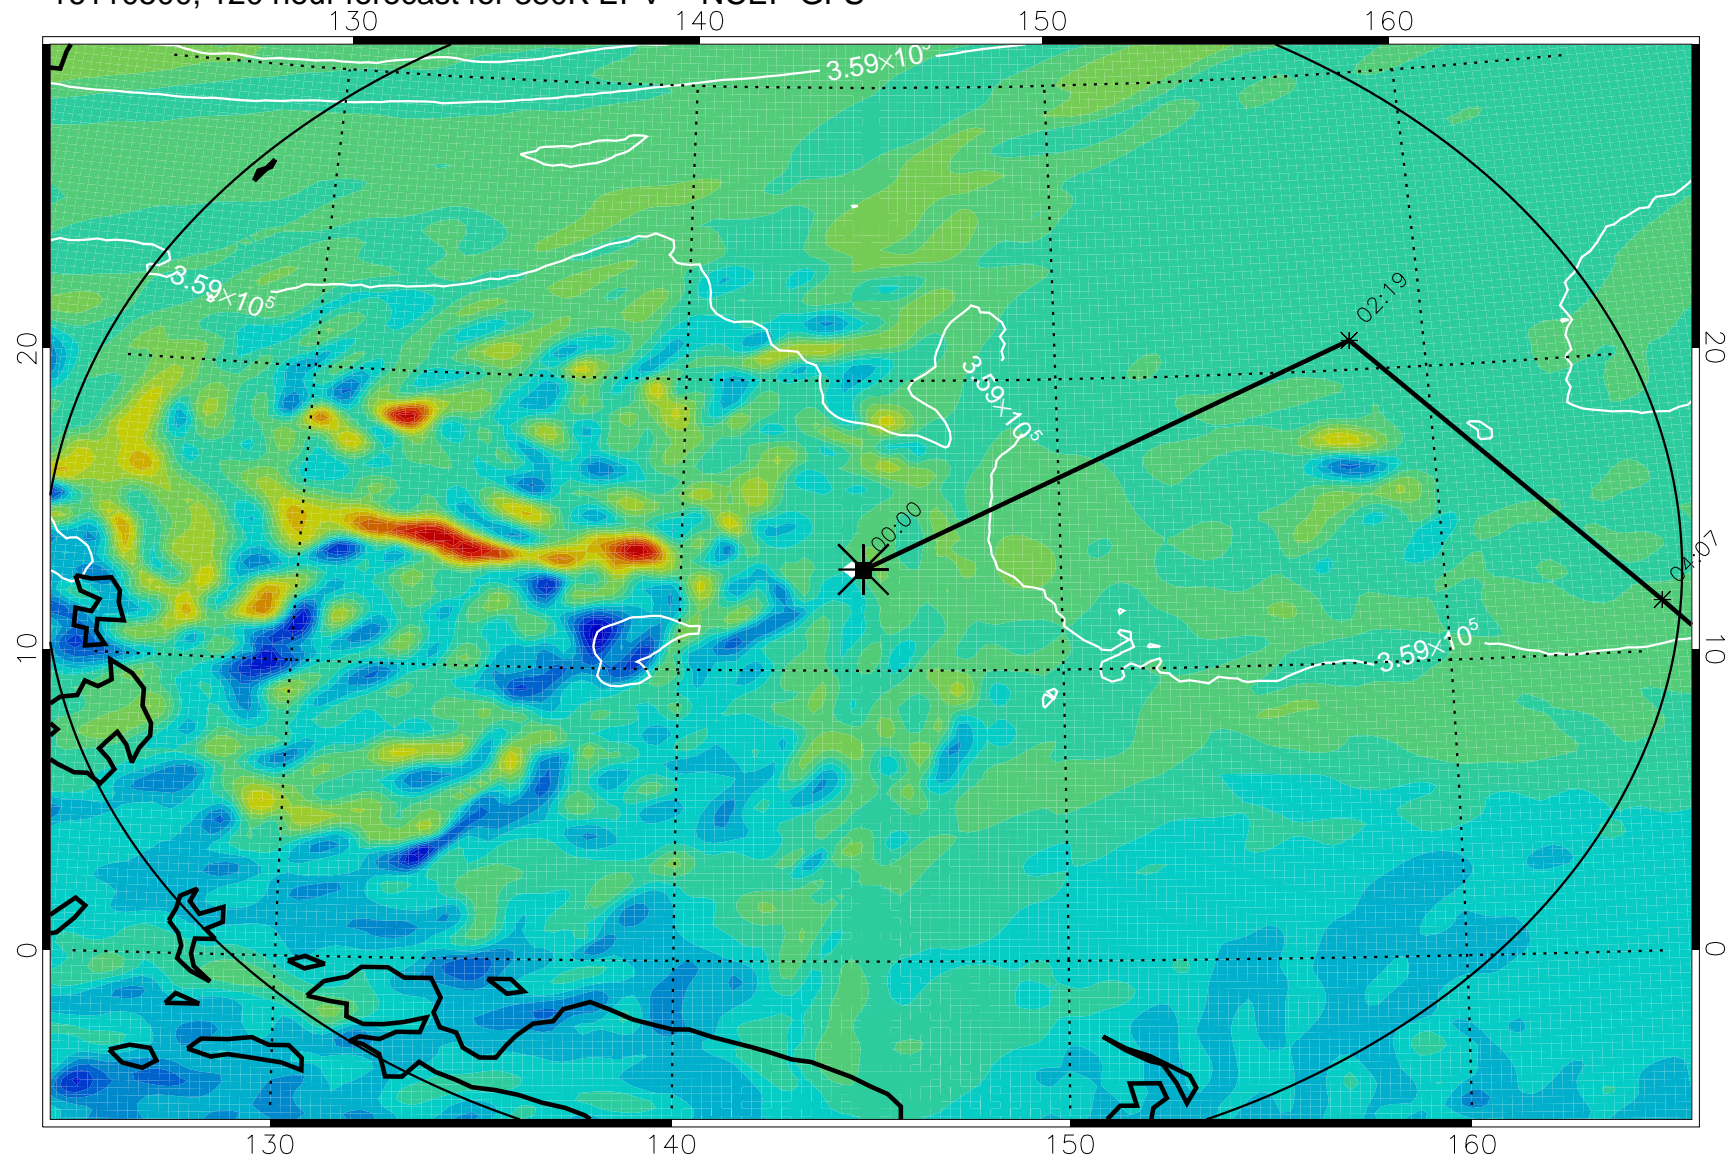

16110306, 078 hour forecast for 380K EPV -- NCEP GFS

380K Montgomery Streamfunction, white

Range ring of 2304 km

16110312, 084 hour forecast for 380K EPV -- NCEP GFS

380K Montgomery Streamfunction, white

Range ring of 2304 km

16110318, 090 hour forecast for 380K EPV -- NCEP GFS

380K Montgomery Streamfunction, white

Range ring of 2304 km

16110400, 096 hour forecast for 380K EPV -- NCEP GFS

380K Montgomery Streamfunction, white

Range ring of 2304 km

16110406, 102 hour forecast for 380K EPV -- NCEP GFS

380K Montgomery Streamfunction, white

Range ring of 2304 km

16110412, 108 hour forecast for 380K EPV -- NCEP GFS

16110418, 114 hour forecast for 380K EPV -- NCEP GFS

380K Montgomery Streamfunction, white

Range ring of 2304 km

16110500, 120 hour forecast for 380K EPV -- NCEP GFS

380K Montgomery Streamfunction, white

Range ring of 2304 km