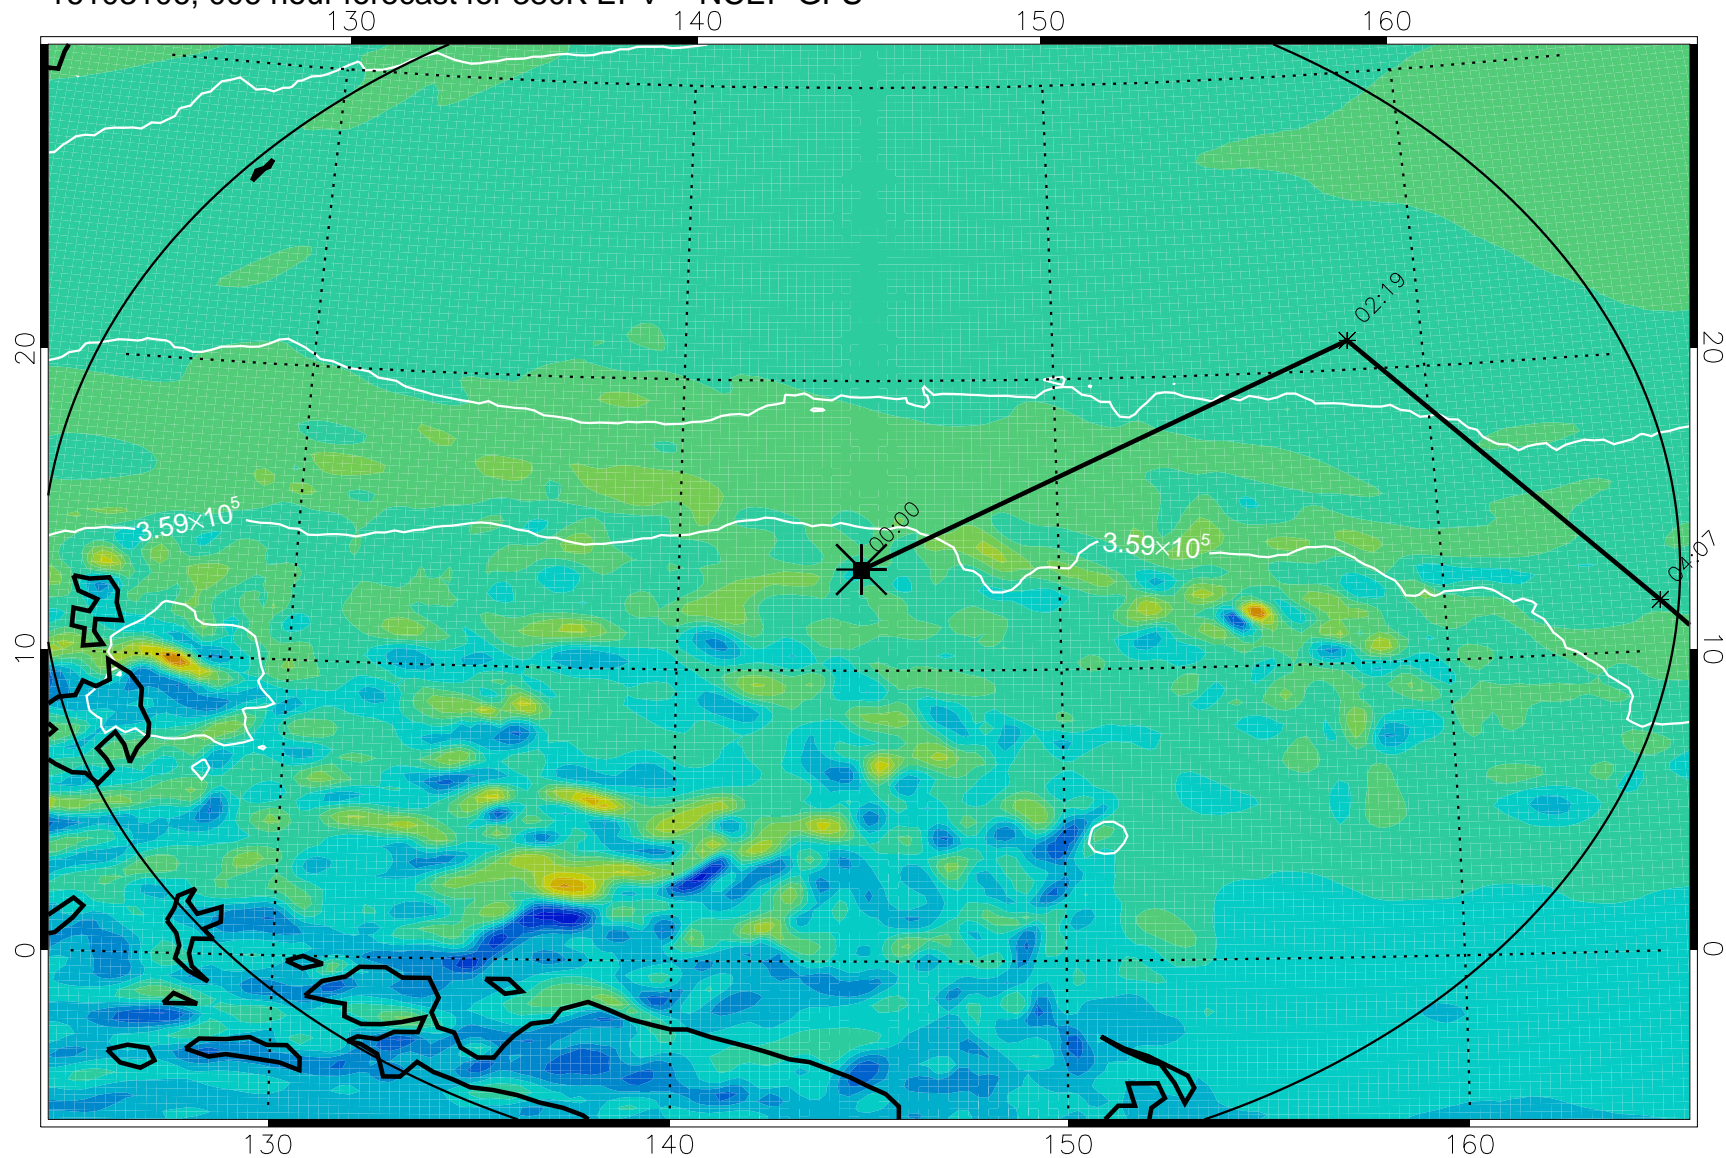

16103106, 006 hour forecast for 380K EPV -- NCEP GFS

380K Montgomery Streamfunction, white

Range ring of 2304 km

16103112, 012 hour forecast for 380K EPV -- NCEP GFS

380K Montgomery Streamfunction, white

Range ring of 2304 km

16103118, 018 hour forecast for 380K EPV -- NCEP GFS

380K Montgomery Streamfunction, white

Range ring of 2304 km

16110100, 024 hour forecast for 380K EPV -- NCEP GFS

380K Montgomery Streamfunction, white

Range ring of 2304 km

16110106, 030 hour forecast for 380K EPV -- NCEP GFS

380K Montgomery Streamfunction, white

Range ring of 2304 km

16110112, 036 hour forecast for 380K EPV -- NCEP GFS

380K Montgomery Streamfunction, white

Range ring of 2304 km

16110118, 042 hour forecast for 380K EPV -- NCEP GFS

380K Montgomery Streamfunction, white

Range ring of 2304 km

16110200, 048 hour forecast for 380K EPV -- NCEP GFS

380K Montgomery Streamfunction, white

Range ring of 2304 km