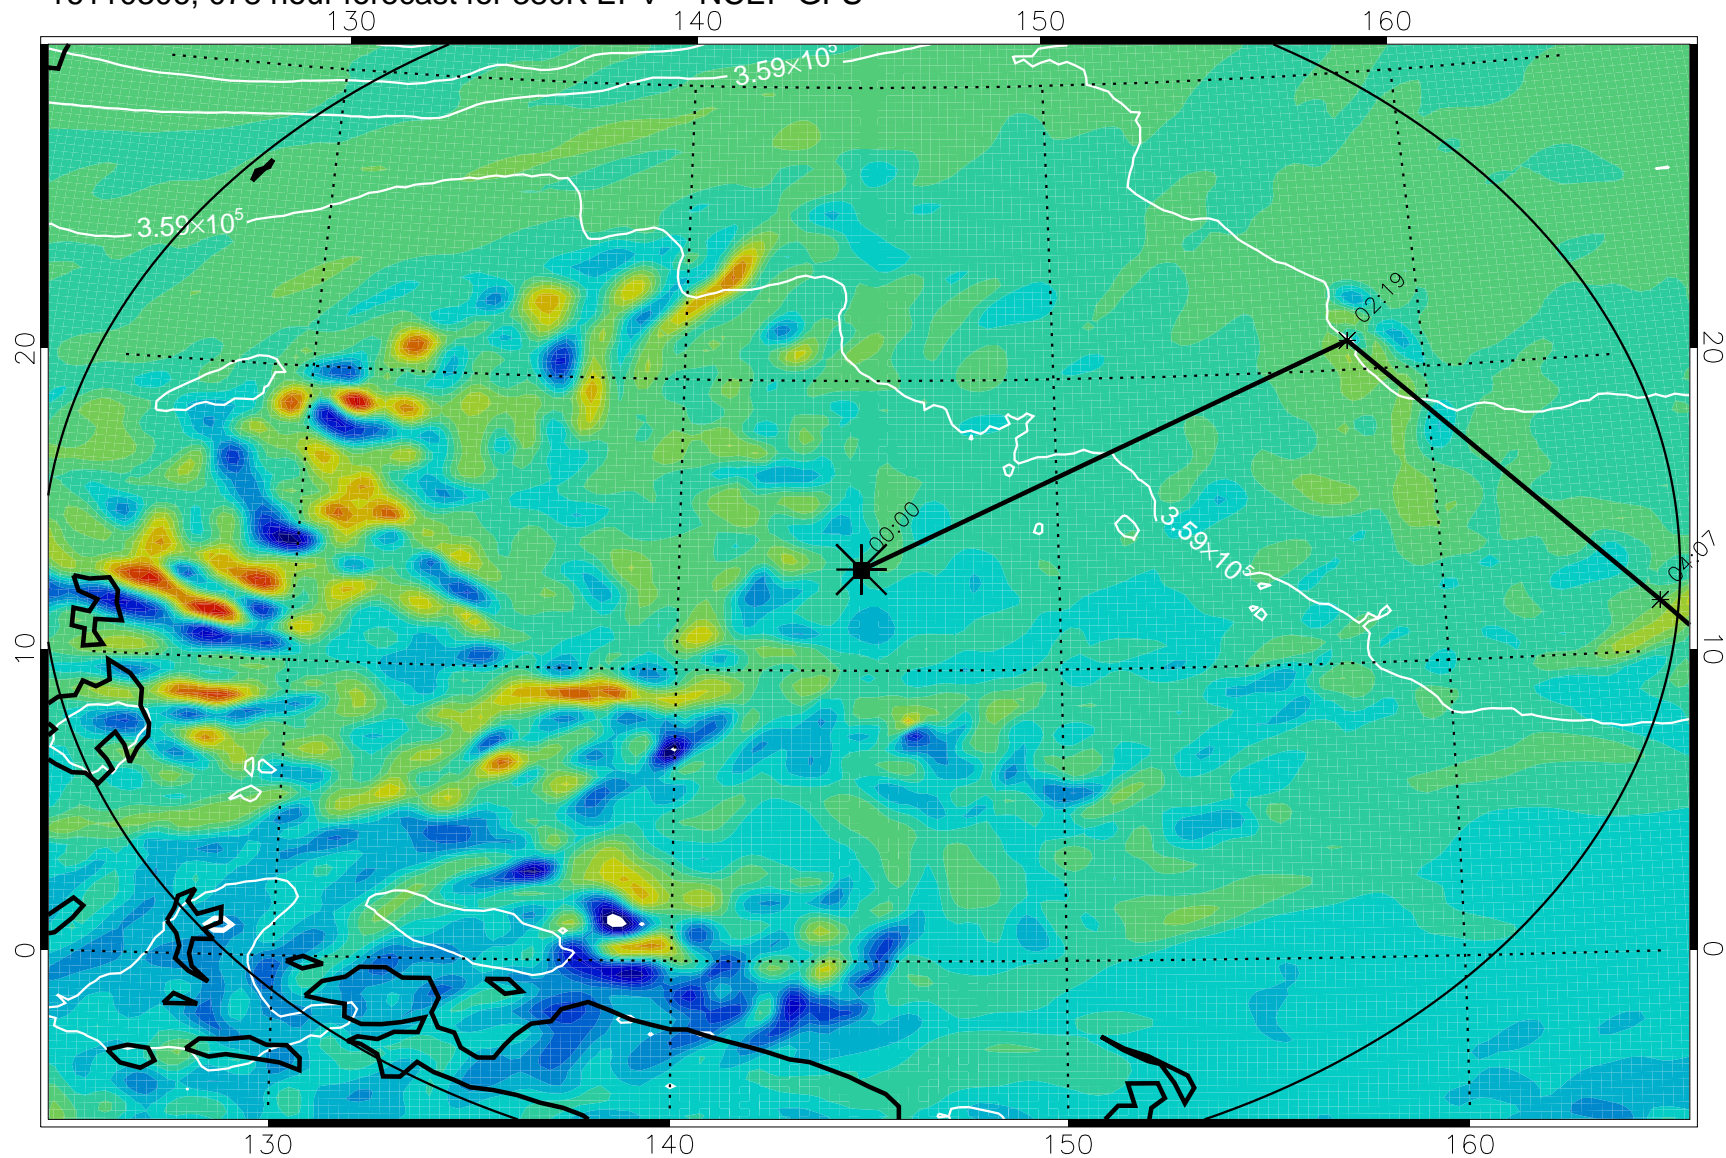

16110218, 066 hour forecast for 380K EPV -- NCEP GFS

380K Montgomery Streamfunction, white

Range ring of 2304 km

16110300, 072 hour forecast for 380K EPV -- NCEP GFS

380K Montgomery Streamfunction, white

Range ring of 2304 km

16110306, 078 hour forecast for 380K EPV -- NCEP GFS

380K Montgomery Streamfunction, white

Range ring of 2304 km

16110312, 084 hour forecast for 380K EPV -- NCEP GFS

380K Montgomery Streamfunction, white

Range ring of 2304 km

16110318, 090 hour forecast for 380K EPV -- NCEP GFS

380K Montgomery Streamfunction, white

Range ring of 2304 km

16110400, 096 hour forecast for 380K EPV -- NCEP GFS

380K Montgomery Streamfunction, white

Range ring of 2304 km

16110406, 102 hour forecast for 380K EPV -- NCEP GFS

380K Montgomery Streamfunction, white

Range ring of 2304 km

16110412, 108 hour forecast for 380K EPV -- NCEP GFS

16110418, 114 hour forecast for 380K EPV -- NCEP GFS