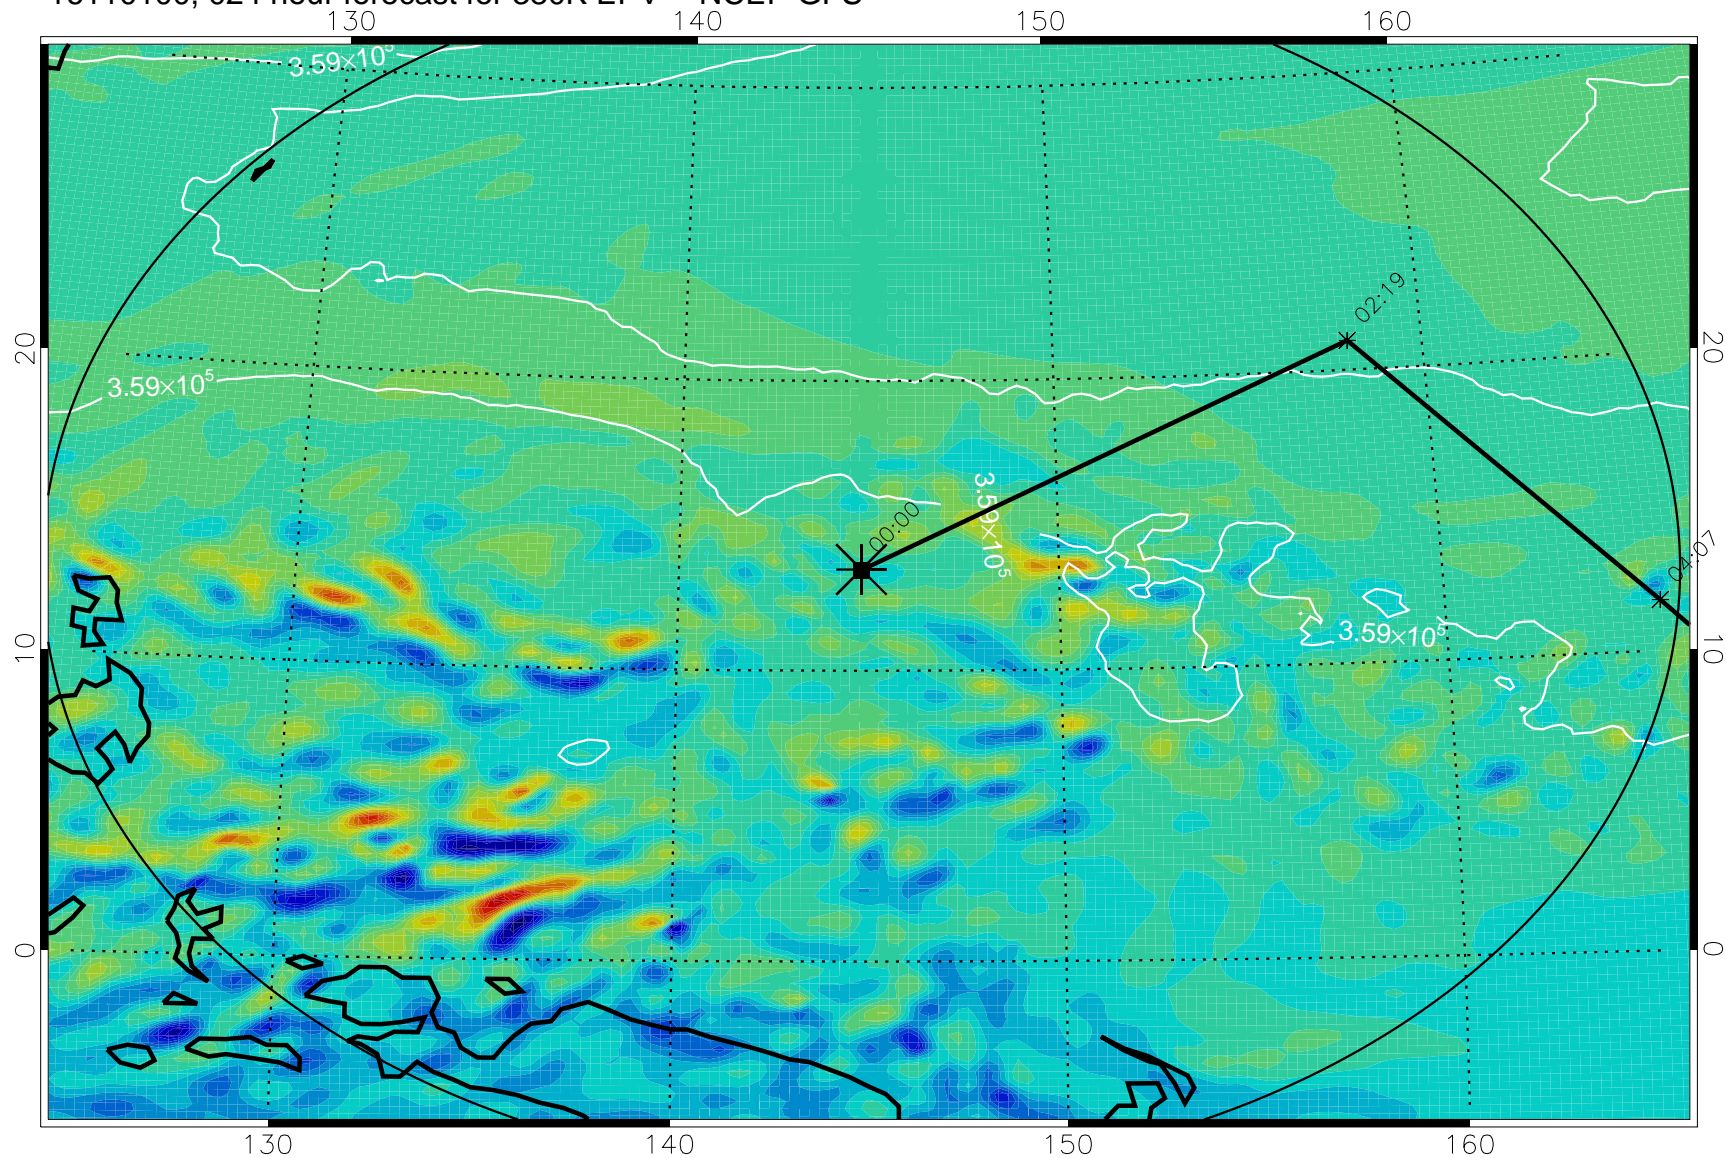

16103106, 006 hour forecast for 380K EPV -- NCEP GFS

380K Montgomery Streamfunction, white

Range ring of 2304 km

16103112, 012 hour forecast for 380K EPV -- NCEP GFS

380K Montgomery Streamfunction, white

Range ring of 2304 km

16103118, 018 hour forecast for 380K EPV -- NCEP GFS

380K Montgomery Streamfunction, white

Range ring of 2304 km

16110100, 024 hour forecast for 380K EPV -- NCEP GFS

380K Montgomery Streamfunction, white

Range ring of 2304 km

16110106, 030 hour forecast for 380K EPV -- NCEP GFS

380K Montgomery Streamfunction, white

Range ring of 2304 km

16110112, 036 hour forecast for 380K EPV -- NCEP GFS

380K Montgomery Streamfunction, white

Range ring of 2304 km

16110118, 042 hour forecast for 380K EPV -- NCEP GFS

380K Montgomery Streamfunction, white

Range ring of 2304 km

16110200, 048 hour forecast for 380K EPV -- NCEP GFS

380K Montgomery Streamfunction, white

Range ring of 2304 km