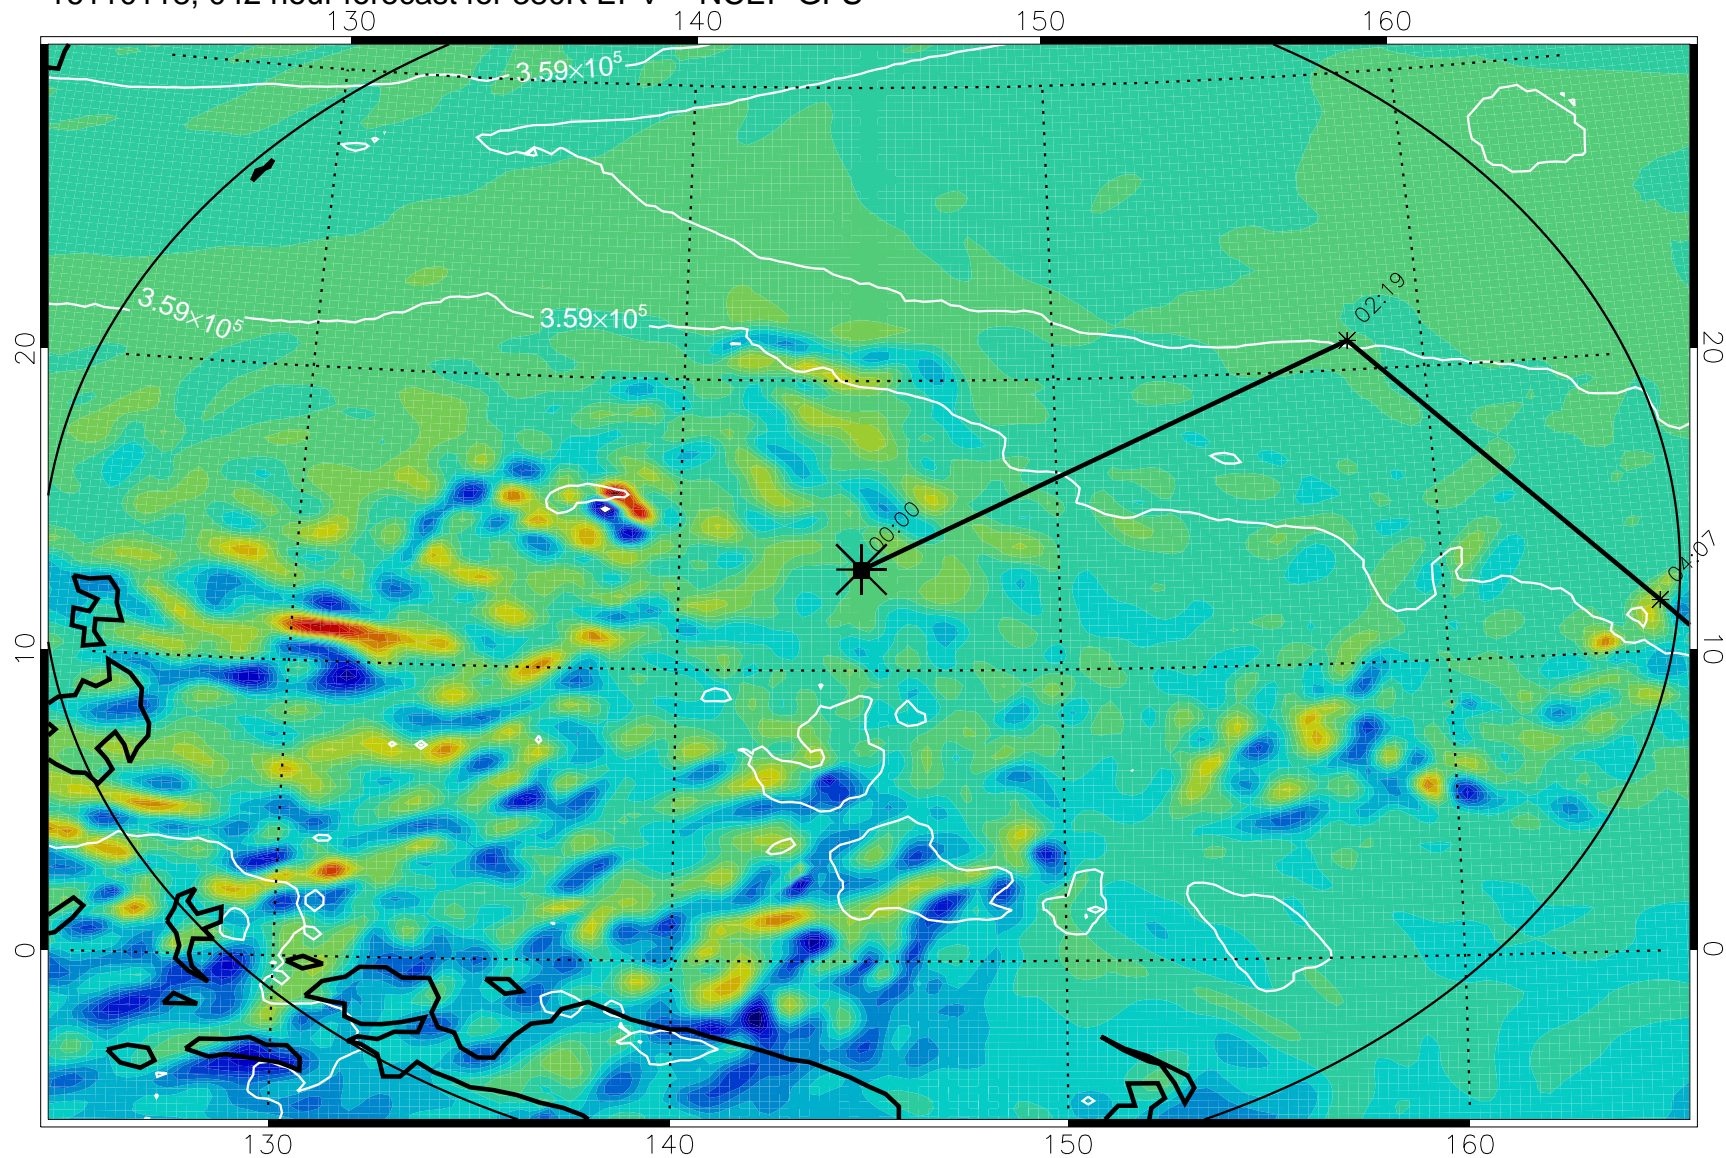

16110106, 030 hour forecast for 380K EPV -- NCEP GFS

380K Montgomery Streamfunction, white

Range ring of 2304 km

16110112, 036 hour forecast for 380K EPV -- NCEP GFS

380K Montgomery Streamfunction, white

Range ring of 2304 km

16110118, 042 hour forecast for 380K EPV -- NCEP GFS

380K Montgomery Streamfunction, white

Range ring of 2304 km

16110200, 048 hour forecast for 380K EPV -- NCEP GFS

380K Montgomery Streamfunction, white

Range ring of 2304 km

16110206, 054 hour forecast for 380K EPV -- NCEP GFS

380K Montgomery Streamfunction, white

Range ring of 2304 km

16110212, 060 hour forecast for 380K EPV -- NCEP GFS

380K Montgomery Streamfunction, white

Range ring of 2304 km

16110318, 090 hour forecast for 380K EPV -- NCEP GFS

380K Montgomery Streamfunction, white

Range ring of 2304 km

16110400, 096 hour forecast for 380K EPV -- NCEP GFS

380K Montgomery Streamfunction, white

Range ring of 2304 km