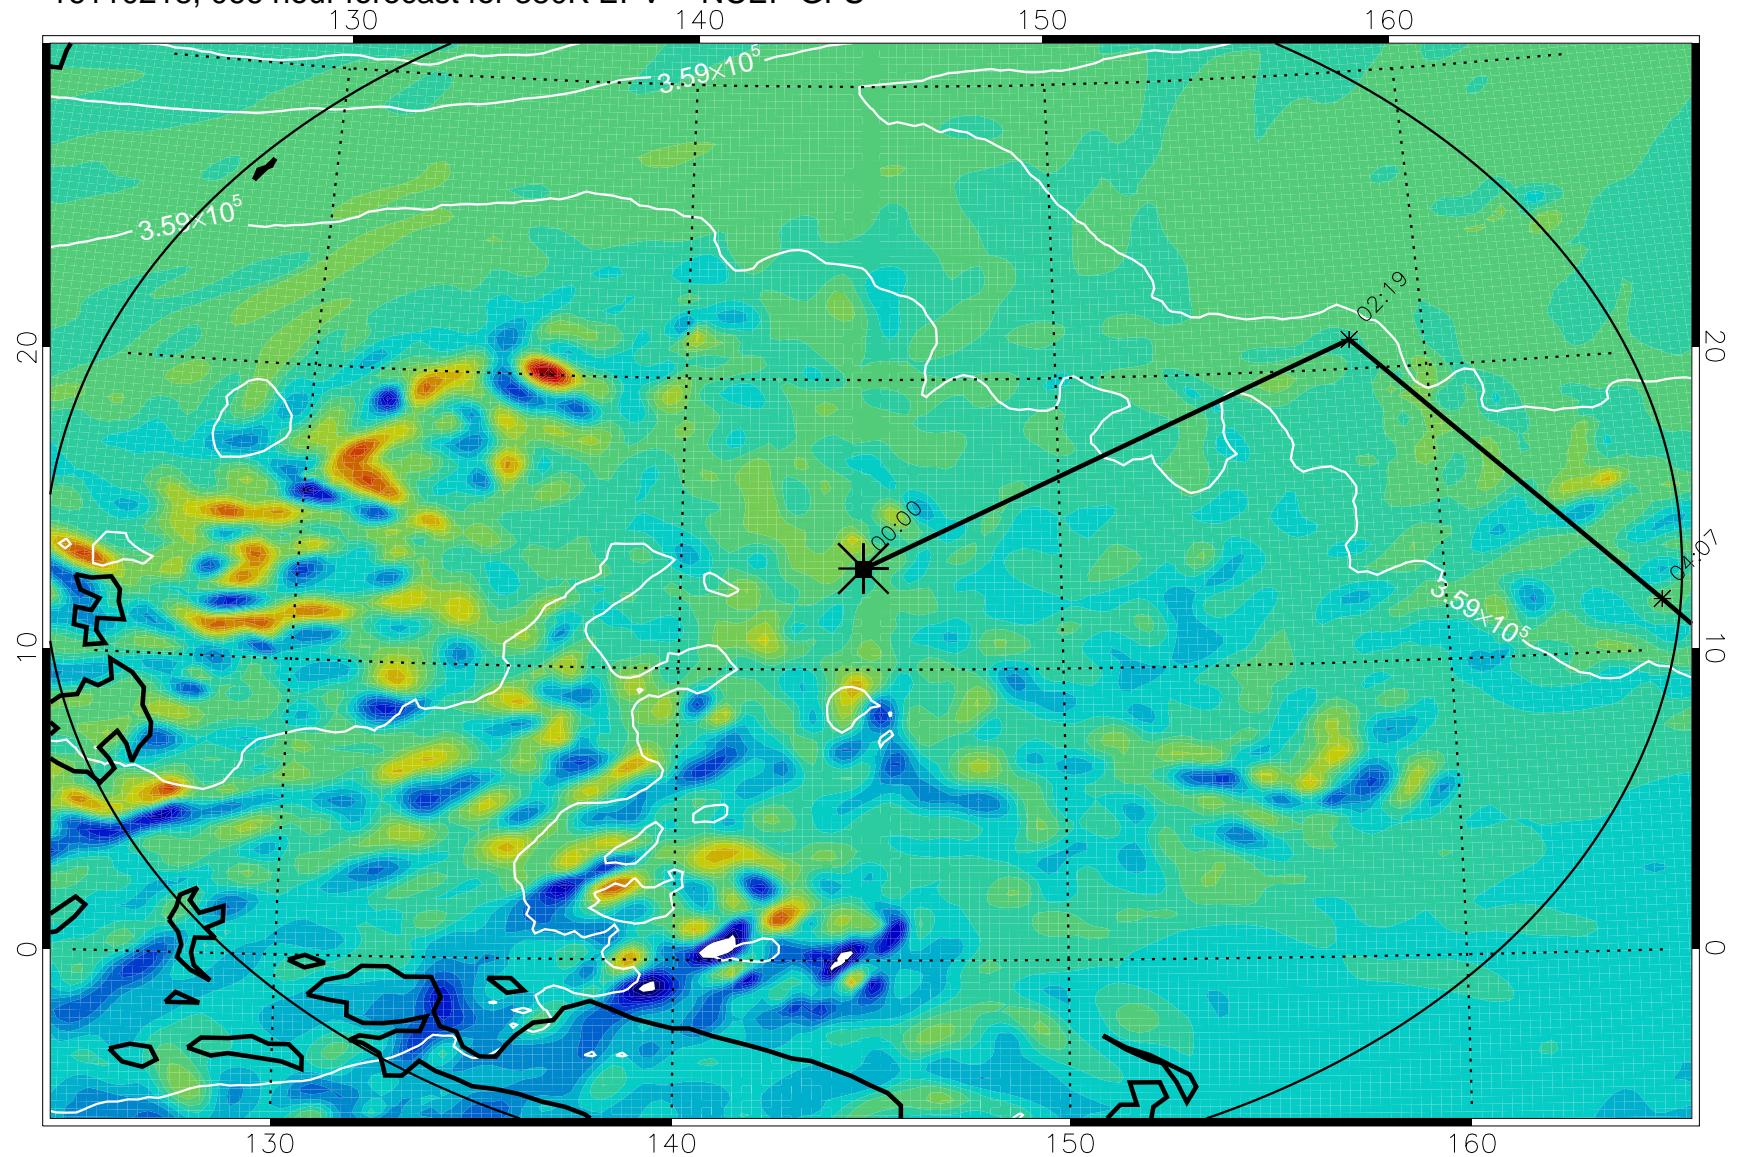

16110206, 054 hour forecast for 380K EPV -- NCEP GFS

380K Montgomery Streamfunction, white

Range ring of 2304 km

16110212, 060 hour forecast for 380K EPV -- NCEP GFS

380K Montgomery Streamfunction, white

Range ring of 2304 km

16110218, 066 hour forecast for 380K EPV -- NCEP GFS

380K Montgomery Streamfunction, white

Range ring of 2304 km

16110300, 072 hour forecast for 380K EPV -- NCEP GFS

380K Montgomery Streamfunction, white

Range ring of 2304 km

16110306, 078 hour forecast for 380K EPV -- NCEP GFS

380K Montgomery Streamfunction, white

Range ring of 2304 km

16110312, 084 hour forecast for 380K EPV -- NCEP GFS

380K Montgomery Streamfunction, white

Range ring of 2304 km

16110318, 090 hour forecast for 380K EPV -- NCEP GFS

380K Montgomery Streamfunction, white

Range ring of 2304 km

16110400, 096 hour forecast for 380K EPV -- NCEP GFS

380K Montgomery Streamfunction, white

Range ring of 2304 km