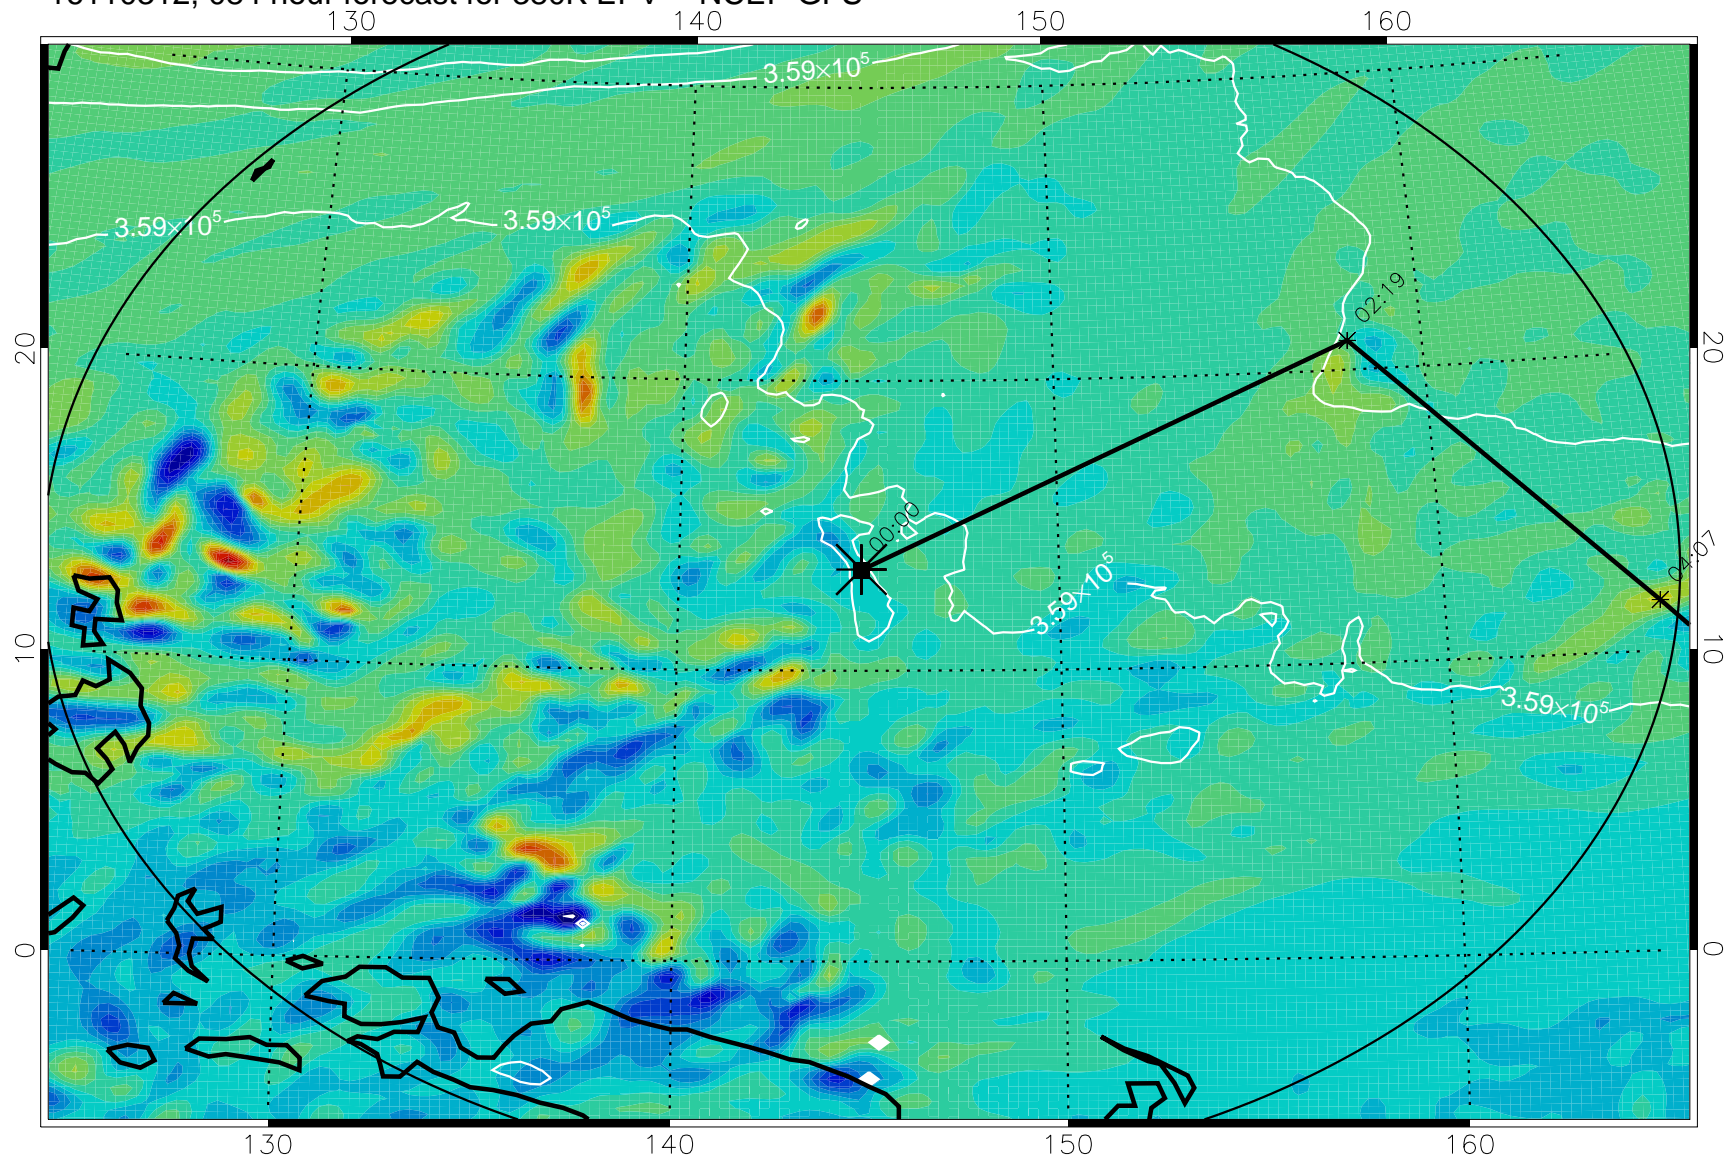

16110206, 054 hour forecast for 380K EPV -- NCEP GFS

380K Montgomery Streamfunction, white

Range ring of 2304 km

16110212, 060 hour forecast for 380K EPV -- NCEP GFS

380K Montgomery Streamfunction, white

Range ring of 2304 km

16110218, 066 hour forecast for 380K EPV -- NCEP GFS

380K Montgomery Streamfunction, white

Range ring of 2304 km

16110300, 072 hour forecast for 380K EPV -- NCEP GFS

380K Montgomery Streamfunction, white

Range ring of 2304 km

16110306, 078 hour forecast for 380K EPV -- NCEP GFS

380K Montgomery Streamfunction, white

Range ring of 2304 km

16110312, 084 hour forecast for 380K EPV -- NCEP GFS

380K Montgomery Streamfunction, white

Range ring of 2304 km

16110318, 090 hour forecast for 380K EPV -- NCEP GFS

380K Montgomery Streamfunction, white

Range ring of 2304 km

16110400, 096 hour forecast for 380K EPV -- NCEP GFS

380K Montgomery Streamfunction, white

Range ring of 2304 km