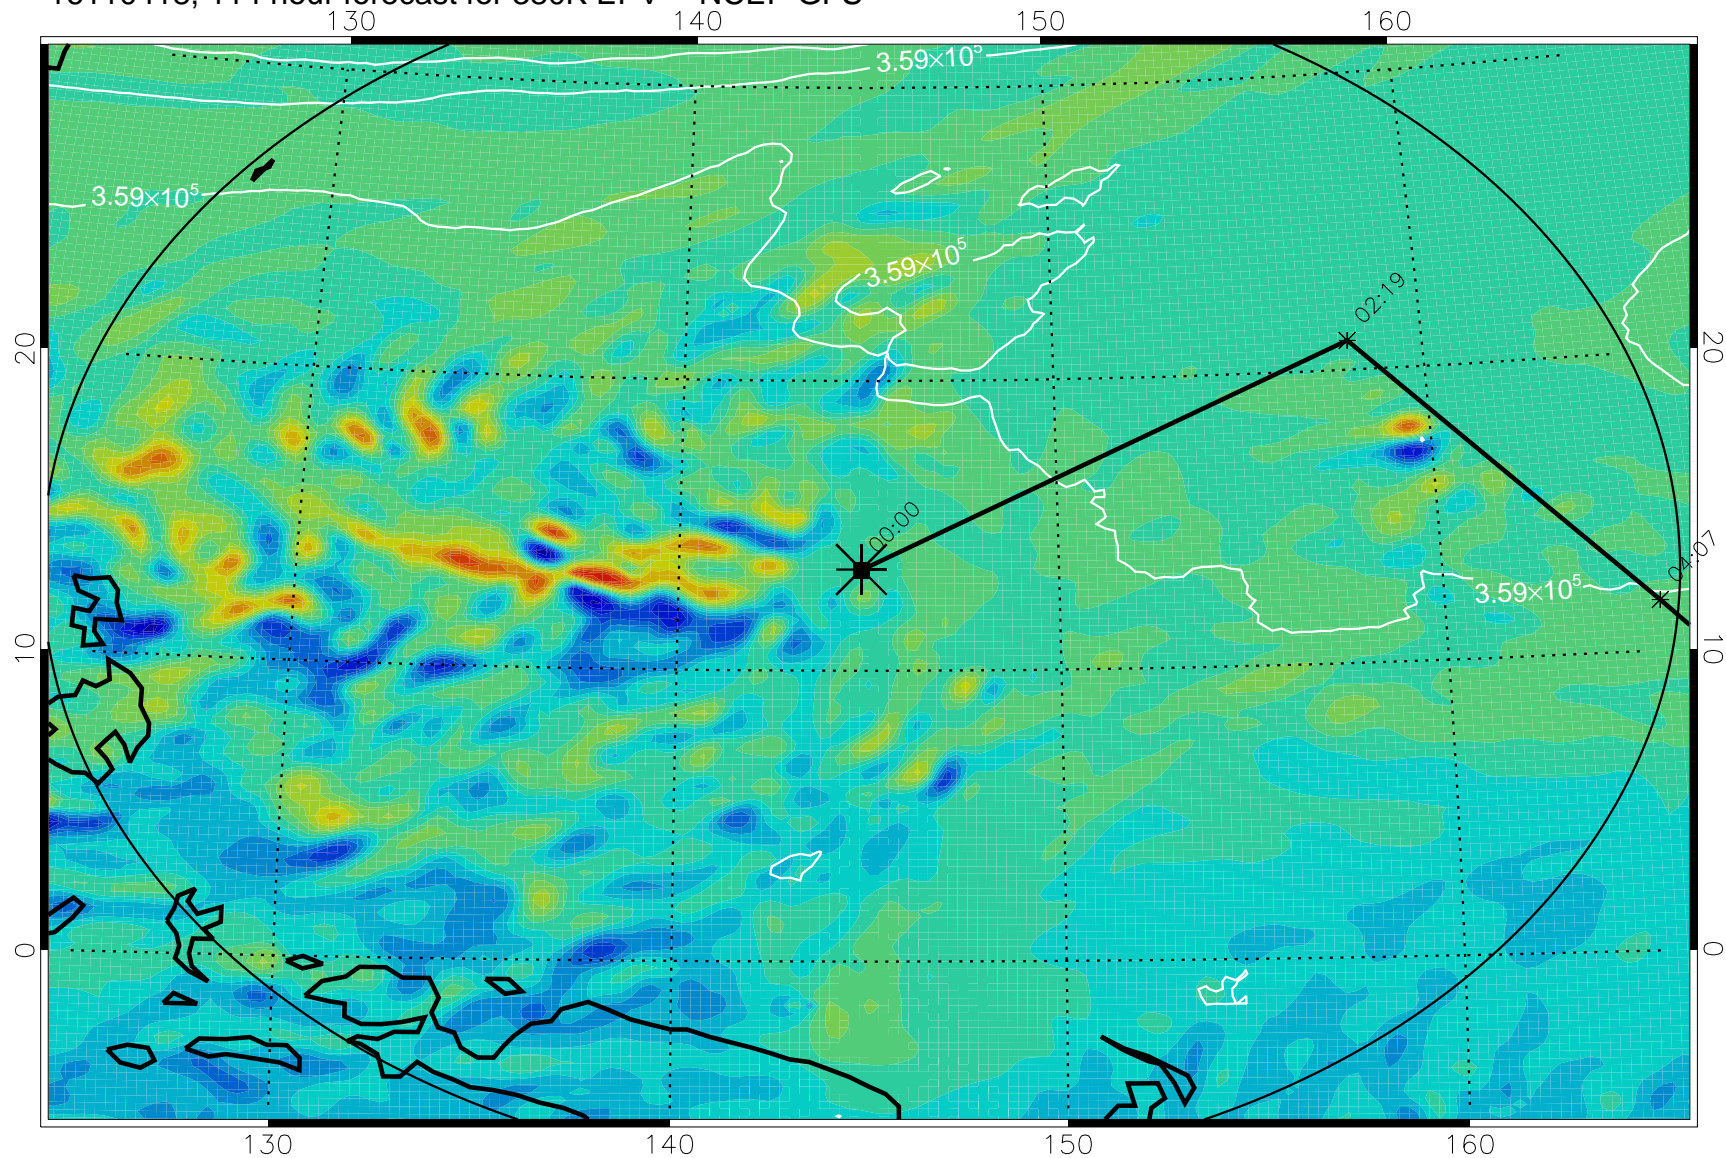

16110306, 078 hour forecast for 380K EPV -- NCEP GFS

380K Montgomery Streamfunction, white

Range ring of 2304 km

16110312, 084 hour forecast for 380K EPV -- NCEP GFS

380K Montgomery Streamfunction, white

Range ring of 2304 km

16110318, 090 hour forecast for 380K EPV -- NCEP GFS

380K Montgomery Streamfunction, white

Range ring of 2304 km

16110400, 096 hour forecast for 380K EPV -- NCEP GFS

380K Montgomery Streamfunction, white

Range ring of 2304 km

16110406, 102 hour forecast for 380K EPV -- NCEP GFS

380K Montgomery Streamfunction, white

Range ring of 2304 km

16110412, 108 hour forecast for 380K EPV -- NCEP GFS

16110418, 114 hour forecast for 380K EPV -- NCEP GFS

380K Montgomery Streamfunction, white

Range ring of 2304 km

16110500, 120 hour forecast for 380K EPV -- NCEP GFS

380K Montgomery Streamfunction, white

Range ring of 2304 km