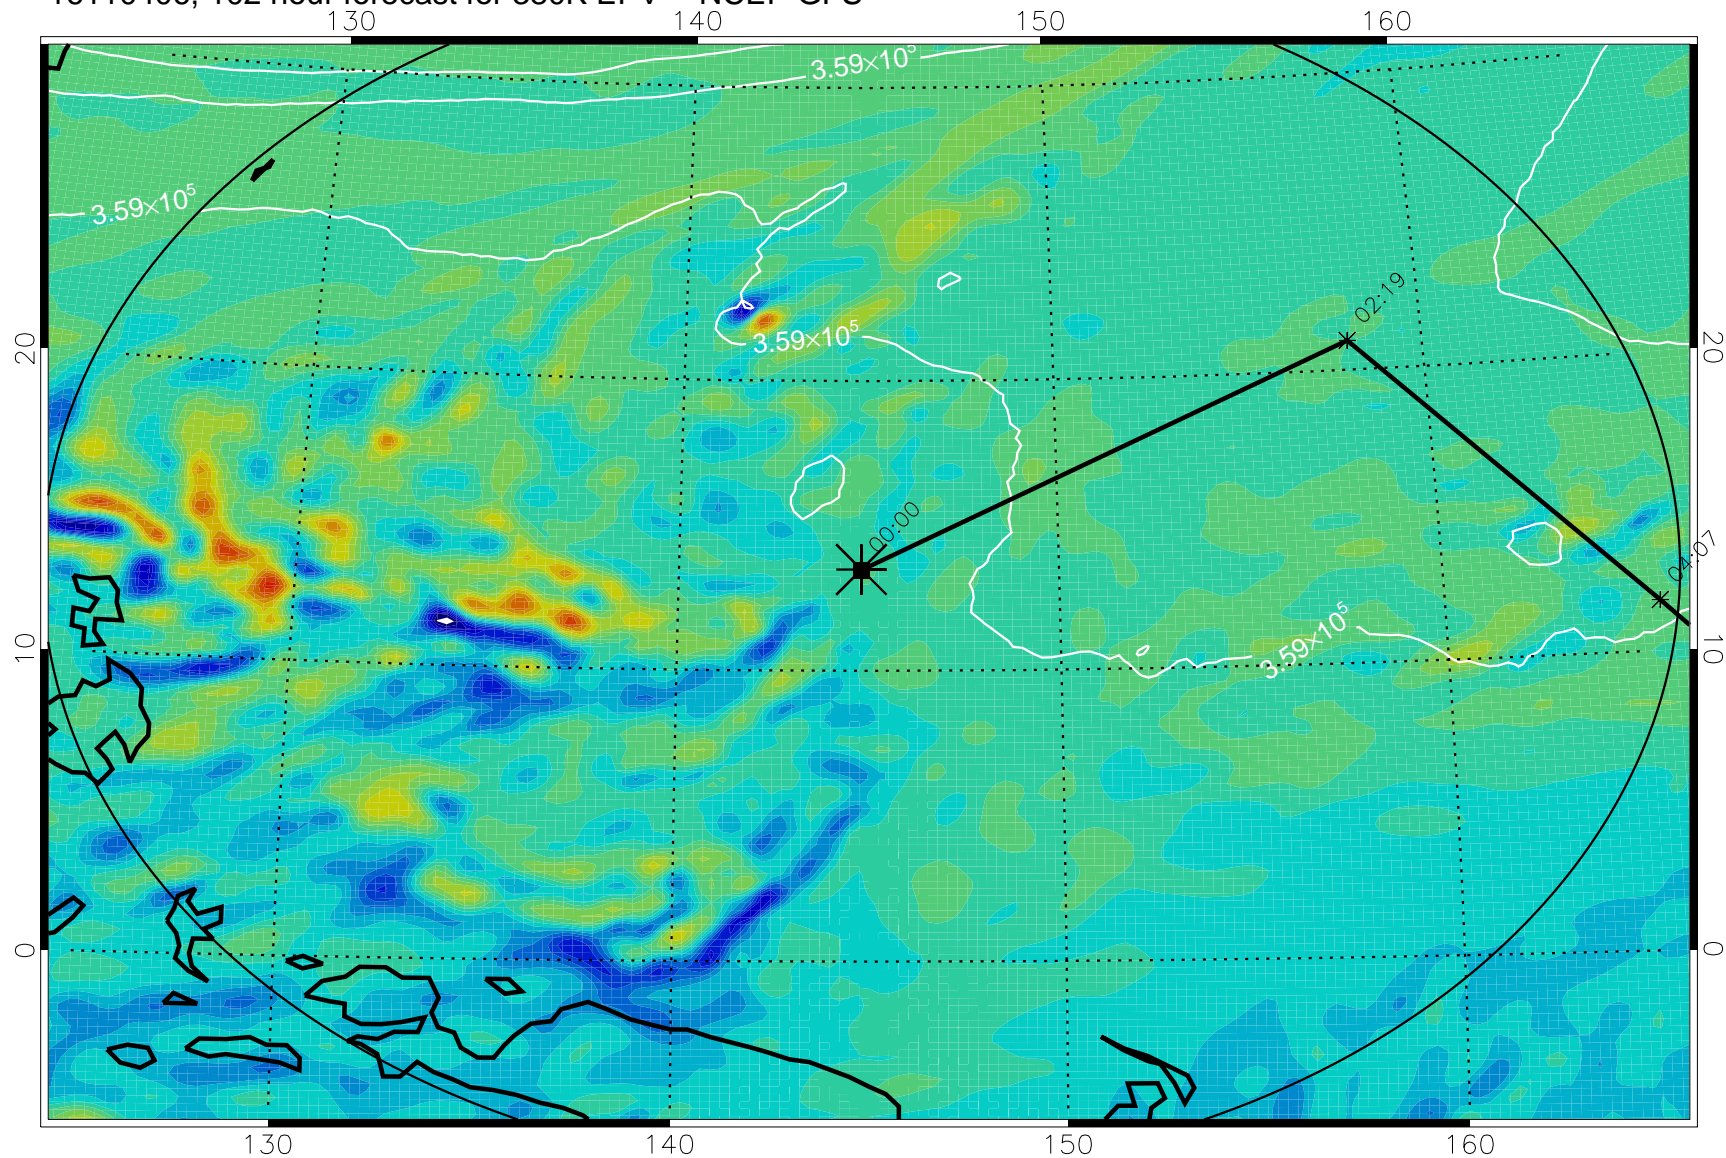

16110306, 078 hour forecast for 380K EPV -- NCEP GFS

380K Montgomery Streamfunction, white

Range ring of 2304 km

16110312, 084 hour forecast for 380K EPV -- NCEP GFS

380K Montgomery Streamfunction, white

Range ring of 2304 km

16110318, 090 hour forecast for 380K EPV -- NCEP GFS

380K Montgomery Streamfunction, white

Range ring of 2304 km

16110400, 096 hour forecast for 380K EPV -- NCEP GFS

380K Montgomery Streamfunction, white

Range ring of 2304 km

16110406, 102 hour forecast for 380K EPV -- NCEP GFS

380K Montgomery Streamfunction, white

Range ring of 2304 km

16110412, 108 hour forecast for 380K EPV -- NCEP GFS

16110418, 114 hour forecast for 380K EPV -- NCEP GFS

380K Montgomery Streamfunction, white

Range ring of 2304 km

16110500, 120 hour forecast for 380K EPV -- NCEP GFS

380K Montgomery Streamfunction, white

Range ring of 2304 km