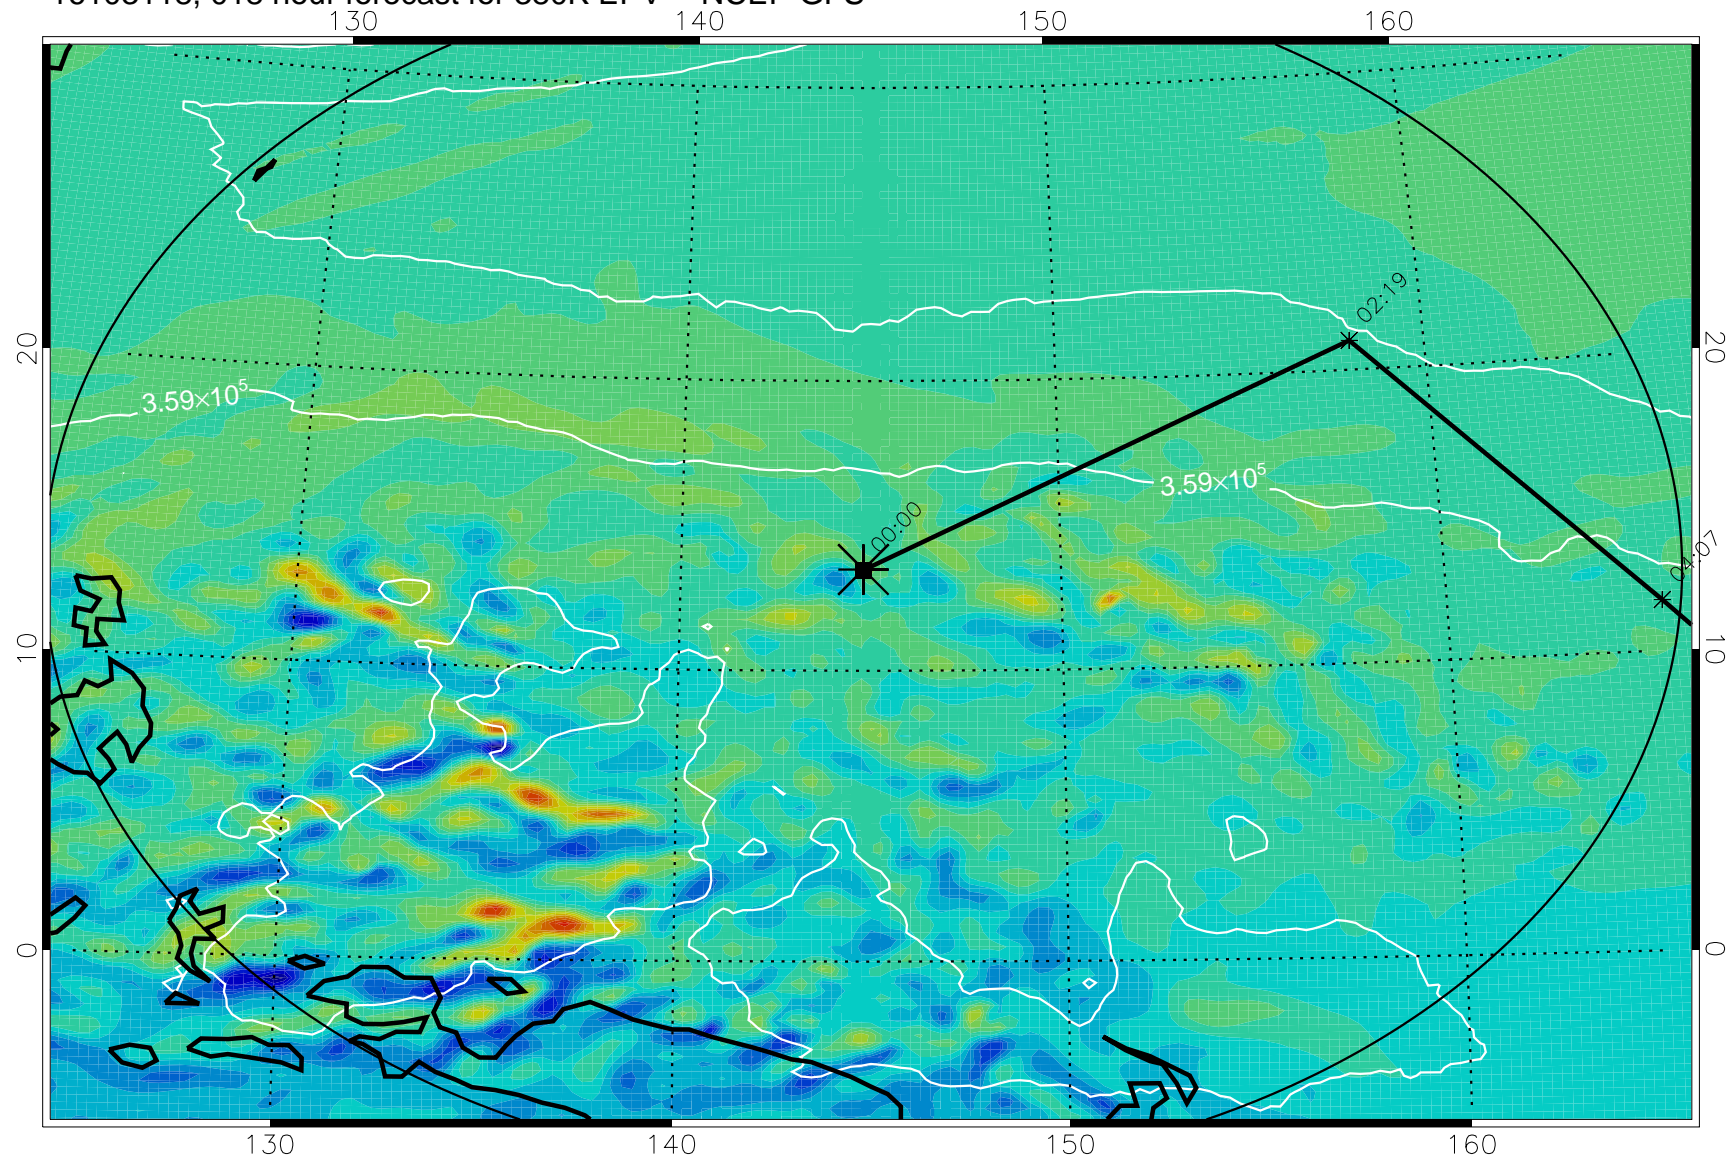

16103106, 006 hour forecast for 380K EPV -- NCEP GFS

380K Montgomery Streamfunction, white

Range ring of 2304 km

16103112, 012 hour forecast for 380K EPV -- NCEP GFS

380K Montgomery Streamfunction, white

Range ring of 2304 km

16103118, 018 hour forecast for 380K EPV -- NCEP GFS

380K Montgomery Streamfunction, white

Range ring of 2304 km

16110100, 024 hour forecast for 380K EPV -- NCEP GFS

380K Montgomery Streamfunction, white

Range ring of 2304 km

16110106, 030 hour forecast for 380K EPV -- NCEP GFS

380K Montgomery Streamfunction, white

Range ring of 2304 km

16110112, 036 hour forecast for 380K EPV -- NCEP GFS

380K Montgomery Streamfunction, white

Range ring of 2304 km

16110318, 090 hour forecast for 380K EPV -- NCEP GFS

380K Montgomery Streamfunction, white

Range ring of 2304 km

16110400, 096 hour forecast for 380K EPV -- NCEP GFS

380K Montgomery Streamfunction, white

Range ring of 2304 km