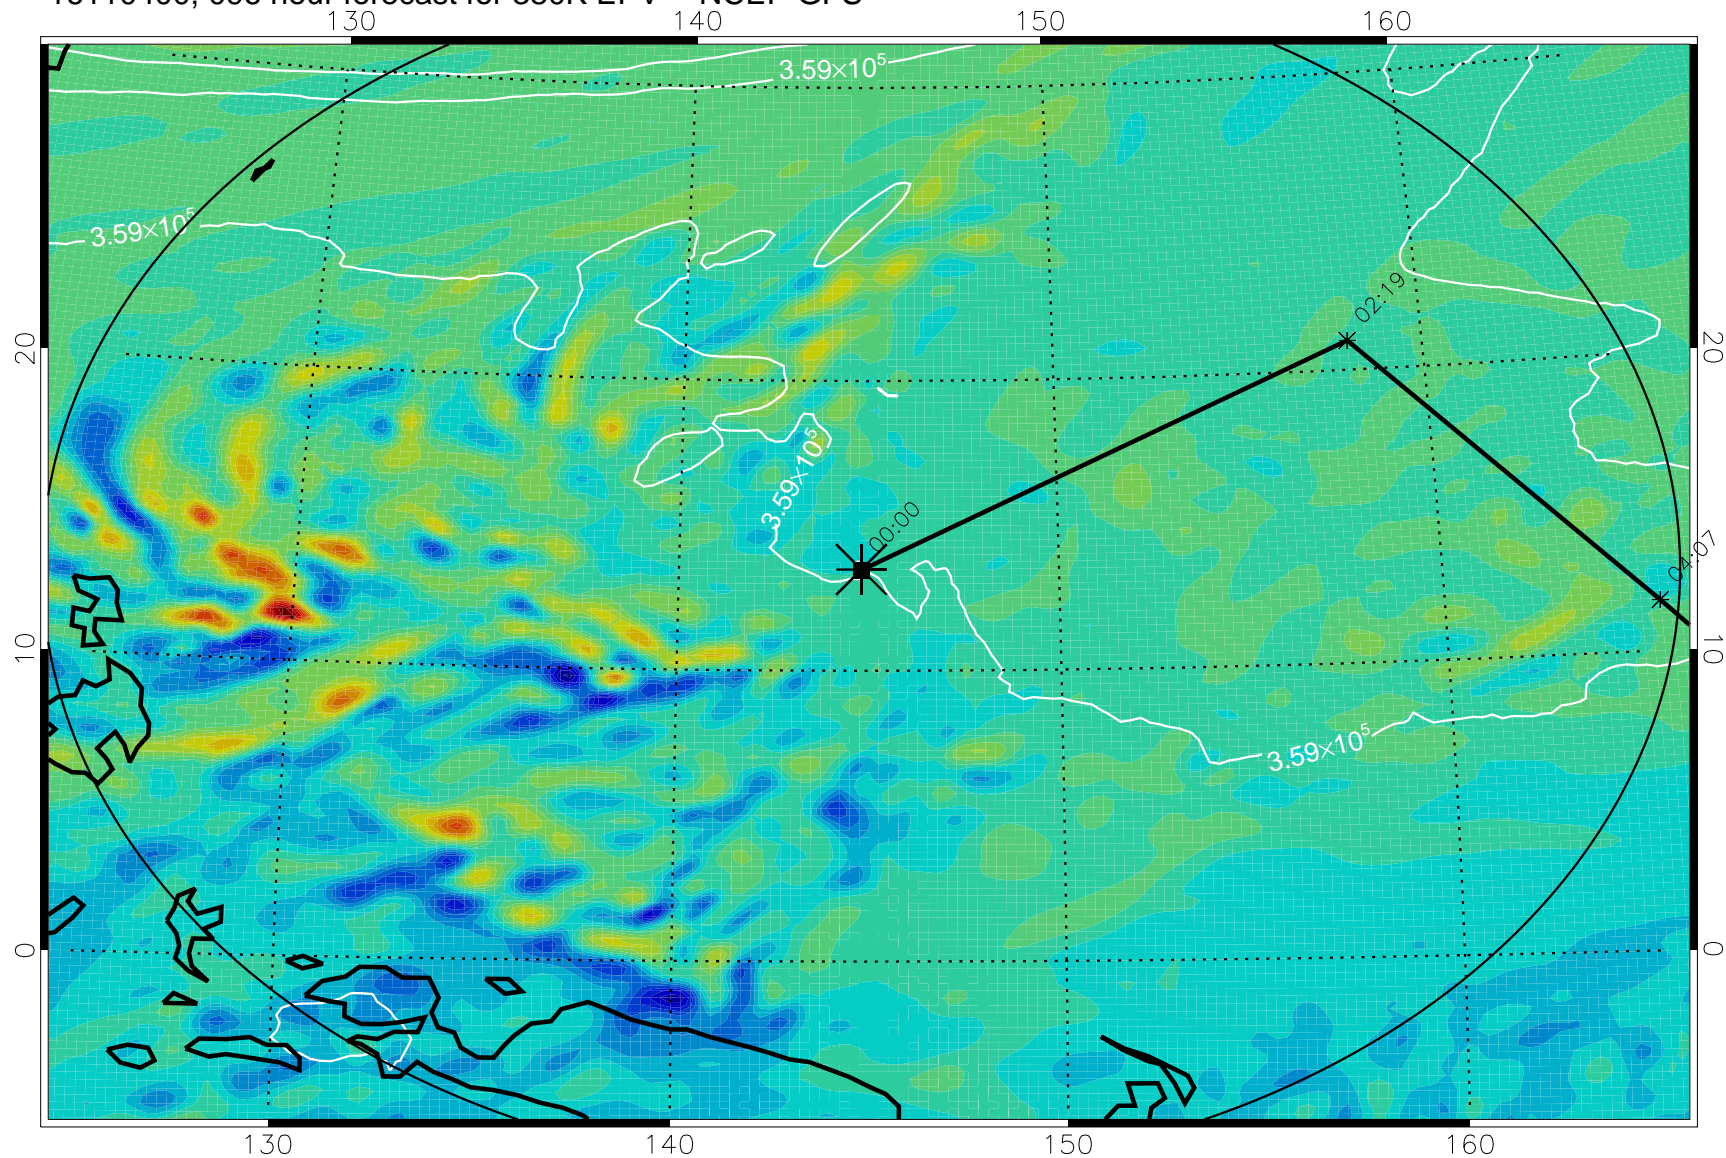

16110218, 066 hour forecast for 380K EPV -- NCEP GFS

380K Montgomery Streamfunction, white

Range ring of 2304 km

16110300, 072 hour forecast for 380K EPV -- NCEP GFS

380K Montgomery Streamfunction, white

Range ring of 2304 km

16110306, 078 hour forecast for 380K EPV -- NCEP GFS

380K Montgomery Streamfunction, white

Range ring of 2304 km

16110312, 084 hour forecast for 380K EPV -- NCEP GFS

380K Montgomery Streamfunction, white

Range ring of 2304 km

16110318, 090 hour forecast for 380K EPV -- NCEP GFS

380K Montgomery Streamfunction, white

Range ring of 2304 km

16110400, 096 hour forecast for 380K EPV -- NCEP GFS

380K Montgomery Streamfunction, white

Range ring of 2304 km

16110406, 102 hour forecast for 380K EPV -- NCEP GFS

380K Montgomery Streamfunction, white

Range ring of 2304 km

16110412, 108 hour forecast for 380K EPV -- NCEP GFS

16110418, 114 hour forecast for 380K EPV -- NCEP GFS