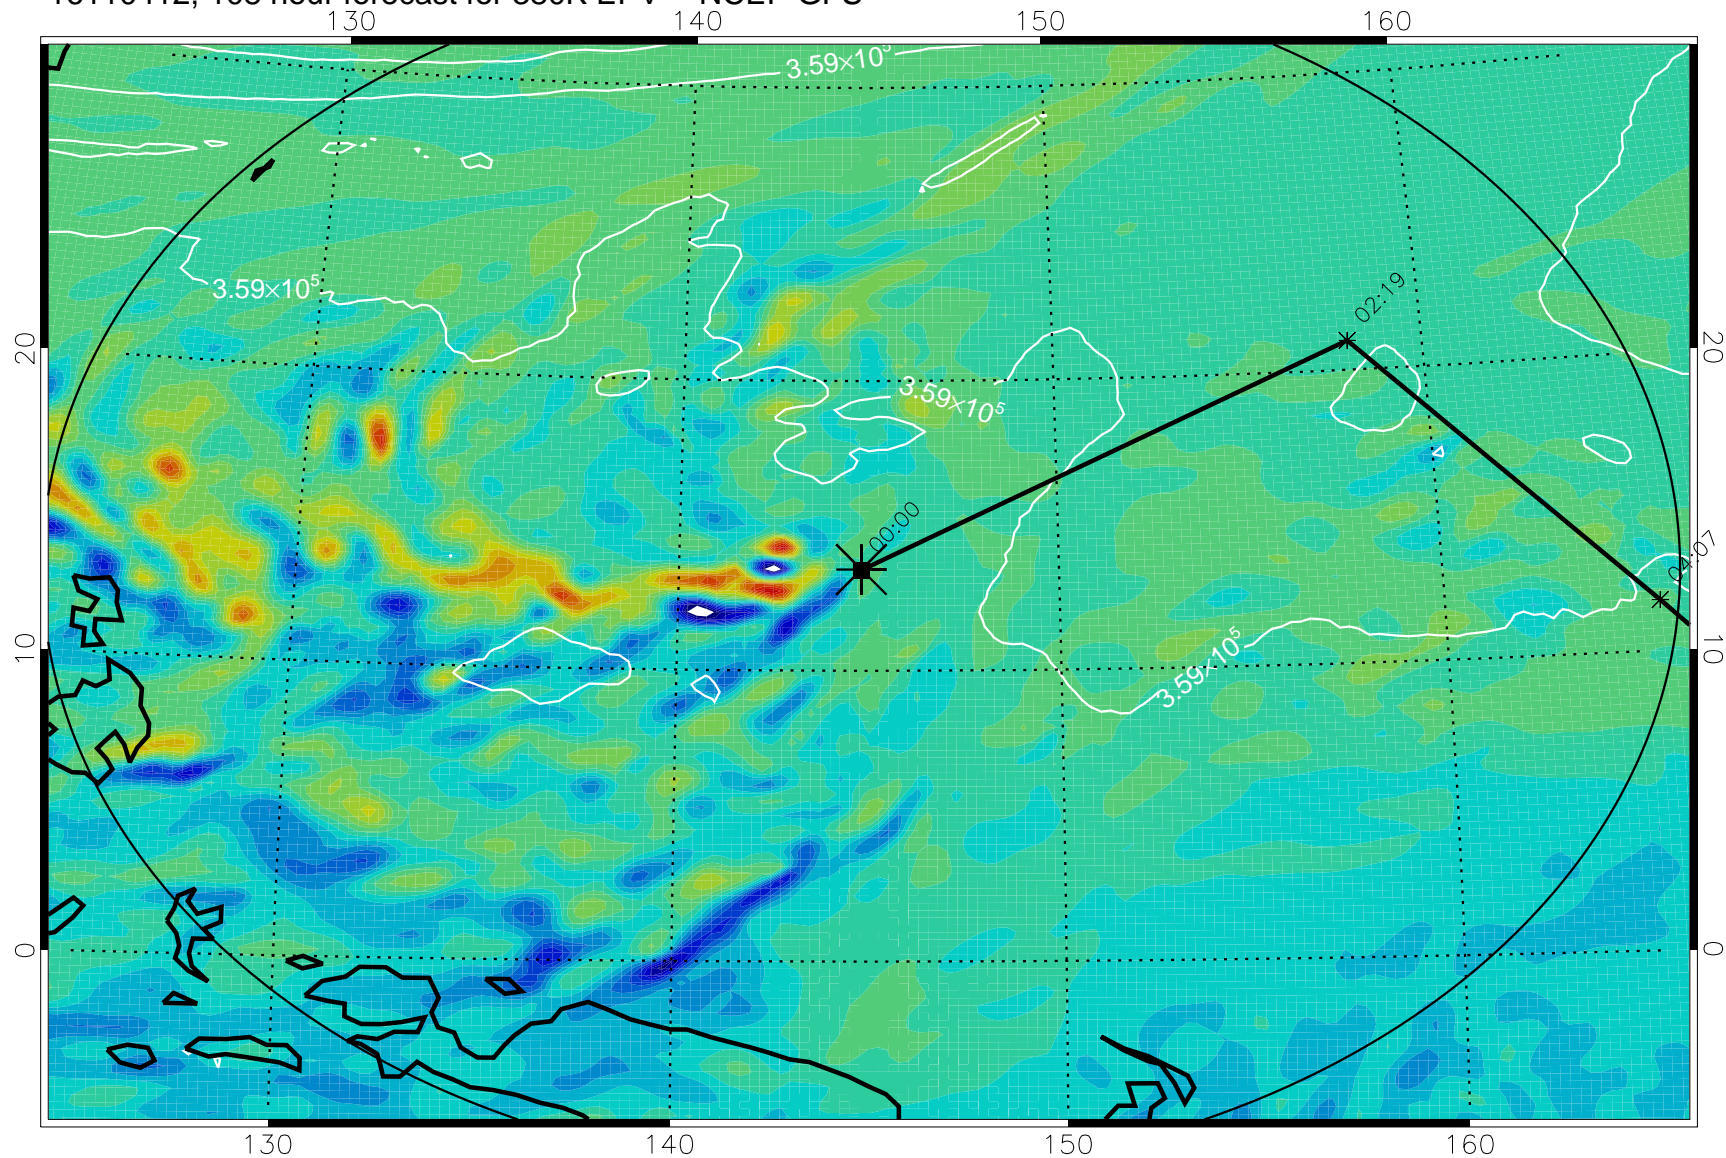

16110306, 078 hour forecast for 380K EPV -- NCEP GFS

380K Montgomery Streamfunction, white

Range ring of 2304 km

16110312, 084 hour forecast for 380K EPV -- NCEP GFS

380K Montgomery Streamfunction, white

Range ring of 2304 km

16110318, 090 hour forecast for 380K EPV -- NCEP GFS

380K Montgomery Streamfunction, white

Range ring of 2304 km

16110400, 096 hour forecast for 380K EPV -- NCEP GFS

380K Montgomery Streamfunction, white

Range ring of 2304 km

16110406, 102 hour forecast for 380K EPV -- NCEP GFS

380K Montgomery Streamfunction, white

Range ring of 2304 km

16110412, 108 hour forecast for 380K EPV -- NCEP GFS

16110418, 114 hour forecast for 380K EPV -- NCEP GFS

380K Montgomery Streamfunction, white

Range ring of 2304 km

16110500, 120 hour forecast for 380K EPV -- NCEP GFS

380K Montgomery Streamfunction, white

Range ring of 2304 km