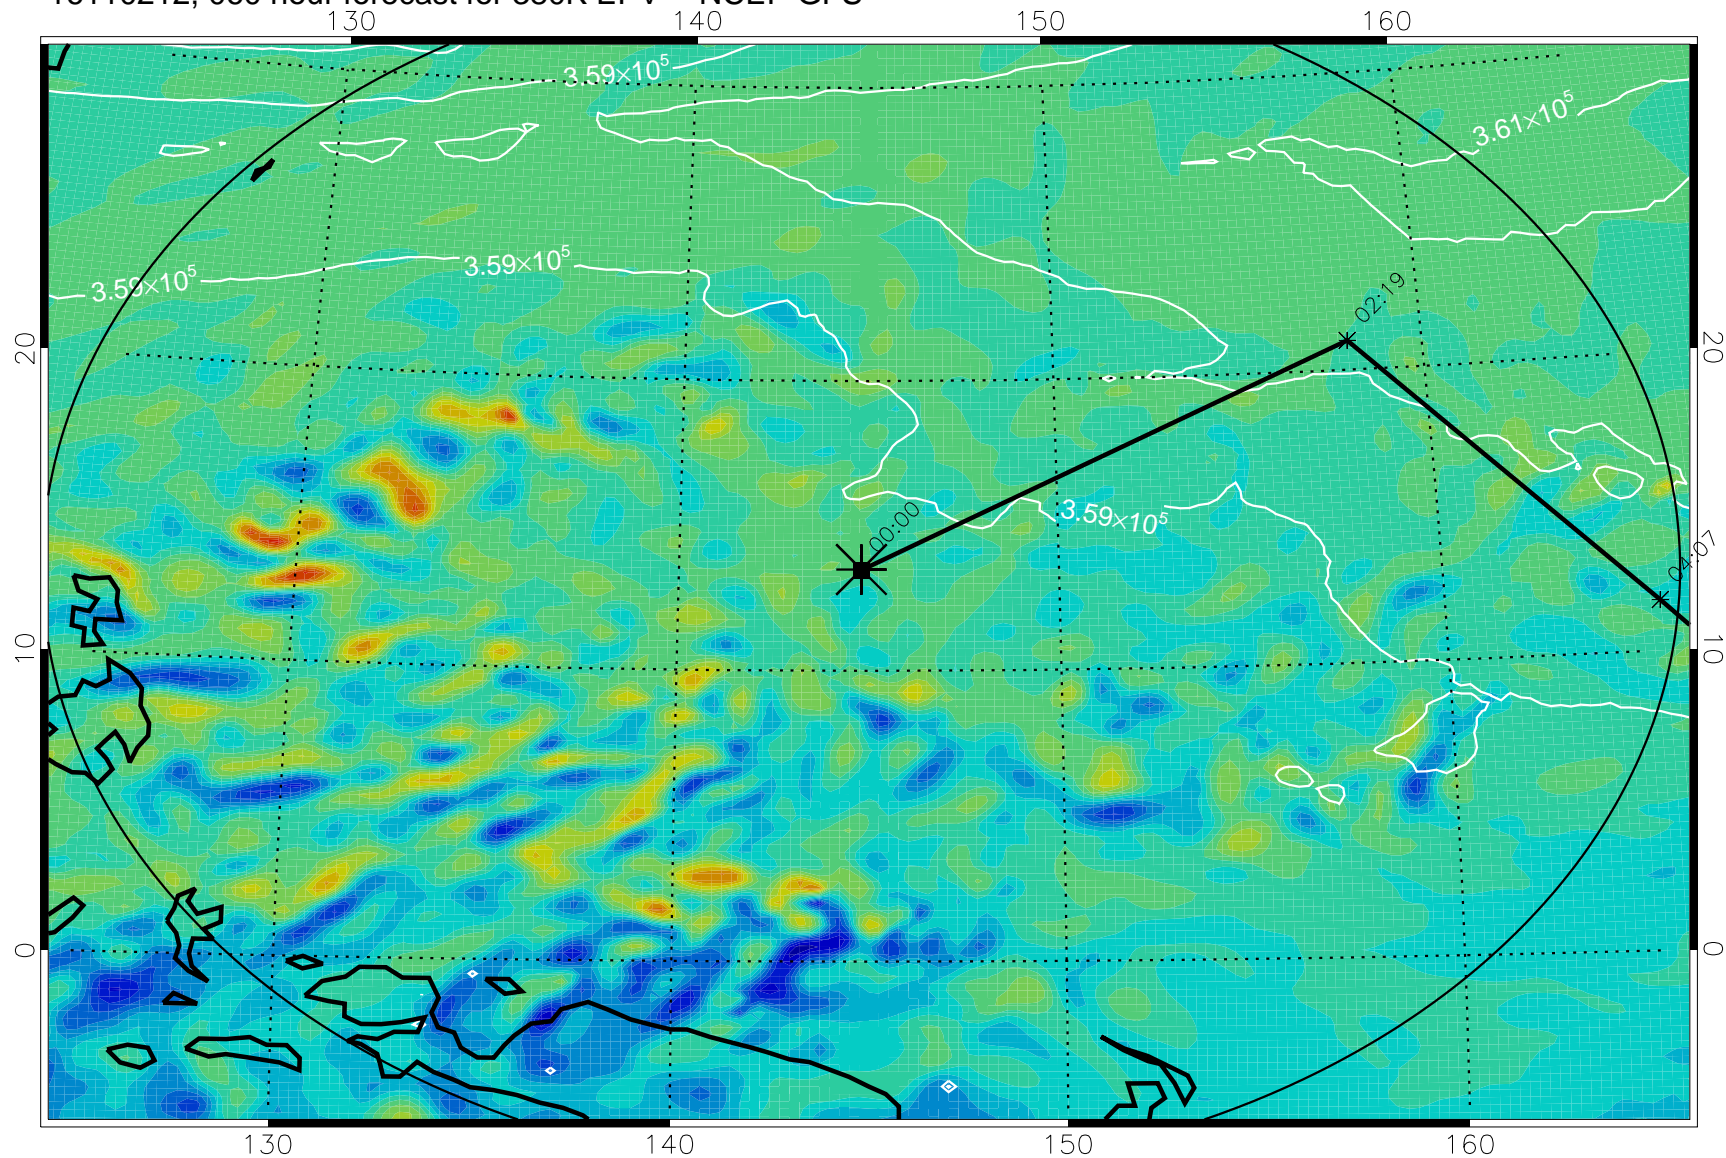

16110106, 030 hour forecast for 380K EPV -- NCEP GFS

380K Montgomery Streamfunction, white

Range ring of 2304 km

16110112, 036 hour forecast for 380K EPV -- NCEP GFS

380K Montgomery Streamfunction, white

Range ring of 2304 km

16110118, 042 hour forecast for 380K EPV -- NCEP GFS

380K Montgomery Streamfunction, white

Range ring of 2304 km

16110200, 048 hour forecast for 380K EPV -- NCEP GFS

380K Montgomery Streamfunction, white

Range ring of 2304 km

16110206, 054 hour forecast for 380K EPV -- NCEP GFS

380K Montgomery Streamfunction, white

Range ring of 2304 km

16110212, 060 hour forecast for 380K EPV -- NCEP GFS

380K Montgomery Streamfunction, white

Range ring of 2304 km

16110218, 066 hour forecast for 380K EPV -- NCEP GFS

380K Montgomery Streamfunction, white

Range ring of 2304 km

16110300, 072 hour forecast for 380K EPV -- NCEP GFS

380K Montgomery Streamfunction, white

Range ring of 2304 km