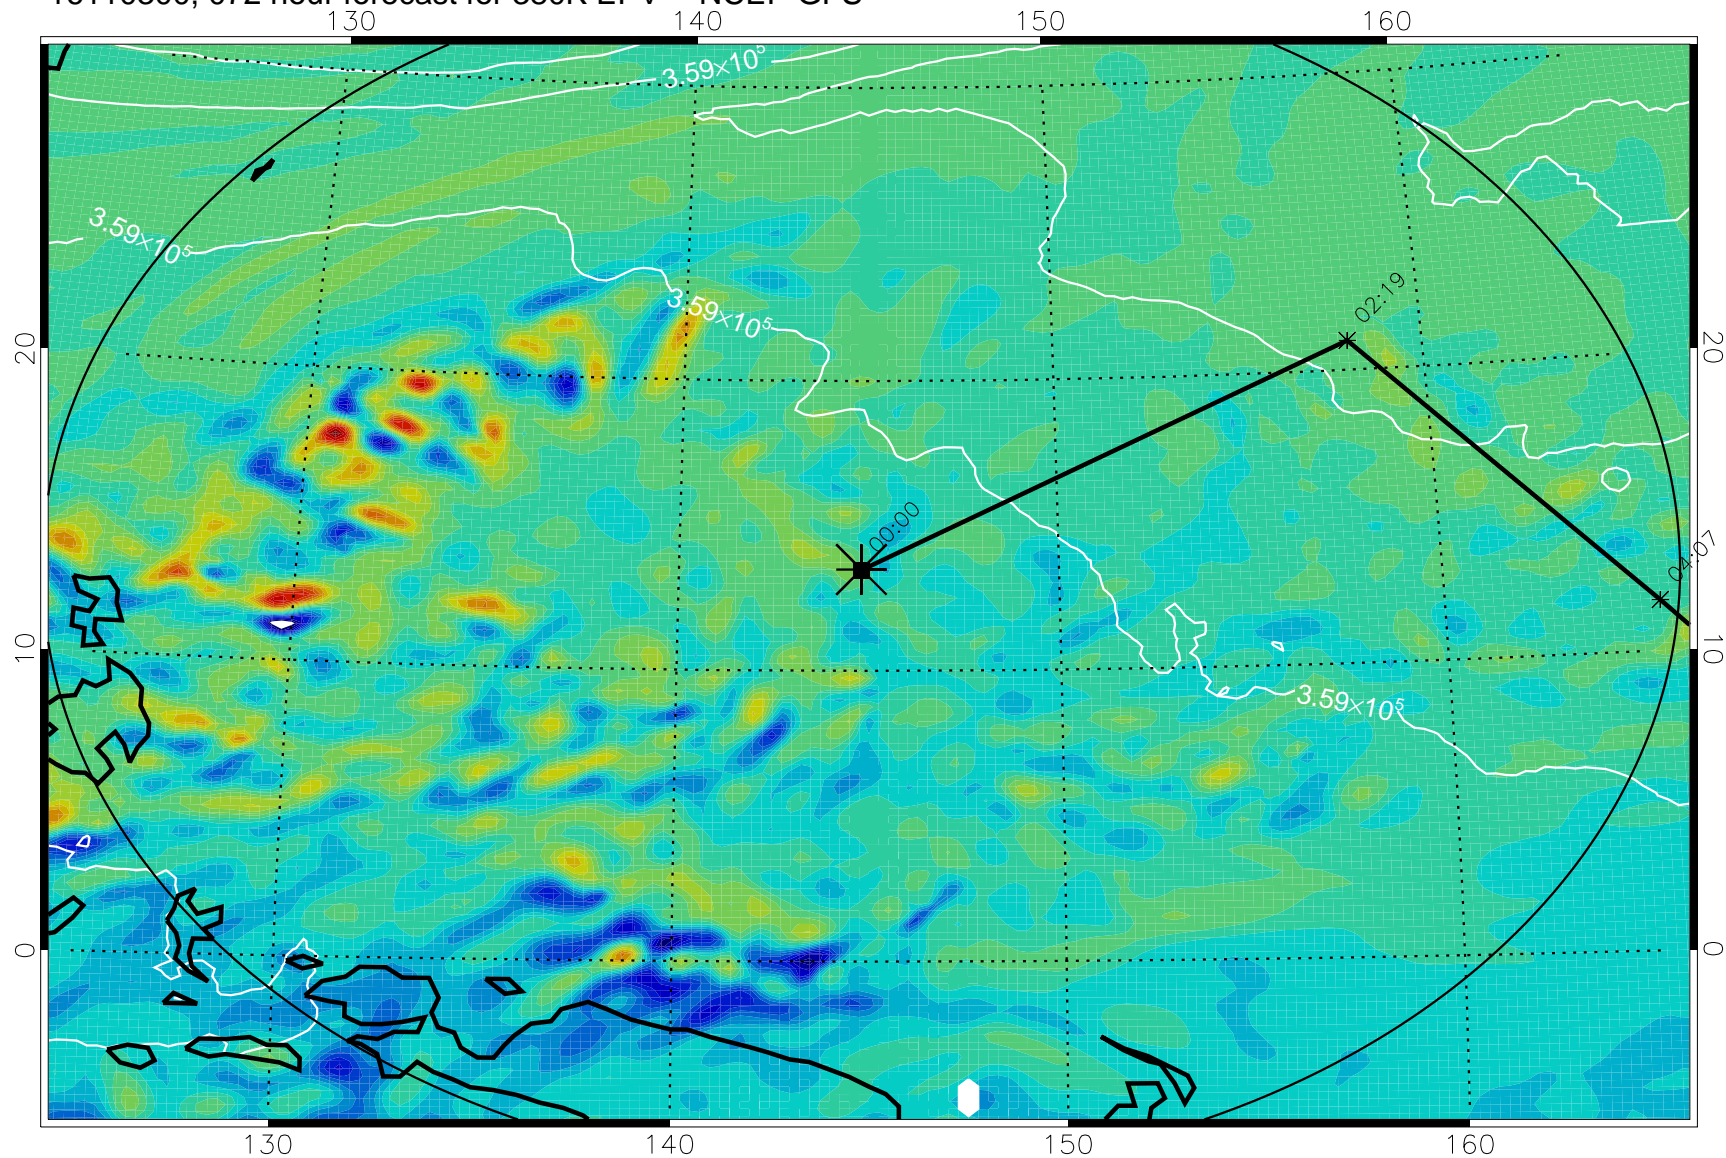

16110206, 054 hour forecast for 380K EPV -- NCEP GFS

380K Montgomery Streamfunction, white

Range ring of 2304 km

16110212, 060 hour forecast for 380K EPV -- NCEP GFS

380K Montgomery Streamfunction, white

Range ring of 2304 km

16110218, 066 hour forecast for 380K EPV -- NCEP GFS

380K Montgomery Streamfunction, white

Range ring of 2304 km

16110300, 072 hour forecast for 380K EPV -- NCEP GFS

380K Montgomery Streamfunction, white

Range ring of 2304 km

16110306, 078 hour forecast for 380K EPV -- NCEP GFS

380K Montgomery Streamfunction, white

Range ring of 2304 km

16110312, 084 hour forecast for 380K EPV -- NCEP GFS

380K Montgomery Streamfunction, white

Range ring of 2304 km

16110318, 090 hour forecast for 380K EPV -- NCEP GFS

380K Montgomery Streamfunction, white

Range ring of 2304 km

16110400, 096 hour forecast for 380K EPV -- NCEP GFS

380K Montgomery Streamfunction, white

Range ring of 2304 km