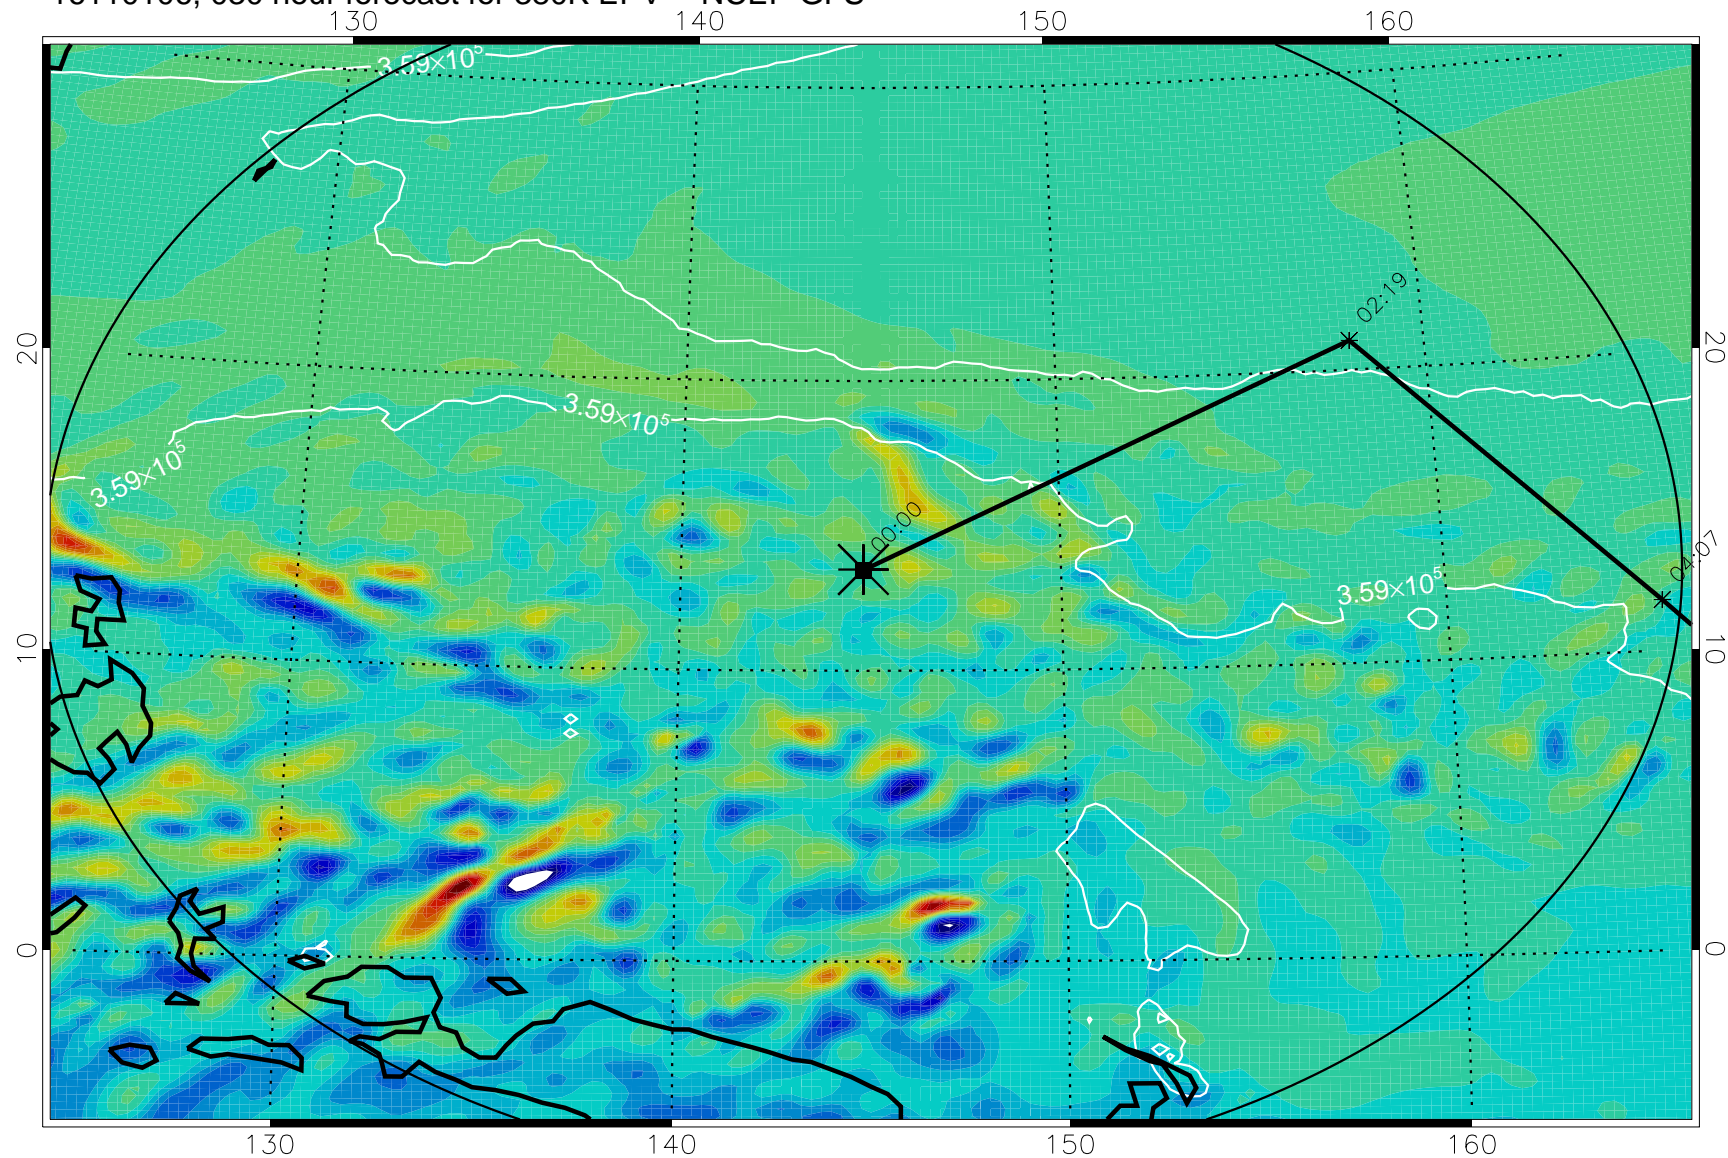

16103118, 018 hour forecast for 380K EPV -- NCEP GFS

380K Montgomery Streamfunction, white

Range ring of 2304 km

16110100, 024 hour forecast for 380K EPV -- NCEP GFS

380K Montgomery Streamfunction, white

Range ring of 2304 km

16110106, 030 hour forecast for 380K EPV -- NCEP GFS

380K Montgomery Streamfunction, white

Range ring of 2304 km

16110112, 036 hour forecast for 380K EPV -- NCEP GFS

380K Montgomery Streamfunction, white

Range ring of 2304 km

16110118, 042 hour forecast for 380K EPV -- NCEP GFS

380K Montgomery Streamfunction, white

Range ring of 2304 km

16110200, 048 hour forecast for 380K EPV -- NCEP GFS

380K Montgomery Streamfunction, white

Range ring of 2304 km

16110206, 054 hour forecast for 380K EPV -- NCEP GFS

380K Montgomery Streamfunction, white

Range ring of 2304 km

16110212, 060 hour forecast for 380K EPV -- NCEP GFS

380K Montgomery Streamfunction, white

Range ring of 2304 km