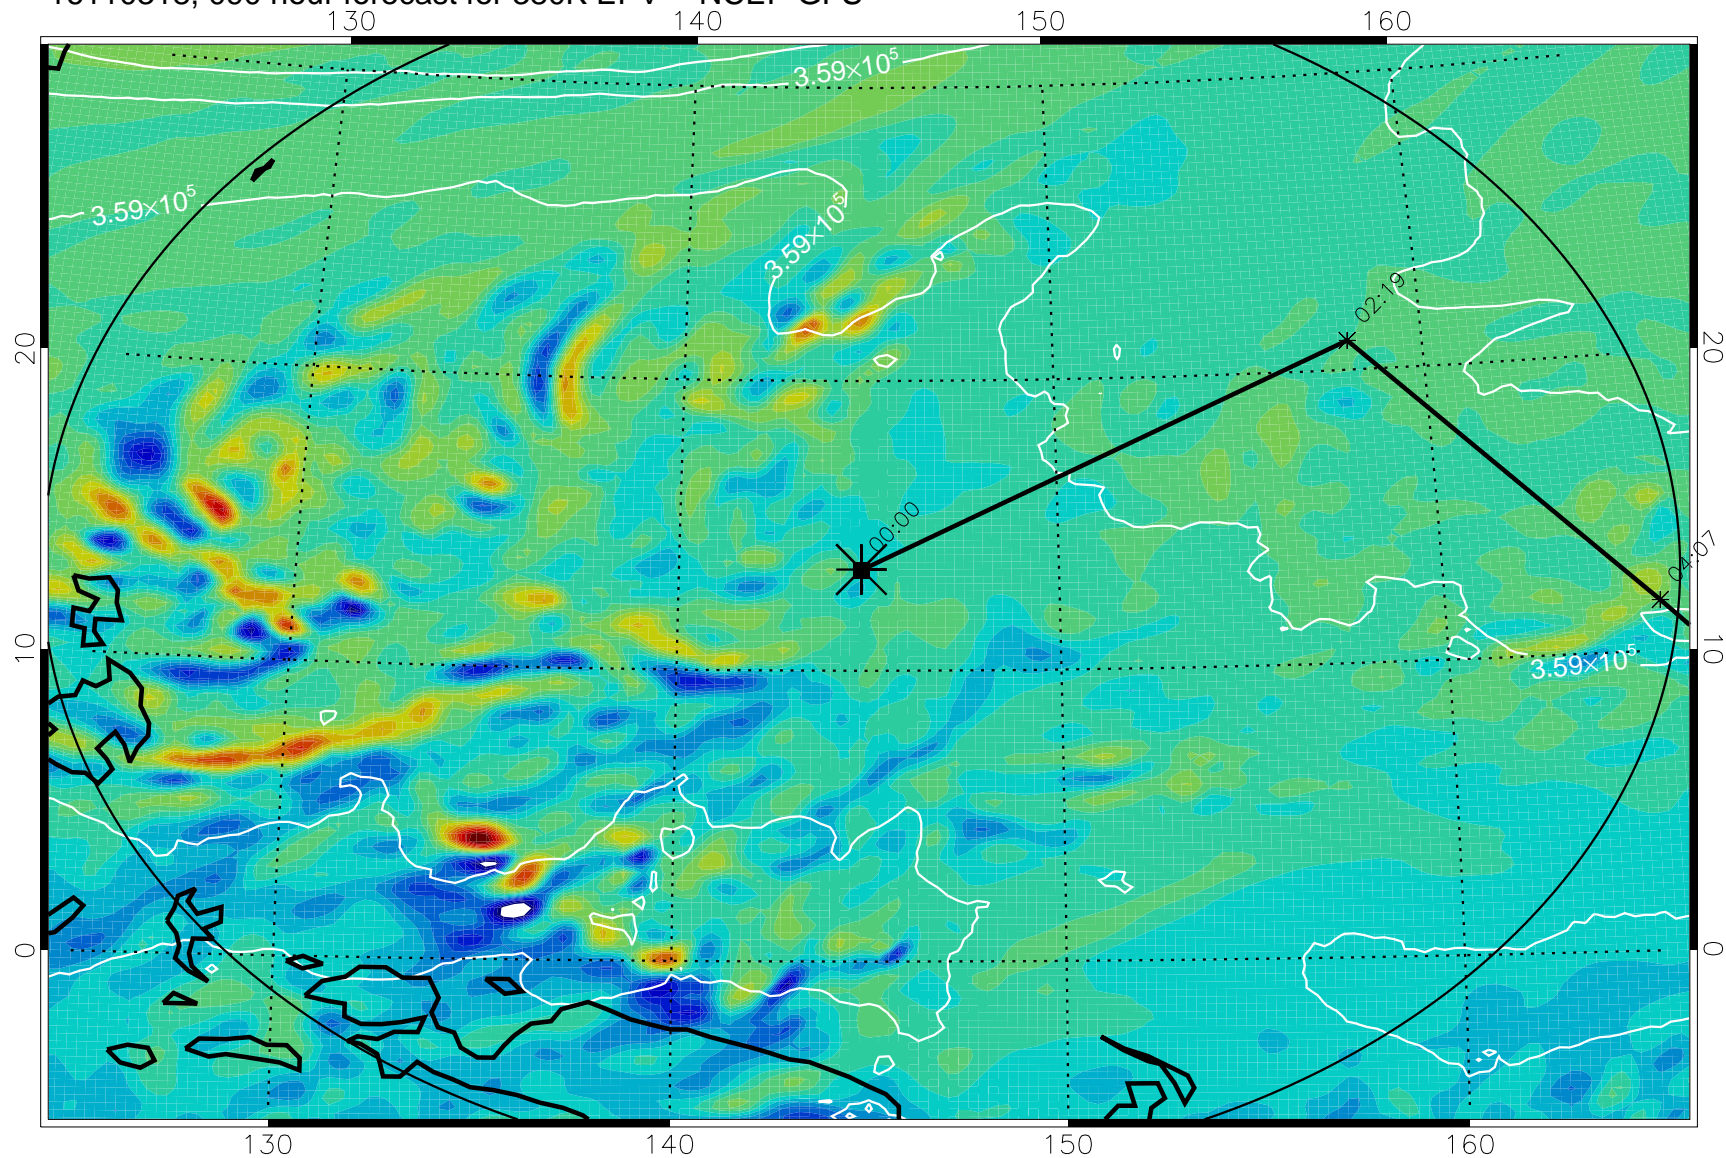

16110218, 066 hour forecast for 380K EPV -- NCEP GFS

380K Montgomery Streamfunction, white

Range ring of 2304 km

16110300, 072 hour forecast for 380K EPV -- NCEP GFS

380K Montgomery Streamfunction, white

Range ring of 2304 km

16110306, 078 hour forecast for 380K EPV -- NCEP GFS

380K Montgomery Streamfunction, white

Range ring of 2304 km

16110312, 084 hour forecast for 380K EPV -- NCEP GFS

380K Montgomery Streamfunction, white

Range ring of 2304 km

16110318, 090 hour forecast for 380K EPV -- NCEP GFS

380K Montgomery Streamfunction, white

Range ring of 2304 km

16110400, 096 hour forecast for 380K EPV -- NCEP GFS

380K Montgomery Streamfunction, white

Range ring of 2304 km

16110406, 102 hour forecast for 380K EPV -- NCEP GFS

380K Montgomery Streamfunction, white

Range ring of 2304 km

16110412, 108 hour forecast for 380K EPV -- NCEP GFS

16110418, 114 hour forecast for 380K EPV -- NCEP GFS