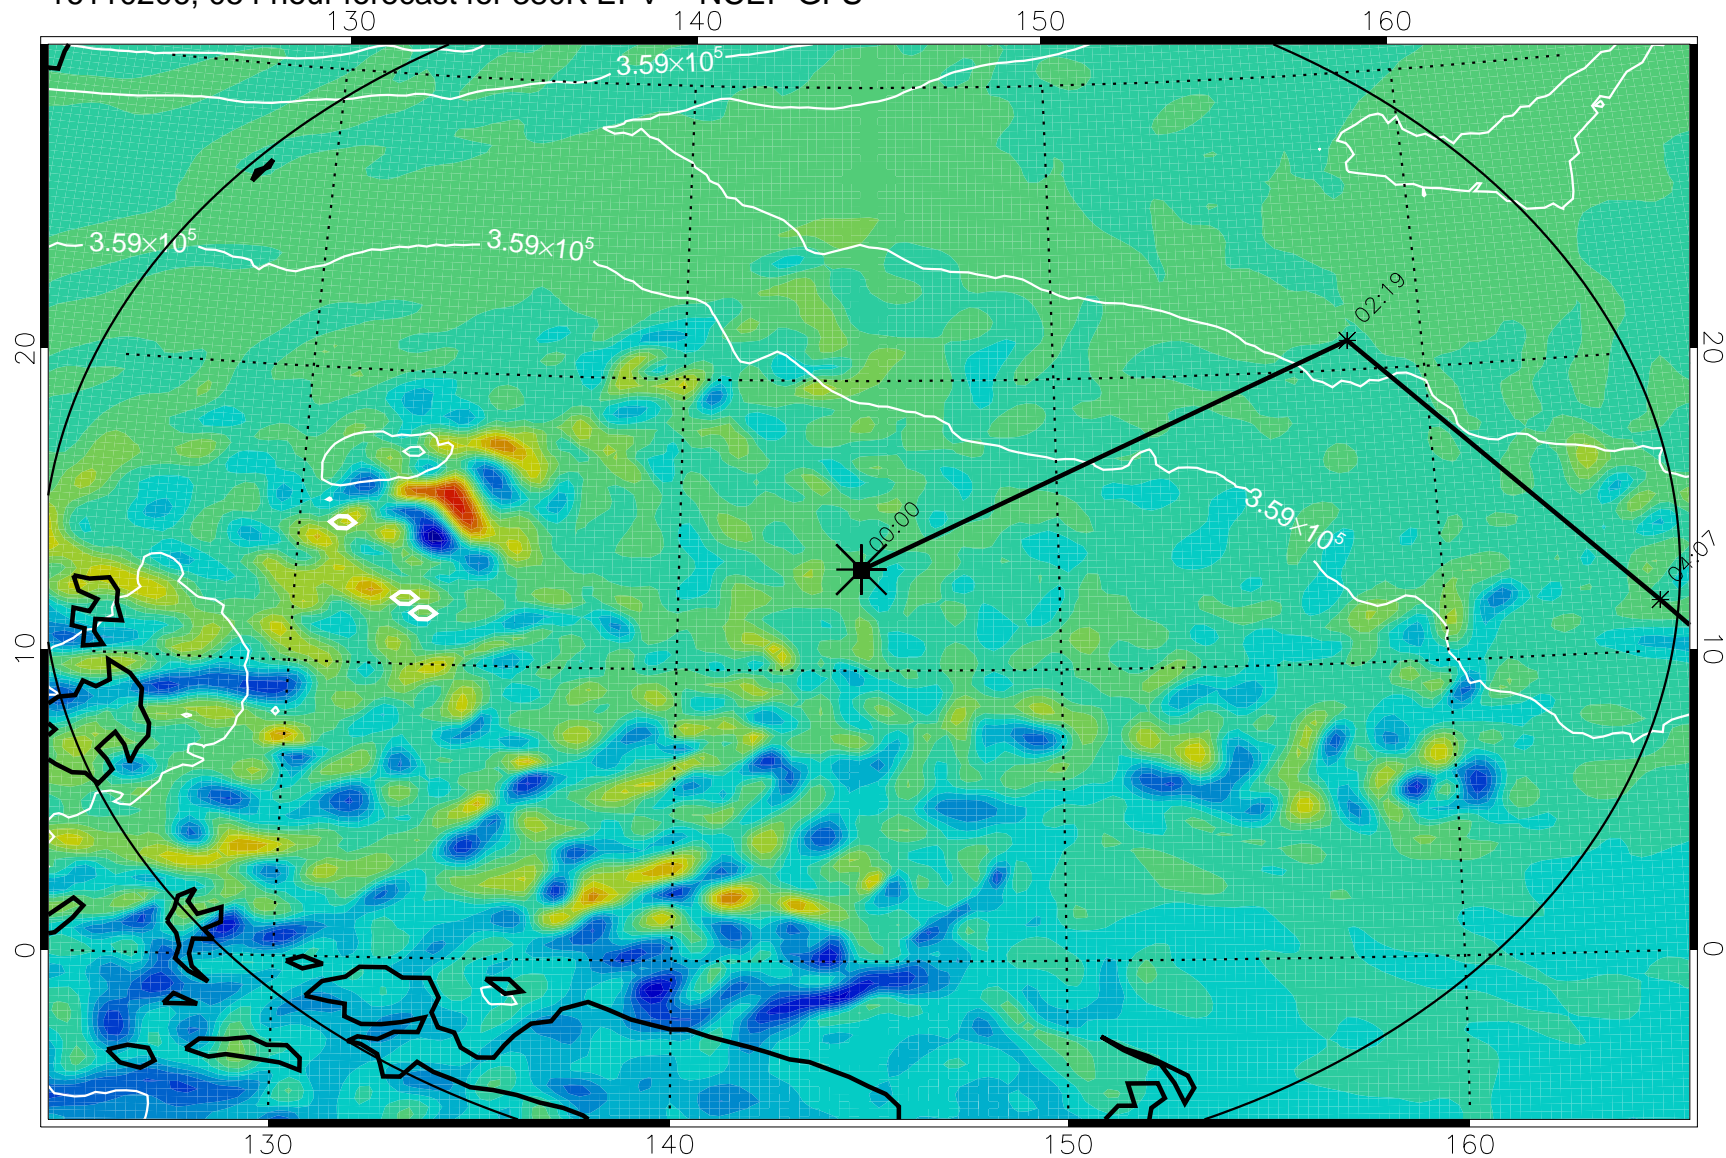

16110118, 042 hour forecast for 380K EPV -- NCEP GFS

380K Montgomery Streamfunction, white

Range ring of 2304 km

16110200, 048 hour forecast for 380K EPV -- NCEP GFS

380K Montgomery Streamfunction, white

Range ring of 2304 km

16110206, 054 hour forecast for 380K EPV -- NCEP GFS

380K Montgomery Streamfunction, white

Range ring of 2304 km

16110212, 060 hour forecast for 380K EPV -- NCEP GFS

380K Montgomery Streamfunction, white

Range ring of 2304 km

16110318, 090 hour forecast for 380K EPV -- NCEP GFS

380K Montgomery Streamfunction, white

Range ring of 2304 km

16110400, 096 hour forecast for 380K EPV -- NCEP GFS

380K Montgomery Streamfunction, white

Range ring of 2304 km

16110406, 102 hour forecast for 380K EPV -- NCEP GFS

380K Montgomery Streamfunction, white

Range ring of 2304 km

16110412, 108 hour forecast for 380K EPV -- NCEP GFS

16110418, 114 hour forecast for 380K EPV -- NCEP GFS