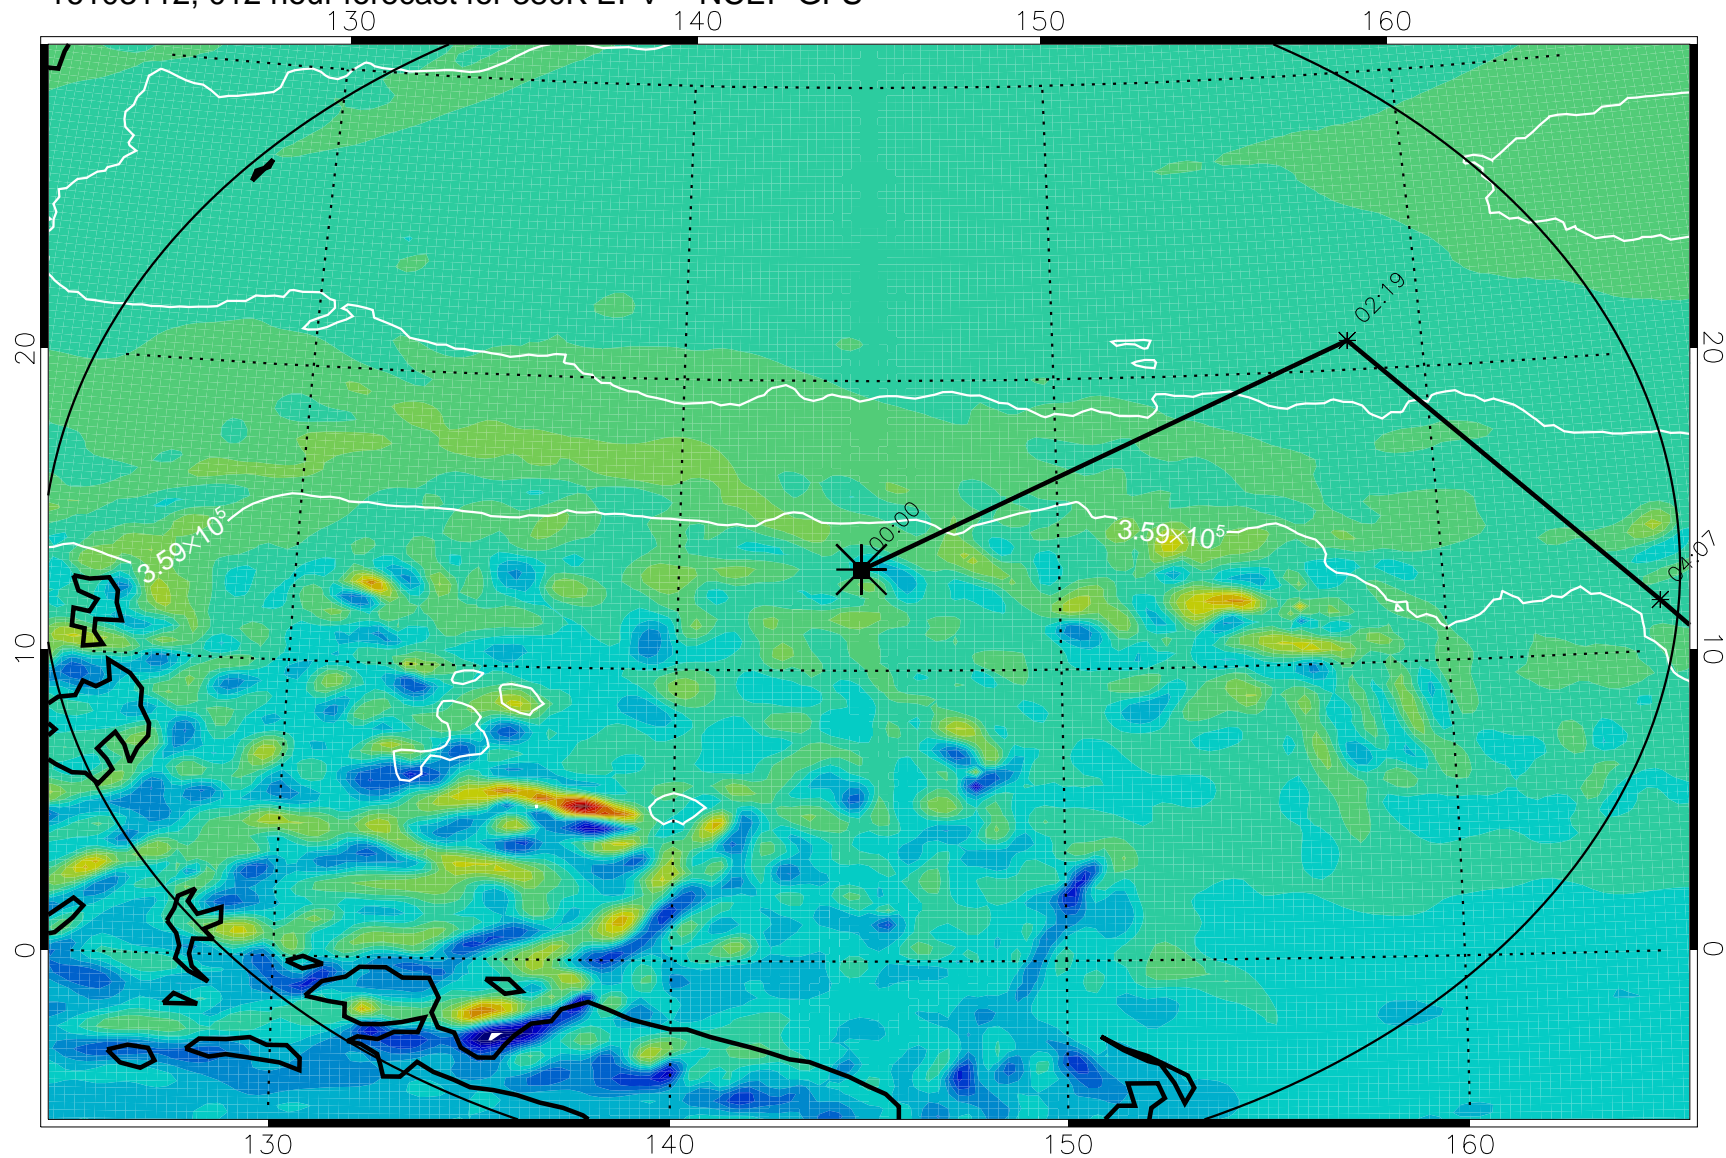

16103106, 006 hour forecast for 380K EPV -- NCEP GFS

380K Montgomery Streamfunction, white

Range ring of 2304 km

16103112, 012 hour forecast for 380K EPV -- NCEP GFS

380K Montgomery Streamfunction, white

Range ring of 2304 km

16103118, 018 hour forecast for 380K EPV -- NCEP GFS

380K Montgomery Streamfunction, white

Range ring of 2304 km

16110100, 024 hour forecast for 380K EPV -- NCEP GFS

380K Montgomery Streamfunction, white

Range ring of 2304 km

16110106, 030 hour forecast for 380K EPV -- NCEP GFS

380K Montgomery Streamfunction, white

Range ring of 2304 km

16110112, 036 hour forecast for 380K EPV -- NCEP GFS

380K Montgomery Streamfunction, white

Range ring of 2304 km

16110118, 042 hour forecast for 380K EPV -- NCEP GFS

380K Montgomery Streamfunction, white

Range ring of 2304 km

16110200, 048 hour forecast for 380K EPV -- NCEP GFS

380K Montgomery Streamfunction, white

Range ring of 2304 km