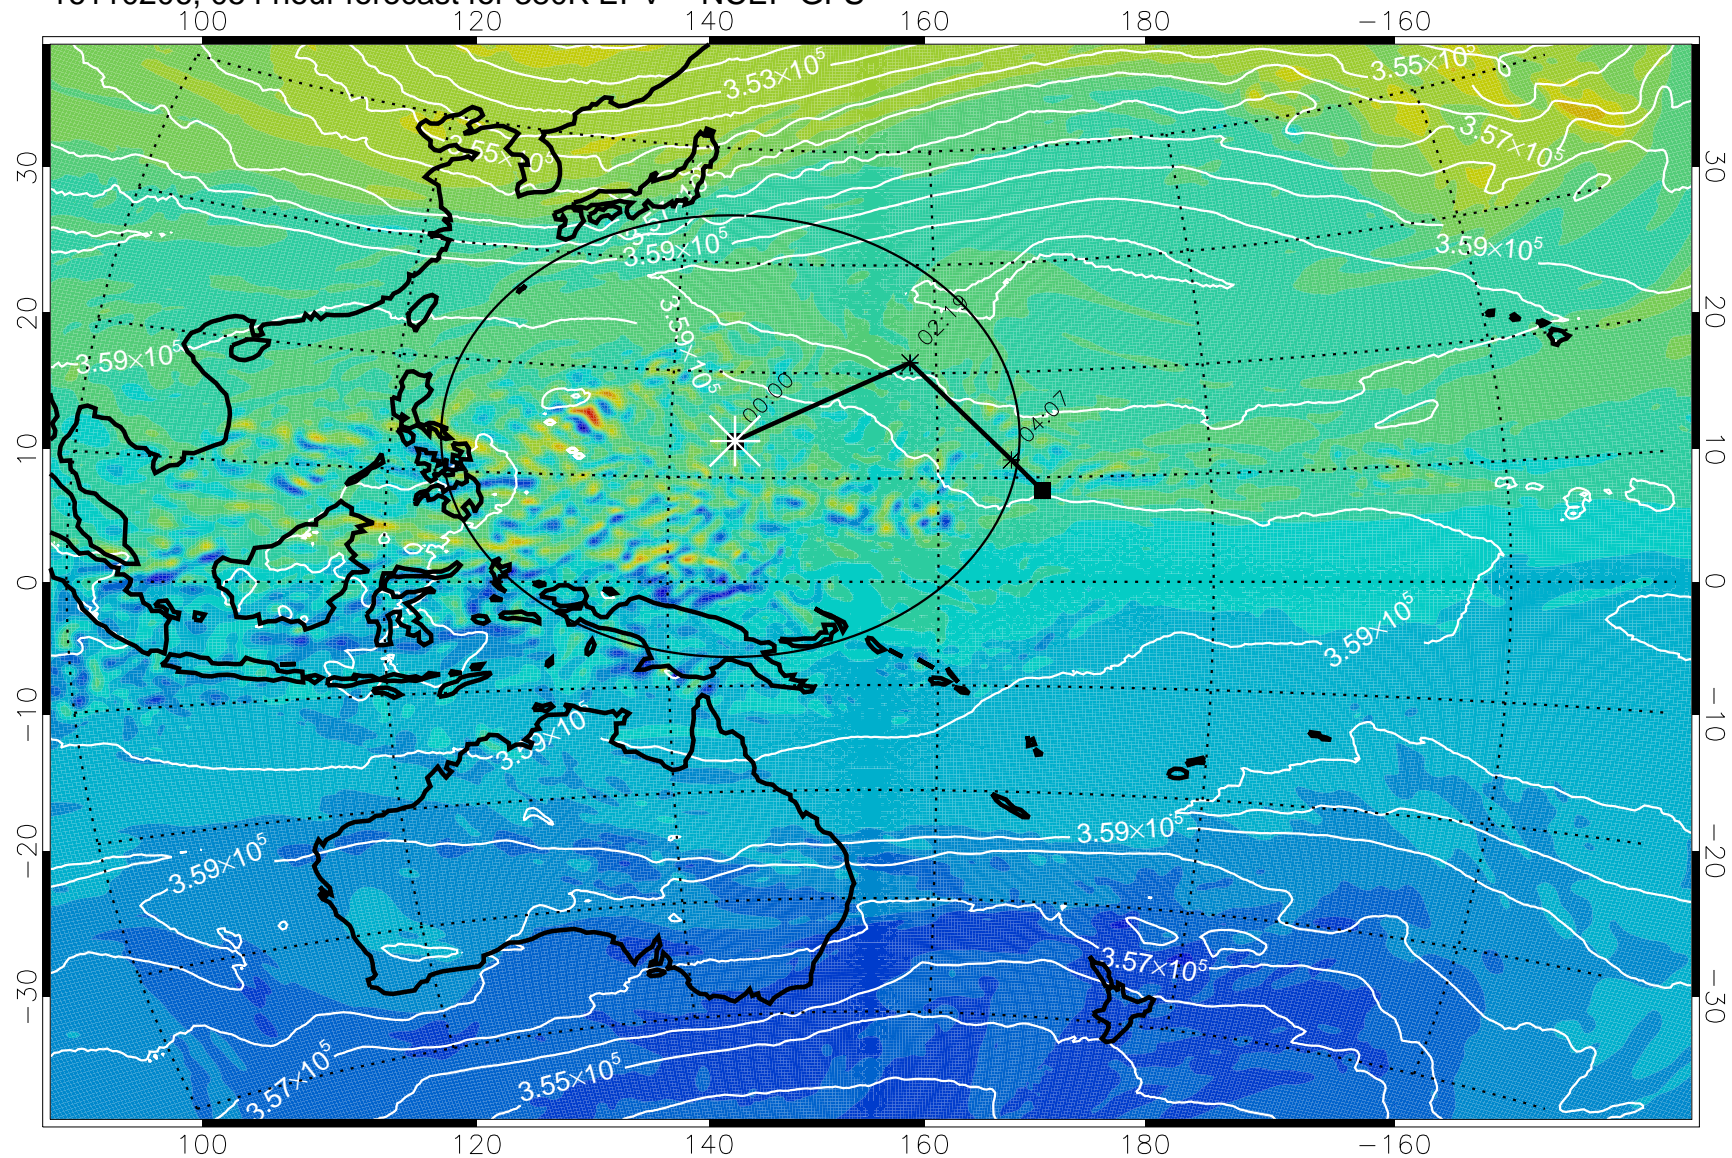

16110106, 030 hour forecast for 380K EPV -- NCEP GFS

380K Montgomery Streamfunction, white

Range ring of 2304 km

16110112, 036 hour forecast for 380K EPV -- NCEP GFS

380K Montgomery Streamfunction, white

Range ring of 2304 km

16110118, 042 hour forecast for 380K EPV -- NCEP GFS

380K Montgomery Streamfunction, white

Range ring of 2304 km

16110200, 048 hour forecast for 380K EPV -- NCEP GFS

380K Montgomery Streamfunction, white

Range ring of 2304 km

16110206, 054 hour forecast for 380K EPV -- NCEP GFS

16110212, 060 hour forecast for 380K EPV -- NCEP GFS

380K Montgomery Streamfunction, white

Range ring of 2304 km

16110218, 066 hour forecast for 380K EPV -- NCEP GFS

380K Montgomery Streamfunction, white

Range ring of 2304 km

16110300, 072 hour forecast for 380K EPV -- NCEP GFS

380K Montgomery Streamfunction, white

Range ring of 2304 km

16110306, 078 hour forecast for 380K EPV -- NCEP GFS