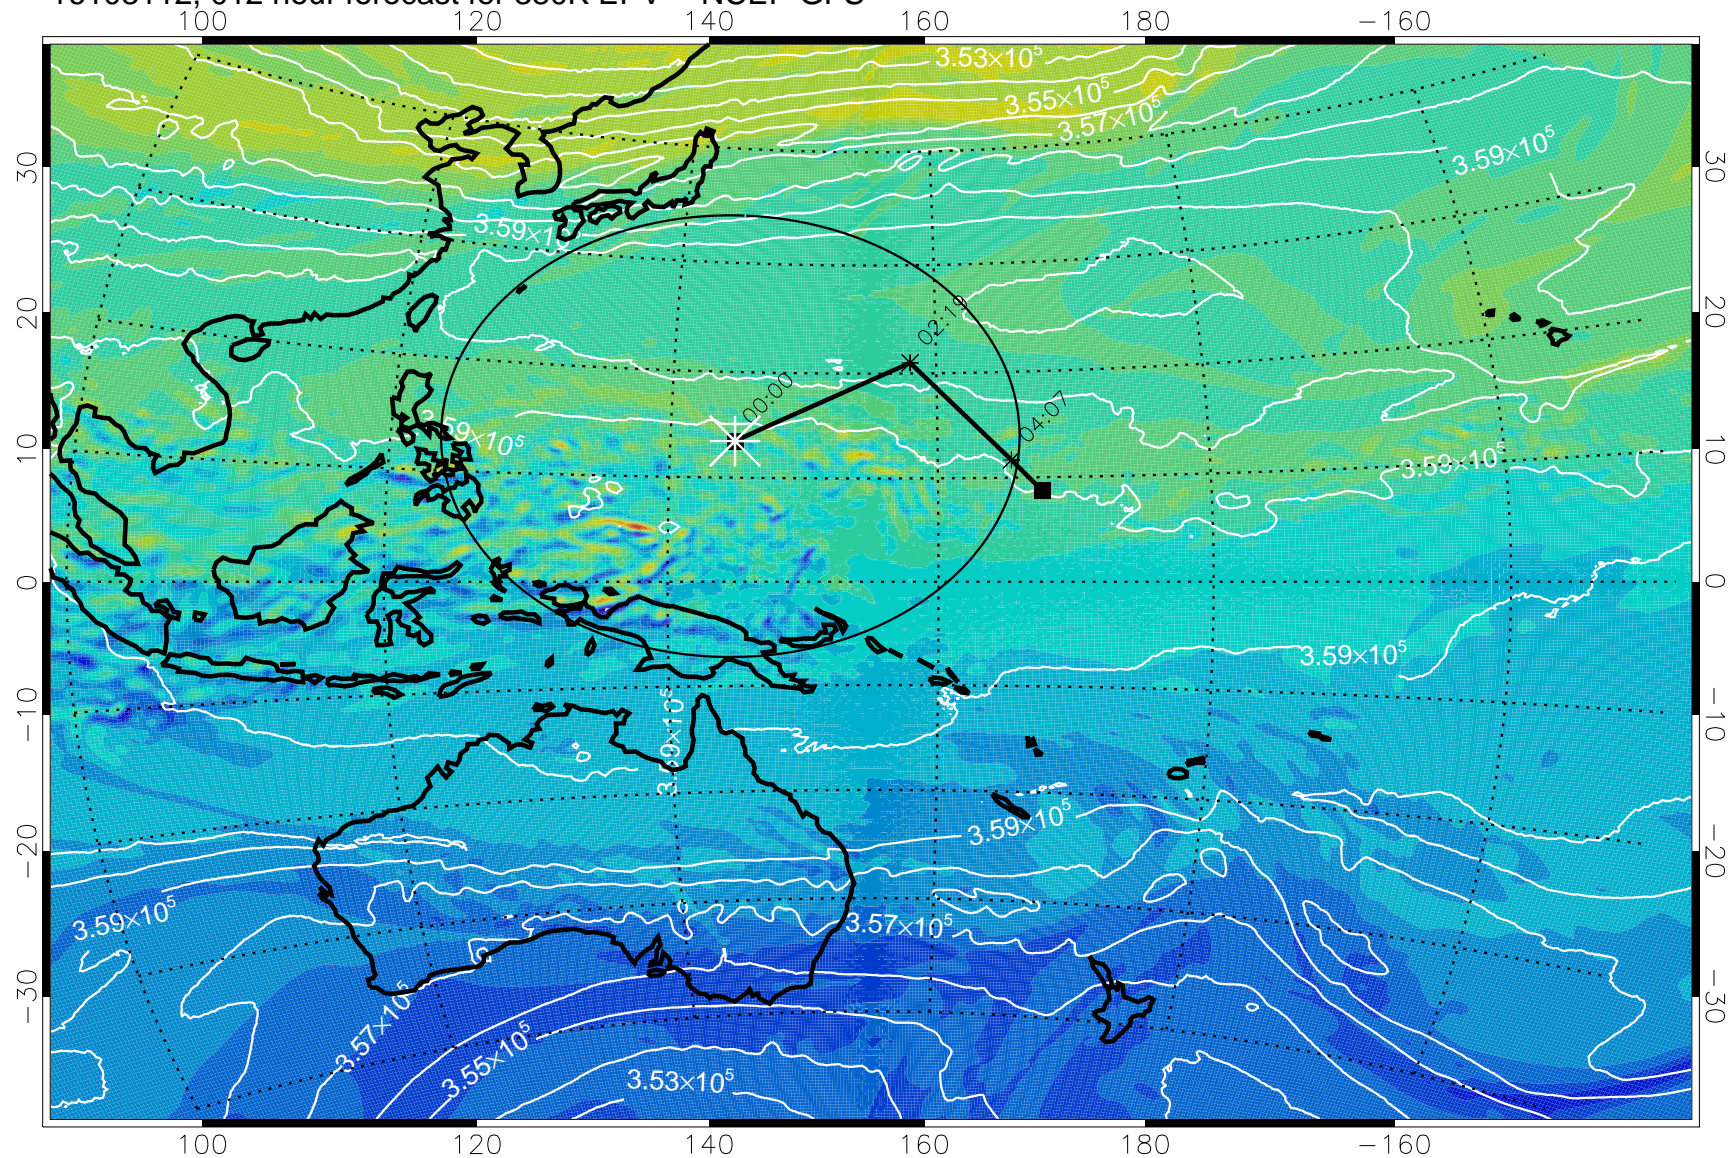

16103106, 006 hour forecast for 380K EPV -- NCEP GFS

380K Montgomery Streamfunction, white

Range ring of 2304 km

16103112, 012 hour forecast for 380K EPV -- NCEP GFS

380K Montgomery Streamfunction, white

Range ring of 2304 km

16103118, 018 hour forecast for 380K EPV -- NCEP GFS

380K Montgomery Streamfunction, white

Range ring of 2304 km

16110100, 024 hour forecast for 380K EPV -- NCEP GFS

380K Montgomery Streamfunction, white

Range ring of 2304 km

16110106, 030 hour forecast for 380K EPV -- NCEP GFS

380K Montgomery Streamfunction, white

Range ring of 2304 km

16110112, 036 hour forecast for 380K EPV -- NCEP GFS

380K Montgomery Streamfunction, white

Range ring of 2304 km

16110206, 054 hour forecast for 380K EPV -- NCEP GFS

16110212, 060 hour forecast for 380K EPV -- NCEP GFS

380K Montgomery Streamfunction, white

Range ring of 2304 km

16110218, 066 hour forecast for 380K EPV -- NCEP GFS