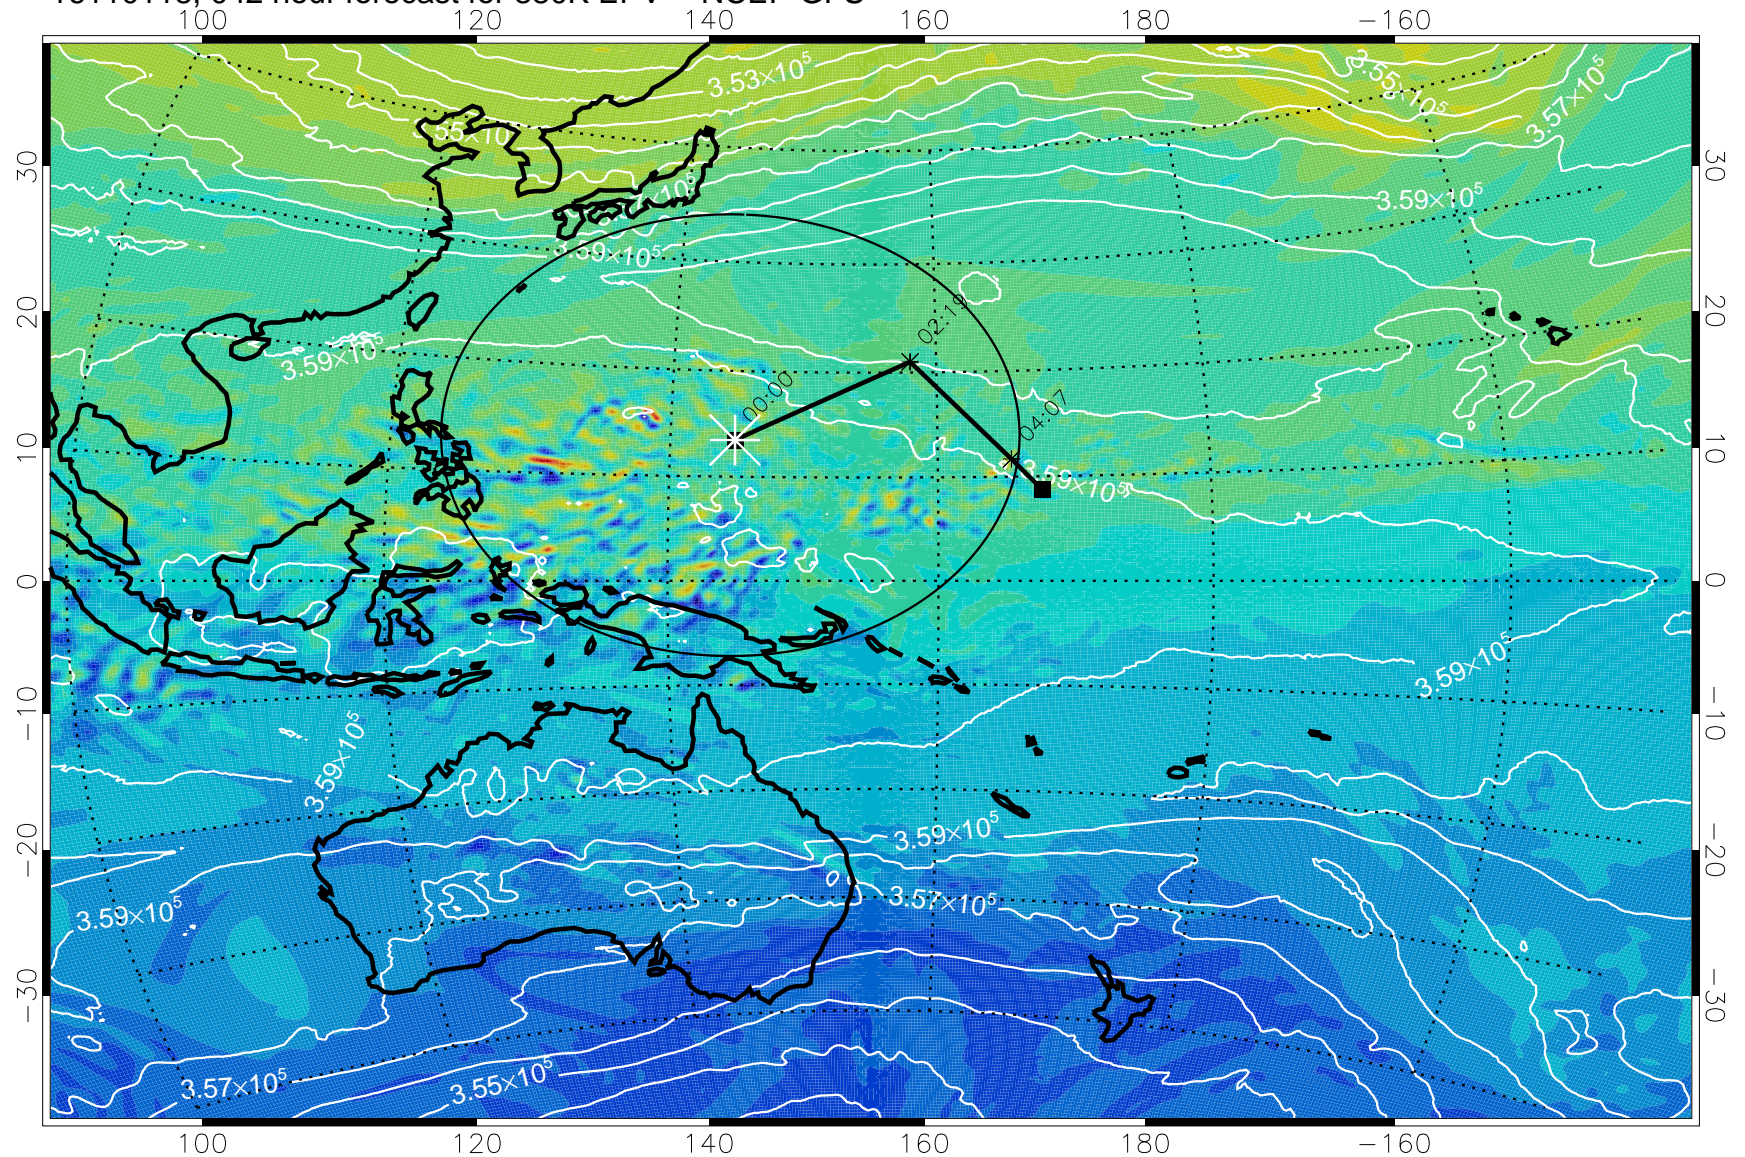

16103118, 018 hour forecast for 380K EPV -- NCEP GFS

380K Montgomery Streamfunction, white

Range ring of 2304 km

16110100, 024 hour forecast for 380K EPV -- NCEP GFS

380K Montgomery Streamfunction, white

Range ring of 2304 km

16110106, 030 hour forecast for 380K EPV -- NCEP GFS

380K Montgomery Streamfunction, white

Range ring of 2304 km

16110112, 036 hour forecast for 380K EPV -- NCEP GFS

380K Montgomery Streamfunction, white

Range ring of 2304 km

16110118, 042 hour forecast for 380K EPV -- NCEP GFS

380K Montgomery Streamfunction, white

Range ring of 2304 km

16110200, 048 hour forecast for 380K EPV -- NCEP GFS

380K Montgomery Streamfunction, white

Range ring of 2304 km

16110206, 054 hour forecast for 380K EPV -- NCEP GFS

16110212, 060 hour forecast for 380K EPV -- NCEP GFS

380K Montgomery Streamfunction, white

Range ring of 2304 km

16110218, 066 hour forecast for 380K EPV -- NCEP GFS