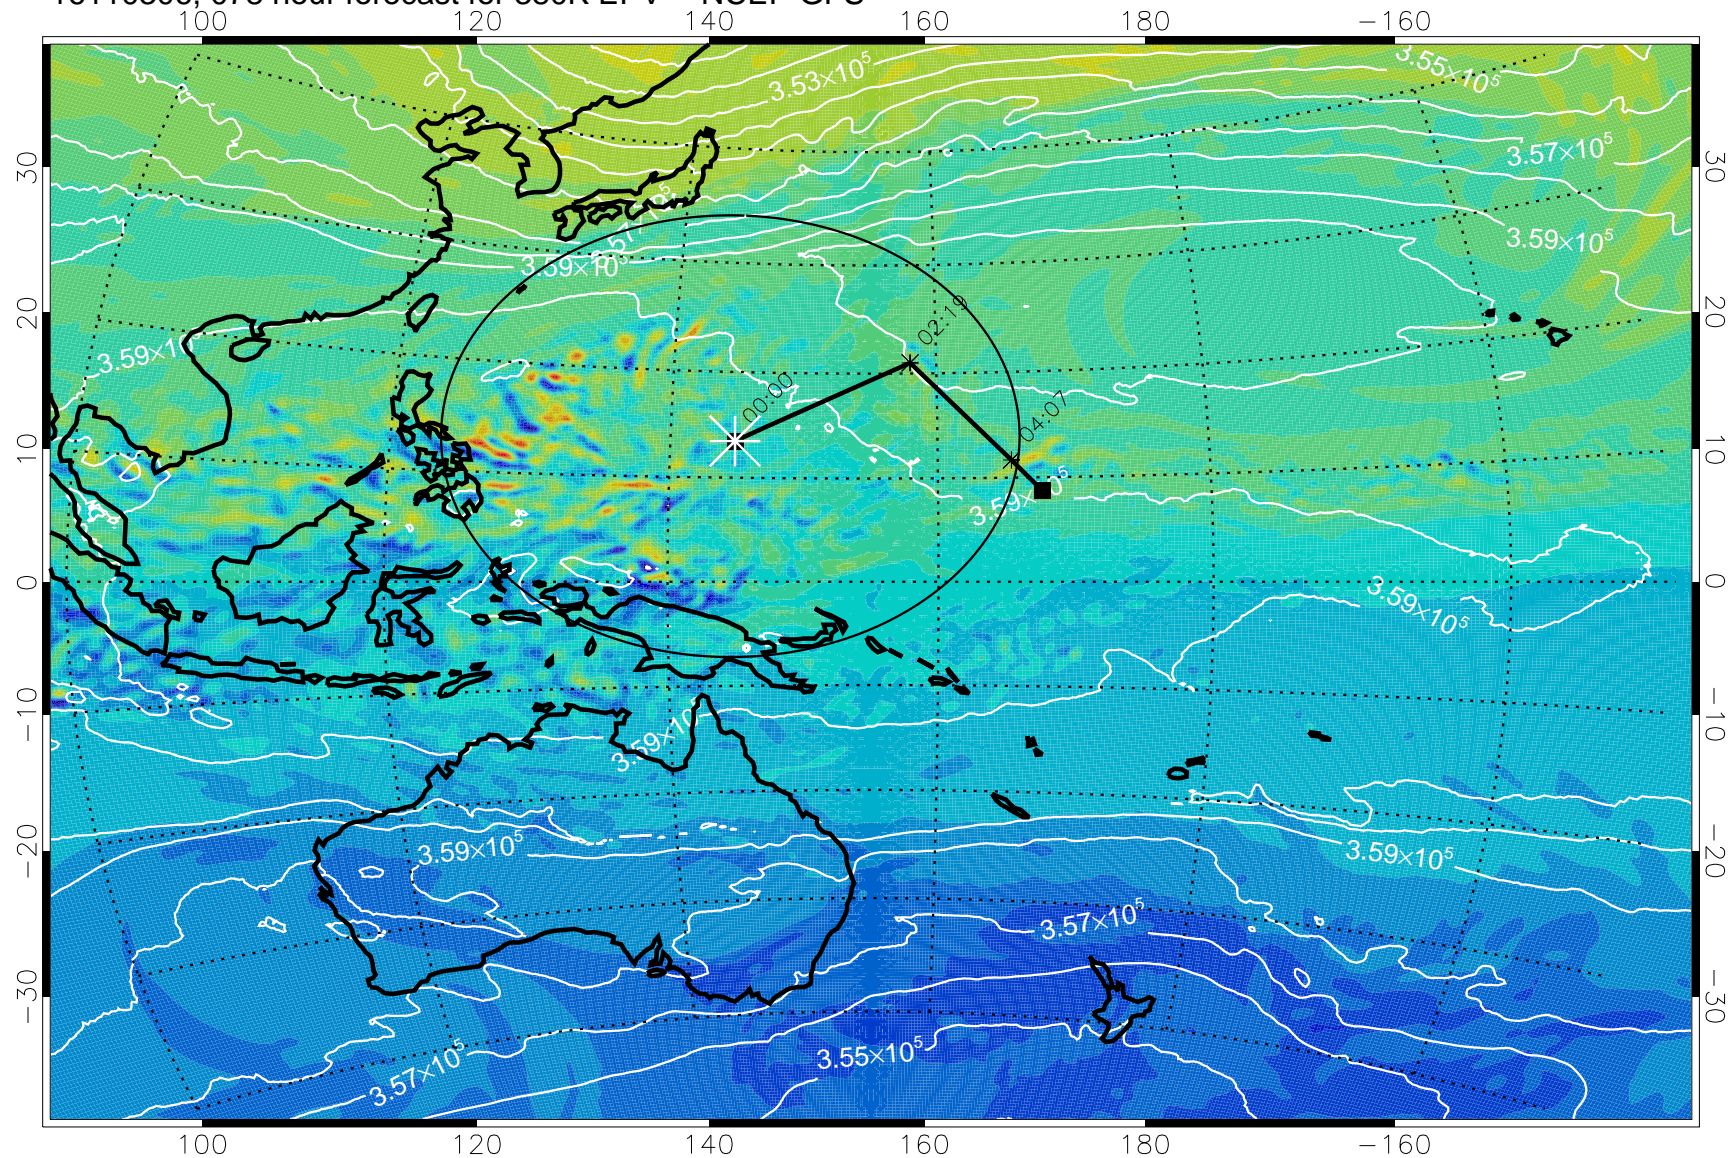

16110206, 054 hour forecast for 380K EPV -- NCEP GFS

16110212, 060 hour forecast for 380K EPV -- NCEP GFS

380K Montgomery Streamfunction, white

Range ring of 2304 km

16110218, 066 hour forecast for 380K EPV -- NCEP GFS

380K Montgomery Streamfunction, white

Range ring of 2304 km

16110300, 072 hour forecast for 380K EPV -- NCEP GFS

380K Montgomery Streamfunction, white

Range ring of 2304 km

16110306, 078 hour forecast for 380K EPV -- NCEP GFS

380K Montgomery Streamfunction, white

Range ring of 2304 km

16110312, 084 hour forecast for 380K EPV -- NCEP GFS

380K Montgomery Streamfunction, white

Range ring of 2304 km

16110318, 090 hour forecast for 380K EPV -- NCEP GFS

380K Montgomery Streamfunction, white

Range ring of 2304 km

16110400, 096 hour forecast for 380K EPV -- NCEP GFS

380K Montgomery Streamfunction, white

Range ring of 2304 km

16110412, 108 hour forecast for 380K EPV -- NCEP GFS