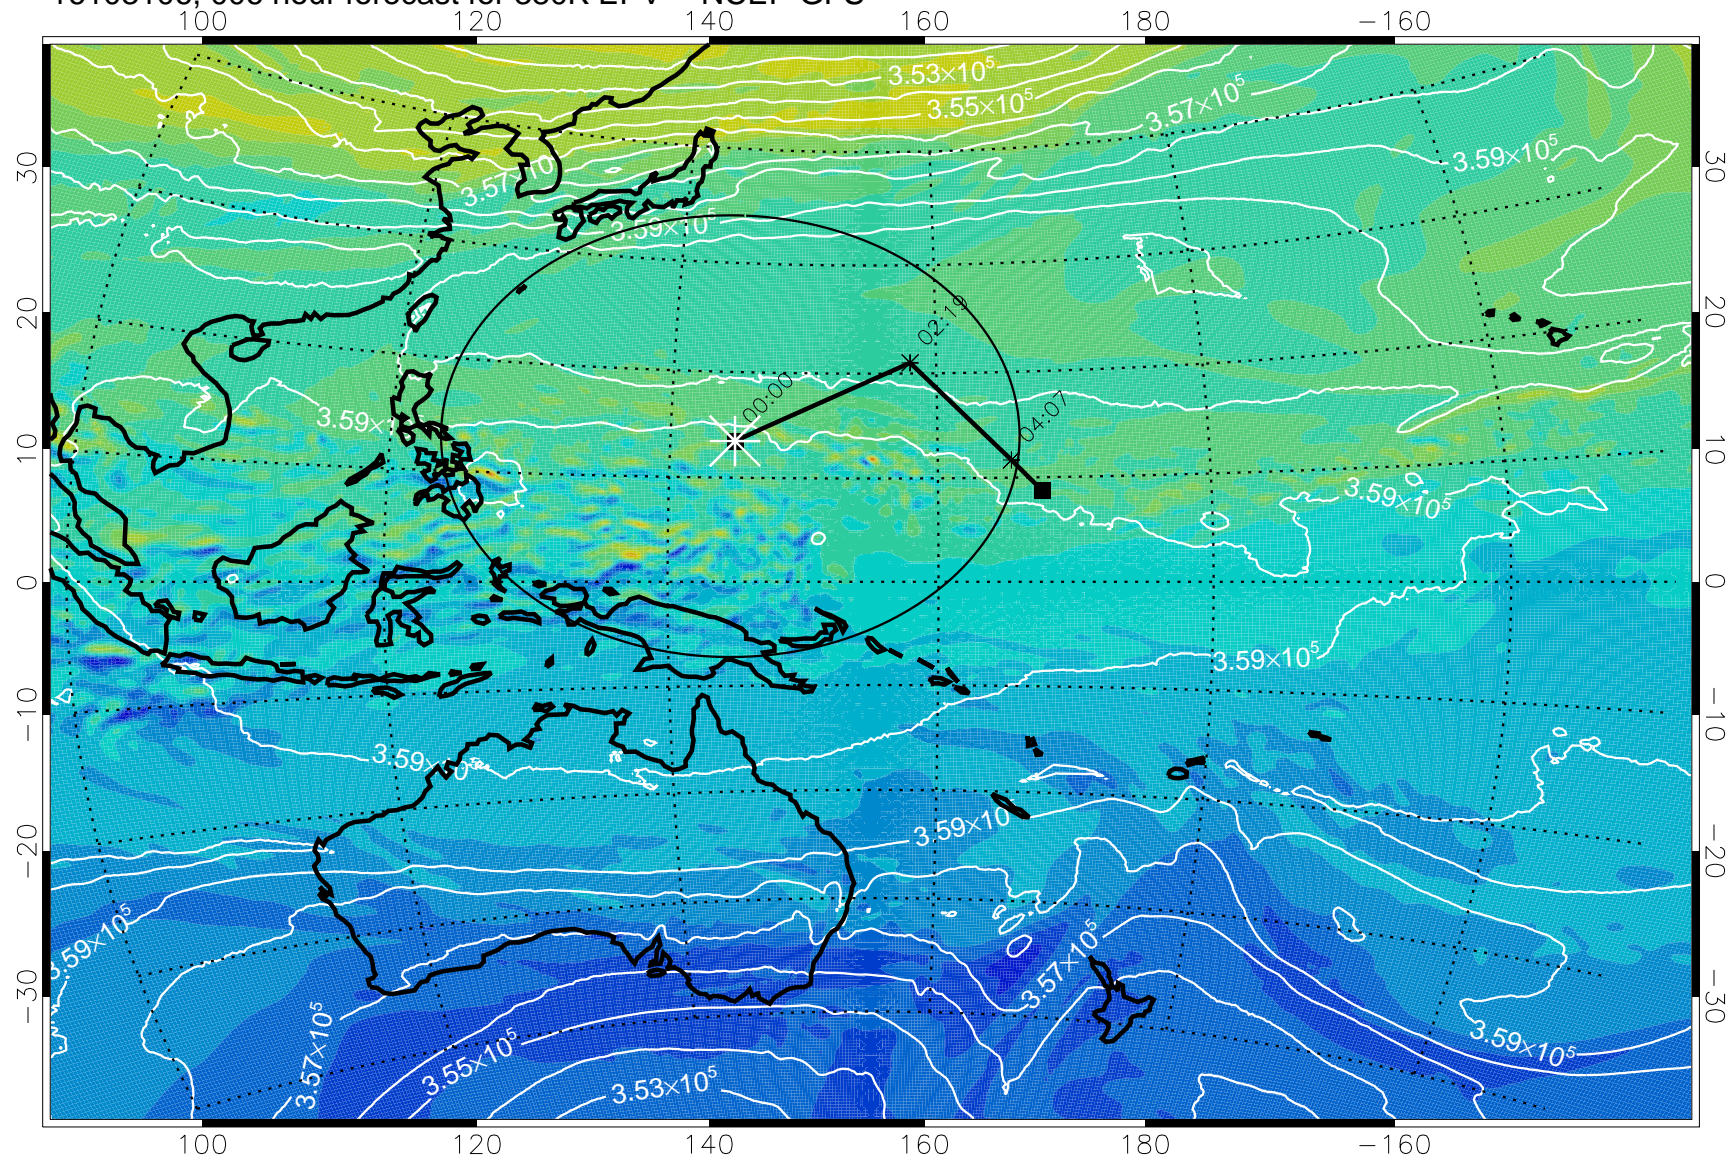

16103106, 006 hour forecast for 380K EPV -- NCEP GFS

380K Montgomery Streamfunction, white

Range ring of 2304 km

16103112, 012 hour forecast for 380K EPV -- NCEP GFS

380K Montgomery Streamfunction, white

Range ring of 2304 km

16103118, 018 hour forecast for 380K EPV -- NCEP GFS

380K Montgomery Streamfunction, white

Range ring of 2304 km

16110100, 024 hour forecast for 380K EPV -- NCEP GFS

380K Montgomery Streamfunction, white

Range ring of 2304 km

16110106, 030 hour forecast for 380K EPV -- NCEP GFS

380K Montgomery Streamfunction, white

Range ring of 2304 km

16110112, 036 hour forecast for 380K EPV -- NCEP GFS

380K Montgomery Streamfunction, white

Range ring of 2304 km

16110118, 042 hour forecast for 380K EPV -- NCEP GFS

380K Montgomery Streamfunction, white

Range ring of 2304 km

16110200, 048 hour forecast for 380K EPV -- NCEP GFS

380K Montgomery Streamfunction, white

Range ring of 2304 km