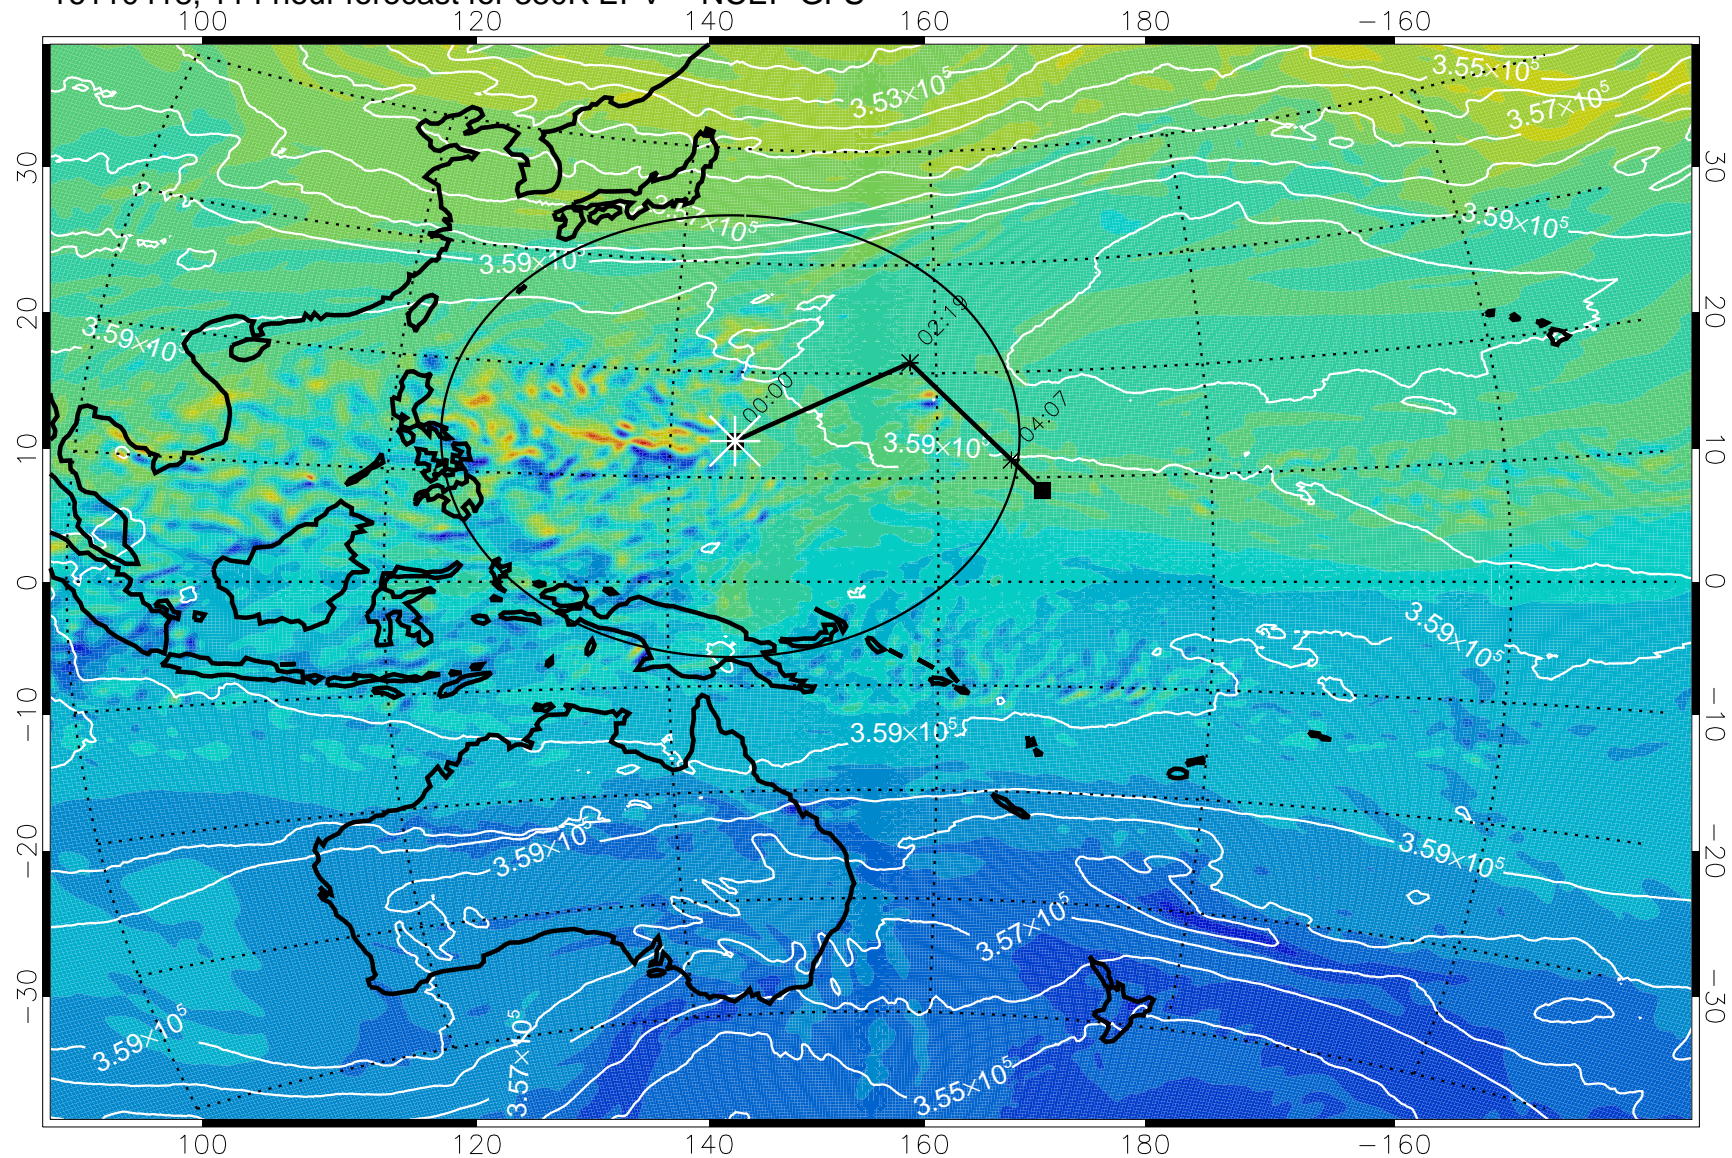

380K Montgomery Streamfunction, white

Range ring of 2304 km

16110312, 084 hour forecast for 380K EPV -- NCEP GFS

380K Montgomery Streamfunction, white

Range ring of 2304 km

16110318, 090 hour forecast for 380K EPV -- NCEP GFS

380K Montgomery Streamfunction, white

Range ring of 2304 km

16110400, 096 hour forecast for 380K EPV -- NCEP GFS

380K Montgomery Streamfunction, white

Range ring of 2304 km

16110412, 108 hour forecast for 380K EPV -- NCEP GFS

380K Montgomery Streamfunction, white

Range ring of 2304 km

16110418, 114 hour forecast for 380K EPV -- NCEP GFS

380K Montgomery Streamfunction, white

Range ring of 2304 km

16110500, 120 hour forecast for 380K EPV -- NCEP GFS

380K Montgomery Streamfunction, white

Range ring of 2304 km