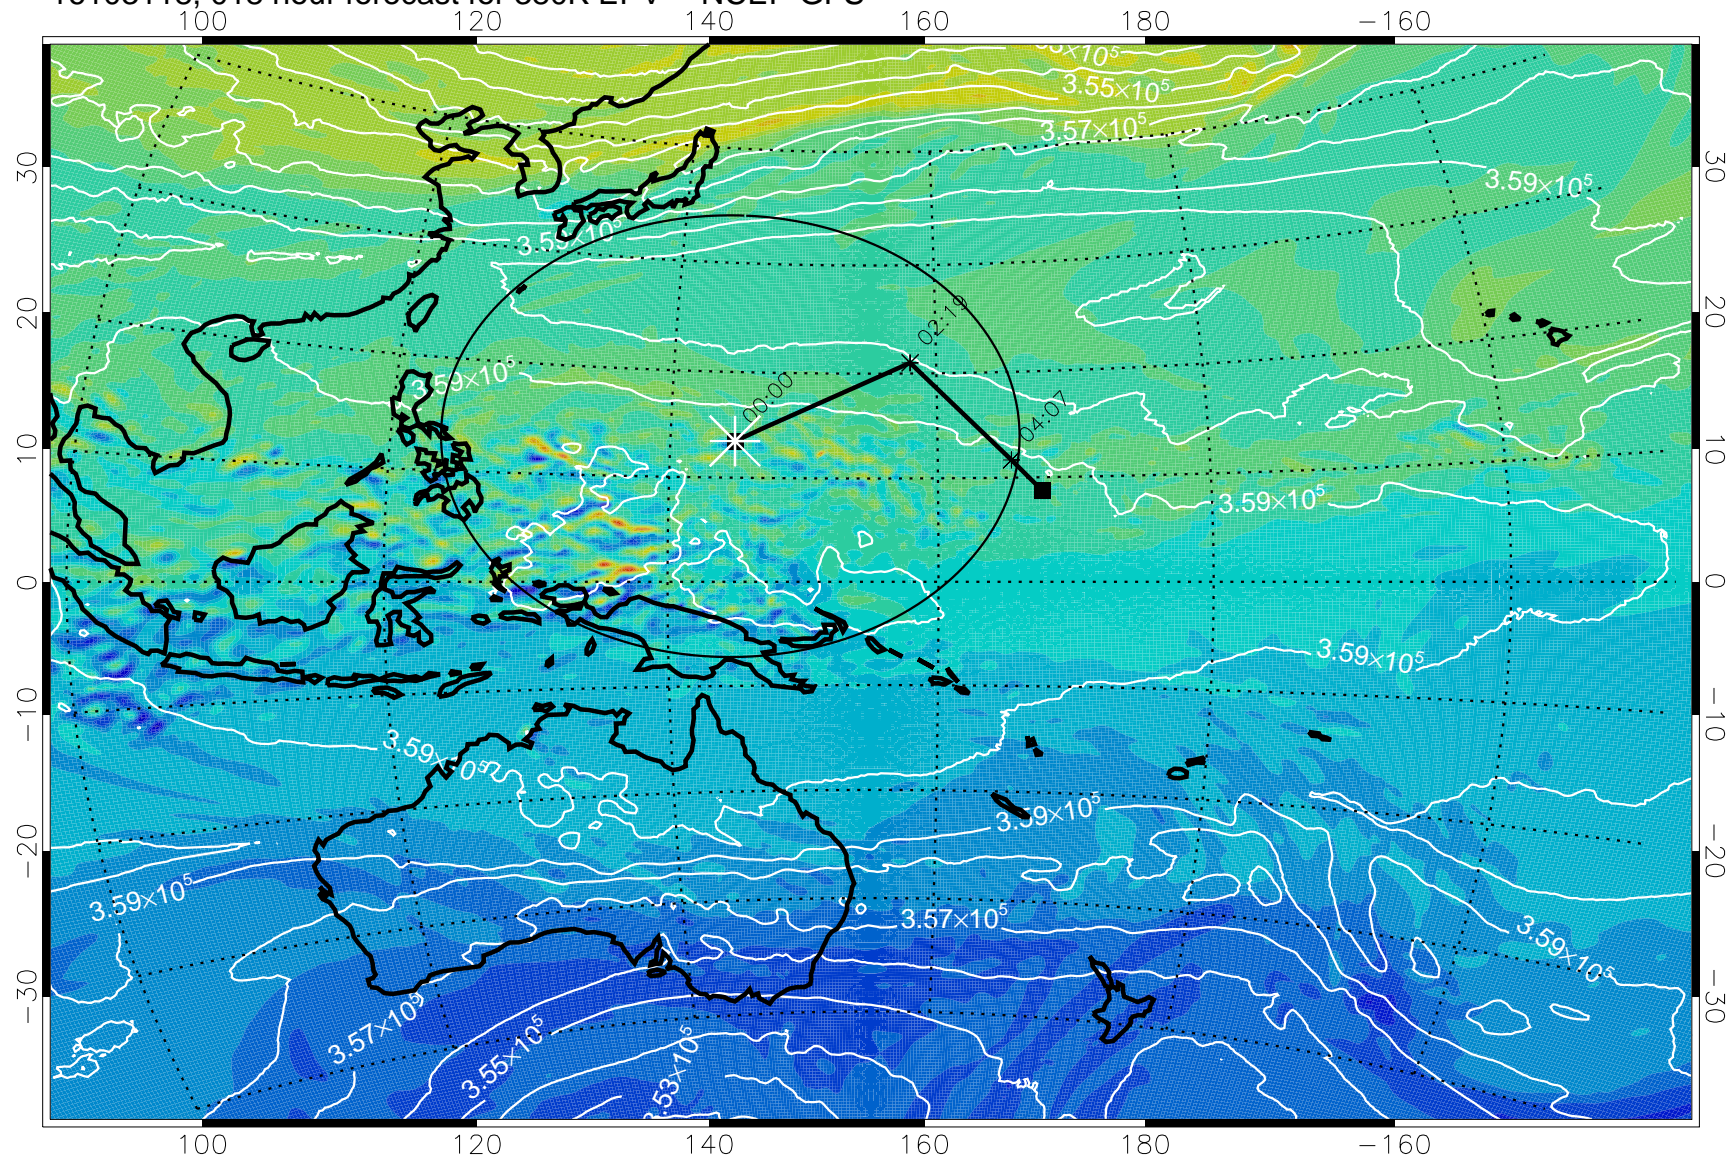

16103106, 006 hour forecast for 380K EPV -- NCEP GFS

380K Montgomery Streamfunction, white

Range ring of 2304 km

16103112, 012 hour forecast for 380K EPV -- NCEP GFS

380K Montgomery Streamfunction, white

Range ring of 2304 km

16103118, 018 hour forecast for 380K EPV -- NCEP GFS

380K Montgomery Streamfunction, white

Range ring of 2304 km

16110100, 024 hour forecast for 380K EPV -- NCEP GFS

380K Montgomery Streamfunction, white

Range ring of 2304 km

16110106, 030 hour forecast for 380K EPV -- NCEP GFS

380K Montgomery Streamfunction, white

Range ring of 2304 km

16110112, 036 hour forecast for 380K EPV -- NCEP GFS

380K Montgomery Streamfunction, white

Range ring of 2304 km

16110206, 054 hour forecast for 380K EPV -- NCEP GFS

16110212, 060 hour forecast for 380K EPV -- NCEP GFS

380K Montgomery Streamfunction, white

Range ring of 2304 km

16110218, 066 hour forecast for 380K EPV -- NCEP GFS