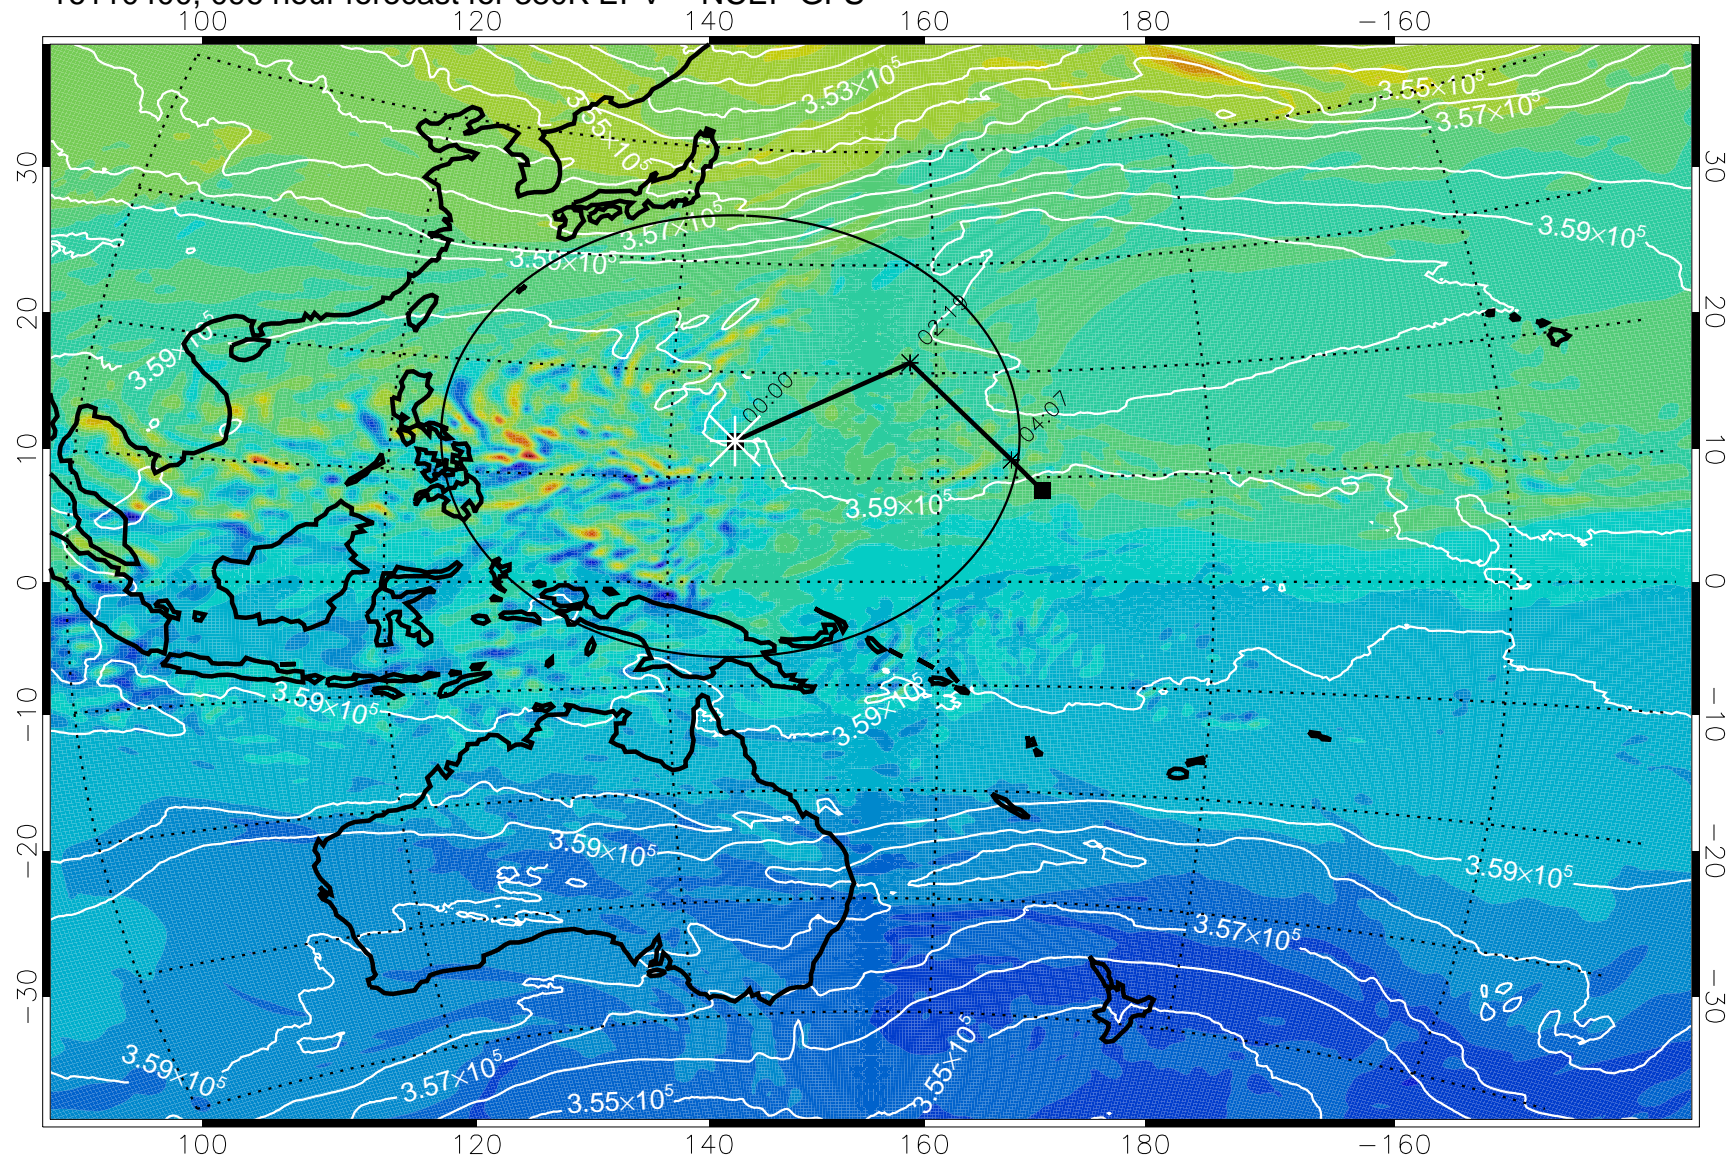

380K Montgomery Streamfunction, white

Range ring of 2304 km

16110300, 072 hour forecast for 380K EPV -- NCEP GFS

380K Montgomery Streamfunction, white

Range ring of 2304 km

16110306, 078 hour forecast for 380K EPV -- NCEP GFS

380K Montgomery Streamfunction, white

Range ring of 2304 km

16110312, 084 hour forecast for 380K EPV -- NCEP GFS

380K Montgomery Streamfunction, white

Range ring of 2304 km

16110318, 090 hour forecast for 380K EPV -- NCEP GFS

380K Montgomery Streamfunction, white

Range ring of 2304 km

16110400, 096 hour forecast for 380K EPV -- NCEP GFS

380K Montgomery Streamfunction, white

Range ring of 2304 km

16110412, 108 hour forecast for 380K EPV -- NCEP GFS

380K Montgomery Streamfunction, white

Range ring of 2304 km

16110418, 114 hour forecast for 380K EPV -- NCEP GFS

380K Montgomery Streamfunction, white

Range ring of 2304 km

16110500, 120 hour forecast for 380K EPV -- NCEP GFS