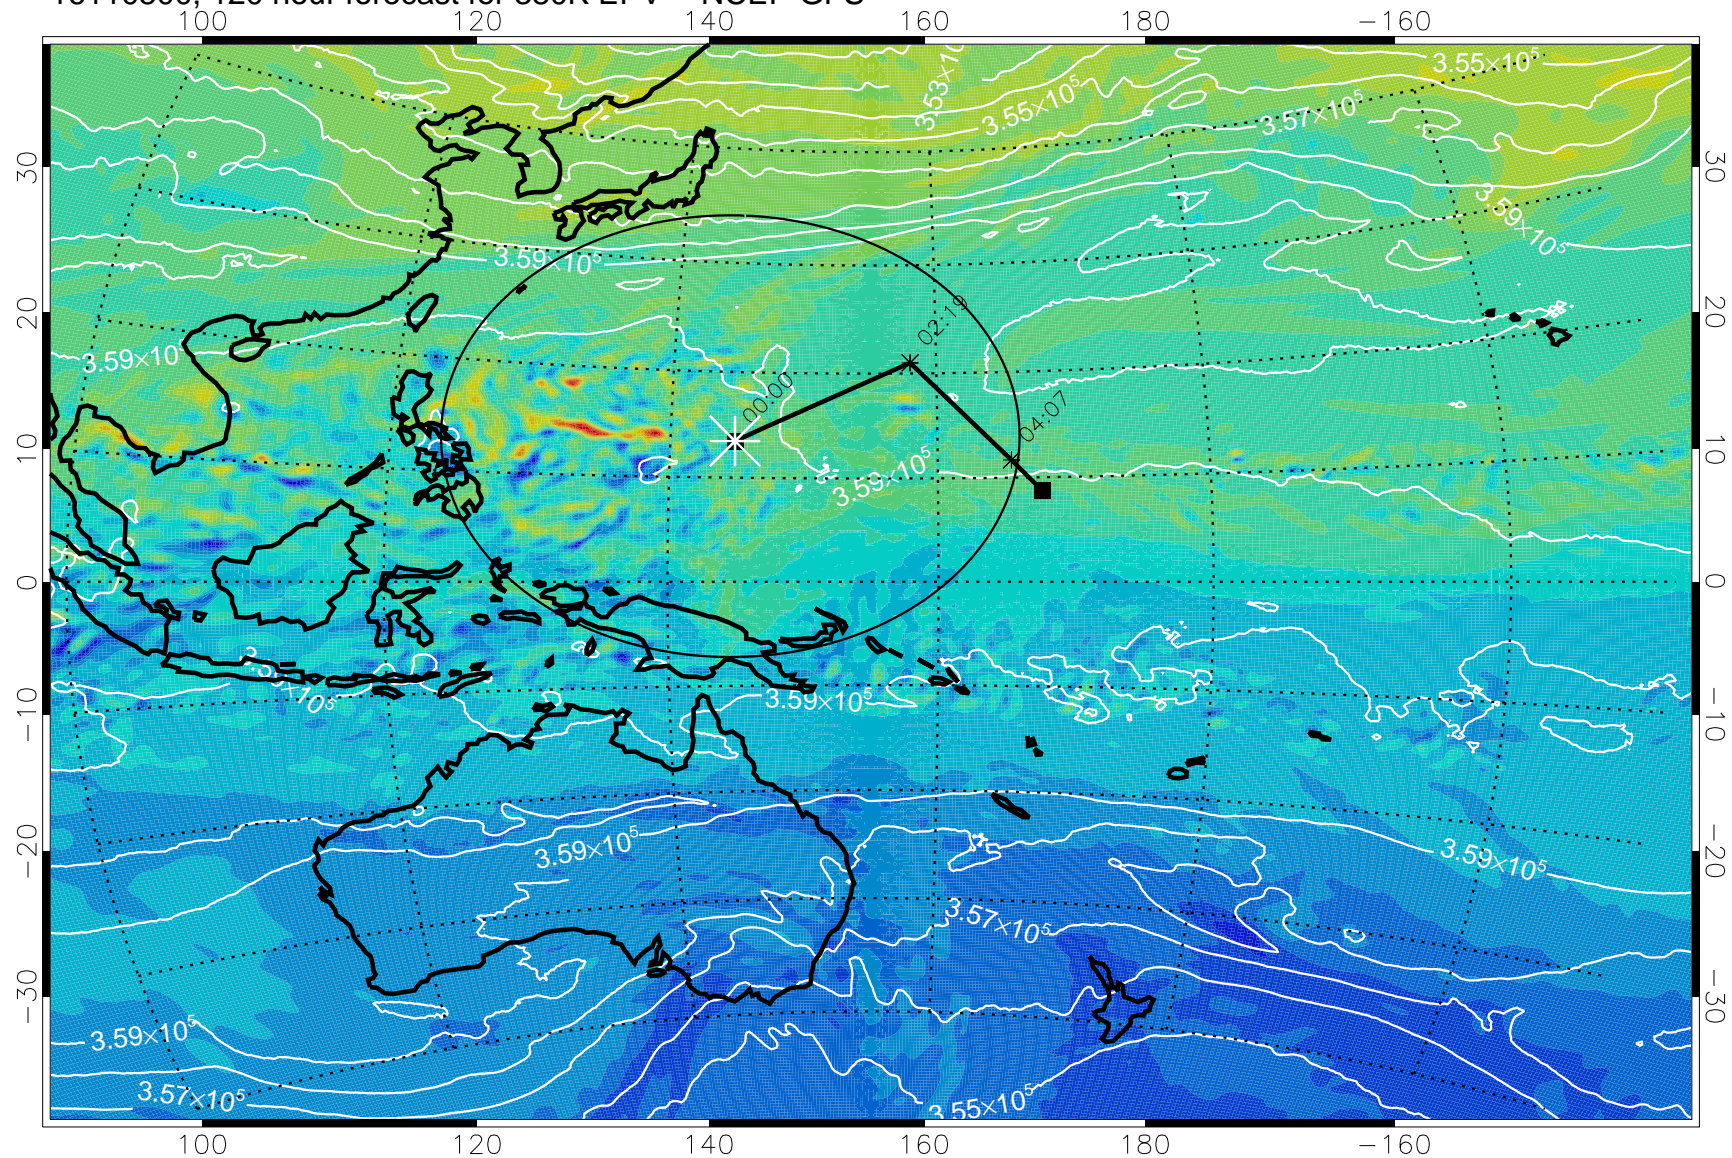

380K Montgomery Streamfunction, white

Range ring of 2304 km

16110312, 084 hour forecast for 380K EPV -- NCEP GFS

380K Montgomery Streamfunction, white

Range ring of 2304 km

16110318, 090 hour forecast for 380K EPV -- NCEP GFS

380K Montgomery Streamfunction, white

Range ring of 2304 km

16110400, 096 hour forecast for 380K EPV -- NCEP GFS

380K Montgomery Streamfunction, white

Range ring of 2304 km

16110412, 108 hour forecast for 380K EPV -- NCEP GFS

380K Montgomery Streamfunction, white

Range ring of 2304 km

16110418, 114 hour forecast for 380K EPV -- NCEP GFS

380K Montgomery Streamfunction, white

Range ring of 2304 km

16110500, 120 hour forecast for 380K EPV -- NCEP GFS

380K Montgomery Streamfunction, white

Range ring of 2304 km