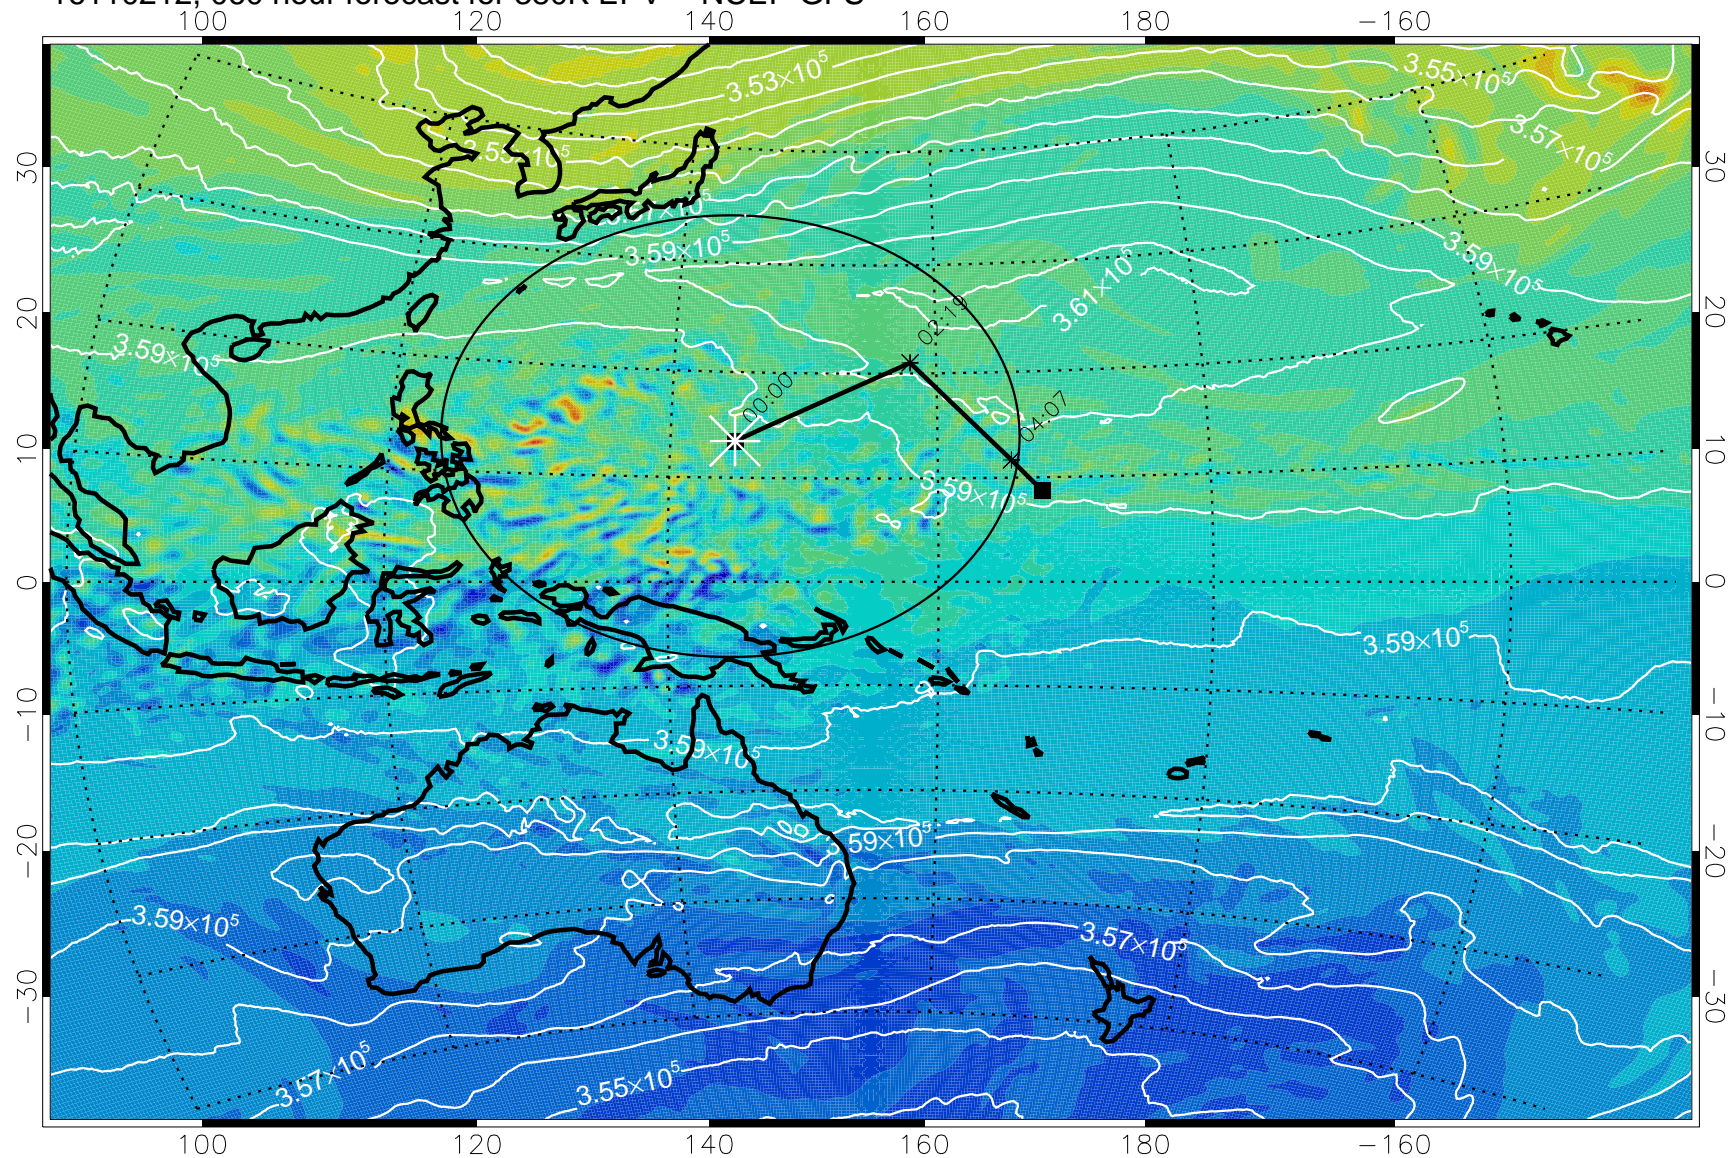

16110106, 030 hour forecast for 380K EPV -- NCEP GFS

380K Montgomery Streamfunction, white

Range ring of 2304 km

16110112, 036 hour forecast for 380K EPV -- NCEP GFS

380K Montgomery Streamfunction, white

Range ring of 2304 km

16110118, 042 hour forecast for 380K EPV -- NCEP GFS

380K Montgomery Streamfunction, white

Range ring of 2304 km

16110200, 048 hour forecast for 380K EPV -- NCEP GFS

380K Montgomery Streamfunction, white

Range ring of 2304 km

16110206, 054 hour forecast for 380K EPV -- NCEP GFS

16110212, 060 hour forecast for 380K EPV -- NCEP GFS

380K Montgomery Streamfunction, white

Range ring of 2304 km

16110218, 066 hour forecast for 380K EPV -- NCEP GFS

380K Montgomery Streamfunction, white

Range ring of 2304 km

16110300, 072 hour forecast for 380K EPV -- NCEP GFS

380K Montgomery Streamfunction, white

Range ring of 2304 km

16110306, 078 hour forecast for 380K EPV -- NCEP GFS