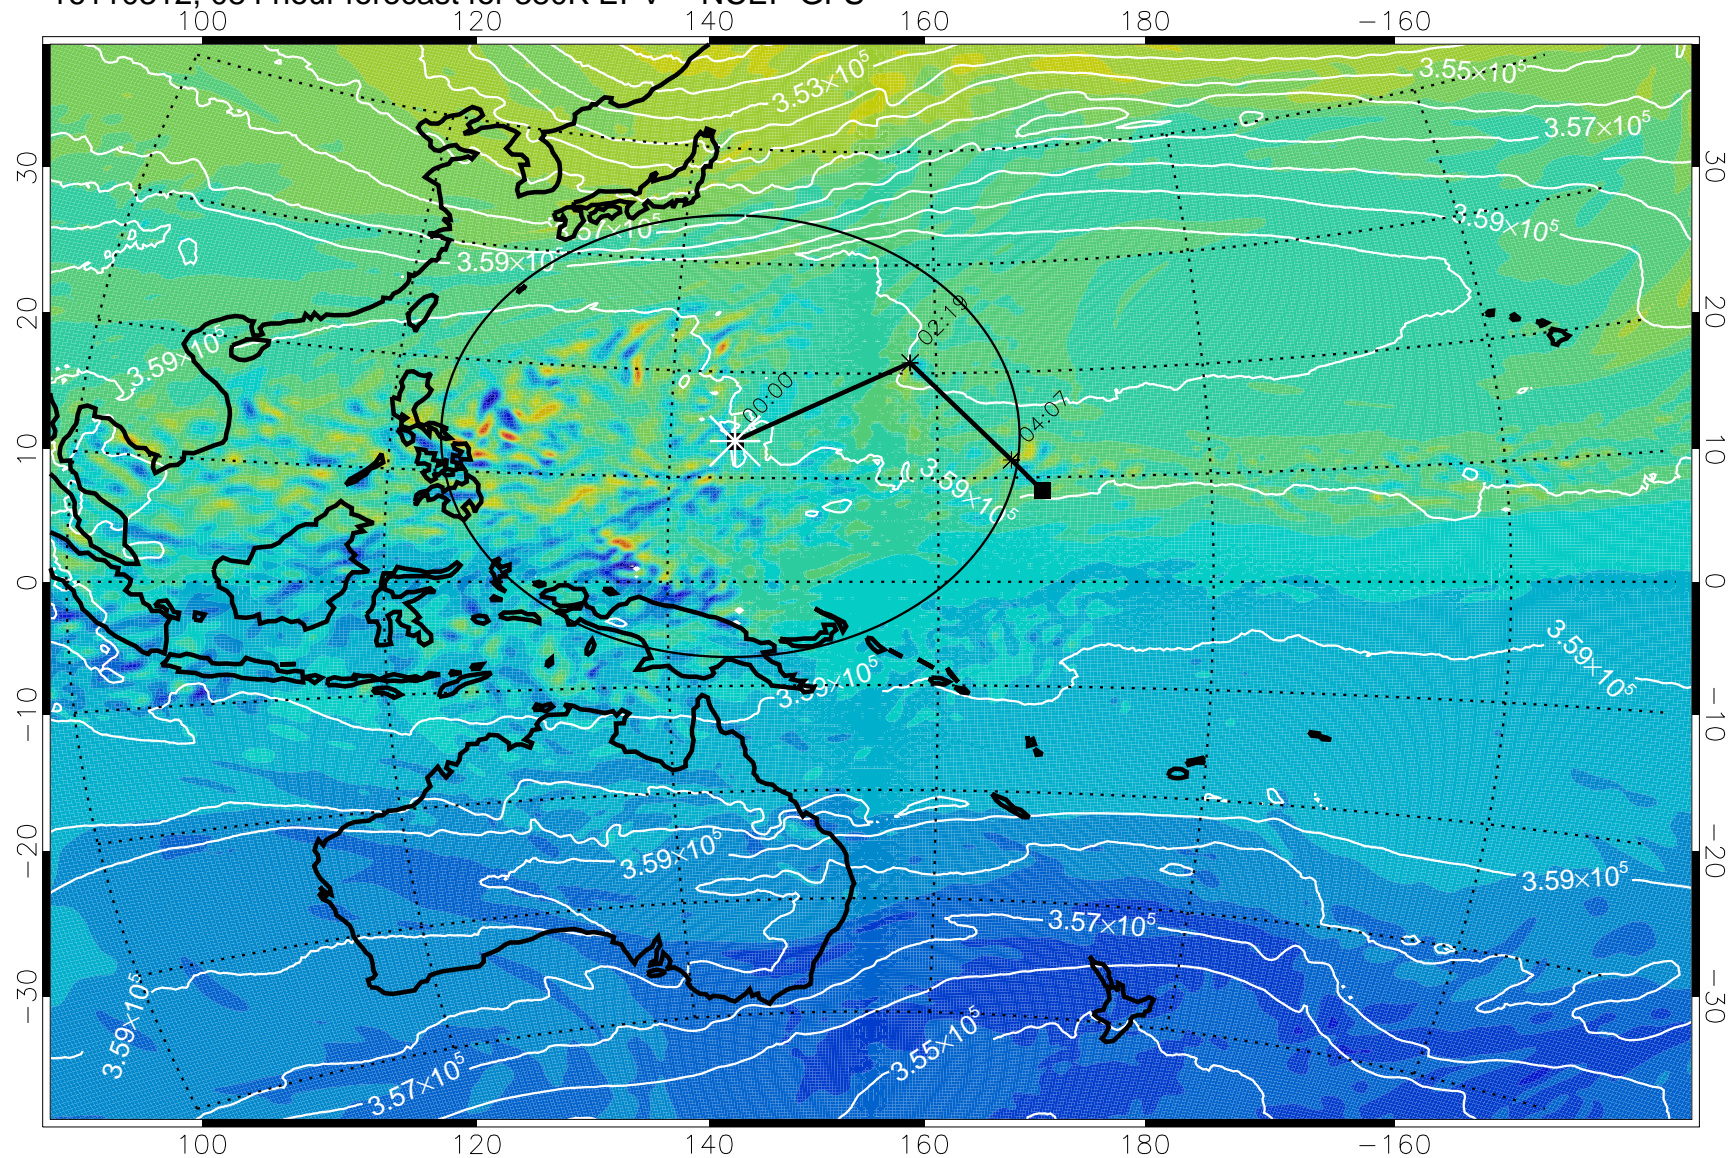

16110206, 054 hour forecast for 380K EPV -- NCEP GFS

16110212, 060 hour forecast for 380K EPV -- NCEP GFS

380K Montgomery Streamfunction, white

Range ring of 2304 km

16110218, 066 hour forecast for 380K EPV -- NCEP GFS

380K Montgomery Streamfunction, white

Range ring of 2304 km

16110300, 072 hour forecast for 380K EPV -- NCEP GFS

380K Montgomery Streamfunction, white

Range ring of 2304 km

16110306, 078 hour forecast for 380K EPV -- NCEP GFS

380K Montgomery Streamfunction, white

Range ring of 2304 km

16110312, 084 hour forecast for 380K EPV -- NCEP GFS

380K Montgomery Streamfunction, white

Range ring of 2304 km

16110318, 090 hour forecast for 380K EPV -- NCEP GFS

380K Montgomery Streamfunction, white

Range ring of 2304 km

16110400, 096 hour forecast for 380K EPV -- NCEP GFS

380K Montgomery Streamfunction, white

Range ring of 2304 km

16110412, 108 hour forecast for 380K EPV -- NCEP GFS