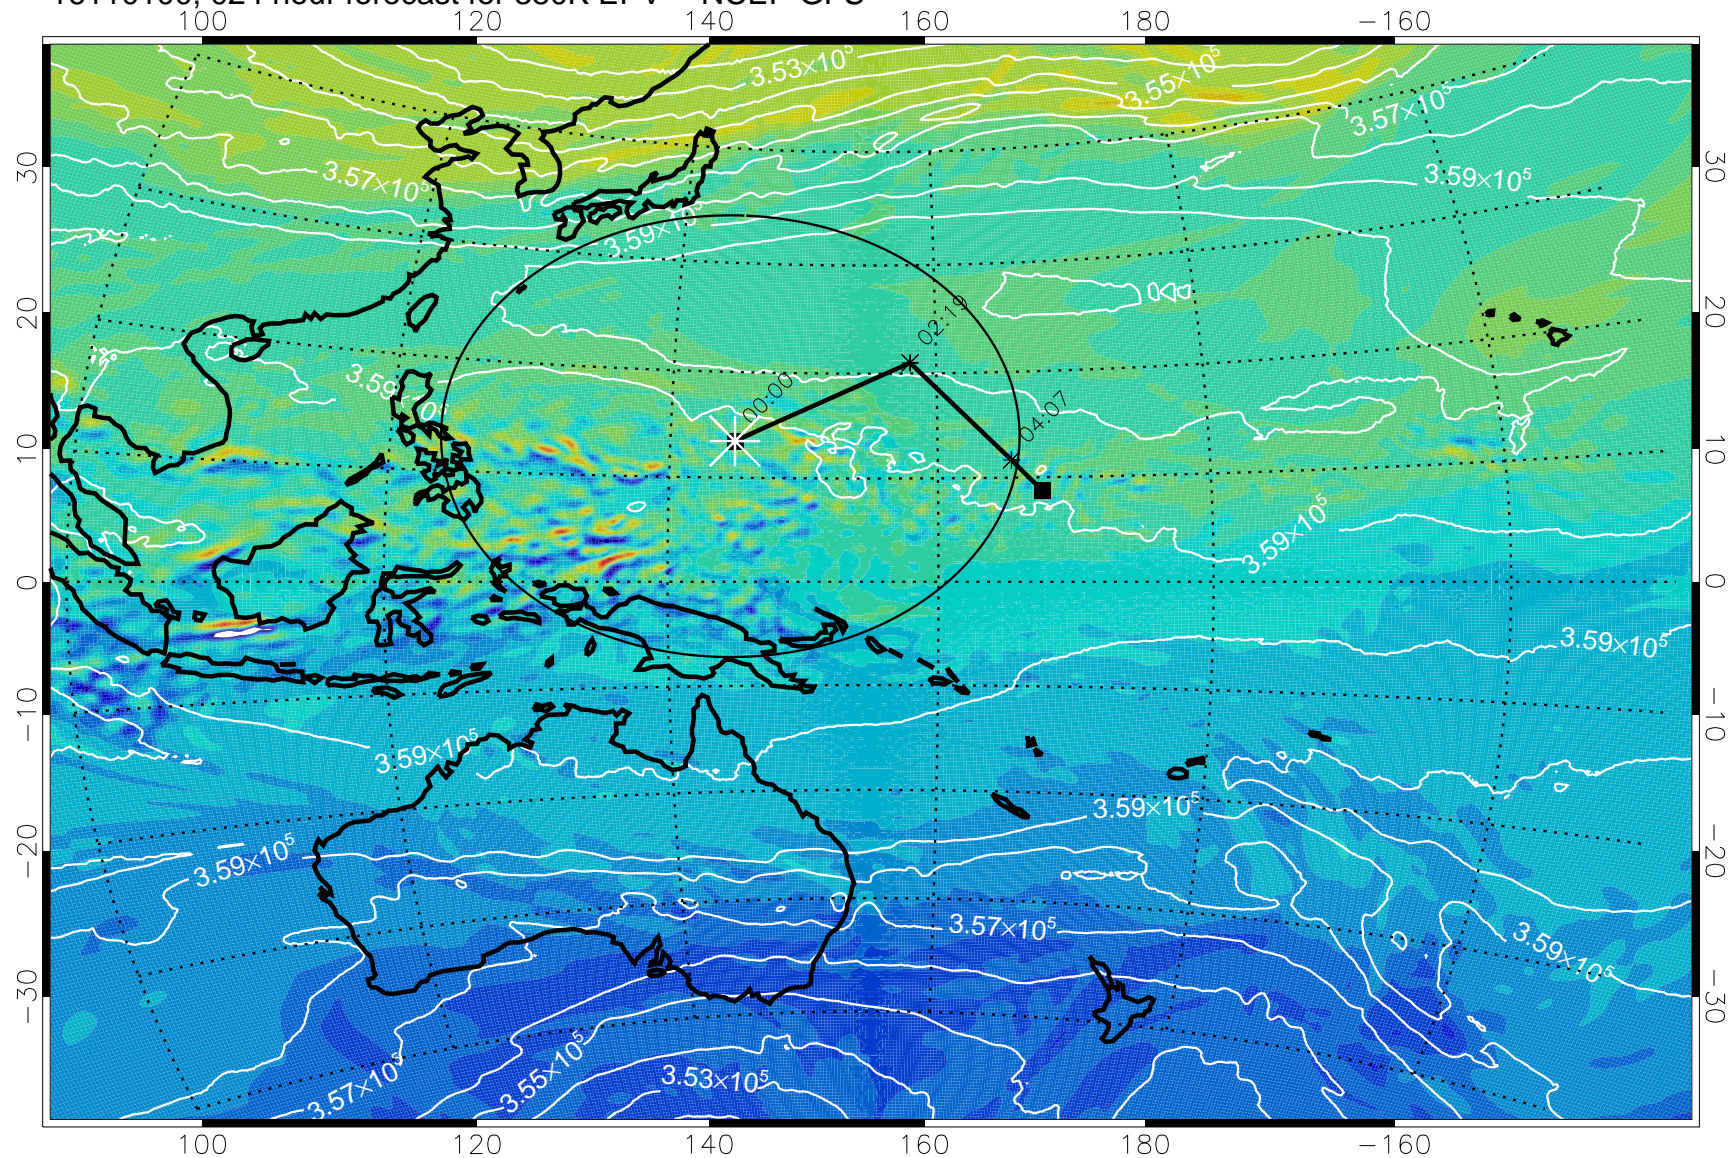

16103118, 018 hour forecast for 380K EPV -- NCEP GFS

380K Montgomery Streamfunction, white

Range ring of 2304 km

16110100, 024 hour forecast for 380K EPV -- NCEP GFS

380K Montgomery Streamfunction, white

Range ring of 2304 km

16110106, 030 hour forecast for 380K EPV -- NCEP GFS

380K Montgomery Streamfunction, white

Range ring of 2304 km

16110112, 036 hour forecast for 380K EPV -- NCEP GFS

380K Montgomery Streamfunction, white

Range ring of 2304 km

16110118, 042 hour forecast for 380K EPV -- NCEP GFS

380K Montgomery Streamfunction, white

Range ring of 2304 km

16110200, 048 hour forecast for 380K EPV -- NCEP GFS

380K Montgomery Streamfunction, white

Range ring of 2304 km

16110206, 054 hour forecast for 380K EPV -- NCEP GFS

16110212, 060 hour forecast for 380K EPV -- NCEP GFS

380K Montgomery Streamfunction, white

Range ring of 2304 km

16110218, 066 hour forecast for 380K EPV -- NCEP GFS