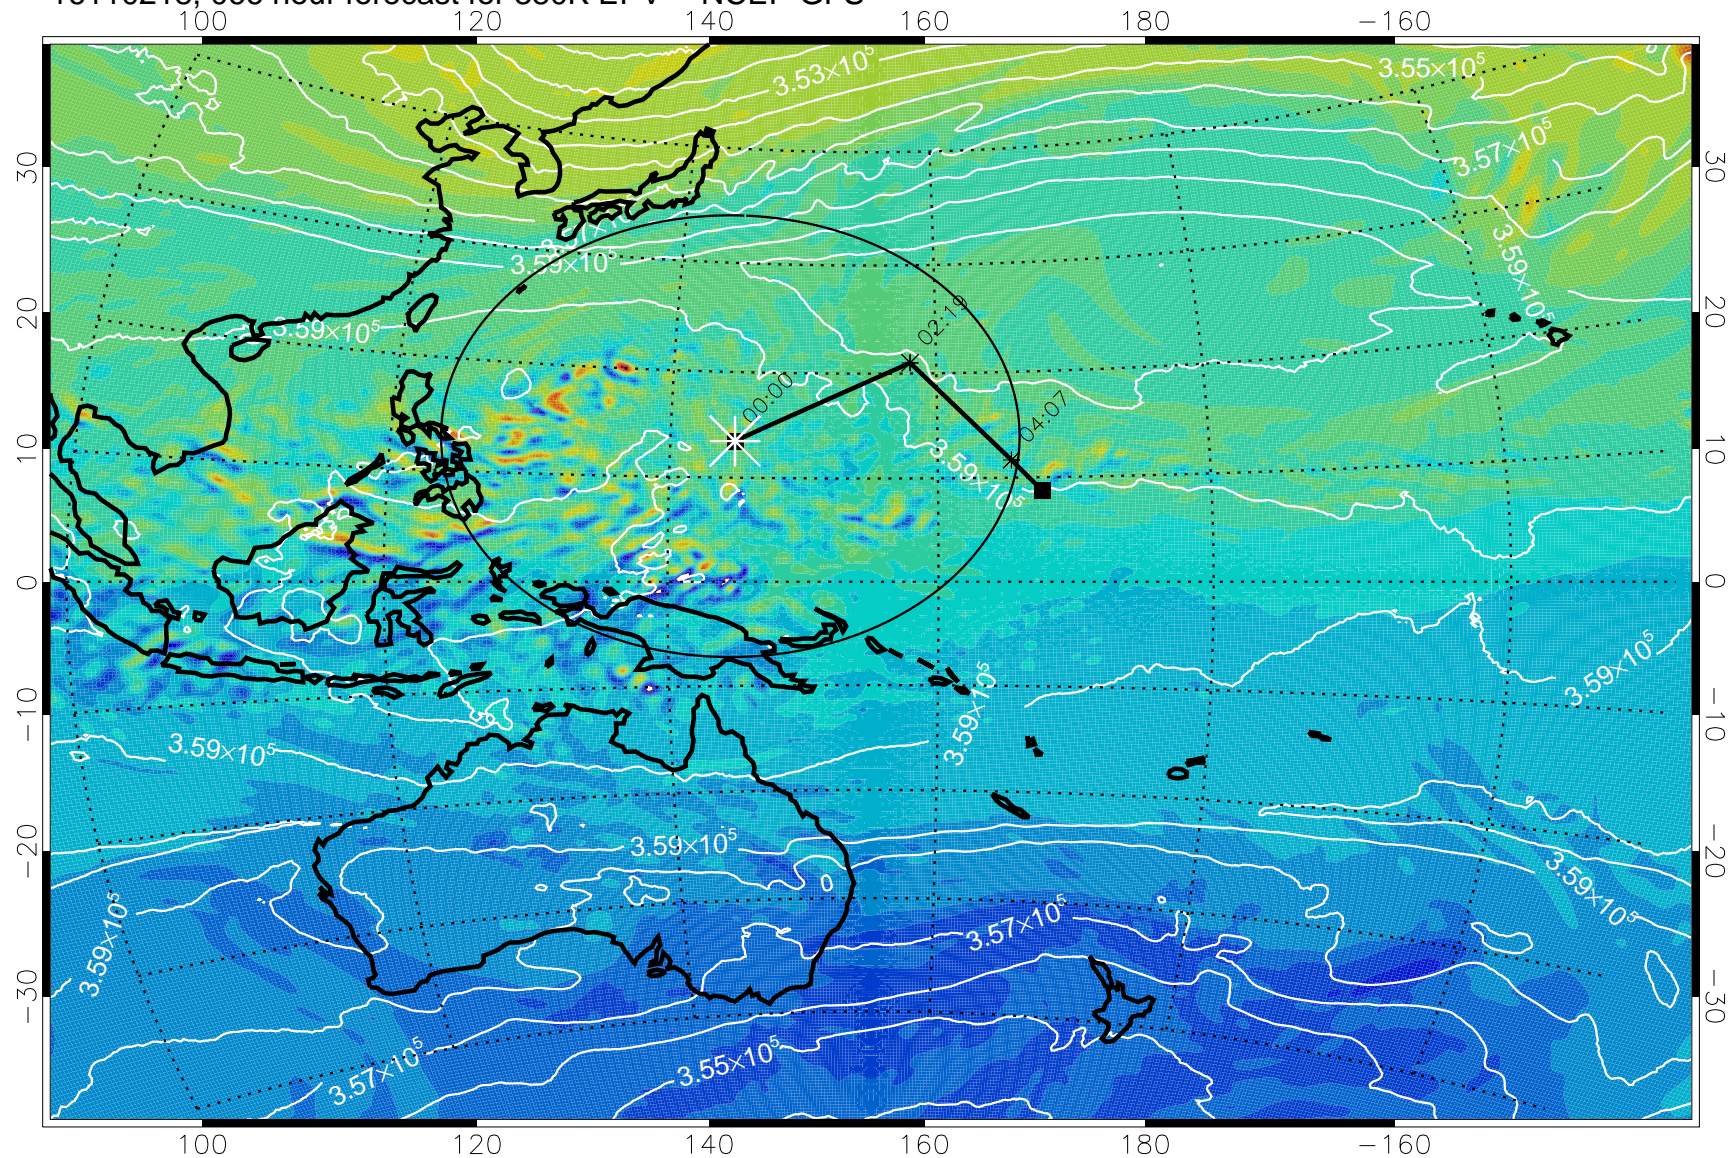

16110118, 042 hour forecast for 380K EPV -- NCEP GFS

380K Montgomery Streamfunction, white

Range ring of 2304 km

16110200, 048 hour forecast for 380K EPV -- NCEP GFS

380K Montgomery Streamfunction, white

Range ring of 2304 km

16110206, 054 hour forecast for 380K EPV -- NCEP GFS

16110212, 060 hour forecast for 380K EPV -- NCEP GFS

380K Montgomery Streamfunction, white

Range ring of 2304 km

16110218, 066 hour forecast for 380K EPV -- NCEP GFS

380K Montgomery Streamfunction, white

Range ring of 2304 km

16110300, 072 hour forecast for 380K EPV -- NCEP GFS

380K Montgomery Streamfunction, white

Range ring of 2304 km

16110306, 078 hour forecast for 380K EPV -- NCEP GFS

380K Montgomery Streamfunction, white

Range ring of 2304 km

16110312, 084 hour forecast for 380K EPV -- NCEP GFS

380K Montgomery Streamfunction, white

Range ring of 2304 km

16110318, 090 hour forecast for 380K EPV -- NCEP GFS