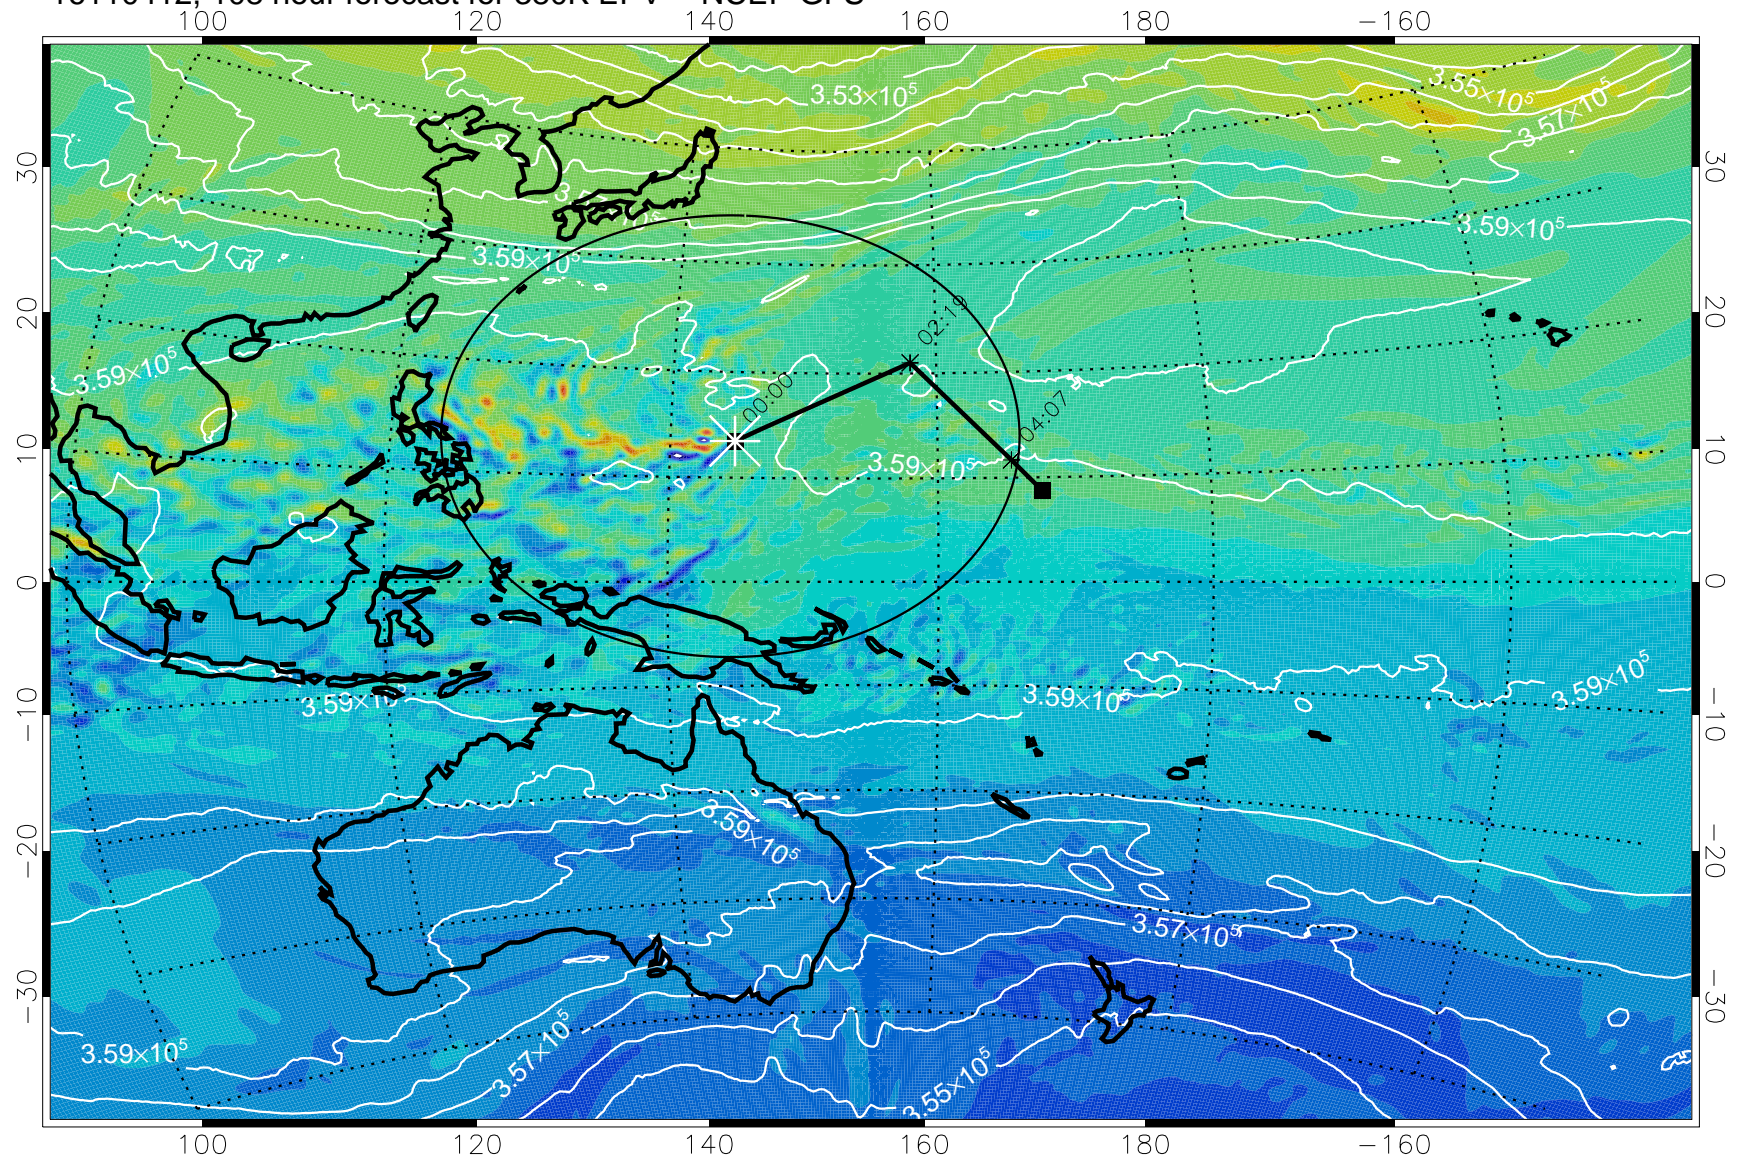

380K Montgomery Streamfunction, white

Range ring of 2304 km

16110312, 084 hour forecast for 380K EPV -- NCEP GFS

380K Montgomery Streamfunction, white

Range ring of 2304 km

16110318, 090 hour forecast for 380K EPV -- NCEP GFS

380K Montgomery Streamfunction, white

Range ring of 2304 km

16110400, 096 hour forecast for 380K EPV -- NCEP GFS

380K Montgomery Streamfunction, white

Range ring of 2304 km

16110412, 108 hour forecast for 380K EPV -- NCEP GFS

380K Montgomery Streamfunction, white

Range ring of 2304 km

16110418, 114 hour forecast for 380K EPV -- NCEP GFS

380K Montgomery Streamfunction, white

Range ring of 2304 km

16110500, 120 hour forecast for 380K EPV -- NCEP GFS

380K Montgomery Streamfunction, white

Range ring of 2304 km