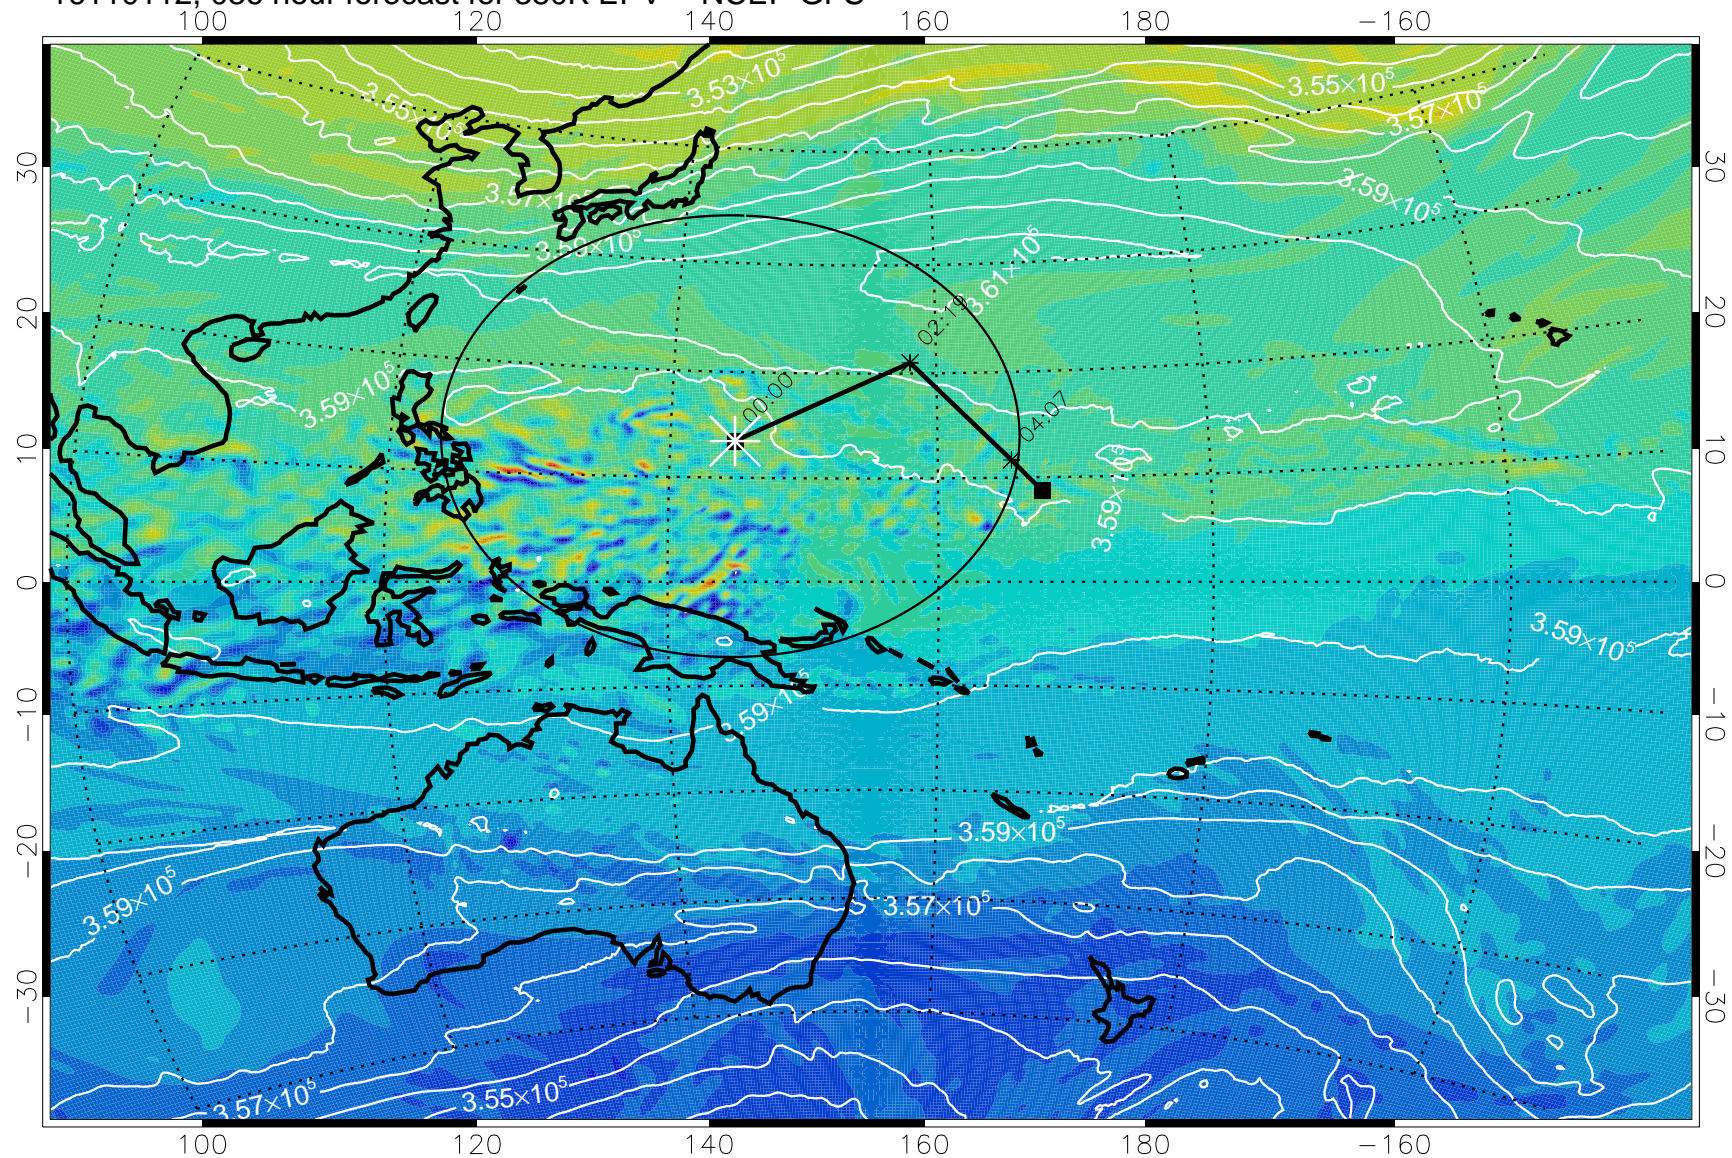

16103118, 018 hour forecast for 380K EPV -- NCEP GFS

380K Montgomery Streamfunction, white

Range ring of 2304 km

16110100, 024 hour forecast for 380K EPV -- NCEP GFS

380K Montgomery Streamfunction, white

Range ring of 2304 km

16110106, 030 hour forecast for 380K EPV -- NCEP GFS

380K Montgomery Streamfunction, white

Range ring of 2304 km

16110112, 036 hour forecast for 380K EPV -- NCEP GFS

380K Montgomery Streamfunction, white

Range ring of 2304 km

16110118, 042 hour forecast for 380K EPV -- NCEP GFS

380K Montgomery Streamfunction, white

Range ring of 2304 km

16110200, 048 hour forecast for 380K EPV -- NCEP GFS

380K Montgomery Streamfunction, white

Range ring of 2304 km

16110206, 054 hour forecast for 380K EPV -- NCEP GFS

16110212, 060 hour forecast for 380K EPV -- NCEP GFS

380K Montgomery Streamfunction, white

Range ring of 2304 km

16110218, 066 hour forecast for 380K EPV -- NCEP GFS