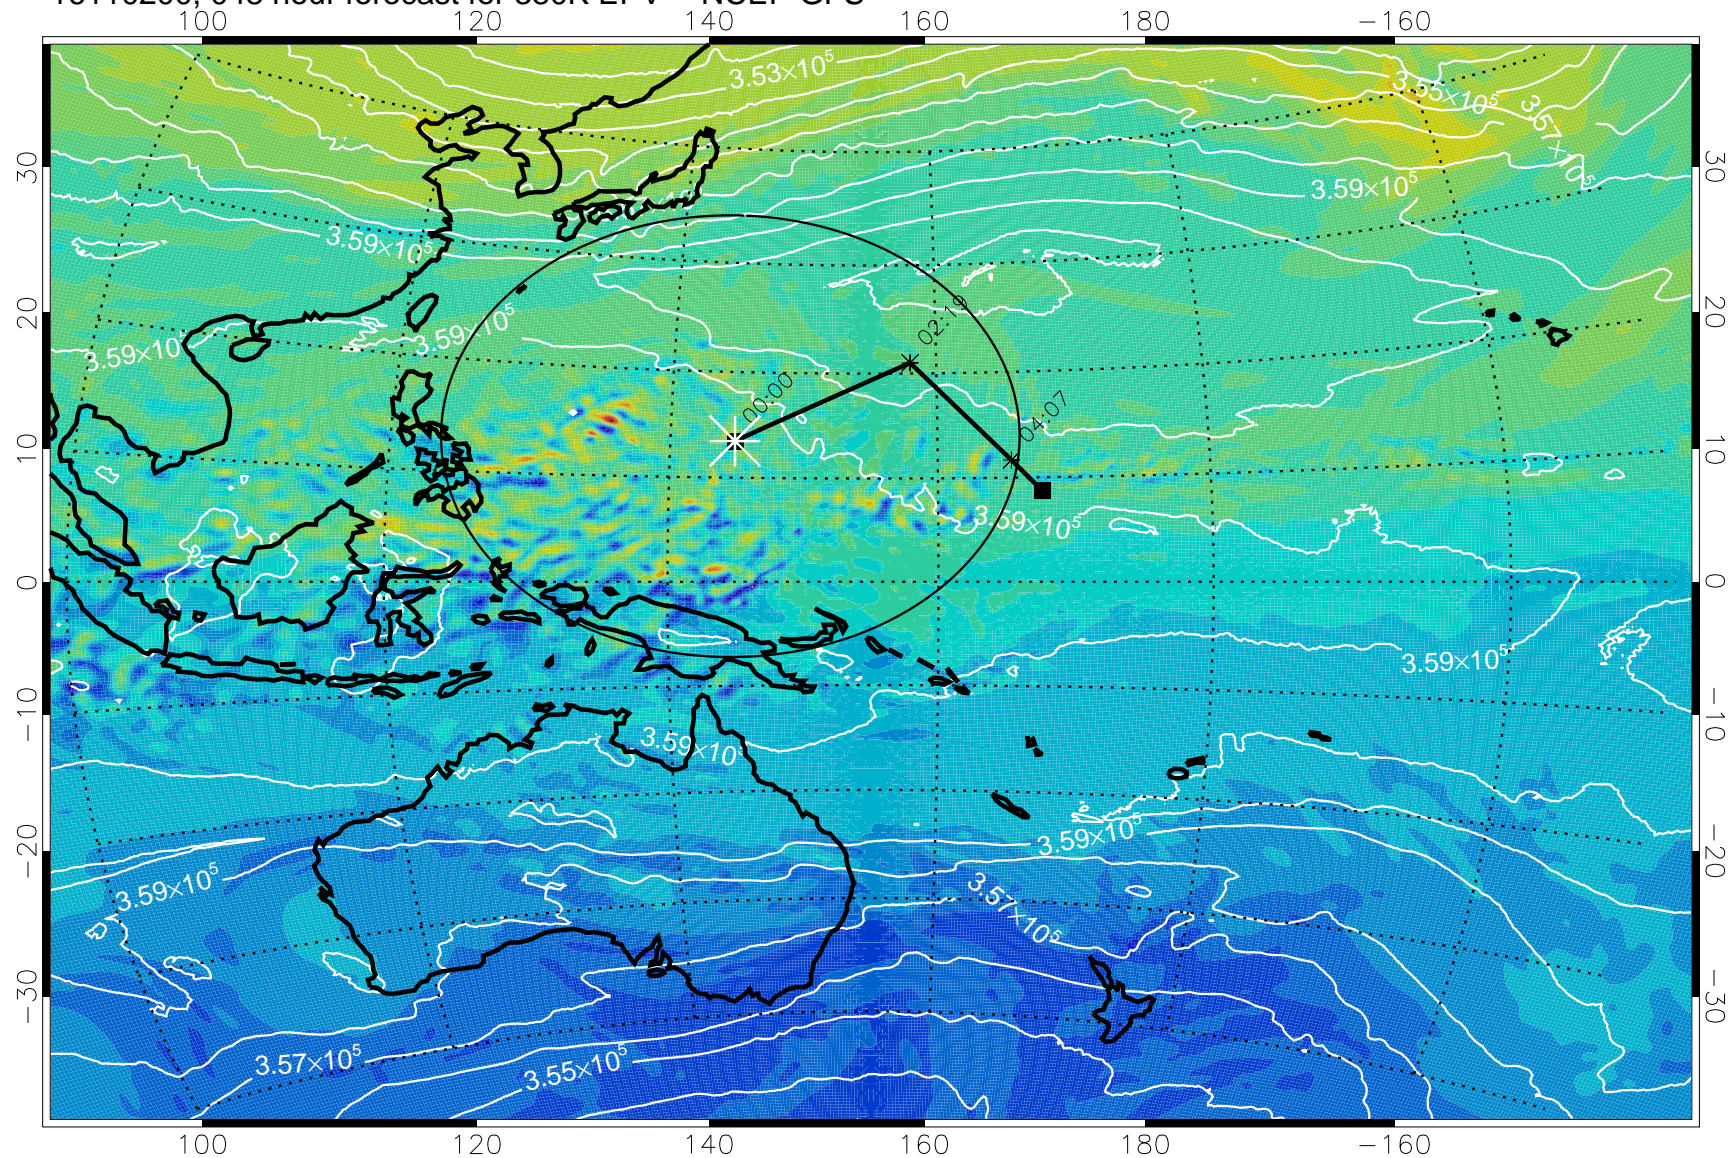

16103118, 018 hour forecast for 380K EPV -- NCEP GFS

380K Montgomery Streamfunction, white

Range ring of 2304 km

16110100, 024 hour forecast for 380K EPV -- NCEP GFS

380K Montgomery Streamfunction, white

Range ring of 2304 km

16110106, 030 hour forecast for 380K EPV -- NCEP GFS

380K Montgomery Streamfunction, white

Range ring of 2304 km

16110112, 036 hour forecast for 380K EPV -- NCEP GFS

380K Montgomery Streamfunction, white

Range ring of 2304 km

16110118, 042 hour forecast for 380K EPV -- NCEP GFS

380K Montgomery Streamfunction, white

Range ring of 2304 km

16110200, 048 hour forecast for 380K EPV -- NCEP GFS

380K Montgomery Streamfunction, white

Range ring of 2304 km

16110206, 054 hour forecast for 380K EPV -- NCEP GFS

16110212, 060 hour forecast for 380K EPV -- NCEP GFS

380K Montgomery Streamfunction, white

Range ring of 2304 km

16110218, 066 hour forecast for 380K EPV -- NCEP GFS