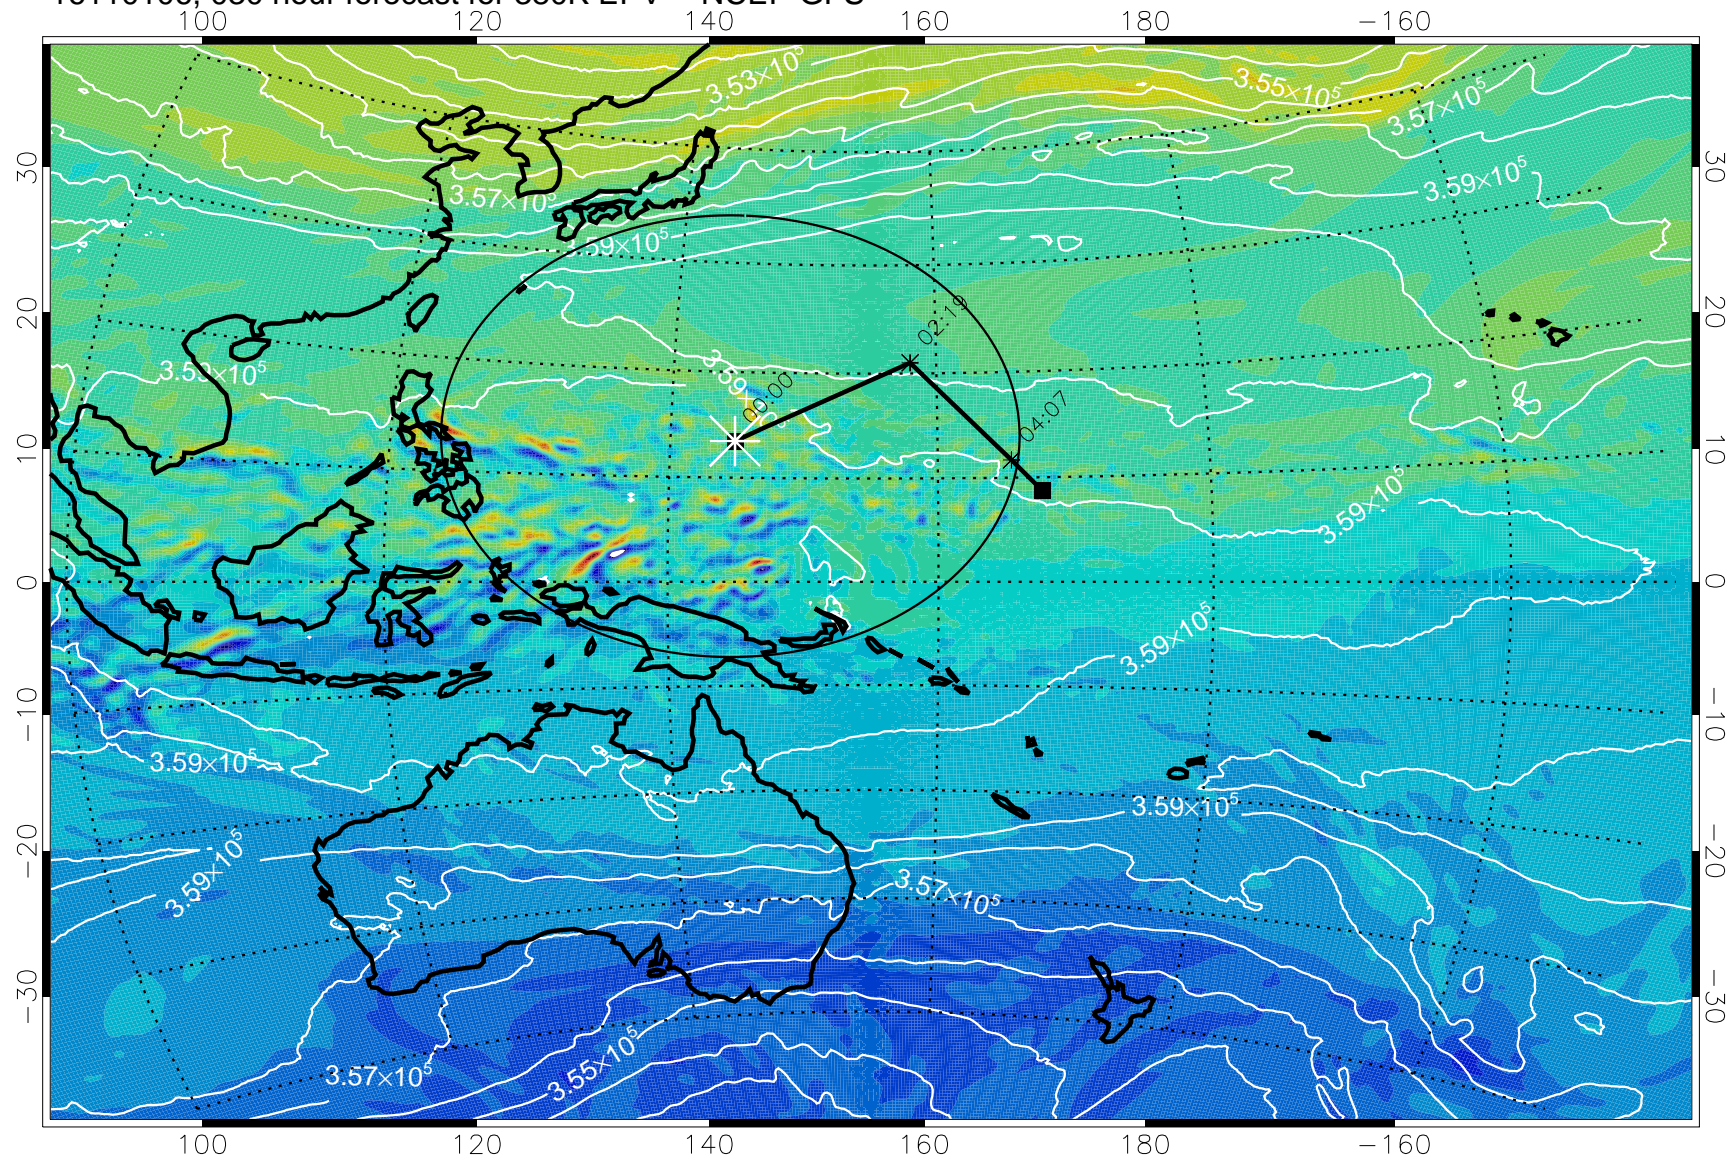

16103118, 018 hour forecast for 380K EPV -- NCEP GFS

380K Montgomery Streamfunction, white

Range ring of 2304 km

16110100, 024 hour forecast for 380K EPV -- NCEP GFS

380K Montgomery Streamfunction, white

Range ring of 2304 km

16110106, 030 hour forecast for 380K EPV -- NCEP GFS

380K Montgomery Streamfunction, white

Range ring of 2304 km

16110112, 036 hour forecast for 380K EPV -- NCEP GFS

380K Montgomery Streamfunction, white

Range ring of 2304 km

16110118, 042 hour forecast for 380K EPV -- NCEP GFS

380K Montgomery Streamfunction, white

Range ring of 2304 km

16110200, 048 hour forecast for 380K EPV -- NCEP GFS

380K Montgomery Streamfunction, white

Range ring of 2304 km

16110206, 054 hour forecast for 380K EPV -- NCEP GFS

16110212, 060 hour forecast for 380K EPV -- NCEP GFS

380K Montgomery Streamfunction, white

Range ring of 2304 km

16110218, 066 hour forecast for 380K EPV -- NCEP GFS