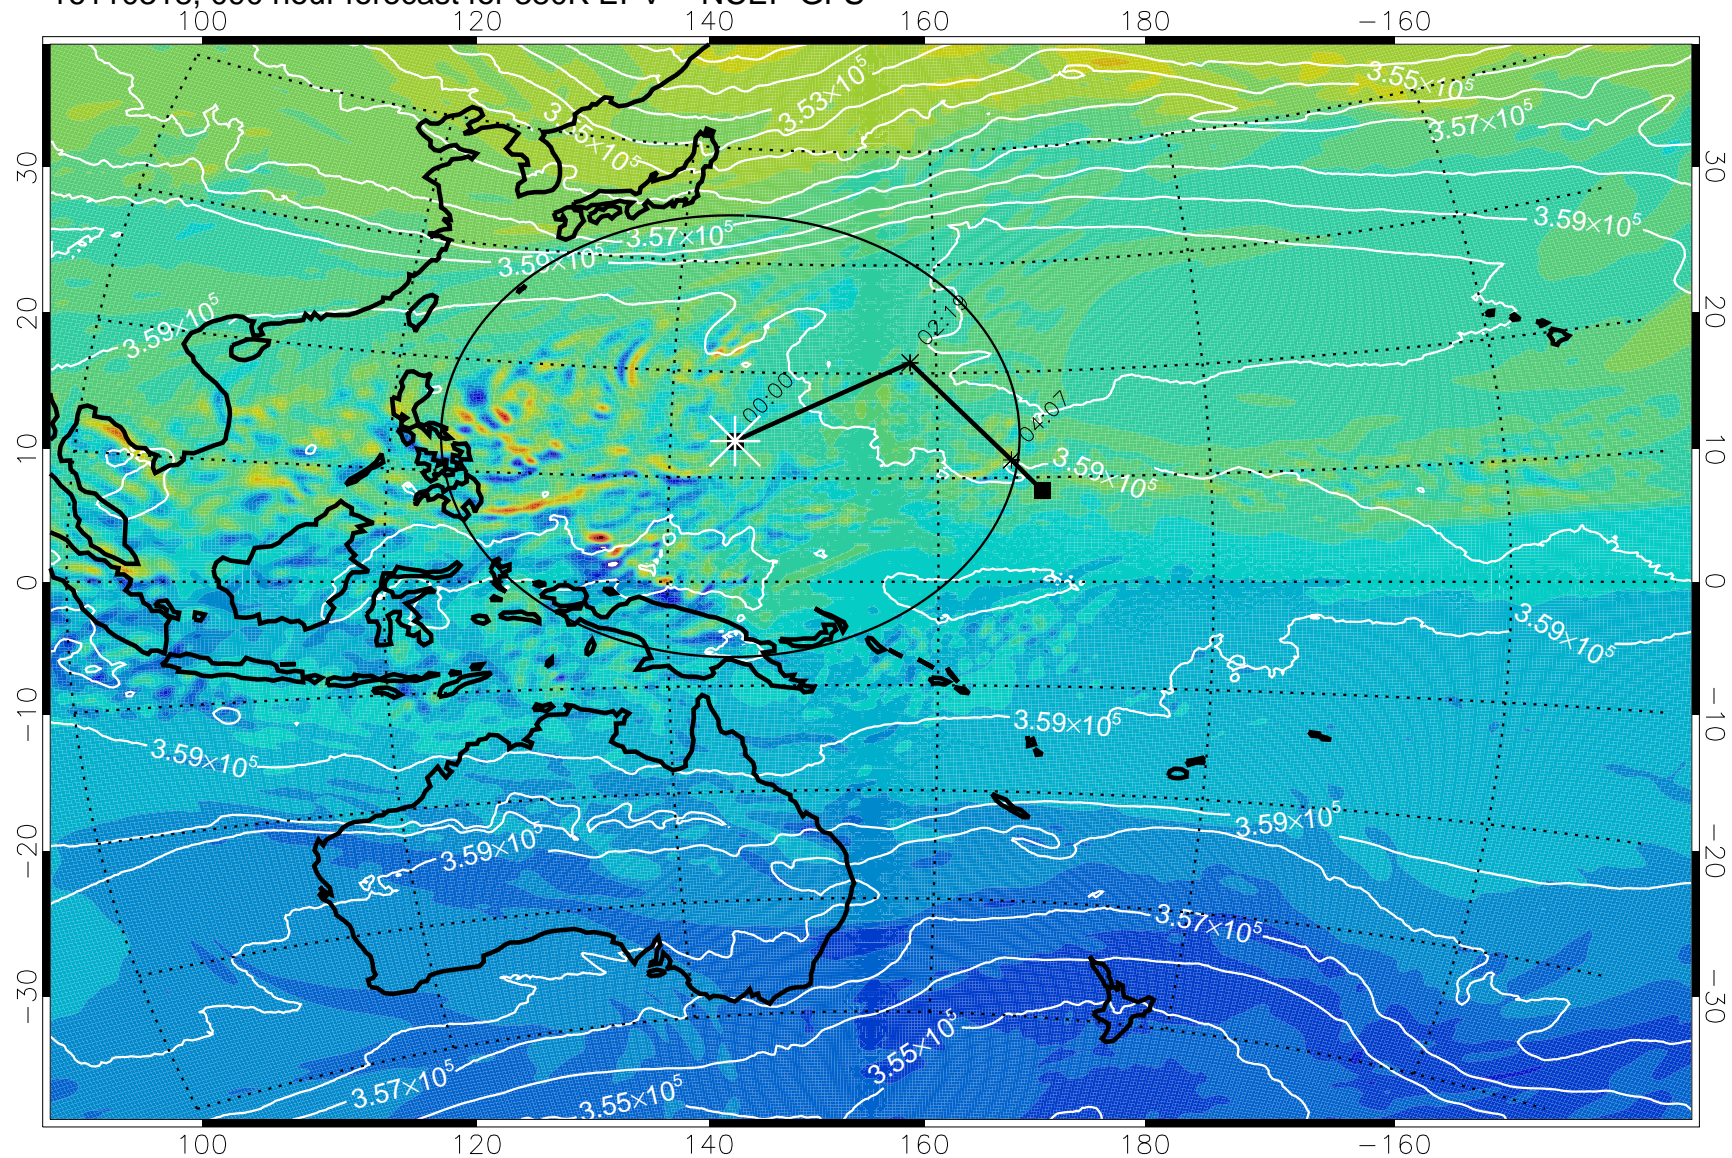

380K Montgomery Streamfunction, white

Range ring of 2304 km

16110300, 072 hour forecast for 380K EPV -- NCEP GFS

380K Montgomery Streamfunction, white

Range ring of 2304 km

16110306, 078 hour forecast for 380K EPV -- NCEP GFS

380K Montgomery Streamfunction, white

Range ring of 2304 km

16110312, 084 hour forecast for 380K EPV -- NCEP GFS

380K Montgomery Streamfunction, white

Range ring of 2304 km

16110318, 090 hour forecast for 380K EPV -- NCEP GFS

380K Montgomery Streamfunction, white

Range ring of 2304 km

16110400, 096 hour forecast for 380K EPV -- NCEP GFS

380K Montgomery Streamfunction, white

Range ring of 2304 km

16110412, 108 hour forecast for 380K EPV -- NCEP GFS

380K Montgomery Streamfunction, white

Range ring of 2304 km

16110418, 114 hour forecast for 380K EPV -- NCEP GFS

380K Montgomery Streamfunction, white

Range ring of 2304 km

16110500, 120 hour forecast for 380K EPV -- NCEP GFS