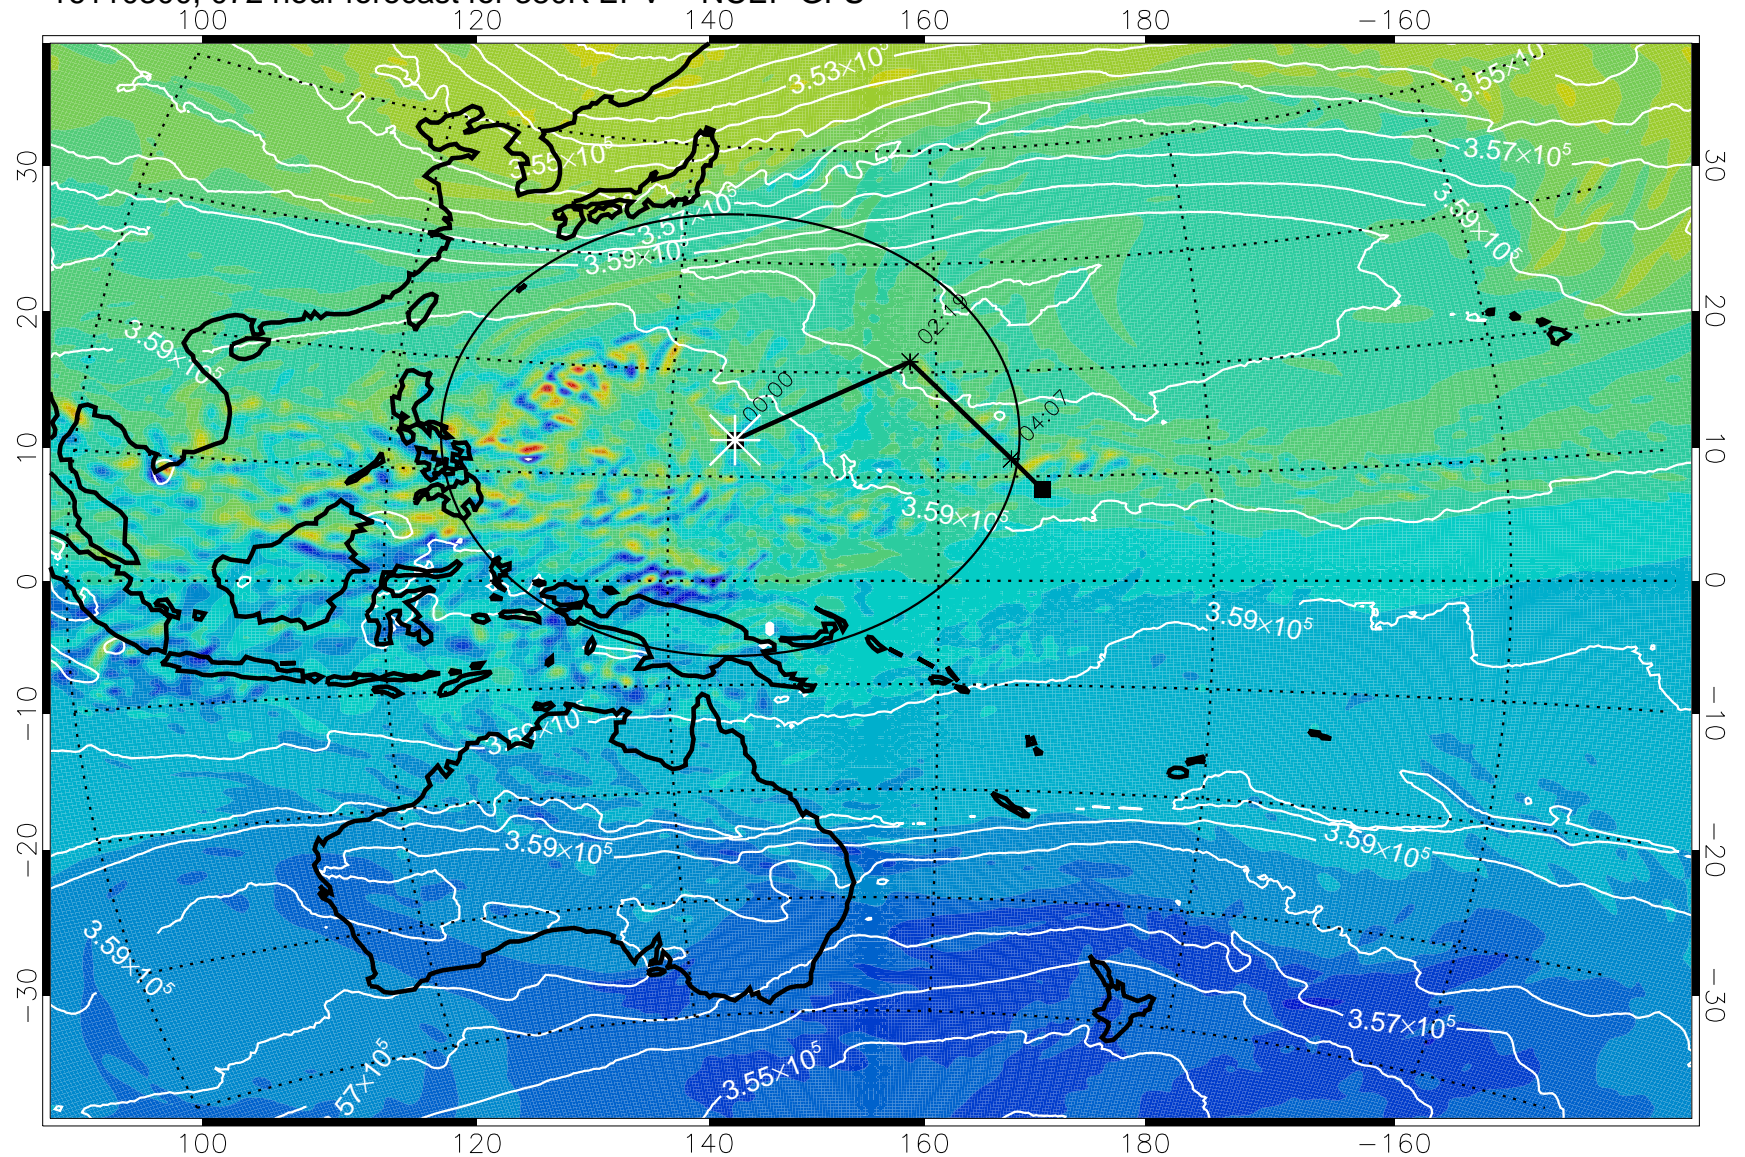

16110118, 042 hour forecast for 380K EPV -- NCEP GFS

380K Montgomery Streamfunction, white

Range ring of 2304 km

16110200, 048 hour forecast for 380K EPV -- NCEP GFS

380K Montgomery Streamfunction, white

Range ring of 2304 km

16110206, 054 hour forecast for 380K EPV -- NCEP GFS

16110212, 060 hour forecast for 380K EPV -- NCEP GFS

380K Montgomery Streamfunction, white

Range ring of 2304 km

16110218, 066 hour forecast for 380K EPV -- NCEP GFS

380K Montgomery Streamfunction, white

Range ring of 2304 km

16110300, 072 hour forecast for 380K EPV -- NCEP GFS

380K Montgomery Streamfunction, white

Range ring of 2304 km

16110306, 078 hour forecast for 380K EPV -- NCEP GFS

380K Montgomery Streamfunction, white

Range ring of 2304 km

16110312, 084 hour forecast for 380K EPV -- NCEP GFS

380K Montgomery Streamfunction, white

Range ring of 2304 km

16110318, 090 hour forecast for 380K EPV -- NCEP GFS