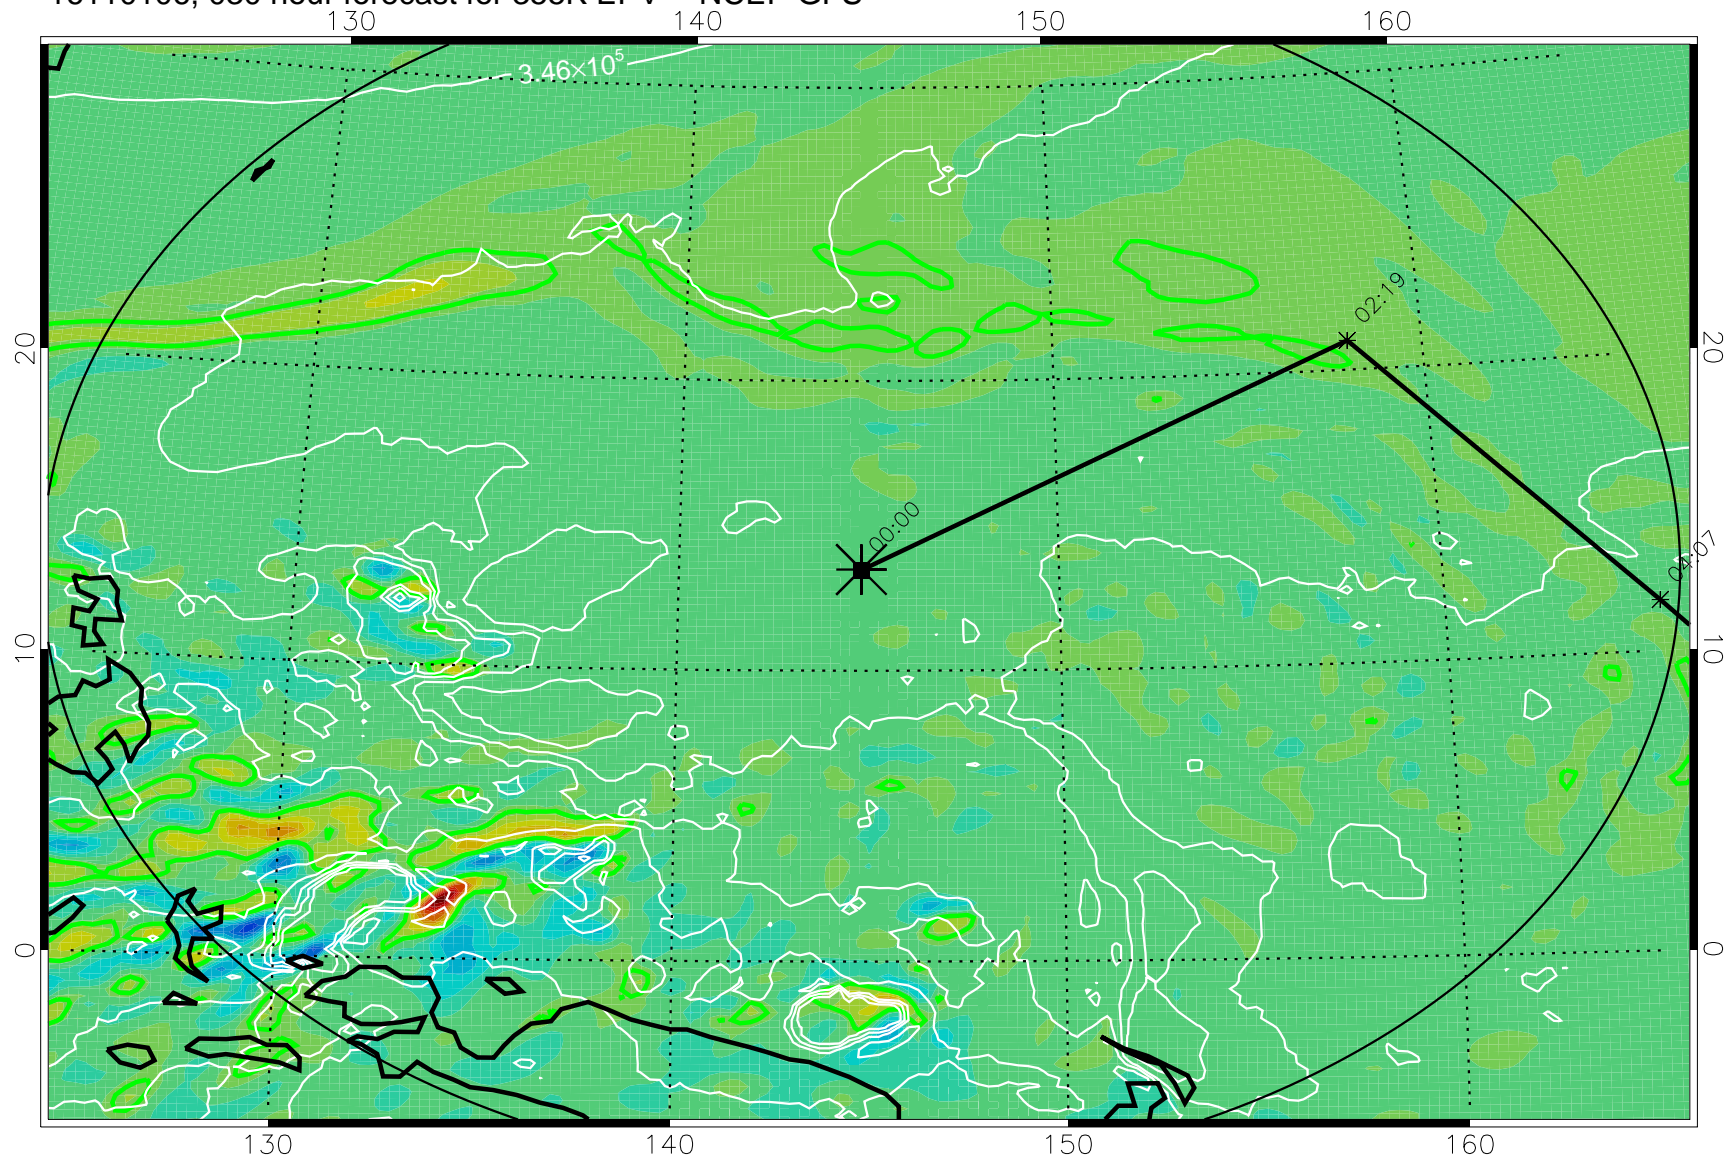

16103118, 018 hour forecast for 355K EPV -- NCEP GFS

355K Montgomery Streamfunction, white  
EPV Tropopause (2 PVU) Position  
Range ring of 2304 km

16110100, 024 hour forecast for 355K EPV -- NCEP GFS

355K Montgomery Streamfunction, white  
EPV Tropopause (2 PVU) Position  
Range ring of 2304 km

16110106, 030 hour forecast for 355K EPV -- NCEP GFS

355K Montgomery Streamfunction, white  
EPV Tropopause (2 PVU) Position  
Range ring of 2304 km

16110112, 036 hour forecast for 355K EPV -- NCEP GFS

355K Montgomery Streamfunction, white  
EPV Tropopause (2 PVU) Position  
Range ring of 2304 km

16110118, 042 hour forecast for 355K EPV -- NCEP GFS

355K Montgomery Streamfunction, white  
EPV Tropopause (2 PVU) Position  
Range ring of 2304 km

16110200, 048 hour forecast for 355K EPV -- NCEP GFS

355K Montgomery Streamfunction, white  
EPV Tropopause (2 PVU) Position  
Range ring of 2304 km

16110500, 120 hour forecast for 355K EPV -- NCEP GFS

355K Montgomery Streamfunction, white  
EPV Tropopause (2 PVU) Position  
Range ring of 2304 km