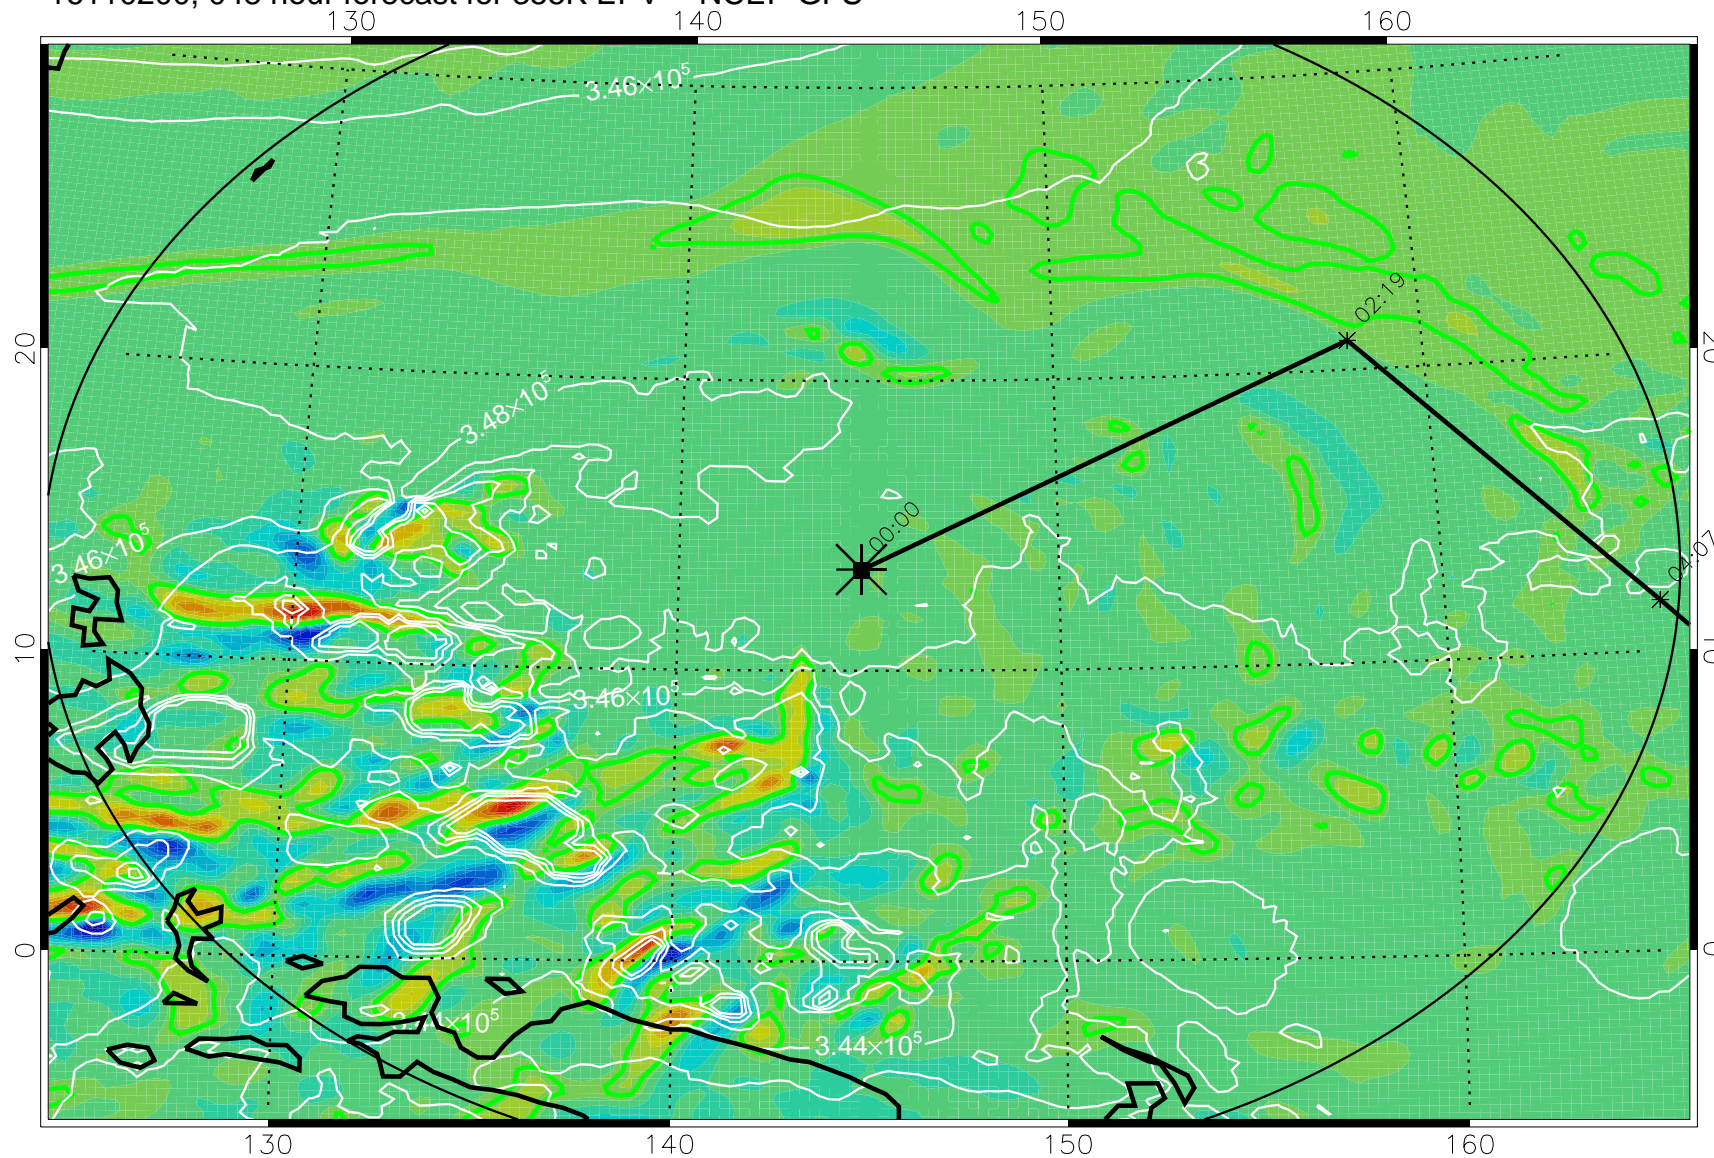

16110106, 030 hour forecast for 355K EPV -- NCEP GFS

355K Montgomery Streamfunction, white  
EPV Tropopause (2 PVU) Position  
Range ring of 2304 km

16110112, 036 hour forecast for 355K EPV -- NCEP GFS

355K Montgomery Streamfunction, white  
EPV Tropopause (2 PVU) Position  
Range ring of 2304 km

16110118, 042 hour forecast for 355K EPV -- NCEP GFS

355K Montgomery Streamfunction, white  
EPV Tropopause (2 PVU) Position  
Range ring of 2304 km

16110200, 048 hour forecast for 355K EPV -- NCEP GFS

355K Montgomery Streamfunction, white  
EPV Tropopause (2 PVU) Position  
Range ring of 2304 km

16110206, 054 hour forecast for 355K EPV -- NCEP GFS

355K Montgomery Streamfunction, white  
EPV Tropopause (2 PVU) Position  
Range ring of 2304 km

16110212, 060 hour forecast for 355K EPV -- NCEP GFS

355K Montgomery Streamfunction, white  
EPV Tropopause (2 PVU) Position  
Range ring of 2304 km

16110500, 120 hour forecast for 355K EPV -- NCEP GFS

355K Montgomery Streamfunction, white  
EPV Tropopause (2 PVU) Position  
Range ring of 2304 km