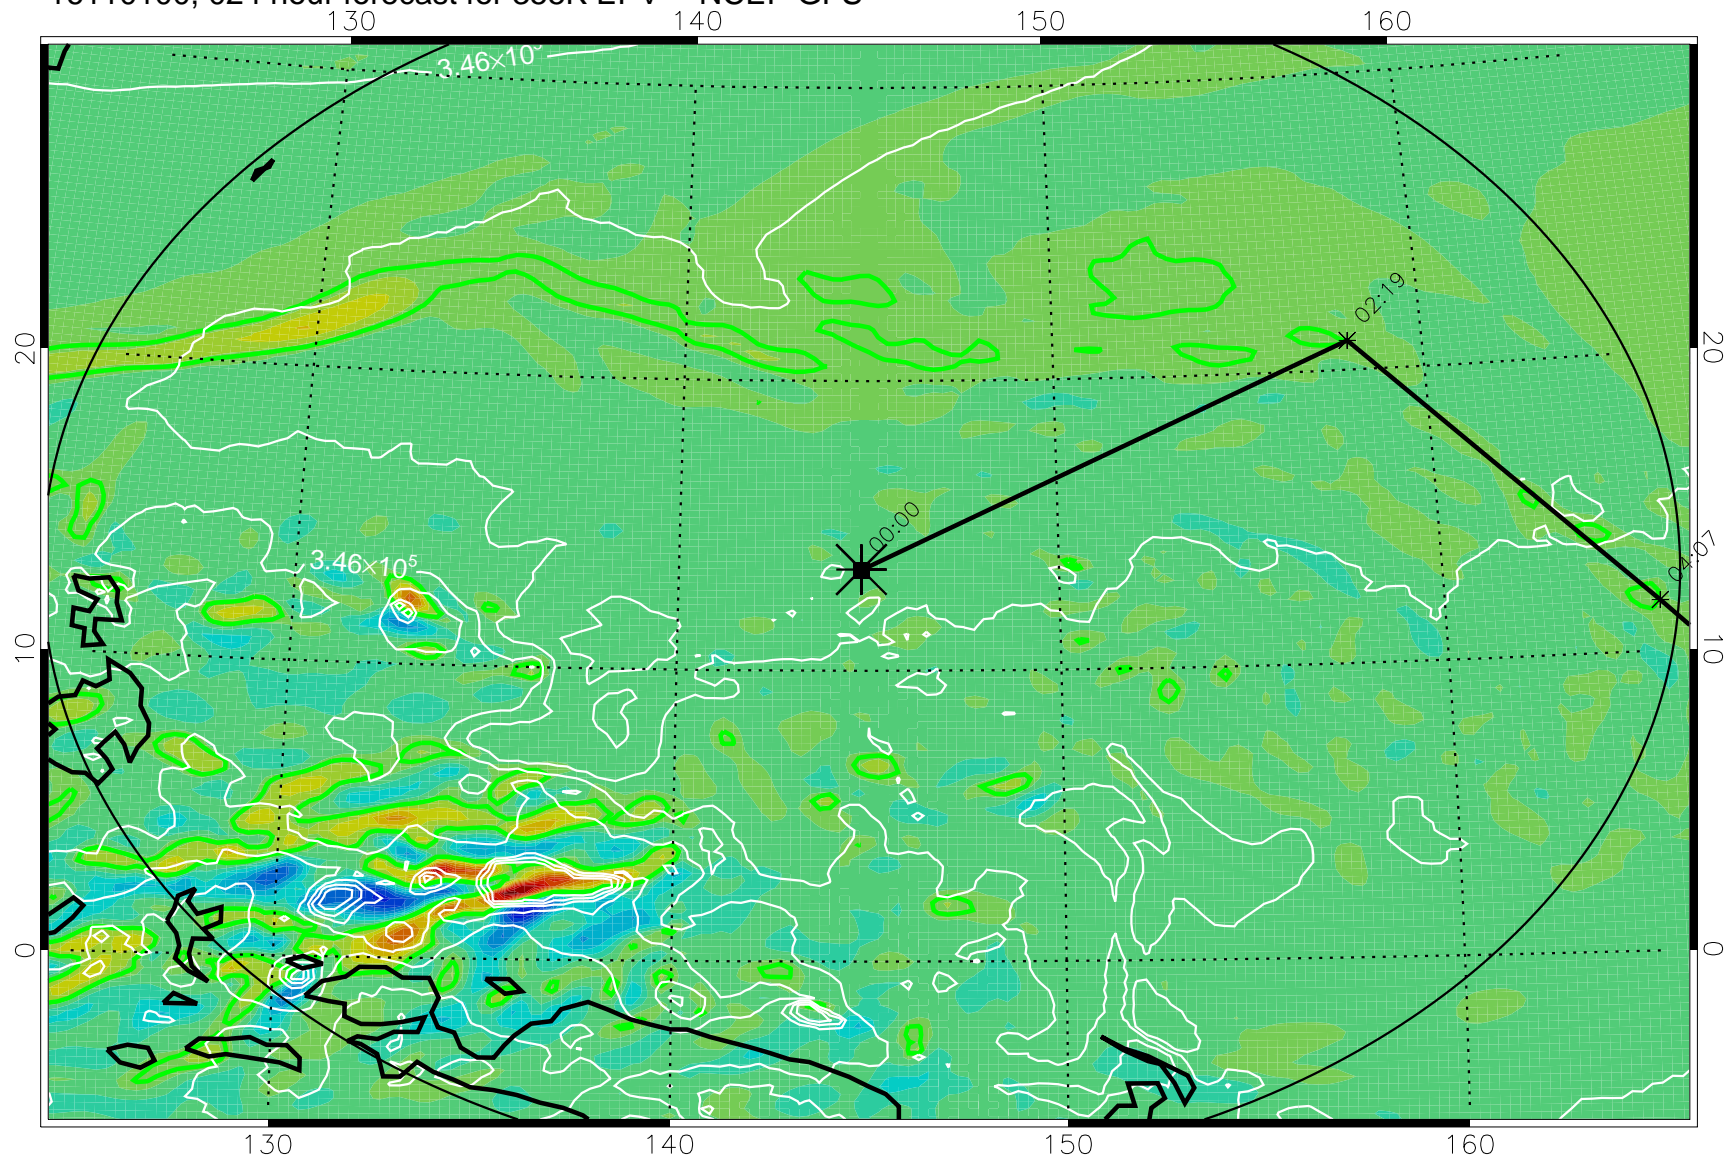

16103106, 006 hour forecast for 355K EPV -- NCEP GFS

355K Montgomery Streamfunction, white  
EPV Tropopause (2 PVU) Position  
Range ring of 2304 km

16103112, 012 hour forecast for 355K EPV -- NCEP GFS

355K Montgomery Streamfunction, white  
EPV Tropopause (2 PVU) Position  
Range ring of 2304 km

16103118, 018 hour forecast for 355K EPV -- NCEP GFS

355K Montgomery Streamfunction, white  
EPV Tropopause (2 PVU) Position  
Range ring of 2304 km

16110100, 024 hour forecast for 355K EPV -- NCEP GFS

355K Montgomery Streamfunction, white  
EPV Tropopause (2 PVU) Position  
Range ring of 2304 km

16110106, 030 hour forecast for 355K EPV -- NCEP GFS

355K Montgomery Streamfunction, white  
EPV Tropopause (2 PVU) Position  
Range ring of 2304 km

16110112, 036 hour forecast for 355K EPV -- NCEP GFS

355K Montgomery Streamfunction, white  
EPV Tropopause (2 PVU) Position  
Range ring of 2304 km

16110500, 120 hour forecast for 355K EPV -- NCEP GFS

355K Montgomery Streamfunction, white  
EPV Tropopause (2 PVU) Position  
Range ring of 2304 km