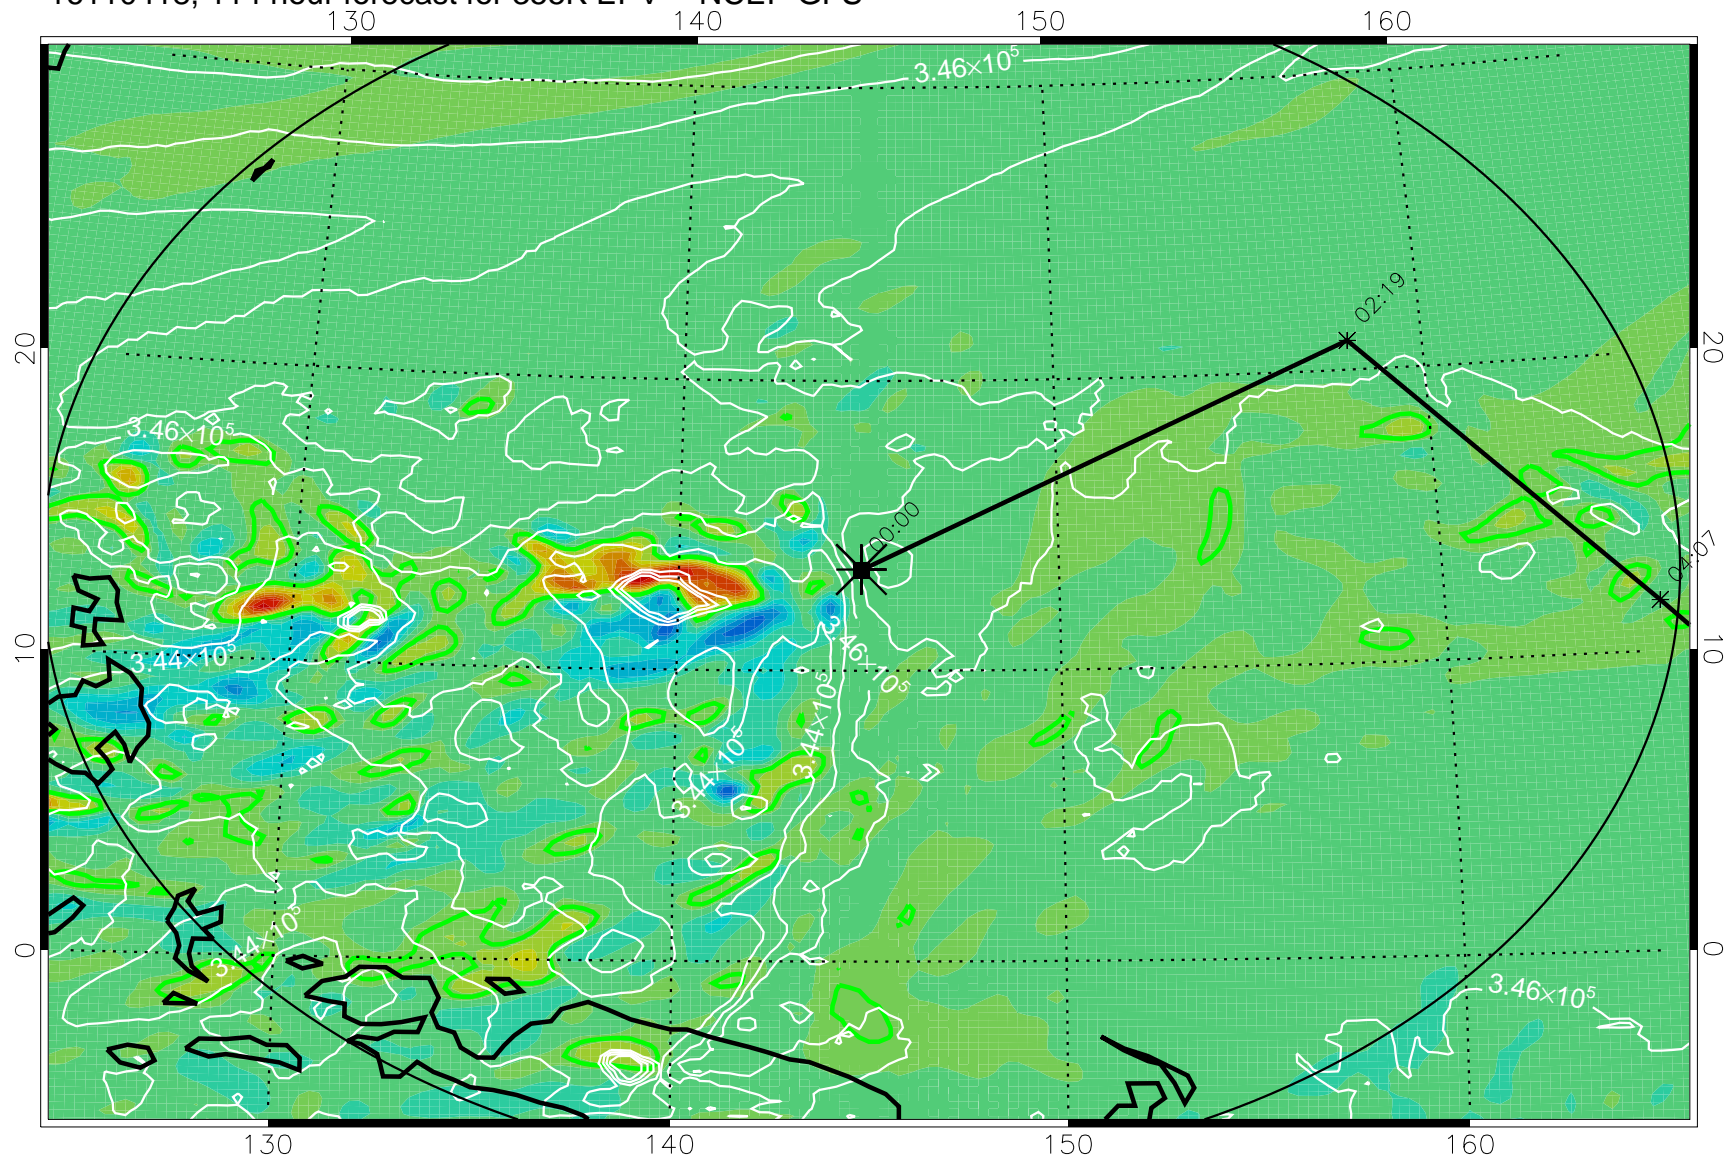

16110312, 084 hour forecast for 355K EPV -- NCEP GFS

355K Montgomery Streamfunction, white  
EPV Tropopause (2 PVU) Position  
Range ring of 2304 km

16110318, 090 hour forecast for 355K EPV -- NCEP GFS

355K Montgomery Streamfunction, white  
EPV Tropopause (2 PVU) Position  
Range ring of 2304 km

16110400, 096 hour forecast for 355K EPV -- NCEP GFS

355K Montgomery Streamfunction, white  
EPV Tropopause (2 PVU) Position  
Range ring of 2304 km

16110406, 102 hour forecast for 355K EPV -- NCEP GFS

355K Montgomery Streamfunction, white  
EPV Tropopause (2 PVU) Position  
Range ring of 2304 km

16110412, 108 hour forecast for 355K EPV -- NCEP GFS

355K Montgomery Streamfunction, white  
EPV Tropopause (2 PVU) Position  
Range ring of 2304 km

16110418, 114 hour forecast for 355K EPV -- NCEP GFS

355K Montgomery Streamfunction, white  
EPV Tropopause (2 PVU) Position  
Range ring of 2304 km

16110500, 120 hour forecast for 355K EPV -- NCEP GFS

355K Montgomery Streamfunction, white  
EPV Tropopause (2 PVU) Position  
Range ring of 2304 km