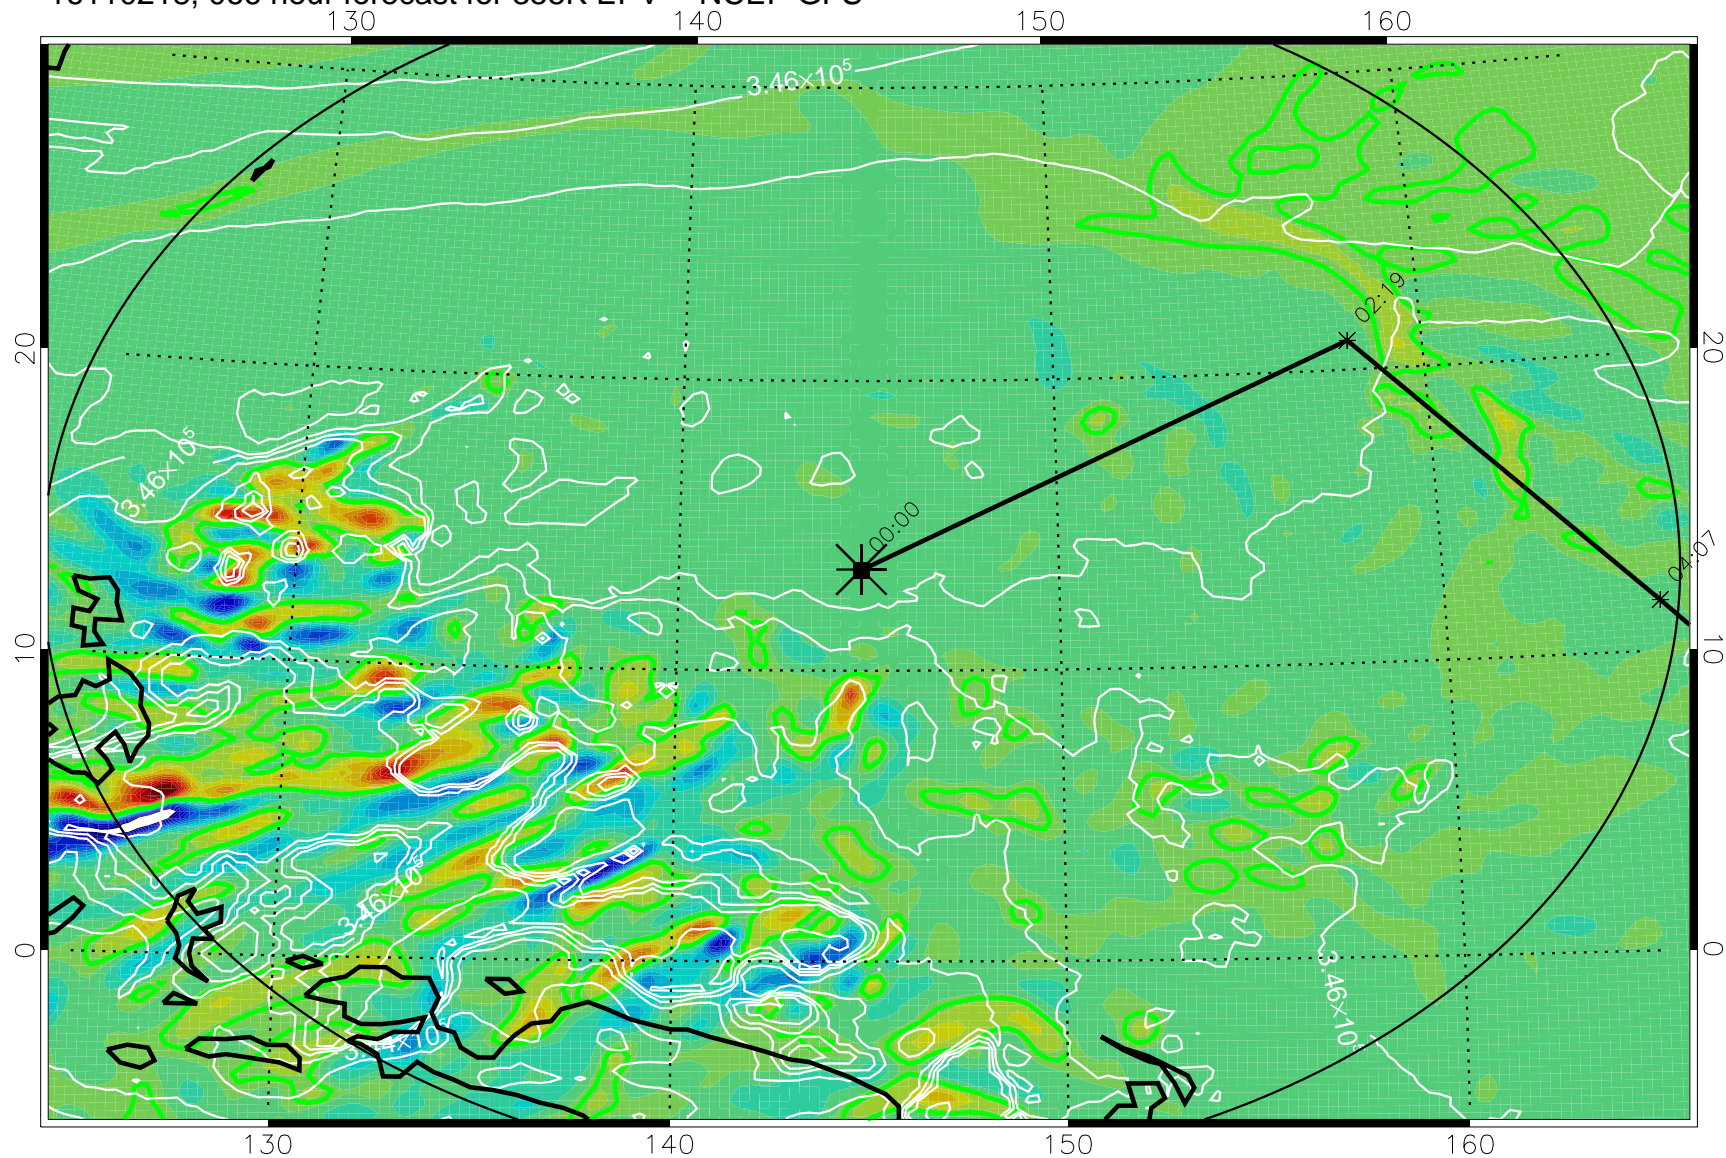

16110206, 054 hour forecast for 355K EPV -- NCEP GFS

355K Montgomery Streamfunction, white  
EPV Tropopause (2 PVU) Position  
Range ring of 2304 km

16110212, 060 hour forecast for 355K EPV -- NCEP GFS

355K Montgomery Streamfunction, white  
EPV Tropopause (2 PVU) Position  
Range ring of 2304 km

16110218, 066 hour forecast for 355K EPV -- NCEP GFS

355K Montgomery Streamfunction, white  
EPV Tropopause (2 PVU) Position  
Range ring of 2304 km

16110300, 072 hour forecast for 355K EPV -- NCEP GFS

355K Montgomery Streamfunction, white  
EPV Tropopause (2 PVU) Position  
Range ring of 2304 km

16110312, 084 hour forecast for 355K EPV -- NCEP GFS

355K Montgomery Streamfunction, white  
EPV Tropopause (2 PVU) Position  
Range ring of 2304 km

16110318, 090 hour forecast for 355K EPV -- NCEP GFS

355K Montgomery Streamfunction, white  
EPV Tropopause (2 PVU) Position  
Range ring of 2304 km

16110500, 120 hour forecast for 355K EPV -- NCEP GFS

355K Montgomery Streamfunction, white  
EPV Tropopause (2 PVU) Position  
Range ring of 2304 km