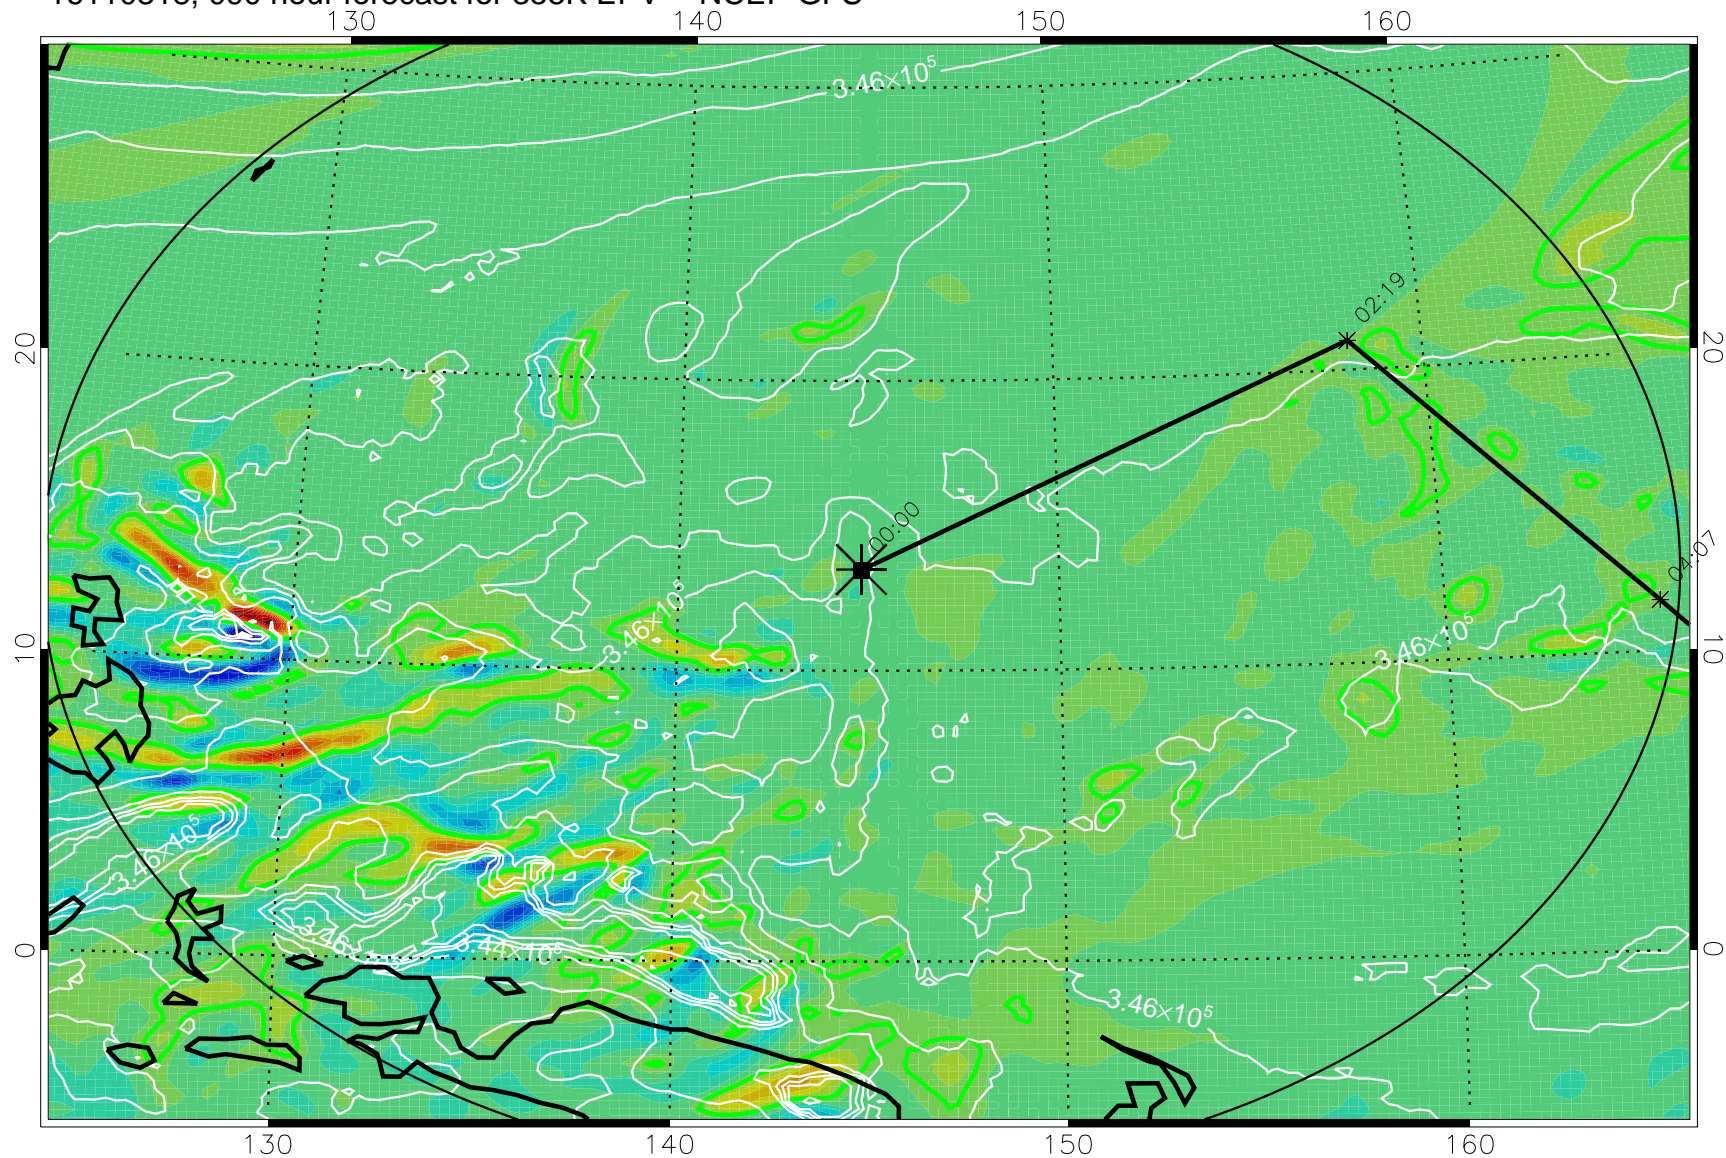

16110218, 066 hour forecast for 355K EPV -- NCEP GFS

355K Montgomery Streamfunction, white  
EPV Tropopause (2 PVU) Position  
Range ring of 2304 km

16110300, 072 hour forecast for 355K EPV -- NCEP GFS

355K Montgomery Streamfunction, white  
EPV Tropopause (2 PVU) Position  
Range ring of 2304 km

16110312, 084 hour forecast for 355K EPV -- NCEP GFS

355K Montgomery Streamfunction, white  
EPV Tropopause (2 PVU) Position  
Range ring of 2304 km

16110318, 090 hour forecast for 355K EPV -- NCEP GFS

355K Montgomery Streamfunction, white  
EPV Tropopause (2 PVU) Position  
Range ring of 2304 km

16110400, 096 hour forecast for 355K EPV -- NCEP GFS

355K Montgomery Streamfunction, white  
EPV Tropopause (2 PVU) Position  
Range ring of 2304 km

16110406, 102 hour forecast for 355K EPV -- NCEP GFS

355K Montgomery Streamfunction, white  
EPV Tropopause (2 PVU) Position  
Range ring of 2304 km

16110500, 120 hour forecast for 355K EPV -- NCEP GFS

355K Montgomery Streamfunction, white  
EPV Tropopause (2 PVU) Position  
Range ring of 2304 km