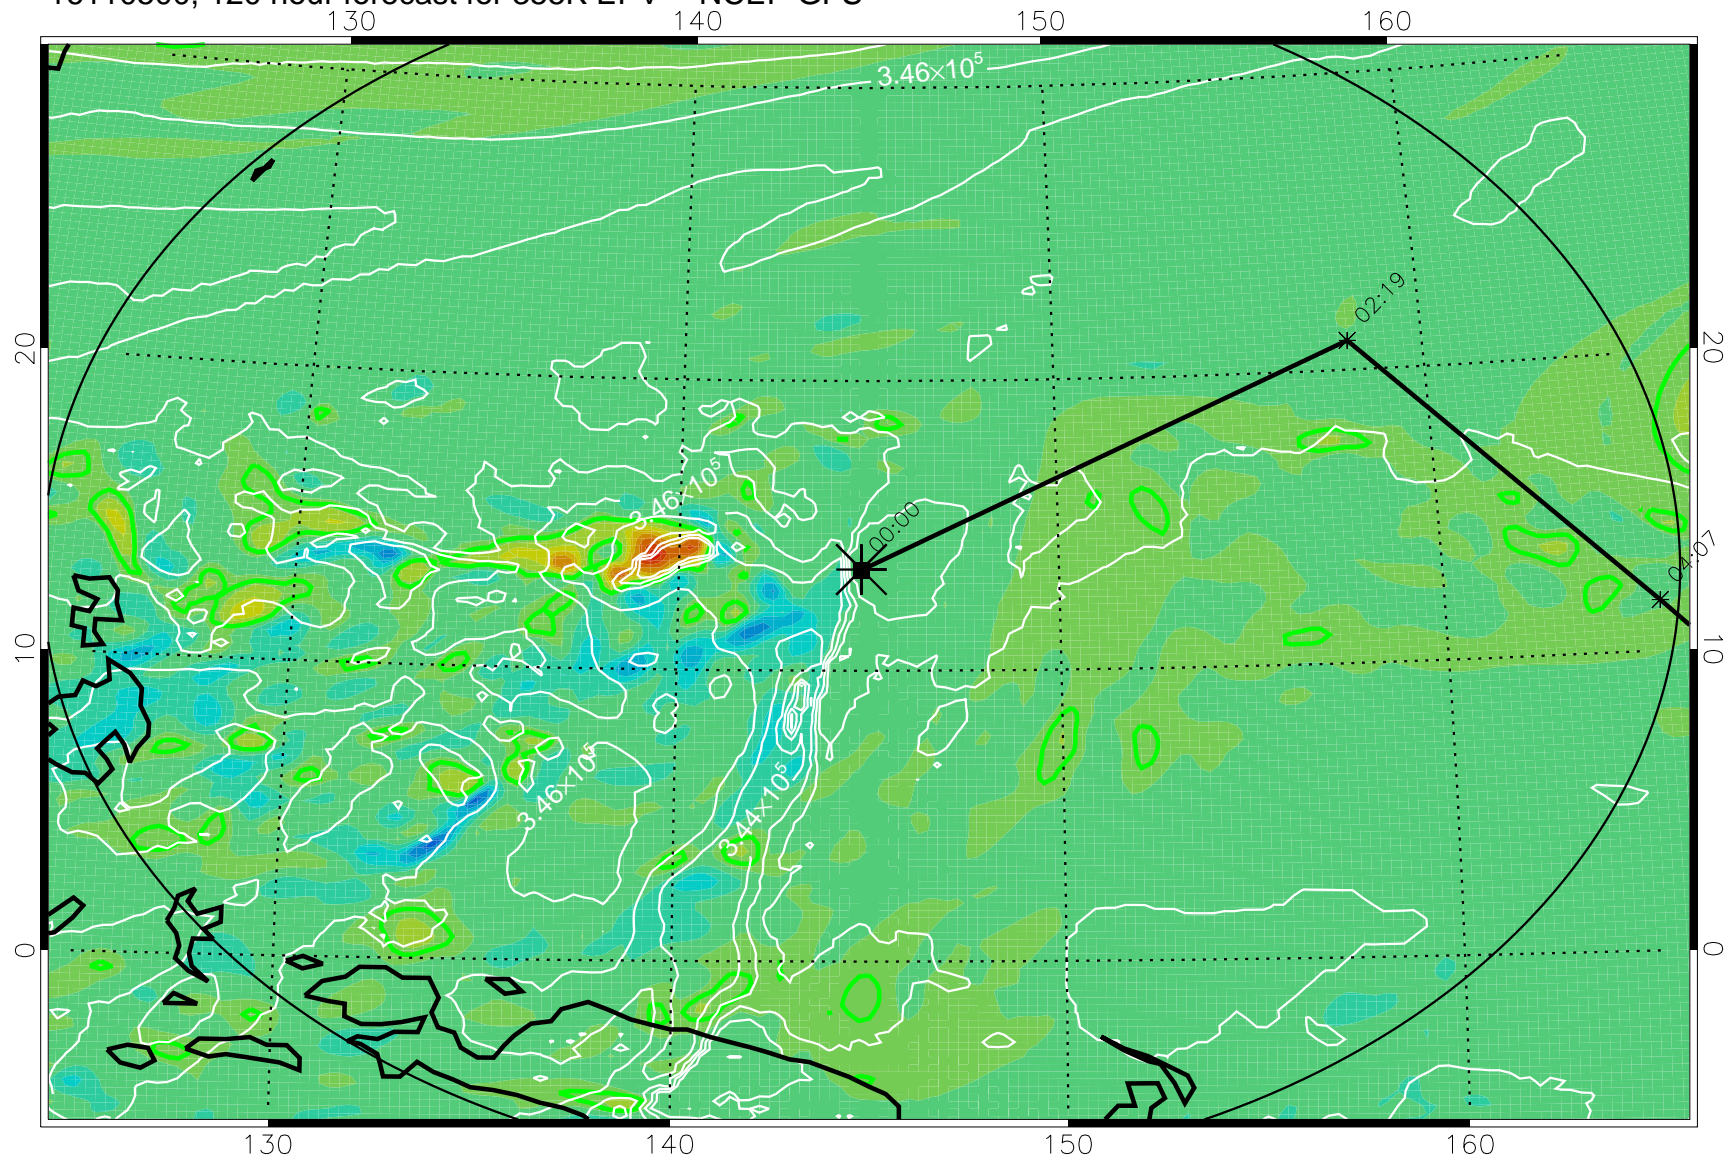

16110312, 084 hour forecast for 355K EPV -- NCEP GFS

355K Montgomery Streamfunction, white  
EPV Tropopause (2 PVU) Position  
Range ring of 2304 km

16110318, 090 hour forecast for 355K EPV -- NCEP GFS

355K Montgomery Streamfunction, white  
EPV Tropopause (2 PVU) Position  
Range ring of 2304 km

16110400, 096 hour forecast for 355K EPV -- NCEP GFS

355K Montgomery Streamfunction, white  
EPV Tropopause (2 PVU) Position  
Range ring of 2304 km

16110406, 102 hour forecast for 355K EPV -- NCEP GFS

355K Montgomery Streamfunction, white  
EPV Tropopause (2 PVU) Position  
Range ring of 2304 km

16110412, 108 hour forecast for 355K EPV -- NCEP GFS

355K Montgomery Streamfunction, white  
EPV Tropopause (2 PVU) Position  
Range ring of 2304 km

16110418, 114 hour forecast for 355K EPV -- NCEP GFS

355K Montgomery Streamfunction, white  
EPV Tropopause (2 PVU) Position  
Range ring of 2304 km

16110500, 120 hour forecast for 355K EPV -- NCEP GFS

355K Montgomery Streamfunction, white  
EPV Tropopause (2 PVU) Position  
Range ring of 2304 km