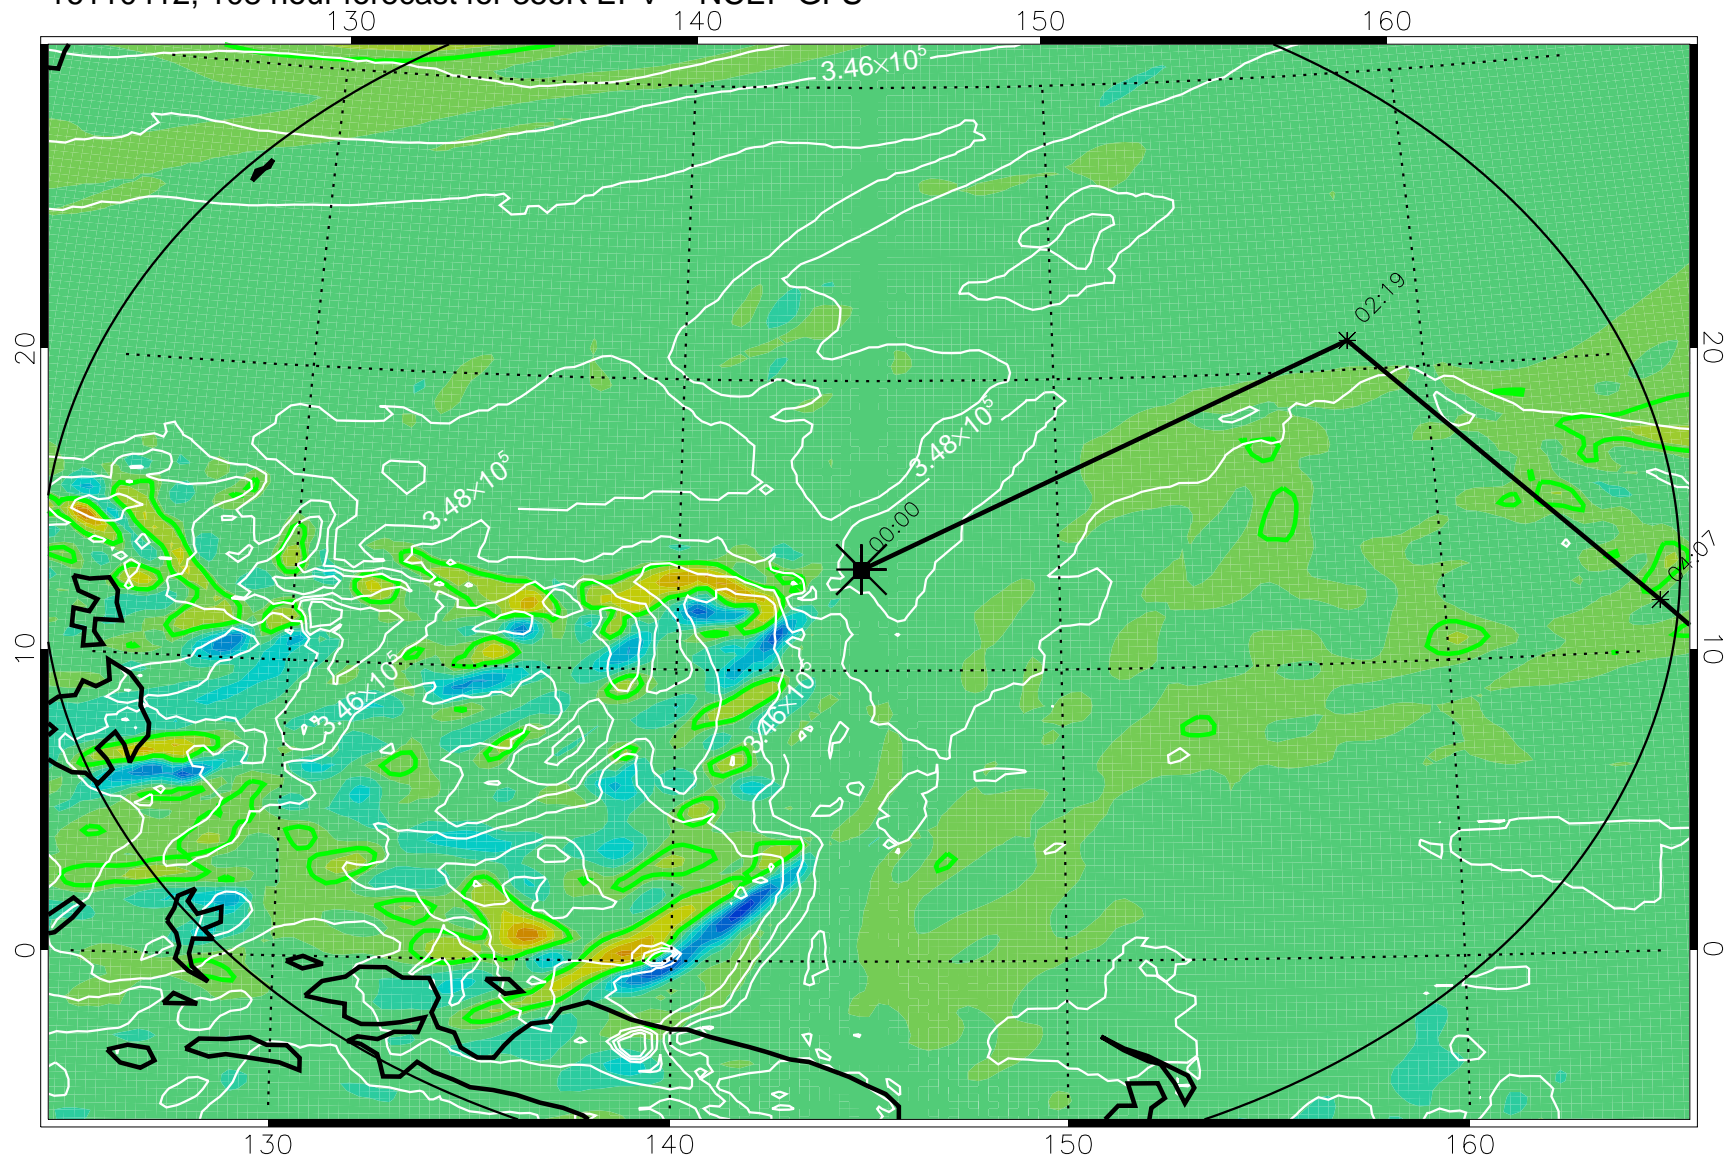

16110312, 084 hour forecast for 355K EPV -- NCEP GFS

355K Montgomery Streamfunction, white  
EPV Tropopause (2 PVU) Position  
Range ring of 2304 km

16110318, 090 hour forecast for 355K EPV -- NCEP GFS

355K Montgomery Streamfunction, white  
EPV Tropopause (2 PVU) Position  
Range ring of 2304 km

16110400, 096 hour forecast for 355K EPV -- NCEP GFS

355K Montgomery Streamfunction, white  
EPV Tropopause (2 PVU) Position  
Range ring of 2304 km

16110406, 102 hour forecast for 355K EPV -- NCEP GFS

355K Montgomery Streamfunction, white  
EPV Tropopause (2 PVU) Position  
Range ring of 2304 km

16110412, 108 hour forecast for 355K EPV -- NCEP GFS

355K Montgomery Streamfunction, white  
EPV Tropopause (2 PVU) Position  
Range ring of 2304 km

16110418, 114 hour forecast for 355K EPV -- NCEP GFS

355K Montgomery Streamfunction, white  
EPV Tropopause (2 PVU) Position  
Range ring of 2304 km

16110500, 120 hour forecast for 355K EPV -- NCEP GFS

355K Montgomery Streamfunction, white  
EPV Tropopause (2 PVU) Position  
Range ring of 2304 km