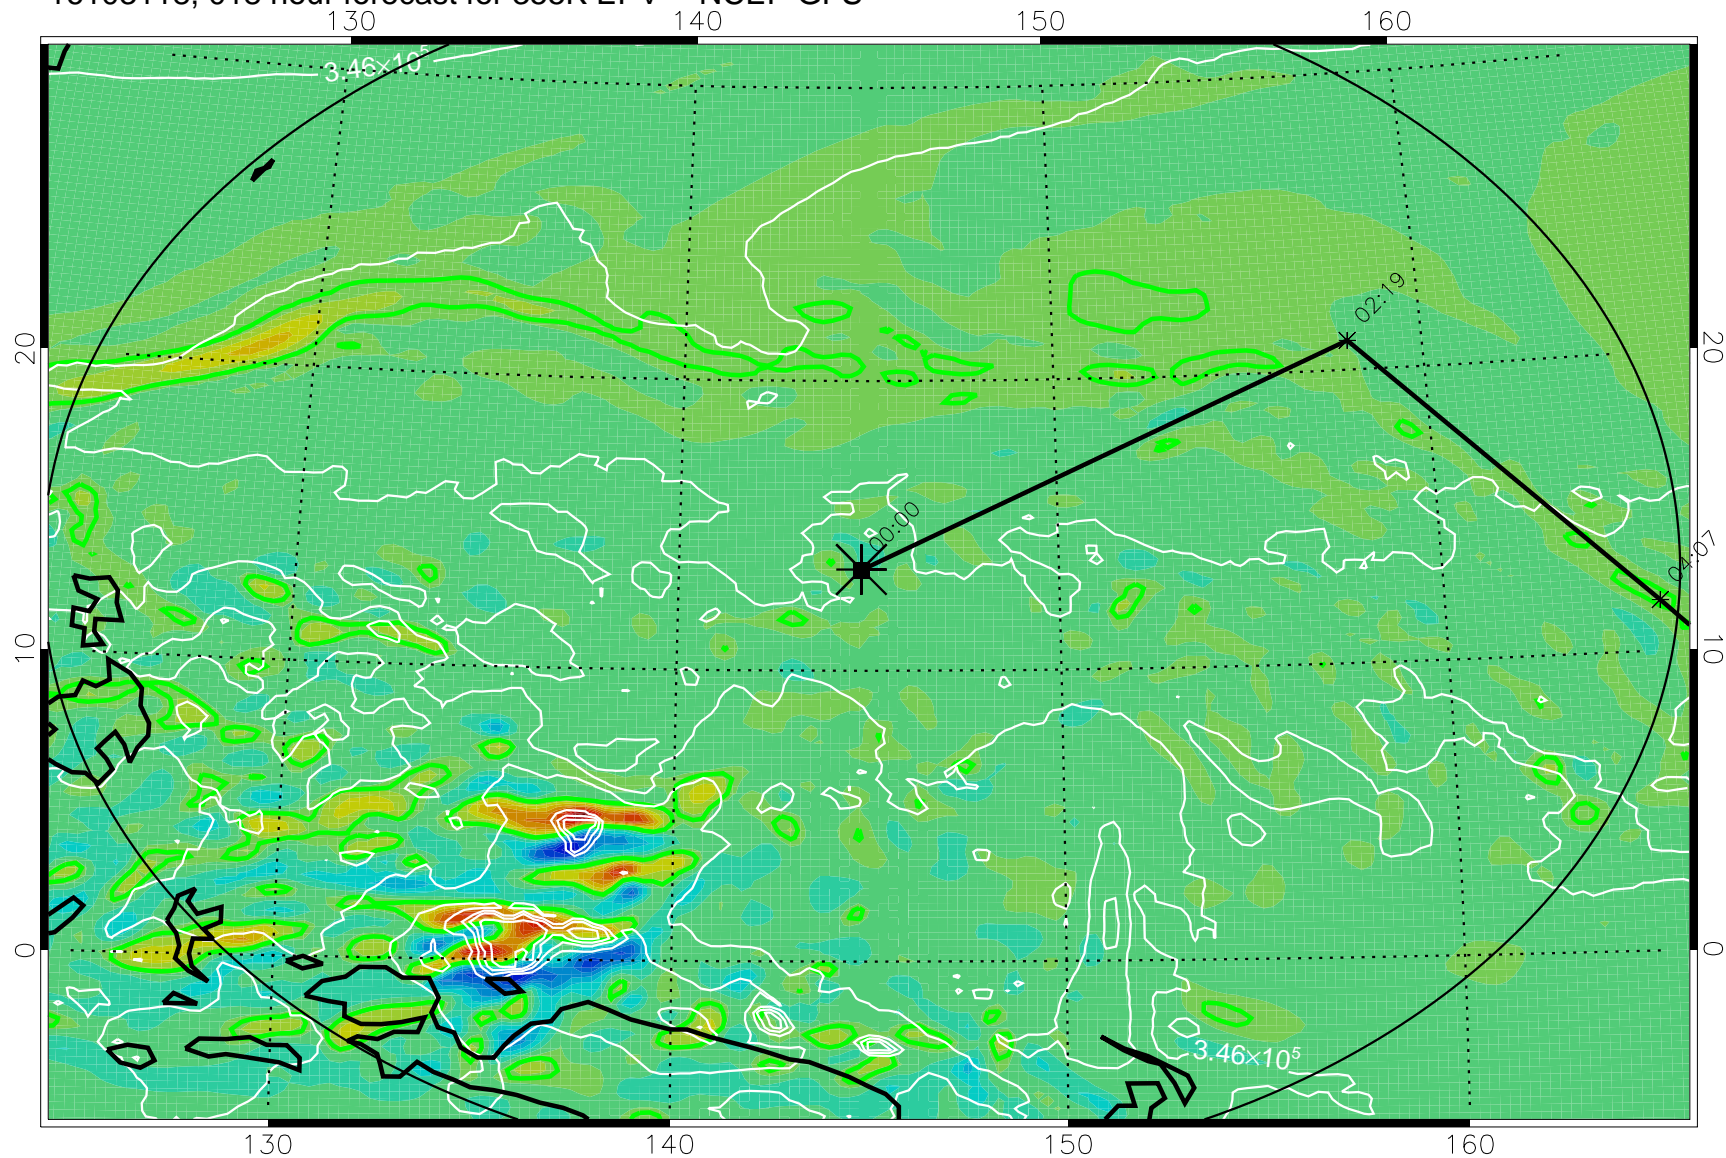

16103106, 006 hour forecast for 355K EPV -- NCEP GFS

355K Montgomery Streamfunction, white  
EPV Tropopause (2 PVU) Position  
Range ring of 2304 km

16103112, 012 hour forecast for 355K EPV -- NCEP GFS

355K Montgomery Streamfunction, white  
EPV Tropopause (2 PVU) Position  
Range ring of 2304 km

16103118, 018 hour forecast for 355K EPV -- NCEP GFS

355K Montgomery Streamfunction, white  
EPV Tropopause (2 PVU) Position  
Range ring of 2304 km

16110100, 024 hour forecast for 355K EPV -- NCEP GFS

355K Montgomery Streamfunction, white  
EPV Tropopause (2 PVU) Position  
Range ring of 2304 km

16110106, 030 hour forecast for 355K EPV -- NCEP GFS

355K Montgomery Streamfunction, white  
EPV Tropopause (2 PVU) Position  
Range ring of 2304 km

16110112, 036 hour forecast for 355K EPV -- NCEP GFS

355K Montgomery Streamfunction, white  
EPV Tropopause (2 PVU) Position  
Range ring of 2304 km

16110500, 120 hour forecast for 355K EPV -- NCEP GFS

355K Montgomery Streamfunction, white  
EPV Tropopause (2 PVU) Position  
Range ring of 2304 km