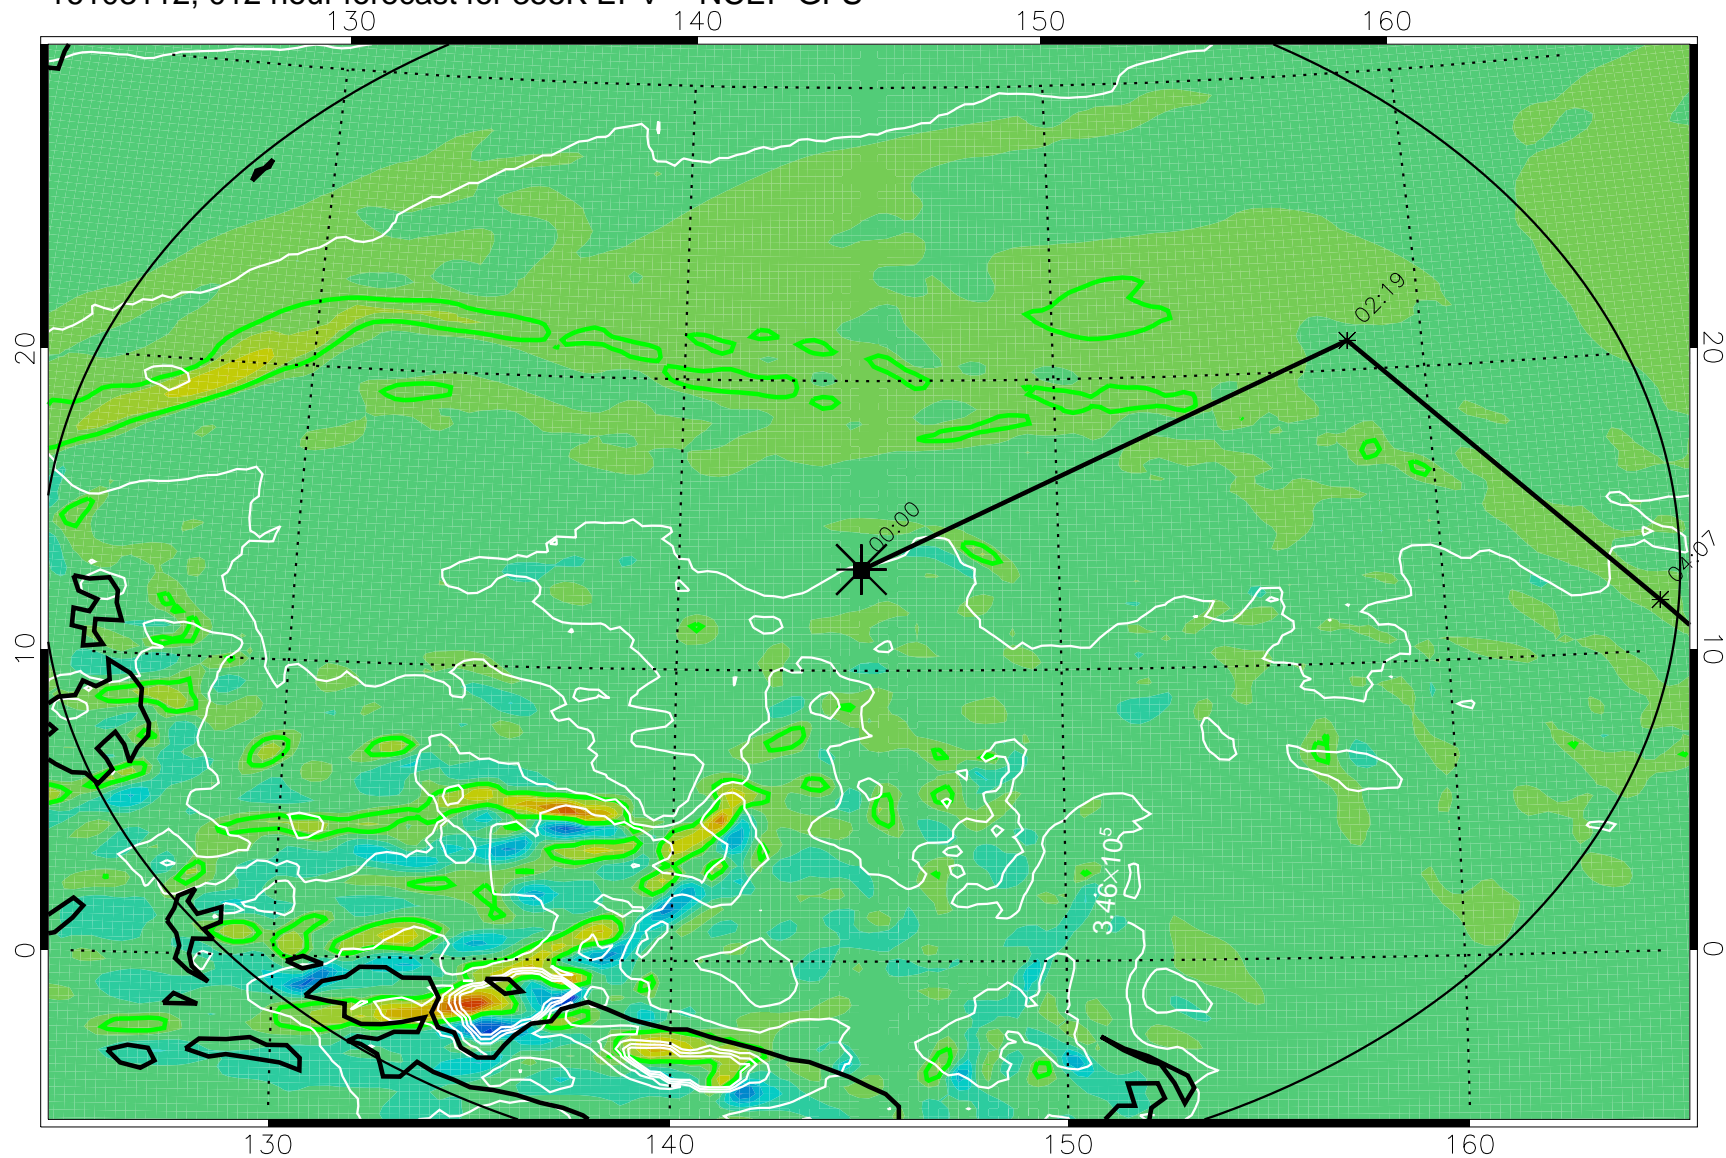

16103106, 006 hour forecast for 355K EPV -- NCEP GFS

355K Montgomery Streamfunction, white  
EPV Tropopause (2 PVU) Position  
Range ring of 2304 km

16103112, 012 hour forecast for 355K EPV -- NCEP GFS

355K Montgomery Streamfunction, white  
EPV Tropopause (2 PVU) Position  
Range ring of 2304 km

16103118, 018 hour forecast for 355K EPV -- NCEP GFS

355K Montgomery Streamfunction, white  
EPV Tropopause (2 PVU) Position  
Range ring of 2304 km

16110100, 024 hour forecast for 355K EPV -- NCEP GFS

355K Montgomery Streamfunction, white  
EPV Tropopause (2 PVU) Position  
Range ring of 2304 km

16110400, 096 hour forecast for 355K EPV -- NCEP GFS

355K Montgomery Streamfunction, white  
EPV Tropopause (2 PVU) Position  
Range ring of 2304 km

16110406, 102 hour forecast for 355K EPV -- NCEP GFS

355K Montgomery Streamfunction, white  
EPV Tropopause (2 PVU) Position  
Range ring of 2304 km

16110500, 120 hour forecast for 355K EPV -- NCEP GFS

355K Montgomery Streamfunction, white  
EPV Tropopause (2 PVU) Position  
Range ring of 2304 km