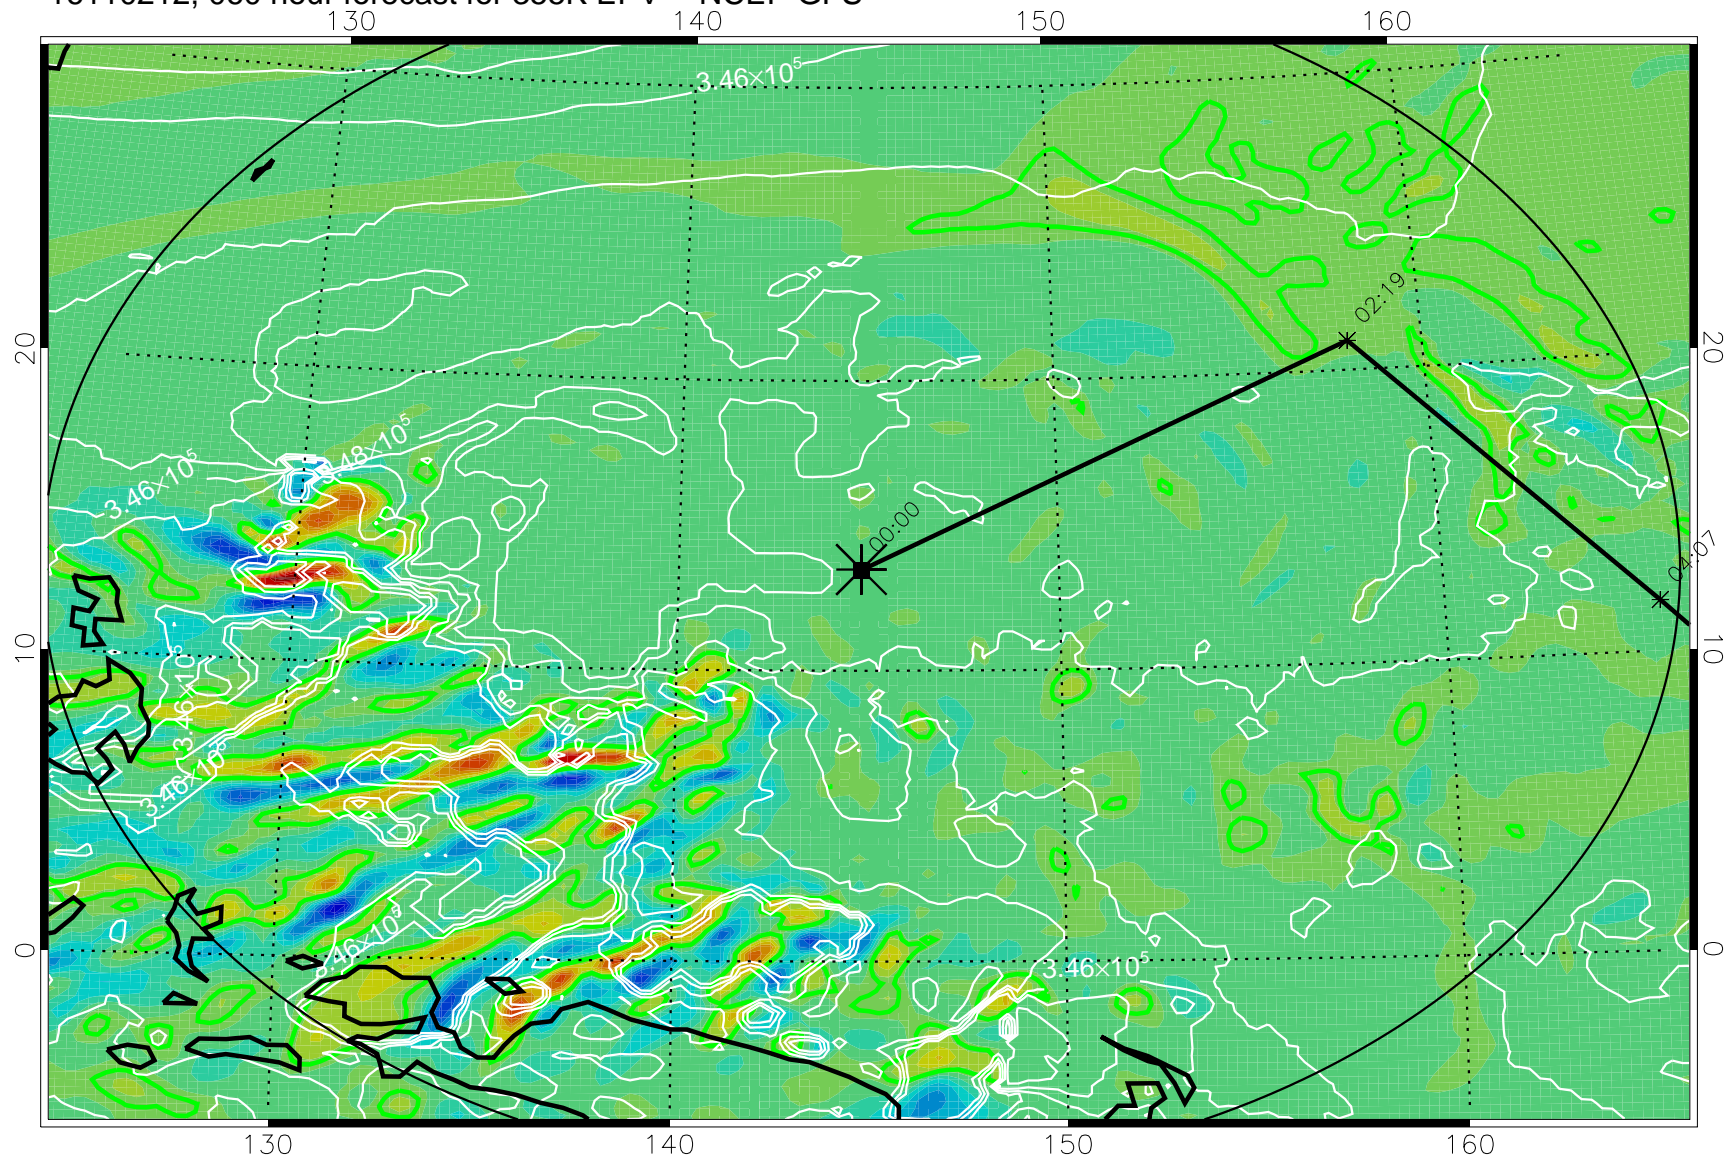

16110118, 042 hour forecast for 355K EPV -- NCEP GFS

355K Montgomery Streamfunction, white  
EPV Tropopause (2 PVU) Position  
Range ring of 2304 km

16110200, 048 hour forecast for 355K EPV -- NCEP GFS

355K Montgomery Streamfunction, white  
EPV Tropopause (2 PVU) Position  
Range ring of 2304 km

16110206, 054 hour forecast for 355K EPV -- NCEP GFS

355K Montgomery Streamfunction, white  
EPV Tropopause (2 PVU) Position  
Range ring of 2304 km

16110212, 060 hour forecast for 355K EPV -- NCEP GFS

355K Montgomery Streamfunction, white  
EPV Tropopause (2 PVU) Position  
Range ring of 2304 km

16110218, 066 hour forecast for 355K EPV -- NCEP GFS

355K Montgomery Streamfunction, white  
EPV Tropopause (2 PVU) Position  
Range ring of 2304 km

16110300, 072 hour forecast for 355K EPV -- NCEP GFS

355K Montgomery Streamfunction, white  
EPV Tropopause (2 PVU) Position  
Range ring of 2304 km

16110500, 120 hour forecast for 355K EPV -- NCEP GFS

355K Montgomery Streamfunction, white  
EPV Tropopause (2 PVU) Position  
Range ring of 2304 km