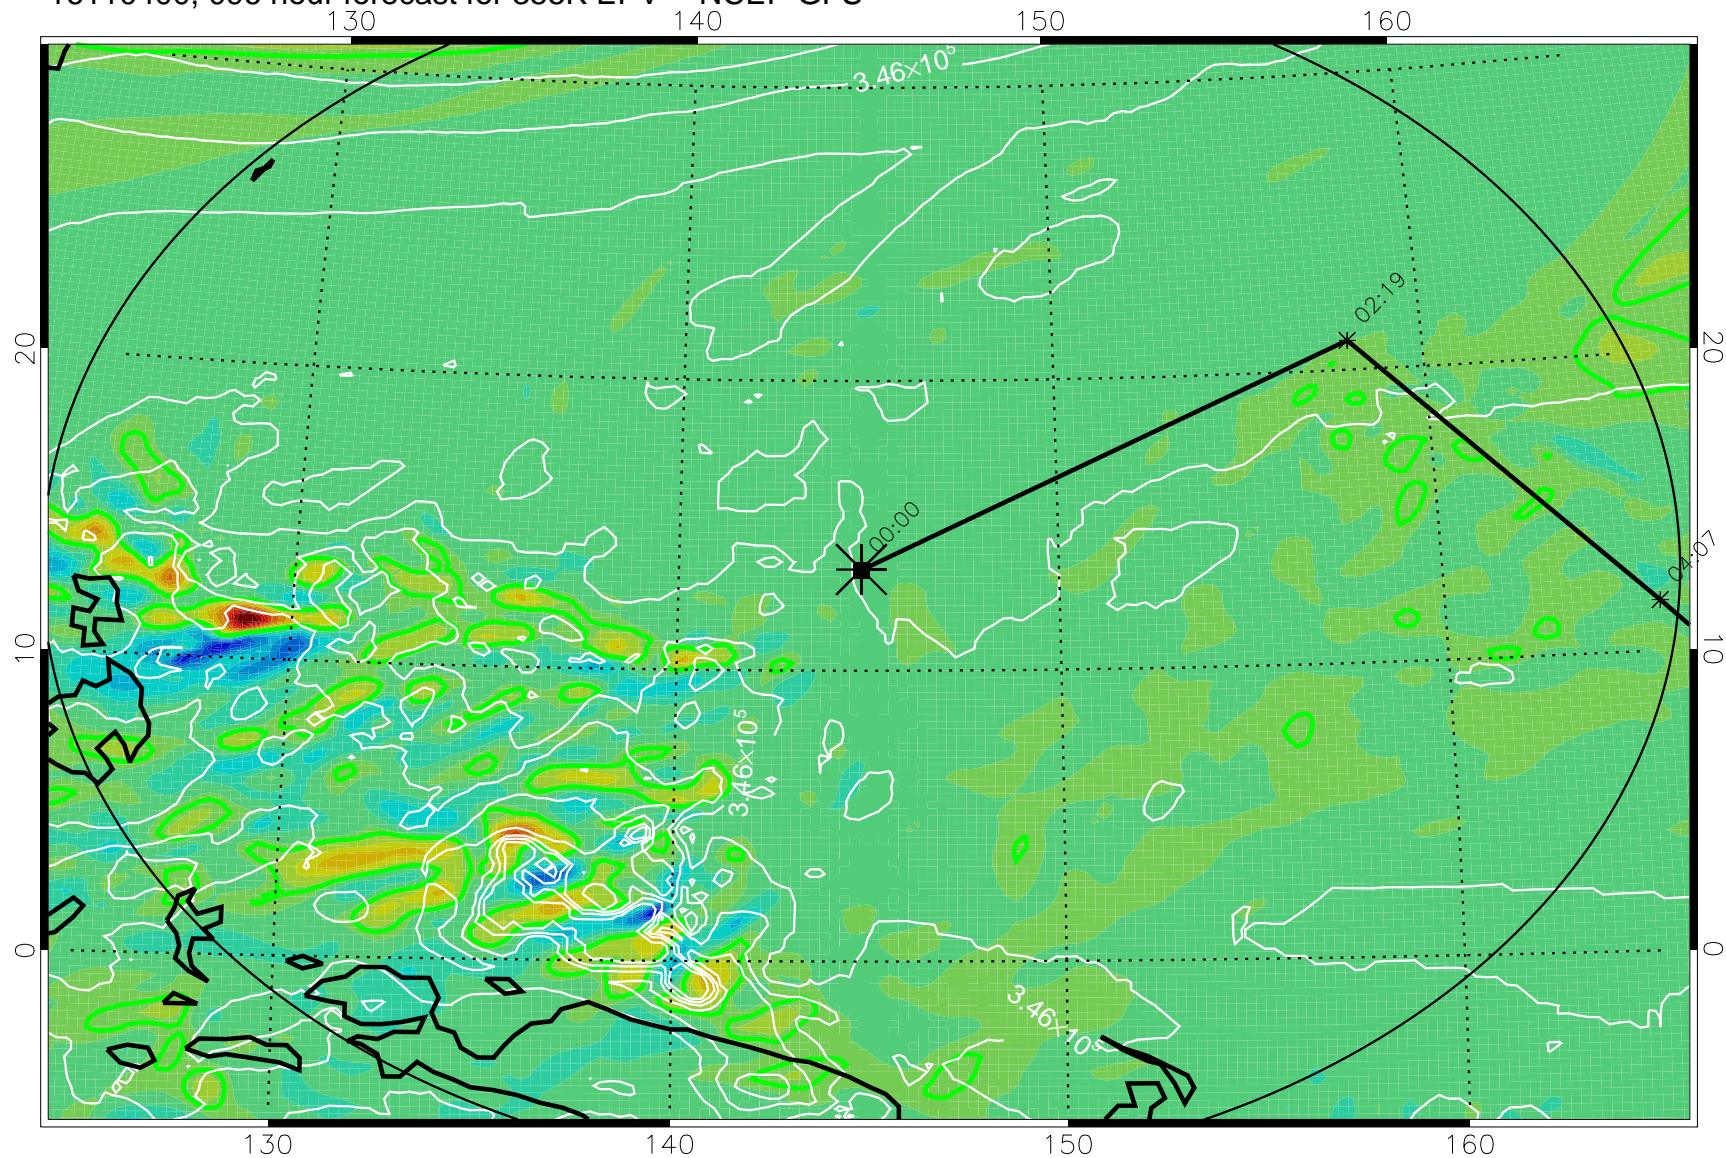

16110312, 084 hour forecast for 355K EPV -- NCEP GFS

355K Montgomery Streamfunction, white  
EPV Tropopause (2 PVU) Position  
Range ring of 2304 km

16110318, 090 hour forecast for 355K EPV -- NCEP GFS

355K Montgomery Streamfunction, white  
EPV Tropopause (2 PVU) Position  
Range ring of 2304 km

16110400, 096 hour forecast for 355K EPV -- NCEP GFS

355K Montgomery Streamfunction, white  
EPV Tropopause (2 PVU) Position  
Range ring of 2304 km

16110406, 102 hour forecast for 355K EPV -- NCEP GFS

355K Montgomery Streamfunction, white  
EPV Tropopause (2 PVU) Position  
Range ring of 2304 km

16110412, 108 hour forecast for 355K EPV -- NCEP GFS

355K Montgomery Streamfunction, white  
EPV Tropopause (2 PVU) Position  
Range ring of 2304 km

16110418, 114 hour forecast for 355K EPV -- NCEP GFS

355K Montgomery Streamfunction, white  
EPV Tropopause (2 PVU) Position  
Range ring of 2304 km

16110500, 120 hour forecast for 355K EPV -- NCEP GFS

355K Montgomery Streamfunction, white  
EPV Tropopause (2 PVU) Position  
Range ring of 2304 km