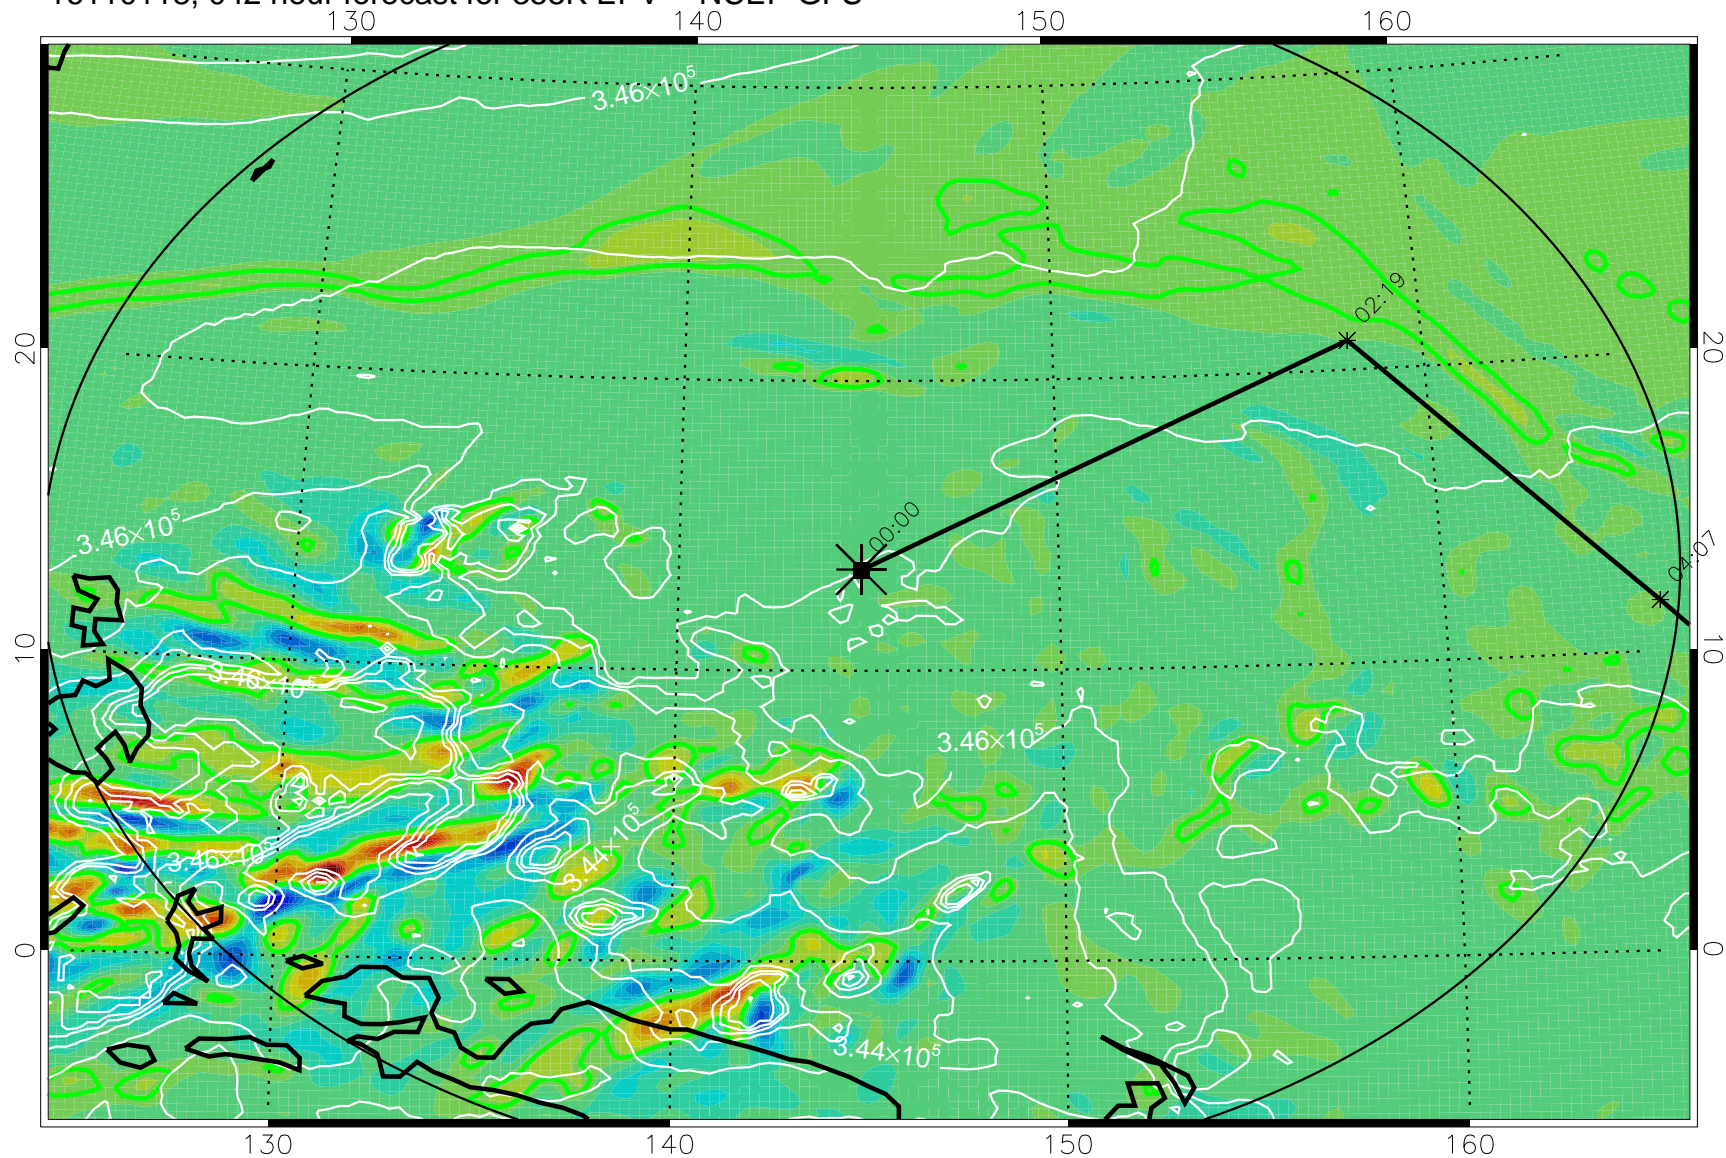

16110106, 030 hour forecast for 355K EPV -- NCEP GFS

355K Montgomery Streamfunction, white  
EPV Tropopause (2 PVU) Position  
Range ring of 2304 km

16110112, 036 hour forecast for 355K EPV -- NCEP GFS

355K Montgomery Streamfunction, white  
EPV Tropopause (2 PVU) Position  
Range ring of 2304 km

16110118, 042 hour forecast for 355K EPV -- NCEP GFS

355K Montgomery Streamfunction, white  
EPV Tropopause (2 PVU) Position  
Range ring of 2304 km

16110200, 048 hour forecast for 355K EPV -- NCEP GFS

355K Montgomery Streamfunction, white  
EPV Tropopause (2 PVU) Position  
Range ring of 2304 km

16110206, 054 hour forecast for 355K EPV -- NCEP GFS

355K Montgomery Streamfunction, white  
EPV Tropopause (2 PVU) Position  
Range ring of 2304 km

16110212, 060 hour forecast for 355K EPV -- NCEP GFS

355K Montgomery Streamfunction, white  
EPV Tropopause (2 PVU) Position  
Range ring of 2304 km

16110500, 120 hour forecast for 355K EPV -- NCEP GFS

355K Montgomery Streamfunction, white  
EPV Tropopause (2 PVU) Position  
Range ring of 2304 km