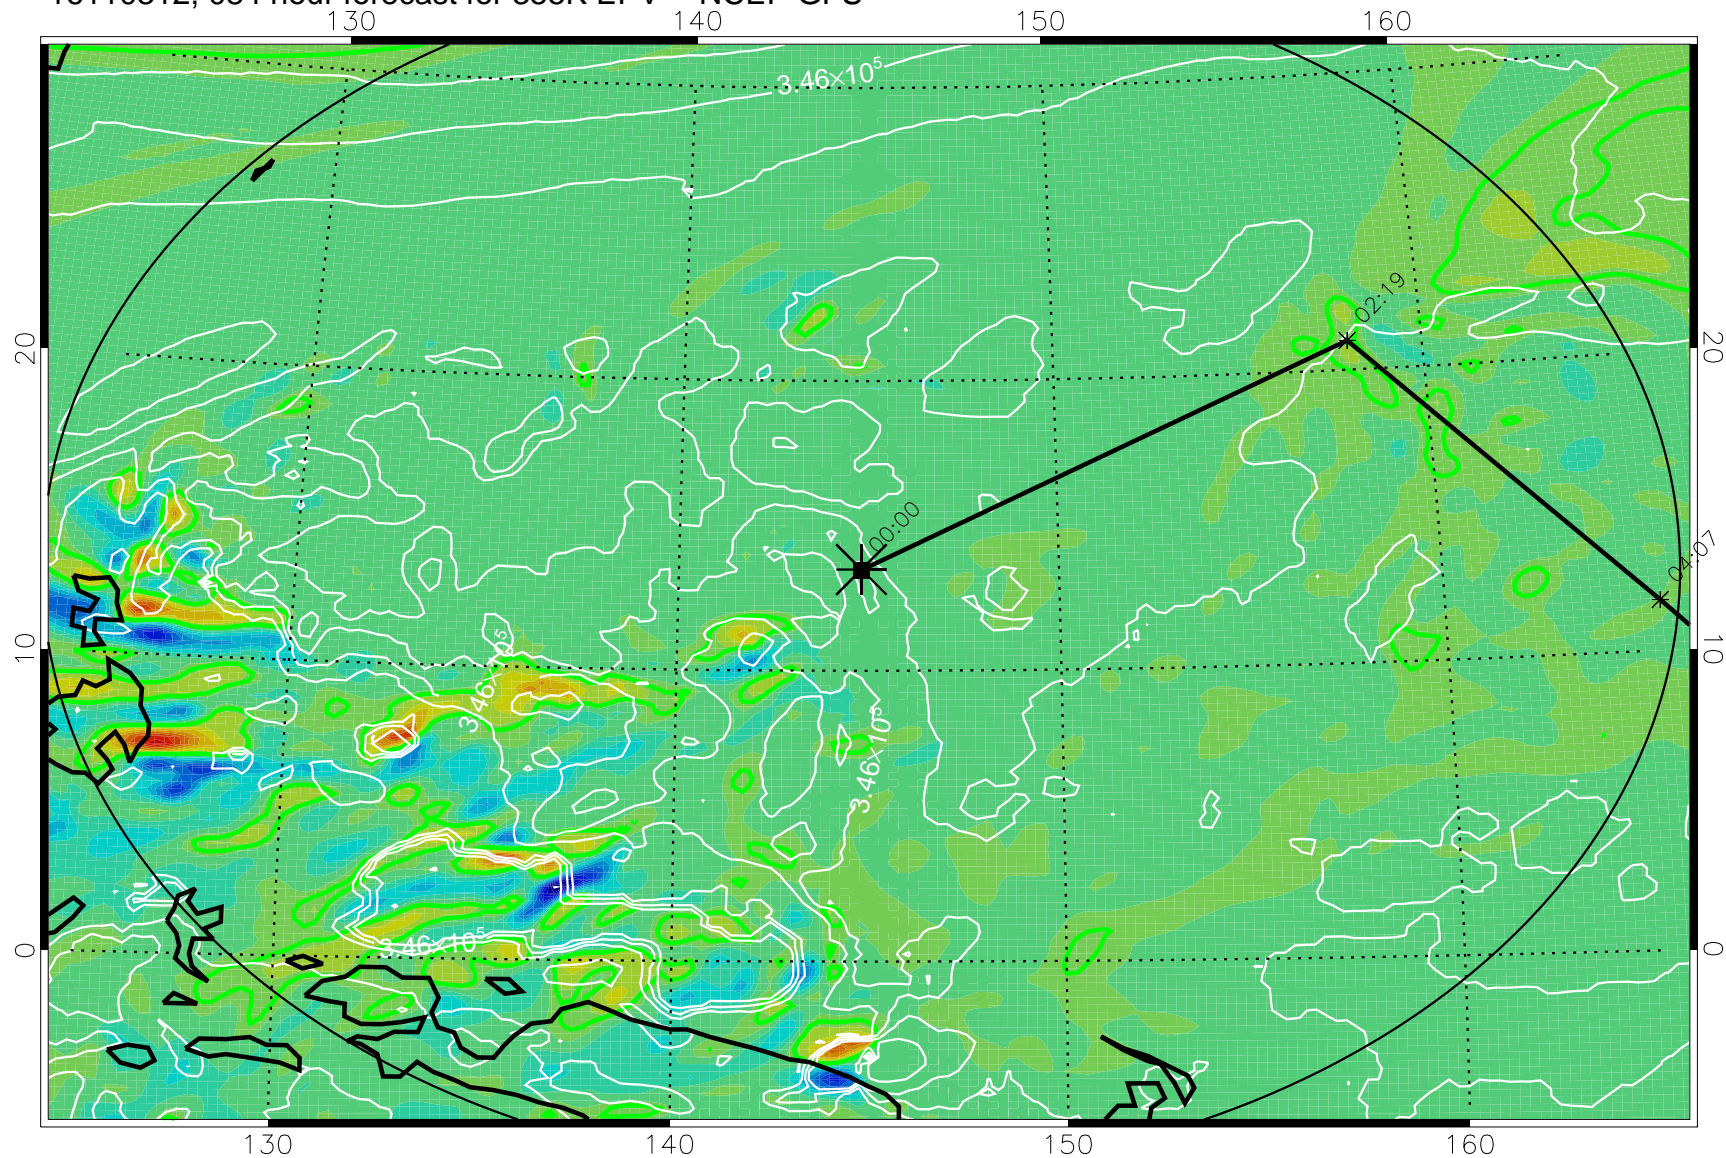

16110218, 066 hour forecast for 355K EPV -- NCEP GFS

355K Montgomery Streamfunction, white  
EPV Tropopause (2 PVU) Position  
Range ring of 2304 km

16110300, 072 hour forecast for 355K EPV -- NCEP GFS

355K Montgomery Streamfunction, white  
EPV Tropopause (2 PVU) Position  
Range ring of 2304 km

16110312, 084 hour forecast for 355K EPV -- NCEP GFS

355K Montgomery Streamfunction, white  
EPV Tropopause (2 PVU) Position  
Range ring of 2304 km

16110318, 090 hour forecast for 355K EPV -- NCEP GFS

355K Montgomery Streamfunction, white  
EPV Tropopause (2 PVU) Position  
Range ring of 2304 km

16110400, 096 hour forecast for 355K EPV -- NCEP GFS

355K Montgomery Streamfunction, white  
EPV Tropopause (2 PVU) Position  
Range ring of 2304 km

16110406, 102 hour forecast for 355K EPV -- NCEP GFS

355K Montgomery Streamfunction, white  
EPV Tropopause (2 PVU) Position  
Range ring of 2304 km

16110500, 120 hour forecast for 355K EPV -- NCEP GFS

355K Montgomery Streamfunction, white  
EPV Tropopause (2 PVU) Position  
Range ring of 2304 km