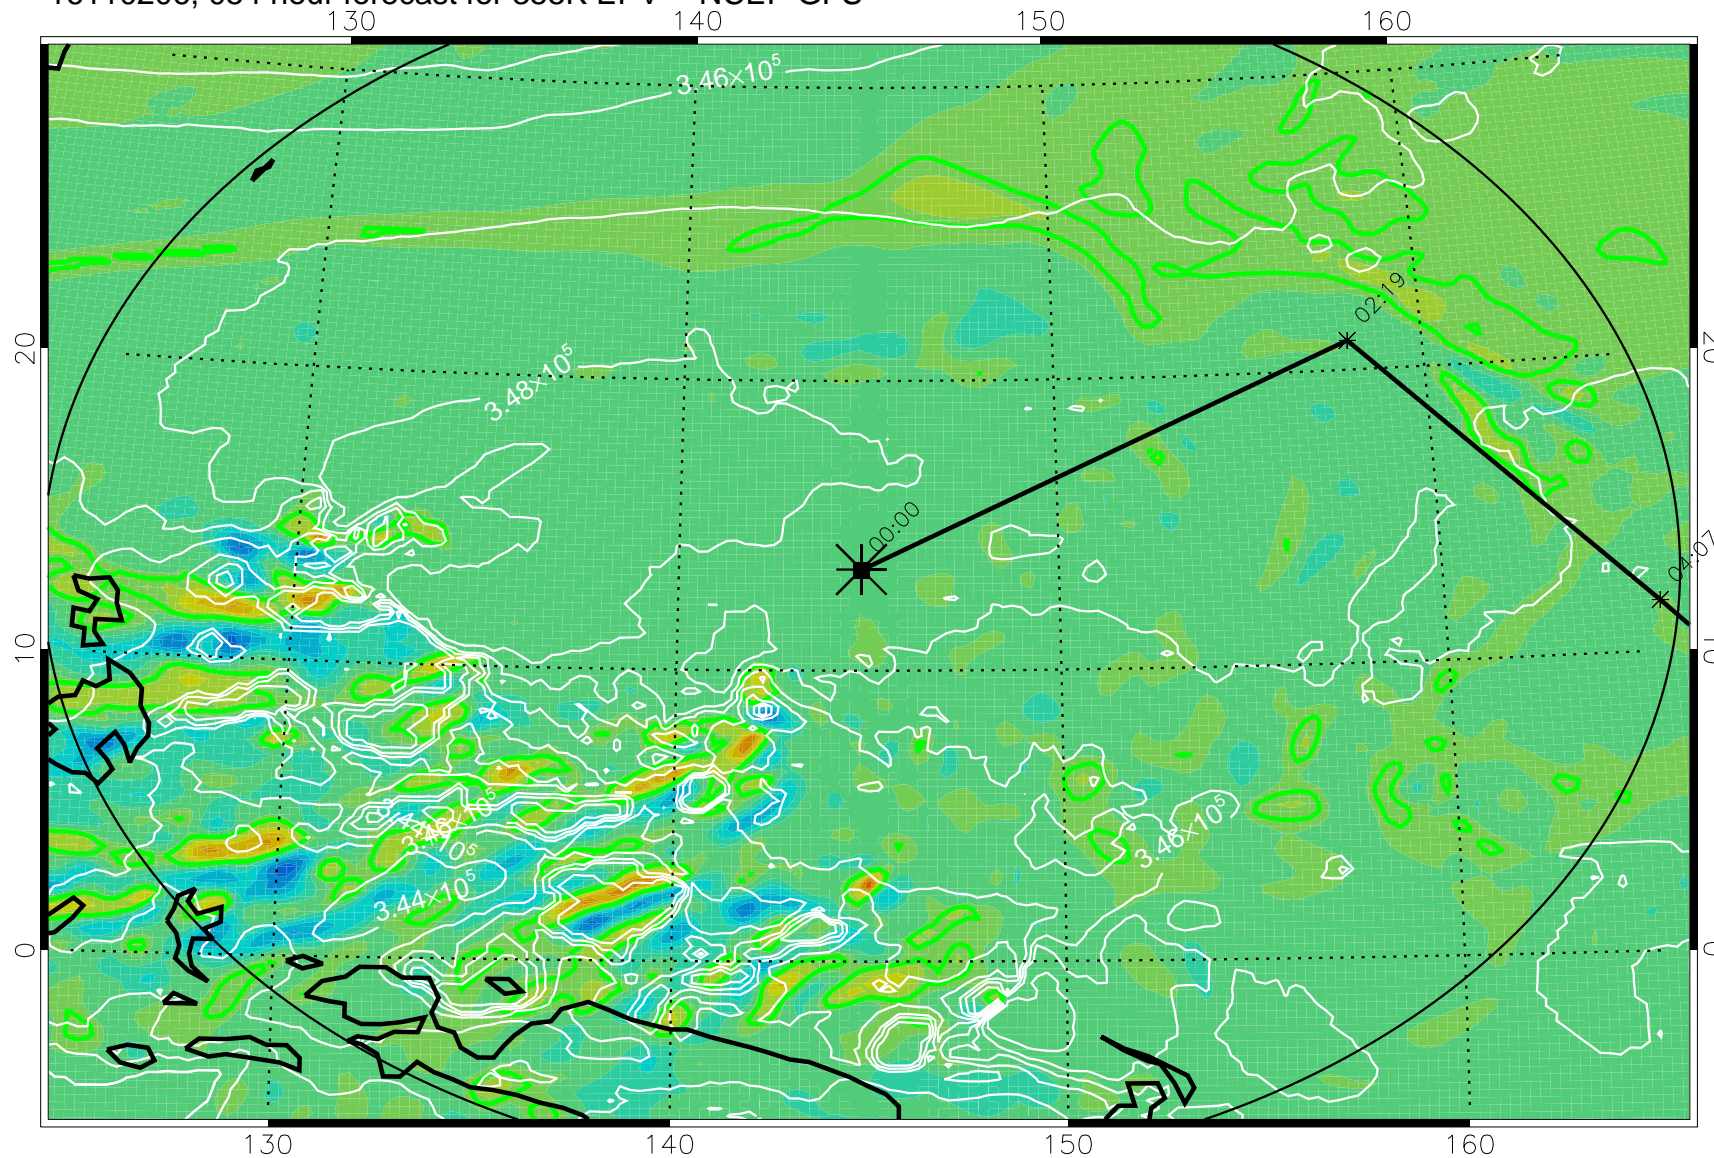

16110118, 042 hour forecast for 355K EPV -- NCEP GFS

355K Montgomery Streamfunction, white  
EPV Tropopause (2 PVU) Position  
Range ring of 2304 km

16110200, 048 hour forecast for 355K EPV -- NCEP GFS

355K Montgomery Streamfunction, white  
EPV Tropopause (2 PVU) Position  
Range ring of 2304 km

16110206, 054 hour forecast for 355K EPV -- NCEP GFS

355K Montgomery Streamfunction, white  
EPV Tropopause (2 PVU) Position  
Range ring of 2304 km

16110212, 060 hour forecast for 355K EPV -- NCEP GFS

355K Montgomery Streamfunction, white  
EPV Tropopause (2 PVU) Position  
Range ring of 2304 km

16110218, 066 hour forecast for 355K EPV -- NCEP GFS

355K Montgomery Streamfunction, white  
EPV Tropopause (2 PVU) Position  
Range ring of 2304 km

16110300, 072 hour forecast for 355K EPV -- NCEP GFS

355K Montgomery Streamfunction, white  
EPV Tropopause (2 PVU) Position  
Range ring of 2304 km

16110500, 120 hour forecast for 355K EPV -- NCEP GFS

355K Montgomery Streamfunction, white  
EPV Tropopause (2 PVU) Position  
Range ring of 2304 km