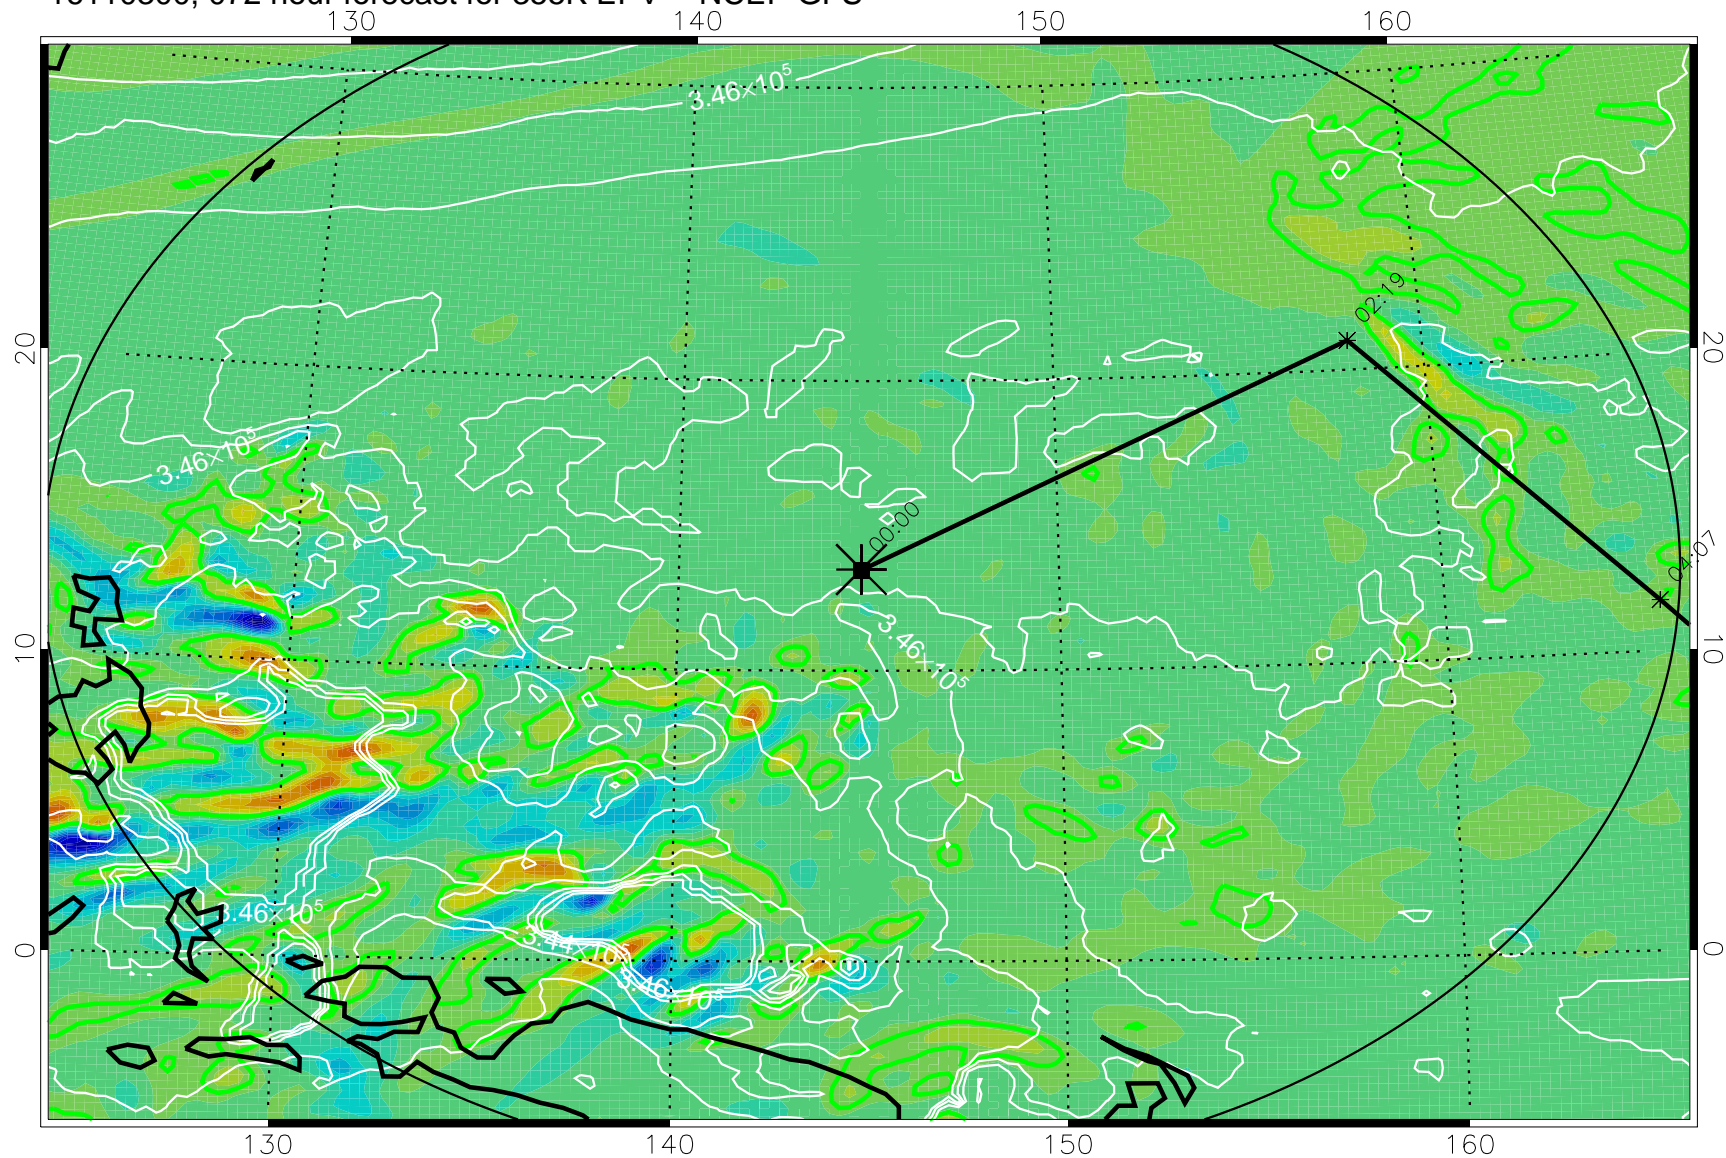

16110206, 054 hour forecast for 355K EPV -- NCEP GFS

355K Montgomery Streamfunction, white  
EPV Tropopause (2 PVU) Position  
Range ring of 2304 km

16110212, 060 hour forecast for 355K EPV -- NCEP GFS

355K Montgomery Streamfunction, white  
EPV Tropopause (2 PVU) Position  
Range ring of 2304 km

16110218, 066 hour forecast for 355K EPV -- NCEP GFS

355K Montgomery Streamfunction, white  
EPV Tropopause (2 PVU) Position  
Range ring of 2304 km

16110300, 072 hour forecast for 355K EPV -- NCEP GFS

355K Montgomery Streamfunction, white  
EPV Tropopause (2 PVU) Position  
Range ring of 2304 km

16110312, 084 hour forecast for 355K EPV -- NCEP GFS

355K Montgomery Streamfunction, white  
EPV Tropopause (2 PVU) Position  
Range ring of 2304 km

16110318, 090 hour forecast for 355K EPV -- NCEP GFS

355K Montgomery Streamfunction, white  
EPV Tropopause (2 PVU) Position  
Range ring of 2304 km

16110400, 096 hour forecast for 355K EPV -- NCEP GFS

355K Montgomery Streamfunction, white  
EPV Tropopause (2 PVU) Position  
Range ring of 2304 km

16110406, 102 hour forecast for 355K EPV -- NCEP GFS

355K Montgomery Streamfunction, white  
EPV Tropopause (2 PVU) Position  
Range ring of 2304 km