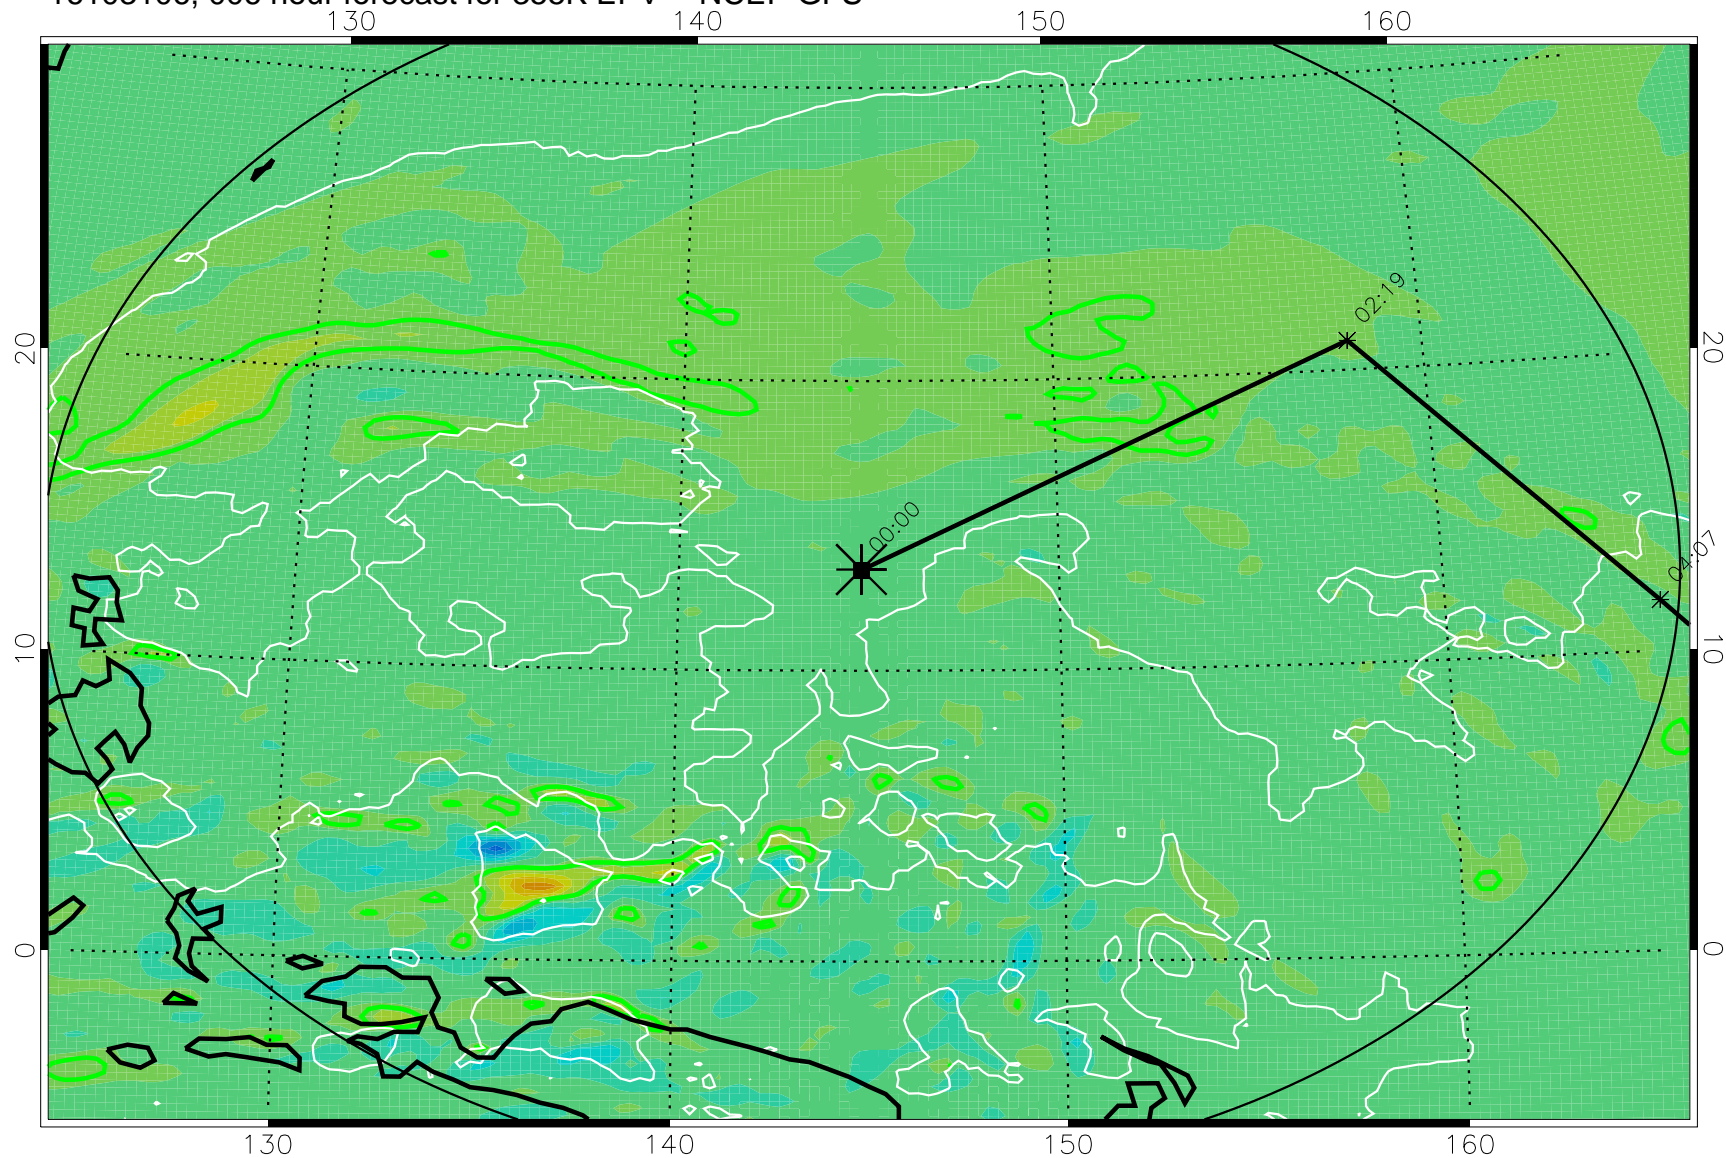

16103106, 006 hour forecast for 355K EPV -- NCEP GFS

355K Montgomery Streamfunction, white  
EPV Tropopause (2 PVU) Position  
Range ring of 2304 km

16103112, 012 hour forecast for 355K EPV -- NCEP GFS

355K Montgomery Streamfunction, white  
EPV Tropopause (2 PVU) Position  
Range ring of 2304 km

16103118, 018 hour forecast for 355K EPV -- NCEP GFS

355K Montgomery Streamfunction, white  
EPV Tropopause (2 PVU) Position  
Range ring of 2304 km

16110100, 024 hour forecast for 355K EPV -- NCEP GFS

355K Montgomery Streamfunction, white  
EPV Tropopause (2 PVU) Position  
Range ring of 2304 km

16110106, 030 hour forecast for 355K EPV -- NCEP GFS

355K Montgomery Streamfunction, white  
EPV Tropopause (2 PVU) Position  
Range ring of 2304 km

16110112, 036 hour forecast for 355K EPV -- NCEP GFS

355K Montgomery Streamfunction, white  
EPV Tropopause (2 PVU) Position  
Range ring of 2304 km

16110500, 120 hour forecast for 355K EPV -- NCEP GFS

355K Montgomery Streamfunction, white  
EPV Tropopause (2 PVU) Position  
Range ring of 2304 km