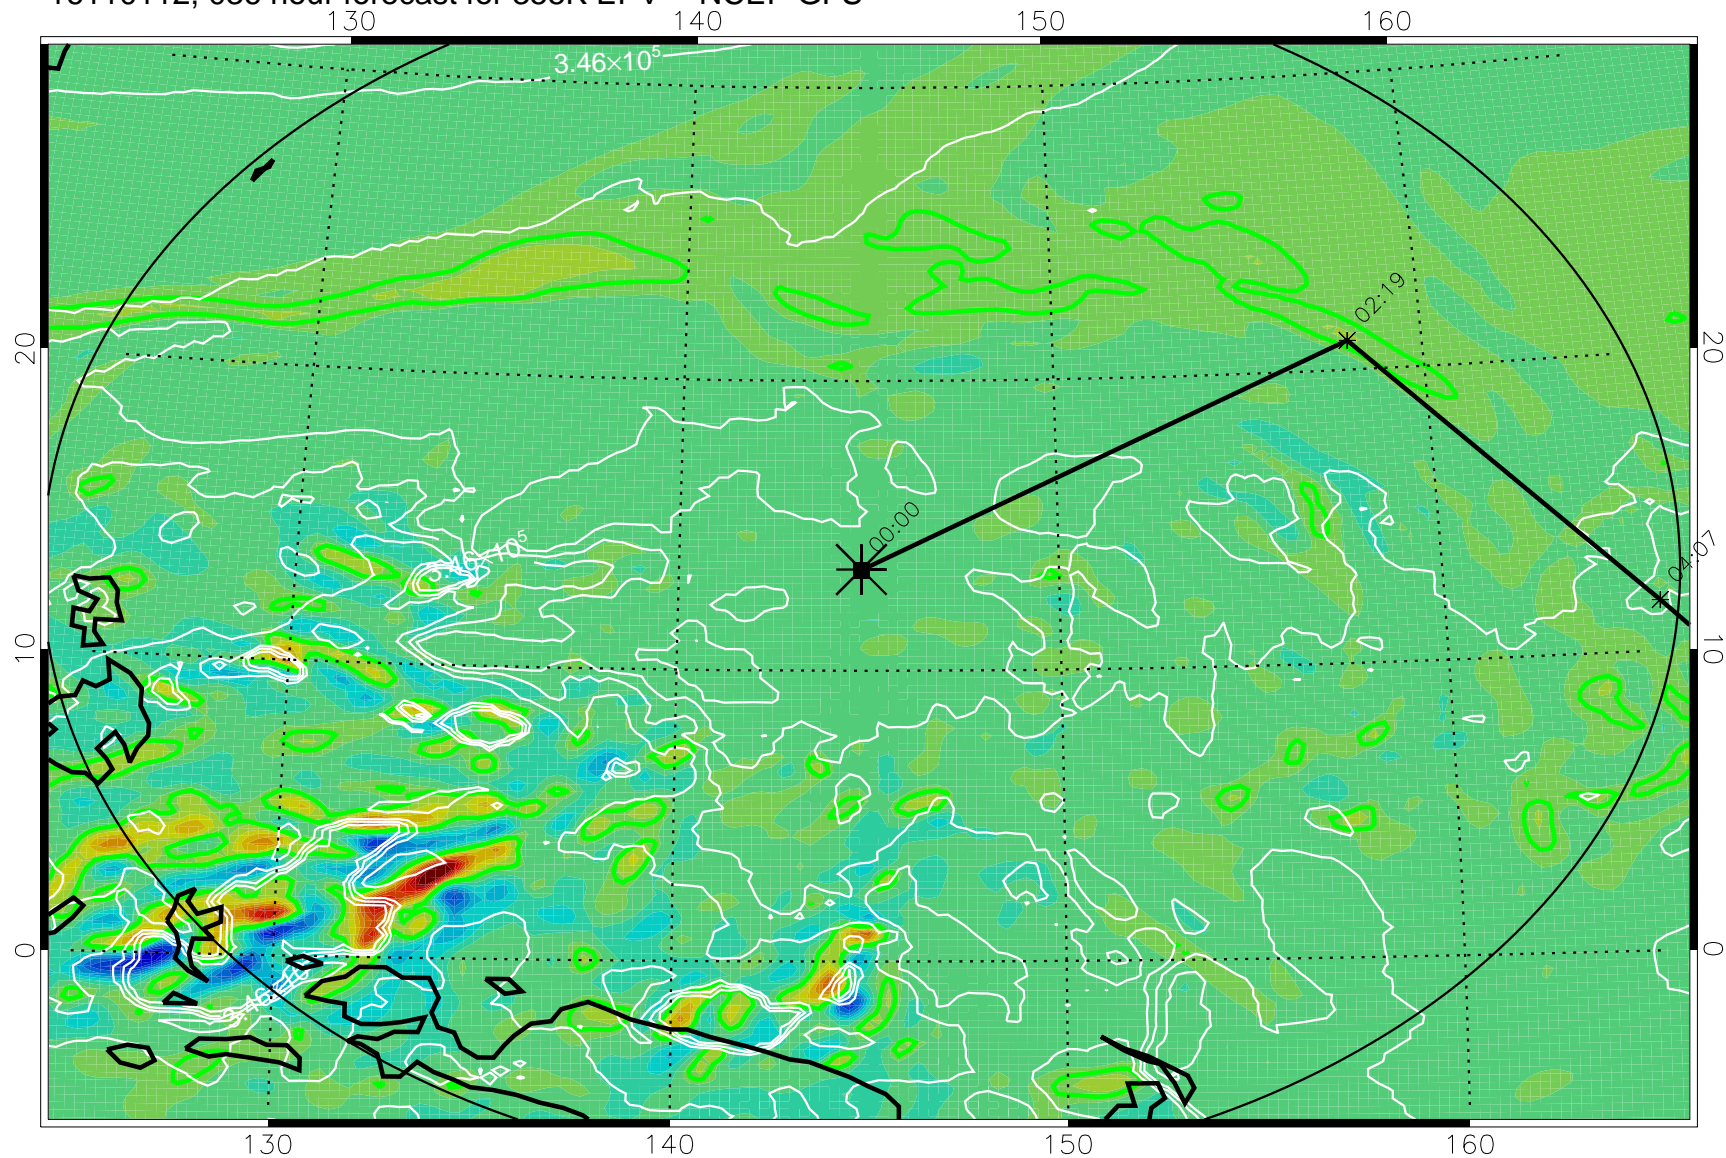

16103118, 018 hour forecast for 355K EPV -- NCEP GFS

355K Montgomery Streamfunction, white  
EPV Tropopause (2 PVU) Position  
Range ring of 2304 km

16110100, 024 hour forecast for 355K EPV -- NCEP GFS

355K Montgomery Streamfunction, white  
EPV Tropopause (2 PVU) Position  
Range ring of 2304 km

16110106, 030 hour forecast for 355K EPV -- NCEP GFS

355K Montgomery Streamfunction, white  
EPV Tropopause (2 PVU) Position  
Range ring of 2304 km

16110112, 036 hour forecast for 355K EPV -- NCEP GFS

355K Montgomery Streamfunction, white  
EPV Tropopause (2 PVU) Position  
Range ring of 2304 km

16110118, 042 hour forecast for 355K EPV -- NCEP GFS

355K Montgomery Streamfunction, white  
EPV Tropopause (2 PVU) Position  
Range ring of 2304 km

16110200, 048 hour forecast for 355K EPV -- NCEP GFS

355K Montgomery Streamfunction, white  
EPV Tropopause (2 PVU) Position  
Range ring of 2304 km

16110500, 120 hour forecast for 355K EPV -- NCEP GFS

355K Montgomery Streamfunction, white  
EPV Tropopause (2 PVU) Position  
Range ring of 2304 km