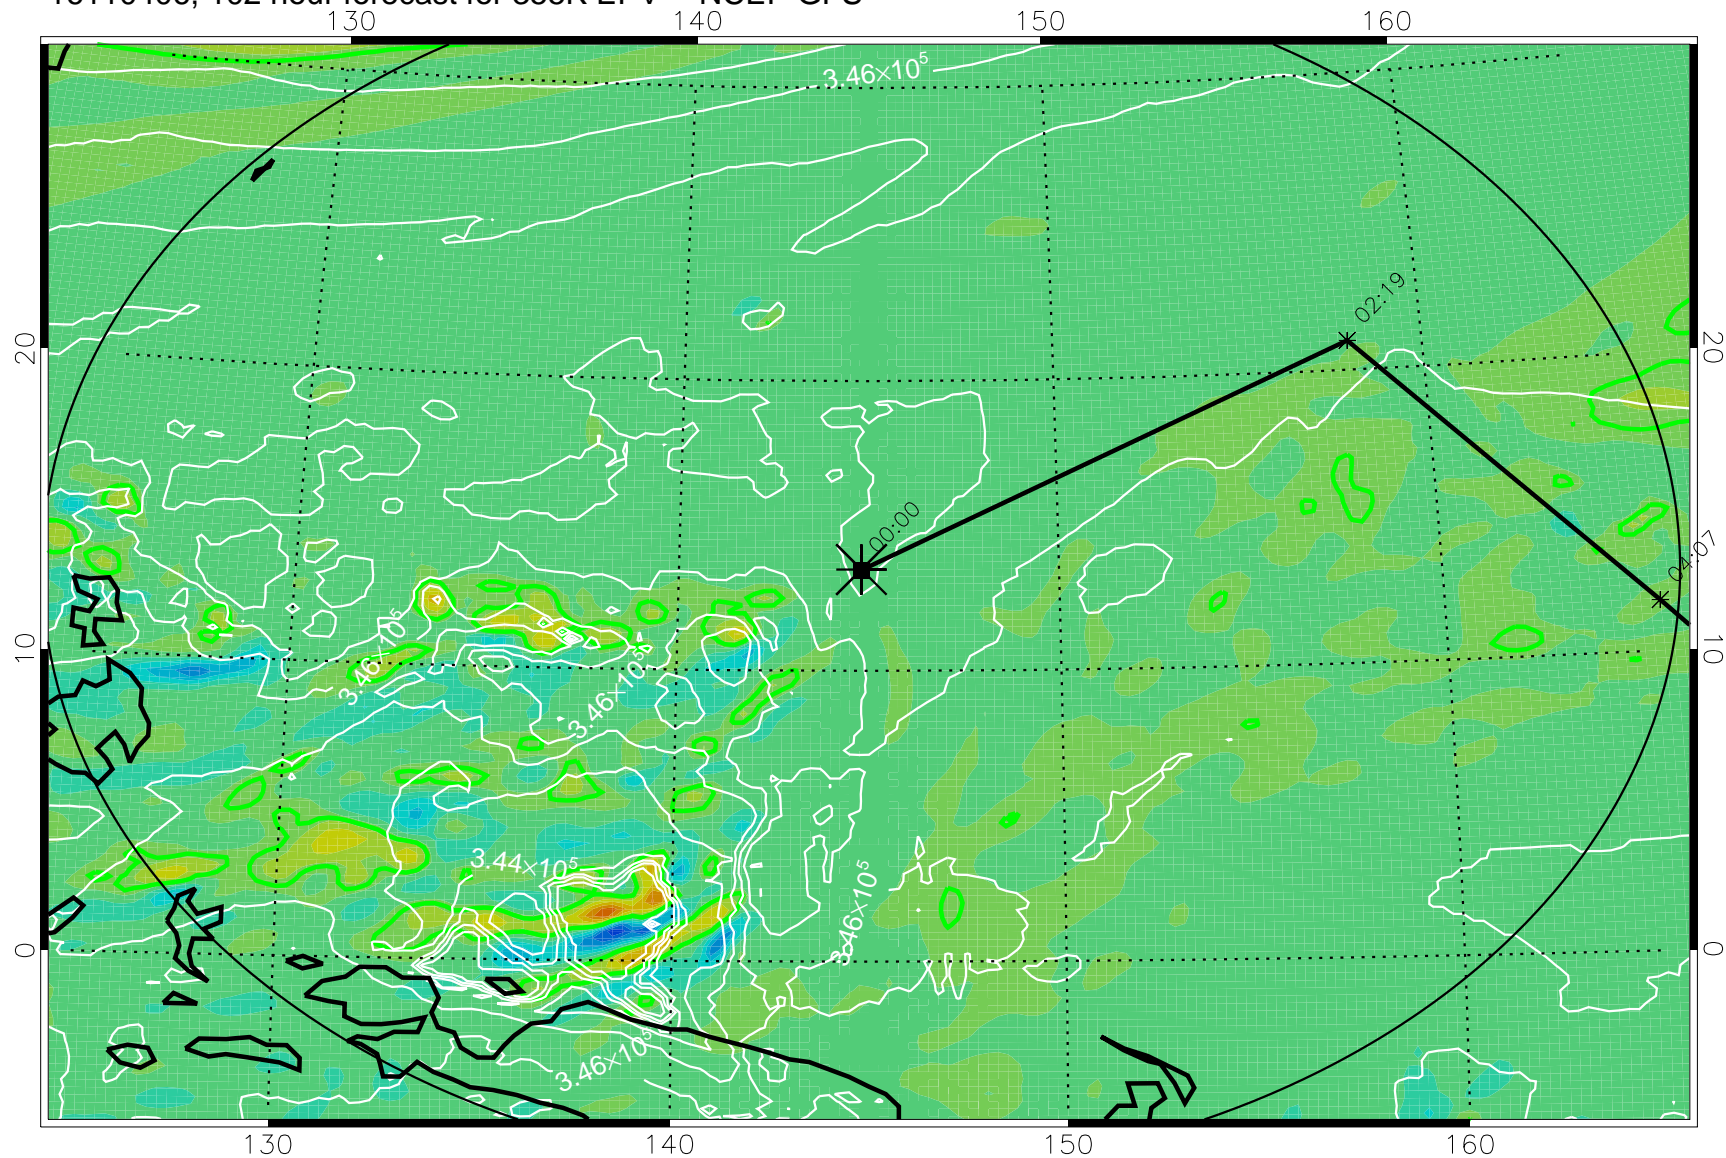

16110312, 084 hour forecast for 355K EPV -- NCEP GFS

355K Montgomery Streamfunction, white  
EPV Tropopause (2 PVU) Position  
Range ring of 2304 km

16110318, 090 hour forecast for 355K EPV -- NCEP GFS

355K Montgomery Streamfunction, white  
EPV Tropopause (2 PVU) Position  
Range ring of 2304 km

16110400, 096 hour forecast for 355K EPV -- NCEP GFS

355K Montgomery Streamfunction, white  
EPV Tropopause (2 PVU) Position  
Range ring of 2304 km

16110406, 102 hour forecast for 355K EPV -- NCEP GFS

355K Montgomery Streamfunction, white  
EPV Tropopause (2 PVU) Position  
Range ring of 2304 km

16110412, 108 hour forecast for 355K EPV -- NCEP GFS

355K Montgomery Streamfunction, white  
EPV Tropopause (2 PVU) Position  
Range ring of 2304 km

16110418, 114 hour forecast for 355K EPV -- NCEP GFS

355K Montgomery Streamfunction, white  
EPV Tropopause (2 PVU) Position  
Range ring of 2304 km

16110500, 120 hour forecast for 355K EPV -- NCEP GFS

355K Montgomery Streamfunction, white  
EPV Tropopause (2 PVU) Position  
Range ring of 2304 km