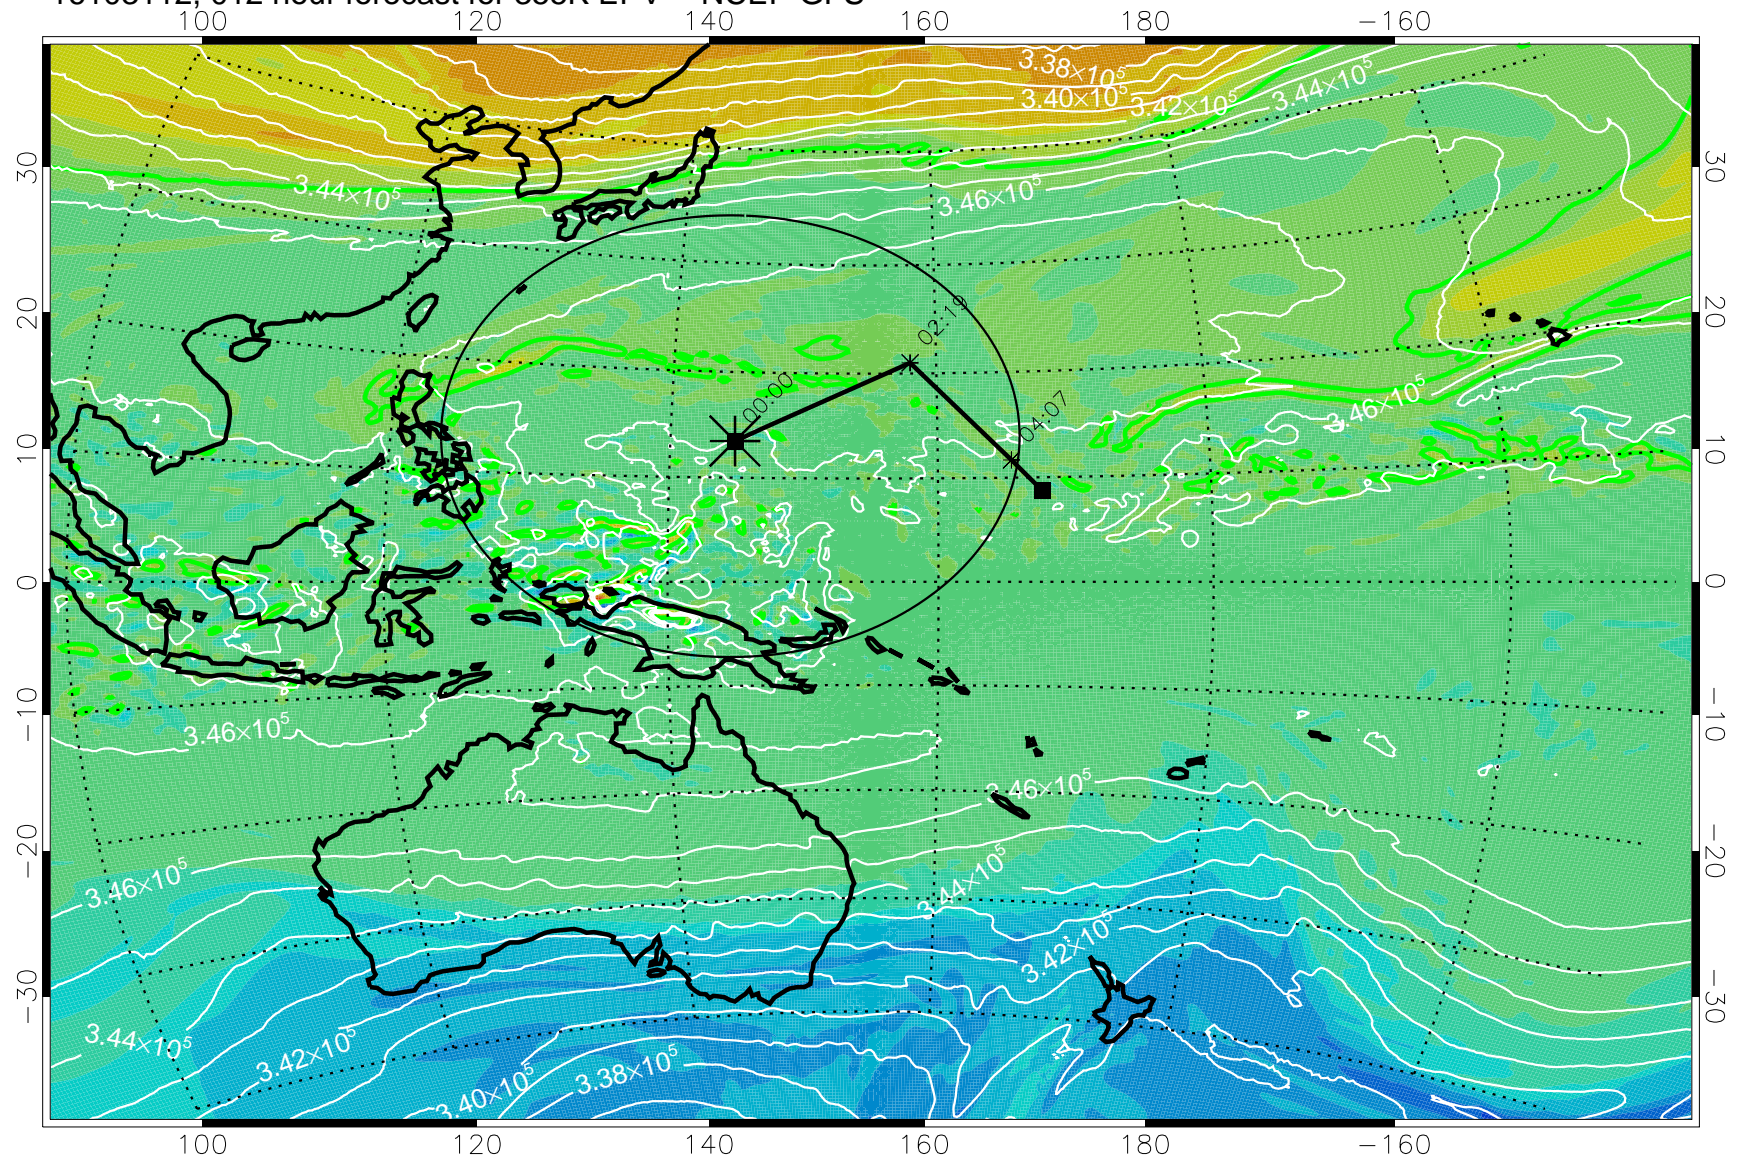

16103106, 006 hour forecast for 355K EPV -- NCEP GFS

355K Montgomery Streamfunction, white
EPV Tropopause (2 PVU) Position
Range ring of 2304 km

16103112, 012 hour forecast for 355K EPV -- NCEP GFS

355K Montgomery Streamfunction, white
EPV Tropopause (2 PVU) Position
Range ring of 2304 km

16103118, 018 hour forecast for 355K EPV -- NCEP GFS

355K Montgomery Streamfunction, white
EPV Tropopause (2 PVU) Position
Range ring of 2304 km

16110100, 024 hour forecast for 355K EPV -- NCEP GFS

355K Montgomery Streamfunction, white
EPV Tropopause (2 PVU) Position
Range ring of 2304 km

16110106, 030 hour forecast for 355K EPV -- NCEP GFS

355K Montgomery Streamfunction, white
EPV Tropopause (2 PVU) Position
Range ring of 2304 km

16110112, 036 hour forecast for 355K EPV -- NCEP GFS

355K Montgomery Streamfunction, white
EPV Tropopause (2 PVU) Position
Range ring of 2304 km

16110118, 042 hour forecast for 355K EPV -- NCEP GFS

355K Montgomery Streamfunction, white
EPV Tropopause (2 PVU) Position
Range ring of 2304 km

16110200, 048 hour forecast for 355K EPV -- NCEP GFS

355K Montgomery Streamfunction, white
EPV Tropopause (2 PVU) Position
Range ring of 2304 km