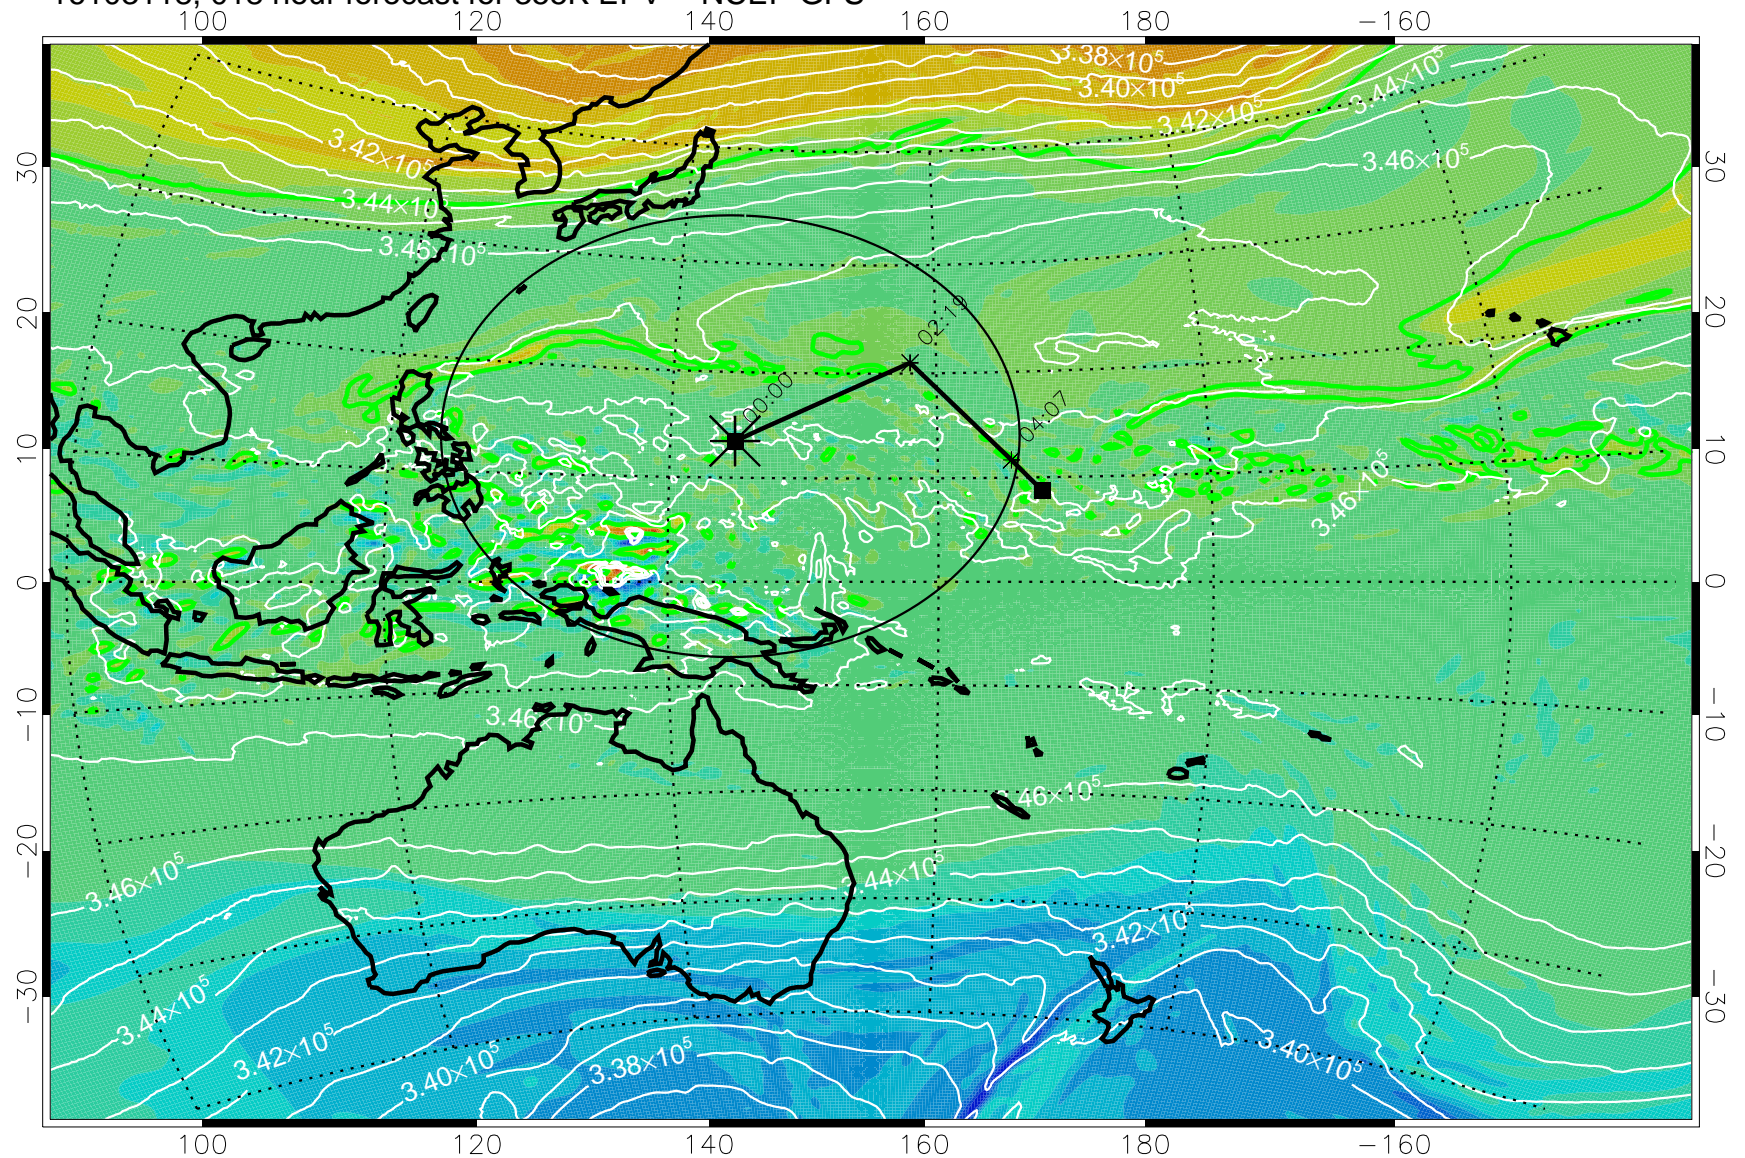

16103106, 006 hour forecast for 355K EPV -- NCEP GFS

355K Montgomery Streamfunction, white
EPV Tropopause (2 PVU) Position
Range ring of 2304 km

16103112, 012 hour forecast for 355K EPV -- NCEP GFS

355K Montgomery Streamfunction, white
EPV Tropopause (2 PVU) Position
Range ring of 2304 km

16103118, 018 hour forecast for 355K EPV -- NCEP GFS

355K Montgomery Streamfunction, white
EPV Tropopause (2 PVU) Position
Range ring of 2304 km

16110100, 024 hour forecast for 355K EPV -- NCEP GFS

355K Montgomery Streamfunction, white
EPV Tropopause (2 PVU) Position
Range ring of 2304 km

16110106, 030 hour forecast for 355K EPV -- NCEP GFS

355K Montgomery Streamfunction, white
EPV Tropopause (2 PVU) Position
Range ring of 2304 km

16110112, 036 hour forecast for 355K EPV -- NCEP GFS

355K Montgomery Streamfunction, white
EPV Tropopause (2 PVU) Position
Range ring of 2304 km

16110118, 042 hour forecast for 355K EPV -- NCEP GFS

355K Montgomery Streamfunction, white
EPV Tropopause (2 PVU) Position
Range ring of 2304 km

16110200, 048 hour forecast for 355K EPV -- NCEP GFS

355K Montgomery Streamfunction, white
EPV Tropopause (2 PVU) Position
Range ring of 2304 km