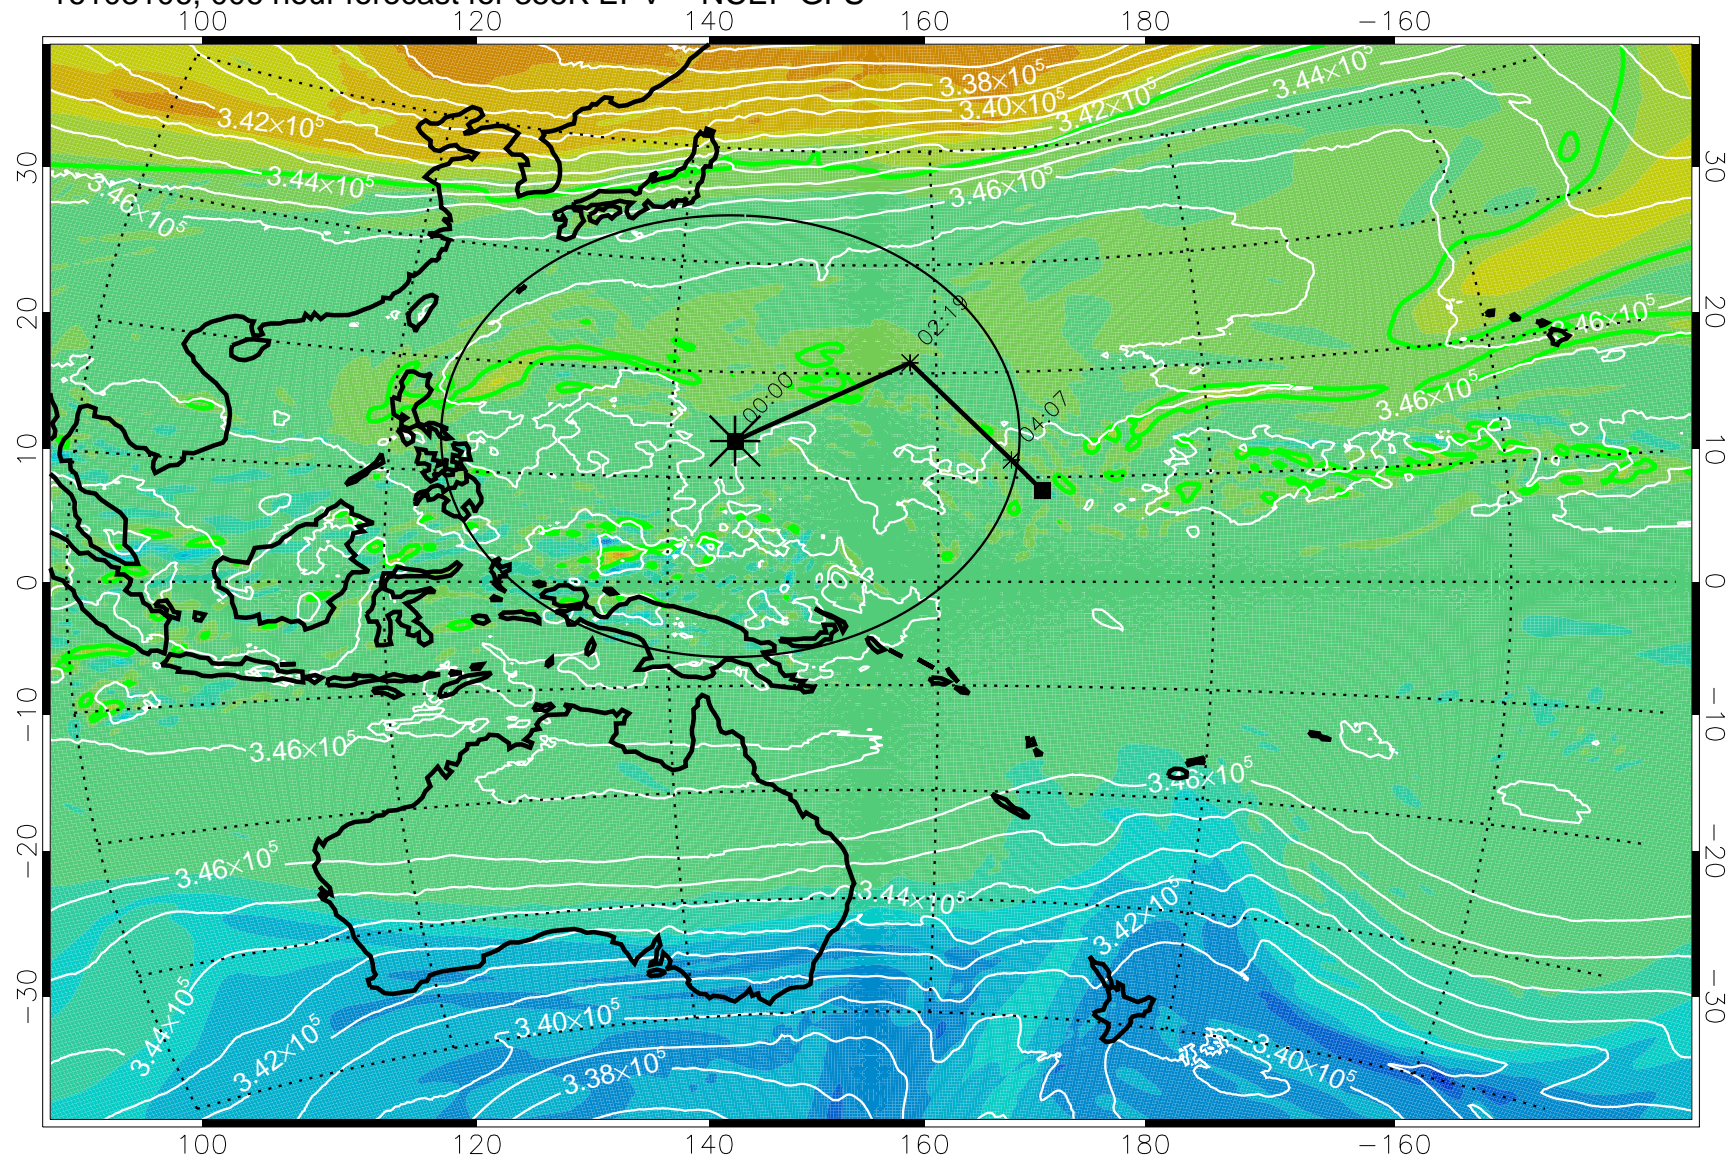

16103106, 006 hour forecast for 355K EPV -- NCEP GFS

355K Montgomery Streamfunction, white
EPV Tropopause (2 PVU) Position
Range ring of 2304 km

16103112, 012 hour forecast for 355K EPV -- NCEP GFS

355K Montgomery Streamfunction, white
EPV Tropopause (2 PVU) Position
Range ring of 2304 km

16103118, 018 hour forecast for 355K EPV -- NCEP GFS

355K Montgomery Streamfunction, white
EPV Tropopause (2 PVU) Position
Range ring of 2304 km

16110100, 024 hour forecast for 355K EPV -- NCEP GFS

355K Montgomery Streamfunction, white
EPV Tropopause (2 PVU) Position
Range ring of 2304 km

16110106, 030 hour forecast for 355K EPV -- NCEP GFS

355K Montgomery Streamfunction, white
EPV Tropopause (2 PVU) Position
Range ring of 2304 km

16110112, 036 hour forecast for 355K EPV -- NCEP GFS

355K Montgomery Streamfunction, white
EPV Tropopause (2 PVU) Position
Range ring of 2304 km

16110118, 042 hour forecast for 355K EPV -- NCEP GFS

355K Montgomery Streamfunction, white
EPV Tropopause (2 PVU) Position
Range ring of 2304 km

16110200, 048 hour forecast for 355K EPV -- NCEP GFS

355K Montgomery Streamfunction, white
EPV Tropopause (2 PVU) Position
Range ring of 2304 km