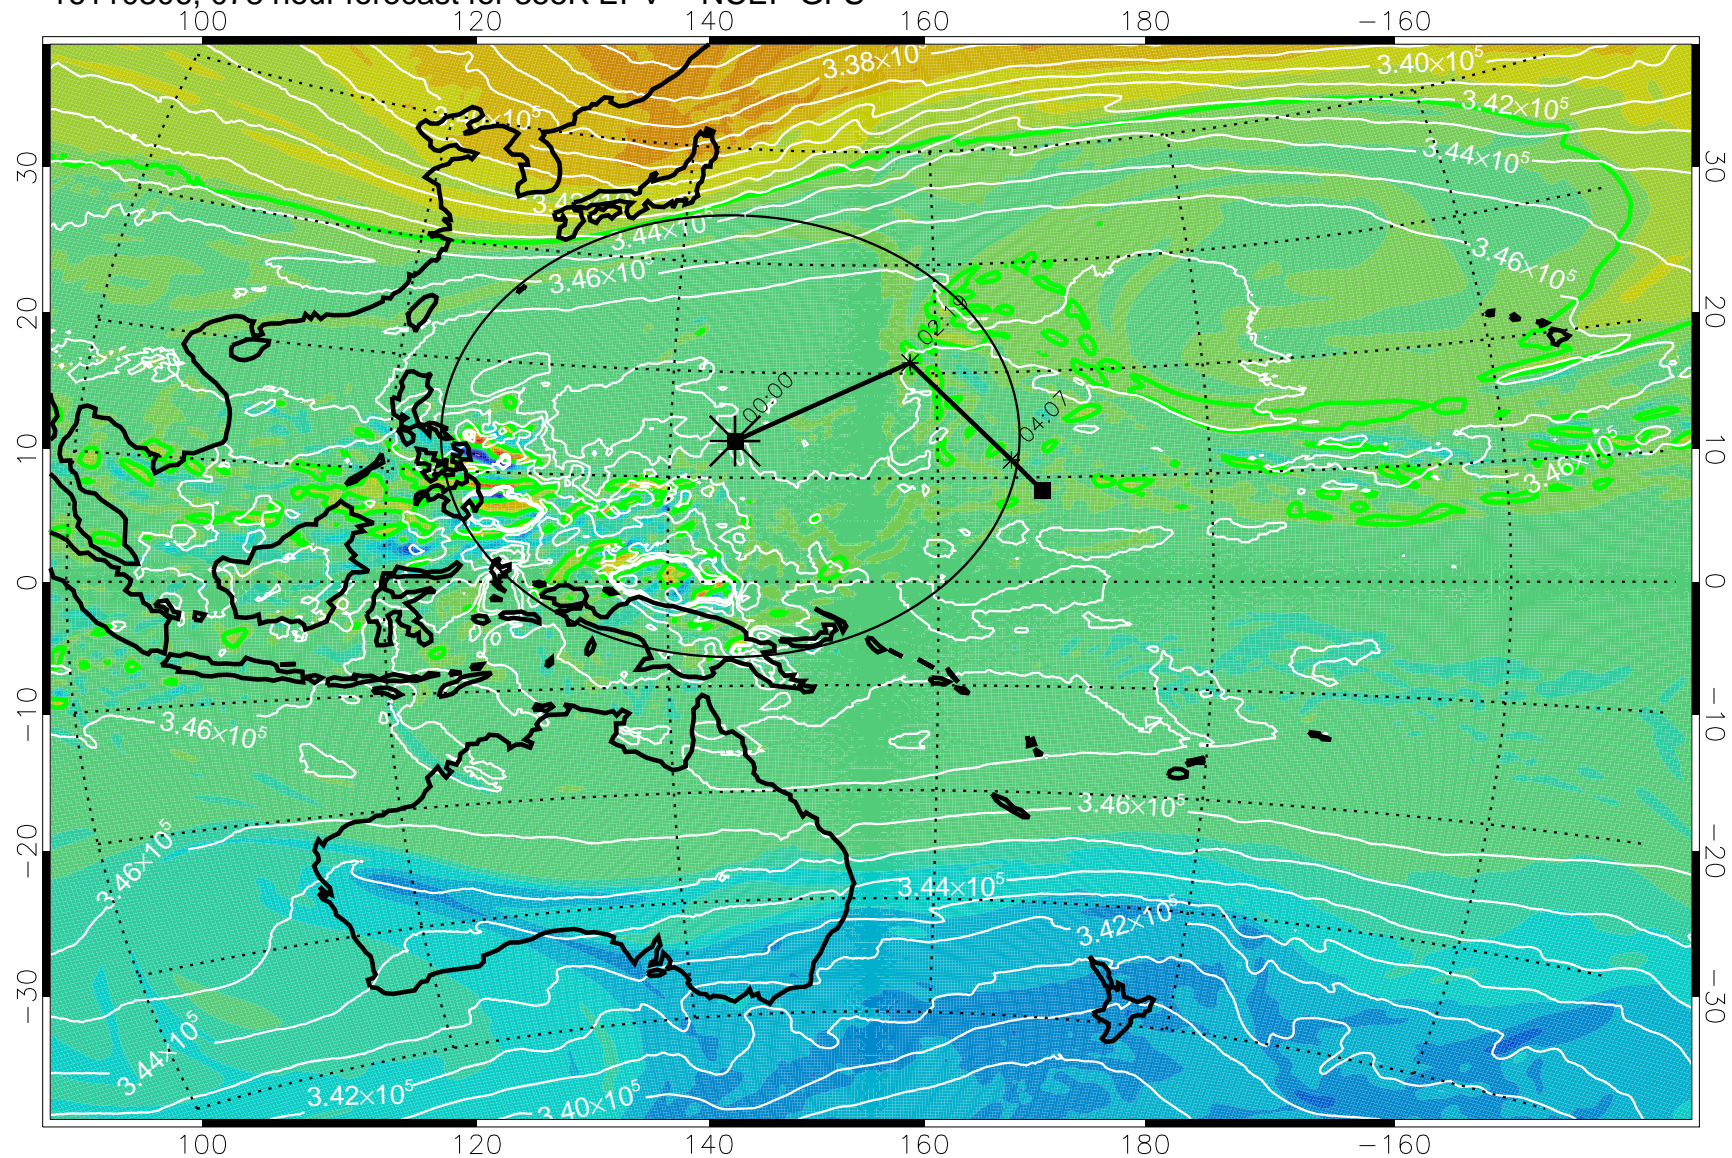

16110206, 054 hour forecast for 355K EPV -- NCEP GFS

355K Montgomery Streamfunction, white
EPV Tropopause (2 PVU) Position
Range ring of 2304 km

16110212, 060 hour forecast for 355K EPV -- NCEP GFS

355K Montgomery Streamfunction, white
EPV Tropopause (2 PVU) Position
Range ring of 2304 km

16110218, 066 hour forecast for 355K EPV -- NCEP GFS

355K Montgomery Streamfunction, white
EPV Tropopause (2 PVU) Position
Range ring of 2304 km

16110300, 072 hour forecast for 355K EPV -- NCEP GFS

355K Montgomery Streamfunction, white
EPV Tropopause (2 PVU) Position
Range ring of 2304 km

16110306, 078 hour forecast for 355K EPV -- NCEP GFS

355K Montgomery Streamfunction, white
EPV Tropopause (2 PVU) Position
Range ring of 2304 km

16110312, 084 hour forecast for 355K EPV -- NCEP GFS

355K Montgomery Streamfunction, white
EPV Tropopause (2 PVU) Position
Range ring of 2304 km

16110318, 090 hour forecast for 355K EPV -- NCEP GFS

355K Montgomery Streamfunction, white
EPV Tropopause (2 PVU) Position
Range ring of 2304 km

16110400, 096 hour forecast for 355K EPV -- NCEP GFS

355K Montgomery Streamfunction, white
EPV Tropopause (2 PVU) Position
Range ring of 2304 km