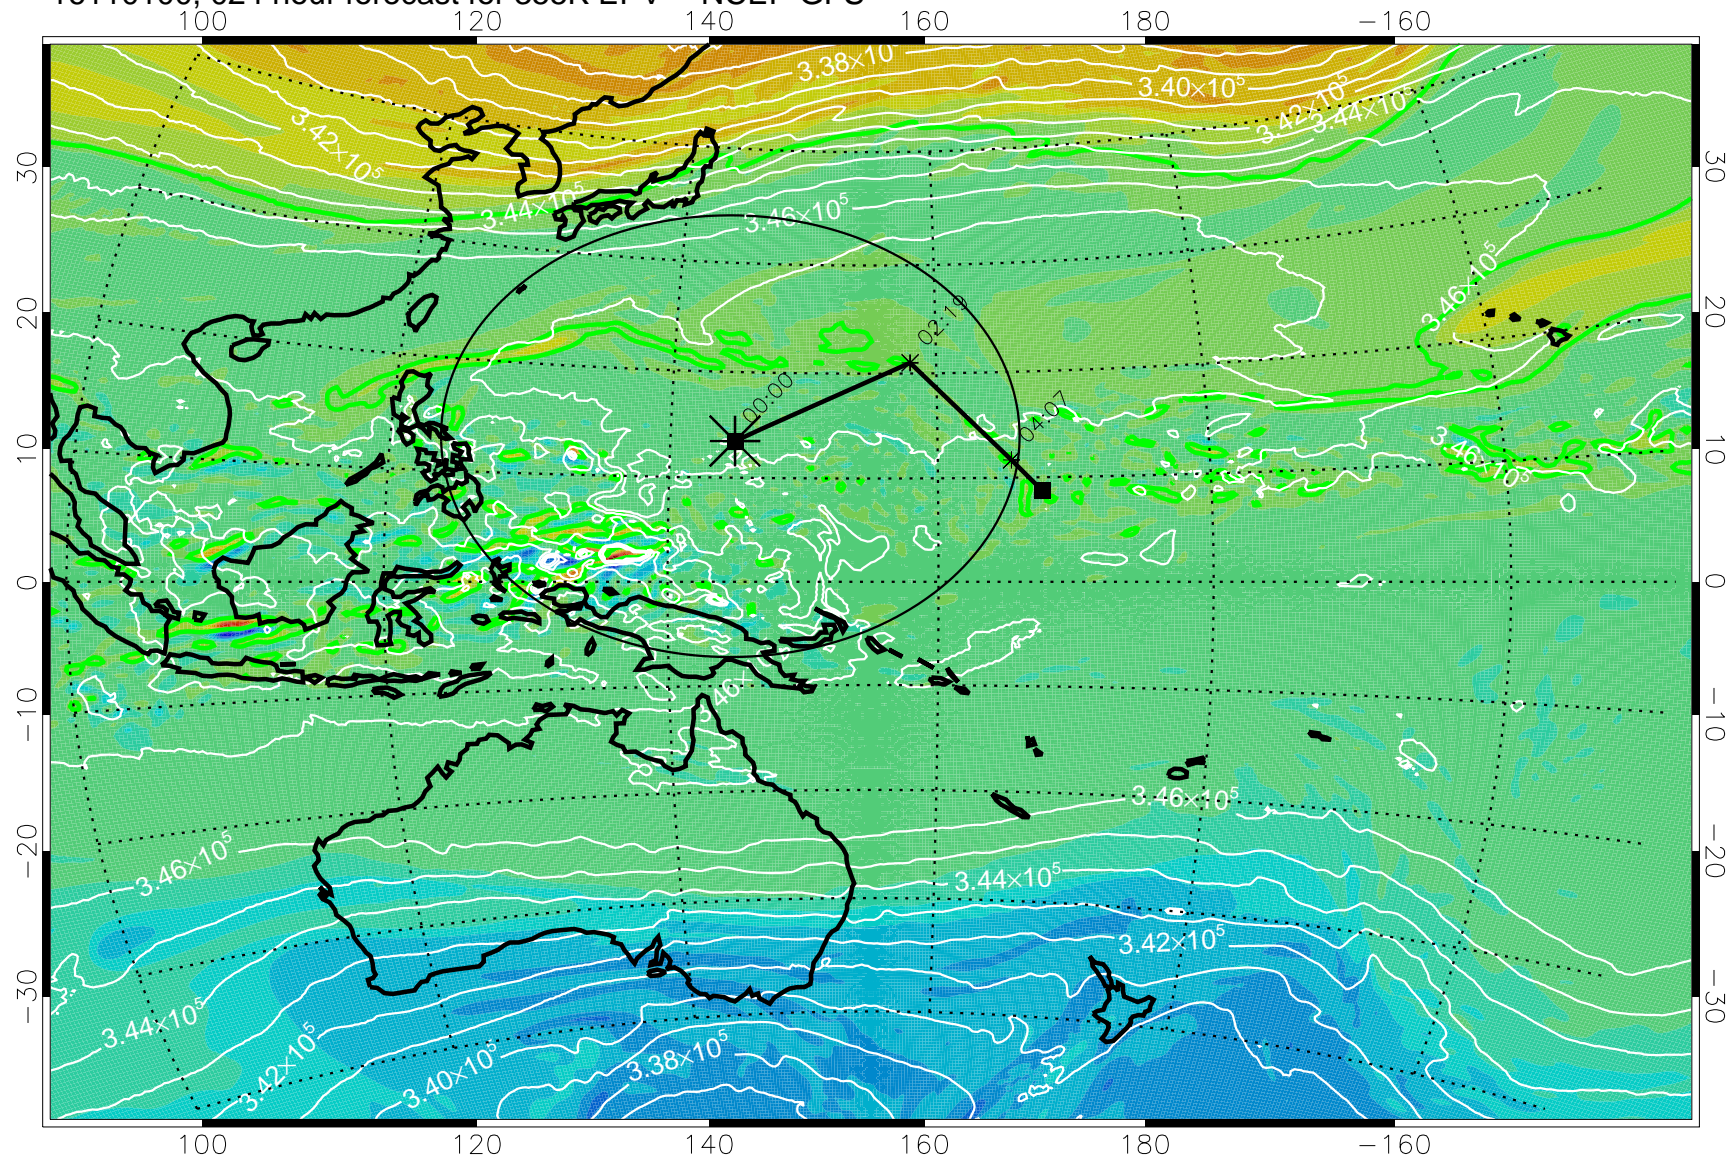

16103106, 006 hour forecast for 355K EPV -- NCEP GFS

355K Montgomery Streamfunction, white
EPV Tropopause (2 PVU) Position
Range ring of 2304 km

16103112, 012 hour forecast for 355K EPV -- NCEP GFS

355K Montgomery Streamfunction, white
EPV Tropopause (2 PVU) Position
Range ring of 2304 km

16103118, 018 hour forecast for 355K EPV -- NCEP GFS

355K Montgomery Streamfunction, white
EPV Tropopause (2 PVU) Position
Range ring of 2304 km

16110100, 024 hour forecast for 355K EPV -- NCEP GFS

355K Montgomery Streamfunction, white
EPV Tropopause (2 PVU) Position
Range ring of 2304 km

16110106, 030 hour forecast for 355K EPV -- NCEP GFS

355K Montgomery Streamfunction, white
EPV Tropopause (2 PVU) Position
Range ring of 2304 km

16110112, 036 hour forecast for 355K EPV -- NCEP GFS

355K Montgomery Streamfunction, white
EPV Tropopause (2 PVU) Position
Range ring of 2304 km

16110118, 042 hour forecast for 355K EPV -- NCEP GFS

355K Montgomery Streamfunction, white
EPV Tropopause (2 PVU) Position
Range ring of 2304 km

16110200, 048 hour forecast for 355K EPV -- NCEP GFS

355K Montgomery Streamfunction, white
EPV Tropopause (2 PVU) Position
Range ring of 2304 km