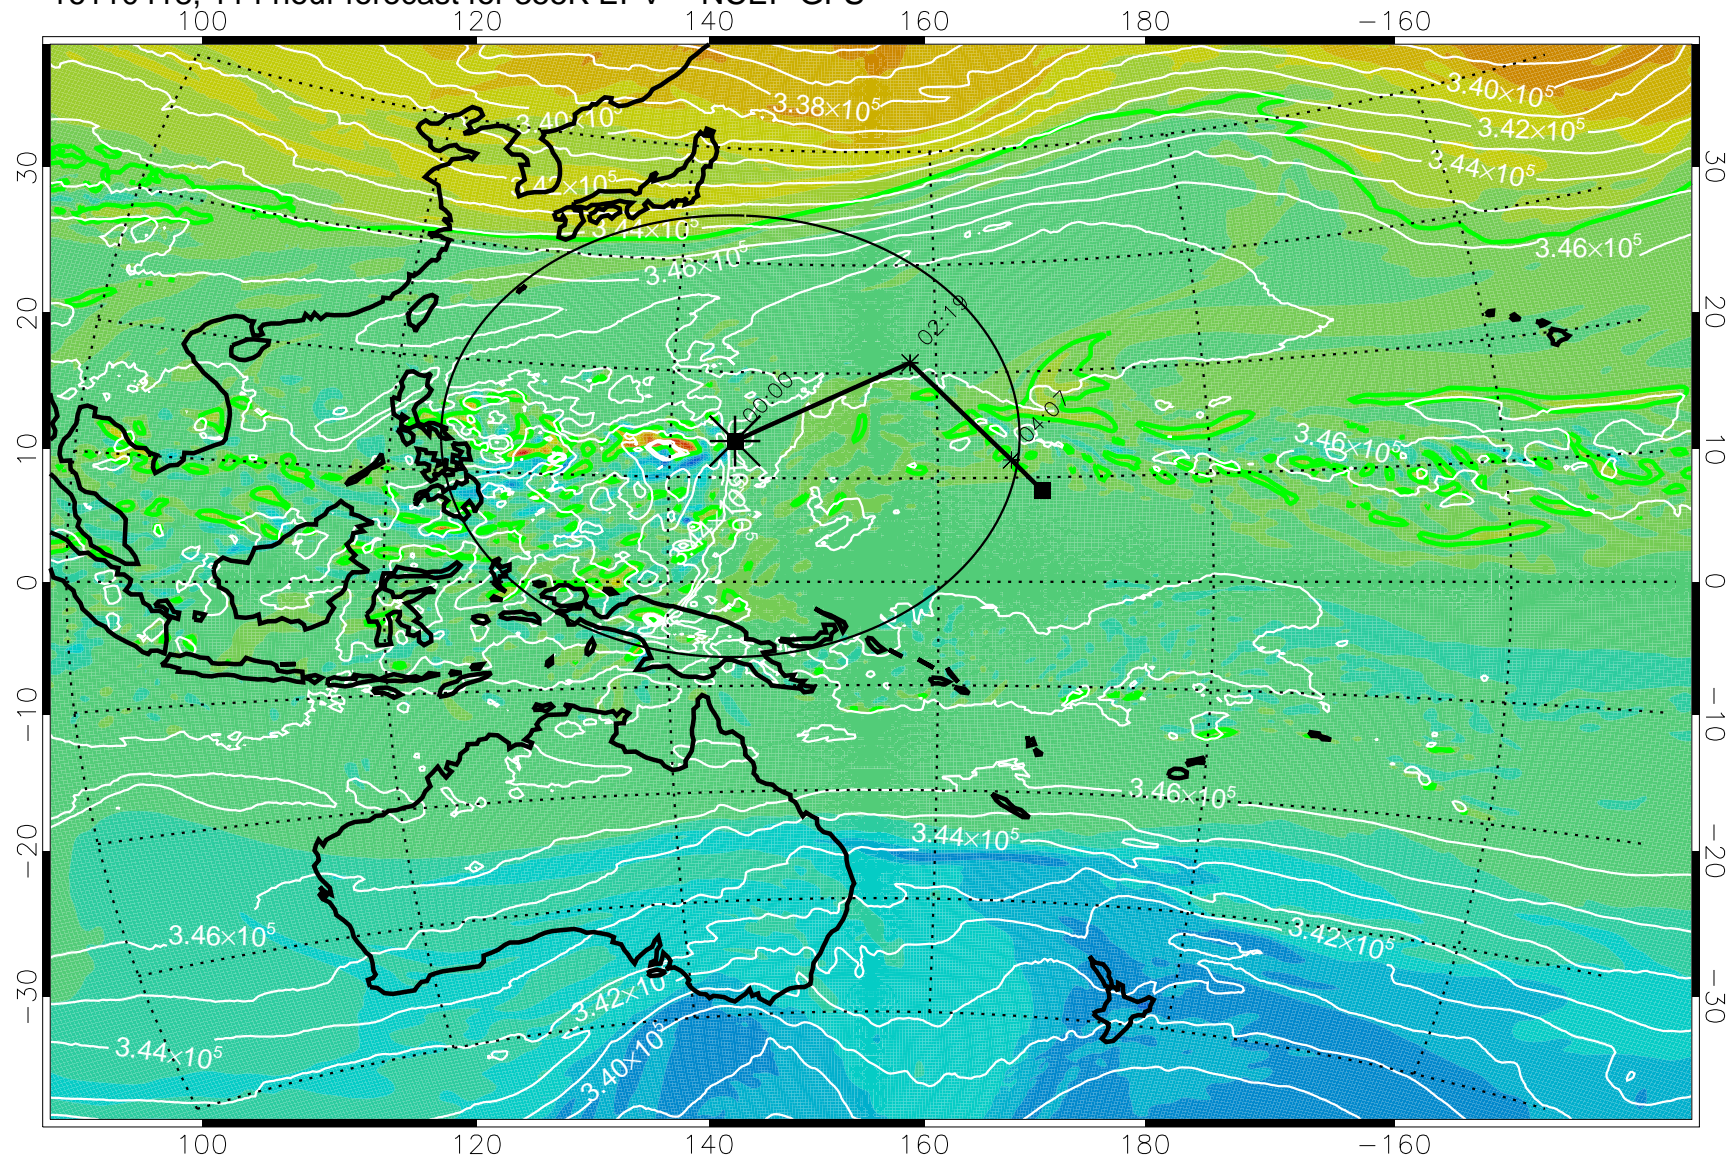

16110318, 090 hour forecast for 355K EPV -- NCEP GFS

355K Montgomery Streamfunction, white
EPV Tropopause (2 PVU) Position
Range ring of 2304 km

16110400, 096 hour forecast for 355K EPV -- NCEP GFS

355K Montgomery Streamfunction, white
EPV Tropopause (2 PVU) Position
Range ring of 2304 km

16110406, 102 hour forecast for 355K EPV -- NCEP GFS

355K Montgomery Streamfunction, white
EPV Tropopause (2 PVU) Position
Range ring of 2304 km

16110412, 108 hour forecast for 355K EPV -- NCEP GFS

355K Montgomery Streamfunction, white
EPV Tropopause (2 PVU) Position
Range ring of 2304 km

16110418, 114 hour forecast for 355K EPV -- NCEP GFS

355K Montgomery Streamfunction, white
EPV Tropopause (2 PVU) Position
Range ring of 2304 km

16110500, 120 hour forecast for 355K EPV -- NCEP GFS

355K Montgomery Streamfunction, white
EPV Tropopause (2 PVU) Position
Range ring of 2304 km