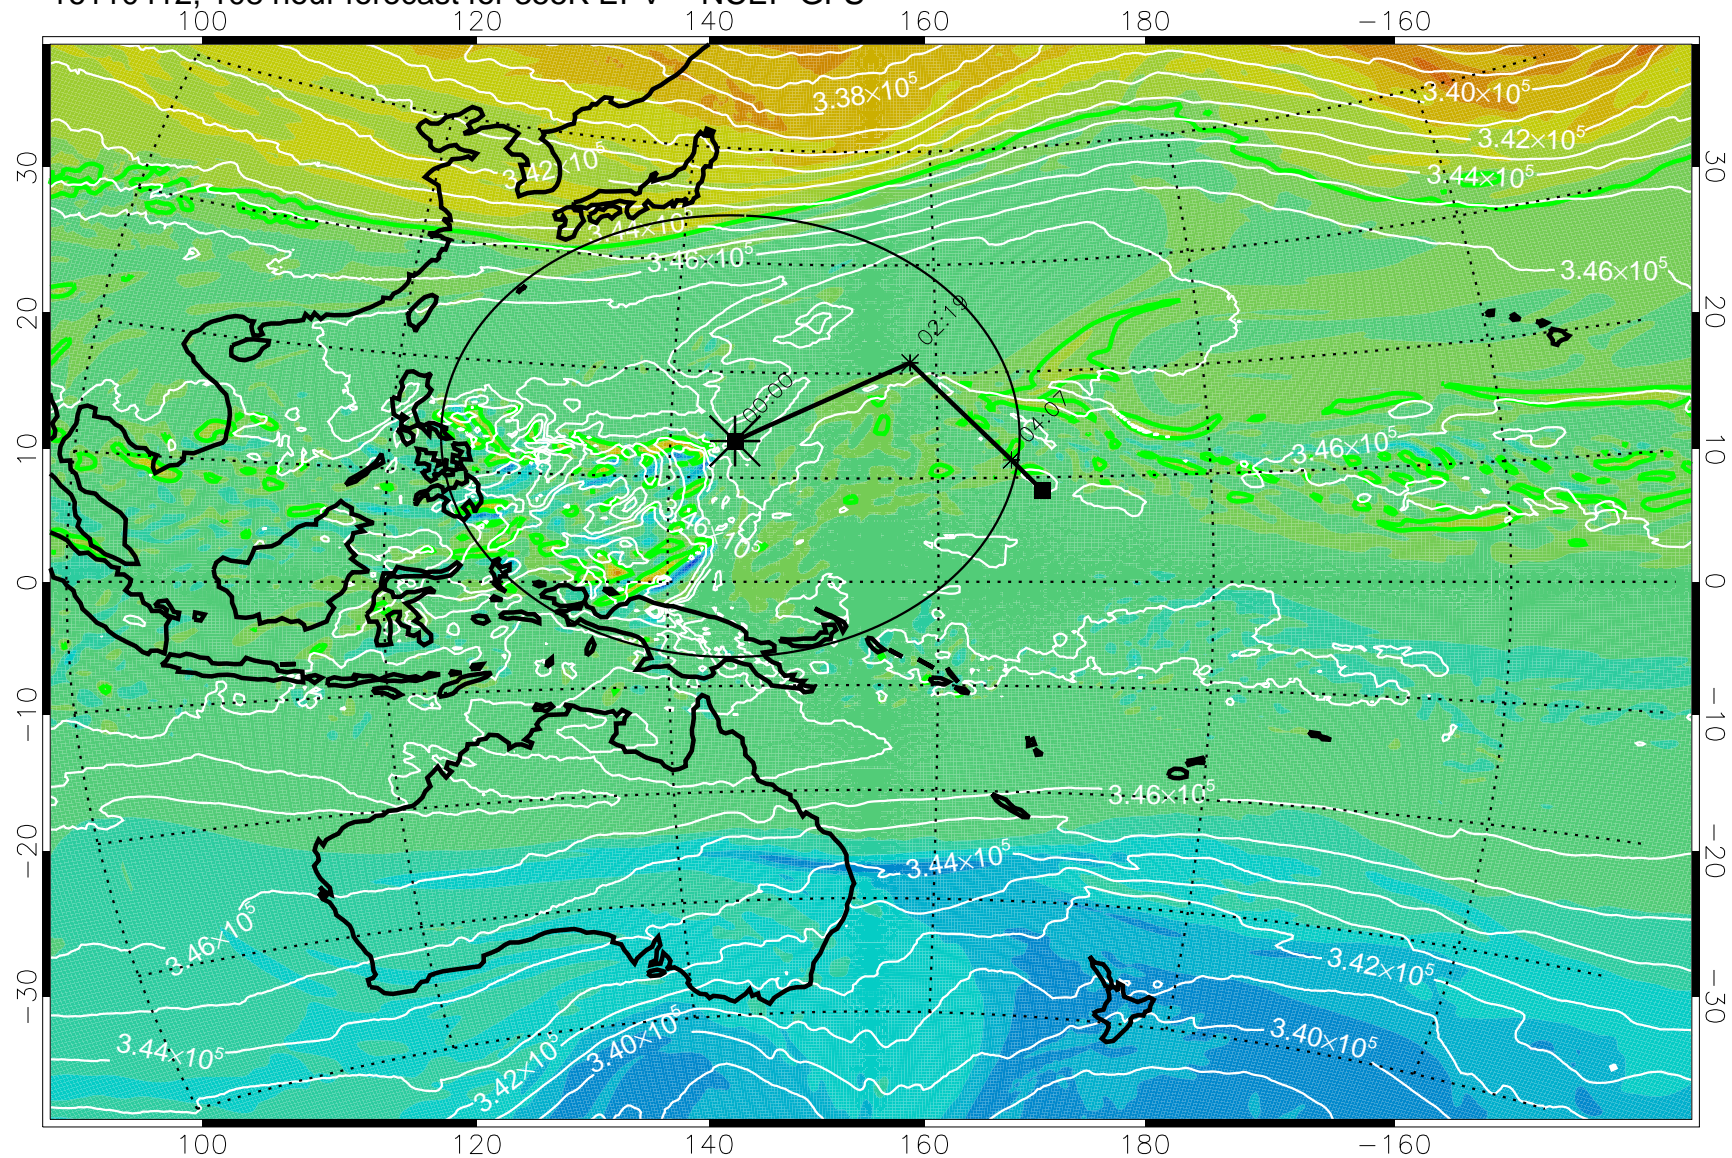

16110306, 078 hour forecast for 355K EPV -- NCEP GFS

355K Montgomery Streamfunction, white
EPV Tropopause (2 PVU) Position
Range ring of 2304 km

16110312, 084 hour forecast for 355K EPV -- NCEP GFS

355K Montgomery Streamfunction, white
EPV Tropopause (2 PVU) Position
Range ring of 2304 km

16110318, 090 hour forecast for 355K EPV -- NCEP GFS

355K Montgomery Streamfunction, white
EPV Tropopause (2 PVU) Position
Range ring of 2304 km

16110400, 096 hour forecast for 355K EPV -- NCEP GFS

355K Montgomery Streamfunction, white
EPV Tropopause (2 PVU) Position
Range ring of 2304 km

16110406, 102 hour forecast for 355K EPV -- NCEP GFS

355K Montgomery Streamfunction, white
EPV Tropopause (2 PVU) Position
Range ring of 2304 km

16110412, 108 hour forecast for 355K EPV -- NCEP GFS

355K Montgomery Streamfunction, white
EPV Tropopause (2 PVU) Position
Range ring of 2304 km

16110418, 114 hour forecast for 355K EPV -- NCEP GFS

355K Montgomery Streamfunction, white
EPV Tropopause (2 PVU) Position
Range ring of 2304 km

16110500, 120 hour forecast for 355K EPV -- NCEP GFS

355K Montgomery Streamfunction, white
EPV Tropopause (2 PVU) Position
Range ring of 2304 km