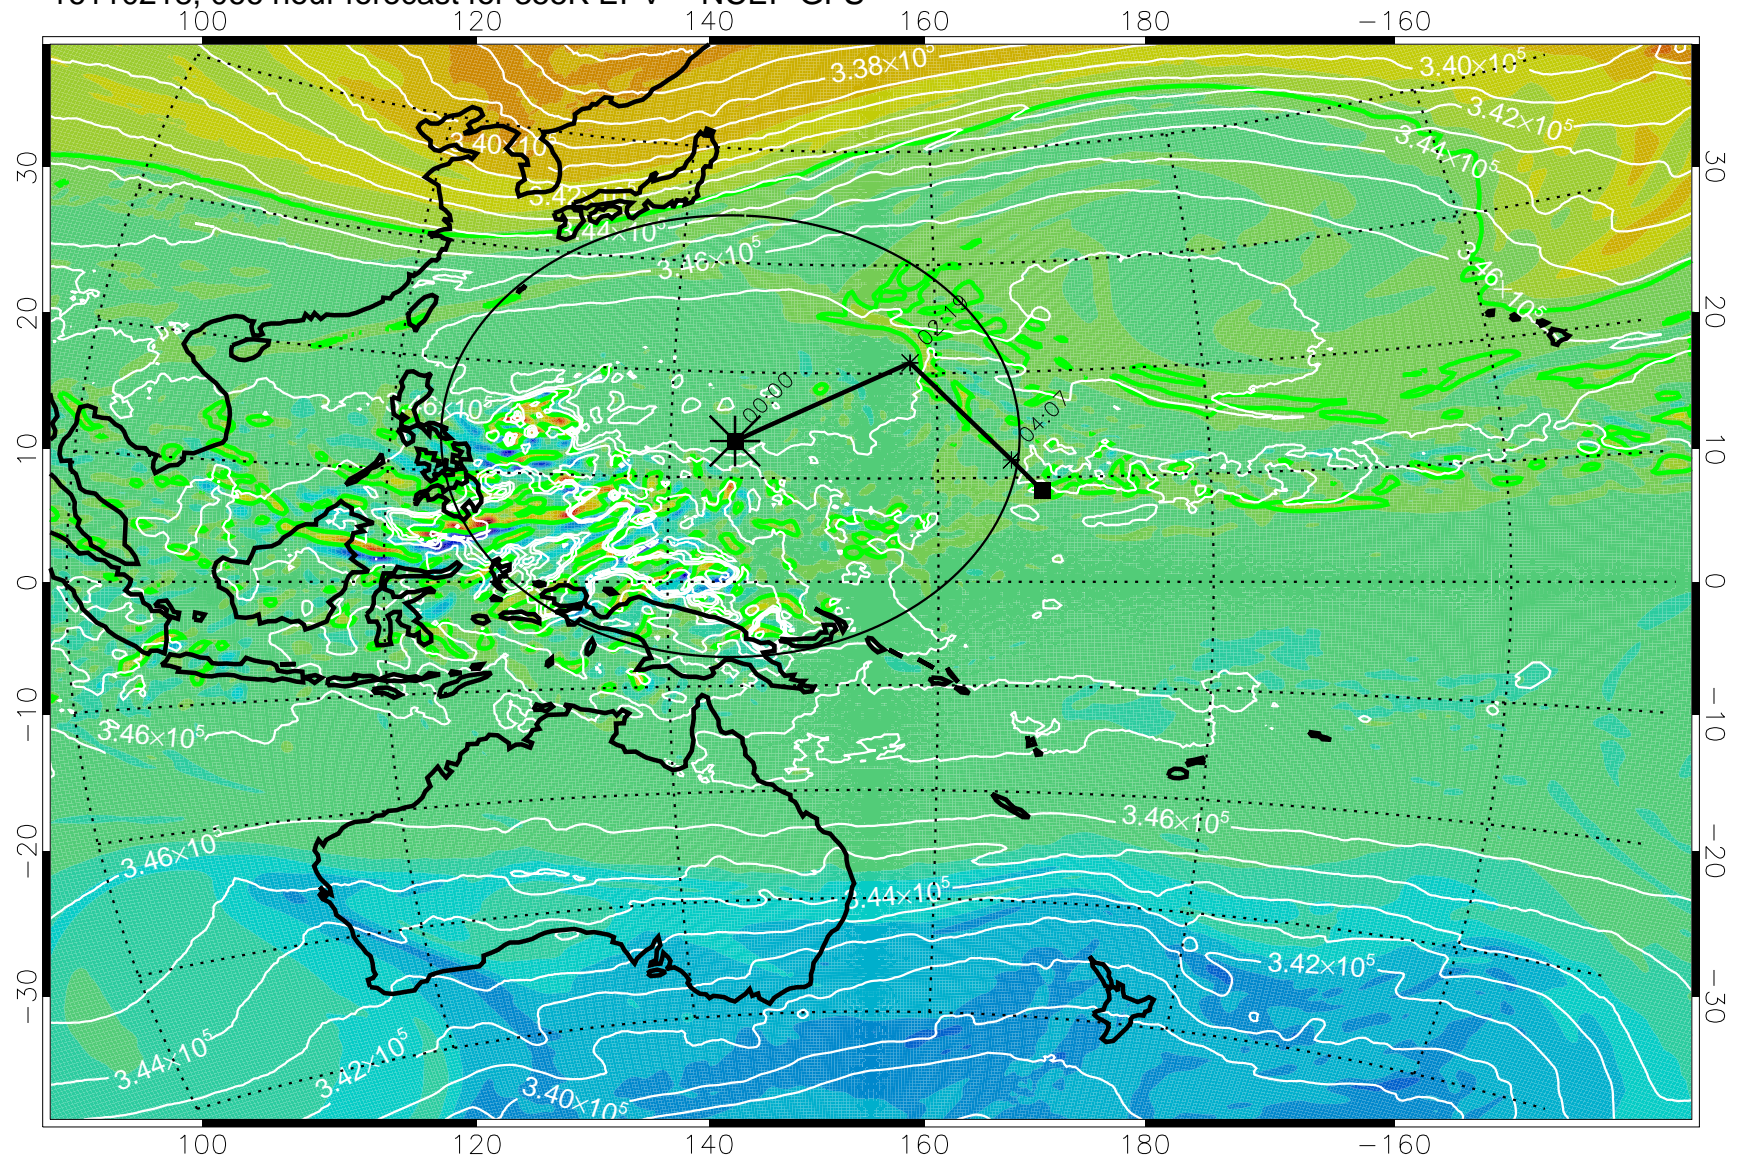

16110118, 042 hour forecast for 355K EPV -- NCEP GFS

355K Montgomery Streamfunction, white
EPV Tropopause (2 PVU) Position
Range ring of 2304 km

16110200, 048 hour forecast for 355K EPV -- NCEP GFS

355K Montgomery Streamfunction, white
EPV Tropopause (2 PVU) Position
Range ring of 2304 km

16110206, 054 hour forecast for 355K EPV -- NCEP GFS

355K Montgomery Streamfunction, white
EPV Tropopause (2 PVU) Position
Range ring of 2304 km

16110212, 060 hour forecast for 355K EPV -- NCEP GFS

355K Montgomery Streamfunction, white
EPV Tropopause (2 PVU) Position
Range ring of 2304 km

16110218, 066 hour forecast for 355K EPV -- NCEP GFS

355K Montgomery Streamfunction, white
EPV Tropopause (2 PVU) Position
Range ring of 2304 km

16110300, 072 hour forecast for 355K EPV -- NCEP GFS

355K Montgomery Streamfunction, white
EPV Tropopause (2 PVU) Position
Range ring of 2304 km

16110306, 078 hour forecast for 355K EPV -- NCEP GFS

355K Montgomery Streamfunction, white
EPV Tropopause (2 PVU) Position
Range ring of 2304 km

16110312, 084 hour forecast for 355K EPV -- NCEP GFS

355K Montgomery Streamfunction, white
EPV Tropopause (2 PVU) Position
Range ring of 2304 km