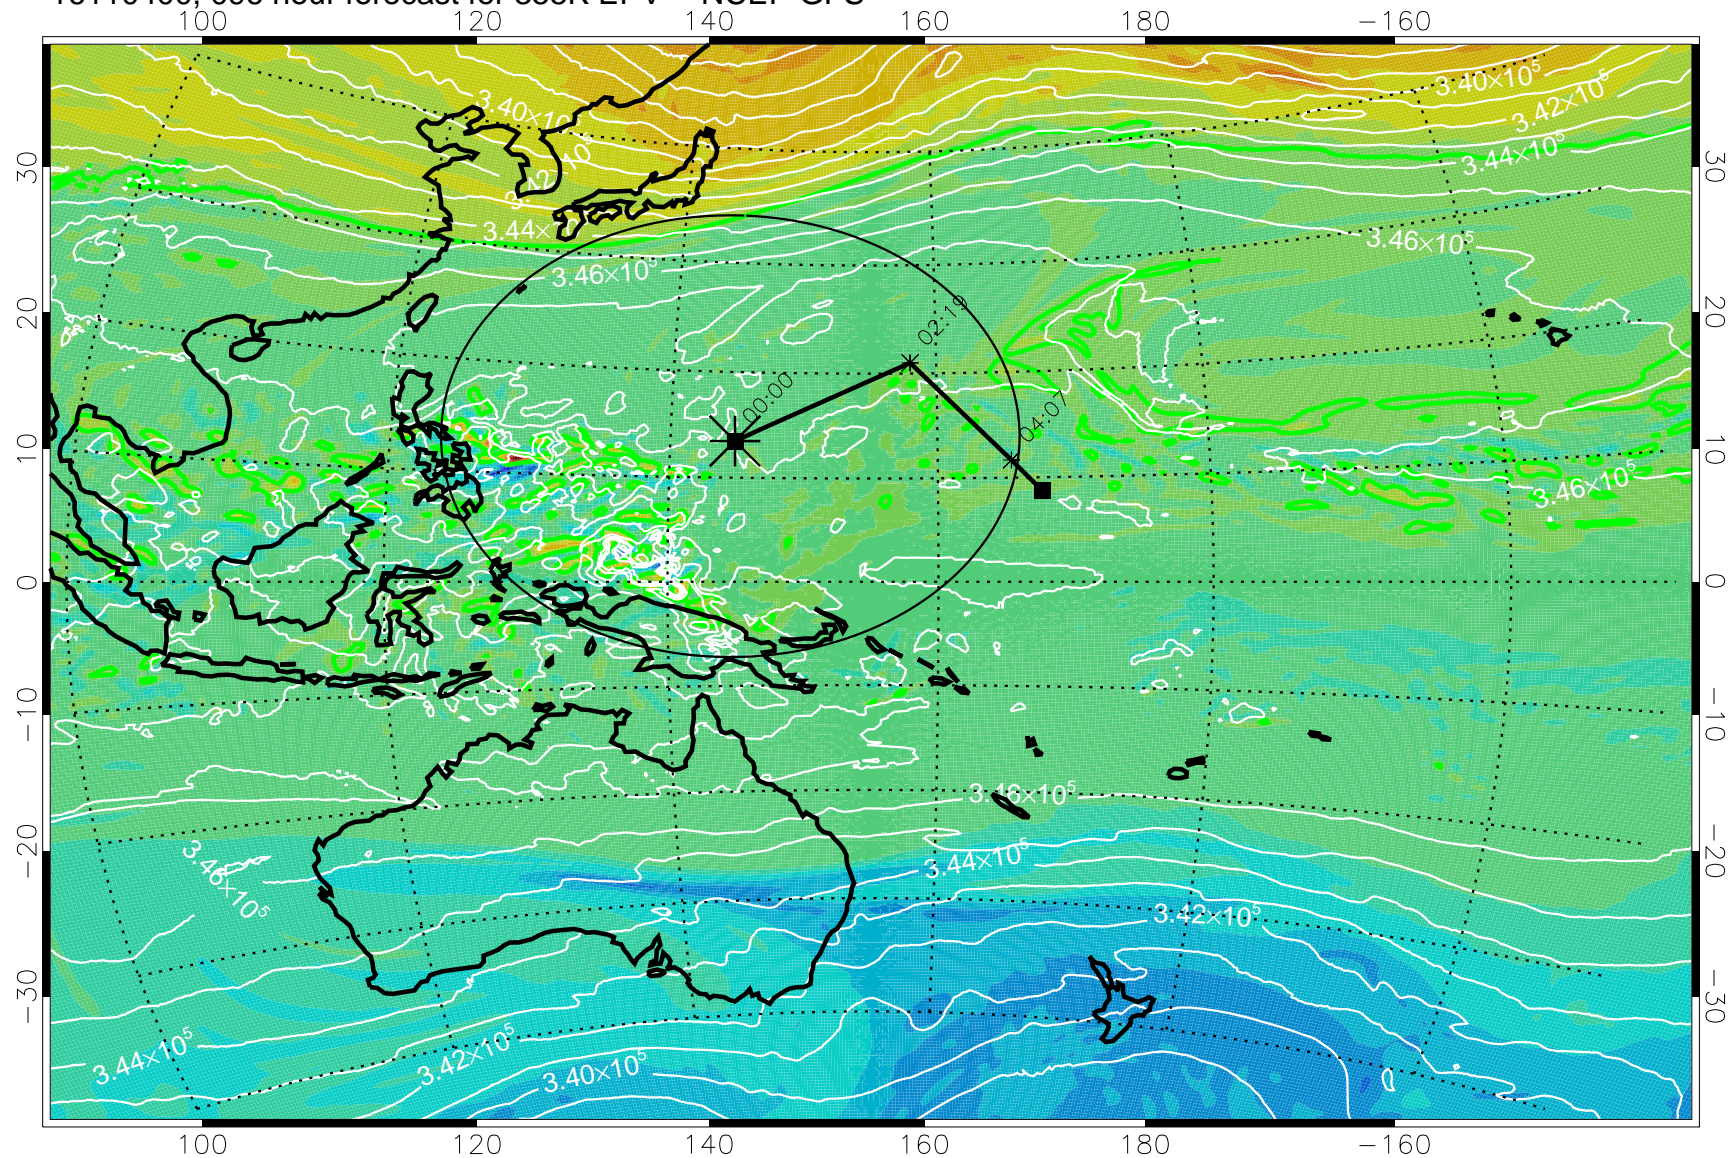

16110218, 066 hour forecast for 355K EPV -- NCEP GFS

355K Montgomery Streamfunction, white
EPV Tropopause (2 PVU) Position
Range ring of 2304 km

16110300, 072 hour forecast for 355K EPV -- NCEP GFS

355K Montgomery Streamfunction, white
EPV Tropopause (2 PVU) Position
Range ring of 2304 km

16110306, 078 hour forecast for 355K EPV -- NCEP GFS

355K Montgomery Streamfunction, white
EPV Tropopause (2 PVU) Position
Range ring of 2304 km

16110312, 084 hour forecast for 355K EPV -- NCEP GFS

355K Montgomery Streamfunction, white
EPV Tropopause (2 PVU) Position
Range ring of 2304 km

16110318, 090 hour forecast for 355K EPV -- NCEP GFS

355K Montgomery Streamfunction, white
EPV Tropopause (2 PVU) Position
Range ring of 2304 km

16110400, 096 hour forecast for 355K EPV -- NCEP GFS

355K Montgomery Streamfunction, white
EPV Tropopause (2 PVU) Position
Range ring of 2304 km

16110406, 102 hour forecast for 355K EPV -- NCEP GFS

355K Montgomery Streamfunction, white
EPV Tropopause (2 PVU) Position
Range ring of 2304 km

16110412, 108 hour forecast for 355K EPV -- NCEP GFS

355K Montgomery Streamfunction, white
EPV Tropopause (2 PVU) Position
Range ring of 2304 km