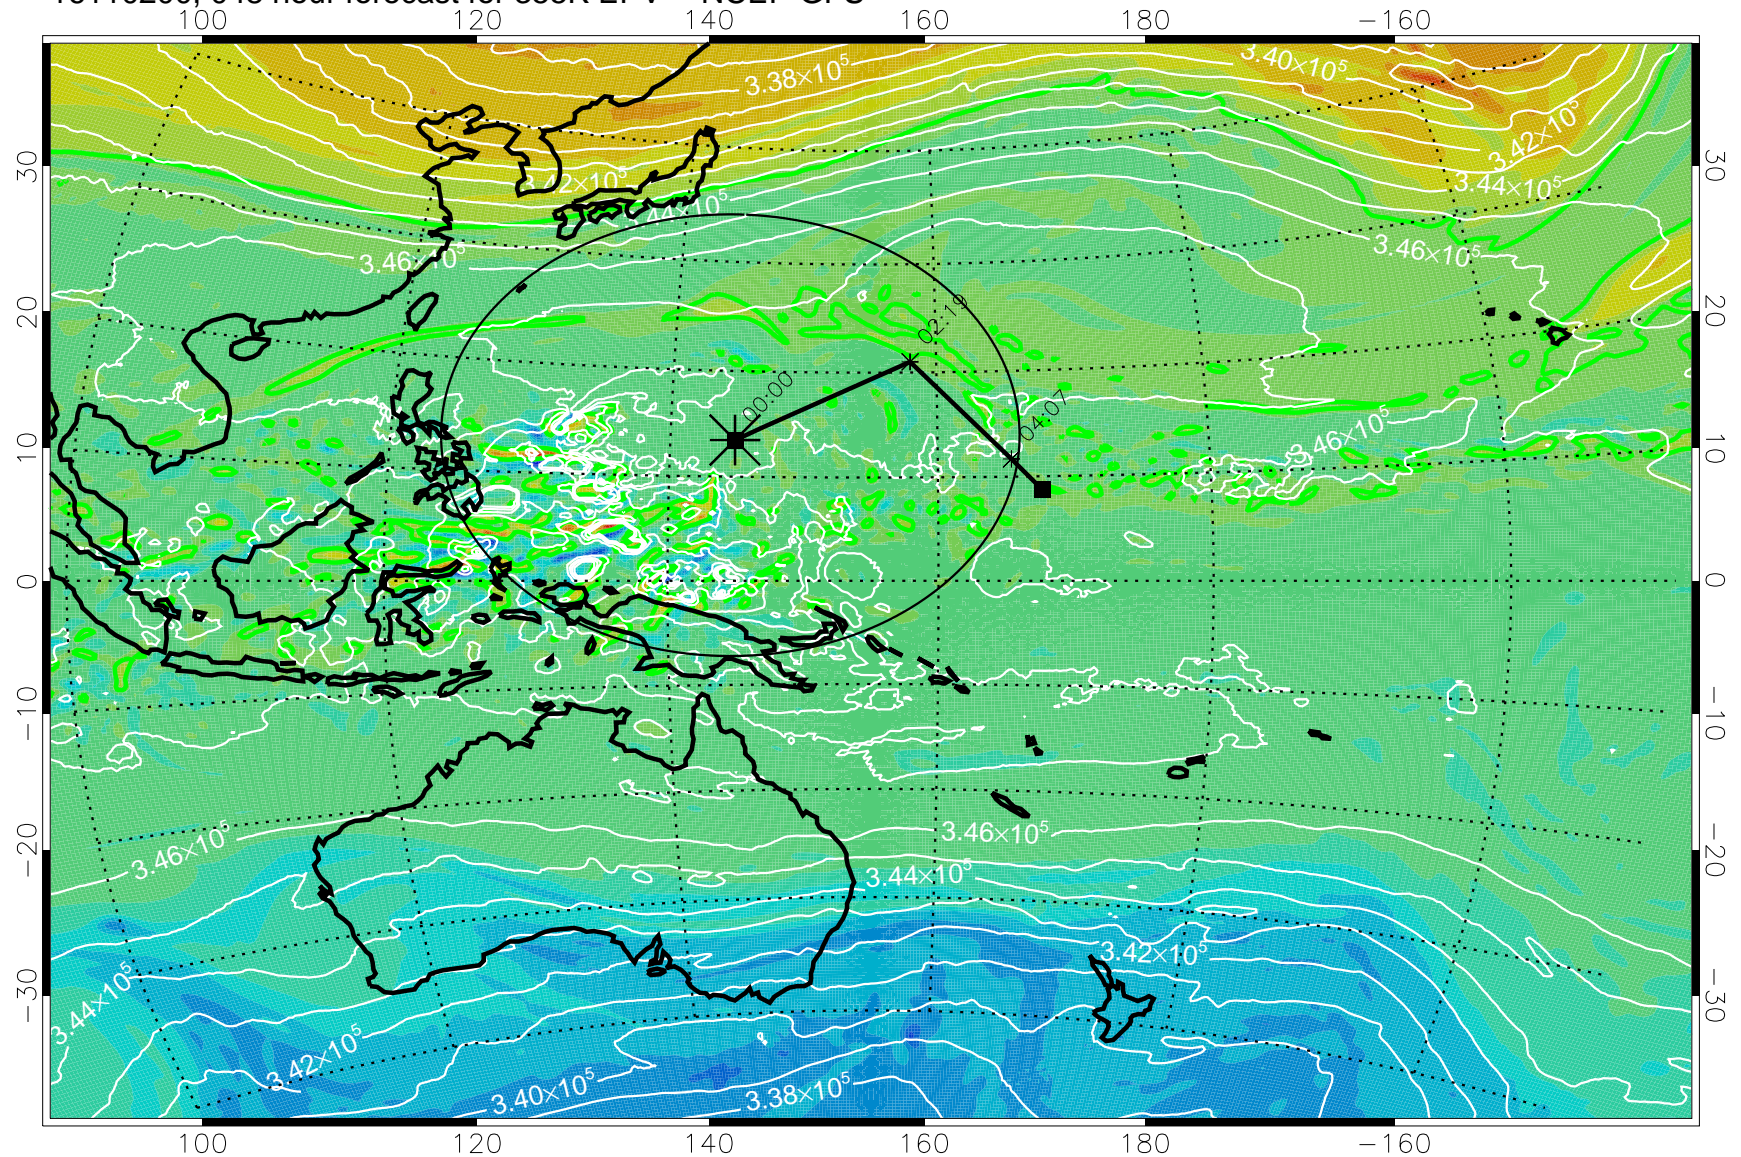

16110106, 030 hour forecast for 355K EPV -- NCEP GFS

355K Montgomery Streamfunction, white
EPV Tropopause (2 PVU) Position
Range ring of 2304 km

16110112, 036 hour forecast for 355K EPV -- NCEP GFS

355K Montgomery Streamfunction, white
EPV Tropopause (2 PVU) Position
Range ring of 2304 km

16110118, 042 hour forecast for 355K EPV -- NCEP GFS

355K Montgomery Streamfunction, white
EPV Tropopause (2 PVU) Position
Range ring of 2304 km

16110200, 048 hour forecast for 355K EPV -- NCEP GFS

355K Montgomery Streamfunction, white
EPV Tropopause (2 PVU) Position
Range ring of 2304 km

16110206, 054 hour forecast for 355K EPV -- NCEP GFS

355K Montgomery Streamfunction, white
EPV Tropopause (2 PVU) Position
Range ring of 2304 km

16110212, 060 hour forecast for 355K EPV -- NCEP GFS

355K Montgomery Streamfunction, white
EPV Tropopause (2 PVU) Position
Range ring of 2304 km

16110218, 066 hour forecast for 355K EPV -- NCEP GFS

355K Montgomery Streamfunction, white
EPV Tropopause (2 PVU) Position
Range ring of 2304 km

16110300, 072 hour forecast for 355K EPV -- NCEP GFS

355K Montgomery Streamfunction, white
EPV Tropopause (2 PVU) Position
Range ring of 2304 km