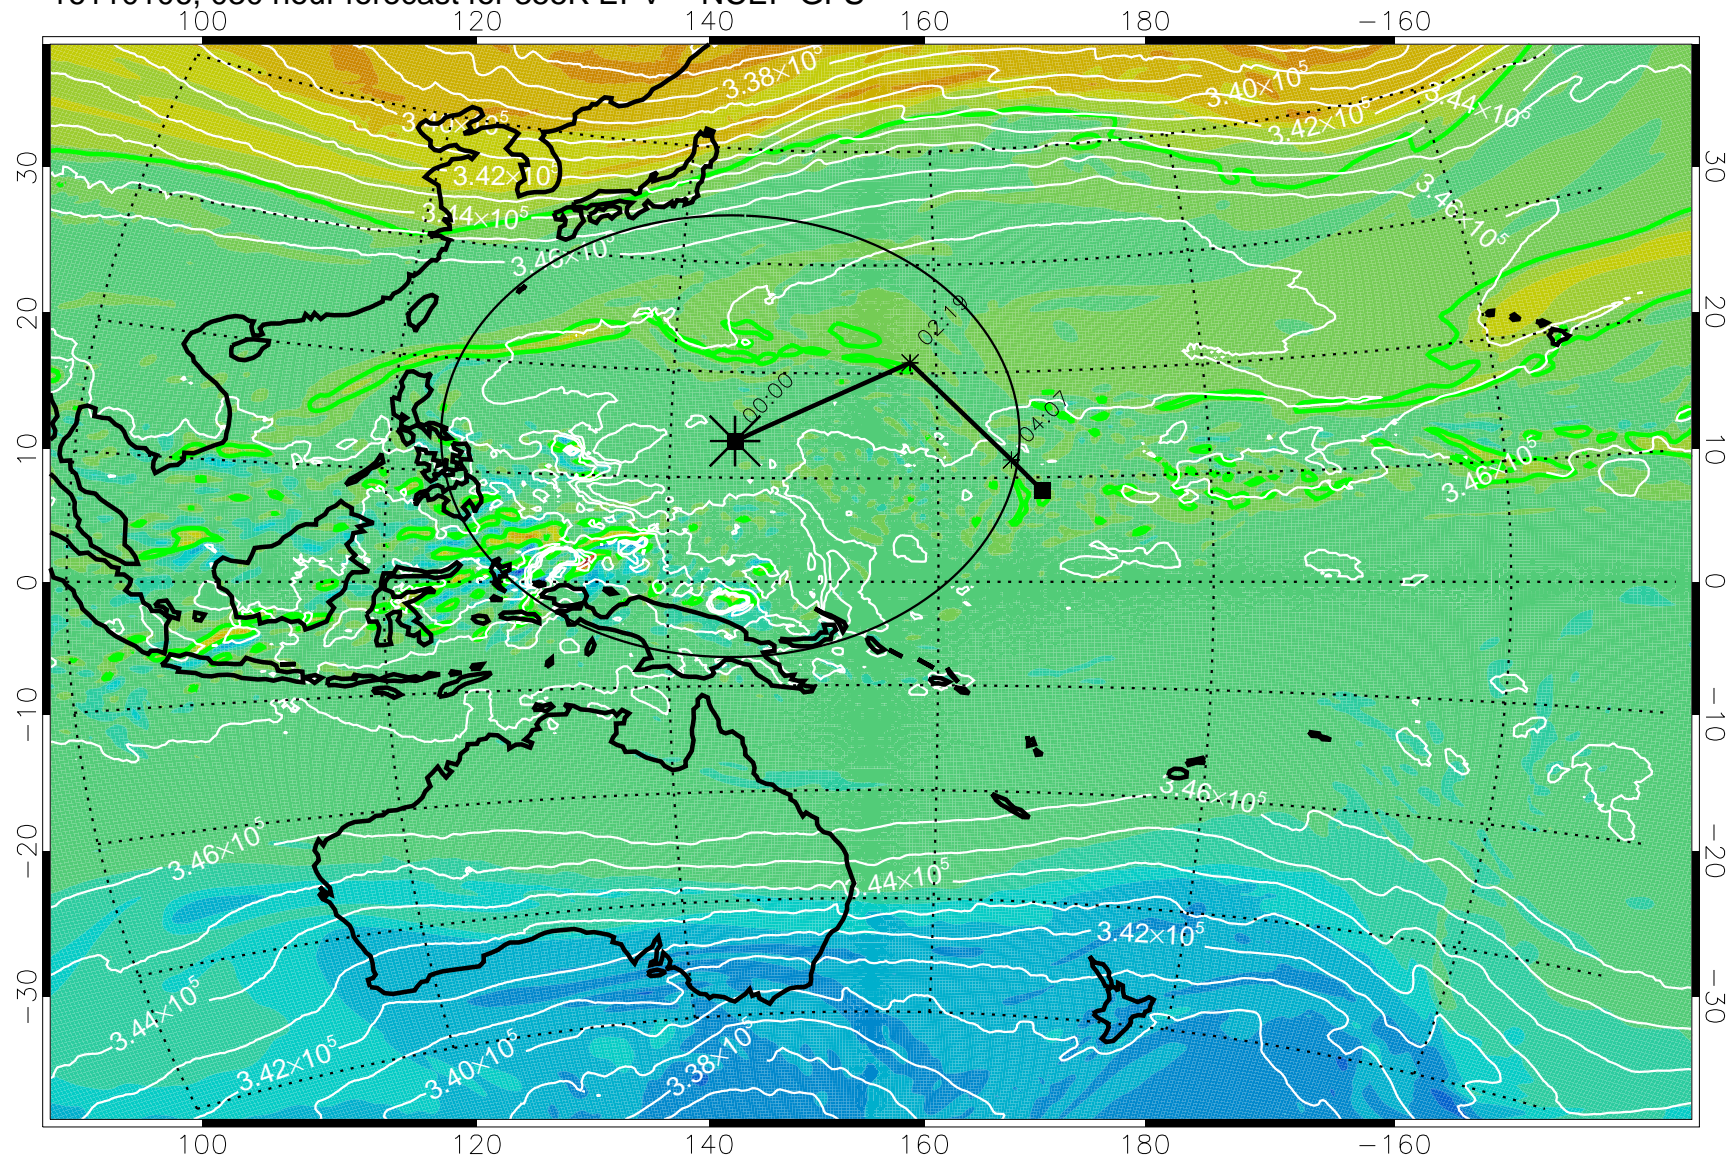

16103118, 018 hour forecast for 355K EPV -- NCEP GFS

355K Montgomery Streamfunction, white
EPV Tropopause (2 PVU) Position
Range ring of 2304 km

16110100, 024 hour forecast for 355K EPV -- NCEP GFS

355K Montgomery Streamfunction, white
EPV Tropopause (2 PVU) Position
Range ring of 2304 km

16110106, 030 hour forecast for 355K EPV -- NCEP GFS

355K Montgomery Streamfunction, white
EPV Tropopause (2 PVU) Position
Range ring of 2304 km

16110112, 036 hour forecast for 355K EPV -- NCEP GFS

355K Montgomery Streamfunction, white
EPV Tropopause (2 PVU) Position
Range ring of 2304 km

16110118, 042 hour forecast for 355K EPV -- NCEP GFS

355K Montgomery Streamfunction, white
EPV Tropopause (2 PVU) Position
Range ring of 2304 km

16110200, 048 hour forecast for 355K EPV -- NCEP GFS

355K Montgomery Streamfunction, white
EPV Tropopause (2 PVU) Position
Range ring of 2304 km

16110206, 054 hour forecast for 355K EPV -- NCEP GFS

355K Montgomery Streamfunction, white
EPV Tropopause (2 PVU) Position
Range ring of 2304 km

16110212, 060 hour forecast for 355K EPV -- NCEP GFS

355K Montgomery Streamfunction, white
EPV Tropopause (2 PVU) Position
Range ring of 2304 km