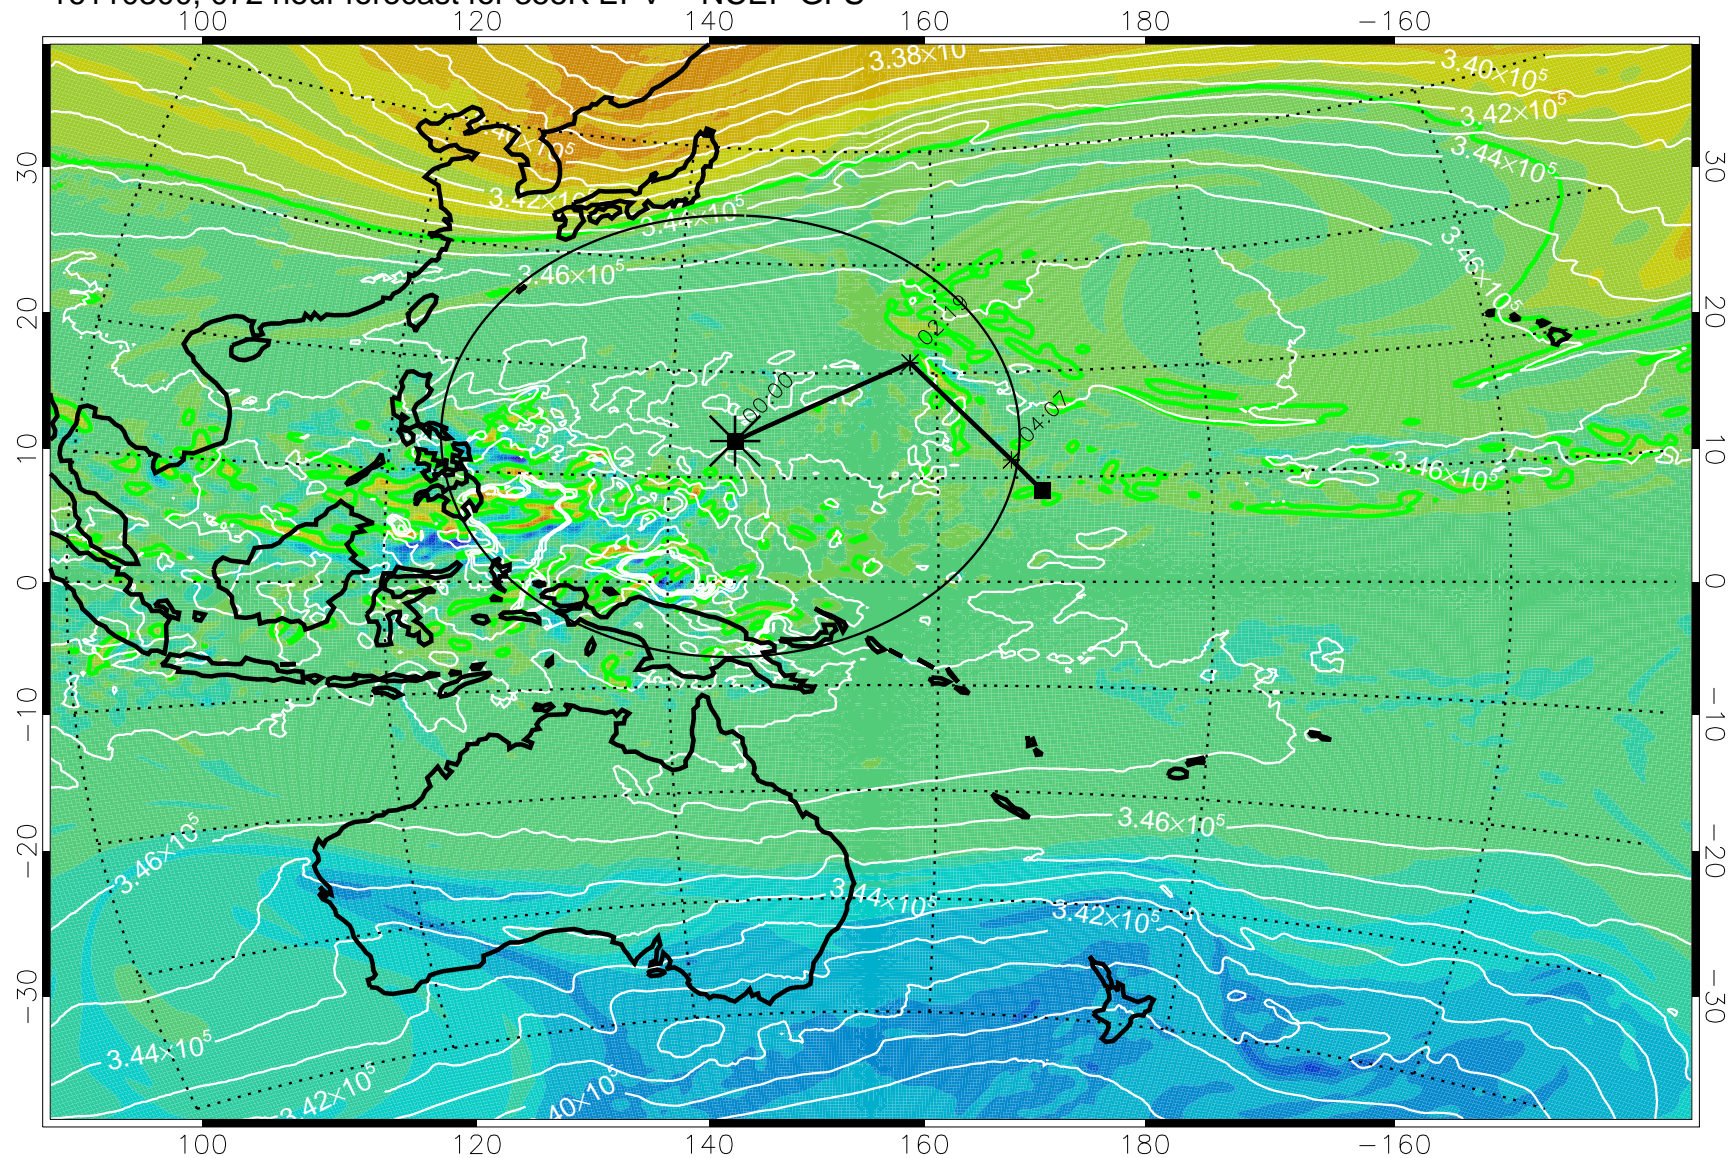

16110118, 042 hour forecast for 355K EPV -- NCEP GFS

355K Montgomery Streamfunction, white
EPV Tropopause (2 PVU) Position
Range ring of 2304 km

16110200, 048 hour forecast for 355K EPV -- NCEP GFS

355K Montgomery Streamfunction, white
EPV Tropopause (2 PVU) Position
Range ring of 2304 km

16110206, 054 hour forecast for 355K EPV -- NCEP GFS

355K Montgomery Streamfunction, white
EPV Tropopause (2 PVU) Position
Range ring of 2304 km

16110212, 060 hour forecast for 355K EPV -- NCEP GFS

355K Montgomery Streamfunction, white
EPV Tropopause (2 PVU) Position
Range ring of 2304 km

16110218, 066 hour forecast for 355K EPV -- NCEP GFS

355K Montgomery Streamfunction, white
EPV Tropopause (2 PVU) Position
Range ring of 2304 km

16110300, 072 hour forecast for 355K EPV -- NCEP GFS

355K Montgomery Streamfunction, white
EPV Tropopause (2 PVU) Position
Range ring of 2304 km

16110306, 078 hour forecast for 355K EPV -- NCEP GFS

355K Montgomery Streamfunction, white
EPV Tropopause (2 PVU) Position
Range ring of 2304 km

16110312, 084 hour forecast for 355K EPV -- NCEP GFS

355K Montgomery Streamfunction, white
EPV Tropopause (2 PVU) Position
Range ring of 2304 km