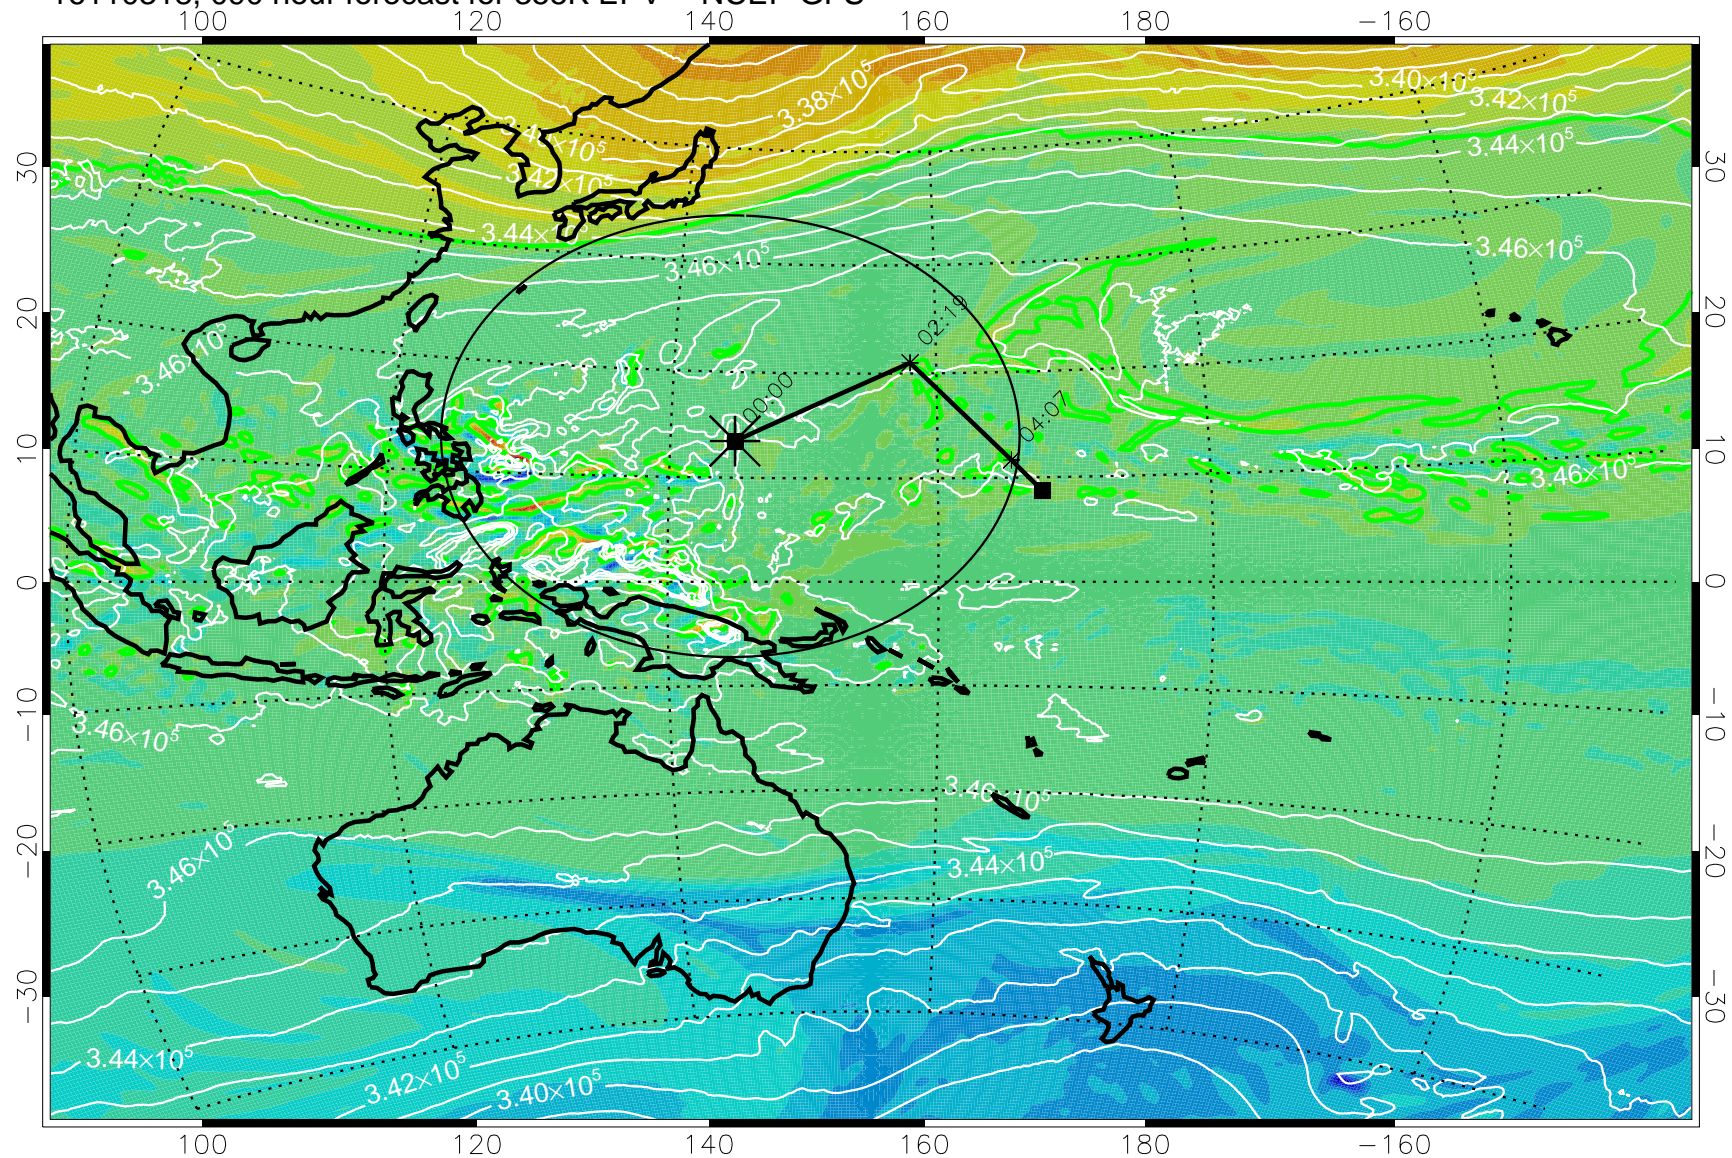

16110218, 066 hour forecast for 355K EPV -- NCEP GFS

355K Montgomery Streamfunction, white
EPV Tropopause (2 PVU) Position
Range ring of 2304 km

16110300, 072 hour forecast for 355K EPV -- NCEP GFS

355K Montgomery Streamfunction, white
EPV Tropopause (2 PVU) Position
Range ring of 2304 km

16110306, 078 hour forecast for 355K EPV -- NCEP GFS

355K Montgomery Streamfunction, white
EPV Tropopause (2 PVU) Position
Range ring of 2304 km

16110312, 084 hour forecast for 355K EPV -- NCEP GFS

355K Montgomery Streamfunction, white
EPV Tropopause (2 PVU) Position
Range ring of 2304 km

16110318, 090 hour forecast for 355K EPV -- NCEP GFS

355K Montgomery Streamfunction, white
EPV Tropopause (2 PVU) Position
Range ring of 2304 km

16110400, 096 hour forecast for 355K EPV -- NCEP GFS

355K Montgomery Streamfunction, white
EPV Tropopause (2 PVU) Position
Range ring of 2304 km

16110406, 102 hour forecast for 355K EPV -- NCEP GFS

355K Montgomery Streamfunction, white
EPV Tropopause (2 PVU) Position
Range ring of 2304 km

16110412, 108 hour forecast for 355K EPV -- NCEP GFS

355K Montgomery Streamfunction, white
EPV Tropopause (2 PVU) Position
Range ring of 2304 km