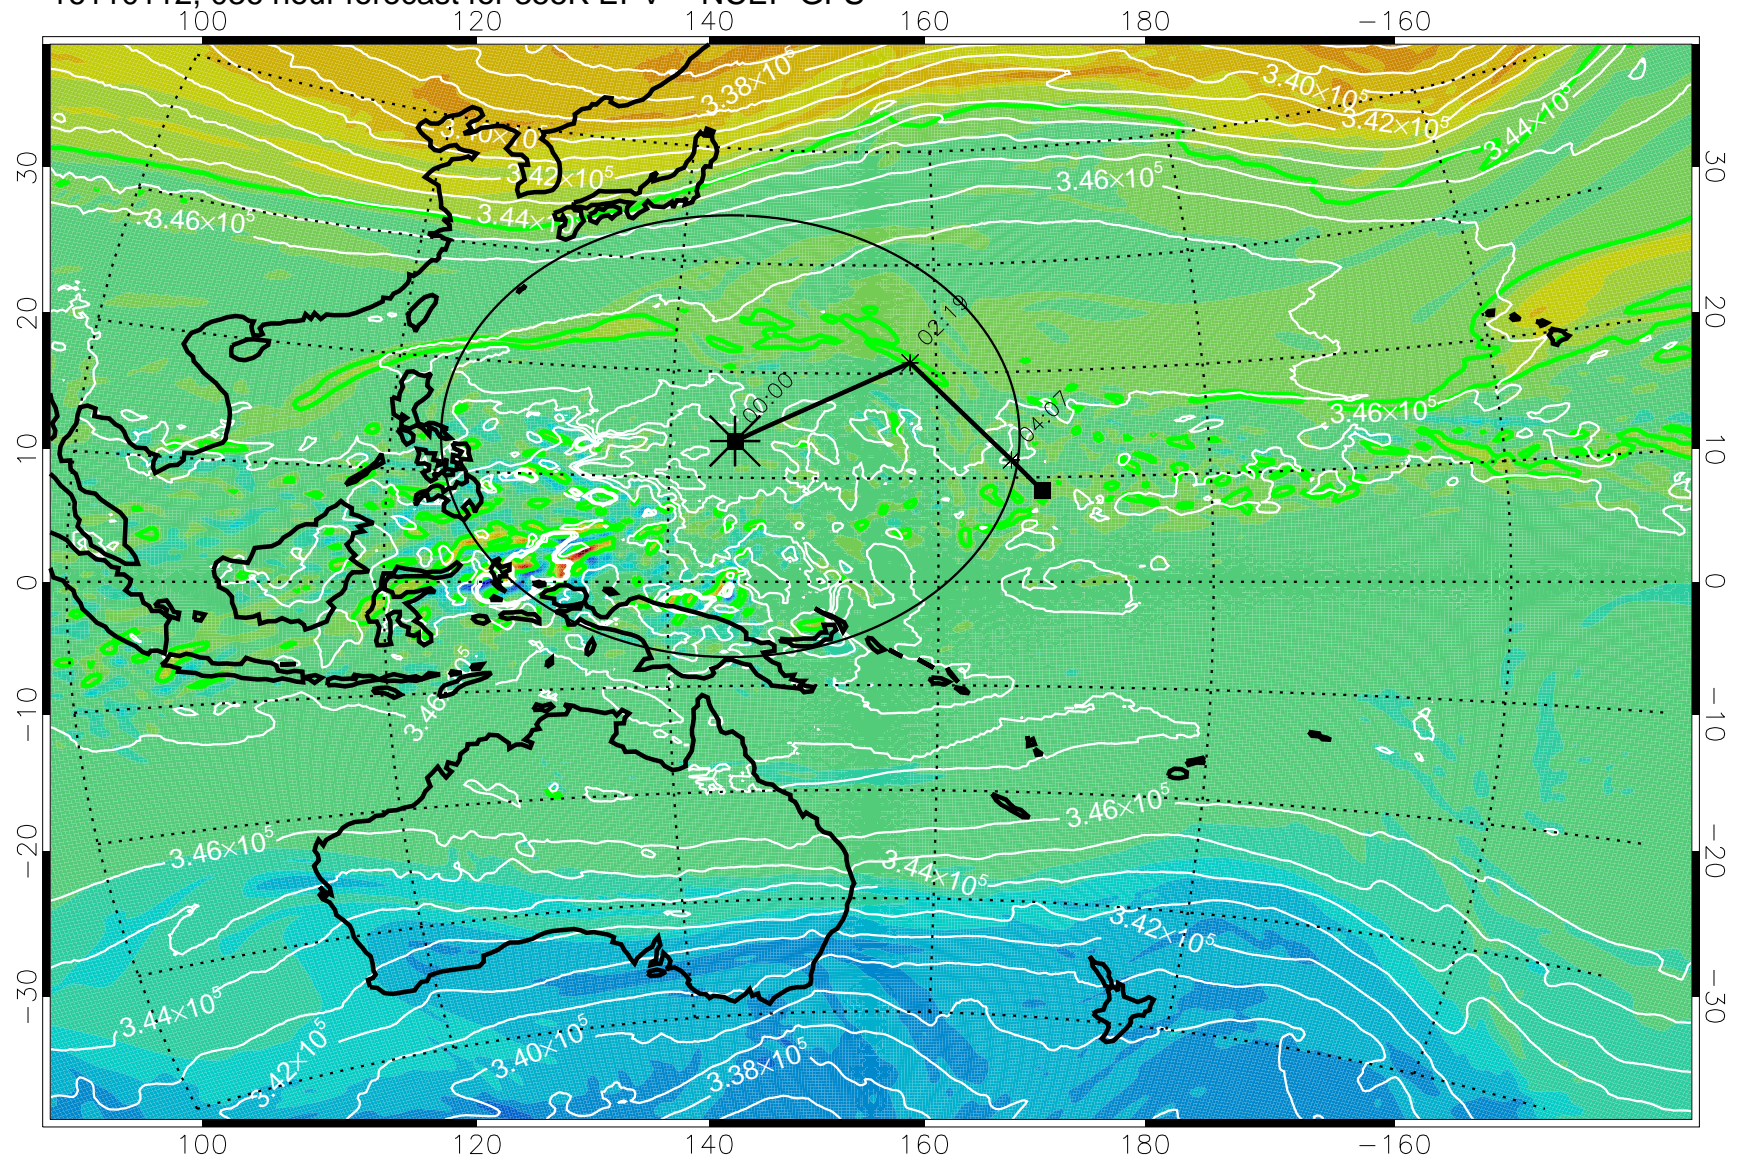

16103118, 018 hour forecast for 355K EPV -- NCEP GFS

355K Montgomery Streamfunction, white
EPV Tropopause (2 PVU) Position
Range ring of 2304 km

16110100, 024 hour forecast for 355K EPV -- NCEP GFS

355K Montgomery Streamfunction, white
EPV Tropopause (2 PVU) Position
Range ring of 2304 km

16110106, 030 hour forecast for 355K EPV -- NCEP GFS

355K Montgomery Streamfunction, white
EPV Tropopause (2 PVU) Position
Range ring of 2304 km

16110112, 036 hour forecast for 355K EPV -- NCEP GFS

355K Montgomery Streamfunction, white
EPV Tropopause (2 PVU) Position
Range ring of 2304 km

16110118, 042 hour forecast for 355K EPV -- NCEP GFS

355K Montgomery Streamfunction, white
EPV Tropopause (2 PVU) Position
Range ring of 2304 km

16110200, 048 hour forecast for 355K EPV -- NCEP GFS

355K Montgomery Streamfunction, white
EPV Tropopause (2 PVU) Position
Range ring of 2304 km

16110206, 054 hour forecast for 355K EPV -- NCEP GFS

355K Montgomery Streamfunction, white
EPV Tropopause (2 PVU) Position
Range ring of 2304 km

16110212, 060 hour forecast for 355K EPV -- NCEP GFS

355K Montgomery Streamfunction, white
EPV Tropopause (2 PVU) Position
Range ring of 2304 km