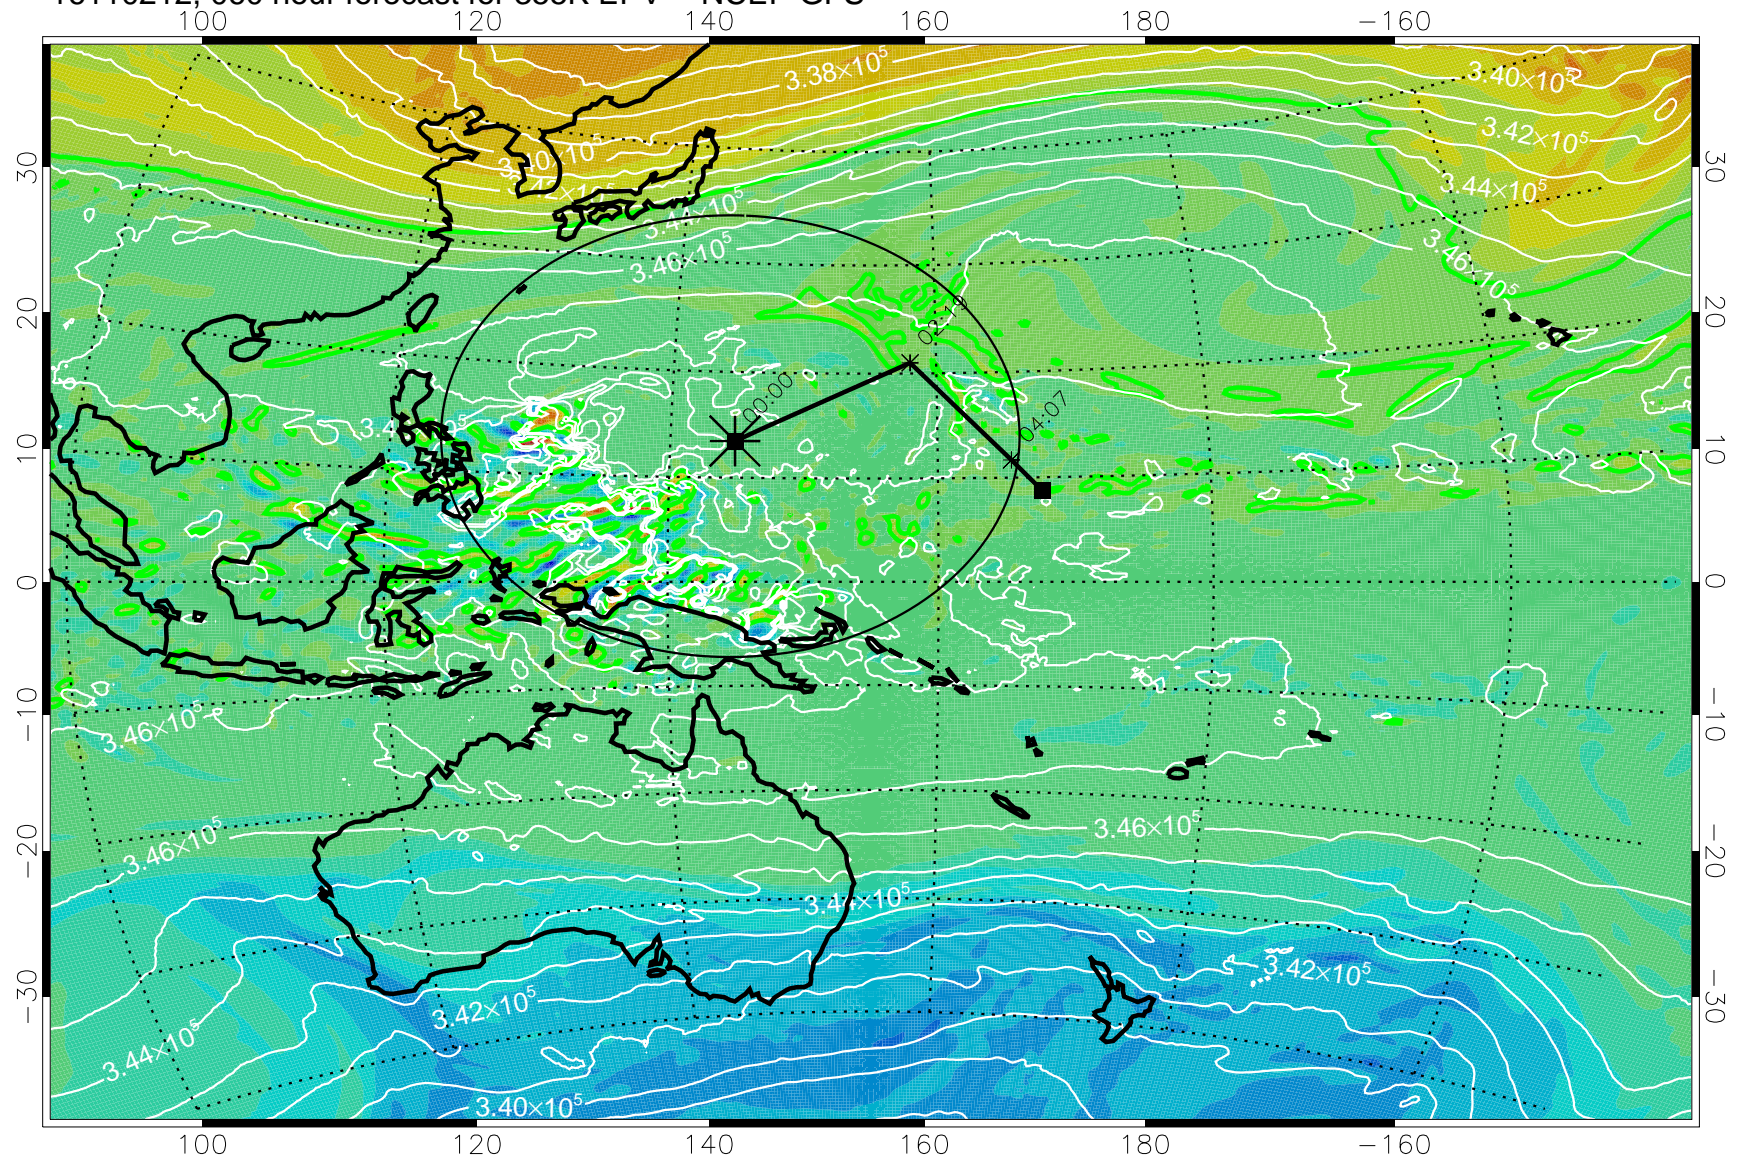

16110106, 030 hour forecast for 355K EPV -- NCEP GFS

355K Montgomery Streamfunction, white
EPV Tropopause (2 PVU) Position
Range ring of 2304 km

16110112, 036 hour forecast for 355K EPV -- NCEP GFS

355K Montgomery Streamfunction, white
EPV Tropopause (2 PVU) Position
Range ring of 2304 km

16110118, 042 hour forecast for 355K EPV -- NCEP GFS

355K Montgomery Streamfunction, white
EPV Tropopause (2 PVU) Position
Range ring of 2304 km

16110200, 048 hour forecast for 355K EPV -- NCEP GFS

355K Montgomery Streamfunction, white
EPV Tropopause (2 PVU) Position
Range ring of 2304 km

16110206, 054 hour forecast for 355K EPV -- NCEP GFS

355K Montgomery Streamfunction, white
EPV Tropopause (2 PVU) Position
Range ring of 2304 km

16110212, 060 hour forecast for 355K EPV -- NCEP GFS

355K Montgomery Streamfunction, white
EPV Tropopause (2 PVU) Position
Range ring of 2304 km

16110218, 066 hour forecast for 355K EPV -- NCEP GFS

355K Montgomery Streamfunction, white
EPV Tropopause (2 PVU) Position
Range ring of 2304 km

16110300, 072 hour forecast for 355K EPV -- NCEP GFS

355K Montgomery Streamfunction, white
EPV Tropopause (2 PVU) Position
Range ring of 2304 km