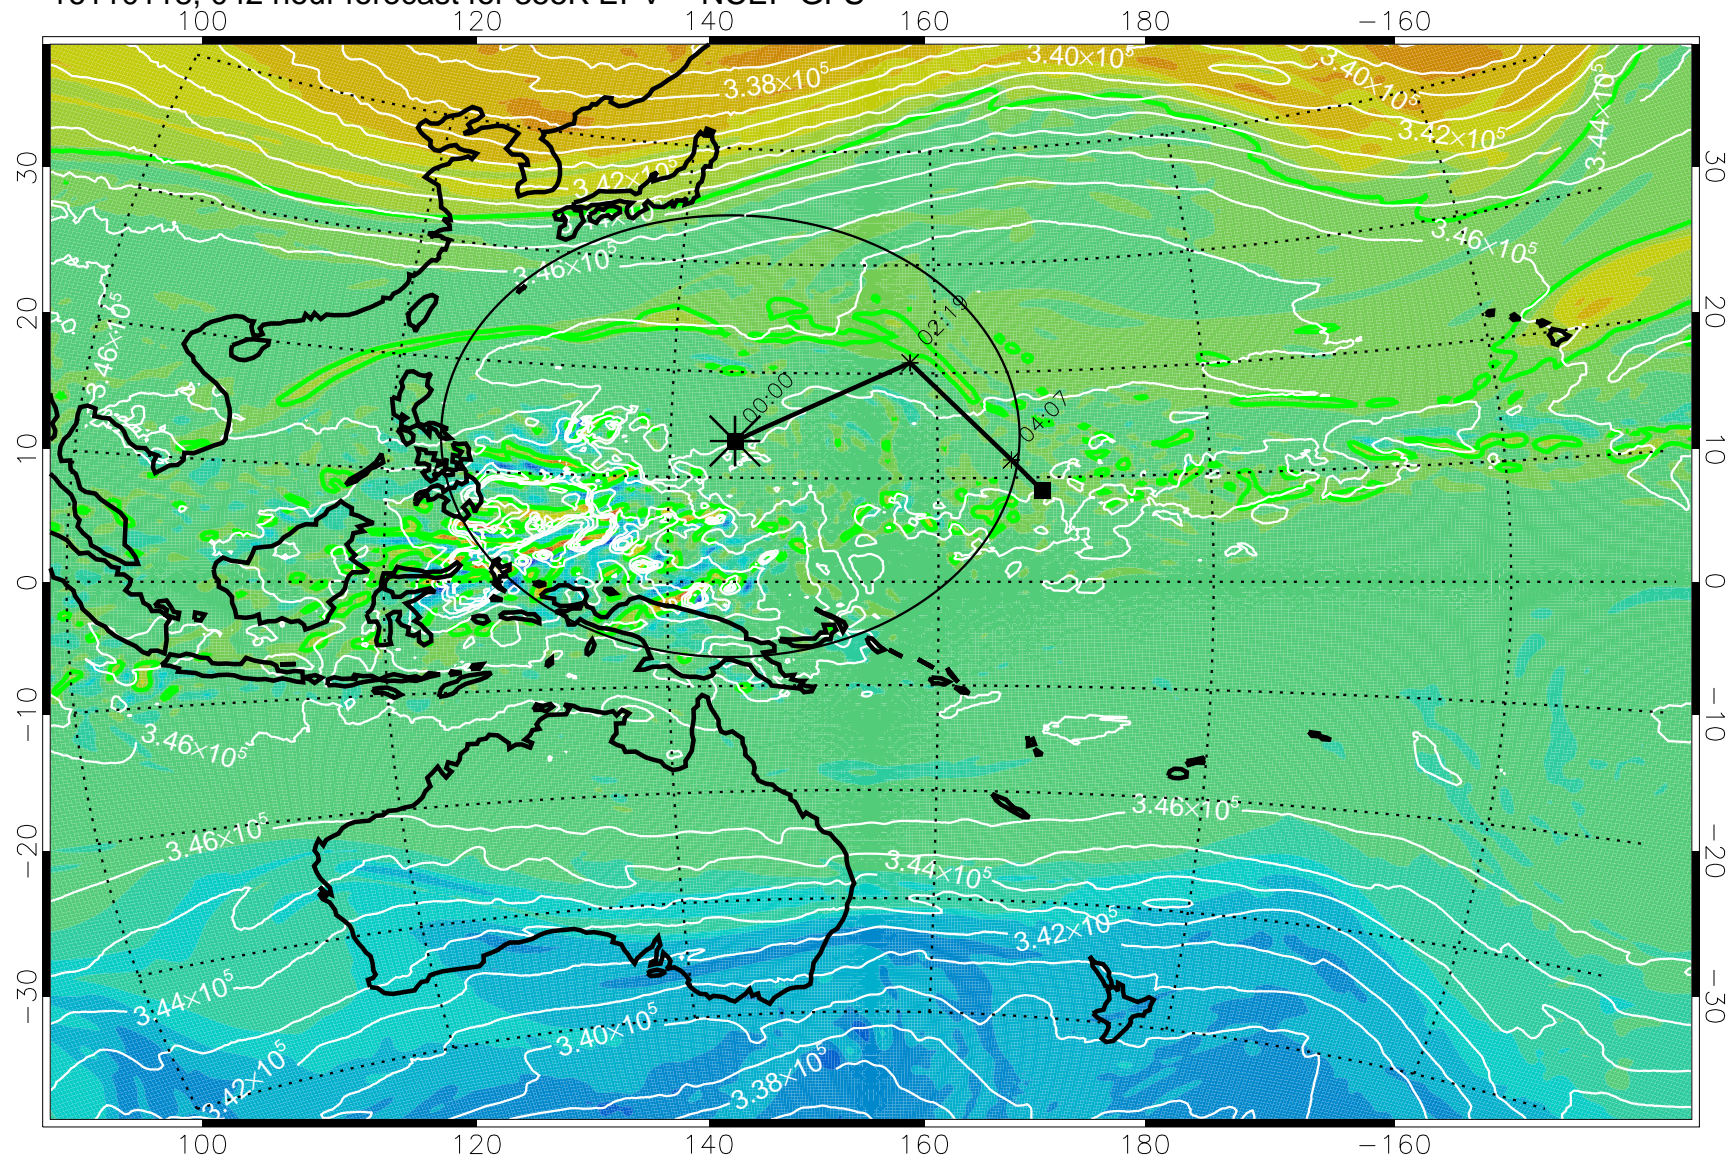

16110106, 030 hour forecast for 355K EPV -- NCEP GFS

355K Montgomery Streamfunction, white
EPV Tropopause (2 PVU) Position
Range ring of 2304 km

16110112, 036 hour forecast for 355K EPV -- NCEP GFS

355K Montgomery Streamfunction, white
EPV Tropopause (2 PVU) Position
Range ring of 2304 km

16110118, 042 hour forecast for 355K EPV -- NCEP GFS

355K Montgomery Streamfunction, white
EPV Tropopause (2 PVU) Position
Range ring of 2304 km

16110200, 048 hour forecast for 355K EPV -- NCEP GFS

355K Montgomery Streamfunction, white
EPV Tropopause (2 PVU) Position
Range ring of 2304 km

16110206, 054 hour forecast for 355K EPV -- NCEP GFS

355K Montgomery Streamfunction, white
EPV Tropopause (2 PVU) Position
Range ring of 2304 km

16110212, 060 hour forecast for 355K EPV -- NCEP GFS

355K Montgomery Streamfunction, white
EPV Tropopause (2 PVU) Position
Range ring of 2304 km

16110218, 066 hour forecast for 355K EPV -- NCEP GFS

355K Montgomery Streamfunction, white
EPV Tropopause (2 PVU) Position
Range ring of 2304 km

16110300, 072 hour forecast for 355K EPV -- NCEP GFS

355K Montgomery Streamfunction, white
EPV Tropopause (2 PVU) Position
Range ring of 2304 km