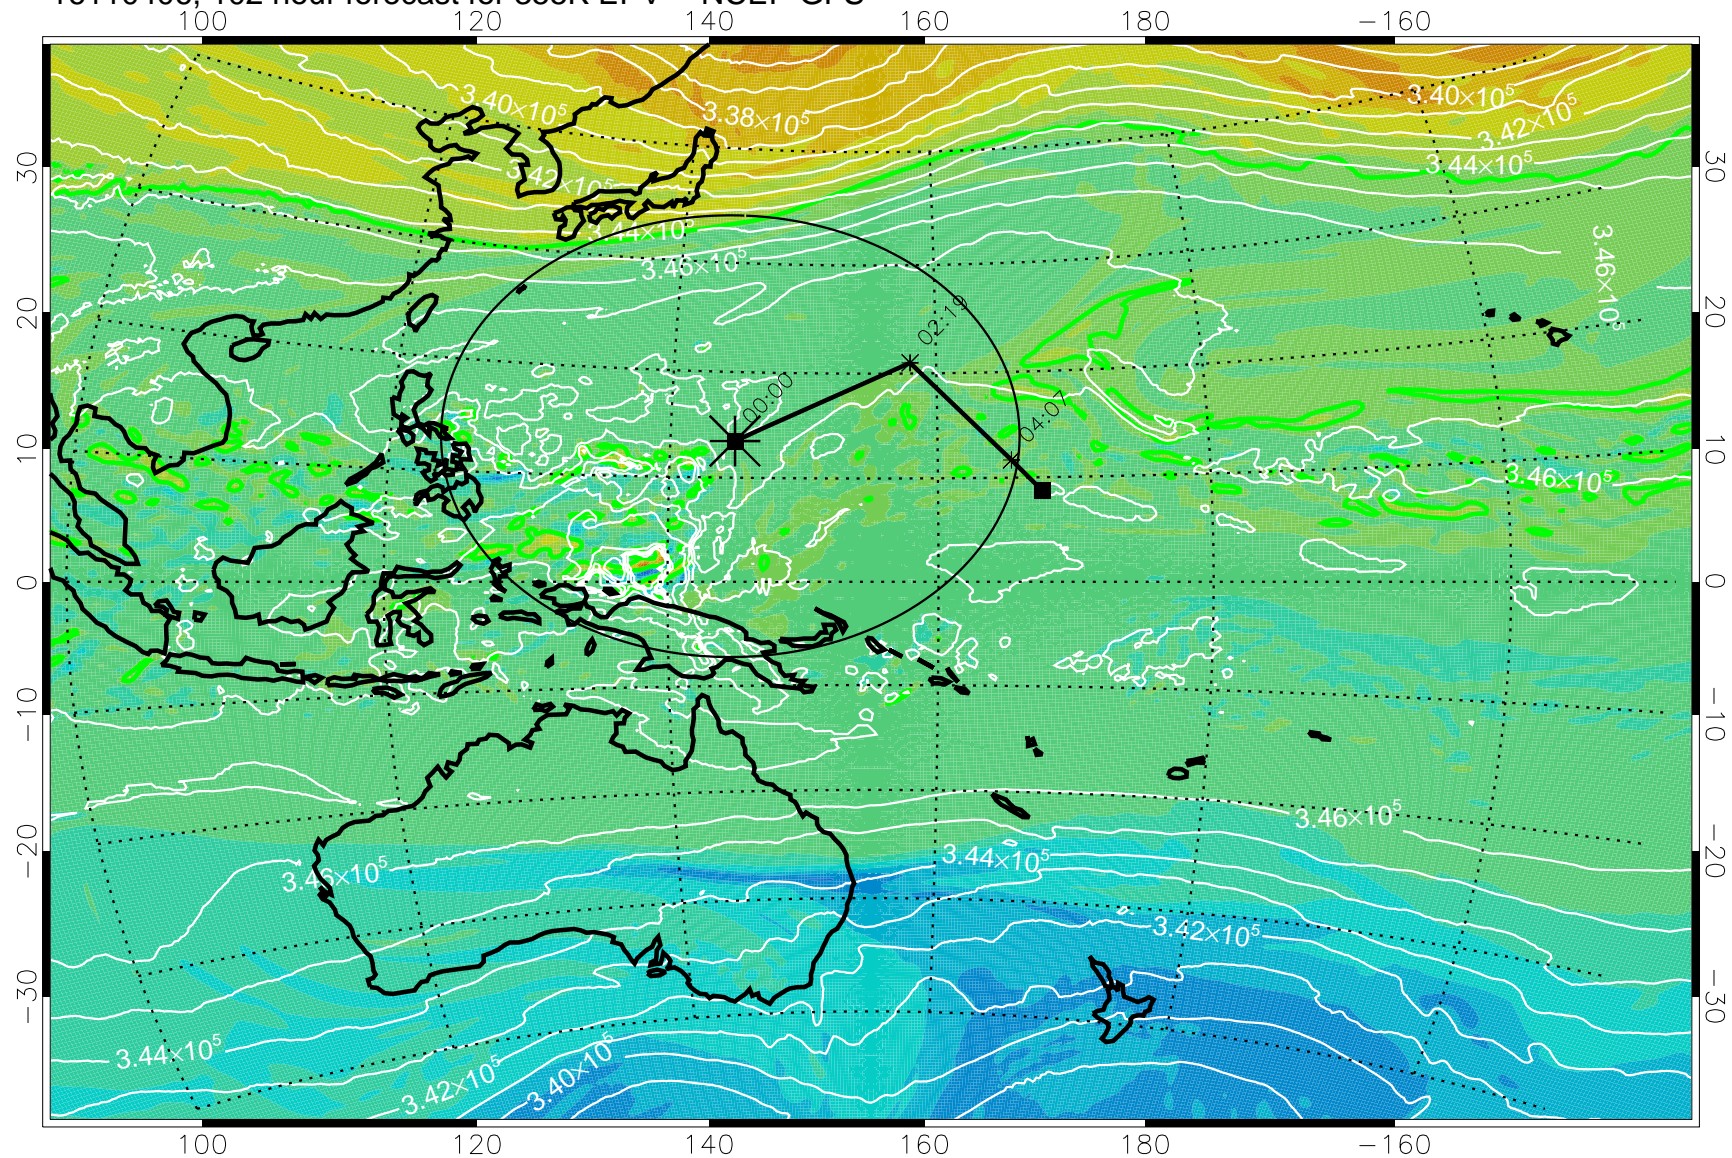

16110306, 078 hour forecast for 355K EPV -- NCEP GFS

355K Montgomery Streamfunction, white
EPV Tropopause (2 PVU) Position
Range ring of 2304 km

16110312, 084 hour forecast for 355K EPV -- NCEP GFS

355K Montgomery Streamfunction, white
EPV Tropopause (2 PVU) Position
Range ring of 2304 km

16110318, 090 hour forecast for 355K EPV -- NCEP GFS

355K Montgomery Streamfunction, white
EPV Tropopause (2 PVU) Position
Range ring of 2304 km

16110400, 096 hour forecast for 355K EPV -- NCEP GFS

355K Montgomery Streamfunction, white
EPV Tropopause (2 PVU) Position
Range ring of 2304 km

16110406, 102 hour forecast for 355K EPV -- NCEP GFS

355K Montgomery Streamfunction, white
EPV Tropopause (2 PVU) Position
Range ring of 2304 km

16110412, 108 hour forecast for 355K EPV -- NCEP GFS

355K Montgomery Streamfunction, white
EPV Tropopause (2 PVU) Position
Range ring of 2304 km

16110418, 114 hour forecast for 355K EPV -- NCEP GFS

355K Montgomery Streamfunction, white
EPV Tropopause (2 PVU) Position
Range ring of 2304 km

16110500, 120 hour forecast for 355K EPV -- NCEP GFS

355K Montgomery Streamfunction, white
EPV Tropopause (2 PVU) Position
Range ring of 2304 km