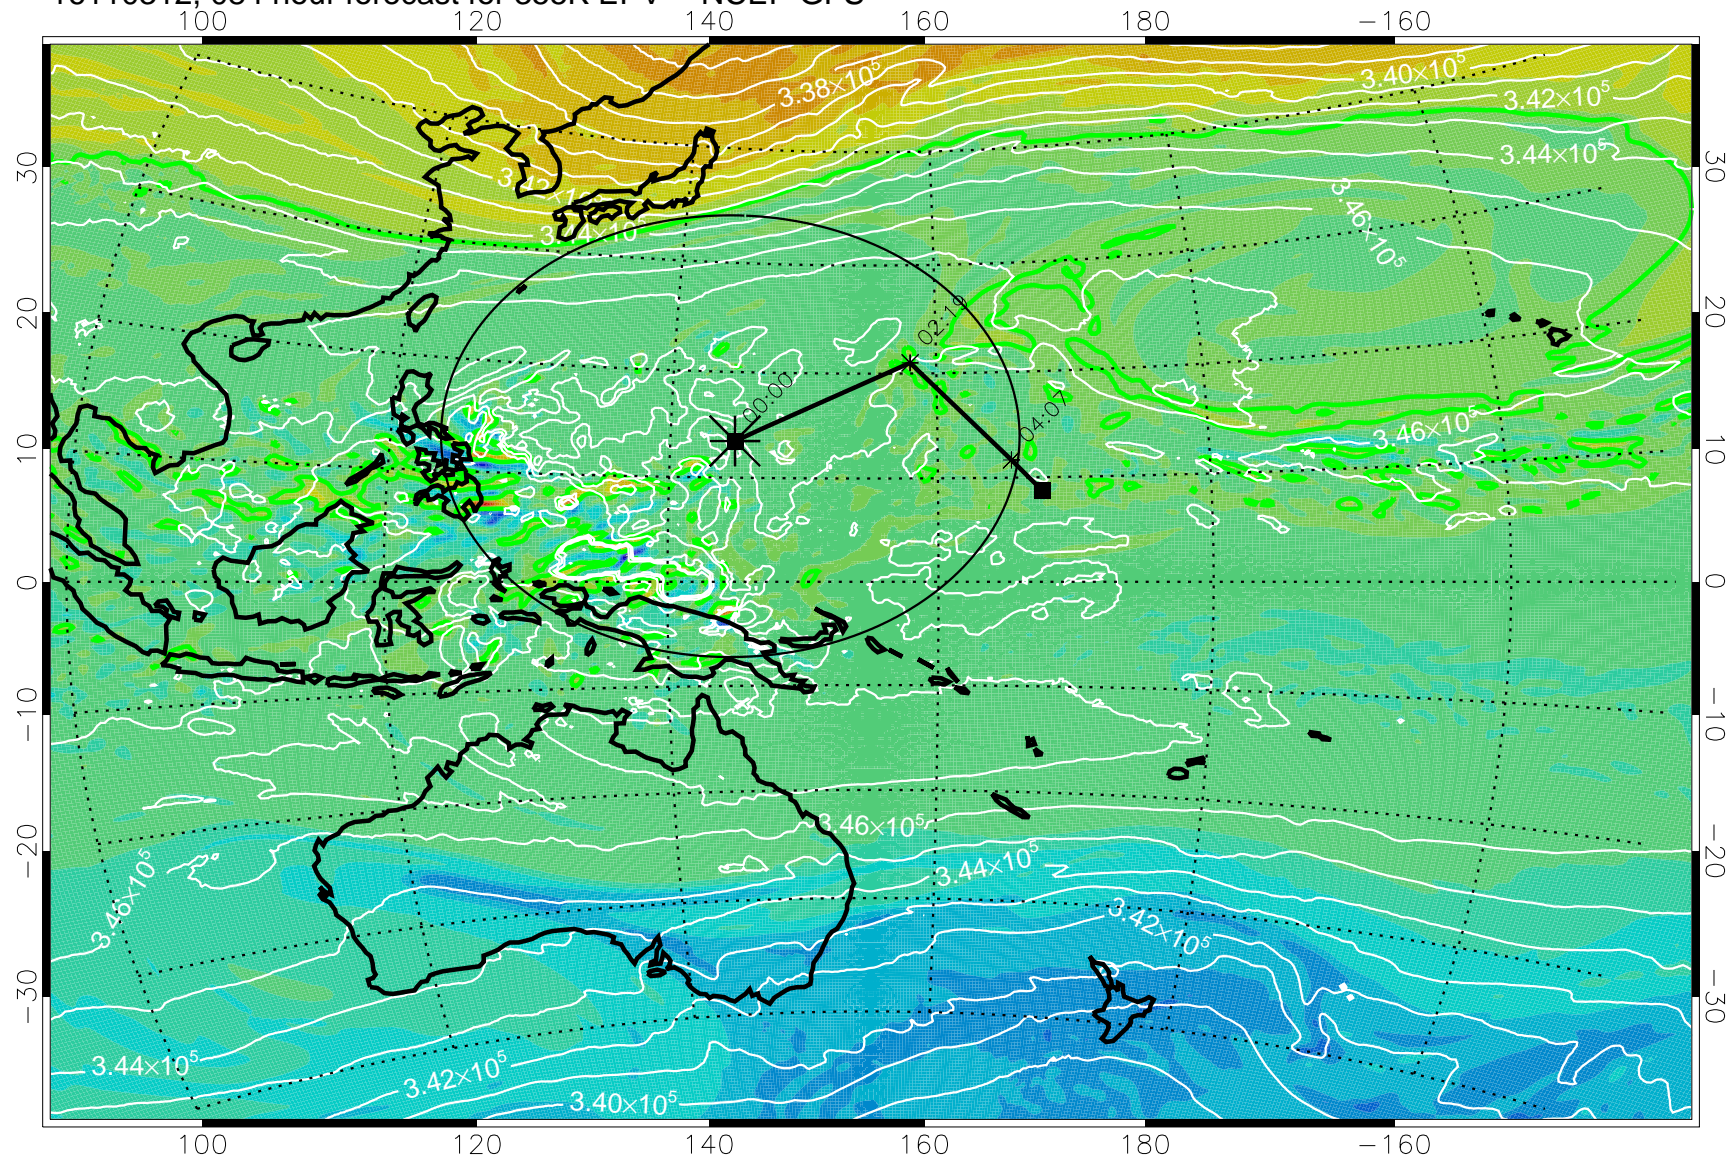

16110206, 054 hour forecast for 355K EPV -- NCEP GFS

355K Montgomery Streamfunction, white
EPV Tropopause (2 PVU) Position
Range ring of 2304 km

16110212, 060 hour forecast for 355K EPV -- NCEP GFS

355K Montgomery Streamfunction, white
EPV Tropopause (2 PVU) Position
Range ring of 2304 km

16110218, 066 hour forecast for 355K EPV -- NCEP GFS

355K Montgomery Streamfunction, white
EPV Tropopause (2 PVU) Position
Range ring of 2304 km

16110300, 072 hour forecast for 355K EPV -- NCEP GFS

355K Montgomery Streamfunction, white
EPV Tropopause (2 PVU) Position
Range ring of 2304 km

16110306, 078 hour forecast for 355K EPV -- NCEP GFS

355K Montgomery Streamfunction, white
EPV Tropopause (2 PVU) Position
Range ring of 2304 km

16110312, 084 hour forecast for 355K EPV -- NCEP GFS

355K Montgomery Streamfunction, white
EPV Tropopause (2 PVU) Position
Range ring of 2304 km

16110318, 090 hour forecast for 355K EPV -- NCEP GFS

355K Montgomery Streamfunction, white
EPV Tropopause (2 PVU) Position
Range ring of 2304 km

16110400, 096 hour forecast for 355K EPV -- NCEP GFS

355K Montgomery Streamfunction, white
EPV Tropopause (2 PVU) Position
Range ring of 2304 km