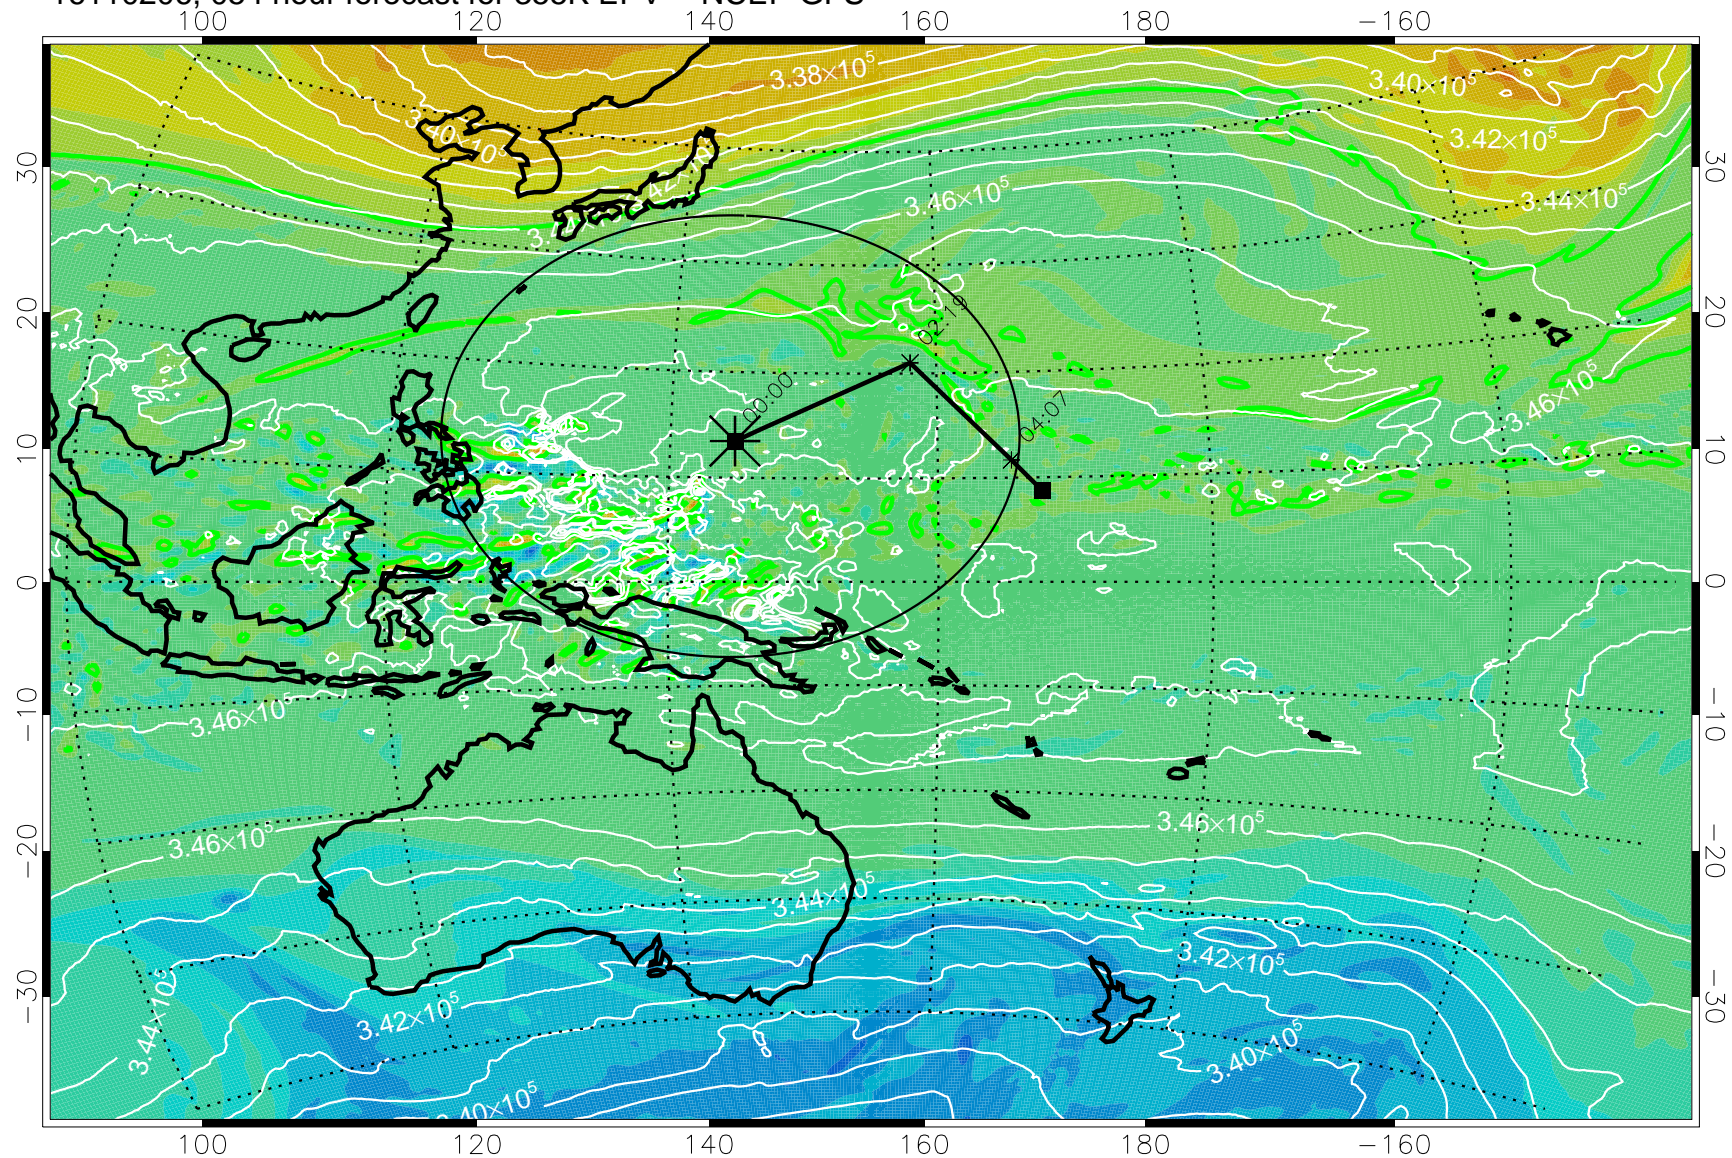

16110118, 042 hour forecast for 355K EPV -- NCEP GFS

355K Montgomery Streamfunction, white
EPV Tropopause (2 PVU) Position
Range ring of 2304 km

16110200, 048 hour forecast for 355K EPV -- NCEP GFS

355K Montgomery Streamfunction, white
EPV Tropopause (2 PVU) Position
Range ring of 2304 km

16110206, 054 hour forecast for 355K EPV -- NCEP GFS

355K Montgomery Streamfunction, white
EPV Tropopause (2 PVU) Position
Range ring of 2304 km

16110212, 060 hour forecast for 355K EPV -- NCEP GFS

355K Montgomery Streamfunction, white
EPV Tropopause (2 PVU) Position
Range ring of 2304 km

16110218, 066 hour forecast for 355K EPV -- NCEP GFS

355K Montgomery Streamfunction, white
EPV Tropopause (2 PVU) Position
Range ring of 2304 km

16110300, 072 hour forecast for 355K EPV -- NCEP GFS

355K Montgomery Streamfunction, white
EPV Tropopause (2 PVU) Position
Range ring of 2304 km

16110306, 078 hour forecast for 355K EPV -- NCEP GFS

355K Montgomery Streamfunction, white
EPV Tropopause (2 PVU) Position
Range ring of 2304 km

16110312, 084 hour forecast for 355K EPV -- NCEP GFS

355K Montgomery Streamfunction, white
EPV Tropopause (2 PVU) Position
Range ring of 2304 km