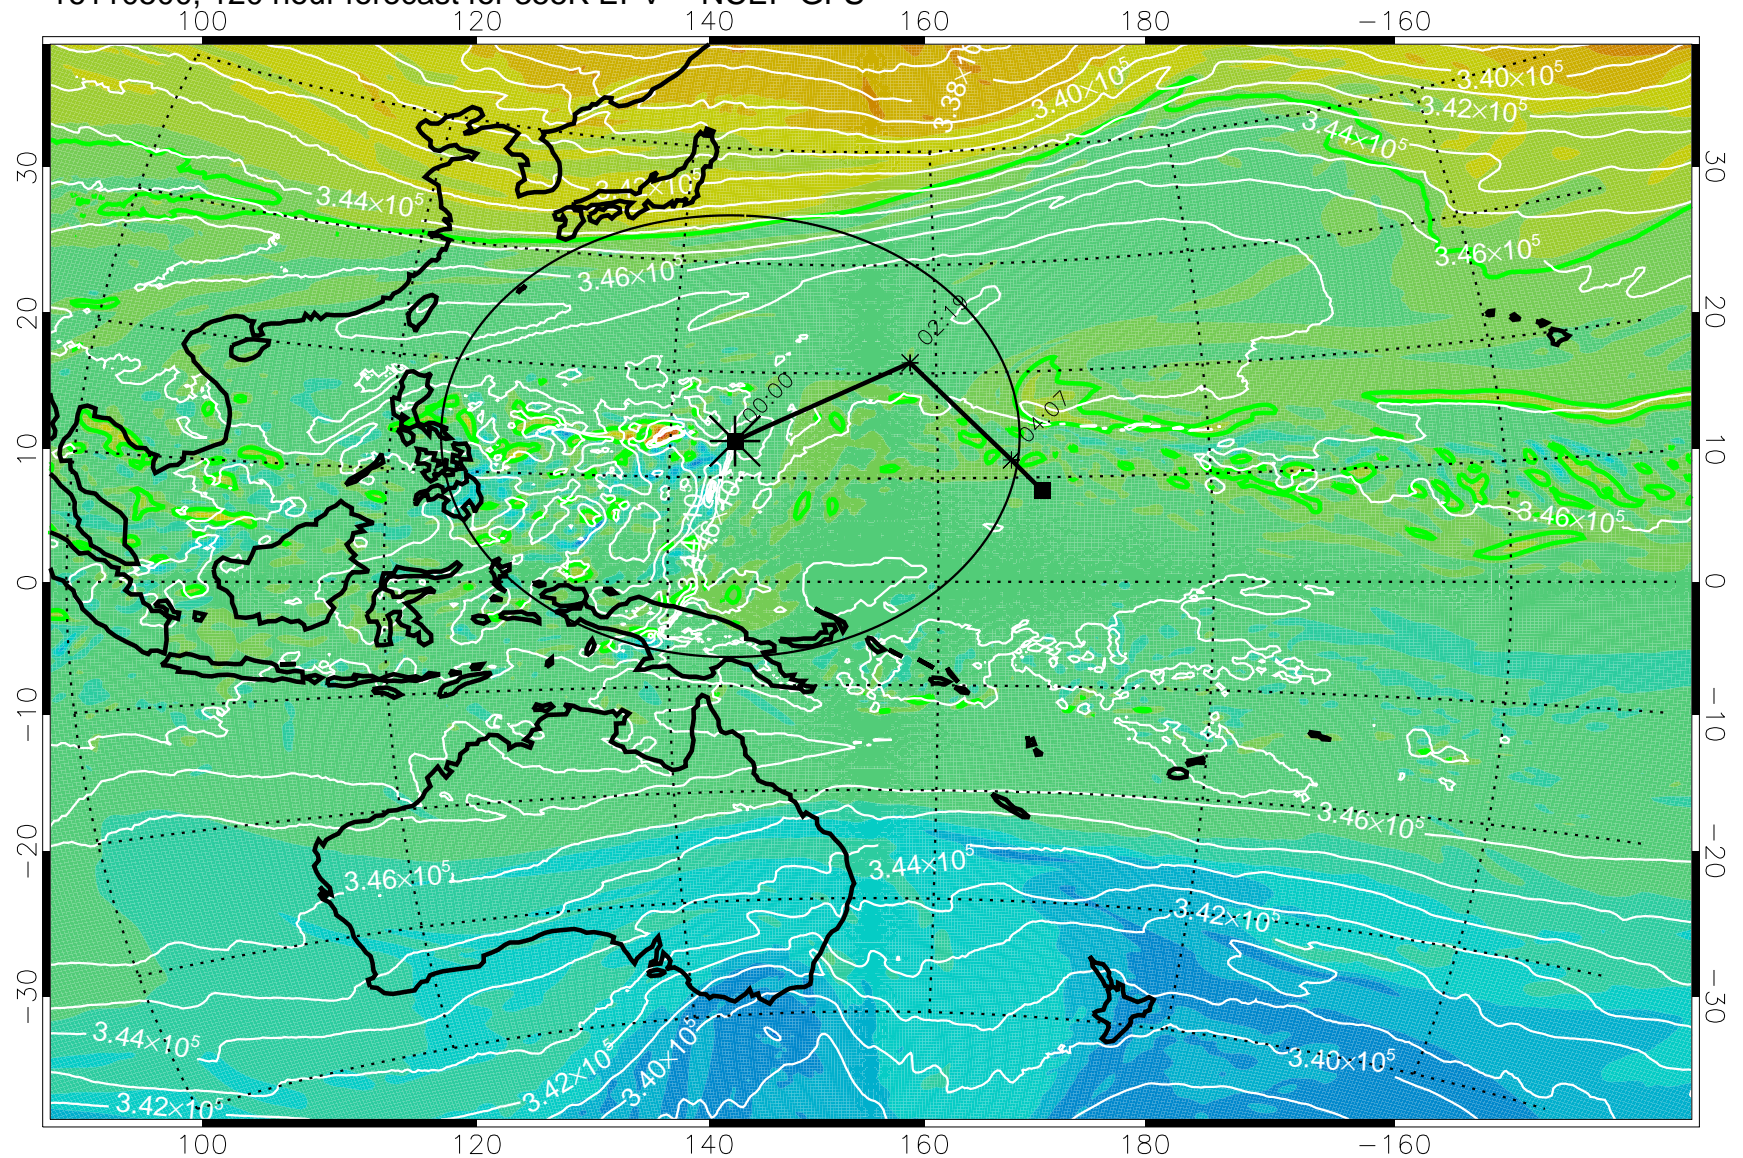

16110306, 078 hour forecast for 355K EPV -- NCEP GFS

355K Montgomery Streamfunction, white
EPV Tropopause (2 PVU) Position
Range ring of 2304 km

16110312, 084 hour forecast for 355K EPV -- NCEP GFS

355K Montgomery Streamfunction, white
EPV Tropopause (2 PVU) Position
Range ring of 2304 km

16110318, 090 hour forecast for 355K EPV -- NCEP GFS

355K Montgomery Streamfunction, white
EPV Tropopause (2 PVU) Position
Range ring of 2304 km

16110400, 096 hour forecast for 355K EPV -- NCEP GFS

355K Montgomery Streamfunction, white
EPV Tropopause (2 PVU) Position
Range ring of 2304 km

16110406, 102 hour forecast for 355K EPV -- NCEP GFS

355K Montgomery Streamfunction, white
EPV Tropopause (2 PVU) Position
Range ring of 2304 km

16110412, 108 hour forecast for 355K EPV -- NCEP GFS

355K Montgomery Streamfunction, white
EPV Tropopause (2 PVU) Position
Range ring of 2304 km

16110418, 114 hour forecast for 355K EPV -- NCEP GFS

355K Montgomery Streamfunction, white
EPV Tropopause (2 PVU) Position
Range ring of 2304 km

16110500, 120 hour forecast for 355K EPV -- NCEP GFS

355K Montgomery Streamfunction, white
EPV Tropopause (2 PVU) Position
Range ring of 2304 km