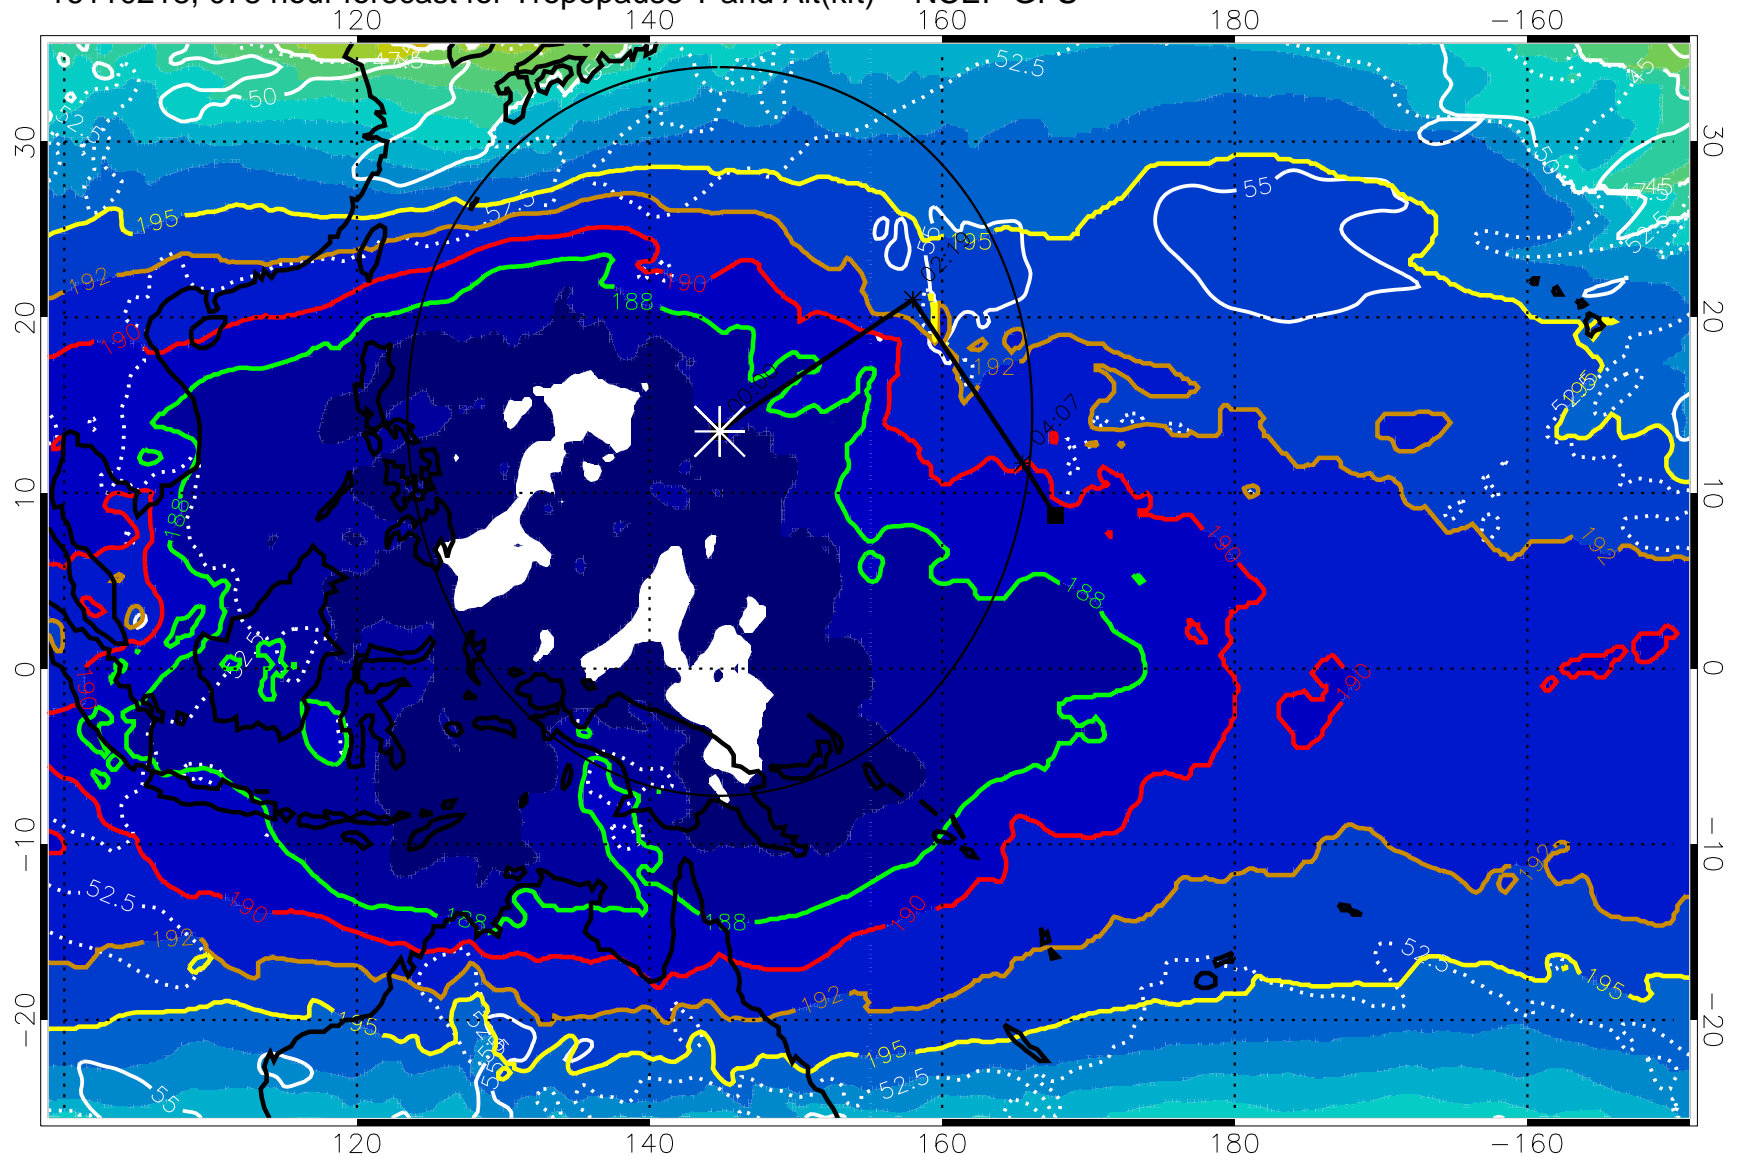

16110218, 078 hour forecast for Tropopause T and Alt(kft) -- NCEP GFS

190 200 210 220 230

Tropopause T, K

Tropopause Altitude in kft (white)

192.5K Isotherm 195K Isotherm

187.5K Isotherm 190K Isotherm

Range ring of 2304 km