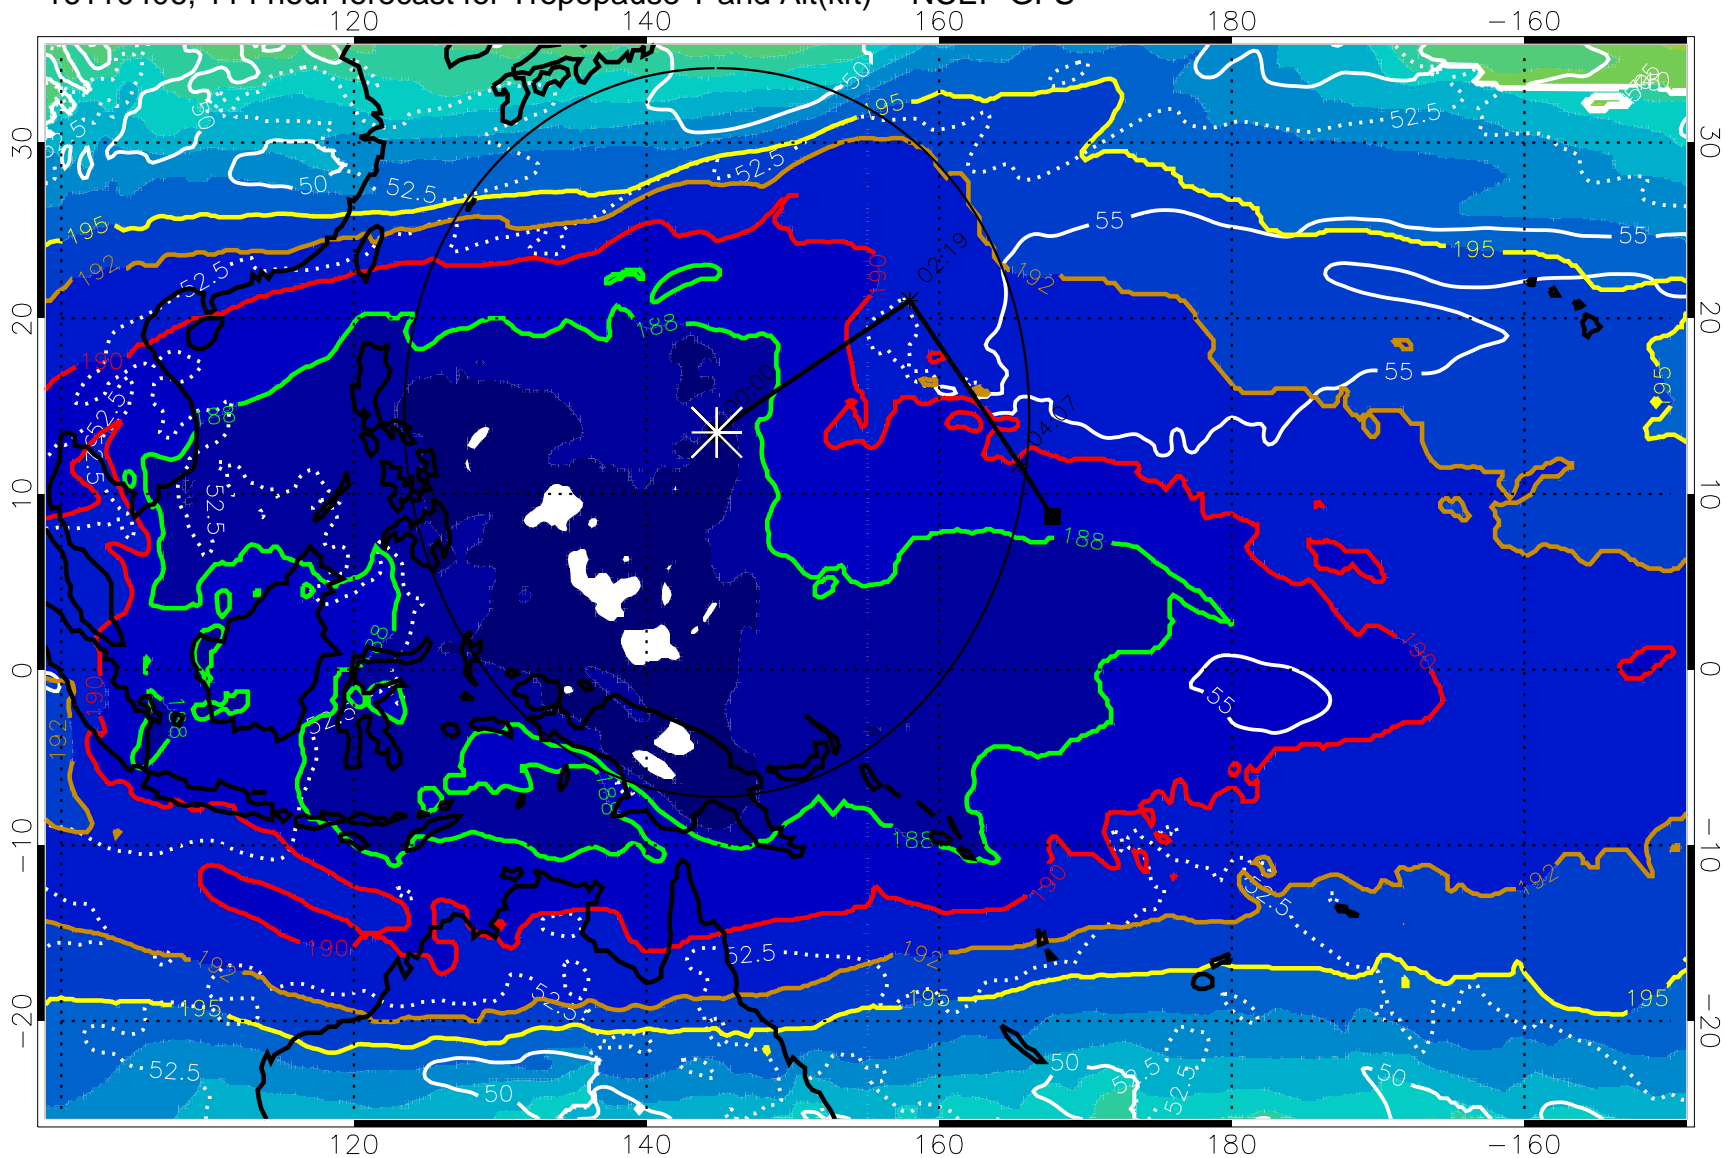

16110406, 114 hour forecast for Tropopause T and Alt(kft) -- NCEP GFS

190 200 210 220 230

Tropopause T, K

Tropopause Altitude in kft (white)

192.5K Isotherm 195K Isotherm
187.5K Isotherm 190K Isotherm

Range ring of 2304 km