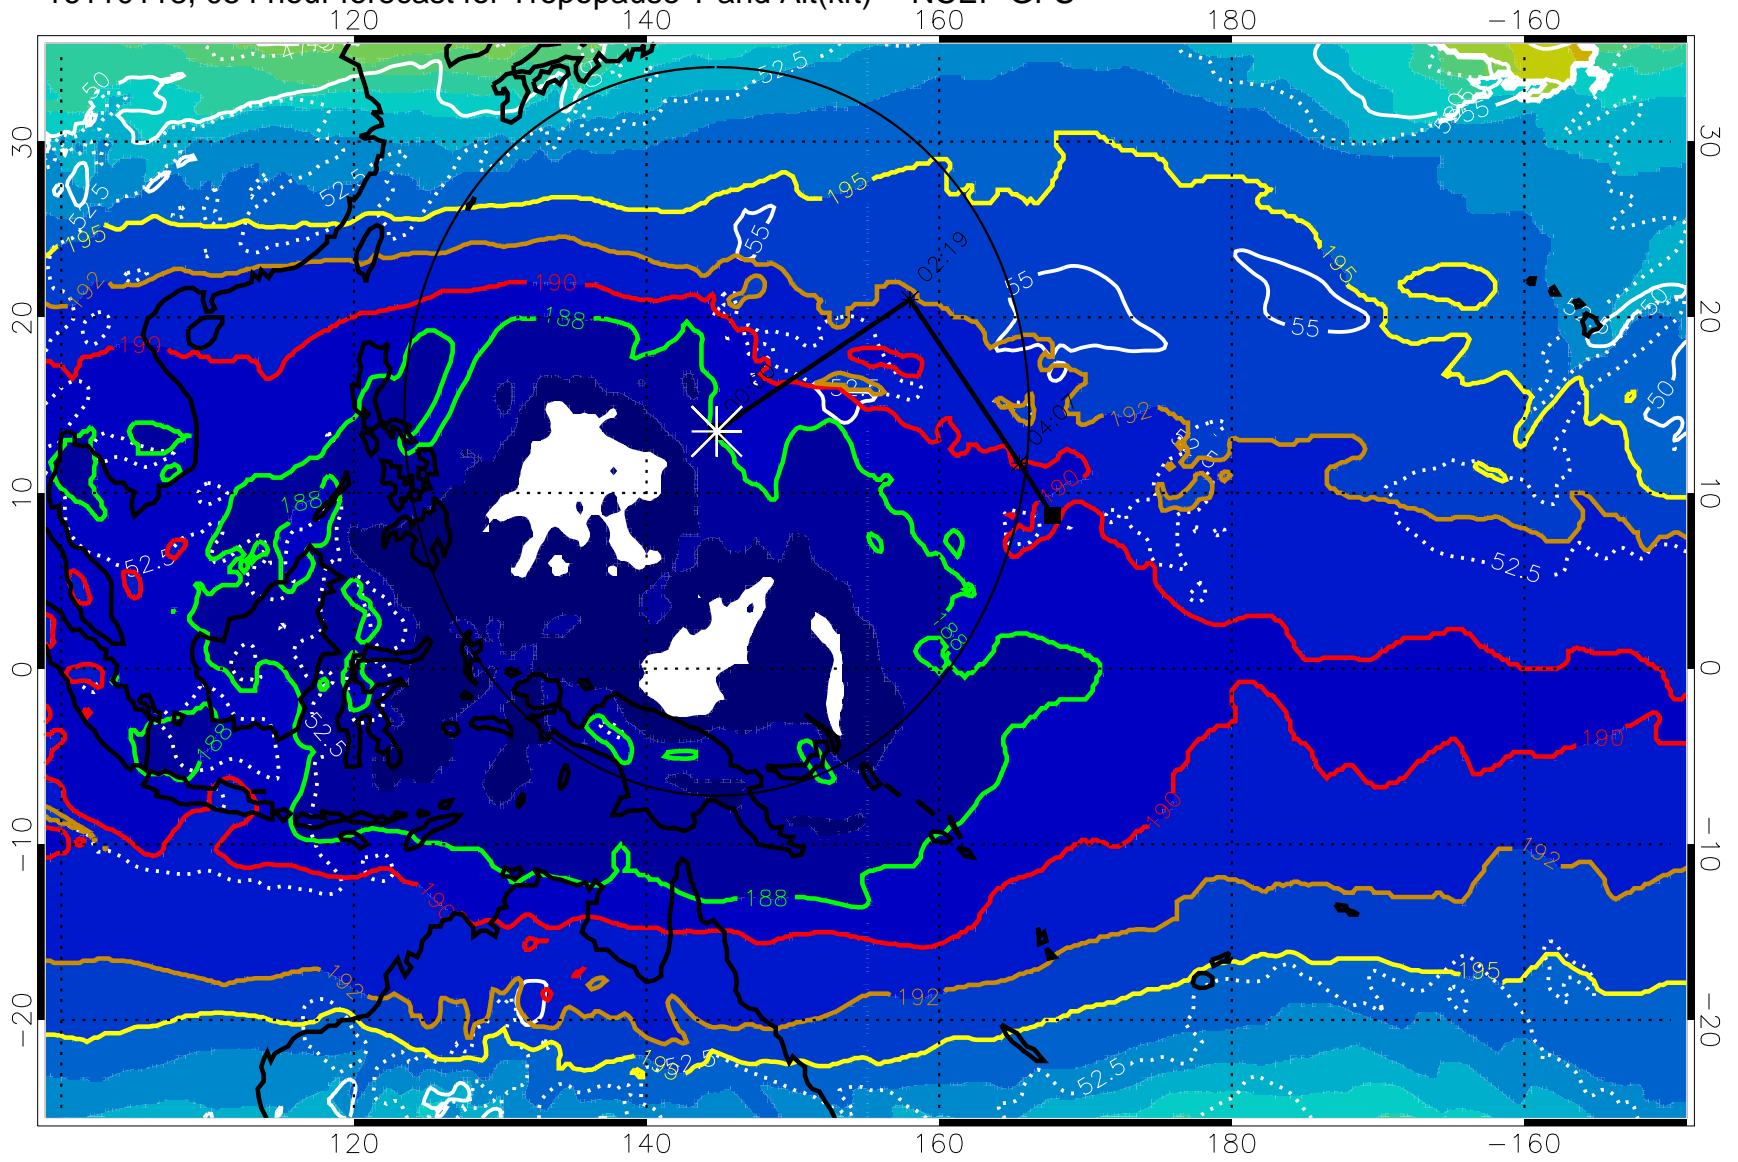

16110118, 054 hour forecast for Tropopause T and Alt(kft) -- NCEP GFS

190 200 210 220 230

Tropopause T, K

Tropopause Altitude in kft (white)

192.5K Isotherm 195K Isotherm
187.5K Isotherm 190K Isotherm

Range ring of 2304 km