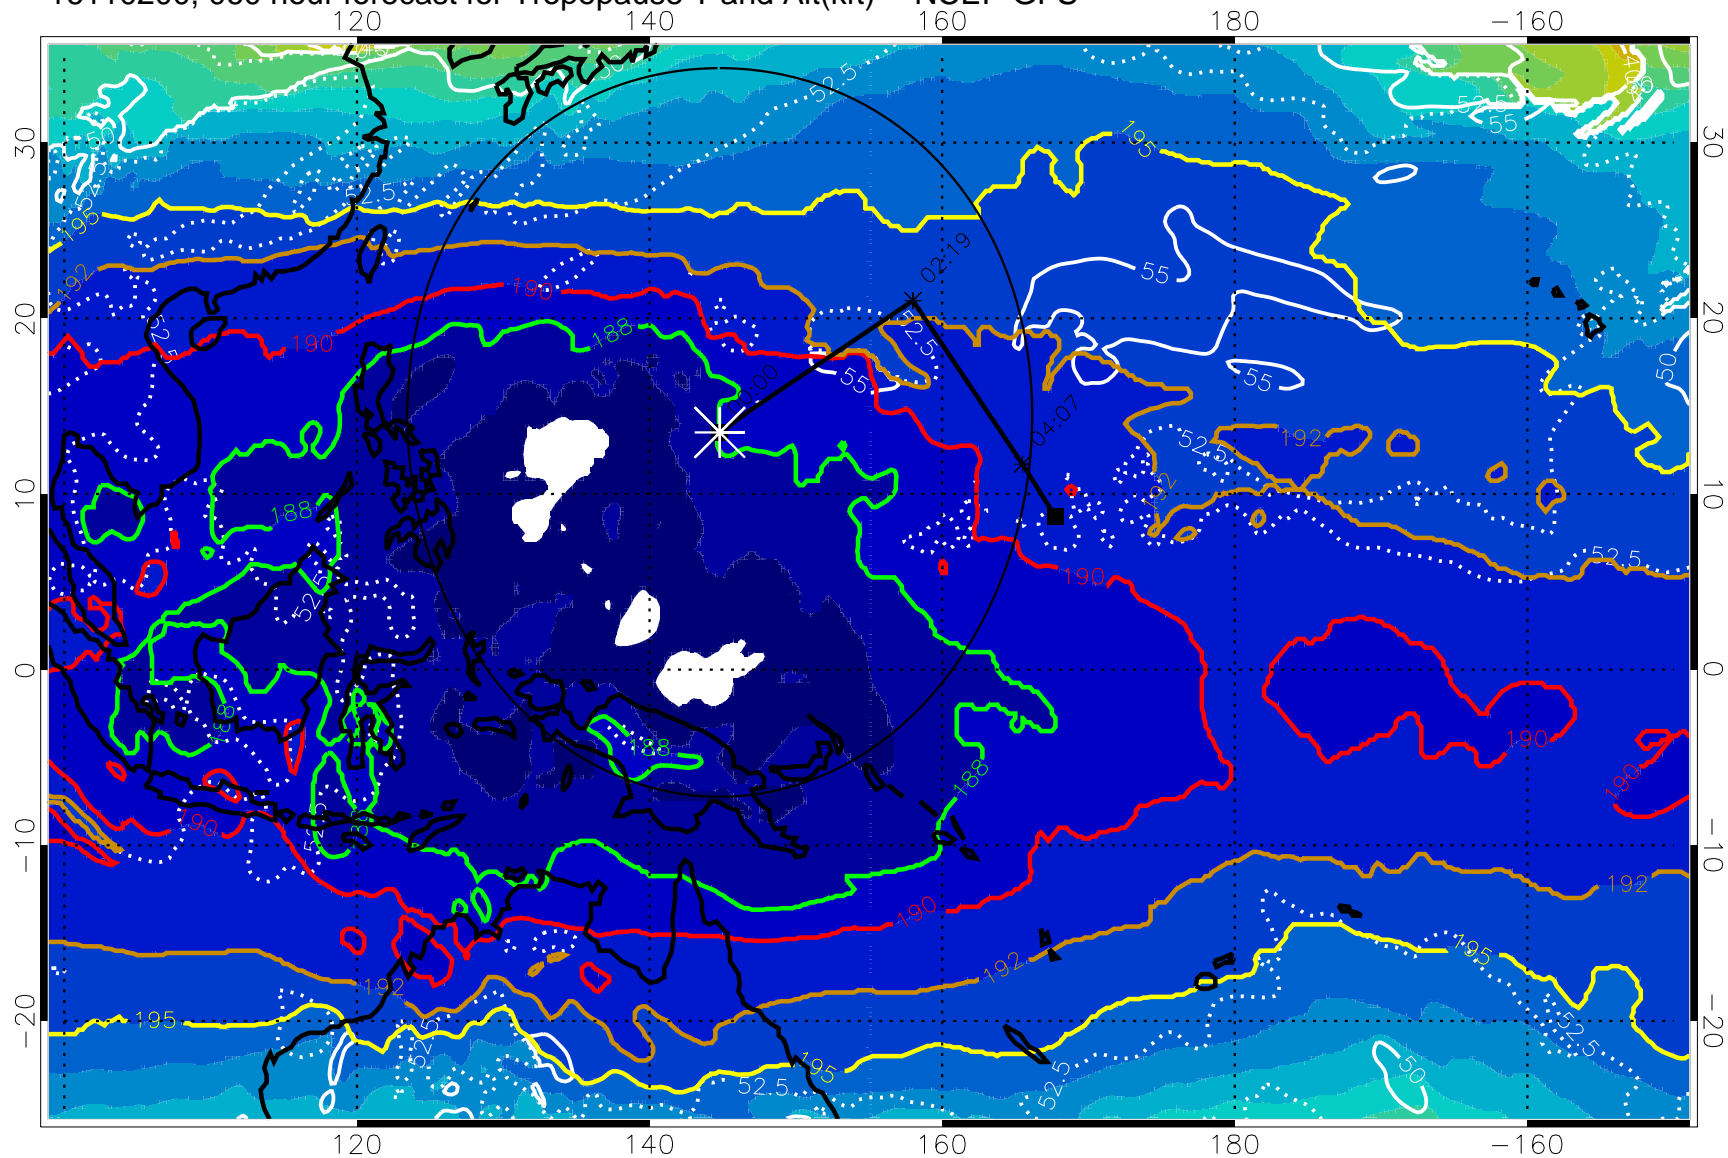

16110200, 060 hour forecast for Tropopause T and Alt(kft) -- NCEP GFS

190 200 210 220 230
Tropopause T, K

Tropopause Altitude in kft (white)

192.5K Isotherm 195K Isotherm
187.5K Isotherm 190K Isotherm

Range ring of 2304 km