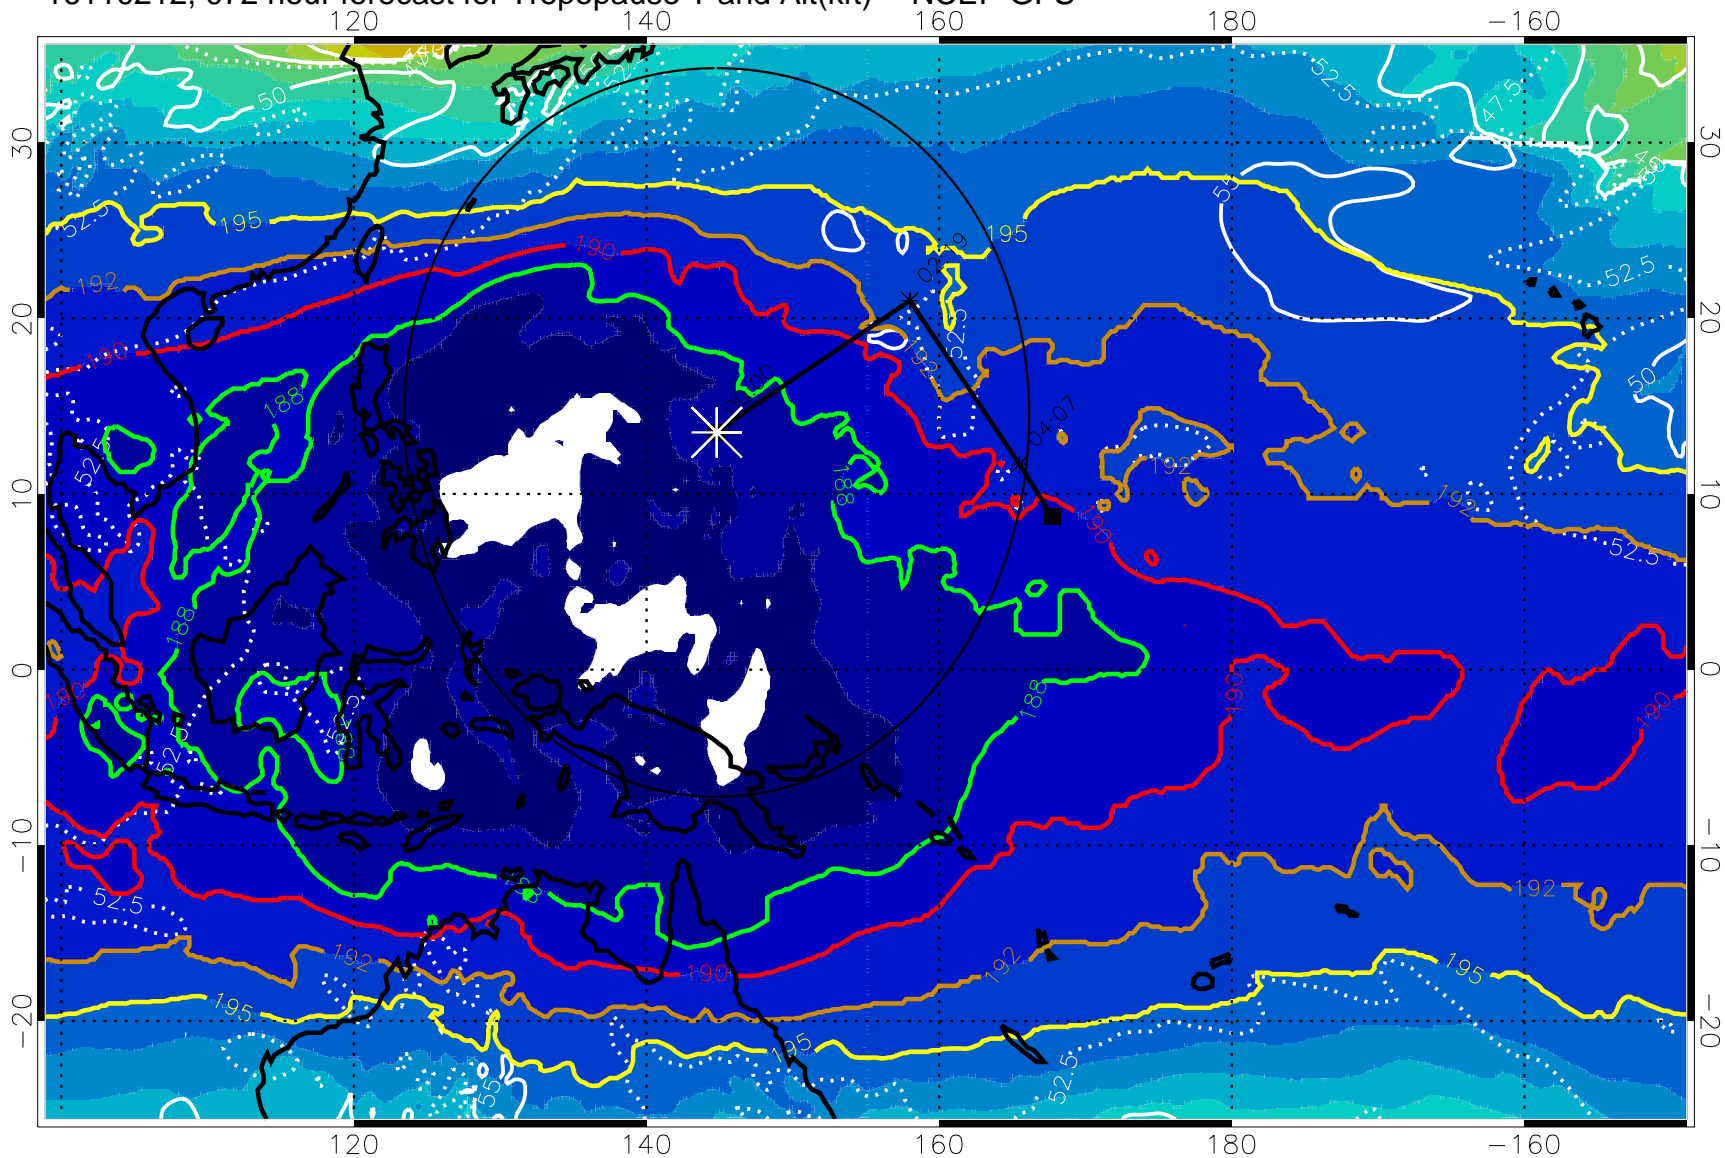

16110212, 072 hour forecast for Tropopause T and Alt(kft) -- NCEP GFS

190 200 210 220 230
Tropopause T, K

Tropopause Altitude in kft (white)

192.5K Isotherm 195K Isotherm
187.5K Isotherm 190K Isotherm

Range ring of 2304 km