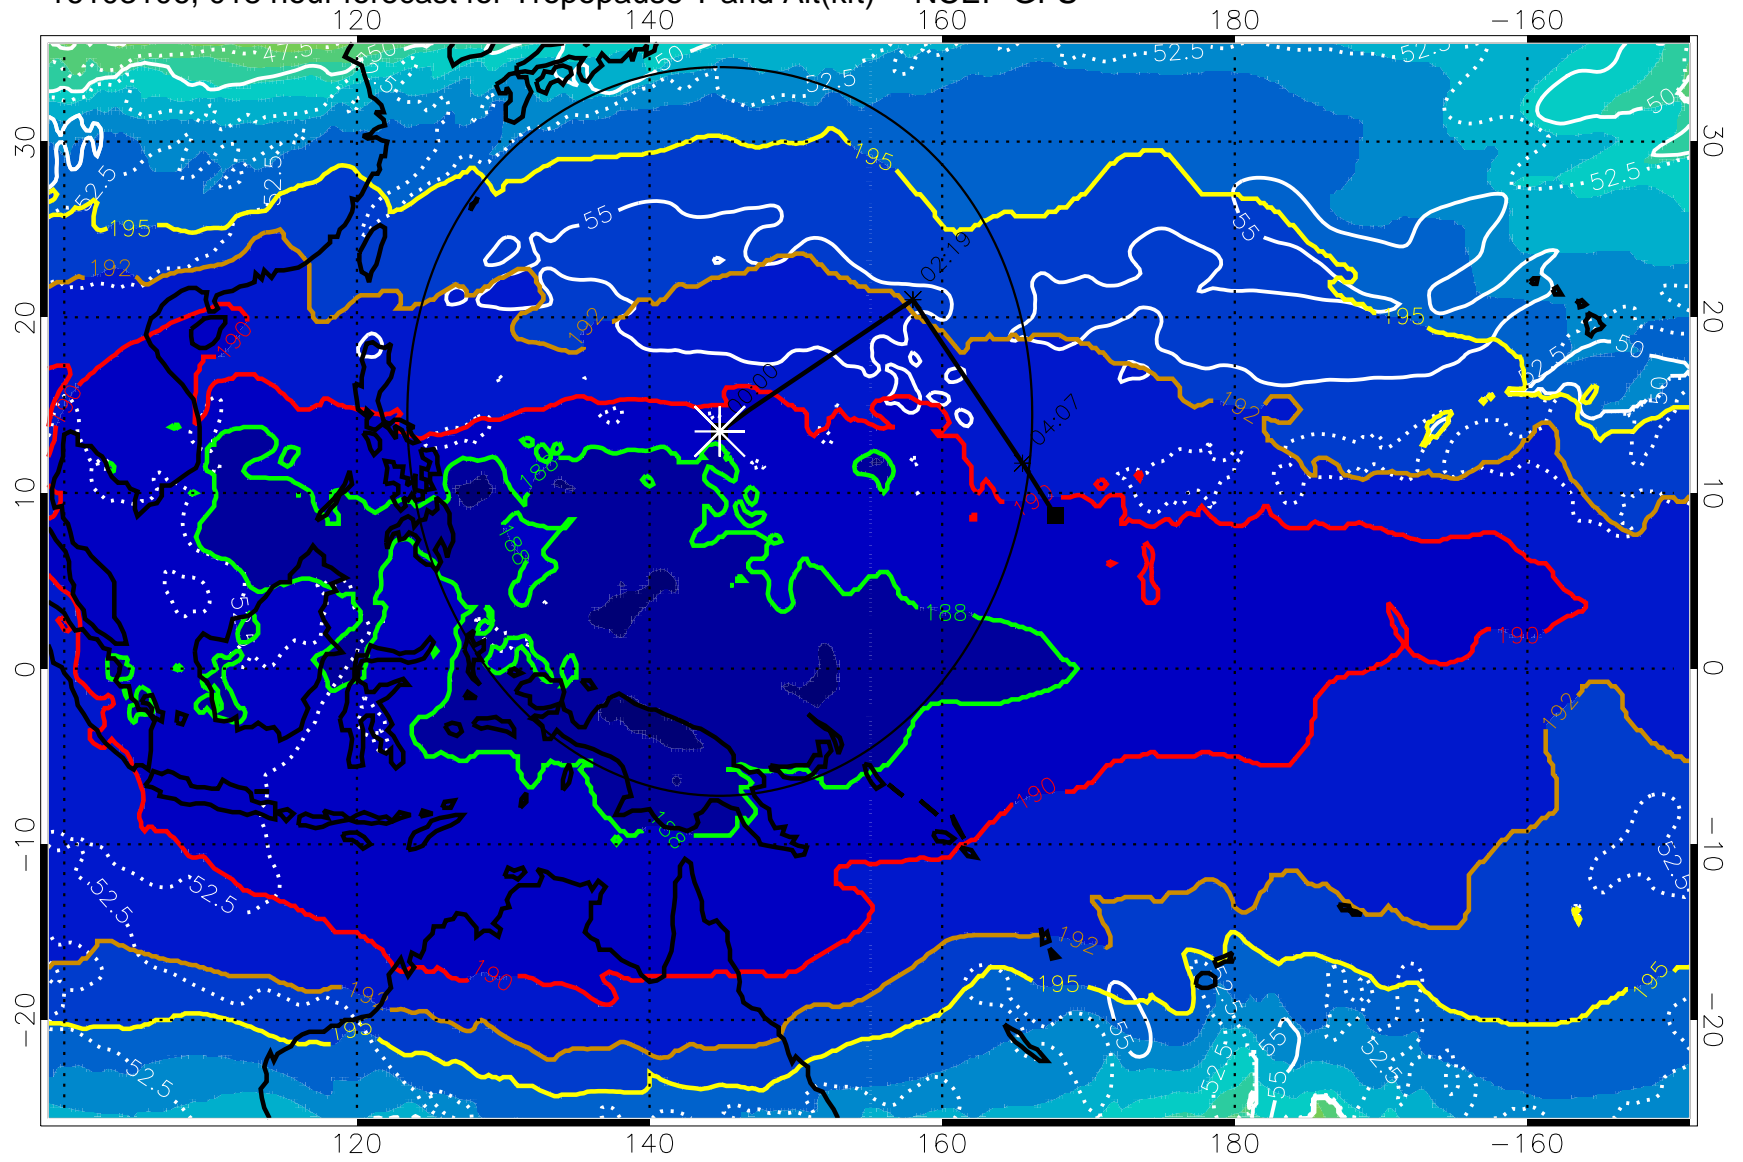

16103106, 018 hour forecast for Tropopause T and Alt(kft) -- NCEP GFS

190 200 210 220 230
Tropopause T, K

Tropopause Altitude in kft (white)

192.5K Isotherm 195K Isotherm
187.5K Isotherm 190K Isotherm

Range ring of 2304 km