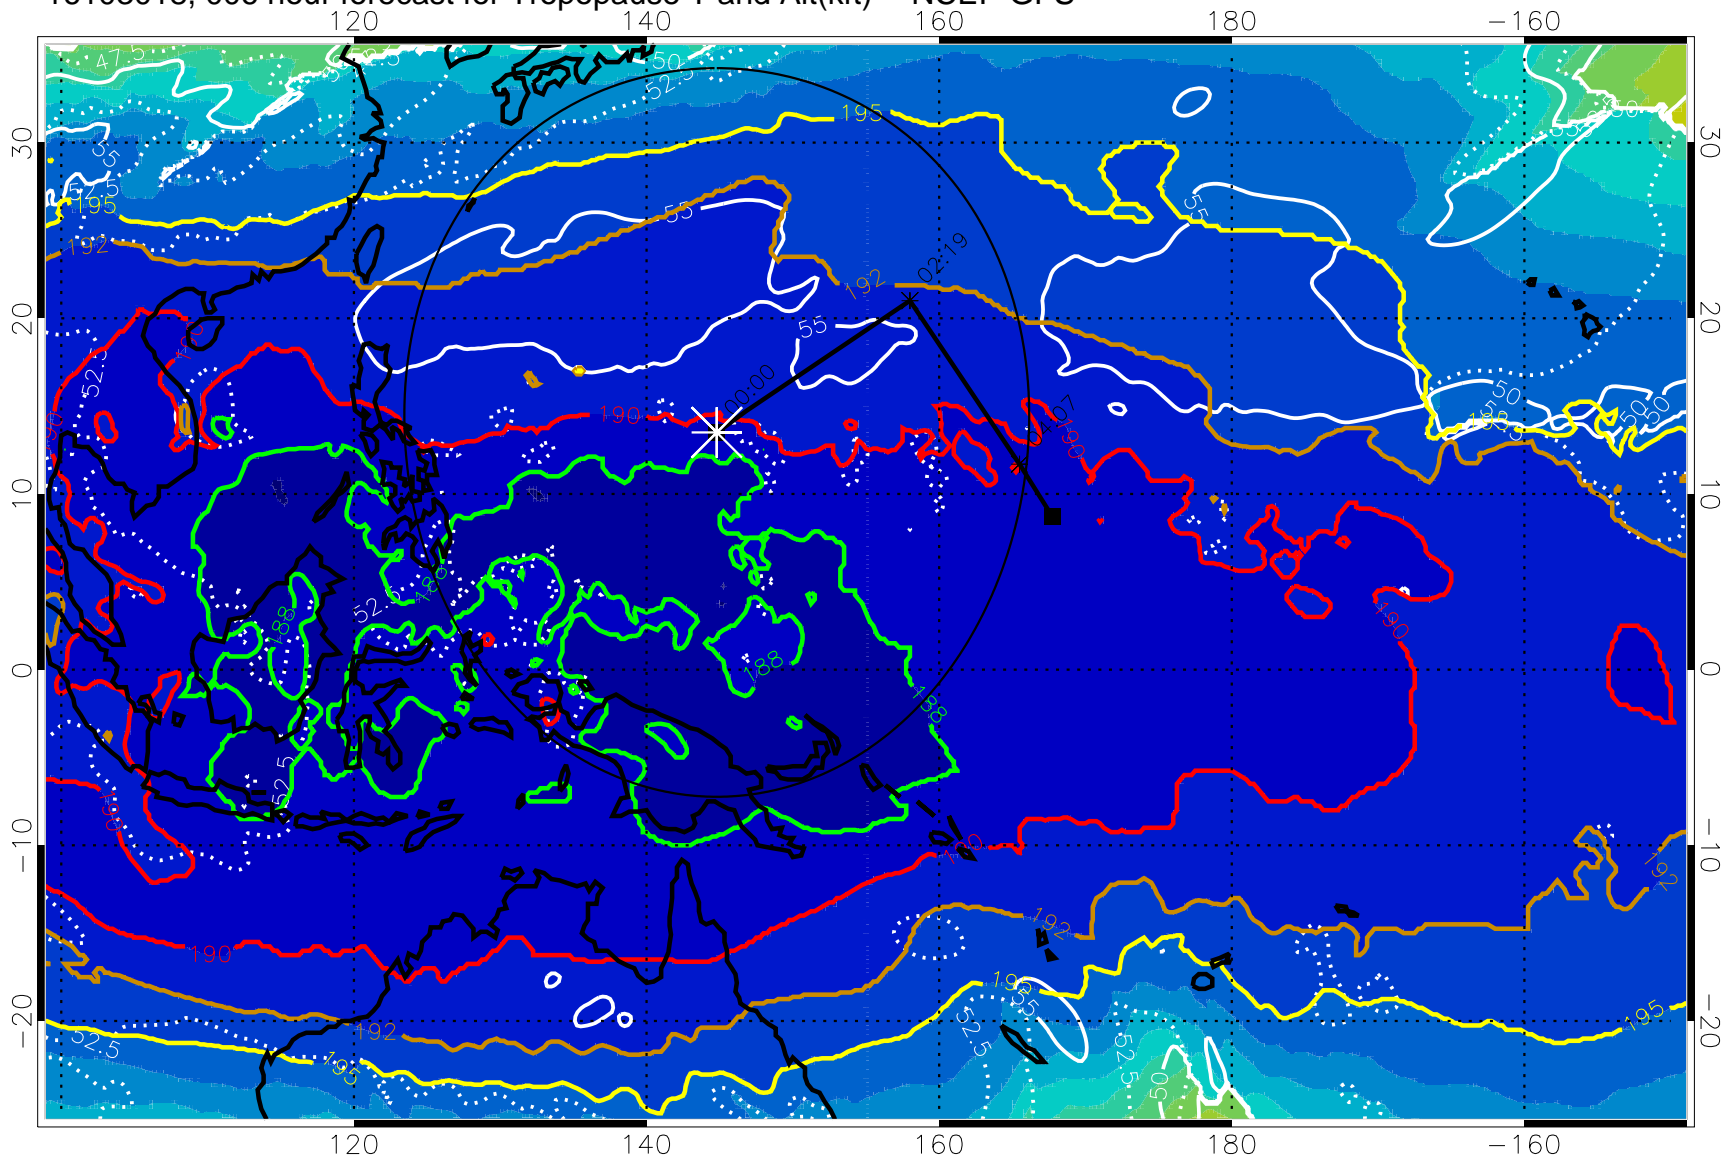

16103018, 006 hour forecast for Tropopause T and Alt(kft) -- NCEP GFS

190 200 210 220 230  
Tropopause T, K

Tropopause Altitude in kft (white)

192.5K Isotherm 195K Isotherm  
187.5K Isotherm 190K Isotherm

Range ring of 2304 km

16103100, 012 hour forecast for Tropopause T and Alt(kft) -- NCEP GFS

190 200 210 220 230  
Tropopause T, K

Tropopause Altitude in kft (white)

192.5K Isotherm 195K Isotherm  
187.5K Isotherm 190K Isotherm