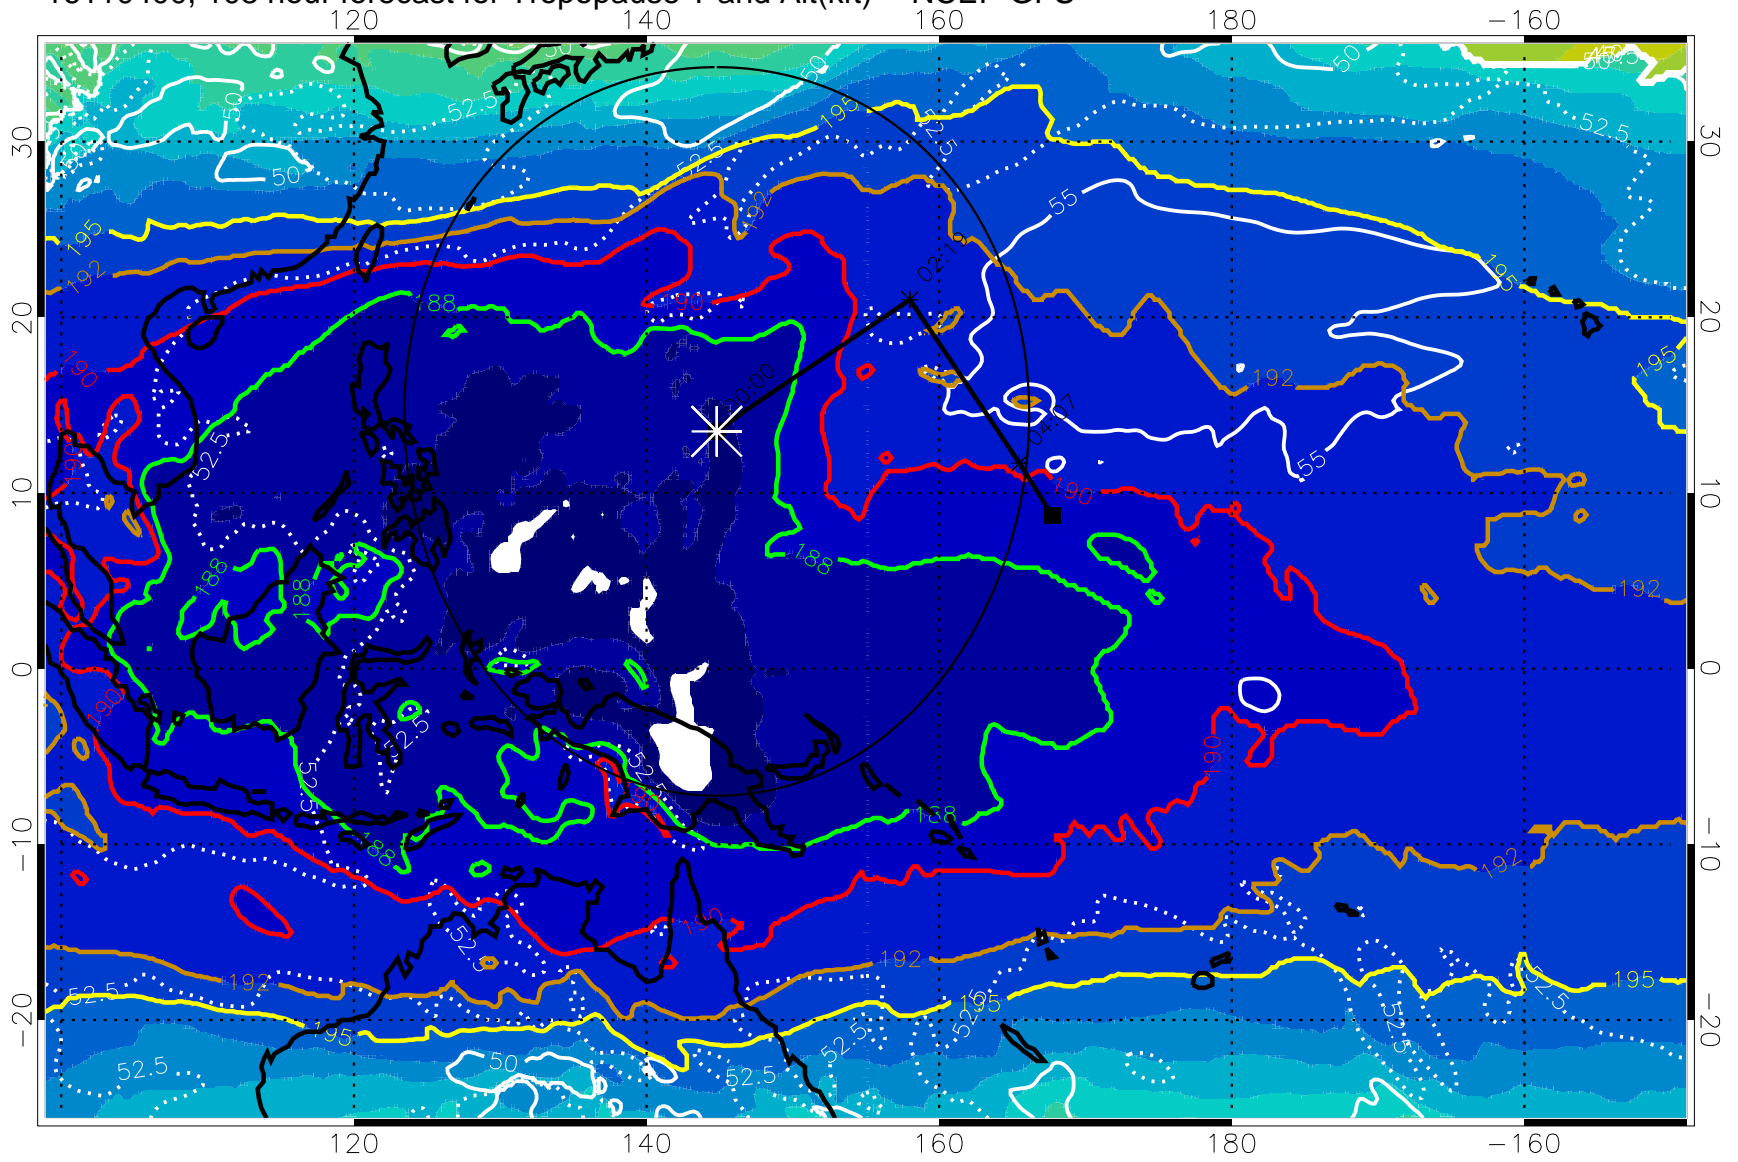

16110400, 108 hour forecast for Tropopause T and Alt(kft) -- NCEP GFS

190 200 210 220 230
Tropopause T, K

Tropopause Altitude in kft (white)

192.5K Isotherm 195K Isotherm
187.5K Isotherm 190K Isotherm

Range ring of 2304 km