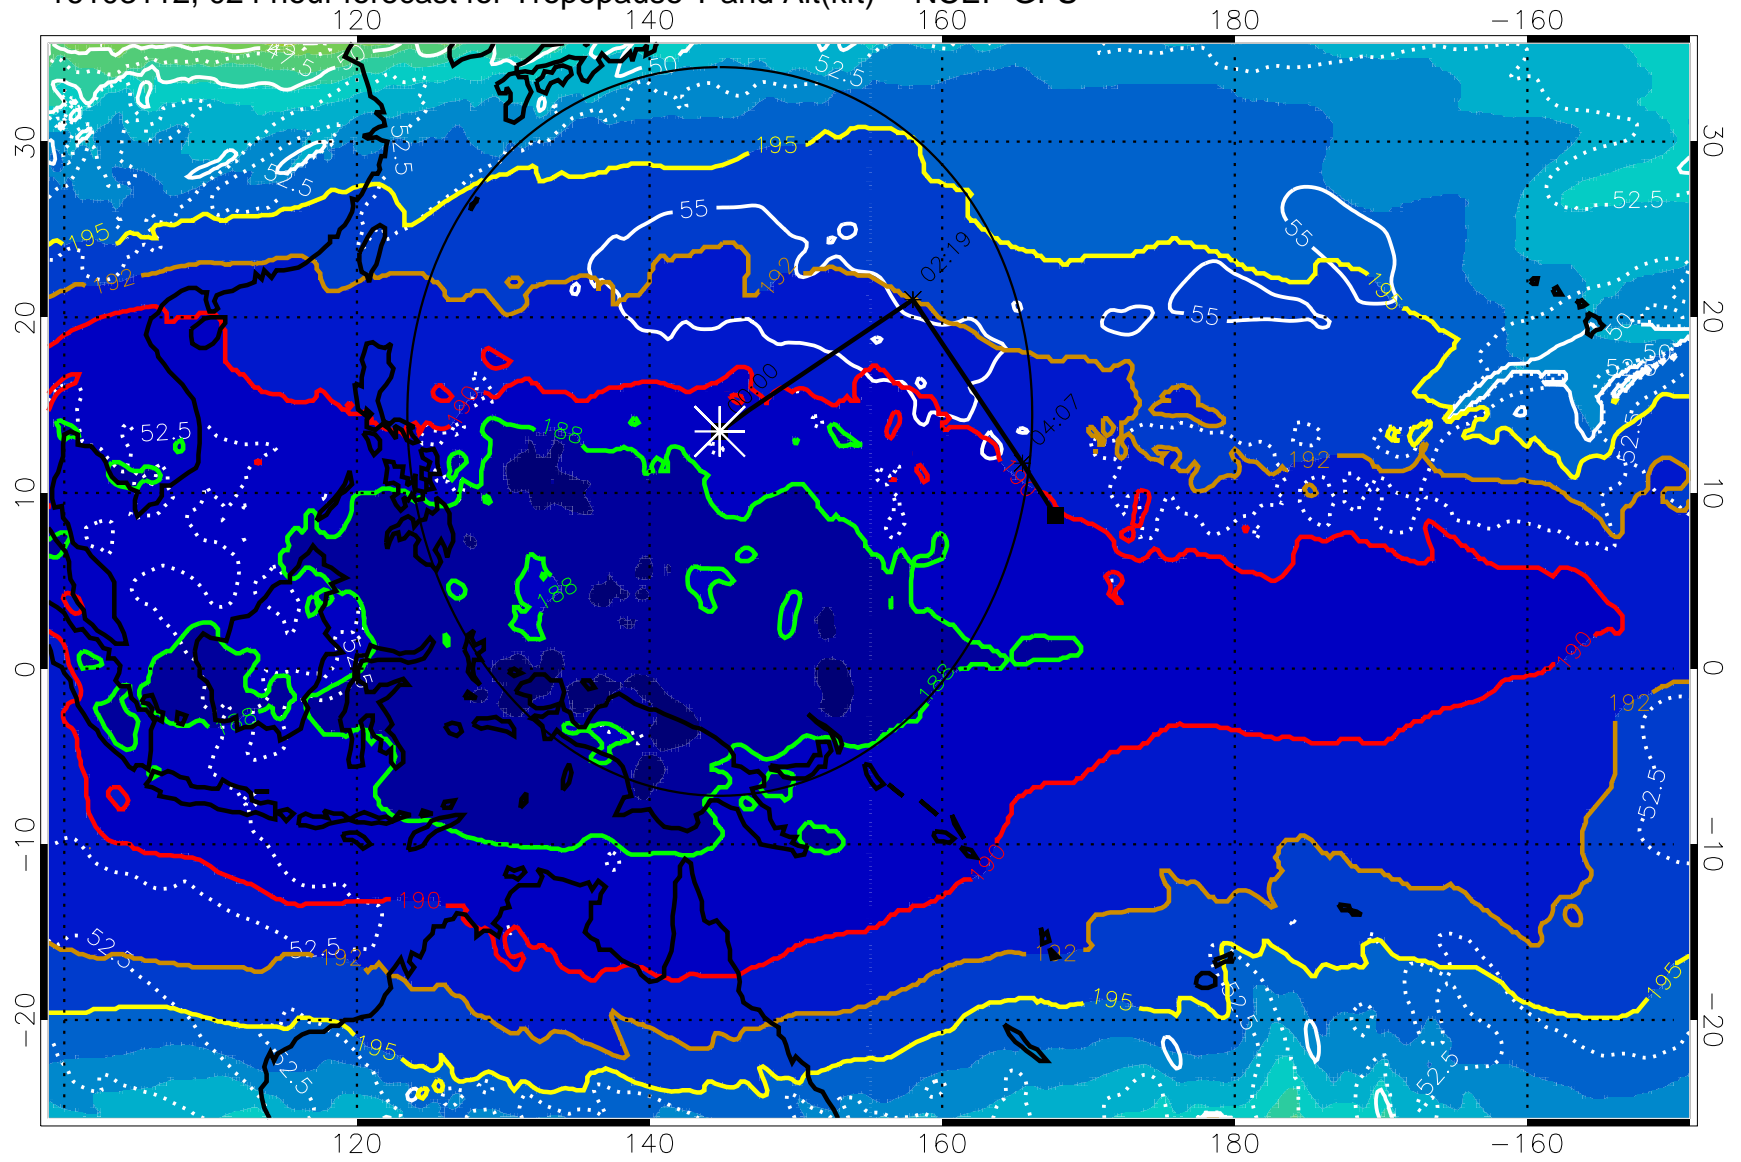

16103112, 024 hour forecast for Tropopause T and Alt(kft) -- NCEP GFS

190 200 210 220 230

Tropopause T, K

Tropopause Altitude in kft (white)

192.5K Isotherm 195K Isotherm

187.5K Isotherm 190K Isotherm

Range ring of 2304 km