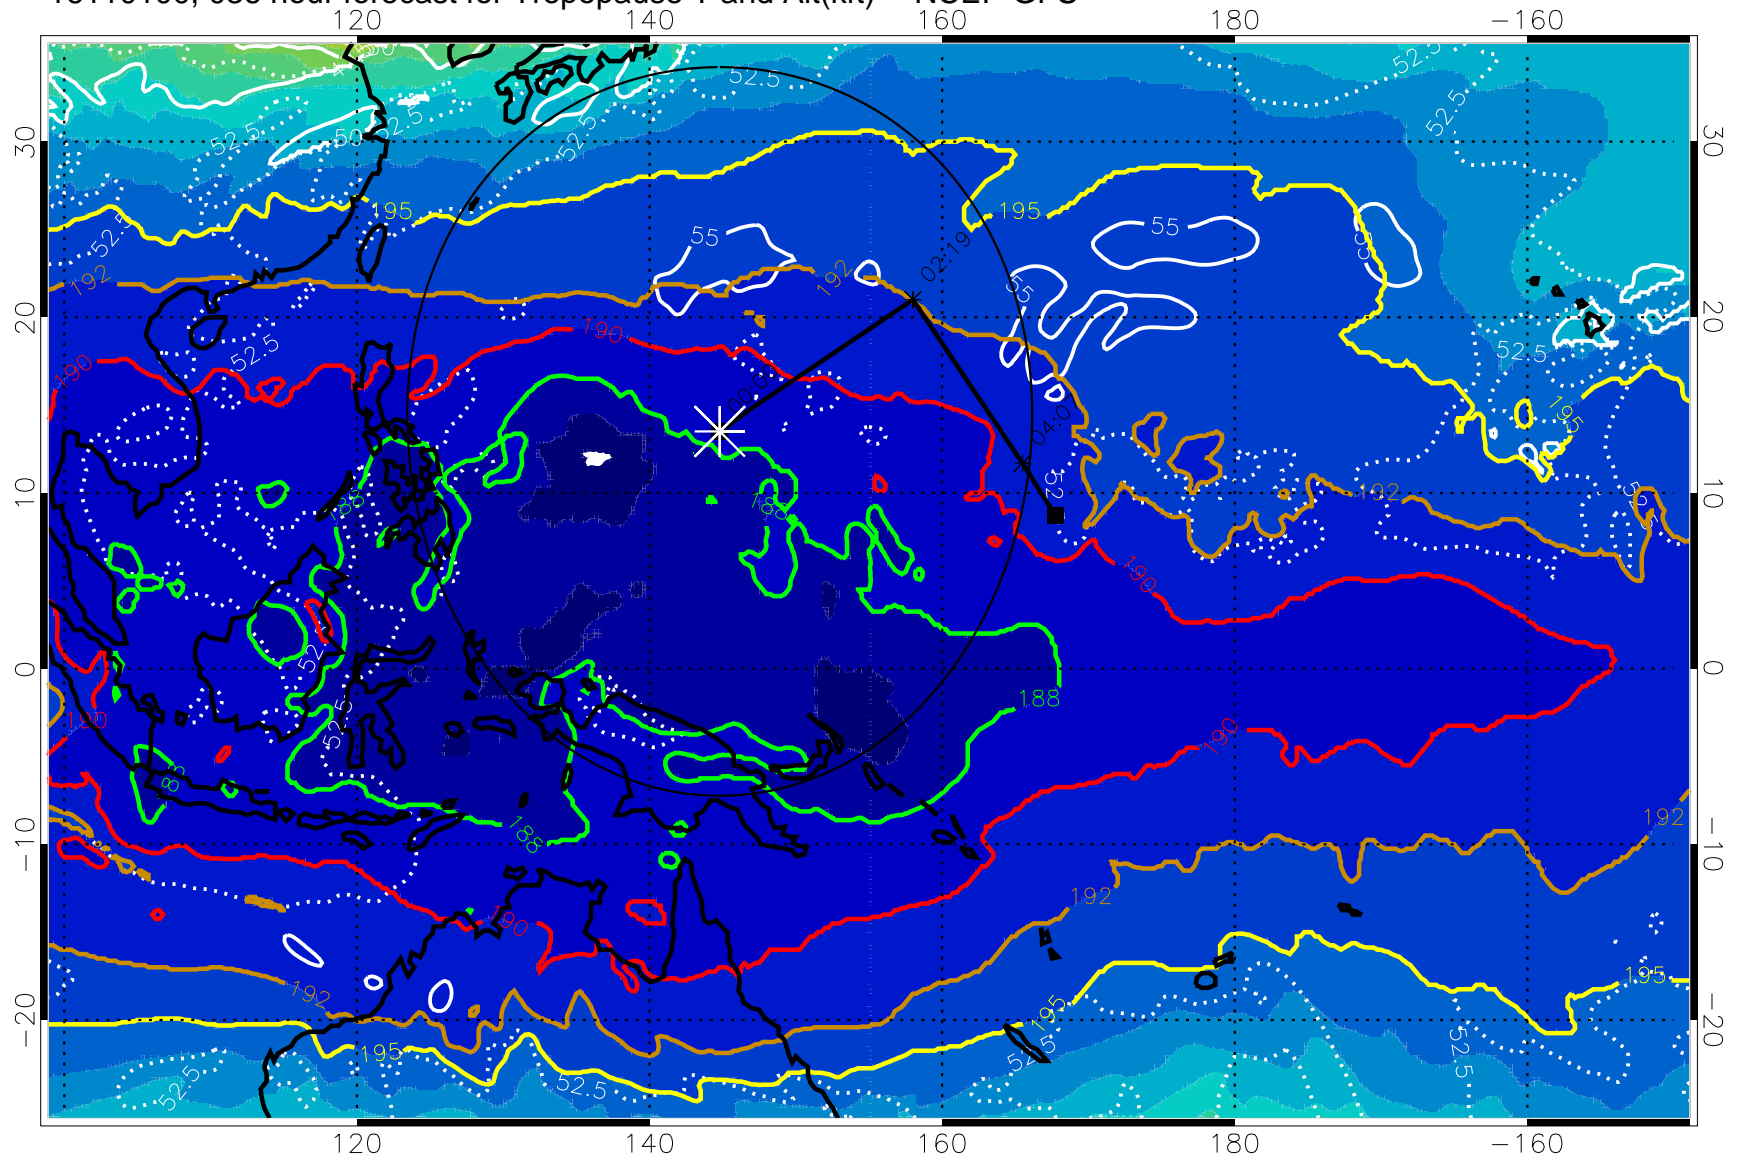

16110100, 036 hour forecast for Tropopause T and Alt(kft) -- NCEP GFS

190 200 210 220 230

Tropopause T, K

Tropopause Altitude in kft (white)

192.5K Isotherm 195K Isotherm
187.5K Isotherm 190K Isotherm

Range ring of 2304 km