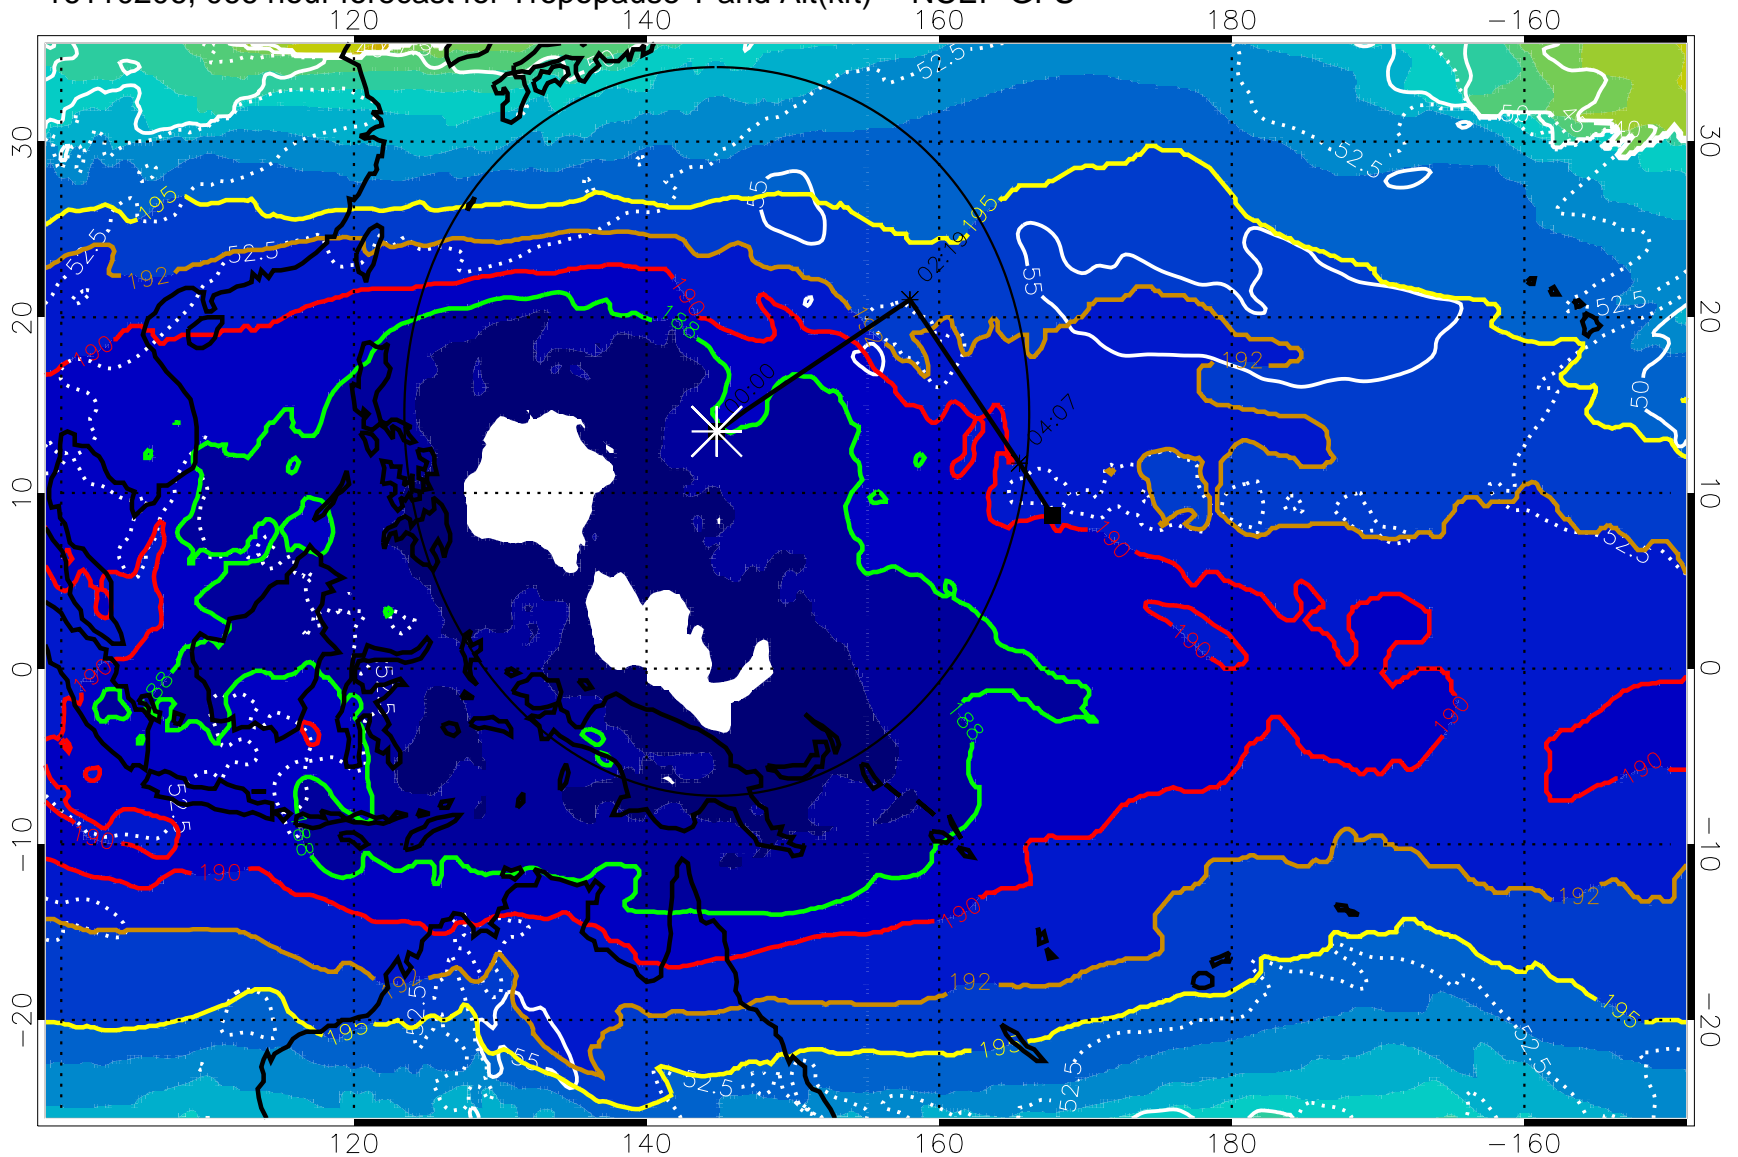

16110206, 066 hour forecast for Tropopause T and Alt(kft) -- NCEP GFS

190 200 210 220 230

Tropopause T, K

Tropopause Altitude in kft (white)

192.5K Isotherm 195K Isotherm
187.5K Isotherm 190K Isotherm

Range ring of 2304 km