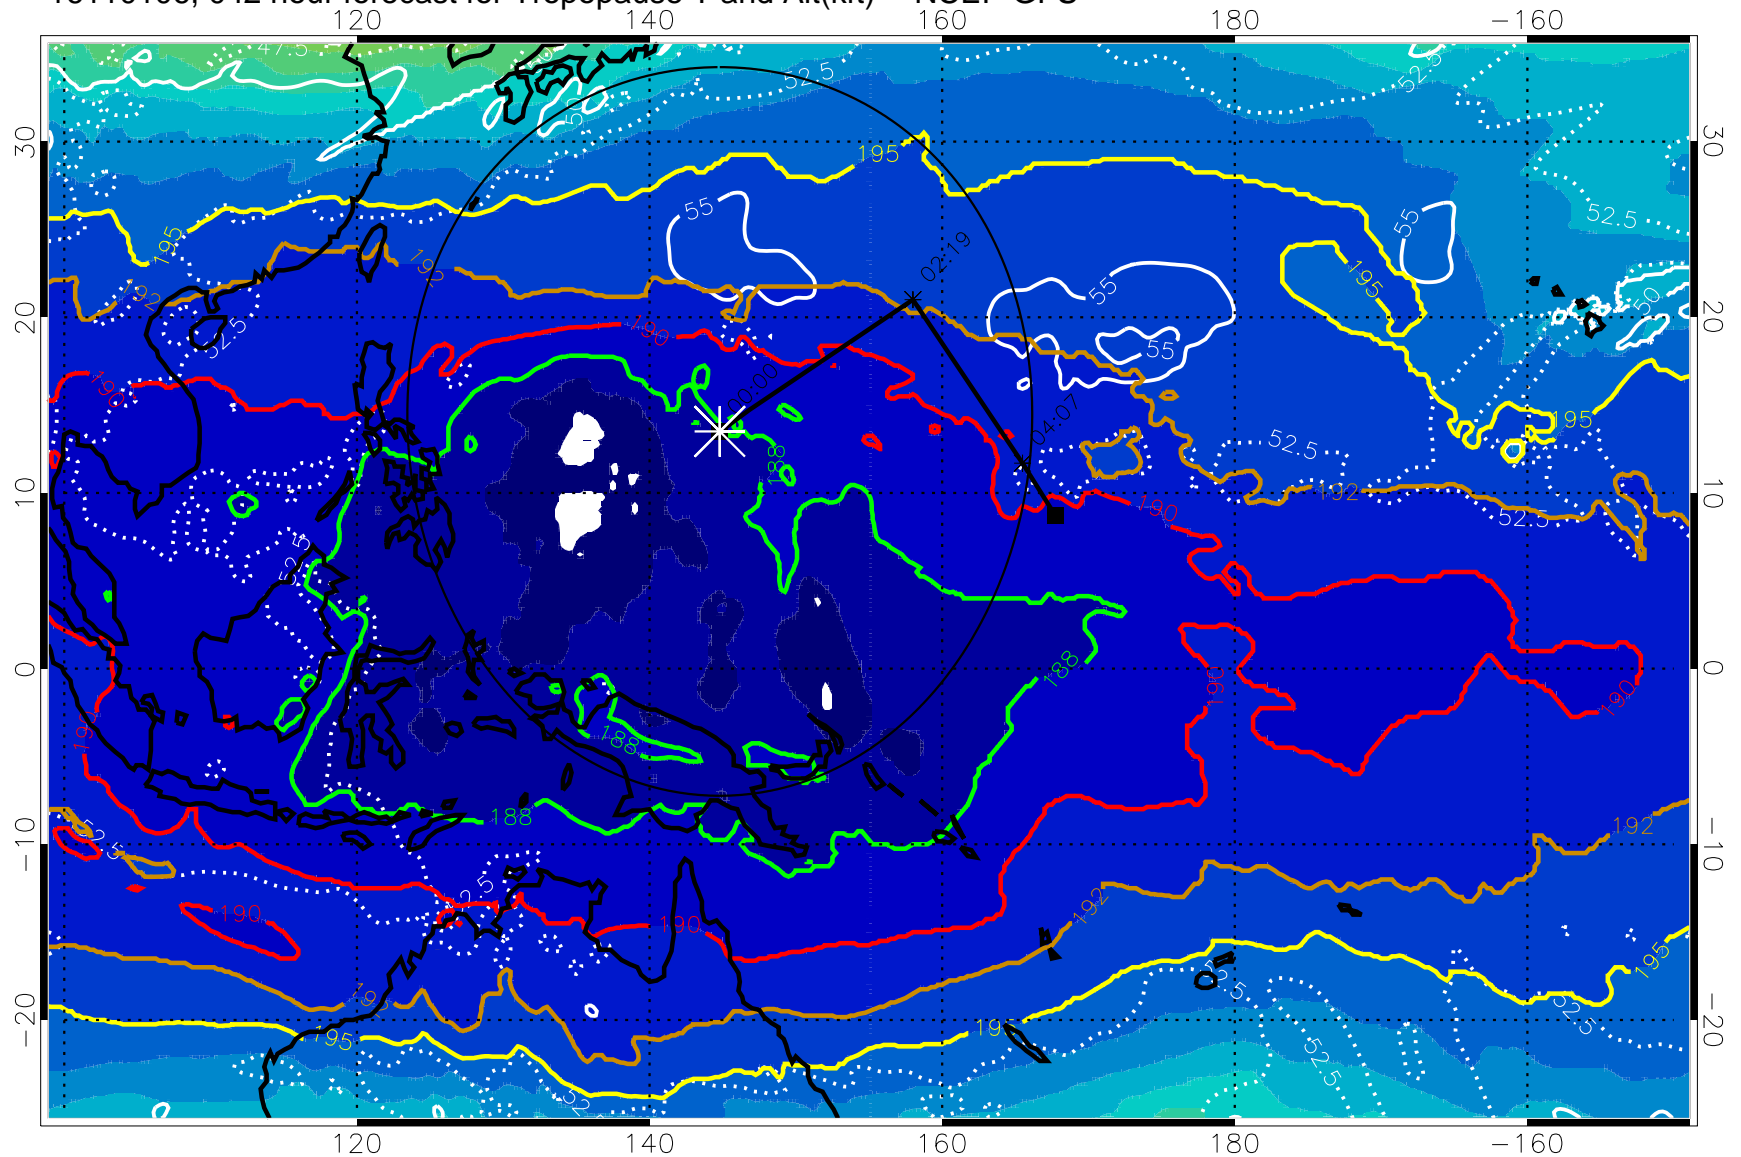

16110106, 042 hour forecast for Tropopause T and Alt(kft) -- NCEP GFS

190 200 210 220 230
Tropopause T, K

Tropopause Altitude in kft (white)

192.5K Isotherm 195K Isotherm
187.5K Isotherm 190K Isotherm

Range ring of 2304 km