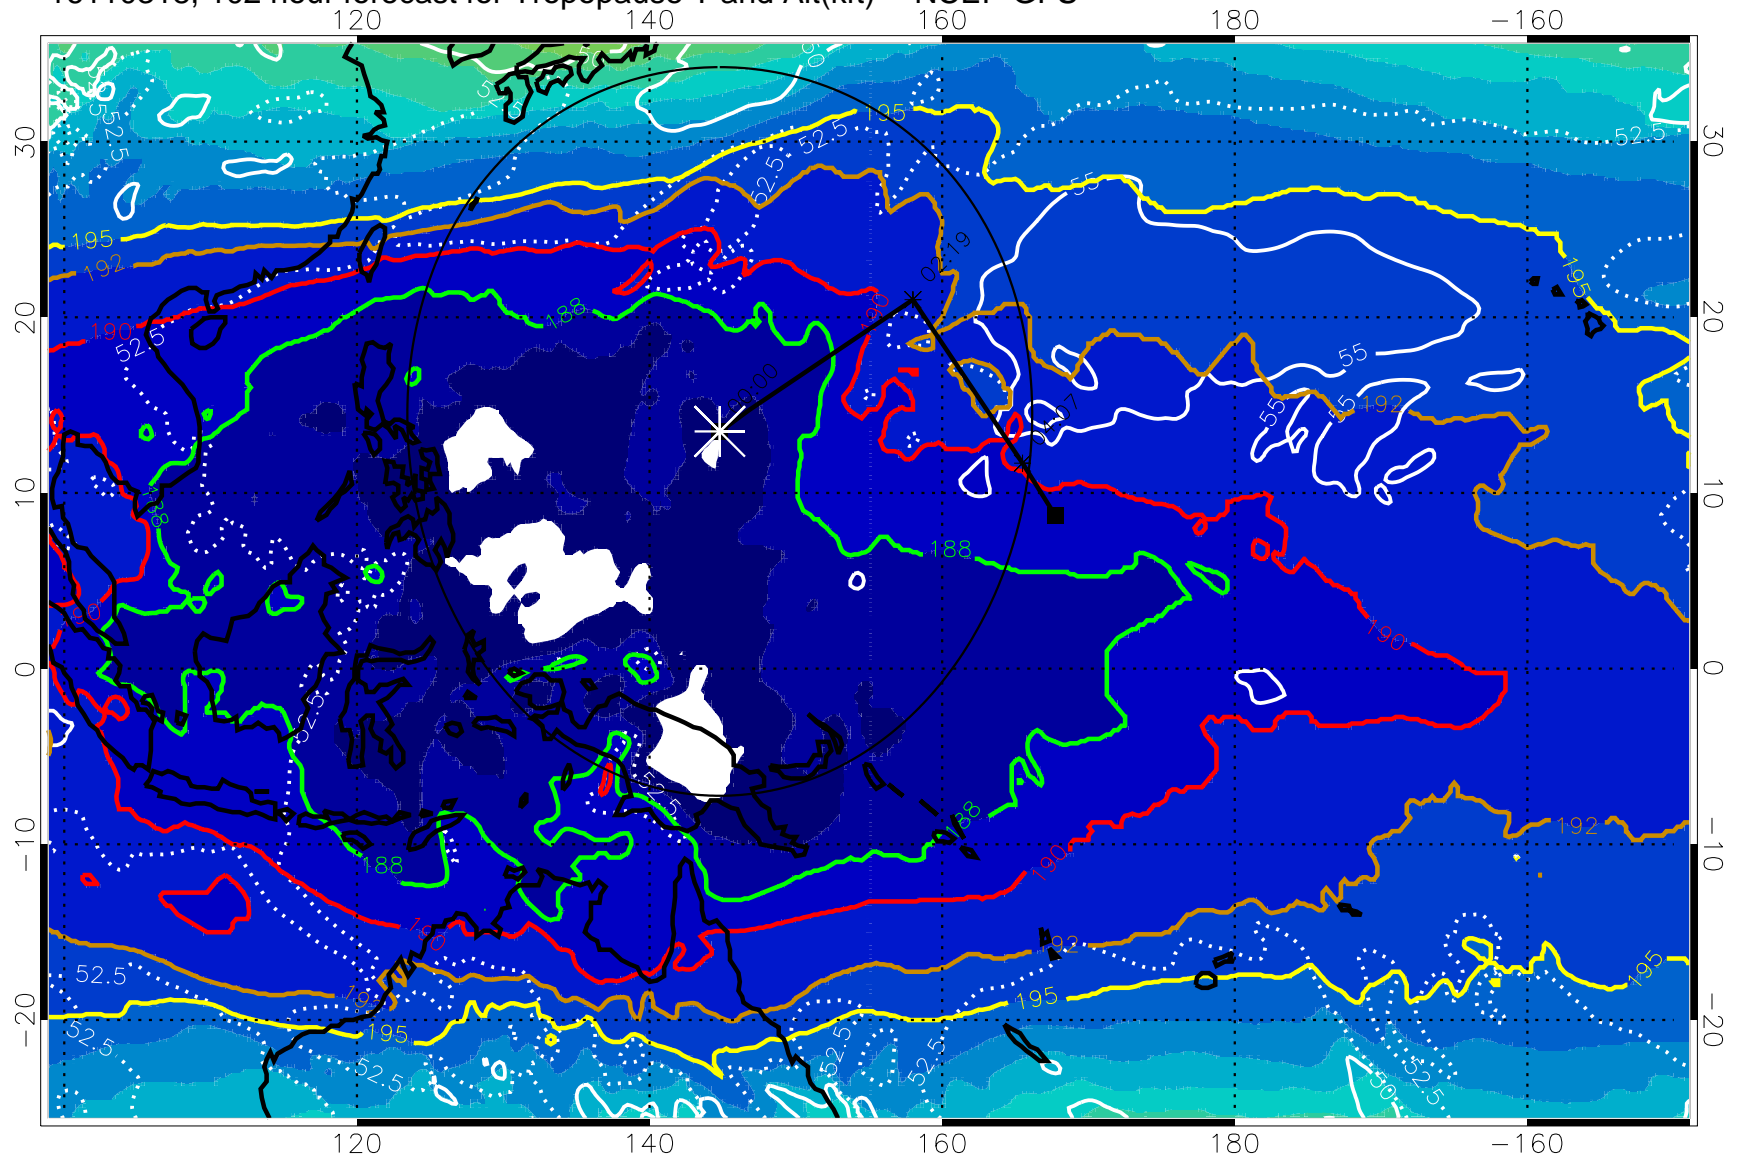

16110318, 102 hour forecast for Tropopause T and Alt(kft) -- NCEP GFS

190 200 210 220 230

Tropopause T, K

Tropopause Altitude in kft (white)

192.5K Isotherm 195K Isotherm
187.5K Isotherm 190K Isotherm

Range ring of 2304 km