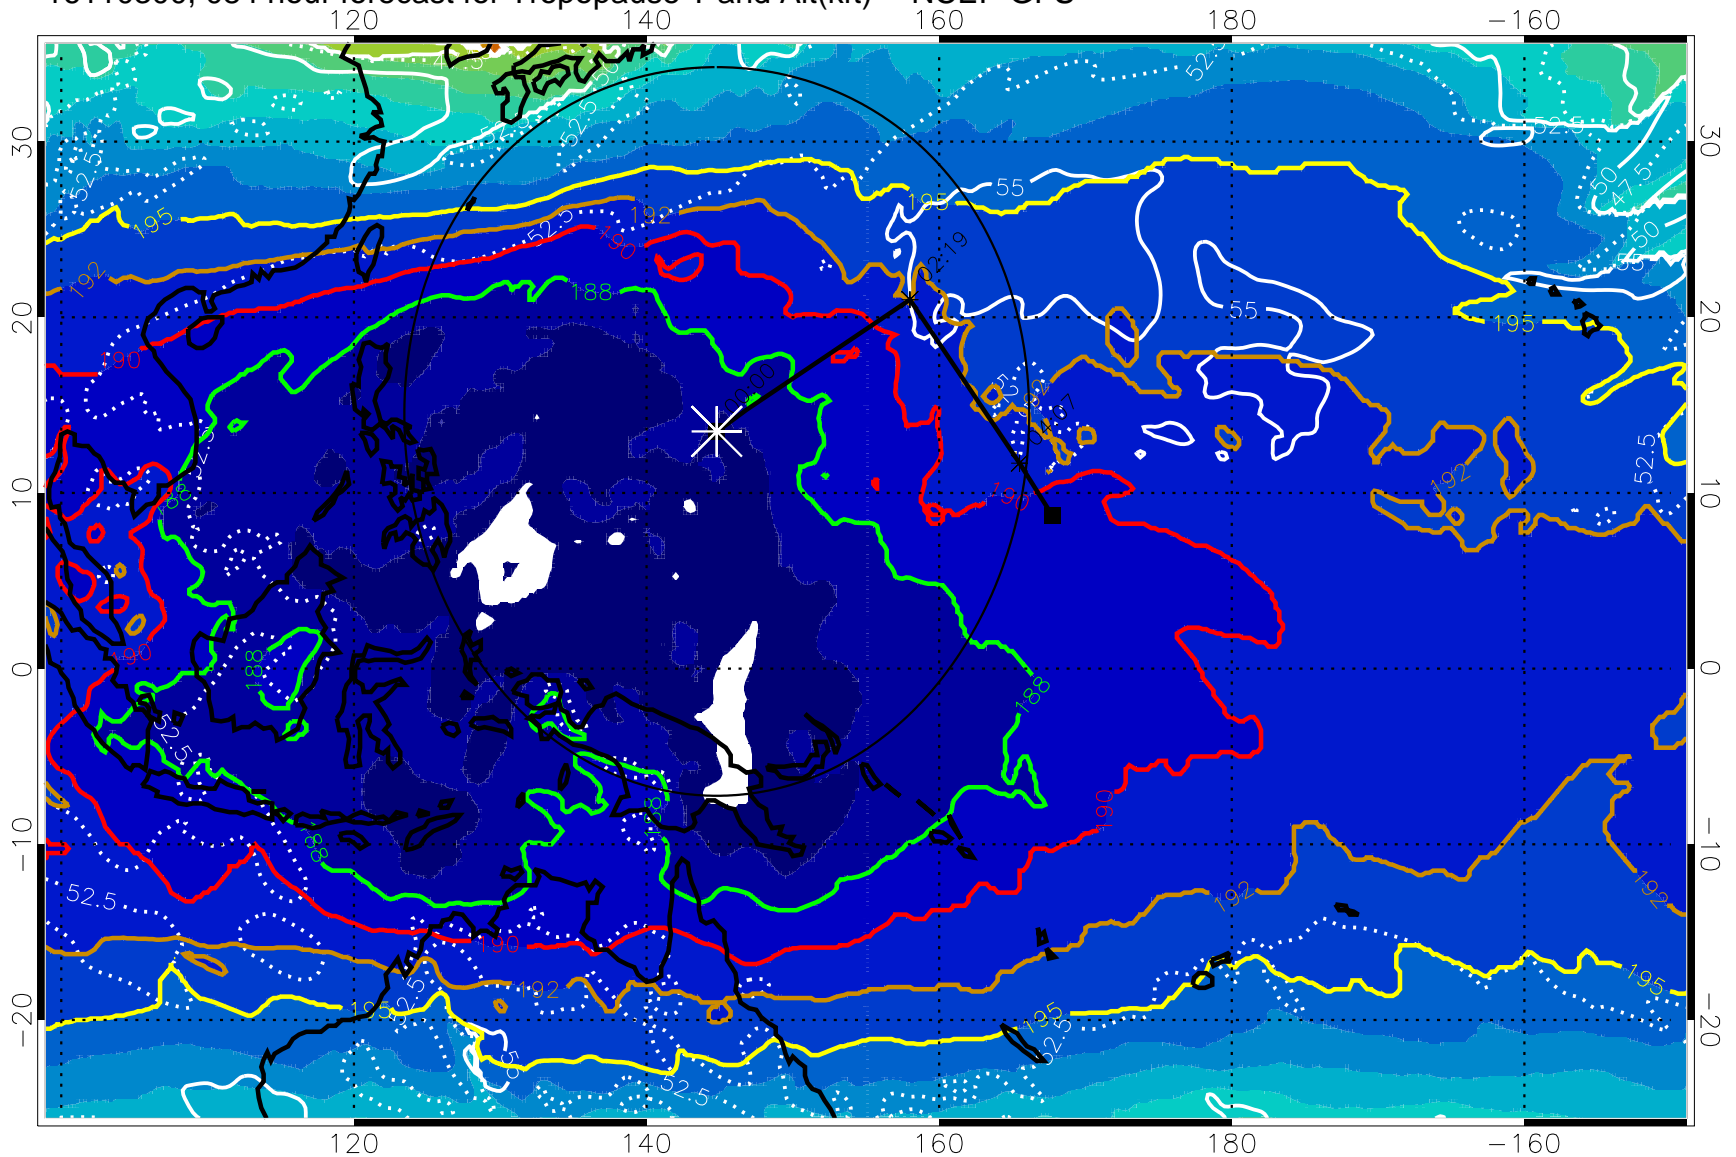

16110300, 084 hour forecast for Tropopause T and Alt(kft) -- NCEP GFS

190 200 210 220 230
Tropopause T, K

Tropopause Altitude in kft (white)

192.5K Isotherm 195K Isotherm
187.5K Isotherm 190K Isotherm

Range ring of 2304 km