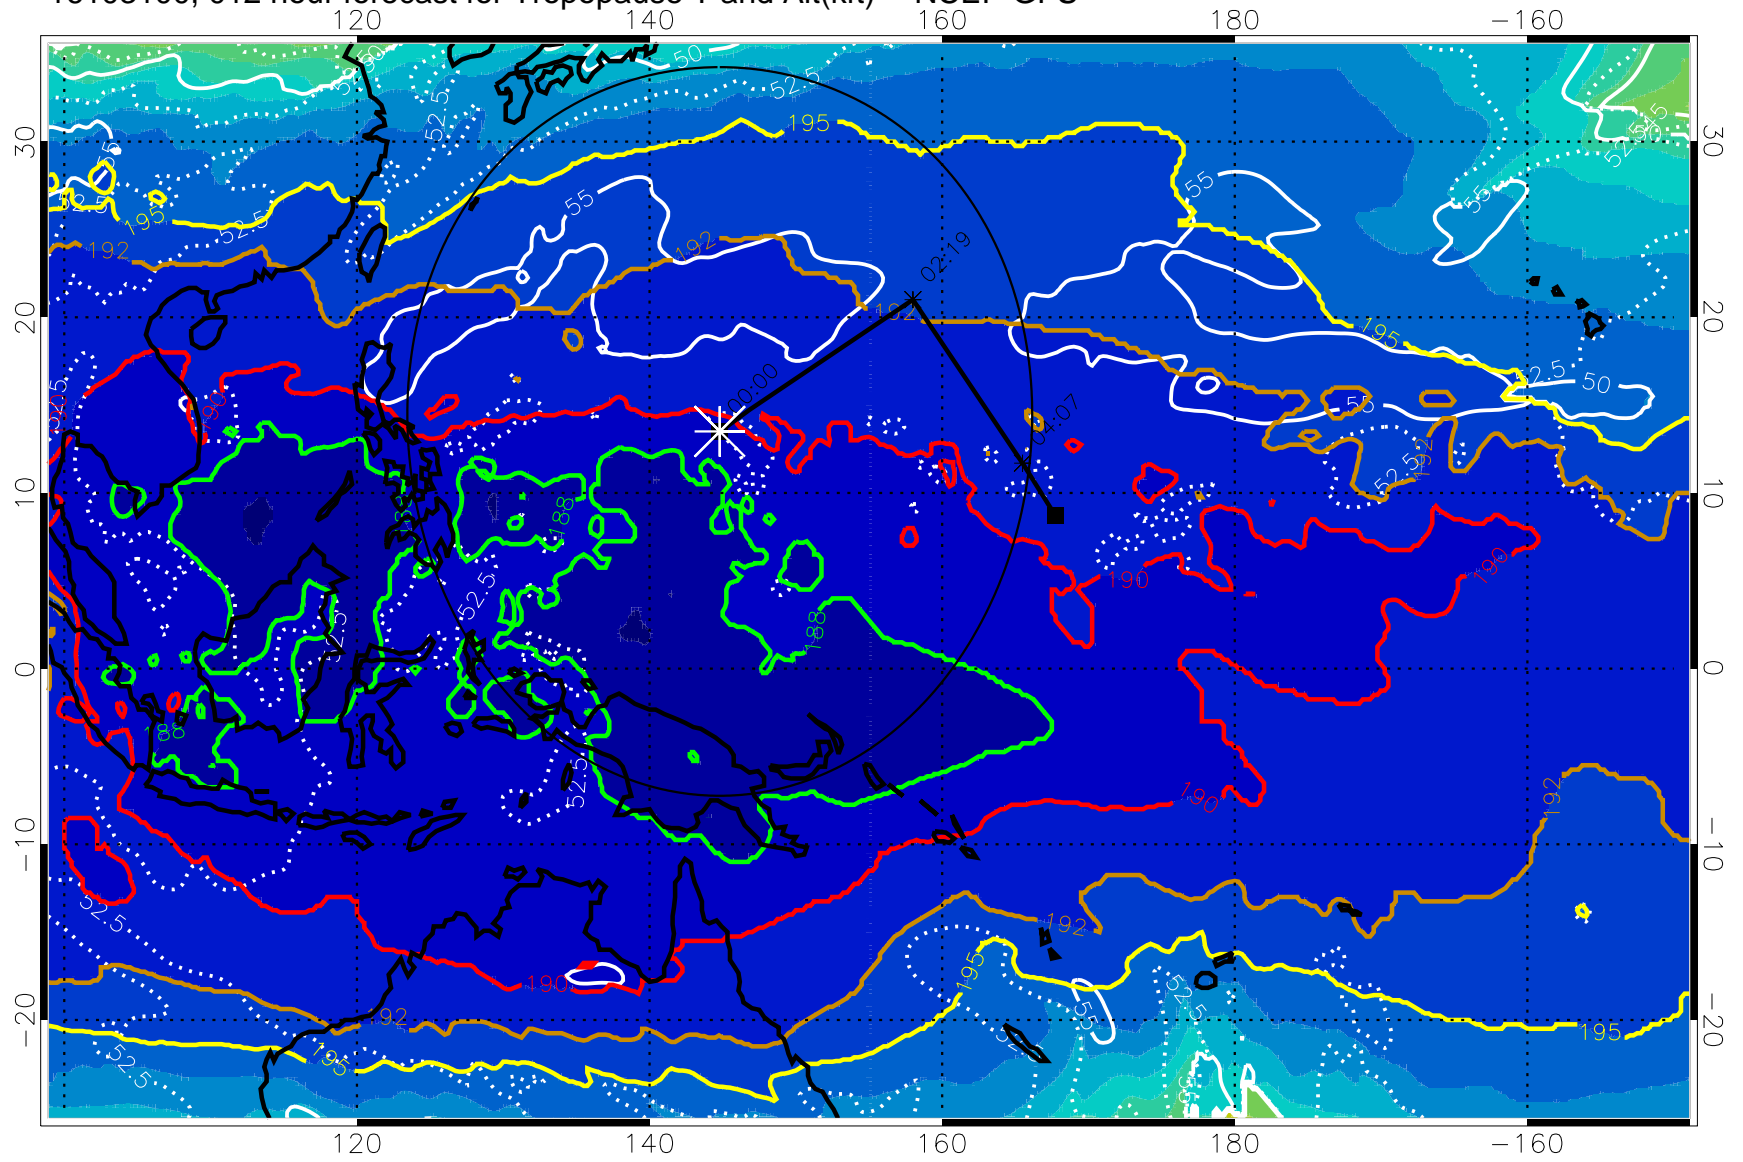

16103018, 006 hour forecast for Tropopause T and Alt(kft) -- NCEP GFS

190 200 210 220 230  
Tropopause T, K

Tropopause Altitude in kft (white)

192.5K Isotherm 195K Isotherm  
187.5K Isotherm 190K Isotherm

Range ring of 2304 km

16103100, 012 hour forecast for Tropopause T and Alt(kft) -- NCEP GFS

190 200 210 220 230  
Tropopause T, K

Tropopause Altitude in kft (white)

192.5K Isotherm 195K Isotherm  
187.5K Isotherm 190K Isotherm