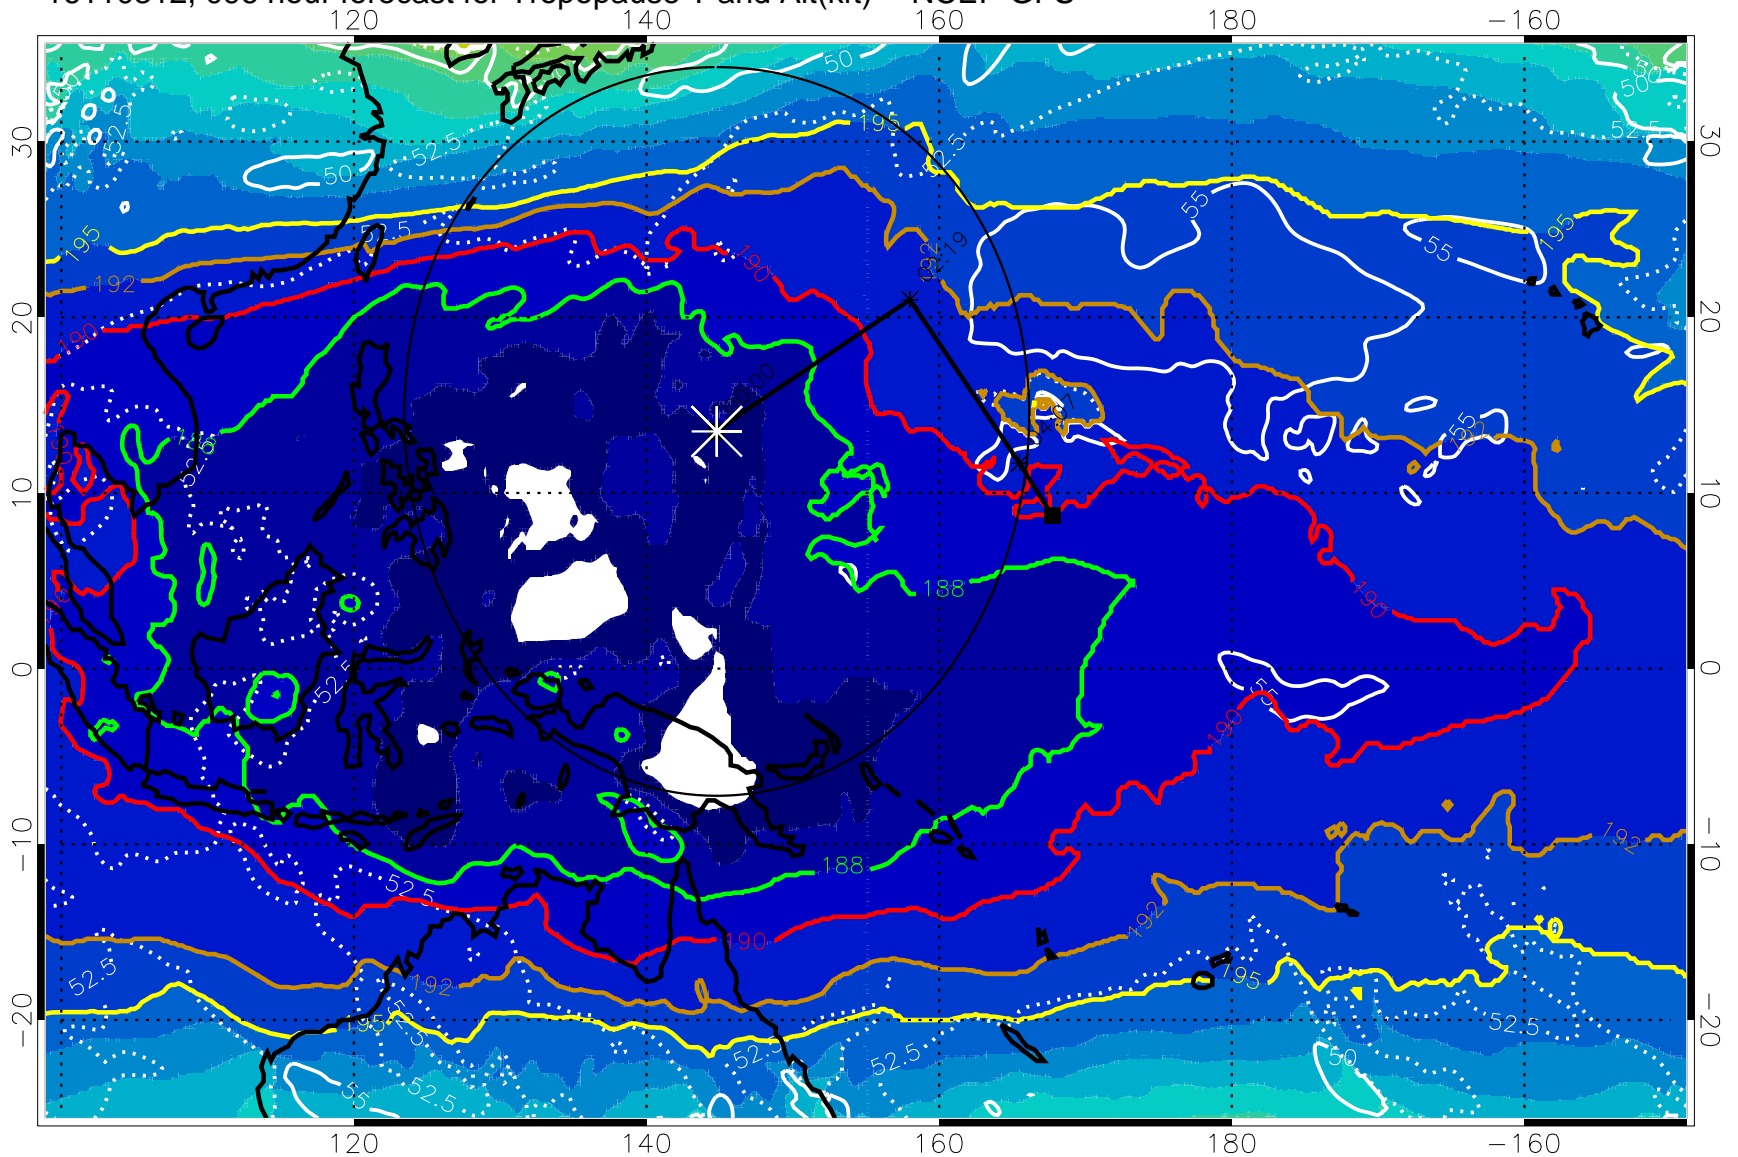

16110312, 096 hour forecast for Tropopause T and Alt(kft) -- NCEP GFS

190 200 210 220 230
Tropopause T, K

Tropopause Altitude in kft (white)

192.5K Isotherm 195K Isotherm
187.5K Isotherm 190K Isotherm

Range ring of 2304 km