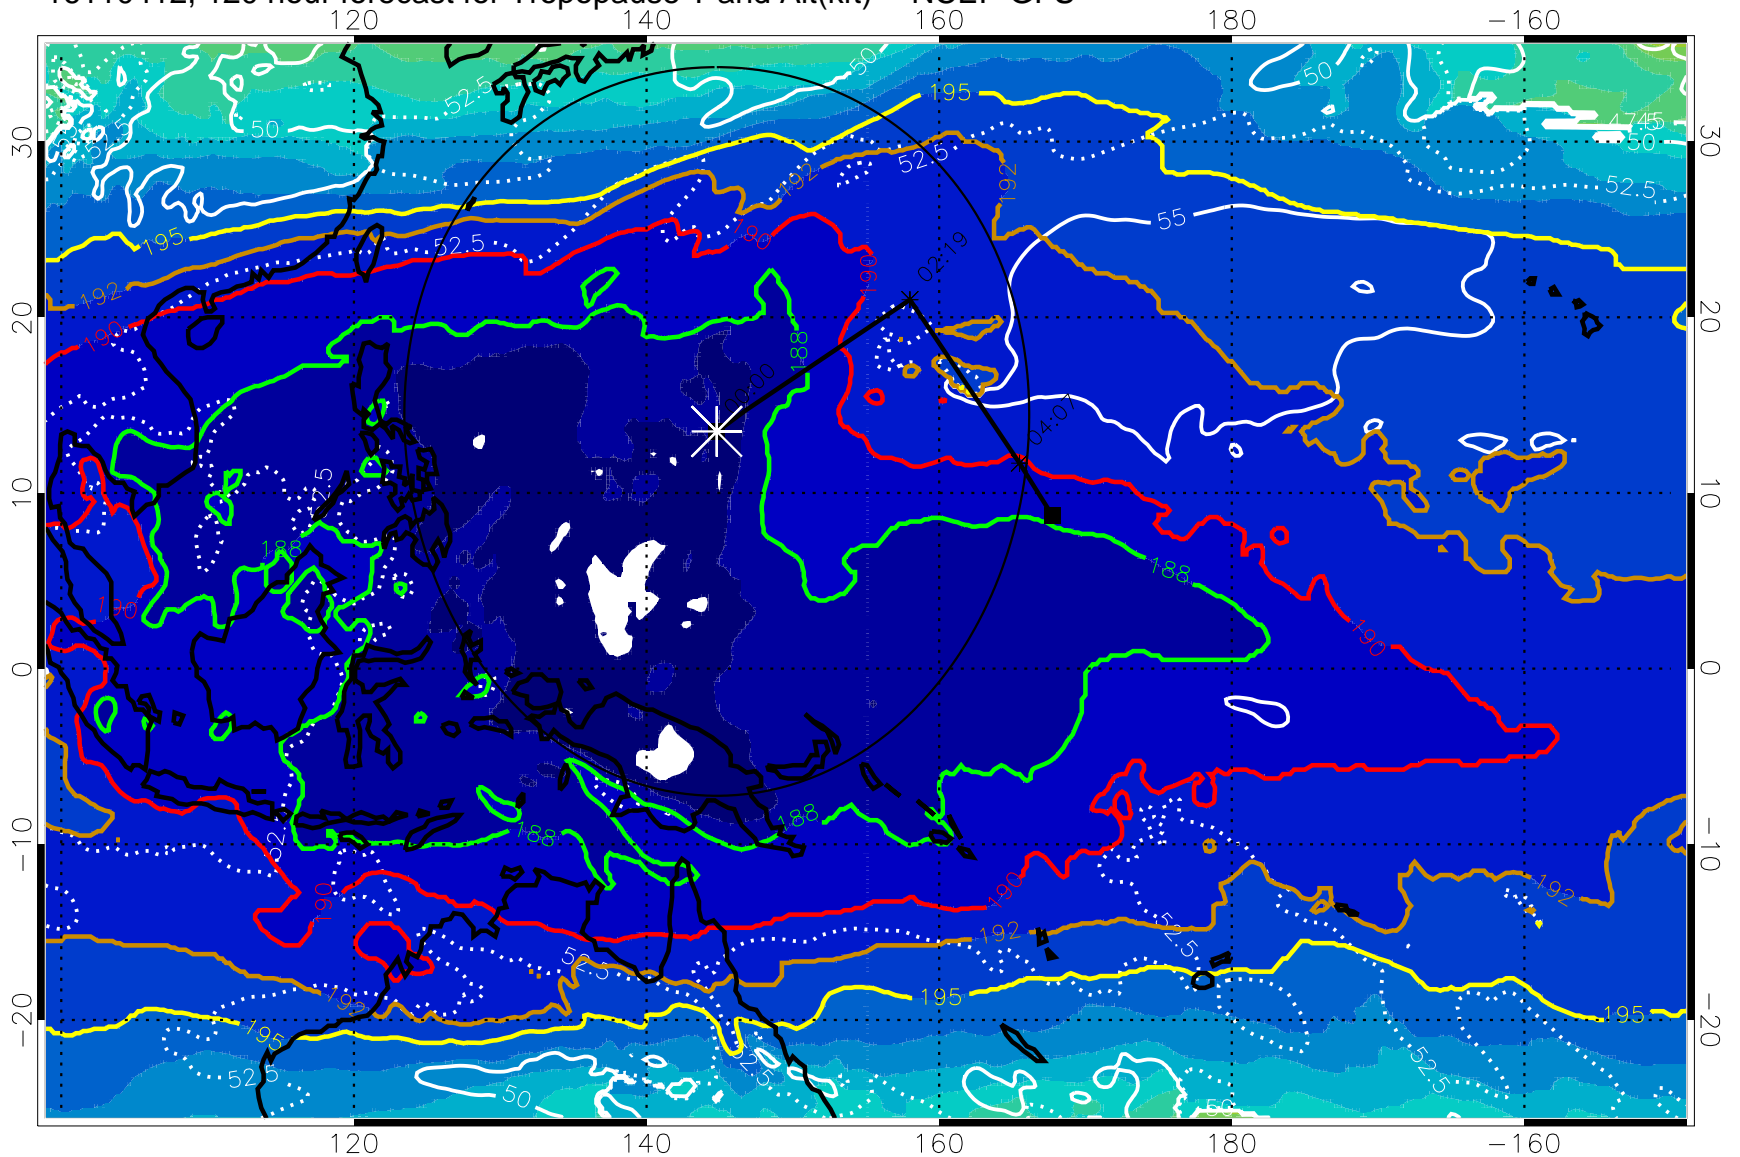

16110412, 120 hour forecast for Tropopause T and Alt(kft) -- NCEP GFS

190 200 210 220 230

Tropopause T, K

Tropopause Altitude in kft (white)

192.5K Isotherm 195K Isotherm

187.5K Isotherm 190K Isotherm

Range ring of 2304 km