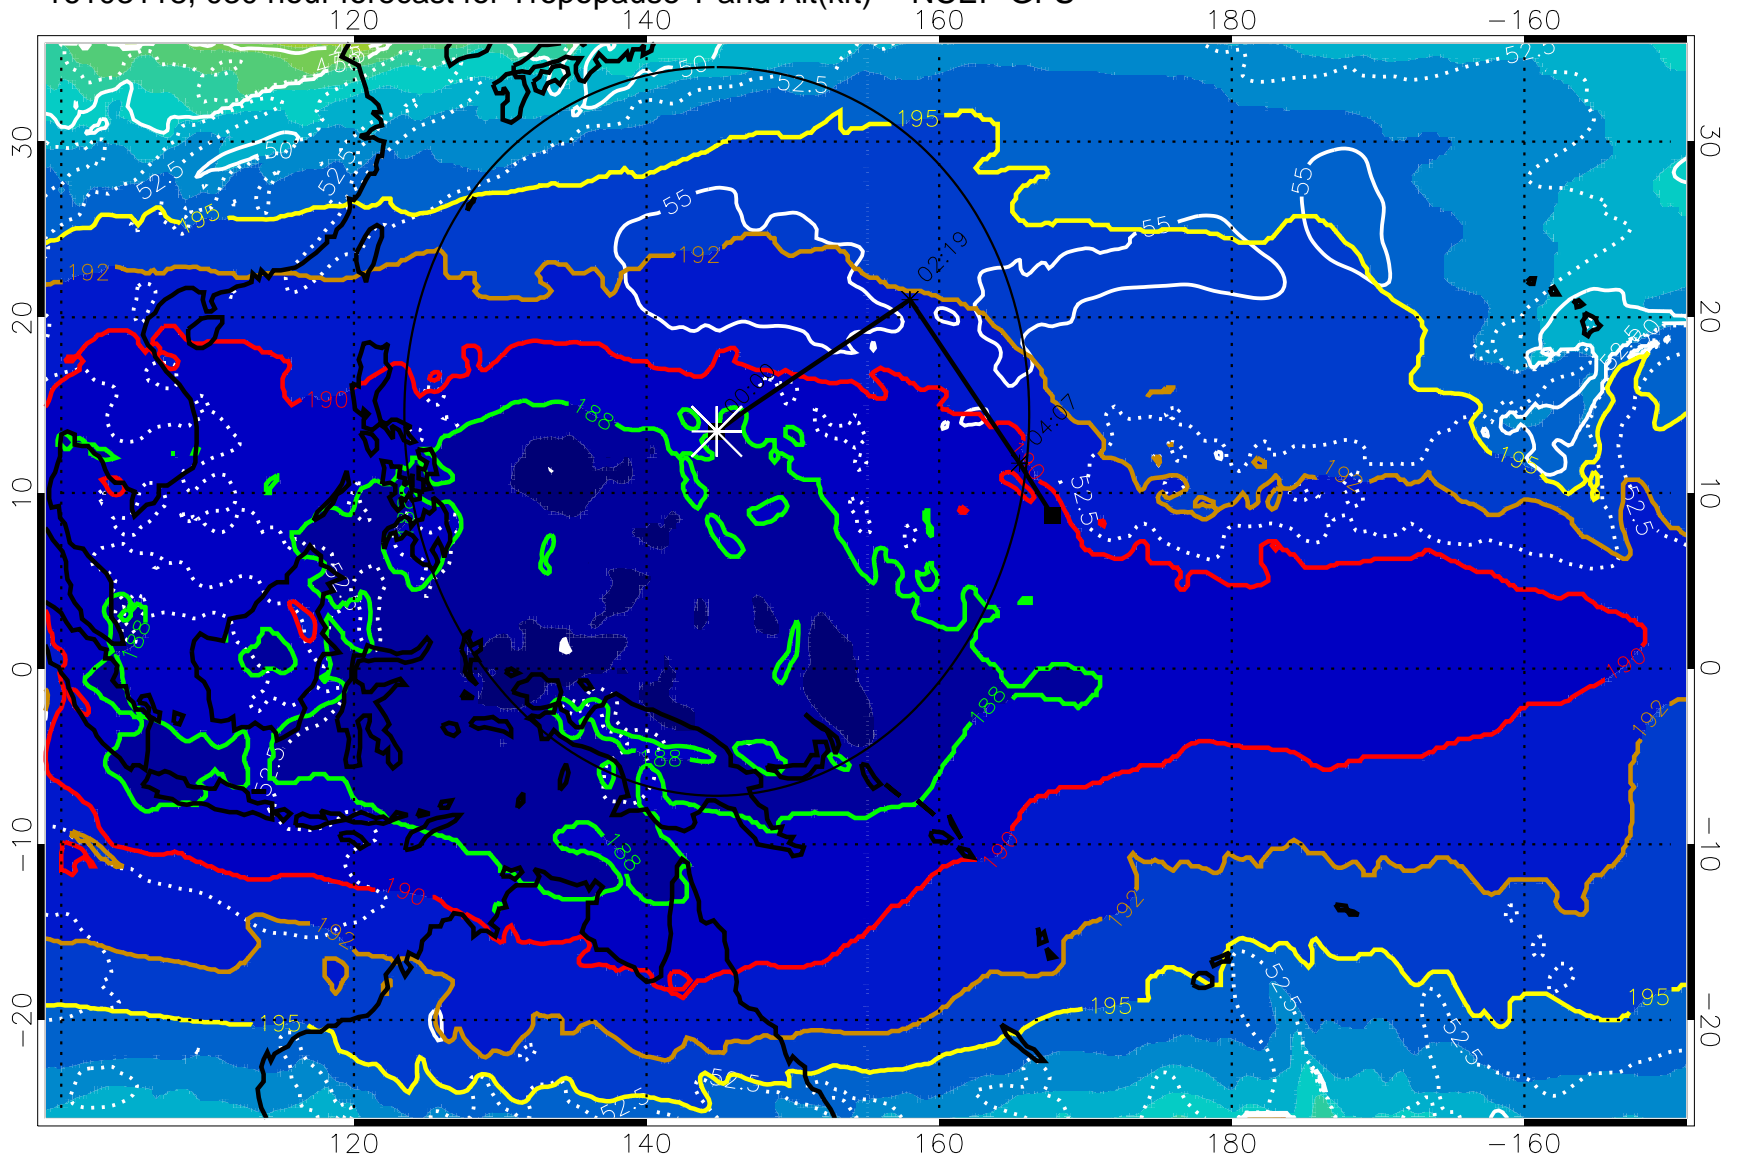

16103118, 030 hour forecast for Tropopause T and Alt(kft) -- NCEP GFS

Tropopause Altitude in kft (white)

192.5K Isotherm 195K Isotherm
187.5K Isotherm 190K Isotherm

Range ring of 2304 km