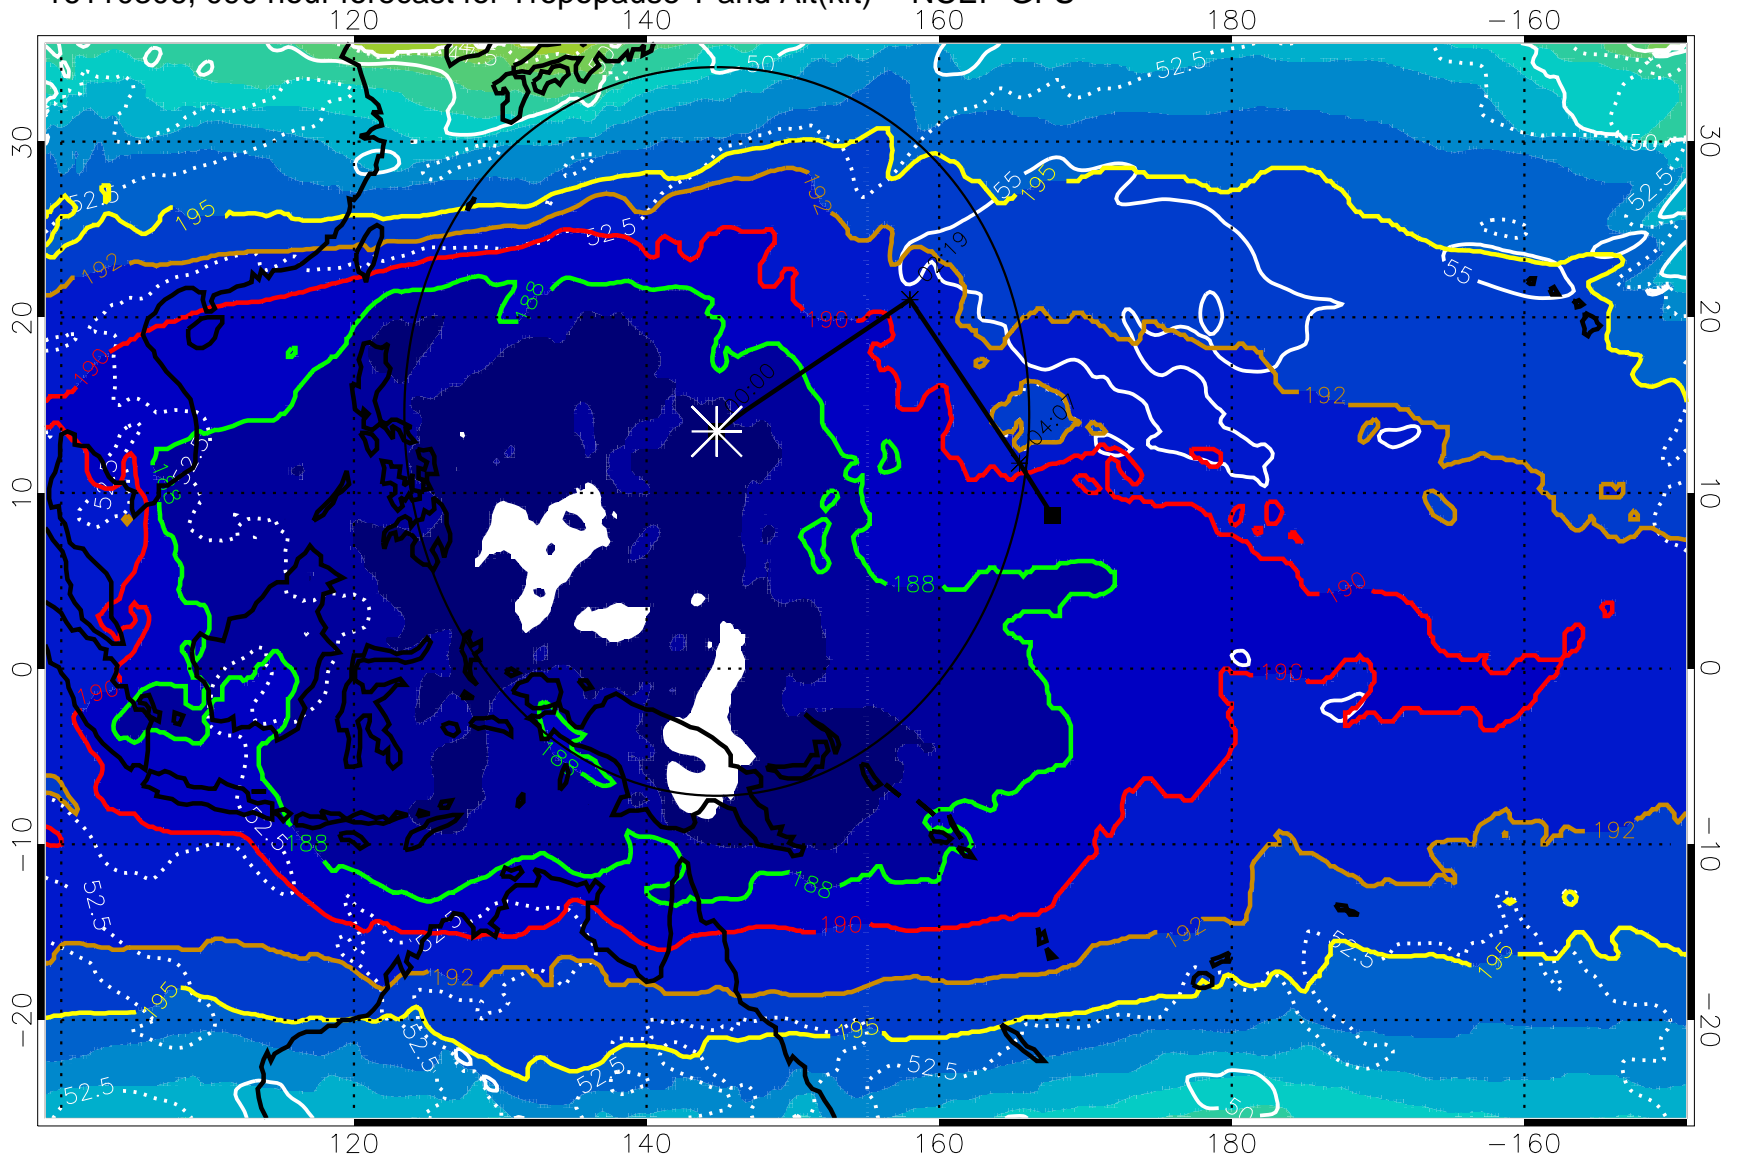

16110306, 090 hour forecast for Tropopause T and Alt(kft) -- NCEP GFS

Tropopause Altitude in kft (white)

192.5K Isotherm 195K Isotherm
187.5K Isotherm 190K Isotherm

Range ring of 2304 km