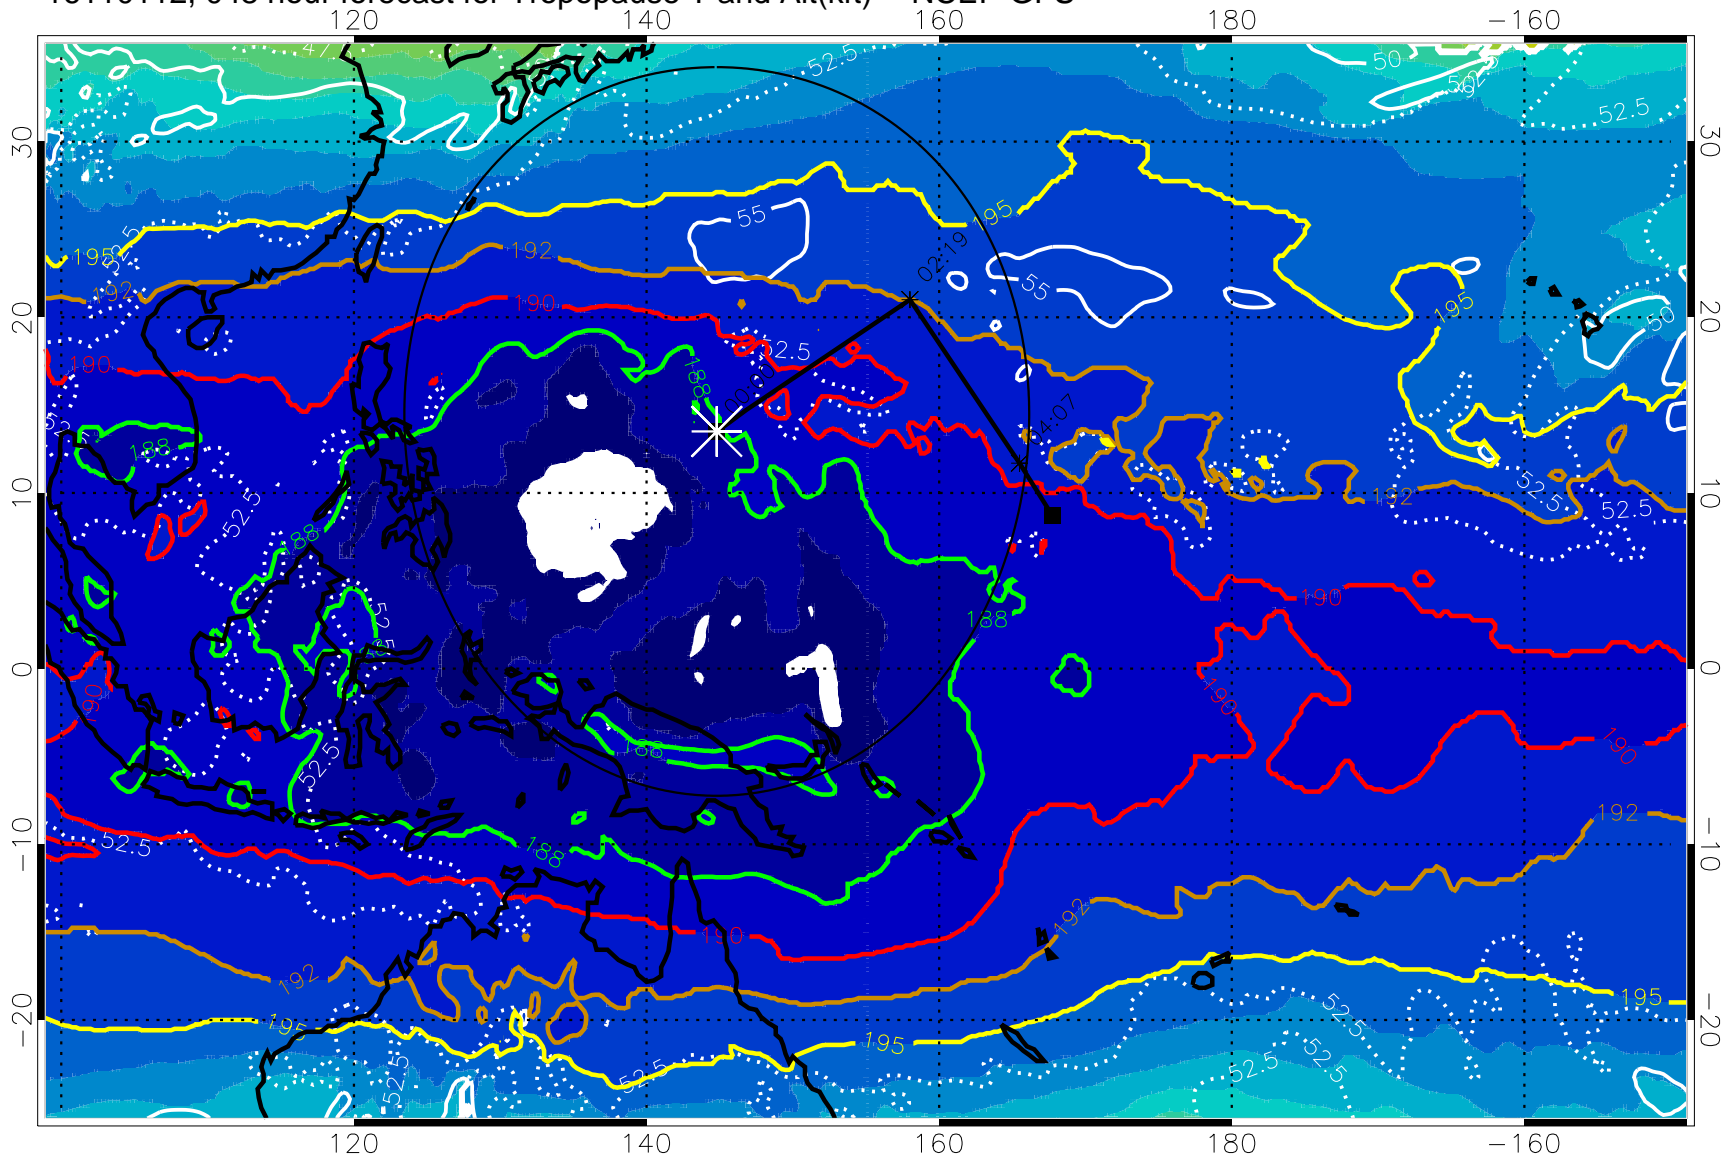

16110112, 048 hour forecast for Tropopause T and Alt(kft) -- NCEP GFS

190 200 210 220 230
Tropopause T, K

Tropopause Altitude in kft (white)

192.5K Isotherm 195K Isotherm
187.5K Isotherm 190K Isotherm

Range ring of 2304 km