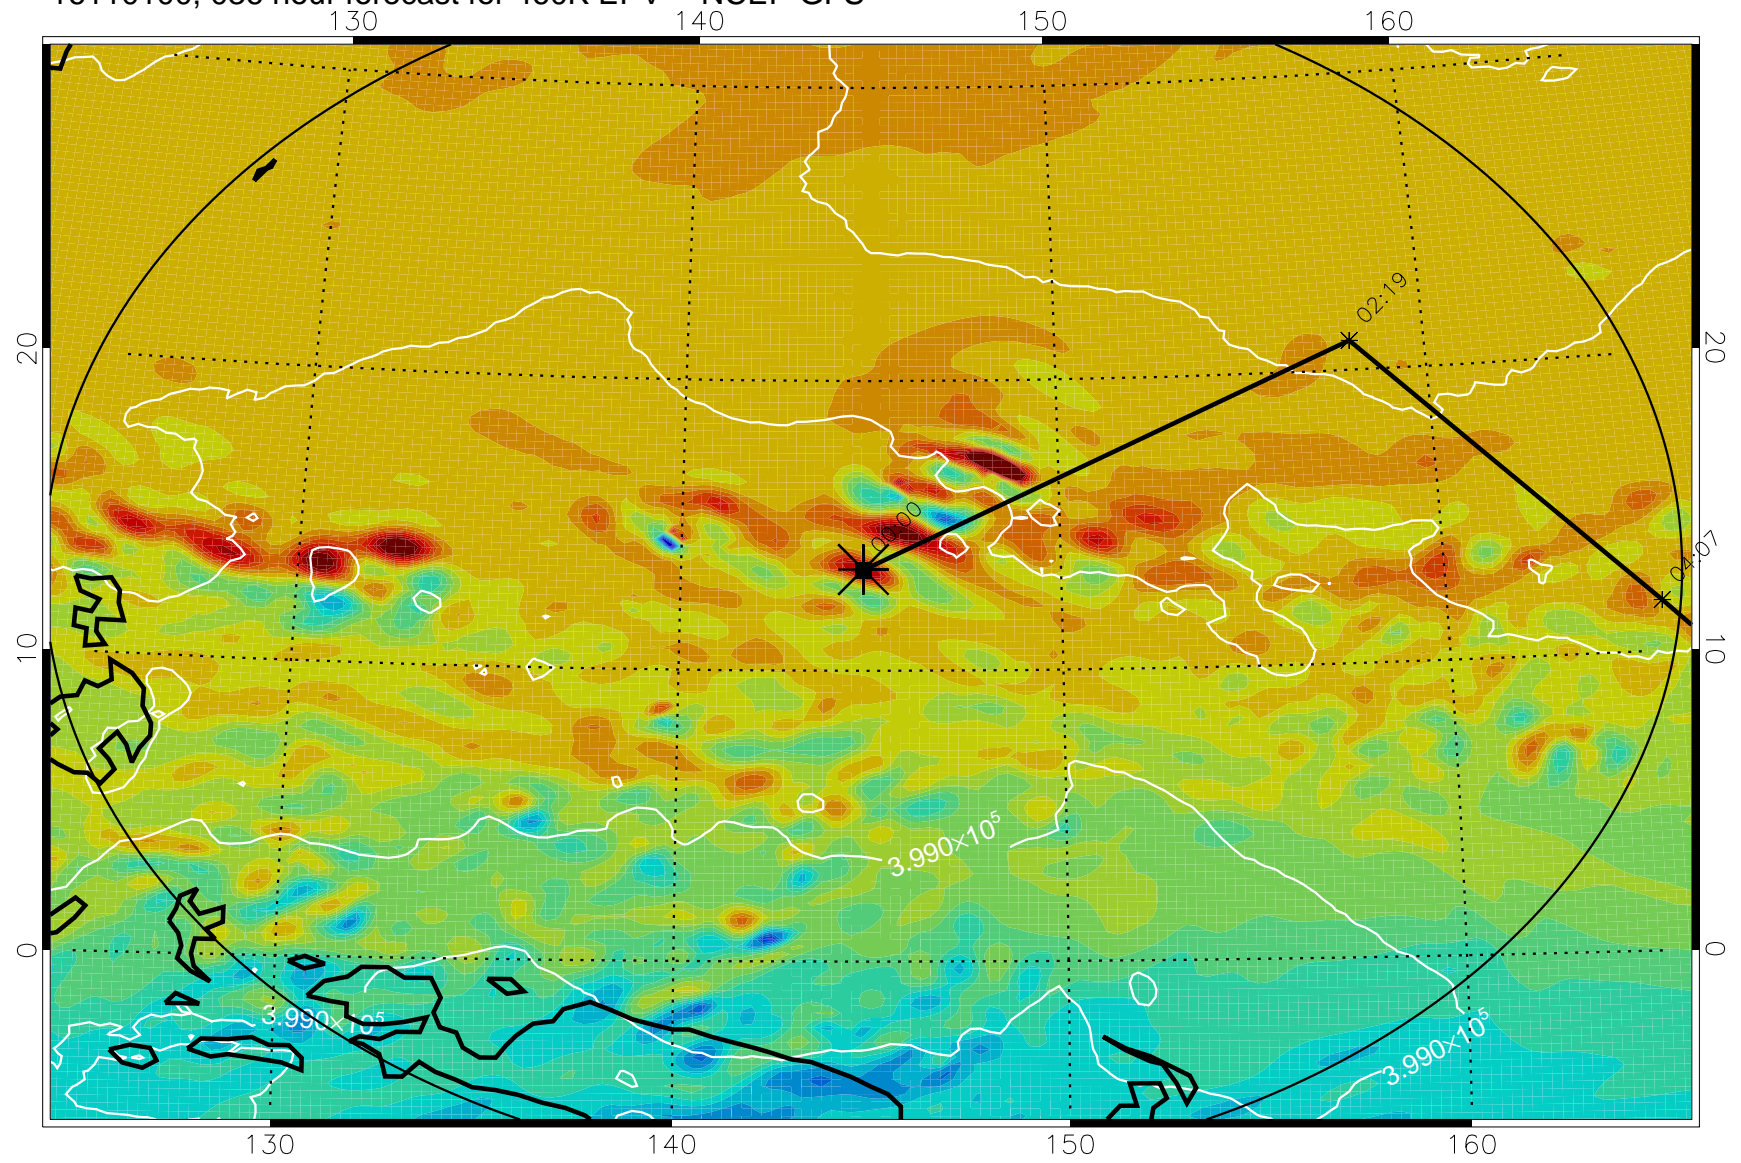

16103106, 018 hour forecast for 460K EPV -- NCEP GFS

460K Montgomery Streamfunction, white

Range ring of 2304 km

16103112, 024 hour forecast for 460K EPV -- NCEP GFS

460K Montgomery Streamfunction, white

Range ring of 2304 km

16103118, 030 hour forecast for 460K EPV -- NCEP GFS

460K Montgomery Streamfunction, white

Range ring of 2304 km

16110100, 036 hour forecast for 460K EPV -- NCEP GFS

460K Montgomery Streamfunction, white

Range ring of 2304 km

16110106, 042 hour forecast for 460K EPV -- NCEP GFS

460K Montgomery Streamfunction, white

Range ring of 2304 km

16110112, 048 hour forecast for 460K EPV -- NCEP GFS

460K Montgomery Streamfunction, white

Range ring of 2304 km

16110118, 054 hour forecast for 460K EPV -- NCEP GFS

460K Montgomery Streamfunction, white

Range ring of 2304 km

16110200, 060 hour forecast for 460K EPV -- NCEP GFS

460K Montgomery Streamfunction, white

Range ring of 2304 km