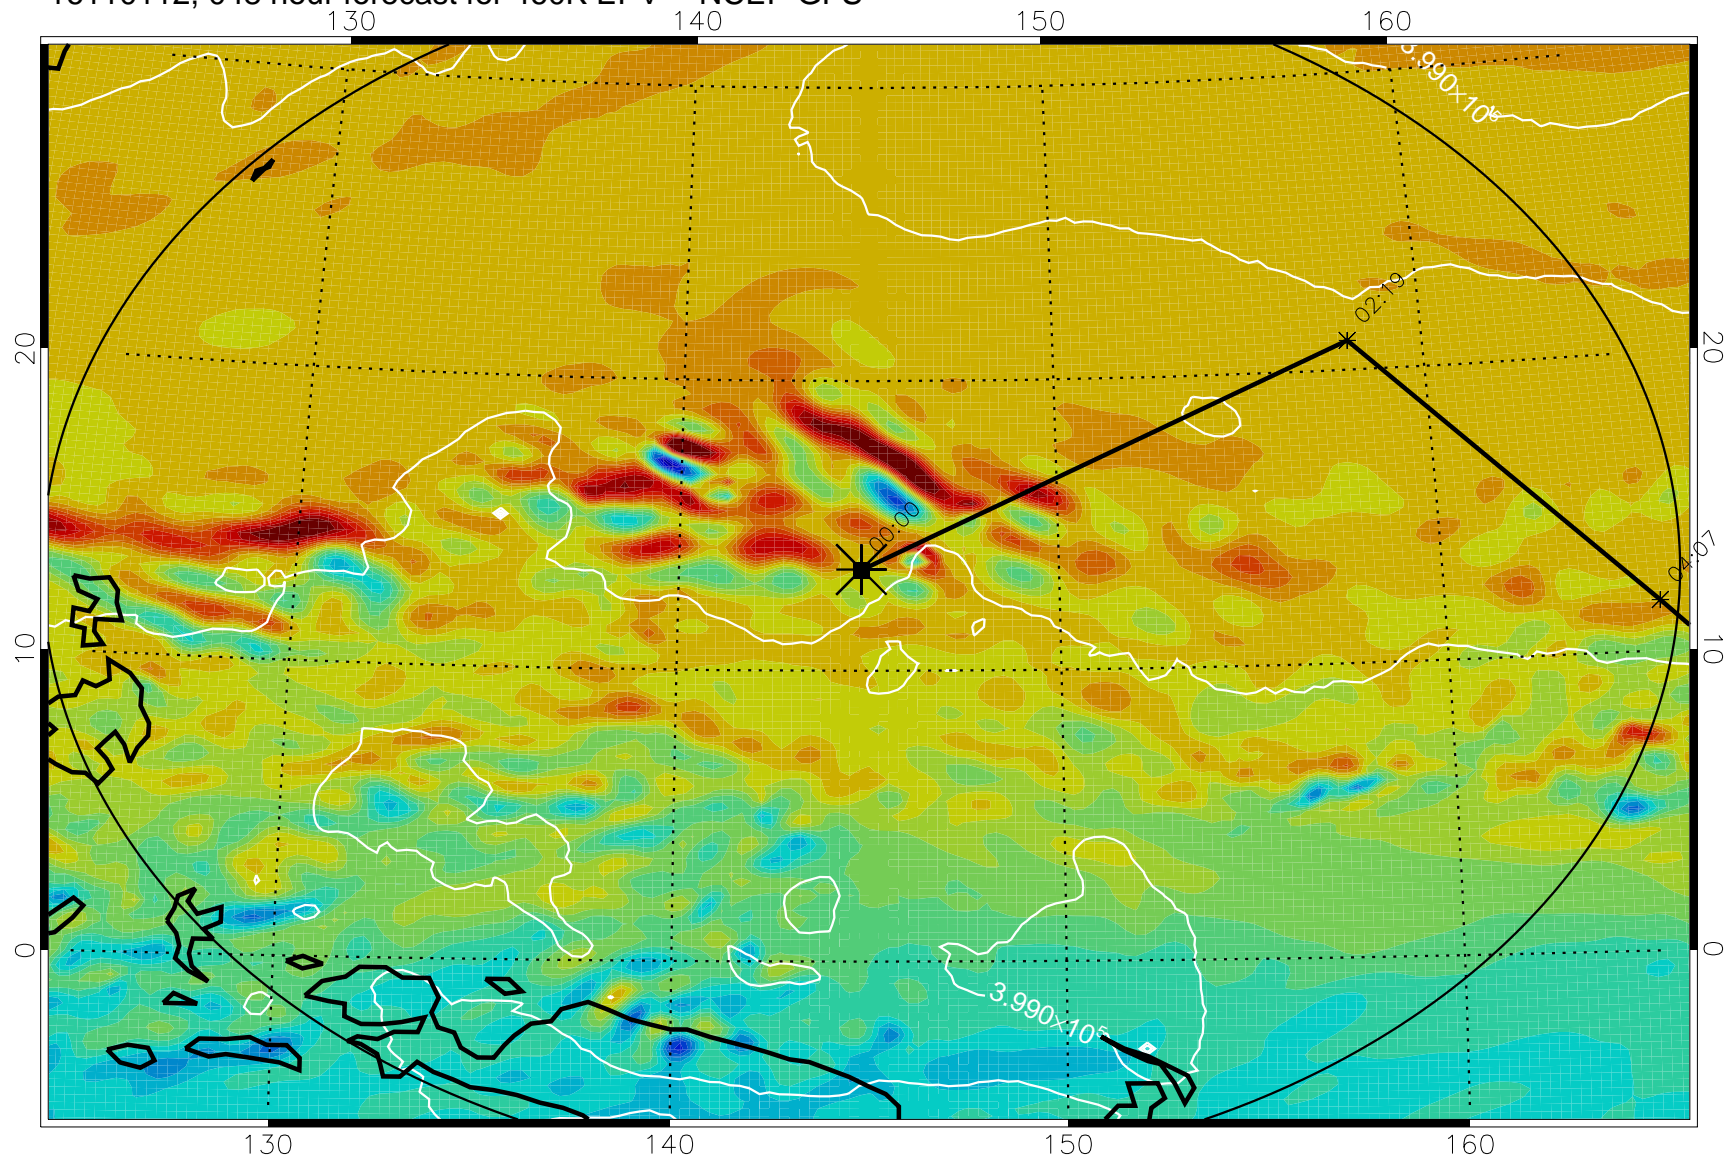

16103106, 018 hour forecast for 460K EPV -- NCEP GFS

460K Montgomery Streamfunction, white

Range ring of 2304 km

16103112, 024 hour forecast for 460K EPV -- NCEP GFS

460K Montgomery Streamfunction, white

Range ring of 2304 km

16103118, 030 hour forecast for 460K EPV -- NCEP GFS

460K Montgomery Streamfunction, white

Range ring of 2304 km

16110100, 036 hour forecast for 460K EPV -- NCEP GFS

460K Montgomery Streamfunction, white

Range ring of 2304 km

16110106, 042 hour forecast for 460K EPV -- NCEP GFS

460K Montgomery Streamfunction, white

Range ring of 2304 km

16110112, 048 hour forecast for 460K EPV -- NCEP GFS

460K Montgomery Streamfunction, white

Range ring of 2304 km

16110118, 054 hour forecast for 460K EPV -- NCEP GFS

460K Montgomery Streamfunction, white

Range ring of 2304 km

16110200, 060 hour forecast for 460K EPV -- NCEP GFS

460K Montgomery Streamfunction, white

Range ring of 2304 km