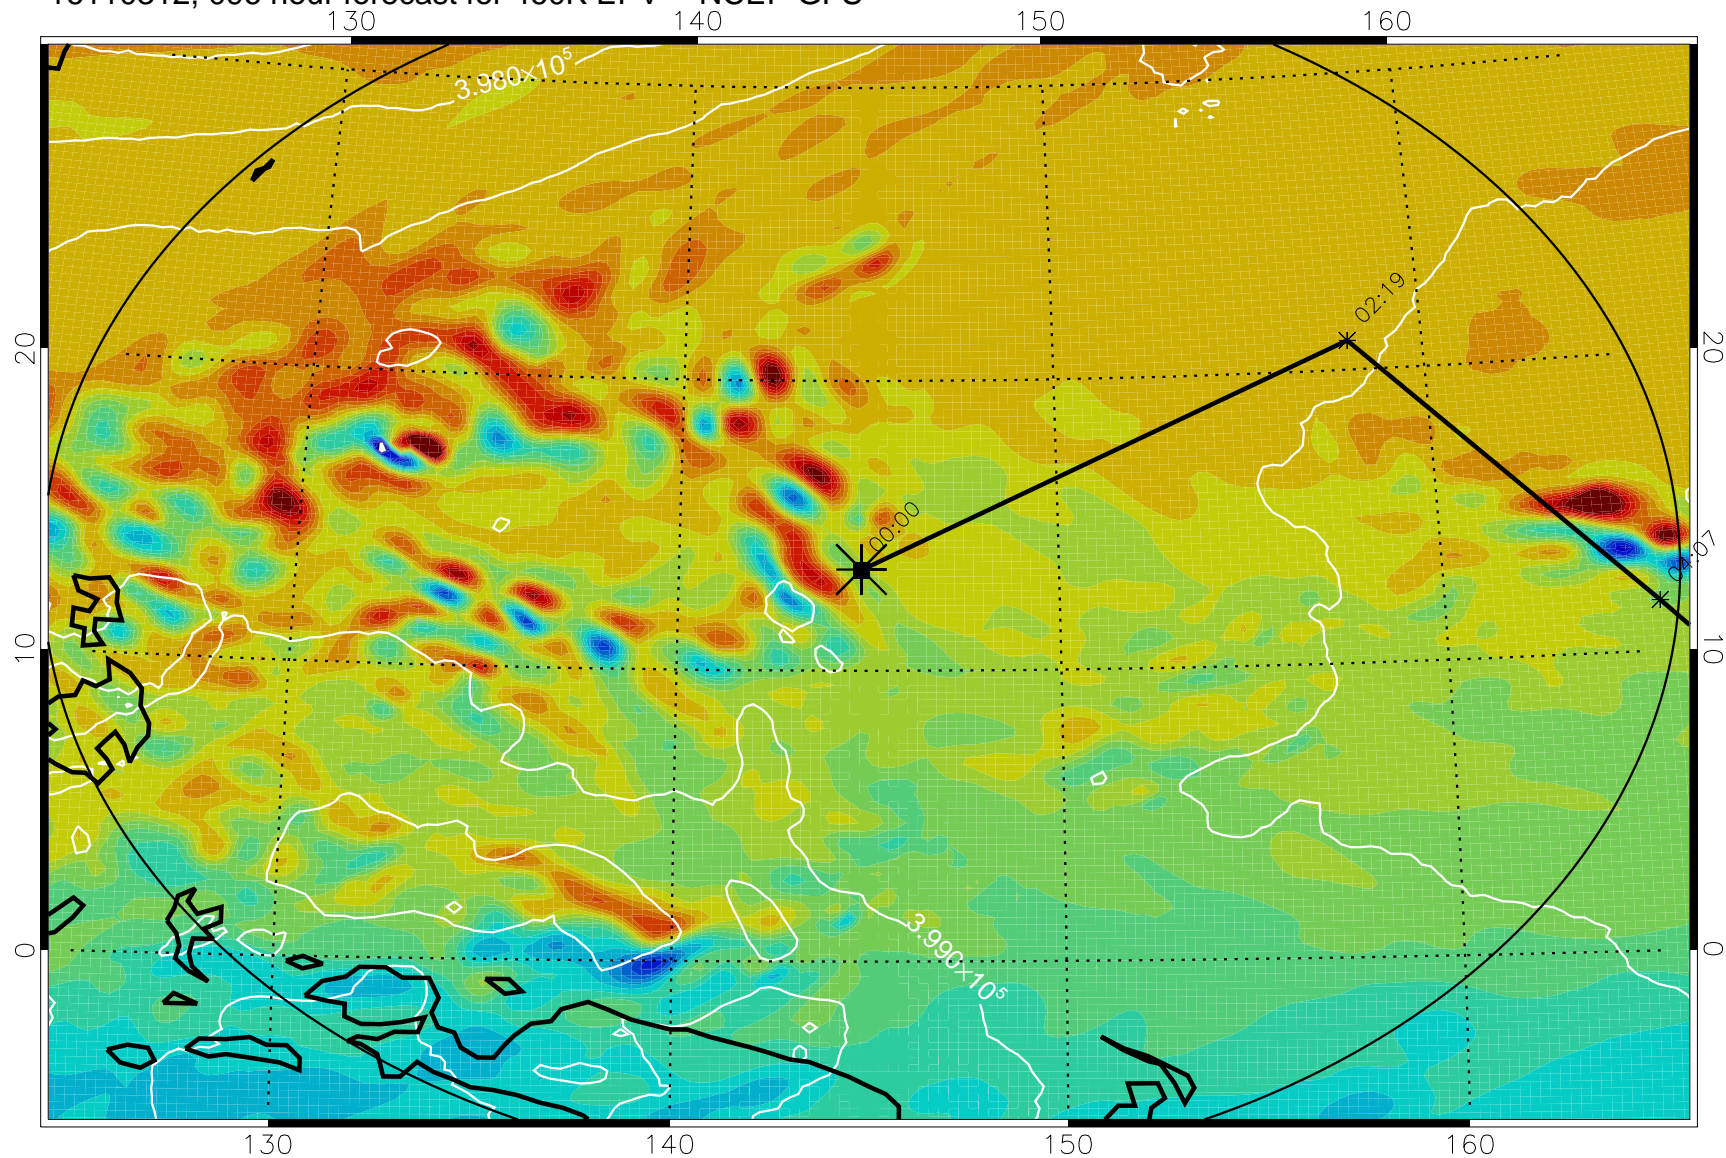

16110206, 066 hour forecast for 460K EPV -- NCEP GFS

460K Montgomery Streamfunction, white

Range ring of 2304 km

16110212, 072 hour forecast for 460K EPV -- NCEP GFS

460K Montgomery Streamfunction, white

Range ring of 2304 km

16110218, 078 hour forecast for 460K EPV -- NCEP GFS

460K Montgomery Streamfunction, white

Range ring of 2304 km

16110300, 084 hour forecast for 460K EPV -- NCEP GFS

460K Montgomery Streamfunction, white

Range ring of 2304 km

16110306, 090 hour forecast for 460K EPV -- NCEP GFS

460K Montgomery Streamfunction, white

Range ring of 2304 km

16110312, 096 hour forecast for 460K EPV -- NCEP GFS

460K Montgomery Streamfunction, white

-4×10^{-5} -2×10^{-5} 0 2×10^{-5} 4×10^{-5}
PVU

Range ring of 2304 km

16110318, 102 hour forecast for 460K EPV -- NCEP GFS

460K Montgomery Streamfunction, white

Range ring of 2304 km

16110400, 108 hour forecast for 460K EPV -- NCEP GFS

460K Montgomery Streamfunction, white