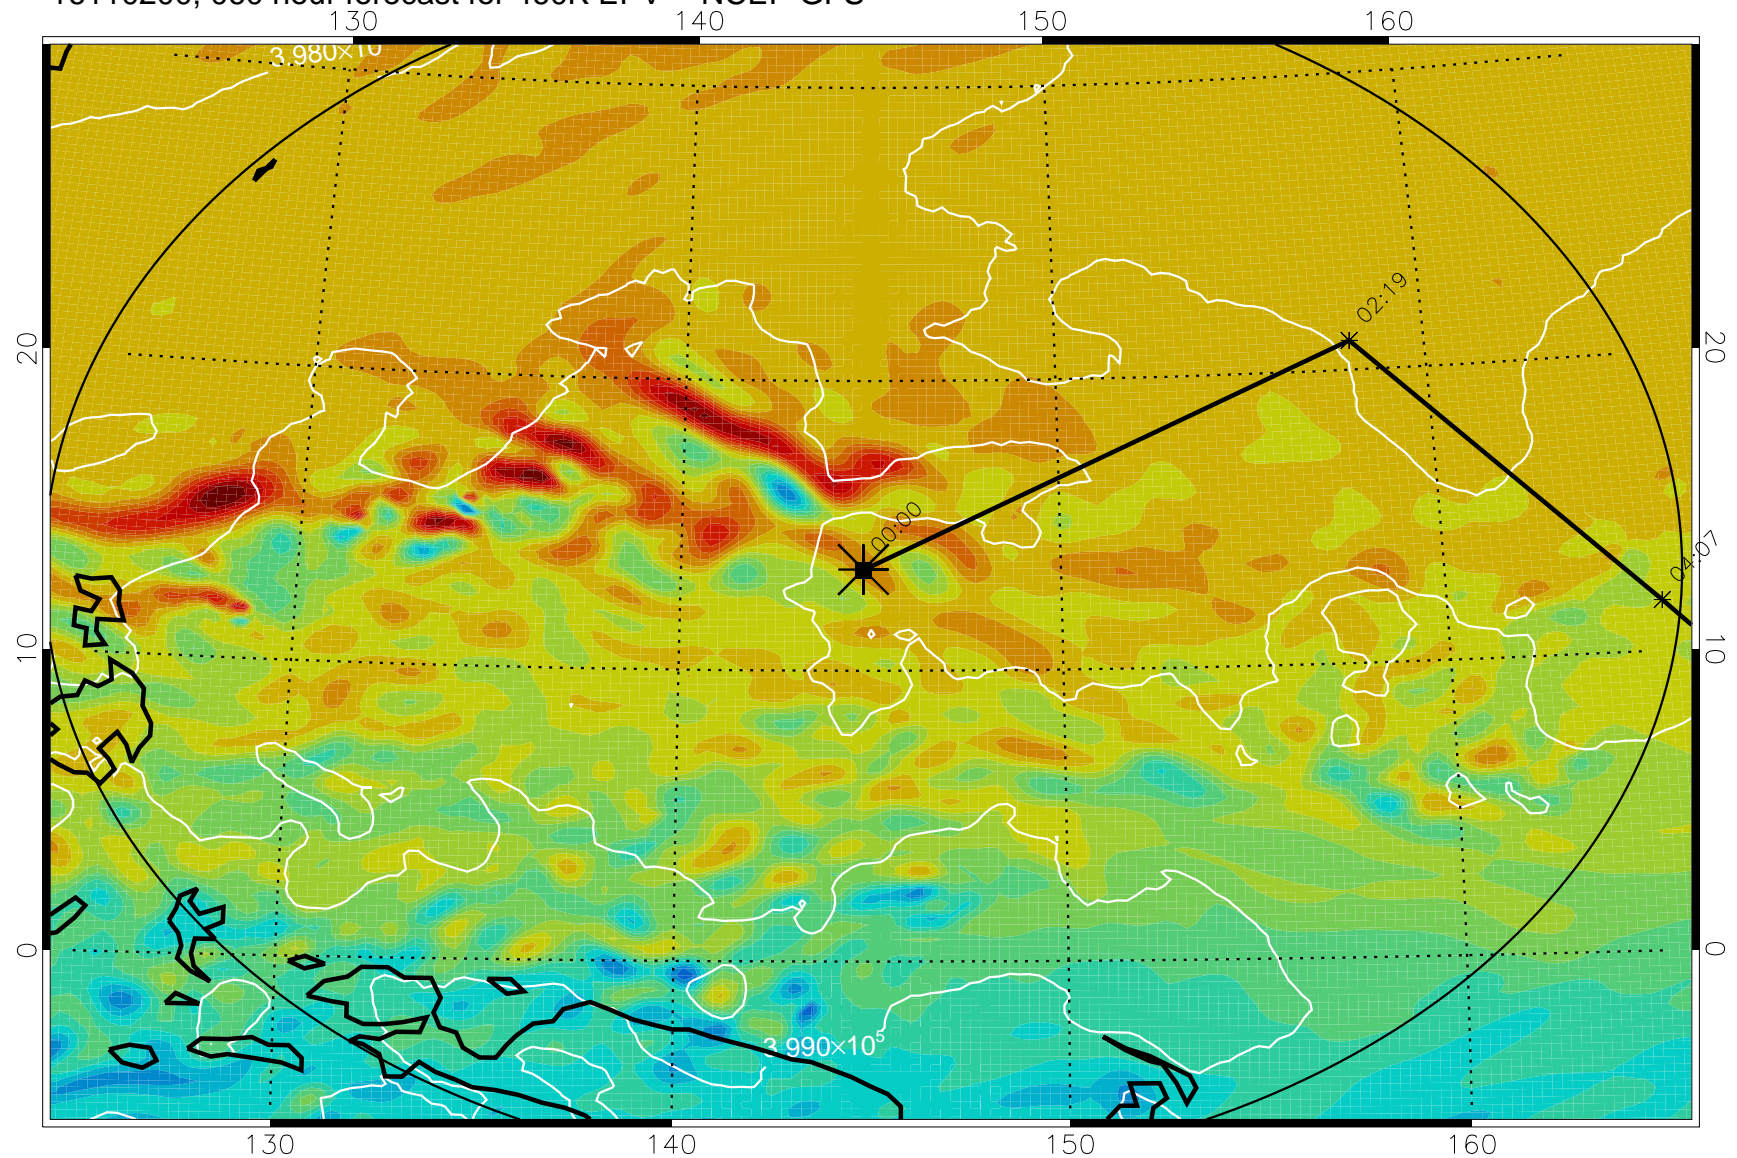

16110118, 054 hour forecast for 460K EPV -- NCEP GFS

460K Montgomery Streamfunction, white

Range ring of 2304 km

16110200, 060 hour forecast for 460K EPV -- NCEP GFS

460K Montgomery Streamfunction, white

Range ring of 2304 km

16110206, 066 hour forecast for 460K EPV -- NCEP GFS

460K Montgomery Streamfunction, white

Range ring of 2304 km

16110212, 072 hour forecast for 460K EPV -- NCEP GFS

460K Montgomery Streamfunction, white

Range ring of 2304 km

16110218, 078 hour forecast for 460K EPV -- NCEP GFS

460K Montgomery Streamfunction, white

Range ring of 2304 km

16110300, 084 hour forecast for 460K EPV -- NCEP GFS

460K Montgomery Streamfunction, white

Range ring of 2304 km

Range ring of 2304 km

16110318, 102 hour forecast for 460K EPV -- NCEP GFS

460K Montgomery Streamfunction, white

Range ring of 2304 km

16110400, 108 hour forecast for 460K EPV -- NCEP GFS

460K Montgomery Streamfunction, white