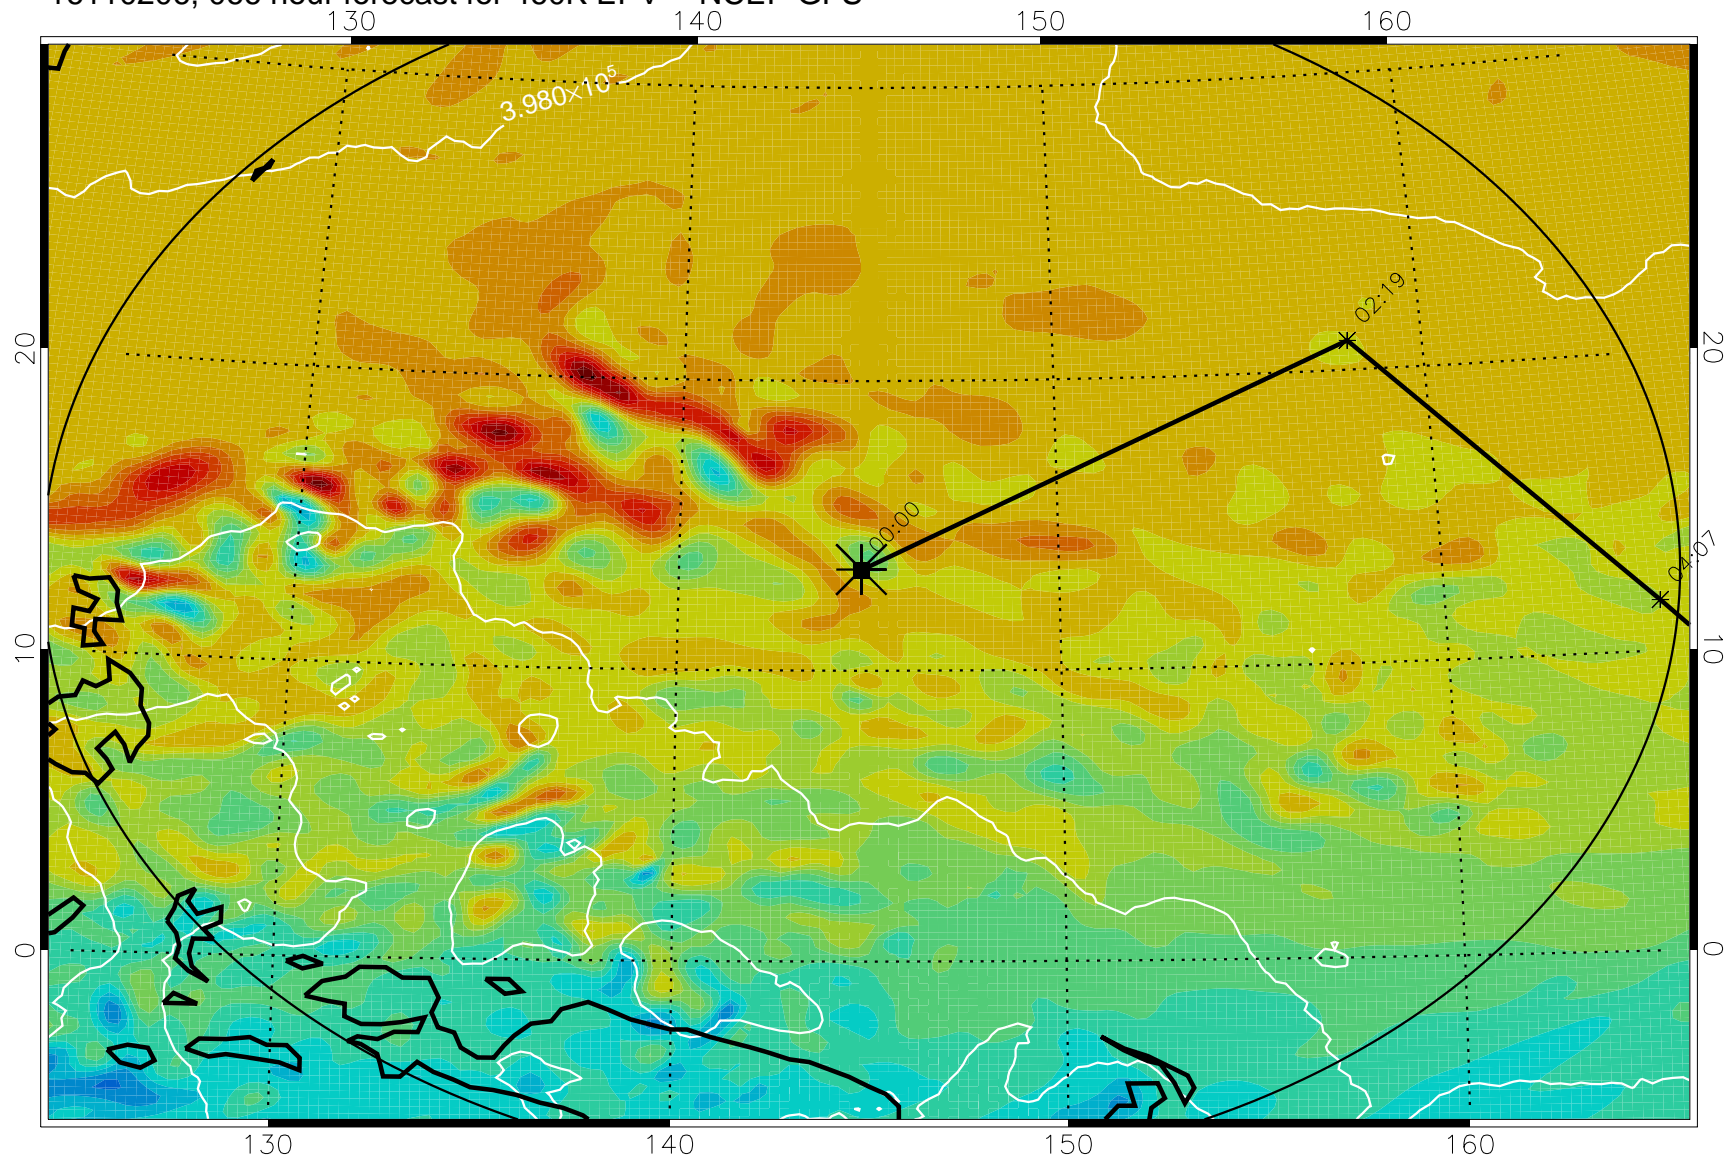

16110106, 042 hour forecast for 460K EPV -- NCEP GFS

460K Montgomery Streamfunction, white

Range ring of 2304 km

16110112, 048 hour forecast for 460K EPV -- NCEP GFS

460K Montgomery Streamfunction, white

Range ring of 2304 km

16110118, 054 hour forecast for 460K EPV -- NCEP GFS

460K Montgomery Streamfunction, white

Range ring of 2304 km

16110200, 060 hour forecast for 460K EPV -- NCEP GFS

460K Montgomery Streamfunction, white

Range ring of 2304 km

16110206, 066 hour forecast for 460K EPV -- NCEP GFS

460K Montgomery Streamfunction, white

Range ring of 2304 km

16110212, 072 hour forecast for 460K EPV -- NCEP GFS

460K Montgomery Streamfunction, white

Range ring of 2304 km

16110218, 078 hour forecast for 460K EPV -- NCEP GFS

460K Montgomery Streamfunction, white

Range ring of 2304 km

16110300, 084 hour forecast for 460K EPV -- NCEP GFS

460K Montgomery Streamfunction, white

Range ring of 2304 km