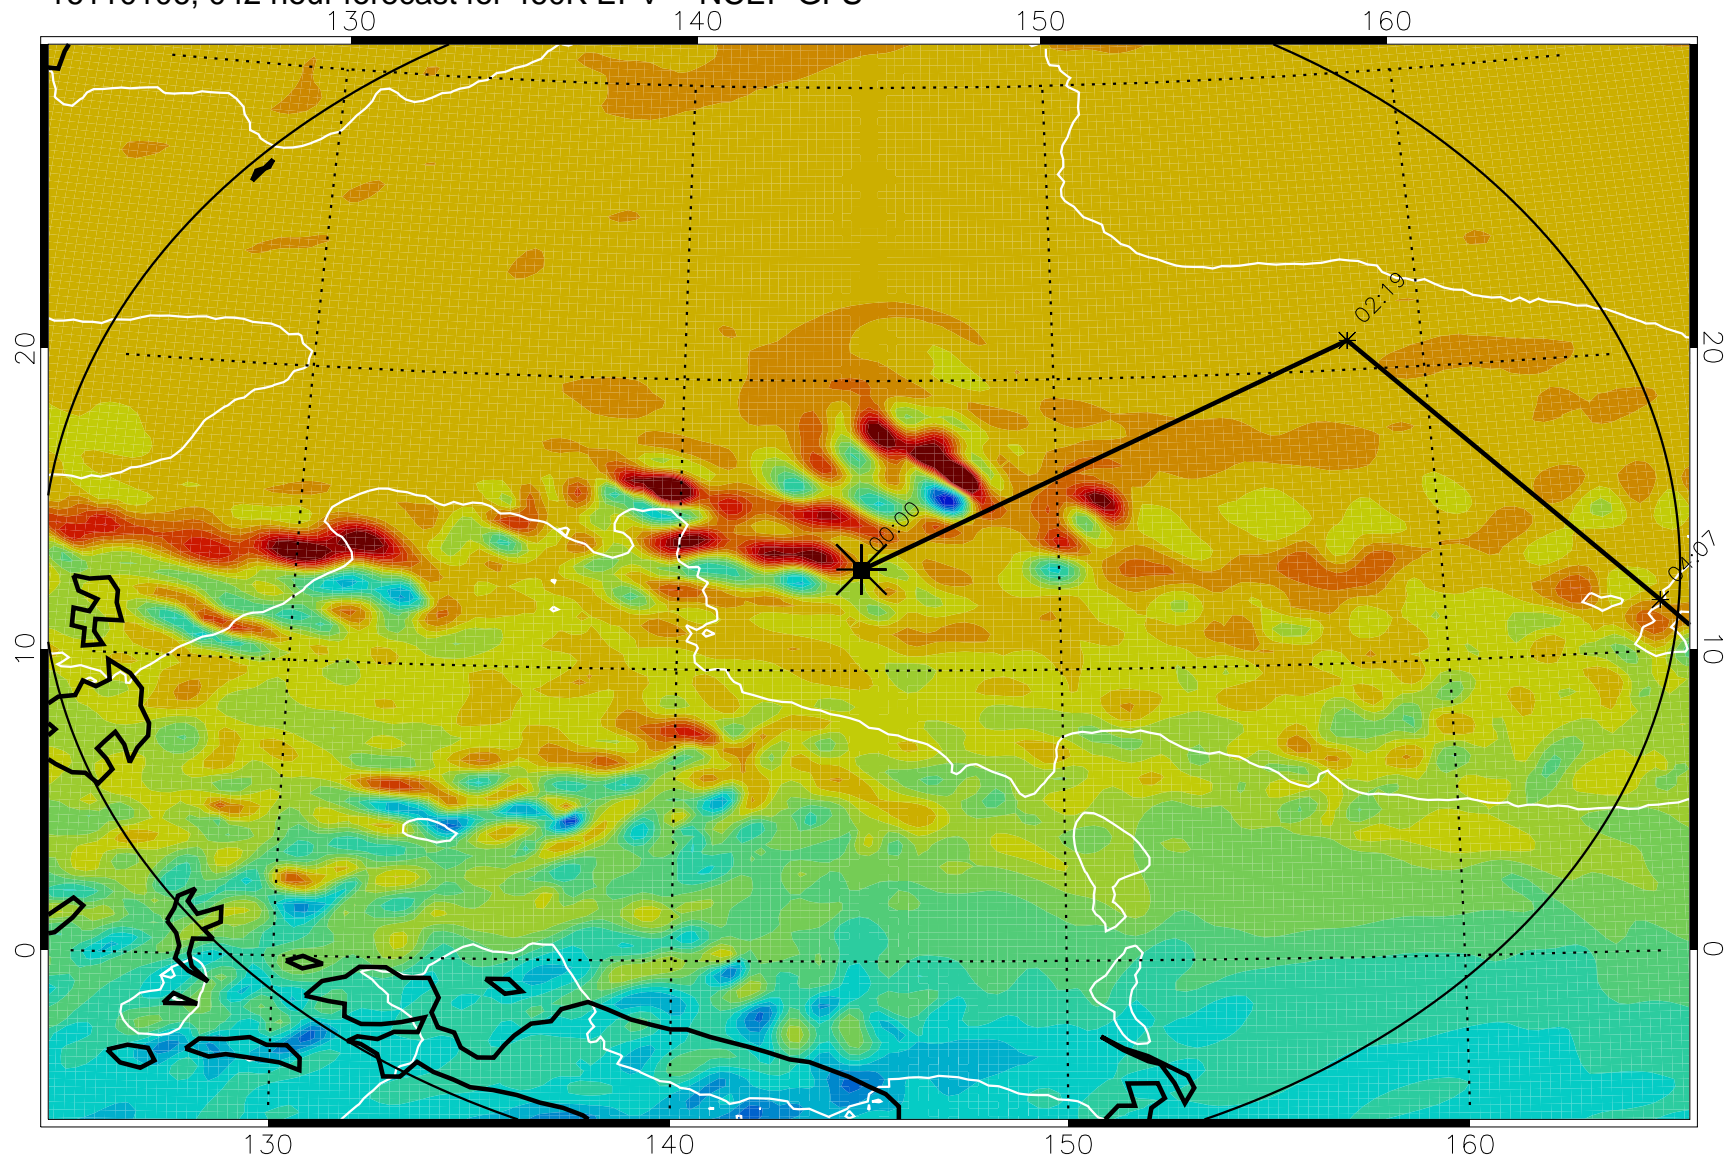

16103106, 018 hour forecast for 460K EPV -- NCEP GFS

460K Montgomery Streamfunction, white

Range ring of 2304 km

16103112, 024 hour forecast for 460K EPV -- NCEP GFS

460K Montgomery Streamfunction, white

Range ring of 2304 km

16103118, 030 hour forecast for 460K EPV -- NCEP GFS

460K Montgomery Streamfunction, white

Range ring of 2304 km

16110100, 036 hour forecast for 460K EPV -- NCEP GFS

460K Montgomery Streamfunction, white

Range ring of 2304 km

16110106, 042 hour forecast for 460K EPV -- NCEP GFS

460K Montgomery Streamfunction, white

Range ring of 2304 km

16110112, 048 hour forecast for 460K EPV -- NCEP GFS

460K Montgomery Streamfunction, white

Range ring of 2304 km

16110118, 054 hour forecast for 460K EPV -- NCEP GFS

460K Montgomery Streamfunction, white

Range ring of 2304 km

16110200, 060 hour forecast for 460K EPV -- NCEP GFS

460K Montgomery Streamfunction, white

Range ring of 2304 km