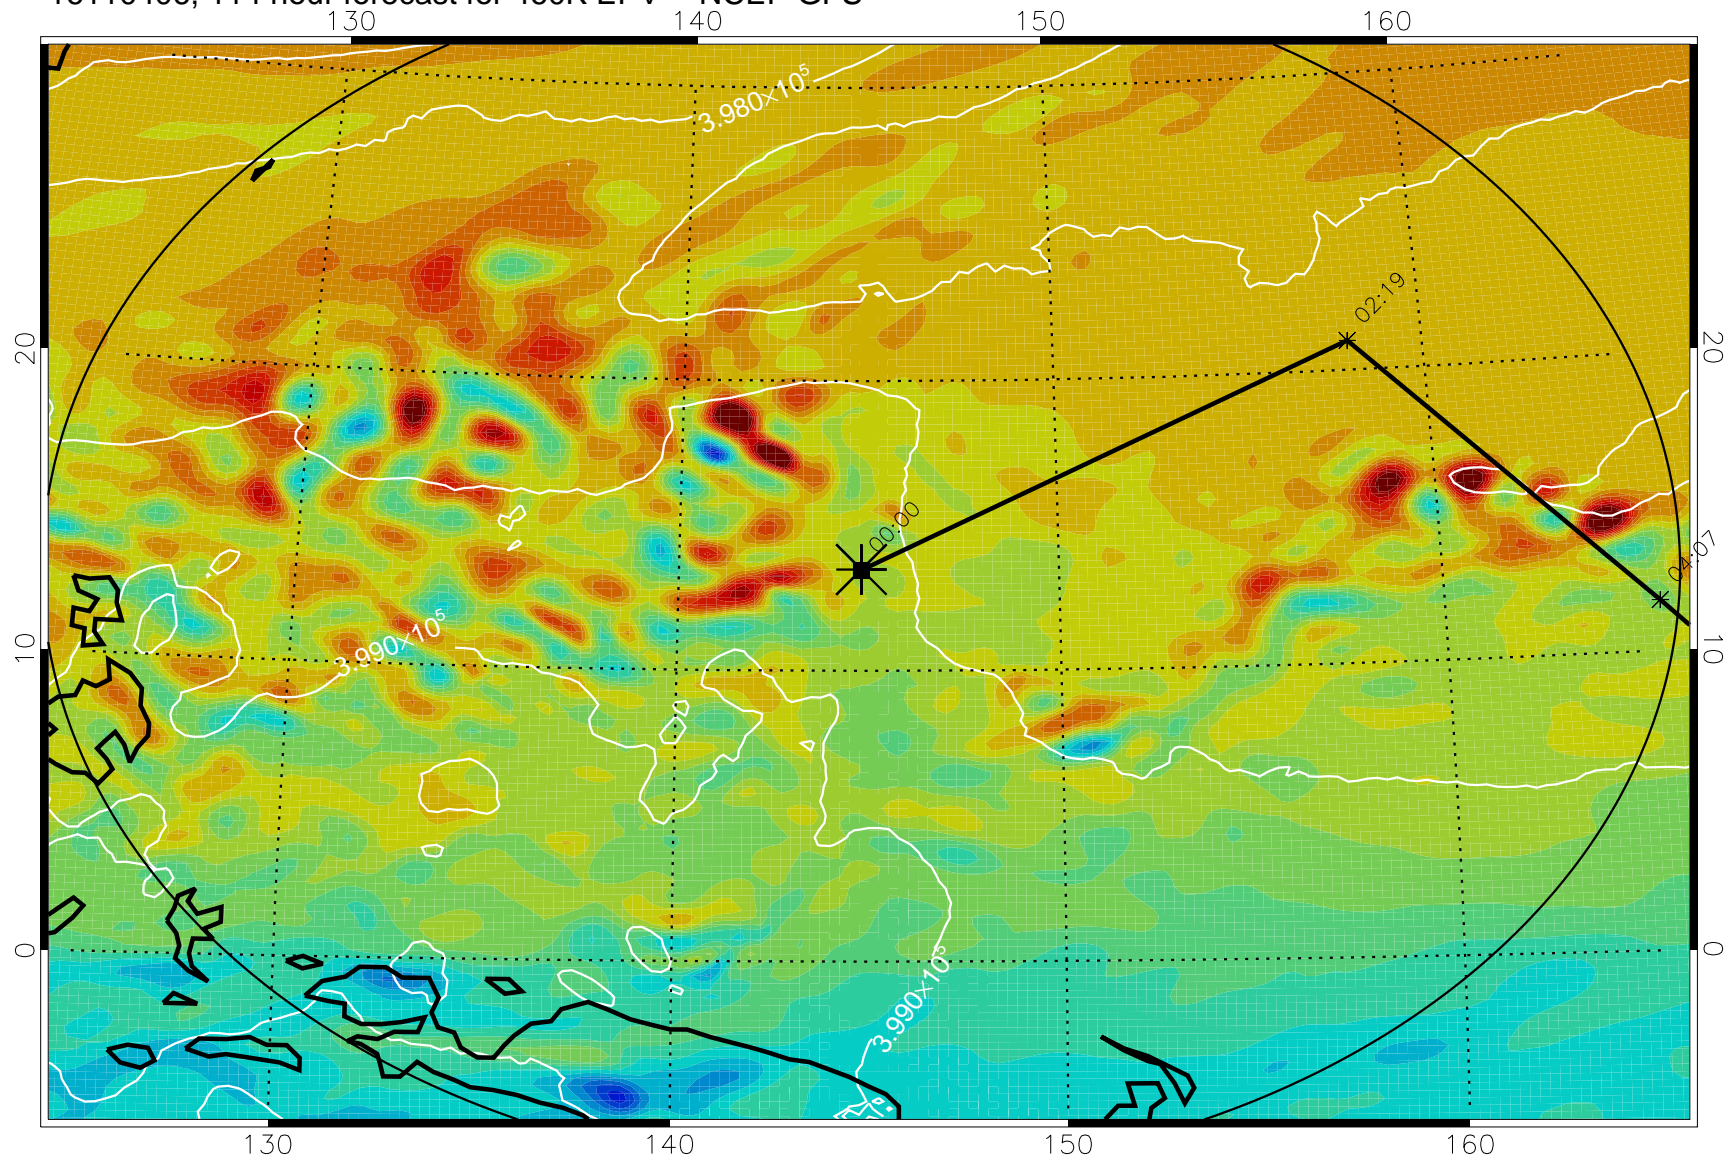

16110306, 090 hour forecast for 460K EPV -- NCEP GFS

460K Montgomery Streamfunction, white

Range ring of 2304 km

16110312, 096 hour forecast for 460K EPV -- NCEP GFS

460K Montgomery Streamfunction, white

-4×10^{-5} -2×10^{-5} 0 2×10^{-5} 4×10^{-5}
PVU

Range ring of 2304 km

16110318, 102 hour forecast for 460K EPV -- NCEP GFS

460K Montgomery Streamfunction, white

Range ring of 2304 km

16110400, 108 hour forecast for 460K EPV -- NCEP GFS

460K Montgomery Streamfunction, white

Range ring of 2304 km

16110406, 114 hour forecast for 460K EPV -- NCEP GFS

460K Montgomery Streamfunction, white

Range ring of 2304 km

16110412, 120 hour forecast for 460K EPV -- NCEP GFS

460K Montgomery Streamfunction, white

Range ring of 2304 km