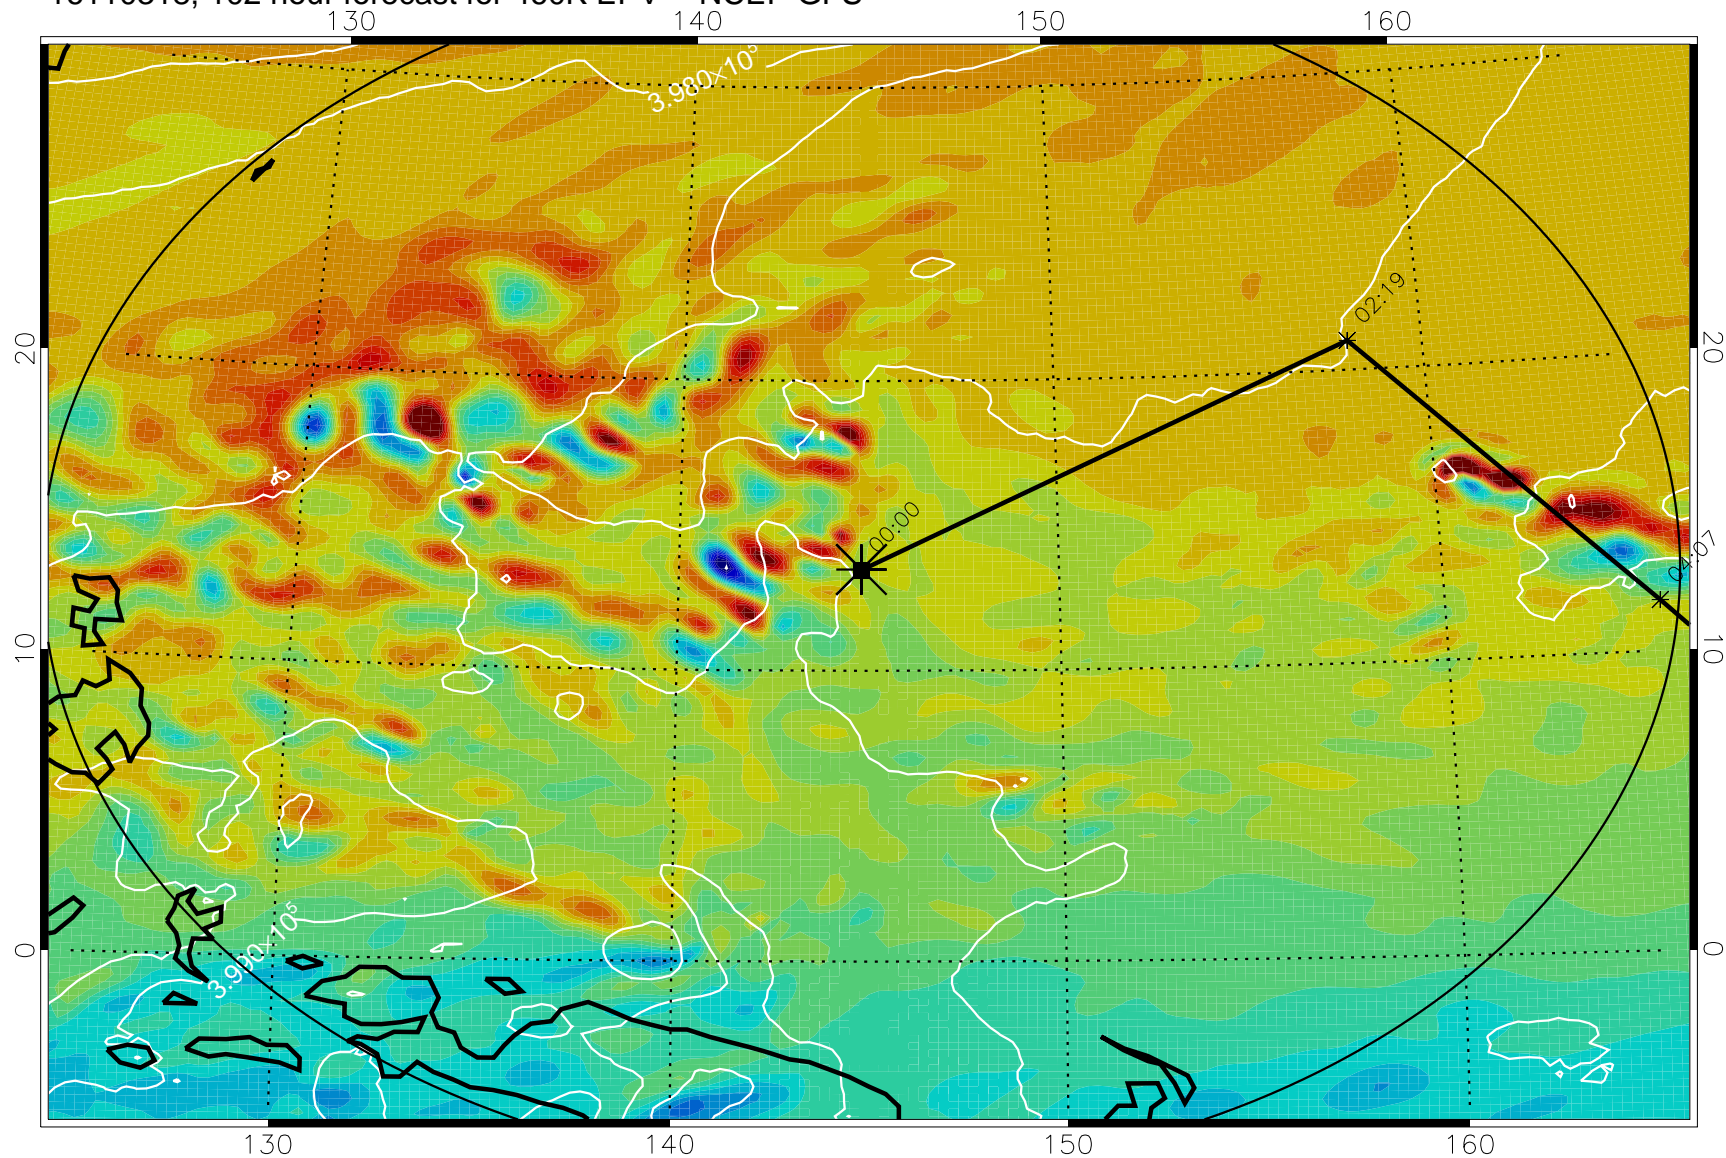

16110218, 078 hour forecast for 460K EPV -- NCEP GFS

460K Montgomery Streamfunction, white

Range ring of 2304 km

16110300, 084 hour forecast for 460K EPV -- NCEP GFS

460K Montgomery Streamfunction, white

Range ring of 2304 km

16110306, 090 hour forecast for 460K EPV -- NCEP GFS

460K Montgomery Streamfunction, white

Range ring of 2304 km

16110312, 096 hour forecast for 460K EPV -- NCEP GFS

460K Montgomery Streamfunction, white

-4×10^{-5} -2×10^{-5} 0 2×10^{-5} 4×10^{-5}
PVU

Range ring of 2304 km

16110318, 102 hour forecast for 460K EPV -- NCEP GFS

460K Montgomery Streamfunction, white

Range ring of 2304 km

16110400, 108 hour forecast for 460K EPV -- NCEP GFS

460K Montgomery Streamfunction, white

Range ring of 2304 km

16110406, 114 hour forecast for 460K EPV -- NCEP GFS

460K Montgomery Streamfunction, white

Range ring of 2304 km

16110412, 120 hour forecast for 460K EPV -- NCEP GFS

460K Montgomery Streamfunction, white