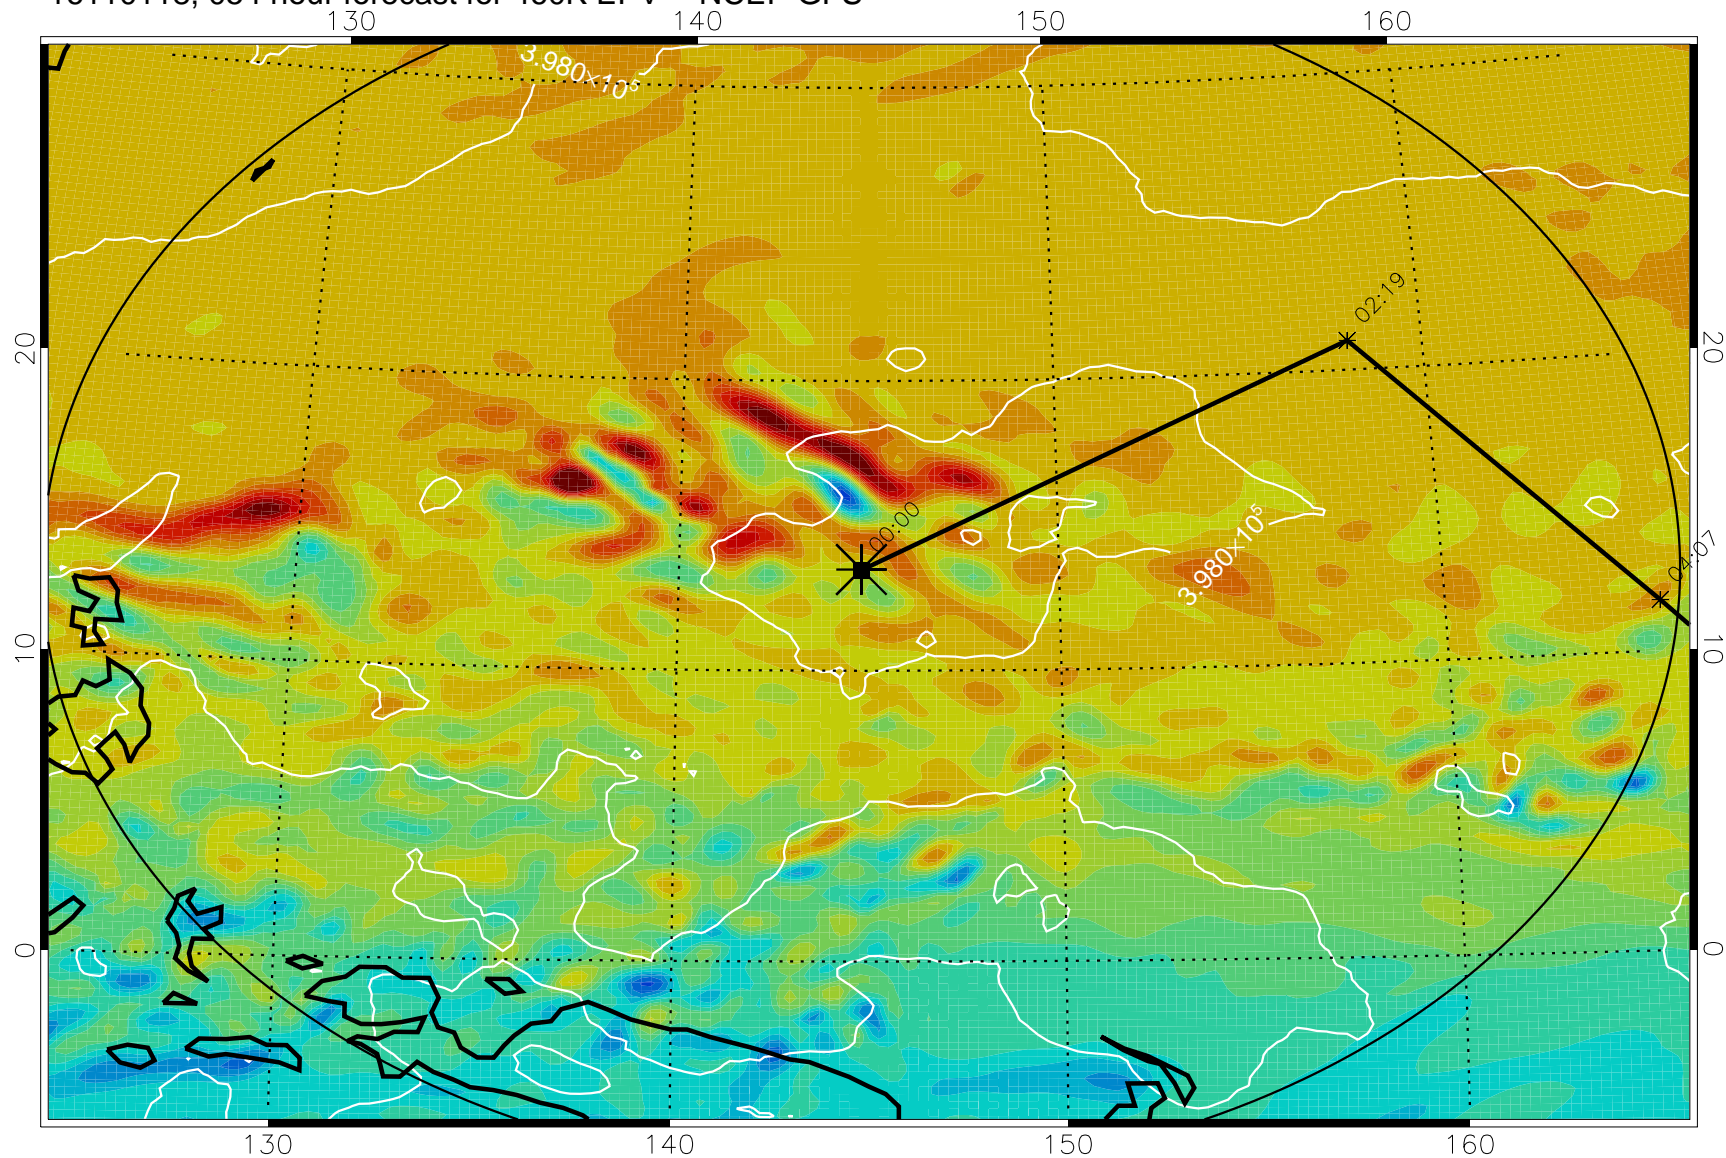

16103118, 030 hour forecast for 460K EPV -- NCEP GFS

460K Montgomery Streamfunction, white

Range ring of 2304 km

16110100, 036 hour forecast for 460K EPV -- NCEP GFS

460K Montgomery Streamfunction, white

Range ring of 2304 km

16110106, 042 hour forecast for 460K EPV -- NCEP GFS

460K Montgomery Streamfunction, white

Range ring of 2304 km

16110112, 048 hour forecast for 460K EPV -- NCEP GFS

460K Montgomery Streamfunction, white

Range ring of 2304 km

16110118, 054 hour forecast for 460K EPV -- NCEP GFS

460K Montgomery Streamfunction, white

Range ring of 2304 km

16110200, 060 hour forecast for 460K EPV -- NCEP GFS

460K Montgomery Streamfunction, white

Range ring of 2304 km

16110206, 066 hour forecast for 460K EPV -- NCEP GFS

460K Montgomery Streamfunction, white

Range ring of 2304 km

16110212, 072 hour forecast for 460K EPV -- NCEP GFS

460K Montgomery Streamfunction, white

Range ring of 2304 km