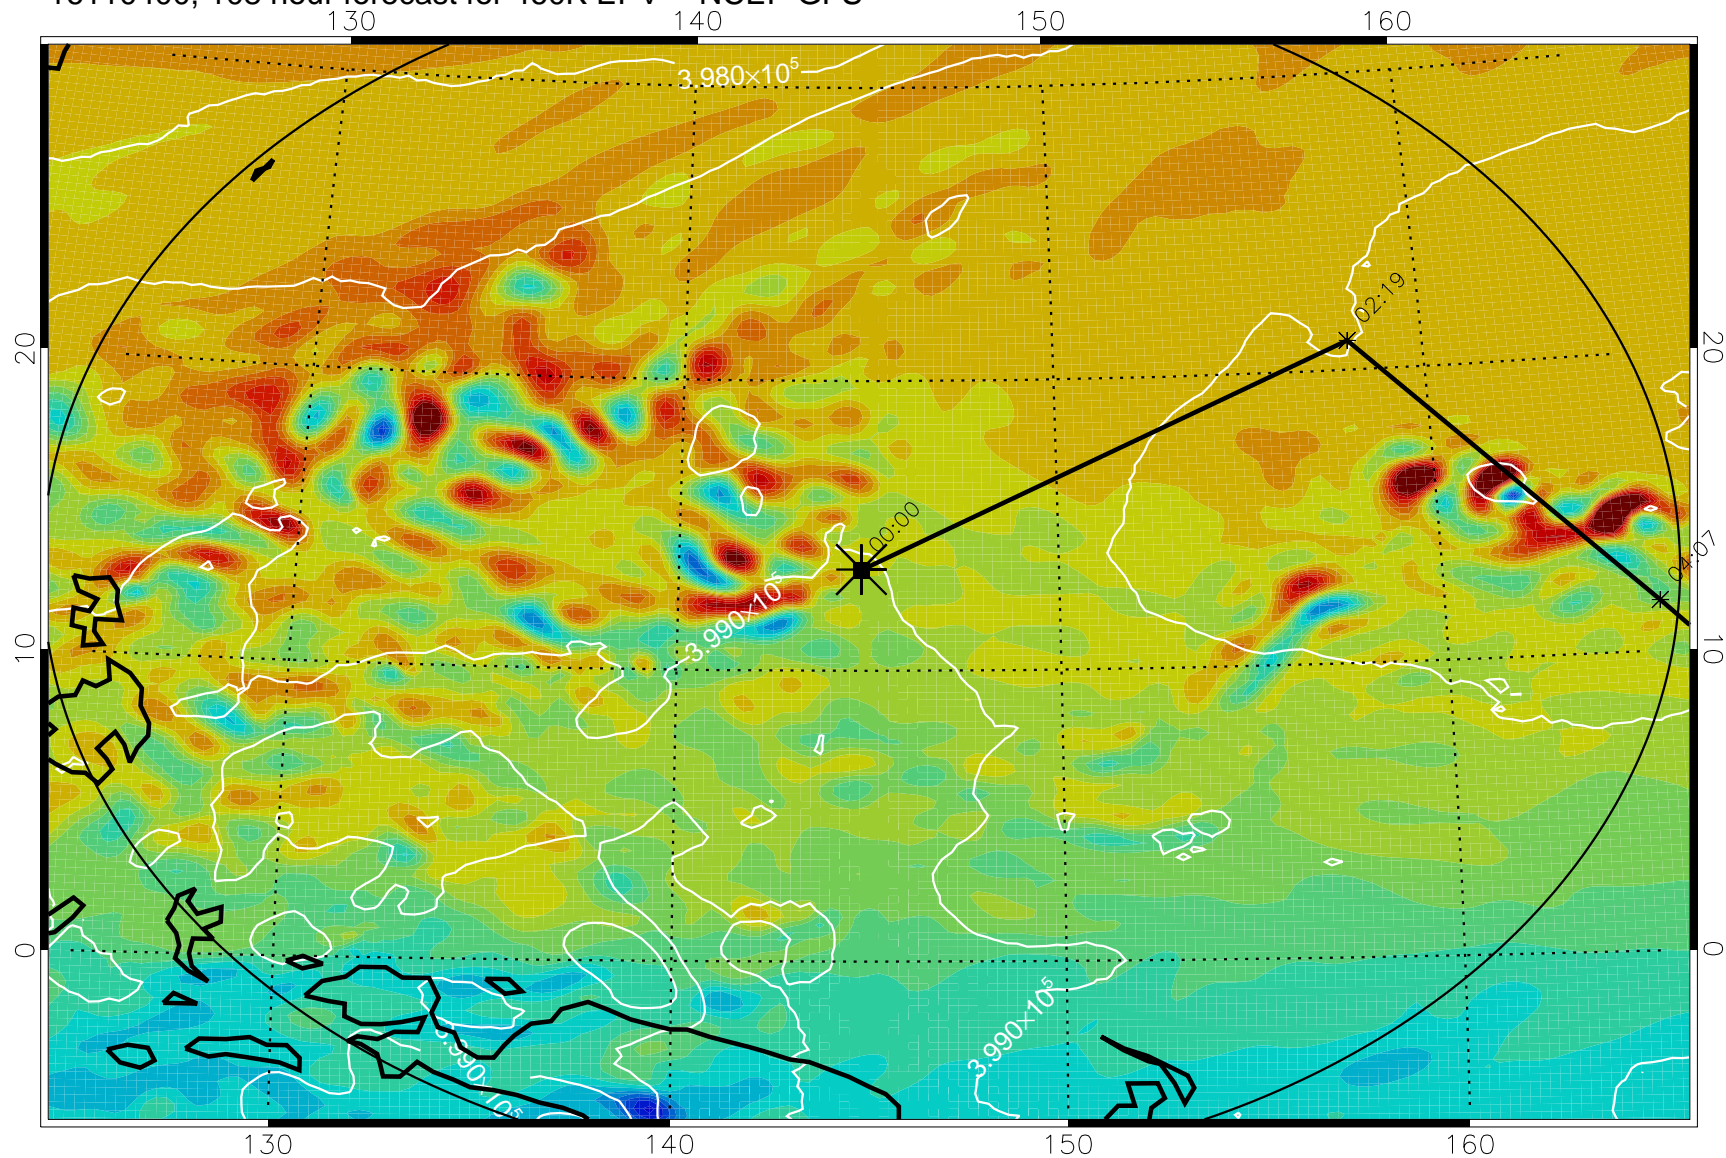

16110306, 090 hour forecast for 460K EPV -- NCEP GFS

460K Montgomery Streamfunction, white

Range ring of 2304 km

16110312, 096 hour forecast for 460K EPV -- NCEP GFS

460K Montgomery Streamfunction, white

-4×10^{-5} -2×10^{-5} 0 2×10^{-5} 4×10^{-5}
PVU

Range ring of 2304 km

16110318, 102 hour forecast for 460K EPV -- NCEP GFS

460K Montgomery Streamfunction, white

Range ring of 2304 km

16110400, 108 hour forecast for 460K EPV -- NCEP GFS

460K Montgomery Streamfunction, white

Range ring of 2304 km

16110406, 114 hour forecast for 460K EPV -- NCEP GFS

460K Montgomery Streamfunction, white

Range ring of 2304 km

16110412, 120 hour forecast for 460K EPV -- NCEP GFS

460K Montgomery Streamfunction, white

Range ring of 2304 km