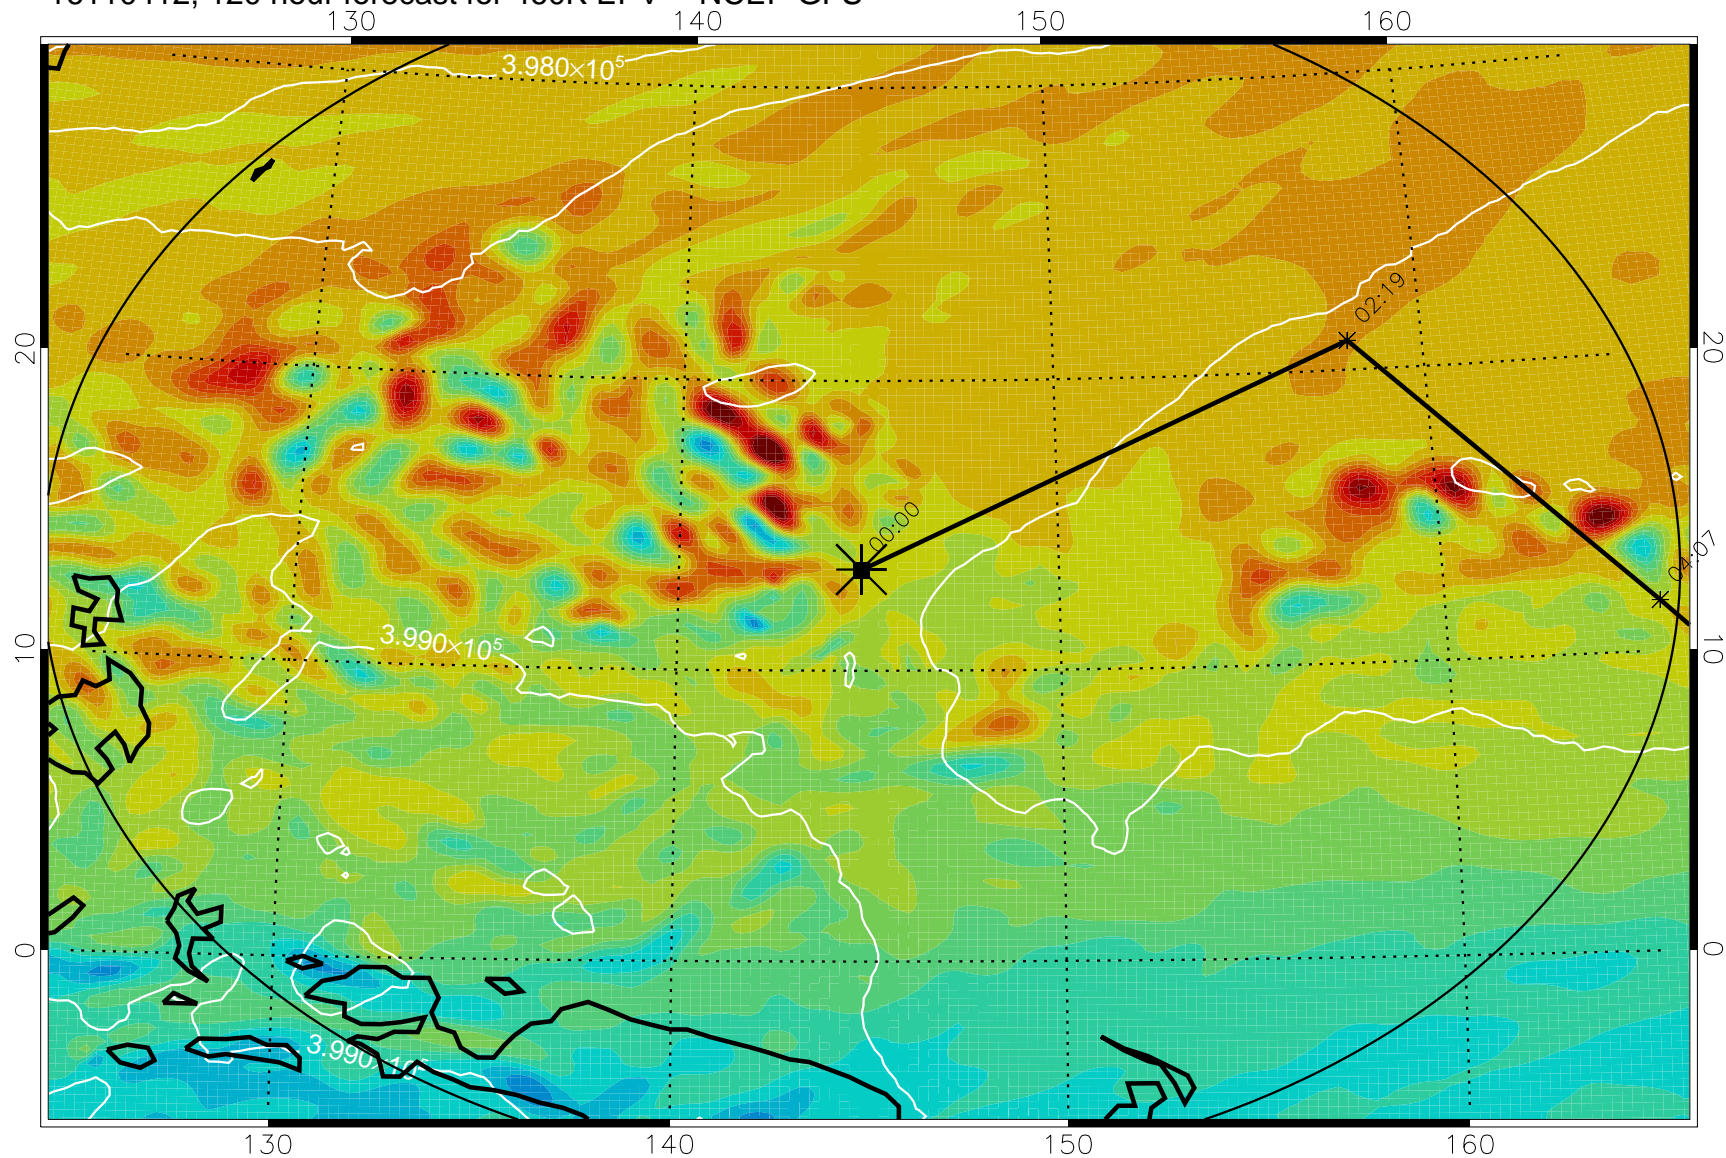

Range ring of 2304 km

16110318, 102 hour forecast for 460K EPV -- NCEP GFS

460K Montgomery Streamfunction, white

Range ring of 2304 km

16110400, 108 hour forecast for 460K EPV -- NCEP GFS

460K Montgomery Streamfunction, white

Range ring of 2304 km

16110406, 114 hour forecast for 460K EPV -- NCEP GFS

460K Montgomery Streamfunction, white

Range ring of 2304 km

16110412, 120 hour forecast for 460K EPV -- NCEP GFS

460K Montgomery Streamfunction, white

Range ring of 2304 km