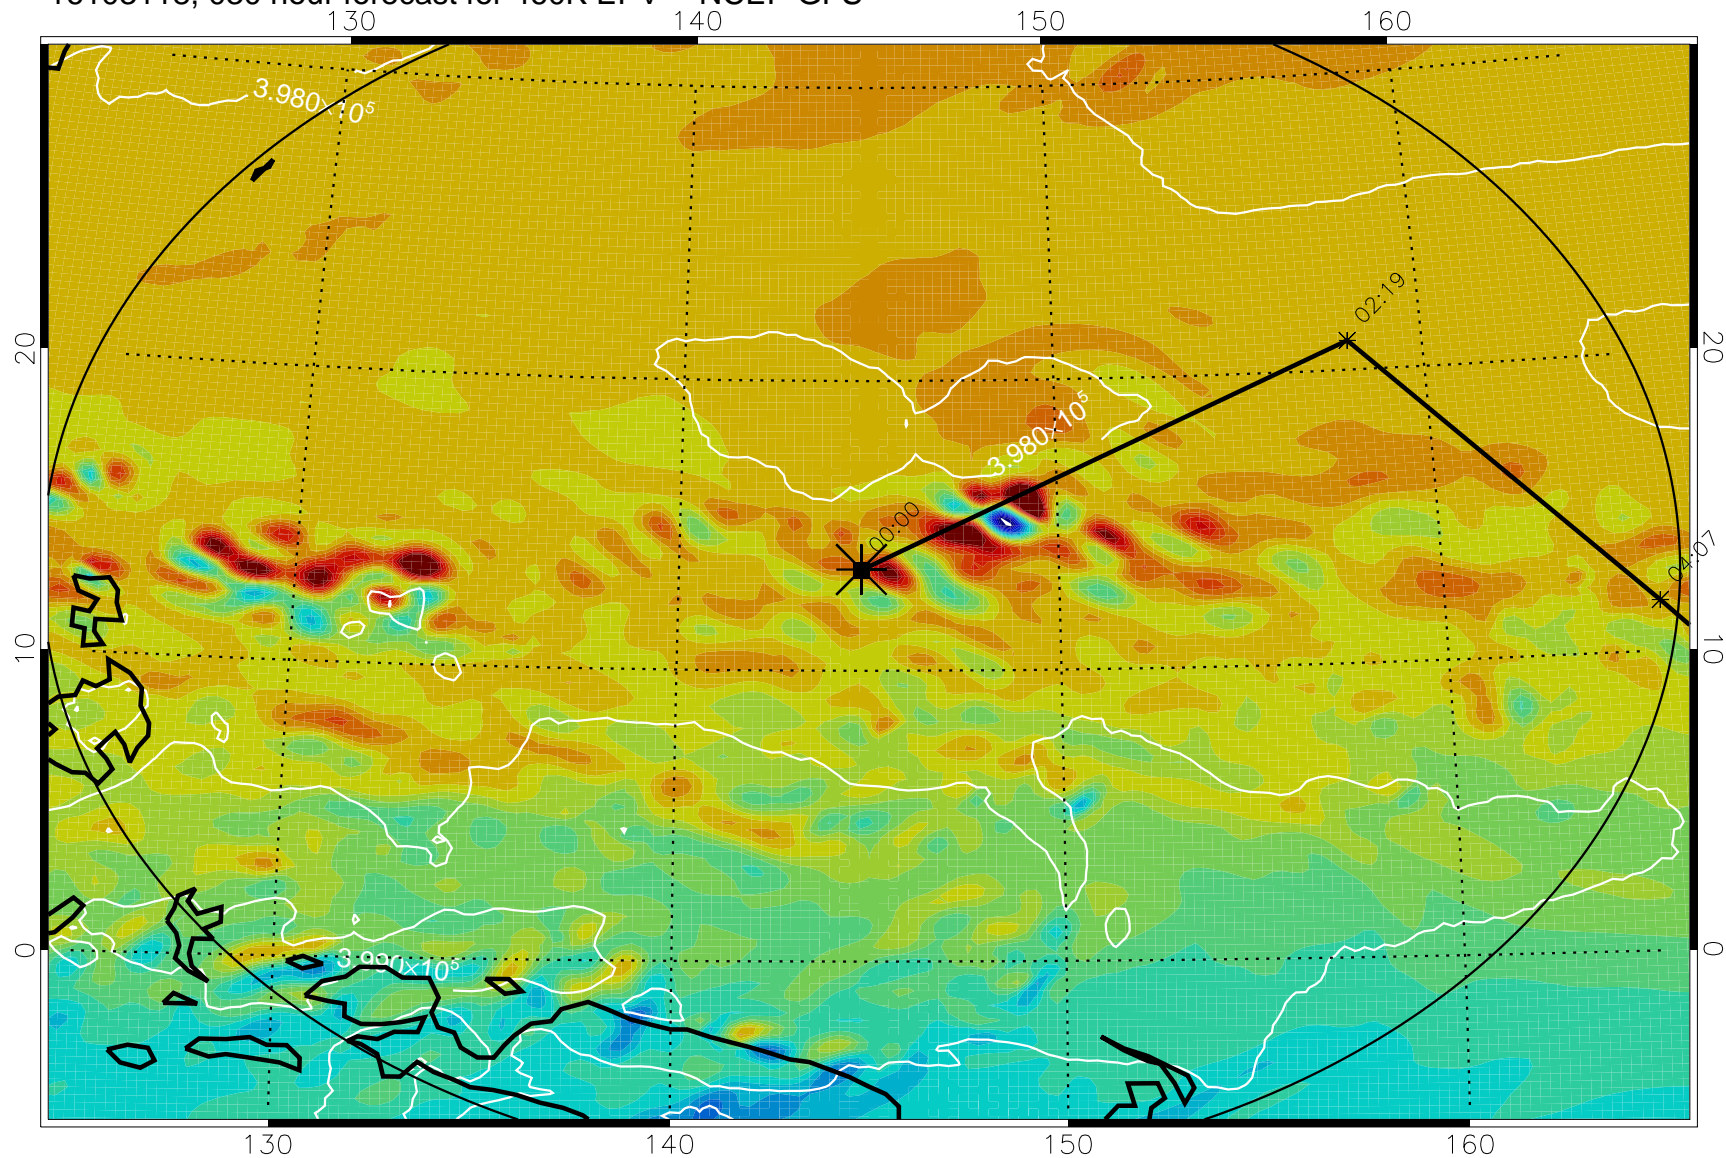

16103018, 006 hour forecast for 460K EPV -- NCEP GFS

460K Montgomery Streamfunction, white

Range ring of 2304 km

16103100, 012 hour forecast for 460K EPV -- NCEP GFS

460K Montgomery Streamfunction, white

Range ring of 2304 km

16103106, 018 hour forecast for 460K EPV -- NCEP GFS

460K Montgomery Streamfunction, white

Range ring of 2304 km

16103112, 024 hour forecast for 460K EPV -- NCEP GFS

460K Montgomery Streamfunction, white

Range ring of 2304 km

16103118, 030 hour forecast for 460K EPV -- NCEP GFS

460K Montgomery Streamfunction, white

Range ring of 2304 km

16110100, 036 hour forecast for 460K EPV -- NCEP GFS

460K Montgomery Streamfunction, white

Range ring of 2304 km

16110106, 042 hour forecast for 460K EPV -- NCEP GFS

460K Montgomery Streamfunction, white

Range ring of 2304 km

16110112, 048 hour forecast for 460K EPV -- NCEP GFS

460K Montgomery Streamfunction, white

Range ring of 2304 km