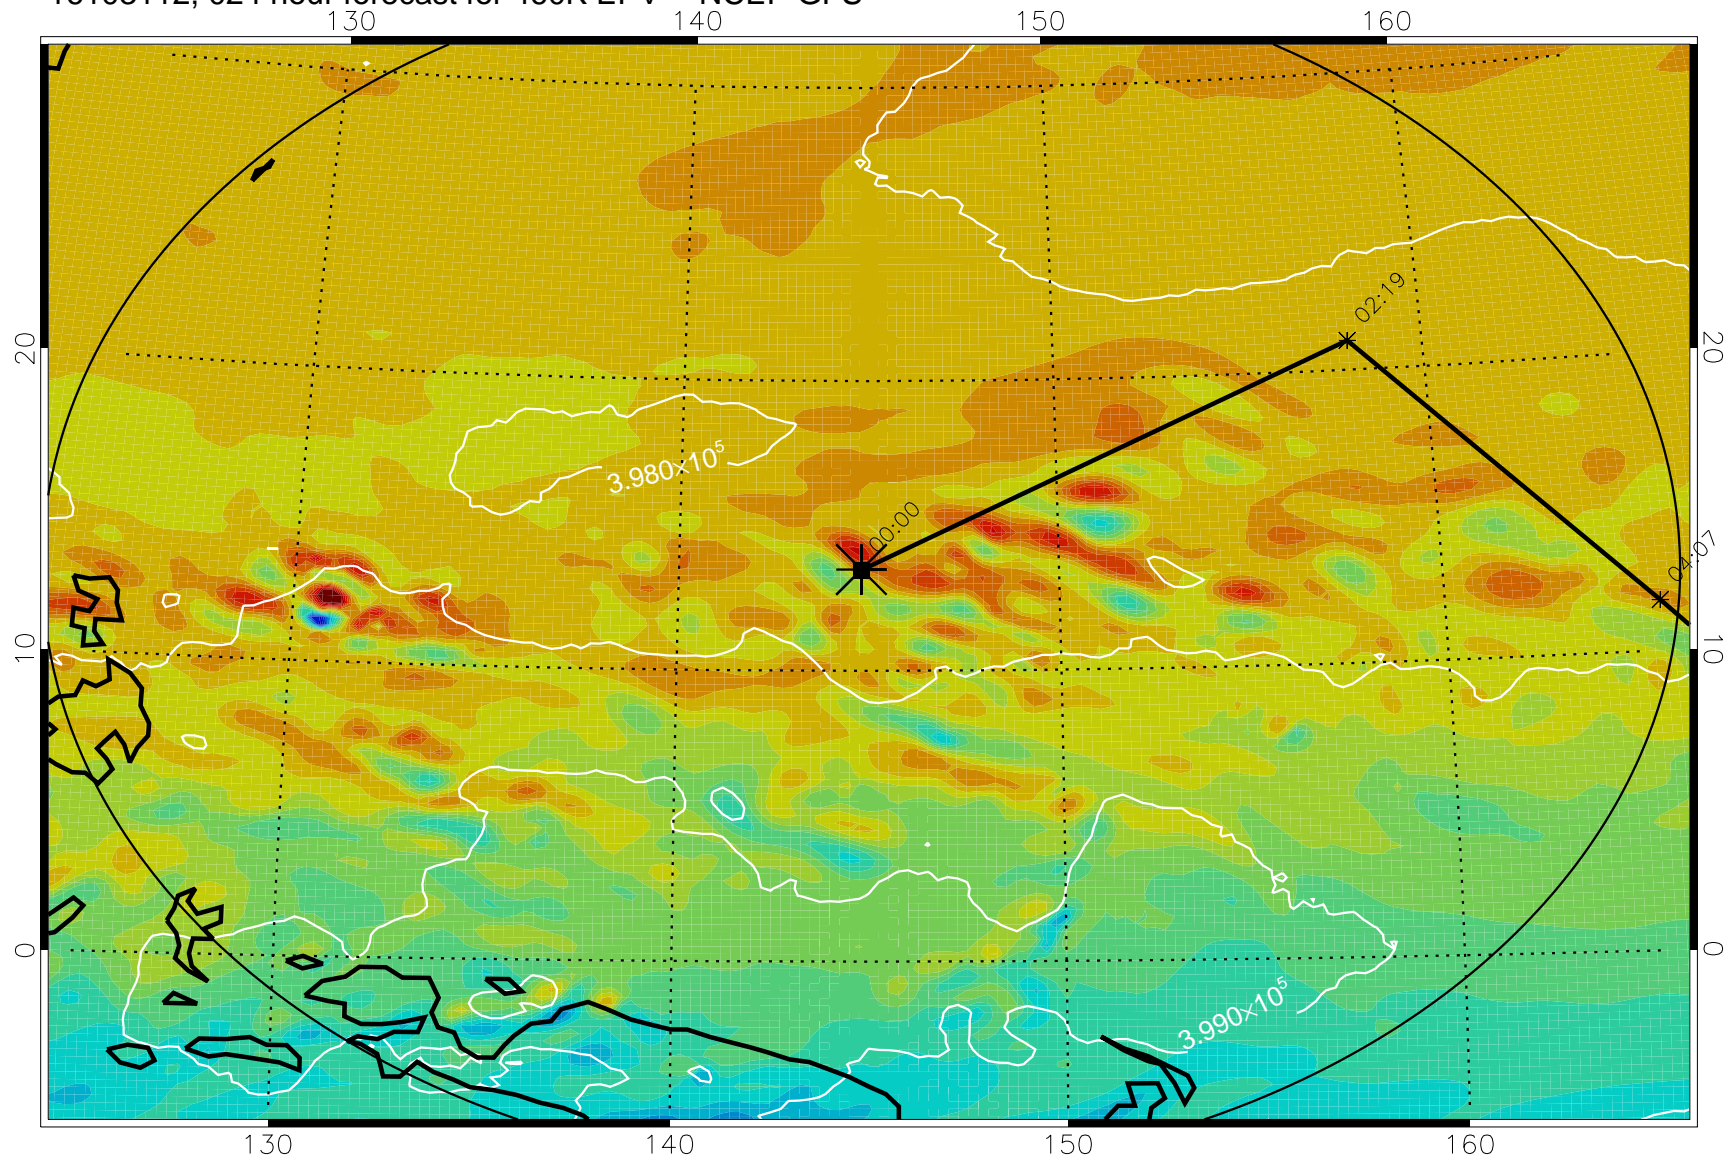

16103018, 006 hour forecast for 460K EPV -- NCEP GFS

460K Montgomery Streamfunction, white

Range ring of 2304 km

16103100, 012 hour forecast for 460K EPV -- NCEP GFS

460K Montgomery Streamfunction, white

Range ring of 2304 km

16103106, 018 hour forecast for 460K EPV -- NCEP GFS

460K Montgomery Streamfunction, white

Range ring of 2304 km

16103112, 024 hour forecast for 460K EPV -- NCEP GFS

460K Montgomery Streamfunction, white

Range ring of 2304 km

16103118, 030 hour forecast for 460K EPV -- NCEP GFS

460K Montgomery Streamfunction, white

Range ring of 2304 km

16110100, 036 hour forecast for 460K EPV -- NCEP GFS

460K Montgomery Streamfunction, white

Range ring of 2304 km

16110106, 042 hour forecast for 460K EPV -- NCEP GFS

460K Montgomery Streamfunction, white

Range ring of 2304 km

16110112, 048 hour forecast for 460K EPV -- NCEP GFS

460K Montgomery Streamfunction, white

Range ring of 2304 km