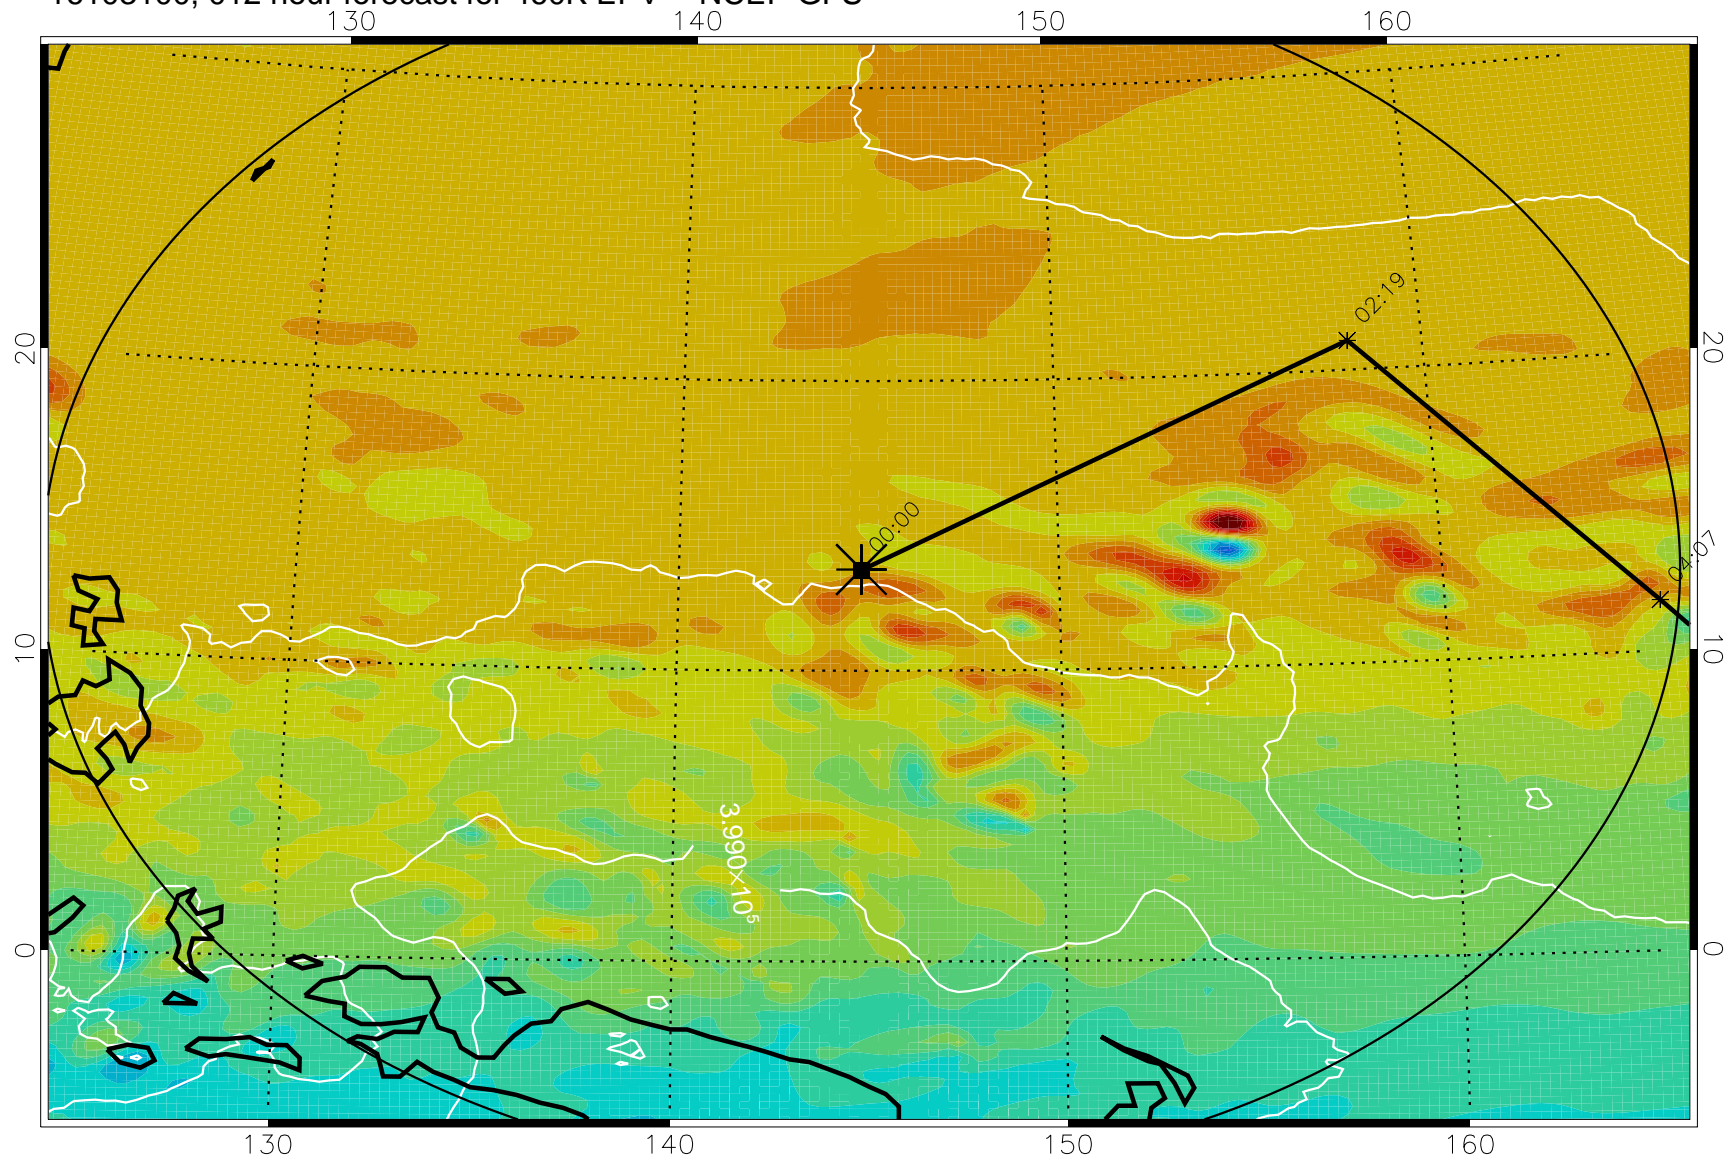

16103018, 006 hour forecast for 460K EPV -- NCEP GFS

460K Montgomery Streamfunction, white

Range ring of 2304 km

16103100, 012 hour forecast for 460K EPV -- NCEP GFS

460K Montgomery Streamfunction, white

Range ring of 2304 km

16103106, 018 hour forecast for 460K EPV -- NCEP GFS

460K Montgomery Streamfunction, white

Range ring of 2304 km

16103112, 024 hour forecast for 460K EPV -- NCEP GFS

460K Montgomery Streamfunction, white

Range ring of 2304 km

16103118, 030 hour forecast for 460K EPV -- NCEP GFS

460K Montgomery Streamfunction, white

Range ring of 2304 km

16110100, 036 hour forecast for 460K EPV -- NCEP GFS

460K Montgomery Streamfunction, white

Range ring of 2304 km

16110106, 042 hour forecast for 460K EPV -- NCEP GFS

460K Montgomery Streamfunction, white

Range ring of 2304 km

16110112, 048 hour forecast for 460K EPV -- NCEP GFS

460K Montgomery Streamfunction, white

Range ring of 2304 km