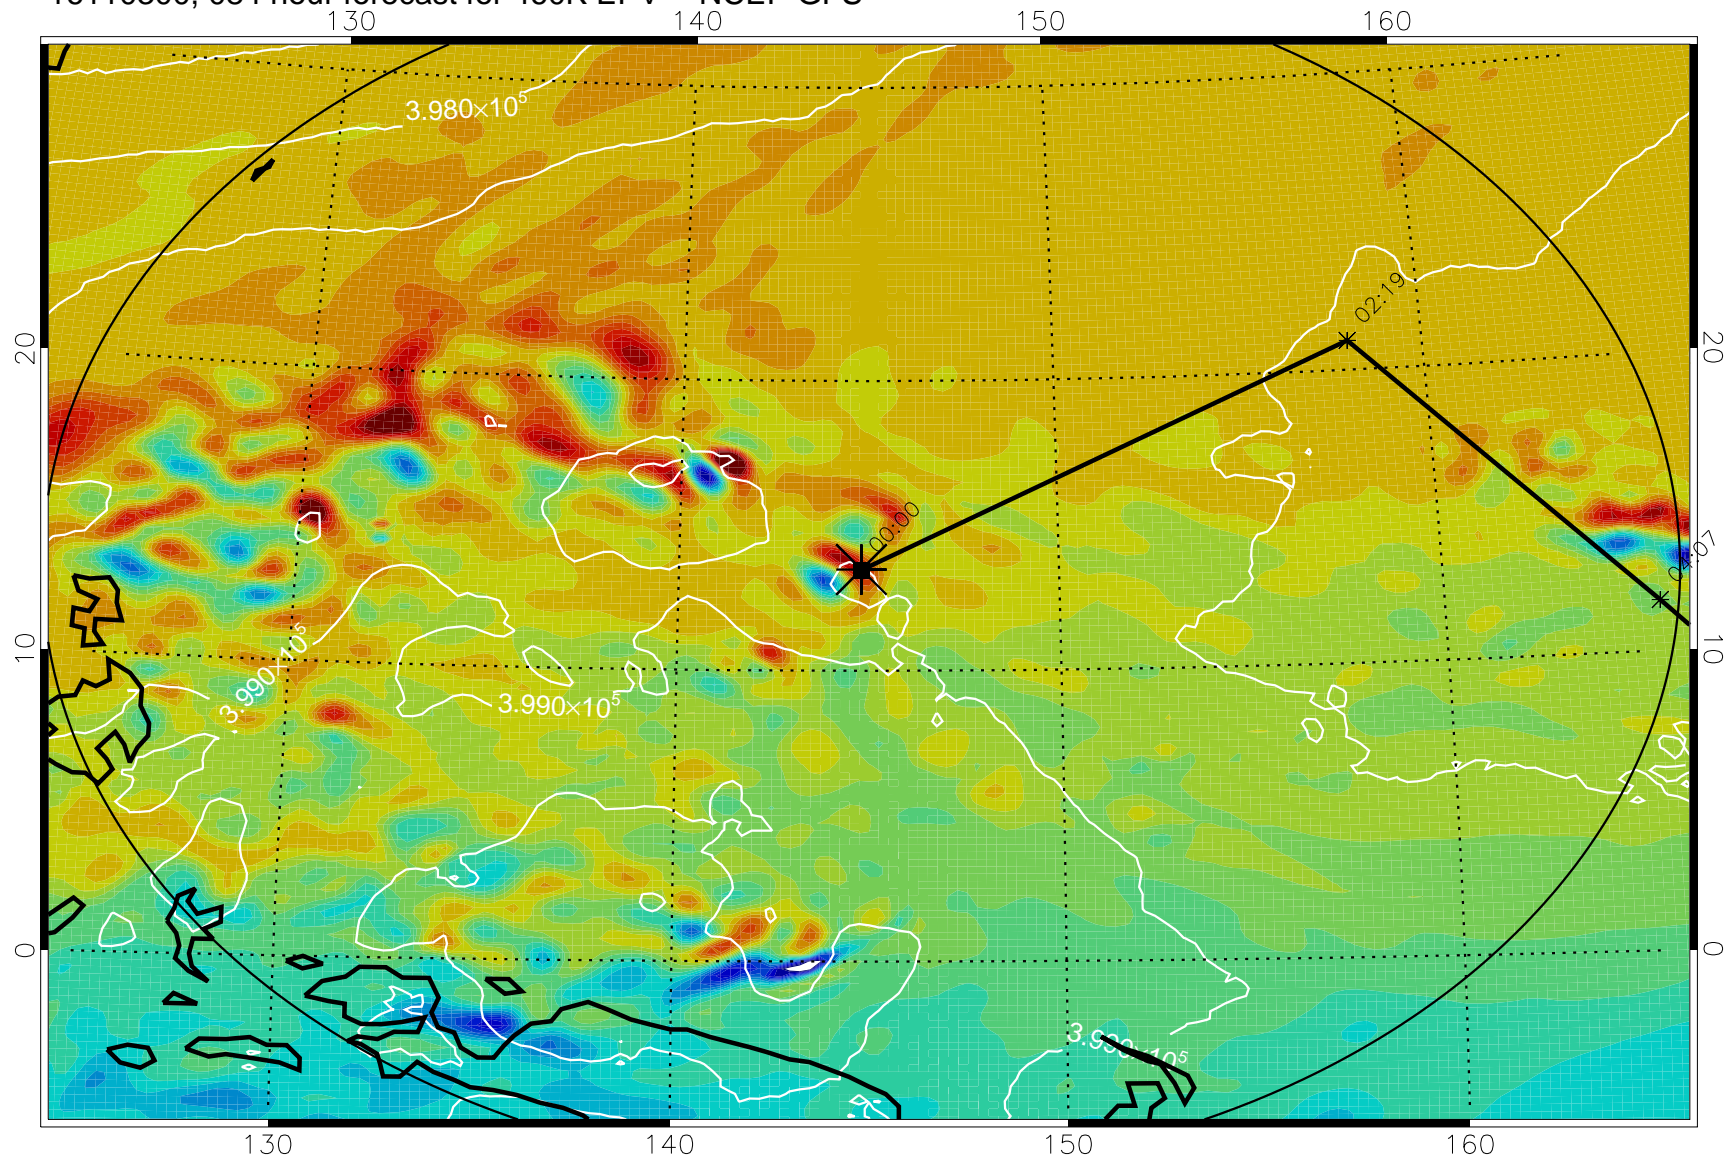

16110206, 066 hour forecast for 460K EPV -- NCEP GFS

460K Montgomery Streamfunction, white

Range ring of 2304 km

16110212, 072 hour forecast for 460K EPV -- NCEP GFS

460K Montgomery Streamfunction, white

Range ring of 2304 km

16110218, 078 hour forecast for 460K EPV -- NCEP GFS

460K Montgomery Streamfunction, white

Range ring of 2304 km

16110300, 084 hour forecast for 460K EPV -- NCEP GFS

460K Montgomery Streamfunction, white

Range ring of 2304 km

16110306, 090 hour forecast for 460K EPV -- NCEP GFS

460K Montgomery Streamfunction, white

Range ring of 2304 km

16110312, 096 hour forecast for 460K EPV -- NCEP GFS

460K Montgomery Streamfunction, white

-4×10^{-5} -2×10^{-5} 0 2×10^{-5} 4×10^{-5}
PVU

Range ring of 2304 km

16110318, 102 hour forecast for 460K EPV -- NCEP GFS

460K Montgomery Streamfunction, white

Range ring of 2304 km

16110400, 108 hour forecast for 460K EPV -- NCEP GFS

460K Montgomery Streamfunction, white