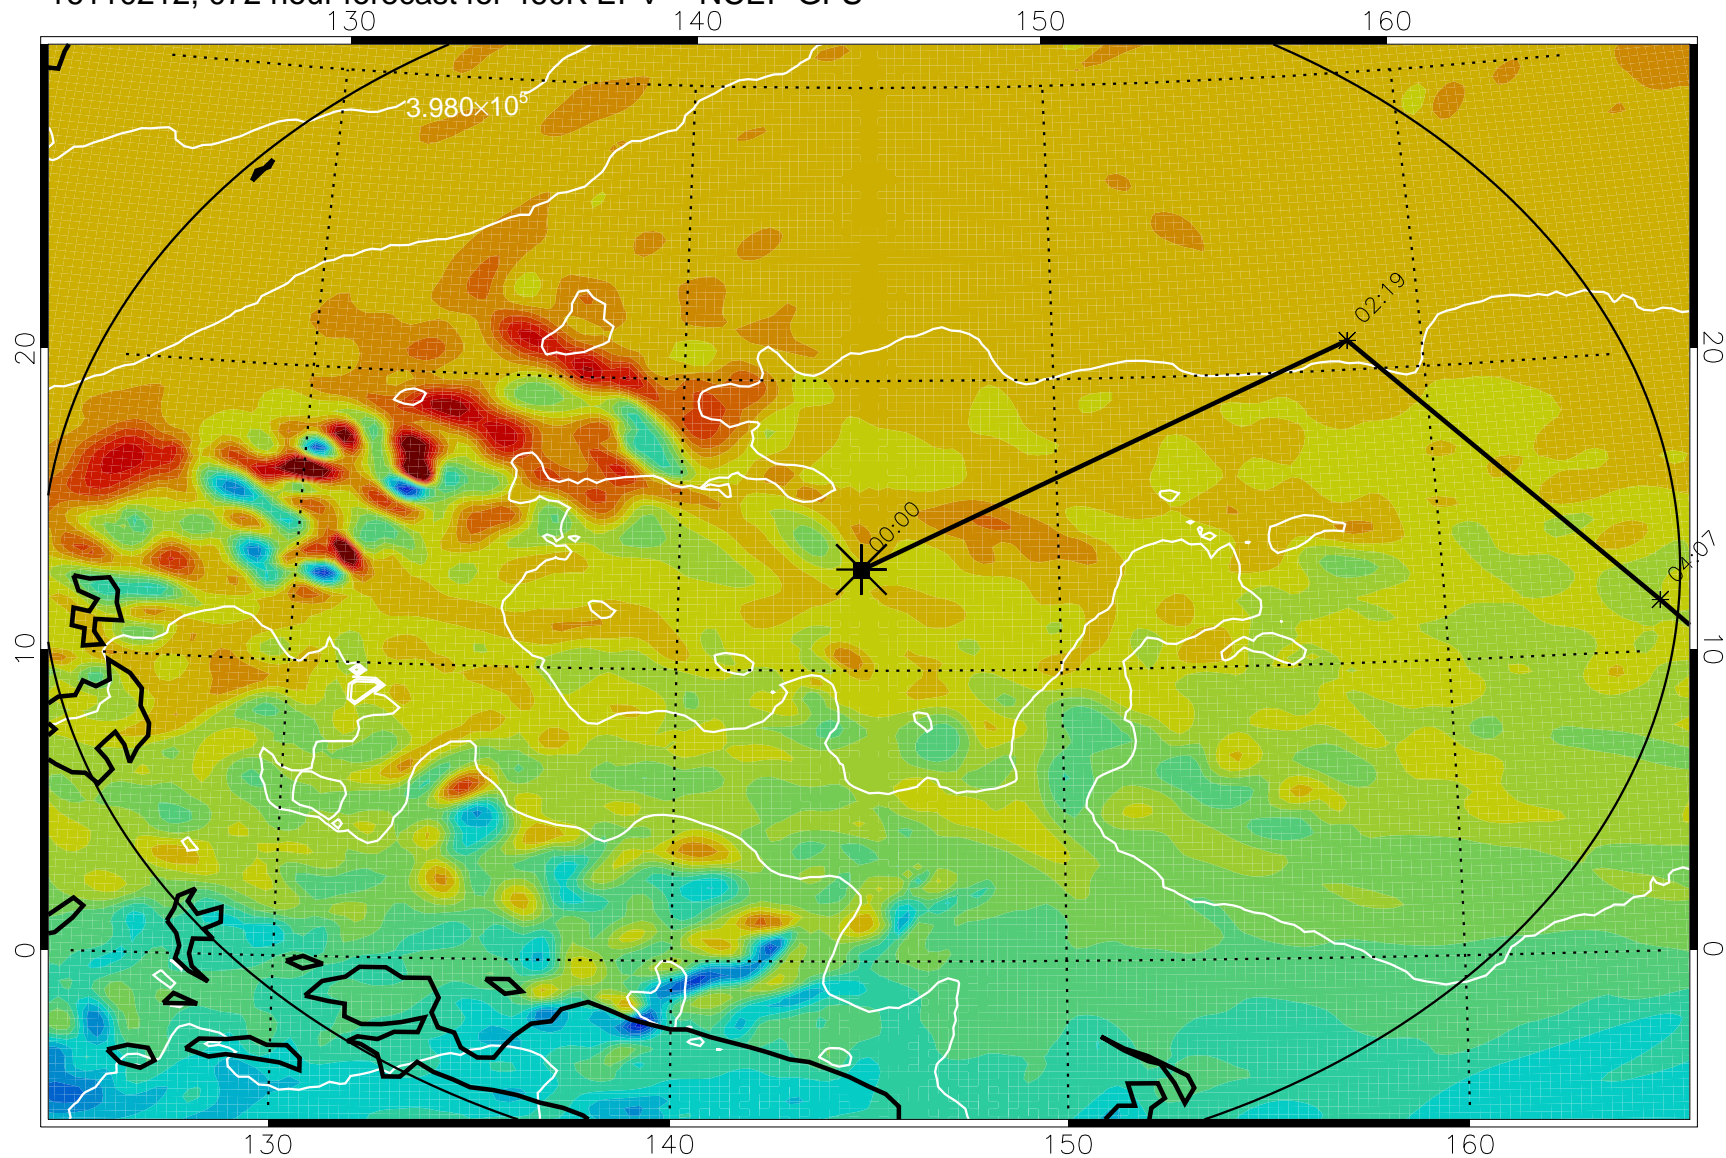

16110118, 054 hour forecast for 460K EPV -- NCEP GFS

460K Montgomery Streamfunction, white

Range ring of 2304 km

16110200, 060 hour forecast for 460K EPV -- NCEP GFS

460K Montgomery Streamfunction, white

Range ring of 2304 km

16110206, 066 hour forecast for 460K EPV -- NCEP GFS

460K Montgomery Streamfunction, white

Range ring of 2304 km

16110212, 072 hour forecast for 460K EPV -- NCEP GFS

460K Montgomery Streamfunction, white

Range ring of 2304 km

16110218, 078 hour forecast for 460K EPV -- NCEP GFS

460K Montgomery Streamfunction, white

Range ring of 2304 km

16110300, 084 hour forecast for 460K EPV -- NCEP GFS

460K Montgomery Streamfunction, white

Range ring of 2304 km

Range ring of 2304 km

16110318, 102 hour forecast for 460K EPV -- NCEP GFS

460K Montgomery Streamfunction, white

Range ring of 2304 km

16110400, 108 hour forecast for 460K EPV -- NCEP GFS

460K Montgomery Streamfunction, white