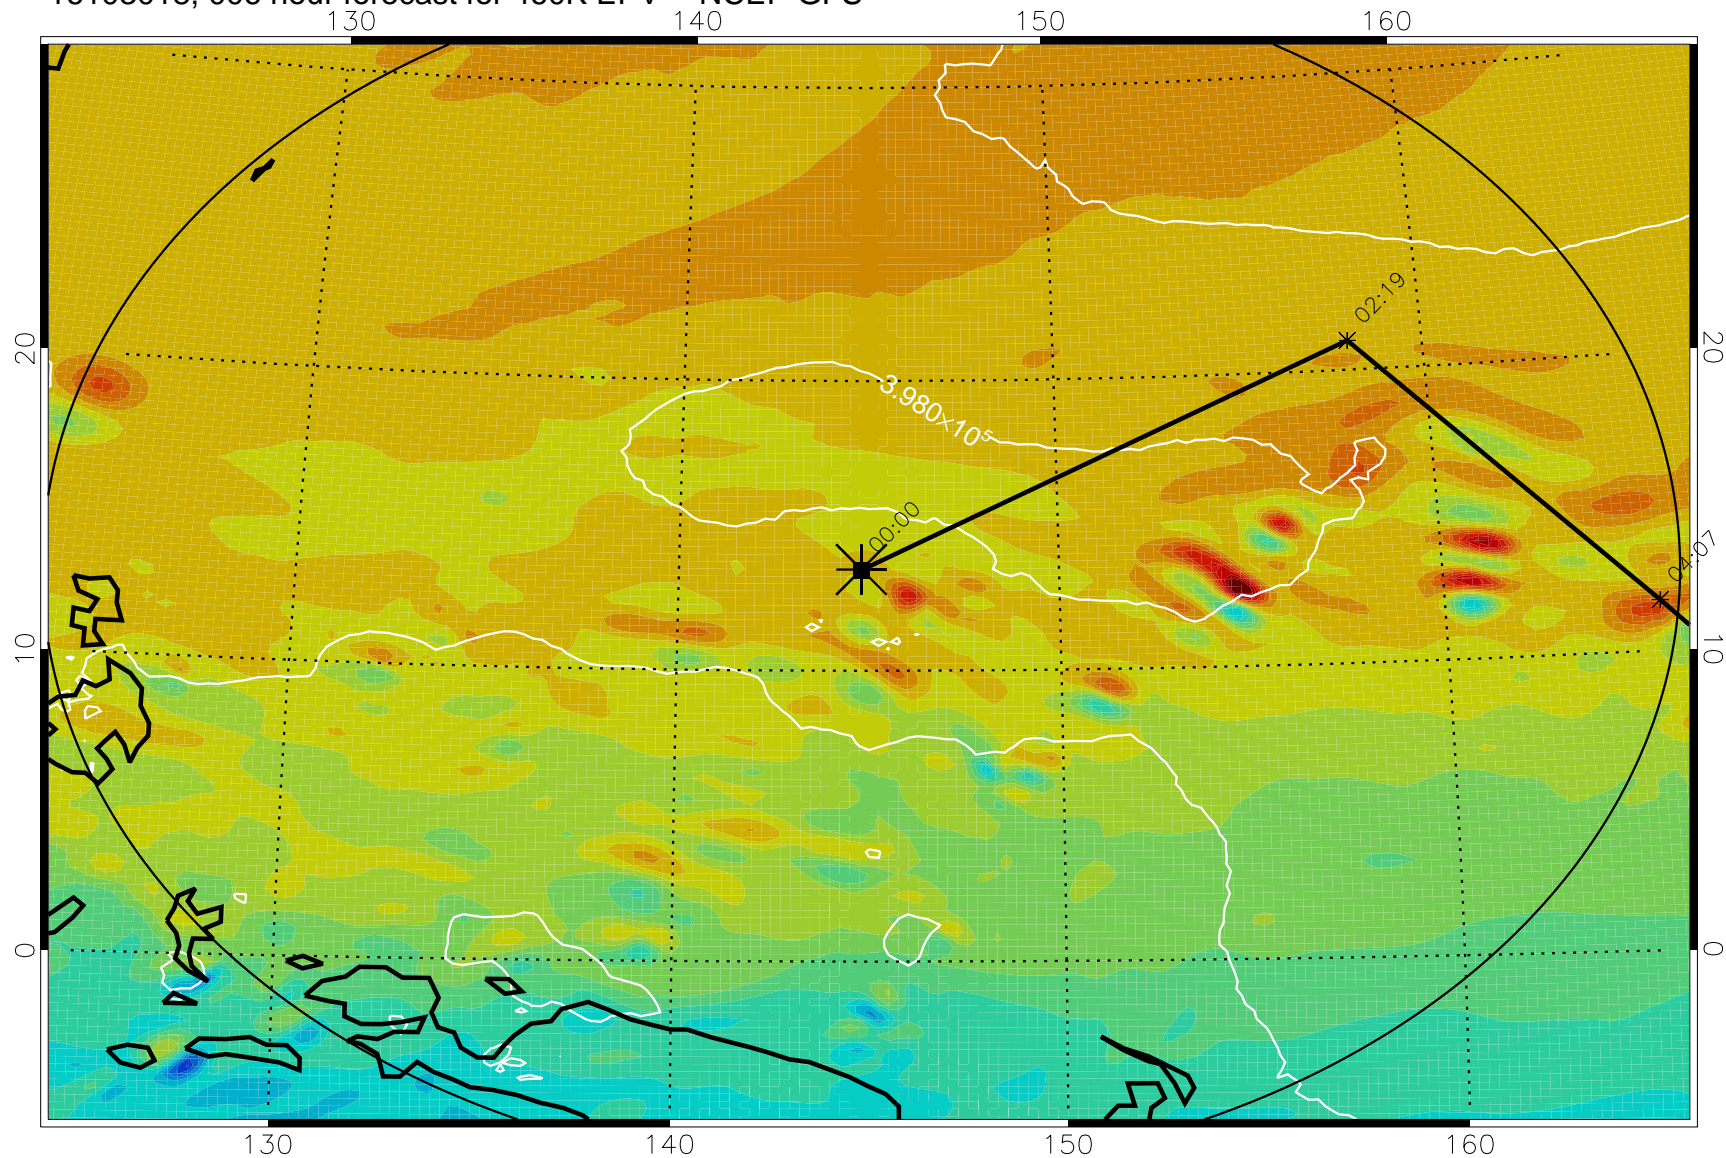

16103018, 006 hour forecast for 460K EPV -- NCEP GFS

460K Montgomery Streamfunction, white

Range ring of 2304 km

16103100, 012 hour forecast for 460K EPV -- NCEP GFS

460K Montgomery Streamfunction, white

Range ring of 2304 km

16103106, 018 hour forecast for 460K EPV -- NCEP GFS

460K Montgomery Streamfunction, white

Range ring of 2304 km

16103112, 024 hour forecast for 460K EPV -- NCEP GFS

460K Montgomery Streamfunction, white

Range ring of 2304 km

16103118, 030 hour forecast for 460K EPV -- NCEP GFS

460K Montgomery Streamfunction, white

Range ring of 2304 km

16110100, 036 hour forecast for 460K EPV -- NCEP GFS

460K Montgomery Streamfunction, white

Range ring of 2304 km

16110106, 042 hour forecast for 460K EPV -- NCEP GFS

460K Montgomery Streamfunction, white

Range ring of 2304 km

16110112, 048 hour forecast for 460K EPV -- NCEP GFS

460K Montgomery Streamfunction, white

Range ring of 2304 km