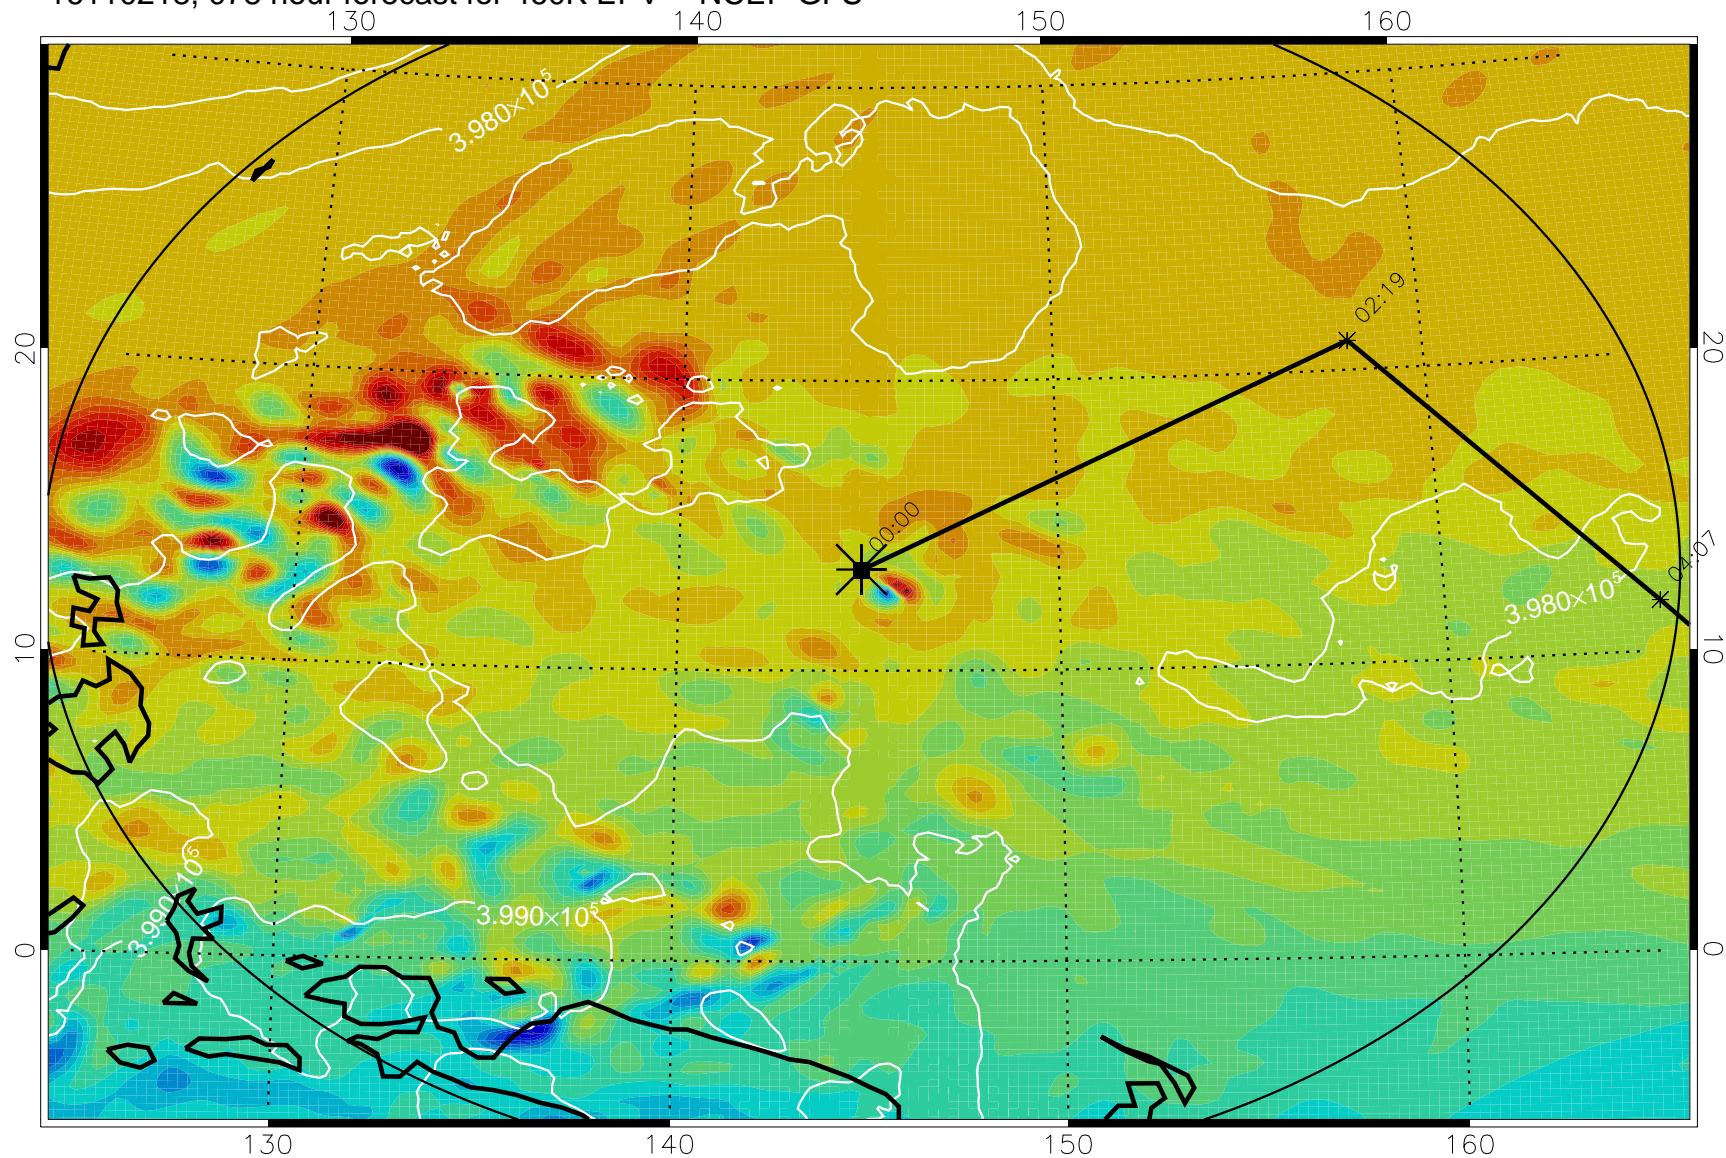

16110118, 054 hour forecast for 460K EPV -- NCEP GFS

460K Montgomery Streamfunction, white

Range ring of 2304 km

16110200, 060 hour forecast for 460K EPV -- NCEP GFS

460K Montgomery Streamfunction, white

Range ring of 2304 km

16110206, 066 hour forecast for 460K EPV -- NCEP GFS

460K Montgomery Streamfunction, white

Range ring of 2304 km

16110212, 072 hour forecast for 460K EPV -- NCEP GFS

460K Montgomery Streamfunction, white

Range ring of 2304 km

16110218, 078 hour forecast for 460K EPV -- NCEP GFS

460K Montgomery Streamfunction, white

Range ring of 2304 km

16110300, 084 hour forecast for 460K EPV -- NCEP GFS

460K Montgomery Streamfunction, white

Range ring of 2304 km

Range ring of 2304 km

16110318, 102 hour forecast for 460K EPV -- NCEP GFS

460K Montgomery Streamfunction, white

Range ring of 2304 km

16110400, 108 hour forecast for 460K EPV -- NCEP GFS

460K Montgomery Streamfunction, white