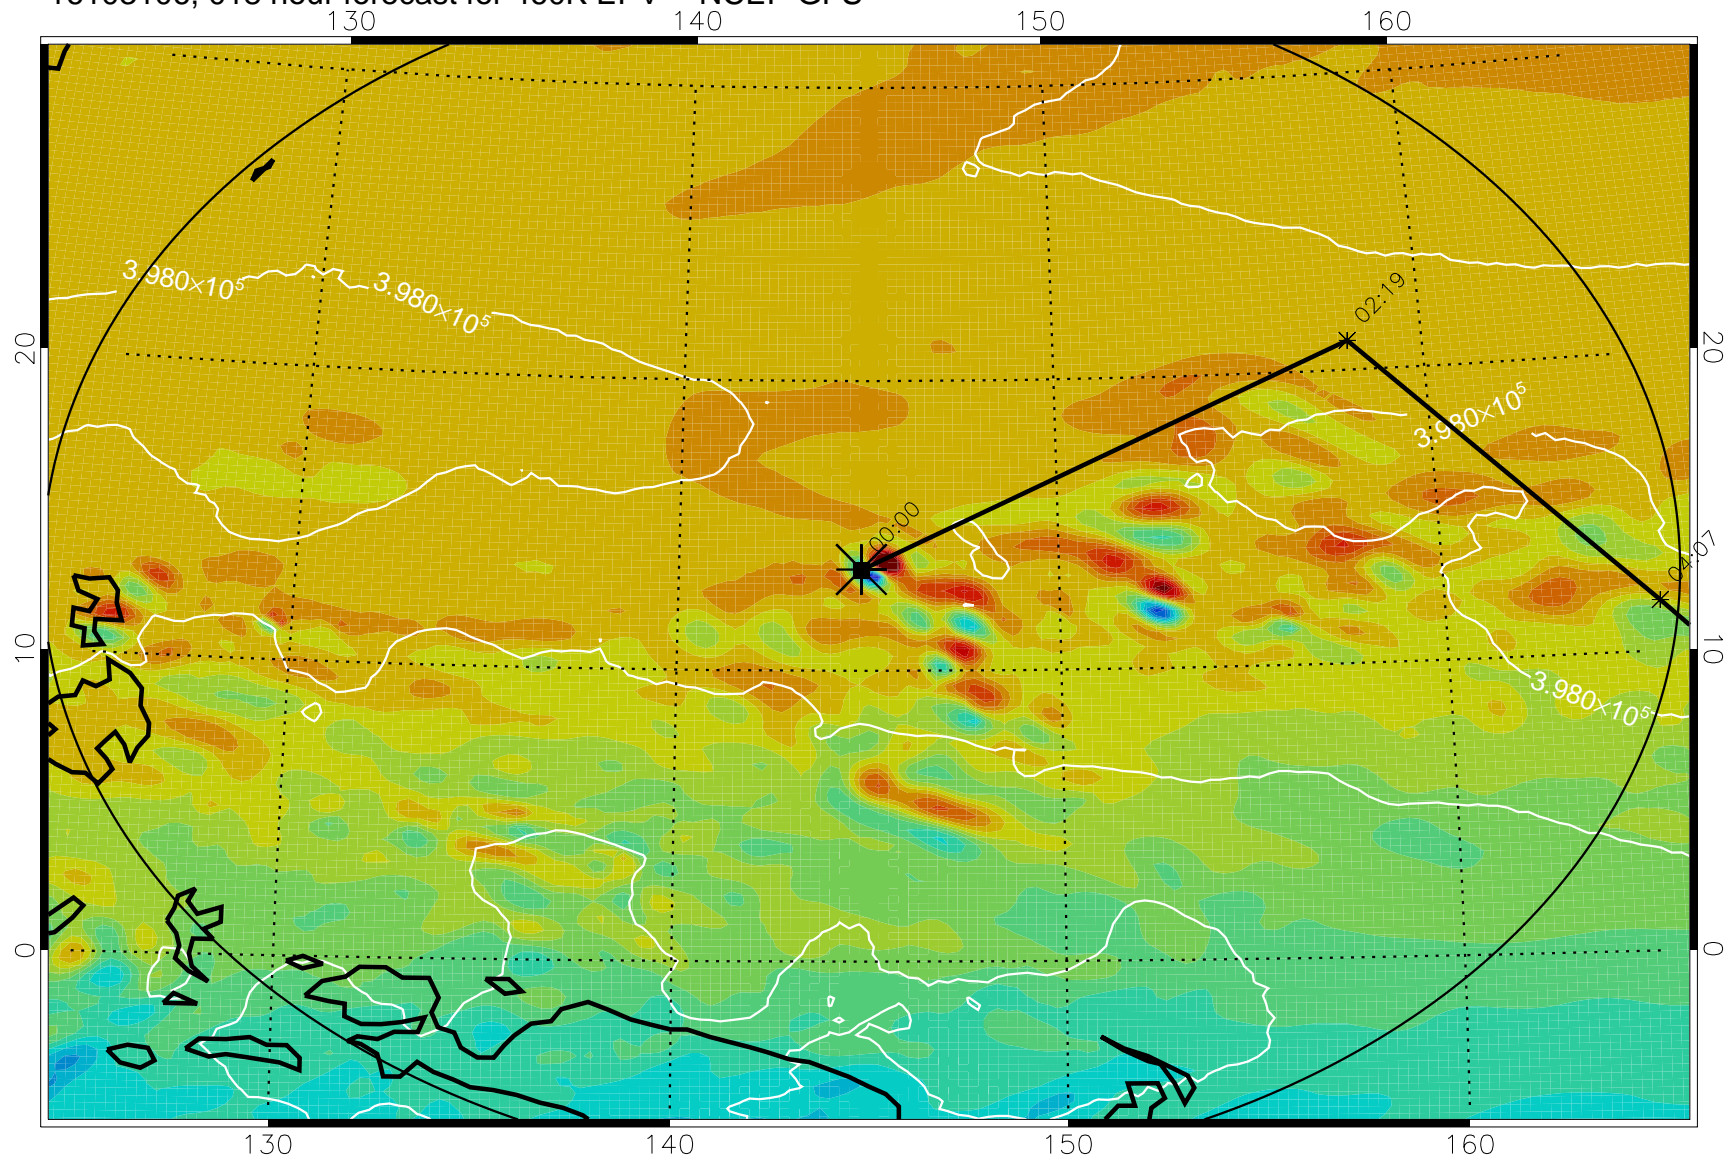

16103018, 006 hour forecast for 460K EPV -- NCEP GFS

460K Montgomery Streamfunction, white

Range ring of 2304 km

16103100, 012 hour forecast for 460K EPV -- NCEP GFS

460K Montgomery Streamfunction, white

Range ring of 2304 km

16103106, 018 hour forecast for 460K EPV -- NCEP GFS

460K Montgomery Streamfunction, white

Range ring of 2304 km

16103112, 024 hour forecast for 460K EPV -- NCEP GFS

460K Montgomery Streamfunction, white

Range ring of 2304 km

16103118, 030 hour forecast for 460K EPV -- NCEP GFS

460K Montgomery Streamfunction, white

Range ring of 2304 km

16110100, 036 hour forecast for 460K EPV -- NCEP GFS

460K Montgomery Streamfunction, white

Range ring of 2304 km

16110106, 042 hour forecast for 460K EPV -- NCEP GFS

460K Montgomery Streamfunction, white

Range ring of 2304 km

16110112, 048 hour forecast for 460K EPV -- NCEP GFS

460K Montgomery Streamfunction, white

Range ring of 2304 km