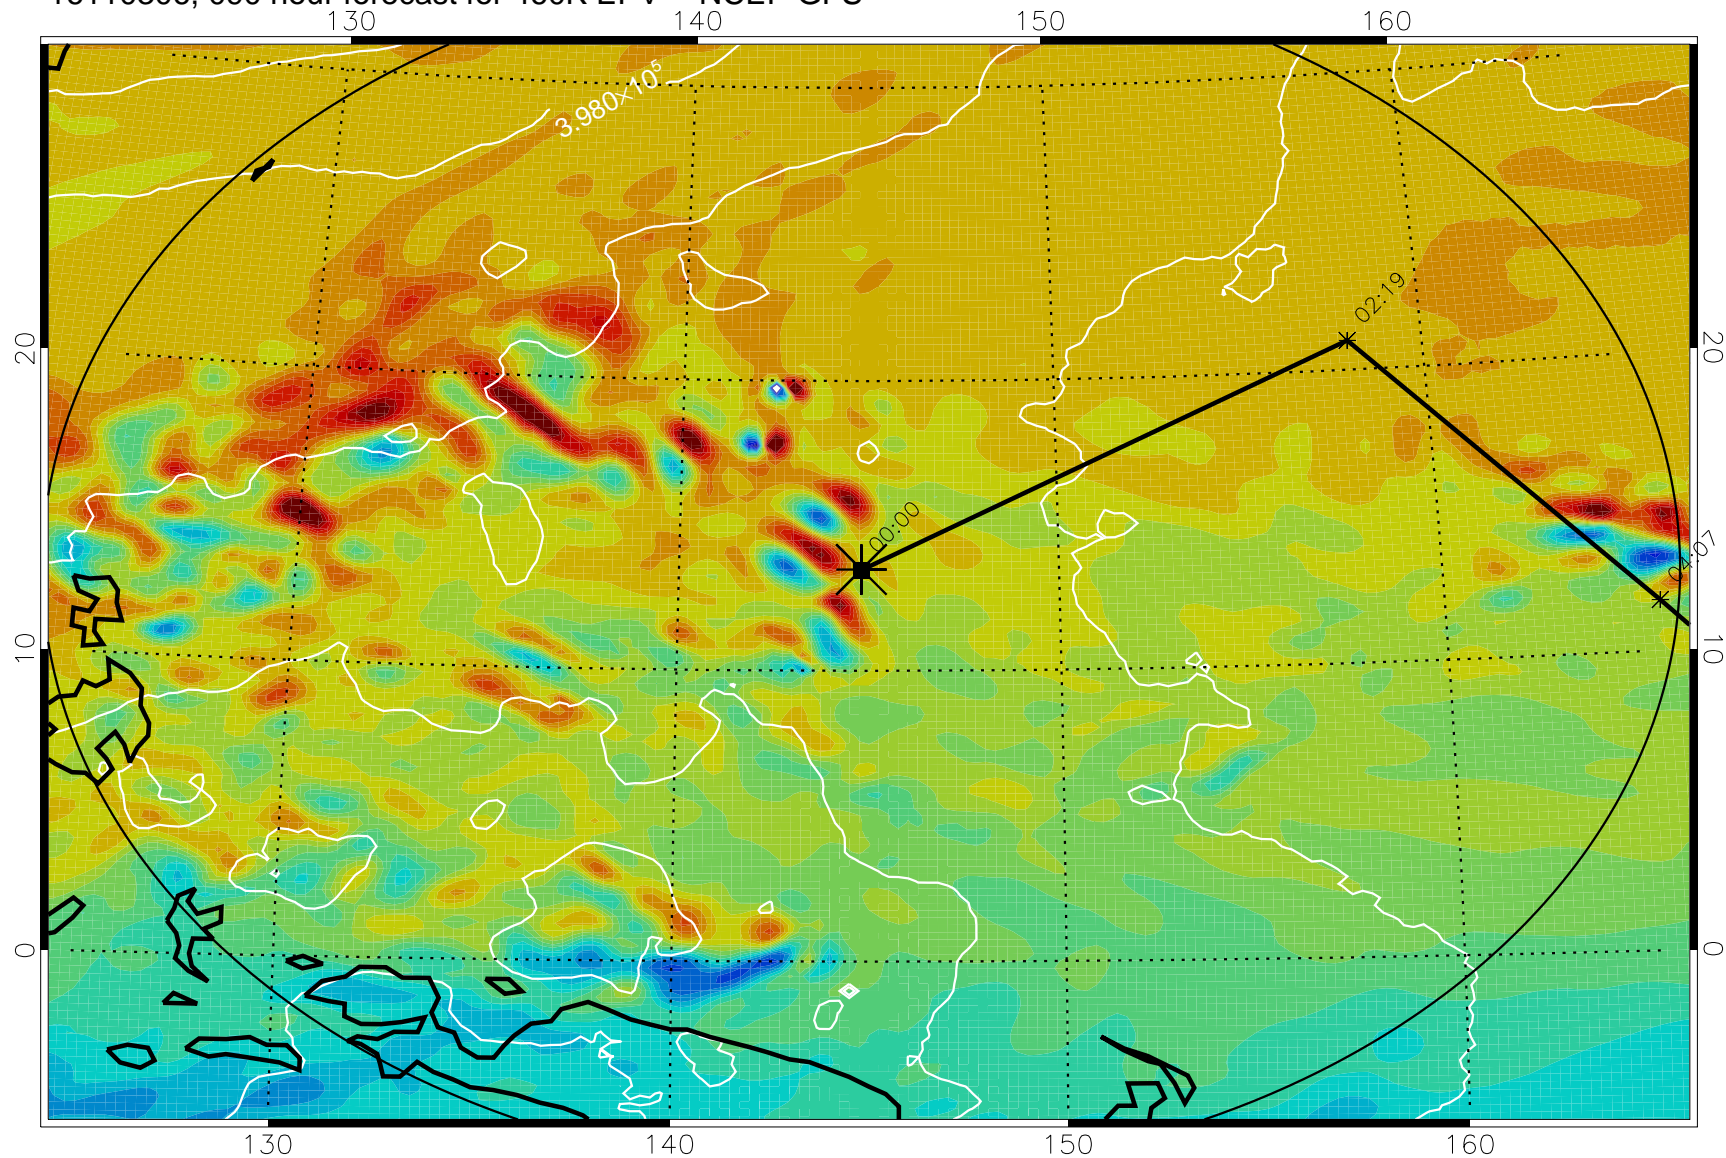

16110218, 078 hour forecast for 460K EPV -- NCEP GFS

460K Montgomery Streamfunction, white

Range ring of 2304 km

16110300, 084 hour forecast for 460K EPV -- NCEP GFS

460K Montgomery Streamfunction, white

Range ring of 2304 km

16110306, 090 hour forecast for 460K EPV -- NCEP GFS

460K Montgomery Streamfunction, white

Range ring of 2304 km

16110312, 096 hour forecast for 460K EPV -- NCEP GFS

460K Montgomery Streamfunction, white

-4×10^{-5} -2×10^{-5} 0 2×10^{-5} 4×10^{-5}
PVU

Range ring of 2304 km

16110318, 102 hour forecast for 460K EPV -- NCEP GFS

460K Montgomery Streamfunction, white

Range ring of 2304 km

16110400, 108 hour forecast for 460K EPV -- NCEP GFS

460K Montgomery Streamfunction, white

Range ring of 2304 km

16110406, 114 hour forecast for 460K EPV -- NCEP GFS

460K Montgomery Streamfunction, white

Range ring of 2304 km

16110412, 120 hour forecast for 460K EPV -- NCEP GFS

460K Montgomery Streamfunction, white