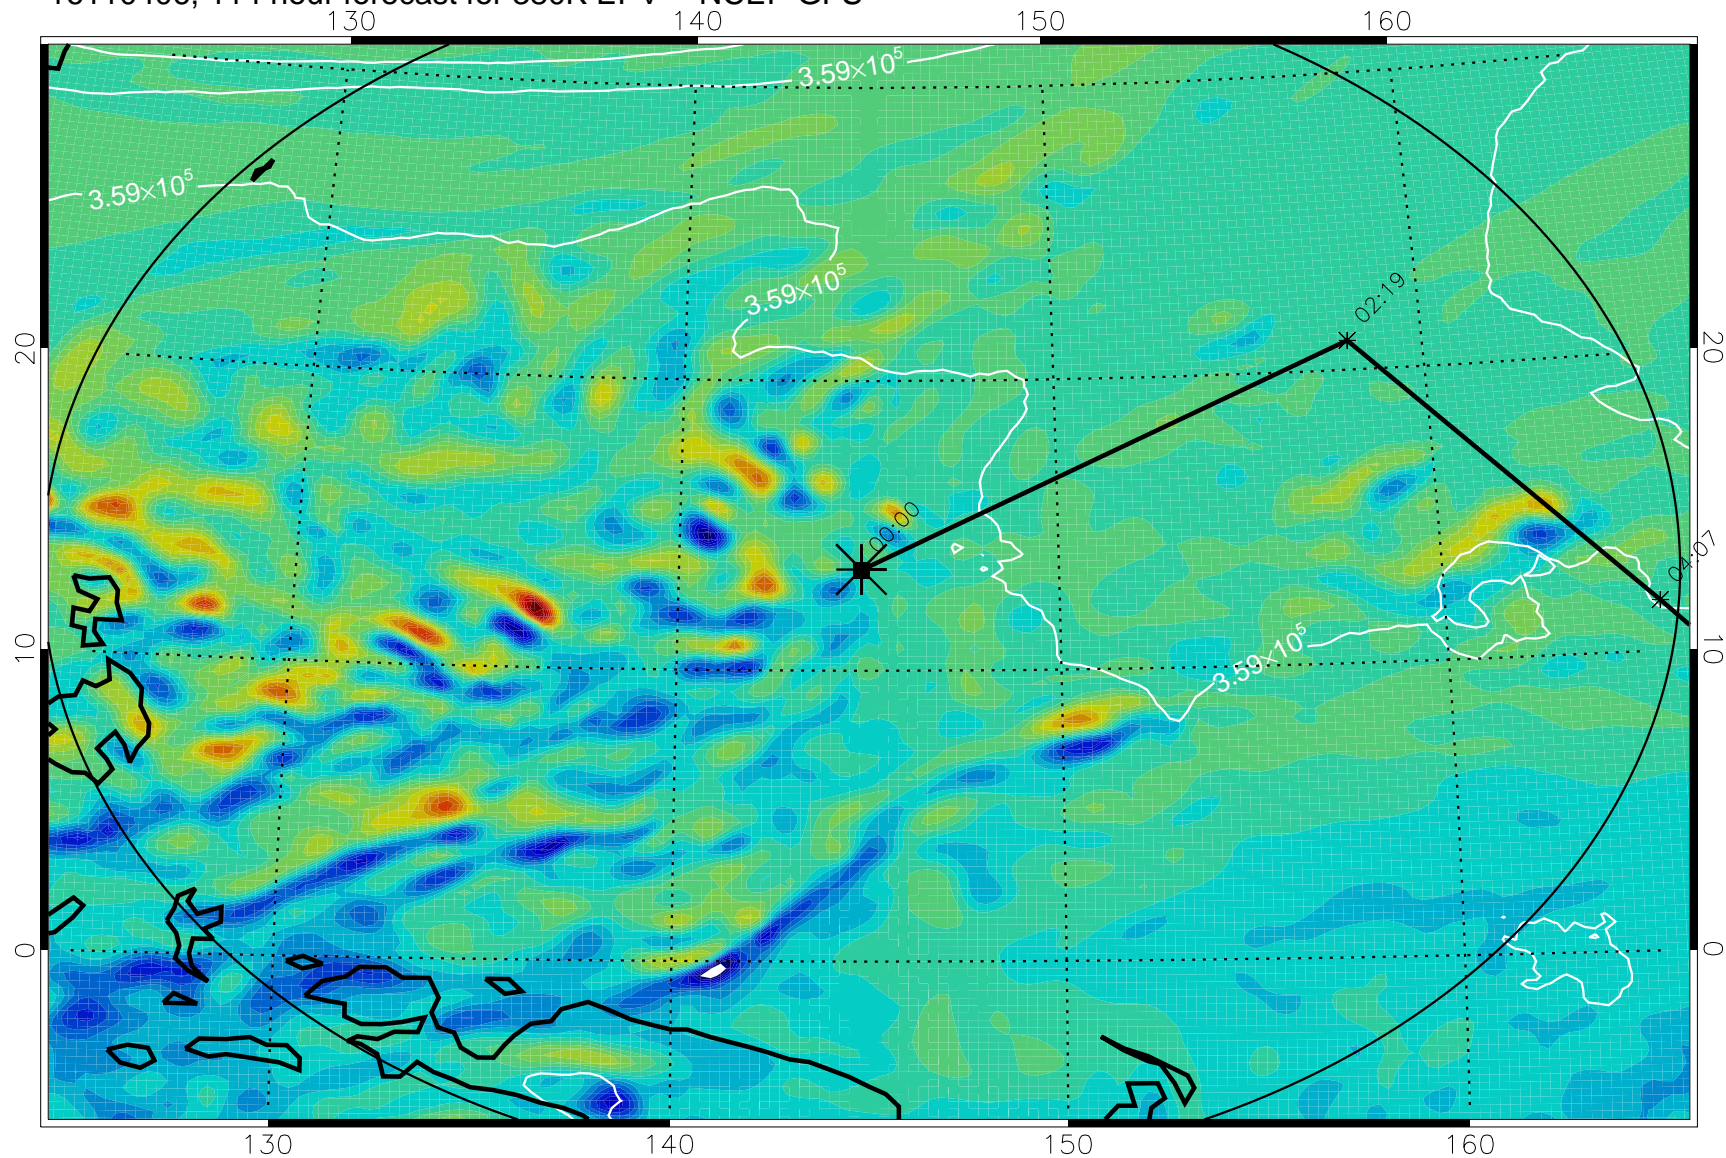

16110218, 078 hour forecast for 380K EPV -- NCEP GFS

380K Montgomery Streamfunction, white

Range ring of 2304 km

16110300, 084 hour forecast for 380K EPV -- NCEP GFS

380K Montgomery Streamfunction, white

Range ring of 2304 km

16110306, 090 hour forecast for 380K EPV -- NCEP GFS

380K Montgomery Streamfunction, white

Range ring of 2304 km

16110312, 096 hour forecast for 380K EPV -- NCEP GFS

380K Montgomery Streamfunction, white

Range ring of 2304 km

16110318, 102 hour forecast for 380K EPV -- NCEP GFS

380K Montgomery Streamfunction, white

Range ring of 2304 km

16110400, 108 hour forecast for 380K EPV -- NCEP GFS

380K Montgomery Streamfunction, white

Range ring of 2304 km

16110406, 114 hour forecast for 380K EPV -- NCEP GFS

380K Montgomery Streamfunction, white

Range ring of 2304 km

16110412, 120 hour forecast for 380K EPV -- NCEP GFS

380K Montgomery Streamfunction, white

Range ring of 2304 km