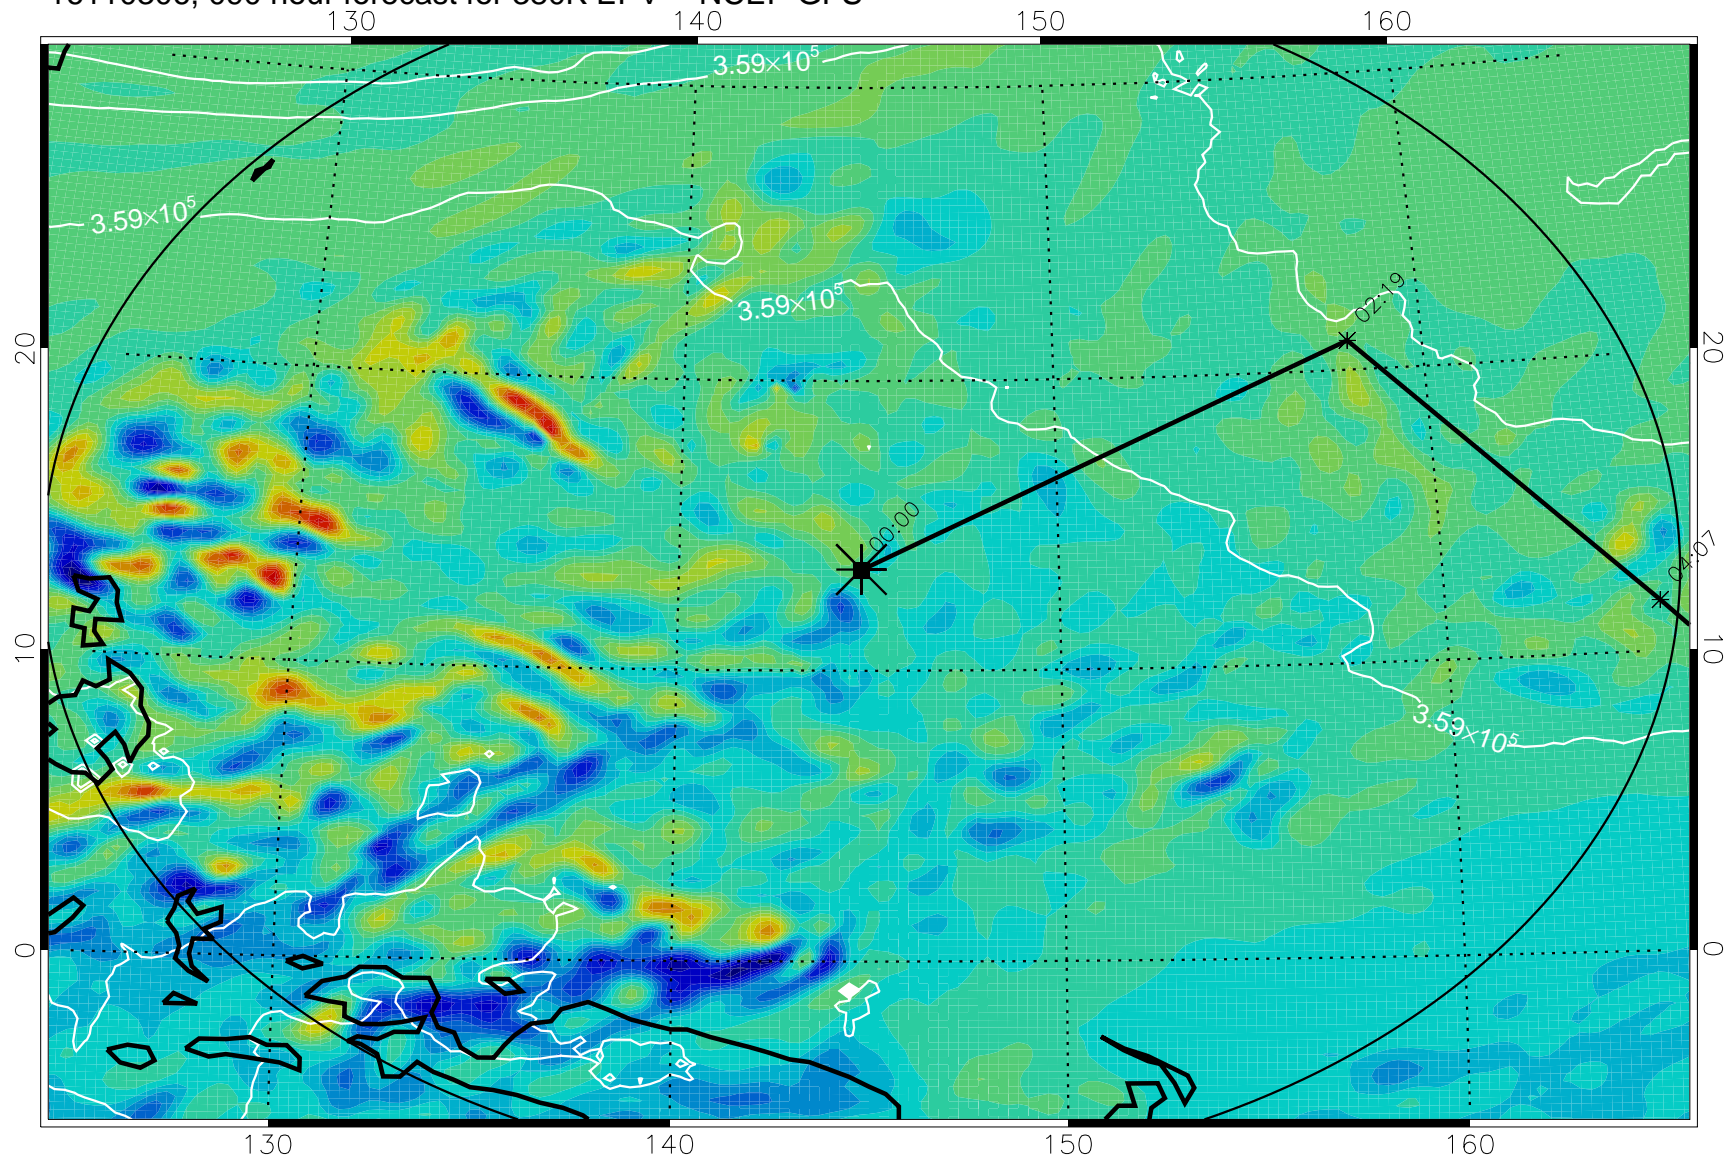

16110206, 066 hour forecast for 380K EPV -- NCEP GFS

380K Montgomery Streamfunction, white

Range ring of 2304 km

16110212, 072 hour forecast for 380K EPV -- NCEP GFS

380K Montgomery Streamfunction, white

Range ring of 2304 km

16110218, 078 hour forecast for 380K EPV -- NCEP GFS

380K Montgomery Streamfunction, white

Range ring of 2304 km

16110300, 084 hour forecast for 380K EPV -- NCEP GFS

380K Montgomery Streamfunction, white

Range ring of 2304 km

16110306, 090 hour forecast for 380K EPV -- NCEP GFS

380K Montgomery Streamfunction, white

Range ring of 2304 km

16110312, 096 hour forecast for 380K EPV -- NCEP GFS

380K Montgomery Streamfunction, white

Range ring of 2304 km

16110318, 102 hour forecast for 380K EPV -- NCEP GFS

380K Montgomery Streamfunction, white

Range ring of 2304 km

16110400, 108 hour forecast for 380K EPV -- NCEP GFS

380K Montgomery Streamfunction, white

Range ring of 2304 km