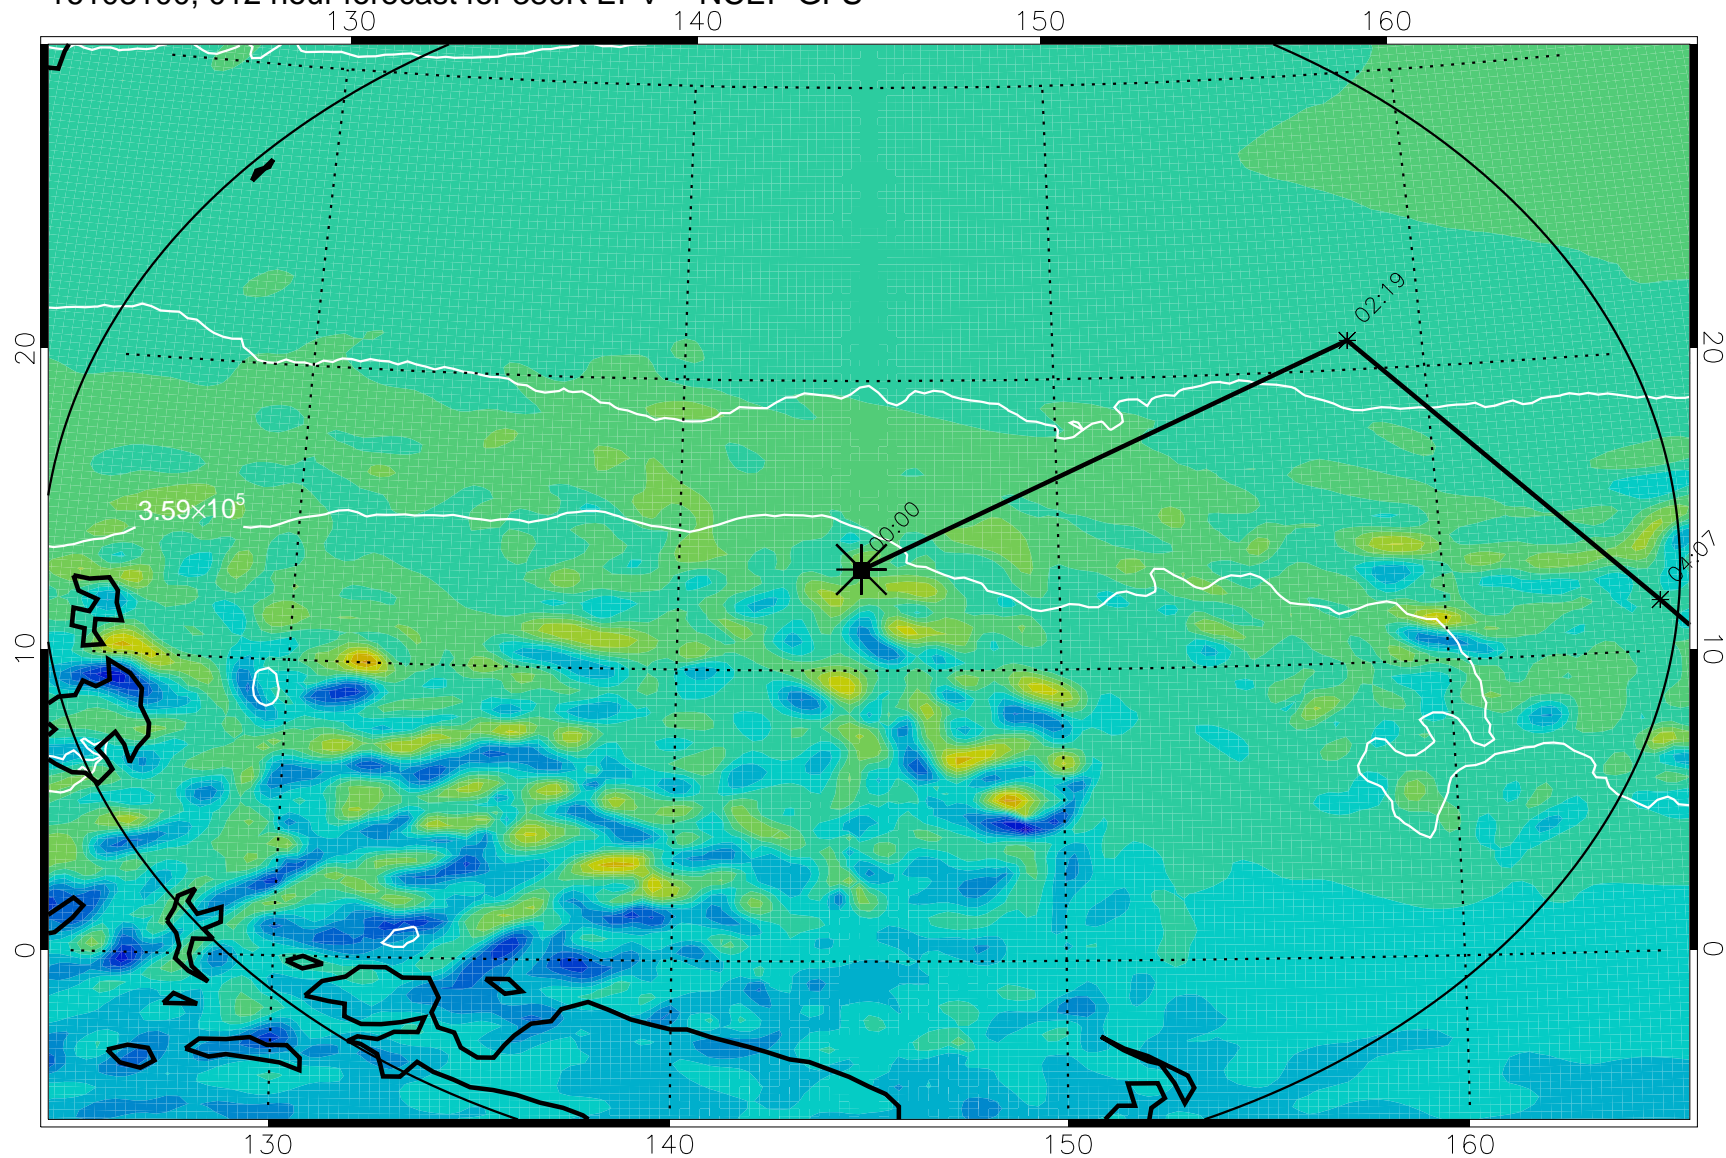

16103018, 006 hour forecast for 380K EPV -- NCEP GFS

380K Montgomery Streamfunction, white

Range ring of 2304 km

16103100, 012 hour forecast for 380K EPV -- NCEP GFS

380K Montgomery Streamfunction, white

Range ring of 2304 km

16103106, 018 hour forecast for 380K EPV -- NCEP GFS

380K Montgomery Streamfunction, white

Range ring of 2304 km

16103112, 024 hour forecast for 380K EPV -- NCEP GFS

380K Montgomery Streamfunction, white

Range ring of 2304 km

16103118, 030 hour forecast for 380K EPV -- NCEP GFS

380K Montgomery Streamfunction, white

Range ring of 2304 km

16110100, 036 hour forecast for 380K EPV -- NCEP GFS

380K Montgomery Streamfunction, white

Range ring of 2304 km

16110118, 054 hour forecast for 380K EPV -- NCEP GFS

380K Montgomery Streamfunction, white

Range ring of 2304 km

16110200, 060 hour forecast for 380K EPV -- NCEP GFS

380K Montgomery Streamfunction, white

Range ring of 2304 km