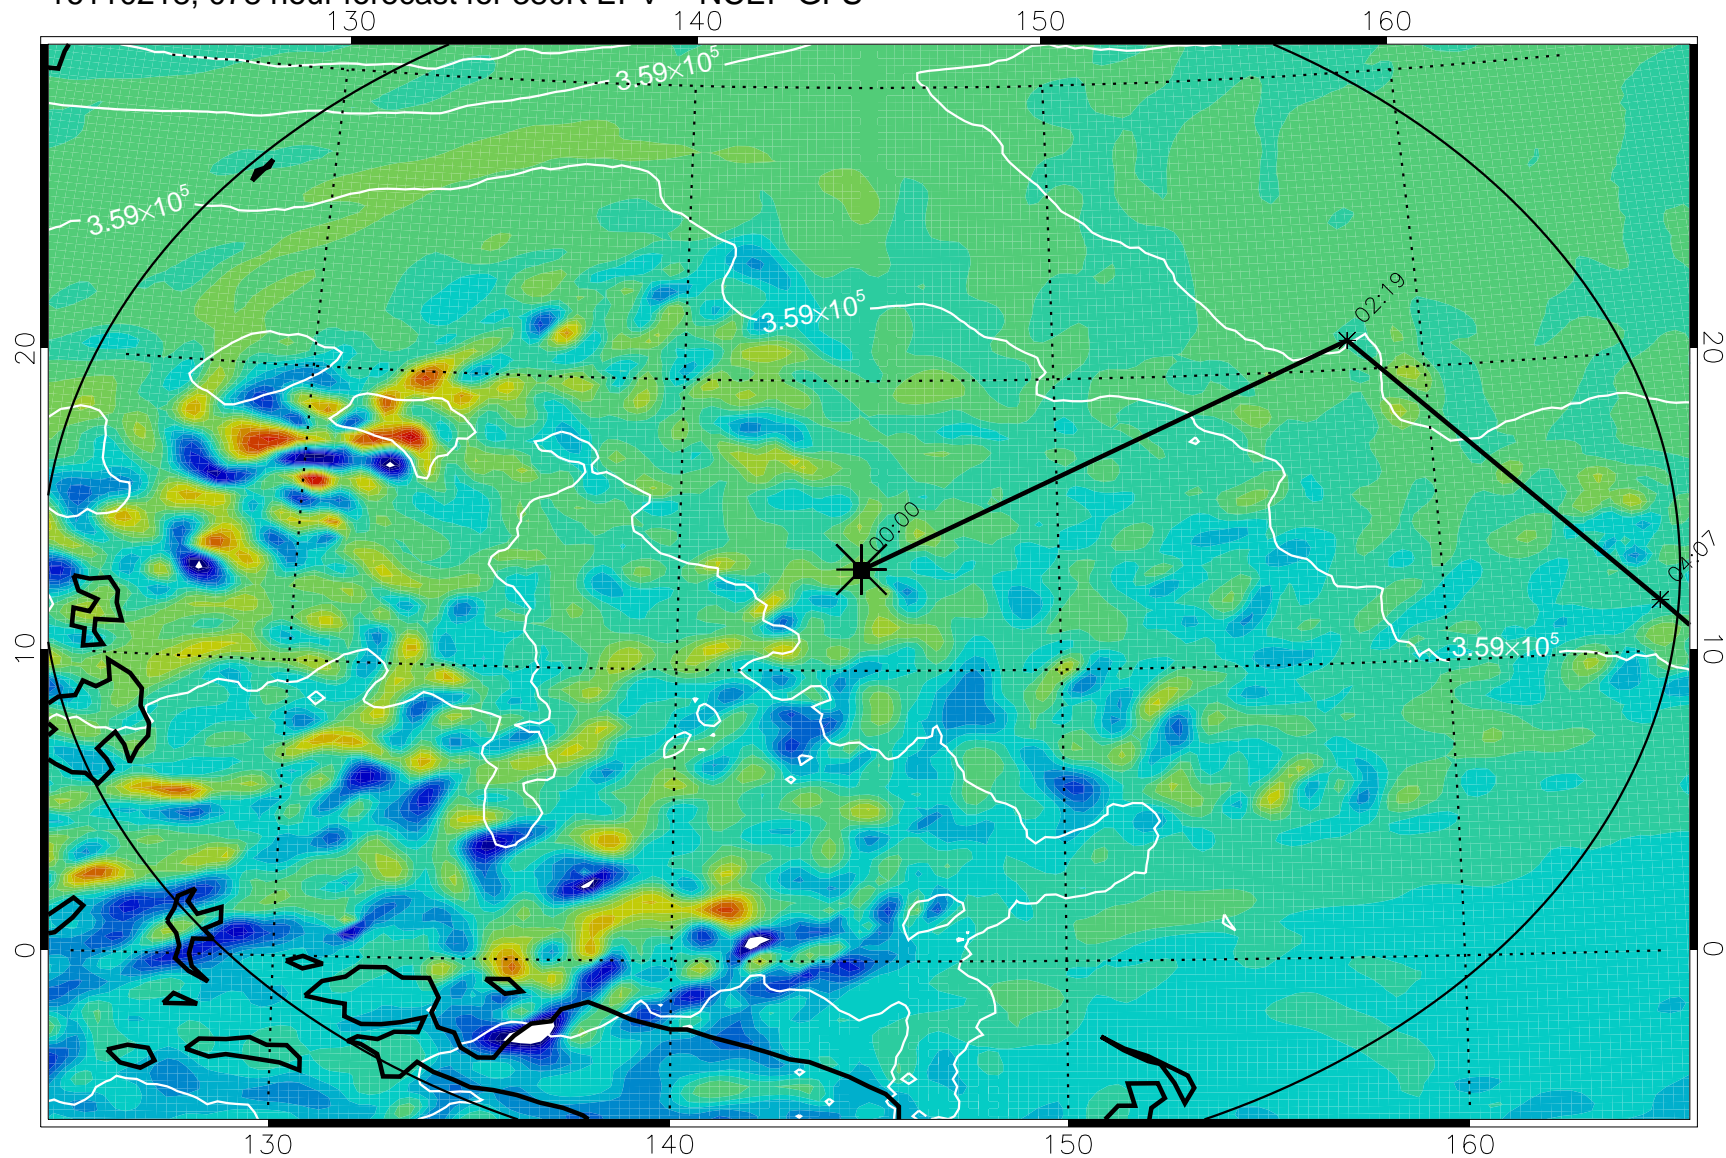

16110206, 066 hour forecast for 380K EPV -- NCEP GFS

380K Montgomery Streamfunction, white

Range ring of 2304 km

16110212, 072 hour forecast for 380K EPV -- NCEP GFS

380K Montgomery Streamfunction, white

Range ring of 2304 km

16110218, 078 hour forecast for 380K EPV -- NCEP GFS

380K Montgomery Streamfunction, white

Range ring of 2304 km

16110300, 084 hour forecast for 380K EPV -- NCEP GFS

380K Montgomery Streamfunction, white

Range ring of 2304 km

16110306, 090 hour forecast for 380K EPV -- NCEP GFS

380K Montgomery Streamfunction, white

Range ring of 2304 km

16110312, 096 hour forecast for 380K EPV -- NCEP GFS

380K Montgomery Streamfunction, white

Range ring of 2304 km

16110318, 102 hour forecast for 380K EPV -- NCEP GFS

380K Montgomery Streamfunction, white

Range ring of 2304 km

16110400, 108 hour forecast for 380K EPV -- NCEP GFS

380K Montgomery Streamfunction, white

Range ring of 2304 km