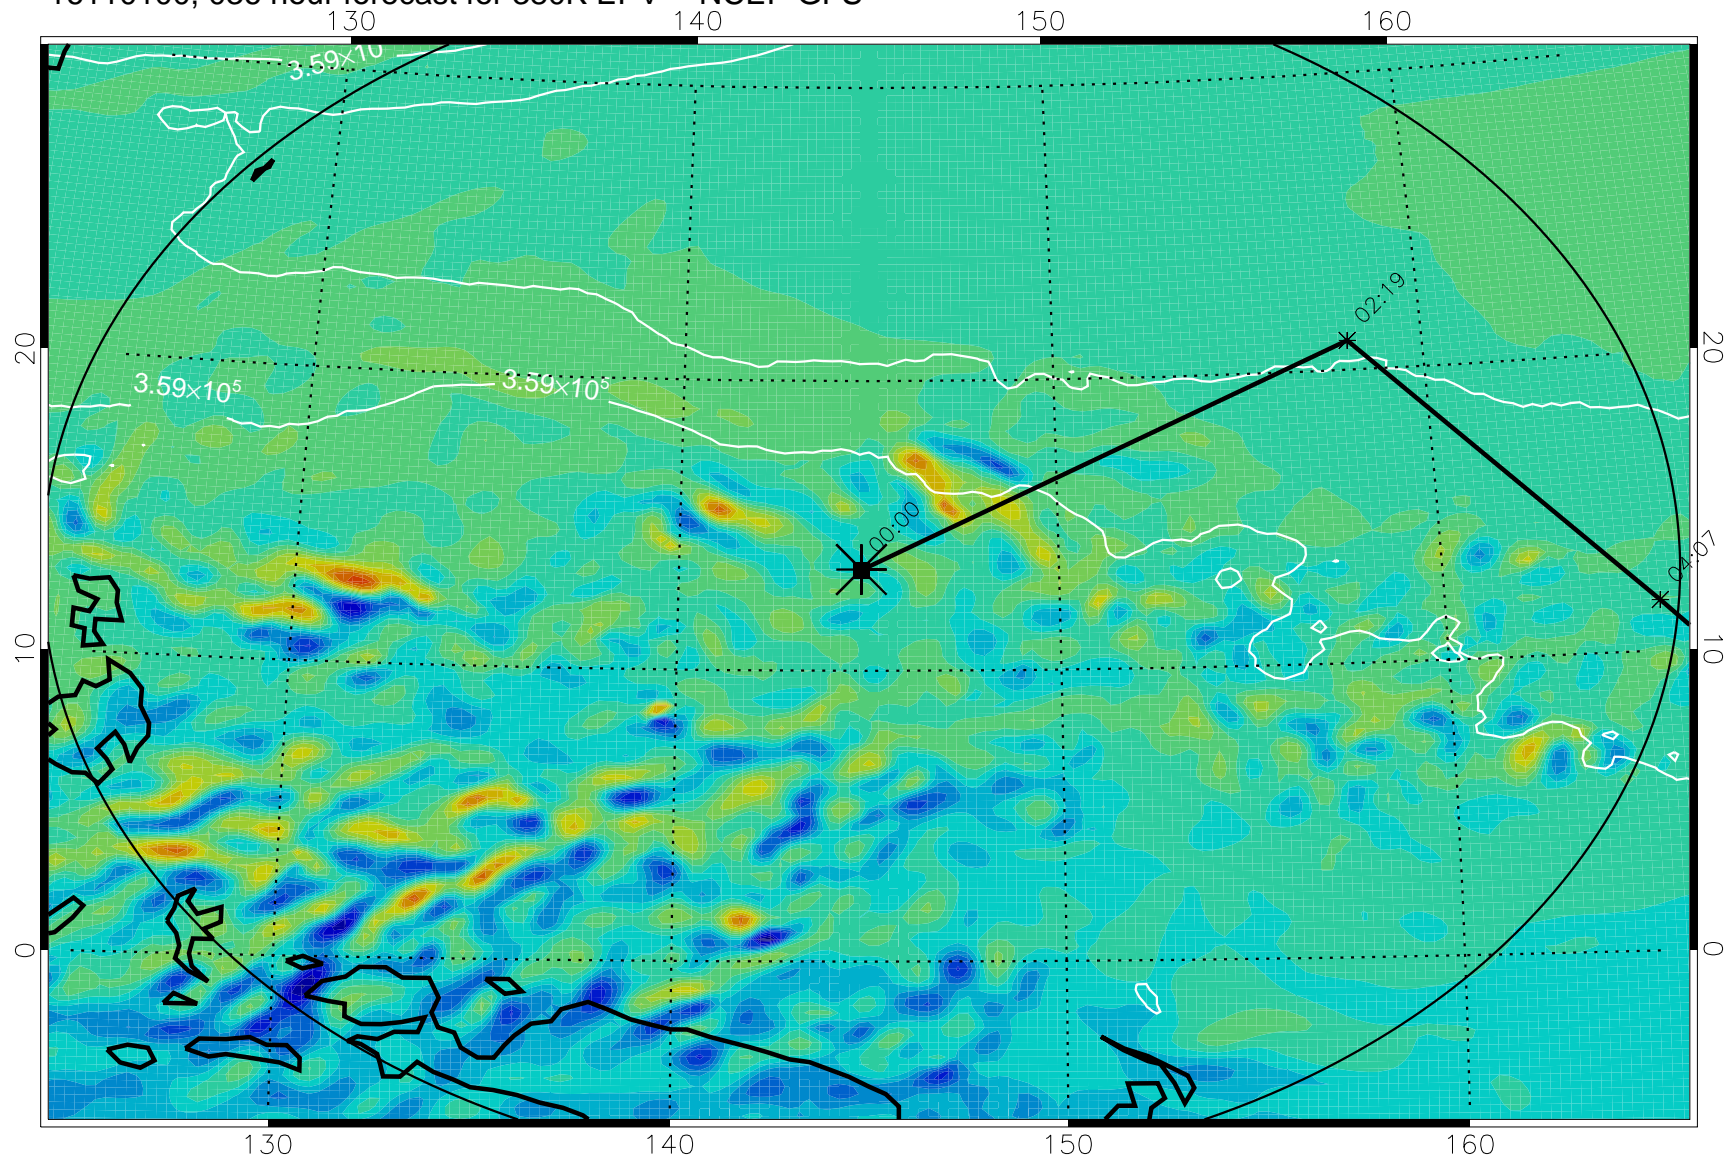

16103018, 006 hour forecast for 380K EPV -- NCEP GFS

380K Montgomery Streamfunction, white

Range ring of 2304 km

16103100, 012 hour forecast for 380K EPV -- NCEP GFS

380K Montgomery Streamfunction, white

Range ring of 2304 km

16103106, 018 hour forecast for 380K EPV -- NCEP GFS

380K Montgomery Streamfunction, white

Range ring of 2304 km

16103112, 024 hour forecast for 380K EPV -- NCEP GFS

380K Montgomery Streamfunction, white

Range ring of 2304 km

16103118, 030 hour forecast for 380K EPV -- NCEP GFS

380K Montgomery Streamfunction, white

Range ring of 2304 km

16110100, 036 hour forecast for 380K EPV -- NCEP GFS

380K Montgomery Streamfunction, white

Range ring of 2304 km

16110106, 042 hour forecast for 380K EPV -- NCEP GFS

380K Montgomery Streamfunction, white

Range ring of 2304 km

16110112, 048 hour forecast for 380K EPV -- NCEP GFS

380K Montgomery Streamfunction, white

Range ring of 2304 km