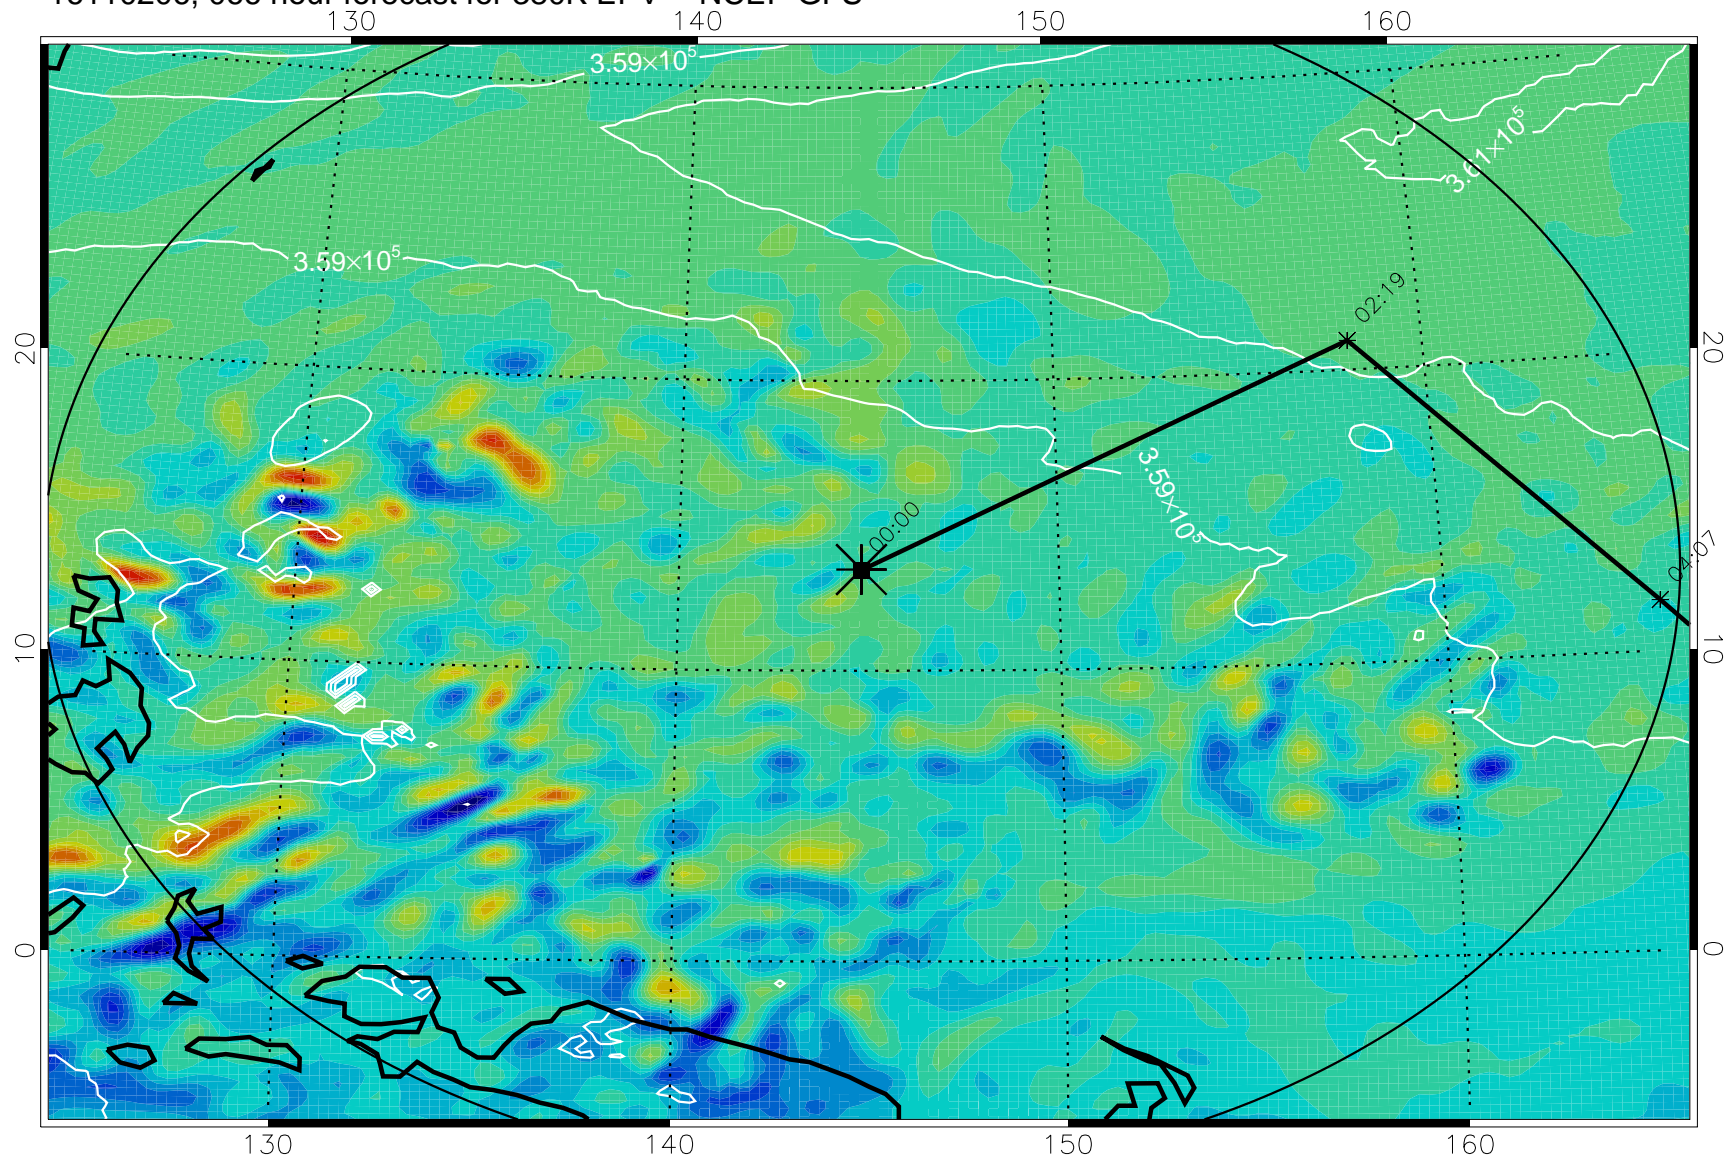

16110118, 054 hour forecast for 380K EPV -- NCEP GFS

380K Montgomery Streamfunction, white

Range ring of 2304 km

16110200, 060 hour forecast for 380K EPV -- NCEP GFS

380K Montgomery Streamfunction, white

Range ring of 2304 km

16110206, 066 hour forecast for 380K EPV -- NCEP GFS

380K Montgomery Streamfunction, white

Range ring of 2304 km

16110212, 072 hour forecast for 380K EPV -- NCEP GFS

380K Montgomery Streamfunction, white

Range ring of 2304 km

16110218, 078 hour forecast for 380K EPV -- NCEP GFS

380K Montgomery Streamfunction, white

Range ring of 2304 km

16110300, 084 hour forecast for 380K EPV -- NCEP GFS

380K Montgomery Streamfunction, white

Range ring of 2304 km

16110318, 102 hour forecast for 380K EPV -- NCEP GFS

380K Montgomery Streamfunction, white

Range ring of 2304 km

16110400, 108 hour forecast for 380K EPV -- NCEP GFS

380K Montgomery Streamfunction, white

Range ring of 2304 km