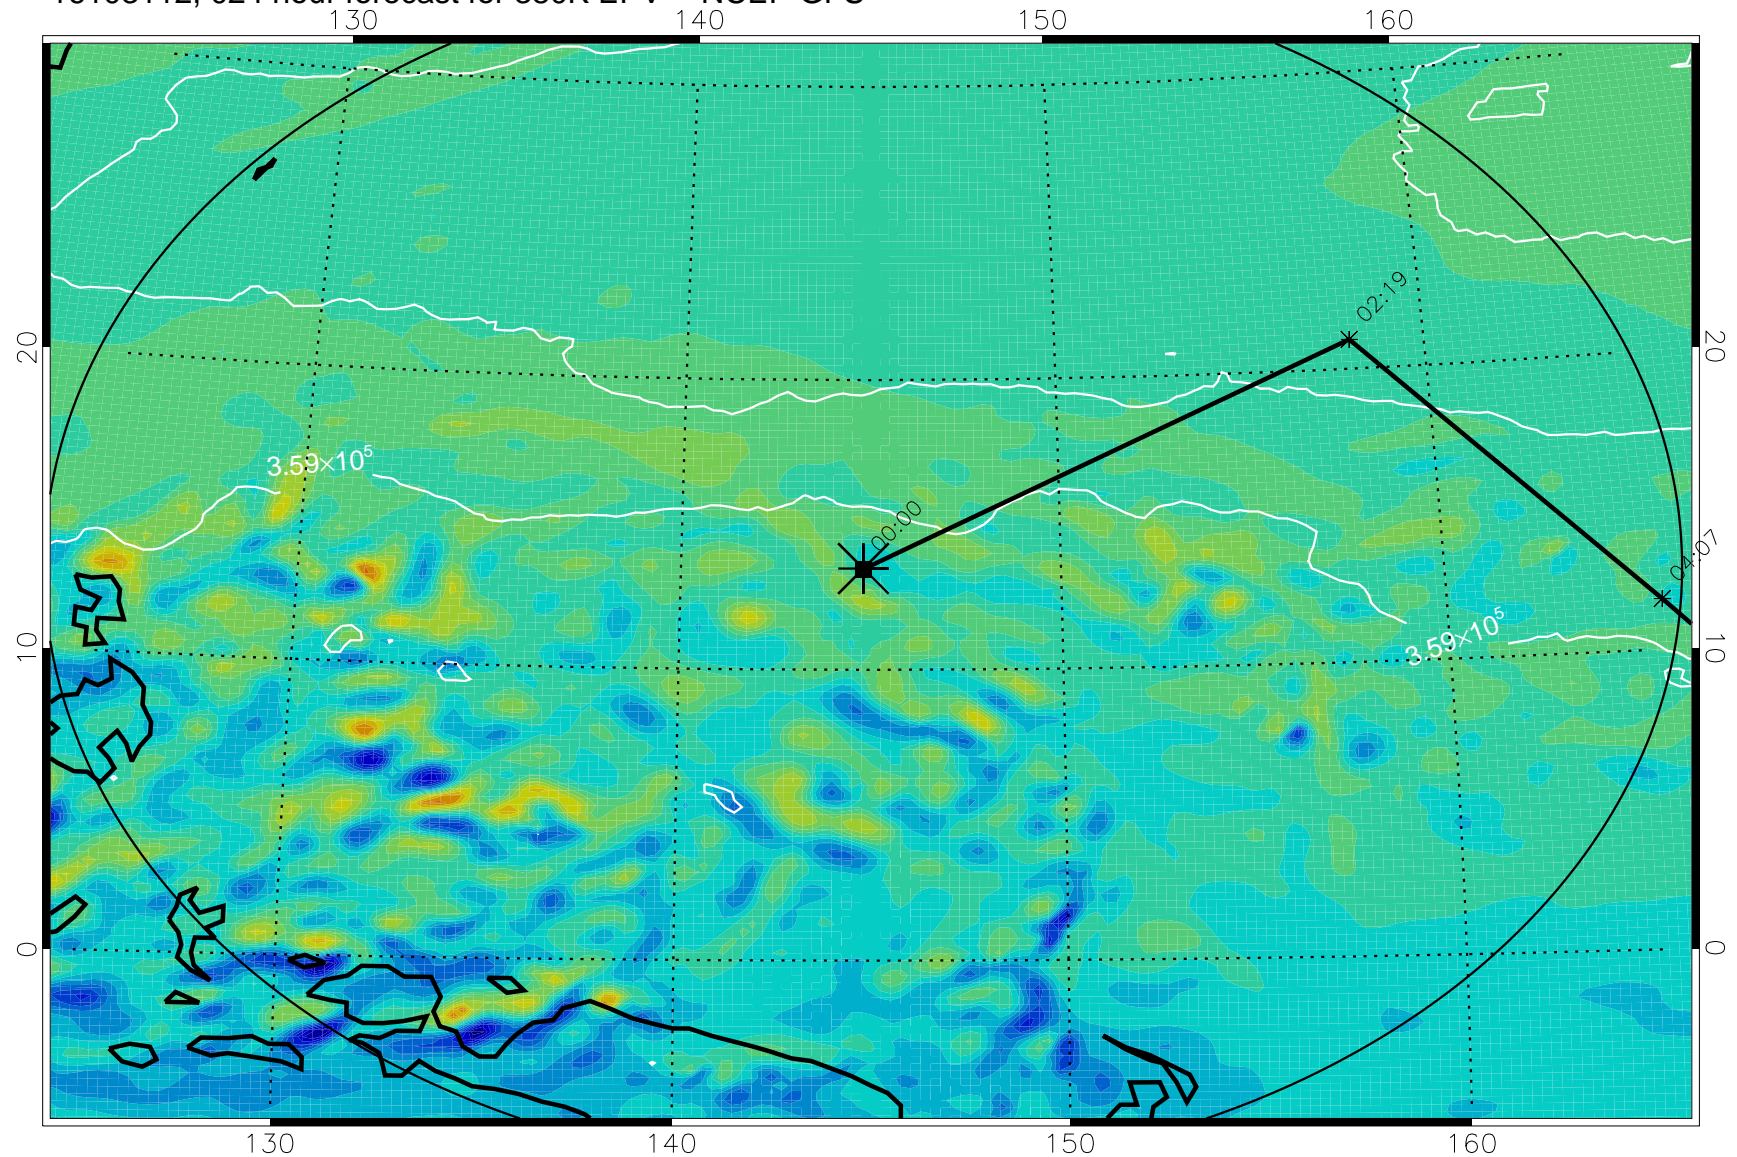

16103018, 006 hour forecast for 380K EPV -- NCEP GFS

380K Montgomery Streamfunction, white

Range ring of 2304 km

16103100, 012 hour forecast for 380K EPV -- NCEP GFS

380K Montgomery Streamfunction, white

Range ring of 2304 km

16103106, 018 hour forecast for 380K EPV -- NCEP GFS

380K Montgomery Streamfunction, white

Range ring of 2304 km

16103112, 024 hour forecast for 380K EPV -- NCEP GFS

380K Montgomery Streamfunction, white

Range ring of 2304 km

16103118, 030 hour forecast for 380K EPV -- NCEP GFS

380K Montgomery Streamfunction, white

Range ring of 2304 km

16110100, 036 hour forecast for 380K EPV -- NCEP GFS

380K Montgomery Streamfunction, white

Range ring of 2304 km

16110118, 054 hour forecast for 380K EPV -- NCEP GFS

380K Montgomery Streamfunction, white

Range ring of 2304 km

16110200, 060 hour forecast for 380K EPV -- NCEP GFS

380K Montgomery Streamfunction, white

Range ring of 2304 km