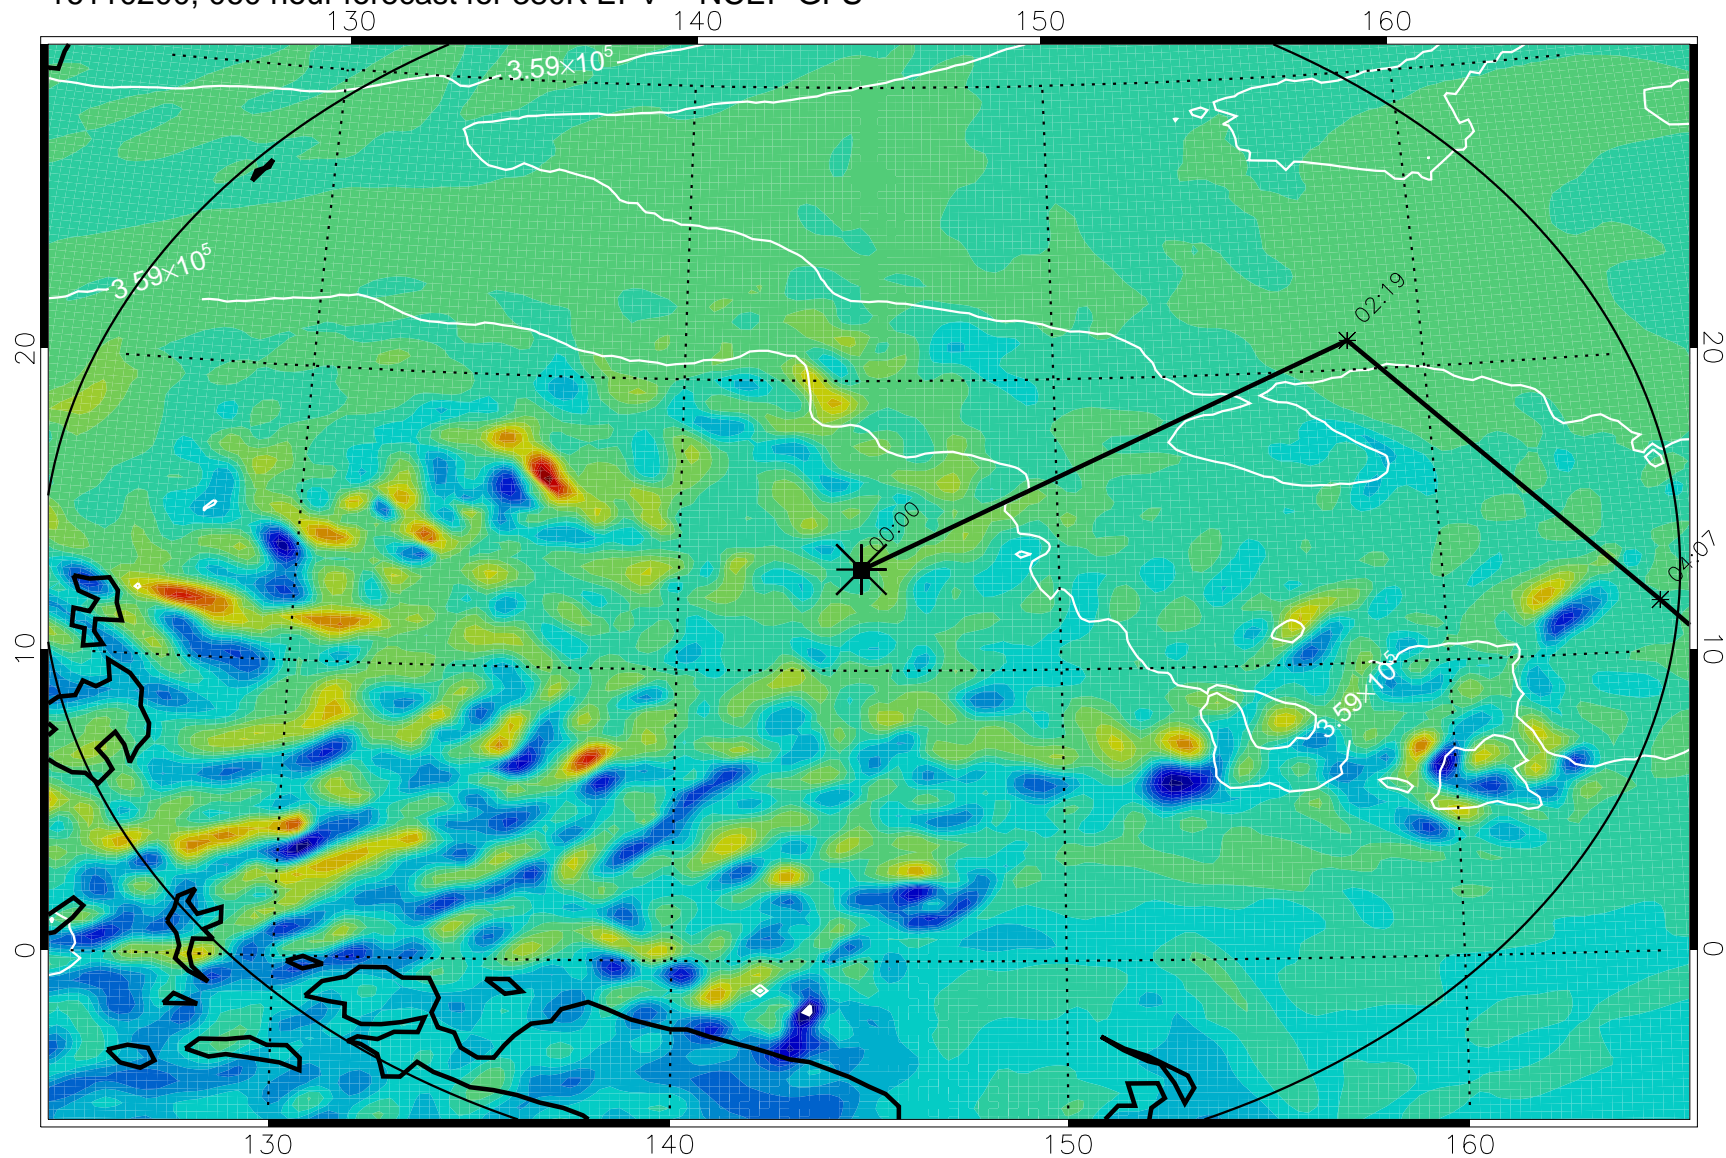

16103118, 030 hour forecast for 380K EPV -- NCEP GFS

380K Montgomery Streamfunction, white

Range ring of 2304 km

16110100, 036 hour forecast for 380K EPV -- NCEP GFS

380K Montgomery Streamfunction, white

Range ring of 2304 km

16110106, 042 hour forecast for 380K EPV -- NCEP GFS

380K Montgomery Streamfunction, white

Range ring of 2304 km

16110112, 048 hour forecast for 380K EPV -- NCEP GFS

380K Montgomery Streamfunction, white

Range ring of 2304 km

16110118, 054 hour forecast for 380K EPV -- NCEP GFS

380K Montgomery Streamfunction, white

Range ring of 2304 km

16110200, 060 hour forecast for 380K EPV -- NCEP GFS

380K Montgomery Streamfunction, white

Range ring of 2304 km

16110206, 066 hour forecast for 380K EPV -- NCEP GFS

380K Montgomery Streamfunction, white

Range ring of 2304 km

16110212, 072 hour forecast for 380K EPV -- NCEP GFS

380K Montgomery Streamfunction, white

Range ring of 2304 km