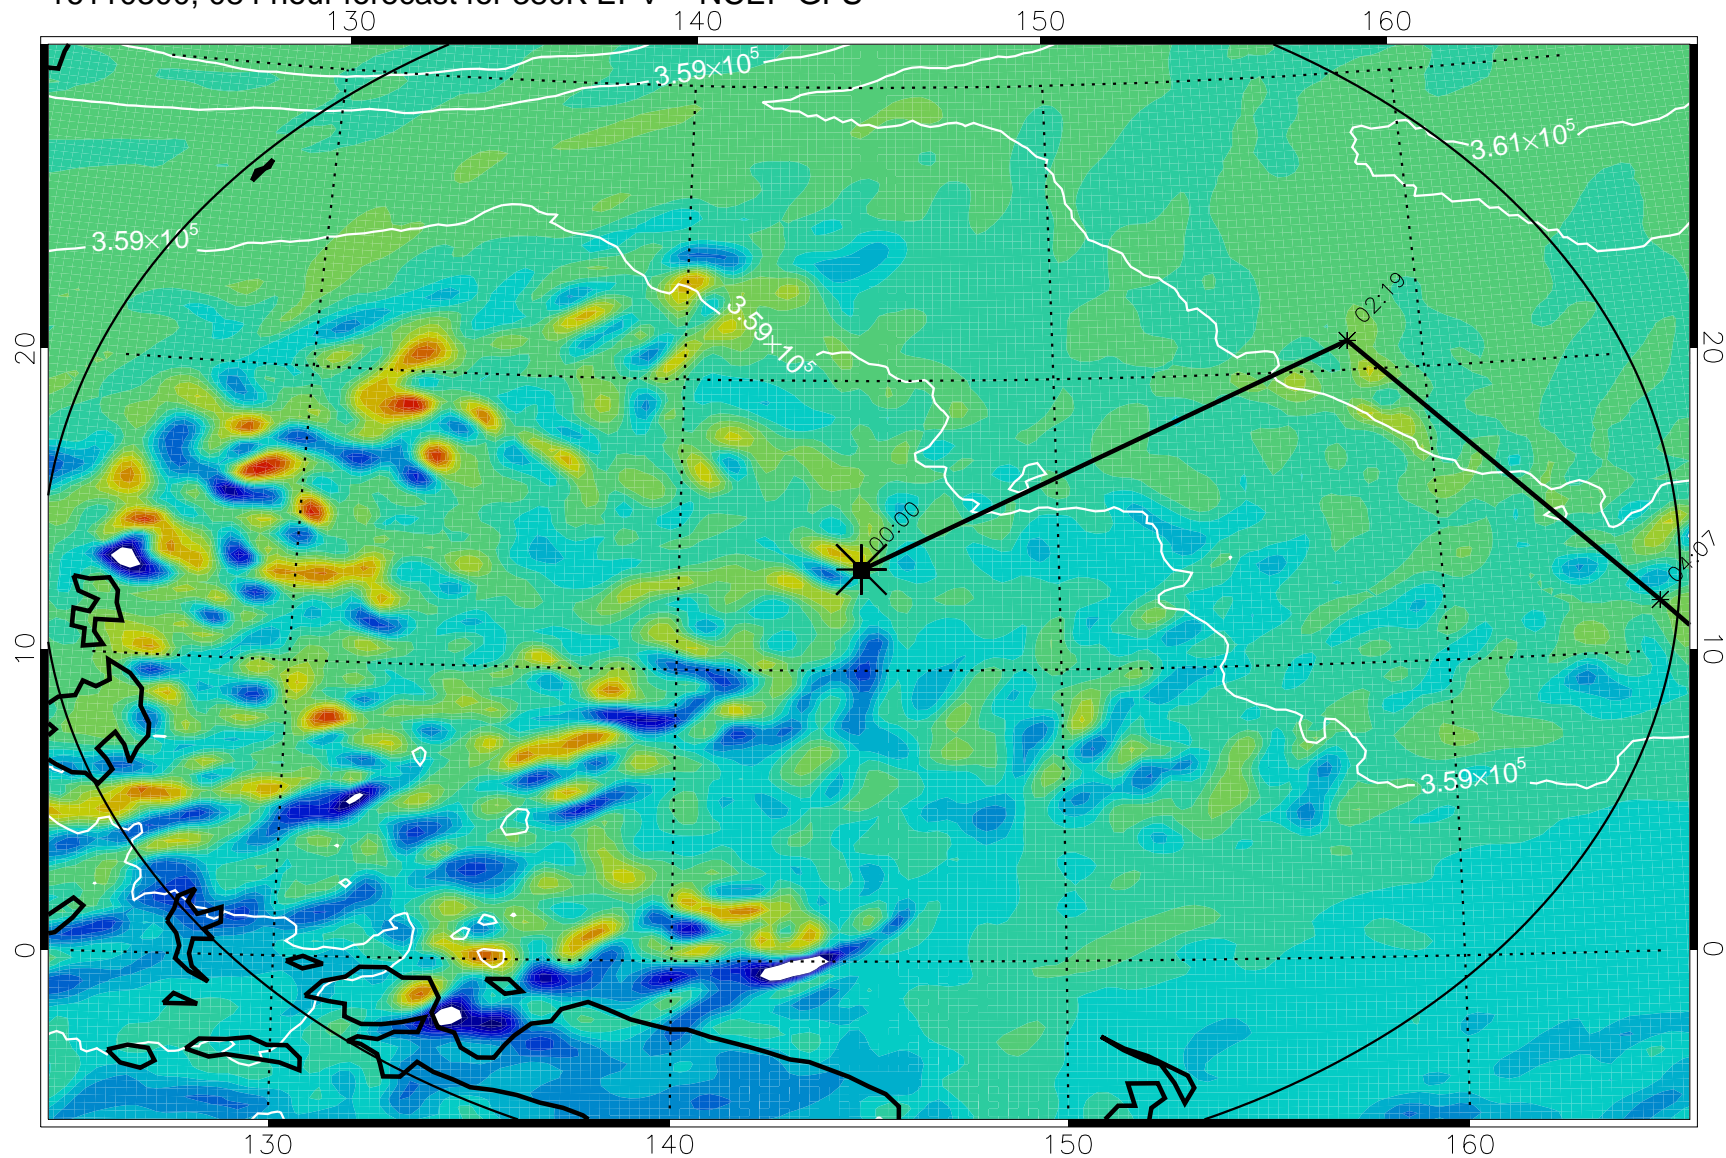

16110206, 066 hour forecast for 380K EPV -- NCEP GFS

380K Montgomery Streamfunction, white

Range ring of 2304 km

16110212, 072 hour forecast for 380K EPV -- NCEP GFS

380K Montgomery Streamfunction, white

Range ring of 2304 km

16110218, 078 hour forecast for 380K EPV -- NCEP GFS

380K Montgomery Streamfunction, white

Range ring of 2304 km

16110300, 084 hour forecast for 380K EPV -- NCEP GFS

380K Montgomery Streamfunction, white

Range ring of 2304 km

16110306, 090 hour forecast for 380K EPV -- NCEP GFS

380K Montgomery Streamfunction, white

Range ring of 2304 km

16110312, 096 hour forecast for 380K EPV -- NCEP GFS

380K Montgomery Streamfunction, white

Range ring of 2304 km

16110318, 102 hour forecast for 380K EPV -- NCEP GFS

380K Montgomery Streamfunction, white

Range ring of 2304 km

16110400, 108 hour forecast for 380K EPV -- NCEP GFS

380K Montgomery Streamfunction, white

Range ring of 2304 km