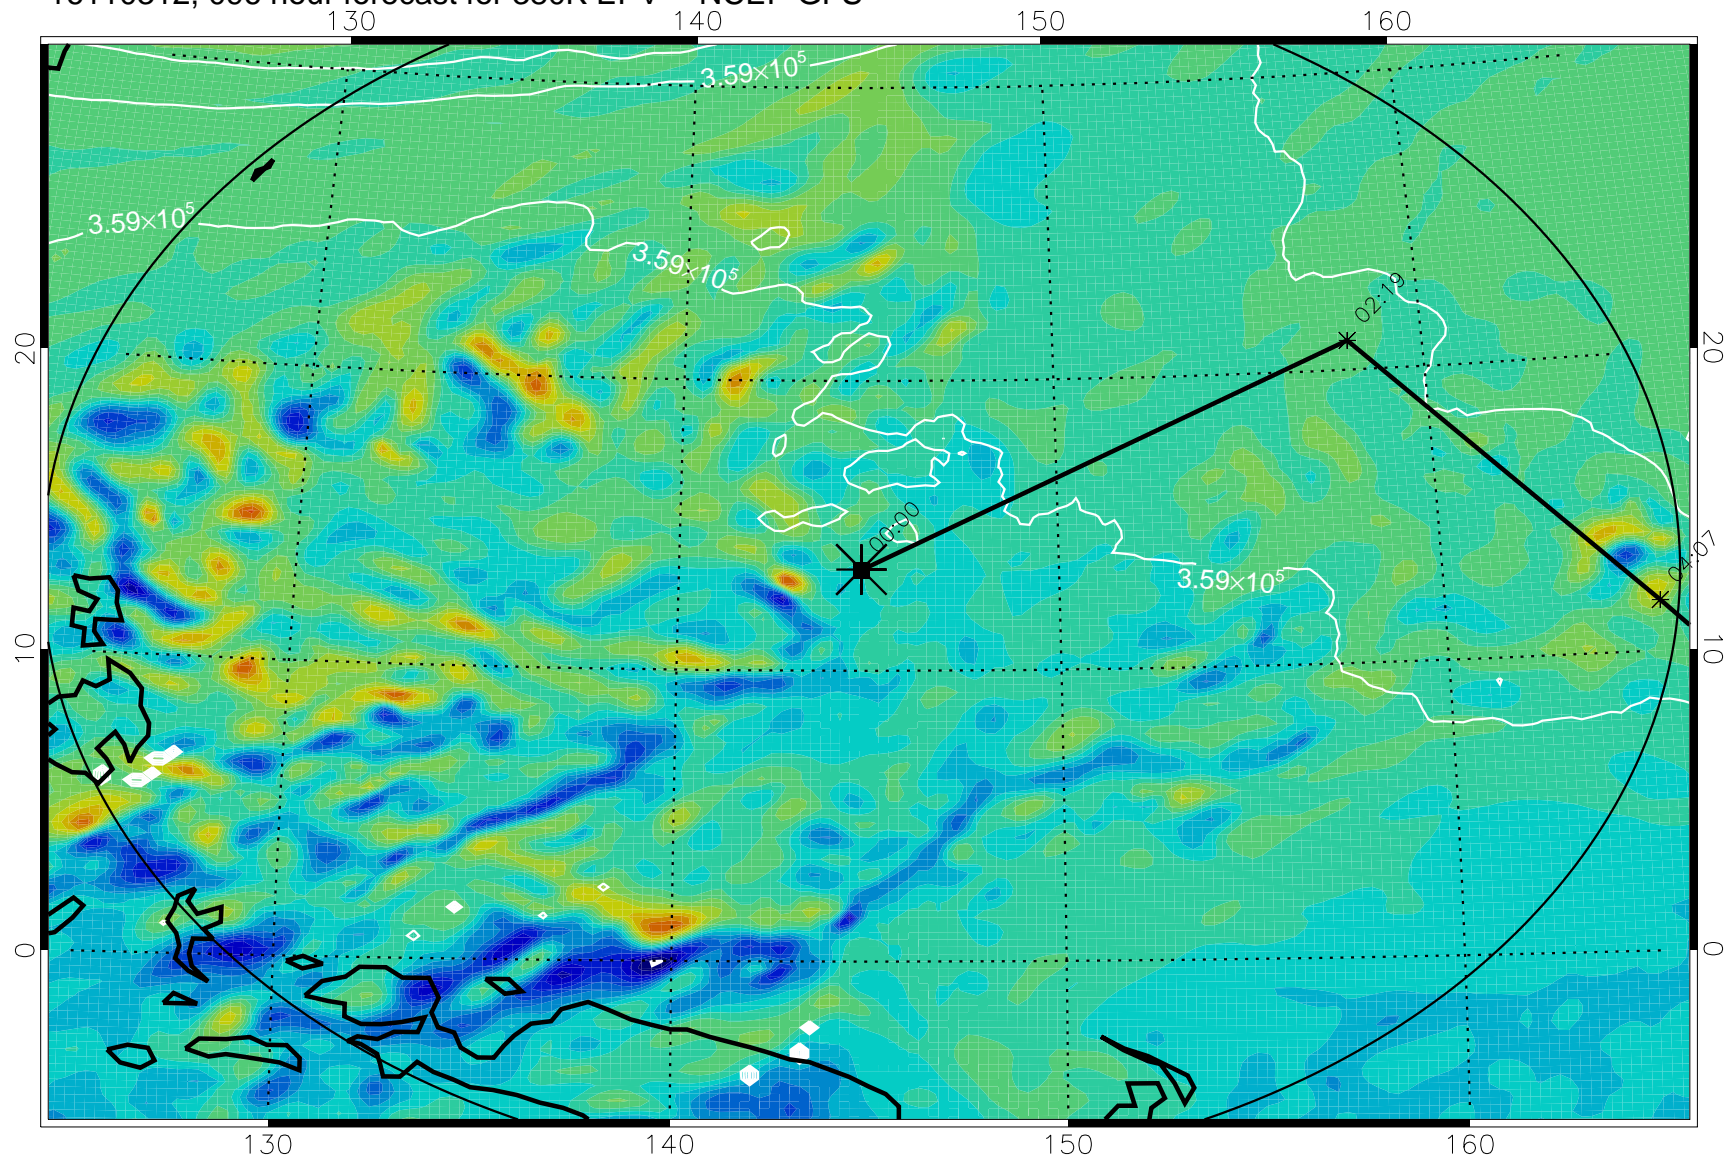

16110206, 066 hour forecast for 380K EPV -- NCEP GFS

380K Montgomery Streamfunction, white

Range ring of 2304 km

16110212, 072 hour forecast for 380K EPV -- NCEP GFS

380K Montgomery Streamfunction, white

Range ring of 2304 km

16110218, 078 hour forecast for 380K EPV -- NCEP GFS

380K Montgomery Streamfunction, white

Range ring of 2304 km

16110300, 084 hour forecast for 380K EPV -- NCEP GFS

380K Montgomery Streamfunction, white

Range ring of 2304 km

16110306, 090 hour forecast for 380K EPV -- NCEP GFS

380K Montgomery Streamfunction, white

Range ring of 2304 km

16110312, 096 hour forecast for 380K EPV -- NCEP GFS

380K Montgomery Streamfunction, white

Range ring of 2304 km

16110318, 102 hour forecast for 380K EPV -- NCEP GFS

380K Montgomery Streamfunction, white

Range ring of 2304 km

16110400, 108 hour forecast for 380K EPV -- NCEP GFS

380K Montgomery Streamfunction, white

Range ring of 2304 km