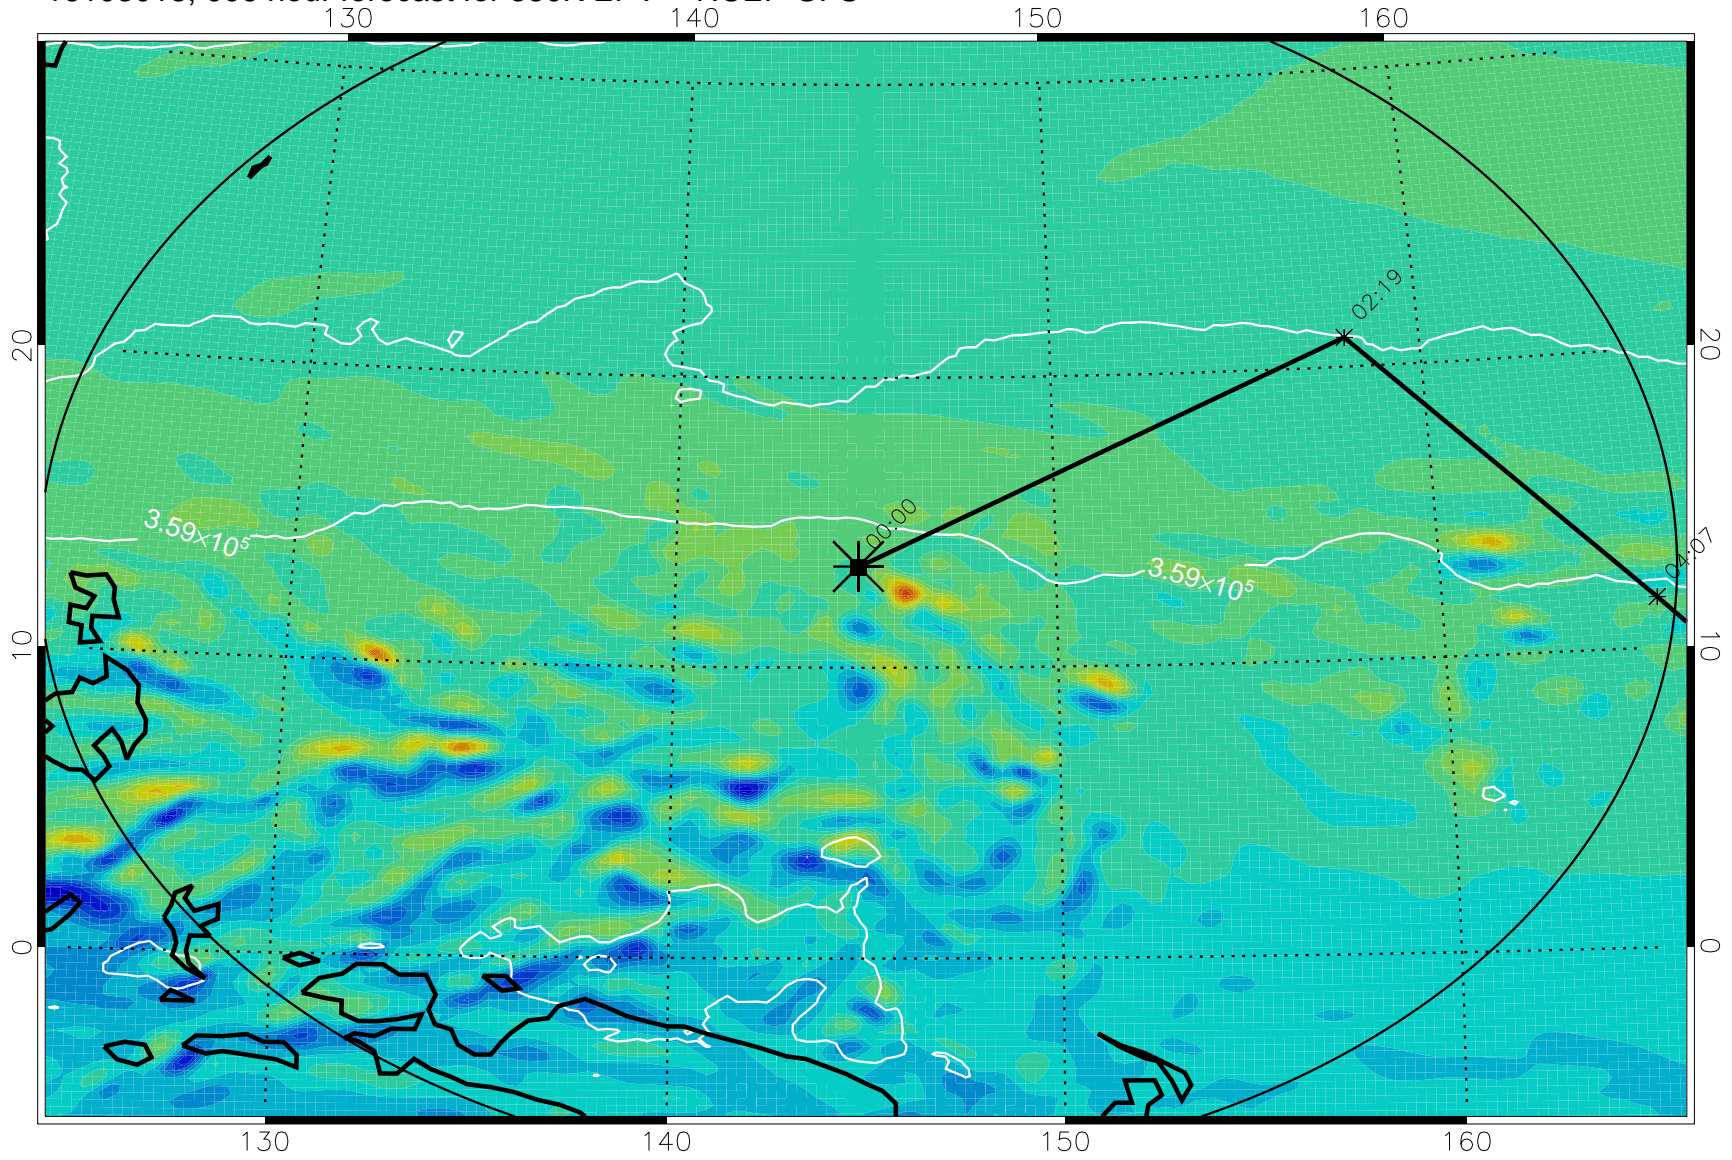

16103018, 006 hour forecast for 380K EPV -- NCEP GFS

380K Montgomery Streamfunction, white

Range ring of 2304 km

16103100, 012 hour forecast for 380K EPV -- NCEP GFS

380K Montgomery Streamfunction, white

Range ring of 2304 km

16103106, 018 hour forecast for 380K EPV -- NCEP GFS

380K Montgomery Streamfunction, white

Range ring of 2304 km

16103112, 024 hour forecast for 380K EPV -- NCEP GFS

380K Montgomery Streamfunction, white

Range ring of 2304 km

16103118, 030 hour forecast for 380K EPV -- NCEP GFS

380K Montgomery Streamfunction, white

Range ring of 2304 km

16110100, 036 hour forecast for 380K EPV -- NCEP GFS

380K Montgomery Streamfunction, white

Range ring of 2304 km

16110118, 054 hour forecast for 380K EPV -- NCEP GFS

380K Montgomery Streamfunction, white

Range ring of 2304 km

16110200, 060 hour forecast for 380K EPV -- NCEP GFS

380K Montgomery Streamfunction, white

Range ring of 2304 km