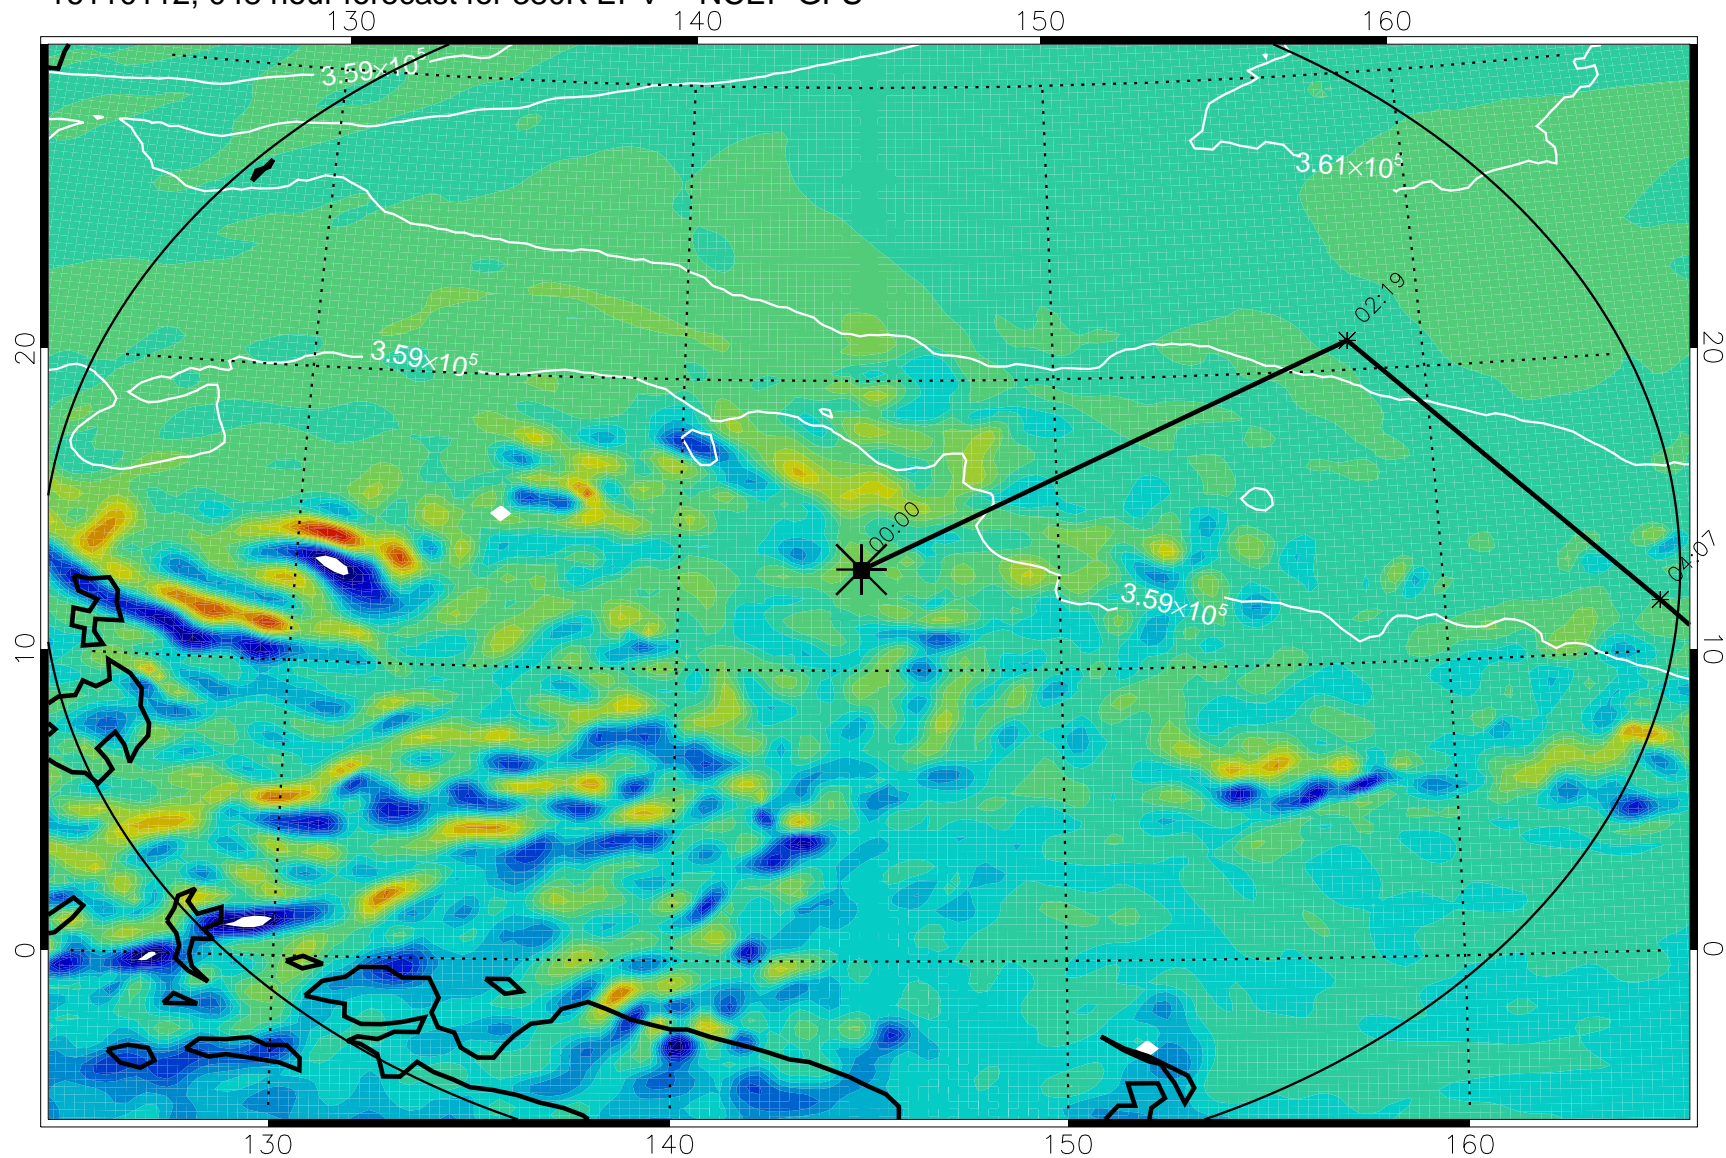

16103118, 030 hour forecast for 380K EPV -- NCEP GFS

380K Montgomery Streamfunction, white

Range ring of 2304 km

16110100, 036 hour forecast for 380K EPV -- NCEP GFS

380K Montgomery Streamfunction, white

Range ring of 2304 km

16110106, 042 hour forecast for 380K EPV -- NCEP GFS

380K Montgomery Streamfunction, white

Range ring of 2304 km

16110112, 048 hour forecast for 380K EPV -- NCEP GFS

380K Montgomery Streamfunction, white

Range ring of 2304 km

16110118, 054 hour forecast for 380K EPV -- NCEP GFS

380K Montgomery Streamfunction, white

Range ring of 2304 km

16110200, 060 hour forecast for 380K EPV -- NCEP GFS

380K Montgomery Streamfunction, white

Range ring of 2304 km

16110318, 102 hour forecast for 380K EPV -- NCEP GFS

380K Montgomery Streamfunction, white

Range ring of 2304 km

16110400, 108 hour forecast for 380K EPV -- NCEP GFS

380K Montgomery Streamfunction, white

Range ring of 2304 km