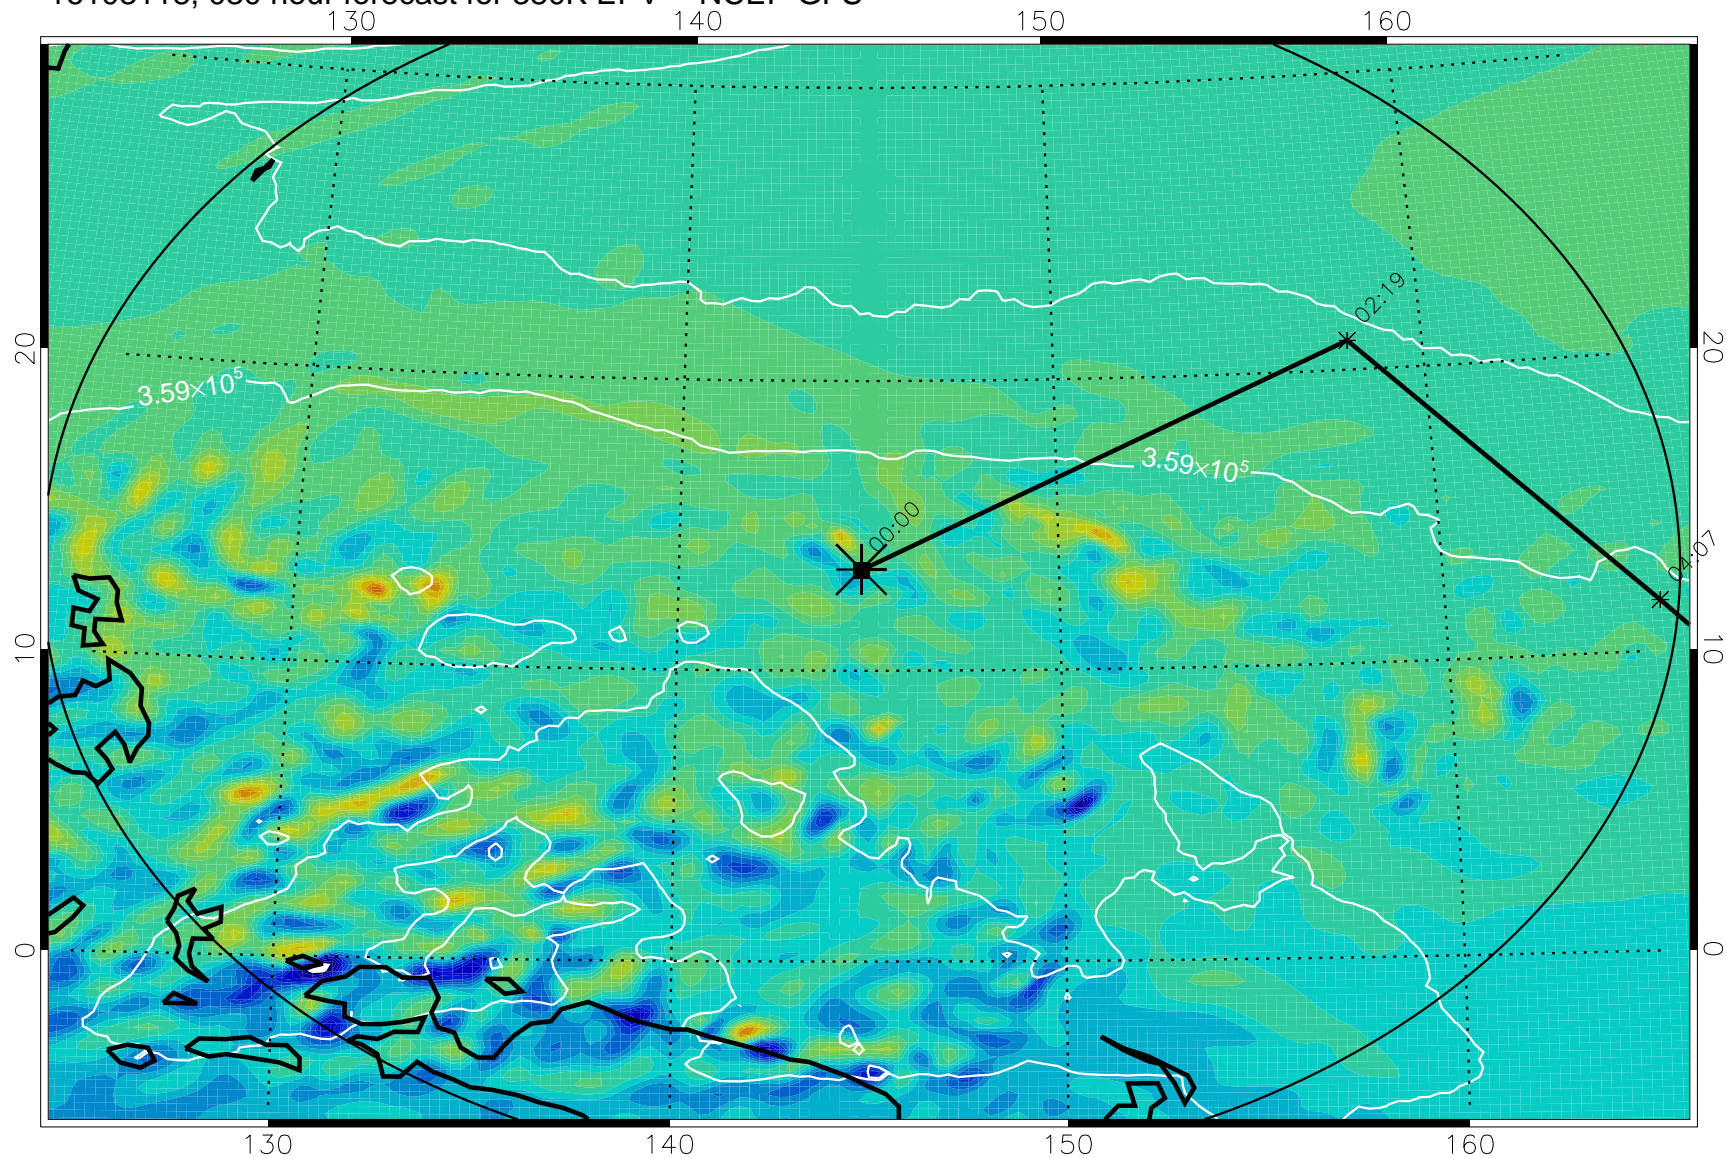

16103106, 018 hour forecast for 380K EPV -- NCEP GFS

380K Montgomery Streamfunction, white

Range ring of 2304 km

16103112, 024 hour forecast for 380K EPV -- NCEP GFS

380K Montgomery Streamfunction, white

Range ring of 2304 km

16103118, 030 hour forecast for 380K EPV -- NCEP GFS

380K Montgomery Streamfunction, white

Range ring of 2304 km

16110100, 036 hour forecast for 380K EPV -- NCEP GFS

380K Montgomery Streamfunction, white

Range ring of 2304 km

16110106, 042 hour forecast for 380K EPV -- NCEP GFS

380K Montgomery Streamfunction, white

Range ring of 2304 km

16110112, 048 hour forecast for 380K EPV -- NCEP GFS

380K Montgomery Streamfunction, white

Range ring of 2304 km

16110118, 054 hour forecast for 380K EPV -- NCEP GFS

380K Montgomery Streamfunction, white

Range ring of 2304 km

16110200, 060 hour forecast for 380K EPV -- NCEP GFS

380K Montgomery Streamfunction, white

Range ring of 2304 km