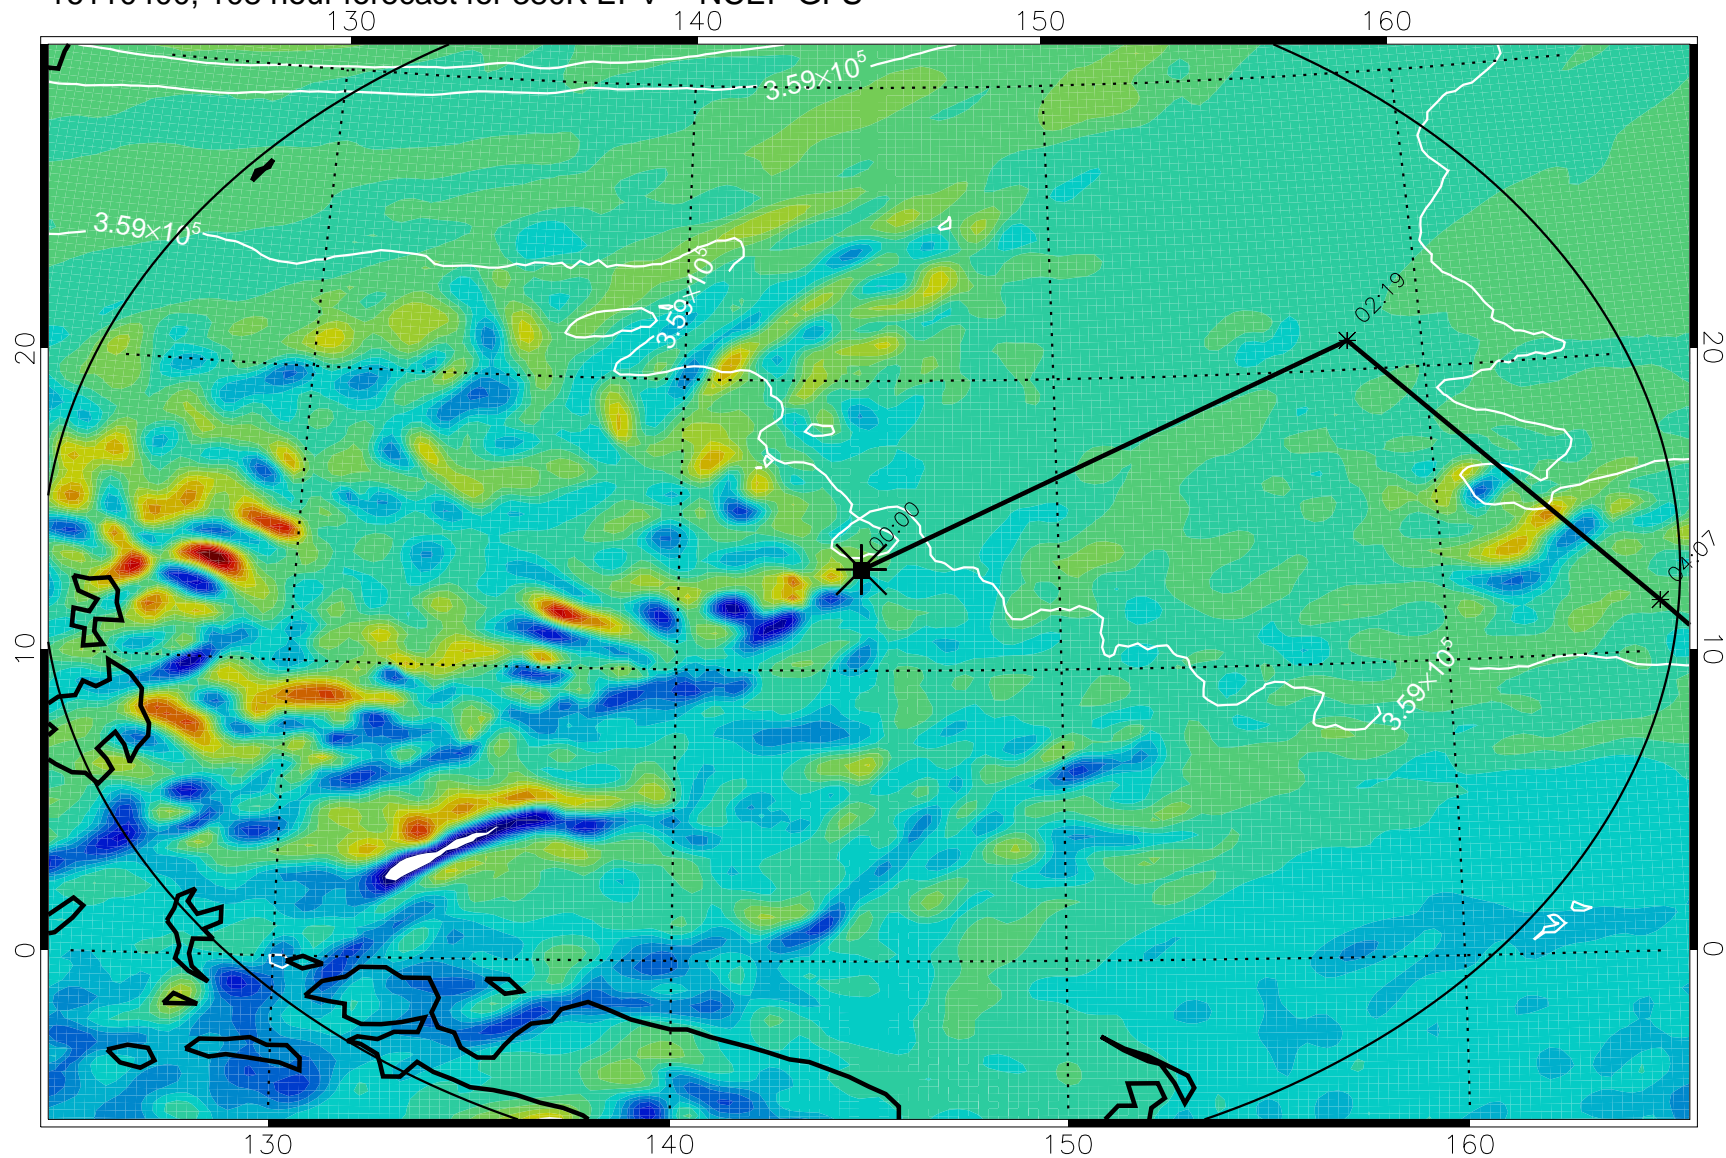

16110218, 078 hour forecast for 380K EPV -- NCEP GFS

380K Montgomery Streamfunction, white

Range ring of 2304 km

16110300, 084 hour forecast for 380K EPV -- NCEP GFS

380K Montgomery Streamfunction, white

Range ring of 2304 km

16110306, 090 hour forecast for 380K EPV -- NCEP GFS

380K Montgomery Streamfunction, white

Range ring of 2304 km

16110312, 096 hour forecast for 380K EPV -- NCEP GFS

380K Montgomery Streamfunction, white

Range ring of 2304 km

16110318, 102 hour forecast for 380K EPV -- NCEP GFS

380K Montgomery Streamfunction, white

Range ring of 2304 km

16110400, 108 hour forecast for 380K EPV -- NCEP GFS

380K Montgomery Streamfunction, white

Range ring of 2304 km

16110406, 114 hour forecast for 380K EPV -- NCEP GFS

380K Montgomery Streamfunction, white

Range ring of 2304 km

16110412, 120 hour forecast for 380K EPV -- NCEP GFS

380K Montgomery Streamfunction, white

Range ring of 2304 km