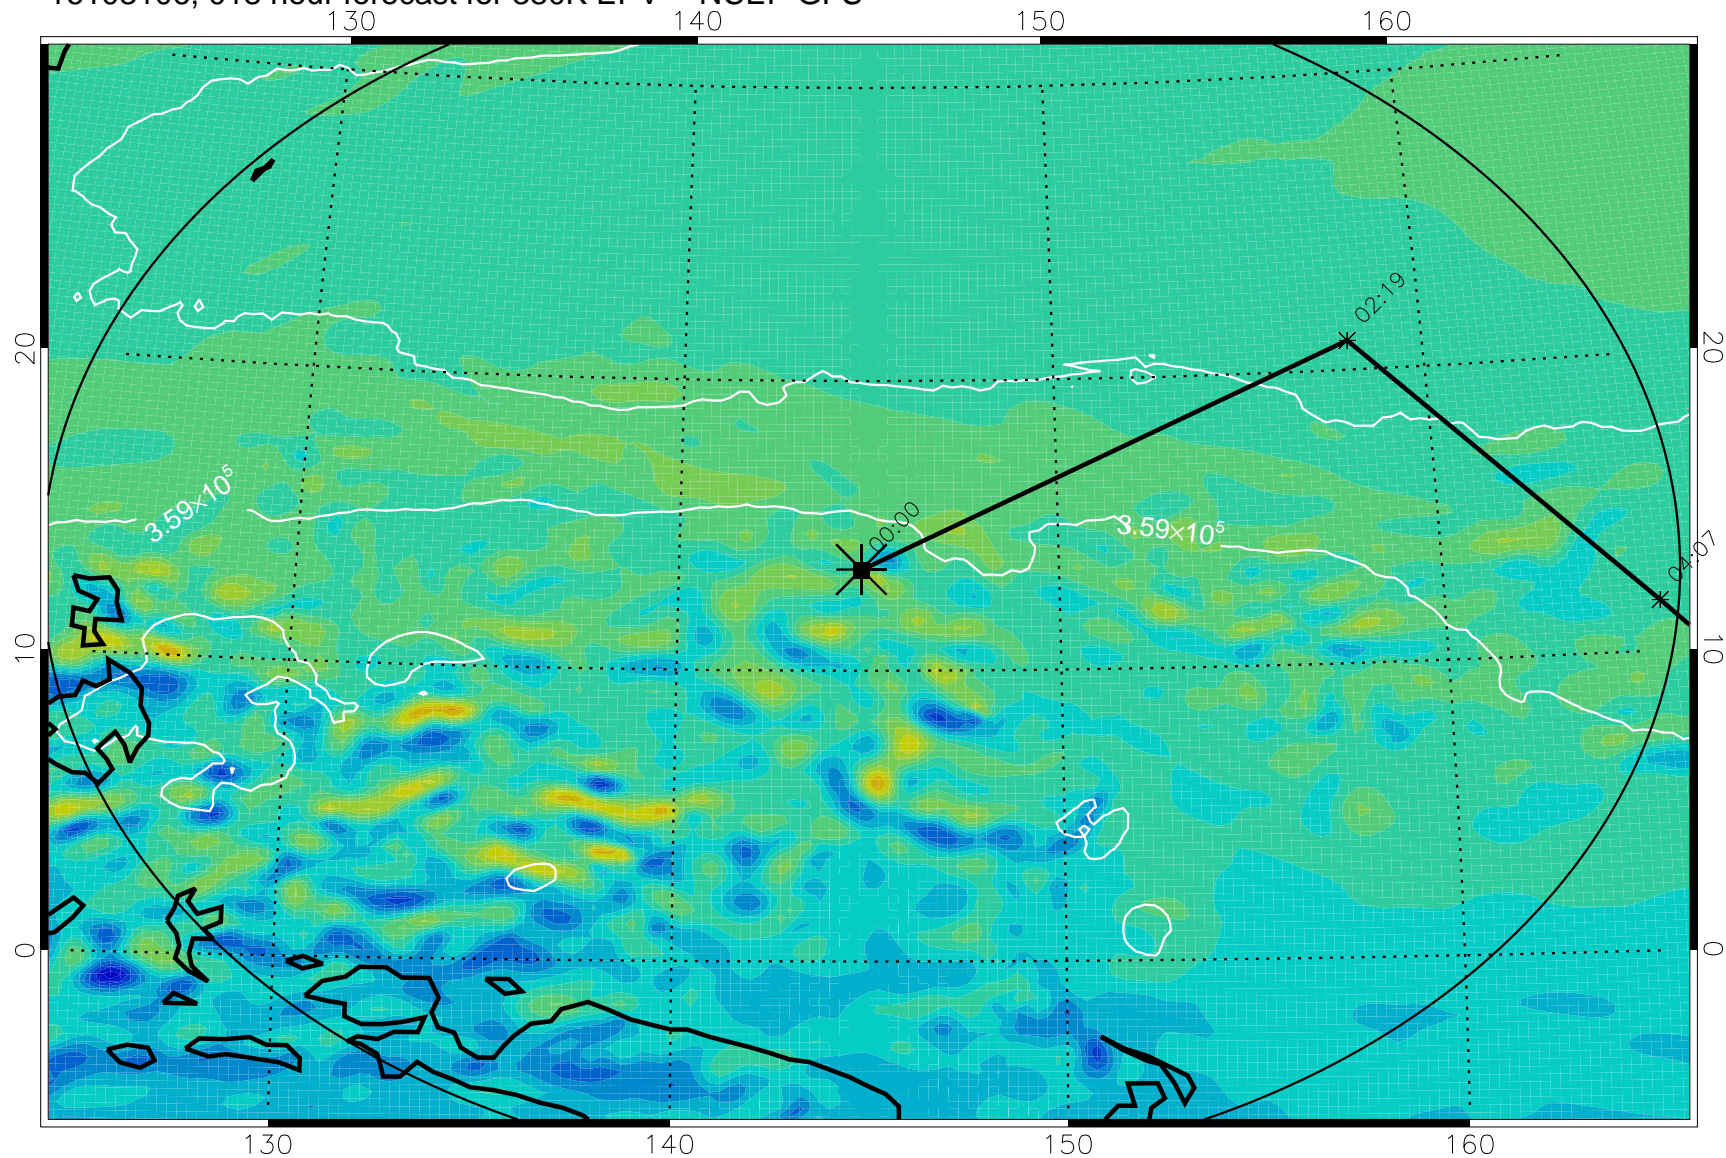

16103018, 006 hour forecast for 380K EPV -- NCEP GFS

380K Montgomery Streamfunction, white

Range ring of 2304 km

16103100, 012 hour forecast for 380K EPV -- NCEP GFS

380K Montgomery Streamfunction, white

Range ring of 2304 km

16103106, 018 hour forecast for 380K EPV -- NCEP GFS

380K Montgomery Streamfunction, white

Range ring of 2304 km

16103112, 024 hour forecast for 380K EPV -- NCEP GFS

380K Montgomery Streamfunction, white

Range ring of 2304 km

16103118, 030 hour forecast for 380K EPV -- NCEP GFS

380K Montgomery Streamfunction, white

Range ring of 2304 km

16110100, 036 hour forecast for 380K EPV -- NCEP GFS

380K Montgomery Streamfunction, white

Range ring of 2304 km

16110118, 054 hour forecast for 380K EPV -- NCEP GFS

380K Montgomery Streamfunction, white

Range ring of 2304 km

16110200, 060 hour forecast for 380K EPV -- NCEP GFS

380K Montgomery Streamfunction, white

Range ring of 2304 km