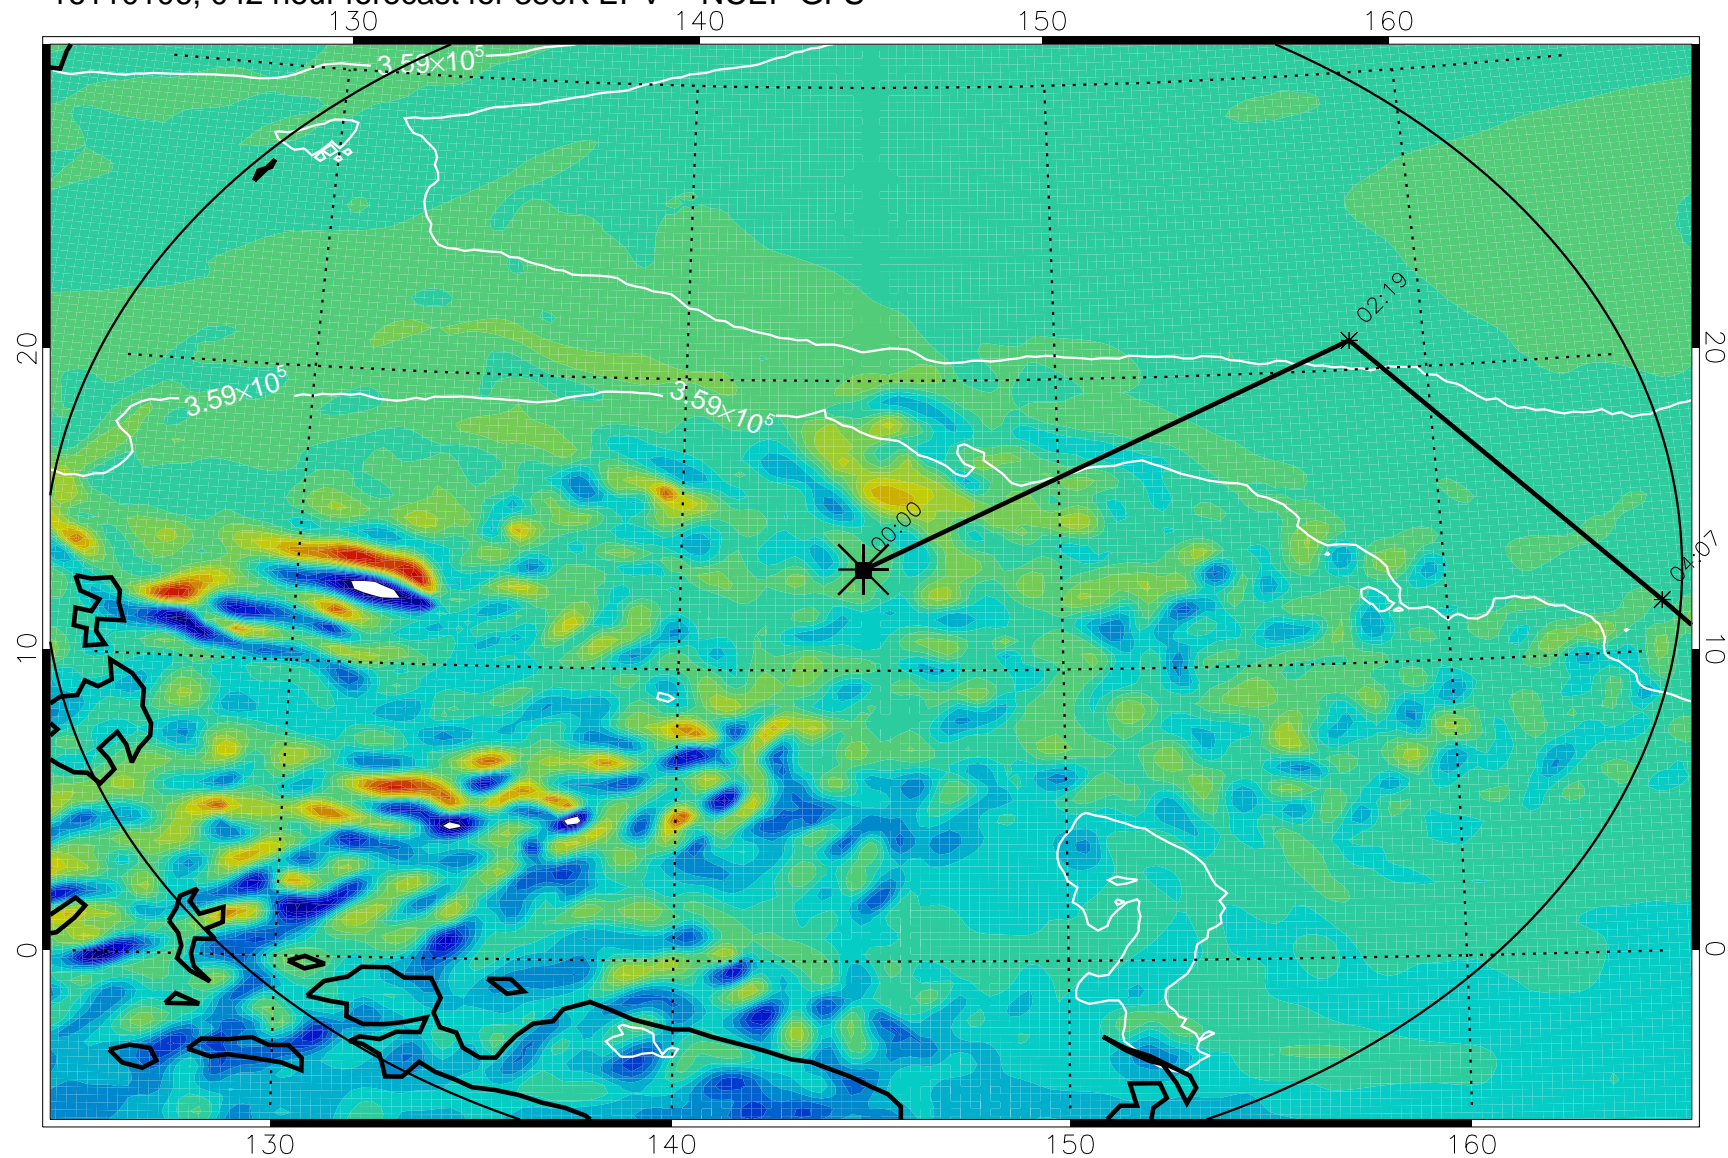

16103106, 018 hour forecast for 380K EPV -- NCEP GFS

380K Montgomery Streamfunction, white

Range ring of 2304 km

16103112, 024 hour forecast for 380K EPV -- NCEP GFS

380K Montgomery Streamfunction, white

Range ring of 2304 km

16103118, 030 hour forecast for 380K EPV -- NCEP GFS

380K Montgomery Streamfunction, white

Range ring of 2304 km

16110100, 036 hour forecast for 380K EPV -- NCEP GFS

380K Montgomery Streamfunction, white

Range ring of 2304 km

16110106, 042 hour forecast for 380K EPV -- NCEP GFS

380K Montgomery Streamfunction, white

Range ring of 2304 km

16110112, 048 hour forecast for 380K EPV -- NCEP GFS

380K Montgomery Streamfunction, white

Range ring of 2304 km

16110118, 054 hour forecast for 380K EPV -- NCEP GFS

380K Montgomery Streamfunction, white

Range ring of 2304 km

16110200, 060 hour forecast for 380K EPV -- NCEP GFS

380K Montgomery Streamfunction, white

Range ring of 2304 km