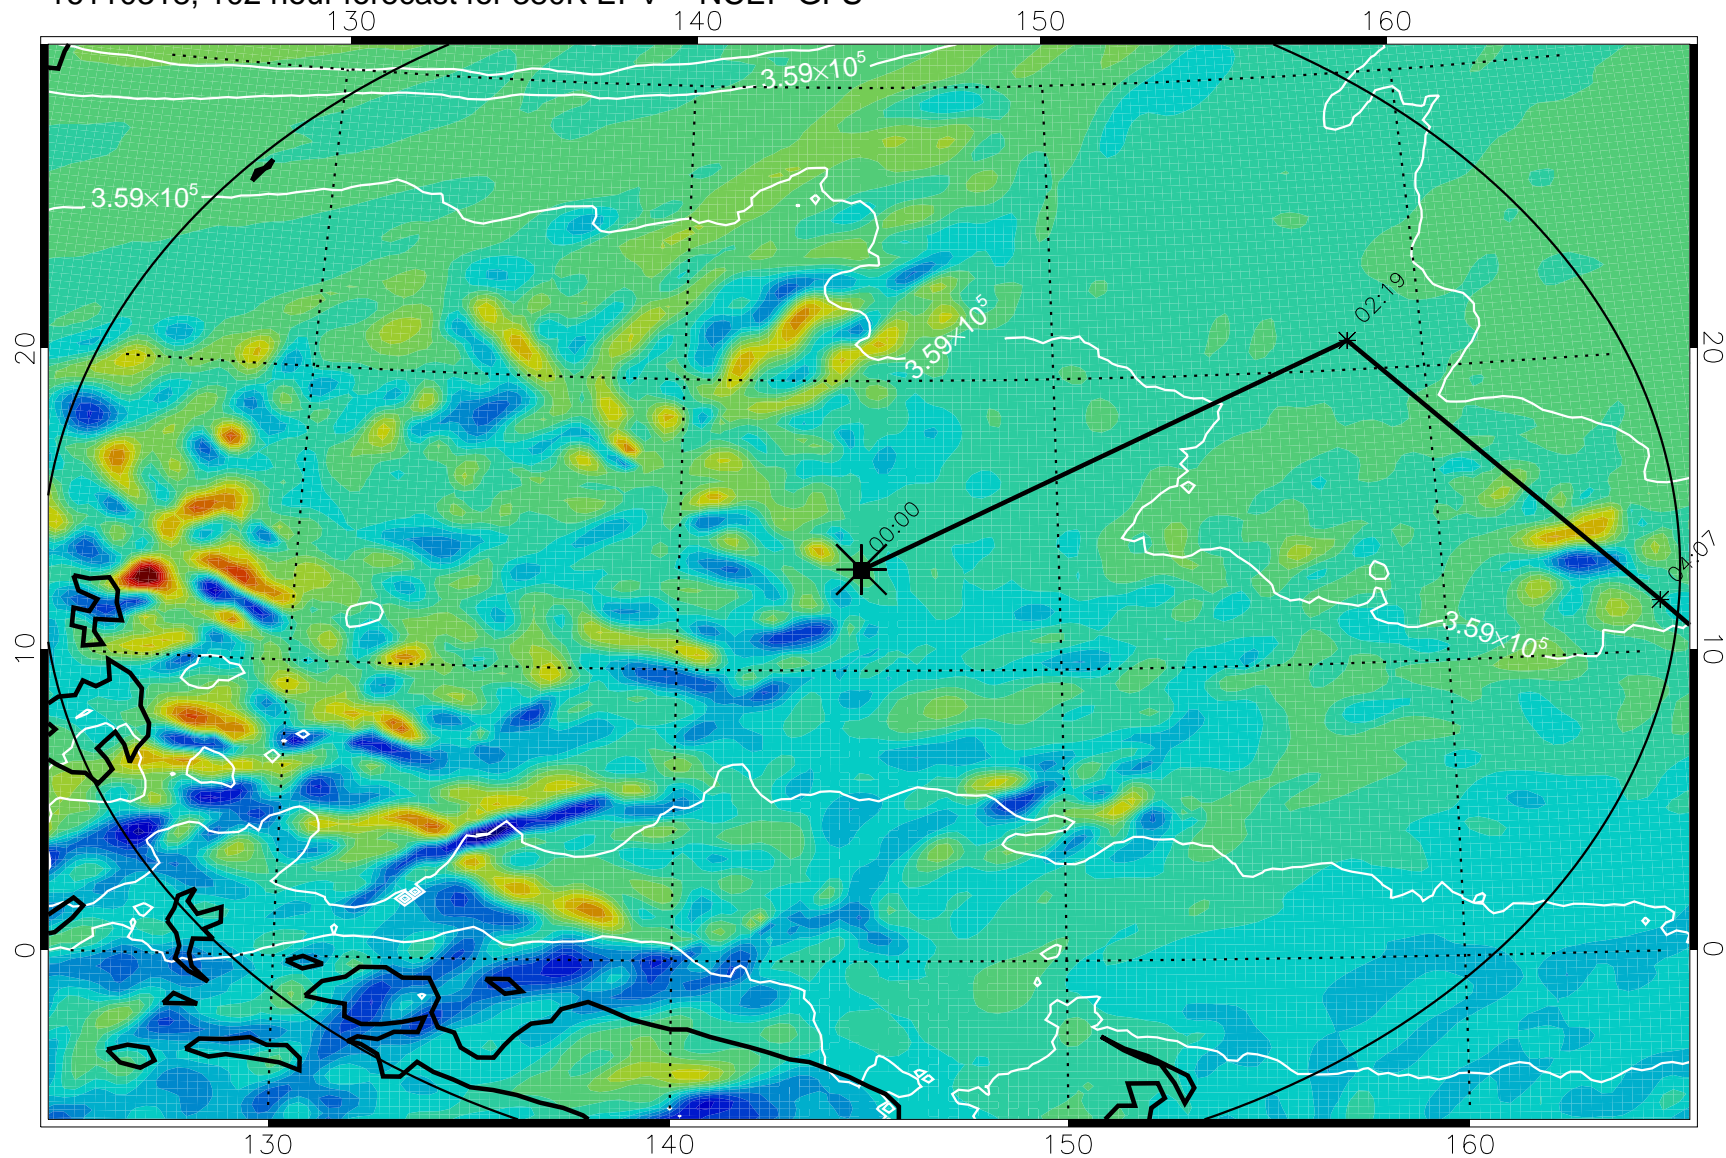

16110218, 078 hour forecast for 380K EPV -- NCEP GFS

380K Montgomery Streamfunction, white

Range ring of 2304 km

16110300, 084 hour forecast for 380K EPV -- NCEP GFS

380K Montgomery Streamfunction, white

Range ring of 2304 km

16110306, 090 hour forecast for 380K EPV -- NCEP GFS

380K Montgomery Streamfunction, white

Range ring of 2304 km

16110312, 096 hour forecast for 380K EPV -- NCEP GFS

380K Montgomery Streamfunction, white

Range ring of 2304 km

16110318, 102 hour forecast for 380K EPV -- NCEP GFS

380K Montgomery Streamfunction, white

Range ring of 2304 km

16110400, 108 hour forecast for 380K EPV -- NCEP GFS

380K Montgomery Streamfunction, white

Range ring of 2304 km

16110406, 114 hour forecast for 380K EPV -- NCEP GFS

380K Montgomery Streamfunction, white

Range ring of 2304 km

16110412, 120 hour forecast for 380K EPV -- NCEP GFS

380K Montgomery Streamfunction, white

Range ring of 2304 km