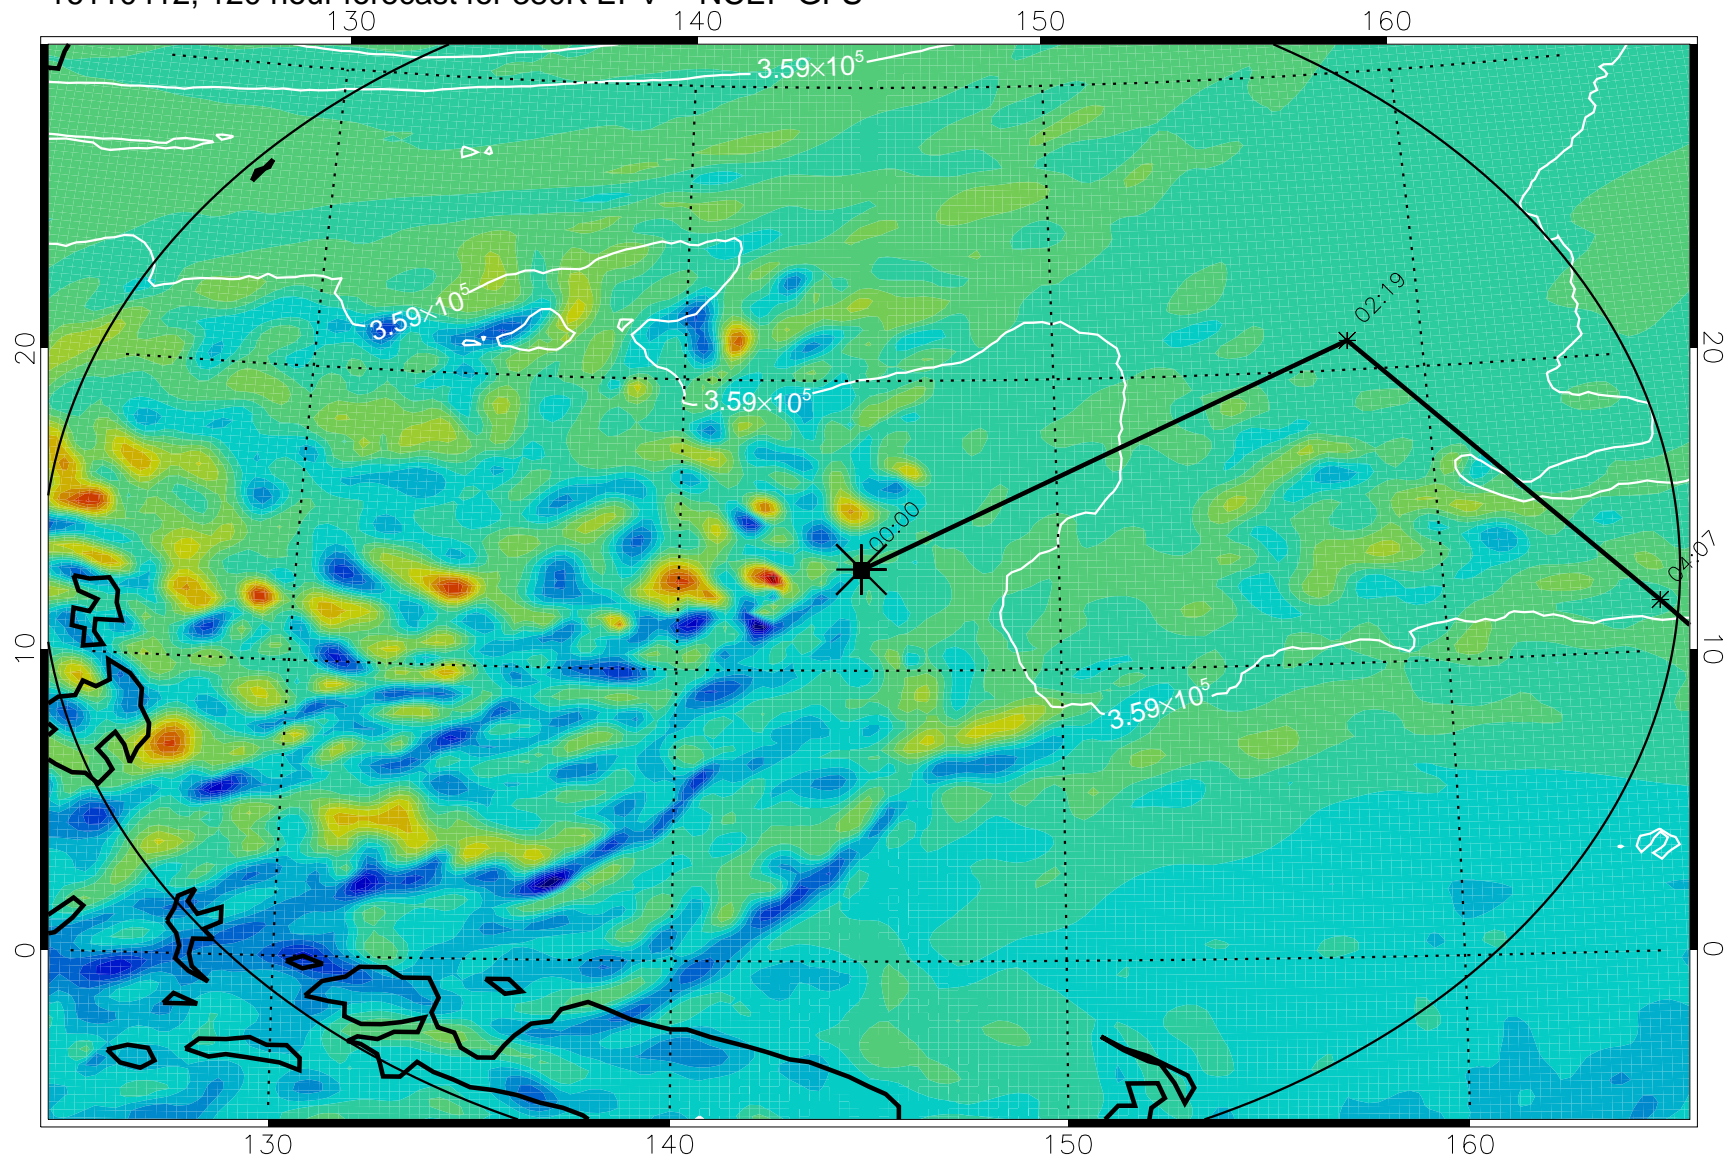

16110218, 078 hour forecast for 380K EPV -- NCEP GFS

380K Montgomery Streamfunction, white

Range ring of 2304 km

16110300, 084 hour forecast for 380K EPV -- NCEP GFS

380K Montgomery Streamfunction, white

Range ring of 2304 km

16110306, 090 hour forecast for 380K EPV -- NCEP GFS

380K Montgomery Streamfunction, white

Range ring of 2304 km

16110312, 096 hour forecast for 380K EPV -- NCEP GFS

380K Montgomery Streamfunction, white

Range ring of 2304 km

16110318, 102 hour forecast for 380K EPV -- NCEP GFS

380K Montgomery Streamfunction, white

Range ring of 2304 km

16110400, 108 hour forecast for 380K EPV -- NCEP GFS

380K Montgomery Streamfunction, white

Range ring of 2304 km

16110406, 114 hour forecast for 380K EPV -- NCEP GFS

380K Montgomery Streamfunction, white

Range ring of 2304 km

16110412, 120 hour forecast for 380K EPV -- NCEP GFS

380K Montgomery Streamfunction, white

Range ring of 2304 km