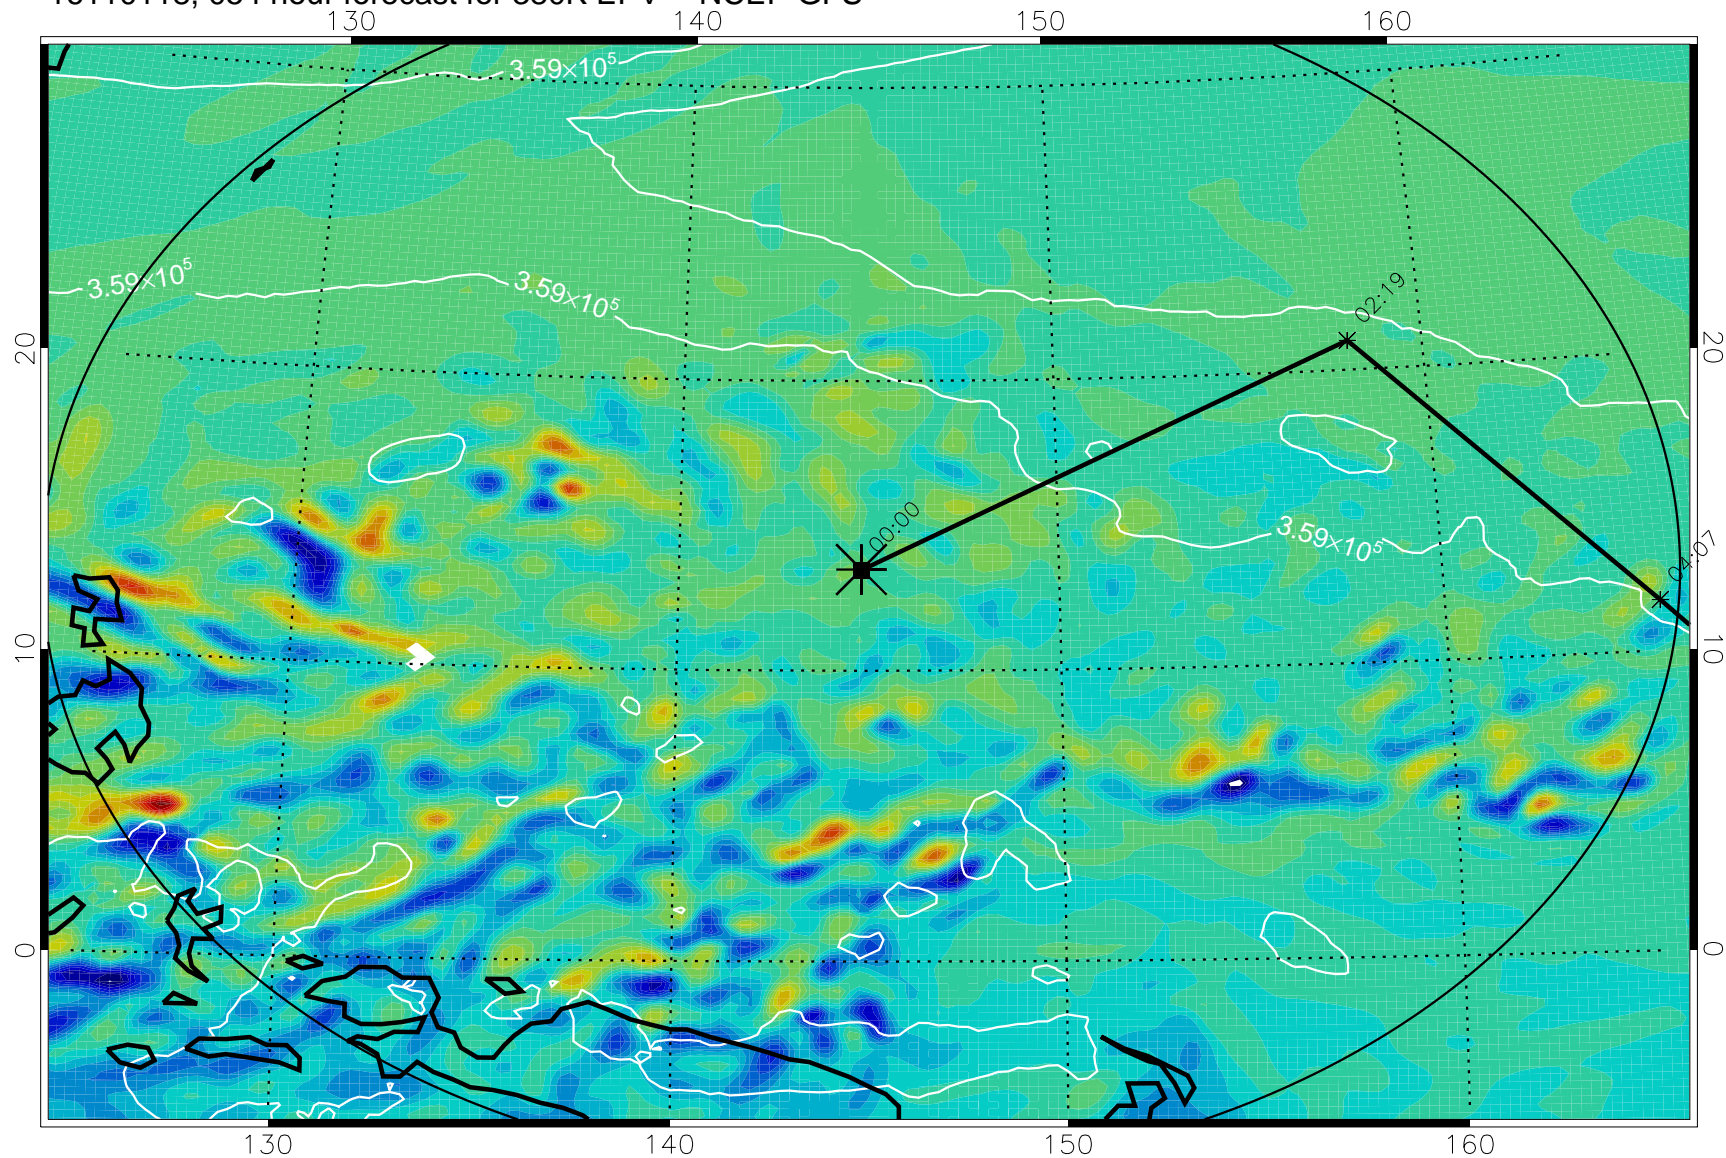

16103118, 030 hour forecast for 380K EPV -- NCEP GFS

380K Montgomery Streamfunction, white

Range ring of 2304 km

16110100, 036 hour forecast for 380K EPV -- NCEP GFS

380K Montgomery Streamfunction, white

Range ring of 2304 km

16110106, 042 hour forecast for 380K EPV -- NCEP GFS

380K Montgomery Streamfunction, white

Range ring of 2304 km

16110112, 048 hour forecast for 380K EPV -- NCEP GFS

380K Montgomery Streamfunction, white

Range ring of 2304 km

16110118, 054 hour forecast for 380K EPV -- NCEP GFS

380K Montgomery Streamfunction, white

Range ring of 2304 km

16110200, 060 hour forecast for 380K EPV -- NCEP GFS

380K Montgomery Streamfunction, white

Range ring of 2304 km

16110206, 066 hour forecast for 380K EPV -- NCEP GFS

380K Montgomery Streamfunction, white

Range ring of 2304 km

16110212, 072 hour forecast for 380K EPV -- NCEP GFS

380K Montgomery Streamfunction, white

Range ring of 2304 km