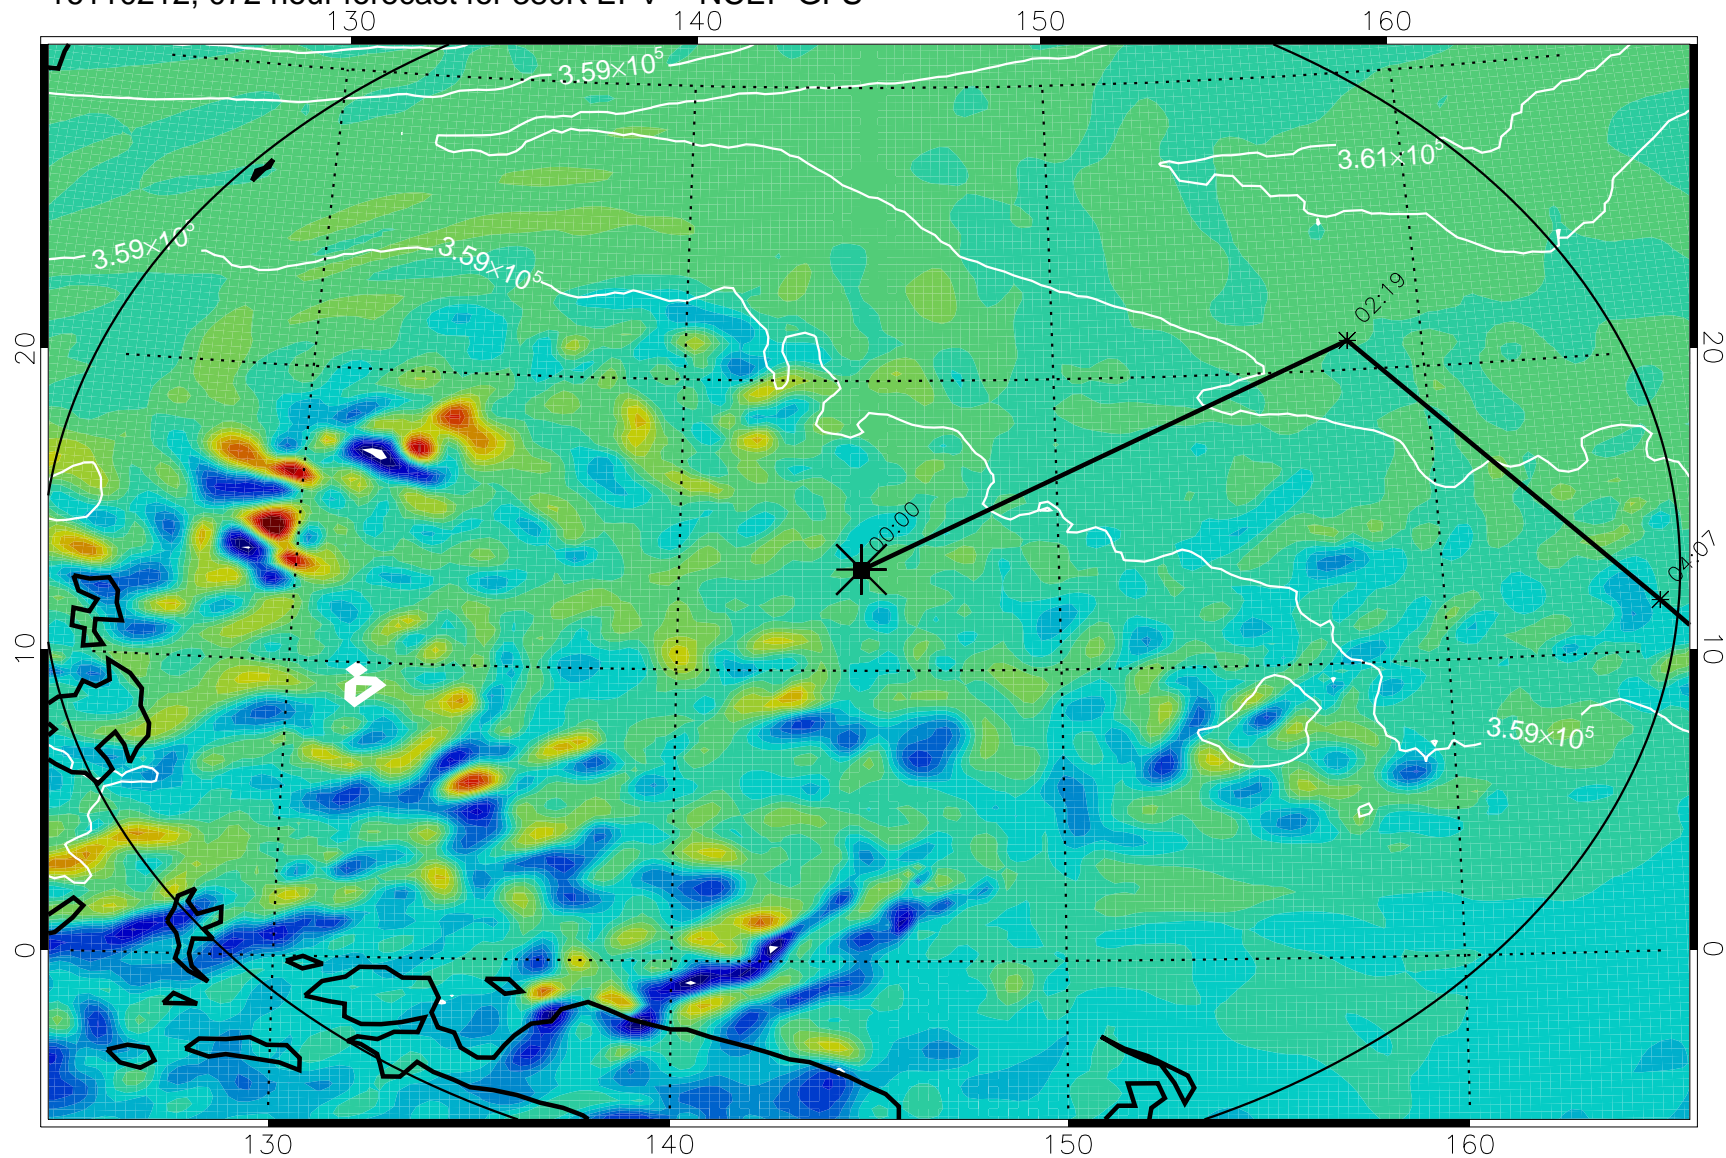

16110118, 054 hour forecast for 380K EPV -- NCEP GFS

380K Montgomery Streamfunction, white

Range ring of 2304 km

16110200, 060 hour forecast for 380K EPV -- NCEP GFS

380K Montgomery Streamfunction, white

Range ring of 2304 km

16110206, 066 hour forecast for 380K EPV -- NCEP GFS

380K Montgomery Streamfunction, white

Range ring of 2304 km

16110212, 072 hour forecast for 380K EPV -- NCEP GFS

380K Montgomery Streamfunction, white

Range ring of 2304 km

16110218, 078 hour forecast for 380K EPV -- NCEP GFS

380K Montgomery Streamfunction, white

Range ring of 2304 km

16110300, 084 hour forecast for 380K EPV -- NCEP GFS

380K Montgomery Streamfunction, white

Range ring of 2304 km

16110318, 102 hour forecast for 380K EPV -- NCEP GFS

380K Montgomery Streamfunction, white

Range ring of 2304 km

16110400, 108 hour forecast for 380K EPV -- NCEP GFS

380K Montgomery Streamfunction, white

Range ring of 2304 km