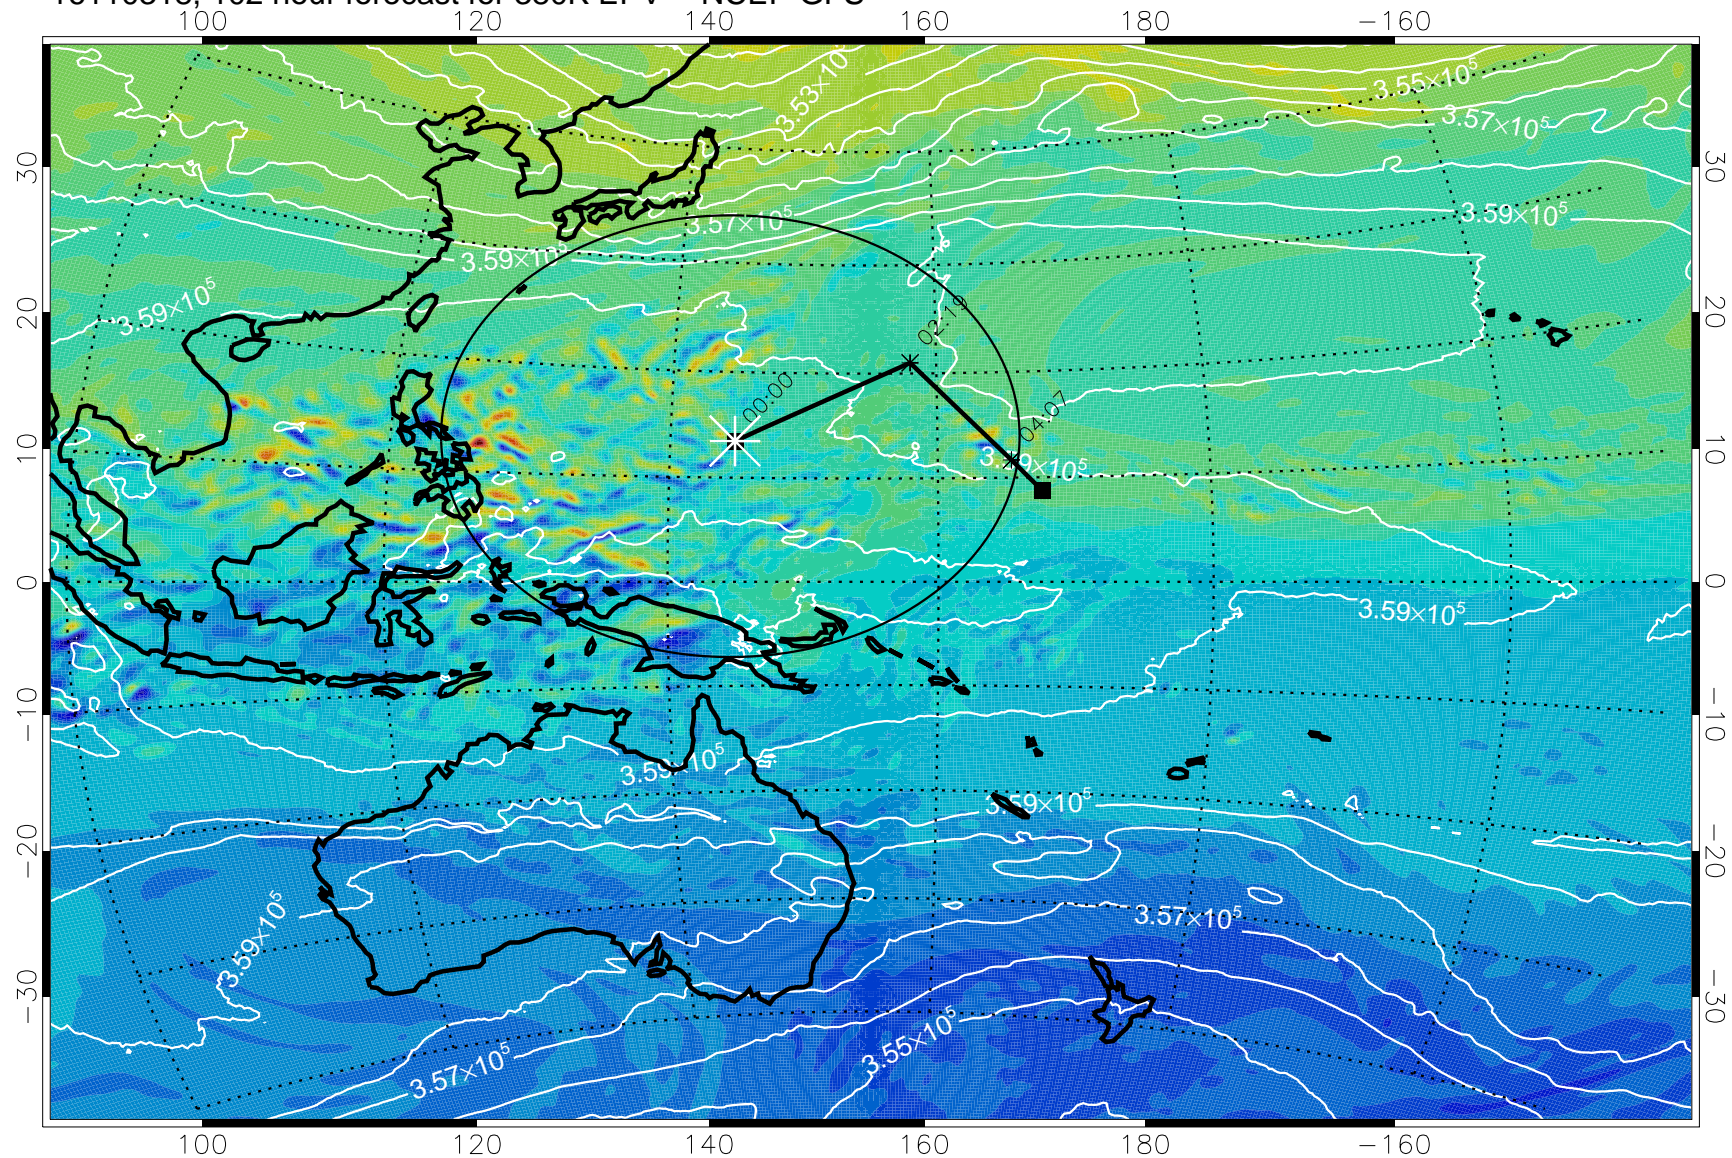

16110300, 084 hour forecast for 380K EPV -- NCEP GFS

380K Montgomery Streamfunction, white

Range ring of 2304 km

16110306, 090 hour forecast for 380K EPV -- NCEP GFS

380K Montgomery Streamfunction, white

Range ring of 2304 km

16110312, 096 hour forecast for 380K EPV -- NCEP GFS

380K Montgomery Streamfunction, white

Range ring of 2304 km

16110318, 102 hour forecast for 380K EPV -- NCEP GFS

380K Montgomery Streamfunction, white

Range ring of 2304 km

16110400, 108 hour forecast for 380K EPV -- NCEP GFS

380K Montgomery Streamfunction, white

Range ring of 2304 km

16110406, 114 hour forecast for 380K EPV -- NCEP GFS

380K Montgomery Streamfunction, white

Range ring of 2304 km

16110412, 120 hour forecast for 380K EPV -- NCEP GFS

380K Montgomery Streamfunction, white

Range ring of 2304 km