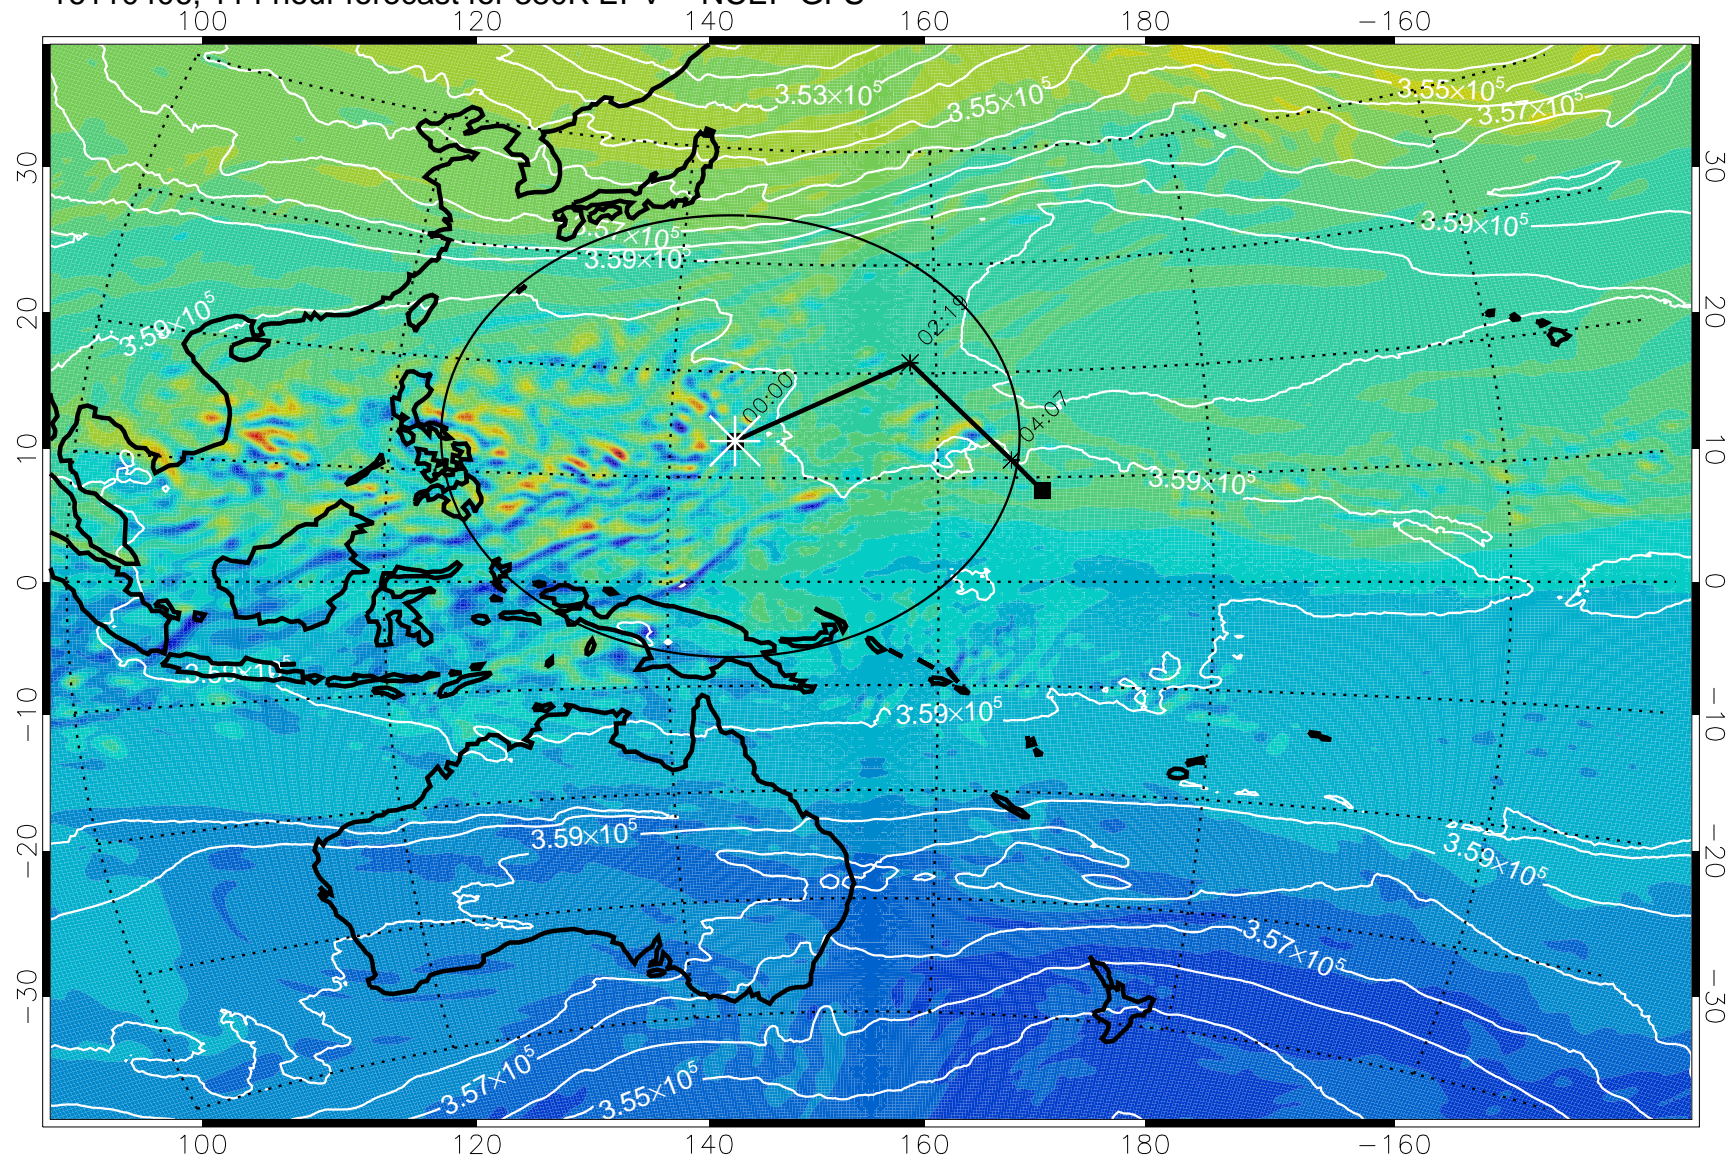

16110300, 084 hour forecast for 380K EPV -- NCEP GFS

380K Montgomery Streamfunction, white

Range ring of 2304 km

16110306, 090 hour forecast for 380K EPV -- NCEP GFS

380K Montgomery Streamfunction, white

Range ring of 2304 km

16110312, 096 hour forecast for 380K EPV -- NCEP GFS

380K Montgomery Streamfunction, white

Range ring of 2304 km

16110318, 102 hour forecast for 380K EPV -- NCEP GFS

380K Montgomery Streamfunction, white

Range ring of 2304 km

16110400, 108 hour forecast for 380K EPV -- NCEP GFS

380K Montgomery Streamfunction, white

Range ring of 2304 km

16110406, 114 hour forecast for 380K EPV -- NCEP GFS

380K Montgomery Streamfunction, white

Range ring of 2304 km

16110412, 120 hour forecast for 380K EPV -- NCEP GFS

380K Montgomery Streamfunction, white

Range ring of 2304 km