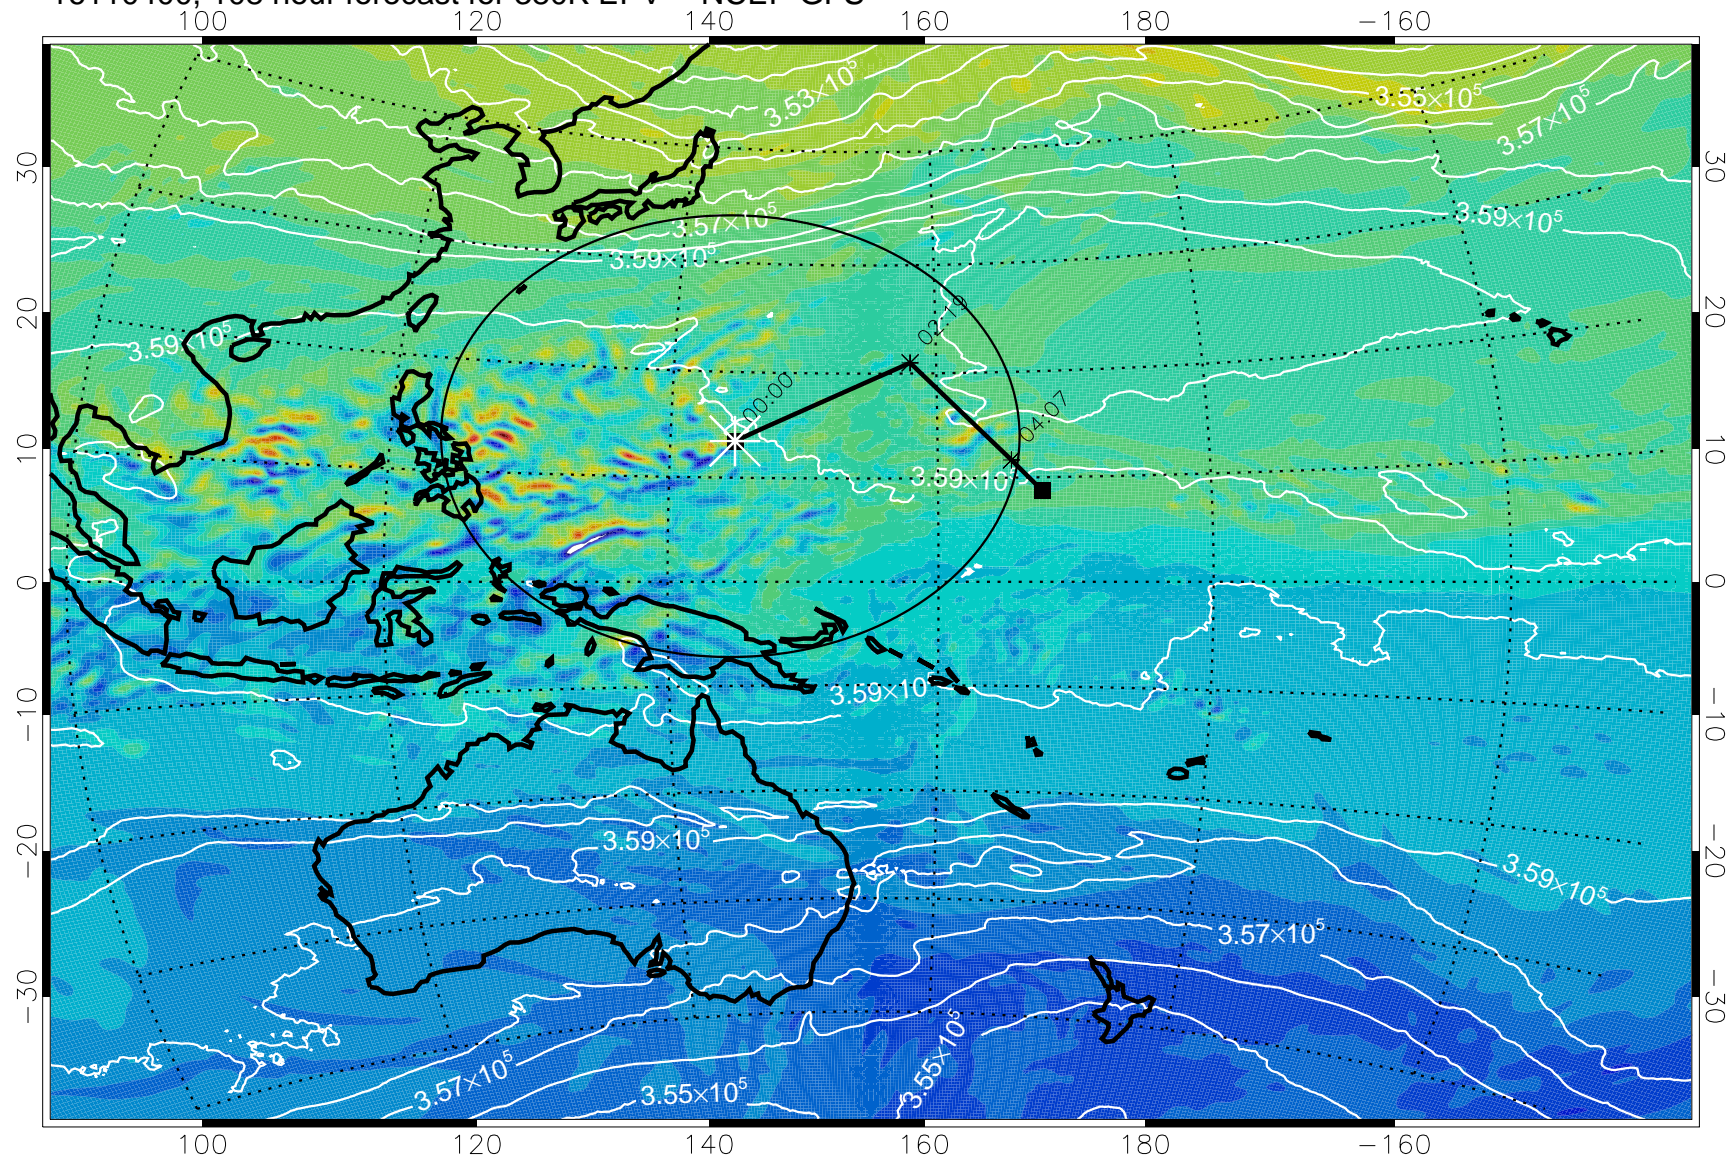

16110300, 084 hour forecast for 380K EPV -- NCEP GFS

380K Montgomery Streamfunction, white

Range ring of 2304 km

16110306, 090 hour forecast for 380K EPV -- NCEP GFS

380K Montgomery Streamfunction, white

Range ring of 2304 km

16110312, 096 hour forecast for 380K EPV -- NCEP GFS

380K Montgomery Streamfunction, white

Range ring of 2304 km

16110318, 102 hour forecast for 380K EPV -- NCEP GFS

380K Montgomery Streamfunction, white

Range ring of 2304 km

16110400, 108 hour forecast for 380K EPV -- NCEP GFS

380K Montgomery Streamfunction, white

Range ring of 2304 km

16110406, 114 hour forecast for 380K EPV -- NCEP GFS

380K Montgomery Streamfunction, white

Range ring of 2304 km

16110412, 120 hour forecast for 380K EPV -- NCEP GFS

380K Montgomery Streamfunction, white

Range ring of 2304 km