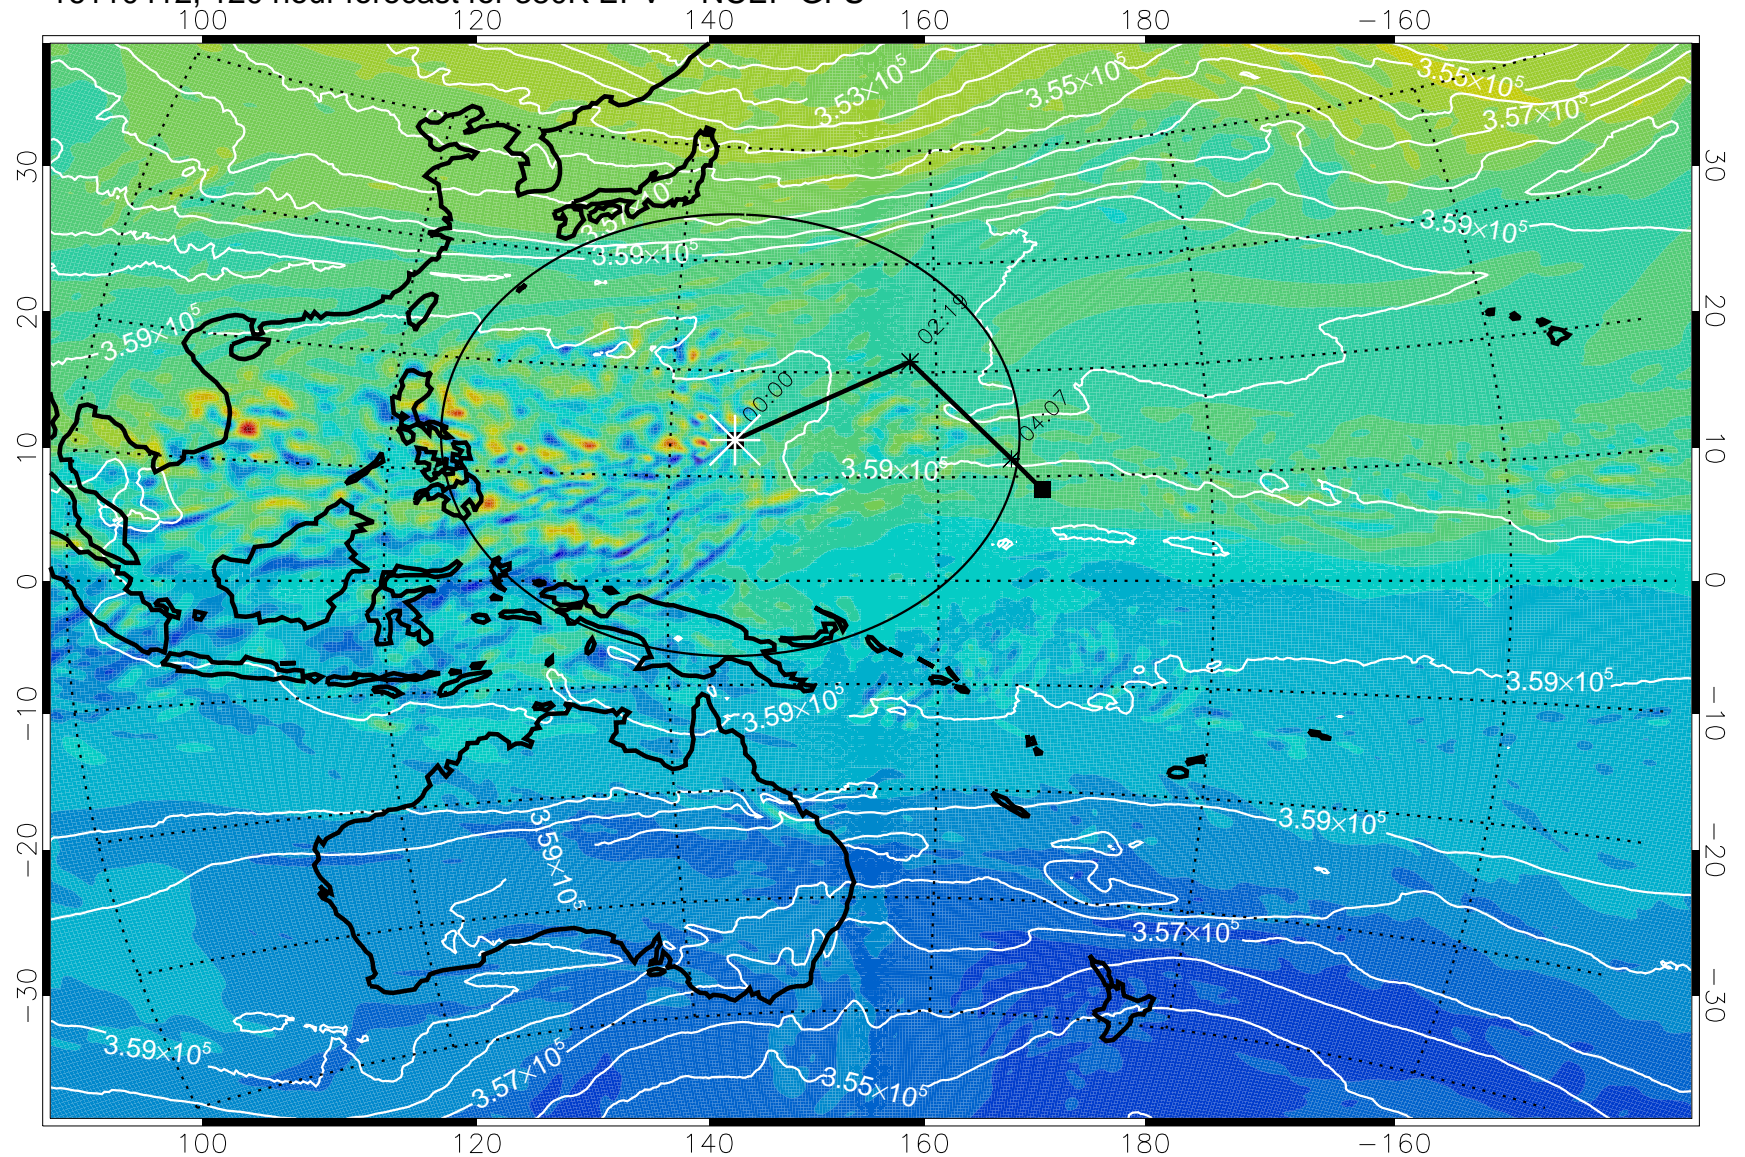

16110312, 096 hour forecast for 380K EPV -- NCEP GFS

380K Montgomery Streamfunction, white

Range ring of 2304 km

16110318, 102 hour forecast for 380K EPV -- NCEP GFS

380K Montgomery Streamfunction, white

Range ring of 2304 km

16110400, 108 hour forecast for 380K EPV -- NCEP GFS

380K Montgomery Streamfunction, white

Range ring of 2304 km

16110406, 114 hour forecast for 380K EPV -- NCEP GFS

380K Montgomery Streamfunction, white

Range ring of 2304 km

16110412, 120 hour forecast for 380K EPV -- NCEP GFS

380K Montgomery Streamfunction, white

Range ring of 2304 km