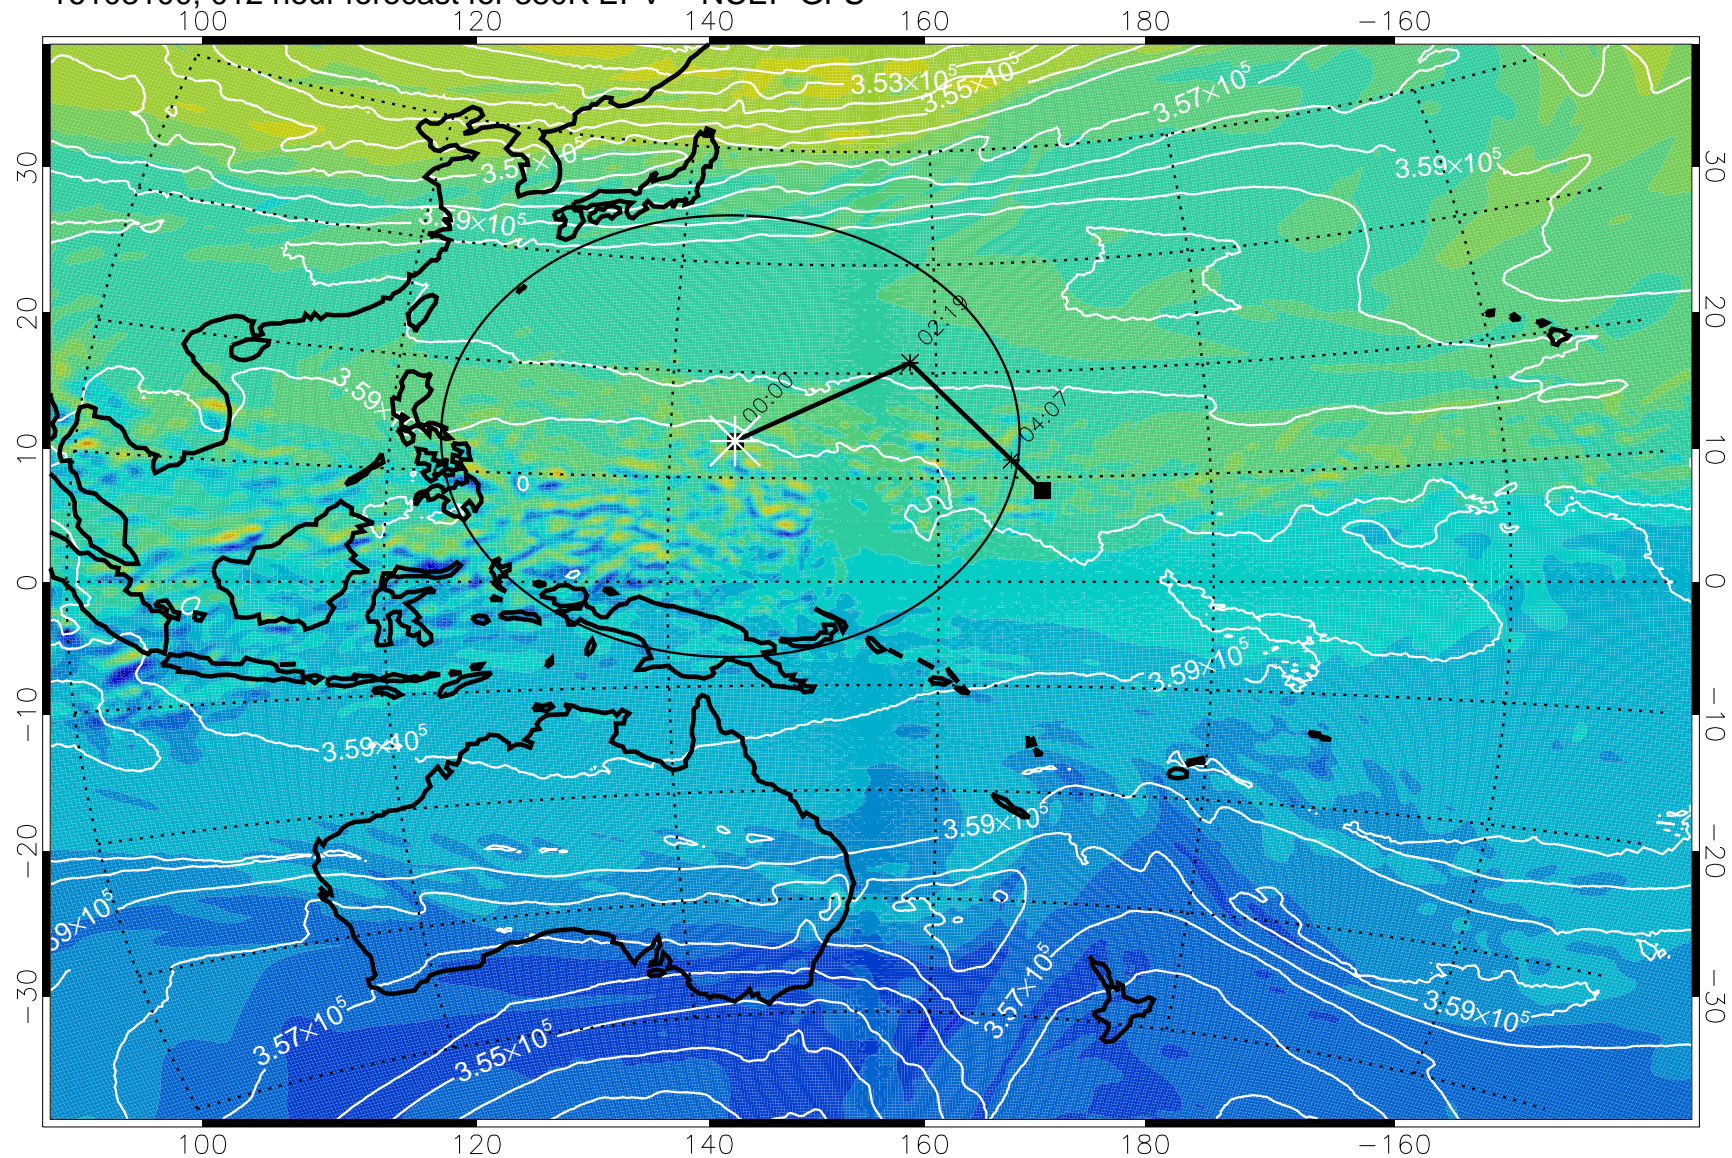

16103018, 006 hour forecast for 380K EPV -- NCEP GFS

380K Montgomery Streamfunction, white

Range ring of 2304 km

16103100, 012 hour forecast for 380K EPV -- NCEP GFS

380K Montgomery Streamfunction, white

Range ring of 2304 km

16103106, 018 hour forecast for 380K EPV -- NCEP GFS

16103112, 024 hour forecast for 380K EPV -- NCEP GFS

380K Montgomery Streamfunction, white

Range ring of 2304 km

16103118, 030 hour forecast for 380K EPV -- NCEP GFS

380K Montgomery Streamfunction, white

Range ring of 2304 km

16110100, 036 hour forecast for 380K EPV -- NCEP GFS

380K Montgomery Streamfunction, white

Range ring of 2304 km

16110106, 042 hour forecast for 380K EPV -- NCEP GFS

16110200, 060 hour forecast for 380K EPV -- NCEP GFS

380K Montgomery Streamfunction, white

Range ring of 2304 km

16110206, 066 hour forecast for 380K EPV -- NCEP GFS

380K Montgomery Streamfunction, white

Range ring of 2304 km