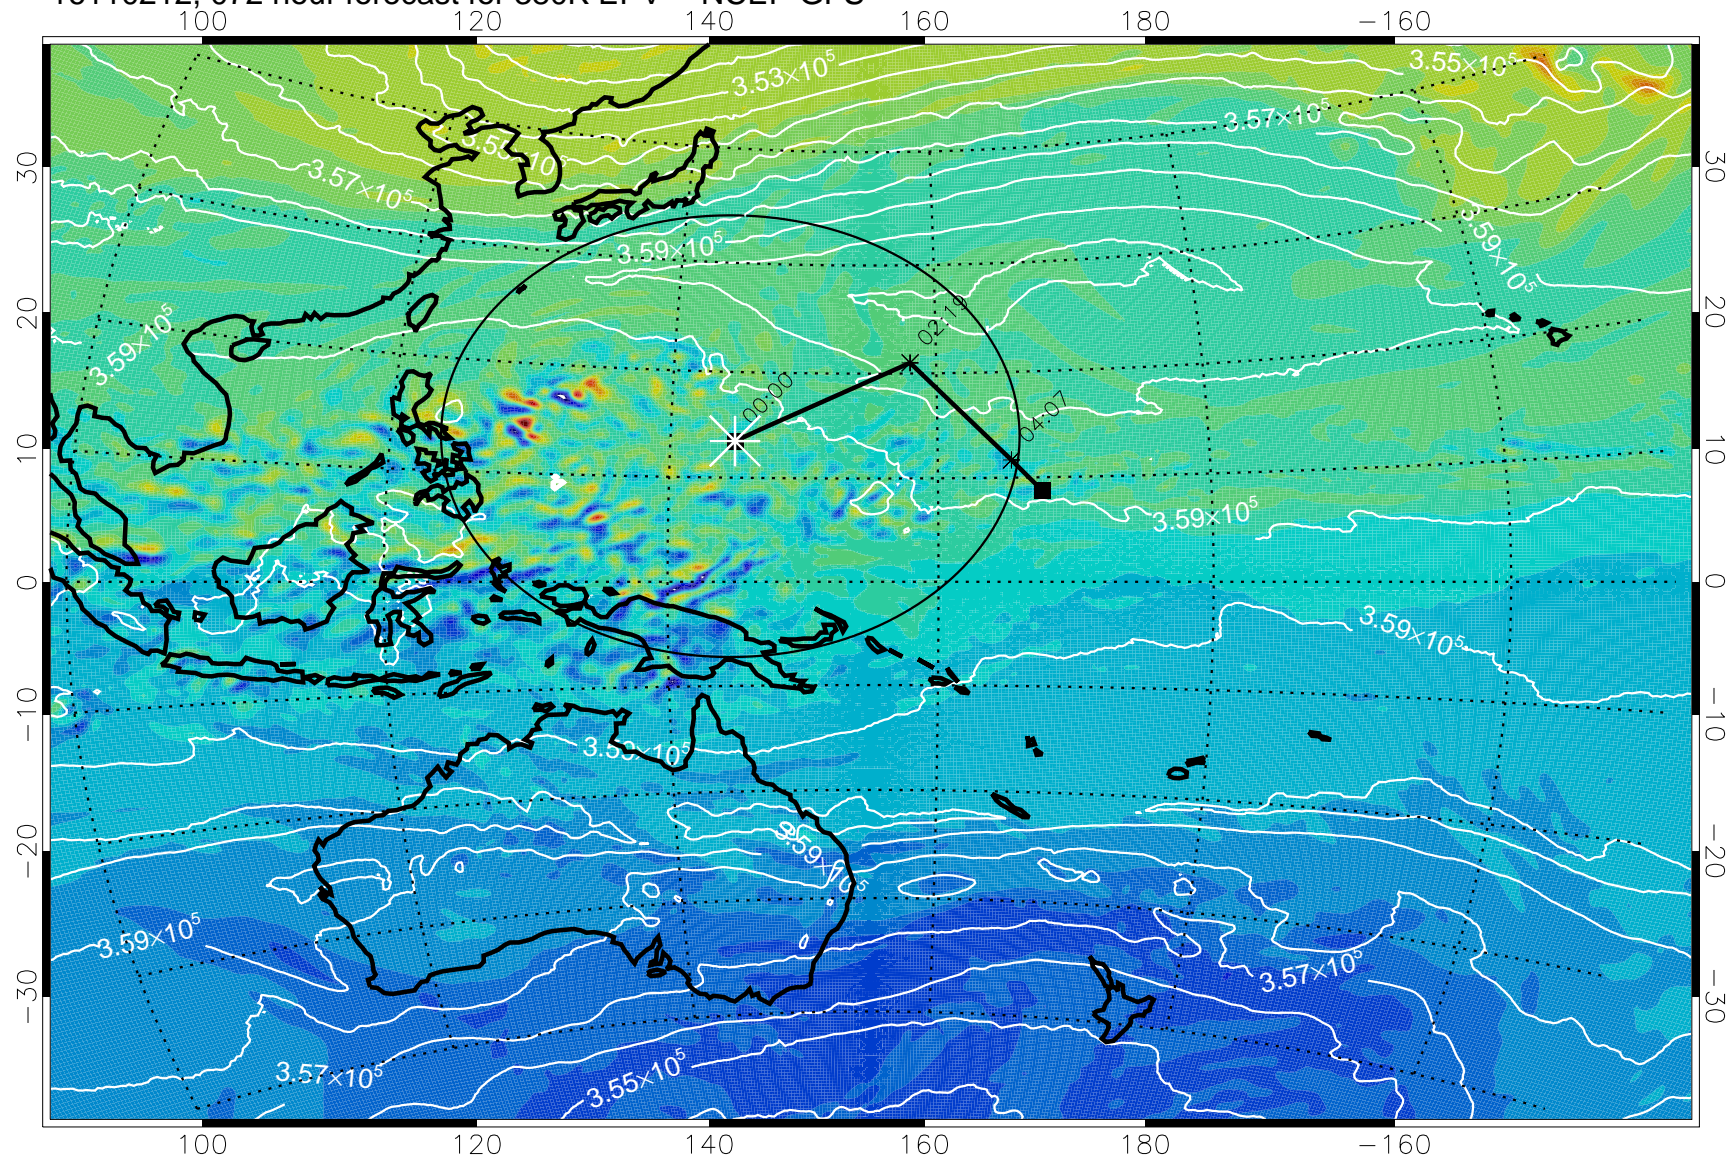

16110200, 060 hour forecast for 380K EPV -- NCEP GFS

380K Montgomery Streamfunction, white

Range ring of 2304 km

16110206, 066 hour forecast for 380K EPV -- NCEP GFS

380K Montgomery Streamfunction, white

Range ring of 2304 km

16110212, 072 hour forecast for 380K EPV -- NCEP GFS

380K Montgomery Streamfunction, white

Range ring of 2304 km

16110218, 078 hour forecast for 380K EPV -- NCEP GFS

380K Montgomery Streamfunction, white

Range ring of 2304 km

16110300, 084 hour forecast for 380K EPV -- NCEP GFS

380K Montgomery Streamfunction, white

Range ring of 2304 km

16110306, 090 hour forecast for 380K EPV -- NCEP GFS

380K Montgomery Streamfunction, white

Range ring of 2304 km

16110312, 096 hour forecast for 380K EPV -- NCEP GFS

380K Montgomery Streamfunction, white

Range ring of 2304 km

16110318, 102 hour forecast for 380K EPV -- NCEP GFS

380K Montgomery Streamfunction, white

Range ring of 2304 km