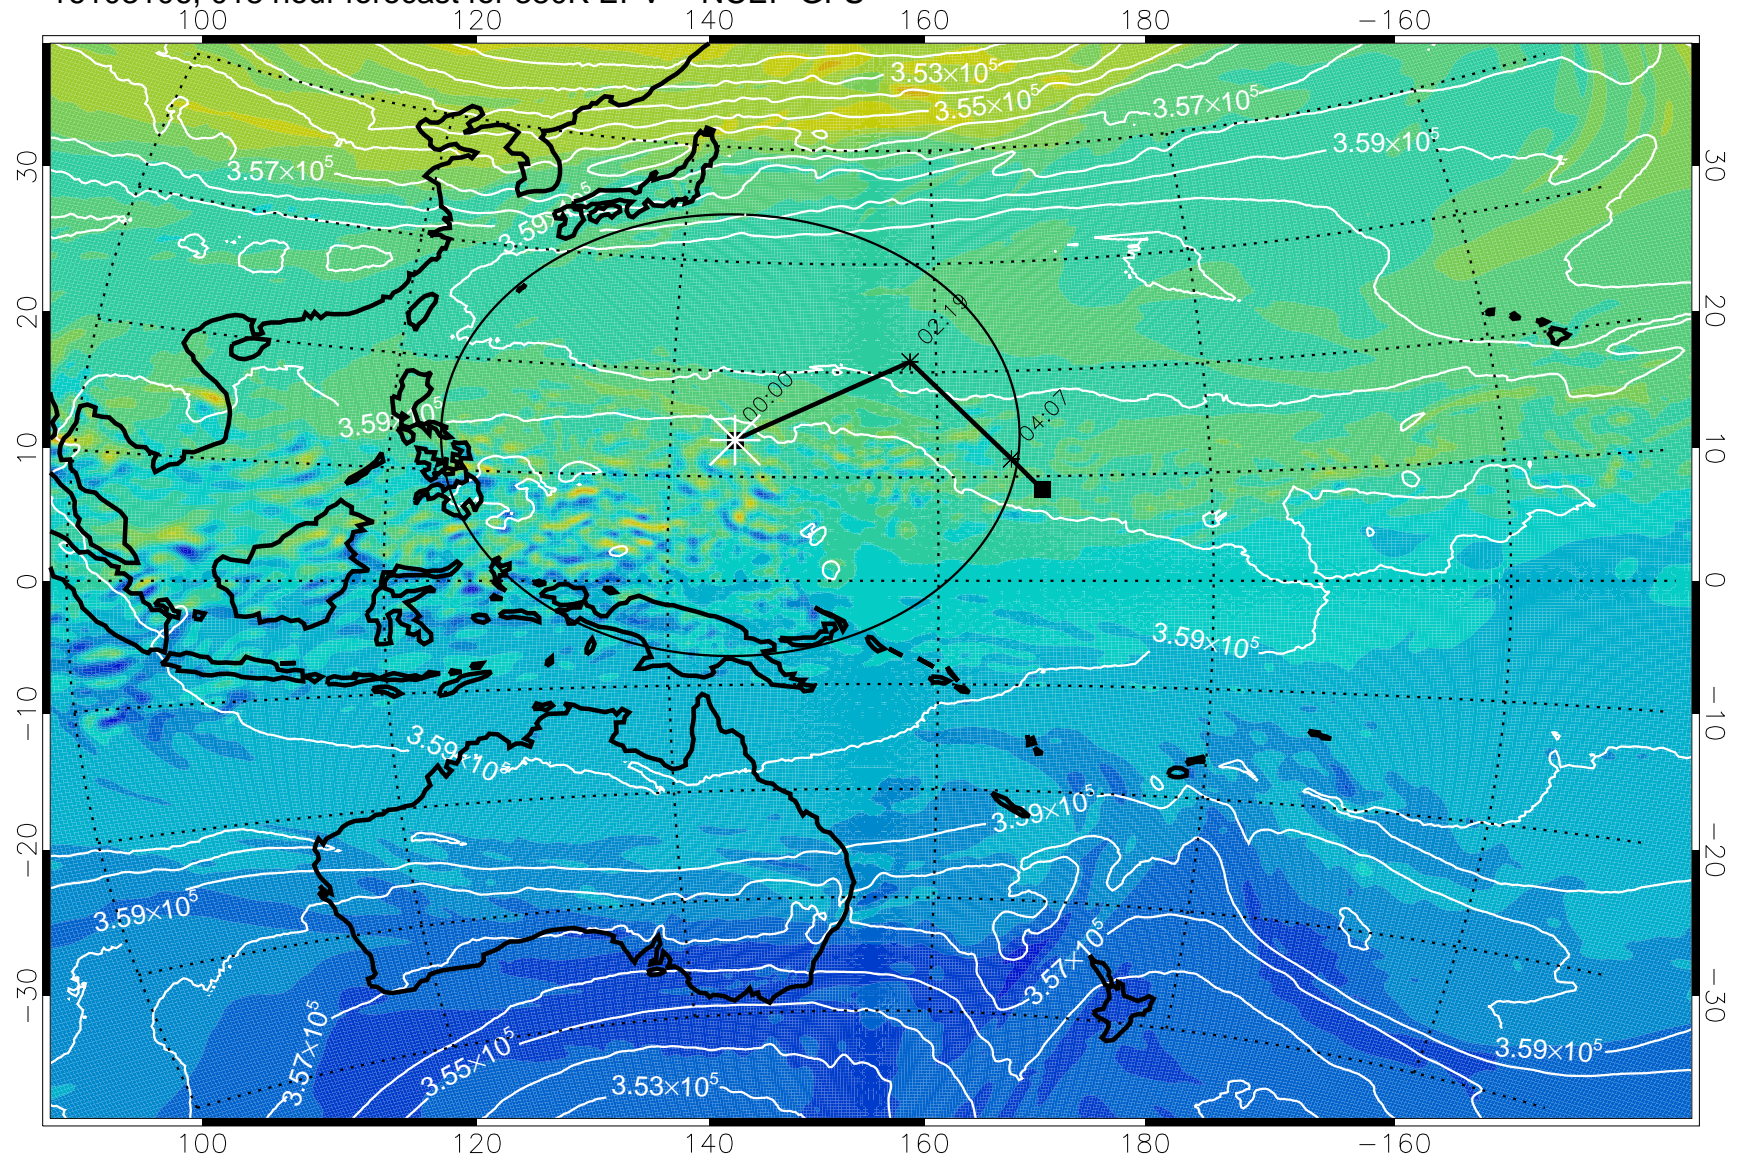

16103018, 006 hour forecast for 380K EPV -- NCEP GFS

380K Montgomery Streamfunction, white

Range ring of 2304 km

16103100, 012 hour forecast for 380K EPV -- NCEP GFS

380K Montgomery Streamfunction, white

Range ring of 2304 km

16103106, 018 hour forecast for 380K EPV -- NCEP GFS

16103112, 024 hour forecast for 380K EPV -- NCEP GFS

380K Montgomery Streamfunction, white

Range ring of 2304 km

16103118, 030 hour forecast for 380K EPV -- NCEP GFS

380K Montgomery Streamfunction, white

Range ring of 2304 km

16110100, 036 hour forecast for 380K EPV -- NCEP GFS

380K Montgomery Streamfunction, white

Range ring of 2304 km

16110106, 042 hour forecast for 380K EPV -- NCEP GFS

16110200, 060 hour forecast for 380K EPV -- NCEP GFS

380K Montgomery Streamfunction, white

Range ring of 2304 km

16110206, 066 hour forecast for 380K EPV -- NCEP GFS

380K Montgomery Streamfunction, white

Range ring of 2304 km