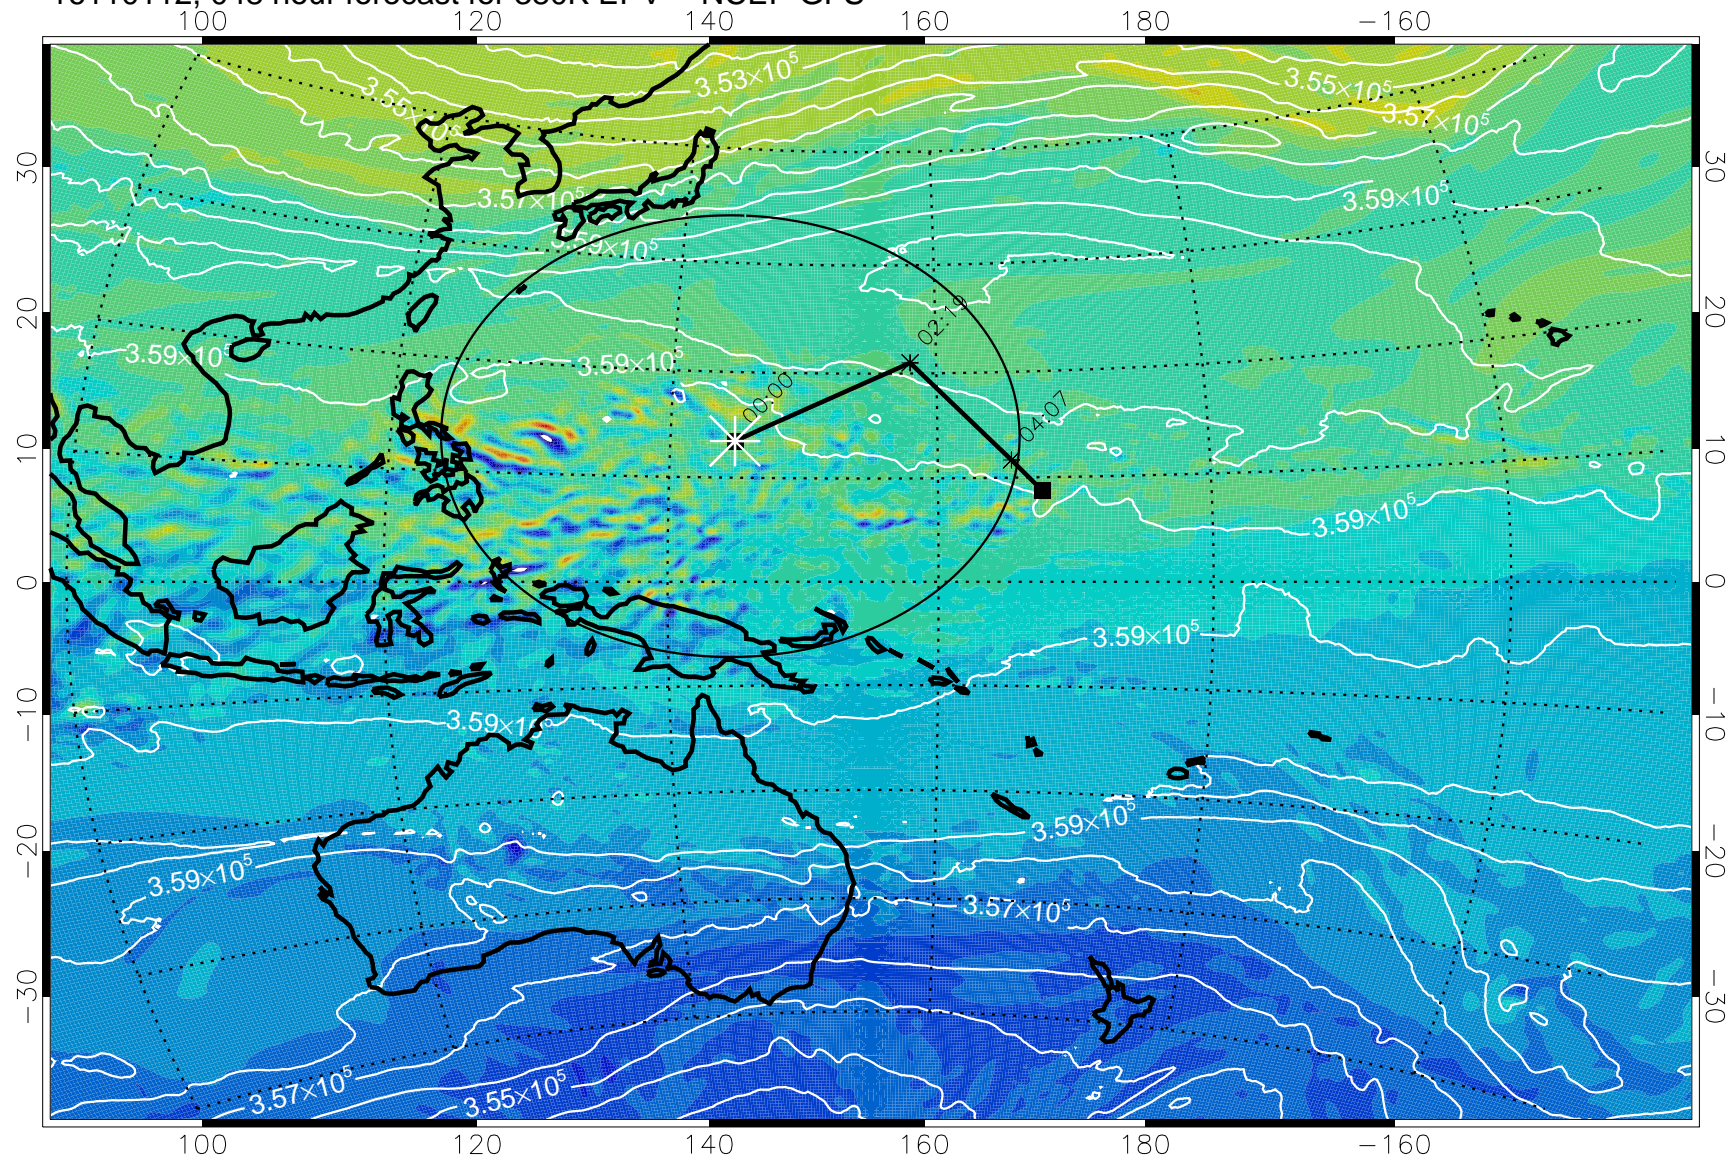

380K Montgomery Streamfunction, white

Range ring of 2304 km

16110100, 036 hour forecast for 380K EPV -- NCEP GFS

380K Montgomery Streamfunction, white

Range ring of 2304 km

16110106, 042 hour forecast for 380K EPV -- NCEP GFS

-2×10^{-5} -1×10^{-5} 0 1×10^{-5} 2×10^{-5}
PVU

380K Montgomery Streamfunction, white

Range ring of 2304 km

16110112, 048 hour forecast for 380K EPV -- NCEP GFS

380K Montgomery Streamfunction, white

Range ring of 2304 km

16110200, 060 hour forecast for 380K EPV -- NCEP GFS

380K Montgomery Streamfunction, white

Range ring of 2304 km

16110206, 066 hour forecast for 380K EPV -- NCEP GFS

380K Montgomery Streamfunction, white

Range ring of 2304 km

16110212, 072 hour forecast for 380K EPV -- NCEP GFS

380K Montgomery Streamfunction, white

Range ring of 2304 km

16110218, 078 hour forecast for 380K EPV -- NCEP GFS

380K Montgomery Streamfunction, white

Range ring of 2304 km