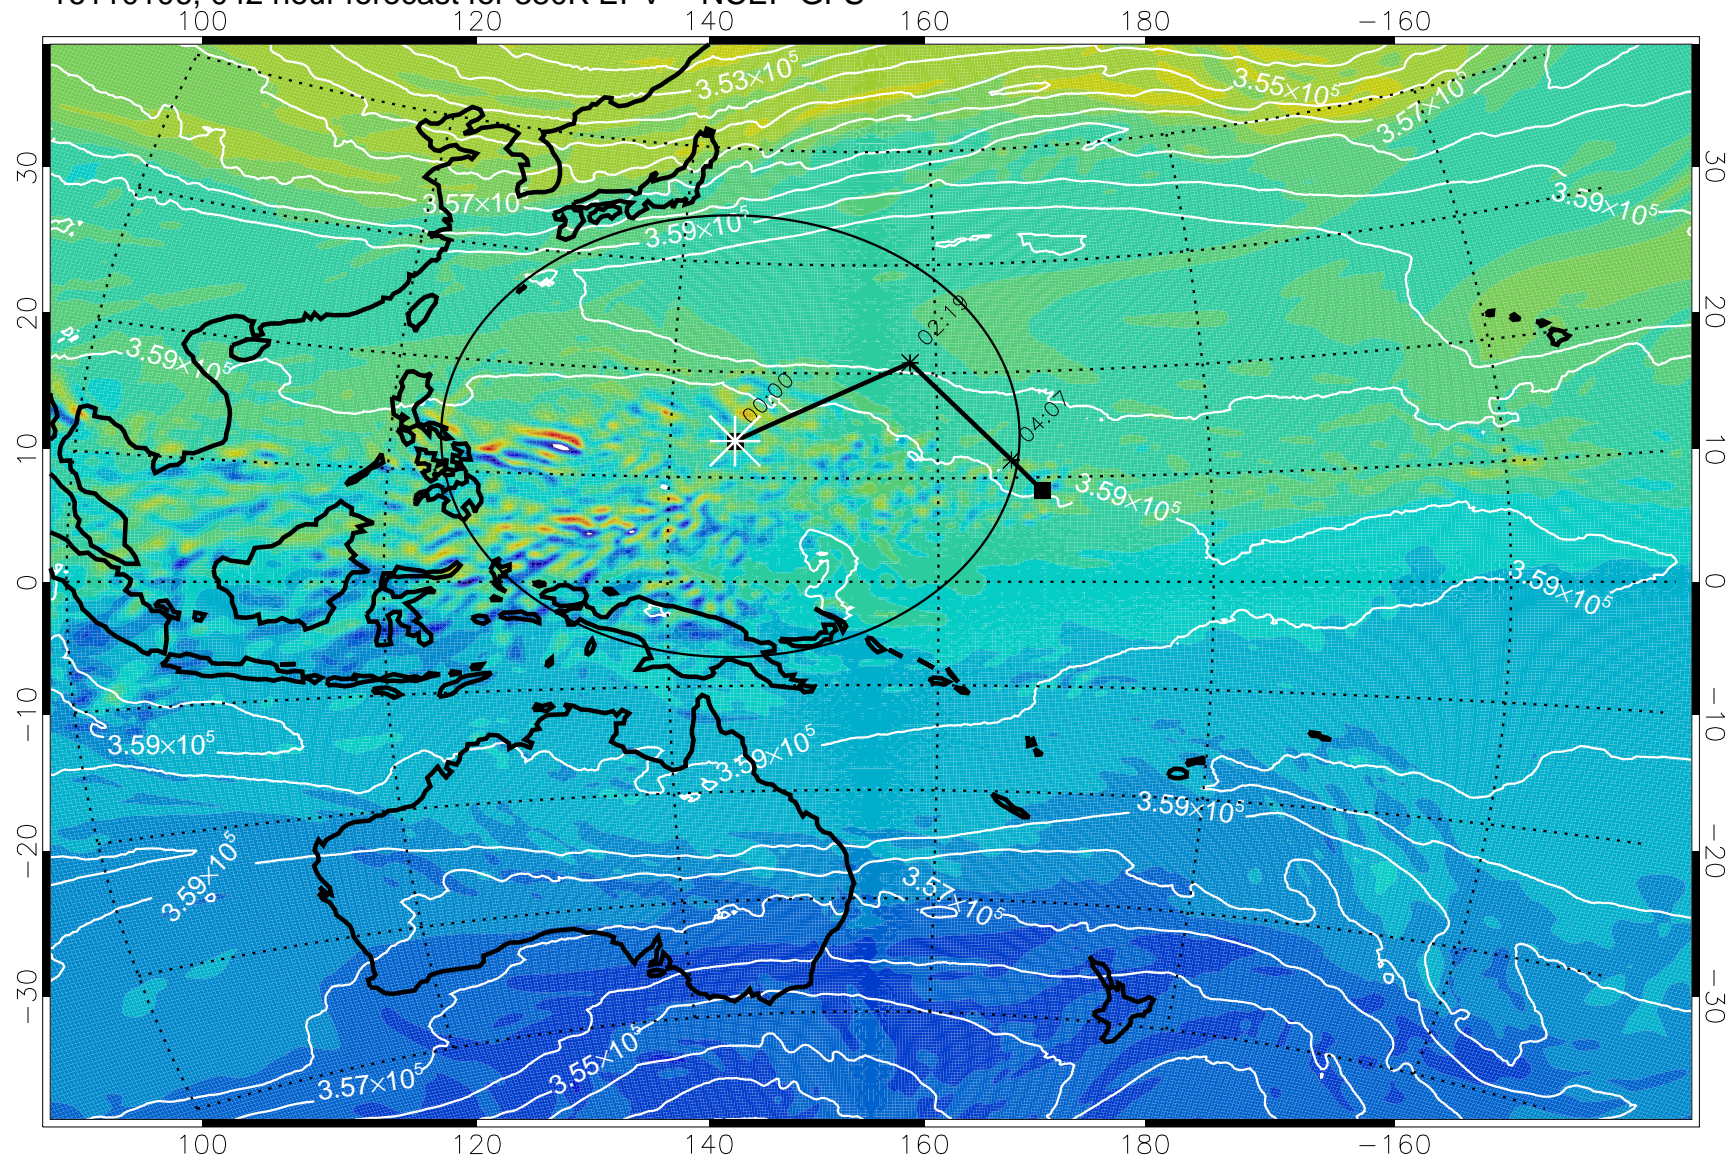

380K Montgomery Streamfunction, white

Range ring of 2304 km

16110100, 036 hour forecast for 380K EPV -- NCEP GFS

380K Montgomery Streamfunction, white

Range ring of 2304 km

16110106, 042 hour forecast for 380K EPV -- NCEP GFS

-2×10^{-5} -1×10^{-5} 0 1×10^{-5} 2×10^{-5}
PVU

380K Montgomery Streamfunction, white

Range ring of 2304 km

16110112, 048 hour forecast for 380K EPV -- NCEP GFS

380K Montgomery Streamfunction, white

Range ring of 2304 km

16110200, 060 hour forecast for 380K EPV -- NCEP GFS

380K Montgomery Streamfunction, white

Range ring of 2304 km

16110206, 066 hour forecast for 380K EPV -- NCEP GFS

380K Montgomery Streamfunction, white

Range ring of 2304 km

16110212, 072 hour forecast for 380K EPV -- NCEP GFS

380K Montgomery Streamfunction, white

Range ring of 2304 km

16110218, 078 hour forecast for 380K EPV -- NCEP GFS

380K Montgomery Streamfunction, white

Range ring of 2304 km