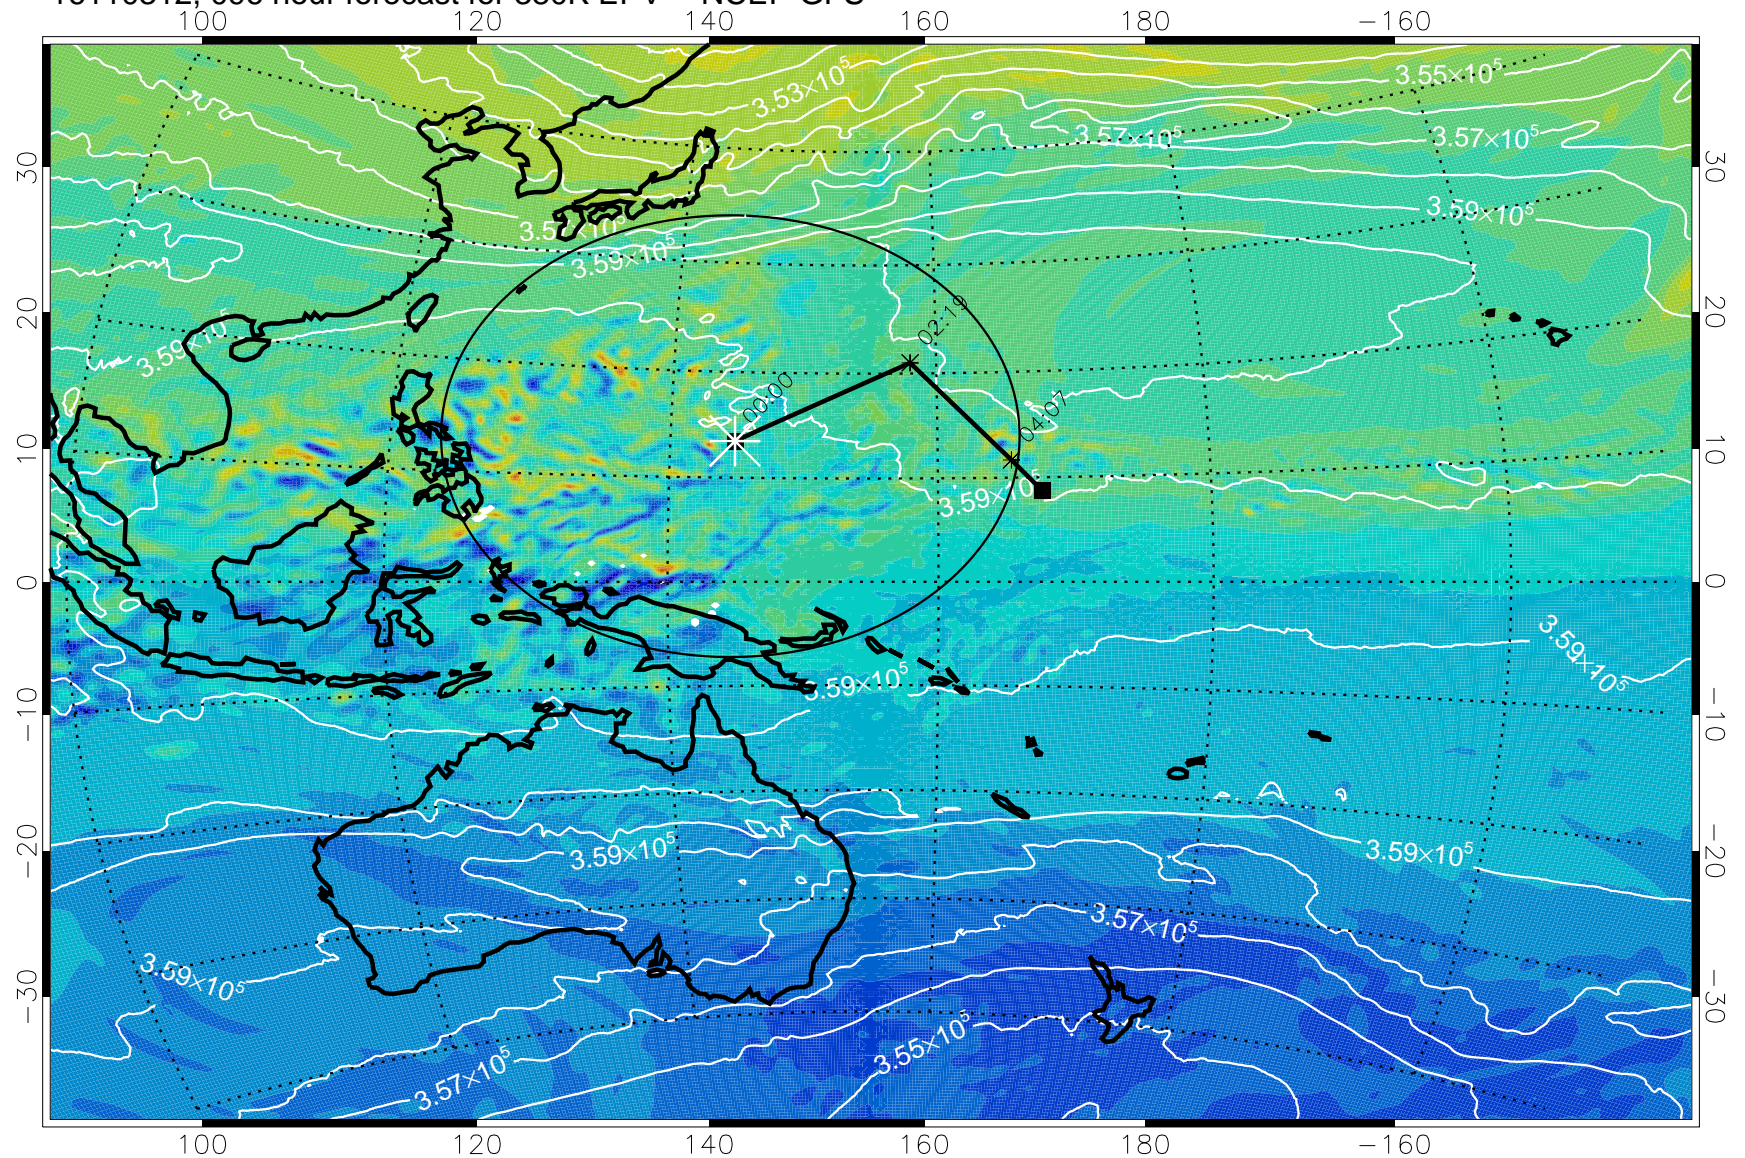

16110212, 072 hour forecast for 380K EPV -- NCEP GFS

380K Montgomery Streamfunction, white

Range ring of 2304 km

16110218, 078 hour forecast for 380K EPV -- NCEP GFS

380K Montgomery Streamfunction, white

Range ring of 2304 km

16110300, 084 hour forecast for 380K EPV -- NCEP GFS

380K Montgomery Streamfunction, white

Range ring of 2304 km

16110306, 090 hour forecast for 380K EPV -- NCEP GFS

380K Montgomery Streamfunction, white

Range ring of 2304 km

16110312, 096 hour forecast for 380K EPV -- NCEP GFS

380K Montgomery Streamfunction, white

Range ring of 2304 km

16110318, 102 hour forecast for 380K EPV -- NCEP GFS

380K Montgomery Streamfunction, white

Range ring of 2304 km

16110400, 108 hour forecast for 380K EPV -- NCEP GFS

380K Montgomery Streamfunction, white

Range ring of 2304 km

16110406, 114 hour forecast for 380K EPV -- NCEP GFS

380K Montgomery Streamfunction, white

Range ring of 2304 km