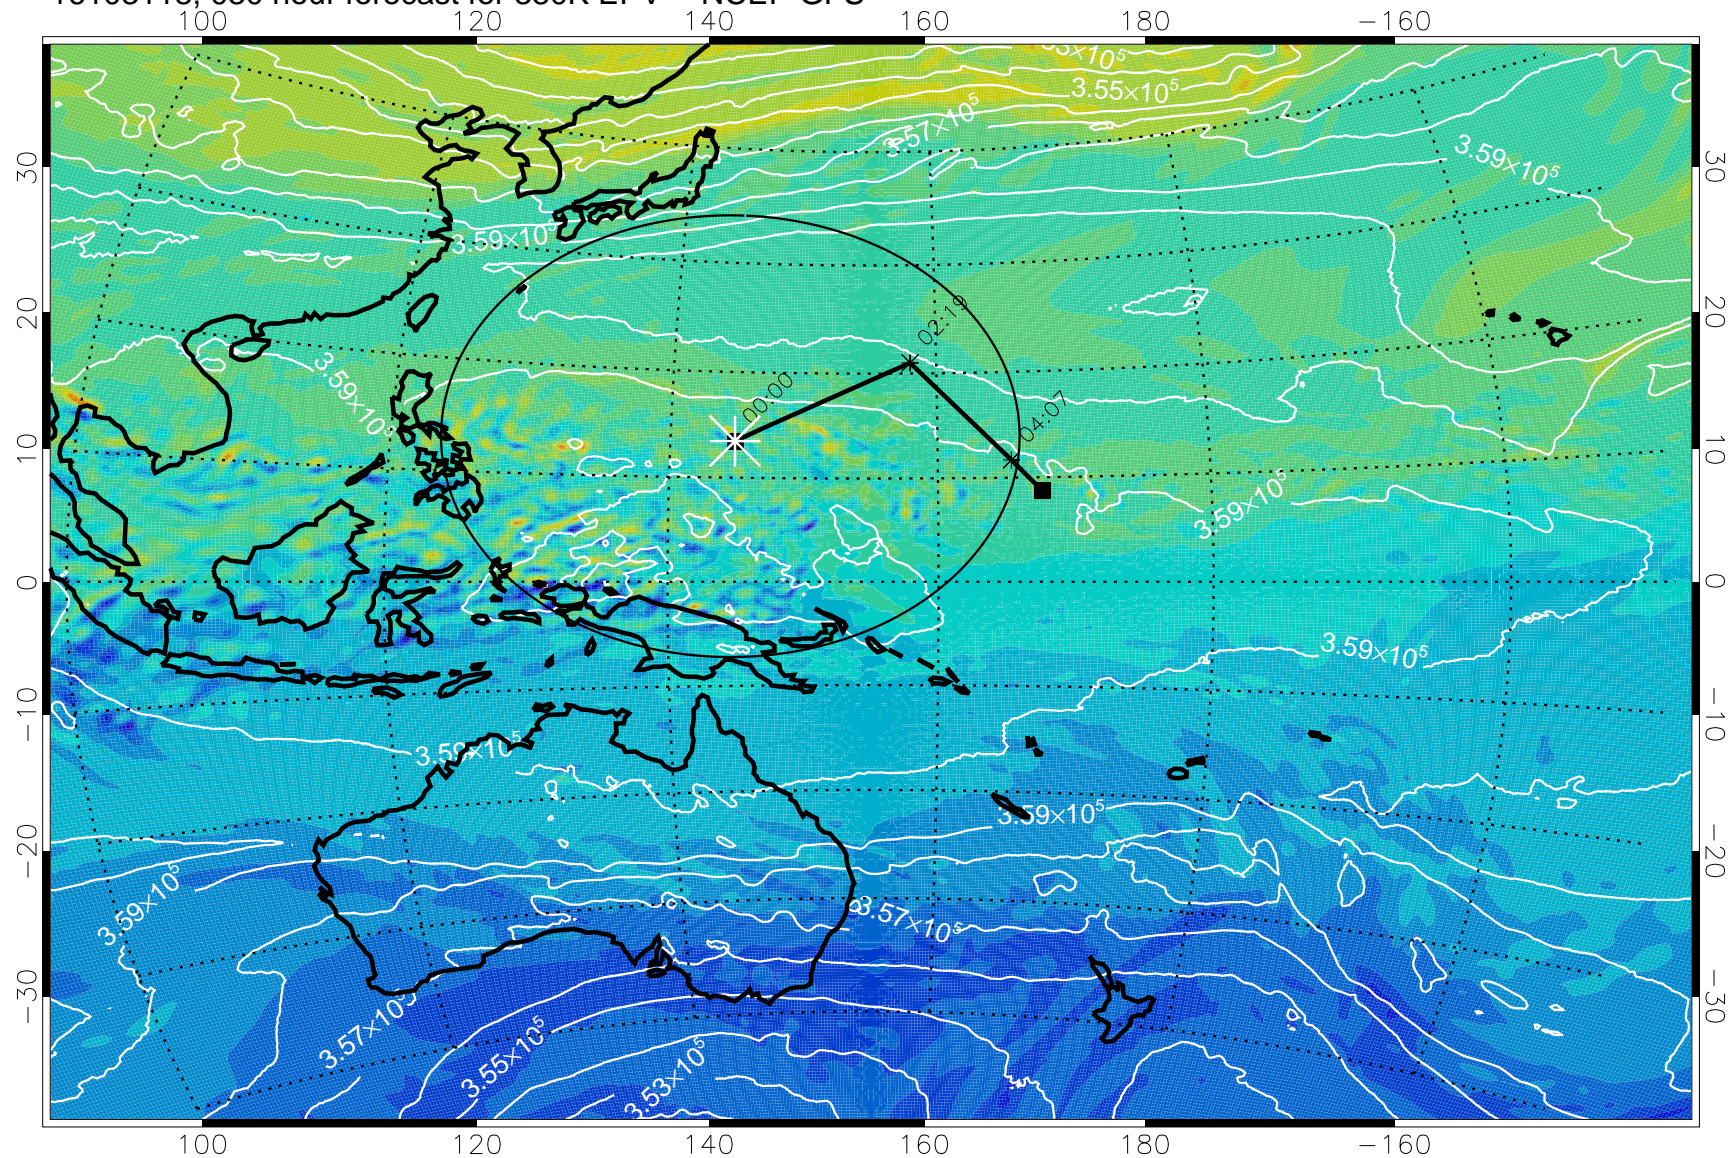

16103018, 006 hour forecast for 380K EPV -- NCEP GFS

380K Montgomery Streamfunction, white

Range ring of 2304 km

16103100, 012 hour forecast for 380K EPV -- NCEP GFS

380K Montgomery Streamfunction, white

Range ring of 2304 km

16103106, 018 hour forecast for 380K EPV -- NCEP GFS

16103112, 024 hour forecast for 380K EPV -- NCEP GFS

380K Montgomery Streamfunction, white

Range ring of 2304 km

16103118, 030 hour forecast for 380K EPV -- NCEP GFS

380K Montgomery Streamfunction, white

Range ring of 2304 km

16110100, 036 hour forecast for 380K EPV -- NCEP GFS

380K Montgomery Streamfunction, white

Range ring of 2304 km

16110106, 042 hour forecast for 380K EPV -- NCEP GFS

16110200, 060 hour forecast for 380K EPV -- NCEP GFS

380K Montgomery Streamfunction, white

Range ring of 2304 km

16110206, 066 hour forecast for 380K EPV -- NCEP GFS

380K Montgomery Streamfunction, white

Range ring of 2304 km