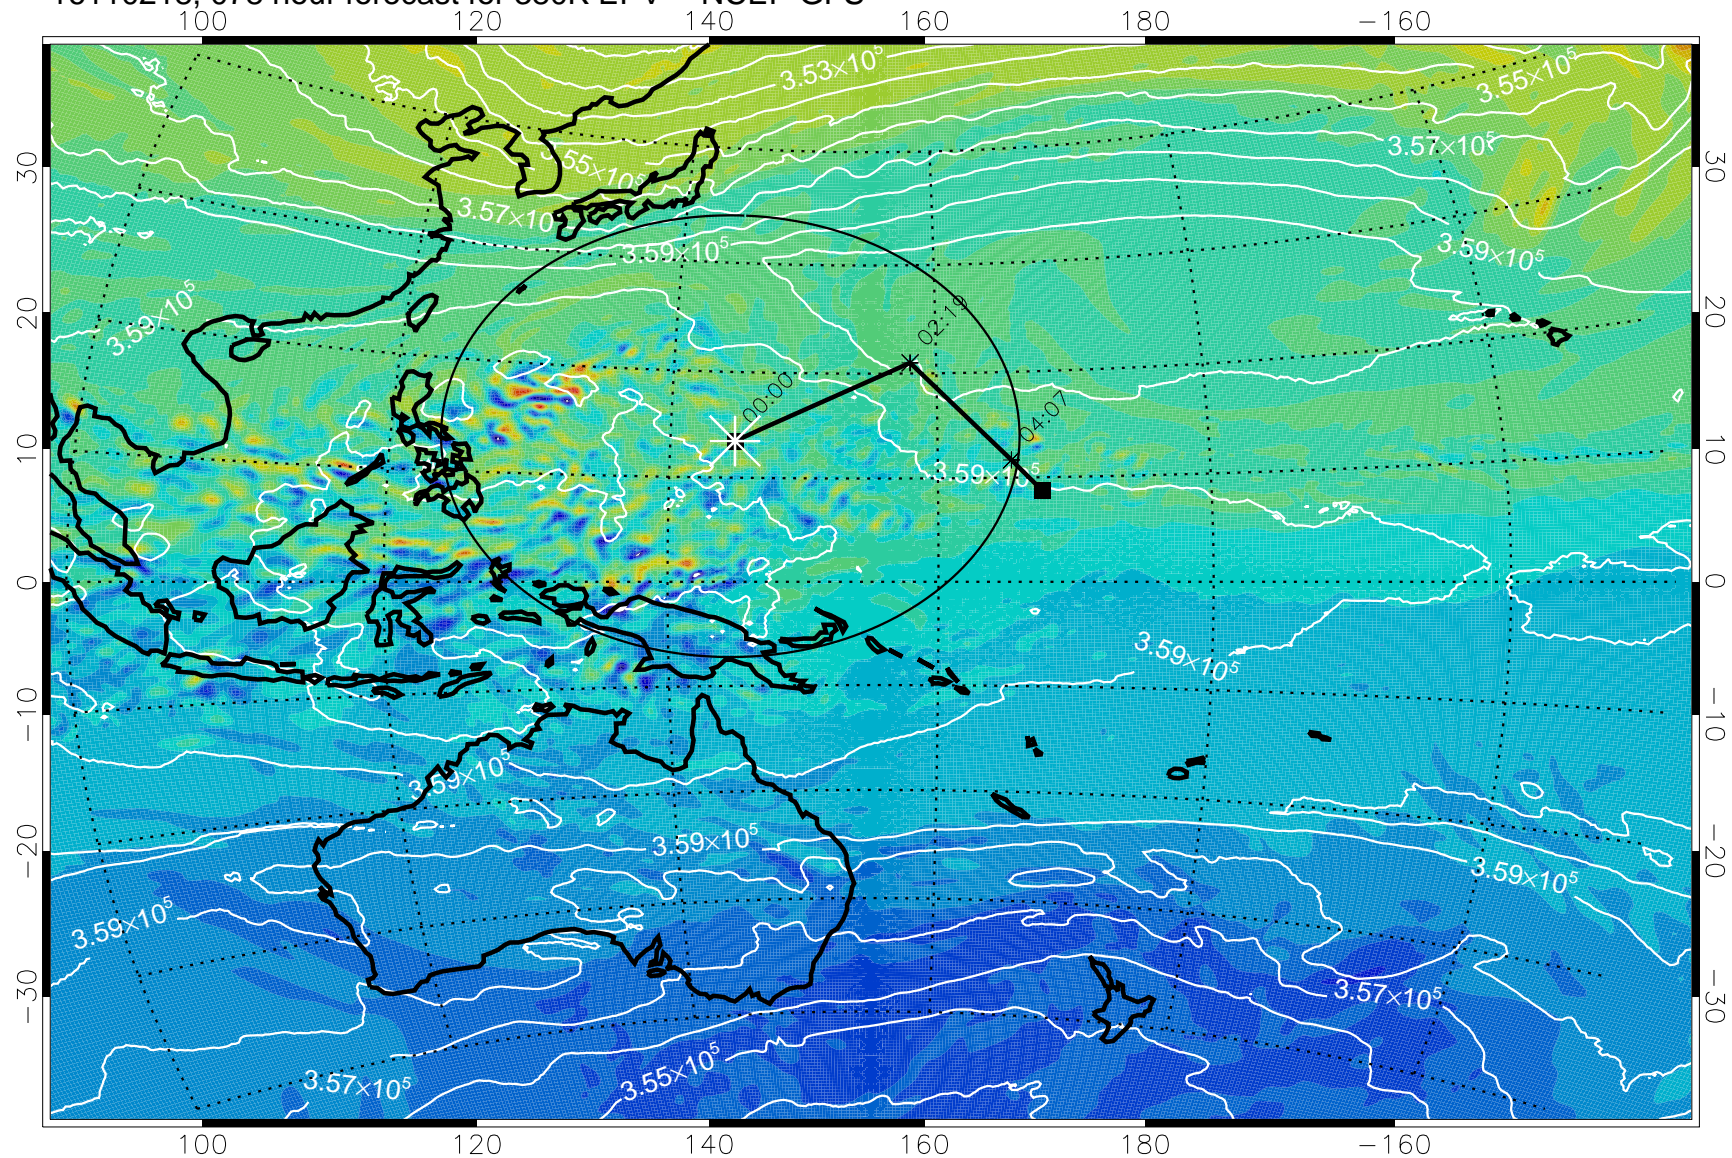

16110200, 060 hour forecast for 380K EPV -- NCEP GFS

380K Montgomery Streamfunction, white

Range ring of 2304 km

16110206, 066 hour forecast for 380K EPV -- NCEP GFS

380K Montgomery Streamfunction, white

Range ring of 2304 km

16110212, 072 hour forecast for 380K EPV -- NCEP GFS

380K Montgomery Streamfunction, white

Range ring of 2304 km

16110218, 078 hour forecast for 380K EPV -- NCEP GFS

380K Montgomery Streamfunction, white

Range ring of 2304 km

16110300, 084 hour forecast for 380K EPV -- NCEP GFS

380K Montgomery Streamfunction, white

Range ring of 2304 km

16110306, 090 hour forecast for 380K EPV -- NCEP GFS

380K Montgomery Streamfunction, white

Range ring of 2304 km

16110312, 096 hour forecast for 380K EPV -- NCEP GFS

380K Montgomery Streamfunction, white

Range ring of 2304 km

16110318, 102 hour forecast for 380K EPV -- NCEP GFS

380K Montgomery Streamfunction, white

Range ring of 2304 km