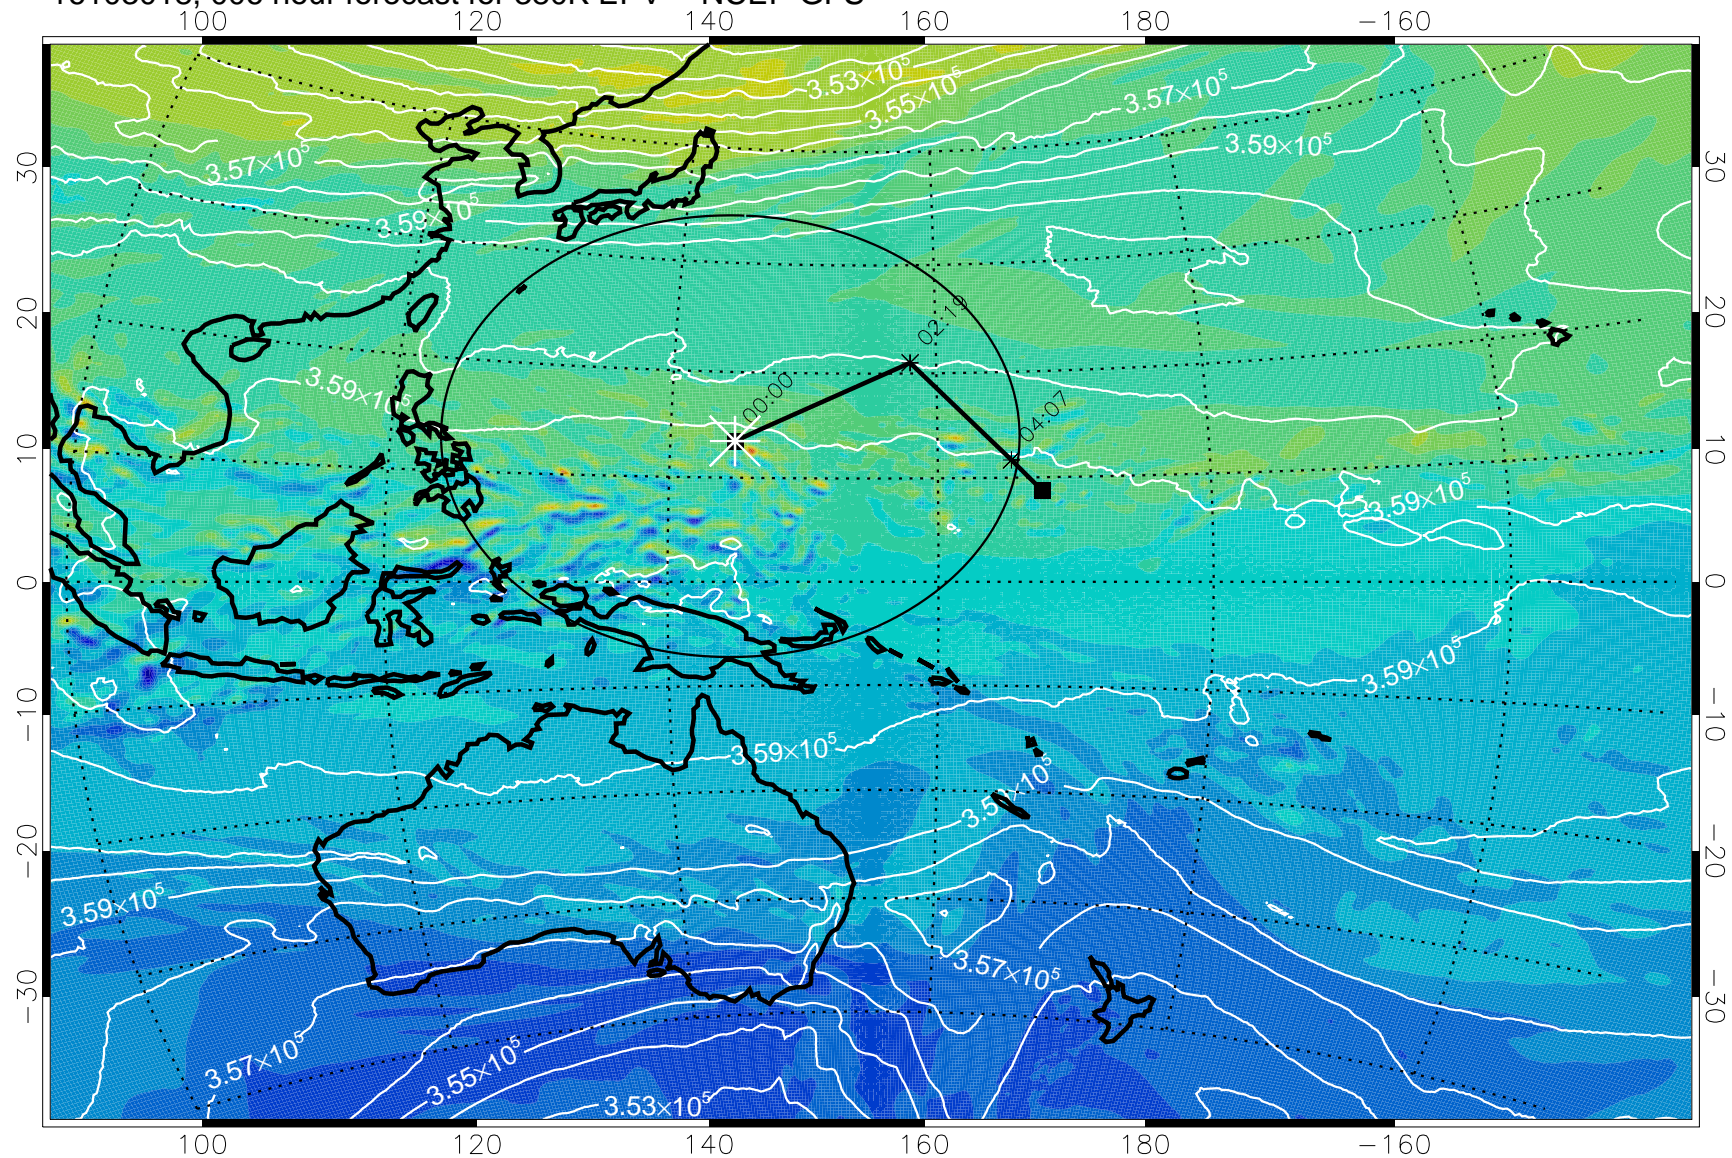

16103018, 006 hour forecast for 380K EPV -- NCEP GFS

380K Montgomery Streamfunction, white

Range ring of 2304 km

16103100, 012 hour forecast for 380K EPV -- NCEP GFS

380K Montgomery Streamfunction, white

Range ring of 2304 km

16103106, 018 hour forecast for 380K EPV -- NCEP GFS

16103112, 024 hour forecast for 380K EPV -- NCEP GFS

380K Montgomery Streamfunction, white

Range ring of 2304 km

16103118, 030 hour forecast for 380K EPV -- NCEP GFS

380K Montgomery Streamfunction, white

Range ring of 2304 km

16110100, 036 hour forecast for 380K EPV -- NCEP GFS

380K Montgomery Streamfunction, white

Range ring of 2304 km

16110106, 042 hour forecast for 380K EPV -- NCEP GFS

16110200, 060 hour forecast for 380K EPV -- NCEP GFS

380K Montgomery Streamfunction, white

Range ring of 2304 km

16110206, 066 hour forecast for 380K EPV -- NCEP GFS

380K Montgomery Streamfunction, white

Range ring of 2304 km