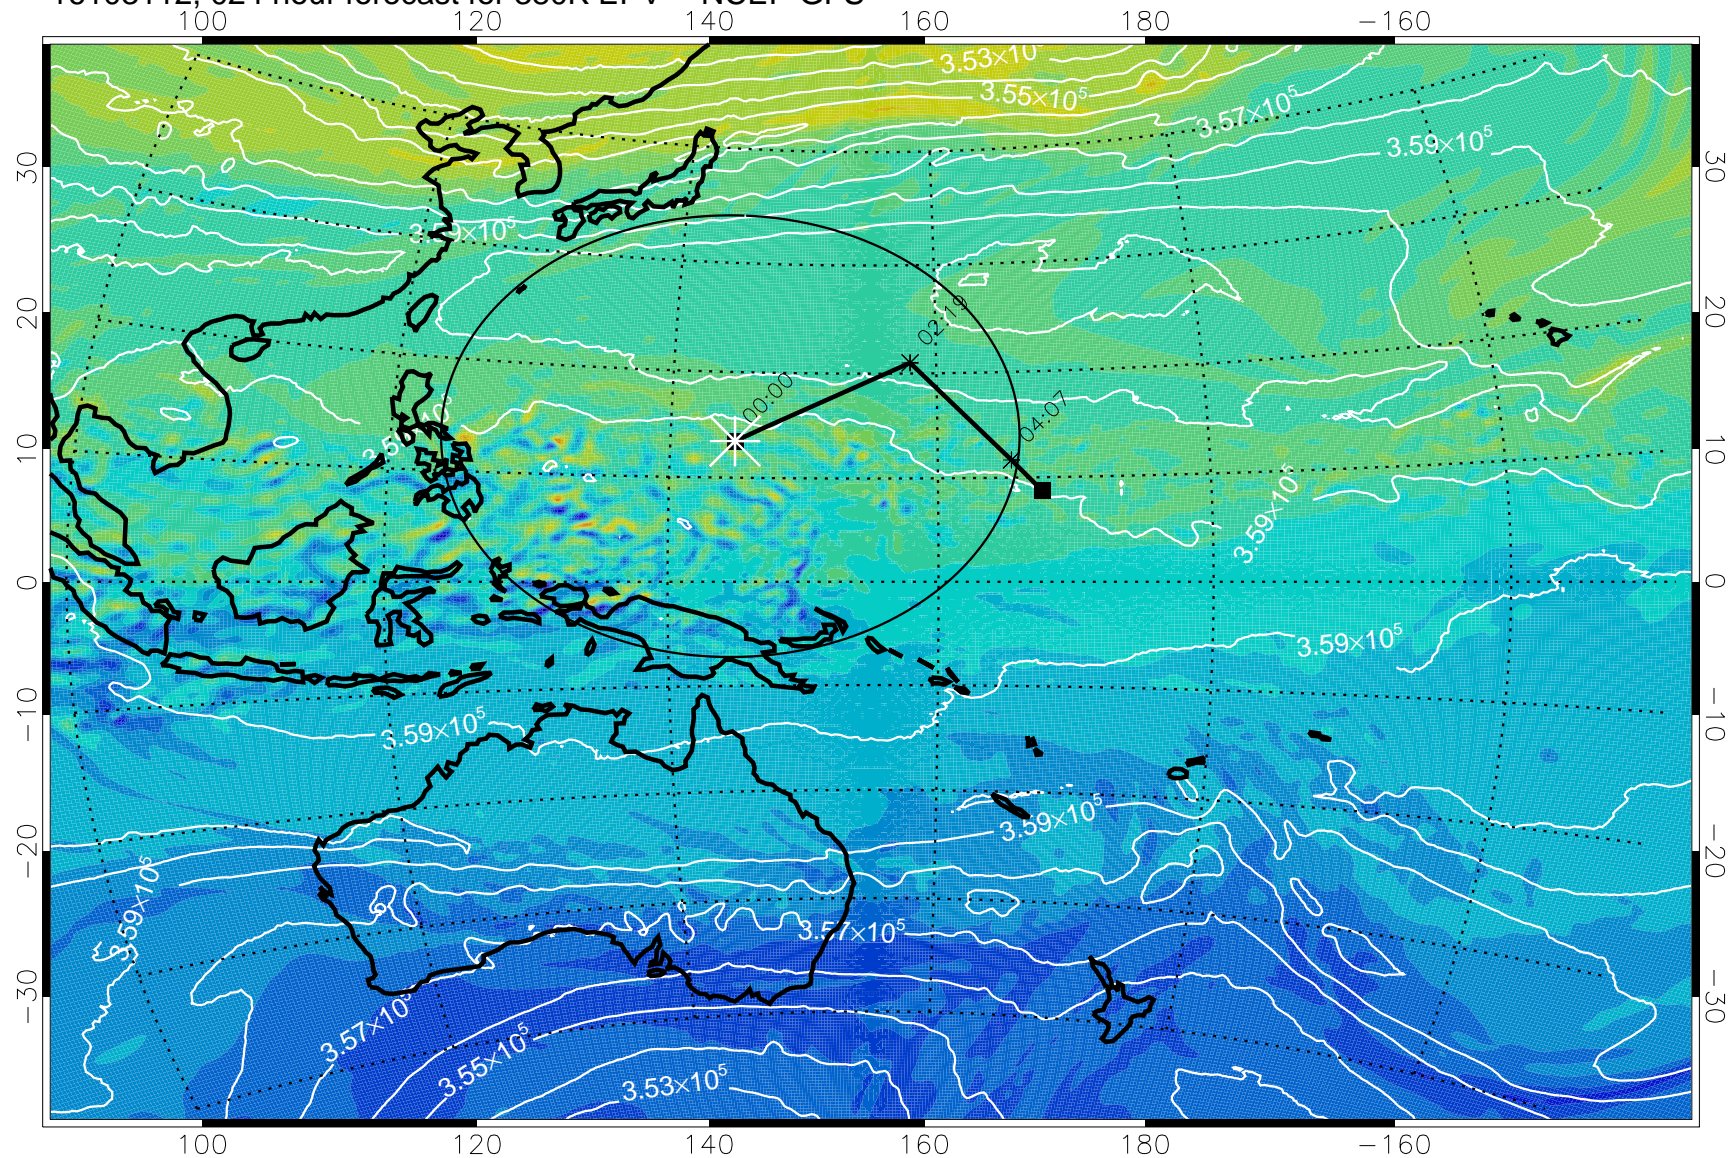

16103018, 006 hour forecast for 380K EPV -- NCEP GFS

380K Montgomery Streamfunction, white

Range ring of 2304 km

16103100, 012 hour forecast for 380K EPV -- NCEP GFS

380K Montgomery Streamfunction, white

Range ring of 2304 km

16103106, 018 hour forecast for 380K EPV -- NCEP GFS

16103112, 024 hour forecast for 380K EPV -- NCEP GFS

380K Montgomery Streamfunction, white

Range ring of 2304 km

16103118, 030 hour forecast for 380K EPV -- NCEP GFS

380K Montgomery Streamfunction, white

Range ring of 2304 km

16110100, 036 hour forecast for 380K EPV -- NCEP GFS

380K Montgomery Streamfunction, white

Range ring of 2304 km

16110106, 042 hour forecast for 380K EPV -- NCEP GFS

16110200, 060 hour forecast for 380K EPV -- NCEP GFS

380K Montgomery Streamfunction, white

Range ring of 2304 km

16110206, 066 hour forecast for 380K EPV -- NCEP GFS

380K Montgomery Streamfunction, white

Range ring of 2304 km