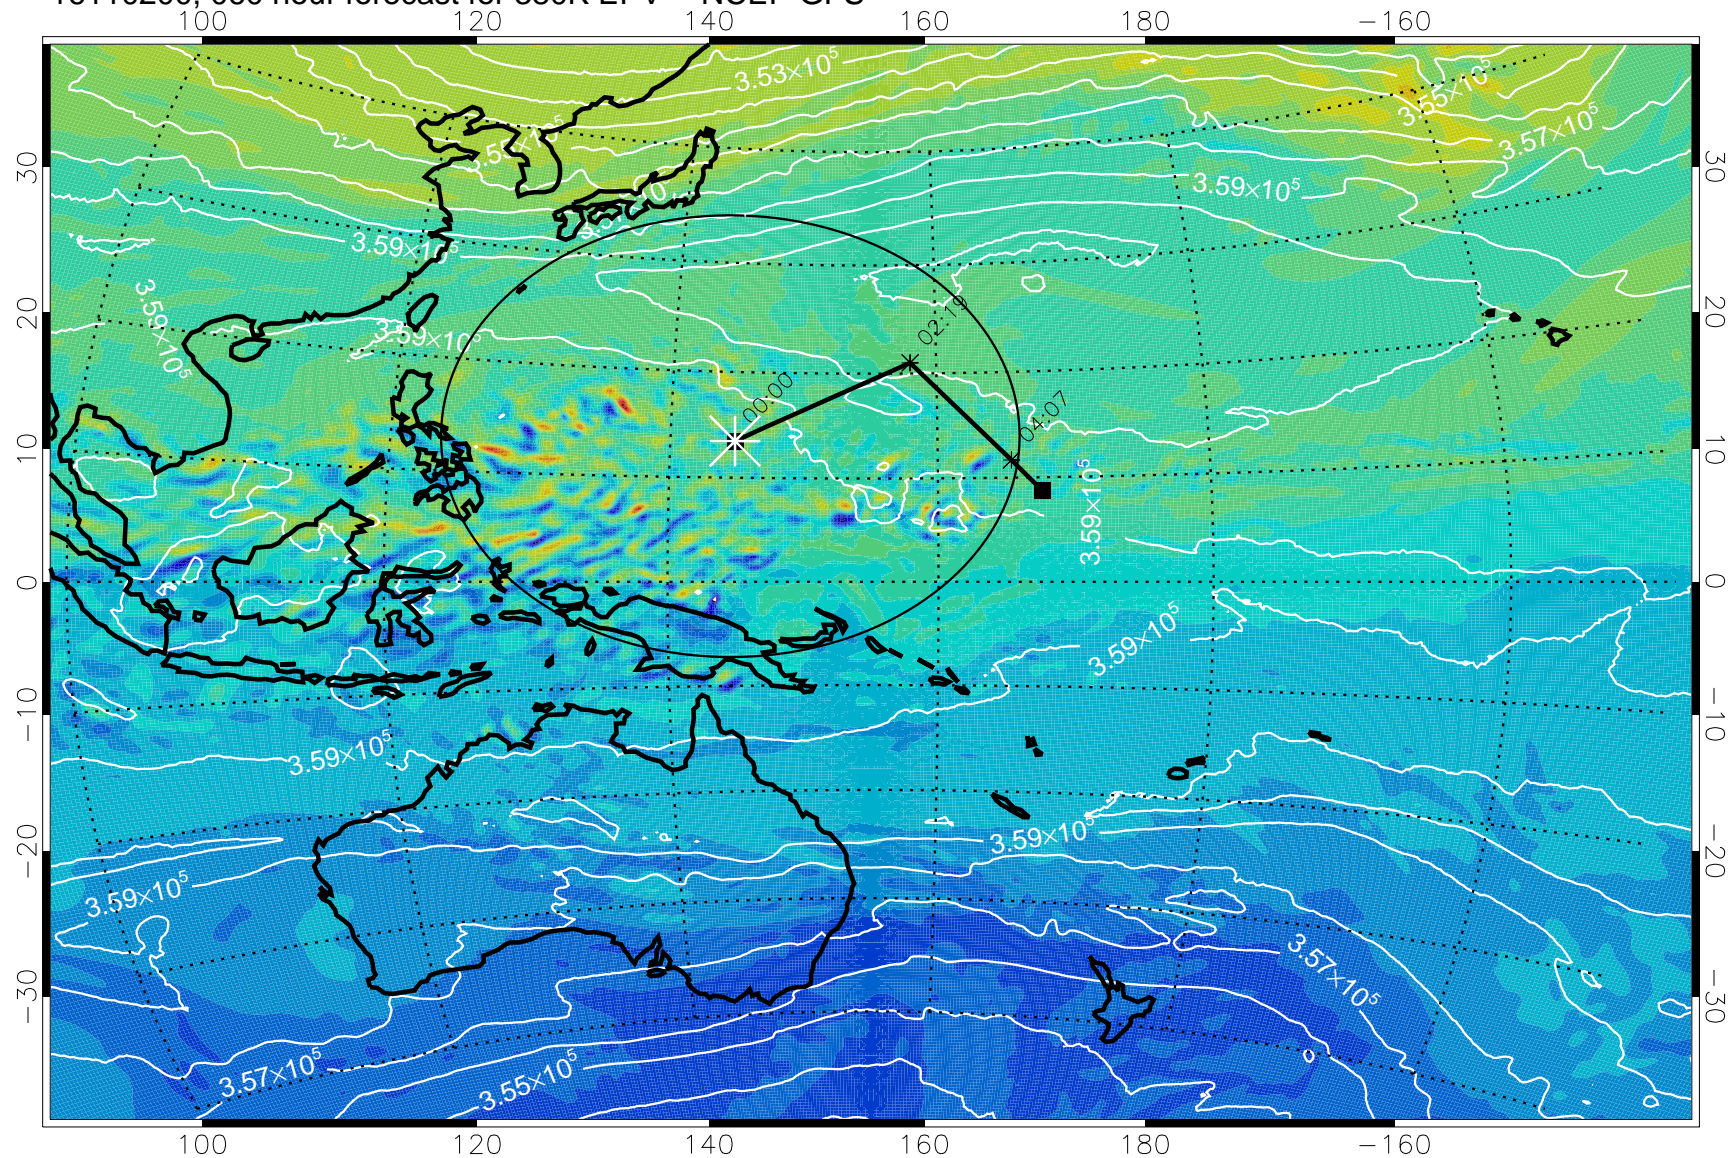

380K Montgomery Streamfunction, white

Range ring of 2304 km

16110100, 036 hour forecast for 380K EPV -- NCEP GFS

380K Montgomery Streamfunction, white

Range ring of 2304 km

16110106, 042 hour forecast for 380K EPV -- NCEP GFS

-2×10^{-5} -1×10^{-5} 0 1×10^{-5} 2×10^{-5}
PVU

380K Montgomery Streamfunction, white

Range ring of 2304 km

16110112, 048 hour forecast for 380K EPV -- NCEP GFS

380K Montgomery Streamfunction, white

Range ring of 2304 km

16110200, 060 hour forecast for 380K EPV -- NCEP GFS

380K Montgomery Streamfunction, white

Range ring of 2304 km

16110206, 066 hour forecast for 380K EPV -- NCEP GFS

380K Montgomery Streamfunction, white

Range ring of 2304 km

16110212, 072 hour forecast for 380K EPV -- NCEP GFS

380K Montgomery Streamfunction, white

Range ring of 2304 km

16110218, 078 hour forecast for 380K EPV -- NCEP GFS

380K Montgomery Streamfunction, white

Range ring of 2304 km