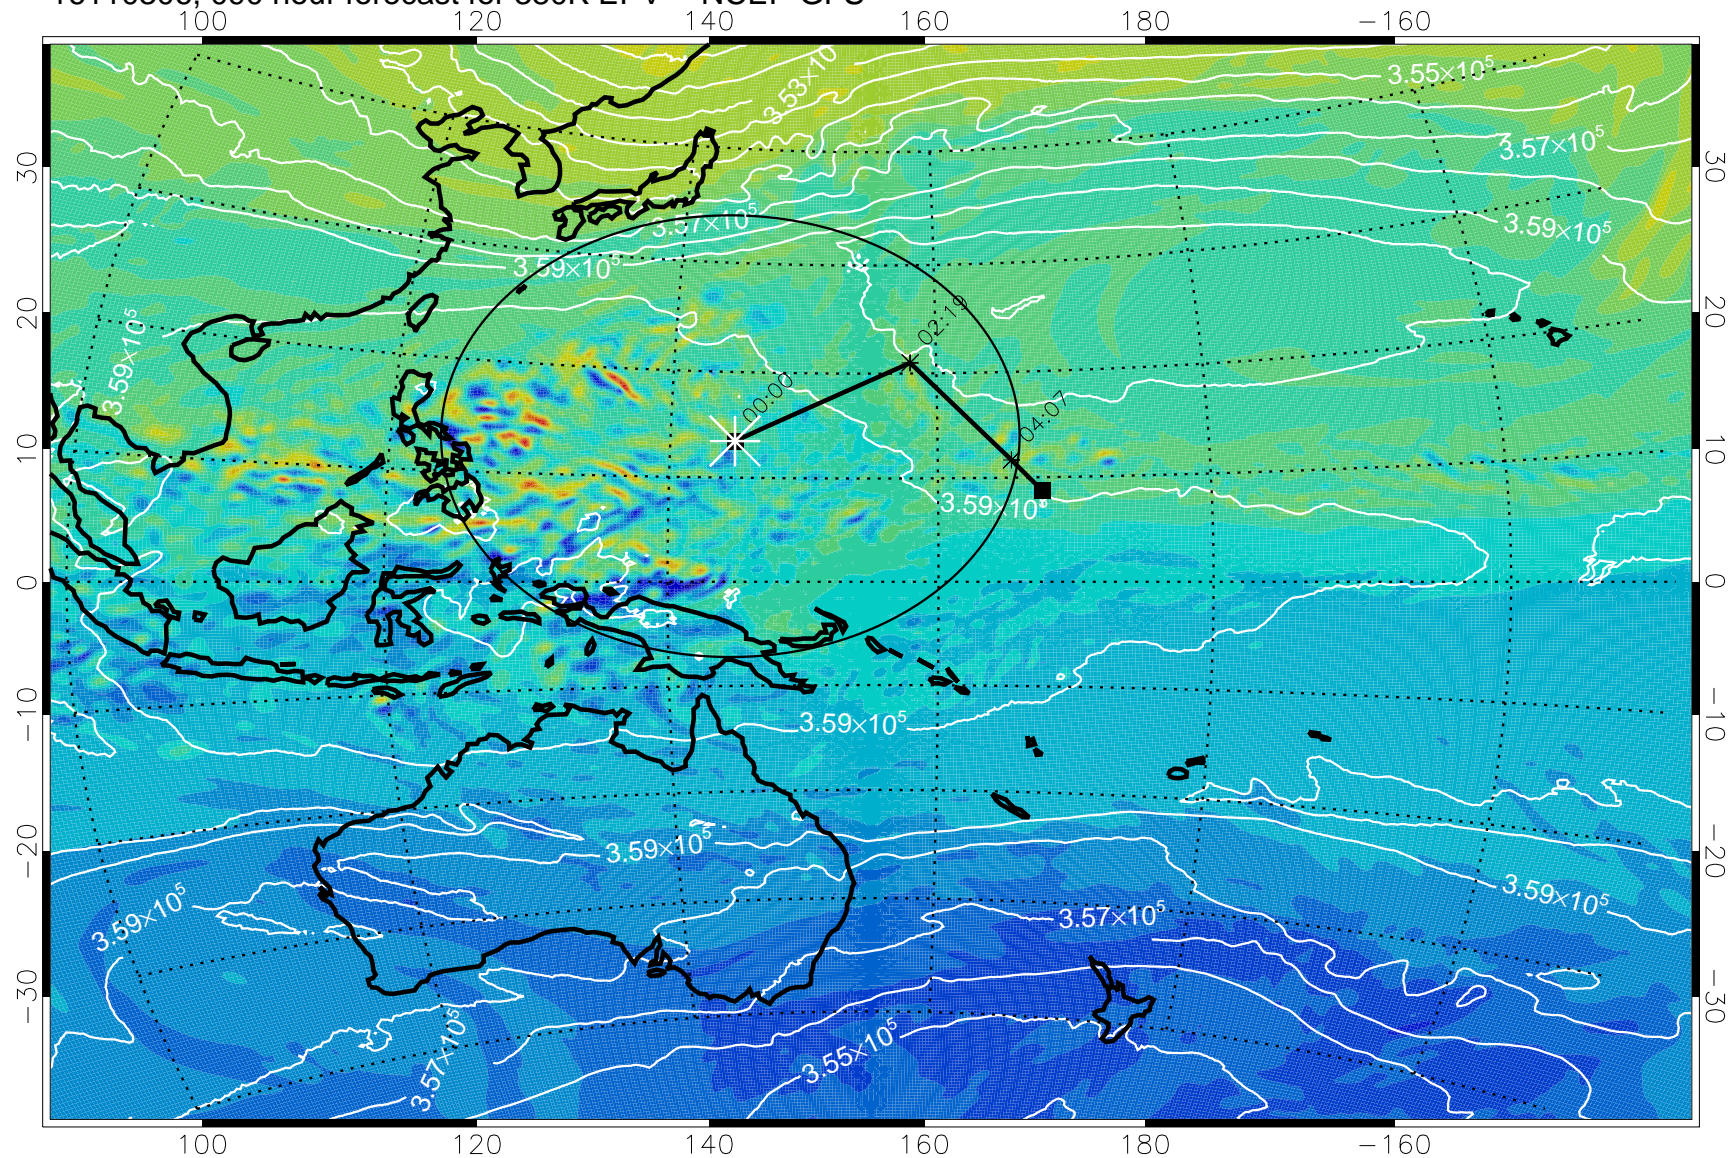

16110200, 060 hour forecast for 380K EPV -- NCEP GFS

380K Montgomery Streamfunction, white

Range ring of 2304 km

16110206, 066 hour forecast for 380K EPV -- NCEP GFS

380K Montgomery Streamfunction, white

Range ring of 2304 km

16110212, 072 hour forecast for 380K EPV -- NCEP GFS

380K Montgomery Streamfunction, white

Range ring of 2304 km

16110218, 078 hour forecast for 380K EPV -- NCEP GFS

380K Montgomery Streamfunction, white

Range ring of 2304 km

16110300, 084 hour forecast for 380K EPV -- NCEP GFS

380K Montgomery Streamfunction, white

Range ring of 2304 km

16110306, 090 hour forecast for 380K EPV -- NCEP GFS

380K Montgomery Streamfunction, white

Range ring of 2304 km

16110312, 096 hour forecast for 380K EPV -- NCEP GFS

380K Montgomery Streamfunction, white

Range ring of 2304 km

16110318, 102 hour forecast for 380K EPV -- NCEP GFS

380K Montgomery Streamfunction, white

Range ring of 2304 km