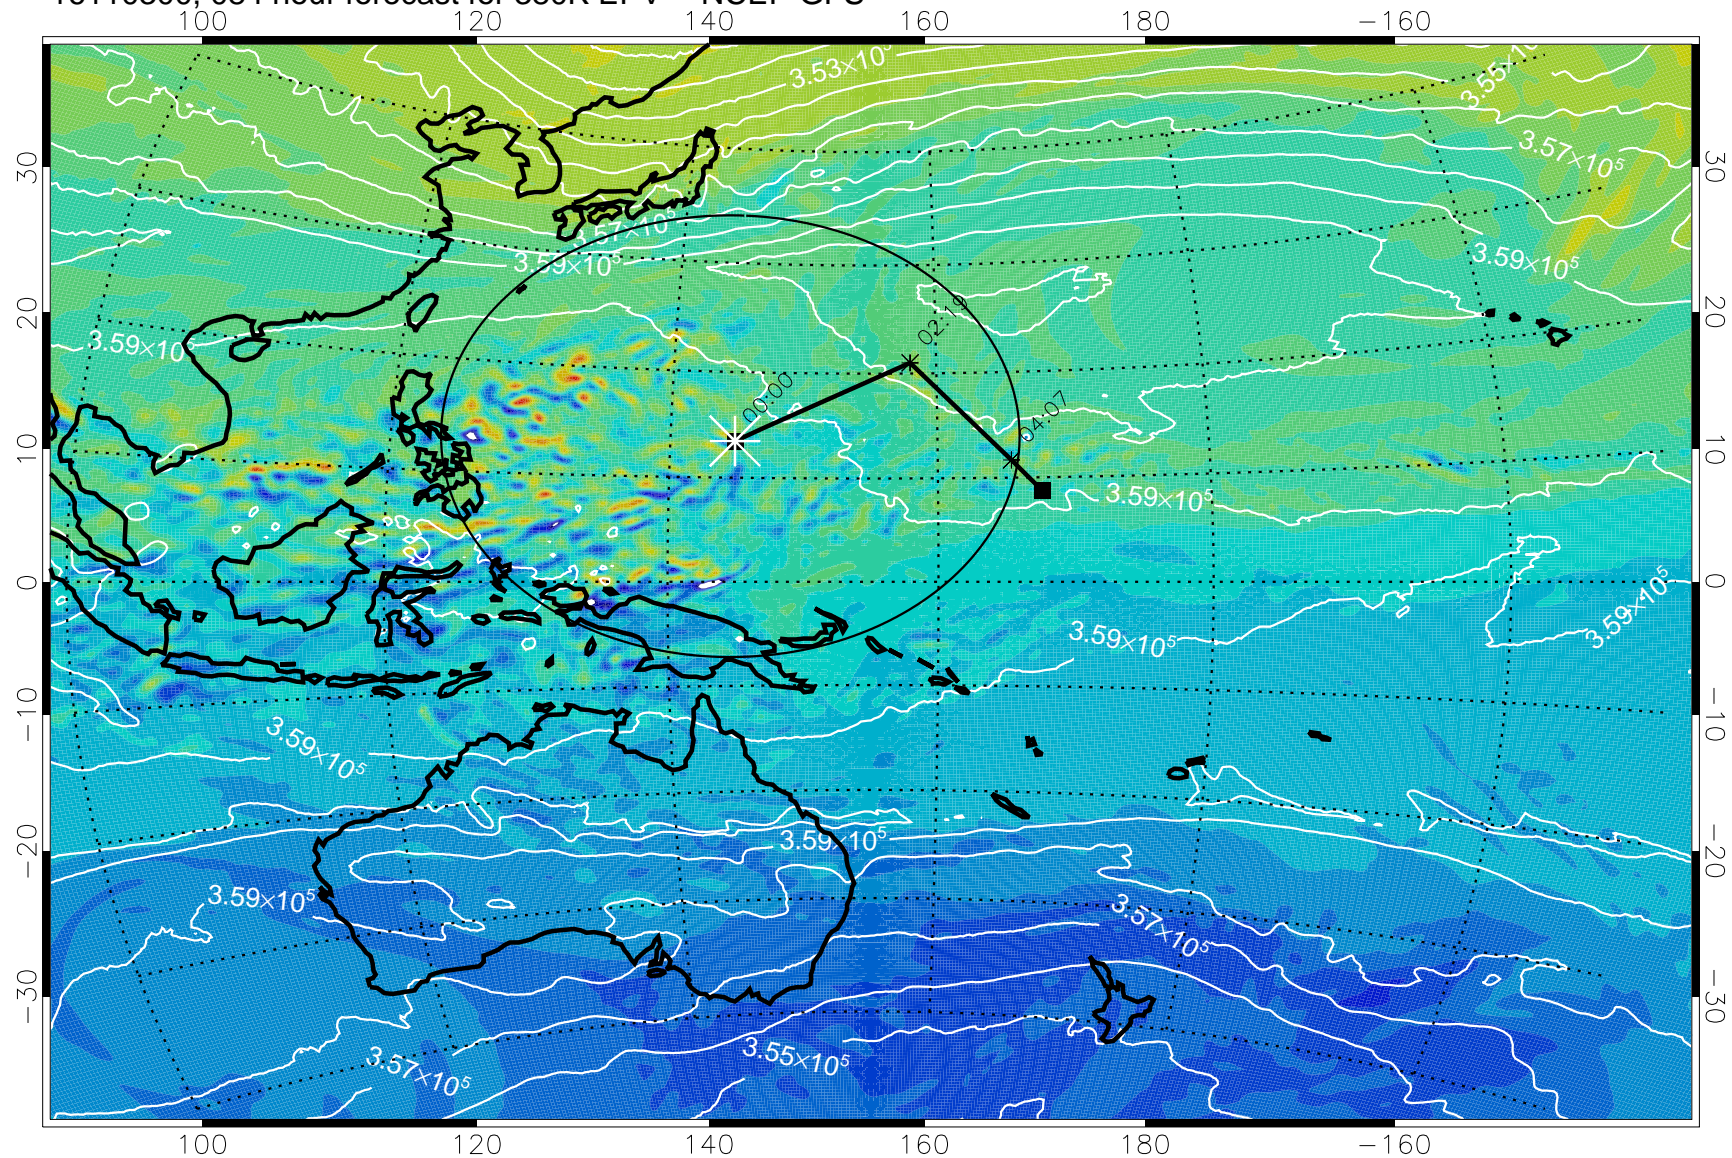

16110200, 060 hour forecast for 380K EPV -- NCEP GFS

380K Montgomery Streamfunction, white

Range ring of 2304 km

16110206, 066 hour forecast for 380K EPV -- NCEP GFS

380K Montgomery Streamfunction, white

Range ring of 2304 km

16110212, 072 hour forecast for 380K EPV -- NCEP GFS

380K Montgomery Streamfunction, white

Range ring of 2304 km

16110218, 078 hour forecast for 380K EPV -- NCEP GFS

380K Montgomery Streamfunction, white

Range ring of 2304 km

16110300, 084 hour forecast for 380K EPV -- NCEP GFS

380K Montgomery Streamfunction, white

Range ring of 2304 km

16110306, 090 hour forecast for 380K EPV -- NCEP GFS

380K Montgomery Streamfunction, white

Range ring of 2304 km

16110312, 096 hour forecast for 380K EPV -- NCEP GFS

380K Montgomery Streamfunction, white

Range ring of 2304 km

16110318, 102 hour forecast for 380K EPV -- NCEP GFS

380K Montgomery Streamfunction, white

Range ring of 2304 km