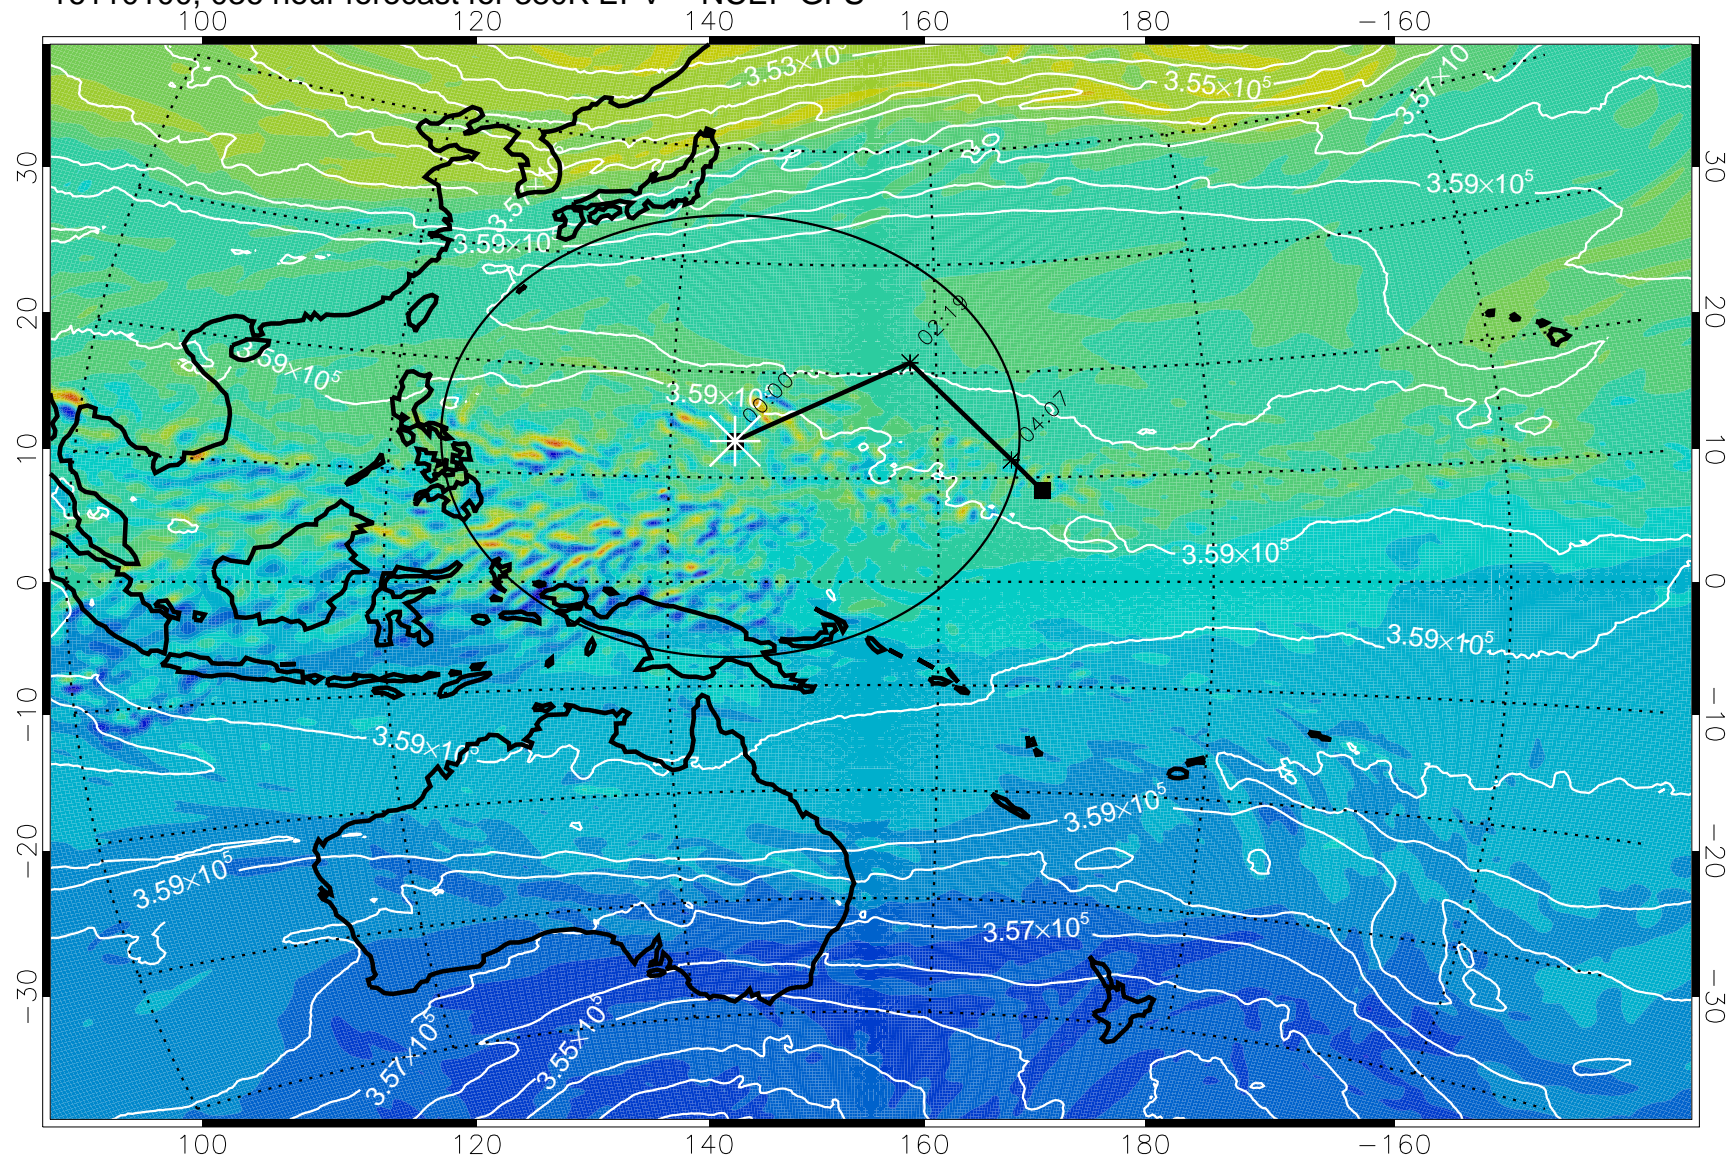

16103018, 006 hour forecast for 380K EPV -- NCEP GFS

380K Montgomery Streamfunction, white

Range ring of 2304 km

16103100, 012 hour forecast for 380K EPV -- NCEP GFS

380K Montgomery Streamfunction, white

Range ring of 2304 km

16103106, 018 hour forecast for 380K EPV -- NCEP GFS

16103112, 024 hour forecast for 380K EPV -- NCEP GFS

380K Montgomery Streamfunction, white

Range ring of 2304 km

16103118, 030 hour forecast for 380K EPV -- NCEP GFS

380K Montgomery Streamfunction, white

Range ring of 2304 km

16110100, 036 hour forecast for 380K EPV -- NCEP GFS

380K Montgomery Streamfunction, white

Range ring of 2304 km

16110106, 042 hour forecast for 380K EPV -- NCEP GFS

16110200, 060 hour forecast for 380K EPV -- NCEP GFS

380K Montgomery Streamfunction, white

Range ring of 2304 km

16110206, 066 hour forecast for 380K EPV -- NCEP GFS

380K Montgomery Streamfunction, white

Range ring of 2304 km