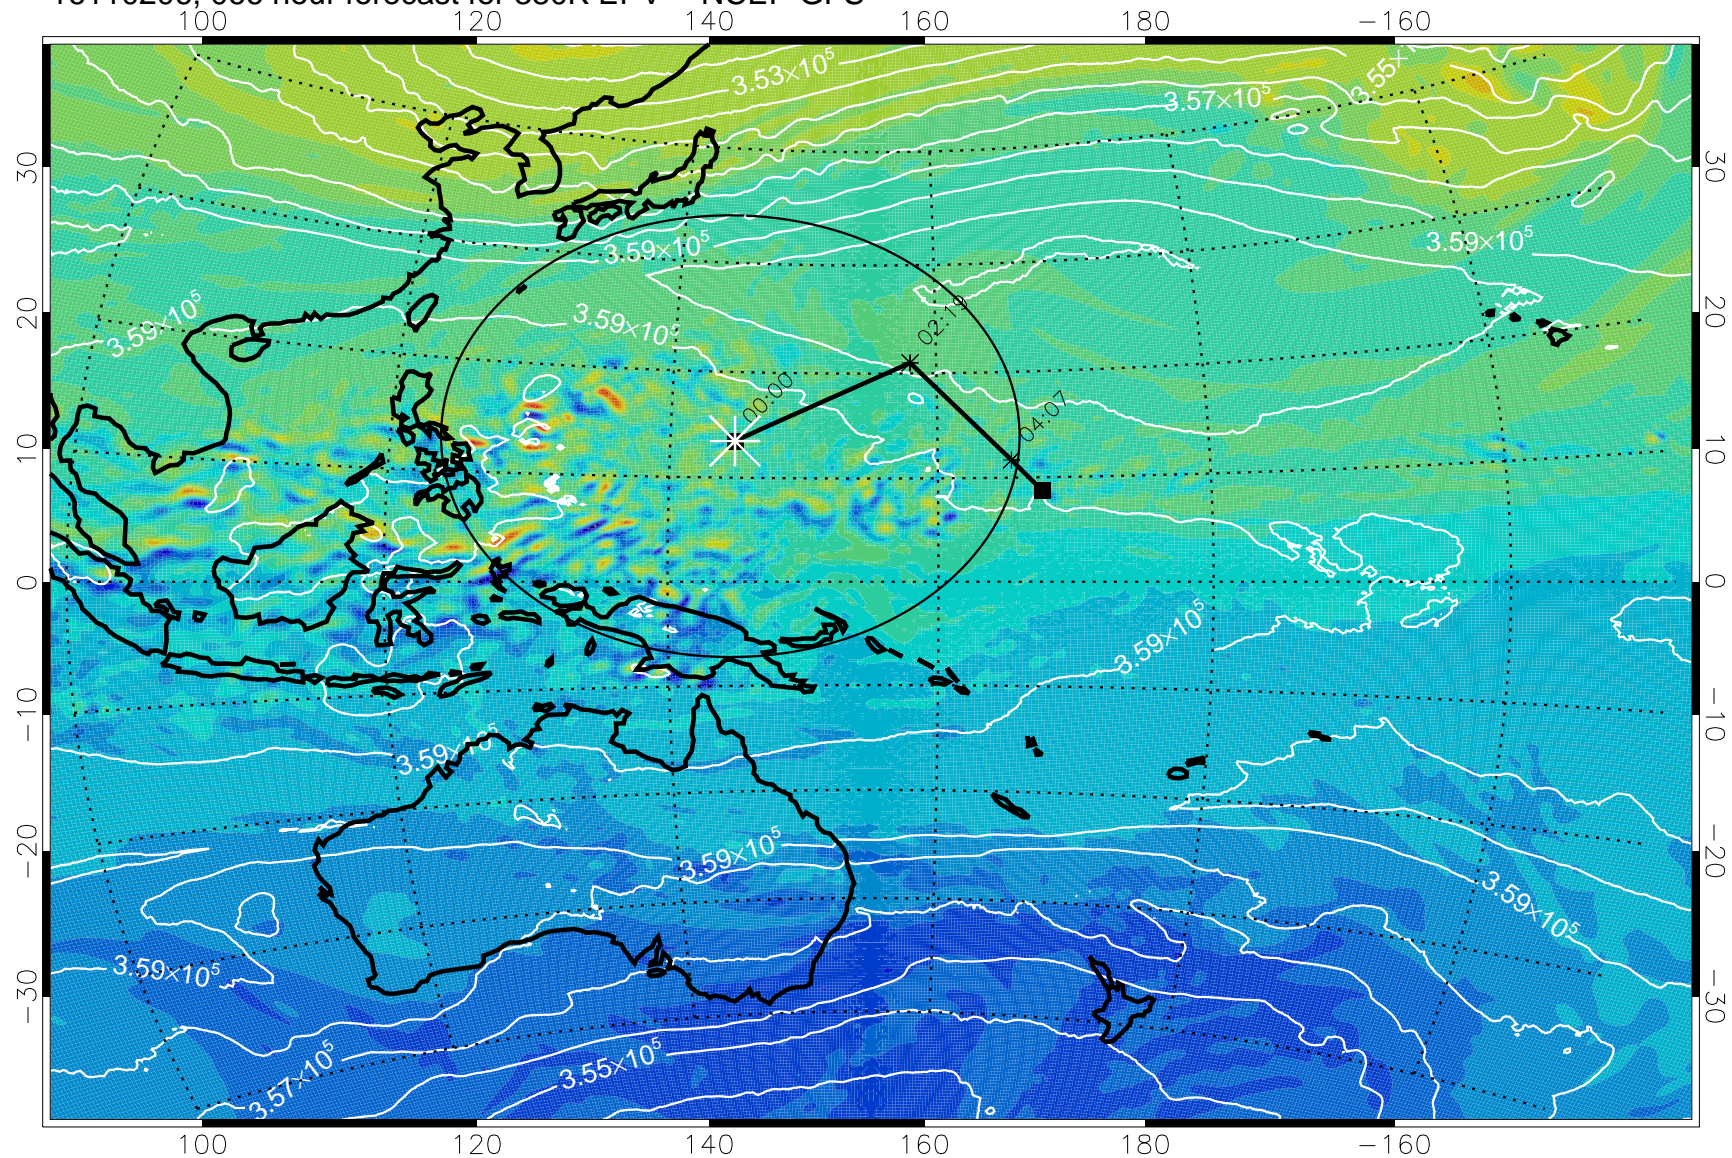

16110200, 060 hour forecast for 380K EPV -- NCEP GFS

380K Montgomery Streamfunction, white

Range ring of 2304 km

16110206, 066 hour forecast for 380K EPV -- NCEP GFS

380K Montgomery Streamfunction, white

Range ring of 2304 km

16110212, 072 hour forecast for 380K EPV -- NCEP GFS

380K Montgomery Streamfunction, white

Range ring of 2304 km

16110218, 078 hour forecast for 380K EPV -- NCEP GFS

380K Montgomery Streamfunction, white

Range ring of 2304 km

16110300, 084 hour forecast for 380K EPV -- NCEP GFS

380K Montgomery Streamfunction, white

Range ring of 2304 km

16110306, 090 hour forecast for 380K EPV -- NCEP GFS

380K Montgomery Streamfunction, white

Range ring of 2304 km

16110312, 096 hour forecast for 380K EPV -- NCEP GFS

380K Montgomery Streamfunction, white

Range ring of 2304 km

16110318, 102 hour forecast for 380K EPV -- NCEP GFS

380K Montgomery Streamfunction, white

Range ring of 2304 km