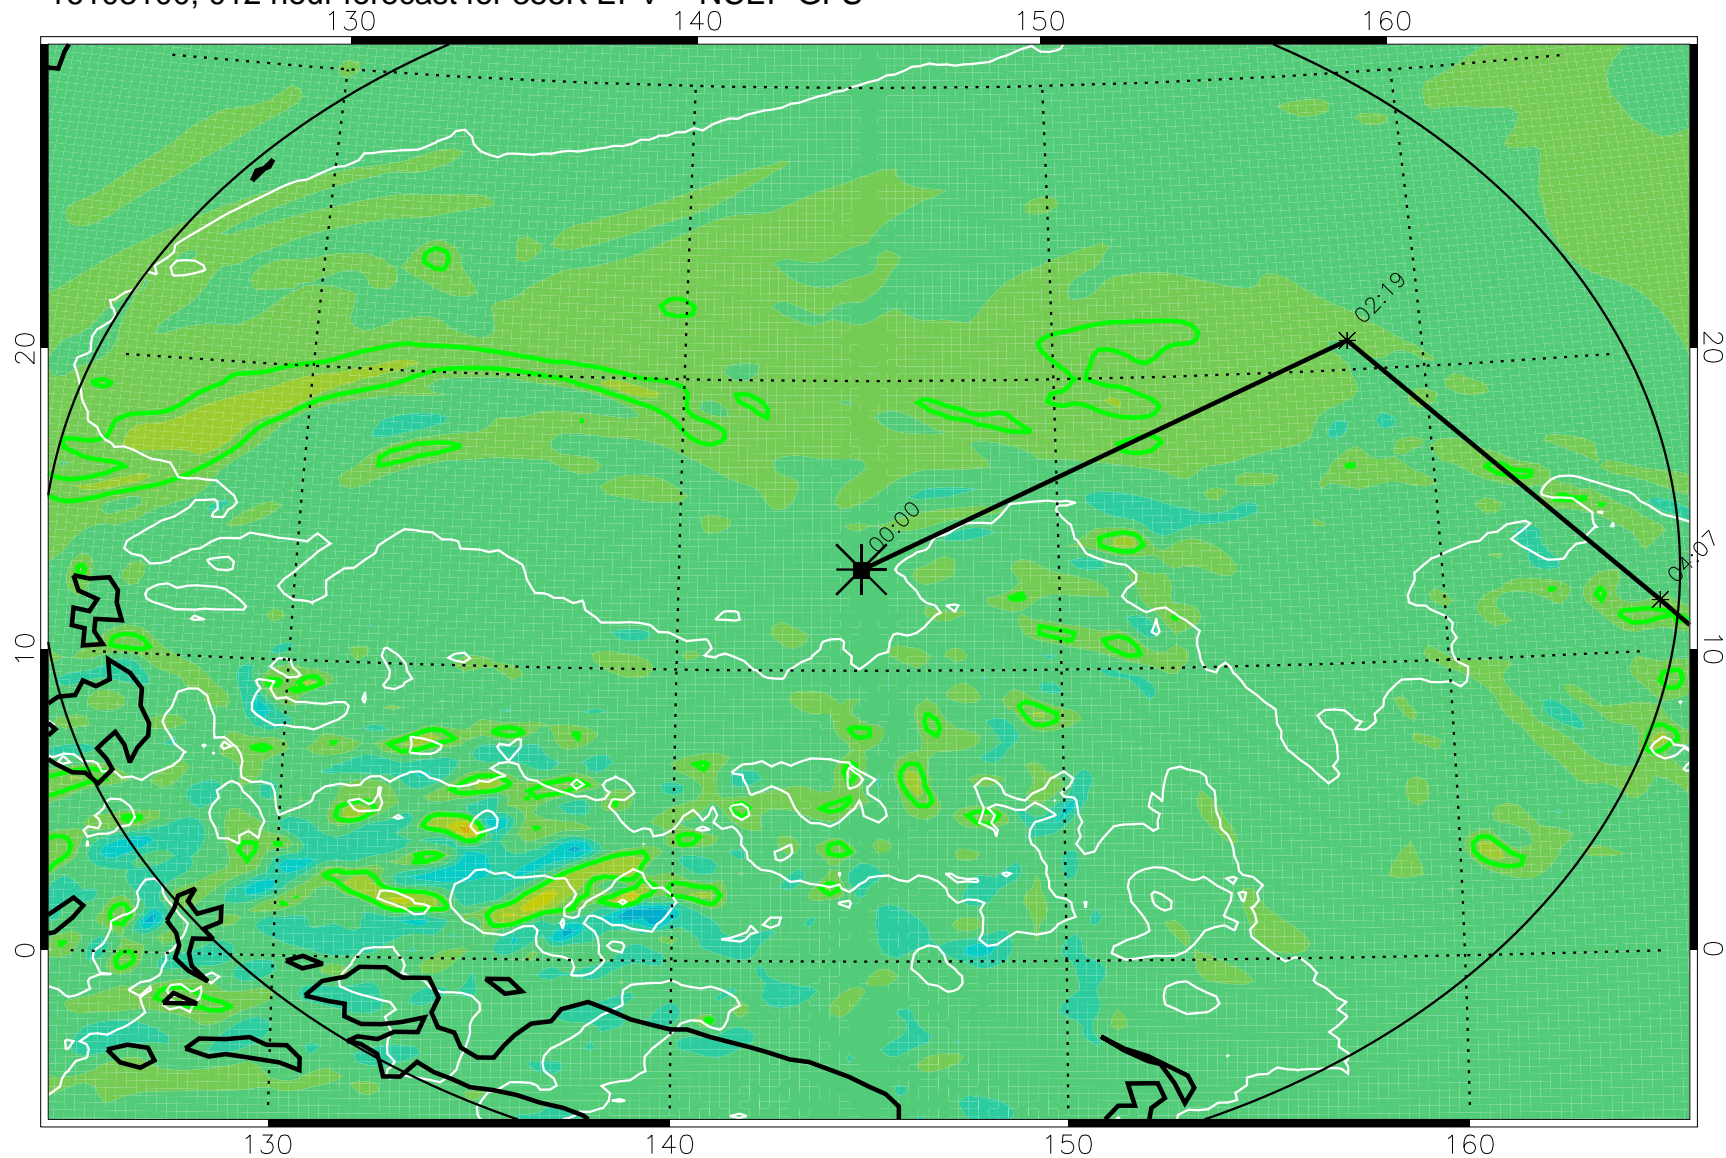

16103018, 006 hour forecast for 355K EPV -- NCEP GFS

355K Montgomery Streamfunction, white
EPV Tropopause (2 PVU) Position
Range ring of 2304 km

16103100, 012 hour forecast for 355K EPV -- NCEP GFS

355K Montgomery Streamfunction, white
EPV Tropopause (2 PVU) Position
Range ring of 2304 km

16103106, 018 hour forecast for 355K EPV -- NCEP GFS

355K Montgomery Streamfunction, white
EPV Tropopause (2 PVU) Position
Range ring of 2304 km

16103112, 024 hour forecast for 355K EPV -- NCEP GFS

355K Montgomery Streamfunction, white
EPV Tropopause (2 PVU) Position
Range ring of 2304 km

16103118, 030 hour forecast for 355K EPV -- NCEP GFS

355K Montgomery Streamfunction, white
EPV Tropopause (2 PVU) Position
Range ring of 2304 km

16110100, 036 hour forecast for 355K EPV -- NCEP GFS

355K Montgomery Streamfunction, white
EPV Tropopause (2 PVU) Position
Range ring of 2304 km

16110406, 114 hour forecast for 355K EPV -- NCEP GFS

355K Montgomery Streamfunction, white
EPV Tropopause (2 PVU) Position
Range ring of 2304 km

16110412, 120 hour forecast for 355K EPV -- NCEP GFS

355K Montgomery Streamfunction, white
EPV Tropopause (2 PVU) Position
Range ring of 2304 km