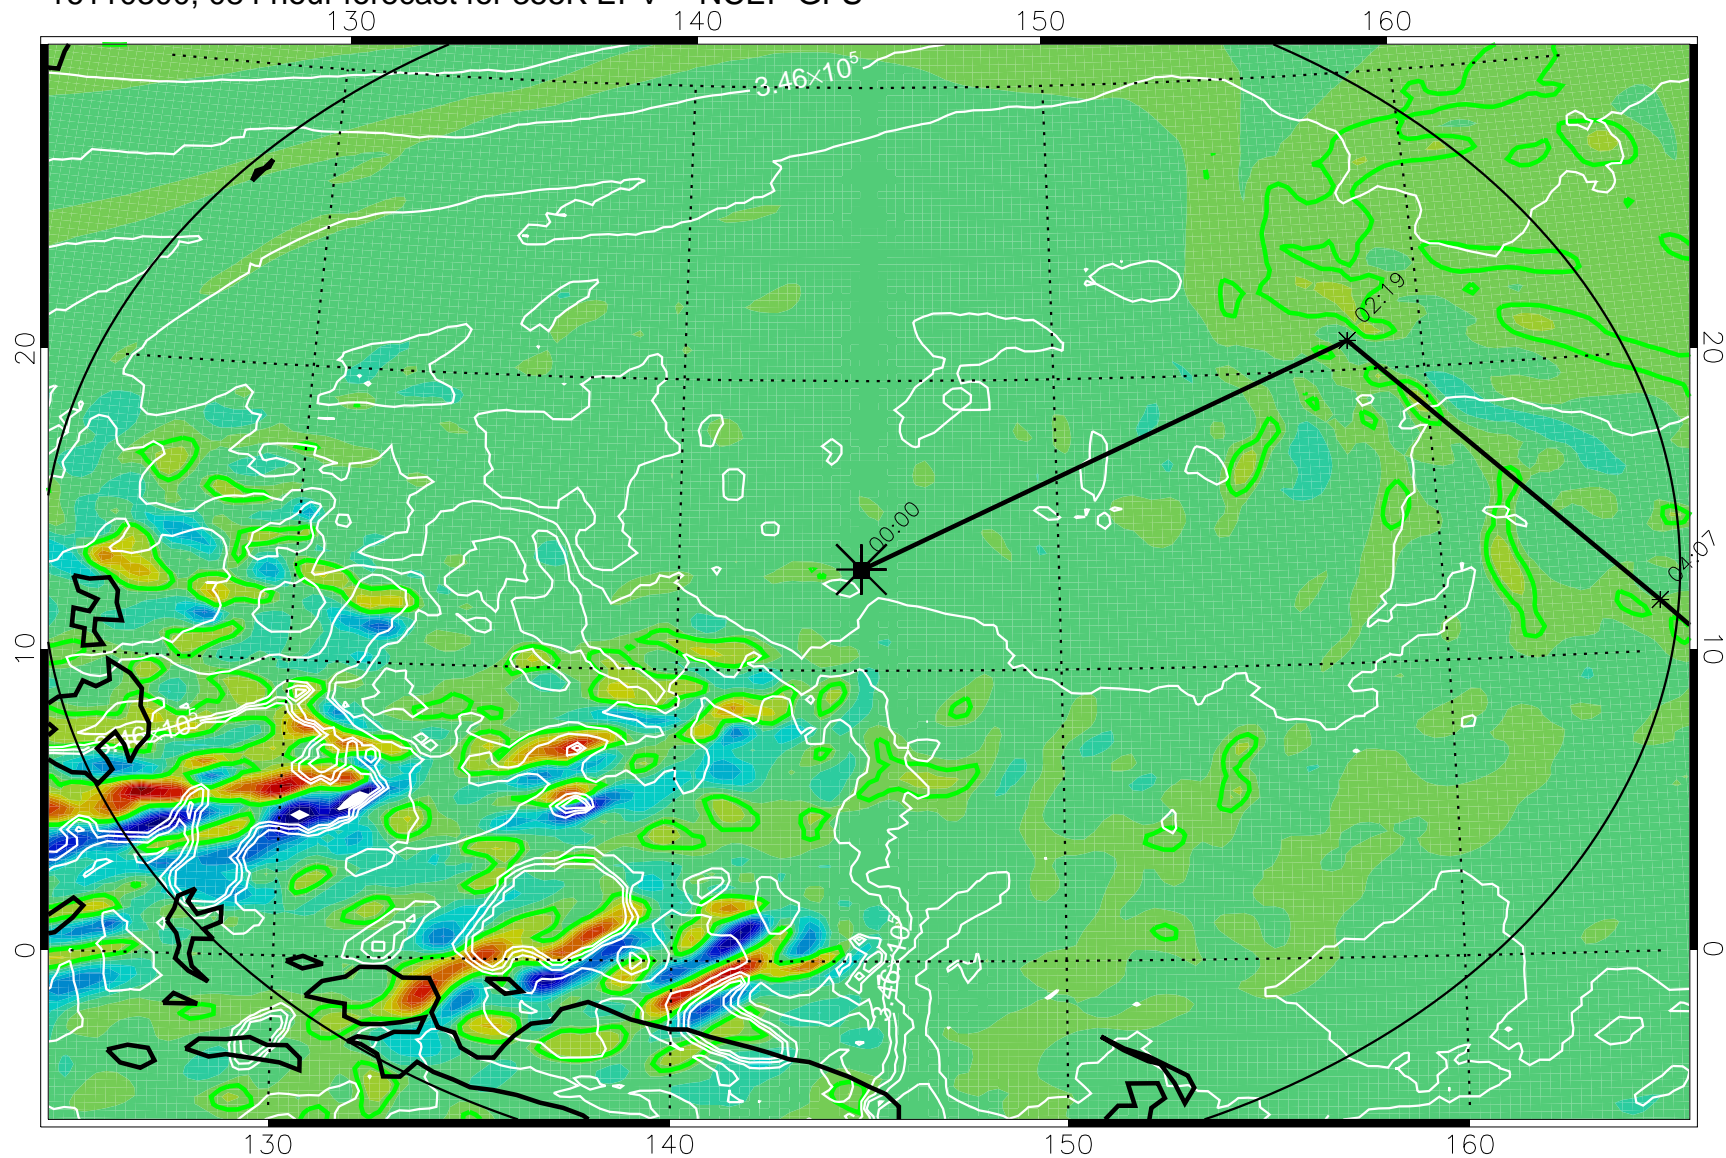

16110206, 066 hour forecast for 355K EPV -- NCEP GFS

355K Montgomery Streamfunction, white
EPV Tropopause (2 PVU) Position
Range ring of 2304 km

16110212, 072 hour forecast for 355K EPV -- NCEP GFS

355K Montgomery Streamfunction, white
EPV Tropopause (2 PVU) Position
Range ring of 2304 km

16110218, 078 hour forecast for 355K EPV -- NCEP GFS

355K Montgomery Streamfunction, white
EPV Tropopause (2 PVU) Position
Range ring of 2304 km

16110300, 084 hour forecast for 355K EPV -- NCEP GFS

355K Montgomery Streamfunction, white
EPV Tropopause (2 PVU) Position
Range ring of 2304 km

16110306, 090 hour forecast for 355K EPV -- NCEP GFS

355K Montgomery Streamfunction, white
EPV Tropopause (2 PVU) Position
Range ring of 2304 km

16110312, 096 hour forecast for 355K EPV -- NCEP GFS

355K Montgomery Streamfunction, white
EPV Tropopause (2 PVU) Position
Range ring of 2304 km

16110318, 102 hour forecast for 355K EPV -- NCEP GFS

355K Montgomery Streamfunction, white
EPV Tropopause (2 PVU) Position
Range ring of 2304 km

16110400, 108 hour forecast for 355K EPV -- NCEP GFS

355K Montgomery Streamfunction, white
EPV Tropopause (2 PVU) Position
Range ring of 2304 km