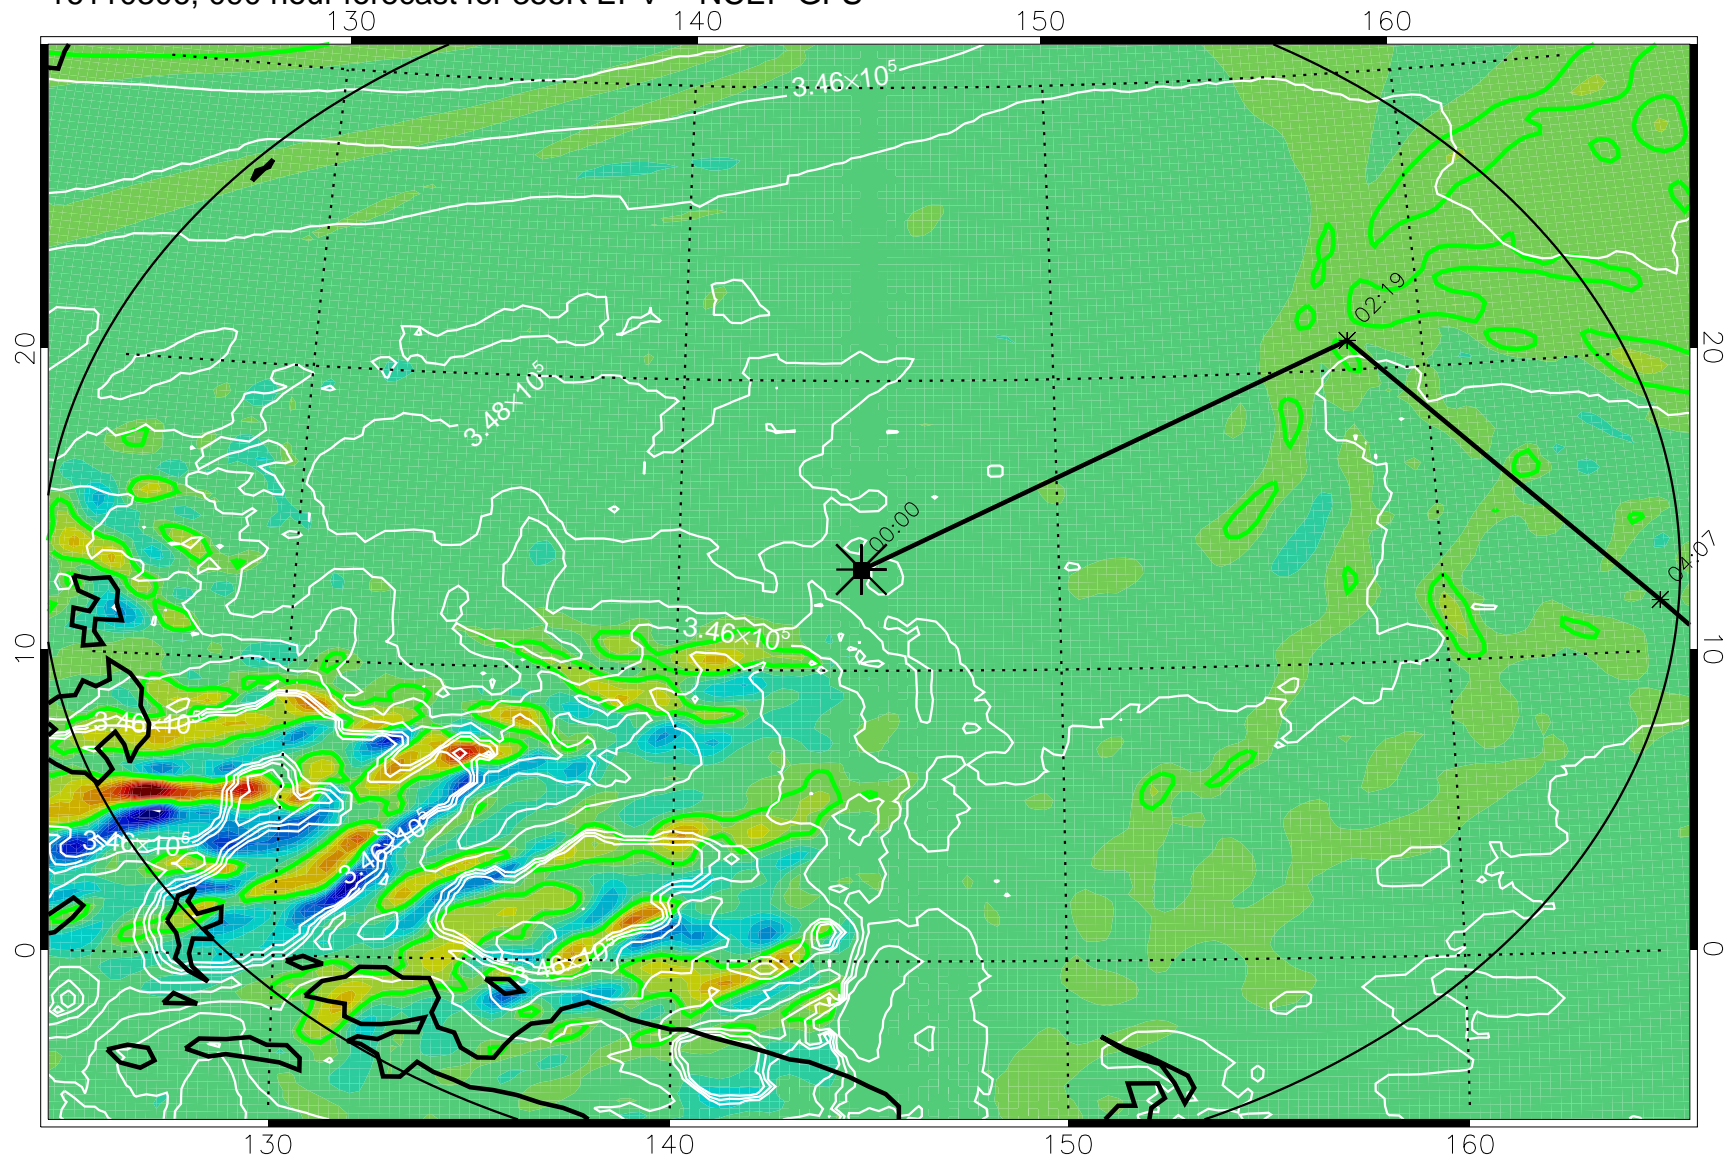

16110218, 078 hour forecast for 355K EPV -- NCEP GFS

355K Montgomery Streamfunction, white
EPV Tropopause (2 PVU) Position
Range ring of 2304 km

16110300, 084 hour forecast for 355K EPV -- NCEP GFS

355K Montgomery Streamfunction, white
EPV Tropopause (2 PVU) Position
Range ring of 2304 km

16110306, 090 hour forecast for 355K EPV -- NCEP GFS

355K Montgomery Streamfunction, white
EPV Tropopause (2 PVU) Position
Range ring of 2304 km

16110312, 096 hour forecast for 355K EPV -- NCEP GFS

355K Montgomery Streamfunction, white
EPV Tropopause (2 PVU) Position
Range ring of 2304 km

16110318, 102 hour forecast for 355K EPV -- NCEP GFS

355K Montgomery Streamfunction, white
EPV Tropopause (2 PVU) Position
Range ring of 2304 km

16110400, 108 hour forecast for 355K EPV -- NCEP GFS

355K Montgomery Streamfunction, white
EPV Tropopause (2 PVU) Position
Range ring of 2304 km

16110406, 114 hour forecast for 355K EPV -- NCEP GFS

355K Montgomery Streamfunction, white
EPV Tropopause (2 PVU) Position
Range ring of 2304 km

16110412, 120 hour forecast for 355K EPV -- NCEP GFS

355K Montgomery Streamfunction, white
EPV Tropopause (2 PVU) Position
Range ring of 2304 km