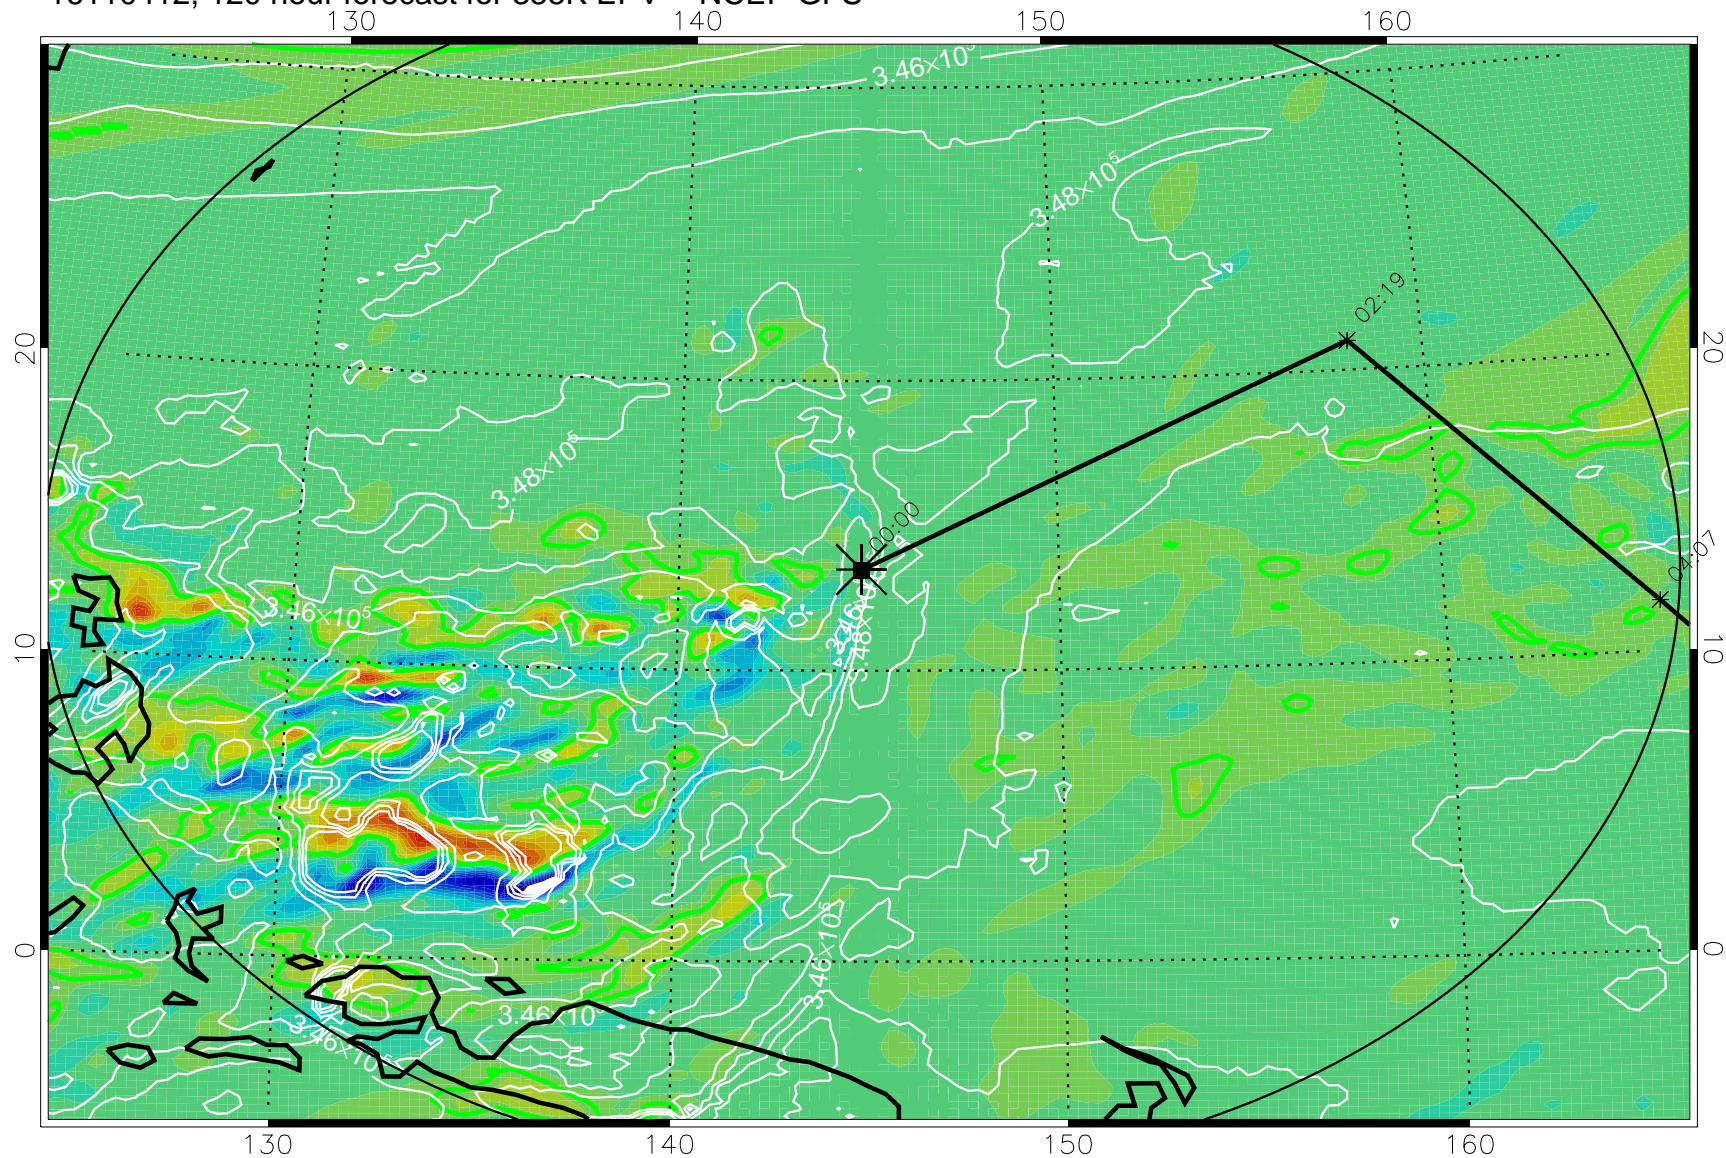

16110218, 078 hour forecast for 355K EPV -- NCEP GFS

355K Montgomery Streamfunction, white
EPV Tropopause (2 PVU) Position
Range ring of 2304 km

16110300, 084 hour forecast for 355K EPV -- NCEP GFS

355K Montgomery Streamfunction, white
EPV Tropopause (2 PVU) Position
Range ring of 2304 km

16110306, 090 hour forecast for 355K EPV -- NCEP GFS

355K Montgomery Streamfunction, white
EPV Tropopause (2 PVU) Position
Range ring of 2304 km

16110312, 096 hour forecast for 355K EPV -- NCEP GFS

355K Montgomery Streamfunction, white
EPV Tropopause (2 PVU) Position
Range ring of 2304 km

16110318, 102 hour forecast for 355K EPV -- NCEP GFS

355K Montgomery Streamfunction, white
EPV Tropopause (2 PVU) Position
Range ring of 2304 km

16110400, 108 hour forecast for 355K EPV -- NCEP GFS

355K Montgomery Streamfunction, white
EPV Tropopause (2 PVU) Position
Range ring of 2304 km

16110406, 114 hour forecast for 355K EPV -- NCEP GFS

355K Montgomery Streamfunction, white
EPV Tropopause (2 PVU) Position
Range ring of 2304 km

16110412, 120 hour forecast for 355K EPV -- NCEP GFS

355K Montgomery Streamfunction, white
EPV Tropopause (2 PVU) Position
Range ring of 2304 km