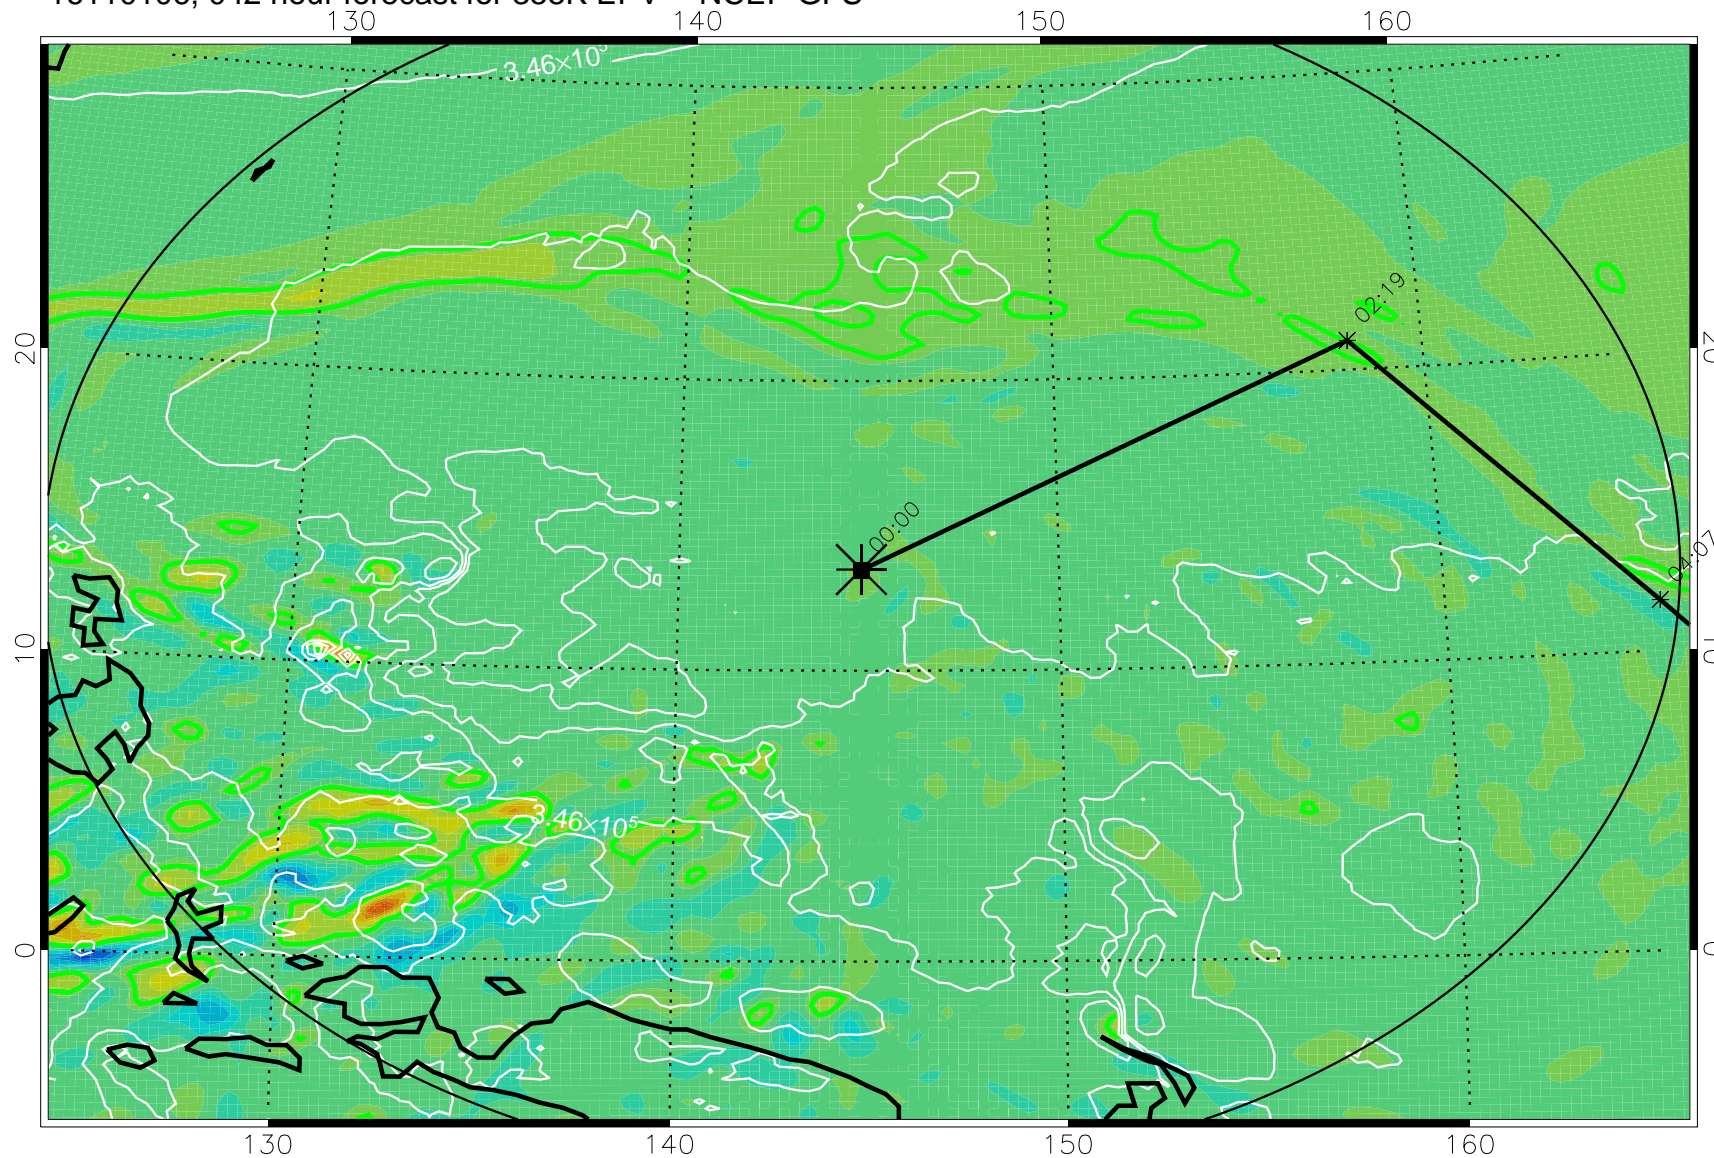

16103118, 030 hour forecast for 355K EPV -- NCEP GFS

355K Montgomery Streamfunction, white
EPV Tropopause (2 PVU) Position
Range ring of 2304 km

16110100, 036 hour forecast for 355K EPV -- NCEP GFS

355K Montgomery Streamfunction, white
EPV Tropopause (2 PVU) Position
Range ring of 2304 km

16110106, 042 hour forecast for 355K EPV -- NCEP GFS

355K Montgomery Streamfunction, white
EPV Tropopause (2 PVU) Position
Range ring of 2304 km

16110112, 048 hour forecast for 355K EPV -- NCEP GFS

355K Montgomery Streamfunction, white
EPV Tropopause (2 PVU) Position
Range ring of 2304 km

16110118, 054 hour forecast for 355K EPV -- NCEP GFS

355K Montgomery Streamfunction, white
EPV Tropopause (2 PVU) Position
Range ring of 2304 km

16110200, 060 hour forecast for 355K EPV -- NCEP GFS

355K Montgomery Streamfunction, white
EPV Tropopause (2 PVU) Position
Range ring of 2304 km

16110318, 102 hour forecast for 355K EPV -- NCEP GFS

355K Montgomery Streamfunction, white
EPV Tropopause (2 PVU) Position
Range ring of 2304 km

16110400, 108 hour forecast for 355K EPV -- NCEP GFS

355K Montgomery Streamfunction, white
EPV Tropopause (2 PVU) Position
Range ring of 2304 km