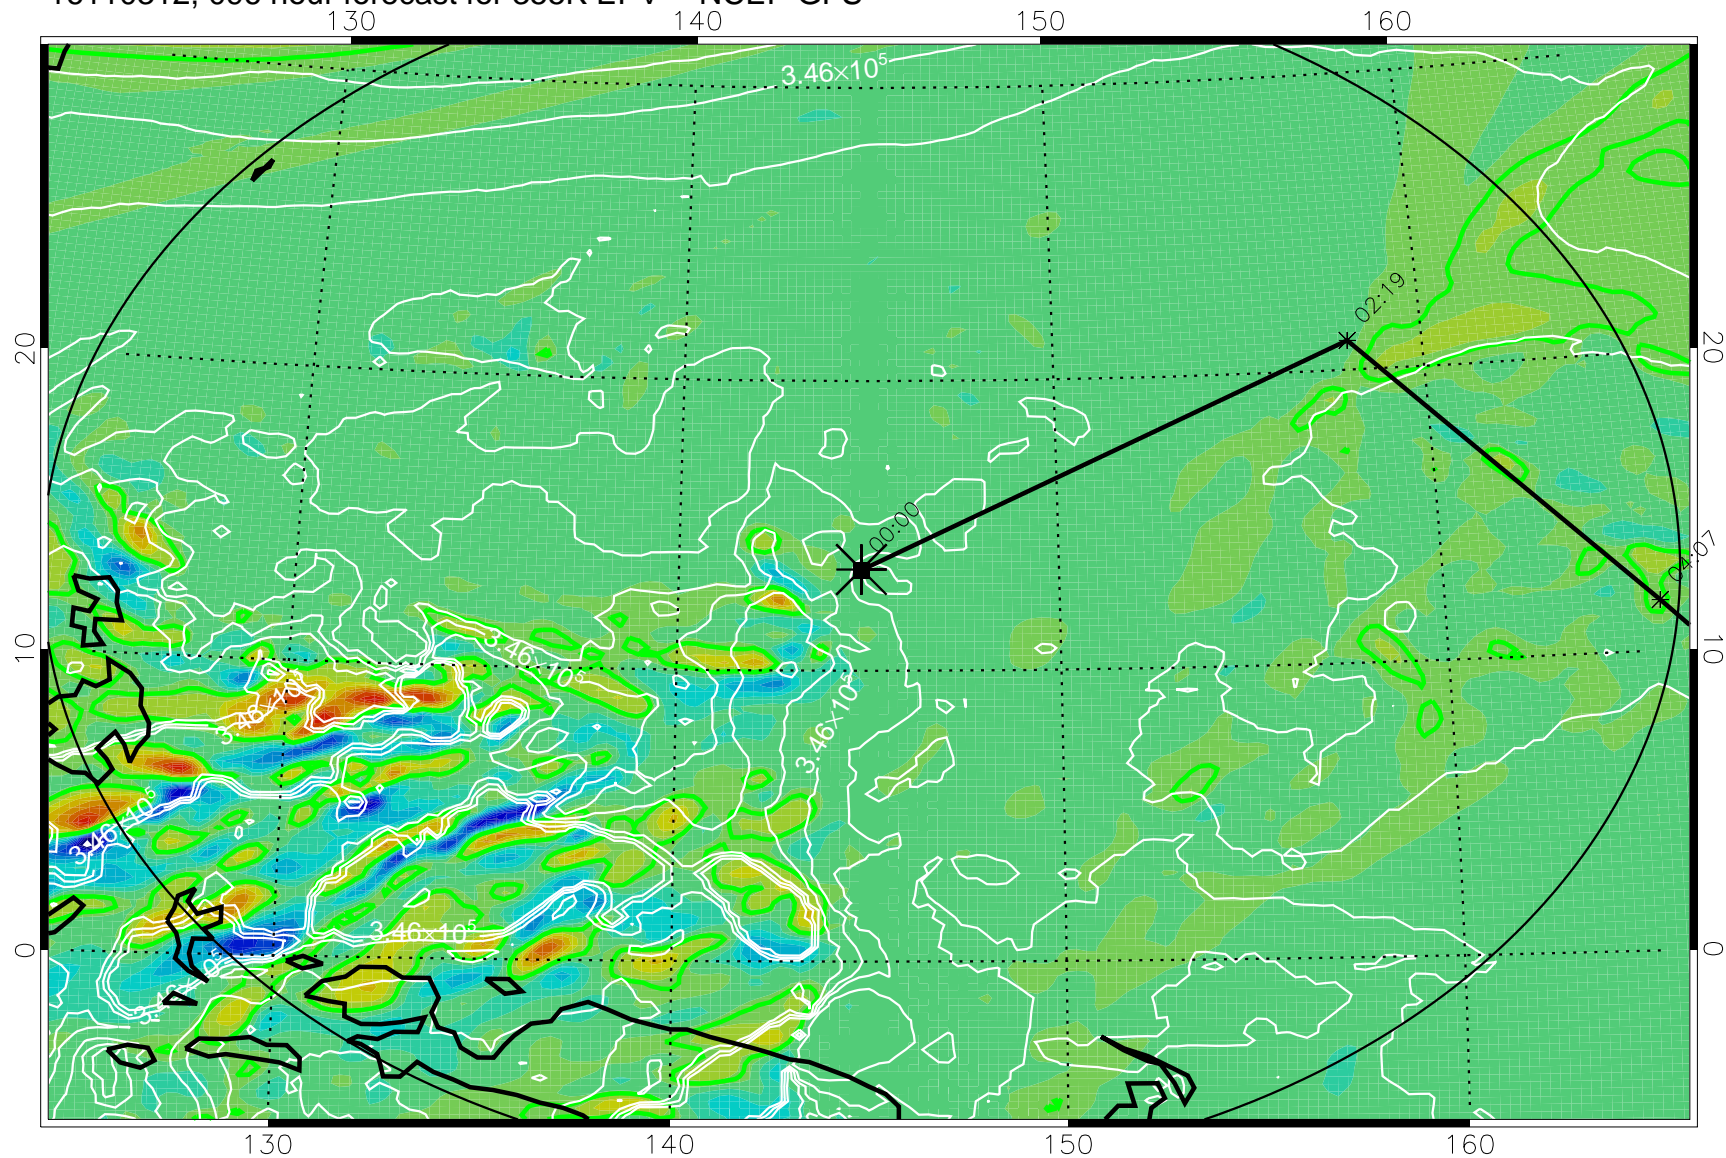

16110206, 066 hour forecast for 355K EPV -- NCEP GFS

355K Montgomery Streamfunction, white
EPV Tropopause (2 PVU) Position
Range ring of 2304 km

16110212, 072 hour forecast for 355K EPV -- NCEP GFS

355K Montgomery Streamfunction, white
EPV Tropopause (2 PVU) Position
Range ring of 2304 km

16110218, 078 hour forecast for 355K EPV -- NCEP GFS

355K Montgomery Streamfunction, white
EPV Tropopause (2 PVU) Position
Range ring of 2304 km

16110300, 084 hour forecast for 355K EPV -- NCEP GFS

355K Montgomery Streamfunction, white
EPV Tropopause (2 PVU) Position
Range ring of 2304 km

16110306, 090 hour forecast for 355K EPV -- NCEP GFS

355K Montgomery Streamfunction, white
EPV Tropopause (2 PVU) Position
Range ring of 2304 km

16110312, 096 hour forecast for 355K EPV -- NCEP GFS

355K Montgomery Streamfunction, white
EPV Tropopause (2 PVU) Position
Range ring of 2304 km

16110318, 102 hour forecast for 355K EPV -- NCEP GFS

355K Montgomery Streamfunction, white
EPV Tropopause (2 PVU) Position
Range ring of 2304 km

16110400, 108 hour forecast for 355K EPV -- NCEP GFS

355K Montgomery Streamfunction, white
EPV Tropopause (2 PVU) Position
Range ring of 2304 km