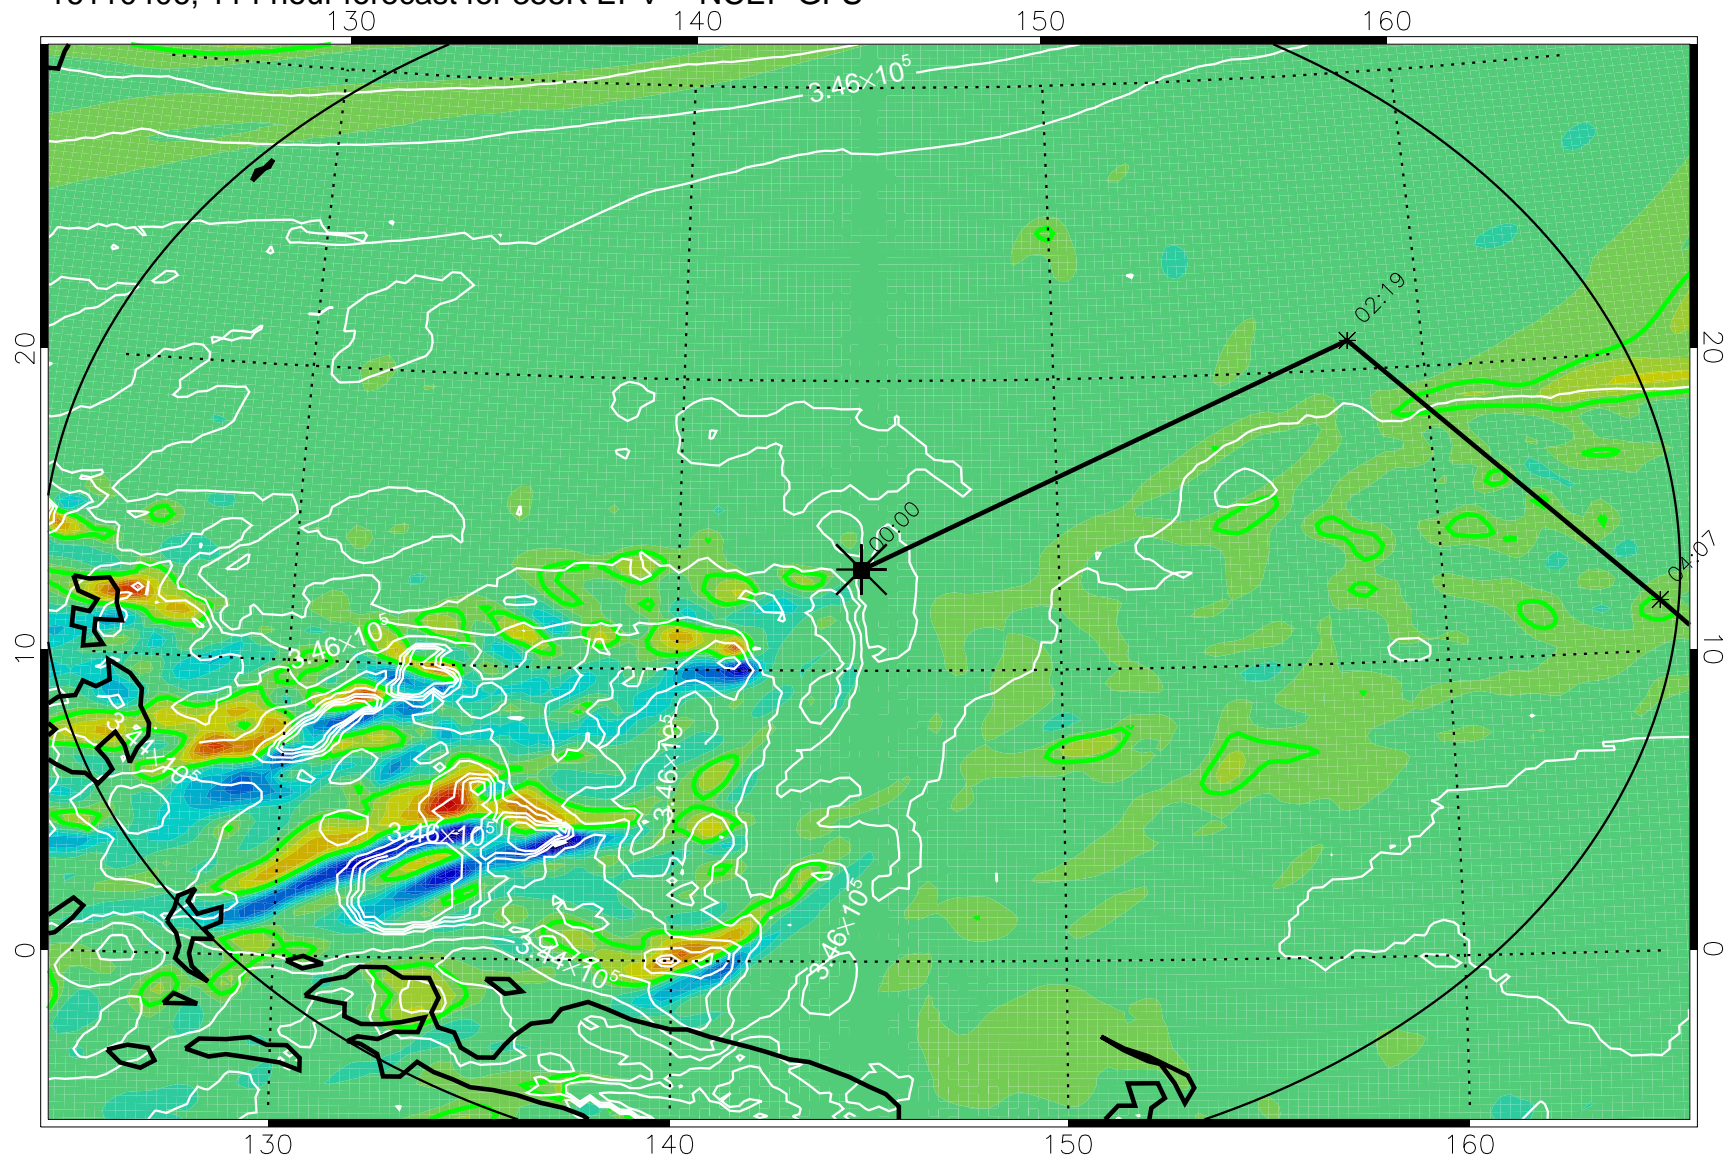

16110218, 078 hour forecast for 355K EPV -- NCEP GFS

355K Montgomery Streamfunction, white
EPV Tropopause (2 PVU) Position
Range ring of 2304 km

16110300, 084 hour forecast for 355K EPV -- NCEP GFS

355K Montgomery Streamfunction, white
EPV Tropopause (2 PVU) Position
Range ring of 2304 km

16110306, 090 hour forecast for 355K EPV -- NCEP GFS

355K Montgomery Streamfunction, white
EPV Tropopause (2 PVU) Position
Range ring of 2304 km

16110312, 096 hour forecast for 355K EPV -- NCEP GFS

355K Montgomery Streamfunction, white
EPV Tropopause (2 PVU) Position
Range ring of 2304 km

16110318, 102 hour forecast for 355K EPV -- NCEP GFS

355K Montgomery Streamfunction, white
EPV Tropopause (2 PVU) Position
Range ring of 2304 km

16110400, 108 hour forecast for 355K EPV -- NCEP GFS

355K Montgomery Streamfunction, white
EPV Tropopause (2 PVU) Position
Range ring of 2304 km

16110406, 114 hour forecast for 355K EPV -- NCEP GFS

355K Montgomery Streamfunction, white
EPV Tropopause (2 PVU) Position
Range ring of 2304 km

16110412, 120 hour forecast for 355K EPV -- NCEP GFS

355K Montgomery Streamfunction, white
EPV Tropopause (2 PVU) Position
Range ring of 2304 km