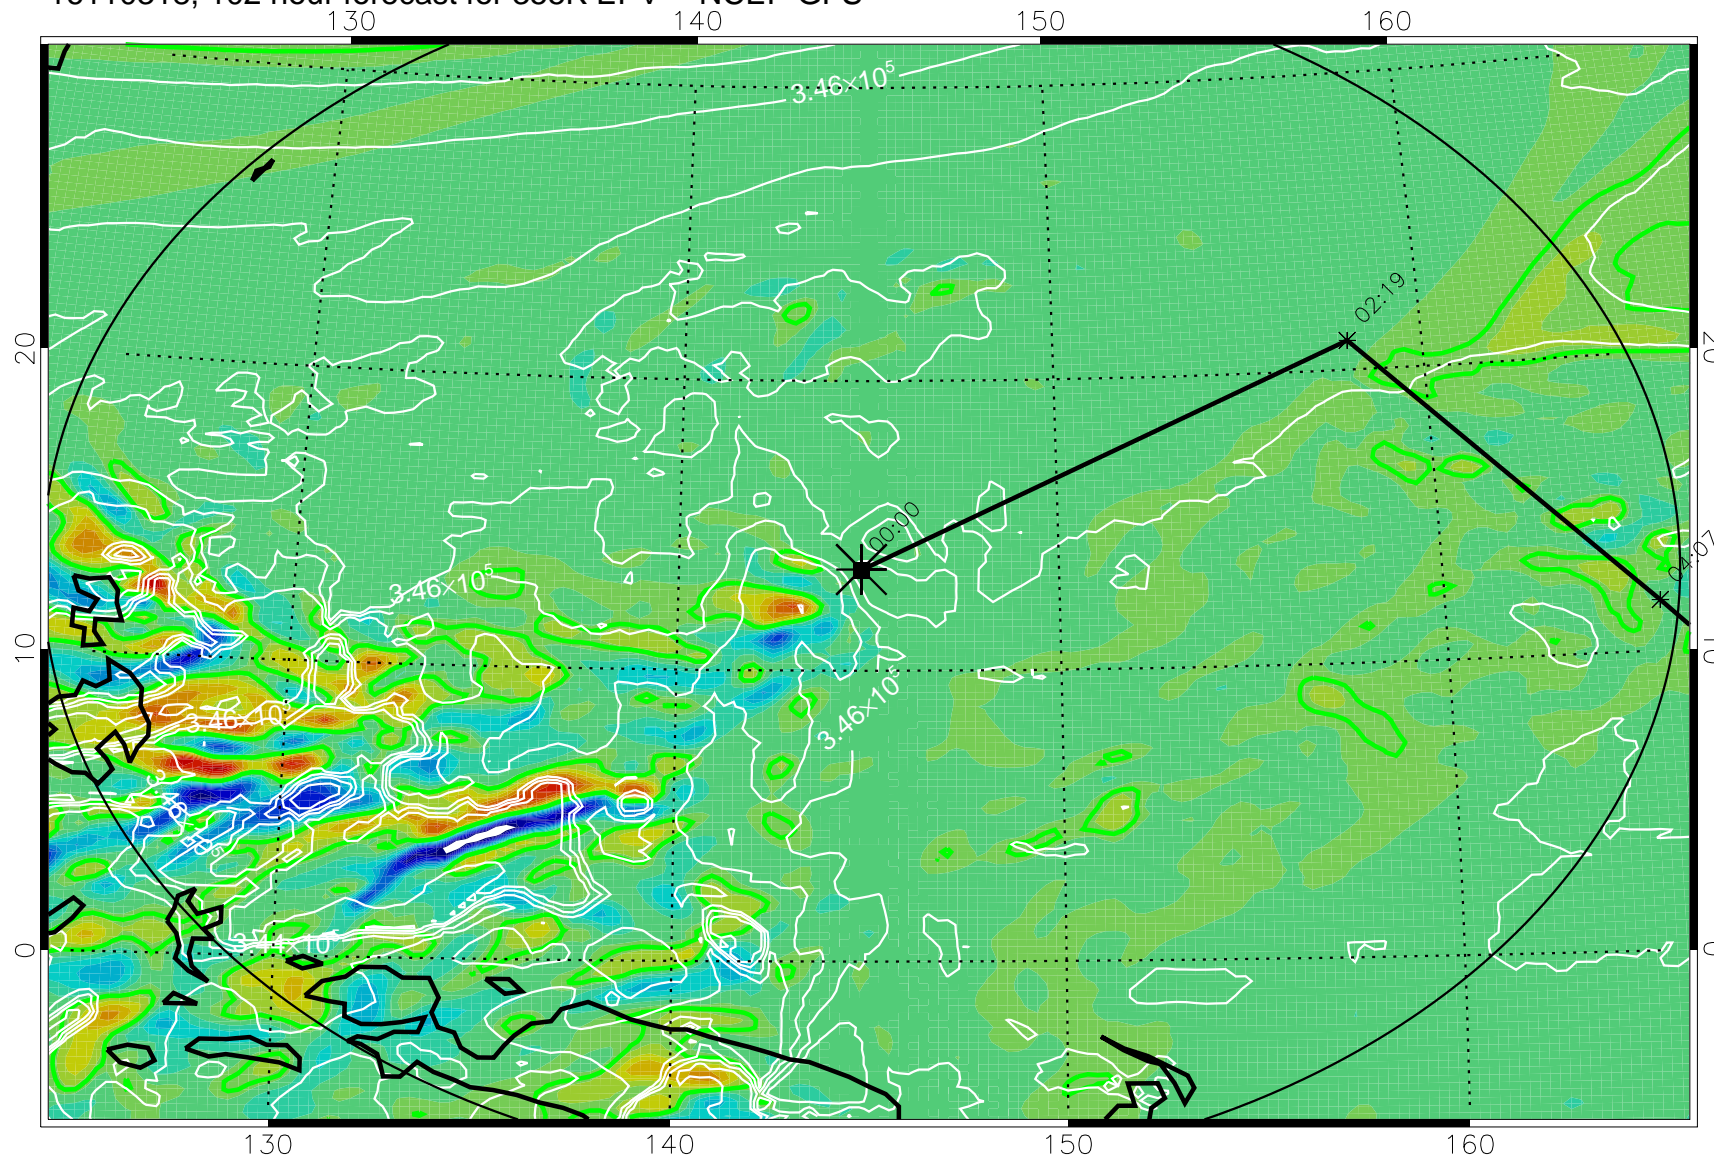

16110218, 078 hour forecast for 355K EPV -- NCEP GFS

355K Montgomery Streamfunction, white
EPV Tropopause (2 PVU) Position
Range ring of 2304 km

16110300, 084 hour forecast for 355K EPV -- NCEP GFS

355K Montgomery Streamfunction, white
EPV Tropopause (2 PVU) Position
Range ring of 2304 km

16110306, 090 hour forecast for 355K EPV -- NCEP GFS

355K Montgomery Streamfunction, white
EPV Tropopause (2 PVU) Position
Range ring of 2304 km

16110312, 096 hour forecast for 355K EPV -- NCEP GFS

355K Montgomery Streamfunction, white
EPV Tropopause (2 PVU) Position
Range ring of 2304 km

16110318, 102 hour forecast for 355K EPV -- NCEP GFS

355K Montgomery Streamfunction, white
EPV Tropopause (2 PVU) Position
Range ring of 2304 km

16110400, 108 hour forecast for 355K EPV -- NCEP GFS

355K Montgomery Streamfunction, white
EPV Tropopause (2 PVU) Position
Range ring of 2304 km

16110406, 114 hour forecast for 355K EPV -- NCEP GFS

355K Montgomery Streamfunction, white
EPV Tropopause (2 PVU) Position
Range ring of 2304 km

16110412, 120 hour forecast for 355K EPV -- NCEP GFS

355K Montgomery Streamfunction, white
EPV Tropopause (2 PVU) Position
Range ring of 2304 km