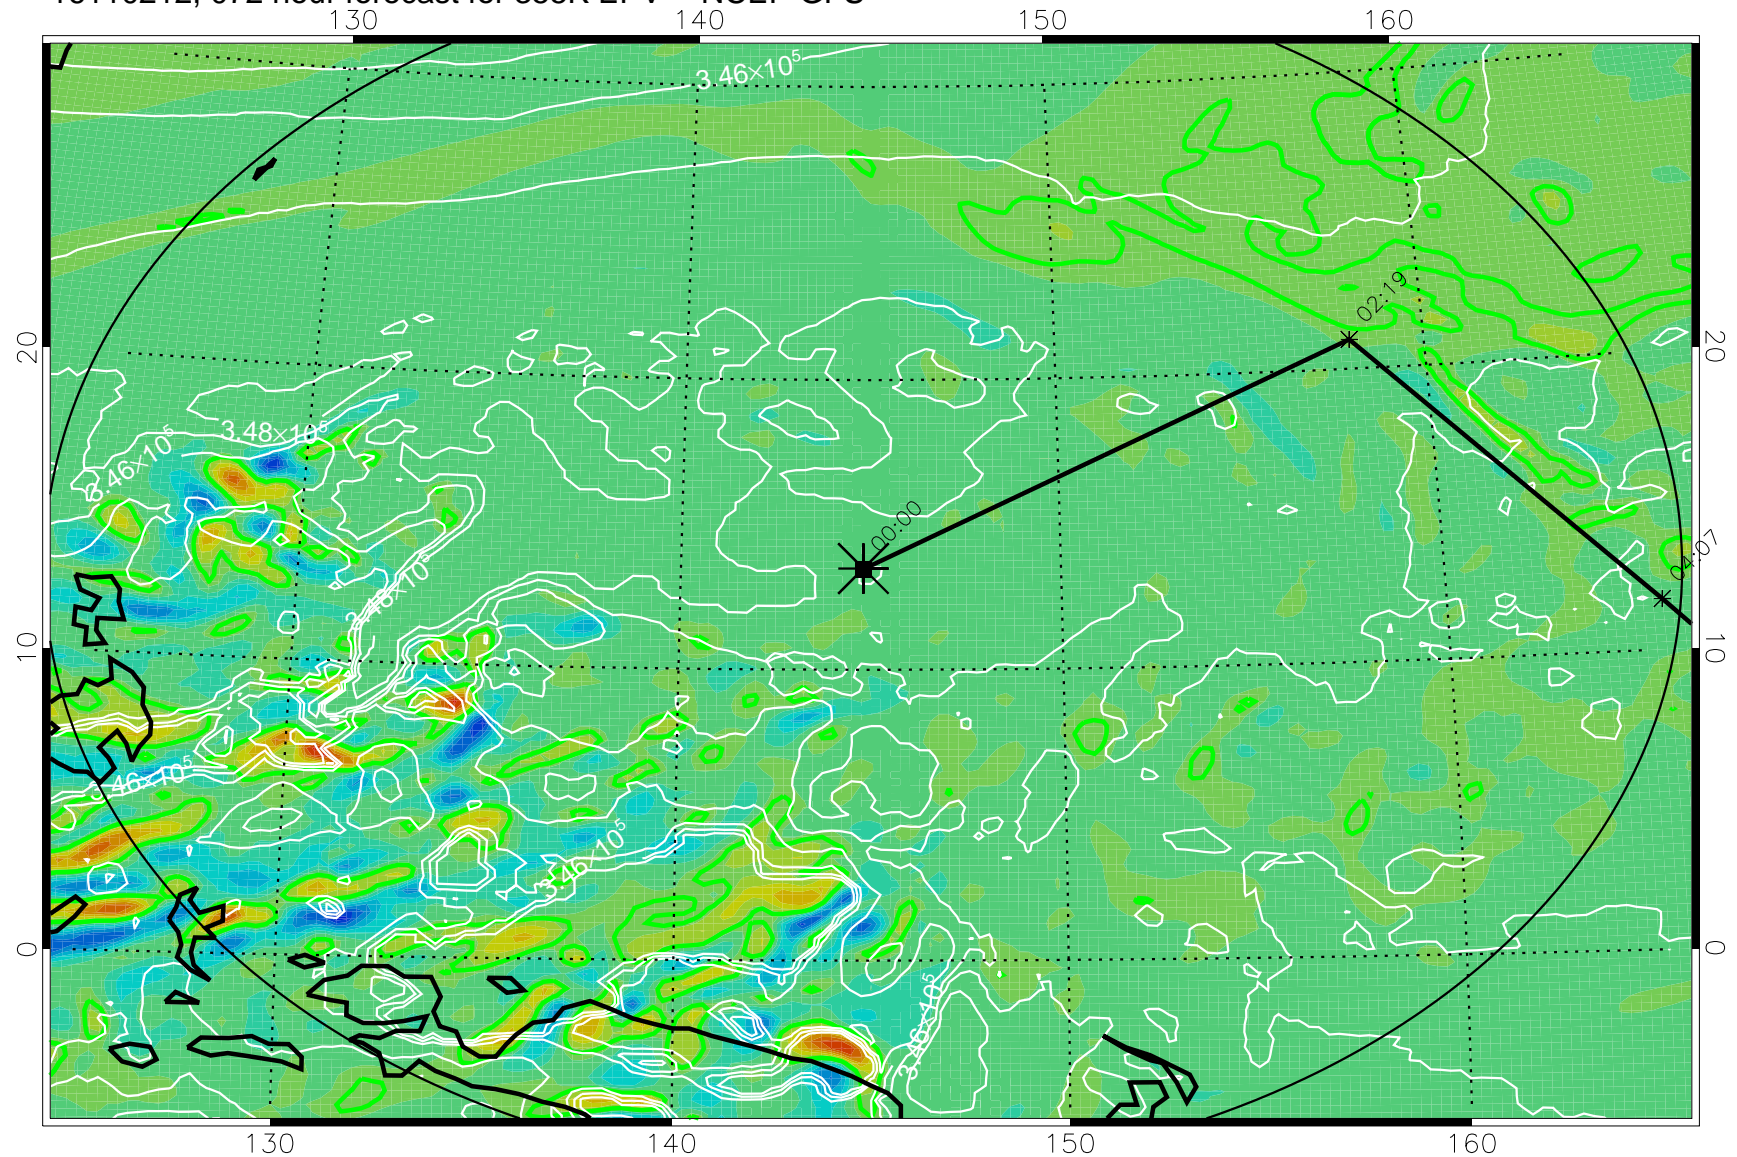

16110118, 054 hour forecast for 355K EPV -- NCEP GFS

355K Montgomery Streamfunction, white
EPV Tropopause (2 PVU) Position
Range ring of 2304 km

16110200, 060 hour forecast for 355K EPV -- NCEP GFS

355K Montgomery Streamfunction, white
EPV Tropopause (2 PVU) Position
Range ring of 2304 km

16110206, 066 hour forecast for 355K EPV -- NCEP GFS

355K Montgomery Streamfunction, white
EPV Tropopause (2 PVU) Position
Range ring of 2304 km

16110212, 072 hour forecast for 355K EPV -- NCEP GFS

355K Montgomery Streamfunction, white
EPV Tropopause (2 PVU) Position
Range ring of 2304 km

16110218, 078 hour forecast for 355K EPV -- NCEP GFS

355K Montgomery Streamfunction, white
EPV Tropopause (2 PVU) Position
Range ring of 2304 km

16110300, 084 hour forecast for 355K EPV -- NCEP GFS

355K Montgomery Streamfunction, white
EPV Tropopause (2 PVU) Position
Range ring of 2304 km

16110318, 102 hour forecast for 355K EPV -- NCEP GFS

355K Montgomery Streamfunction, white
EPV Tropopause (2 PVU) Position
Range ring of 2304 km

16110400, 108 hour forecast for 355K EPV -- NCEP GFS

355K Montgomery Streamfunction, white
EPV Tropopause (2 PVU) Position
Range ring of 2304 km