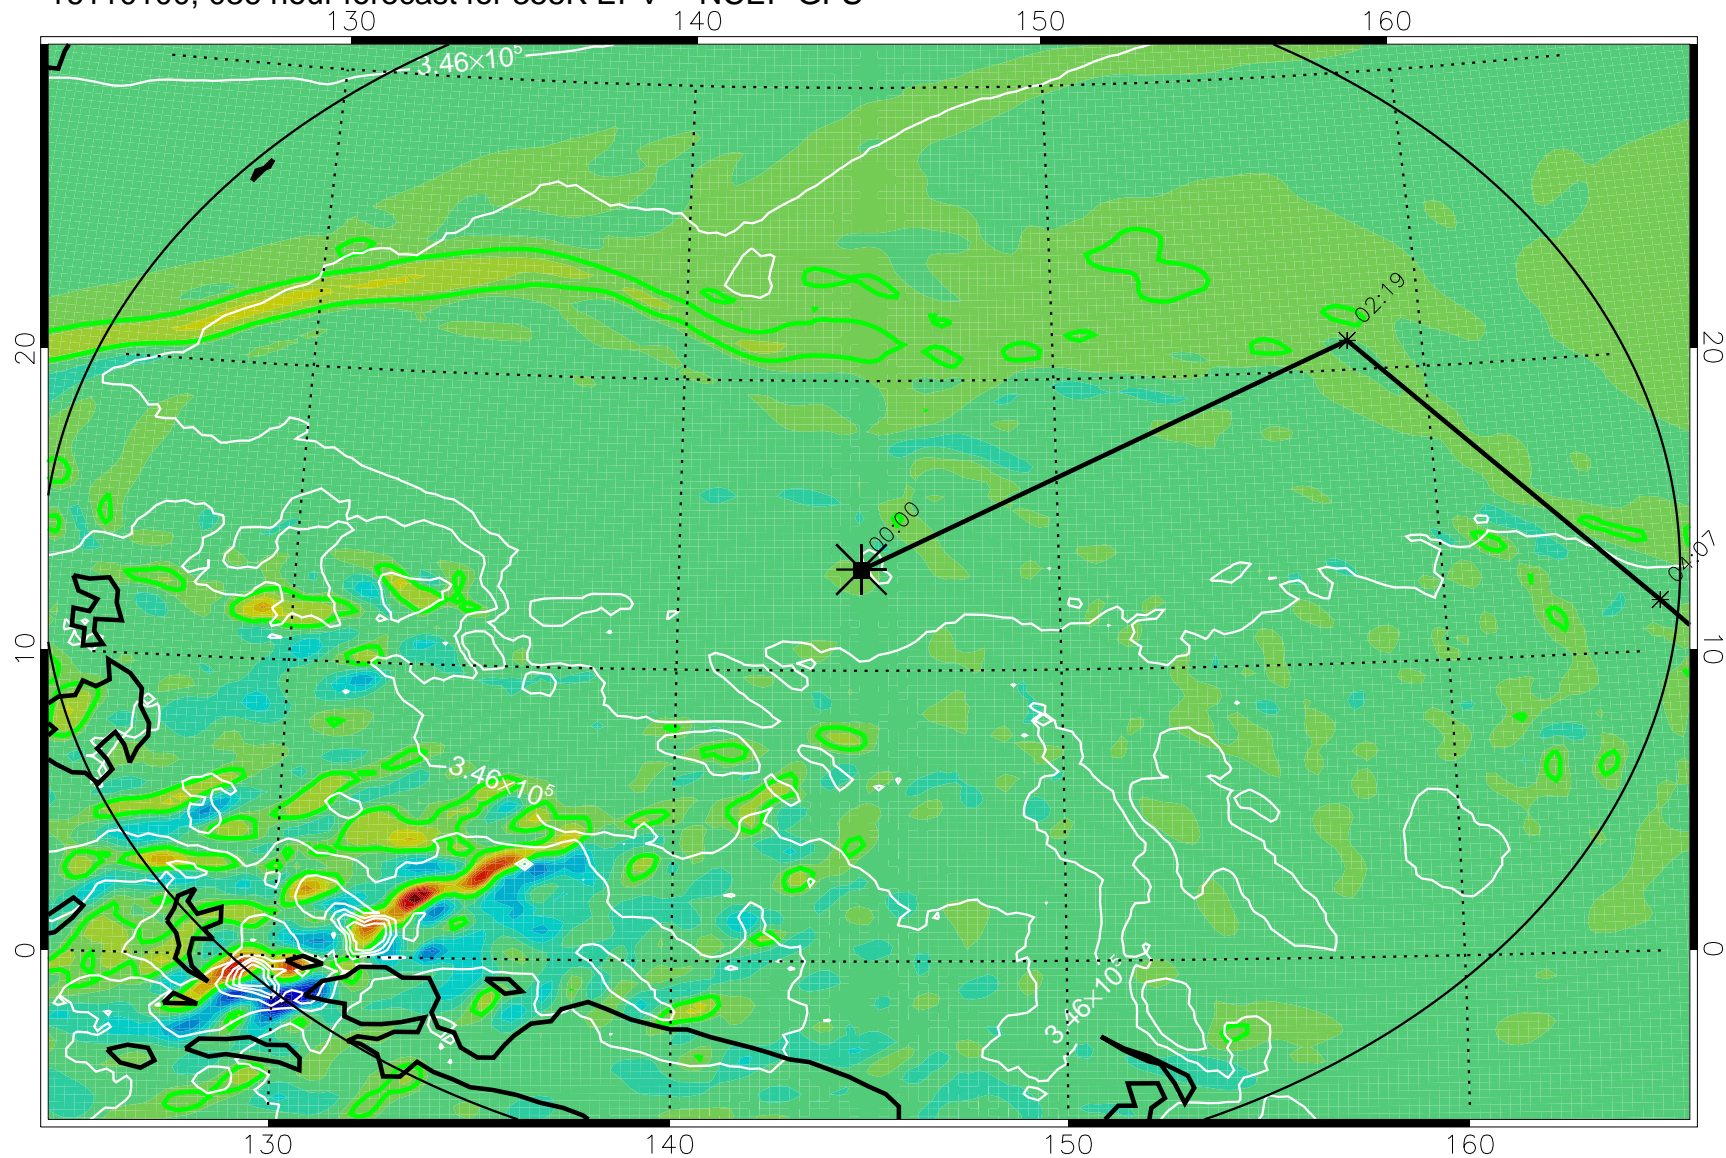

16103106, 018 hour forecast for 355K EPV -- NCEP GFS

355K Montgomery Streamfunction, white
EPV Tropopause (2 PVU) Position
Range ring of 2304 km

16103112, 024 hour forecast for 355K EPV -- NCEP GFS

355K Montgomery Streamfunction, white
EPV Tropopause (2 PVU) Position
Range ring of 2304 km

16103118, 030 hour forecast for 355K EPV -- NCEP GFS

355K Montgomery Streamfunction, white
EPV Tropopause (2 PVU) Position
Range ring of 2304 km

16110100, 036 hour forecast for 355K EPV -- NCEP GFS

355K Montgomery Streamfunction, white
EPV Tropopause (2 PVU) Position
Range ring of 2304 km

16110106, 042 hour forecast for 355K EPV -- NCEP GFS

355K Montgomery Streamfunction, white
EPV Tropopause (2 PVU) Position
Range ring of 2304 km

16110112, 048 hour forecast for 355K EPV -- NCEP GFS

355K Montgomery Streamfunction, white
EPV Tropopause (2 PVU) Position
Range ring of 2304 km

16110118, 054 hour forecast for 355K EPV -- NCEP GFS

355K Montgomery Streamfunction, white
EPV Tropopause (2 PVU) Position
Range ring of 2304 km

16110200, 060 hour forecast for 355K EPV -- NCEP GFS

355K Montgomery Streamfunction, white
EPV Tropopause (2 PVU) Position
Range ring of 2304 km