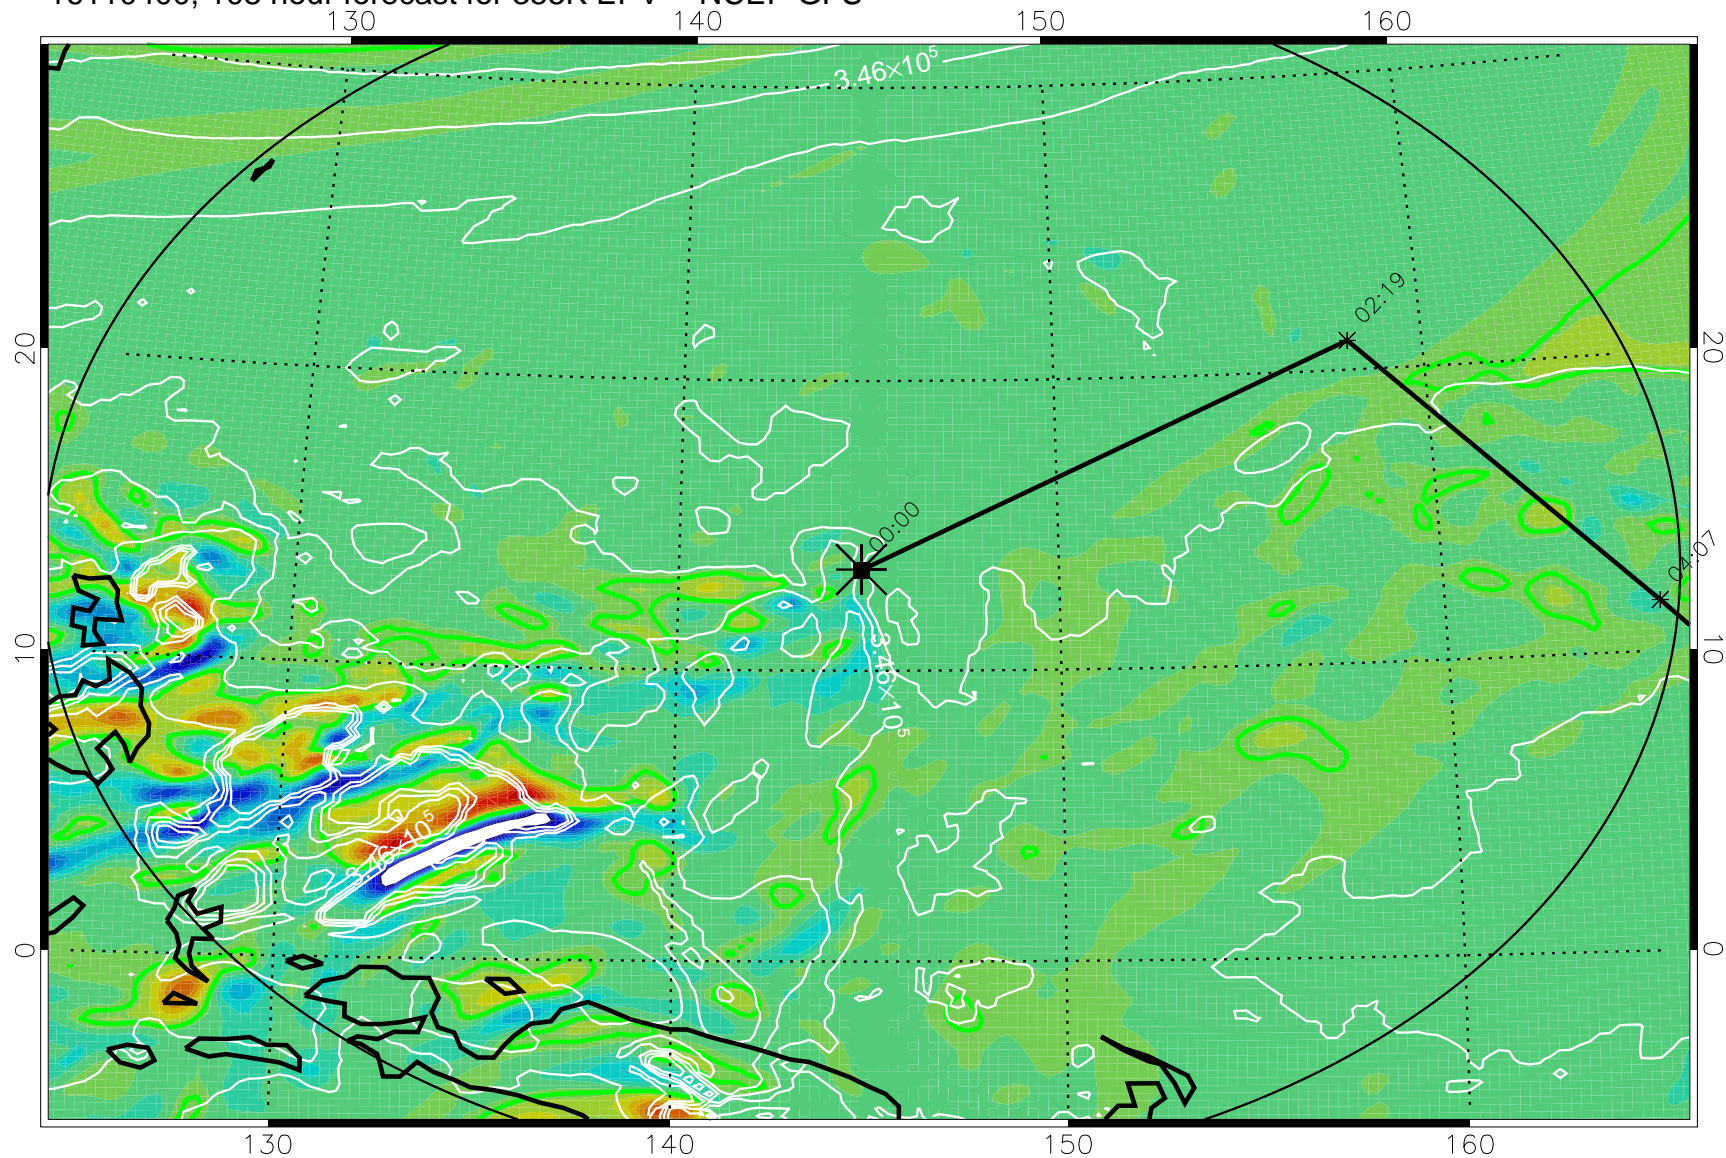

16110218, 078 hour forecast for 355K EPV -- NCEP GFS

355K Montgomery Streamfunction, white
EPV Tropopause (2 PVU) Position
Range ring of 2304 km

16110300, 084 hour forecast for 355K EPV -- NCEP GFS

355K Montgomery Streamfunction, white
EPV Tropopause (2 PVU) Position
Range ring of 2304 km

16110306, 090 hour forecast for 355K EPV -- NCEP GFS

355K Montgomery Streamfunction, white
EPV Tropopause (2 PVU) Position
Range ring of 2304 km

16110312, 096 hour forecast for 355K EPV -- NCEP GFS

355K Montgomery Streamfunction, white
EPV Tropopause (2 PVU) Position
Range ring of 2304 km

16110318, 102 hour forecast for 355K EPV -- NCEP GFS

355K Montgomery Streamfunction, white
EPV Tropopause (2 PVU) Position
Range ring of 2304 km

16110400, 108 hour forecast for 355K EPV -- NCEP GFS

355K Montgomery Streamfunction, white
EPV Tropopause (2 PVU) Position
Range ring of 2304 km

16110406, 114 hour forecast for 355K EPV -- NCEP GFS

355K Montgomery Streamfunction, white
EPV Tropopause (2 PVU) Position
Range ring of 2304 km

16110412, 120 hour forecast for 355K EPV -- NCEP GFS

355K Montgomery Streamfunction, white
EPV Tropopause (2 PVU) Position
Range ring of 2304 km