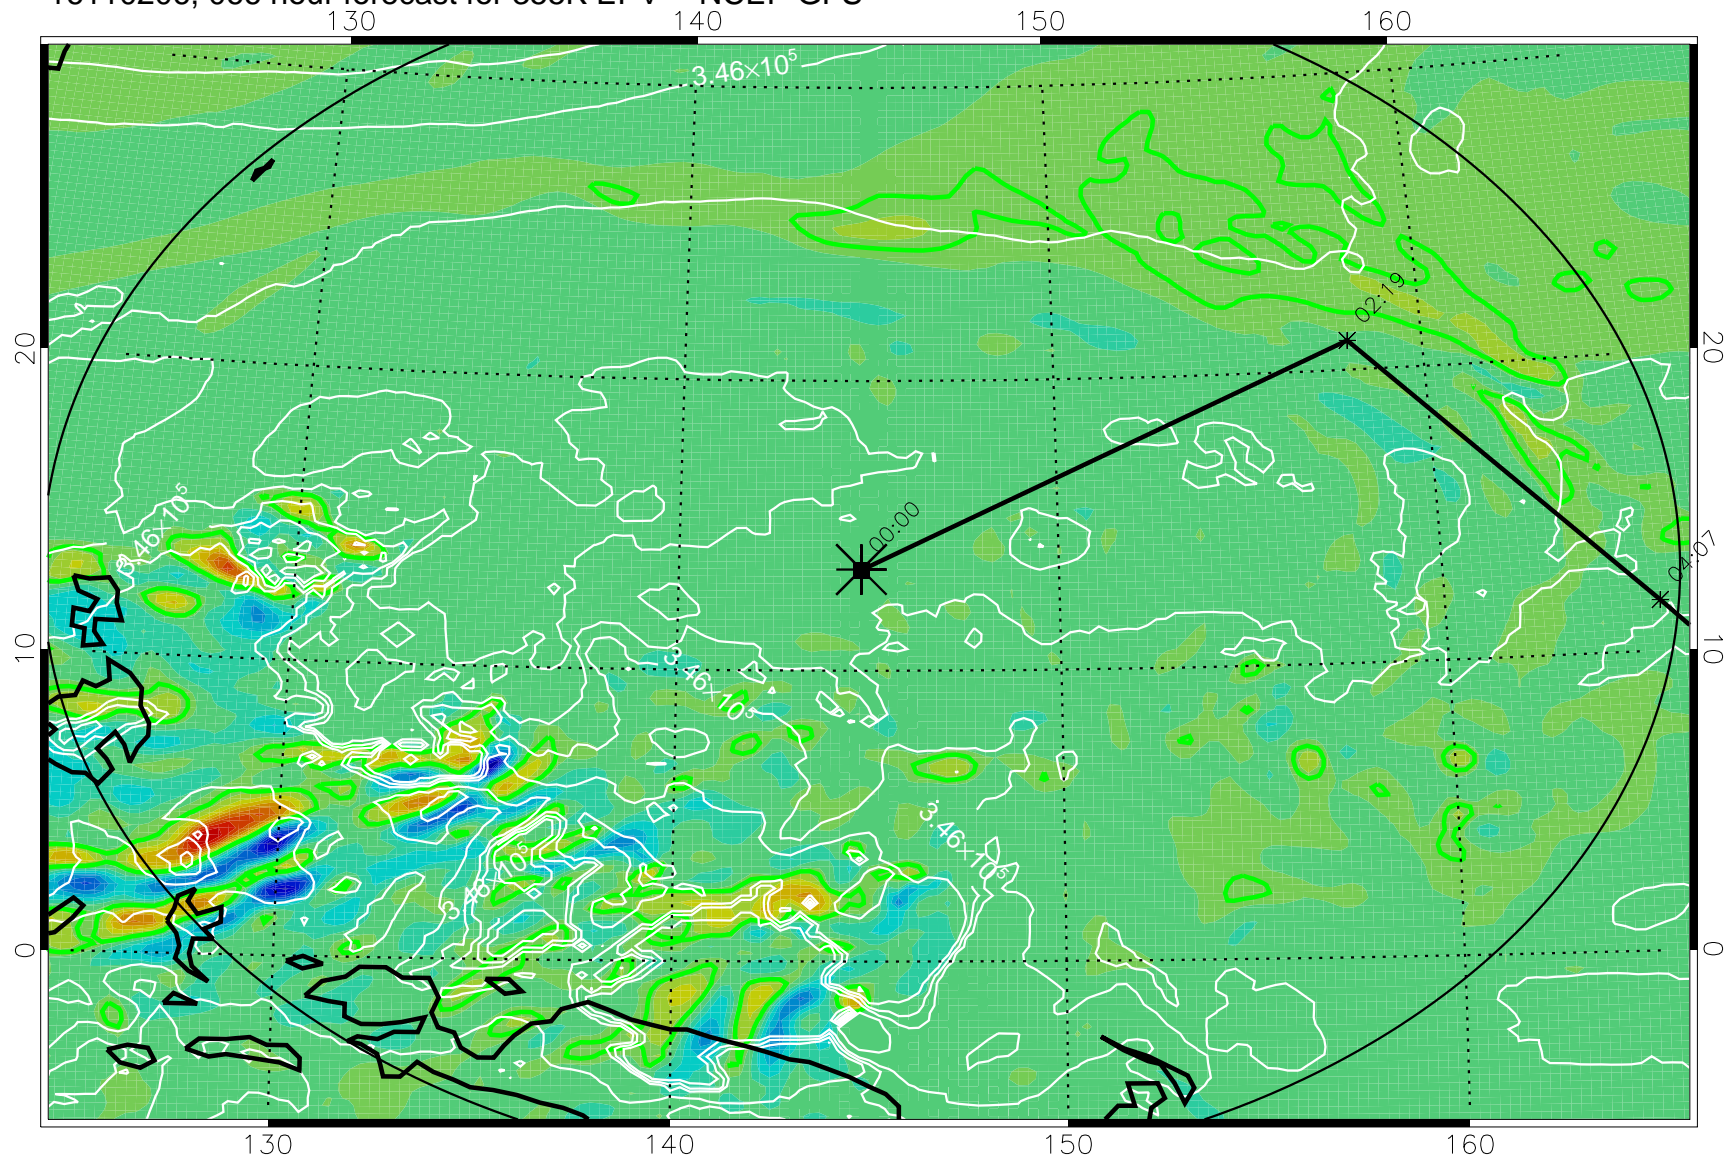

16110106, 042 hour forecast for 355K EPV -- NCEP GFS

355K Montgomery Streamfunction, white
EPV Tropopause (2 PVU) Position
Range ring of 2304 km

16110112, 048 hour forecast for 355K EPV -- NCEP GFS

355K Montgomery Streamfunction, white
EPV Tropopause (2 PVU) Position
Range ring of 2304 km

16110118, 054 hour forecast for 355K EPV -- NCEP GFS

355K Montgomery Streamfunction, white
EPV Tropopause (2 PVU) Position
Range ring of 2304 km

16110200, 060 hour forecast for 355K EPV -- NCEP GFS

355K Montgomery Streamfunction, white
EPV Tropopause (2 PVU) Position
Range ring of 2304 km

16110206, 066 hour forecast for 355K EPV -- NCEP GFS

355K Montgomery Streamfunction, white
EPV Tropopause (2 PVU) Position
Range ring of 2304 km

16110212, 072 hour forecast for 355K EPV -- NCEP GFS

355K Montgomery Streamfunction, white
EPV Tropopause (2 PVU) Position
Range ring of 2304 km

16110218, 078 hour forecast for 355K EPV -- NCEP GFS

355K Montgomery Streamfunction, white
EPV Tropopause (2 PVU) Position
Range ring of 2304 km

16110300, 084 hour forecast for 355K EPV -- NCEP GFS

355K Montgomery Streamfunction, white
EPV Tropopause (2 PVU) Position
Range ring of 2304 km