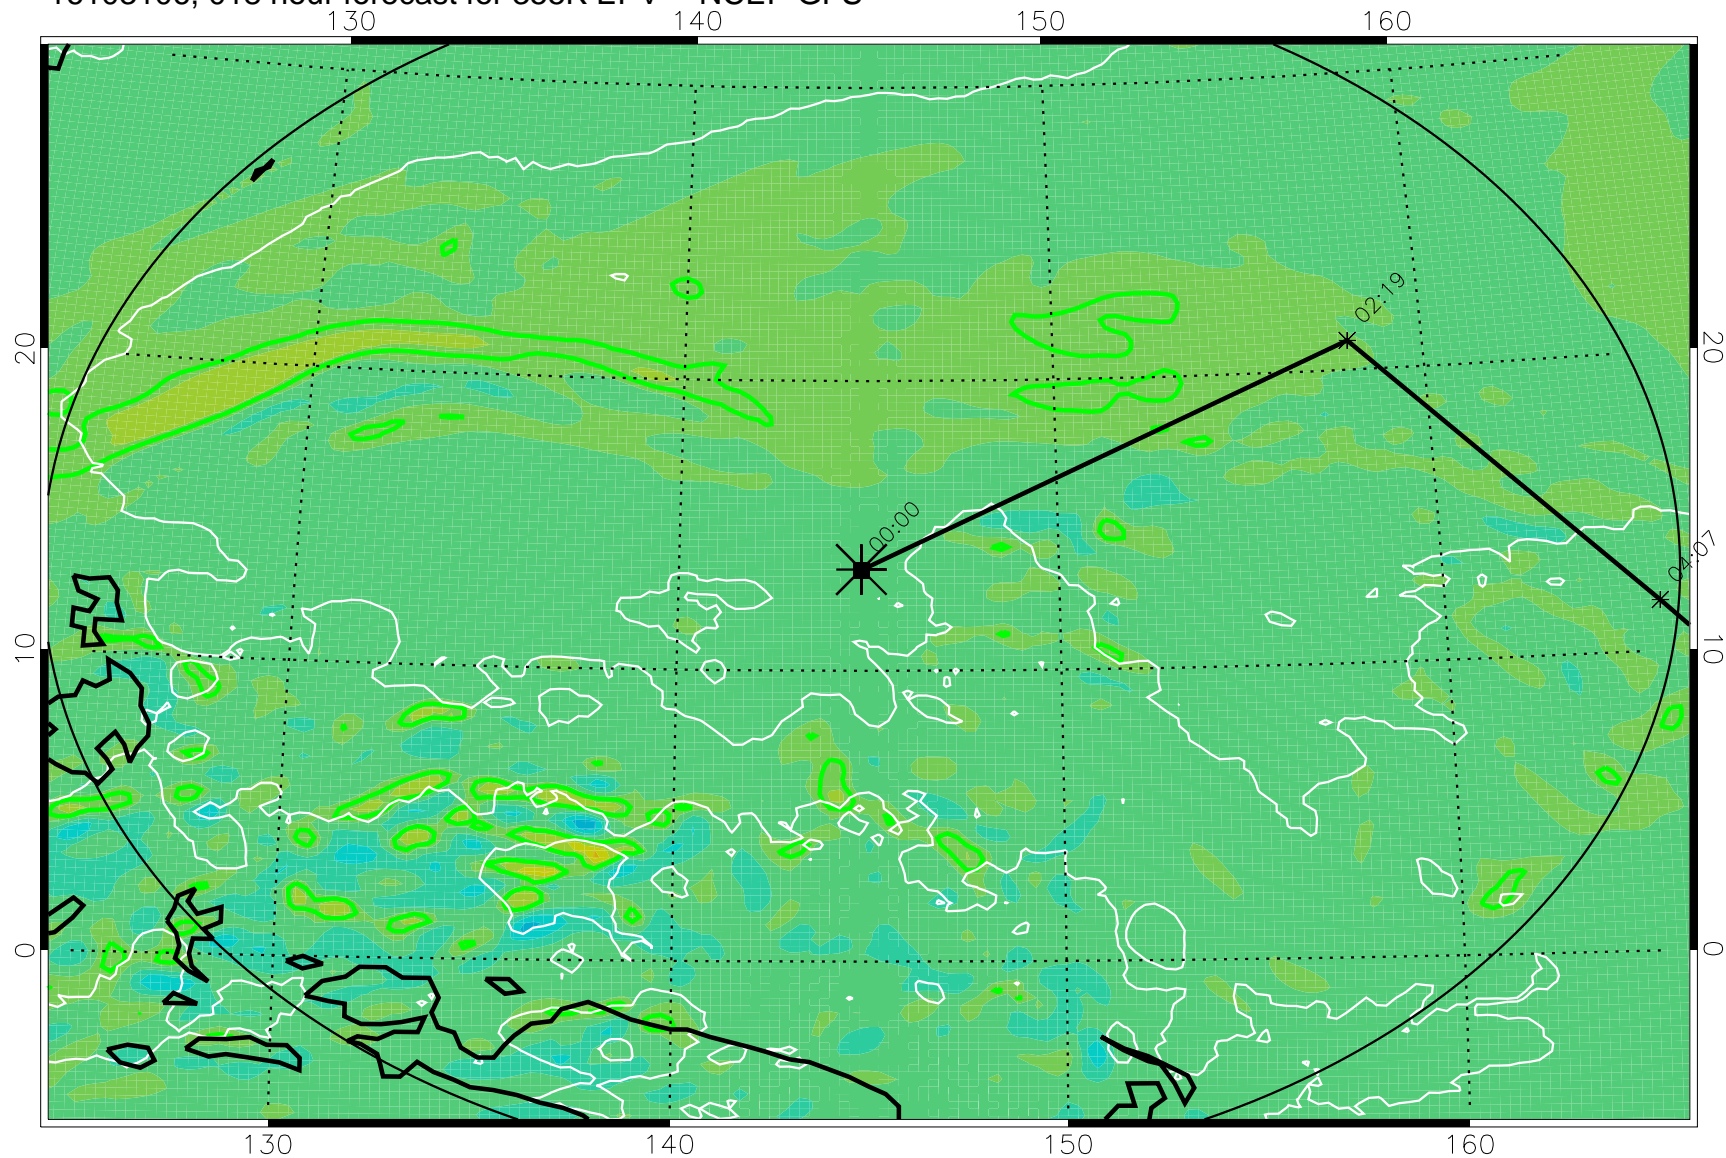

16103018, 006 hour forecast for 355K EPV -- NCEP GFS

355K Montgomery Streamfunction, white
EPV Tropopause (2 PVU) Position
Range ring of 2304 km

16103100, 012 hour forecast for 355K EPV -- NCEP GFS

355K Montgomery Streamfunction, white
EPV Tropopause (2 PVU) Position
Range ring of 2304 km

16103106, 018 hour forecast for 355K EPV -- NCEP GFS

355K Montgomery Streamfunction, white
EPV Tropopause (2 PVU) Position
Range ring of 2304 km

16103112, 024 hour forecast for 355K EPV -- NCEP GFS

355K Montgomery Streamfunction, white
EPV Tropopause (2 PVU) Position
Range ring of 2304 km

16103118, 030 hour forecast for 355K EPV -- NCEP GFS

355K Montgomery Streamfunction, white
EPV Tropopause (2 PVU) Position
Range ring of 2304 km

16110100, 036 hour forecast for 355K EPV -- NCEP GFS

355K Montgomery Streamfunction, white
EPV Tropopause (2 PVU) Position
Range ring of 2304 km

16110318, 102 hour forecast for 355K EPV -- NCEP GFS

355K Montgomery Streamfunction, white
EPV Tropopause (2 PVU) Position
Range ring of 2304 km

16110400, 108 hour forecast for 355K EPV -- NCEP GFS

355K Montgomery Streamfunction, white
EPV Tropopause (2 PVU) Position
Range ring of 2304 km