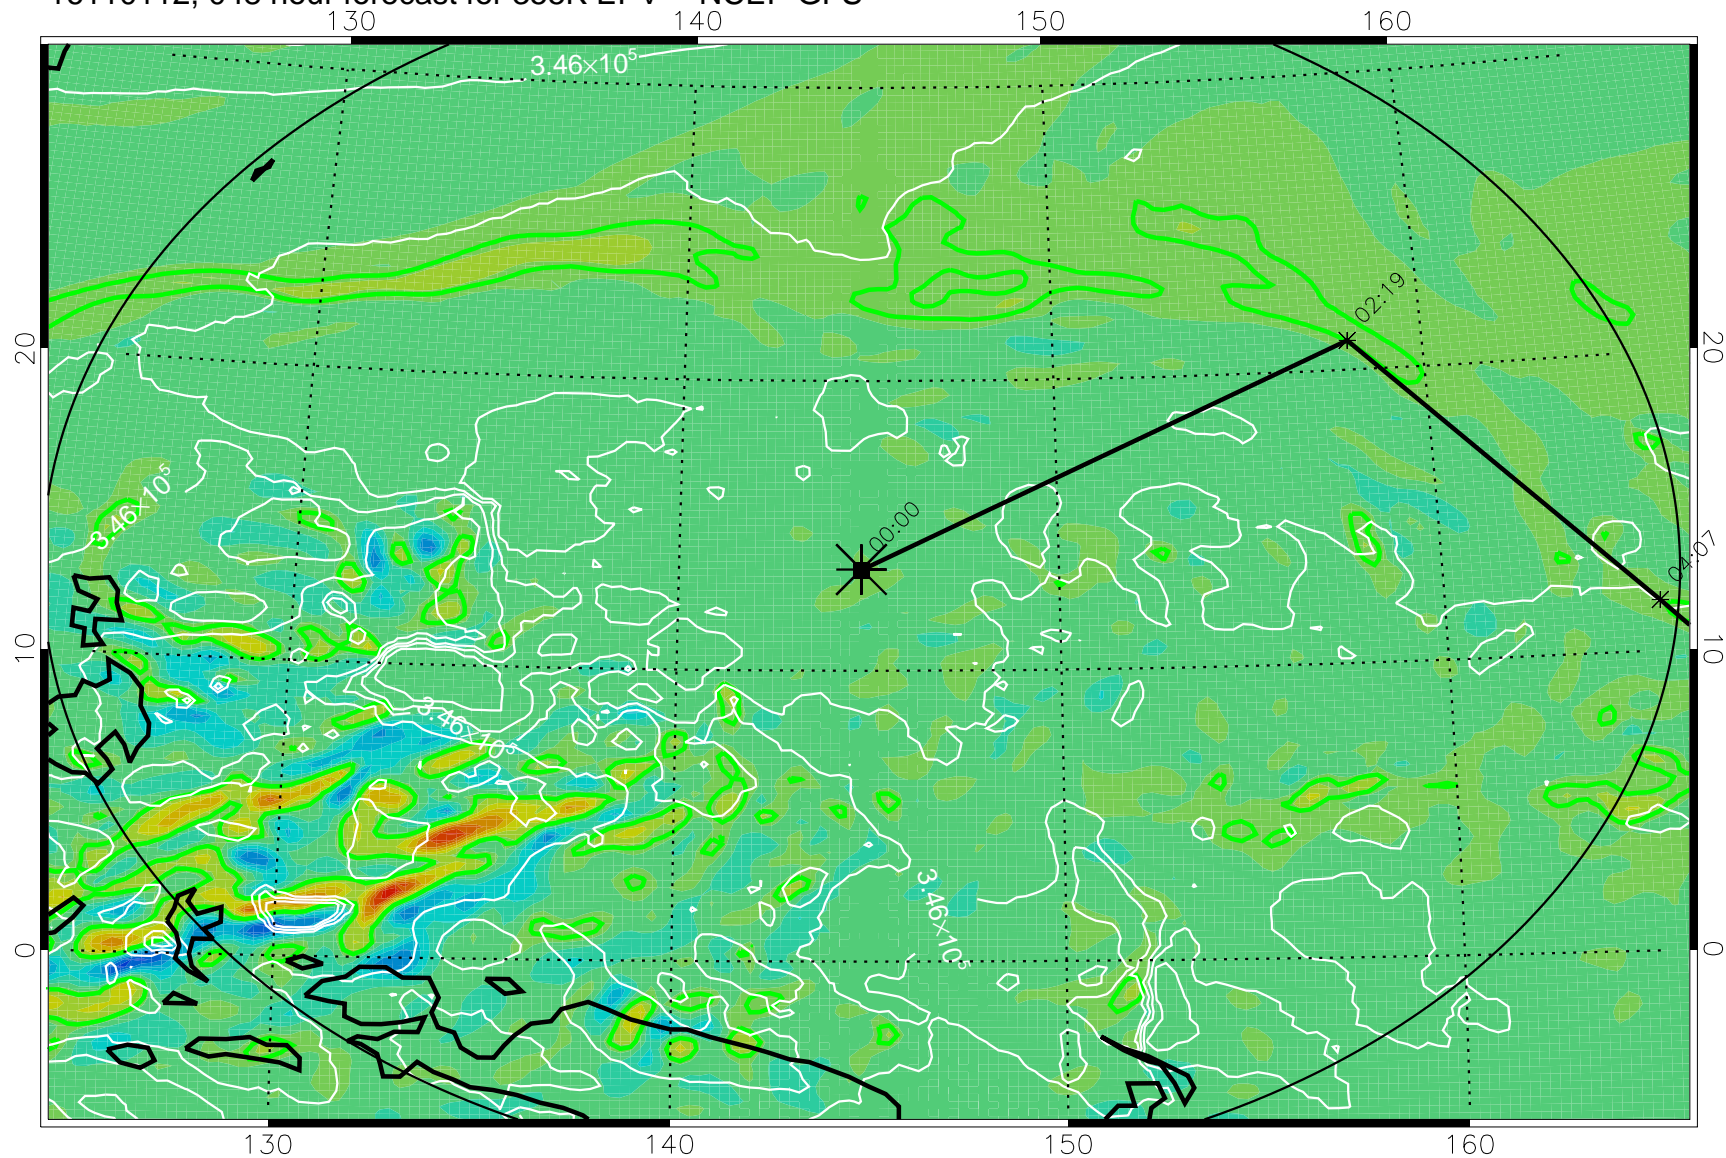

16103118, 030 hour forecast for 355K EPV -- NCEP GFS

355K Montgomery Streamfunction, white
EPV Tropopause (2 PVU) Position
Range ring of 2304 km

16110100, 036 hour forecast for 355K EPV -- NCEP GFS

355K Montgomery Streamfunction, white
EPV Tropopause (2 PVU) Position
Range ring of 2304 km

16110106, 042 hour forecast for 355K EPV -- NCEP GFS

355K Montgomery Streamfunction, white
EPV Tropopause (2 PVU) Position
Range ring of 2304 km

16110112, 048 hour forecast for 355K EPV -- NCEP GFS

355K Montgomery Streamfunction, white
EPV Tropopause (2 PVU) Position
Range ring of 2304 km

16110118, 054 hour forecast for 355K EPV -- NCEP GFS

355K Montgomery Streamfunction, white
EPV Tropopause (2 PVU) Position
Range ring of 2304 km

16110200, 060 hour forecast for 355K EPV -- NCEP GFS

355K Montgomery Streamfunction, white
EPV Tropopause (2 PVU) Position
Range ring of 2304 km

16110318, 102 hour forecast for 355K EPV -- NCEP GFS

355K Montgomery Streamfunction, white
EPV Tropopause (2 PVU) Position
Range ring of 2304 km

16110400, 108 hour forecast for 355K EPV -- NCEP GFS

355K Montgomery Streamfunction, white
EPV Tropopause (2 PVU) Position
Range ring of 2304 km