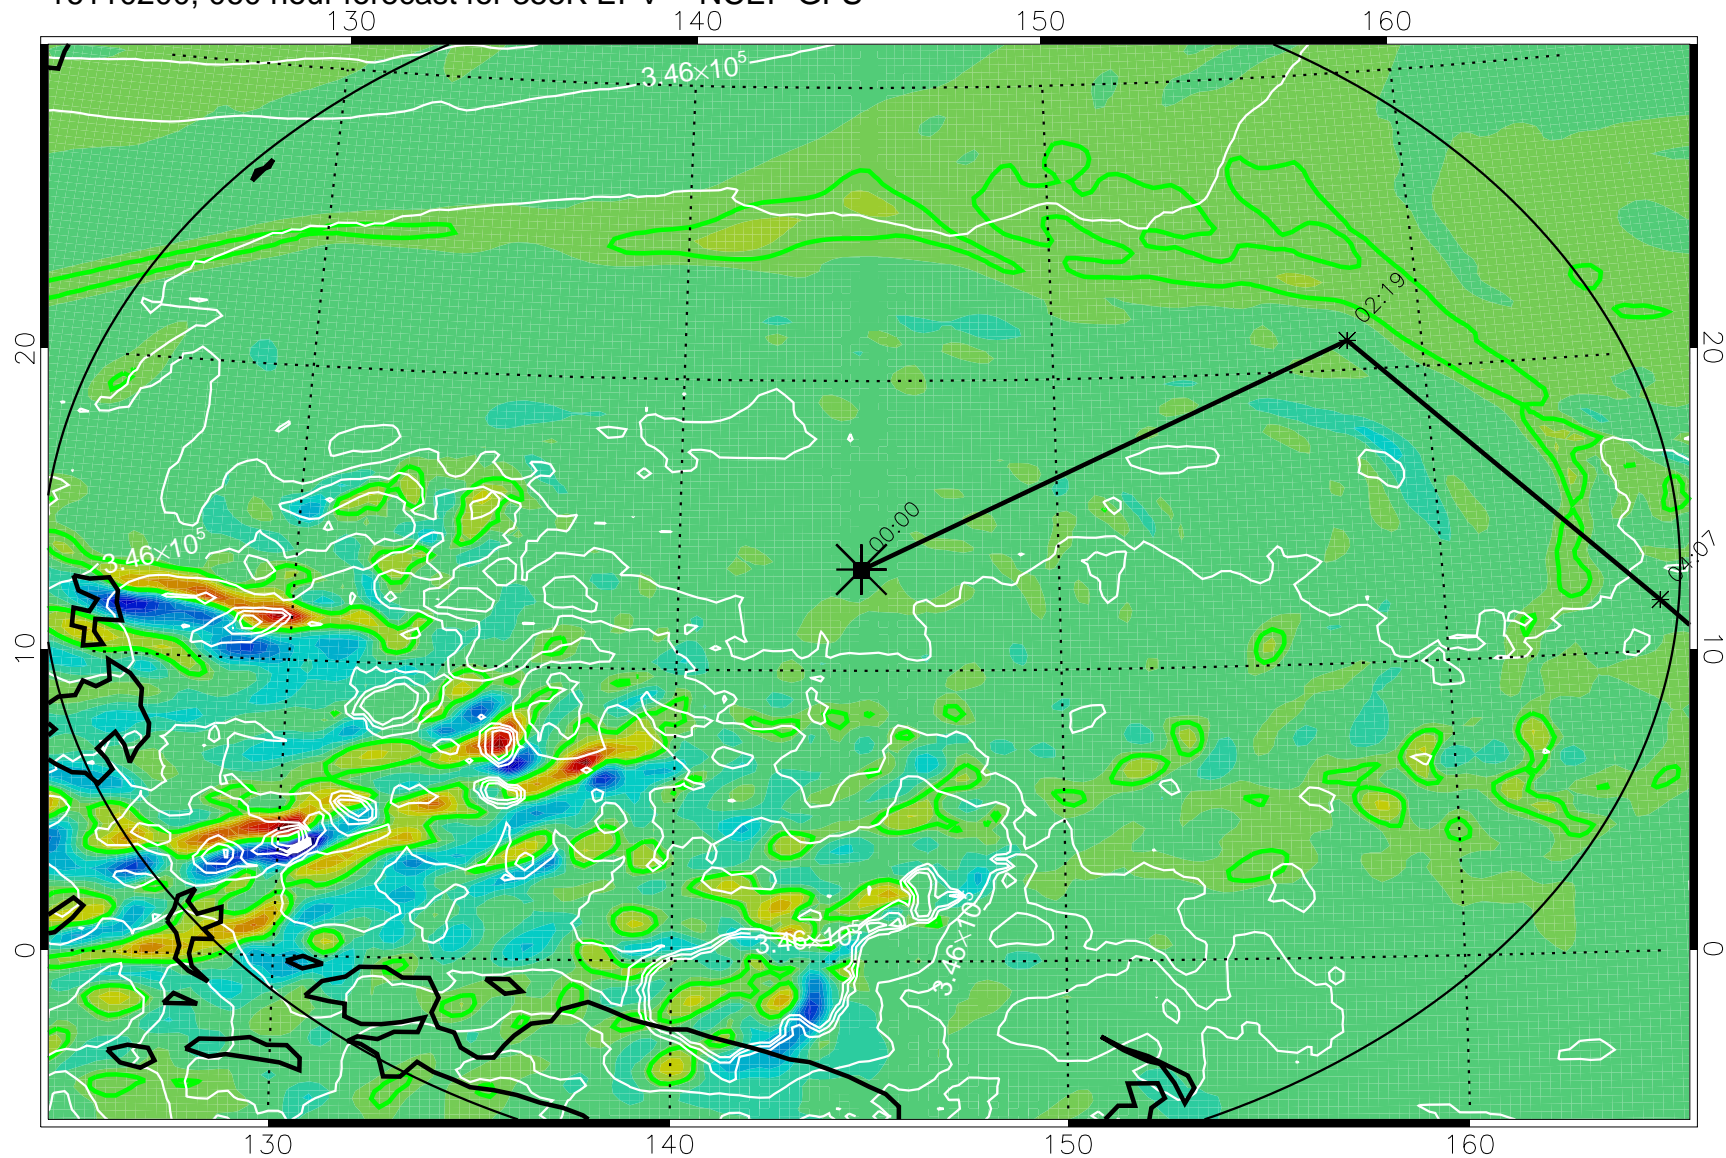

16110106, 042 hour forecast for 355K EPV -- NCEP GFS

355K Montgomery Streamfunction, white
EPV Tropopause (2 PVU) Position
Range ring of 2304 km

16110112, 048 hour forecast for 355K EPV -- NCEP GFS

355K Montgomery Streamfunction, white
EPV Tropopause (2 PVU) Position
Range ring of 2304 km

16110118, 054 hour forecast for 355K EPV -- NCEP GFS

355K Montgomery Streamfunction, white
EPV Tropopause (2 PVU) Position
Range ring of 2304 km

16110200, 060 hour forecast for 355K EPV -- NCEP GFS

355K Montgomery Streamfunction, white
EPV Tropopause (2 PVU) Position
Range ring of 2304 km

16110206, 066 hour forecast for 355K EPV -- NCEP GFS

355K Montgomery Streamfunction, white
EPV Tropopause (2 PVU) Position
Range ring of 2304 km

16110212, 072 hour forecast for 355K EPV -- NCEP GFS

355K Montgomery Streamfunction, white
EPV Tropopause (2 PVU) Position
Range ring of 2304 km

16110218, 078 hour forecast for 355K EPV -- NCEP GFS

355K Montgomery Streamfunction, white
EPV Tropopause (2 PVU) Position
Range ring of 2304 km

16110300, 084 hour forecast for 355K EPV -- NCEP GFS

355K Montgomery Streamfunction, white
EPV Tropopause (2 PVU) Position
Range ring of 2304 km