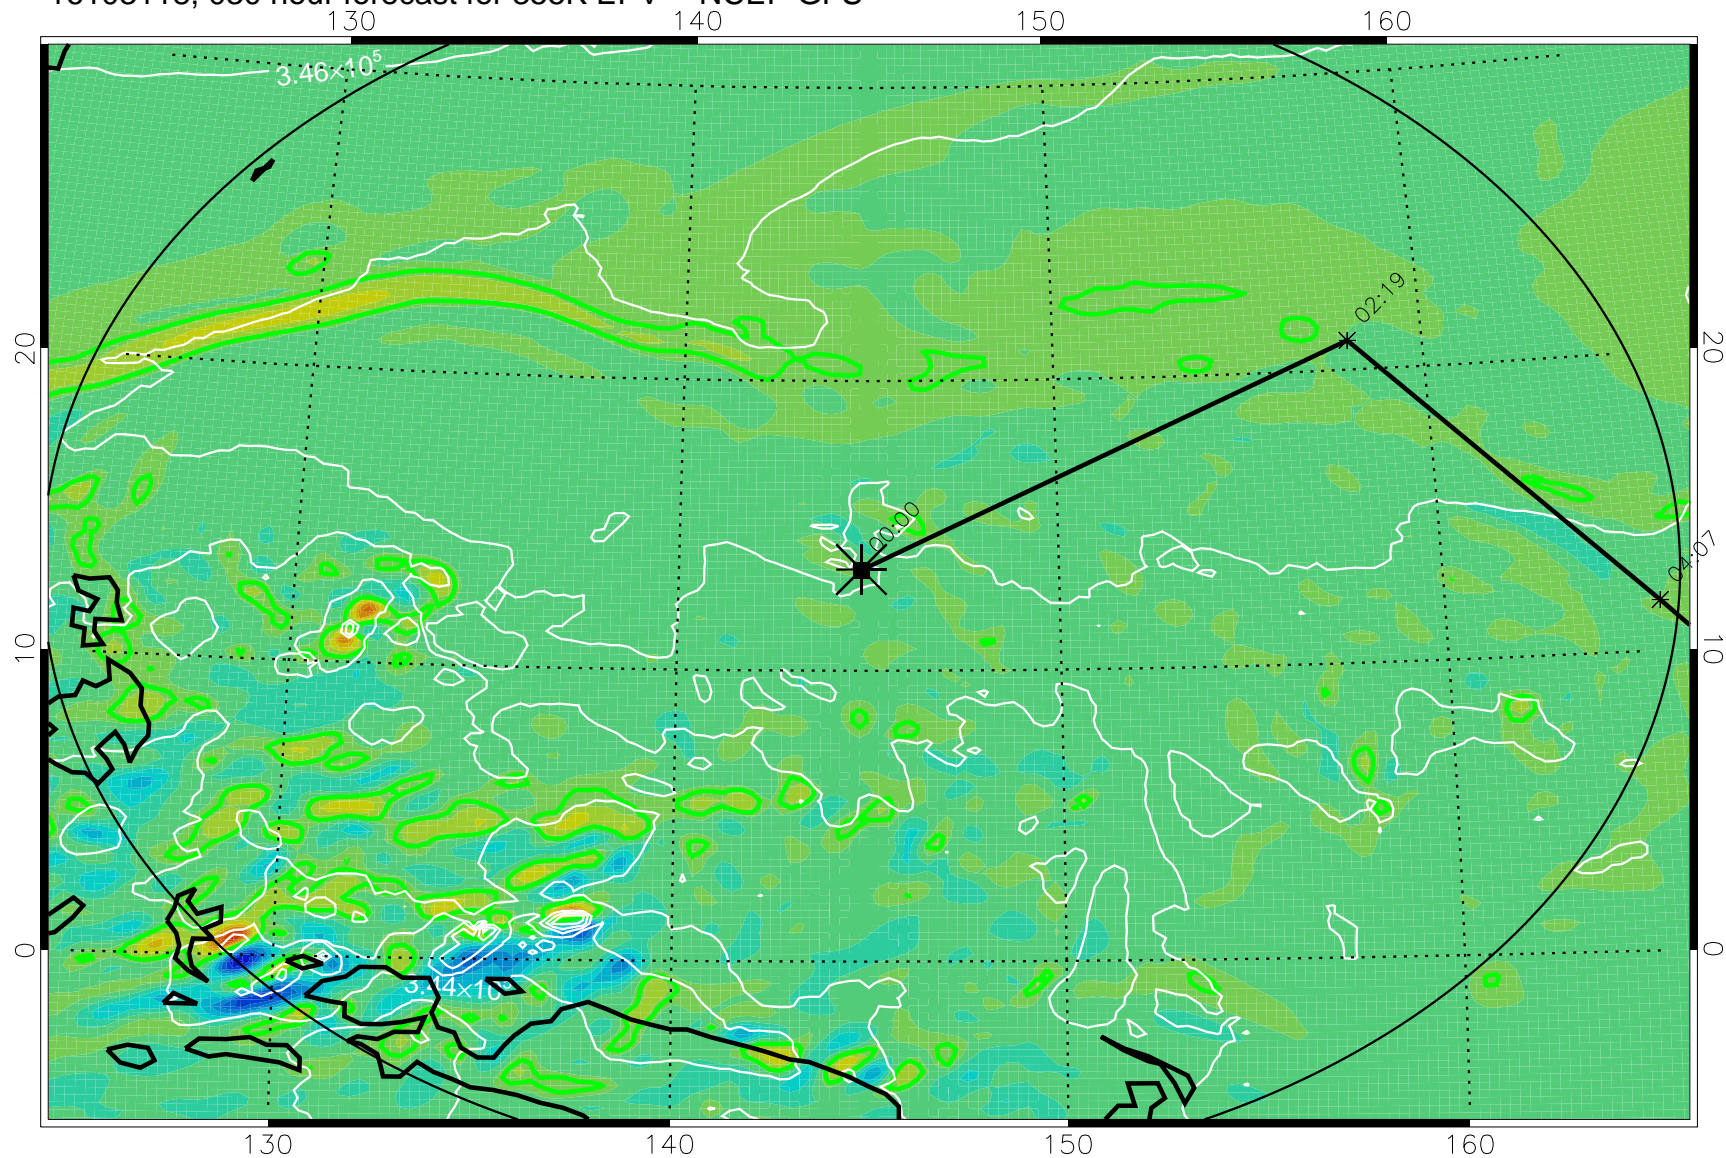

16103106, 018 hour forecast for 355K EPV -- NCEP GFS

355K Montgomery Streamfunction, white
EPV Tropopause (2 PVU) Position
Range ring of 2304 km

16103112, 024 hour forecast for 355K EPV -- NCEP GFS

355K Montgomery Streamfunction, white
EPV Tropopause (2 PVU) Position
Range ring of 2304 km

16103118, 030 hour forecast for 355K EPV -- NCEP GFS

355K Montgomery Streamfunction, white
EPV Tropopause (2 PVU) Position
Range ring of 2304 km

16110100, 036 hour forecast for 355K EPV -- NCEP GFS

355K Montgomery Streamfunction, white
EPV Tropopause (2 PVU) Position
Range ring of 2304 km

16110106, 042 hour forecast for 355K EPV -- NCEP GFS

355K Montgomery Streamfunction, white
EPV Tropopause (2 PVU) Position
Range ring of 2304 km

16110112, 048 hour forecast for 355K EPV -- NCEP GFS

355K Montgomery Streamfunction, white
EPV Tropopause (2 PVU) Position
Range ring of 2304 km

16110318, 102 hour forecast for 355K EPV -- NCEP GFS

355K Montgomery Streamfunction, white
EPV Tropopause (2 PVU) Position
Range ring of 2304 km

16110400, 108 hour forecast for 355K EPV -- NCEP GFS

355K Montgomery Streamfunction, white
EPV Tropopause (2 PVU) Position
Range ring of 2304 km