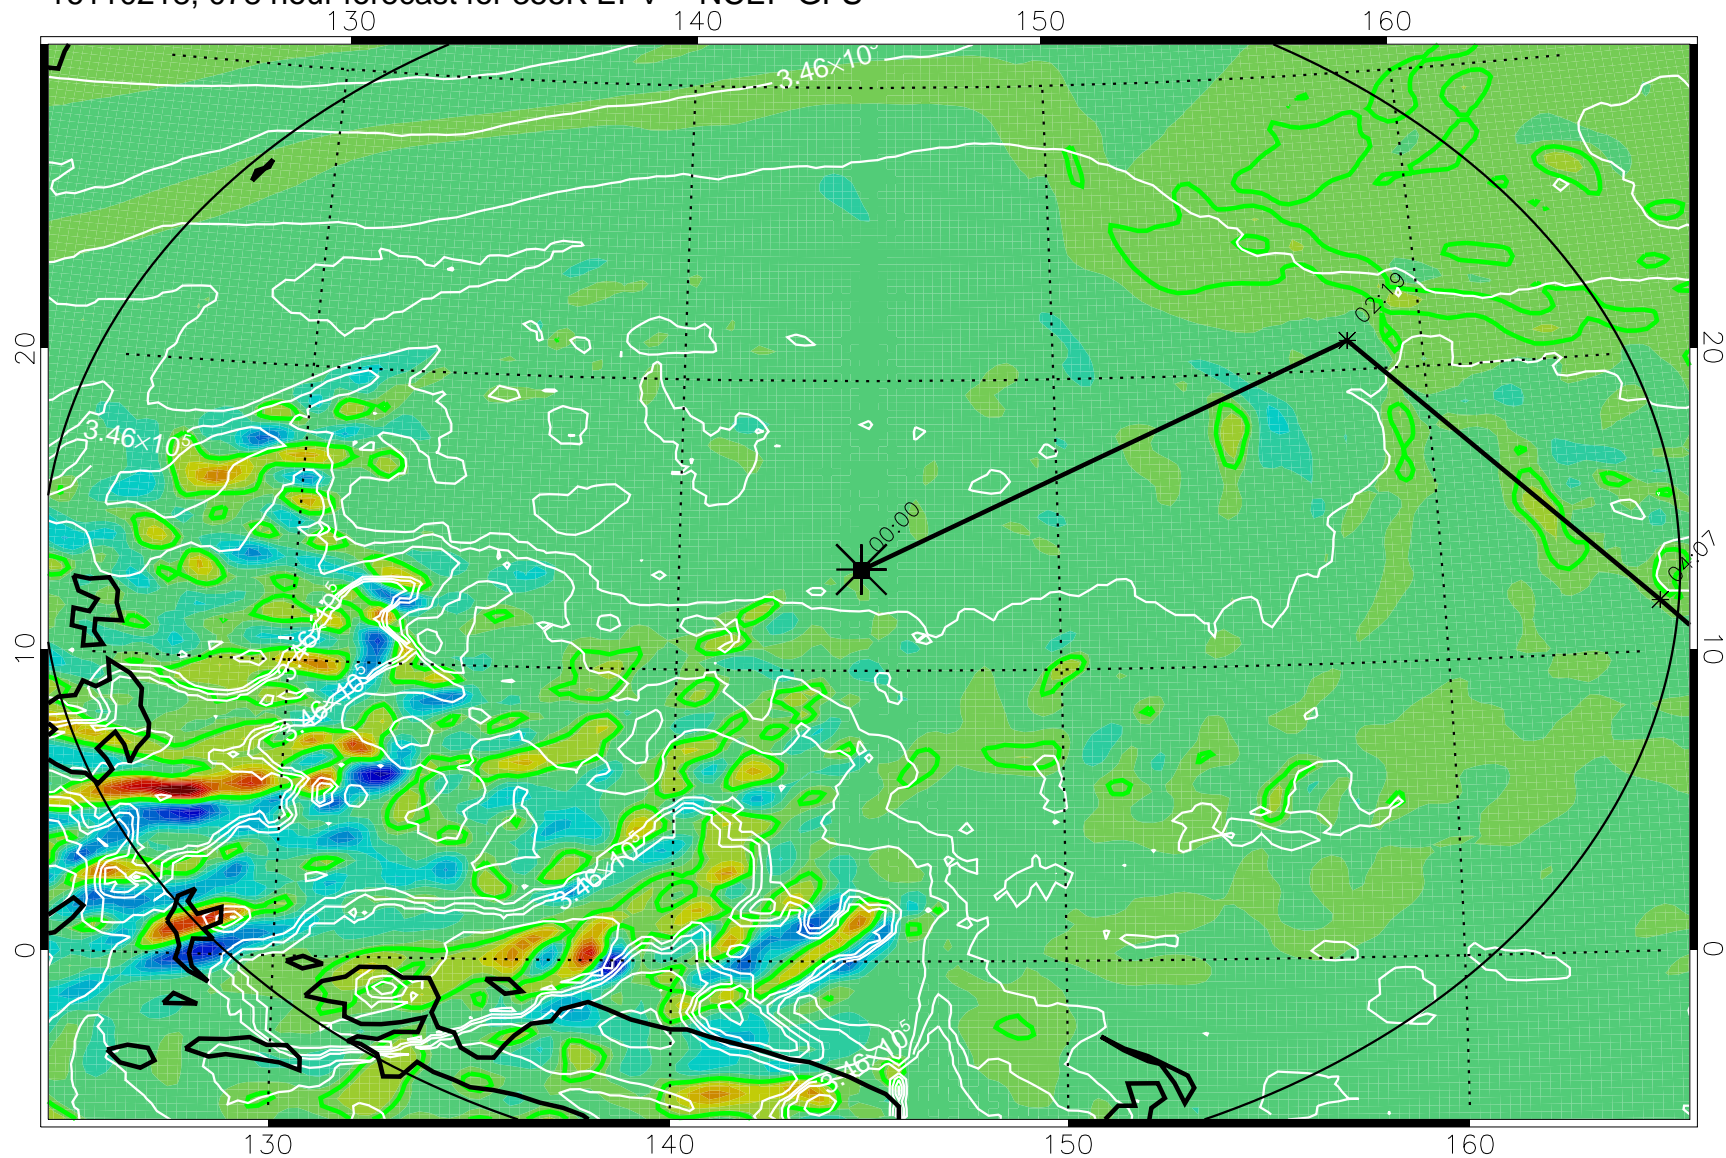

16110206, 066 hour forecast for 355K EPV -- NCEP GFS

355K Montgomery Streamfunction, white
EPV Tropopause (2 PVU) Position
Range ring of 2304 km

16110212, 072 hour forecast for 355K EPV -- NCEP GFS

355K Montgomery Streamfunction, white
EPV Tropopause (2 PVU) Position
Range ring of 2304 km

16110218, 078 hour forecast for 355K EPV -- NCEP GFS

355K Montgomery Streamfunction, white
EPV Tropopause (2 PVU) Position
Range ring of 2304 km

16110300, 084 hour forecast for 355K EPV -- NCEP GFS

355K Montgomery Streamfunction, white
EPV Tropopause (2 PVU) Position
Range ring of 2304 km

16110306, 090 hour forecast for 355K EPV -- NCEP GFS

355K Montgomery Streamfunction, white
EPV Tropopause (2 PVU) Position
Range ring of 2304 km

16110312, 096 hour forecast for 355K EPV -- NCEP GFS

355K Montgomery Streamfunction, white
EPV Tropopause (2 PVU) Position
Range ring of 2304 km

16110318, 102 hour forecast for 355K EPV -- NCEP GFS

355K Montgomery Streamfunction, white
EPV Tropopause (2 PVU) Position
Range ring of 2304 km

16110400, 108 hour forecast for 355K EPV -- NCEP GFS

355K Montgomery Streamfunction, white
EPV Tropopause (2 PVU) Position
Range ring of 2304 km