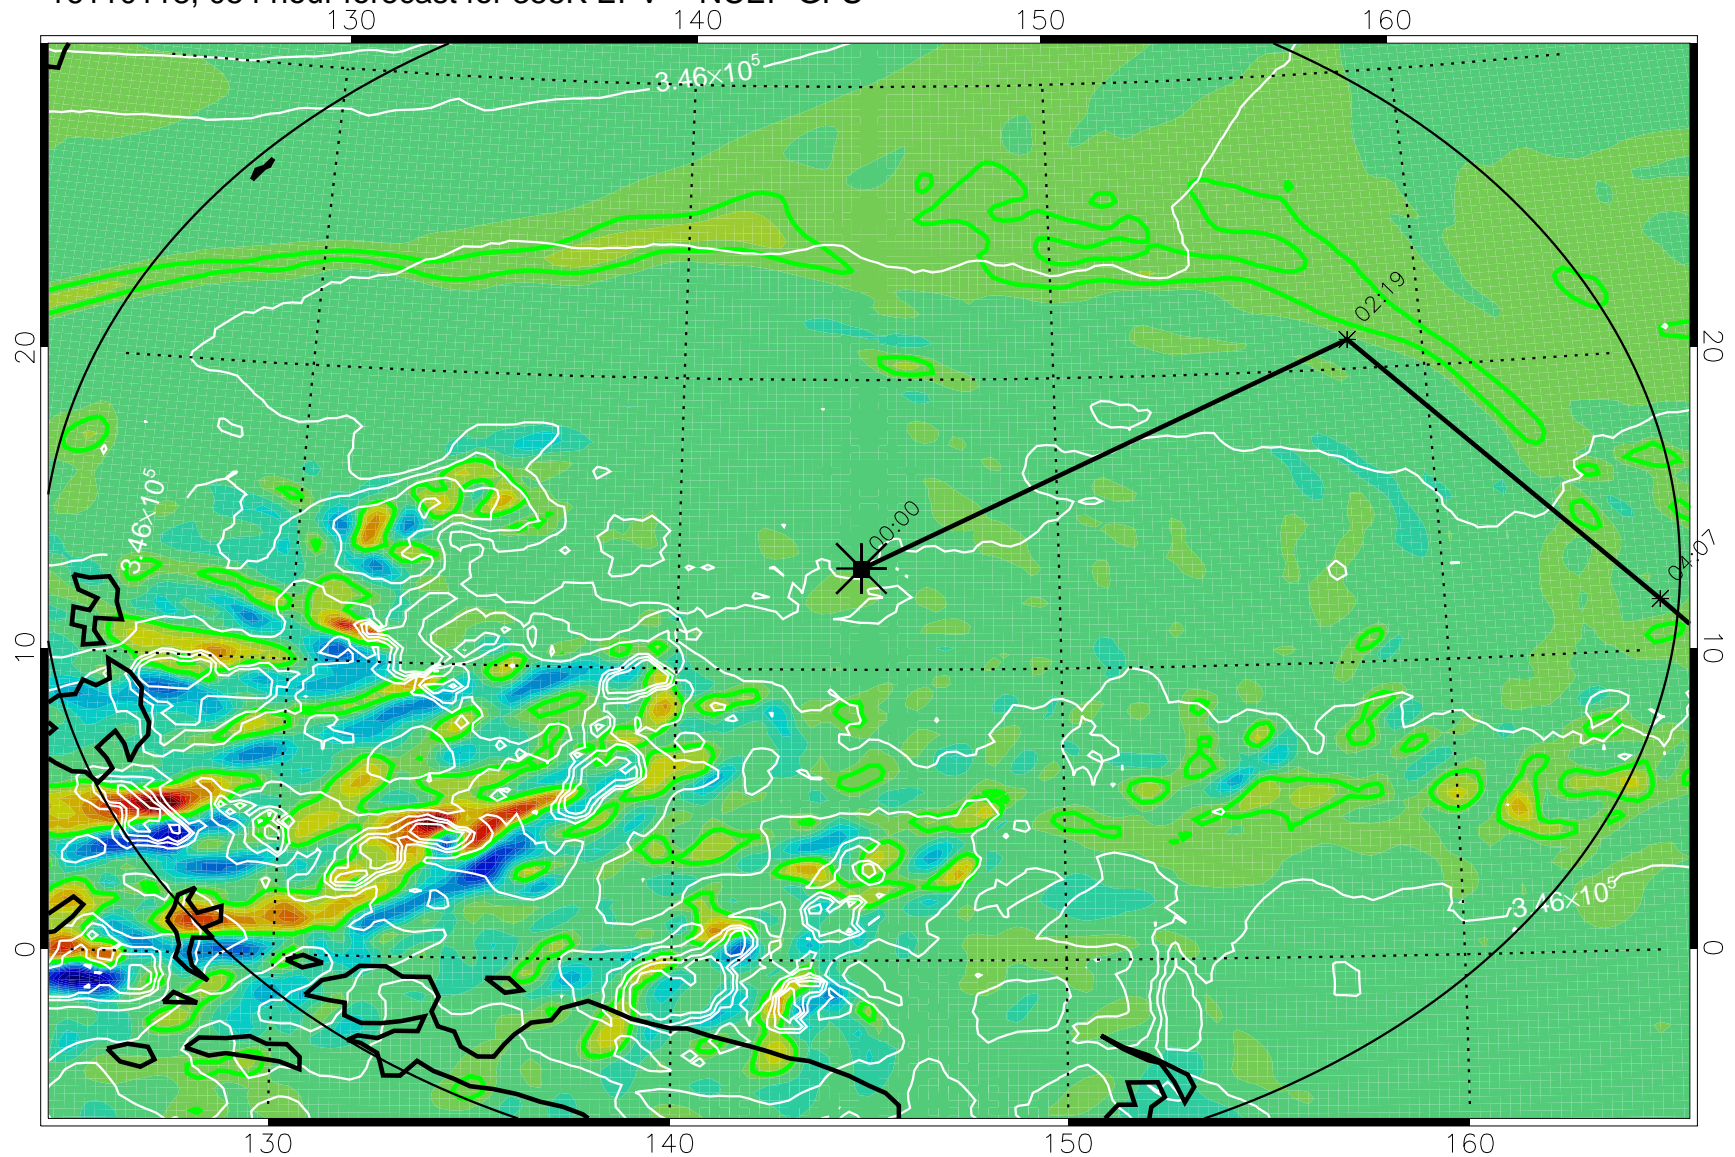

16110106, 042 hour forecast for 355K EPV -- NCEP GFS

355K Montgomery Streamfunction, white
EPV Tropopause (2 PVU) Position
Range ring of 2304 km

16110112, 048 hour forecast for 355K EPV -- NCEP GFS

355K Montgomery Streamfunction, white
EPV Tropopause (2 PVU) Position
Range ring of 2304 km

16110118, 054 hour forecast for 355K EPV -- NCEP GFS

355K Montgomery Streamfunction, white
EPV Tropopause (2 PVU) Position
Range ring of 2304 km

16110200, 060 hour forecast for 355K EPV -- NCEP GFS

355K Montgomery Streamfunction, white
EPV Tropopause (2 PVU) Position
Range ring of 2304 km

16110218, 078 hour forecast for 355K EPV -- NCEP GFS

355K Montgomery Streamfunction, white
EPV Tropopause (2 PVU) Position
Range ring of 2304 km

16110300, 084 hour forecast for 355K EPV -- NCEP GFS

355K Montgomery Streamfunction, white
EPV Tropopause (2 PVU) Position
Range ring of 2304 km

16110318, 102 hour forecast for 355K EPV -- NCEP GFS

355K Montgomery Streamfunction, white
EPV Tropopause (2 PVU) Position
Range ring of 2304 km

16110400, 108 hour forecast for 355K EPV -- NCEP GFS

355K Montgomery Streamfunction, white
EPV Tropopause (2 PVU) Position
Range ring of 2304 km