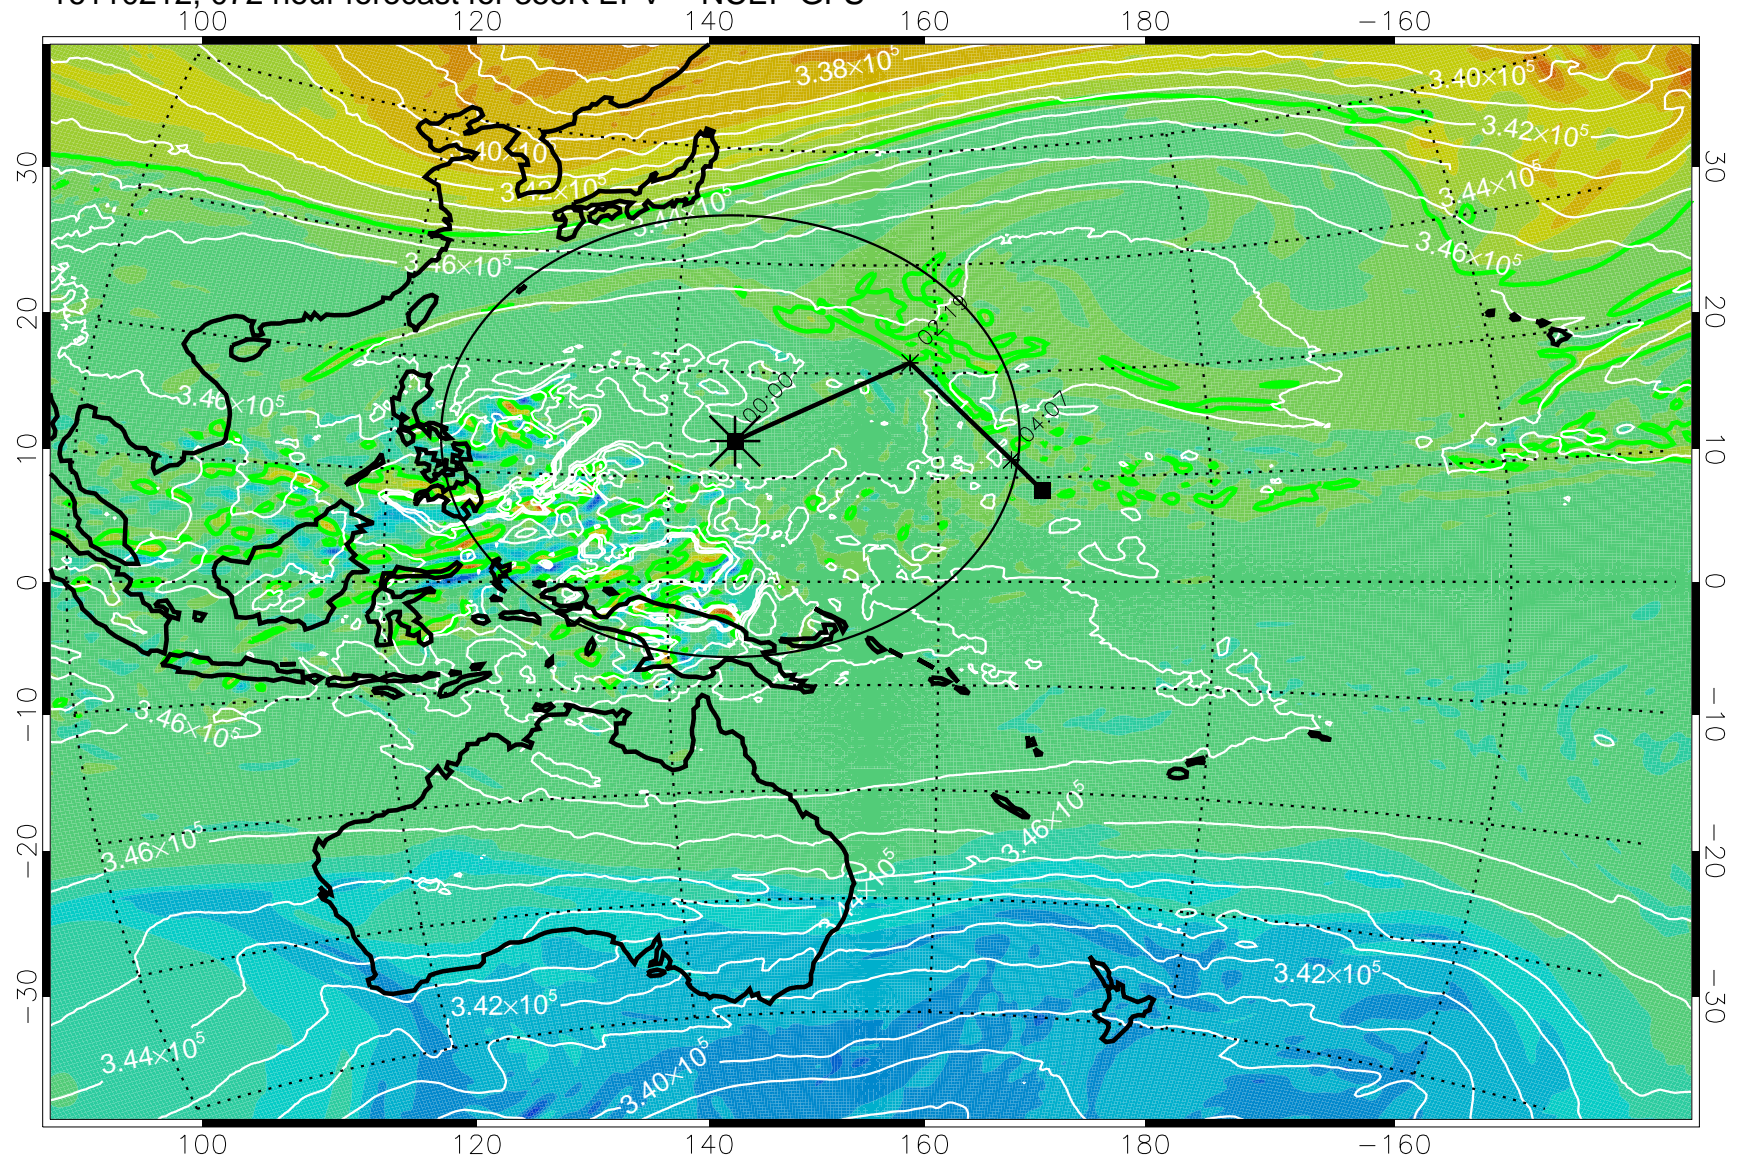

16110106, 042 hour forecast for 355K EPV -- NCEP GFS

355K Montgomery Streamfunction, white
EPV Tropopause (2 PVU) Position
Range ring of 2304 km

16110112, 048 hour forecast for 355K EPV -- NCEP GFS

355K Montgomery Streamfunction, white
EPV Tropopause (2 PVU) Position
Range ring of 2304 km

16110118, 054 hour forecast for 355K EPV -- NCEP GFS

355K Montgomery Streamfunction, white
EPV Tropopause (2 PVU) Position
Range ring of 2304 km

16110200, 060 hour forecast for 355K EPV -- NCEP GFS

355K Montgomery Streamfunction, white
EPV Tropopause (2 PVU) Position
Range ring of 2304 km

16110206, 066 hour forecast for 355K EPV -- NCEP GFS

355K Montgomery Streamfunction, white
EPV Tropopause (2 PVU) Position
Range ring of 2304 km

16110212, 072 hour forecast for 355K EPV -- NCEP GFS

355K Montgomery Streamfunction, white
EPV Tropopause (2 PVU) Position
Range ring of 2304 km

16110218, 078 hour forecast for 355K EPV -- NCEP GFS

355K Montgomery Streamfunction, white
EPV Tropopause (2 PVU) Position
Range ring of 2304 km

16110300, 084 hour forecast for 355K EPV -- NCEP GFS

355K Montgomery Streamfunction, white
EPV Tropopause (2 PVU) Position
Range ring of 2304 km