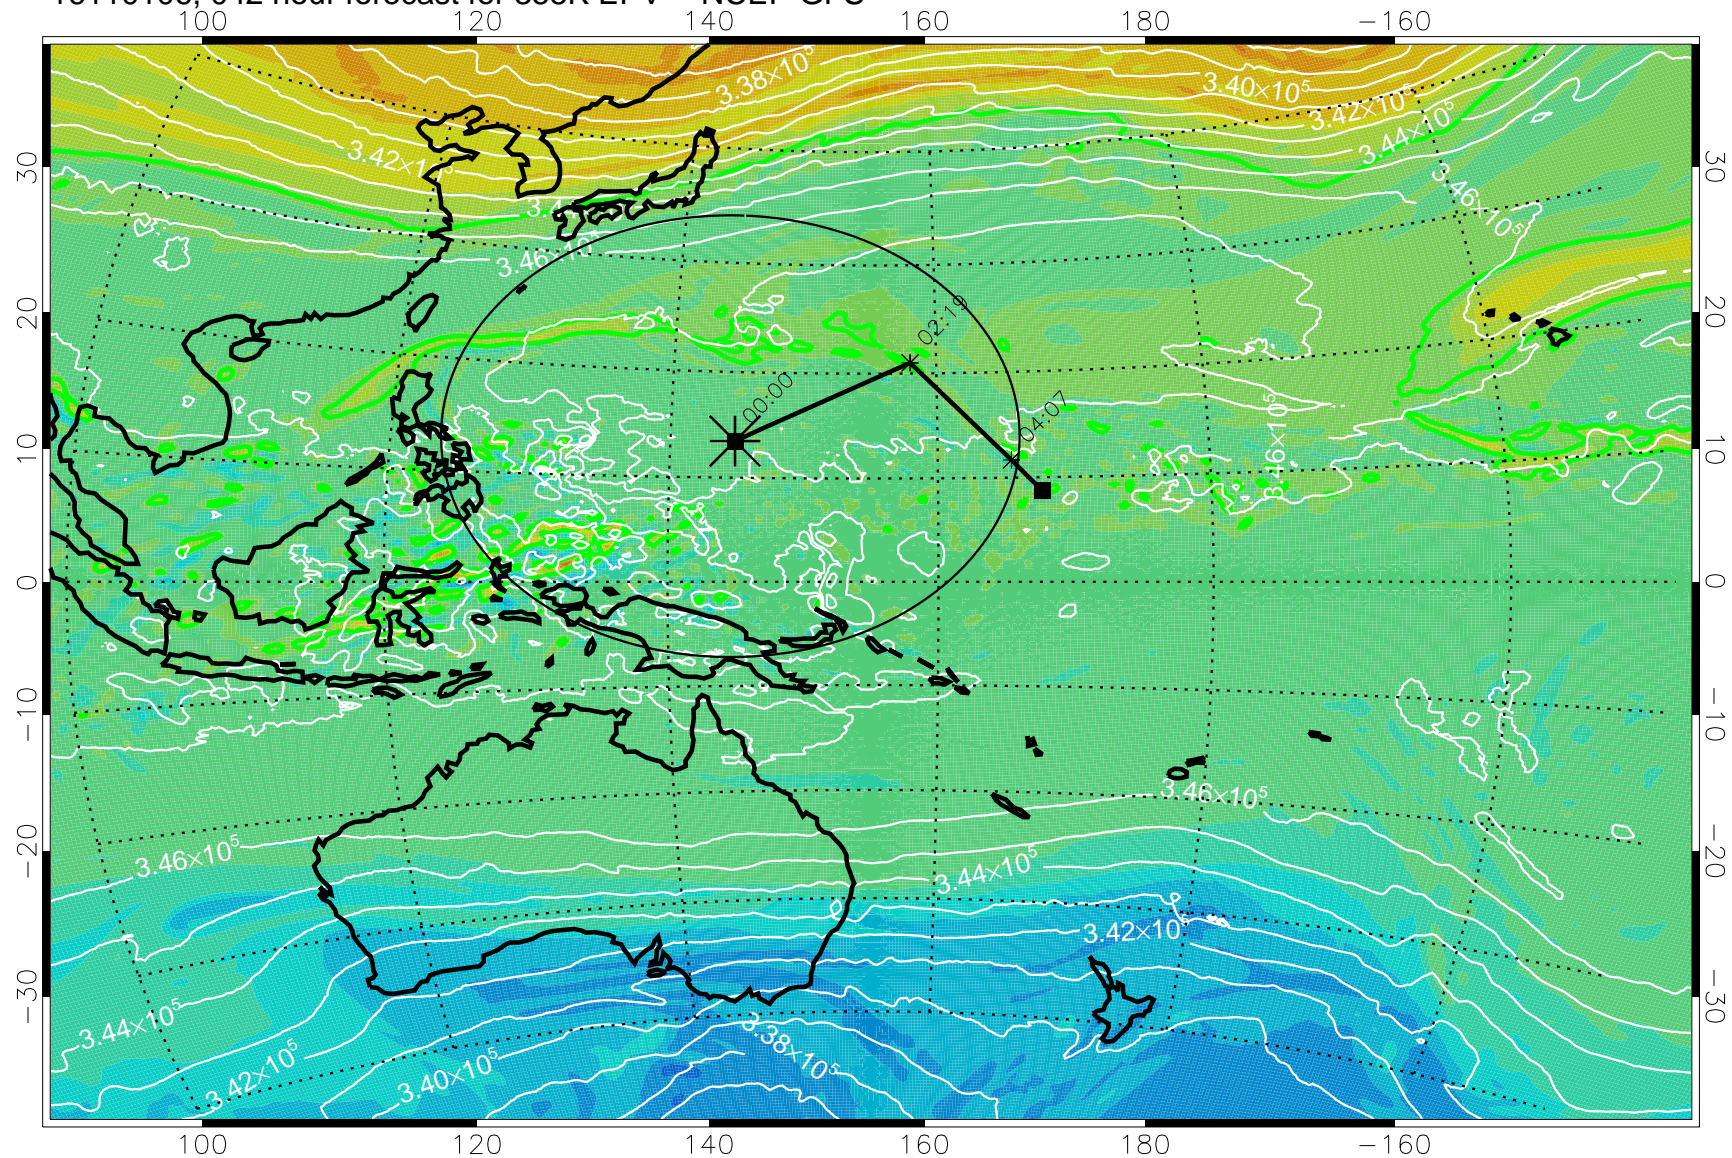

16103118, 030 hour forecast for 355K EPV -- NCEP GFS

355K Montgomery Streamfunction, white
EPV Tropopause (2 PVU) Position
Range ring of 2304 km

16110100, 036 hour forecast for 355K EPV -- NCEP GFS

355K Montgomery Streamfunction, white
EPV Tropopause (2 PVU) Position
Range ring of 2304 km

16110106, 042 hour forecast for 355K EPV -- NCEP GFS

355K Montgomery Streamfunction, white
EPV Tropopause (2 PVU) Position
Range ring of 2304 km

16110112, 048 hour forecast for 355K EPV -- NCEP GFS

355K Montgomery Streamfunction, white
EPV Tropopause (2 PVU) Position
Range ring of 2304 km

16110118, 054 hour forecast for 355K EPV -- NCEP GFS

355K Montgomery Streamfunction, white
EPV Tropopause (2 PVU) Position
Range ring of 2304 km

16110200, 060 hour forecast for 355K EPV -- NCEP GFS

355K Montgomery Streamfunction, white
EPV Tropopause (2 PVU) Position
Range ring of 2304 km

16110206, 066 hour forecast for 355K EPV -- NCEP GFS

355K Montgomery Streamfunction, white
EPV Tropopause (2 PVU) Position
Range ring of 2304 km

16110212, 072 hour forecast for 355K EPV -- NCEP GFS

355K Montgomery Streamfunction, white
EPV Tropopause (2 PVU) Position
Range ring of 2304 km