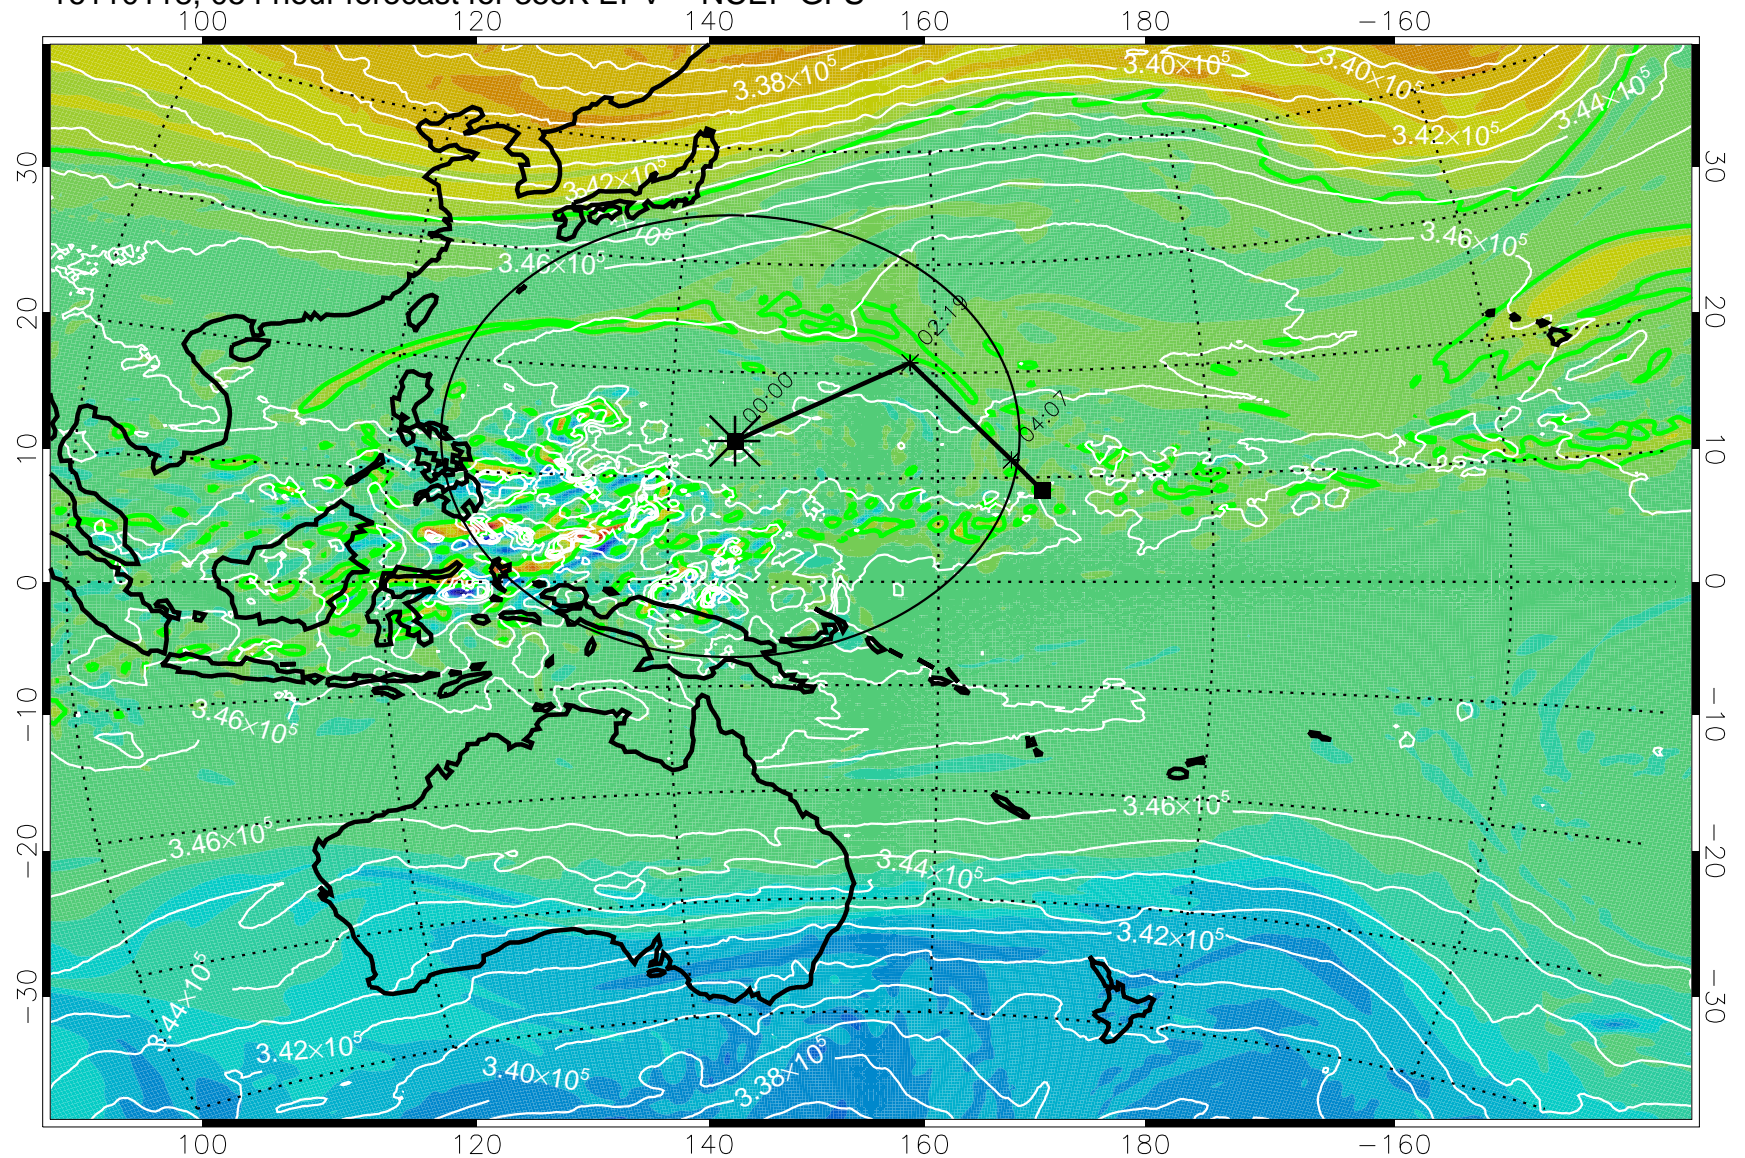

16110106, 042 hour forecast for 355K EPV -- NCEP GFS

355K Montgomery Streamfunction, white
EPV Tropopause (2 PVU) Position
Range ring of 2304 km

16110112, 048 hour forecast for 355K EPV -- NCEP GFS

355K Montgomery Streamfunction, white
EPV Tropopause (2 PVU) Position
Range ring of 2304 km

16110118, 054 hour forecast for 355K EPV -- NCEP GFS

355K Montgomery Streamfunction, white
EPV Tropopause (2 PVU) Position
Range ring of 2304 km

16110200, 060 hour forecast for 355K EPV -- NCEP GFS

355K Montgomery Streamfunction, white
EPV Tropopause (2 PVU) Position
Range ring of 2304 km

16110206, 066 hour forecast for 355K EPV -- NCEP GFS

355K Montgomery Streamfunction, white
EPV Tropopause (2 PVU) Position
Range ring of 2304 km

16110212, 072 hour forecast for 355K EPV -- NCEP GFS

355K Montgomery Streamfunction, white
EPV Tropopause (2 PVU) Position
Range ring of 2304 km

16110218, 078 hour forecast for 355K EPV -- NCEP GFS

355K Montgomery Streamfunction, white
EPV Tropopause (2 PVU) Position
Range ring of 2304 km

16110300, 084 hour forecast for 355K EPV -- NCEP GFS

355K Montgomery Streamfunction, white
EPV Tropopause (2 PVU) Position
Range ring of 2304 km