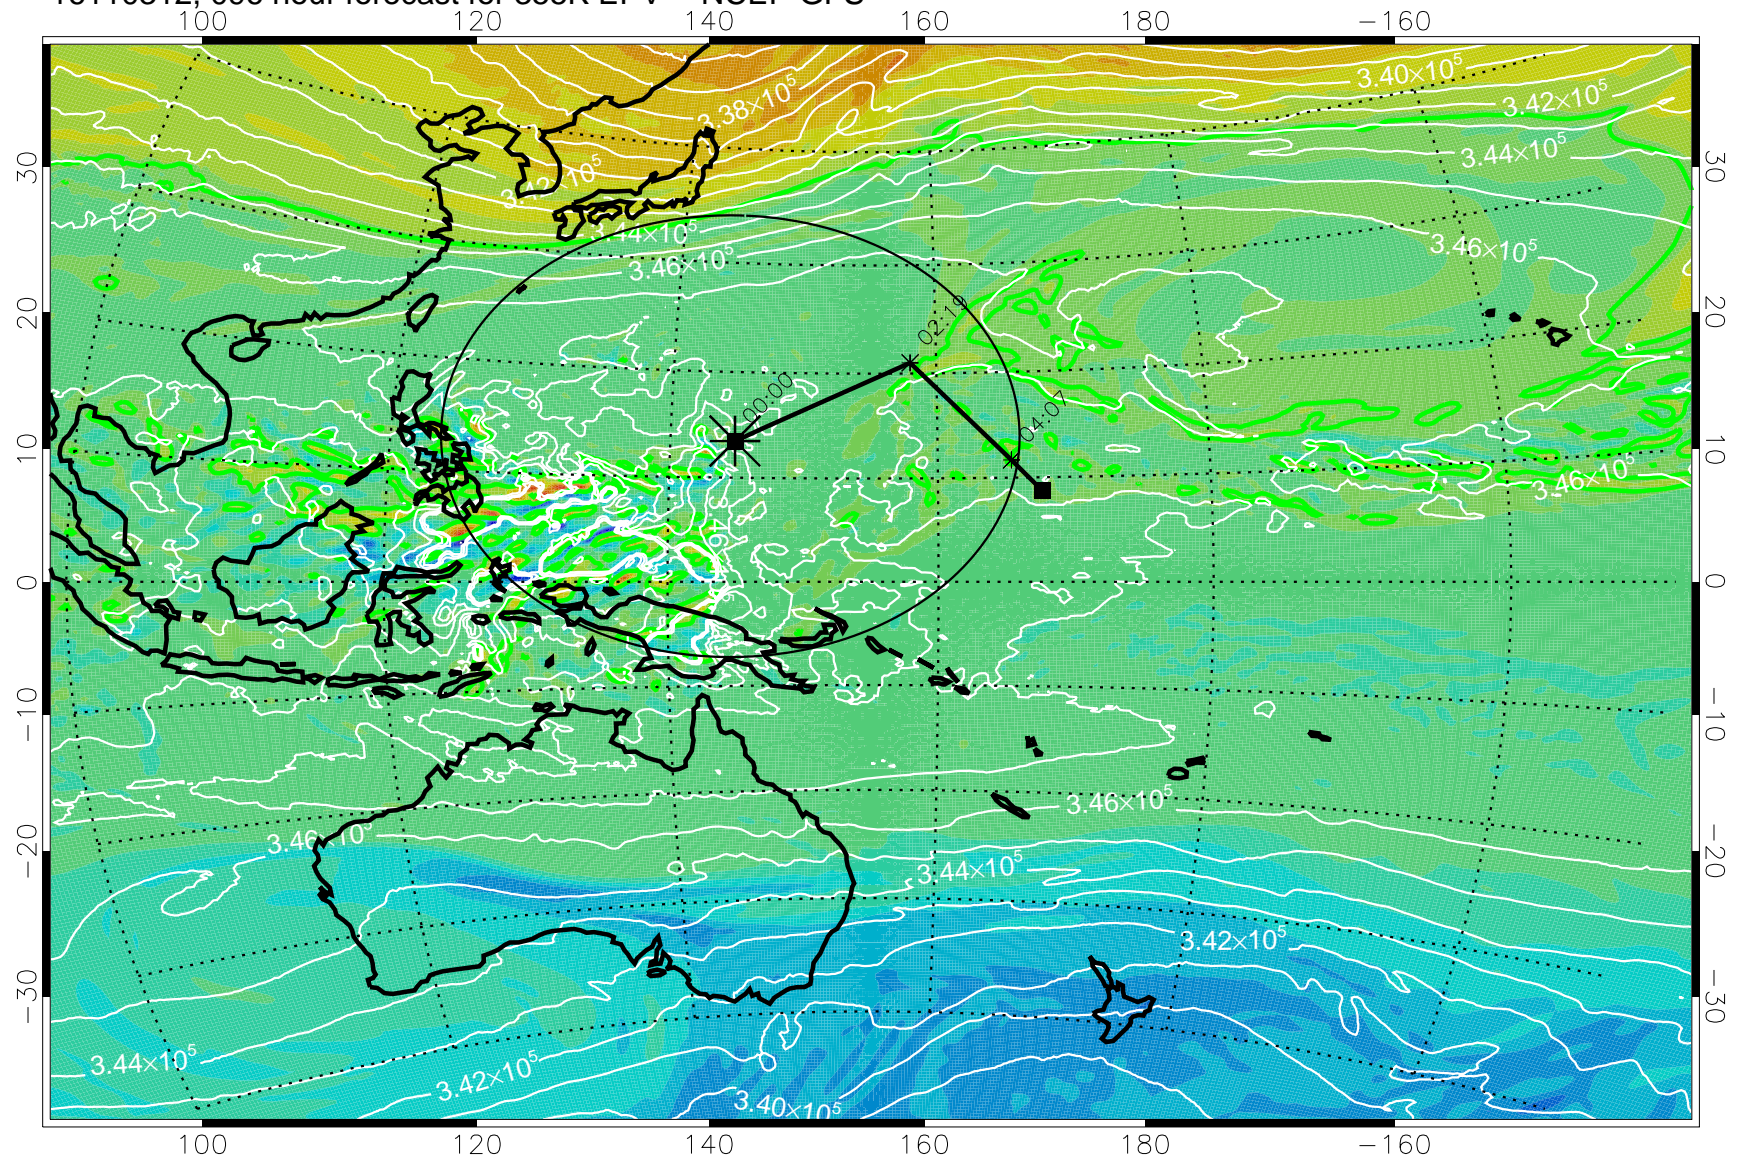

16110206, 066 hour forecast for 355K EPV -- NCEP GFS

355K Montgomery Streamfunction, white
EPV Tropopause (2 PVU) Position
Range ring of 2304 km

16110212, 072 hour forecast for 355K EPV -- NCEP GFS

355K Montgomery Streamfunction, white
EPV Tropopause (2 PVU) Position
Range ring of 2304 km

16110218, 078 hour forecast for 355K EPV -- NCEP GFS

355K Montgomery Streamfunction, white
EPV Tropopause (2 PVU) Position
Range ring of 2304 km

16110300, 084 hour forecast for 355K EPV -- NCEP GFS

355K Montgomery Streamfunction, white
EPV Tropopause (2 PVU) Position
Range ring of 2304 km

16110306, 090 hour forecast for 355K EPV -- NCEP GFS

355K Montgomery Streamfunction, white
EPV Tropopause (2 PVU) Position
Range ring of 2304 km

16110312, 096 hour forecast for 355K EPV -- NCEP GFS

355K Montgomery Streamfunction, white
EPV Tropopause (2 PVU) Position
Range ring of 2304 km

16110318, 102 hour forecast for 355K EPV -- NCEP GFS

355K Montgomery Streamfunction, white
EPV Tropopause (2 PVU) Position
Range ring of 2304 km

16110400, 108 hour forecast for 355K EPV -- NCEP GFS

355K Montgomery Streamfunction, white
EPV Tropopause (2 PVU) Position
Range ring of 2304 km