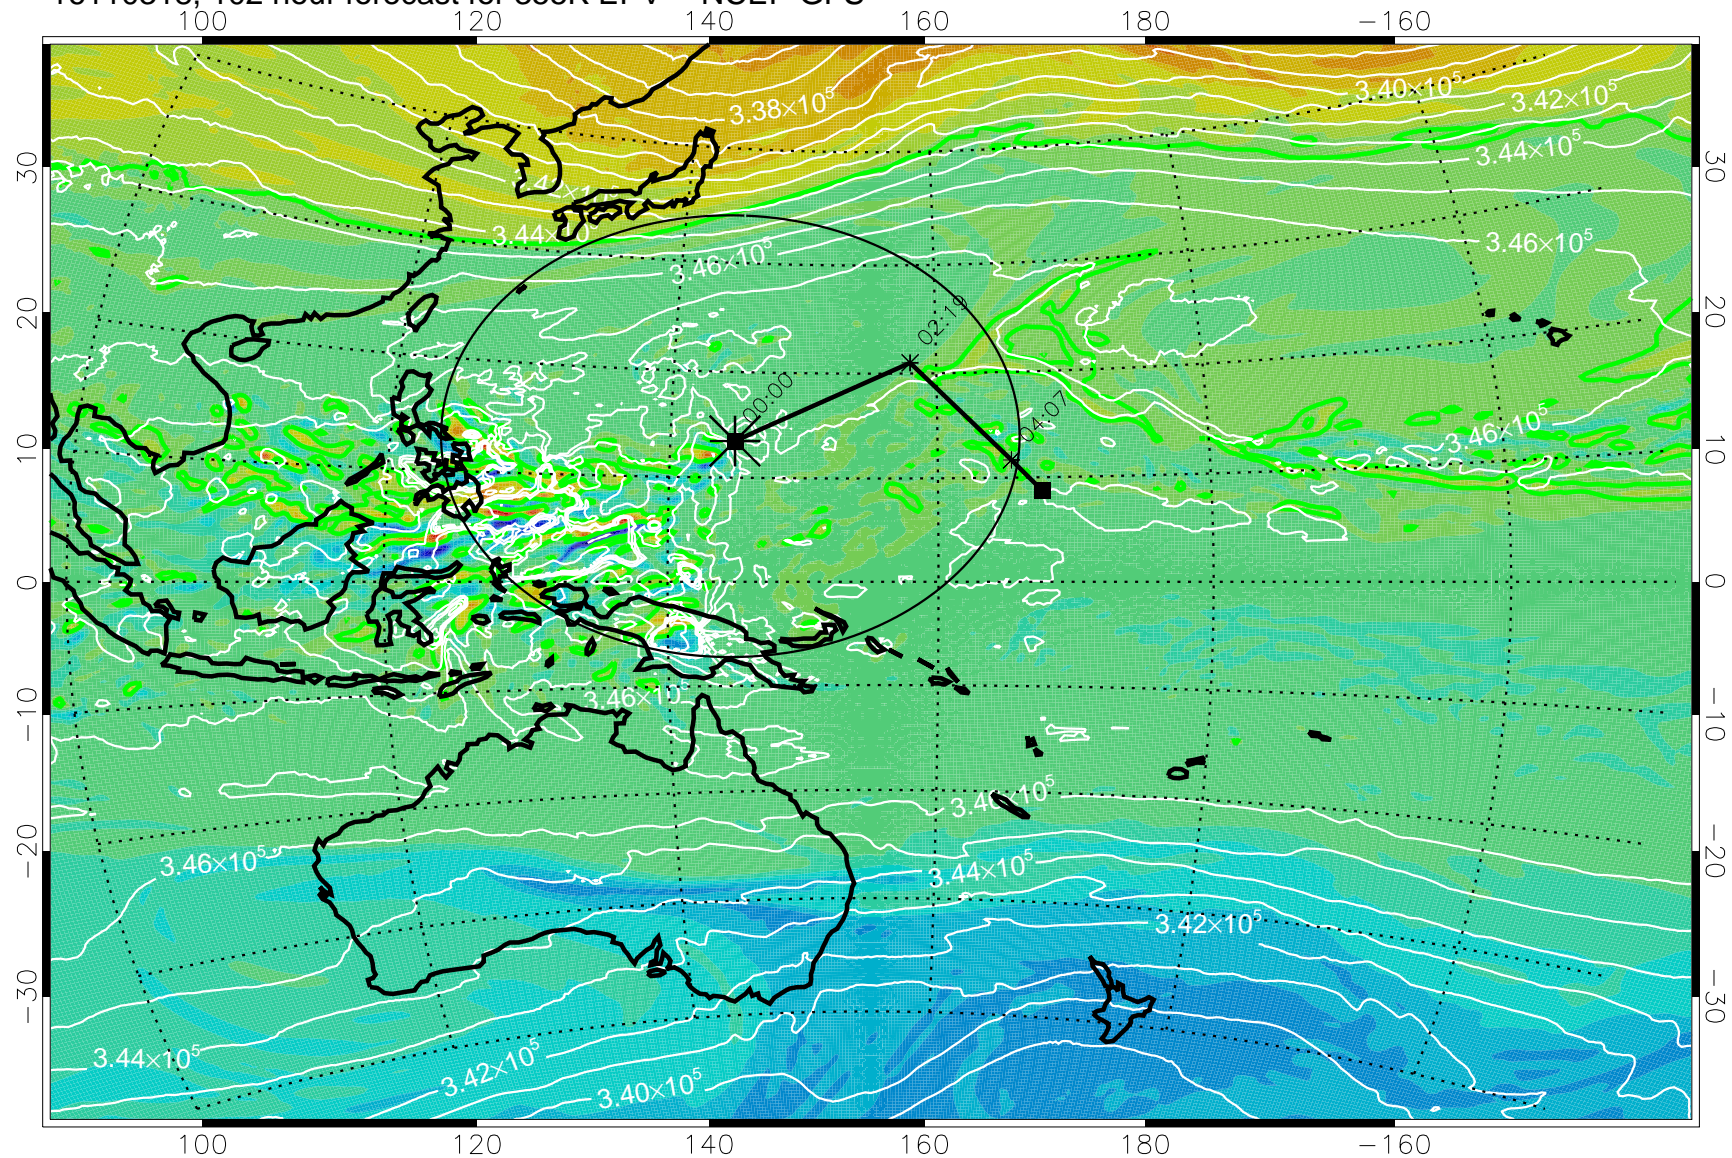

16110218, 078 hour forecast for 355K EPV -- NCEP GFS

355K Montgomery Streamfunction, white
EPV Tropopause (2 PVU) Position
Range ring of 2304 km

16110300, 084 hour forecast for 355K EPV -- NCEP GFS

355K Montgomery Streamfunction, white
EPV Tropopause (2 PVU) Position
Range ring of 2304 km

16110306, 090 hour forecast for 355K EPV -- NCEP GFS

355K Montgomery Streamfunction, white
EPV Tropopause (2 PVU) Position
Range ring of 2304 km

16110312, 096 hour forecast for 355K EPV -- NCEP GFS

355K Montgomery Streamfunction, white
EPV Tropopause (2 PVU) Position
Range ring of 2304 km

16110318, 102 hour forecast for 355K EPV -- NCEP GFS

355K Montgomery Streamfunction, white
EPV Tropopause (2 PVU) Position
Range ring of 2304 km

16110400, 108 hour forecast for 355K EPV -- NCEP GFS

355K Montgomery Streamfunction, white
EPV Tropopause (2 PVU) Position
Range ring of 2304 km

16110406, 114 hour forecast for 355K EPV -- NCEP GFS

355K Montgomery Streamfunction, white
EPV Tropopause (2 PVU) Position
Range ring of 2304 km

16110412, 120 hour forecast for 355K EPV -- NCEP GFS

355K Montgomery Streamfunction, white
EPV Tropopause (2 PVU) Position
Range ring of 2304 km