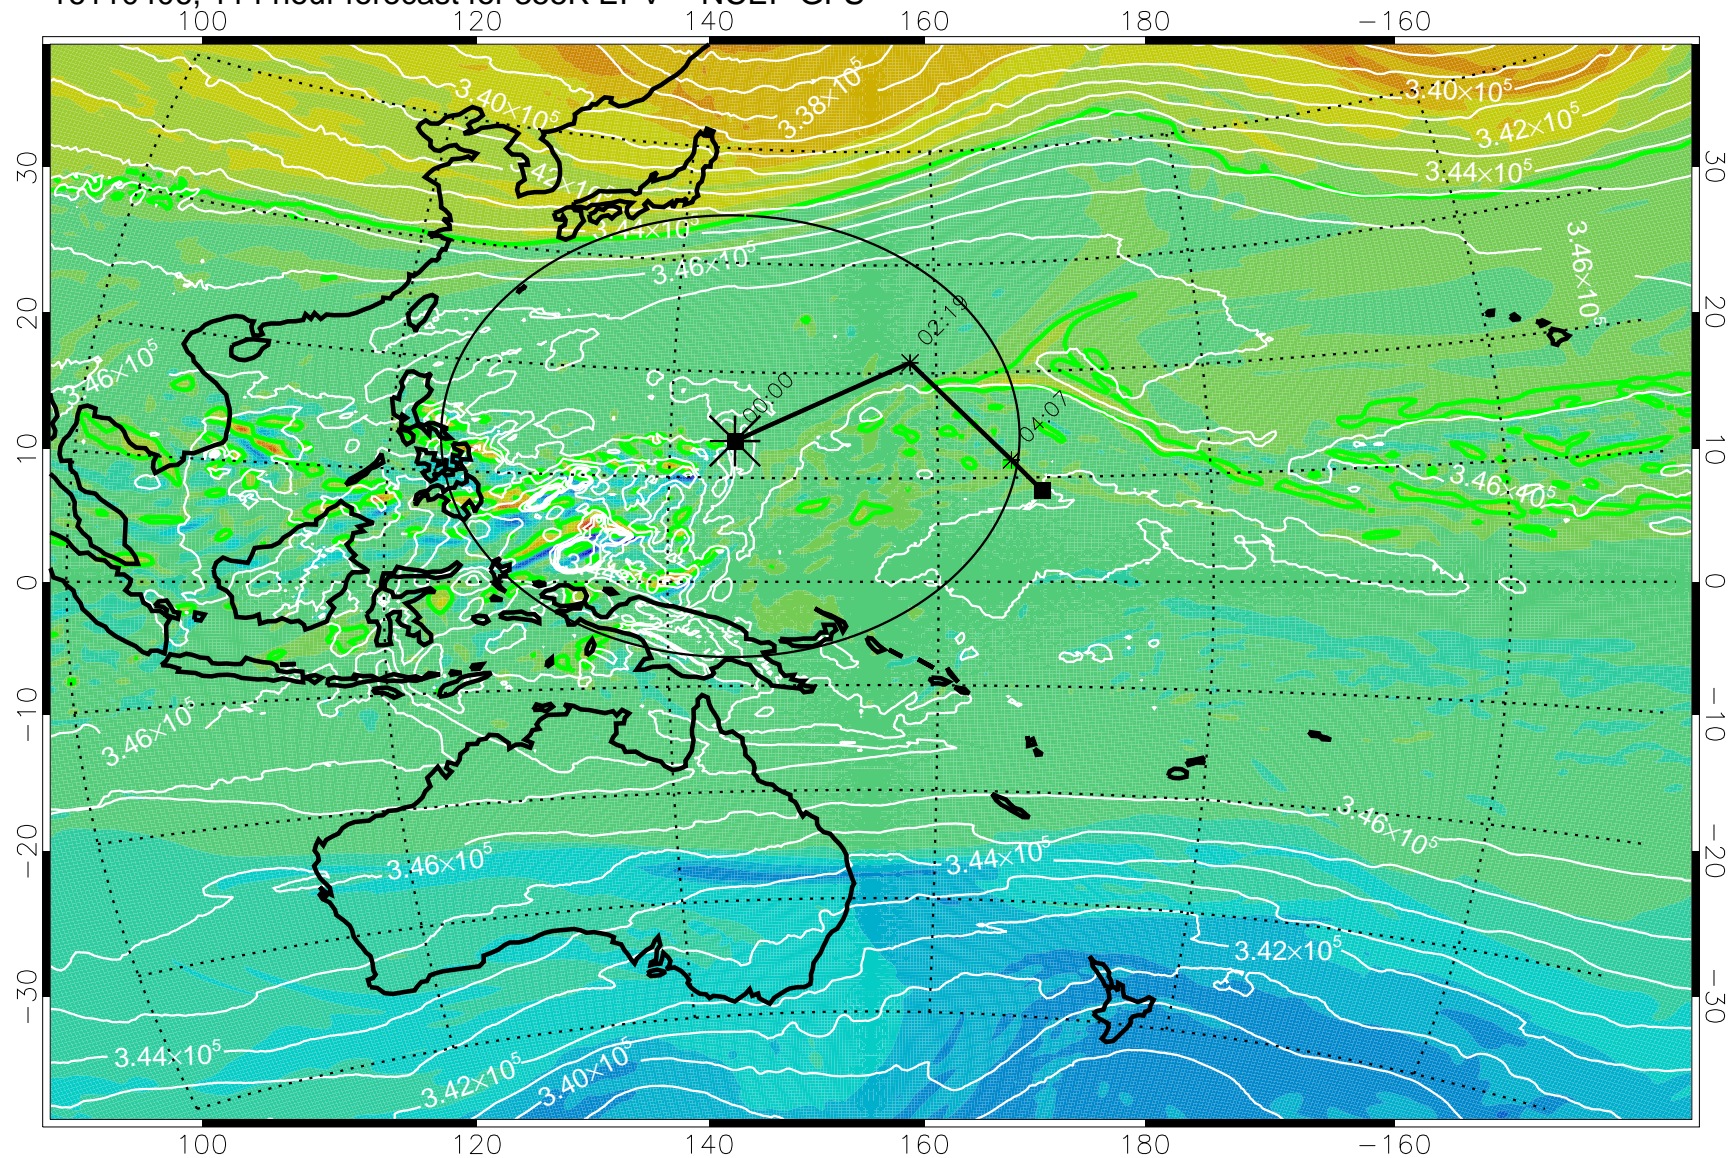

16110218, 078 hour forecast for 355K EPV -- NCEP GFS

355K Montgomery Streamfunction, white
EPV Tropopause (2 PVU) Position
Range ring of 2304 km

16110300, 084 hour forecast for 355K EPV -- NCEP GFS

355K Montgomery Streamfunction, white
EPV Tropopause (2 PVU) Position
Range ring of 2304 km

16110306, 090 hour forecast for 355K EPV -- NCEP GFS

355K Montgomery Streamfunction, white
EPV Tropopause (2 PVU) Position
Range ring of 2304 km

16110312, 096 hour forecast for 355K EPV -- NCEP GFS

355K Montgomery Streamfunction, white
EPV Tropopause (2 PVU) Position
Range ring of 2304 km

16110318, 102 hour forecast for 355K EPV -- NCEP GFS

355K Montgomery Streamfunction, white
EPV Tropopause (2 PVU) Position
Range ring of 2304 km

16110400, 108 hour forecast for 355K EPV -- NCEP GFS

355K Montgomery Streamfunction, white
EPV Tropopause (2 PVU) Position
Range ring of 2304 km

16110406, 114 hour forecast for 355K EPV -- NCEP GFS

355K Montgomery Streamfunction, white
EPV Tropopause (2 PVU) Position
Range ring of 2304 km

16110412, 120 hour forecast for 355K EPV -- NCEP GFS

355K Montgomery Streamfunction, white
EPV Tropopause (2 PVU) Position
Range ring of 2304 km