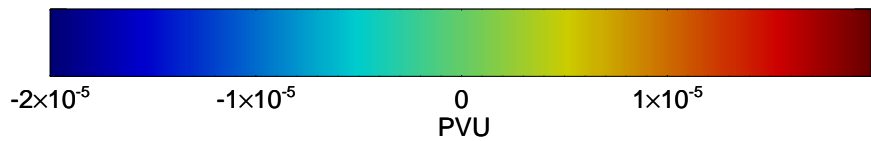

16110400, 108 hour forecast for 355K EPV -- NCEP GFS

355K Montgomery Streamfunction, white
EPV Tropopause (2 PVU) Position
Range ring of 2304 km