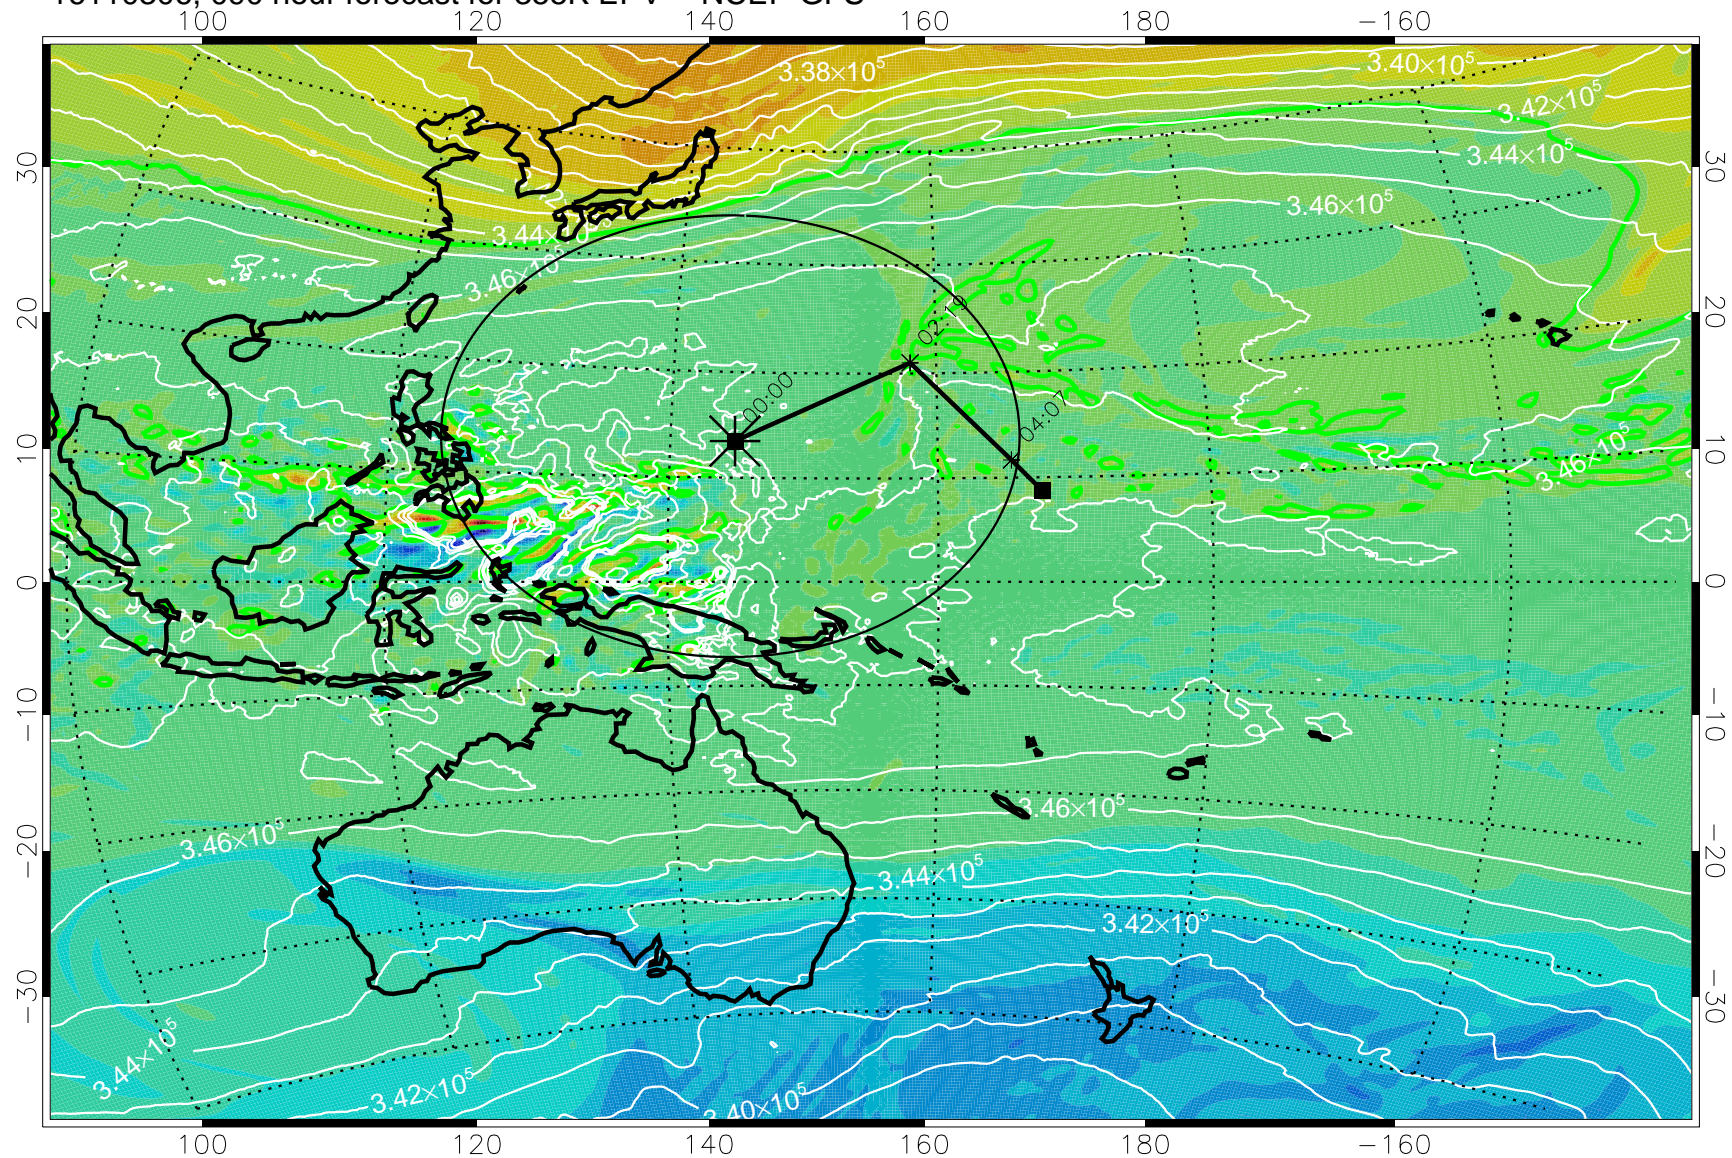

16110206, 066 hour forecast for 355K EPV -- NCEP GFS

355K Montgomery Streamfunction, white
EPV Tropopause (2 PVU) Position
Range ring of 2304 km

16110212, 072 hour forecast for 355K EPV -- NCEP GFS

355K Montgomery Streamfunction, white
EPV Tropopause (2 PVU) Position
Range ring of 2304 km

16110218, 078 hour forecast for 355K EPV -- NCEP GFS

355K Montgomery Streamfunction, white
EPV Tropopause (2 PVU) Position
Range ring of 2304 km

16110300, 084 hour forecast for 355K EPV -- NCEP GFS

355K Montgomery Streamfunction, white
EPV Tropopause (2 PVU) Position
Range ring of 2304 km

16110306, 090 hour forecast for 355K EPV -- NCEP GFS

355K Montgomery Streamfunction, white
EPV Tropopause (2 PVU) Position
Range ring of 2304 km

16110312, 096 hour forecast for 355K EPV -- NCEP GFS

355K Montgomery Streamfunction, white
EPV Tropopause (2 PVU) Position
Range ring of 2304 km

16110318, 102 hour forecast for 355K EPV -- NCEP GFS

355K Montgomery Streamfunction, white
EPV Tropopause (2 PVU) Position
Range ring of 2304 km

16110400, 108 hour forecast for 355K EPV -- NCEP GFS

355K Montgomery Streamfunction, white
EPV Tropopause (2 PVU) Position
Range ring of 2304 km