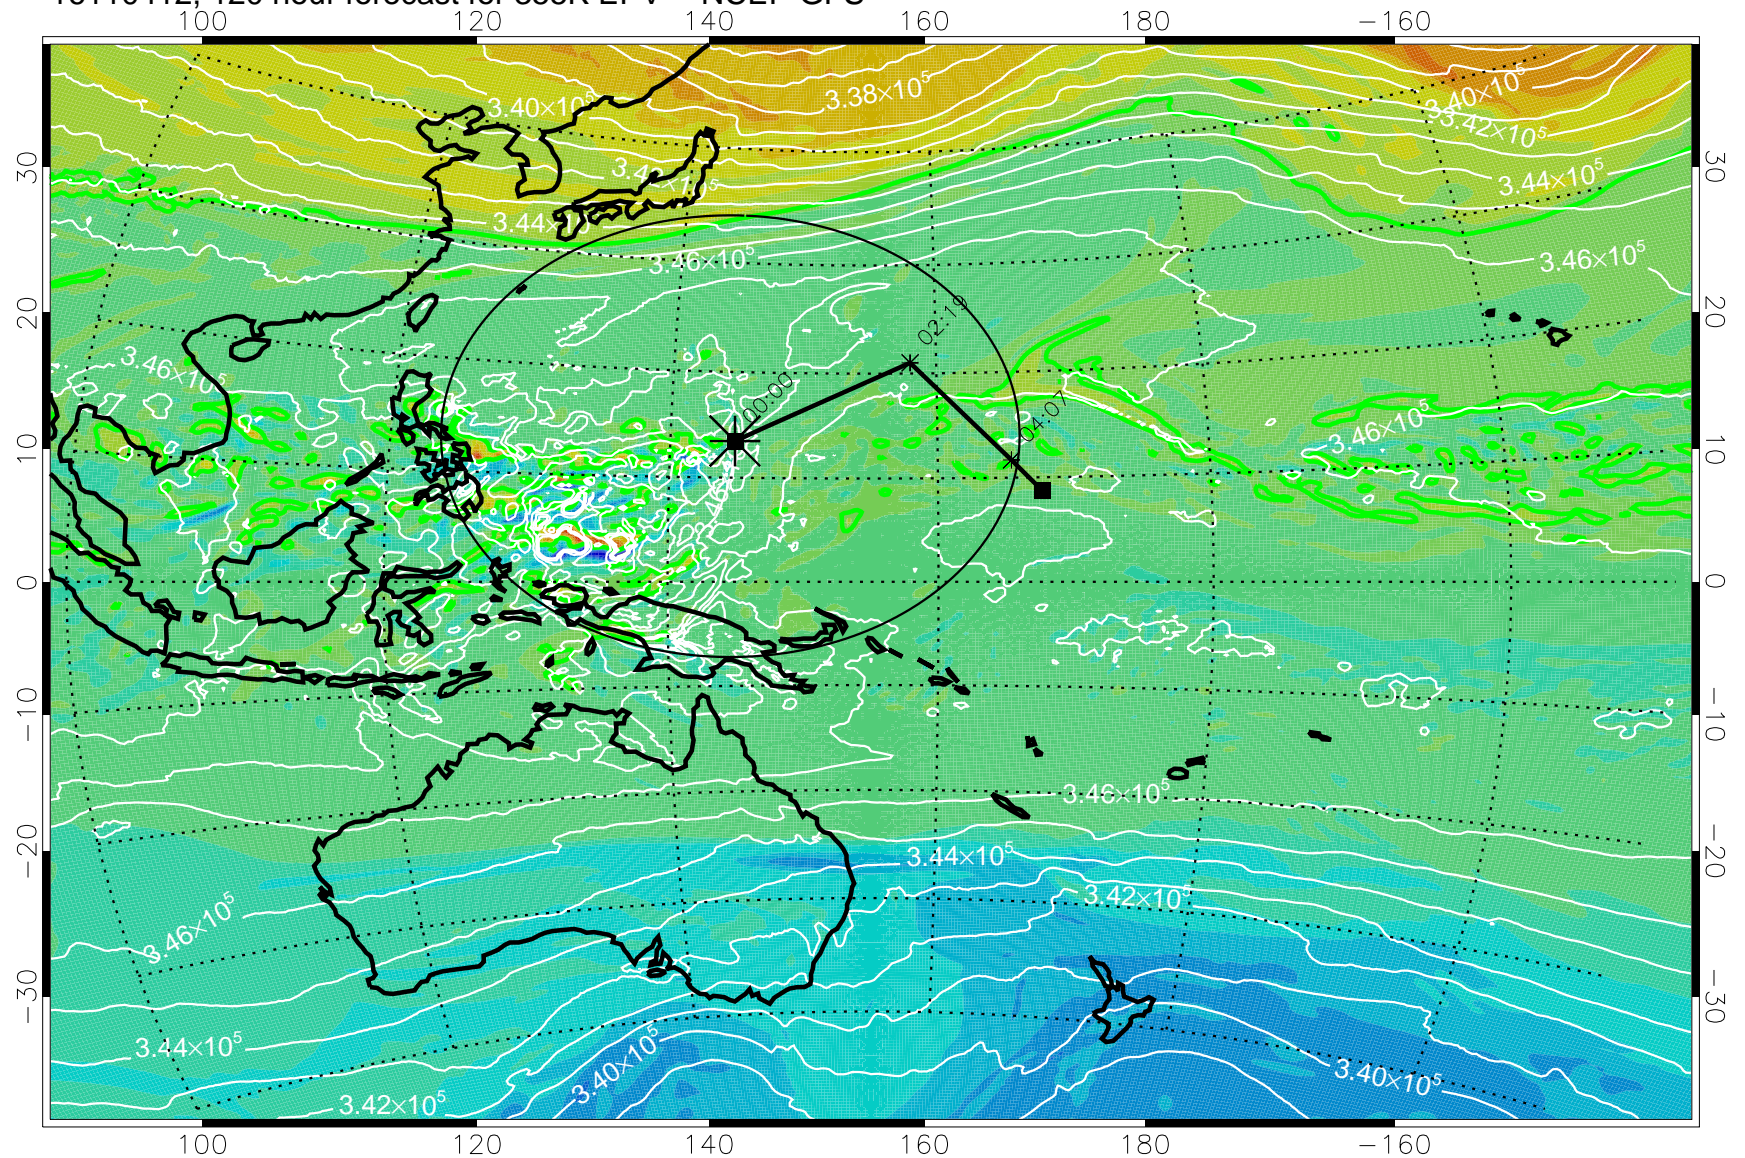

16110218, 078 hour forecast for 355K EPV -- NCEP GFS

355K Montgomery Streamfunction, white
EPV Tropopause (2 PVU) Position
Range ring of 2304 km

16110300, 084 hour forecast for 355K EPV -- NCEP GFS

355K Montgomery Streamfunction, white
EPV Tropopause (2 PVU) Position
Range ring of 2304 km

16110306, 090 hour forecast for 355K EPV -- NCEP GFS

355K Montgomery Streamfunction, white
EPV Tropopause (2 PVU) Position
Range ring of 2304 km

16110312, 096 hour forecast for 355K EPV -- NCEP GFS

355K Montgomery Streamfunction, white
EPV Tropopause (2 PVU) Position
Range ring of 2304 km

16110318, 102 hour forecast for 355K EPV -- NCEP GFS

355K Montgomery Streamfunction, white
EPV Tropopause (2 PVU) Position
Range ring of 2304 km

16110400, 108 hour forecast for 355K EPV -- NCEP GFS

355K Montgomery Streamfunction, white
EPV Tropopause (2 PVU) Position
Range ring of 2304 km

16110406, 114 hour forecast for 355K EPV -- NCEP GFS

355K Montgomery Streamfunction, white
EPV Tropopause (2 PVU) Position
Range ring of 2304 km

16110412, 120 hour forecast for 355K EPV -- NCEP GFS

355K Montgomery Streamfunction, white
EPV Tropopause (2 PVU) Position
Range ring of 2304 km