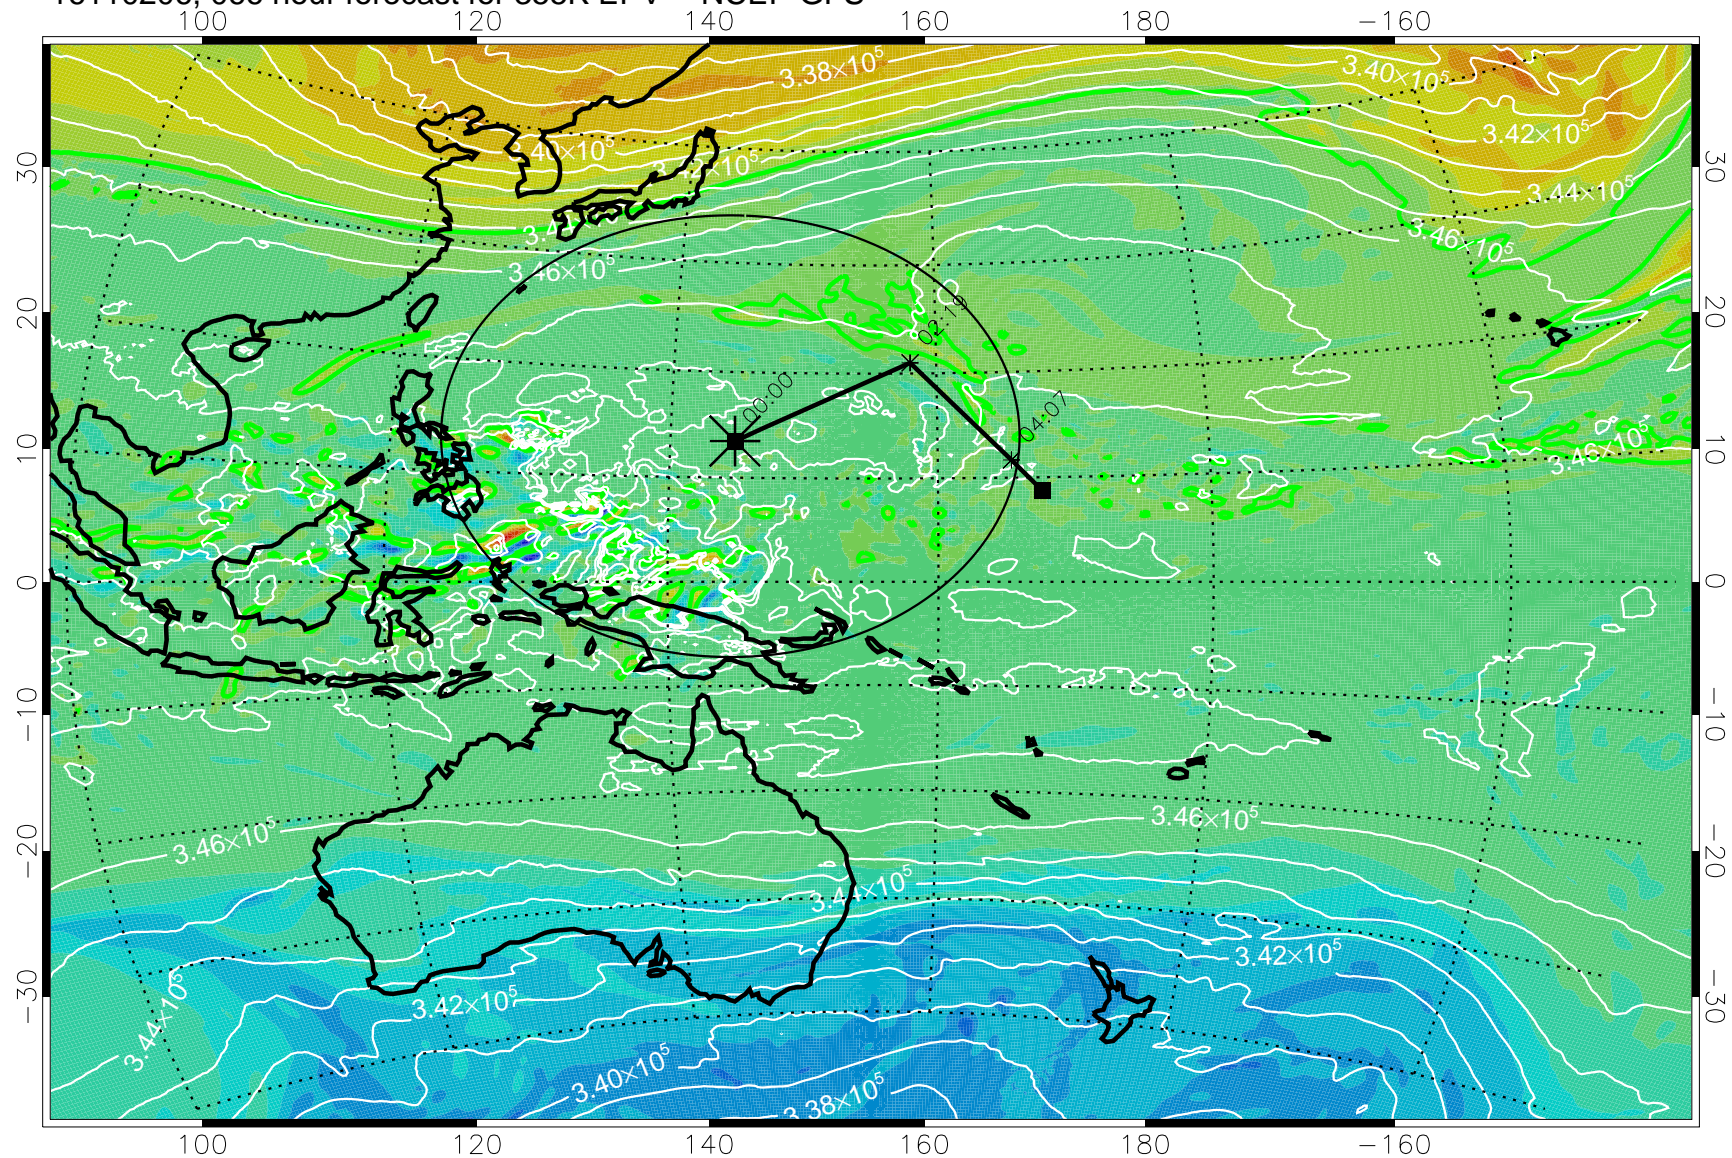

16110106, 042 hour forecast for 355K EPV -- NCEP GFS

355K Montgomery Streamfunction, white
EPV Tropopause (2 PVU) Position
Range ring of 2304 km

16110112, 048 hour forecast for 355K EPV -- NCEP GFS

355K Montgomery Streamfunction, white
EPV Tropopause (2 PVU) Position
Range ring of 2304 km

16110118, 054 hour forecast for 355K EPV -- NCEP GFS

355K Montgomery Streamfunction, white
EPV Tropopause (2 PVU) Position
Range ring of 2304 km

16110200, 060 hour forecast for 355K EPV -- NCEP GFS

355K Montgomery Streamfunction, white
EPV Tropopause (2 PVU) Position
Range ring of 2304 km

16110206, 066 hour forecast for 355K EPV -- NCEP GFS

355K Montgomery Streamfunction, white
EPV Tropopause (2 PVU) Position
Range ring of 2304 km

16110212, 072 hour forecast for 355K EPV -- NCEP GFS

355K Montgomery Streamfunction, white
EPV Tropopause (2 PVU) Position
Range ring of 2304 km

16110218, 078 hour forecast for 355K EPV -- NCEP GFS

355K Montgomery Streamfunction, white
EPV Tropopause (2 PVU) Position
Range ring of 2304 km

16110300, 084 hour forecast for 355K EPV -- NCEP GFS

355K Montgomery Streamfunction, white
EPV Tropopause (2 PVU) Position
Range ring of 2304 km