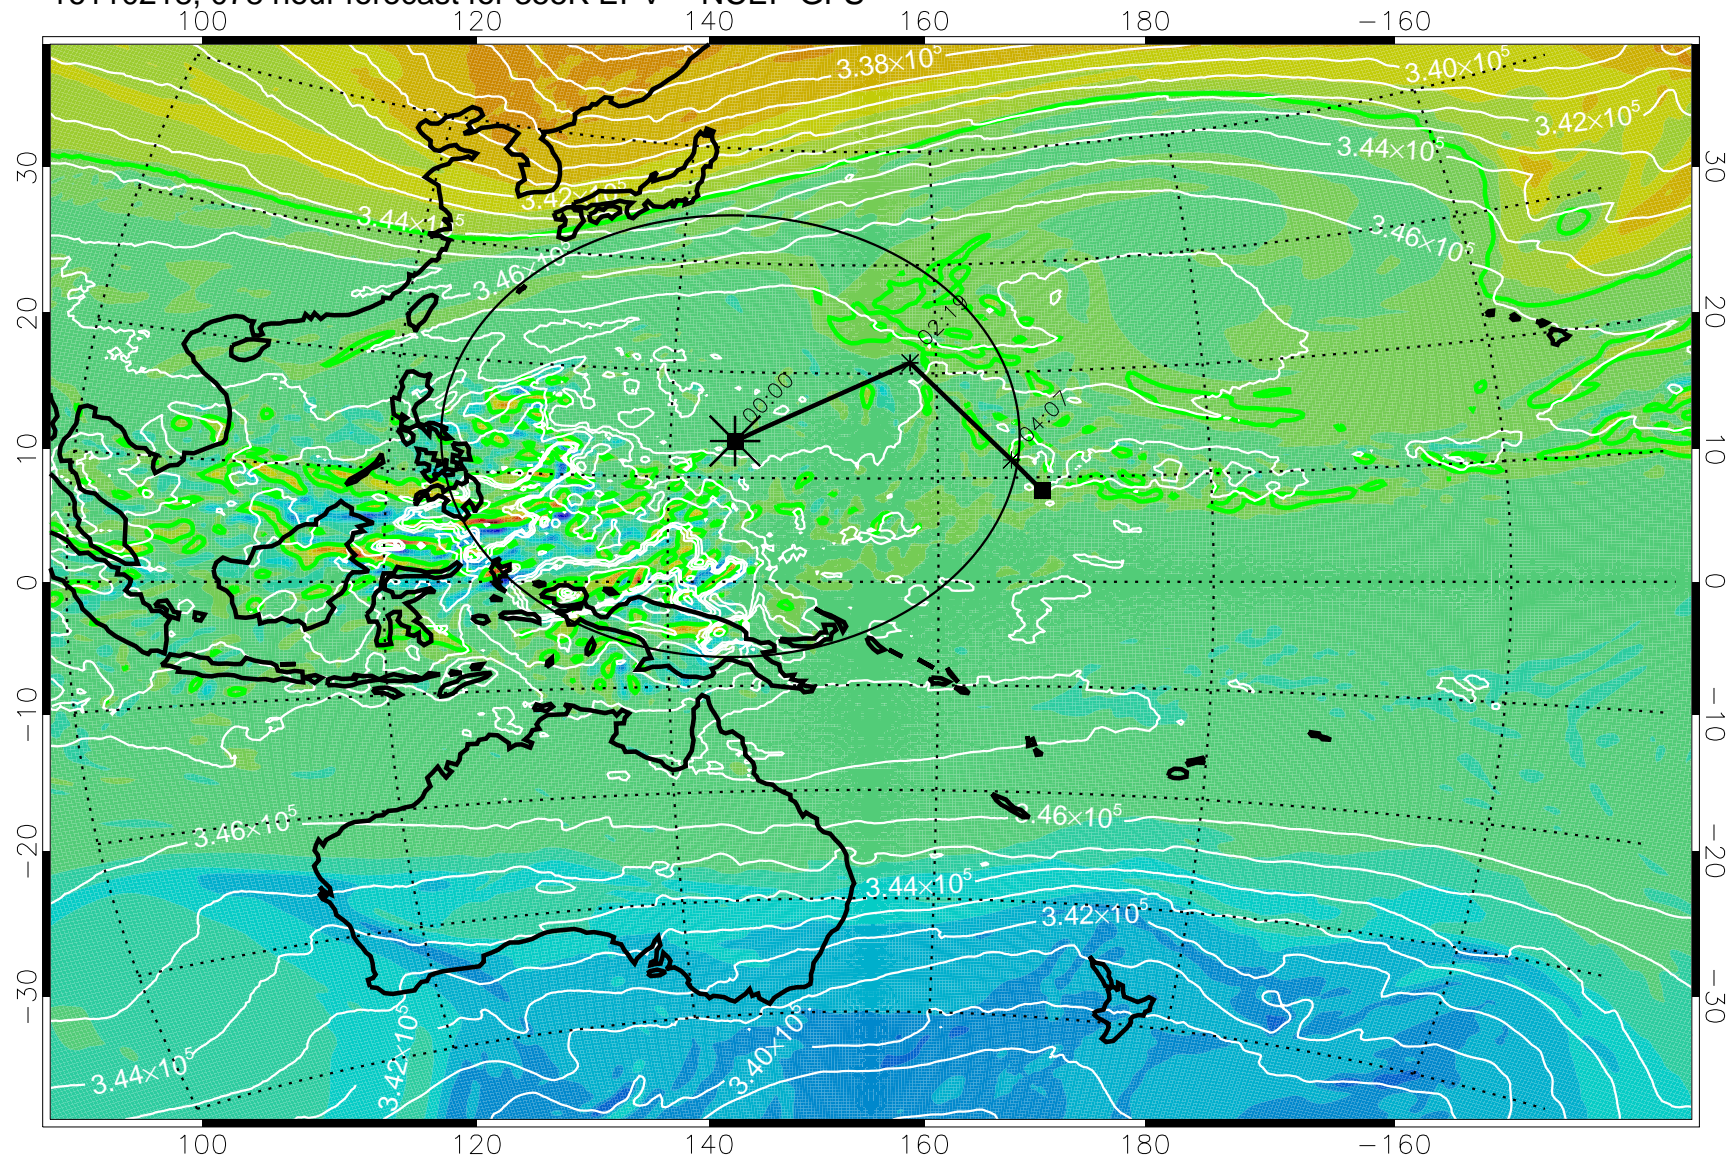

16110118, 054 hour forecast for 355K EPV -- NCEP GFS

355K Montgomery Streamfunction, white
EPV Tropopause (2 PVU) Position
Range ring of 2304 km

16110200, 060 hour forecast for 355K EPV -- NCEP GFS

355K Montgomery Streamfunction, white
EPV Tropopause (2 PVU) Position
Range ring of 2304 km

16110206, 066 hour forecast for 355K EPV -- NCEP GFS

355K Montgomery Streamfunction, white
EPV Tropopause (2 PVU) Position
Range ring of 2304 km

16110212, 072 hour forecast for 355K EPV -- NCEP GFS

355K Montgomery Streamfunction, white
EPV Tropopause (2 PVU) Position
Range ring of 2304 km

16110218, 078 hour forecast for 355K EPV -- NCEP GFS

355K Montgomery Streamfunction, white
EPV Tropopause (2 PVU) Position
Range ring of 2304 km

16110300, 084 hour forecast for 355K EPV -- NCEP GFS

355K Montgomery Streamfunction, white
EPV Tropopause (2 PVU) Position
Range ring of 2304 km

16110306, 090 hour forecast for 355K EPV -- NCEP GFS

355K Montgomery Streamfunction, white
EPV Tropopause (2 PVU) Position
Range ring of 2304 km

16110312, 096 hour forecast for 355K EPV -- NCEP GFS

355K Montgomery Streamfunction, white
EPV Tropopause (2 PVU) Position
Range ring of 2304 km