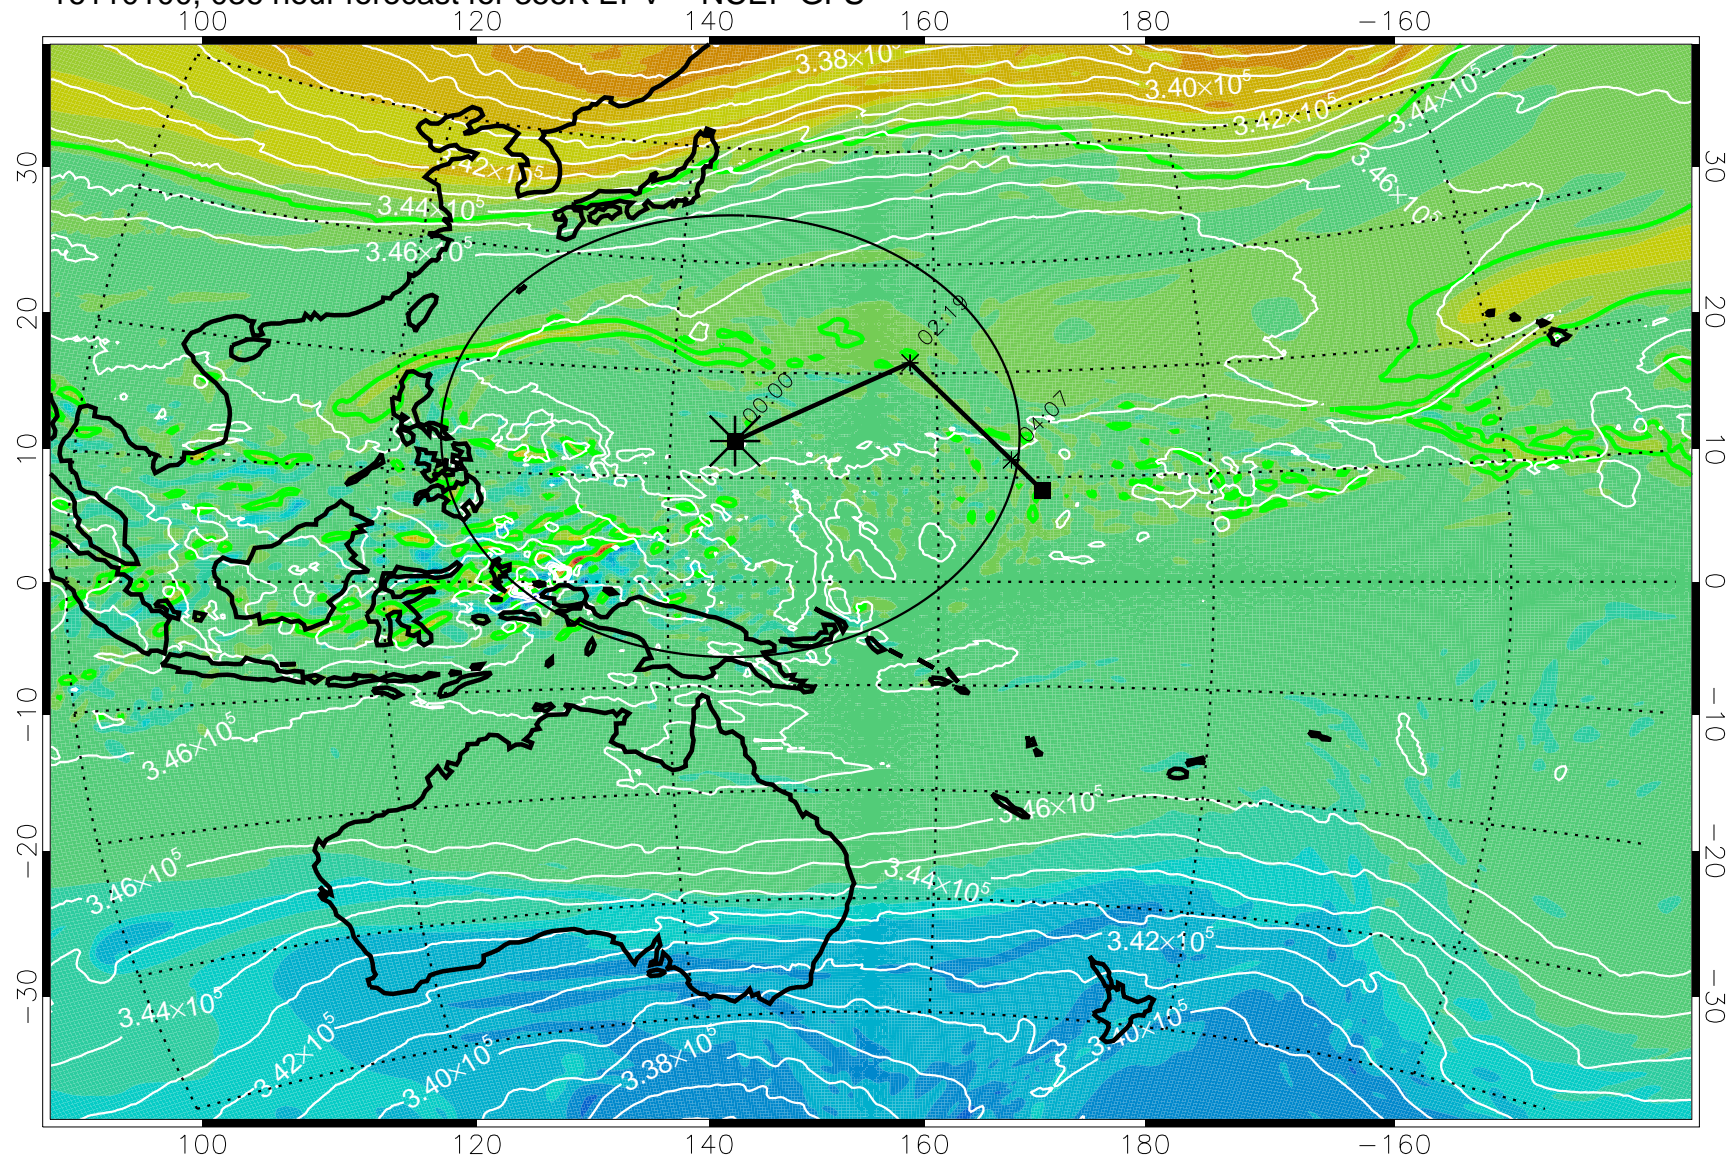

16103106, 018 hour forecast for 355K EPV -- NCEP GFS

355K Montgomery Streamfunction, white
EPV Tropopause (2 PVU) Position
Range ring of 2304 km

16103112, 024 hour forecast for 355K EPV -- NCEP GFS

355K Montgomery Streamfunction, white
EPV Tropopause (2 PVU) Position
Range ring of 2304 km

16103118, 030 hour forecast for 355K EPV -- NCEP GFS

355K Montgomery Streamfunction, white
EPV Tropopause (2 PVU) Position
Range ring of 2304 km

16110100, 036 hour forecast for 355K EPV -- NCEP GFS

355K Montgomery Streamfunction, white
EPV Tropopause (2 PVU) Position
Range ring of 2304 km

16110106, 042 hour forecast for 355K EPV -- NCEP GFS

355K Montgomery Streamfunction, white
EPV Tropopause (2 PVU) Position
Range ring of 2304 km

16110112, 048 hour forecast for 355K EPV -- NCEP GFS

355K Montgomery Streamfunction, white
EPV Tropopause (2 PVU) Position
Range ring of 2304 km

16110118, 054 hour forecast for 355K EPV -- NCEP GFS

355K Montgomery Streamfunction, white
EPV Tropopause (2 PVU) Position
Range ring of 2304 km

16110200, 060 hour forecast for 355K EPV -- NCEP GFS

355K Montgomery Streamfunction, white
EPV Tropopause (2 PVU) Position
Range ring of 2304 km