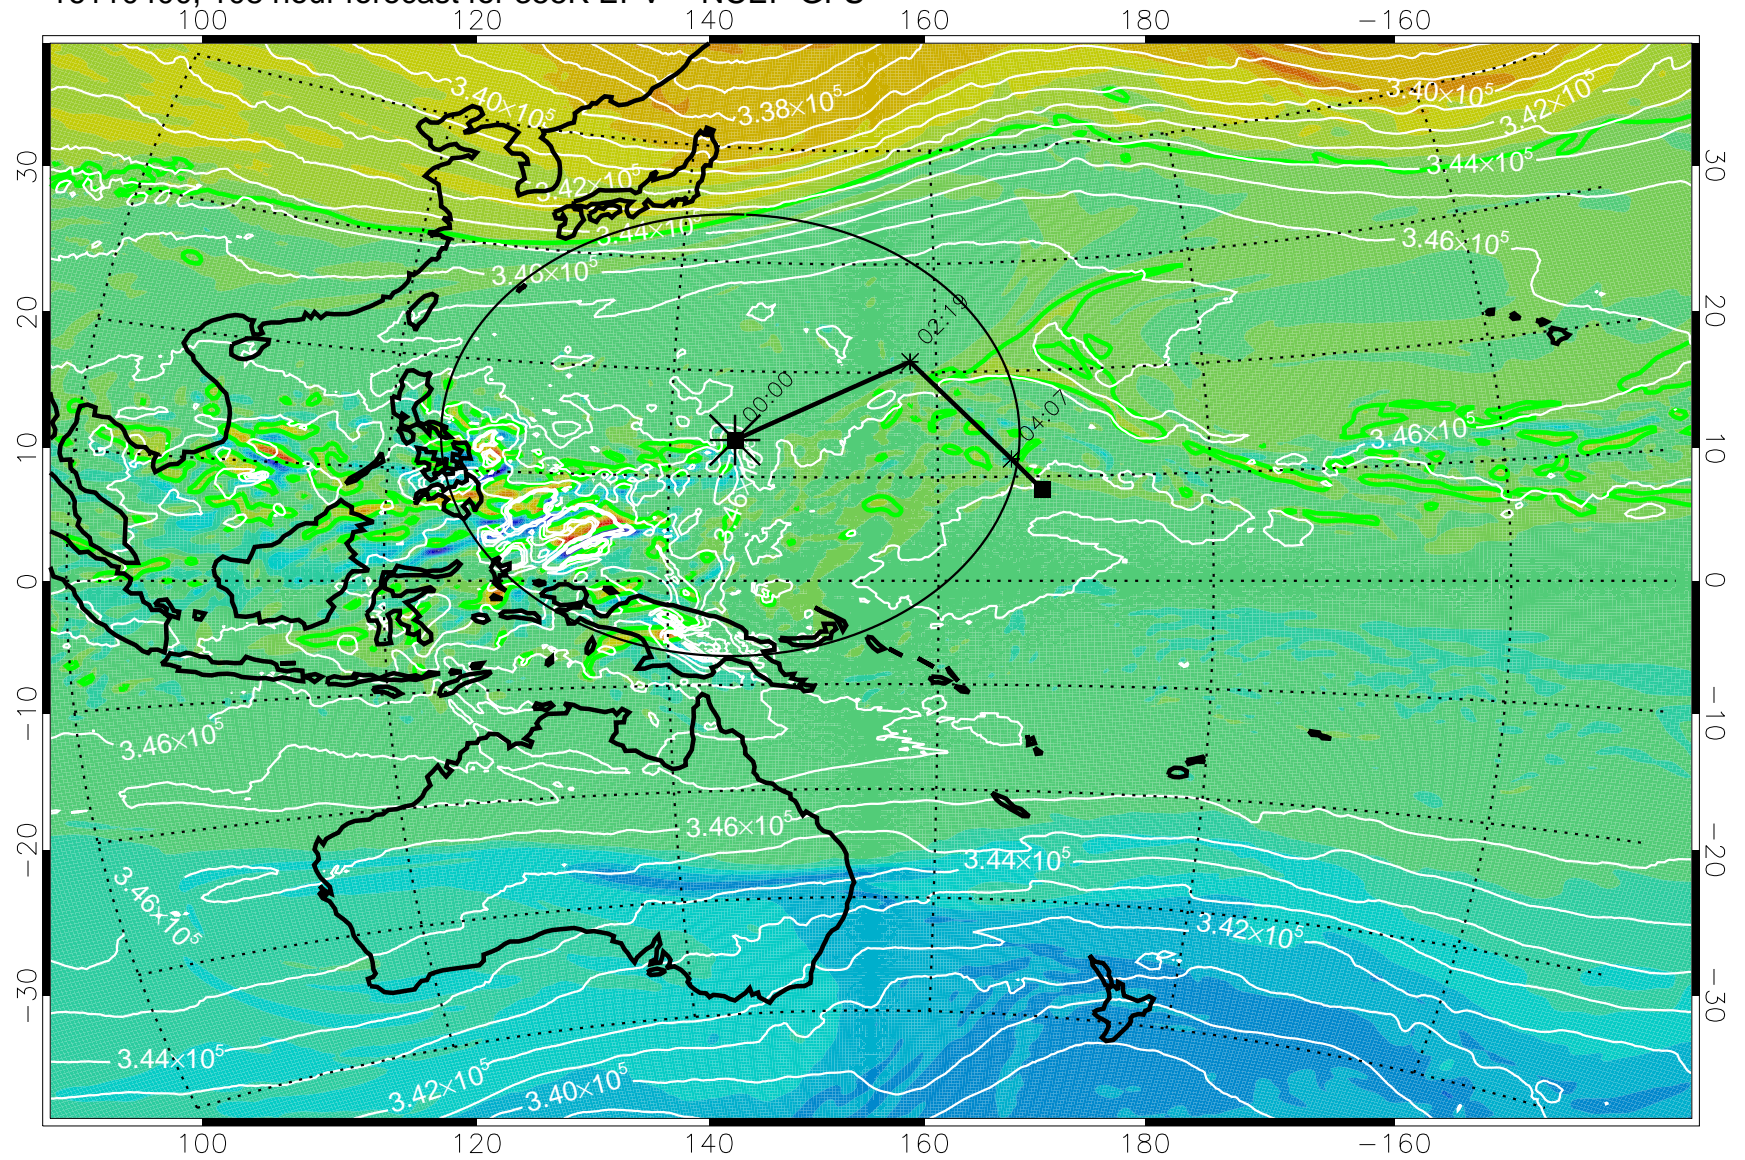

16110218, 078 hour forecast for 355K EPV -- NCEP GFS

355K Montgomery Streamfunction, white
EPV Tropopause (2 PVU) Position
Range ring of 2304 km

16110300, 084 hour forecast for 355K EPV -- NCEP GFS

355K Montgomery Streamfunction, white
EPV Tropopause (2 PVU) Position
Range ring of 2304 km

16110306, 090 hour forecast for 355K EPV -- NCEP GFS

355K Montgomery Streamfunction, white
EPV Tropopause (2 PVU) Position
Range ring of 2304 km

16110312, 096 hour forecast for 355K EPV -- NCEP GFS

355K Montgomery Streamfunction, white
EPV Tropopause (2 PVU) Position
Range ring of 2304 km

16110318, 102 hour forecast for 355K EPV -- NCEP GFS

355K Montgomery Streamfunction, white
EPV Tropopause (2 PVU) Position
Range ring of 2304 km

16110400, 108 hour forecast for 355K EPV -- NCEP GFS

355K Montgomery Streamfunction, white
EPV Tropopause (2 PVU) Position
Range ring of 2304 km

16110406, 114 hour forecast for 355K EPV -- NCEP GFS

355K Montgomery Streamfunction, white
EPV Tropopause (2 PVU) Position
Range ring of 2304 km

16110412, 120 hour forecast for 355K EPV -- NCEP GFS

355K Montgomery Streamfunction, white
EPV Tropopause (2 PVU) Position
Range ring of 2304 km