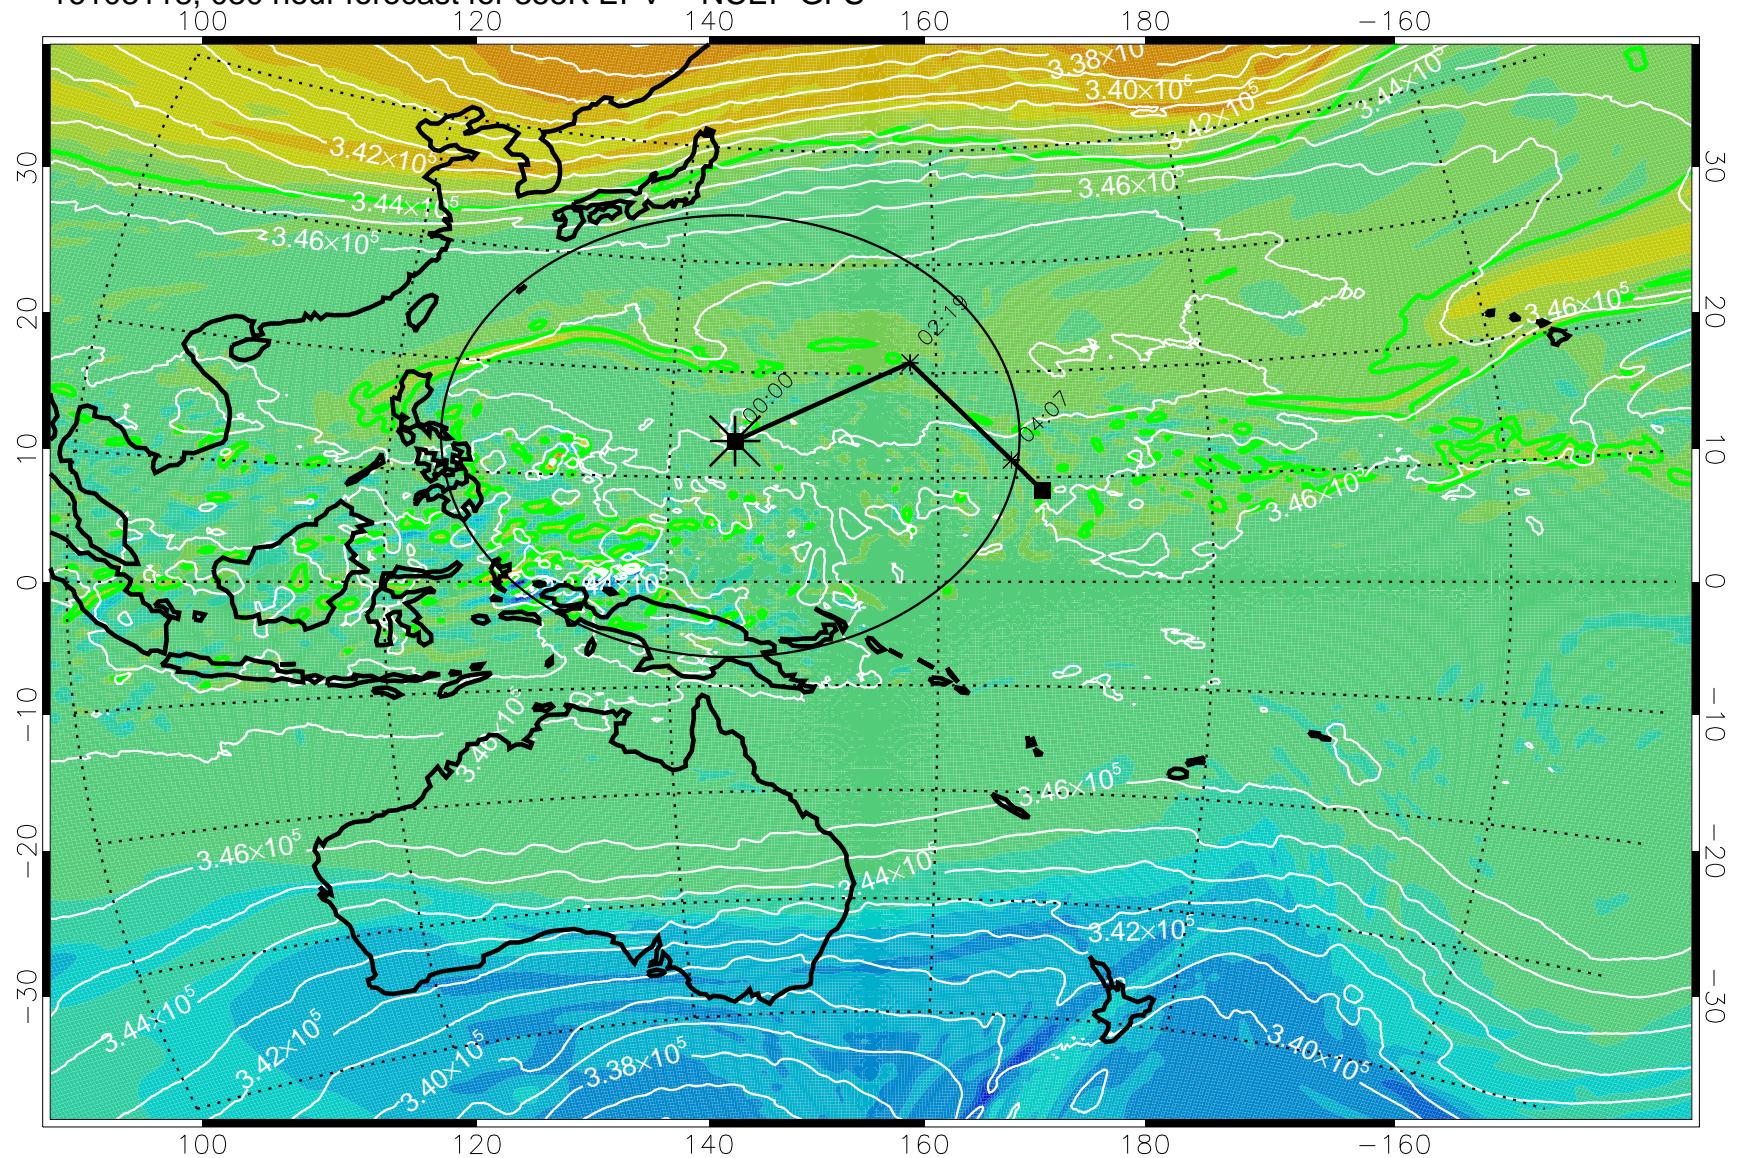

16103106, 018 hour forecast for 355K EPV -- NCEP GFS

355K Montgomery Streamfunction, white
EPV Tropopause (2 PVU) Position
Range ring of 2304 km

16103112, 024 hour forecast for 355K EPV -- NCEP GFS

355K Montgomery Streamfunction, white
EPV Tropopause (2 PVU) Position
Range ring of 2304 km

16103118, 030 hour forecast for 355K EPV -- NCEP GFS

355K Montgomery Streamfunction, white
EPV Tropopause (2 PVU) Position
Range ring of 2304 km

16110100, 036 hour forecast for 355K EPV -- NCEP GFS

355K Montgomery Streamfunction, white
EPV Tropopause (2 PVU) Position
Range ring of 2304 km

16110106, 042 hour forecast for 355K EPV -- NCEP GFS

355K Montgomery Streamfunction, white
EPV Tropopause (2 PVU) Position
Range ring of 2304 km

16110112, 048 hour forecast for 355K EPV -- NCEP GFS

355K Montgomery Streamfunction, white
EPV Tropopause (2 PVU) Position
Range ring of 2304 km

16110118, 054 hour forecast for 355K EPV -- NCEP GFS

355K Montgomery Streamfunction, white
EPV Tropopause (2 PVU) Position
Range ring of 2304 km

16110200, 060 hour forecast for 355K EPV -- NCEP GFS

355K Montgomery Streamfunction, white
EPV Tropopause (2 PVU) Position
Range ring of 2304 km