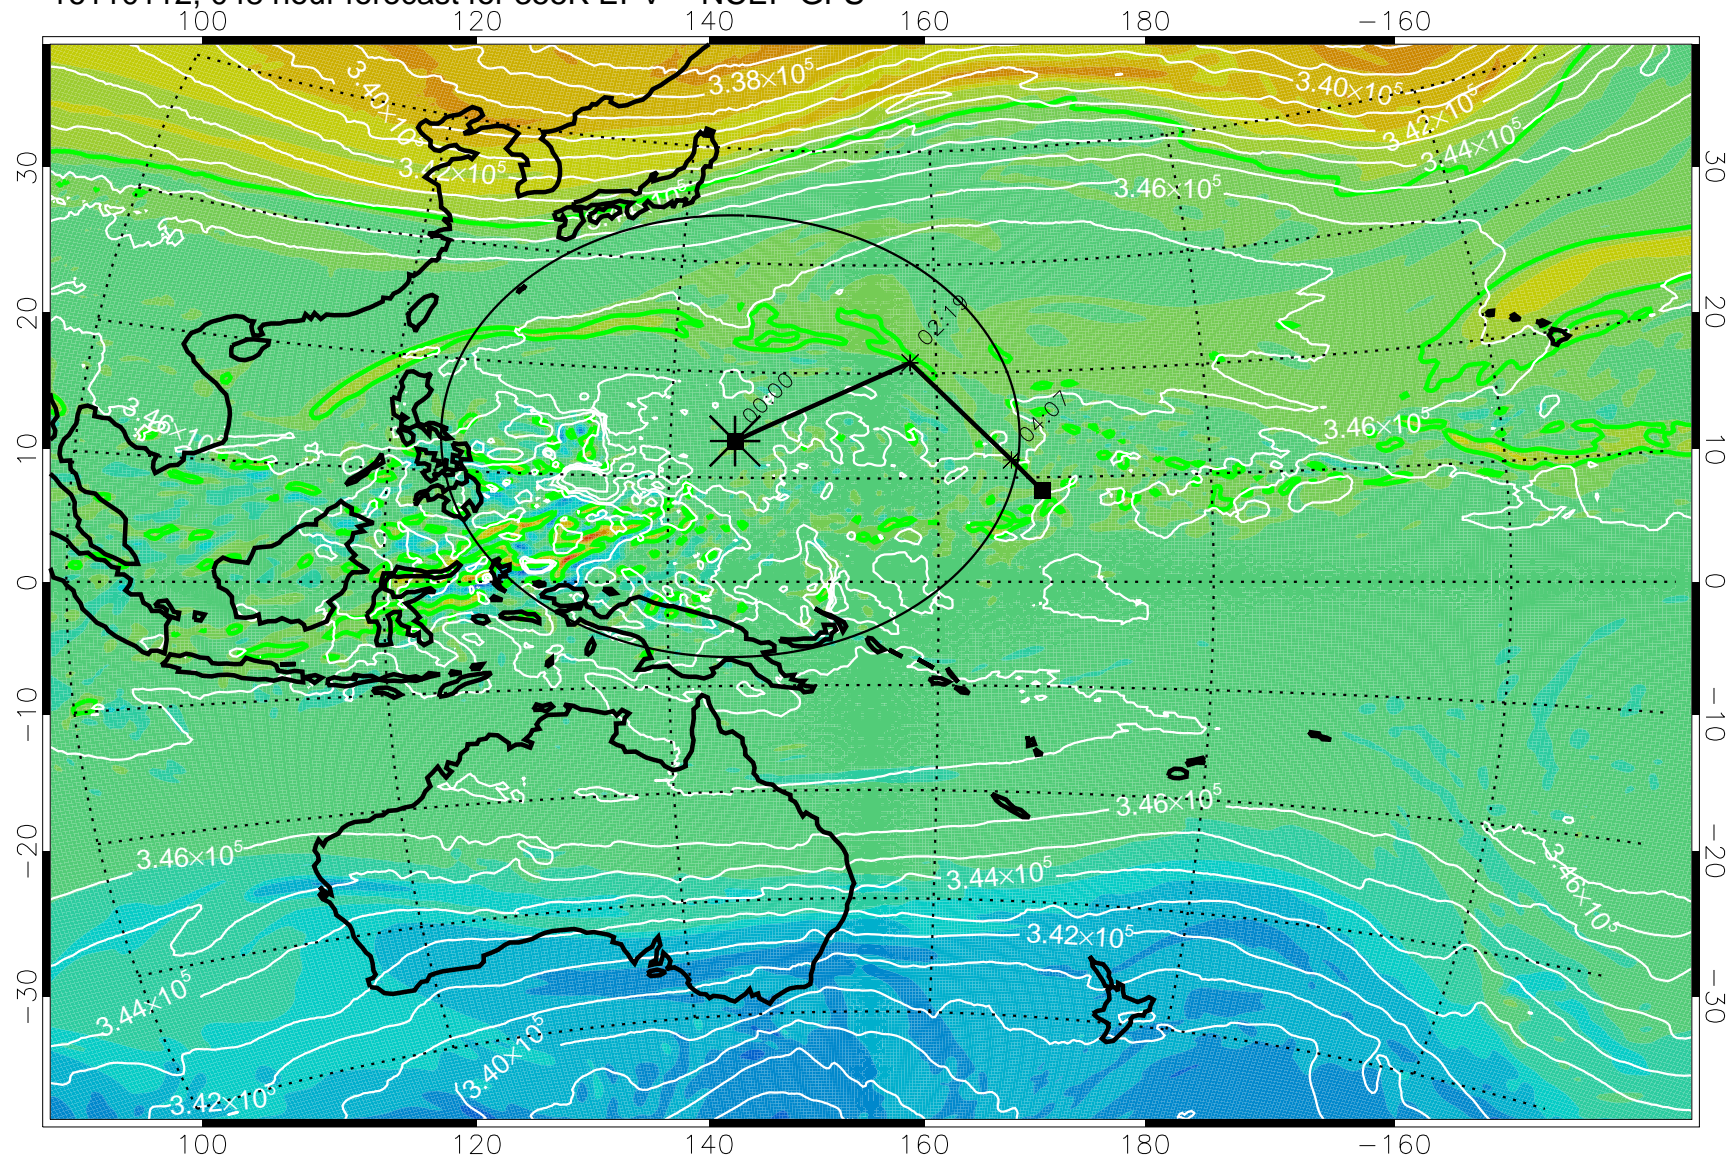

16103118, 030 hour forecast for 355K EPV -- NCEP GFS

355K Montgomery Streamfunction, white
EPV Tropopause (2 PVU) Position
Range ring of 2304 km

16110100, 036 hour forecast for 355K EPV -- NCEP GFS

355K Montgomery Streamfunction, white
EPV Tropopause (2 PVU) Position
Range ring of 2304 km

16110106, 042 hour forecast for 355K EPV -- NCEP GFS

355K Montgomery Streamfunction, white
EPV Tropopause (2 PVU) Position
Range ring of 2304 km

16110112, 048 hour forecast for 355K EPV -- NCEP GFS

355K Montgomery Streamfunction, white
EPV Tropopause (2 PVU) Position
Range ring of 2304 km

16110118, 054 hour forecast for 355K EPV -- NCEP GFS

355K Montgomery Streamfunction, white
EPV Tropopause (2 PVU) Position
Range ring of 2304 km

16110200, 060 hour forecast for 355K EPV -- NCEP GFS

355K Montgomery Streamfunction, white
EPV Tropopause (2 PVU) Position
Range ring of 2304 km

16110206, 066 hour forecast for 355K EPV -- NCEP GFS

355K Montgomery Streamfunction, white
EPV Tropopause (2 PVU) Position
Range ring of 2304 km

16110212, 072 hour forecast for 355K EPV -- NCEP GFS

355K Montgomery Streamfunction, white
EPV Tropopause (2 PVU) Position
Range ring of 2304 km