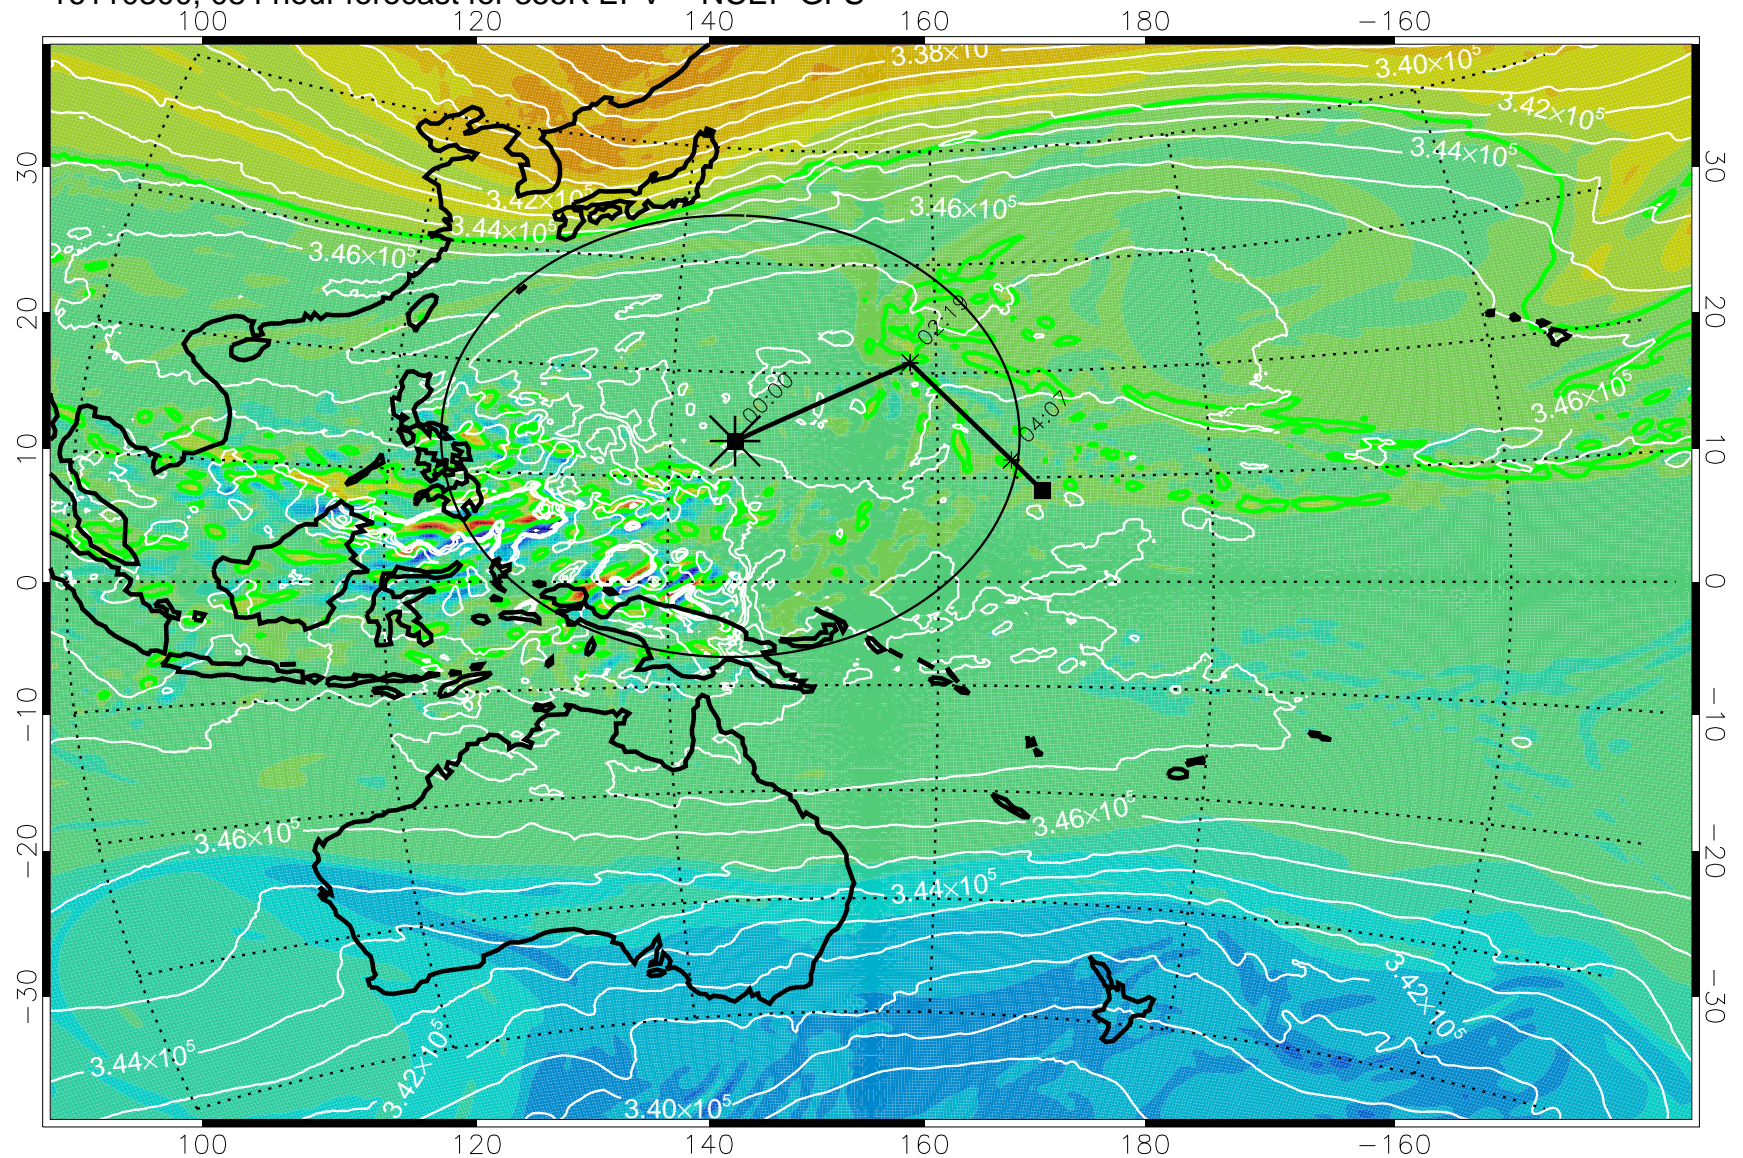

16110118, 054 hour forecast for 355K EPV -- NCEP GFS

355K Montgomery Streamfunction, white
EPV Tropopause (2 PVU) Position
Range ring of 2304 km

16110200, 060 hour forecast for 355K EPV -- NCEP GFS

355K Montgomery Streamfunction, white
EPV Tropopause (2 PVU) Position
Range ring of 2304 km

16110206, 066 hour forecast for 355K EPV -- NCEP GFS

355K Montgomery Streamfunction, white
EPV Tropopause (2 PVU) Position
Range ring of 2304 km

16110212, 072 hour forecast for 355K EPV -- NCEP GFS

355K Montgomery Streamfunction, white
EPV Tropopause (2 PVU) Position
Range ring of 2304 km

16110218, 078 hour forecast for 355K EPV -- NCEP GFS

355K Montgomery Streamfunction, white
EPV Tropopause (2 PVU) Position
Range ring of 2304 km

16110300, 084 hour forecast for 355K EPV -- NCEP GFS

355K Montgomery Streamfunction, white
EPV Tropopause (2 PVU) Position
Range ring of 2304 km

16110306, 090 hour forecast for 355K EPV -- NCEP GFS

355K Montgomery Streamfunction, white
EPV Tropopause (2 PVU) Position
Range ring of 2304 km

16110312, 096 hour forecast for 355K EPV -- NCEP GFS

355K Montgomery Streamfunction, white
EPV Tropopause (2 PVU) Position
Range ring of 2304 km