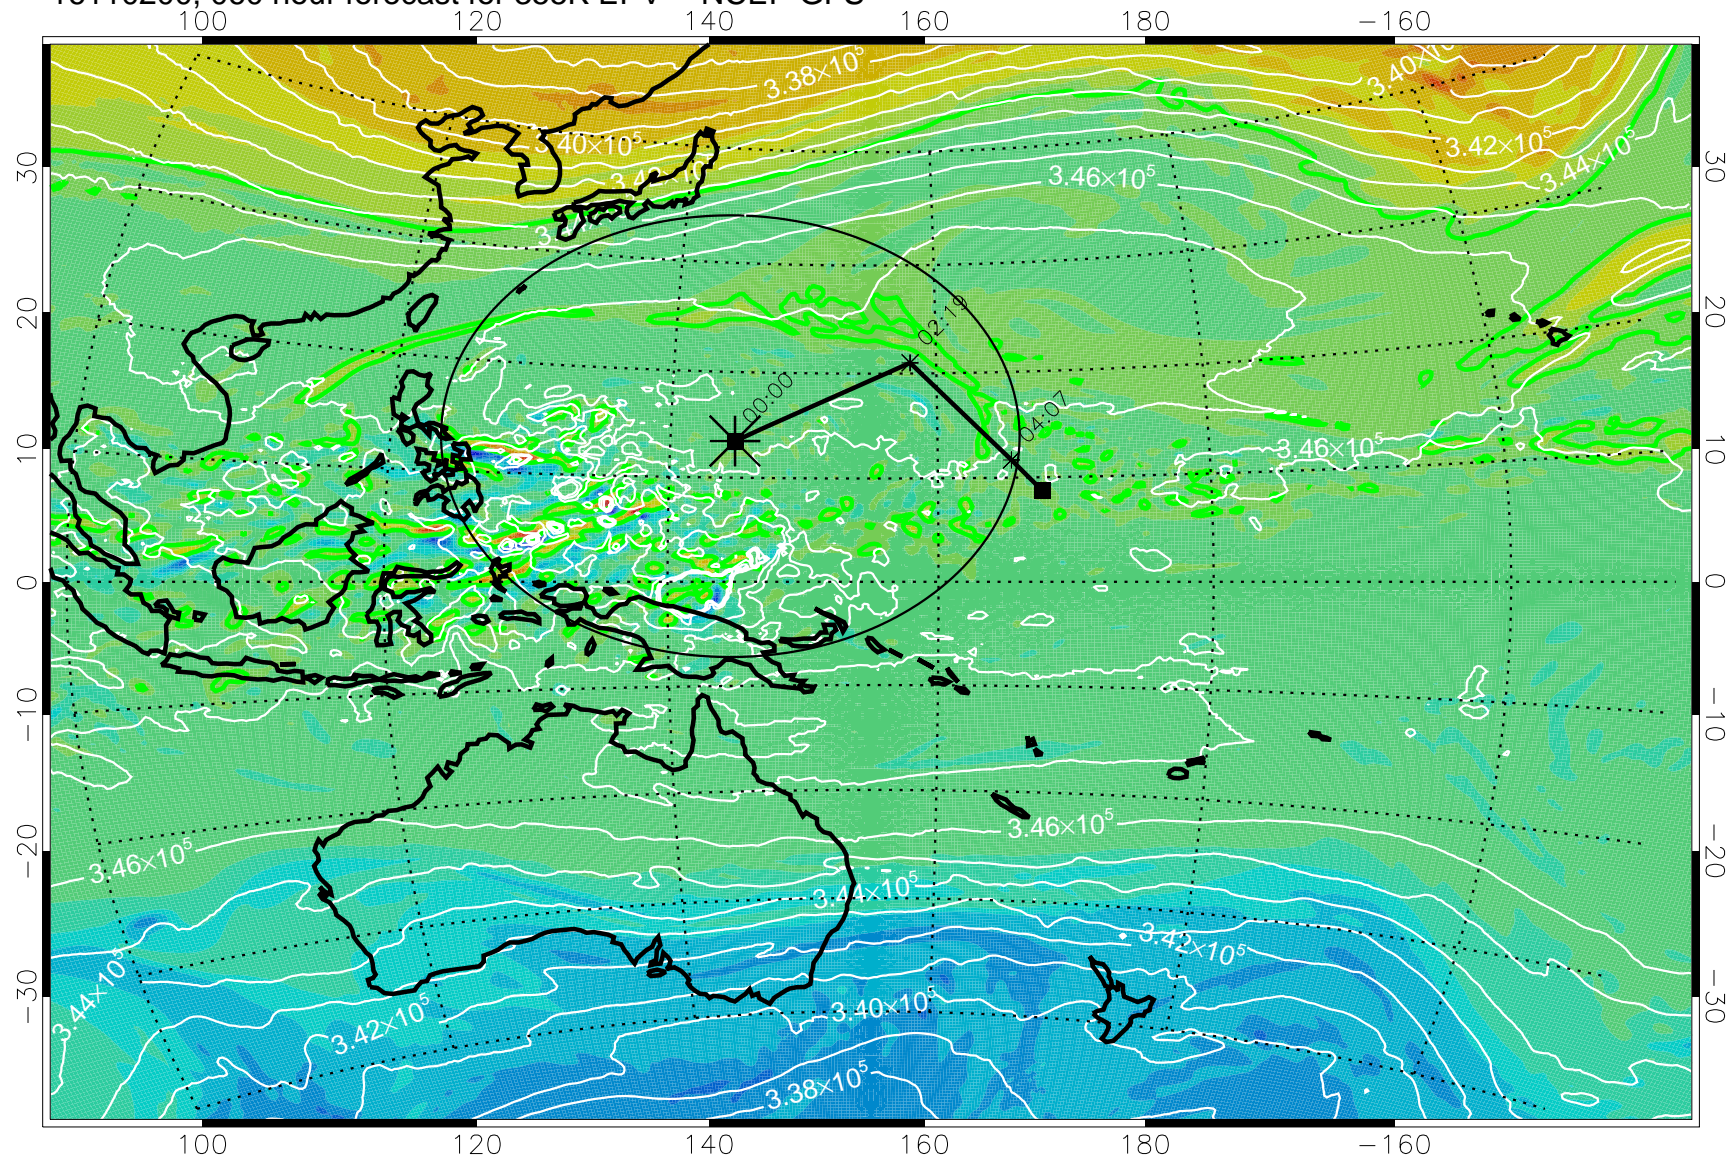

16110106, 042 hour forecast for 355K EPV -- NCEP GFS

355K Montgomery Streamfunction, white
EPV Tropopause (2 PVU) Position
Range ring of 2304 km

16110112, 048 hour forecast for 355K EPV -- NCEP GFS

355K Montgomery Streamfunction, white
EPV Tropopause (2 PVU) Position
Range ring of 2304 km

16110118, 054 hour forecast for 355K EPV -- NCEP GFS

355K Montgomery Streamfunction, white
EPV Tropopause (2 PVU) Position
Range ring of 2304 km

16110200, 060 hour forecast for 355K EPV -- NCEP GFS

355K Montgomery Streamfunction, white
EPV Tropopause (2 PVU) Position
Range ring of 2304 km

16110206, 066 hour forecast for 355K EPV -- NCEP GFS

355K Montgomery Streamfunction, white
EPV Tropopause (2 PVU) Position
Range ring of 2304 km

16110212, 072 hour forecast for 355K EPV -- NCEP GFS

355K Montgomery Streamfunction, white
EPV Tropopause (2 PVU) Position
Range ring of 2304 km

16110218, 078 hour forecast for 355K EPV -- NCEP GFS

355K Montgomery Streamfunction, white
EPV Tropopause (2 PVU) Position
Range ring of 2304 km

16110300, 084 hour forecast for 355K EPV -- NCEP GFS

355K Montgomery Streamfunction, white
EPV Tropopause (2 PVU) Position
Range ring of 2304 km