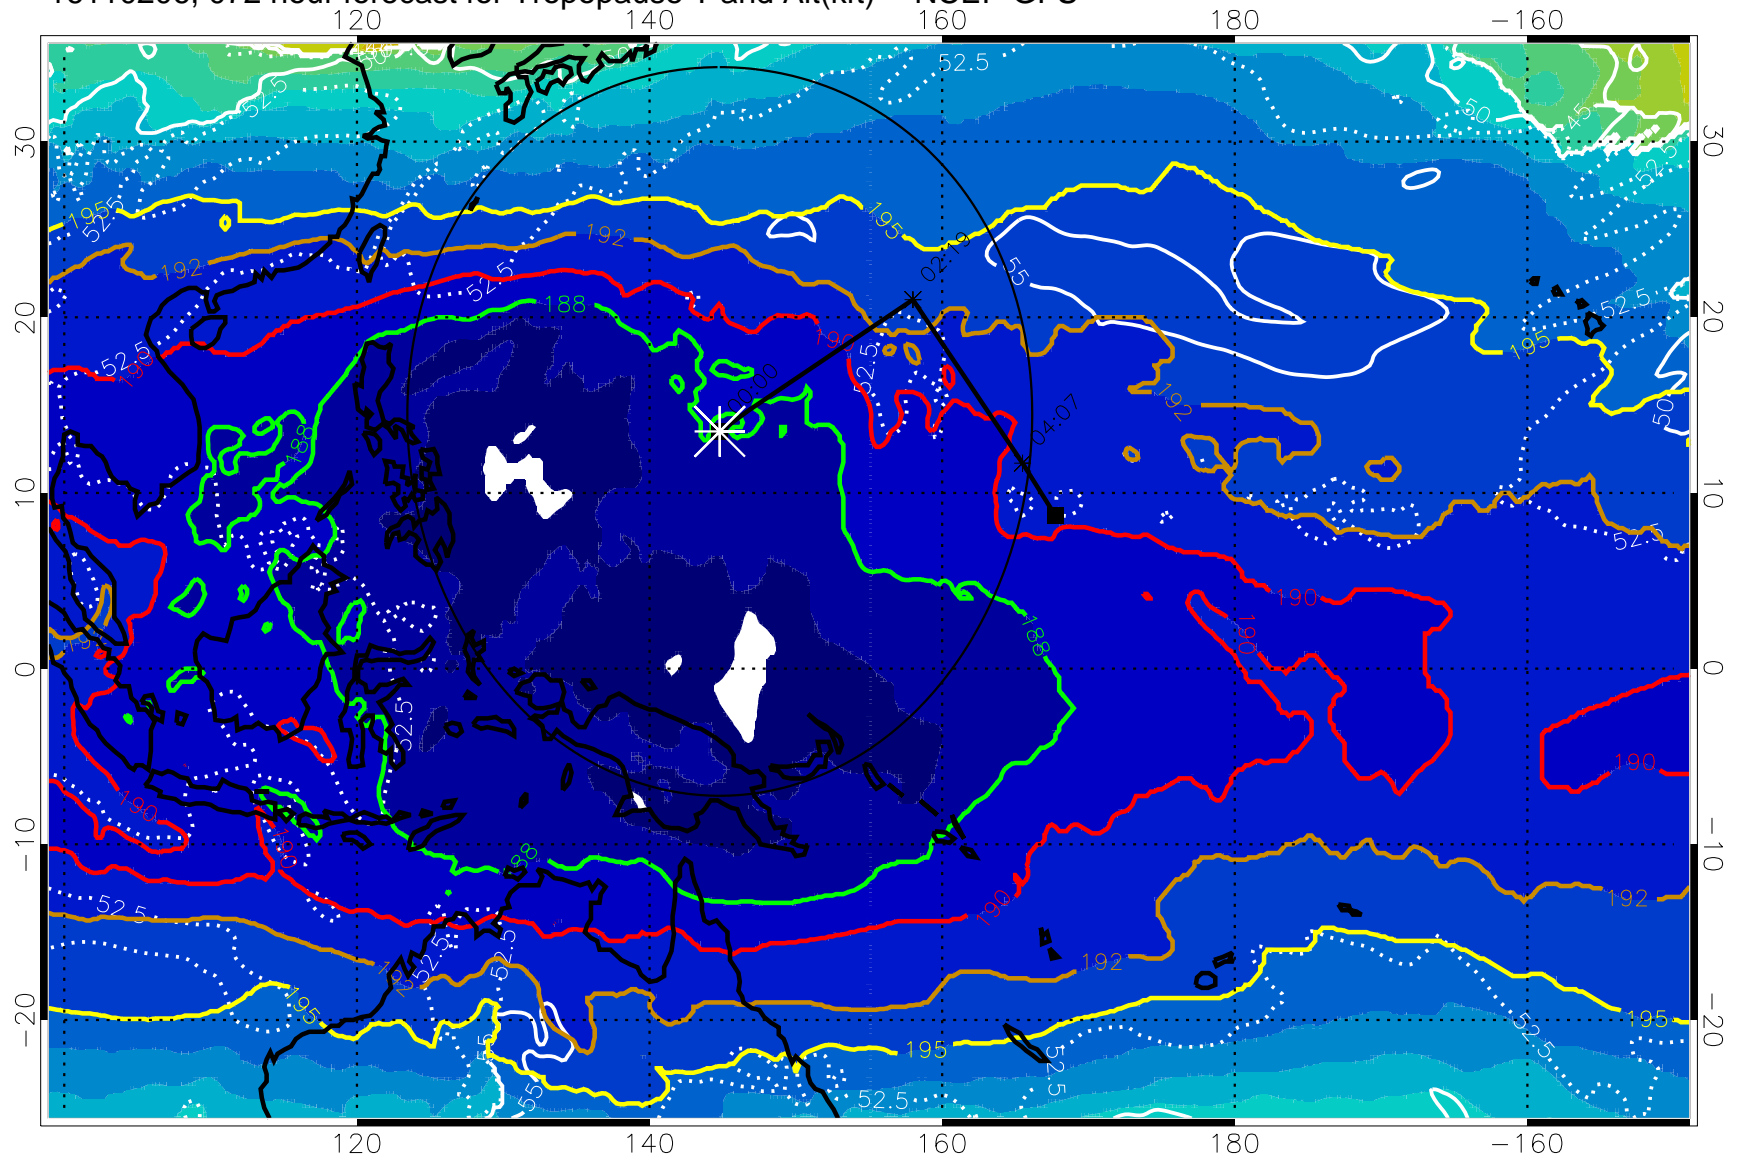

Tropopause T, K

Tropopause Altitude in kft (white)

192.5K Isotherm 195K Isotherm
187.5K Isotherm 190K Isotherm

Range ring of 2304 km

16110200, 066 hour forecast for Tropopause T and Alt(kft) -- NCEP GFS

190 200 210 220 230
Tropopause T, K

Tropopause Altitude in kft (white)

192.5K Isotherm 195K Isotherm
187.5K Isotherm 190K Isotherm

Range ring of 2304 km

16110206, 072 hour forecast for Tropopause T and Alt(kft) -- NCEP GFS

Tropopause Altitude in kft (white)