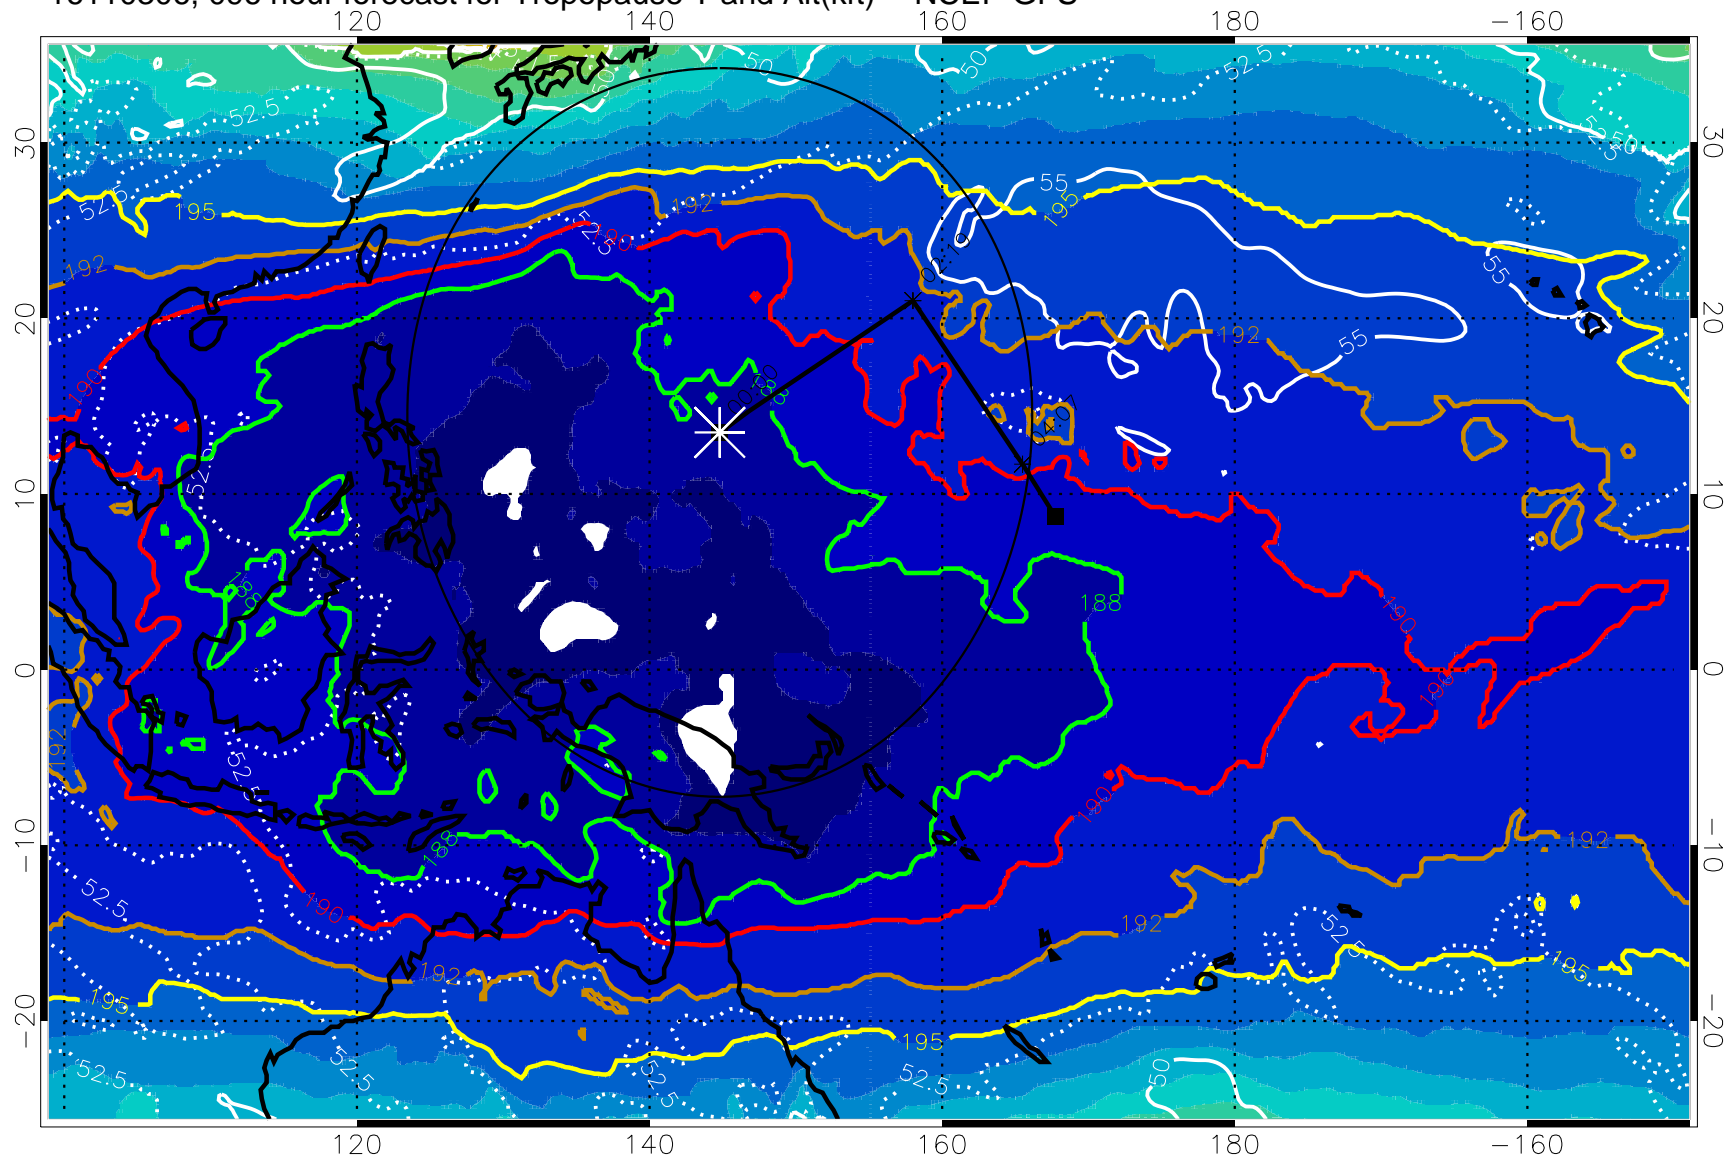

192.5K Isotherm 195K Isotherm
187.5K Isotherm 190K Isotherm

Range ring of 2304 km

16110300, 090 hour forecast for Tropopause T and Alt(kft) -- NCEP GFS

190 200 210 220 230

Tropopause T, K

Tropopause Altitude in kft (white)

192.5K Isotherm 195K Isotherm
187.5K Isotherm 190K Isotherm

Range ring of 2304 km

16110306, 096 hour forecast for Tropopause T and Alt(kft) -- NCEP GFS

190 200 210 220 230
Tropopause T, K

Tropopause Altitude in kft (white)