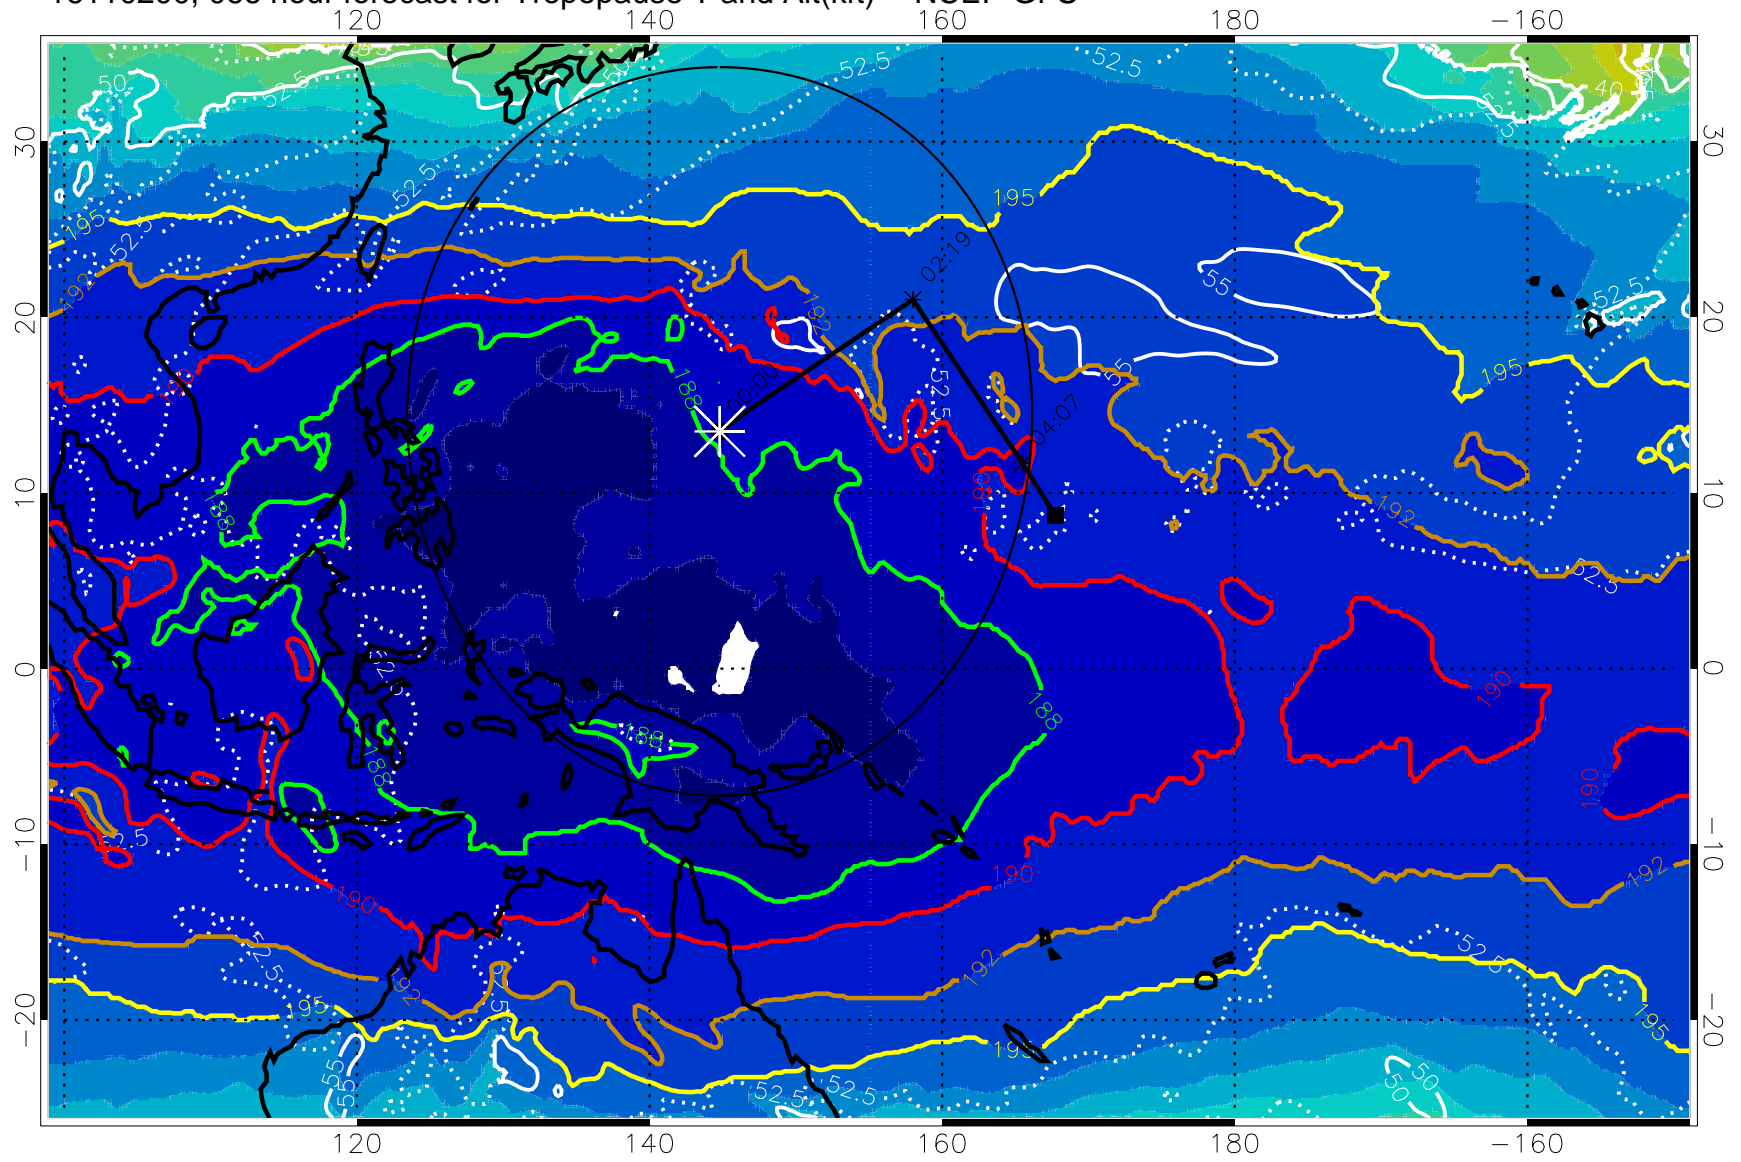

16110200, 066 hour forecast for Tropopause T and Alt(kft) -- NCEP GFS

190 200 210 220 230
Tropopause T, K

Tropopause Altitude in kft (white)

192.5K Isotherm 195K Isotherm
187.5K Isotherm 190K Isotherm

Range ring of 2304 km