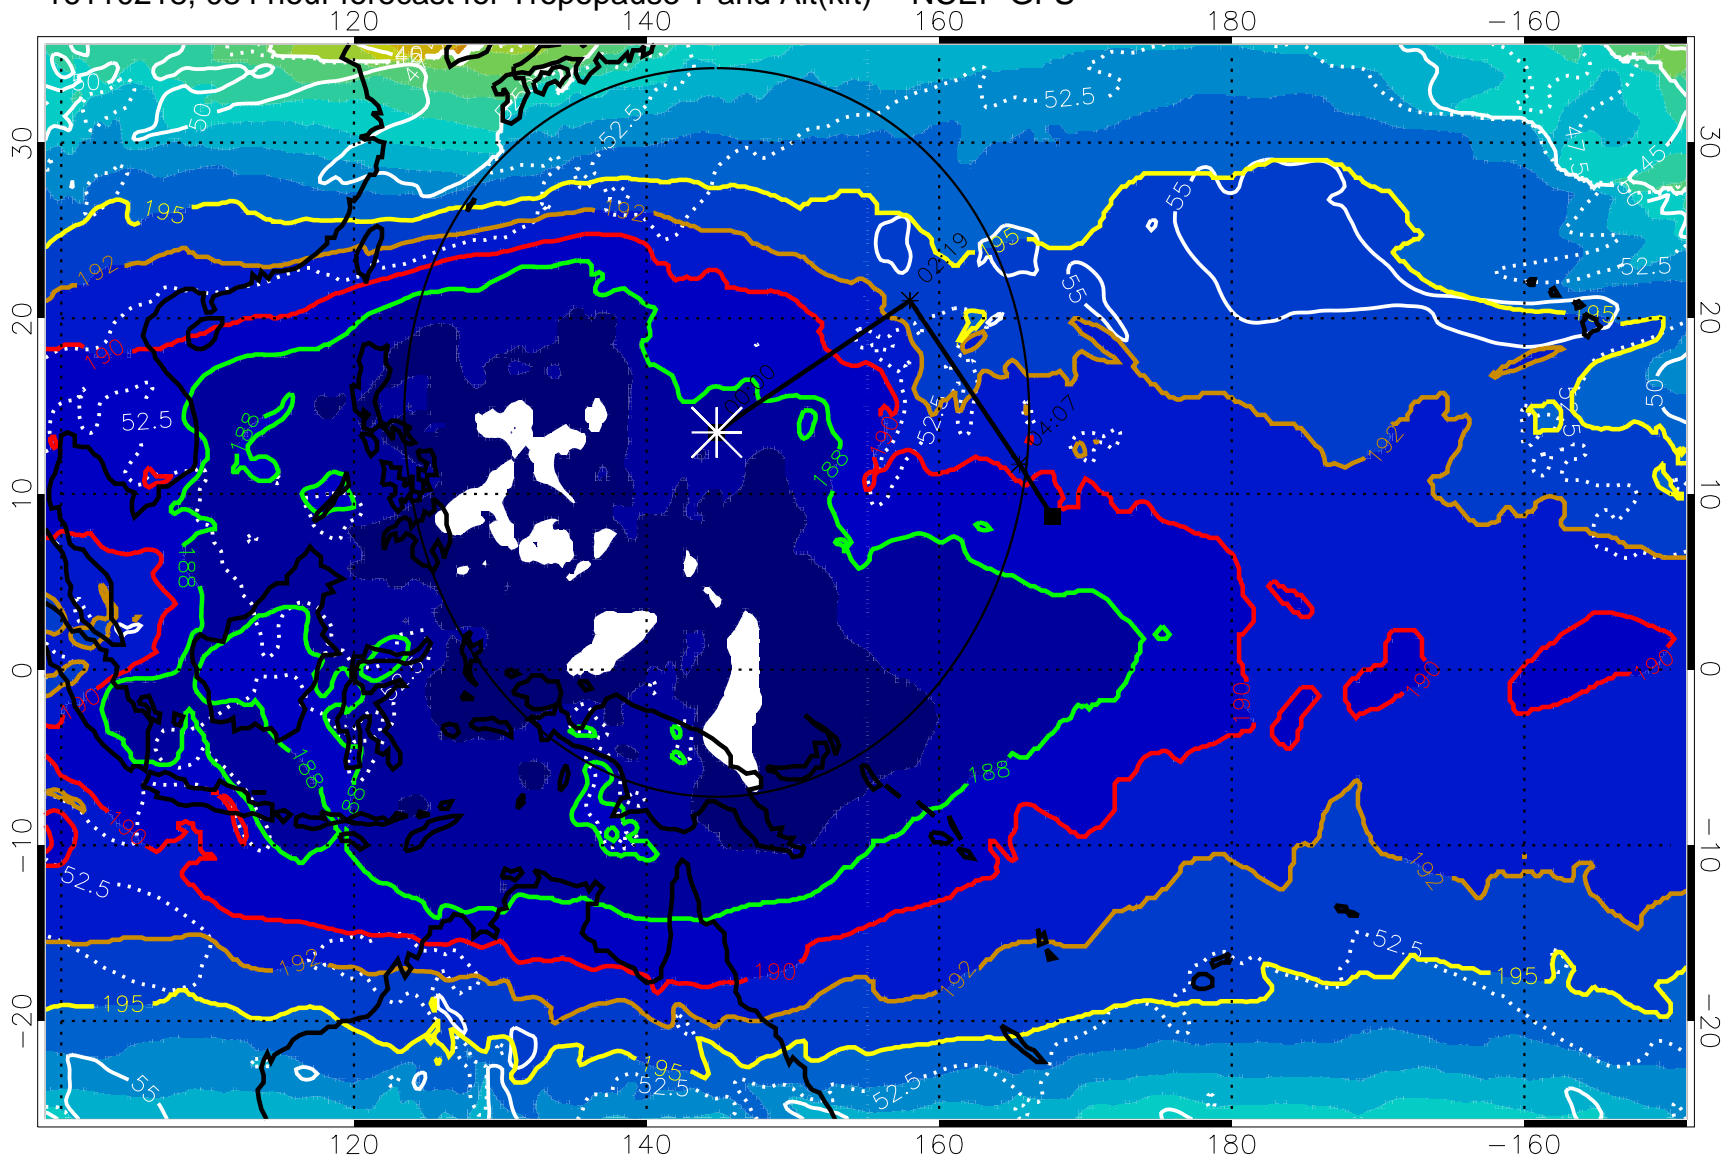

192.5K Isotherm 195K Isotherm
187.5K Isotherm 190K Isotherm

Range ring of 2304 km

16110212, 078 hour forecast for Tropopause T and Alt(kft) -- NCEP GFS

190 200 210 220 230
Tropopause T, K

Tropopause Altitude in kft (white)

192.5K Isotherm 195K Isotherm
187.5K Isotherm 190K Isotherm

Range ring of 2304 km

16110218, 084 hour forecast for Tropopause T and Alt(kft) -- NCEP GFS

190 200 210 220 230
Tropopause T, K

Tropopause Altitude in kft (white)