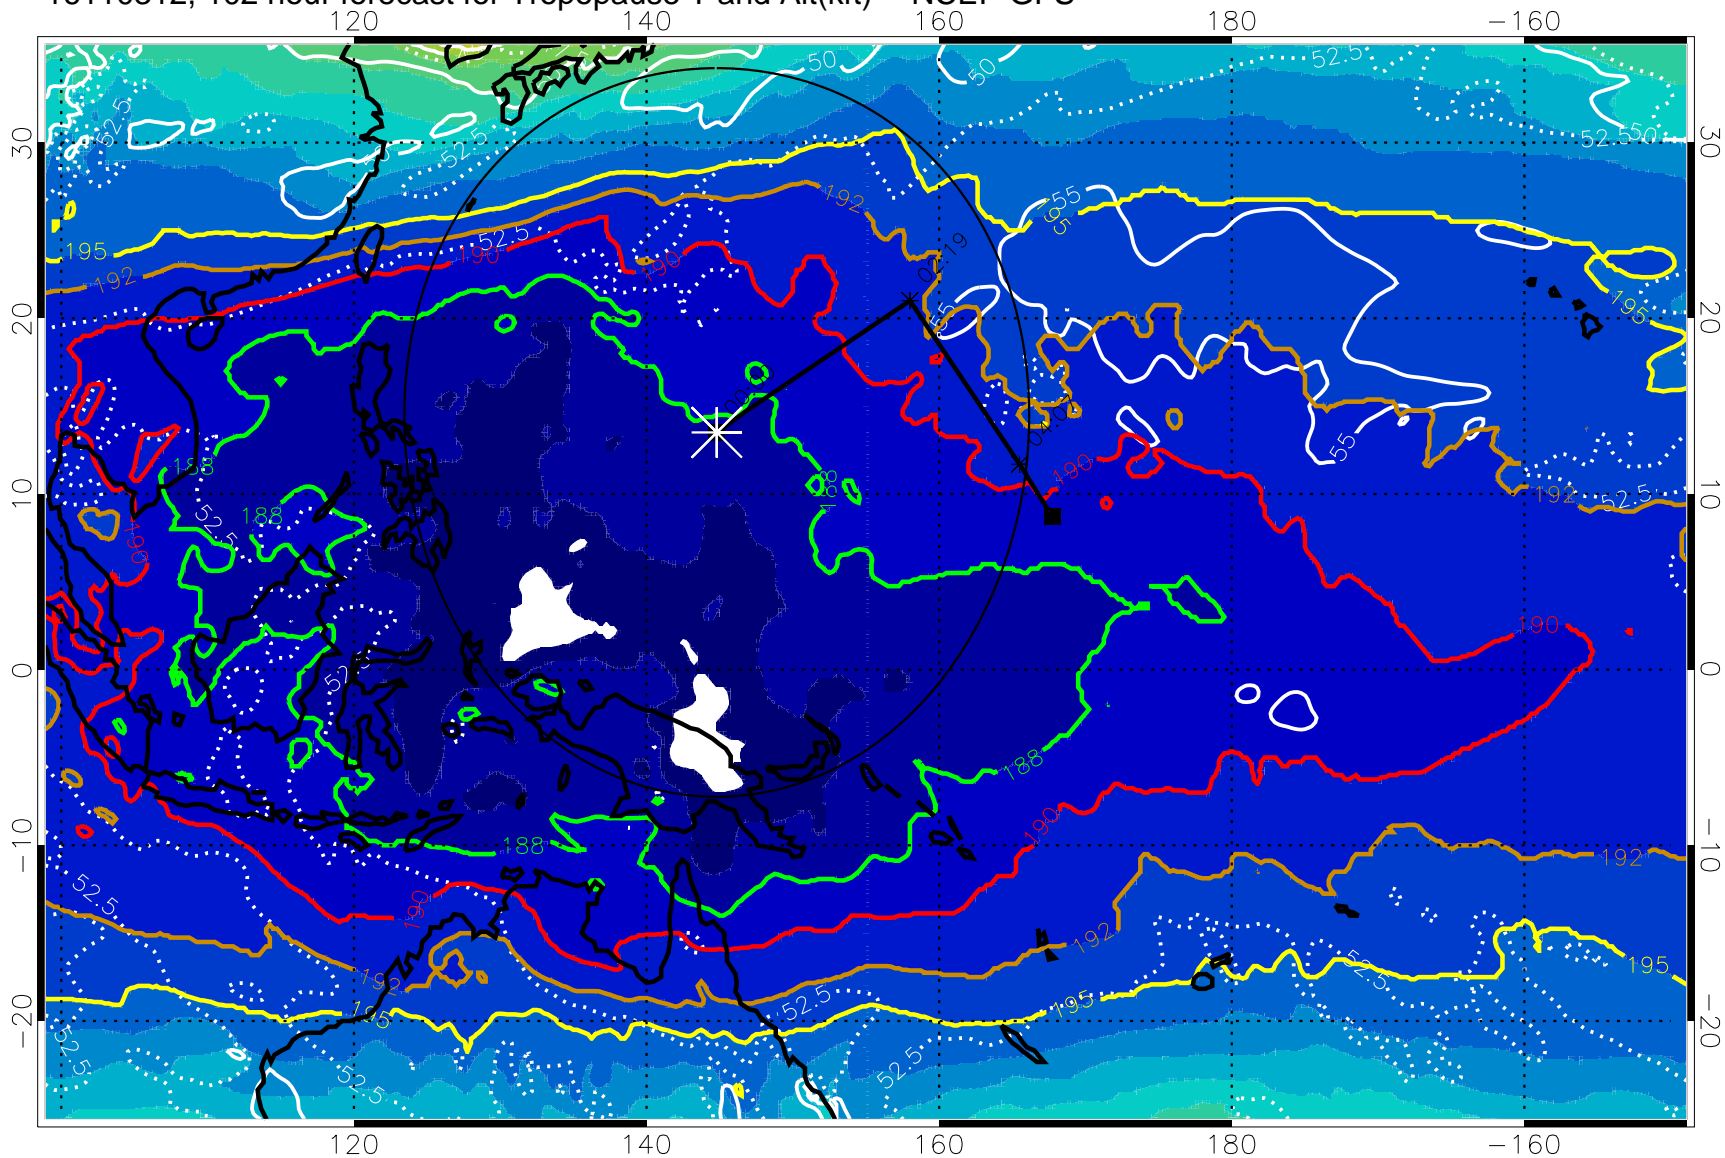

192.5K Isotherm 195K Isotherm
187.5K Isotherm 190K Isotherm

Range ring of 2304 km

16110306, 096 hour forecast for Tropopause T and Alt(kft) -- NCEP GFS

190 200 210 220 230
Tropopause T, K

Tropopause Altitude in kft (white)

192.5K Isotherm 195K Isotherm
187.5K Isotherm 190K Isotherm

Range ring of 2304 km

16110312, 102 hour forecast for Tropopause T and Alt(kft) -- NCEP GFS

190 200 210 220 230
Tropopause T, K

Tropopause Altitude in kft (white)