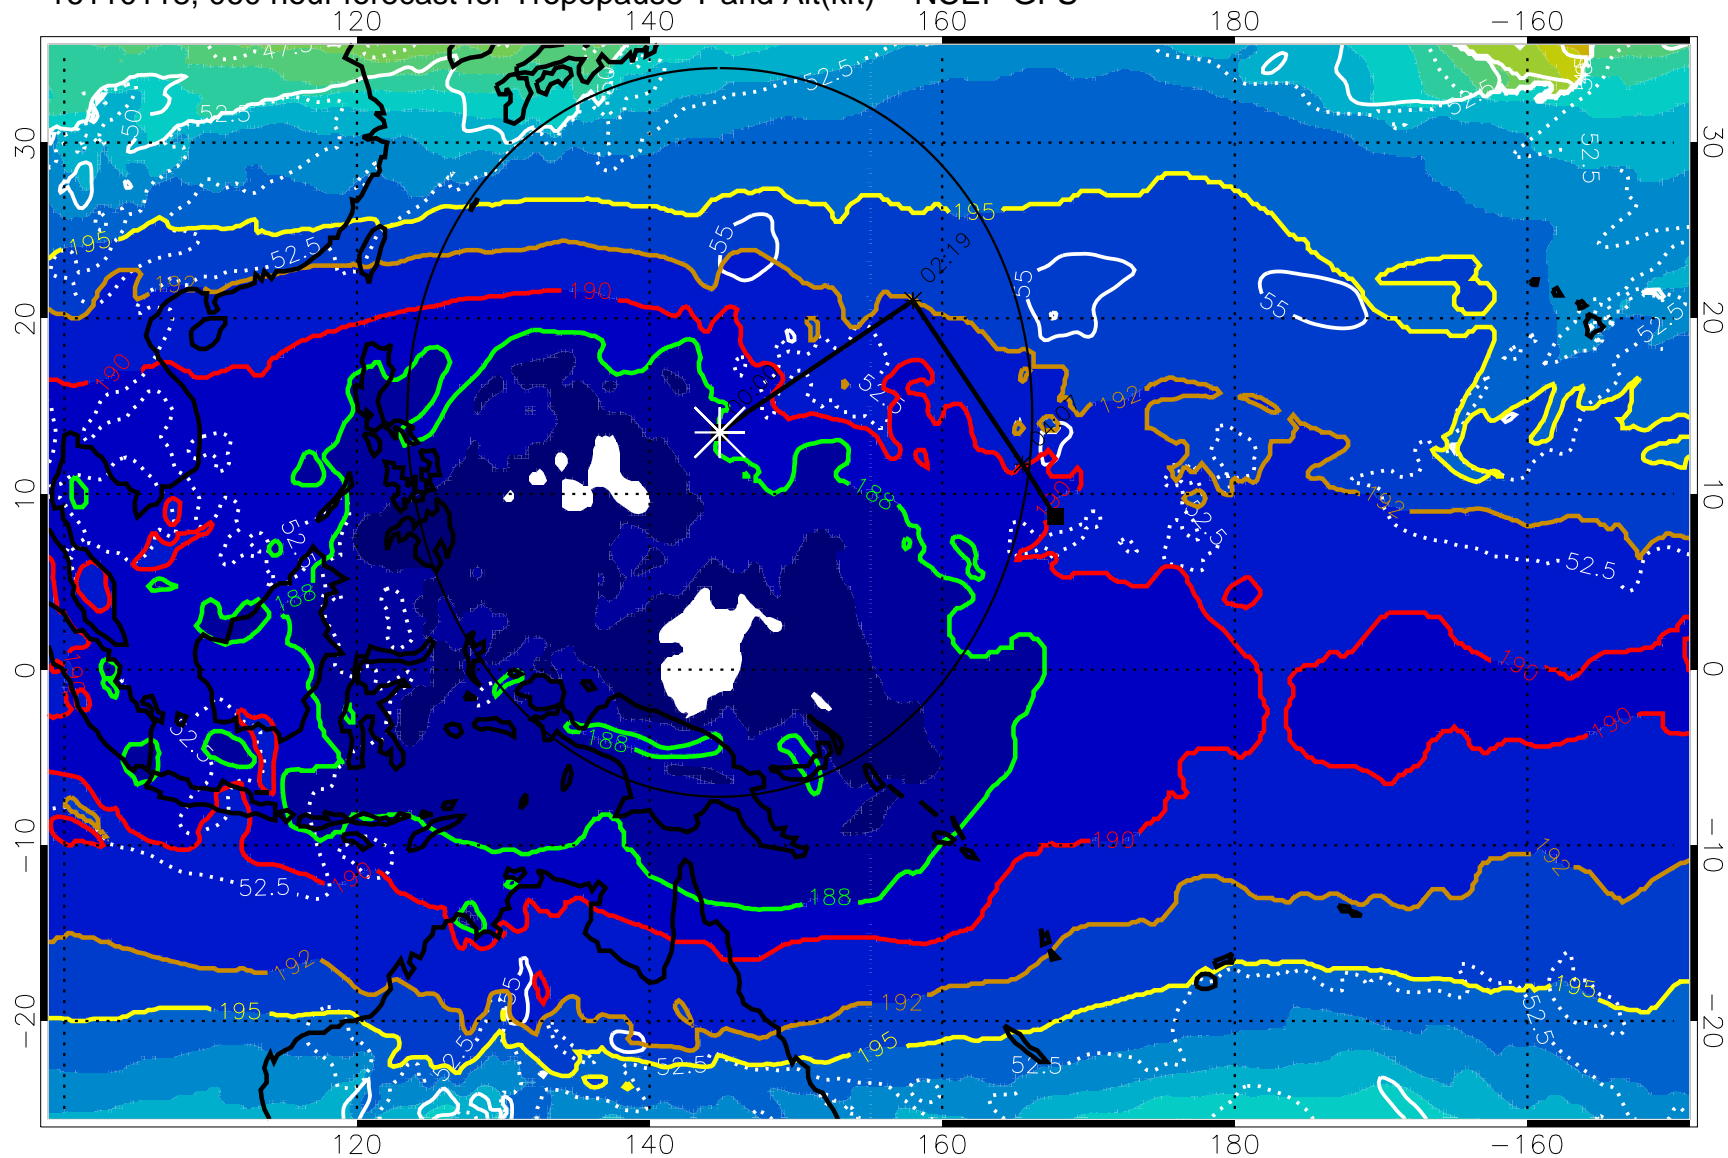

16110118, 060 hour forecast for Tropopause T and Alt(kft) -- NCEP GFS

190 200 210 220 230

Tropopause T, K

Tropopause Altitude in kft (white)

192.5K Isotherm 195K Isotherm
187.5K Isotherm 190K Isotherm

Range ring of 2304 km