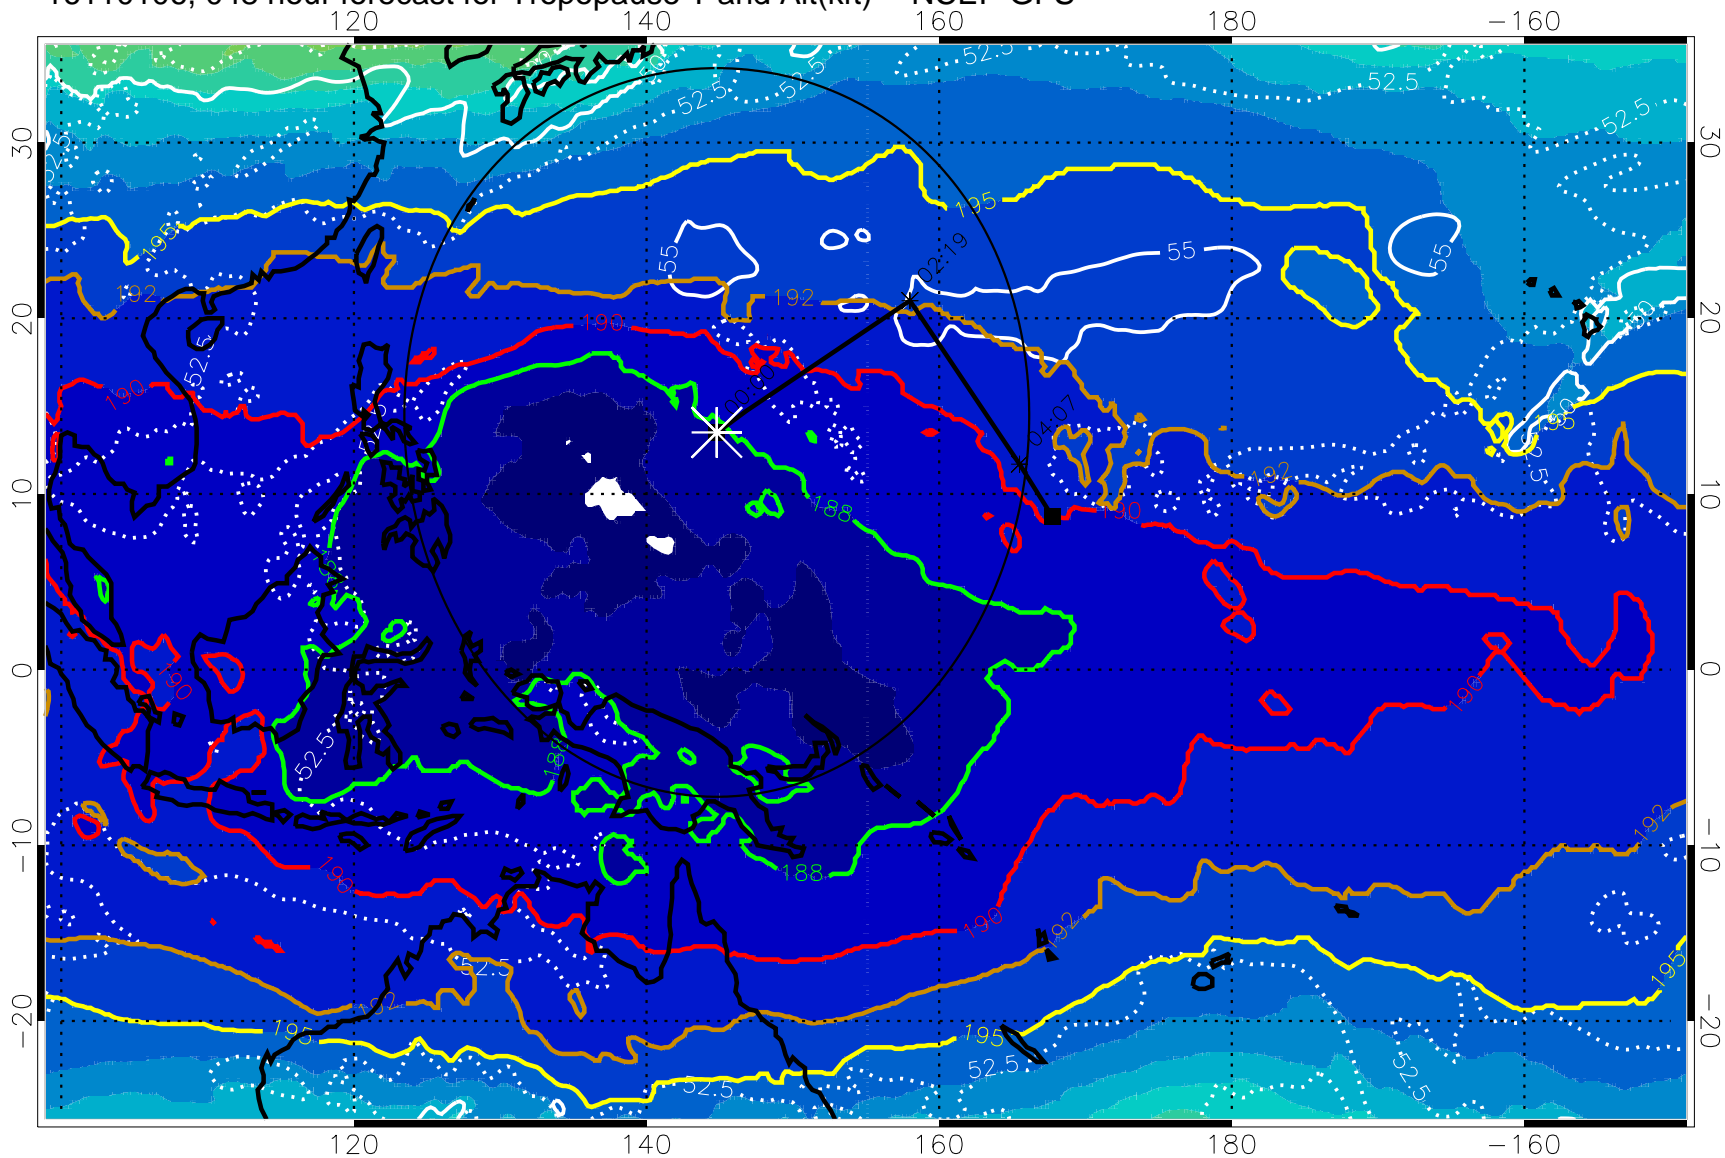

Tropopause Altitude in kft (white)

192.5K Isotherm 195K Isotherm
187.5K Isotherm 190K Isotherm

Range ring of 2304 km

16110100, 042 hour forecast for Tropopause T and Alt(kft) -- NCEP GFS

190 200 210 220 230
Tropopause T, K

Tropopause Altitude in kft (white)

192.5K Isotherm 195K Isotherm
187.5K Isotherm 190K Isotherm

Range ring of 2304 km

16110106, 048 hour forecast for Tropopause T and Alt(kft) -- NCEP GFS

190 200 210 220 230