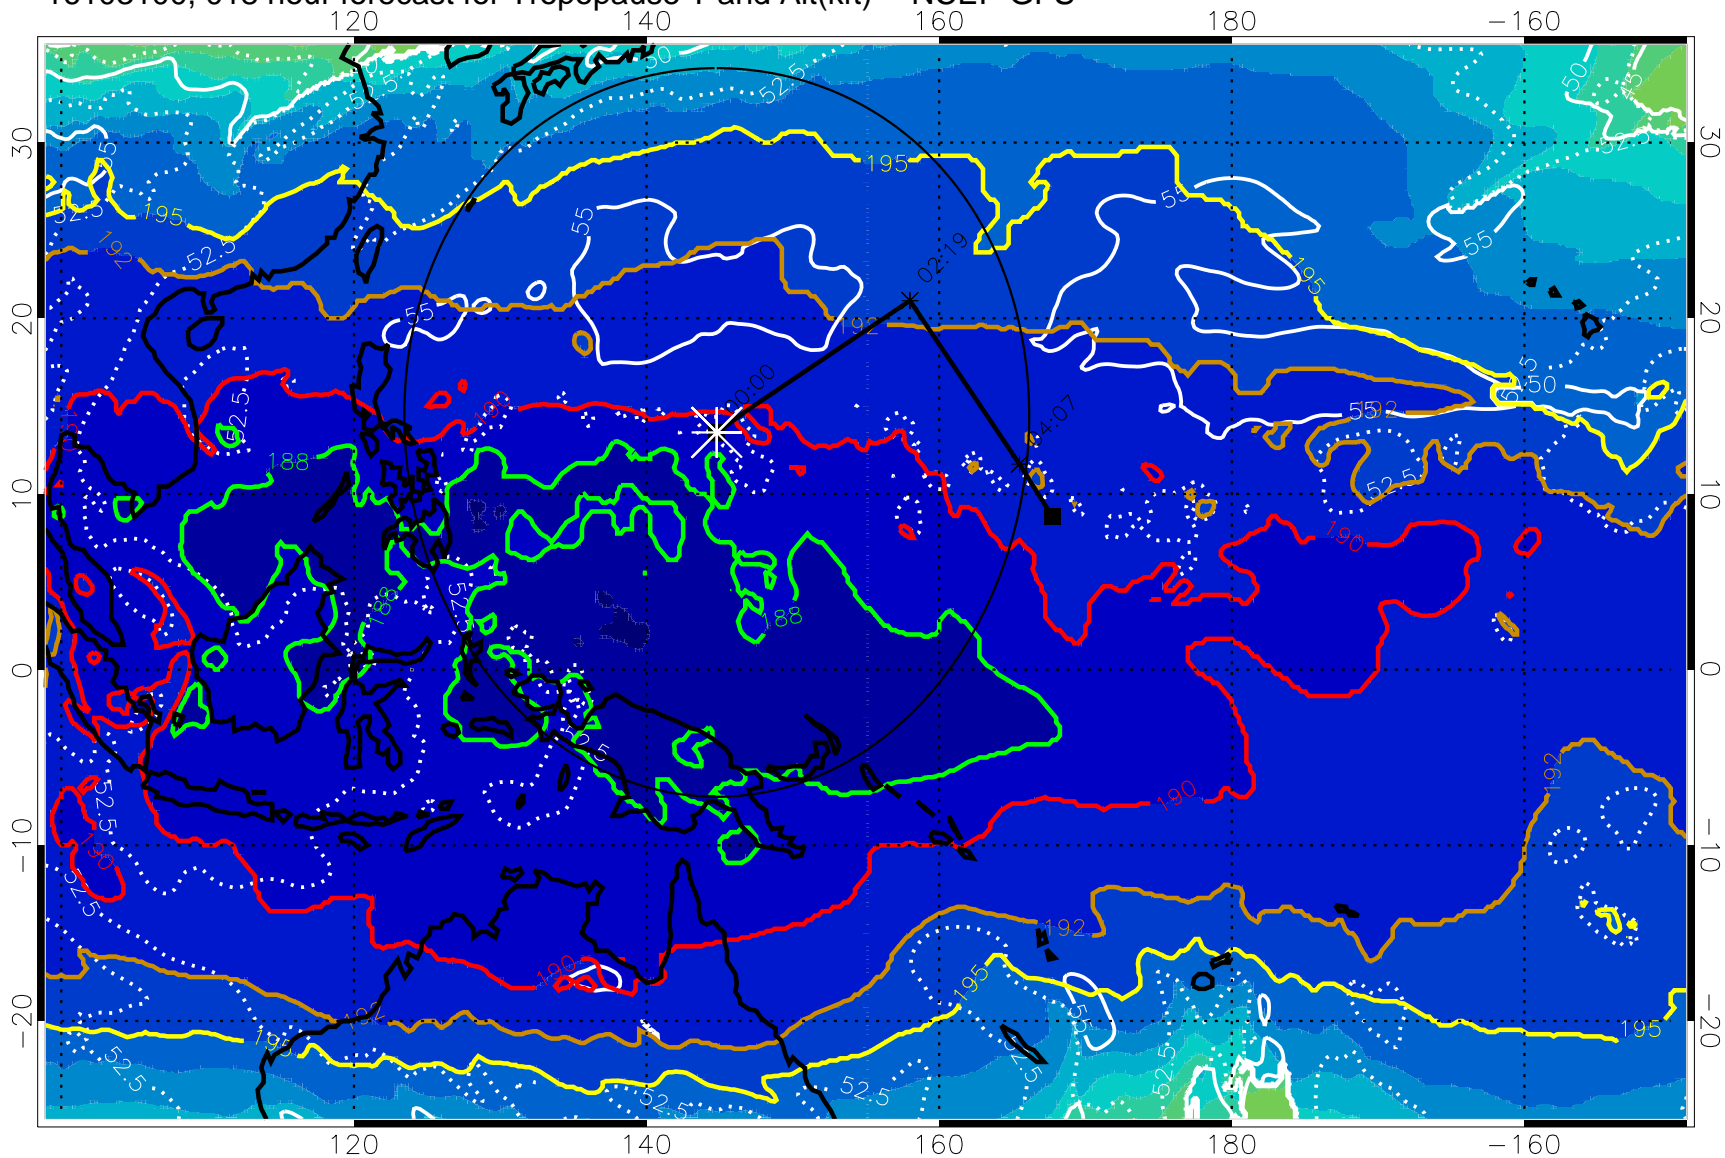

16103018, 012 hour forecast for Tropopause T and Alt(kft) -- NCEP GFS

Tropopause Altitude in kft (white)

192.5K Isotherm 195K Isotherm
187.5K Isotherm 190K Isotherm

Range ring of 2304 km

16103100, 018 hour forecast for Tropopause T and Alt(kft) -- NCEP GFS

190 200 210 220 230

Tropopause T, K

Tropopause Altitude in kft (white)

192.5K Isotherm 195K Isotherm
187.5K Isotherm 190K Isotherm

Range ring of 2304 km

16103106, 024 hour forecast for Tropopause T and Alt(kft) -- NCEP GFS

190 200 210 220 230

Tropopause T, K

Tropopause Altitude in kft (white)

192.5K Isotherm 195K Isotherm

187.5K Isotherm 190K Isotherm

Range ring of 2304 km

16103112, 030 hour forecast for Tropopause T and Alt(kft) -- NCEP GFS