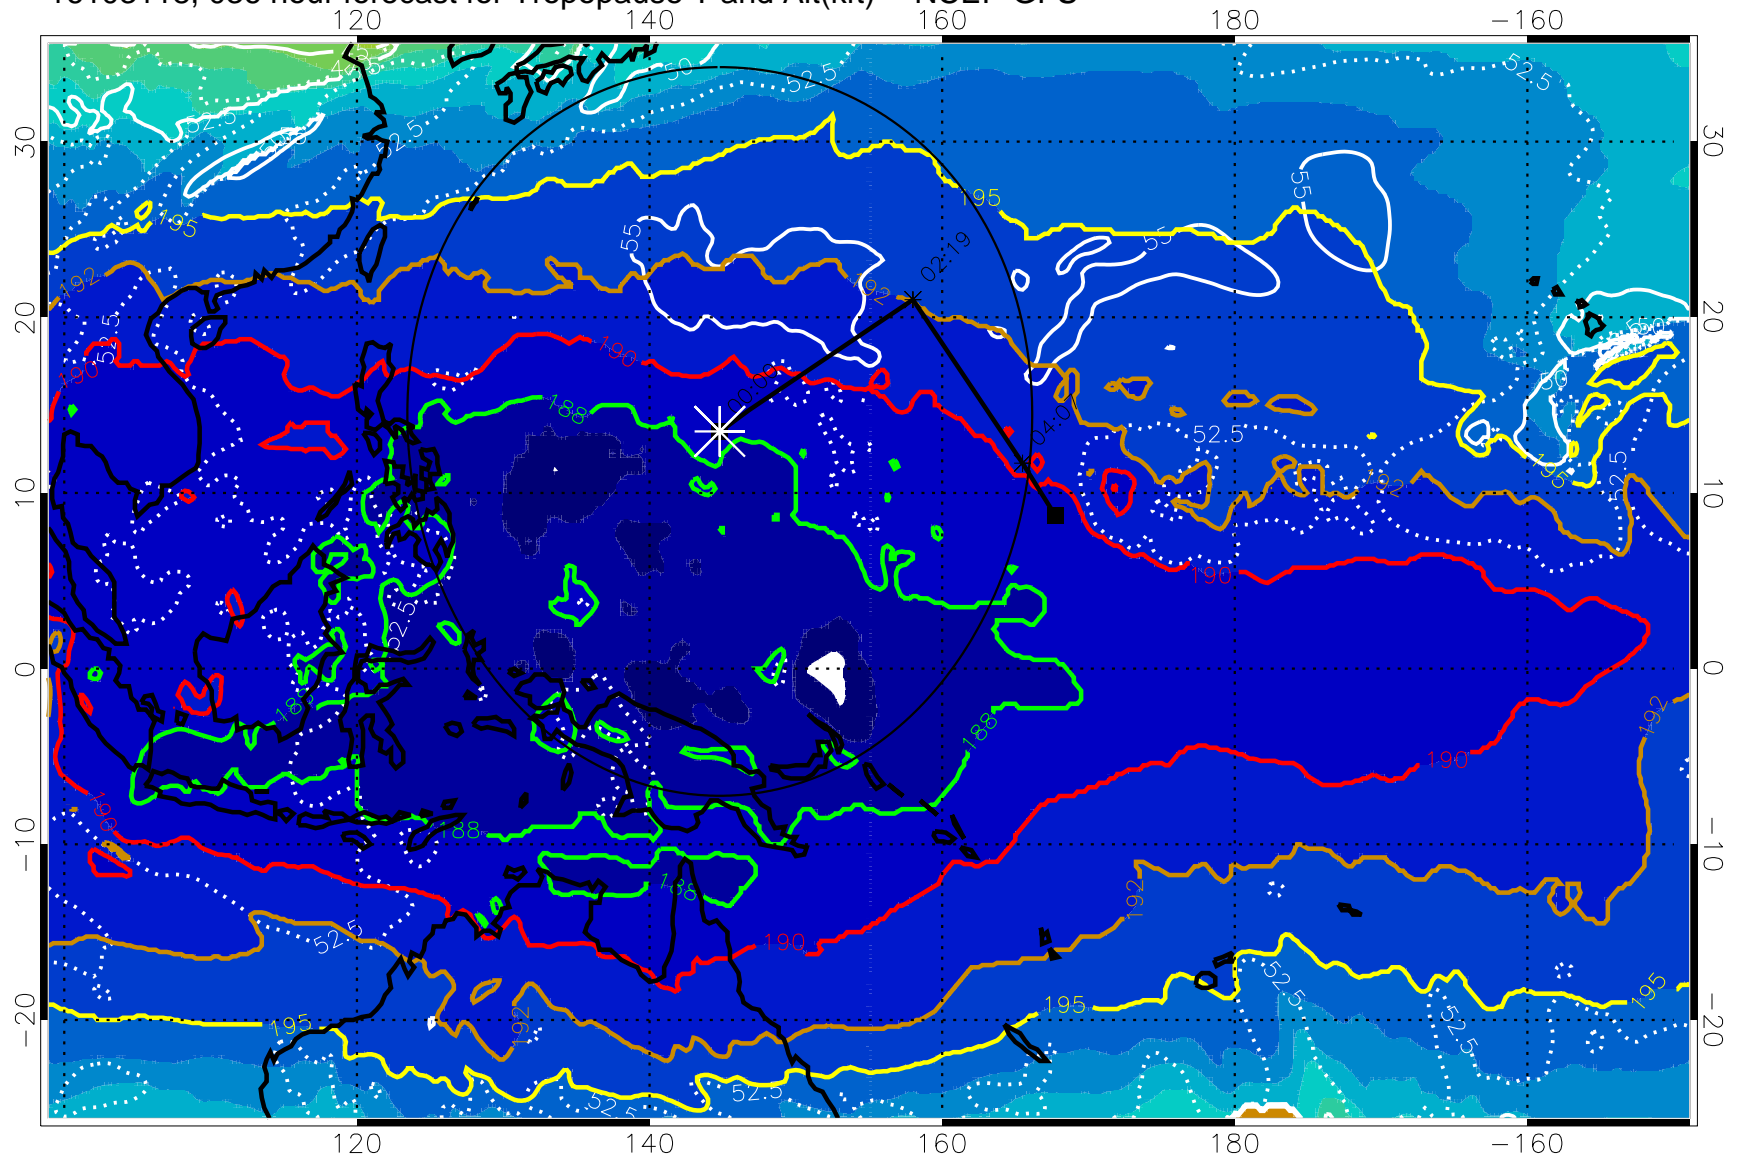

190 200 210 220 230

Tropopause T, K

Tropopause Altitude in kft (white)

192.5K Isotherm 195K Isotherm

187.5K Isotherm 190K Isotherm

Range ring of 2304 km

16103118, 036 hour forecast for Tropopause T and Alt(kft) -- NCEP GFS

Tropopause Altitude in kft (white)

192.5K Isotherm 195K Isotherm
187.5K Isotherm 190K Isotherm

Range ring of 2304 km

16110100, 042 hour forecast for Tropopause T and Alt(kft) -- NCEP GFS

190 200 210 220 230
Tropopause T, K