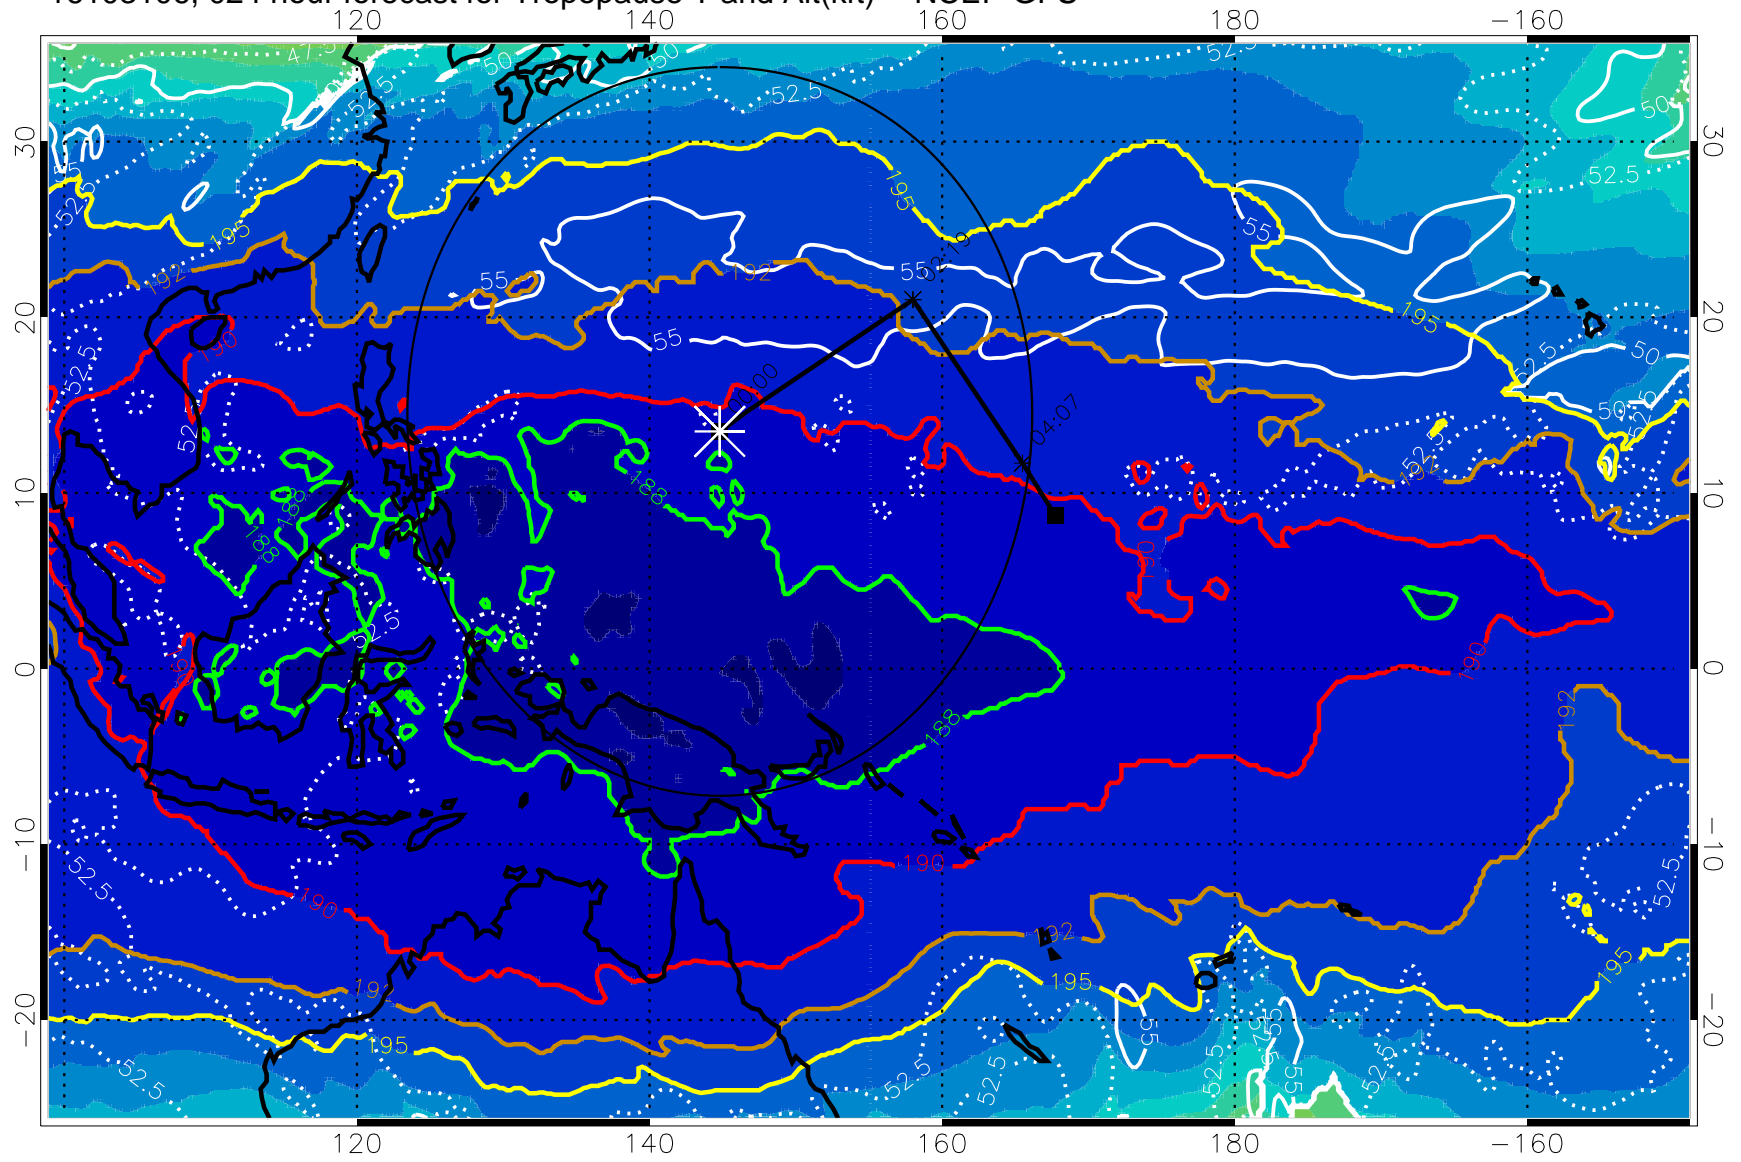

190 200 210 220 230

Tropopause T, K

Tropopause Altitude in kft (white)

192.5K Isotherm 195K Isotherm
187.5K Isotherm 190K Isotherm

Range ring of 2304 km

16103106, 024 hour forecast for Tropopause T and Alt(kft) -- NCEP GFS

190 200 210 220 230

Tropopause T, K

Tropopause Altitude in kft (white)

192.5K Isotherm 195K Isotherm

187.5K Isotherm 190K Isotherm

Range ring of 2304 km

16103112, 030 hour forecast for Tropopause T and Alt(kft) -- NCEP GFS