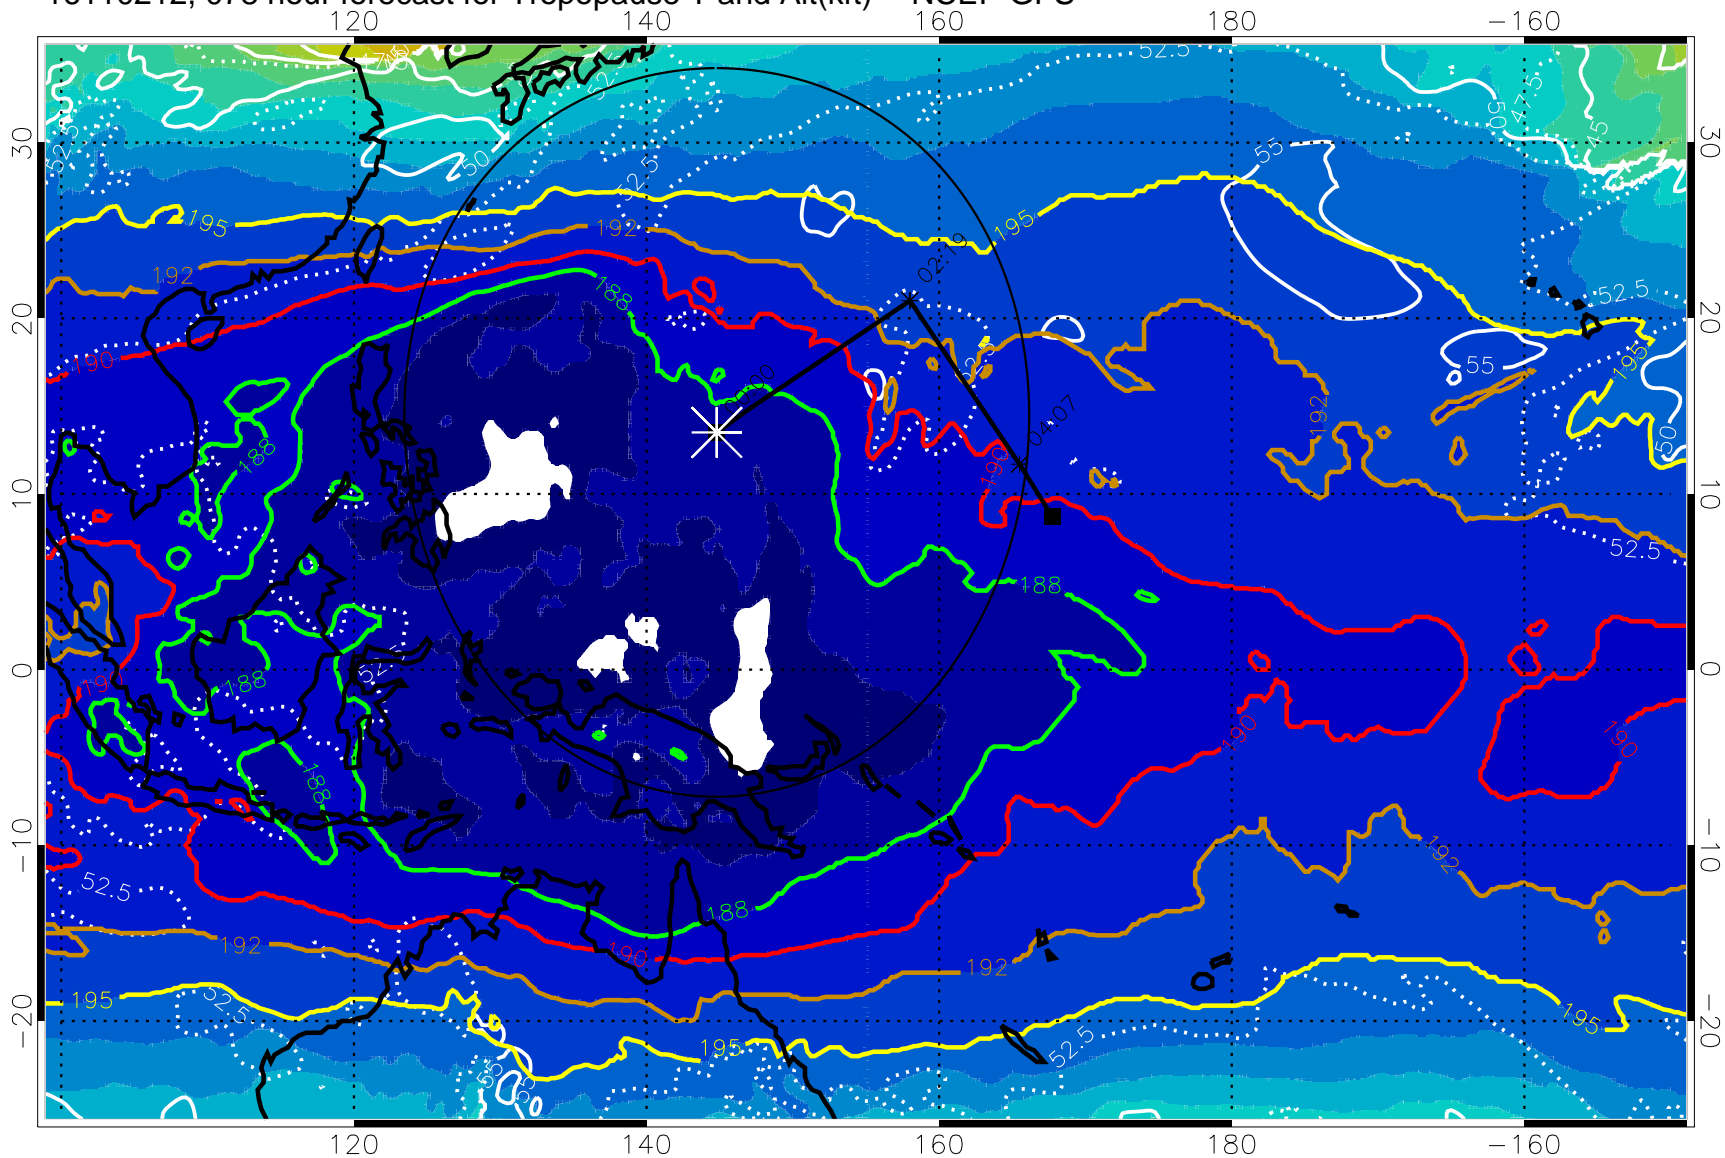

Tropopause Altitude in kft (white)

192.5K Isotherm 195K Isotherm
187.5K Isotherm 190K Isotherm

Range ring of 2304 km

16110206, 072 hour forecast for Tropopause T and Alt(kft) -- NCEP GFS

Tropopause Altitude in kft (white)

192.5K Isotherm 195K Isotherm
187.5K Isotherm 190K Isotherm

Range ring of 2304 km

16110212, 078 hour forecast for Tropopause T and Alt(kft) -- NCEP GFS

190 200 210 220 230
Tropopause T, K

Tropopause Altitude in kft (white)