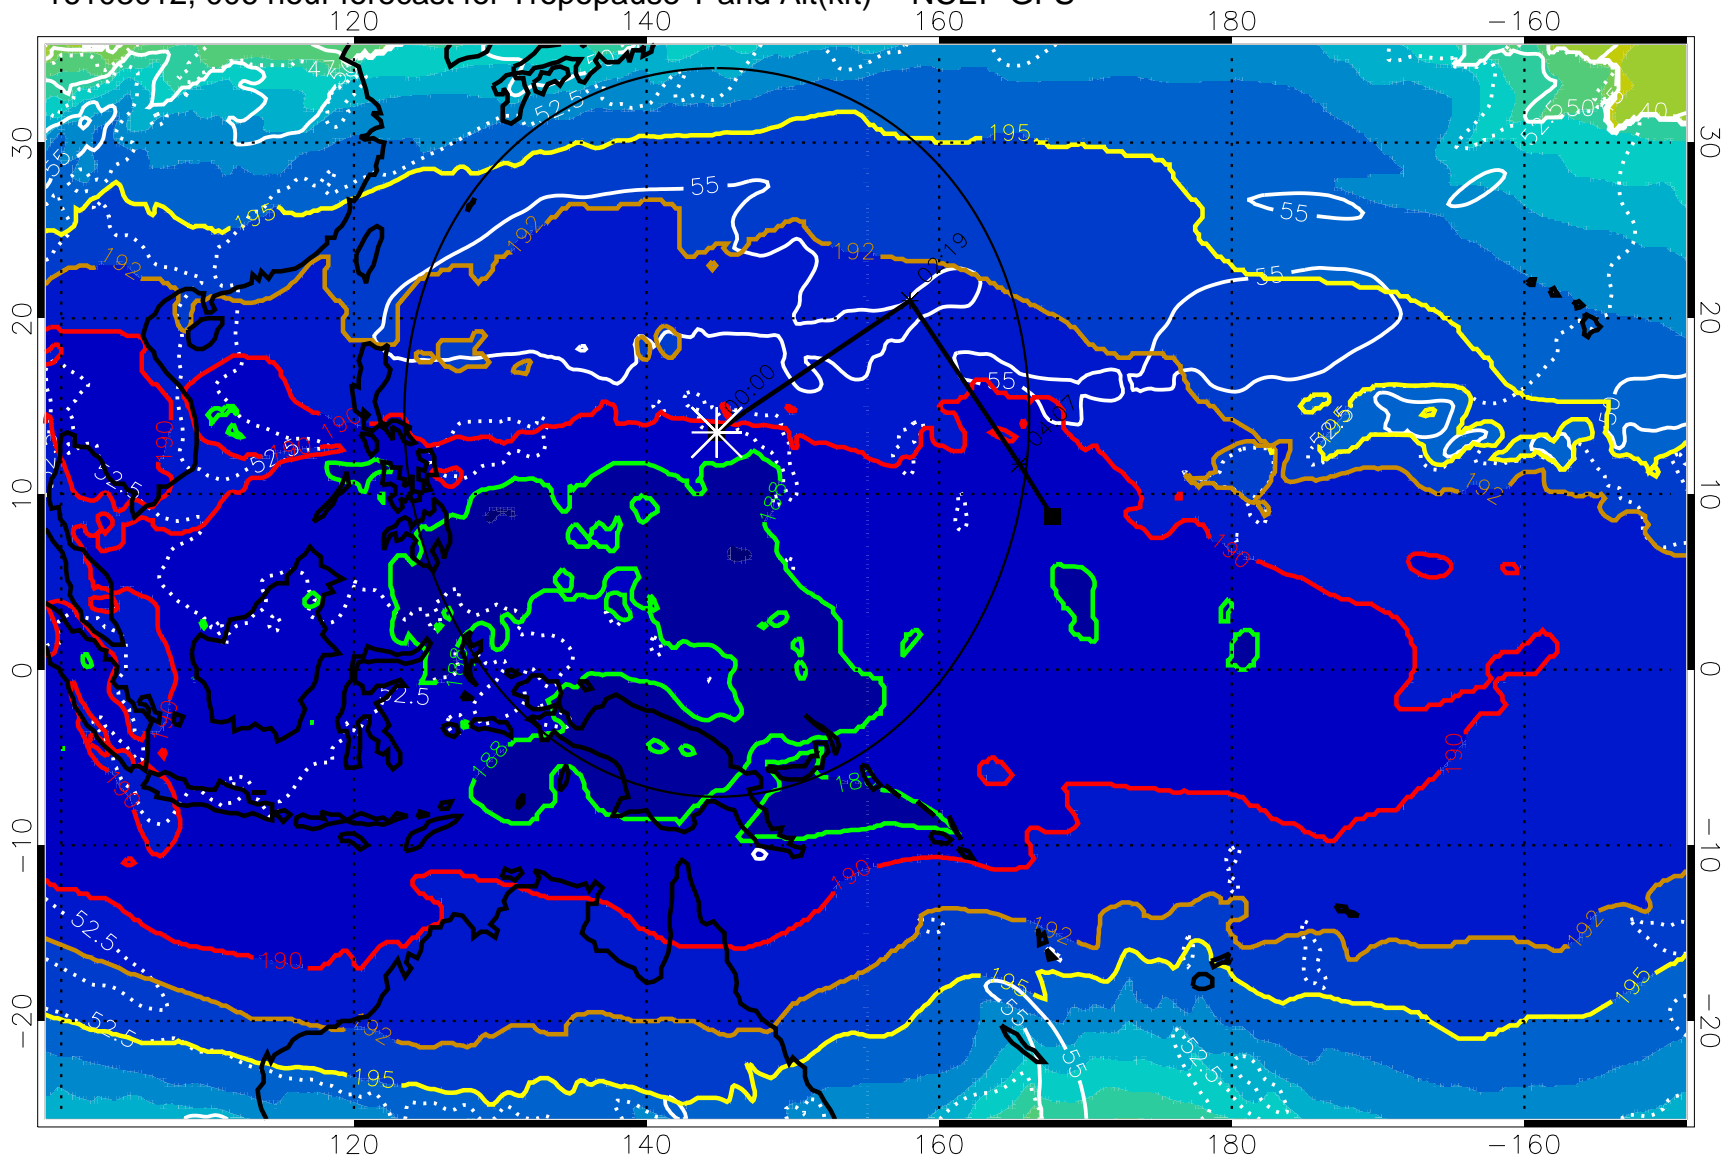

16103012, 006 hour forecast for Tropopause T and Alt(kft) -- NCEP GFS

190 200 210 220 230

Tropopause T, K

Tropopause Altitude in kft (white)

192.5K Isotherm 195K Isotherm
187.5K Isotherm 190K Isotherm

Range ring of 2304 km