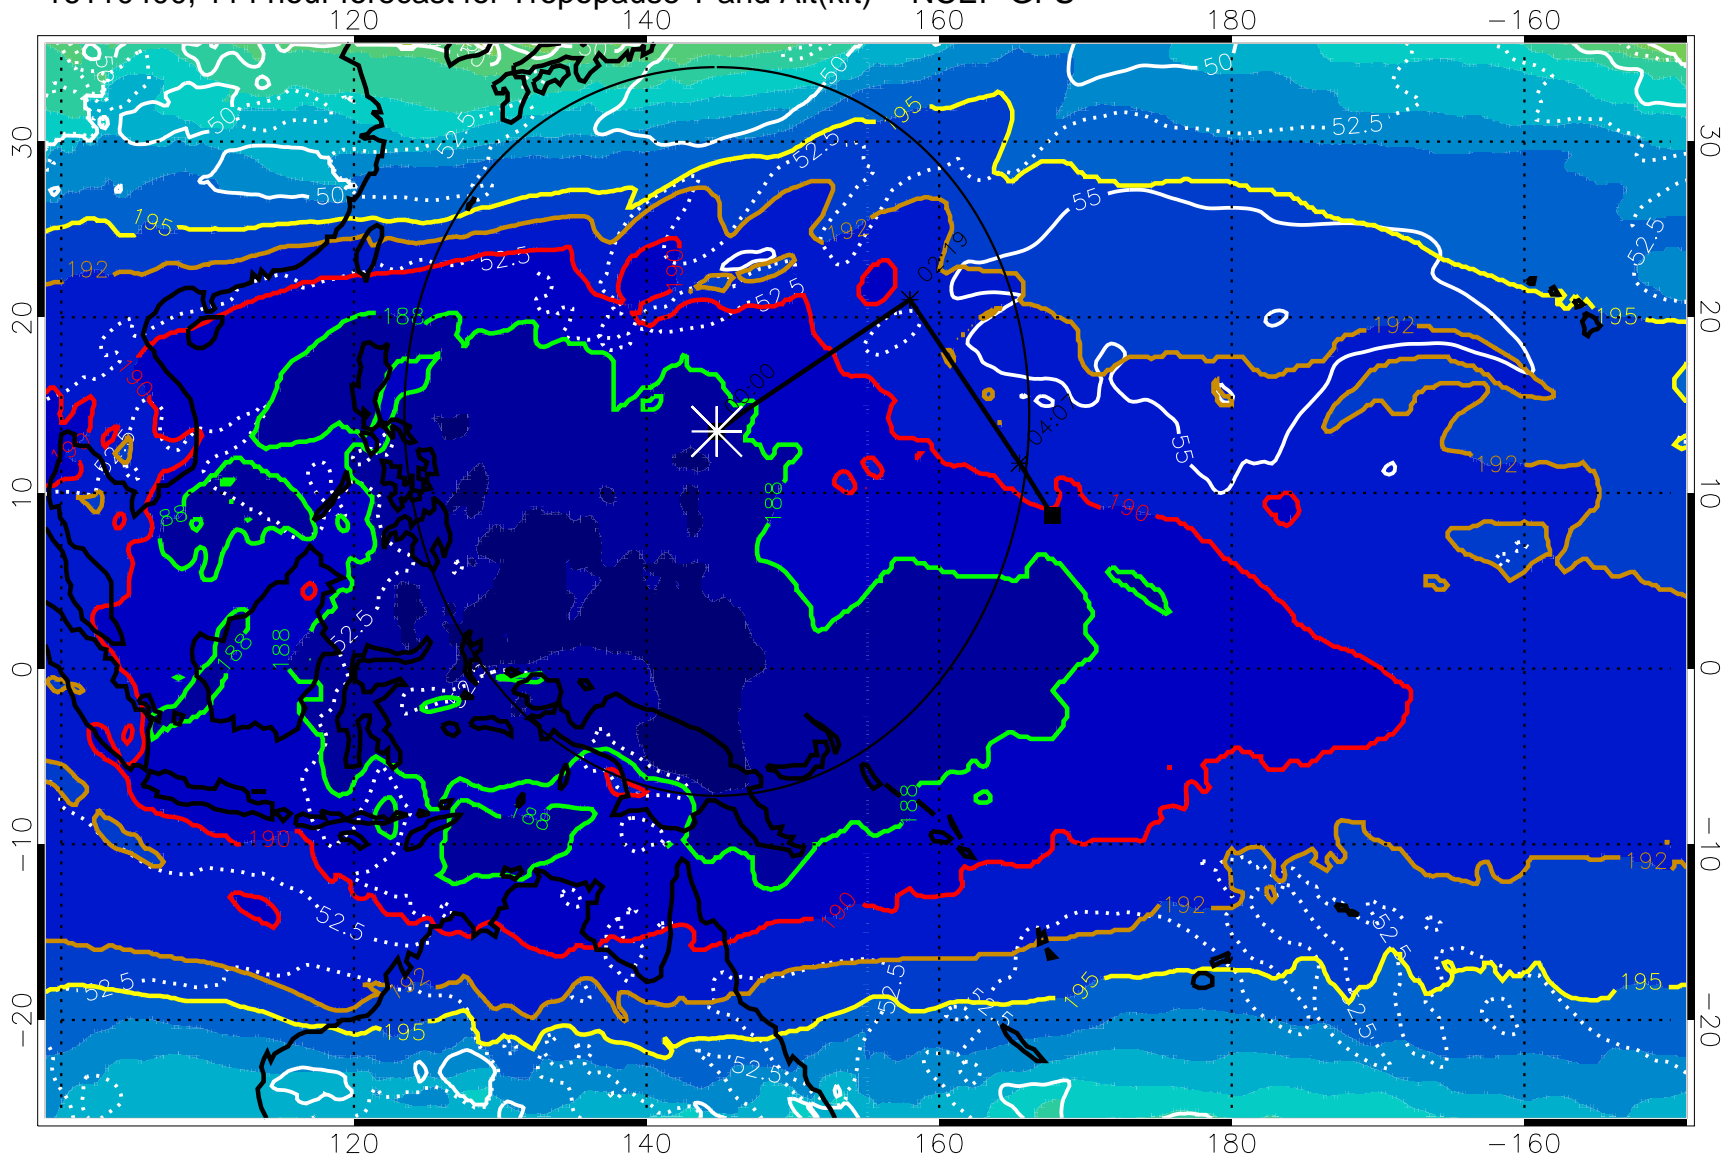

192.5K Isotherm 195K Isotherm
187.5K Isotherm 190K Isotherm

Range ring of 2304 km

16110312, 102 hour forecast for Tropopause T and Alt(kft) -- NCEP GFS

190 200 210 220 230
Tropopause T, K

Tropopause Altitude in kft (white)

192.5K Isotherm 195K Isotherm
187.5K Isotherm 190K Isotherm

Range ring of 2304 km

16110318, 108 hour forecast for Tropopause T and Alt(kft) -- NCEP GFS

190 200 210 220 230

Tropopause T, K

Tropopause Altitude in kft (white)

192.5K Isotherm 195K Isotherm

187.5K Isotherm 190K Isotherm

Range ring of 2304 km

16110400, 114 hour forecast for Tropopause T and Alt(kft) -- NCEP GFS

190 200 210 220 230
Tropopause T, K

Tropopause Altitude in kft (white)