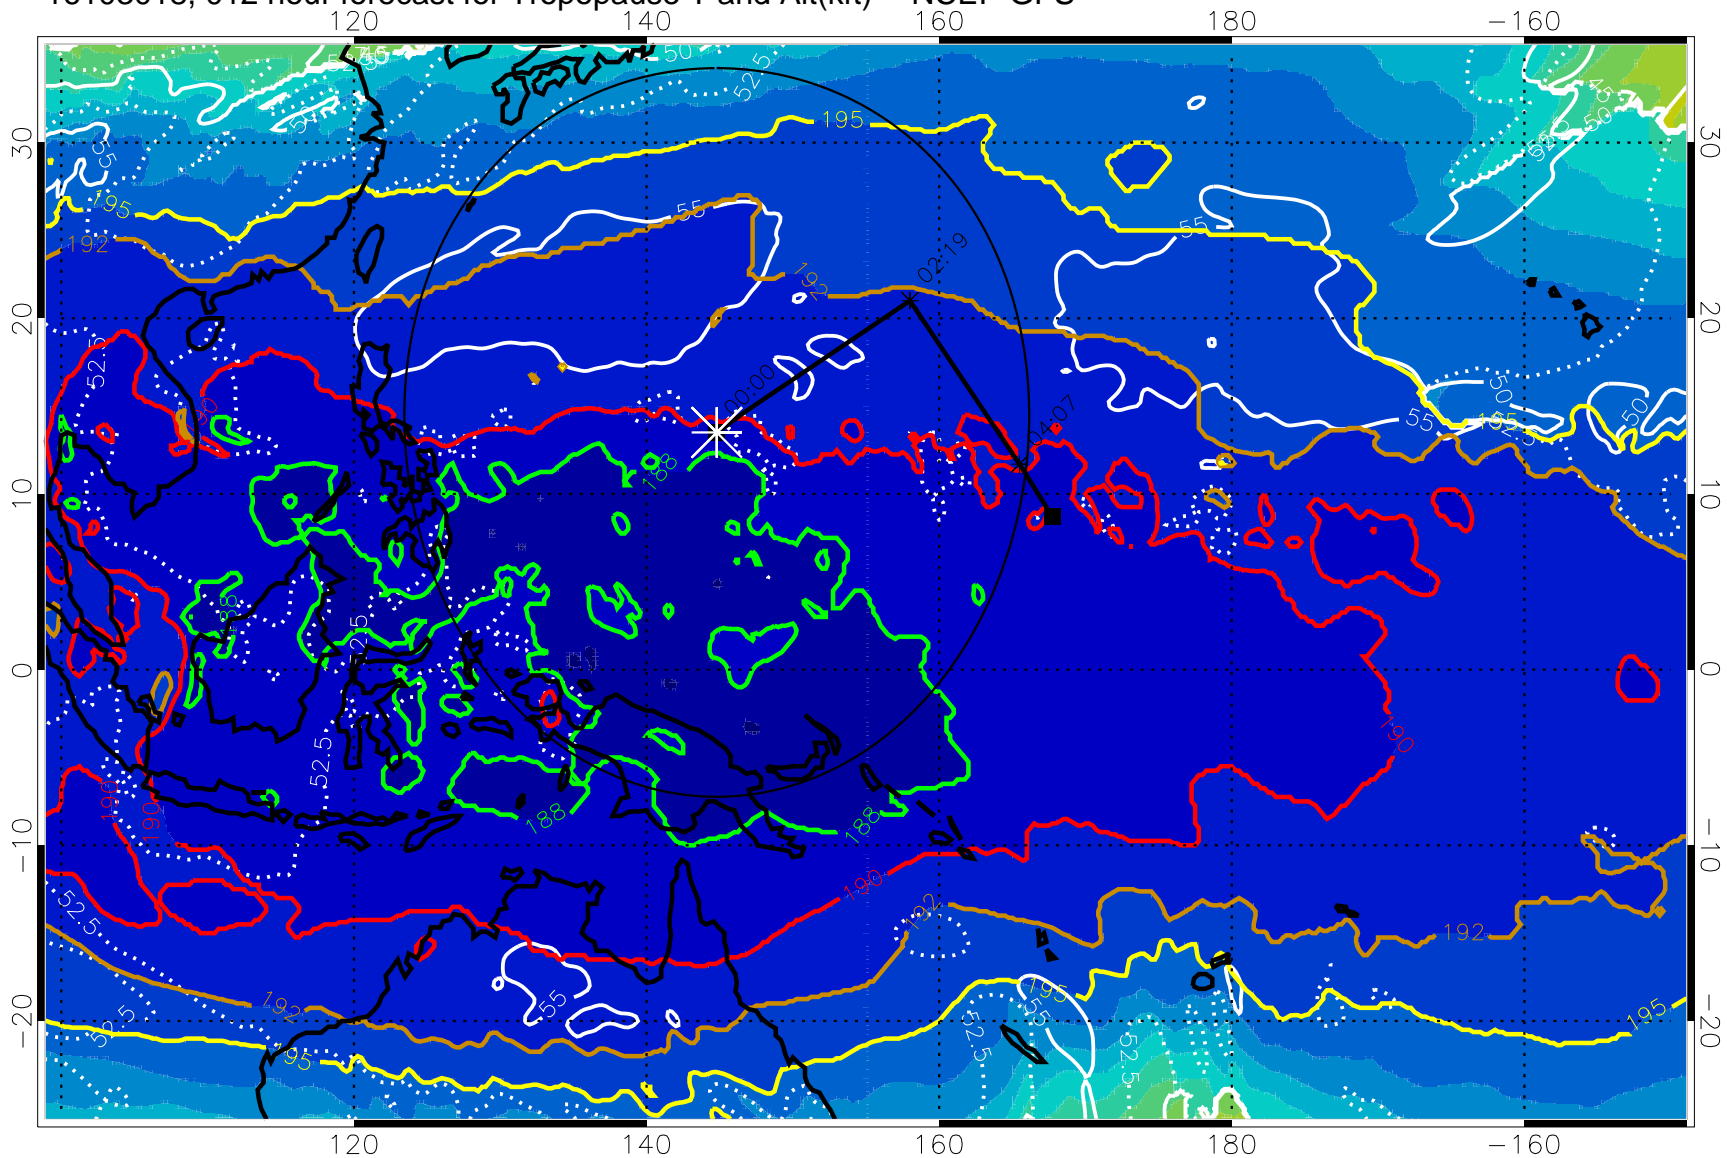

16103012, 006 hour forecast for Tropopause T and Alt(kft) -- NCEP GFS

190 200 210 220 230

Tropopause T, K

Tropopause Altitude in kft (white)

192.5K Isotherm 195K Isotherm
187.5K Isotherm 190K Isotherm

Range ring of 2304 km

16103018, 012 hour forecast for Tropopause T and Alt(kft) -- NCEP GFS

Tropopause Altitude in kft (white)

192.5K Isotherm 195K Isotherm
187.5K Isotherm 190K Isotherm

Range ring of 2304 km

16103100, 018 hour forecast for Tropopause T and Alt(kft) -- NCEP GFS

190 200 210 220 230

Tropopause T, K

Tropopause Altitude in kft (white)

192.5K Isotherm 195K Isotherm
187.5K Isotherm 190K Isotherm

Range ring of 2304 km

16103106, 024 hour forecast for Tropopause T and Alt(kft) -- NCEP GFS