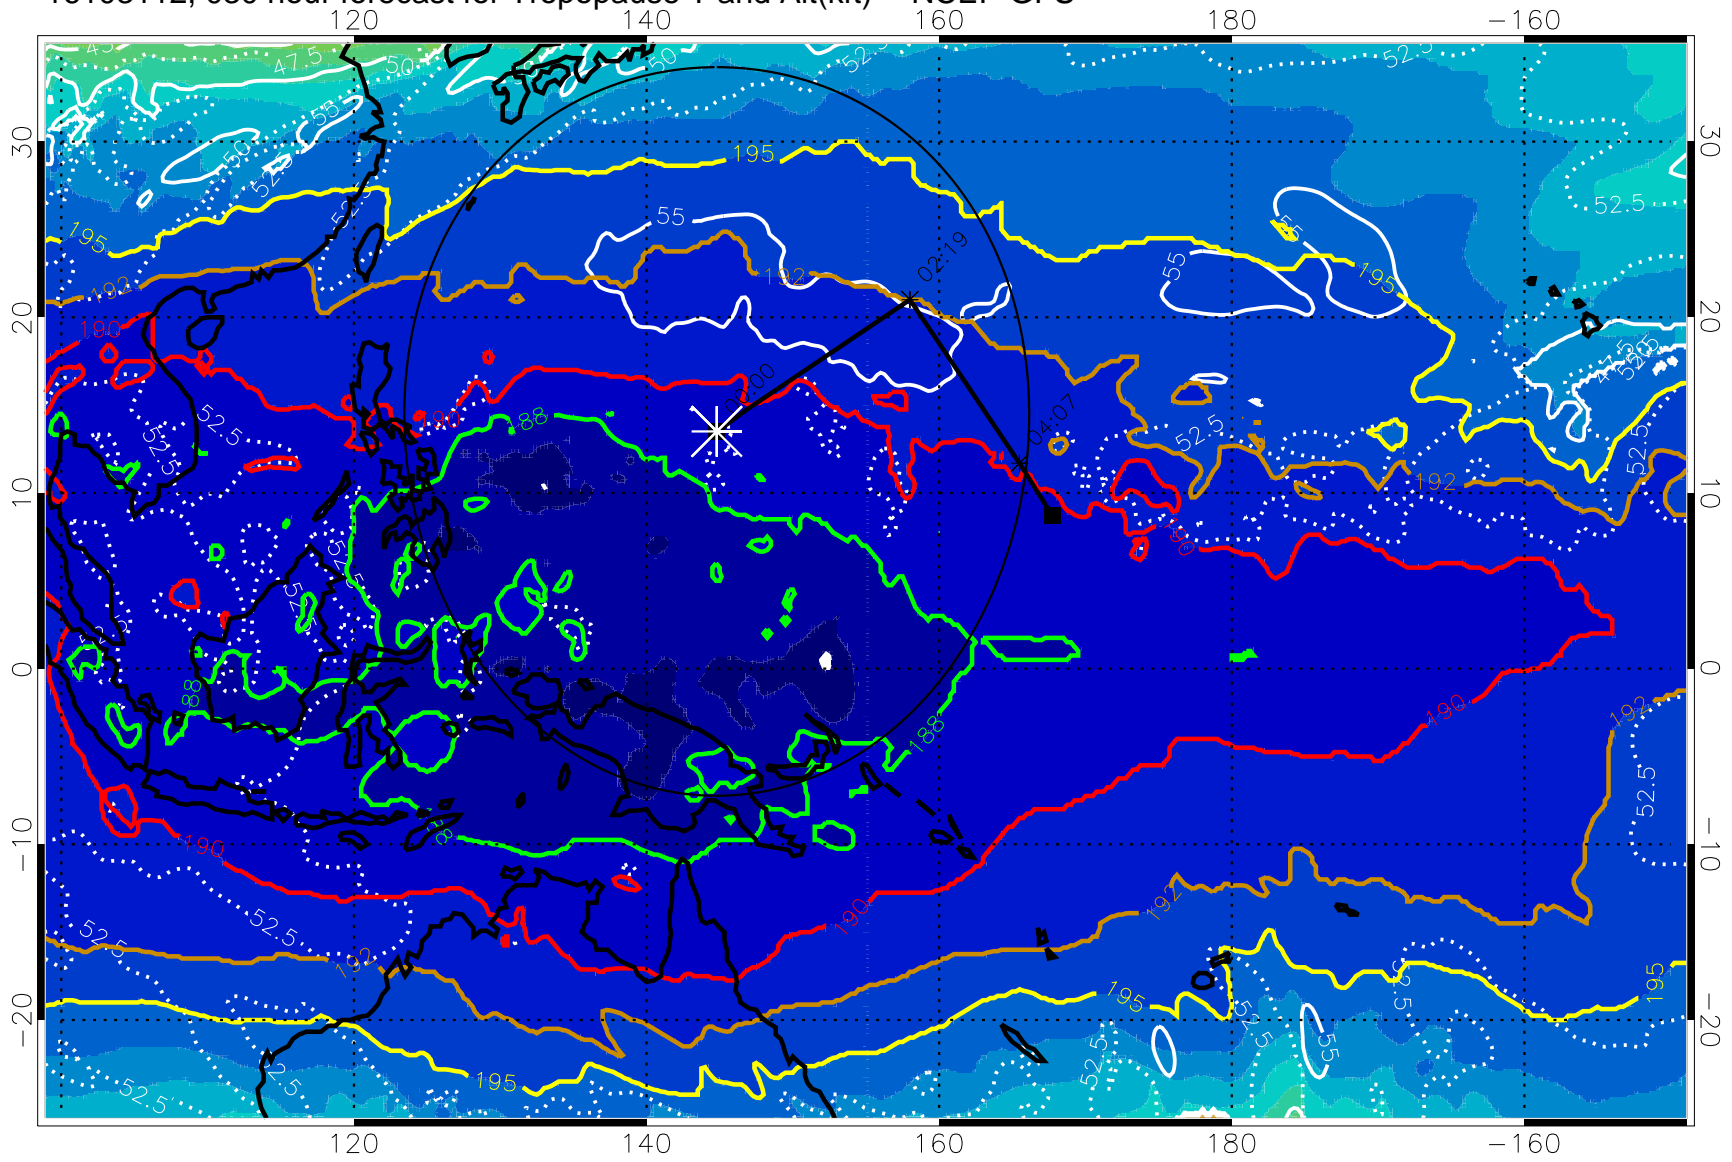

190 200 210 220 230

Tropopause T, K

Tropopause Altitude in kft (white)

192.5K Isotherm 195K Isotherm

187.5K Isotherm 190K Isotherm

Range ring of 2304 km

16103112, 030 hour forecast for Tropopause T and Alt(kft) -- NCEP GFS

190 200 210 220 230

Tropopause T, K

Tropopause Altitude in kft (white)

192.5K Isotherm 195K Isotherm

187.5K Isotherm 190K Isotherm

Range ring of 2304 km

16103118, 036 hour forecast for Tropopause T and Alt(kft) -- NCEP GFS