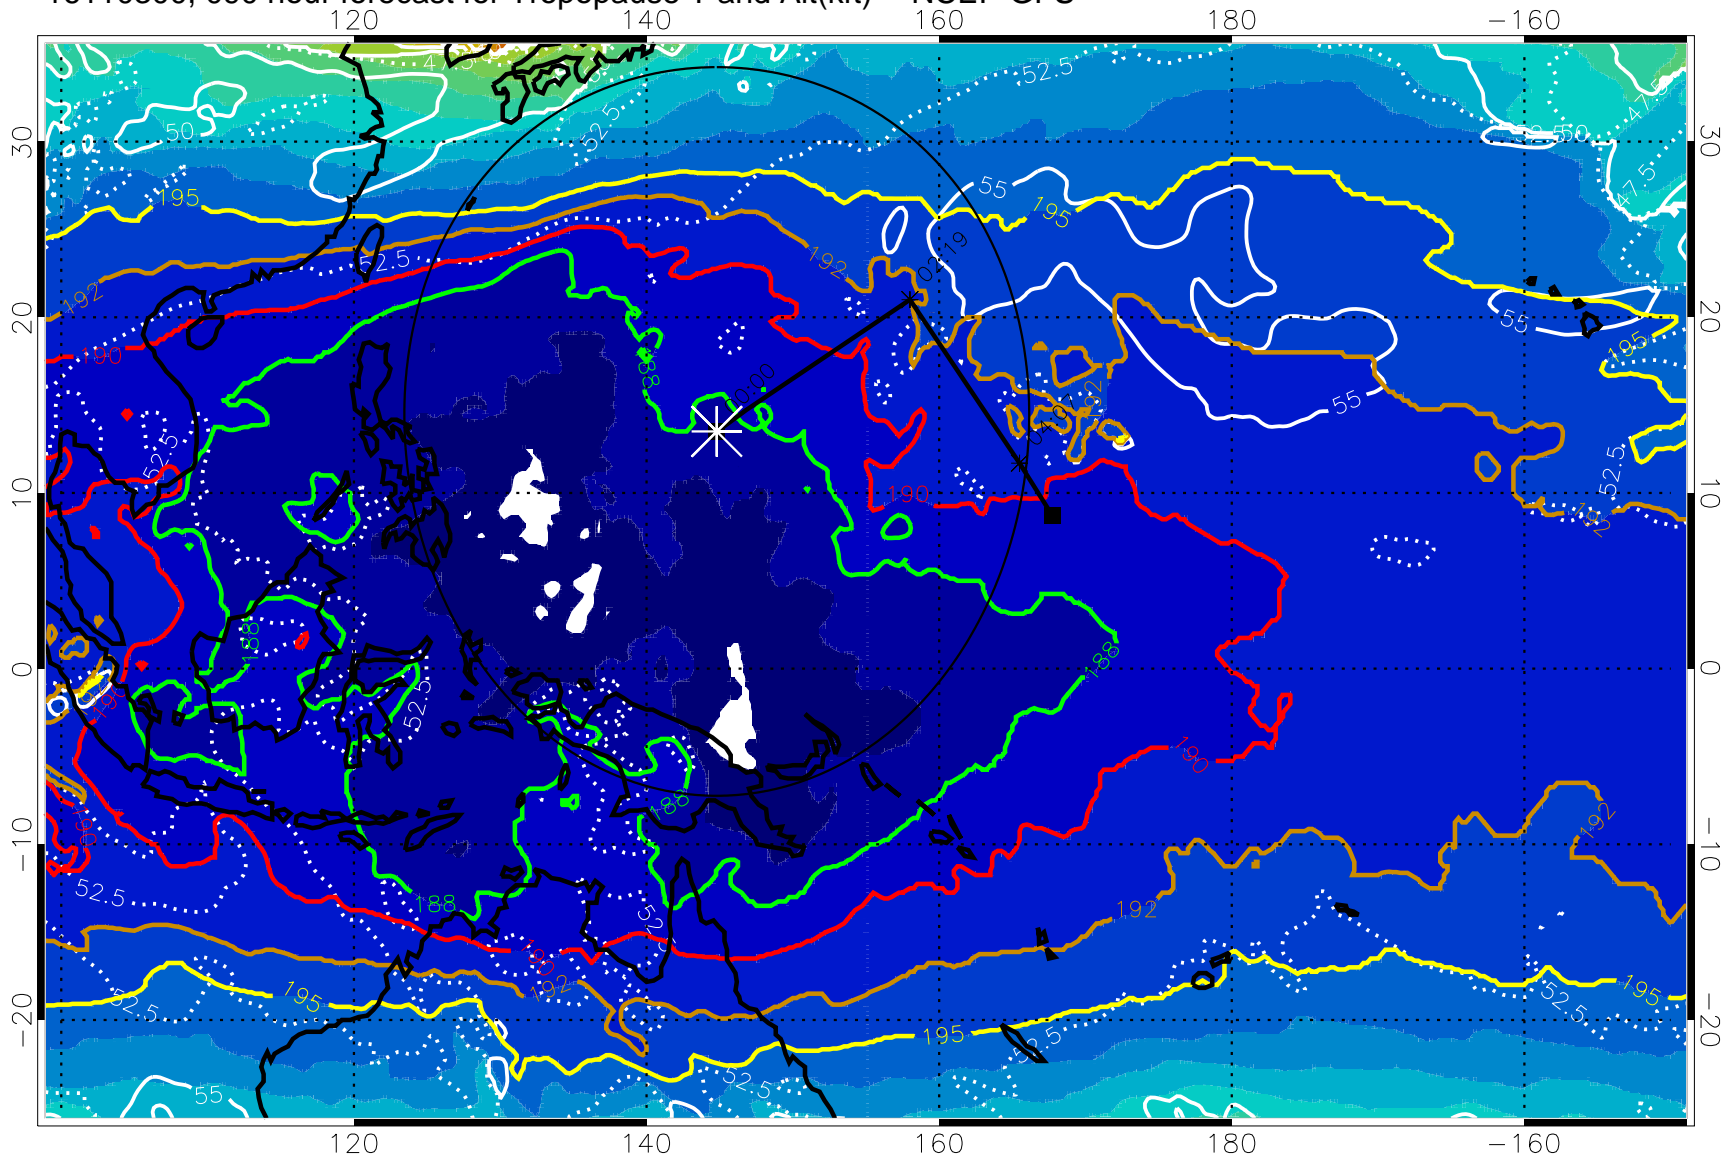

192.5K Isotherm 195K Isotherm
187.5K Isotherm 190K Isotherm

Range ring of 2304 km

16110212, 078 hour forecast for Tropopause T and Alt(kft) -- NCEP GFS

190 200 210 220 230
Tropopause T, K

Tropopause Altitude in kft (white)

192.5K Isotherm 195K Isotherm
187.5K Isotherm 190K Isotherm

Range ring of 2304 km

16110218, 084 hour forecast for Tropopause T and Alt(kft) -- NCEP GFS

190 200 210 220 230
Tropopause T, K

Tropopause Altitude in kft (white)

192.5K Isotherm 195K Isotherm
187.5K Isotherm 190K Isotherm

Range ring of 2304 km

16110300, 090 hour forecast for Tropopause T and Alt(kft) -- NCEP GFS

190 200 210 220 230

Tropopause T, K

Tropopause Altitude in kft (white)

192.5K Isotherm 195K Isotherm
187.5K Isotherm 190K Isotherm

Range ring of 2304 km

16110306, 096 hour forecast for Tropopause T and Alt(kft) -- NCEP GFS

190 200 210 220 230
Tropopause T, K

Tropopause Altitude in kft (white)