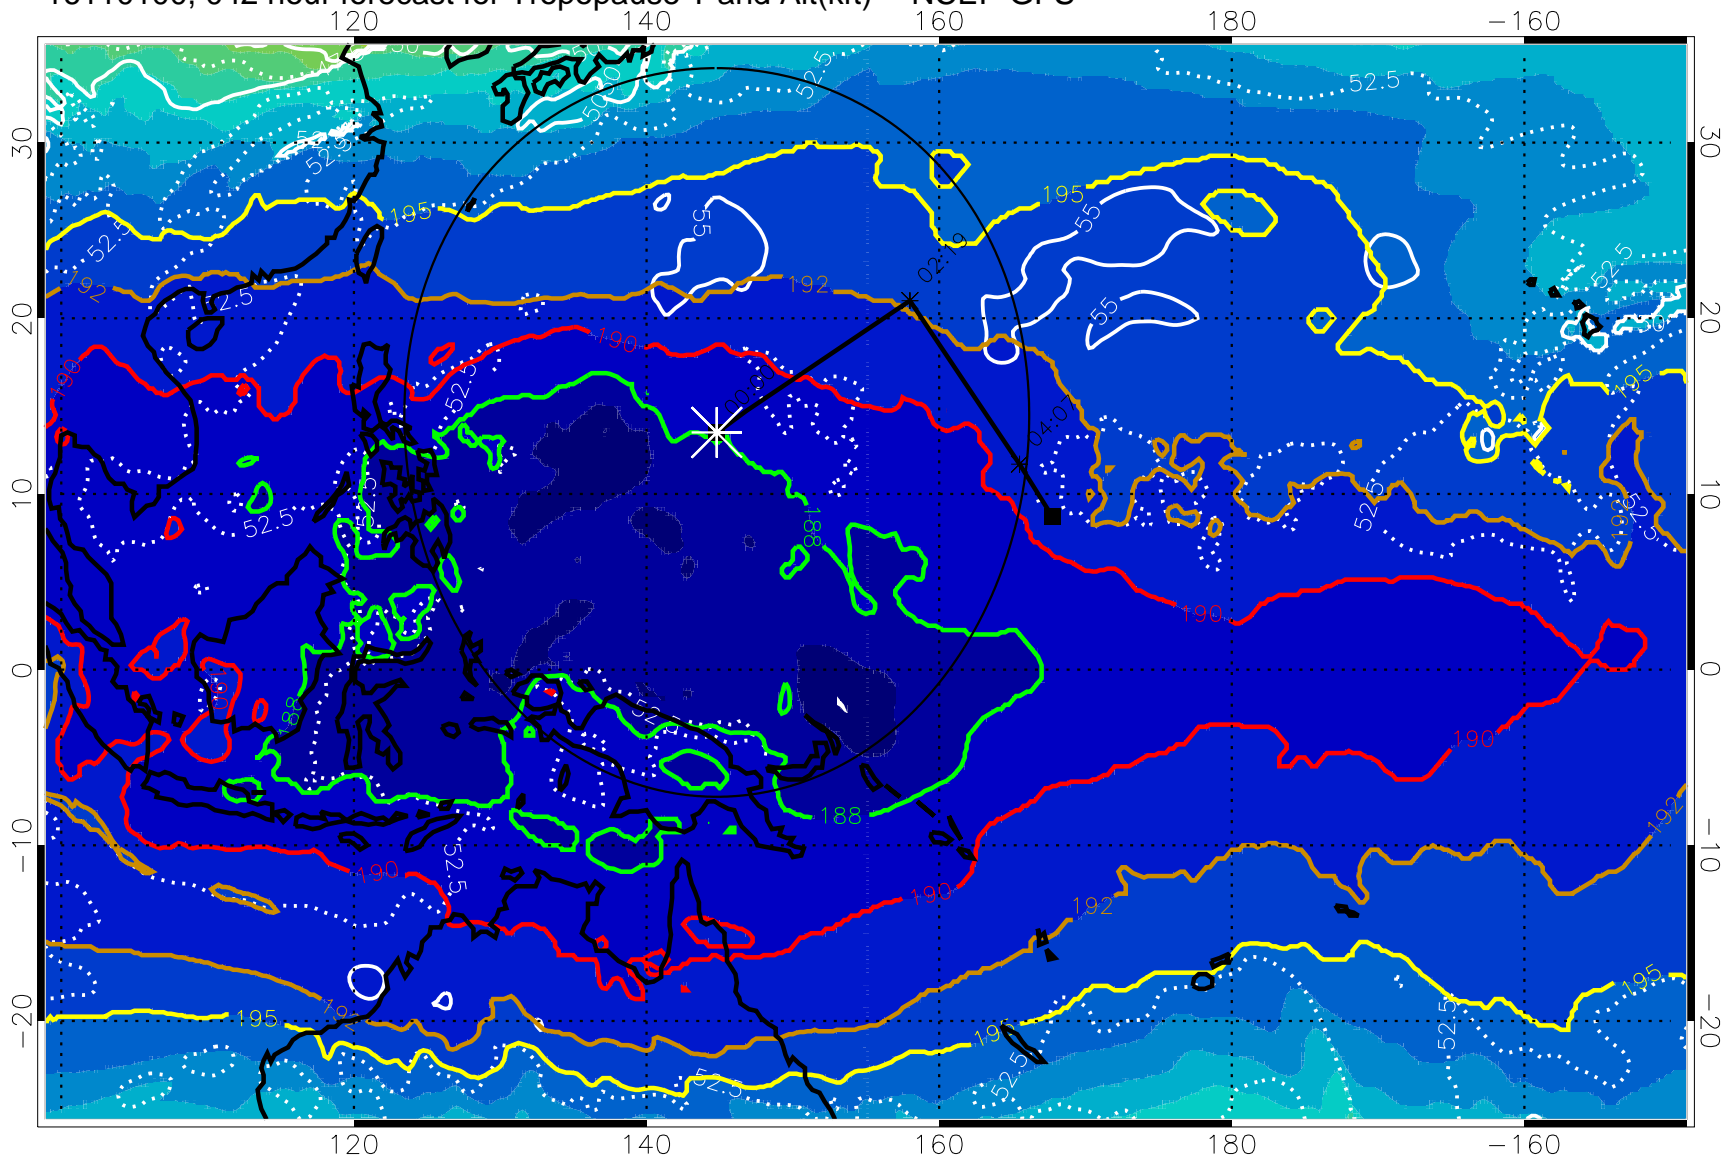

190 200 210 220 230

Tropopause T, K

Tropopause Altitude in kft (white)

192.5K Isotherm 195K Isotherm

187.5K Isotherm 190K Isotherm

Range ring of 2304 km

16103118, 036 hour forecast for Tropopause T and Alt(kft) -- NCEP GFS

Tropopause Altitude in kft (white)

192.5K Isotherm 195K Isotherm
187.5K Isotherm 190K Isotherm

Range ring of 2304 km

16110100, 042 hour forecast for Tropopause T and Alt(kft) -- NCEP GFS

190 200 210 220 230
Tropopause T, K