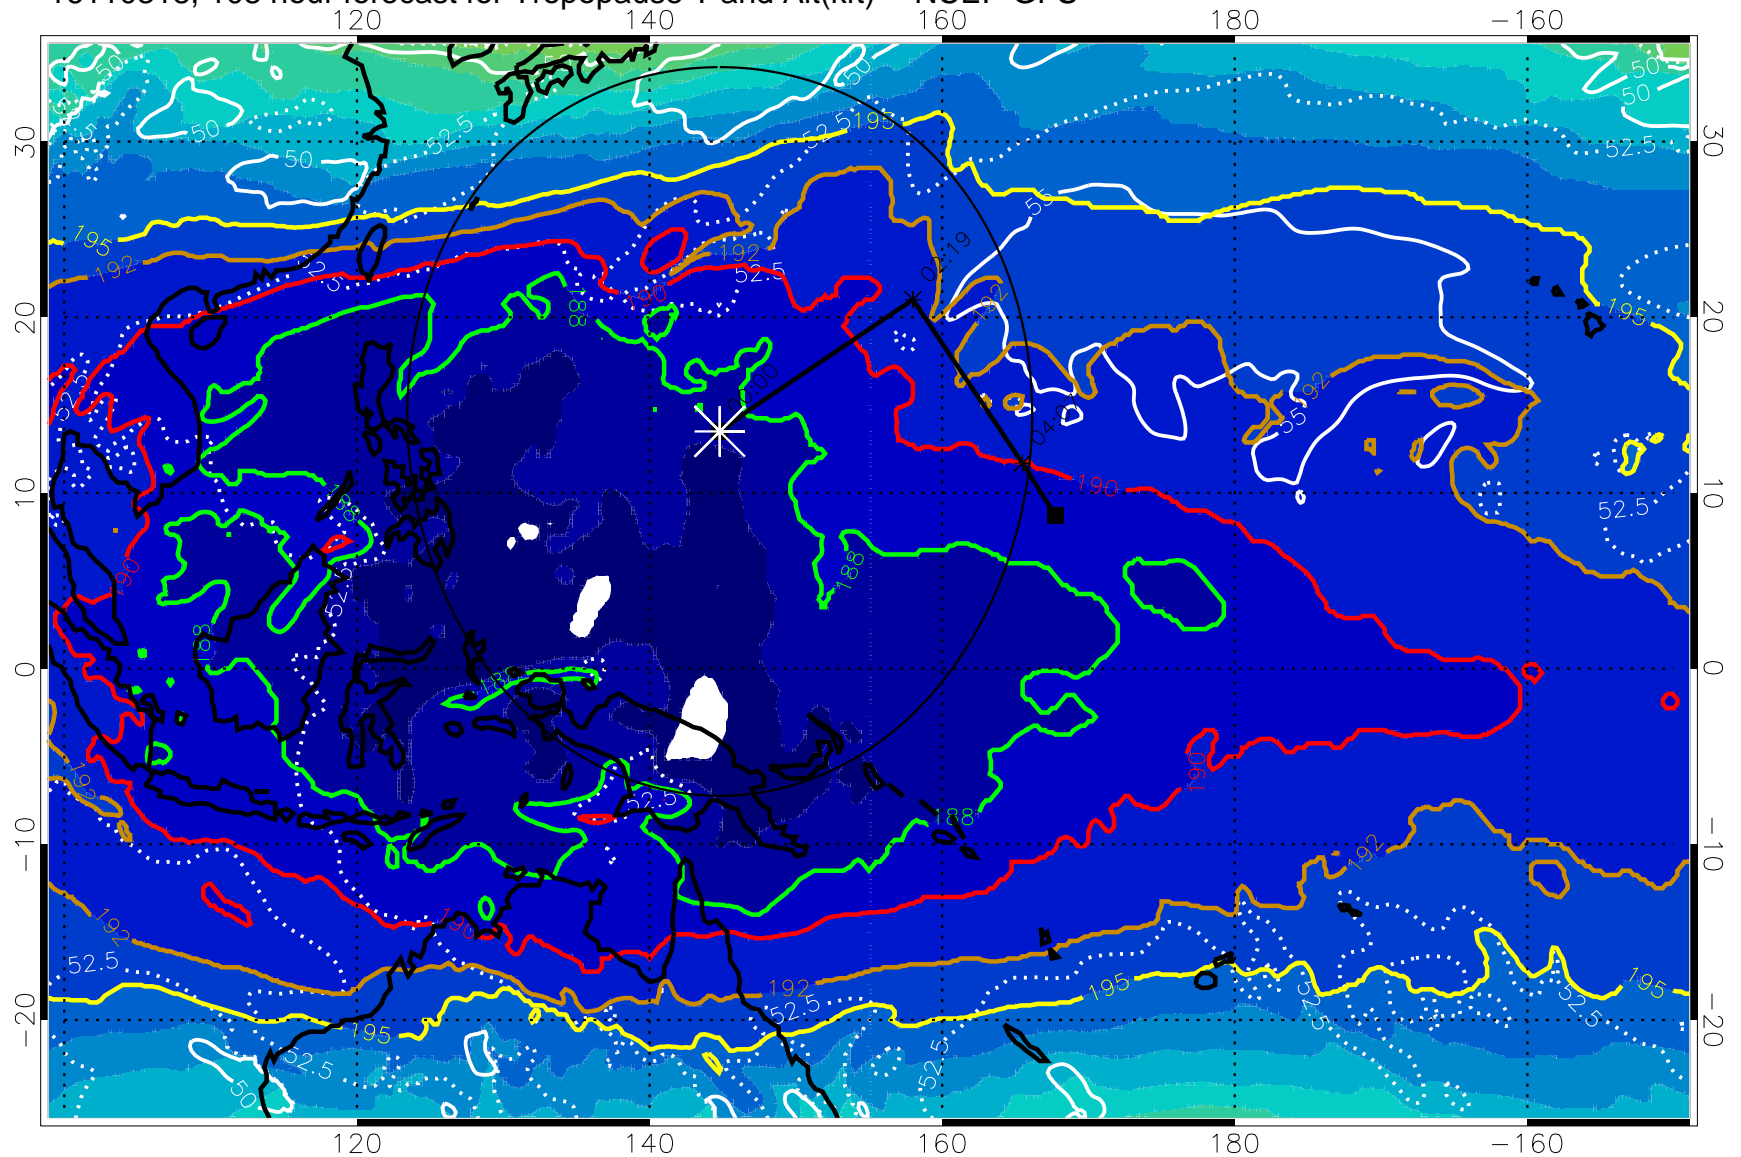

192.5K Isotherm 195K Isotherm
187.5K Isotherm 190K Isotherm

Range ring of 2304 km

16110312, 102 hour forecast for Tropopause T and Alt(kft) -- NCEP GFS

190 200 210 220 230
Tropopause T, K

Tropopause Altitude in kft (white)

192.5K Isotherm 195K Isotherm
187.5K Isotherm 190K Isotherm

Range ring of 2304 km

16110318, 108 hour forecast for Tropopause T and Alt(kft) -- NCEP GFS

190 200 210 220 230

Tropopause T, K

Tropopause Altitude in kft (white)