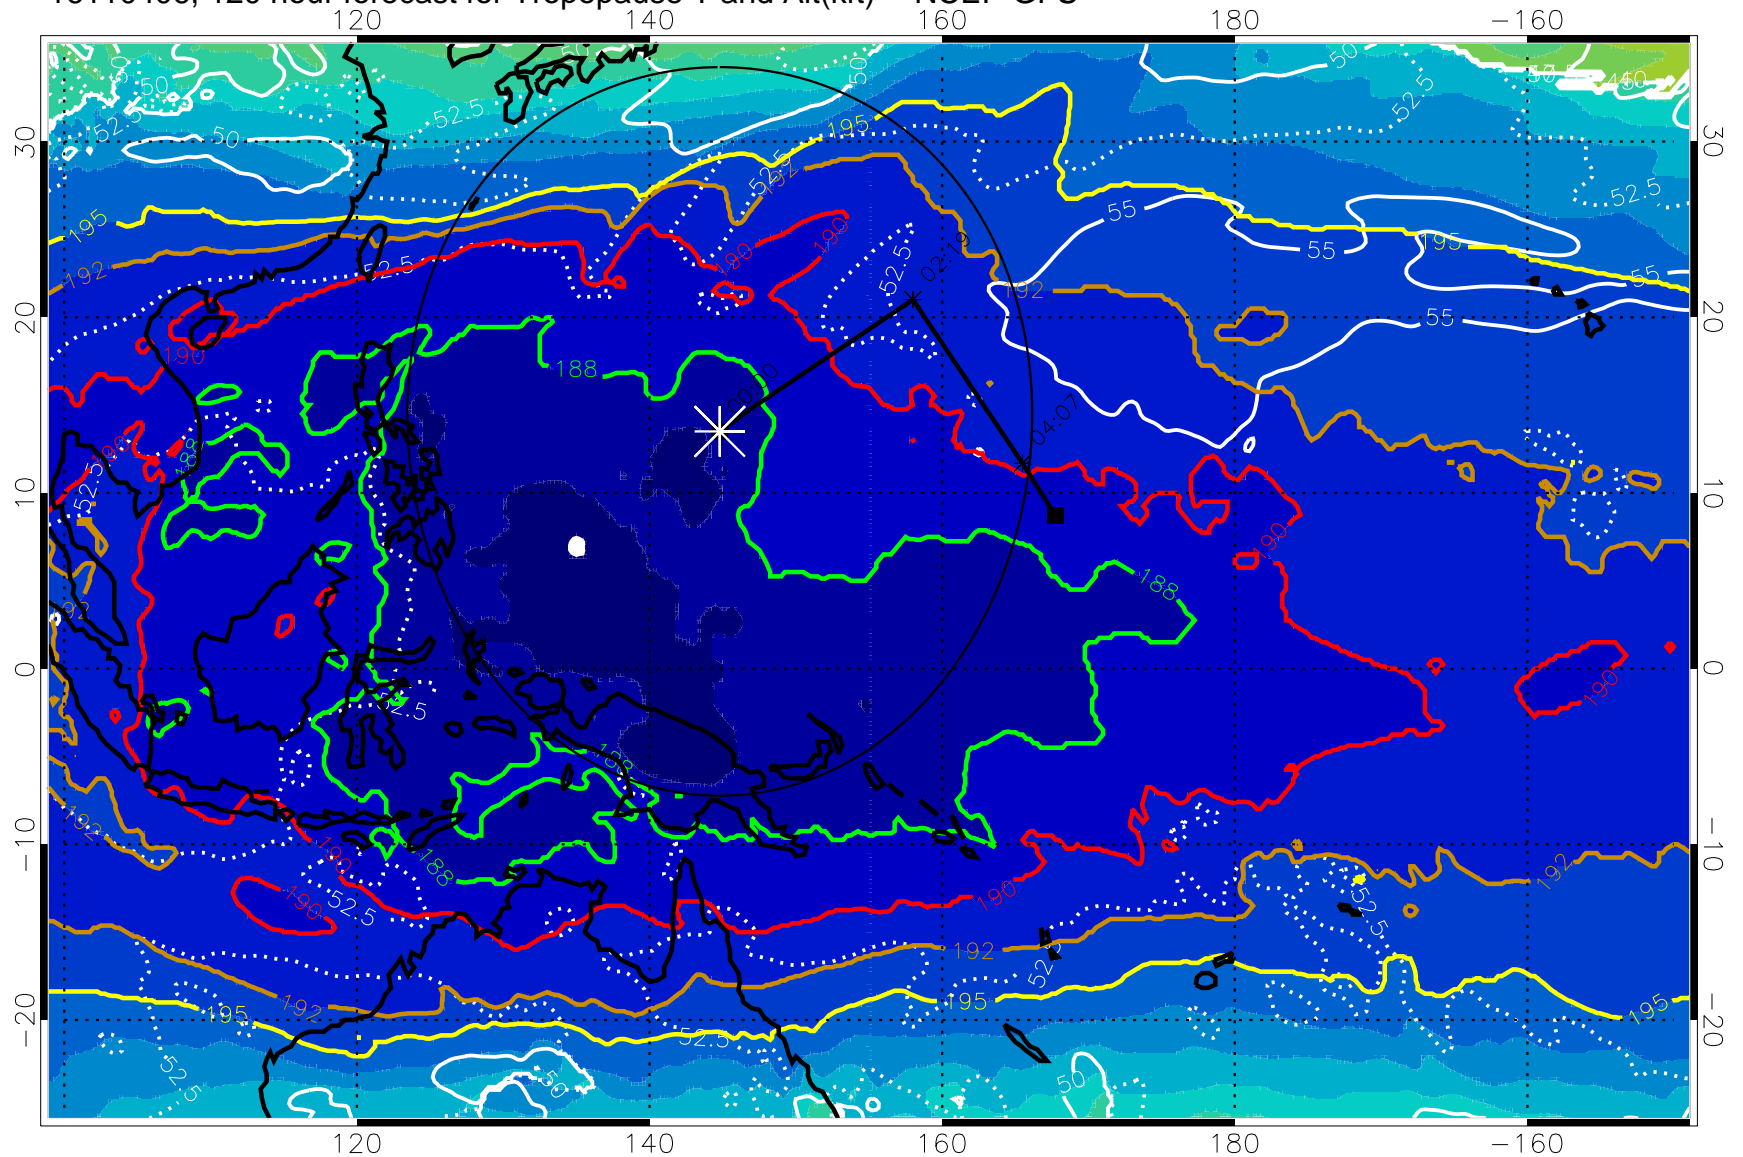

192.5K Isotherm 195K Isotherm
187.5K Isotherm 190K Isotherm

Range ring of 2304 km

16110318, 108 hour forecast for Tropopause T and Alt(kft) -- NCEP GFS

190 200 210 220 230

Tropopause T, K

Tropopause Altitude in kft (white)

192.5K Isotherm 195K Isotherm

187.5K Isotherm 190K Isotherm

Range ring of 2304 km

16110400, 114 hour forecast for Tropopause T and Alt(kft) -- NCEP GFS

190 200 210 220 230
Tropopause T, K

Tropopause Altitude in kft (white)

192.5K Isotherm 195K Isotherm
187.5K Isotherm 190K Isotherm

Range ring of 2304 km

16110406, 120 hour forecast for Tropopause T and Alt(kft) -- NCEP GFS

190 200 210 220 230
Tropopause T, K

Tropopause Altitude in kft (white)

192.5K Isotherm 195K Isotherm
187.5K Isotherm 190K Isotherm

Range ring of 2304 km