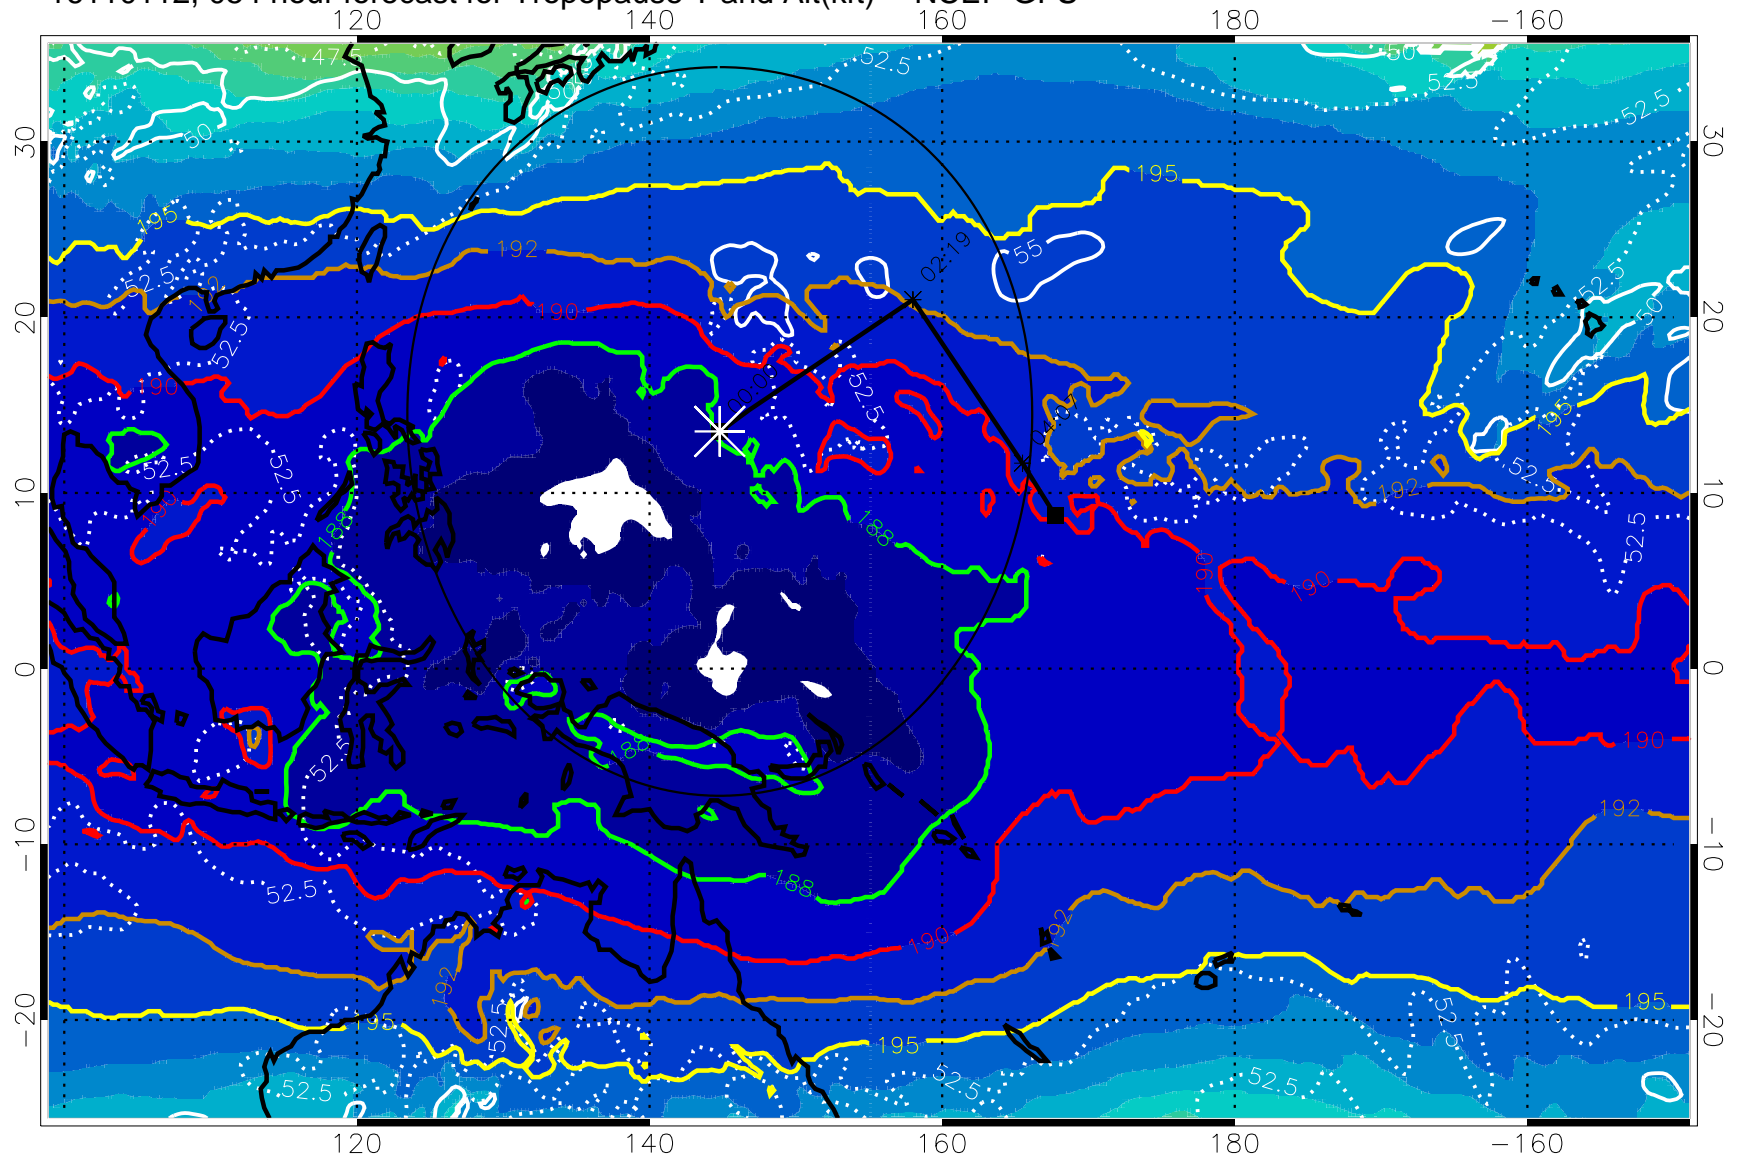

16110112, 054 hour forecast for Tropopause T and Alt(kft) -- NCEP GFS

190 200 210 220 230
Tropopause T, K

Tropopause Altitude in kft (white)

192.5K Isotherm 195K Isotherm
187.5K Isotherm 190K Isotherm

Range ring of 2304 km