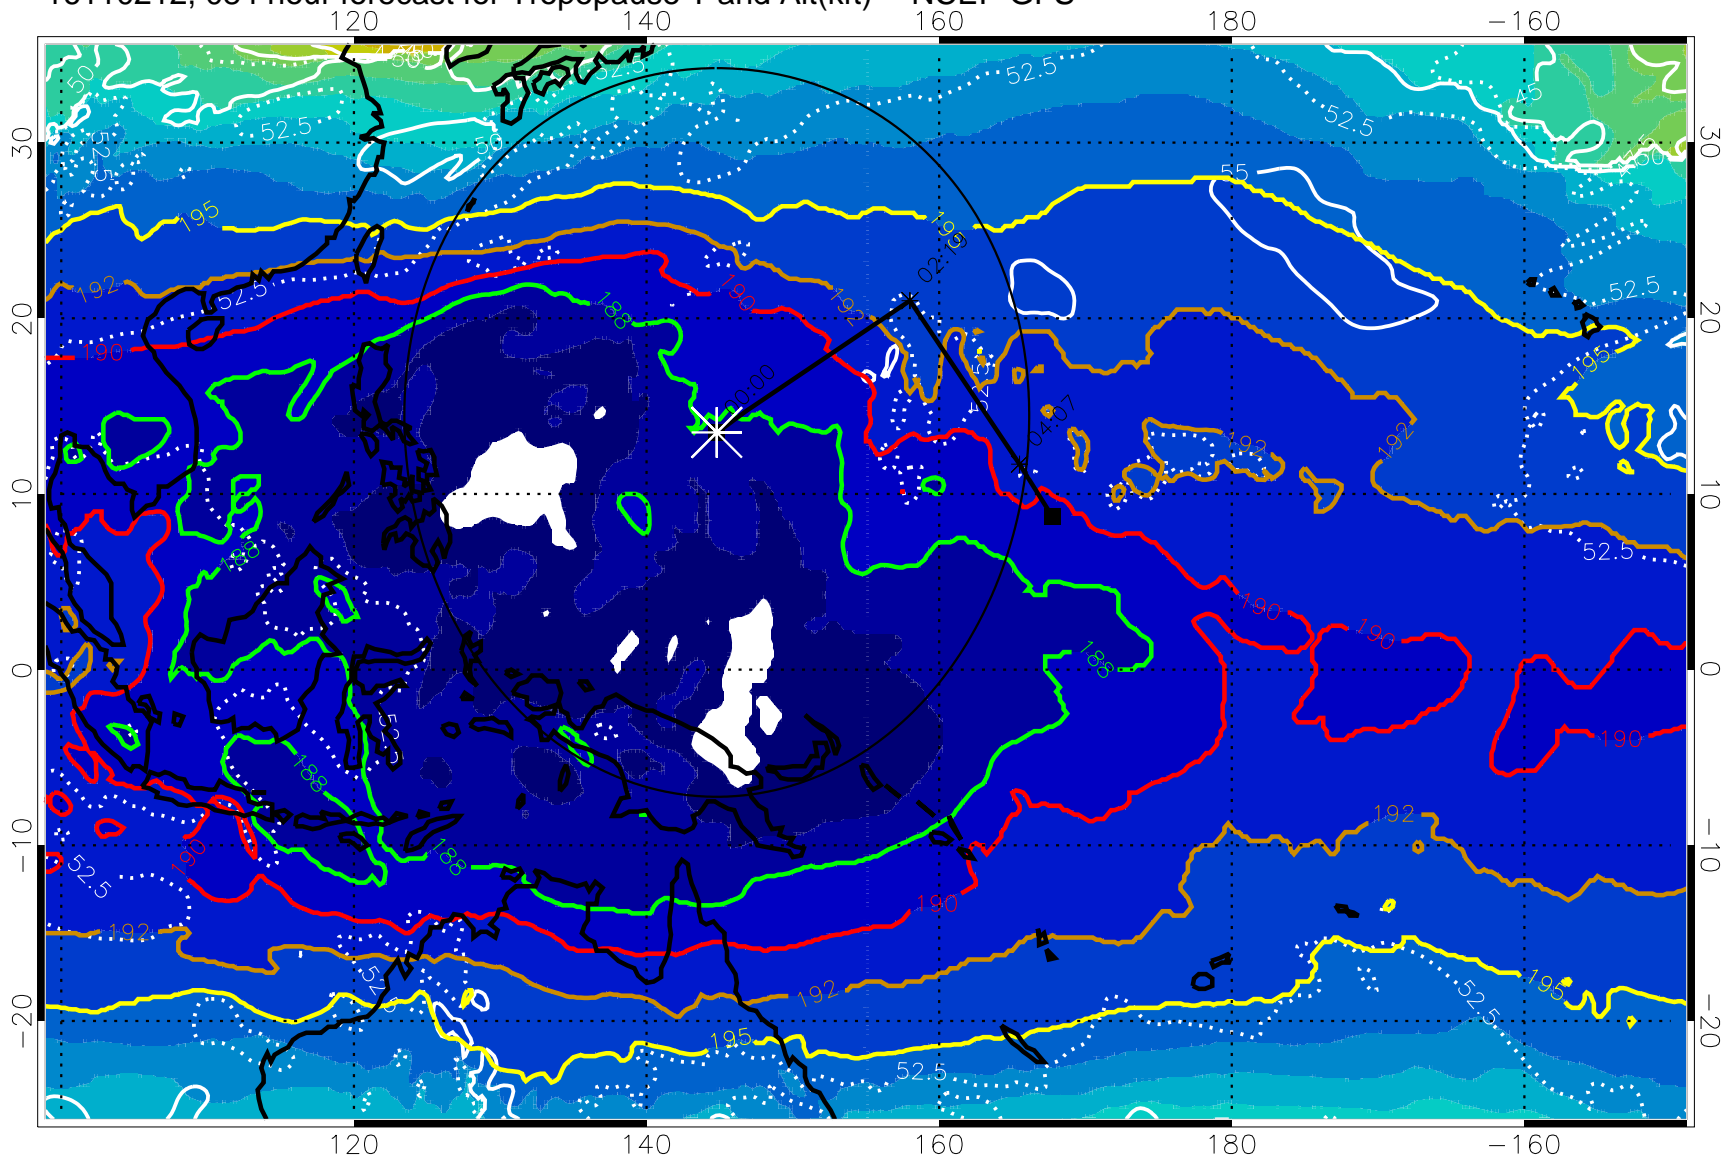

16110212, 084 hour forecast for Tropopause T and Alt(kft) -- NCEP GFS

190 200 210 220 230
Tropopause T, K

Tropopause Altitude in kft (white)

192.5K Isotherm 195K Isotherm
187.5K Isotherm 190K Isotherm

Range ring of 2304 km