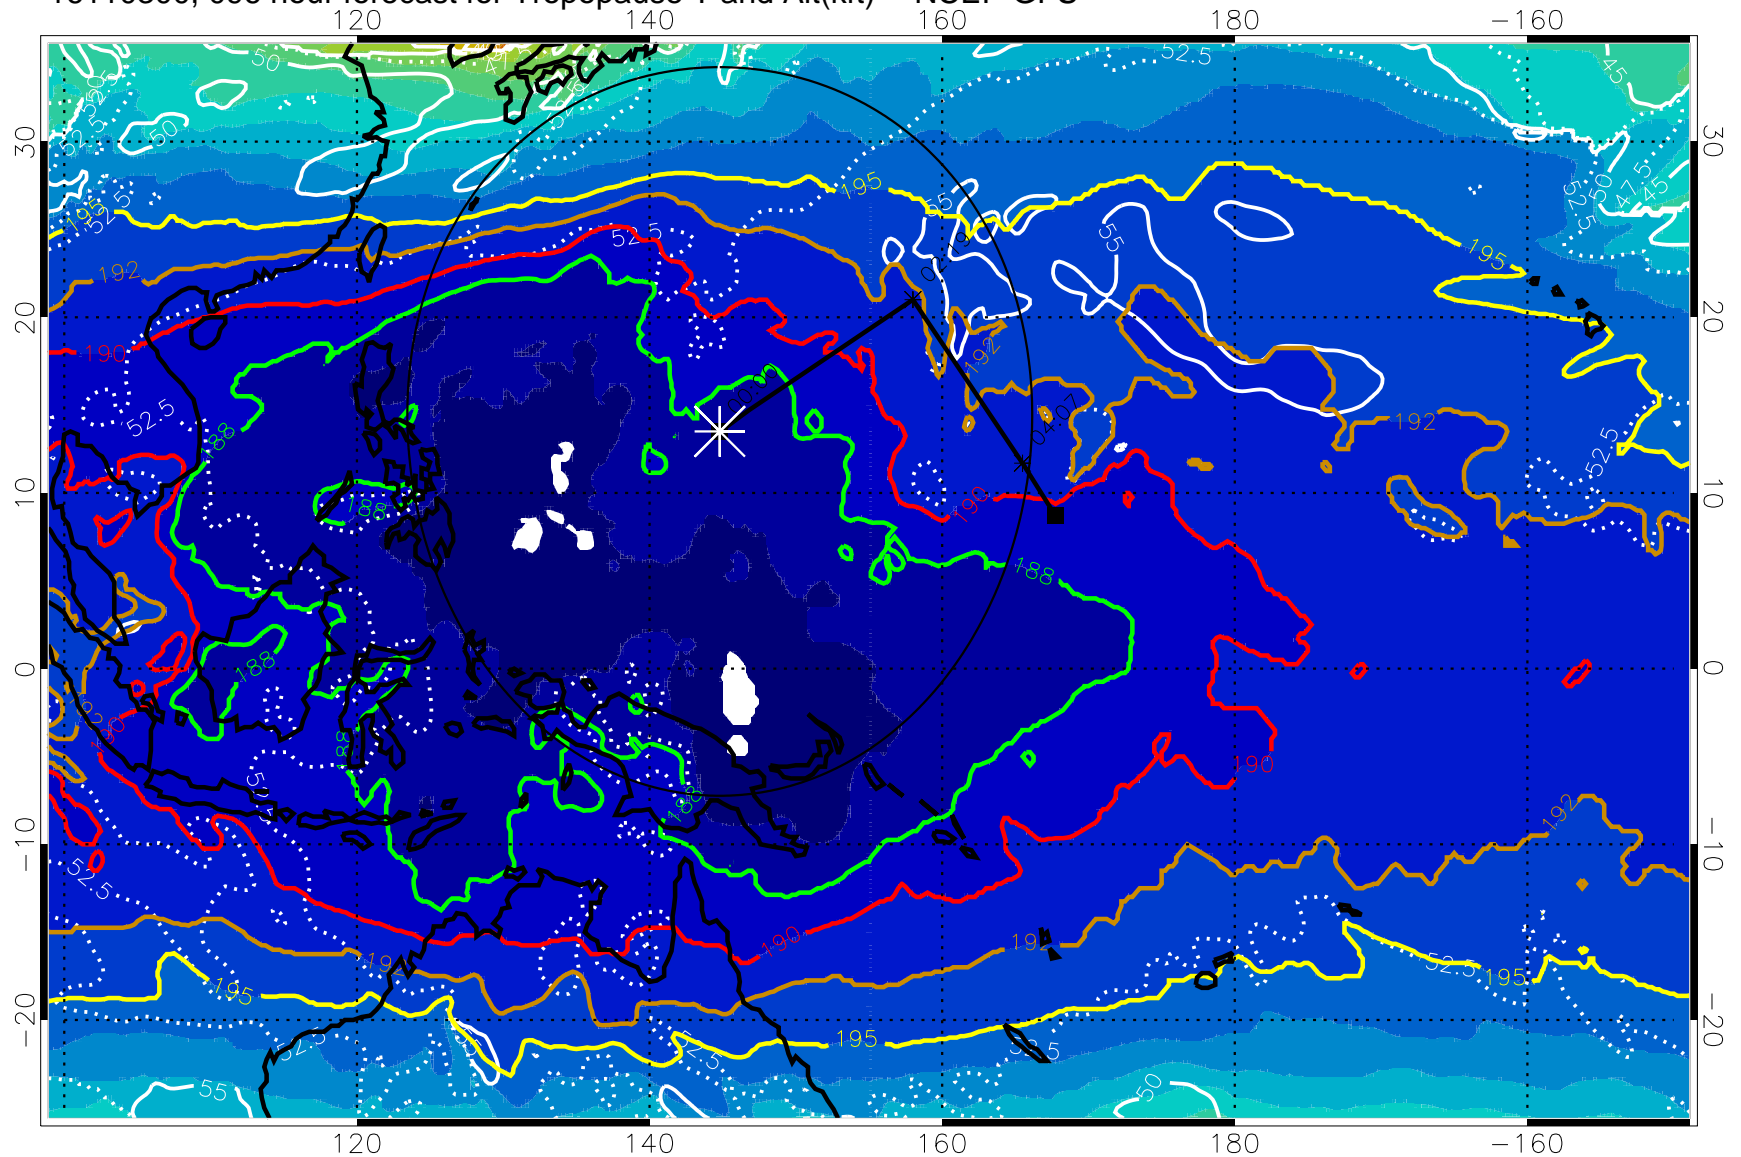

16110218, 090 hour forecast for Tropopause T and Alt(kft) -- NCEP GFS

190 200 210 220 230

Tropopause T, K

Tropopause Altitude in kft (white)

192.5K Isotherm 195K Isotherm
187.5K Isotherm 190K Isotherm

Range ring of 2304 km

16110300, 096 hour forecast for Tropopause T and Alt(kft) -- NCEP GFS

190 200 210 220 230

Tropopause T, K

Tropopause Altitude in kft (white)

192.5K Isotherm 195K Isotherm
187.5K Isotherm 190K Isotherm

Range ring of 2304 km