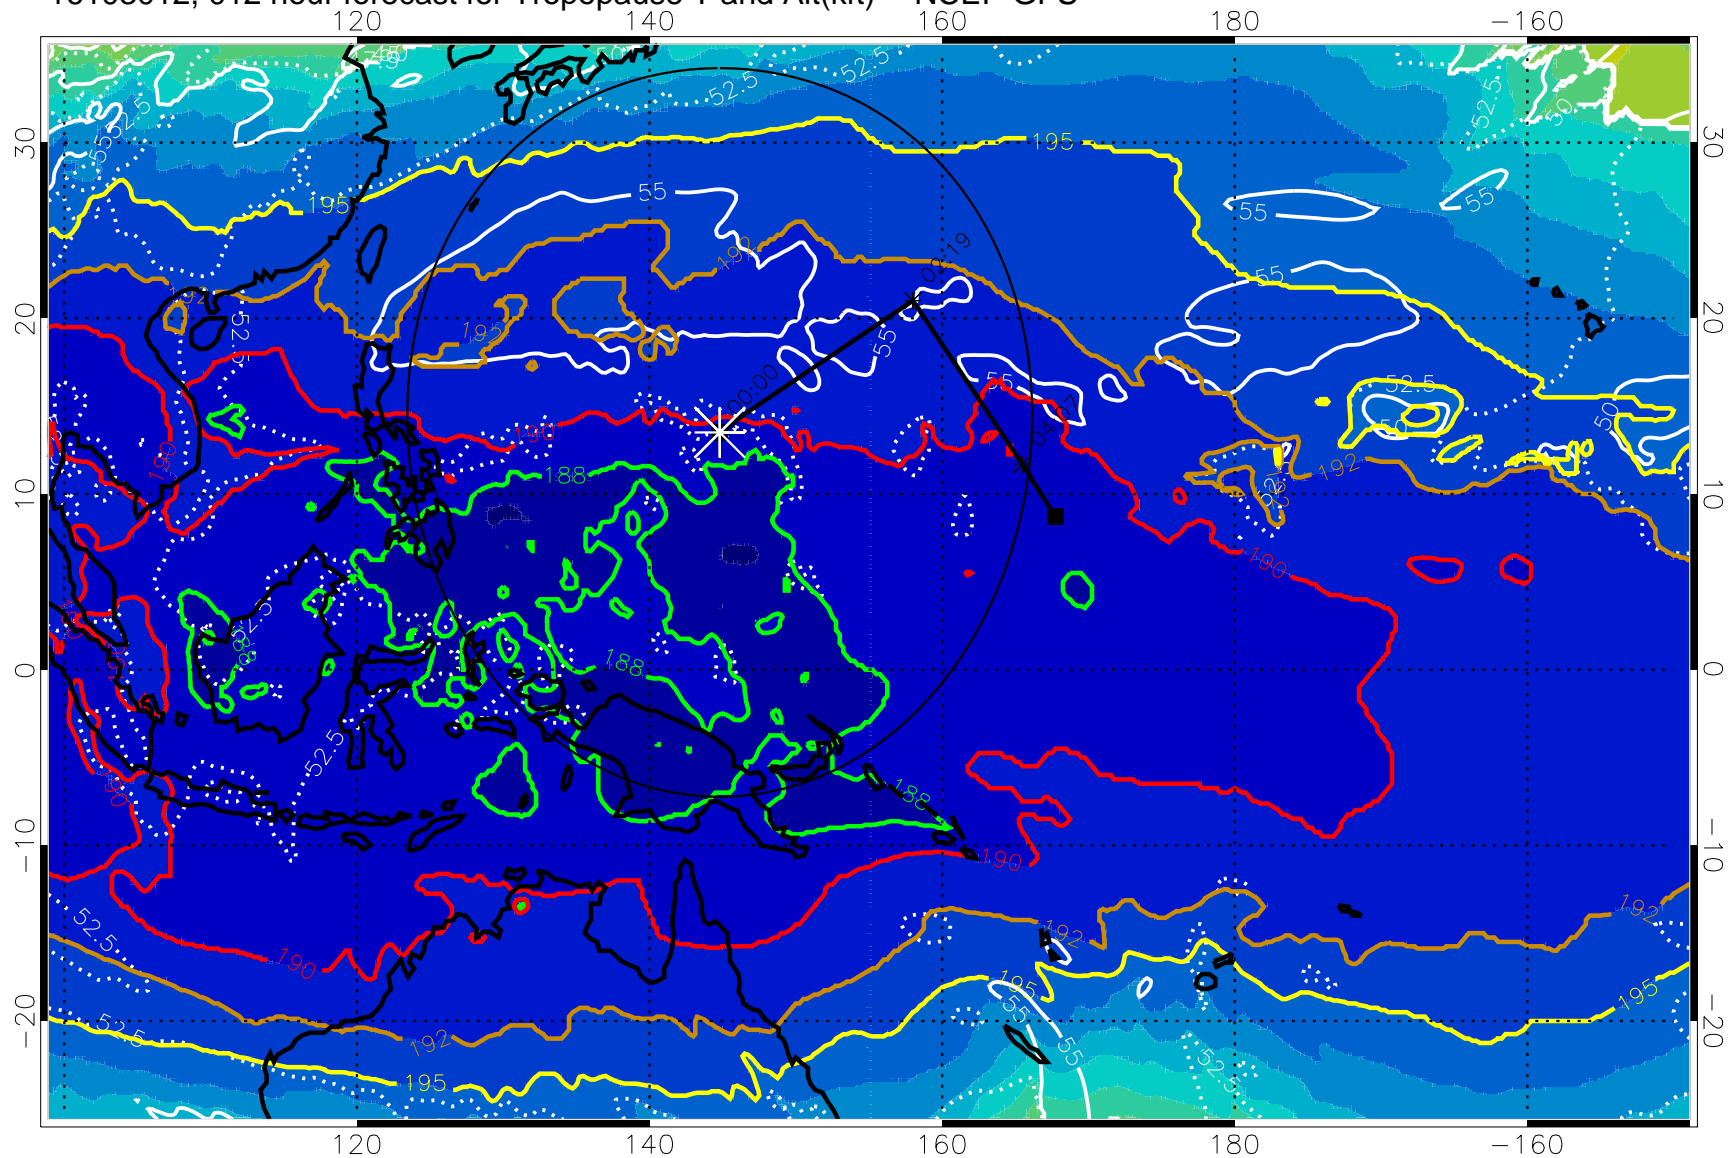

16103006, 006 hour forecast for Tropopause T and Alt(kft) -- NCEP GFS

190 200 210 220 230

Tropopause T, K

Tropopause Altitude in kft (white)

192.5K Isotherm 195K Isotherm
187.5K Isotherm 190K Isotherm

Range ring of 2304 km

16103012, 012 hour forecast for Tropopause T and Alt(kft) -- NCEP GFS

190 200 210 220 230

Tropopause T, K

Tropopause Altitude in kft (white)

192.5K Isotherm 195K Isotherm

187.5K Isotherm 190K Isotherm

Range ring of 2304 km