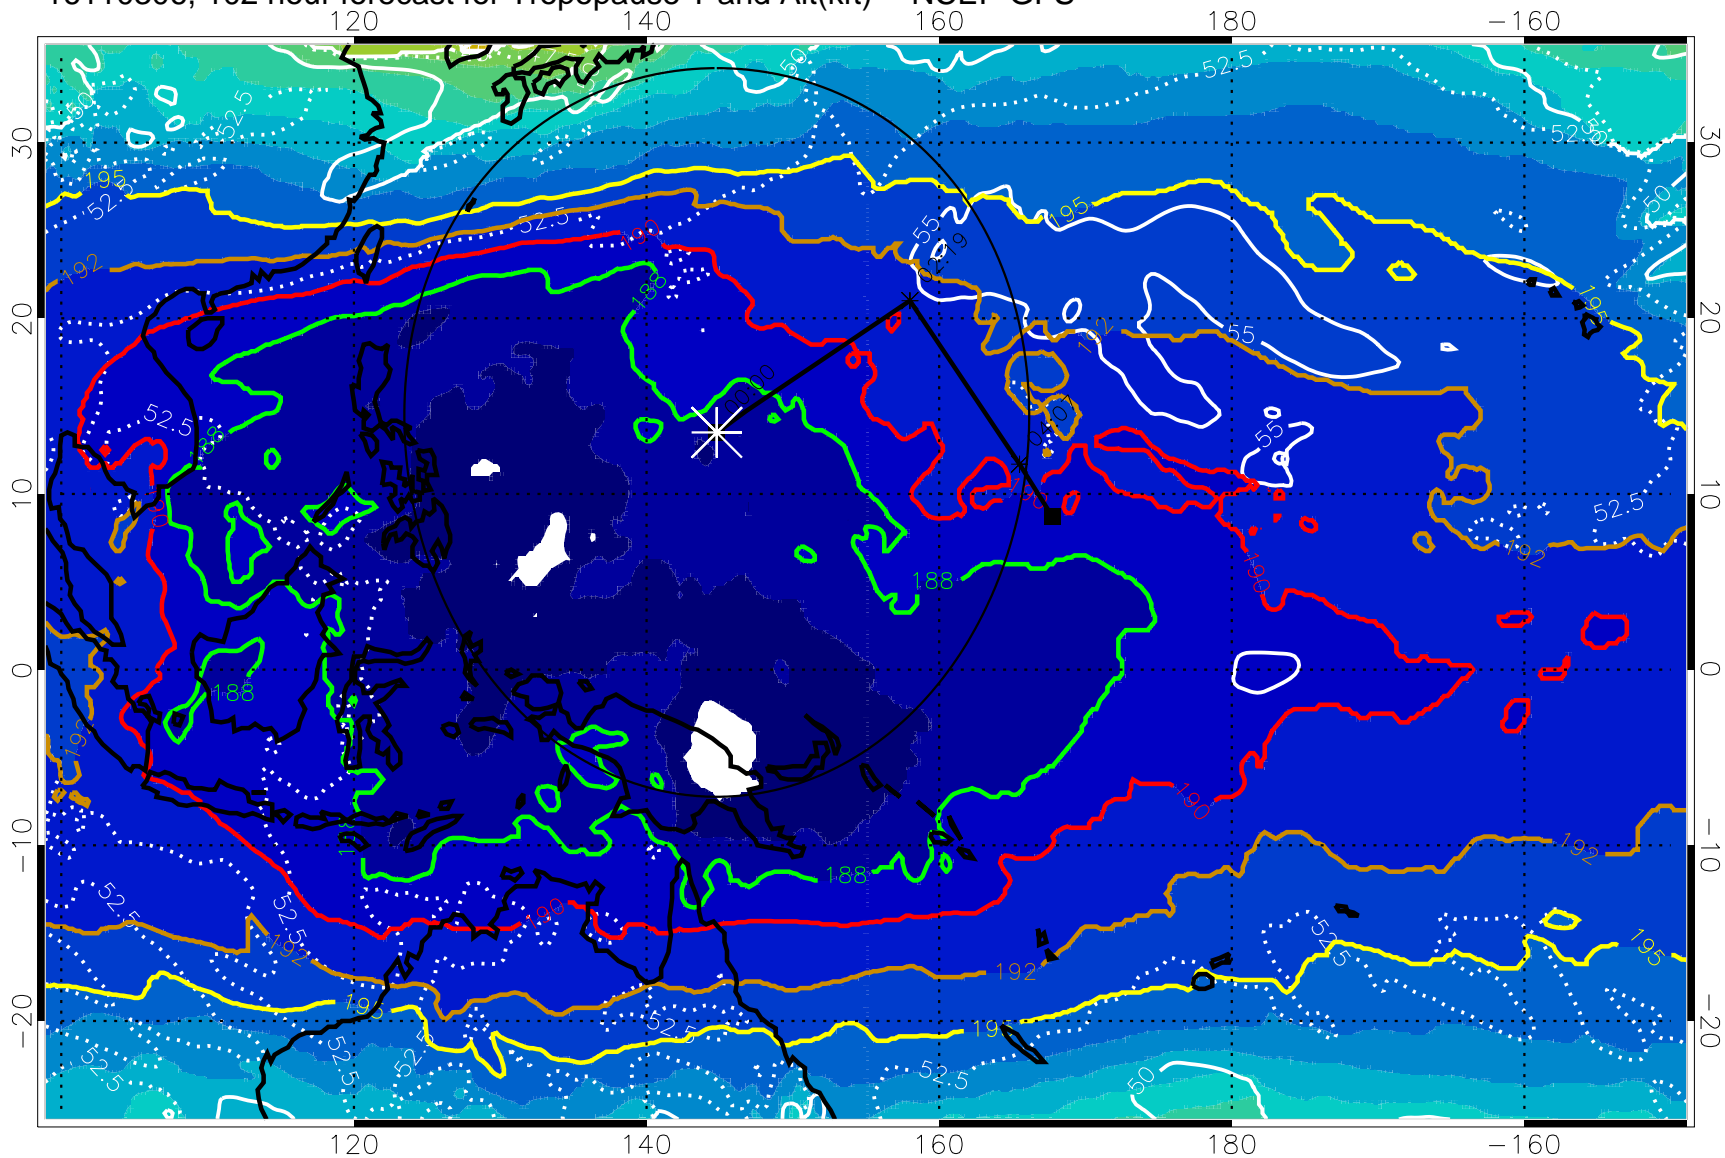

16110306, 102 hour forecast for Tropopause T and Alt(kft) -- NCEP GFS

190 200 210 220 230
Tropopause T, K

Tropopause Altitude in kft (white)

192.5K Isotherm 195K Isotherm
187.5K Isotherm 190K Isotherm

Range ring of 2304 km