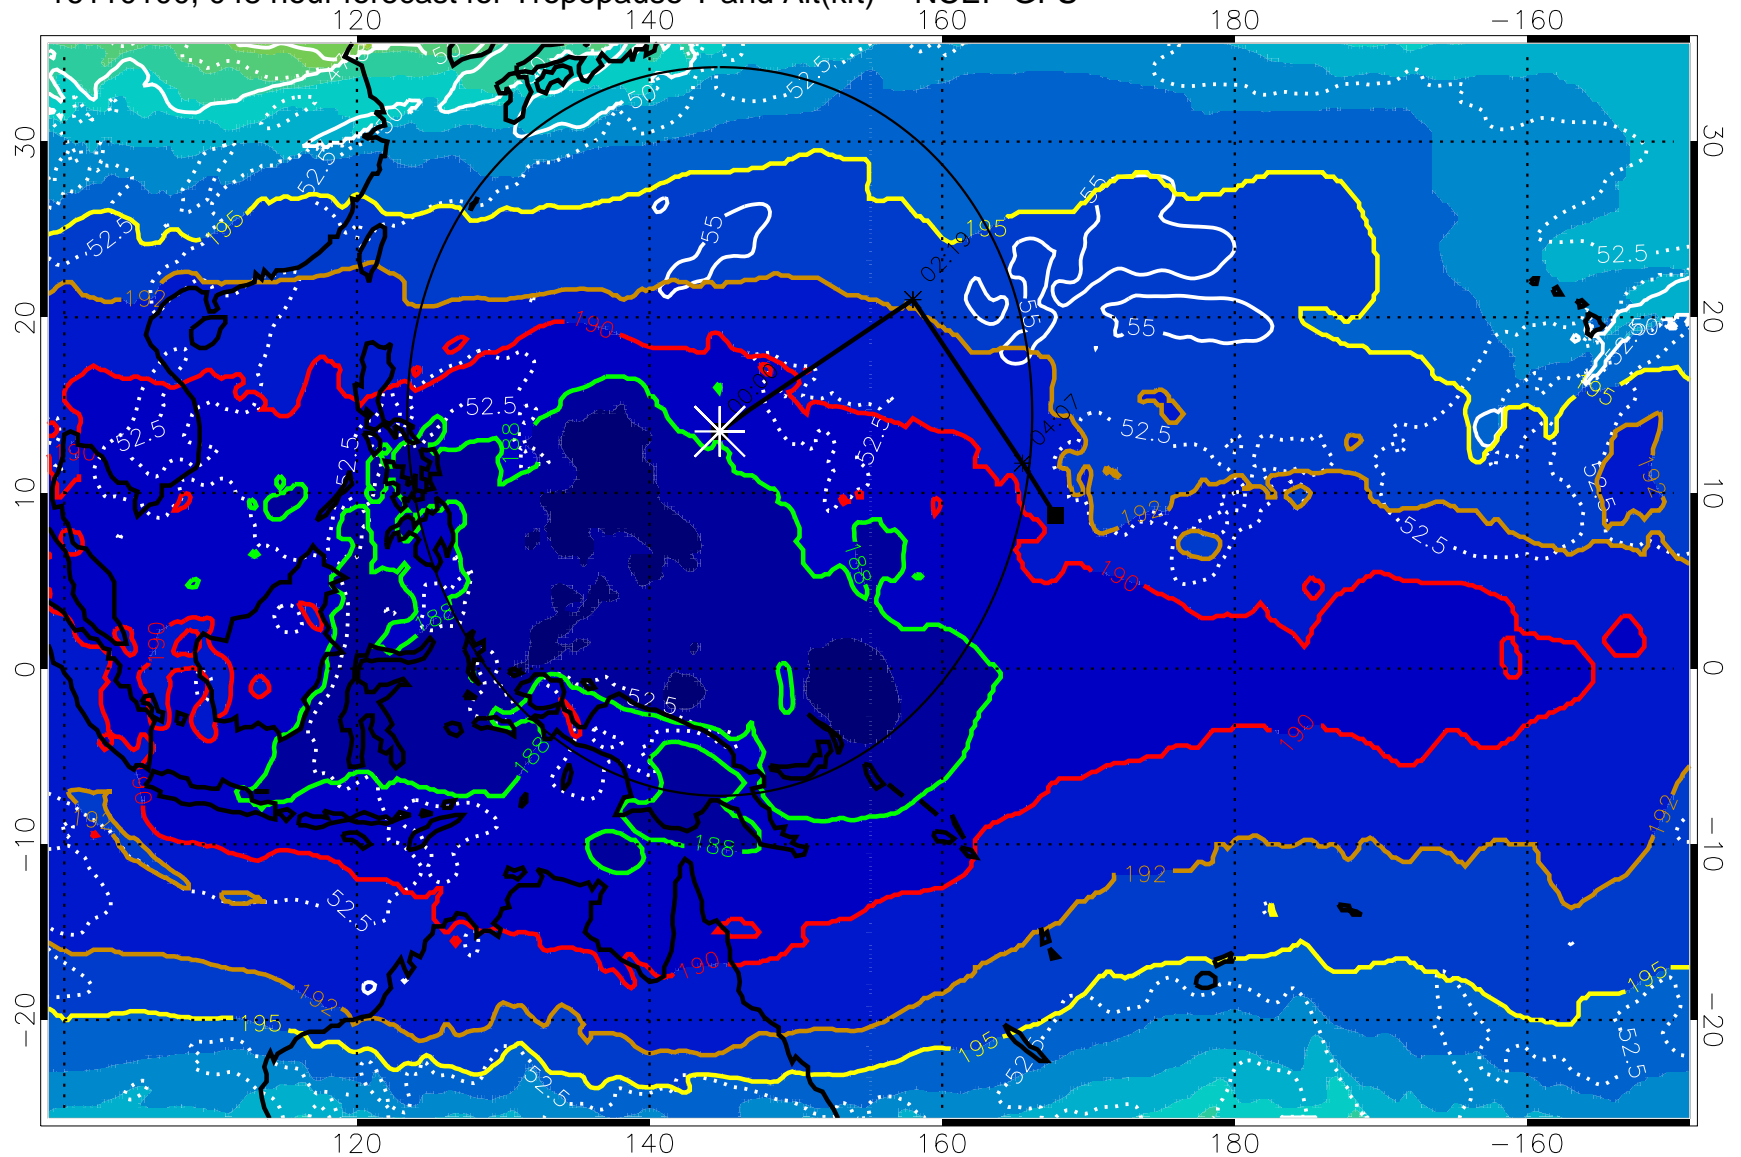

16103118, 042 hour forecast for Tropopause T and Alt(kft) -- NCEP GFS

190 200 210 220 230
Tropopause T, K

Tropopause Altitude in kft (white)

192.5K Isotherm 195K Isotherm
187.5K Isotherm 190K Isotherm

Range ring of 2304 km

16110100, 048 hour forecast for Tropopause T and Alt(kft) -- NCEP GFS

190 200 210 220 230

Tropopause T, K

Tropopause Altitude in kft (white)

192.5K Isotherm 195K Isotherm

187.5K Isotherm 190K Isotherm

Range ring of 2304 km