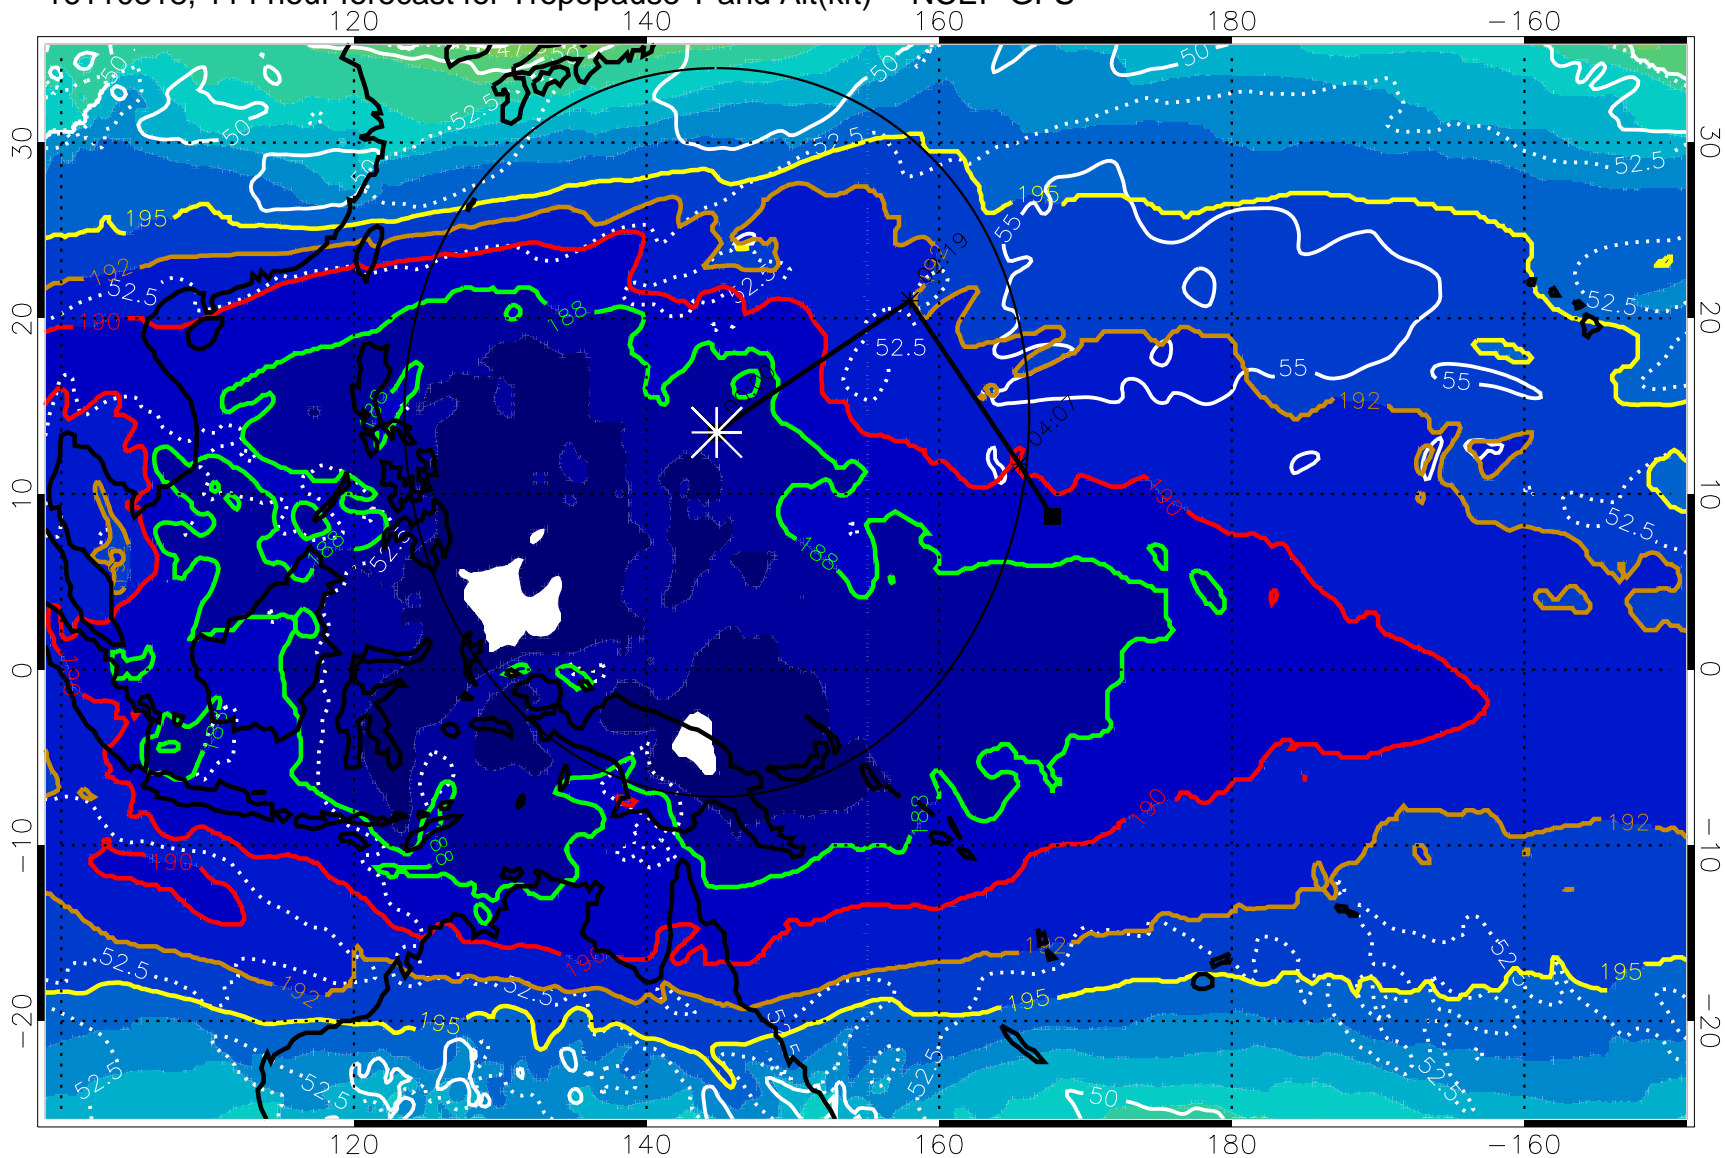

16110318, 114 hour forecast for Tropopause T and Alt(kft) -- NCEP GFS

190 200 210 220 230
Tropopause T, K

Tropopause Altitude in kft (white)

192.5K Isotherm 195K Isotherm
187.5K Isotherm 190K Isotherm

Range ring of 2304 km