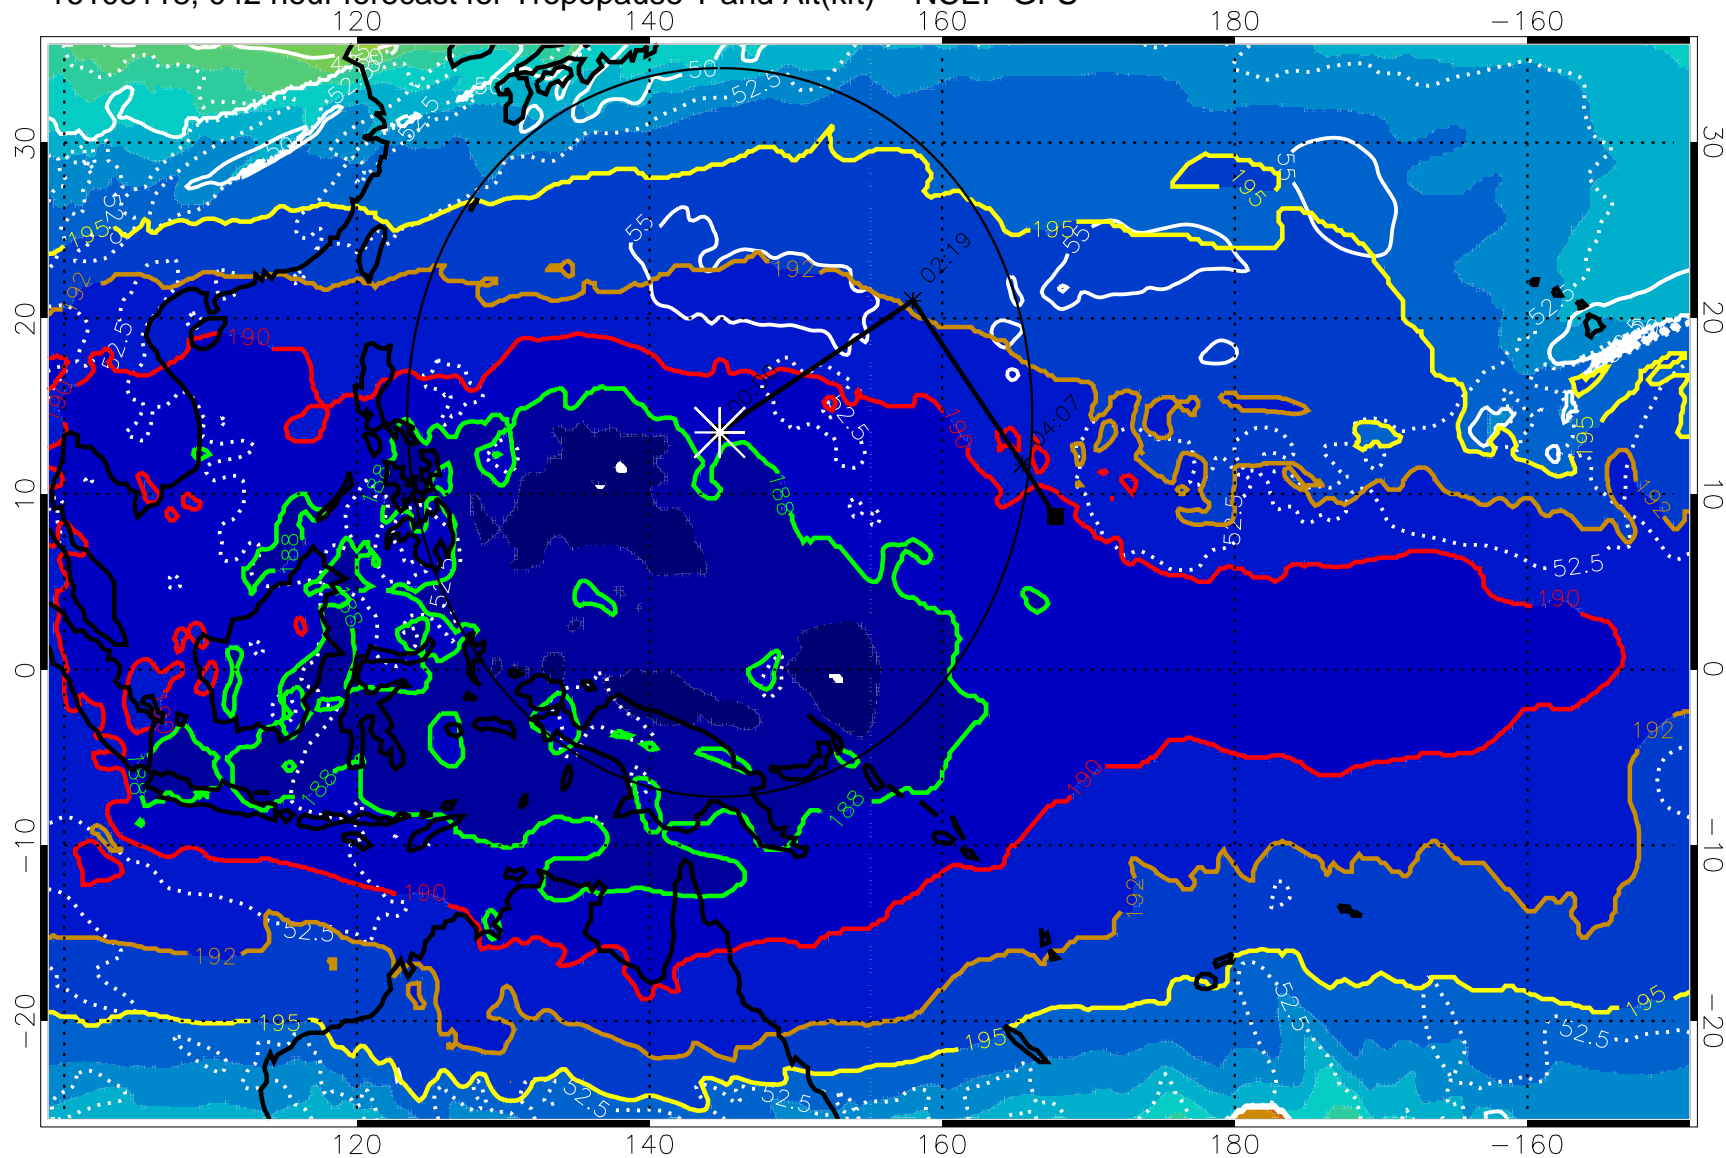

16103118, 042 hour forecast for Tropopause T and Alt(kft) -- NCEP GFS

190 200 210 220 230
Tropopause T, K

Tropopause Altitude in kft (white)

192.5K Isotherm 195K Isotherm
187.5K Isotherm 190K Isotherm

Range ring of 2304 km