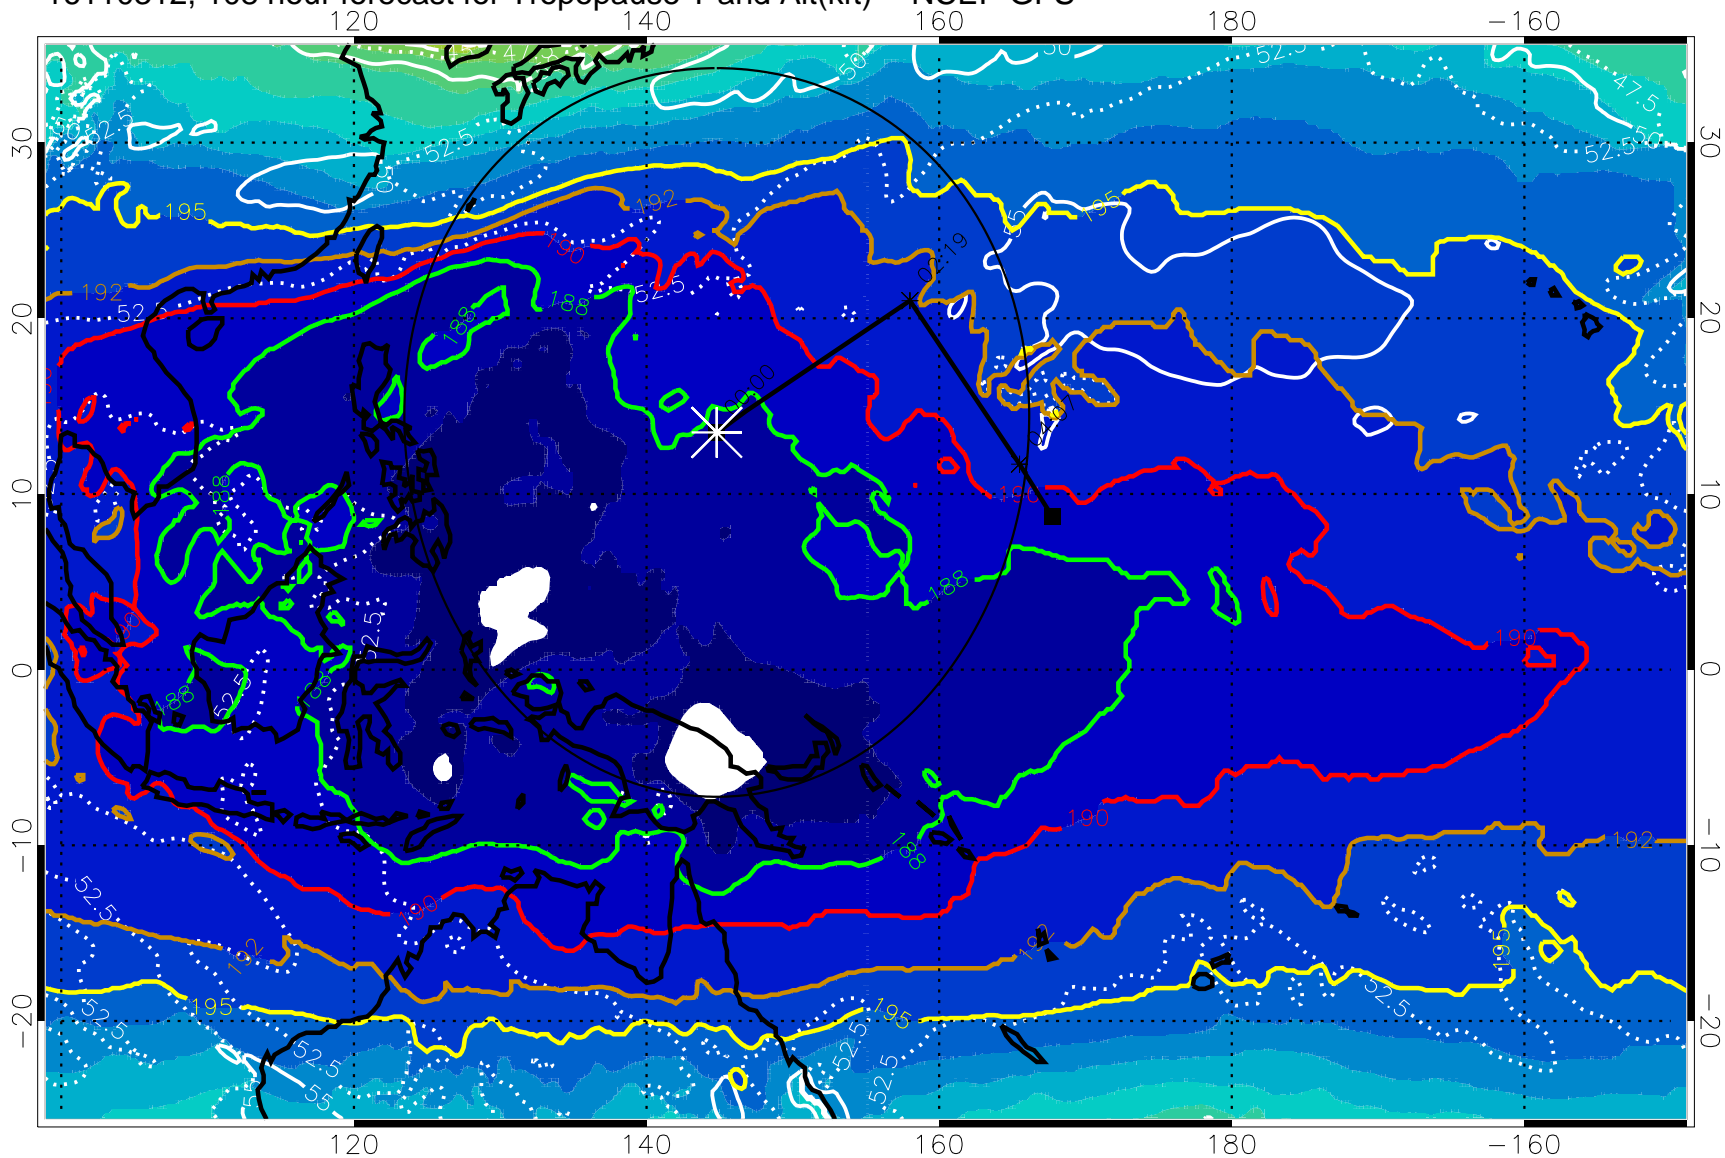

16110306, 102 hour forecast for Tropopause T and Alt(kft) -- NCEP GFS

190 200 210 220 230
Tropopause T, K

Tropopause Altitude in kft (white)

192.5K Isotherm 195K Isotherm
187.5K Isotherm 190K Isotherm

Range ring of 2304 km

16110312, 108 hour forecast for Tropopause T and Alt(kft) -- NCEP GFS

190 200 210 220 230

Tropopause T, K

Tropopause Altitude in kft (white)

192.5K Isotherm 195K Isotherm
187.5K Isotherm 190K Isotherm

Range ring of 2304 km