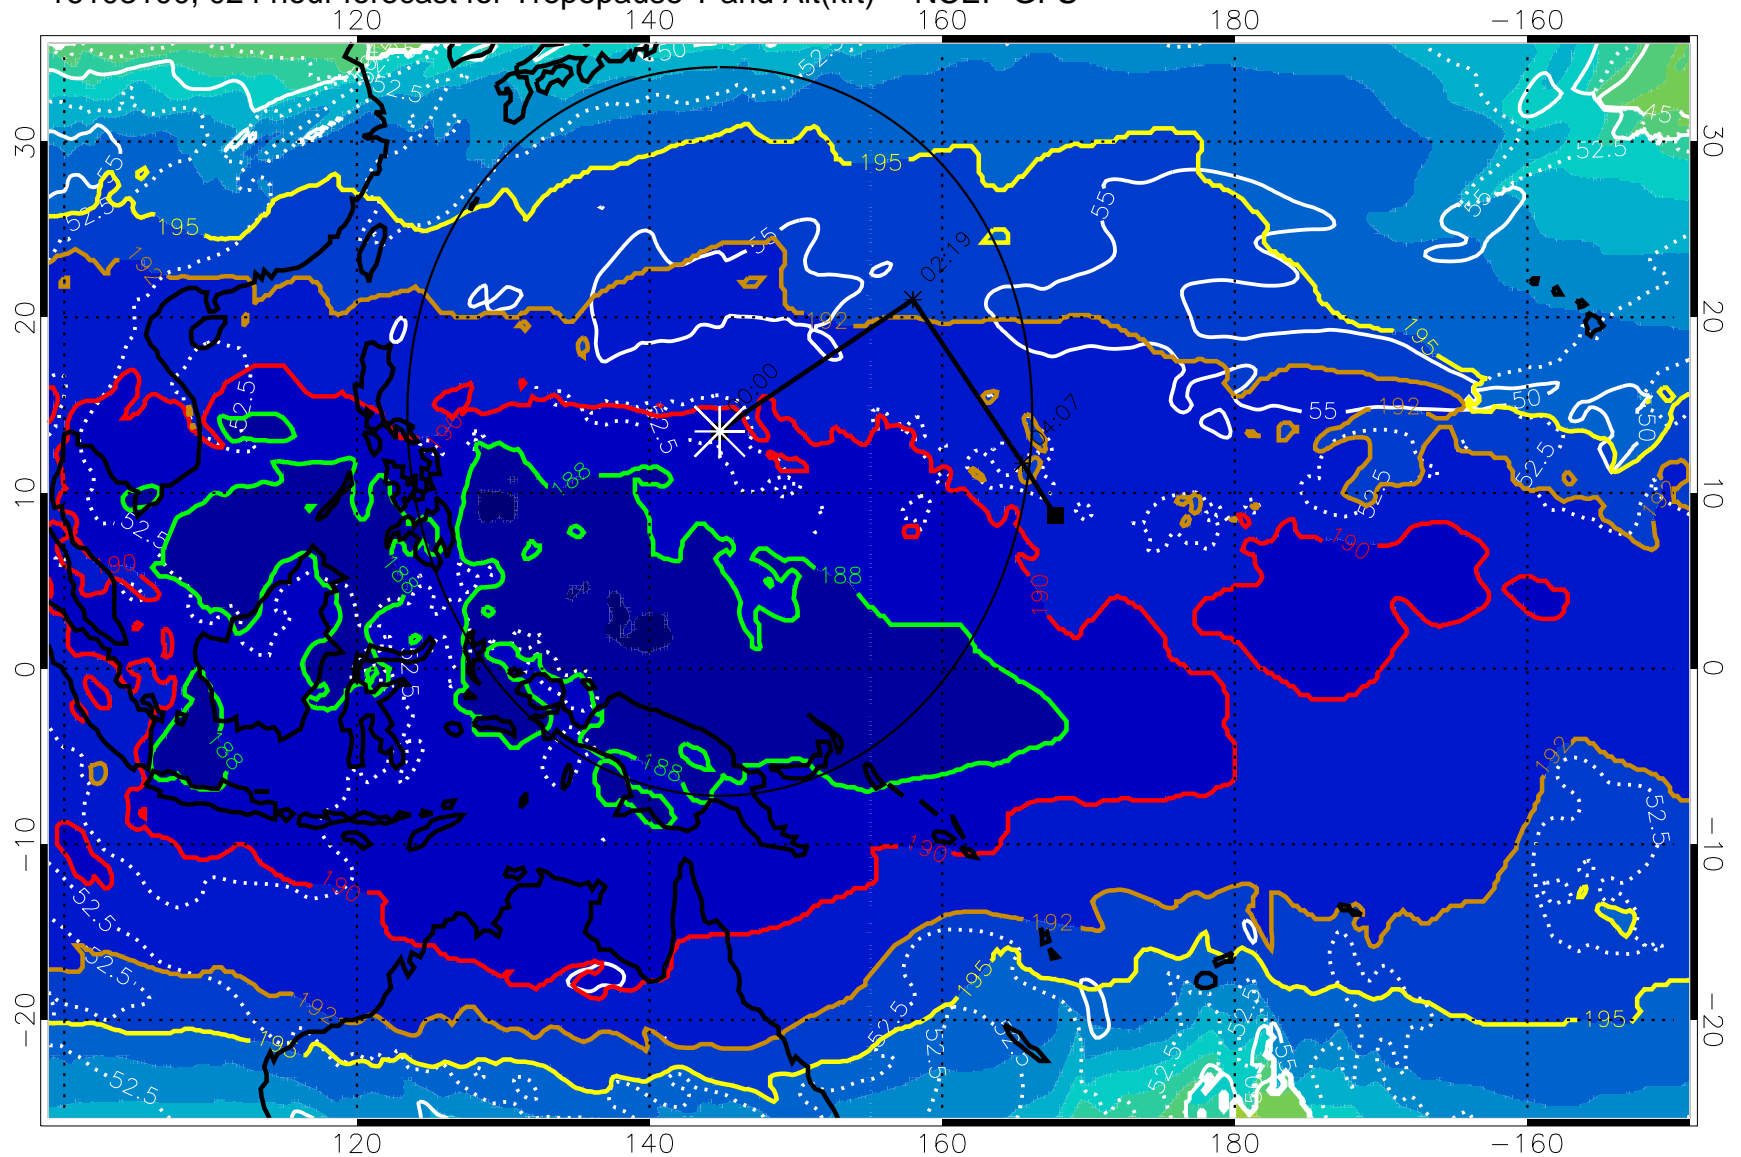

16103100, 024 hour forecast for Tropopause T and Alt(kft) -- NCEP GFS

190 200 210 220 230

Tropopause T, K

Tropopause Altitude in kft (white)

192.5K Isotherm 195K Isotherm

187.5K Isotherm 190K Isotherm

Range ring of 2304 km