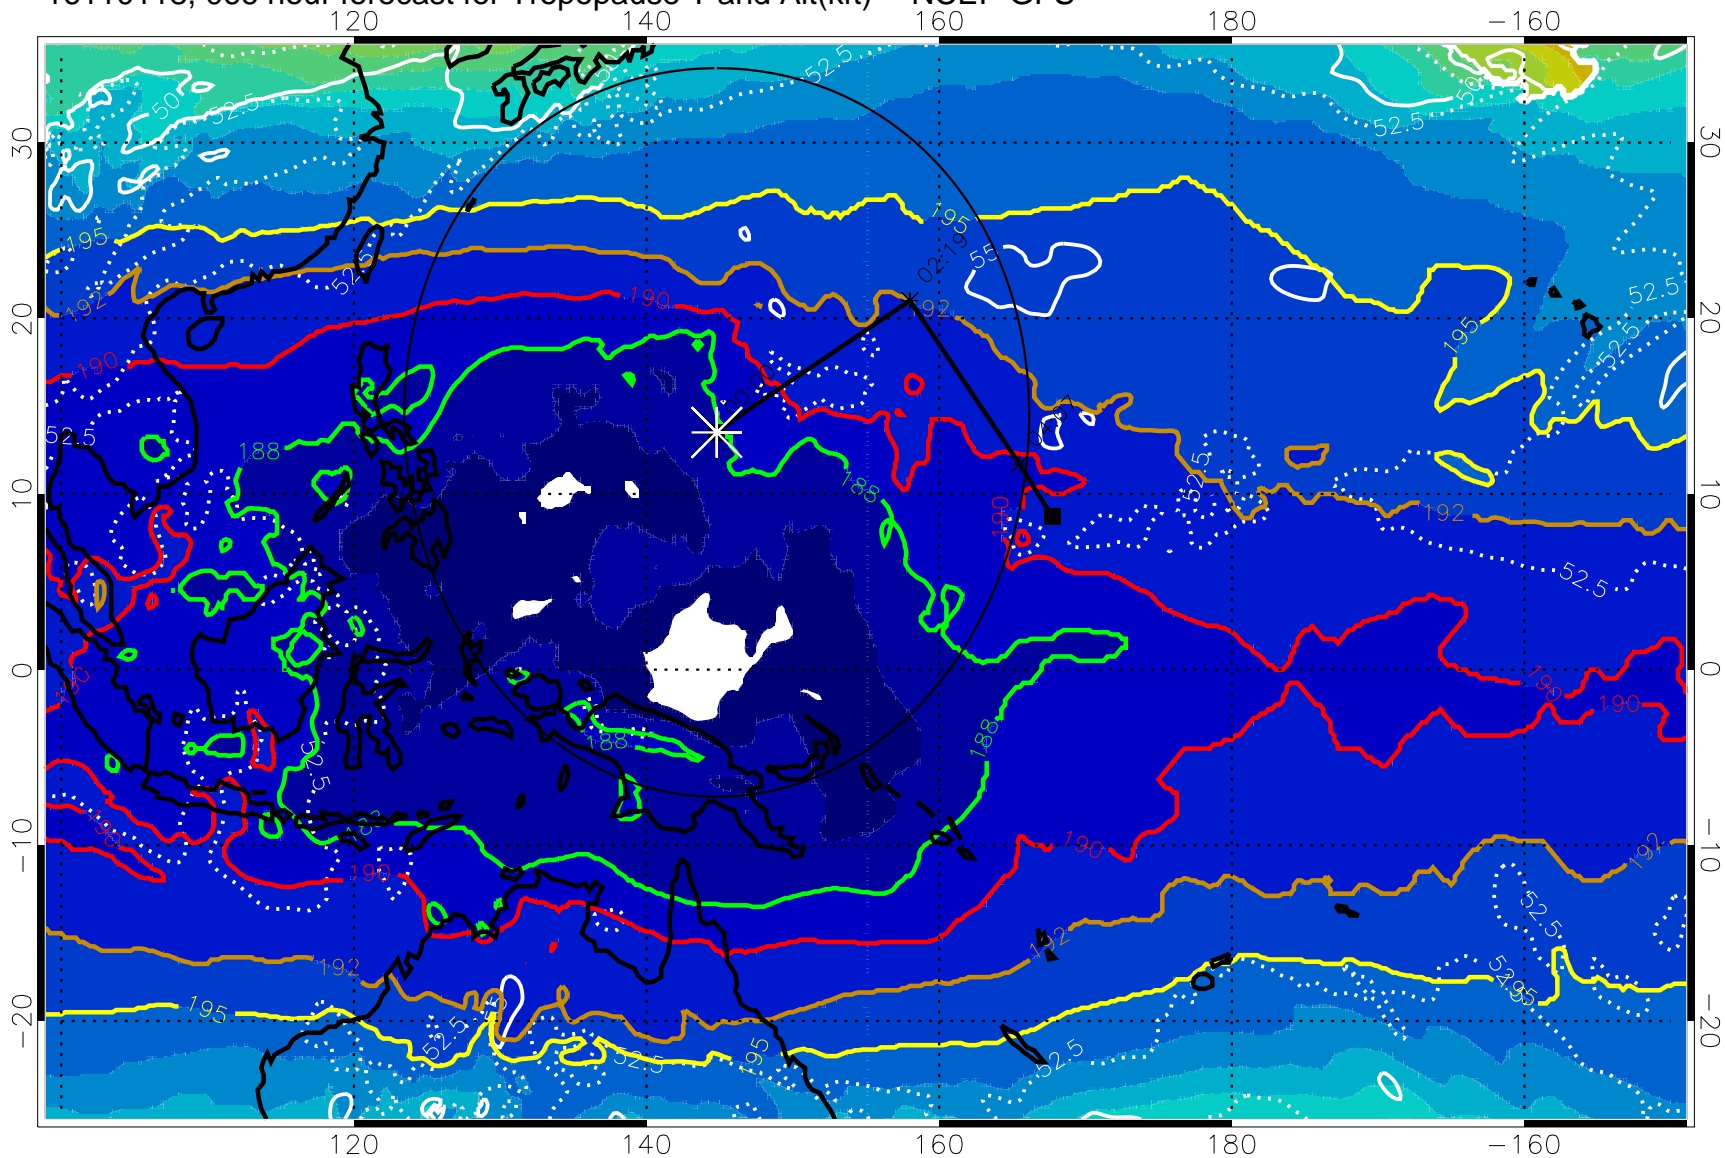

16110118, 066 hour forecast for Tropopause T and Alt(kft) -- NCEP GFS

190 200 210 220 230

Tropopause T, K

Tropopause Altitude in kft (white)

192.5K Isotherm 195K Isotherm
187.5K Isotherm 190K Isotherm

Range ring of 2304 km