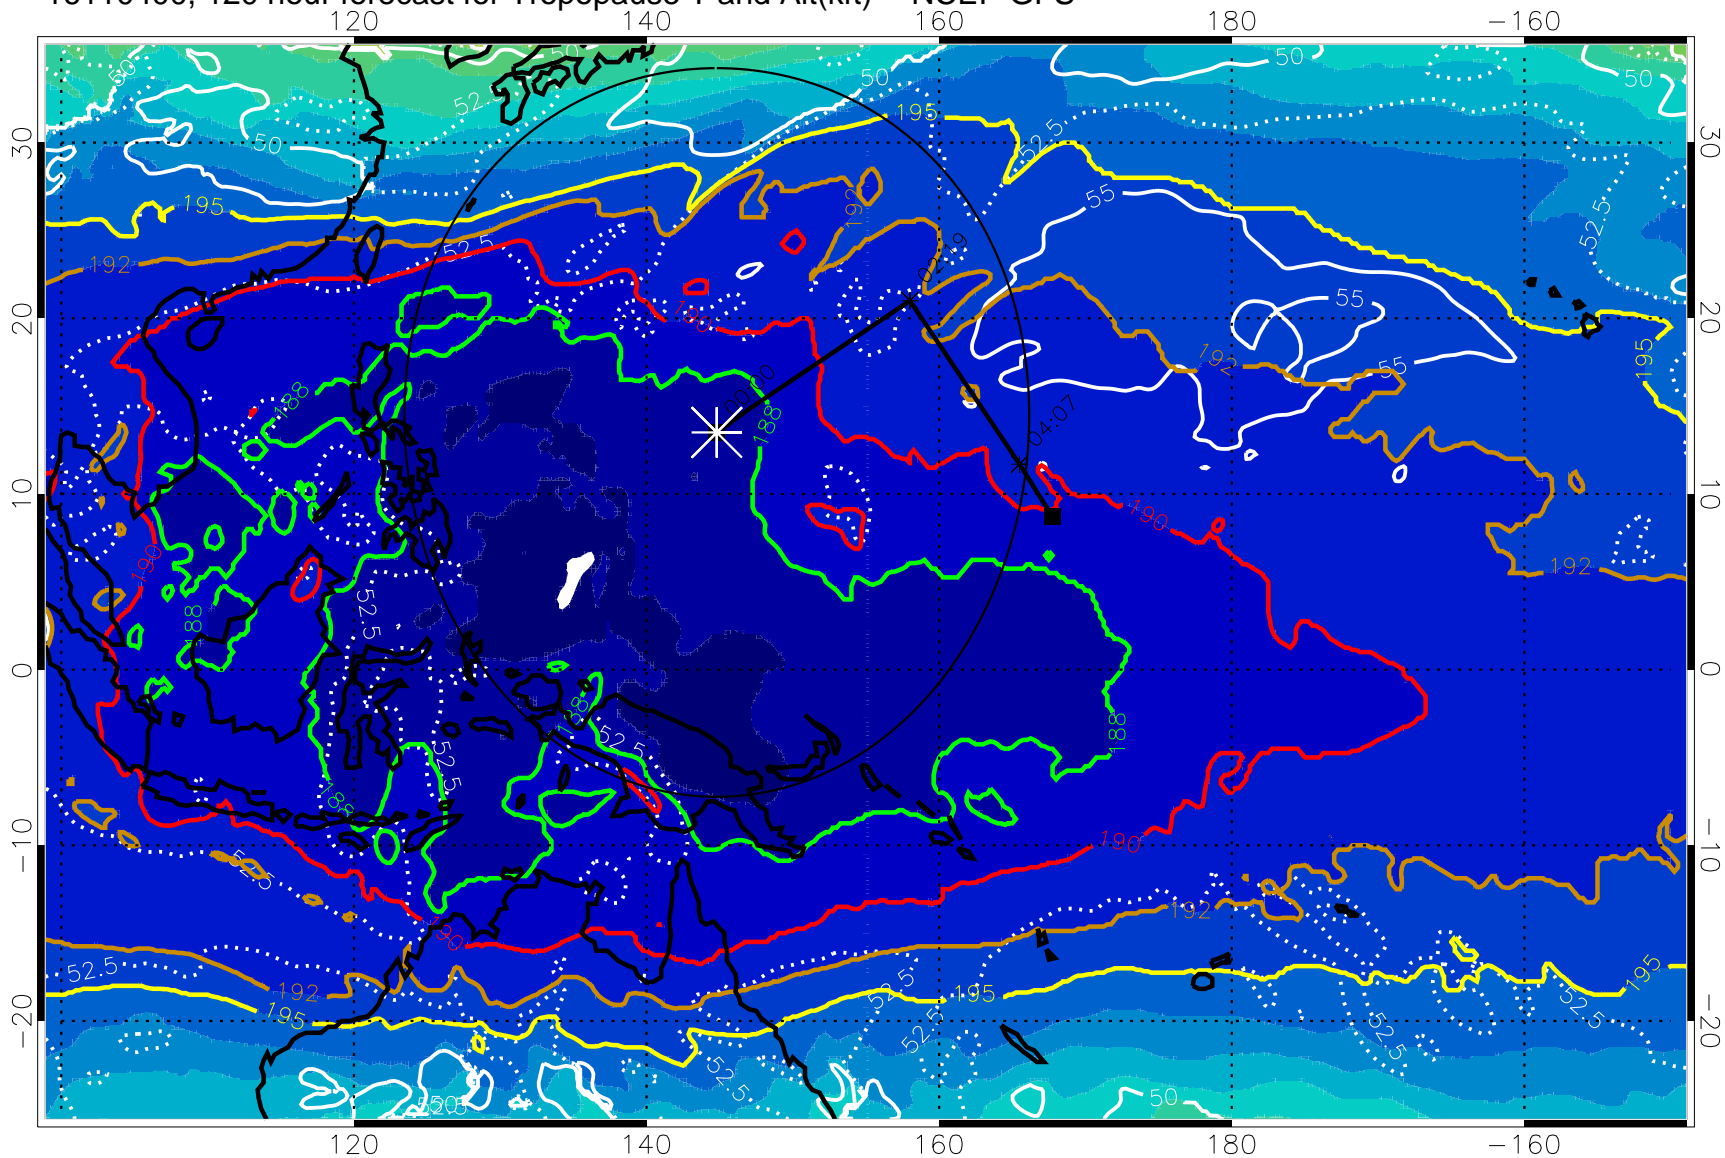

16110400, 120 hour forecast for Tropopause T and Alt(kft) -- NCEP GFS

190 200 210 220 230
Tropopause T, K

Tropopause Altitude in kft (white)

192.5K Isotherm 195K Isotherm
187.5K Isotherm 190K Isotherm

Range ring of 2304 km