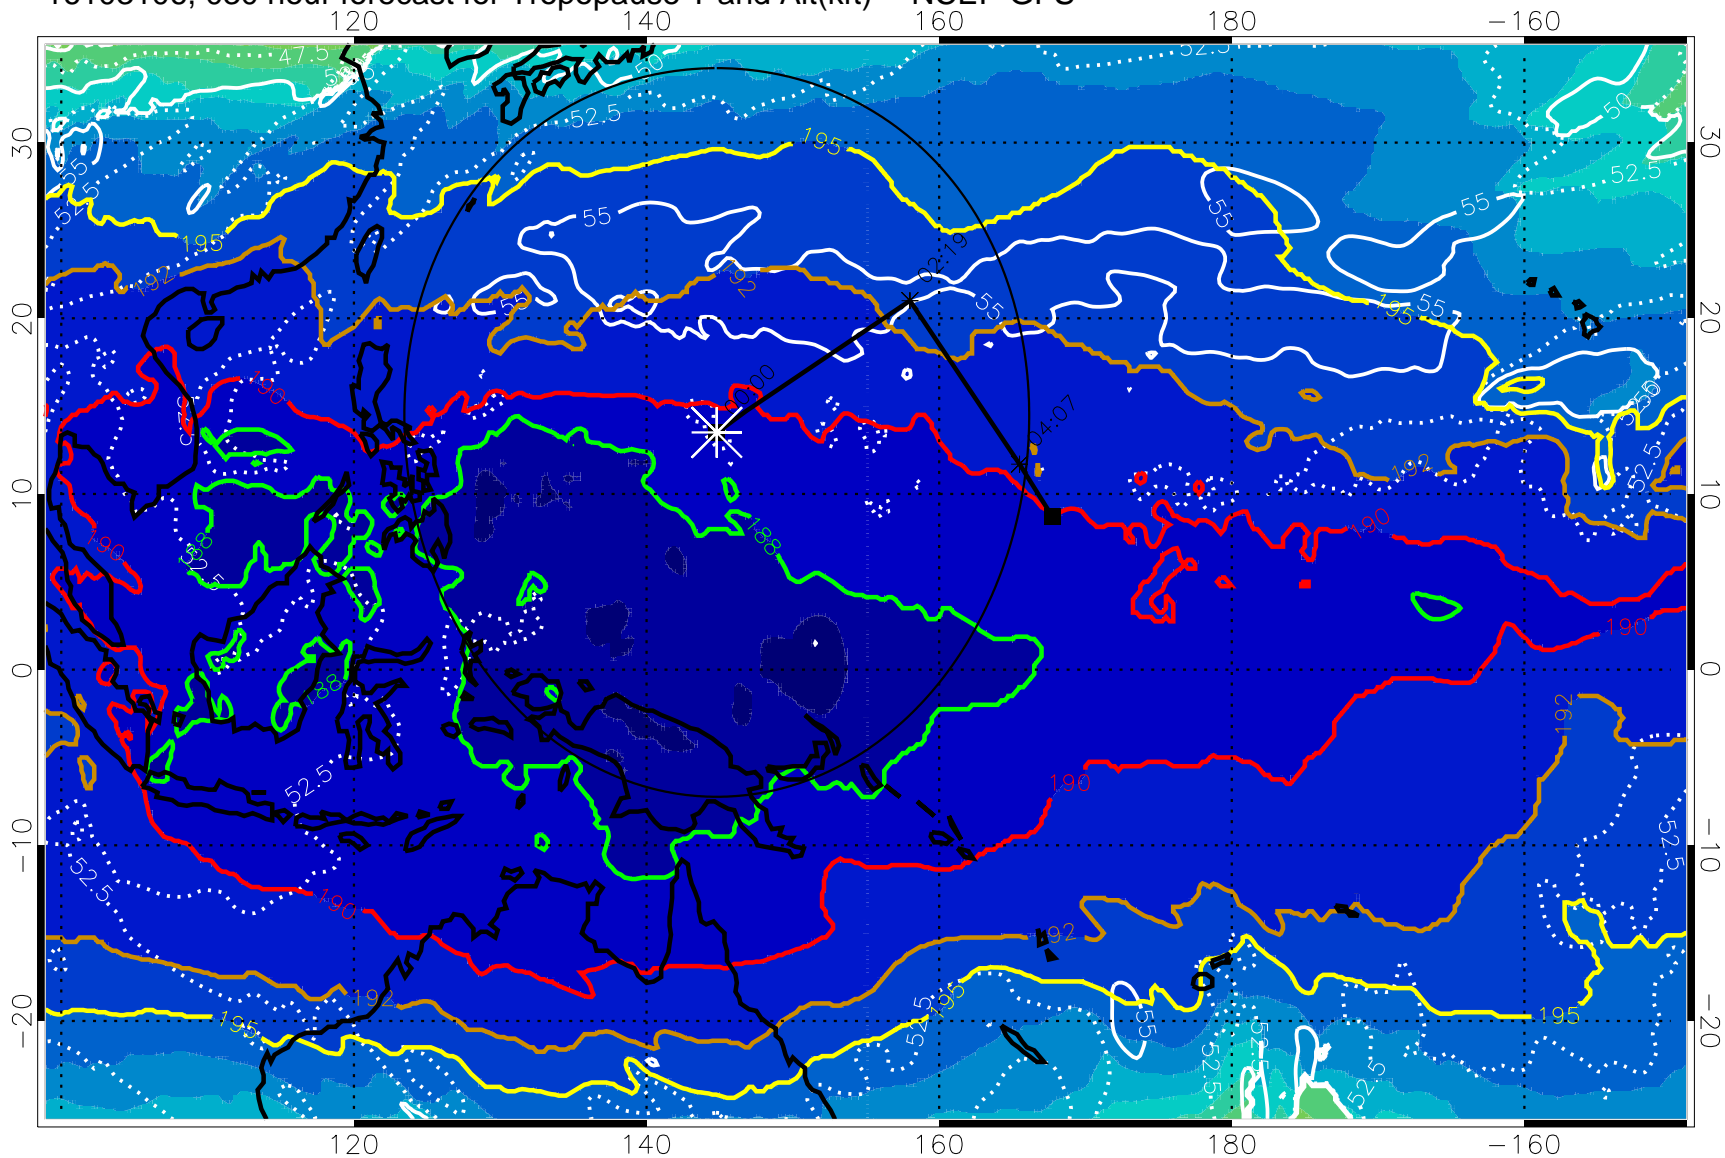

16103106, 030 hour forecast for Tropopause T and Alt(kft) -- NCEP GFS

190 200 210 220 230

Tropopause T, K

Tropopause Altitude in kft (white)

192.5K Isotherm 195K Isotherm
187.5K Isotherm 190K Isotherm

Range ring of 2304 km