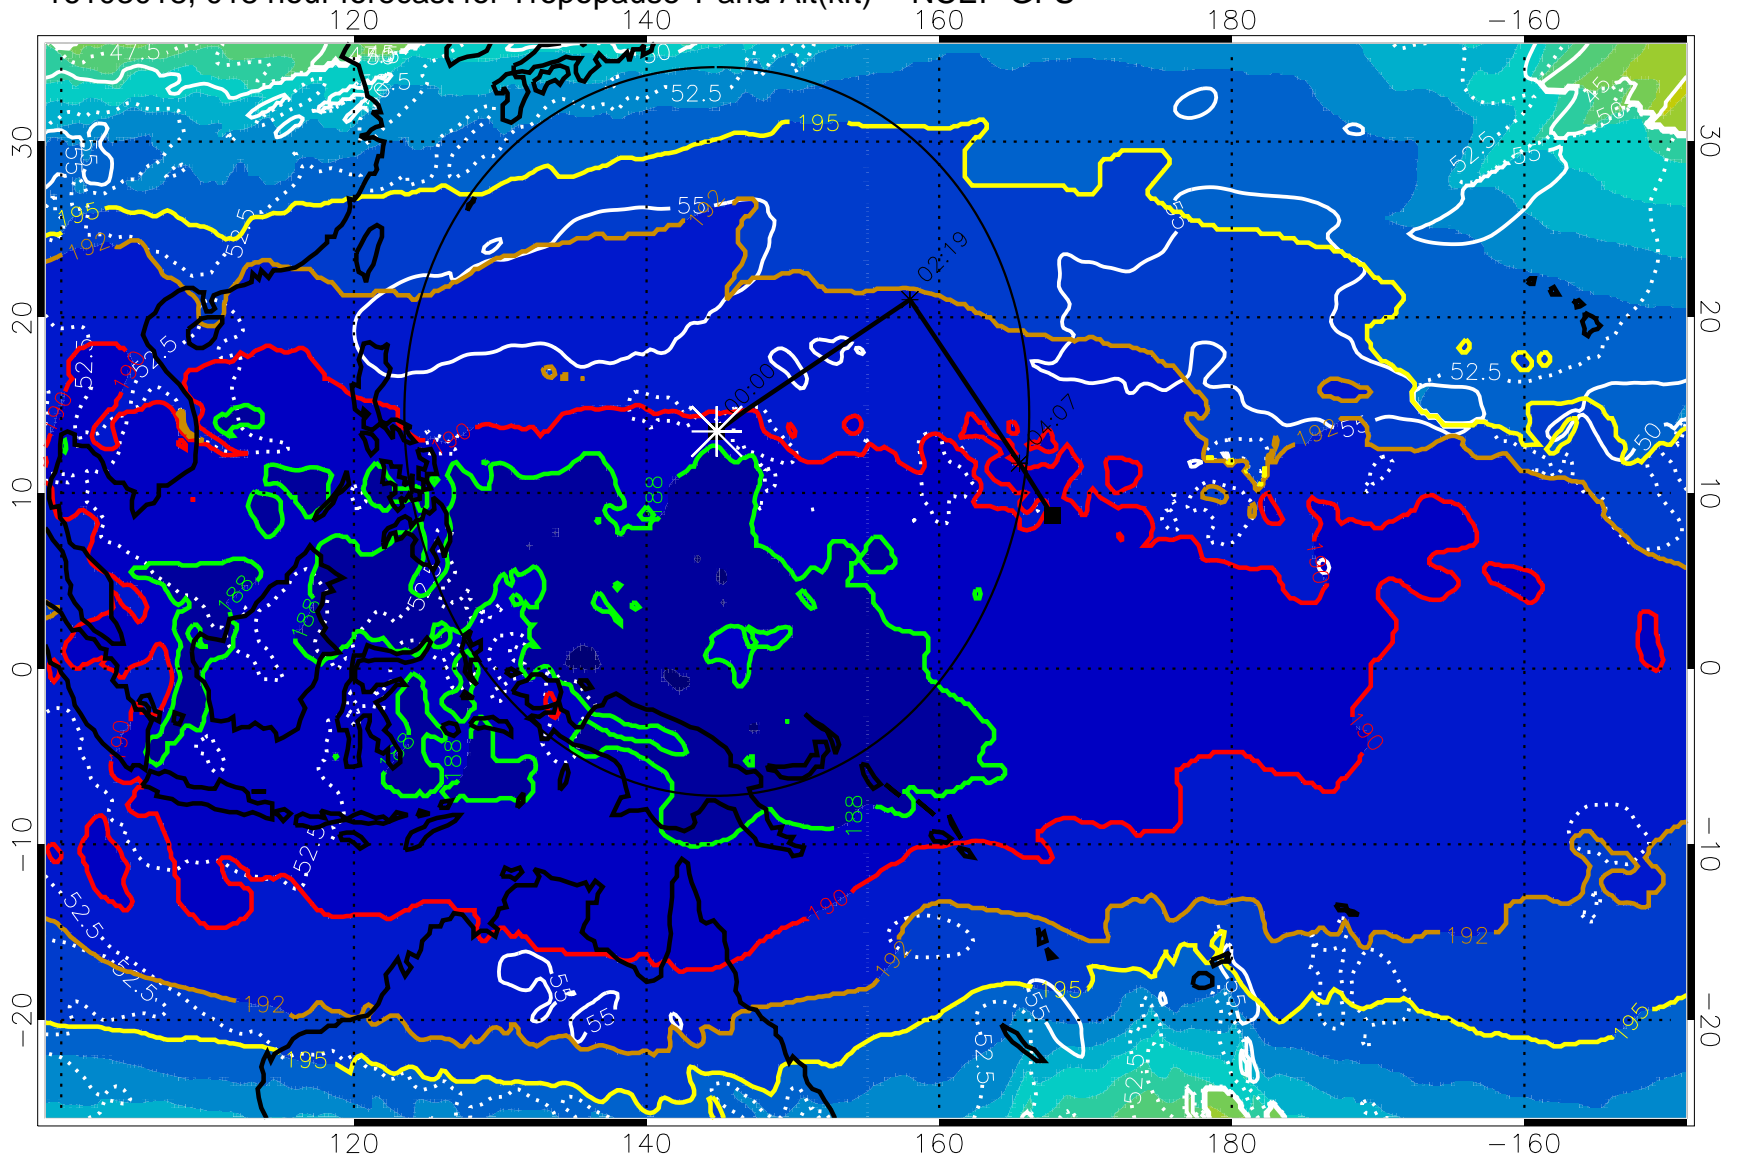

16103018, 018 hour forecast for Tropopause T and Alt(kft) -- NCEP GFS

190 200 210 220 230
Tropopause T, K

Tropopause Altitude in kft (white)

192.5K Isotherm 195K Isotherm
187.5K Isotherm 190K Isotherm

Range ring of 2304 km