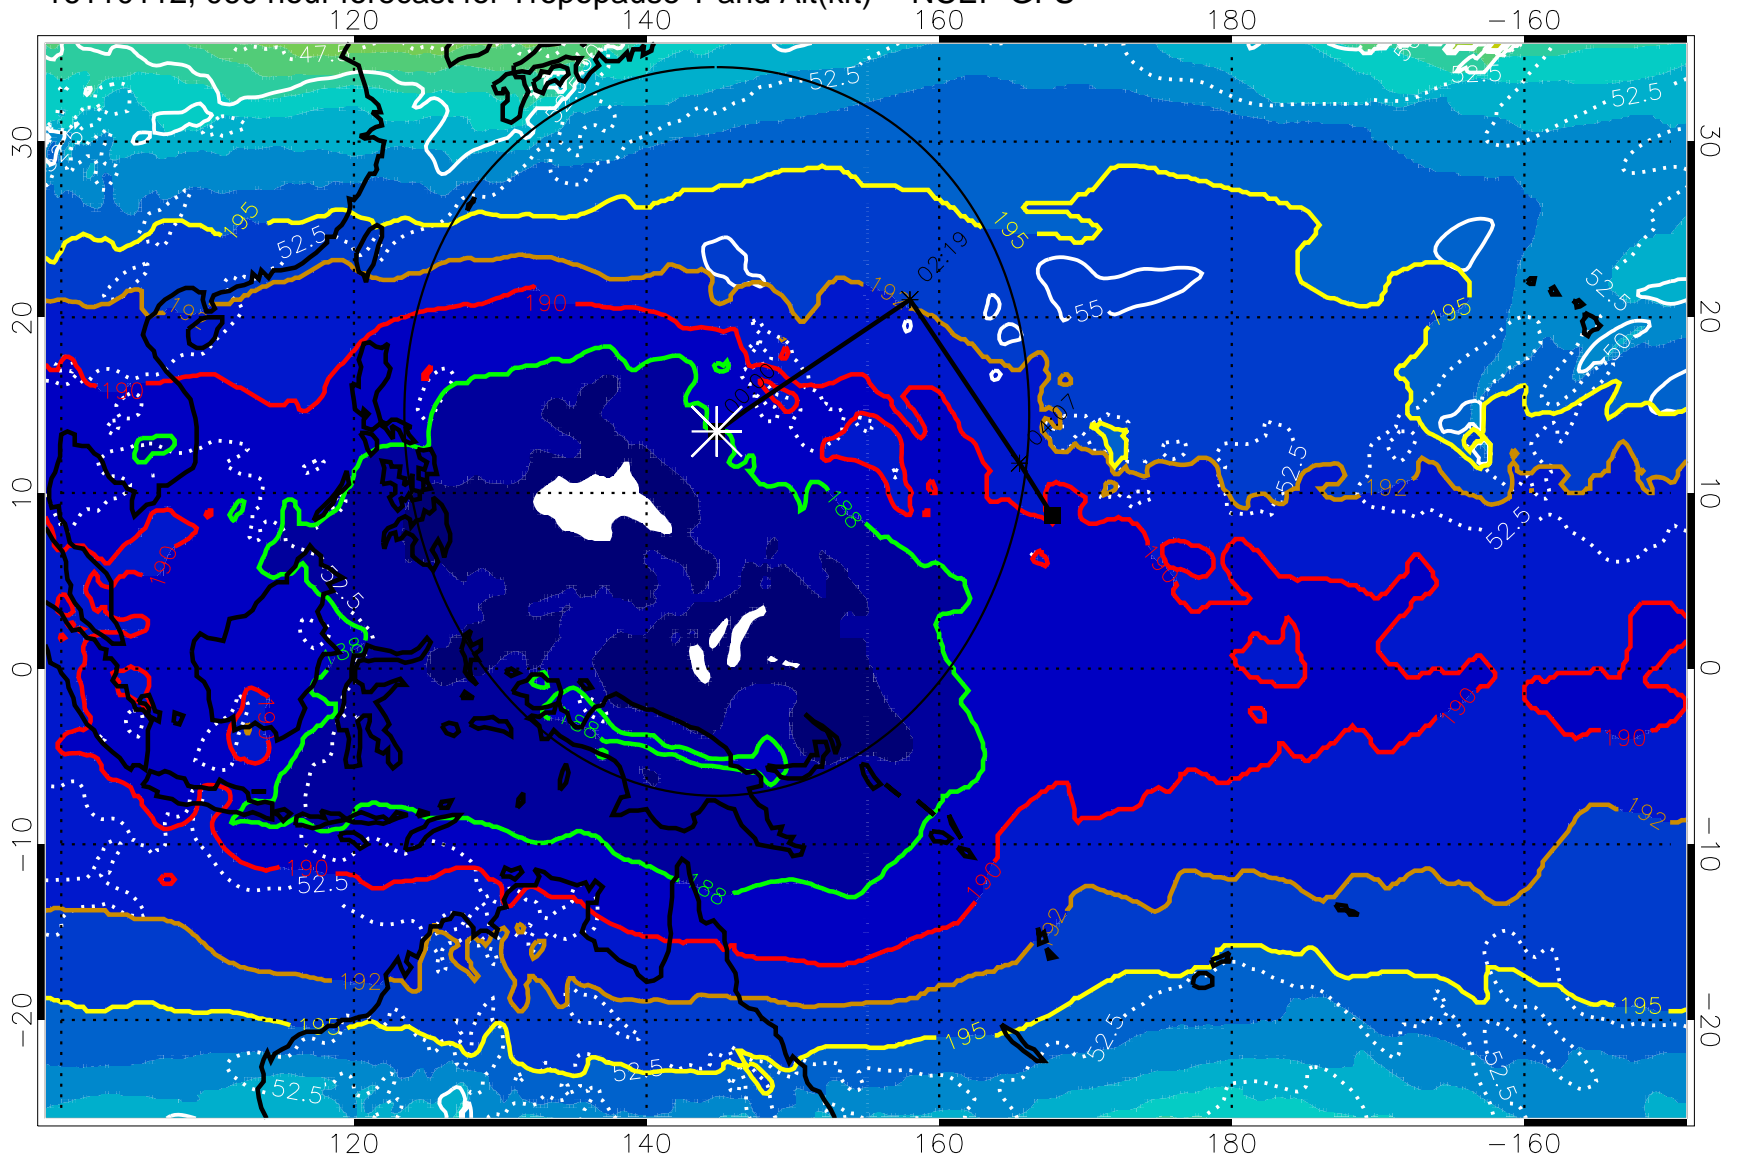

16110112, 060 hour forecast for Tropopause T and Alt(kft) -- NCEP GFS

190 200 210 220 230
Tropopause T, K

Tropopause Altitude in kft (white)

192.5K Isotherm 195K Isotherm
187.5K Isotherm 190K Isotherm

Range ring of 2304 km