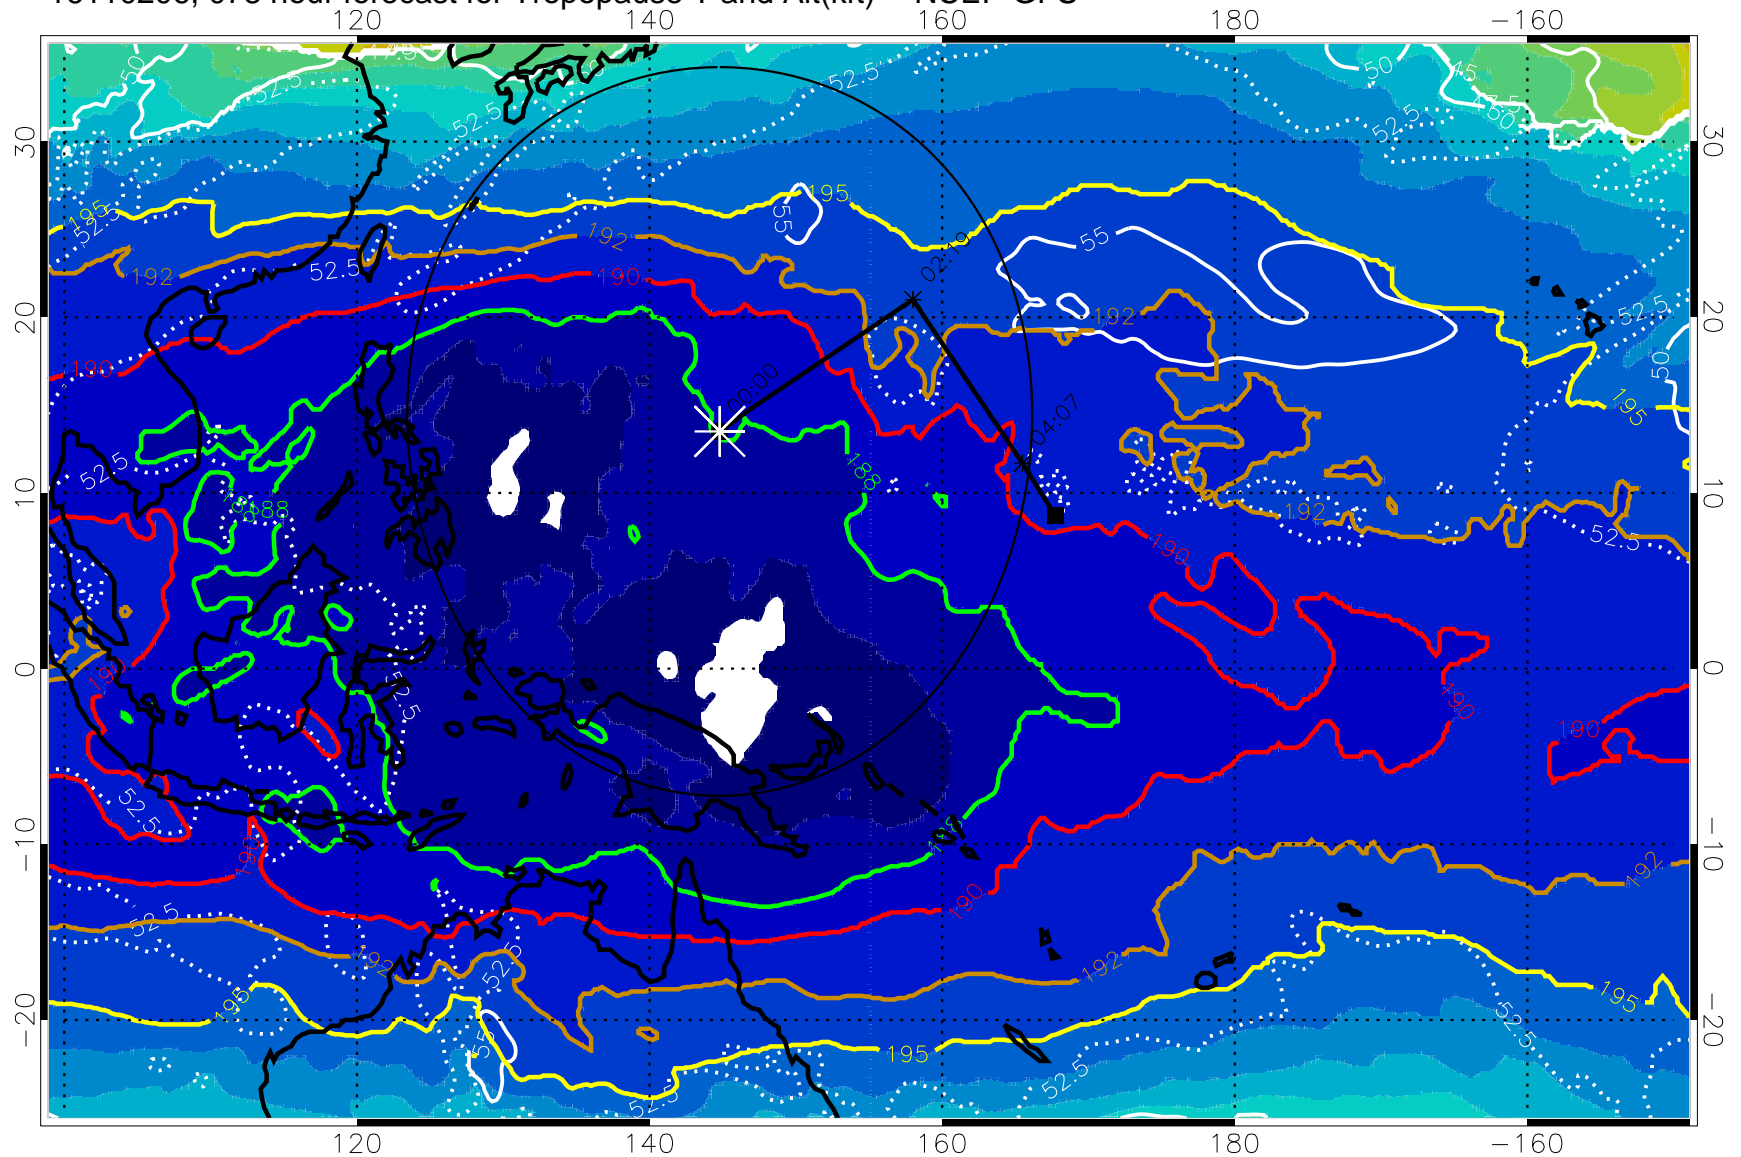

16110206, 078 hour forecast for Tropopause T and Alt(kft) -- NCEP GFS

190 200 210 220 230

Tropopause T, K

Tropopause Altitude in kft (white)

192.5K Isotherm 195K Isotherm
187.5K Isotherm 190K Isotherm

Range ring of 2304 km