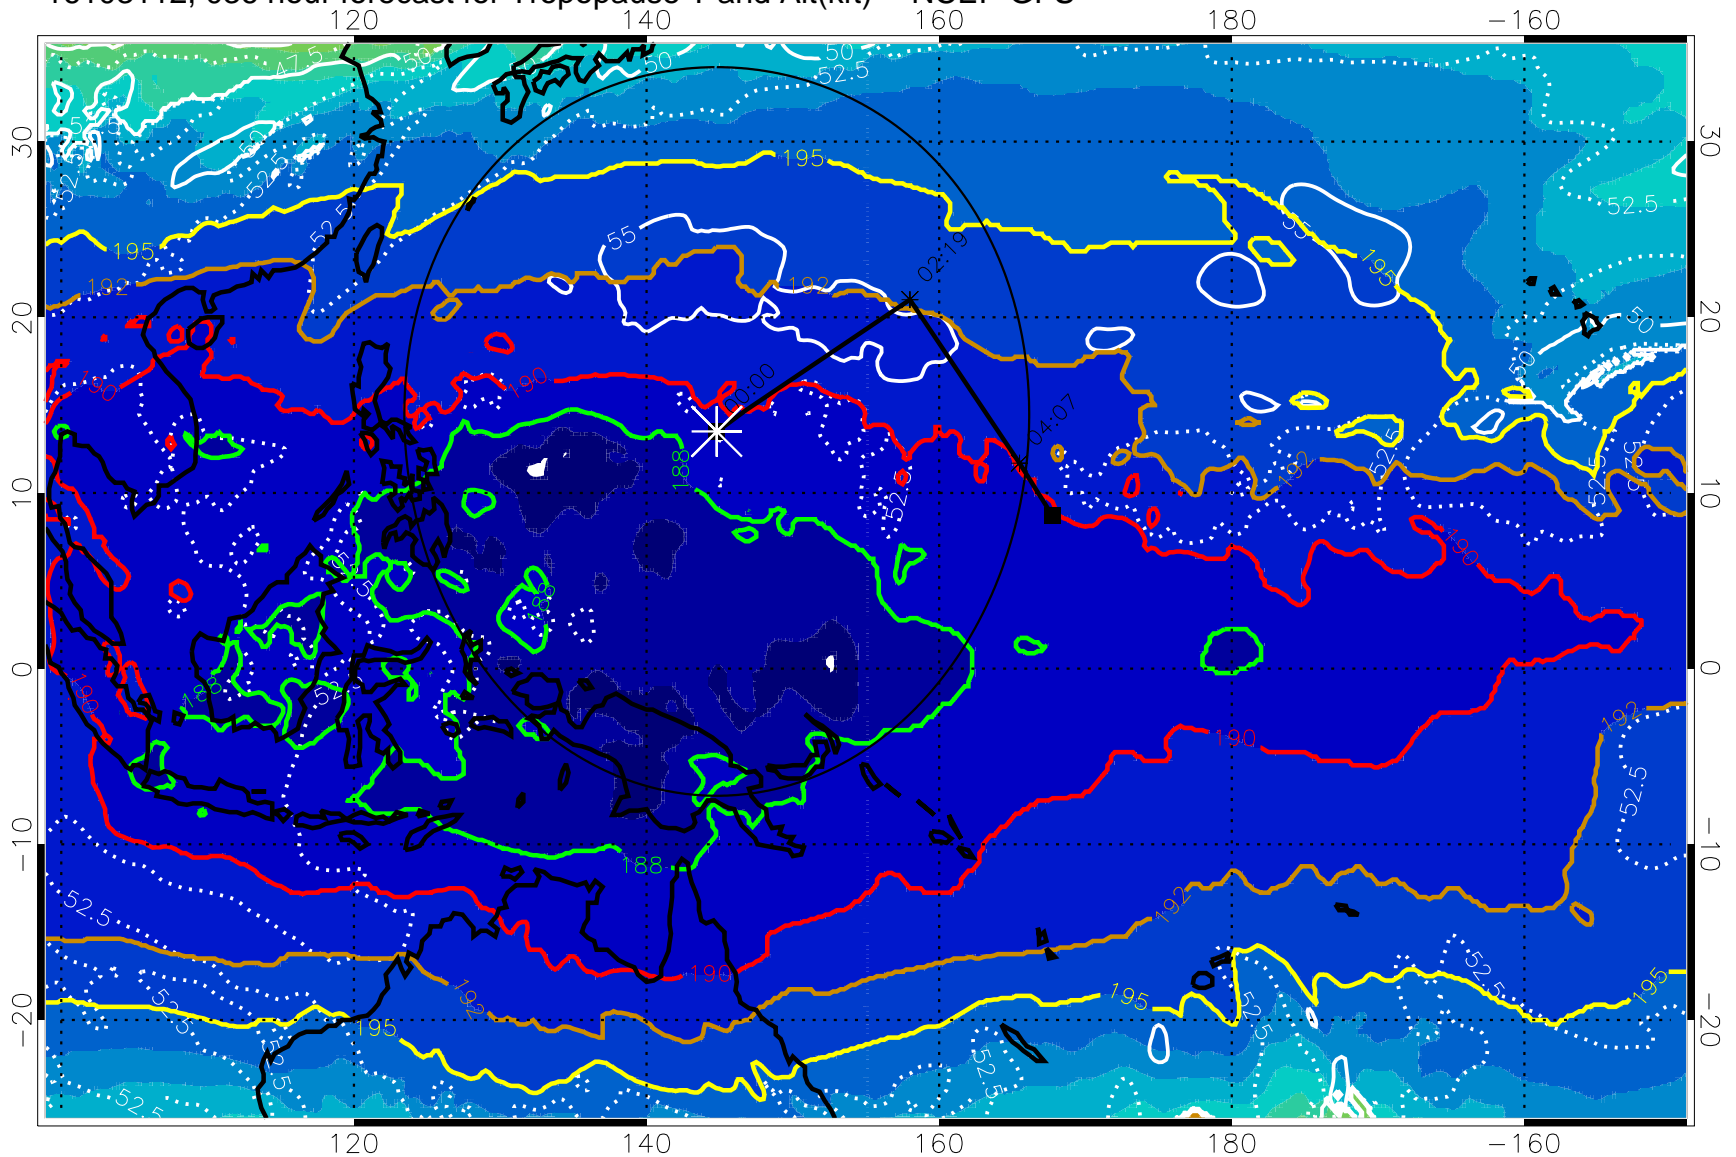

16103112, 036 hour forecast for Tropopause T and Alt(kft) -- NCEP GFS

190 200 210 220 230

Tropopause T, K

Tropopause Altitude in kft (white)

192.5K Isotherm 195K Isotherm

187.5K Isotherm 190K Isotherm

Range ring of 2304 km