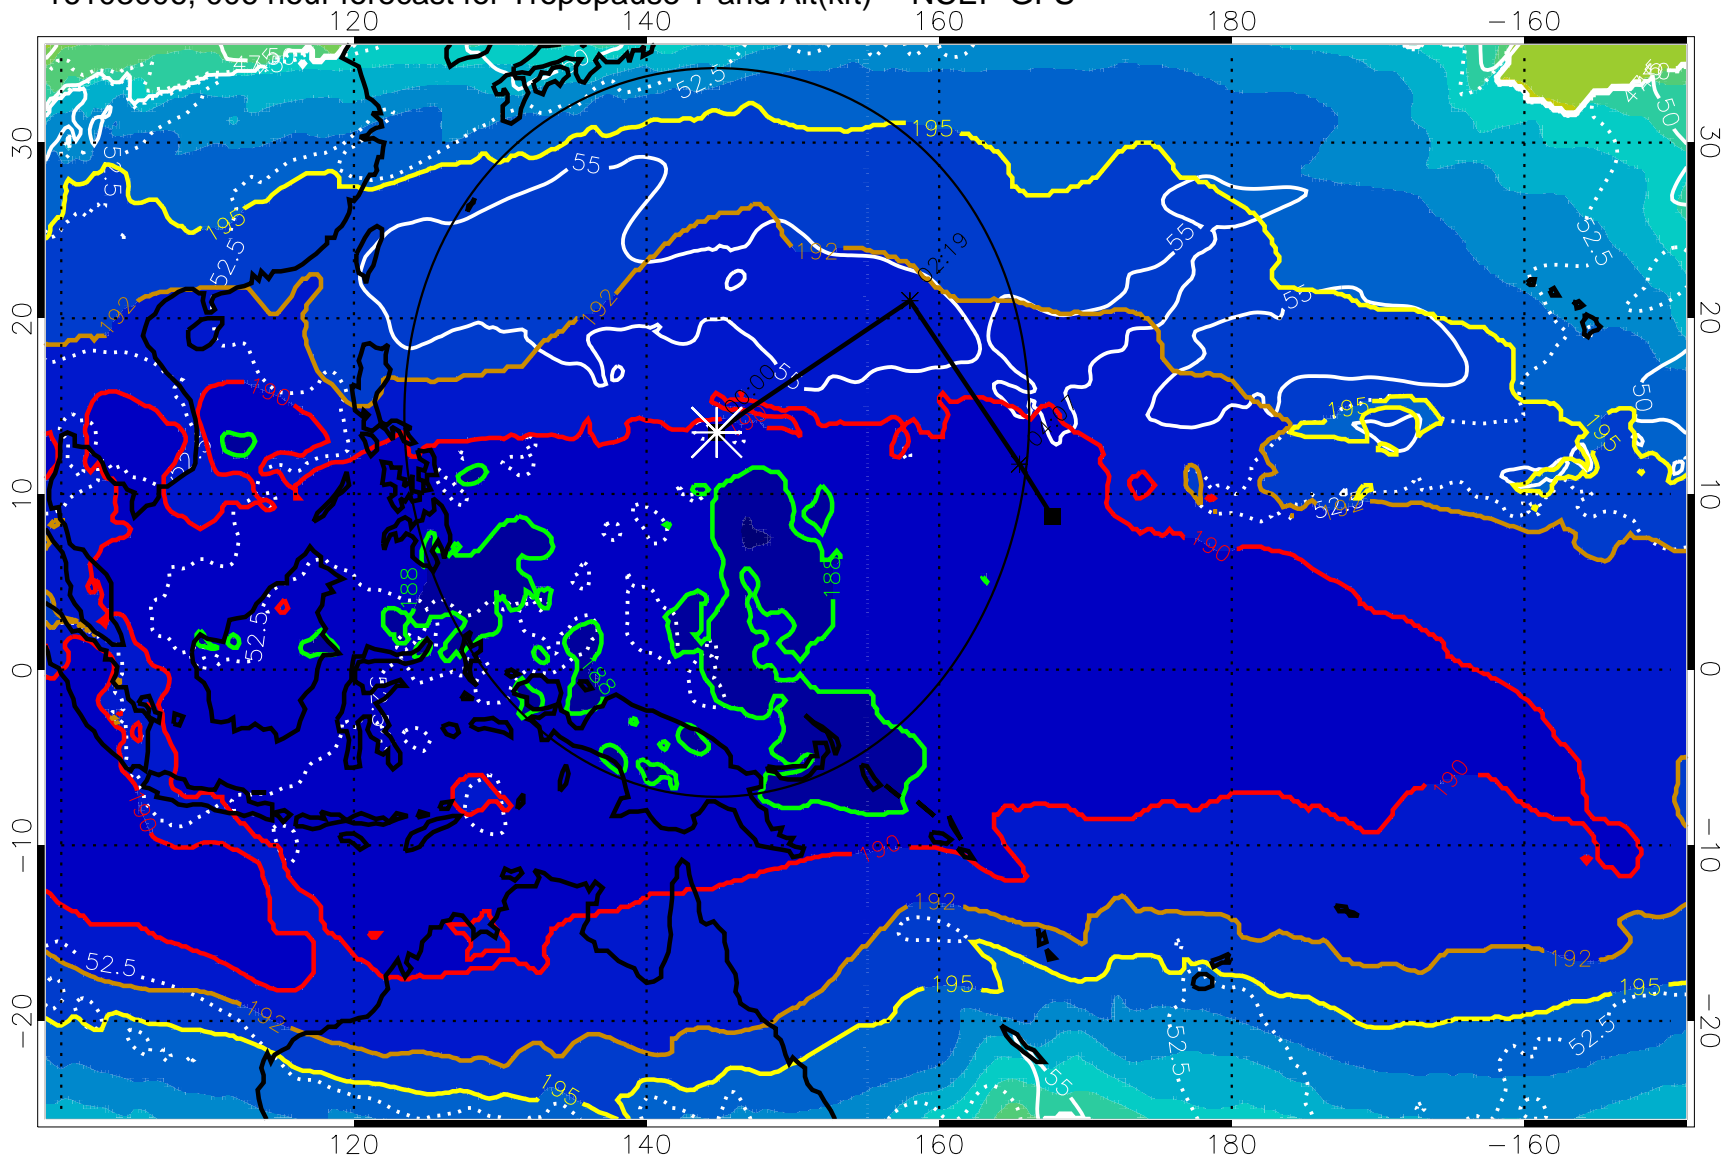

16103006, 006 hour forecast for Tropopause T and Alt(kft) -- NCEP GFS

190 200 210 220 230

Tropopause T, K

Tropopause Altitude in kft (white)

192.5K Isotherm 195K Isotherm
187.5K Isotherm 190K Isotherm

Range ring of 2304 km

16103012, 012 hour forecast for Tropopause T and Alt(kft) -- NCEP GFS

190 200 210 220 230

Tropopause T, K

Tropopause Altitude in kft (white)

192.5K Isotherm 195K Isotherm

187.5K Isotherm 190K Isotherm

Range ring of 2304 km