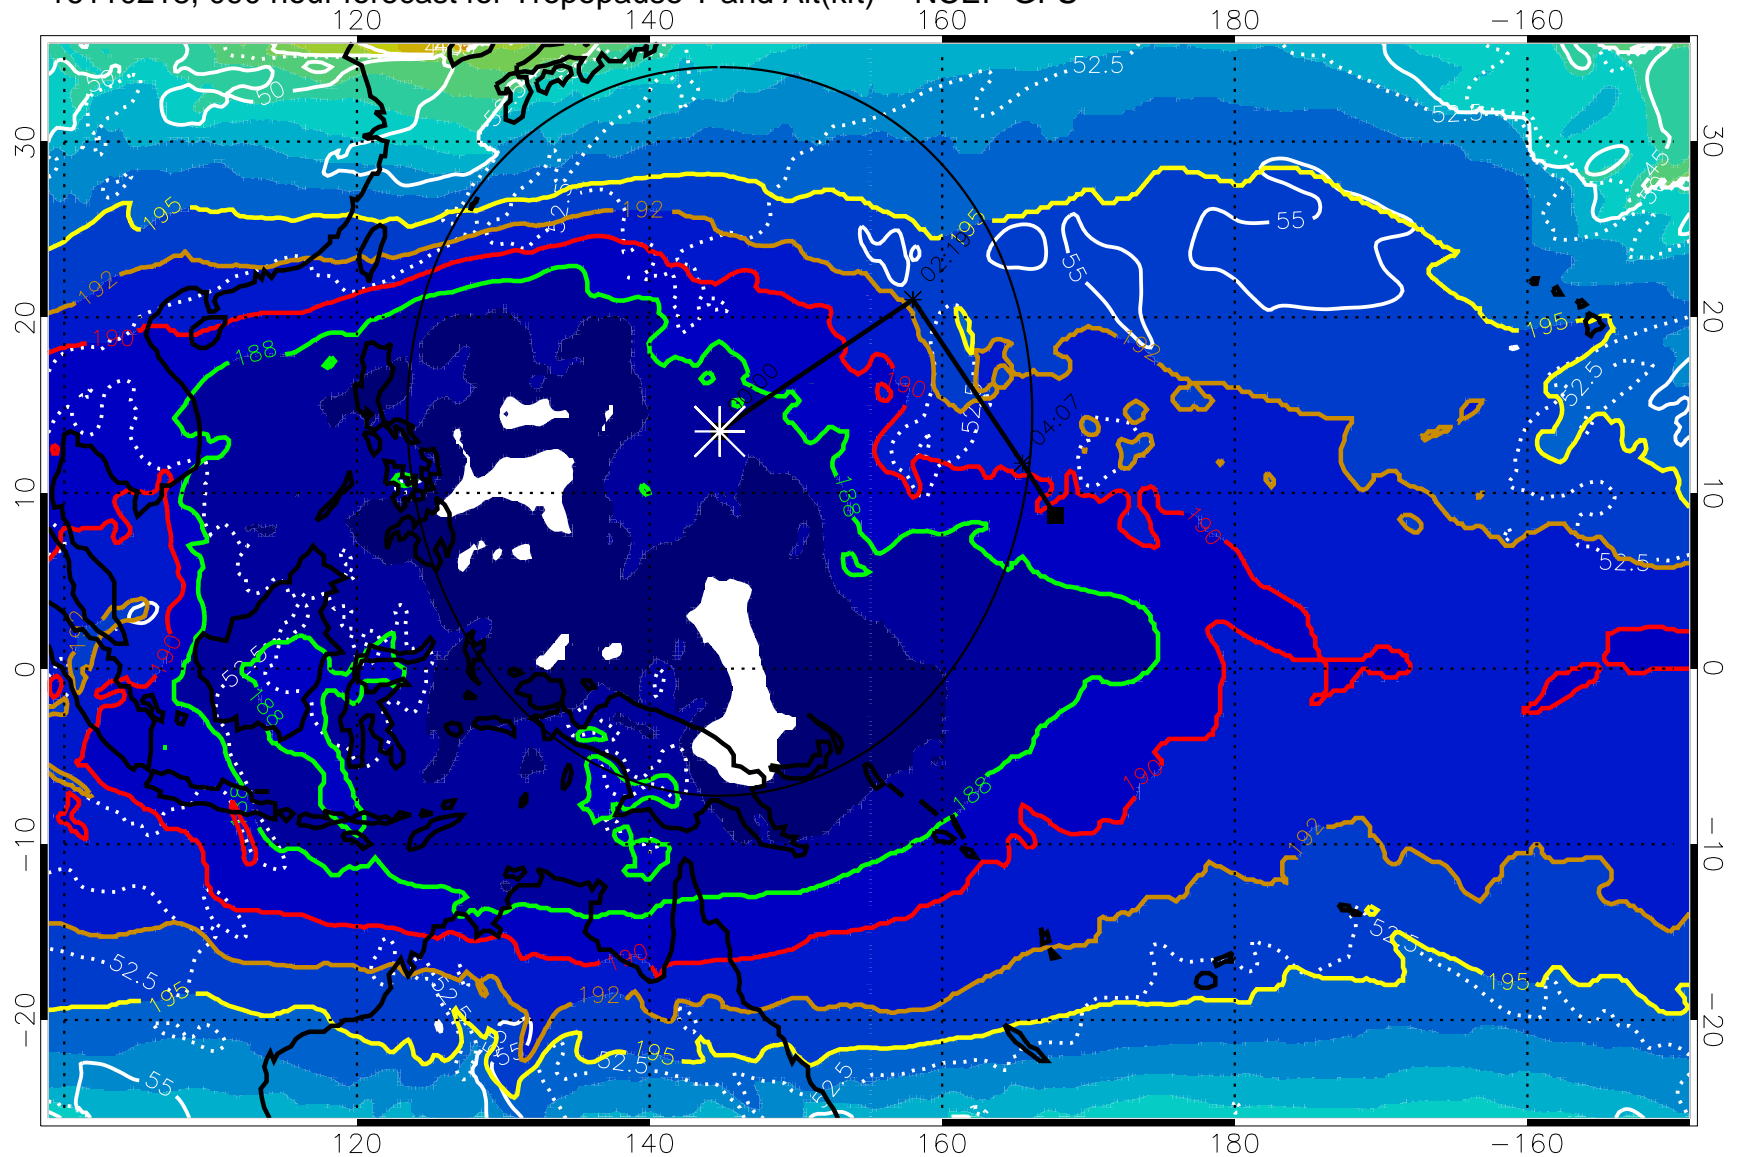

16110218, 090 hour forecast for Tropopause T and Alt(kft) -- NCEP GFS

190 200 210 220 230

Tropopause T, K

Tropopause Altitude in kft (white)

192.5K Isotherm 195K Isotherm
187.5K Isotherm 190K Isotherm

Range ring of 2304 km