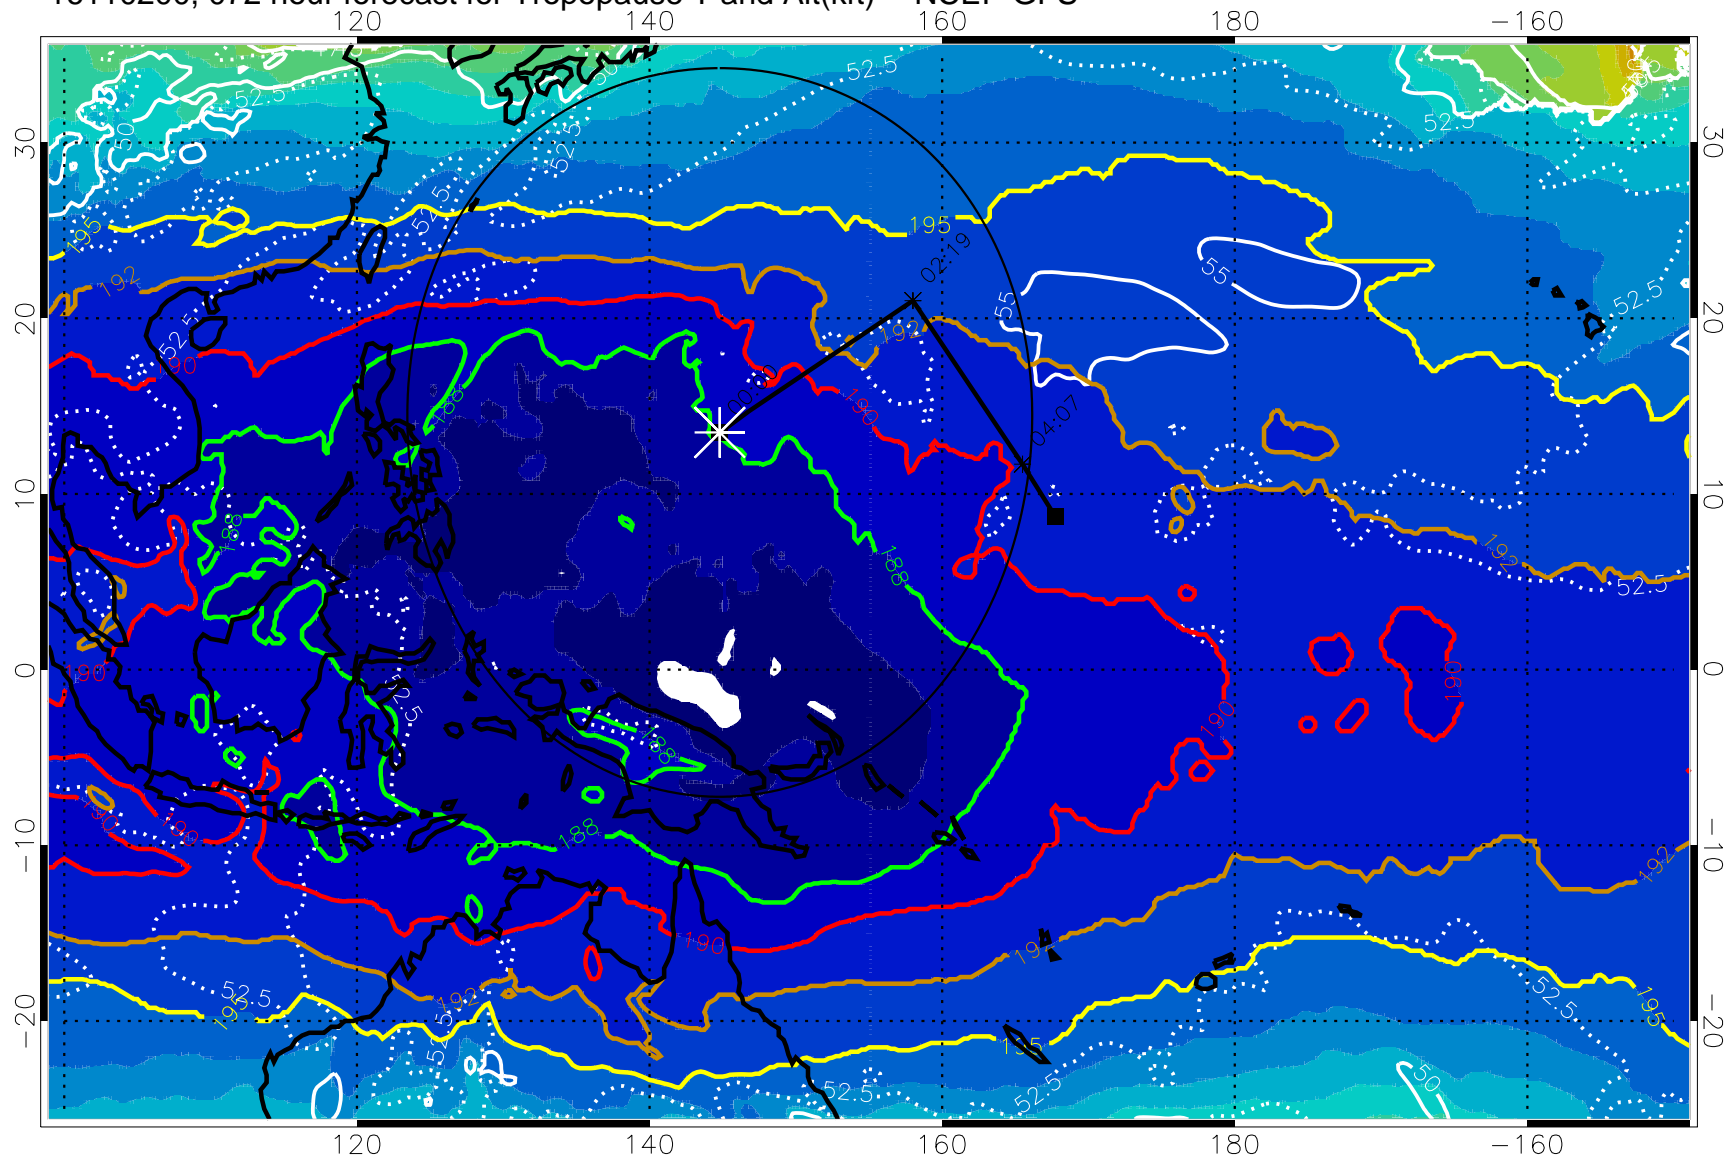

16110200, 072 hour forecast for Tropopause T and Alt(kft) -- NCEP GFS

190 200 210 220 230
Tropopause T, K

Tropopause Altitude in kft (white)

192.5K Isotherm 195K Isotherm
187.5K Isotherm 190K Isotherm

Range ring of 2304 km