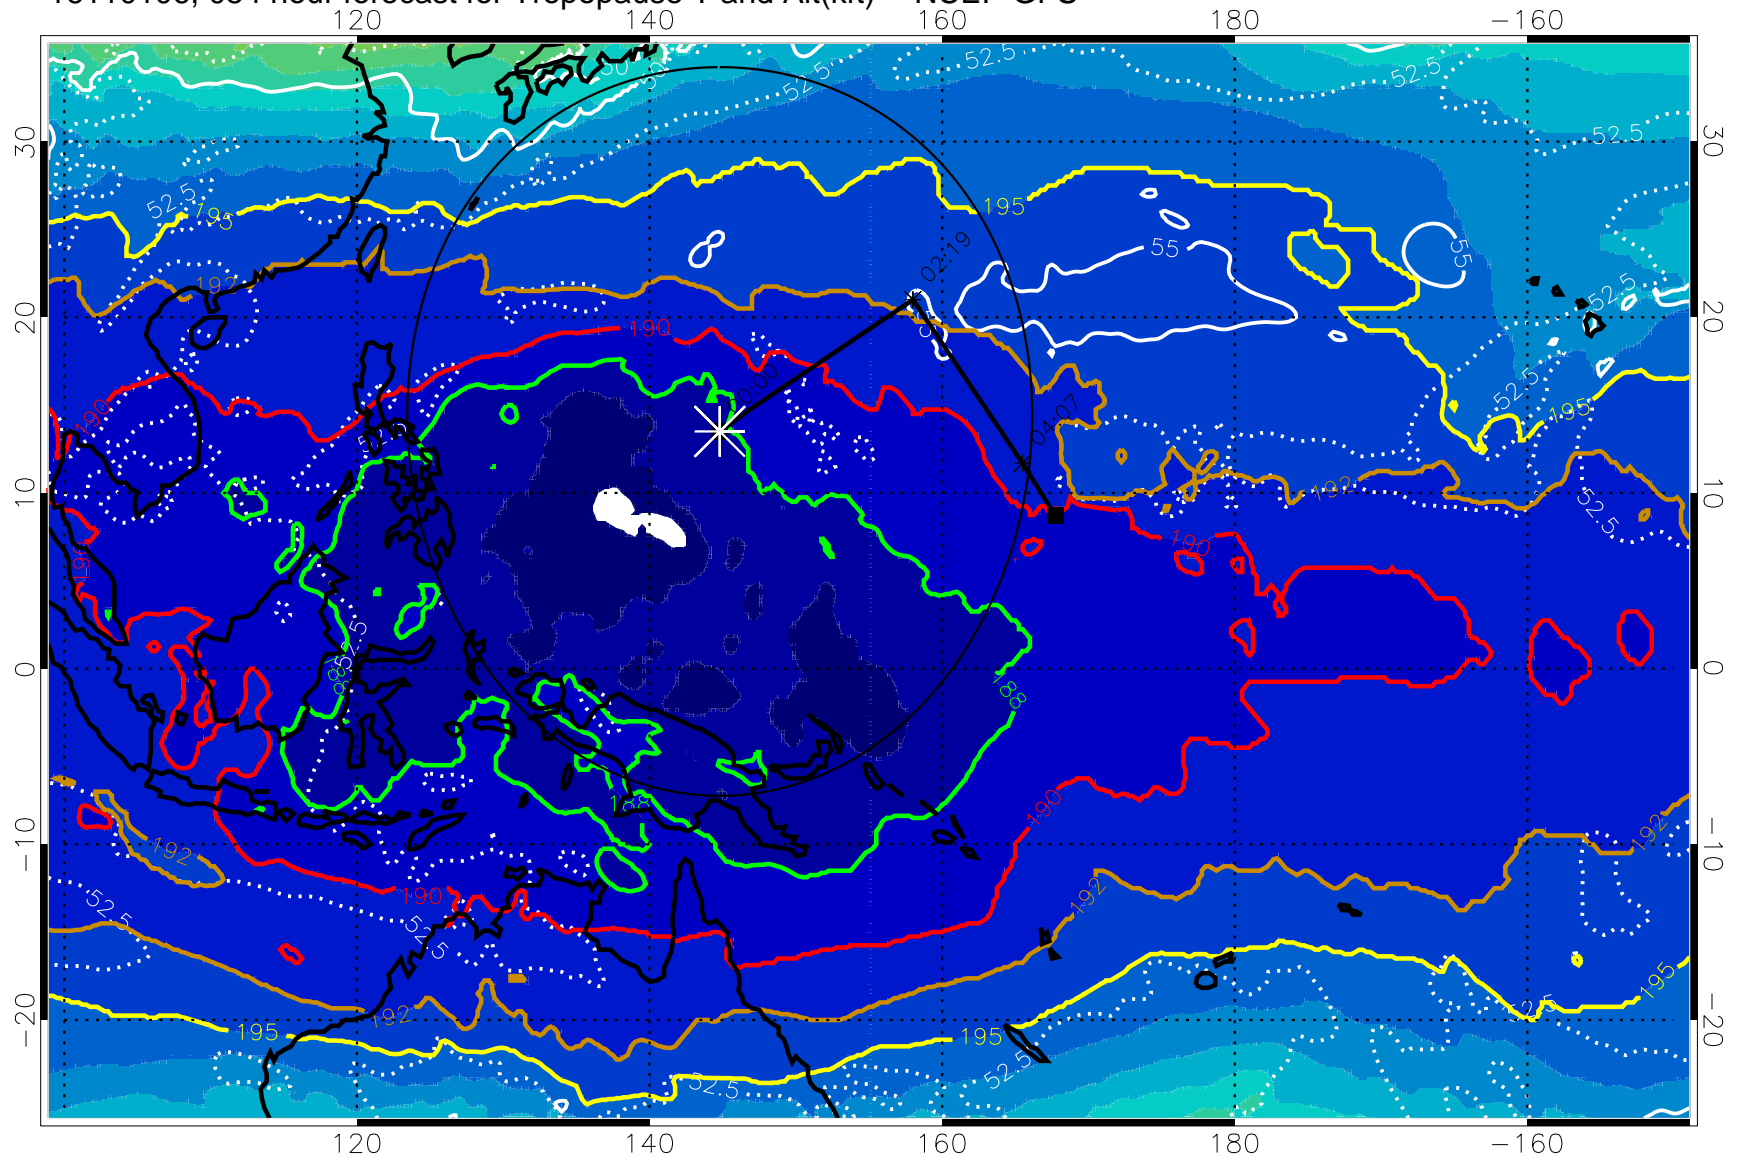

16110106, 054 hour forecast for Tropopause T and Alt(kft) -- NCEP GFS

190 200 210 220 230
Tropopause T, K

Tropopause Altitude in kft (white)

192.5K Isotherm 195K Isotherm
187.5K Isotherm 190K Isotherm

Range ring of 2304 km