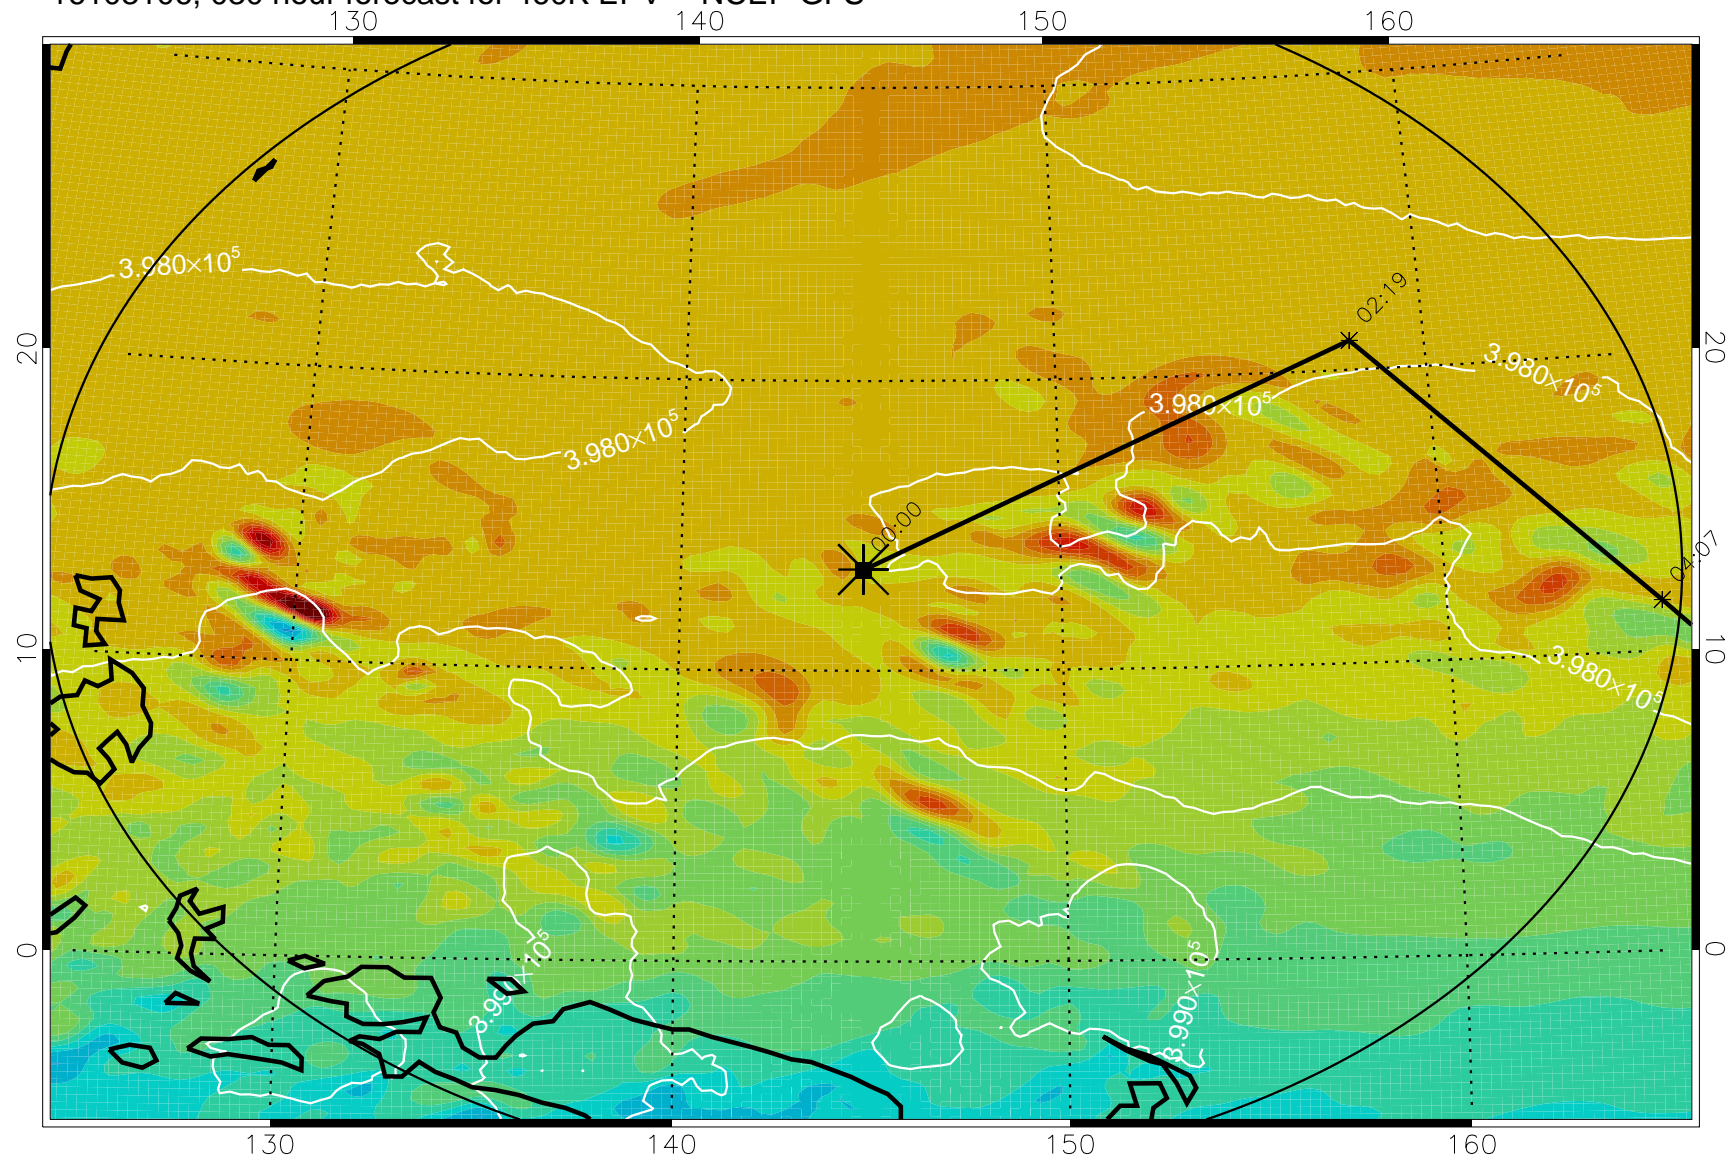

16103006, 006 hour forecast for 460K EPV -- NCEP GFS

460K Montgomery Streamfunction, white

Range ring of 2304 km

16103012, 012 hour forecast for 460K EPV -- NCEP GFS

460K Montgomery Streamfunction, white

Range ring of 2304 km

16103018, 018 hour forecast for 460K EPV -- NCEP GFS

460K Montgomery Streamfunction, white

Range ring of 2304 km

16103100, 024 hour forecast for 460K EPV -- NCEP GFS

460K Montgomery Streamfunction, white

Range ring of 2304 km

16103106, 030 hour forecast for 460K EPV -- NCEP GFS

460K Montgomery Streamfunction, white

Range ring of 2304 km

16103112, 036 hour forecast for 460K EPV -- NCEP GFS

460K Montgomery Streamfunction, white

Range ring of 2304 km

16103118, 042 hour forecast for 460K EPV -- NCEP GFS

460K Montgomery Streamfunction, white

Range ring of 2304 km

16110100, 048 hour forecast for 460K EPV -- NCEP GFS

460K Montgomery Streamfunction, white

Range ring of 2304 km