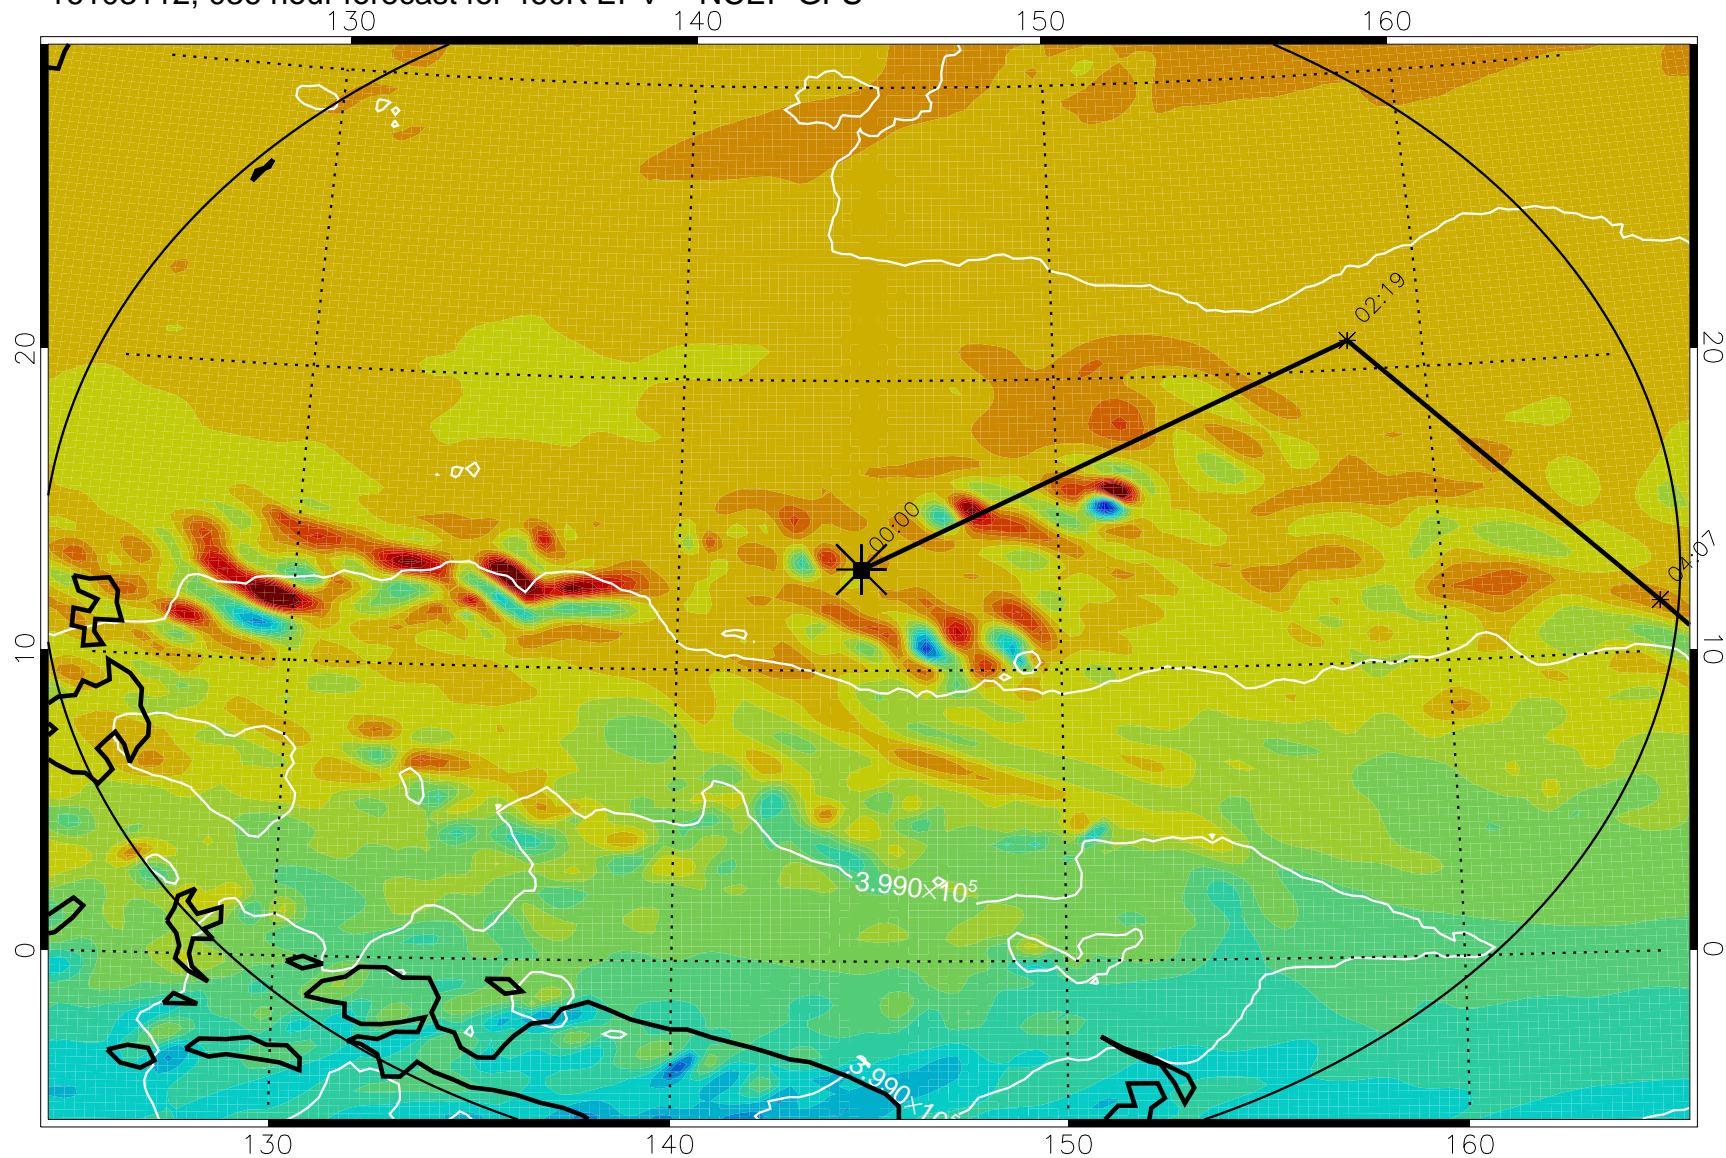

16103018, 018 hour forecast for 460K EPV -- NCEP GFS

460K Montgomery Streamfunction, white

Range ring of 2304 km

16103100, 024 hour forecast for 460K EPV -- NCEP GFS

460K Montgomery Streamfunction, white

Range ring of 2304 km

16103106, 030 hour forecast for 460K EPV -- NCEP GFS

460K Montgomery Streamfunction, white

Range ring of 2304 km

16103112, 036 hour forecast for 460K EPV -- NCEP GFS

460K Montgomery Streamfunction, white

Range ring of 2304 km

16103118, 042 hour forecast for 460K EPV -- NCEP GFS

460K Montgomery Streamfunction, white

Range ring of 2304 km

16110100, 048 hour forecast for 460K EPV -- NCEP GFS

460K Montgomery Streamfunction, white

Range ring of 2304 km

16110106, 054 hour forecast for 460K EPV -- NCEP GFS

460K Montgomery Streamfunction, white

Range ring of 2304 km

16110112, 060 hour forecast for 460K EPV -- NCEP GFS

460K Montgomery Streamfunction, white

Range ring of 2304 km