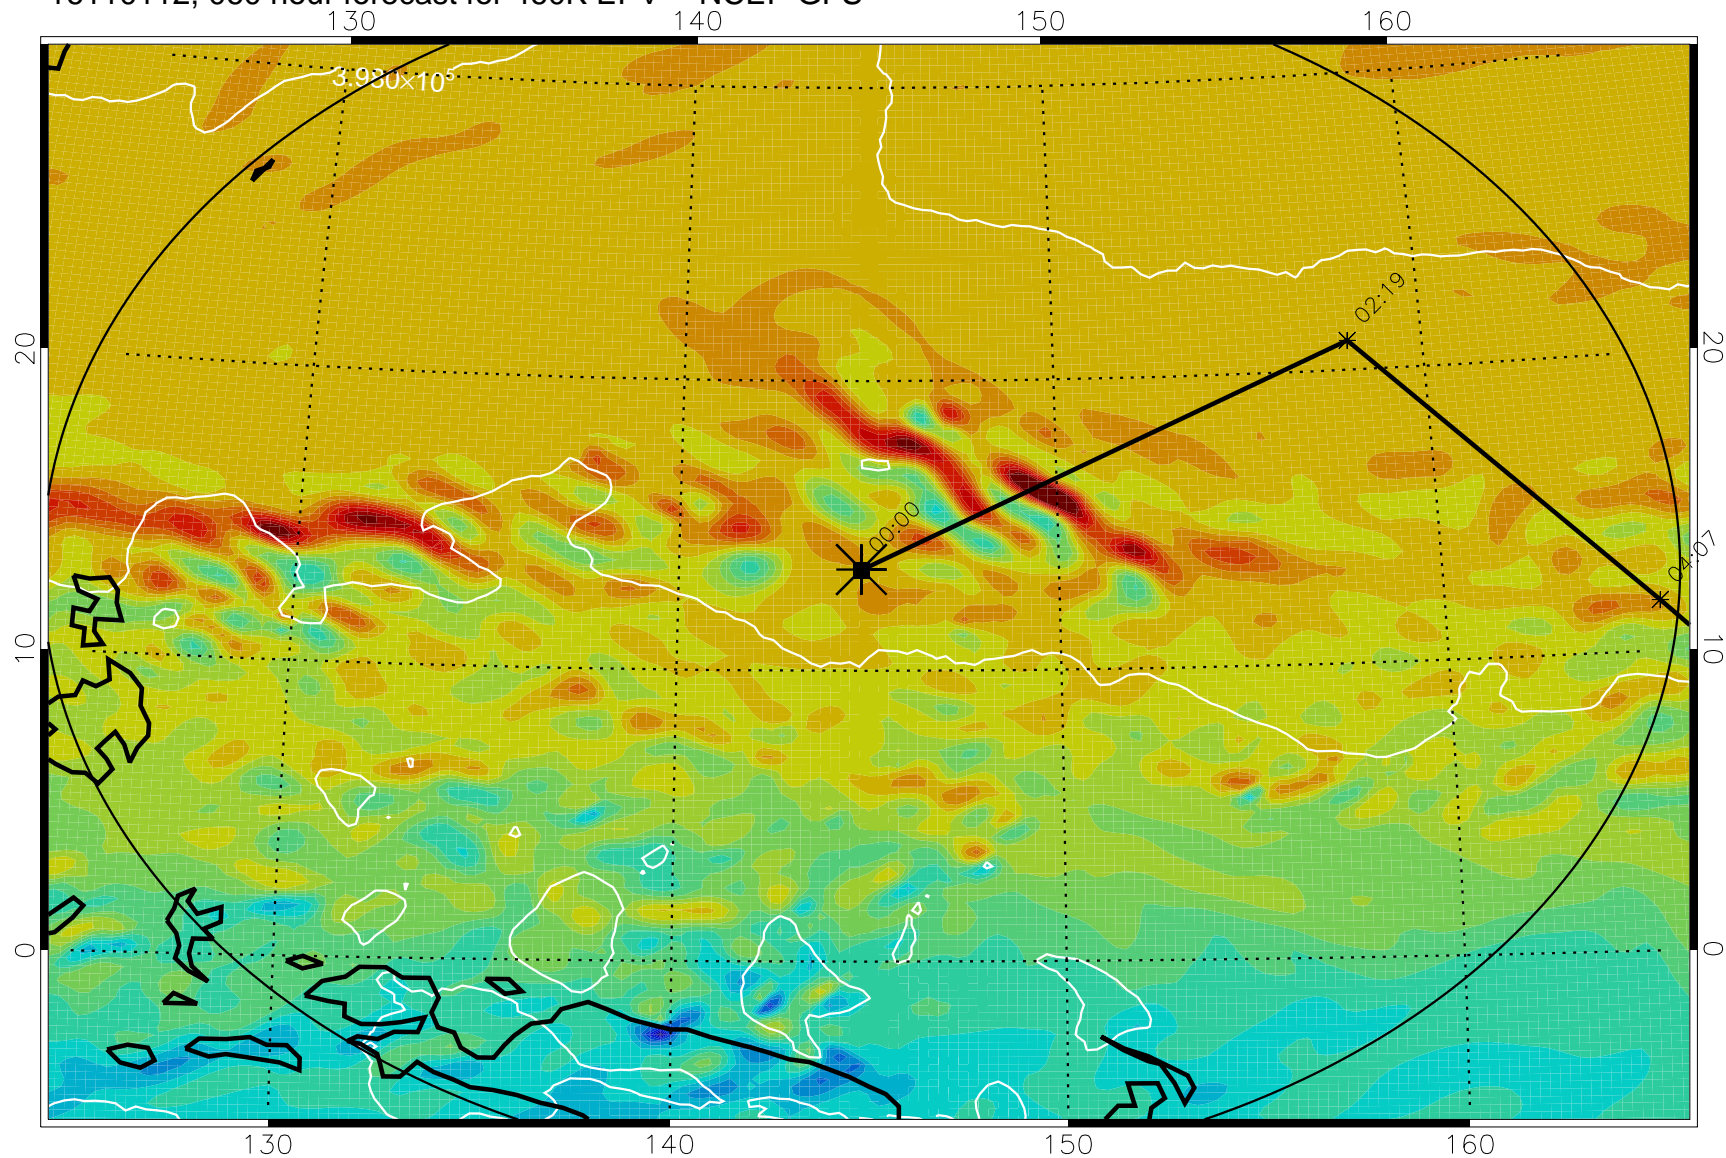

16110106, 054 hour forecast for 460K EPV -- NCEP GFS

460K Montgomery Streamfunction, white

Range ring of 2304 km

16110112, 060 hour forecast for 460K EPV -- NCEP GFS

460K Montgomery Streamfunction, white

Range ring of 2304 km

16110118, 066 hour forecast for 460K EPV -- NCEP GFS

460K Montgomery Streamfunction, white

Range ring of 2304 km

16110200, 072 hour forecast for 460K EPV -- NCEP GFS

460K Montgomery Streamfunction, white

Range ring of 2304 km

16110206, 078 hour forecast for 460K EPV -- NCEP GFS

460K Montgomery Streamfunction, white

Range ring of 2304 km

16110212, 084 hour forecast for 460K EPV -- NCEP GFS

460K Montgomery Streamfunction, white

Range ring of 2304 km

16110218, 090 hour forecast for 460K EPV -- NCEP GFS

460K Montgomery Streamfunction, white

Range ring of 2304 km

16110300, 096 hour forecast for 460K EPV -- NCEP GFS

460K Montgomery Streamfunction, white

Range ring of 2304 km