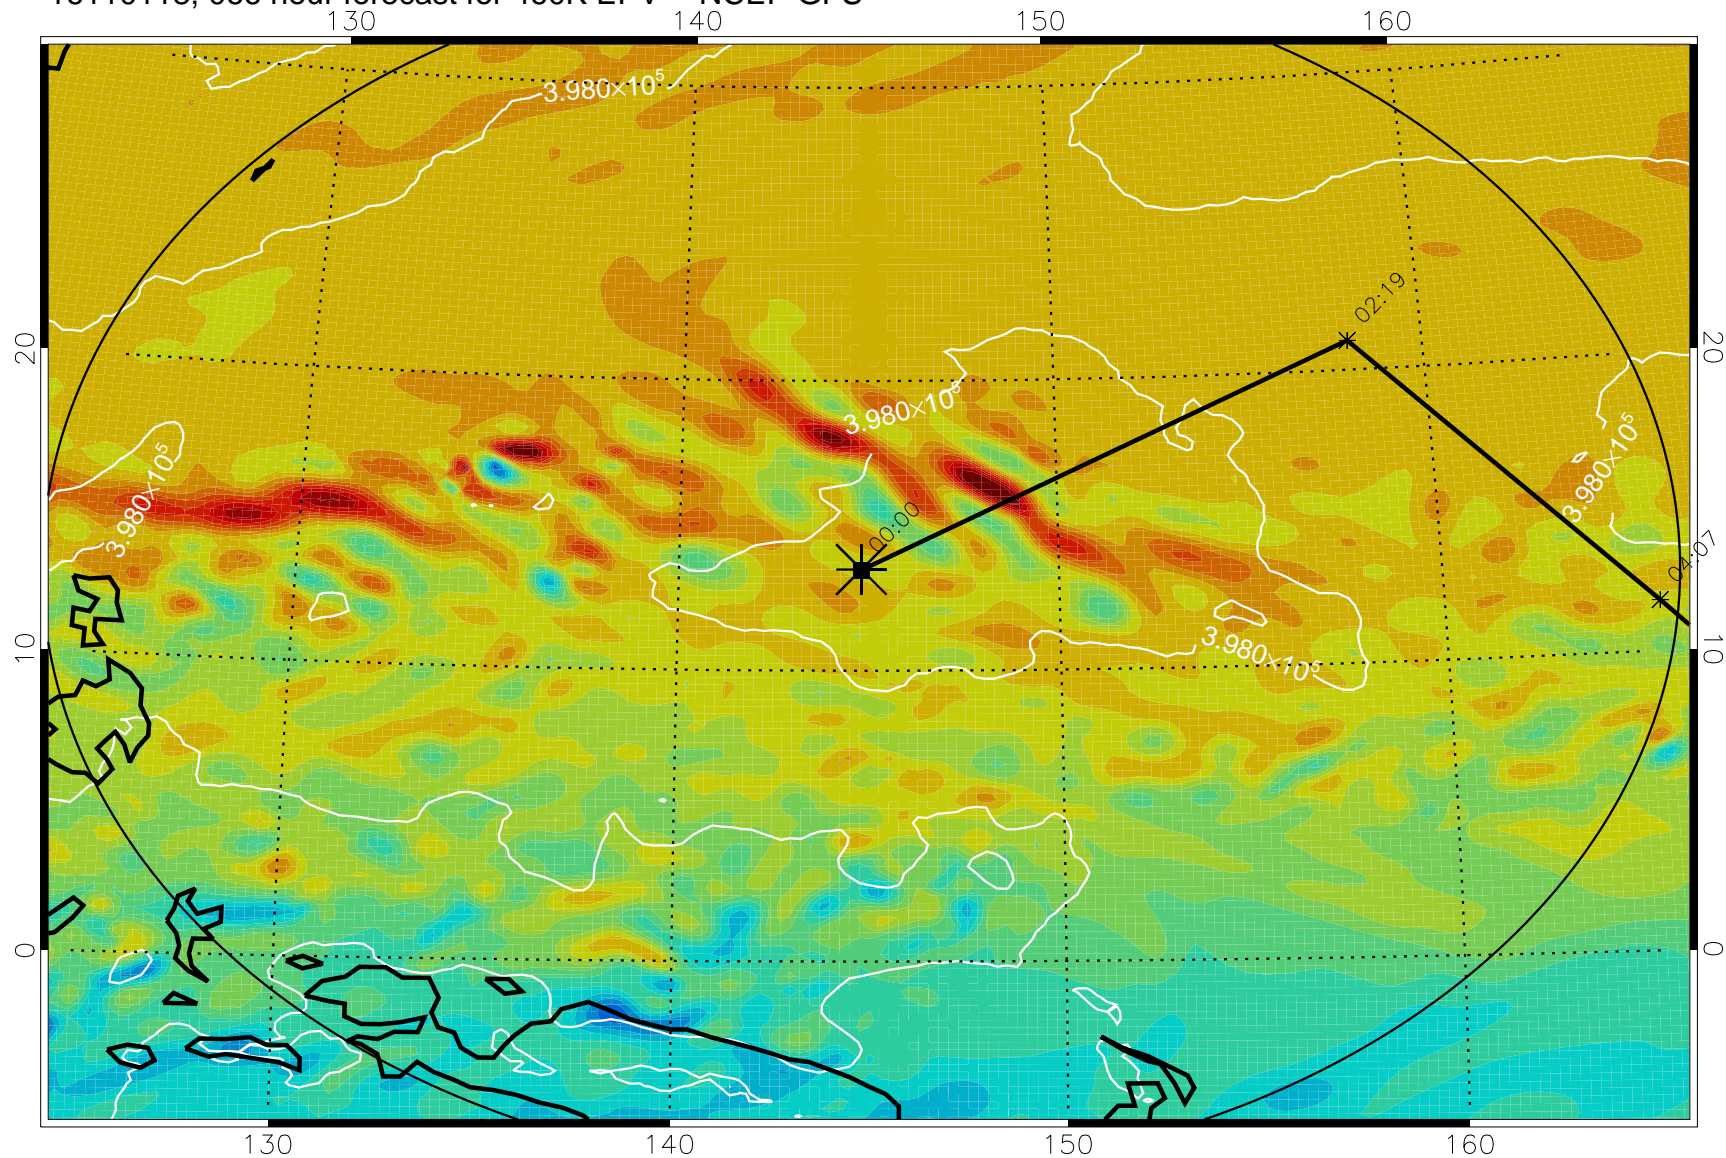

16103118, 042 hour forecast for 460K EPV -- NCEP GFS

460K Montgomery Streamfunction, white

Range ring of 2304 km

16110100, 048 hour forecast for 460K EPV -- NCEP GFS

460K Montgomery Streamfunction, white

Range ring of 2304 km

16110106, 054 hour forecast for 460K EPV -- NCEP GFS

460K Montgomery Streamfunction, white

Range ring of 2304 km

16110112, 060 hour forecast for 460K EPV -- NCEP GFS

460K Montgomery Streamfunction, white

Range ring of 2304 km

16110118, 066 hour forecast for 460K EPV -- NCEP GFS

460K Montgomery Streamfunction, white

Range ring of 2304 km

16110200, 072 hour forecast for 460K EPV -- NCEP GFS

460K Montgomery Streamfunction, white

Range ring of 2304 km

16110206, 078 hour forecast for 460K EPV -- NCEP GFS

460K Montgomery Streamfunction, white

Range ring of 2304 km

16110212, 084 hour forecast for 460K EPV -- NCEP GFS

460K Montgomery Streamfunction, white

Range ring of 2304 km