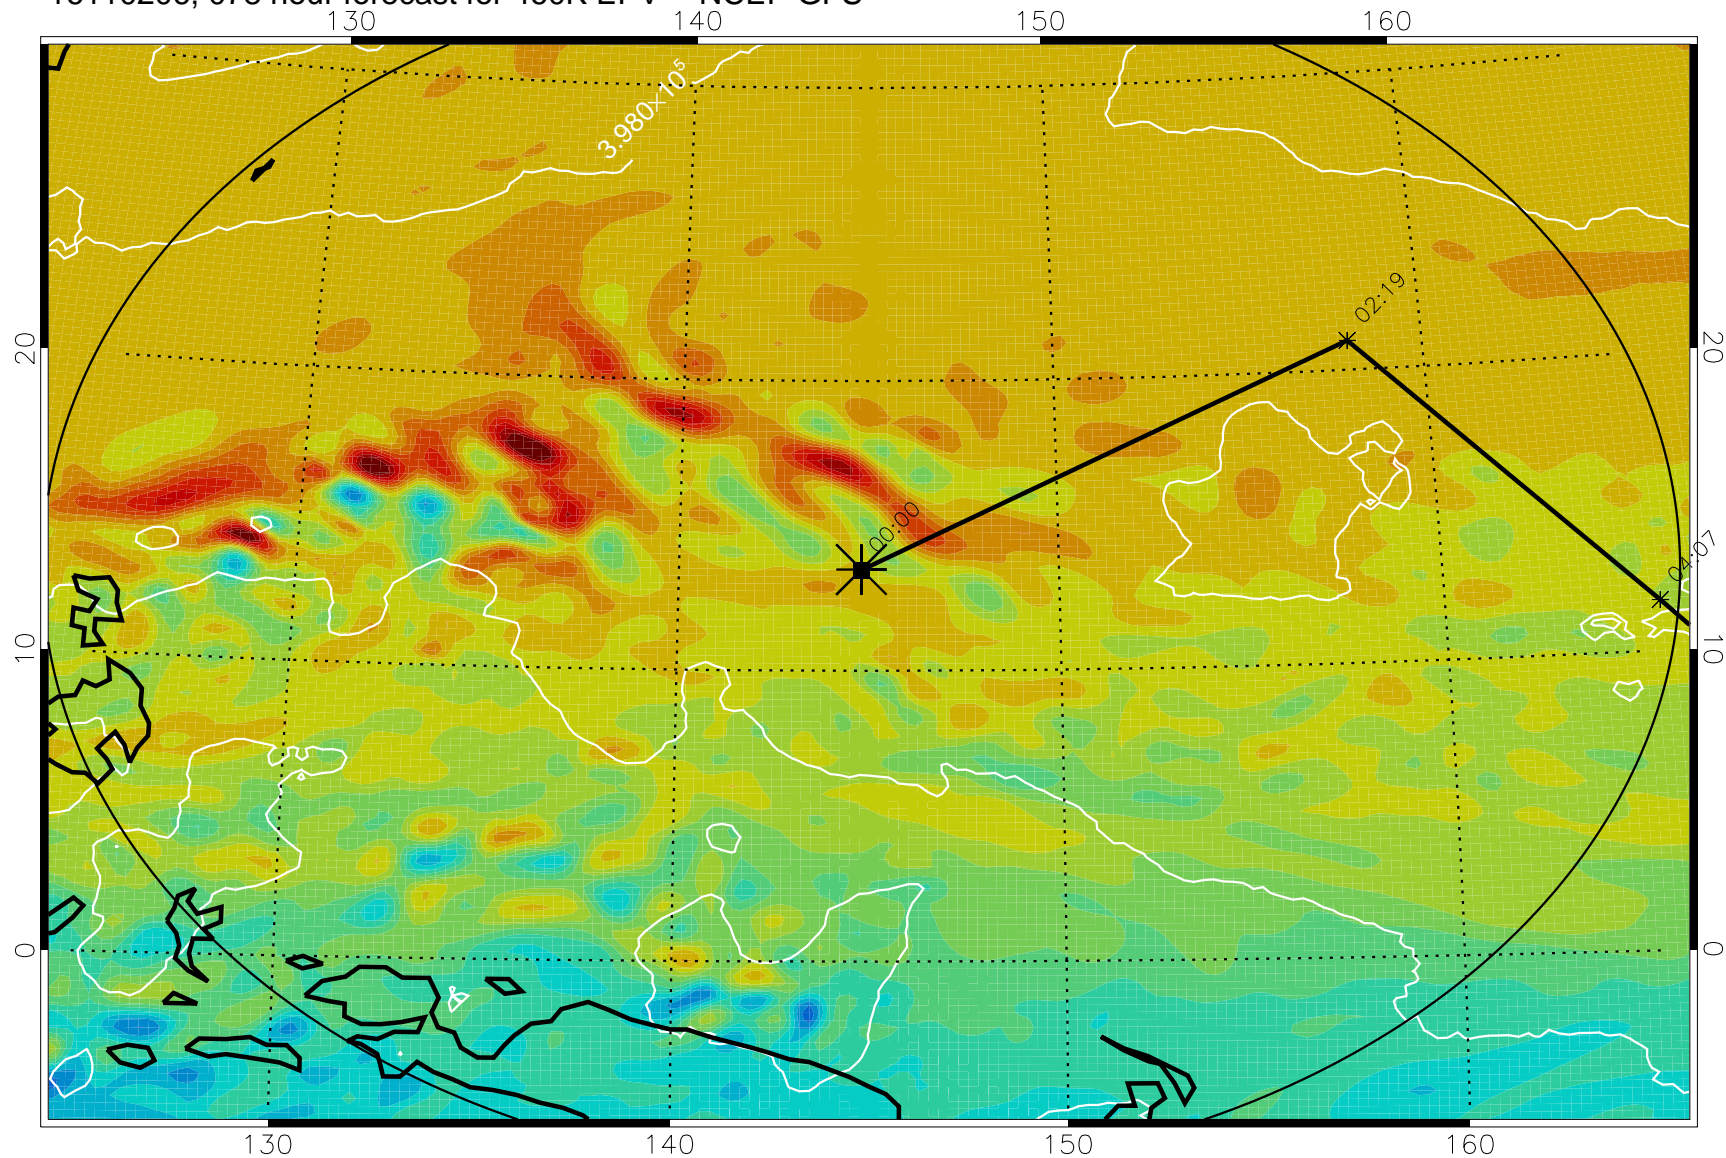

16110106, 054 hour forecast for 460K EPV -- NCEP GFS

460K Montgomery Streamfunction, white

Range ring of 2304 km

16110112, 060 hour forecast for 460K EPV -- NCEP GFS

460K Montgomery Streamfunction, white

Range ring of 2304 km

16110118, 066 hour forecast for 460K EPV -- NCEP GFS

460K Montgomery Streamfunction, white

Range ring of 2304 km

16110200, 072 hour forecast for 460K EPV -- NCEP GFS

460K Montgomery Streamfunction, white

Range ring of 2304 km

16110206, 078 hour forecast for 460K EPV -- NCEP GFS

460K Montgomery Streamfunction, white

Range ring of 2304 km

16110212, 084 hour forecast for 460K EPV -- NCEP GFS

460K Montgomery Streamfunction, white

Range ring of 2304 km

16110218, 090 hour forecast for 460K EPV -- NCEP GFS

460K Montgomery Streamfunction, white

Range ring of 2304 km

16110300, 096 hour forecast for 460K EPV -- NCEP GFS

460K Montgomery Streamfunction, white

Range ring of 2304 km