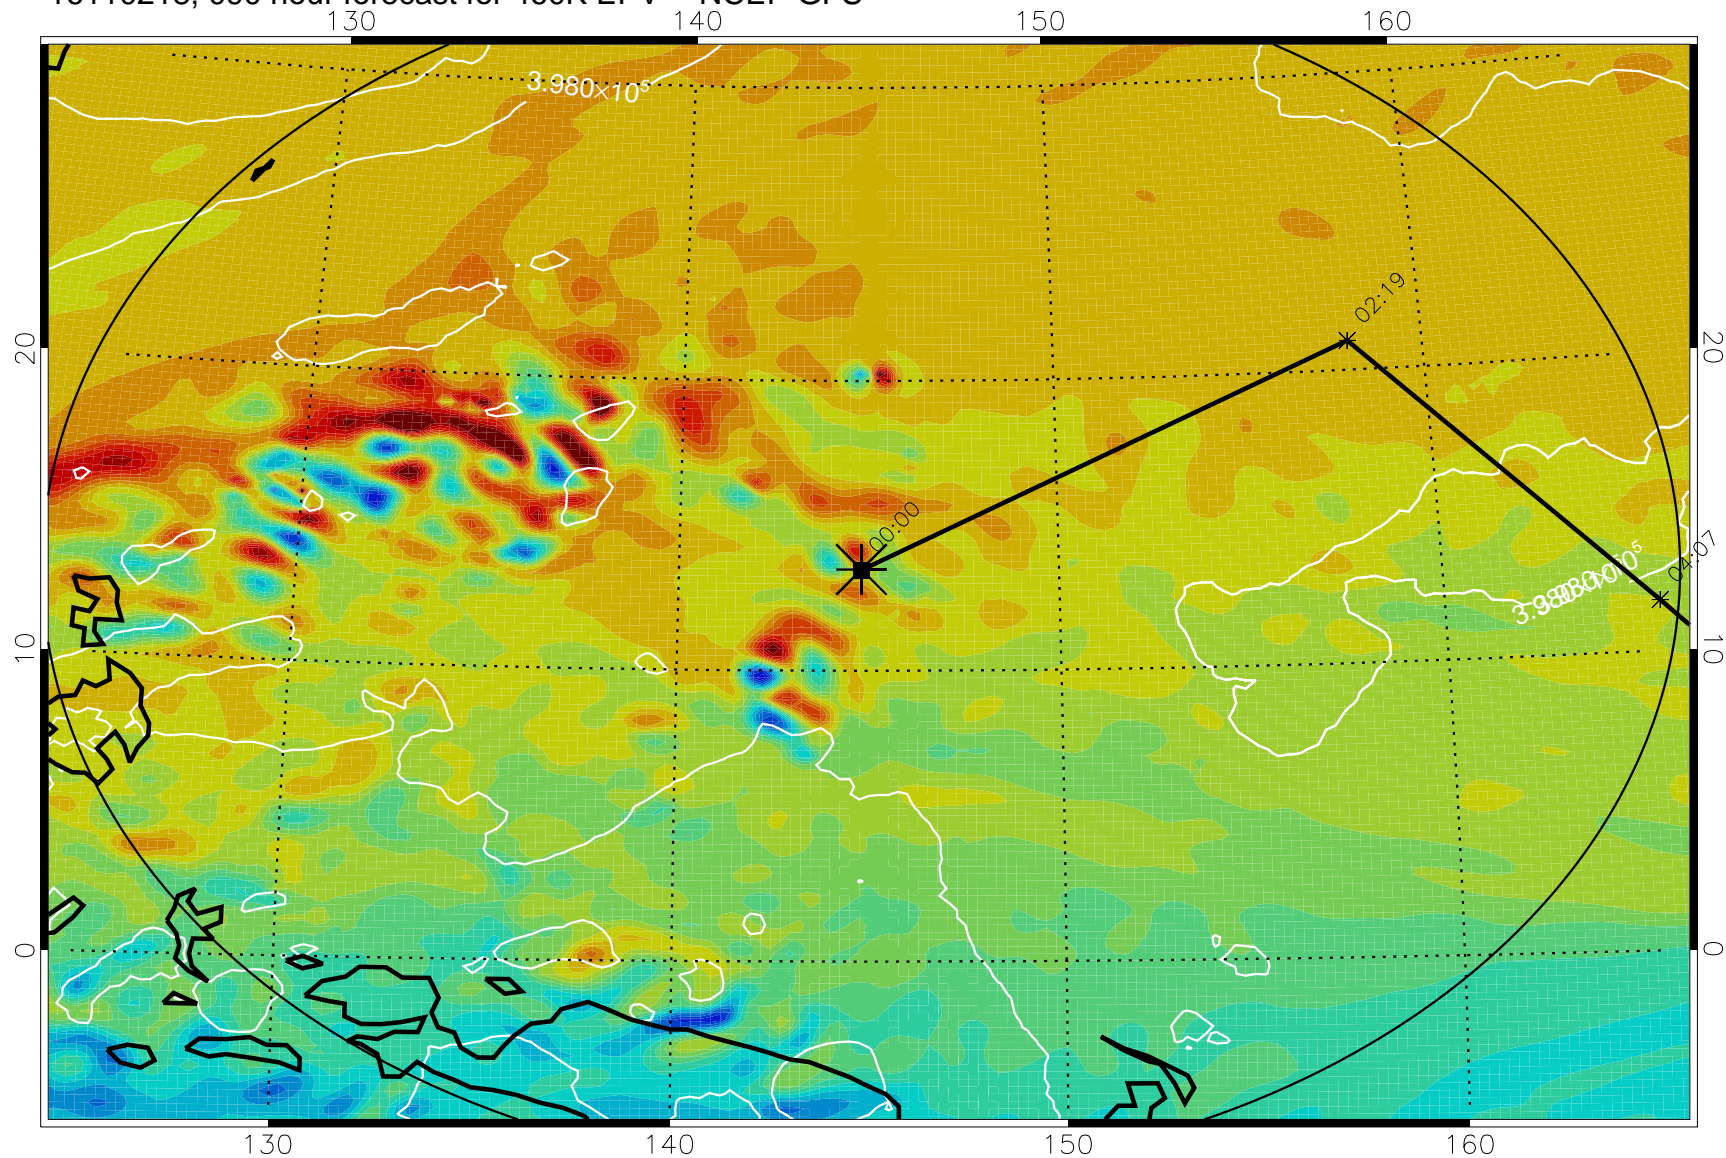

16110118, 066 hour forecast for 460K EPV -- NCEP GFS

460K Montgomery Streamfunction, white

Range ring of 2304 km

16110200, 072 hour forecast for 460K EPV -- NCEP GFS

460K Montgomery Streamfunction, white

Range ring of 2304 km

16110206, 078 hour forecast for 460K EPV -- NCEP GFS

460K Montgomery Streamfunction, white

Range ring of 2304 km

16110212, 084 hour forecast for 460K EPV -- NCEP GFS

460K Montgomery Streamfunction, white

Range ring of 2304 km

16110218, 090 hour forecast for 460K EPV -- NCEP GFS

460K Montgomery Streamfunction, white

Range ring of 2304 km

16110300, 096 hour forecast for 460K EPV -- NCEP GFS

460K Montgomery Streamfunction, white

Range ring of 2304 km

16110306, 102 hour forecast for 460K EPV -- NCEP GFS

460K Montgomery Streamfunction, white

Range ring of 2304 km

16110312, 108 hour forecast for 460K EPV -- NCEP GFS

460K Montgomery Streamfunction, white

Range ring of 2304 km