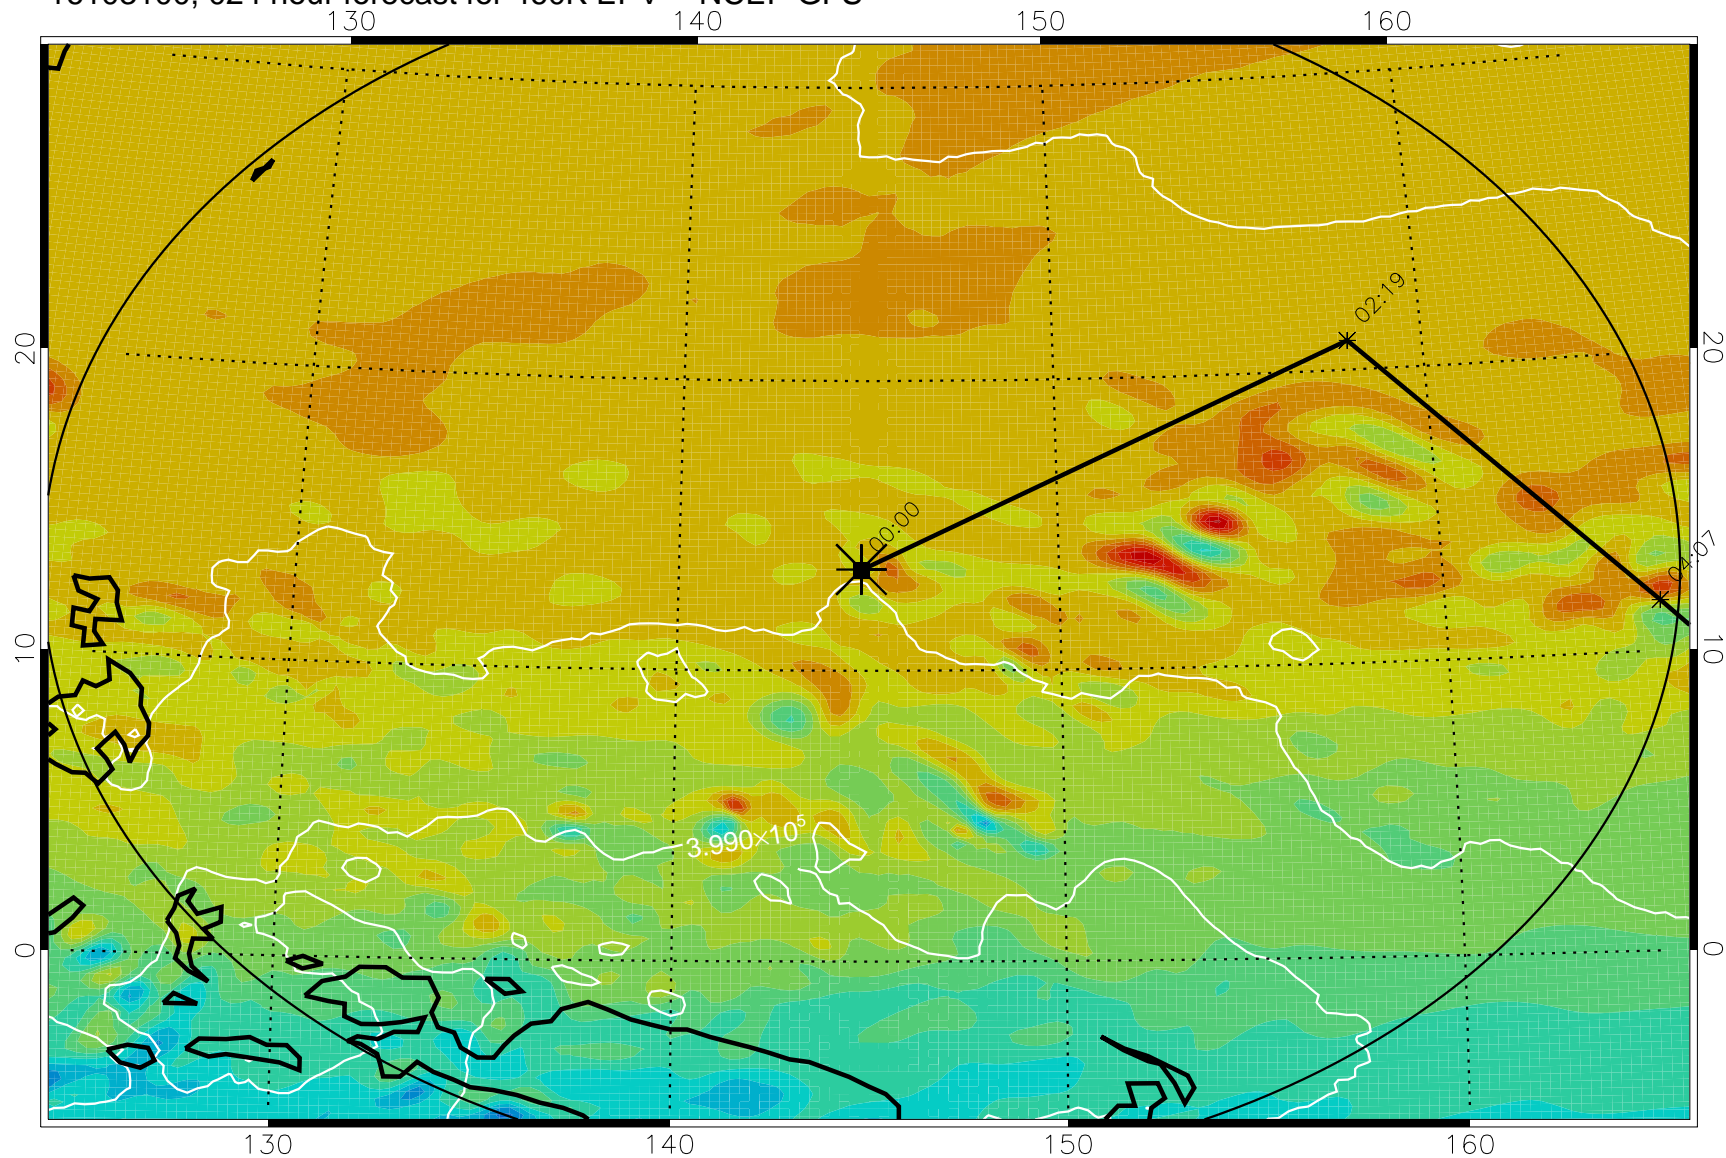

16103006, 006 hour forecast for 460K EPV -- NCEP GFS

460K Montgomery Streamfunction, white

Range ring of 2304 km

16103012, 012 hour forecast for 460K EPV -- NCEP GFS

460K Montgomery Streamfunction, white

Range ring of 2304 km

16103018, 018 hour forecast for 460K EPV -- NCEP GFS

460K Montgomery Streamfunction, white

Range ring of 2304 km

16103100, 024 hour forecast for 460K EPV -- NCEP GFS

460K Montgomery Streamfunction, white

Range ring of 2304 km

16103106, 030 hour forecast for 460K EPV -- NCEP GFS

460K Montgomery Streamfunction, white

Range ring of 2304 km

16103112, 036 hour forecast for 460K EPV -- NCEP GFS

460K Montgomery Streamfunction, white

Range ring of 2304 km

16103118, 042 hour forecast for 460K EPV -- NCEP GFS

460K Montgomery Streamfunction, white

Range ring of 2304 km

16110100, 048 hour forecast for 460K EPV -- NCEP GFS

460K Montgomery Streamfunction, white

Range ring of 2304 km