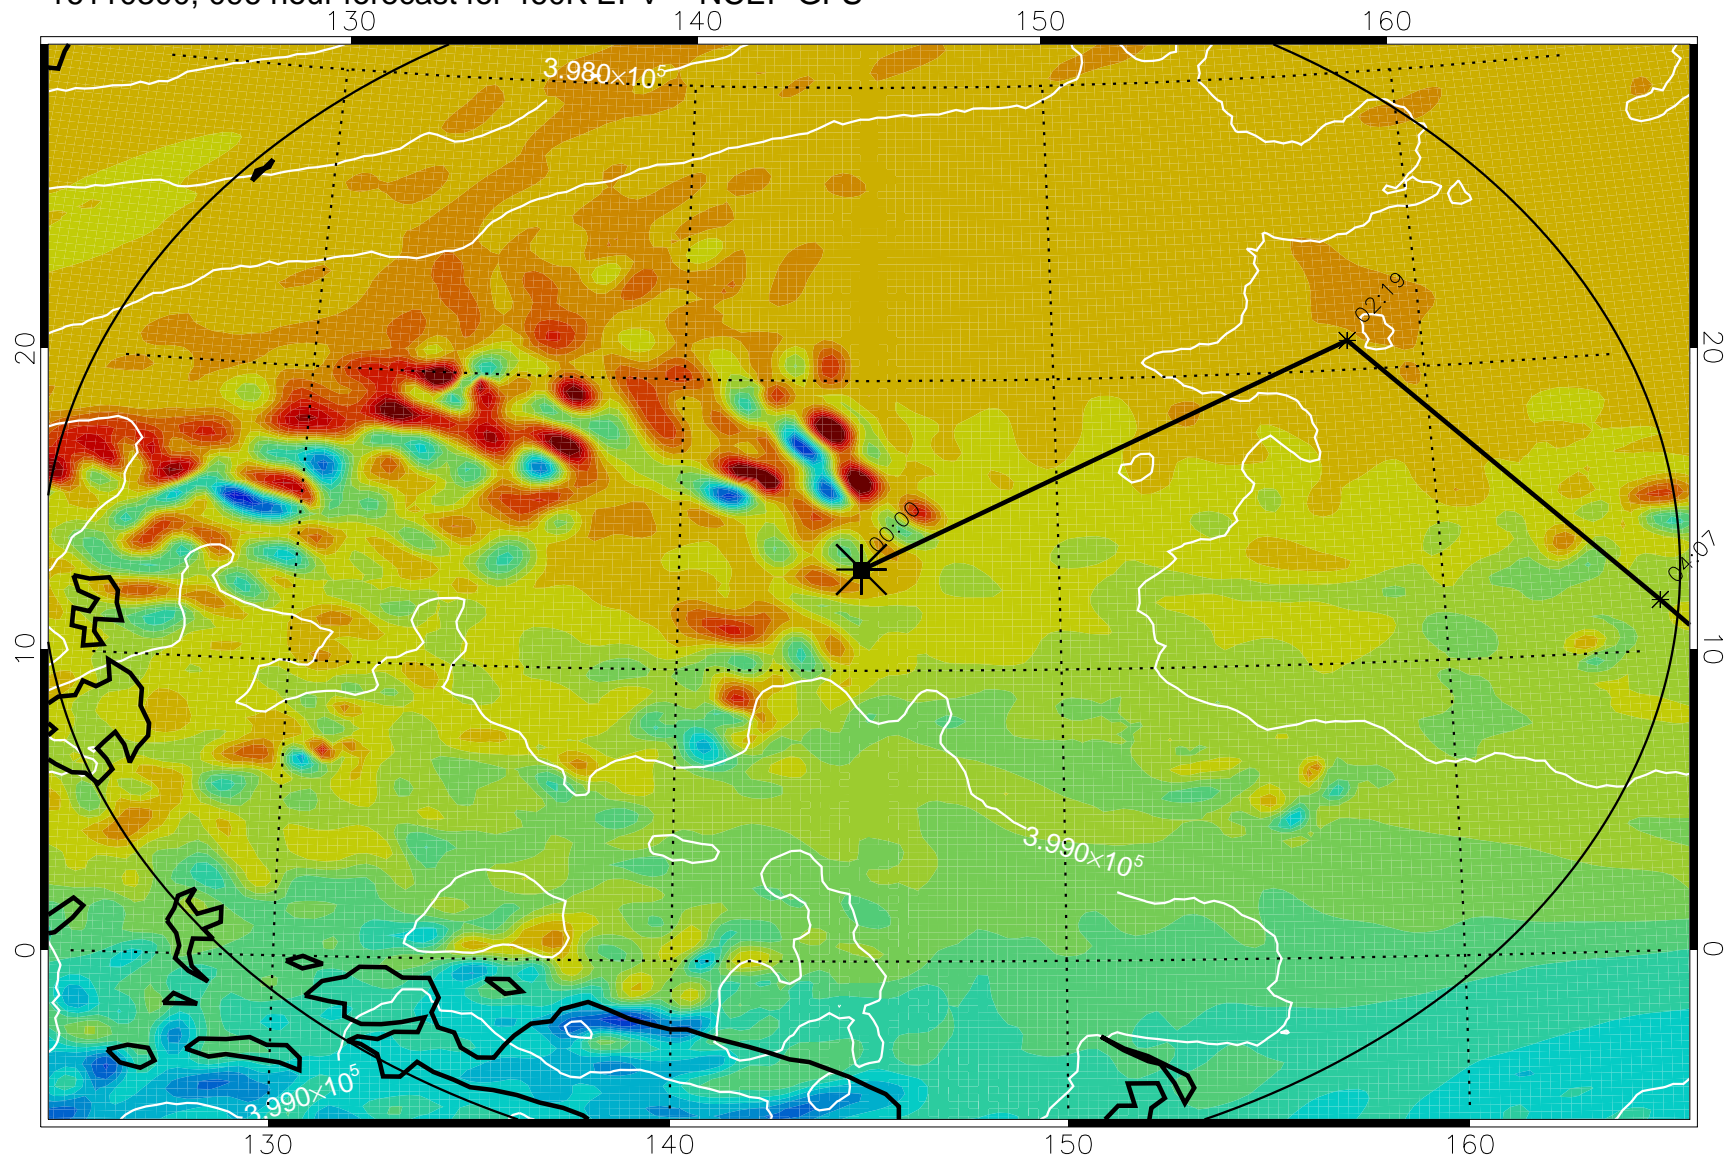

16110118, 066 hour forecast for 460K EPV -- NCEP GFS

460K Montgomery Streamfunction, white

Range ring of 2304 km

16110200, 072 hour forecast for 460K EPV -- NCEP GFS

460K Montgomery Streamfunction, white

Range ring of 2304 km

16110206, 078 hour forecast for 460K EPV -- NCEP GFS

460K Montgomery Streamfunction, white

Range ring of 2304 km

16110212, 084 hour forecast for 460K EPV -- NCEP GFS

460K Montgomery Streamfunction, white

Range ring of 2304 km

16110218, 090 hour forecast for 460K EPV -- NCEP GFS

460K Montgomery Streamfunction, white

Range ring of 2304 km

16110300, 096 hour forecast for 460K EPV -- NCEP GFS

460K Montgomery Streamfunction, white

Range ring of 2304 km

16110306, 102 hour forecast for 460K EPV -- NCEP GFS

460K Montgomery Streamfunction, white

Range ring of 2304 km

16110312, 108 hour forecast for 460K EPV -- NCEP GFS

460K Montgomery Streamfunction, white

Range ring of 2304 km