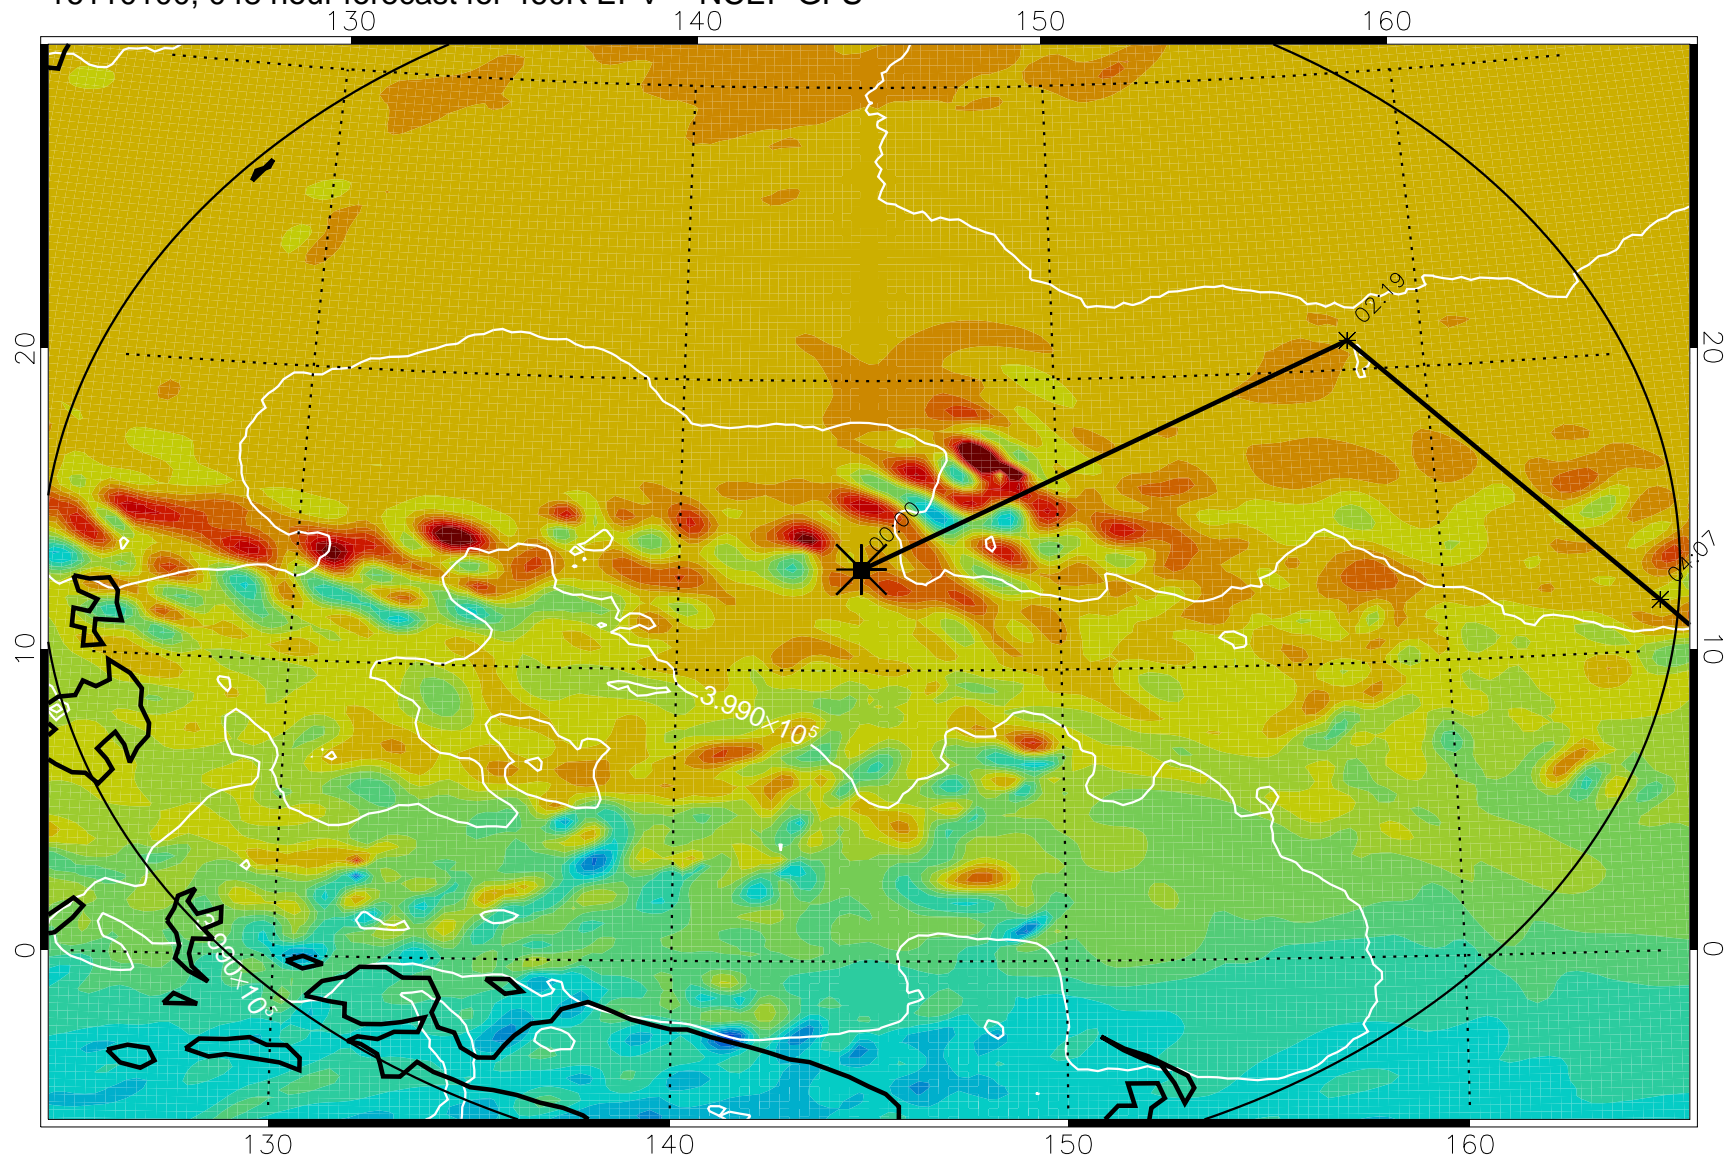

16103018, 018 hour forecast for 460K EPV -- NCEP GFS

460K Montgomery Streamfunction, white

Range ring of 2304 km

16103100, 024 hour forecast for 460K EPV -- NCEP GFS

460K Montgomery Streamfunction, white

Range ring of 2304 km

16103106, 030 hour forecast for 460K EPV -- NCEP GFS

460K Montgomery Streamfunction, white

Range ring of 2304 km

16103112, 036 hour forecast for 460K EPV -- NCEP GFS

460K Montgomery Streamfunction, white

Range ring of 2304 km

16103118, 042 hour forecast for 460K EPV -- NCEP GFS

460K Montgomery Streamfunction, white

Range ring of 2304 km

16110100, 048 hour forecast for 460K EPV -- NCEP GFS

460K Montgomery Streamfunction, white

Range ring of 2304 km

16110106, 054 hour forecast for 460K EPV -- NCEP GFS

460K Montgomery Streamfunction, white

Range ring of 2304 km

16110112, 060 hour forecast for 460K EPV -- NCEP GFS

460K Montgomery Streamfunction, white

Range ring of 2304 km