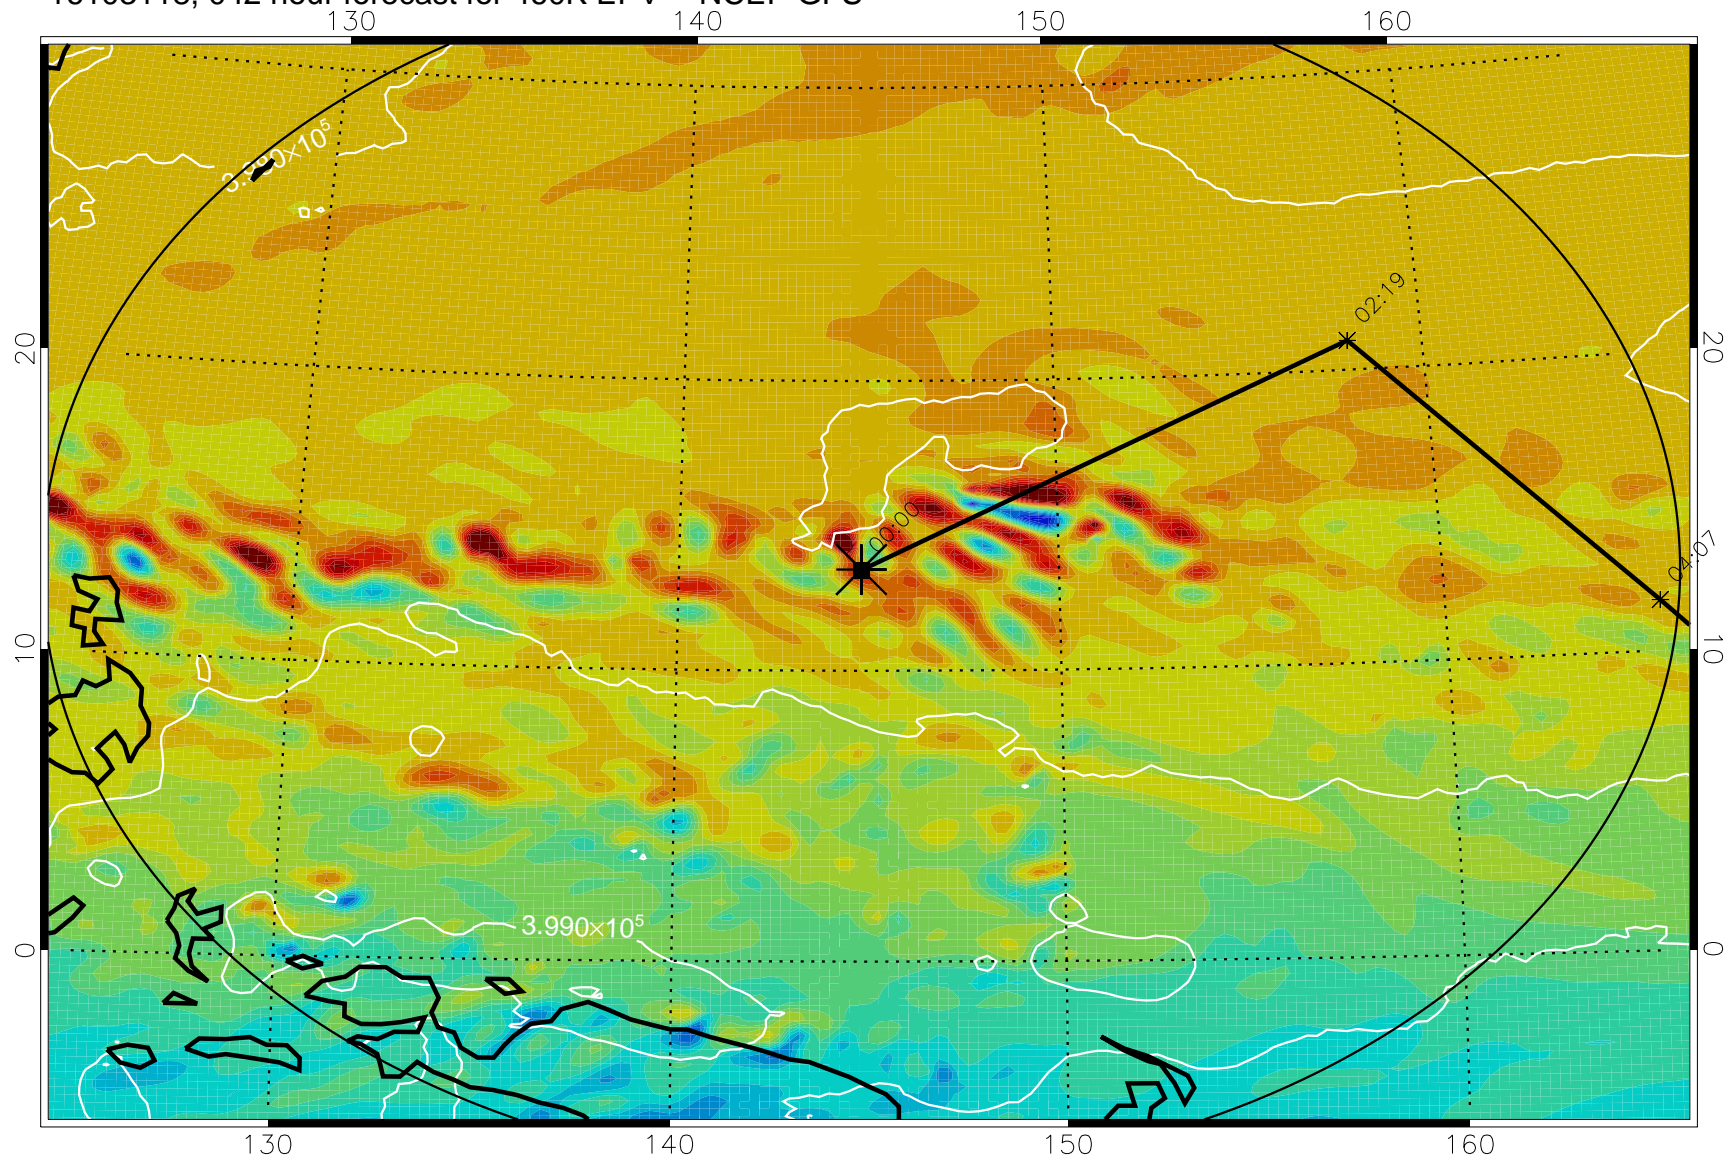

16103018, 018 hour forecast for 460K EPV -- NCEP GFS

460K Montgomery Streamfunction, white

Range ring of 2304 km

16103100, 024 hour forecast for 460K EPV -- NCEP GFS

460K Montgomery Streamfunction, white

Range ring of 2304 km

16103106, 030 hour forecast for 460K EPV -- NCEP GFS

460K Montgomery Streamfunction, white

Range ring of 2304 km

16103112, 036 hour forecast for 460K EPV -- NCEP GFS

460K Montgomery Streamfunction, white

Range ring of 2304 km

16103118, 042 hour forecast for 460K EPV -- NCEP GFS

460K Montgomery Streamfunction, white

Range ring of 2304 km

16110100, 048 hour forecast for 460K EPV -- NCEP GFS

460K Montgomery Streamfunction, white

Range ring of 2304 km

16110106, 054 hour forecast for 460K EPV -- NCEP GFS

460K Montgomery Streamfunction, white

Range ring of 2304 km

16110112, 060 hour forecast for 460K EPV -- NCEP GFS

460K Montgomery Streamfunction, white

Range ring of 2304 km