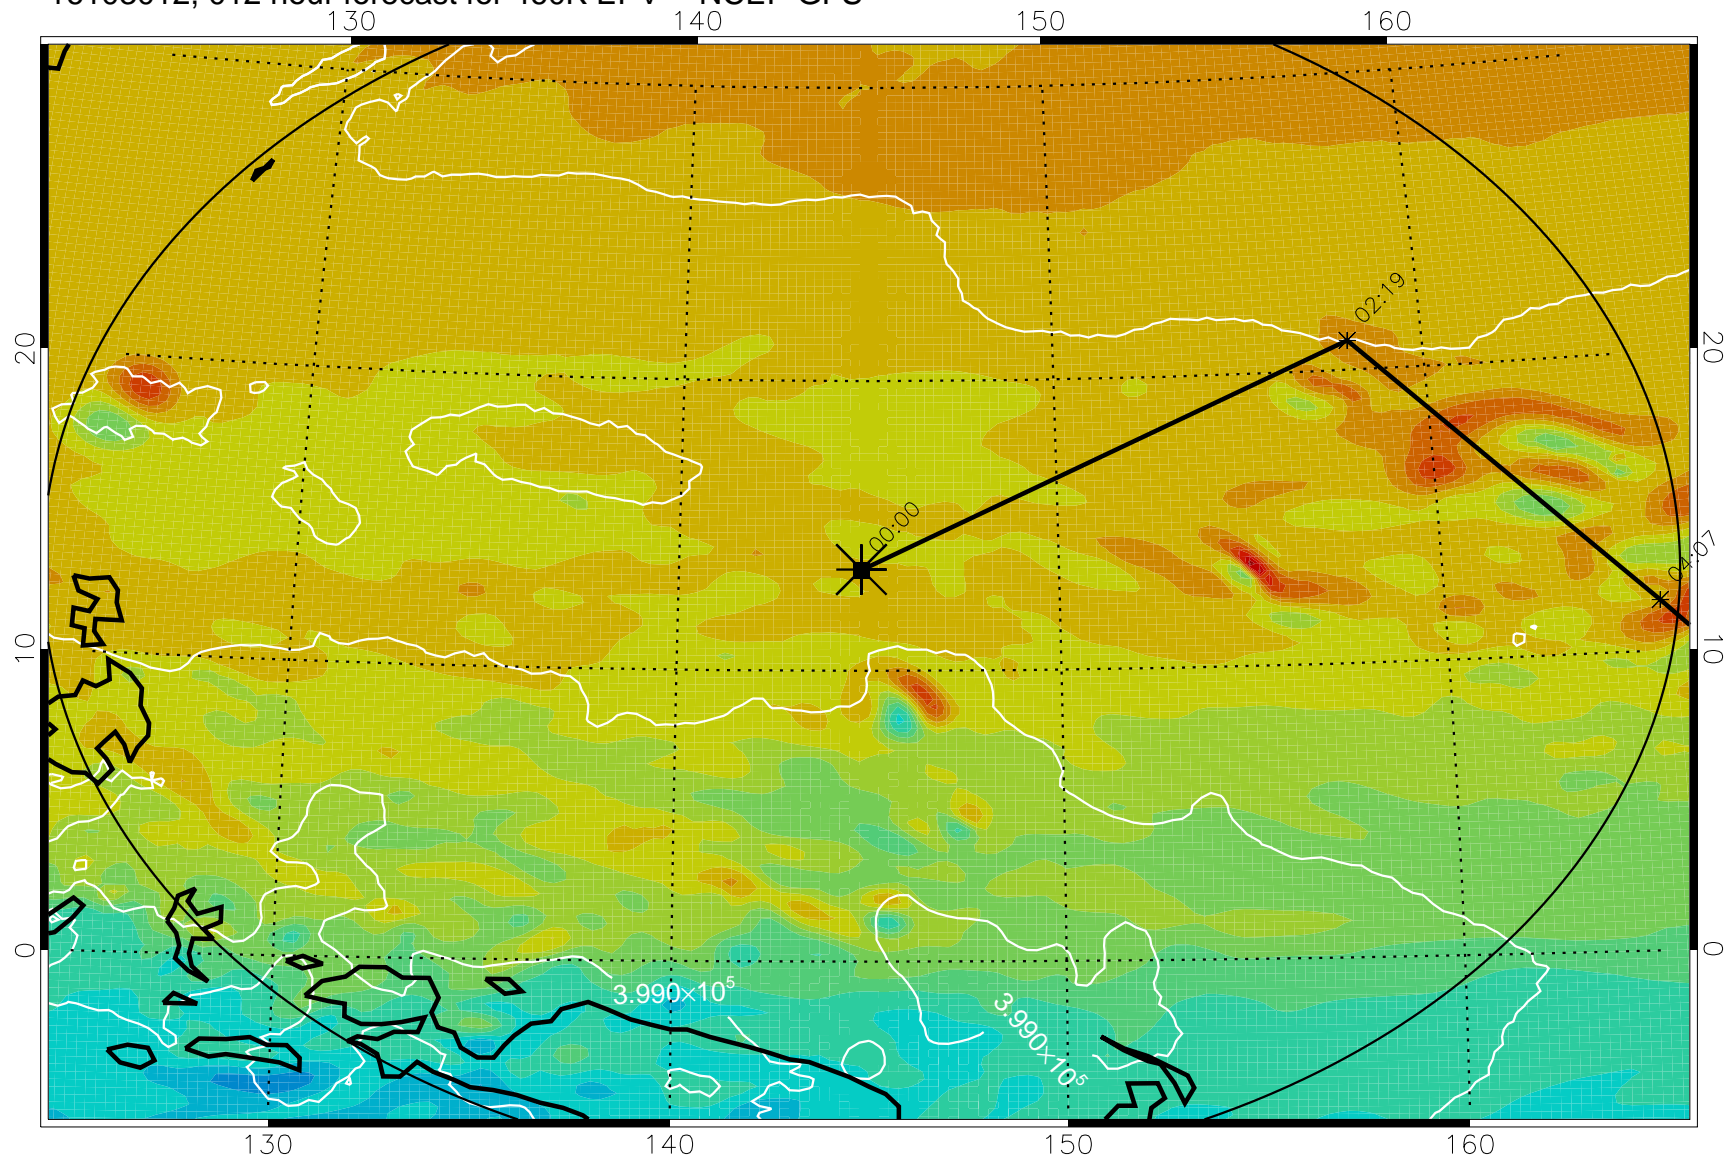

16103006, 006 hour forecast for 460K EPV -- NCEP GFS

460K Montgomery Streamfunction, white

Range ring of 2304 km

16103012, 012 hour forecast for 460K EPV -- NCEP GFS

460K Montgomery Streamfunction, white

Range ring of 2304 km

16103018, 018 hour forecast for 460K EPV -- NCEP GFS

460K Montgomery Streamfunction, white

Range ring of 2304 km

16103100, 024 hour forecast for 460K EPV -- NCEP GFS

460K Montgomery Streamfunction, white

Range ring of 2304 km

16103106, 030 hour forecast for 460K EPV -- NCEP GFS

460K Montgomery Streamfunction, white

Range ring of 2304 km

16103112, 036 hour forecast for 460K EPV -- NCEP GFS

460K Montgomery Streamfunction, white

Range ring of 2304 km

16110106, 054 hour forecast for 460K EPV -- NCEP GFS

460K Montgomery Streamfunction, white

Range ring of 2304 km

16110112, 060 hour forecast for 460K EPV -- NCEP GFS

460K Montgomery Streamfunction, white

Range ring of 2304 km