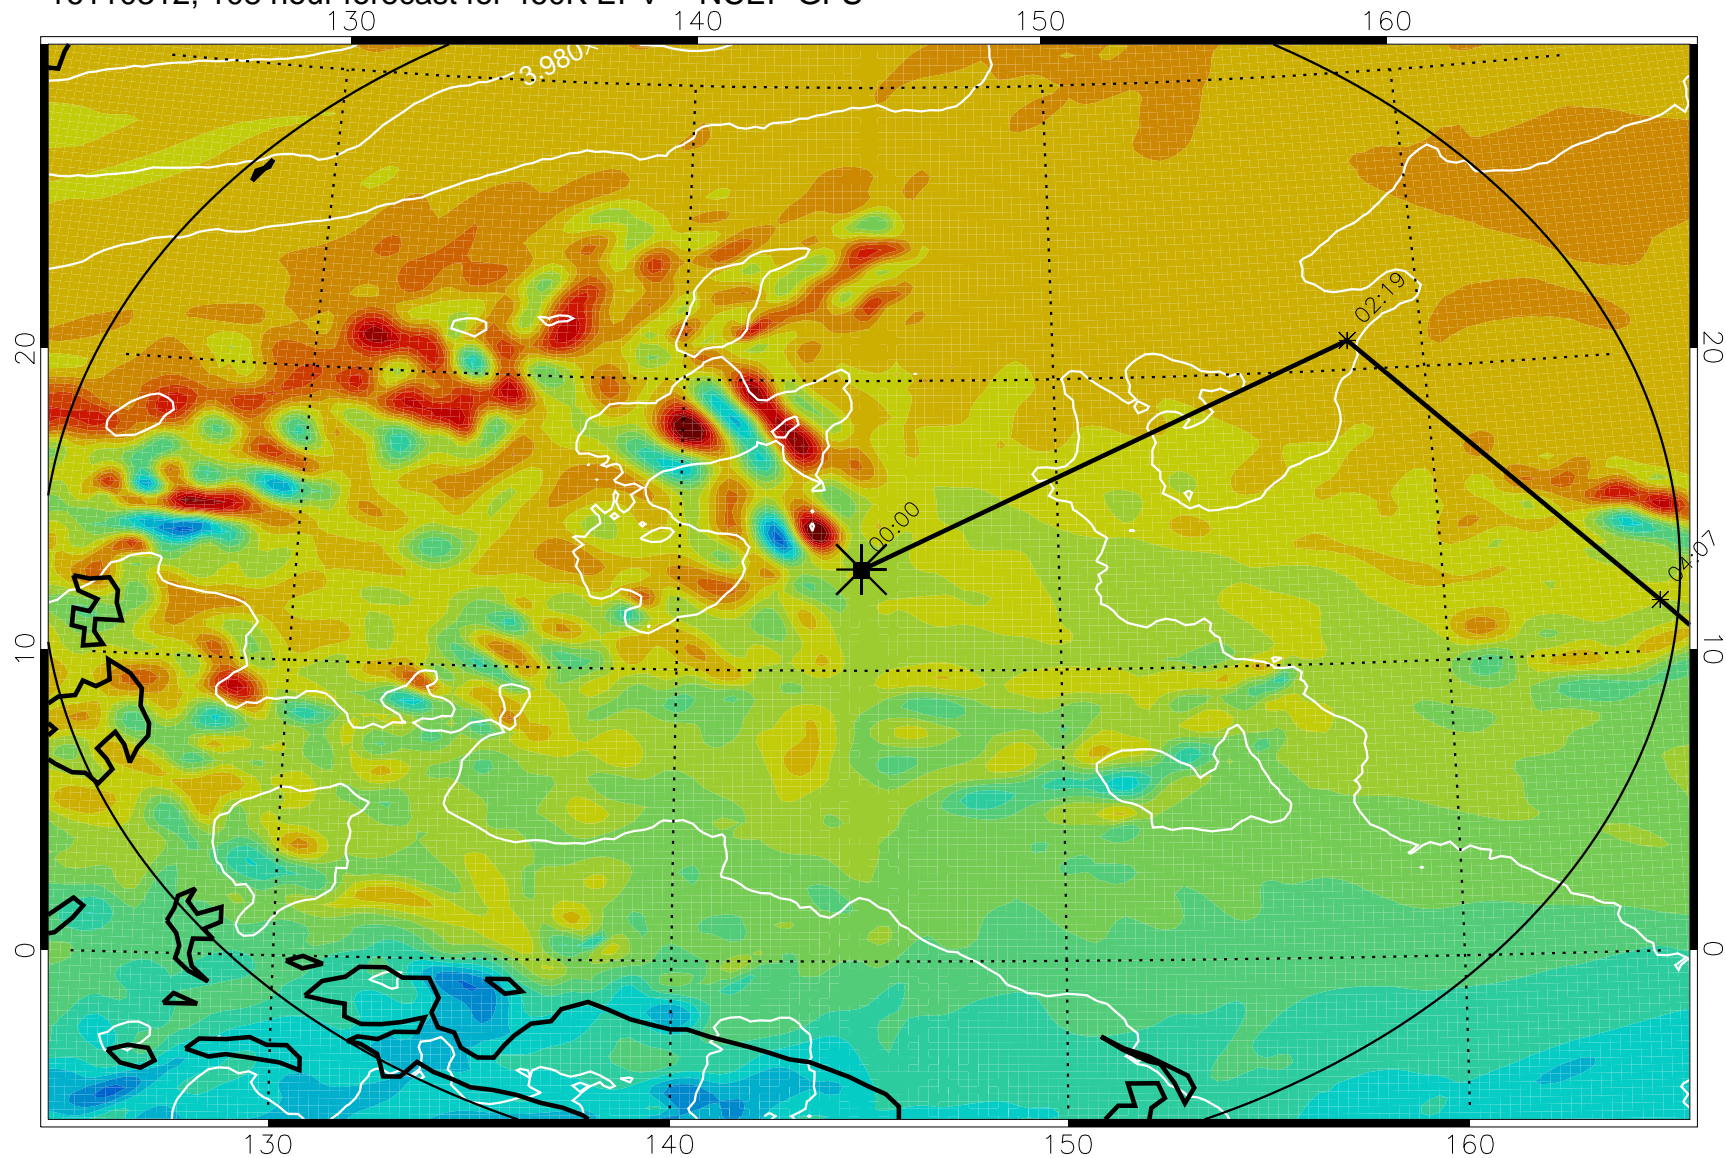

16110206, 078 hour forecast for 460K EPV -- NCEP GFS

460K Montgomery Streamfunction, white

Range ring of 2304 km

16110212, 084 hour forecast for 460K EPV -- NCEP GFS

460K Montgomery Streamfunction, white

Range ring of 2304 km

16110218, 090 hour forecast for 460K EPV -- NCEP GFS

460K Montgomery Streamfunction, white

Range ring of 2304 km

16110300, 096 hour forecast for 460K EPV -- NCEP GFS

460K Montgomery Streamfunction, white

Range ring of 2304 km

16110306, 102 hour forecast for 460K EPV -- NCEP GFS

460K Montgomery Streamfunction, white

Range ring of 2304 km

16110312, 108 hour forecast for 460K EPV -- NCEP GFS

460K Montgomery Streamfunction, white

Range ring of 2304 km

16110318, 114 hour forecast for 460K EPV -- NCEP GFS

460K Montgomery Streamfunction, white

Range ring of 2304 km

16110400, 120 hour forecast for 460K EPV -- NCEP GFS

460K Montgomery Streamfunction, white

Range ring of 2304 km