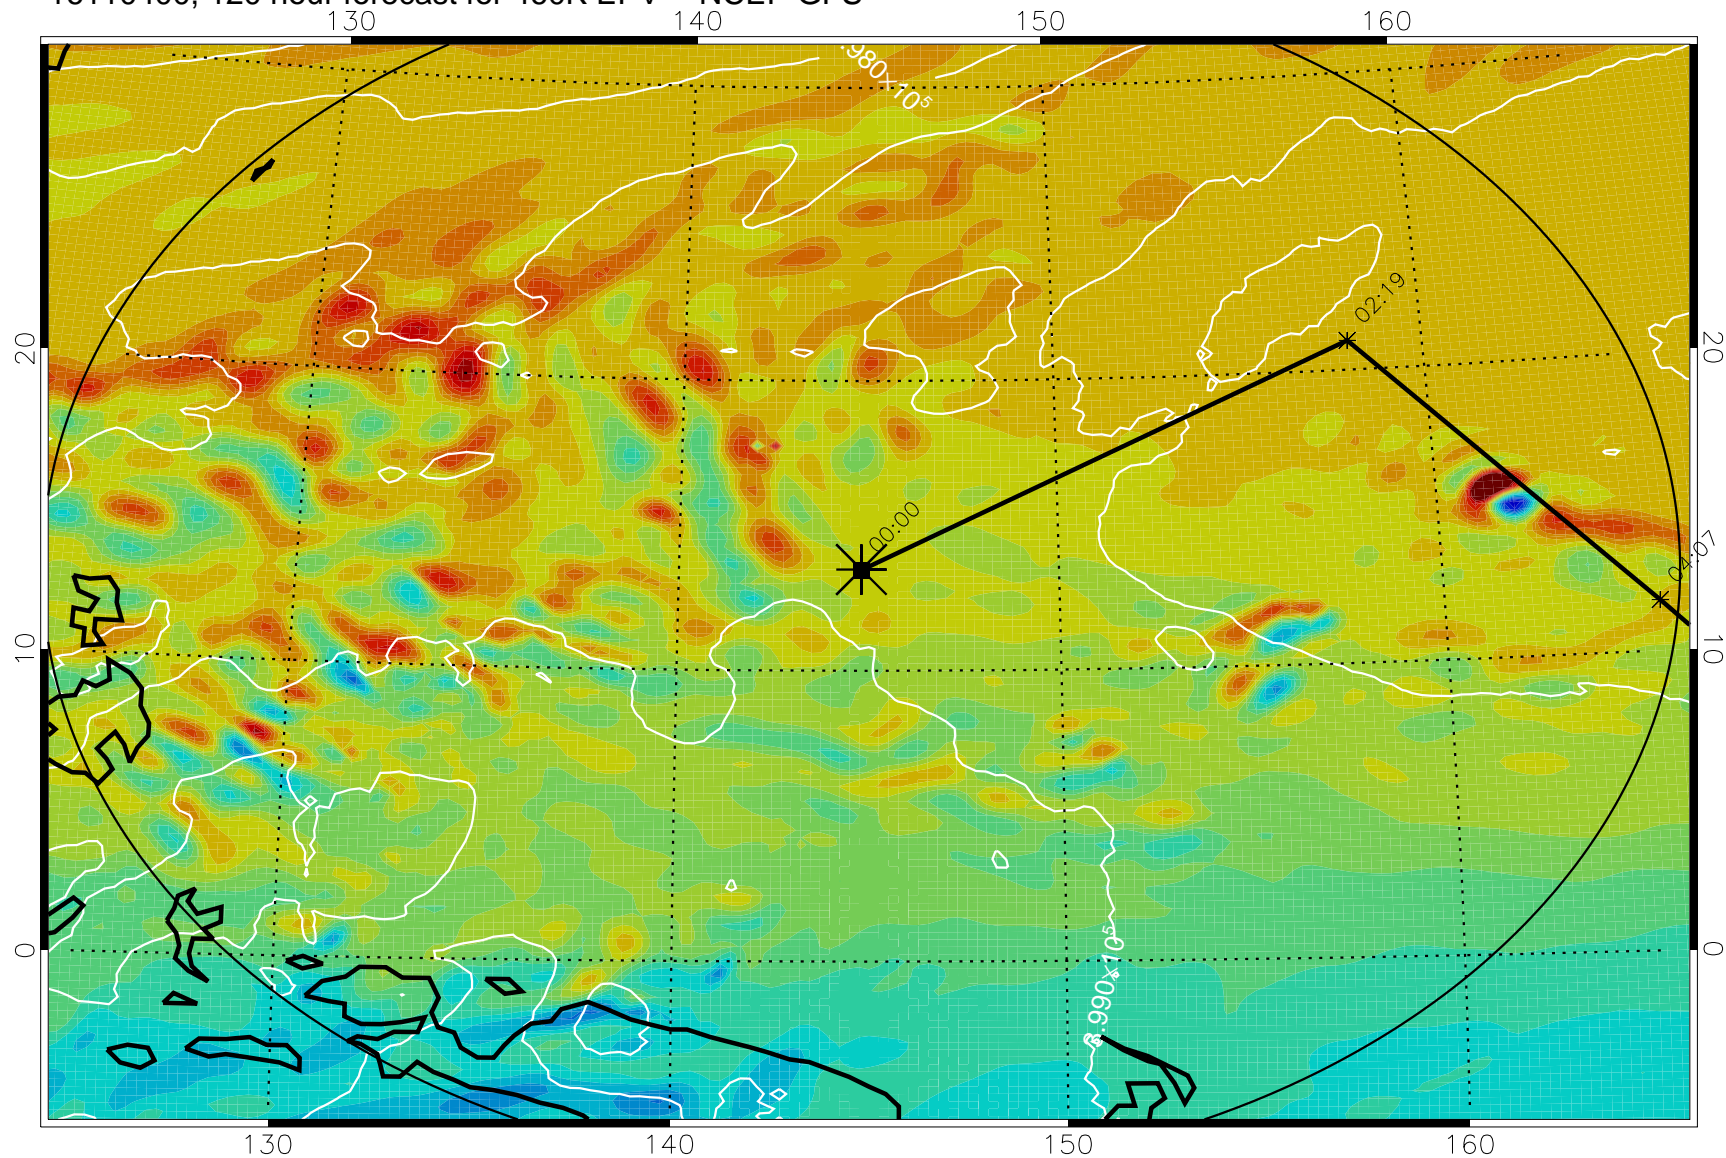

16110206, 078 hour forecast for 460K EPV -- NCEP GFS

460K Montgomery Streamfunction, white

Range ring of 2304 km

16110212, 084 hour forecast for 460K EPV -- NCEP GFS

460K Montgomery Streamfunction, white

Range ring of 2304 km

16110218, 090 hour forecast for 460K EPV -- NCEP GFS

460K Montgomery Streamfunction, white

Range ring of 2304 km

16110300, 096 hour forecast for 460K EPV -- NCEP GFS

460K Montgomery Streamfunction, white

Range ring of 2304 km

16110306, 102 hour forecast for 460K EPV -- NCEP GFS

460K Montgomery Streamfunction, white

Range ring of 2304 km

16110312, 108 hour forecast for 460K EPV -- NCEP GFS

460K Montgomery Streamfunction, white

Range ring of 2304 km

16110318, 114 hour forecast for 460K EPV -- NCEP GFS

460K Montgomery Streamfunction, white

Range ring of 2304 km

16110400, 120 hour forecast for 460K EPV -- NCEP GFS

460K Montgomery Streamfunction, white

Range ring of 2304 km