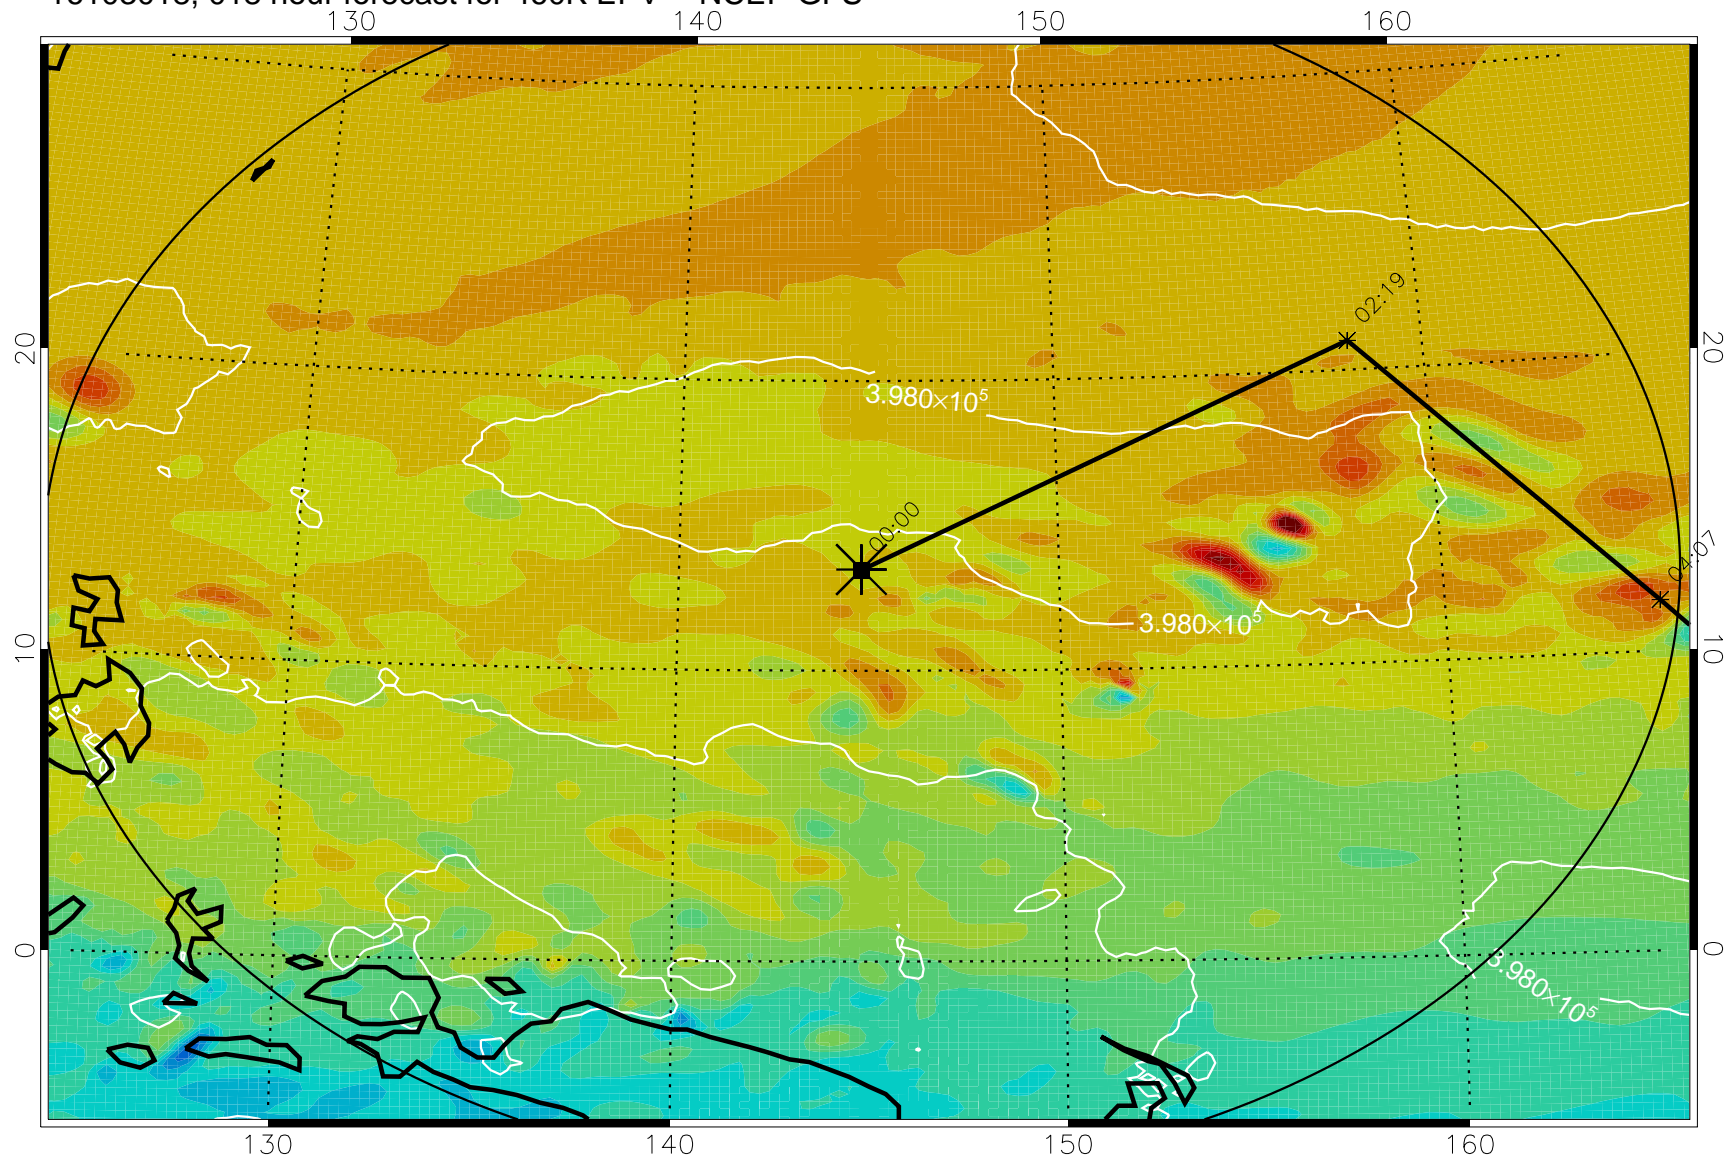

16103006, 006 hour forecast for 460K EPV -- NCEP GFS

460K Montgomery Streamfunction, white

Range ring of 2304 km

16103012, 012 hour forecast for 460K EPV -- NCEP GFS

460K Montgomery Streamfunction, white

Range ring of 2304 km

16103018, 018 hour forecast for 460K EPV -- NCEP GFS

460K Montgomery Streamfunction, white

Range ring of 2304 km

16103100, 024 hour forecast for 460K EPV -- NCEP GFS

460K Montgomery Streamfunction, white

Range ring of 2304 km

16103106, 030 hour forecast for 460K EPV -- NCEP GFS

460K Montgomery Streamfunction, white

Range ring of 2304 km

16103112, 036 hour forecast for 460K EPV -- NCEP GFS

460K Montgomery Streamfunction, white

Range ring of 2304 km

16103118, 042 hour forecast for 460K EPV -- NCEP GFS

460K Montgomery Streamfunction, white

Range ring of 2304 km

16110100, 048 hour forecast for 460K EPV -- NCEP GFS

460K Montgomery Streamfunction, white

Range ring of 2304 km