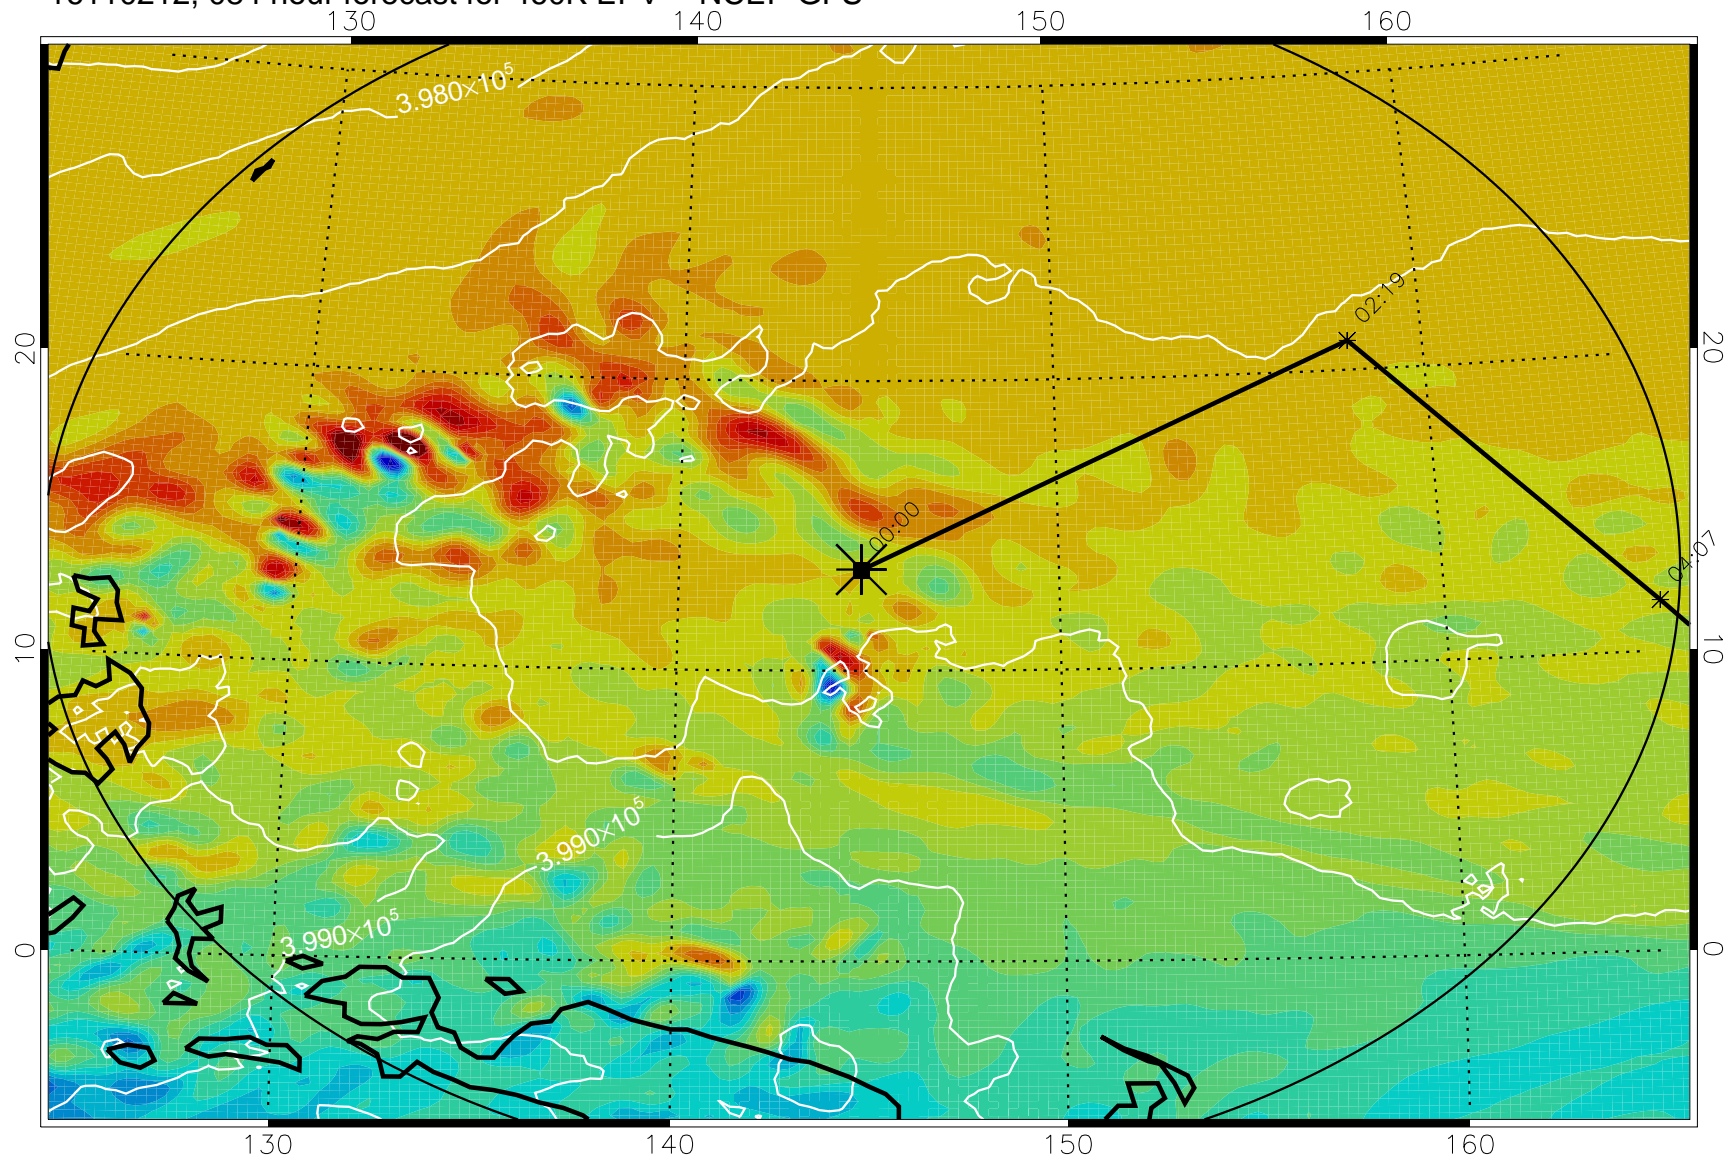

16110106, 054 hour forecast for 460K EPV -- NCEP GFS

460K Montgomery Streamfunction, white

Range ring of 2304 km

16110112, 060 hour forecast for 460K EPV -- NCEP GFS

460K Montgomery Streamfunction, white

Range ring of 2304 km

16110118, 066 hour forecast for 460K EPV -- NCEP GFS

460K Montgomery Streamfunction, white

Range ring of 2304 km

16110200, 072 hour forecast for 460K EPV -- NCEP GFS

460K Montgomery Streamfunction, white

Range ring of 2304 km

16110206, 078 hour forecast for 460K EPV -- NCEP GFS

460K Montgomery Streamfunction, white

Range ring of 2304 km

16110212, 084 hour forecast for 460K EPV -- NCEP GFS

460K Montgomery Streamfunction, white

Range ring of 2304 km

16110218, 090 hour forecast for 460K EPV -- NCEP GFS

460K Montgomery Streamfunction, white

Range ring of 2304 km

16110300, 096 hour forecast for 460K EPV -- NCEP GFS

460K Montgomery Streamfunction, white

Range ring of 2304 km