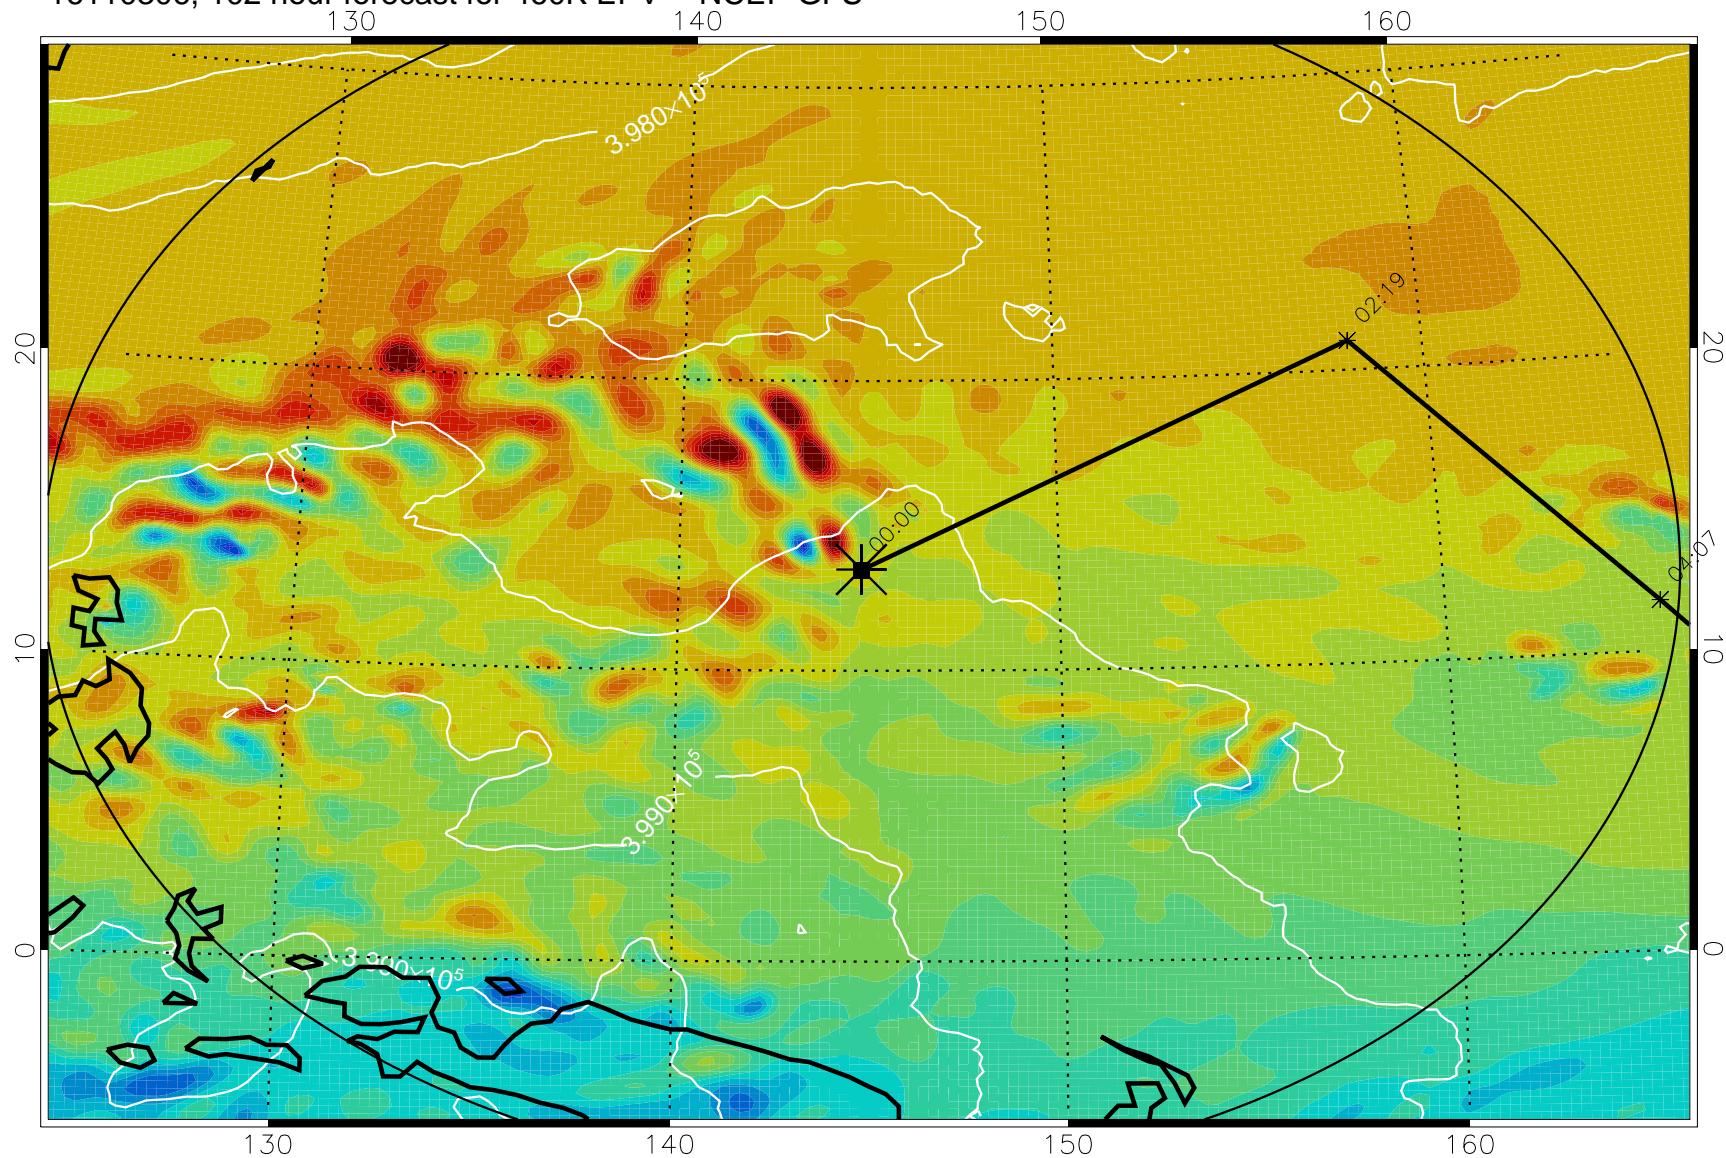

16110206, 078 hour forecast for 460K EPV -- NCEP GFS

460K Montgomery Streamfunction, white

Range ring of 2304 km

16110212, 084 hour forecast for 460K EPV -- NCEP GFS

460K Montgomery Streamfunction, white

Range ring of 2304 km

16110218, 090 hour forecast for 460K EPV -- NCEP GFS

460K Montgomery Streamfunction, white

Range ring of 2304 km

16110300, 096 hour forecast for 460K EPV -- NCEP GFS

460K Montgomery Streamfunction, white

Range ring of 2304 km

16110306, 102 hour forecast for 460K EPV -- NCEP GFS

460K Montgomery Streamfunction, white

Range ring of 2304 km

16110312, 108 hour forecast for 460K EPV -- NCEP GFS

460K Montgomery Streamfunction, white

Range ring of 2304 km

16110318, 114 hour forecast for 460K EPV -- NCEP GFS

460K Montgomery Streamfunction, white

Range ring of 2304 km

16110400, 120 hour forecast for 460K EPV -- NCEP GFS

460K Montgomery Streamfunction, white

Range ring of 2304 km