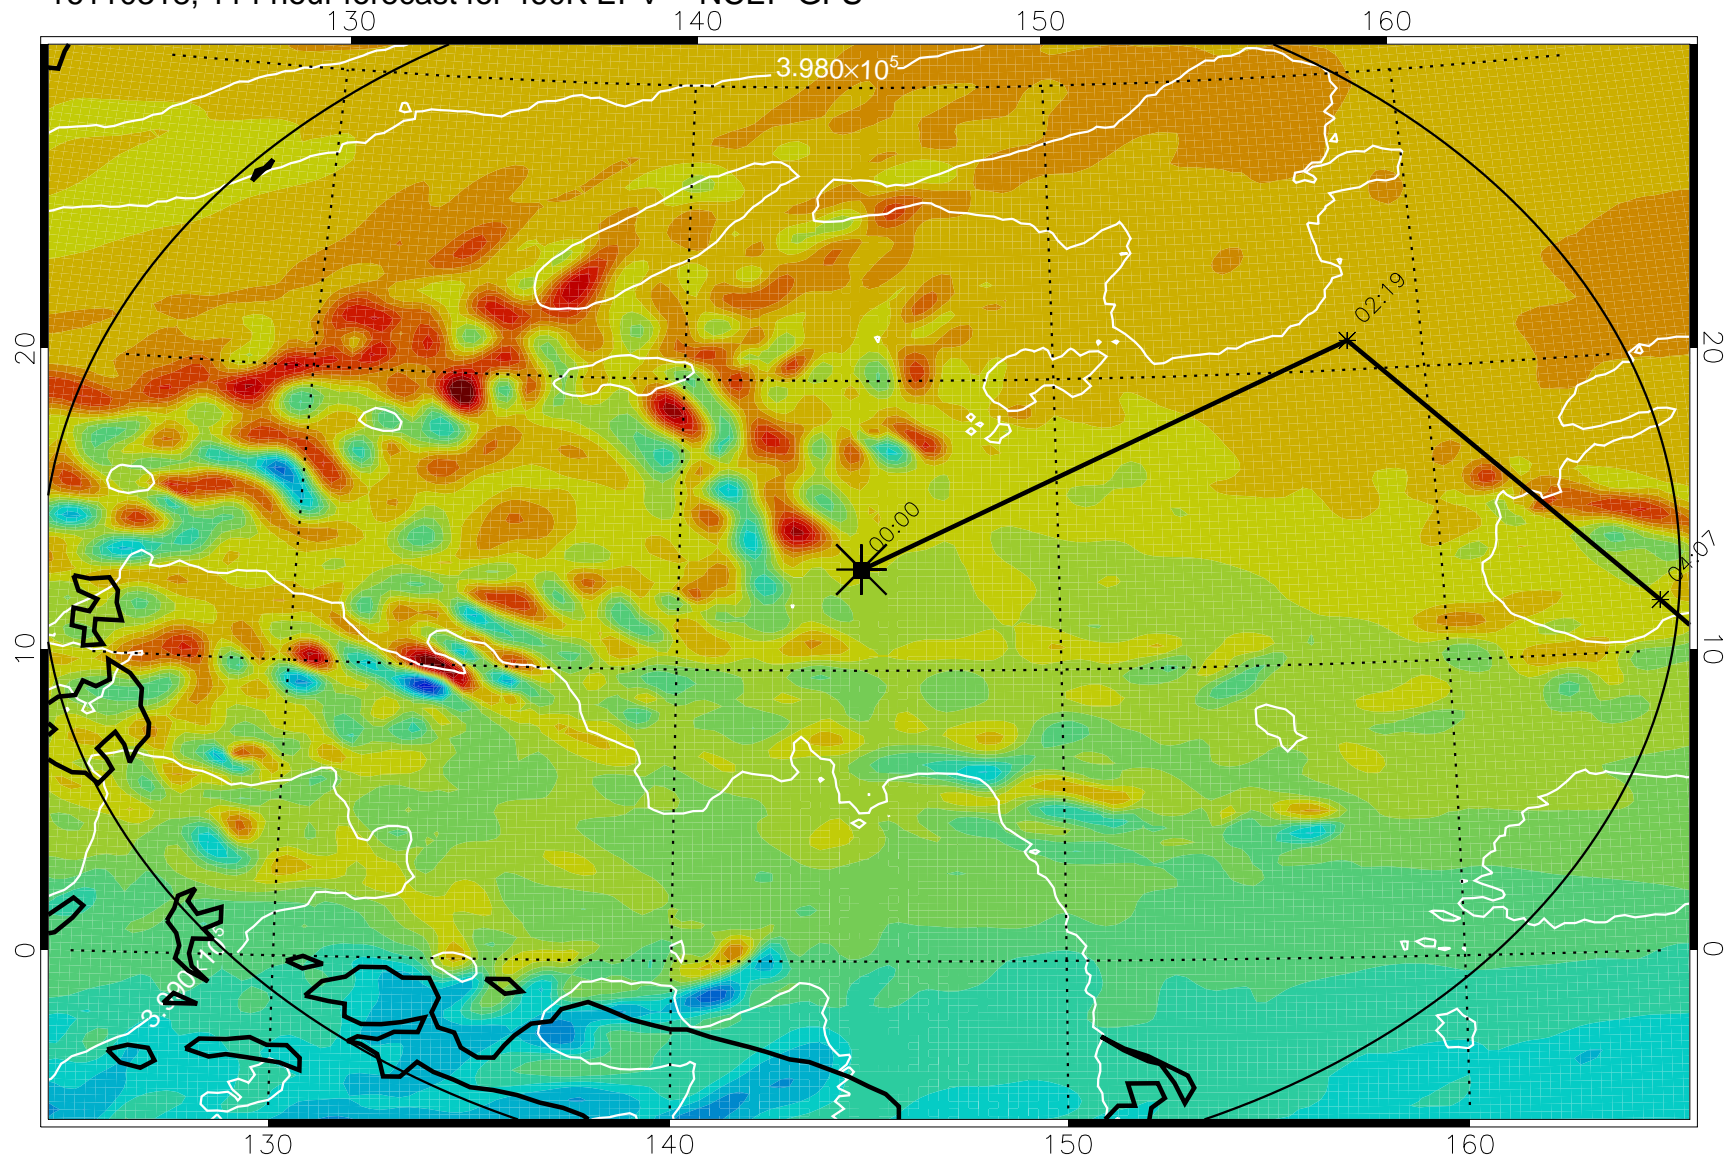

16110218, 090 hour forecast for 460K EPV -- NCEP GFS

460K Montgomery Streamfunction, white

Range ring of 2304 km

16110300, 096 hour forecast for 460K EPV -- NCEP GFS

460K Montgomery Streamfunction, white

Range ring of 2304 km

16110306, 102 hour forecast for 460K EPV -- NCEP GFS

460K Montgomery Streamfunction, white

Range ring of 2304 km

16110312, 108 hour forecast for 460K EPV -- NCEP GFS

460K Montgomery Streamfunction, white

Range ring of 2304 km

16110318, 114 hour forecast for 460K EPV -- NCEP GFS

460K Montgomery Streamfunction, white

Range ring of 2304 km

16110400, 120 hour forecast for 460K EPV -- NCEP GFS

460K Montgomery Streamfunction, white

Range ring of 2304 km