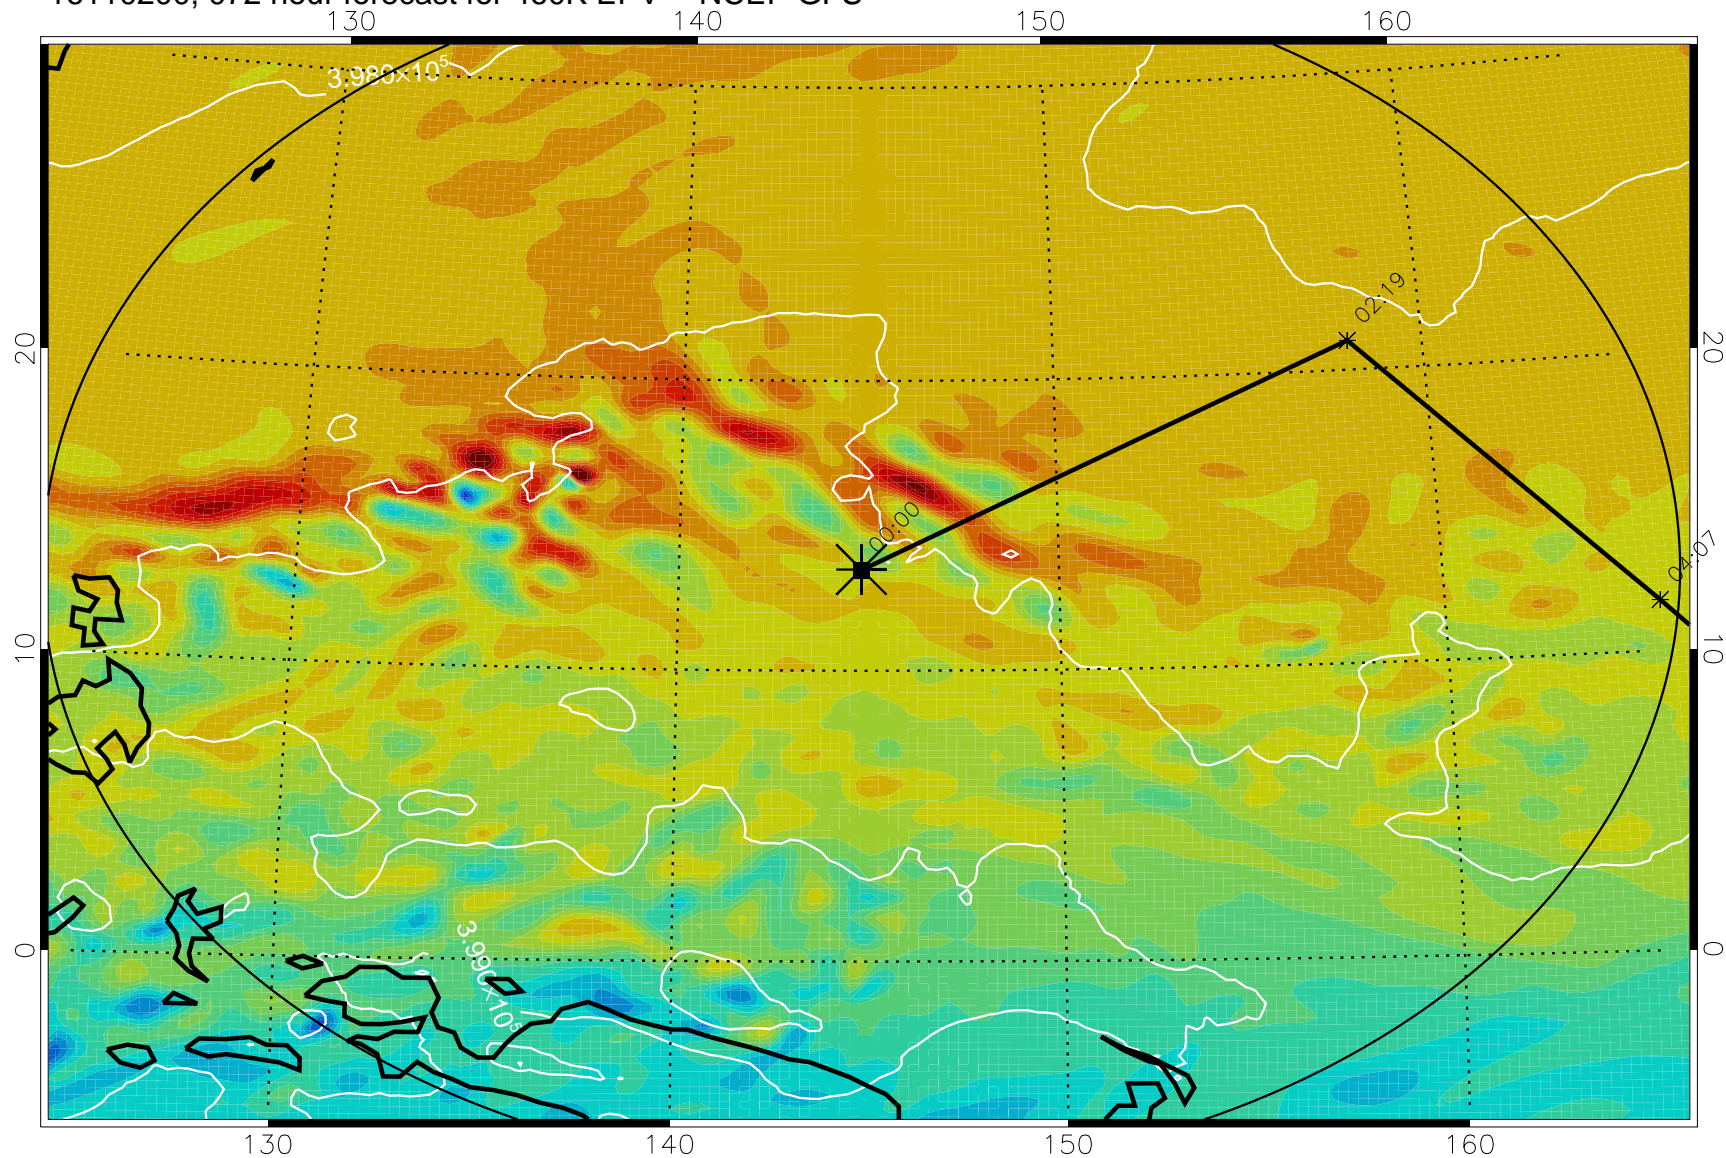

16103118, 042 hour forecast for 460K EPV -- NCEP GFS

460K Montgomery Streamfunction, white

Range ring of 2304 km

16110100, 048 hour forecast for 460K EPV -- NCEP GFS

460K Montgomery Streamfunction, white

Range ring of 2304 km

16110106, 054 hour forecast for 460K EPV -- NCEP GFS

460K Montgomery Streamfunction, white

Range ring of 2304 km

16110112, 060 hour forecast for 460K EPV -- NCEP GFS

460K Montgomery Streamfunction, white

Range ring of 2304 km

16110118, 066 hour forecast for 460K EPV -- NCEP GFS

460K Montgomery Streamfunction, white

Range ring of 2304 km

16110200, 072 hour forecast for 460K EPV -- NCEP GFS

460K Montgomery Streamfunction, white

Range ring of 2304 km

16110206, 078 hour forecast for 460K EPV -- NCEP GFS

460K Montgomery Streamfunction, white

Range ring of 2304 km

16110212, 084 hour forecast for 460K EPV -- NCEP GFS

460K Montgomery Streamfunction, white

Range ring of 2304 km