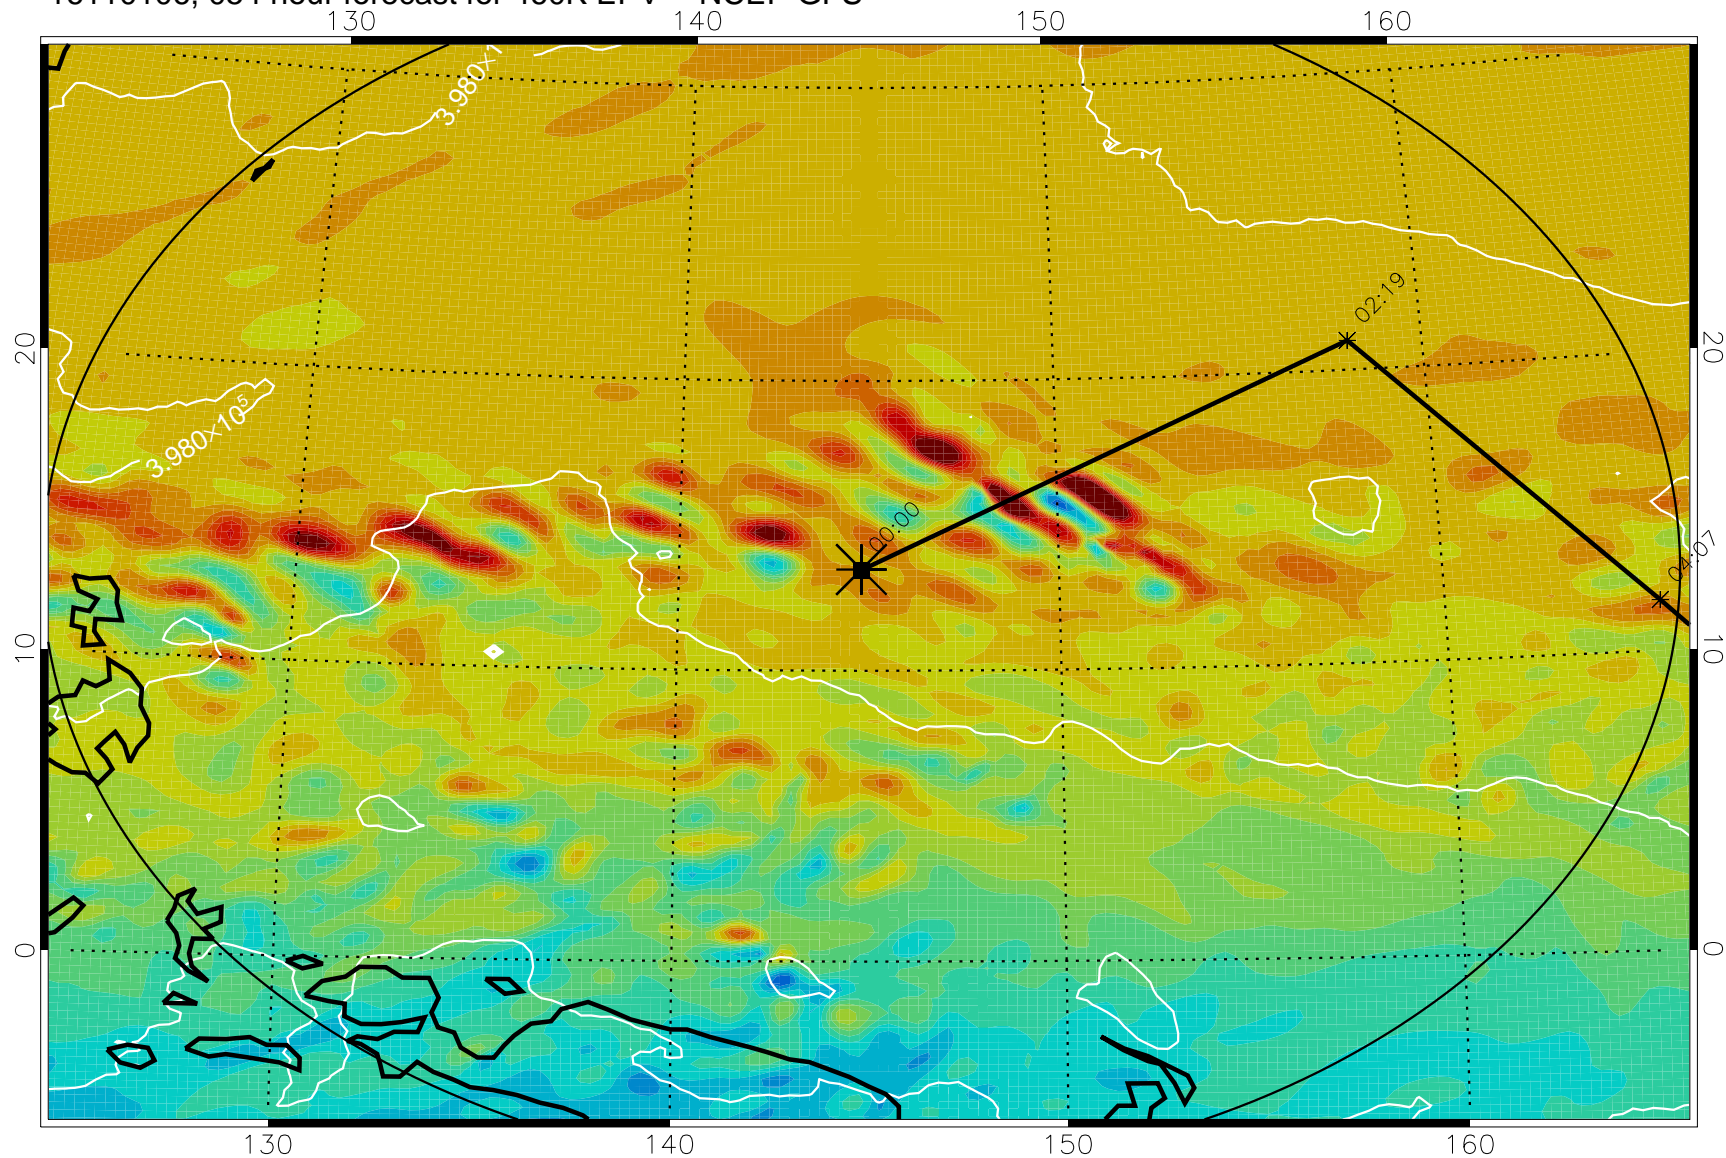

16103106, 030 hour forecast for 460K EPV -- NCEP GFS

460K Montgomery Streamfunction, white

Range ring of 2304 km

16103112, 036 hour forecast for 460K EPV -- NCEP GFS

460K Montgomery Streamfunction, white

Range ring of 2304 km

16103118, 042 hour forecast for 460K EPV -- NCEP GFS

460K Montgomery Streamfunction, white

Range ring of 2304 km

16110100, 048 hour forecast for 460K EPV -- NCEP GFS

460K Montgomery Streamfunction, white

Range ring of 2304 km

16110106, 054 hour forecast for 460K EPV -- NCEP GFS

460K Montgomery Streamfunction, white

Range ring of 2304 km

16110112, 060 hour forecast for 460K EPV -- NCEP GFS

460K Montgomery Streamfunction, white

Range ring of 2304 km

16110118, 066 hour forecast for 460K EPV -- NCEP GFS

460K Montgomery Streamfunction, white

Range ring of 2304 km

16110200, 072 hour forecast for 460K EPV -- NCEP GFS

460K Montgomery Streamfunction, white

Range ring of 2304 km