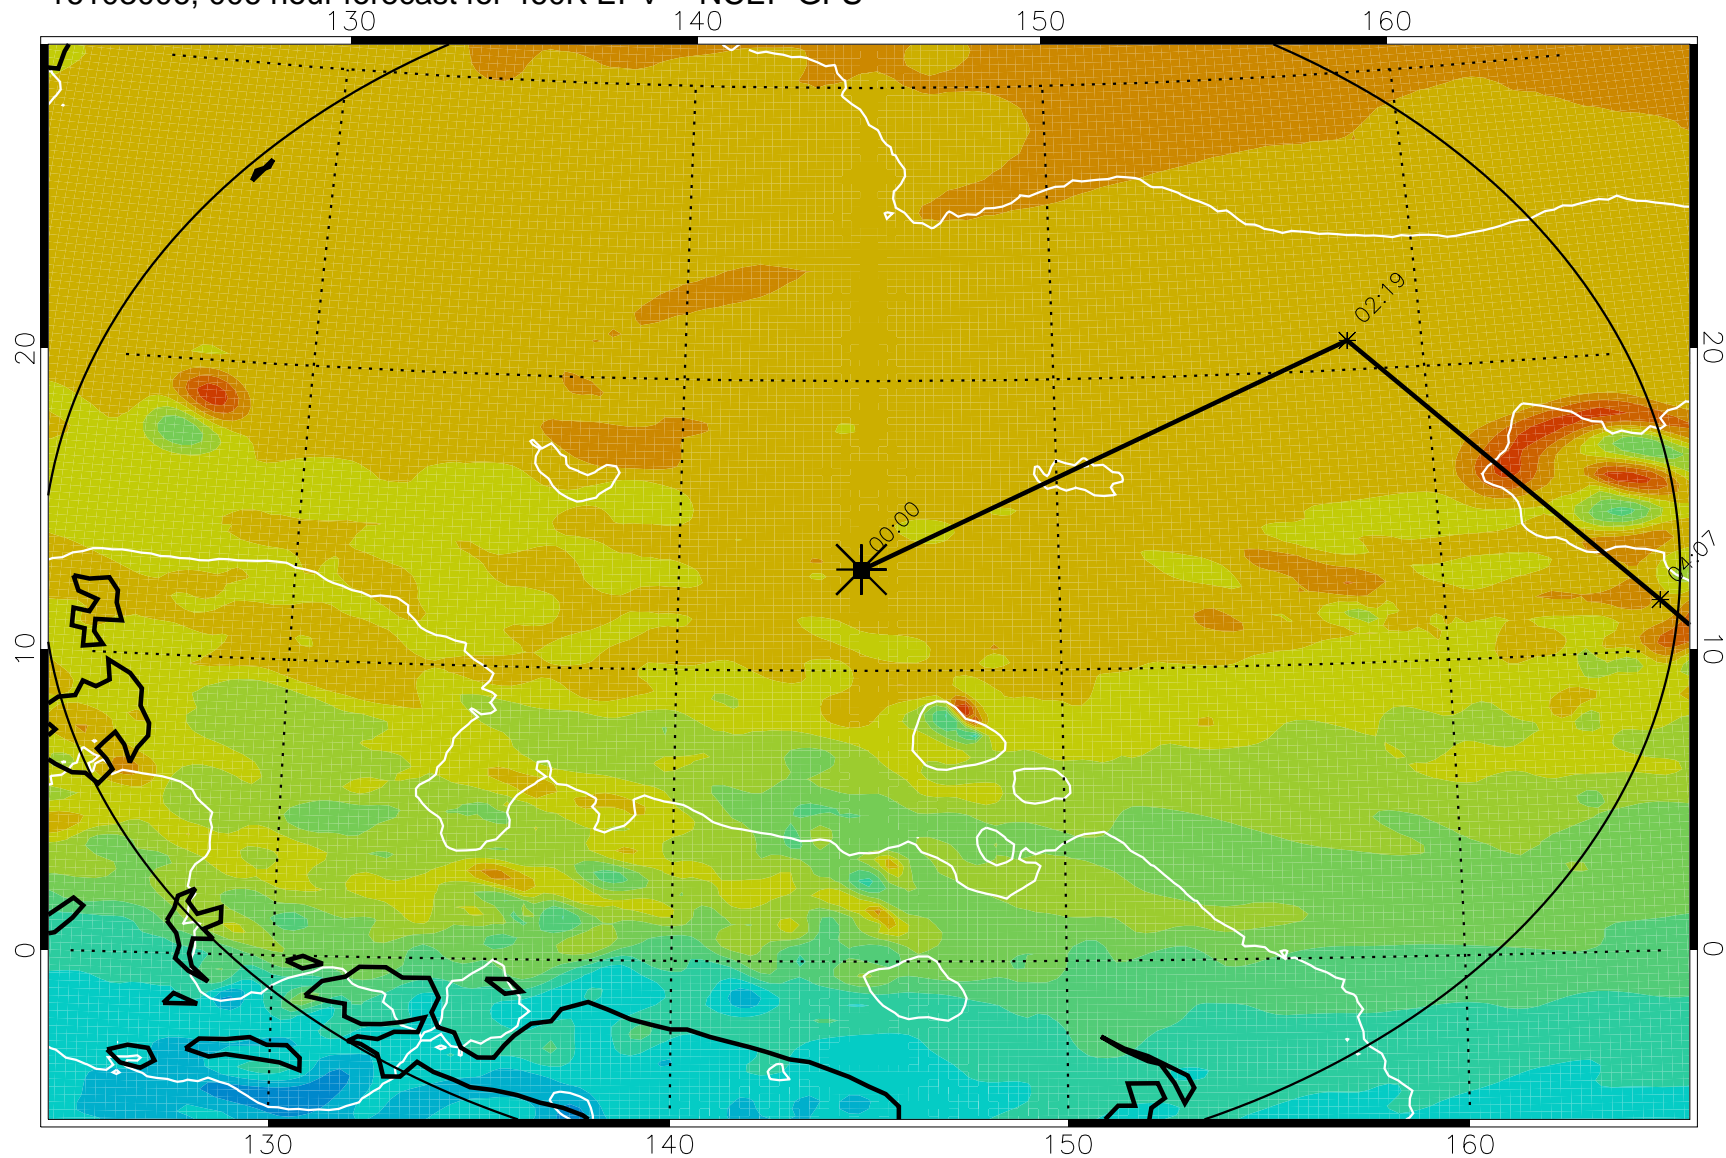

16103006, 006 hour forecast for 460K EPV -- NCEP GFS

460K Montgomery Streamfunction, white

Range ring of 2304 km

16103012, 012 hour forecast for 460K EPV -- NCEP GFS

460K Montgomery Streamfunction, white

Range ring of 2304 km

16103018, 018 hour forecast for 460K EPV -- NCEP GFS

460K Montgomery Streamfunction, white

Range ring of 2304 km

16103100, 024 hour forecast for 460K EPV -- NCEP GFS

460K Montgomery Streamfunction, white

Range ring of 2304 km

16103106, 030 hour forecast for 460K EPV -- NCEP GFS

460K Montgomery Streamfunction, white

Range ring of 2304 km

16103112, 036 hour forecast for 460K EPV -- NCEP GFS

460K Montgomery Streamfunction, white

Range ring of 2304 km

16103118, 042 hour forecast for 460K EPV -- NCEP GFS

460K Montgomery Streamfunction, white

Range ring of 2304 km

16110100, 048 hour forecast for 460K EPV -- NCEP GFS

460K Montgomery Streamfunction, white

Range ring of 2304 km