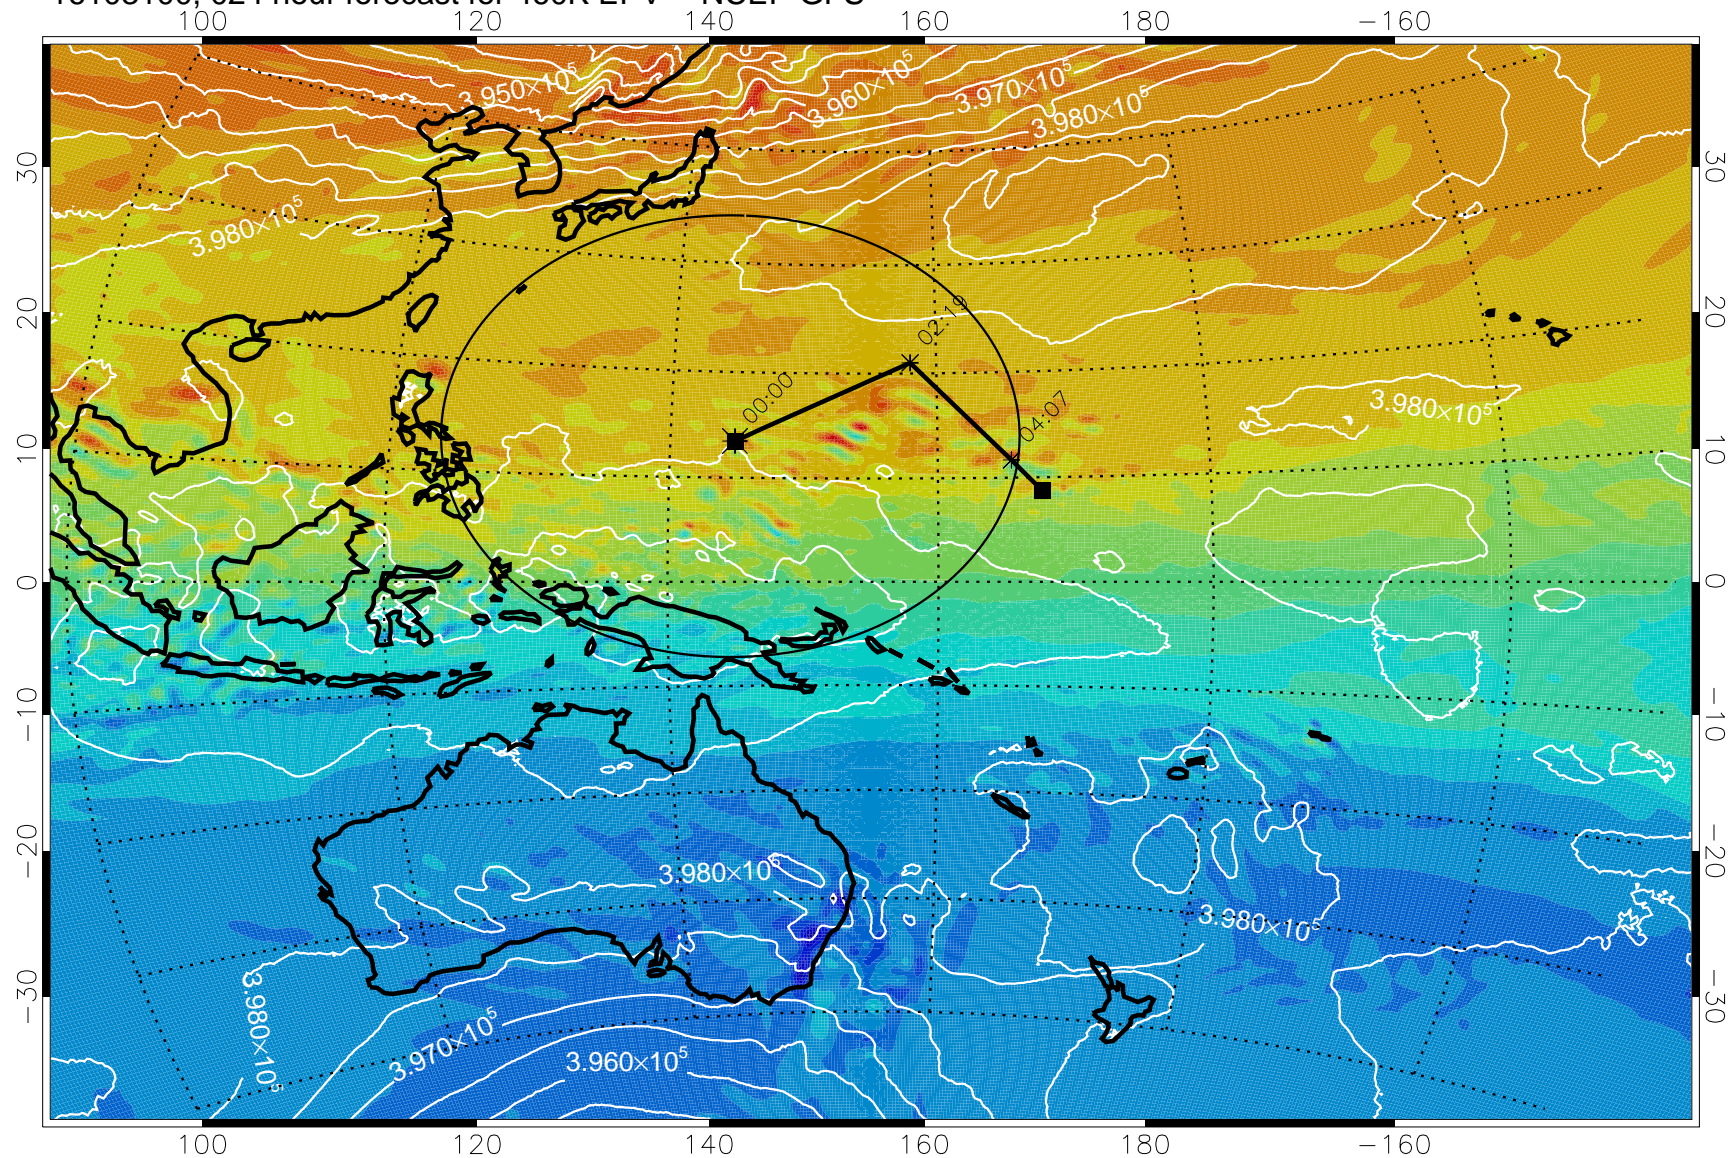

16103018, 018 hour forecast for 460K EPV -- NCEP GFS

460K Montgomery Streamfunction, white

Range ring of 2304 km

16103100, 024 hour forecast for 460K EPV -- NCEP GFS

460K Montgomery Streamfunction, white

Range ring of 2304 km

16103106, 030 hour forecast for 460K EPV -- NCEP GFS

16103112, 036 hour forecast for 460K EPV -- NCEP GFS

460K Montgomery Streamfunction, white

Range ring of 2304 km

16103118, 042 hour forecast for 460K EPV -- NCEP GFS

460K Montgomery Streamfunction, white

Range ring of 2304 km

16110100, 048 hour forecast for 460K EPV -- NCEP GFS

460K Montgomery Streamfunction, white

Range ring of 2304 km

16110106, 054 hour forecast for 460K EPV -- NCEP GFS

460K Montgomery Streamfunction, white

Range ring of 2304 km

16110112, 060 hour forecast for 460K EPV -- NCEP GFS

460K Montgomery Streamfunction, white

Range ring of 2304 km

16110118, 066 hour forecast for 460K EPV -- NCEP GFS