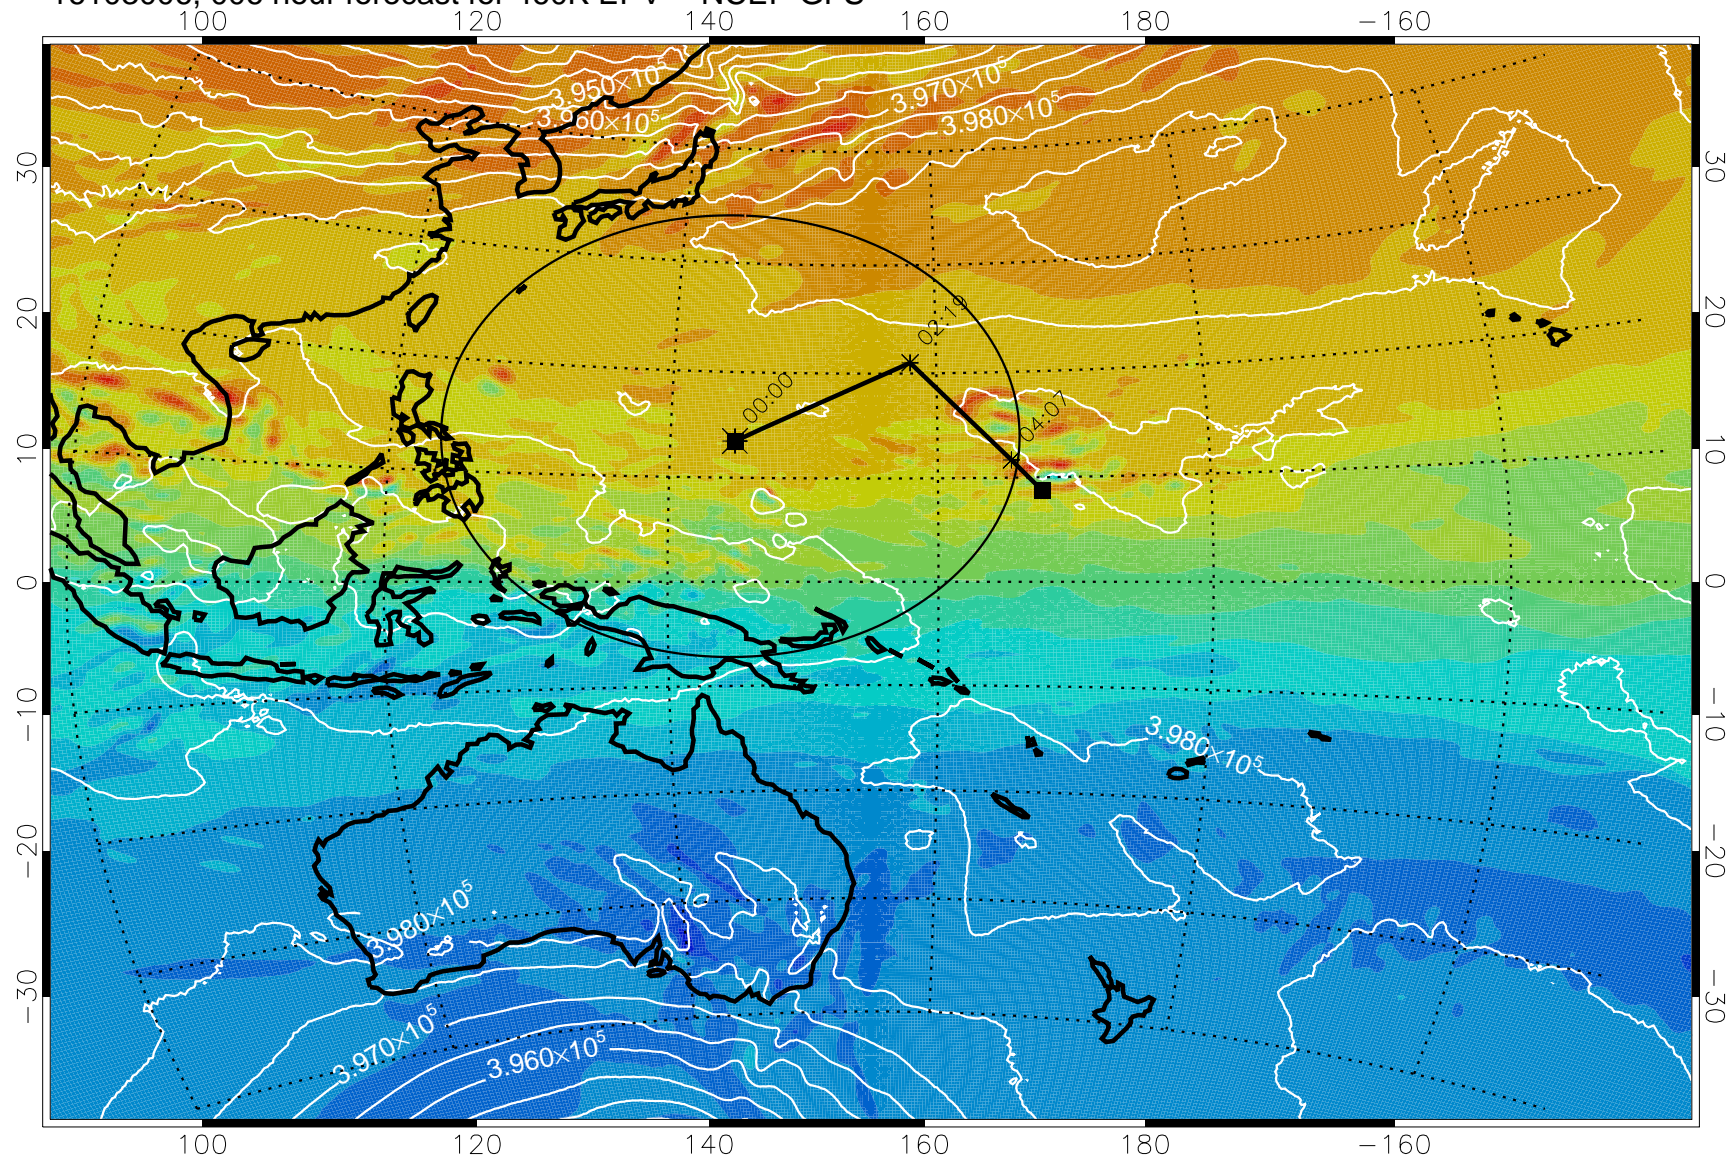

16103006, 006 hour forecast for 460K EPV -- NCEP GFS

460K Montgomery Streamfunction, white

Range ring of 2304 km

16103012, 012 hour forecast for 460K EPV -- NCEP GFS

460K Montgomery Streamfunction, white

Range ring of 2304 km

16103018, 018 hour forecast for 460K EPV -- NCEP GFS

460K Montgomery Streamfunction, white

Range ring of 2304 km

16103100, 024 hour forecast for 460K EPV -- NCEP GFS

460K Montgomery Streamfunction, white

Range ring of 2304 km

16103106, 030 hour forecast for 460K EPV -- NCEP GFS

16103112, 036 hour forecast for 460K EPV -- NCEP GFS

460K Montgomery Streamfunction, white

Range ring of 2304 km

16103118, 042 hour forecast for 460K EPV -- NCEP GFS

460K Montgomery Streamfunction, white

Range ring of 2304 km

16110100, 048 hour forecast for 460K EPV -- NCEP GFS

460K Montgomery Streamfunction, white

Range ring of 2304 km

16110106, 054 hour forecast for 460K EPV -- NCEP GFS