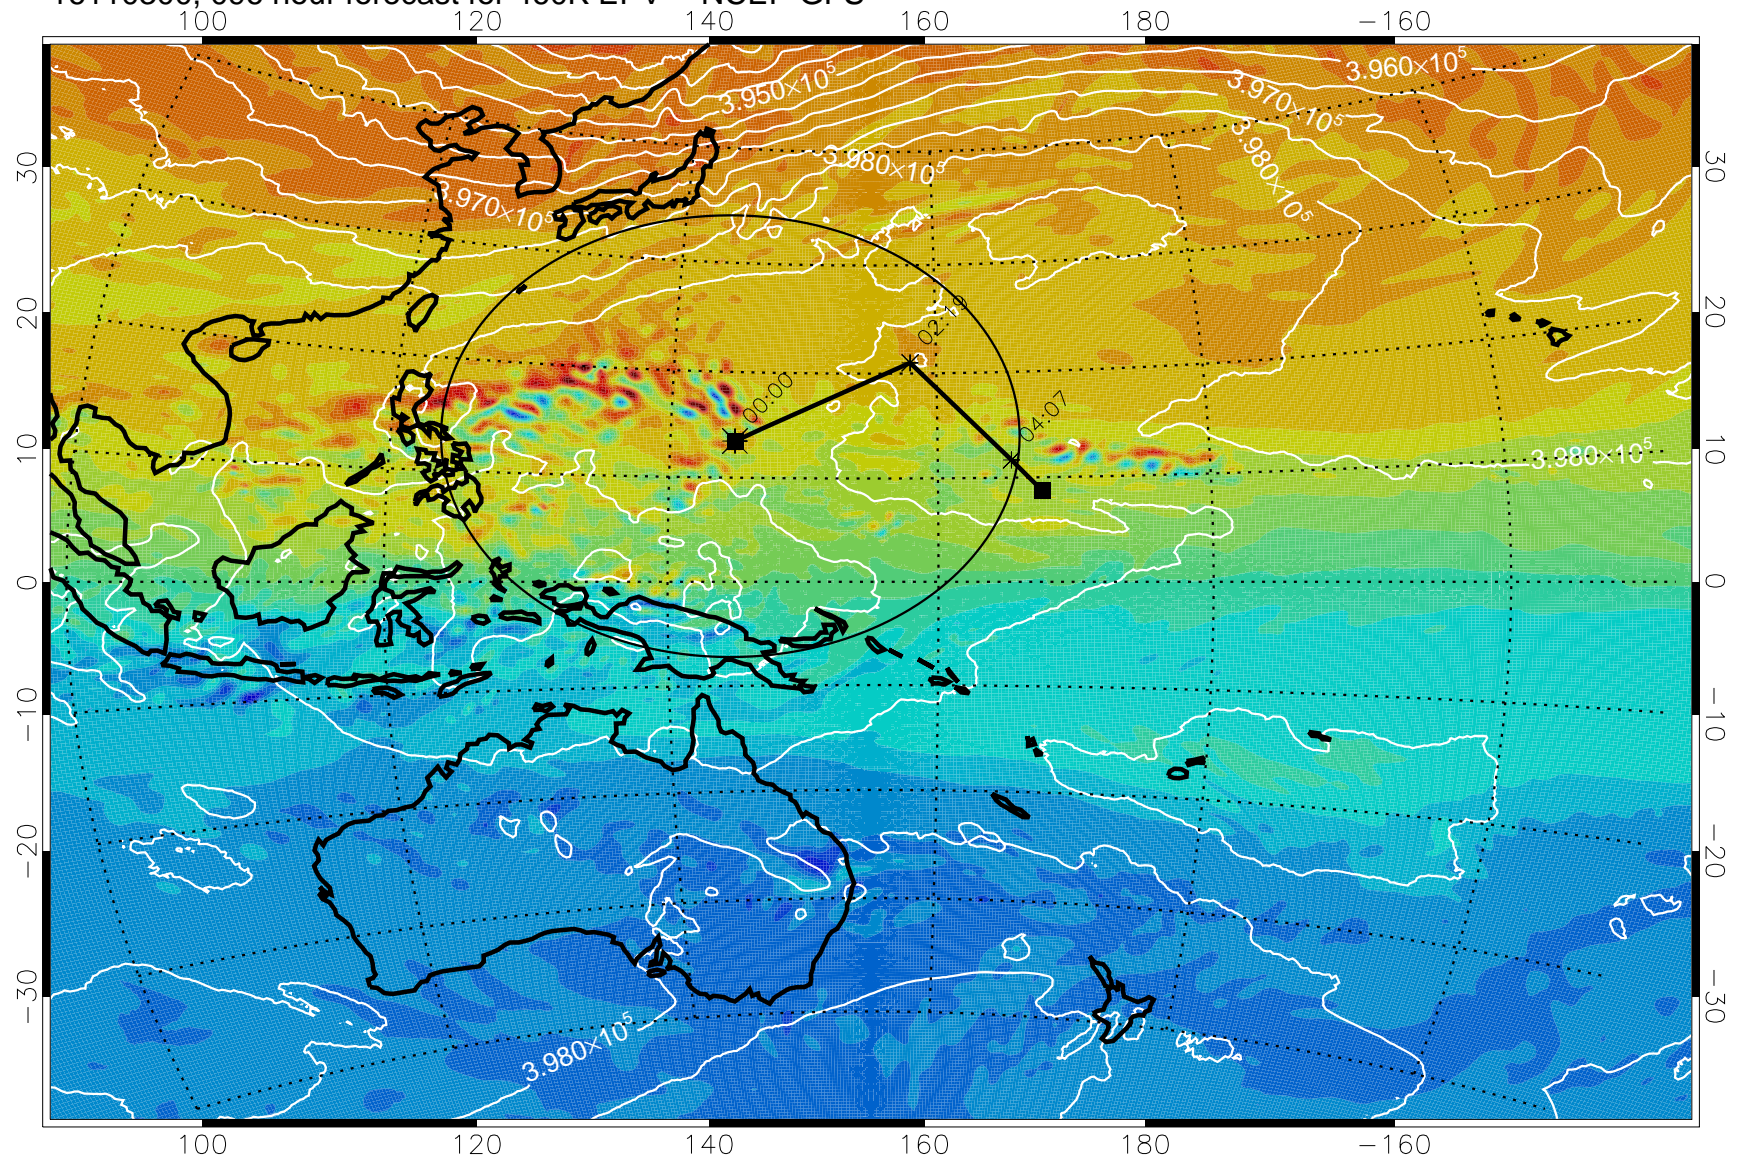

460K Montgomery Streamfunction, white

Range ring of 2304 km

16110200, 072 hour forecast for 460K EPV -- NCEP GFS

460K Montgomery Streamfunction, white

Range ring of 2304 km

16110206, 078 hour forecast for 460K EPV -- NCEP GFS

460K Montgomery Streamfunction, white

Range ring of 2304 km

16110212, 084 hour forecast for 460K EPV -- NCEP GFS

460K Montgomery Streamfunction, white

Range ring of 2304 km

16110218, 090 hour forecast for 460K EPV -- NCEP GFS

460K Montgomery Streamfunction, white

Range ring of 2304 km

16110300, 096 hour forecast for 460K EPV -- NCEP GFS

460K Montgomery Streamfunction, white

Range ring of 2304 km

16110306, 102 hour forecast for 460K EPV -- NCEP GFS

460K Montgomery Streamfunction, white

Range ring of 2304 km

16110312, 108 hour forecast for 460K EPV -- NCEP GFS

460K Montgomery Streamfunction, white

Range ring of 2304 km

16110318, 114 hour forecast for 460K EPV -- NCEP GFS