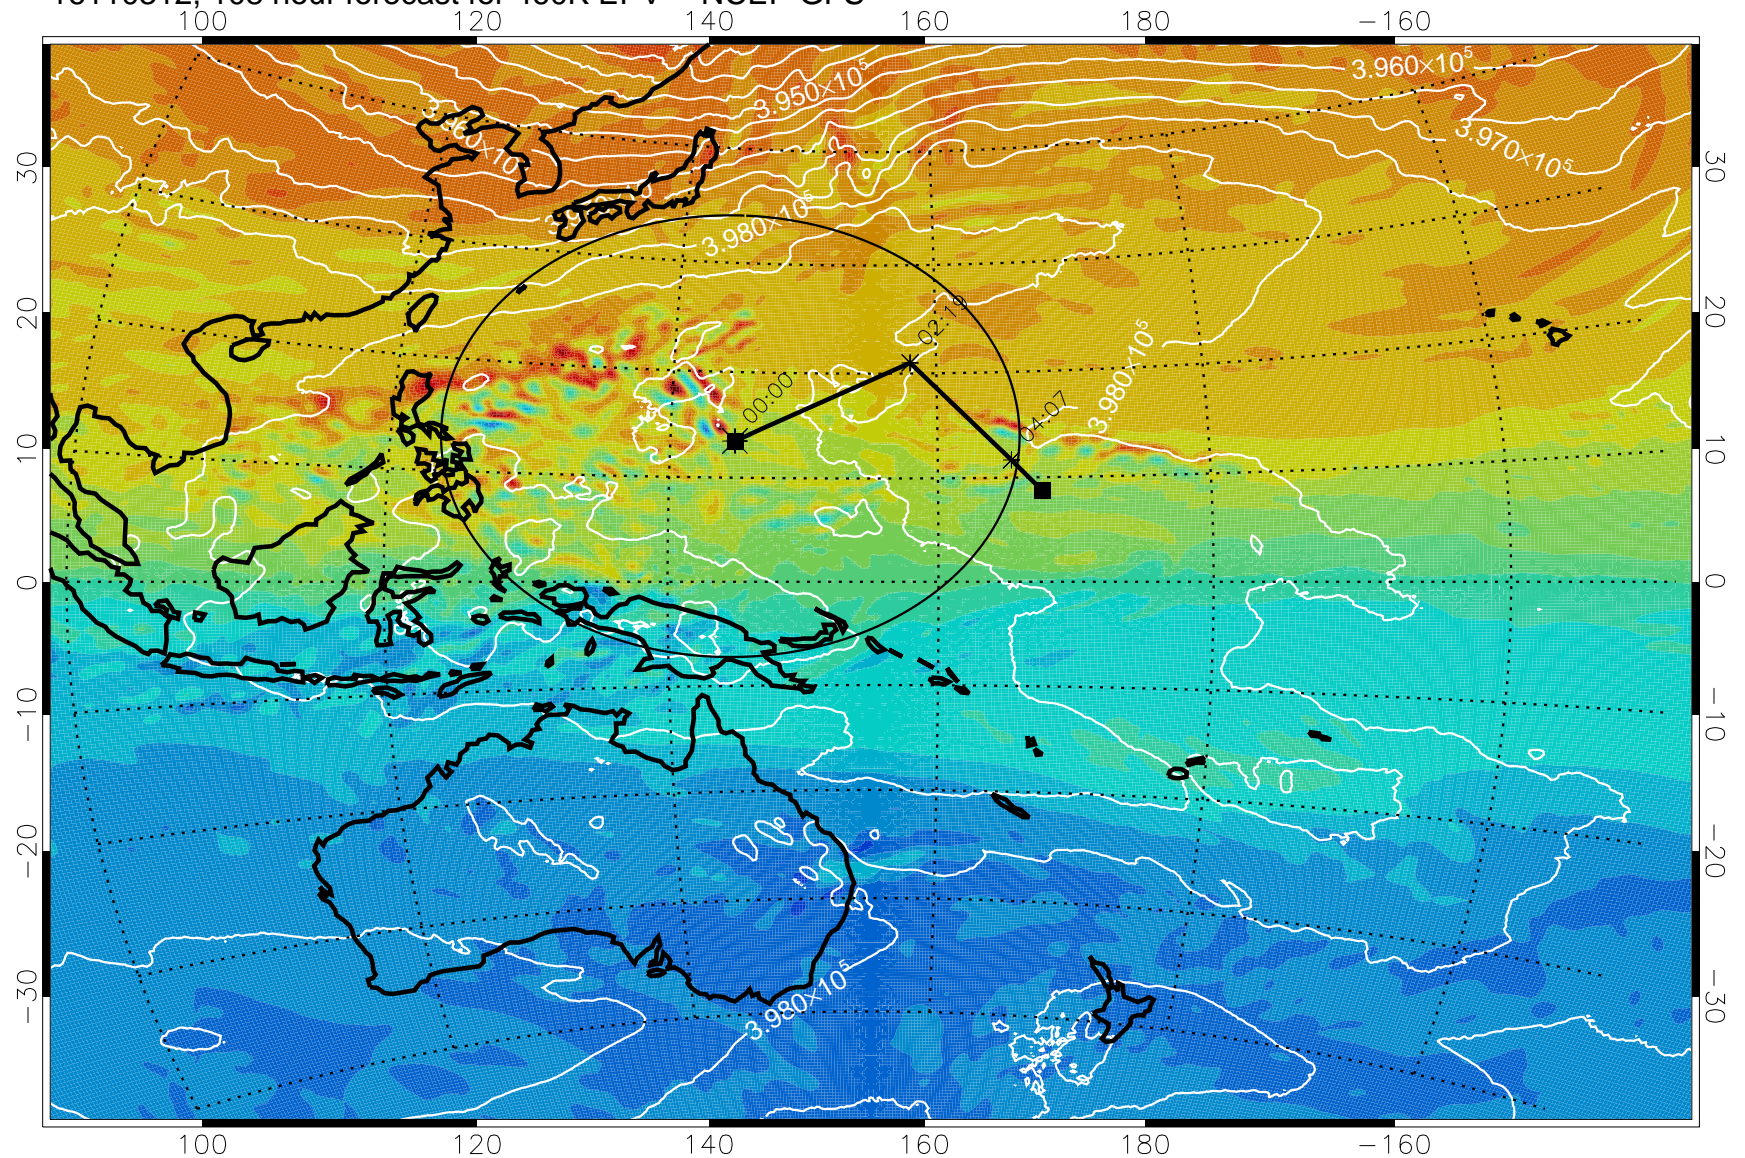

460K Montgomery Streamfunction, white

Range ring of 2304 km

16110212, 084 hour forecast for 460K EPV -- NCEP GFS

460K Montgomery Streamfunction, white

Range ring of 2304 km

16110218, 090 hour forecast for 460K EPV -- NCEP GFS

460K Montgomery Streamfunction, white

Range ring of 2304 km

16110300, 096 hour forecast for 460K EPV -- NCEP GFS

460K Montgomery Streamfunction, white

Range ring of 2304 km

16110306, 102 hour forecast for 460K EPV -- NCEP GFS

460K Montgomery Streamfunction, white

Range ring of 2304 km

16110312, 108 hour forecast for 460K EPV -- NCEP GFS

460K Montgomery Streamfunction, white

Range ring of 2304 km

16110318, 114 hour forecast for 460K EPV -- NCEP GFS

460K Montgomery Streamfunction, white

Range ring of 2304 km

16110400, 120 hour forecast for 460K EPV -- NCEP GFS

460K Montgomery Streamfunction, white

Range ring of 2304 km