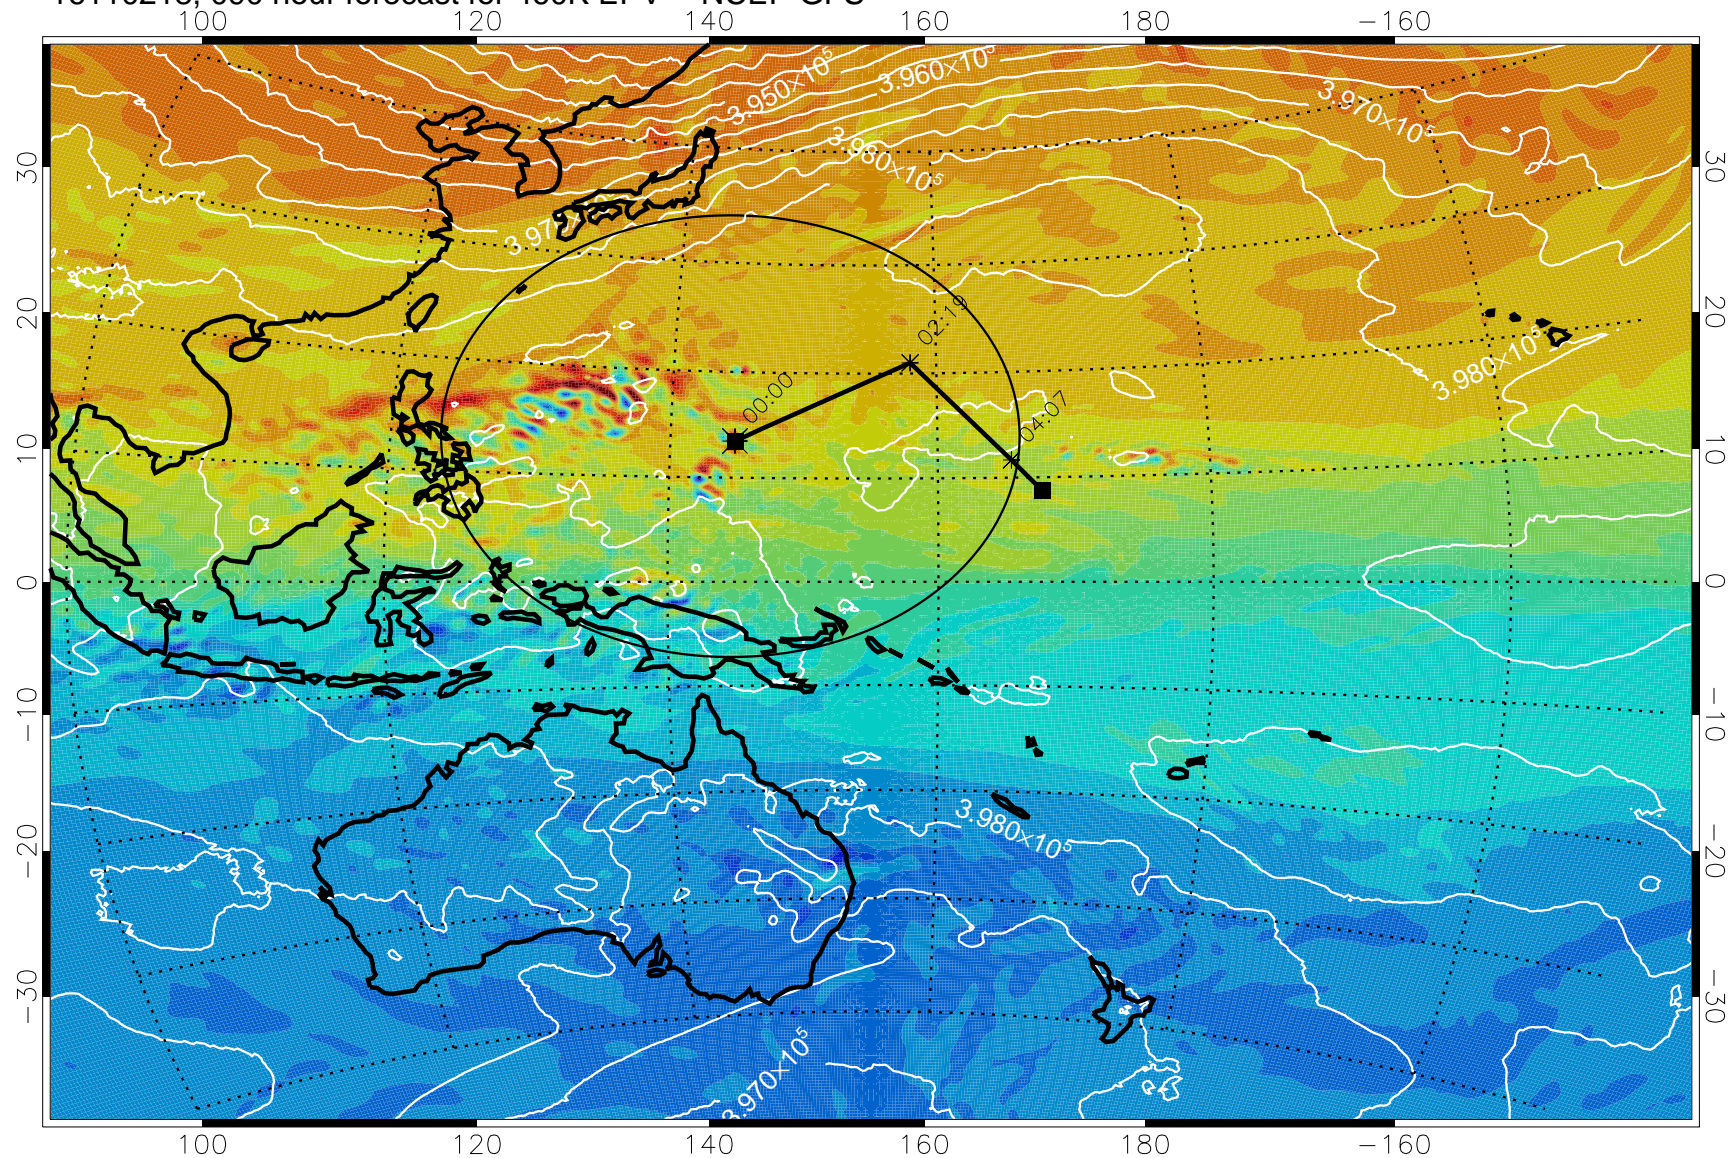

460K Montgomery Streamfunction, white

Range ring of 2304 km

16110200, 072 hour forecast for 460K EPV -- NCEP GFS

460K Montgomery Streamfunction, white

Range ring of 2304 km

16110206, 078 hour forecast for 460K EPV -- NCEP GFS

460K Montgomery Streamfunction, white

Range ring of 2304 km

16110212, 084 hour forecast for 460K EPV -- NCEP GFS

460K Montgomery Streamfunction, white

Range ring of 2304 km

16110218, 090 hour forecast for 460K EPV -- NCEP GFS

460K Montgomery Streamfunction, white

Range ring of 2304 km

16110300, 096 hour forecast for 460K EPV -- NCEP GFS

460K Montgomery Streamfunction, white

Range ring of 2304 km

16110306, 102 hour forecast for 460K EPV -- NCEP GFS

460K Montgomery Streamfunction, white

Range ring of 2304 km

16110312, 108 hour forecast for 460K EPV -- NCEP GFS

460K Montgomery Streamfunction, white

Range ring of 2304 km

16110318, 114 hour forecast for 460K EPV -- NCEP GFS