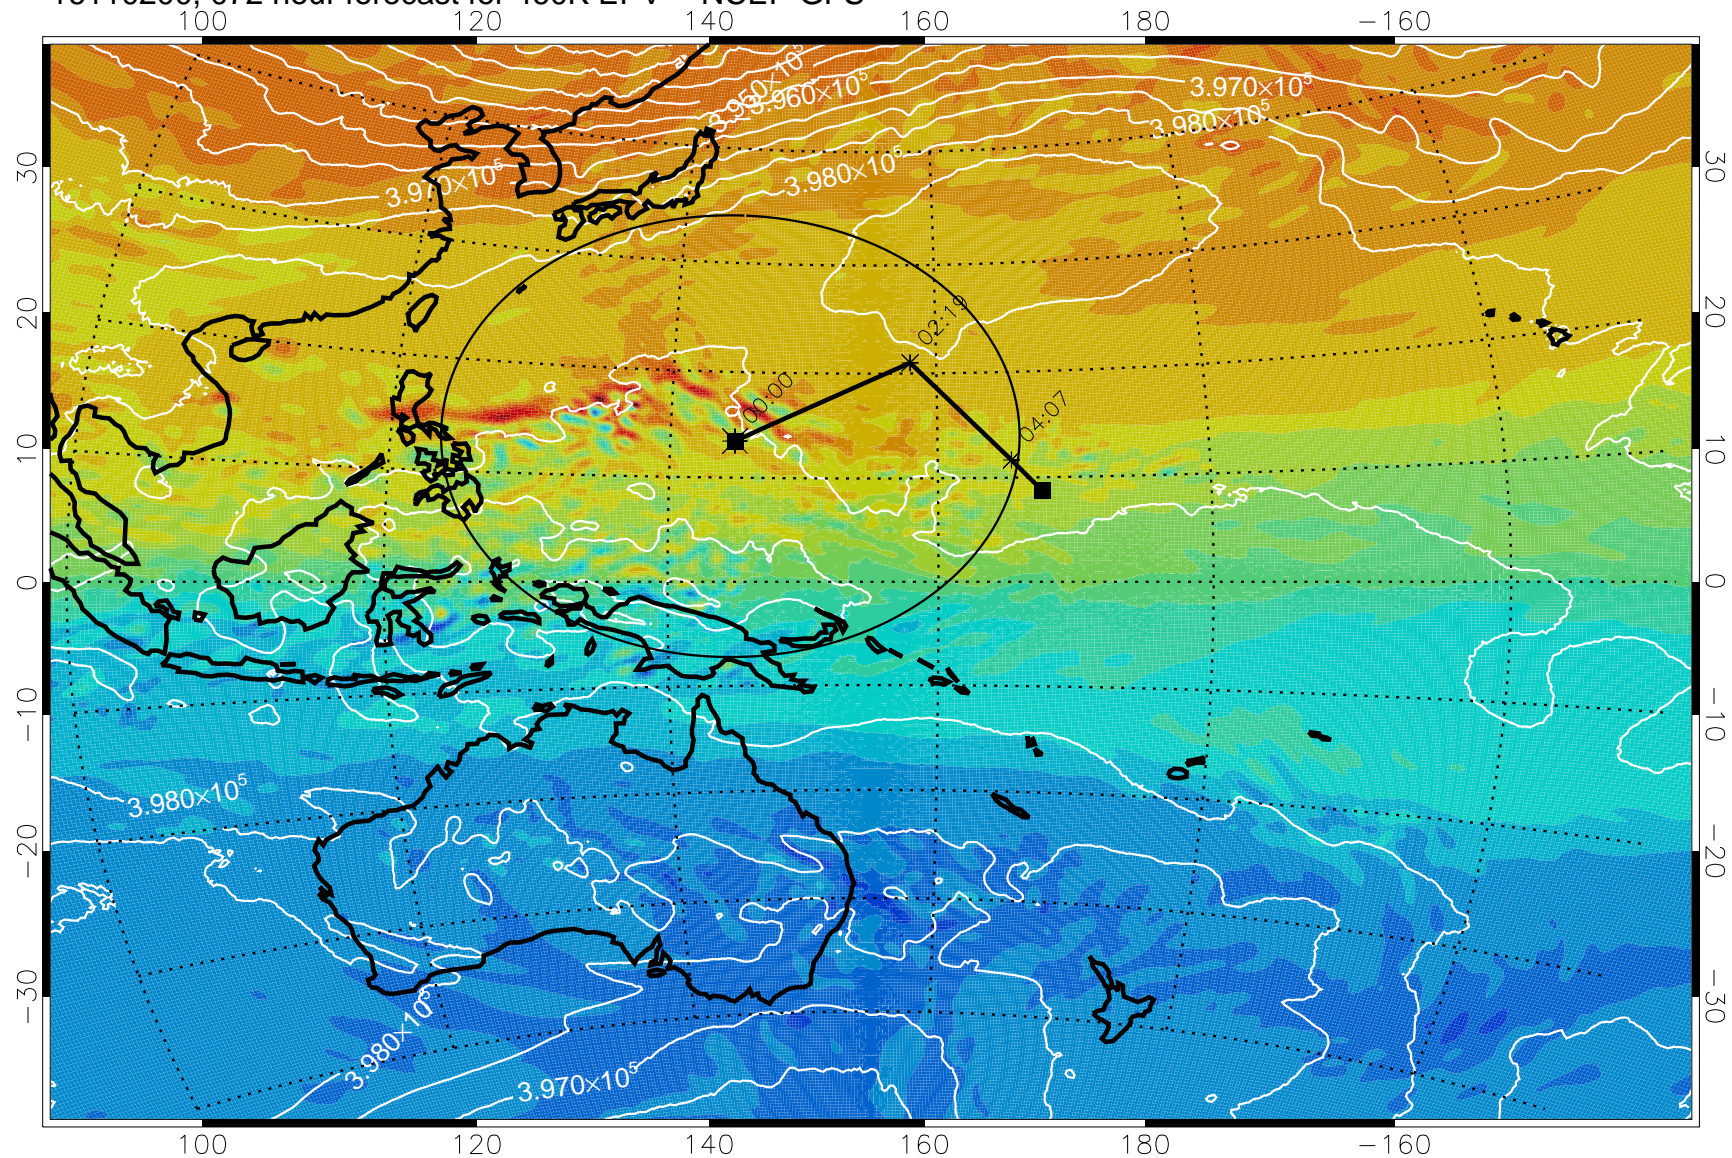

460K Montgomery Streamfunction, white

Range ring of 2304 km

16110100, 048 hour forecast for 460K EPV -- NCEP GFS

460K Montgomery Streamfunction, white

Range ring of 2304 km

16110106, 054 hour forecast for 460K EPV -- NCEP GFS

460K Montgomery Streamfunction, white

Range ring of 2304 km

16110112, 060 hour forecast for 460K EPV -- NCEP GFS

460K Montgomery Streamfunction, white

Range ring of 2304 km

16110118, 066 hour forecast for 460K EPV -- NCEP GFS

460K Montgomery Streamfunction, white

Range ring of 2304 km

16110200, 072 hour forecast for 460K EPV -- NCEP GFS

460K Montgomery Streamfunction, white

Range ring of 2304 km

16110206, 078 hour forecast for 460K EPV -- NCEP GFS

460K Montgomery Streamfunction, white

Range ring of 2304 km

16110212, 084 hour forecast for 460K EPV -- NCEP GFS

460K Montgomery Streamfunction, white

Range ring of 2304 km

16110218, 090 hour forecast for 460K EPV -- NCEP GFS