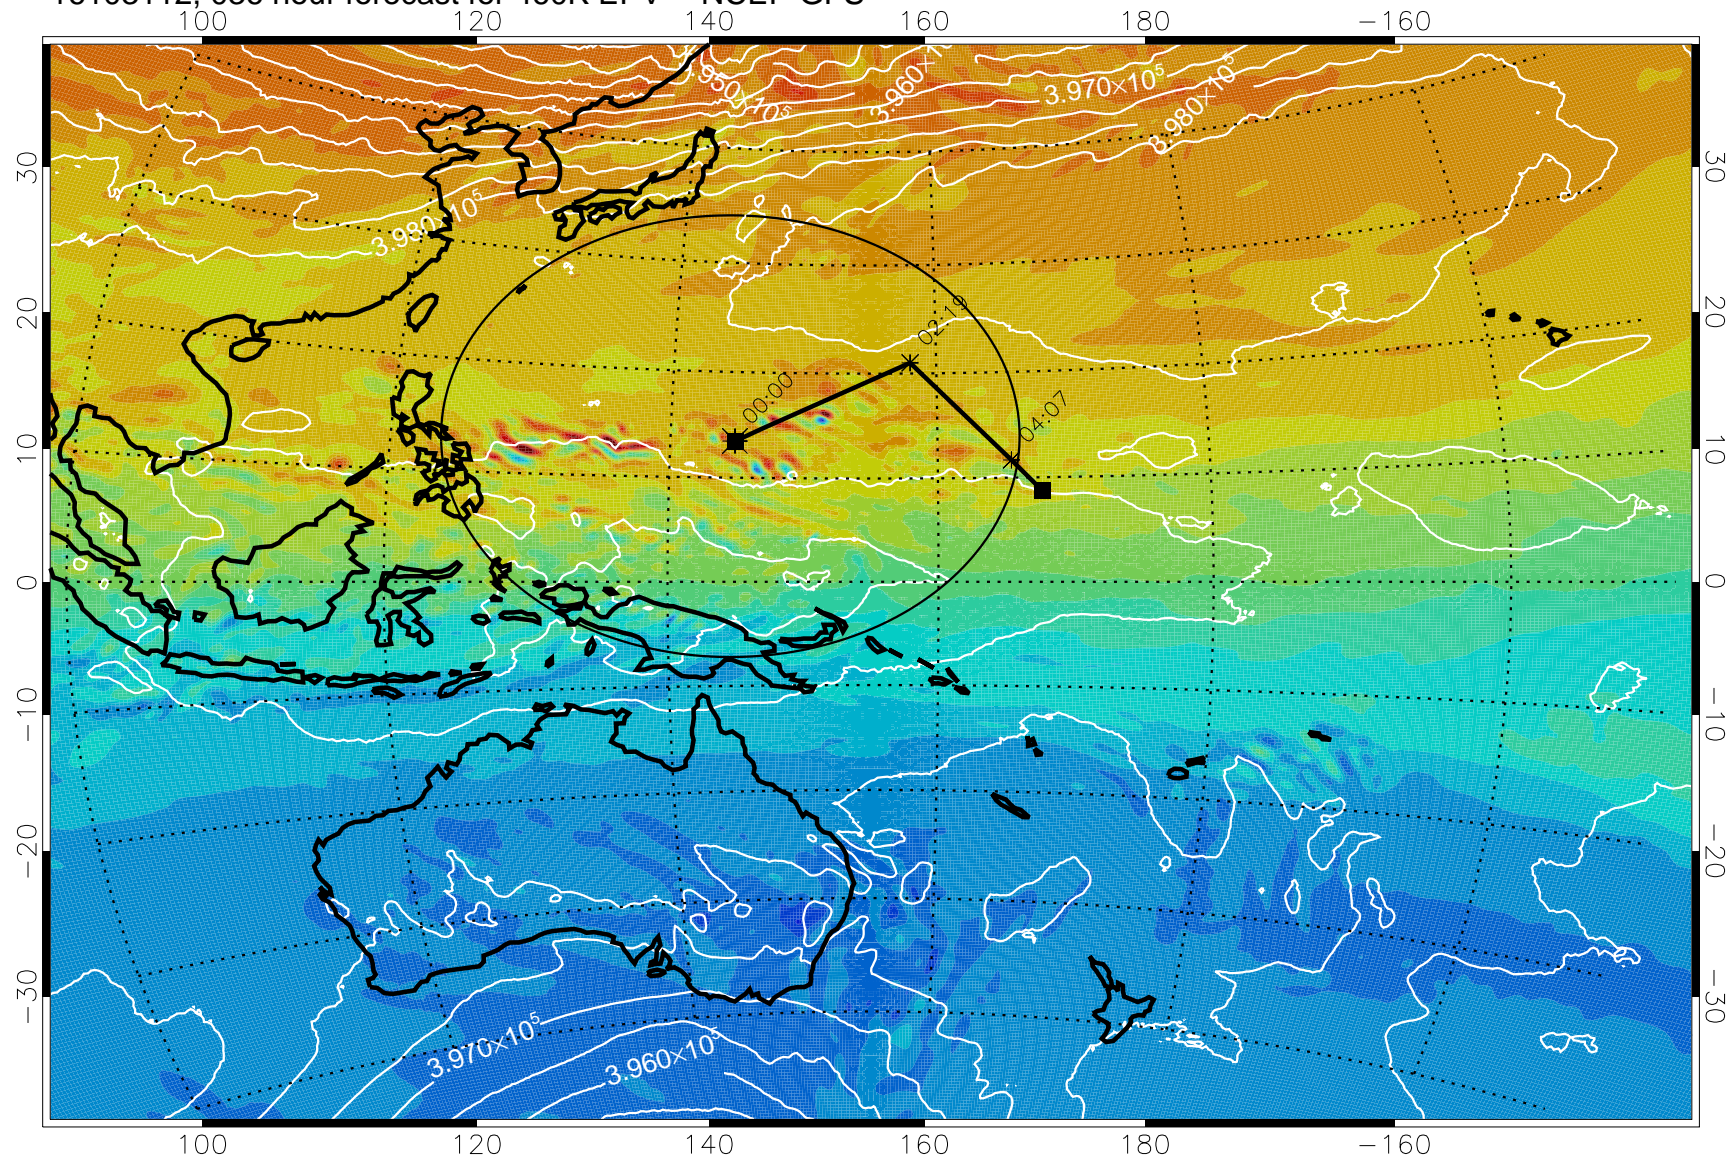

16103018, 018 hour forecast for 460K EPV -- NCEP GFS

460K Montgomery Streamfunction, white

Range ring of 2304 km

16103100, 024 hour forecast for 460K EPV -- NCEP GFS

460K Montgomery Streamfunction, white

Range ring of 2304 km

16103106, 030 hour forecast for 460K EPV -- NCEP GFS

16103112, 036 hour forecast for 460K EPV -- NCEP GFS

460K Montgomery Streamfunction, white

Range ring of 2304 km

16103118, 042 hour forecast for 460K EPV -- NCEP GFS

460K Montgomery Streamfunction, white

Range ring of 2304 km

16110100, 048 hour forecast for 460K EPV -- NCEP GFS

460K Montgomery Streamfunction, white

Range ring of 2304 km

16110106, 054 hour forecast for 460K EPV -- NCEP GFS

460K Montgomery Streamfunction, white

Range ring of 2304 km

16110112, 060 hour forecast for 460K EPV -- NCEP GFS

460K Montgomery Streamfunction, white

Range ring of 2304 km

16110118, 066 hour forecast for 460K EPV -- NCEP GFS