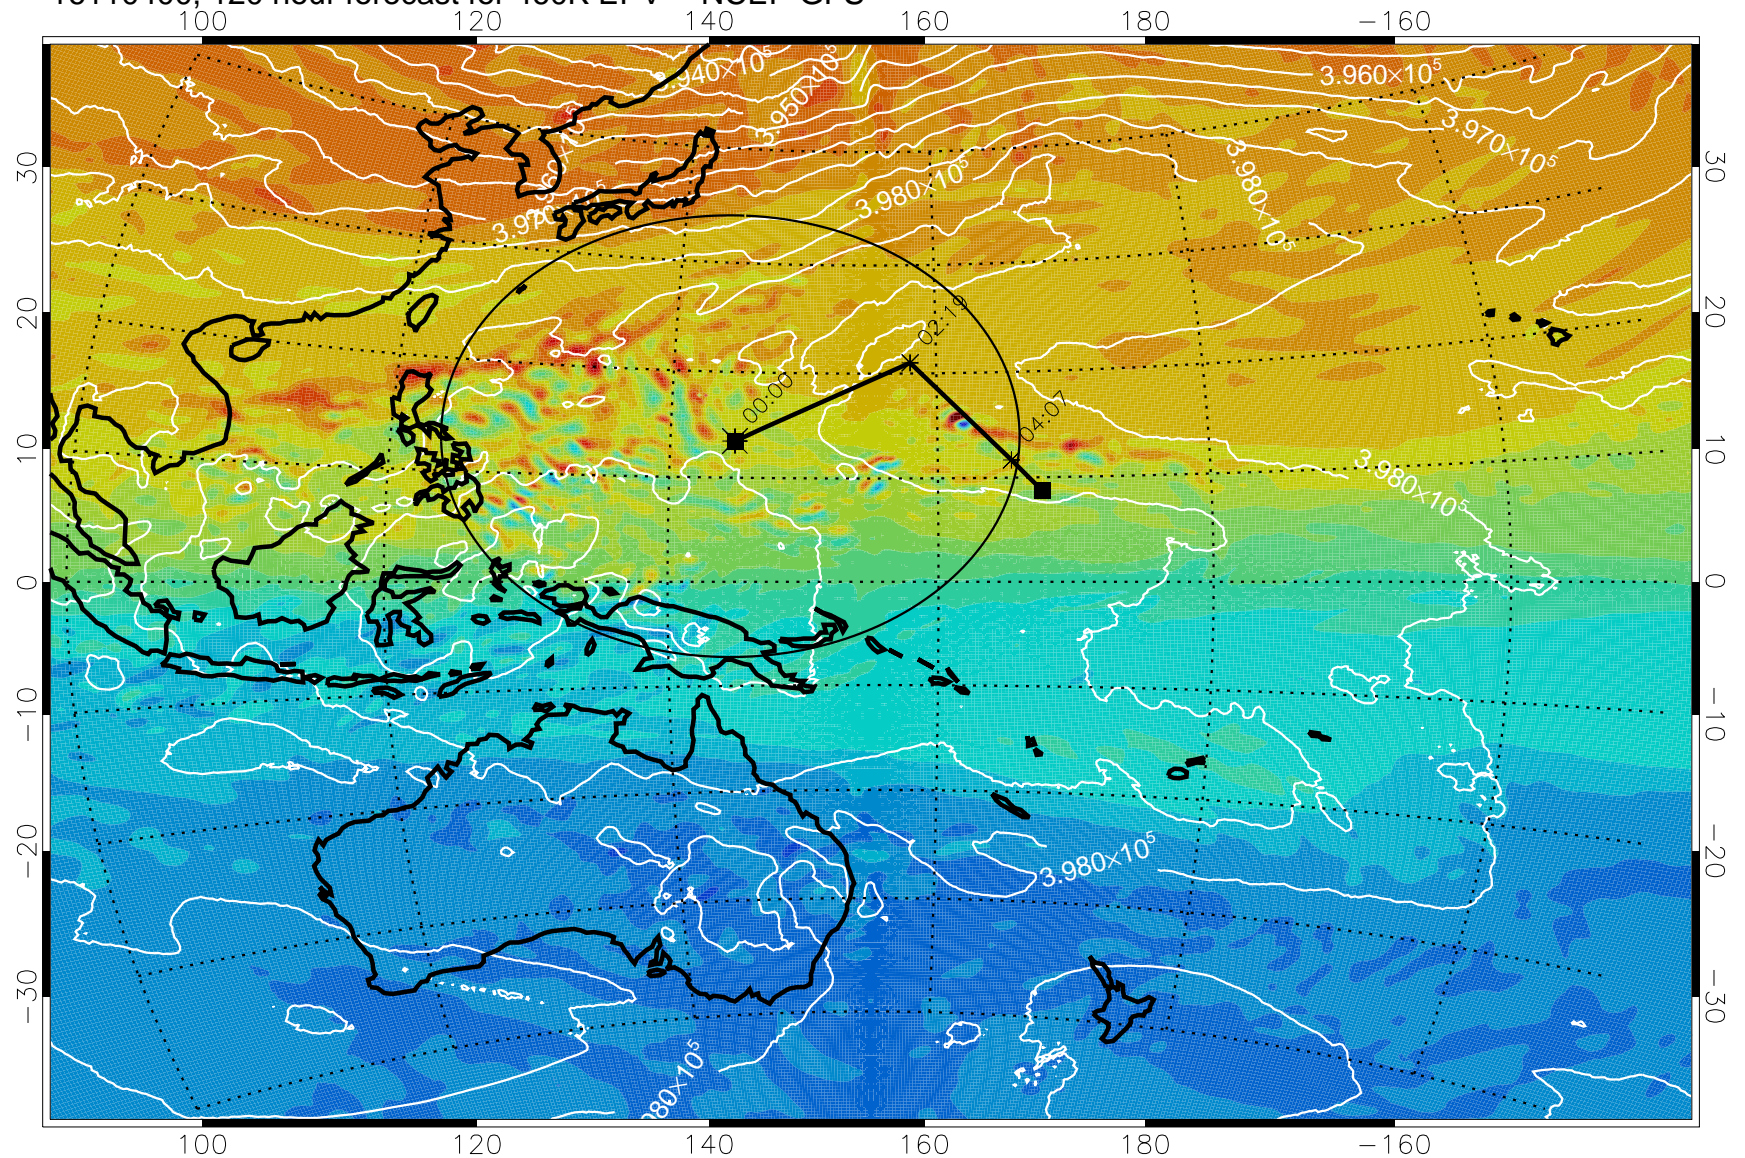

460K Montgomery Streamfunction, white

Range ring of 2304 km

16110300, 096 hour forecast for 460K EPV -- NCEP GFS

460K Montgomery Streamfunction, white

Range ring of 2304 km

16110306, 102 hour forecast for 460K EPV -- NCEP GFS

460K Montgomery Streamfunction, white

Range ring of 2304 km

16110312, 108 hour forecast for 460K EPV -- NCEP GFS

460K Montgomery Streamfunction, white

Range ring of 2304 km

16110318, 114 hour forecast for 460K EPV -- NCEP GFS

460K Montgomery Streamfunction, white

Range ring of 2304 km

16110400, 120 hour forecast for 460K EPV -- NCEP GFS

460K Montgomery Streamfunction, white

Range ring of 2304 km