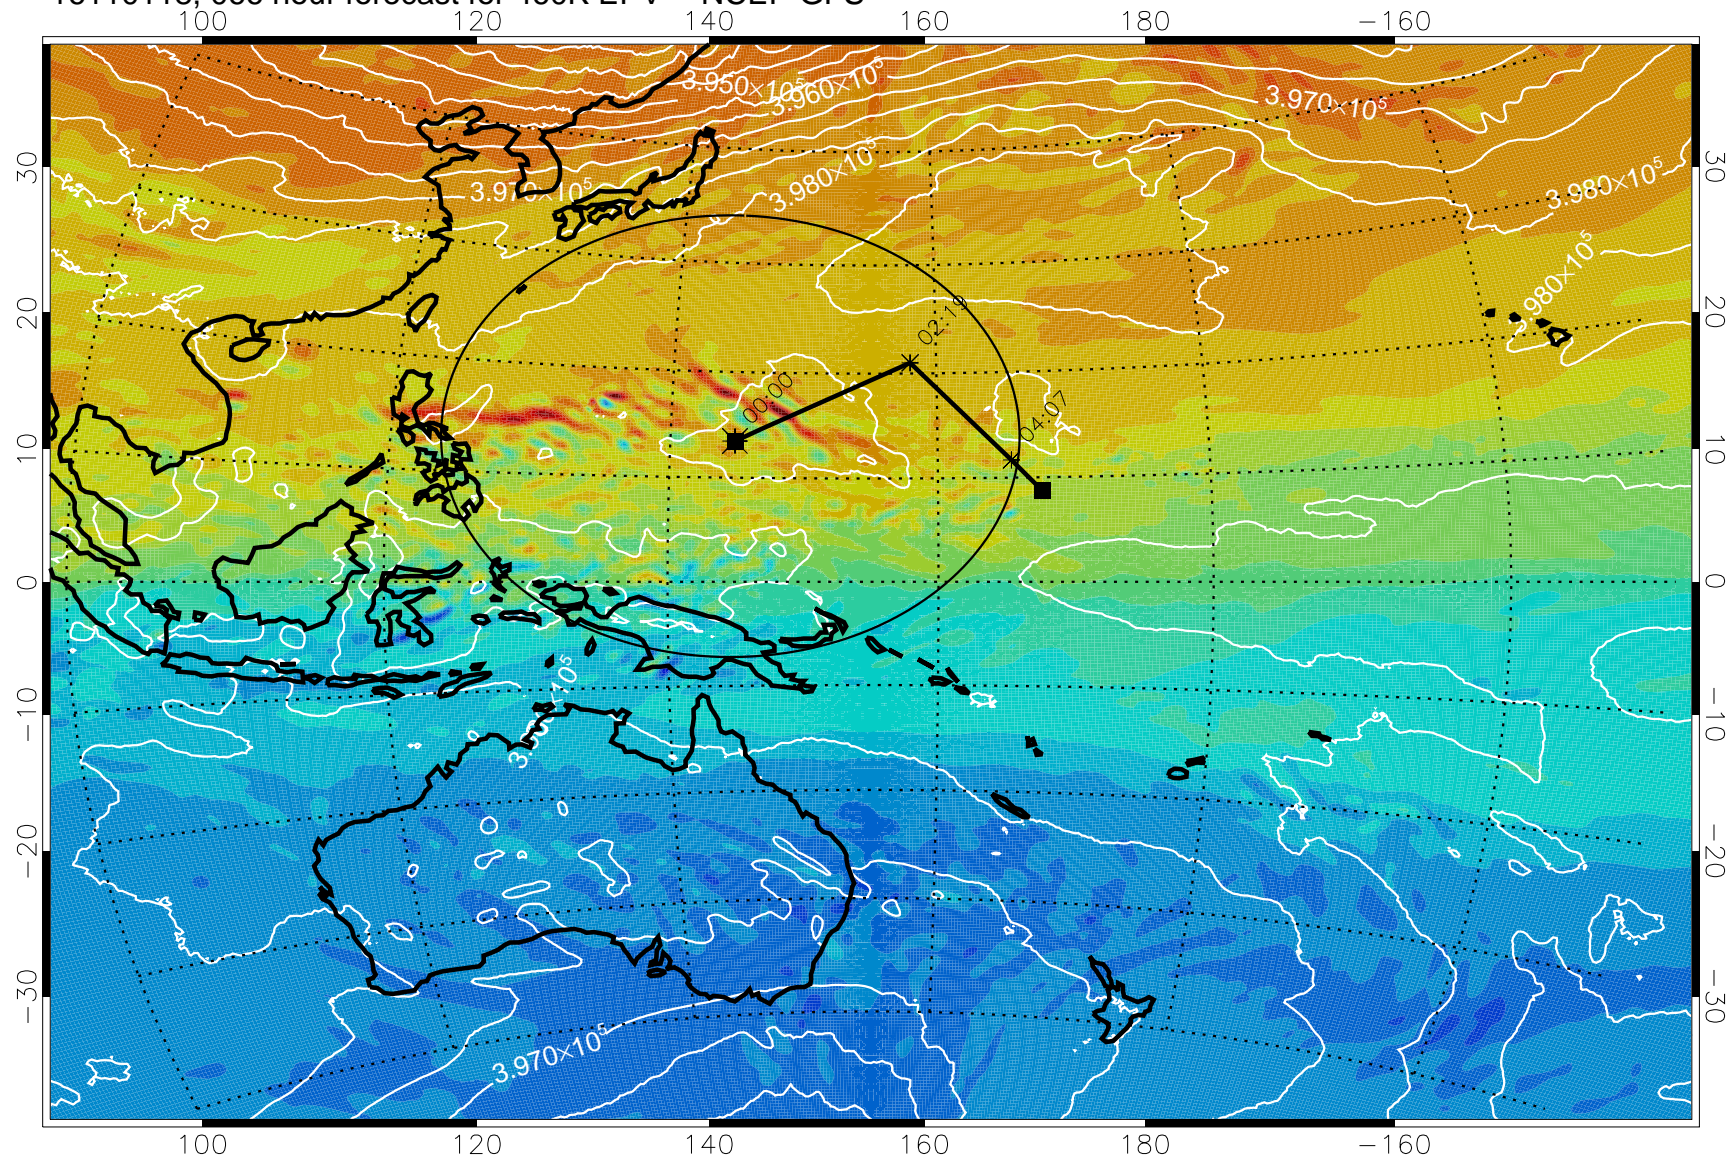

460K Montgomery Streamfunction, white

Range ring of 2304 km

16110100, 048 hour forecast for 460K EPV -- NCEP GFS

460K Montgomery Streamfunction, white

Range ring of 2304 km

16110106, 054 hour forecast for 460K EPV -- NCEP GFS

460K Montgomery Streamfunction, white

Range ring of 2304 km

16110112, 060 hour forecast for 460K EPV -- NCEP GFS

460K Montgomery Streamfunction, white

Range ring of 2304 km

16110118, 066 hour forecast for 460K EPV -- NCEP GFS

460K Montgomery Streamfunction, white

Range ring of 2304 km

16110200, 072 hour forecast for 460K EPV -- NCEP GFS

460K Montgomery Streamfunction, white

Range ring of 2304 km

16110206, 078 hour forecast for 460K EPV -- NCEP GFS

460K Montgomery Streamfunction, white

Range ring of 2304 km

16110212, 084 hour forecast for 460K EPV -- NCEP GFS

460K Montgomery Streamfunction, white

Range ring of 2304 km

16110218, 090 hour forecast for 460K EPV -- NCEP GFS