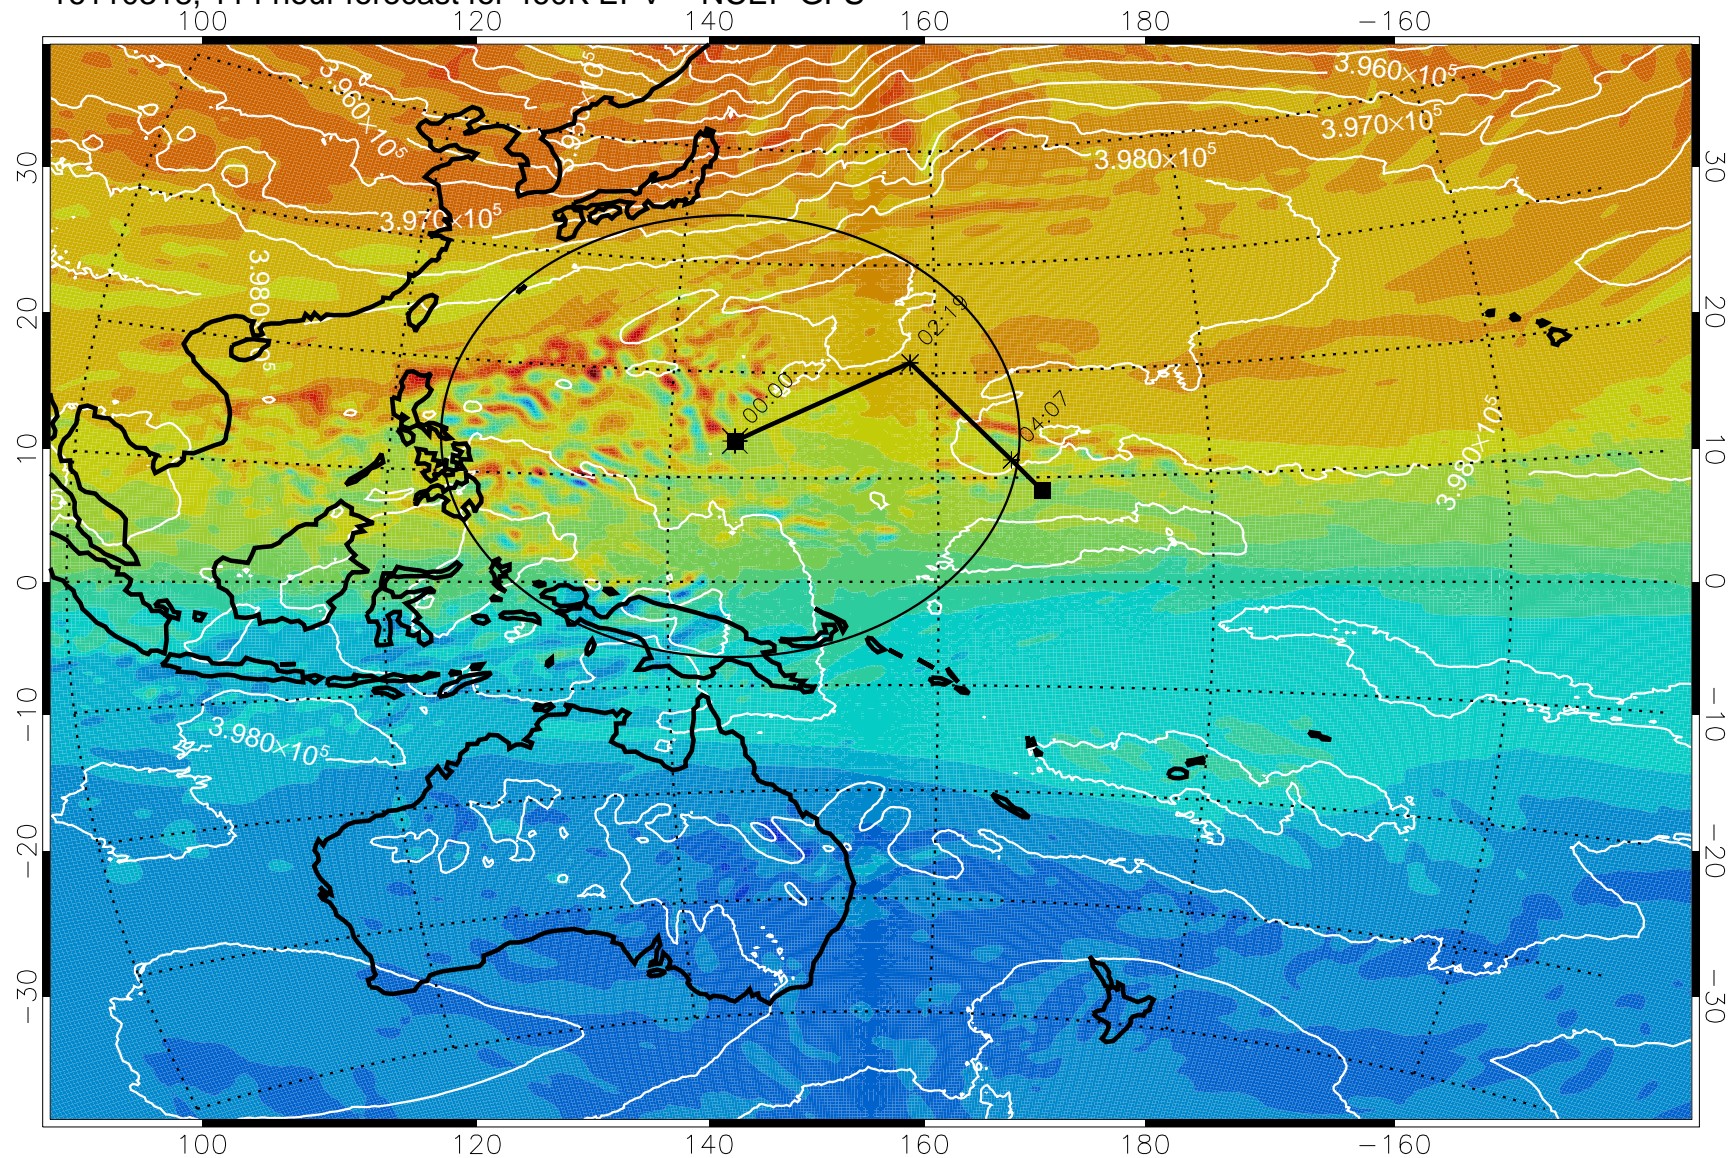

460K Montgomery Streamfunction, white

Range ring of 2304 km

16110300, 096 hour forecast for 460K EPV -- NCEP GFS

460K Montgomery Streamfunction, white

Range ring of 2304 km

16110306, 102 hour forecast for 460K EPV -- NCEP GFS

460K Montgomery Streamfunction, white

Range ring of 2304 km

16110312, 108 hour forecast for 460K EPV -- NCEP GFS

460K Montgomery Streamfunction, white

Range ring of 2304 km

16110318, 114 hour forecast for 460K EPV -- NCEP GFS

460K Montgomery Streamfunction, white

Range ring of 2304 km

16110400, 120 hour forecast for 460K EPV -- NCEP GFS

460K Montgomery Streamfunction, white

Range ring of 2304 km