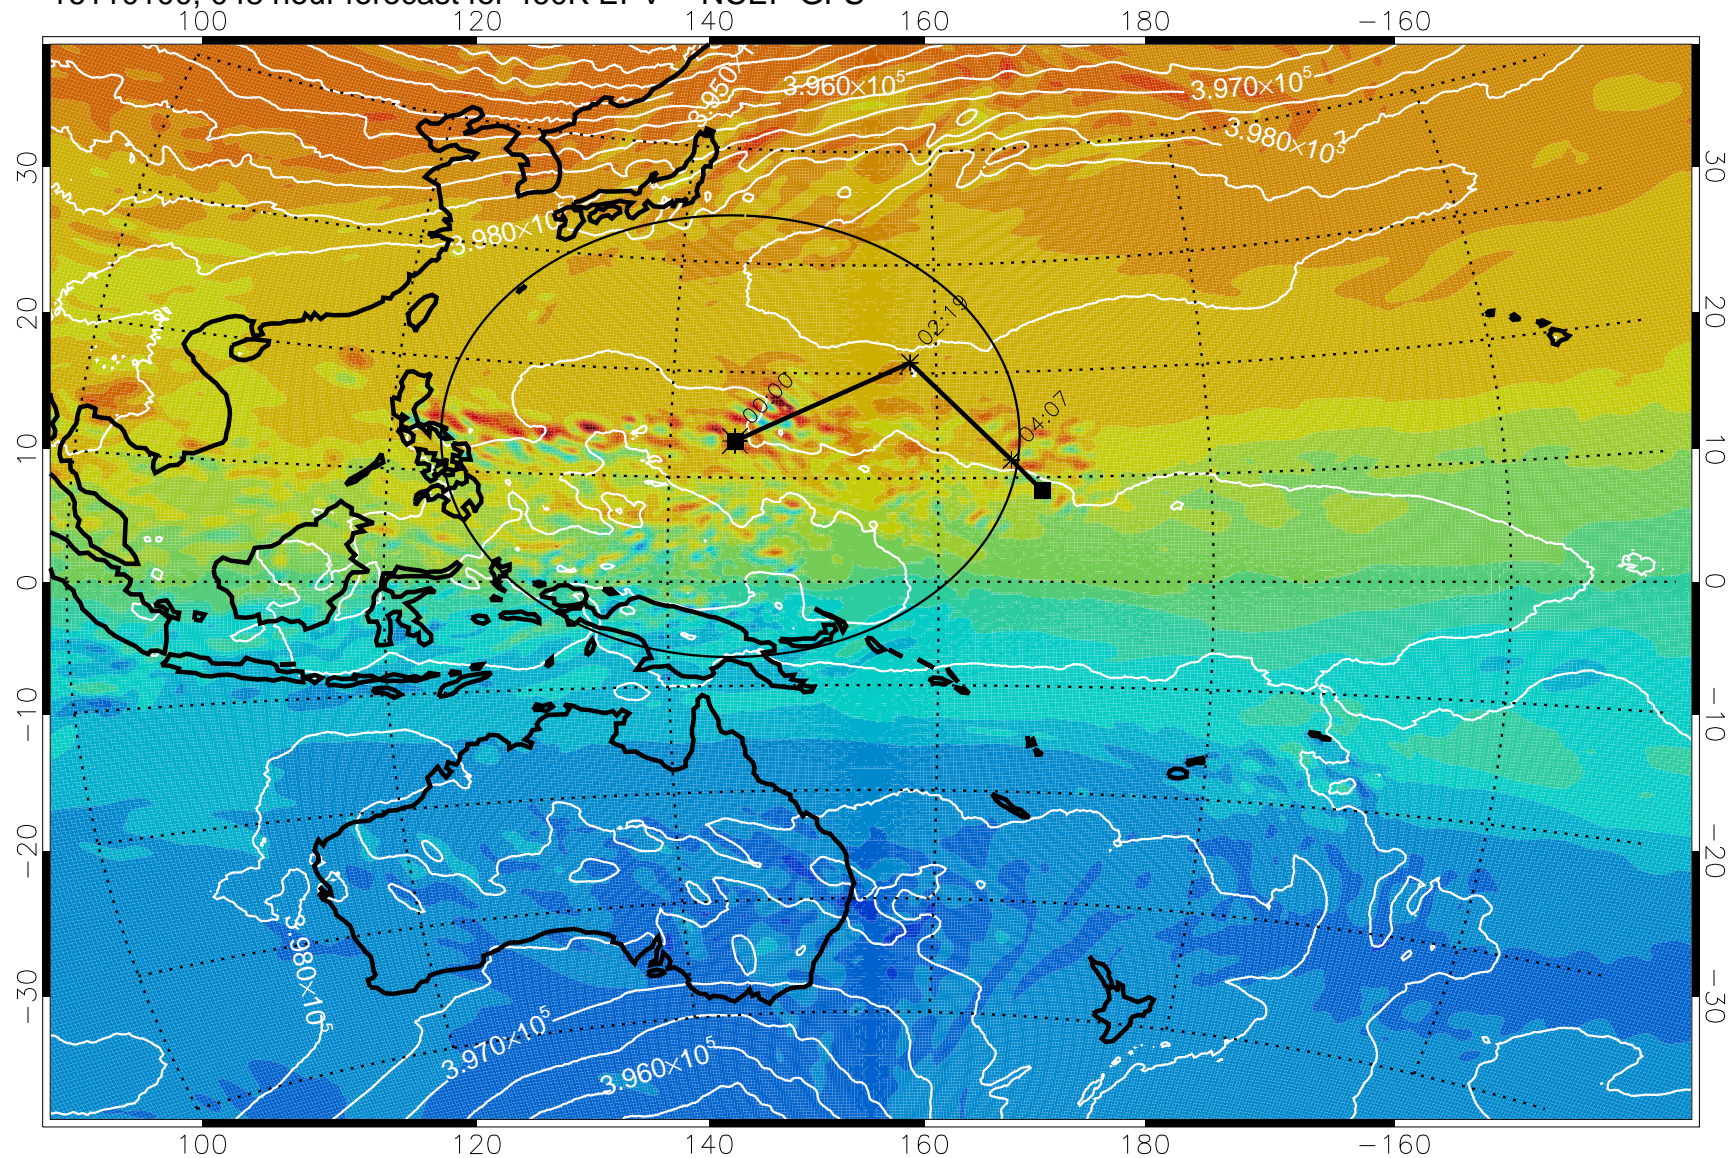

16103106, 030 hour forecast for 460K EPV -- NCEP GFS

16103112, 036 hour forecast for 460K EPV -- NCEP GFS

460K Montgomery Streamfunction, white

Range ring of 2304 km

16103118, 042 hour forecast for 460K EPV -- NCEP GFS

460K Montgomery Streamfunction, white

Range ring of 2304 km

16110100, 048 hour forecast for 460K EPV -- NCEP GFS

460K Montgomery Streamfunction, white

Range ring of 2304 km

16110106, 054 hour forecast for 460K EPV -- NCEP GFS

460K Montgomery Streamfunction, white

Range ring of 2304 km

16110112, 060 hour forecast for 460K EPV -- NCEP GFS

460K Montgomery Streamfunction, white

Range ring of 2304 km

16110118, 066 hour forecast for 460K EPV -- NCEP GFS

460K Montgomery Streamfunction, white

Range ring of 2304 km

16110200, 072 hour forecast for 460K EPV -- NCEP GFS

460K Montgomery Streamfunction, white

Range ring of 2304 km

16110206, 078 hour forecast for 460K EPV -- NCEP GFS