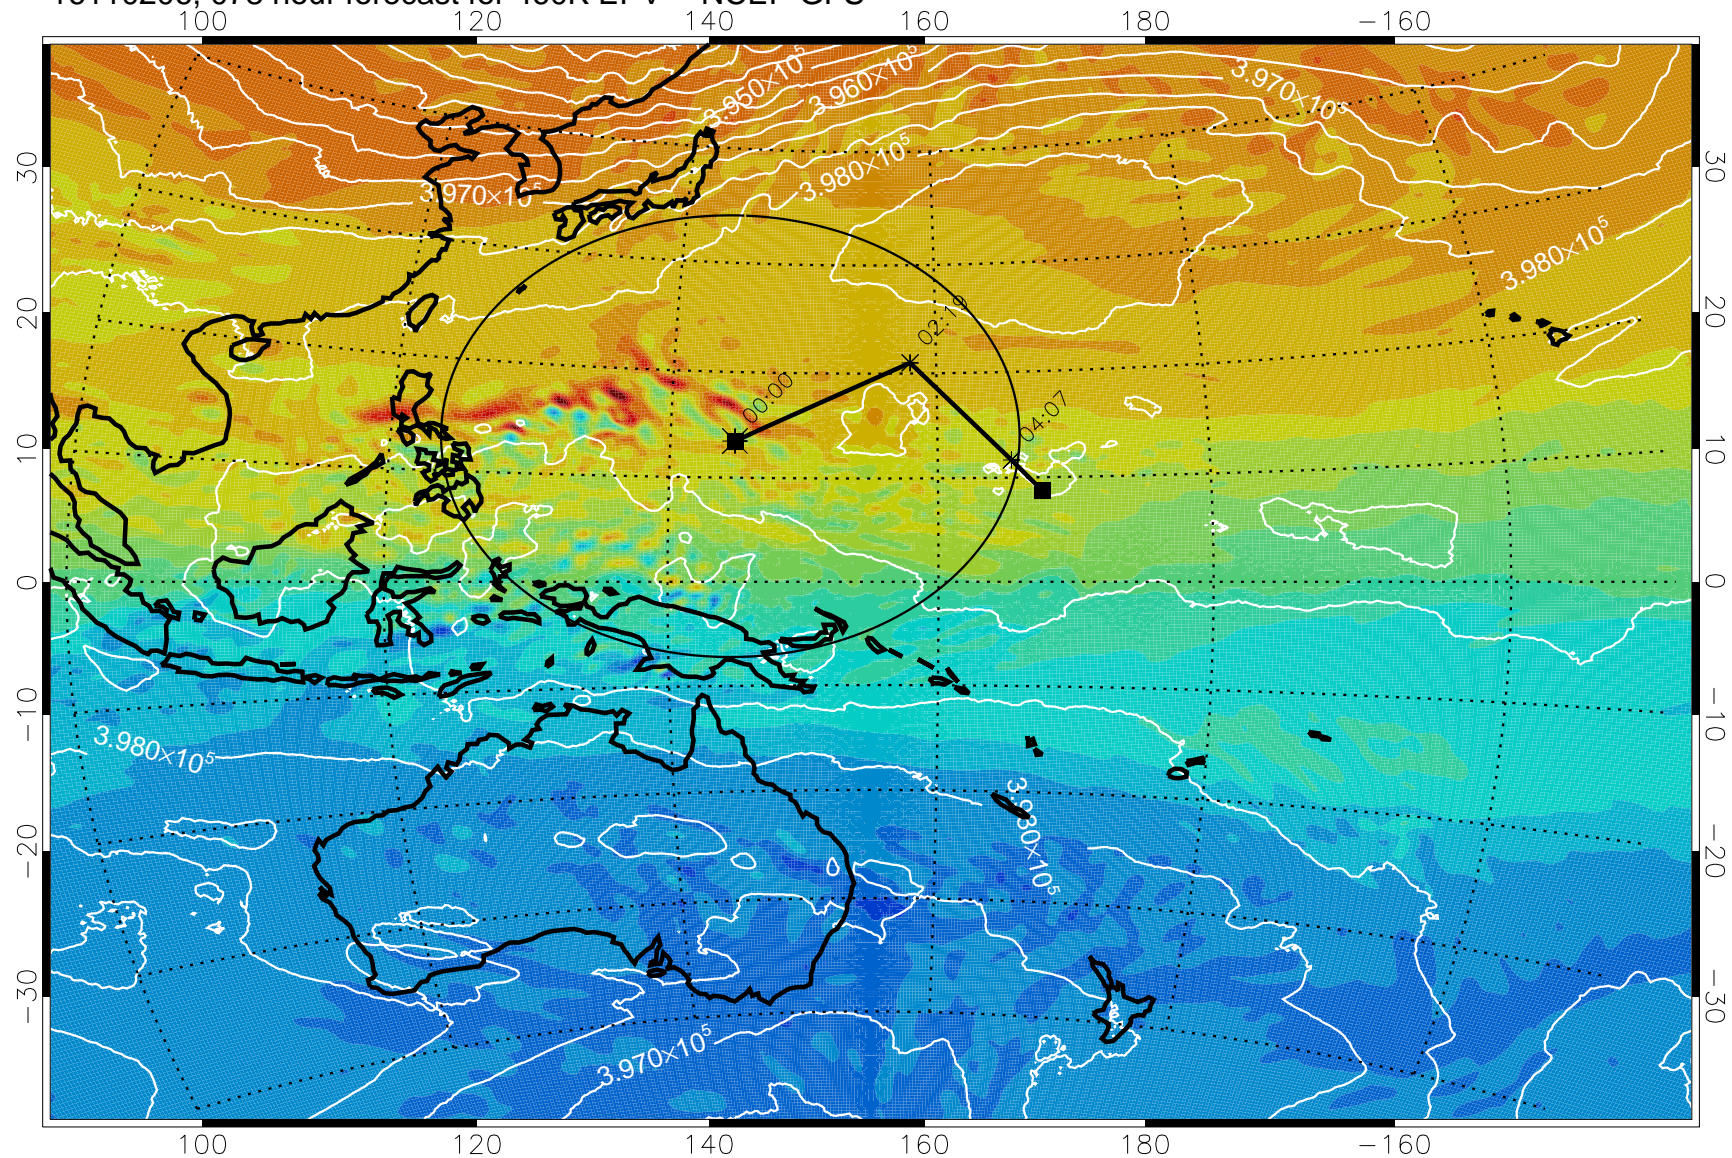

460K Montgomery Streamfunction, white

Range ring of 2304 km

16110112, 060 hour forecast for 460K EPV -- NCEP GFS

460K Montgomery Streamfunction, white

Range ring of 2304 km

16110118, 066 hour forecast for 460K EPV -- NCEP GFS

460K Montgomery Streamfunction, white

Range ring of 2304 km

16110200, 072 hour forecast for 460K EPV -- NCEP GFS

460K Montgomery Streamfunction, white

Range ring of 2304 km

16110206, 078 hour forecast for 460K EPV -- NCEP GFS

460K Montgomery Streamfunction, white

Range ring of 2304 km

16110212, 084 hour forecast for 460K EPV -- NCEP GFS

460K Montgomery Streamfunction, white

Range ring of 2304 km

16110218, 090 hour forecast for 460K EPV -- NCEP GFS

460K Montgomery Streamfunction, white

Range ring of 2304 km

16110300, 096 hour forecast for 460K EPV -- NCEP GFS

460K Montgomery Streamfunction, white

Range ring of 2304 km

16110306, 102 hour forecast for 460K EPV -- NCEP GFS