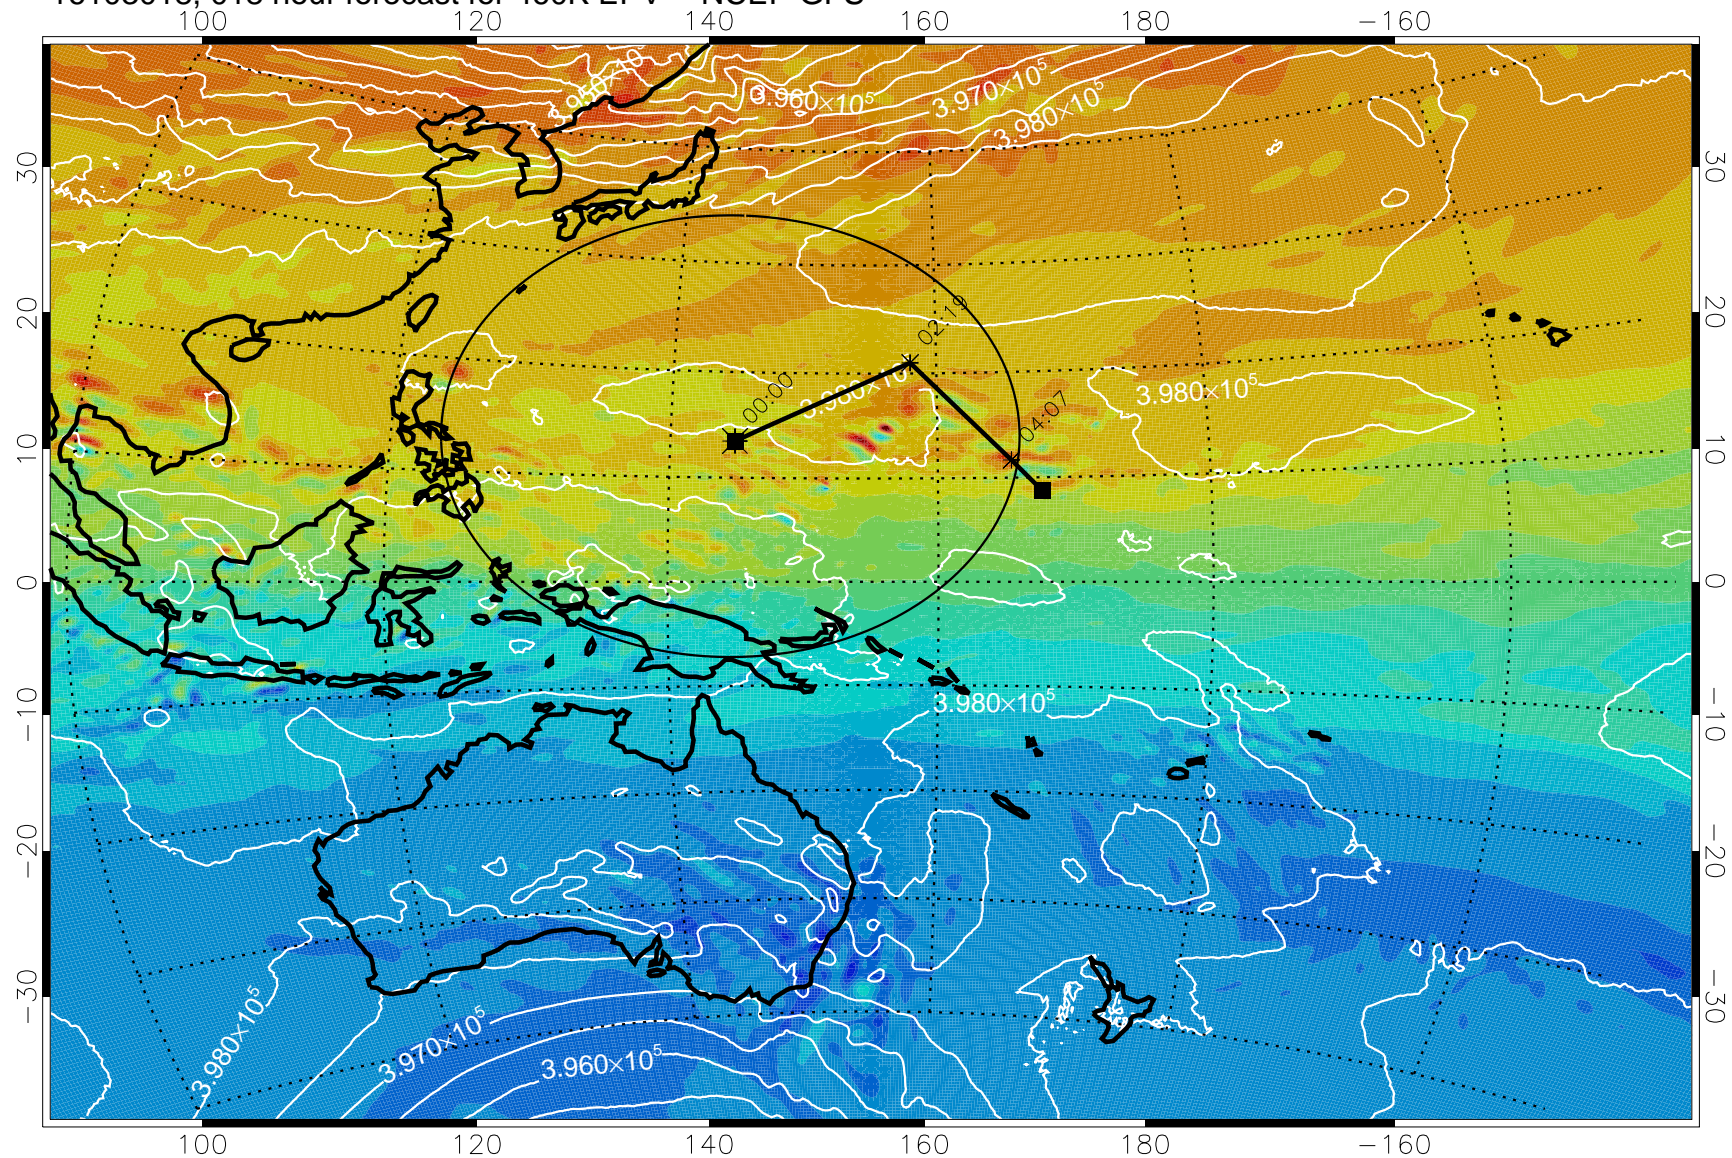

16103006, 006 hour forecast for 460K EPV -- NCEP GFS

460K Montgomery Streamfunction, white

Range ring of 2304 km

16103012, 012 hour forecast for 460K EPV -- NCEP GFS

460K Montgomery Streamfunction, white

Range ring of 2304 km

16103018, 018 hour forecast for 460K EPV -- NCEP GFS

460K Montgomery Streamfunction, white

Range ring of 2304 km

16103100, 024 hour forecast for 460K EPV -- NCEP GFS

460K Montgomery Streamfunction, white

Range ring of 2304 km

16103106, 030 hour forecast for 460K EPV -- NCEP GFS

16103112, 036 hour forecast for 460K EPV -- NCEP GFS

460K Montgomery Streamfunction, white

Range ring of 2304 km

16103118, 042 hour forecast for 460K EPV -- NCEP GFS

460K Montgomery Streamfunction, white

Range ring of 2304 km

16110100, 048 hour forecast for 460K EPV -- NCEP GFS

460K Montgomery Streamfunction, white

Range ring of 2304 km

16110106, 054 hour forecast for 460K EPV -- NCEP GFS