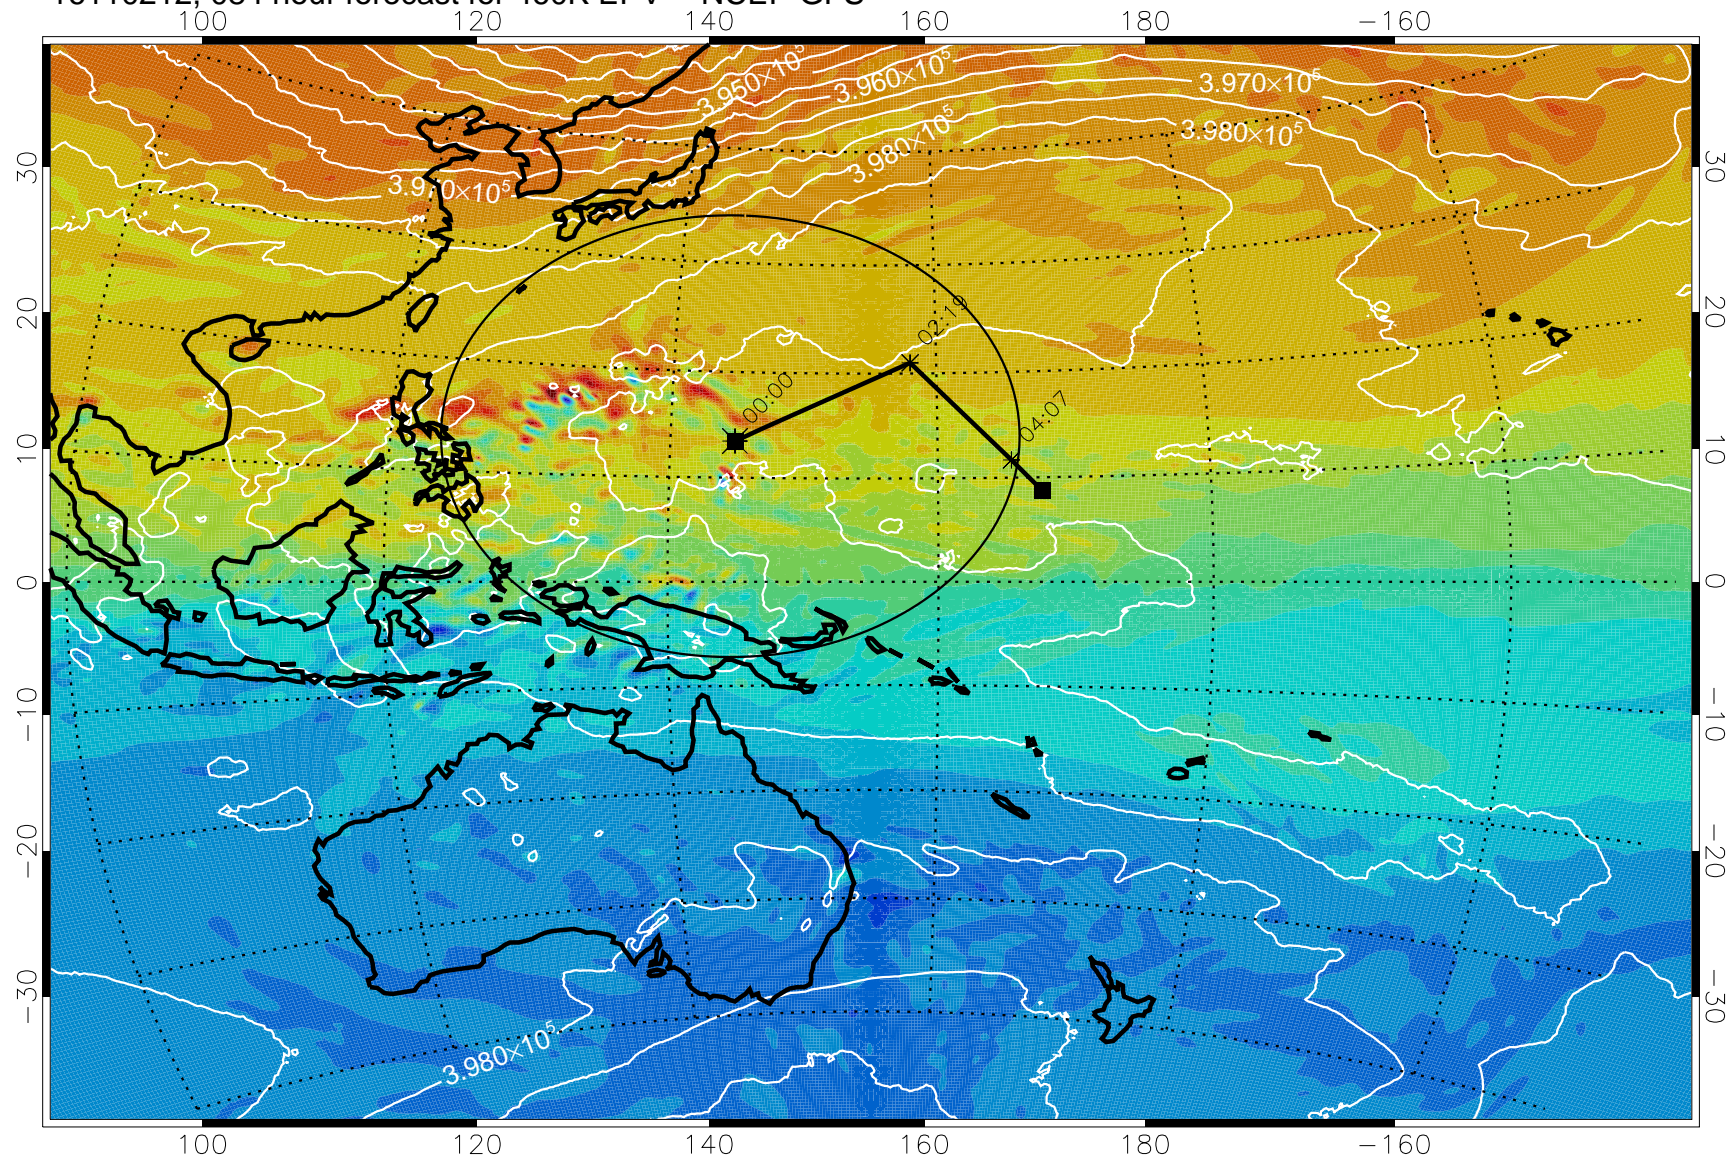

460K Montgomery Streamfunction, white

Range ring of 2304 km

16110112, 060 hour forecast for 460K EPV -- NCEP GFS

460K Montgomery Streamfunction, white

Range ring of 2304 km

16110118, 066 hour forecast for 460K EPV -- NCEP GFS

460K Montgomery Streamfunction, white

Range ring of 2304 km

16110200, 072 hour forecast for 460K EPV -- NCEP GFS

460K Montgomery Streamfunction, white

Range ring of 2304 km

16110206, 078 hour forecast for 460K EPV -- NCEP GFS

460K Montgomery Streamfunction, white

Range ring of 2304 km

16110212, 084 hour forecast for 460K EPV -- NCEP GFS

460K Montgomery Streamfunction, white

Range ring of 2304 km

16110218, 090 hour forecast for 460K EPV -- NCEP GFS

460K Montgomery Streamfunction, white

Range ring of 2304 km

16110300, 096 hour forecast for 460K EPV -- NCEP GFS

460K Montgomery Streamfunction, white

Range ring of 2304 km

16110306, 102 hour forecast for 460K EPV -- NCEP GFS