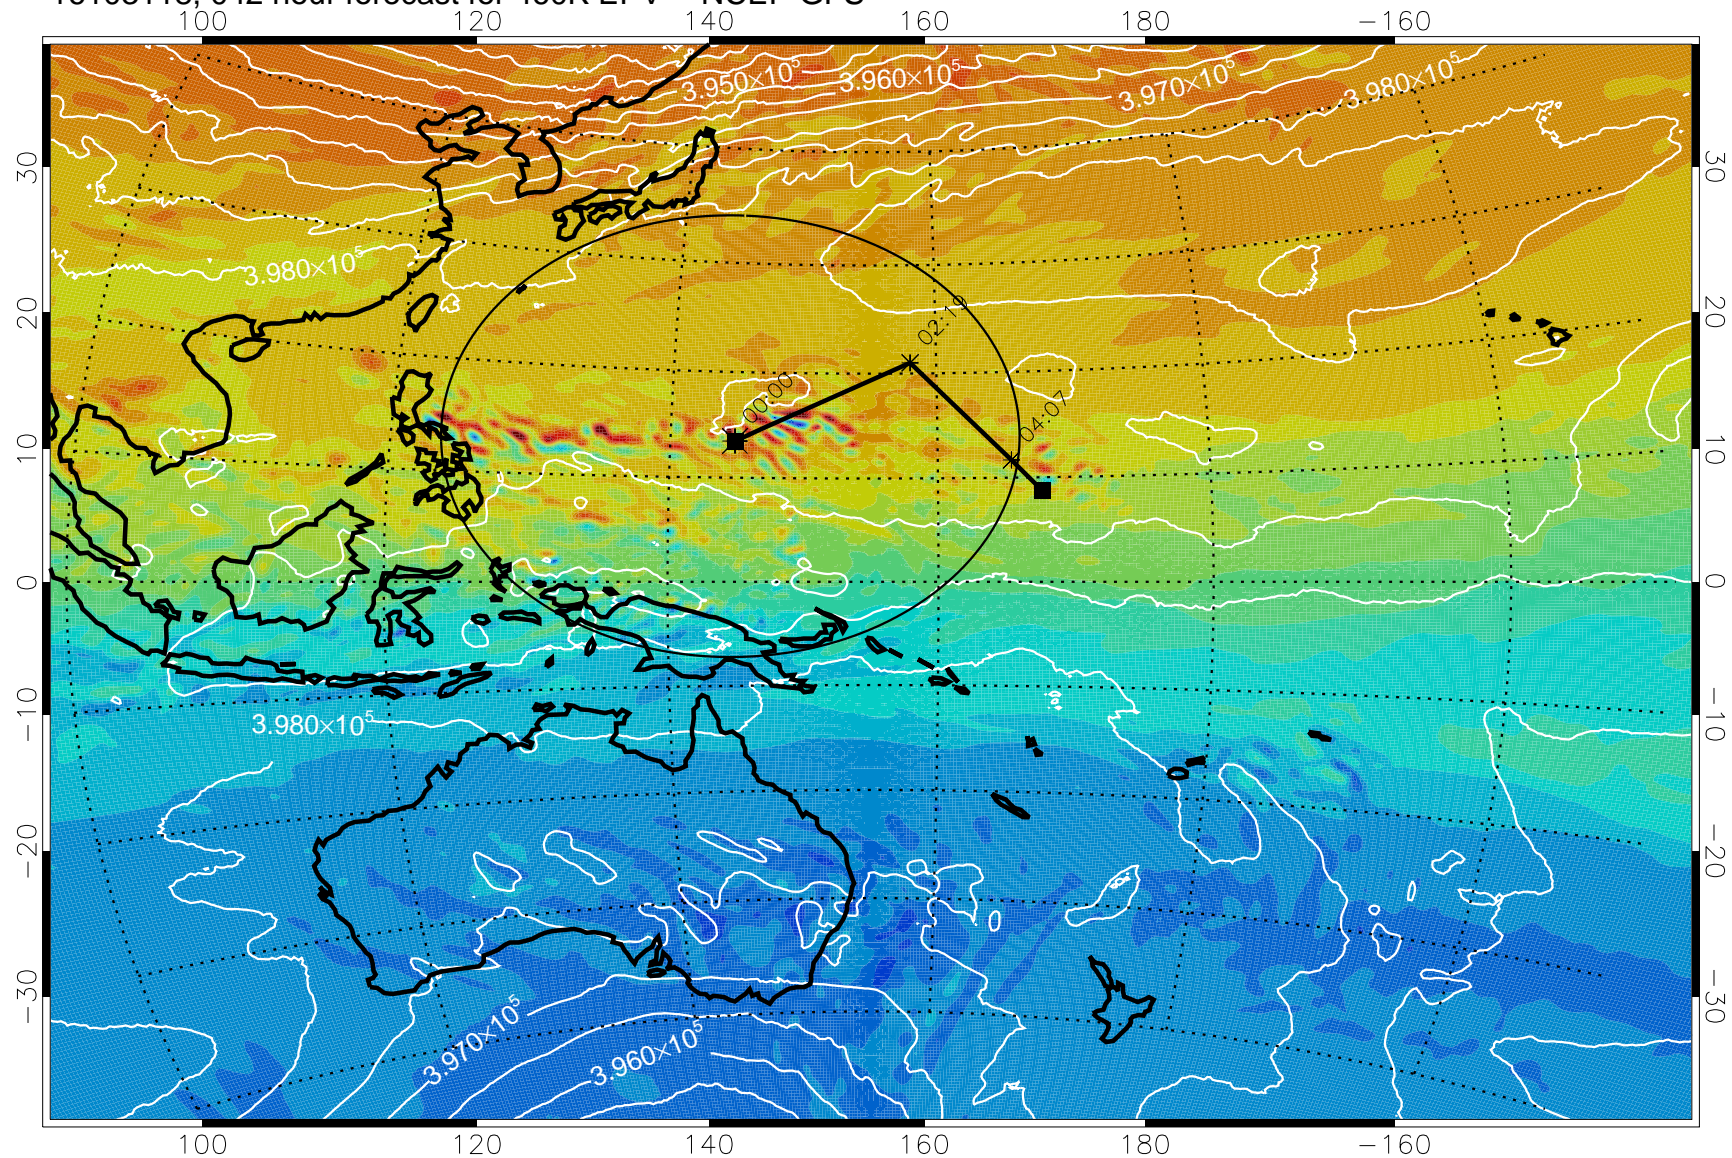

16103106, 030 hour forecast for 460K EPV -- NCEP GFS

16103112, 036 hour forecast for 460K EPV -- NCEP GFS

460K Montgomery Streamfunction, white

Range ring of 2304 km

16103118, 042 hour forecast for 460K EPV -- NCEP GFS

460K Montgomery Streamfunction, white

Range ring of 2304 km

16110100, 048 hour forecast for 460K EPV -- NCEP GFS

460K Montgomery Streamfunction, white

Range ring of 2304 km

16110106, 054 hour forecast for 460K EPV -- NCEP GFS

460K Montgomery Streamfunction, white

Range ring of 2304 km

16110112, 060 hour forecast for 460K EPV -- NCEP GFS

460K Montgomery Streamfunction, white

Range ring of 2304 km

16110118, 066 hour forecast for 460K EPV -- NCEP GFS

460K Montgomery Streamfunction, white

Range ring of 2304 km

16110200, 072 hour forecast for 460K EPV -- NCEP GFS

460K Montgomery Streamfunction, white

Range ring of 2304 km

16110206, 078 hour forecast for 460K EPV -- NCEP GFS