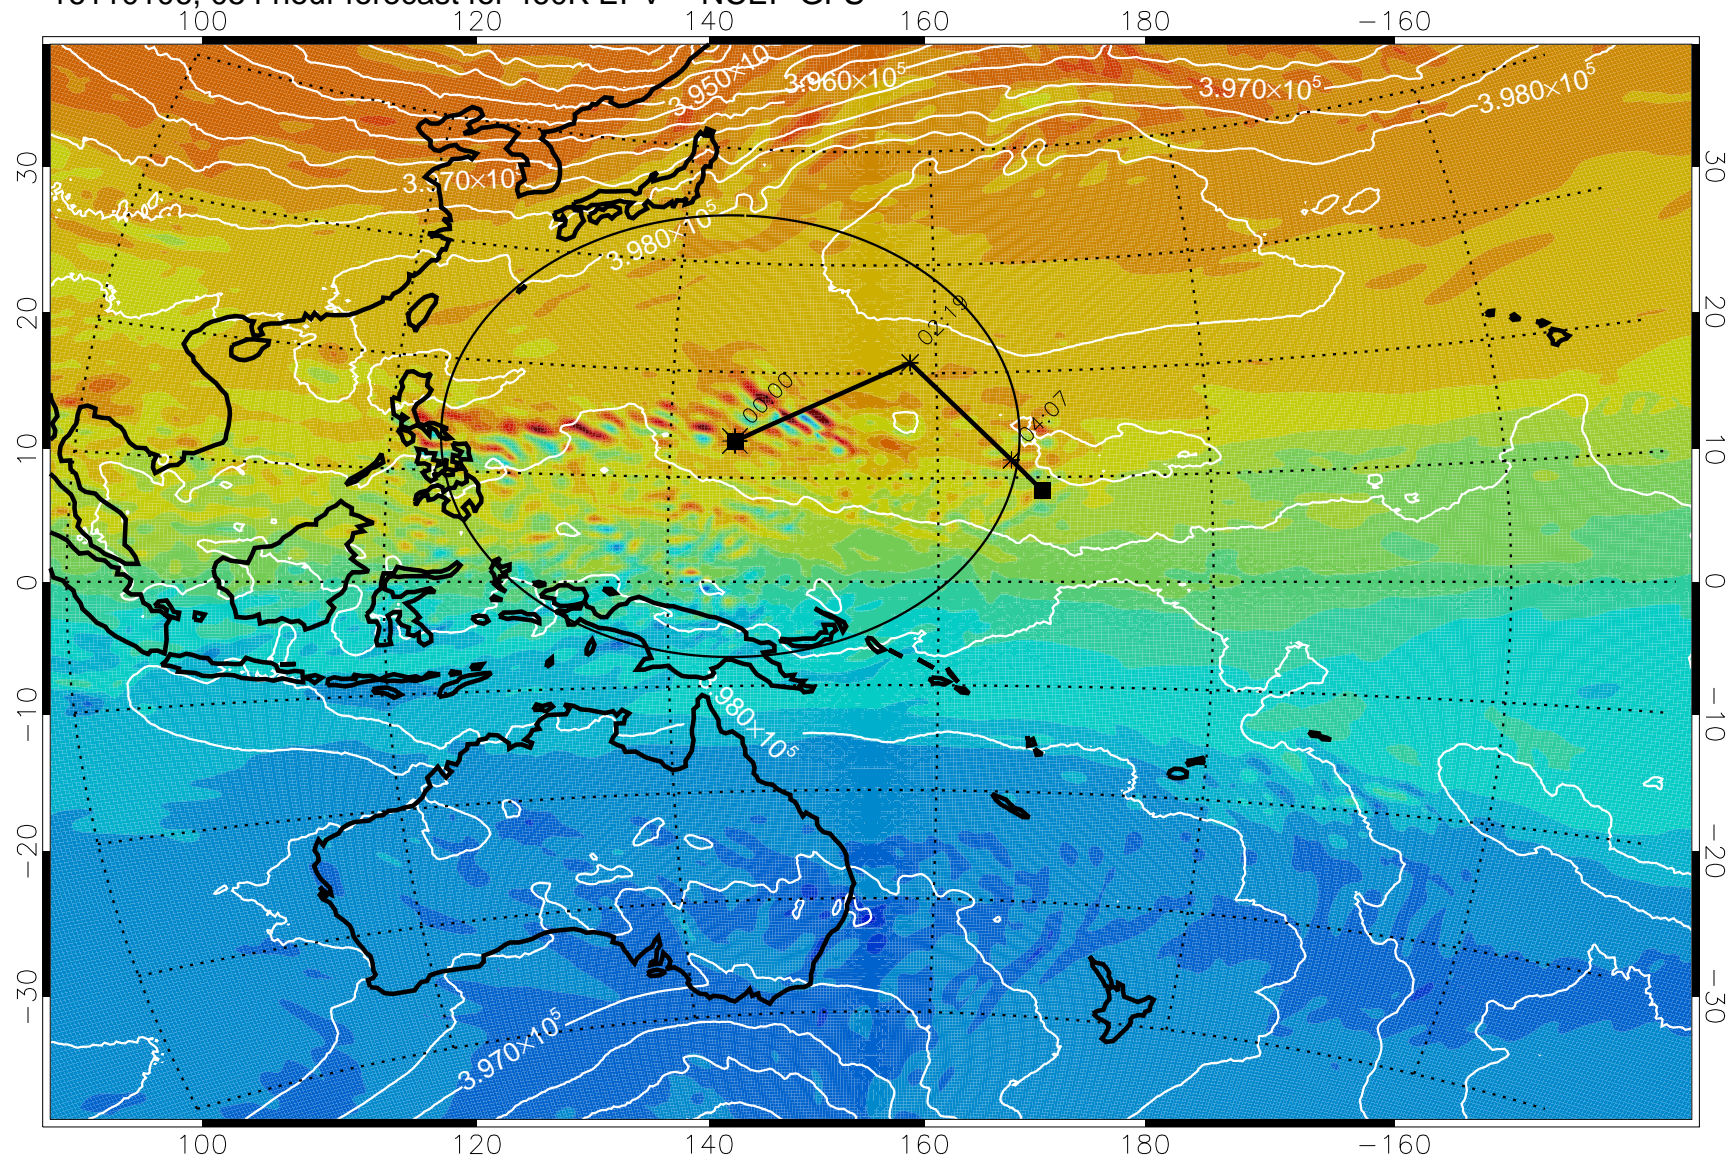

16103106, 030 hour forecast for 460K EPV -- NCEP GFS

16103112, 036 hour forecast for 460K EPV -- NCEP GFS

460K Montgomery Streamfunction, white

Range ring of 2304 km

16103118, 042 hour forecast for 460K EPV -- NCEP GFS

460K Montgomery Streamfunction, white

Range ring of 2304 km

16110100, 048 hour forecast for 460K EPV -- NCEP GFS

460K Montgomery Streamfunction, white

Range ring of 2304 km

16110106, 054 hour forecast for 460K EPV -- NCEP GFS

460K Montgomery Streamfunction, white

Range ring of 2304 km

16110112, 060 hour forecast for 460K EPV -- NCEP GFS

460K Montgomery Streamfunction, white

Range ring of 2304 km

16110118, 066 hour forecast for 460K EPV -- NCEP GFS

460K Montgomery Streamfunction, white

Range ring of 2304 km

16110200, 072 hour forecast for 460K EPV -- NCEP GFS

460K Montgomery Streamfunction, white

Range ring of 2304 km

16110206, 078 hour forecast for 460K EPV -- NCEP GFS