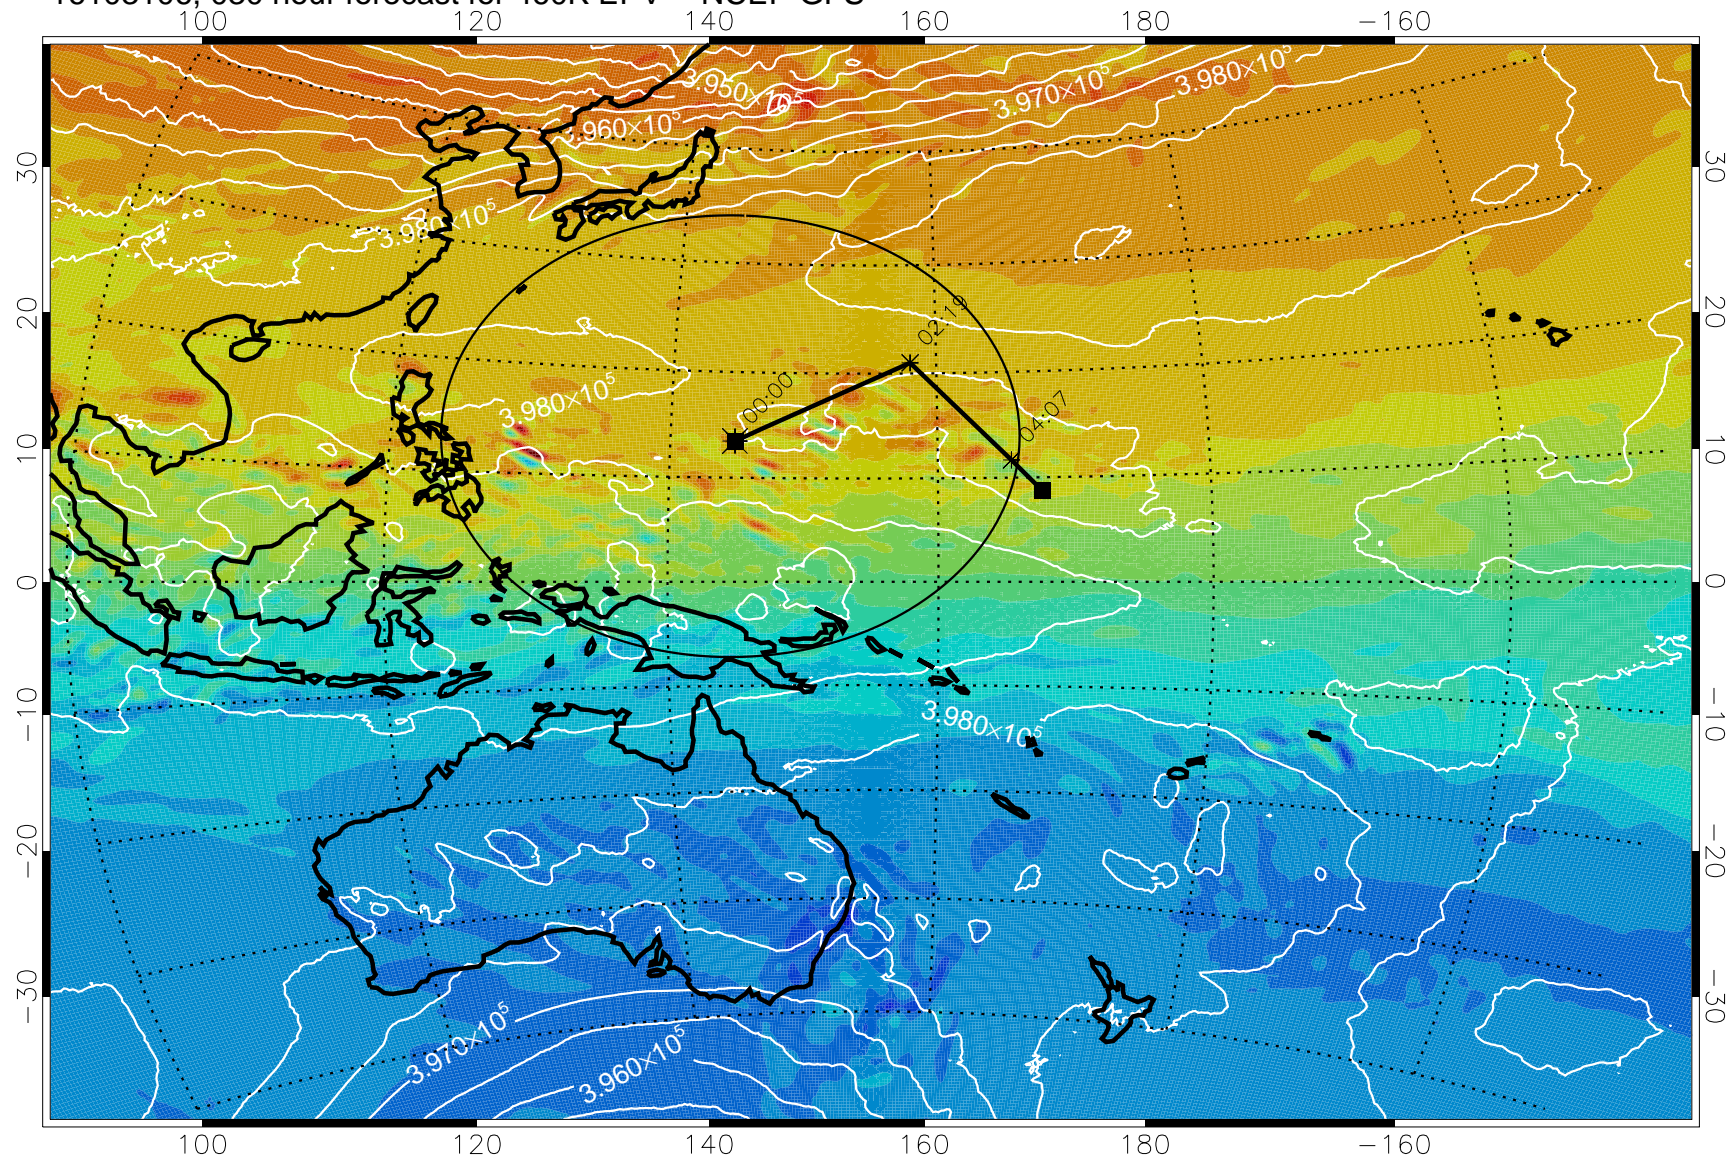

16103018, 018 hour forecast for 460K EPV -- NCEP GFS

460K Montgomery Streamfunction, white

Range ring of 2304 km

16103100, 024 hour forecast for 460K EPV -- NCEP GFS

460K Montgomery Streamfunction, white

Range ring of 2304 km

16103106, 030 hour forecast for 460K EPV -- NCEP GFS

16103112, 036 hour forecast for 460K EPV -- NCEP GFS

460K Montgomery Streamfunction, white

Range ring of 2304 km

16103118, 042 hour forecast for 460K EPV -- NCEP GFS

460K Montgomery Streamfunction, white

Range ring of 2304 km

16110100, 048 hour forecast for 460K EPV -- NCEP GFS

460K Montgomery Streamfunction, white

Range ring of 2304 km

16110106, 054 hour forecast for 460K EPV -- NCEP GFS

460K Montgomery Streamfunction, white

Range ring of 2304 km

16110112, 060 hour forecast for 460K EPV -- NCEP GFS

460K Montgomery Streamfunction, white

Range ring of 2304 km

16110118, 066 hour forecast for 460K EPV -- NCEP GFS