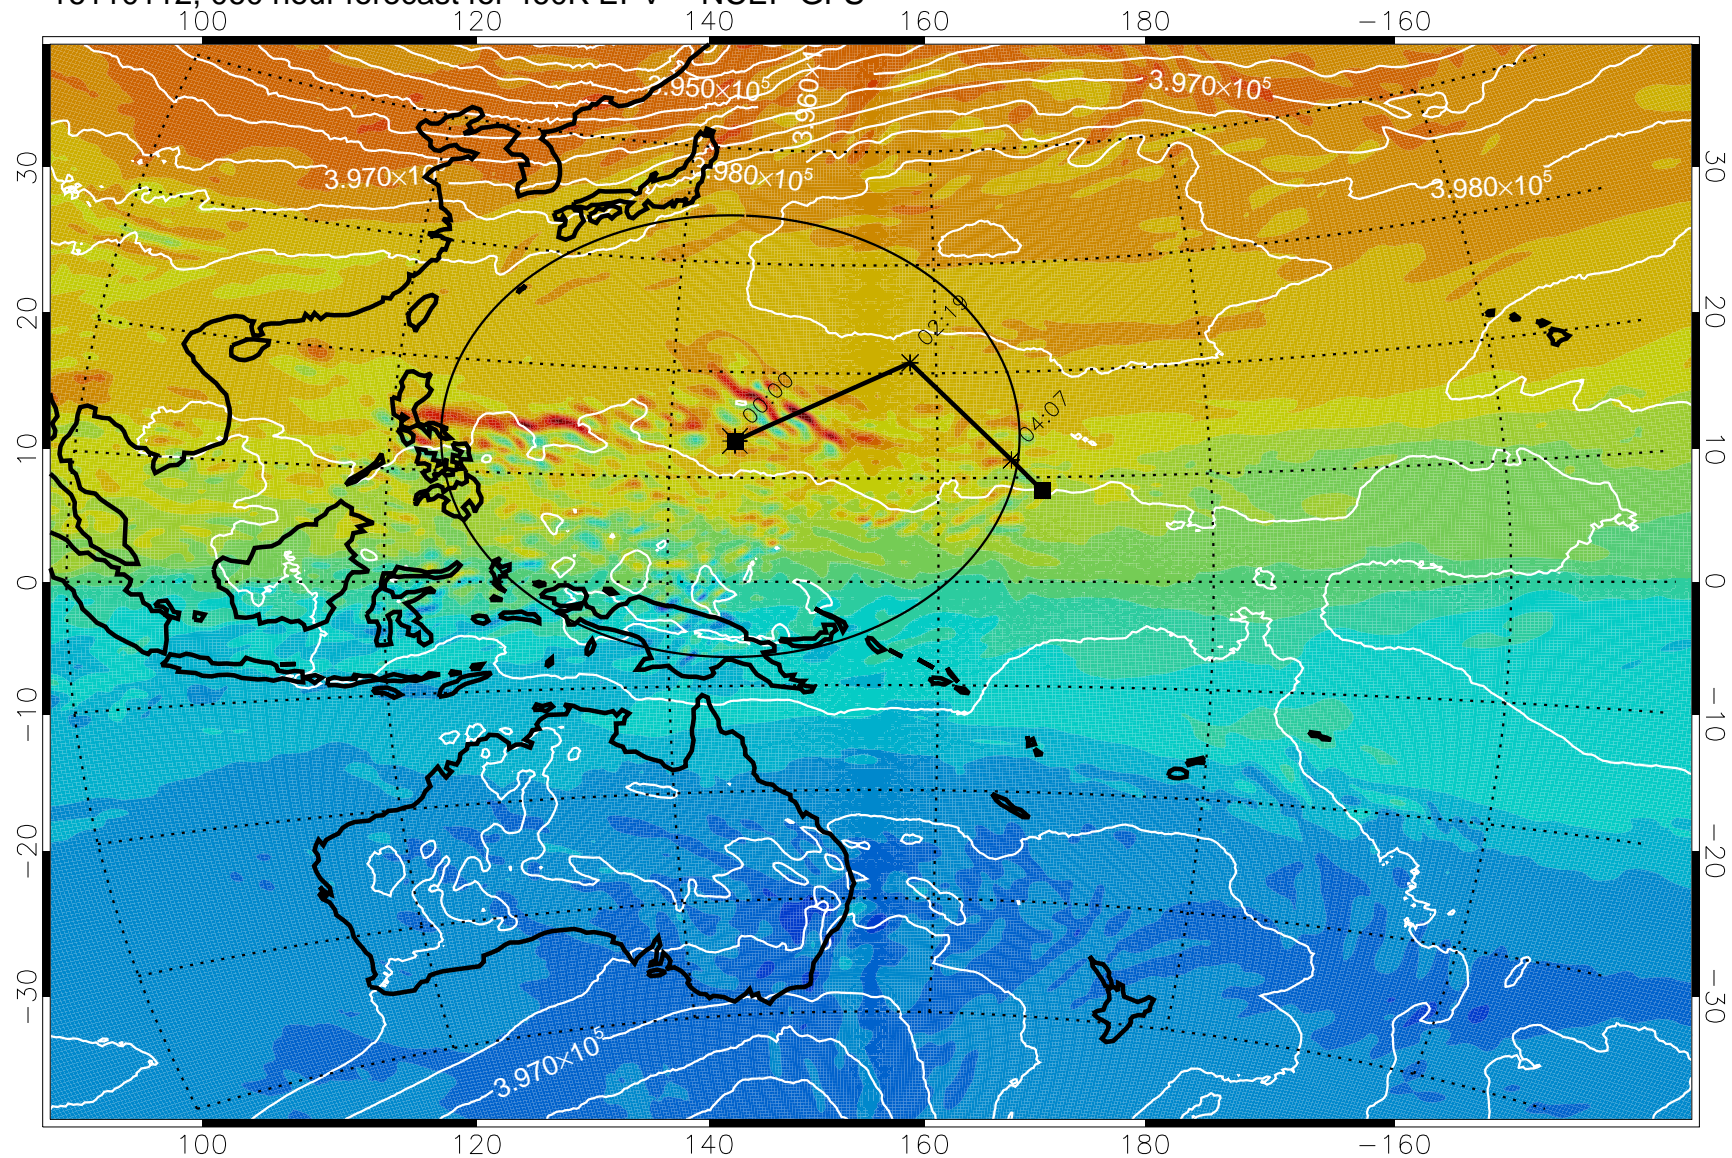

16103106, 030 hour forecast for 460K EPV -- NCEP GFS

16103112, 036 hour forecast for 460K EPV -- NCEP GFS

460K Montgomery Streamfunction, white

Range ring of 2304 km

16103118, 042 hour forecast for 460K EPV -- NCEP GFS

460K Montgomery Streamfunction, white

Range ring of 2304 km

16110100, 048 hour forecast for 460K EPV -- NCEP GFS

460K Montgomery Streamfunction, white

Range ring of 2304 km

16110106, 054 hour forecast for 460K EPV -- NCEP GFS

460K Montgomery Streamfunction, white

Range ring of 2304 km

16110112, 060 hour forecast for 460K EPV -- NCEP GFS

460K Montgomery Streamfunction, white

Range ring of 2304 km

16110118, 066 hour forecast for 460K EPV -- NCEP GFS

460K Montgomery Streamfunction, white

Range ring of 2304 km

16110200, 072 hour forecast for 460K EPV -- NCEP GFS

460K Montgomery Streamfunction, white

Range ring of 2304 km

16110206, 078 hour forecast for 460K EPV -- NCEP GFS