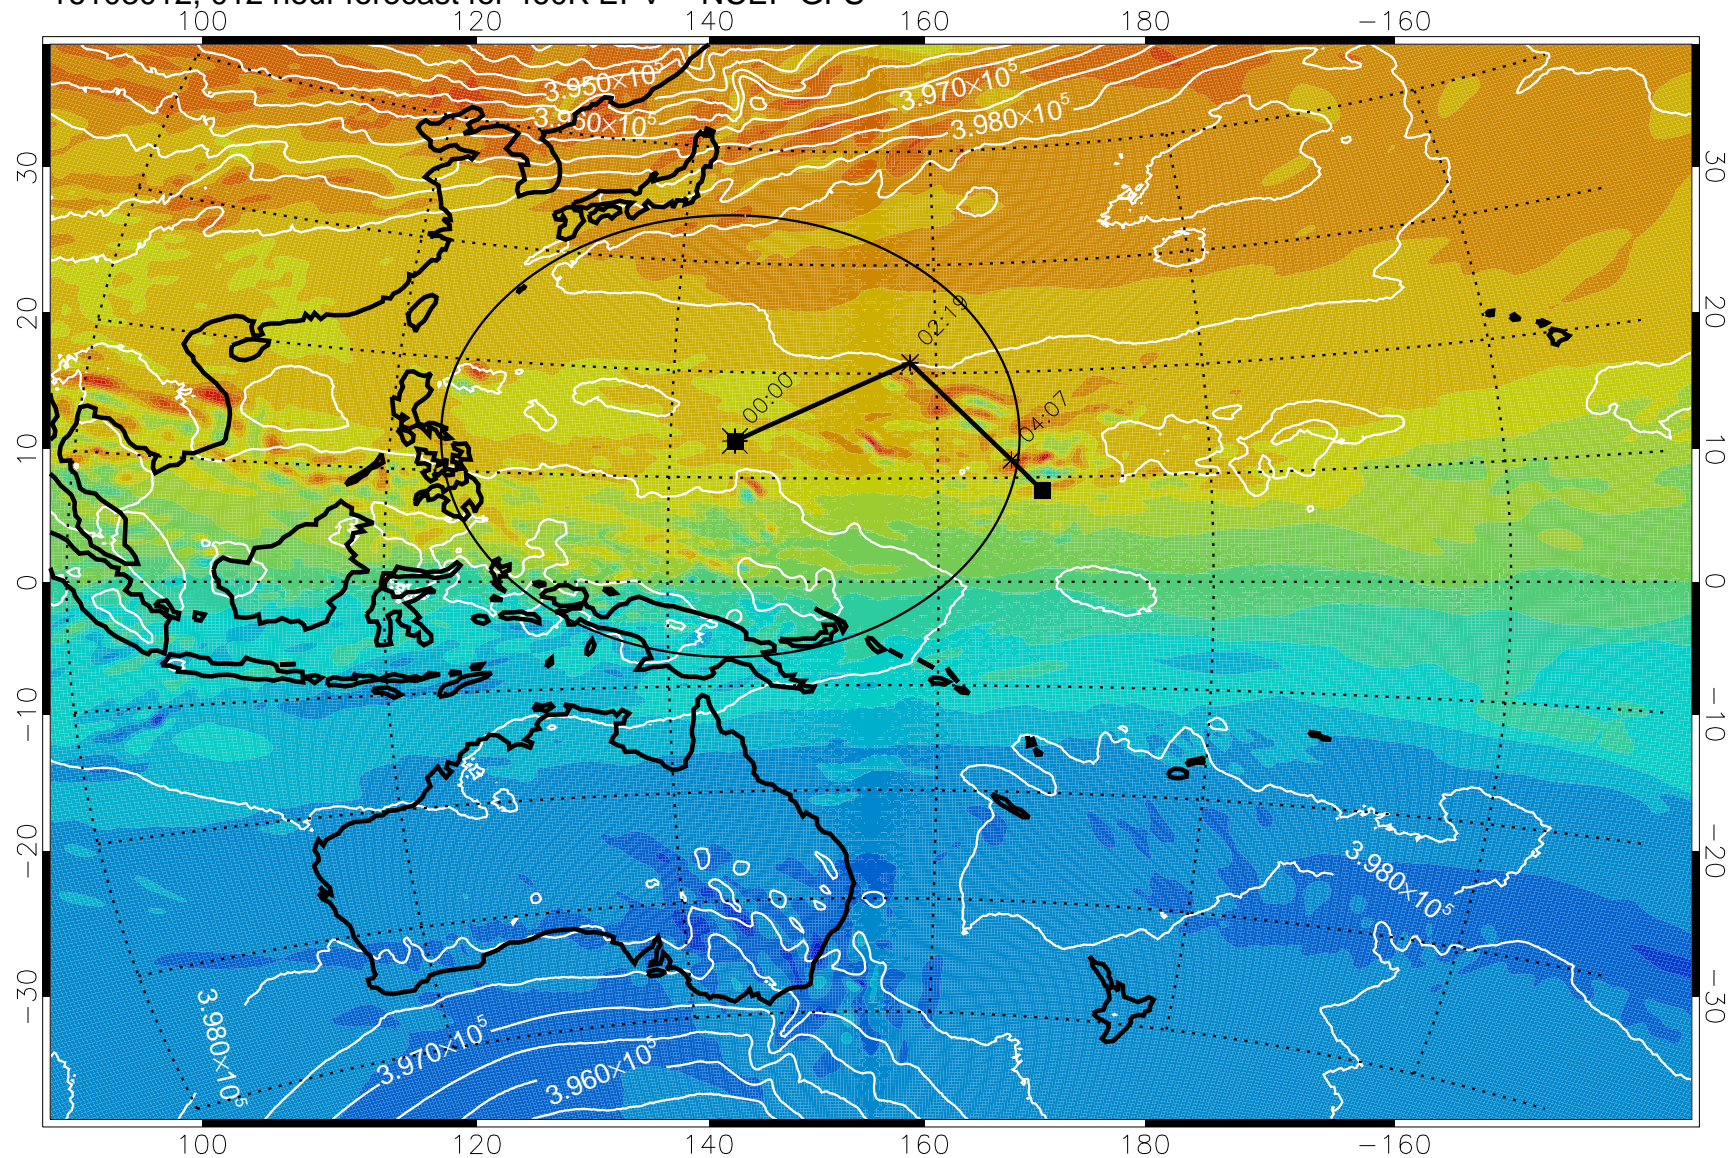

16103006, 006 hour forecast for 460K EPV -- NCEP GFS

460K Montgomery Streamfunction, white

Range ring of 2304 km

16103012, 012 hour forecast for 460K EPV -- NCEP GFS

460K Montgomery Streamfunction, white

Range ring of 2304 km

16103018, 018 hour forecast for 460K EPV -- NCEP GFS

460K Montgomery Streamfunction, white

Range ring of 2304 km

16103100, 024 hour forecast for 460K EPV -- NCEP GFS

460K Montgomery Streamfunction, white

Range ring of 2304 km

16103106, 030 hour forecast for 460K EPV -- NCEP GFS

16103112, 036 hour forecast for 460K EPV -- NCEP GFS

460K Montgomery Streamfunction, white

Range ring of 2304 km

16103118, 042 hour forecast for 460K EPV -- NCEP GFS

460K Montgomery Streamfunction, white

Range ring of 2304 km

16110100, 048 hour forecast for 460K EPV -- NCEP GFS

460K Montgomery Streamfunction, white

Range ring of 2304 km

16110106, 054 hour forecast for 460K EPV -- NCEP GFS