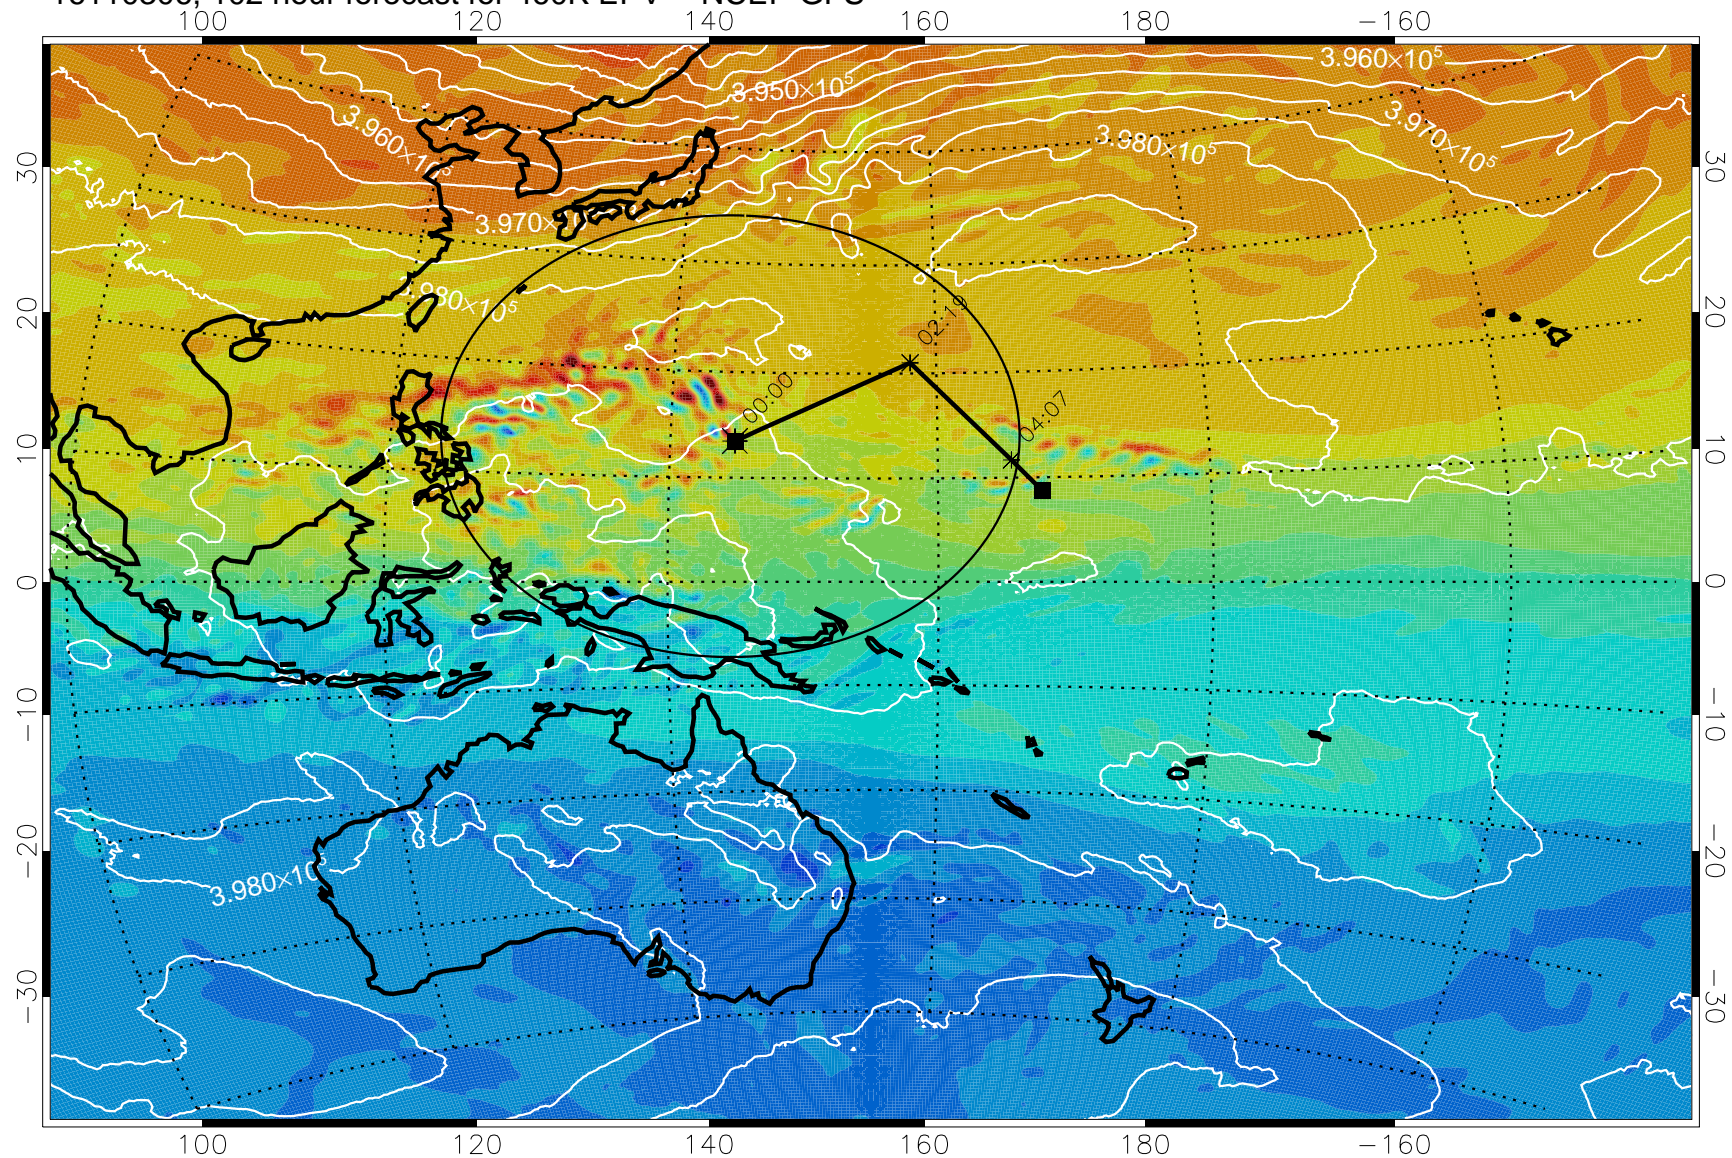

460K Montgomery Streamfunction, white

Range ring of 2304 km

16110212, 084 hour forecast for 460K EPV -- NCEP GFS

460K Montgomery Streamfunction, white

Range ring of 2304 km

16110218, 090 hour forecast for 460K EPV -- NCEP GFS

460K Montgomery Streamfunction, white

Range ring of 2304 km

16110300, 096 hour forecast for 460K EPV -- NCEP GFS

460K Montgomery Streamfunction, white

Range ring of 2304 km

16110306, 102 hour forecast for 460K EPV -- NCEP GFS

460K Montgomery Streamfunction, white

Range ring of 2304 km

16110312, 108 hour forecast for 460K EPV -- NCEP GFS

460K Montgomery Streamfunction, white

Range ring of 2304 km

16110318, 114 hour forecast for 460K EPV -- NCEP GFS

460K Montgomery Streamfunction, white

Range ring of 2304 km

16110400, 120 hour forecast for 460K EPV -- NCEP GFS

460K Montgomery Streamfunction, white

Range ring of 2304 km