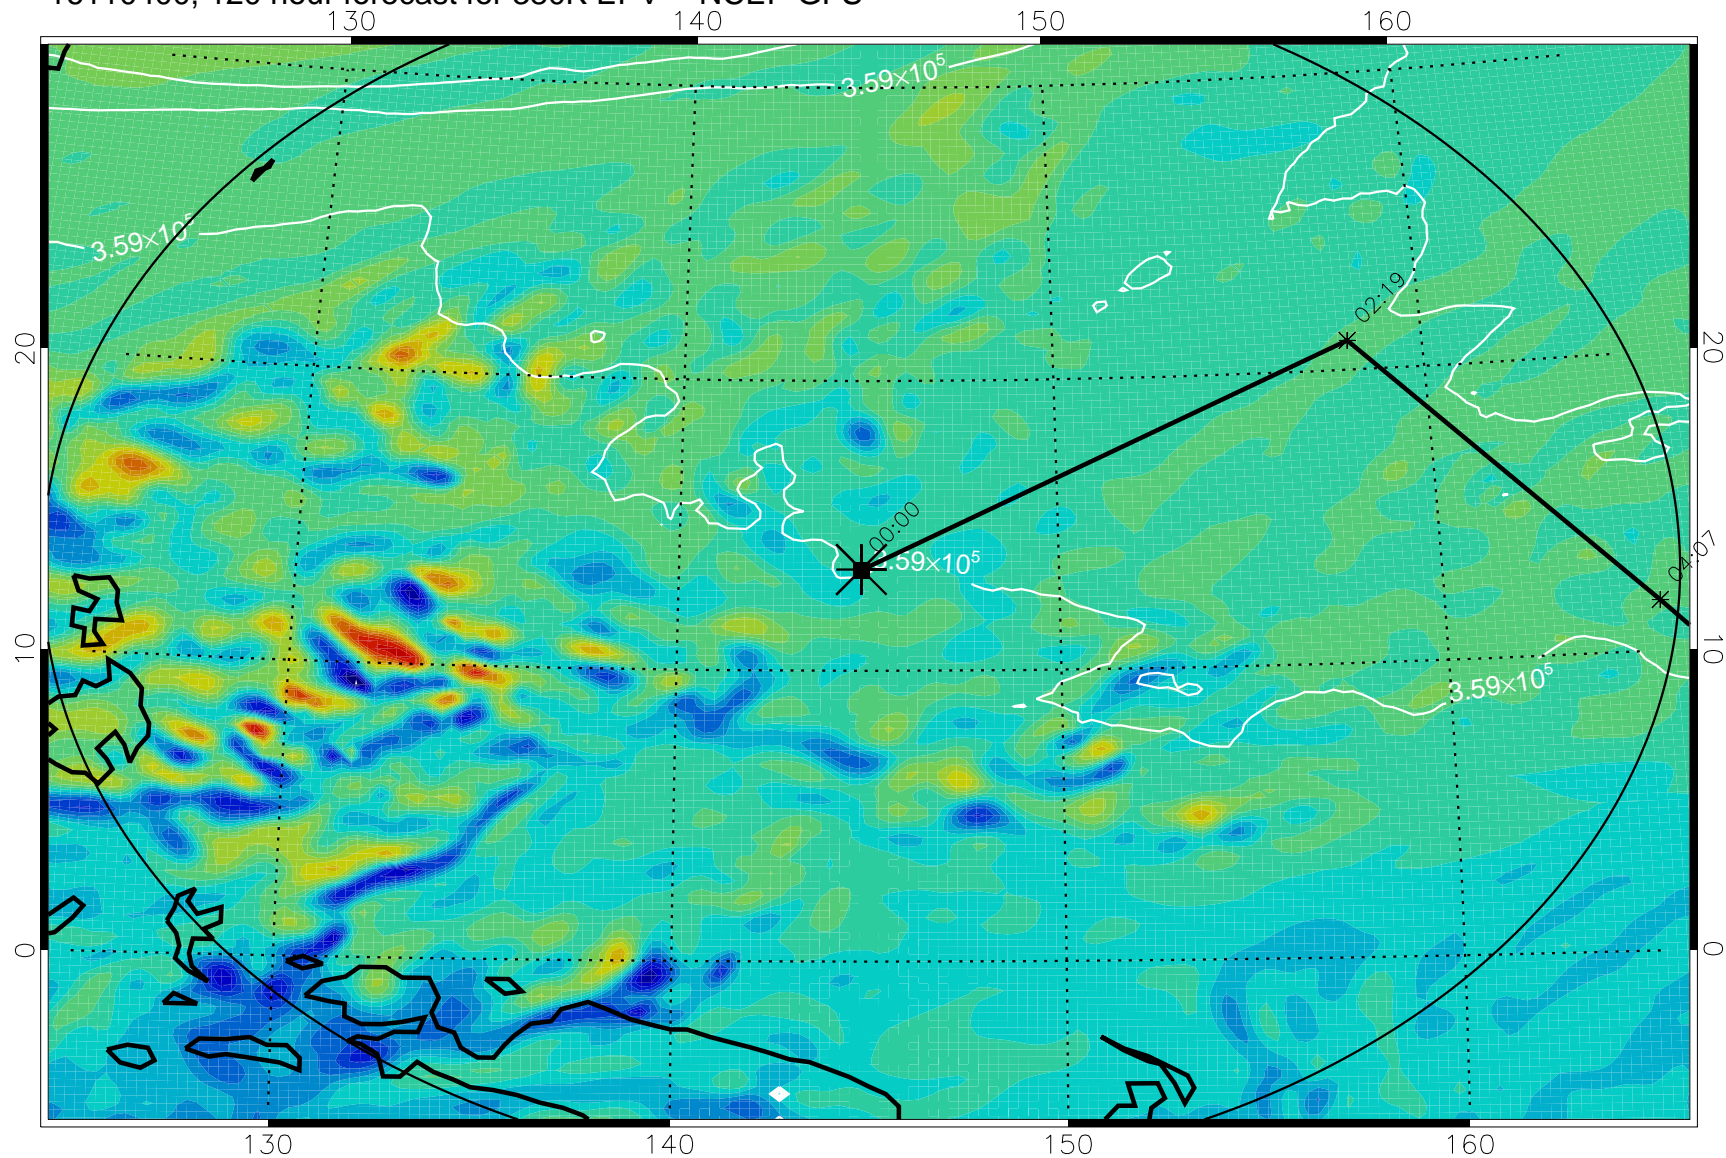

16110206, 078 hour forecast for 380K EPV -- NCEP GFS

380K Montgomery Streamfunction, white

Range ring of 2304 km

16110212, 084 hour forecast for 380K EPV -- NCEP GFS

380K Montgomery Streamfunction, white

Range ring of 2304 km

16110218, 090 hour forecast for 380K EPV -- NCEP GFS

16110300, 096 hour forecast for 380K EPV -- NCEP GFS

380K Montgomery Streamfunction, white

Range ring of 2304 km

16110306, 102 hour forecast for 380K EPV -- NCEP GFS

380K Montgomery Streamfunction, white

Range ring of 2304 km

16110312, 108 hour forecast for 380K EPV -- NCEP GFS

380K Montgomery Streamfunction, white

Range ring of 2304 km

16110318, 114 hour forecast for 380K EPV -- NCEP GFS

380K Montgomery Streamfunction, white

Range ring of 2304 km

16110400, 120 hour forecast for 380K EPV -- NCEP GFS

380K Montgomery Streamfunction, white

Range ring of 2304 km