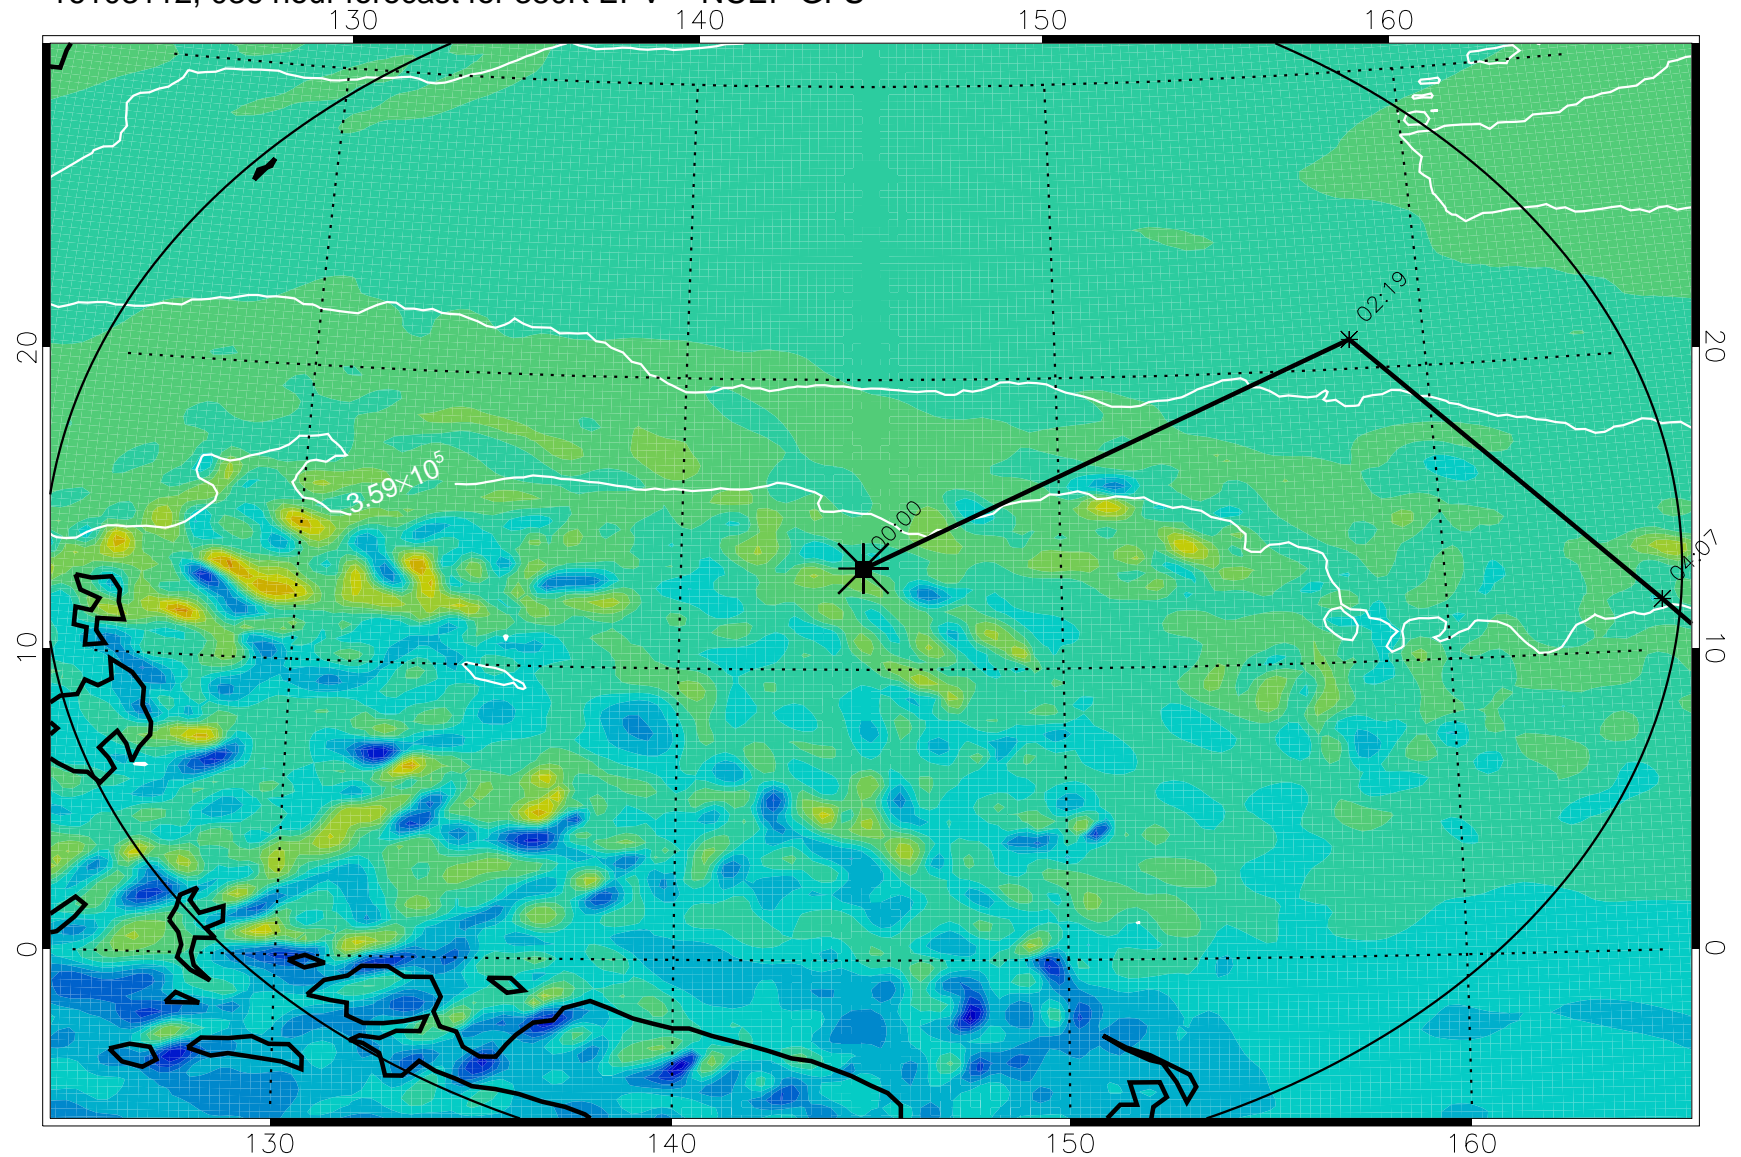

16103018, 018 hour forecast for 380K EPV -- NCEP GFS

380K Montgomery Streamfunction, white

Range ring of 2304 km

16103100, 024 hour forecast for 380K EPV -- NCEP GFS

380K Montgomery Streamfunction, white

Range ring of 2304 km

16103106, 030 hour forecast for 380K EPV -- NCEP GFS

380K Montgomery Streamfunction, white

Range ring of 2304 km

16103112, 036 hour forecast for 380K EPV -- NCEP GFS

380K Montgomery Streamfunction, white

Range ring of 2304 km

16103118, 042 hour forecast for 380K EPV -- NCEP GFS

380K Montgomery Streamfunction, white

Range ring of 2304 km

16110100, 048 hour forecast for 380K EPV -- NCEP GFS

380K Montgomery Streamfunction, white

Range ring of 2304 km

16110218, 090 hour forecast for 380K EPV -- NCEP GFS

16110300, 096 hour forecast for 380K EPV -- NCEP GFS

380K Montgomery Streamfunction, white

Range ring of 2304 km

16110306, 102 hour forecast for 380K EPV -- NCEP GFS