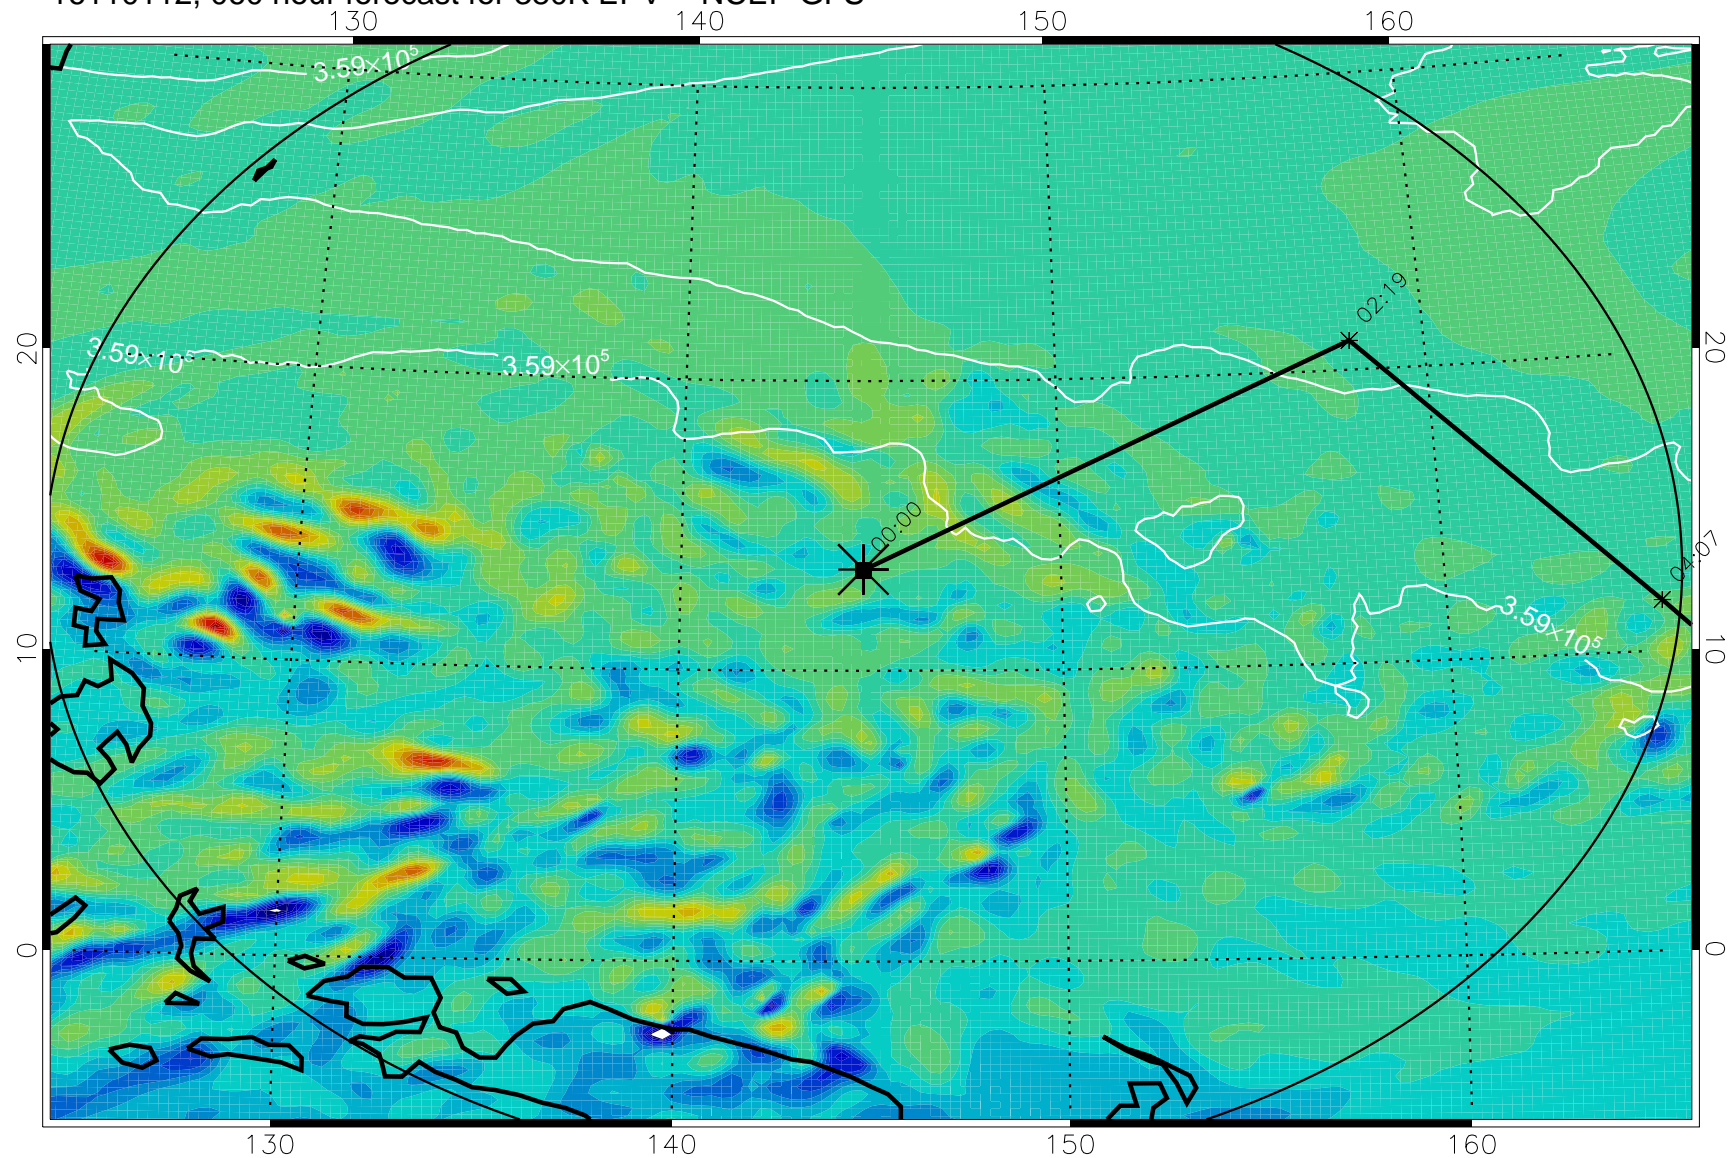

16103118, 042 hour forecast for 380K EPV -- NCEP GFS

380K Montgomery Streamfunction, white

Range ring of 2304 km

16110100, 048 hour forecast for 380K EPV -- NCEP GFS

380K Montgomery Streamfunction, white

Range ring of 2304 km

16110106, 054 hour forecast for 380K EPV -- NCEP GFS

380K Montgomery Streamfunction, white

Range ring of 2304 km

16110112, 060 hour forecast for 380K EPV -- NCEP GFS

380K Montgomery Streamfunction, white

Range ring of 2304 km

16110118, 066 hour forecast for 380K EPV -- NCEP GFS

380K Montgomery Streamfunction, white

Range ring of 2304 km

16110200, 072 hour forecast for 380K EPV -- NCEP GFS

380K Montgomery Streamfunction, white

Range ring of 2304 km

16110218, 090 hour forecast for 380K EPV -- NCEP GFS

16110300, 096 hour forecast for 380K EPV -- NCEP GFS

380K Montgomery Streamfunction, white

Range ring of 2304 km

16110306, 102 hour forecast for 380K EPV -- NCEP GFS