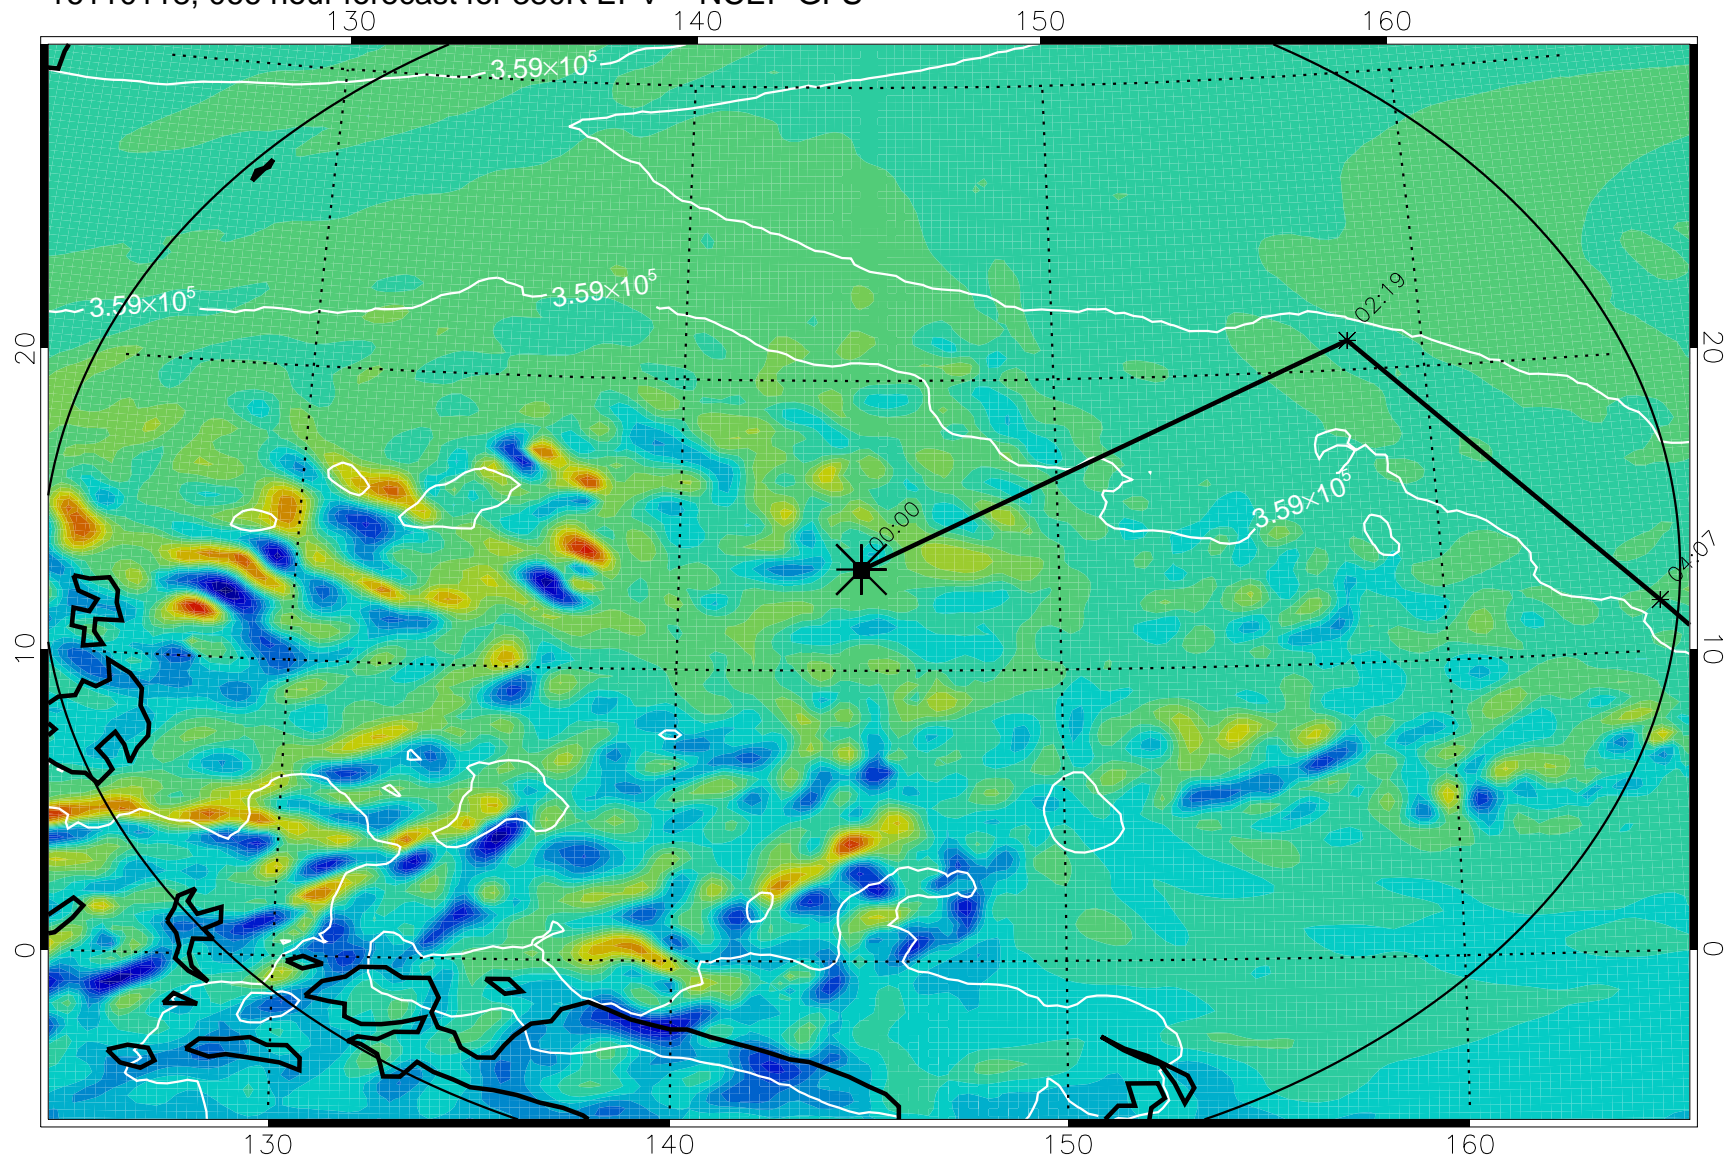

16110106, 054 hour forecast for 380K EPV -- NCEP GFS

380K Montgomery Streamfunction, white

Range ring of 2304 km

16110112, 060 hour forecast for 380K EPV -- NCEP GFS

380K Montgomery Streamfunction, white

Range ring of 2304 km

16110118, 066 hour forecast for 380K EPV -- NCEP GFS

380K Montgomery Streamfunction, white

Range ring of 2304 km

16110200, 072 hour forecast for 380K EPV -- NCEP GFS

380K Montgomery Streamfunction, white

Range ring of 2304 km

16110206, 078 hour forecast for 380K EPV -- NCEP GFS

380K Montgomery Streamfunction, white

Range ring of 2304 km

16110212, 084 hour forecast for 380K EPV -- NCEP GFS

380K Montgomery Streamfunction, white

Range ring of 2304 km

16110218, 090 hour forecast for 380K EPV -- NCEP GFS

16110300, 096 hour forecast for 380K EPV -- NCEP GFS

380K Montgomery Streamfunction, white

Range ring of 2304 km

16110306, 102 hour forecast for 380K EPV -- NCEP GFS