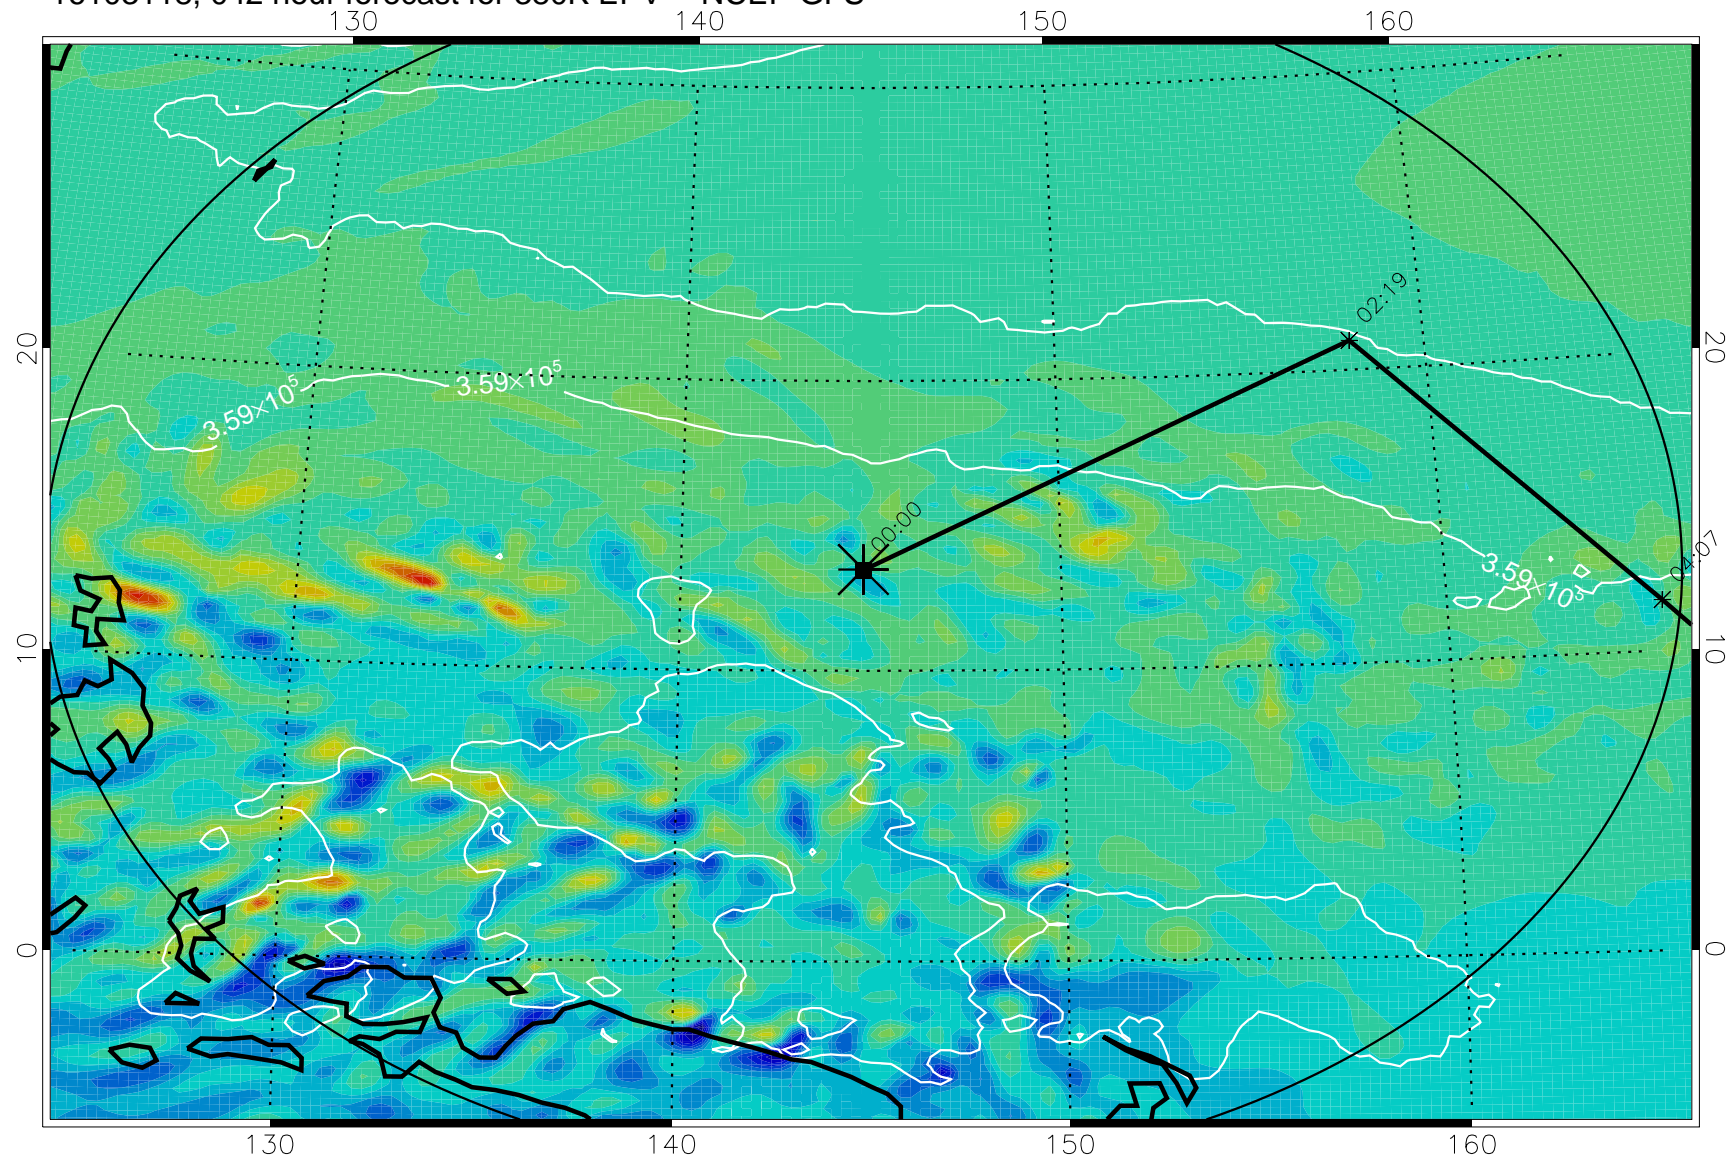

16103106, 030 hour forecast for 380K EPV -- NCEP GFS

380K Montgomery Streamfunction, white

Range ring of 2304 km

16103112, 036 hour forecast for 380K EPV -- NCEP GFS

380K Montgomery Streamfunction, white

Range ring of 2304 km

16103118, 042 hour forecast for 380K EPV -- NCEP GFS

380K Montgomery Streamfunction, white

Range ring of 2304 km

16110100, 048 hour forecast for 380K EPV -- NCEP GFS

380K Montgomery Streamfunction, white

Range ring of 2304 km

16110106, 054 hour forecast for 380K EPV -- NCEP GFS

380K Montgomery Streamfunction, white

Range ring of 2304 km

16110112, 060 hour forecast for 380K EPV -- NCEP GFS

380K Montgomery Streamfunction, white

Range ring of 2304 km

16110218, 090 hour forecast for 380K EPV -- NCEP GFS

16110300, 096 hour forecast for 380K EPV -- NCEP GFS

380K Montgomery Streamfunction, white

Range ring of 2304 km

16110306, 102 hour forecast for 380K EPV -- NCEP GFS