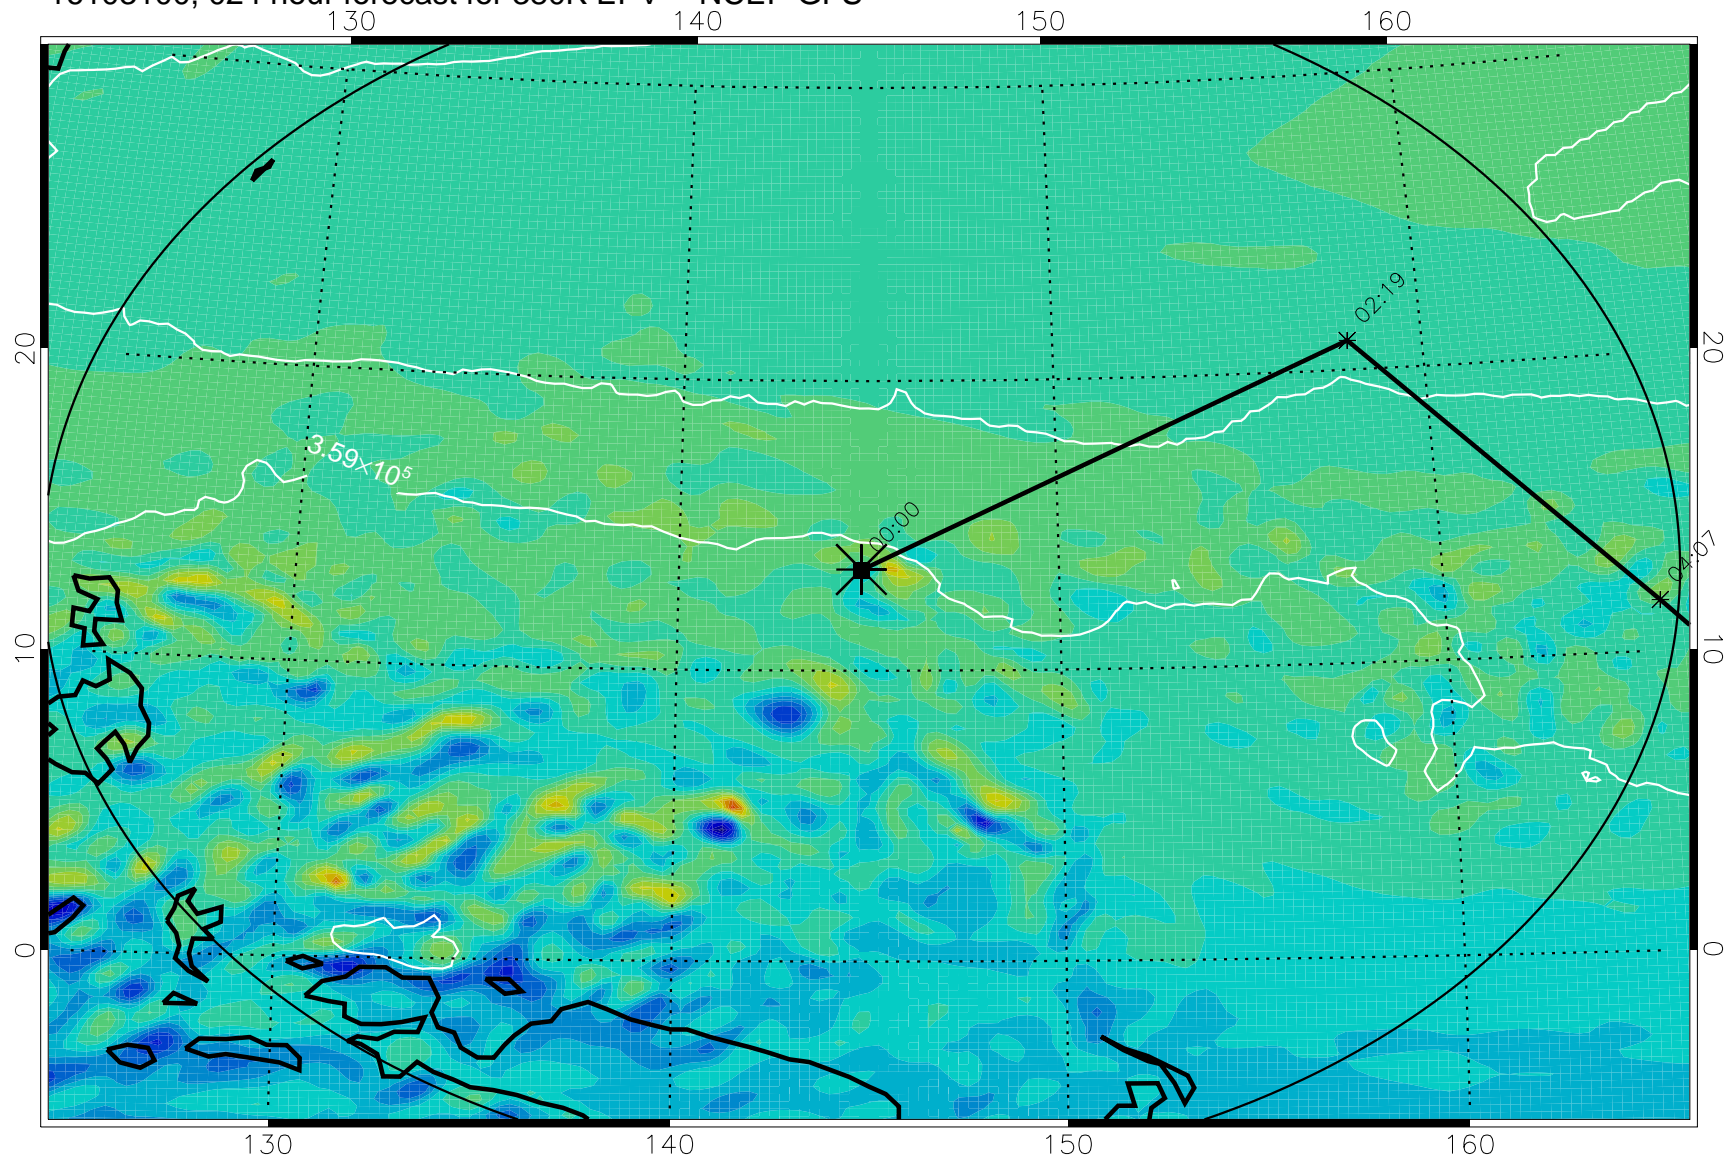

16103006, 006 hour forecast for 380K EPV -- NCEP GFS

380K Montgomery Streamfunction, white

Range ring of 2304 km

16103012, 012 hour forecast for 380K EPV -- NCEP GFS

380K Montgomery Streamfunction, white

Range ring of 2304 km

16103018, 018 hour forecast for 380K EPV -- NCEP GFS

380K Montgomery Streamfunction, white

Range ring of 2304 km

16103100, 024 hour forecast for 380K EPV -- NCEP GFS

380K Montgomery Streamfunction, white

Range ring of 2304 km

16103106, 030 hour forecast for 380K EPV -- NCEP GFS

380K Montgomery Streamfunction, white

Range ring of 2304 km

16103112, 036 hour forecast for 380K EPV -- NCEP GFS

380K Montgomery Streamfunction, white

Range ring of 2304 km

16110218, 090 hour forecast for 380K EPV -- NCEP GFS

16110300, 096 hour forecast for 380K EPV -- NCEP GFS

380K Montgomery Streamfunction, white

Range ring of 2304 km

16110306, 102 hour forecast for 380K EPV -- NCEP GFS