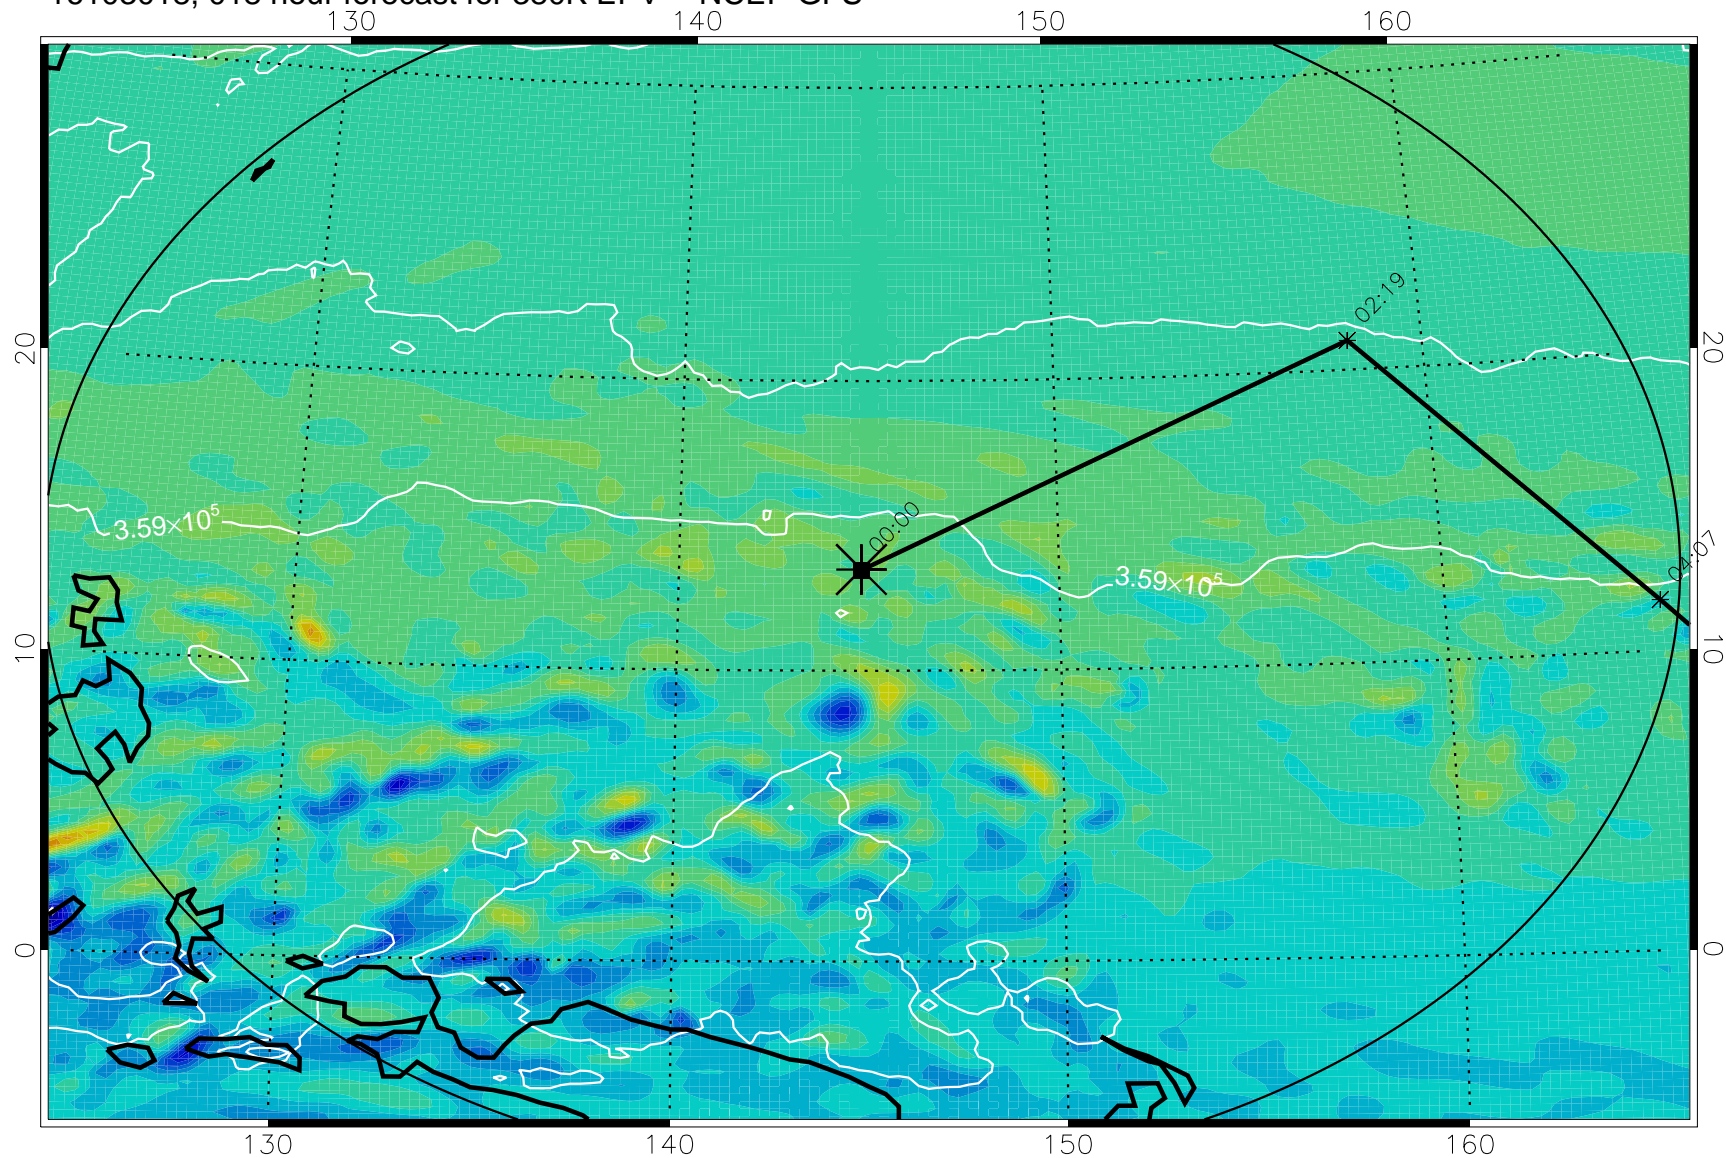

16103006, 006 hour forecast for 380K EPV -- NCEP GFS

380K Montgomery Streamfunction, white

Range ring of 2304 km

16103012, 012 hour forecast for 380K EPV -- NCEP GFS

380K Montgomery Streamfunction, white

Range ring of 2304 km

16103018, 018 hour forecast for 380K EPV -- NCEP GFS

380K Montgomery Streamfunction, white

Range ring of 2304 km

16103100, 024 hour forecast for 380K EPV -- NCEP GFS

380K Montgomery Streamfunction, white

Range ring of 2304 km

16103106, 030 hour forecast for 380K EPV -- NCEP GFS

380K Montgomery Streamfunction, white

Range ring of 2304 km

16103112, 036 hour forecast for 380K EPV -- NCEP GFS

380K Montgomery Streamfunction, white

Range ring of 2304 km

16110218, 090 hour forecast for 380K EPV -- NCEP GFS

16110300, 096 hour forecast for 380K EPV -- NCEP GFS

380K Montgomery Streamfunction, white

Range ring of 2304 km

16110306, 102 hour forecast for 380K EPV -- NCEP GFS