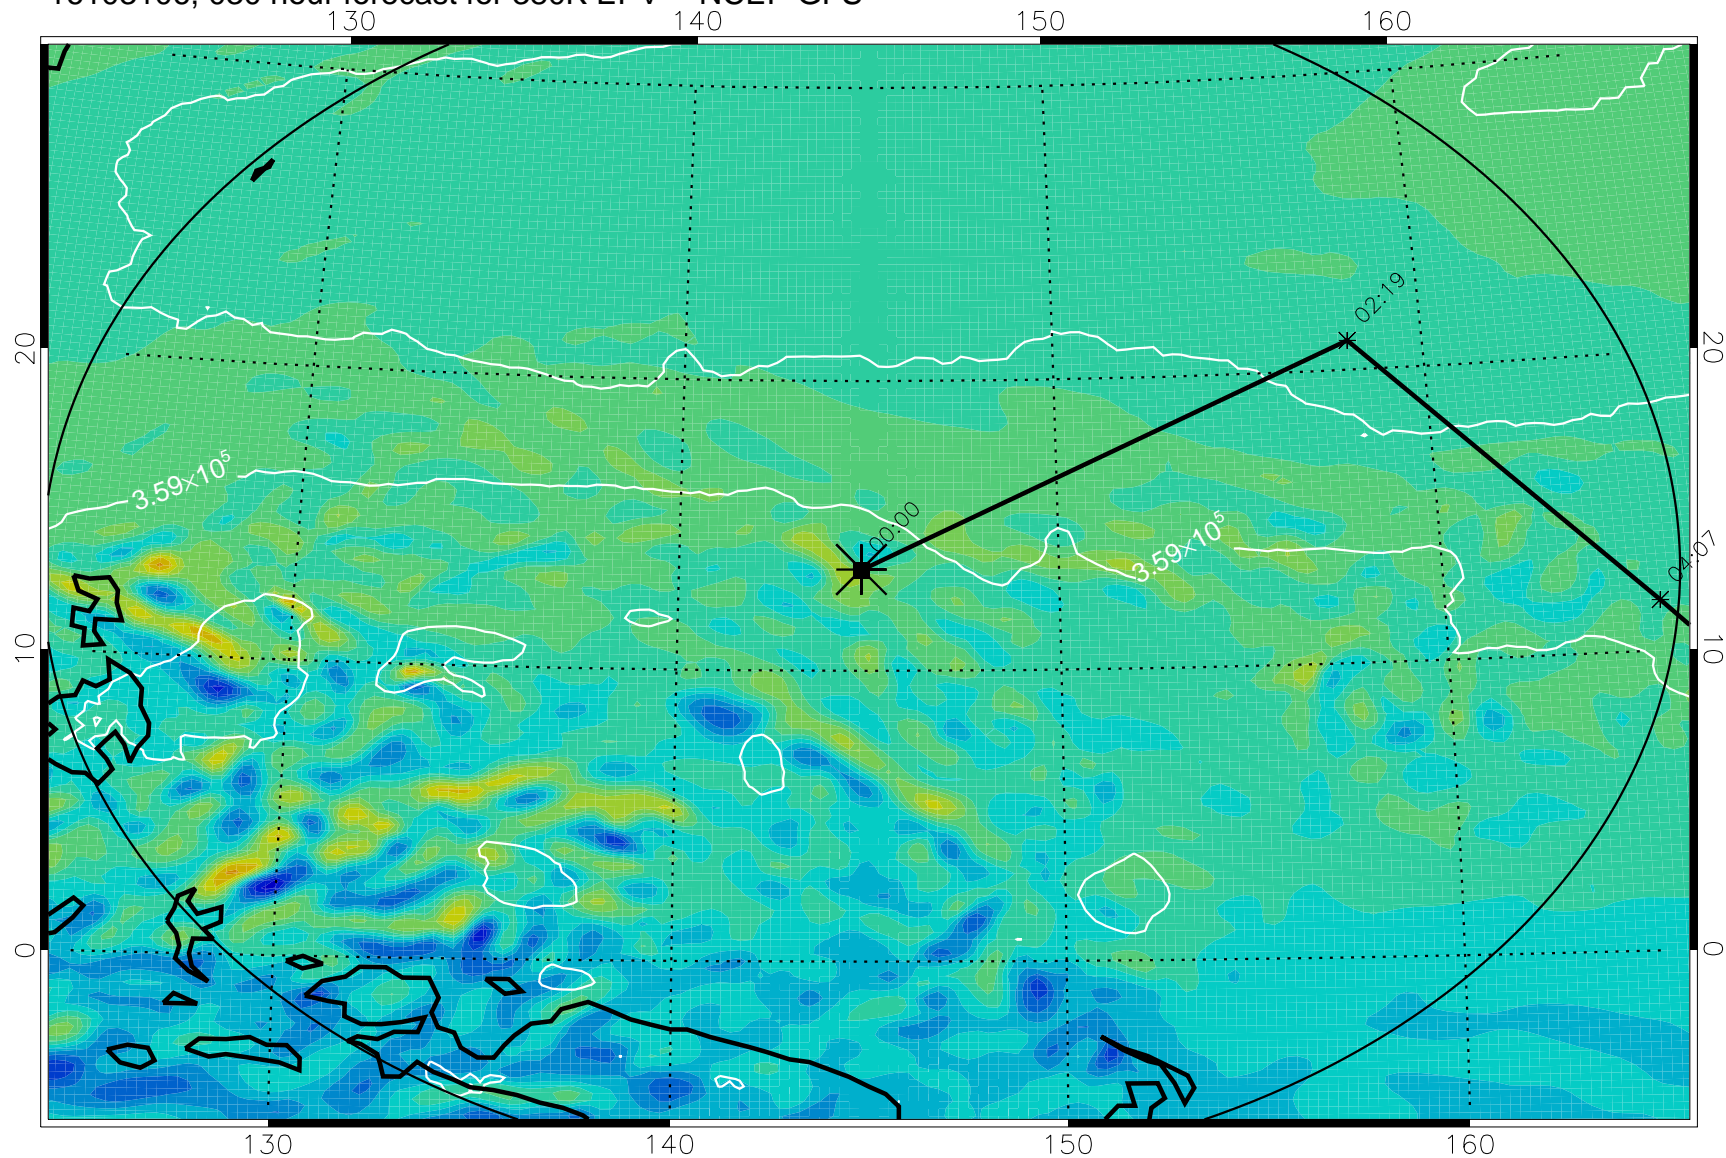

16103018, 018 hour forecast for 380K EPV -- NCEP GFS

380K Montgomery Streamfunction, white

Range ring of 2304 km

16103100, 024 hour forecast for 380K EPV -- NCEP GFS

380K Montgomery Streamfunction, white

Range ring of 2304 km

16103106, 030 hour forecast for 380K EPV -- NCEP GFS

380K Montgomery Streamfunction, white

Range ring of 2304 km

16103112, 036 hour forecast for 380K EPV -- NCEP GFS

380K Montgomery Streamfunction, white

Range ring of 2304 km

16103118, 042 hour forecast for 380K EPV -- NCEP GFS

380K Montgomery Streamfunction, white

Range ring of 2304 km

16110100, 048 hour forecast for 380K EPV -- NCEP GFS

380K Montgomery Streamfunction, white

Range ring of 2304 km

16110218, 090 hour forecast for 380K EPV -- NCEP GFS

16110300, 096 hour forecast for 380K EPV -- NCEP GFS

380K Montgomery Streamfunction, white

Range ring of 2304 km

16110306, 102 hour forecast for 380K EPV -- NCEP GFS