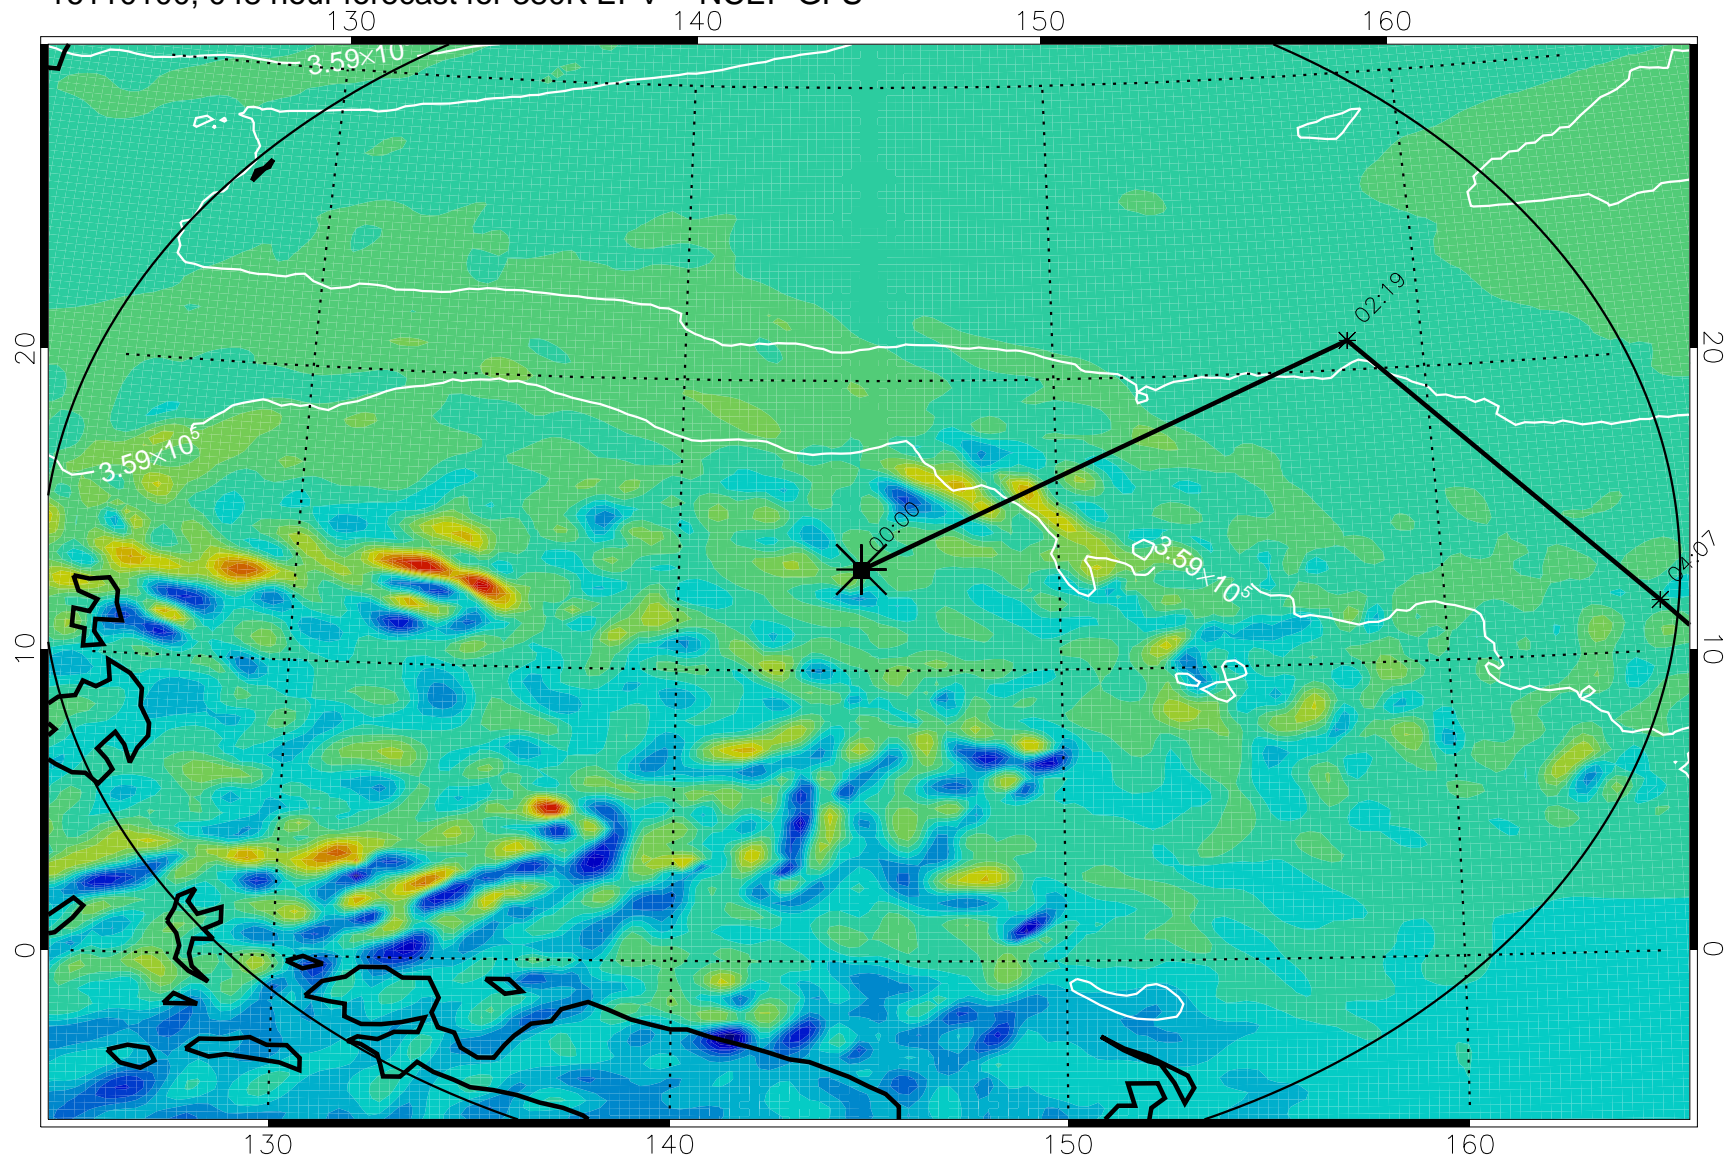

16103106, 030 hour forecast for 380K EPV -- NCEP GFS

380K Montgomery Streamfunction, white

Range ring of 2304 km

16103112, 036 hour forecast for 380K EPV -- NCEP GFS

380K Montgomery Streamfunction, white

Range ring of 2304 km

16103118, 042 hour forecast for 380K EPV -- NCEP GFS

380K Montgomery Streamfunction, white

Range ring of 2304 km

16110100, 048 hour forecast for 380K EPV -- NCEP GFS

380K Montgomery Streamfunction, white

Range ring of 2304 km

16110106, 054 hour forecast for 380K EPV -- NCEP GFS

380K Montgomery Streamfunction, white

Range ring of 2304 km

16110112, 060 hour forecast for 380K EPV -- NCEP GFS

380K Montgomery Streamfunction, white

Range ring of 2304 km

16110218, 090 hour forecast for 380K EPV -- NCEP GFS

16110300, 096 hour forecast for 380K EPV -- NCEP GFS

380K Montgomery Streamfunction, white

Range ring of 2304 km

16110306, 102 hour forecast for 380K EPV -- NCEP GFS