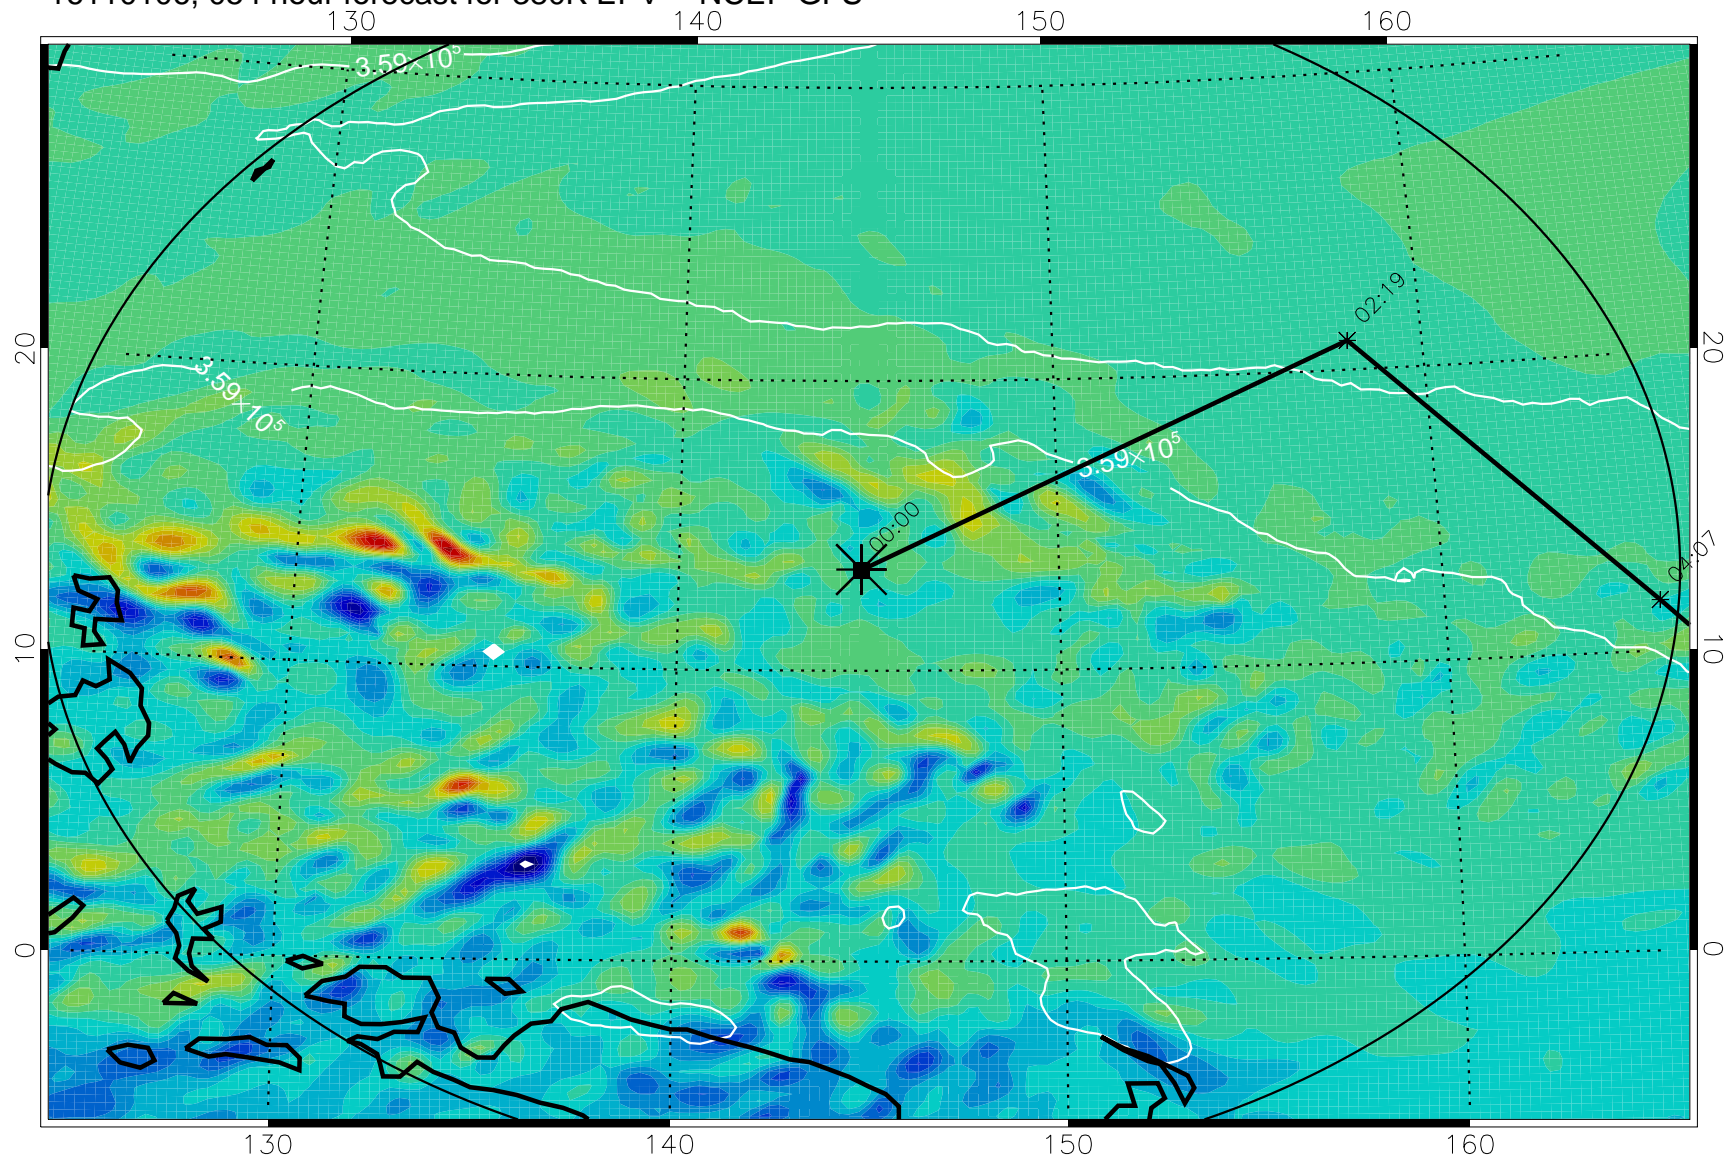

16103118, 042 hour forecast for 380K EPV -- NCEP GFS

380K Montgomery Streamfunction, white

Range ring of 2304 km

16110100, 048 hour forecast for 380K EPV -- NCEP GFS

380K Montgomery Streamfunction, white

Range ring of 2304 km

16110106, 054 hour forecast for 380K EPV -- NCEP GFS

380K Montgomery Streamfunction, white

Range ring of 2304 km

16110112, 060 hour forecast for 380K EPV -- NCEP GFS

380K Montgomery Streamfunction, white

Range ring of 2304 km

16110118, 066 hour forecast for 380K EPV -- NCEP GFS

380K Montgomery Streamfunction, white

Range ring of 2304 km

16110200, 072 hour forecast for 380K EPV -- NCEP GFS

380K Montgomery Streamfunction, white

Range ring of 2304 km

16110218, 090 hour forecast for 380K EPV -- NCEP GFS

16110300, 096 hour forecast for 380K EPV -- NCEP GFS

380K Montgomery Streamfunction, white

Range ring of 2304 km

16110306, 102 hour forecast for 380K EPV -- NCEP GFS