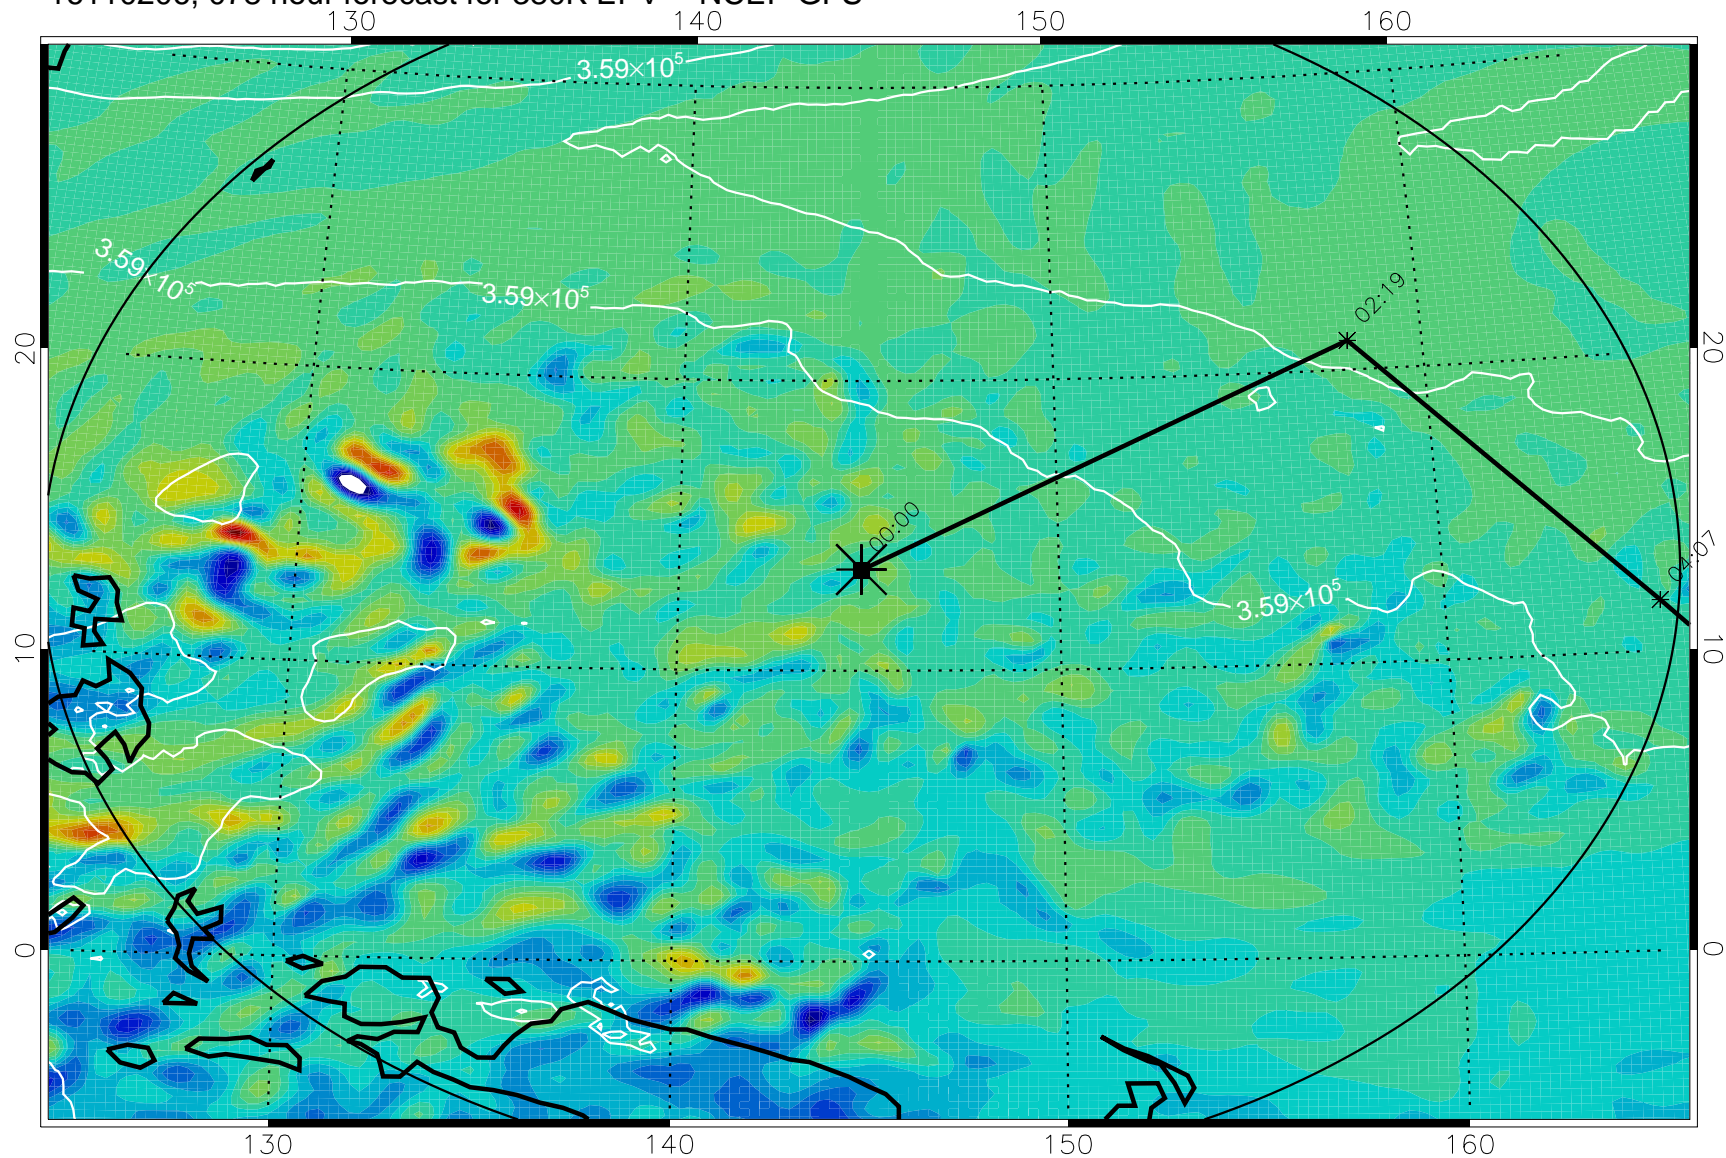

16110106, 054 hour forecast for 380K EPV -- NCEP GFS

380K Montgomery Streamfunction, white

Range ring of 2304 km

16110112, 060 hour forecast for 380K EPV -- NCEP GFS

380K Montgomery Streamfunction, white

Range ring of 2304 km

16110118, 066 hour forecast for 380K EPV -- NCEP GFS

380K Montgomery Streamfunction, white

Range ring of 2304 km

16110200, 072 hour forecast for 380K EPV -- NCEP GFS

380K Montgomery Streamfunction, white

Range ring of 2304 km

16110206, 078 hour forecast for 380K EPV -- NCEP GFS

380K Montgomery Streamfunction, white

Range ring of 2304 km

16110212, 084 hour forecast for 380K EPV -- NCEP GFS

380K Montgomery Streamfunction, white

Range ring of 2304 km

16110218, 090 hour forecast for 380K EPV -- NCEP GFS

16110300, 096 hour forecast for 380K EPV -- NCEP GFS

380K Montgomery Streamfunction, white

Range ring of 2304 km

16110306, 102 hour forecast for 380K EPV -- NCEP GFS