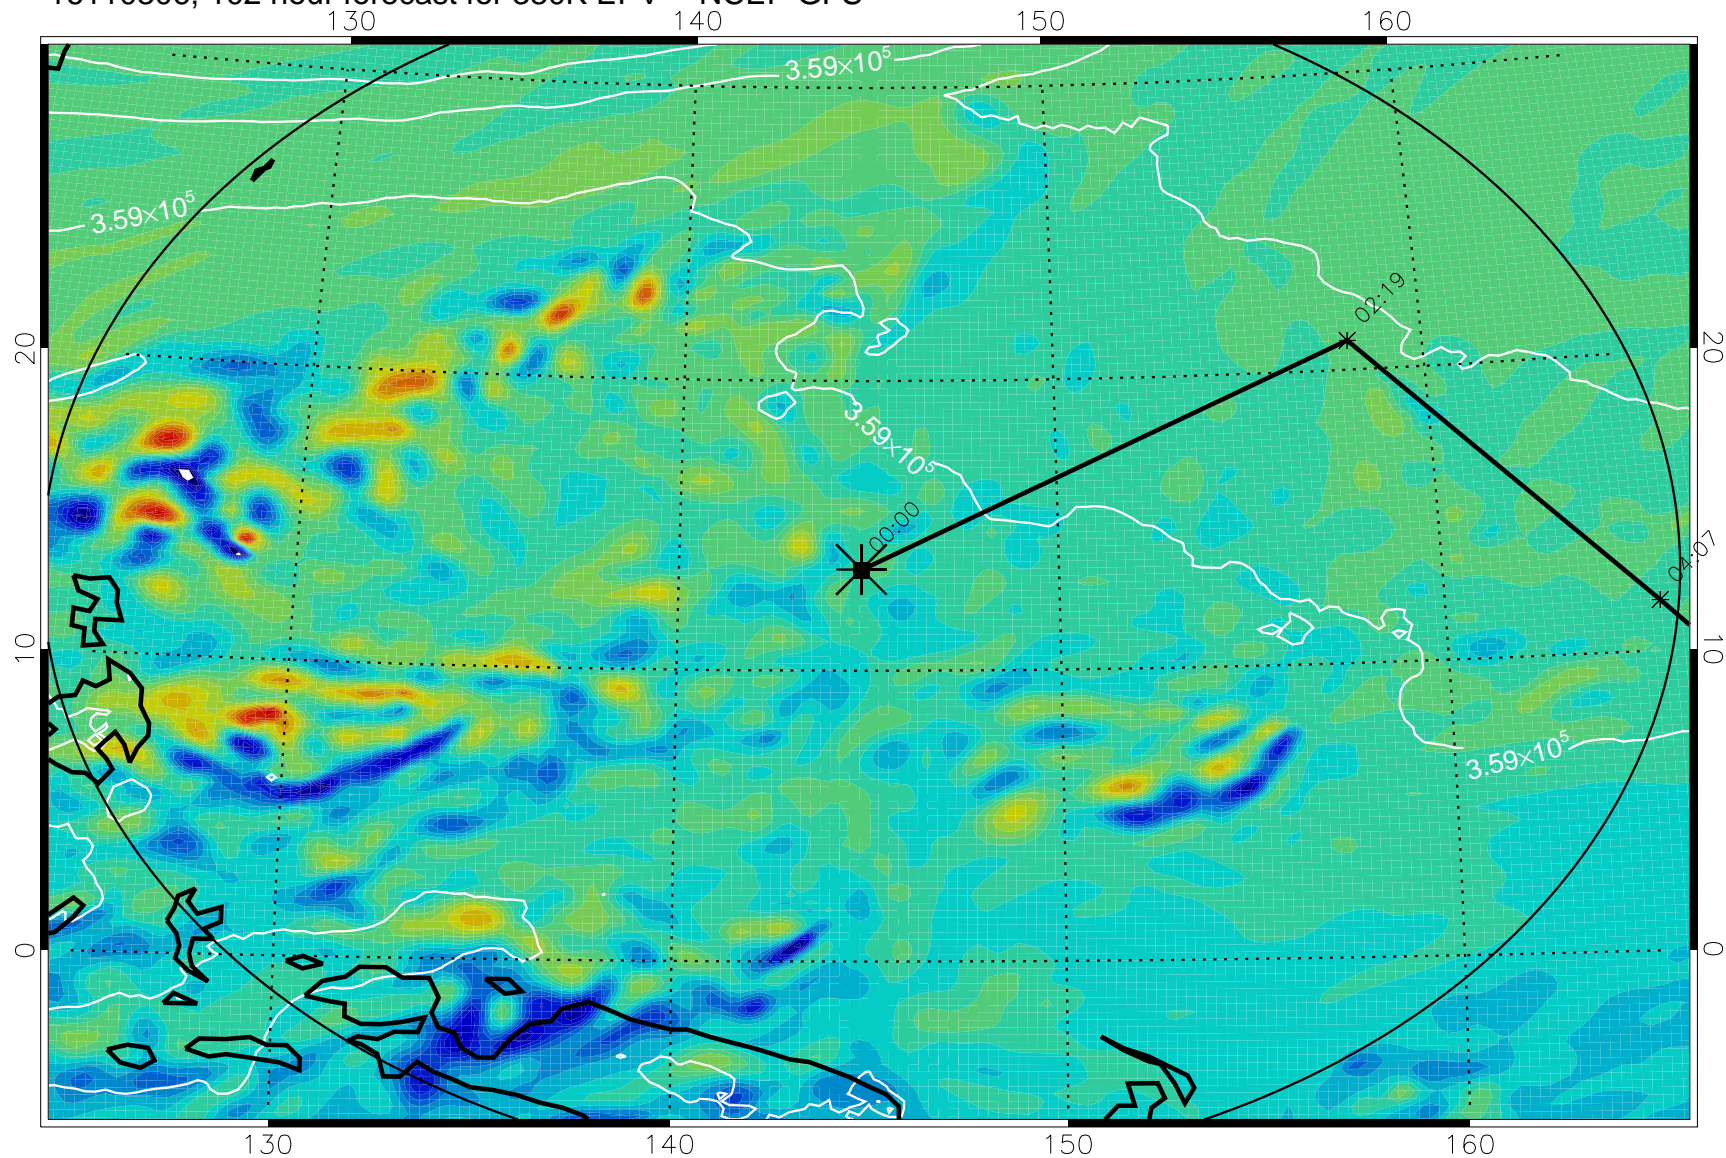

16110206, 078 hour forecast for 380K EPV -- NCEP GFS

380K Montgomery Streamfunction, white

Range ring of 2304 km

16110212, 084 hour forecast for 380K EPV -- NCEP GFS

380K Montgomery Streamfunction, white

Range ring of 2304 km

16110218, 090 hour forecast for 380K EPV -- NCEP GFS

16110300, 096 hour forecast for 380K EPV -- NCEP GFS

380K Montgomery Streamfunction, white

Range ring of 2304 km

16110306, 102 hour forecast for 380K EPV -- NCEP GFS

380K Montgomery Streamfunction, white

Range ring of 2304 km

16110312, 108 hour forecast for 380K EPV -- NCEP GFS

380K Montgomery Streamfunction, white

Range ring of 2304 km

16110318, 114 hour forecast for 380K EPV -- NCEP GFS

380K Montgomery Streamfunction, white

Range ring of 2304 km

16110400, 120 hour forecast for 380K EPV -- NCEP GFS

380K Montgomery Streamfunction, white

Range ring of 2304 km