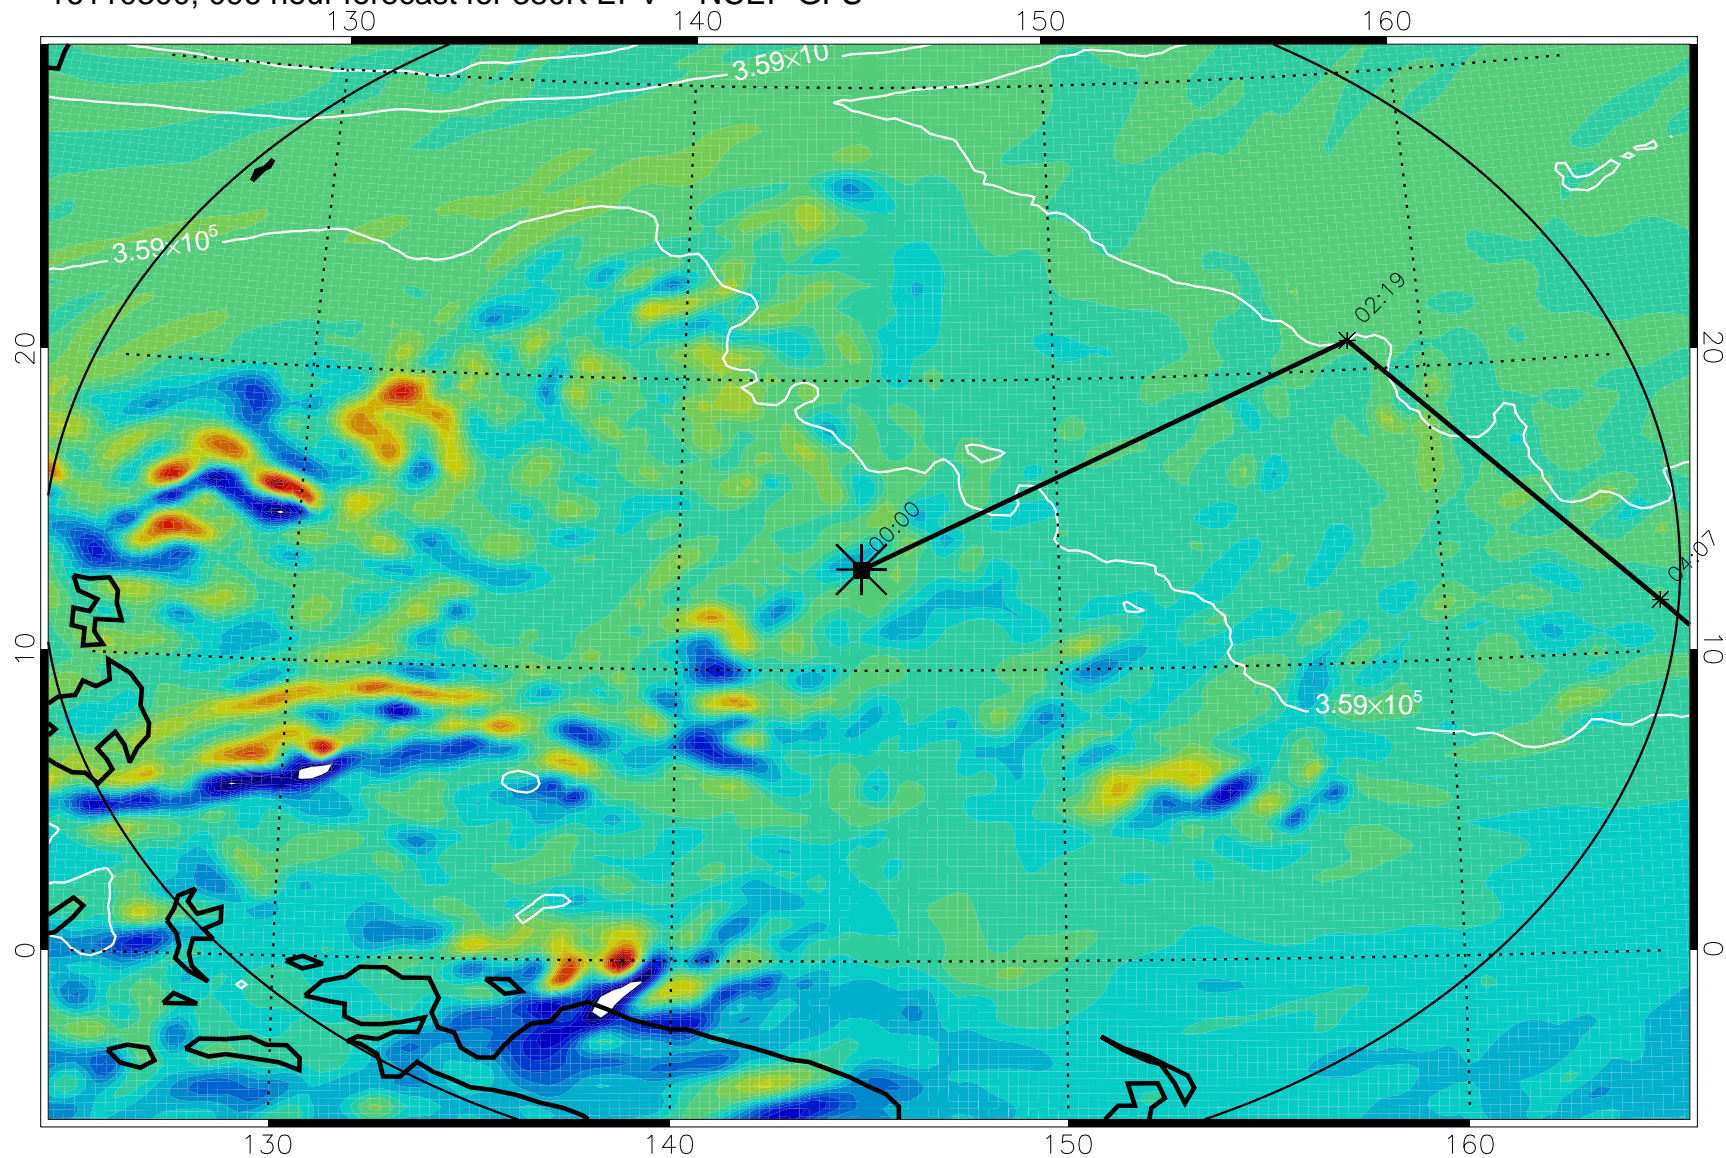

16110118, 066 hour forecast for 380K EPV -- NCEP GFS

380K Montgomery Streamfunction, white

Range ring of 2304 km

16110200, 072 hour forecast for 380K EPV -- NCEP GFS

380K Montgomery Streamfunction, white

Range ring of 2304 km

16110206, 078 hour forecast for 380K EPV -- NCEP GFS

380K Montgomery Streamfunction, white

Range ring of 2304 km

16110212, 084 hour forecast for 380K EPV -- NCEP GFS

380K Montgomery Streamfunction, white

Range ring of 2304 km

16110218, 090 hour forecast for 380K EPV -- NCEP GFS

16110300, 096 hour forecast for 380K EPV -- NCEP GFS

380K Montgomery Streamfunction, white

Range ring of 2304 km

16110306, 102 hour forecast for 380K EPV -- NCEP GFS

380K Montgomery Streamfunction, white

Range ring of 2304 km

16110312, 108 hour forecast for 380K EPV -- NCEP GFS

380K Montgomery Streamfunction, white

Range ring of 2304 km

16110318, 114 hour forecast for 380K EPV -- NCEP GFS