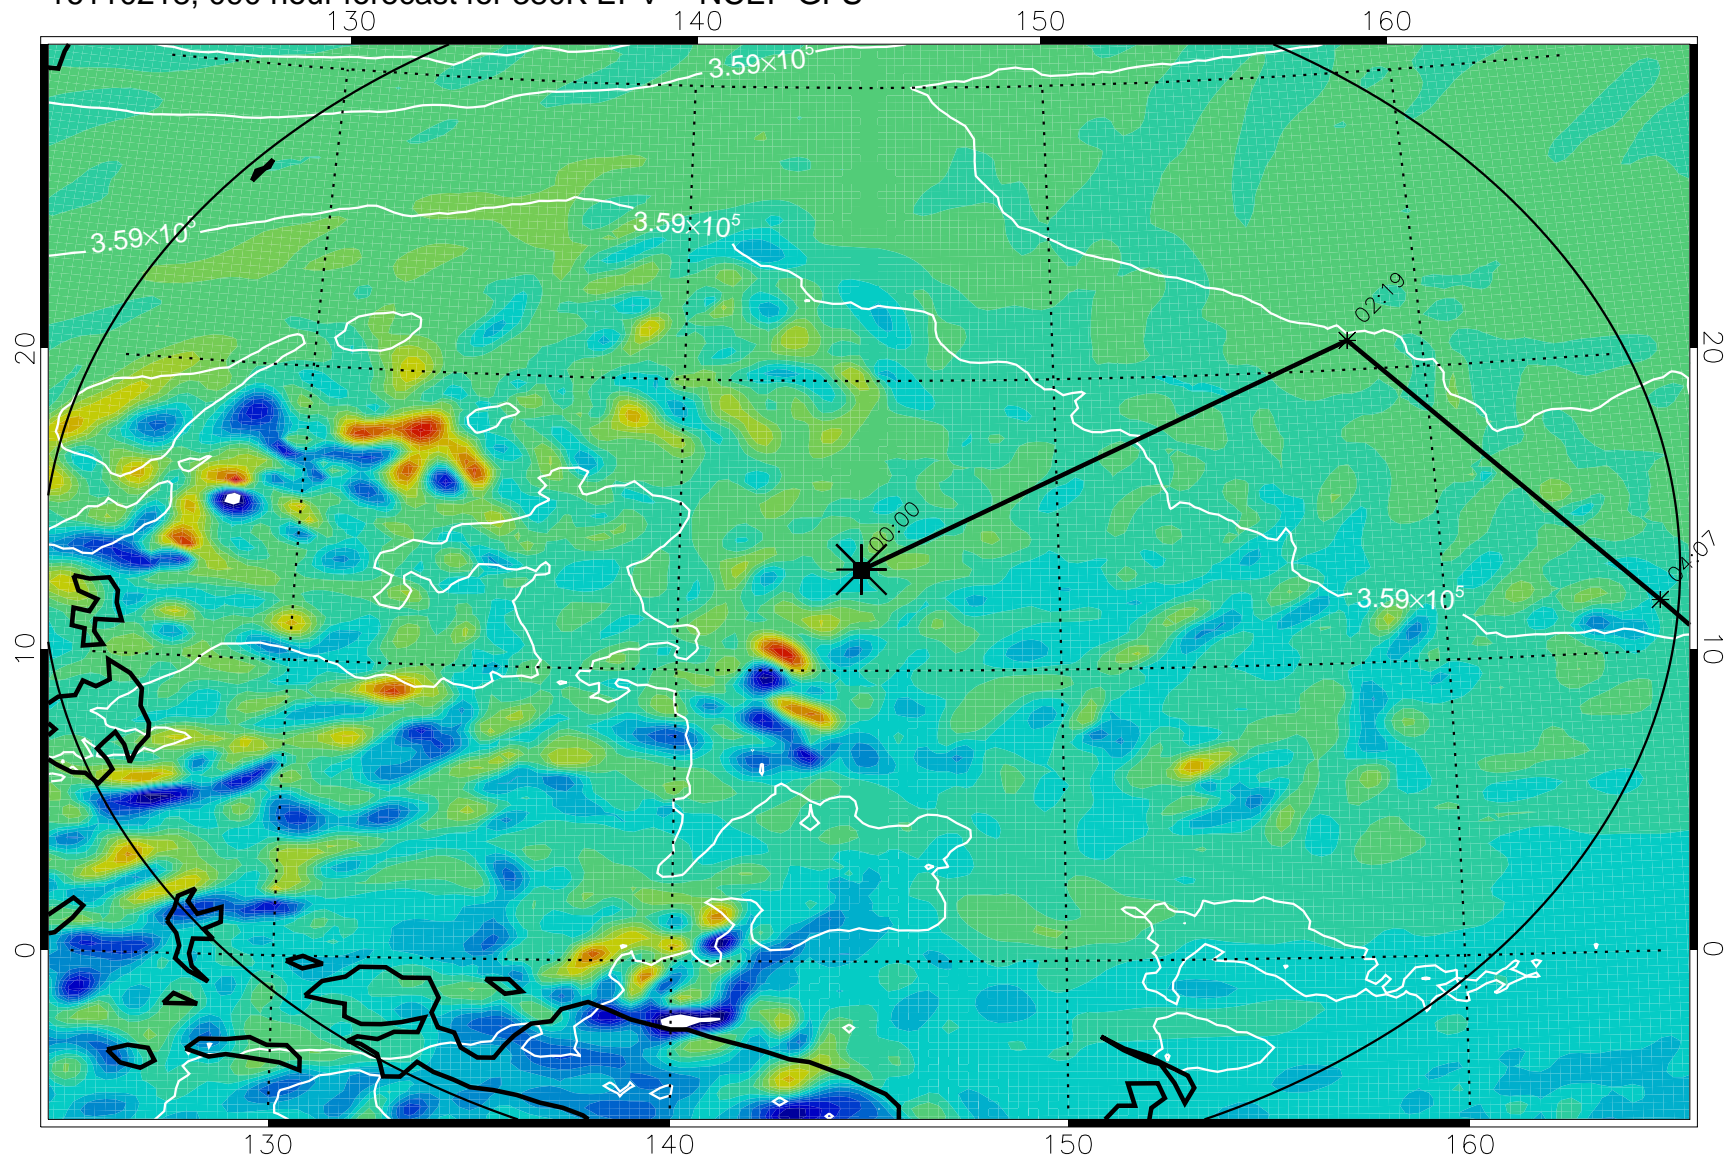

16110118, 066 hour forecast for 380K EPV -- NCEP GFS

380K Montgomery Streamfunction, white

Range ring of 2304 km

16110200, 072 hour forecast for 380K EPV -- NCEP GFS

380K Montgomery Streamfunction, white

Range ring of 2304 km

16110206, 078 hour forecast for 380K EPV -- NCEP GFS

380K Montgomery Streamfunction, white

Range ring of 2304 km

16110212, 084 hour forecast for 380K EPV -- NCEP GFS

380K Montgomery Streamfunction, white

Range ring of 2304 km

16110218, 090 hour forecast for 380K EPV -- NCEP GFS

16110300, 096 hour forecast for 380K EPV -- NCEP GFS

380K Montgomery Streamfunction, white

Range ring of 2304 km

16110306, 102 hour forecast for 380K EPV -- NCEP GFS

380K Montgomery Streamfunction, white

Range ring of 2304 km

16110312, 108 hour forecast for 380K EPV -- NCEP GFS

380K Montgomery Streamfunction, white

Range ring of 2304 km

16110318, 114 hour forecast for 380K EPV -- NCEP GFS