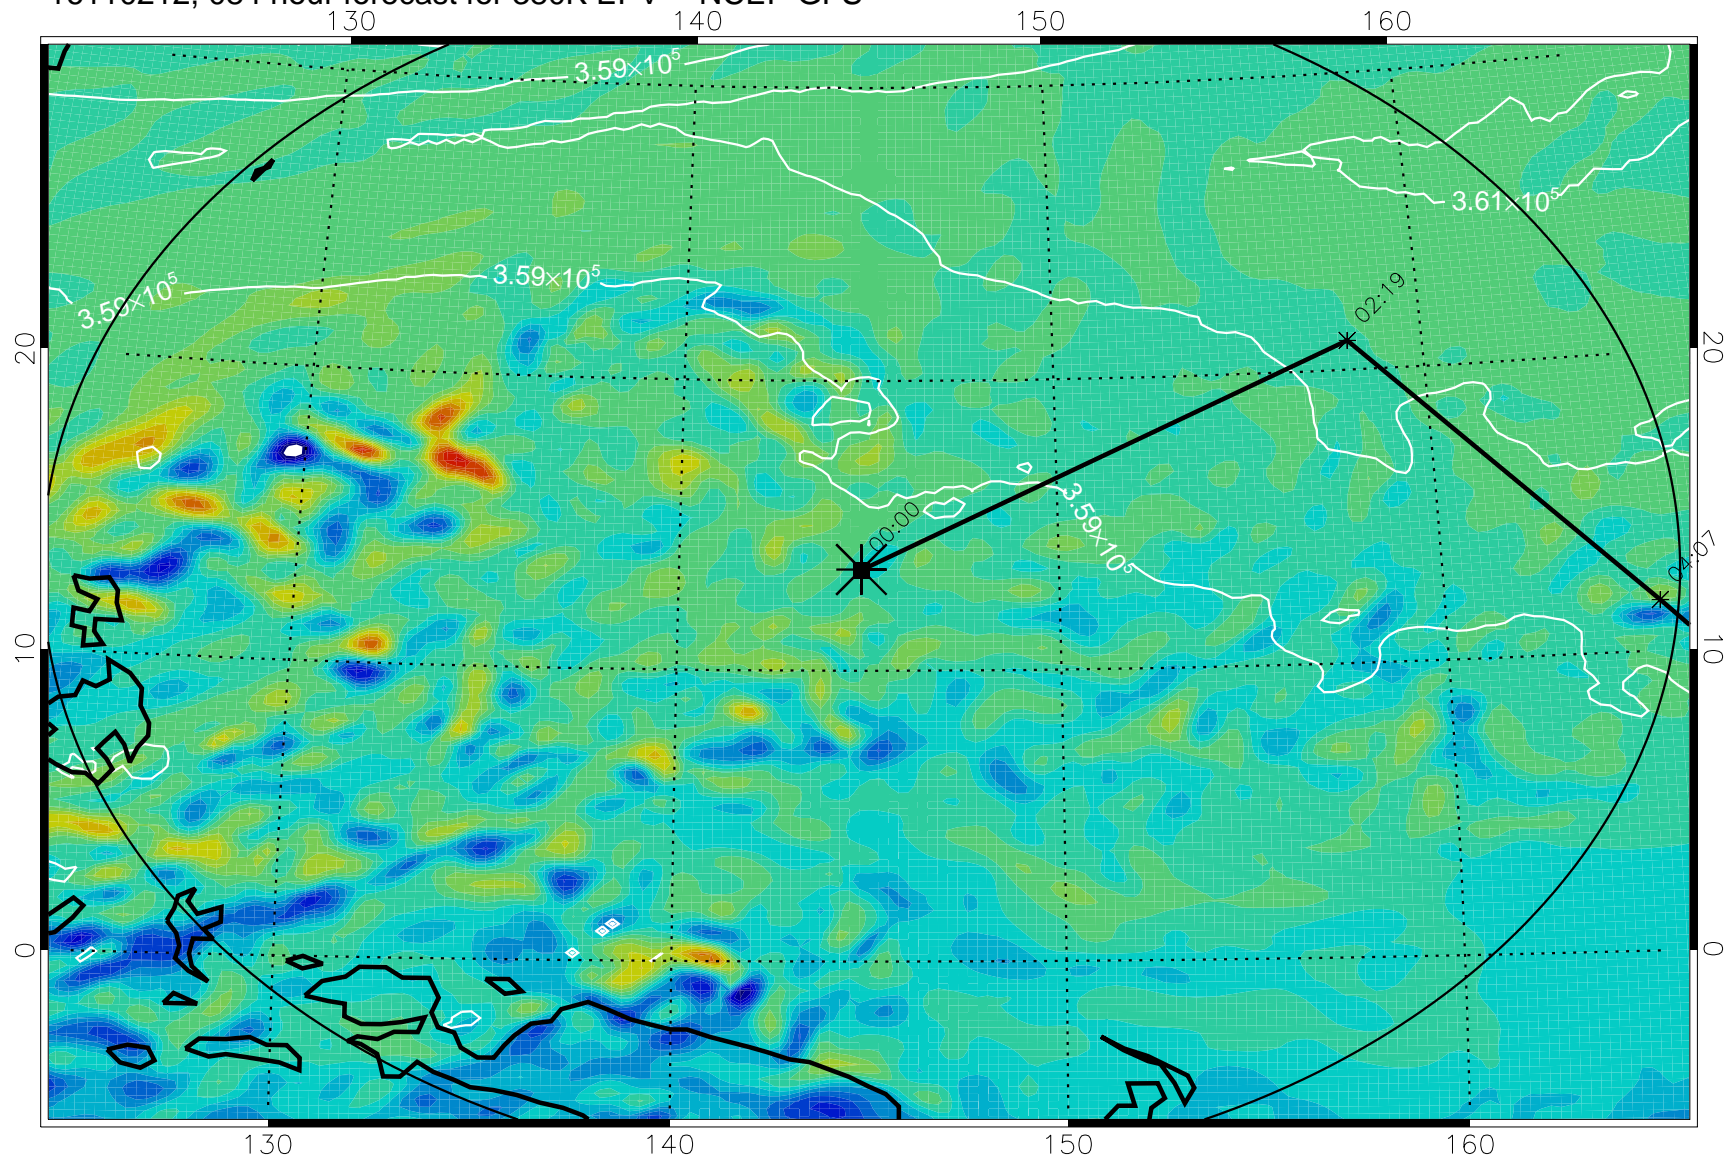

16110106, 054 hour forecast for 380K EPV -- NCEP GFS

380K Montgomery Streamfunction, white

Range ring of 2304 km

16110112, 060 hour forecast for 380K EPV -- NCEP GFS

380K Montgomery Streamfunction, white

Range ring of 2304 km

16110118, 066 hour forecast for 380K EPV -- NCEP GFS

380K Montgomery Streamfunction, white

Range ring of 2304 km

16110200, 072 hour forecast for 380K EPV -- NCEP GFS

380K Montgomery Streamfunction, white

Range ring of 2304 km

16110206, 078 hour forecast for 380K EPV -- NCEP GFS

380K Montgomery Streamfunction, white

Range ring of 2304 km

16110212, 084 hour forecast for 380K EPV -- NCEP GFS

380K Montgomery Streamfunction, white

Range ring of 2304 km

16110218, 090 hour forecast for 380K EPV -- NCEP GFS

16110300, 096 hour forecast for 380K EPV -- NCEP GFS

380K Montgomery Streamfunction, white

Range ring of 2304 km

16110306, 102 hour forecast for 380K EPV -- NCEP GFS