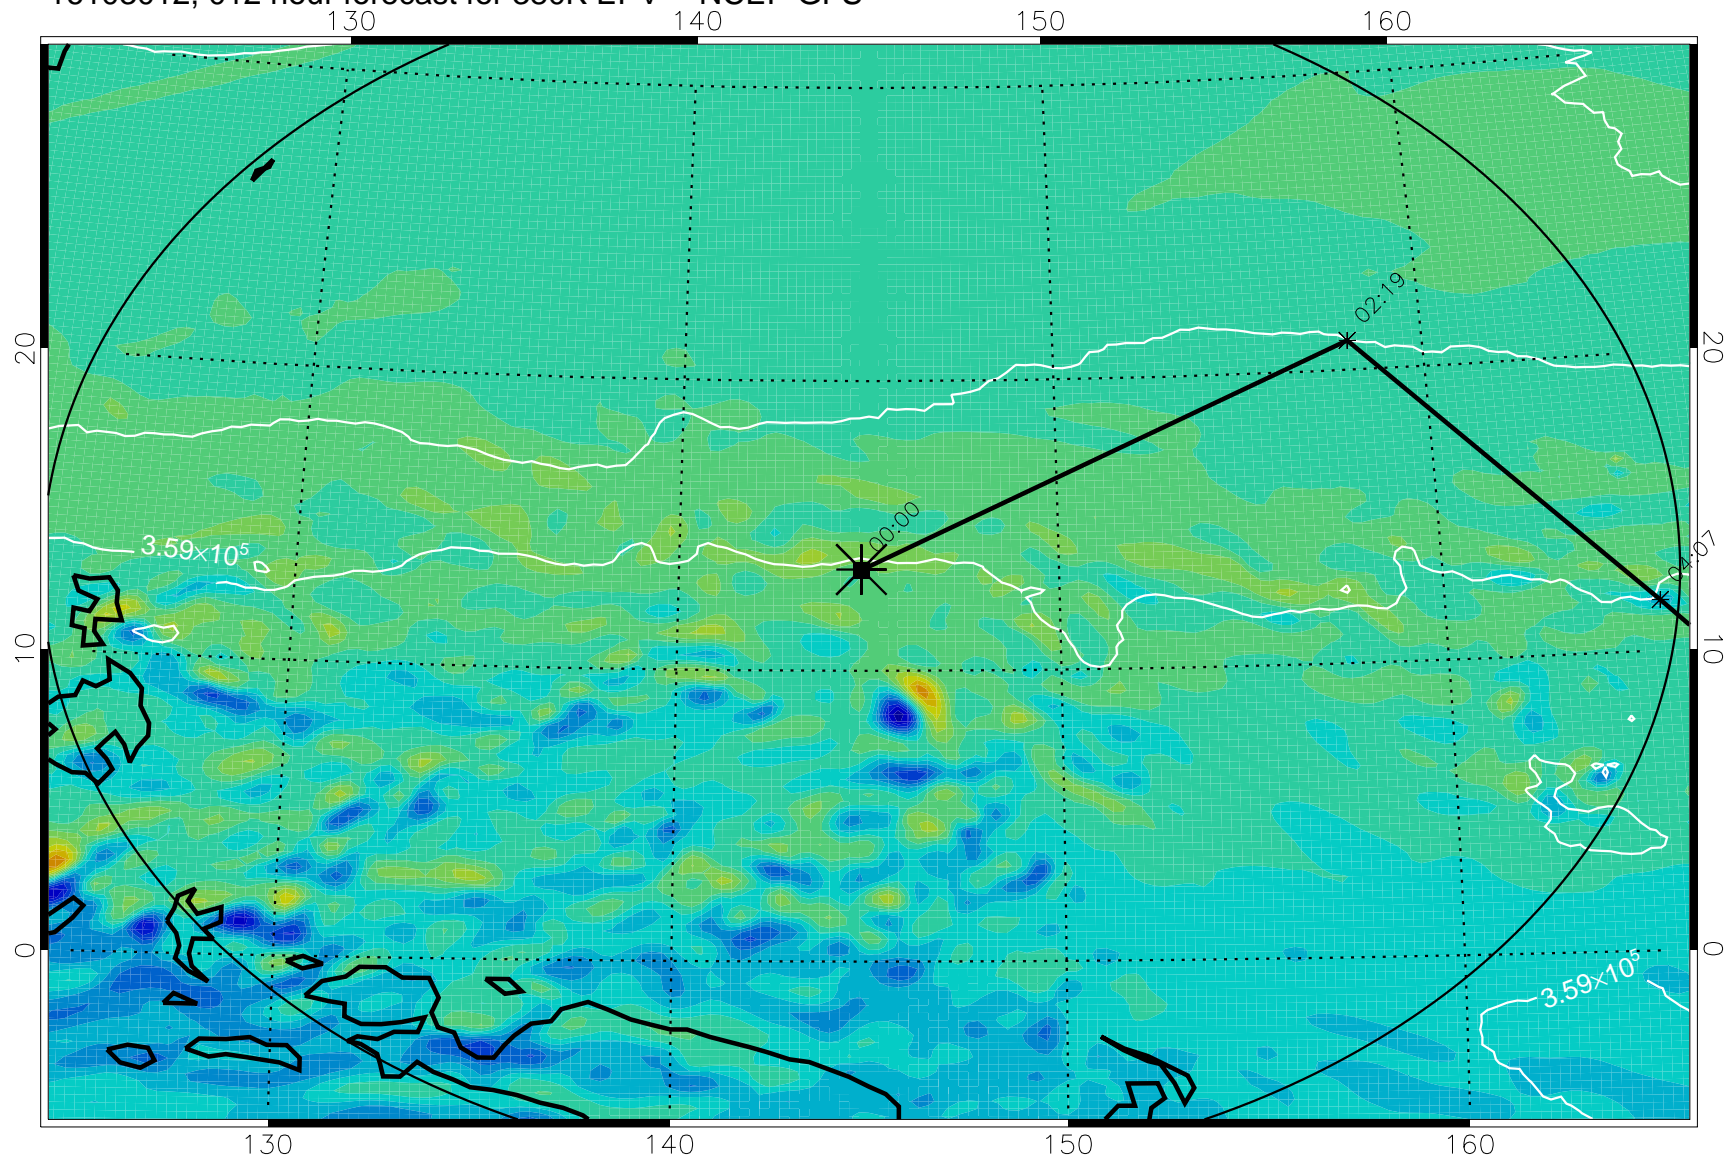

16103006, 006 hour forecast for 380K EPV -- NCEP GFS

380K Montgomery Streamfunction, white

Range ring of 2304 km

16103012, 012 hour forecast for 380K EPV -- NCEP GFS

380K Montgomery Streamfunction, white

Range ring of 2304 km

16103018, 018 hour forecast for 380K EPV -- NCEP GFS

380K Montgomery Streamfunction, white

Range ring of 2304 km

16103100, 024 hour forecast for 380K EPV -- NCEP GFS

380K Montgomery Streamfunction, white

Range ring of 2304 km

16103106, 030 hour forecast for 380K EPV -- NCEP GFS

380K Montgomery Streamfunction, white

Range ring of 2304 km

16103112, 036 hour forecast for 380K EPV -- NCEP GFS

380K Montgomery Streamfunction, white

Range ring of 2304 km

16110218, 090 hour forecast for 380K EPV -- NCEP GFS

16110300, 096 hour forecast for 380K EPV -- NCEP GFS

380K Montgomery Streamfunction, white

Range ring of 2304 km

16110306, 102 hour forecast for 380K EPV -- NCEP GFS