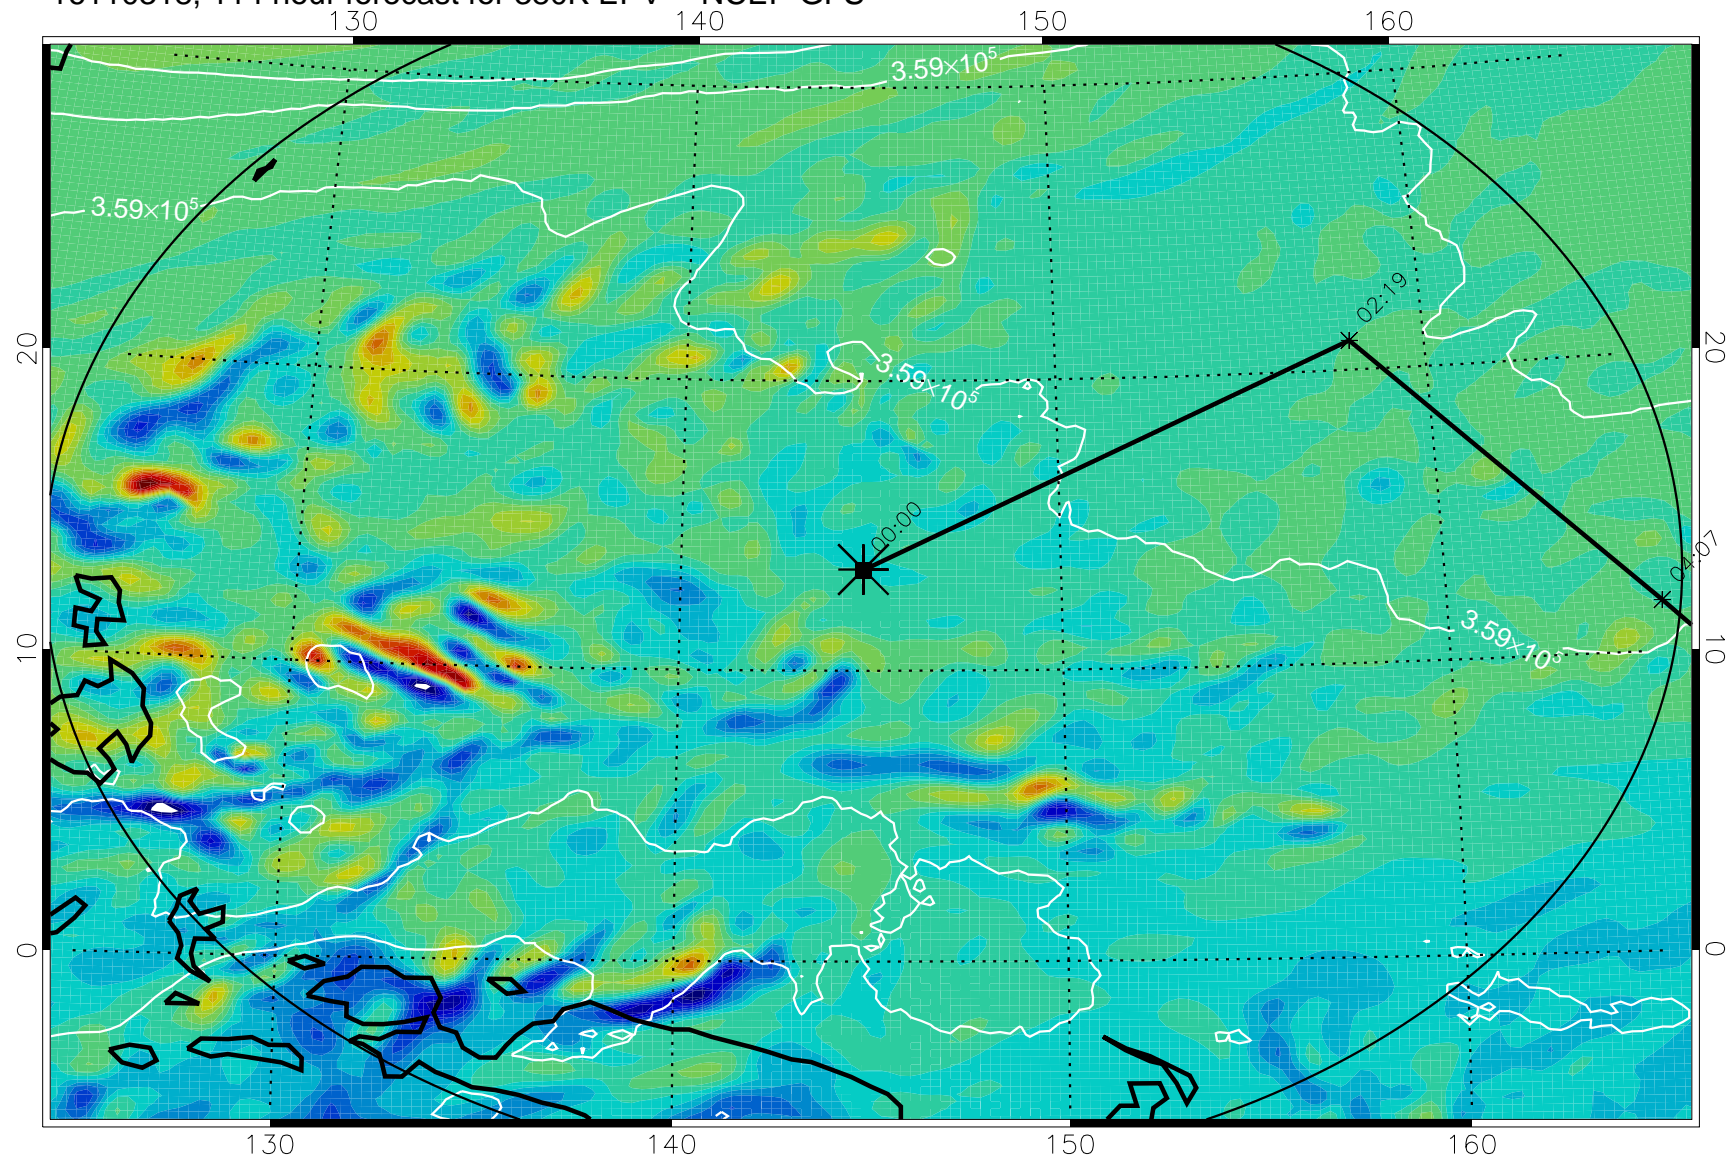

16110206, 078 hour forecast for 380K EPV -- NCEP GFS

380K Montgomery Streamfunction, white

Range ring of 2304 km

16110212, 084 hour forecast for 380K EPV -- NCEP GFS

380K Montgomery Streamfunction, white

Range ring of 2304 km

16110218, 090 hour forecast for 380K EPV -- NCEP GFS

16110300, 096 hour forecast for 380K EPV -- NCEP GFS

380K Montgomery Streamfunction, white

Range ring of 2304 km

16110306, 102 hour forecast for 380K EPV -- NCEP GFS

380K Montgomery Streamfunction, white

Range ring of 2304 km

16110312, 108 hour forecast for 380K EPV -- NCEP GFS

380K Montgomery Streamfunction, white

Range ring of 2304 km

16110318, 114 hour forecast for 380K EPV -- NCEP GFS

380K Montgomery Streamfunction, white

Range ring of 2304 km

16110400, 120 hour forecast for 380K EPV -- NCEP GFS

380K Montgomery Streamfunction, white

Range ring of 2304 km