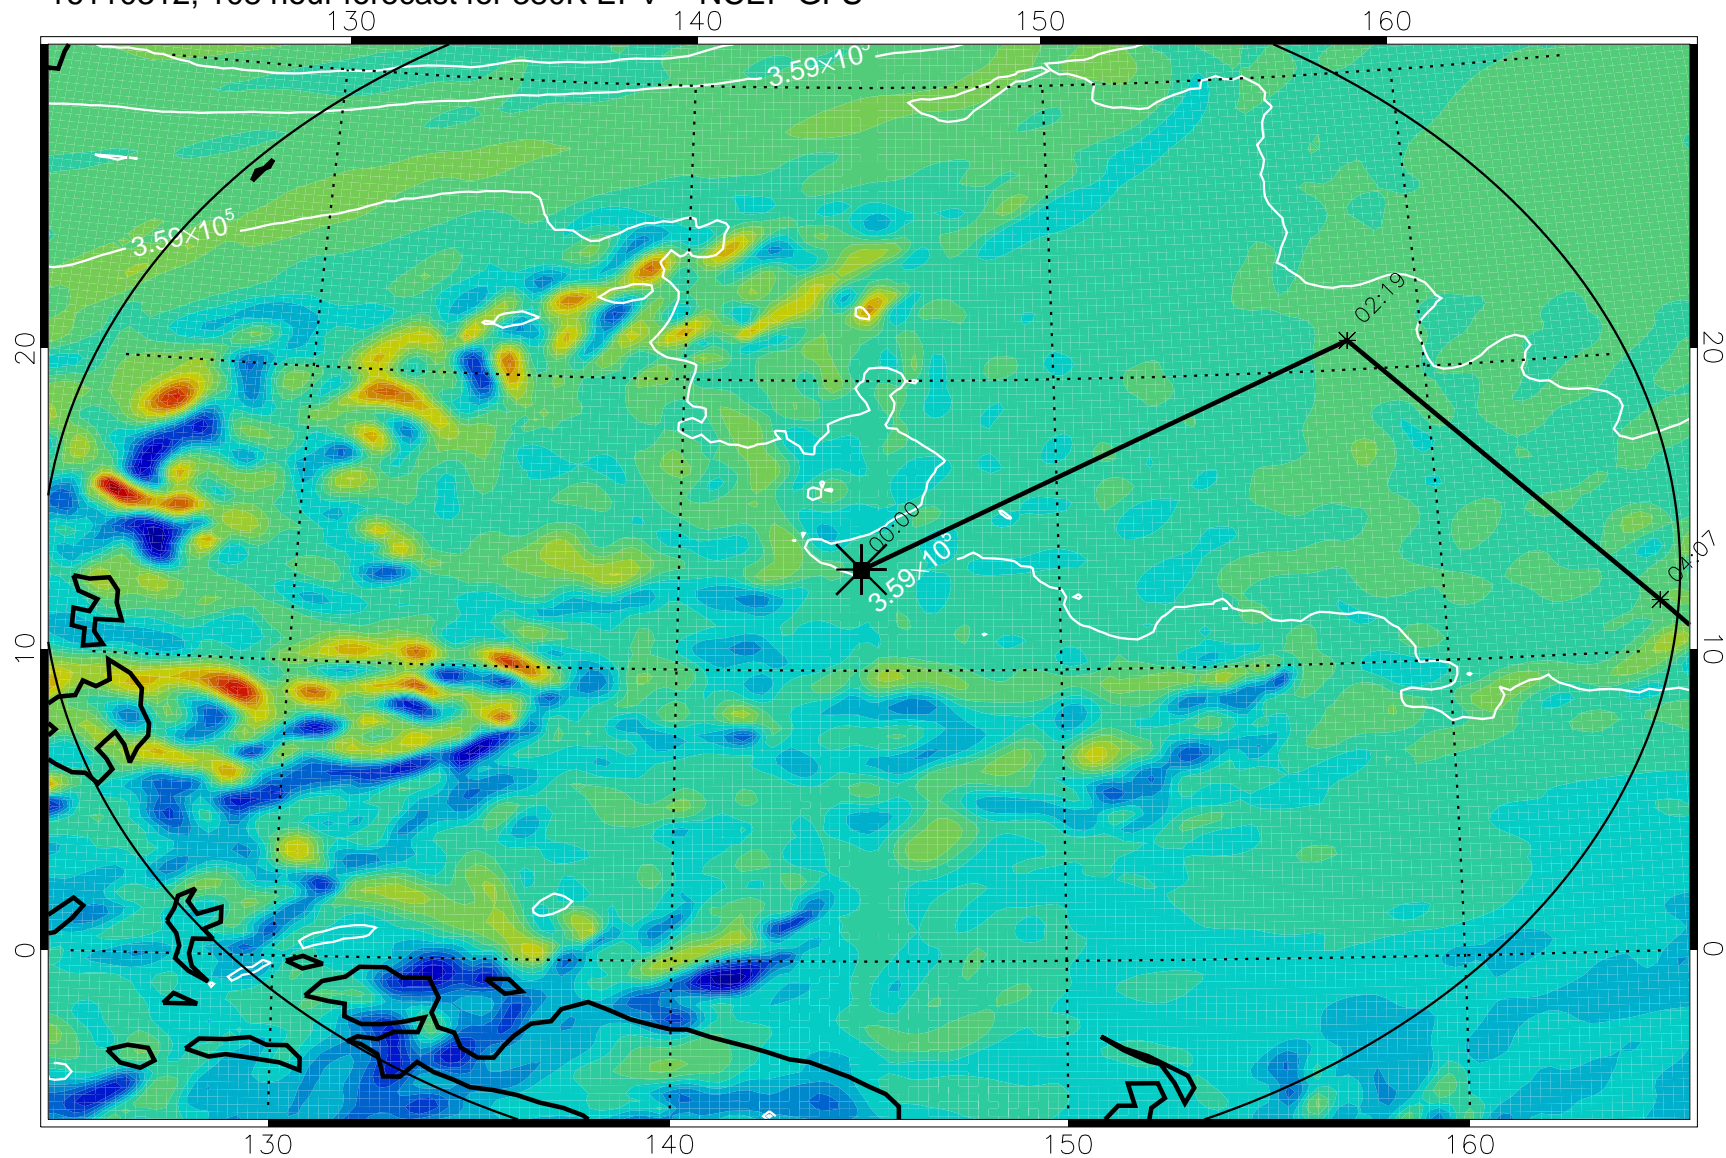

16110206, 078 hour forecast for 380K EPV -- NCEP GFS

380K Montgomery Streamfunction, white

Range ring of 2304 km

16110212, 084 hour forecast for 380K EPV -- NCEP GFS

380K Montgomery Streamfunction, white

Range ring of 2304 km

16110218, 090 hour forecast for 380K EPV -- NCEP GFS

16110300, 096 hour forecast for 380K EPV -- NCEP GFS

380K Montgomery Streamfunction, white

Range ring of 2304 km

16110306, 102 hour forecast for 380K EPV -- NCEP GFS

380K Montgomery Streamfunction, white

Range ring of 2304 km

16110312, 108 hour forecast for 380K EPV -- NCEP GFS

380K Montgomery Streamfunction, white

Range ring of 2304 km

16110318, 114 hour forecast for 380K EPV -- NCEP GFS

380K Montgomery Streamfunction, white

Range ring of 2304 km

16110400, 120 hour forecast for 380K EPV -- NCEP GFS

380K Montgomery Streamfunction, white

Range ring of 2304 km