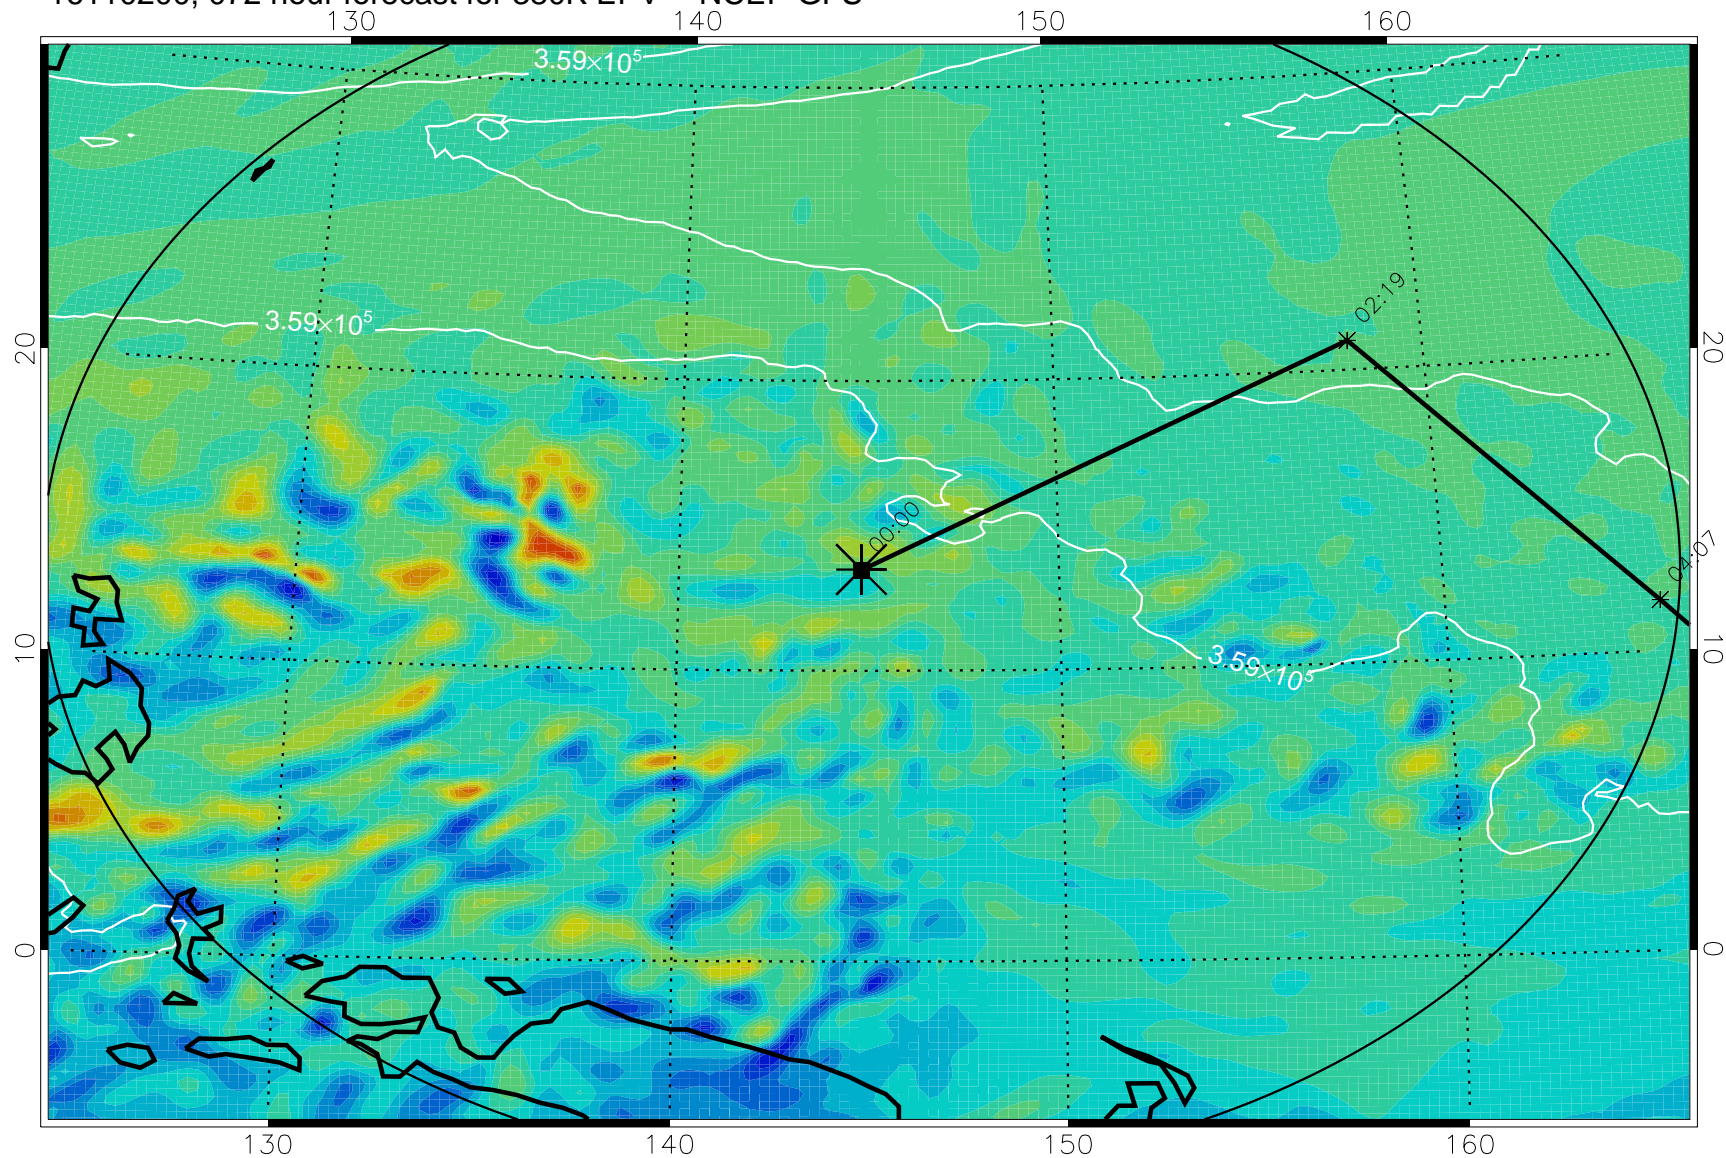

16110106, 054 hour forecast for 380K EPV -- NCEP GFS

380K Montgomery Streamfunction, white

Range ring of 2304 km

16110112, 060 hour forecast for 380K EPV -- NCEP GFS

380K Montgomery Streamfunction, white

Range ring of 2304 km

16110118, 066 hour forecast for 380K EPV -- NCEP GFS

380K Montgomery Streamfunction, white

Range ring of 2304 km

16110200, 072 hour forecast for 380K EPV -- NCEP GFS

380K Montgomery Streamfunction, white

Range ring of 2304 km

16110206, 078 hour forecast for 380K EPV -- NCEP GFS

380K Montgomery Streamfunction, white

Range ring of 2304 km

16110212, 084 hour forecast for 380K EPV -- NCEP GFS

380K Montgomery Streamfunction, white

Range ring of 2304 km

16110218, 090 hour forecast for 380K EPV -- NCEP GFS

16110300, 096 hour forecast for 380K EPV -- NCEP GFS

380K Montgomery Streamfunction, white

Range ring of 2304 km

16110306, 102 hour forecast for 380K EPV -- NCEP GFS