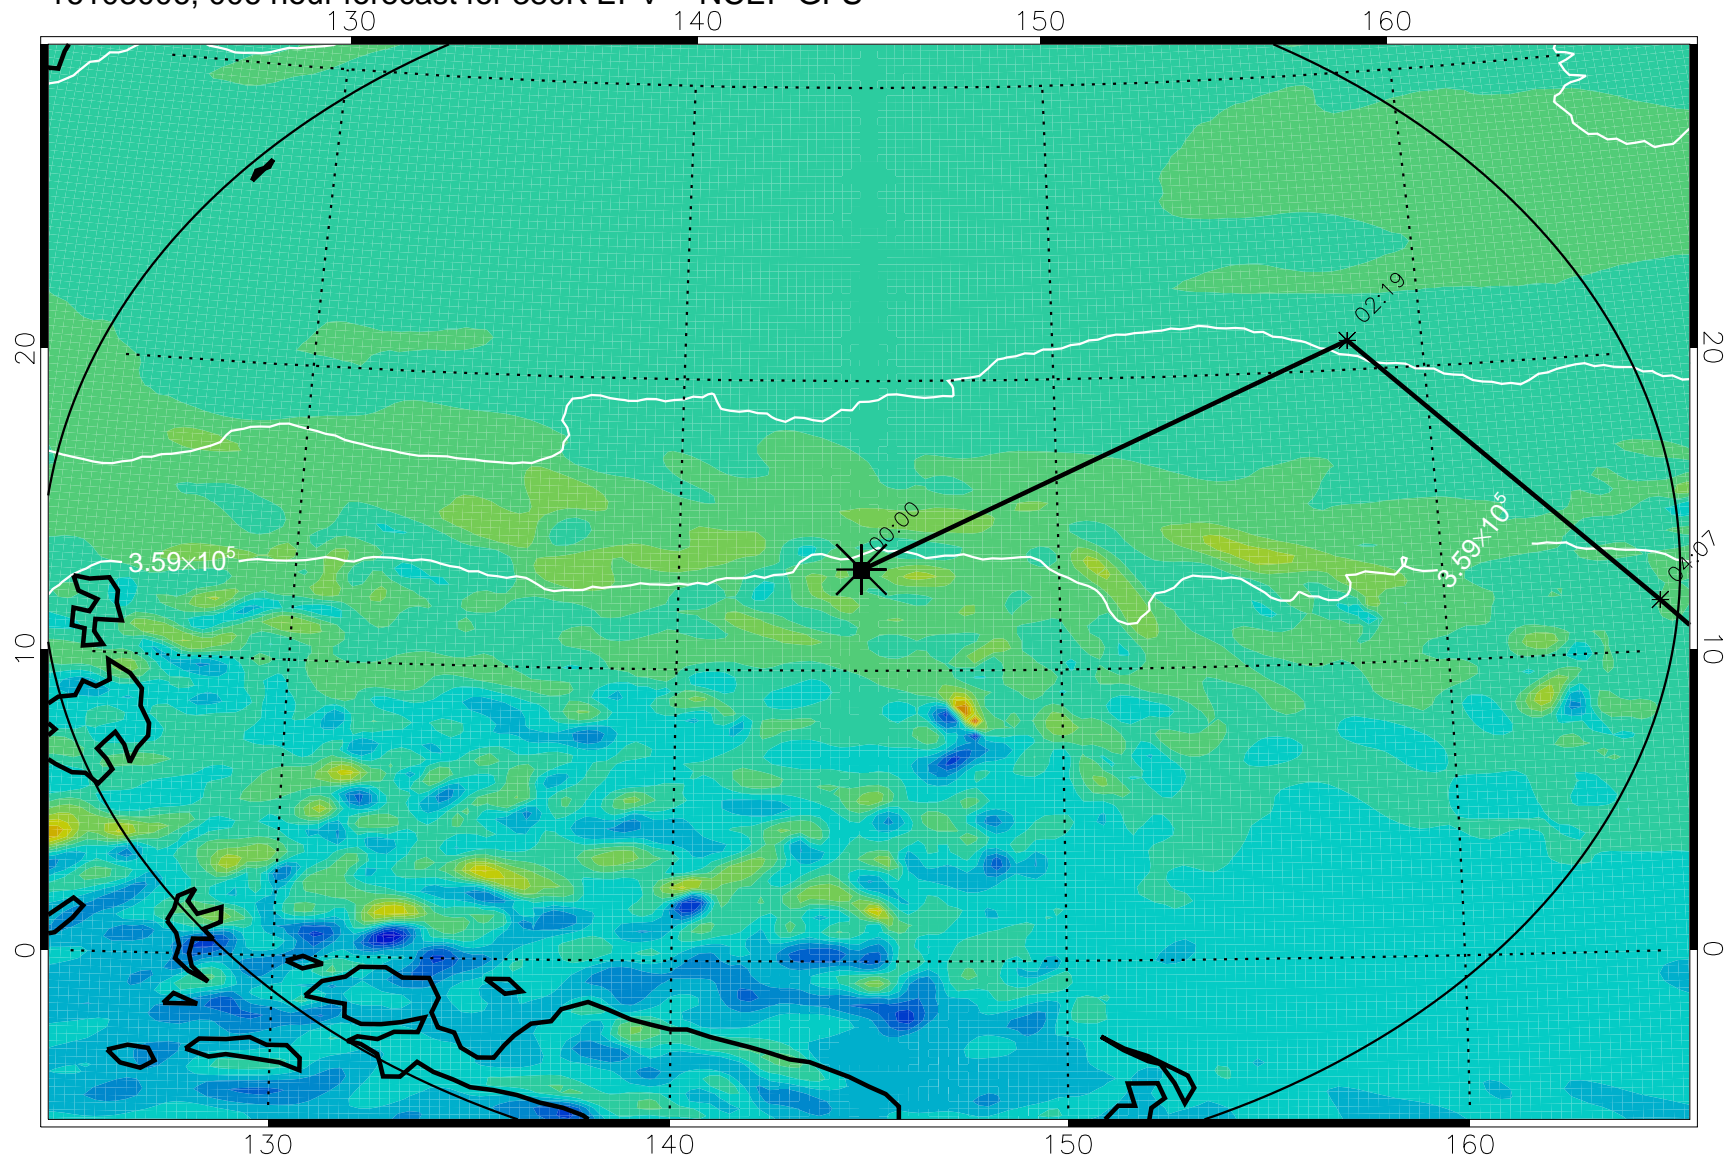

16103006, 006 hour forecast for 380K EPV -- NCEP GFS

380K Montgomery Streamfunction, white

Range ring of 2304 km

16103012, 012 hour forecast for 380K EPV -- NCEP GFS

380K Montgomery Streamfunction, white

Range ring of 2304 km

16103018, 018 hour forecast for 380K EPV -- NCEP GFS

380K Montgomery Streamfunction, white

Range ring of 2304 km

16103100, 024 hour forecast for 380K EPV -- NCEP GFS

380K Montgomery Streamfunction, white

Range ring of 2304 km

16103106, 030 hour forecast for 380K EPV -- NCEP GFS

380K Montgomery Streamfunction, white

Range ring of 2304 km

16103112, 036 hour forecast for 380K EPV -- NCEP GFS

380K Montgomery Streamfunction, white

Range ring of 2304 km

16110218, 090 hour forecast for 380K EPV -- NCEP GFS

16110300, 096 hour forecast for 380K EPV -- NCEP GFS

380K Montgomery Streamfunction, white

Range ring of 2304 km

16110306, 102 hour forecast for 380K EPV -- NCEP GFS