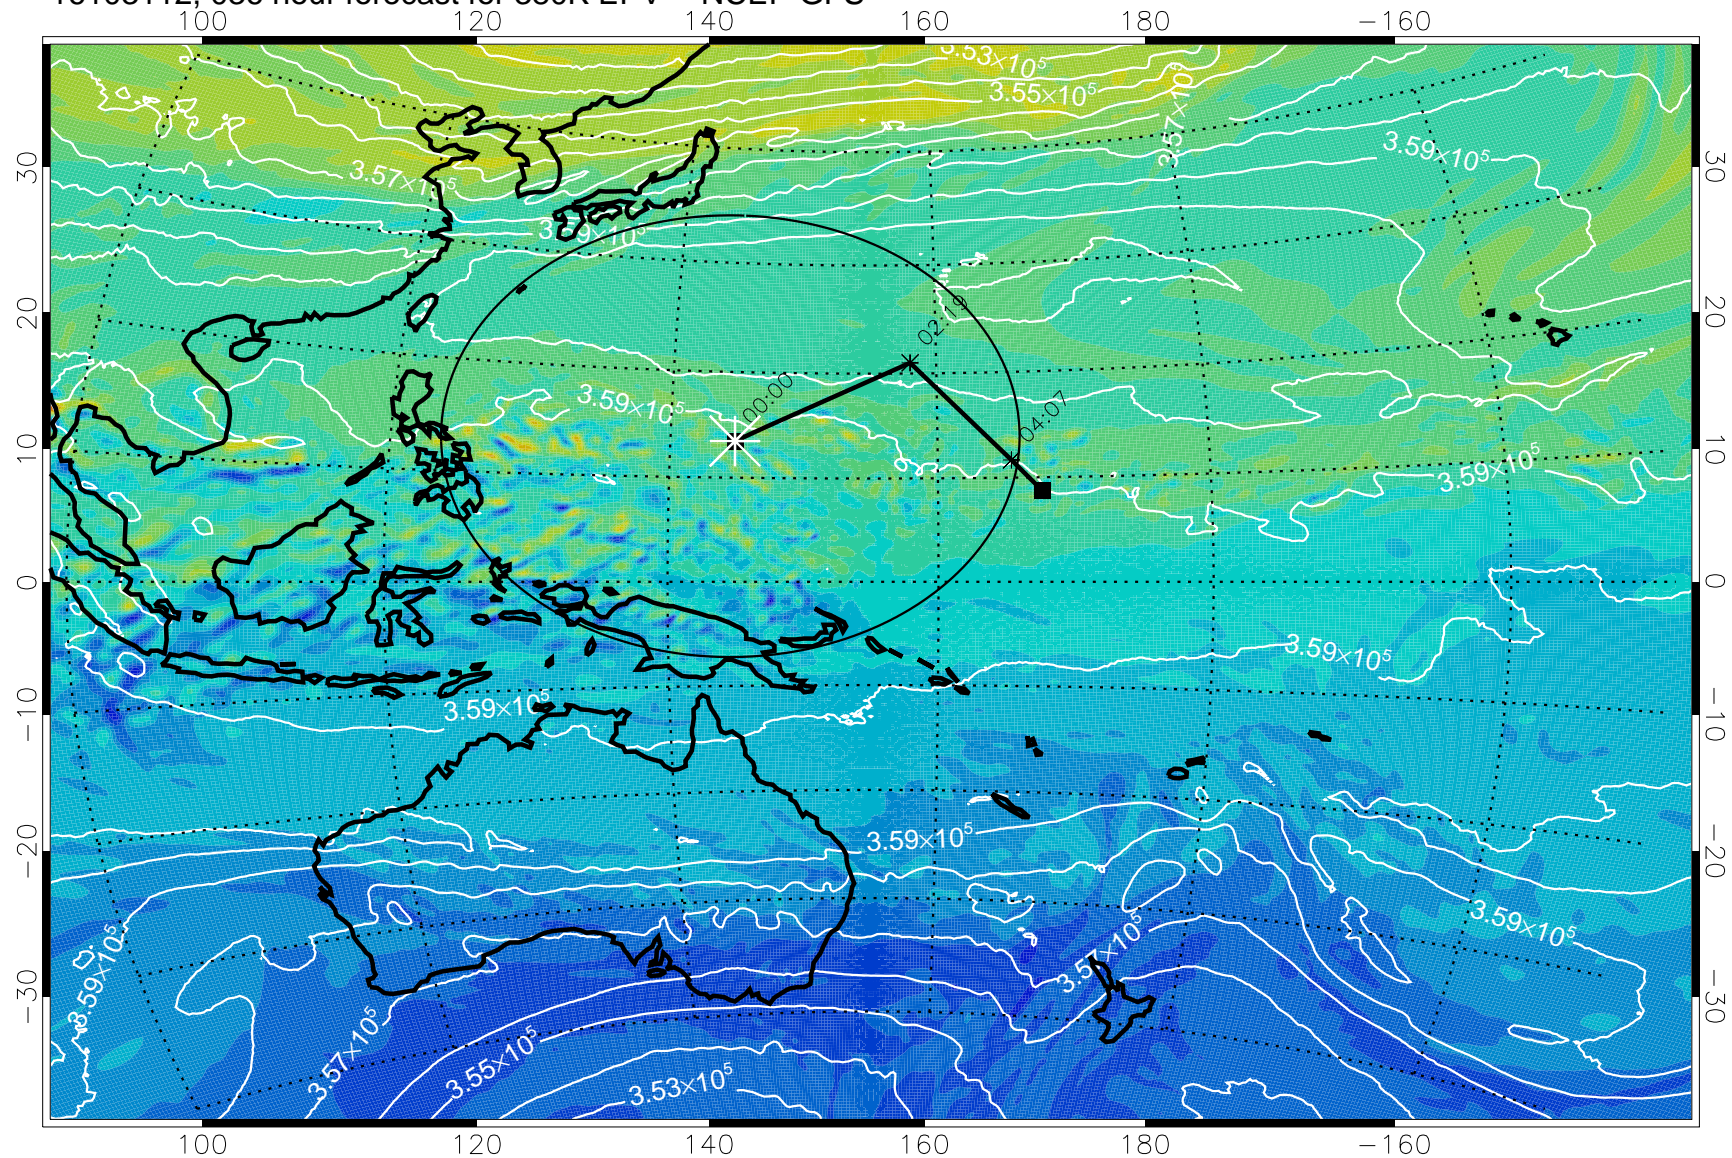

16103106, 030 hour forecast for 380K EPV -- NCEP GFS

380K Montgomery Streamfunction, white

Range ring of 2304 km

16103112, 036 hour forecast for 380K EPV -- NCEP GFS

380K Montgomery Streamfunction, white

Range ring of 2304 km

16103118, 042 hour forecast for 380K EPV -- NCEP GFS

380K Montgomery Streamfunction, white

Range ring of 2304 km

16110100, 048 hour forecast for 380K EPV -- NCEP GFS

380K Montgomery Streamfunction, white

Range ring of 2304 km

16110106, 054 hour forecast for 380K EPV -- NCEP GFS

380K Montgomery Streamfunction, white

Range ring of 2304 km

16110112, 060 hour forecast for 380K EPV -- NCEP GFS

380K Montgomery Streamfunction, white

Range ring of 2304 km

16110118, 066 hour forecast for 380K EPV -- NCEP GFS

380K Montgomery Streamfunction, white

Range ring of 2304 km

16110200, 072 hour forecast for 380K EPV -- NCEP GFS

380K Montgomery Streamfunction, white

Range ring of 2304 km