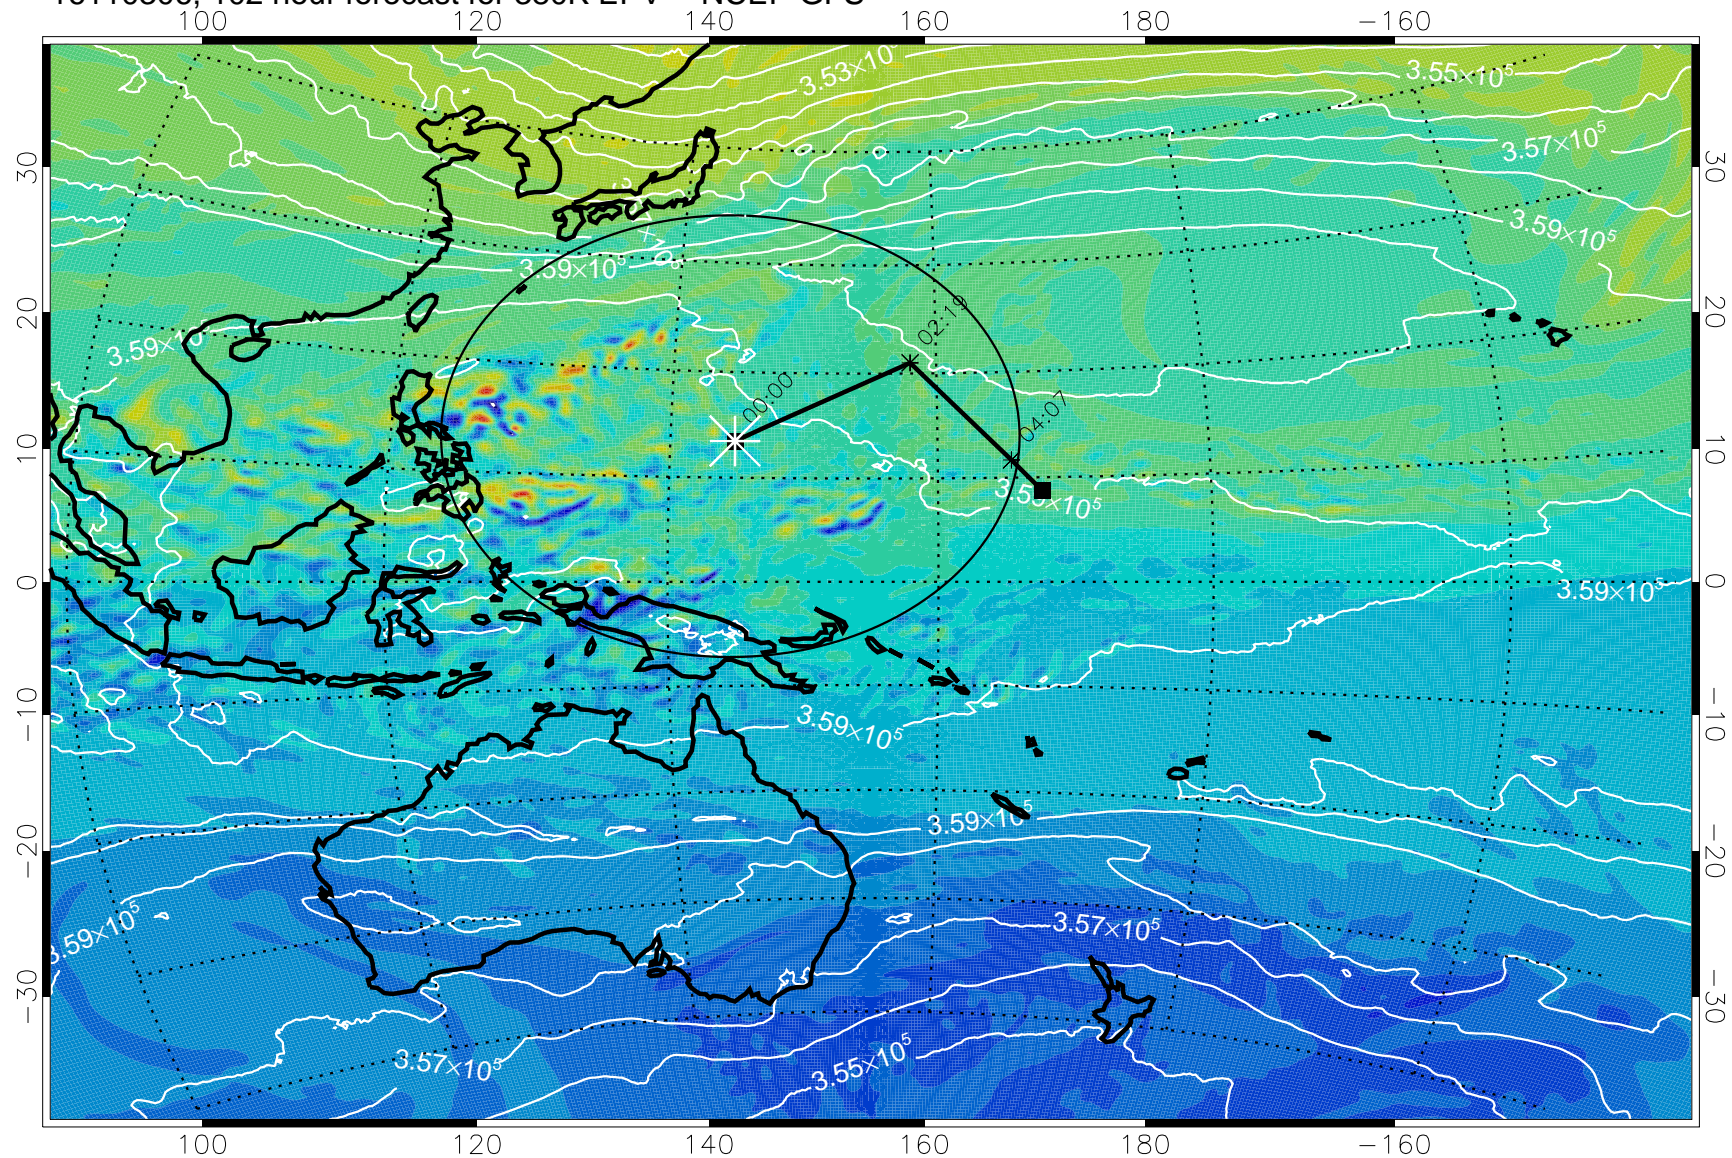

16110206, 078 hour forecast for 380K EPV -- NCEP GFS

380K Montgomery Streamfunction, white

Range ring of 2304 km

16110212, 084 hour forecast for 380K EPV -- NCEP GFS

380K Montgomery Streamfunction, white

Range ring of 2304 km

16110218, 090 hour forecast for 380K EPV -- NCEP GFS

16110300, 096 hour forecast for 380K EPV -- NCEP GFS

16110306, 102 hour forecast for 380K EPV -- NCEP GFS

380K Montgomery Streamfunction, white

Range ring of 2304 km

16110312, 108 hour forecast for 380K EPV -- NCEP GFS

380K Montgomery Streamfunction, white

Range ring of 2304 km

16110318, 114 hour forecast for 380K EPV -- NCEP GFS

380K Montgomery Streamfunction, white

Range ring of 2304 km

16110400, 120 hour forecast for 380K EPV -- NCEP GFS

380K Montgomery Streamfunction, white

Range ring of 2304 km