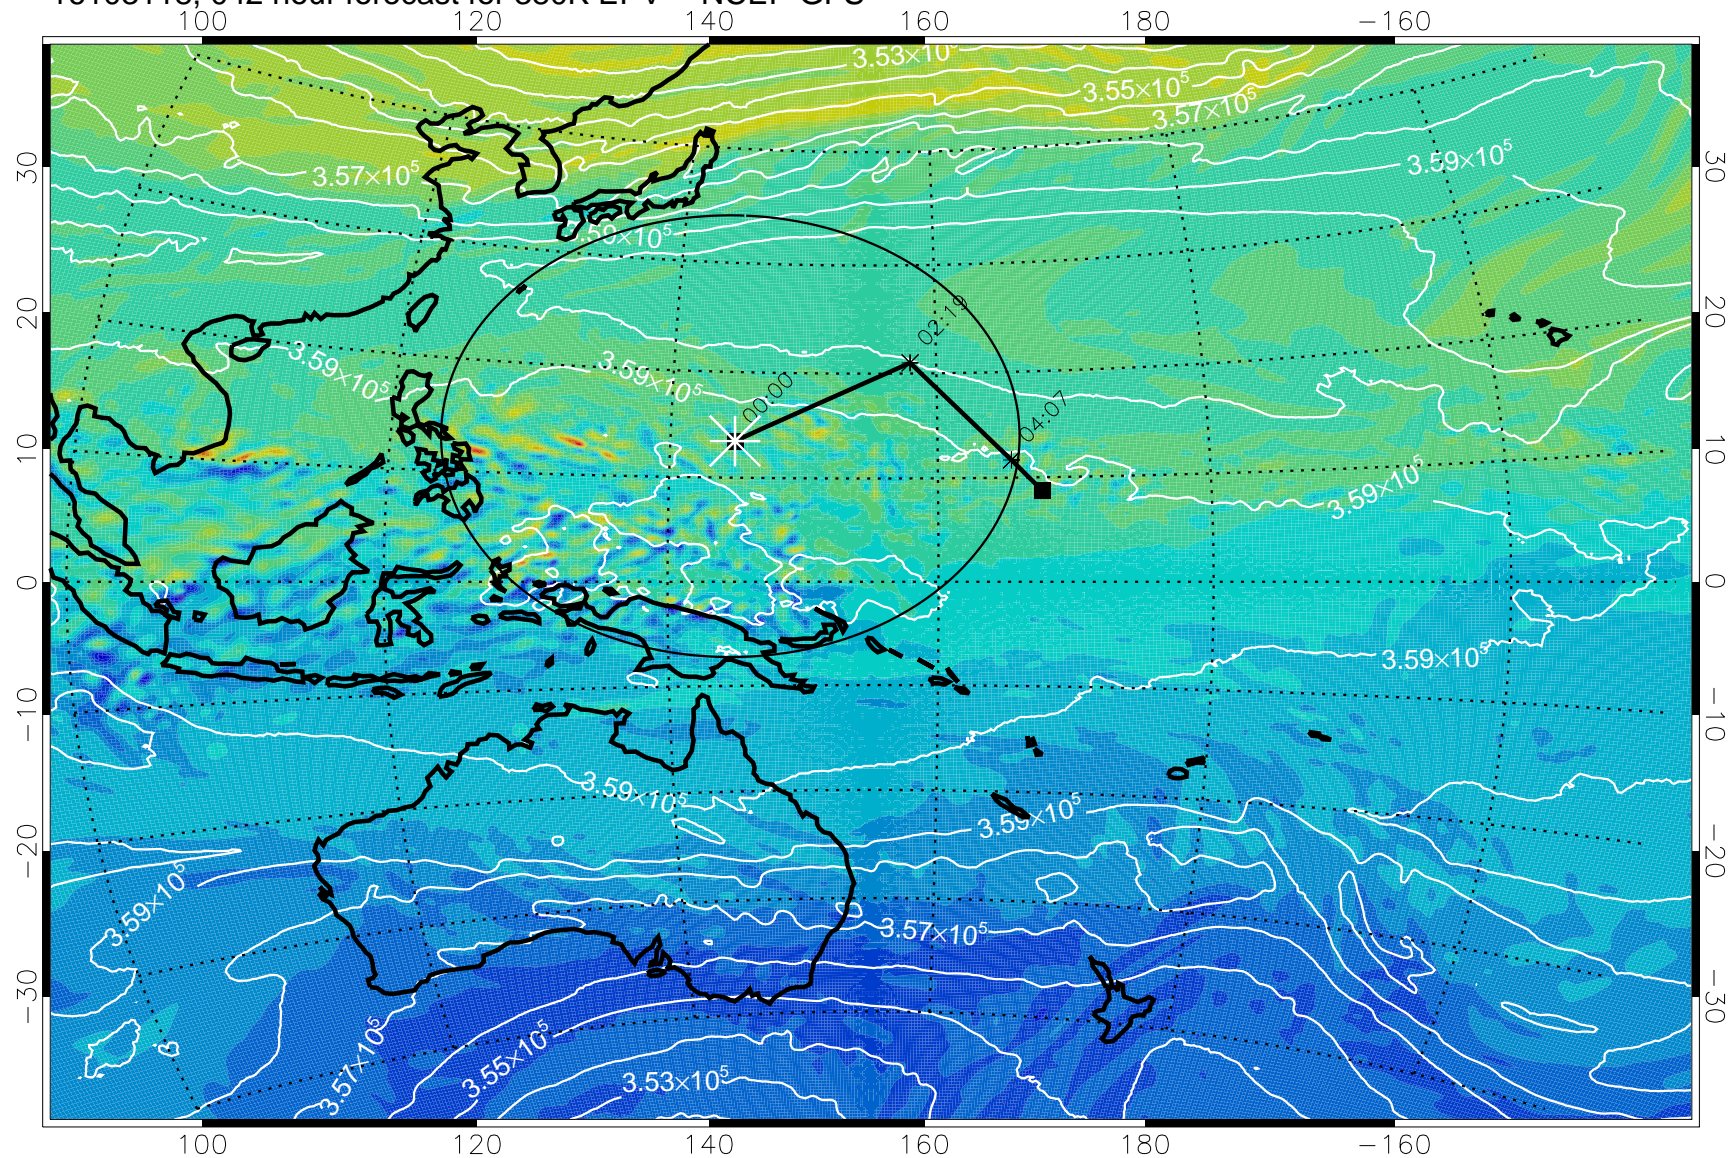

16103106, 030 hour forecast for 380K EPV -- NCEP GFS

380K Montgomery Streamfunction, white

Range ring of 2304 km

16103112, 036 hour forecast for 380K EPV -- NCEP GFS

380K Montgomery Streamfunction, white

Range ring of 2304 km

16103118, 042 hour forecast for 380K EPV -- NCEP GFS

380K Montgomery Streamfunction, white

Range ring of 2304 km

16110100, 048 hour forecast for 380K EPV -- NCEP GFS

380K Montgomery Streamfunction, white

Range ring of 2304 km

16110106, 054 hour forecast for 380K EPV -- NCEP GFS

380K Montgomery Streamfunction, white

Range ring of 2304 km

16110112, 060 hour forecast for 380K EPV -- NCEP GFS

380K Montgomery Streamfunction, white

Range ring of 2304 km

16110118, 066 hour forecast for 380K EPV -- NCEP GFS

380K Montgomery Streamfunction, white

Range ring of 2304 km

16110200, 072 hour forecast for 380K EPV -- NCEP GFS

380K Montgomery Streamfunction, white

Range ring of 2304 km