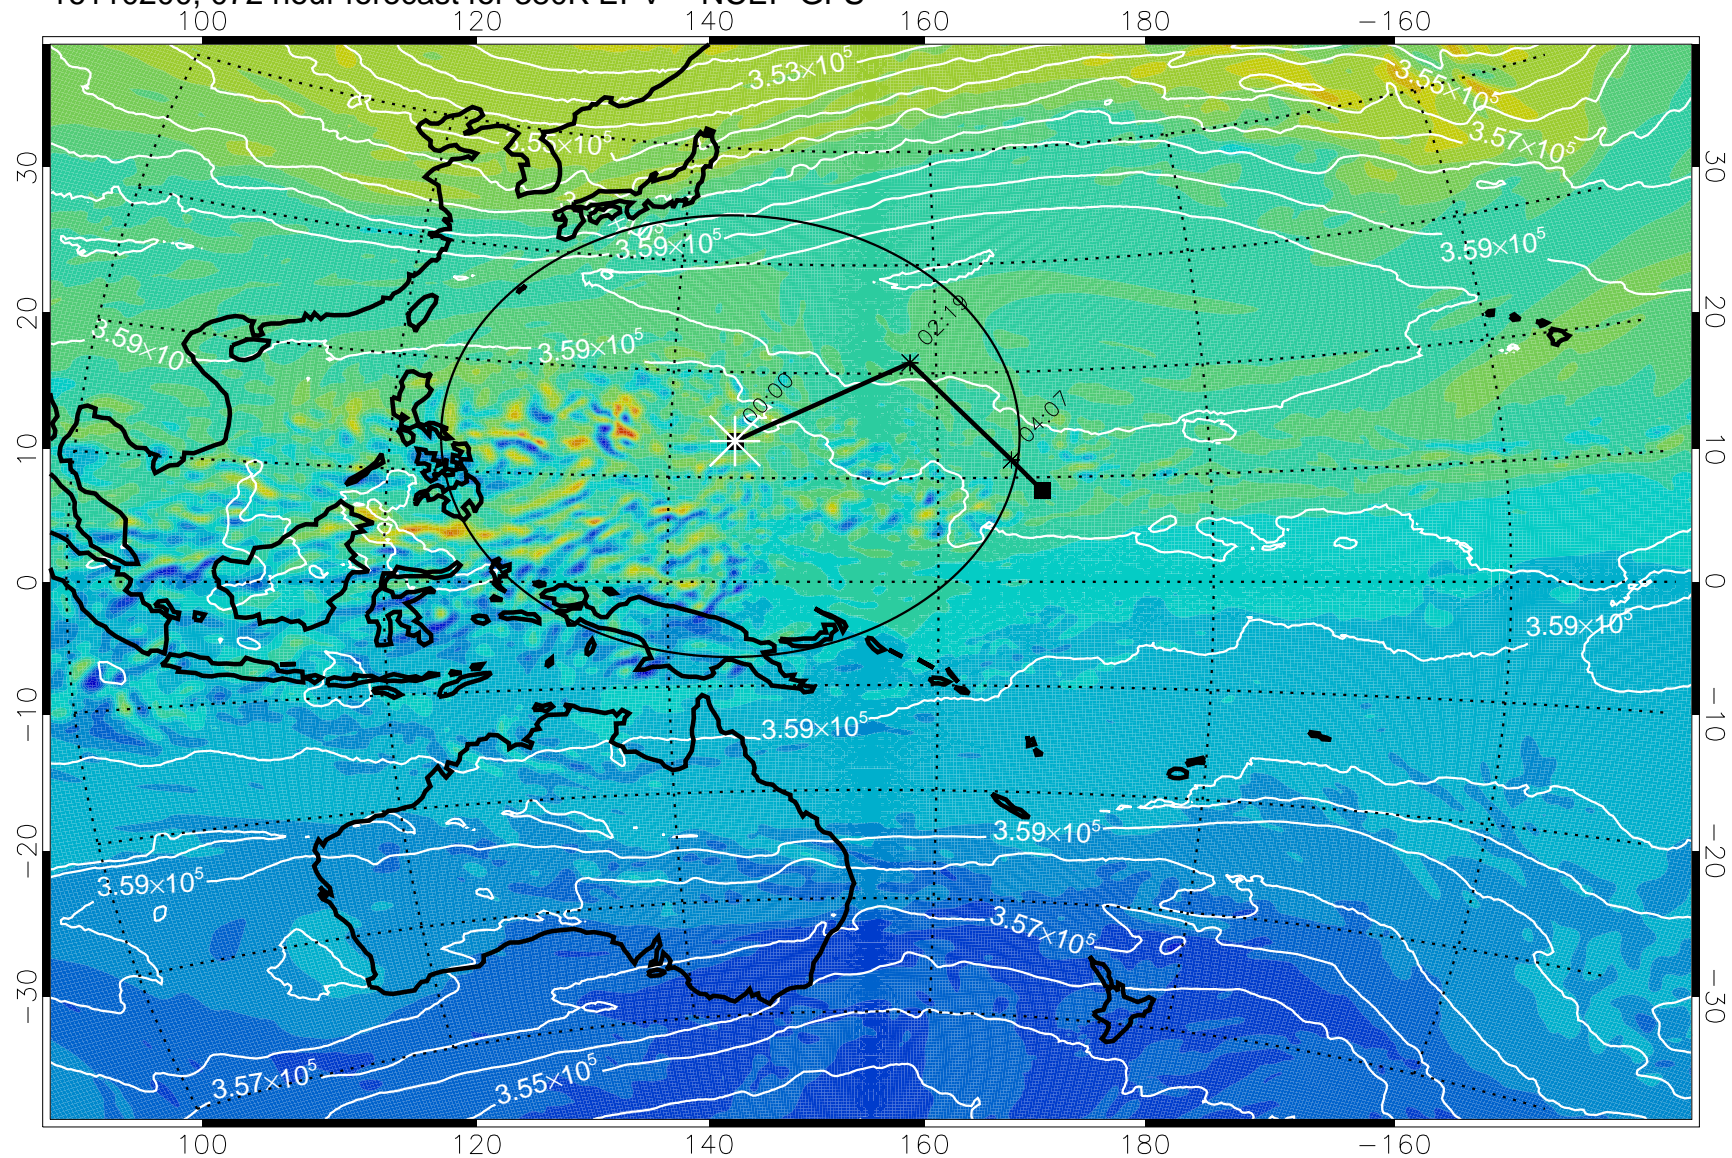

16110106, 054 hour forecast for 380K EPV -- NCEP GFS

380K Montgomery Streamfunction, white

Range ring of 2304 km

16110112, 060 hour forecast for 380K EPV -- NCEP GFS

380K Montgomery Streamfunction, white

Range ring of 2304 km

16110118, 066 hour forecast for 380K EPV -- NCEP GFS

380K Montgomery Streamfunction, white

Range ring of 2304 km

16110200, 072 hour forecast for 380K EPV -- NCEP GFS

380K Montgomery Streamfunction, white

Range ring of 2304 km

16110206, 078 hour forecast for 380K EPV -- NCEP GFS

380K Montgomery Streamfunction, white

Range ring of 2304 km

16110212, 084 hour forecast for 380K EPV -- NCEP GFS

380K Montgomery Streamfunction, white

Range ring of 2304 km

16110218, 090 hour forecast for 380K EPV -- NCEP GFS

16110300, 096 hour forecast for 380K EPV -- NCEP GFS

16110306, 102 hour forecast for 380K EPV -- NCEP GFS

380K Montgomery Streamfunction, white

Range ring of 2304 km