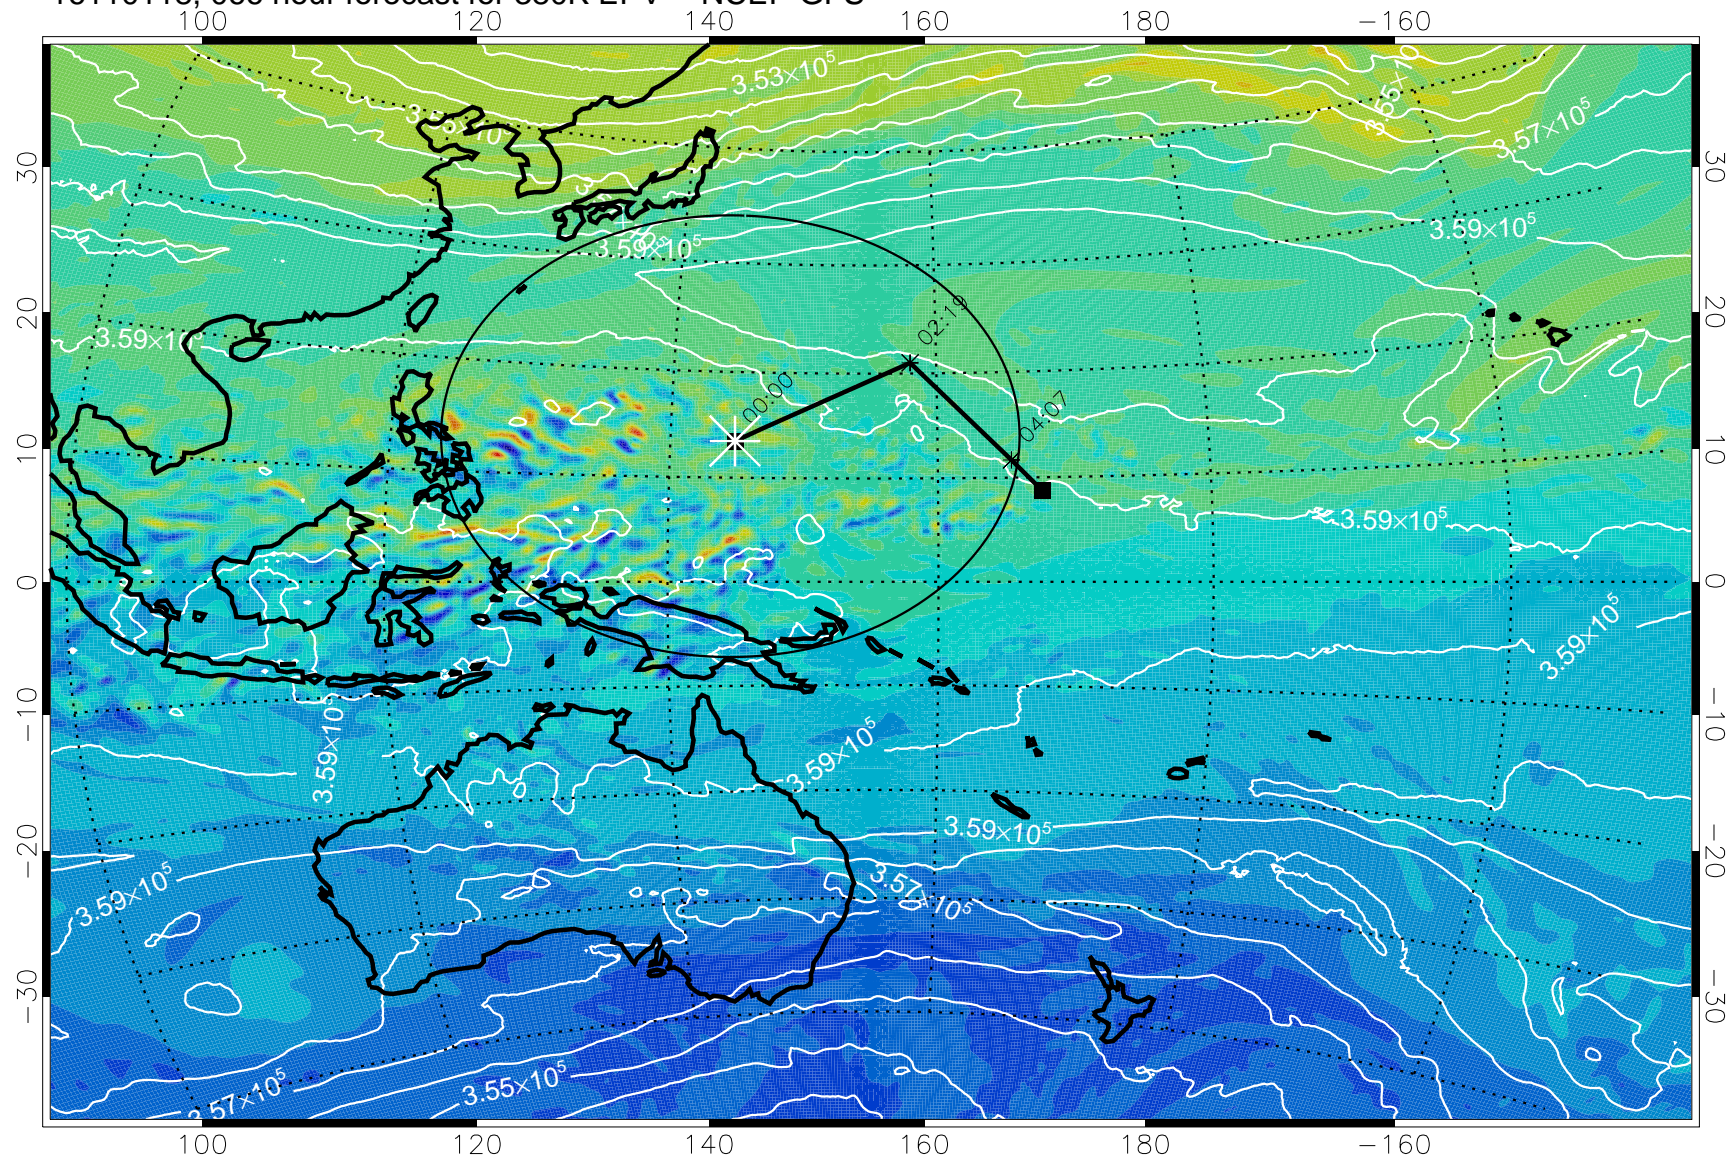

16103118, 042 hour forecast for 380K EPV -- NCEP GFS

380K Montgomery Streamfunction, white

Range ring of 2304 km

16110100, 048 hour forecast for 380K EPV -- NCEP GFS

380K Montgomery Streamfunction, white

Range ring of 2304 km

16110106, 054 hour forecast for 380K EPV -- NCEP GFS

380K Montgomery Streamfunction, white

Range ring of 2304 km

16110112, 060 hour forecast for 380K EPV -- NCEP GFS

380K Montgomery Streamfunction, white

Range ring of 2304 km

16110118, 066 hour forecast for 380K EPV -- NCEP GFS

380K Montgomery Streamfunction, white

Range ring of 2304 km

16110200, 072 hour forecast for 380K EPV -- NCEP GFS

380K Montgomery Streamfunction, white

Range ring of 2304 km

16110206, 078 hour forecast for 380K EPV -- NCEP GFS

380K Montgomery Streamfunction, white

Range ring of 2304 km

16110212, 084 hour forecast for 380K EPV -- NCEP GFS

380K Montgomery Streamfunction, white

Range ring of 2304 km