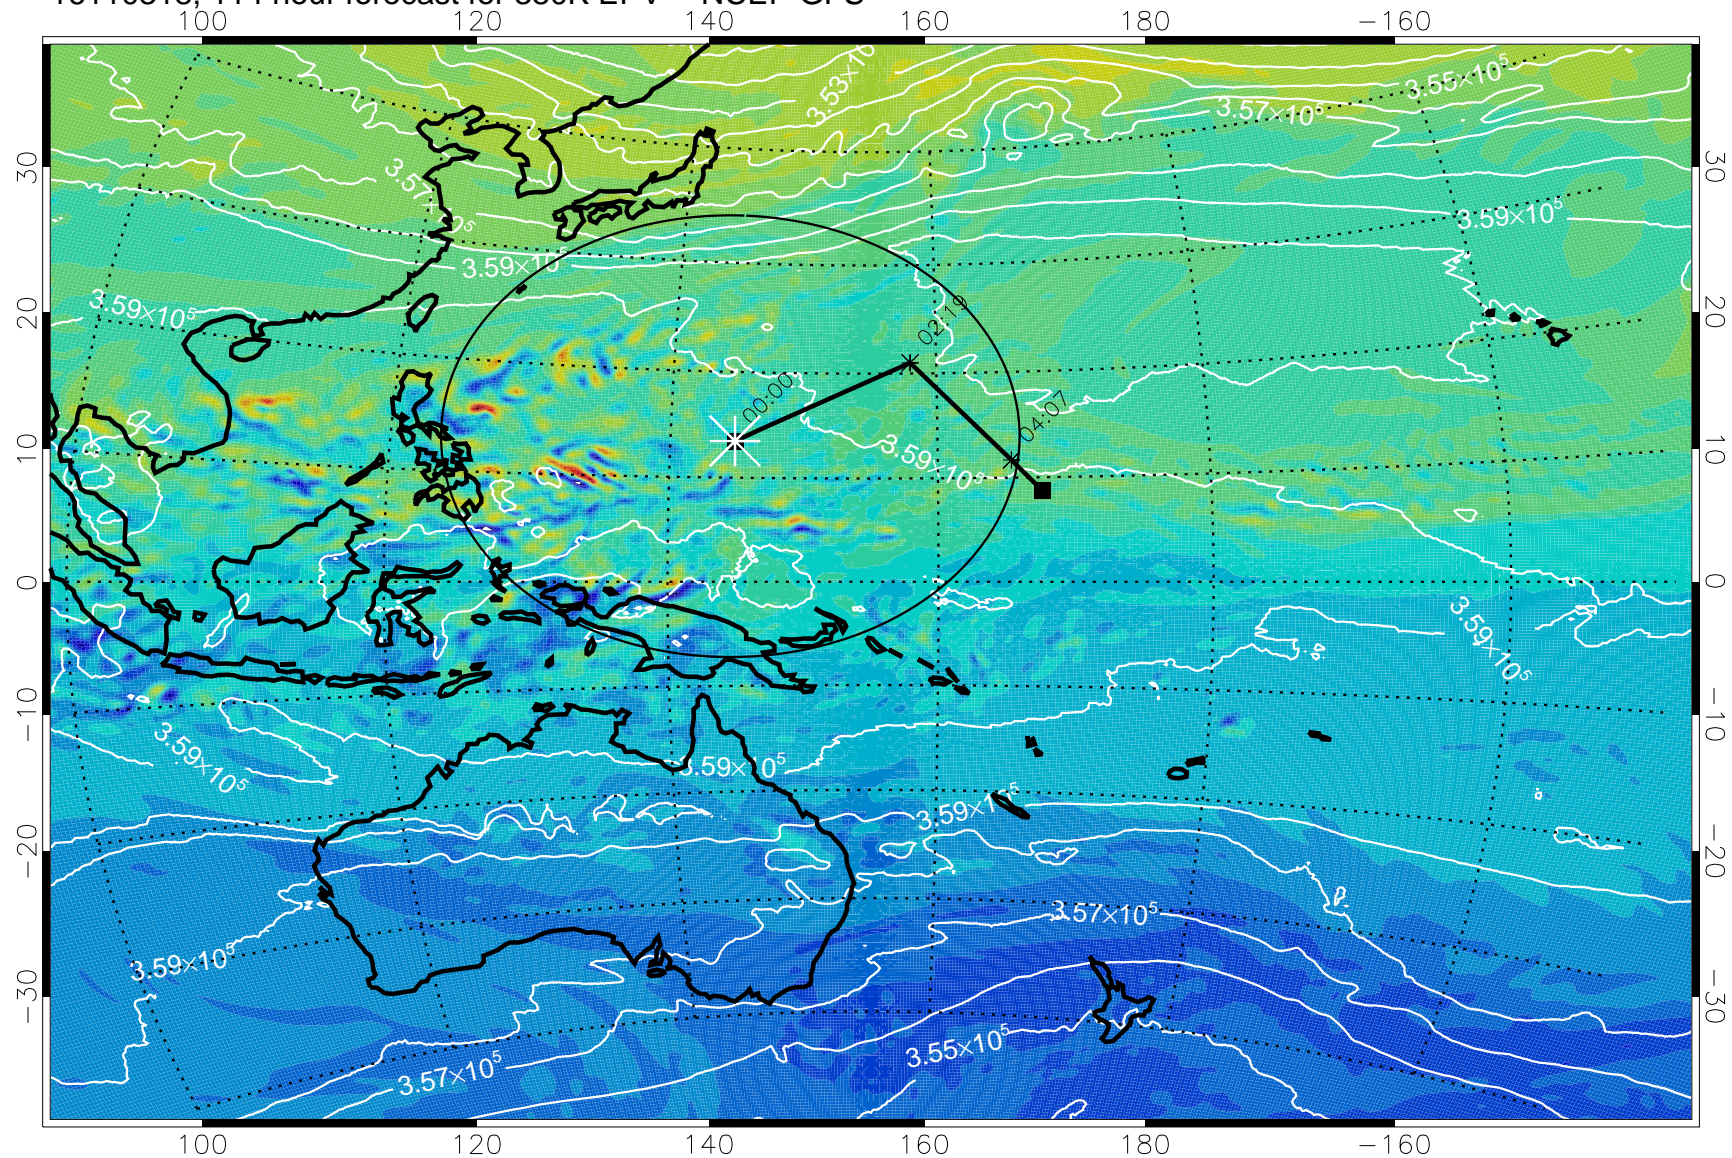

16110206, 078 hour forecast for 380K EPV -- NCEP GFS

380K Montgomery Streamfunction, white

Range ring of 2304 km

16110212, 084 hour forecast for 380K EPV -- NCEP GFS

380K Montgomery Streamfunction, white

Range ring of 2304 km

16110218, 090 hour forecast for 380K EPV -- NCEP GFS

16110300, 096 hour forecast for 380K EPV -- NCEP GFS

16110306, 102 hour forecast for 380K EPV -- NCEP GFS

380K Montgomery Streamfunction, white

Range ring of 2304 km

16110312, 108 hour forecast for 380K EPV -- NCEP GFS

380K Montgomery Streamfunction, white

Range ring of 2304 km

16110318, 114 hour forecast for 380K EPV -- NCEP GFS

380K Montgomery Streamfunction, white

Range ring of 2304 km

16110400, 120 hour forecast for 380K EPV -- NCEP GFS

380K Montgomery Streamfunction, white

Range ring of 2304 km