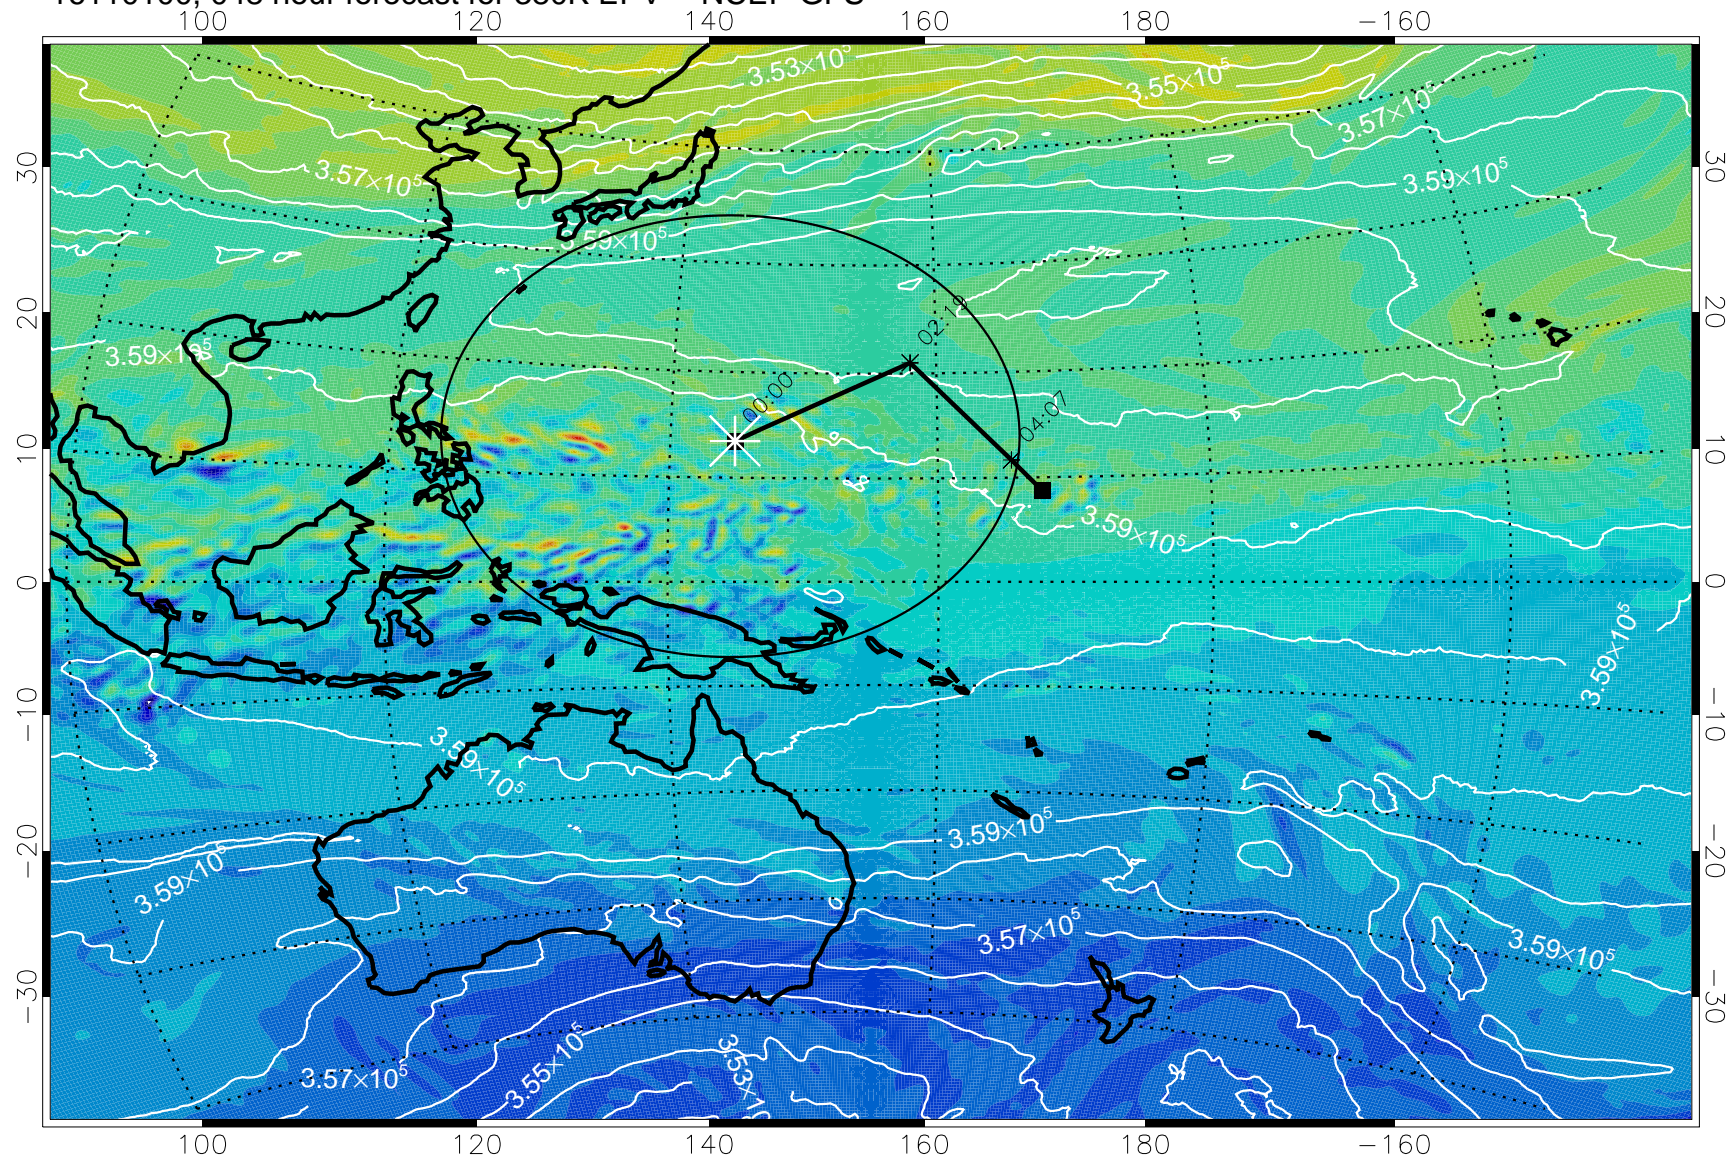

16103106, 030 hour forecast for 380K EPV -- NCEP GFS

380K Montgomery Streamfunction, white

Range ring of 2304 km

16103112, 036 hour forecast for 380K EPV -- NCEP GFS

380K Montgomery Streamfunction, white

Range ring of 2304 km

16103118, 042 hour forecast for 380K EPV -- NCEP GFS

380K Montgomery Streamfunction, white

Range ring of 2304 km

16110100, 048 hour forecast for 380K EPV -- NCEP GFS

380K Montgomery Streamfunction, white

Range ring of 2304 km

16110106, 054 hour forecast for 380K EPV -- NCEP GFS

380K Montgomery Streamfunction, white

Range ring of 2304 km

16110112, 060 hour forecast for 380K EPV -- NCEP GFS

380K Montgomery Streamfunction, white

Range ring of 2304 km

16110118, 066 hour forecast for 380K EPV -- NCEP GFS

380K Montgomery Streamfunction, white

Range ring of 2304 km

16110200, 072 hour forecast for 380K EPV -- NCEP GFS

380K Montgomery Streamfunction, white

Range ring of 2304 km