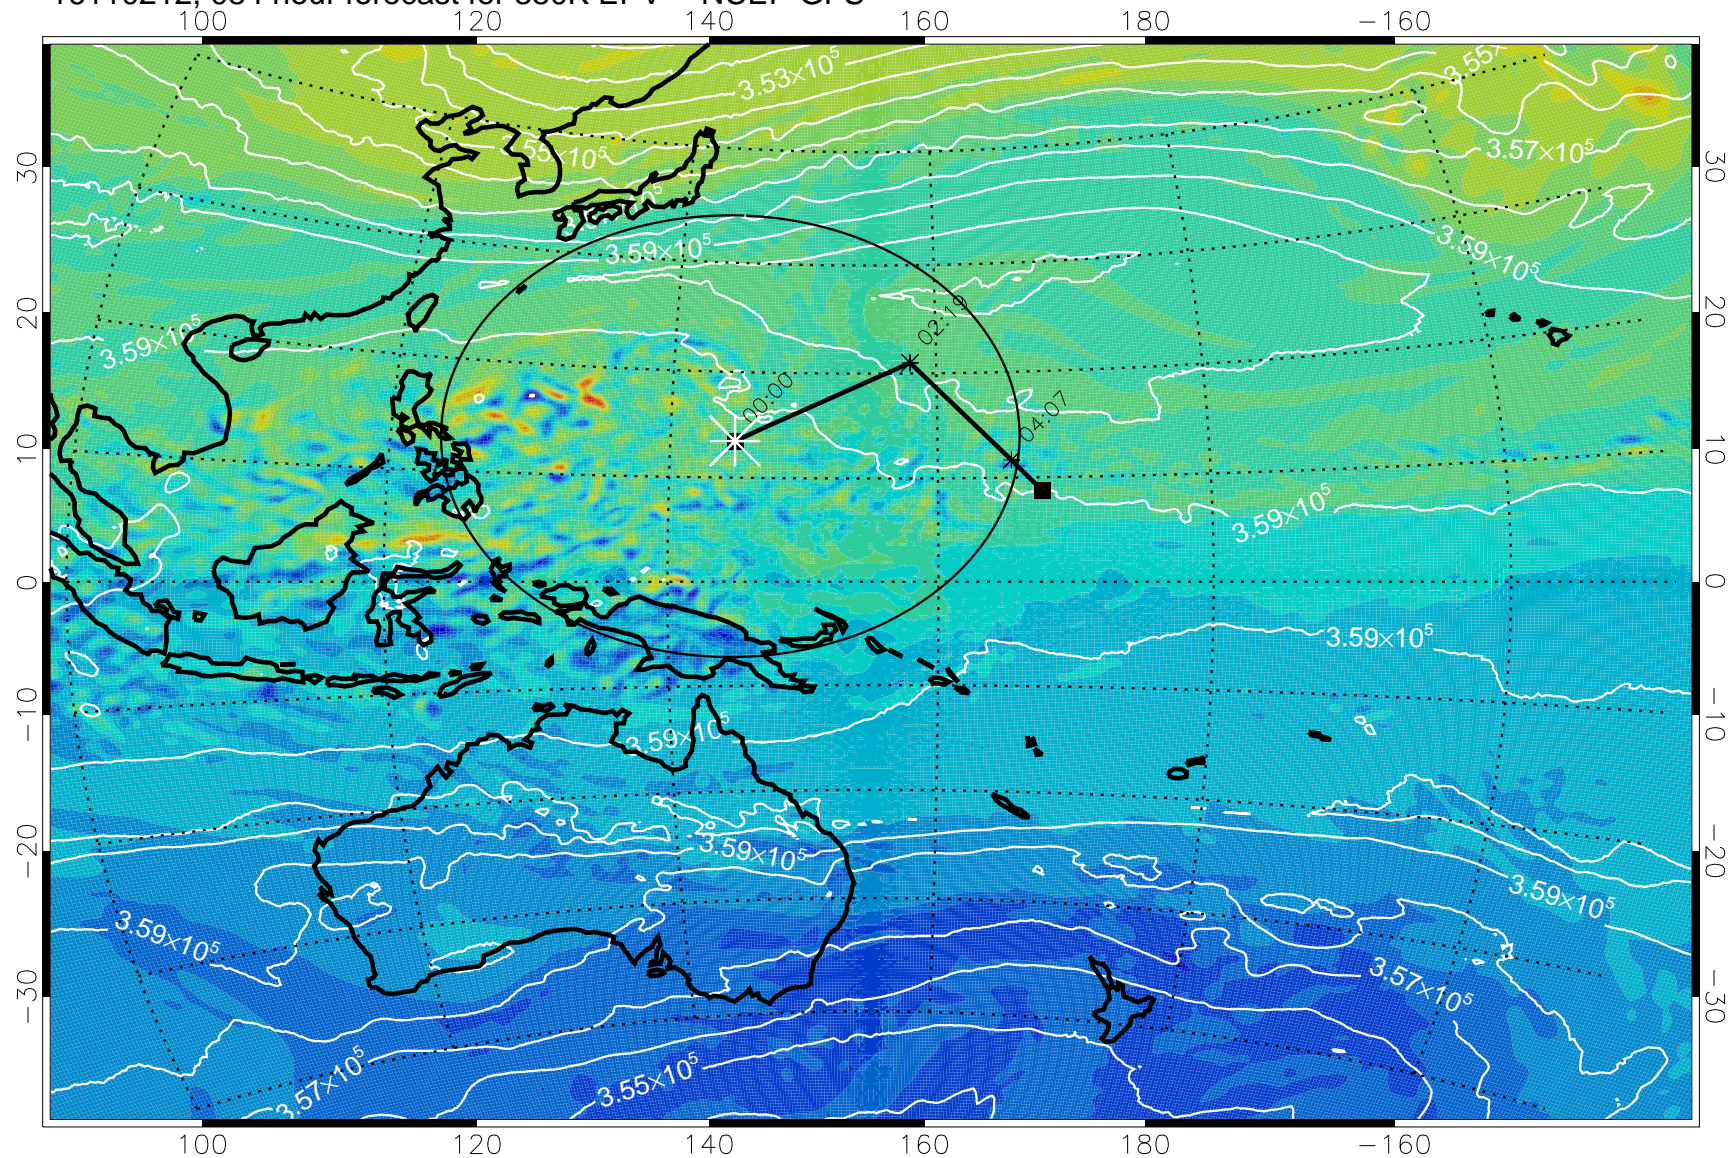

16110118, 066 hour forecast for 380K EPV -- NCEP GFS

380K Montgomery Streamfunction, white

Range ring of 2304 km

16110200, 072 hour forecast for 380K EPV -- NCEP GFS

380K Montgomery Streamfunction, white

Range ring of 2304 km

16110206, 078 hour forecast for 380K EPV -- NCEP GFS

380K Montgomery Streamfunction, white

Range ring of 2304 km

16110212, 084 hour forecast for 380K EPV -- NCEP GFS

380K Montgomery Streamfunction, white

Range ring of 2304 km

16110218, 090 hour forecast for 380K EPV -- NCEP GFS

16110300, 096 hour forecast for 380K EPV -- NCEP GFS

16110306, 102 hour forecast for 380K EPV -- NCEP GFS

380K Montgomery Streamfunction, white

Range ring of 2304 km

16110312, 108 hour forecast for 380K EPV -- NCEP GFS

380K Montgomery Streamfunction, white

Range ring of 2304 km

16110318, 114 hour forecast for 380K EPV -- NCEP GFS

380K Montgomery Streamfunction, white

Range ring of 2304 km