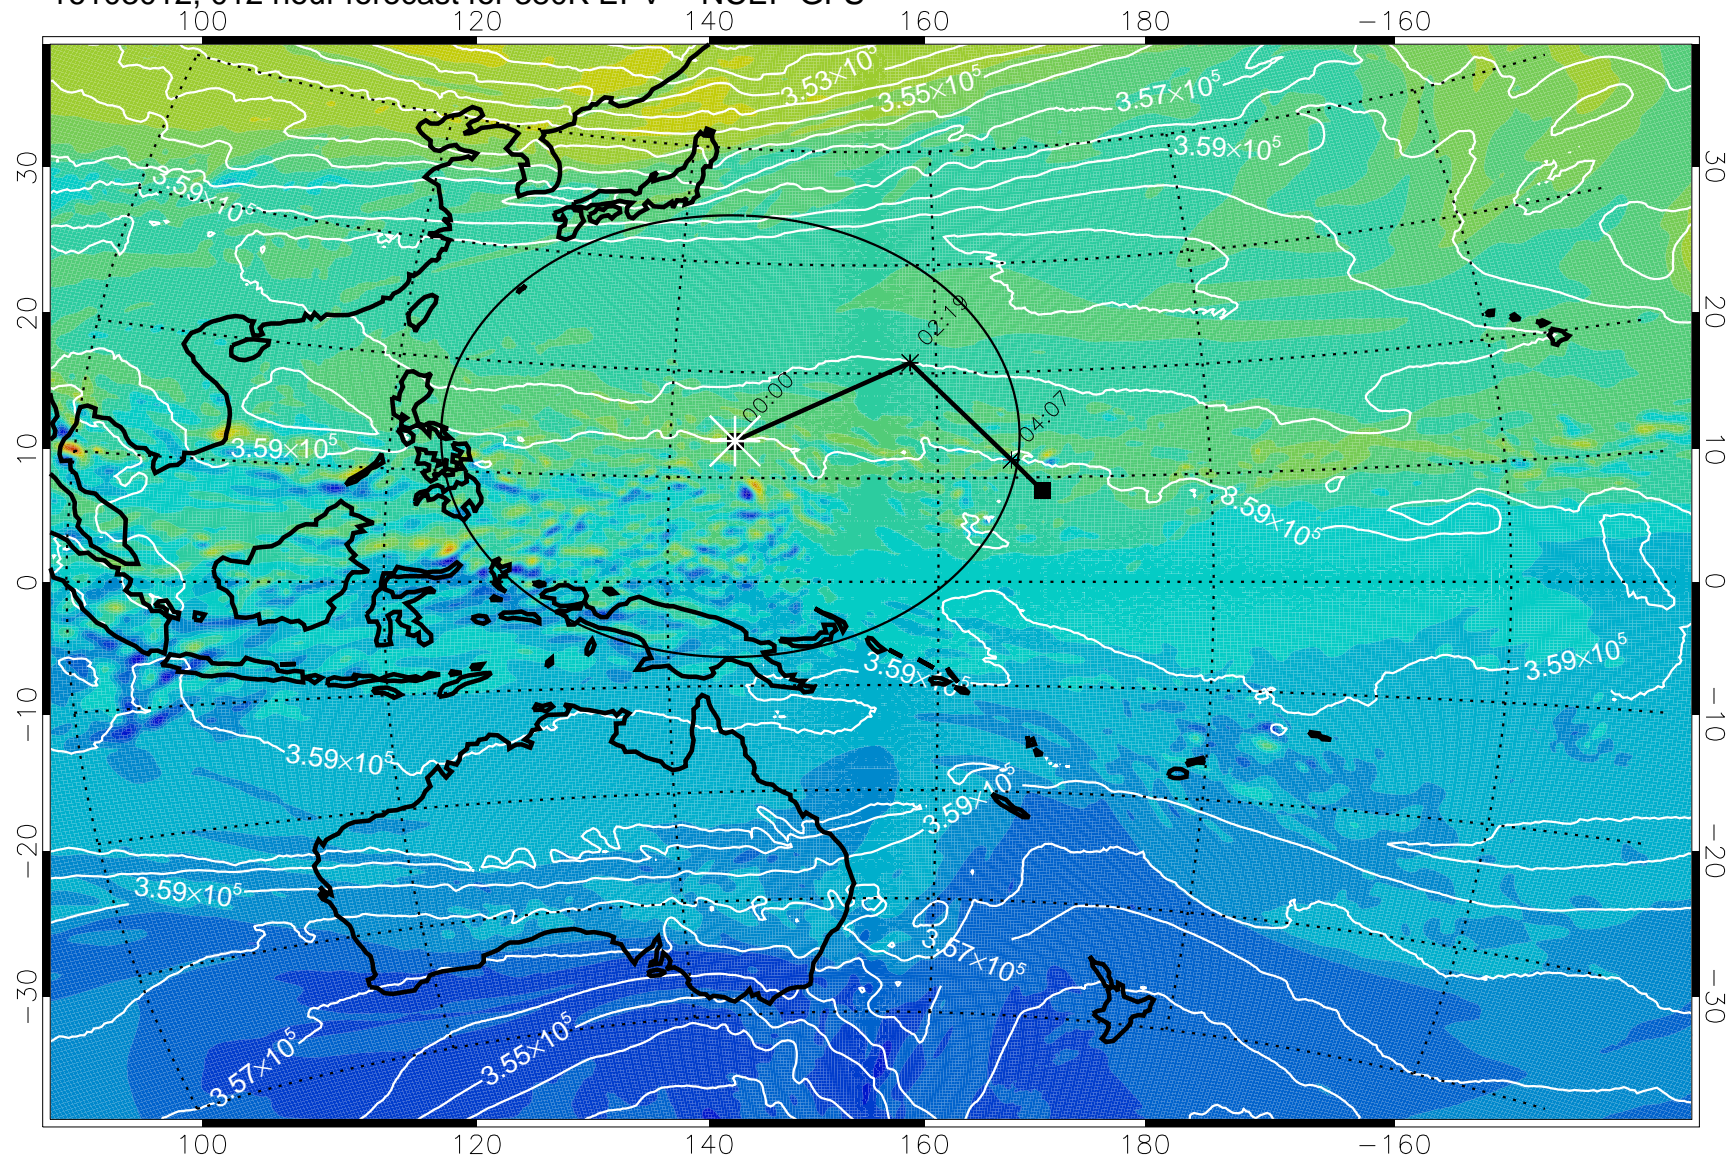

16103006, 006 hour forecast for 380K EPV -- NCEP GFS

380K Montgomery Streamfunction, white

Range ring of 2304 km

16103012, 012 hour forecast for 380K EPV -- NCEP GFS

380K Montgomery Streamfunction, white

Range ring of 2304 km

16103018, 018 hour forecast for 380K EPV -- NCEP GFS

380K Montgomery Streamfunction, white

Range ring of 2304 km

16103100, 024 hour forecast for 380K EPV -- NCEP GFS

380K Montgomery Streamfunction, white

Range ring of 2304 km

16103106, 030 hour forecast for 380K EPV -- NCEP GFS

380K Montgomery Streamfunction, white

Range ring of 2304 km

16103112, 036 hour forecast for 380K EPV -- NCEP GFS

380K Montgomery Streamfunction, white

Range ring of 2304 km

16103118, 042 hour forecast for 380K EPV -- NCEP GFS

380K Montgomery Streamfunction, white

Range ring of 2304 km

16110100, 048 hour forecast for 380K EPV -- NCEP GFS

380K Montgomery Streamfunction, white

Range ring of 2304 km