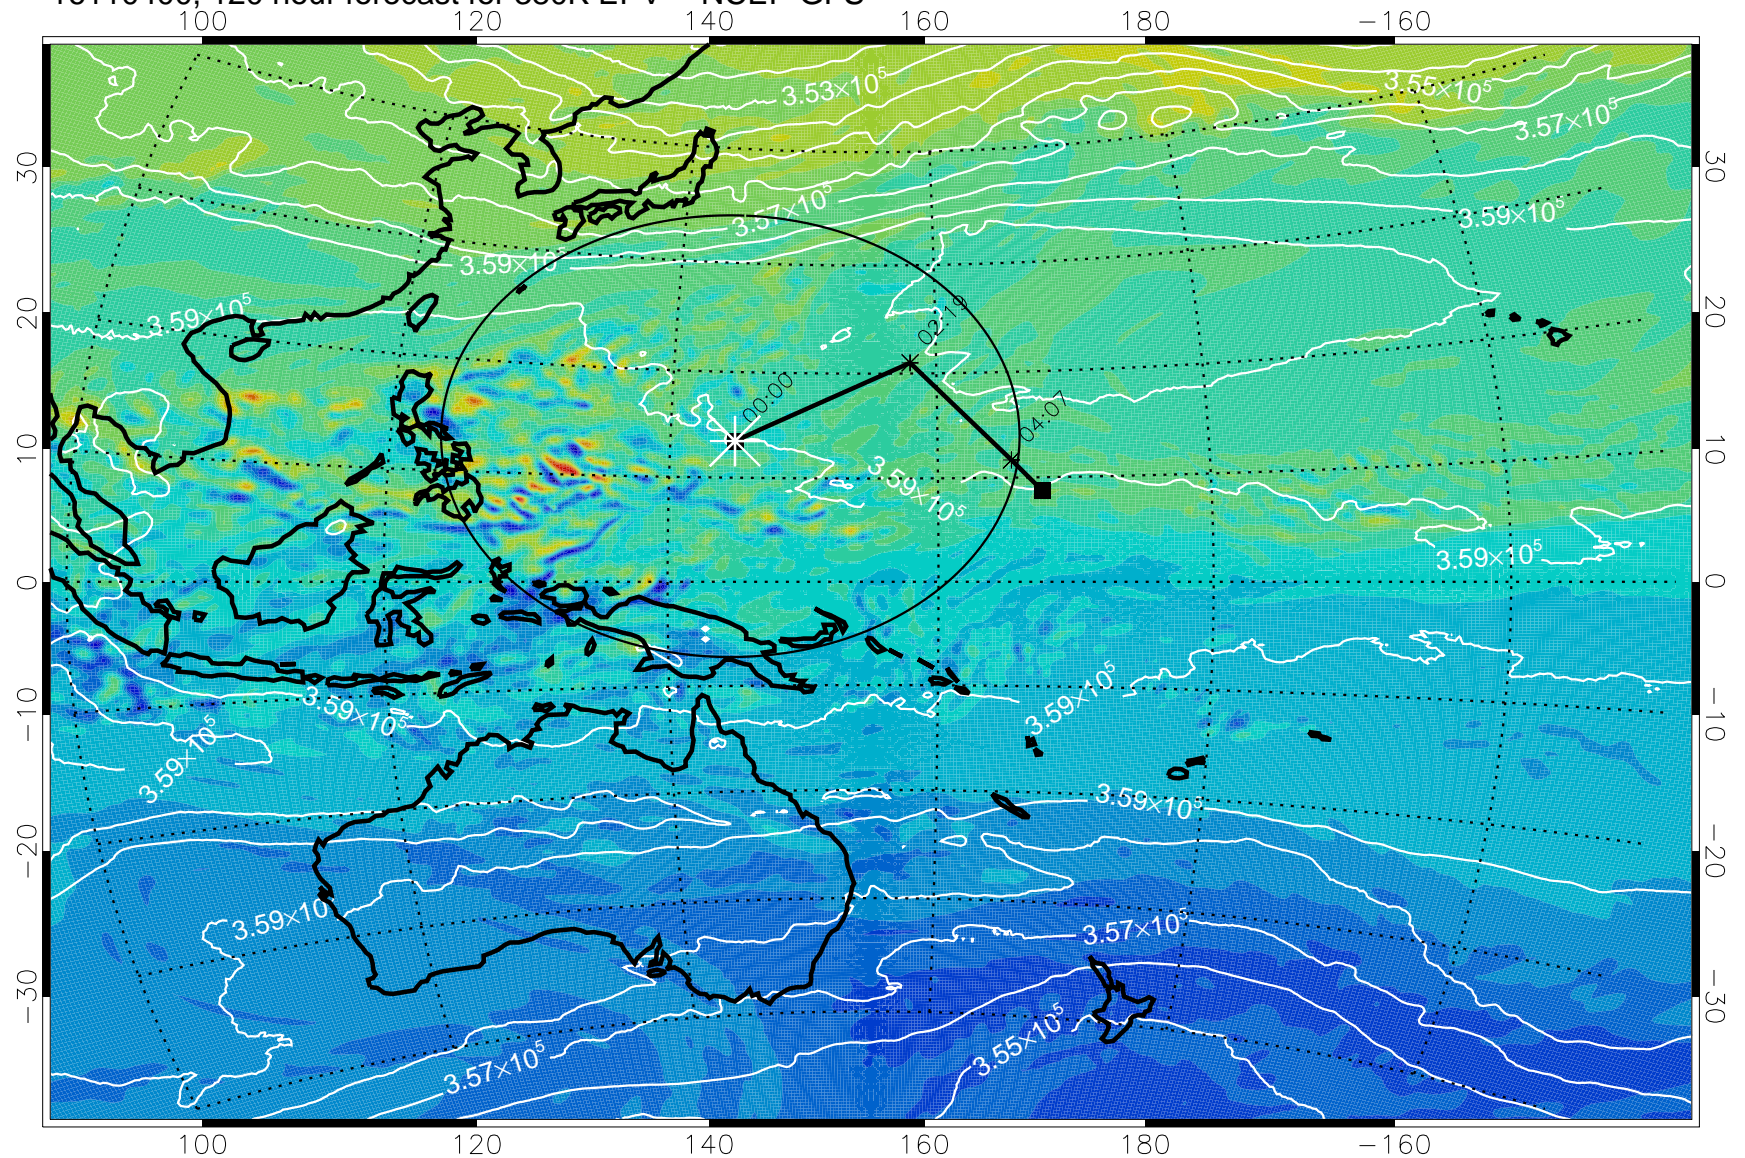

16110218, 090 hour forecast for 380K EPV -- NCEP GFS

16110300, 096 hour forecast for 380K EPV -- NCEP GFS

16110306, 102 hour forecast for 380K EPV -- NCEP GFS

380K Montgomery Streamfunction, white

Range ring of 2304 km

16110312, 108 hour forecast for 380K EPV -- NCEP GFS

380K Montgomery Streamfunction, white

Range ring of 2304 km

16110318, 114 hour forecast for 380K EPV -- NCEP GFS

380K Montgomery Streamfunction, white

Range ring of 2304 km

16110400, 120 hour forecast for 380K EPV -- NCEP GFS

380K Montgomery Streamfunction, white

Range ring of 2304 km