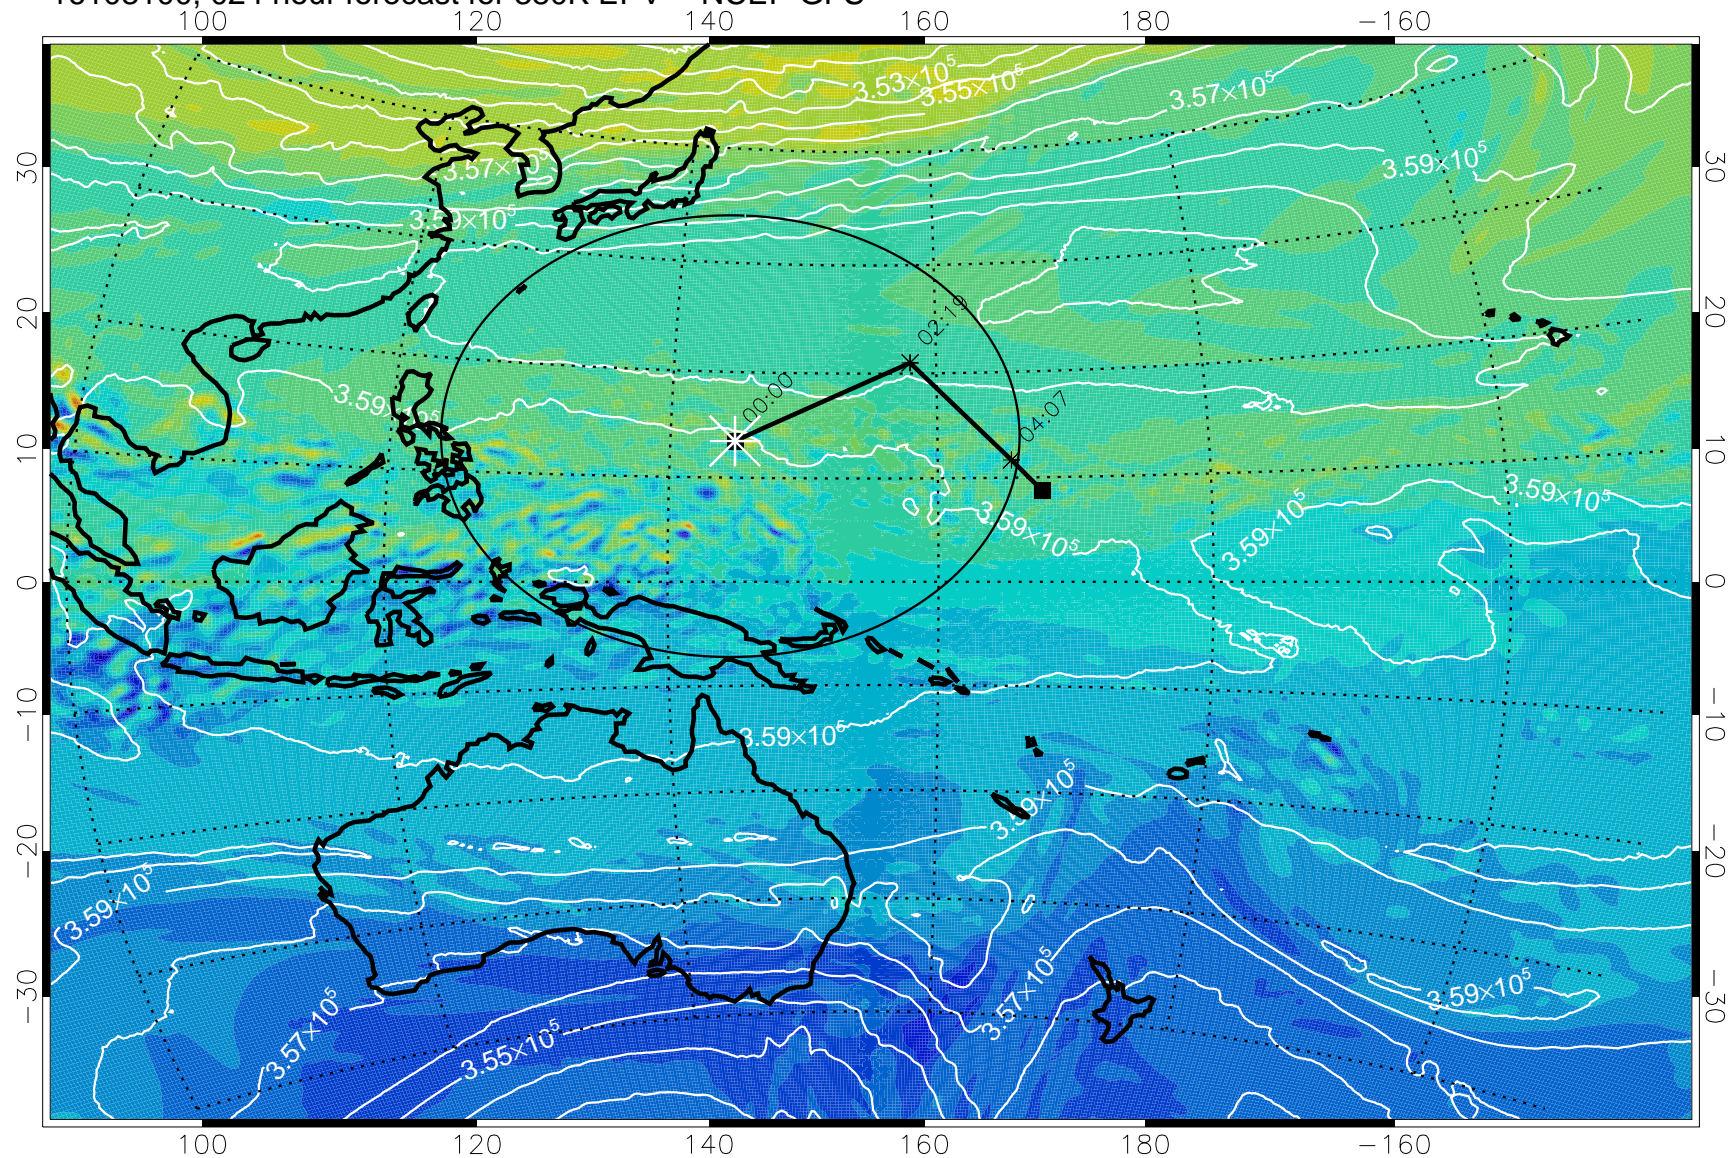

16103006, 006 hour forecast for 380K EPV -- NCEP GFS

380K Montgomery Streamfunction, white

Range ring of 2304 km

16103012, 012 hour forecast for 380K EPV -- NCEP GFS

380K Montgomery Streamfunction, white

Range ring of 2304 km

16103018, 018 hour forecast for 380K EPV -- NCEP GFS

380K Montgomery Streamfunction, white

Range ring of 2304 km

16103100, 024 hour forecast for 380K EPV -- NCEP GFS

380K Montgomery Streamfunction, white

Range ring of 2304 km

16103106, 030 hour forecast for 380K EPV -- NCEP GFS

380K Montgomery Streamfunction, white

Range ring of 2304 km

16103112, 036 hour forecast for 380K EPV -- NCEP GFS

380K Montgomery Streamfunction, white

Range ring of 2304 km

16103118, 042 hour forecast for 380K EPV -- NCEP GFS

380K Montgomery Streamfunction, white

Range ring of 2304 km

16110100, 048 hour forecast for 380K EPV -- NCEP GFS

380K Montgomery Streamfunction, white

Range ring of 2304 km