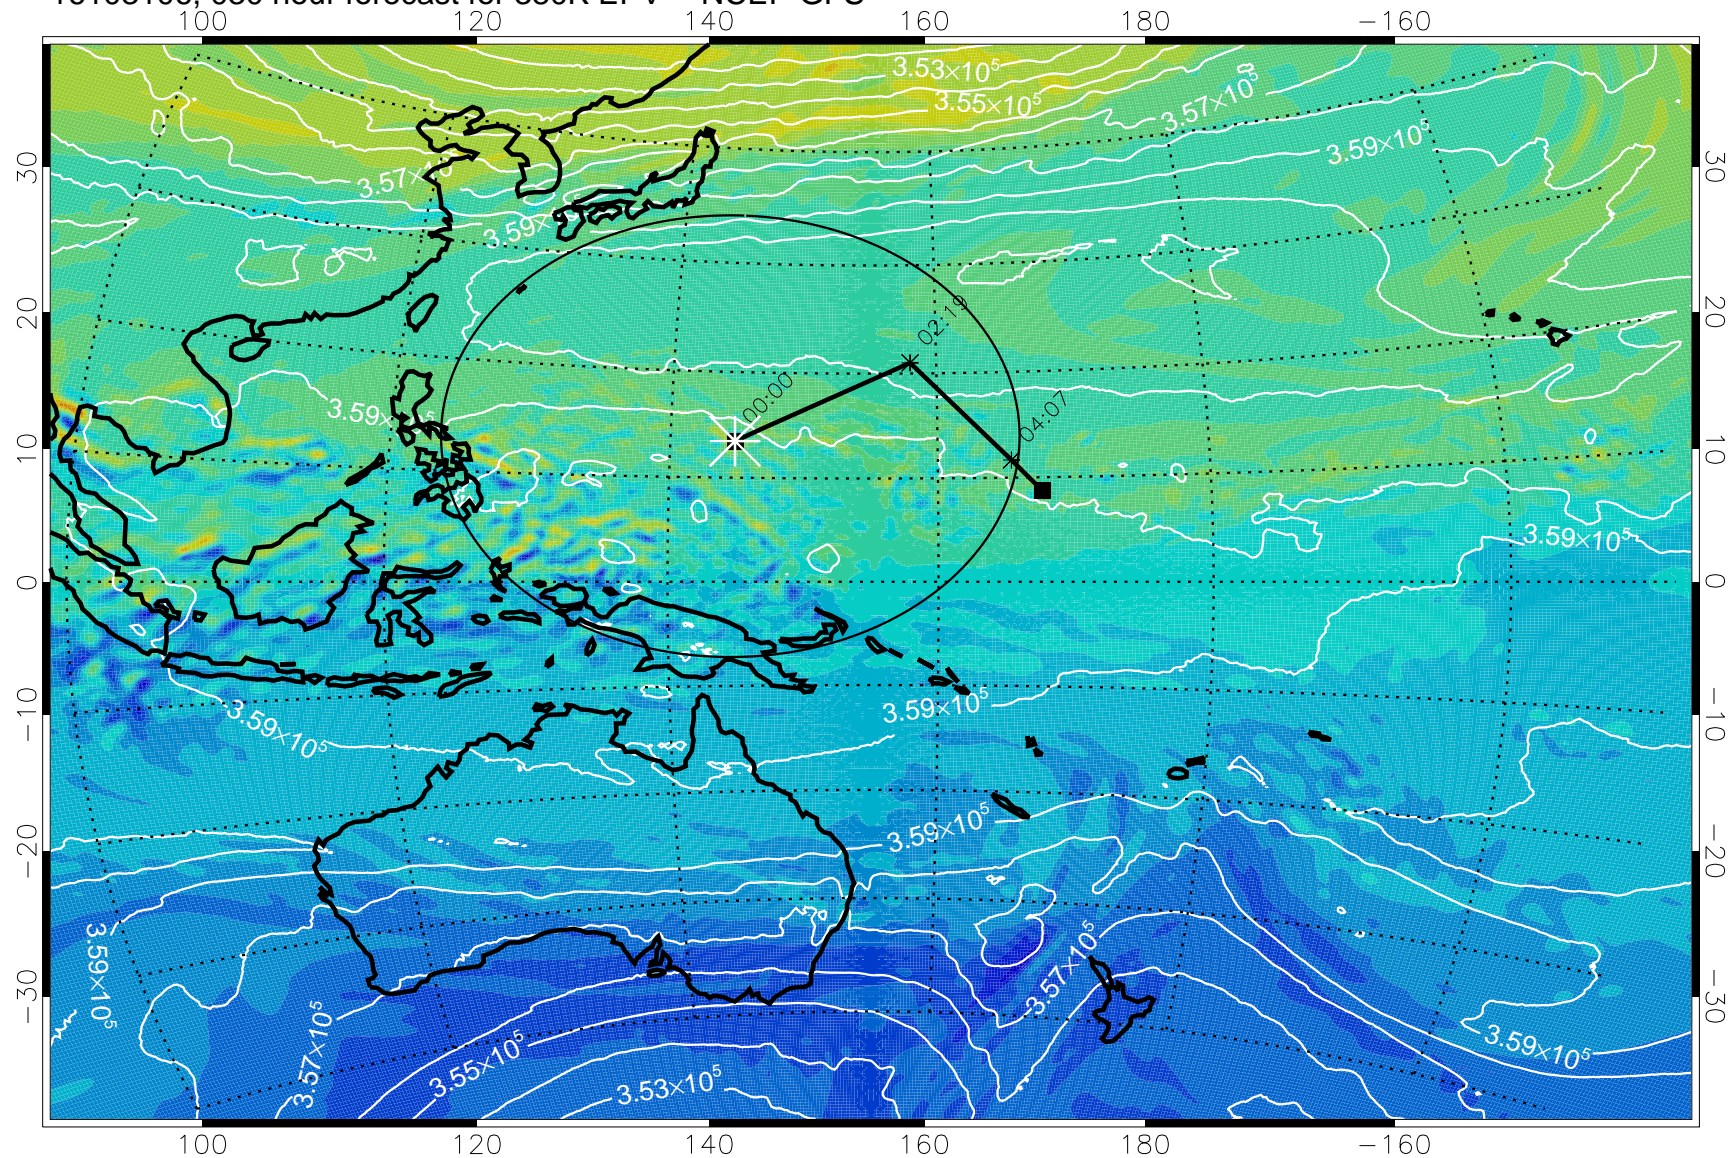

16103018, 018 hour forecast for 380K EPV -- NCEP GFS

380K Montgomery Streamfunction, white

Range ring of 2304 km

16103100, 024 hour forecast for 380K EPV -- NCEP GFS

380K Montgomery Streamfunction, white

Range ring of 2304 km

16103106, 030 hour forecast for 380K EPV -- NCEP GFS

380K Montgomery Streamfunction, white

Range ring of 2304 km

16103112, 036 hour forecast for 380K EPV -- NCEP GFS

380K Montgomery Streamfunction, white

Range ring of 2304 km

16103118, 042 hour forecast for 380K EPV -- NCEP GFS

380K Montgomery Streamfunction, white

Range ring of 2304 km

16110100, 048 hour forecast for 380K EPV -- NCEP GFS

380K Montgomery Streamfunction, white

Range ring of 2304 km

16110106, 054 hour forecast for 380K EPV -- NCEP GFS

380K Montgomery Streamfunction, white

Range ring of 2304 km

16110112, 060 hour forecast for 380K EPV -- NCEP GFS

380K Montgomery Streamfunction, white

Range ring of 2304 km