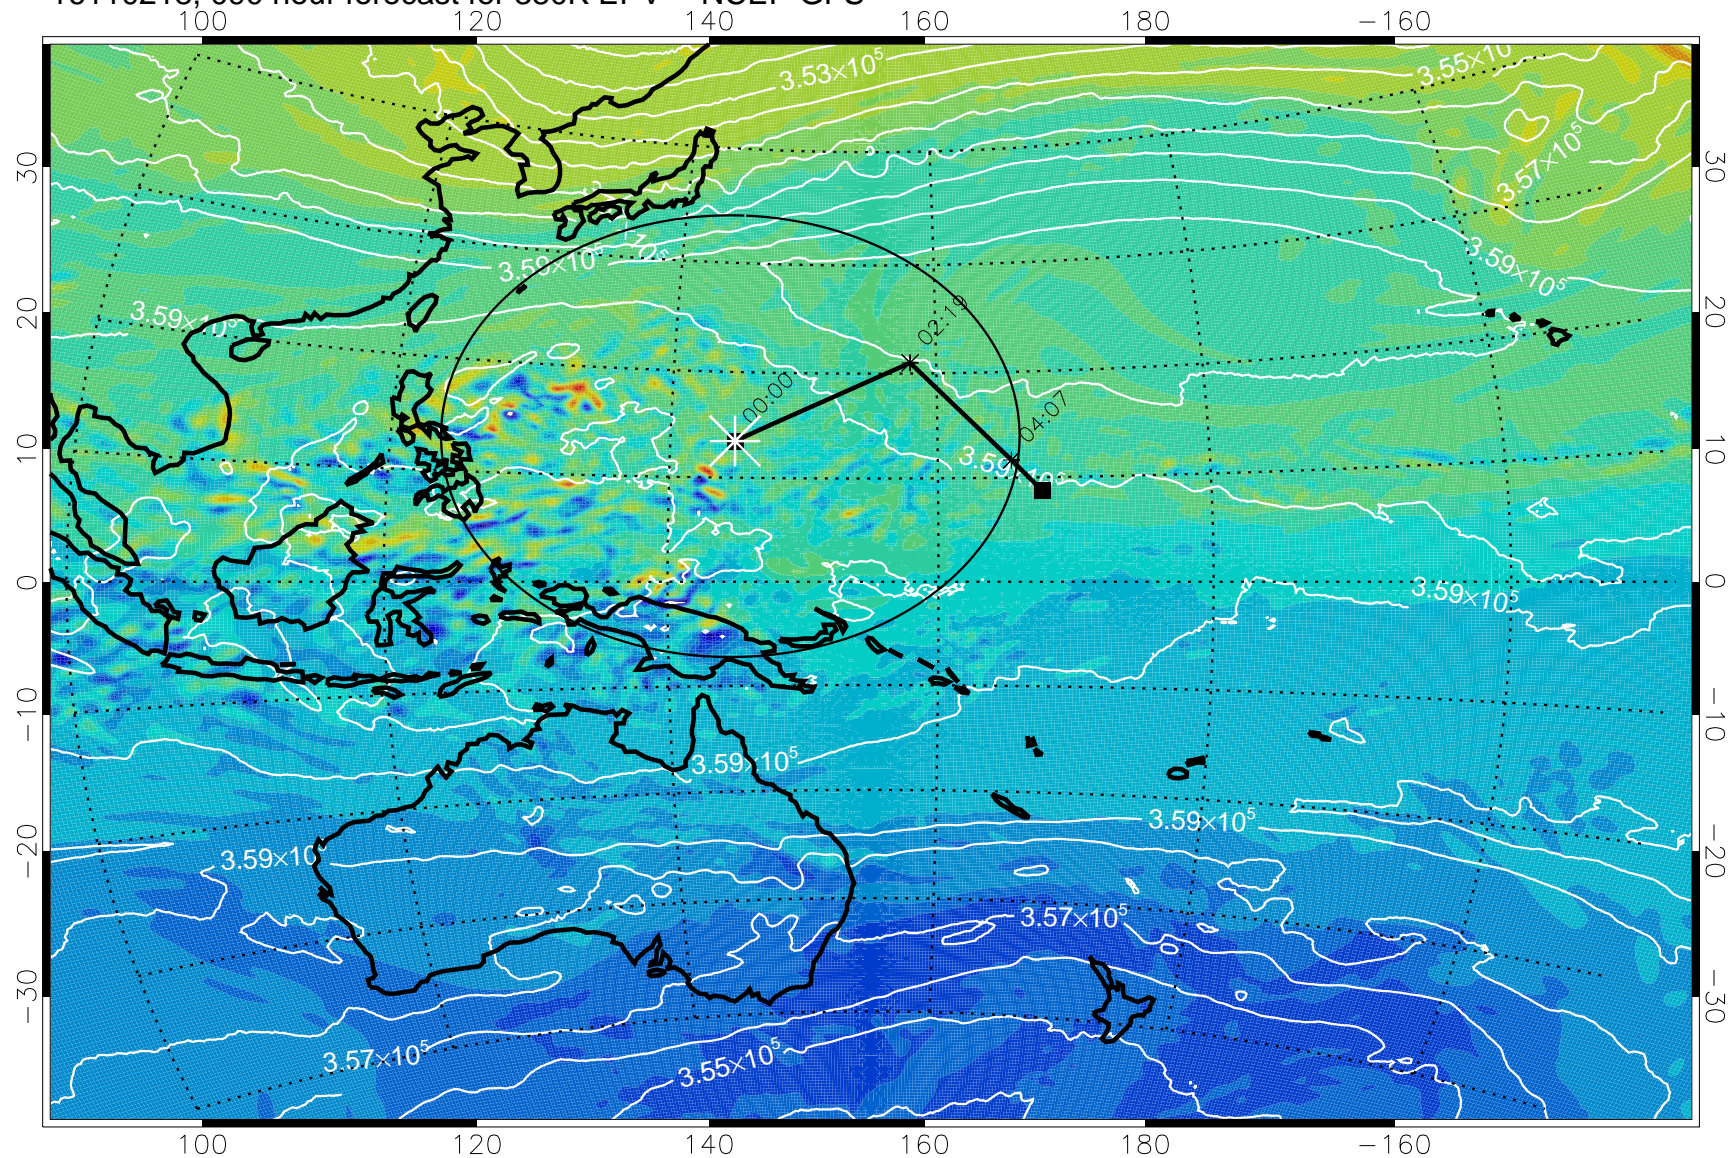

16110118, 066 hour forecast for 380K EPV -- NCEP GFS

380K Montgomery Streamfunction, white

Range ring of 2304 km

16110200, 072 hour forecast for 380K EPV -- NCEP GFS

380K Montgomery Streamfunction, white

Range ring of 2304 km

16110206, 078 hour forecast for 380K EPV -- NCEP GFS

380K Montgomery Streamfunction, white

Range ring of 2304 km

16110212, 084 hour forecast for 380K EPV -- NCEP GFS

380K Montgomery Streamfunction, white

Range ring of 2304 km

16110218, 090 hour forecast for 380K EPV -- NCEP GFS

16110300, 096 hour forecast for 380K EPV -- NCEP GFS

16110306, 102 hour forecast for 380K EPV -- NCEP GFS

380K Montgomery Streamfunction, white

Range ring of 2304 km

16110312, 108 hour forecast for 380K EPV -- NCEP GFS

380K Montgomery Streamfunction, white

Range ring of 2304 km

16110318, 114 hour forecast for 380K EPV -- NCEP GFS

380K Montgomery Streamfunction, white

Range ring of 2304 km