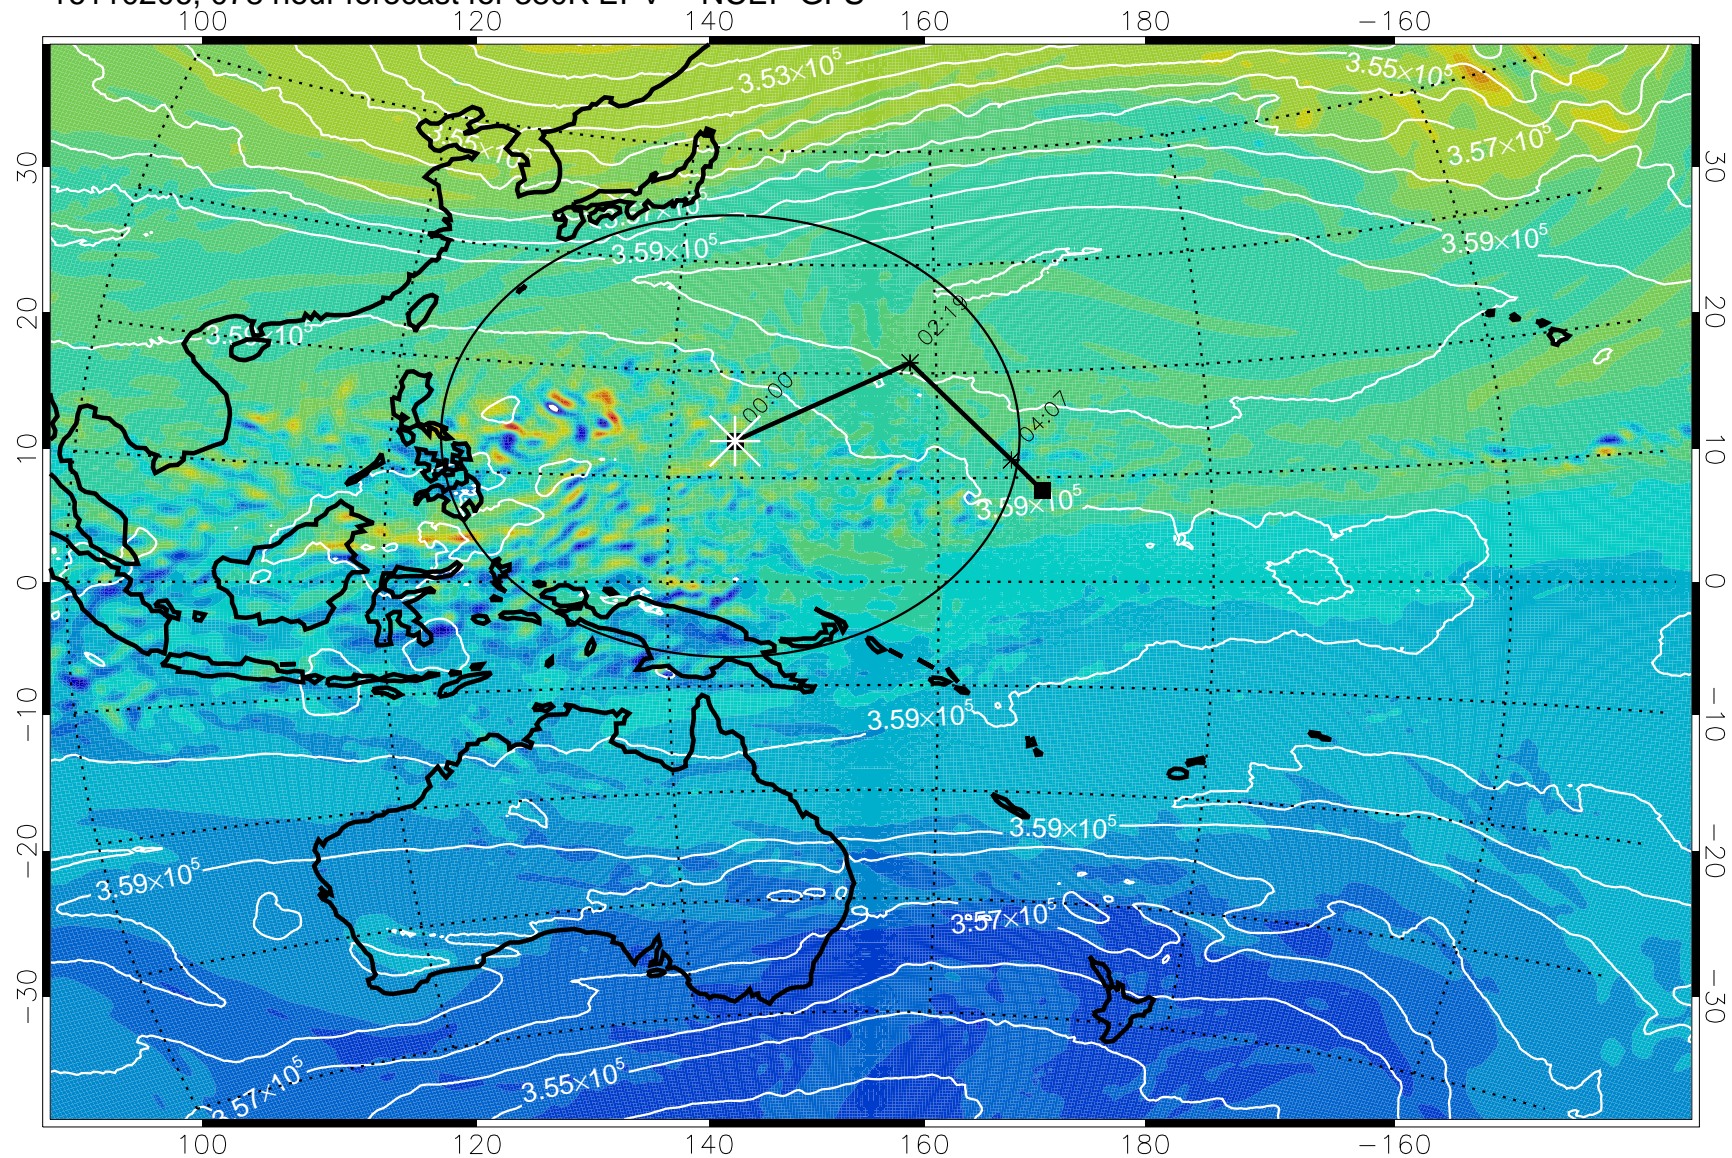

16110106, 054 hour forecast for 380K EPV -- NCEP GFS

380K Montgomery Streamfunction, white

Range ring of 2304 km

16110112, 060 hour forecast for 380K EPV -- NCEP GFS

380K Montgomery Streamfunction, white

Range ring of 2304 km

16110118, 066 hour forecast for 380K EPV -- NCEP GFS

380K Montgomery Streamfunction, white

Range ring of 2304 km

16110200, 072 hour forecast for 380K EPV -- NCEP GFS

380K Montgomery Streamfunction, white

Range ring of 2304 km

16110206, 078 hour forecast for 380K EPV -- NCEP GFS

380K Montgomery Streamfunction, white

Range ring of 2304 km

16110212, 084 hour forecast for 380K EPV -- NCEP GFS

380K Montgomery Streamfunction, white

Range ring of 2304 km

16110218, 090 hour forecast for 380K EPV -- NCEP GFS

16110300, 096 hour forecast for 380K EPV -- NCEP GFS

16110306, 102 hour forecast for 380K EPV -- NCEP GFS

380K Montgomery Streamfunction, white

Range ring of 2304 km