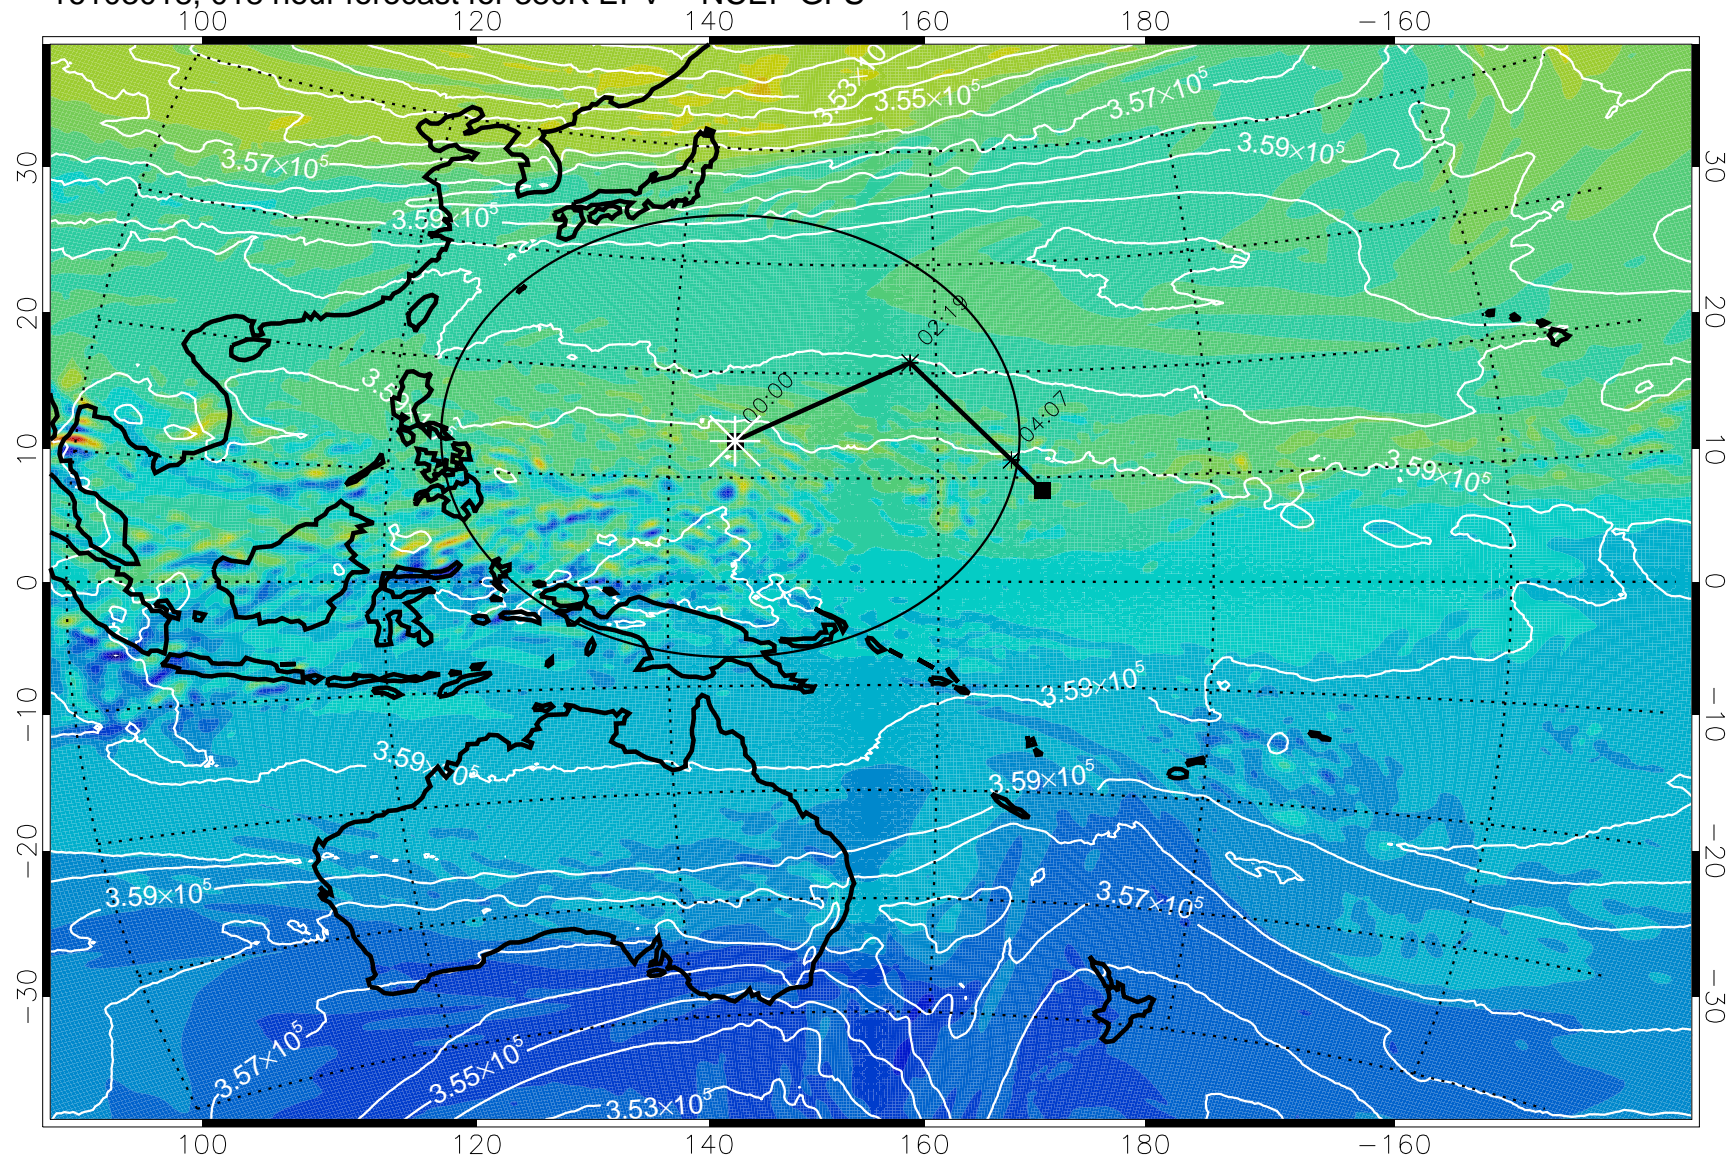

16103006, 006 hour forecast for 380K EPV -- NCEP GFS

380K Montgomery Streamfunction, white

Range ring of 2304 km

16103012, 012 hour forecast for 380K EPV -- NCEP GFS

380K Montgomery Streamfunction, white

Range ring of 2304 km

16103018, 018 hour forecast for 380K EPV -- NCEP GFS

380K Montgomery Streamfunction, white

Range ring of 2304 km

16103100, 024 hour forecast for 380K EPV -- NCEP GFS

380K Montgomery Streamfunction, white

Range ring of 2304 km

16103106, 030 hour forecast for 380K EPV -- NCEP GFS

380K Montgomery Streamfunction, white

Range ring of 2304 km

16103112, 036 hour forecast for 380K EPV -- NCEP GFS

380K Montgomery Streamfunction, white

Range ring of 2304 km

16103118, 042 hour forecast for 380K EPV -- NCEP GFS

380K Montgomery Streamfunction, white

Range ring of 2304 km

16110100, 048 hour forecast for 380K EPV -- NCEP GFS

380K Montgomery Streamfunction, white

Range ring of 2304 km