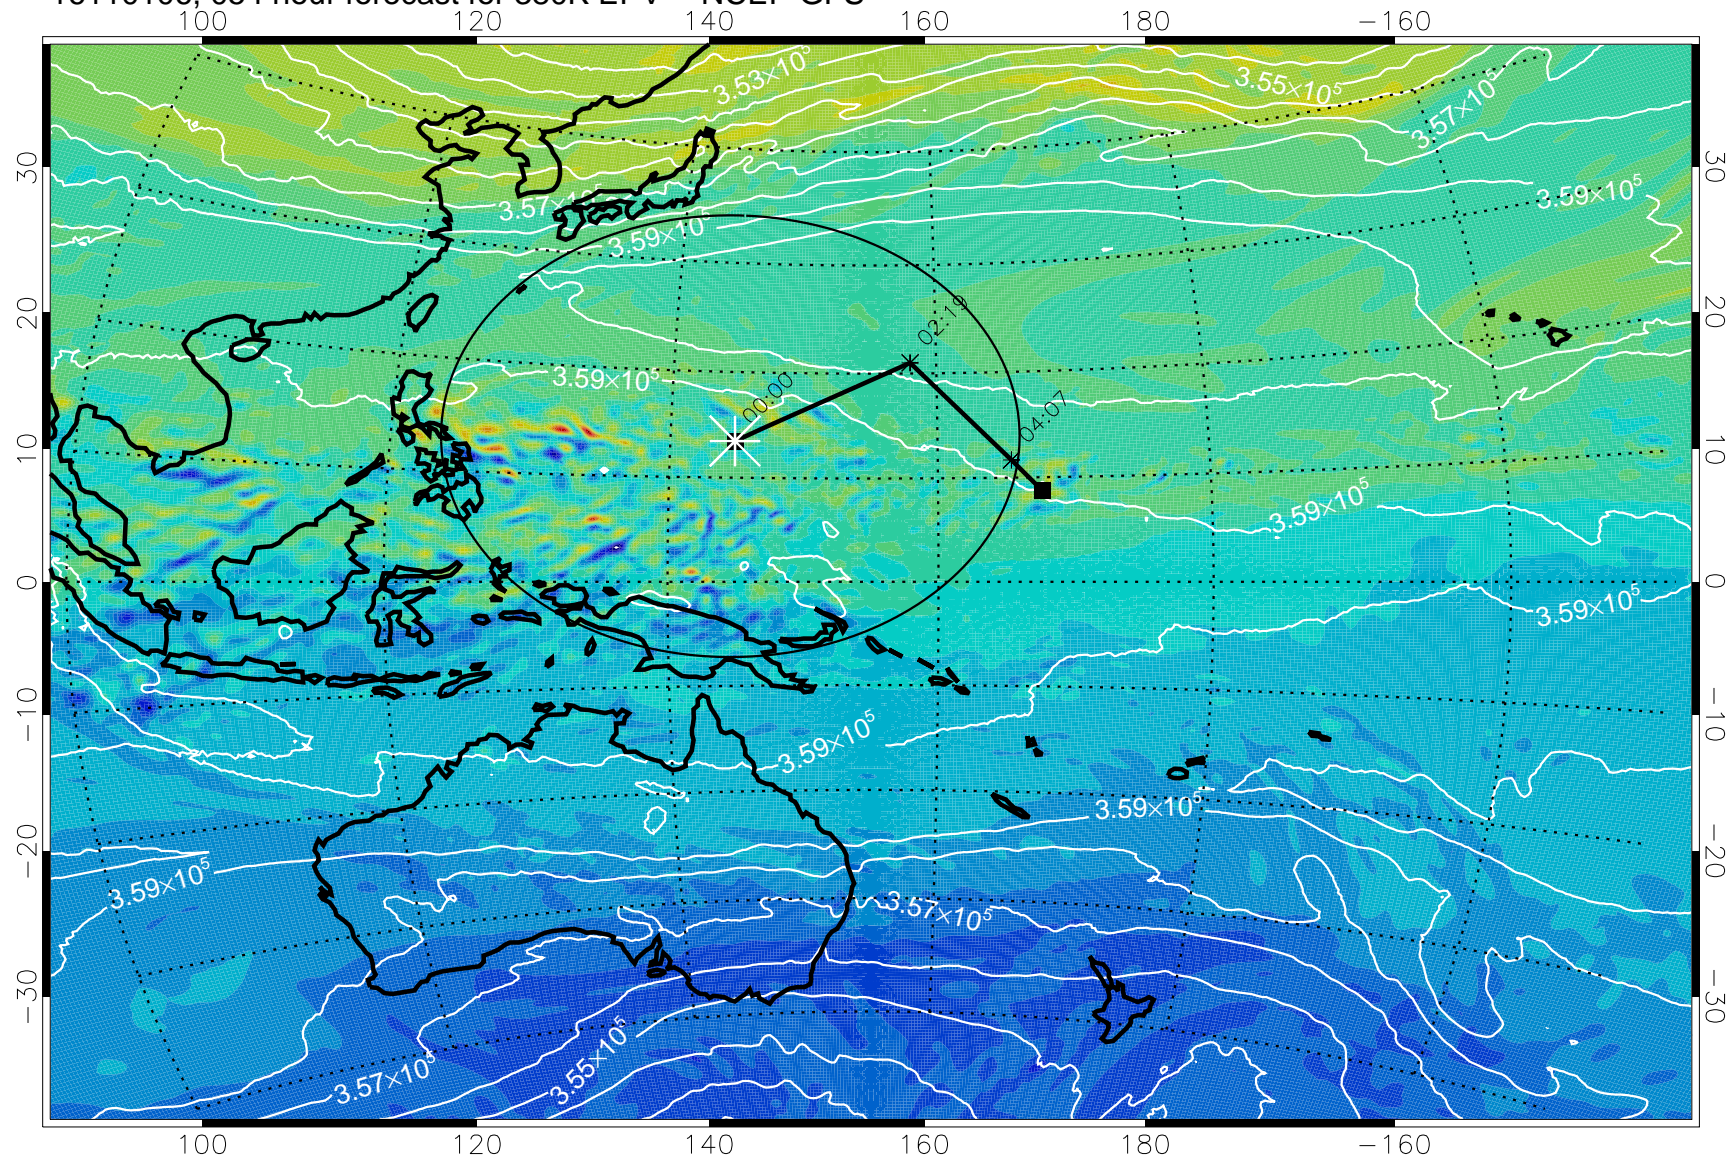

16103118, 042 hour forecast for 380K EPV -- NCEP GFS

380K Montgomery Streamfunction, white

Range ring of 2304 km

16110100, 048 hour forecast for 380K EPV -- NCEP GFS

380K Montgomery Streamfunction, white

Range ring of 2304 km

16110106, 054 hour forecast for 380K EPV -- NCEP GFS

380K Montgomery Streamfunction, white

Range ring of 2304 km

16110112, 060 hour forecast for 380K EPV -- NCEP GFS

380K Montgomery Streamfunction, white

Range ring of 2304 km

16110118, 066 hour forecast for 380K EPV -- NCEP GFS

380K Montgomery Streamfunction, white

Range ring of 2304 km

16110200, 072 hour forecast for 380K EPV -- NCEP GFS

380K Montgomery Streamfunction, white

Range ring of 2304 km

16110206, 078 hour forecast for 380K EPV -- NCEP GFS

380K Montgomery Streamfunction, white

Range ring of 2304 km

16110212, 084 hour forecast for 380K EPV -- NCEP GFS

380K Montgomery Streamfunction, white

Range ring of 2304 km