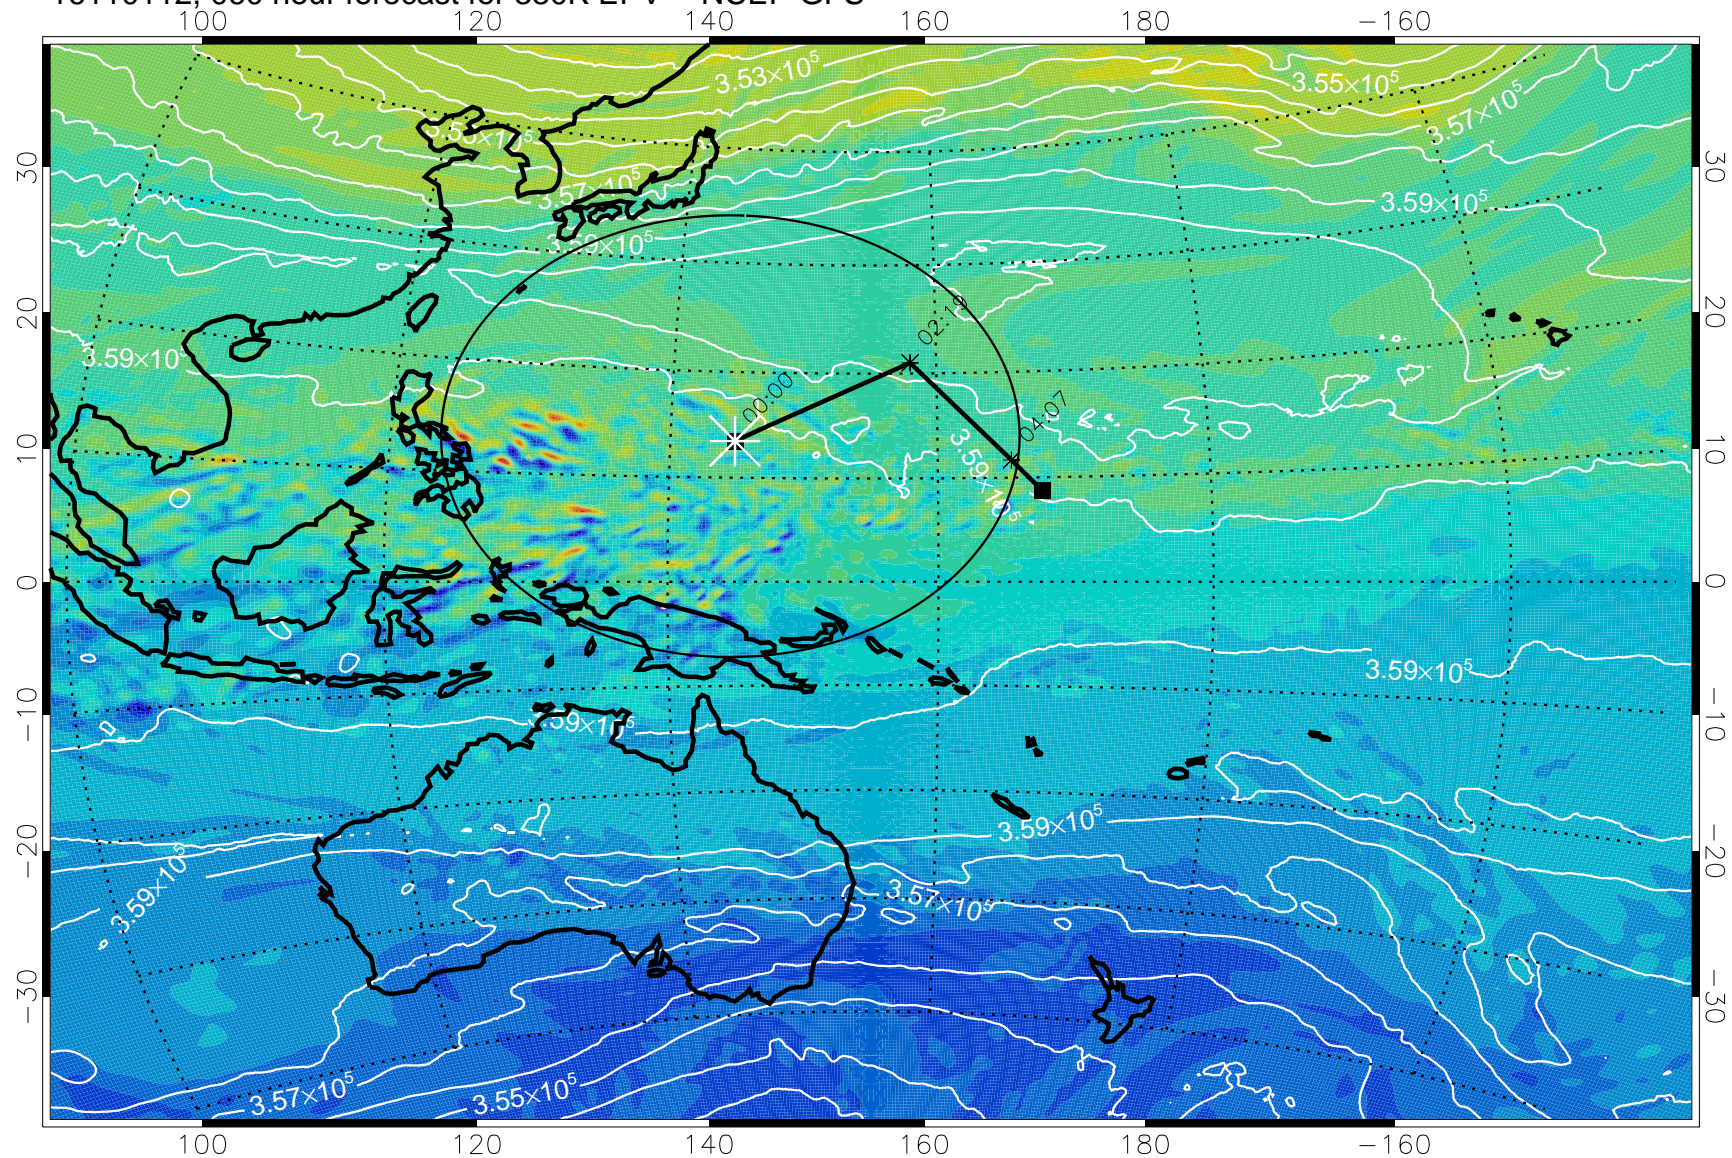

16103118, 042 hour forecast for 380K EPV -- NCEP GFS

380K Montgomery Streamfunction, white

Range ring of 2304 km

16110100, 048 hour forecast for 380K EPV -- NCEP GFS

380K Montgomery Streamfunction, white

Range ring of 2304 km

16110106, 054 hour forecast for 380K EPV -- NCEP GFS

380K Montgomery Streamfunction, white

Range ring of 2304 km

16110112, 060 hour forecast for 380K EPV -- NCEP GFS

380K Montgomery Streamfunction, white

Range ring of 2304 km

16110118, 066 hour forecast for 380K EPV -- NCEP GFS

380K Montgomery Streamfunction, white

Range ring of 2304 km

16110200, 072 hour forecast for 380K EPV -- NCEP GFS

380K Montgomery Streamfunction, white

Range ring of 2304 km

16110206, 078 hour forecast for 380K EPV -- NCEP GFS

380K Montgomery Streamfunction, white

Range ring of 2304 km

16110212, 084 hour forecast for 380K EPV -- NCEP GFS

380K Montgomery Streamfunction, white

Range ring of 2304 km