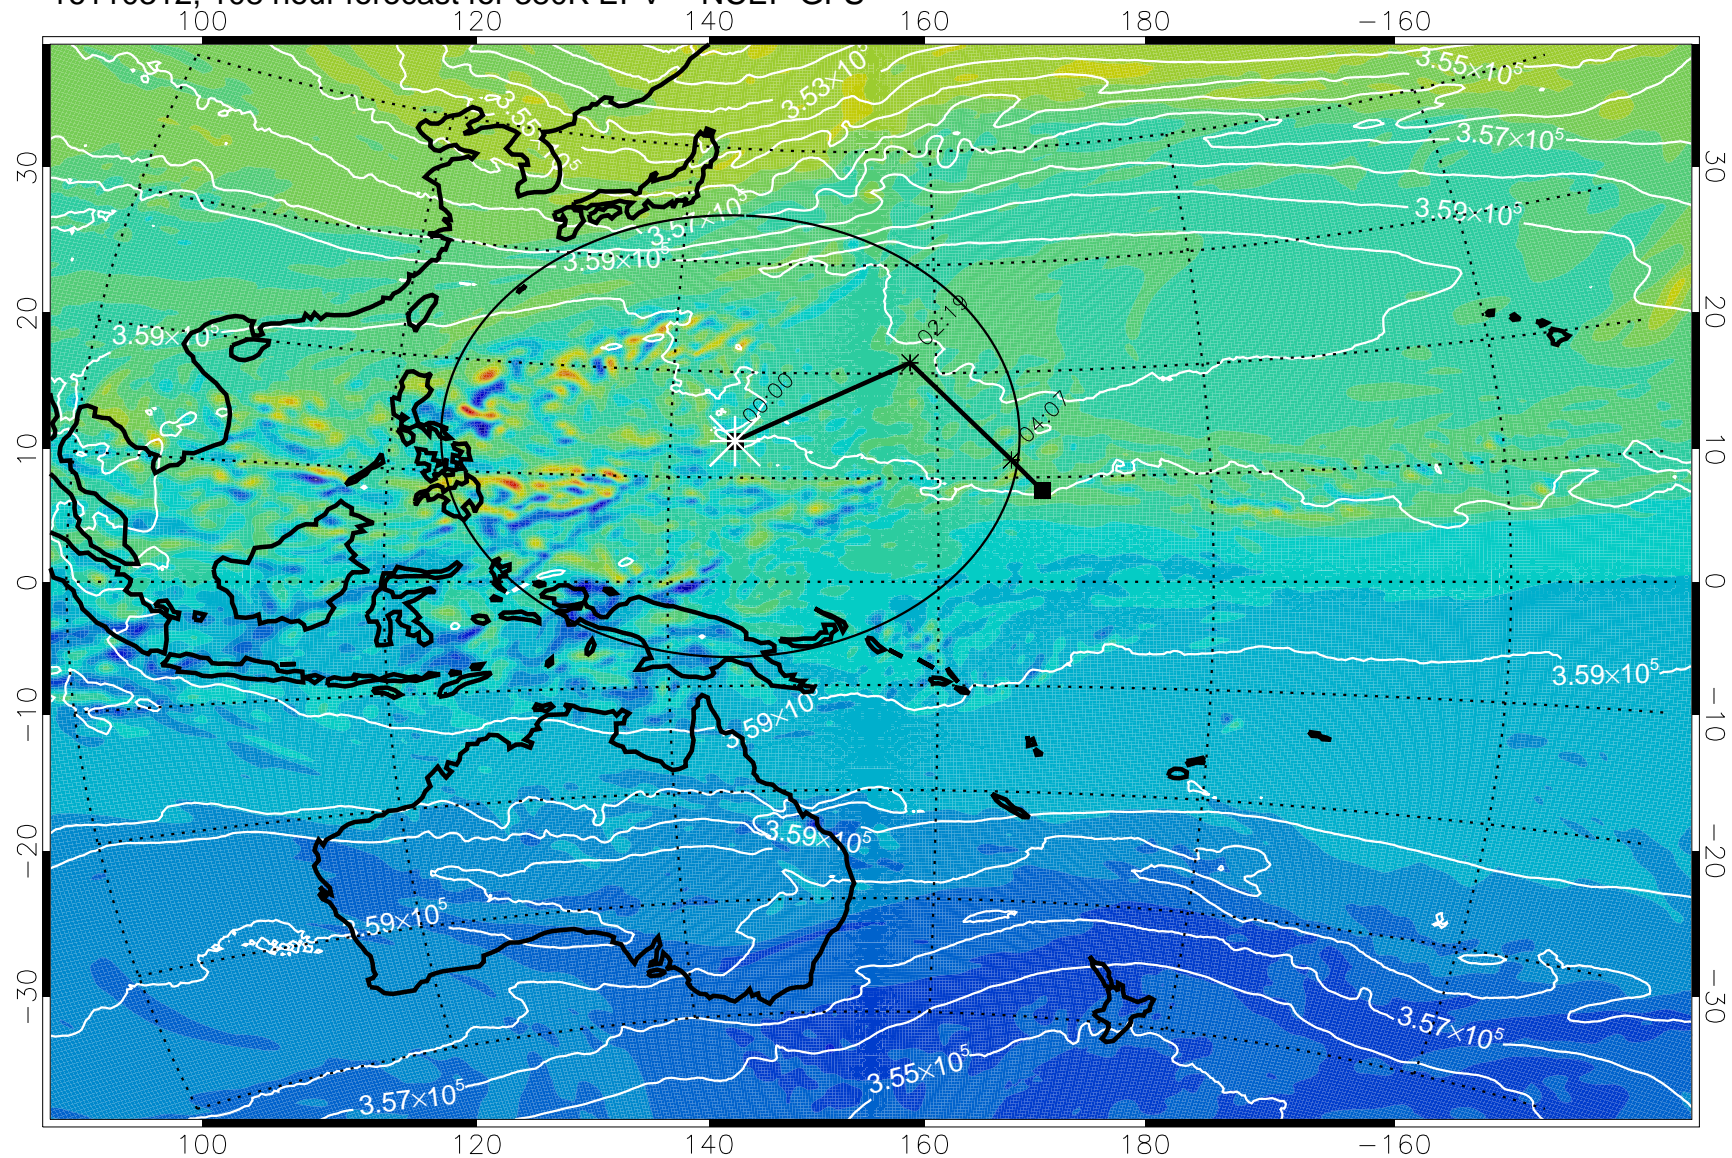

16110206, 078 hour forecast for 380K EPV -- NCEP GFS

380K Montgomery Streamfunction, white

Range ring of 2304 km

16110212, 084 hour forecast for 380K EPV -- NCEP GFS

380K Montgomery Streamfunction, white

Range ring of 2304 km

16110218, 090 hour forecast for 380K EPV -- NCEP GFS

16110300, 096 hour forecast for 380K EPV -- NCEP GFS

16110306, 102 hour forecast for 380K EPV -- NCEP GFS

380K Montgomery Streamfunction, white

Range ring of 2304 km

16110312, 108 hour forecast for 380K EPV -- NCEP GFS

380K Montgomery Streamfunction, white

Range ring of 2304 km

16110318, 114 hour forecast for 380K EPV -- NCEP GFS

380K Montgomery Streamfunction, white

Range ring of 2304 km

16110400, 120 hour forecast for 380K EPV -- NCEP GFS

380K Montgomery Streamfunction, white

Range ring of 2304 km