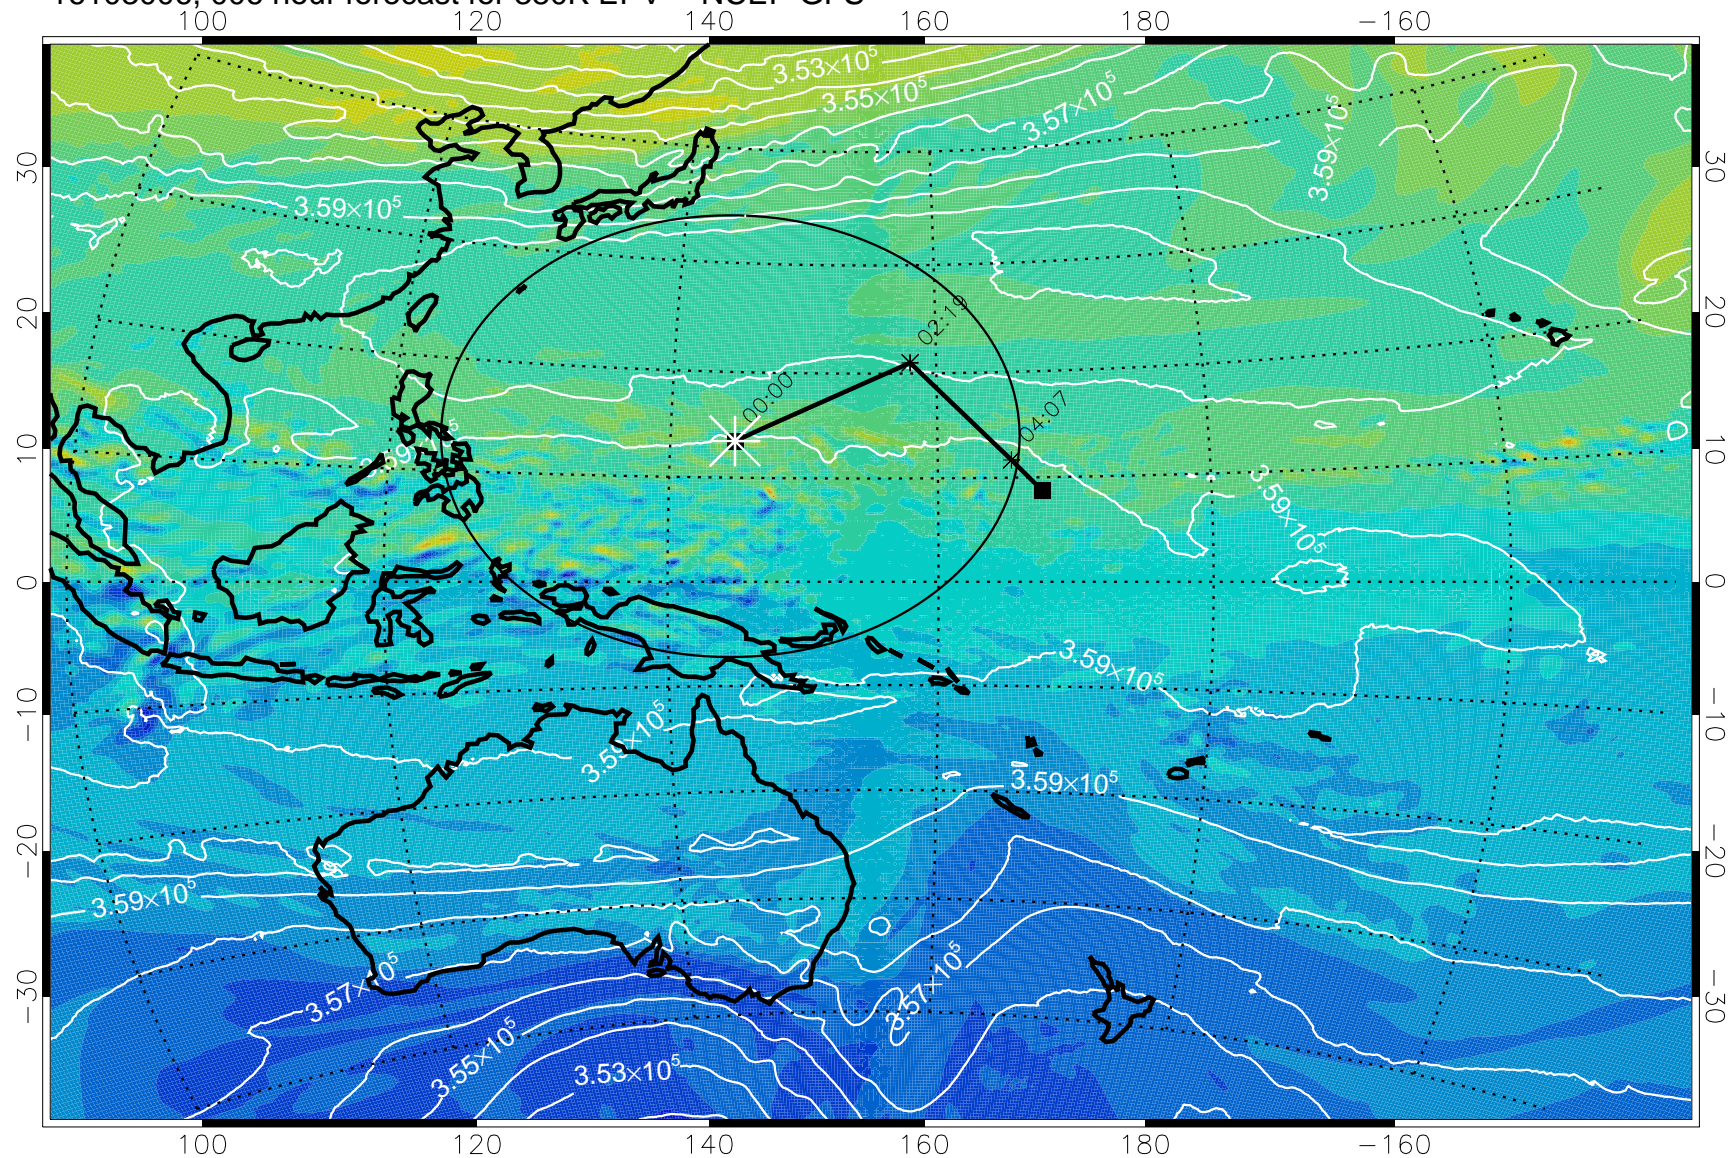

16103006, 006 hour forecast for 380K EPV -- NCEP GFS

380K Montgomery Streamfunction, white

Range ring of 2304 km

16103012, 012 hour forecast for 380K EPV -- NCEP GFS

380K Montgomery Streamfunction, white

Range ring of 2304 km

16103018, 018 hour forecast for 380K EPV -- NCEP GFS

380K Montgomery Streamfunction, white

Range ring of 2304 km

16103100, 024 hour forecast for 380K EPV -- NCEP GFS

380K Montgomery Streamfunction, white

Range ring of 2304 km

16103106, 030 hour forecast for 380K EPV -- NCEP GFS

380K Montgomery Streamfunction, white

Range ring of 2304 km

16103112, 036 hour forecast for 380K EPV -- NCEP GFS

380K Montgomery Streamfunction, white

Range ring of 2304 km

16103118, 042 hour forecast for 380K EPV -- NCEP GFS

380K Montgomery Streamfunction, white

Range ring of 2304 km

16110100, 048 hour forecast for 380K EPV -- NCEP GFS

380K Montgomery Streamfunction, white

Range ring of 2304 km