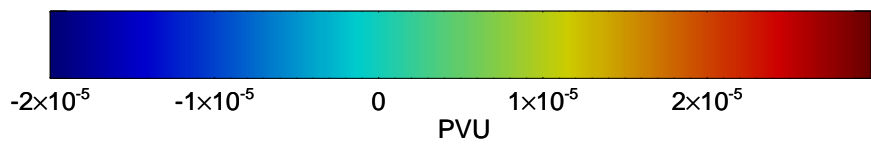

16110106, 054 hour forecast for 380K EPV -- NCEP GFS

380K Montgomery Streamfunction, white

Range ring of 2304 km

16110112, 060 hour forecast for 380K EPV -- NCEP GFS

380K Montgomery Streamfunction, white

Range ring of 2304 km