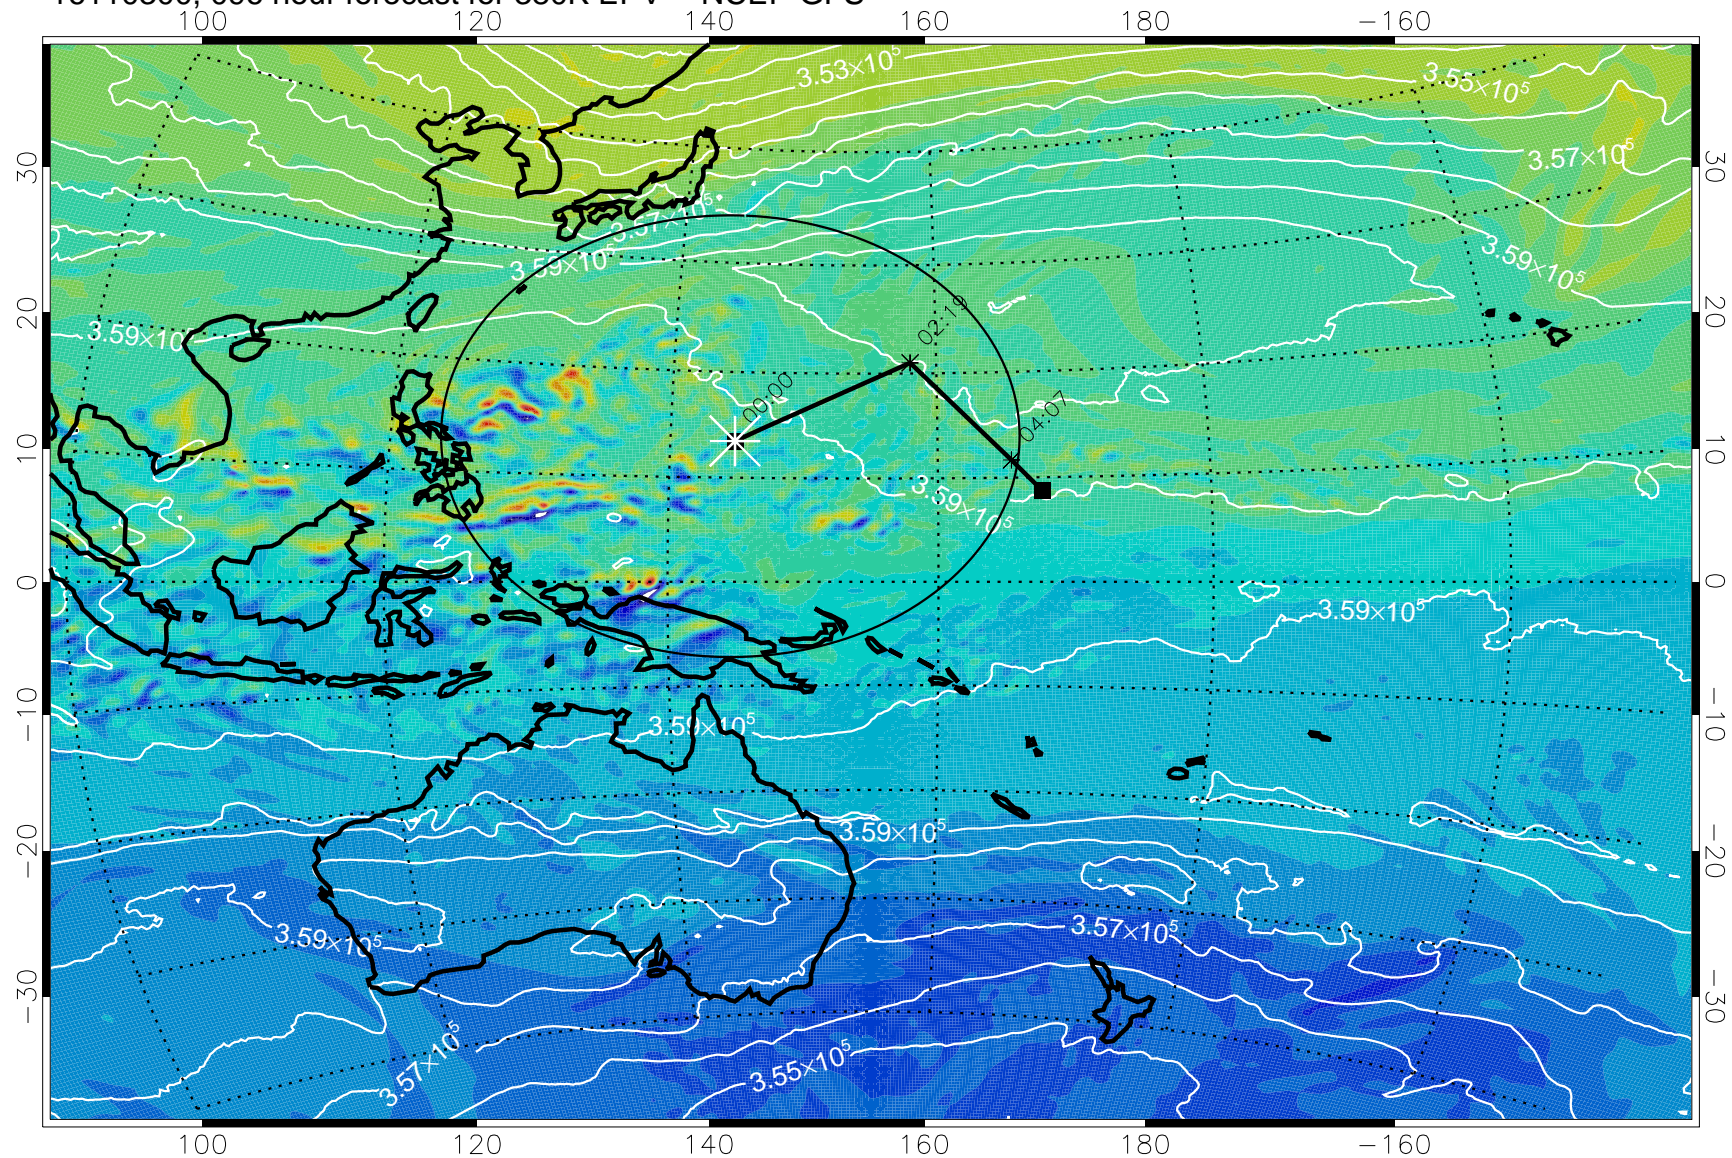

16110118, 066 hour forecast for 380K EPV -- NCEP GFS

380K Montgomery Streamfunction, white

Range ring of 2304 km

16110200, 072 hour forecast for 380K EPV -- NCEP GFS

380K Montgomery Streamfunction, white

Range ring of 2304 km

16110206, 078 hour forecast for 380K EPV -- NCEP GFS

380K Montgomery Streamfunction, white

Range ring of 2304 km

16110212, 084 hour forecast for 380K EPV -- NCEP GFS

380K Montgomery Streamfunction, white

Range ring of 2304 km

16110218, 090 hour forecast for 380K EPV -- NCEP GFS

16110300, 096 hour forecast for 380K EPV -- NCEP GFS

16110306, 102 hour forecast for 380K EPV -- NCEP GFS

380K Montgomery Streamfunction, white

Range ring of 2304 km

16110312, 108 hour forecast for 380K EPV -- NCEP GFS

380K Montgomery Streamfunction, white

Range ring of 2304 km

16110318, 114 hour forecast for 380K EPV -- NCEP GFS

380K Montgomery Streamfunction, white

Range ring of 2304 km