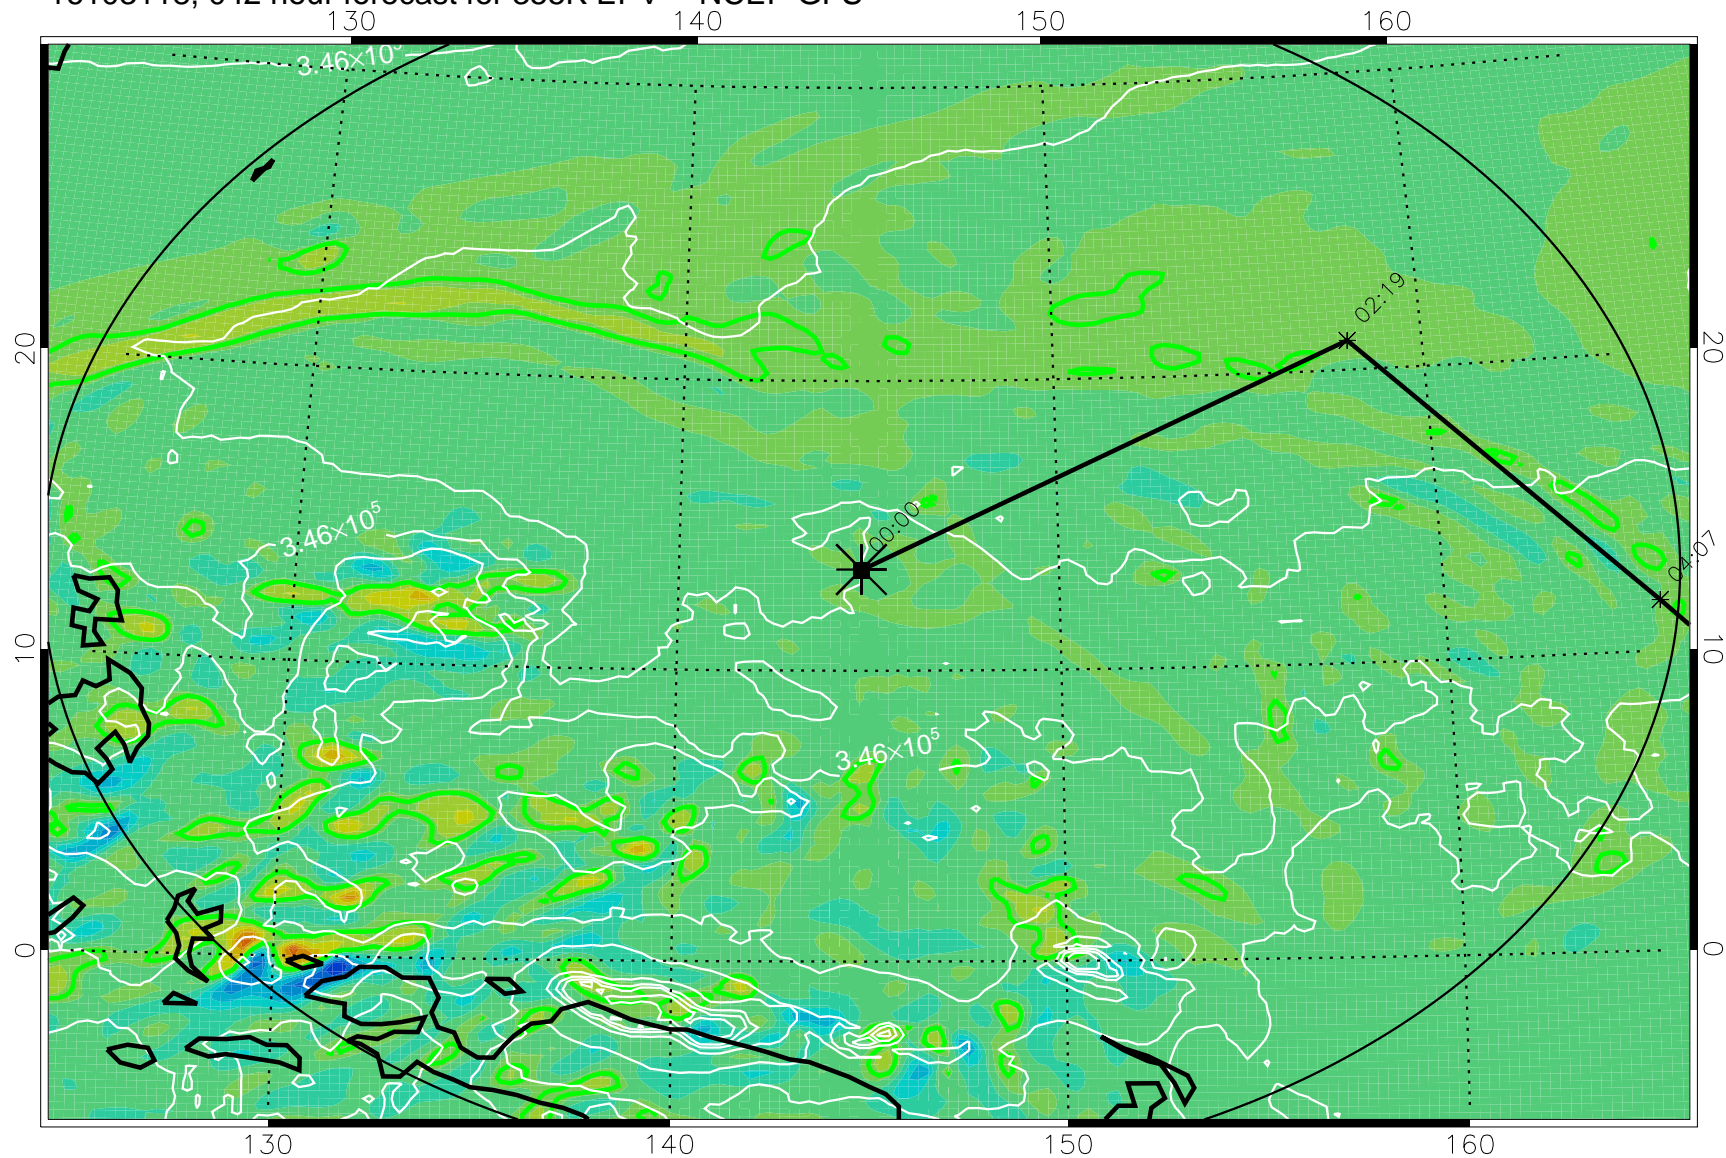

16103106, 030 hour forecast for 355K EPV -- NCEP GFS

355K Montgomery Streamfunction, white
EPV Tropopause (2 PVU) Position
Range ring of 2304 km

16103112, 036 hour forecast for 355K EPV -- NCEP GFS

355K Montgomery Streamfunction, white
EPV Tropopause (2 PVU) Position
Range ring of 2304 km

16103118, 042 hour forecast for 355K EPV -- NCEP GFS

355K Montgomery Streamfunction, white
EPV Tropopause (2 PVU) Position
Range ring of 2304 km

16110100, 048 hour forecast for 355K EPV -- NCEP GFS

355K Montgomery Streamfunction, white
EPV Tropopause (2 PVU) Position
Range ring of 2304 km

16110106, 054 hour forecast for 355K EPV -- NCEP GFS

355K Montgomery Streamfunction, white
EPV Tropopause (2 PVU) Position
Range ring of 2304 km

16110112, 060 hour forecast for 355K EPV -- NCEP GFS

355K Montgomery Streamfunction, white
EPV Tropopause (2 PVU) Position
Range ring of 2304 km

16110118, 066 hour forecast for 355K EPV -- NCEP GFS

355K Montgomery Streamfunction, white
EPV Tropopause (2 PVU) Position
Range ring of 2304 km

16110200, 072 hour forecast for 355K EPV -- NCEP GFS

355K Montgomery Streamfunction, white
EPV Tropopause (2 PVU) Position
Range ring of 2304 km