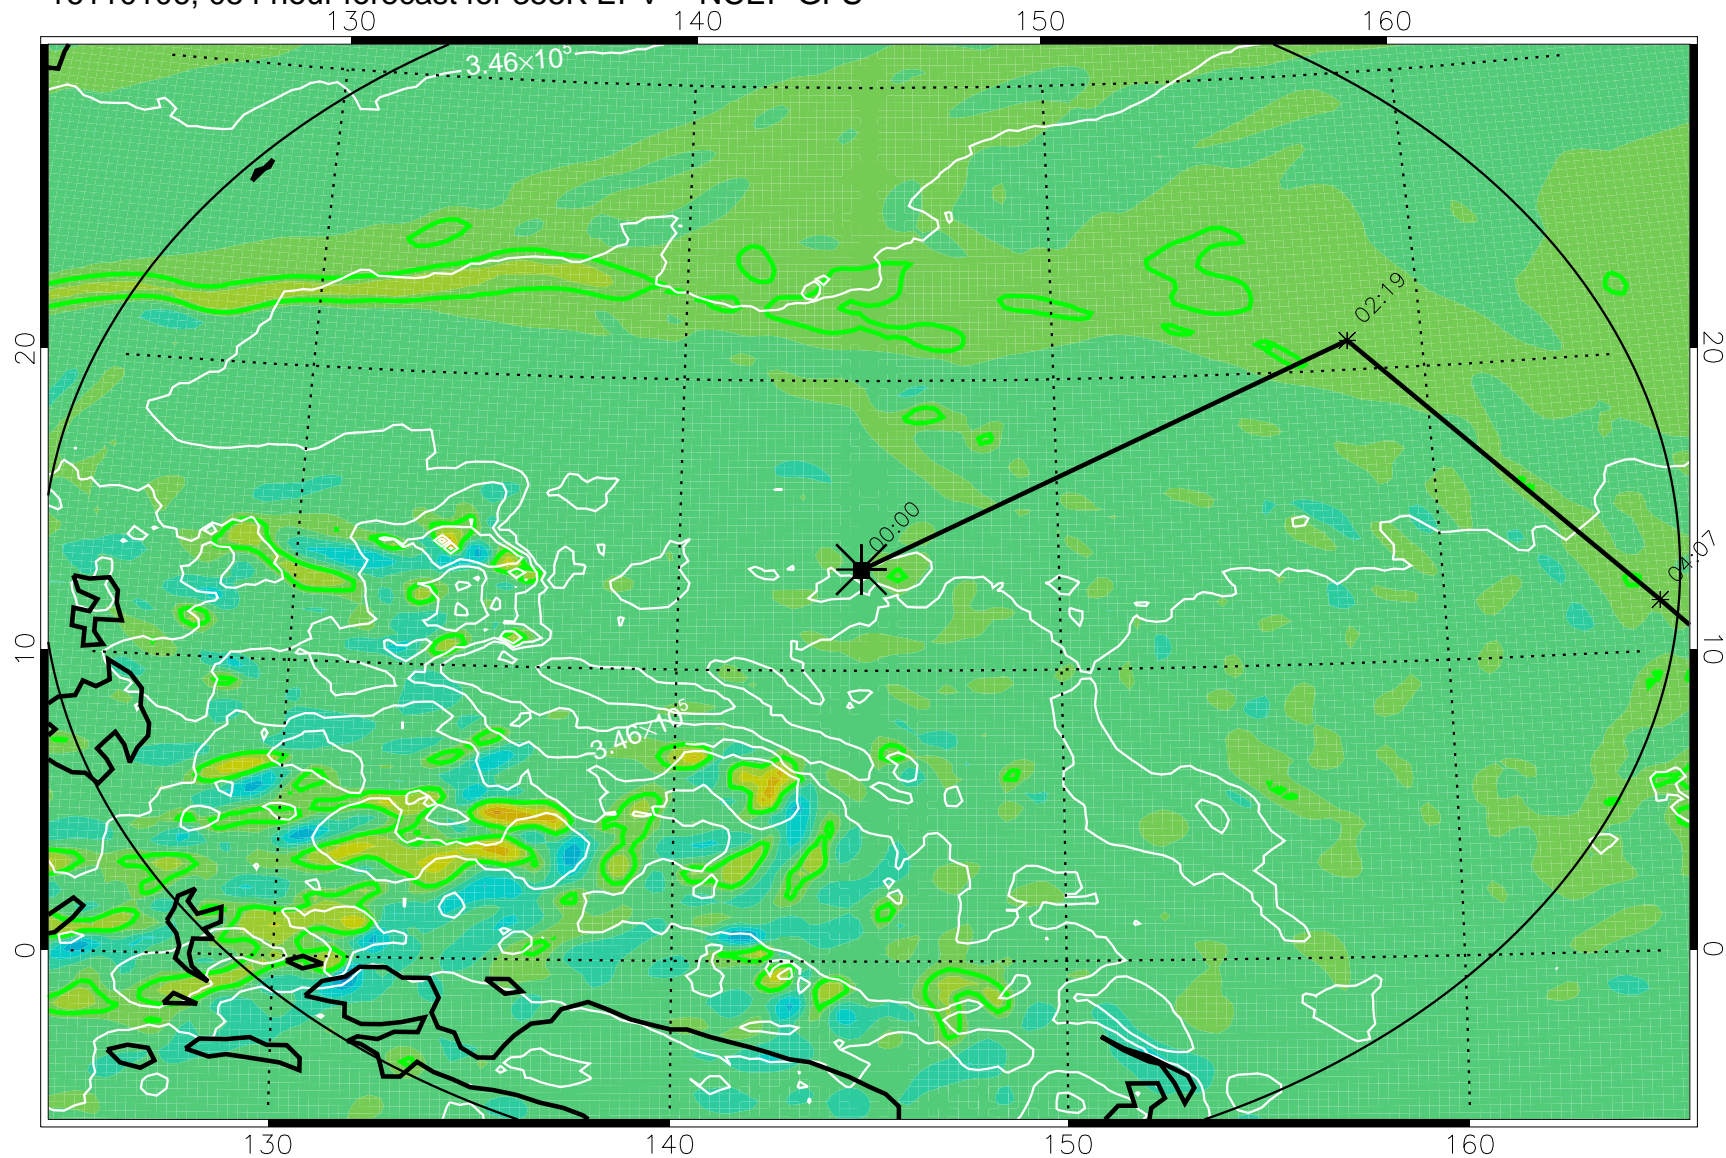

16103118, 042 hour forecast for 355K EPV -- NCEP GFS

355K Montgomery Streamfunction, white
EPV Tropopause (2 PVU) Position
Range ring of 2304 km

16110100, 048 hour forecast for 355K EPV -- NCEP GFS

355K Montgomery Streamfunction, white
EPV Tropopause (2 PVU) Position
Range ring of 2304 km

16110106, 054 hour forecast for 355K EPV -- NCEP GFS

355K Montgomery Streamfunction, white
EPV Tropopause (2 PVU) Position
Range ring of 2304 km

16110112, 060 hour forecast for 355K EPV -- NCEP GFS

355K Montgomery Streamfunction, white
EPV Tropopause (2 PVU) Position
Range ring of 2304 km

16110118, 066 hour forecast for 355K EPV -- NCEP GFS

355K Montgomery Streamfunction, white
EPV Tropopause (2 PVU) Position
Range ring of 2304 km

16110200, 072 hour forecast for 355K EPV -- NCEP GFS

355K Montgomery Streamfunction, white
EPV Tropopause (2 PVU) Position
Range ring of 2304 km

16110206, 078 hour forecast for 355K EPV -- NCEP GFS

355K Montgomery Streamfunction, white
EPV Tropopause (2 PVU) Position
Range ring of 2304 km

16110212, 084 hour forecast for 355K EPV -- NCEP GFS

355K Montgomery Streamfunction, white
EPV Tropopause (2 PVU) Position
Range ring of 2304 km