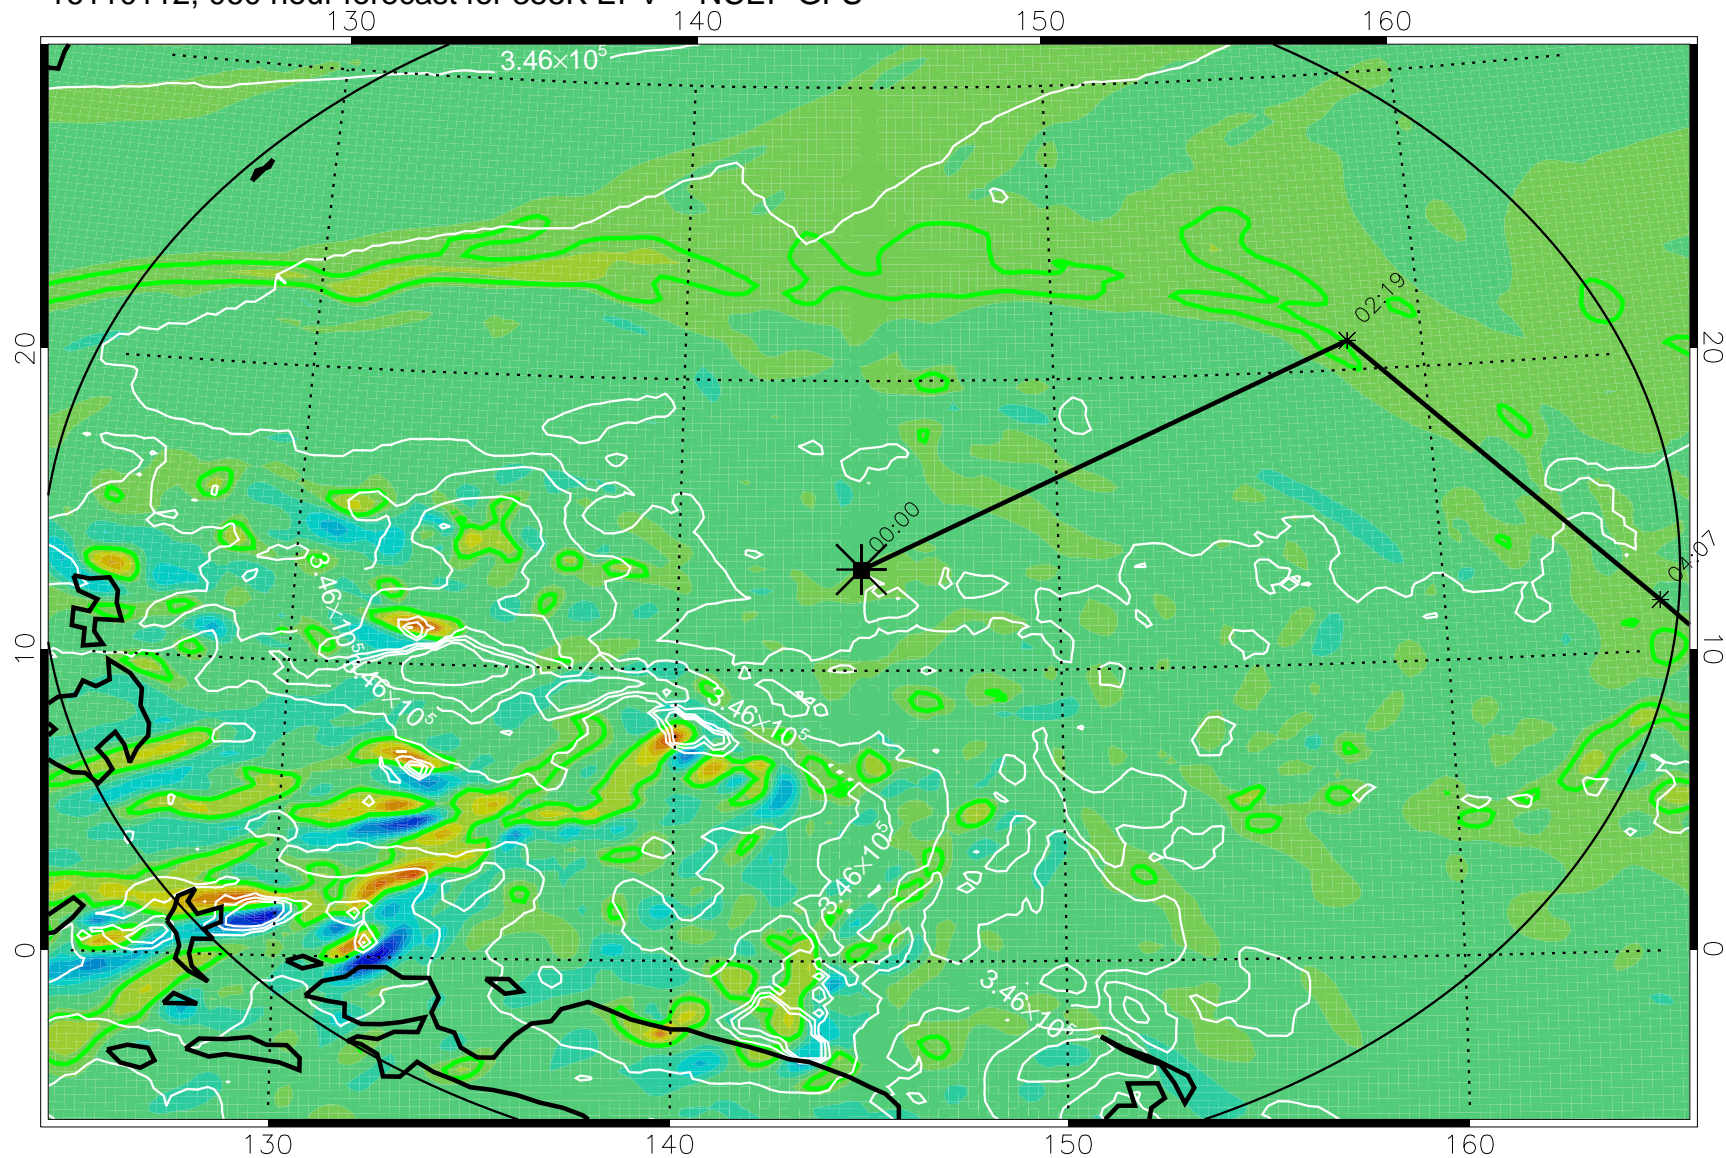

16103118, 042 hour forecast for 355K EPV -- NCEP GFS

355K Montgomery Streamfunction, white
EPV Tropopause (2 PVU) Position
Range ring of 2304 km

16110100, 048 hour forecast for 355K EPV -- NCEP GFS

355K Montgomery Streamfunction, white
EPV Tropopause (2 PVU) Position
Range ring of 2304 km

16110106, 054 hour forecast for 355K EPV -- NCEP GFS

355K Montgomery Streamfunction, white
EPV Tropopause (2 PVU) Position
Range ring of 2304 km

16110112, 060 hour forecast for 355K EPV -- NCEP GFS

355K Montgomery Streamfunction, white
EPV Tropopause (2 PVU) Position
Range ring of 2304 km

16110118, 066 hour forecast for 355K EPV -- NCEP GFS

355K Montgomery Streamfunction, white
EPV Tropopause (2 PVU) Position
Range ring of 2304 km

16110200, 072 hour forecast for 355K EPV -- NCEP GFS

355K Montgomery Streamfunction, white
EPV Tropopause (2 PVU) Position
Range ring of 2304 km

16110206, 078 hour forecast for 355K EPV -- NCEP GFS

355K Montgomery Streamfunction, white
EPV Tropopause (2 PVU) Position
Range ring of 2304 km

16110212, 084 hour forecast for 355K EPV -- NCEP GFS

355K Montgomery Streamfunction, white
EPV Tropopause (2 PVU) Position
Range ring of 2304 km