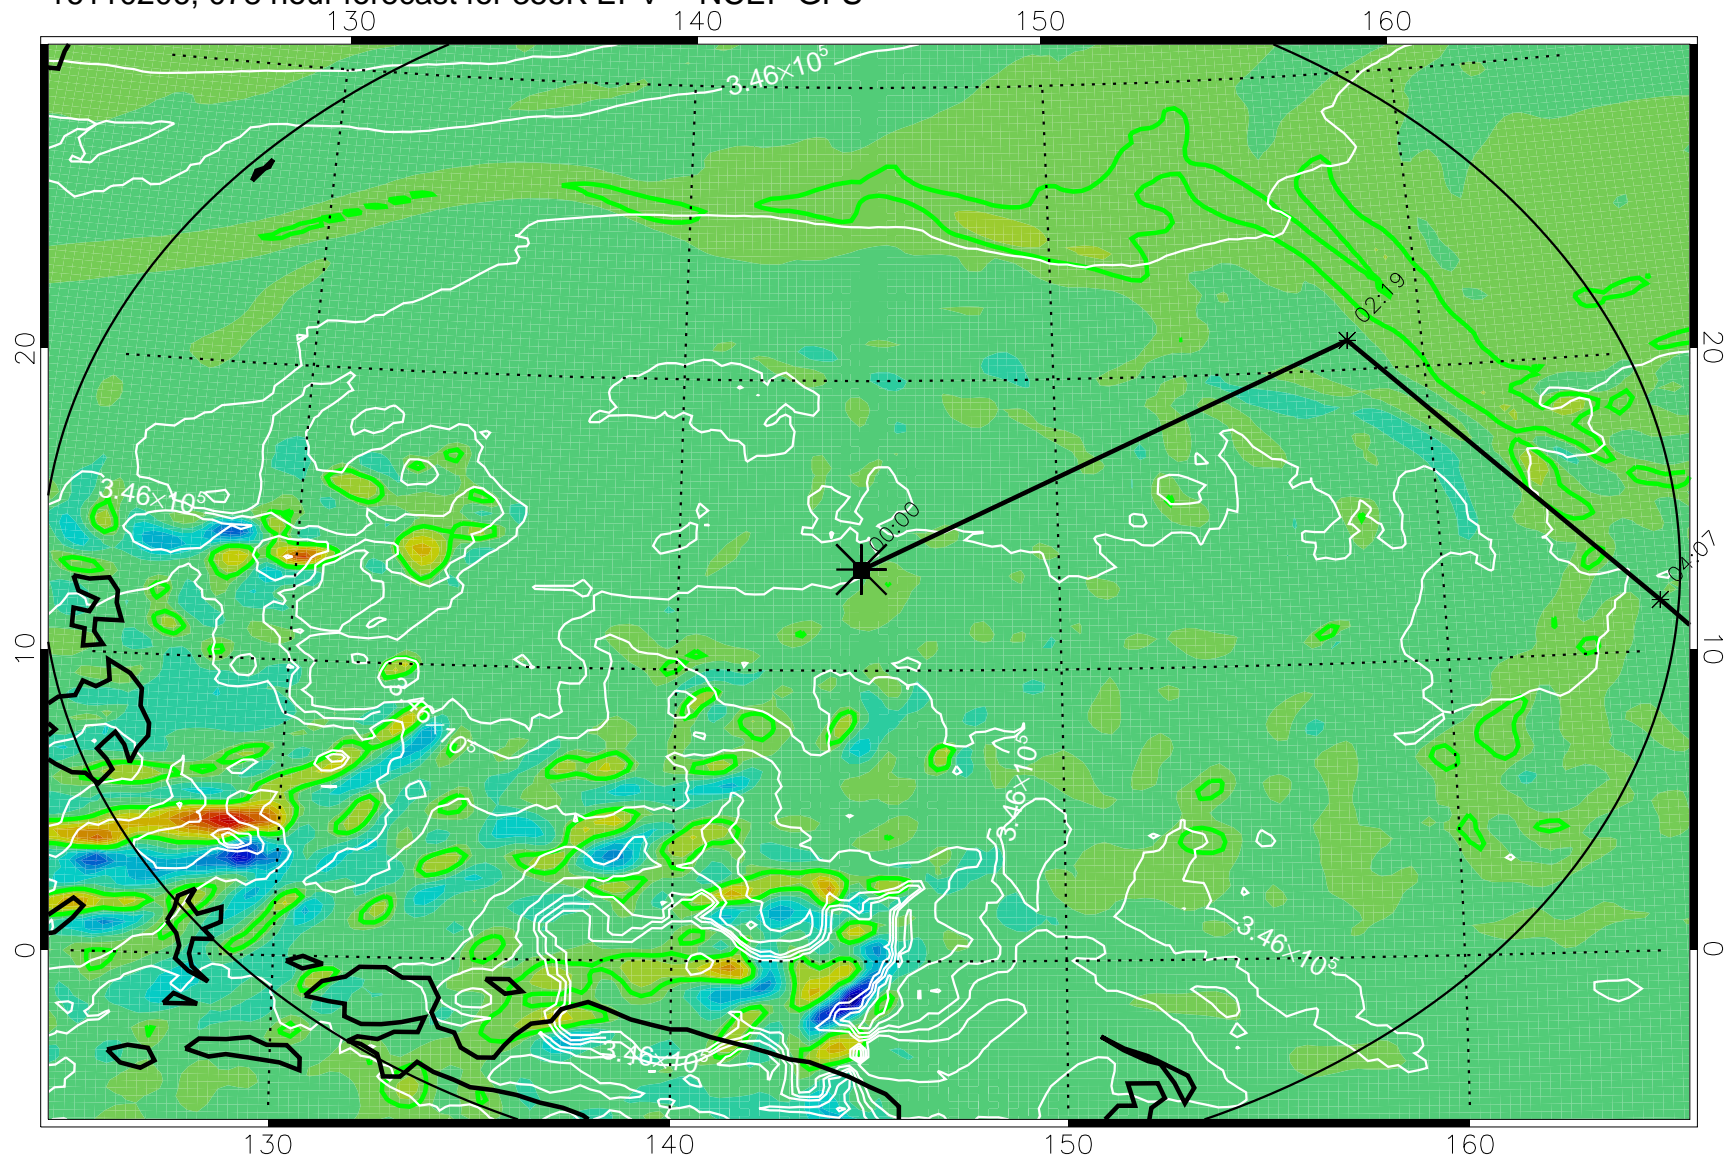

16110118, 066 hour forecast for 355K EPV -- NCEP GFS

355K Montgomery Streamfunction, white
EPV Tropopause (2 PVU) Position
Range ring of 2304 km

16110200, 072 hour forecast for 355K EPV -- NCEP GFS

355K Montgomery Streamfunction, white
EPV Tropopause (2 PVU) Position
Range ring of 2304 km

16110206, 078 hour forecast for 355K EPV -- NCEP GFS

355K Montgomery Streamfunction, white
EPV Tropopause (2 PVU) Position
Range ring of 2304 km

16110212, 084 hour forecast for 355K EPV -- NCEP GFS

355K Montgomery Streamfunction, white
EPV Tropopause (2 PVU) Position
Range ring of 2304 km

16110218, 090 hour forecast for 355K EPV -- NCEP GFS

355K Montgomery Streamfunction, white
EPV Tropopause (2 PVU) Position
Range ring of 2304 km

16110300, 096 hour forecast for 355K EPV -- NCEP GFS

355K Montgomery Streamfunction, white
EPV Tropopause (2 PVU) Position
Range ring of 2304 km

16110306, 102 hour forecast for 355K EPV -- NCEP GFS

355K Montgomery Streamfunction, white
EPV Tropopause (2 PVU) Position
Range ring of 2304 km

16110312, 108 hour forecast for 355K EPV -- NCEP GFS

355K Montgomery Streamfunction, white
EPV Tropopause (2 PVU) Position
Range ring of 2304 km