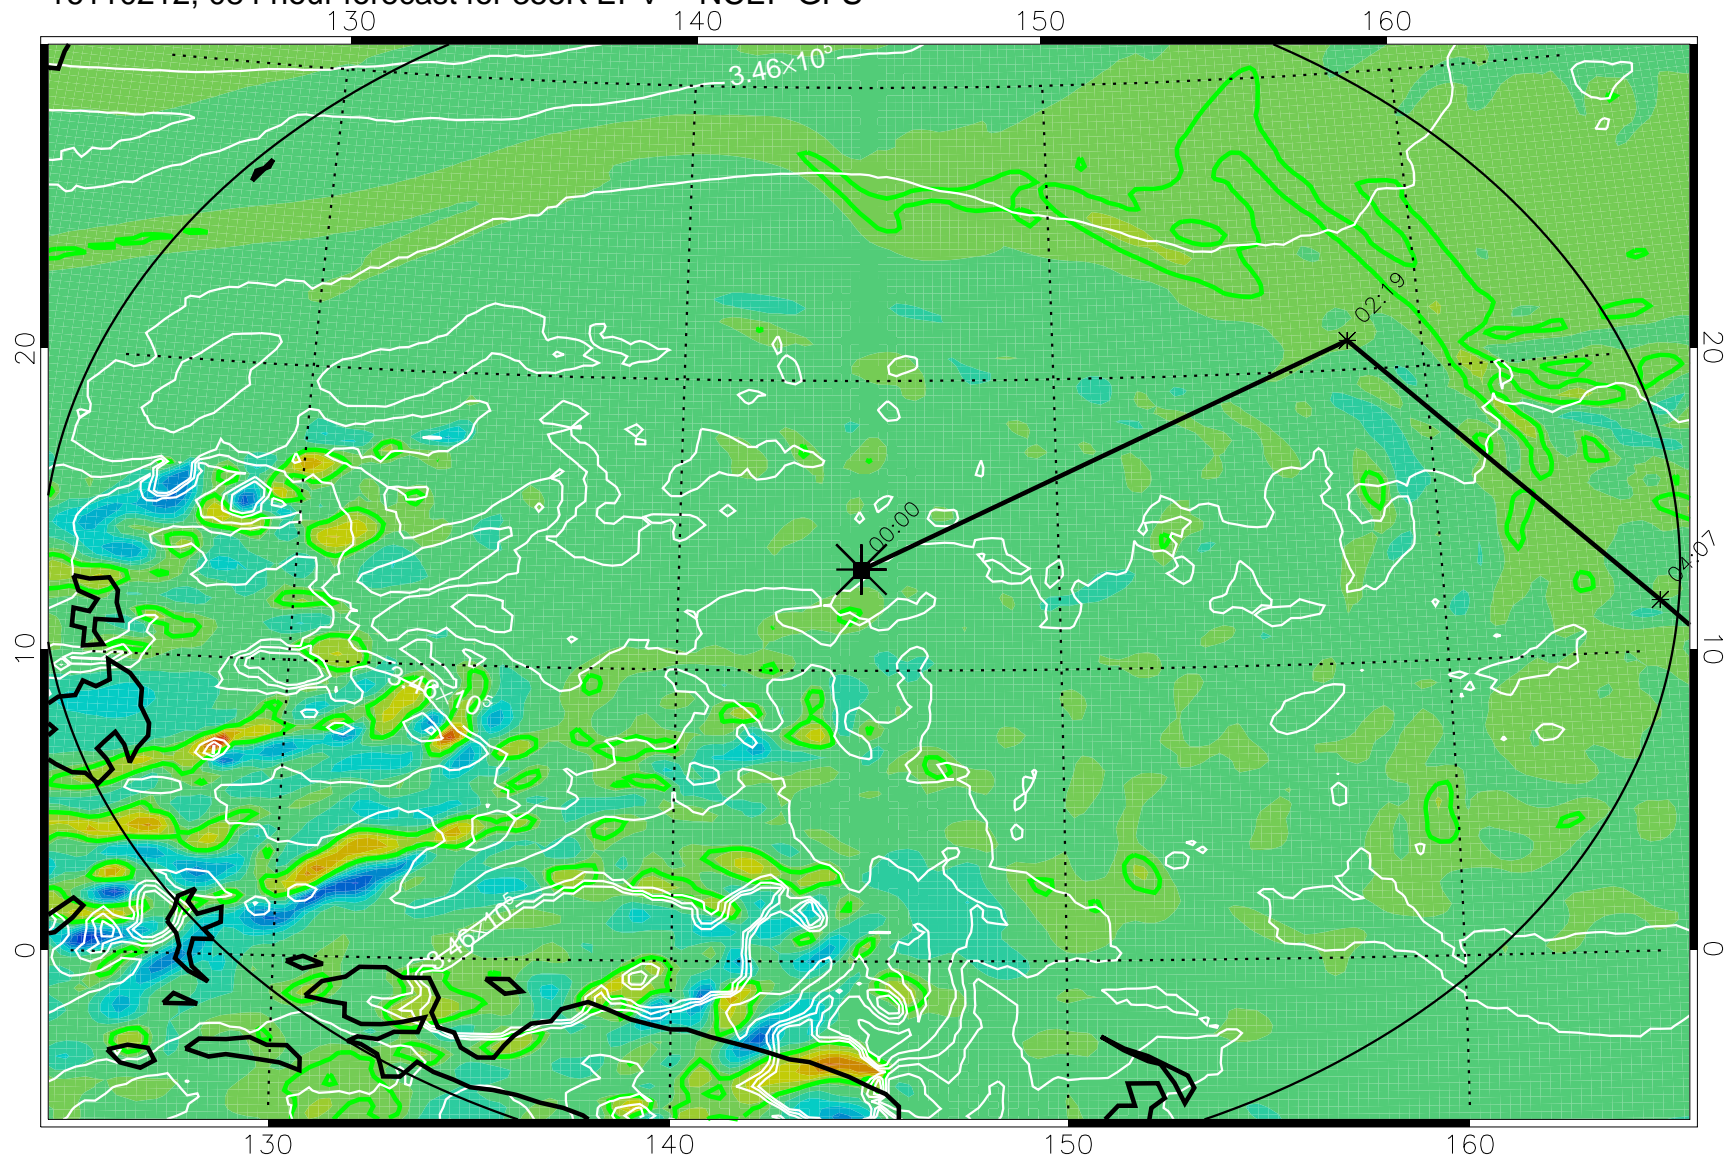

16110106, 054 hour forecast for 355K EPV -- NCEP GFS

355K Montgomery Streamfunction, white
EPV Tropopause (2 PVU) Position
Range ring of 2304 km

16110112, 060 hour forecast for 355K EPV -- NCEP GFS

355K Montgomery Streamfunction, white
EPV Tropopause (2 PVU) Position
Range ring of 2304 km

16110118, 066 hour forecast for 355K EPV -- NCEP GFS

355K Montgomery Streamfunction, white
EPV Tropopause (2 PVU) Position
Range ring of 2304 km

16110200, 072 hour forecast for 355K EPV -- NCEP GFS

355K Montgomery Streamfunction, white
EPV Tropopause (2 PVU) Position
Range ring of 2304 km

16110206, 078 hour forecast for 355K EPV -- NCEP GFS

355K Montgomery Streamfunction, white
EPV Tropopause (2 PVU) Position
Range ring of 2304 km

16110212, 084 hour forecast for 355K EPV -- NCEP GFS

355K Montgomery Streamfunction, white
EPV Tropopause (2 PVU) Position
Range ring of 2304 km

16110218, 090 hour forecast for 355K EPV -- NCEP GFS

355K Montgomery Streamfunction, white
EPV Tropopause (2 PVU) Position
Range ring of 2304 km

16110300, 096 hour forecast for 355K EPV -- NCEP GFS

355K Montgomery Streamfunction, white
EPV Tropopause (2 PVU) Position
Range ring of 2304 km