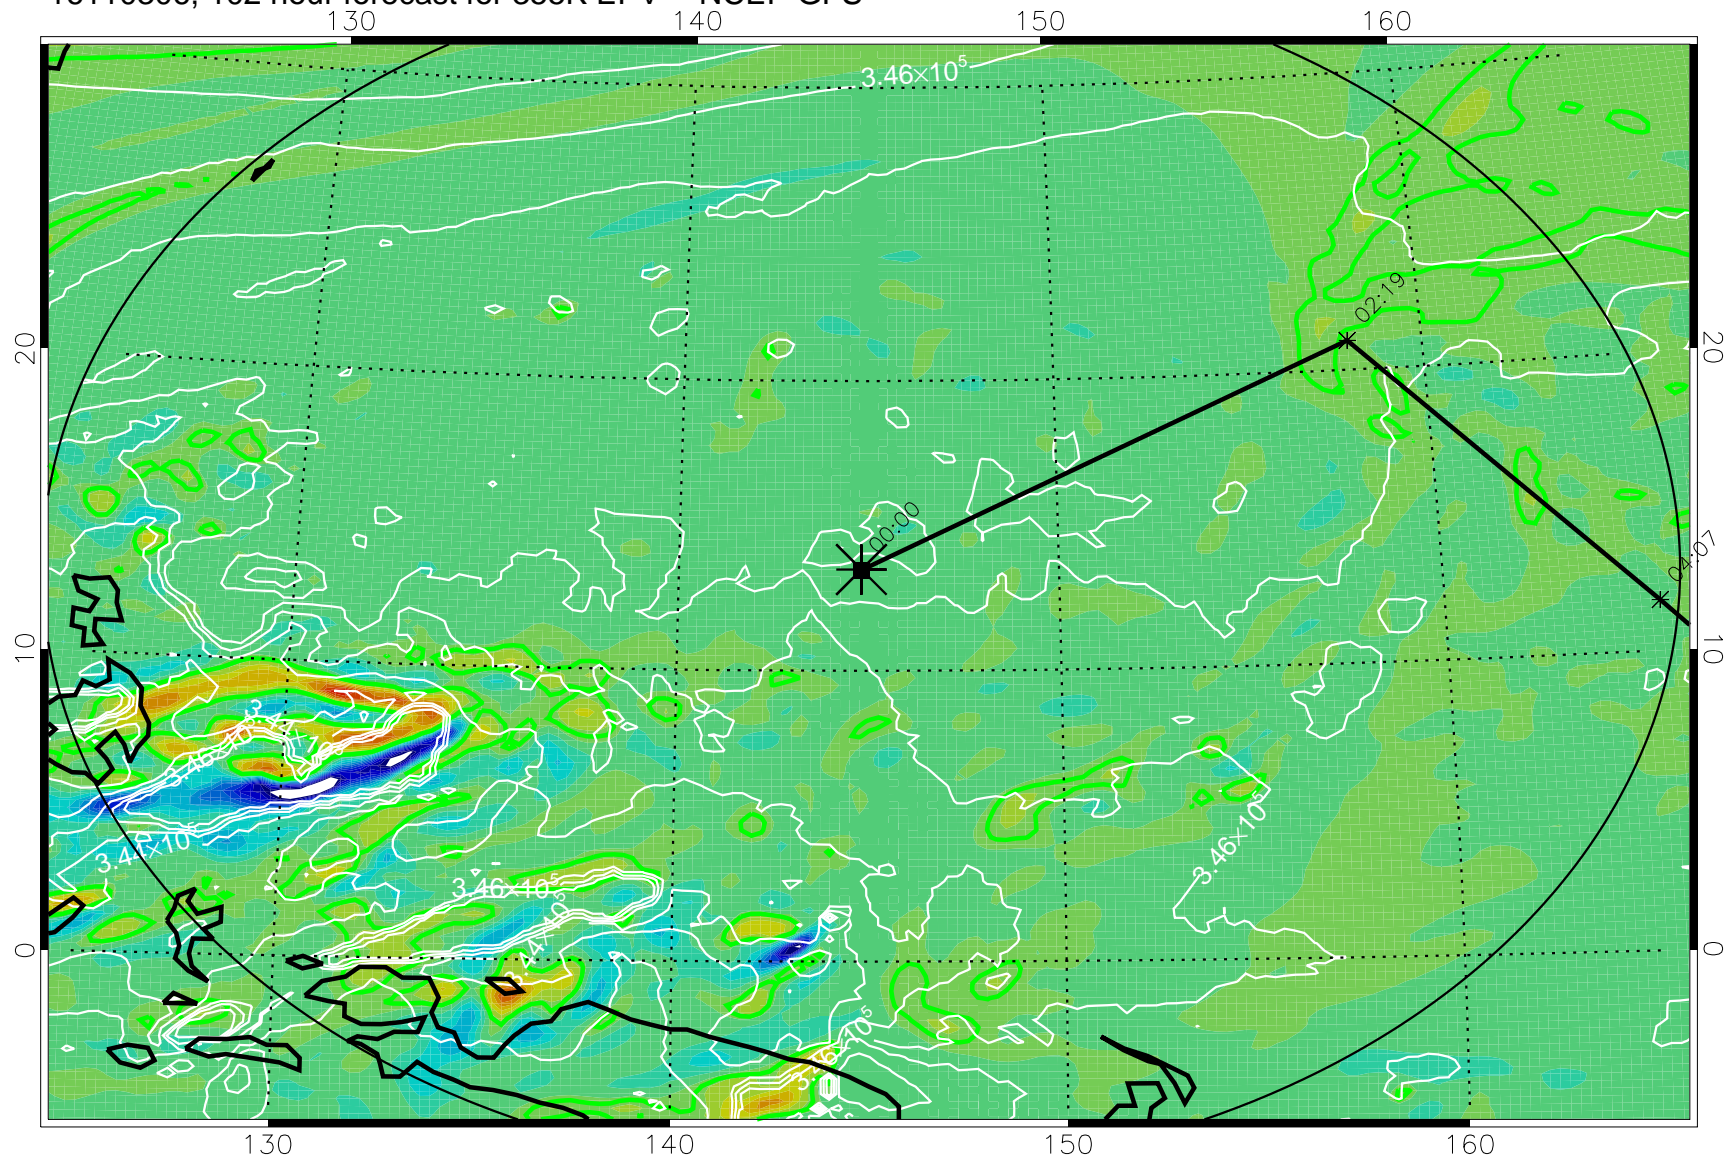

16110206, 078 hour forecast for 355K EPV -- NCEP GFS

355K Montgomery Streamfunction, white
EPV Tropopause (2 PVU) Position
Range ring of 2304 km

16110212, 084 hour forecast for 355K EPV -- NCEP GFS

355K Montgomery Streamfunction, white
EPV Tropopause (2 PVU) Position
Range ring of 2304 km

16110218, 090 hour forecast for 355K EPV -- NCEP GFS

355K Montgomery Streamfunction, white
EPV Tropopause (2 PVU) Position
Range ring of 2304 km

16110300, 096 hour forecast for 355K EPV -- NCEP GFS

355K Montgomery Streamfunction, white
EPV Tropopause (2 PVU) Position
Range ring of 2304 km

16110306, 102 hour forecast for 355K EPV -- NCEP GFS

355K Montgomery Streamfunction, white
EPV Tropopause (2 PVU) Position
Range ring of 2304 km

16110312, 108 hour forecast for 355K EPV -- NCEP GFS

355K Montgomery Streamfunction, white
EPV Tropopause (2 PVU) Position
Range ring of 2304 km

16110318, 114 hour forecast for 355K EPV -- NCEP GFS

355K Montgomery Streamfunction, white
EPV Tropopause (2 PVU) Position
Range ring of 2304 km

16110400, 120 hour forecast for 355K EPV -- NCEP GFS

355K Montgomery Streamfunction, white
EPV Tropopause (2 PVU) Position
Range ring of 2304 km