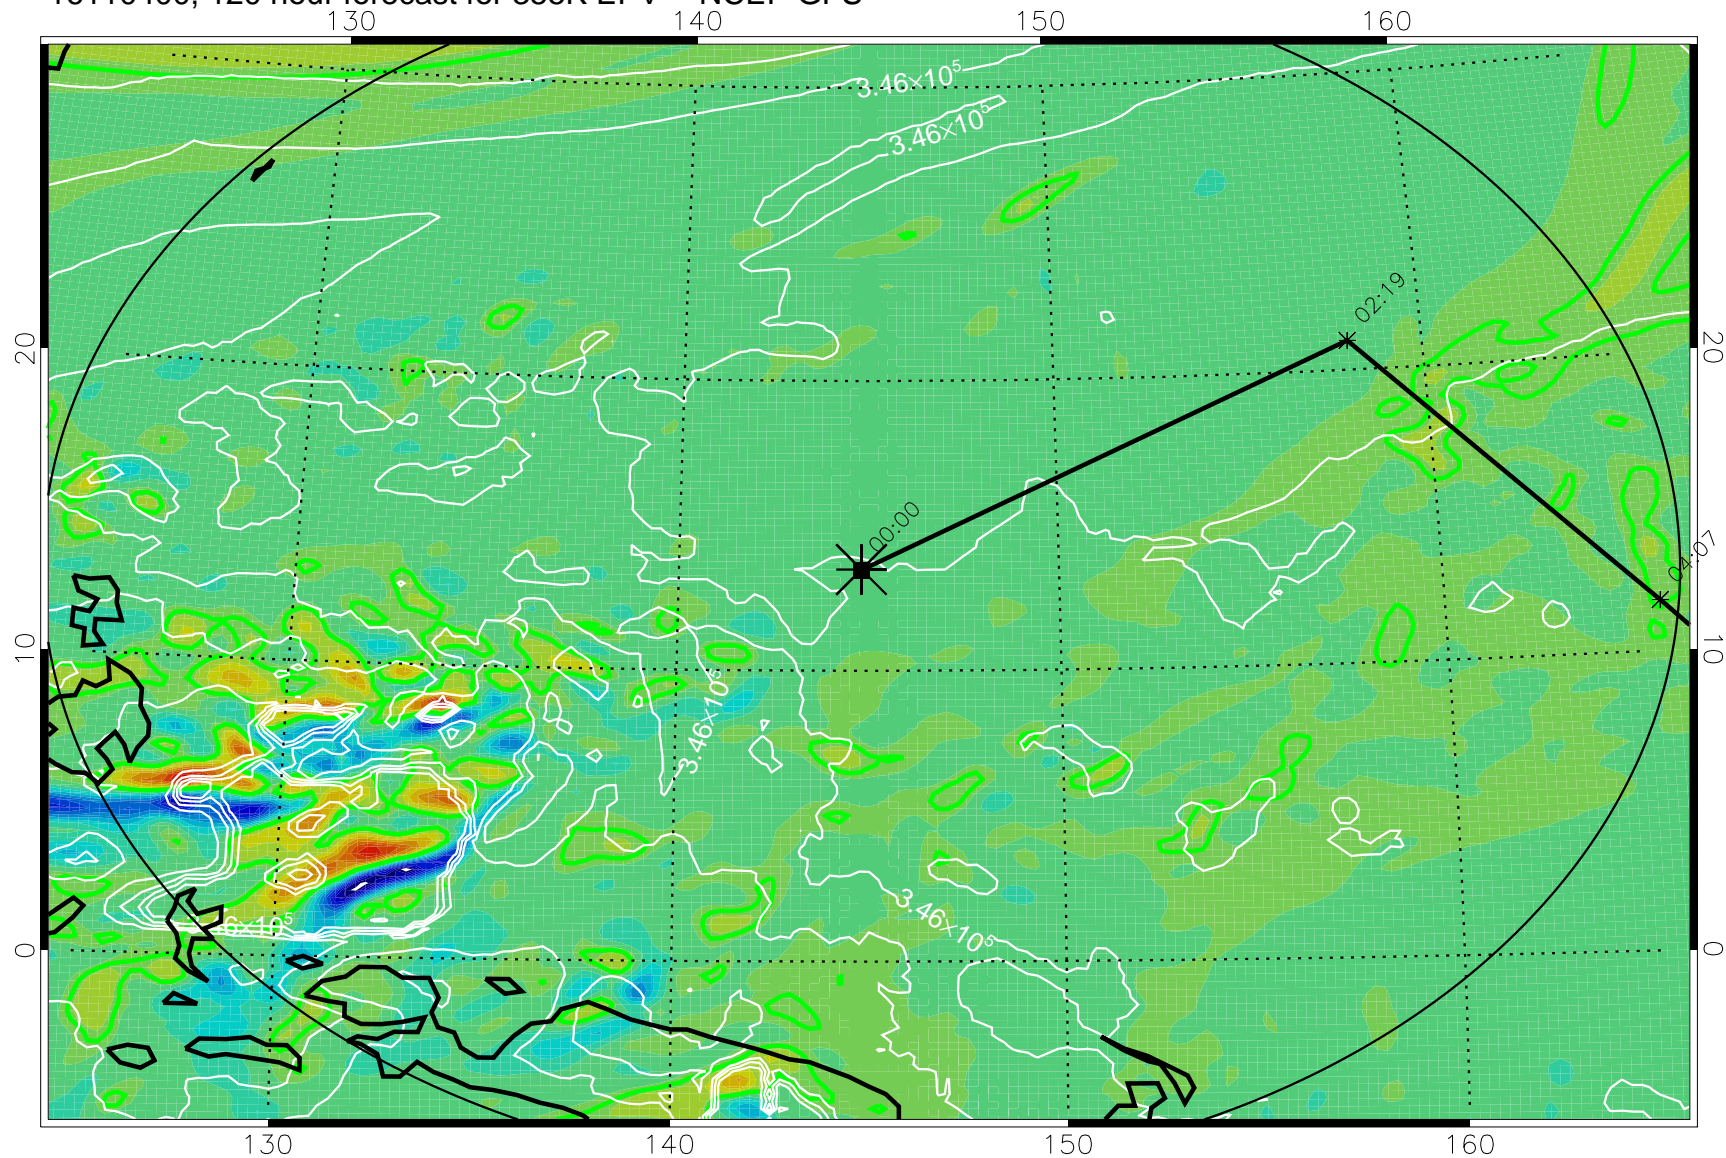

16110206, 078 hour forecast for 355K EPV -- NCEP GFS

355K Montgomery Streamfunction, white
EPV Tropopause (2 PVU) Position
Range ring of 2304 km

16110212, 084 hour forecast for 355K EPV -- NCEP GFS

355K Montgomery Streamfunction, white
EPV Tropopause (2 PVU) Position
Range ring of 2304 km

16110218, 090 hour forecast for 355K EPV -- NCEP GFS

355K Montgomery Streamfunction, white
EPV Tropopause (2 PVU) Position
Range ring of 2304 km

16110300, 096 hour forecast for 355K EPV -- NCEP GFS

355K Montgomery Streamfunction, white
EPV Tropopause (2 PVU) Position
Range ring of 2304 km

16110306, 102 hour forecast for 355K EPV -- NCEP GFS

355K Montgomery Streamfunction, white
EPV Tropopause (2 PVU) Position
Range ring of 2304 km

16110312, 108 hour forecast for 355K EPV -- NCEP GFS

355K Montgomery Streamfunction, white
EPV Tropopause (2 PVU) Position
Range ring of 2304 km

16110318, 114 hour forecast for 355K EPV -- NCEP GFS

355K Montgomery Streamfunction, white
EPV Tropopause (2 PVU) Position
Range ring of 2304 km

16110400, 120 hour forecast for 355K EPV -- NCEP GFS

355K Montgomery Streamfunction, white
EPV Tropopause (2 PVU) Position
Range ring of 2304 km