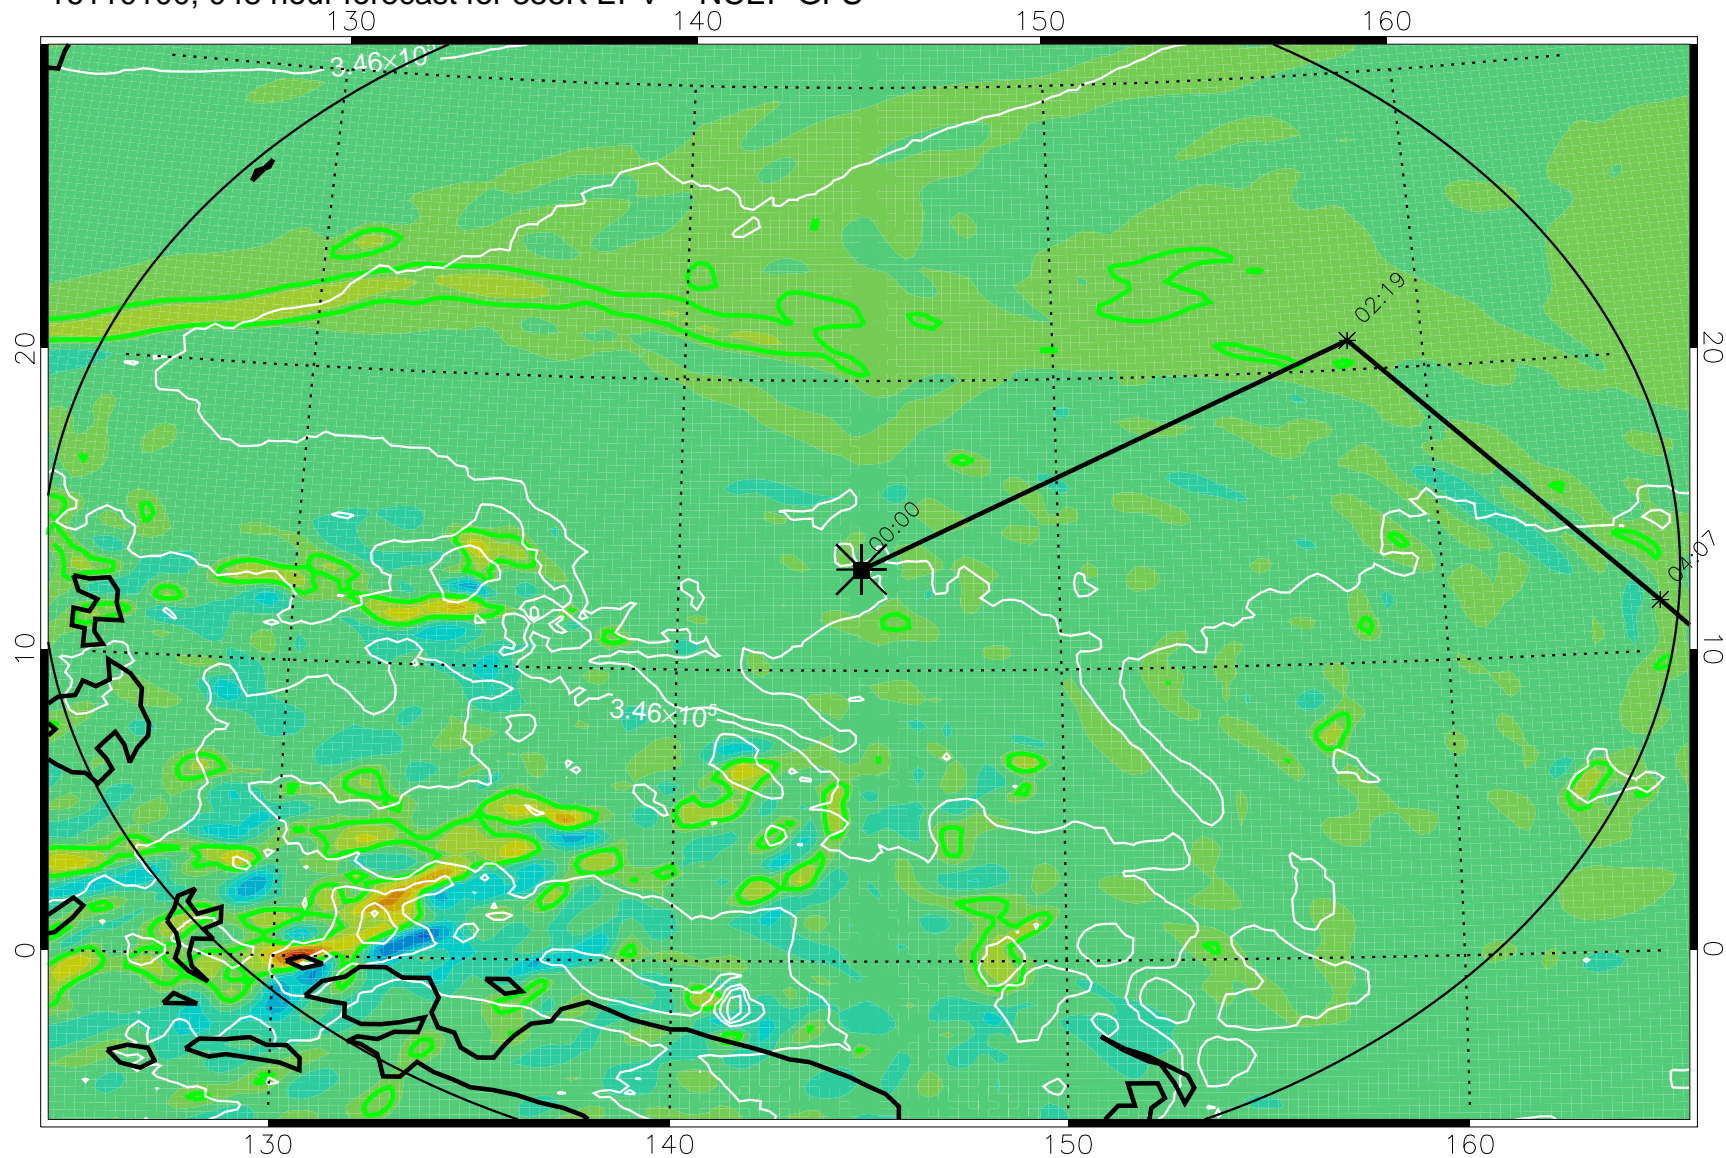

16103106, 030 hour forecast for 355K EPV -- NCEP GFS

355K Montgomery Streamfunction, white
EPV Tropopause (2 PVU) Position
Range ring of 2304 km

16103112, 036 hour forecast for 355K EPV -- NCEP GFS

355K Montgomery Streamfunction, white
EPV Tropopause (2 PVU) Position
Range ring of 2304 km

16103118, 042 hour forecast for 355K EPV -- NCEP GFS

355K Montgomery Streamfunction, white
EPV Tropopause (2 PVU) Position
Range ring of 2304 km

16110100, 048 hour forecast for 355K EPV -- NCEP GFS

355K Montgomery Streamfunction, white
EPV Tropopause (2 PVU) Position
Range ring of 2304 km

16110106, 054 hour forecast for 355K EPV -- NCEP GFS

355K Montgomery Streamfunction, white
EPV Tropopause (2 PVU) Position
Range ring of 2304 km

16110112, 060 hour forecast for 355K EPV -- NCEP GFS

355K Montgomery Streamfunction, white
EPV Tropopause (2 PVU) Position
Range ring of 2304 km

16110118, 066 hour forecast for 355K EPV -- NCEP GFS

355K Montgomery Streamfunction, white
EPV Tropopause (2 PVU) Position
Range ring of 2304 km

16110200, 072 hour forecast for 355K EPV -- NCEP GFS

355K Montgomery Streamfunction, white
EPV Tropopause (2 PVU) Position
Range ring of 2304 km