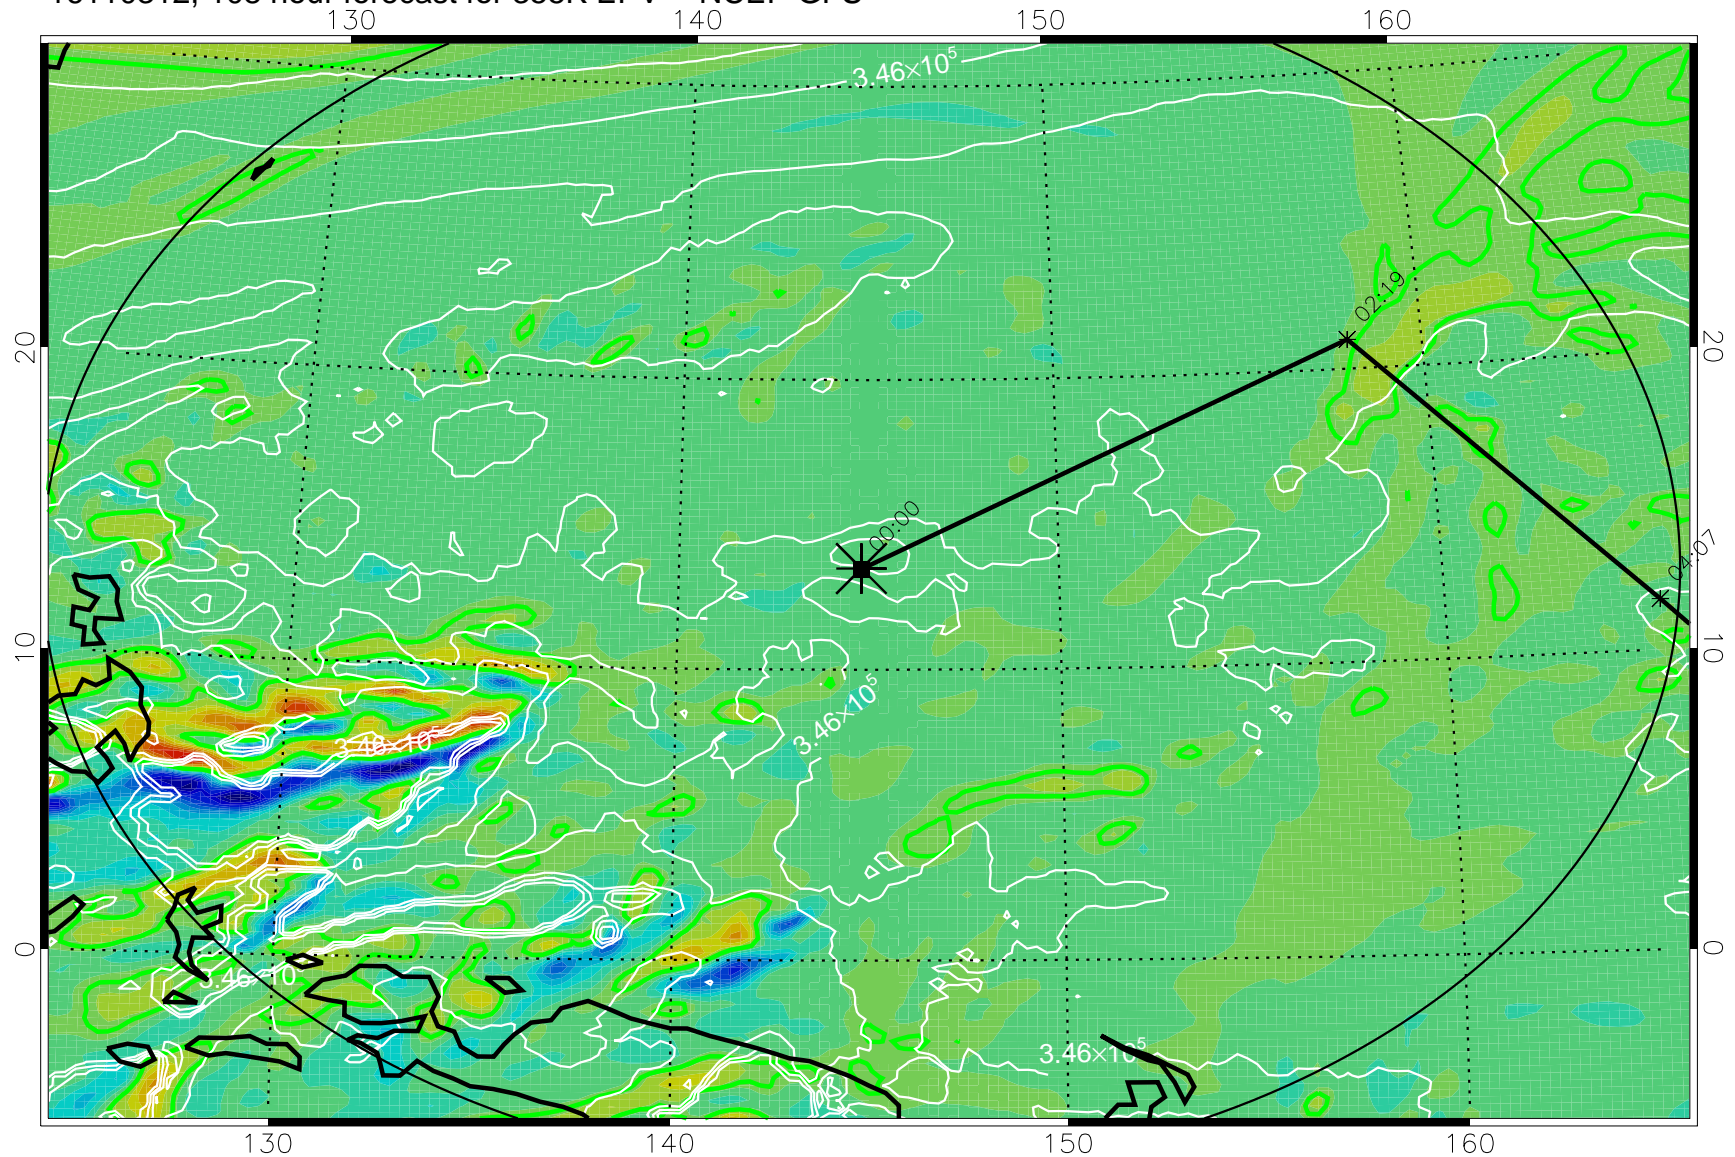

16110206, 078 hour forecast for 355K EPV -- NCEP GFS

355K Montgomery Streamfunction, white
EPV Tropopause (2 PVU) Position
Range ring of 2304 km

16110212, 084 hour forecast for 355K EPV -- NCEP GFS

355K Montgomery Streamfunction, white
EPV Tropopause (2 PVU) Position
Range ring of 2304 km

16110218, 090 hour forecast for 355K EPV -- NCEP GFS

355K Montgomery Streamfunction, white
EPV Tropopause (2 PVU) Position
Range ring of 2304 km

16110300, 096 hour forecast for 355K EPV -- NCEP GFS

355K Montgomery Streamfunction, white
EPV Tropopause (2 PVU) Position
Range ring of 2304 km

16110306, 102 hour forecast for 355K EPV -- NCEP GFS

355K Montgomery Streamfunction, white
EPV Tropopause (2 PVU) Position
Range ring of 2304 km

16110312, 108 hour forecast for 355K EPV -- NCEP GFS

355K Montgomery Streamfunction, white
EPV Tropopause (2 PVU) Position
Range ring of 2304 km

16110318, 114 hour forecast for 355K EPV -- NCEP GFS

355K Montgomery Streamfunction, white
EPV Tropopause (2 PVU) Position
Range ring of 2304 km

16110400, 120 hour forecast for 355K EPV -- NCEP GFS

355K Montgomery Streamfunction, white
EPV Tropopause (2 PVU) Position
Range ring of 2304 km