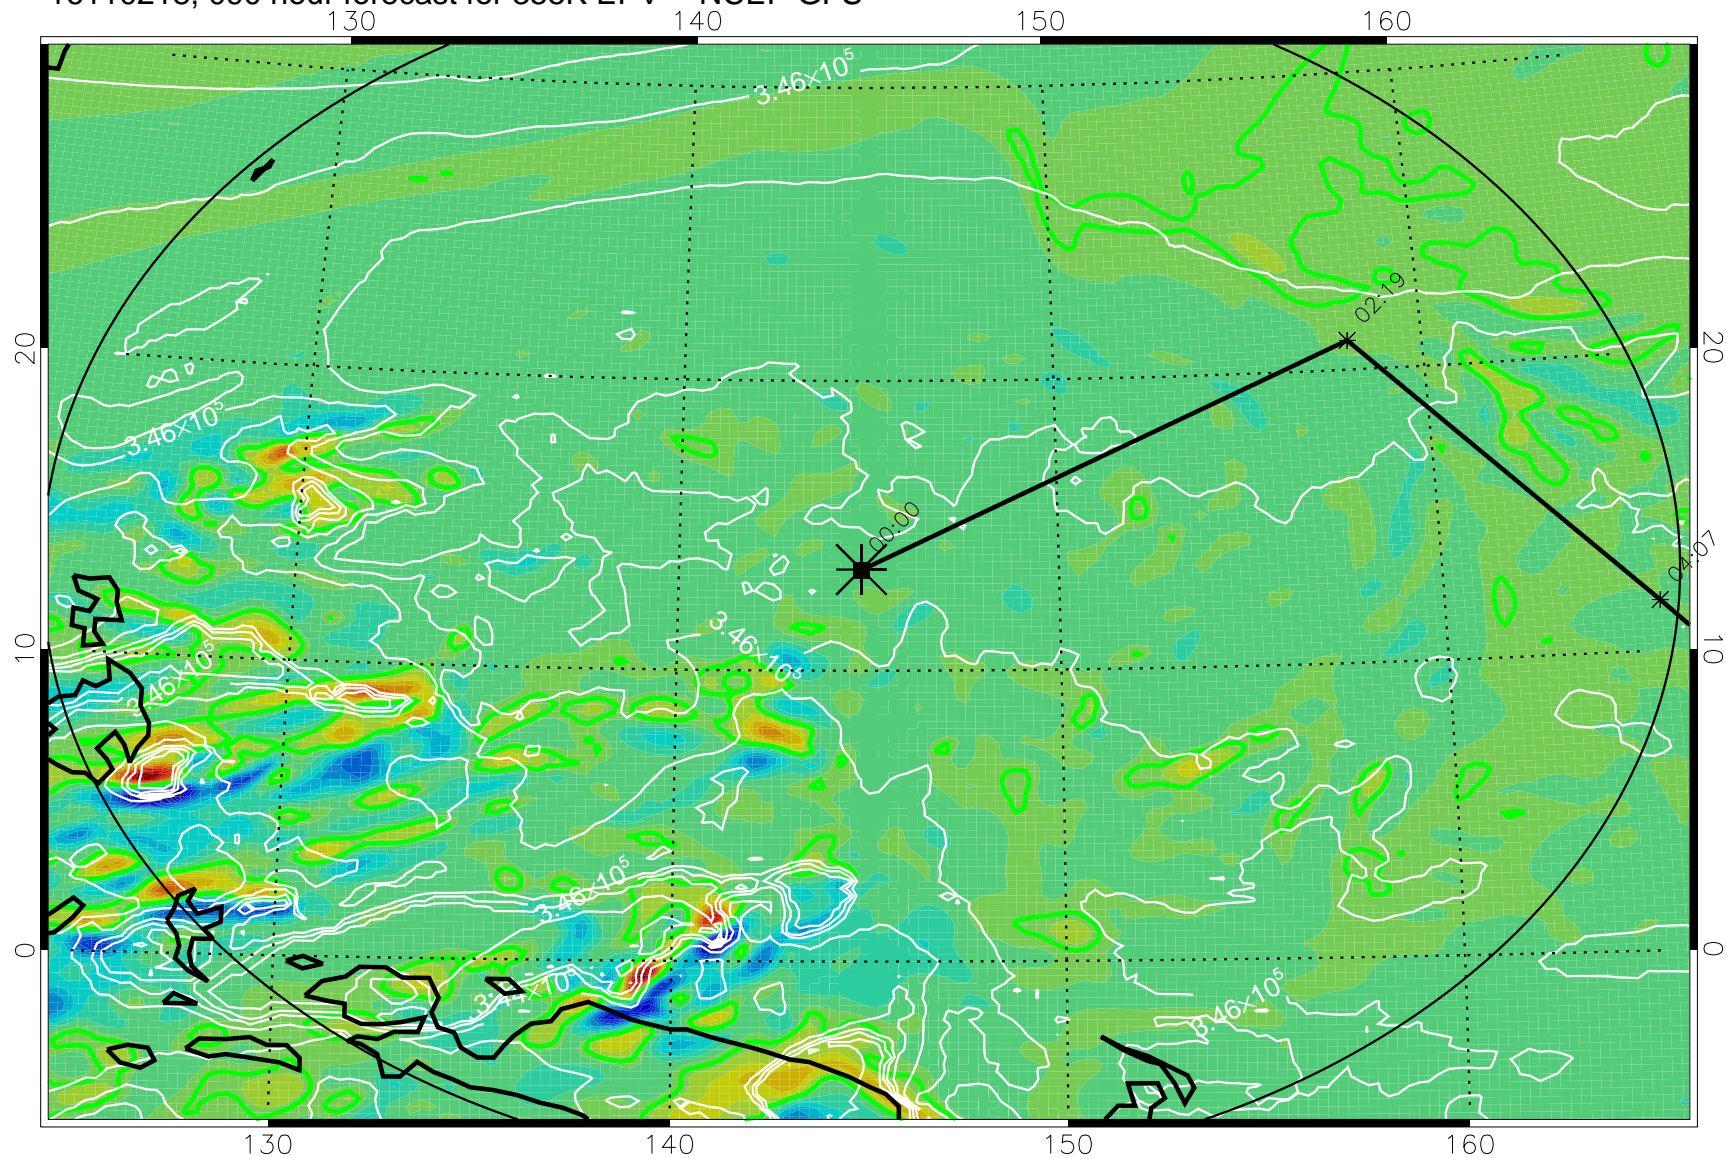

16110206, 078 hour forecast for 355K EPV -- NCEP GFS

355K Montgomery Streamfunction, white
EPV Tropopause (2 PVU) Position
Range ring of 2304 km

16110212, 084 hour forecast for 355K EPV -- NCEP GFS

355K Montgomery Streamfunction, white
EPV Tropopause (2 PVU) Position
Range ring of 2304 km

16110218, 090 hour forecast for 355K EPV -- NCEP GFS

355K Montgomery Streamfunction, white
EPV Tropopause (2 PVU) Position
Range ring of 2304 km

16110300, 096 hour forecast for 355K EPV -- NCEP GFS

355K Montgomery Streamfunction, white
EPV Tropopause (2 PVU) Position
Range ring of 2304 km

16110306, 102 hour forecast for 355K EPV -- NCEP GFS

355K Montgomery Streamfunction, white
EPV Tropopause (2 PVU) Position
Range ring of 2304 km

16110312, 108 hour forecast for 355K EPV -- NCEP GFS

355K Montgomery Streamfunction, white
EPV Tropopause (2 PVU) Position
Range ring of 2304 km

16110318, 114 hour forecast for 355K EPV -- NCEP GFS

355K Montgomery Streamfunction, white
EPV Tropopause (2 PVU) Position
Range ring of 2304 km

16110400, 120 hour forecast for 355K EPV -- NCEP GFS

355K Montgomery Streamfunction, white
EPV Tropopause (2 PVU) Position
Range ring of 2304 km