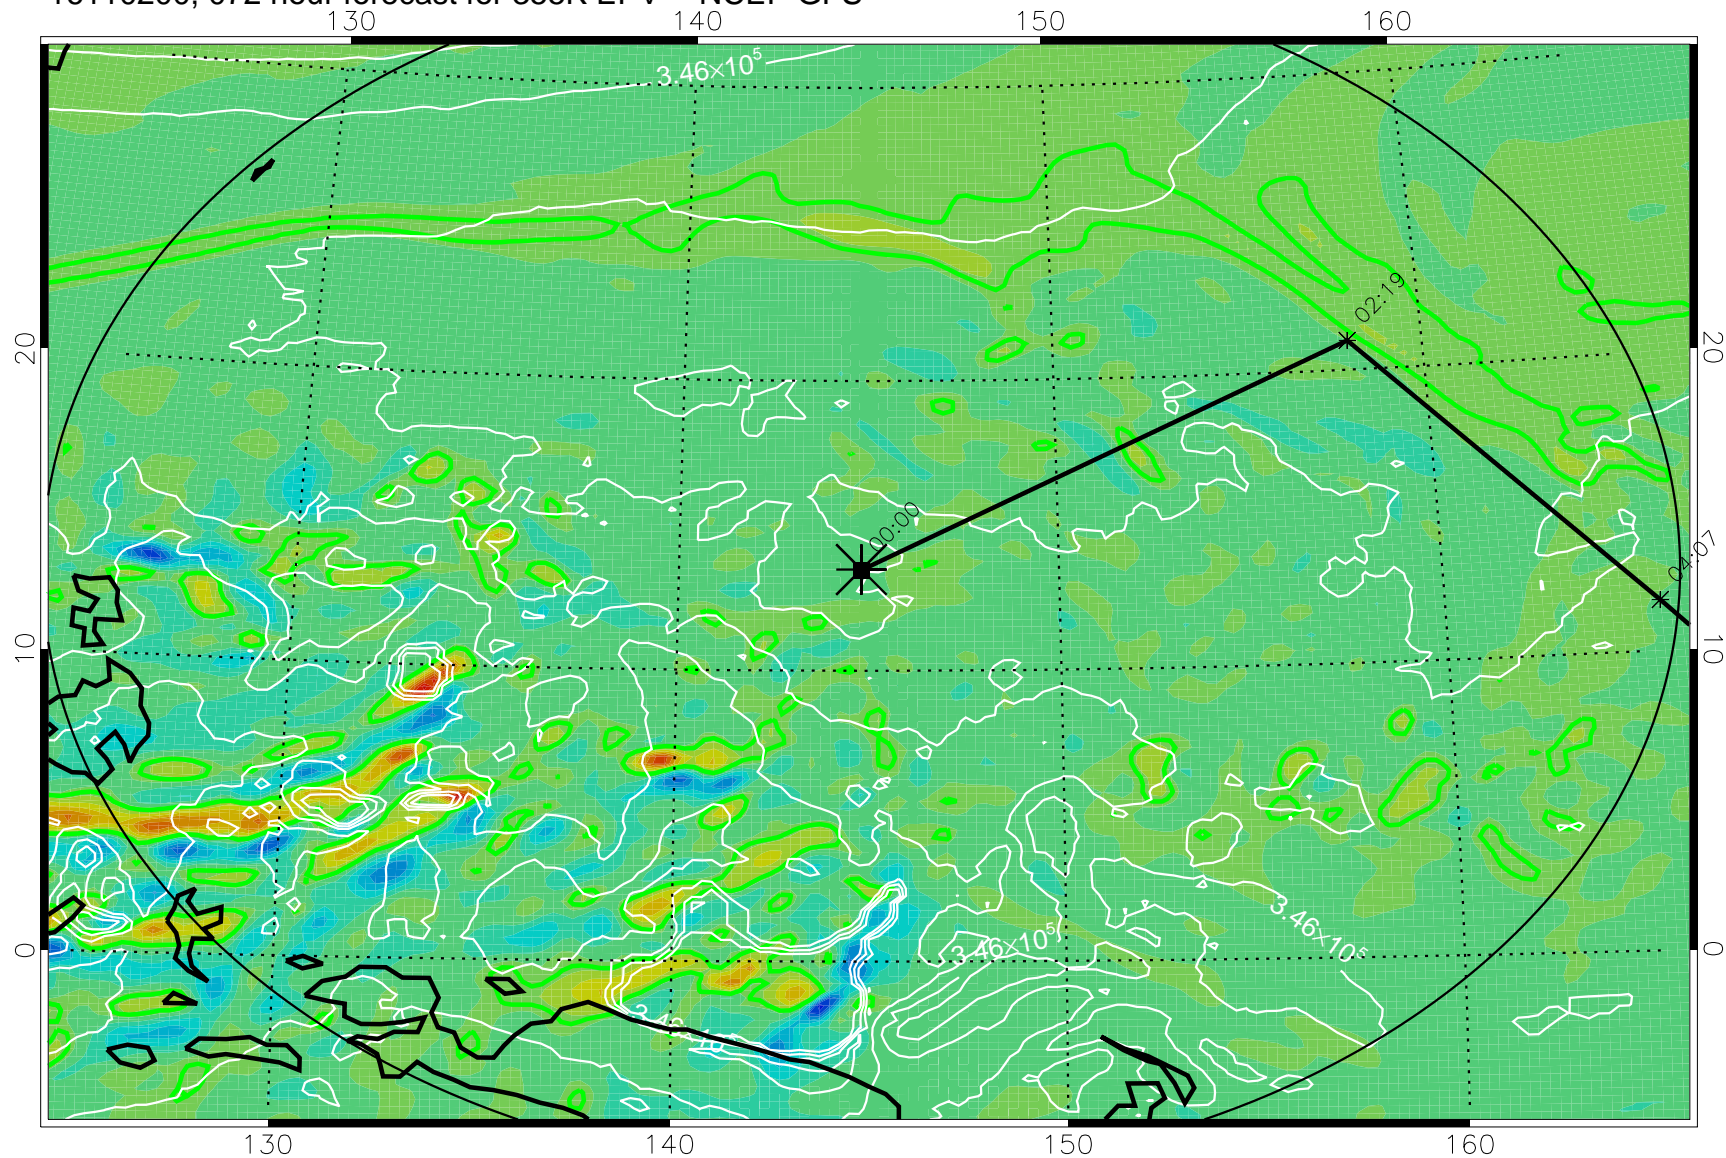

16110106, 054 hour forecast for 355K EPV -- NCEP GFS

355K Montgomery Streamfunction, white
EPV Tropopause (2 PVU) Position
Range ring of 2304 km

16110112, 060 hour forecast for 355K EPV -- NCEP GFS

355K Montgomery Streamfunction, white
EPV Tropopause (2 PVU) Position
Range ring of 2304 km

16110118, 066 hour forecast for 355K EPV -- NCEP GFS

355K Montgomery Streamfunction, white
EPV Tropopause (2 PVU) Position
Range ring of 2304 km

16110200, 072 hour forecast for 355K EPV -- NCEP GFS

355K Montgomery Streamfunction, white
EPV Tropopause (2 PVU) Position
Range ring of 2304 km

16110206, 078 hour forecast for 355K EPV -- NCEP GFS

355K Montgomery Streamfunction, white
EPV Tropopause (2 PVU) Position
Range ring of 2304 km

16110212, 084 hour forecast for 355K EPV -- NCEP GFS

355K Montgomery Streamfunction, white
EPV Tropopause (2 PVU) Position
Range ring of 2304 km

16110218, 090 hour forecast for 355K EPV -- NCEP GFS

355K Montgomery Streamfunction, white
EPV Tropopause (2 PVU) Position
Range ring of 2304 km

16110300, 096 hour forecast for 355K EPV -- NCEP GFS

355K Montgomery Streamfunction, white
EPV Tropopause (2 PVU) Position
Range ring of 2304 km