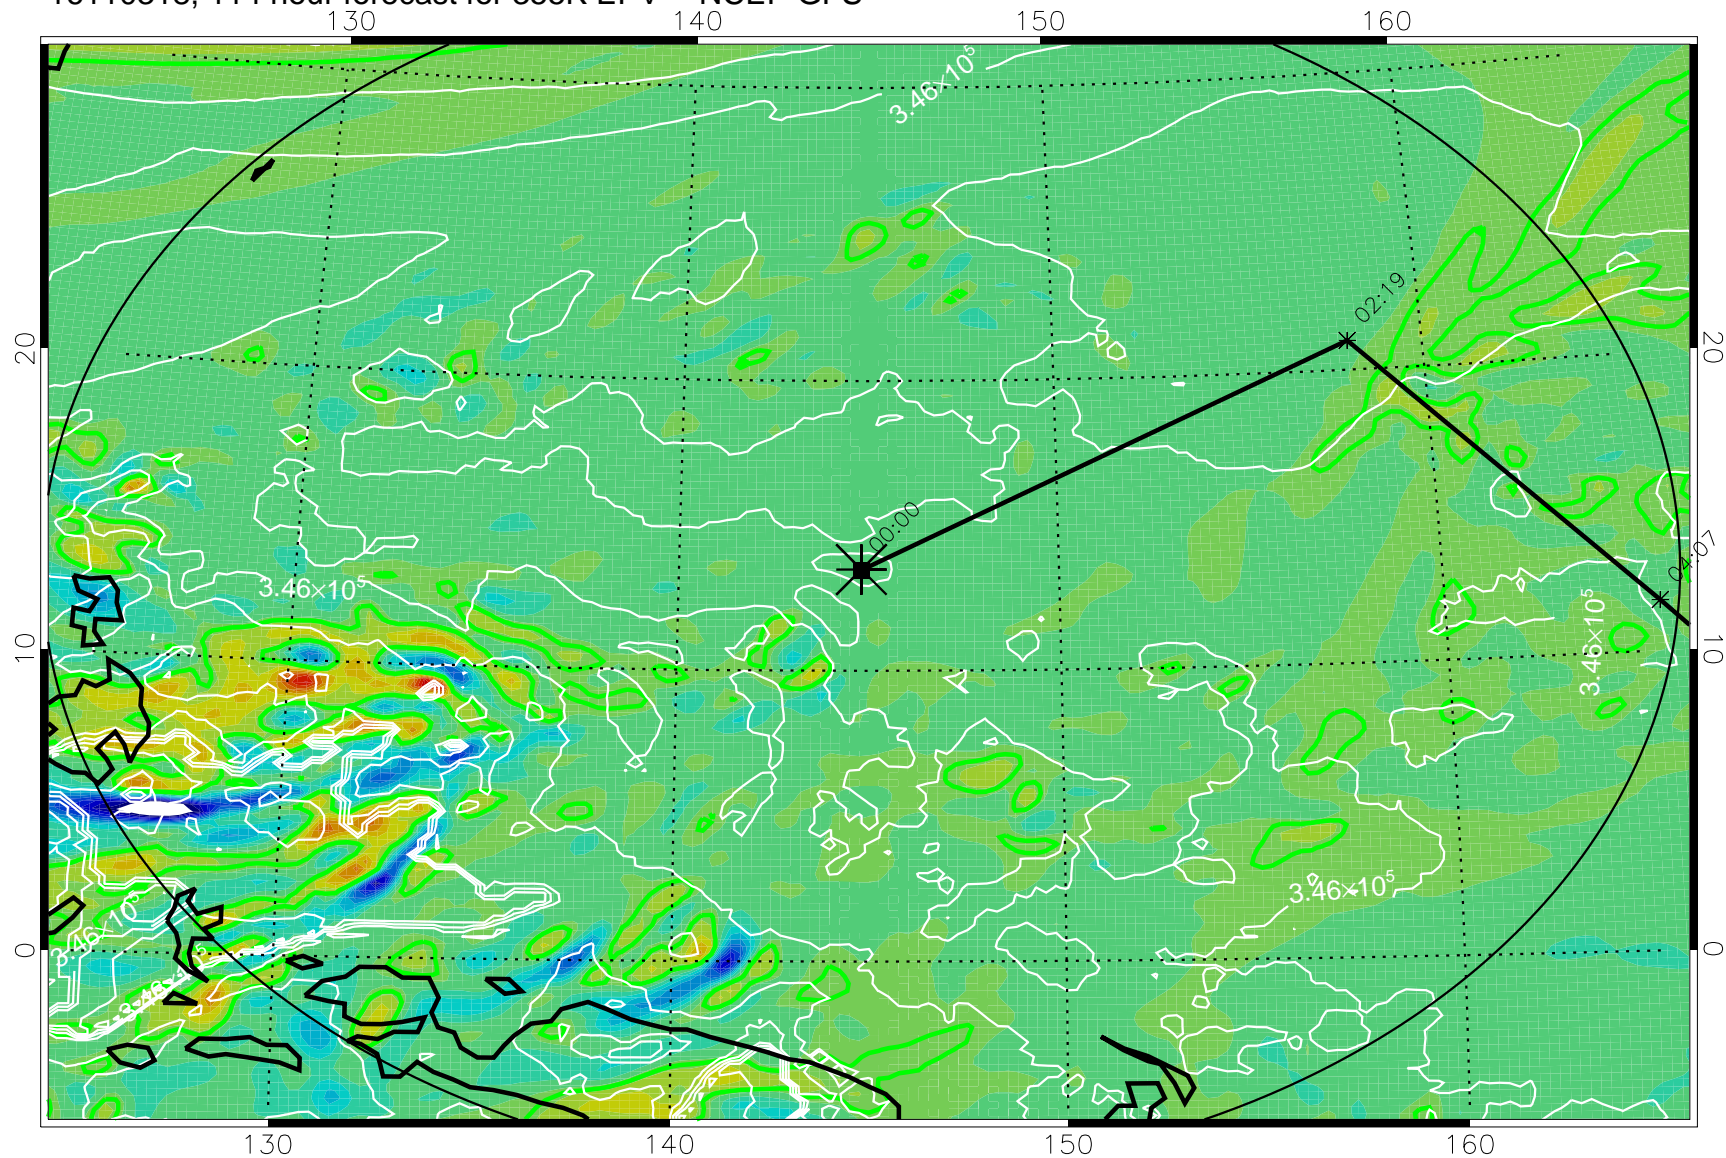

16110206, 078 hour forecast for 355K EPV -- NCEP GFS

355K Montgomery Streamfunction, white
EPV Tropopause (2 PVU) Position
Range ring of 2304 km

16110212, 084 hour forecast for 355K EPV -- NCEP GFS

355K Montgomery Streamfunction, white
EPV Tropopause (2 PVU) Position
Range ring of 2304 km

16110218, 090 hour forecast for 355K EPV -- NCEP GFS

355K Montgomery Streamfunction, white
EPV Tropopause (2 PVU) Position
Range ring of 2304 km

16110300, 096 hour forecast for 355K EPV -- NCEP GFS

355K Montgomery Streamfunction, white
EPV Tropopause (2 PVU) Position
Range ring of 2304 km

16110306, 102 hour forecast for 355K EPV -- NCEP GFS

355K Montgomery Streamfunction, white
EPV Tropopause (2 PVU) Position
Range ring of 2304 km

16110312, 108 hour forecast for 355K EPV -- NCEP GFS

355K Montgomery Streamfunction, white
EPV Tropopause (2 PVU) Position
Range ring of 2304 km

16110318, 114 hour forecast for 355K EPV -- NCEP GFS

355K Montgomery Streamfunction, white
EPV Tropopause (2 PVU) Position
Range ring of 2304 km

16110400, 120 hour forecast for 355K EPV -- NCEP GFS

355K Montgomery Streamfunction, white
EPV Tropopause (2 PVU) Position
Range ring of 2304 km