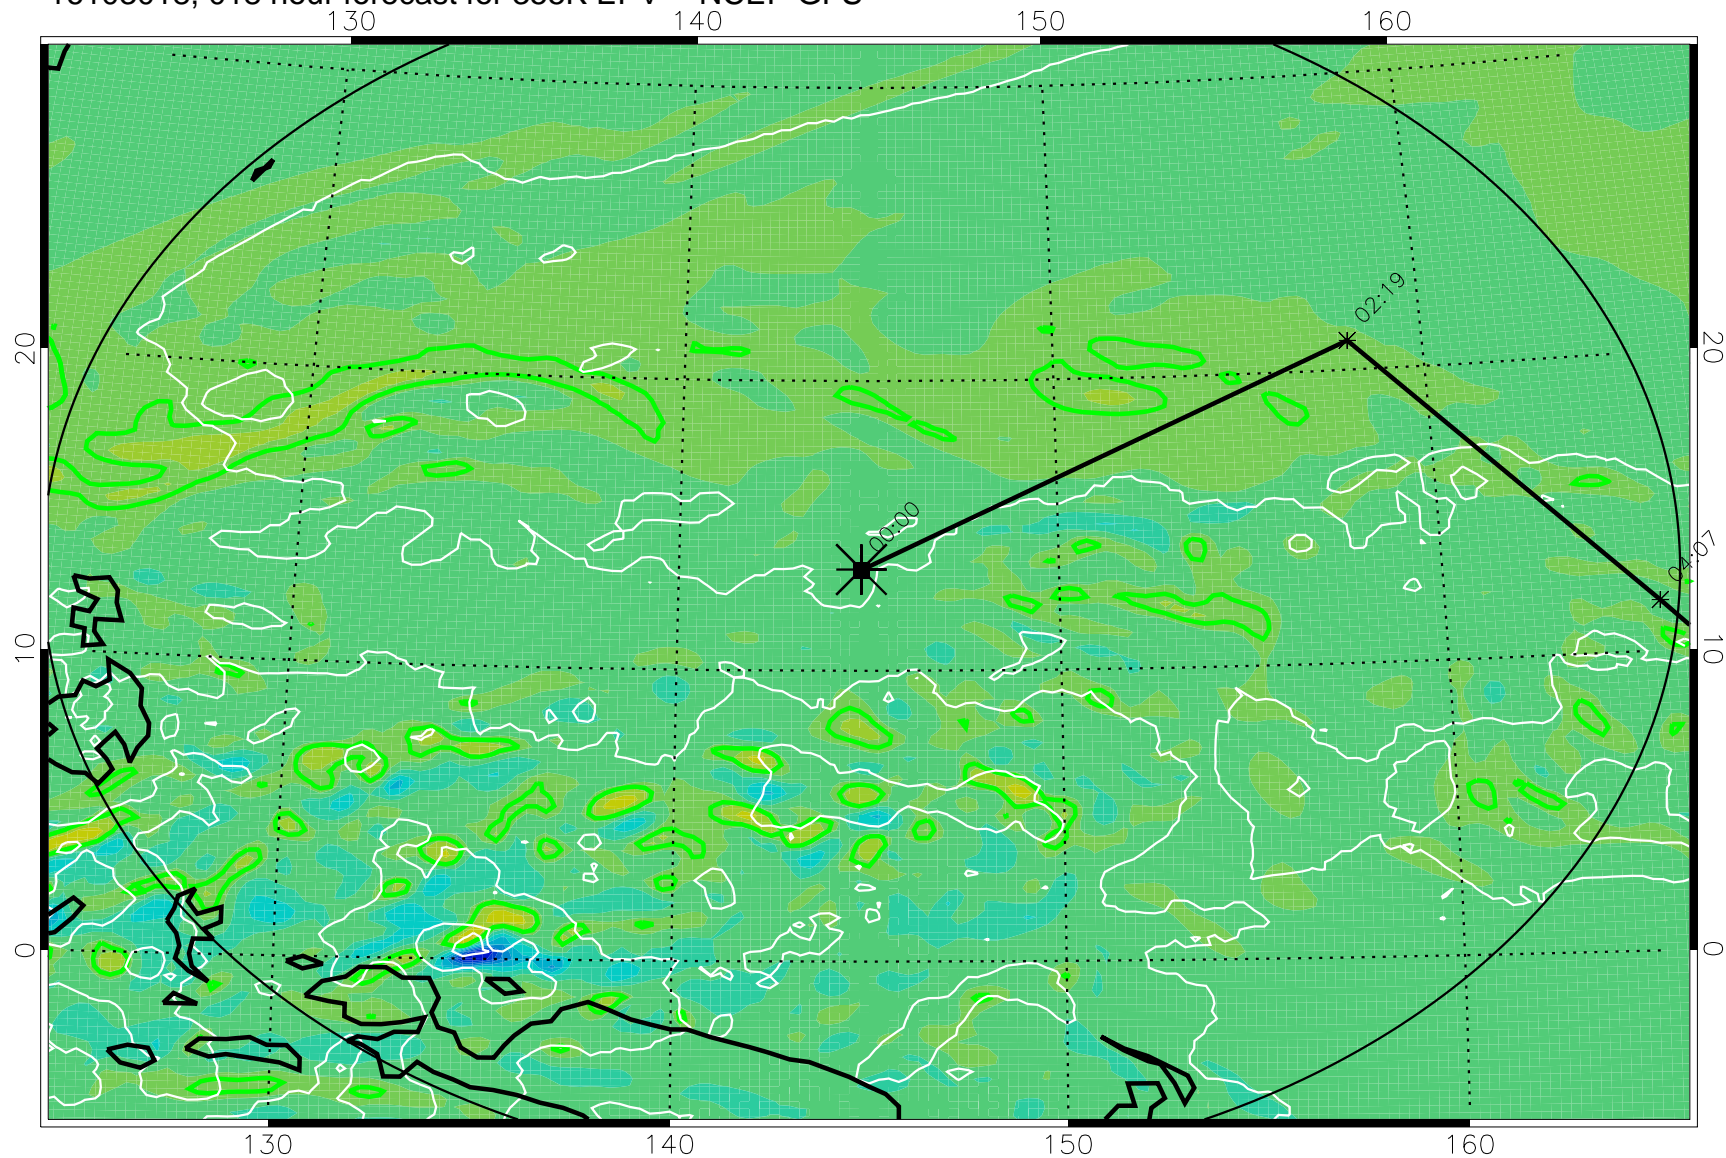

16103006, 006 hour forecast for 355K EPV -- NCEP GFS

355K Montgomery Streamfunction, white
EPV Tropopause (2 PVU) Position
Range ring of 2304 km

16103012, 012 hour forecast for 355K EPV -- NCEP GFS

355K Montgomery Streamfunction, white
EPV Tropopause (2 PVU) Position
Range ring of 2304 km

16103018, 018 hour forecast for 355K EPV -- NCEP GFS

355K Montgomery Streamfunction, white
EPV Tropopause (2 PVU) Position
Range ring of 2304 km

16103100, 024 hour forecast for 355K EPV -- NCEP GFS

355K Montgomery Streamfunction, white
EPV Tropopause (2 PVU) Position
Range ring of 2304 km

16103106, 030 hour forecast for 355K EPV -- NCEP GFS

355K Montgomery Streamfunction, white
EPV Tropopause (2 PVU) Position
Range ring of 2304 km

16103112, 036 hour forecast for 355K EPV -- NCEP GFS

355K Montgomery Streamfunction, white
EPV Tropopause (2 PVU) Position
Range ring of 2304 km

16110318, 114 hour forecast for 355K EPV -- NCEP GFS

355K Montgomery Streamfunction, white
EPV Tropopause (2 PVU) Position
Range ring of 2304 km

16110400, 120 hour forecast for 355K EPV -- NCEP GFS

355K Montgomery Streamfunction, white
EPV Tropopause (2 PVU) Position
Range ring of 2304 km