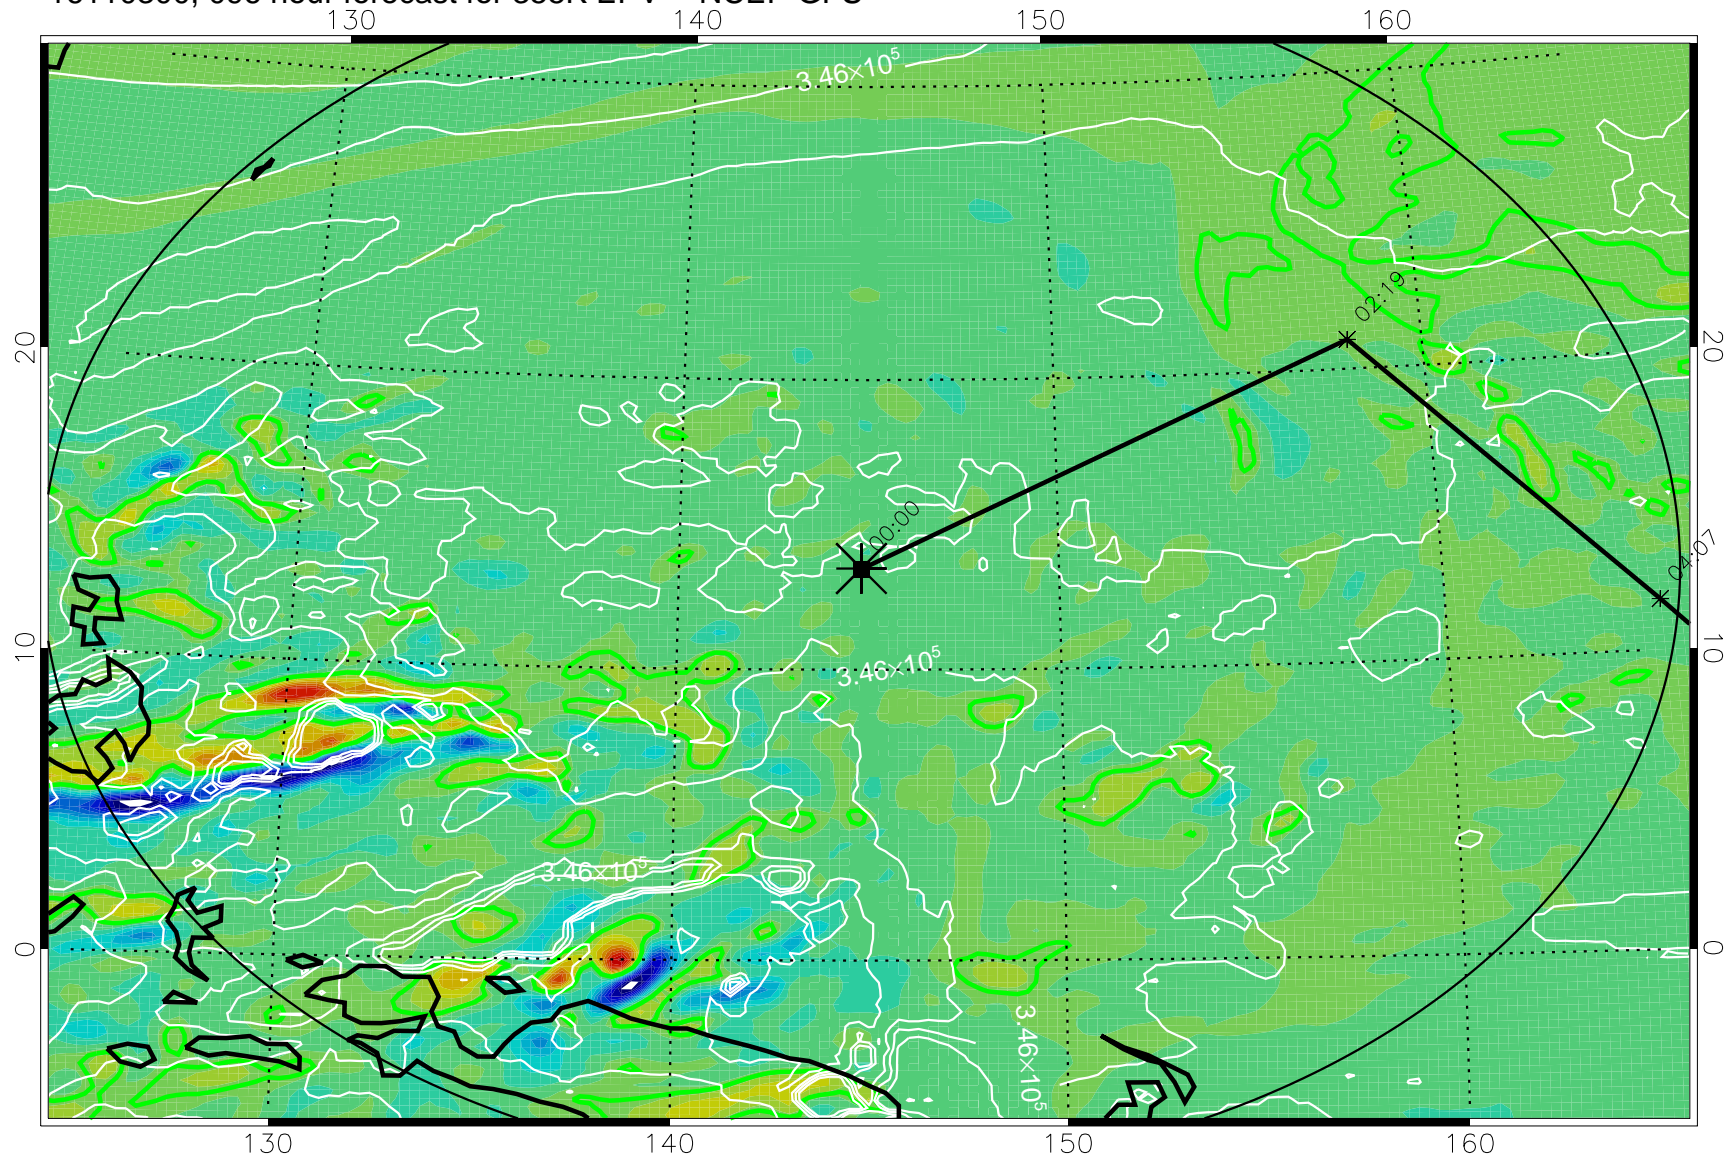

16110206, 078 hour forecast for 355K EPV -- NCEP GFS

355K Montgomery Streamfunction, white
EPV Tropopause (2 PVU) Position
Range ring of 2304 km

16110212, 084 hour forecast for 355K EPV -- NCEP GFS

355K Montgomery Streamfunction, white
EPV Tropopause (2 PVU) Position
Range ring of 2304 km

16110218, 090 hour forecast for 355K EPV -- NCEP GFS

355K Montgomery Streamfunction, white
EPV Tropopause (2 PVU) Position
Range ring of 2304 km

16110300, 096 hour forecast for 355K EPV -- NCEP GFS

355K Montgomery Streamfunction, white
EPV Tropopause (2 PVU) Position
Range ring of 2304 km

16110306, 102 hour forecast for 355K EPV -- NCEP GFS

355K Montgomery Streamfunction, white
EPV Tropopause (2 PVU) Position
Range ring of 2304 km

16110312, 108 hour forecast for 355K EPV -- NCEP GFS

355K Montgomery Streamfunction, white
EPV Tropopause (2 PVU) Position
Range ring of 2304 km

16110318, 114 hour forecast for 355K EPV -- NCEP GFS

355K Montgomery Streamfunction, white
EPV Tropopause (2 PVU) Position
Range ring of 2304 km

16110400, 120 hour forecast for 355K EPV -- NCEP GFS

355K Montgomery Streamfunction, white
EPV Tropopause (2 PVU) Position
Range ring of 2304 km