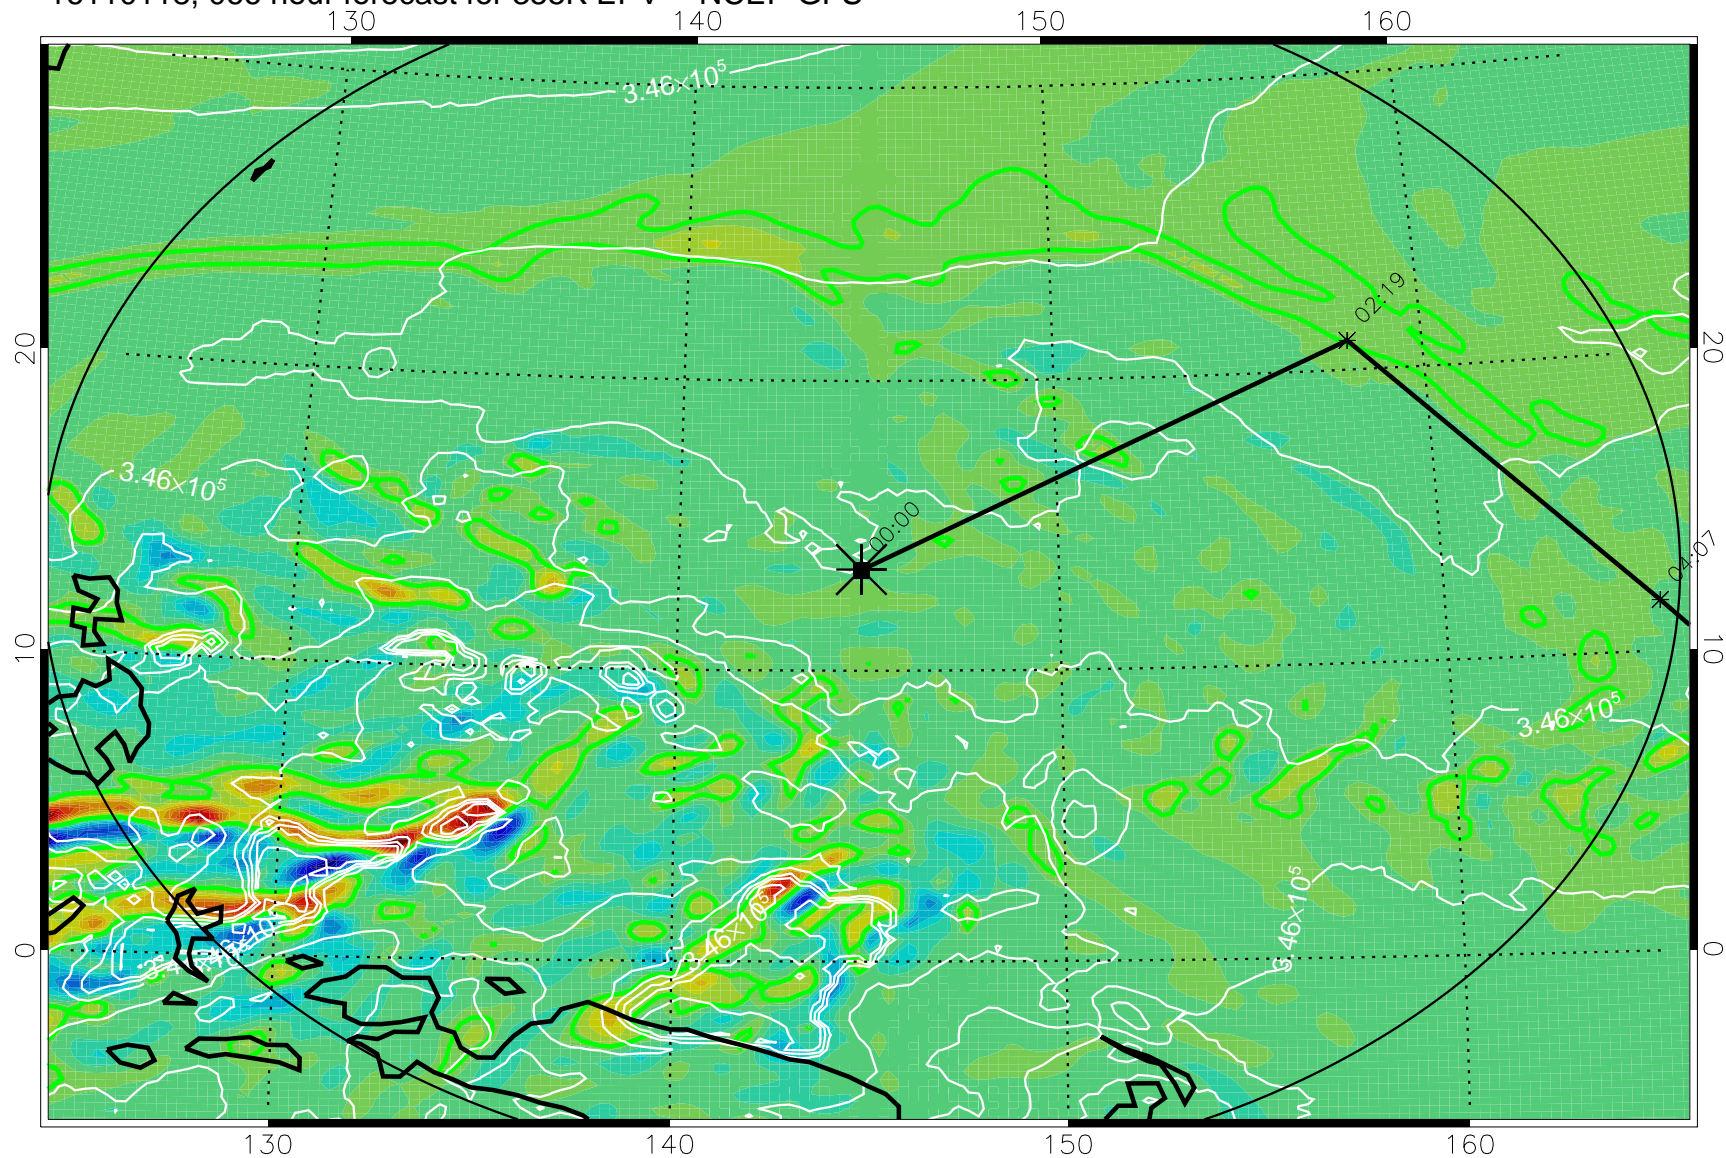

16110106, 054 hour forecast for 355K EPV -- NCEP GFS

355K Montgomery Streamfunction, white
EPV Tropopause (2 PVU) Position
Range ring of 2304 km

16110112, 060 hour forecast for 355K EPV -- NCEP GFS

355K Montgomery Streamfunction, white
EPV Tropopause (2 PVU) Position
Range ring of 2304 km

16110118, 066 hour forecast for 355K EPV -- NCEP GFS

355K Montgomery Streamfunction, white
EPV Tropopause (2 PVU) Position
Range ring of 2304 km

16110200, 072 hour forecast for 355K EPV -- NCEP GFS

355K Montgomery Streamfunction, white
EPV Tropopause (2 PVU) Position
Range ring of 2304 km

16110206, 078 hour forecast for 355K EPV -- NCEP GFS

355K Montgomery Streamfunction, white
EPV Tropopause (2 PVU) Position
Range ring of 2304 km

16110212, 084 hour forecast for 355K EPV -- NCEP GFS

355K Montgomery Streamfunction, white
EPV Tropopause (2 PVU) Position
Range ring of 2304 km

16110218, 090 hour forecast for 355K EPV -- NCEP GFS

355K Montgomery Streamfunction, white
EPV Tropopause (2 PVU) Position
Range ring of 2304 km

16110300, 096 hour forecast for 355K EPV -- NCEP GFS

355K Montgomery Streamfunction, white
EPV Tropopause (2 PVU) Position
Range ring of 2304 km