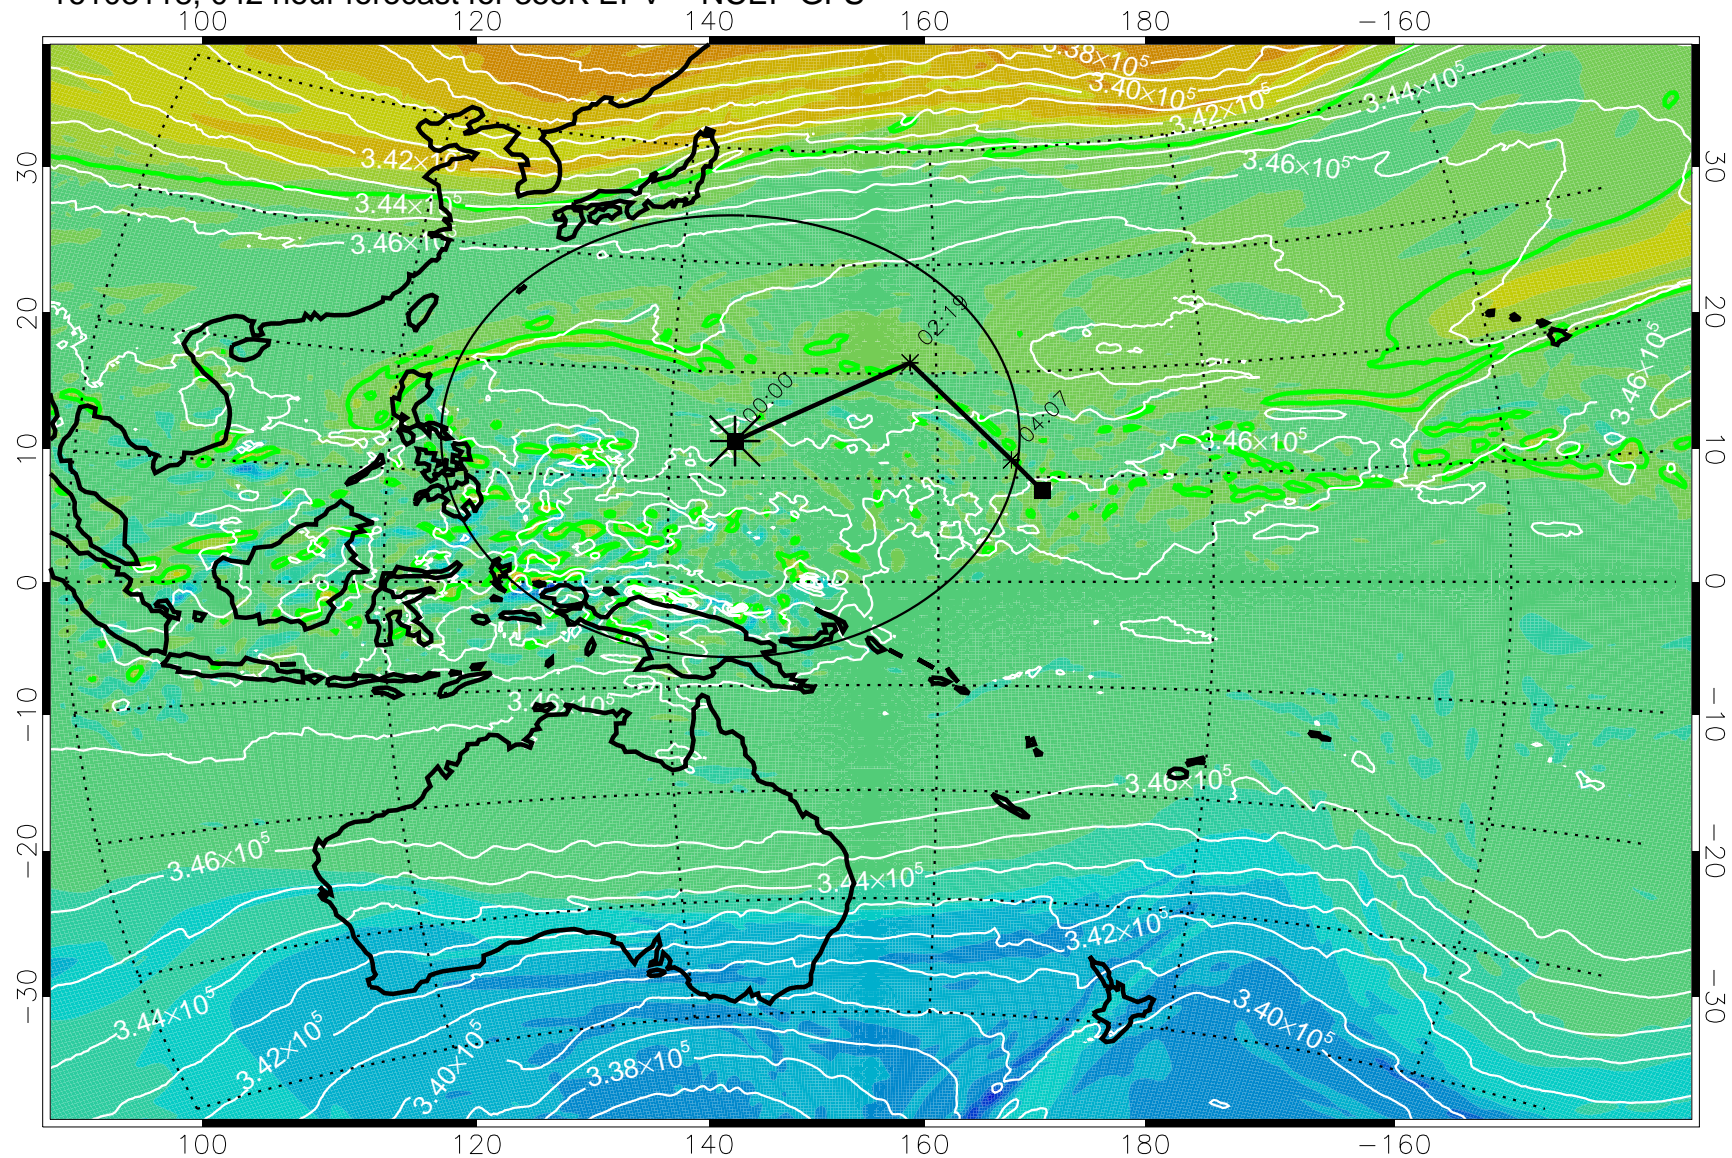

16103106, 030 hour forecast for 355K EPV -- NCEP GFS

355K Montgomery Streamfunction, white  
EPV Tropopause (2 PVU) Position  
Range ring of 2304 km

16103112, 036 hour forecast for 355K EPV -- NCEP GFS

355K Montgomery Streamfunction, white  
EPV Tropopause (2 PVU) Position  
Range ring of 2304 km

16103118, 042 hour forecast for 355K EPV -- NCEP GFS

355K Montgomery Streamfunction, white  
EPV Tropopause (2 PVU) Position  
Range ring of 2304 km

16110100, 048 hour forecast for 355K EPV -- NCEP GFS

355K Montgomery Streamfunction, white  
EPV Tropopause (2 PVU) Position  
Range ring of 2304 km

16110106, 054 hour forecast for 355K EPV -- NCEP GFS

355K Montgomery Streamfunction, white  
EPV Tropopause (2 PVU) Position  
Range ring of 2304 km

16110112, 060 hour forecast for 355K EPV -- NCEP GFS

355K Montgomery Streamfunction, white  
EPV Tropopause (2 PVU) Position  
Range ring of 2304 km

16110118, 066 hour forecast for 355K EPV -- NCEP GFS

355K Montgomery Streamfunction, white  
EPV Tropopause (2 PVU) Position  
Range ring of 2304 km

16110200, 072 hour forecast for 355K EPV -- NCEP GFS

355K Montgomery Streamfunction, white  
EPV Tropopause (2 PVU) Position  
Range ring of 2304 km