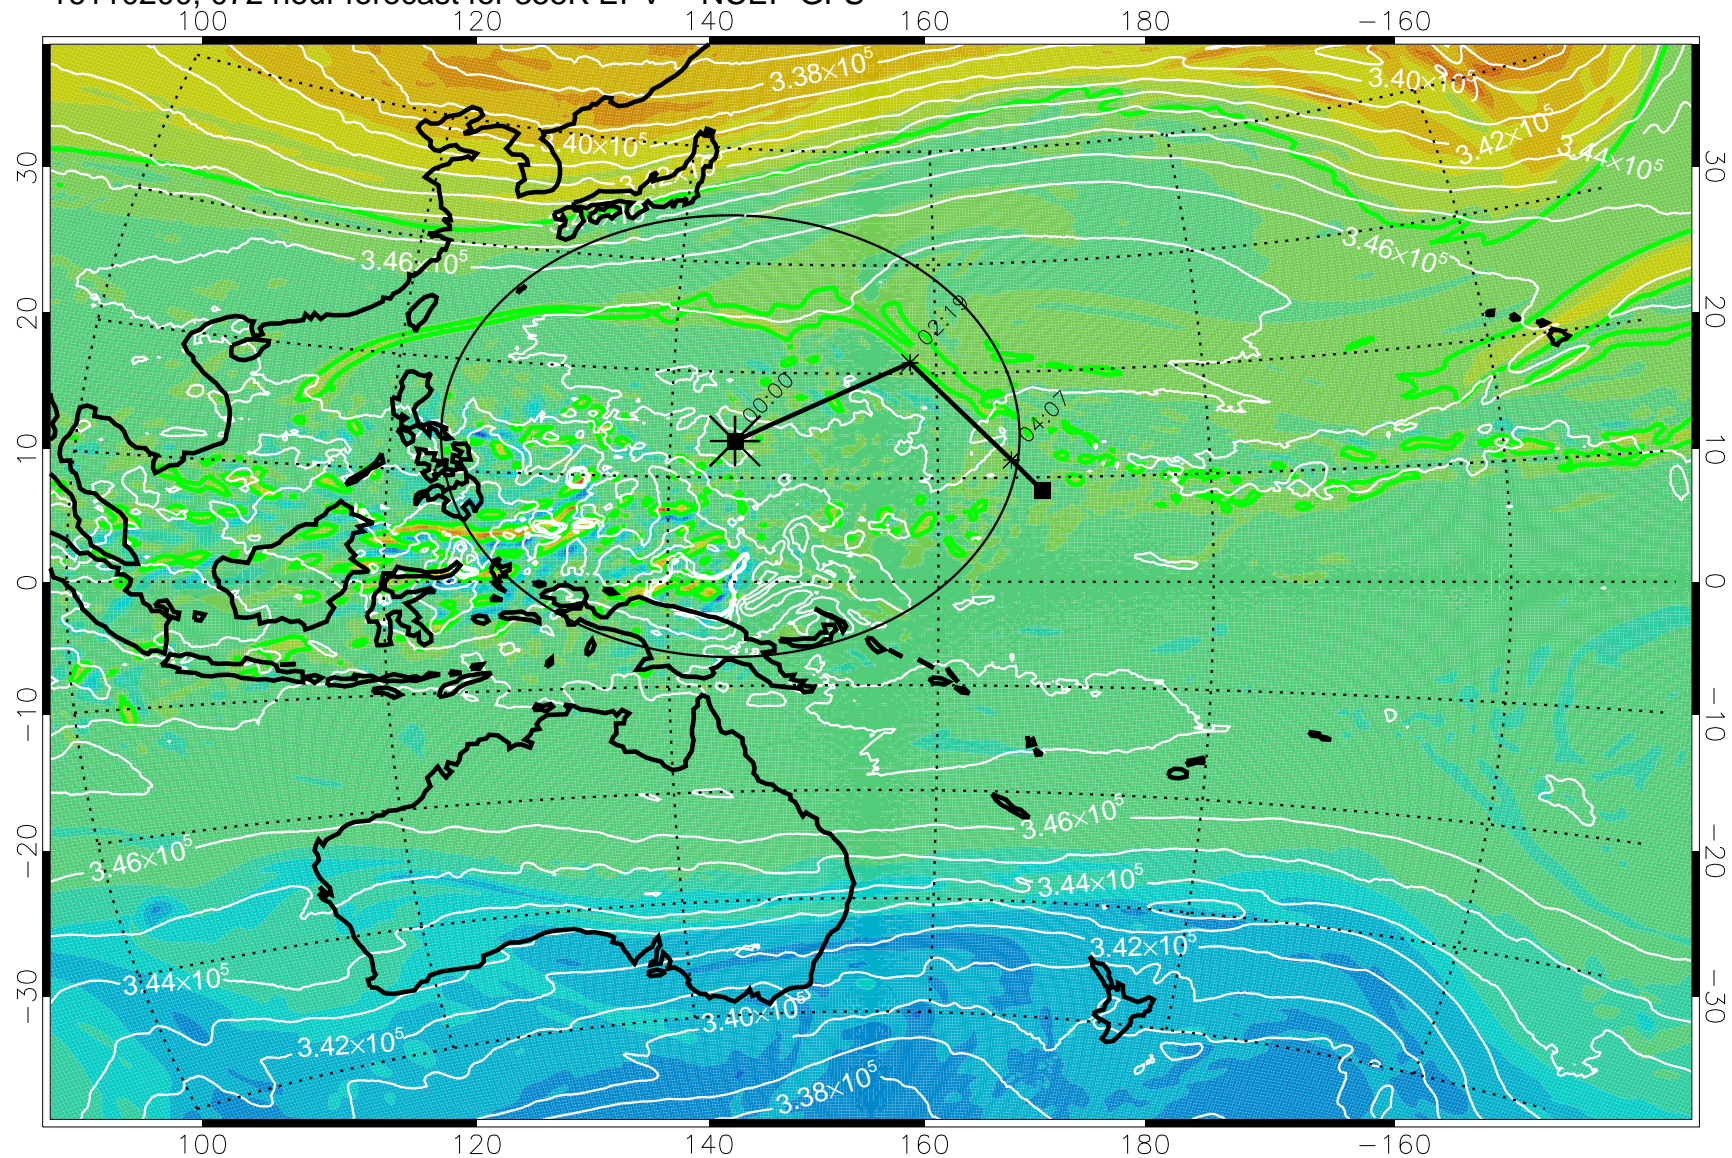

16103118, 042 hour forecast for 355K EPV -- NCEP GFS

355K Montgomery Streamfunction, white  
EPV Tropopause (2 PVU) Position  
Range ring of 2304 km

16110100, 048 hour forecast for 355K EPV -- NCEP GFS

355K Montgomery Streamfunction, white  
EPV Tropopause (2 PVU) Position  
Range ring of 2304 km

16110106, 054 hour forecast for 355K EPV -- NCEP GFS

355K Montgomery Streamfunction, white  
EPV Tropopause (2 PVU) Position  
Range ring of 2304 km

16110112, 060 hour forecast for 355K EPV -- NCEP GFS

355K Montgomery Streamfunction, white  
EPV Tropopause (2 PVU) Position  
Range ring of 2304 km

16110118, 066 hour forecast for 355K EPV -- NCEP GFS

355K Montgomery Streamfunction, white  
EPV Tropopause (2 PVU) Position  
Range ring of 2304 km

16110200, 072 hour forecast for 355K EPV -- NCEP GFS

355K Montgomery Streamfunction, white  
EPV Tropopause (2 PVU) Position  
Range ring of 2304 km

16110206, 078 hour forecast for 355K EPV -- NCEP GFS

355K Montgomery Streamfunction, white  
EPV Tropopause (2 PVU) Position  
Range ring of 2304 km

16110212, 084 hour forecast for 355K EPV -- NCEP GFS

355K Montgomery Streamfunction, white  
EPV Tropopause (2 PVU) Position  
Range ring of 2304 km