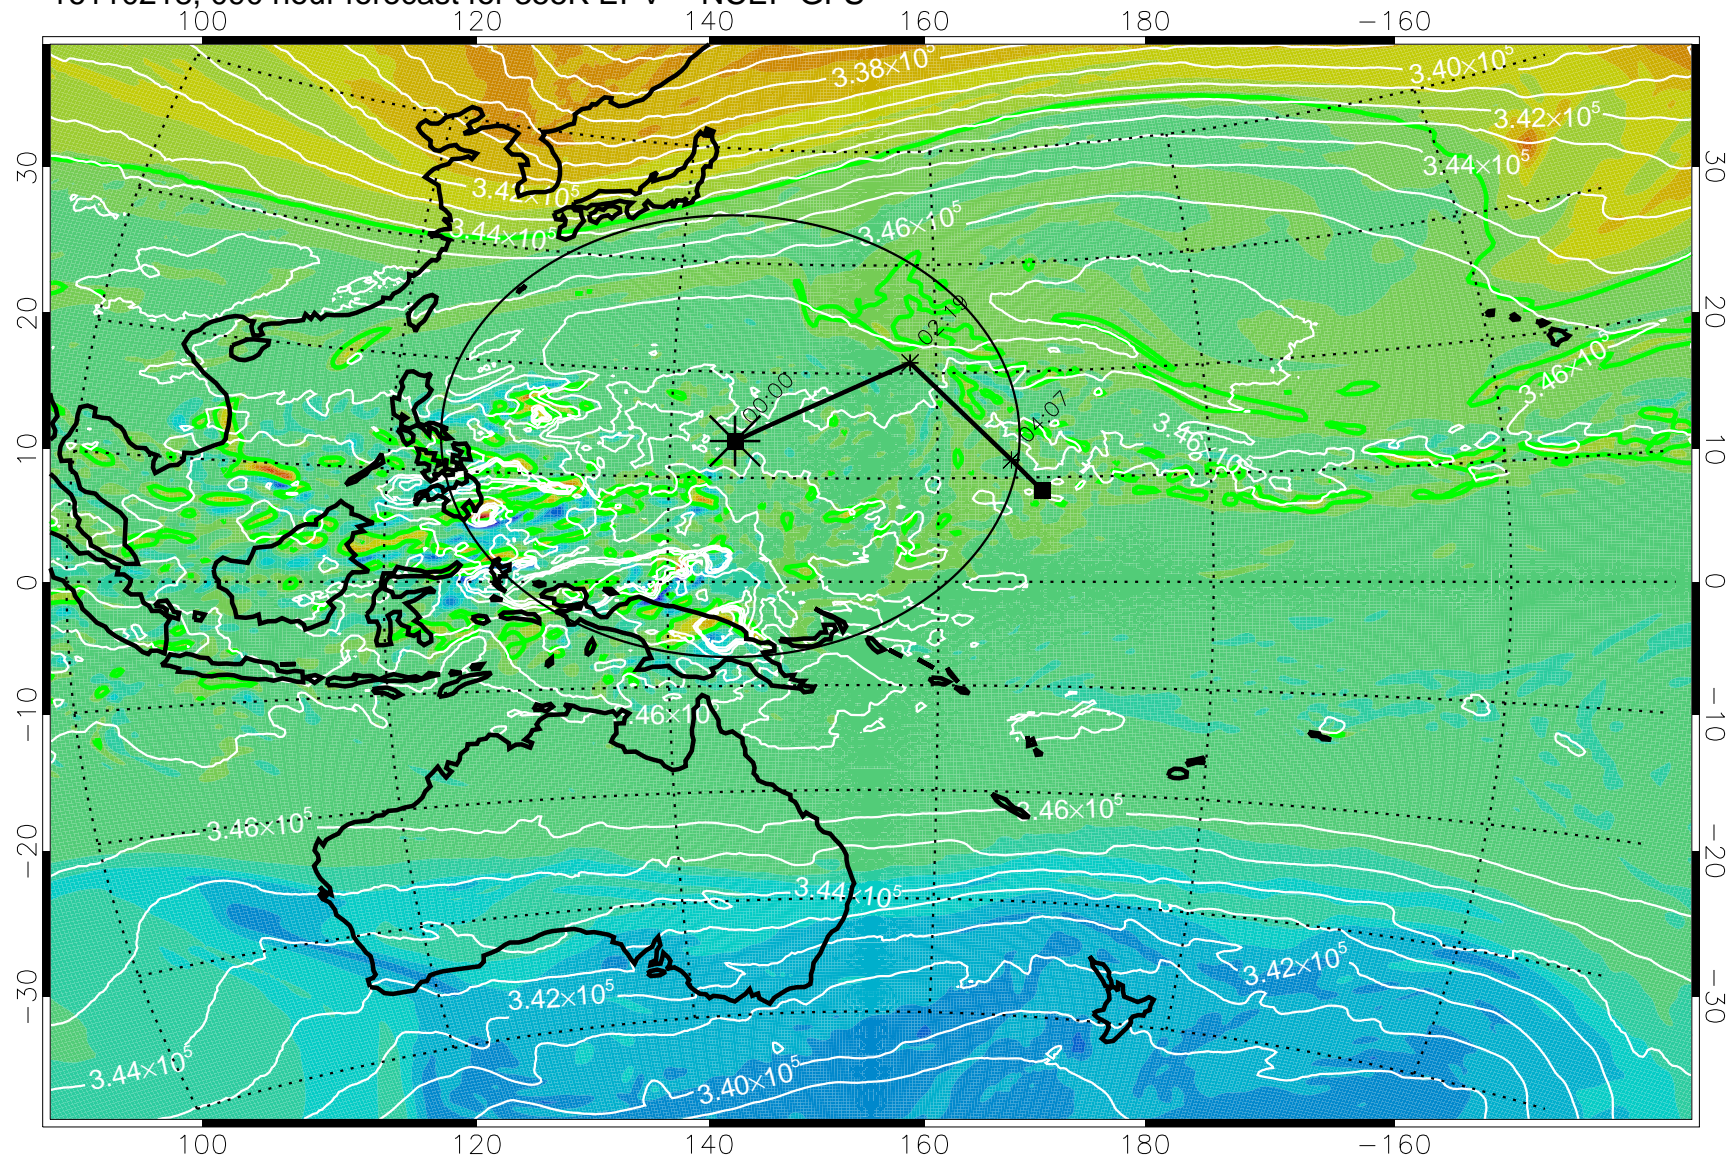

16110118, 066 hour forecast for 355K EPV -- NCEP GFS

355K Montgomery Streamfunction, white  
EPV Tropopause (2 PVU) Position  
Range ring of 2304 km

16110200, 072 hour forecast for 355K EPV -- NCEP GFS

355K Montgomery Streamfunction, white  
EPV Tropopause (2 PVU) Position  
Range ring of 2304 km

16110206, 078 hour forecast for 355K EPV -- NCEP GFS

355K Montgomery Streamfunction, white  
EPV Tropopause (2 PVU) Position  
Range ring of 2304 km

16110212, 084 hour forecast for 355K EPV -- NCEP GFS

355K Montgomery Streamfunction, white  
EPV Tropopause (2 PVU) Position  
Range ring of 2304 km

16110218, 090 hour forecast for 355K EPV -- NCEP GFS

355K Montgomery Streamfunction, white  
EPV Tropopause (2 PVU) Position  
Range ring of 2304 km

16110300, 096 hour forecast for 355K EPV -- NCEP GFS

355K Montgomery Streamfunction, white  
EPV Tropopause (2 PVU) Position  
Range ring of 2304 km

16110306, 102 hour forecast for 355K EPV -- NCEP GFS

355K Montgomery Streamfunction, white  
EPV Tropopause (2 PVU) Position  
Range ring of 2304 km

16110312, 108 hour forecast for 355K EPV -- NCEP GFS

355K Montgomery Streamfunction, white  
EPV Tropopause (2 PVU) Position  
Range ring of 2304 km