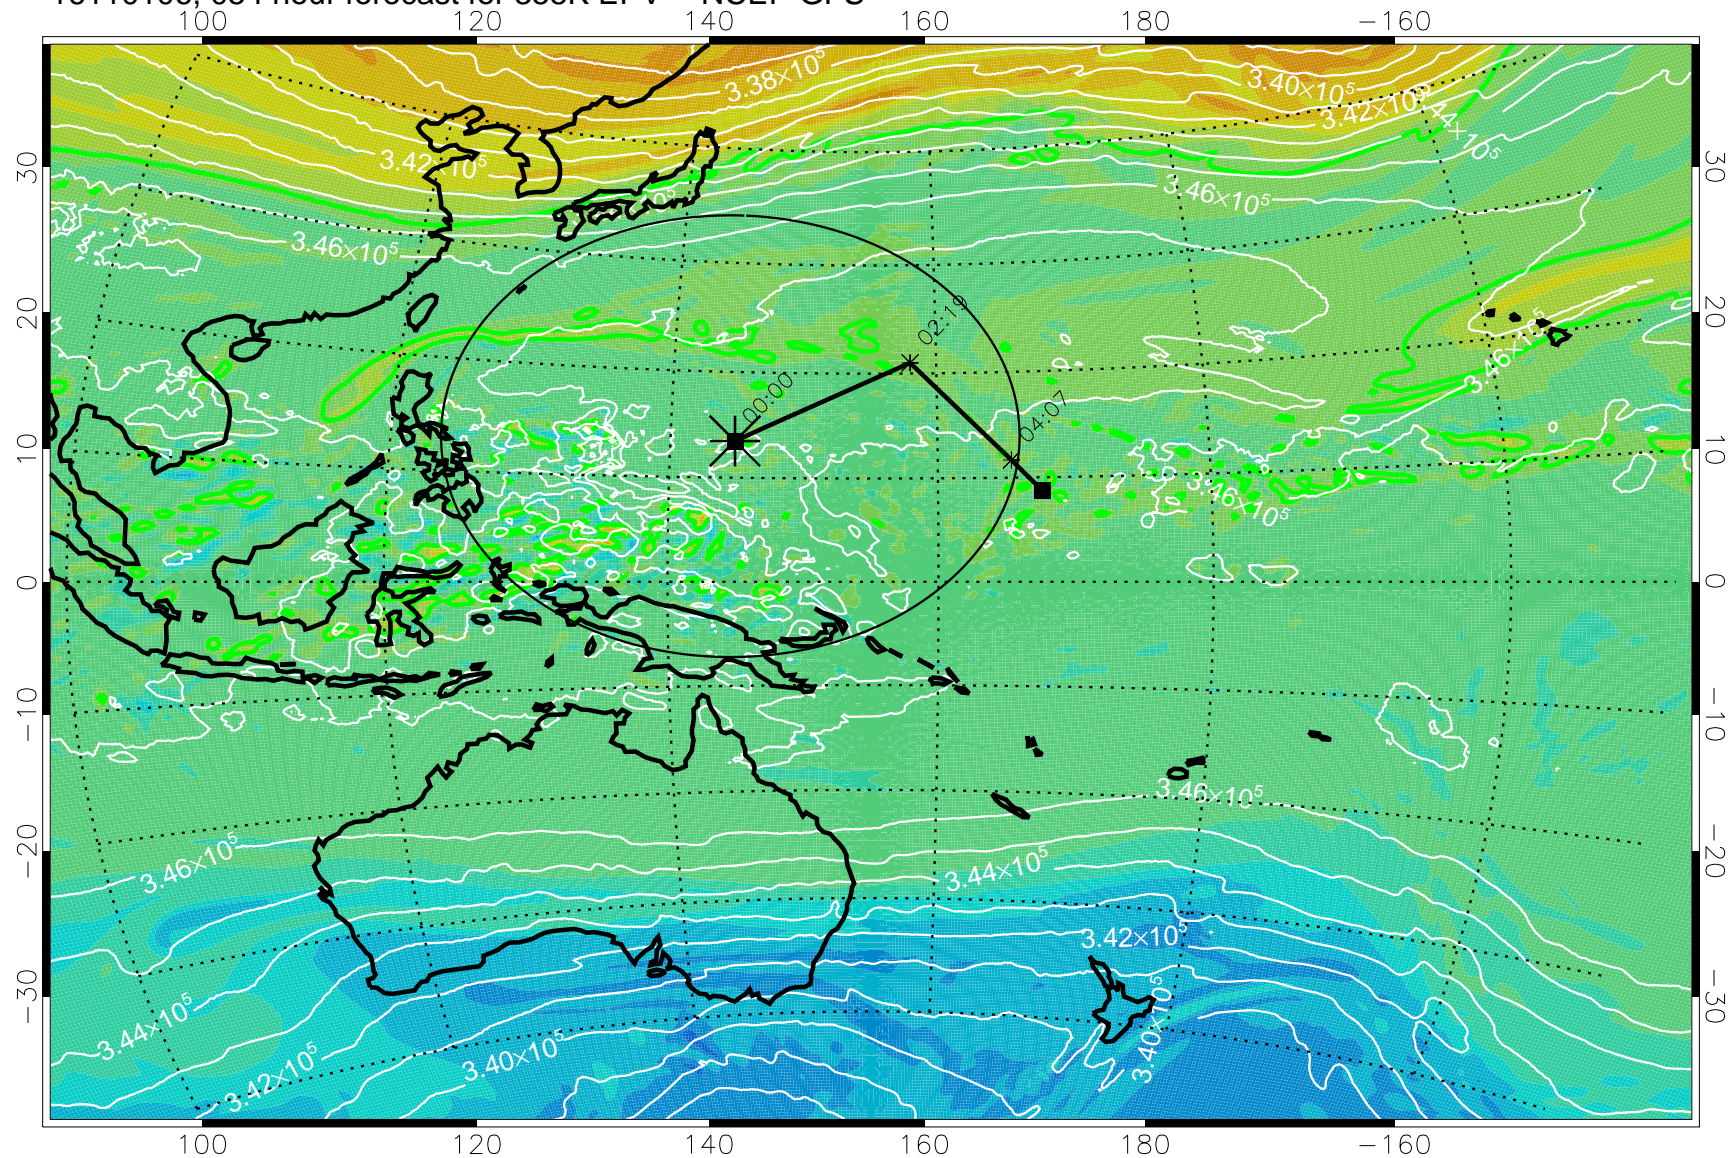

16103118, 042 hour forecast for 355K EPV -- NCEP GFS

355K Montgomery Streamfunction, white  
EPV Tropopause (2 PVU) Position  
Range ring of 2304 km

16110100, 048 hour forecast for 355K EPV -- NCEP GFS

355K Montgomery Streamfunction, white  
EPV Tropopause (2 PVU) Position  
Range ring of 2304 km

16110106, 054 hour forecast for 355K EPV -- NCEP GFS

355K Montgomery Streamfunction, white  
EPV Tropopause (2 PVU) Position  
Range ring of 2304 km

16110112, 060 hour forecast for 355K EPV -- NCEP GFS

355K Montgomery Streamfunction, white  
EPV Tropopause (2 PVU) Position  
Range ring of 2304 km

16110118, 066 hour forecast for 355K EPV -- NCEP GFS

355K Montgomery Streamfunction, white  
EPV Tropopause (2 PVU) Position  
Range ring of 2304 km

16110200, 072 hour forecast for 355K EPV -- NCEP GFS

355K Montgomery Streamfunction, white  
EPV Tropopause (2 PVU) Position  
Range ring of 2304 km

16110206, 078 hour forecast for 355K EPV -- NCEP GFS

355K Montgomery Streamfunction, white  
EPV Tropopause (2 PVU) Position  
Range ring of 2304 km

16110212, 084 hour forecast for 355K EPV -- NCEP GFS

355K Montgomery Streamfunction, white  
EPV Tropopause (2 PVU) Position  
Range ring of 2304 km