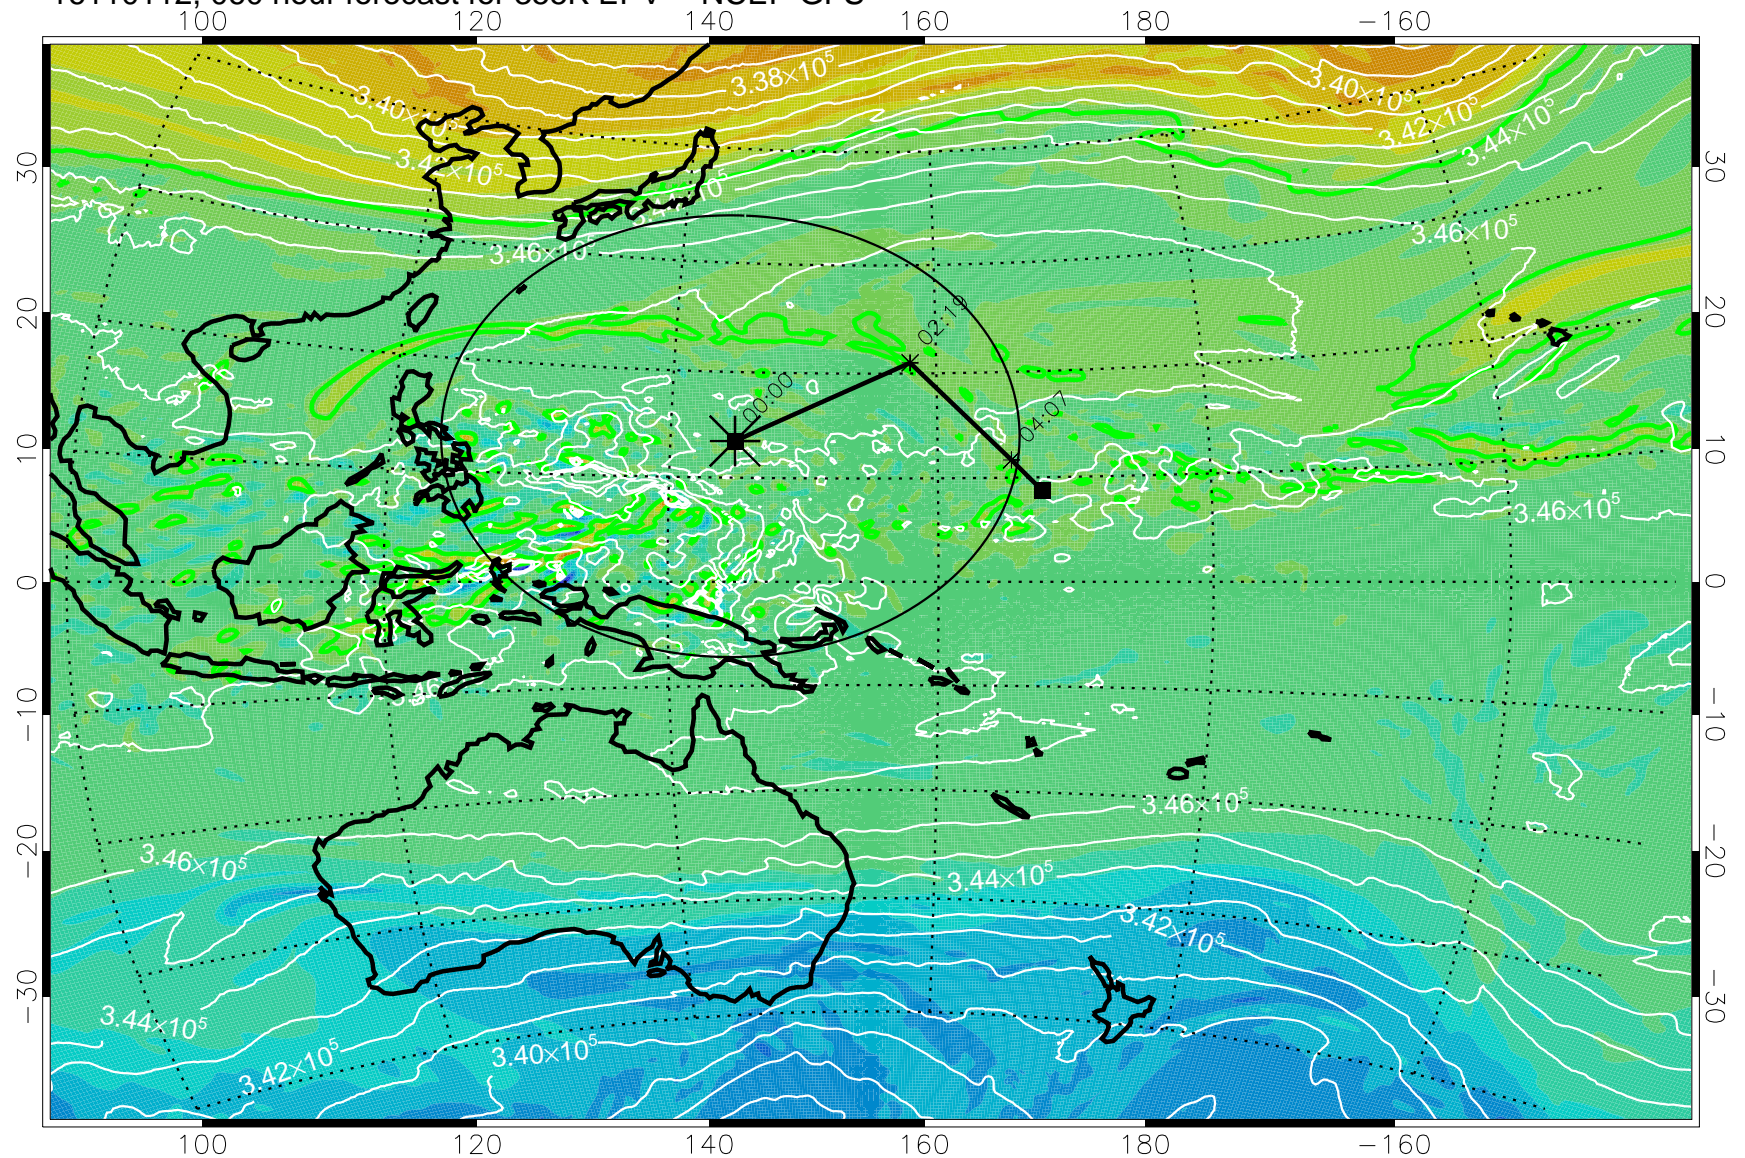

16103118, 042 hour forecast for 355K EPV -- NCEP GFS

355K Montgomery Streamfunction, white  
EPV Tropopause (2 PVU) Position  
Range ring of 2304 km

16110100, 048 hour forecast for 355K EPV -- NCEP GFS

355K Montgomery Streamfunction, white  
EPV Tropopause (2 PVU) Position  
Range ring of 2304 km

16110106, 054 hour forecast for 355K EPV -- NCEP GFS

355K Montgomery Streamfunction, white  
EPV Tropopause (2 PVU) Position  
Range ring of 2304 km

16110112, 060 hour forecast for 355K EPV -- NCEP GFS

355K Montgomery Streamfunction, white  
EPV Tropopause (2 PVU) Position  
Range ring of 2304 km

16110118, 066 hour forecast for 355K EPV -- NCEP GFS

355K Montgomery Streamfunction, white  
EPV Tropopause (2 PVU) Position  
Range ring of 2304 km

16110200, 072 hour forecast for 355K EPV -- NCEP GFS

355K Montgomery Streamfunction, white  
EPV Tropopause (2 PVU) Position  
Range ring of 2304 km

16110206, 078 hour forecast for 355K EPV -- NCEP GFS

355K Montgomery Streamfunction, white  
EPV Tropopause (2 PVU) Position  
Range ring of 2304 km

16110212, 084 hour forecast for 355K EPV -- NCEP GFS

355K Montgomery Streamfunction, white  
EPV Tropopause (2 PVU) Position  
Range ring of 2304 km