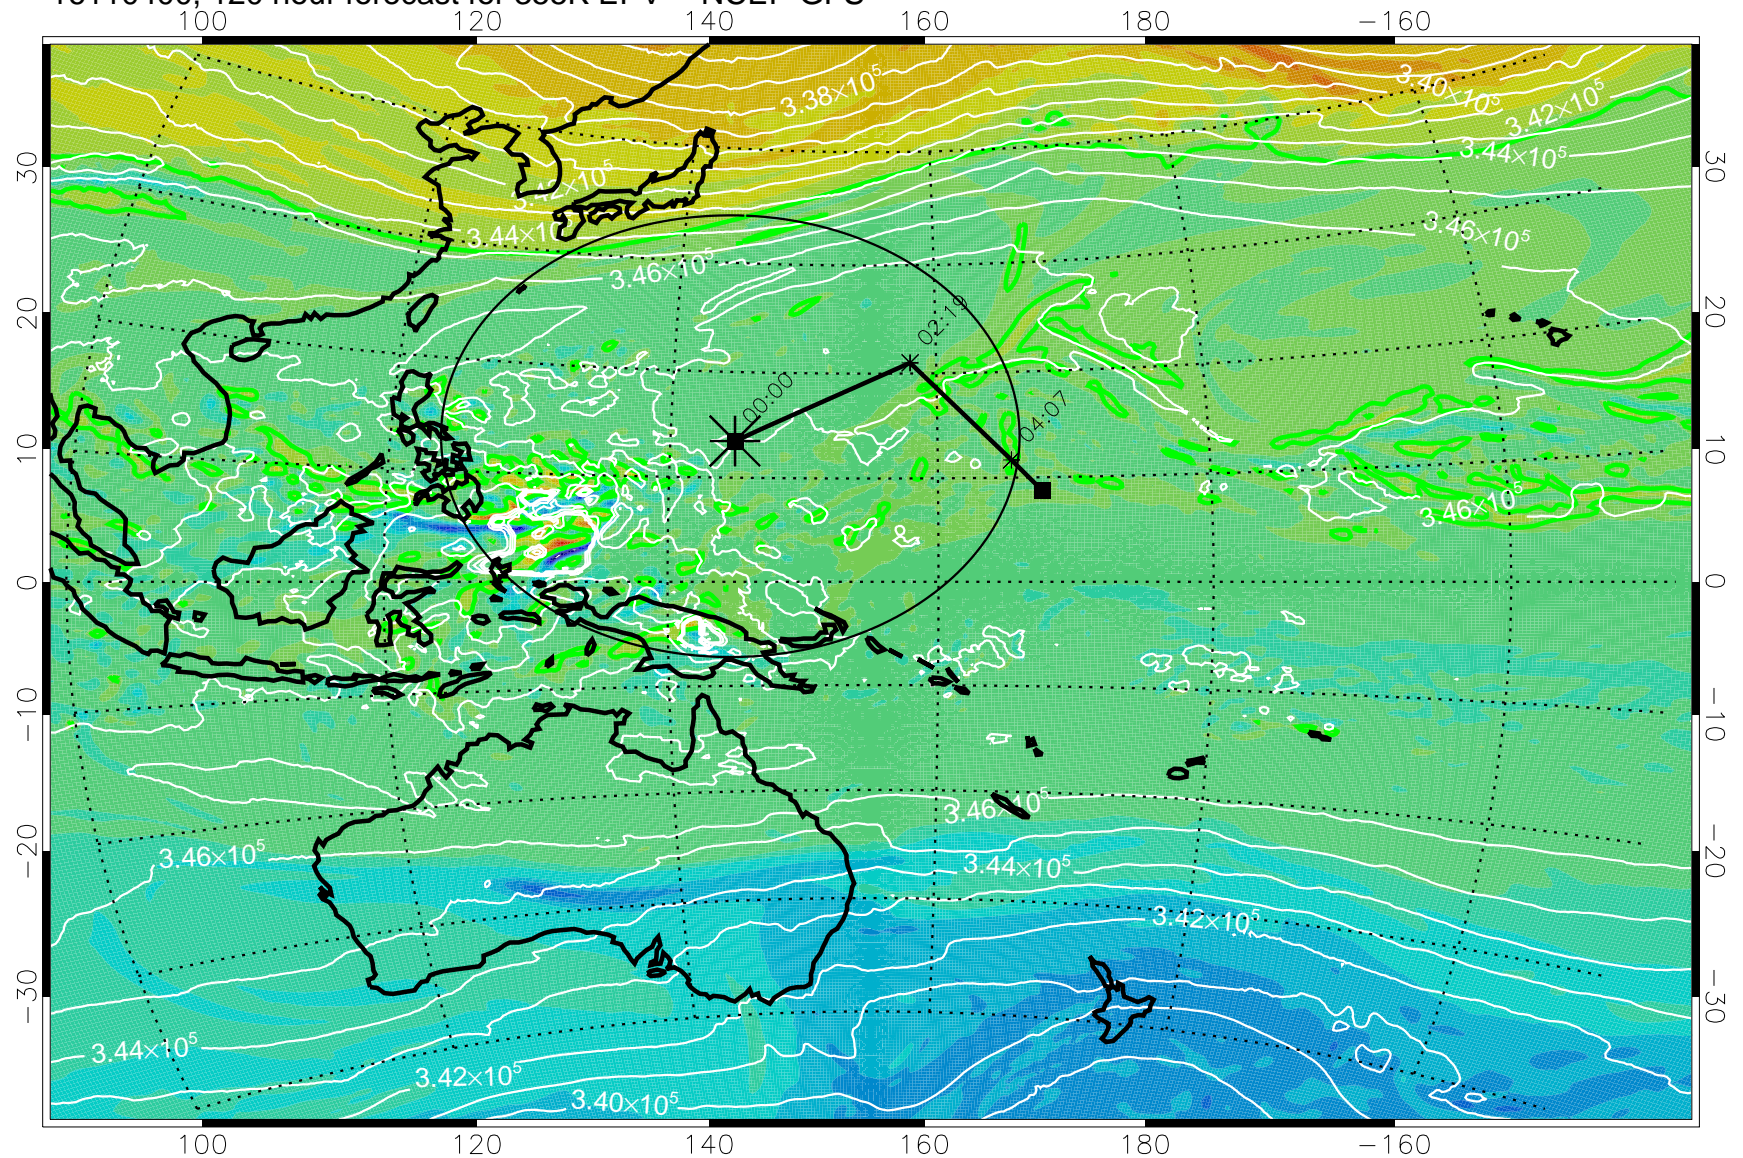

16110206, 078 hour forecast for 355K EPV -- NCEP GFS

355K Montgomery Streamfunction, white  
EPV Tropopause (2 PVU) Position  
Range ring of 2304 km

16110212, 084 hour forecast for 355K EPV -- NCEP GFS

355K Montgomery Streamfunction, white  
EPV Tropopause (2 PVU) Position  
Range ring of 2304 km

16110218, 090 hour forecast for 355K EPV -- NCEP GFS

355K Montgomery Streamfunction, white  
EPV Tropopause (2 PVU) Position  
Range ring of 2304 km

16110300, 096 hour forecast for 355K EPV -- NCEP GFS

355K Montgomery Streamfunction, white  
EPV Tropopause (2 PVU) Position  
Range ring of 2304 km

16110306, 102 hour forecast for 355K EPV -- NCEP GFS

355K Montgomery Streamfunction, white  
EPV Tropopause (2 PVU) Position  
Range ring of 2304 km

16110312, 108 hour forecast for 355K EPV -- NCEP GFS

355K Montgomery Streamfunction, white  
EPV Tropopause (2 PVU) Position  
Range ring of 2304 km

16110318, 114 hour forecast for 355K EPV -- NCEP GFS

355K Montgomery Streamfunction, white  
EPV Tropopause (2 PVU) Position  
Range ring of 2304 km

16110400, 120 hour forecast for 355K EPV -- NCEP GFS

355K Montgomery Streamfunction, white  
EPV Tropopause (2 PVU) Position  
Range ring of 2304 km