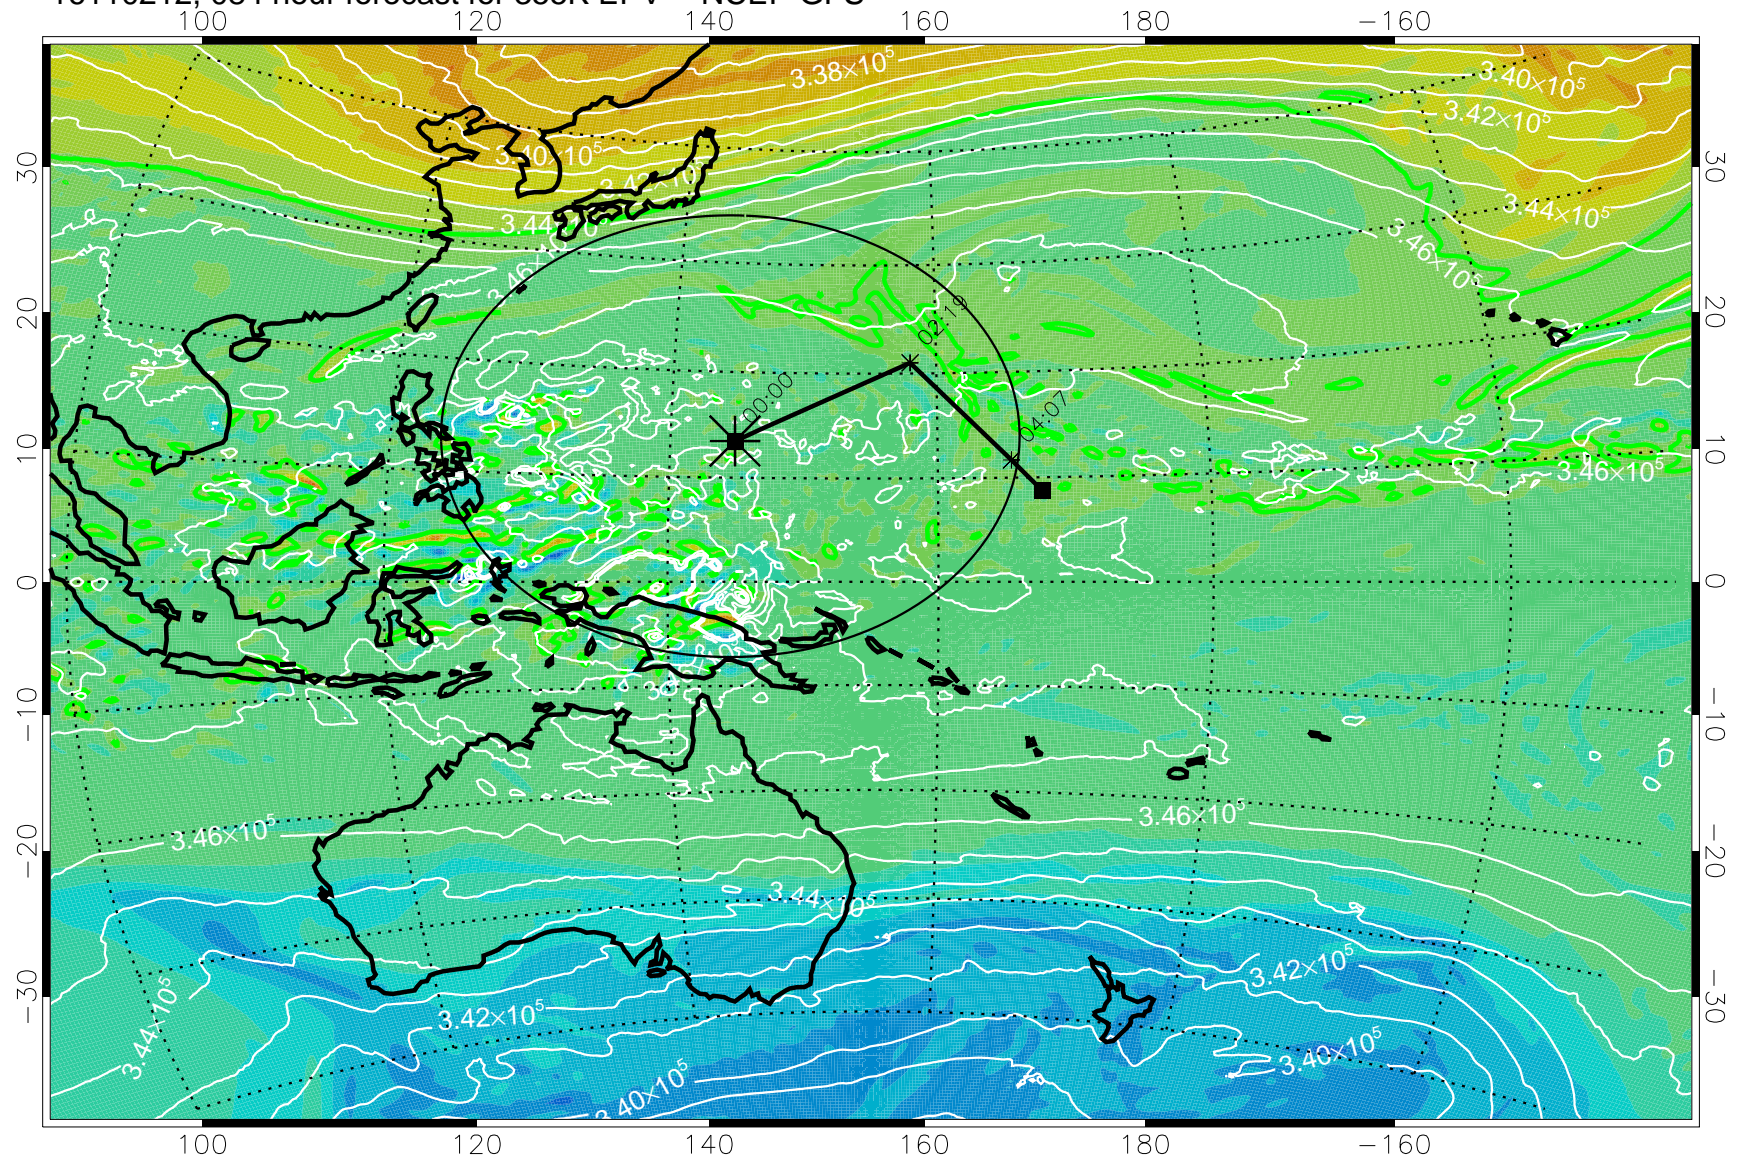

16110106, 054 hour forecast for 355K EPV -- NCEP GFS

355K Montgomery Streamfunction, white  
EPV Tropopause (2 PVU) Position  
Range ring of 2304 km

16110112, 060 hour forecast for 355K EPV -- NCEP GFS

355K Montgomery Streamfunction, white  
EPV Tropopause (2 PVU) Position  
Range ring of 2304 km

16110118, 066 hour forecast for 355K EPV -- NCEP GFS

355K Montgomery Streamfunction, white  
EPV Tropopause (2 PVU) Position  
Range ring of 2304 km

16110200, 072 hour forecast for 355K EPV -- NCEP GFS

355K Montgomery Streamfunction, white  
EPV Tropopause (2 PVU) Position  
Range ring of 2304 km

16110206, 078 hour forecast for 355K EPV -- NCEP GFS

355K Montgomery Streamfunction, white  
EPV Tropopause (2 PVU) Position  
Range ring of 2304 km

16110212, 084 hour forecast for 355K EPV -- NCEP GFS

355K Montgomery Streamfunction, white  
EPV Tropopause (2 PVU) Position  
Range ring of 2304 km

16110218, 090 hour forecast for 355K EPV -- NCEP GFS

355K Montgomery Streamfunction, white  
EPV Tropopause (2 PVU) Position  
Range ring of 2304 km

16110300, 096 hour forecast for 355K EPV -- NCEP GFS

355K Montgomery Streamfunction, white  
EPV Tropopause (2 PVU) Position  
Range ring of 2304 km