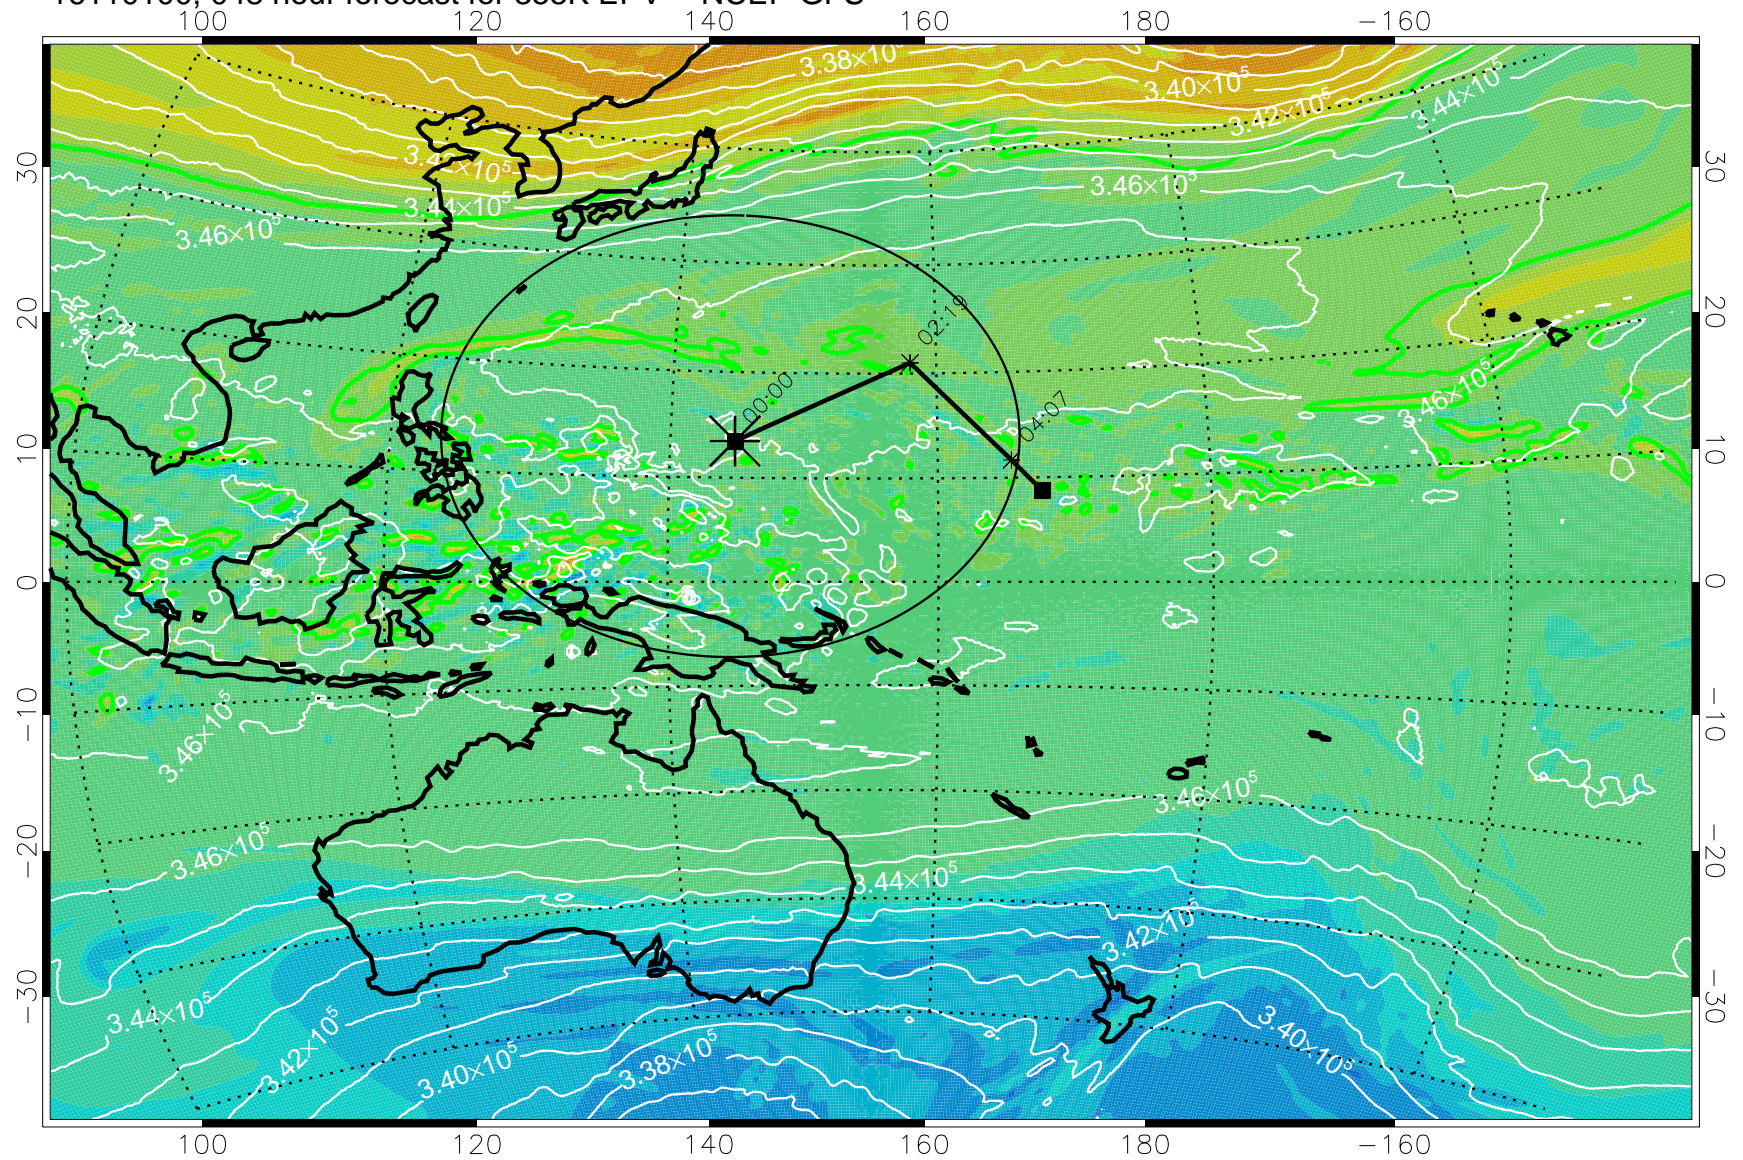

16103106, 030 hour forecast for 355K EPV -- NCEP GFS

355K Montgomery Streamfunction, white  
EPV Tropopause (2 PVU) Position  
Range ring of 2304 km

16103112, 036 hour forecast for 355K EPV -- NCEP GFS

355K Montgomery Streamfunction, white  
EPV Tropopause (2 PVU) Position  
Range ring of 2304 km

16103118, 042 hour forecast for 355K EPV -- NCEP GFS

355K Montgomery Streamfunction, white  
EPV Tropopause (2 PVU) Position  
Range ring of 2304 km

16110100, 048 hour forecast for 355K EPV -- NCEP GFS

355K Montgomery Streamfunction, white  
EPV Tropopause (2 PVU) Position  
Range ring of 2304 km

16110106, 054 hour forecast for 355K EPV -- NCEP GFS

355K Montgomery Streamfunction, white  
EPV Tropopause (2 PVU) Position  
Range ring of 2304 km

16110112, 060 hour forecast for 355K EPV -- NCEP GFS

355K Montgomery Streamfunction, white  
EPV Tropopause (2 PVU) Position  
Range ring of 2304 km

16110118, 066 hour forecast for 355K EPV -- NCEP GFS

355K Montgomery Streamfunction, white  
EPV Tropopause (2 PVU) Position  
Range ring of 2304 km

16110200, 072 hour forecast for 355K EPV -- NCEP GFS

355K Montgomery Streamfunction, white  
EPV Tropopause (2 PVU) Position  
Range ring of 2304 km