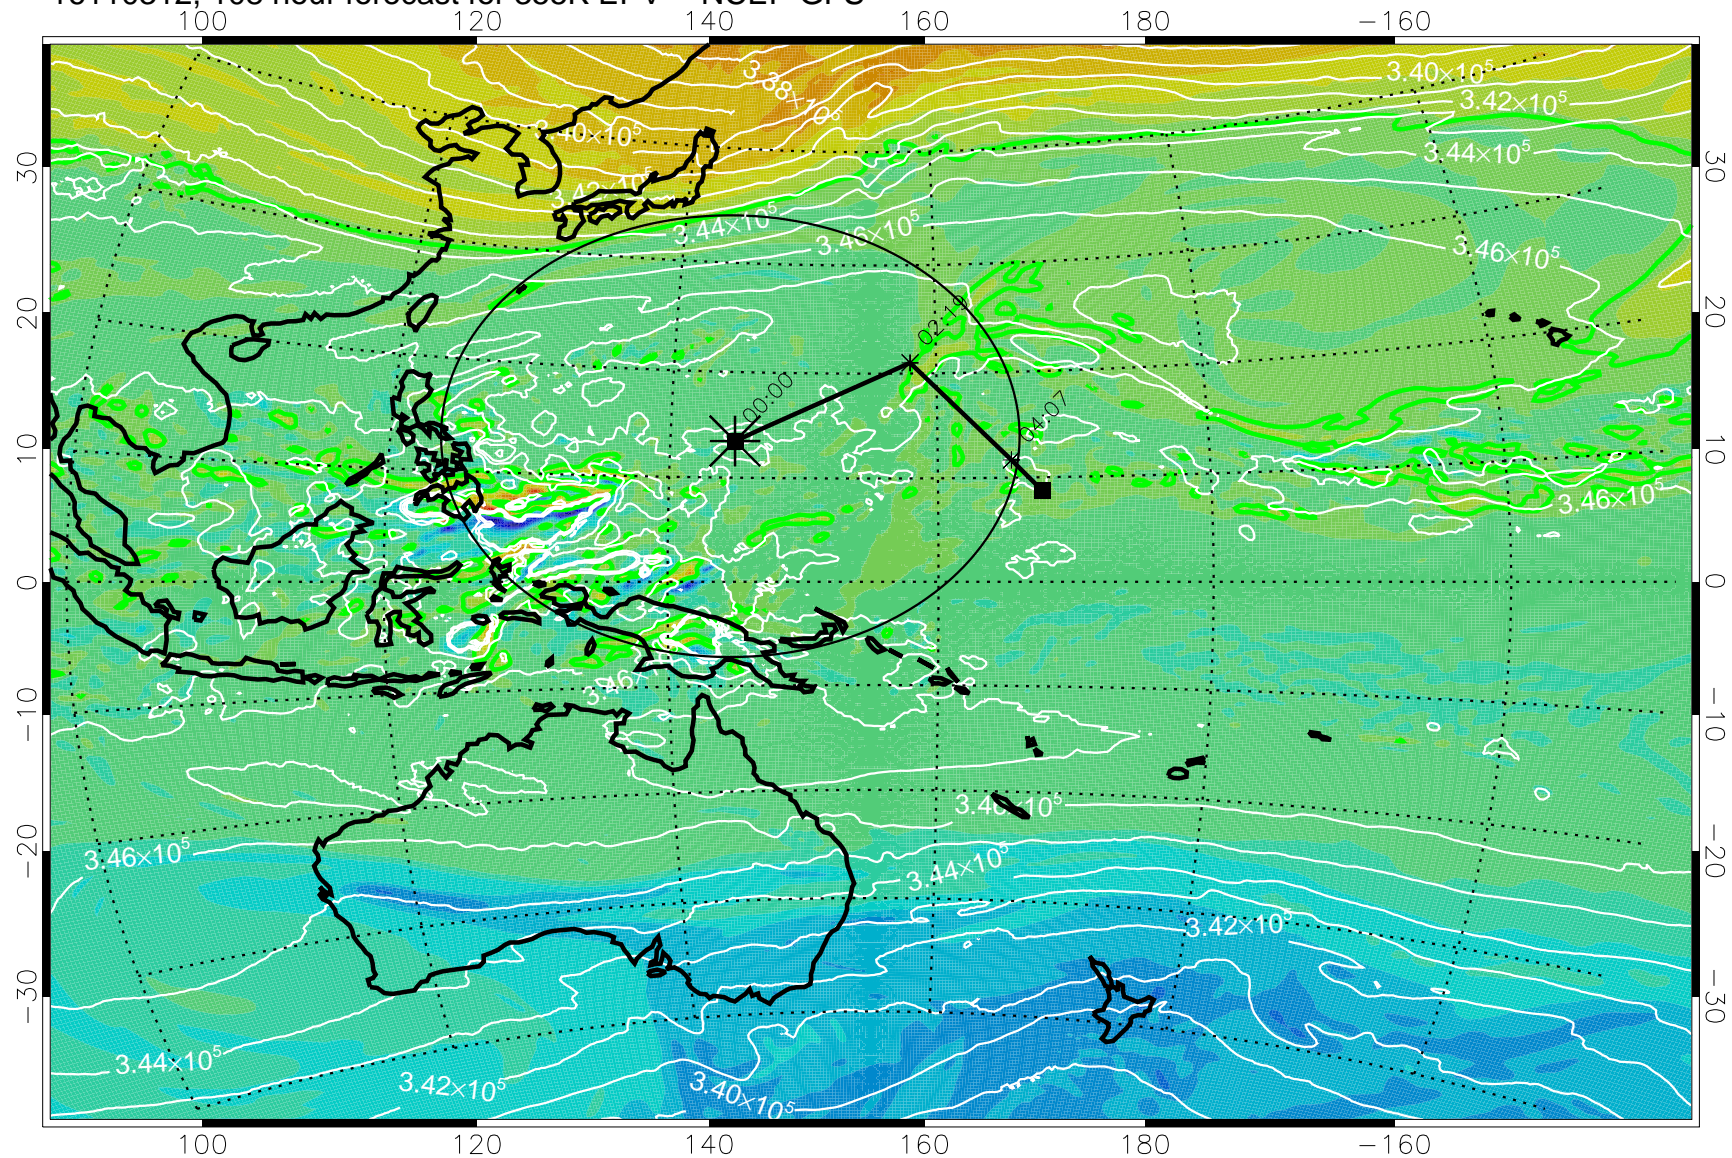

16110206, 078 hour forecast for 355K EPV -- NCEP GFS

355K Montgomery Streamfunction, white  
EPV Tropopause (2 PVU) Position  
Range ring of 2304 km

16110212, 084 hour forecast for 355K EPV -- NCEP GFS

355K Montgomery Streamfunction, white  
EPV Tropopause (2 PVU) Position  
Range ring of 2304 km

16110218, 090 hour forecast for 355K EPV -- NCEP GFS

355K Montgomery Streamfunction, white  
EPV Tropopause (2 PVU) Position  
Range ring of 2304 km

16110300, 096 hour forecast for 355K EPV -- NCEP GFS

355K Montgomery Streamfunction, white  
EPV Tropopause (2 PVU) Position  
Range ring of 2304 km

16110306, 102 hour forecast for 355K EPV -- NCEP GFS

355K Montgomery Streamfunction, white  
EPV Tropopause (2 PVU) Position  
Range ring of 2304 km

16110312, 108 hour forecast for 355K EPV -- NCEP GFS

355K Montgomery Streamfunction, white  
EPV Tropopause (2 PVU) Position  
Range ring of 2304 km

16110318, 114 hour forecast for 355K EPV -- NCEP GFS

355K Montgomery Streamfunction, white  
EPV Tropopause (2 PVU) Position  
Range ring of 2304 km

16110400, 120 hour forecast for 355K EPV -- NCEP GFS

355K Montgomery Streamfunction, white  
EPV Tropopause (2 PVU) Position  
Range ring of 2304 km