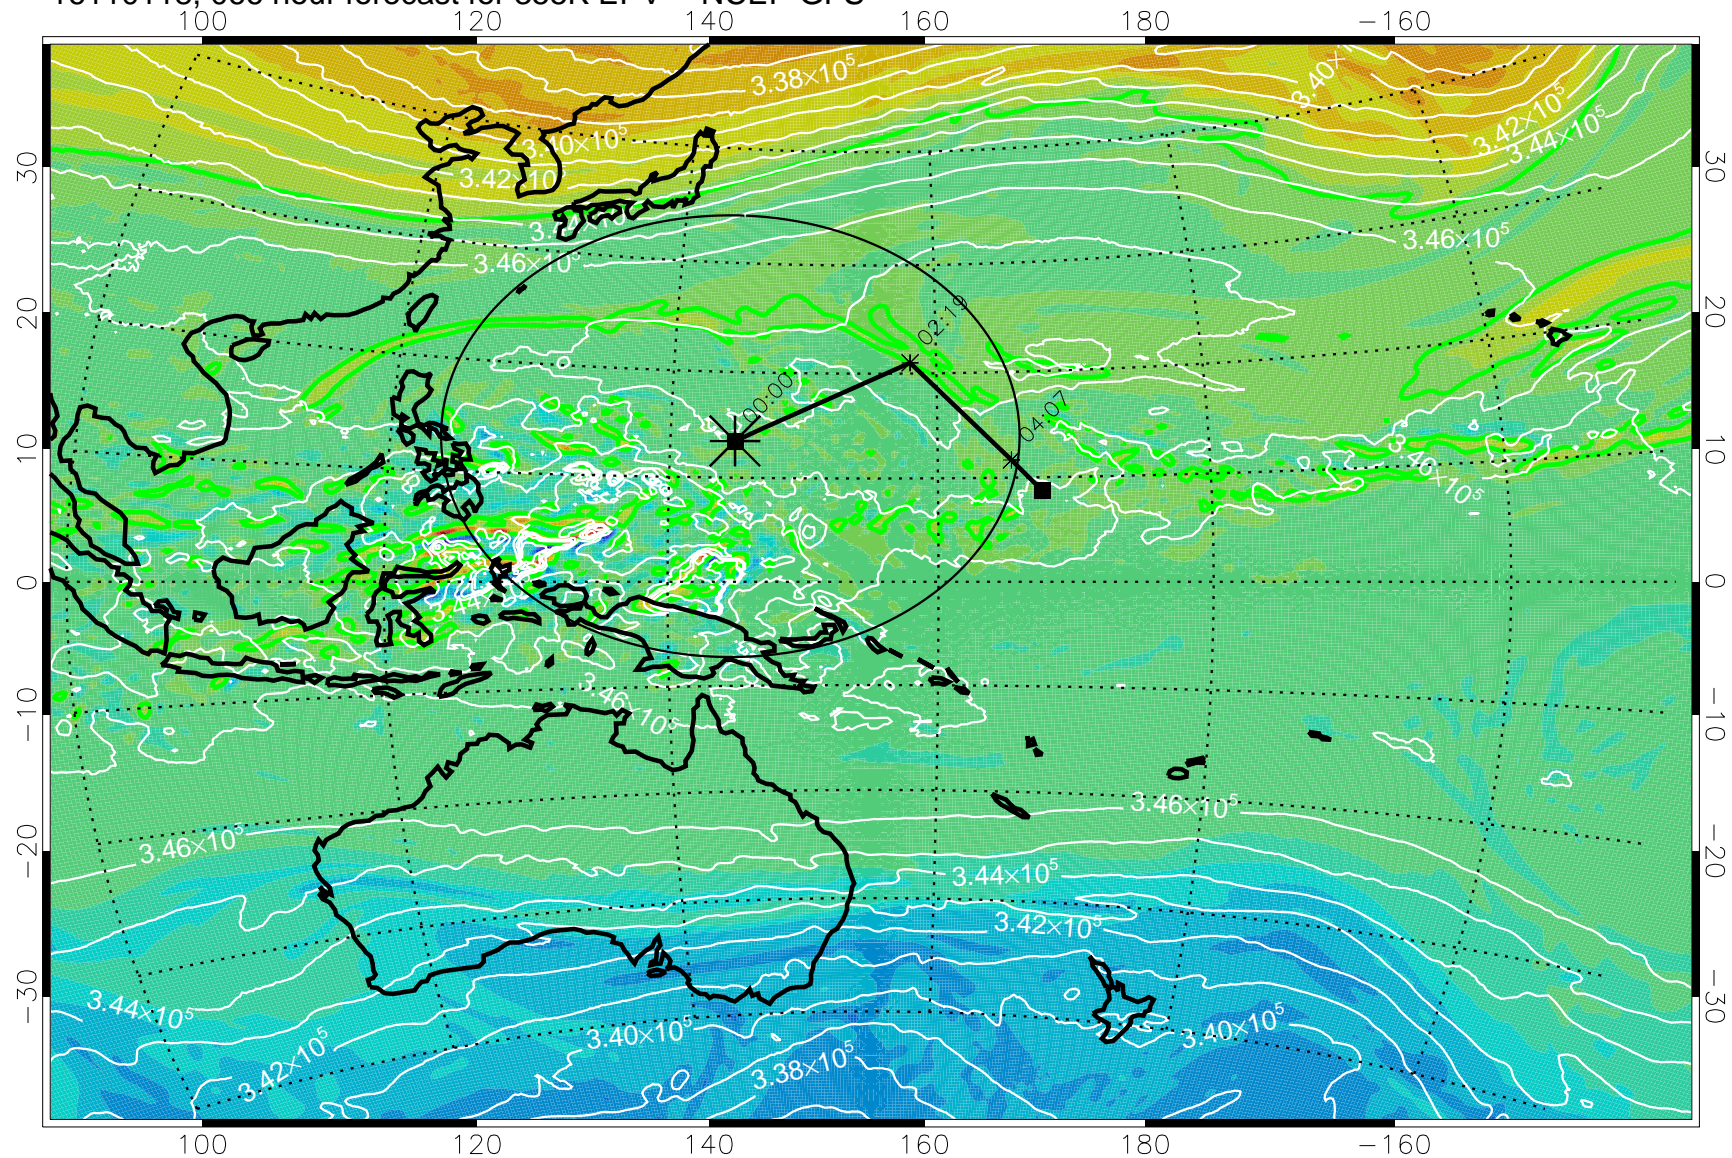

16103118, 042 hour forecast for 355K EPV -- NCEP GFS

355K Montgomery Streamfunction, white  
EPV Tropopause (2 PVU) Position  
Range ring of 2304 km

16110100, 048 hour forecast for 355K EPV -- NCEP GFS

355K Montgomery Streamfunction, white  
EPV Tropopause (2 PVU) Position  
Range ring of 2304 km

16110106, 054 hour forecast for 355K EPV -- NCEP GFS

355K Montgomery Streamfunction, white  
EPV Tropopause (2 PVU) Position  
Range ring of 2304 km

16110112, 060 hour forecast for 355K EPV -- NCEP GFS

355K Montgomery Streamfunction, white  
EPV Tropopause (2 PVU) Position  
Range ring of 2304 km

16110118, 066 hour forecast for 355K EPV -- NCEP GFS

355K Montgomery Streamfunction, white  
EPV Tropopause (2 PVU) Position  
Range ring of 2304 km

16110200, 072 hour forecast for 355K EPV -- NCEP GFS

355K Montgomery Streamfunction, white  
EPV Tropopause (2 PVU) Position  
Range ring of 2304 km

16110206, 078 hour forecast for 355K EPV -- NCEP GFS

355K Montgomery Streamfunction, white  
EPV Tropopause (2 PVU) Position  
Range ring of 2304 km

16110212, 084 hour forecast for 355K EPV -- NCEP GFS

355K Montgomery Streamfunction, white  
EPV Tropopause (2 PVU) Position  
Range ring of 2304 km