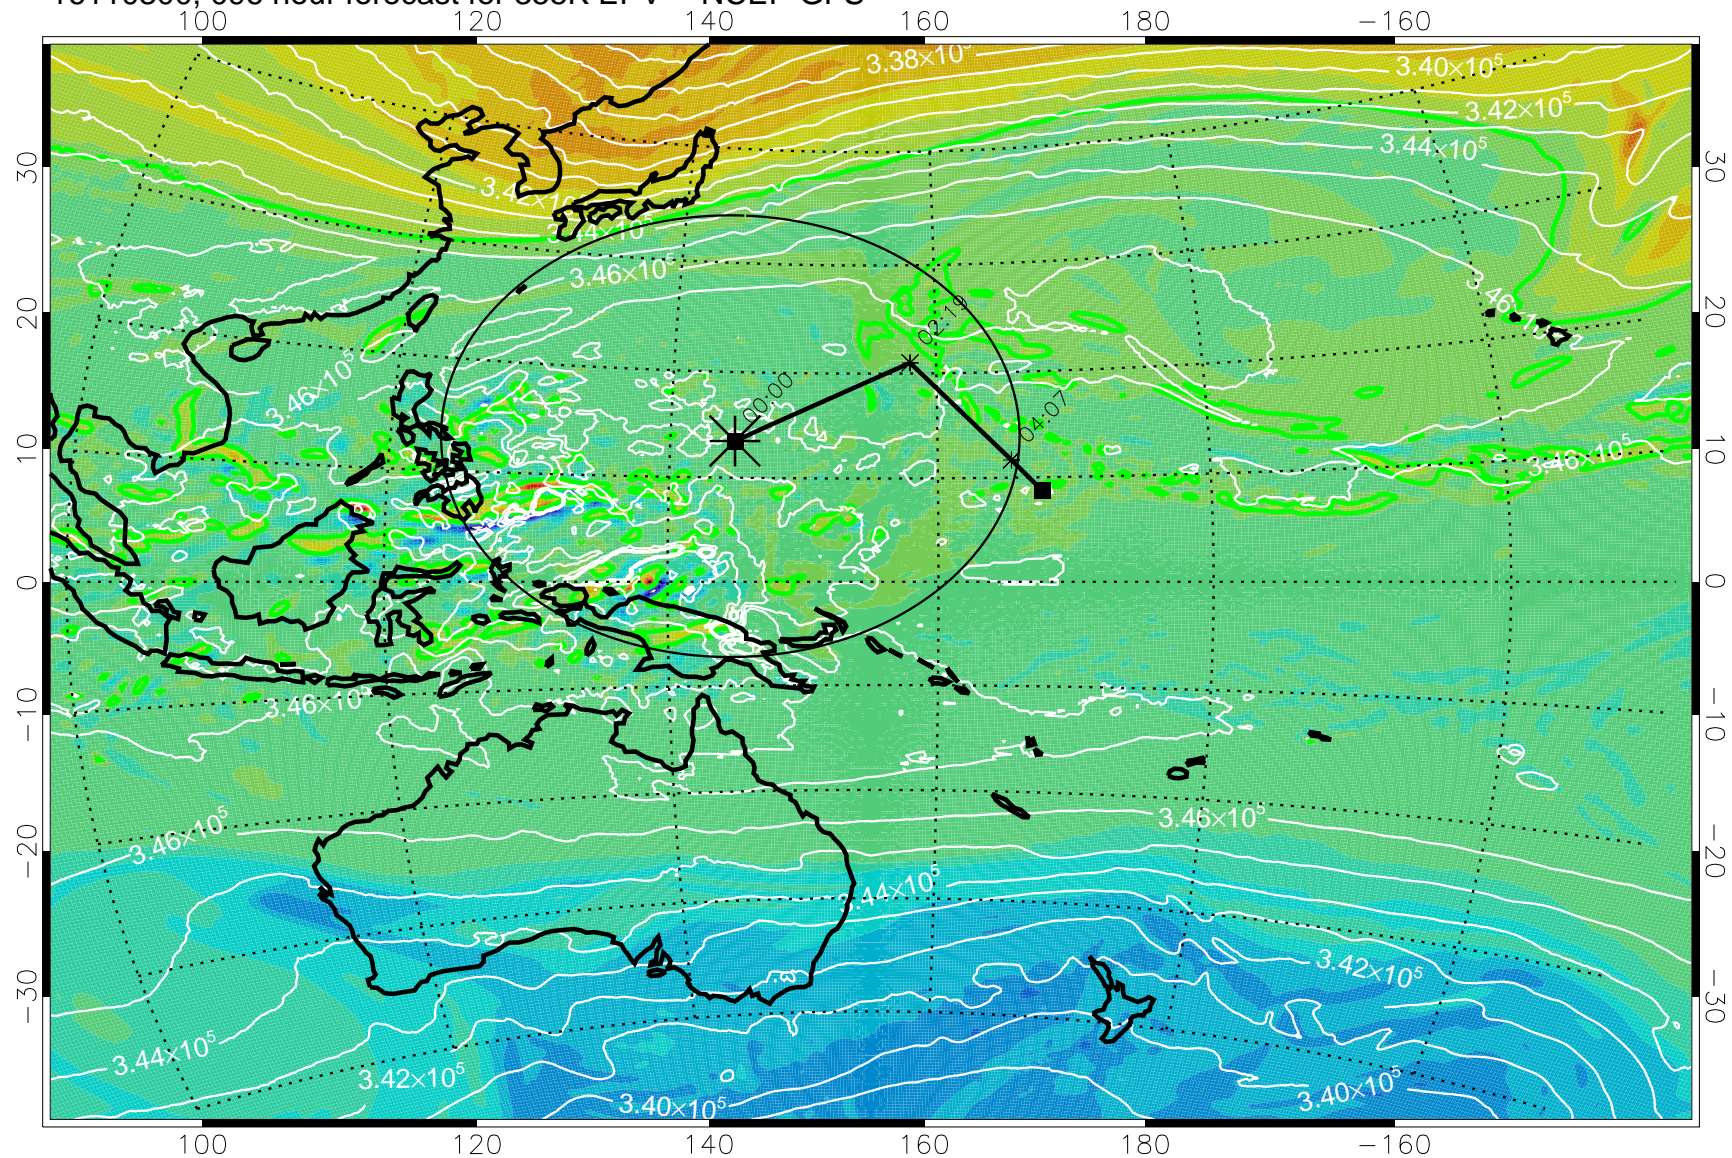

16110118, 066 hour forecast for 355K EPV -- NCEP GFS

355K Montgomery Streamfunction, white  
EPV Tropopause (2 PVU) Position  
Range ring of 2304 km

16110200, 072 hour forecast for 355K EPV -- NCEP GFS

355K Montgomery Streamfunction, white  
EPV Tropopause (2 PVU) Position  
Range ring of 2304 km

16110206, 078 hour forecast for 355K EPV -- NCEP GFS

355K Montgomery Streamfunction, white  
EPV Tropopause (2 PVU) Position  
Range ring of 2304 km

16110212, 084 hour forecast for 355K EPV -- NCEP GFS

355K Montgomery Streamfunction, white  
EPV Tropopause (2 PVU) Position  
Range ring of 2304 km

16110218, 090 hour forecast for 355K EPV -- NCEP GFS

355K Montgomery Streamfunction, white  
EPV Tropopause (2 PVU) Position  
Range ring of 2304 km

16110300, 096 hour forecast for 355K EPV -- NCEP GFS

355K Montgomery Streamfunction, white  
EPV Tropopause (2 PVU) Position  
Range ring of 2304 km

16110306, 102 hour forecast for 355K EPV -- NCEP GFS

355K Montgomery Streamfunction, white  
EPV Tropopause (2 PVU) Position  
Range ring of 2304 km

16110312, 108 hour forecast for 355K EPV -- NCEP GFS

355K Montgomery Streamfunction, white  
EPV Tropopause (2 PVU) Position  
Range ring of 2304 km