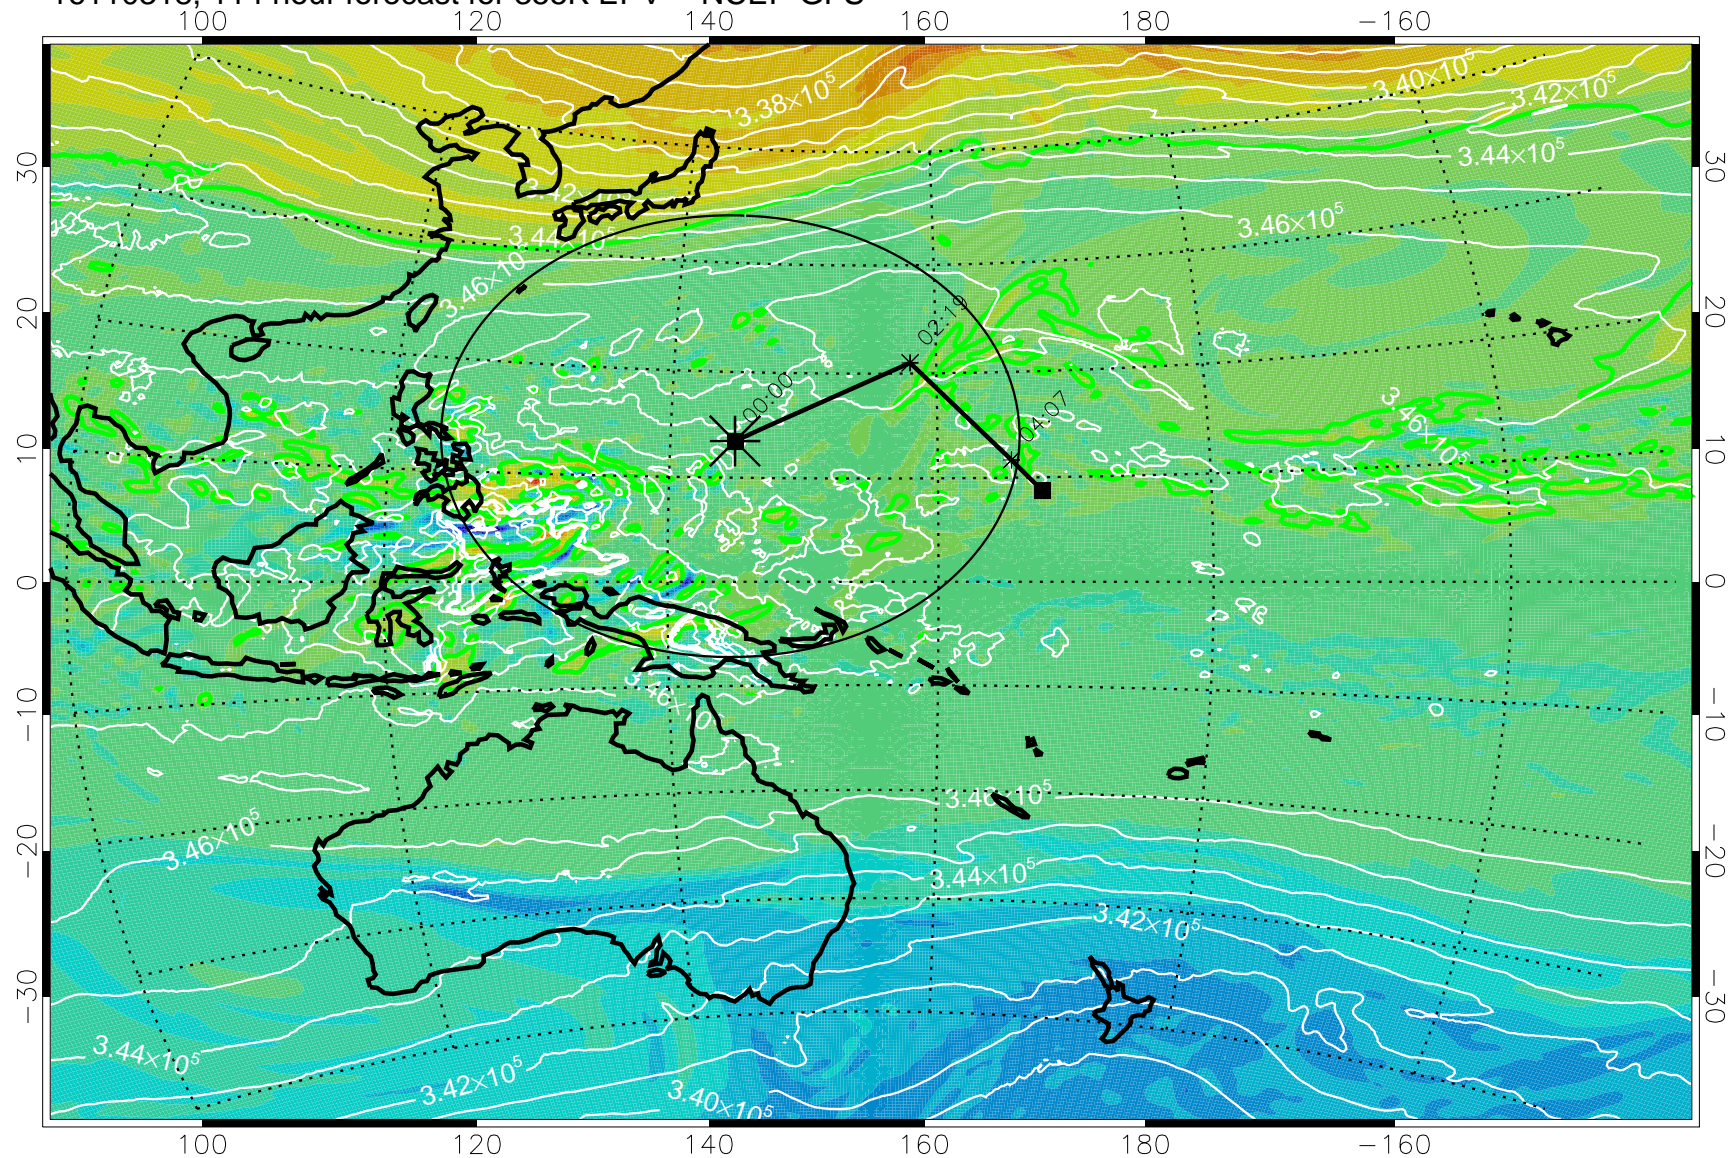

16110206, 078 hour forecast for 355K EPV -- NCEP GFS

355K Montgomery Streamfunction, white  
EPV Tropopause (2 PVU) Position  
Range ring of 2304 km

16110212, 084 hour forecast for 355K EPV -- NCEP GFS

355K Montgomery Streamfunction, white  
EPV Tropopause (2 PVU) Position  
Range ring of 2304 km

16110218, 090 hour forecast for 355K EPV -- NCEP GFS

355K Montgomery Streamfunction, white  
EPV Tropopause (2 PVU) Position  
Range ring of 2304 km

16110300, 096 hour forecast for 355K EPV -- NCEP GFS

355K Montgomery Streamfunction, white  
EPV Tropopause (2 PVU) Position  
Range ring of 2304 km

16110306, 102 hour forecast for 355K EPV -- NCEP GFS

355K Montgomery Streamfunction, white  
EPV Tropopause (2 PVU) Position  
Range ring of 2304 km

16110312, 108 hour forecast for 355K EPV -- NCEP GFS

355K Montgomery Streamfunction, white  
EPV Tropopause (2 PVU) Position  
Range ring of 2304 km

16110318, 114 hour forecast for 355K EPV -- NCEP GFS

355K Montgomery Streamfunction, white  
EPV Tropopause (2 PVU) Position  
Range ring of 2304 km

16110400, 120 hour forecast for 355K EPV -- NCEP GFS

355K Montgomery Streamfunction, white  
EPV Tropopause (2 PVU) Position  
Range ring of 2304 km