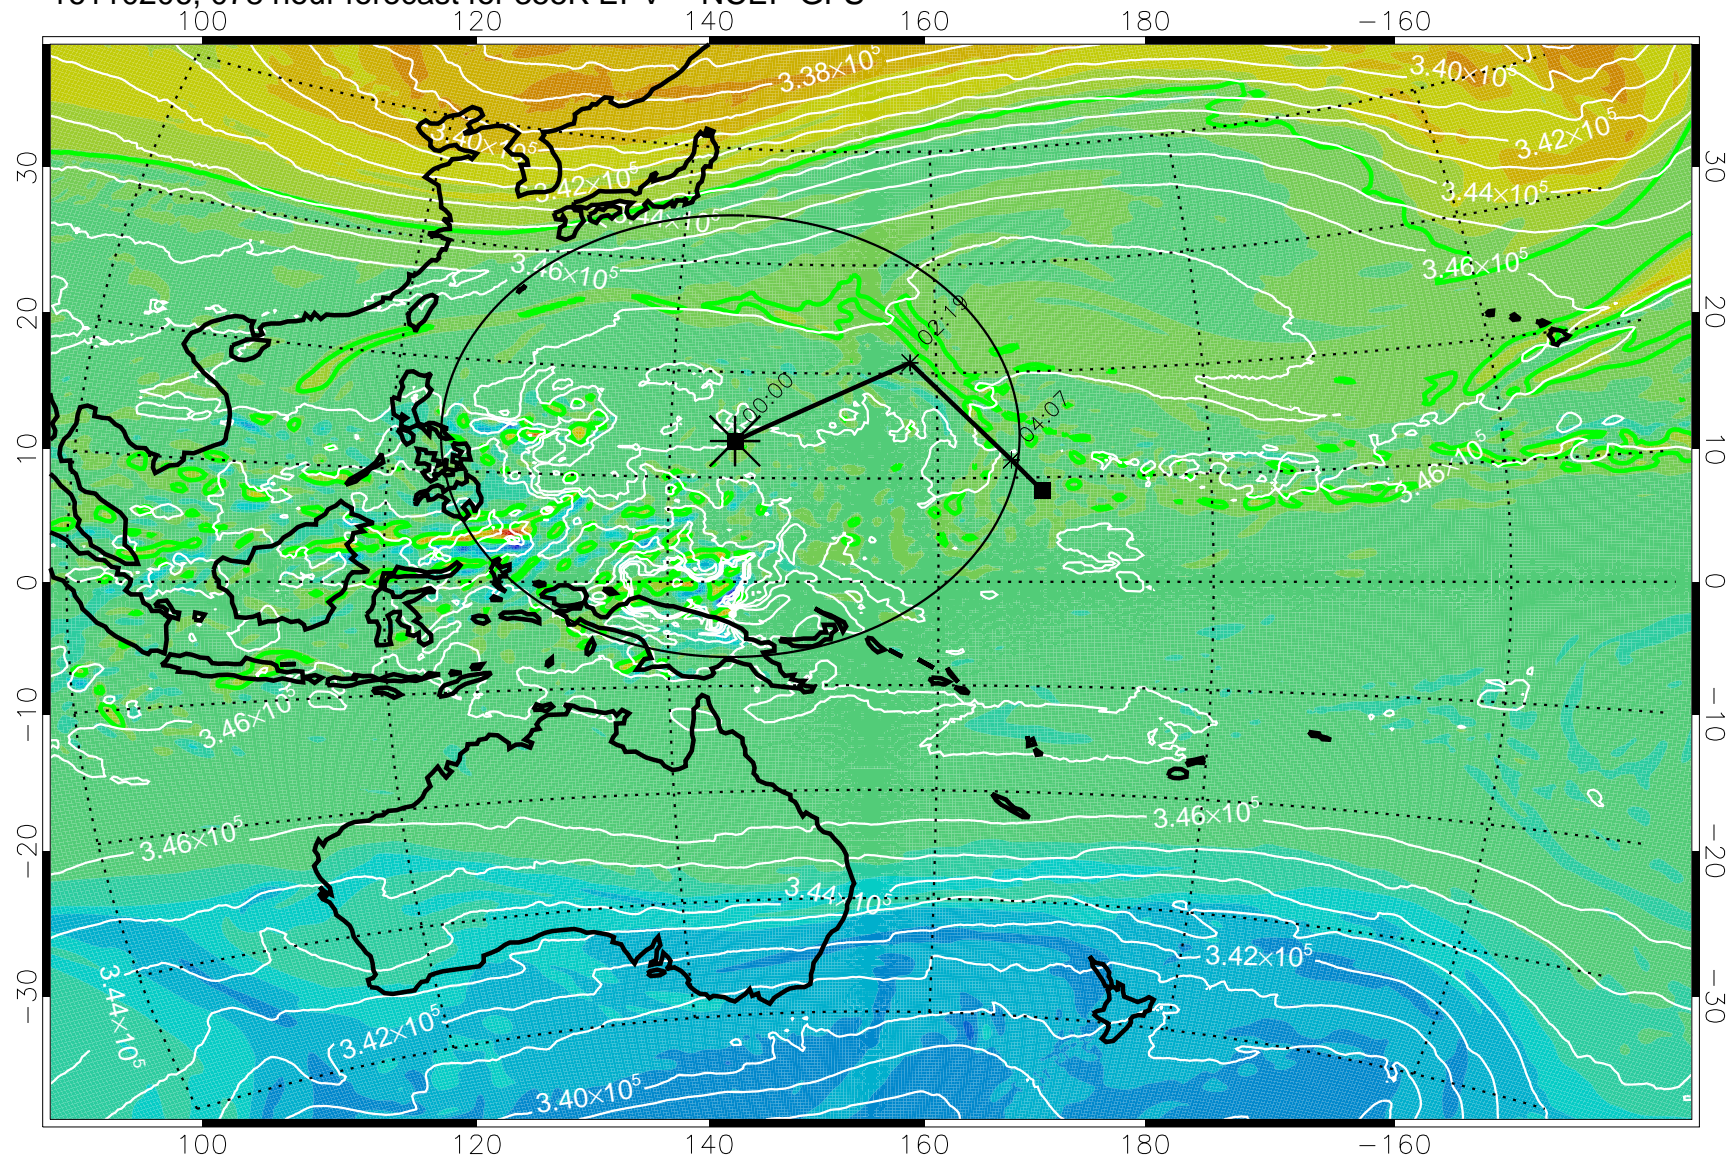

16110106, 054 hour forecast for 355K EPV -- NCEP GFS

355K Montgomery Streamfunction, white  
EPV Tropopause (2 PVU) Position  
Range ring of 2304 km

16110112, 060 hour forecast for 355K EPV -- NCEP GFS

355K Montgomery Streamfunction, white  
EPV Tropopause (2 PVU) Position  
Range ring of 2304 km

16110118, 066 hour forecast for 355K EPV -- NCEP GFS

355K Montgomery Streamfunction, white  
EPV Tropopause (2 PVU) Position  
Range ring of 2304 km

16110200, 072 hour forecast for 355K EPV -- NCEP GFS

355K Montgomery Streamfunction, white  
EPV Tropopause (2 PVU) Position  
Range ring of 2304 km

16110206, 078 hour forecast for 355K EPV -- NCEP GFS

355K Montgomery Streamfunction, white  
EPV Tropopause (2 PVU) Position  
Range ring of 2304 km

16110212, 084 hour forecast for 355K EPV -- NCEP GFS

355K Montgomery Streamfunction, white  
EPV Tropopause (2 PVU) Position  
Range ring of 2304 km

16110218, 090 hour forecast for 355K EPV -- NCEP GFS

355K Montgomery Streamfunction, white  
EPV Tropopause (2 PVU) Position  
Range ring of 2304 km

16110300, 096 hour forecast for 355K EPV -- NCEP GFS

355K Montgomery Streamfunction, white  
EPV Tropopause (2 PVU) Position  
Range ring of 2304 km