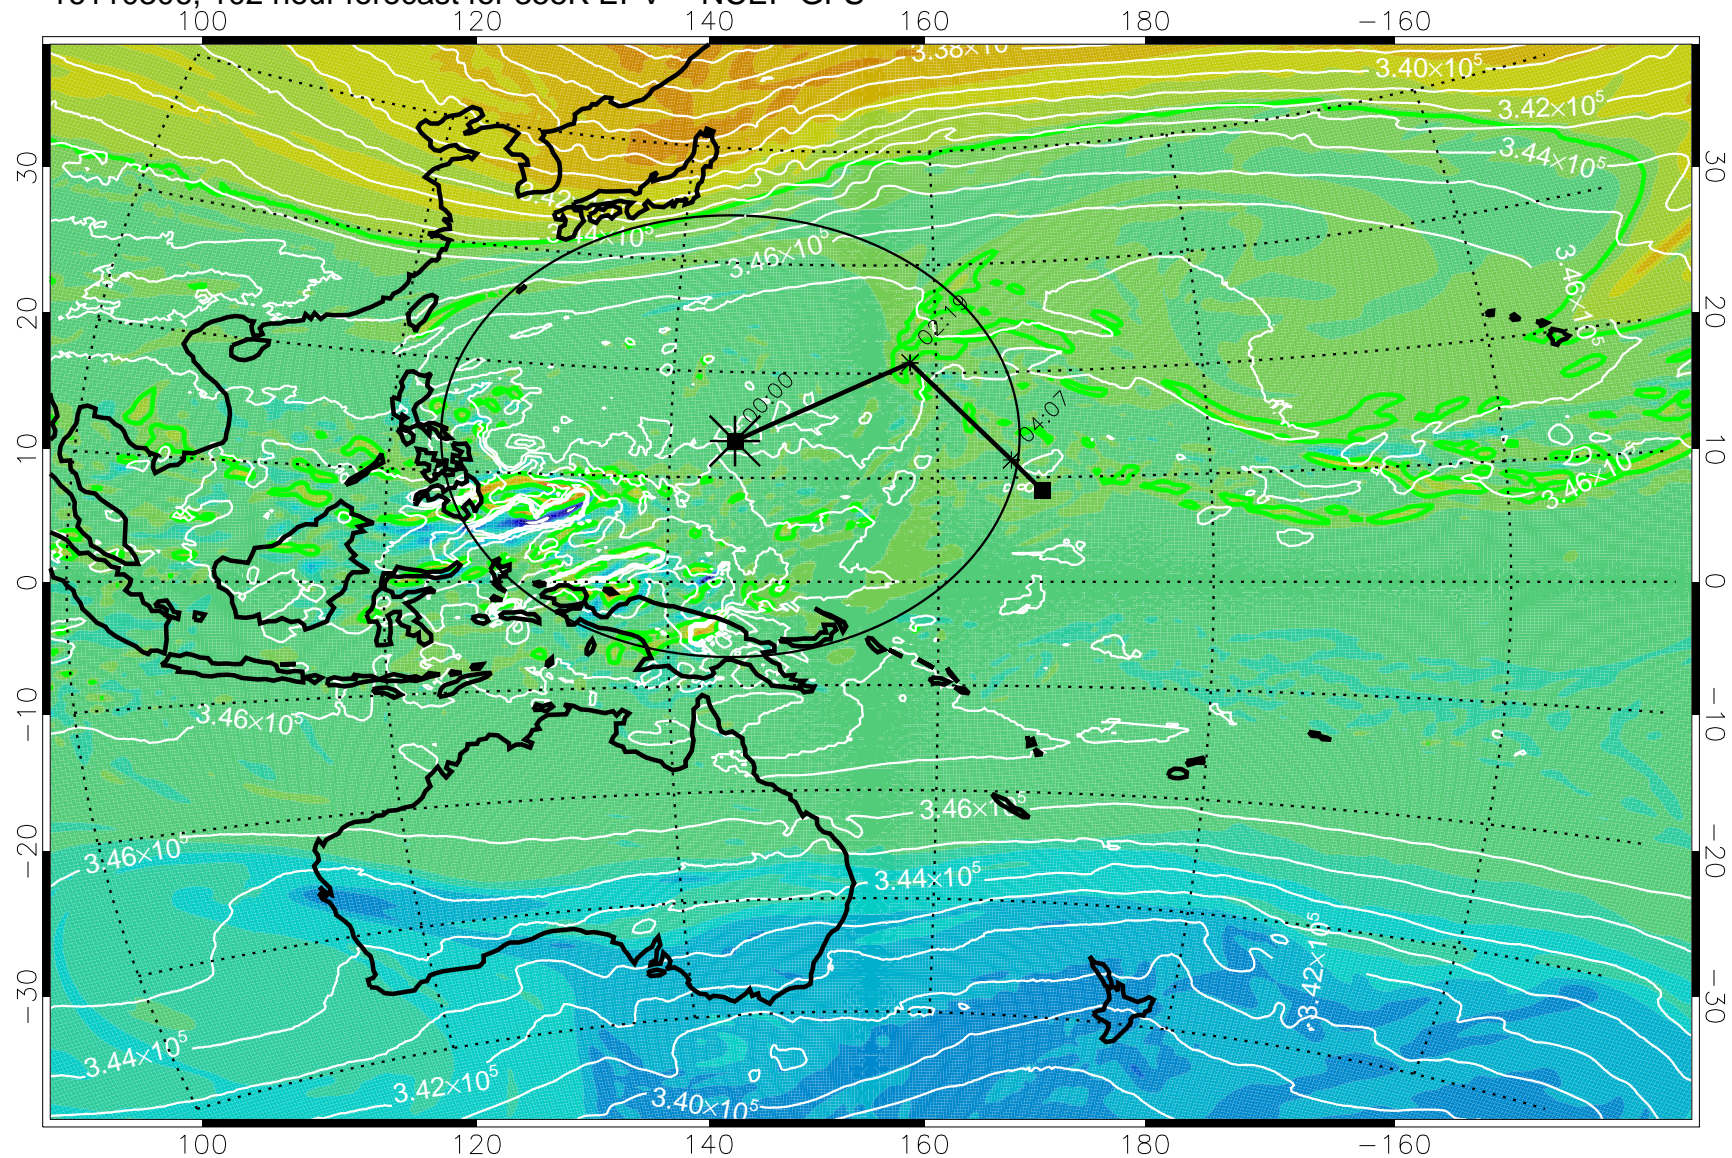

16110206, 078 hour forecast for 355K EPV -- NCEP GFS

355K Montgomery Streamfunction, white  
EPV Tropopause (2 PVU) Position  
Range ring of 2304 km

16110212, 084 hour forecast for 355K EPV -- NCEP GFS

355K Montgomery Streamfunction, white  
EPV Tropopause (2 PVU) Position  
Range ring of 2304 km

16110218, 090 hour forecast for 355K EPV -- NCEP GFS

355K Montgomery Streamfunction, white  
EPV Tropopause (2 PVU) Position  
Range ring of 2304 km

16110300, 096 hour forecast for 355K EPV -- NCEP GFS

355K Montgomery Streamfunction, white  
EPV Tropopause (2 PVU) Position  
Range ring of 2304 km

16110306, 102 hour forecast for 355K EPV -- NCEP GFS

355K Montgomery Streamfunction, white  
EPV Tropopause (2 PVU) Position  
Range ring of 2304 km

16110312, 108 hour forecast for 355K EPV -- NCEP GFS

355K Montgomery Streamfunction, white  
EPV Tropopause (2 PVU) Position  
Range ring of 2304 km

16110318, 114 hour forecast for 355K EPV -- NCEP GFS

355K Montgomery Streamfunction, white  
EPV Tropopause (2 PVU) Position  
Range ring of 2304 km

16110400, 120 hour forecast for 355K EPV -- NCEP GFS

355K Montgomery Streamfunction, white  
EPV Tropopause (2 PVU) Position  
Range ring of 2304 km