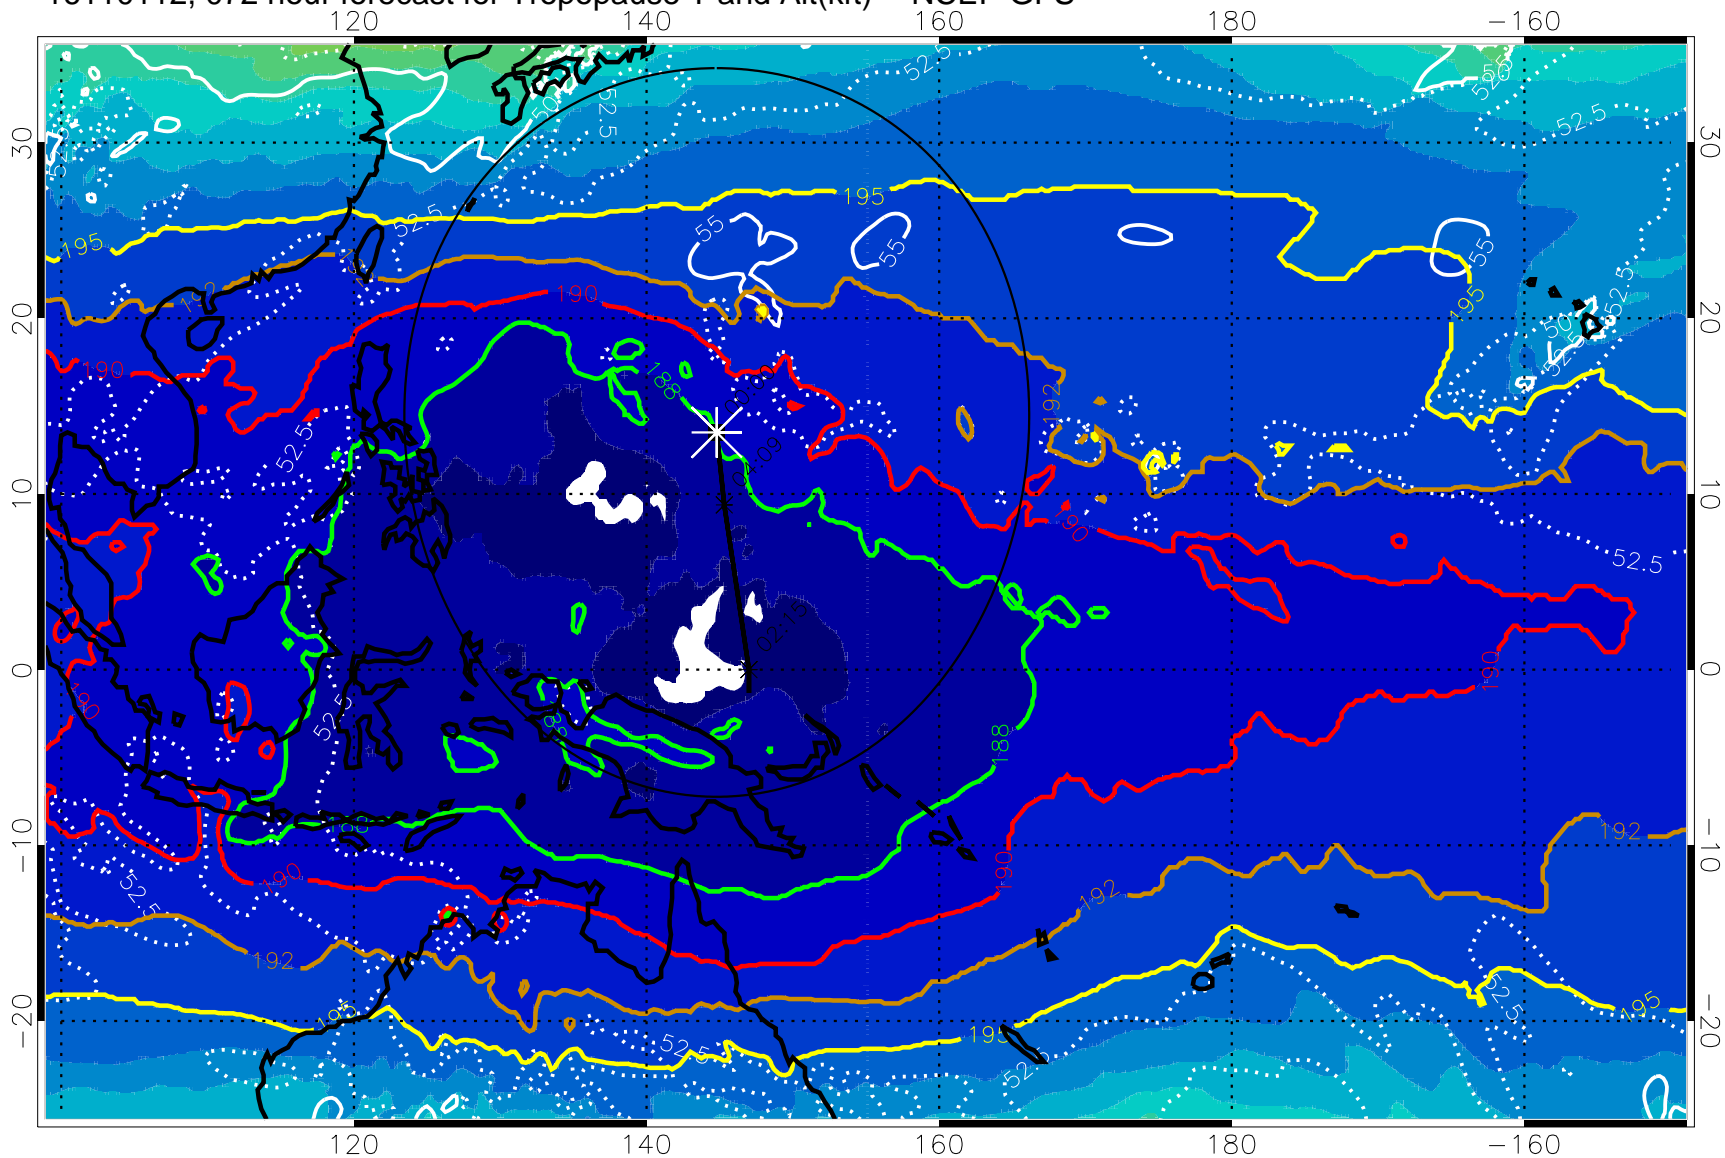

16110112, 072 hour forecast for Tropopause T and Alt(kft) -- NCEP GFS

190 200 210 220 230

Tropopause T, K

Tropopause Altitude in kft (white)

192.5K Isotherm 195K Isotherm
187.5K Isotherm 190K Isotherm

Range ring of 2304 km