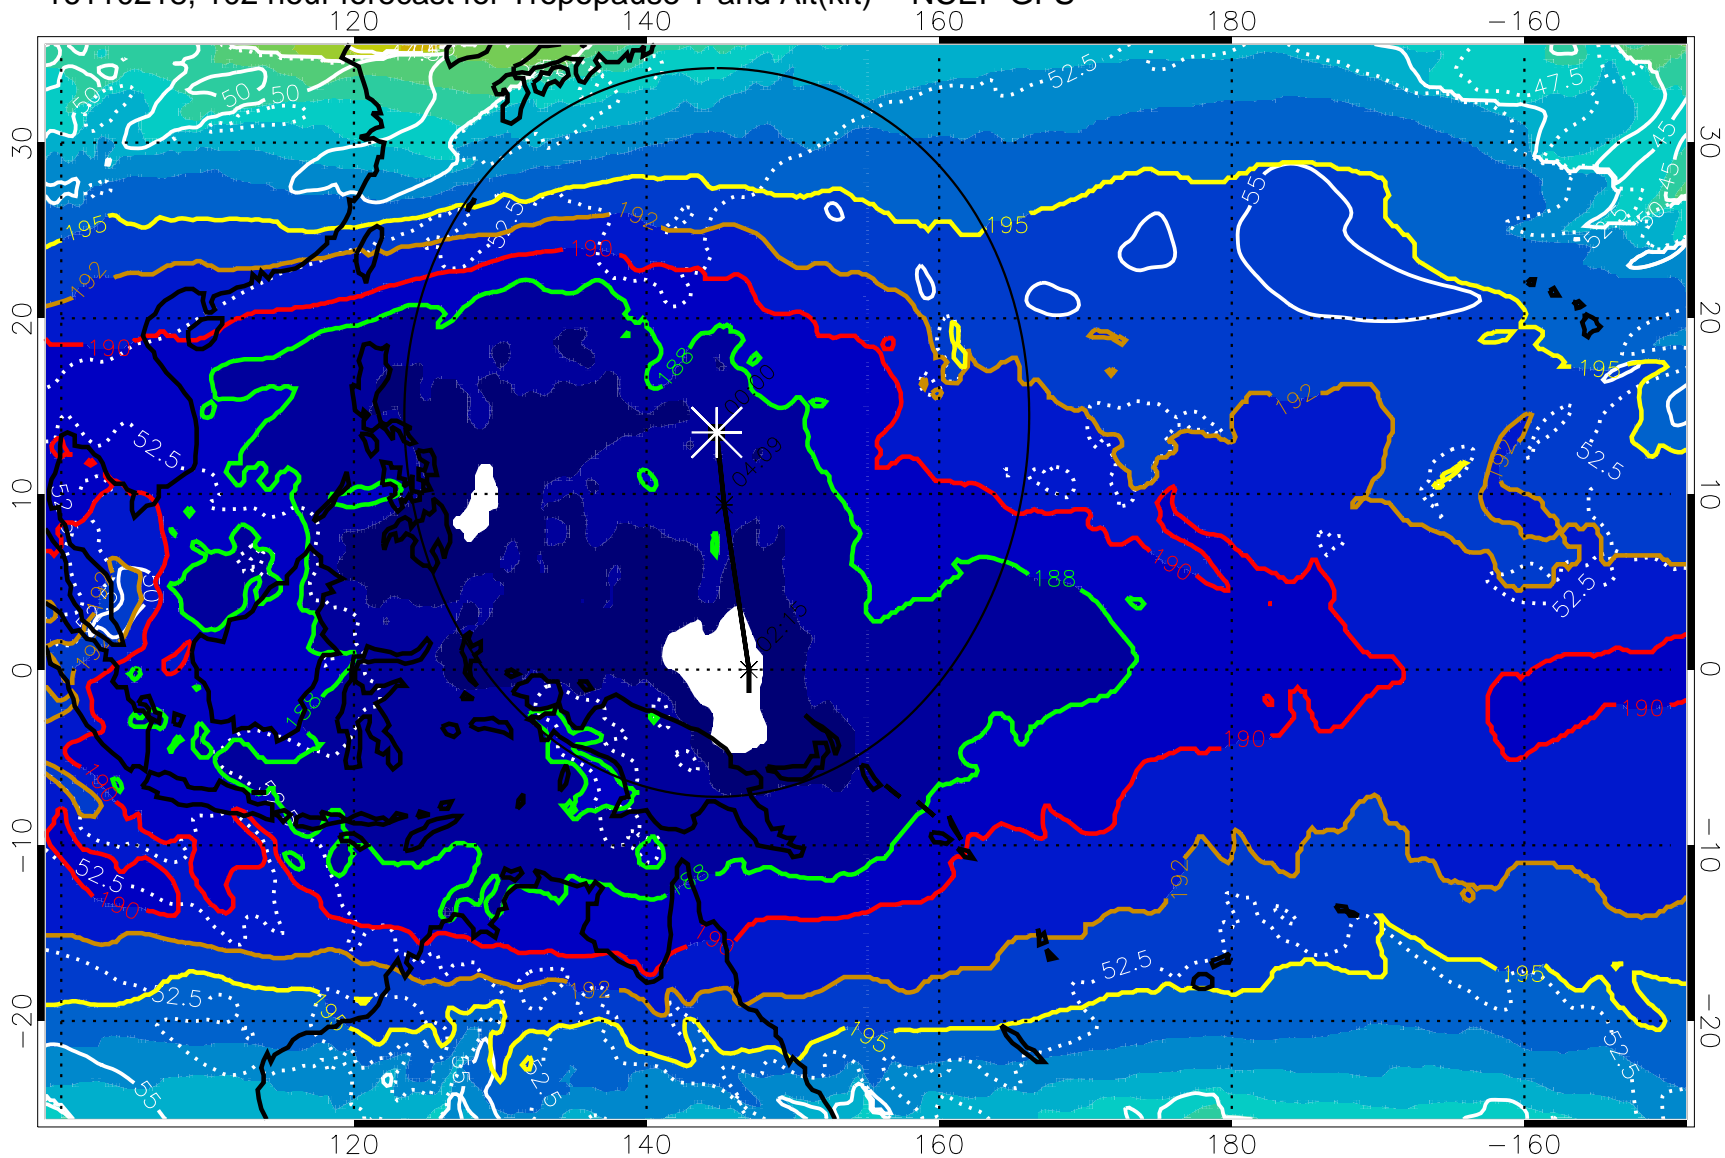

16110218, 102 hour forecast for Tropopause T and Alt(kft) -- NCEP GFS

Tropopause Altitude in kft (white)

192.5K Isotherm 195K Isotherm
187.5K Isotherm 190K Isotherm

Range ring of 2304 km