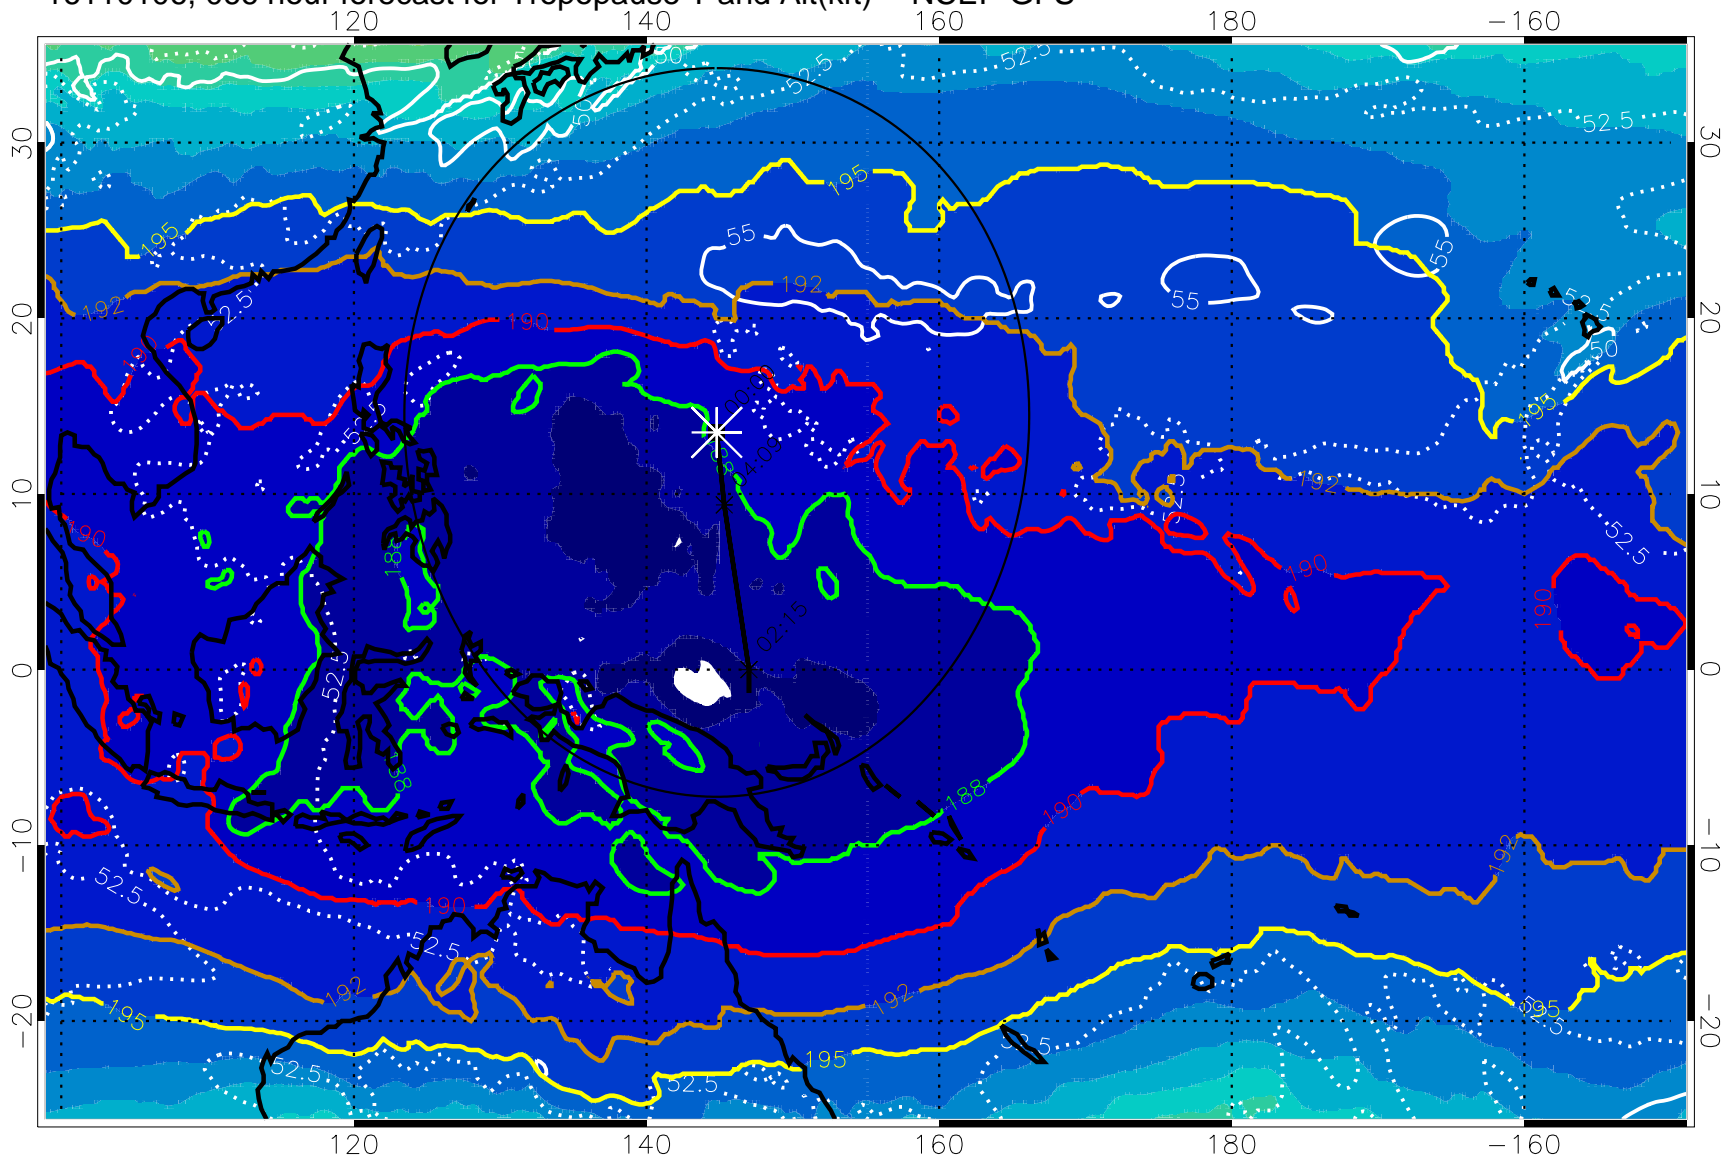

16110106, 066 hour forecast for Tropopause T and Alt(kft) -- NCEP GFS

190 200 210 220 230

Tropopause T, K

Tropopause Altitude in kft (white)

192.5K Isotherm 195K Isotherm
187.5K Isotherm 190K Isotherm

Range ring of 2304 km