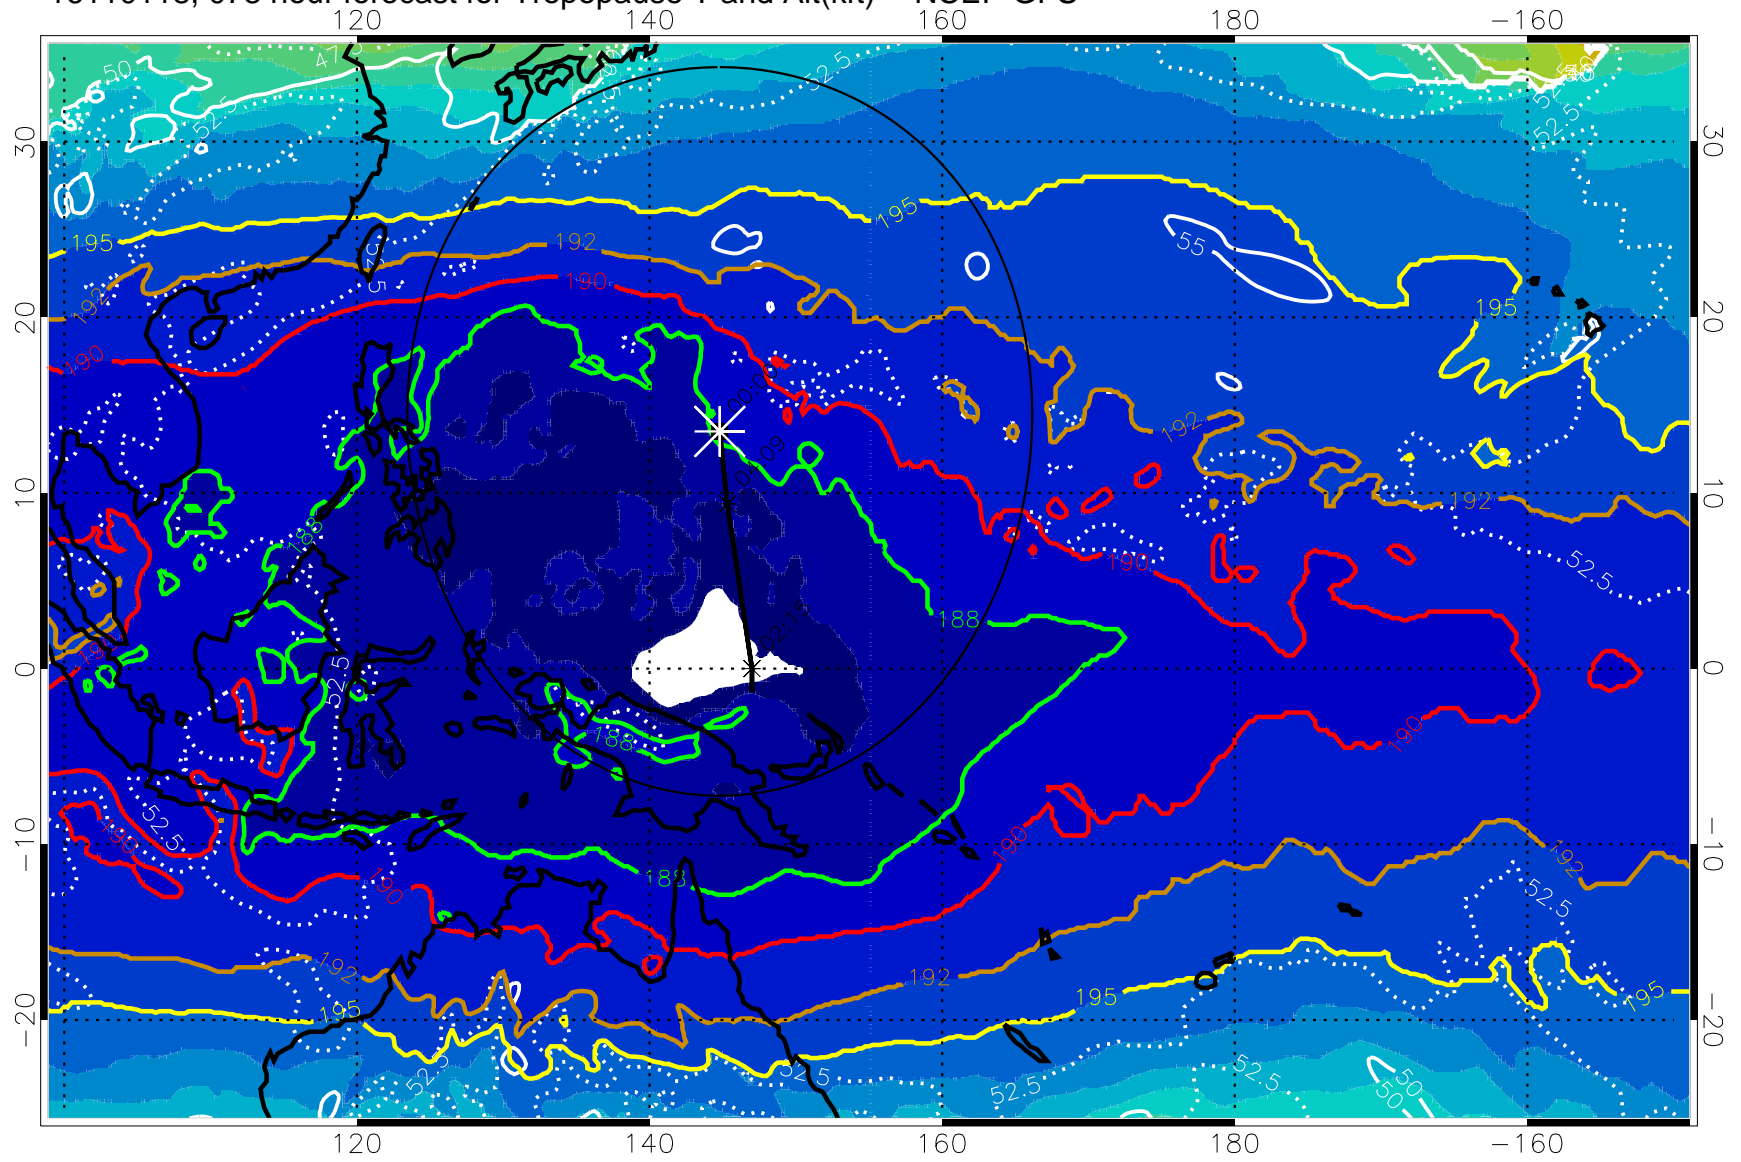

16110118, 078 hour forecast for Tropopause T and Alt(kft) -- NCEP GFS

190 200 210 220 230
Tropopause T, K

Tropopause Altitude in kft (white)

192.5K Isotherm 195K Isotherm
187.5K Isotherm 190K Isotherm

Range ring of 2304 km