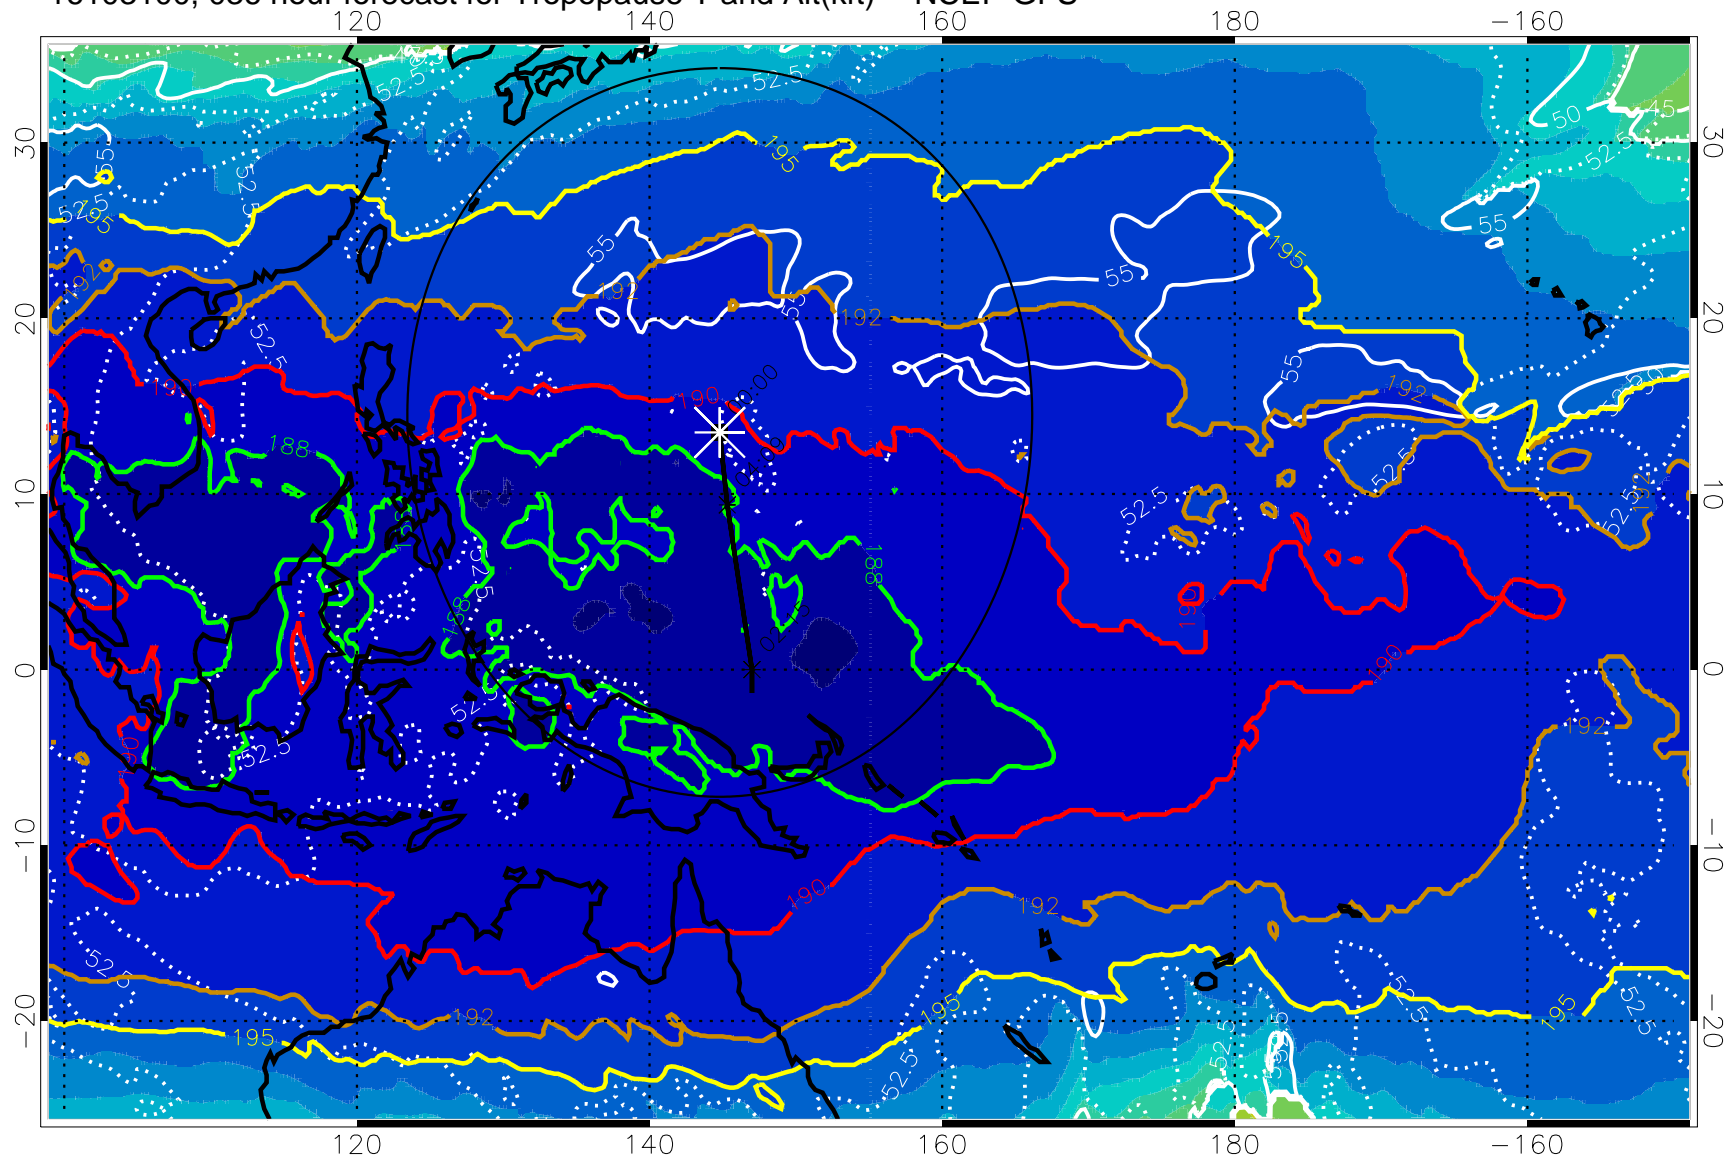

16103100, 036 hour forecast for Tropopause T and Alt(kft) -- NCEP GFS

190 200 210 220 230

Tropopause T, K

Tropopause Altitude in kft (white)

192.5K Isotherm 195K Isotherm
187.5K Isotherm 190K Isotherm

Range ring of 2304 km