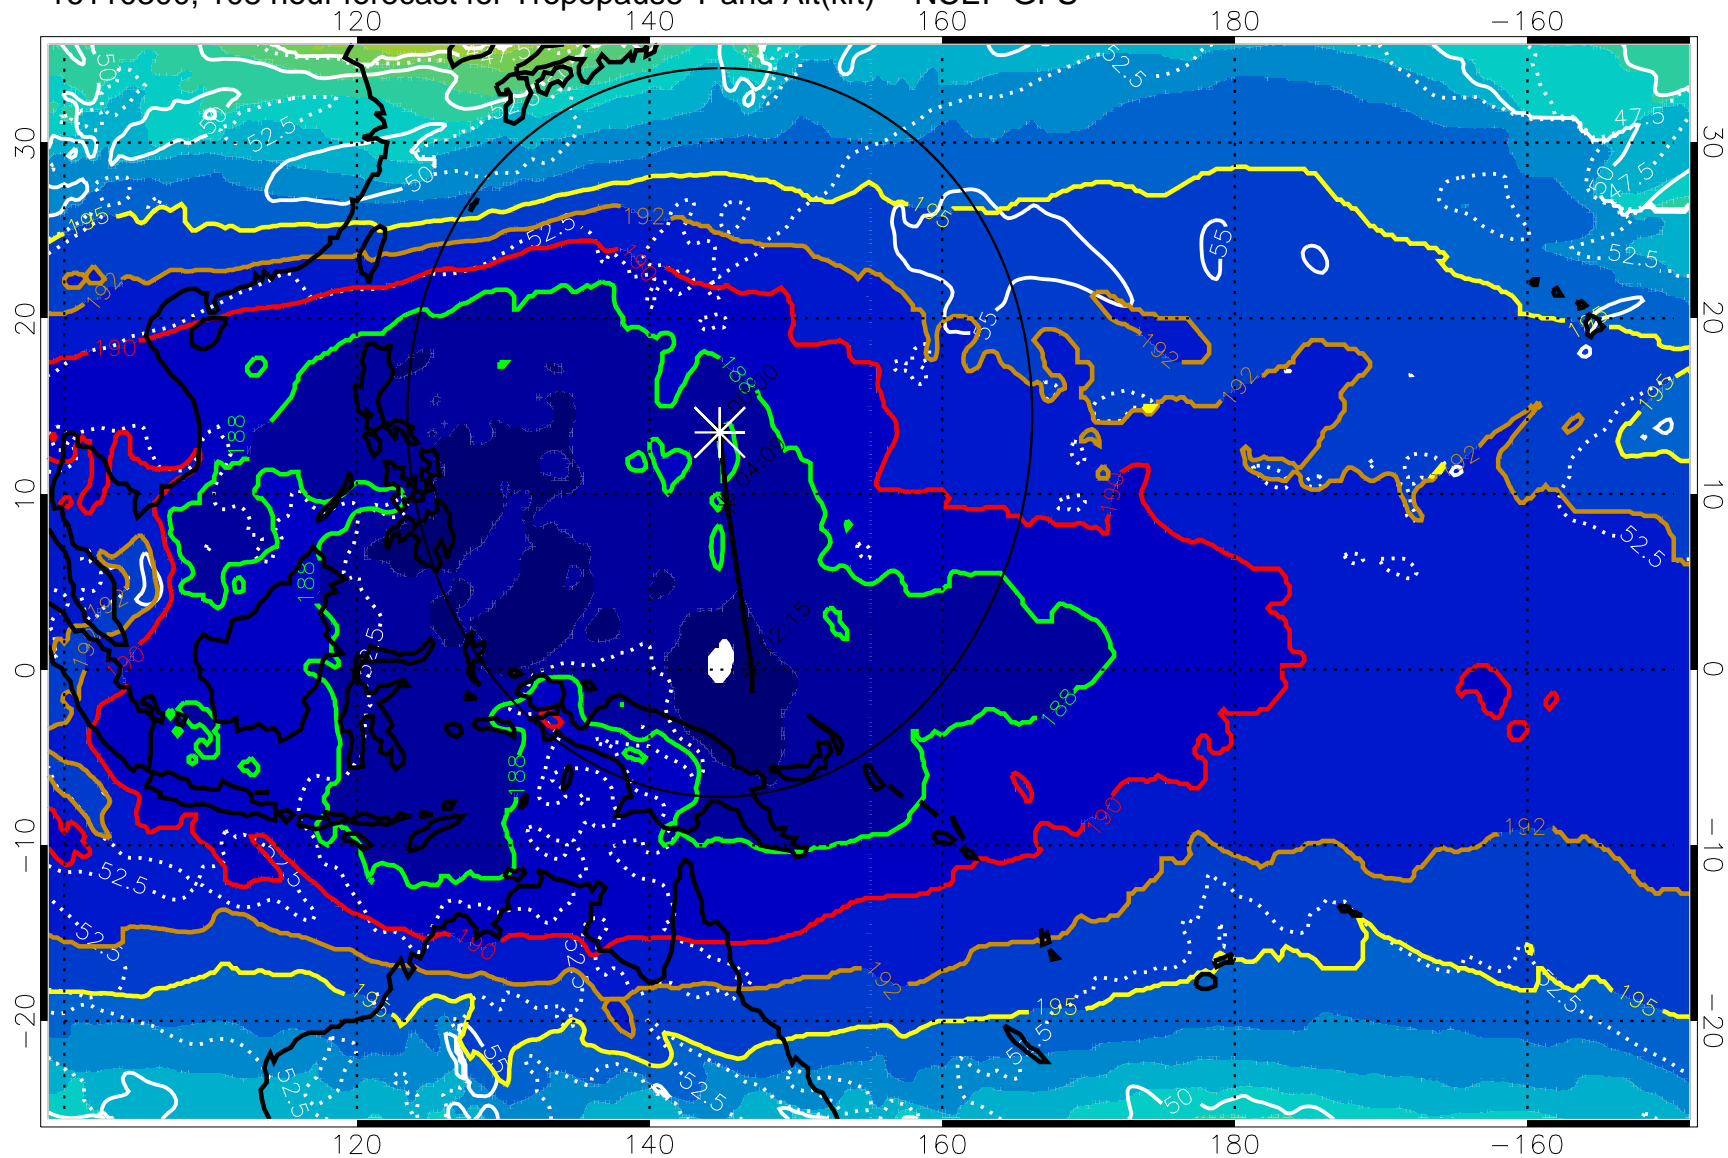

16110212, 096 hour forecast for Tropopause T and Alt(kft) -- NCEP GFS

190 200 210 220 230

Tropopause T, K

Tropopause Altitude in kft (white)

192.5K Isotherm 195K Isotherm
187.5K Isotherm 190K Isotherm

Range ring of 2304 km

16110218, 102 hour forecast for Tropopause T and Alt(kft) -- NCEP GFS

Tropopause Altitude in kft (white)

192.5K Isotherm 195K Isotherm
187.5K Isotherm 190K Isotherm

Range ring of 2304 km

16110300, 108 hour forecast for Tropopause T and Alt(kft) -- NCEP GFS

190 200 210 220 230

Tropopause T, K

Tropopause Altitude in kft (white)

192.5K Isotherm 195K Isotherm
187.5K Isotherm 190K Isotherm

Range ring of 2304 km

16110306, 114 hour forecast for Tropopause T and Alt(kft) -- NCEP GFS