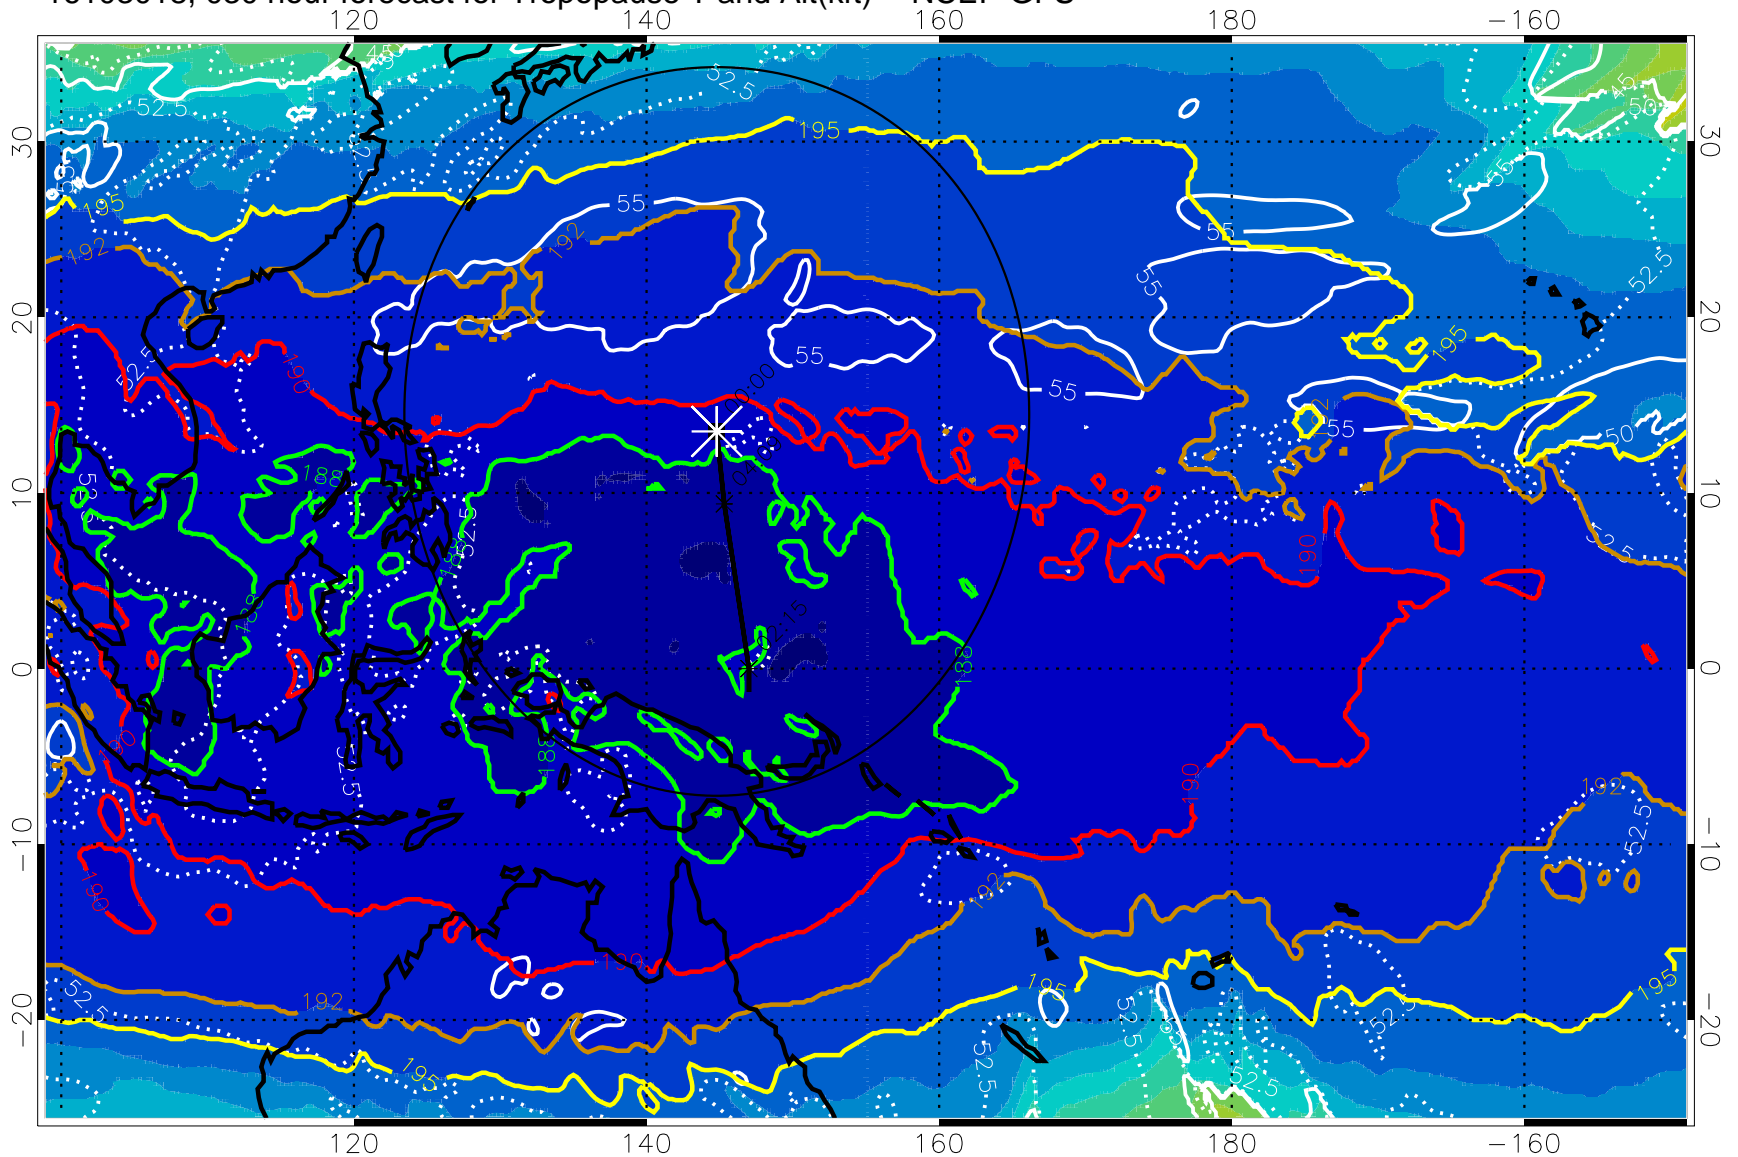

16103018, 030 hour forecast for Tropopause T and Alt(kft) -- NCEP GFS

190 200 210 220 230

Tropopause T, K

Tropopause Altitude in kft (white)

192.5K Isotherm 195K Isotherm

187.5K Isotherm 190K Isotherm

Range ring of 2304 km