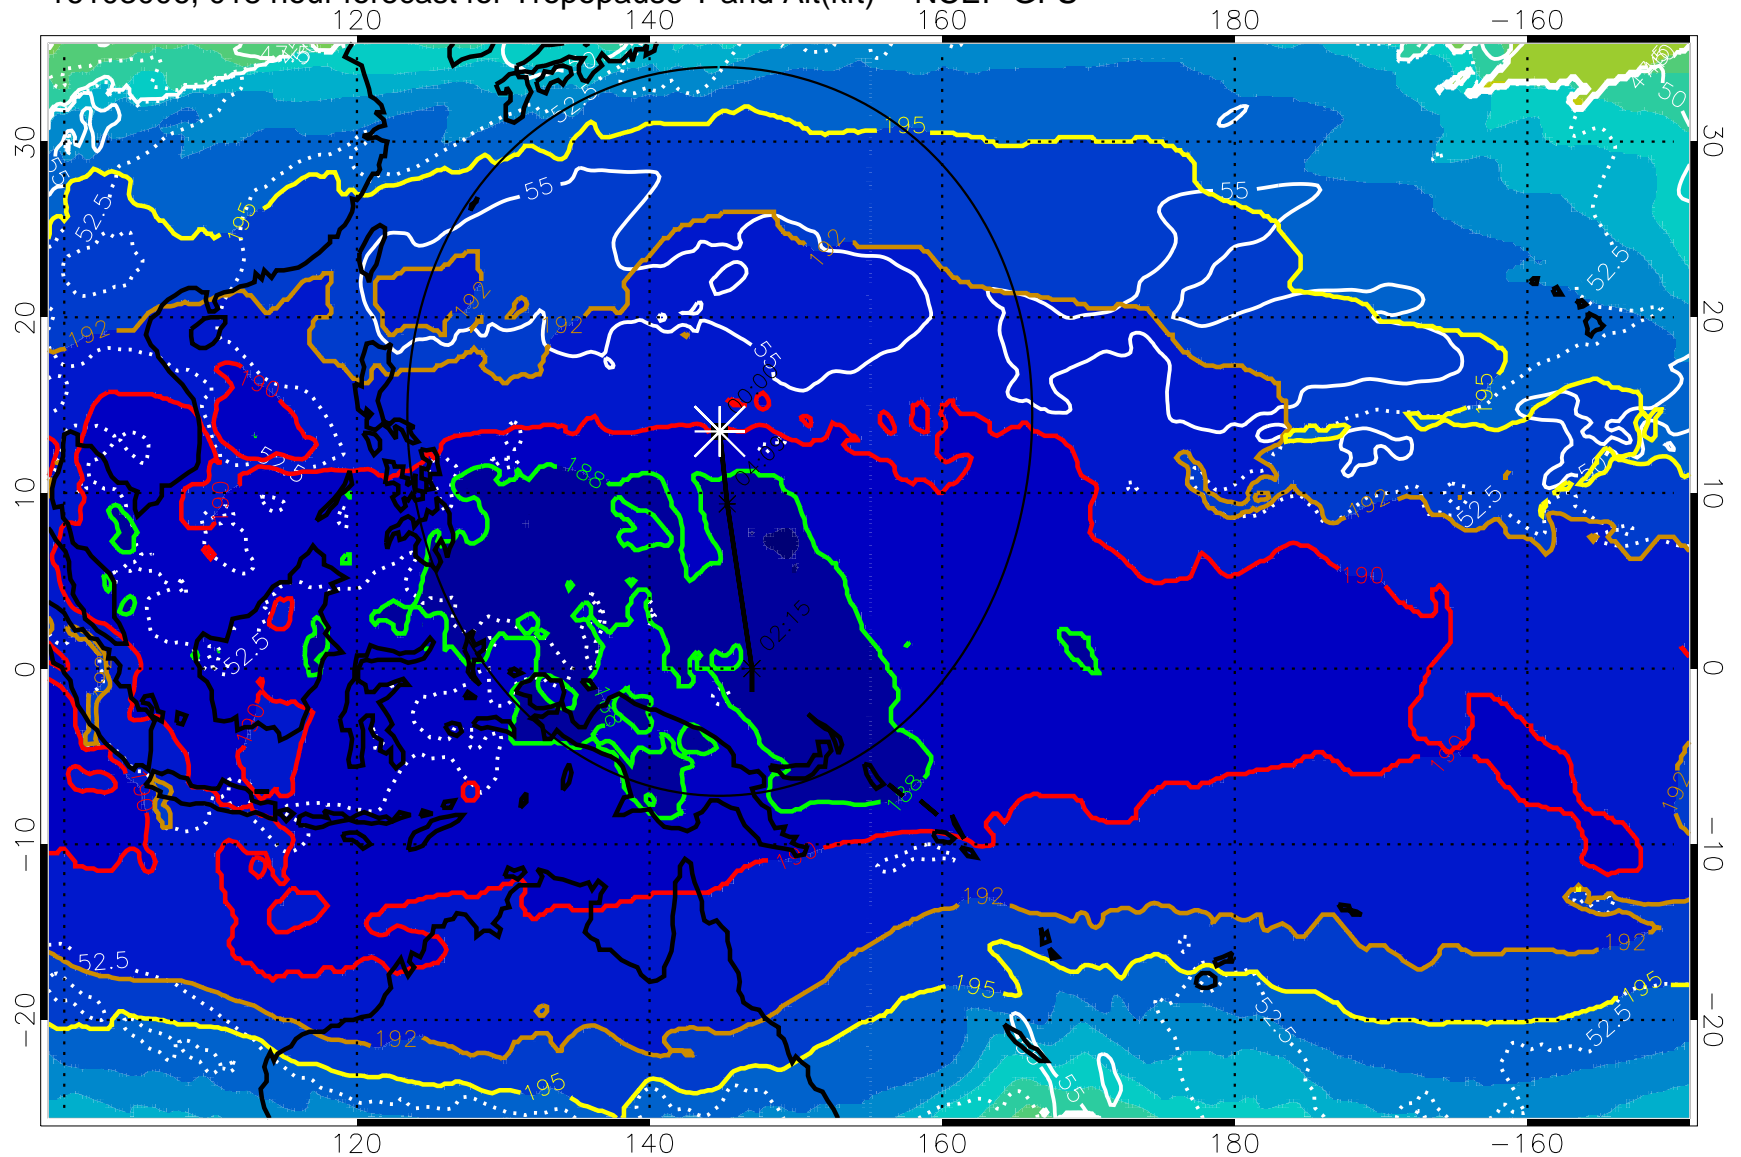

16103006, 018 hour forecast for Tropopause T and Alt(kft) -- NCEP GFS

190 200 210 220 230

Tropopause T, K

Tropopause Altitude in kft (white)

192.5K Isotherm 195K Isotherm
187.5K Isotherm 190K Isotherm

Range ring of 2304 km