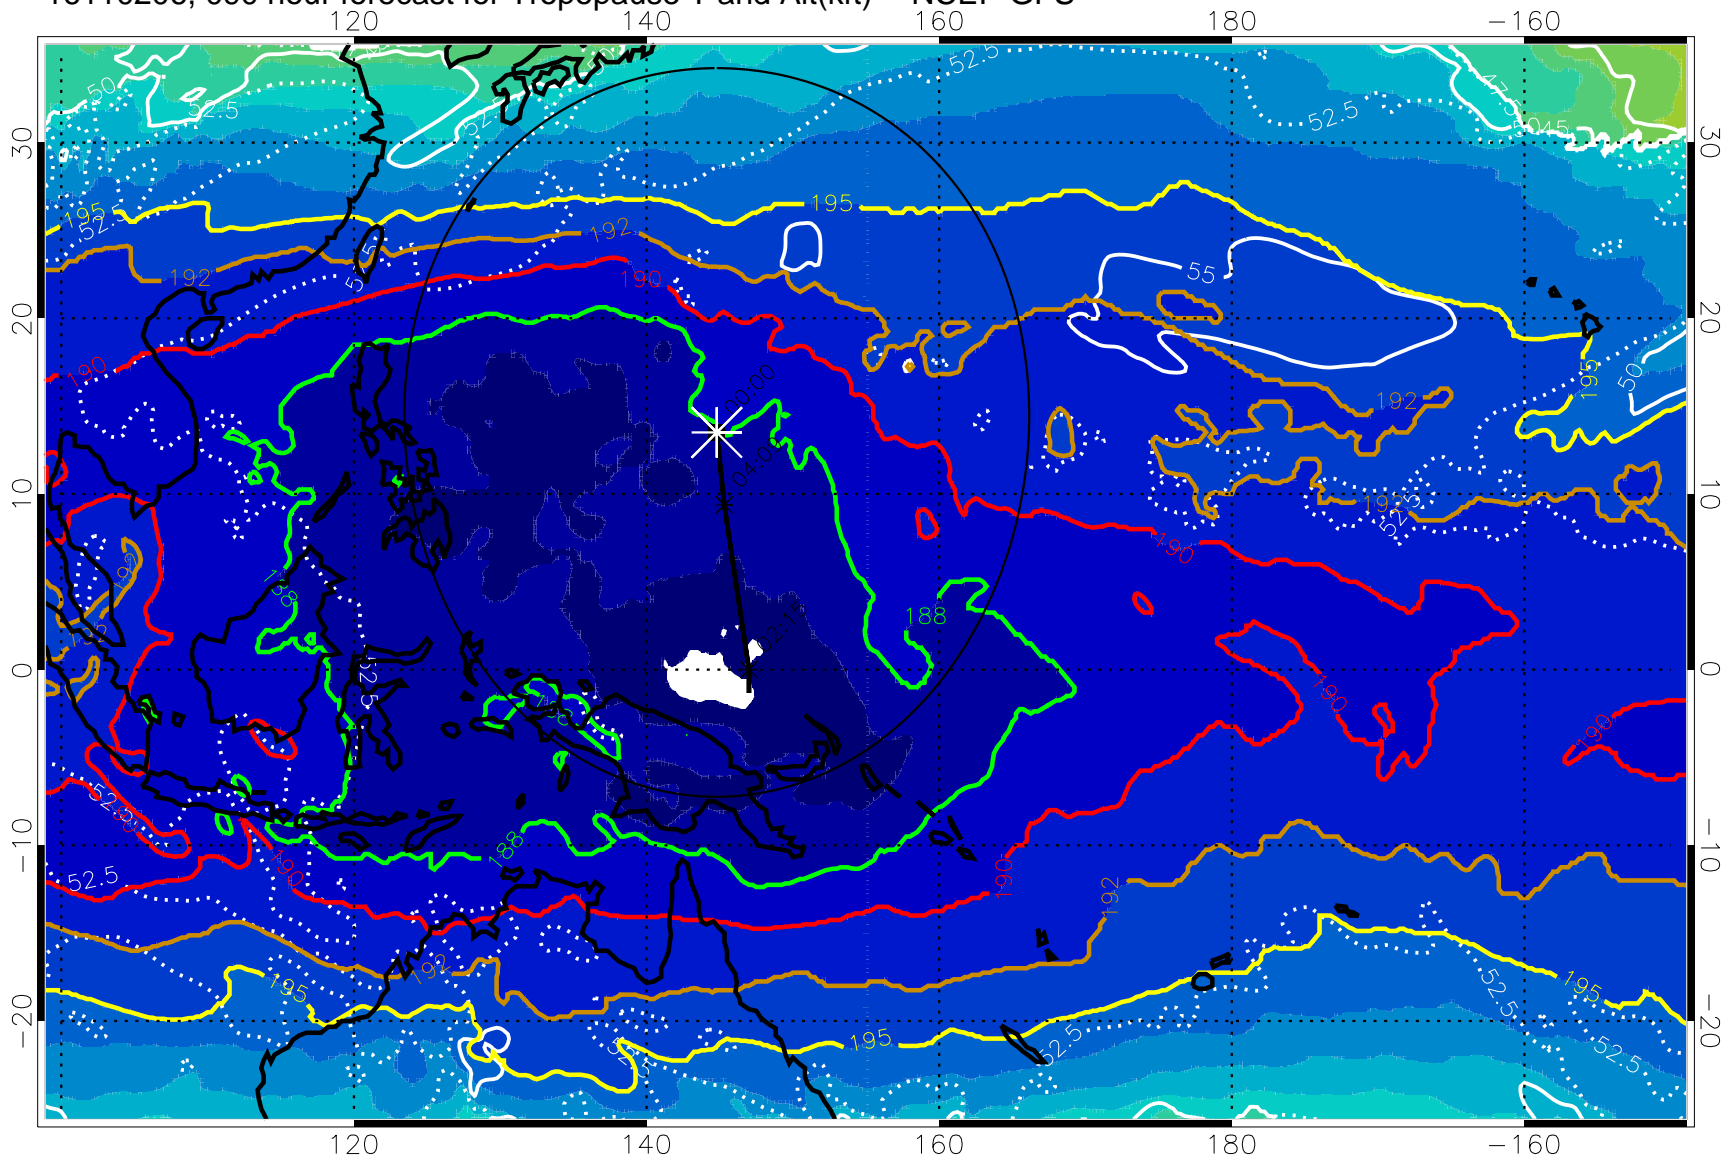

16110206, 090 hour forecast for Tropopause T and Alt(kft) -- NCEP GFS

190 200 210 220 230
Tropopause T, K

Tropopause Altitude in kft (white)

192.5K Isotherm 195K Isotherm
187.5K Isotherm 190K Isotherm

Range ring of 2304 km