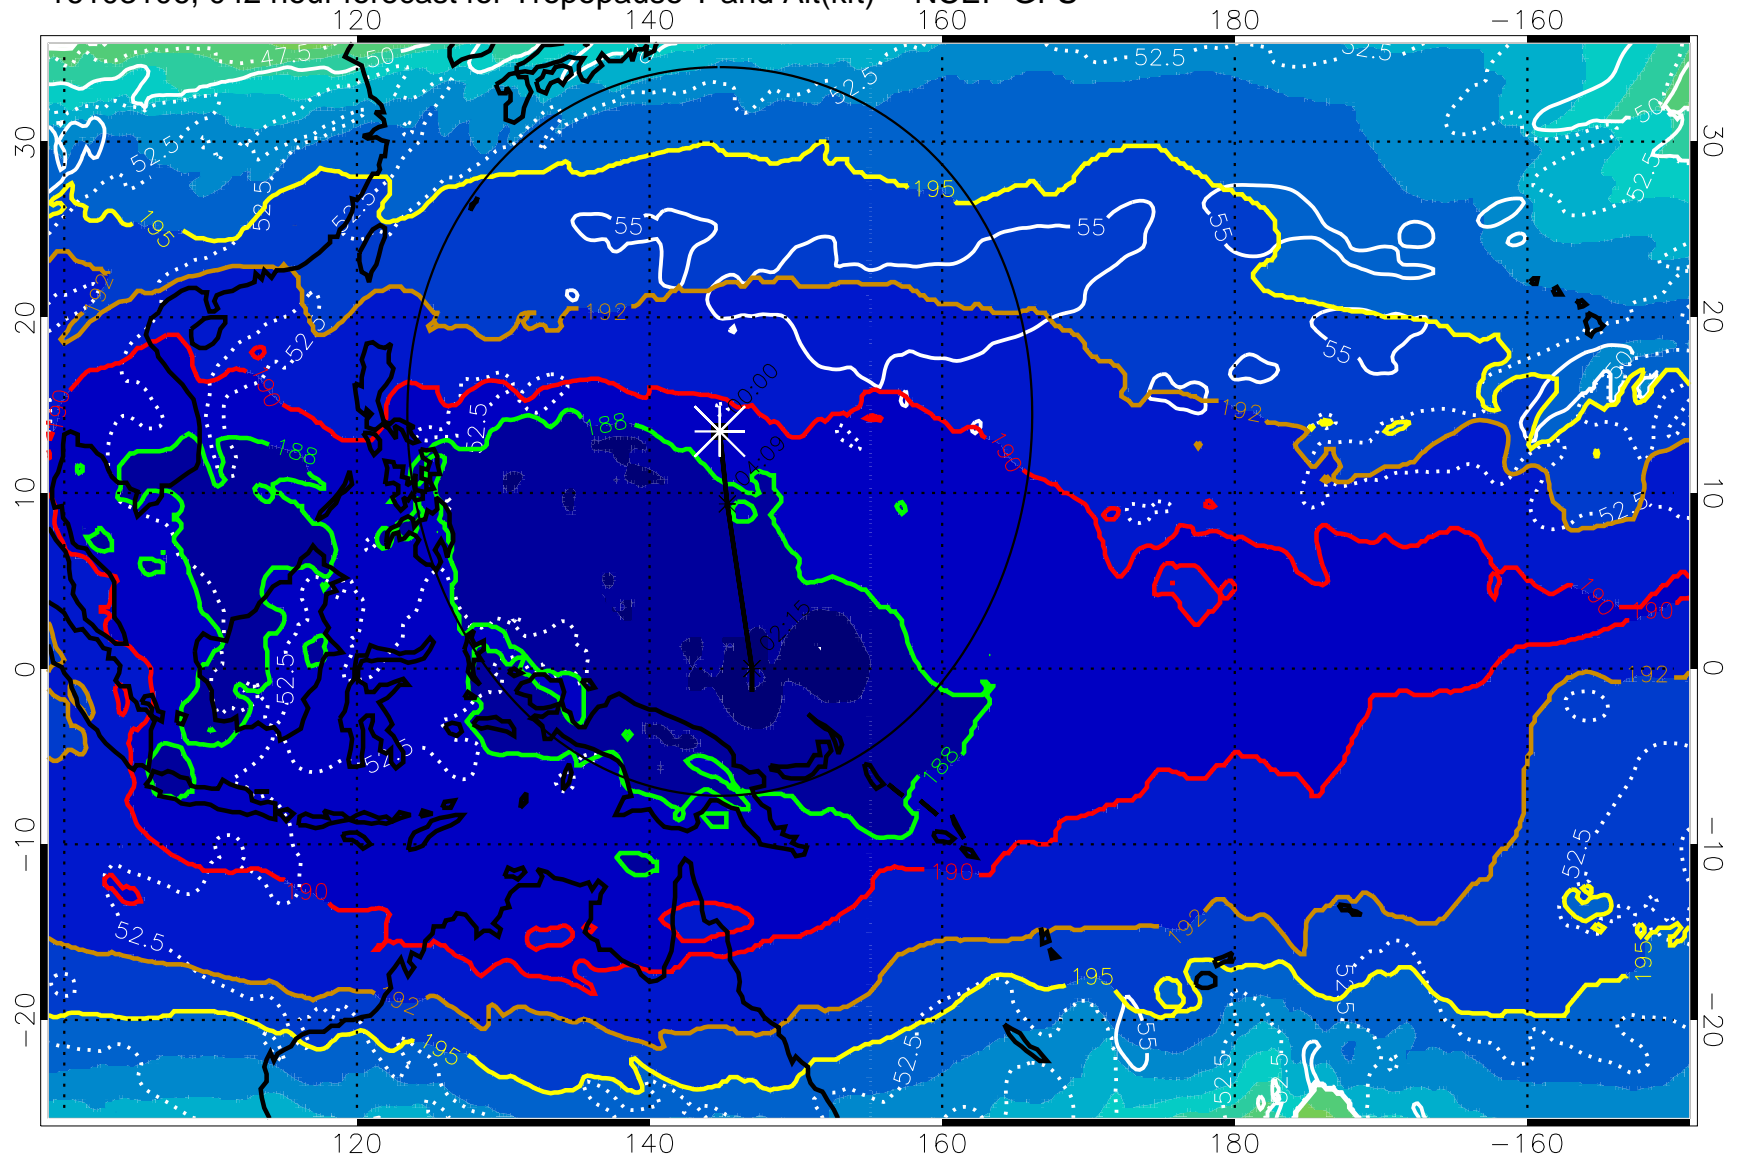

16103106, 042 hour forecast for Tropopause T and Alt(kft) -- NCEP GFS

190 200 210 220 230
Tropopause T, K

Tropopause Altitude in kft (white)

192.5K Isotherm 195K Isotherm
187.5K Isotherm 190K Isotherm

Range ring of 2304 km