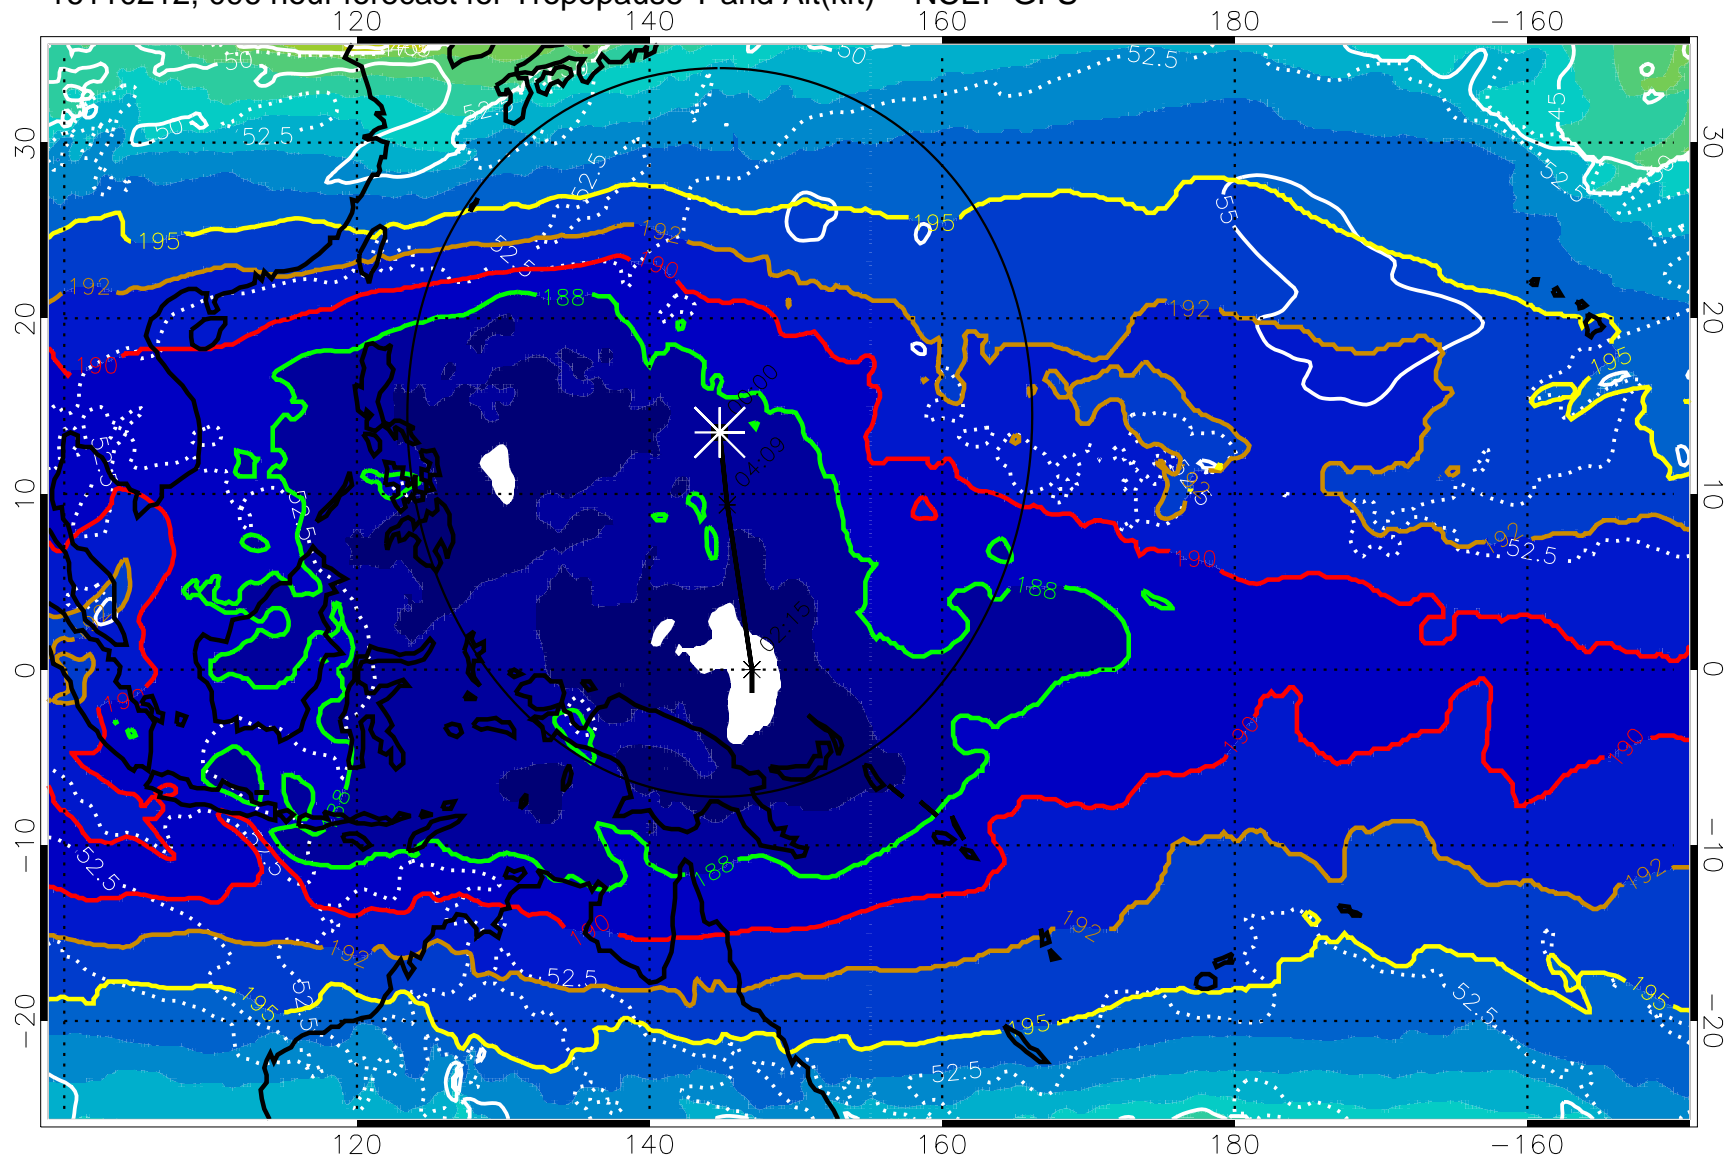

16110212, 096 hour forecast for Tropopause T and Alt(kft) -- NCEP GFS

190 200 210 220 230

Tropopause T, K

Tropopause Altitude in kft (white)

192.5K Isotherm 195K Isotherm
187.5K Isotherm 190K Isotherm

Range ring of 2304 km