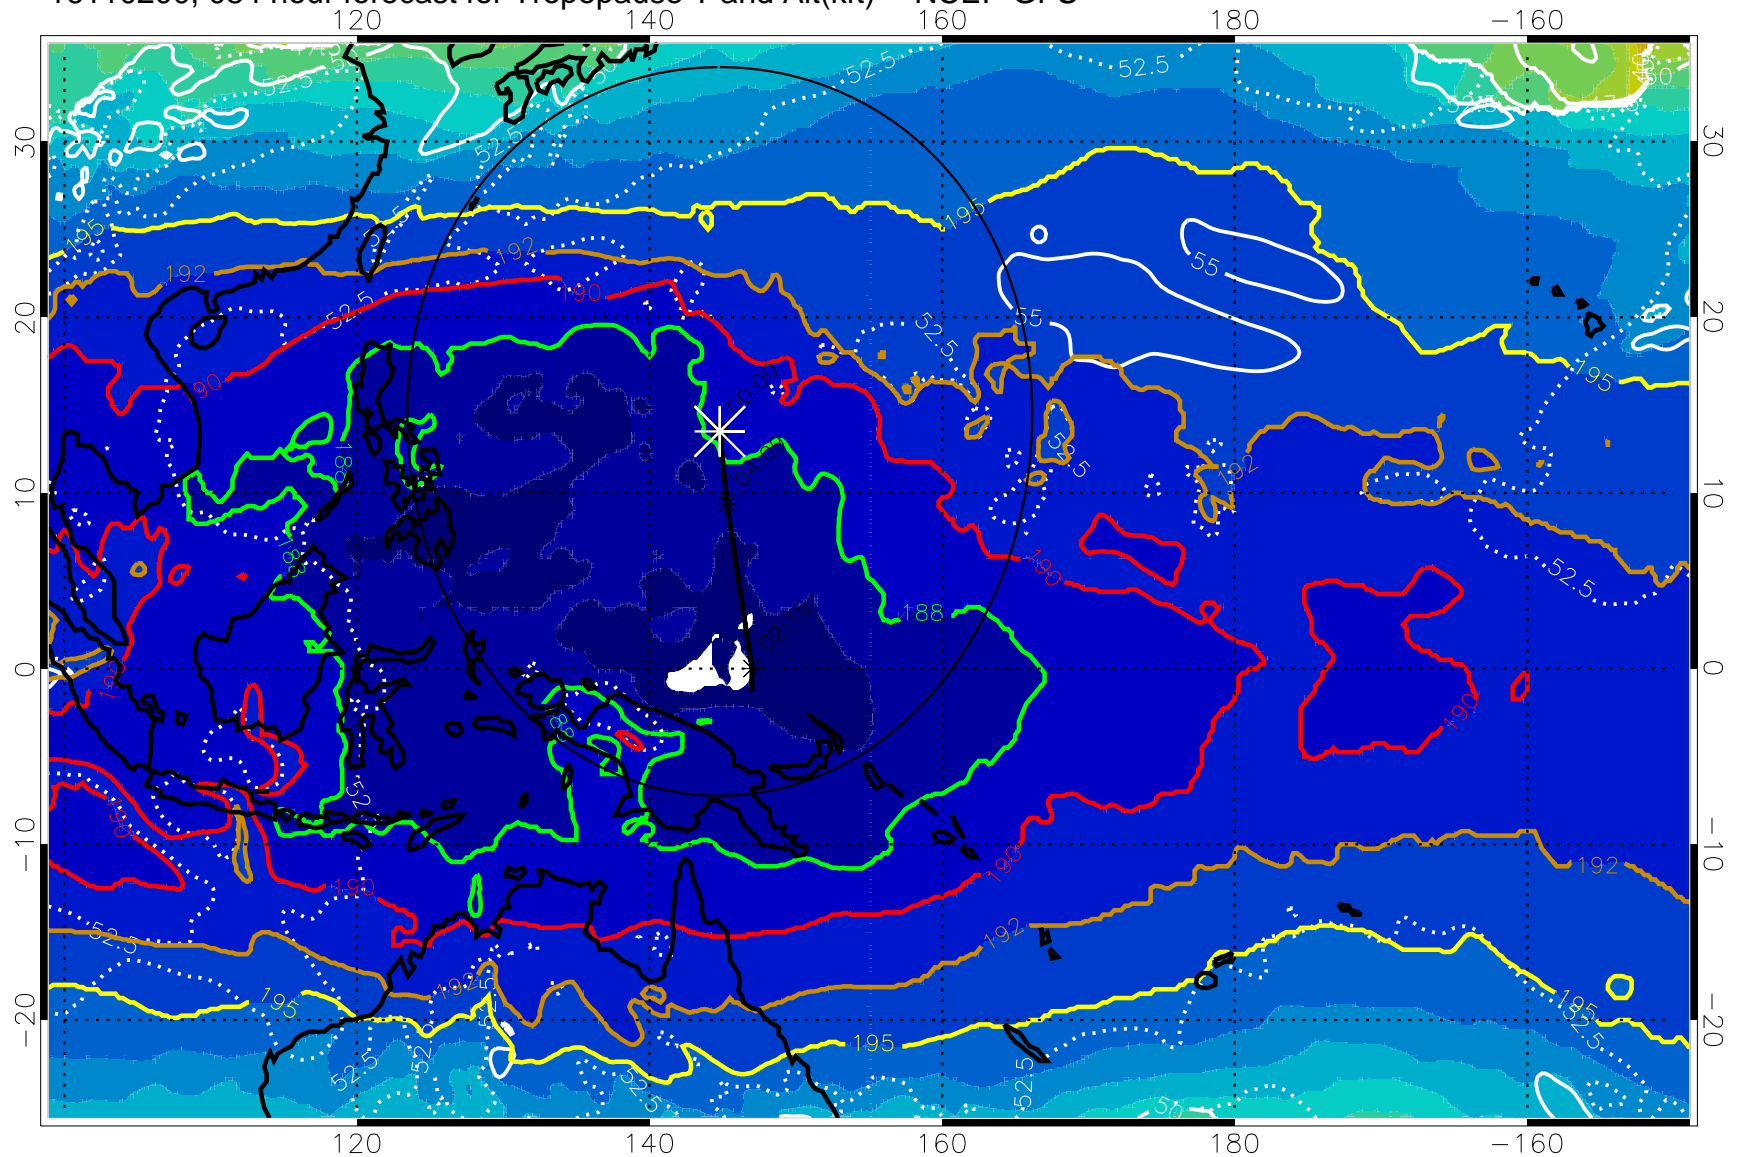

16110118, 078 hour forecast for Tropopause T and Alt(kft) -- NCEP GFS

190 200 210 220 230
Tropopause T, K

Tropopause Altitude in kft (white)

192.5K Isotherm 195K Isotherm
187.5K Isotherm 190K Isotherm

Range ring of 2304 km

16110200, 084 hour forecast for Tropopause T and Alt(kft) -- NCEP GFS

190 200 210 220 230
Tropopause T, K

Tropopause Altitude in kft (white)

192.5K Isotherm 195K Isotherm
187.5K Isotherm 190K Isotherm

Range ring of 2304 km