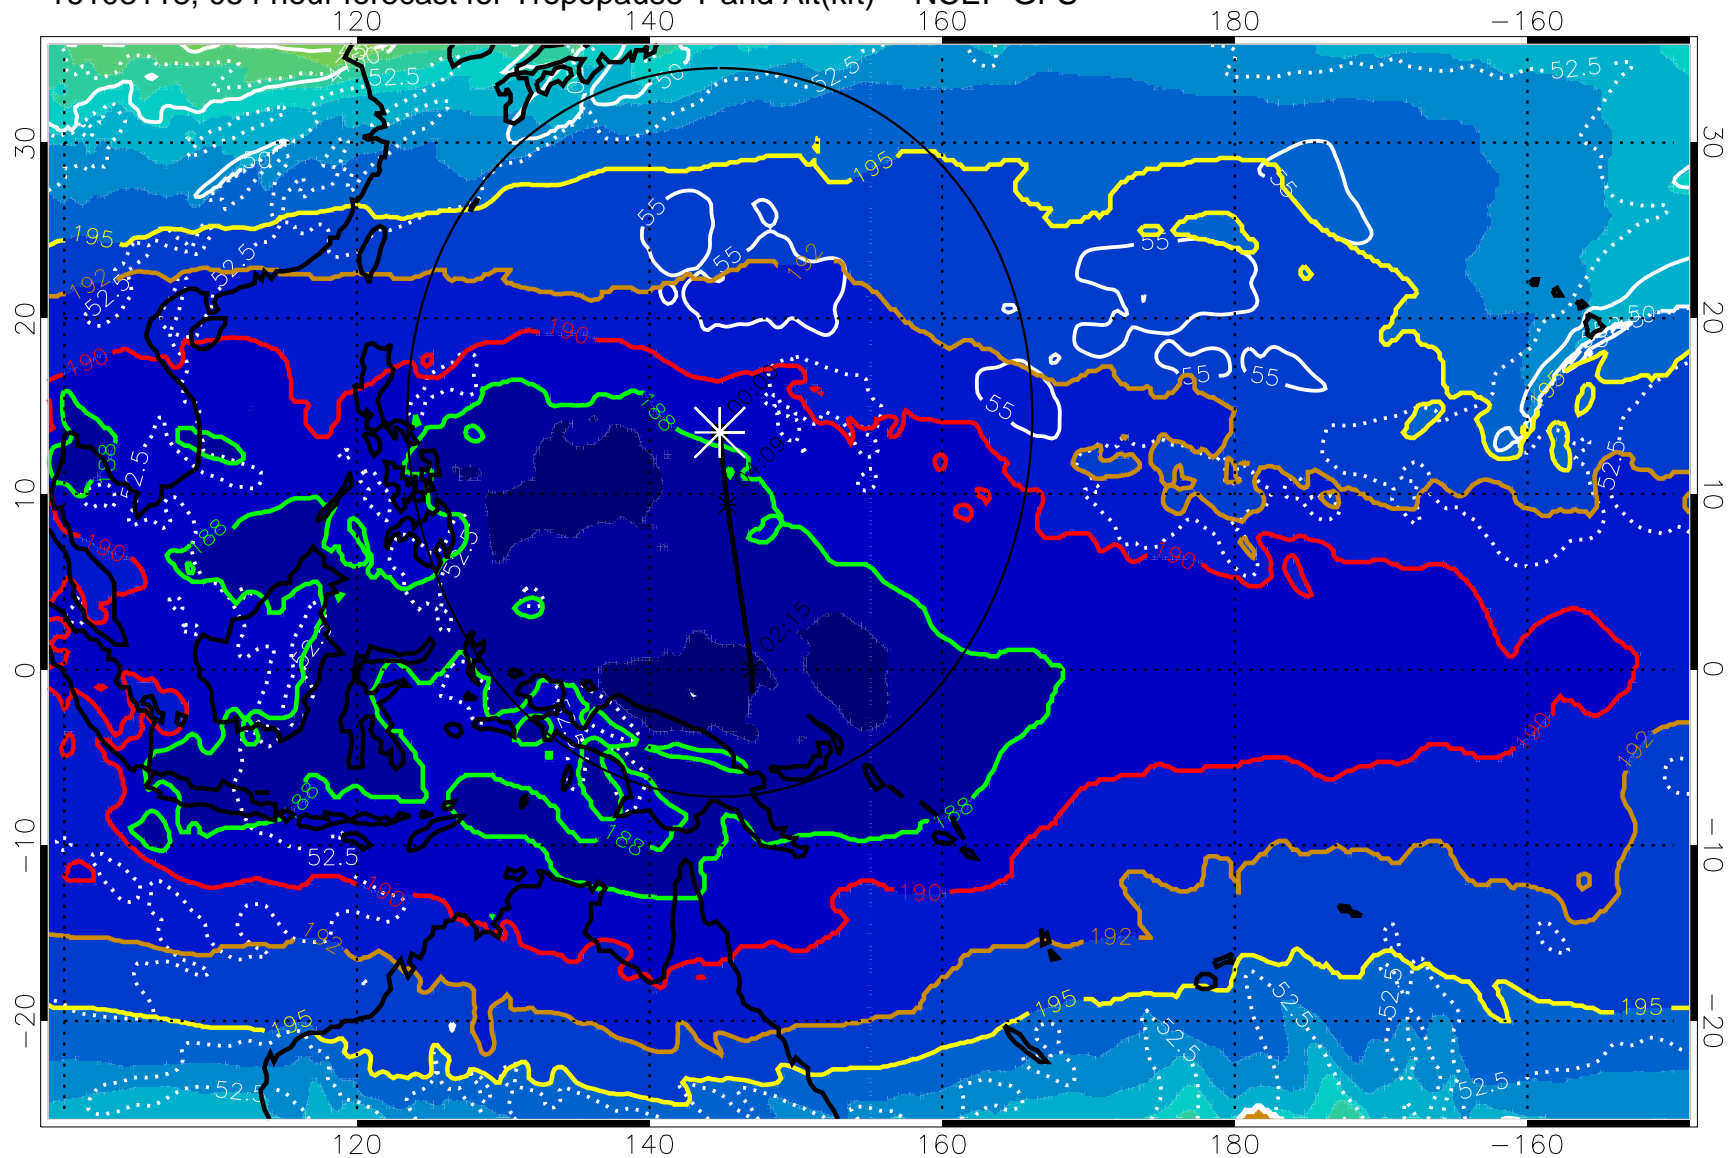

16103118, 054 hour forecast for Tropopause T and Alt(kft) -- NCEP GFS

190 200 210 220 230

Tropopause T, K

Tropopause Altitude in kft (white)

192.5K Isotherm 195K Isotherm

187.5K Isotherm 190K Isotherm

Range ring of 2304 km