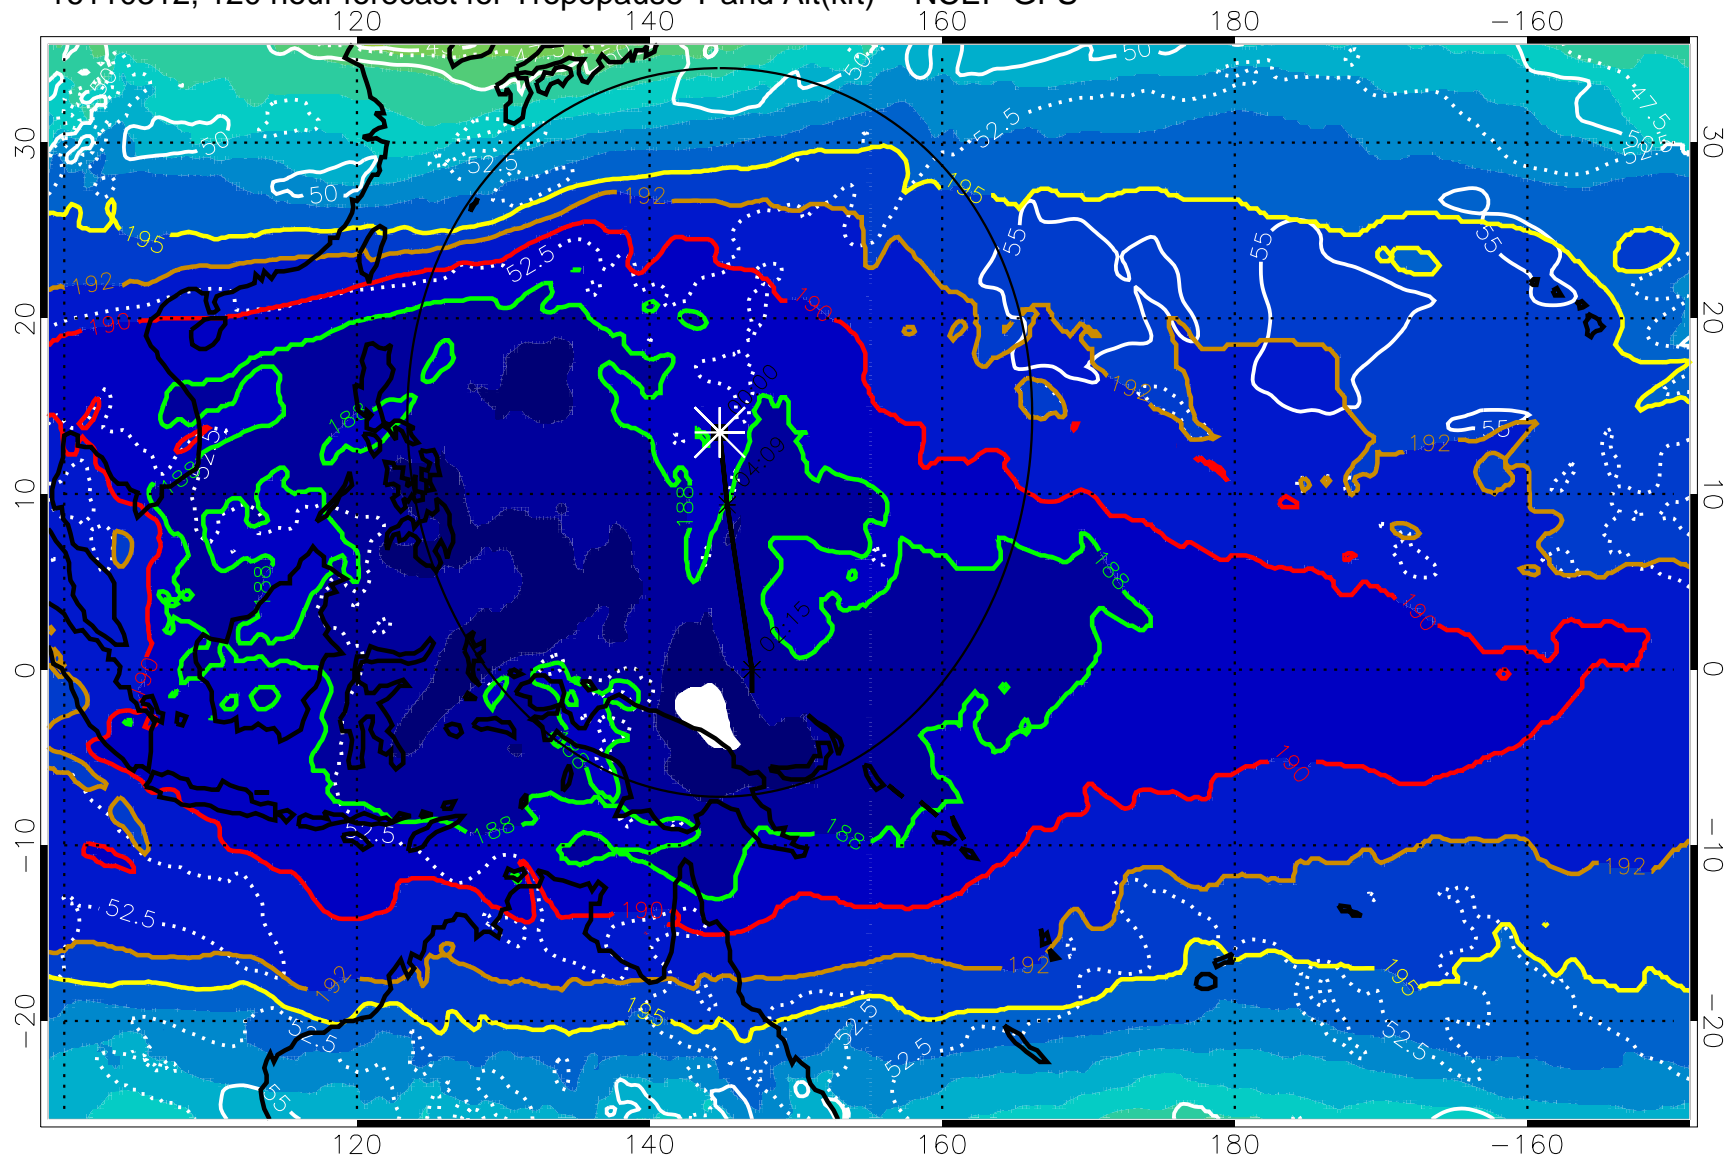

190 200 210 220 230

Tropopause T, K

Tropopause Altitude in kft (white)

192.5K Isotherm 195K Isotherm
187.5K Isotherm 190K Isotherm

Range ring of 2304 km

16110306, 114 hour forecast for Tropopause T and Alt(kft) -- NCEP GFS

190 200 210 220 230
Tropopause T, K

Tropopause Altitude in kft (white)

192.5K Isotherm 195K Isotherm
187.5K Isotherm 190K Isotherm

Range ring of 2304 km

16110312, 120 hour forecast for Tropopause T and Alt(kft) -- NCEP GFS