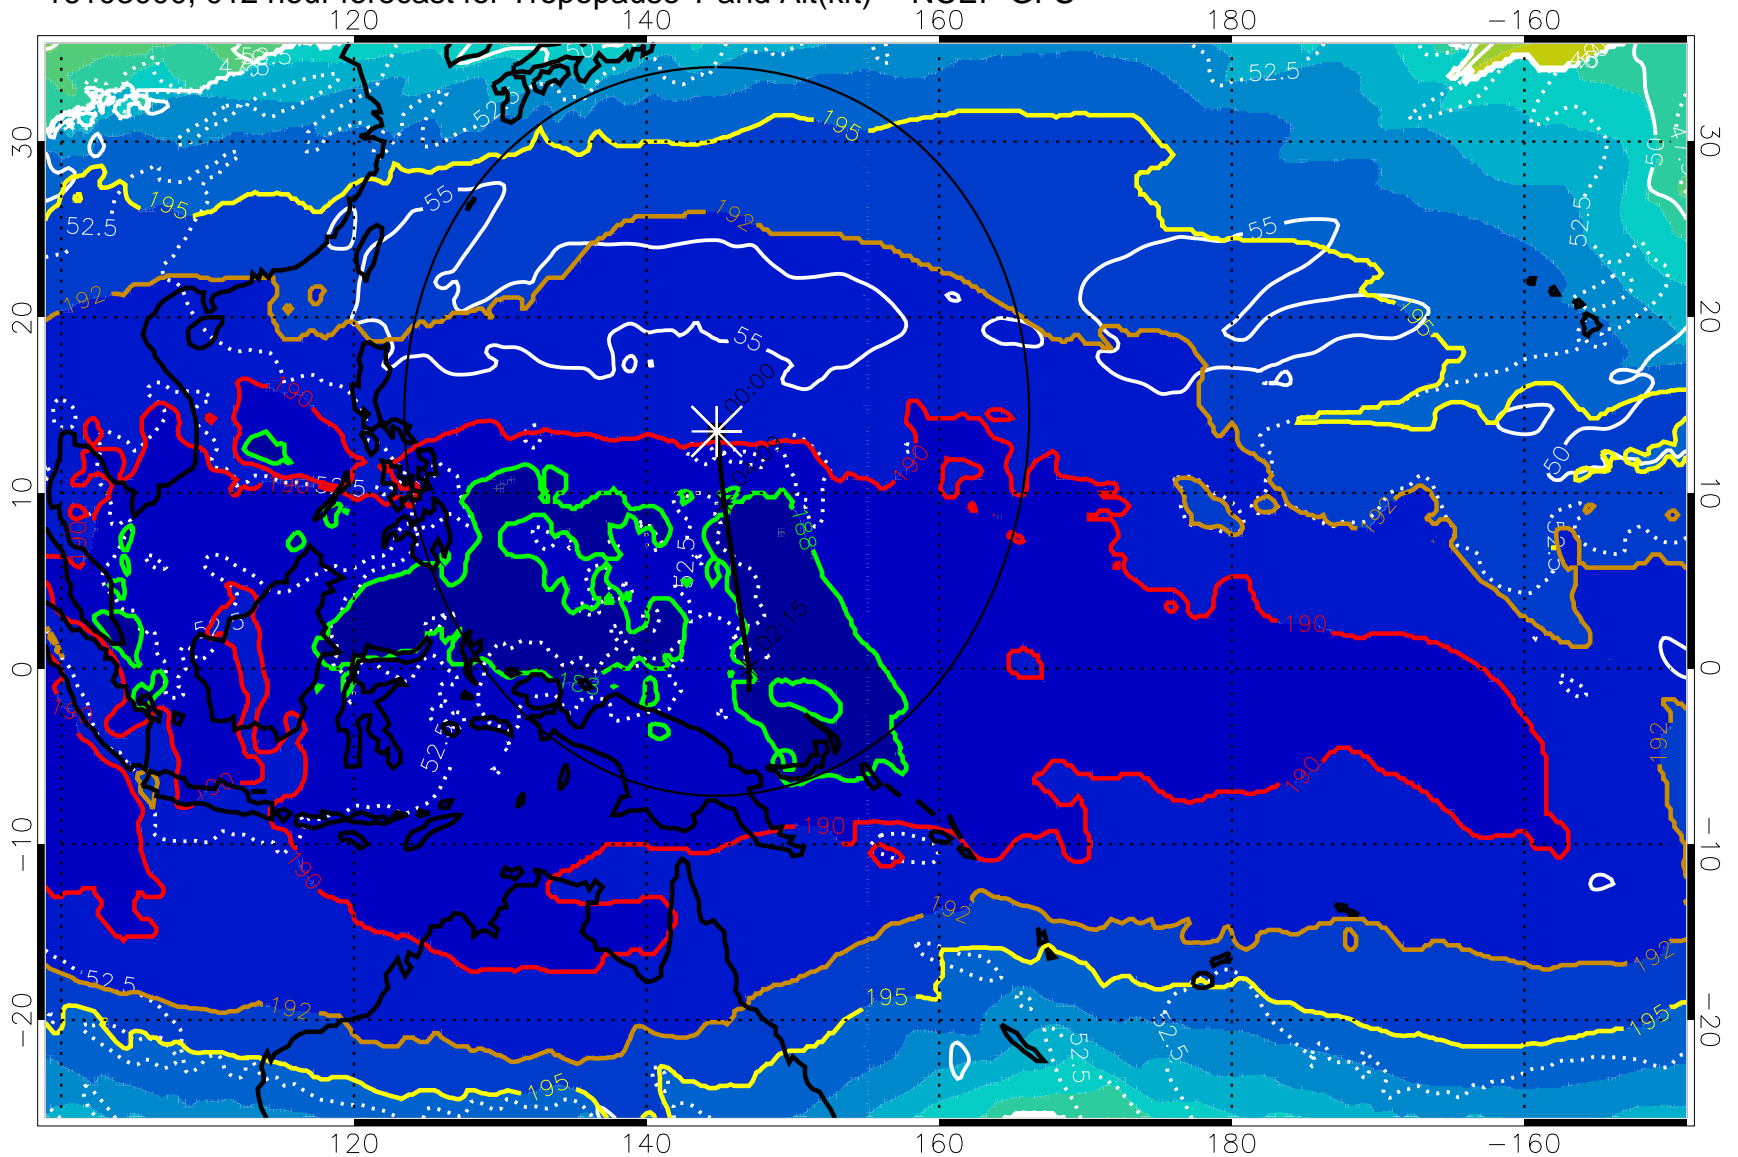

16102918, 006 hour forecast for Tropopause T and Alt(kft) -- NCEP GFS

190 200 210 220 230

Tropopause T, K

Tropopause Altitude in kft (white)

192.5K Isotherm 195K Isotherm

187.5K Isotherm 190K Isotherm

Range ring of 2304 km

16103000, 012 hour forecast for Tropopause T and Alt(kft) -- NCEP GFS

190 200 210 220 230
Tropopause T, K

Tropopause Altitude in kft (white)

192.5K Isotherm 195K Isotherm
187.5K Isotherm 190K Isotherm

Range ring of 2304 km