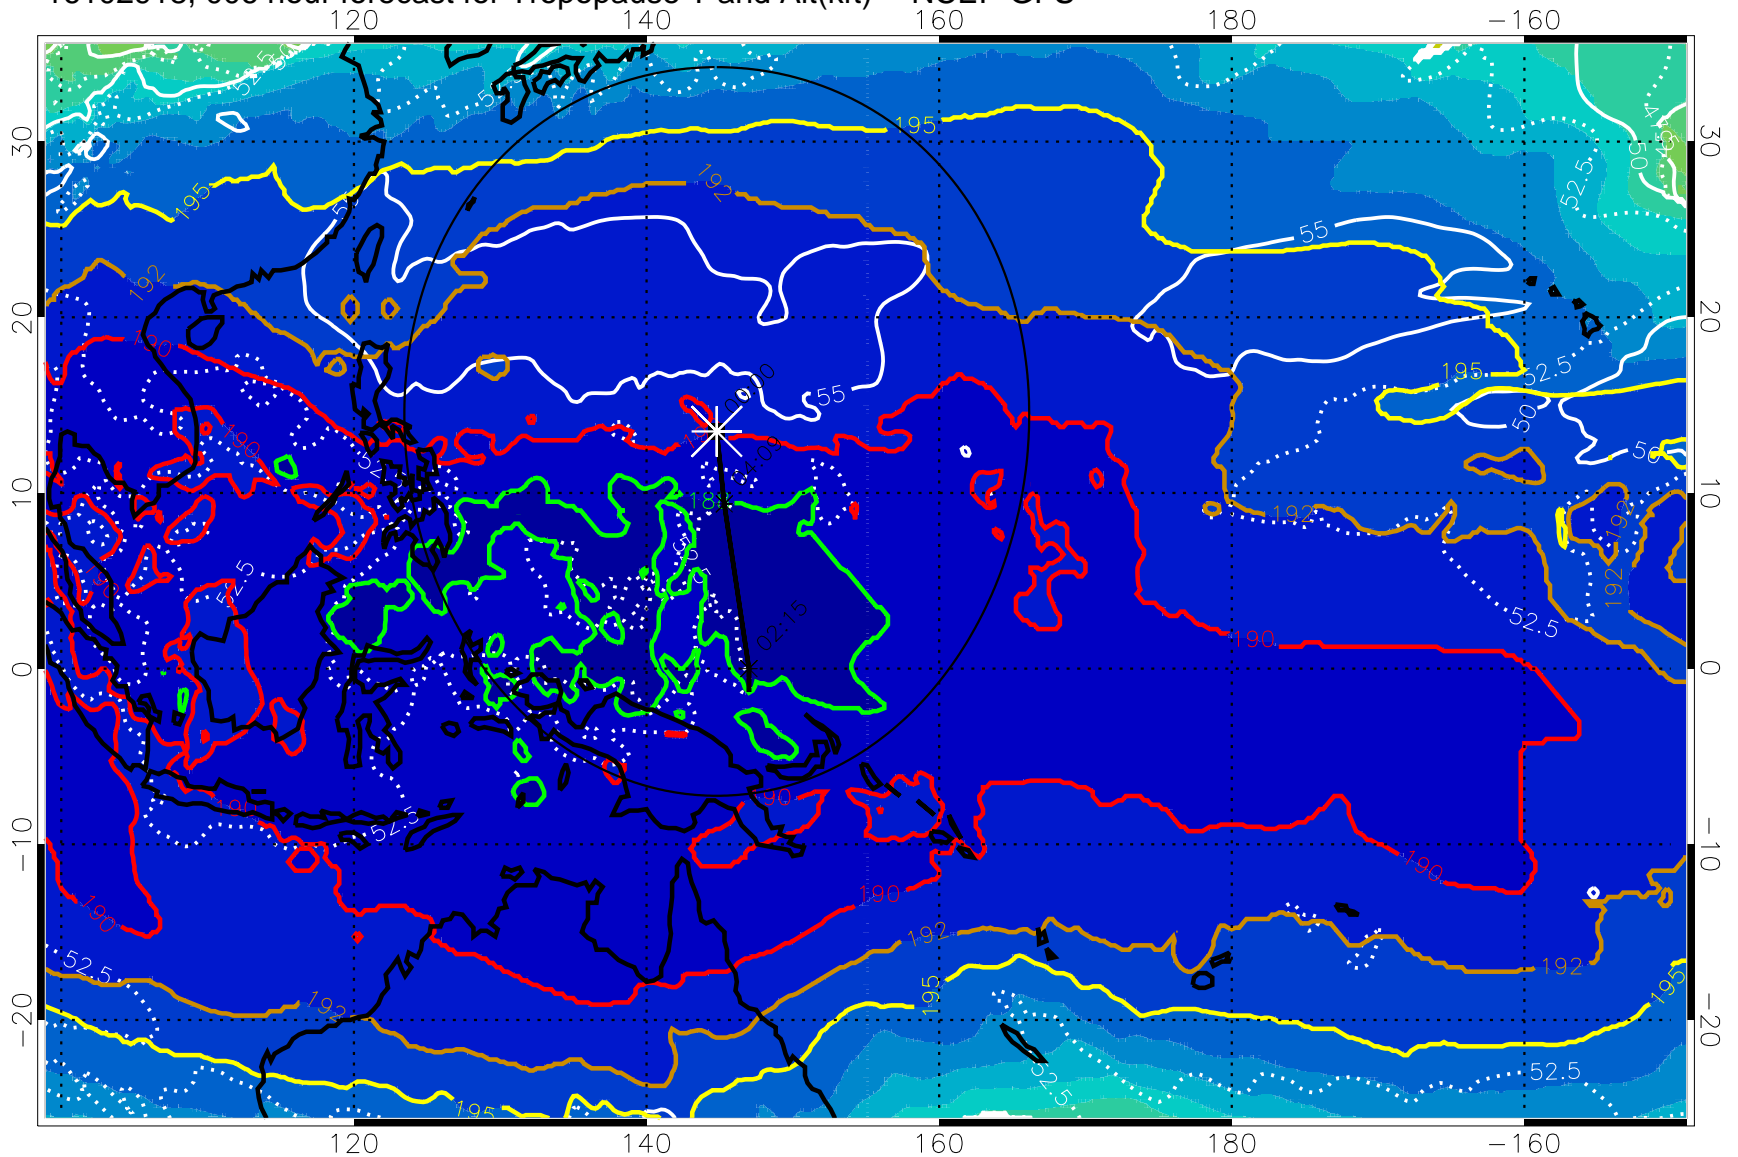

16102918, 006 hour forecast for Tropopause T and Alt(kft) -- NCEP GFS

190 200 210 220 230

Tropopause T, K

Tropopause Altitude in kft (white)

192.5K Isotherm 195K Isotherm

187.5K Isotherm 190K Isotherm

Range ring of 2304 km

16103000, 012 hour forecast for Tropopause T and Alt(kft) -- NCEP GFS

190 200 210 220 230
Tropopause T, K

Tropopause Altitude in kft (white)

192.5K Isotherm 195K Isotherm
187.5K Isotherm 190K Isotherm

Range ring of 2304 km