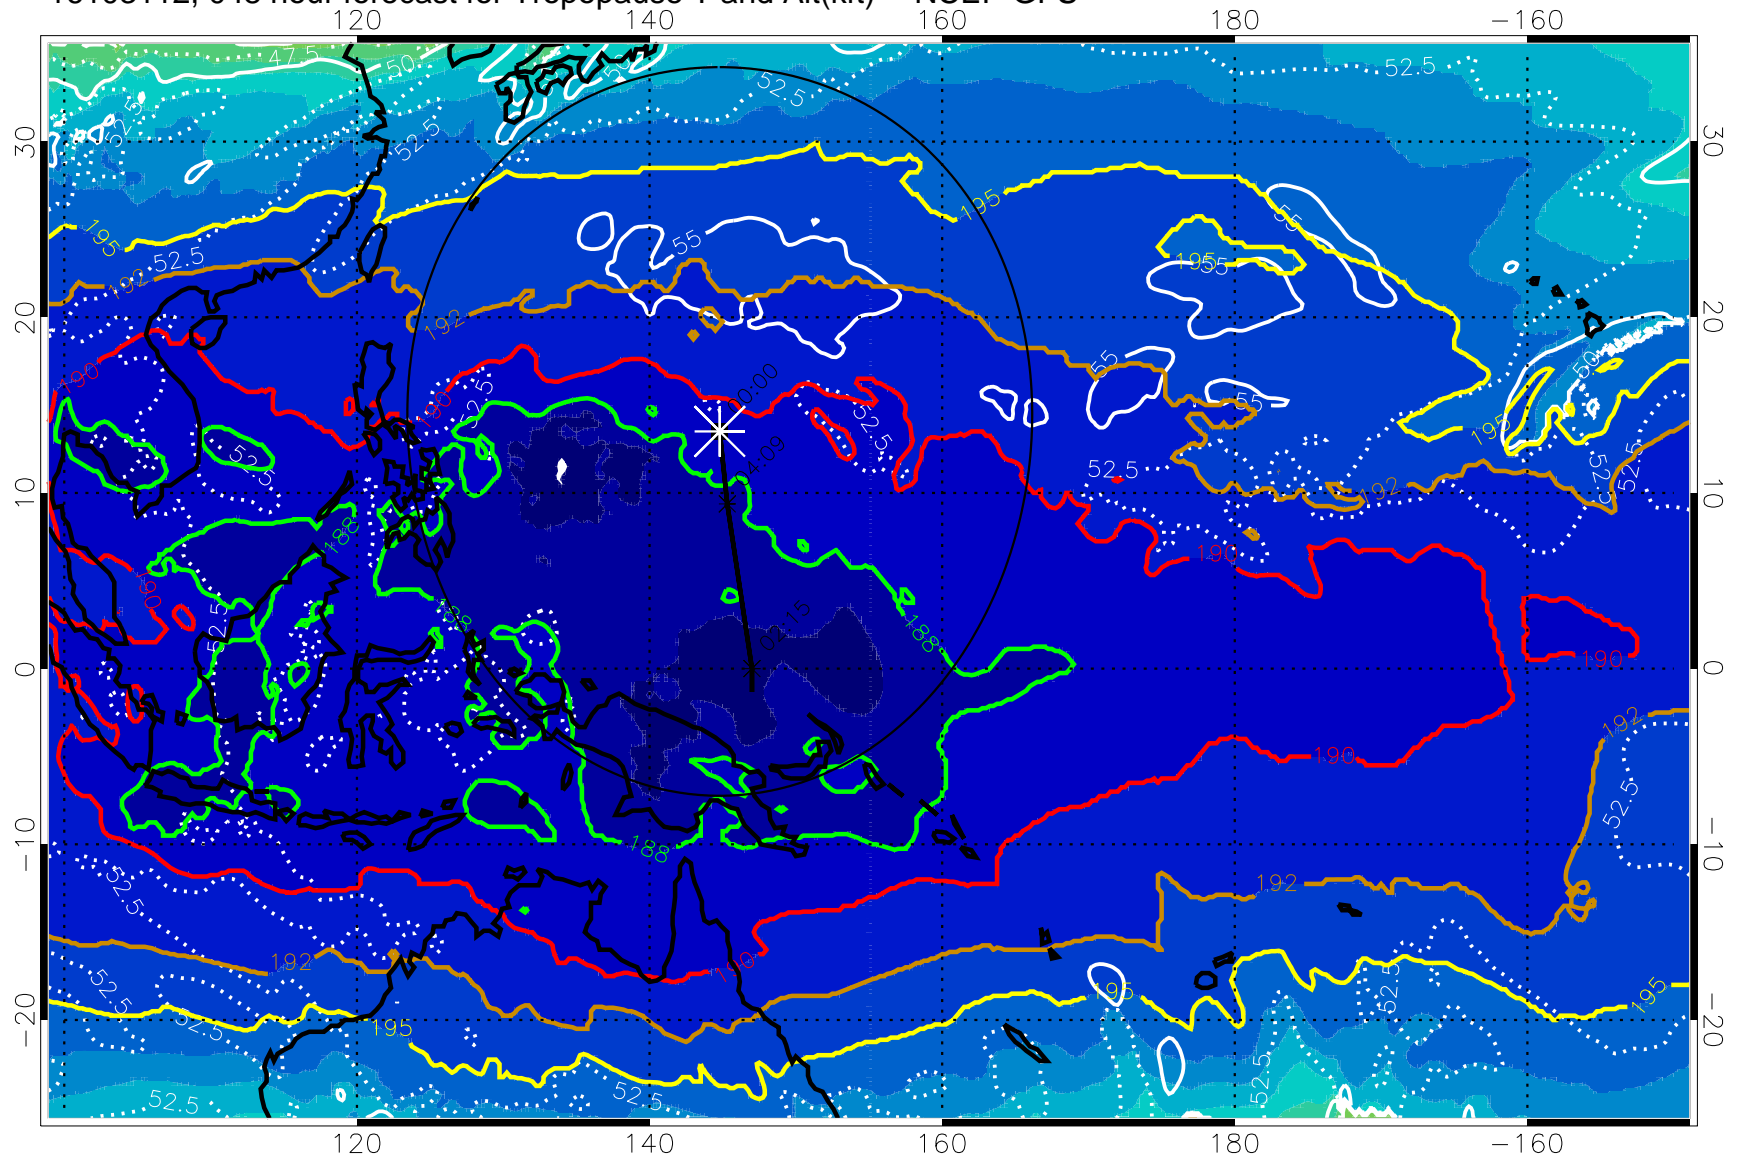

16103112, 048 hour forecast for Tropopause T and Alt(kft) -- NCEP GFS

190 200 210 220 230
Tropopause T, K

Tropopause Altitude in kft (white)

192.5K Isotherm 195K Isotherm
187.5K Isotherm 190K Isotherm

Range ring of 2304 km