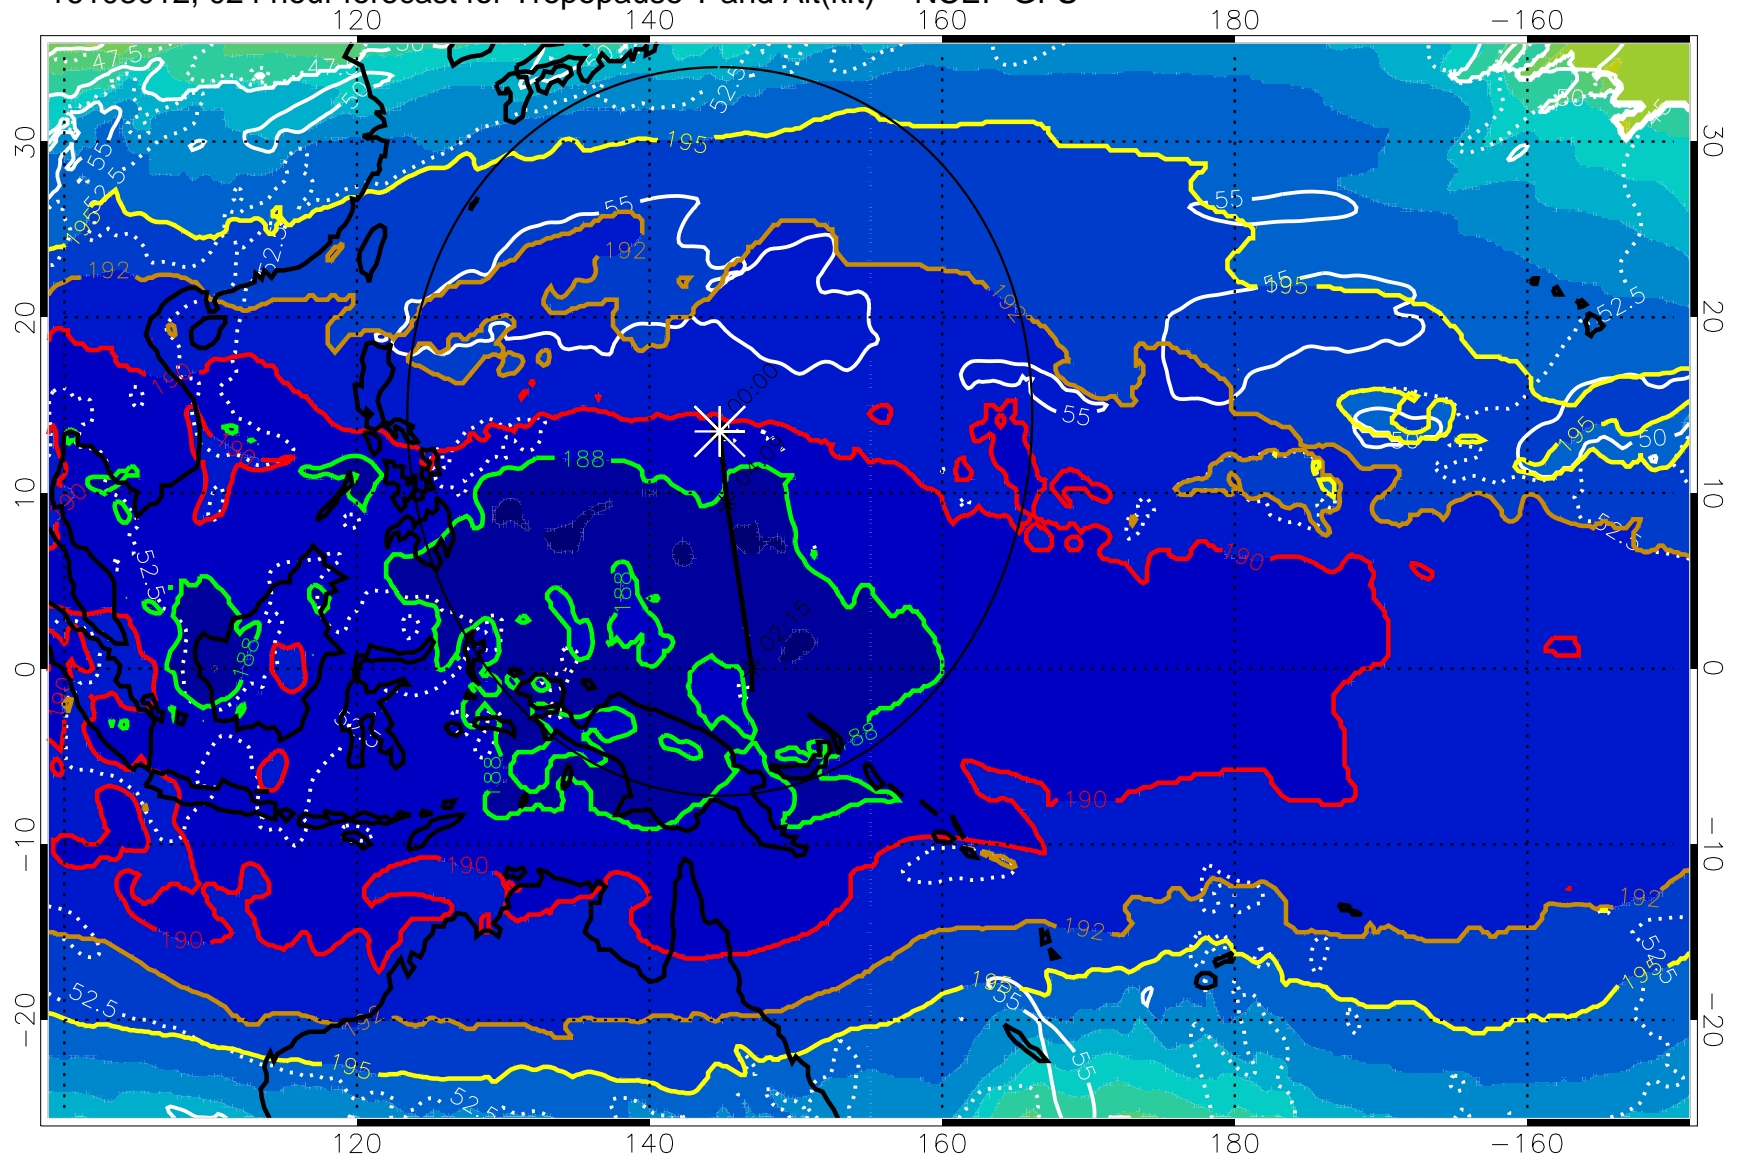

16103012, 024 hour forecast for Tropopause T and Alt(kft) -- NCEP GFS

190 200 210 220 230

Tropopause T, K

Tropopause Altitude in kft (white)

192.5K Isotherm 195K Isotherm

187.5K Isotherm 190K Isotherm

Range ring of 2304 km