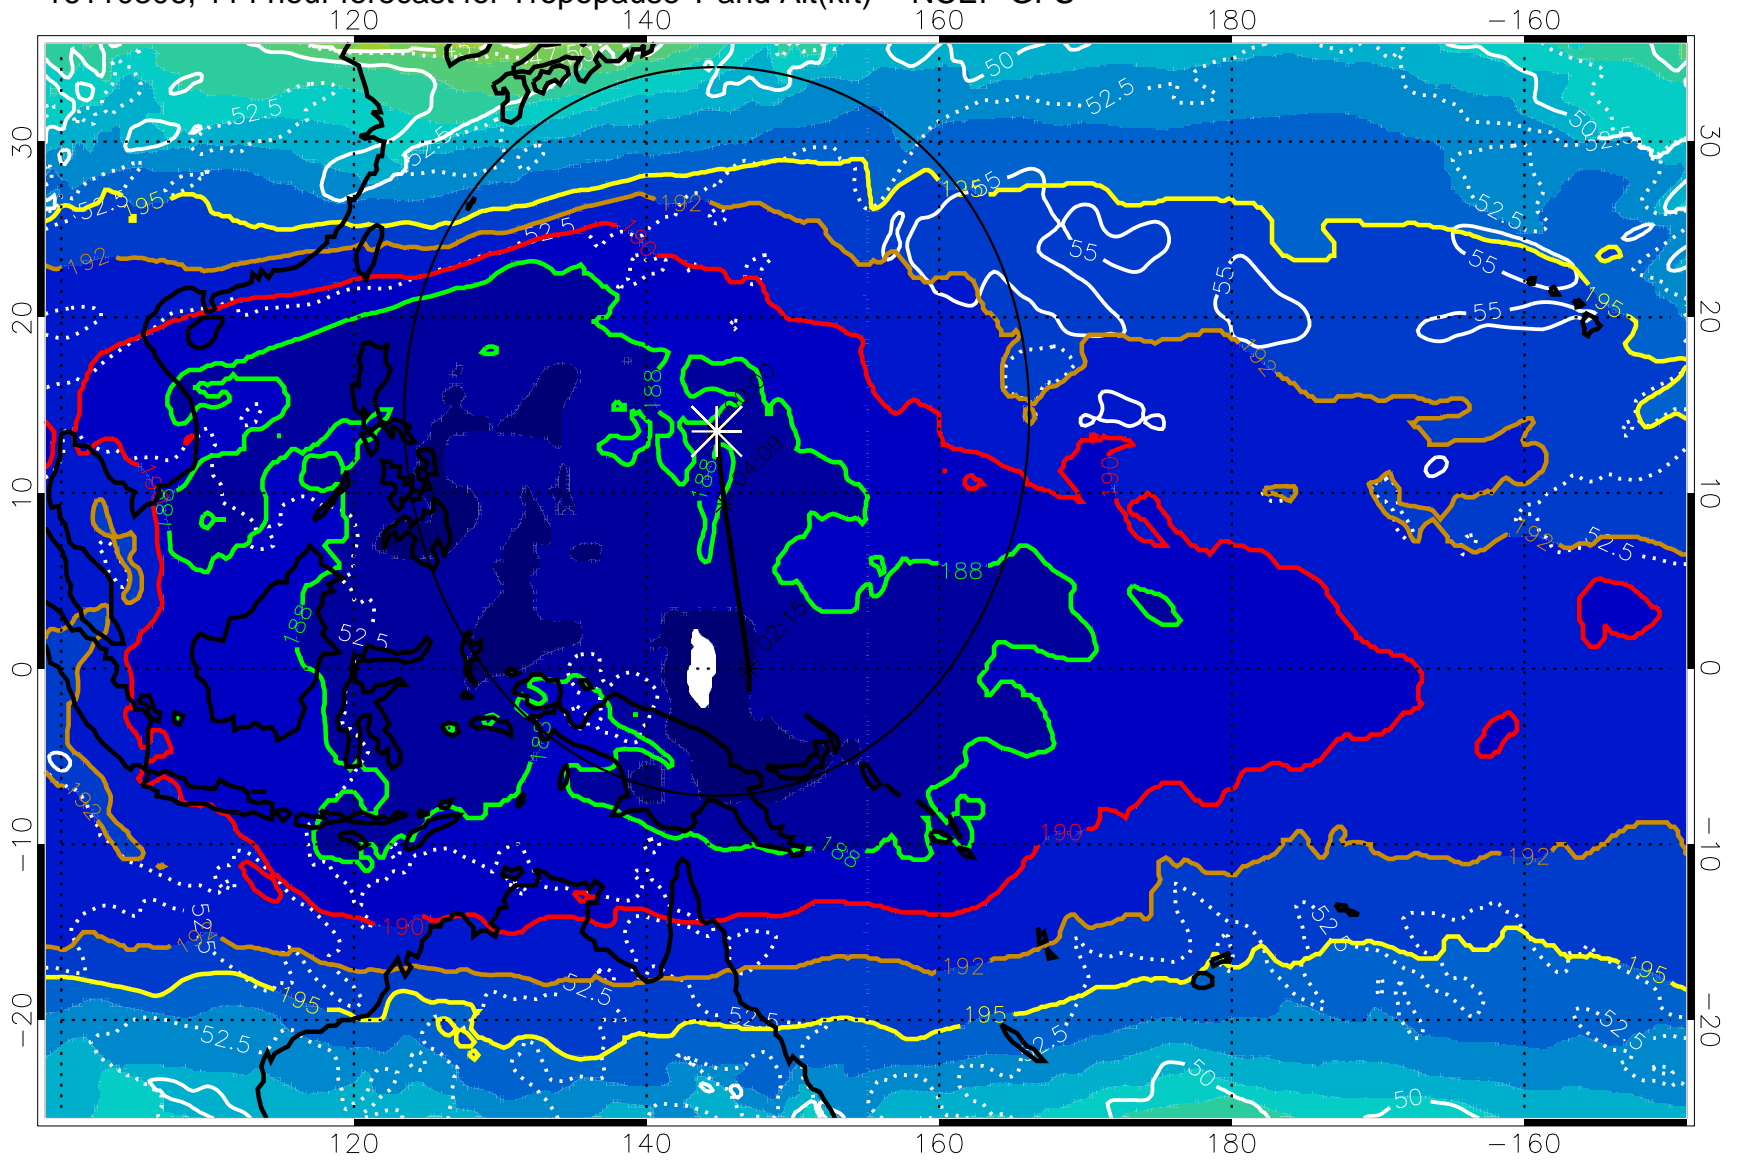

190 200 210 220 230

Tropopause T, K

Tropopause Altitude in kft (white)

192.5K Isotherm 195K Isotherm
187.5K Isotherm 190K Isotherm

Range ring of 2304 km

16110306, 114 hour forecast for Tropopause T and Alt(kft) -- NCEP GFS

190 200 210 220 230
Tropopause T, K

Tropopause Altitude in kft (white)

192.5K Isotherm 195K Isotherm
187.5K Isotherm 190K Isotherm

Range ring of 2304 km

16110312, 120 hour forecast for Tropopause T and Alt(kft) -- NCEP GFS