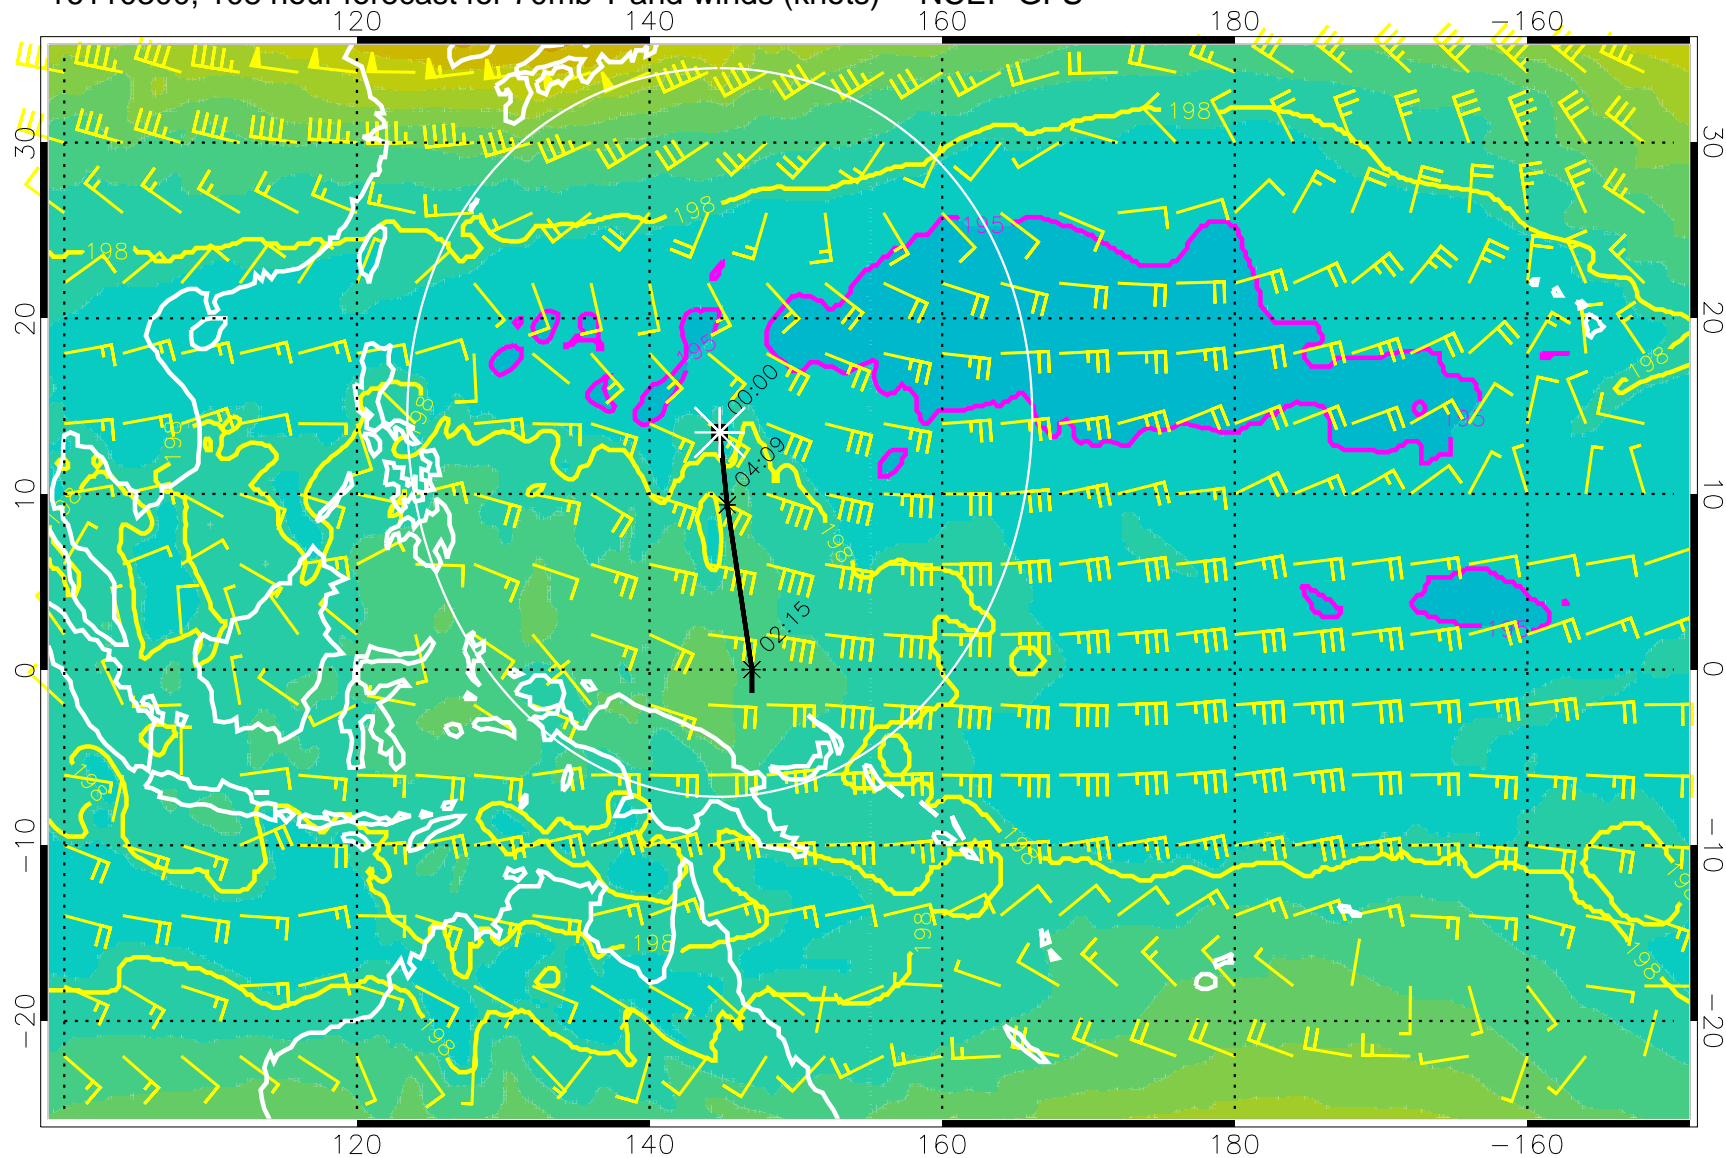

180    190    200    210    220  
T, K

190K Isotherm    192.5K Isotherm  
195K Isotherm    197.5K Isotherm

Range ring of 2304 km

16110212, 096 hour forecast for 70mb T and winds (knots) -- NCEP GFS

180 190 200 210 220

T, K

190K Isotherm 192.5K Isotherm  
195K Isotherm 197.5K Isotherm

Range ring of 2304 km

16110218, 102 hour forecast for 70mb T and winds (knots) -- NCEP GFS

180 190 200 210 220  
T, K

190K Isotherm 192.5K Isotherm  
195K Isotherm 197.5K Isotherm

Range ring of 2304 km

16110300, 108 hour forecast for 70mb T and winds (knots) -- NCEP GFS

180 190 200 210 220

T, K

190K Isotherm 192.5K Isotherm  
195K Isotherm 197.5K Isotherm

Range ring of 2304 km

16110306, 114 hour forecast for 70mb T and winds (knots) -- NCEP GFS

180 190 200 210 220

T, K

190K Isotherm 192.5K Isotherm  
195K Isotherm 197.5K Isotherm

Range ring of 2304 km

16110312, 120 hour forecast for 70mb T and winds (knots) -- NCEP GFS

180 190 200 210 220

T, K

190K Isotherm 192.5K Isotherm  
195K Isotherm 197.5K Isotherm