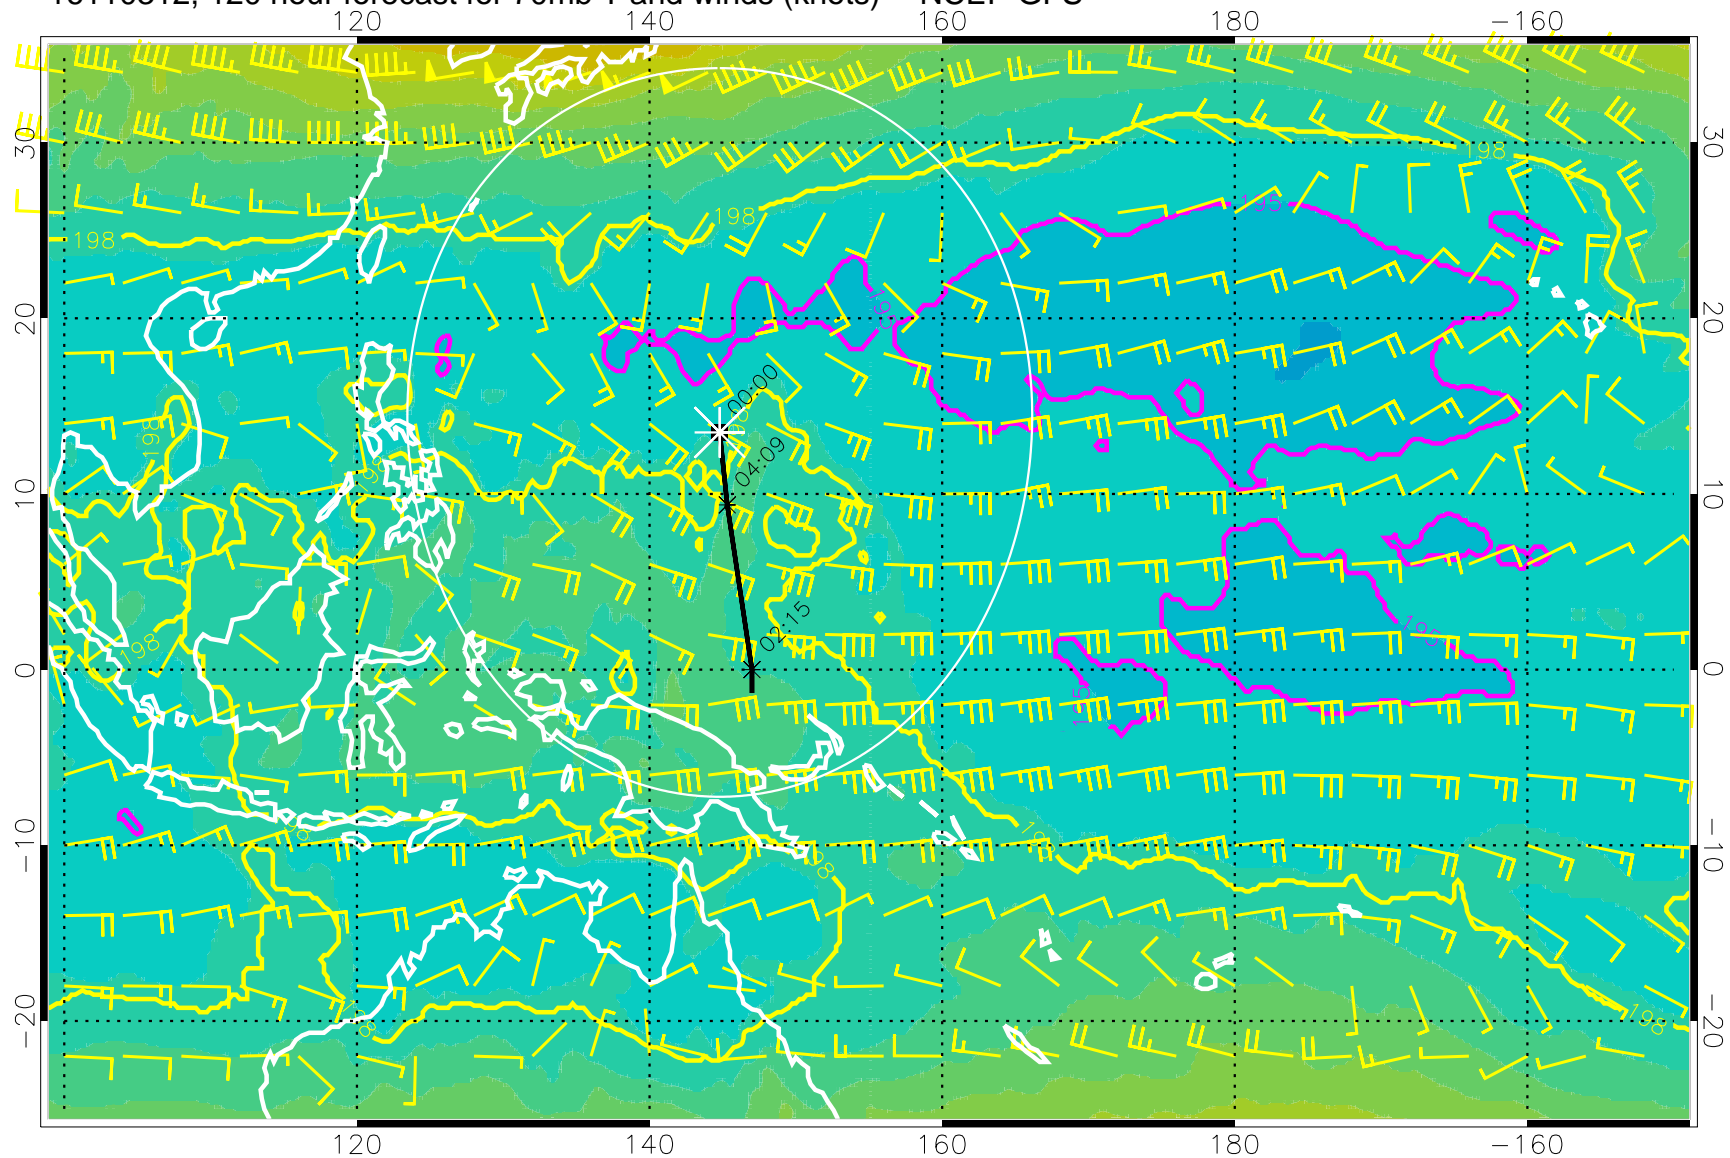

180    190    200    210    220  
T, K

190K Isotherm    192.5K Isotherm  
195K Isotherm    197.5K Isotherm

Range ring of 2304 km

16110212, 096 hour forecast for 70mb T and winds (knots) -- NCEP GFS

180 190 200 210 220

T, K

190K Isotherm 192.5K Isotherm  
195K Isotherm 197.5K Isotherm

Range ring of 2304 km

16110218, 102 hour forecast for 70mb T and winds (knots) -- NCEP GFS

180 190 200 210 220  
T, K

190K Isotherm 192.5K Isotherm  
195K Isotherm 197.5K Isotherm

Range ring of 2304 km

16110300, 108 hour forecast for 70mb T and winds (knots) -- NCEP GFS

180 190 200 210 220

T, K

190K Isotherm 192.5K Isotherm  
195K Isotherm 197.5K Isotherm

Range ring of 2304 km

16110306, 114 hour forecast for 70mb T and winds (knots) -- NCEP GFS

180 190 200 210 220

T, K

190K Isotherm 192.5K Isotherm  
195K Isotherm 197.5K Isotherm

Range ring of 2304 km

16110312, 120 hour forecast for 70mb T and winds (knots) -- NCEP GFS

180 190 200 210 220

T, K

190K Isotherm 192.5K Isotherm  
195K Isotherm 197.5K Isotherm