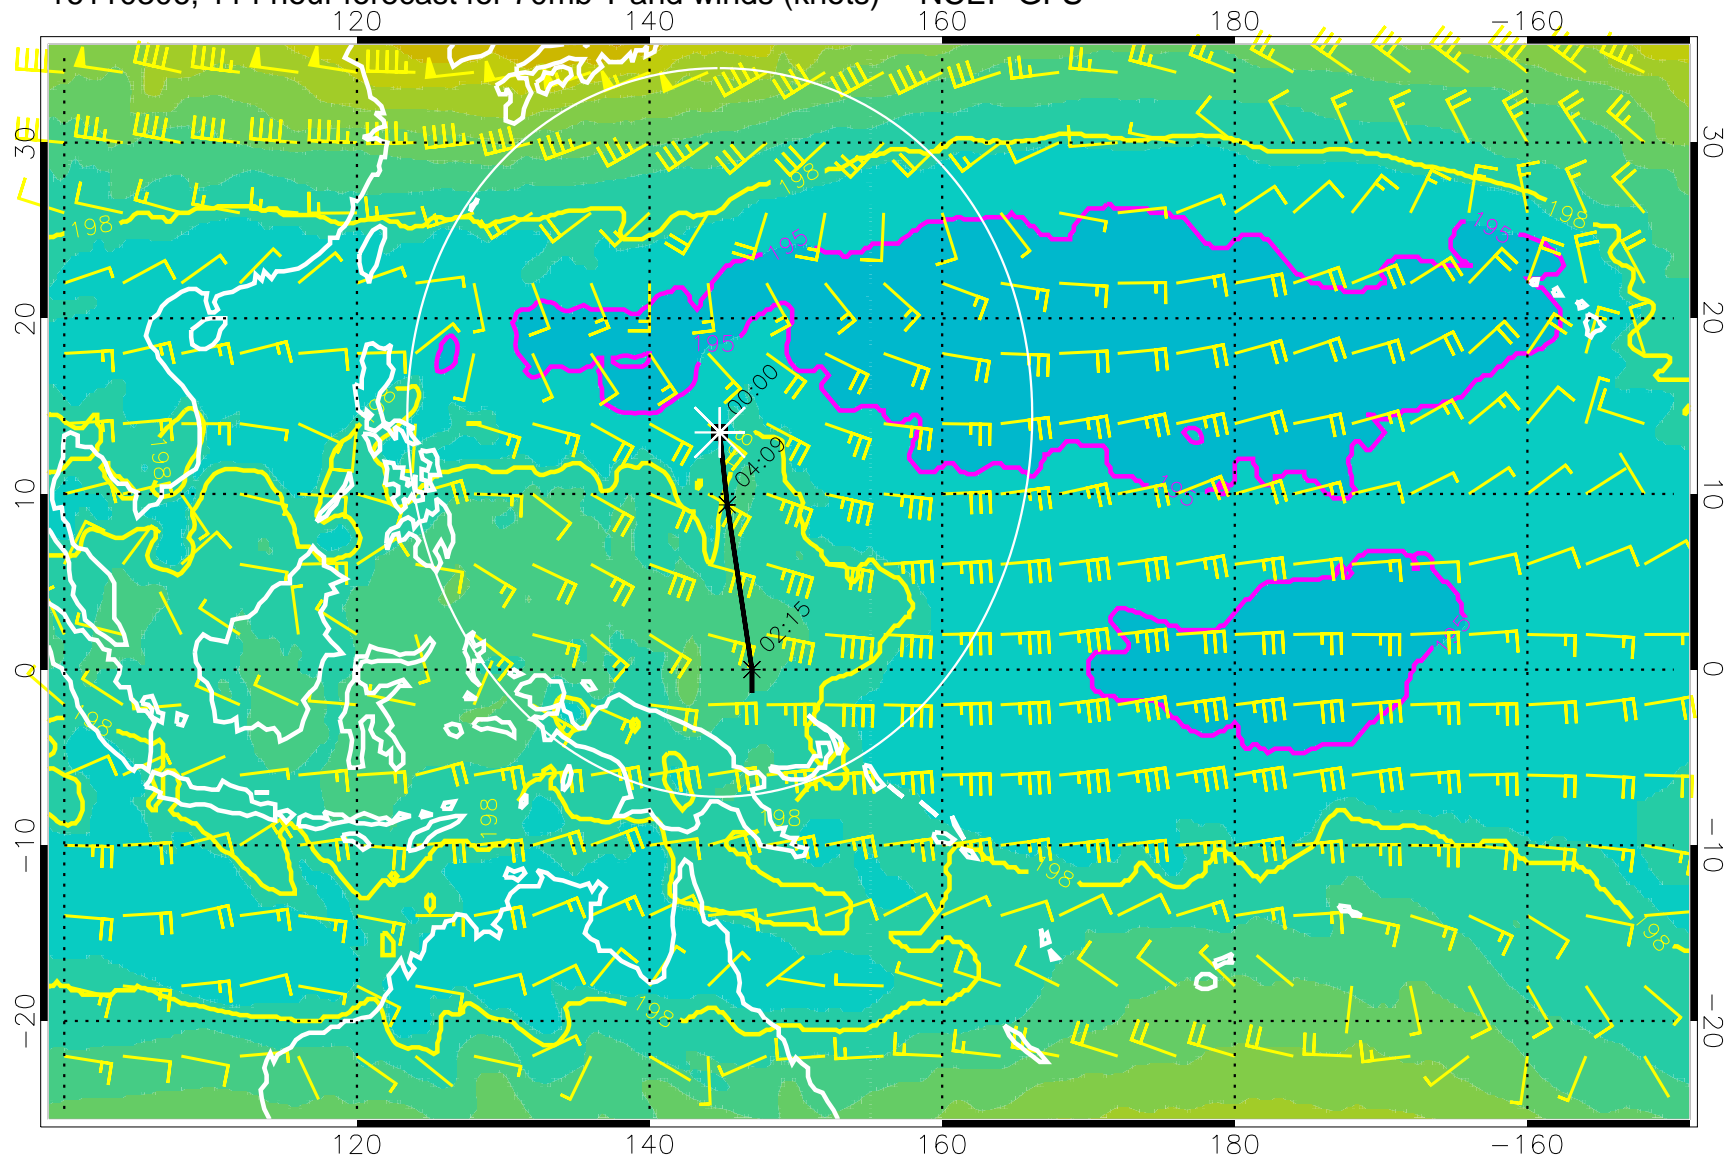

T, K

190K Isotherm 192.5K Isotherm  
195K Isotherm 197.5K Isotherm

Range ring of 2304 km

16110218, 102 hour forecast for 70mb T and winds (knots) -- NCEP GFS

180 190 200 210 220  
T, K

190K Isotherm 192.5K Isotherm  
195K Isotherm 197.5K Isotherm

Range ring of 2304 km

16110300, 108 hour forecast for 70mb T and winds (knots) -- NCEP GFS

180 190 200 210 220

T, K

190K Isotherm 192.5K Isotherm  
195K Isotherm 197.5K Isotherm

Range ring of 2304 km

16110306, 114 hour forecast for 70mb T and winds (knots) -- NCEP GFS

180 190 200 210 220

T, K

190K Isotherm 192.5K Isotherm  
195K Isotherm 197.5K Isotherm

Range ring of 2304 km

16110312, 120 hour forecast for 70mb T and winds (knots) -- NCEP GFS

180 190 200 210 220

T, K

190K Isotherm 192.5K Isotherm  
195K Isotherm 197.5K Isotherm

Range ring of 2304 km