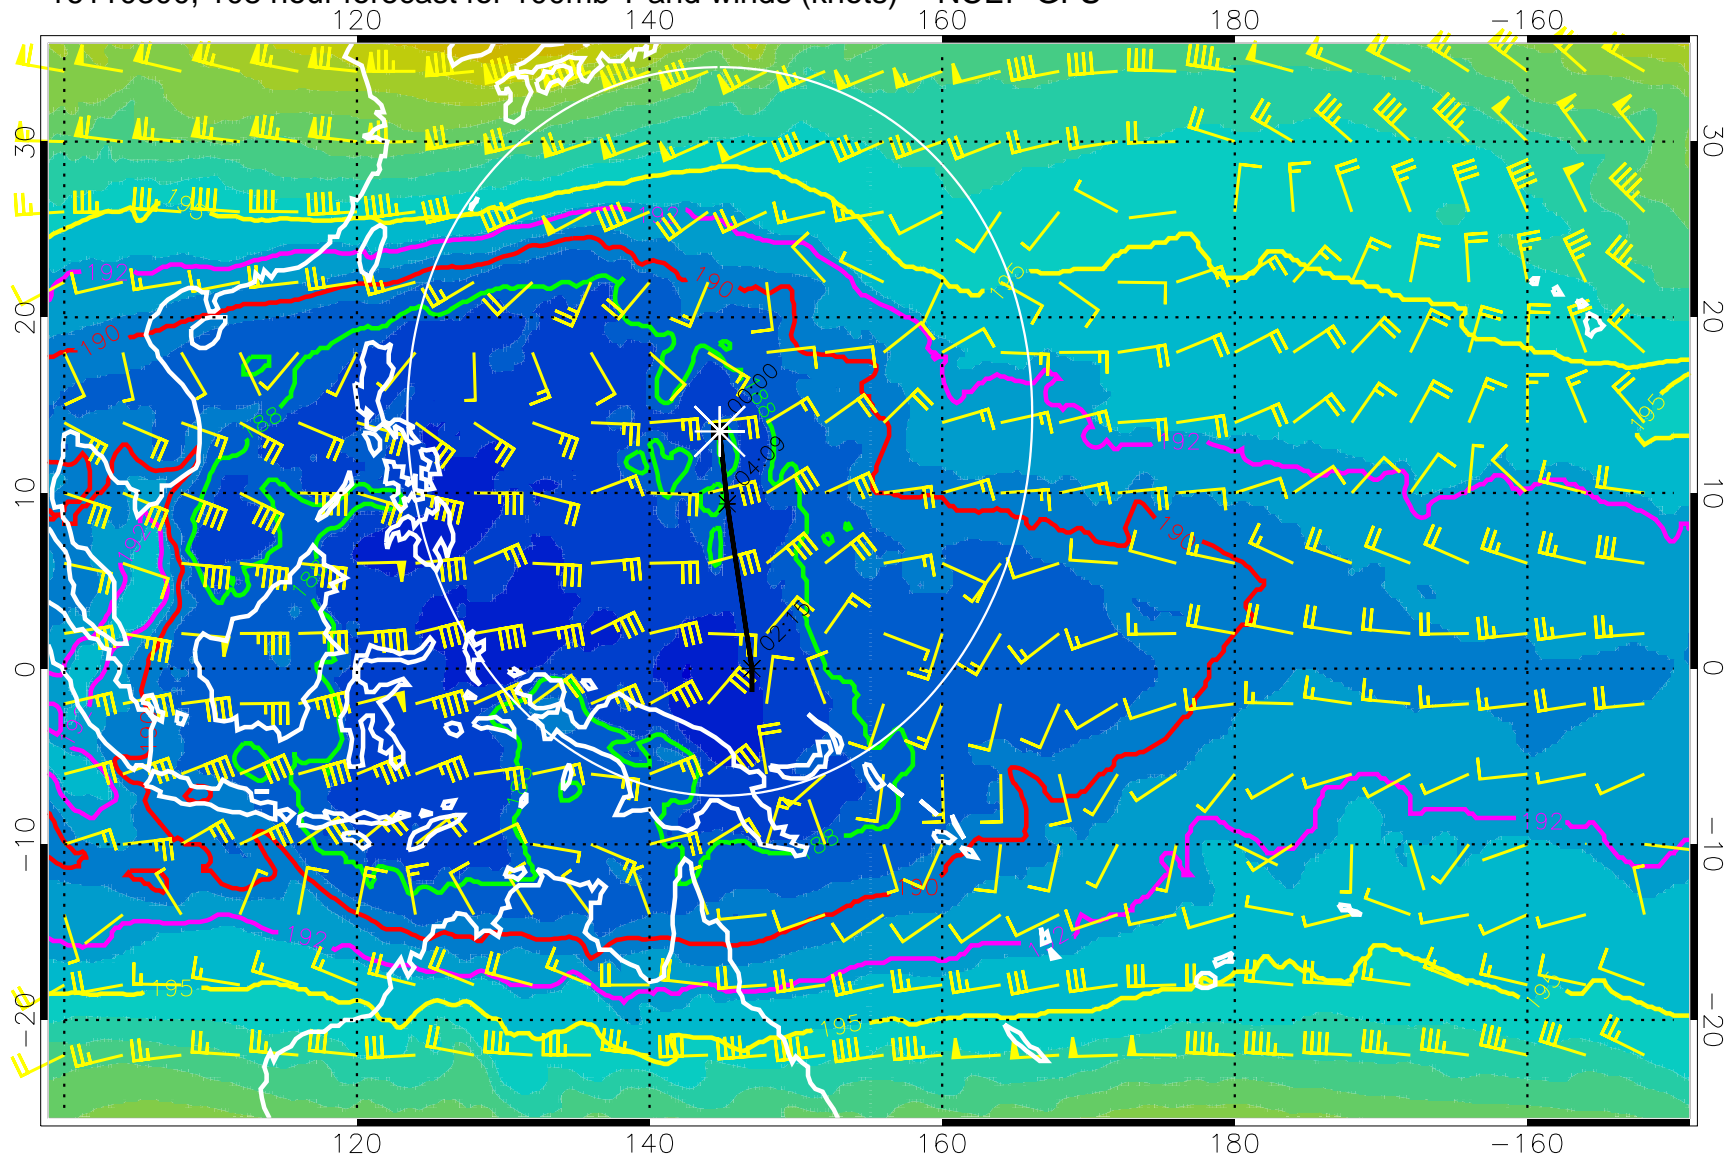

180 190 200 210 220

T, K

187.5K Isotherm 190K Isotherm  
192.5K Isotherm 195K Isotherm

Range ring of 2304 km

16110212, 096 hour forecast for 100mb T and winds (knots) -- NCEP GFS

180 190 200 210 220  
T, K

187.5K Isotherm 190K Isotherm  
192.5K Isotherm 195K Isotherm

Range ring of 2304 km

16110218, 102 hour forecast for 100mb T and winds (knots) -- NCEP GFS

180 190 200 210 220  
T, K

187.5K Isotherm 190K Isotherm  
192.5K Isotherm 195K Isotherm

Range ring of 2304 km

16110300, 108 hour forecast for 100mb T and winds (knots) -- NCEP GFS

180 190 200 210 220

T, K

187.5K Isotherm 190K Isotherm  
192.5K Isotherm 195K Isotherm

Range ring of 2304 km

16110306, 114 hour forecast for 100mb T and winds (knots) -- NCEP GFS