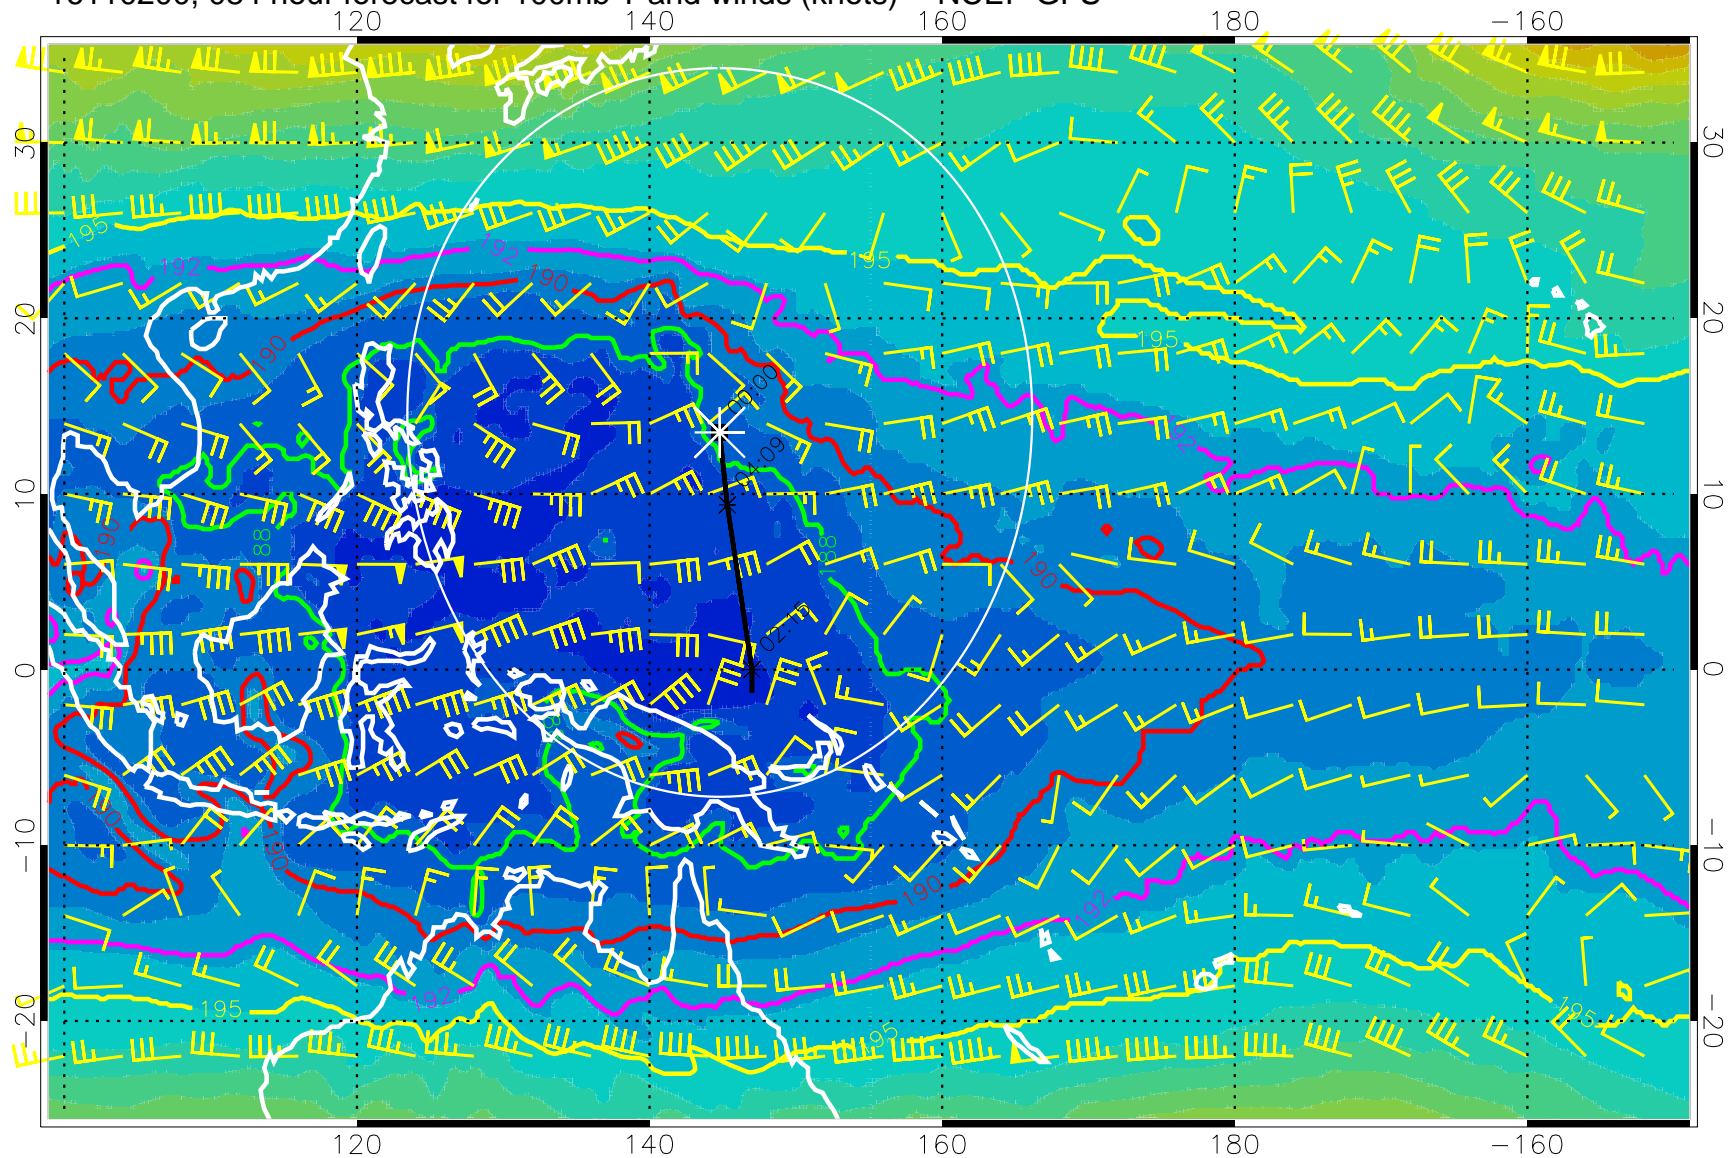

187.5K Isotherm 190K Isotherm  
192.5K Isotherm 195K Isotherm

Range ring of 2304 km

16110112, 072 hour forecast for 100mb T and winds (knots) -- NCEP GFS

180 190 200 210 220  
T, K

187.5K Isotherm 190K Isotherm  
192.5K Isotherm 195K Isotherm

Range ring of 2304 km

16110118, 078 hour forecast for 100mb T and winds (knots) -- NCEP GFS

180      190      200      210      220  
T, K

187.5K Isotherm 190K Isotherm  
192.5K Isotherm 195K Isotherm

Range ring of 2304 km

16110200, 084 hour forecast for 100mb T and winds (knots) -- NCEP GFS

180 190 200 210 220

T, K

187.5K Isotherm 190K Isotherm  
192.5K Isotherm 195K Isotherm

Range ring of 2304 km

16110206, 090 hour forecast for 100mb T and winds (knots) -- NCEP GFS