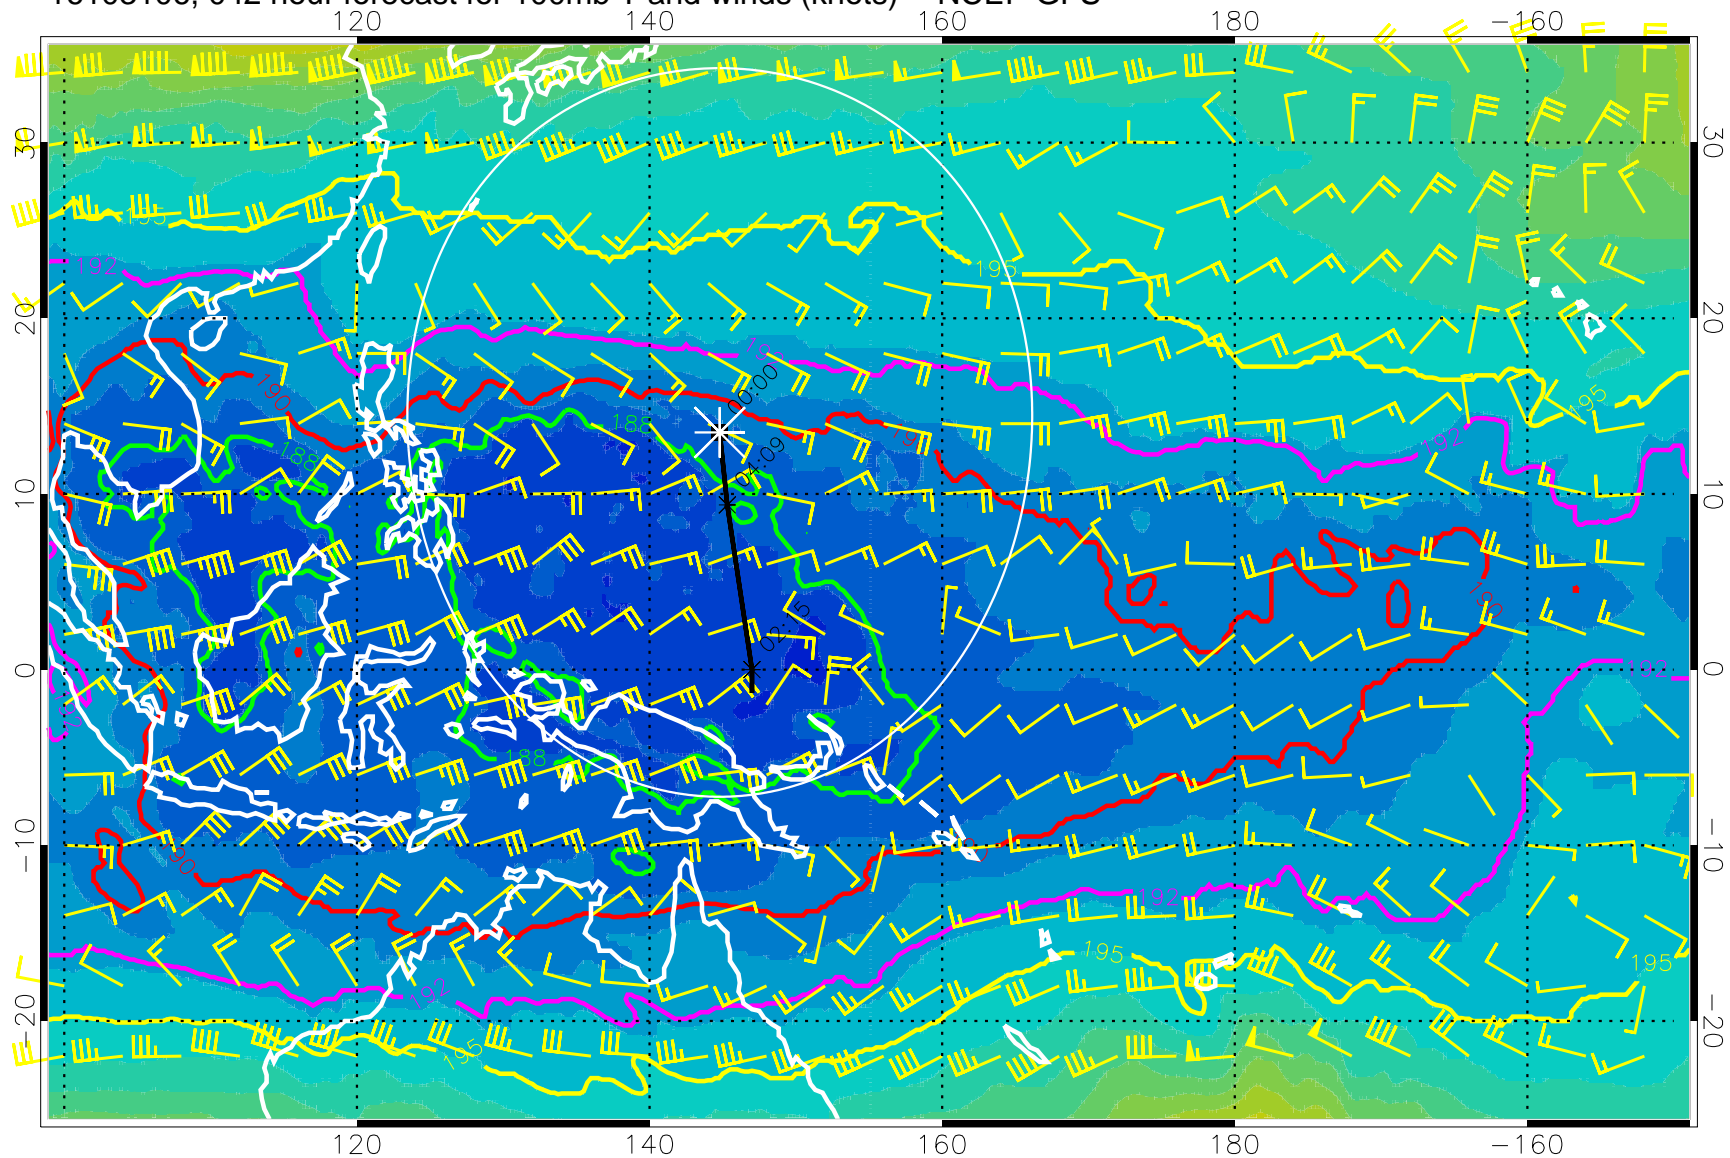

187.5K Isotherm 190K Isotherm  
192.5K Isotherm 195K Isotherm

Range ring of 2304 km

16103012, 024 hour forecast for 100mb T and winds (knots) -- NCEP GFS

180 190 200 210 220

T, K

187.5K Isotherm 190K Isotherm  
192.5K Isotherm 195K Isotherm

Range ring of 2304 km

16103018, 030 hour forecast for 100mb T and winds (knots) -- NCEP GFS

180 190 200 210 220

T, K

187.5K Isotherm 190K Isotherm  
192.5K Isotherm 195K Isotherm

Range ring of 2304 km

16103100, 036 hour forecast for 100mb T and winds (knots) -- NCEP GFS

180 190 200 210 220  
T, K

187.5K Isotherm 190K Isotherm  
192.5K Isotherm 195K Isotherm

Range ring of 2304 km

16103106, 042 hour forecast for 100mb T and winds (knots) -- NCEP GFS

180 190 200 210 220

T, K

187.5K Isotherm 190K Isotherm  
192.5K Isotherm 195K Isotherm

Range ring of 2304 km

16103112, 048 hour forecast for 100mb T and winds (knots) -- NCEP GFS

180 190 200 210 220

T, K

187.5K Isotherm 190K Isotherm  
192.5K Isotherm 195K Isotherm