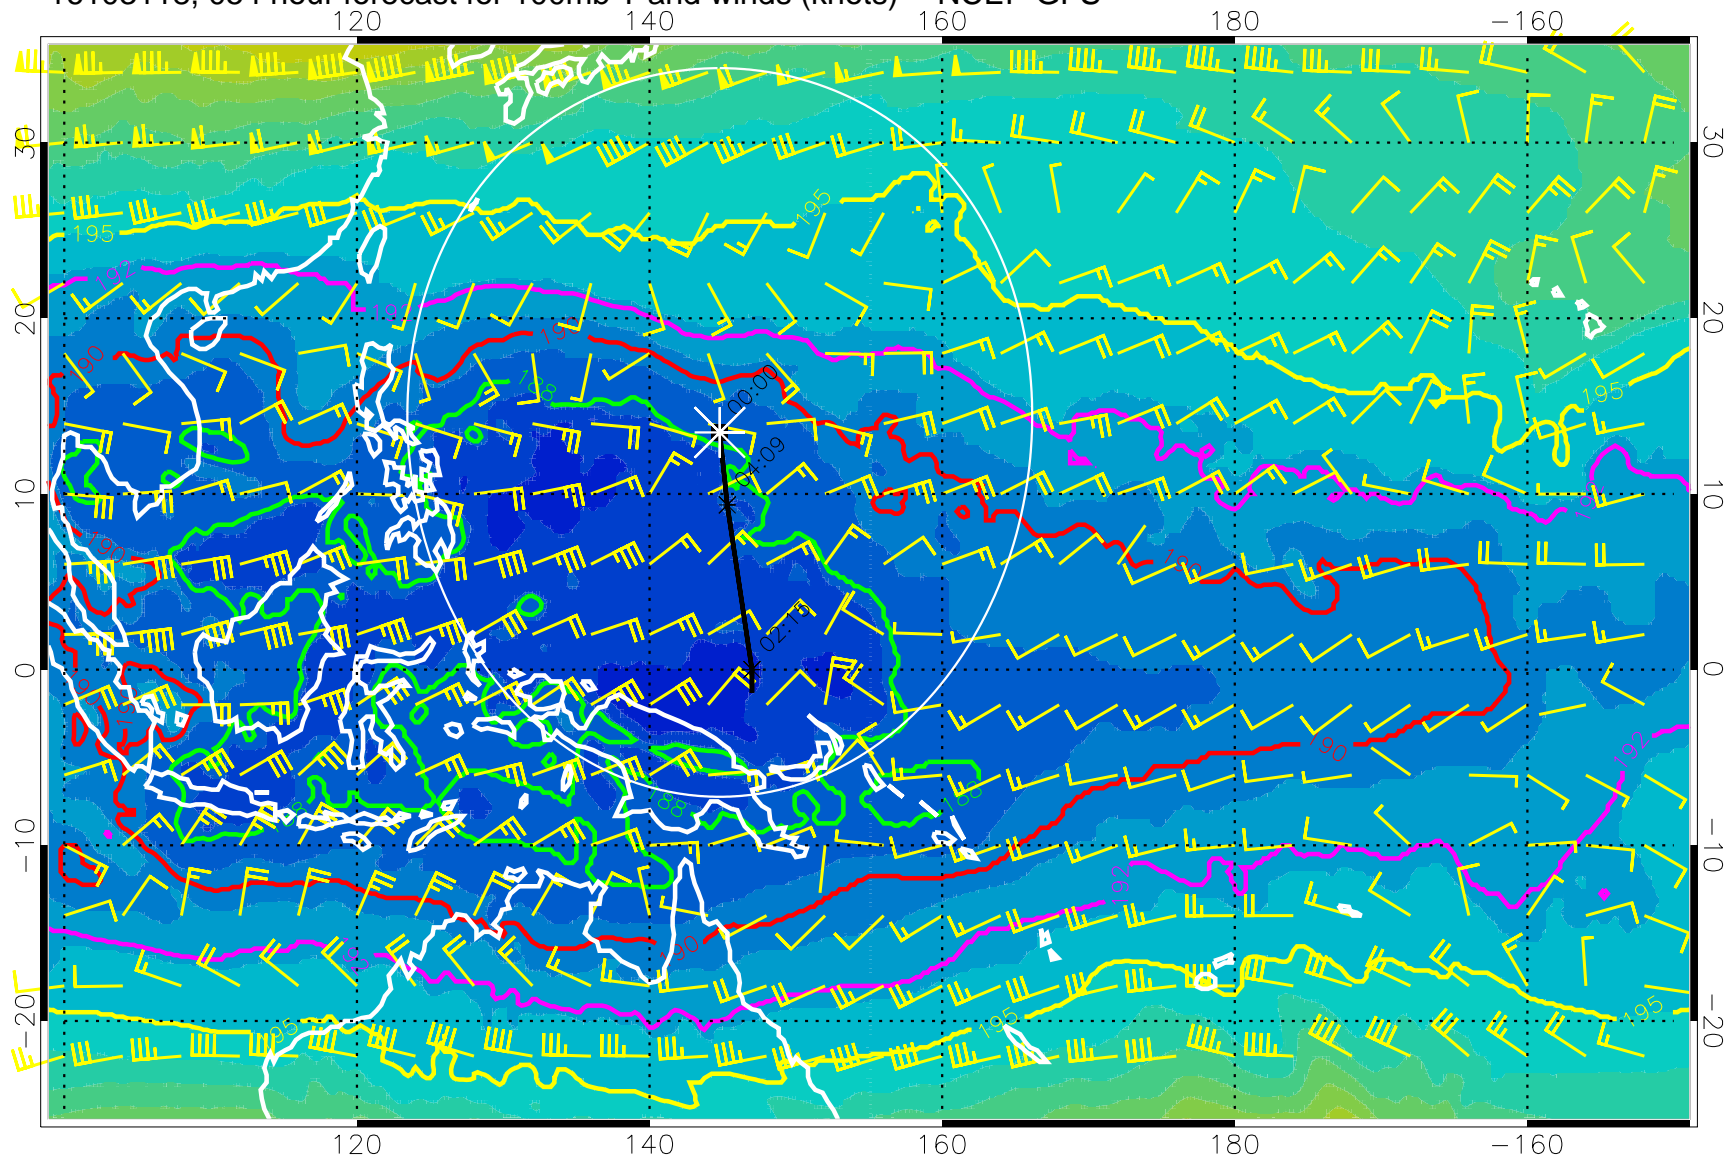

180 190 200 210 220  
T, K

187.5K Isotherm 190K Isotherm  
192.5K Isotherm 195K Isotherm

Range ring of 2304 km

16103106, 042 hour forecast for 100mb T and winds (knots) -- NCEP GFS

180 190 200 210 220

T, K

187.5K Isotherm 190K Isotherm  
192.5K Isotherm 195K Isotherm

Range ring of 2304 km

16103112, 048 hour forecast for 100mb T and winds (knots) -- NCEP GFS

180 190 200 210 220

T, K

187.5K Isotherm 190K Isotherm  
192.5K Isotherm 195K Isotherm

Range ring of 2304 km

16103118, 054 hour forecast for 100mb T and winds (knots) -- NCEP GFS

180 190 200 210 220  
T, K

187.5K Isotherm 190K Isotherm  
192.5K Isotherm 195K Isotherm

Range ring of 2304 km

16110100, 060 hour forecast for 100mb T and winds (knots) -- NCEP GFS

180 190 200 210 220  
T, K

187.5K Isotherm 190K Isotherm  
192.5K Isotherm 195K Isotherm

Range ring of 2304 km

16110106, 066 hour forecast for 100mb T and winds (knots) -- NCEP GFS

180 190 200 210 220

T, K