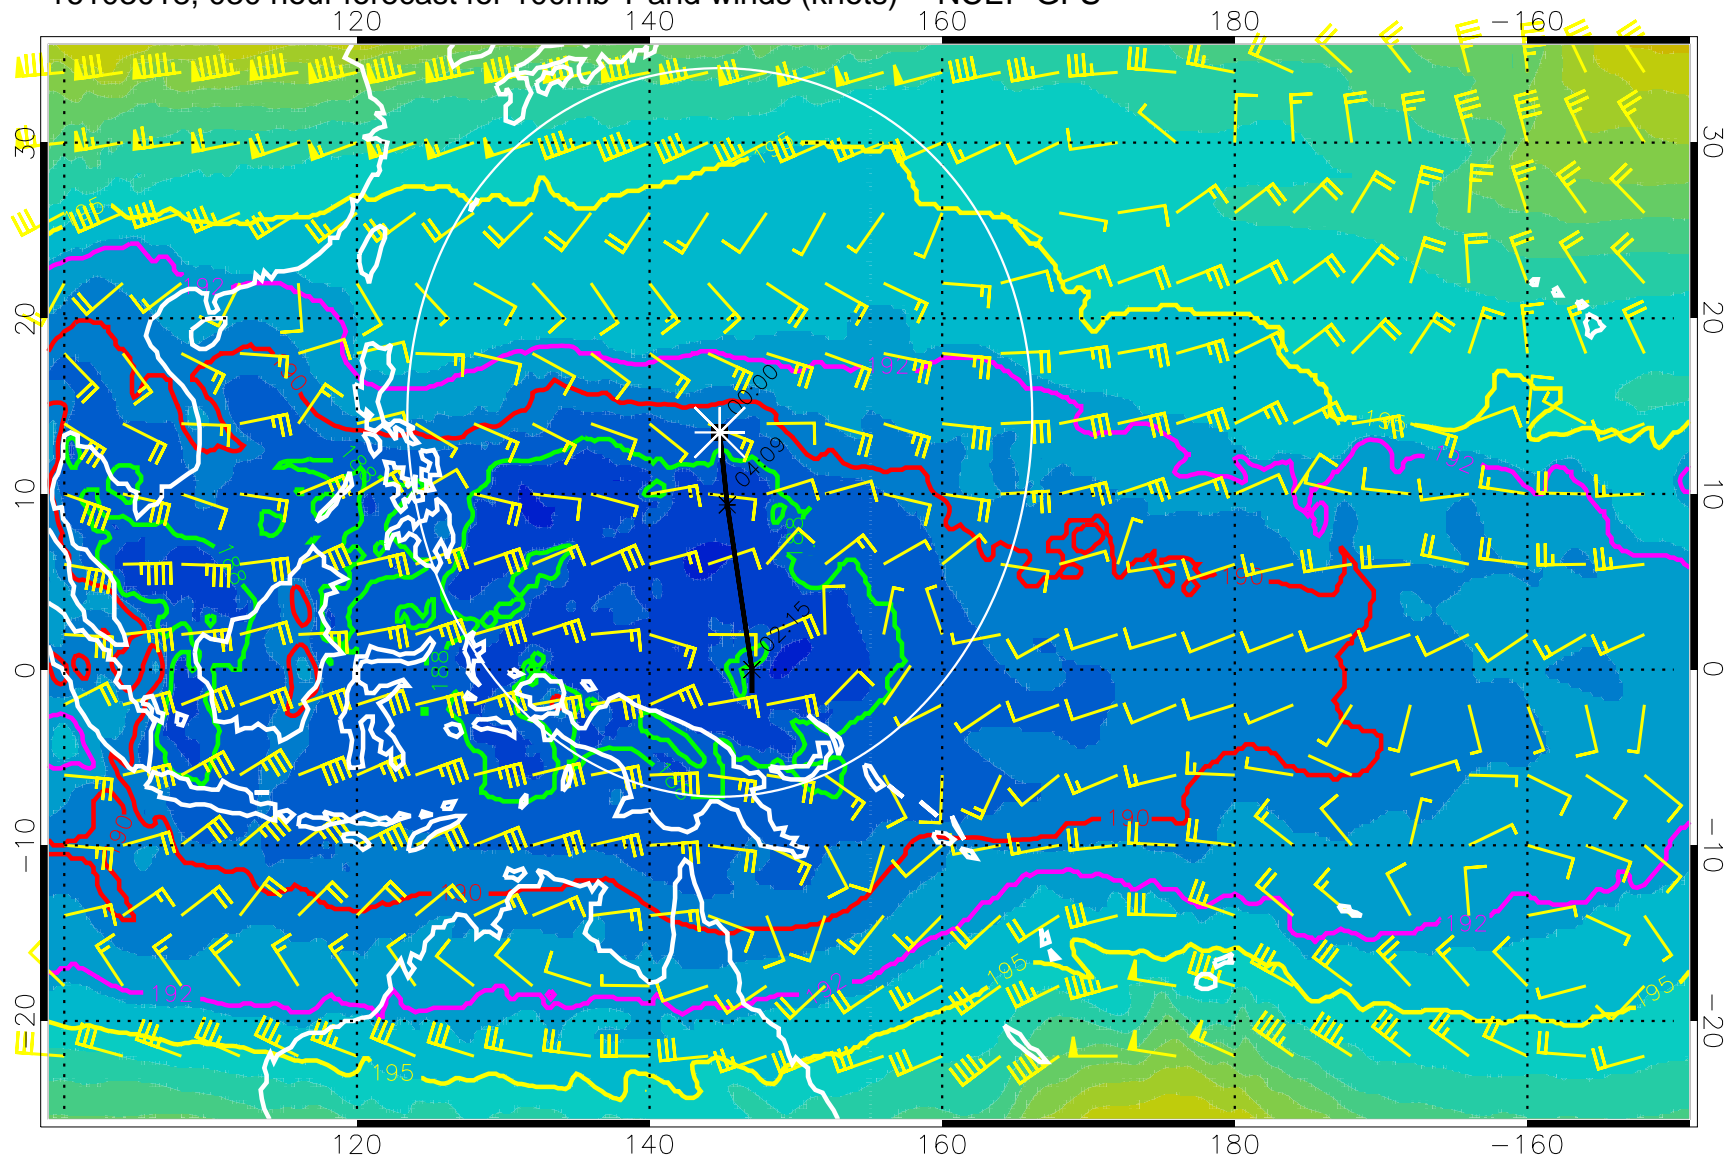

180 190 200 210 220

T, K

187.5K Isotherm 190K Isotherm  
192.5K Isotherm 195K Isotherm

Range ring of 2304 km

16103006, 018 hour forecast for 100mb T and winds (knots) -- NCEP GFS

180 190 200 210 220  
T, K

187.5K Isotherm 190K Isotherm  
192.5K Isotherm 195K Isotherm

Range ring of 2304 km

16103012, 024 hour forecast for 100mb T and winds (knots) -- NCEP GFS

180 190 200 210 220

T, K

187.5K Isotherm 190K Isotherm  
192.5K Isotherm 195K Isotherm

Range ring of 2304 km

16103018, 030 hour forecast for 100mb T and winds (knots) -- NCEP GFS

180 190 200 210 220

T, K

187.5K Isotherm 190K Isotherm  
192.5K Isotherm 195K Isotherm

Range ring of 2304 km

16103100, 036 hour forecast for 100mb T and winds (knots) -- NCEP GFS

180 190 200 210 220  
T, K

187.5K Isotherm 190K Isotherm  
192.5K Isotherm 195K Isotherm

Range ring of 2304 km

16103106, 042 hour forecast for 100mb T and winds (knots) -- NCEP GFS

180 190 200 210 220

T, K