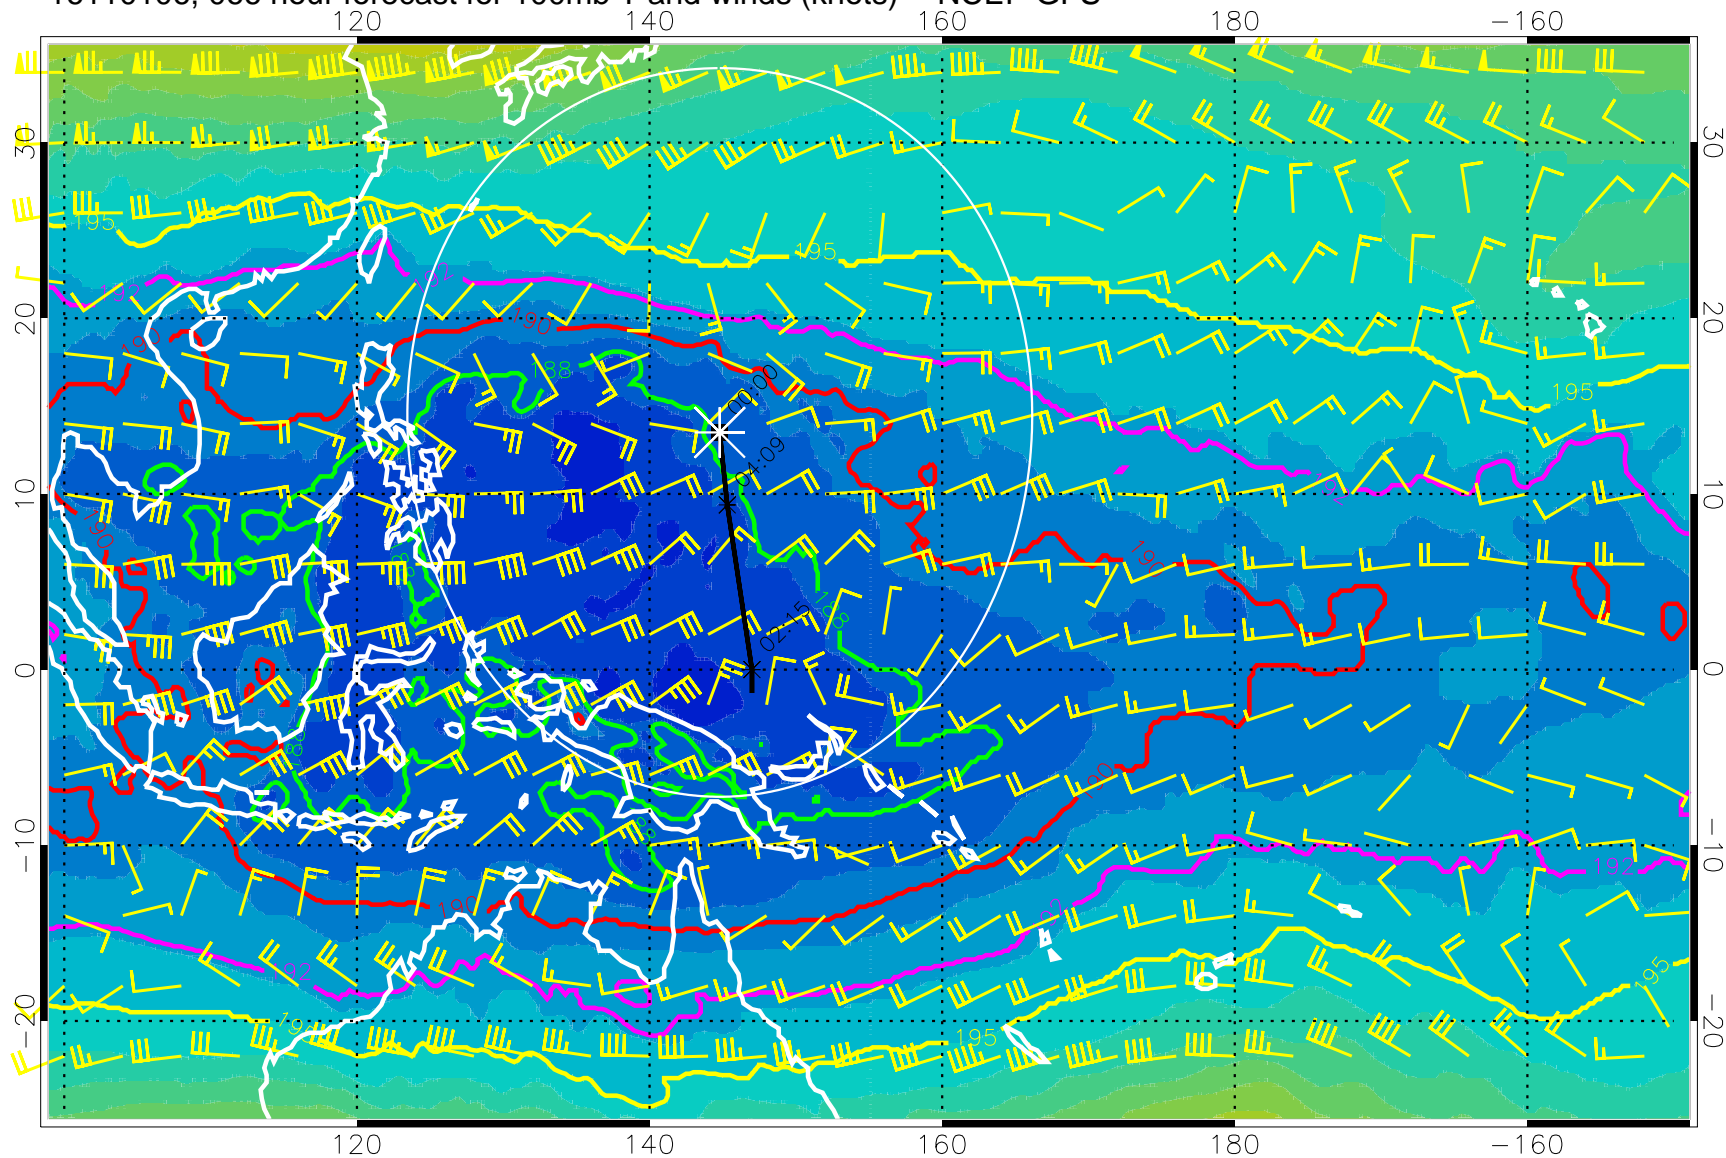

187.5K Isotherm 190K Isotherm  
192.5K Isotherm 195K Isotherm

Range ring of 2304 km

16103112, 048 hour forecast for 100mb T and winds (knots) -- NCEP GFS

180 190 200 210 220

T, K

187.5K Isotherm 190K Isotherm  
192.5K Isotherm 195K Isotherm

Range ring of 2304 km

16103118, 054 hour forecast for 100mb T and winds (knots) -- NCEP GFS

180 190 200 210 220  
T, K

187.5K Isotherm 190K Isotherm  
192.5K Isotherm 195K Isotherm

Range ring of 2304 km

16110100, 060 hour forecast for 100mb T and winds (knots) -- NCEP GFS

180 190 200 210 220  
T, K

187.5K Isotherm 190K Isotherm  
192.5K Isotherm 195K Isotherm

Range ring of 2304 km

16110106, 066 hour forecast for 100mb T and winds (knots) -- NCEP GFS

180 190 200 210 220

T, K

187.5K Isotherm 190K Isotherm  
192.5K Isotherm 195K Isotherm

Range ring of 2304 km

16110112, 072 hour forecast for 100mb T and winds (knots) -- NCEP GFS

180 190 200 210 220  
T, K

187.5K Isotherm 190K Isotherm  
192.5K Isotherm 195K Isotherm