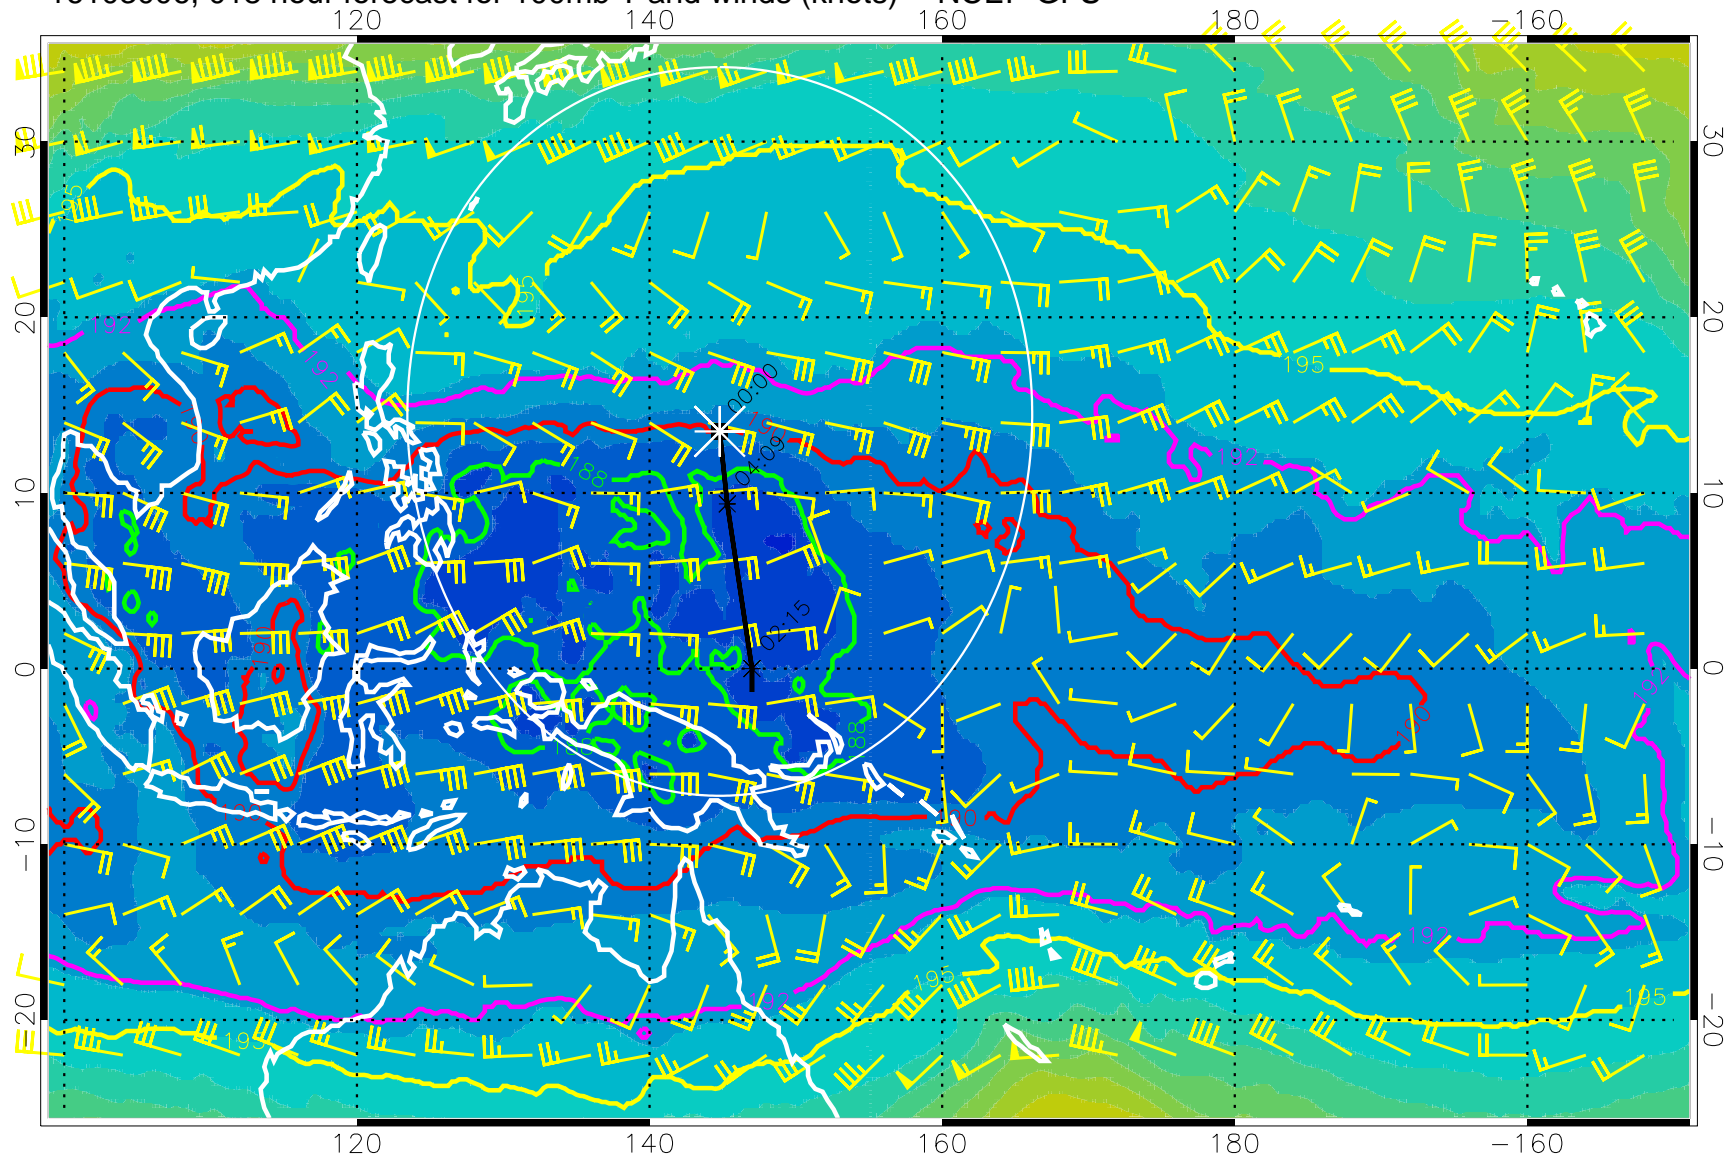

16102918, 006 hour forecast for 100mb T and winds (knots) -- NCEP GFS

180 190 200 210 220  
T, K

187.5K Isotherm 190K Isotherm  
192.5K Isotherm 195K Isotherm

Range ring of 2304 km

16103000, 012 hour forecast for 100mb T and winds (knots) -- NCEP GFS

180 190 200 210 220

T, K

187.5K Isotherm 190K Isotherm  
192.5K Isotherm 195K Isotherm

Range ring of 2304 km

16103006, 018 hour forecast for 100mb T and winds (knots) -- NCEP GFS

180 190 200 210 220  
T, K

187.5K Isotherm 190K Isotherm  
192.5K Isotherm 195K Isotherm

Range ring of 2304 km

16103012, 024 hour forecast for 100mb T and winds (knots) -- NCEP GFS

180 190 200 210 220

T, K

187.5K Isotherm 190K Isotherm  
192.5K Isotherm 195K Isotherm