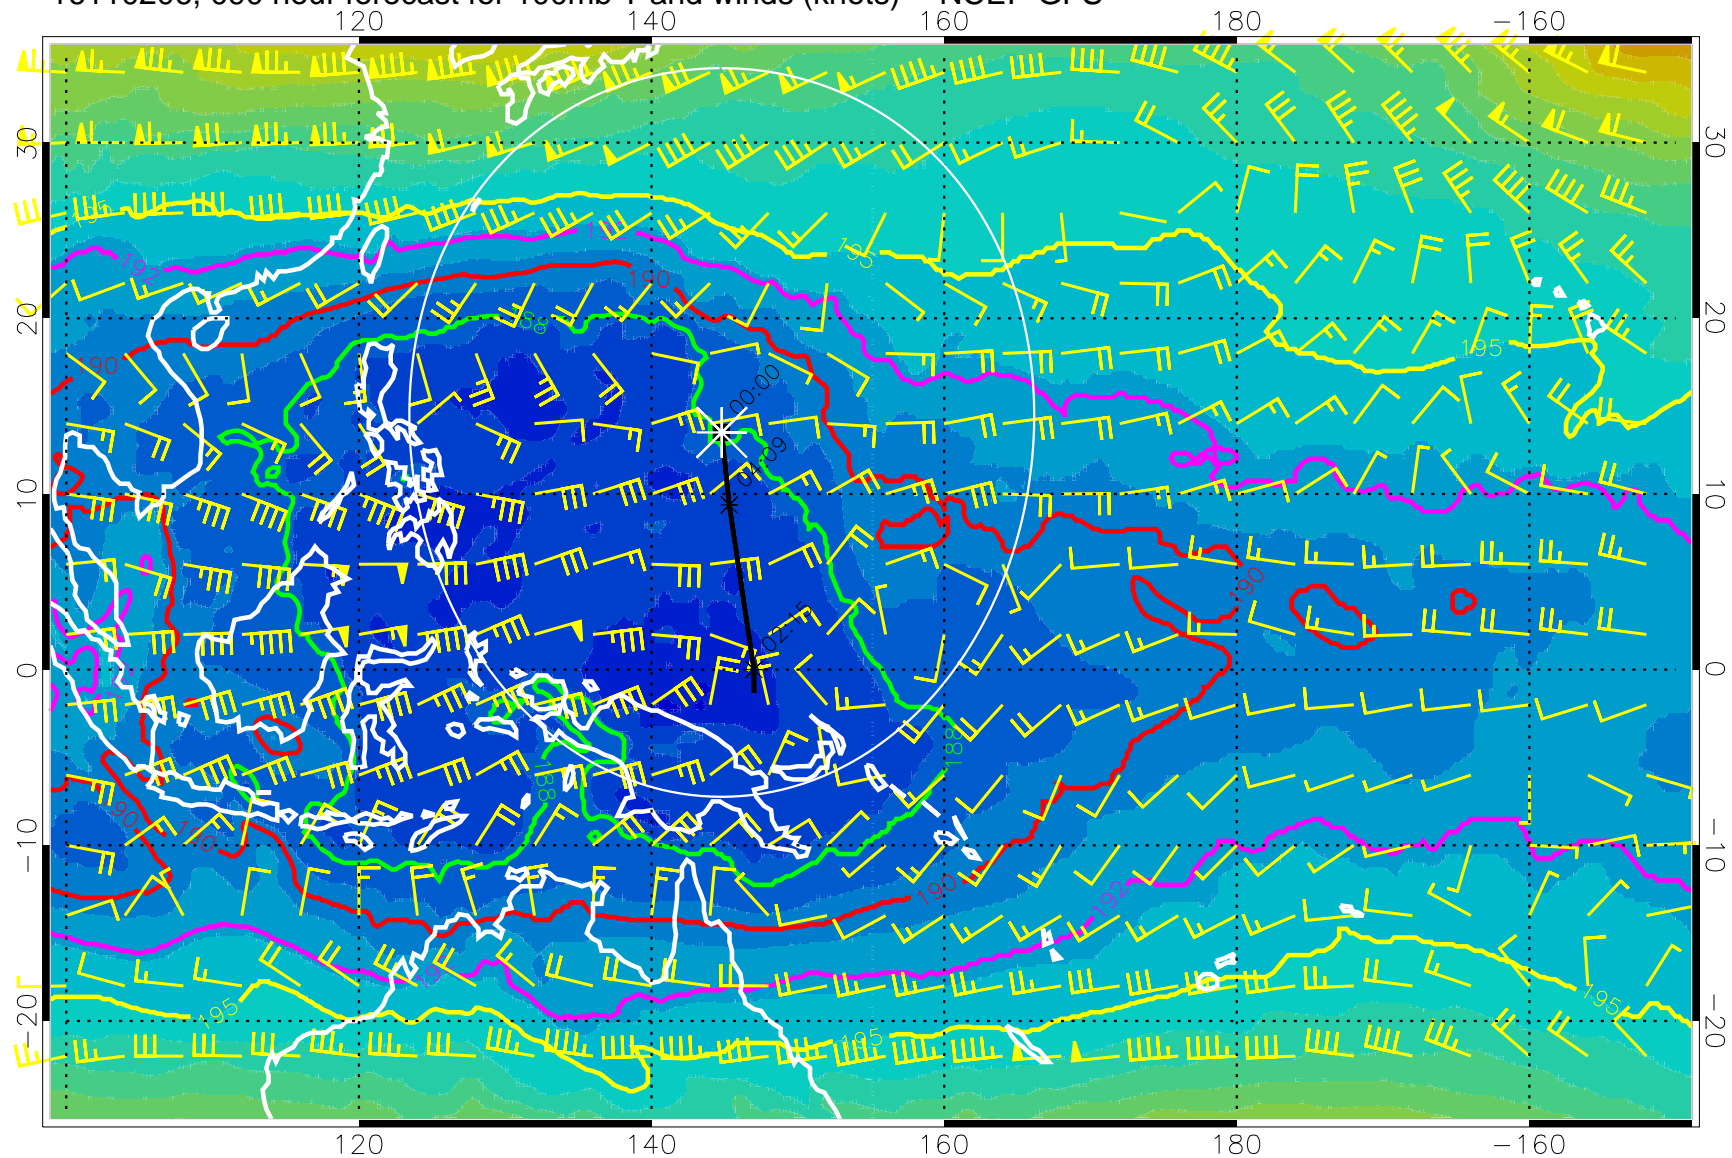

16110200, 084 hour forecast for 100mb T and winds (knots) -- NCEP GFS

180 190 200 210 220

T, K

187.5K Isotherm 190K Isotherm  
192.5K Isotherm 195K Isotherm

Range ring of 2304 km

16110206, 090 hour forecast for 100mb T and winds (knots) -- NCEP GFS

180 190 200 210 220

T, K

187.5K Isotherm 190K Isotherm  
192.5K Isotherm 195K Isotherm

Range ring of 2304 km

16110212, 096 hour forecast for 100mb T and winds (knots) -- NCEP GFS

180 190 200 210 220  
T, K

187.5K Isotherm 190K Isotherm  
192.5K Isotherm 195K Isotherm

Range ring of 2304 km

16110218, 102 hour forecast for 100mb T and winds (knots) -- NCEP GFS

180 190 200 210 220  
T, K

187.5K Isotherm 190K Isotherm  
192.5K Isotherm 195K Isotherm