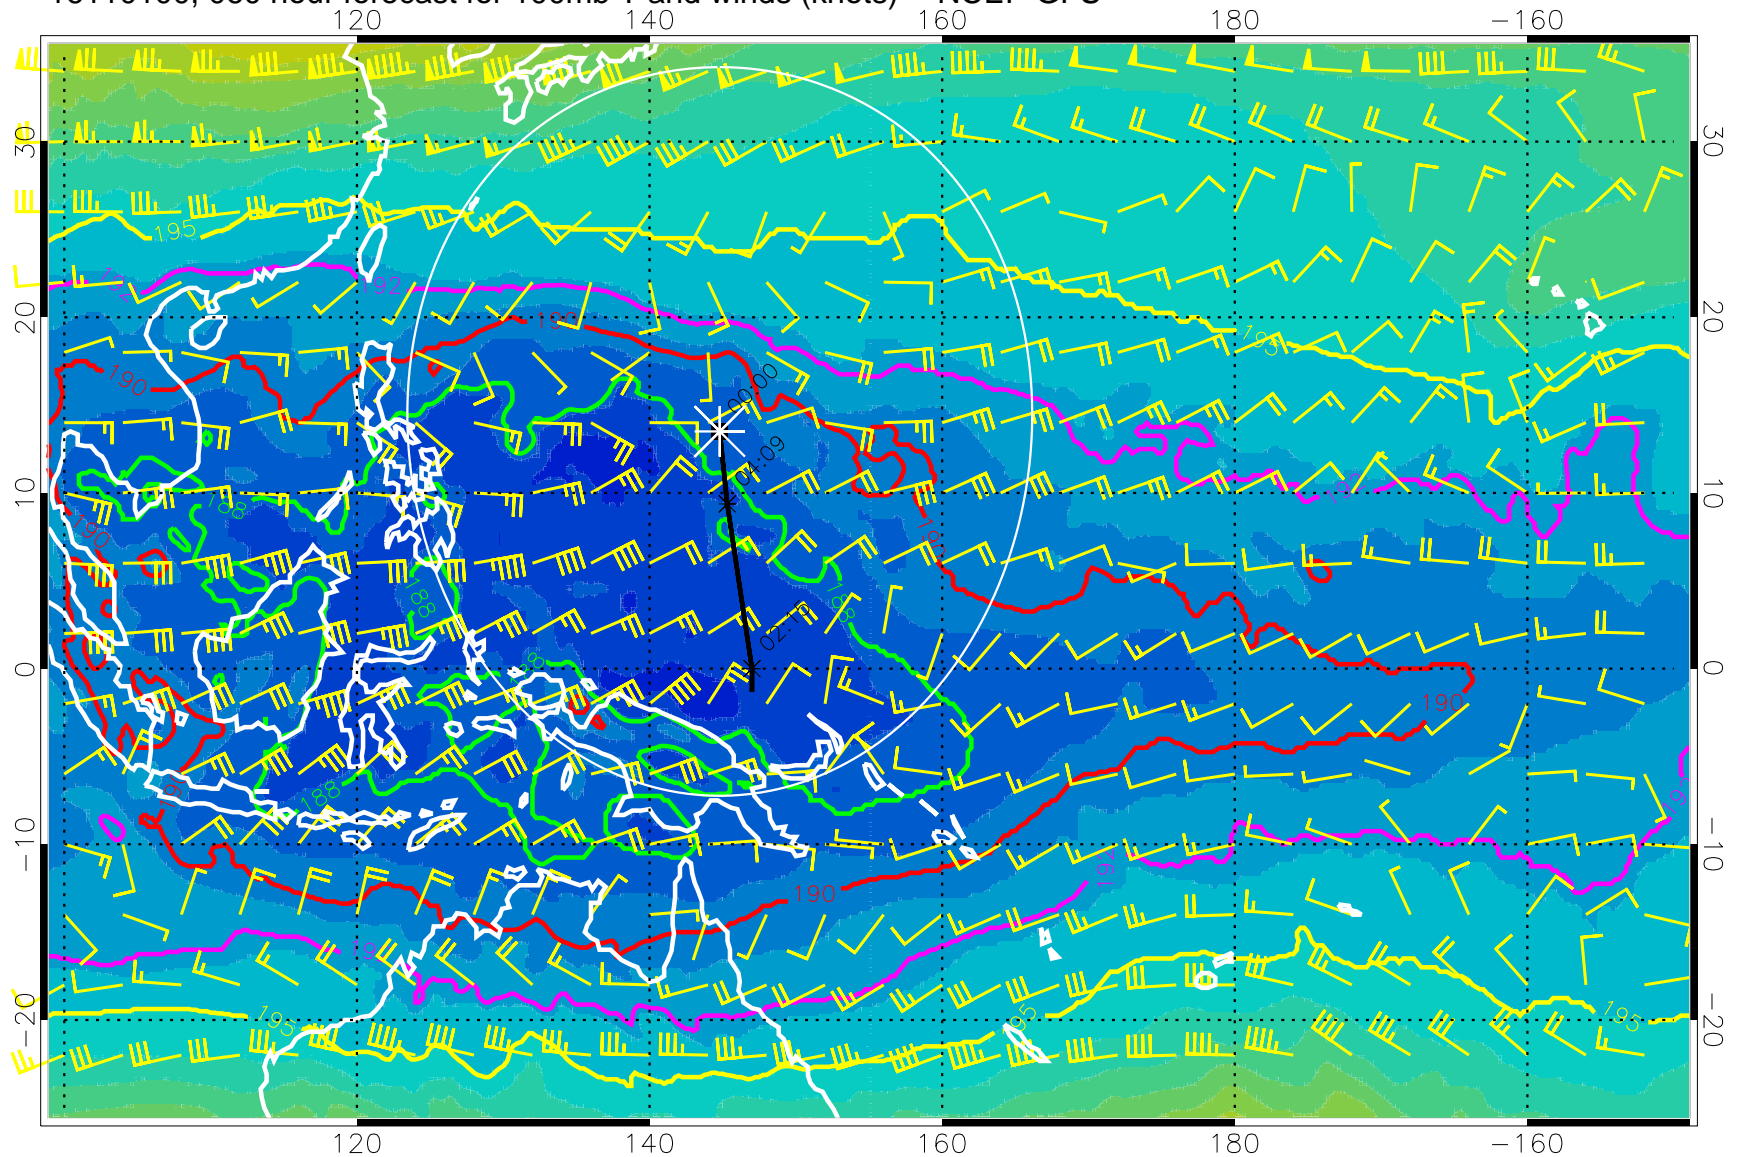

187.5K Isotherm 190K Isotherm  
192.5K Isotherm 195K Isotherm

Range ring of 2304 km

16103112, 048 hour forecast for 100mb T and winds (knots) -- NCEP GFS

180 190 200 210 220

T, K

187.5K Isotherm 190K Isotherm  
192.5K Isotherm 195K Isotherm

Range ring of 2304 km

16103118, 054 hour forecast for 100mb T and winds (knots) -- NCEP GFS

180 190 200 210 220  
T, K

187.5K Isotherm 190K Isotherm  
192.5K Isotherm 195K Isotherm

Range ring of 2304 km

16110100, 060 hour forecast for 100mb T and winds (knots) -- NCEP GFS

180 190 200 210 220  
T, K

187.5K Isotherm 190K Isotherm  
192.5K Isotherm 195K Isotherm

Range ring of 2304 km

16110106, 066 hour forecast for 100mb T and winds (knots) -- NCEP GFS

180 190 200 210 220

T, K

187.5K Isotherm 190K Isotherm  
192.5K Isotherm 195K Isotherm

Range ring of 2304 km

16110112, 072 hour forecast for 100mb T and winds (knots) -- NCEP GFS

180 190 200 210 220  
T, K

187.5K Isotherm 190K Isotherm  
192.5K Isotherm 195K Isotherm