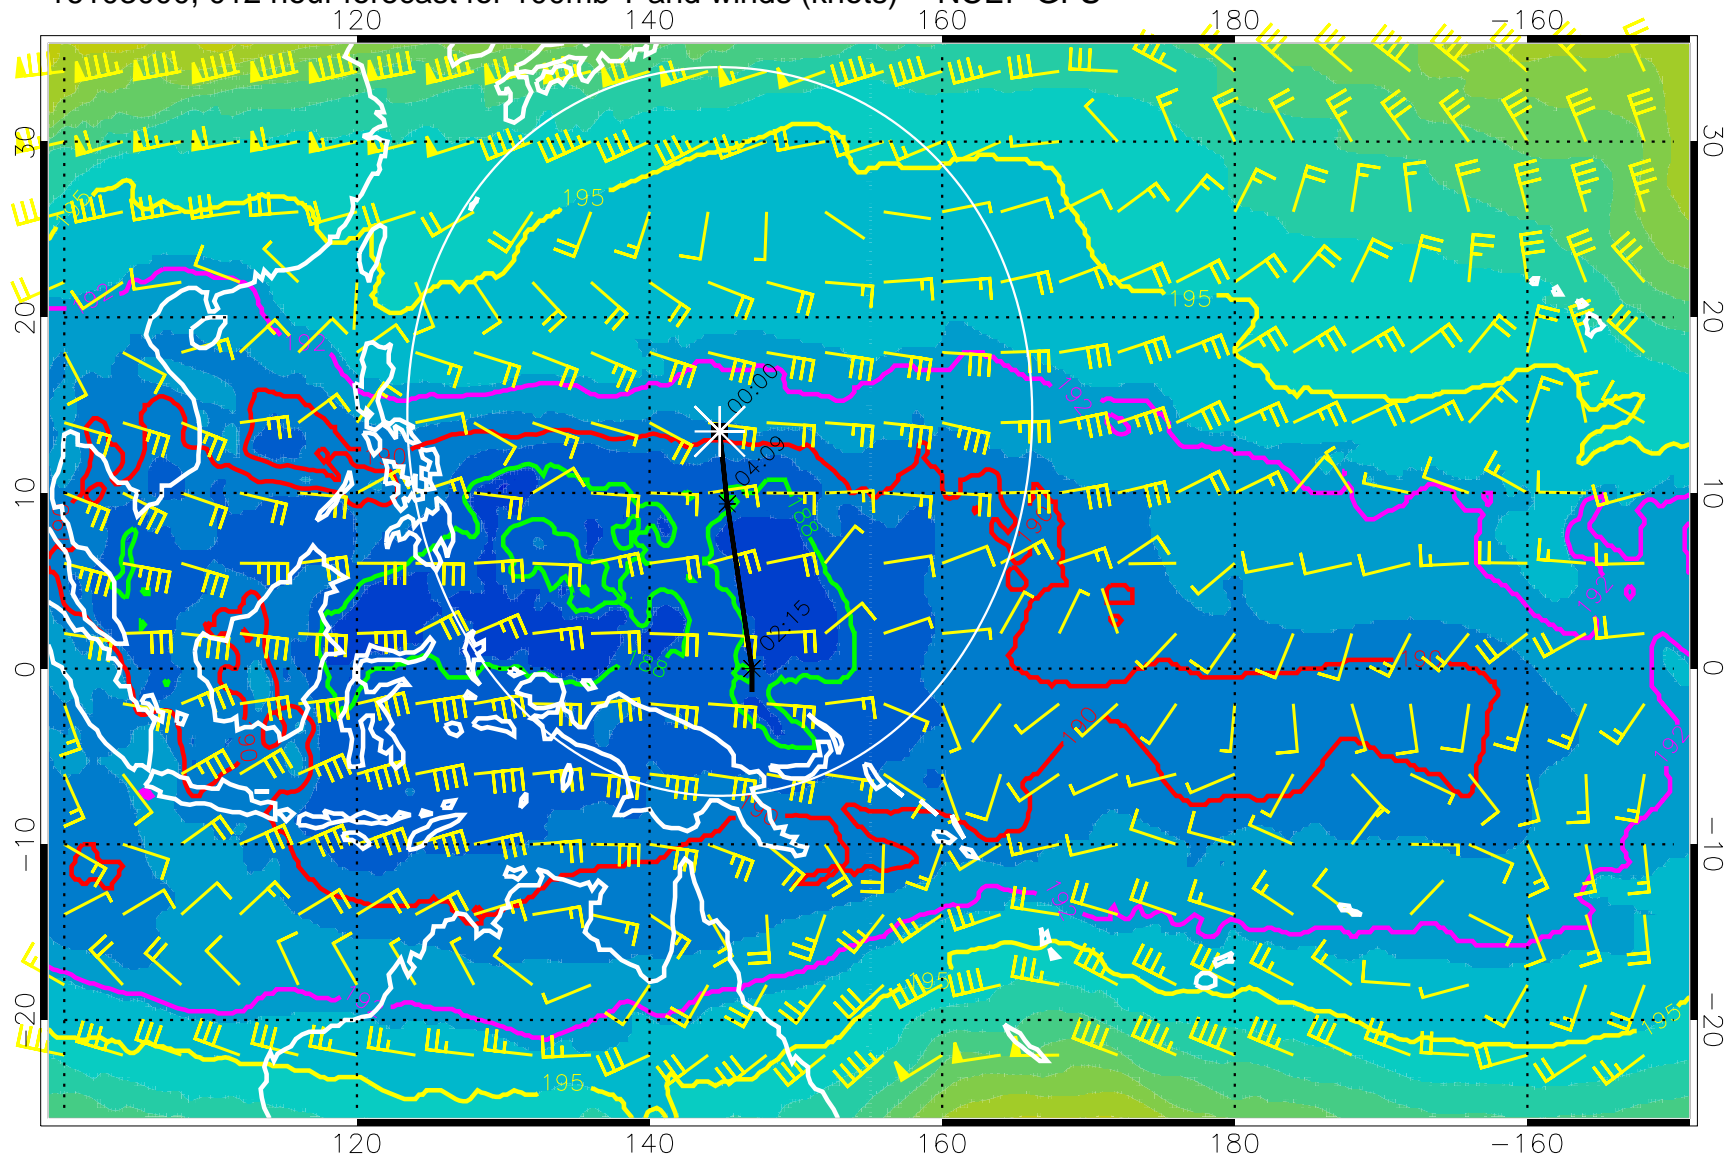

16102918, 006 hour forecast for 100mb T and winds (knots) -- NCEP GFS

180 190 200 210 220  
T, K

187.5K Isotherm 190K Isotherm  
192.5K Isotherm 195K Isotherm

Range ring of 2304 km

16103000, 012 hour forecast for 100mb T and winds (knots) -- NCEP GFS

180 190 200 210 220

T, K

187.5K Isotherm 190K Isotherm  
192.5K Isotherm 195K Isotherm

Range ring of 2304 km

16103006, 018 hour forecast for 100mb T and winds (knots) -- NCEP GFS

180 190 200 210 220  
T, K

187.5K Isotherm 190K Isotherm  
192.5K Isotherm 195K Isotherm

Range ring of 2304 km

16103012, 024 hour forecast for 100mb T and winds (knots) -- NCEP GFS

180 190 200 210 220

T, K

187.5K Isotherm 190K Isotherm  
192.5K Isotherm 195K Isotherm