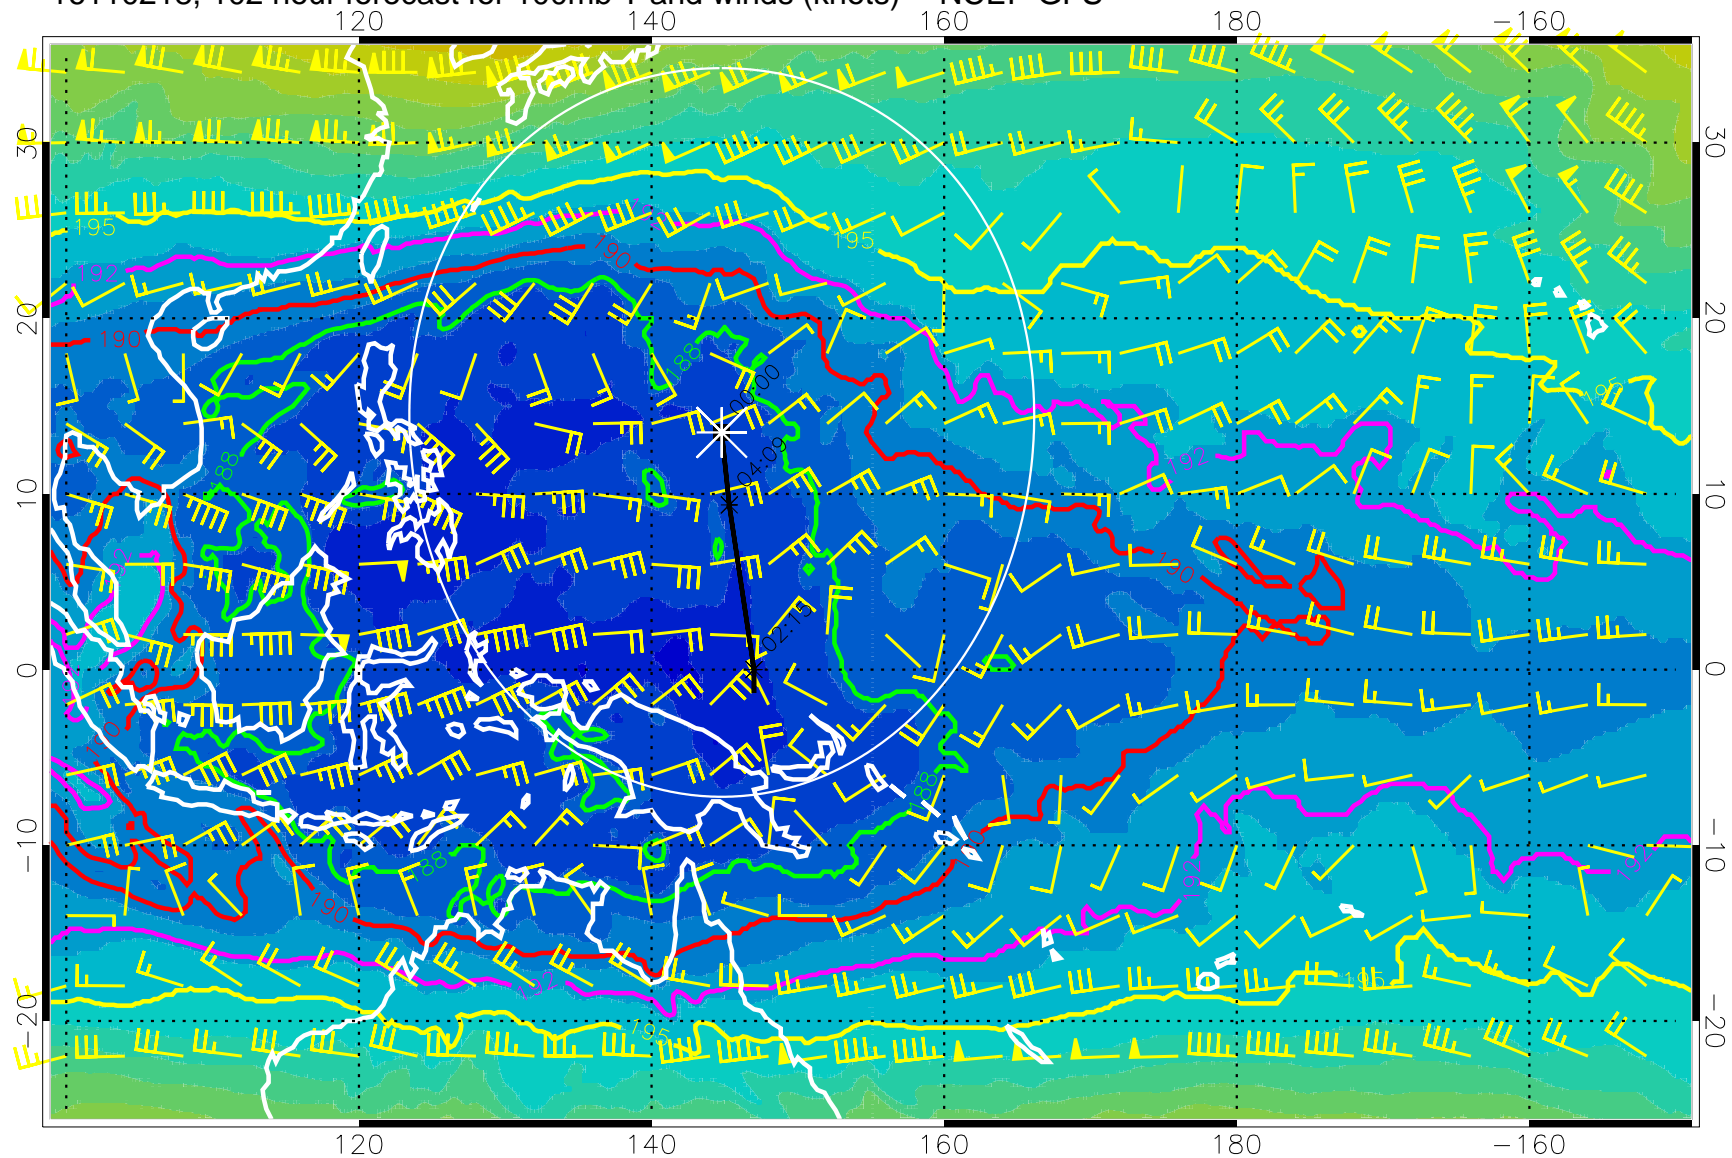

180 190 200 210 220

T, K

187.5K Isotherm 190K Isotherm  
192.5K Isotherm 195K Isotherm

Range ring of 2304 km

16110212, 096 hour forecast for 100mb T and winds (knots) -- NCEP GFS

180 190 200 210 220  
T, K

187.5K Isotherm 190K Isotherm  
192.5K Isotherm 195K Isotherm

Range ring of 2304 km

16110218, 102 hour forecast for 100mb T and winds (knots) -- NCEP GFS

180 190 200 210 220  
T, K

187.5K Isotherm 190K Isotherm  
192.5K Isotherm 195K Isotherm