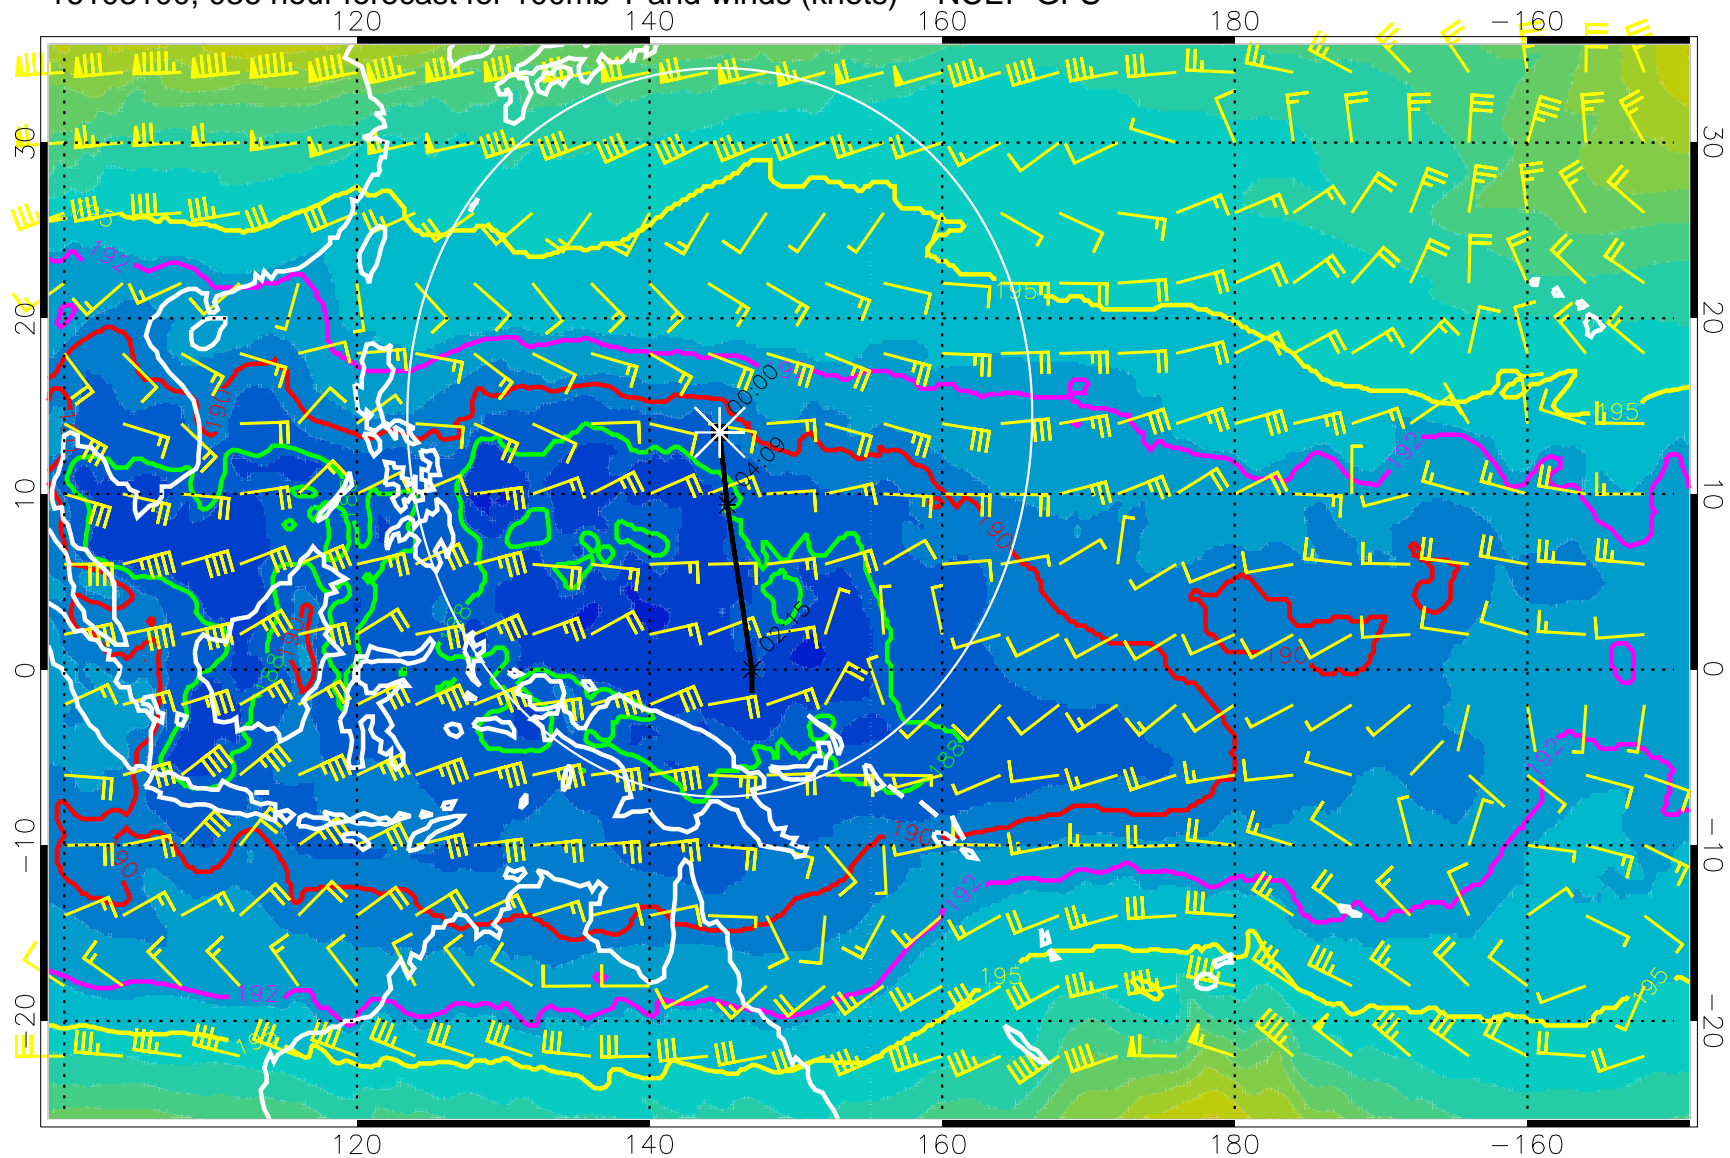

187.5K Isotherm 190K Isotherm  
192.5K Isotherm 195K Isotherm

Range ring of 2304 km

16103012, 024 hour forecast for 100mb T and winds (knots) -- NCEP GFS

180 190 200 210 220

T, K

187.5K Isotherm 190K Isotherm  
192.5K Isotherm 195K Isotherm

Range ring of 2304 km

16103018, 030 hour forecast for 100mb T and winds (knots) -- NCEP GFS

180 190 200 210 220

T, K

187.5K Isotherm 190K Isotherm  
192.5K Isotherm 195K Isotherm

Range ring of 2304 km

16103100, 036 hour forecast for 100mb T and winds (knots) -- NCEP GFS

180 190 200 210 220  
T, K

187.5K Isotherm 190K Isotherm  
192.5K Isotherm 195K Isotherm

Range ring of 2304 km

16103106, 042 hour forecast for 100mb T and winds (knots) -- NCEP GFS

180 190 200 210 220

T, K

187.5K Isotherm 190K Isotherm  
192.5K Isotherm 195K Isotherm

Range ring of 2304 km

16103112, 048 hour forecast for 100mb T and winds (knots) -- NCEP GFS

180 190 200 210 220

T, K

187.5K Isotherm 190K Isotherm  
192.5K Isotherm 195K Isotherm