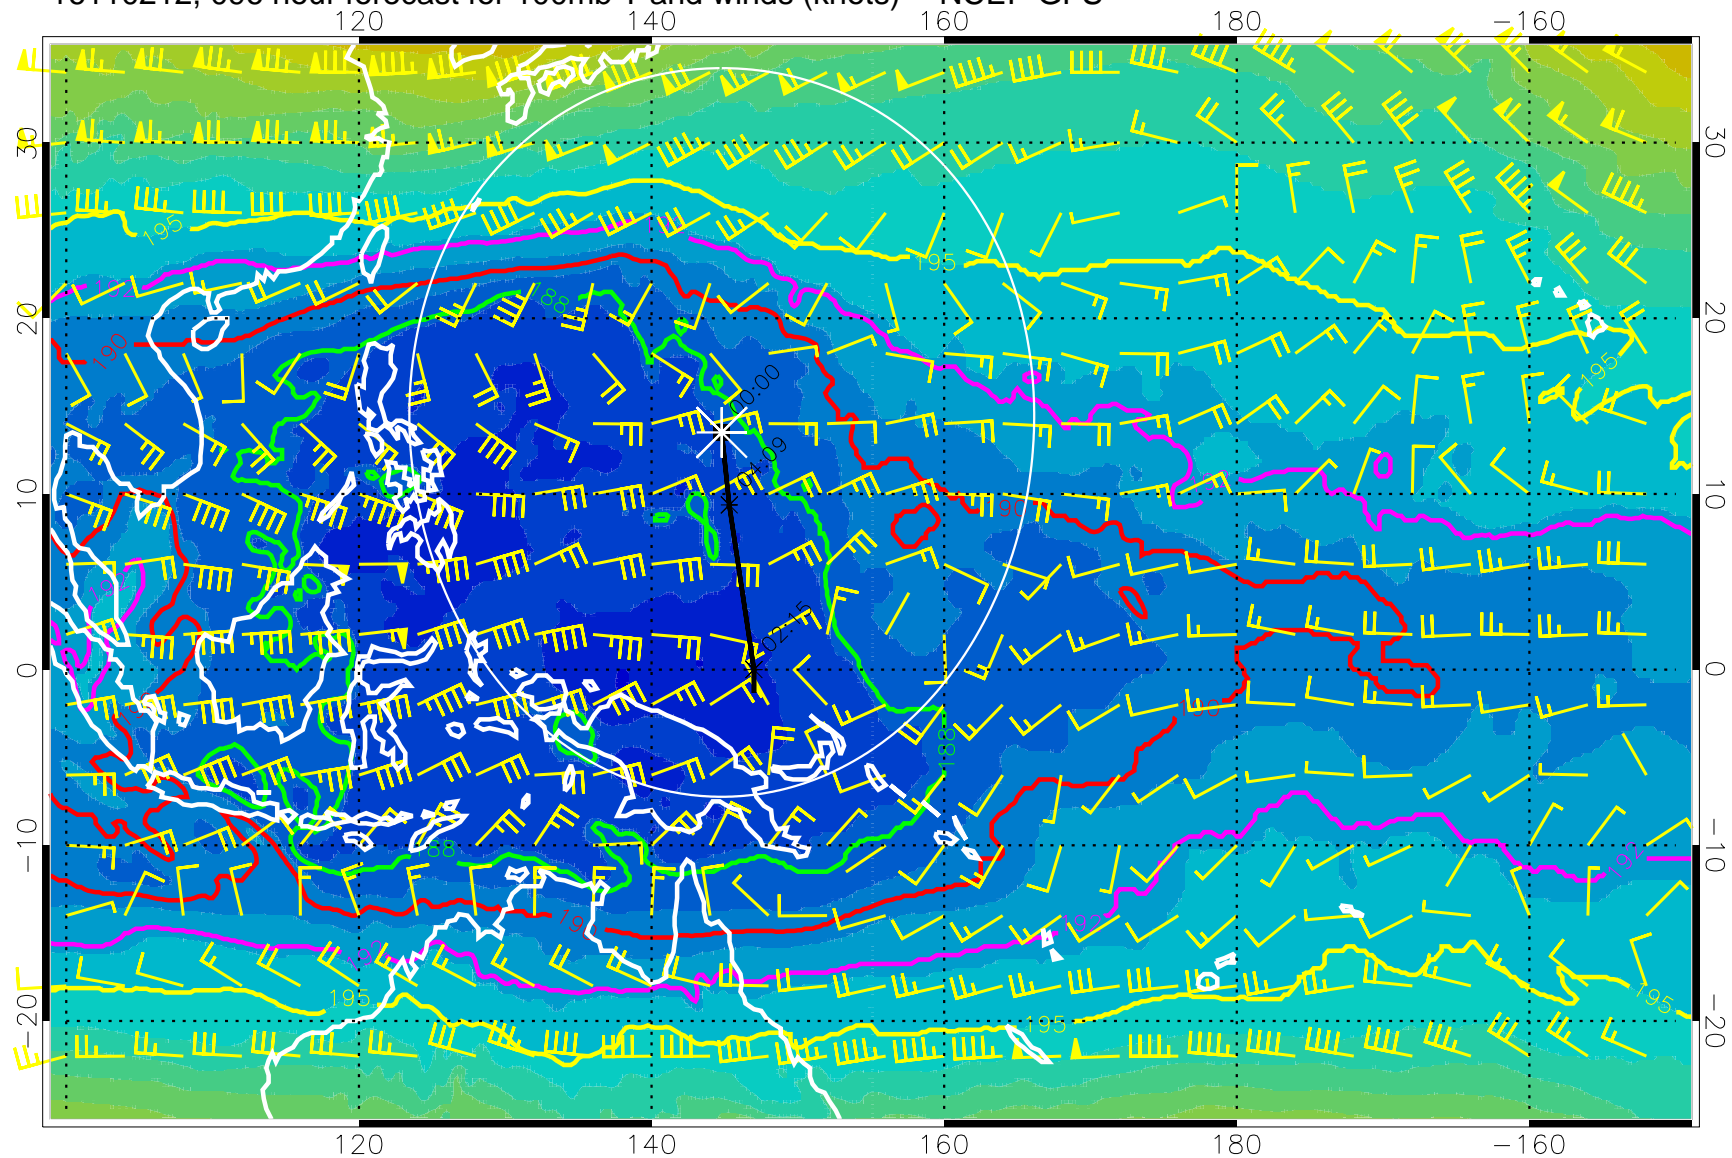

16110200, 084 hour forecast for 100mb T and winds (knots) -- NCEP GFS

180 190 200 210 220

T, K

187.5K Isotherm 190K Isotherm  
192.5K Isotherm 195K Isotherm

Range ring of 2304 km

16110206, 090 hour forecast for 100mb T and winds (knots) -- NCEP GFS

180 190 200 210 220

T, K

187.5K Isotherm 190K Isotherm  
192.5K Isotherm 195K Isotherm

Range ring of 2304 km

16110212, 096 hour forecast for 100mb T and winds (knots) -- NCEP GFS

180 190 200 210 220  
T, K

187.5K Isotherm 190K Isotherm  
192.5K Isotherm 195K Isotherm

Range ring of 2304 km

16110218, 102 hour forecast for 100mb T and winds (knots) -- NCEP GFS

180 190 200 210 220  
T, K

187.5K Isotherm 190K Isotherm  
192.5K Isotherm 195K Isotherm