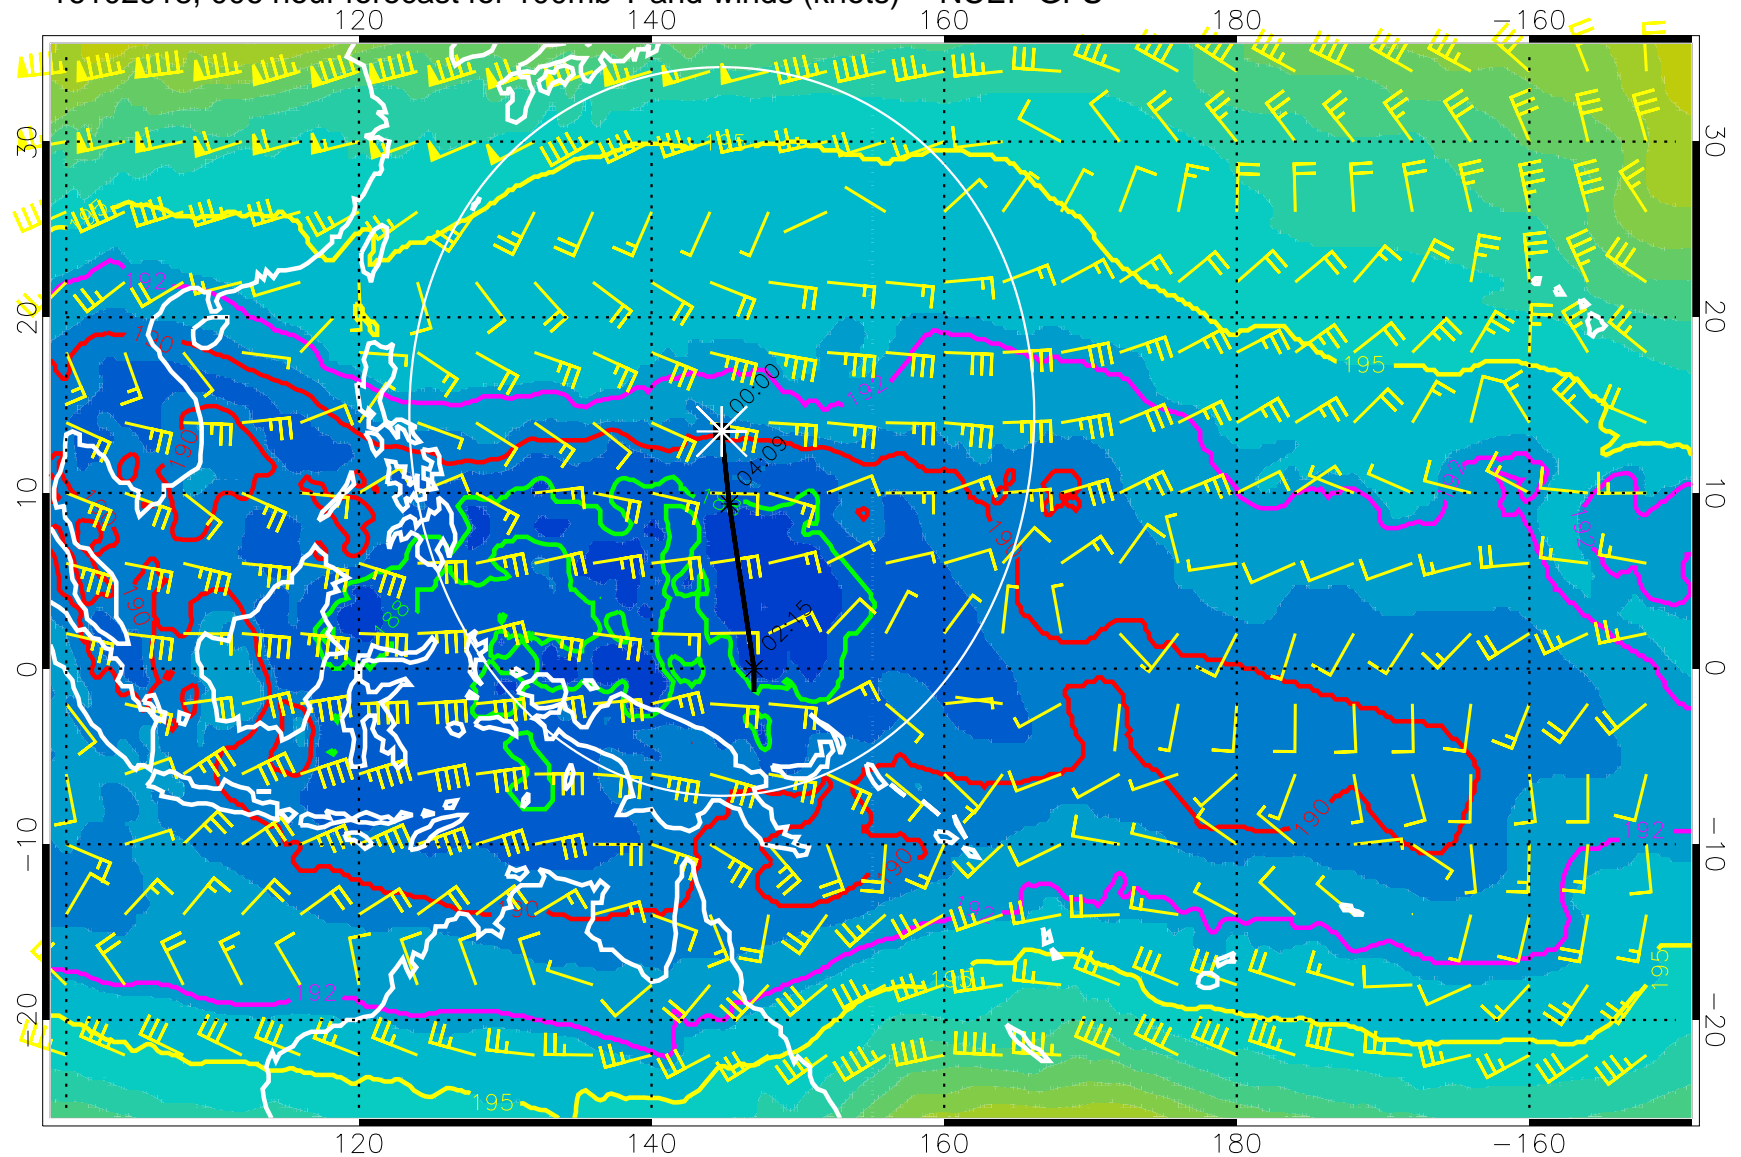

16102918, 006 hour forecast for 100mb T and winds (knots) -- NCEP GFS

180 190 200 210 220  
T, K

187.5K Isotherm 190K Isotherm  
192.5K Isotherm 195K Isotherm

Range ring of 2304 km

16103000, 012 hour forecast for 100mb T and winds (knots) -- NCEP GFS

180 190 200 210 220

T, K

187.5K Isotherm 190K Isotherm  
192.5K Isotherm 195K Isotherm

Range ring of 2304 km

16103006, 018 hour forecast for 100mb T and winds (knots) -- NCEP GFS

180 190 200 210 220  
T, K

187.5K Isotherm 190K Isotherm  
192.5K Isotherm 195K Isotherm

Range ring of 2304 km

16103012, 024 hour forecast for 100mb T and winds (knots) -- NCEP GFS

180 190 200 210 220

T, K

187.5K Isotherm 190K Isotherm  
192.5K Isotherm 195K Isotherm