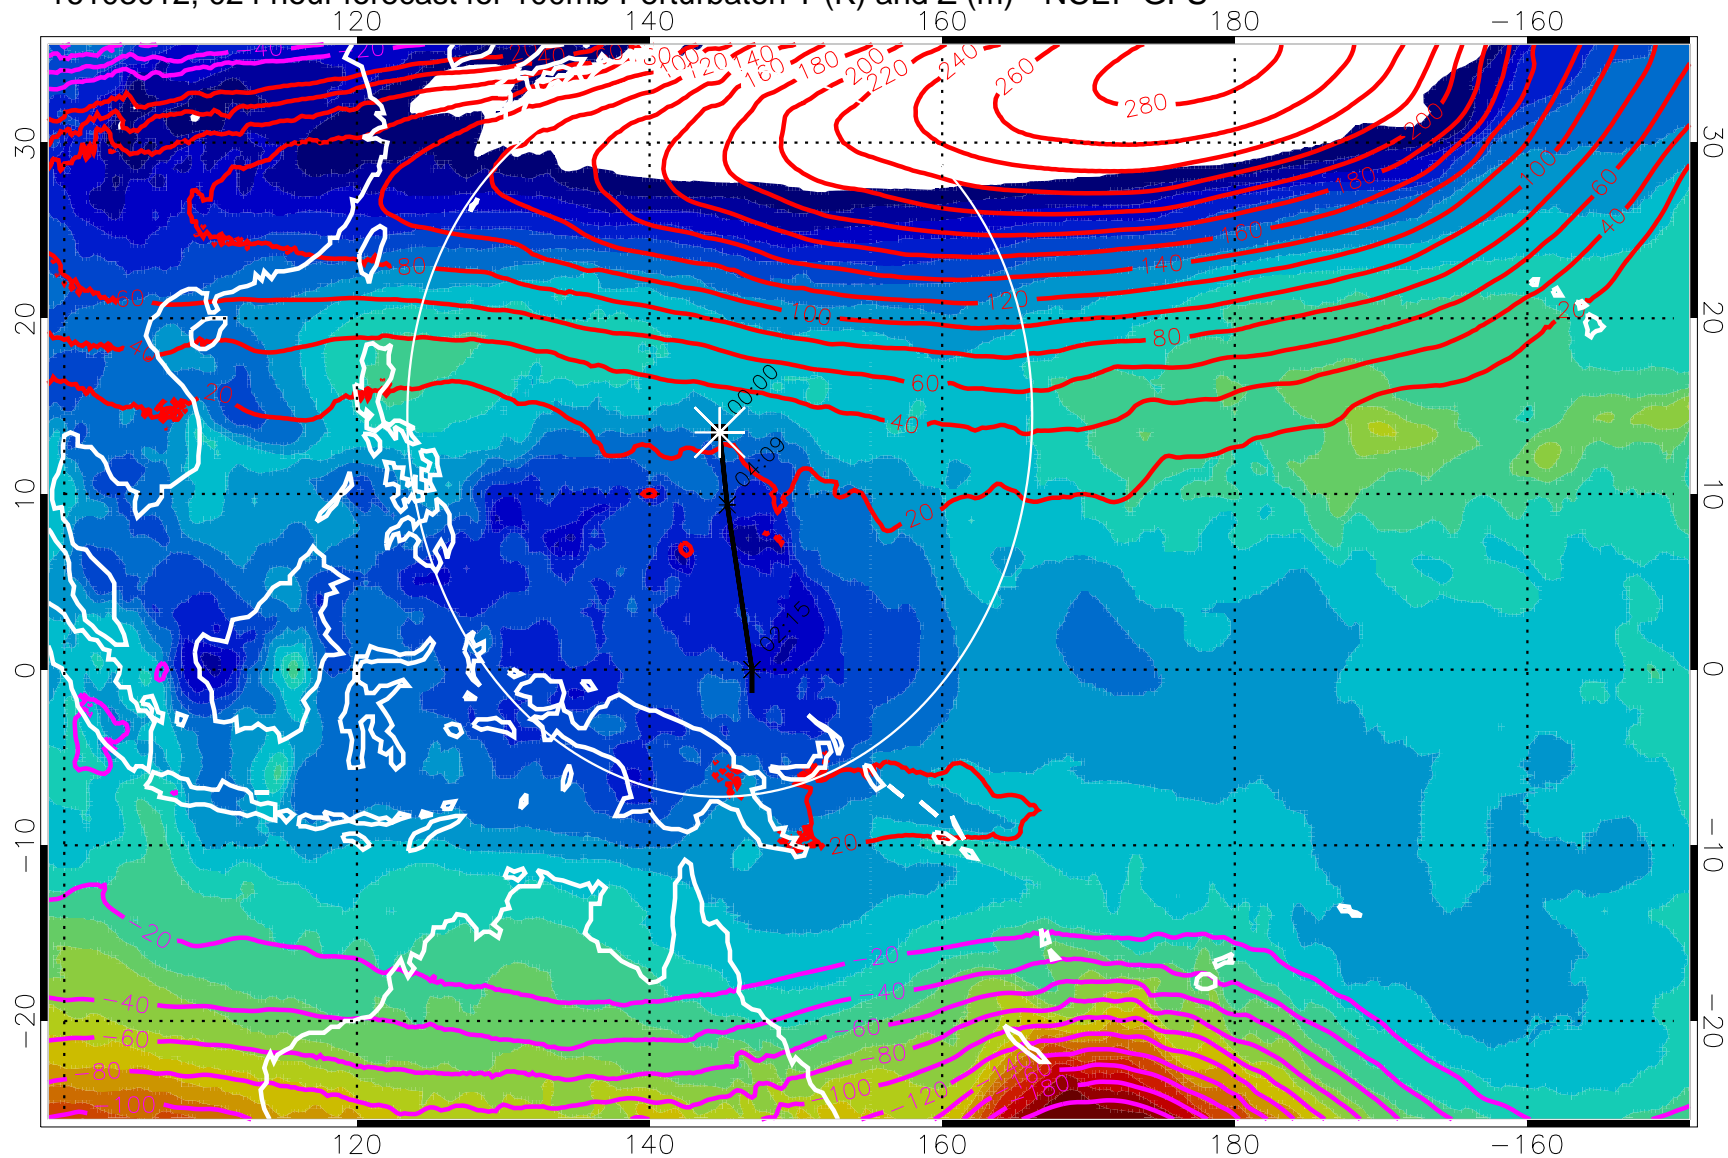

Contours are 100 mbar Z perturbation (m)
Positive Z Contours
Negative Z Contours

Range ring of 2304 km

16103006, 018 hour forecast for 100mb Perturbaton T (K) and Z (m)-- NCEP GFS

Contours are 100 mbar Z perturbation (m)
Positive Z Contours
Negative Z Contours

Range ring of 2304 km

16103012, 024 hour forecast for 100mb Perturbaton T (K) and Z (m)-- NCEP GFS

Contours are 100 mbar Z perturbation (m)
Positive Z Contours
Negative Z Contours

Range ring of 2304 km

16103018, 030 hour forecast for 100mb Perturbaton T (K) and Z (m)-- NCEP GFS