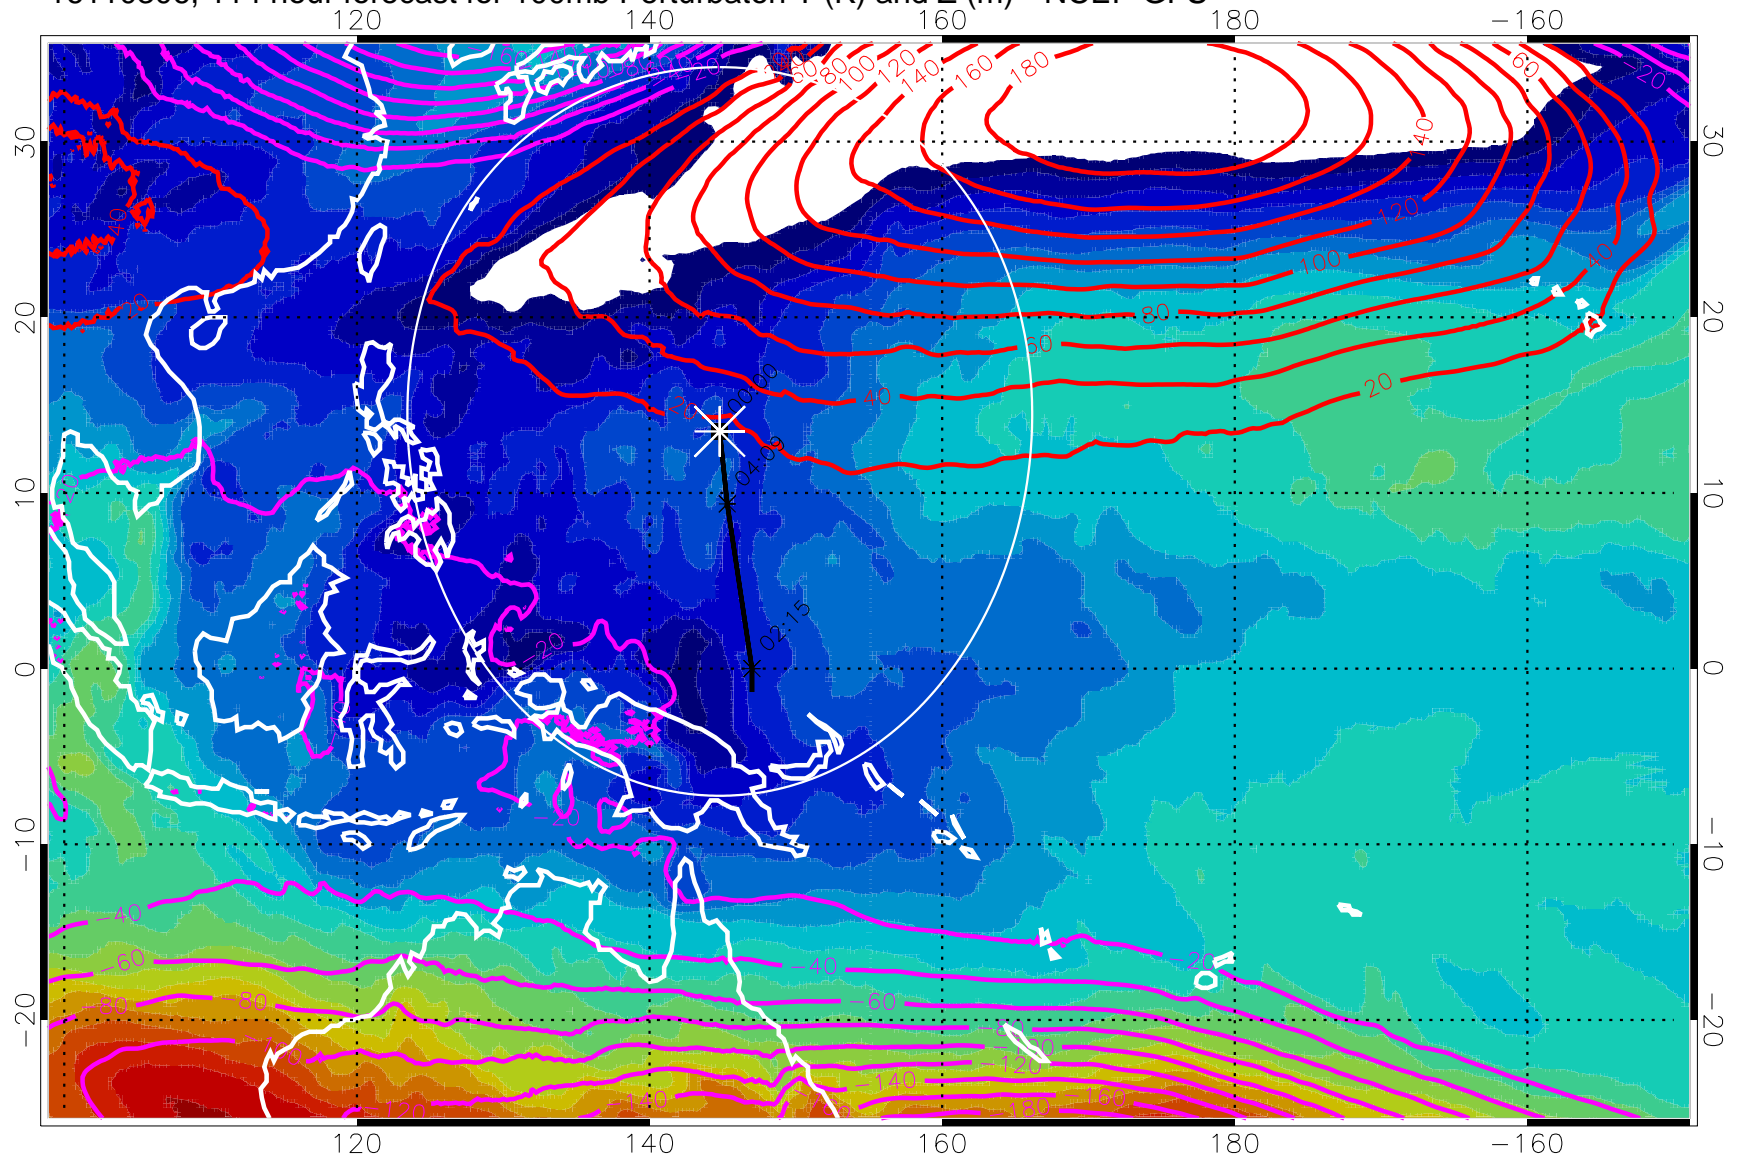

16110306, 114 hour forecast for 100mb Perturbaton T (K) and Z (m)-- NCEP GFS

Contours are 100 mbar Z perturbation (m)
Positive Z Contours
Negative Z Contours

Range ring of 2304 km