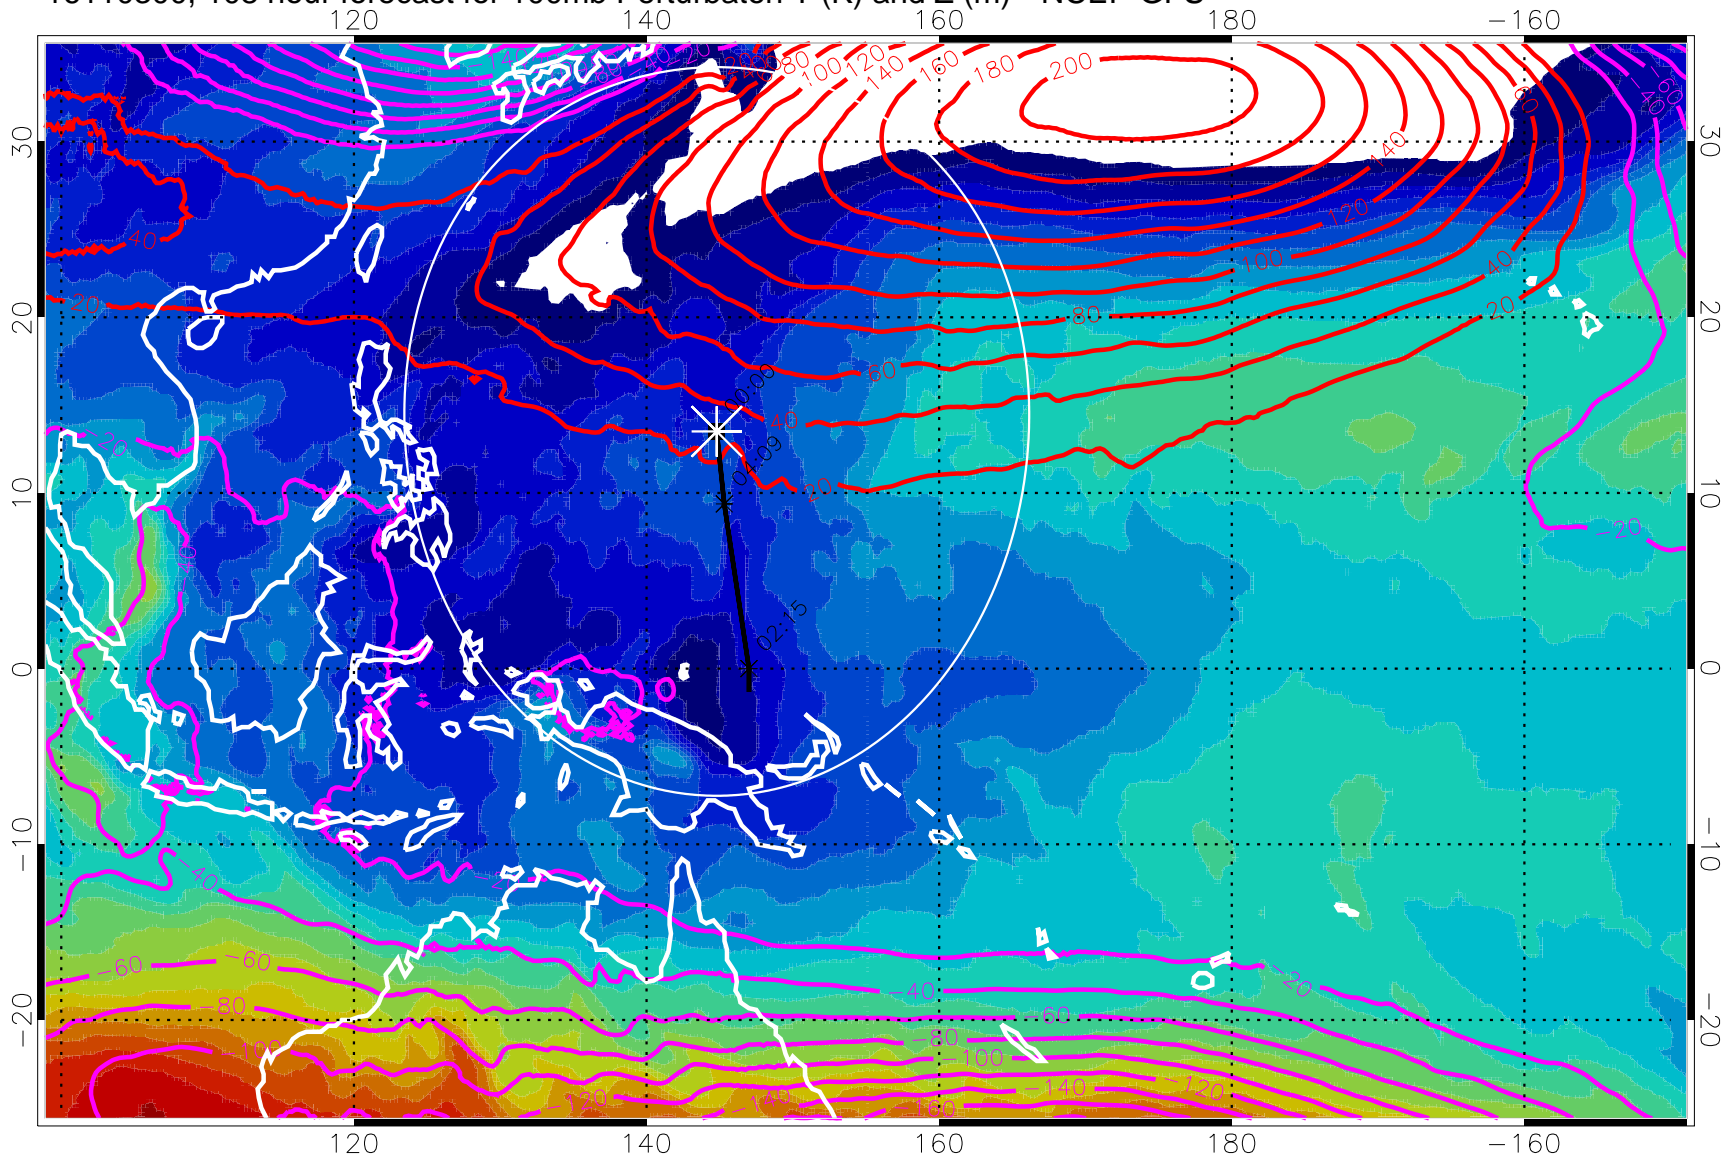

16110300, 108 hour forecast for 100mb Perturbaton T (K) and Z (m)-- NCEP GFS

Contours are 100 mbar Z perturbation (m)
Positive Z Contours
Negative Z Contours

Range ring of 2304 km