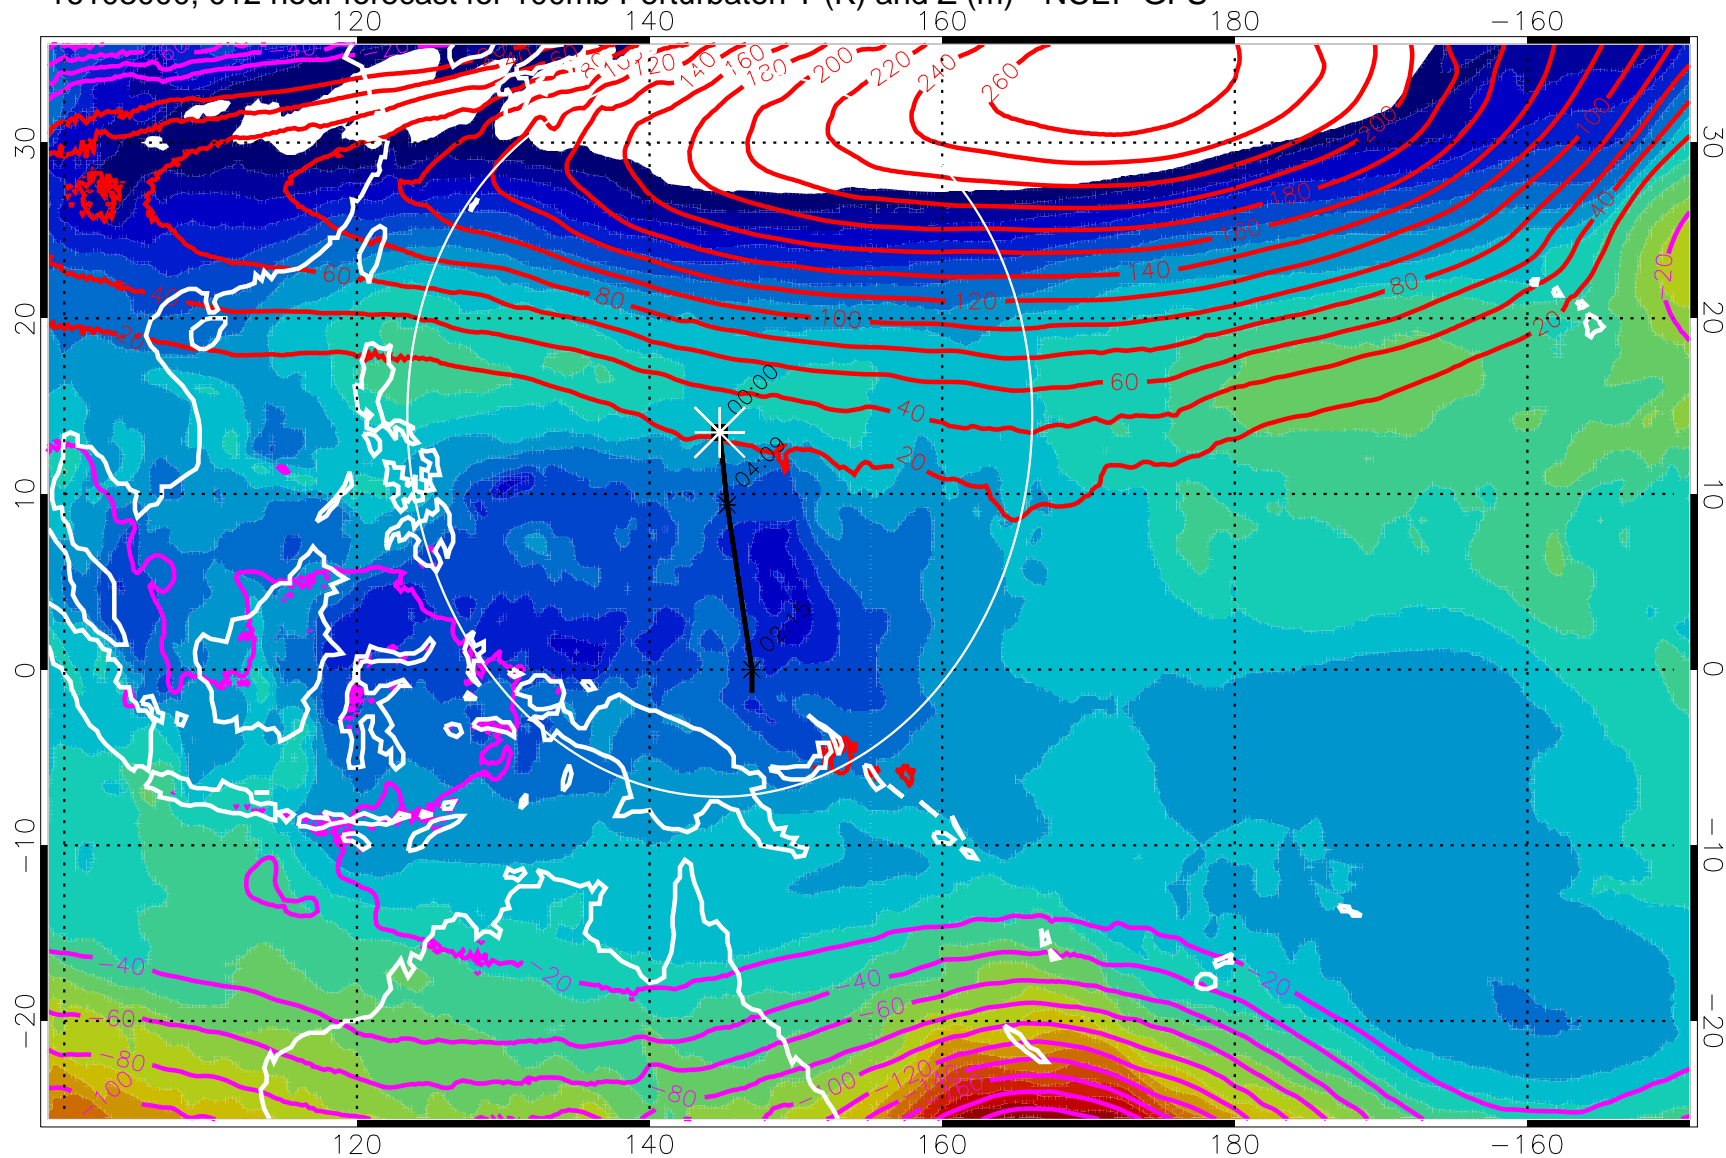

16102918, 006 hour forecast for 100mb Perturbaton T (K) and Z (m)-- NCEP GFS

Contours are 100 mbar Z perturbation (m)
Positive Z Contours
Negative Z Contours

Range ring of 2304 km

16103000, 012 hour forecast for 100mb Perturbaton T (K) and Z (m)-- NCEP GFS