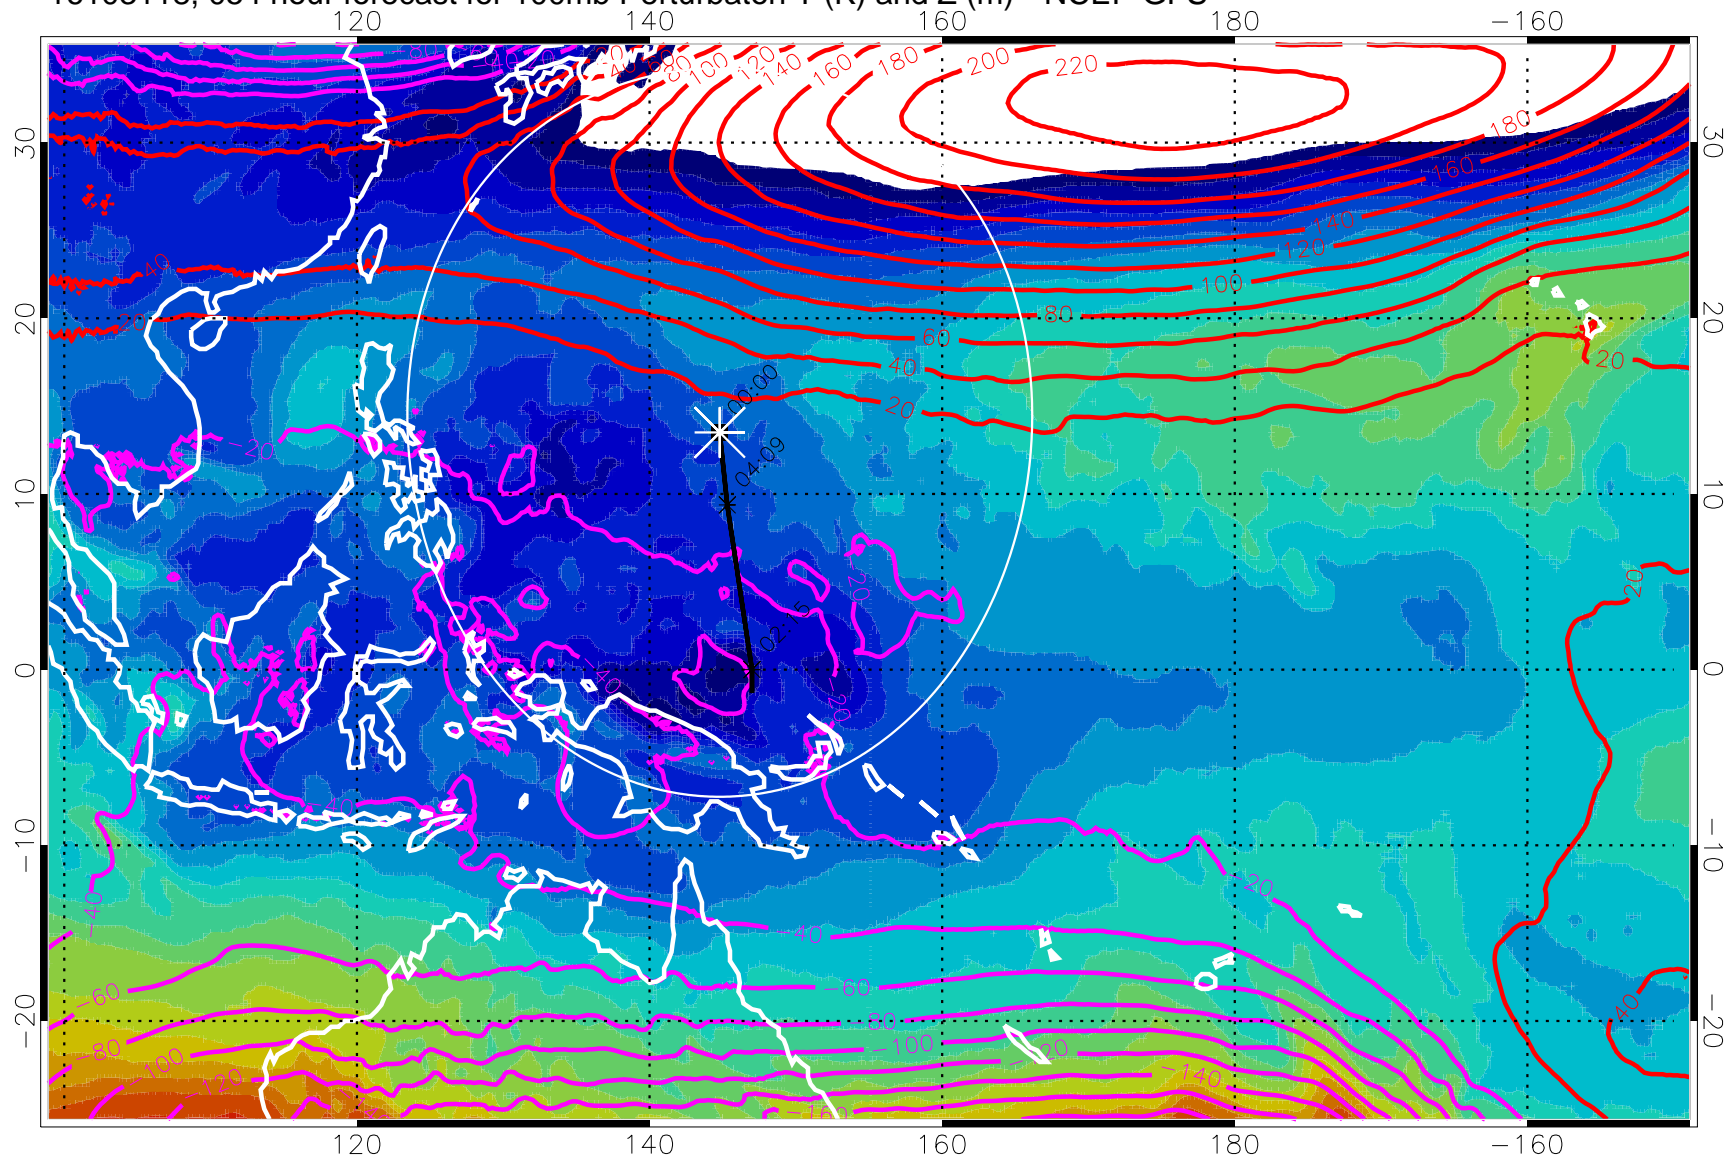

16103118, 054 hour forecast for 100mb Perturbaton T (K) and Z (m)-- NCEP GFS

Contours are 100 mbar Z perturbation (m)
Positive Z Contours
Negative Z Contours

Range ring of 2304 km