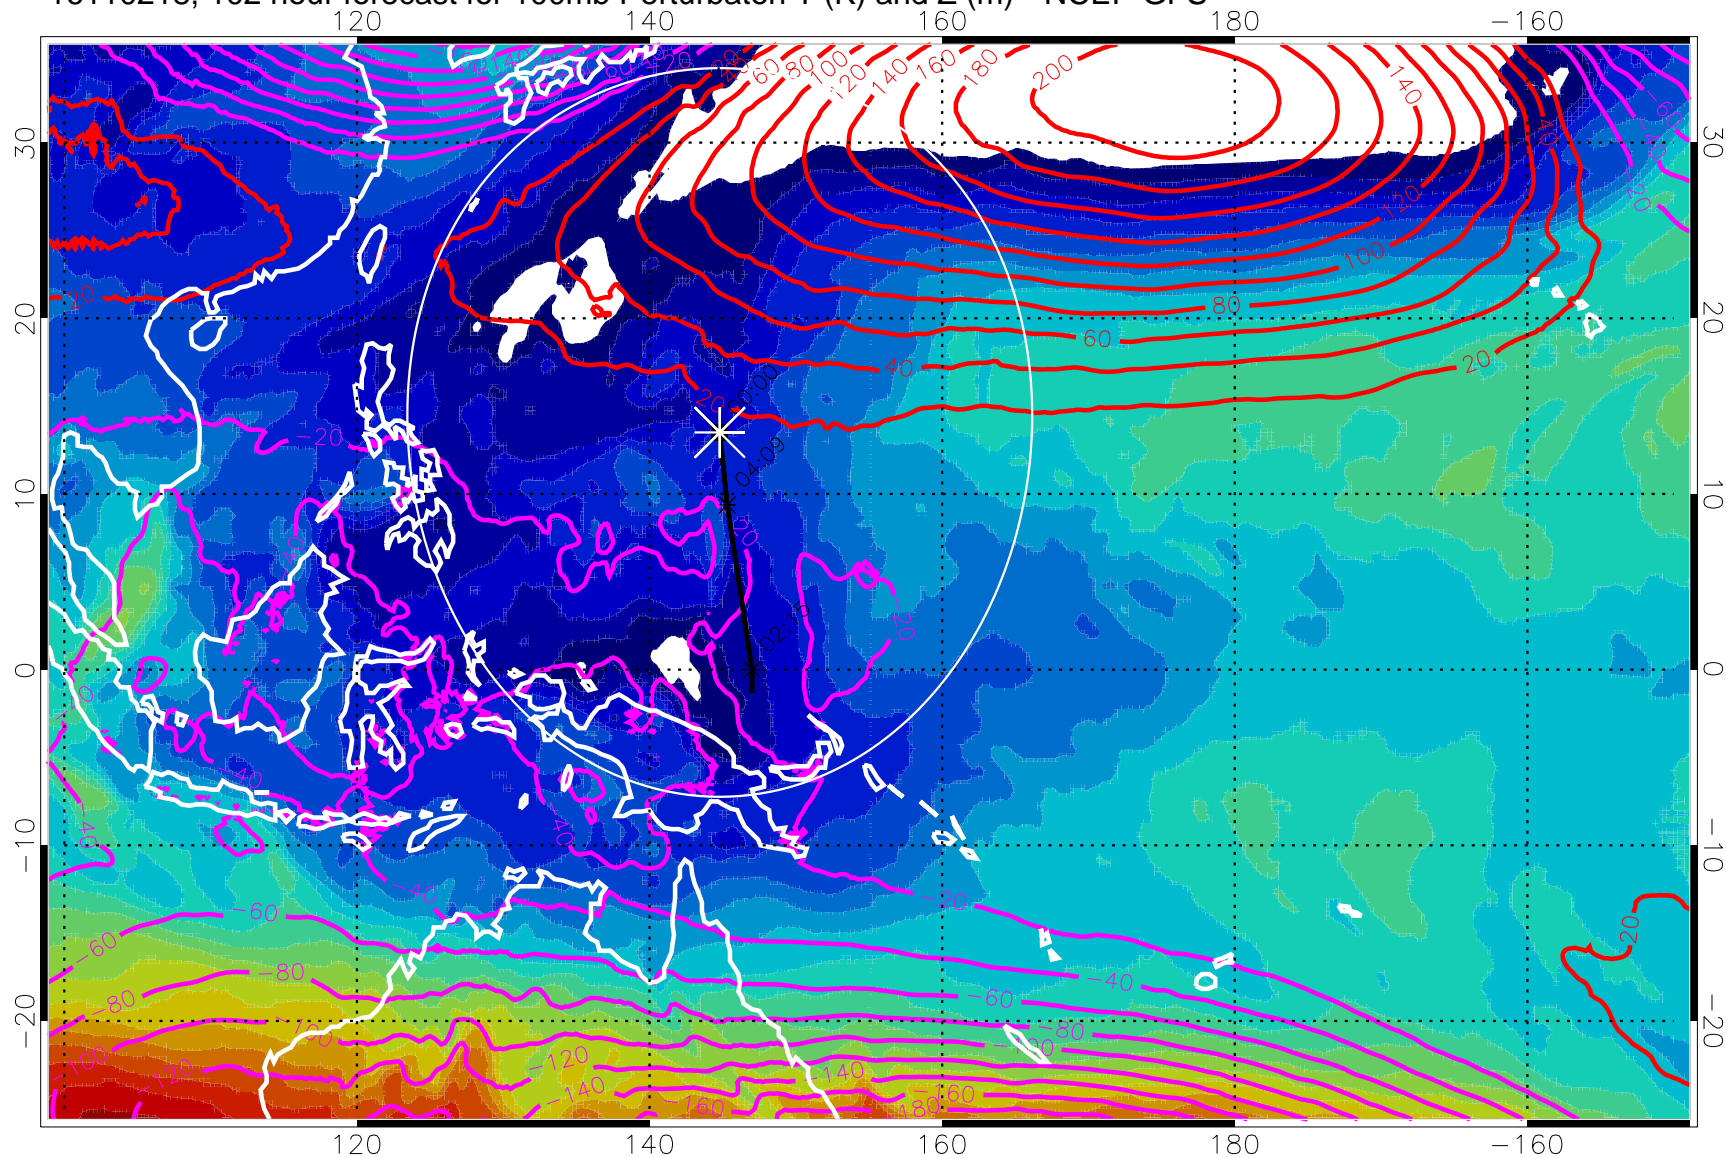

Range ring of 2304 km

16110212, 096 hour forecast for 100mb Perturbaton T (K) and Z (m)-- NCEP GFS

Contours are 100 mbar Z perturbation (m)
Positive Z Contours
Negative Z Contours

Range ring of 2304 km

16110218, 102 hour forecast for 100mb Perturbaton T (K) and Z (m)-- NCEP GFS