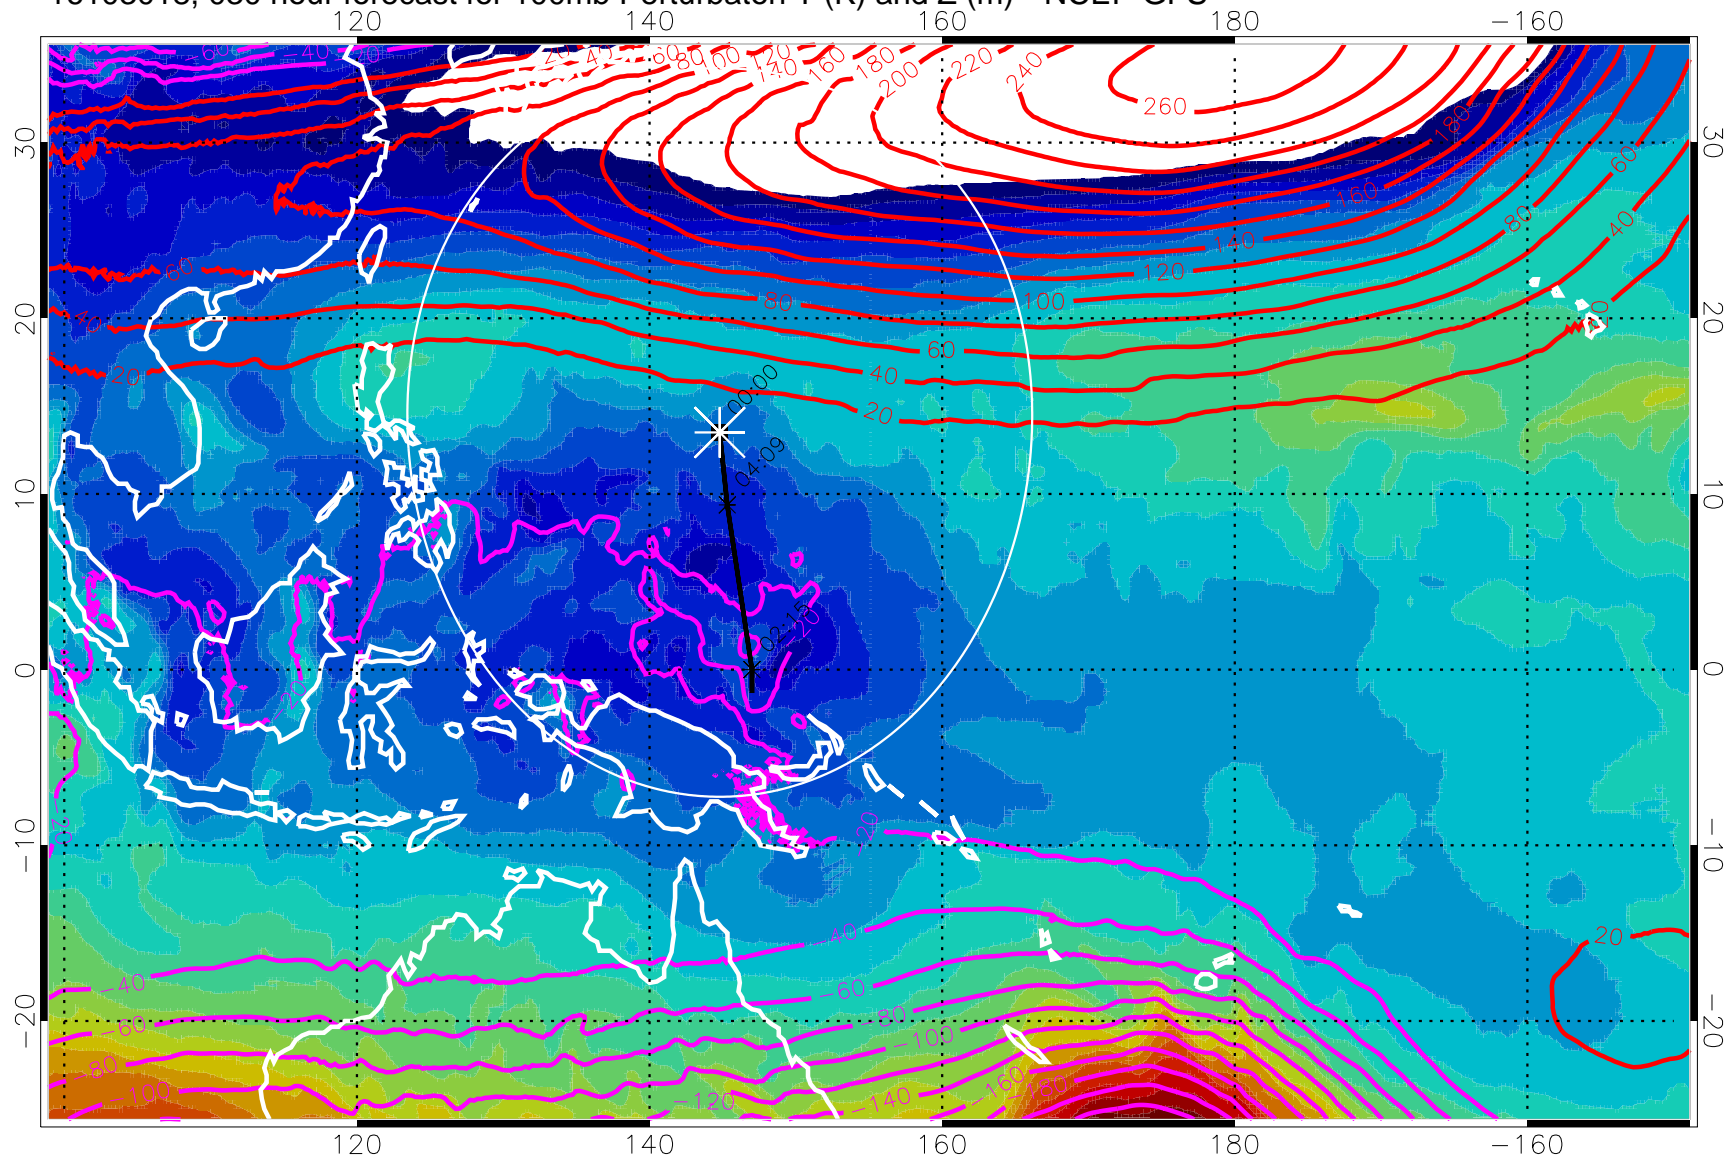

Range ring of 2304 km

16103012, 024 hour forecast for 100mb Perturbaton T (K) and Z (m)-- NCEP GFS

Contours are 100 mbar Z perturbation (m)
Positive Z Contours
Negative Z Contours

Range ring of 2304 km

16103018, 030 hour forecast for 100mb Perturbaton T (K) and Z (m)-- NCEP GFS