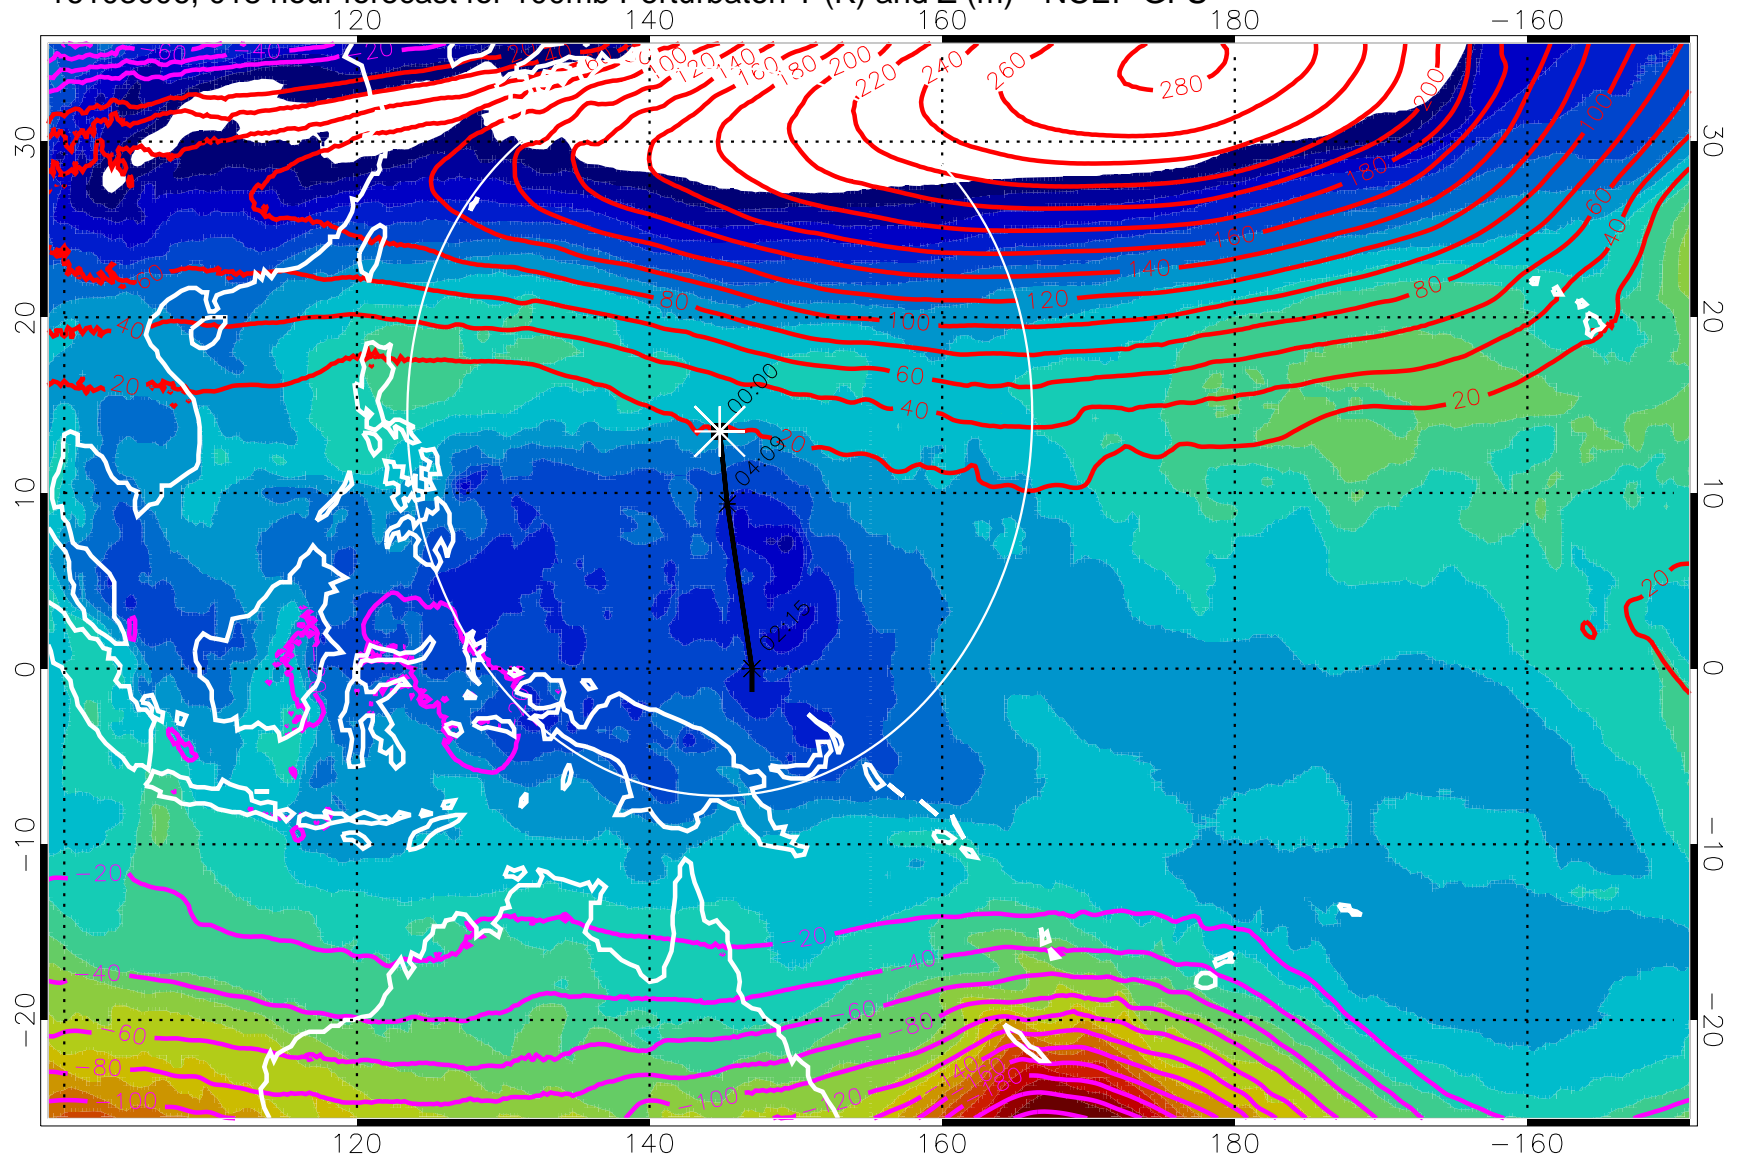

16103006, 018 hour forecast for 100mb Perturbaton T (K) and Z (m)-- NCEP GFS

Contours are 100 mbar Z perturbation (m)
Positive Z Contours
Negative Z Contours

Range ring of 2304 km