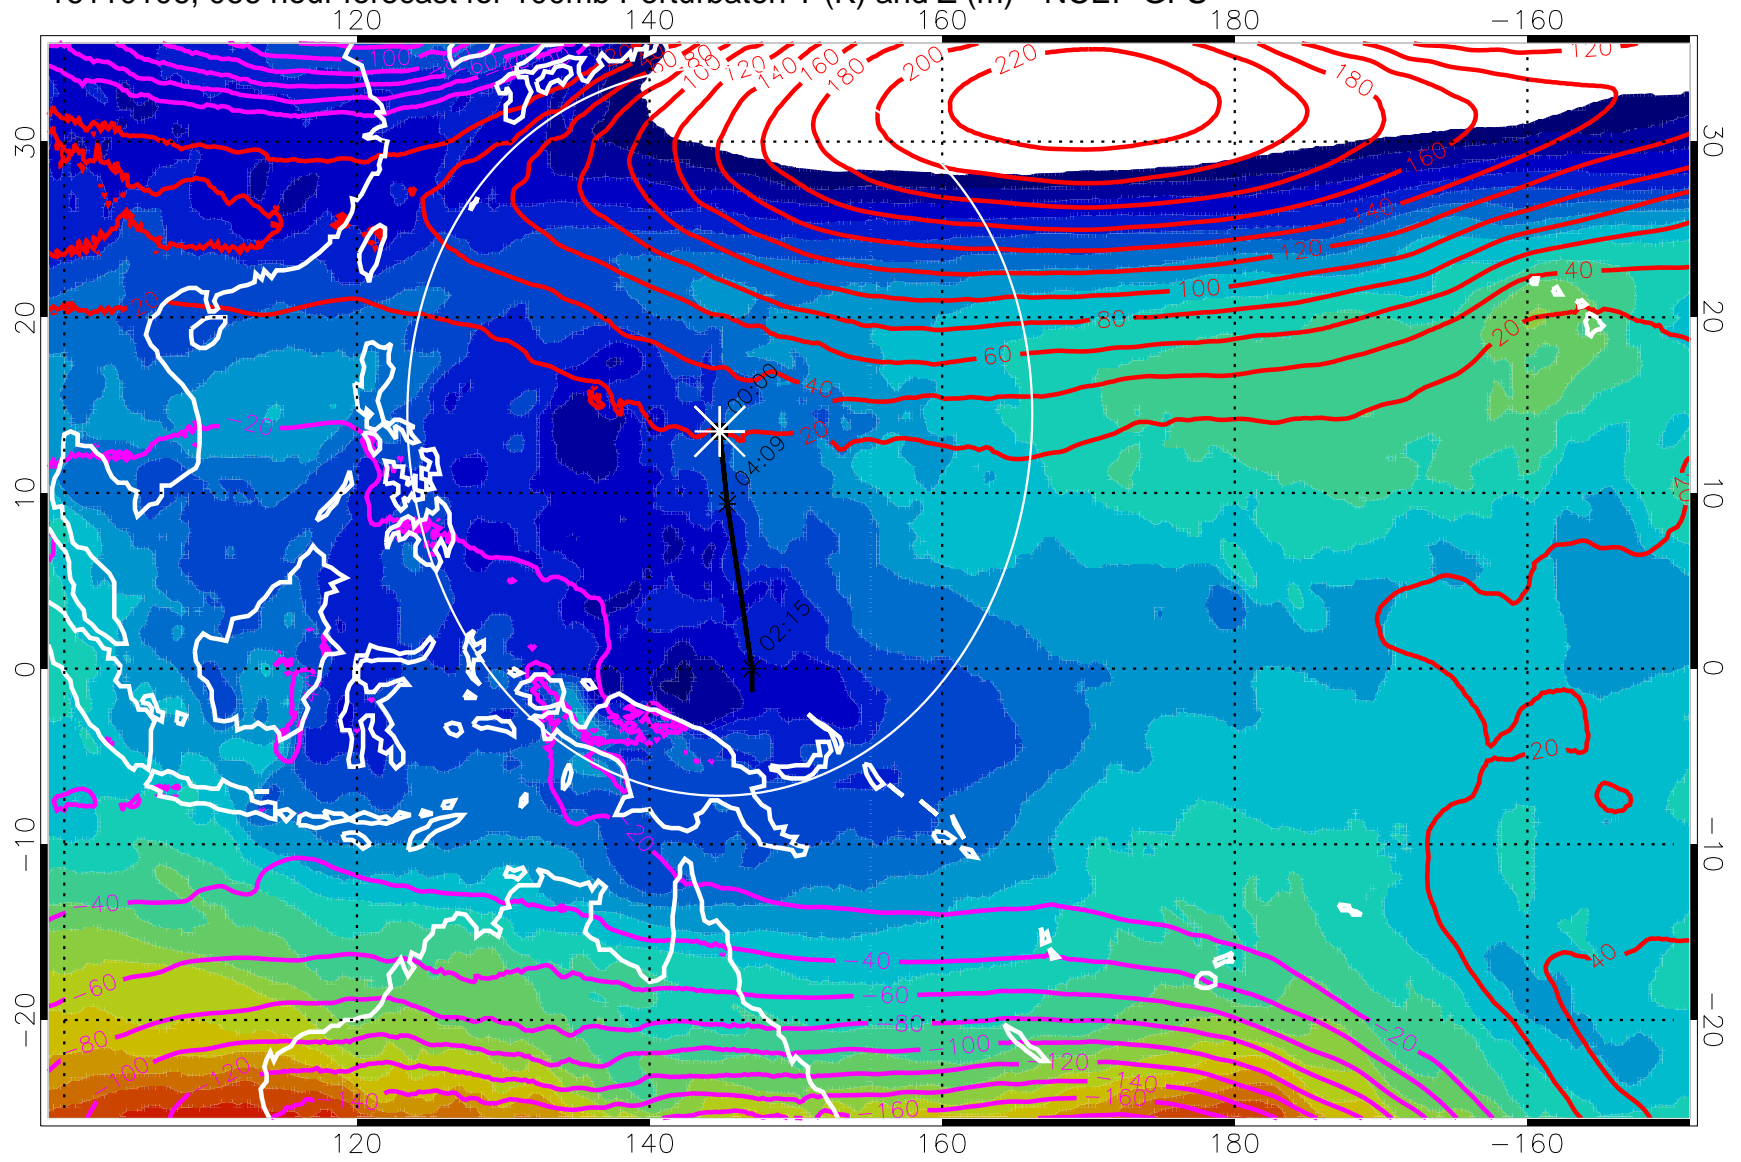

Range ring of 2304 km

16110100, 060 hour forecast for 100mb Perturbaton T (K) and Z (m)-- NCEP GFS

Contours are 100 mbar Z perturbation (m)
Positive Z Contours
Negative Z Contours

Range ring of 2304 km

16110106, 066 hour forecast for 100mb Perturbaton T (K) and Z (m)-- NCEP GFS