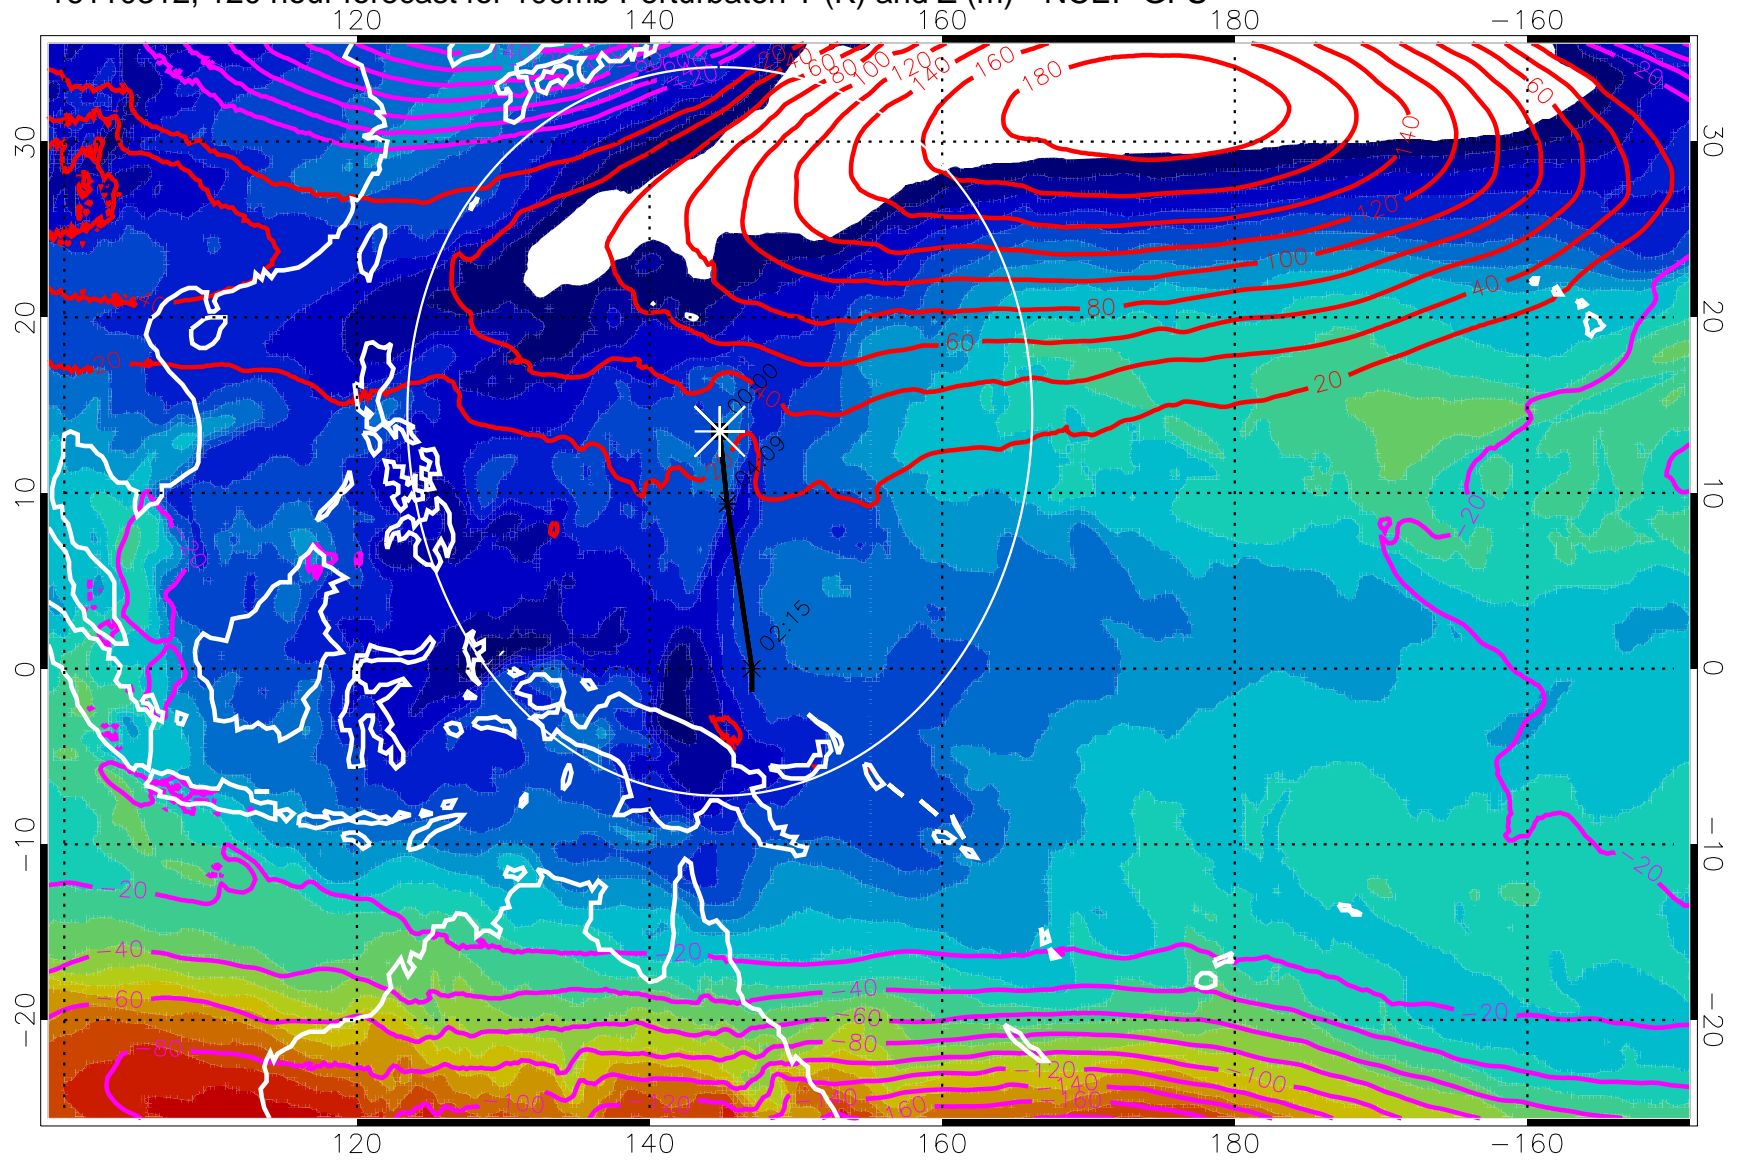

Range ring of 2304 km

16110306, 114 hour forecast for 100mb Perturbaton T (K) and Z (m)-- NCEP GFS

Contours are 100 mbar Z perturbation (m)
Positive Z Contours
Negative Z Contours

Range ring of 2304 km

16110312, 120 hour forecast for 100mb Perturbaton T (K) and Z (m)-- NCEP GFS

Contours are 100 mbar Z perturbation (m)
Positive Z Contours
Negative Z Contours

Range ring of 2304 km