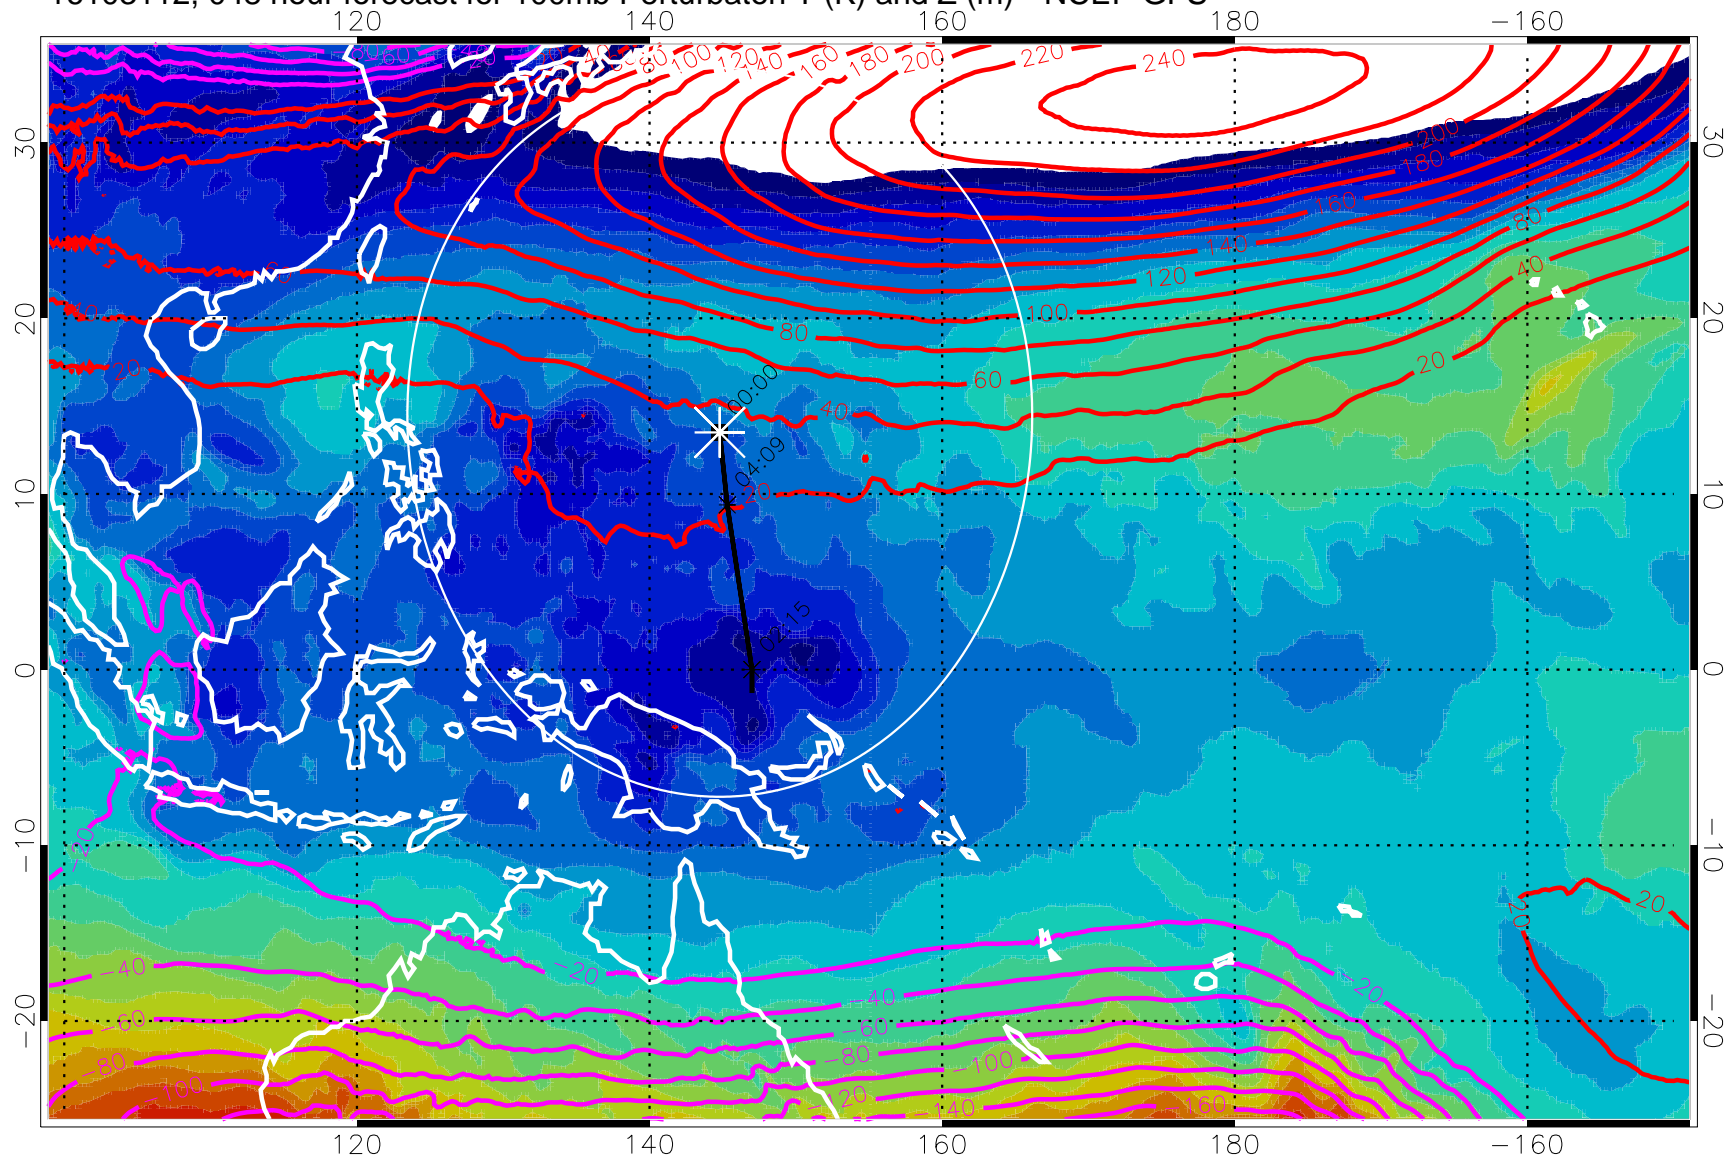

Range ring of 2304 km

16103106, 042 hour forecast for 100mb Perturbaton T (K) and Z (m)-- NCEP GFS

Contours are 100 mbar Z perturbation (m)
Positive Z Contours
Negative Z Contours

Range ring of 2304 km

16103112, 048 hour forecast for 100mb Perturbaton T (K) and Z (m)-- NCEP GFS