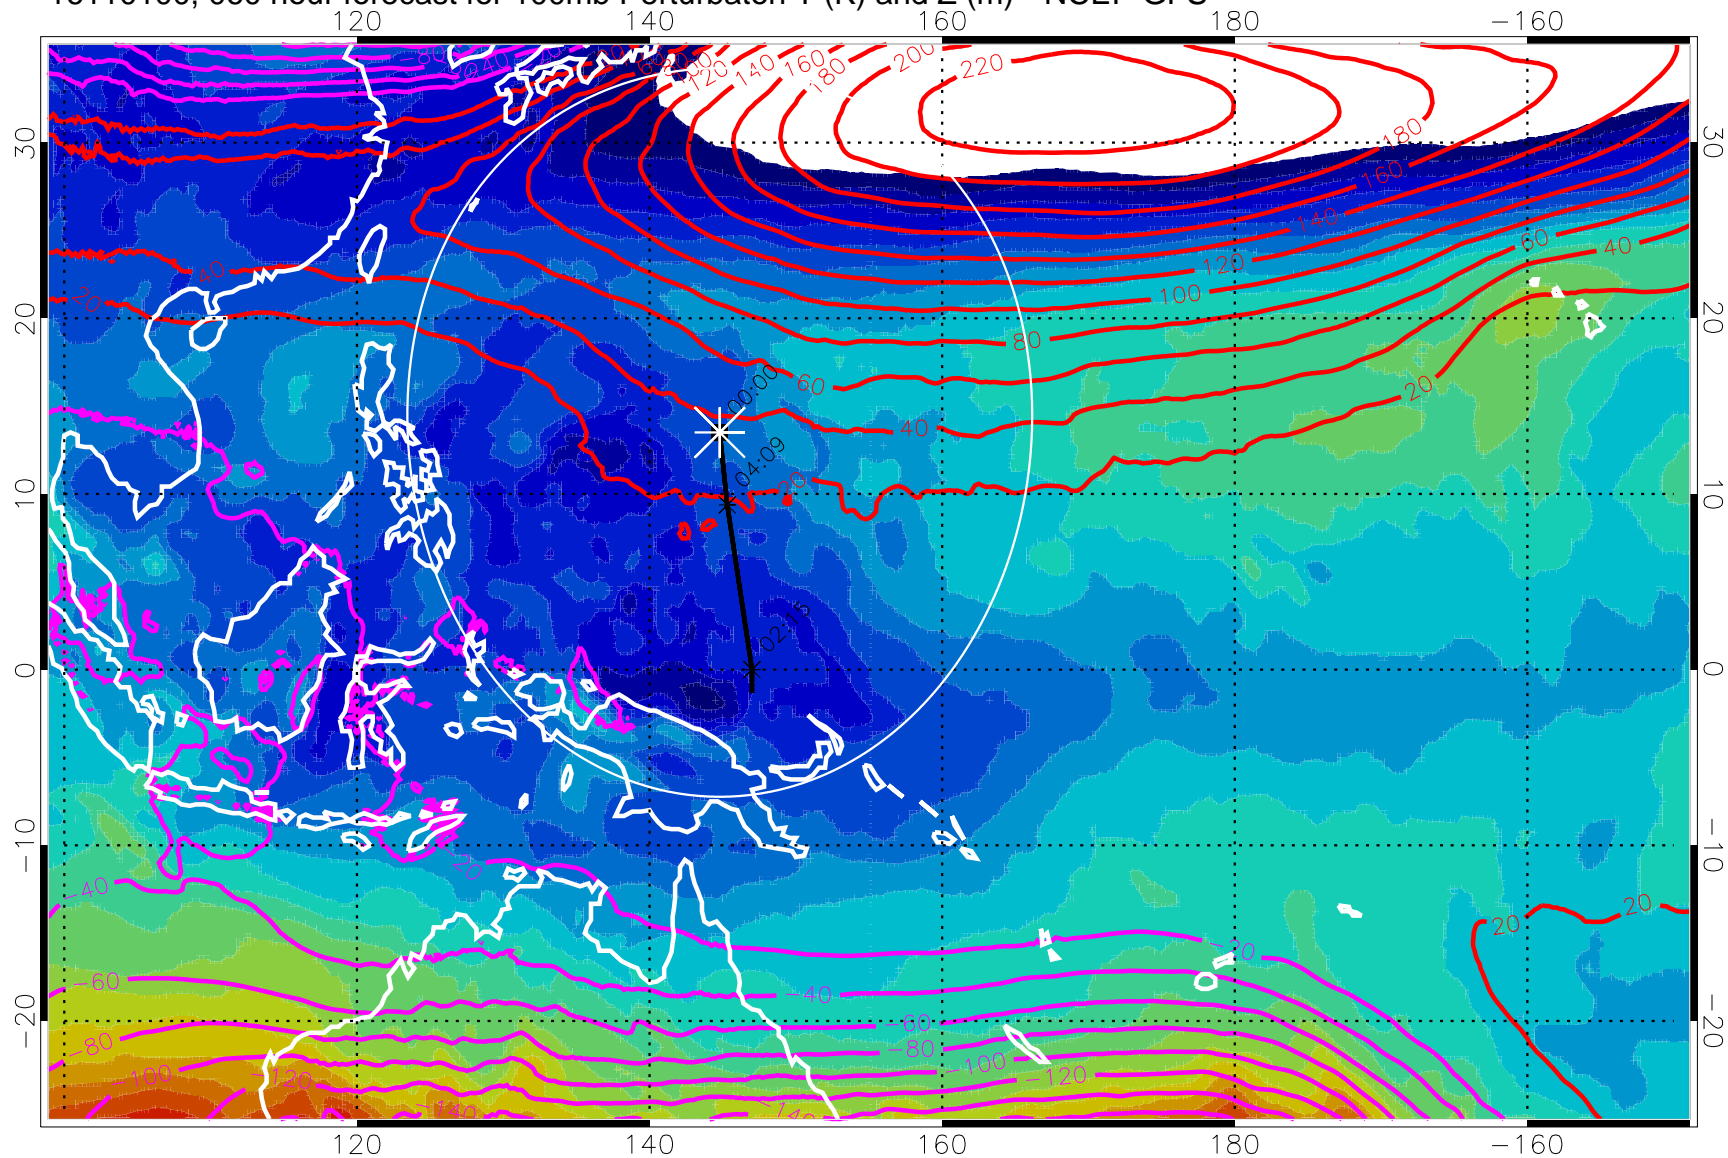

16110100, 060 hour forecast for 100mb Perturbaton T (K) and Z (m)-- NCEP GFS

Contours are 100 mbar Z perturbation (m)
Positive Z Contours
Negative Z Contours

Range ring of 2304 km