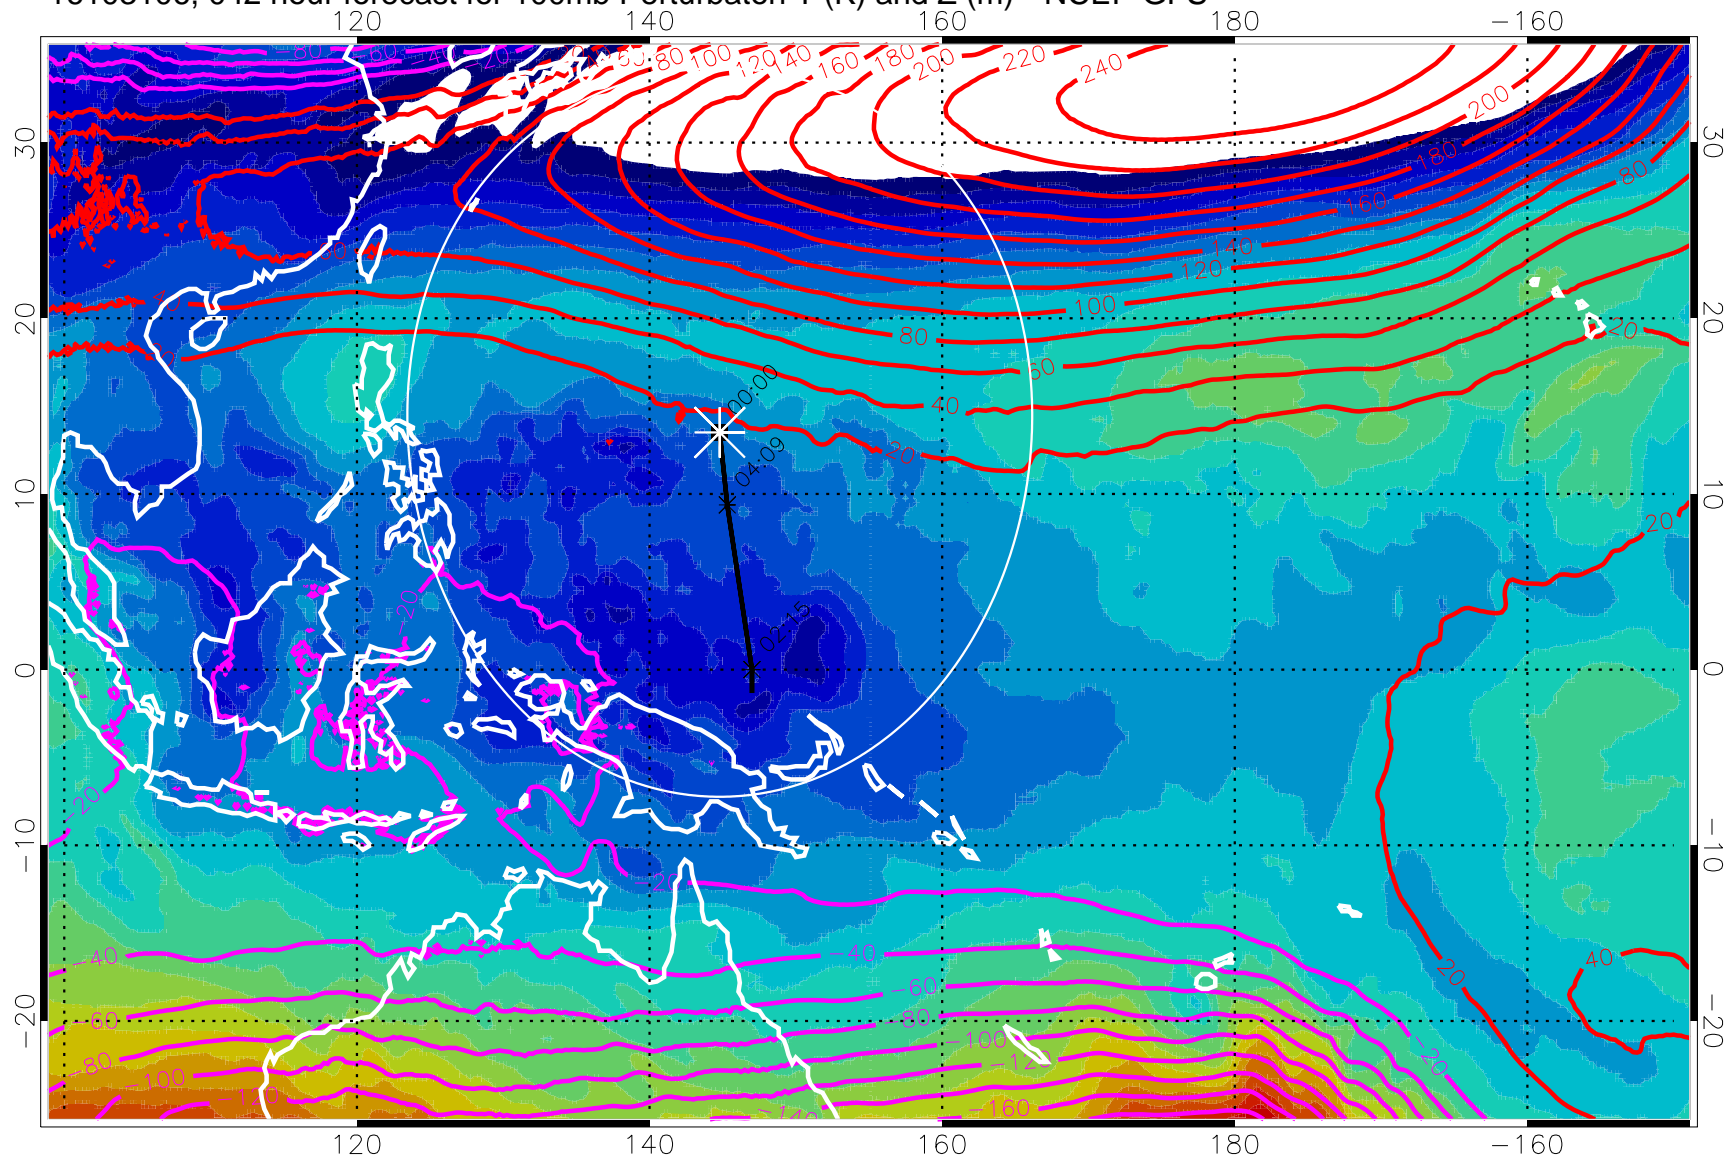

16103106, 042 hour forecast for 100mb Perturbaton T (K) and Z (m)-- NCEP GFS

Contours are 100 mbar Z perturbation (m)
Positive Z Contours
Negative Z Contours

Range ring of 2304 km