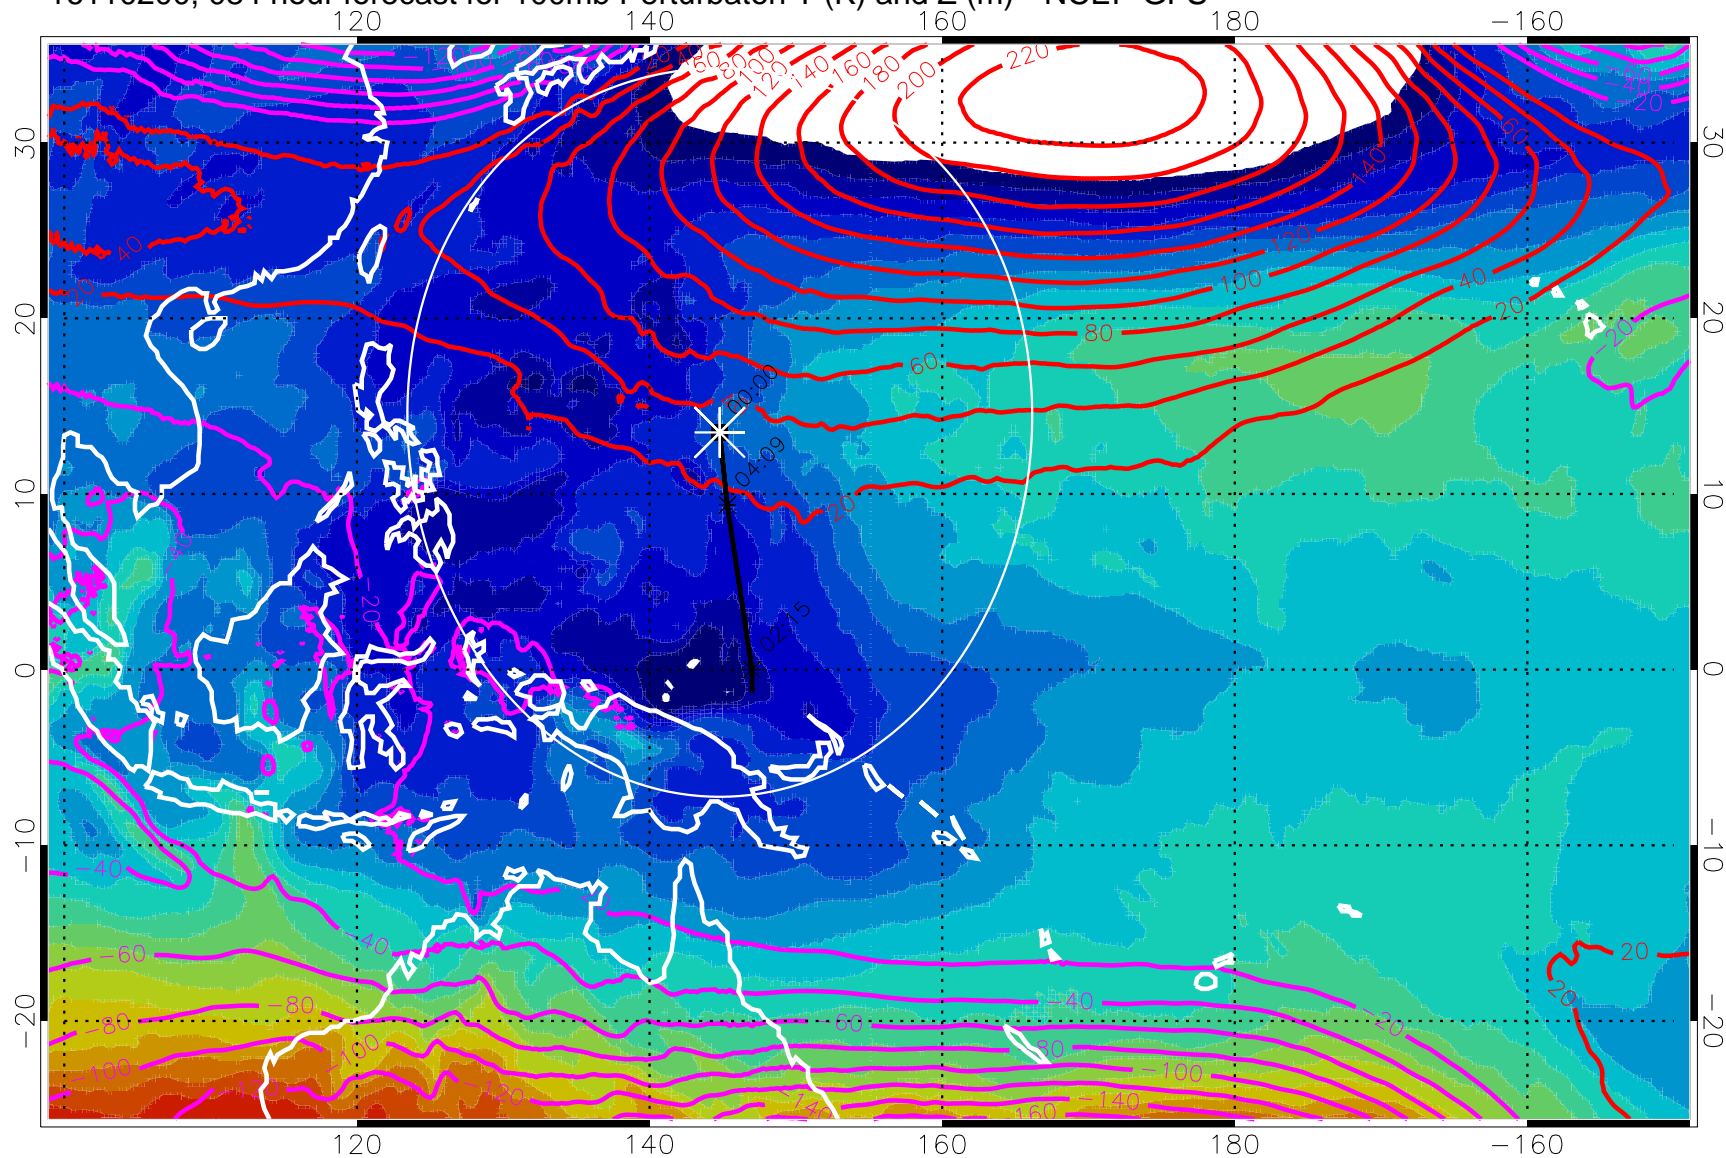

Range ring of 2304 km

16110118, 078 hour forecast for 100mb Perturbaton T (K) and Z (m)-- NCEP GFS

Contours are 100 mbar Z perturbation (m)
Positive Z Contours
Negative Z Contours

Range ring of 2304 km

16110200, 084 hour forecast for 100mb Perturbaton T (K) and Z (m)-- NCEP GFS