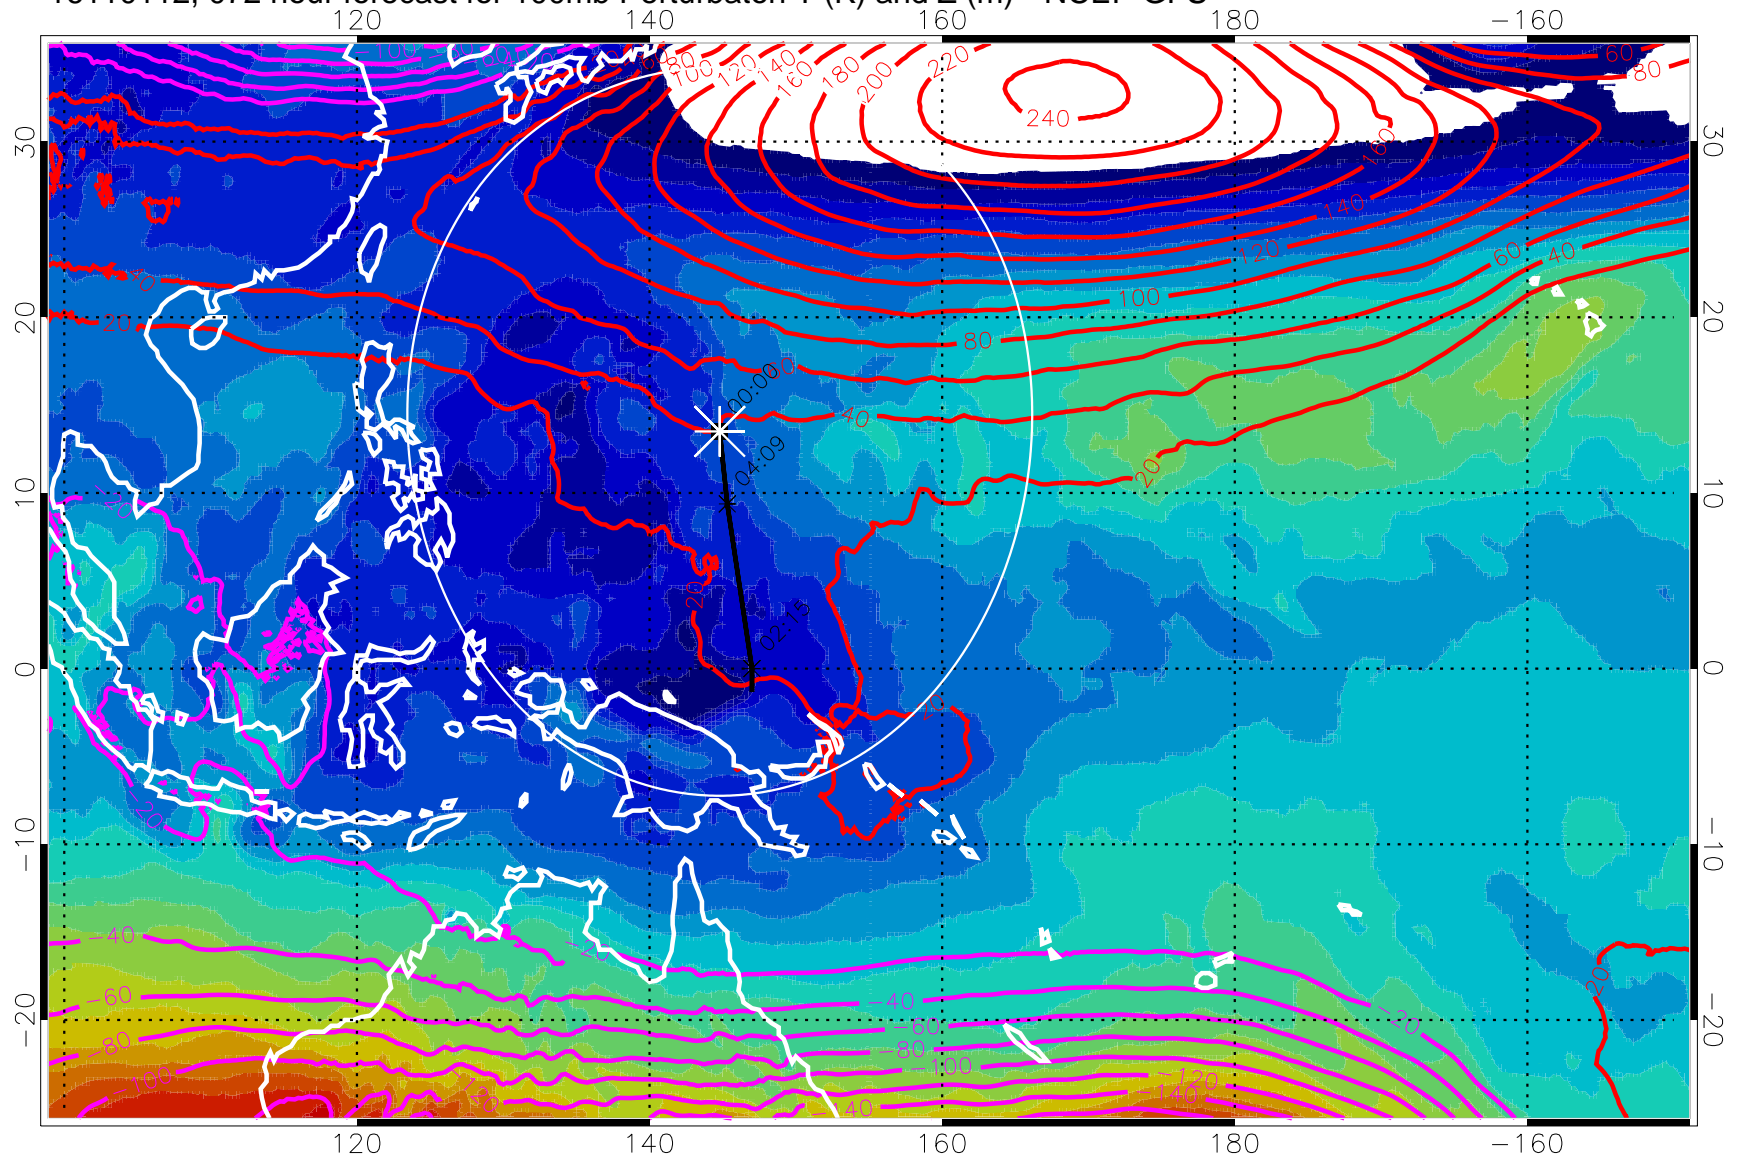

16110112, 072 hour forecast for 100mb Perturbaton T (K) and Z (m)-- NCEP GFS

Contours are 100 mbar Z perturbation (m)
Positive Z Contours
Negative Z Contours

Range ring of 2304 km