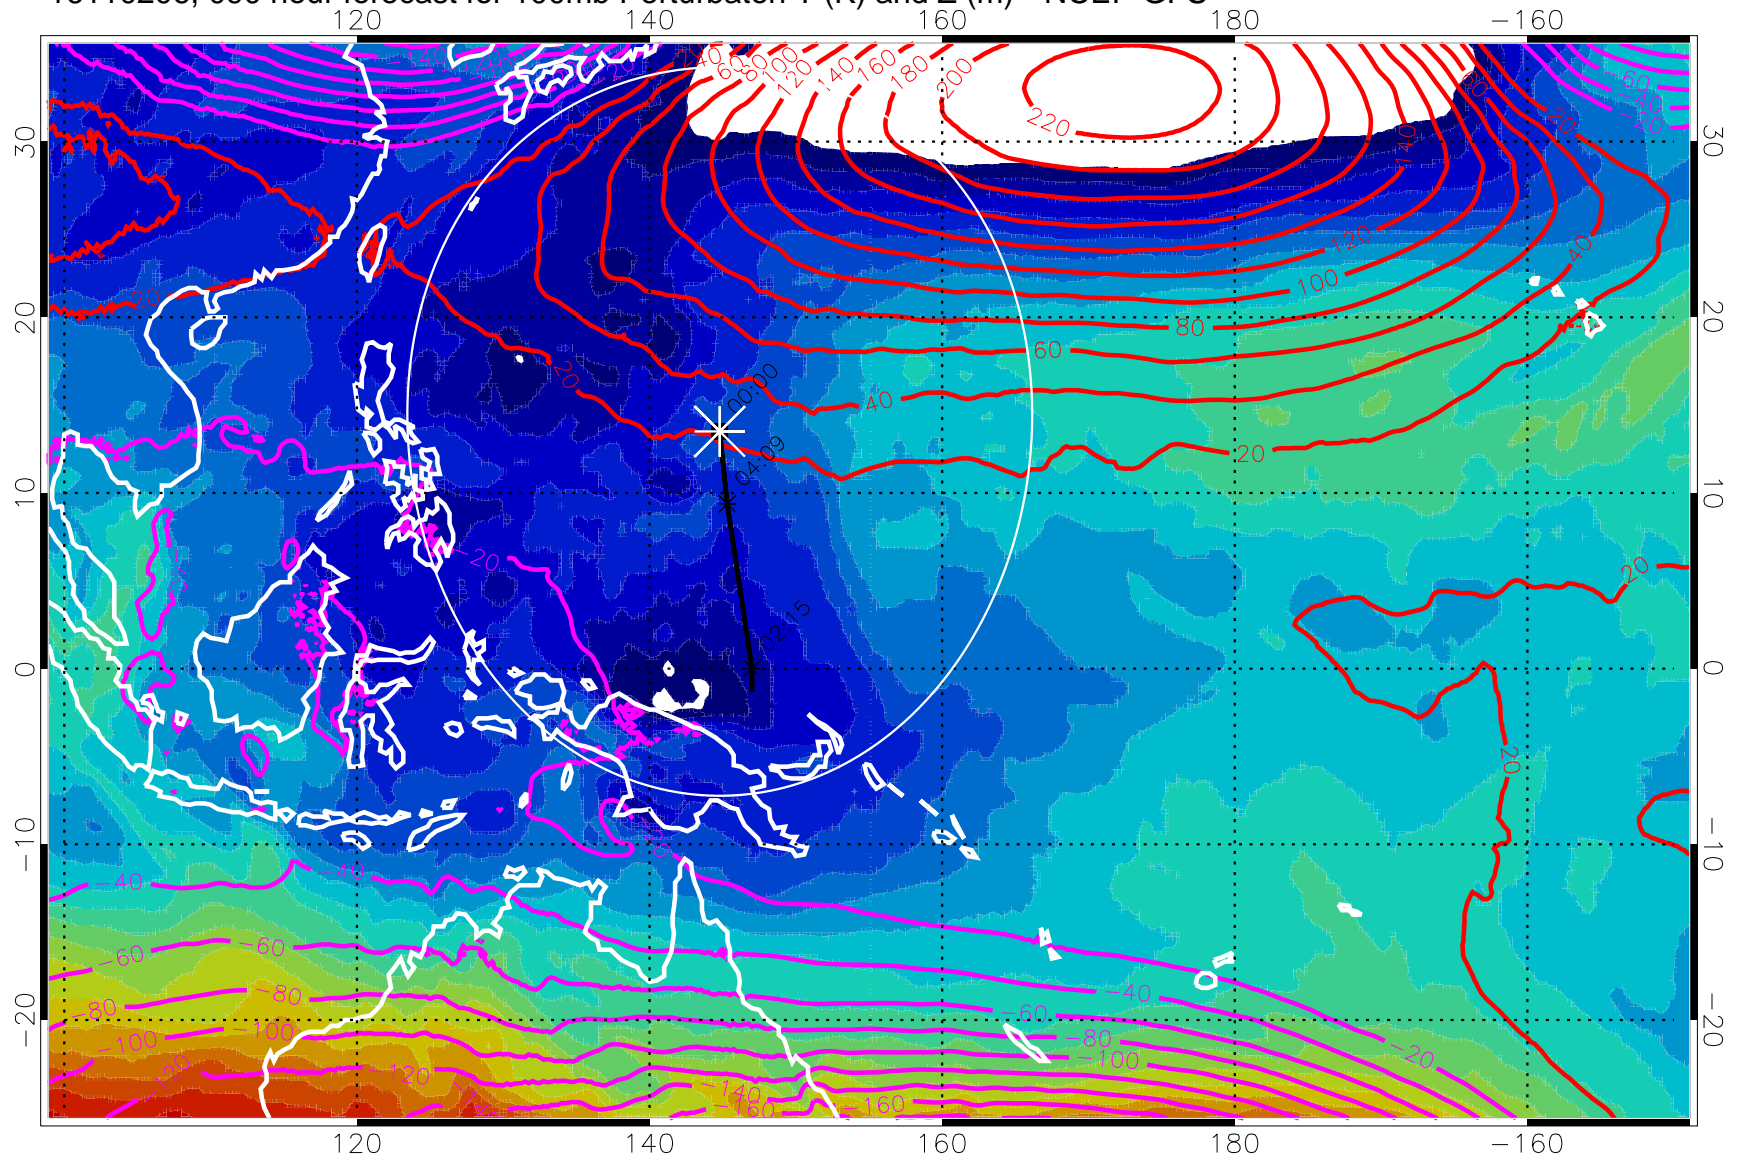

16110206, 090 hour forecast for 100mb Perturbaton T (K) and Z (m)-- NCEP GFS

Contours are 100 mbar Z perturbation (m)
Positive Z Contours
Negative Z Contours

Range ring of 2304 km