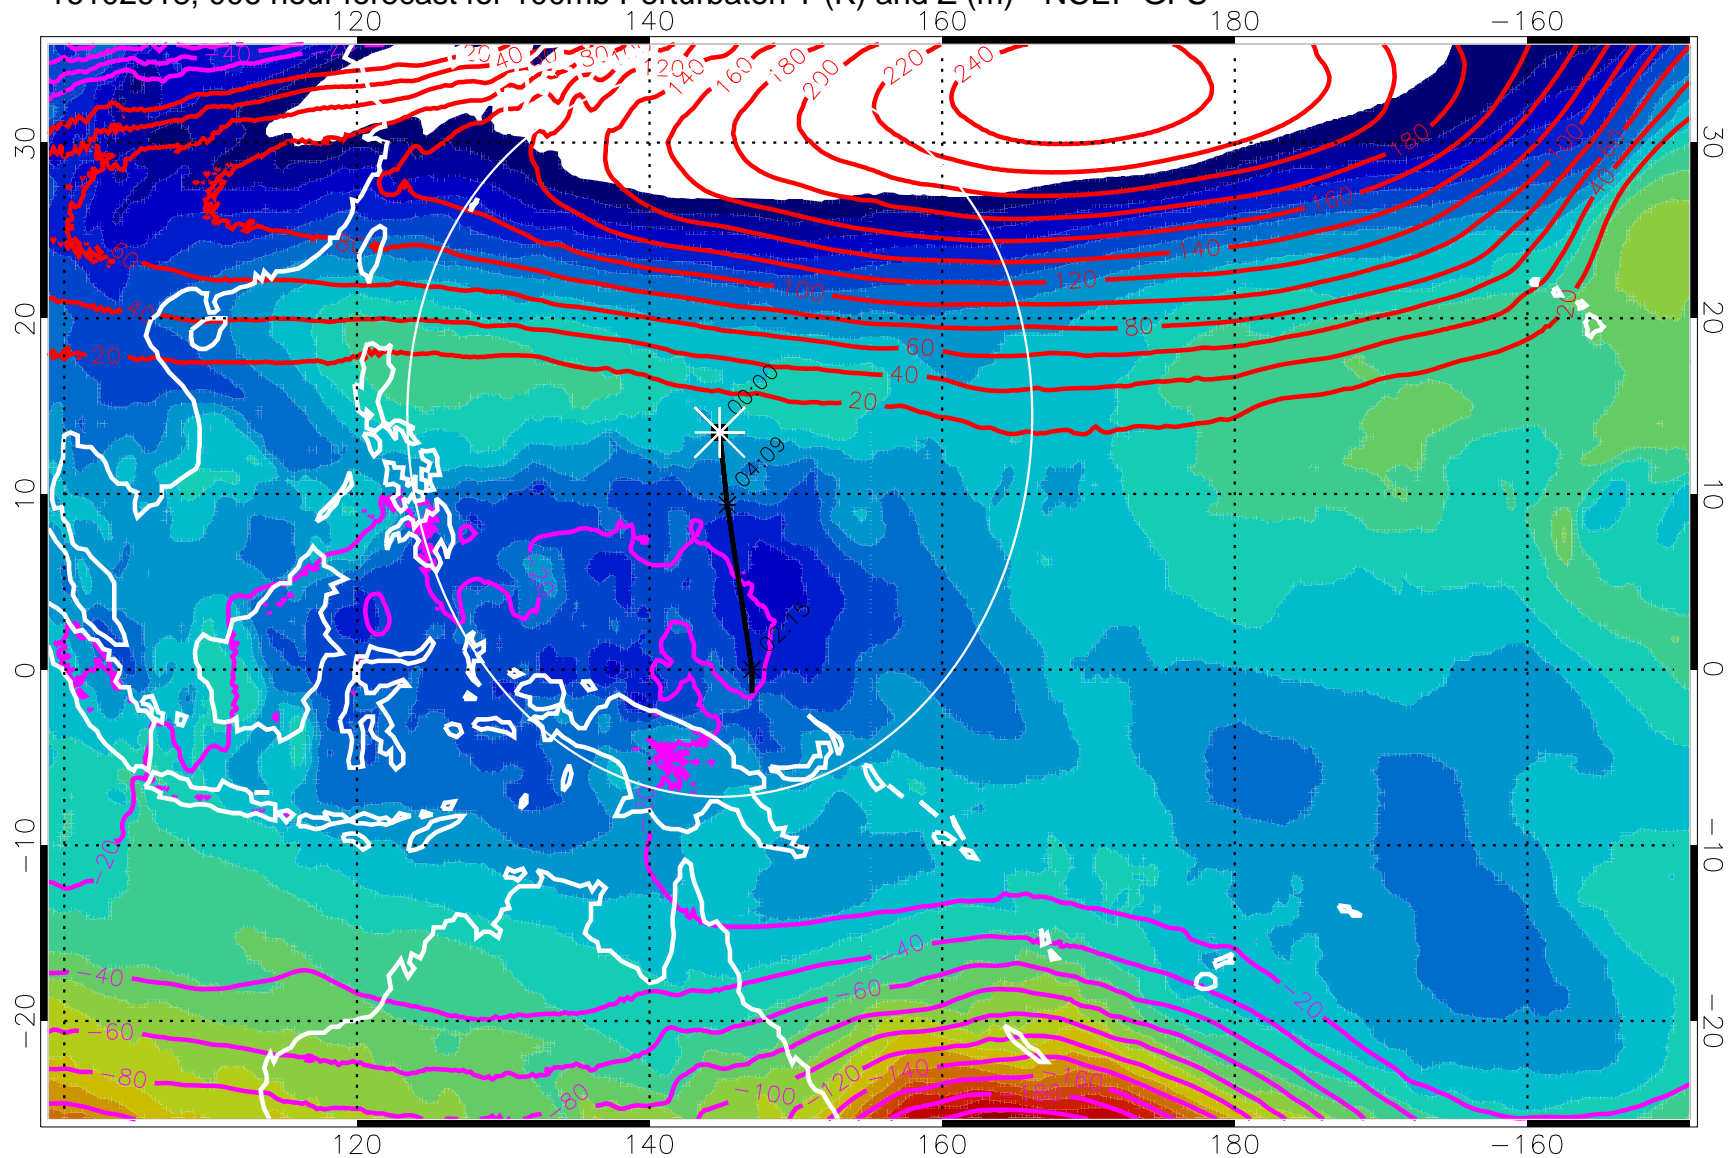

16102918, 006 hour forecast for 100mb Perturbaton T (K) and Z (m)-- NCEP GFS

Contours are 100 mbar Z perturbation (m)
Positive Z Contours
Negative Z Contours

Range ring of 2304 km

16103000, 012 hour forecast for 100mb Perturbaton T (K) and Z (m)-- NCEP GFS