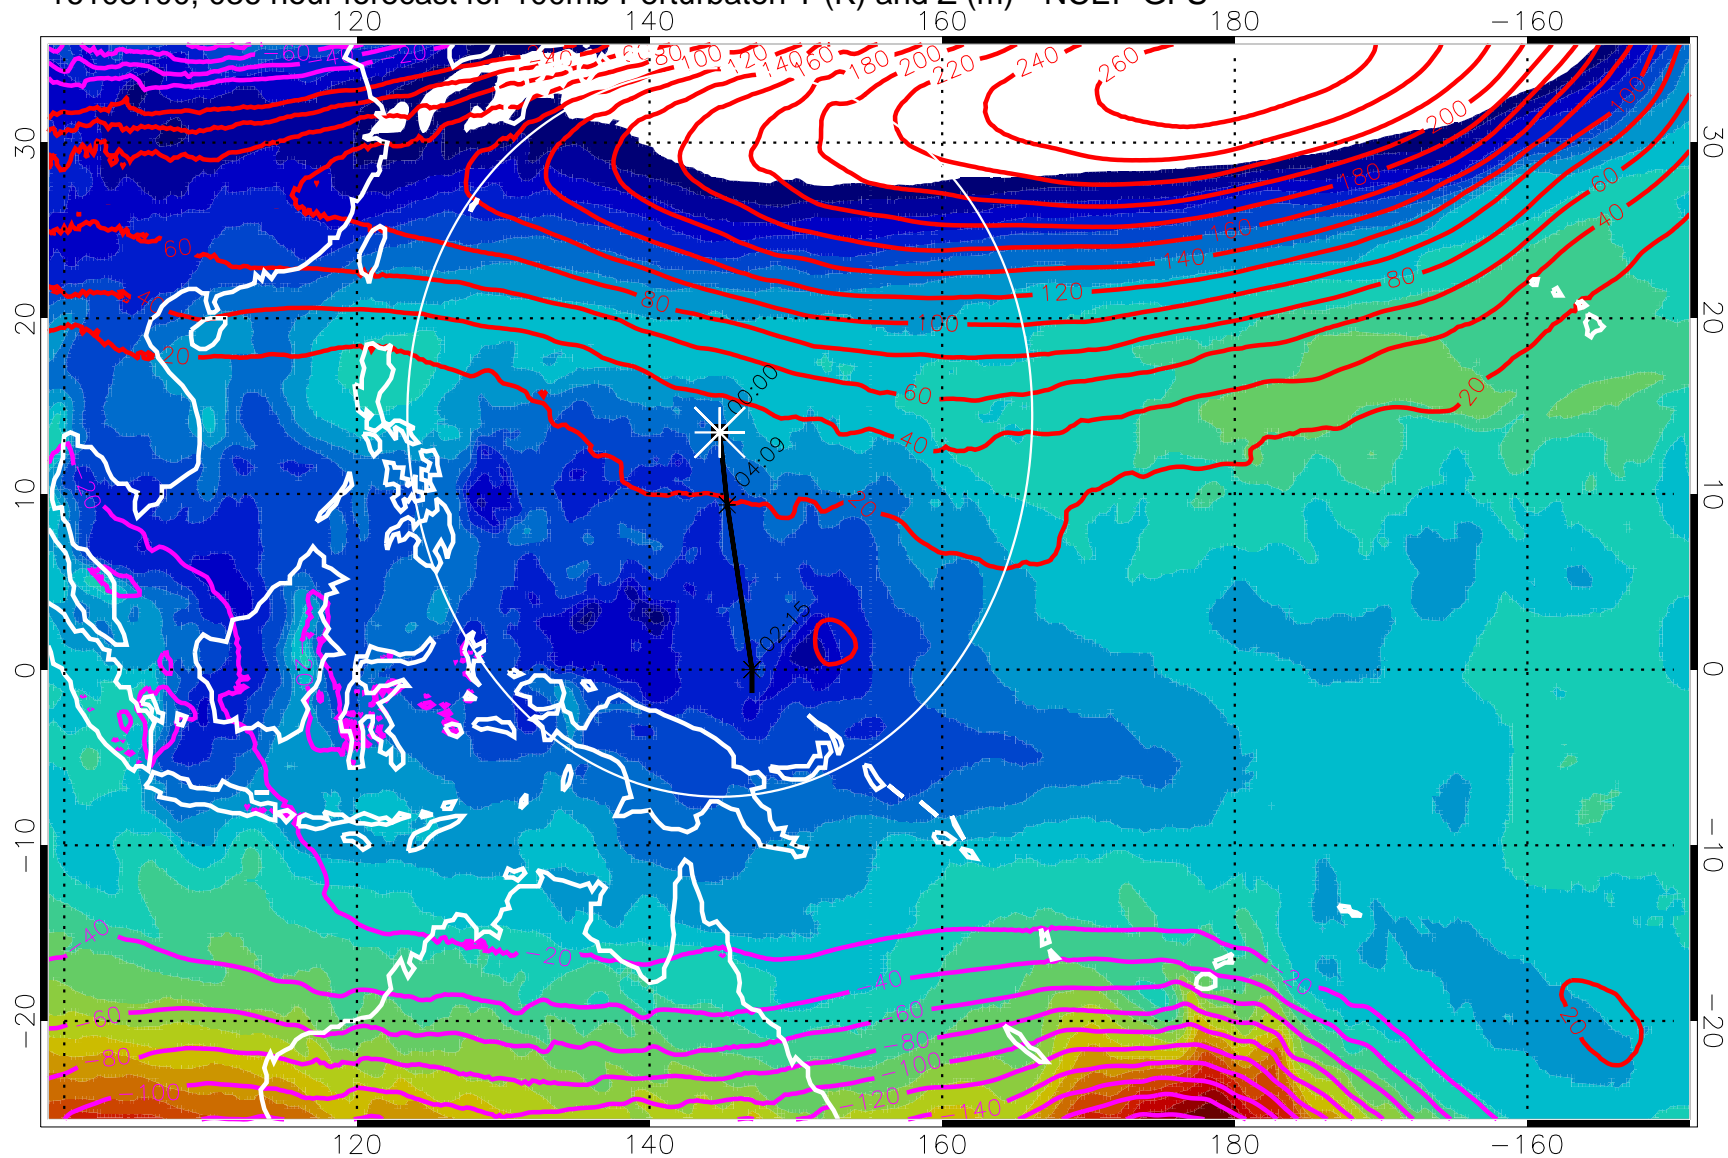

16103100, 036 hour forecast for 100mb Perturbaton T (K) and Z (m)-- NCEP GFS

Contours are 100 mbar Z perturbation (m)
Positive Z Contours
Negative Z Contours

Range ring of 2304 km