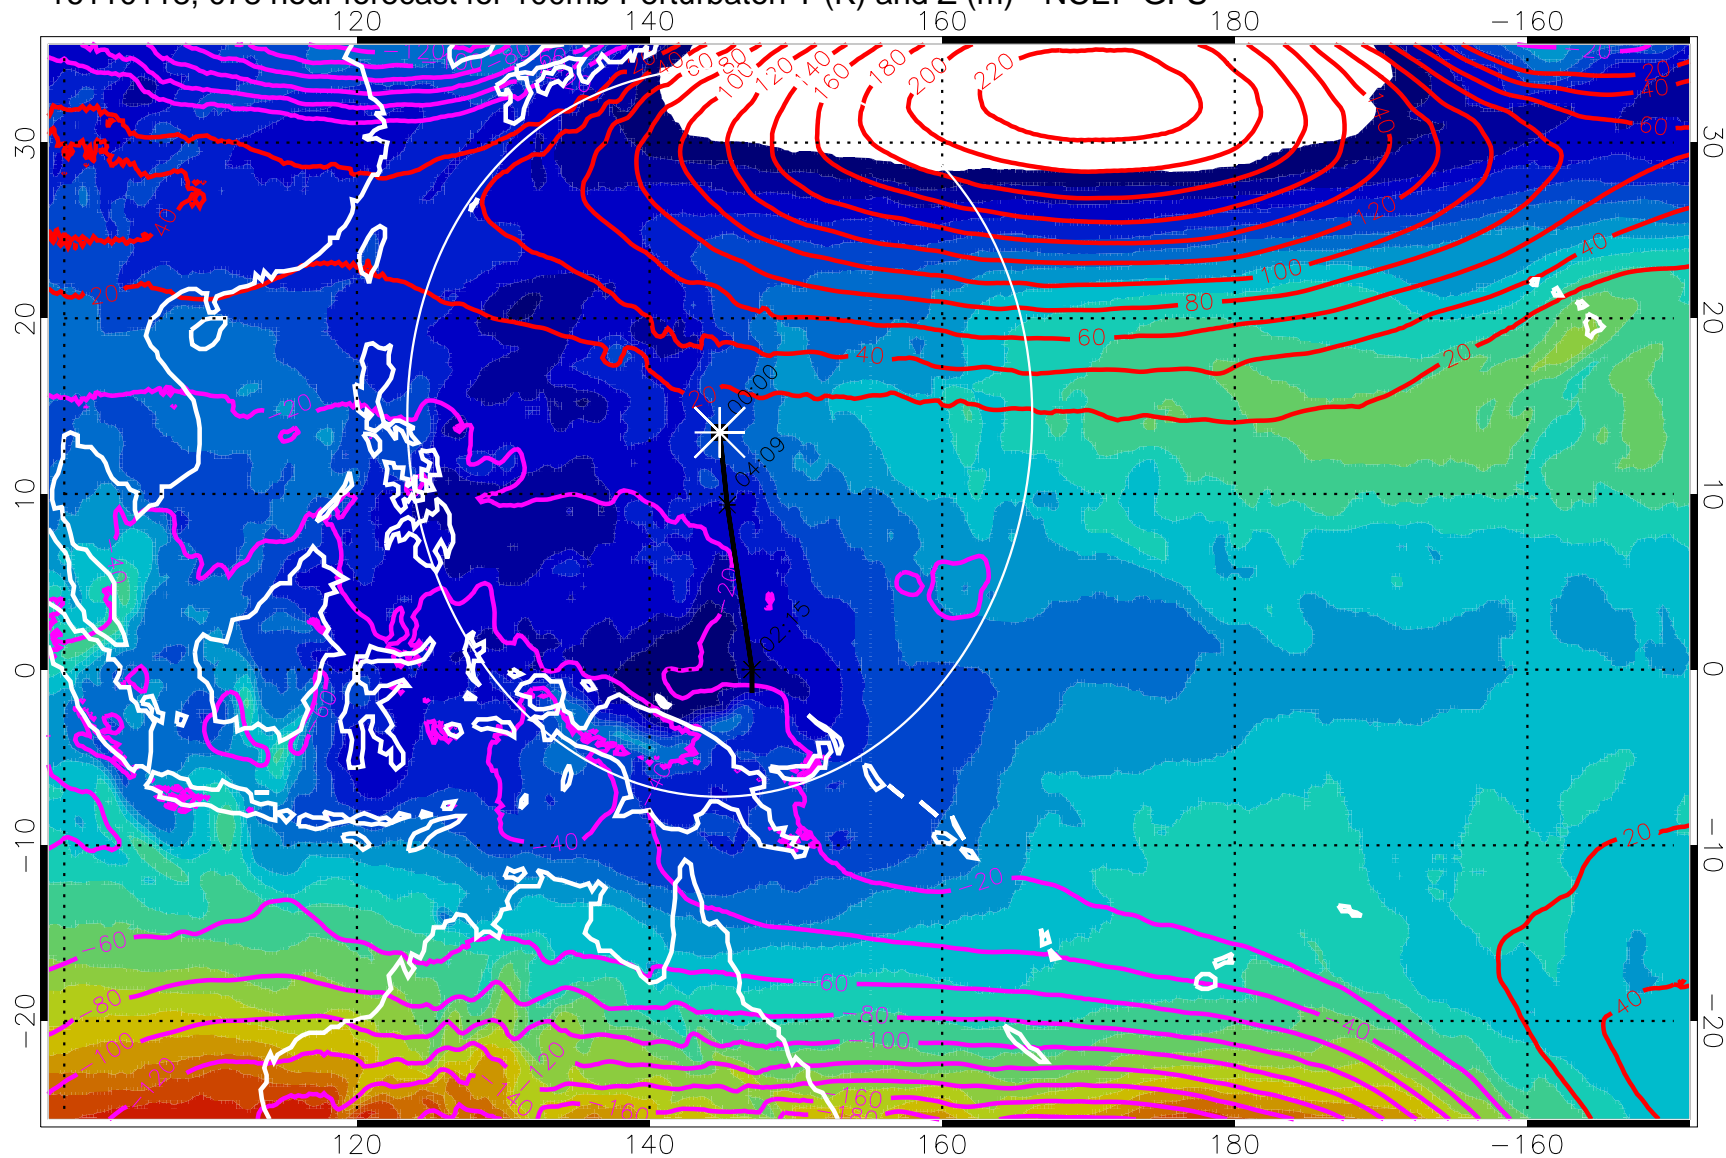

16110118, 078 hour forecast for 100mb Perturbaton T (K) and Z (m)-- NCEP GFS

Contours are 100 mbar Z perturbation (m)
Positive Z Contours
Negative Z Contours

Range ring of 2304 km