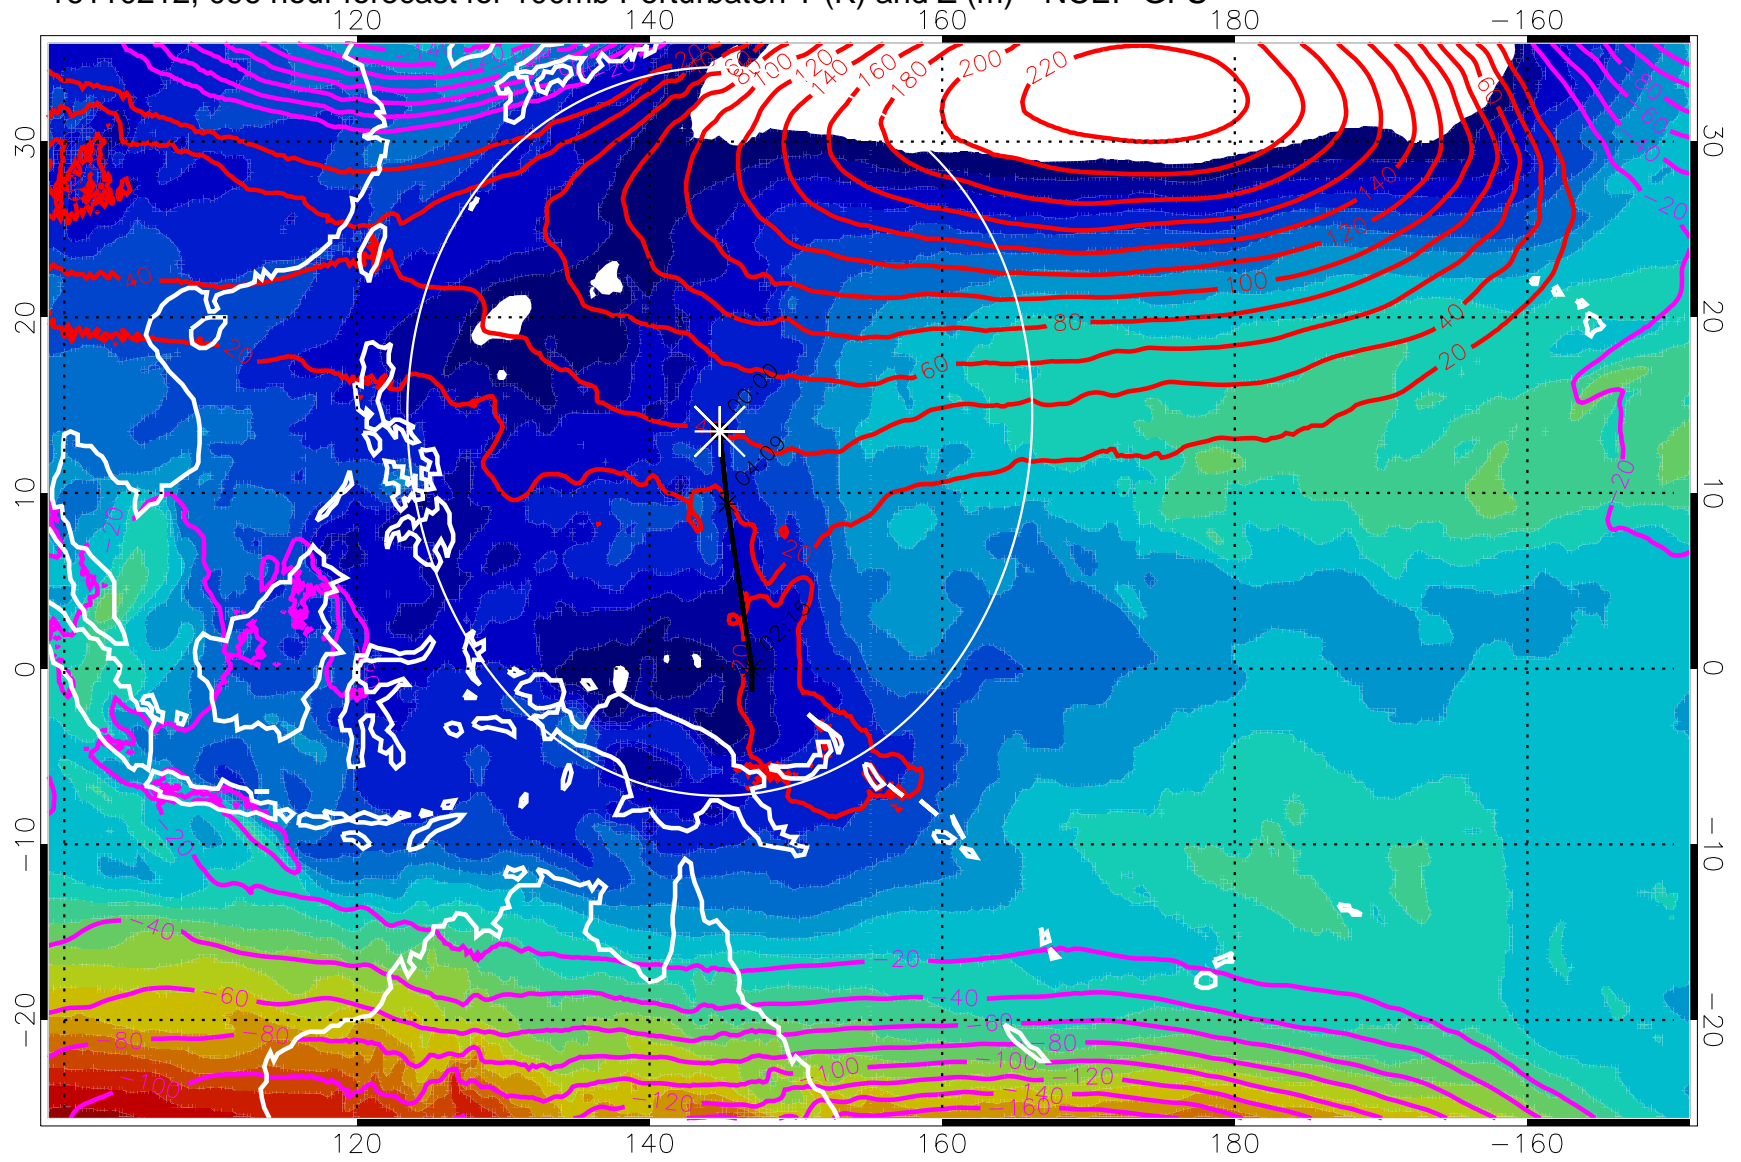

16110212, 096 hour forecast for 100mb Perturbaton T (K) and Z (m)-- NCEP GFS

Contours are 100 mbar Z perturbation (m)
Positive Z Contours
Negative Z Contours

Range ring of 2304 km