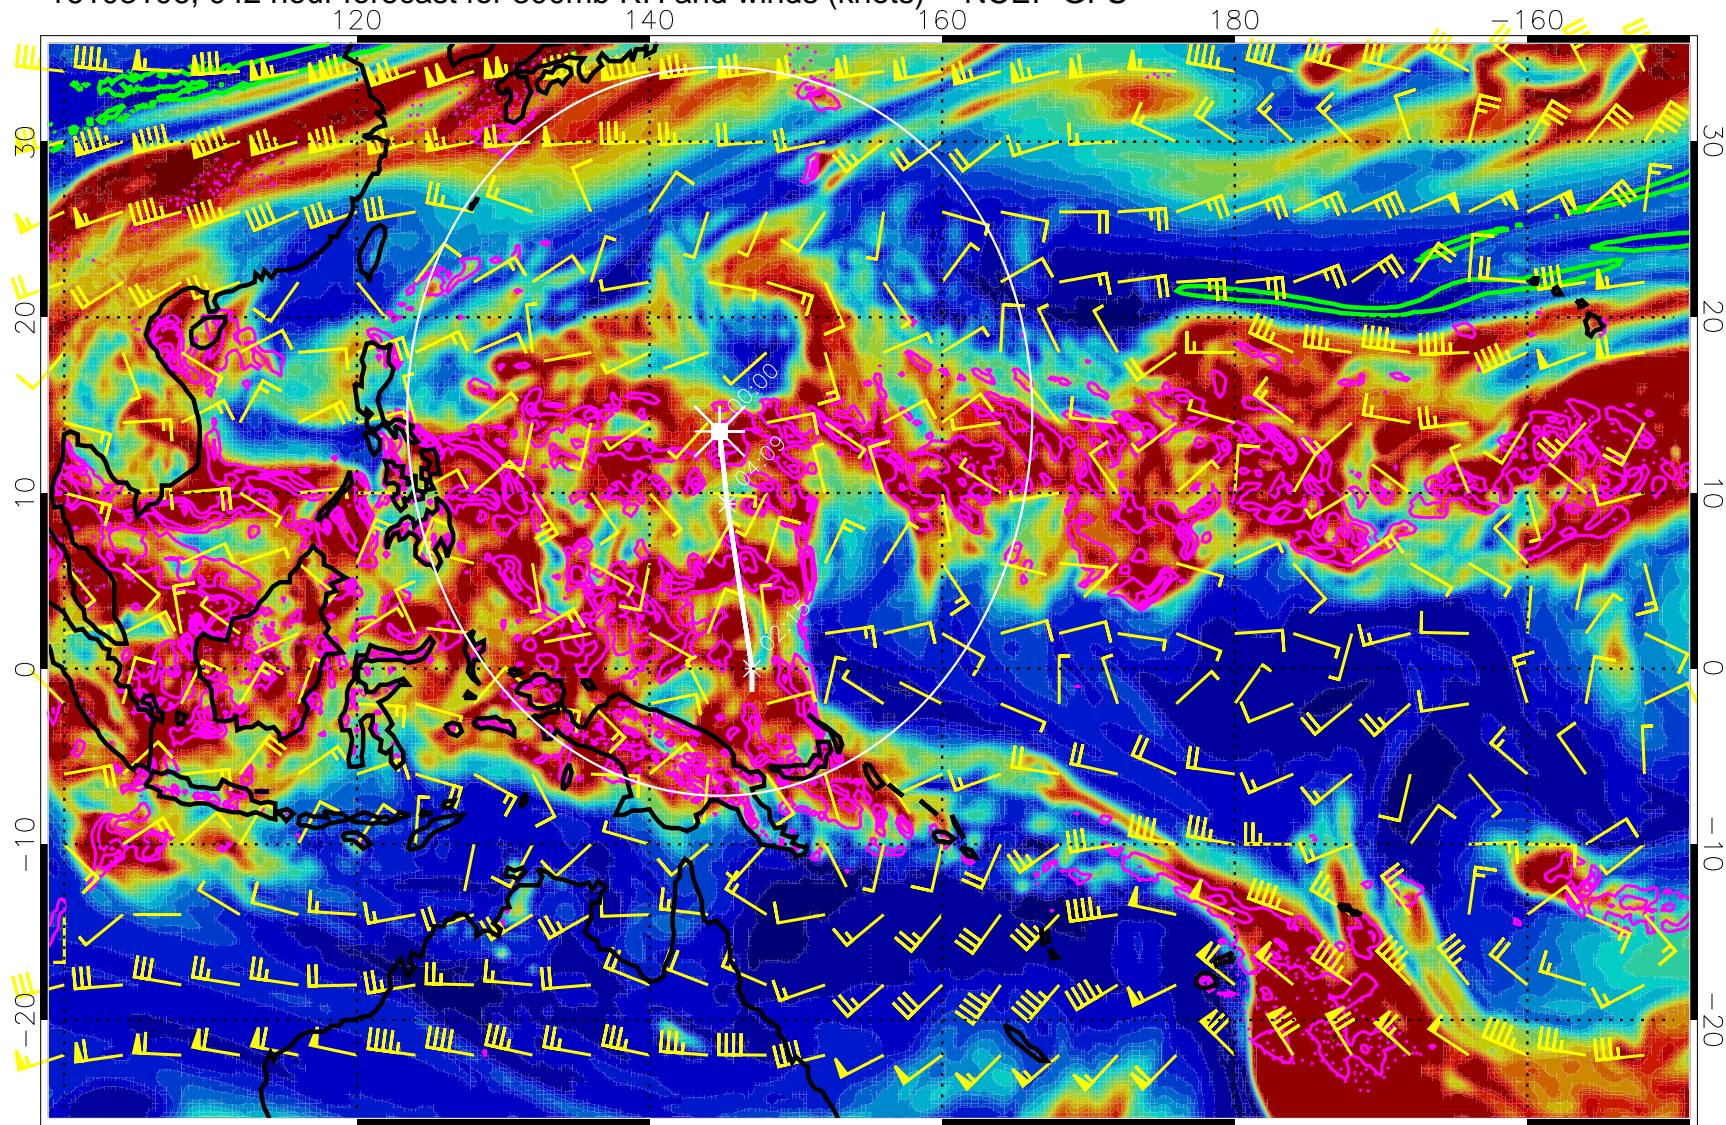

16103100, 036 hour forecast for 300mb RH and winds (knots) -- NCEP GFS

Precip (tot dot, conv sol) mm/day 40 mm/day contours, min 20

EPV Tropopause (2 PVU) Position

Range ring of 2304 km

16103106, 042 hour forecast for 300mb RH and winds (knots) -- NCEP GFS

Precip (tot dot, conv sol) mm/day 40 mm/day contours, min 20

EPV Tropopause (2 PVU) Position

Range ring of 2304 km

16103112, 048 hour forecast for 300mb RH and winds (knots) -- NCEP GFS

Precip (tot dot, conv sol) mm/day 40 mm/day contours, min 20

EPV Tropopause (2 PVU) Position

Range ring of 2304 km

16103118, 054 hour forecast for 300mb RH and winds (knots) -- NCEP GFS

Precip (tot dot, conv sol) mm/day 40 mm/day contours, min 20

EPV Tropopause (2 PVU) Position