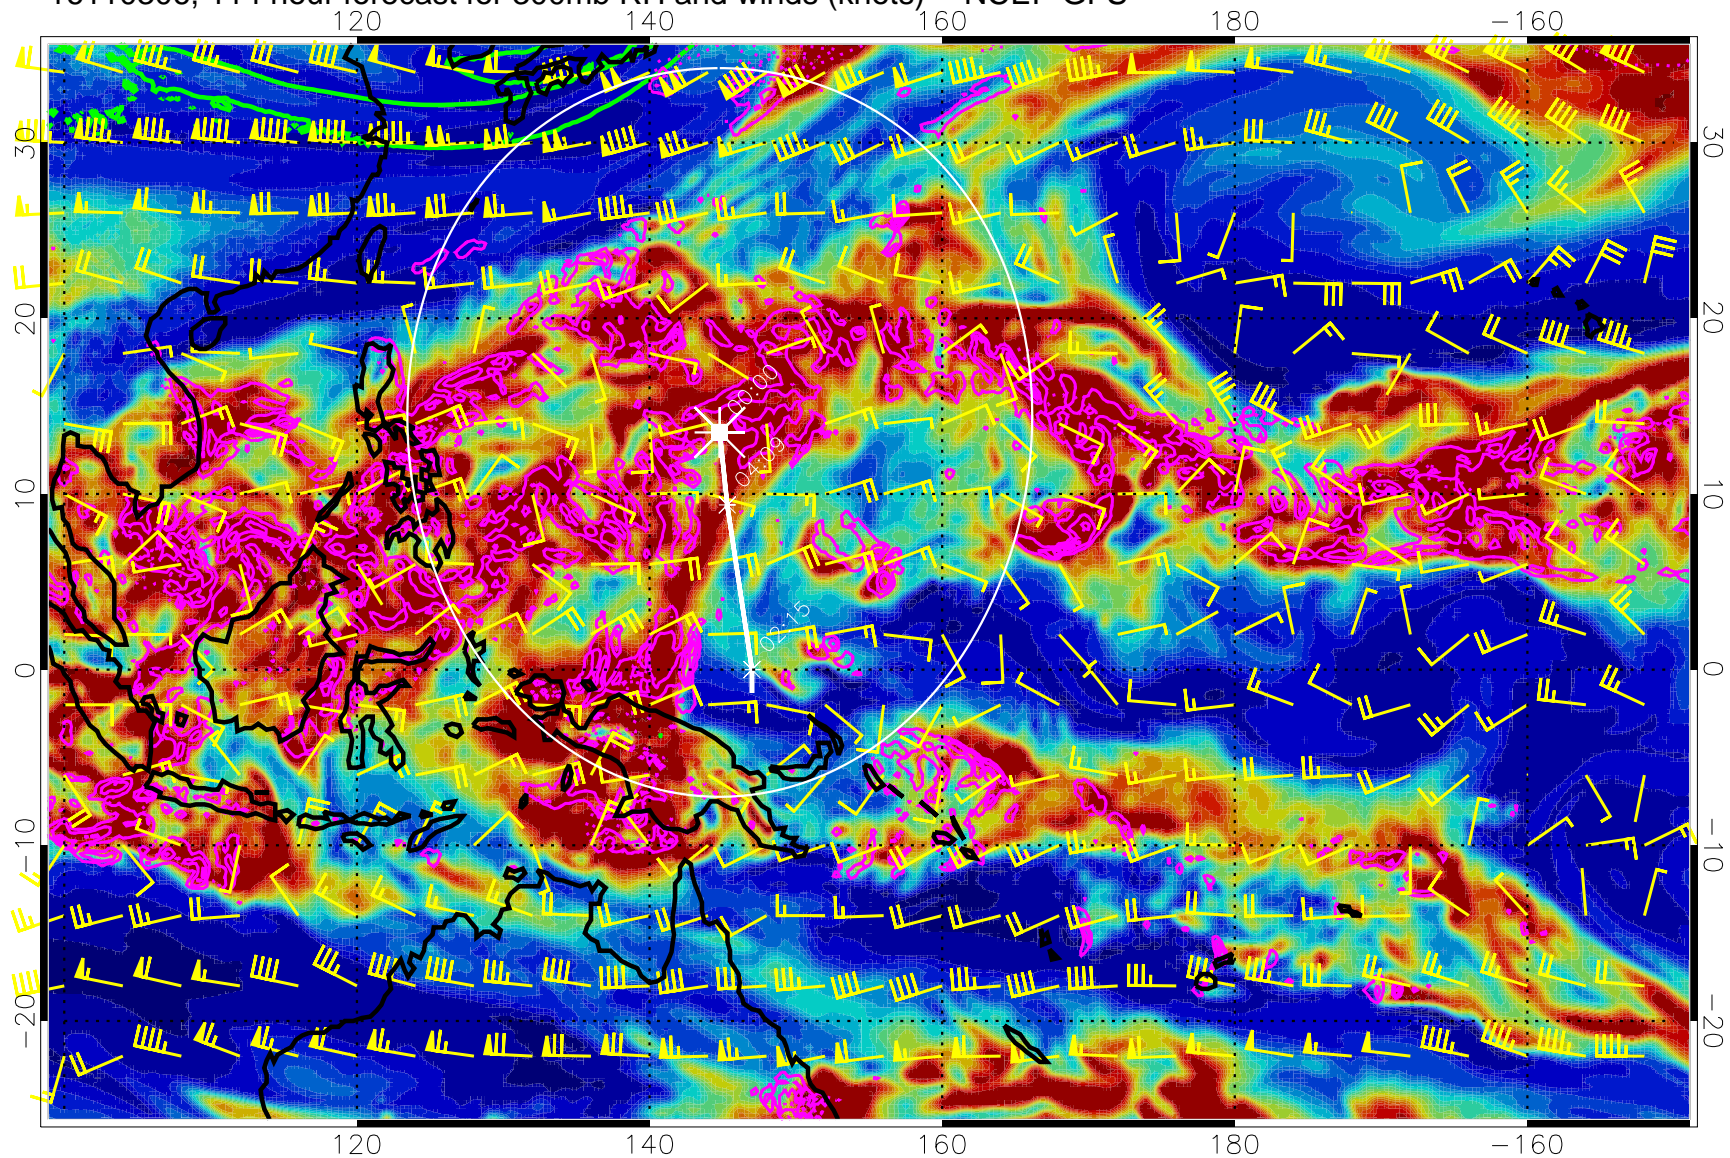

16110300, 108 hour forecast for 300mb RH and winds (knots) -- NCEP GFS

Precip (tot dot, conv sol) mm/day 40 mm/day contours, min 20

EPV Tropopause (2 PVU) Position

Range ring of 2304 km

16110306, 114 hour forecast for 300mb RH and winds (knots) -- NCEP GFS

Precip (tot dot, conv sol) mm/day 40 mm/day contours, min 20

EPV Tropopause (2 PVU) Position

Range ring of 2304 km

16110312, 120 hour forecast for 300mb RH and winds (knots) -- NCEP GFS

Precip (tot dot, conv sol) mm/day 40 mm/day contours, min 20

EPV Tropopause (2 PVU) Position

Range ring of 2304 km