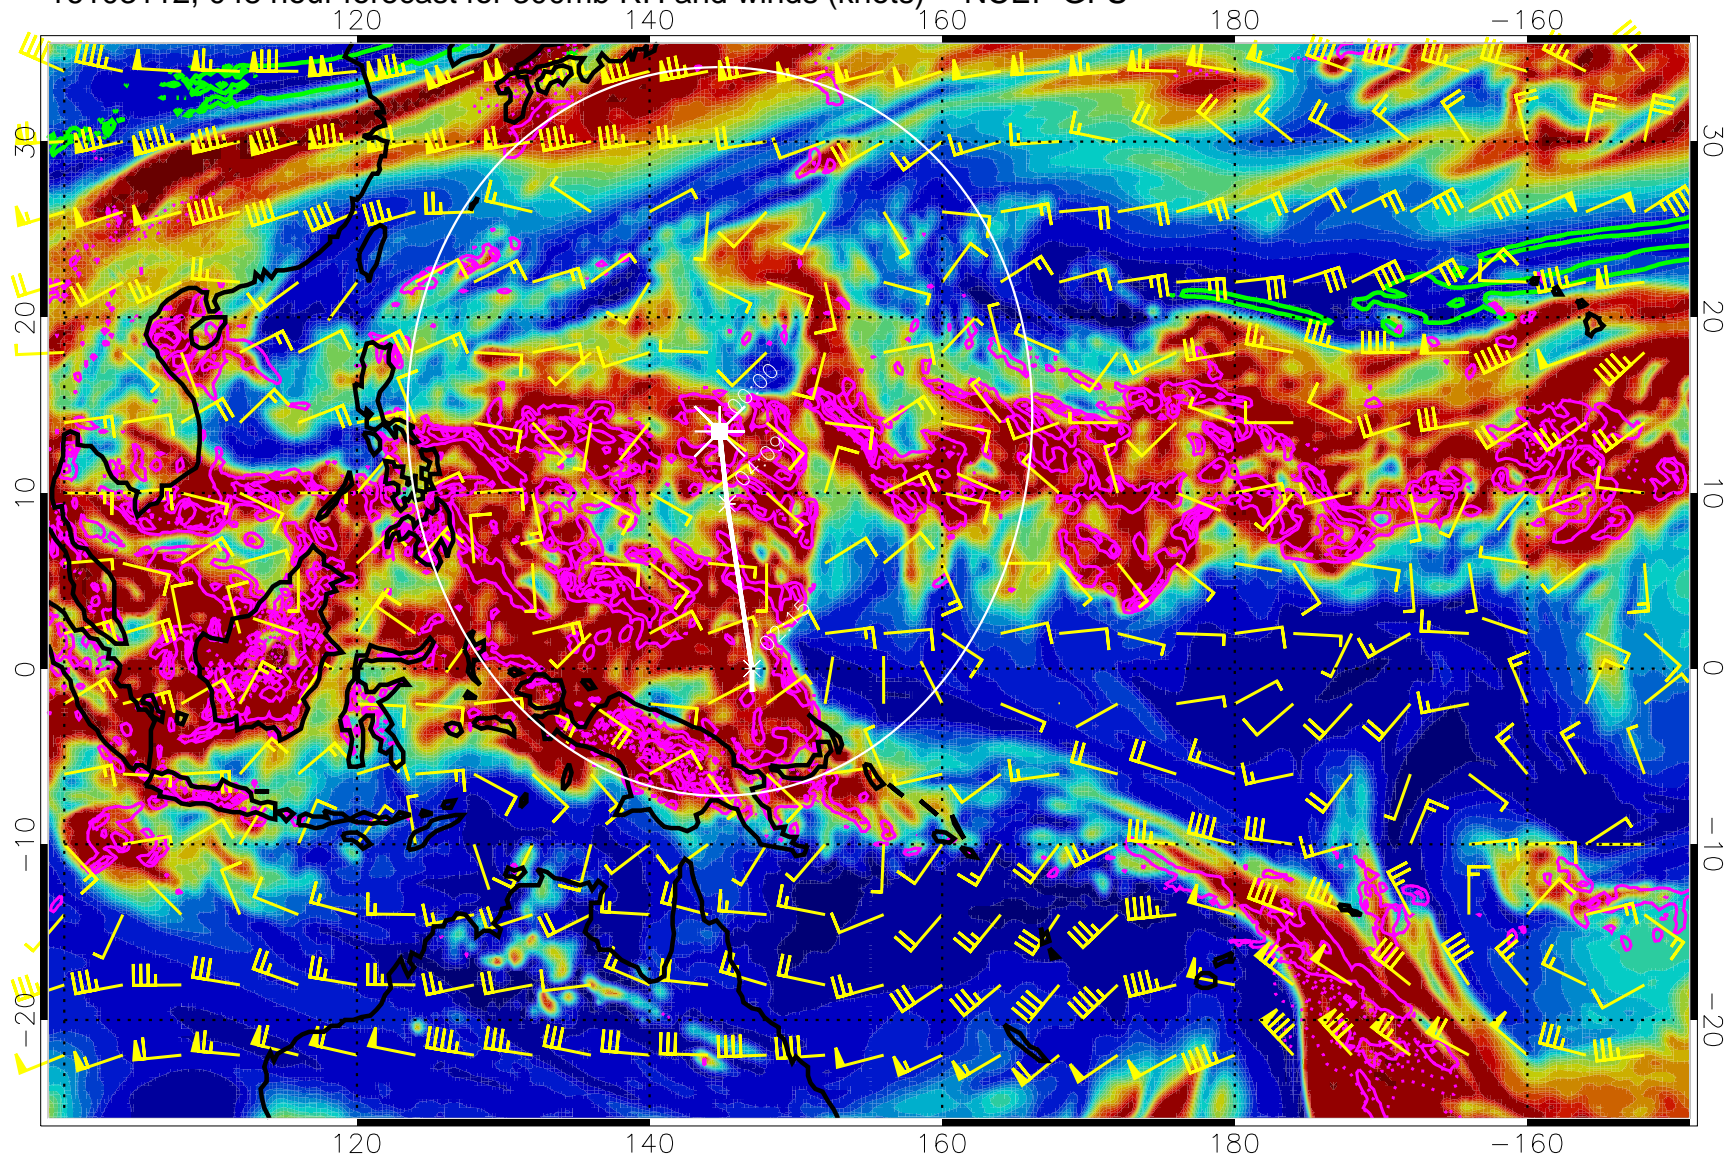

16103100, 036 hour forecast for 300mb RH and winds (knots) -- NCEP GFS

Precip (tot dot, conv sol) mm/day 40 mm/day contours, min 20

EPV Tropopause (2 PVU) Position

Range ring of 2304 km

16103106, 042 hour forecast for 300mb RH and winds (knots) -- NCEP GFS

Precip (tot dot, conv sol) mm/day 40 mm/day contours, min 20

EPV Tropopause (2 PVU) Position

Range ring of 2304 km

16103112, 048 hour forecast for 300mb RH and winds (knots) -- NCEP GFS

Precip (tot dot, conv sol) mm/day 40 mm/day contours, min 20

EPV Tropopause (2 PVU) Position

Range ring of 2304 km

16103118, 054 hour forecast for 300mb RH and winds (knots) -- NCEP GFS

Precip (tot dot, conv sol) mm/day 40 mm/day contours, min 20

EPV Tropopause (2 PVU) Position