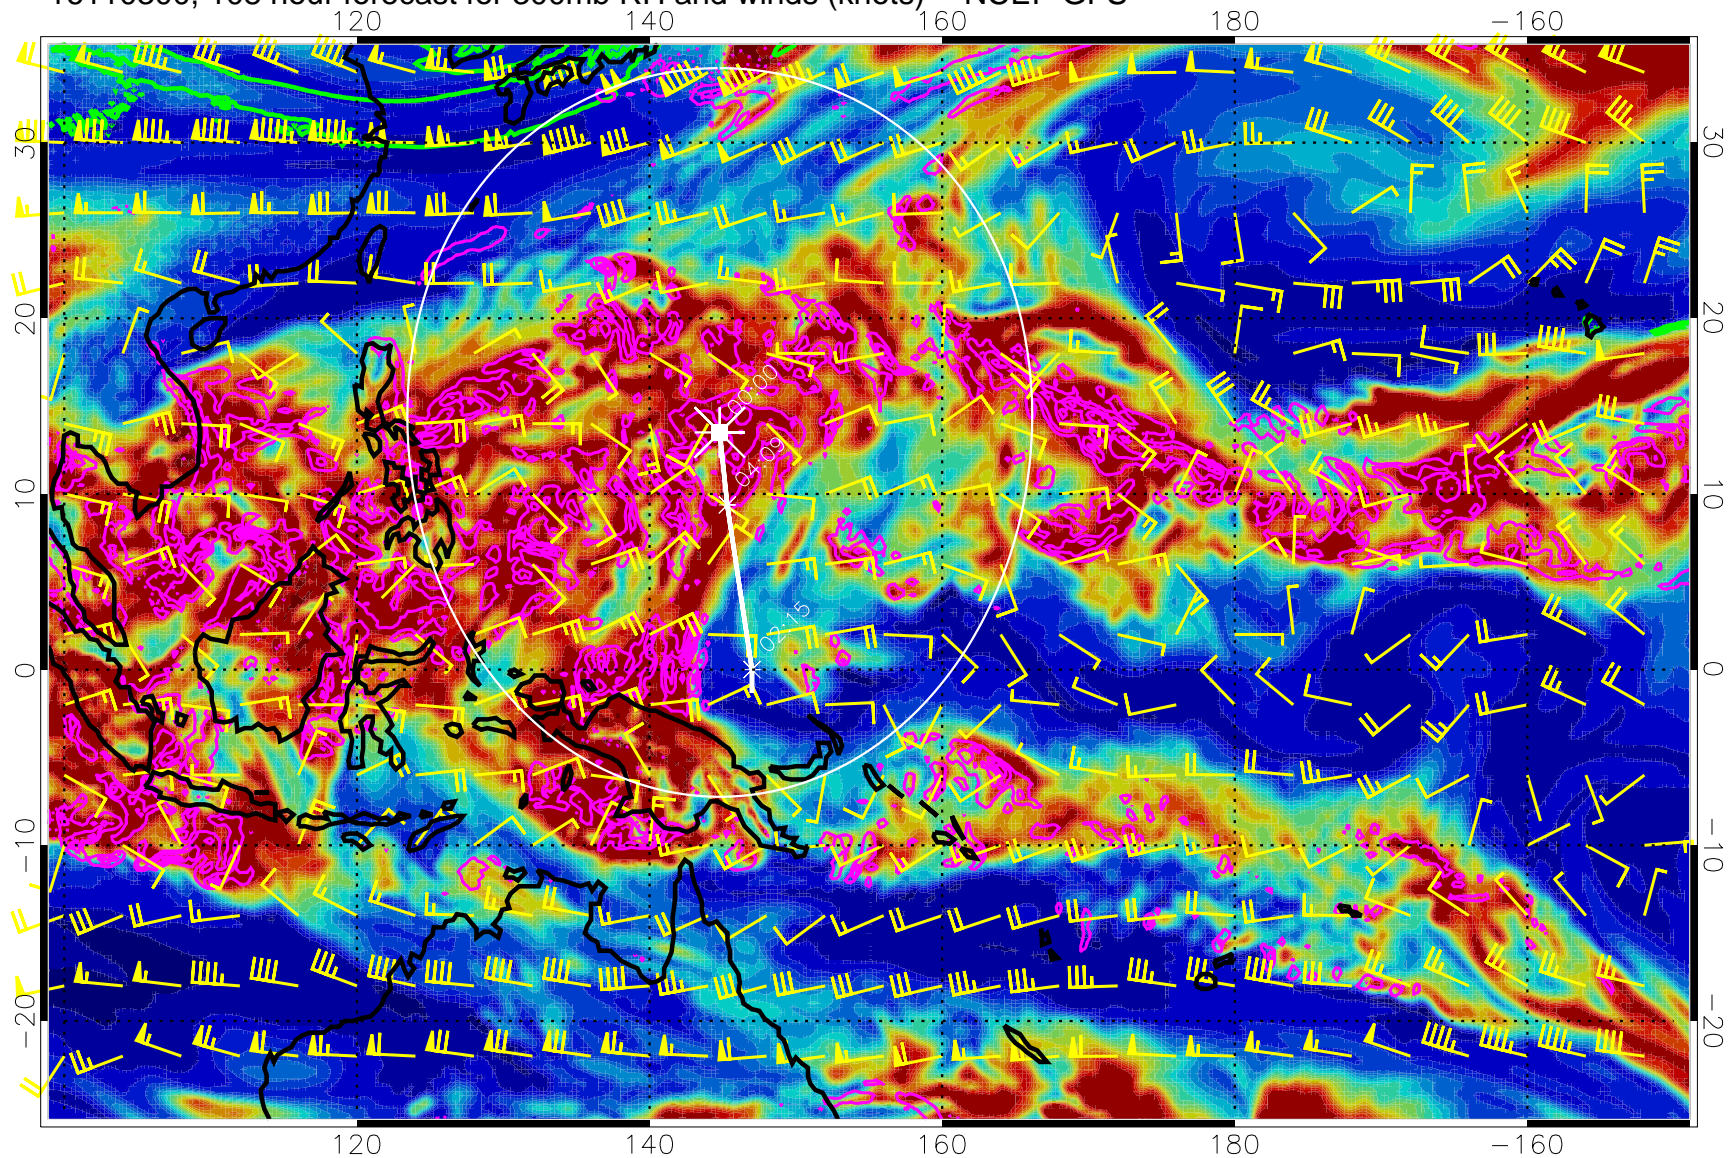

16110212, 096 hour forecast for 300mb RH and winds (knots) -- NCEP GFS

Precip (tot dot, conv sol) mm/day 40 mm/day contours, min 20

EPV Tropopause (2 PVU) Position

Range ring of 2304 km

16110218, 102 hour forecast for 300mb RH and winds (knots) -- NCEP GFS

16110300, 108 hour forecast for 300mb RH and winds (knots) -- NCEP GFS

Precip (tot dot, conv sol) mm/day 40 mm/day contours, min 20

EPV Tropopause (2 PVU) Position

Range ring of 2304 km

16110306, 114 hour forecast for 300mb RH and winds (knots) -- NCEP GFS

Precip (tot dot, conv sol) mm/day 40 mm/day contours, min 20

EPV Tropopause (2 PVU) Position

Range ring of 2304 km

16110312, 120 hour forecast for 300mb RH and winds (knots) -- NCEP GFS

Precip (tot dot, conv sol) mm/day 40 mm/day contours, min 20