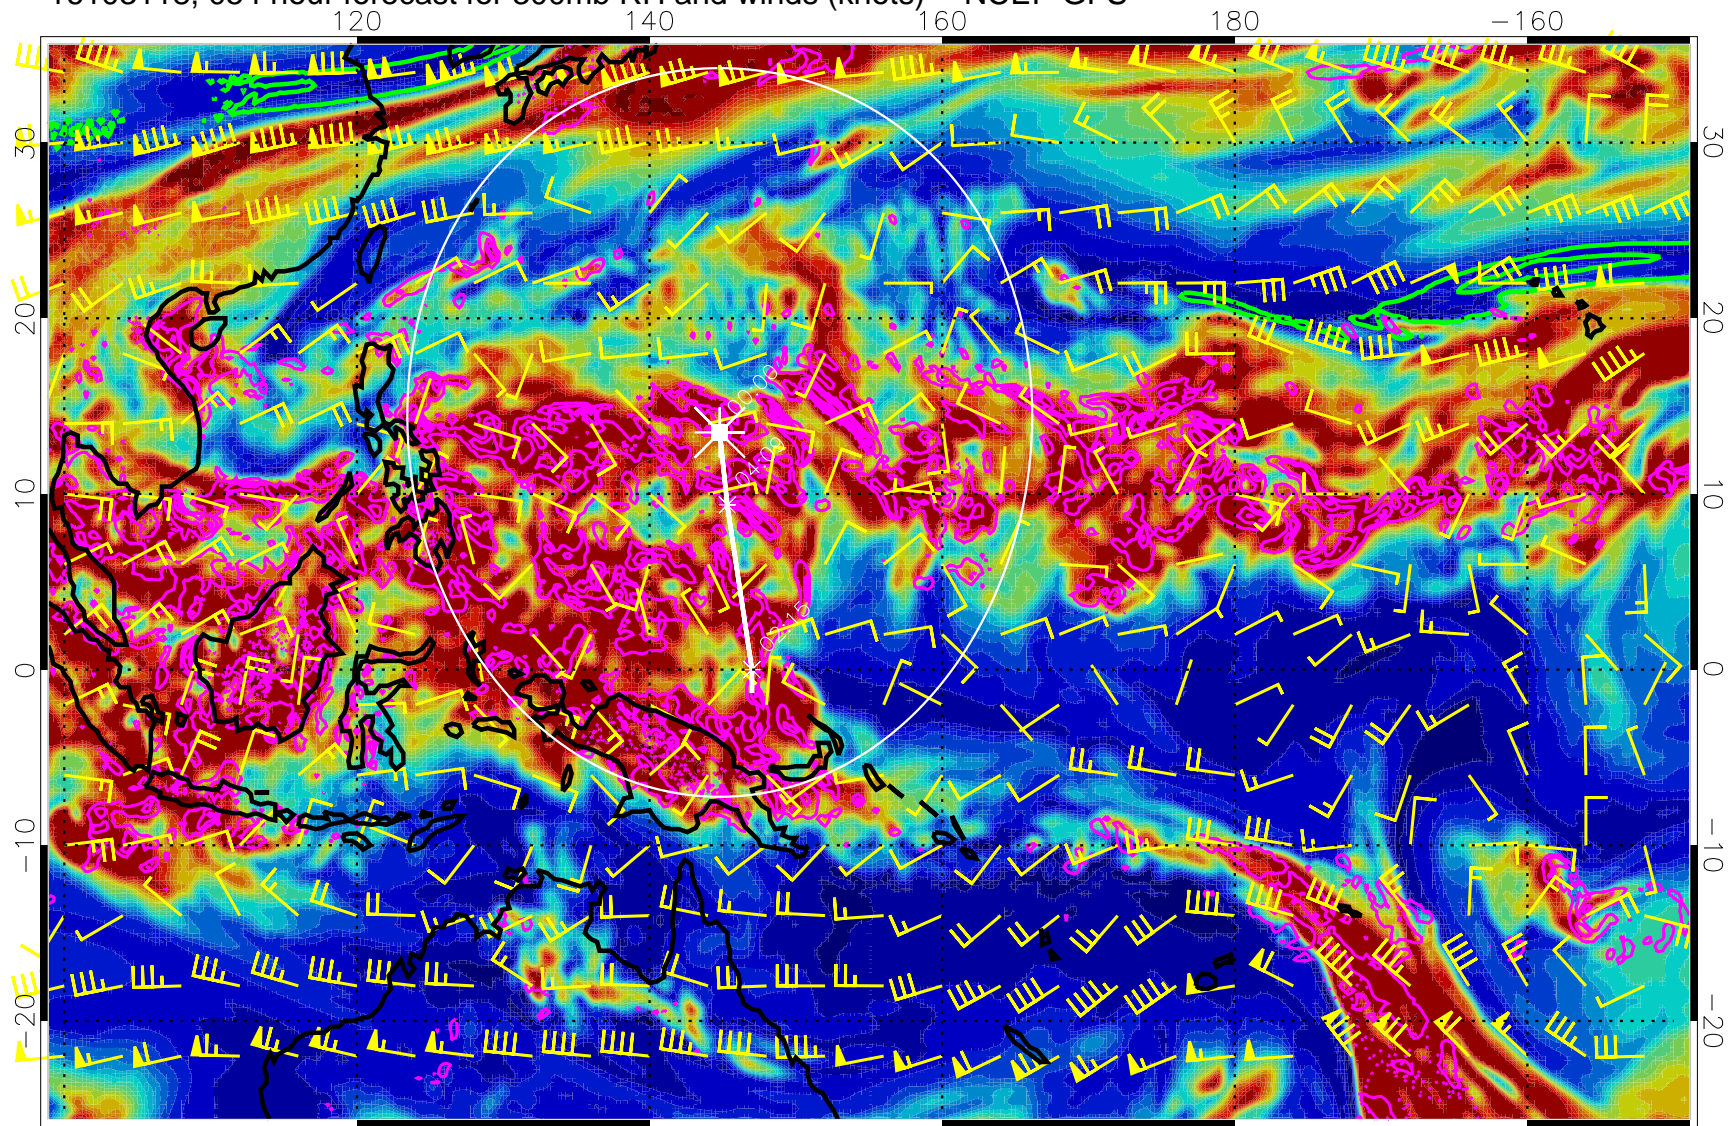

Precip (tot dot, conv sol) mm/day 40 mm/day contours, min 20

EPV Tropopause (2 PVU) Position

Range ring of 2304 km

16103112, 048 hour forecast for 300mb RH and winds (knots) -- NCEP GFS

Precip (tot dot, conv sol) mm/day 40 mm/day contours, min 20

EPV Tropopause (2 PVU) Position

Range ring of 2304 km

16103118, 054 hour forecast for 300mb RH and winds (knots) -- NCEP GFS

Precip (tot dot, conv sol) mm/day 40 mm/day contours, min 20

EPV Tropopause (2 PVU) Position