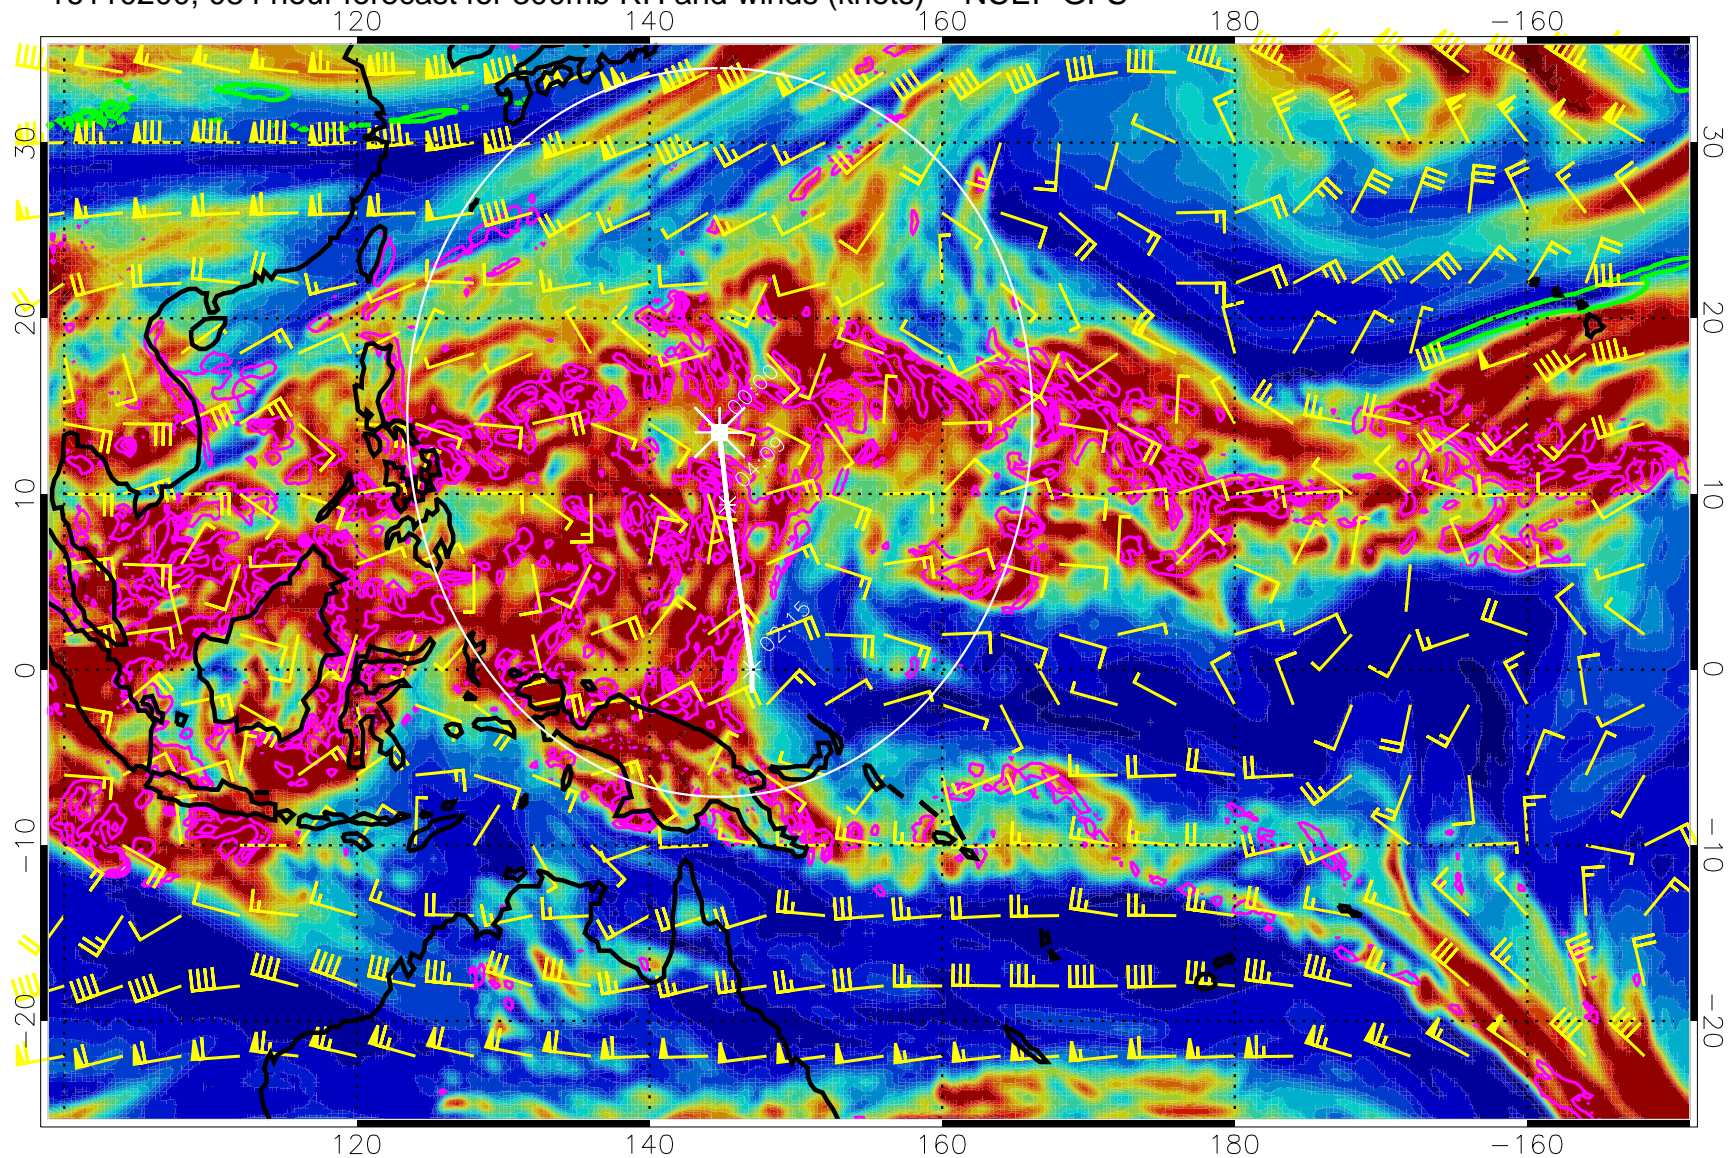

Precip (tot dot, conv sol) mm/day 40 mm/day contours, min 20

EPV Tropopause (2 PVU) Position

Range ring of 2304 km

16110118, 078 hour forecast for 300mb RH and winds (knots) -- NCEP GFS

Precip (tot dot, conv sol) mm/day 40 mm/day contours, min 20

EPV Tropopause (2 PVU) Position

Range ring of 2304 km

16110200, 084 hour forecast for 300mb RH and winds (knots) -- NCEP GFS

Precip (tot dot, conv sol) mm/day 40 mm/day contours, min 20

EPV Tropopause (2 PVU) Position