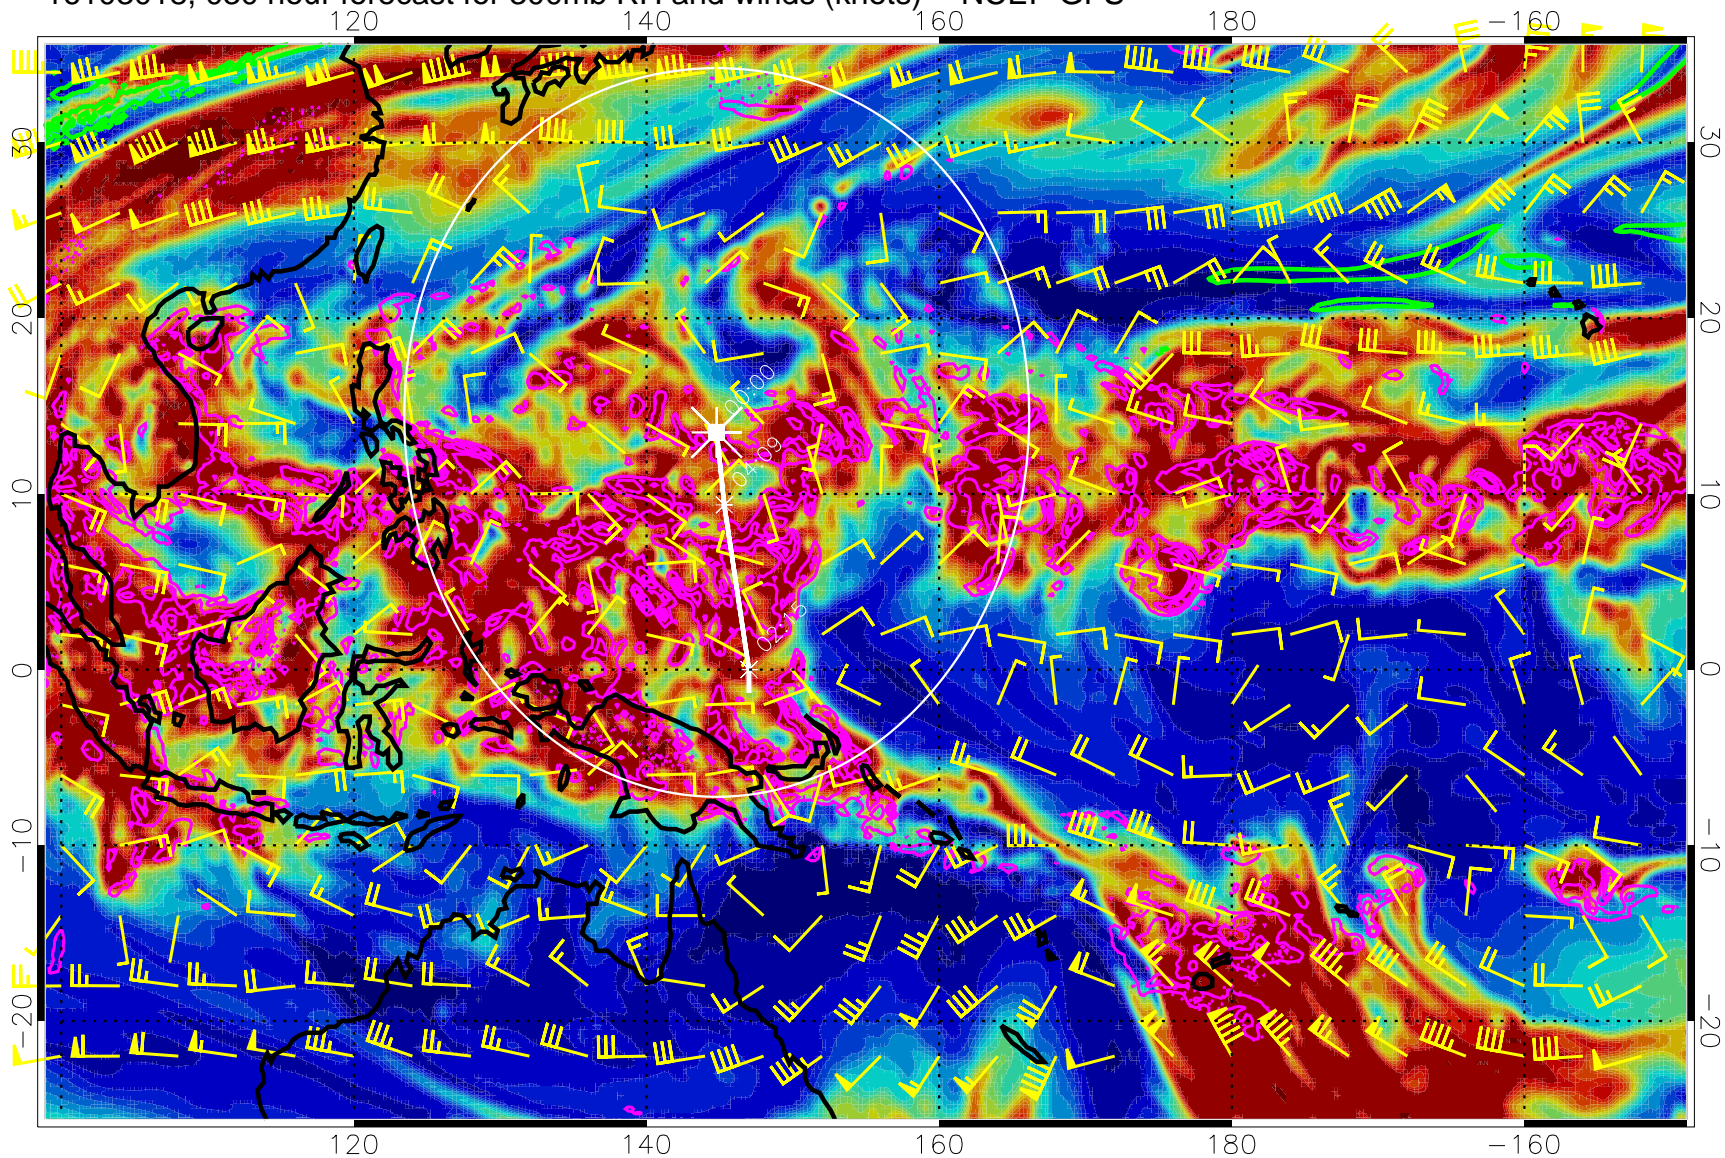

Precip (tot dot, conv sol) mm/day 40 mm/day contours, min 20

EPV Tropopause (2 PVU) Position

Range ring of 2304 km

16103006, 018 hour forecast for 300mb RH and winds (knots) -- NCEP GFS

Precip (tot dot, conv sol) mm/day 40 mm/day contours, min 20

EPV Tropopause (2 PVU) Position

Range ring of 2304 km

16103012, 024 hour forecast for 300mb RH and winds (knots) -- NCEP GFS

Precip (tot dot, conv sol) mm/day 40 mm/day contours, min 20

EPV Tropopause (2 PVU) Position

Range ring of 2304 km

16103018, 030 hour forecast for 300mb RH and winds (knots) -- NCEP GFS

Precip (tot dot, conv sol) mm/day 40 mm/day contours, min 20

EPV Tropopause (2 PVU) Position

Range ring of 2304 km

Precip (tot dot, conv sol) mm/day 40 mm/day contours, min 20

EPV Tropopause (2 PVU) Position

Range ring of 2304 km

16103112, 048 hour forecast for 300mb RH and winds (knots) -- NCEP GFS

Precip (tot dot, conv sol) mm/day 40 mm/day contours, min 20