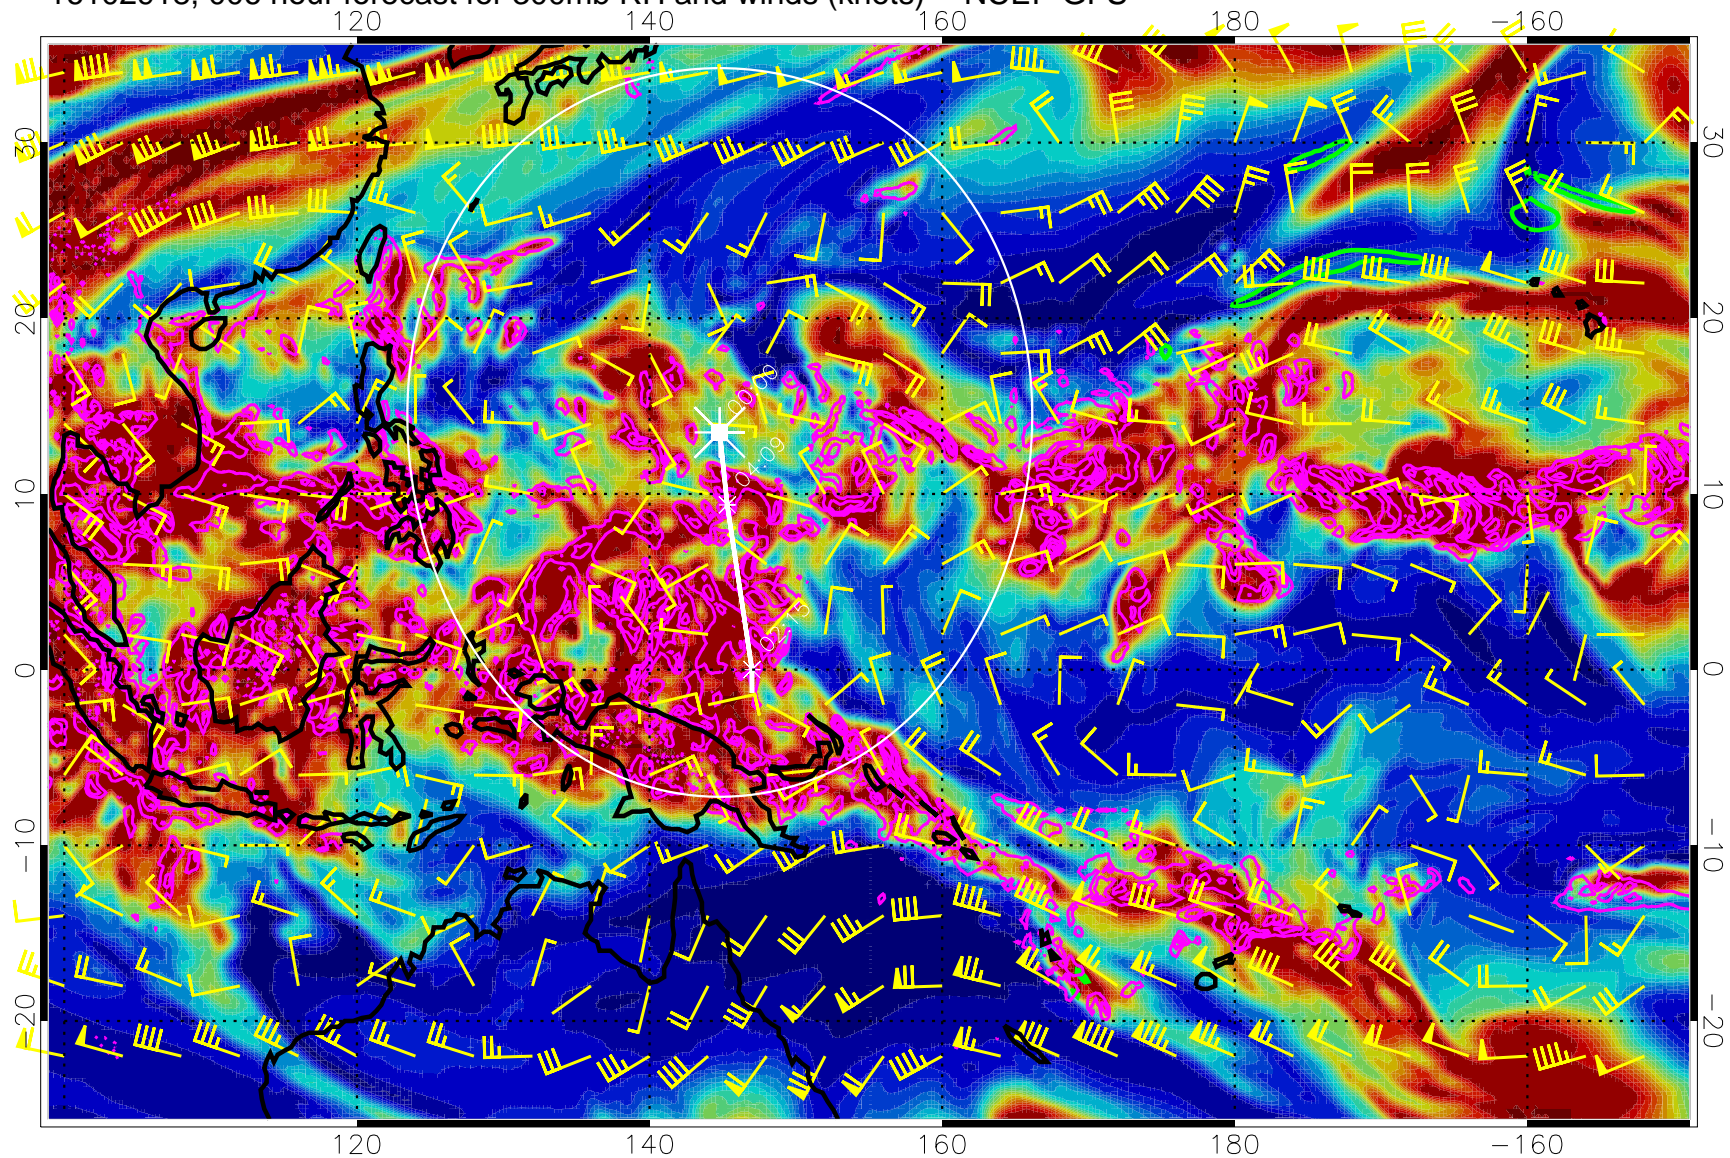

16102918, 006 hour forecast for 300mb RH and winds (knots) -- NCEP GFS

Precip (tot dot, conv sol) mm/day 40 mm/day contours, min 20

EPV Tropopause (2 PVU) Position

Range ring of 2304 km

16103000, 012 hour forecast for 300mb RH and winds (knots) -- NCEP GFS

Precip (tot dot, conv sol) mm/day 40 mm/day contours, min 20

EPV Tropopause (2 PVU) Position

Range ring of 2304 km

16103006, 018 hour forecast for 300mb RH and winds (knots) -- NCEP GFS

Precip (tot dot, conv sol) mm/day 40 mm/day contours, min 20

EPV Tropopause (2 PVU) Position

Range ring of 2304 km

16103012, 024 hour forecast for 300mb RH and winds (knots) -- NCEP GFS

Precip (tot dot, conv sol) mm/day 40 mm/day contours, min 20

EPV Tropopause (2 PVU) Position

Precip (tot dot, conv sol) mm/day 40 mm/day contours, min 20

EPV Tropopause (2 PVU) Position

Range ring of 2304 km

16103112, 048 hour forecast for 300mb RH and winds (knots) -- NCEP GFS

Precip (tot dot, conv sol) mm/day 40 mm/day contours, min 20