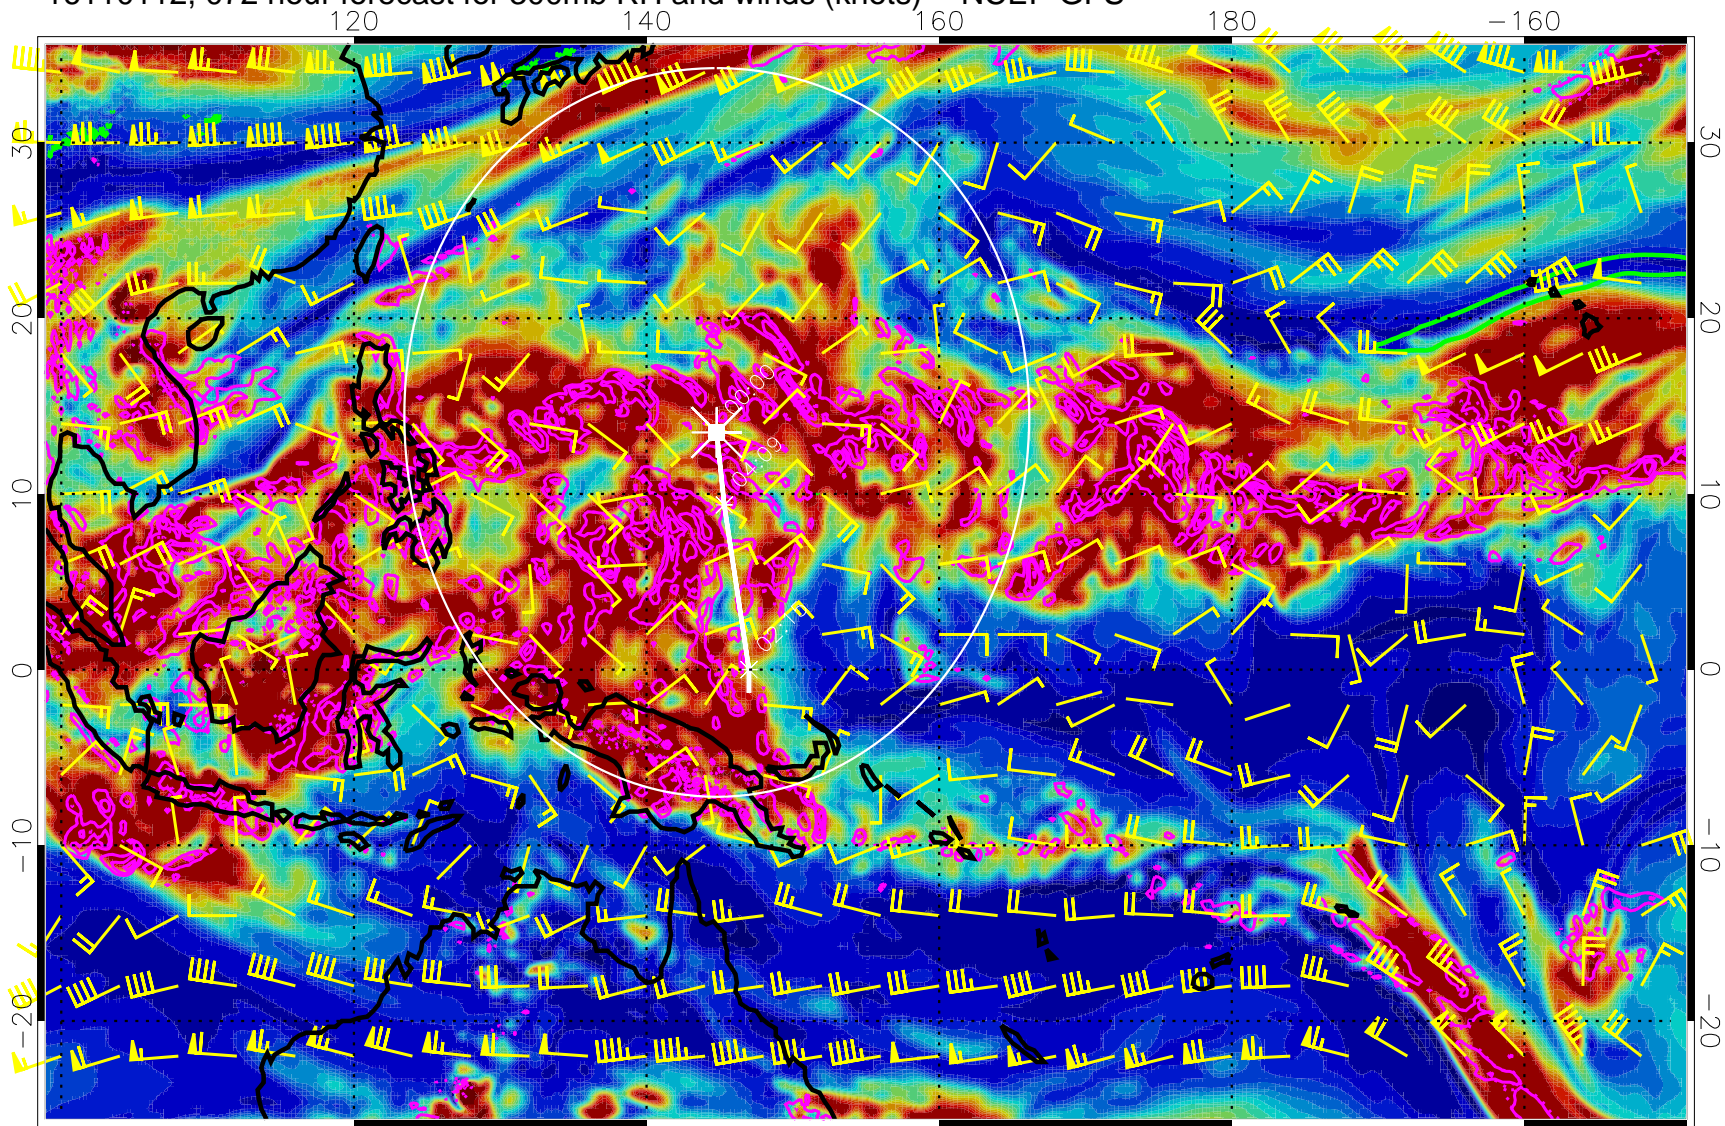

16110106, 066 hour forecast for 300mb RH and winds (knots) -- NCEP GFS

Precip (tot dot, conv sol) mm/day 40 mm/day contours, min 20

EPV Tropopause (2 PVU) Position

Range ring of 2304 km

16110112, 072 hour forecast for 300mb RH and winds (knots) -- NCEP GFS

Precip (tot dot, conv sol) mm/day 40 mm/day contours, min 20

EPV Tropopause (2 PVU) Position

Range ring of 2304 km

16110118, 078 hour forecast for 300mb RH and winds (knots) -- NCEP GFS

Precip (tot dot, conv sol) mm/day 40 mm/day contours, min 20