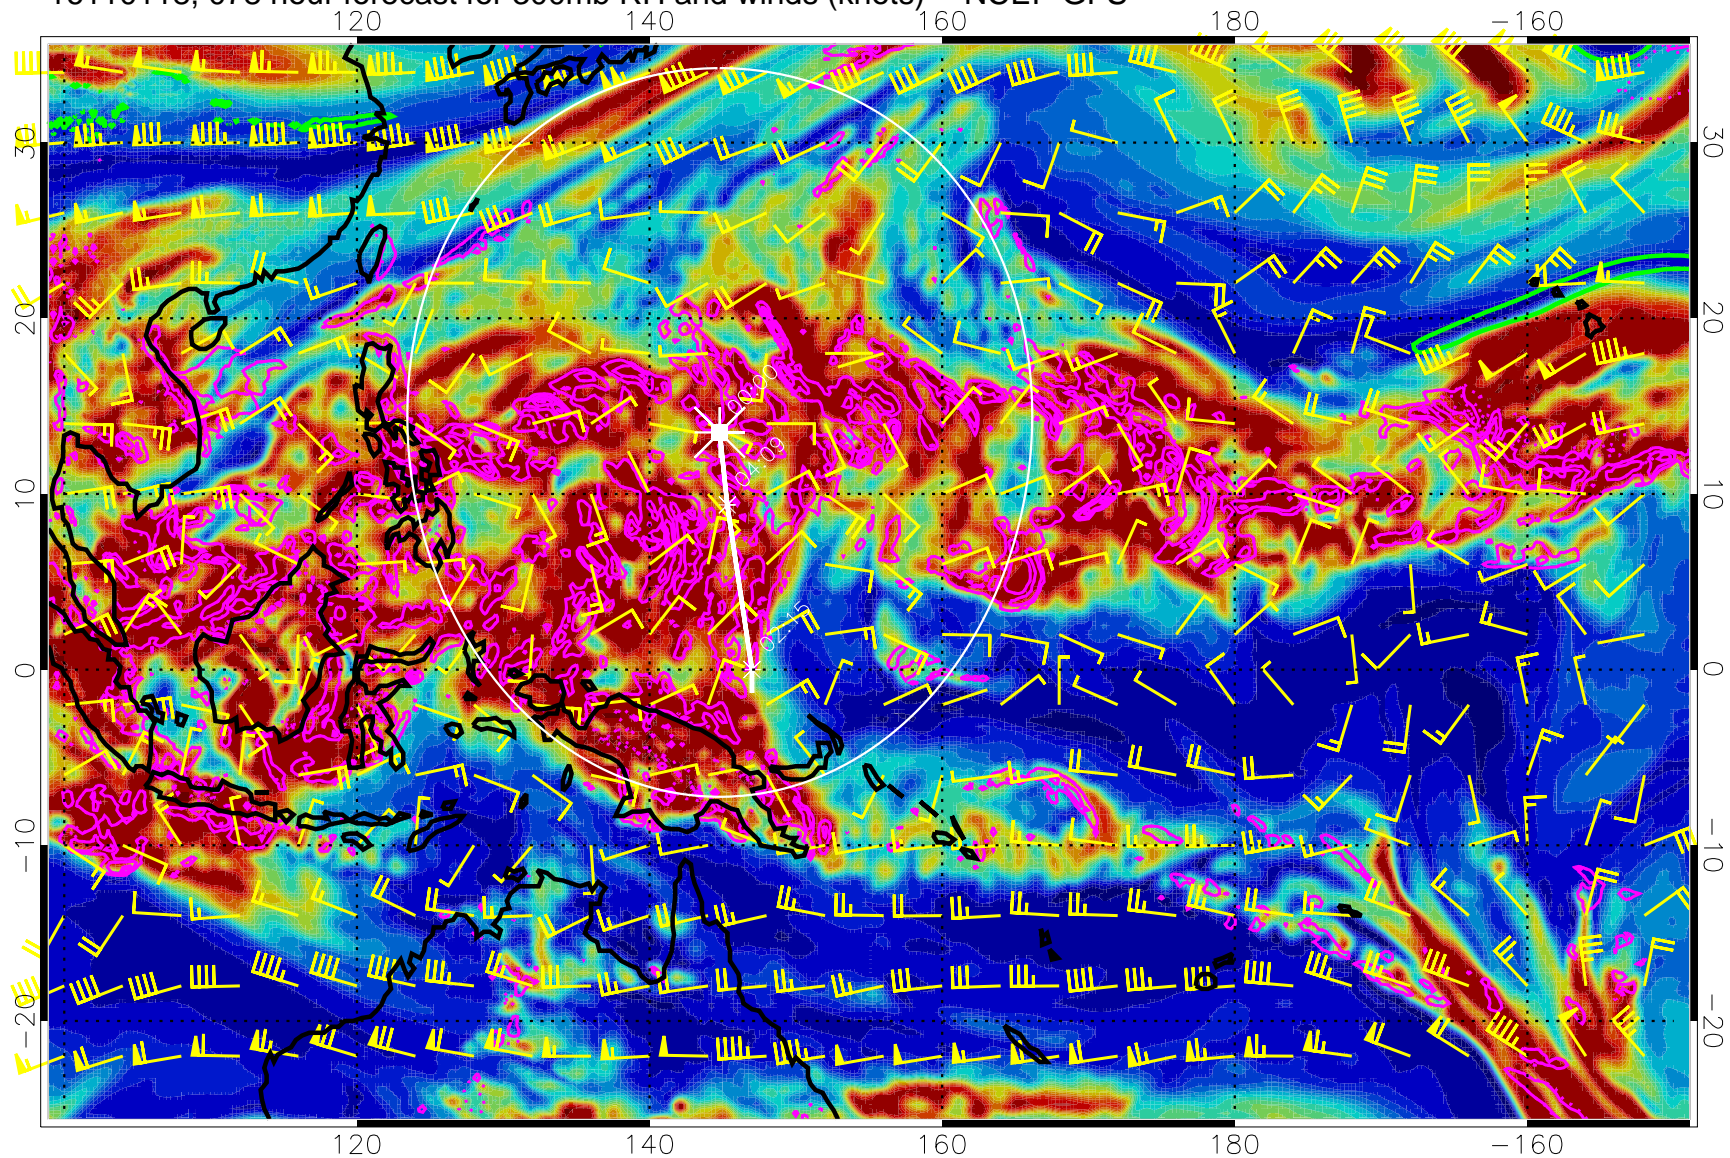

16110106, 066 hour forecast for 300mb RH and winds (knots) -- NCEP GFS

Precip (tot dot, conv sol) mm/day 40 mm/day contours, min 20

EPV Tropopause (2 PVU) Position

Range ring of 2304 km

16110112, 072 hour forecast for 300mb RH and winds (knots) -- NCEP GFS

Precip (tot dot, conv sol) mm/day 40 mm/day contours, min 20

EPV Tropopause (2 PVU) Position

Range ring of 2304 km

16110118, 078 hour forecast for 300mb RH and winds (knots) -- NCEP GFS

Precip (tot dot, conv sol) mm/day 40 mm/day contours, min 20