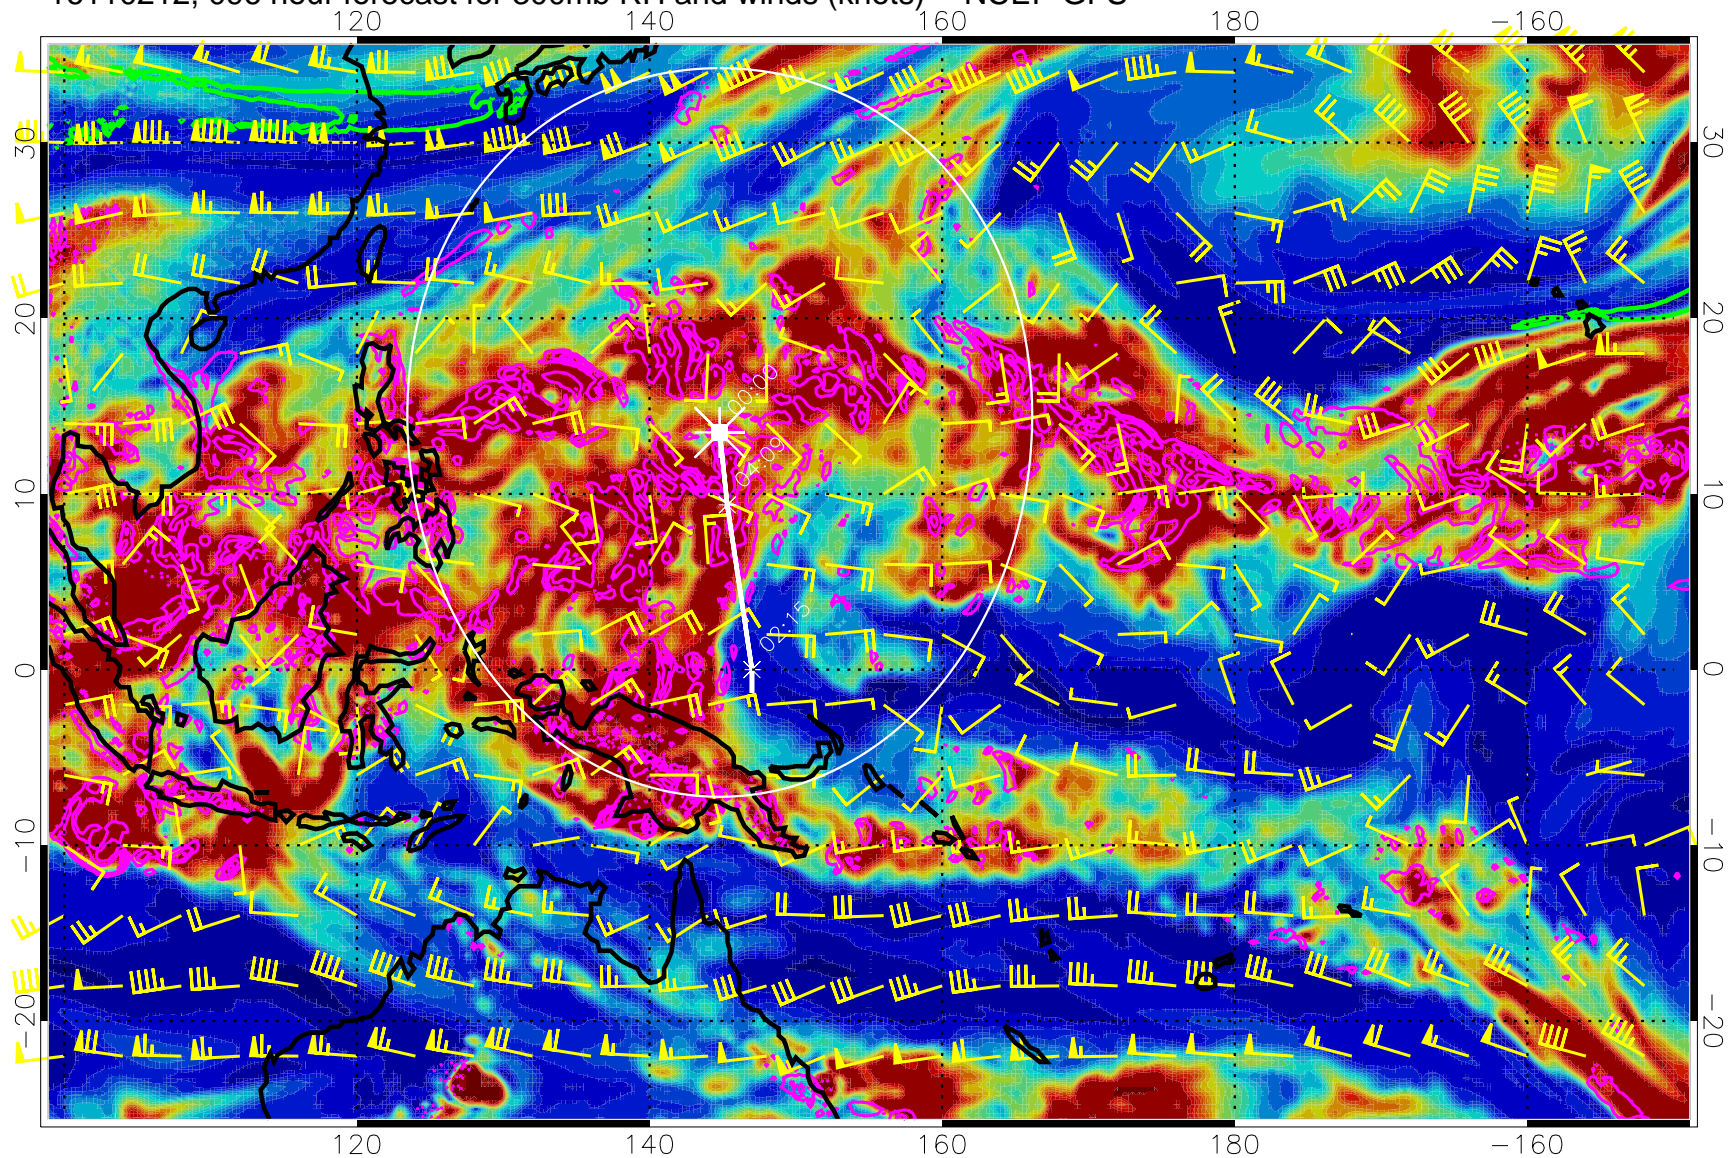

16110212, 096 hour forecast for 300mb RH and winds (knots) -- NCEP GFS

Precip (tot dot, conv sol) mm/day 40 mm/day contours, min 20

EPV Tropopause (2 PVU) Position

Range ring of 2304 km