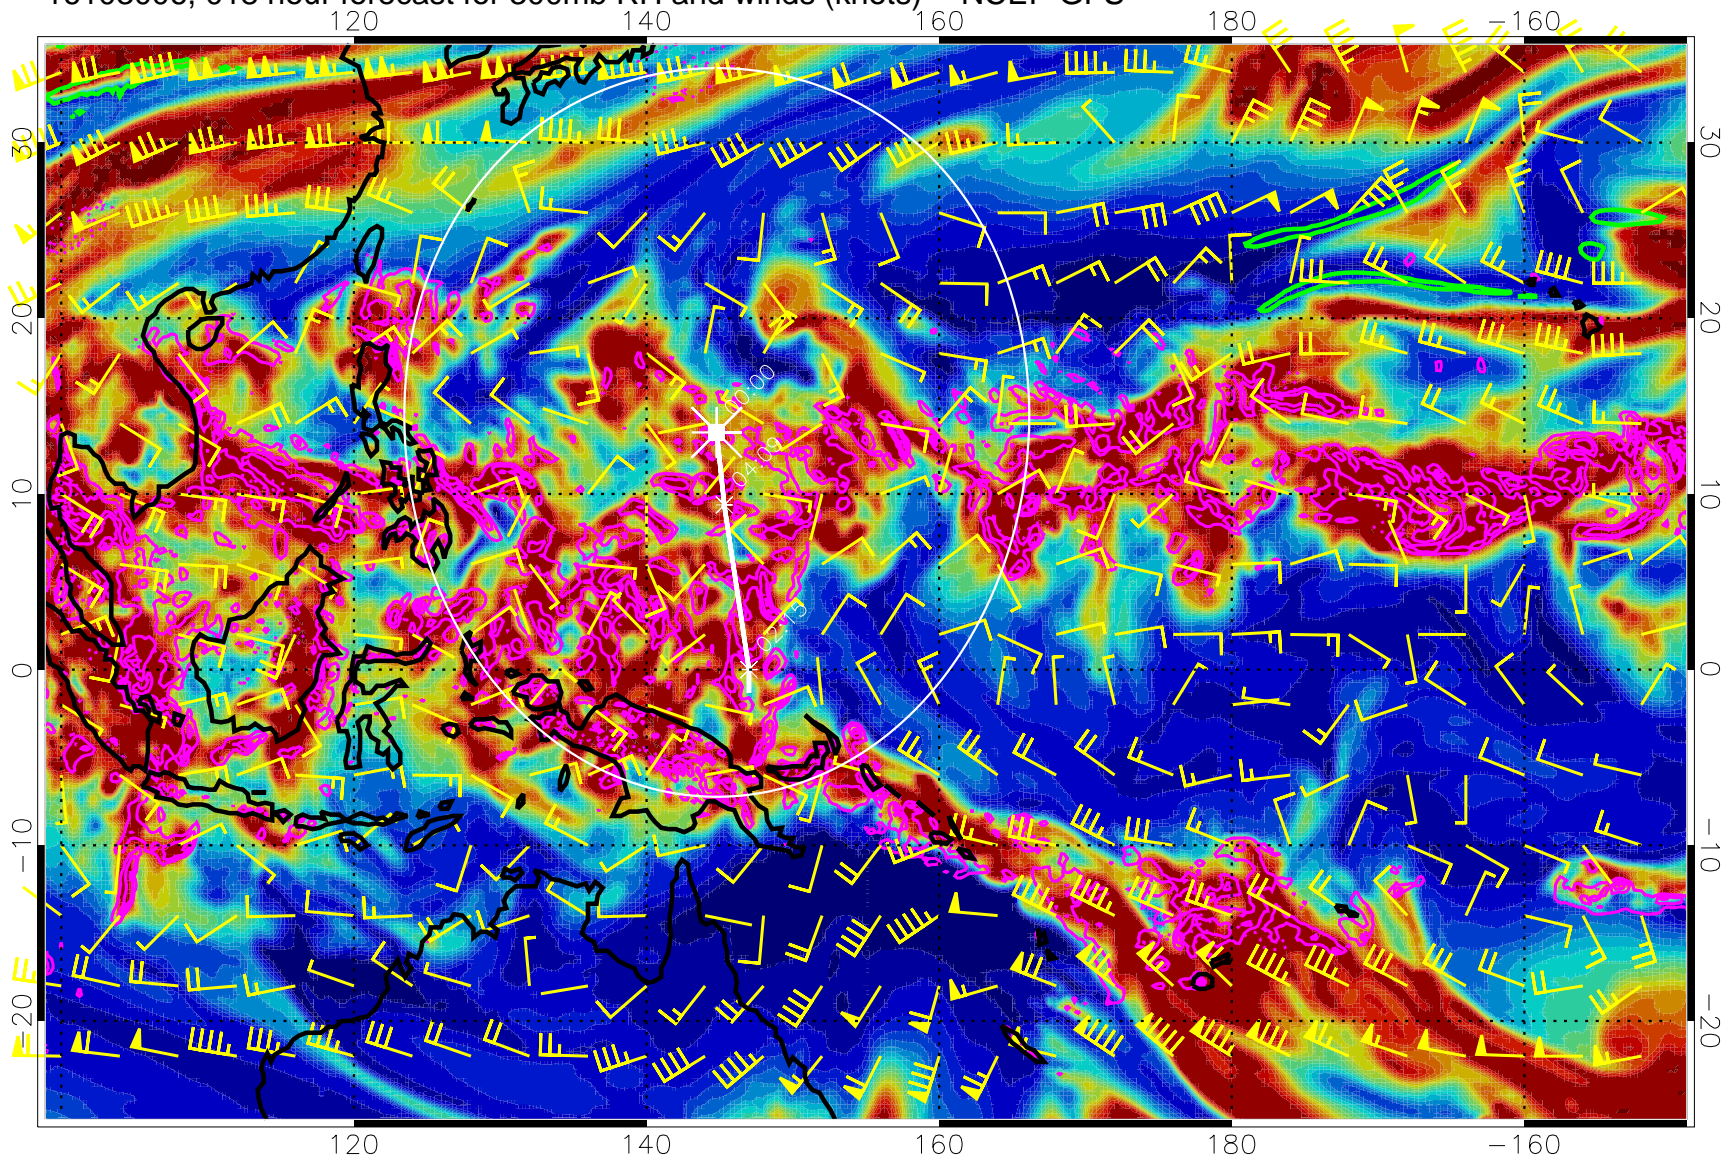

16102918, 006 hour forecast for 300mb RH and winds (knots) -- NCEP GFS

Precip (tot dot, conv sol) mm/day 40 mm/day contours, min 20

EPV Tropopause (2 PVU) Position

Range ring of 2304 km

16103000, 012 hour forecast for 300mb RH and winds (knots) -- NCEP GFS

Precip (tot dot, conv sol) mm/day 40 mm/day contours, min 20

EPV Tropopause (2 PVU) Position

Range ring of 2304 km

16103006, 018 hour forecast for 300mb RH and winds (knots) -- NCEP GFS

Precip (tot dot, conv sol) mm/day 40 mm/day contours, min 20

EPV Tropopause (2 PVU) Position

Range ring of 2304 km

16103012, 024 hour forecast for 300mb RH and winds (knots) -- NCEP GFS

Precip (tot dot, conv sol) mm/day 40 mm/day contours, min 20

EPV Tropopause (2 PVU) Position

Precip (tot dot, conv sol) mm/day 40 mm/day contours, min 20

EPV Tropopause (2 PVU) Position

Range ring of 2304 km

16103112, 048 hour forecast for 300mb RH and winds (knots) -- NCEP GFS

Precip (tot dot, conv sol) mm/day 40 mm/day contours, min 20