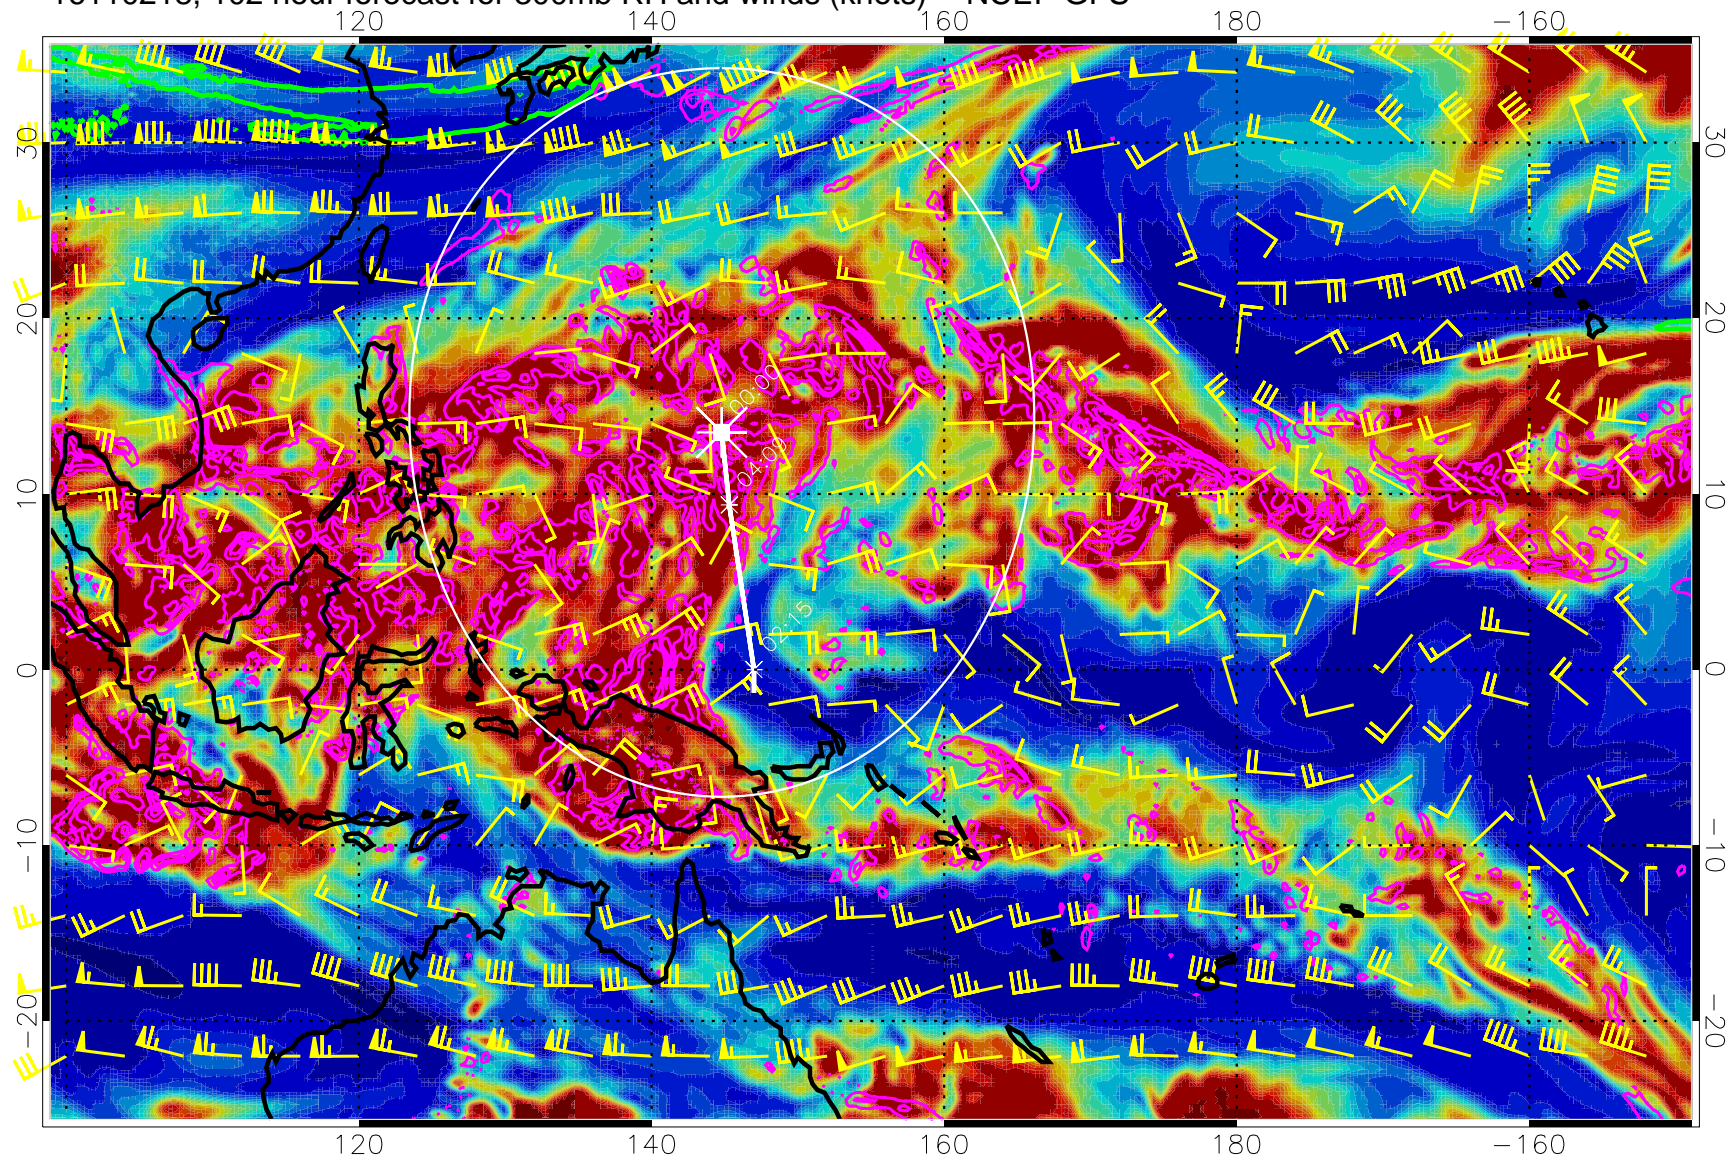

16110212, 096 hour forecast for 300mb RH and winds (knots) -- NCEP GFS

Precip (tot dot, conv sol) mm/day 40 mm/day contours, min 20

EPV Tropopause (2 PVU) Position

Range ring of 2304 km

16110218, 102 hour forecast for 300mb RH and winds (knots) -- NCEP GFS

16110300, 108 hour forecast for 300mb RH and winds (knots) -- NCEP GFS

Precip (tot dot, conv sol) mm/day 40 mm/day contours, min 20

EPV Tropopause (2 PVU) Position

Range ring of 2304 km

16110306, 114 hour forecast for 300mb RH and winds (knots) -- NCEP GFS