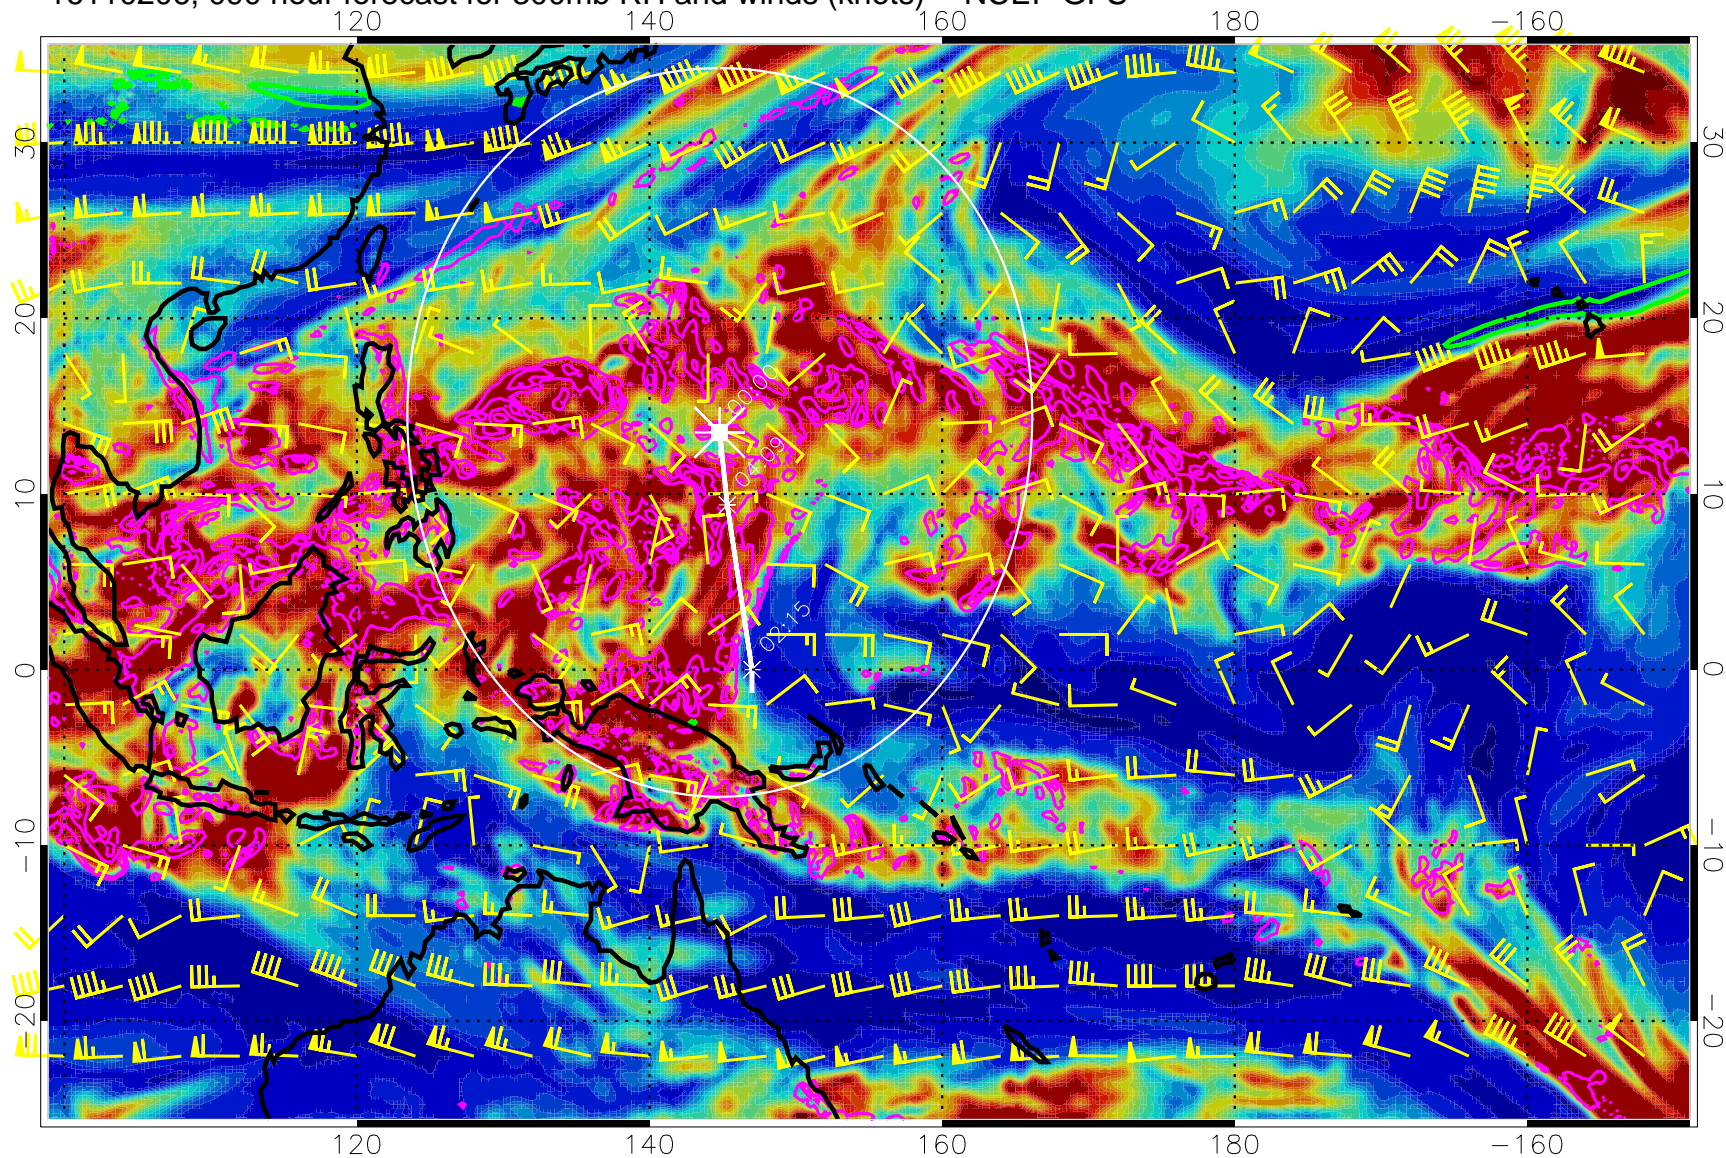

16110206, 090 hour forecast for 300mb RH and winds (knots) -- NCEP GFS

Precip (tot dot, conv sol) mm/day 40 mm/day contours, min 20

EPV Tropopause (2 PVU) Position

Range ring of 2304 km