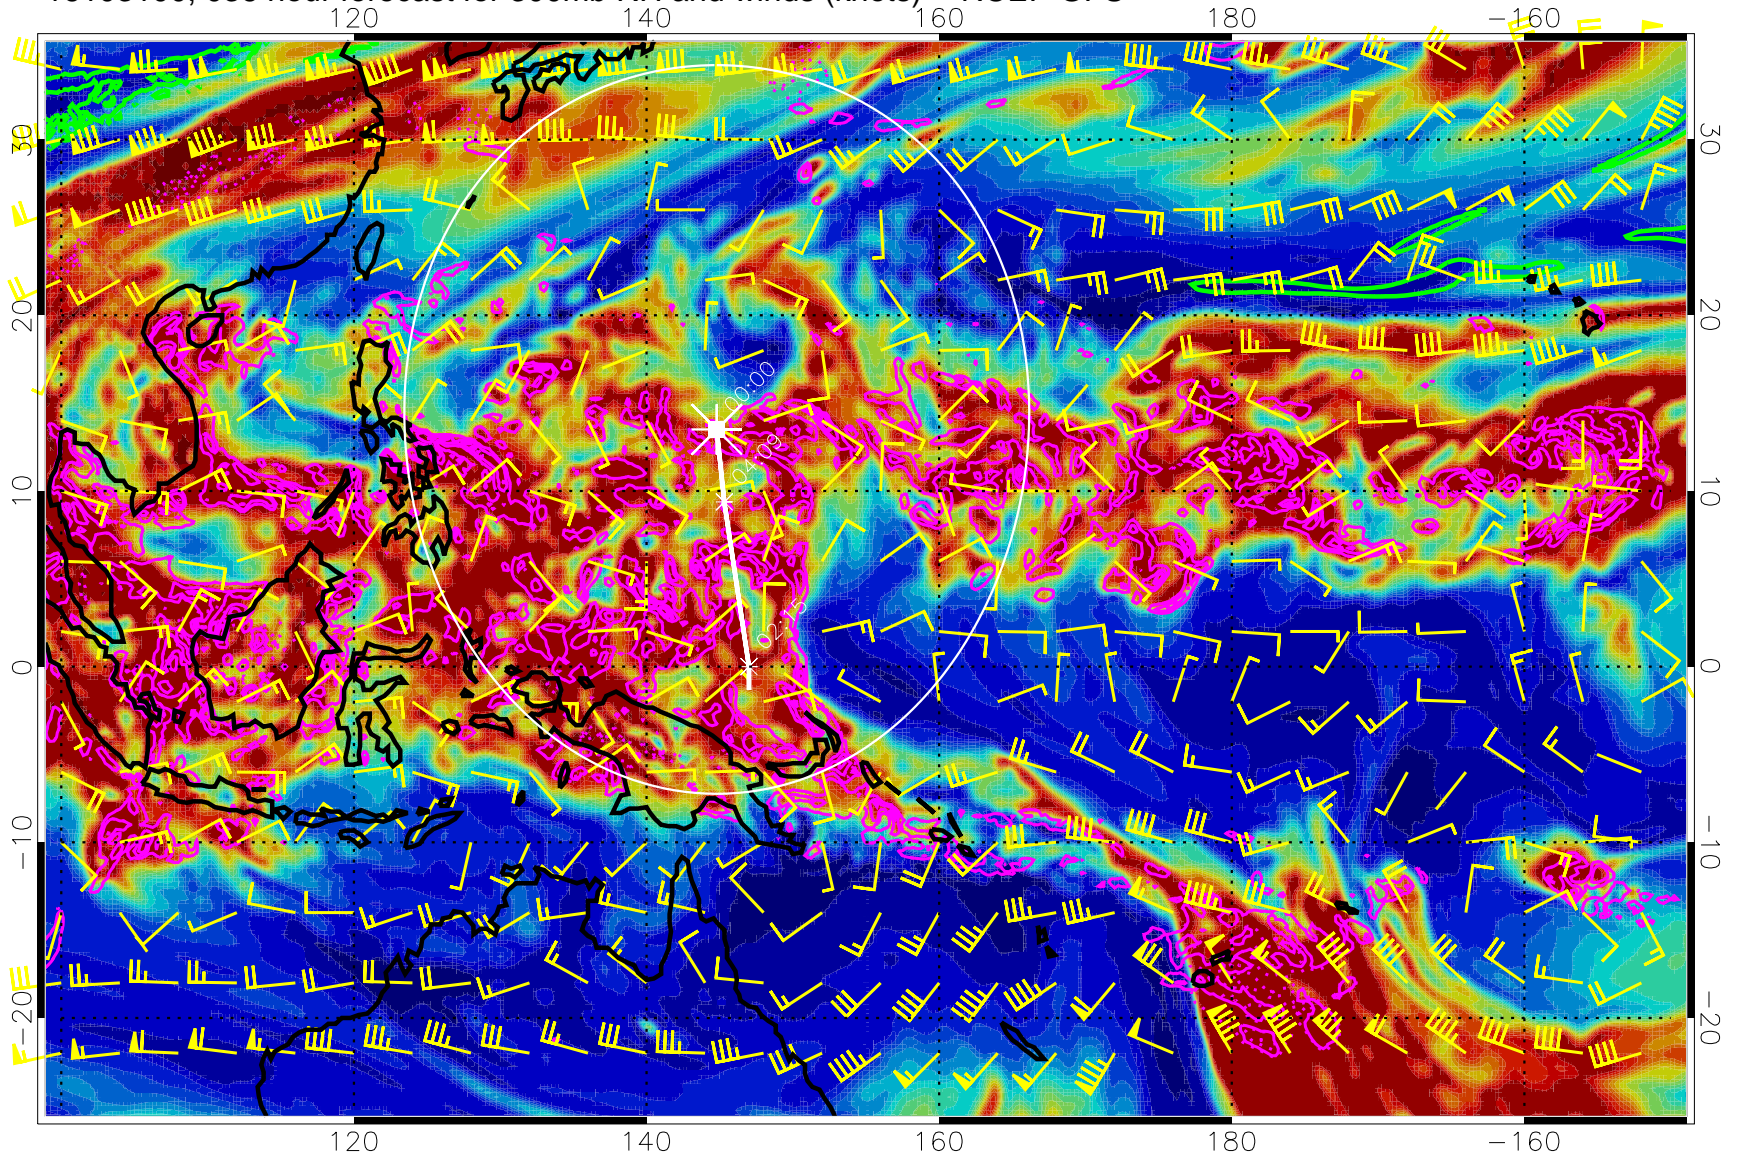

EPV Tropopause (2 PVU) Position

Range ring of 2304 km

16103012, 024 hour forecast for 300mb RH and winds (knots) -- NCEP GFS

Precip (tot dot, conv sol) mm/day 40 mm/day contours, min 20

EPV Tropopause (2 PVU) Position

Range ring of 2304 km

16103018, 030 hour forecast for 300mb RH and winds (knots) -- NCEP GFS

Precip (tot dot, conv sol) mm/day 40 mm/day contours, min 20

EPV Tropopause (2 PVU) Position

Range ring of 2304 km

16103100, 036 hour forecast for 300mb RH and winds (knots) -- NCEP GFS

Precip (tot dot, conv sol) mm/day 40 mm/day contours, min 20

EPV Tropopause (2 PVU) Position

Range ring of 2304 km

16103106, 042 hour forecast for 300mb RH and winds (knots) -- NCEP GFS

Precip (tot dot, conv sol) mm/day 40 mm/day contours, min 20

EPV Tropopause (2 PVU) Position

Range ring of 2304 km

16103112, 048 hour forecast for 300mb RH and winds (knots) -- NCEP GFS

Precip (tot dot, conv sol) mm/day 40 mm/day contours, min 20