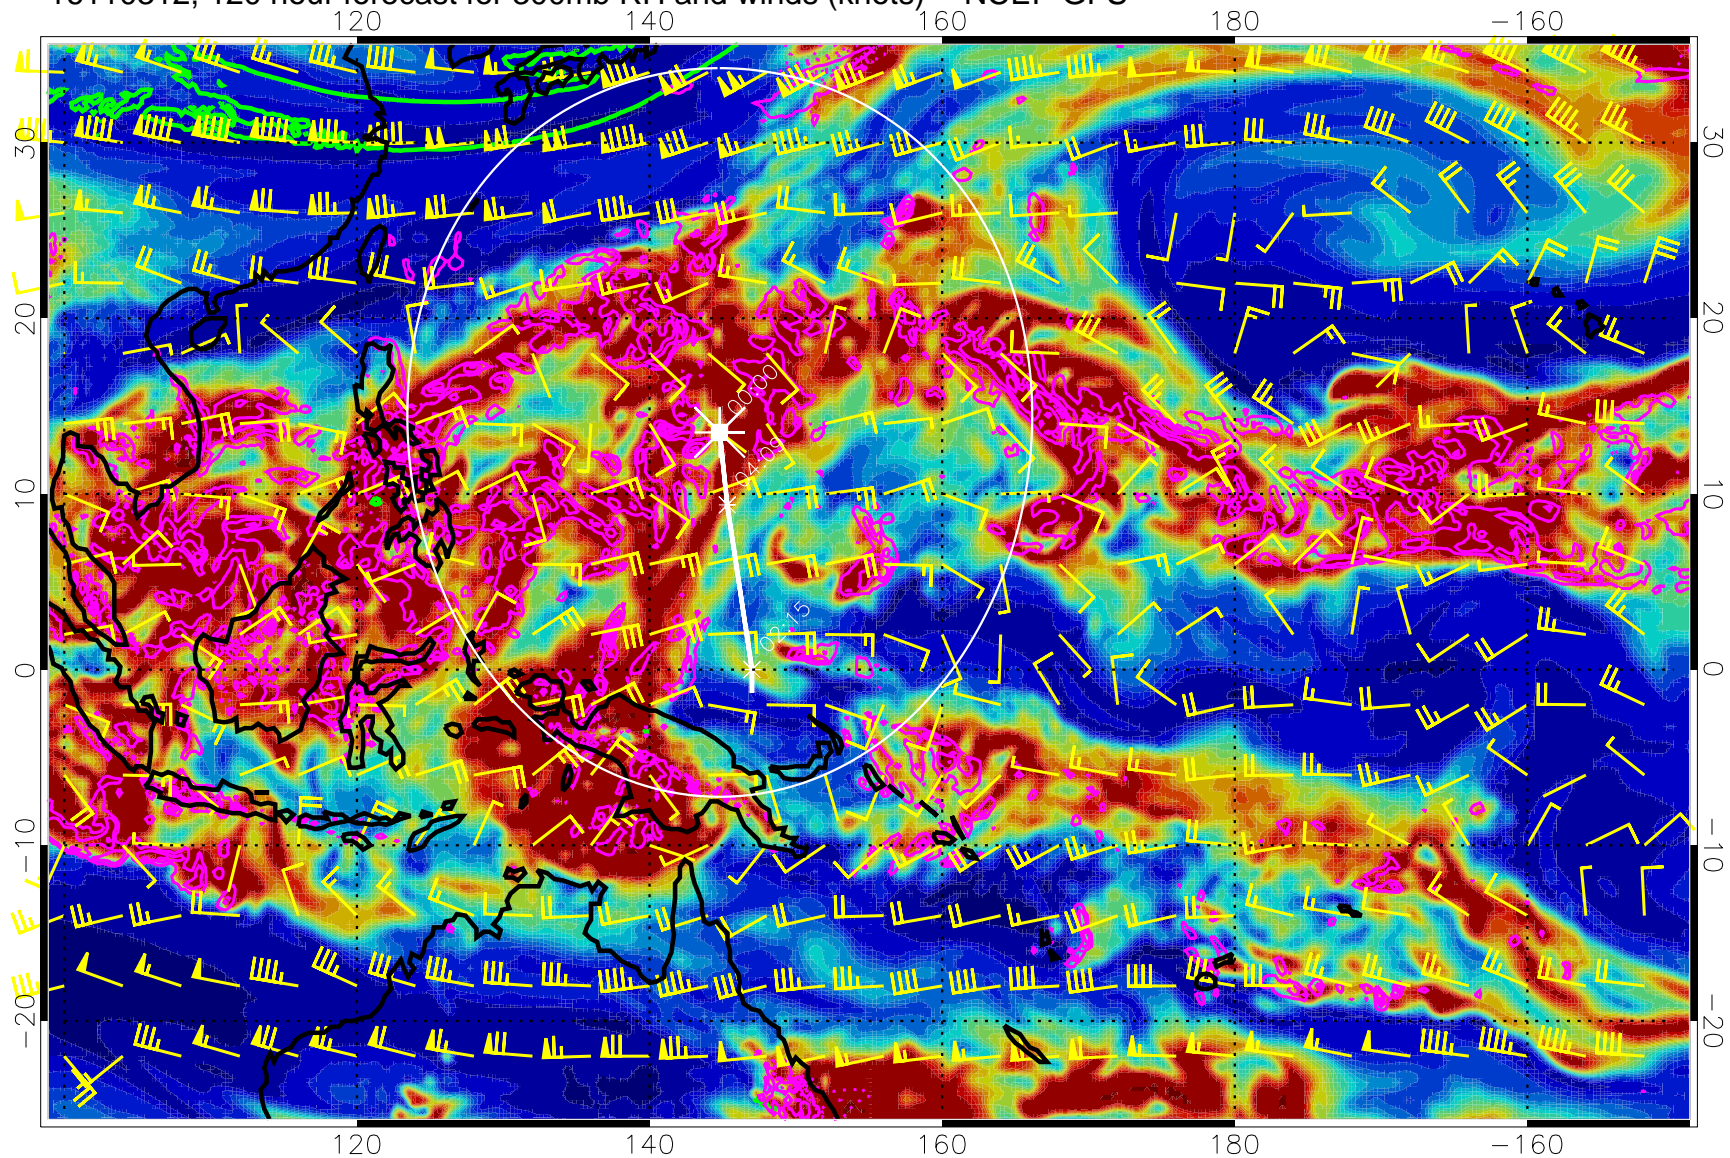

16110300, 108 hour forecast for 300mb RH and winds (knots) -- NCEP GFS

Precip (tot dot, conv sol) mm/day 40 mm/day contours, min 20

EPV Tropopause (2 PVU) Position

Range ring of 2304 km

16110306, 114 hour forecast for 300mb RH and winds (knots) -- NCEP GFS

Precip (tot dot, conv sol) mm/day 40 mm/day contours, min 20

EPV Tropopause (2 PVU) Position

Range ring of 2304 km

16110312, 120 hour forecast for 300mb RH and winds (knots) -- NCEP GFS

Precip (tot dot, conv sol) mm/day 40 mm/day contours, min 20

EPV Tropopause (2 PVU) Position

Range ring of 2304 km