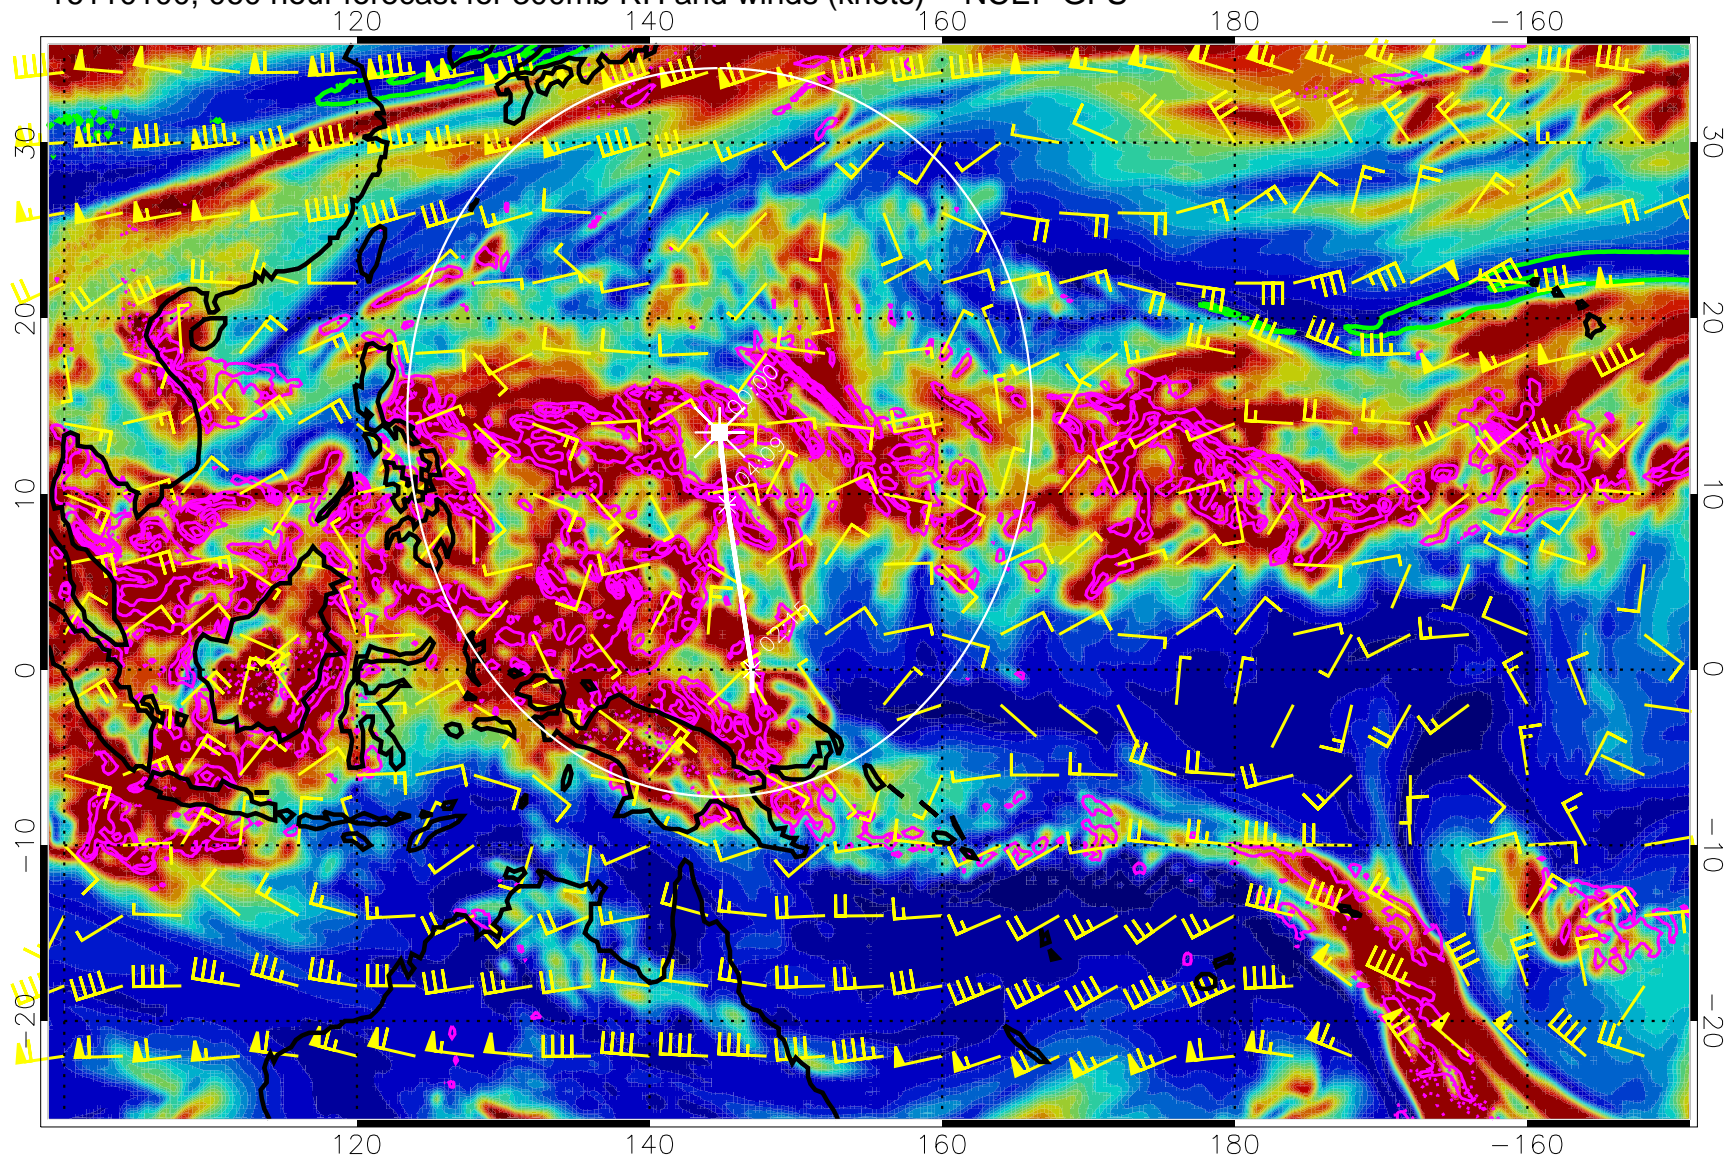

16110100, 060 hour forecast for 300mb RH and winds (knots) -- NCEP GFS

Precip (tot dot, conv sol) mm/day 40 mm/day contours, min 20

EPV Tropopause (2 PVU) Position

Range ring of 2304 km