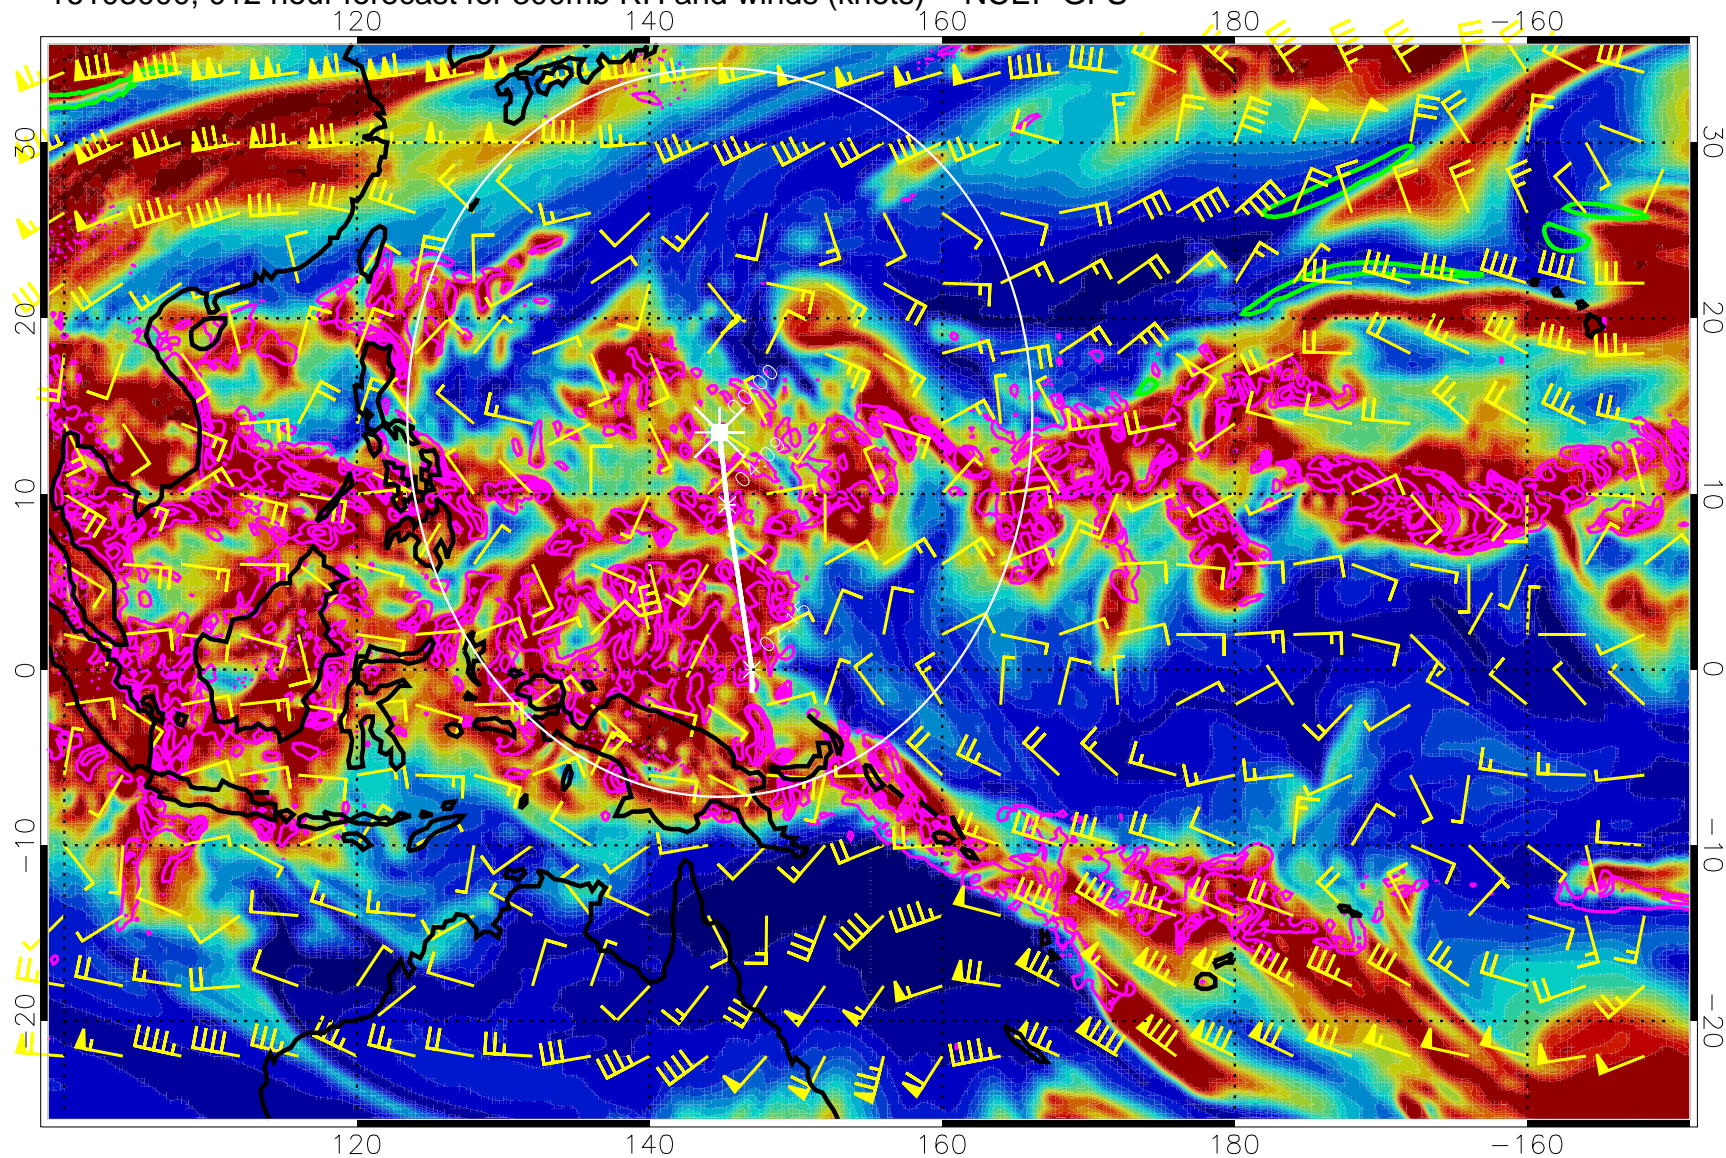

16102918, 006 hour forecast for 300mb RH and winds (knots) -- NCEP GFS

Precip (tot dot, conv sol) mm/day 40 mm/day contours, min 20

EPV Tropopause (2 PVU) Position

Range ring of 2304 km

16103000, 012 hour forecast for 300mb RH and winds (knots) -- NCEP GFS

Precip (tot dot, conv sol) mm/day 40 mm/day contours, min 20

EPV Tropopause (2 PVU) Position

Range ring of 2304 km

16103006, 018 hour forecast for 300mb RH and winds (knots) -- NCEP GFS

Precip (tot dot, conv sol) mm/day 40 mm/day contours, min 20

EPV Tropopause (2 PVU) Position

Range ring of 2304 km

16103012, 024 hour forecast for 300mb RH and winds (knots) -- NCEP GFS

Precip (tot dot, conv sol) mm/day 40 mm/day contours, min 20

EPV Tropopause (2 PVU) Position

Precip (tot dot, conv sol) mm/day 40 mm/day contours, min 20

EPV Tropopause (2 PVU) Position

Range ring of 2304 km

16103112, 048 hour forecast for 300mb RH and winds (knots) -- NCEP GFS

Precip (tot dot, conv sol) mm/day 40 mm/day contours, min 20