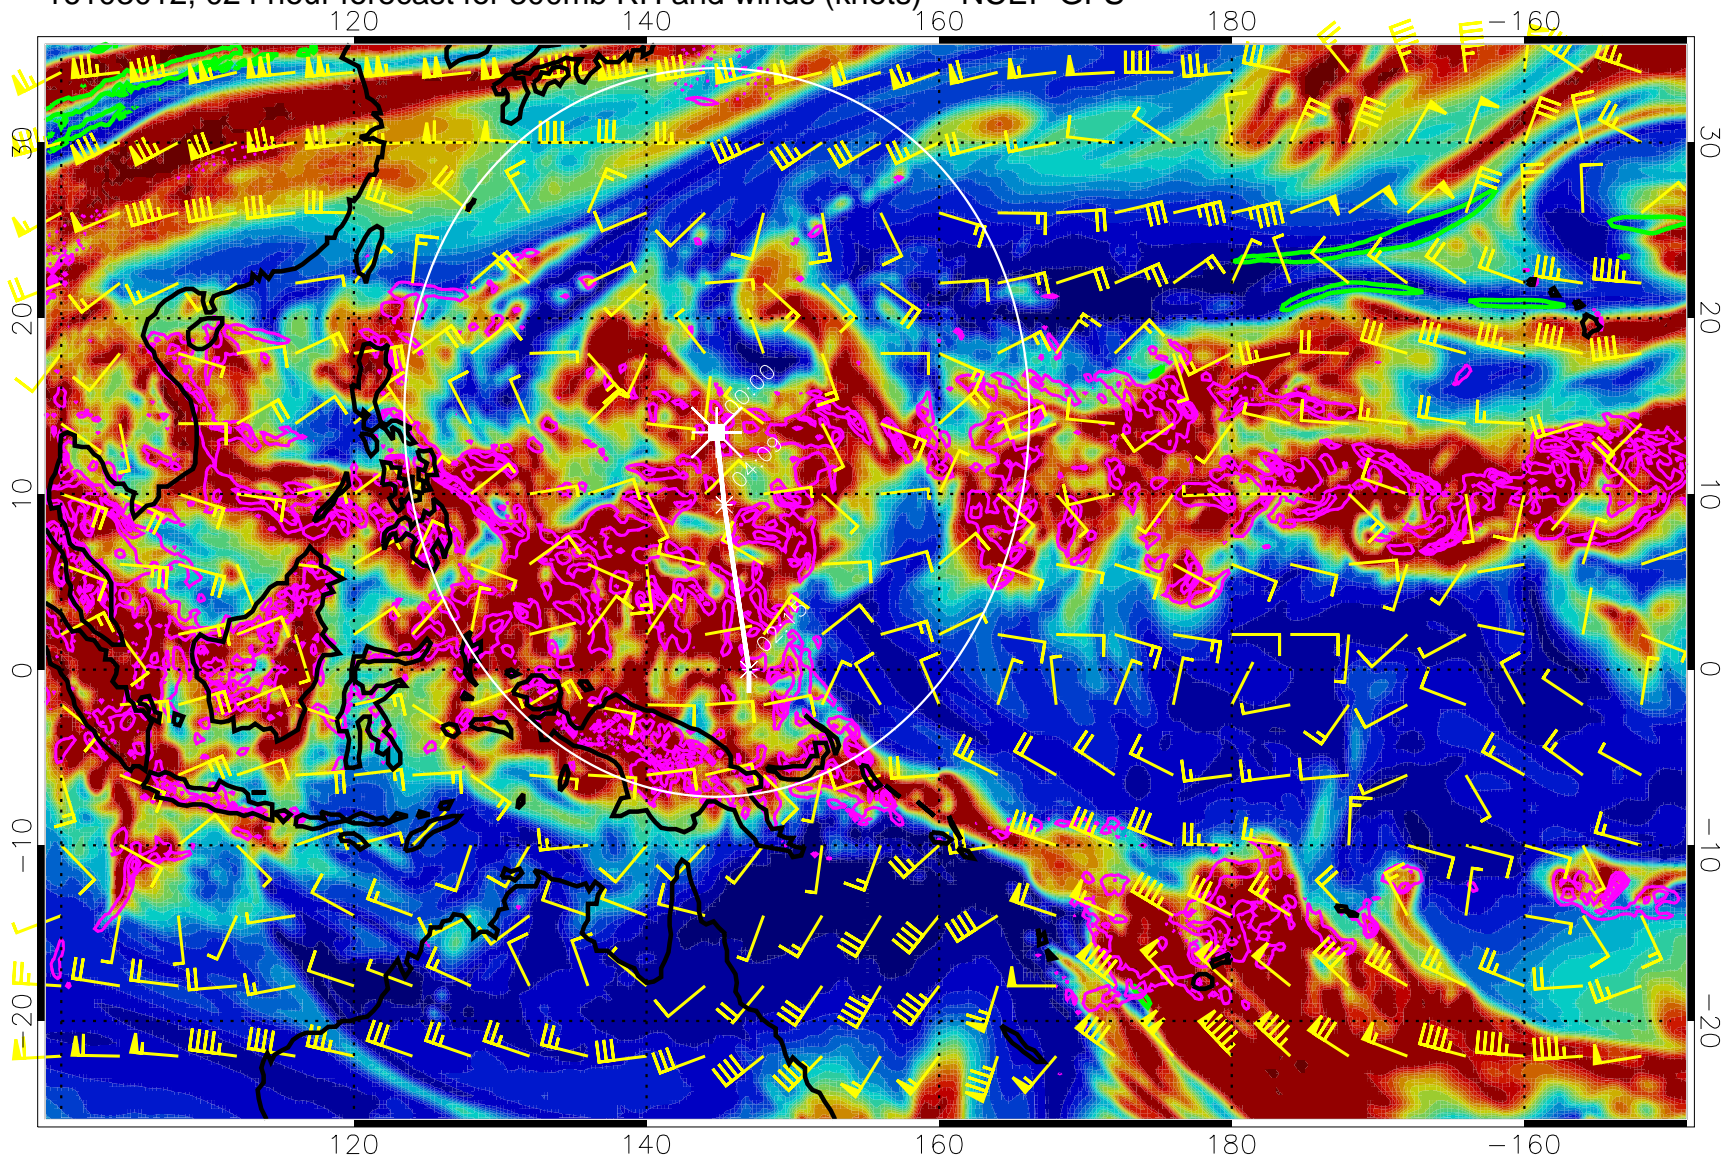

Precip (tot dot, conv sol) mm/day 40 mm/day contours, min 20

EPV Tropopause (2 PVU) Position

Range ring of 2304 km

16103006, 018 hour forecast for 300mb RH and winds (knots) -- NCEP GFS

Precip (tot dot, conv sol) mm/day 40 mm/day contours, min 20

EPV Tropopause (2 PVU) Position

Range ring of 2304 km

16103012, 024 hour forecast for 300mb RH and winds (knots) -- NCEP GFS

Precip (tot dot, conv sol) mm/day 40 mm/day contours, min 20

EPV Tropopause (2 PVU) Position

Range ring of 2304 km

16103018, 030 hour forecast for 300mb RH and winds (knots) -- NCEP GFS

Precip (tot dot, conv sol) mm/day 40 mm/day contours, min 20

EPV Tropopause (2 PVU) Position

Range ring of 2304 km

Precip (tot dot, conv sol) mm/day 40 mm/day contours, min 20

EPV Tropopause (2 PVU) Position

Range ring of 2304 km

16103112, 048 hour forecast for 300mb RH and winds (knots) -- NCEP GFS

Precip (tot dot, conv sol) mm/day 40 mm/day contours, min 20