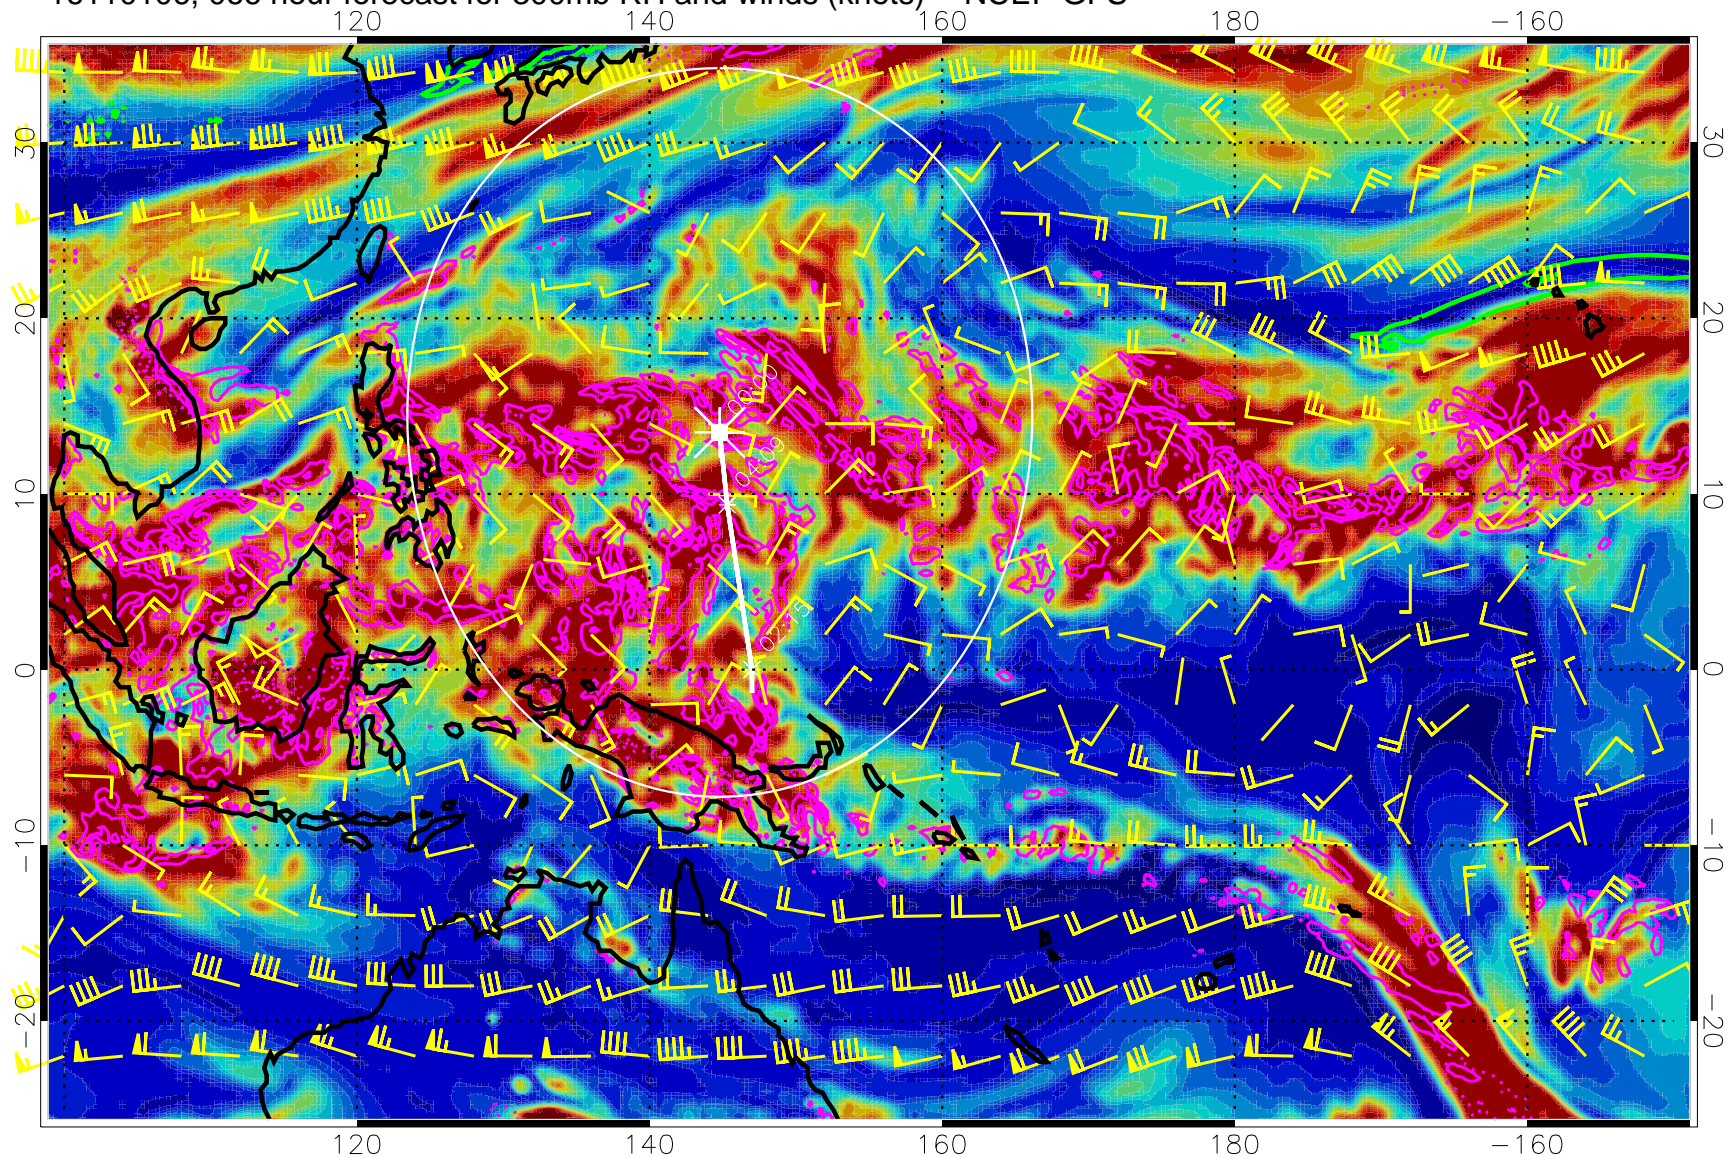

Range ring of 2304 km

16110100, 060 hour forecast for 300mb RH and winds (knots) -- NCEP GFS

Precip (tot dot, conv sol) mm/day 40 mm/day contours, min 20

EPV Tropopause (2 PVU) Position

Range ring of 2304 km

16110106, 066 hour forecast for 300mb RH and winds (knots) -- NCEP GFS

Precip (tot dot, conv sol) mm/day 40 mm/day contours, min 20

EPV Tropopause (2 PVU) Position

Range ring of 2304 km

16110112, 072 hour forecast for 300mb RH and winds (knots) -- NCEP GFS