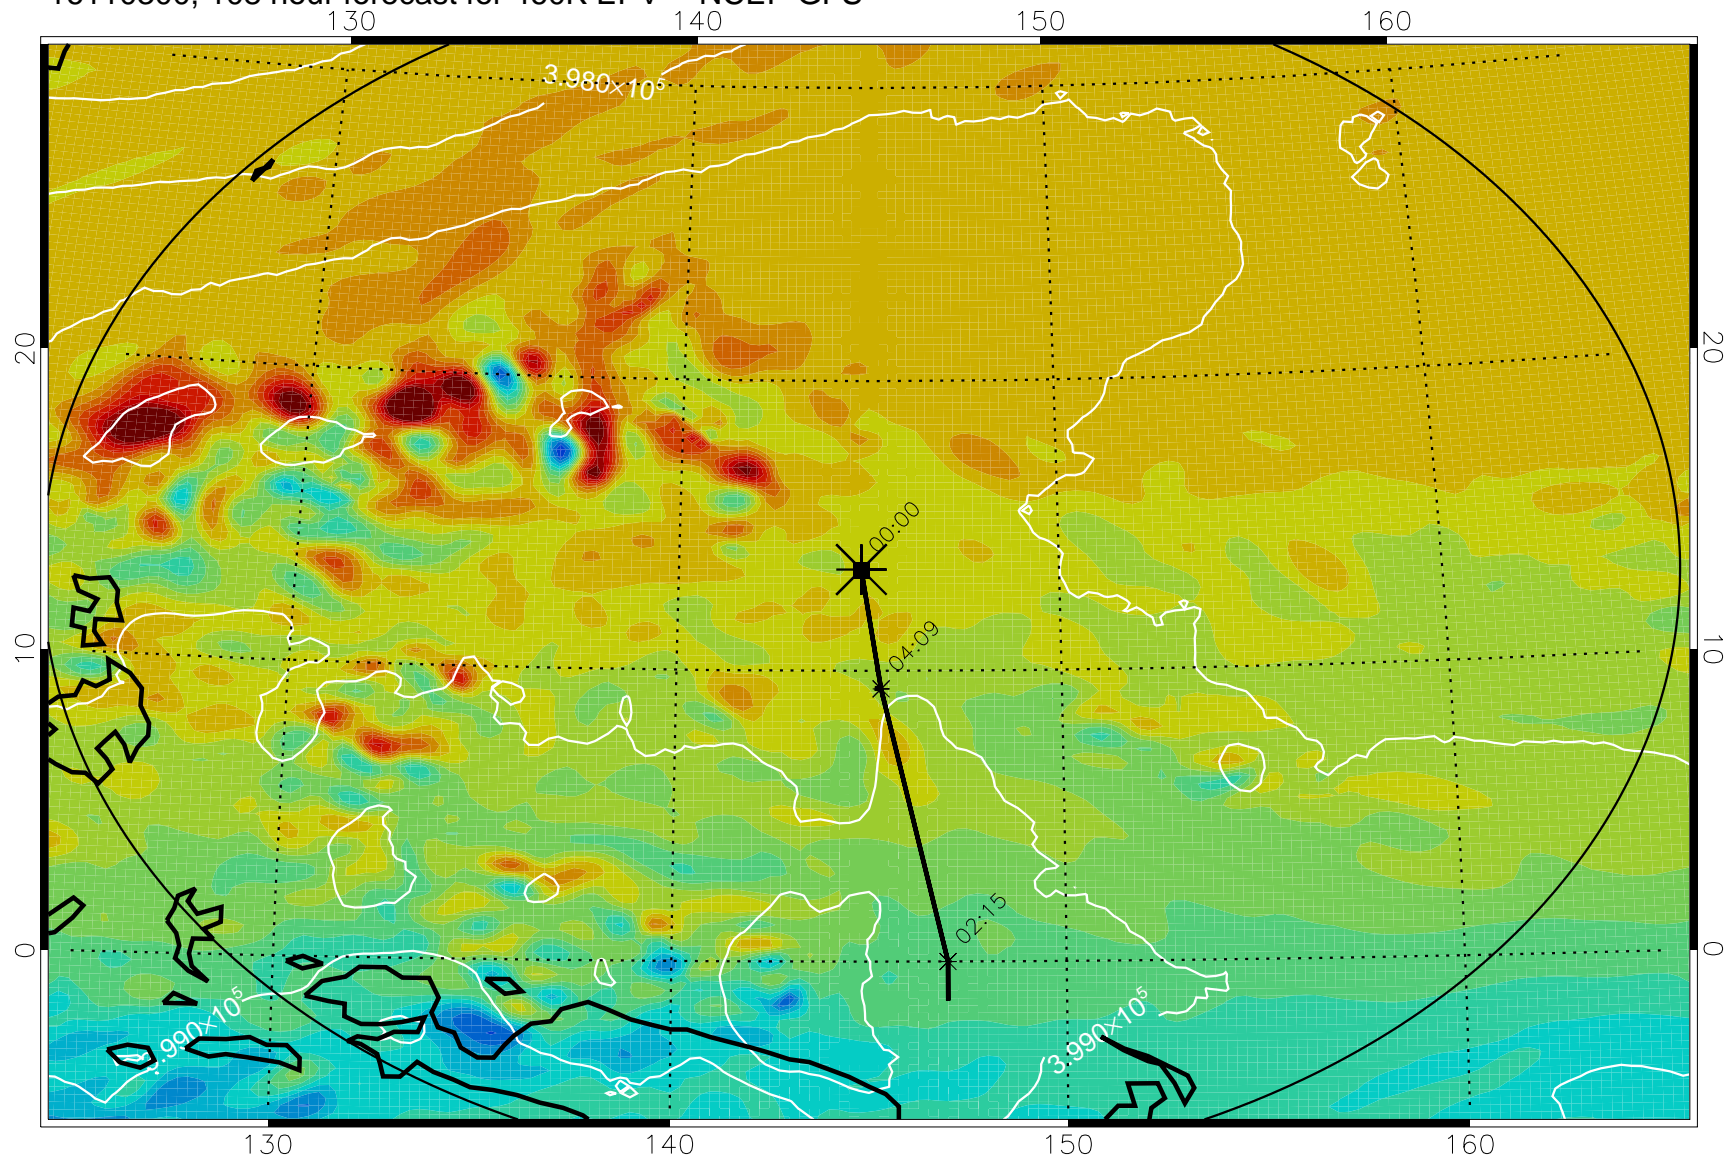

16110118, 078 hour forecast for 460K EPV -- NCEP GFS

460K Montgomery Streamfunction, white

Range ring of 2304 km

16110200, 084 hour forecast for 460K EPV -- NCEP GFS

460K Montgomery Streamfunction, white

Range ring of 2304 km

16110206, 090 hour forecast for 460K EPV -- NCEP GFS

460K Montgomery Streamfunction, white

Range ring of 2304 km

16110212, 096 hour forecast for 460K EPV -- NCEP GFS

460K Montgomery Streamfunction, white

Range ring of 2304 km

16110218, 102 hour forecast for 460K EPV -- NCEP GFS

460K Montgomery Streamfunction, white

Range ring of 2304 km

16110300, 108 hour forecast for 460K EPV -- NCEP GFS

460K Montgomery Streamfunction, white

Range ring of 2304 km

16110306, 114 hour forecast for 460K EPV -- NCEP GFS

460K Montgomery Streamfunction, white

Range ring of 2304 km

16110312, 120 hour forecast for 460K EPV -- NCEP GFS

460K Montgomery Streamfunction, white

Range ring of 2304 km