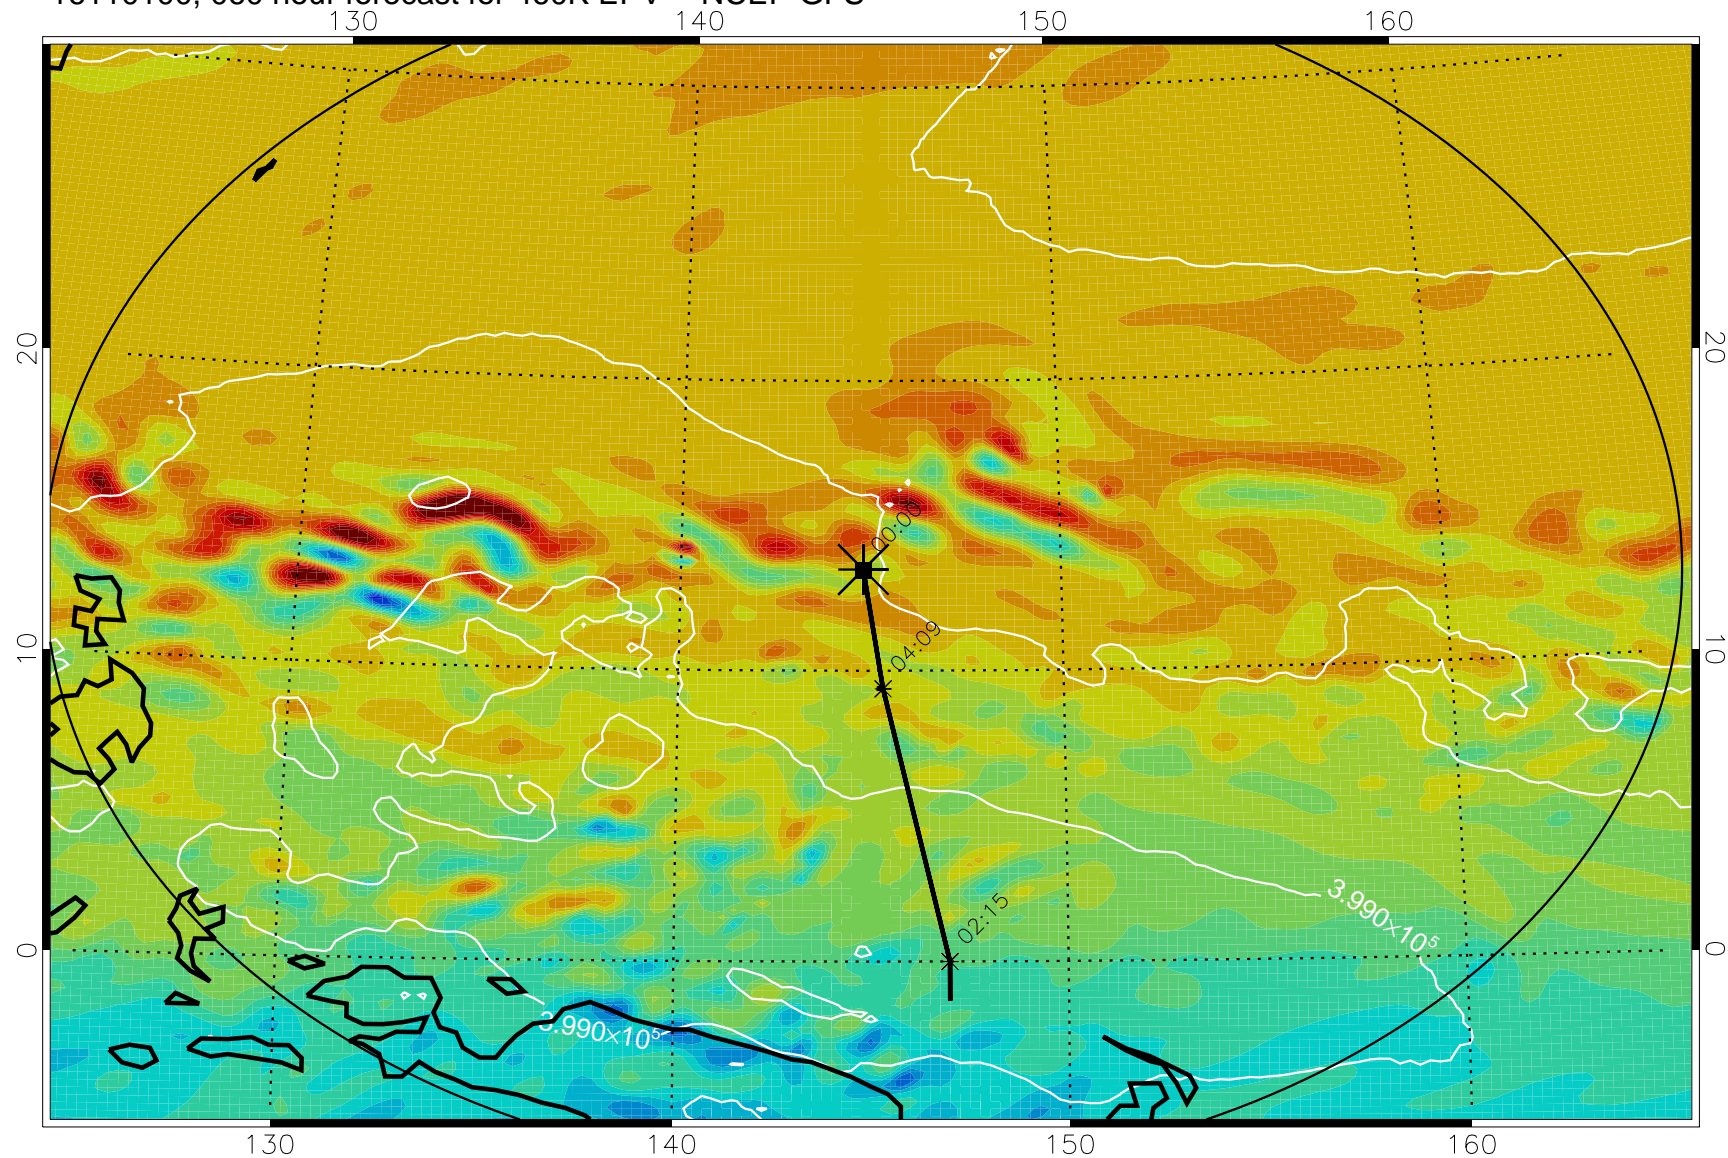

16103106, 042 hour forecast for 460K EPV -- NCEP GFS

460K Montgomery Streamfunction, white

Range ring of 2304 km

16103112, 048 hour forecast for 460K EPV -- NCEP GFS

460K Montgomery Streamfunction, white

Range ring of 2304 km

16103118, 054 hour forecast for 460K EPV -- NCEP GFS

460K Montgomery Streamfunction, white

Range ring of 2304 km

16110100, 060 hour forecast for 460K EPV -- NCEP GFS

460K Montgomery Streamfunction, white

Range ring of 2304 km

16110106, 066 hour forecast for 460K EPV -- NCEP GFS

460K Montgomery Streamfunction, white

Range ring of 2304 km

16110112, 072 hour forecast for 460K EPV -- NCEP GFS

460K Montgomery Streamfunction, white

Range ring of 2304 km

16110118, 078 hour forecast for 460K EPV -- NCEP GFS

460K Montgomery Streamfunction, white

Range ring of 2304 km

16110200, 084 hour forecast for 460K EPV -- NCEP GFS

460K Montgomery Streamfunction, white

Range ring of 2304 km