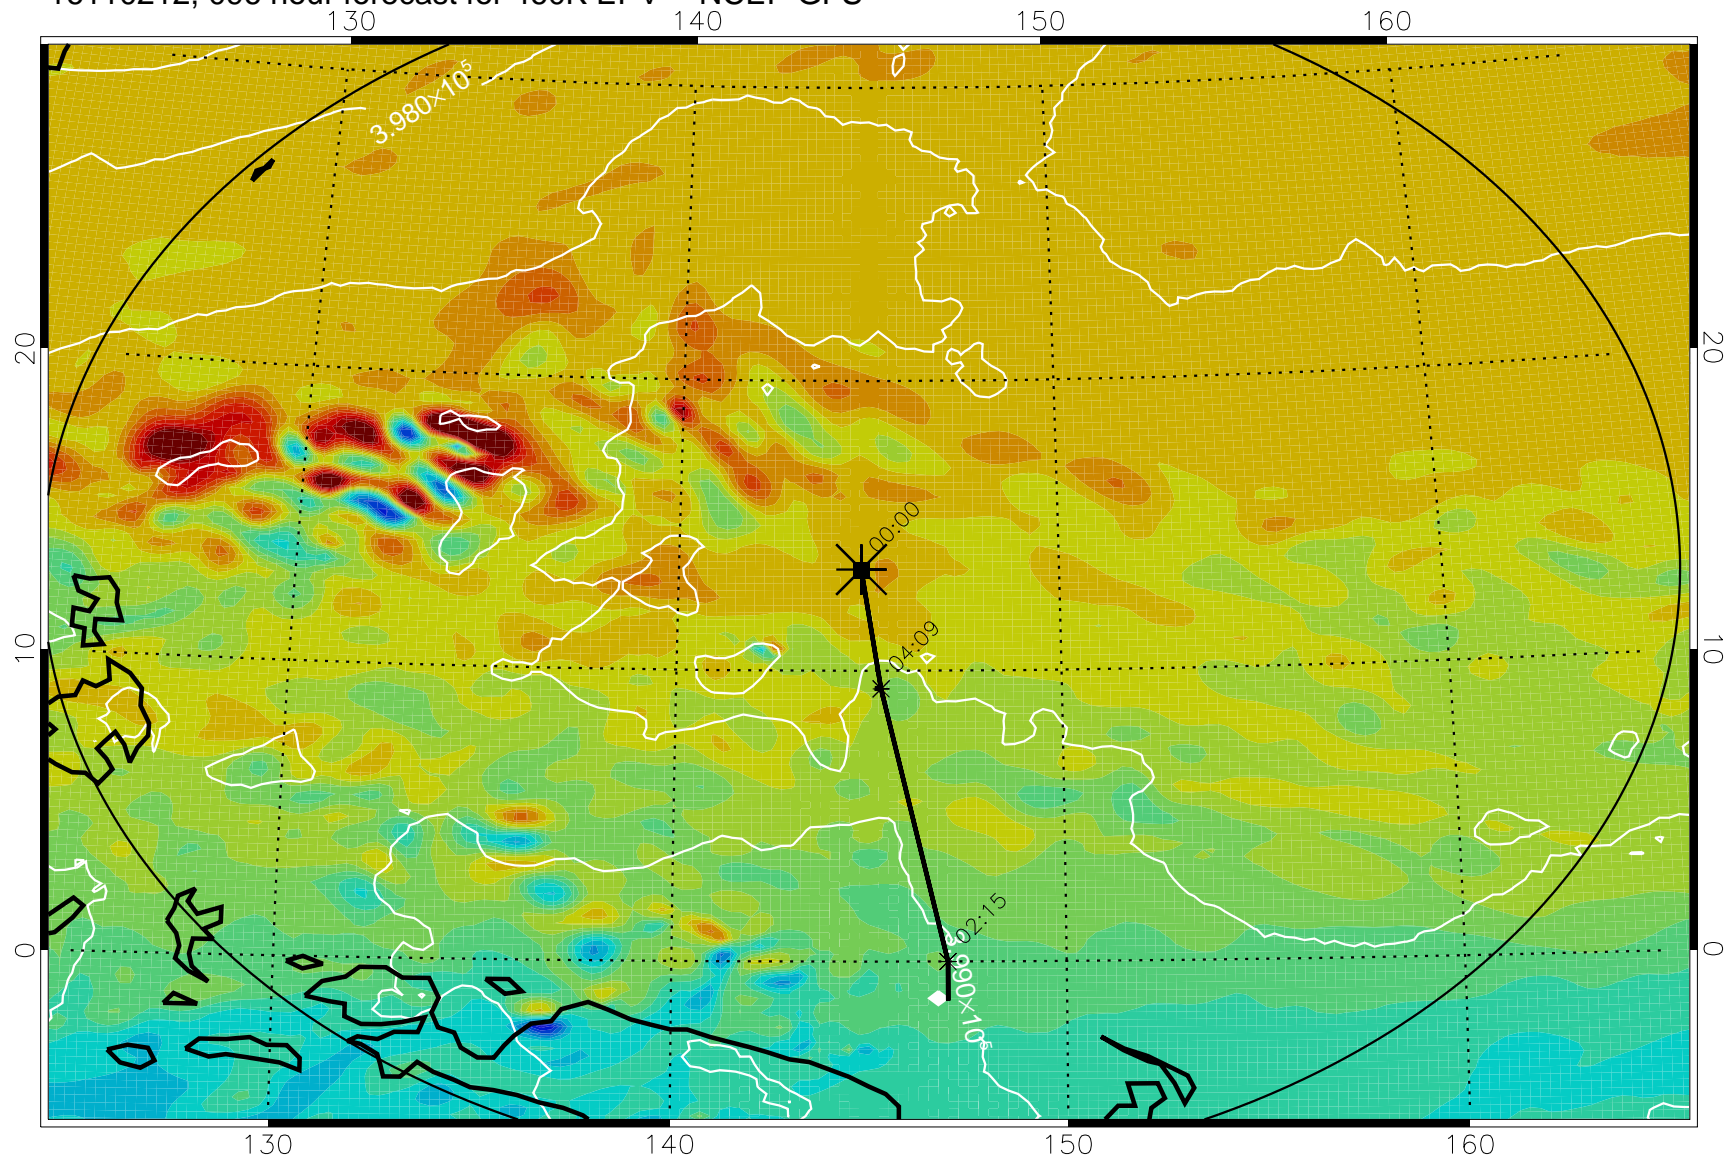

16110118, 078 hour forecast for 460K EPV -- NCEP GFS

460K Montgomery Streamfunction, white

Range ring of 2304 km

16110200, 084 hour forecast for 460K EPV -- NCEP GFS

460K Montgomery Streamfunction, white

Range ring of 2304 km

16110206, 090 hour forecast for 460K EPV -- NCEP GFS

460K Montgomery Streamfunction, white

Range ring of 2304 km

16110212, 096 hour forecast for 460K EPV -- NCEP GFS

460K Montgomery Streamfunction, white

Range ring of 2304 km

16110218, 102 hour forecast for 460K EPV -- NCEP GFS

460K Montgomery Streamfunction, white

Range ring of 2304 km

16110300, 108 hour forecast for 460K EPV -- NCEP GFS

460K Montgomery Streamfunction, white

Range ring of 2304 km

16110306, 114 hour forecast for 460K EPV -- NCEP GFS

460K Montgomery Streamfunction, white

Range ring of 2304 km

16110312, 120 hour forecast for 460K EPV -- NCEP GFS

460K Montgomery Streamfunction, white

Range ring of 2304 km