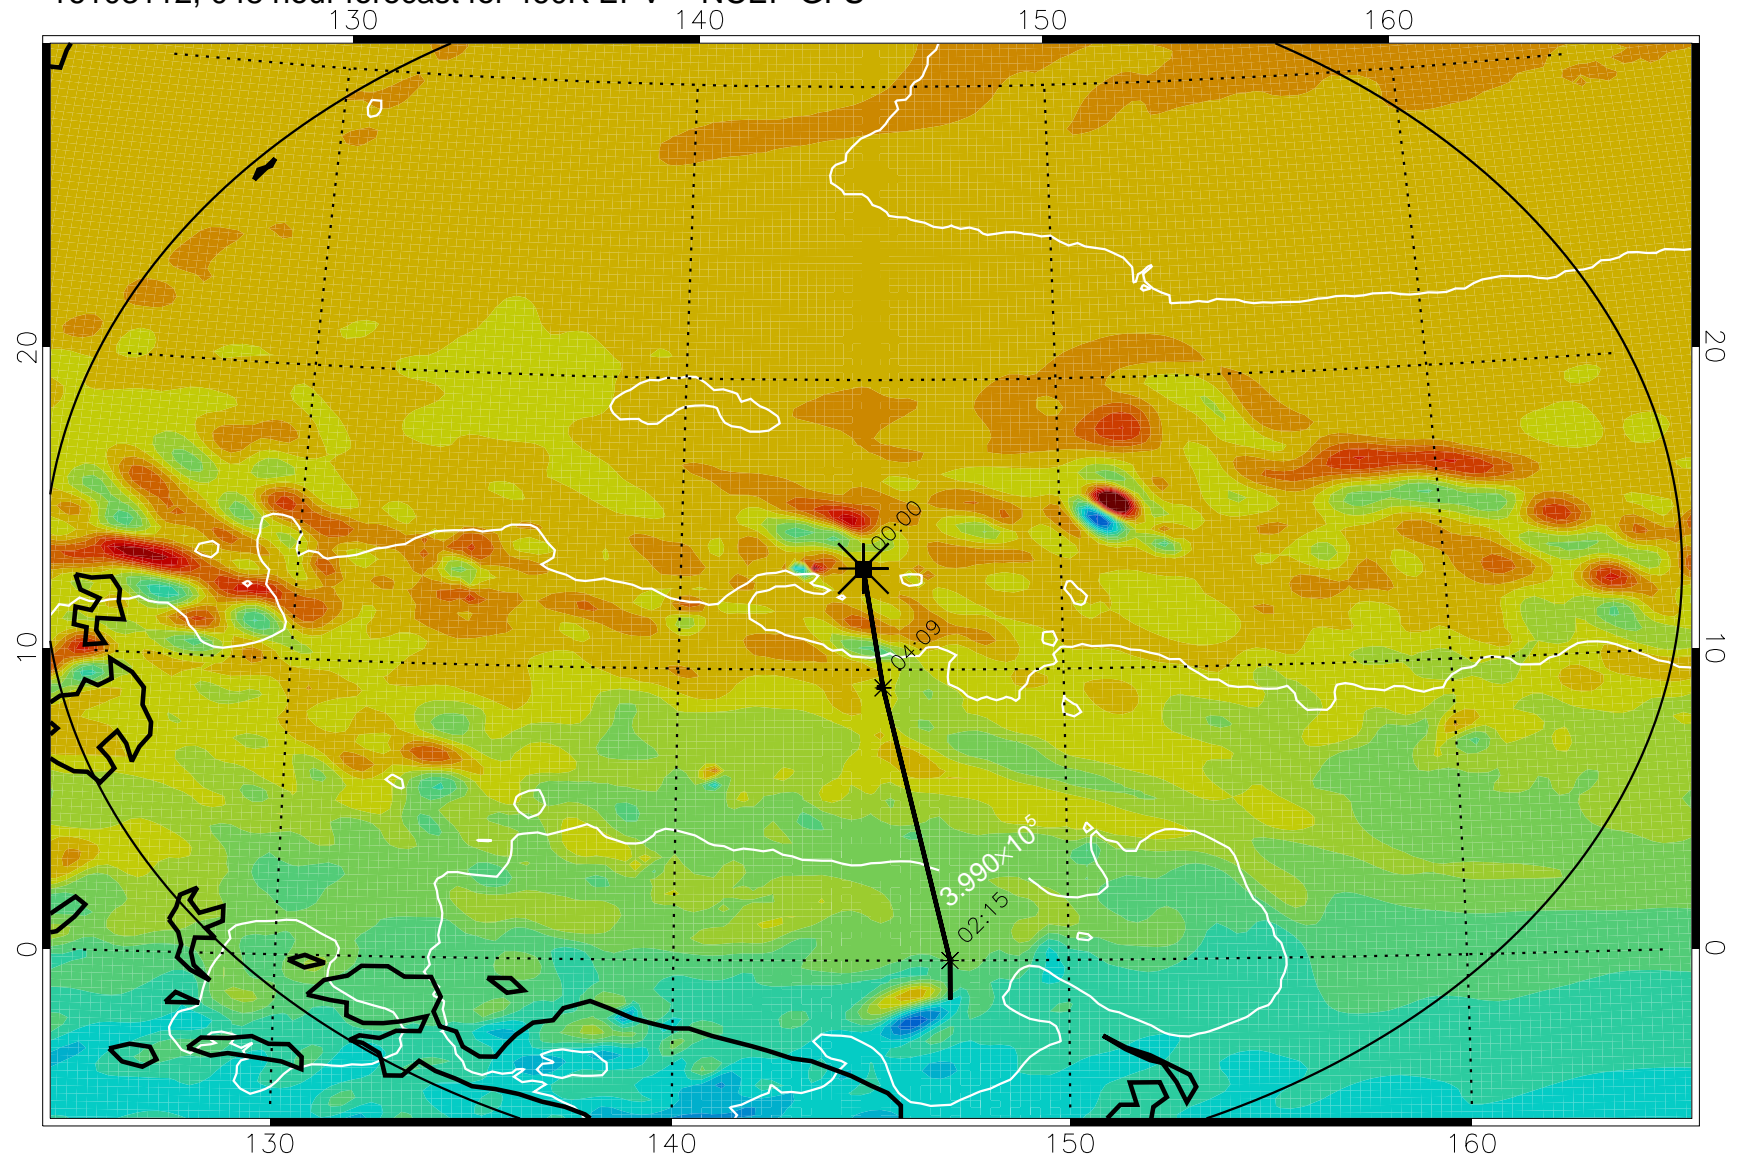

16103018, 030 hour forecast for 460K EPV -- NCEP GFS

460K Montgomery Streamfunction, white

Range ring of 2304 km

16103100, 036 hour forecast for 460K EPV -- NCEP GFS

460K Montgomery Streamfunction, white

Range ring of 2304 km

16103106, 042 hour forecast for 460K EPV -- NCEP GFS

460K Montgomery Streamfunction, white

Range ring of 2304 km

16103112, 048 hour forecast for 460K EPV -- NCEP GFS

460K Montgomery Streamfunction, white

Range ring of 2304 km

16103118, 054 hour forecast for 460K EPV -- NCEP GFS

460K Montgomery Streamfunction, white

Range ring of 2304 km

16110100, 060 hour forecast for 460K EPV -- NCEP GFS

460K Montgomery Streamfunction, white

Range ring of 2304 km

16110106, 066 hour forecast for 460K EPV -- NCEP GFS

460K Montgomery Streamfunction, white

Range ring of 2304 km

16110112, 072 hour forecast for 460K EPV -- NCEP GFS

460K Montgomery Streamfunction, white

Range ring of 2304 km