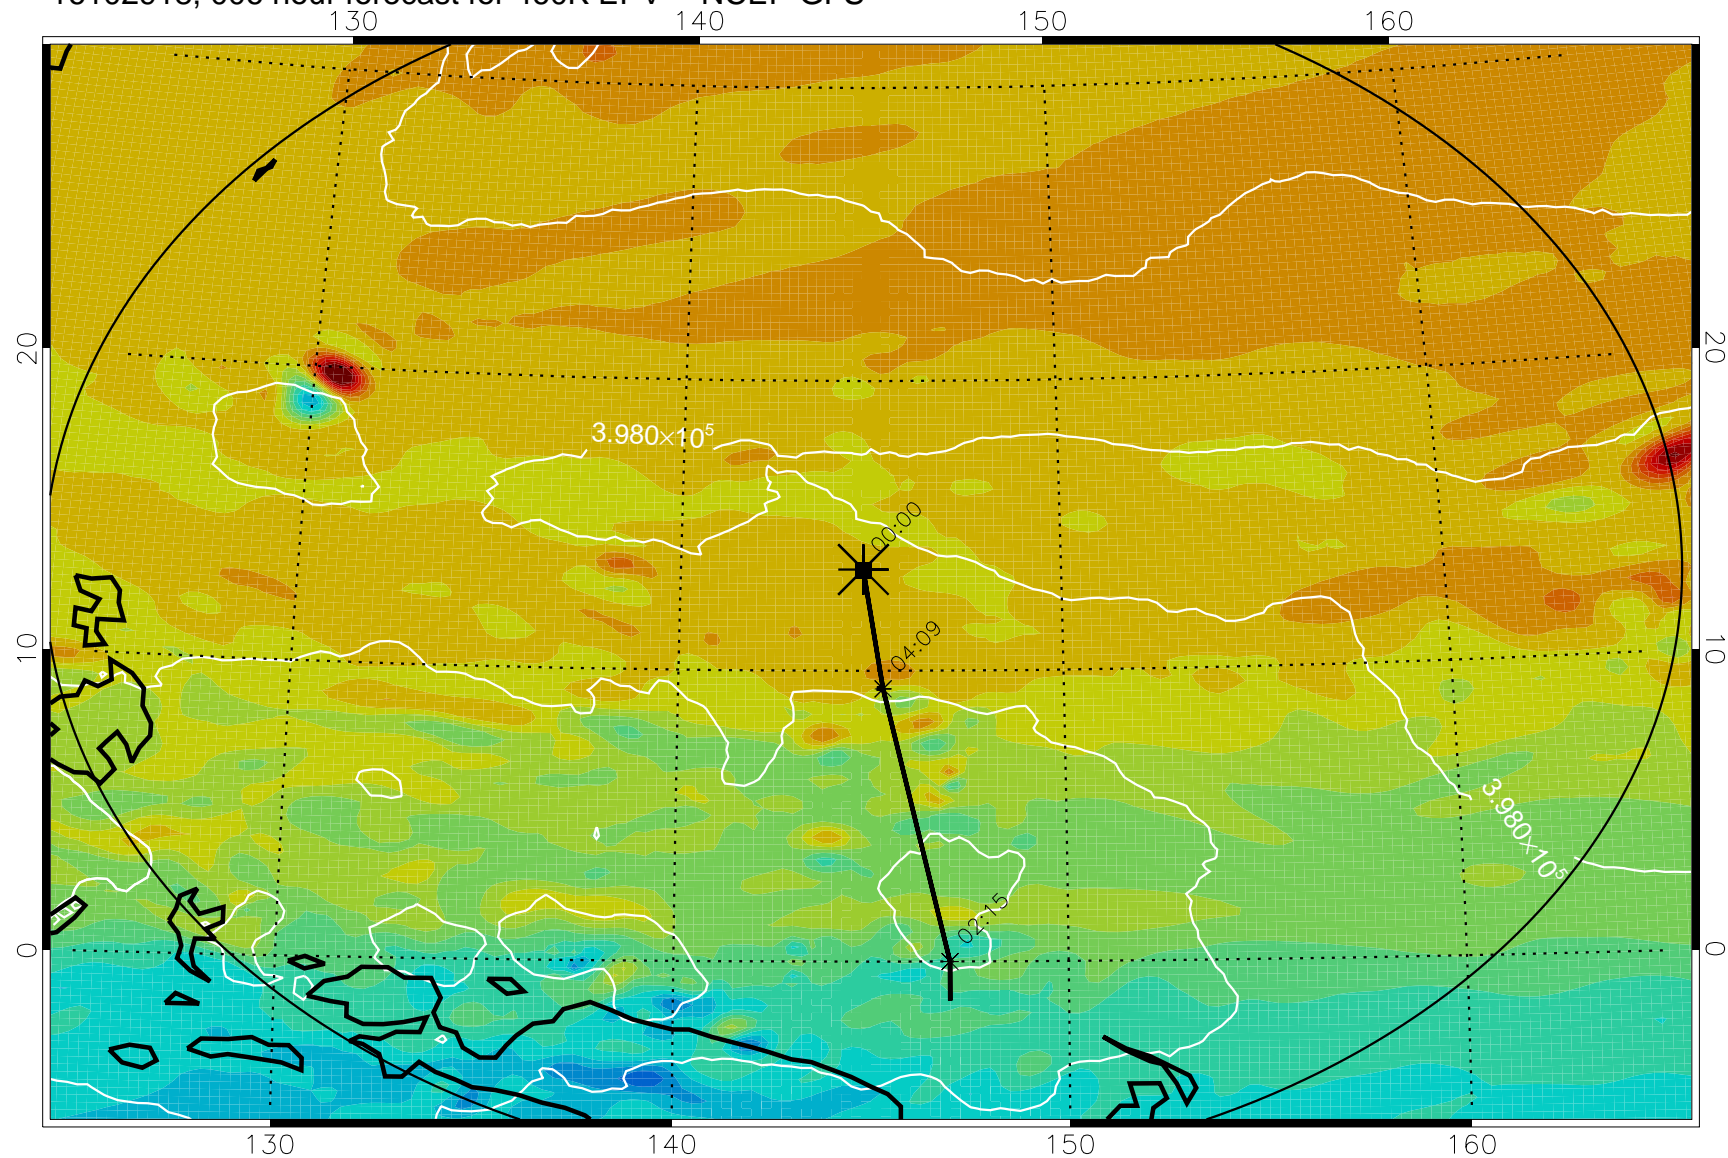

16102918, 006 hour forecast for 460K EPV -- NCEP GFS

460K Montgomery Streamfunction, white

Range ring of 2304 km

16103000, 012 hour forecast for 460K EPV -- NCEP GFS

460K Montgomery Streamfunction, white

Range ring of 2304 km

16103006, 018 hour forecast for 460K EPV -- NCEP GFS

460K Montgomery Streamfunction, white

Range ring of 2304 km

16103012, 024 hour forecast for 460K EPV -- NCEP GFS

460K Montgomery Streamfunction, white

Range ring of 2304 km

16103018, 030 hour forecast for 460K EPV -- NCEP GFS

460K Montgomery Streamfunction, white

Range ring of 2304 km

16103100, 036 hour forecast for 460K EPV -- NCEP GFS

460K Montgomery Streamfunction, white

Range ring of 2304 km

16103118, 054 hour forecast for 460K EPV -- NCEP GFS

460K Montgomery Streamfunction, white

Range ring of 2304 km

16110100, 060 hour forecast for 460K EPV -- NCEP GFS

460K Montgomery Streamfunction, white

Range ring of 2304 km