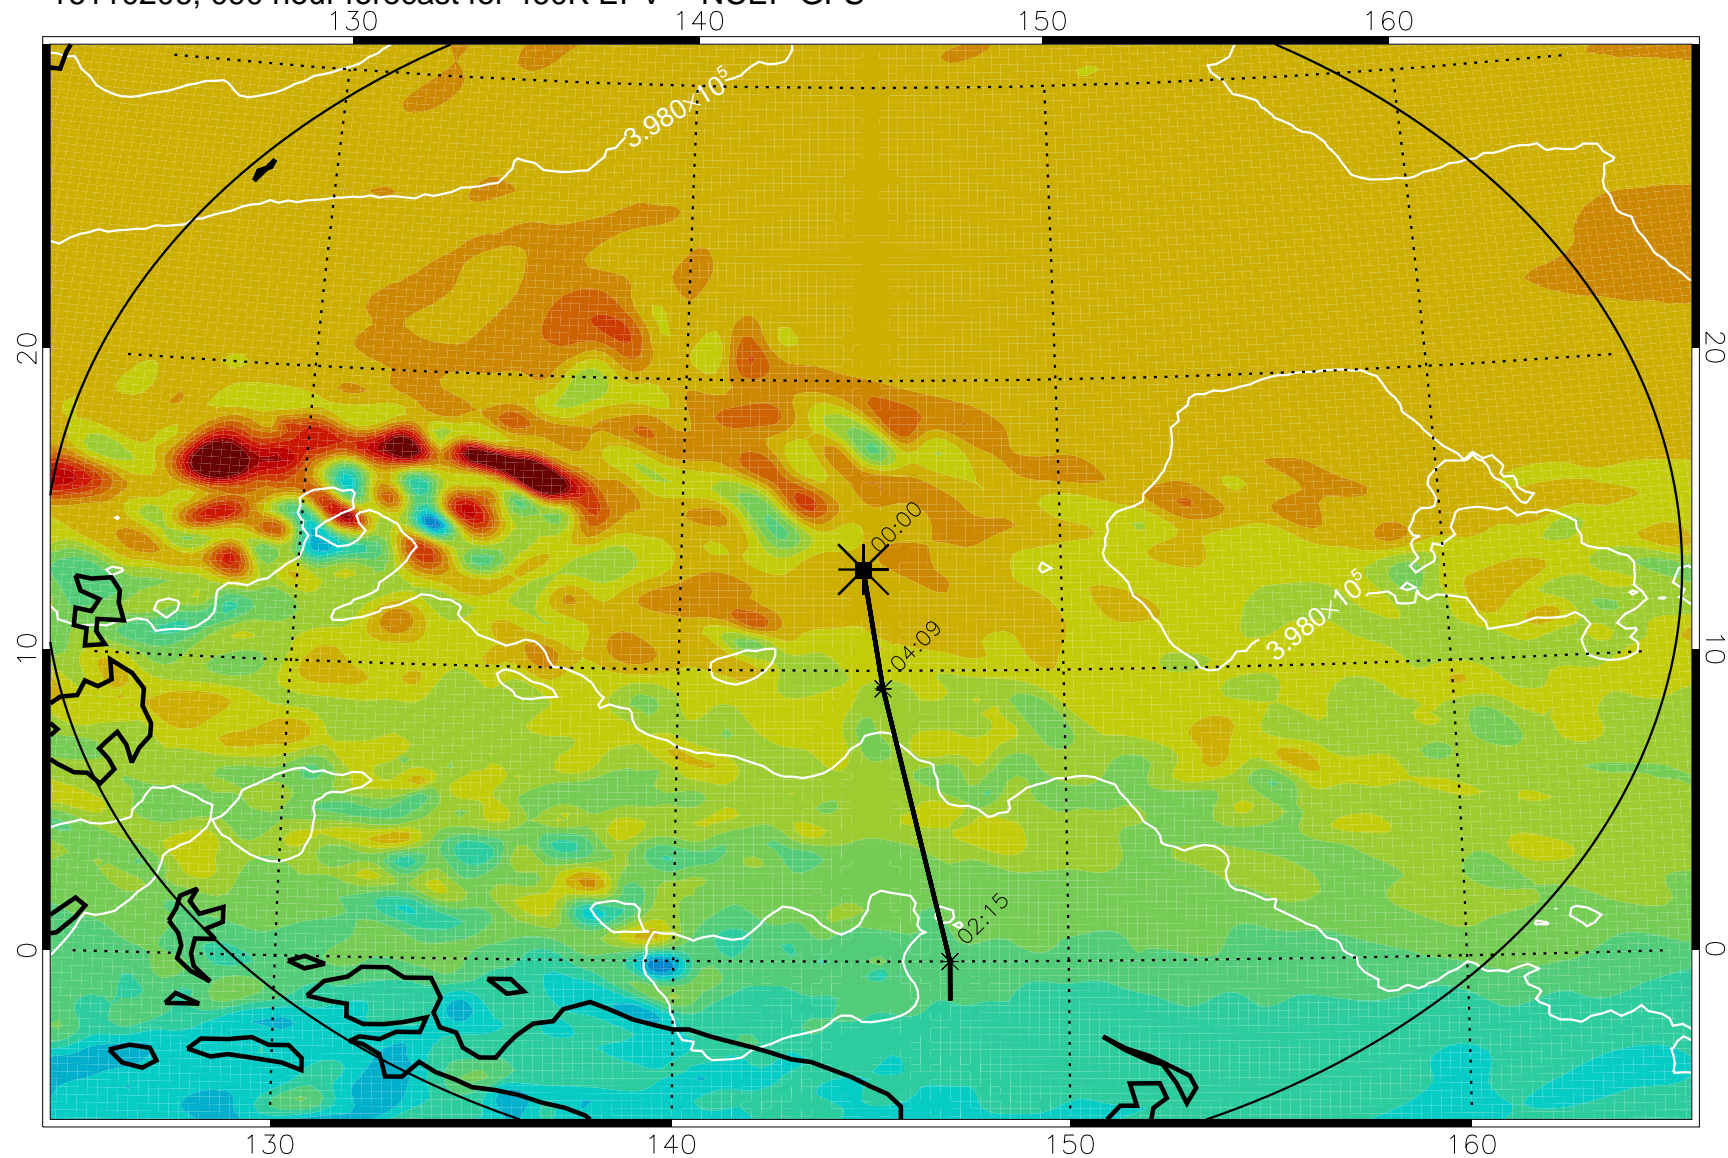

16110106, 066 hour forecast for 460K EPV -- NCEP GFS

460K Montgomery Streamfunction, white

Range ring of 2304 km

16110112, 072 hour forecast for 460K EPV -- NCEP GFS

460K Montgomery Streamfunction, white

Range ring of 2304 km

16110118, 078 hour forecast for 460K EPV -- NCEP GFS

460K Montgomery Streamfunction, white

Range ring of 2304 km

16110200, 084 hour forecast for 460K EPV -- NCEP GFS

460K Montgomery Streamfunction, white

Range ring of 2304 km

16110206, 090 hour forecast for 460K EPV -- NCEP GFS

460K Montgomery Streamfunction, white

Range ring of 2304 km

16110212, 096 hour forecast for 460K EPV -- NCEP GFS

460K Montgomery Streamfunction, white

Range ring of 2304 km

16110218, 102 hour forecast for 460K EPV -- NCEP GFS

460K Montgomery Streamfunction, white

Range ring of 2304 km

16110300, 108 hour forecast for 460K EPV -- NCEP GFS

460K Montgomery Streamfunction, white

Range ring of 2304 km