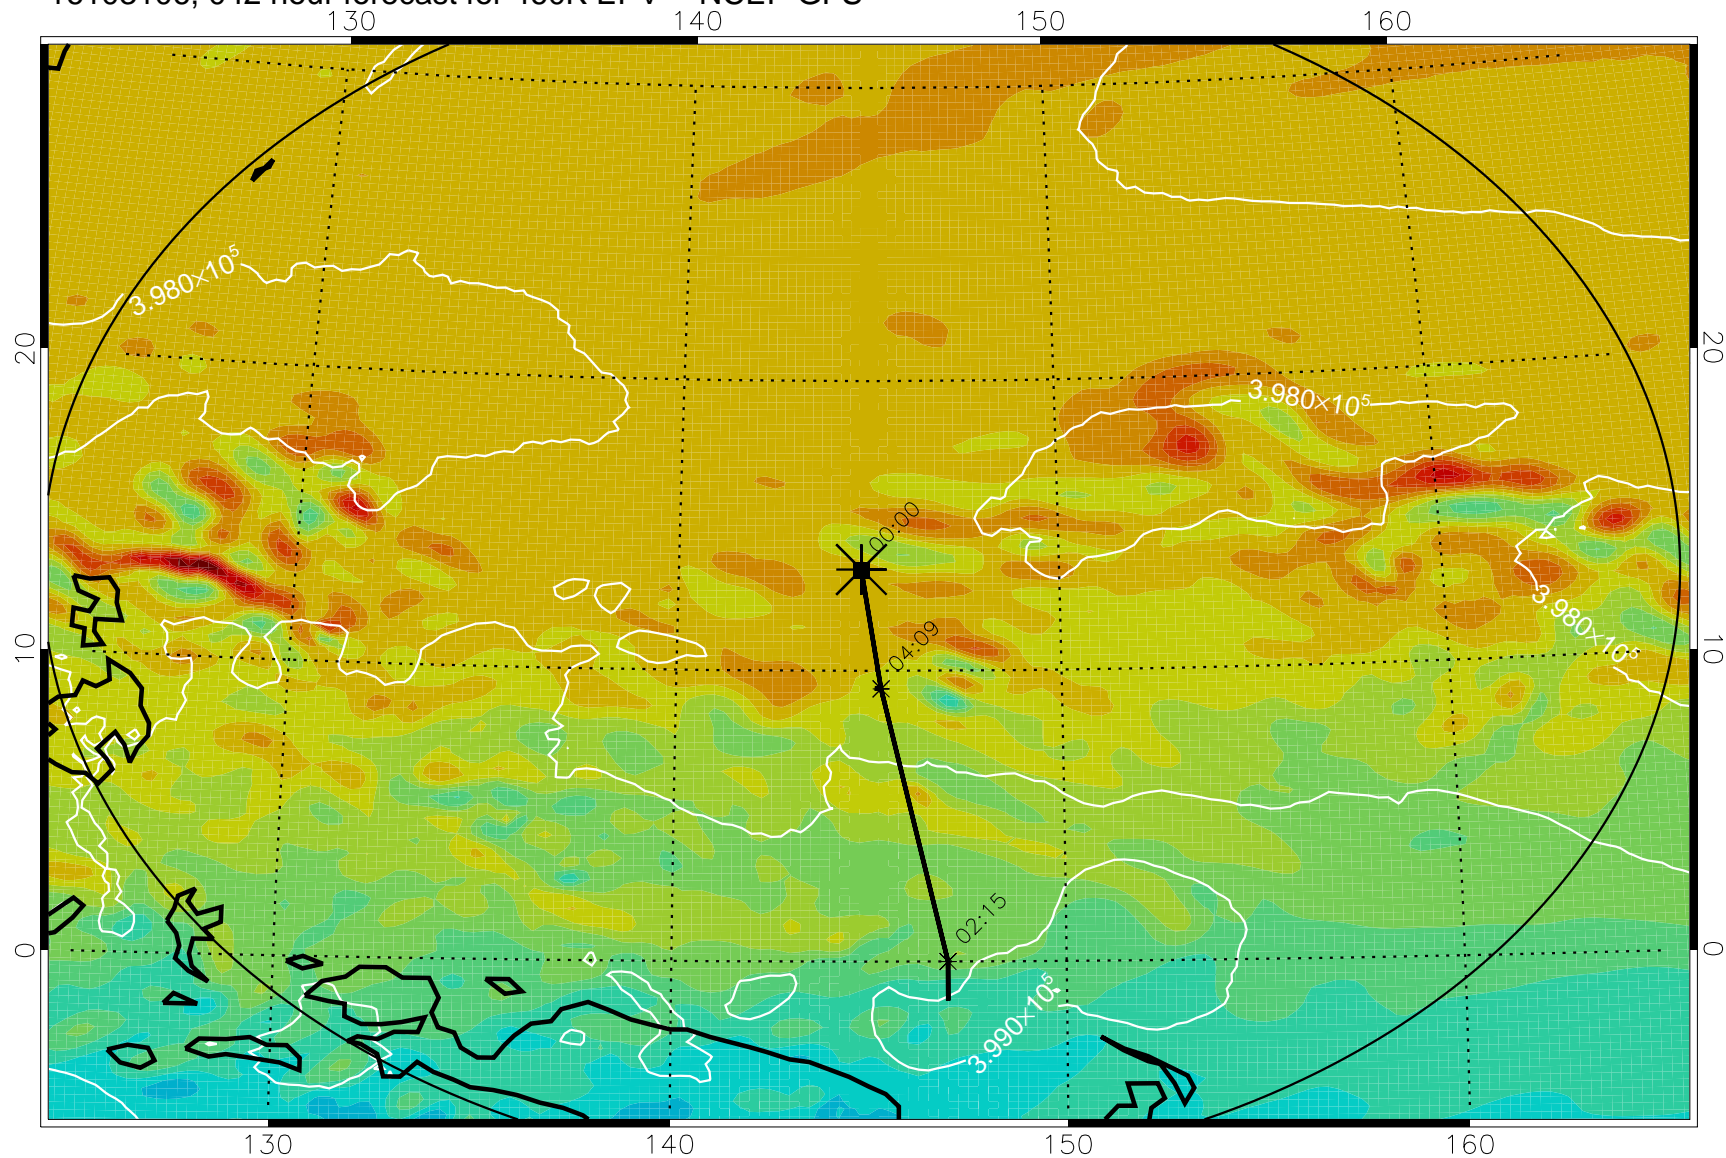

16103006, 018 hour forecast for 460K EPV -- NCEP GFS

460K Montgomery Streamfunction, white

Range ring of 2304 km

16103012, 024 hour forecast for 460K EPV -- NCEP GFS

460K Montgomery Streamfunction, white

Range ring of 2304 km

16103018, 030 hour forecast for 460K EPV -- NCEP GFS

460K Montgomery Streamfunction, white

Range ring of 2304 km

16103100, 036 hour forecast for 460K EPV -- NCEP GFS

460K Montgomery Streamfunction, white

Range ring of 2304 km

16103106, 042 hour forecast for 460K EPV -- NCEP GFS

460K Montgomery Streamfunction, white

Range ring of 2304 km

16103112, 048 hour forecast for 460K EPV -- NCEP GFS

460K Montgomery Streamfunction, white

Range ring of 2304 km

16103118, 054 hour forecast for 460K EPV -- NCEP GFS

460K Montgomery Streamfunction, white

Range ring of 2304 km

16110100, 060 hour forecast for 460K EPV -- NCEP GFS

460K Montgomery Streamfunction, white

Range ring of 2304 km