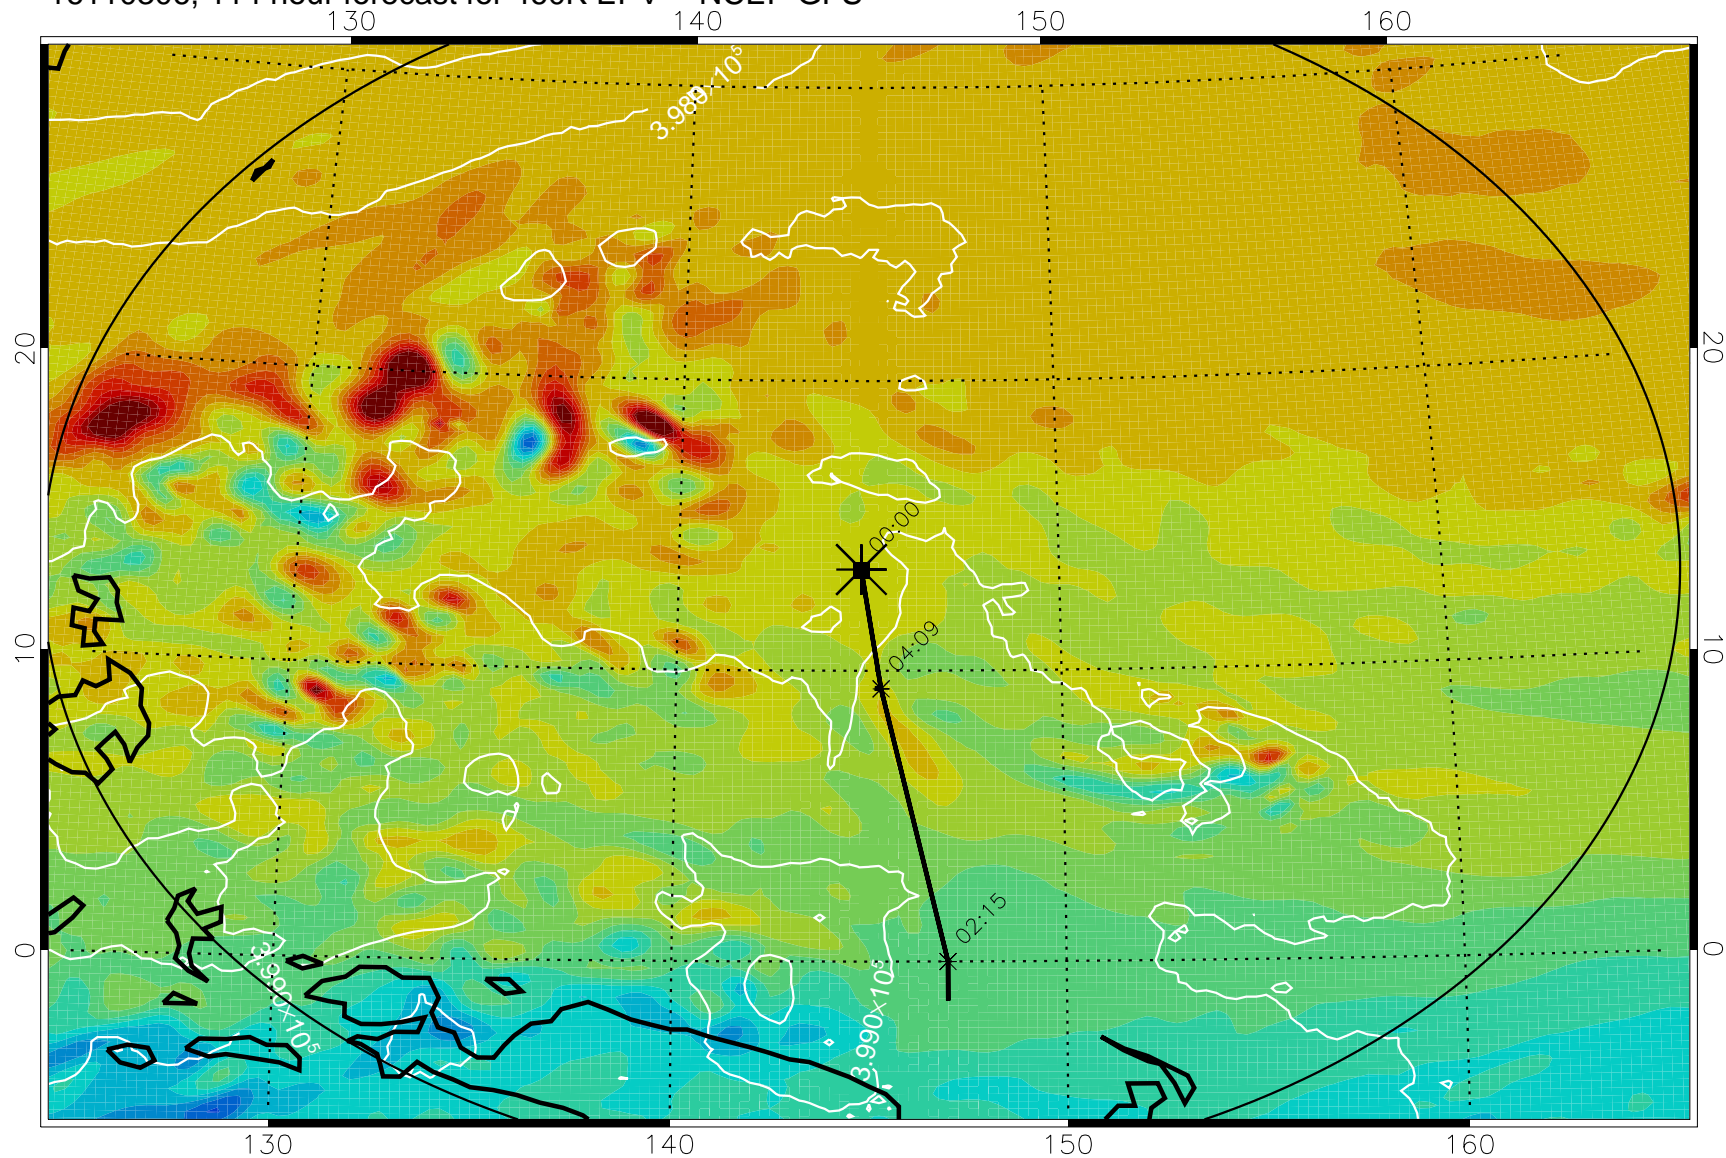

16110206, 090 hour forecast for 460K EPV -- NCEP GFS

460K Montgomery Streamfunction, white

Range ring of 2304 km

16110212, 096 hour forecast for 460K EPV -- NCEP GFS

460K Montgomery Streamfunction, white

Range ring of 2304 km

16110218, 102 hour forecast for 460K EPV -- NCEP GFS

460K Montgomery Streamfunction, white

Range ring of 2304 km

16110300, 108 hour forecast for 460K EPV -- NCEP GFS

460K Montgomery Streamfunction, white

Range ring of 2304 km

16110306, 114 hour forecast for 460K EPV -- NCEP GFS

460K Montgomery Streamfunction, white

Range ring of 2304 km

16110312, 120 hour forecast for 460K EPV -- NCEP GFS

460K Montgomery Streamfunction, white

Range ring of 2304 km