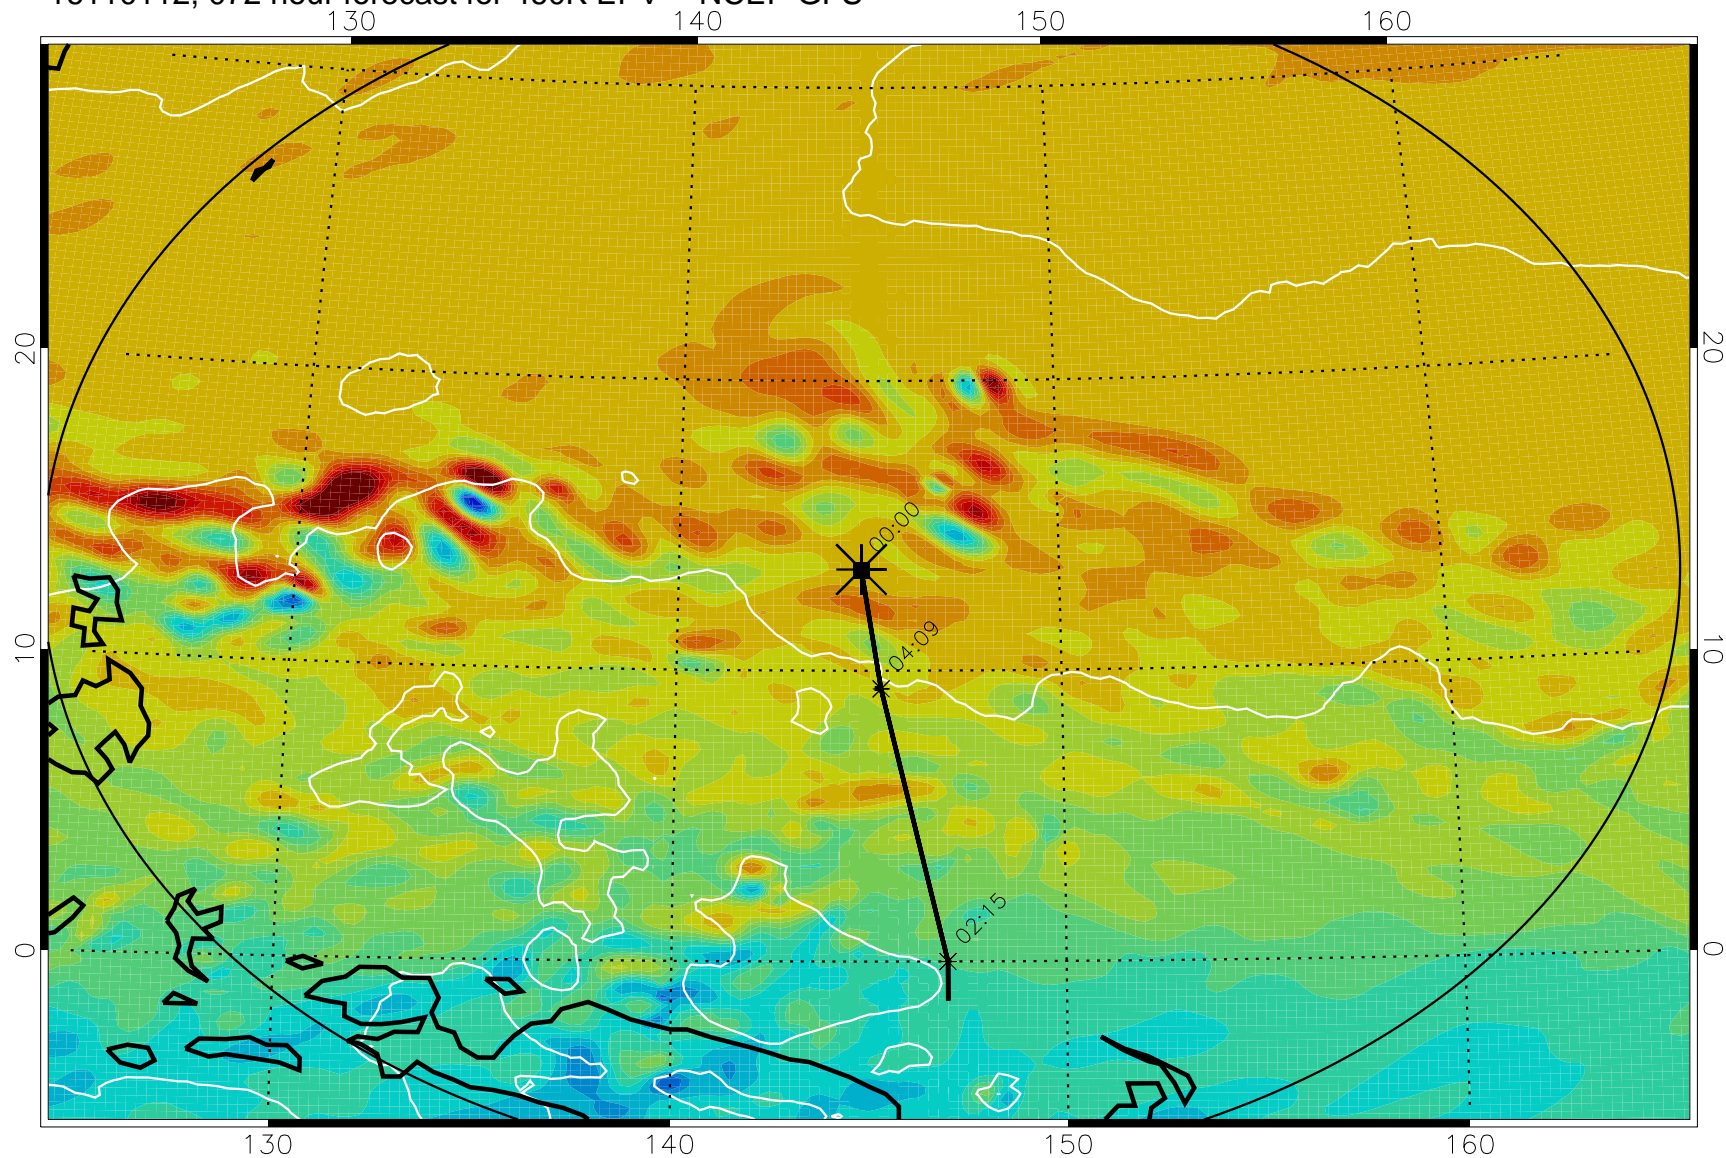

16103106, 042 hour forecast for 460K EPV -- NCEP GFS

460K Montgomery Streamfunction, white

Range ring of 2304 km

16103112, 048 hour forecast for 460K EPV -- NCEP GFS

460K Montgomery Streamfunction, white

Range ring of 2304 km

16103118, 054 hour forecast for 460K EPV -- NCEP GFS

460K Montgomery Streamfunction, white

Range ring of 2304 km

16110100, 060 hour forecast for 460K EPV -- NCEP GFS

460K Montgomery Streamfunction, white

Range ring of 2304 km

16110106, 066 hour forecast for 460K EPV -- NCEP GFS

460K Montgomery Streamfunction, white

Range ring of 2304 km

16110112, 072 hour forecast for 460K EPV -- NCEP GFS

460K Montgomery Streamfunction, white

Range ring of 2304 km

16110118, 078 hour forecast for 460K EPV -- NCEP GFS

460K Montgomery Streamfunction, white

Range ring of 2304 km

16110200, 084 hour forecast for 460K EPV -- NCEP GFS

460K Montgomery Streamfunction, white

Range ring of 2304 km