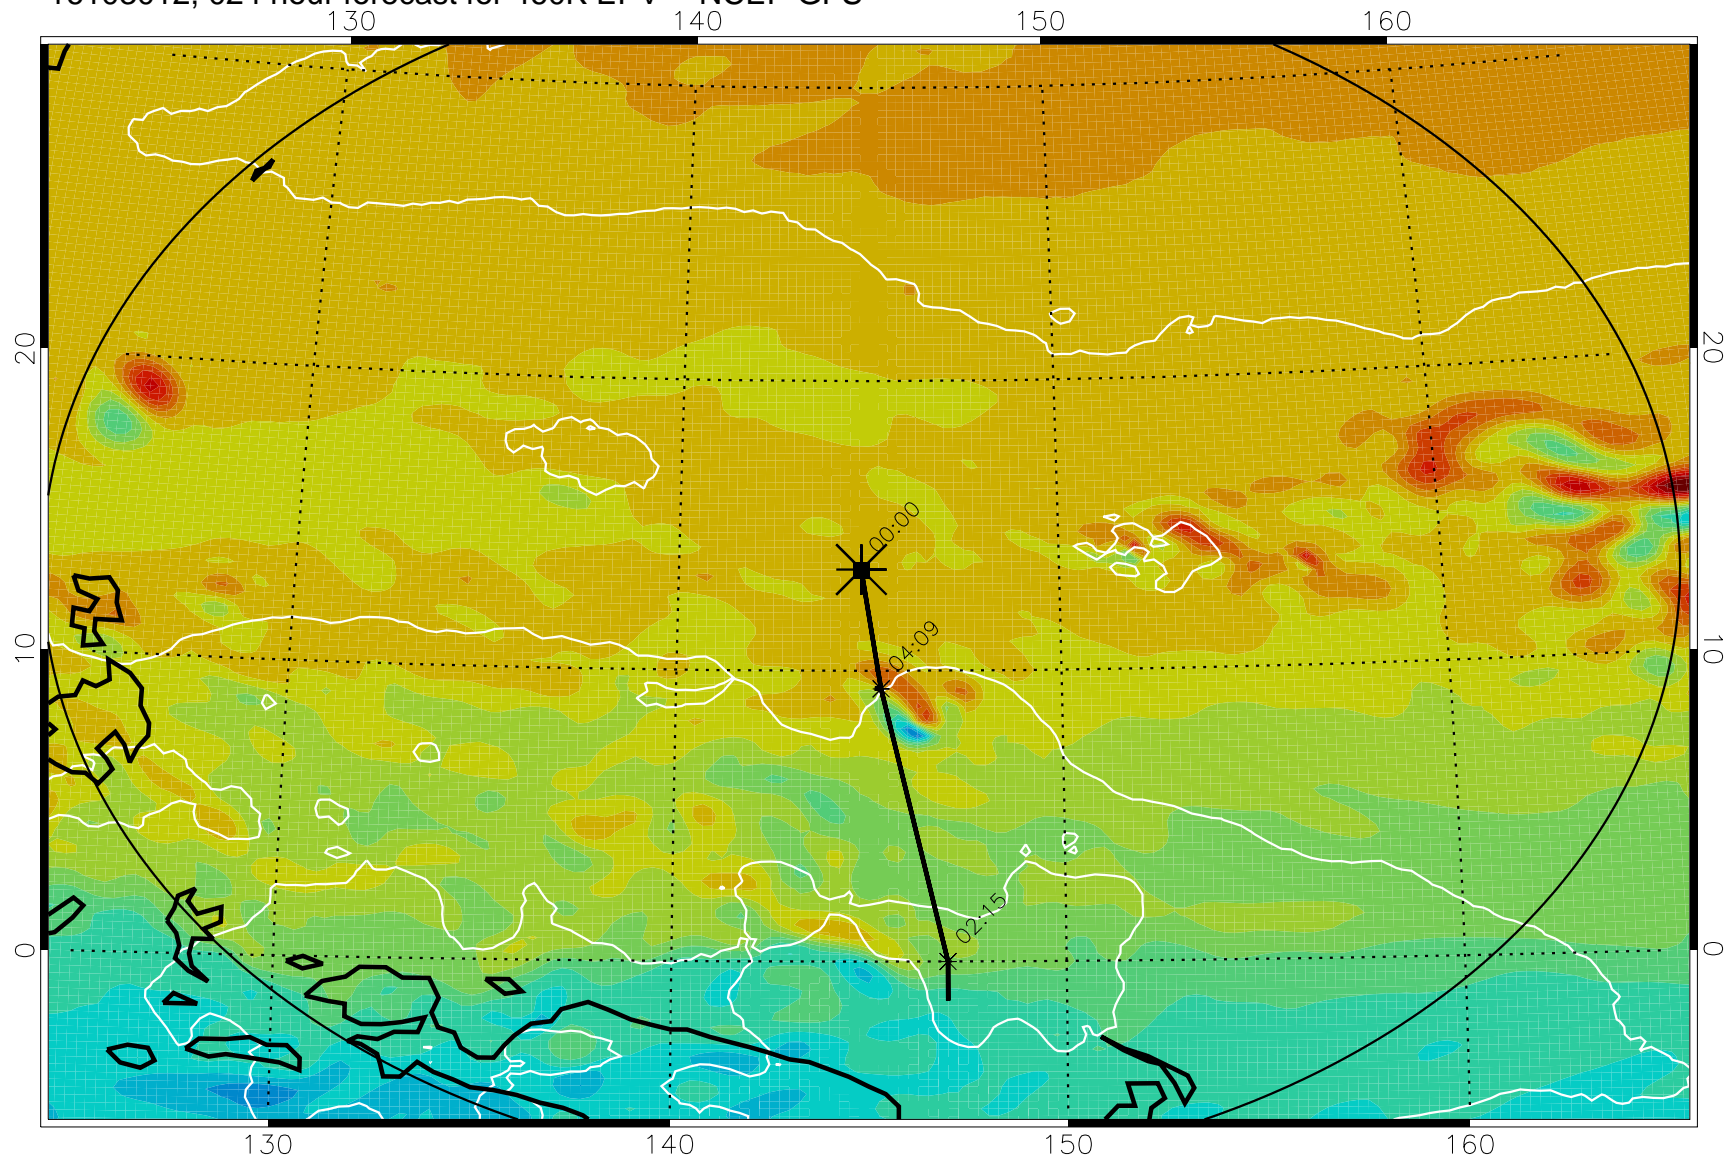

16102918, 006 hour forecast for 460K EPV -- NCEP GFS

460K Montgomery Streamfunction, white

Range ring of 2304 km

16103000, 012 hour forecast for 460K EPV -- NCEP GFS

460K Montgomery Streamfunction, white

Range ring of 2304 km

16103006, 018 hour forecast for 460K EPV -- NCEP GFS

460K Montgomery Streamfunction, white

Range ring of 2304 km

16103012, 024 hour forecast for 460K EPV -- NCEP GFS

460K Montgomery Streamfunction, white

Range ring of 2304 km

16103018, 030 hour forecast for 460K EPV -- NCEP GFS

460K Montgomery Streamfunction, white

Range ring of 2304 km

16103100, 036 hour forecast for 460K EPV -- NCEP GFS

460K Montgomery Streamfunction, white

Range ring of 2304 km

16103106, 042 hour forecast for 460K EPV -- NCEP GFS

460K Montgomery Streamfunction, white

Range ring of 2304 km

16103112, 048 hour forecast for 460K EPV -- NCEP GFS

460K Montgomery Streamfunction, white

Range ring of 2304 km