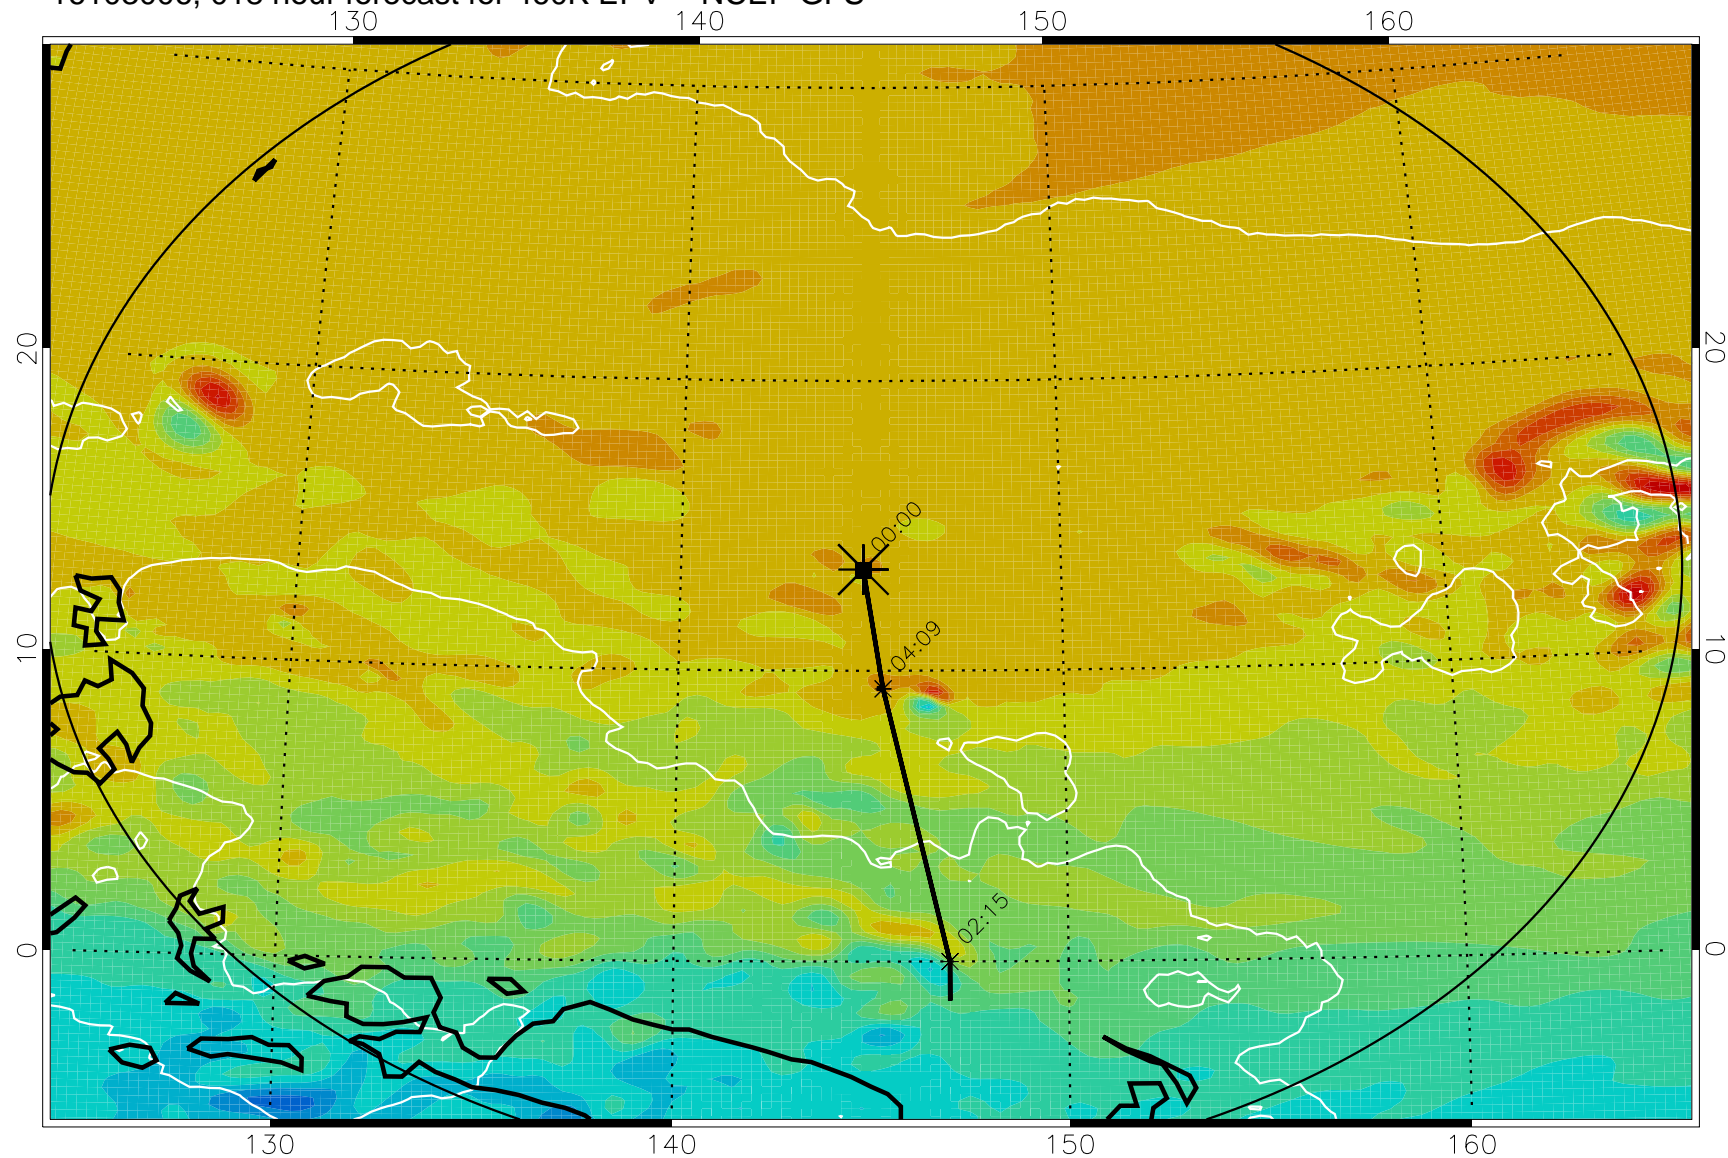

16102918, 006 hour forecast for 460K EPV -- NCEP GFS

460K Montgomery Streamfunction, white

Range ring of 2304 km

16103000, 012 hour forecast for 460K EPV -- NCEP GFS

460K Montgomery Streamfunction, white

Range ring of 2304 km

16103006, 018 hour forecast for 460K EPV -- NCEP GFS

460K Montgomery Streamfunction, white

Range ring of 2304 km

16103012, 024 hour forecast for 460K EPV -- NCEP GFS

460K Montgomery Streamfunction, white

Range ring of 2304 km

16103018, 030 hour forecast for 460K EPV -- NCEP GFS

460K Montgomery Streamfunction, white

Range ring of 2304 km

16103100, 036 hour forecast for 460K EPV -- NCEP GFS

460K Montgomery Streamfunction, white

Range ring of 2304 km

16103106, 042 hour forecast for 460K EPV -- NCEP GFS

460K Montgomery Streamfunction, white

Range ring of 2304 km

16103112, 048 hour forecast for 460K EPV -- NCEP GFS

460K Montgomery Streamfunction, white

Range ring of 2304 km