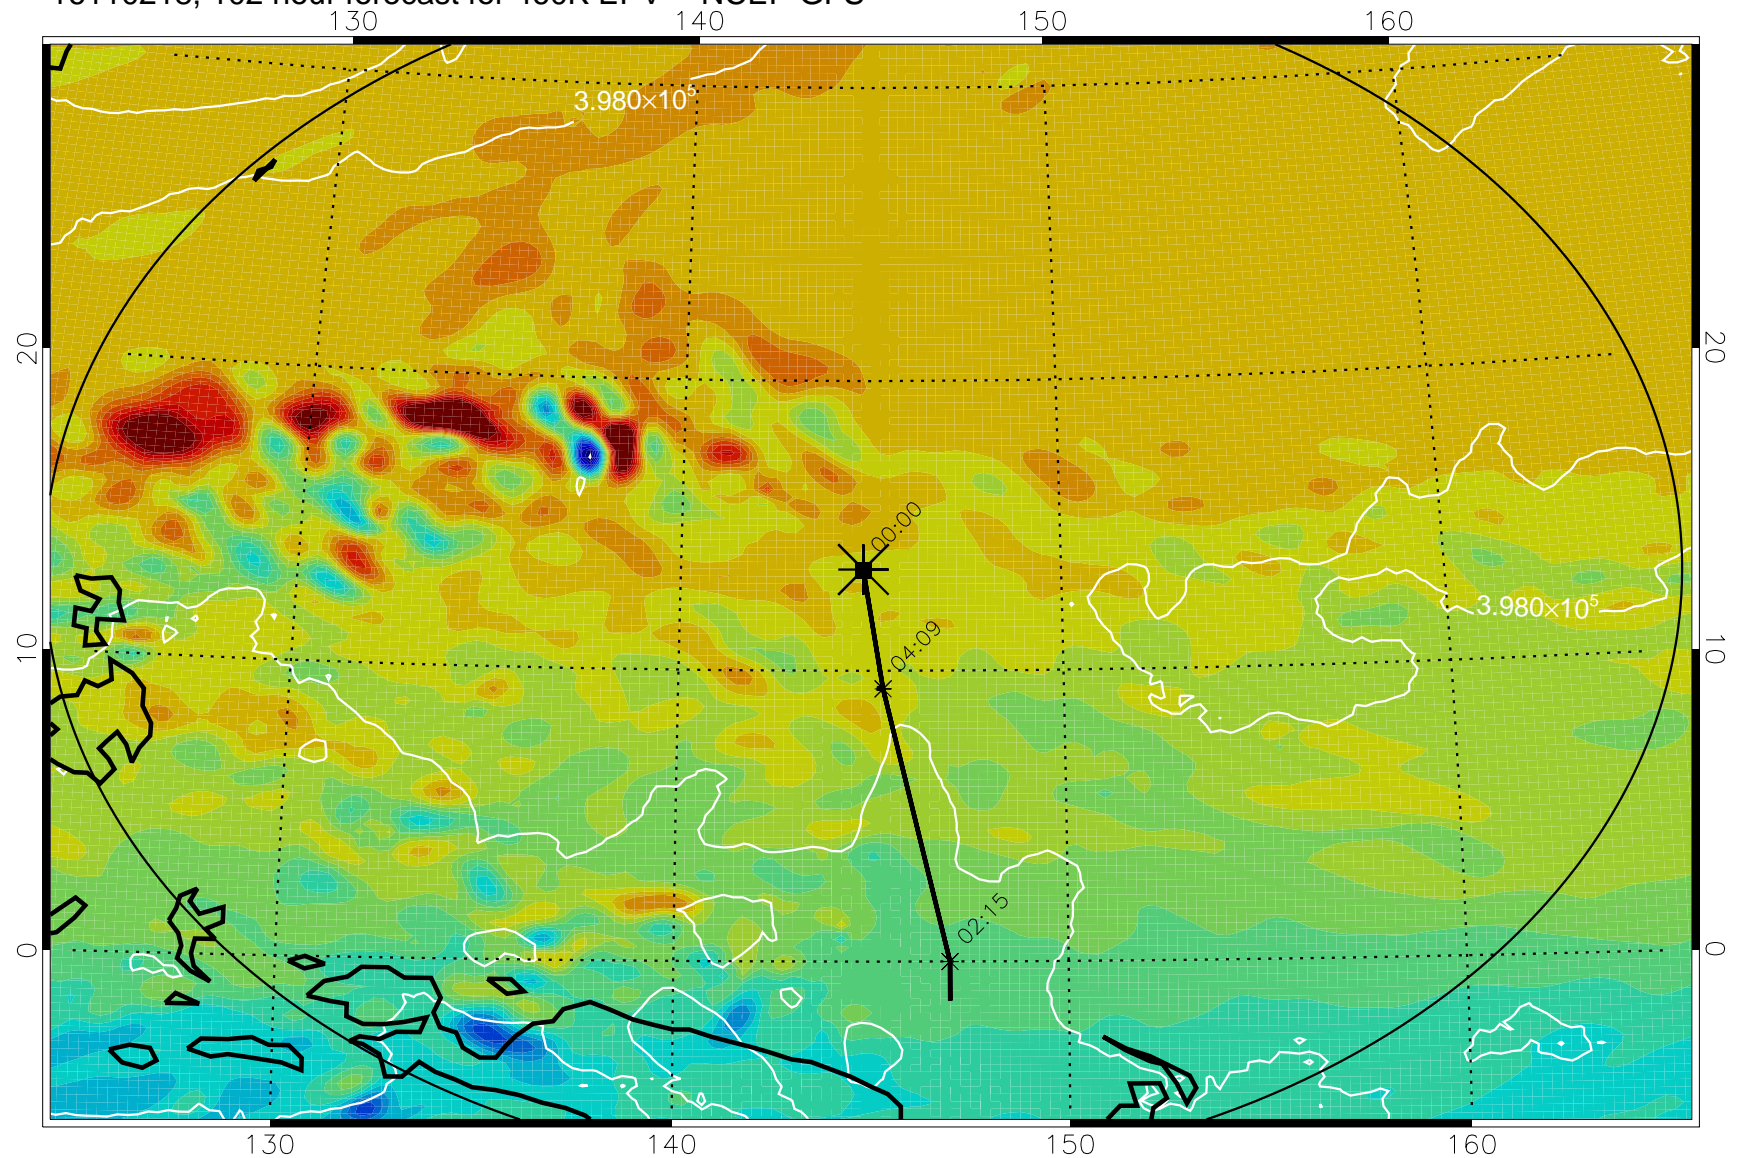

16110118, 078 hour forecast for 460K EPV -- NCEP GFS

460K Montgomery Streamfunction, white

Range ring of 2304 km

16110200, 084 hour forecast for 460K EPV -- NCEP GFS

460K Montgomery Streamfunction, white

Range ring of 2304 km

16110206, 090 hour forecast for 460K EPV -- NCEP GFS

460K Montgomery Streamfunction, white

Range ring of 2304 km

16110212, 096 hour forecast for 460K EPV -- NCEP GFS

460K Montgomery Streamfunction, white

Range ring of 2304 km

16110218, 102 hour forecast for 460K EPV -- NCEP GFS

460K Montgomery Streamfunction, white

Range ring of 2304 km

16110300, 108 hour forecast for 460K EPV -- NCEP GFS

460K Montgomery Streamfunction, white

Range ring of 2304 km

16110306, 114 hour forecast for 460K EPV -- NCEP GFS

460K Montgomery Streamfunction, white

Range ring of 2304 km

16110312, 120 hour forecast for 460K EPV -- NCEP GFS

460K Montgomery Streamfunction, white

Range ring of 2304 km