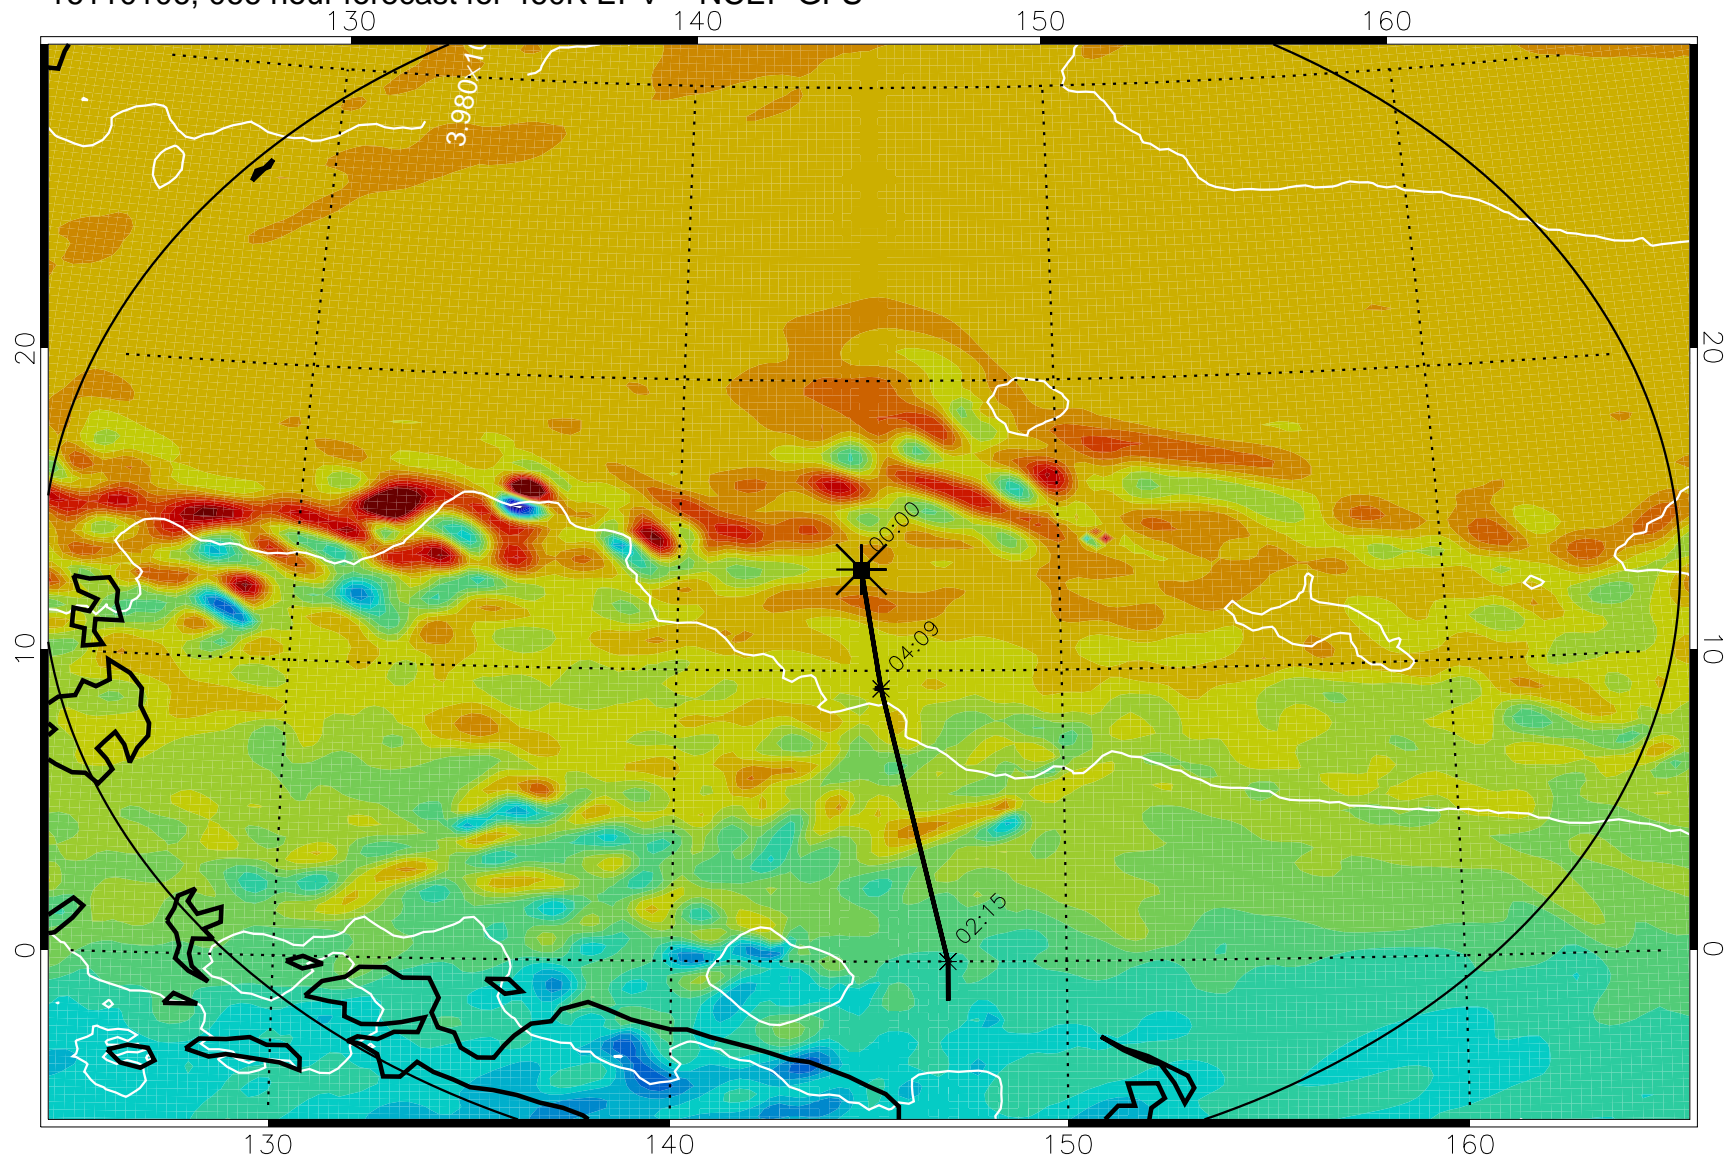

16103118, 054 hour forecast for 460K EPV -- NCEP GFS

460K Montgomery Streamfunction, white

Range ring of 2304 km

16110100, 060 hour forecast for 460K EPV -- NCEP GFS

460K Montgomery Streamfunction, white

Range ring of 2304 km

16110106, 066 hour forecast for 460K EPV -- NCEP GFS

460K Montgomery Streamfunction, white

Range ring of 2304 km

16110112, 072 hour forecast for 460K EPV -- NCEP GFS

460K Montgomery Streamfunction, white

Range ring of 2304 km

16110118, 078 hour forecast for 460K EPV -- NCEP GFS

460K Montgomery Streamfunction, white

Range ring of 2304 km

16110200, 084 hour forecast for 460K EPV -- NCEP GFS

460K Montgomery Streamfunction, white

Range ring of 2304 km

16110206, 090 hour forecast for 460K EPV -- NCEP GFS

460K Montgomery Streamfunction, white

Range ring of 2304 km

16110212, 096 hour forecast for 460K EPV -- NCEP GFS

460K Montgomery Streamfunction, white

Range ring of 2304 km