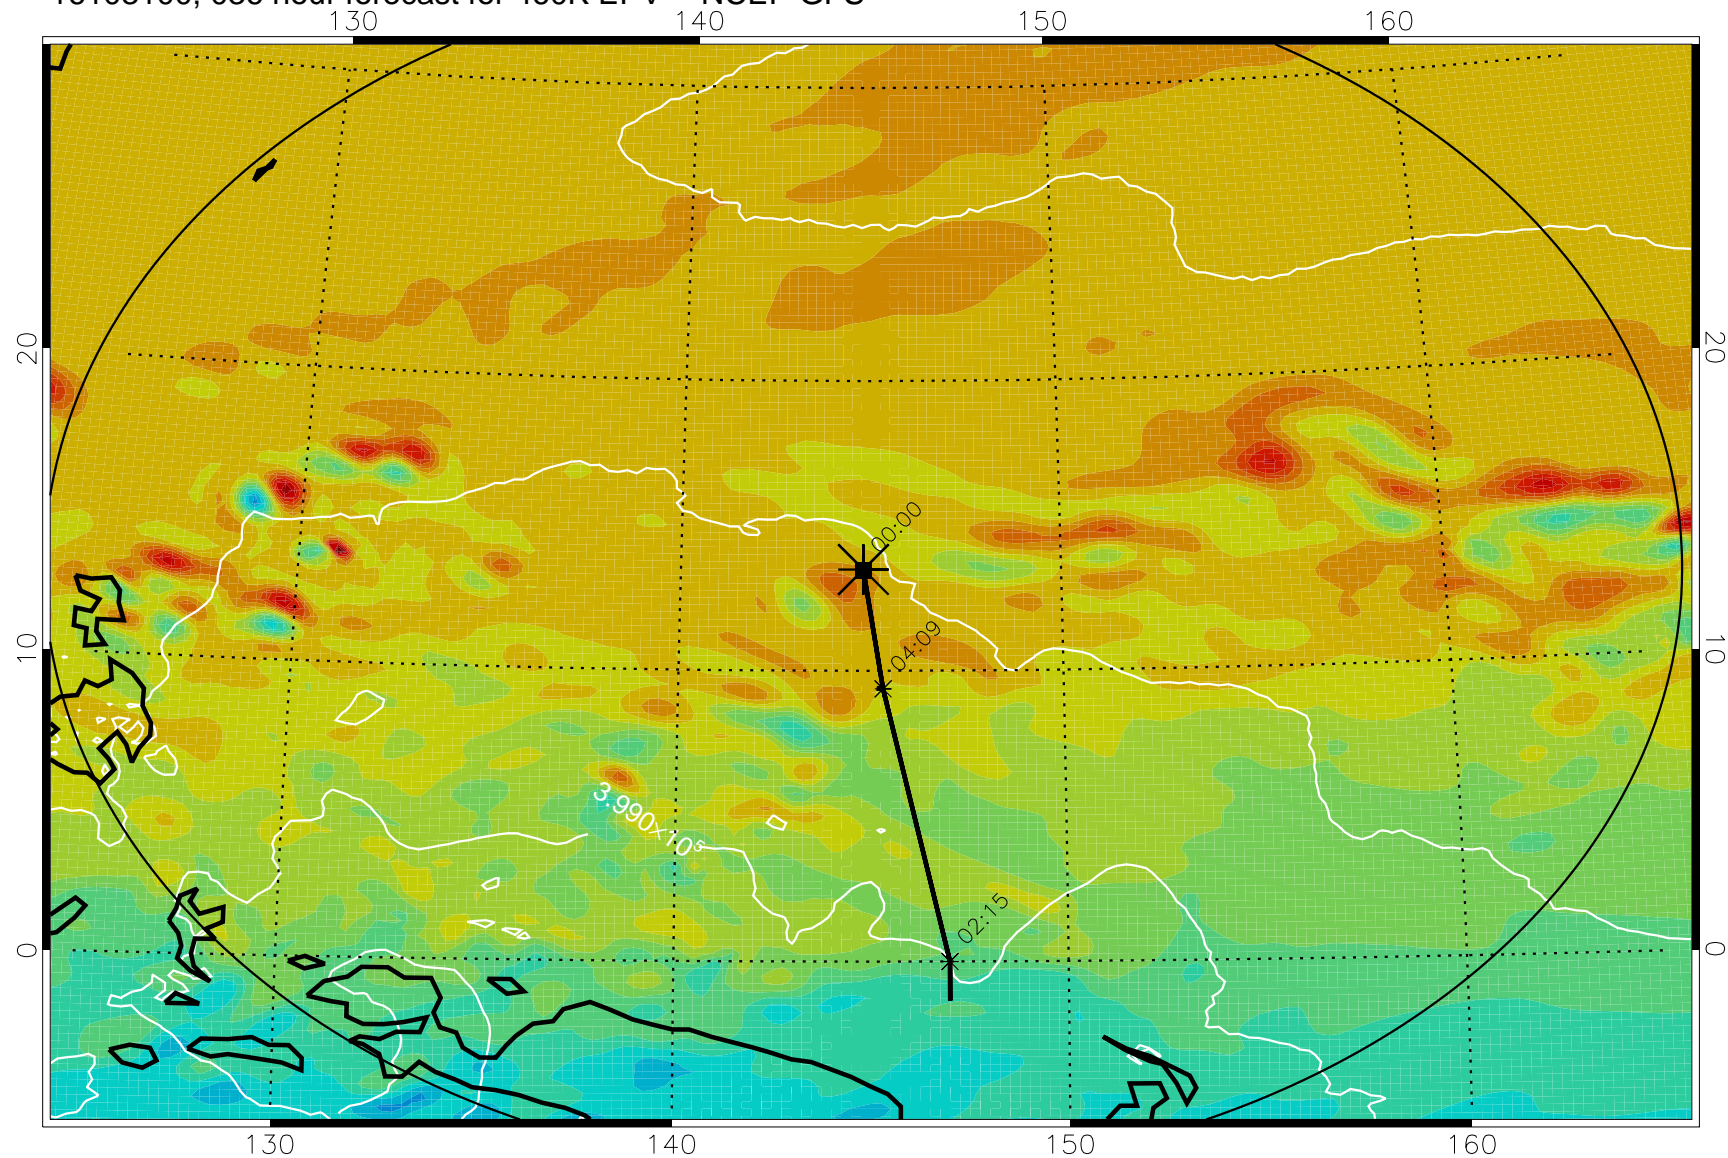

16102918, 006 hour forecast for 460K EPV -- NCEP GFS

460K Montgomery Streamfunction, white

Range ring of 2304 km

16103000, 012 hour forecast for 460K EPV -- NCEP GFS

460K Montgomery Streamfunction, white

Range ring of 2304 km

16103006, 018 hour forecast for 460K EPV -- NCEP GFS

460K Montgomery Streamfunction, white

Range ring of 2304 km

16103012, 024 hour forecast for 460K EPV -- NCEP GFS

460K Montgomery Streamfunction, white

Range ring of 2304 km

16103018, 030 hour forecast for 460K EPV -- NCEP GFS

460K Montgomery Streamfunction, white

Range ring of 2304 km

16103100, 036 hour forecast for 460K EPV -- NCEP GFS

460K Montgomery Streamfunction, white

Range ring of 2304 km

16103106, 042 hour forecast for 460K EPV -- NCEP GFS

460K Montgomery Streamfunction, white

Range ring of 2304 km

16103112, 048 hour forecast for 460K EPV -- NCEP GFS

460K Montgomery Streamfunction, white

Range ring of 2304 km