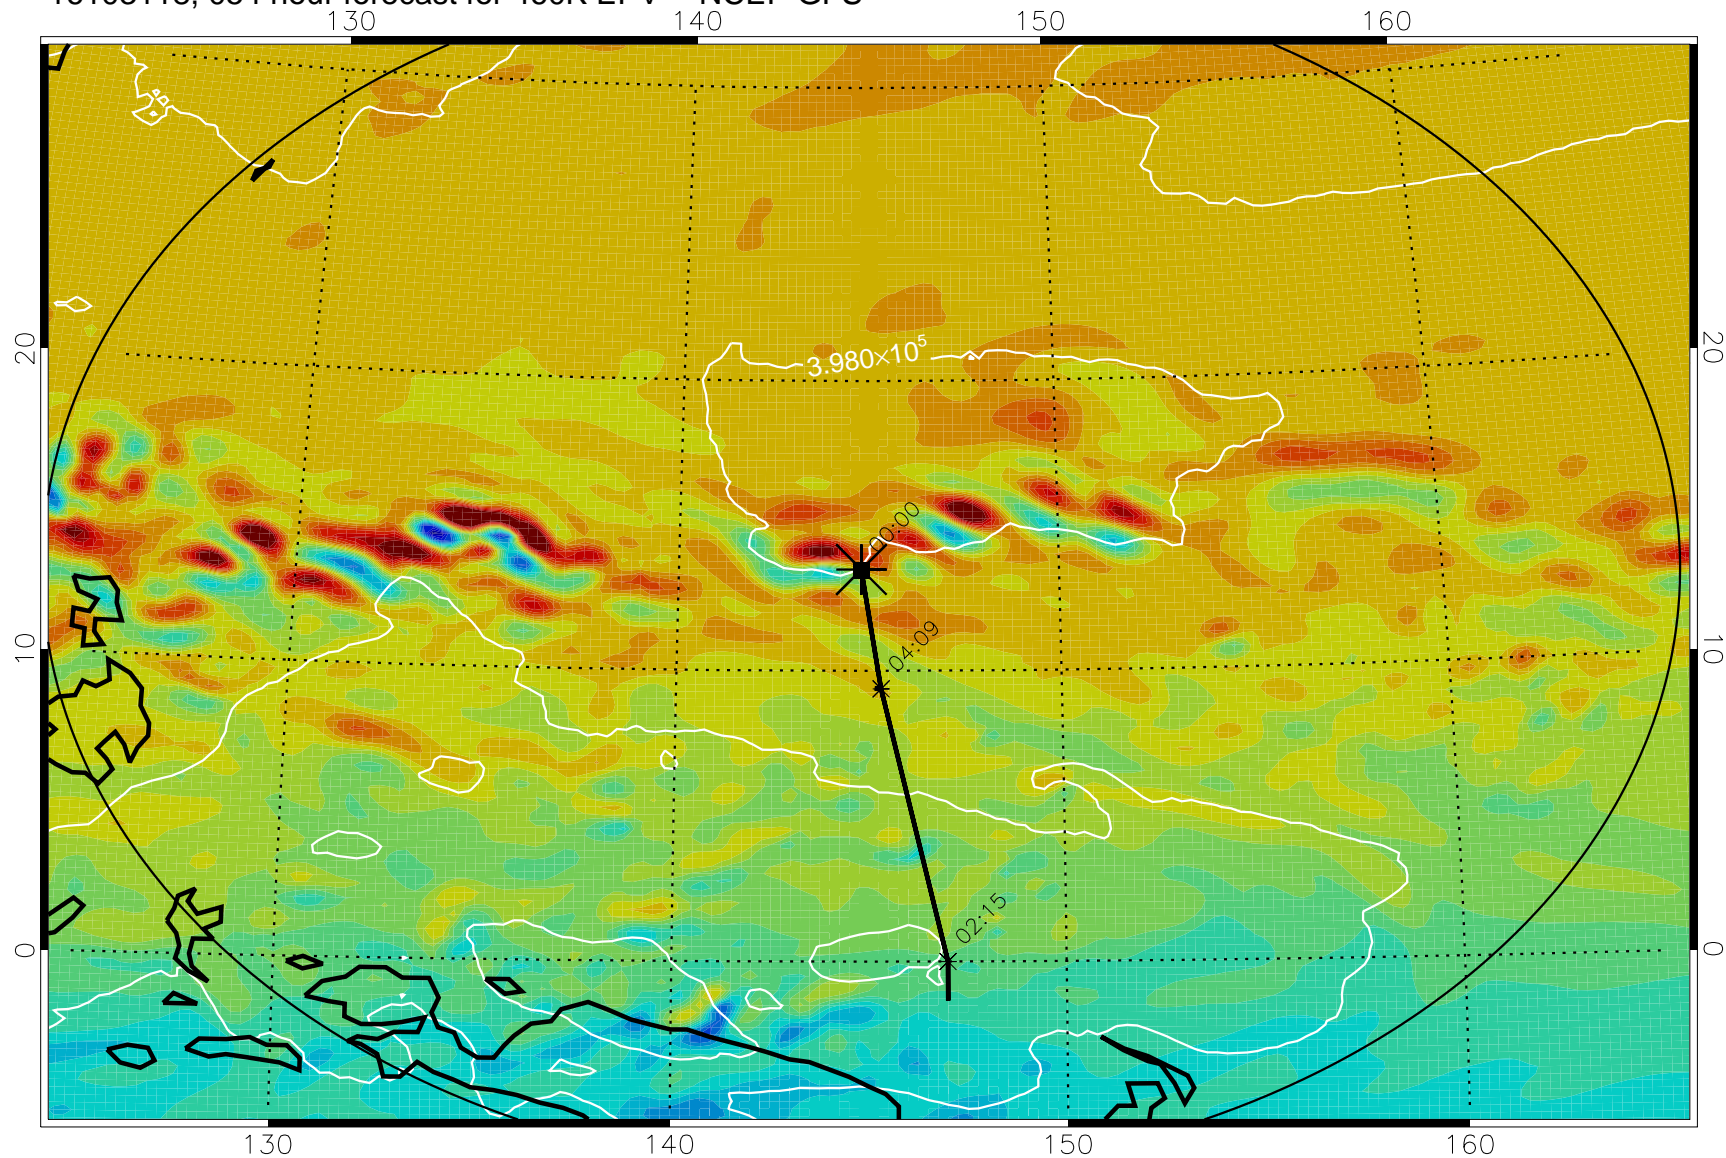

16103018, 030 hour forecast for 460K EPV -- NCEP GFS

460K Montgomery Streamfunction, white

Range ring of 2304 km

16103100, 036 hour forecast for 460K EPV -- NCEP GFS

460K Montgomery Streamfunction, white

Range ring of 2304 km

16103106, 042 hour forecast for 460K EPV -- NCEP GFS

460K Montgomery Streamfunction, white

Range ring of 2304 km

16103112, 048 hour forecast for 460K EPV -- NCEP GFS

460K Montgomery Streamfunction, white

Range ring of 2304 km

16103118, 054 hour forecast for 460K EPV -- NCEP GFS

460K Montgomery Streamfunction, white

Range ring of 2304 km

16110100, 060 hour forecast for 460K EPV -- NCEP GFS

460K Montgomery Streamfunction, white

Range ring of 2304 km

16110106, 066 hour forecast for 460K EPV -- NCEP GFS

460K Montgomery Streamfunction, white

Range ring of 2304 km

16110112, 072 hour forecast for 460K EPV -- NCEP GFS

460K Montgomery Streamfunction, white

Range ring of 2304 km