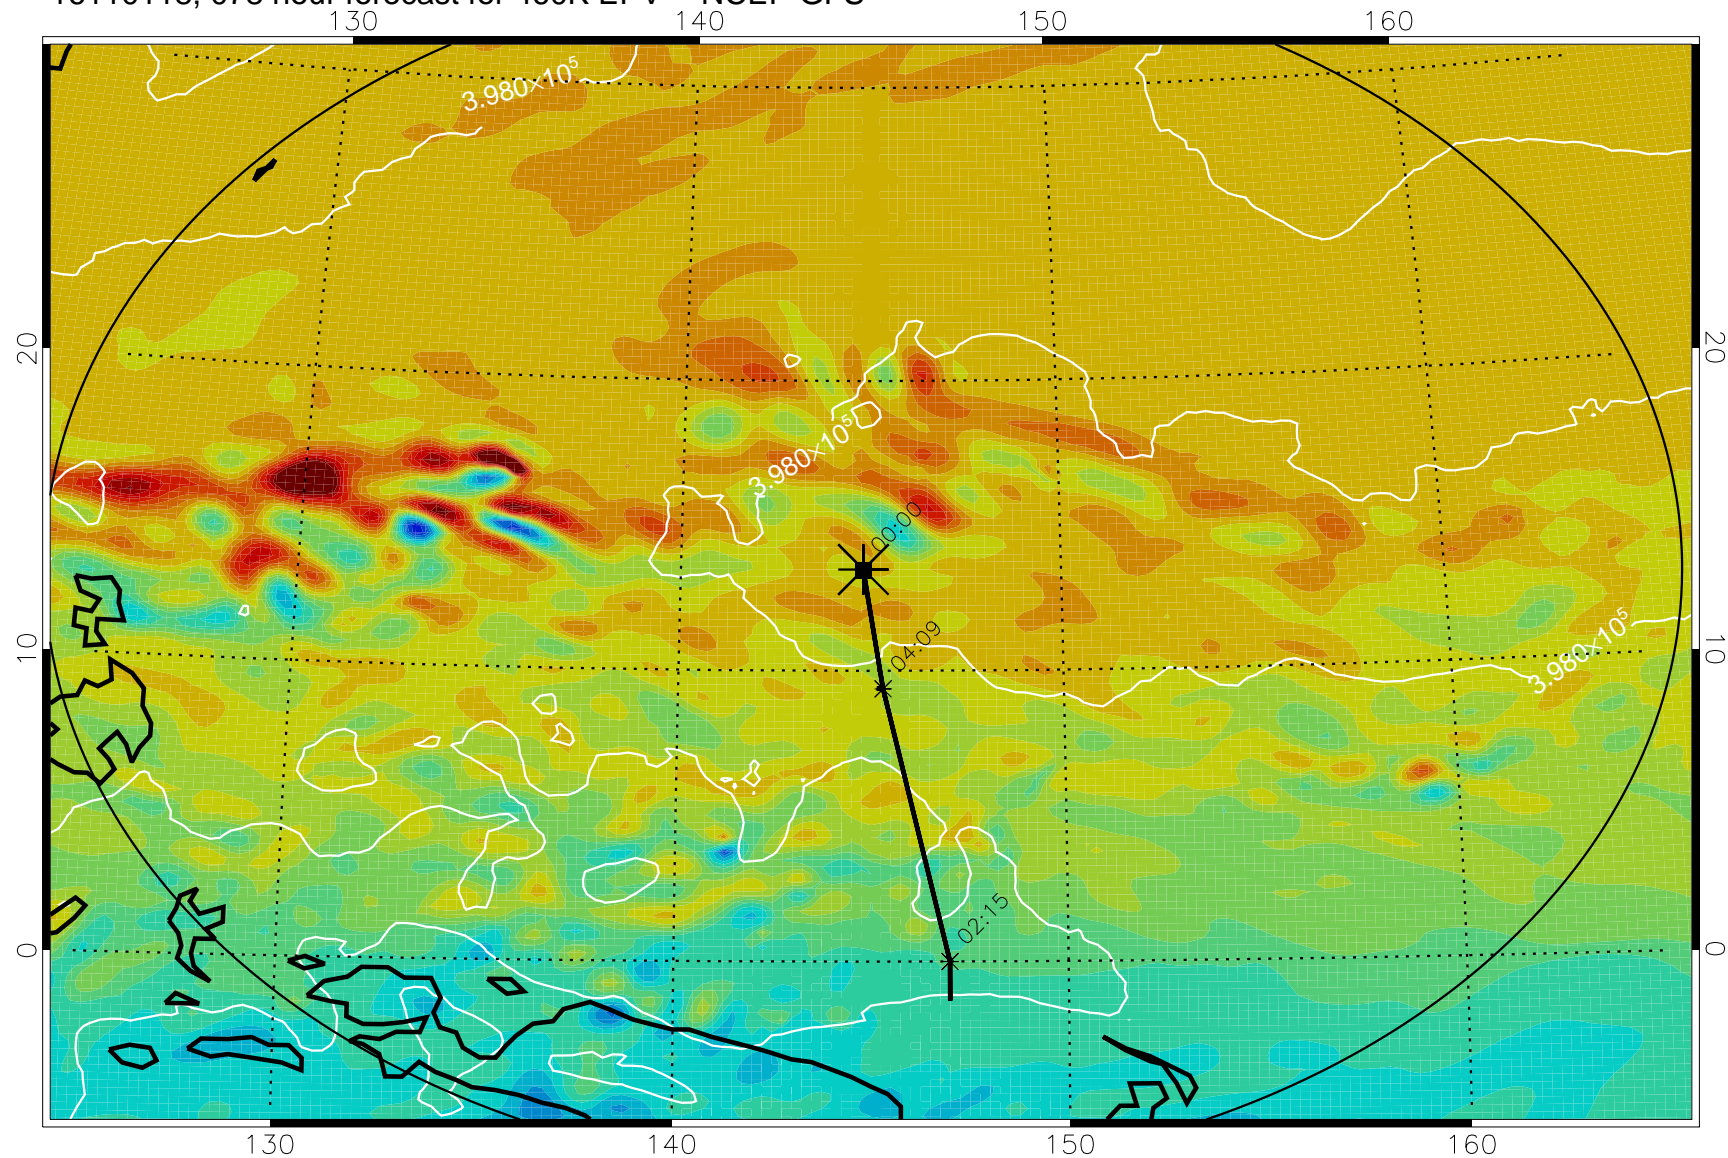

16103118, 054 hour forecast for 460K EPV -- NCEP GFS

460K Montgomery Streamfunction, white

Range ring of 2304 km

16110100, 060 hour forecast for 460K EPV -- NCEP GFS

460K Montgomery Streamfunction, white

Range ring of 2304 km

16110106, 066 hour forecast for 460K EPV -- NCEP GFS

460K Montgomery Streamfunction, white

Range ring of 2304 km

16110112, 072 hour forecast for 460K EPV -- NCEP GFS

460K Montgomery Streamfunction, white

Range ring of 2304 km

16110118, 078 hour forecast for 460K EPV -- NCEP GFS

460K Montgomery Streamfunction, white

Range ring of 2304 km

16110200, 084 hour forecast for 460K EPV -- NCEP GFS

460K Montgomery Streamfunction, white

Range ring of 2304 km

16110206, 090 hour forecast for 460K EPV -- NCEP GFS

460K Montgomery Streamfunction, white

Range ring of 2304 km

16110212, 096 hour forecast for 460K EPV -- NCEP GFS

460K Montgomery Streamfunction, white

Range ring of 2304 km