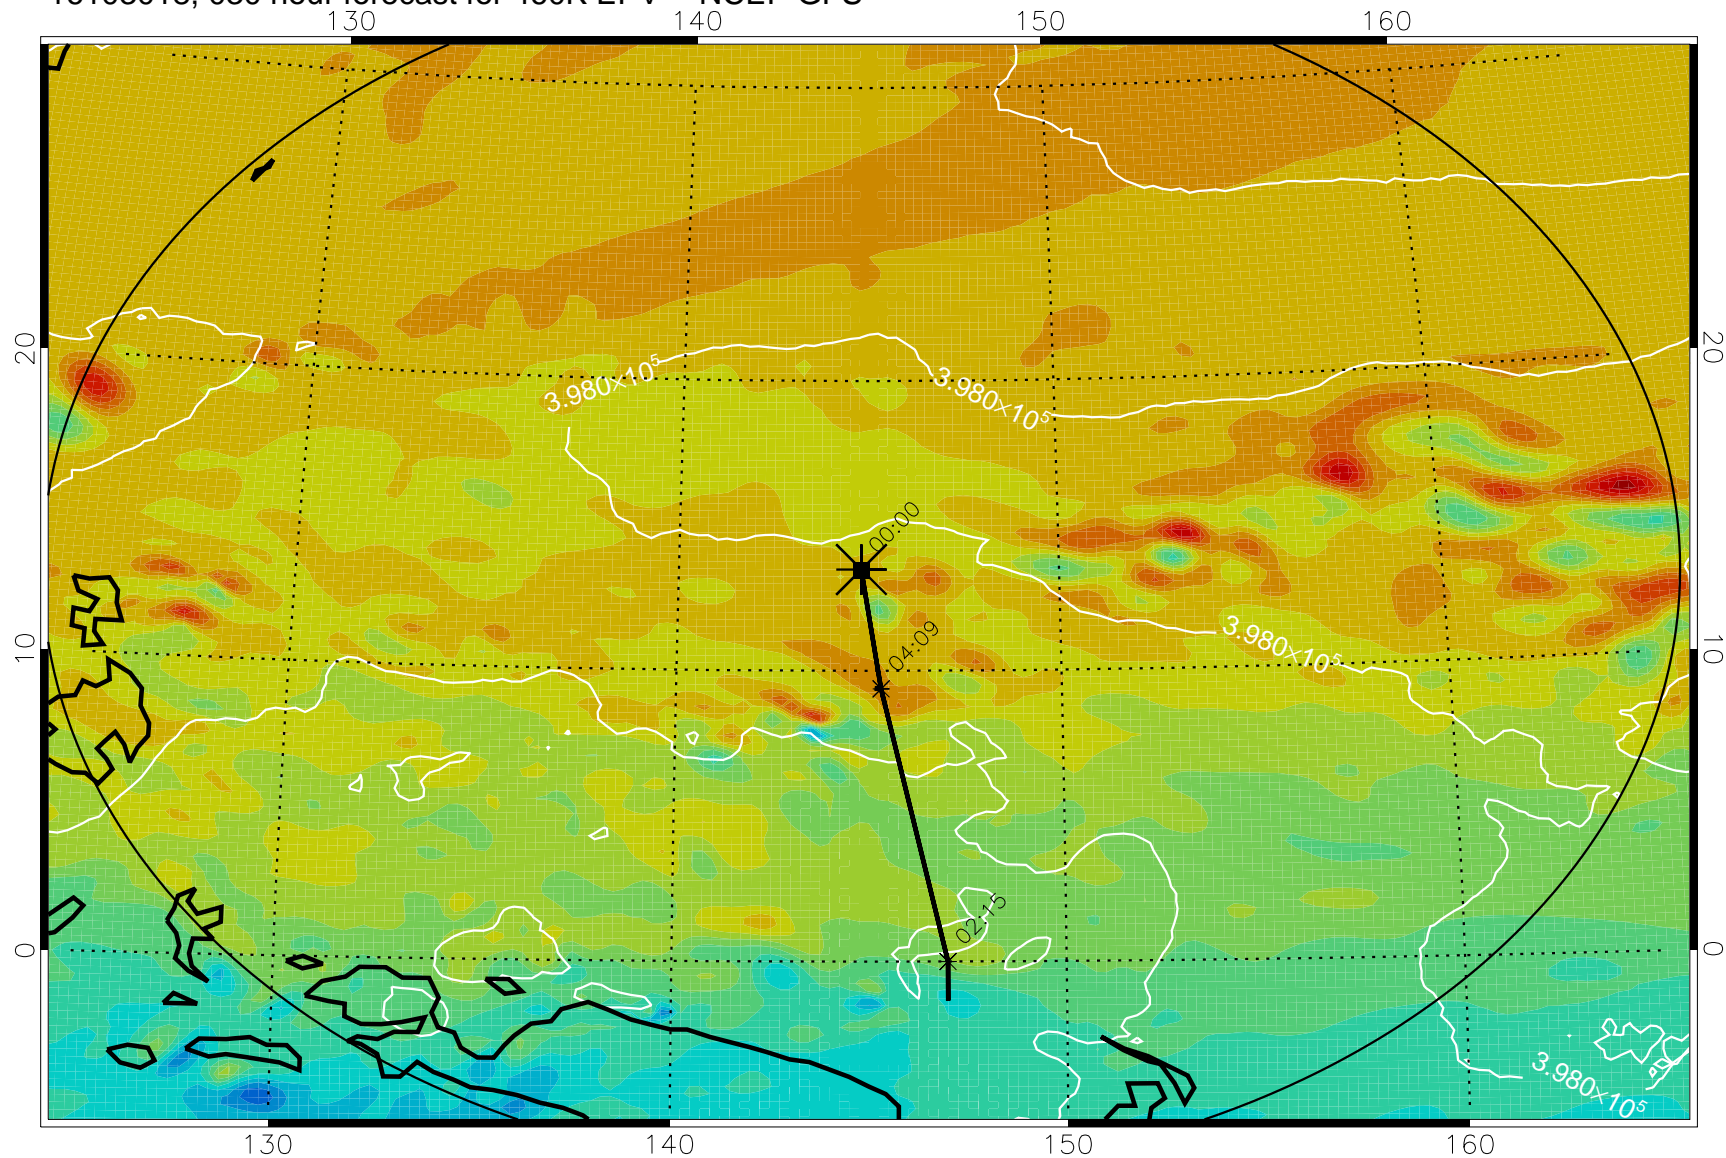

16102918, 006 hour forecast for 460K EPV -- NCEP GFS

460K Montgomery Streamfunction, white

Range ring of 2304 km

16103000, 012 hour forecast for 460K EPV -- NCEP GFS

460K Montgomery Streamfunction, white

Range ring of 2304 km

16103006, 018 hour forecast for 460K EPV -- NCEP GFS

460K Montgomery Streamfunction, white

Range ring of 2304 km

16103012, 024 hour forecast for 460K EPV -- NCEP GFS

460K Montgomery Streamfunction, white

Range ring of 2304 km

16103018, 030 hour forecast for 460K EPV -- NCEP GFS

460K Montgomery Streamfunction, white

Range ring of 2304 km

16103100, 036 hour forecast for 460K EPV -- NCEP GFS

460K Montgomery Streamfunction, white

Range ring of 2304 km

16103106, 042 hour forecast for 460K EPV -- NCEP GFS

460K Montgomery Streamfunction, white

Range ring of 2304 km

16103112, 048 hour forecast for 460K EPV -- NCEP GFS

460K Montgomery Streamfunction, white

Range ring of 2304 km