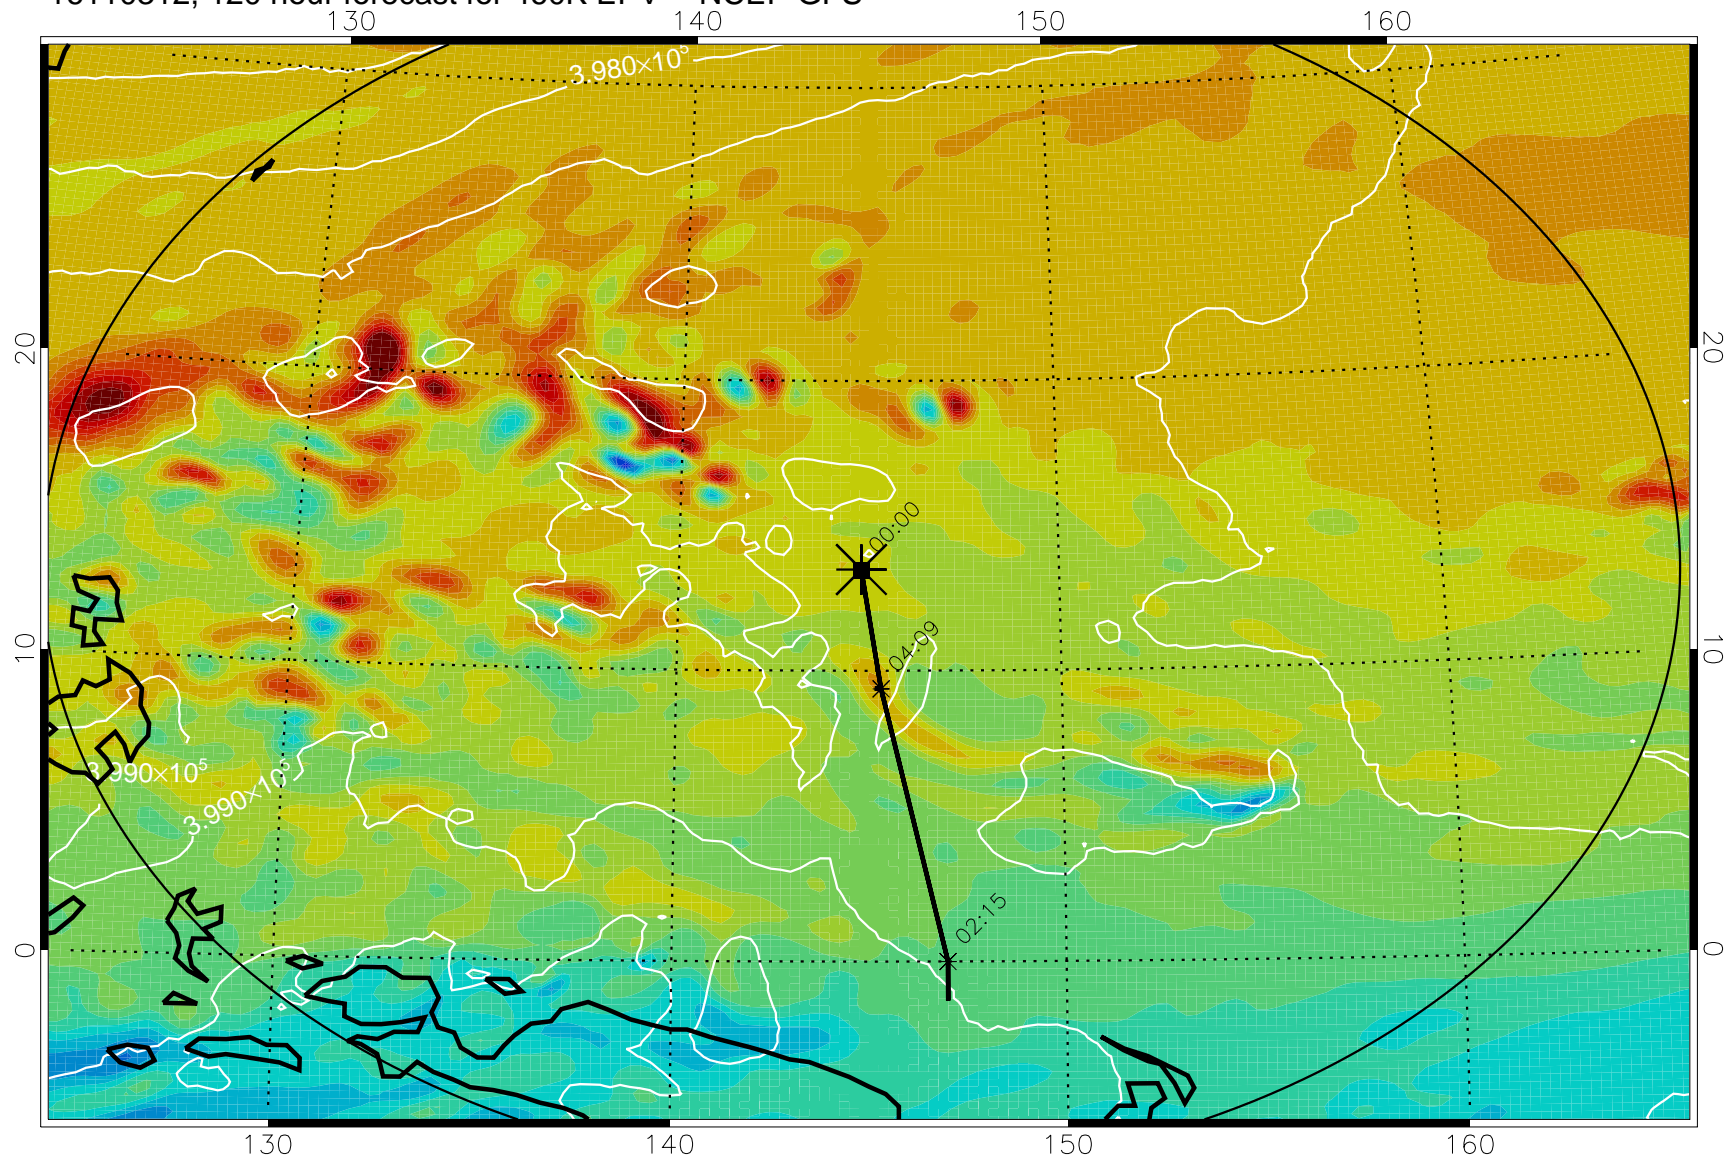

16110206, 090 hour forecast for 460K EPV -- NCEP GFS

460K Montgomery Streamfunction, white

Range ring of 2304 km

16110212, 096 hour forecast for 460K EPV -- NCEP GFS

460K Montgomery Streamfunction, white

Range ring of 2304 km

16110218, 102 hour forecast for 460K EPV -- NCEP GFS

460K Montgomery Streamfunction, white

Range ring of 2304 km

16110300, 108 hour forecast for 460K EPV -- NCEP GFS

460K Montgomery Streamfunction, white

Range ring of 2304 km

16110306, 114 hour forecast for 460K EPV -- NCEP GFS

460K Montgomery Streamfunction, white

Range ring of 2304 km

16110312, 120 hour forecast for 460K EPV -- NCEP GFS

460K Montgomery Streamfunction, white

Range ring of 2304 km