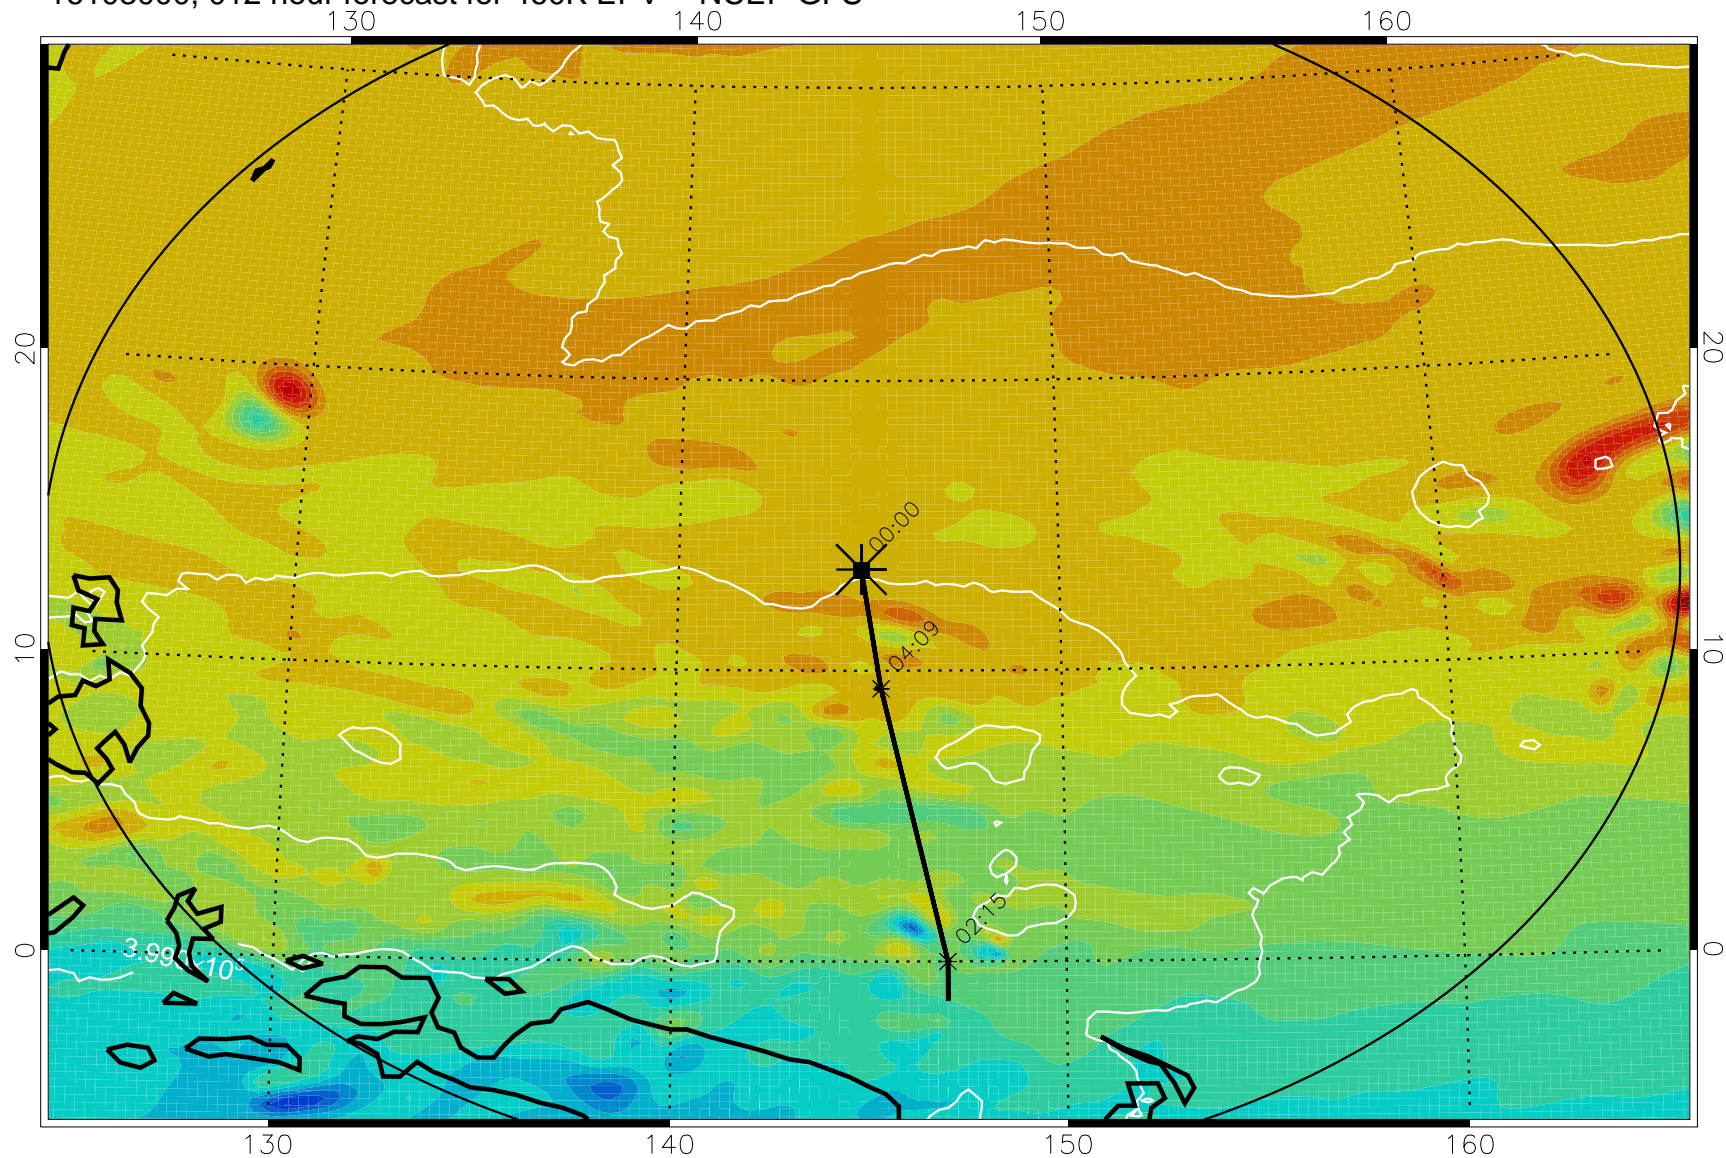

16102918, 006 hour forecast for 460K EPV -- NCEP GFS

460K Montgomery Streamfunction, white

Range ring of 2304 km

16103000, 012 hour forecast for 460K EPV -- NCEP GFS

460K Montgomery Streamfunction, white

Range ring of 2304 km

16103006, 018 hour forecast for 460K EPV -- NCEP GFS

460K Montgomery Streamfunction, white

Range ring of 2304 km

16103012, 024 hour forecast for 460K EPV -- NCEP GFS

460K Montgomery Streamfunction, white

Range ring of 2304 km

16103018, 030 hour forecast for 460K EPV -- NCEP GFS

460K Montgomery Streamfunction, white

Range ring of 2304 km

16103100, 036 hour forecast for 460K EPV -- NCEP GFS

460K Montgomery Streamfunction, white

Range ring of 2304 km

16103118, 054 hour forecast for 460K EPV -- NCEP GFS

460K Montgomery Streamfunction, white

Range ring of 2304 km

16110100, 060 hour forecast for 460K EPV -- NCEP GFS

460K Montgomery Streamfunction, white

Range ring of 2304 km