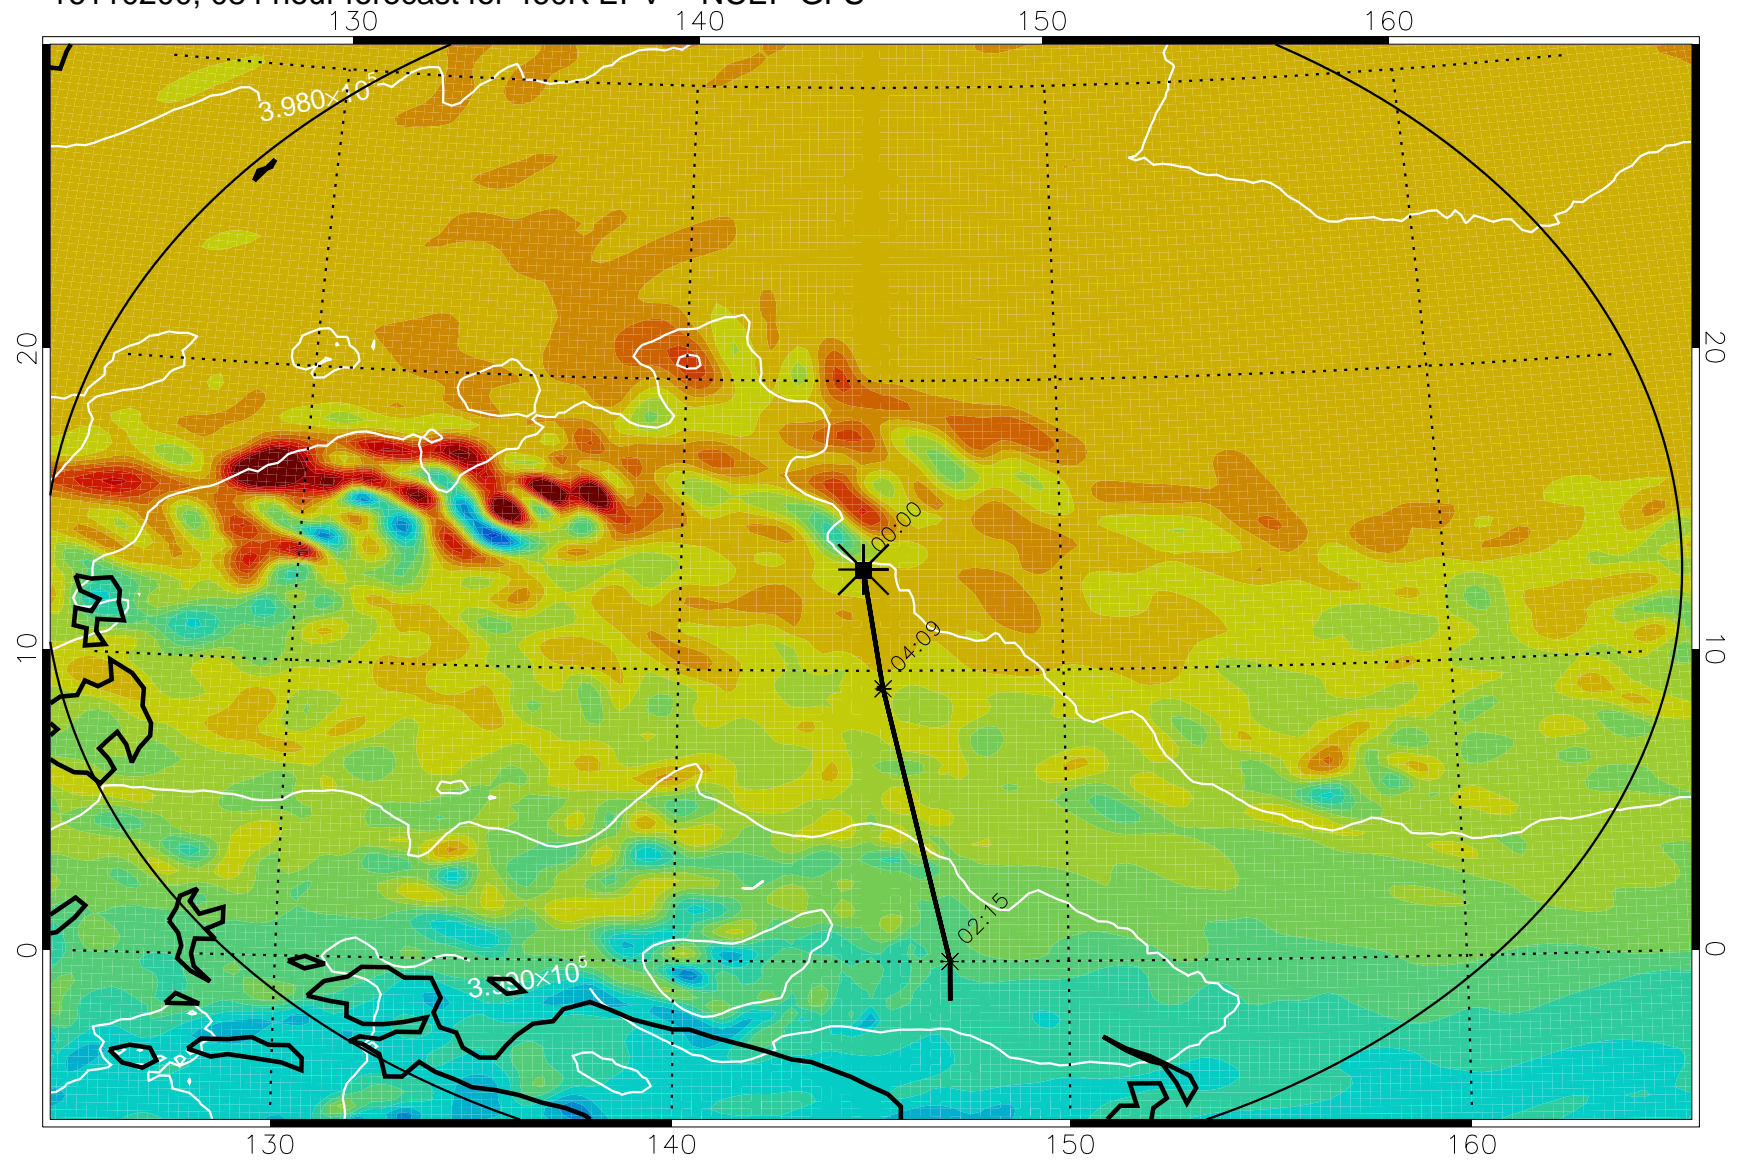

16110106, 066 hour forecast for 460K EPV -- NCEP GFS

460K Montgomery Streamfunction, white

Range ring of 2304 km

16110112, 072 hour forecast for 460K EPV -- NCEP GFS

460K Montgomery Streamfunction, white

Range ring of 2304 km

16110118, 078 hour forecast for 460K EPV -- NCEP GFS

460K Montgomery Streamfunction, white

Range ring of 2304 km

16110200, 084 hour forecast for 460K EPV -- NCEP GFS

460K Montgomery Streamfunction, white

Range ring of 2304 km

16110206, 090 hour forecast for 460K EPV -- NCEP GFS

460K Montgomery Streamfunction, white

Range ring of 2304 km

16110212, 096 hour forecast for 460K EPV -- NCEP GFS

460K Montgomery Streamfunction, white

Range ring of 2304 km

16110218, 102 hour forecast for 460K EPV -- NCEP GFS

460K Montgomery Streamfunction, white

Range ring of 2304 km

16110300, 108 hour forecast for 460K EPV -- NCEP GFS

460K Montgomery Streamfunction, white

Range ring of 2304 km