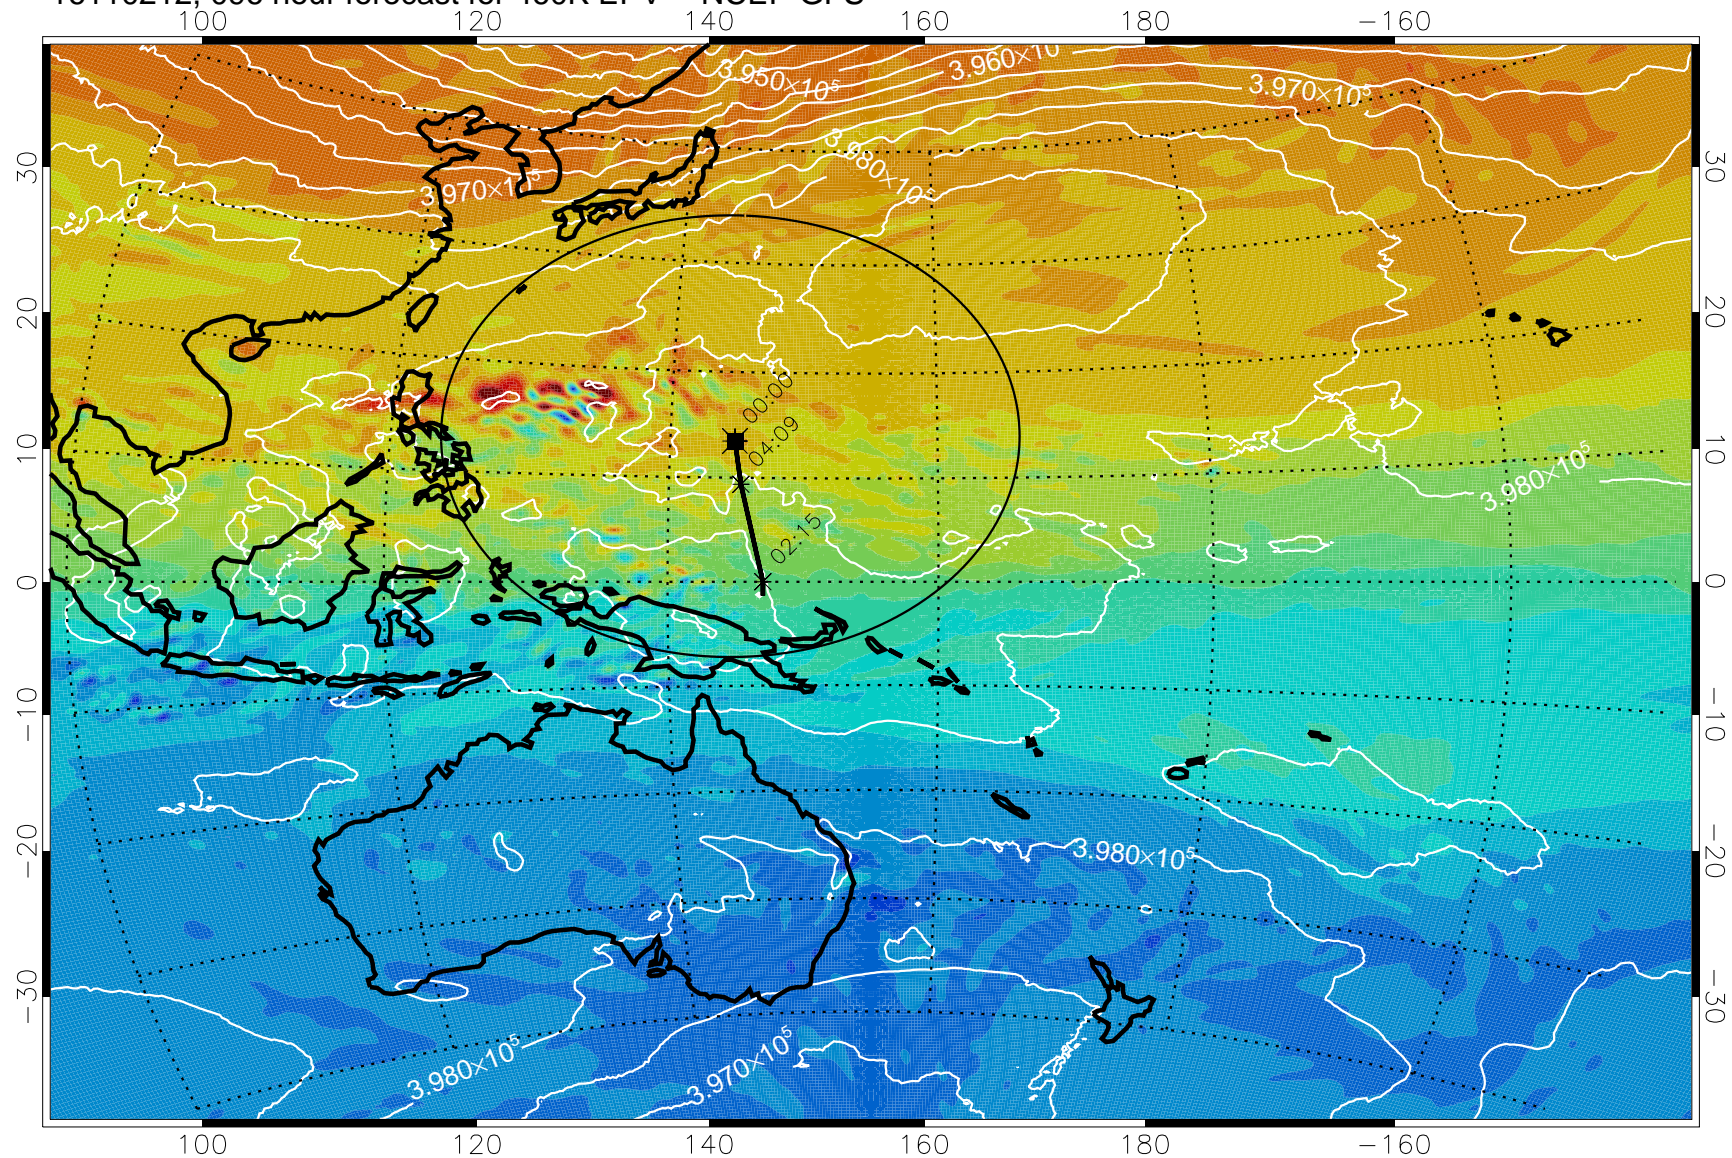

16110106, 066 hour forecast for 460K EPV -- NCEP GFS

460K Montgomery Streamfunction, white

Range ring of 2304 km

16110112, 072 hour forecast for 460K EPV -- NCEP GFS

16110118, 078 hour forecast for 460K EPV -- NCEP GFS

460K Montgomery Streamfunction, white

Range ring of 2304 km

16110200, 084 hour forecast for 460K EPV -- NCEP GFS

16110206, 090 hour forecast for 460K EPV -- NCEP GFS

460K Montgomery Streamfunction, white

Range ring of 2304 km

16110212, 096 hour forecast for 460K EPV -- NCEP GFS

460K Montgomery Streamfunction, white

Range ring of 2304 km

16110218, 102 hour forecast for 460K EPV -- NCEP GFS

460K Montgomery Streamfunction, white

Range ring of 2304 km

16110300, 108 hour forecast for 460K EPV -- NCEP GFS

460K Montgomery Streamfunction, white

Range ring of 2304 km

16110306, 114 hour forecast for 460K EPV -- NCEP GFS

460K Montgomery Streamfunction, white

Range ring of 2304 km