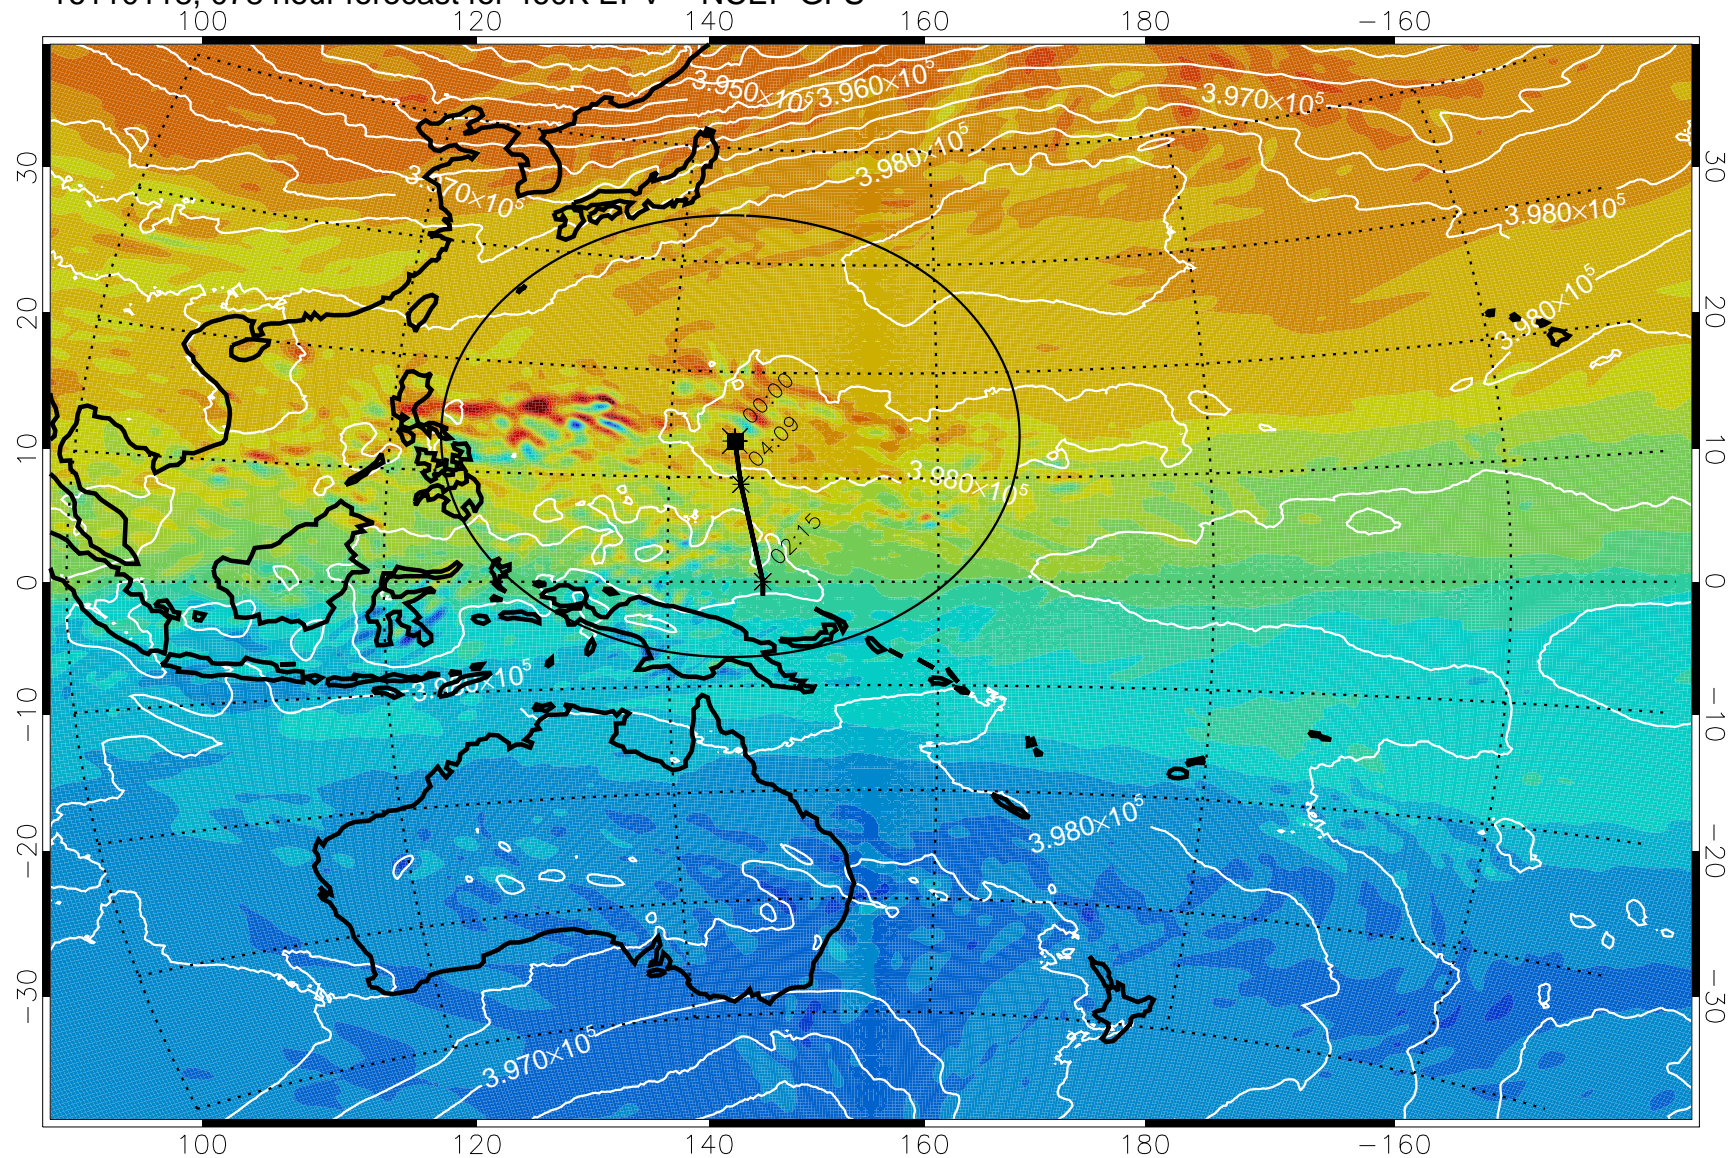

16103118, 054 hour forecast for 460K EPV -- NCEP GFS

460K Montgomery Streamfunction, white

Range ring of 2304 km

16110100, 060 hour forecast for 460K EPV -- NCEP GFS

460K Montgomery Streamfunction, white

Range ring of 2304 km

16110106, 066 hour forecast for 460K EPV -- NCEP GFS

460K Montgomery Streamfunction, white

Range ring of 2304 km

16110112, 072 hour forecast for 460K EPV -- NCEP GFS

16110118, 078 hour forecast for 460K EPV -- NCEP GFS

460K Montgomery Streamfunction, white

Range ring of 2304 km

16110200, 084 hour forecast for 460K EPV -- NCEP GFS

16110206, 090 hour forecast for 460K EPV -- NCEP GFS

460K Montgomery Streamfunction, white

Range ring of 2304 km

16110212, 096 hour forecast for 460K EPV -- NCEP GFS

460K Montgomery Streamfunction, white

Range ring of 2304 km

16110218, 102 hour forecast for 460K EPV -- NCEP GFS

460K Montgomery Streamfunction, white

Range ring of 2304 km