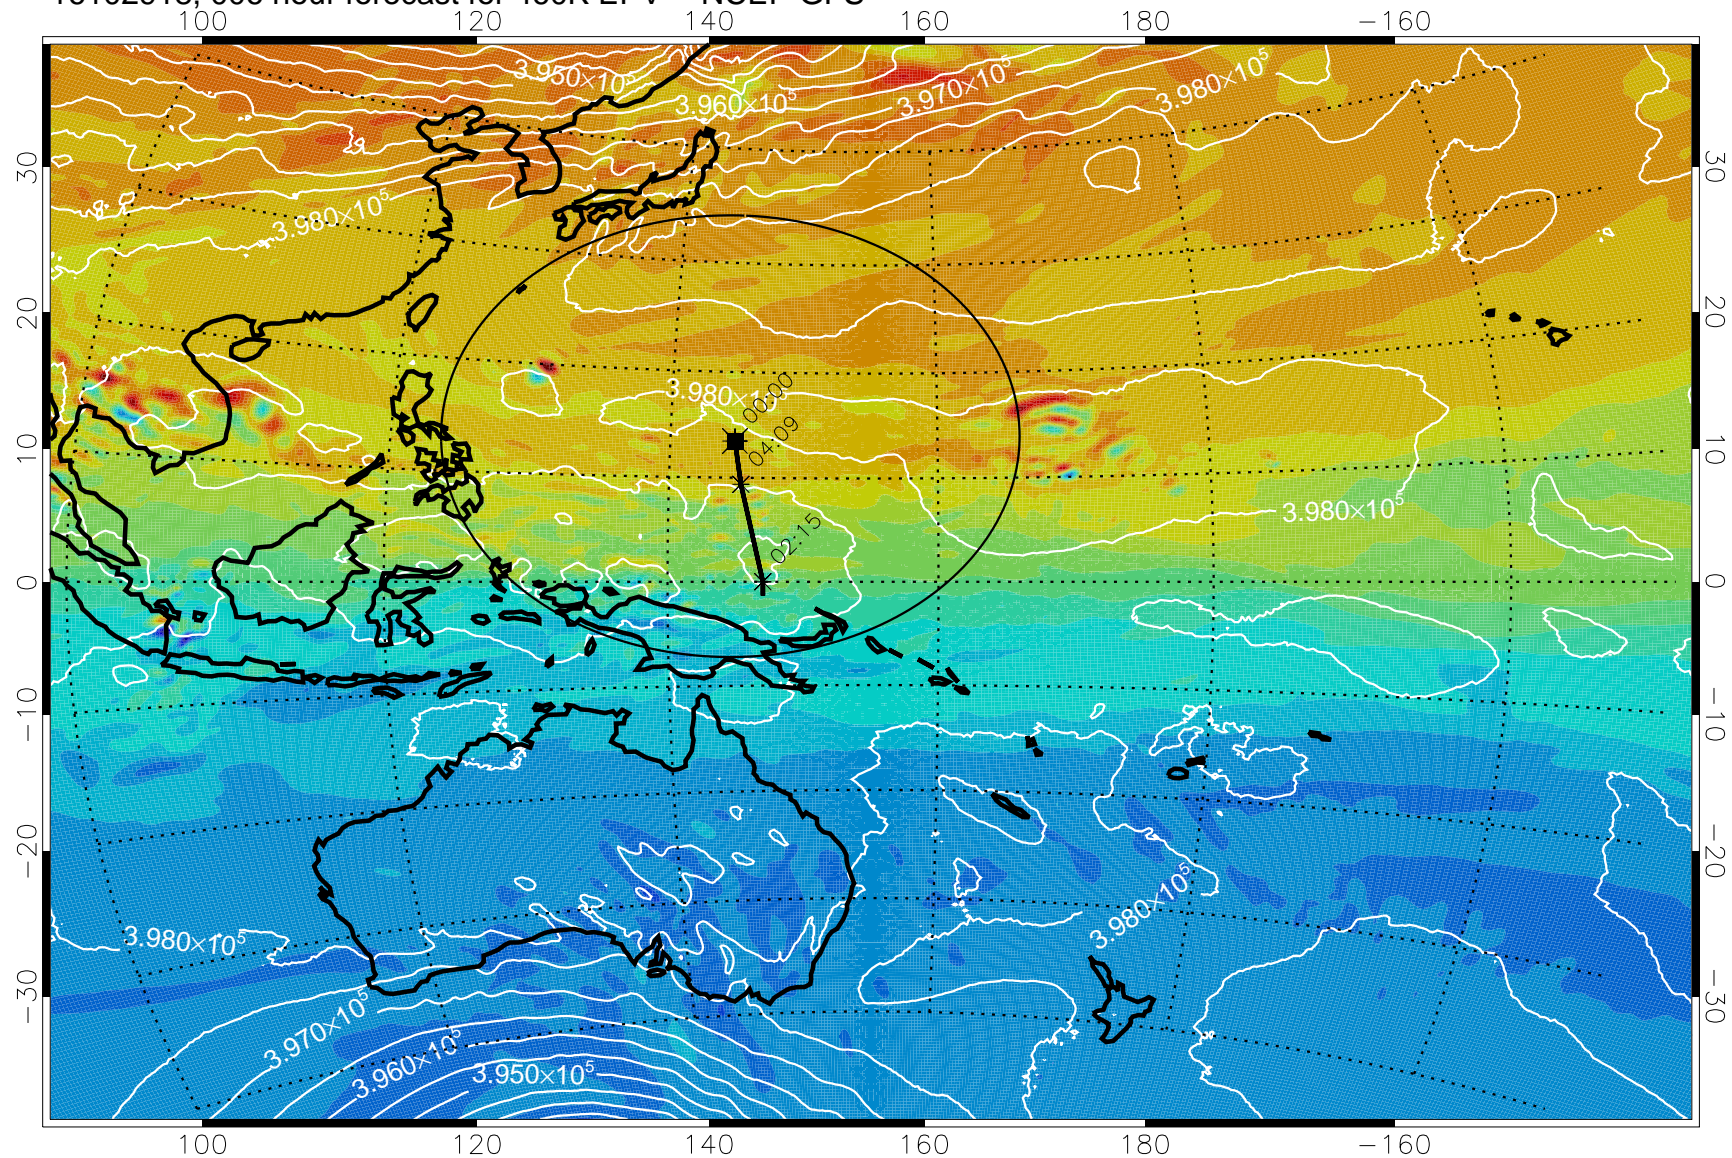

16102918, 006 hour forecast for 460K EPV -- NCEP GFS

460K Montgomery Streamfunction, white

Range ring of 2304 km

16103000, 012 hour forecast for 460K EPV -- NCEP GFS

460K Montgomery Streamfunction, white

Range ring of 2304 km

16103006, 018 hour forecast for 460K EPV -- NCEP GFS

460K Montgomery Streamfunction, white

Range ring of 2304 km

16103012, 024 hour forecast for 460K EPV -- NCEP GFS

460K Montgomery Streamfunction, white

Range ring of 2304 km

16103018, 030 hour forecast for 460K EPV -- NCEP GFS

460K Montgomery Streamfunction, white

Range ring of 2304 km

16103100, 036 hour forecast for 460K EPV -- NCEP GFS

460K Montgomery Streamfunction, white

Range ring of 2304 km

16103118, 054 hour forecast for 460K EPV -- NCEP GFS

460K Montgomery Streamfunction, white

Range ring of 2304 km

16110100, 060 hour forecast for 460K EPV -- NCEP GFS

460K Montgomery Streamfunction, white

Range ring of 2304 km