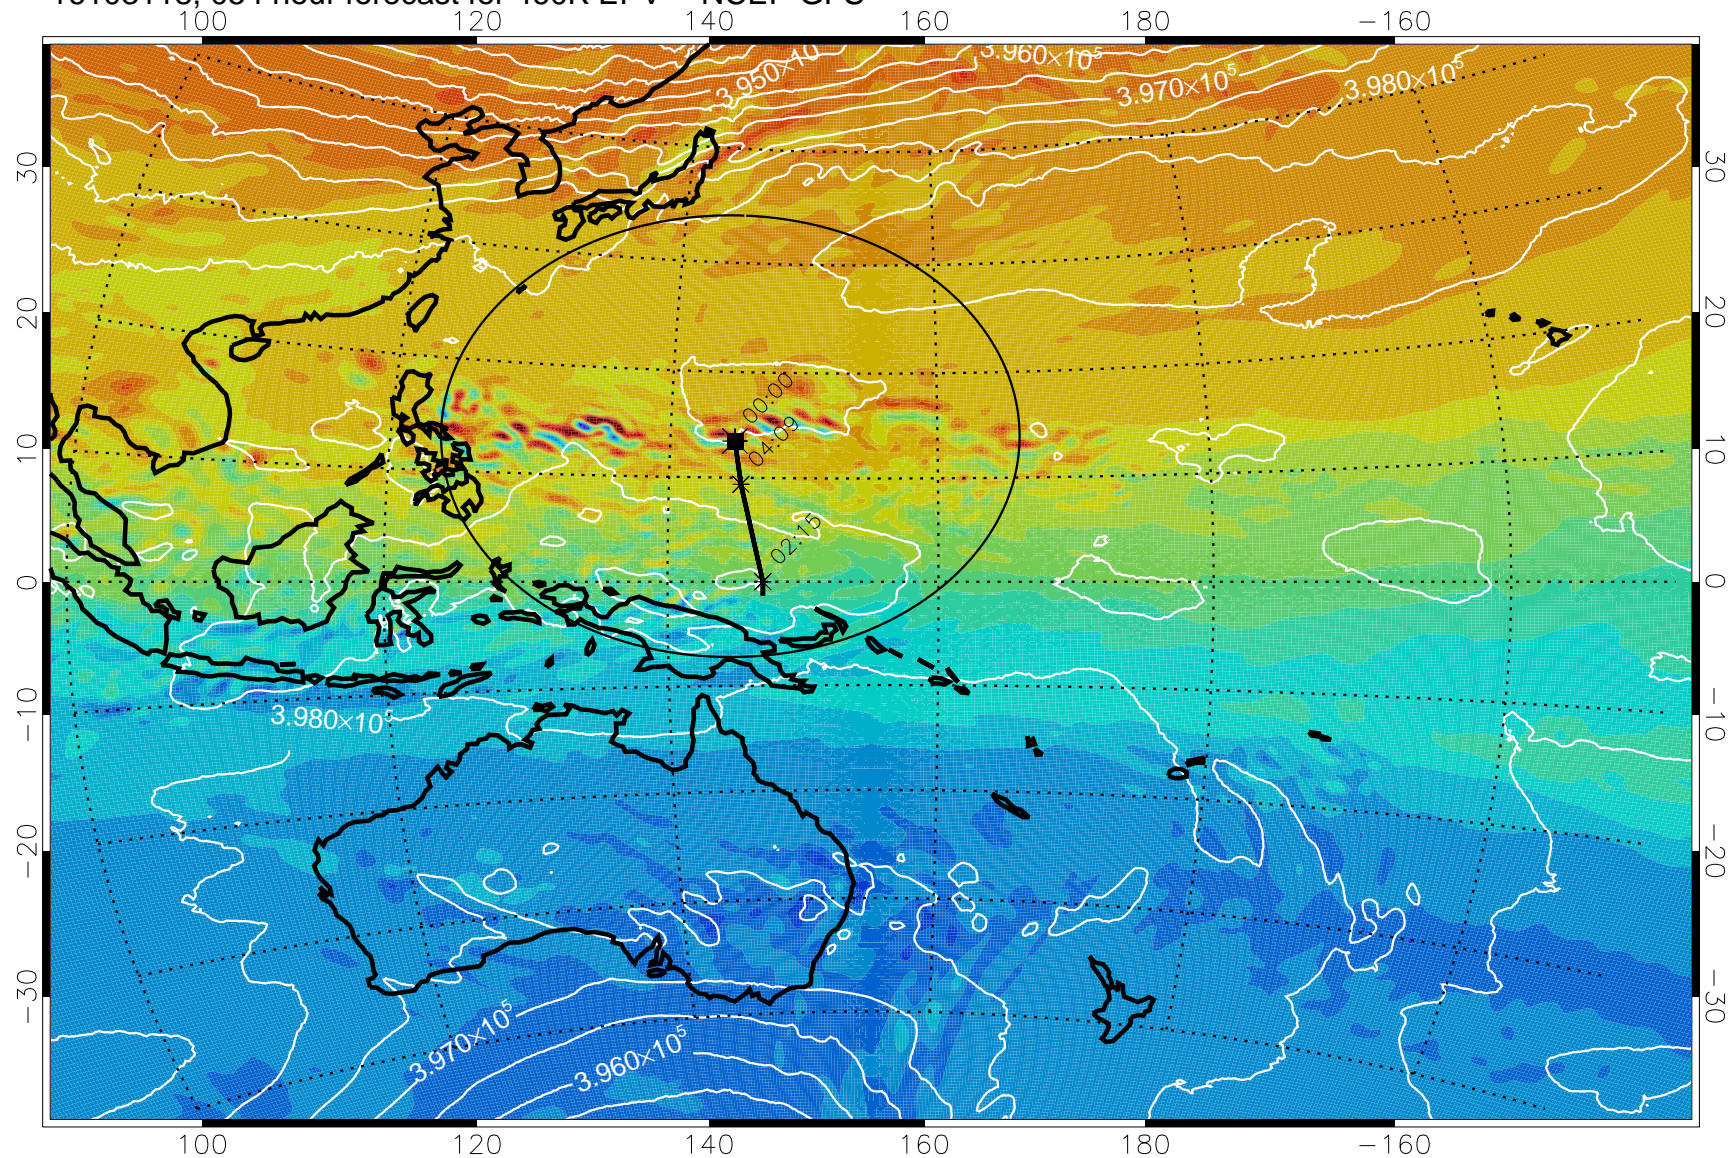

16103018, 030 hour forecast for 460K EPV -- NCEP GFS

460K Montgomery Streamfunction, white

Range ring of 2304 km

16103100, 036 hour forecast for 460K EPV -- NCEP GFS

460K Montgomery Streamfunction, white

Range ring of 2304 km

16103106, 042 hour forecast for 460K EPV -- NCEP GFS

460K Montgomery Streamfunction, white

Range ring of 2304 km

16103112, 048 hour forecast for 460K EPV -- NCEP GFS

460K Montgomery Streamfunction, white

Range ring of 2304 km

16103118, 054 hour forecast for 460K EPV -- NCEP GFS

460K Montgomery Streamfunction, white

Range ring of 2304 km

16110100, 060 hour forecast for 460K EPV -- NCEP GFS

460K Montgomery Streamfunction, white

Range ring of 2304 km

16110106, 066 hour forecast for 460K EPV -- NCEP GFS

460K Montgomery Streamfunction, white

Range ring of 2304 km

16110112, 072 hour forecast for 460K EPV -- NCEP GFS

16110118, 078 hour forecast for 460K EPV -- NCEP GFS