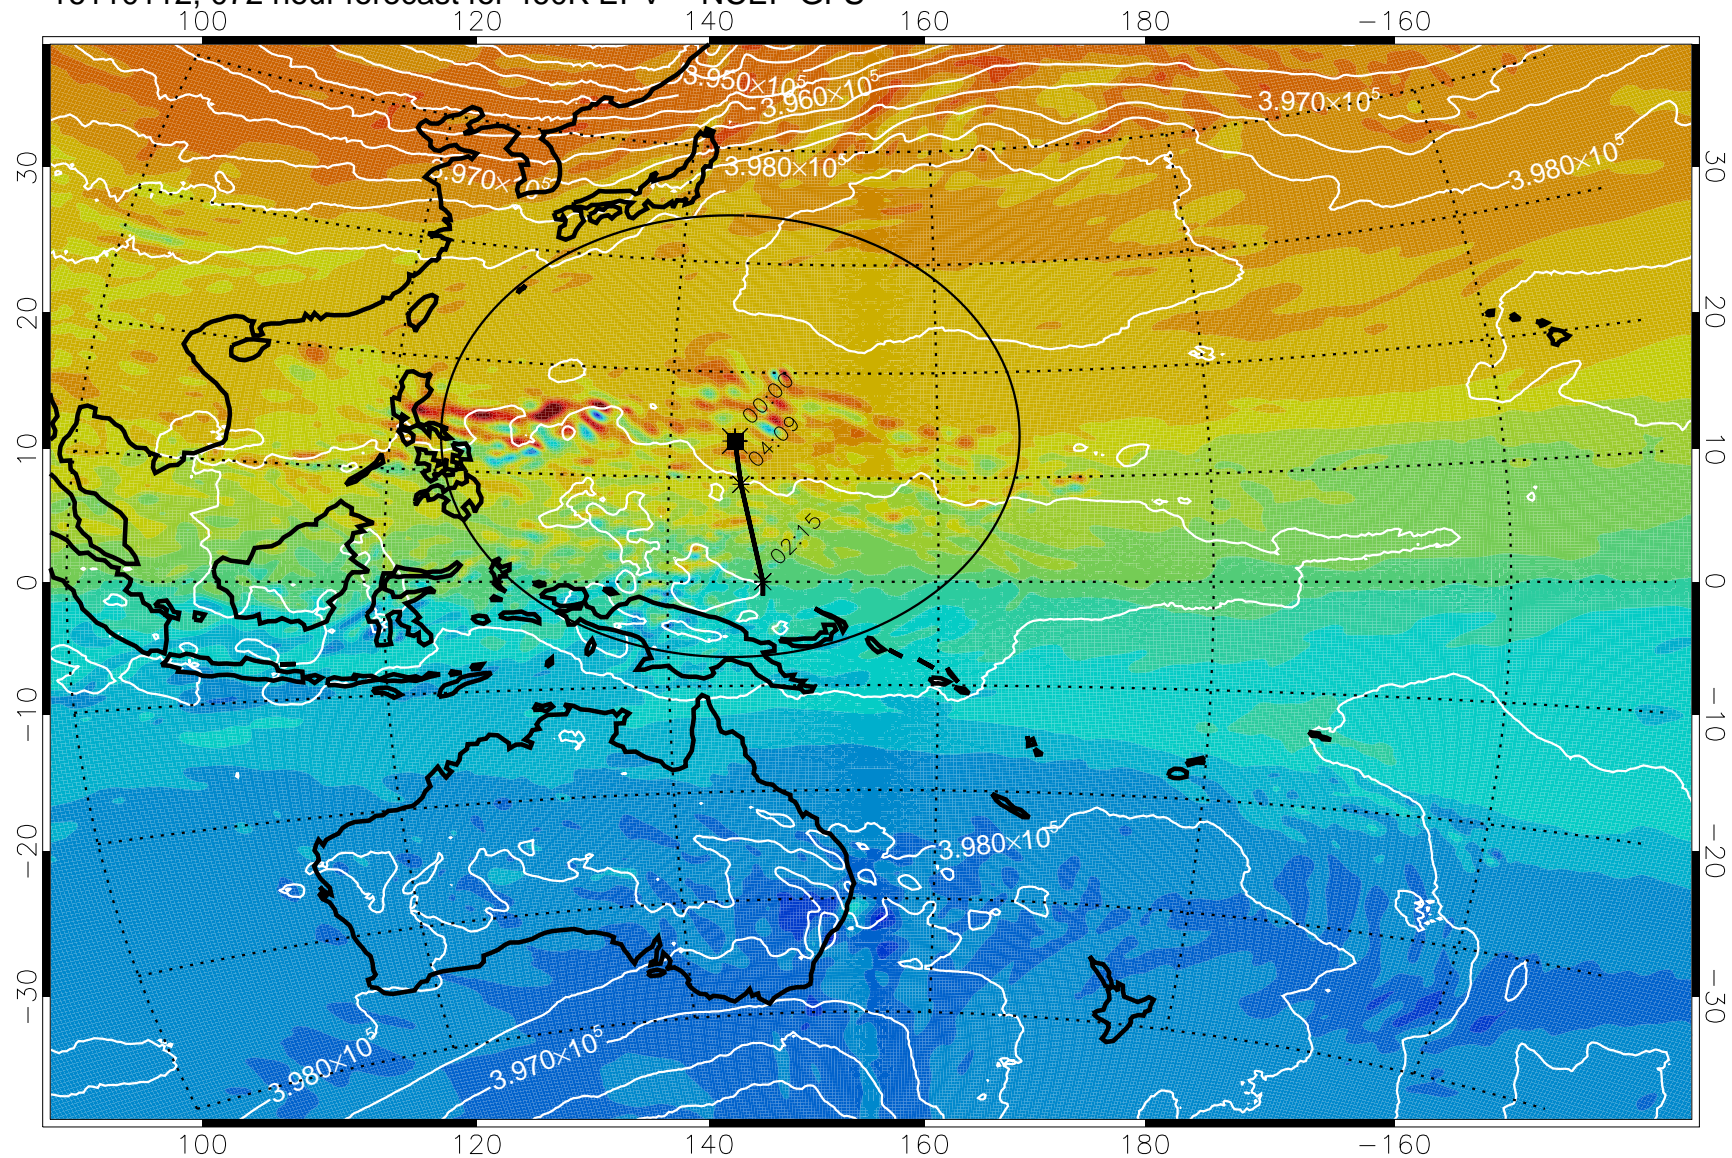

16103118, 054 hour forecast for 460K EPV -- NCEP GFS

460K Montgomery Streamfunction, white

Range ring of 2304 km

16110100, 060 hour forecast for 460K EPV -- NCEP GFS

460K Montgomery Streamfunction, white

Range ring of 2304 km

16110106, 066 hour forecast for 460K EPV -- NCEP GFS

460K Montgomery Streamfunction, white

Range ring of 2304 km

16110112, 072 hour forecast for 460K EPV -- NCEP GFS

16110118, 078 hour forecast for 460K EPV -- NCEP GFS

460K Montgomery Streamfunction, white

Range ring of 2304 km

16110200, 084 hour forecast for 460K EPV -- NCEP GFS

16110206, 090 hour forecast for 460K EPV -- NCEP GFS

460K Montgomery Streamfunction, white

Range ring of 2304 km

16110212, 096 hour forecast for 460K EPV -- NCEP GFS

460K Montgomery Streamfunction, white

Range ring of 2304 km

16110218, 102 hour forecast for 460K EPV -- NCEP GFS

460K Montgomery Streamfunction, white

Range ring of 2304 km