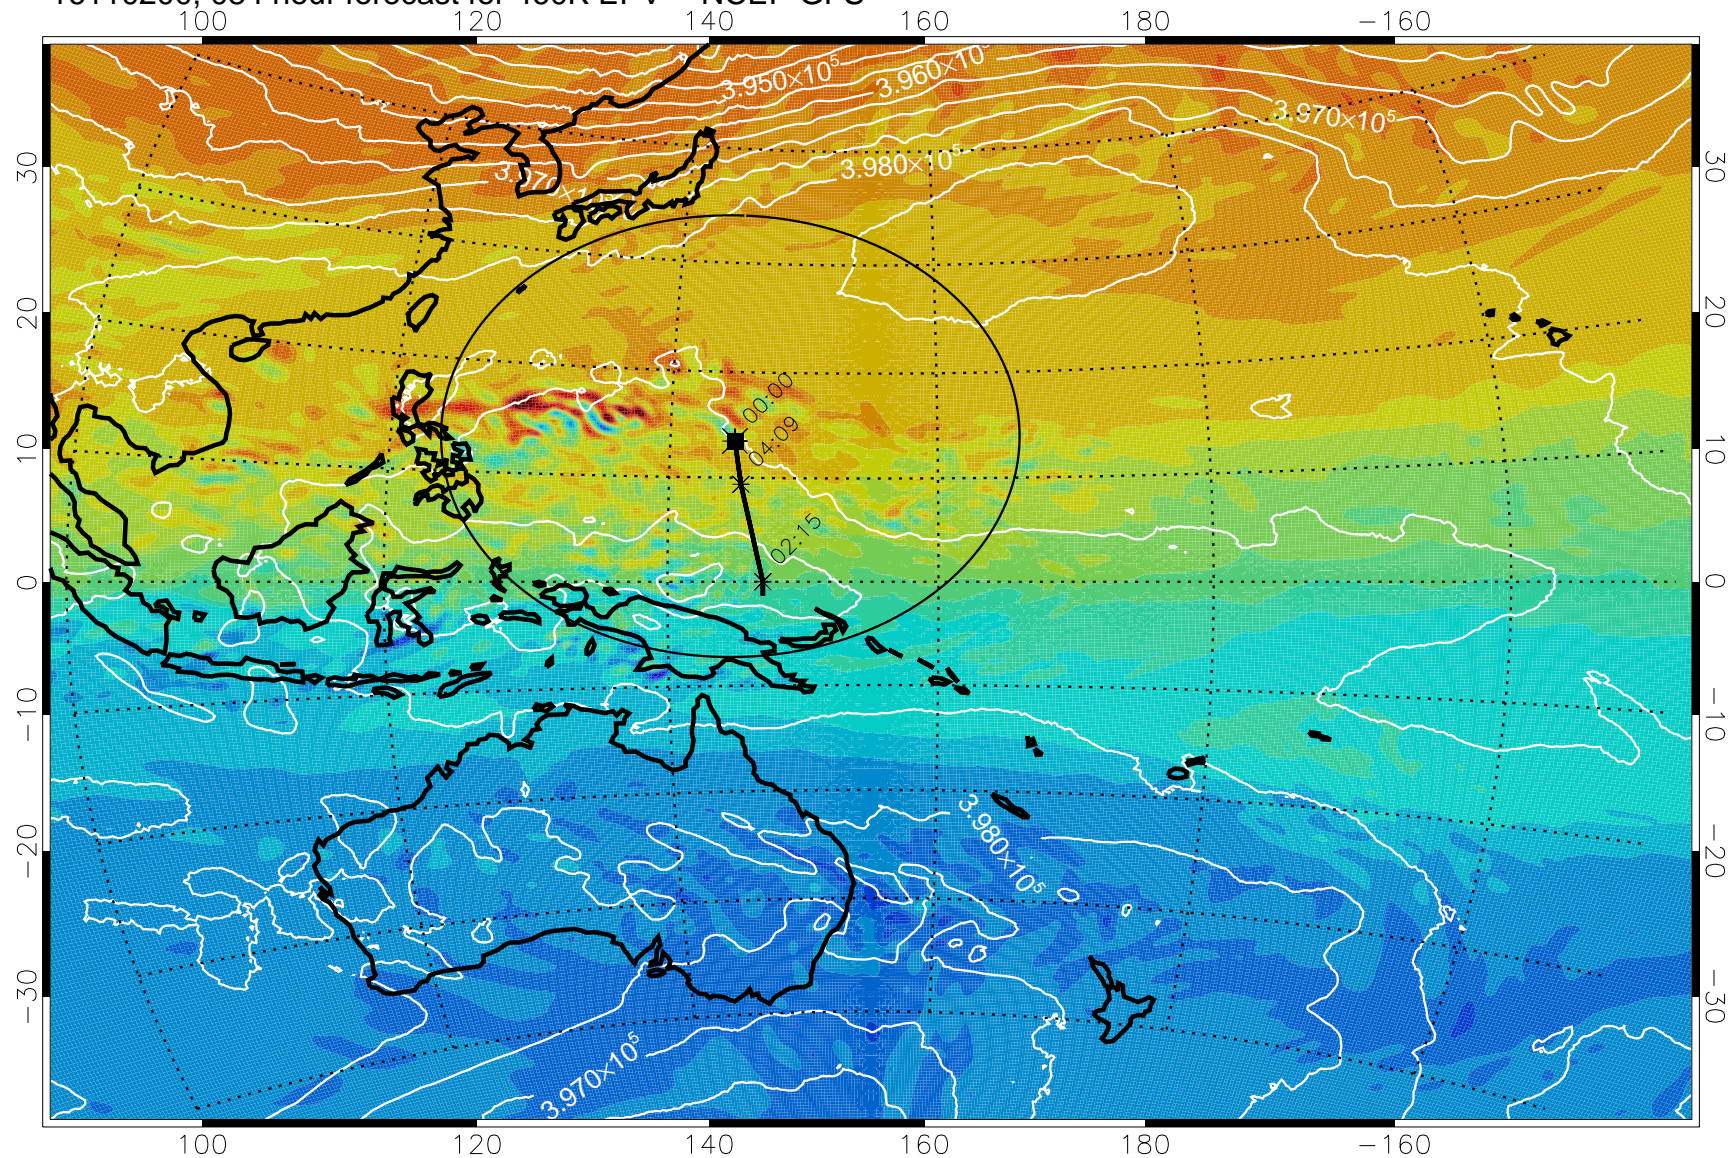

16103118, 054 hour forecast for 460K EPV -- NCEP GFS

460K Montgomery Streamfunction, white

Range ring of 2304 km

16110100, 060 hour forecast for 460K EPV -- NCEP GFS

460K Montgomery Streamfunction, white

Range ring of 2304 km

16110106, 066 hour forecast for 460K EPV -- NCEP GFS

460K Montgomery Streamfunction, white

Range ring of 2304 km

16110112, 072 hour forecast for 460K EPV -- NCEP GFS

16110118, 078 hour forecast for 460K EPV -- NCEP GFS

460K Montgomery Streamfunction, white

Range ring of 2304 km

16110200, 084 hour forecast for 460K EPV -- NCEP GFS

16110206, 090 hour forecast for 460K EPV -- NCEP GFS

460K Montgomery Streamfunction, white

Range ring of 2304 km

16110212, 096 hour forecast for 460K EPV -- NCEP GFS

460K Montgomery Streamfunction, white

Range ring of 2304 km

16110218, 102 hour forecast for 460K EPV -- NCEP GFS

460K Montgomery Streamfunction, white

Range ring of 2304 km