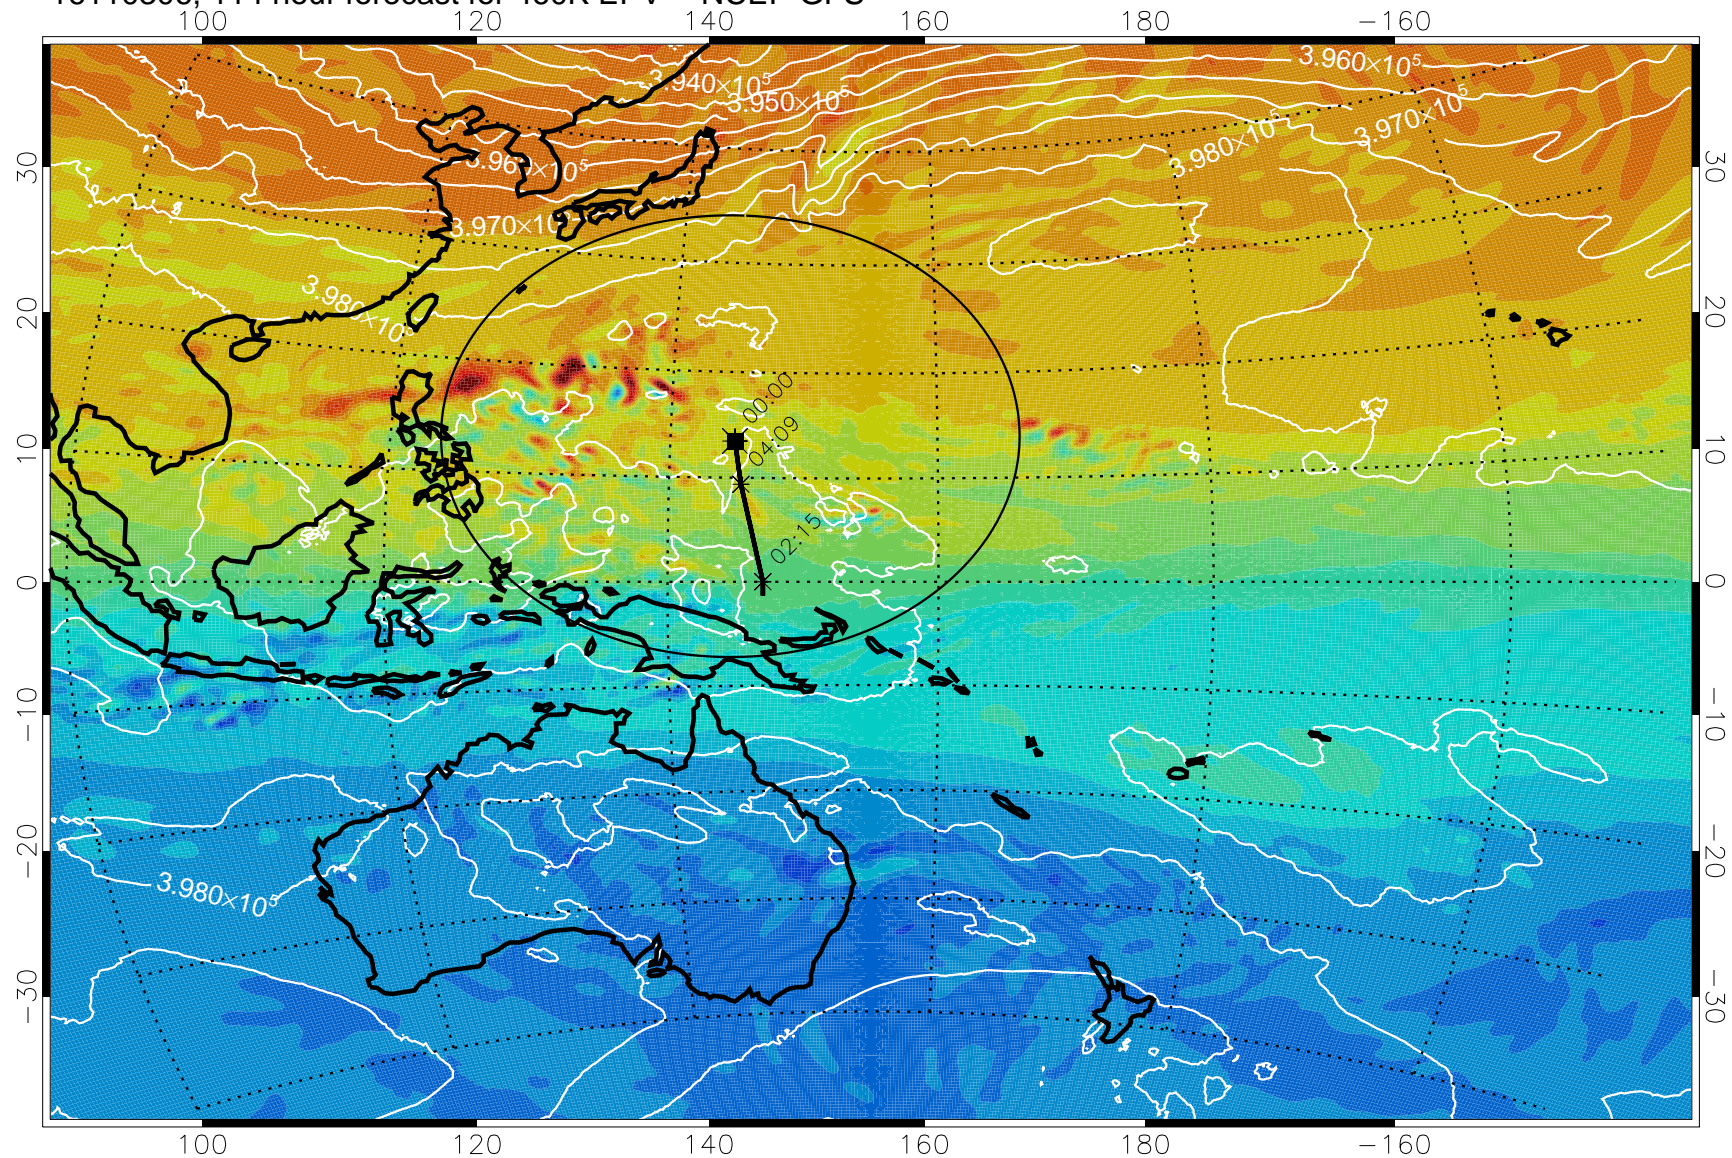

16110212, 096 hour forecast for 460K EPV -- NCEP GFS

460K Montgomery Streamfunction, white

Range ring of 2304 km

16110218, 102 hour forecast for 460K EPV -- NCEP GFS

460K Montgomery Streamfunction, white

Range ring of 2304 km

16110300, 108 hour forecast for 460K EPV -- NCEP GFS

460K Montgomery Streamfunction, white

Range ring of 2304 km

16110306, 114 hour forecast for 460K EPV -- NCEP GFS

460K Montgomery Streamfunction, white

Range ring of 2304 km

16110312, 120 hour forecast for 460K EPV -- NCEP GFS

460K Montgomery Streamfunction, white

Range ring of 2304 km