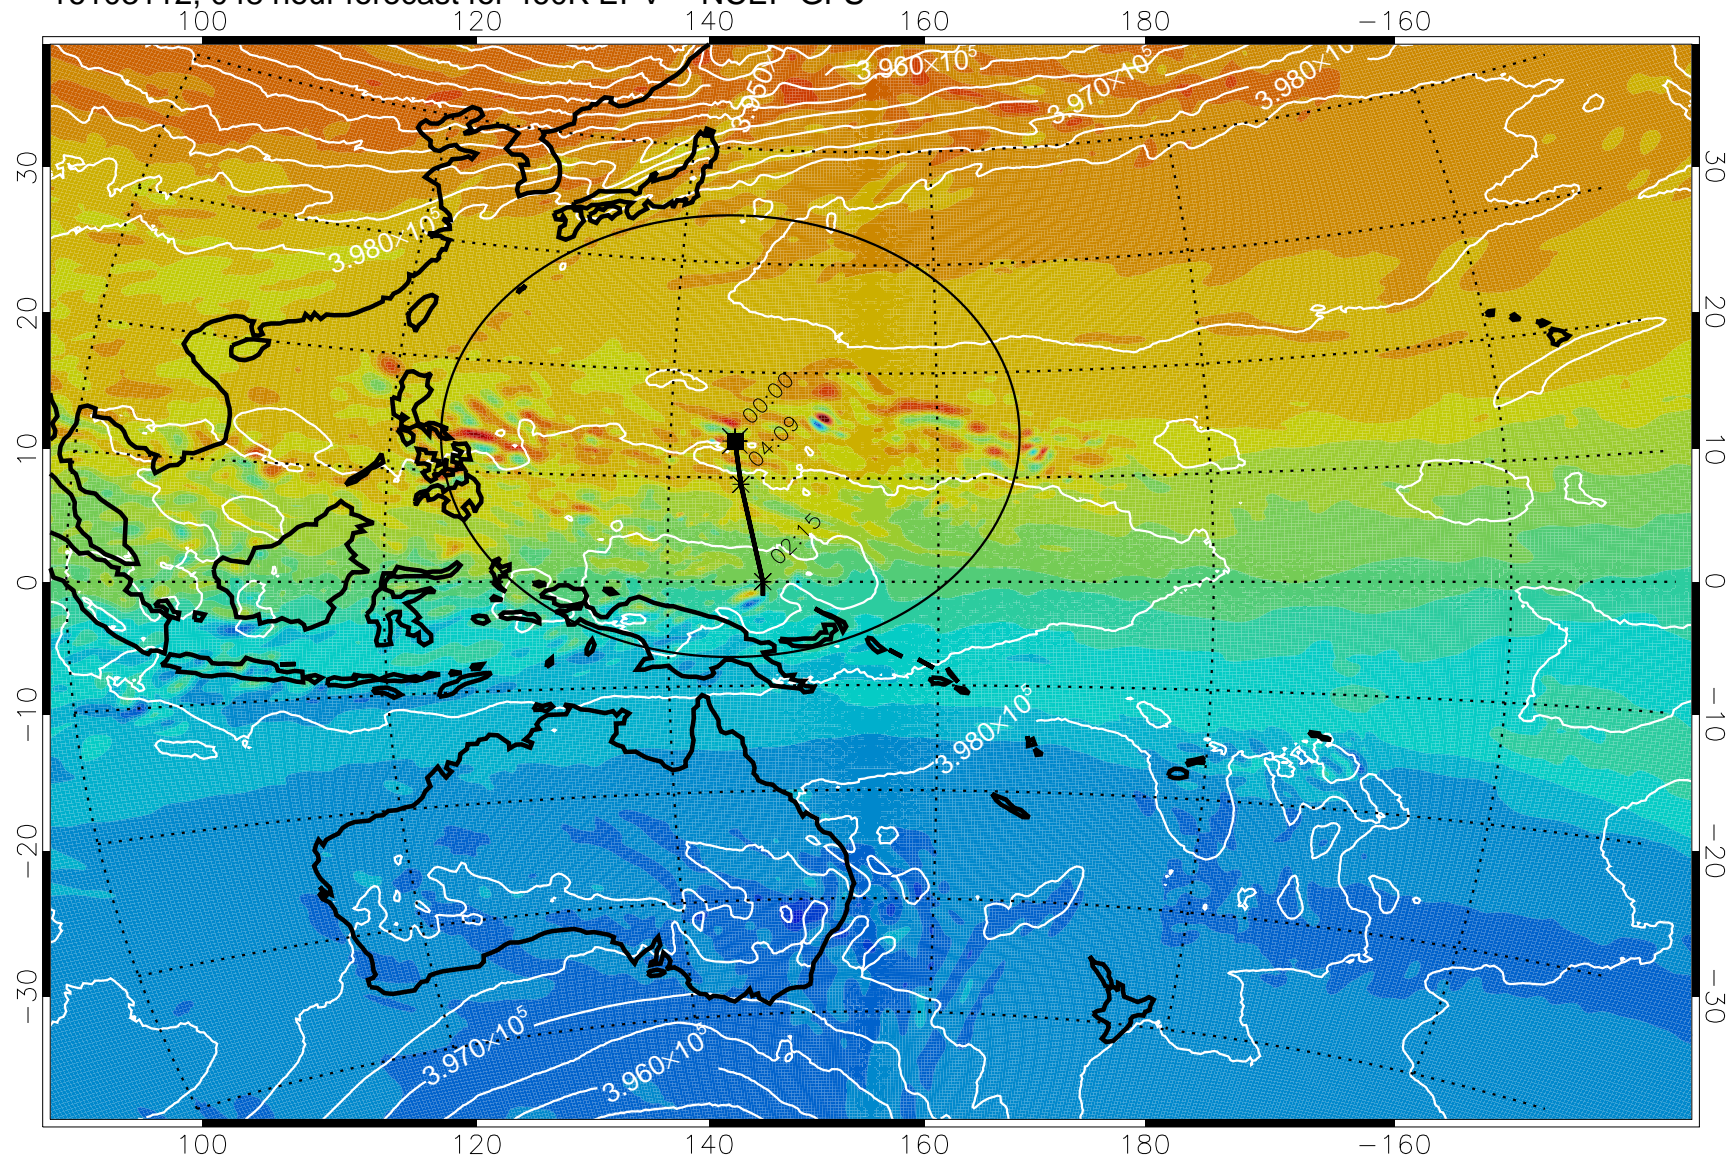

16103018, 030 hour forecast for 460K EPV -- NCEP GFS

460K Montgomery Streamfunction, white

Range ring of 2304 km

16103100, 036 hour forecast for 460K EPV -- NCEP GFS

460K Montgomery Streamfunction, white

Range ring of 2304 km

16103106, 042 hour forecast for 460K EPV -- NCEP GFS

460K Montgomery Streamfunction, white

Range ring of 2304 km

16103112, 048 hour forecast for 460K EPV -- NCEP GFS

460K Montgomery Streamfunction, white

Range ring of 2304 km

16103118, 054 hour forecast for 460K EPV -- NCEP GFS

460K Montgomery Streamfunction, white

Range ring of 2304 km

16110100, 060 hour forecast for 460K EPV -- NCEP GFS

460K Montgomery Streamfunction, white

Range ring of 2304 km

16110106, 066 hour forecast for 460K EPV -- NCEP GFS

460K Montgomery Streamfunction, white

Range ring of 2304 km

16110112, 072 hour forecast for 460K EPV -- NCEP GFS

16110118, 078 hour forecast for 460K EPV -- NCEP GFS