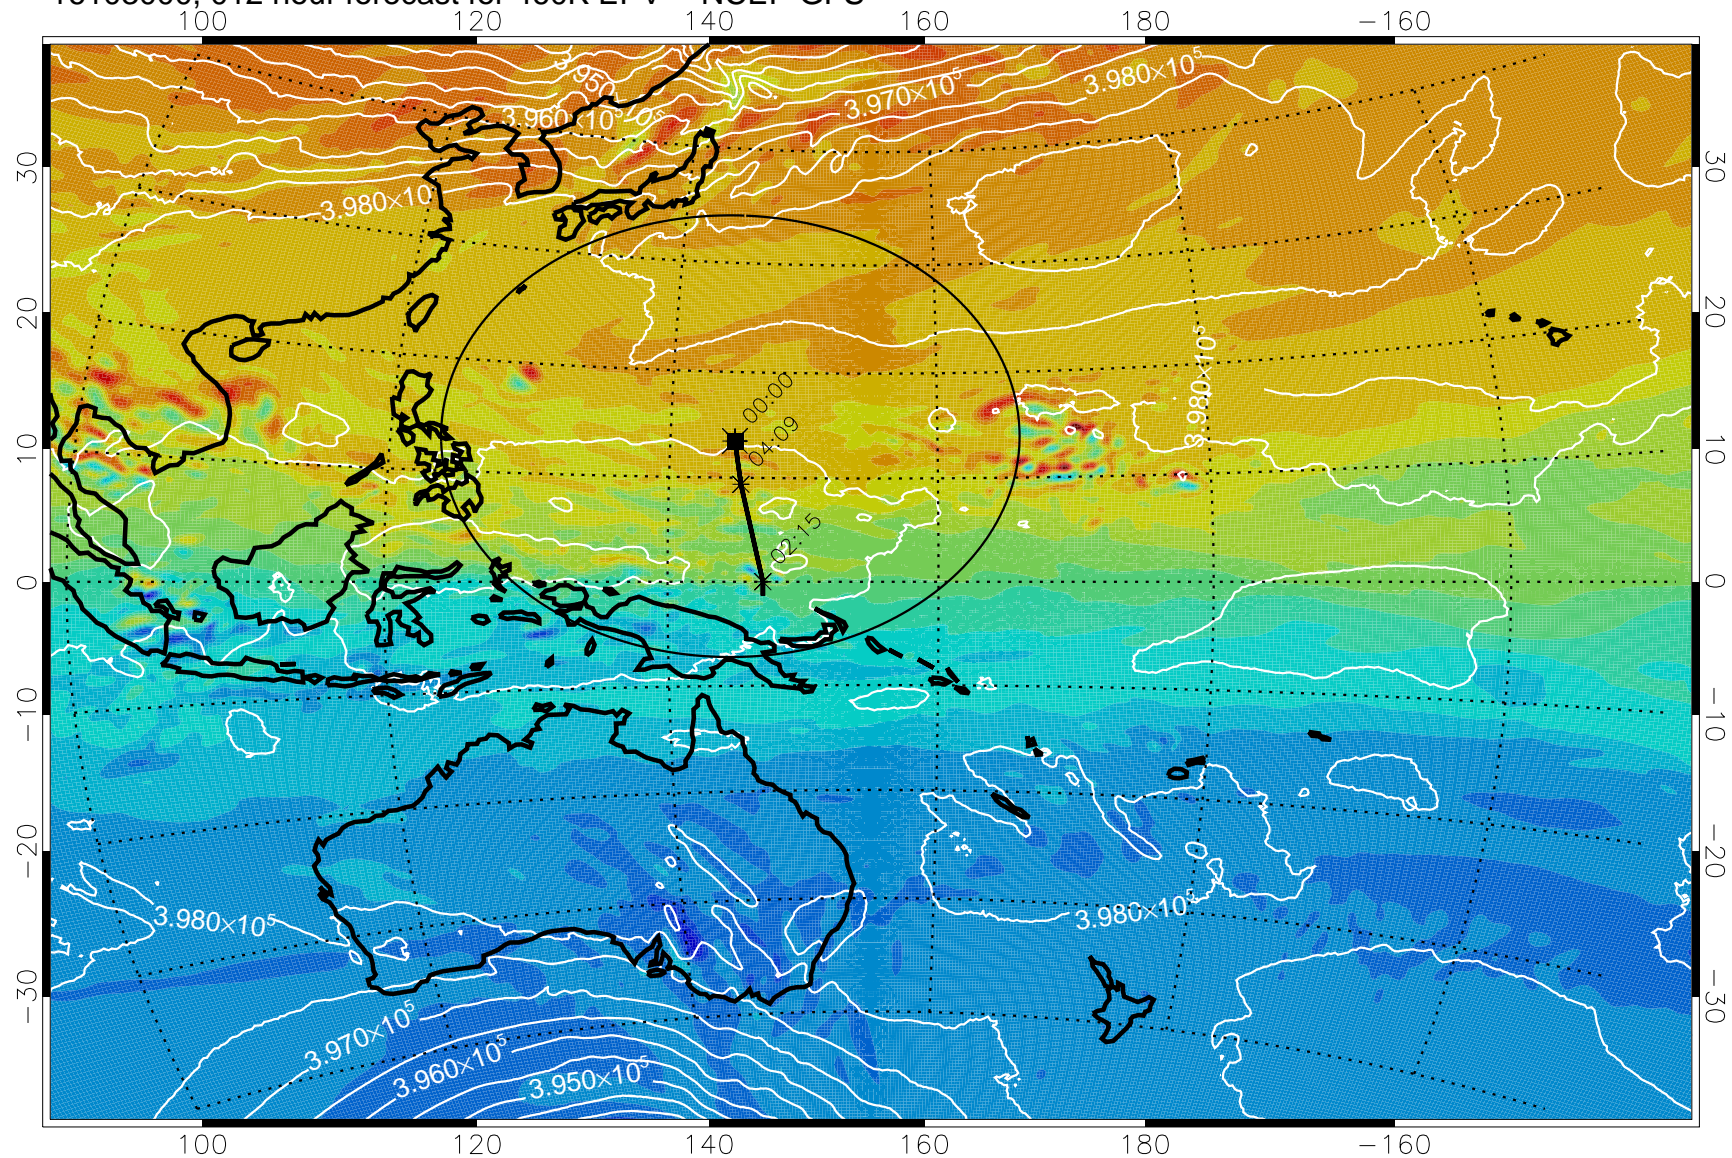

16102918, 006 hour forecast for 460K EPV -- NCEP GFS

460K Montgomery Streamfunction, white

Range ring of 2304 km

16103000, 012 hour forecast for 460K EPV -- NCEP GFS

460K Montgomery Streamfunction, white

Range ring of 2304 km

16103006, 018 hour forecast for 460K EPV -- NCEP GFS

460K Montgomery Streamfunction, white

Range ring of 2304 km

16103012, 024 hour forecast for 460K EPV -- NCEP GFS

460K Montgomery Streamfunction, white

Range ring of 2304 km

16103018, 030 hour forecast for 460K EPV -- NCEP GFS

460K Montgomery Streamfunction, white

Range ring of 2304 km

16103100, 036 hour forecast for 460K EPV -- NCEP GFS

460K Montgomery Streamfunction, white

Range ring of 2304 km

16103106, 042 hour forecast for 460K EPV -- NCEP GFS

460K Montgomery Streamfunction, white

Range ring of 2304 km

16103112, 048 hour forecast for 460K EPV -- NCEP GFS

460K Montgomery Streamfunction, white

Range ring of 2304 km