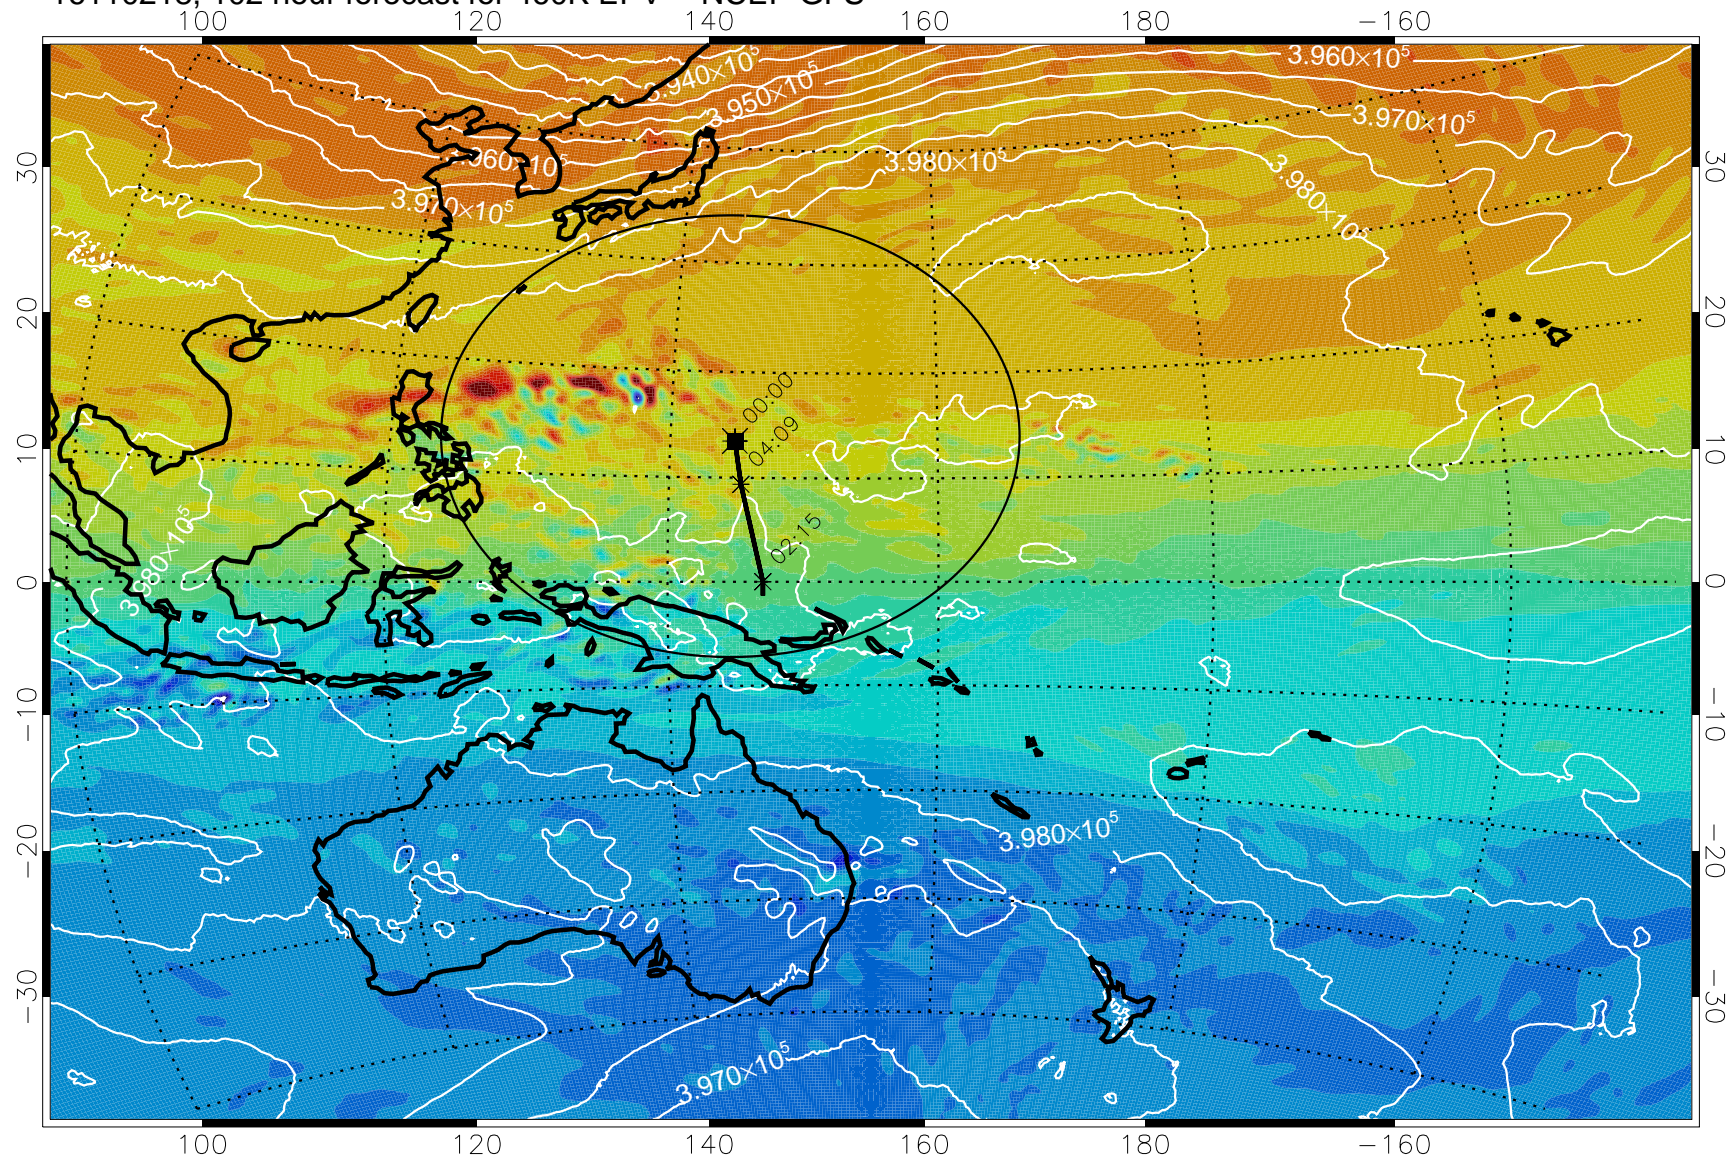

460K Montgomery Streamfunction, white

Range ring of 2304 km

16110200, 084 hour forecast for 460K EPV -- NCEP GFS

16110206, 090 hour forecast for 460K EPV -- NCEP GFS

460K Montgomery Streamfunction, white

Range ring of 2304 km

16110212, 096 hour forecast for 460K EPV -- NCEP GFS

460K Montgomery Streamfunction, white

Range ring of 2304 km

16110218, 102 hour forecast for 460K EPV -- NCEP GFS

460K Montgomery Streamfunction, white

Range ring of 2304 km

16110300, 108 hour forecast for 460K EPV -- NCEP GFS

460K Montgomery Streamfunction, white

Range ring of 2304 km

16110306, 114 hour forecast for 460K EPV -- NCEP GFS

460K Montgomery Streamfunction, white

Range ring of 2304 km

16110312, 120 hour forecast for 460K EPV -- NCEP GFS

460K Montgomery Streamfunction, white

Range ring of 2304 km