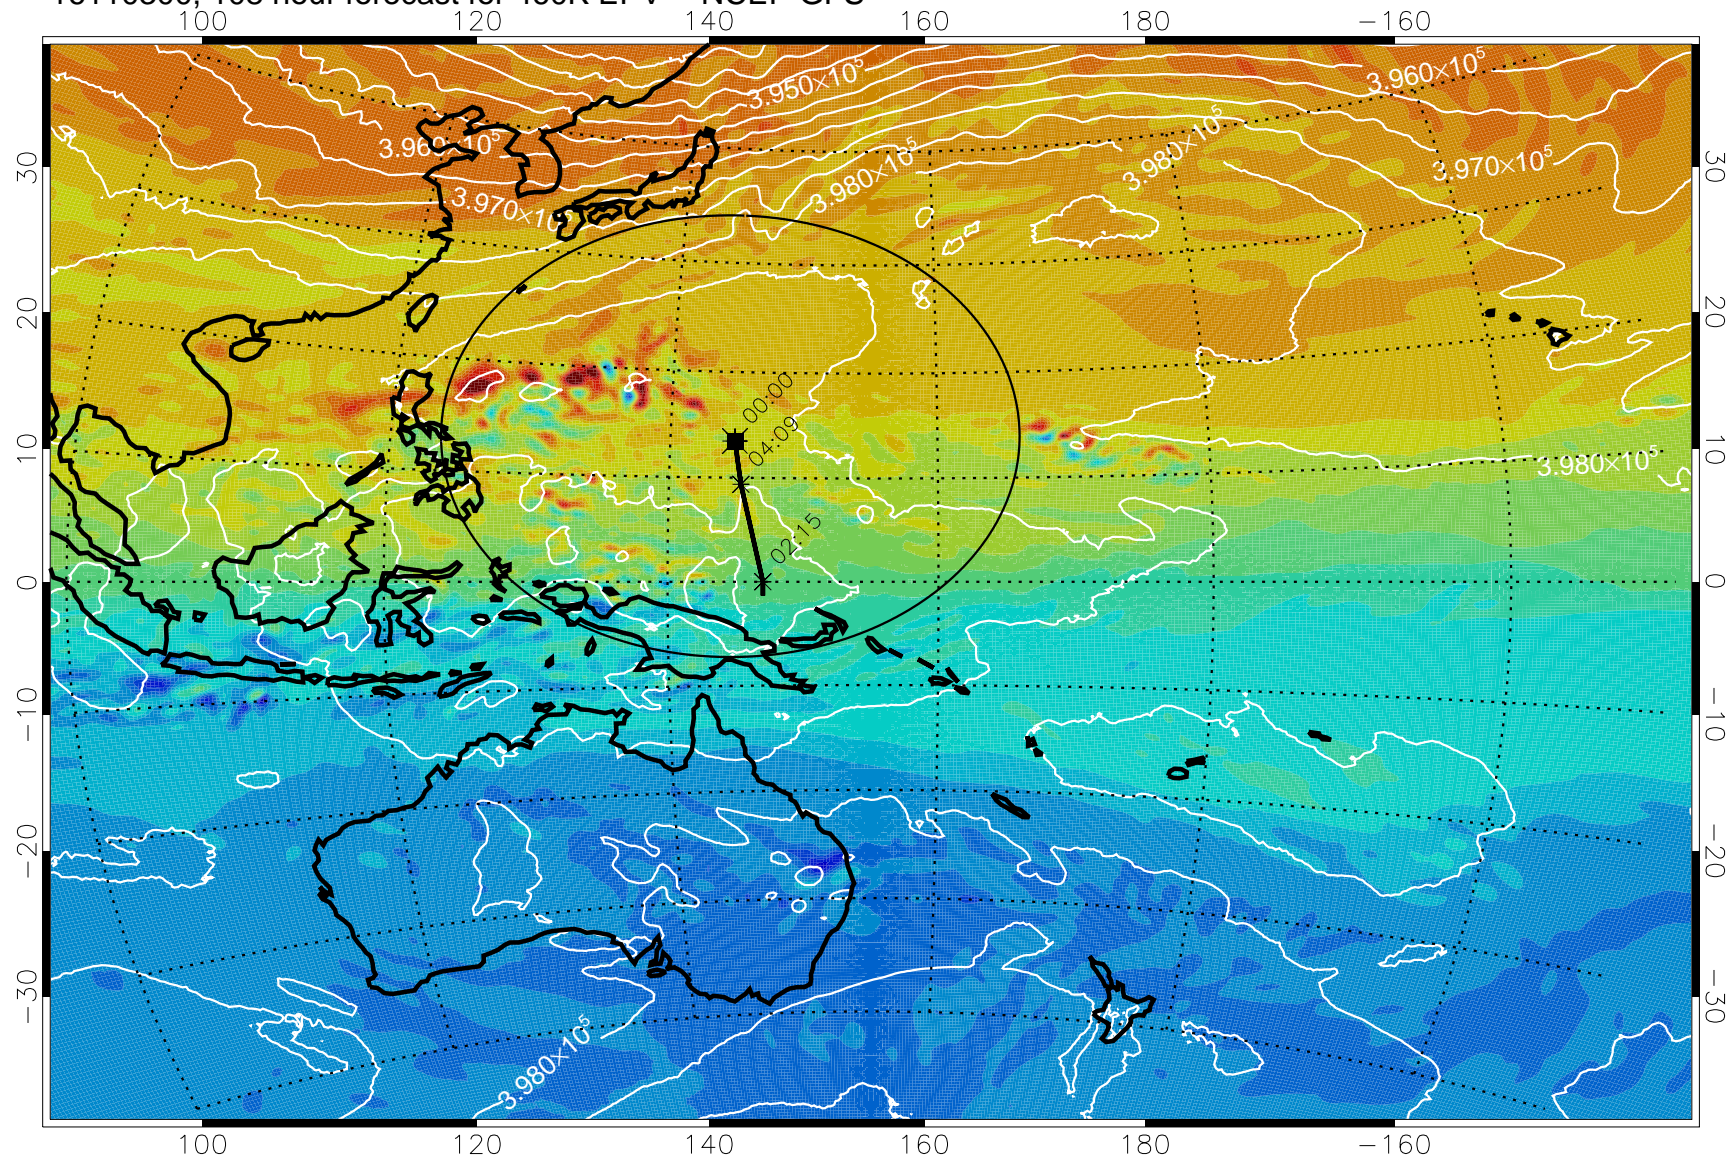

460K Montgomery Streamfunction, white

Range ring of 2304 km

16110200, 084 hour forecast for 460K EPV -- NCEP GFS

16110206, 090 hour forecast for 460K EPV -- NCEP GFS

460K Montgomery Streamfunction, white

Range ring of 2304 km

16110212, 096 hour forecast for 460K EPV -- NCEP GFS

460K Montgomery Streamfunction, white

Range ring of 2304 km

16110218, 102 hour forecast for 460K EPV -- NCEP GFS

460K Montgomery Streamfunction, white

Range ring of 2304 km

16110300, 108 hour forecast for 460K EPV -- NCEP GFS

460K Montgomery Streamfunction, white

Range ring of 2304 km

16110306, 114 hour forecast for 460K EPV -- NCEP GFS

460K Montgomery Streamfunction, white

Range ring of 2304 km

16110312, 120 hour forecast for 460K EPV -- NCEP GFS

460K Montgomery Streamfunction, white

Range ring of 2304 km