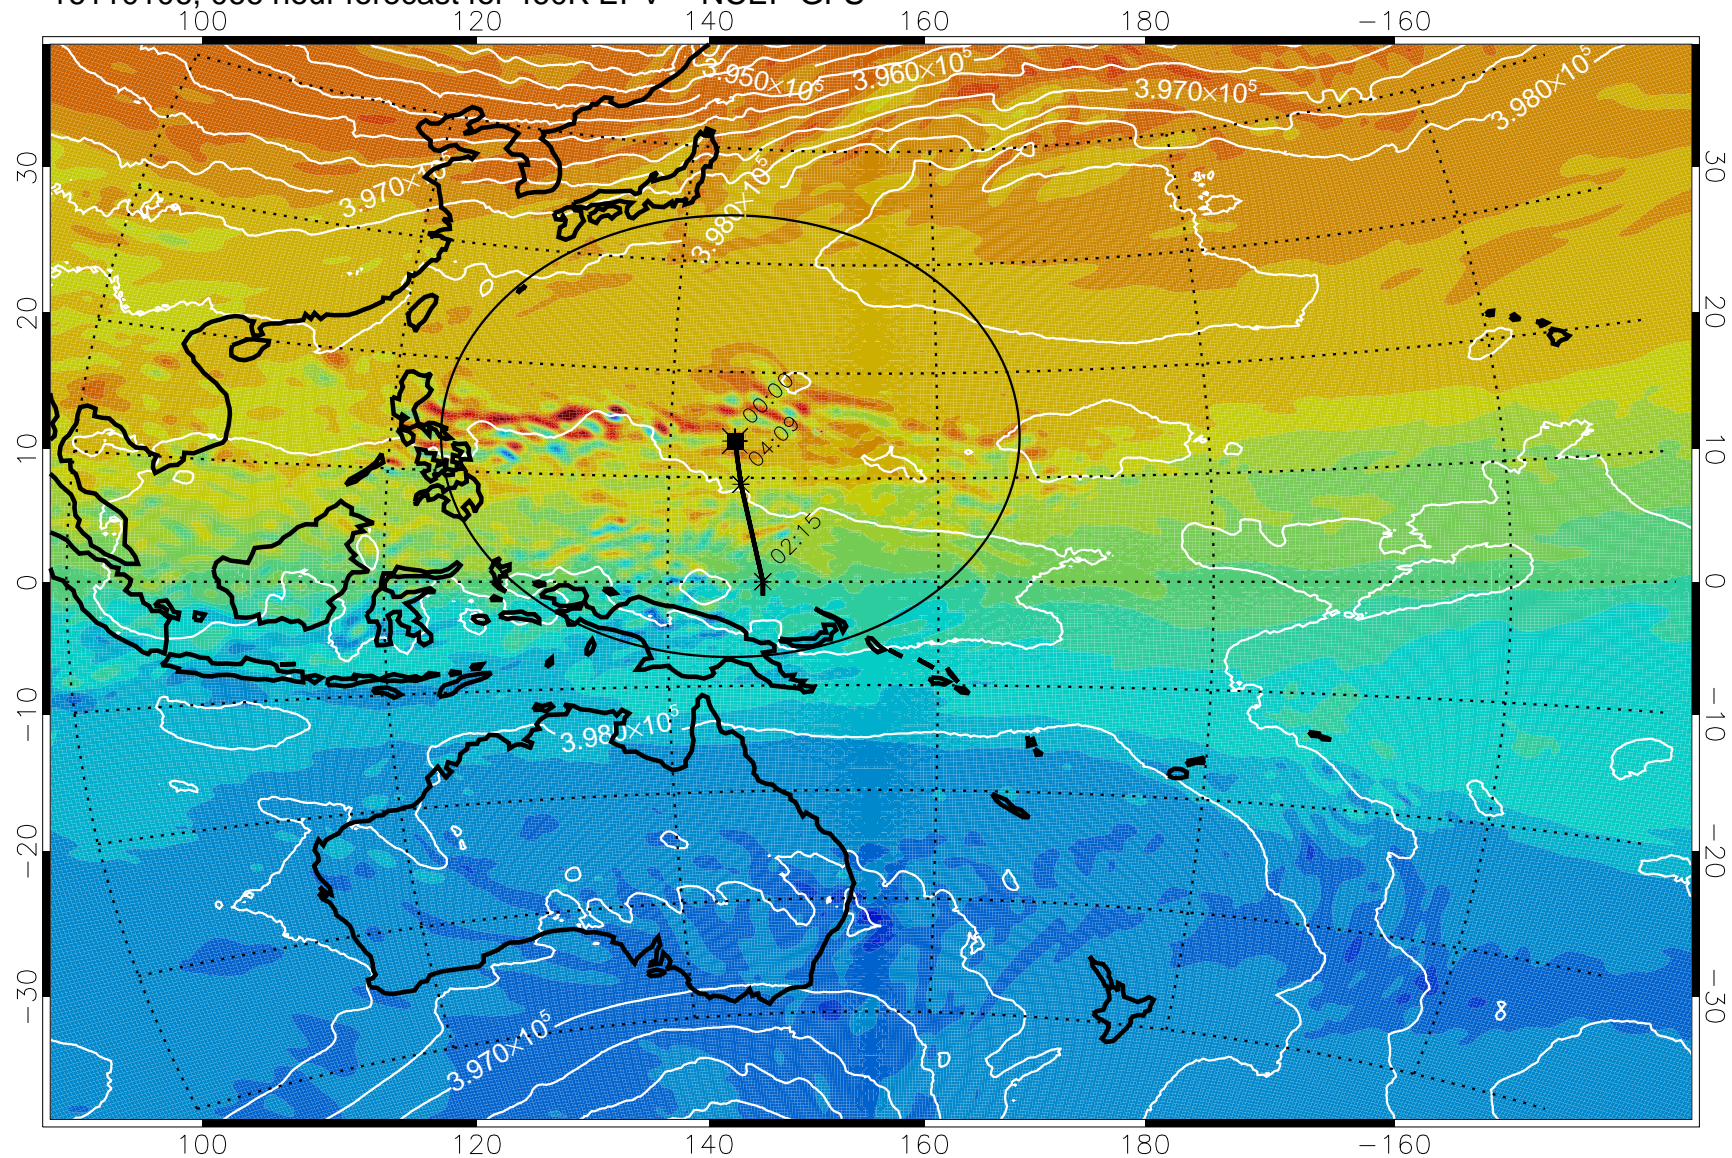

16103106, 042 hour forecast for 460K EPV -- NCEP GFS

460K Montgomery Streamfunction, white

Range ring of 2304 km

16103112, 048 hour forecast for 460K EPV -- NCEP GFS

460K Montgomery Streamfunction, white

Range ring of 2304 km

16103118, 054 hour forecast for 460K EPV -- NCEP GFS

460K Montgomery Streamfunction, white

Range ring of 2304 km

16110100, 060 hour forecast for 460K EPV -- NCEP GFS

460K Montgomery Streamfunction, white

Range ring of 2304 km

16110106, 066 hour forecast for 460K EPV -- NCEP GFS

460K Montgomery Streamfunction, white

Range ring of 2304 km

16110112, 072 hour forecast for 460K EPV -- NCEP GFS

16110118, 078 hour forecast for 460K EPV -- NCEP GFS

460K Montgomery Streamfunction, white

Range ring of 2304 km

16110200, 084 hour forecast for 460K EPV -- NCEP GFS

16110206, 090 hour forecast for 460K EPV -- NCEP GFS

460K Montgomery Streamfunction, white

Range ring of 2304 km