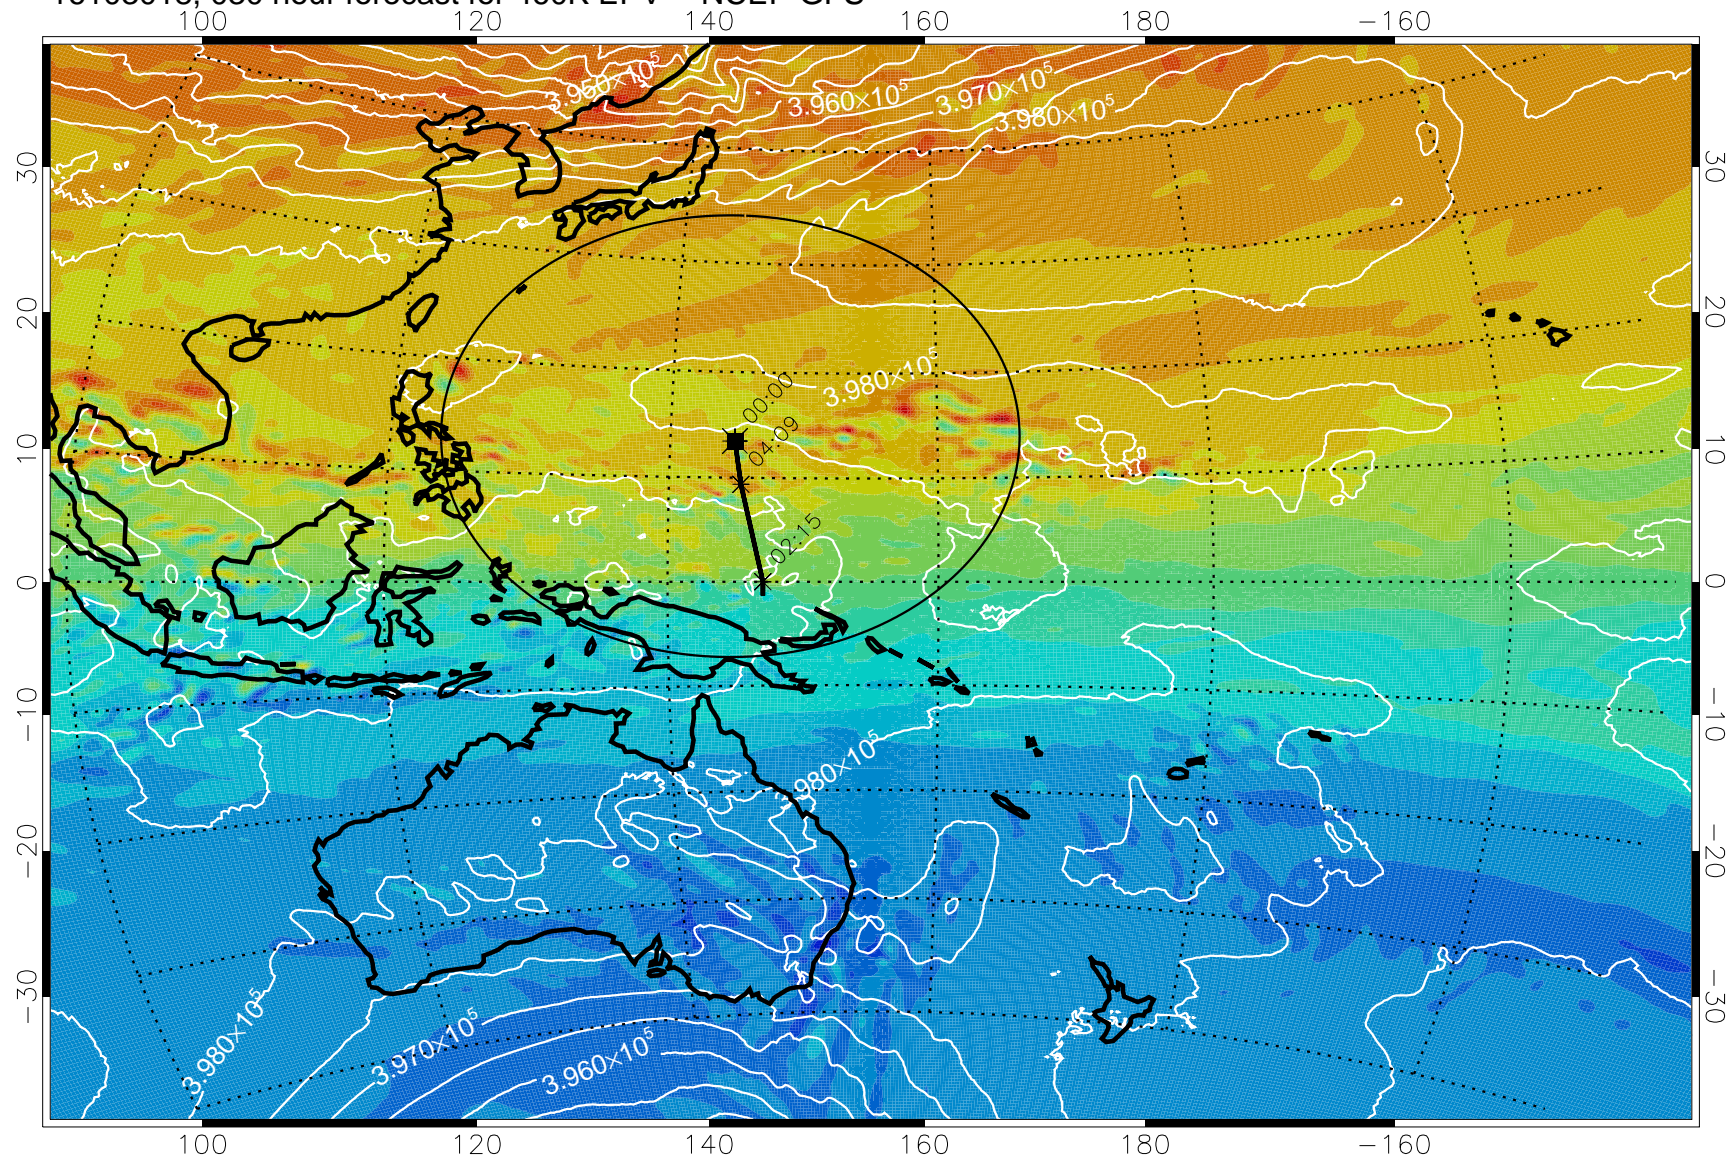

16103006, 018 hour forecast for 460K EPV -- NCEP GFS

460K Montgomery Streamfunction, white

Range ring of 2304 km

16103012, 024 hour forecast for 460K EPV -- NCEP GFS

460K Montgomery Streamfunction, white

Range ring of 2304 km

16103018, 030 hour forecast for 460K EPV -- NCEP GFS

460K Montgomery Streamfunction, white

Range ring of 2304 km

16103100, 036 hour forecast for 460K EPV -- NCEP GFS

460K Montgomery Streamfunction, white

Range ring of 2304 km

16103106, 042 hour forecast for 460K EPV -- NCEP GFS

460K Montgomery Streamfunction, white

Range ring of 2304 km

16103112, 048 hour forecast for 460K EPV -- NCEP GFS

460K Montgomery Streamfunction, white

Range ring of 2304 km

16103118, 054 hour forecast for 460K EPV -- NCEP GFS

460K Montgomery Streamfunction, white

Range ring of 2304 km

16110100, 060 hour forecast for 460K EPV -- NCEP GFS

460K Montgomery Streamfunction, white

Range ring of 2304 km