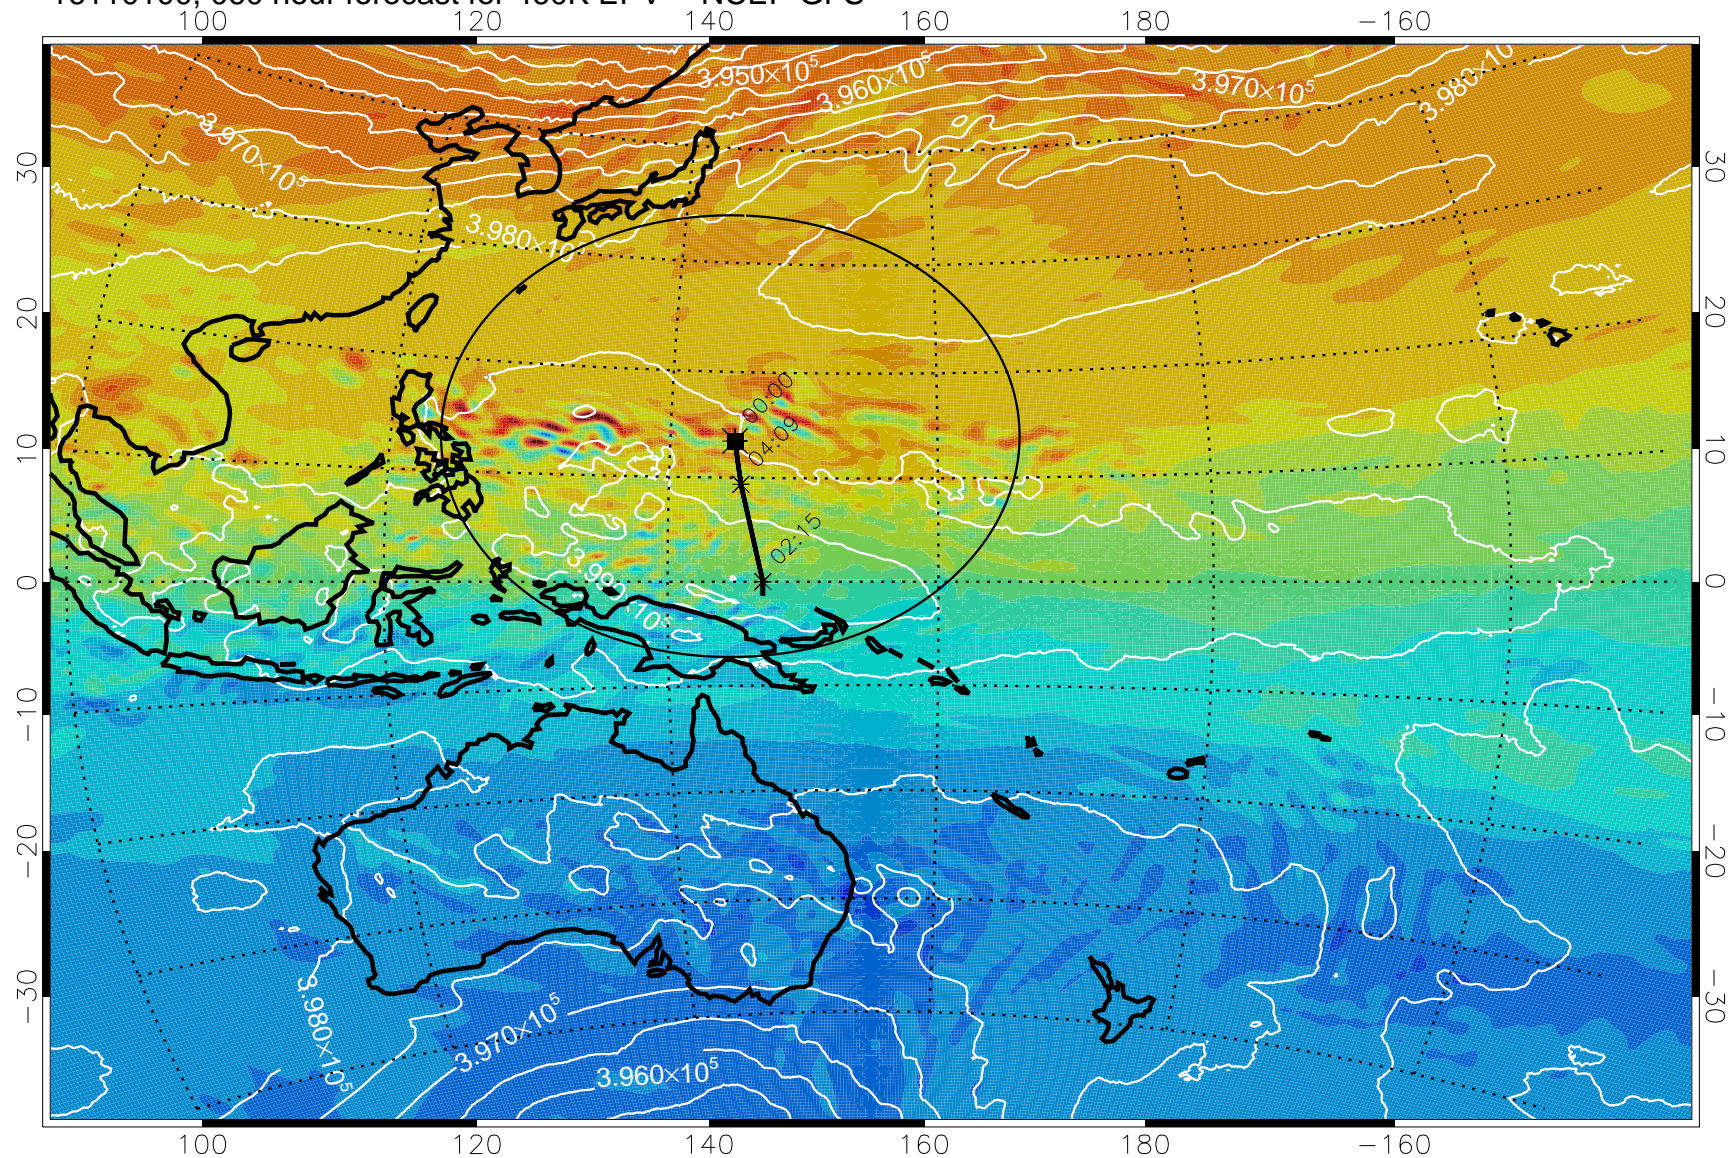

16103106, 042 hour forecast for 460K EPV -- NCEP GFS

460K Montgomery Streamfunction, white

Range ring of 2304 km

16103112, 048 hour forecast for 460K EPV -- NCEP GFS

460K Montgomery Streamfunction, white

Range ring of 2304 km

16103118, 054 hour forecast for 460K EPV -- NCEP GFS

460K Montgomery Streamfunction, white

Range ring of 2304 km

16110100, 060 hour forecast for 460K EPV -- NCEP GFS

460K Montgomery Streamfunction, white

Range ring of 2304 km

16110106, 066 hour forecast for 460K EPV -- NCEP GFS

460K Montgomery Streamfunction, white

Range ring of 2304 km

16110112, 072 hour forecast for 460K EPV -- NCEP GFS

16110118, 078 hour forecast for 460K EPV -- NCEP GFS

460K Montgomery Streamfunction, white

Range ring of 2304 km

16110200, 084 hour forecast for 460K EPV -- NCEP GFS

16110206, 090 hour forecast for 460K EPV -- NCEP GFS

460K Montgomery Streamfunction, white

Range ring of 2304 km