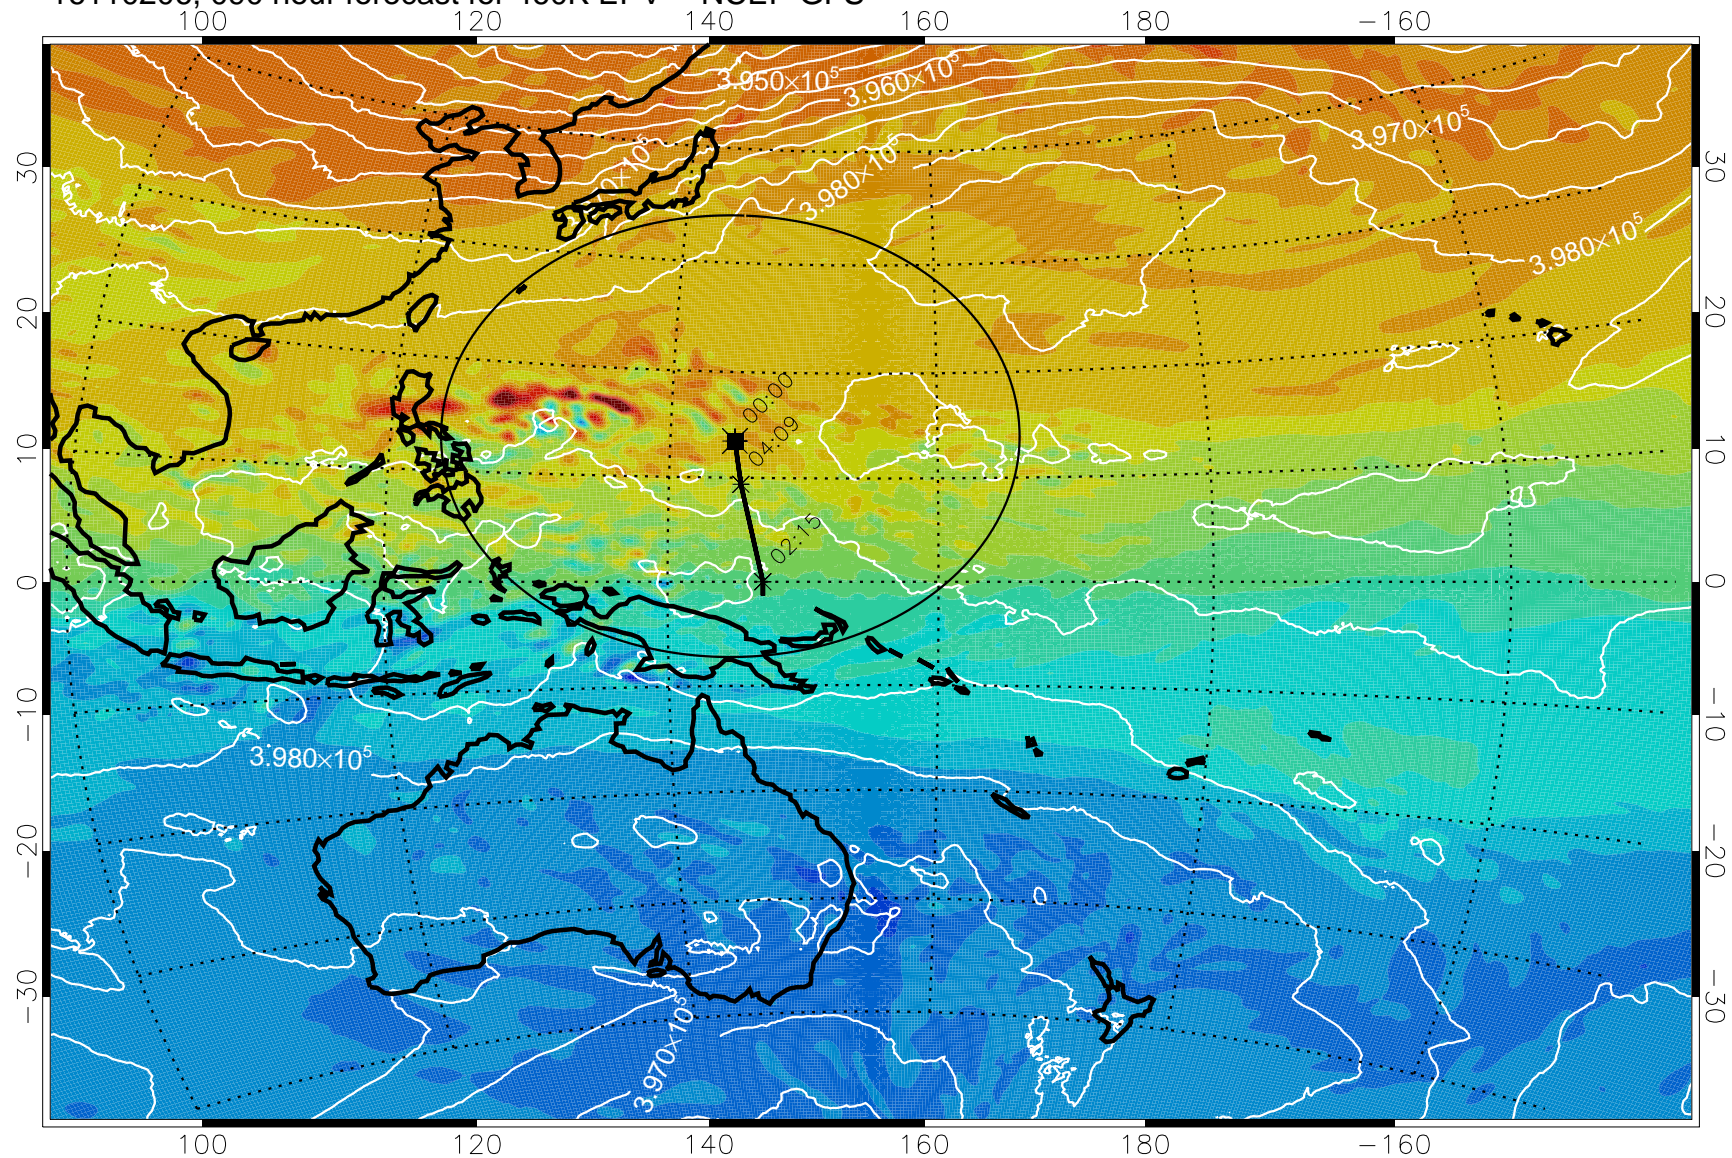

16110106, 066 hour forecast for 460K EPV -- NCEP GFS

460K Montgomery Streamfunction, white

Range ring of 2304 km

16110112, 072 hour forecast for 460K EPV -- NCEP GFS

16110118, 078 hour forecast for 460K EPV -- NCEP GFS

460K Montgomery Streamfunction, white

Range ring of 2304 km

16110200, 084 hour forecast for 460K EPV -- NCEP GFS

16110206, 090 hour forecast for 460K EPV -- NCEP GFS

460K Montgomery Streamfunction, white

Range ring of 2304 km

16110212, 096 hour forecast for 460K EPV -- NCEP GFS

460K Montgomery Streamfunction, white

Range ring of 2304 km

16110218, 102 hour forecast for 460K EPV -- NCEP GFS

460K Montgomery Streamfunction, white

Range ring of 2304 km

16110300, 108 hour forecast for 460K EPV -- NCEP GFS

460K Montgomery Streamfunction, white

Range ring of 2304 km

16110306, 114 hour forecast for 460K EPV -- NCEP GFS

460K Montgomery Streamfunction, white

Range ring of 2304 km