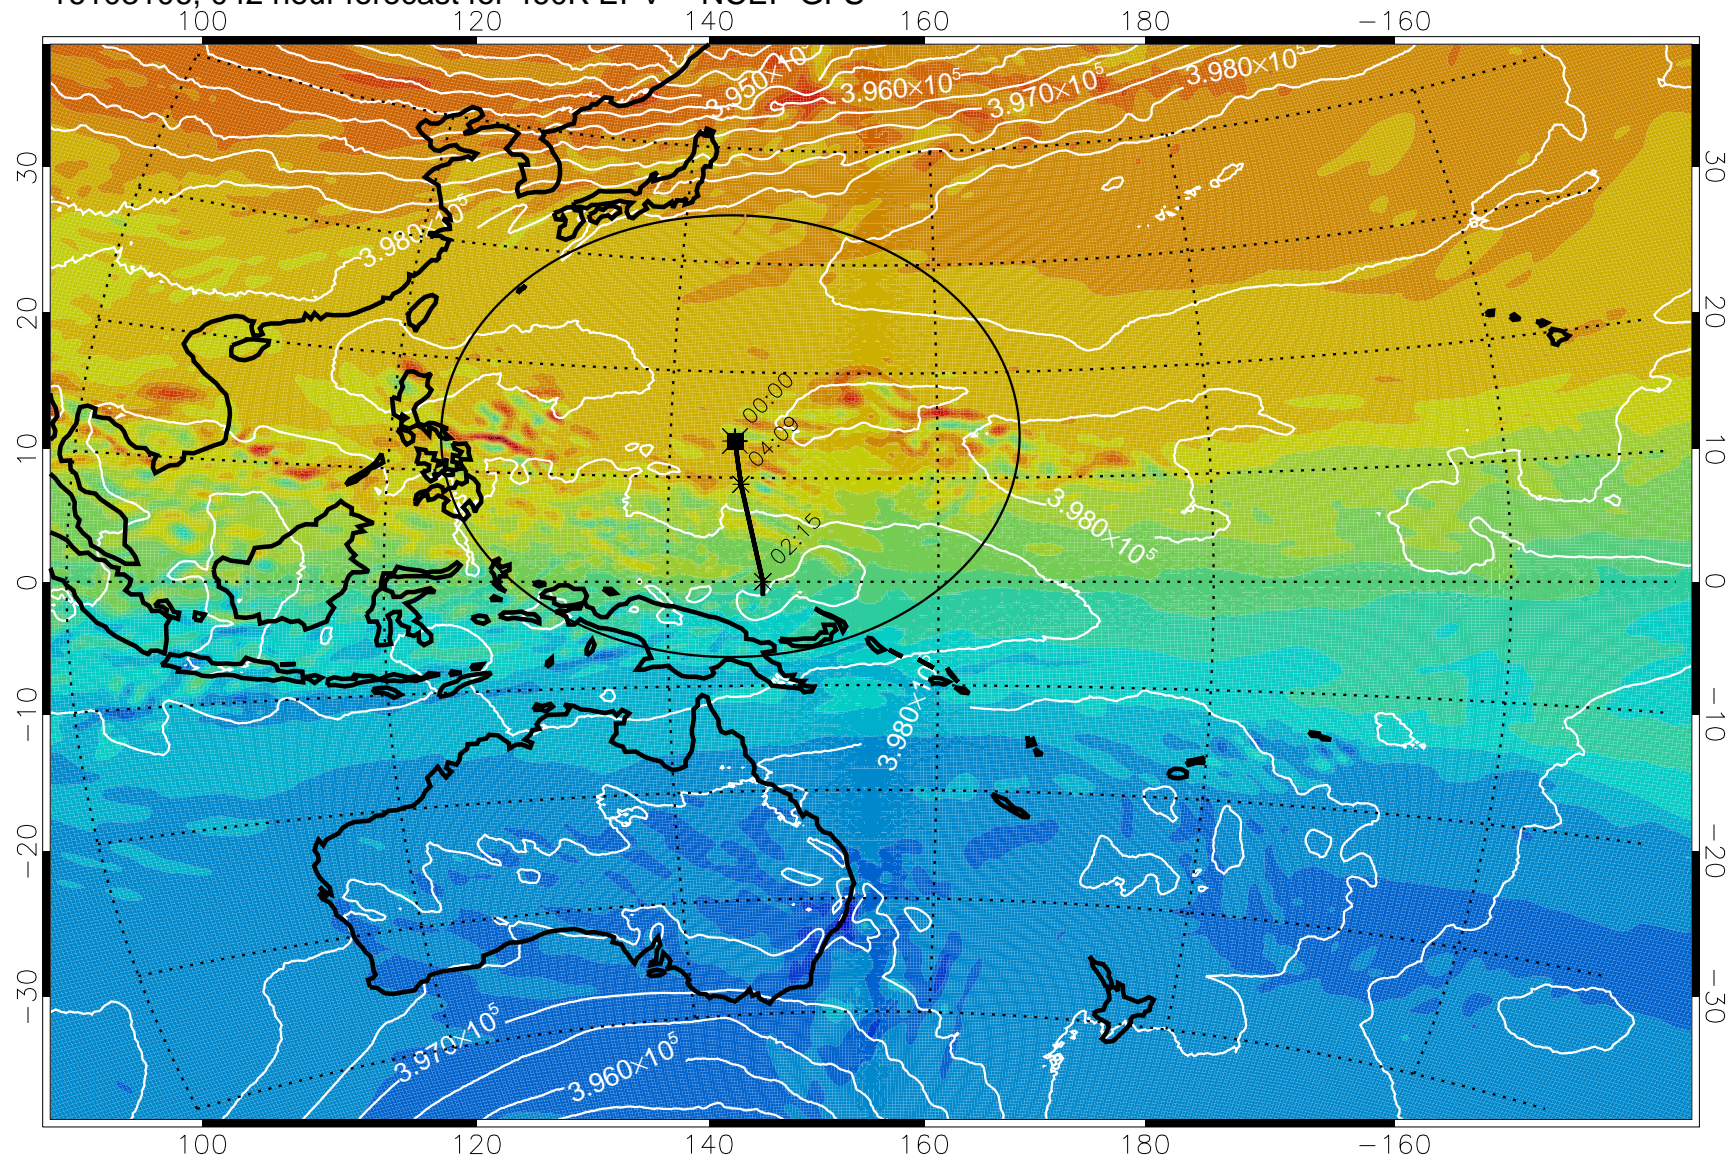

16103018, 030 hour forecast for 460K EPV -- NCEP GFS

460K Montgomery Streamfunction, white

Range ring of 2304 km

16103100, 036 hour forecast for 460K EPV -- NCEP GFS

460K Montgomery Streamfunction, white

Range ring of 2304 km

16103106, 042 hour forecast for 460K EPV -- NCEP GFS

460K Montgomery Streamfunction, white

Range ring of 2304 km

16103112, 048 hour forecast for 460K EPV -- NCEP GFS

460K Montgomery Streamfunction, white

Range ring of 2304 km

16103118, 054 hour forecast for 460K EPV -- NCEP GFS

460K Montgomery Streamfunction, white

Range ring of 2304 km

16110100, 060 hour forecast for 460K EPV -- NCEP GFS

460K Montgomery Streamfunction, white

Range ring of 2304 km

16110106, 066 hour forecast for 460K EPV -- NCEP GFS

460K Montgomery Streamfunction, white

Range ring of 2304 km

16110112, 072 hour forecast for 460K EPV -- NCEP GFS

16110118, 078 hour forecast for 460K EPV -- NCEP GFS