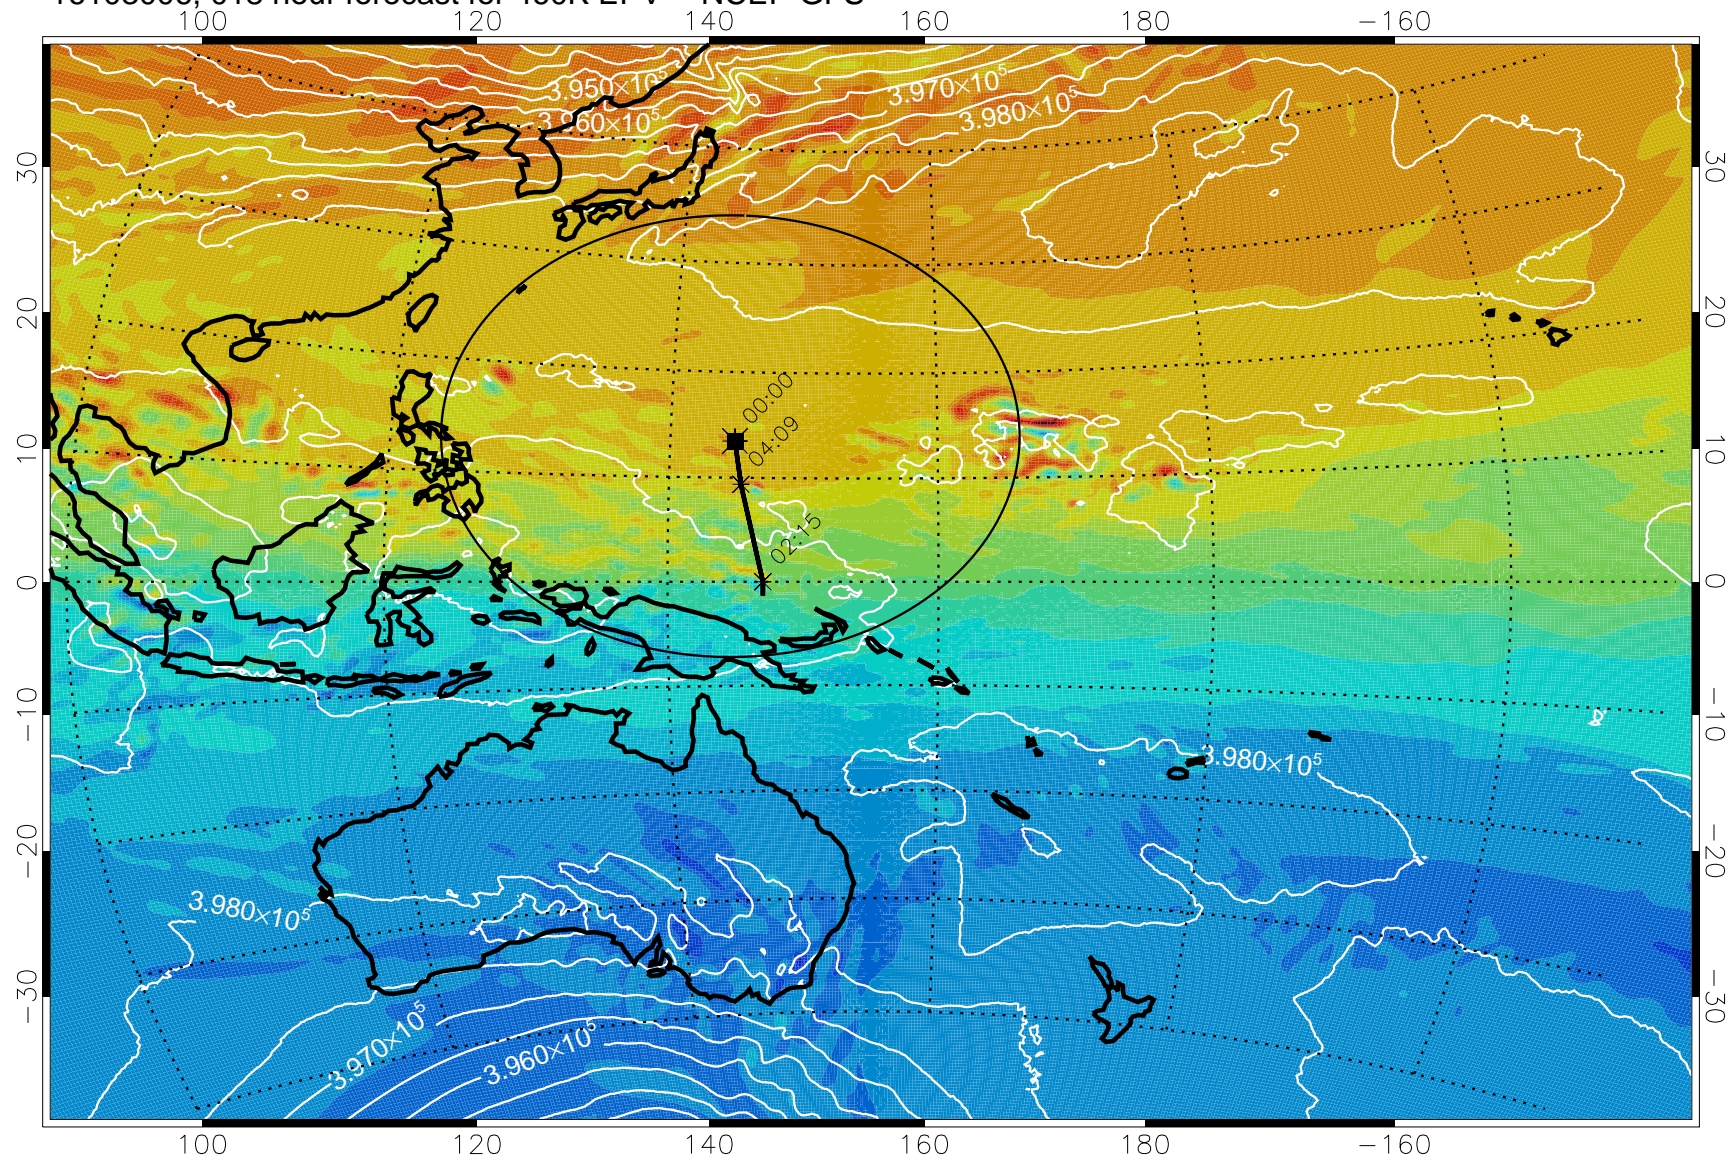

16102918, 006 hour forecast for 460K EPV -- NCEP GFS

460K Montgomery Streamfunction, white

Range ring of 2304 km

16103000, 012 hour forecast for 460K EPV -- NCEP GFS

460K Montgomery Streamfunction, white

Range ring of 2304 km

16103006, 018 hour forecast for 460K EPV -- NCEP GFS

460K Montgomery Streamfunction, white

Range ring of 2304 km

16103012, 024 hour forecast for 460K EPV -- NCEP GFS

460K Montgomery Streamfunction, white

Range ring of 2304 km

16103018, 030 hour forecast for 460K EPV -- NCEP GFS

460K Montgomery Streamfunction, white

Range ring of 2304 km

16103100, 036 hour forecast for 460K EPV -- NCEP GFS

460K Montgomery Streamfunction, white

Range ring of 2304 km

16103106, 042 hour forecast for 460K EPV -- NCEP GFS

460K Montgomery Streamfunction, white

Range ring of 2304 km

16103112, 048 hour forecast for 460K EPV -- NCEP GFS

460K Montgomery Streamfunction, white

Range ring of 2304 km