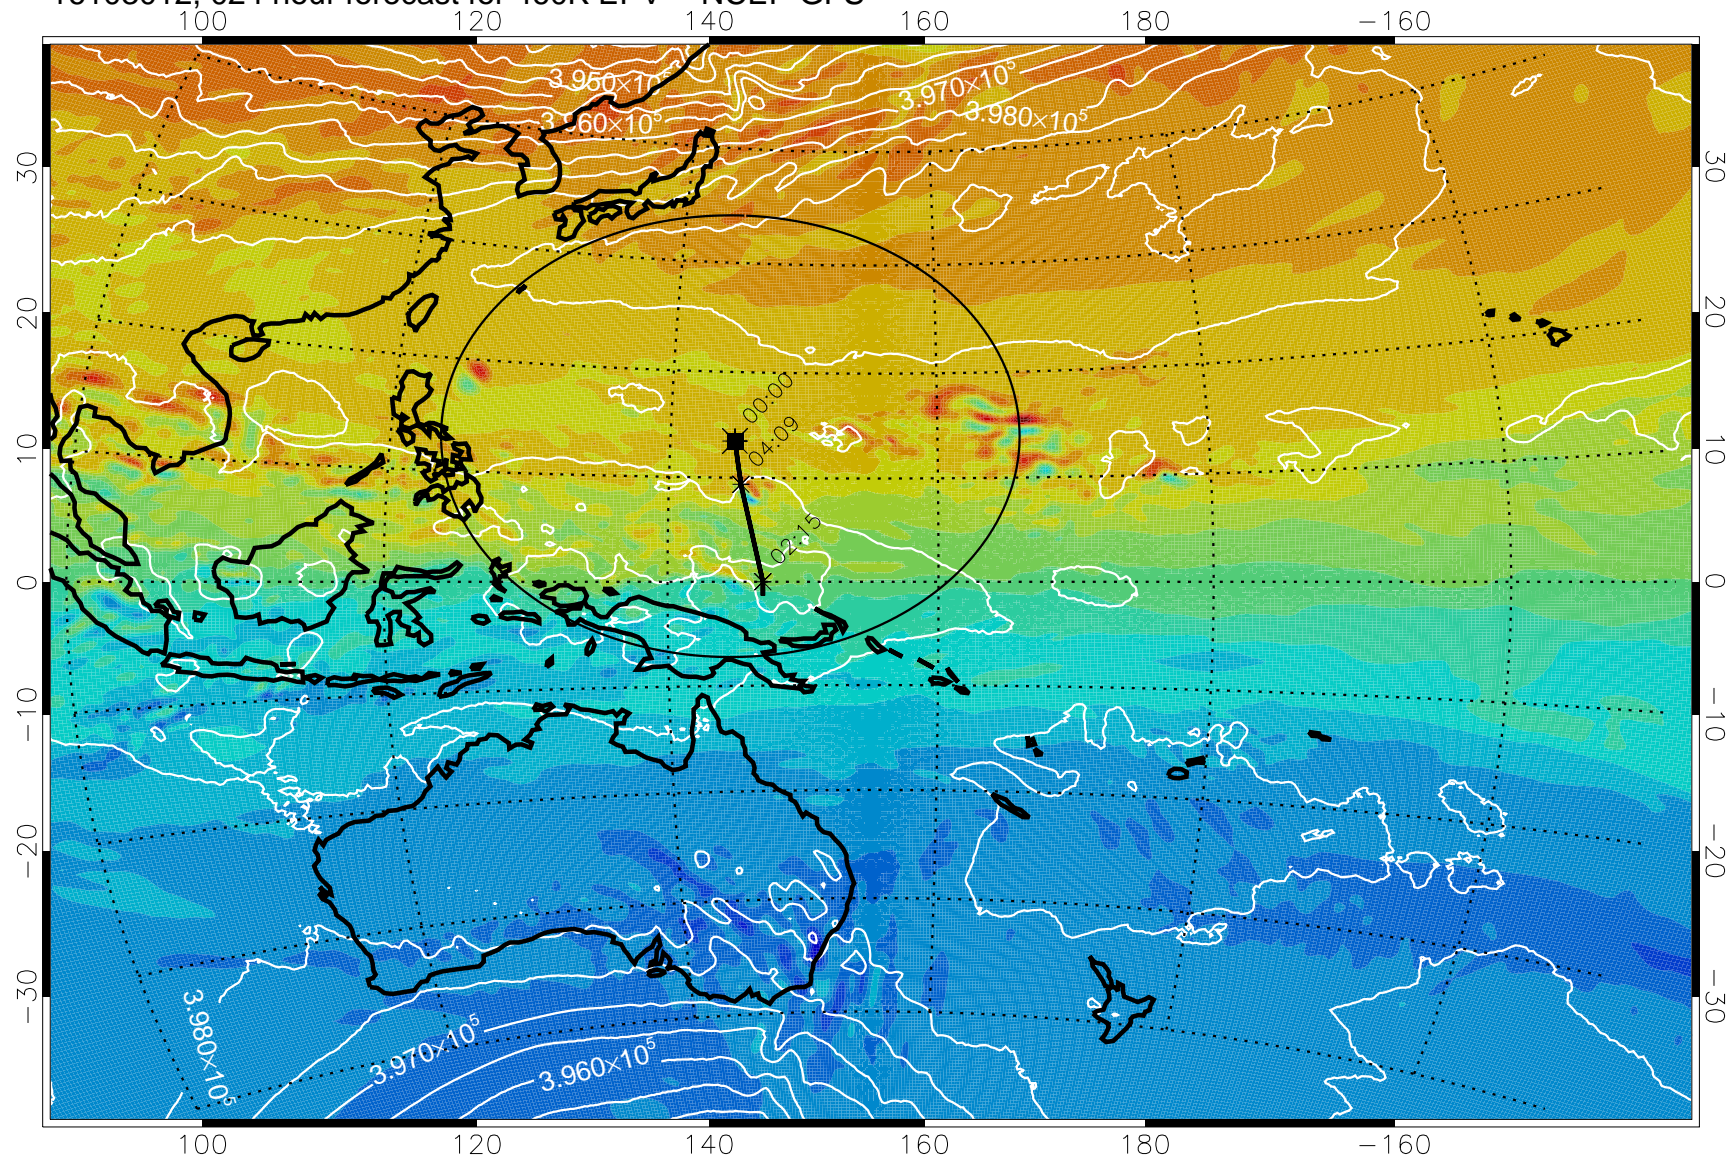

16103006, 018 hour forecast for 460K EPV -- NCEP GFS

460K Montgomery Streamfunction, white

Range ring of 2304 km

16103012, 024 hour forecast for 460K EPV -- NCEP GFS

460K Montgomery Streamfunction, white

Range ring of 2304 km

16103018, 030 hour forecast for 460K EPV -- NCEP GFS

460K Montgomery Streamfunction, white

Range ring of 2304 km

16103100, 036 hour forecast for 460K EPV -- NCEP GFS

460K Montgomery Streamfunction, white

Range ring of 2304 km

16103106, 042 hour forecast for 460K EPV -- NCEP GFS

460K Montgomery Streamfunction, white

Range ring of 2304 km

16103112, 048 hour forecast for 460K EPV -- NCEP GFS

460K Montgomery Streamfunction, white

Range ring of 2304 km

16103118, 054 hour forecast for 460K EPV -- NCEP GFS

460K Montgomery Streamfunction, white

Range ring of 2304 km

16110100, 060 hour forecast for 460K EPV -- NCEP GFS

460K Montgomery Streamfunction, white

Range ring of 2304 km