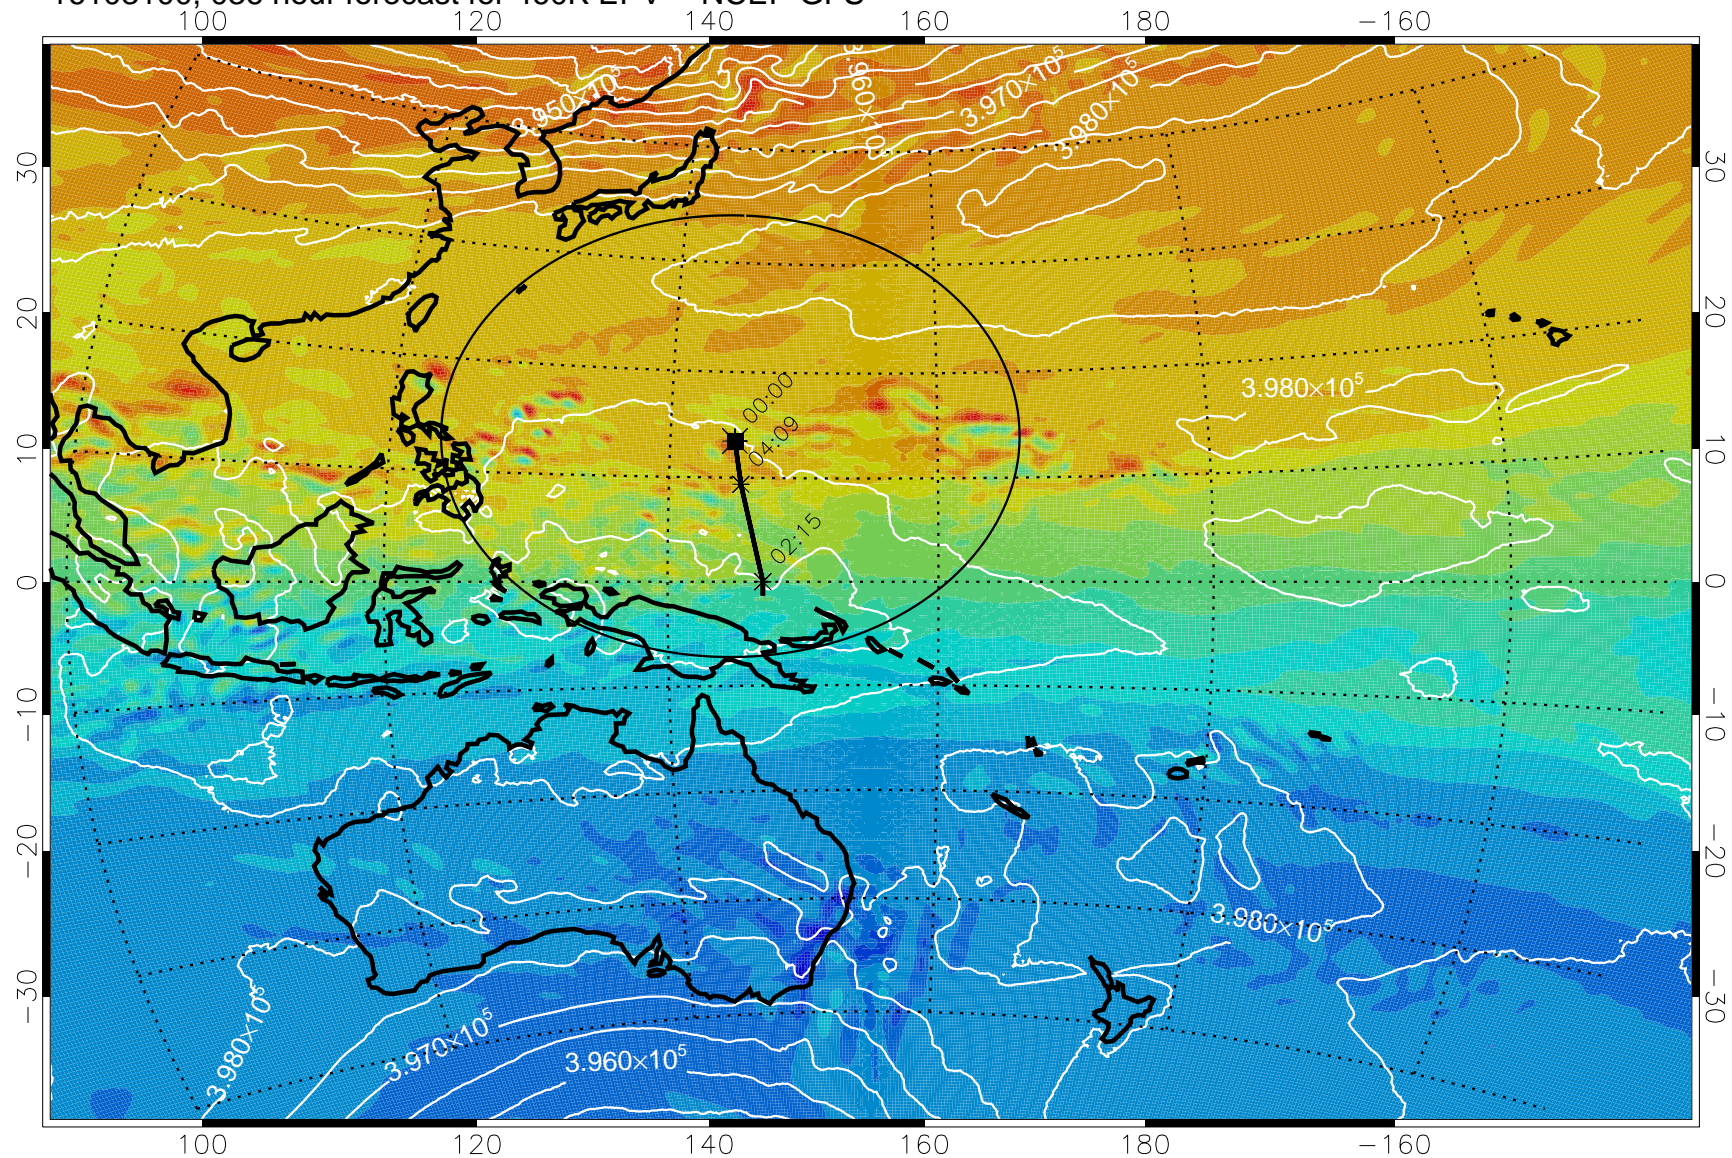

16103018, 030 hour forecast for 460K EPV -- NCEP GFS

460K Montgomery Streamfunction, white

Range ring of 2304 km

16103100, 036 hour forecast for 460K EPV -- NCEP GFS

460K Montgomery Streamfunction, white

Range ring of 2304 km

16103106, 042 hour forecast for 460K EPV -- NCEP GFS

460K Montgomery Streamfunction, white

Range ring of 2304 km

16103112, 048 hour forecast for 460K EPV -- NCEP GFS

460K Montgomery Streamfunction, white

Range ring of 2304 km

16103118, 054 hour forecast for 460K EPV -- NCEP GFS

460K Montgomery Streamfunction, white

Range ring of 2304 km

16110100, 060 hour forecast for 460K EPV -- NCEP GFS

460K Montgomery Streamfunction, white

Range ring of 2304 km

16110106, 066 hour forecast for 460K EPV -- NCEP GFS

460K Montgomery Streamfunction, white

Range ring of 2304 km

16110112, 072 hour forecast for 460K EPV -- NCEP GFS

16110118, 078 hour forecast for 460K EPV -- NCEP GFS