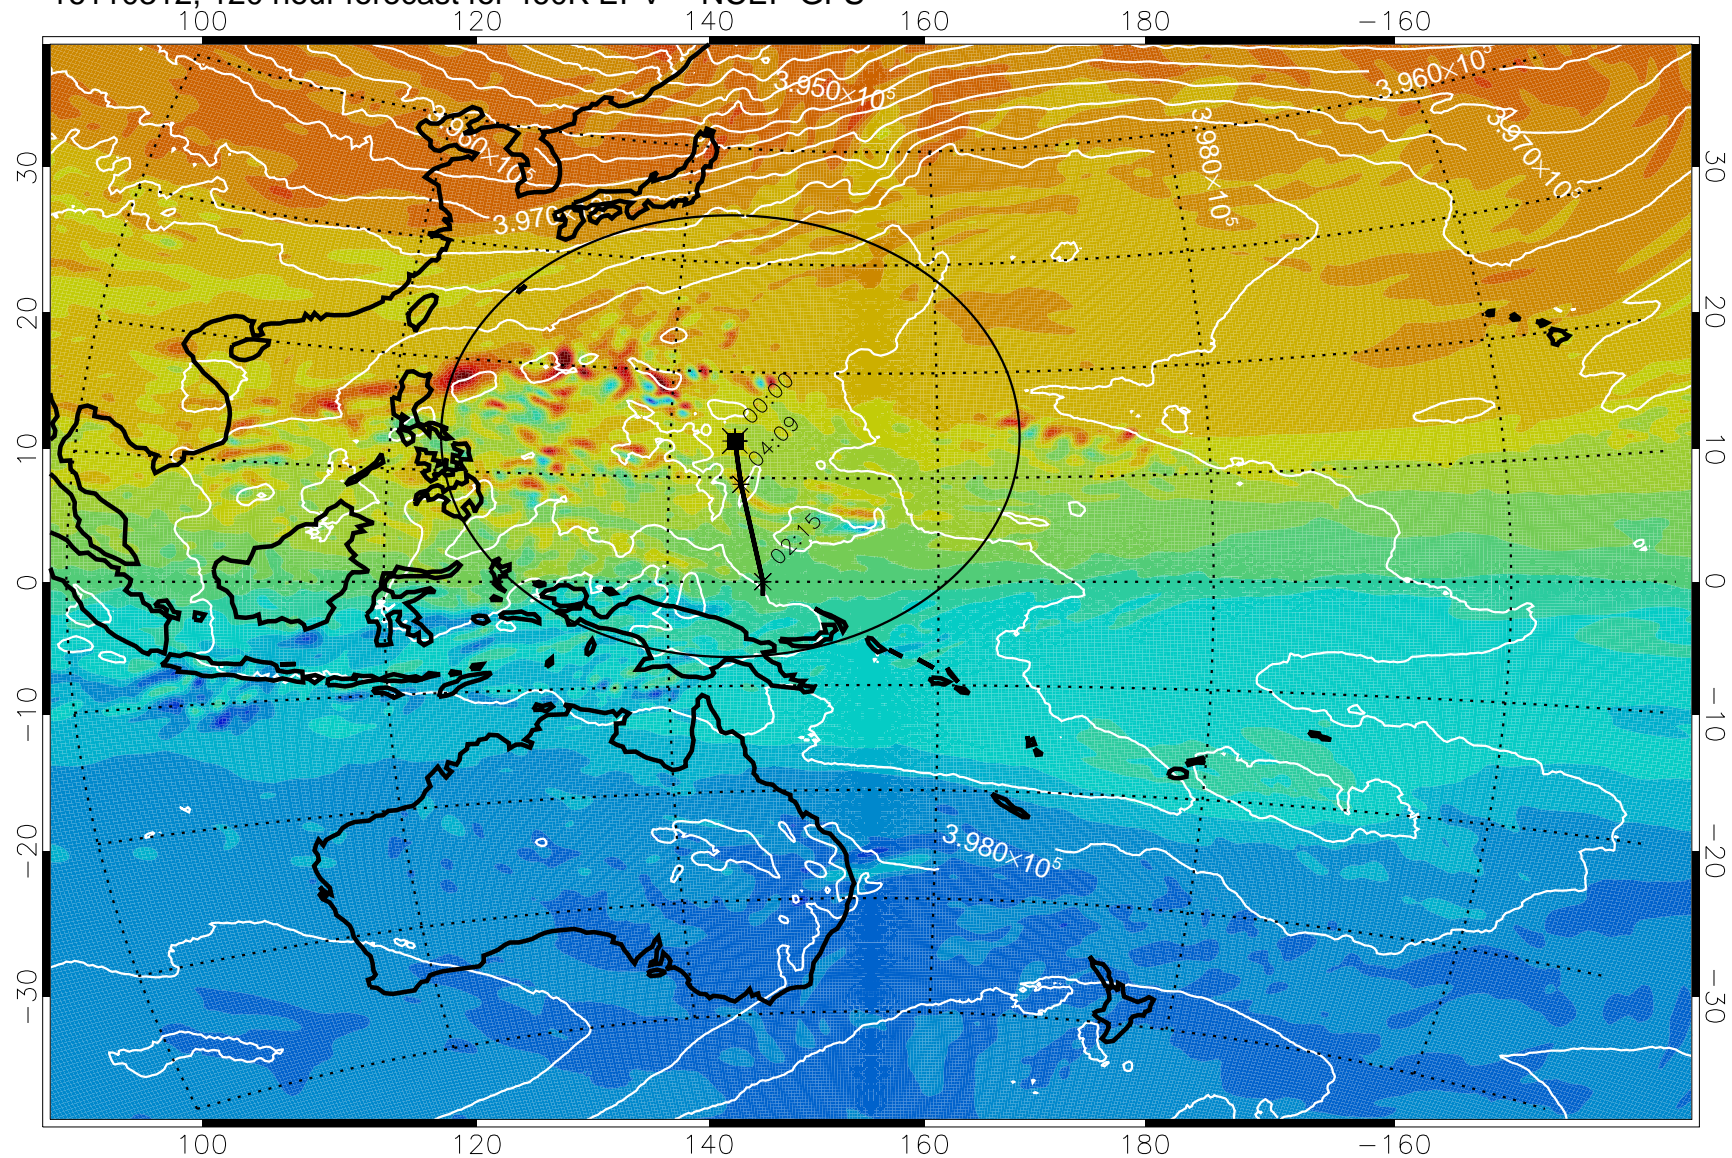

16110212, 096 hour forecast for 460K EPV -- NCEP GFS

460K Montgomery Streamfunction, white

Range ring of 2304 km

16110218, 102 hour forecast for 460K EPV -- NCEP GFS

460K Montgomery Streamfunction, white

Range ring of 2304 km

16110300, 108 hour forecast for 460K EPV -- NCEP GFS

460K Montgomery Streamfunction, white

Range ring of 2304 km

16110306, 114 hour forecast for 460K EPV -- NCEP GFS

460K Montgomery Streamfunction, white

Range ring of 2304 km

16110312, 120 hour forecast for 460K EPV -- NCEP GFS

460K Montgomery Streamfunction, white

Range ring of 2304 km