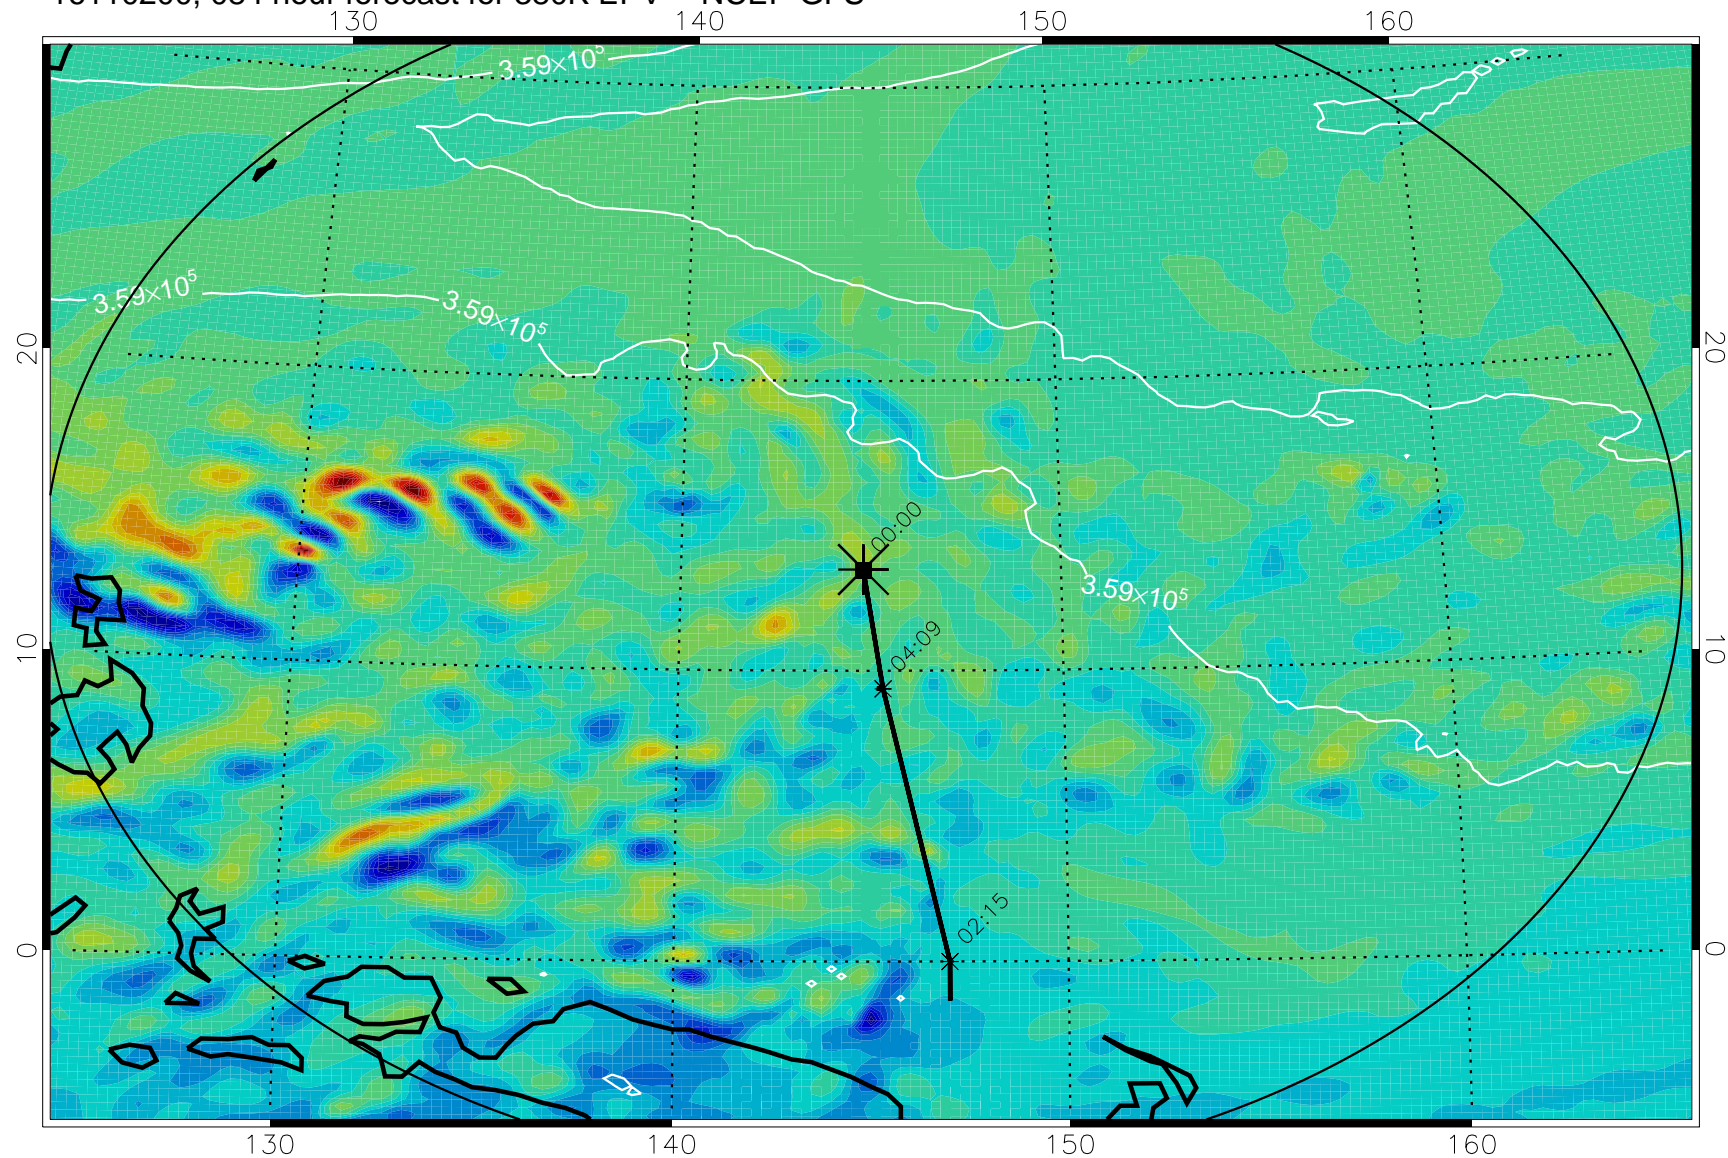

380K Montgomery Streamfunction, white

Range ring of 2304 km

16110100, 060 hour forecast for 380K EPV -- NCEP GFS

380K Montgomery Streamfunction, white

Range ring of 2304 km

16110106, 066 hour forecast for 380K EPV -- NCEP GFS

16110112, 072 hour forecast for 380K EPV -- NCEP GFS

380K Montgomery Streamfunction, white

Range ring of 2304 km

16110118, 078 hour forecast for 380K EPV -- NCEP GFS

380K Montgomery Streamfunction, white

Range ring of 2304 km

16110200, 084 hour forecast for 380K EPV -- NCEP GFS

380K Montgomery Streamfunction, white

Range ring of 2304 km

16110206, 090 hour forecast for 380K EPV -- NCEP GFS

380K Montgomery Streamfunction, white

Range ring of 2304 km

16110212, 096 hour forecast for 380K EPV -- NCEP GFS

380K Montgomery Streamfunction, white

Range ring of 2304 km

16110218, 102 hour forecast for 380K EPV -- NCEP GFS

380K Montgomery Streamfunction, white

Range ring of 2304 km