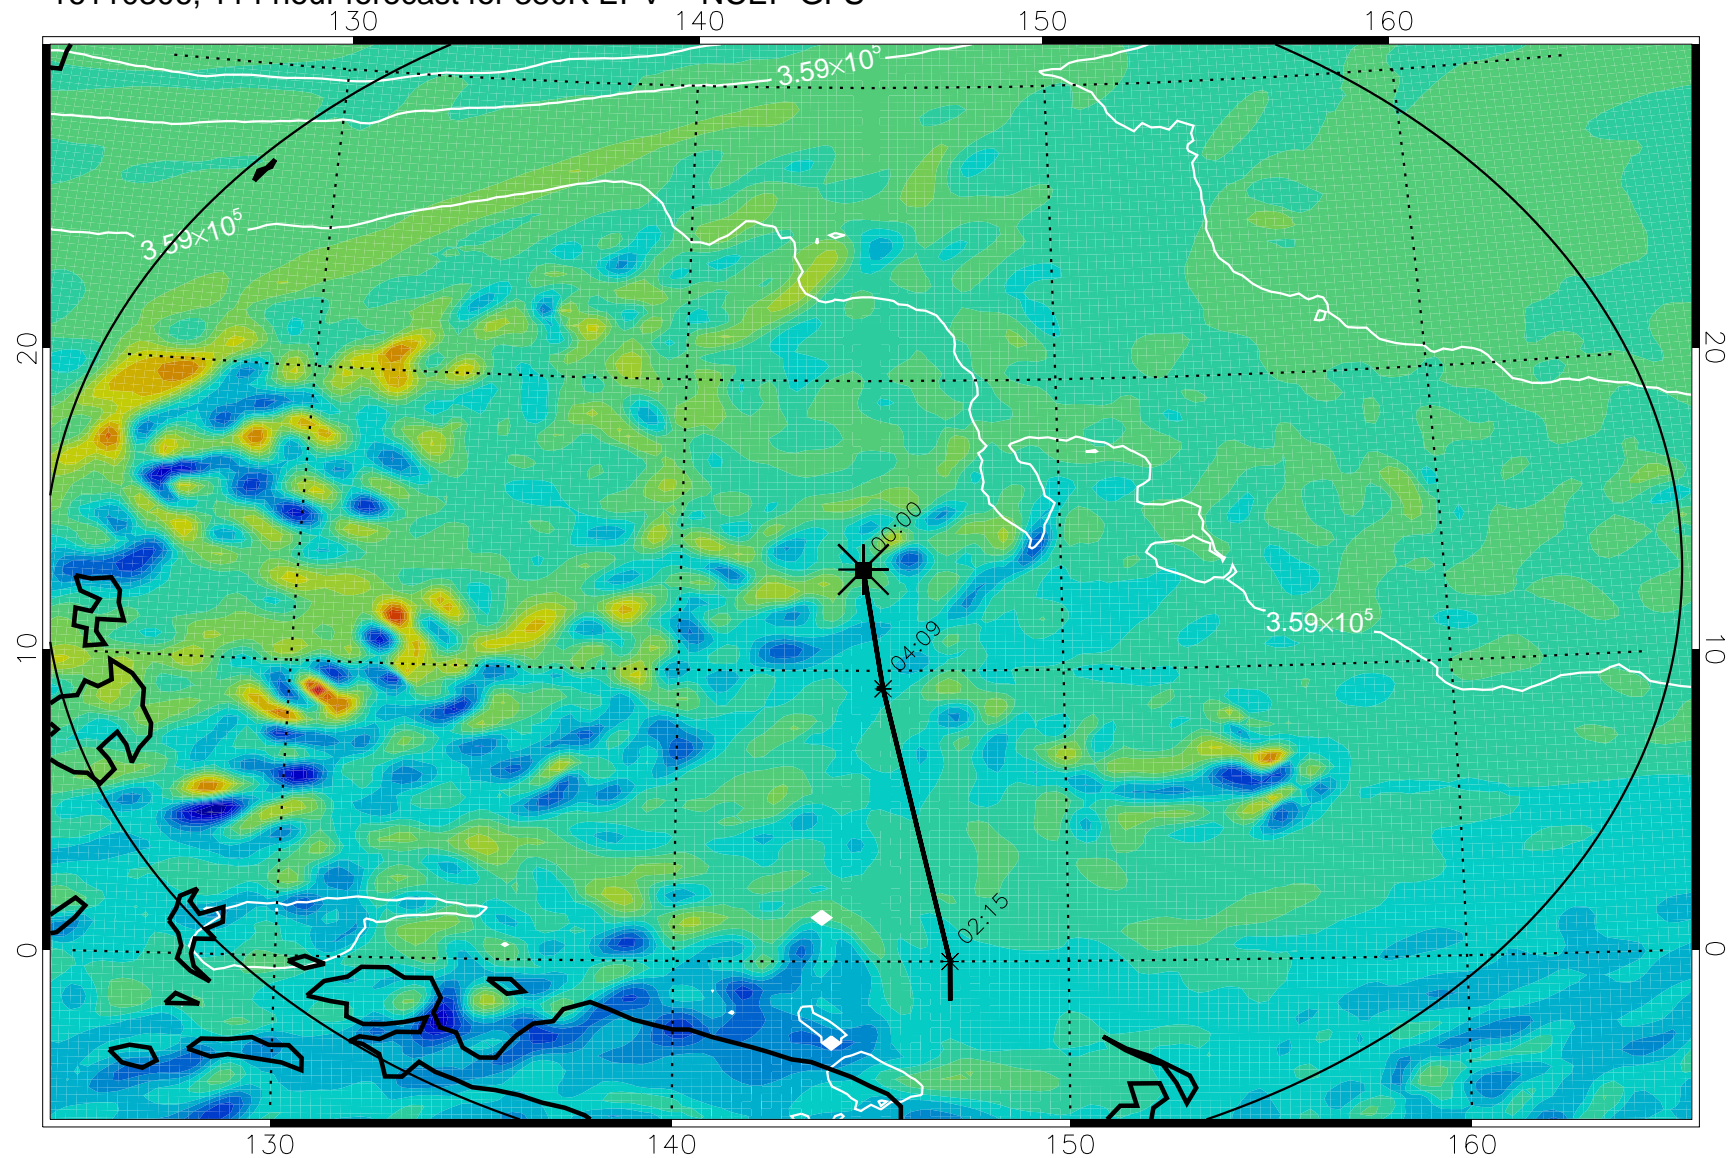

16110200, 084 hour forecast for 380K EPV -- NCEP GFS

380K Montgomery Streamfunction, white

Range ring of 2304 km

16110206, 090 hour forecast for 380K EPV -- NCEP GFS

380K Montgomery Streamfunction, white

Range ring of 2304 km

16110212, 096 hour forecast for 380K EPV -- NCEP GFS

380K Montgomery Streamfunction, white

Range ring of 2304 km

16110218, 102 hour forecast for 380K EPV -- NCEP GFS

380K Montgomery Streamfunction, white

Range ring of 2304 km

16110300, 108 hour forecast for 380K EPV -- NCEP GFS

380K Montgomery Streamfunction, white

Range ring of 2304 km

16110306, 114 hour forecast for 380K EPV -- NCEP GFS

380K Montgomery Streamfunction, white

Range ring of 2304 km

16110312, 120 hour forecast for 380K EPV -- NCEP GFS

380K Montgomery Streamfunction, white

Range ring of 2304 km