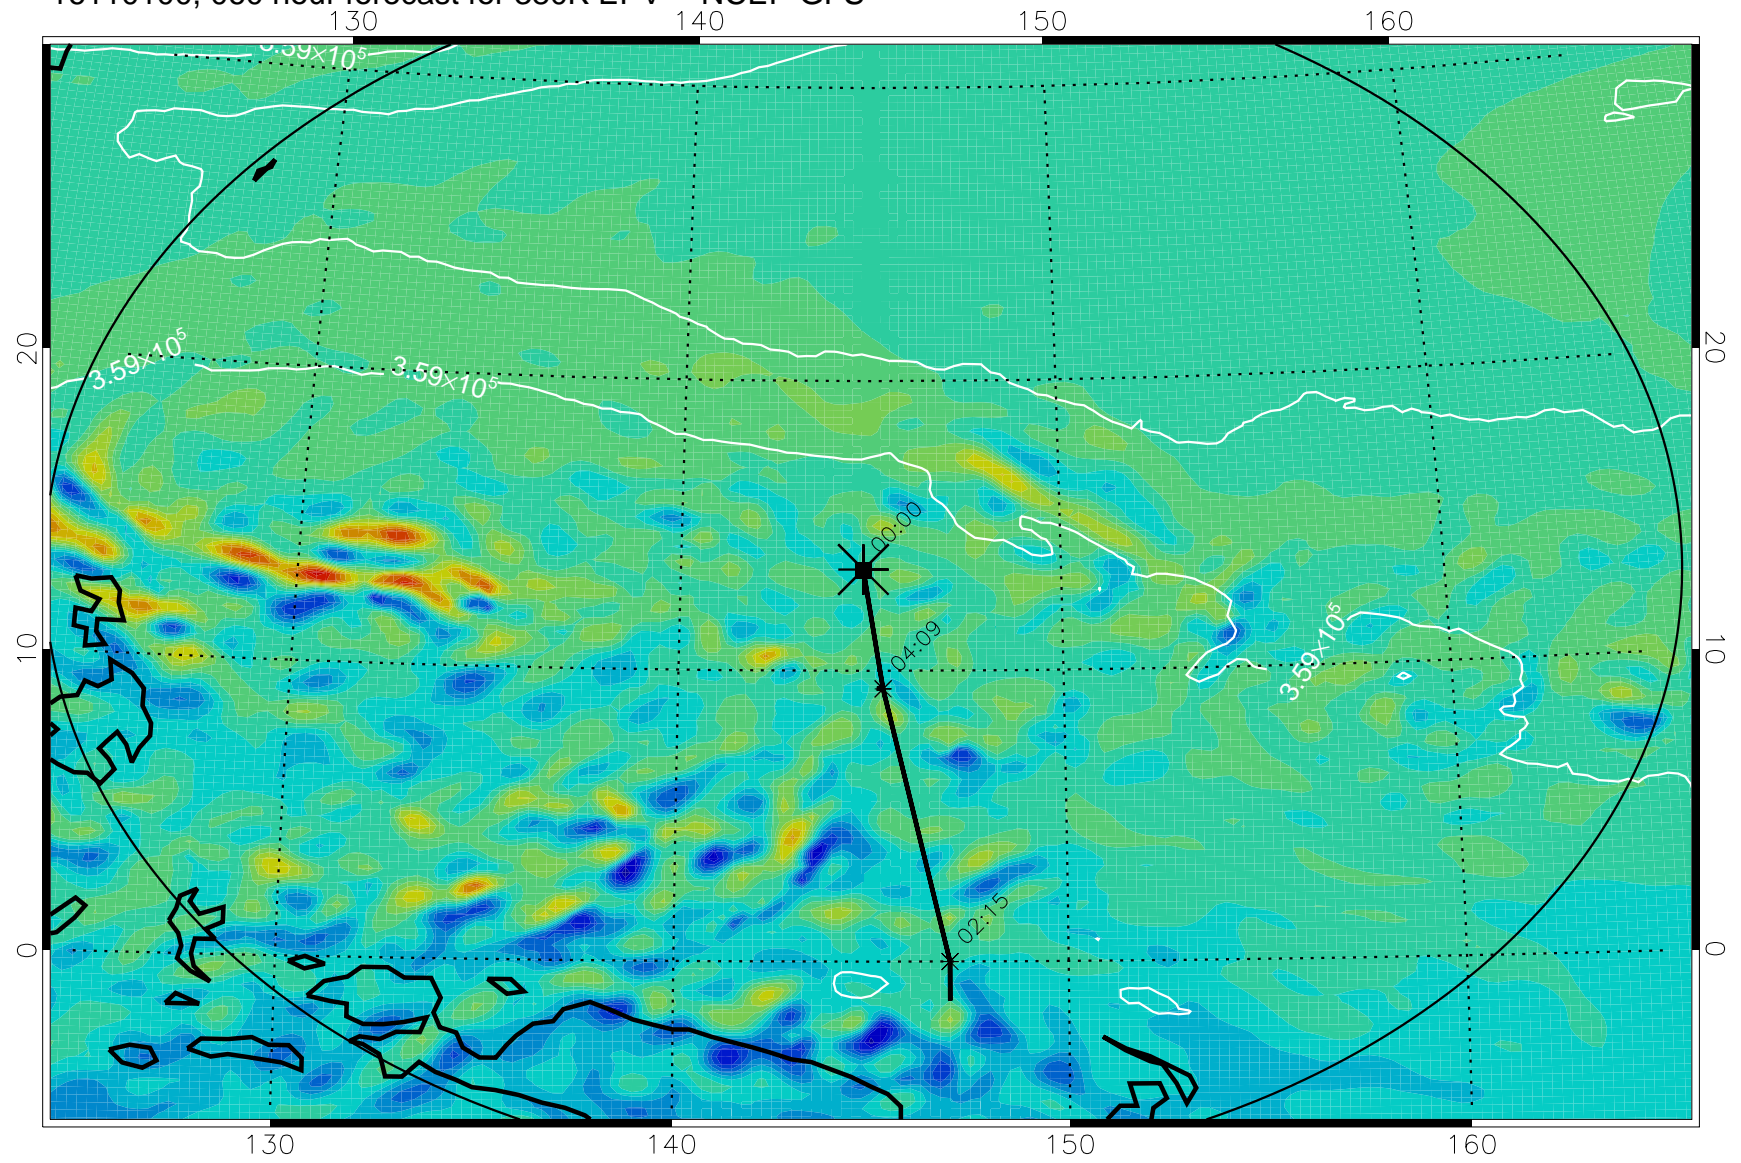

380K Montgomery Streamfunction, white

Range ring of 2304 km

16103112, 048 hour forecast for 380K EPV -- NCEP GFS

380K Montgomery Streamfunction, white

Range ring of 2304 km

16103118, 054 hour forecast for 380K EPV -- NCEP GFS

380K Montgomery Streamfunction, white

Range ring of 2304 km

16110100, 060 hour forecast for 380K EPV -- NCEP GFS

380K Montgomery Streamfunction, white

Range ring of 2304 km

16110106, 066 hour forecast for 380K EPV -- NCEP GFS

16110112, 072 hour forecast for 380K EPV -- NCEP GFS

380K Montgomery Streamfunction, white

Range ring of 2304 km

16110118, 078 hour forecast for 380K EPV -- NCEP GFS

380K Montgomery Streamfunction, white

Range ring of 2304 km

16110200, 084 hour forecast for 380K EPV -- NCEP GFS

380K Montgomery Streamfunction, white

Range ring of 2304 km

16110206, 090 hour forecast for 380K EPV -- NCEP GFS

380K Montgomery Streamfunction, white

Range ring of 2304 km