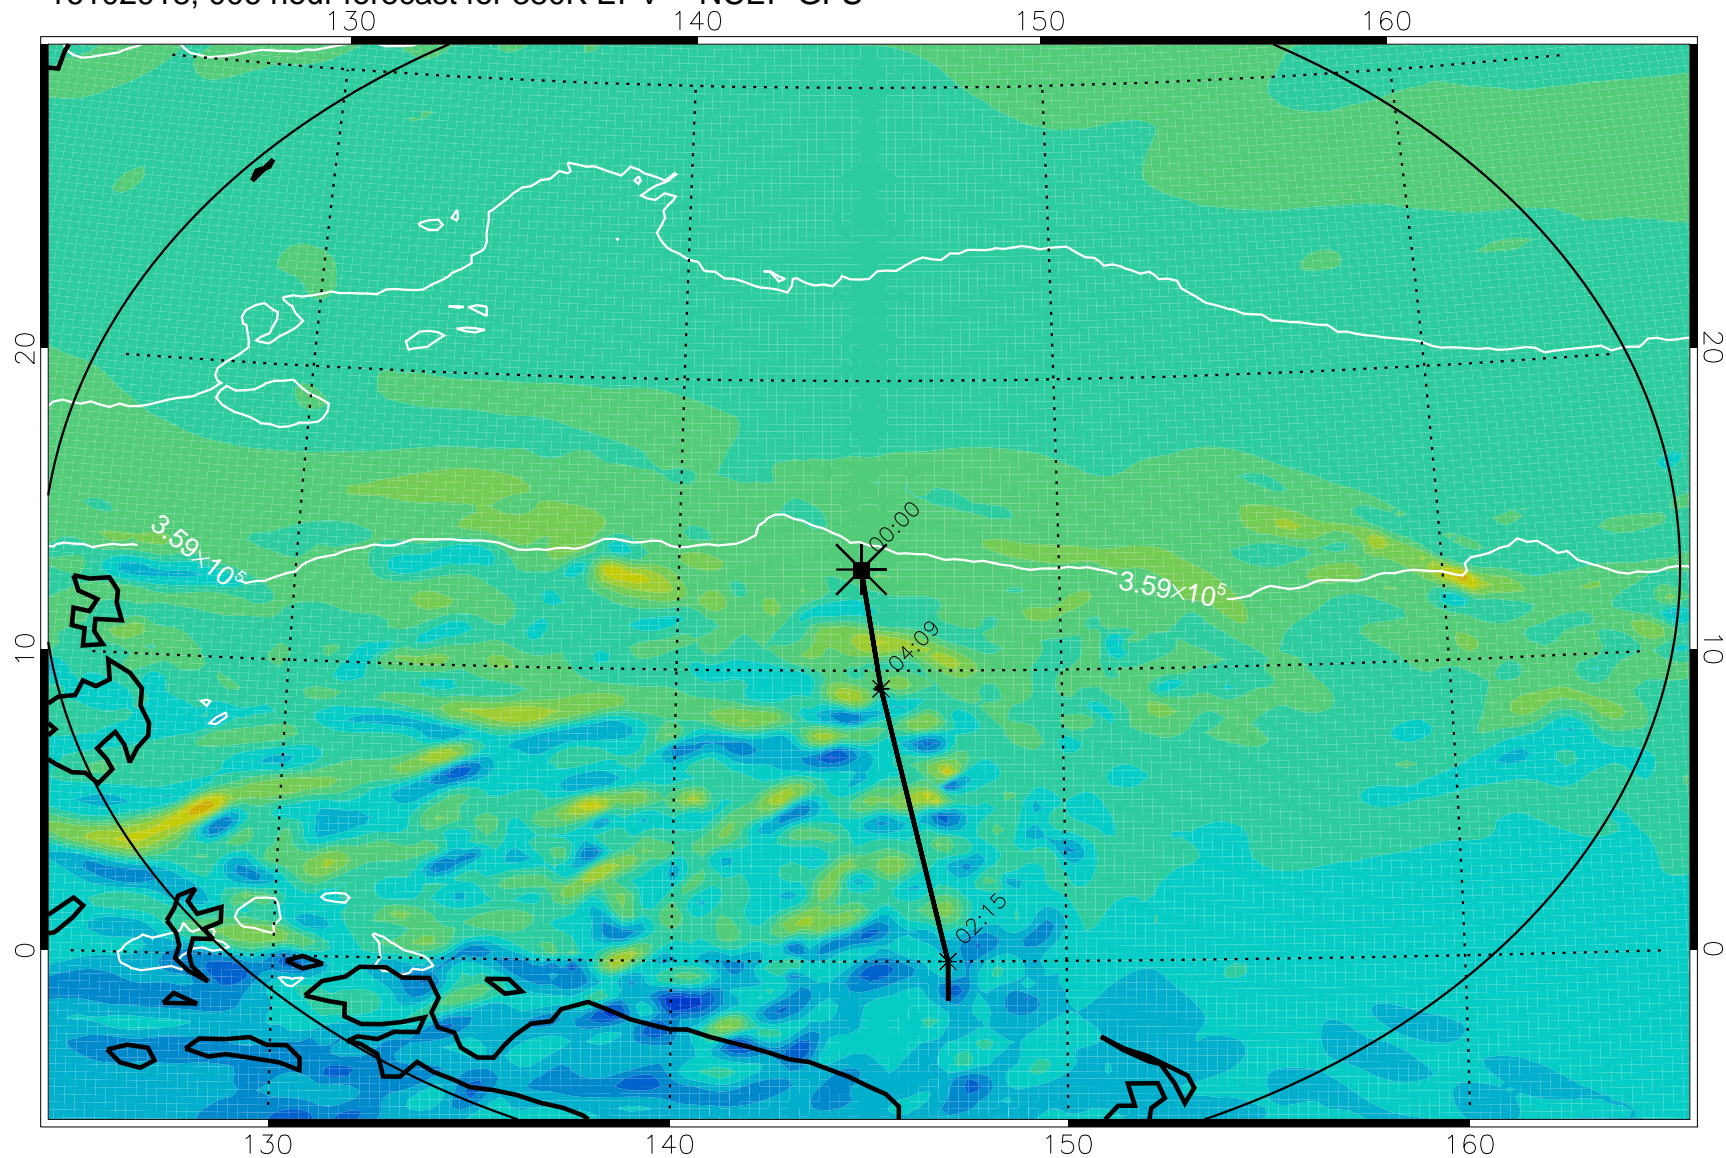

16102918, 006 hour forecast for 380K EPV -- NCEP GFS

16103000, 012 hour forecast for 380K EPV -- NCEP GFS

380K Montgomery Streamfunction, white

Range ring of 2304 km

16103006, 018 hour forecast for 380K EPV -- NCEP GFS

380K Montgomery Streamfunction, white

Range ring of 2304 km

16103012, 024 hour forecast for 380K EPV -- NCEP GFS

380K Montgomery Streamfunction, white

Range ring of 2304 km

16103018, 030 hour forecast for 380K EPV -- NCEP GFS

380K Montgomery Streamfunction, white

Range ring of 2304 km

16103100, 036 hour forecast for 380K EPV -- NCEP GFS

380K Montgomery Streamfunction, white

Range ring of 2304 km

16103106, 042 hour forecast for 380K EPV -- NCEP GFS

380K Montgomery Streamfunction, white

Range ring of 2304 km

16103112, 048 hour forecast for 380K EPV -- NCEP GFS

380K Montgomery Streamfunction, white

Range ring of 2304 km

16103118, 054 hour forecast for 380K EPV -- NCEP GFS