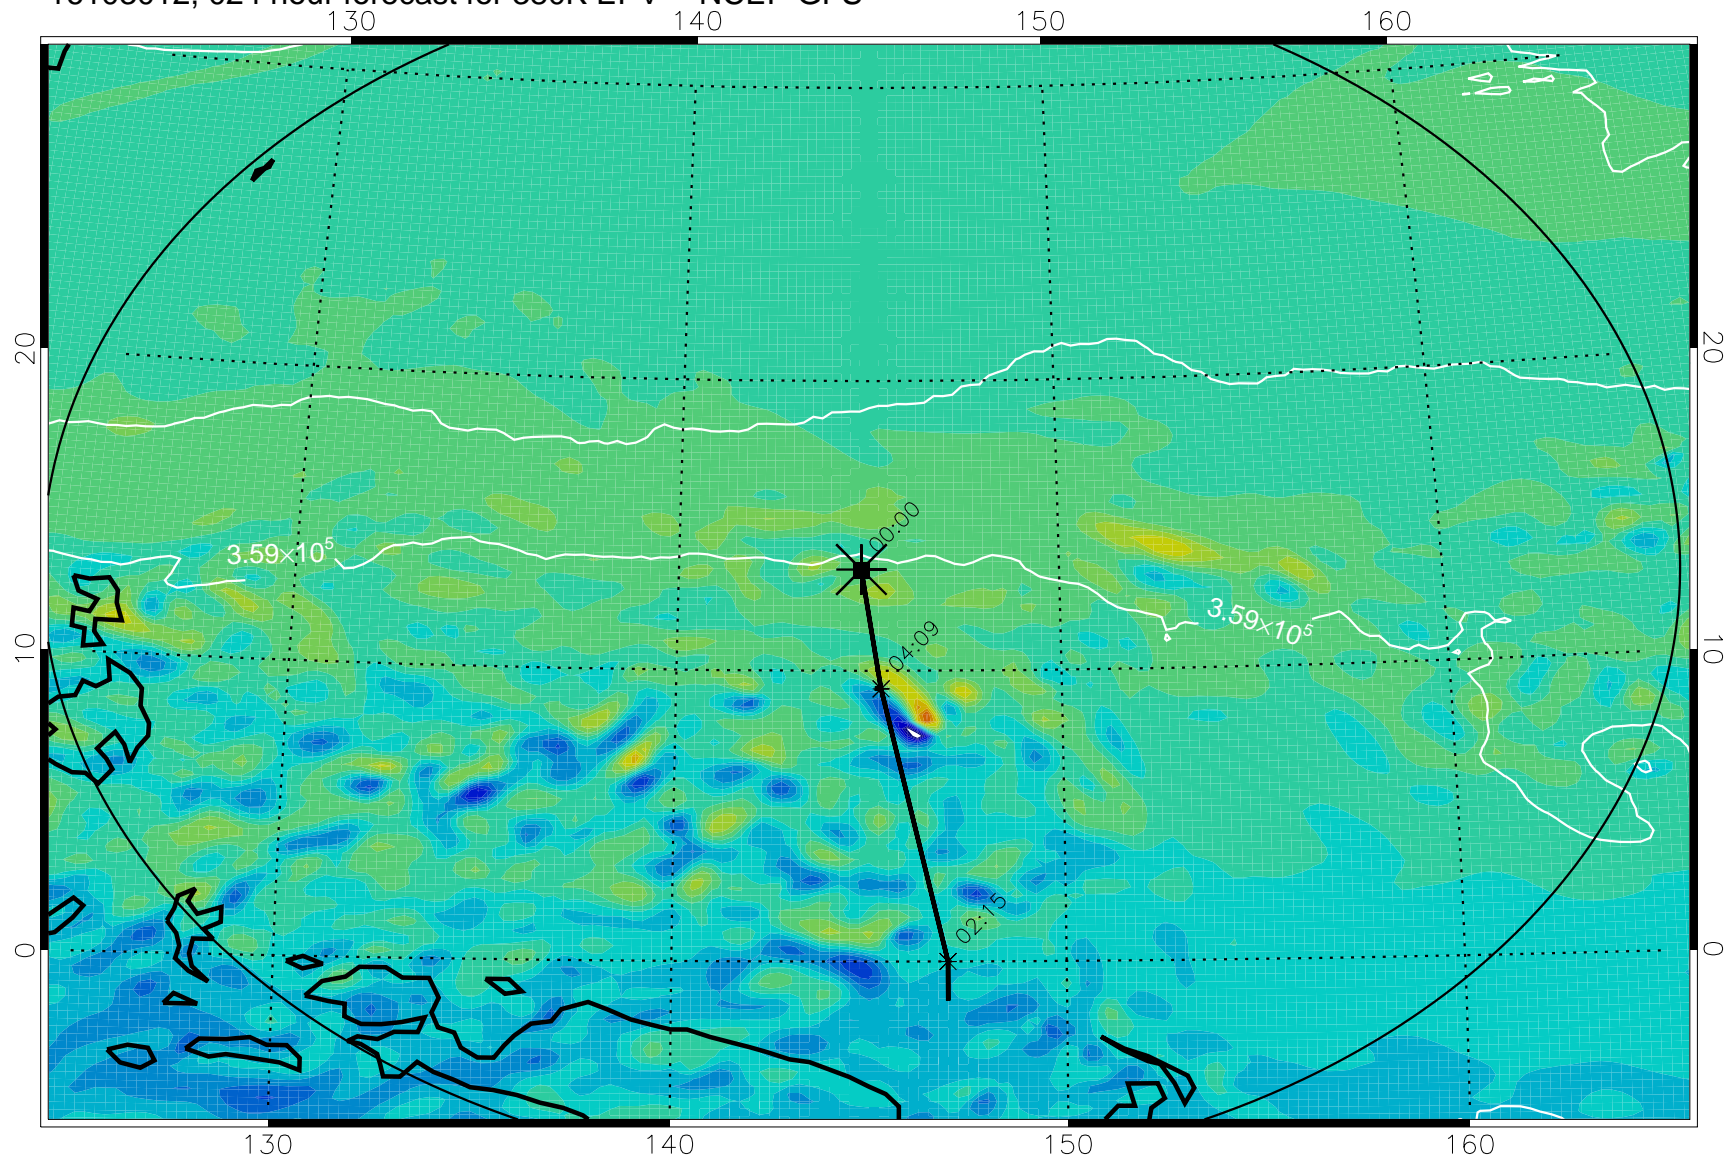

16102918, 006 hour forecast for 380K EPV -- NCEP GFS

16103000, 012 hour forecast for 380K EPV -- NCEP GFS

380K Montgomery Streamfunction, white

Range ring of 2304 km

16103006, 018 hour forecast for 380K EPV -- NCEP GFS

380K Montgomery Streamfunction, white

Range ring of 2304 km

16103012, 024 hour forecast for 380K EPV -- NCEP GFS

380K Montgomery Streamfunction, white

Range ring of 2304 km

16103018, 030 hour forecast for 380K EPV -- NCEP GFS

380K Montgomery Streamfunction, white

Range ring of 2304 km

16103100, 036 hour forecast for 380K EPV -- NCEP GFS

380K Montgomery Streamfunction, white

Range ring of 2304 km

16103106, 042 hour forecast for 380K EPV -- NCEP GFS

380K Montgomery Streamfunction, white

Range ring of 2304 km

16103112, 048 hour forecast for 380K EPV -- NCEP GFS

380K Montgomery Streamfunction, white

Range ring of 2304 km

16103118, 054 hour forecast for 380K EPV -- NCEP GFS