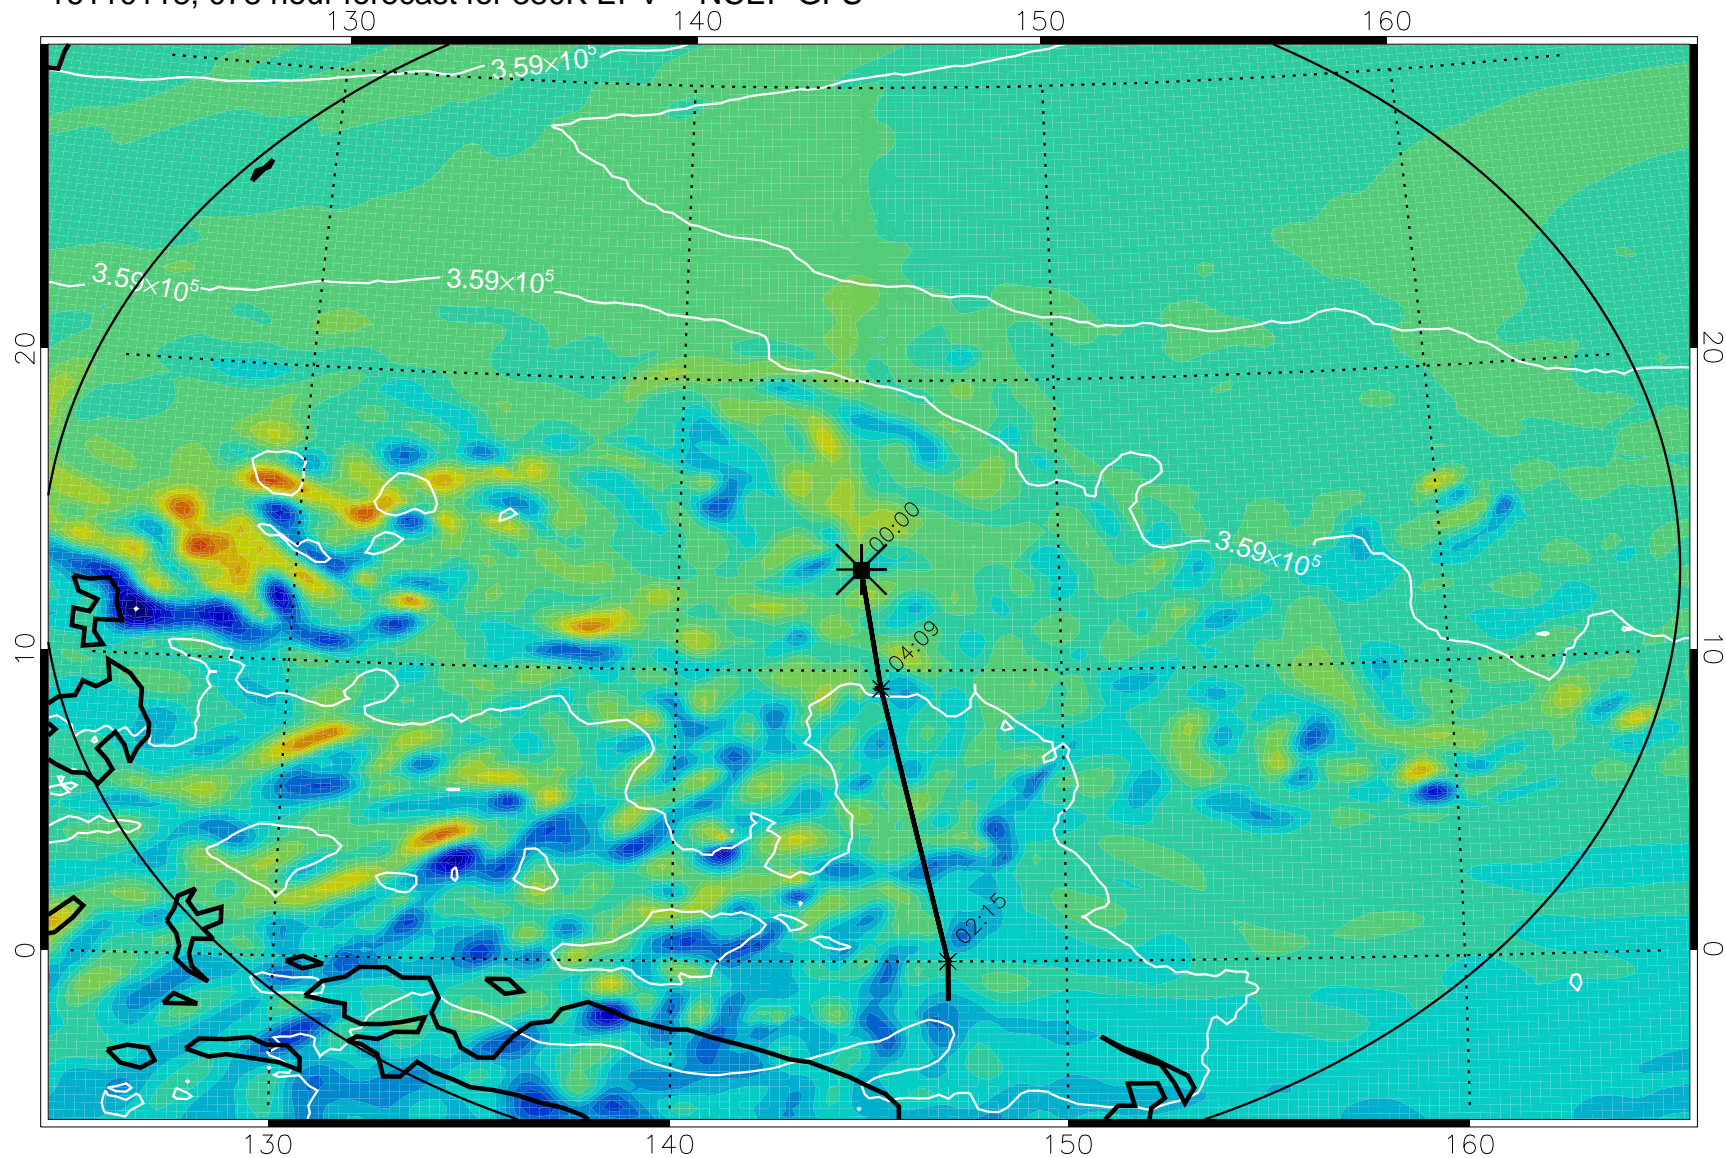

380K Montgomery Streamfunction, white

Range ring of 2304 km

16110100, 060 hour forecast for 380K EPV -- NCEP GFS

380K Montgomery Streamfunction, white

Range ring of 2304 km

16110106, 066 hour forecast for 380K EPV -- NCEP GFS

16110112, 072 hour forecast for 380K EPV -- NCEP GFS

380K Montgomery Streamfunction, white

Range ring of 2304 km

16110118, 078 hour forecast for 380K EPV -- NCEP GFS

380K Montgomery Streamfunction, white

Range ring of 2304 km

16110200, 084 hour forecast for 380K EPV -- NCEP GFS

380K Montgomery Streamfunction, white

Range ring of 2304 km

16110206, 090 hour forecast for 380K EPV -- NCEP GFS

380K Montgomery Streamfunction, white

Range ring of 2304 km

16110212, 096 hour forecast for 380K EPV -- NCEP GFS

380K Montgomery Streamfunction, white

Range ring of 2304 km

16110218, 102 hour forecast for 380K EPV -- NCEP GFS

380K Montgomery Streamfunction, white

Range ring of 2304 km