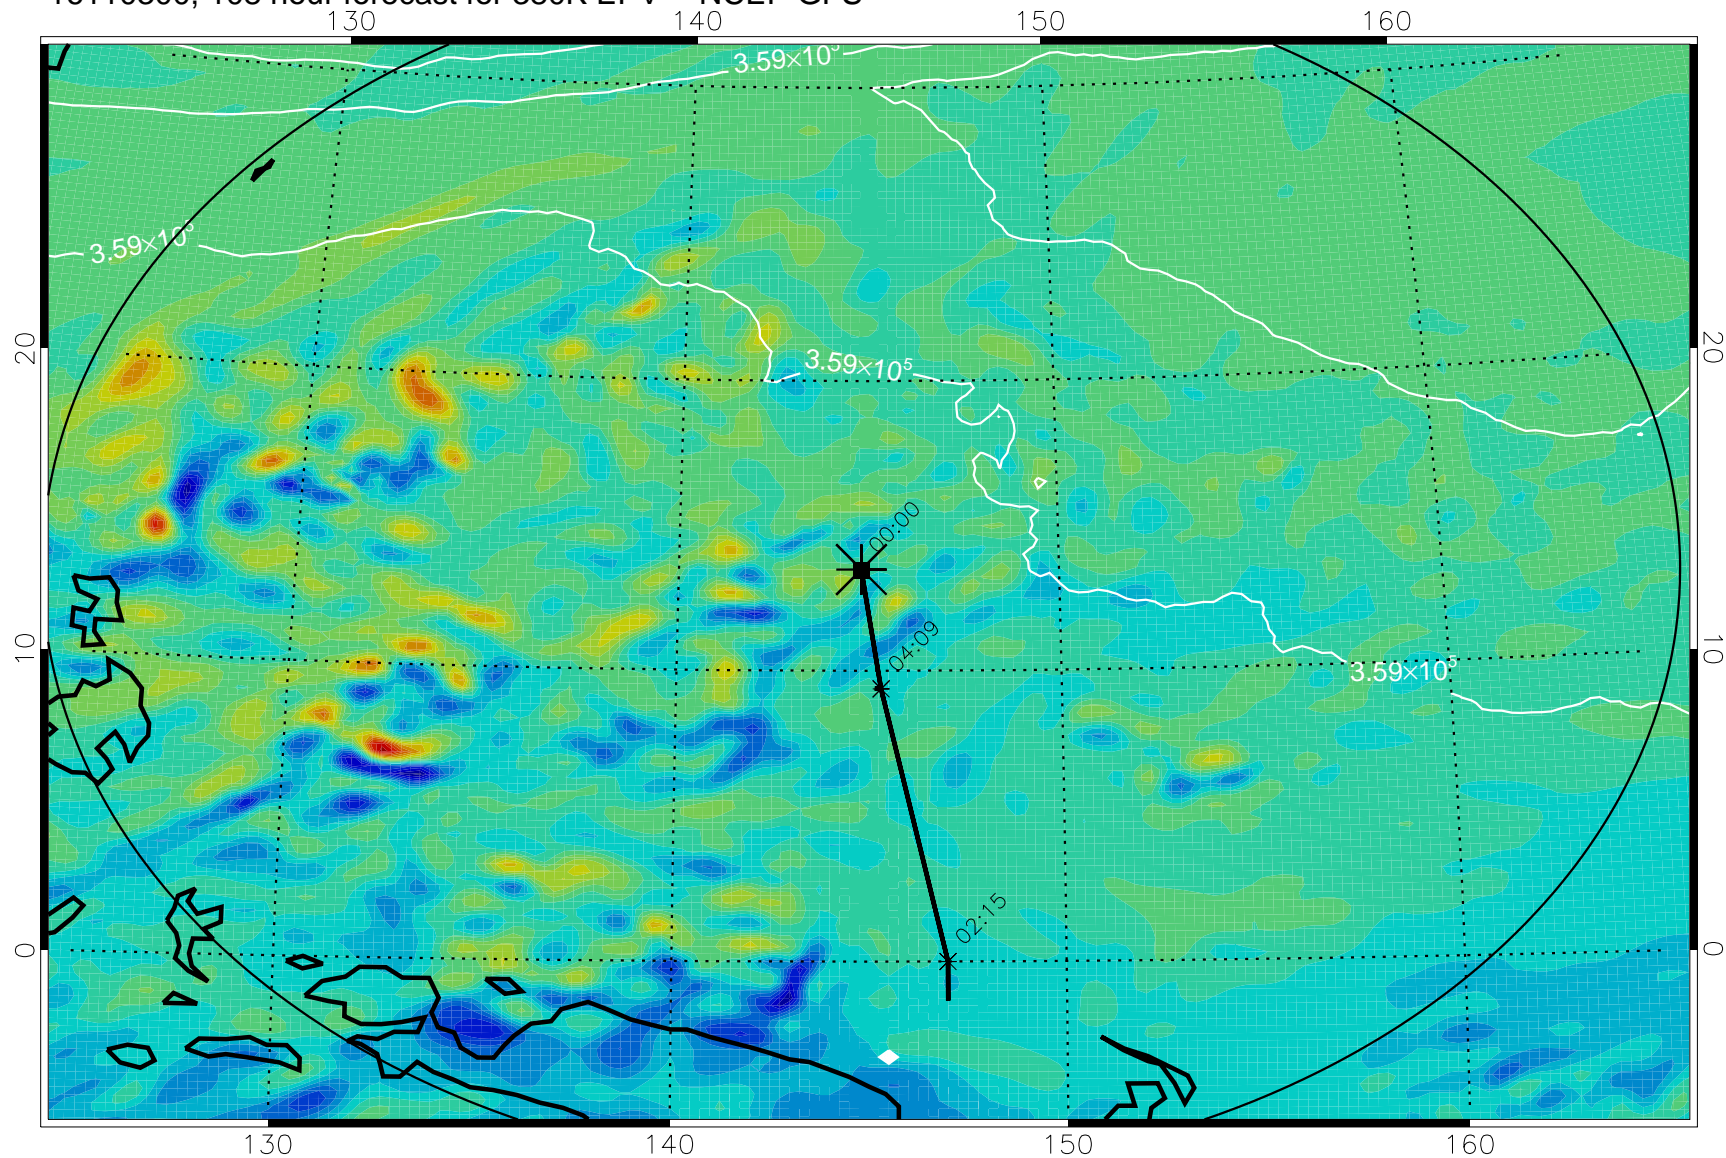

16110200, 084 hour forecast for 380K EPV -- NCEP GFS

380K Montgomery Streamfunction, white

Range ring of 2304 km

16110206, 090 hour forecast for 380K EPV -- NCEP GFS

380K Montgomery Streamfunction, white

Range ring of 2304 km

16110212, 096 hour forecast for 380K EPV -- NCEP GFS

380K Montgomery Streamfunction, white

Range ring of 2304 km

16110218, 102 hour forecast for 380K EPV -- NCEP GFS

380K Montgomery Streamfunction, white

Range ring of 2304 km

16110300, 108 hour forecast for 380K EPV -- NCEP GFS

380K Montgomery Streamfunction, white

Range ring of 2304 km

16110306, 114 hour forecast for 380K EPV -- NCEP GFS

380K Montgomery Streamfunction, white

Range ring of 2304 km

16110312, 120 hour forecast for 380K EPV -- NCEP GFS

380K Montgomery Streamfunction, white

Range ring of 2304 km