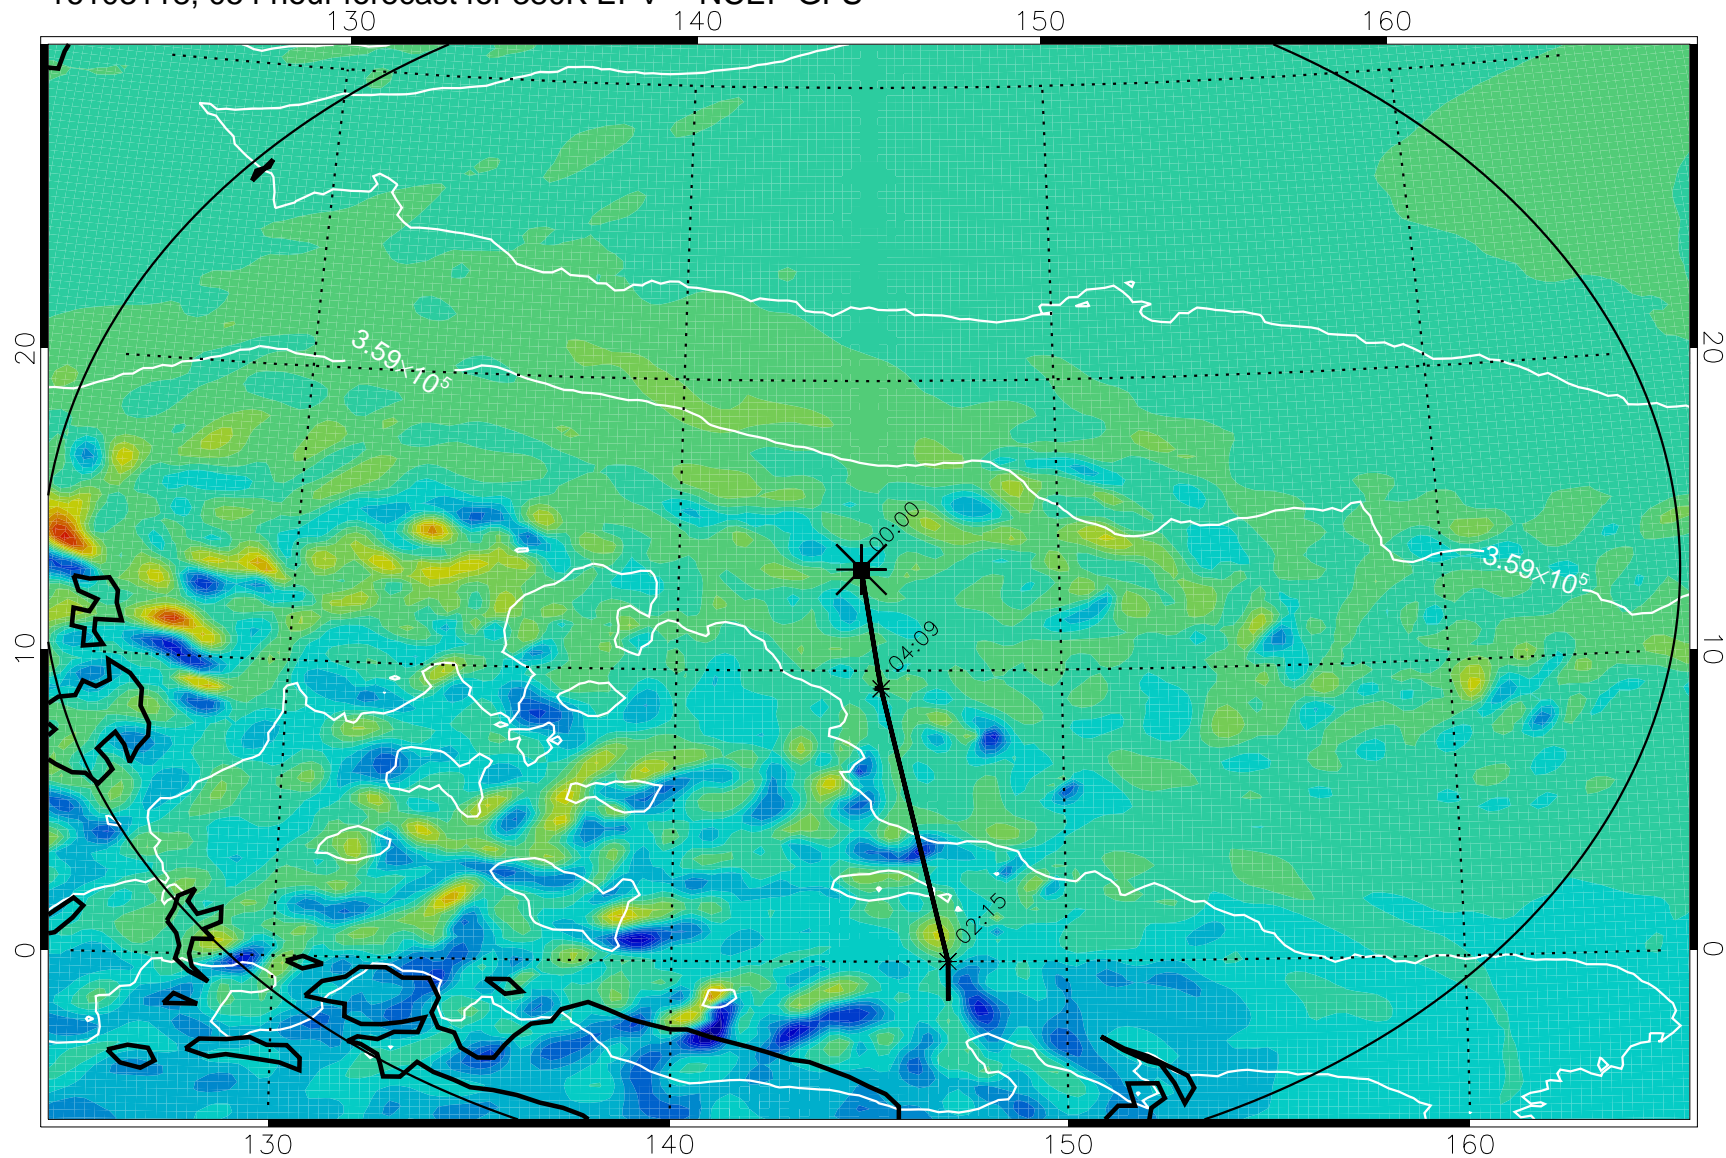

380K Montgomery Streamfunction, white

Range ring of 2304 km

16103112, 048 hour forecast for 380K EPV -- NCEP GFS

380K Montgomery Streamfunction, white

Range ring of 2304 km

16103118, 054 hour forecast for 380K EPV -- NCEP GFS

380K Montgomery Streamfunction, white

Range ring of 2304 km

16110100, 060 hour forecast for 380K EPV -- NCEP GFS

380K Montgomery Streamfunction, white

Range ring of 2304 km

16110106, 066 hour forecast for 380K EPV -- NCEP GFS

16110112, 072 hour forecast for 380K EPV -- NCEP GFS

380K Montgomery Streamfunction, white

Range ring of 2304 km

16110118, 078 hour forecast for 380K EPV -- NCEP GFS

380K Montgomery Streamfunction, white

Range ring of 2304 km

16110200, 084 hour forecast for 380K EPV -- NCEP GFS

380K Montgomery Streamfunction, white

Range ring of 2304 km

16110206, 090 hour forecast for 380K EPV -- NCEP GFS

380K Montgomery Streamfunction, white

Range ring of 2304 km