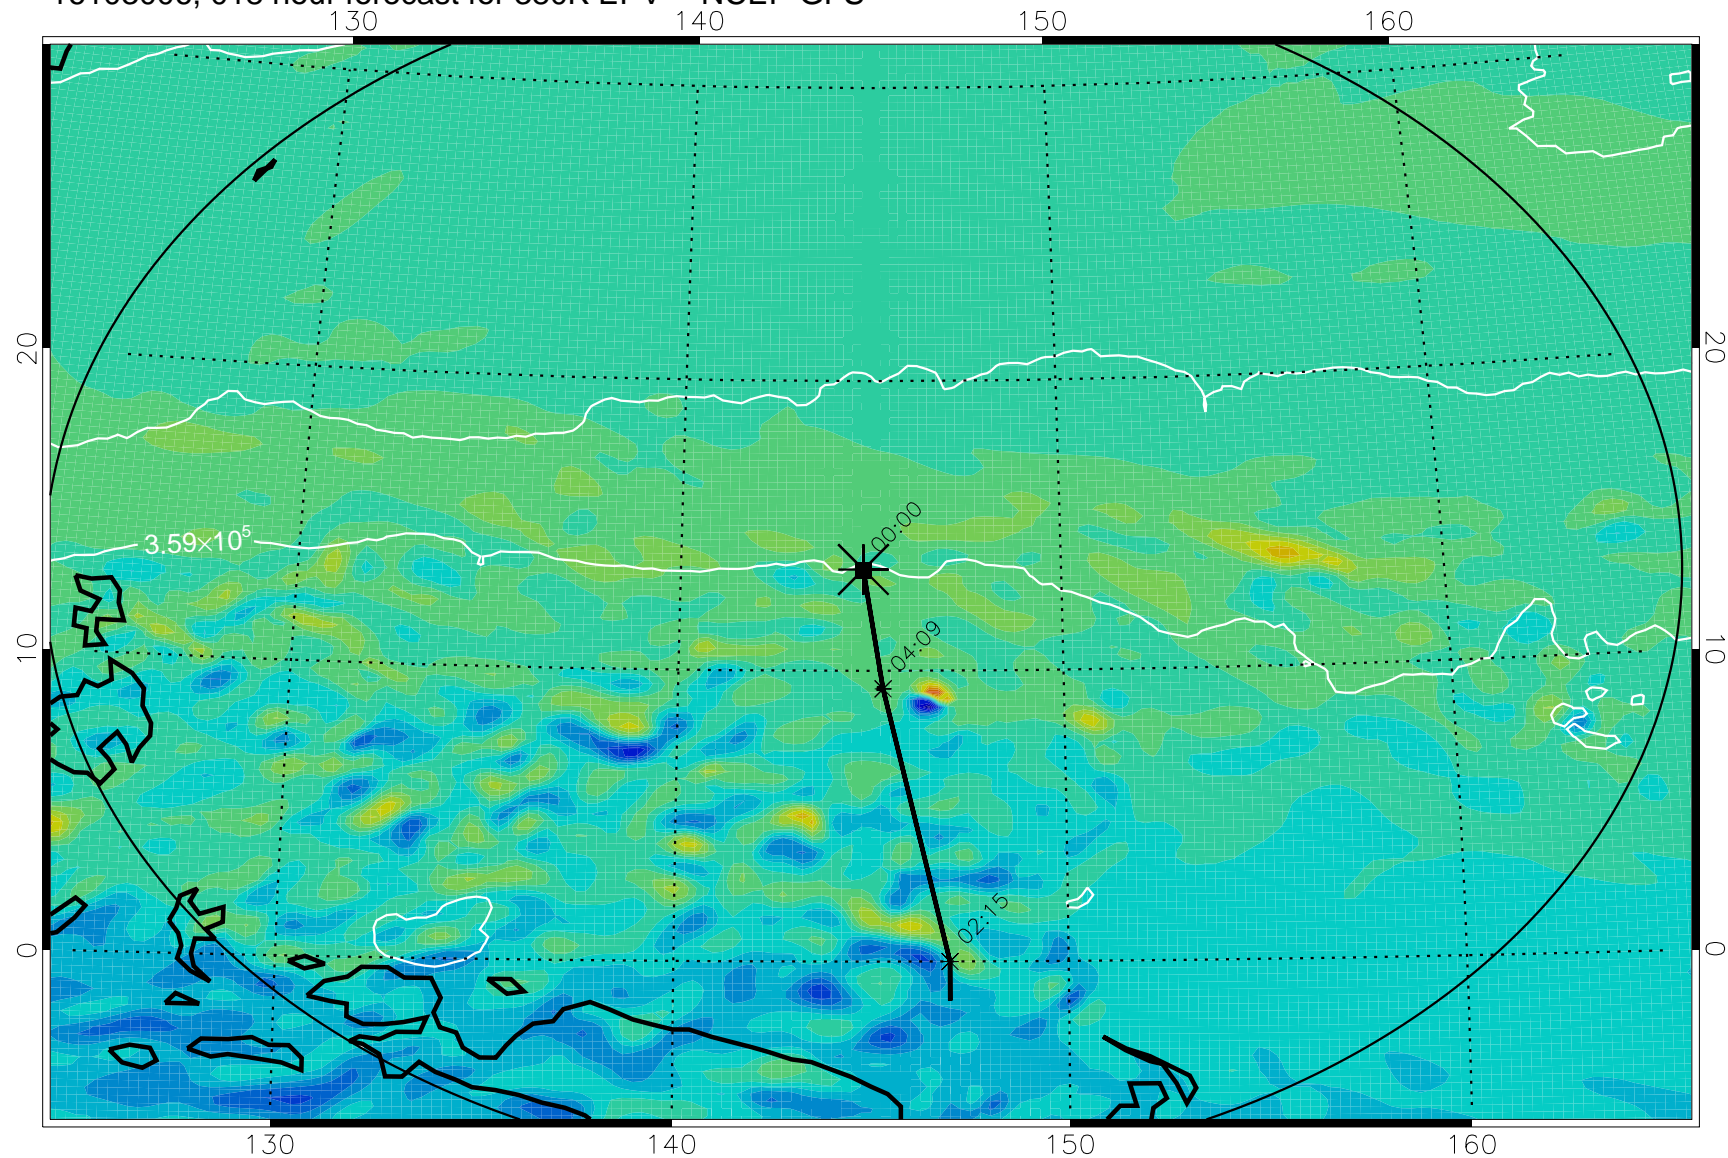

16102918, 006 hour forecast for 380K EPV -- NCEP GFS

16103000, 012 hour forecast for 380K EPV -- NCEP GFS

380K Montgomery Streamfunction, white

Range ring of 2304 km

16103006, 018 hour forecast for 380K EPV -- NCEP GFS

380K Montgomery Streamfunction, white

Range ring of 2304 km

16103012, 024 hour forecast for 380K EPV -- NCEP GFS

380K Montgomery Streamfunction, white

Range ring of 2304 km

16103018, 030 hour forecast for 380K EPV -- NCEP GFS

380K Montgomery Streamfunction, white

Range ring of 2304 km

16103100, 036 hour forecast for 380K EPV -- NCEP GFS

380K Montgomery Streamfunction, white

Range ring of 2304 km

16103106, 042 hour forecast for 380K EPV -- NCEP GFS

380K Montgomery Streamfunction, white

Range ring of 2304 km

16103112, 048 hour forecast for 380K EPV -- NCEP GFS

380K Montgomery Streamfunction, white

Range ring of 2304 km

16103118, 054 hour forecast for 380K EPV -- NCEP GFS