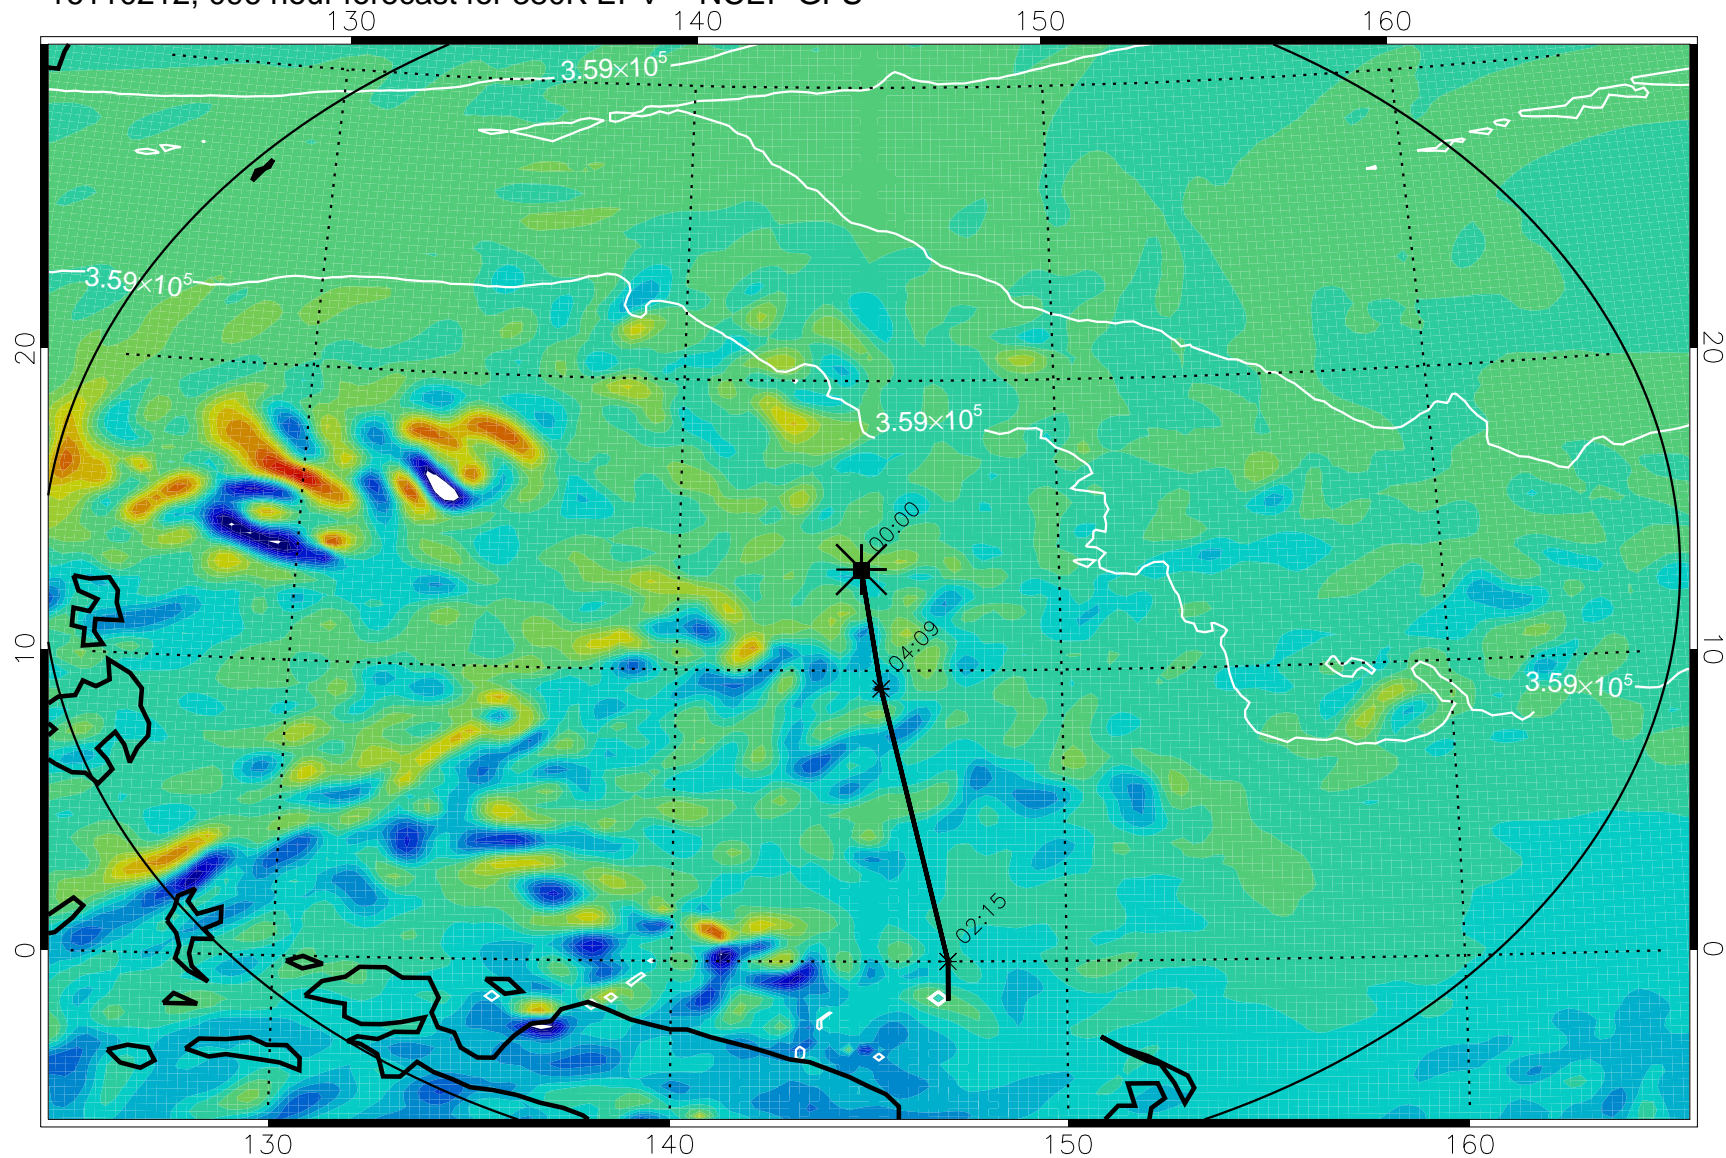

16110112, 072 hour forecast for 380K EPV -- NCEP GFS

380K Montgomery Streamfunction, white

Range ring of 2304 km

16110118, 078 hour forecast for 380K EPV -- NCEP GFS

380K Montgomery Streamfunction, white

Range ring of 2304 km

16110200, 084 hour forecast for 380K EPV -- NCEP GFS

380K Montgomery Streamfunction, white

Range ring of 2304 km

16110206, 090 hour forecast for 380K EPV -- NCEP GFS

380K Montgomery Streamfunction, white

Range ring of 2304 km

16110212, 096 hour forecast for 380K EPV -- NCEP GFS

380K Montgomery Streamfunction, white

Range ring of 2304 km

16110218, 102 hour forecast for 380K EPV -- NCEP GFS

380K Montgomery Streamfunction, white

Range ring of 2304 km

16110300, 108 hour forecast for 380K EPV -- NCEP GFS

380K Montgomery Streamfunction, white

Range ring of 2304 km

16110306, 114 hour forecast for 380K EPV -- NCEP GFS

380K Montgomery Streamfunction, white

Range ring of 2304 km