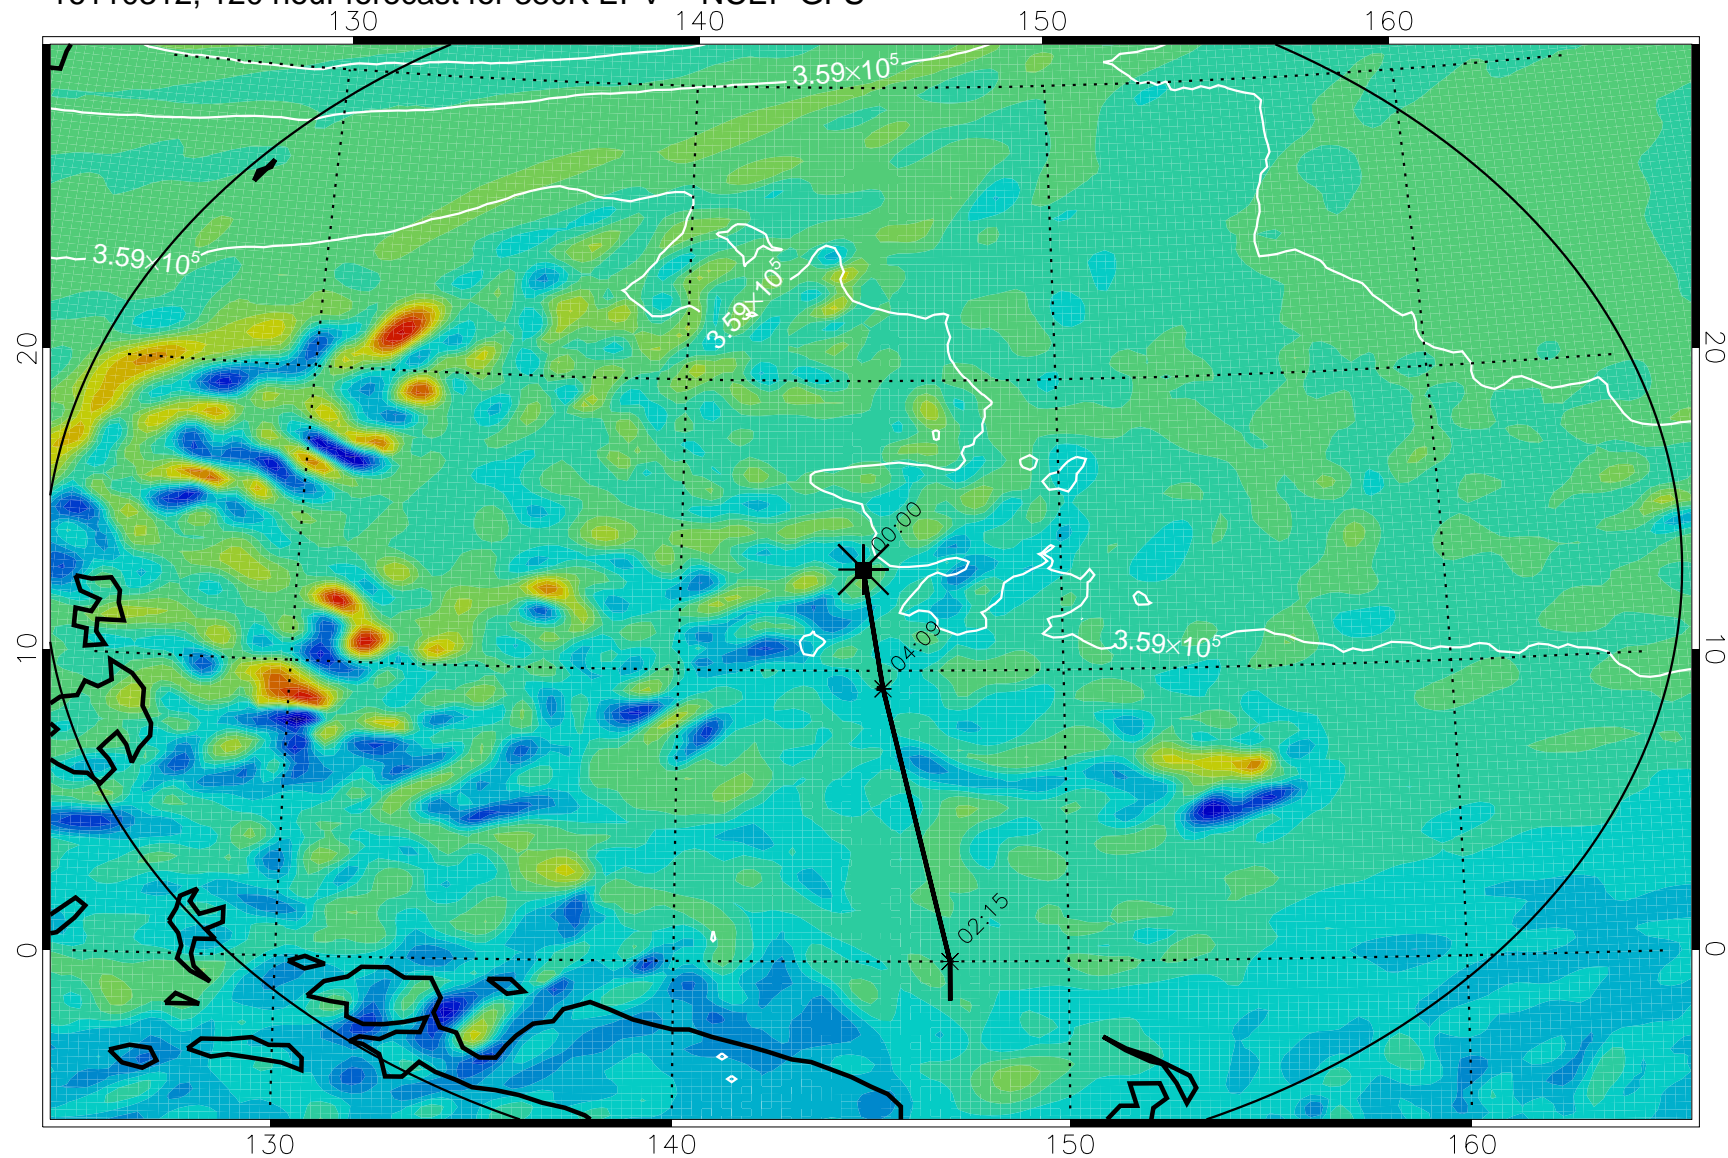

16110200, 084 hour forecast for 380K EPV -- NCEP GFS

380K Montgomery Streamfunction, white

Range ring of 2304 km

16110206, 090 hour forecast for 380K EPV -- NCEP GFS

380K Montgomery Streamfunction, white

Range ring of 2304 km

16110212, 096 hour forecast for 380K EPV -- NCEP GFS

380K Montgomery Streamfunction, white

Range ring of 2304 km

16110218, 102 hour forecast for 380K EPV -- NCEP GFS

380K Montgomery Streamfunction, white

Range ring of 2304 km

16110300, 108 hour forecast for 380K EPV -- NCEP GFS

380K Montgomery Streamfunction, white

Range ring of 2304 km

16110306, 114 hour forecast for 380K EPV -- NCEP GFS

380K Montgomery Streamfunction, white

Range ring of 2304 km

16110312, 120 hour forecast for 380K EPV -- NCEP GFS

380K Montgomery Streamfunction, white

Range ring of 2304 km