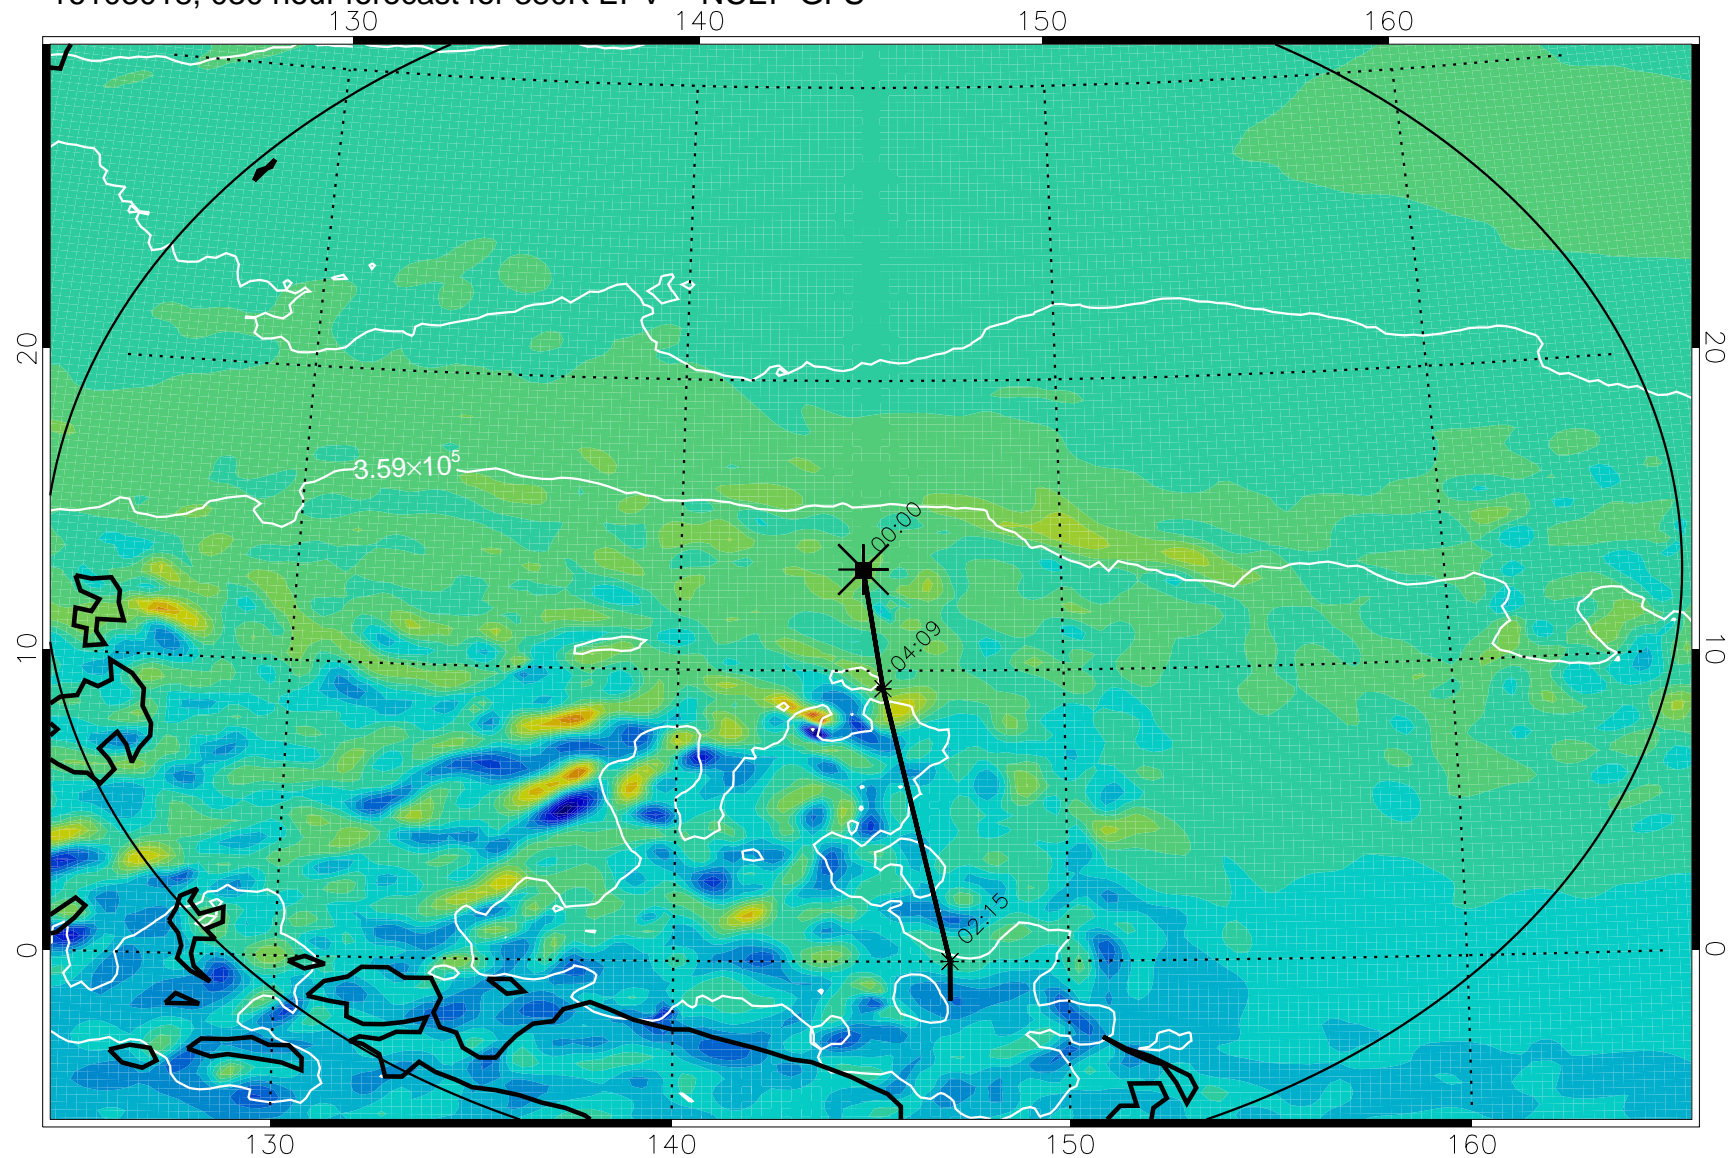

16102918, 006 hour forecast for 380K EPV -- NCEP GFS

16103000, 012 hour forecast for 380K EPV -- NCEP GFS

380K Montgomery Streamfunction, white

Range ring of 2304 km

16103006, 018 hour forecast for 380K EPV -- NCEP GFS

380K Montgomery Streamfunction, white

Range ring of 2304 km

16103012, 024 hour forecast for 380K EPV -- NCEP GFS

380K Montgomery Streamfunction, white

Range ring of 2304 km

16103018, 030 hour forecast for 380K EPV -- NCEP GFS

380K Montgomery Streamfunction, white

Range ring of 2304 km

16103100, 036 hour forecast for 380K EPV -- NCEP GFS

380K Montgomery Streamfunction, white

Range ring of 2304 km

16103106, 042 hour forecast for 380K EPV -- NCEP GFS

380K Montgomery Streamfunction, white

Range ring of 2304 km

16103112, 048 hour forecast for 380K EPV -- NCEP GFS

380K Montgomery Streamfunction, white

Range ring of 2304 km

16103118, 054 hour forecast for 380K EPV -- NCEP GFS