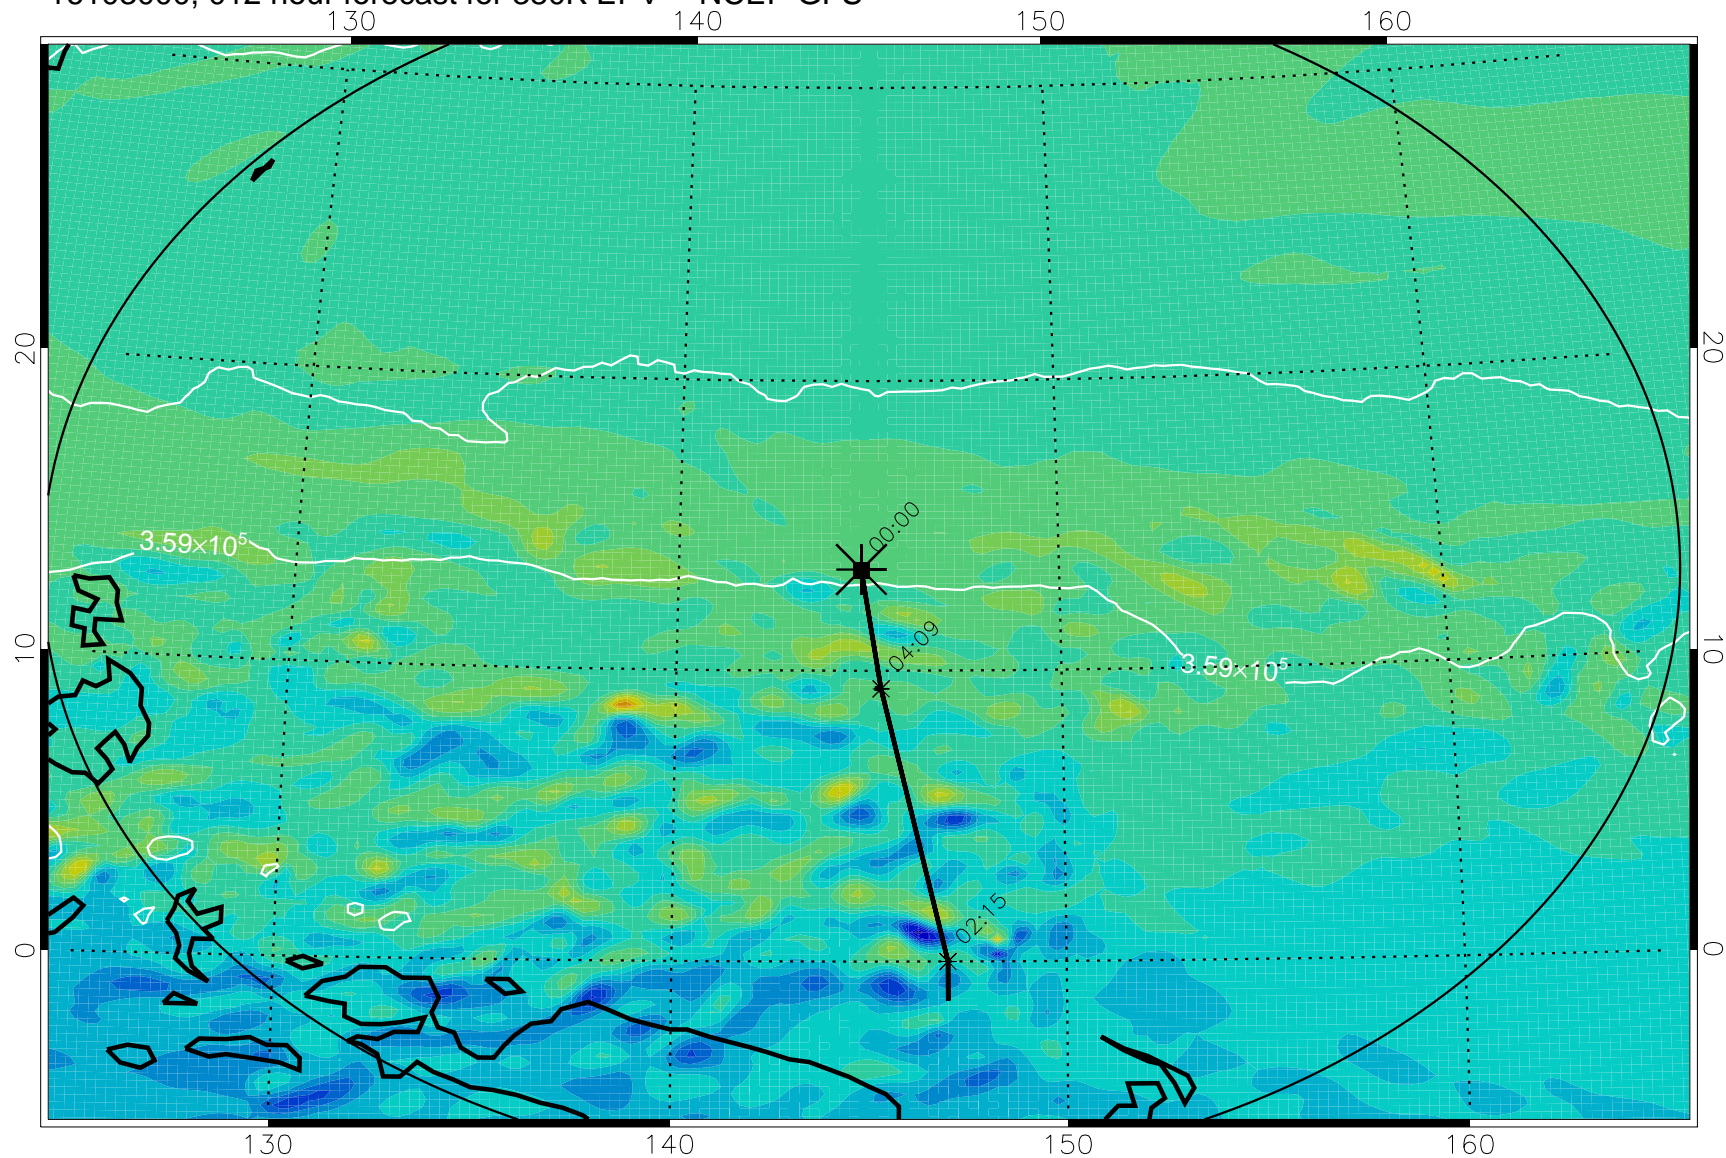

16102918, 006 hour forecast for 380K EPV -- NCEP GFS

16103000, 012 hour forecast for 380K EPV -- NCEP GFS

380K Montgomery Streamfunction, white

Range ring of 2304 km

16103006, 018 hour forecast for 380K EPV -- NCEP GFS

380K Montgomery Streamfunction, white

Range ring of 2304 km

16103012, 024 hour forecast for 380K EPV -- NCEP GFS

380K Montgomery Streamfunction, white

Range ring of 2304 km

16103018, 030 hour forecast for 380K EPV -- NCEP GFS

380K Montgomery Streamfunction, white

Range ring of 2304 km

16103100, 036 hour forecast for 380K EPV -- NCEP GFS

380K Montgomery Streamfunction, white

Range ring of 2304 km

16103106, 042 hour forecast for 380K EPV -- NCEP GFS

380K Montgomery Streamfunction, white

Range ring of 2304 km

16103112, 048 hour forecast for 380K EPV -- NCEP GFS

380K Montgomery Streamfunction, white

Range ring of 2304 km

16103118, 054 hour forecast for 380K EPV -- NCEP GFS