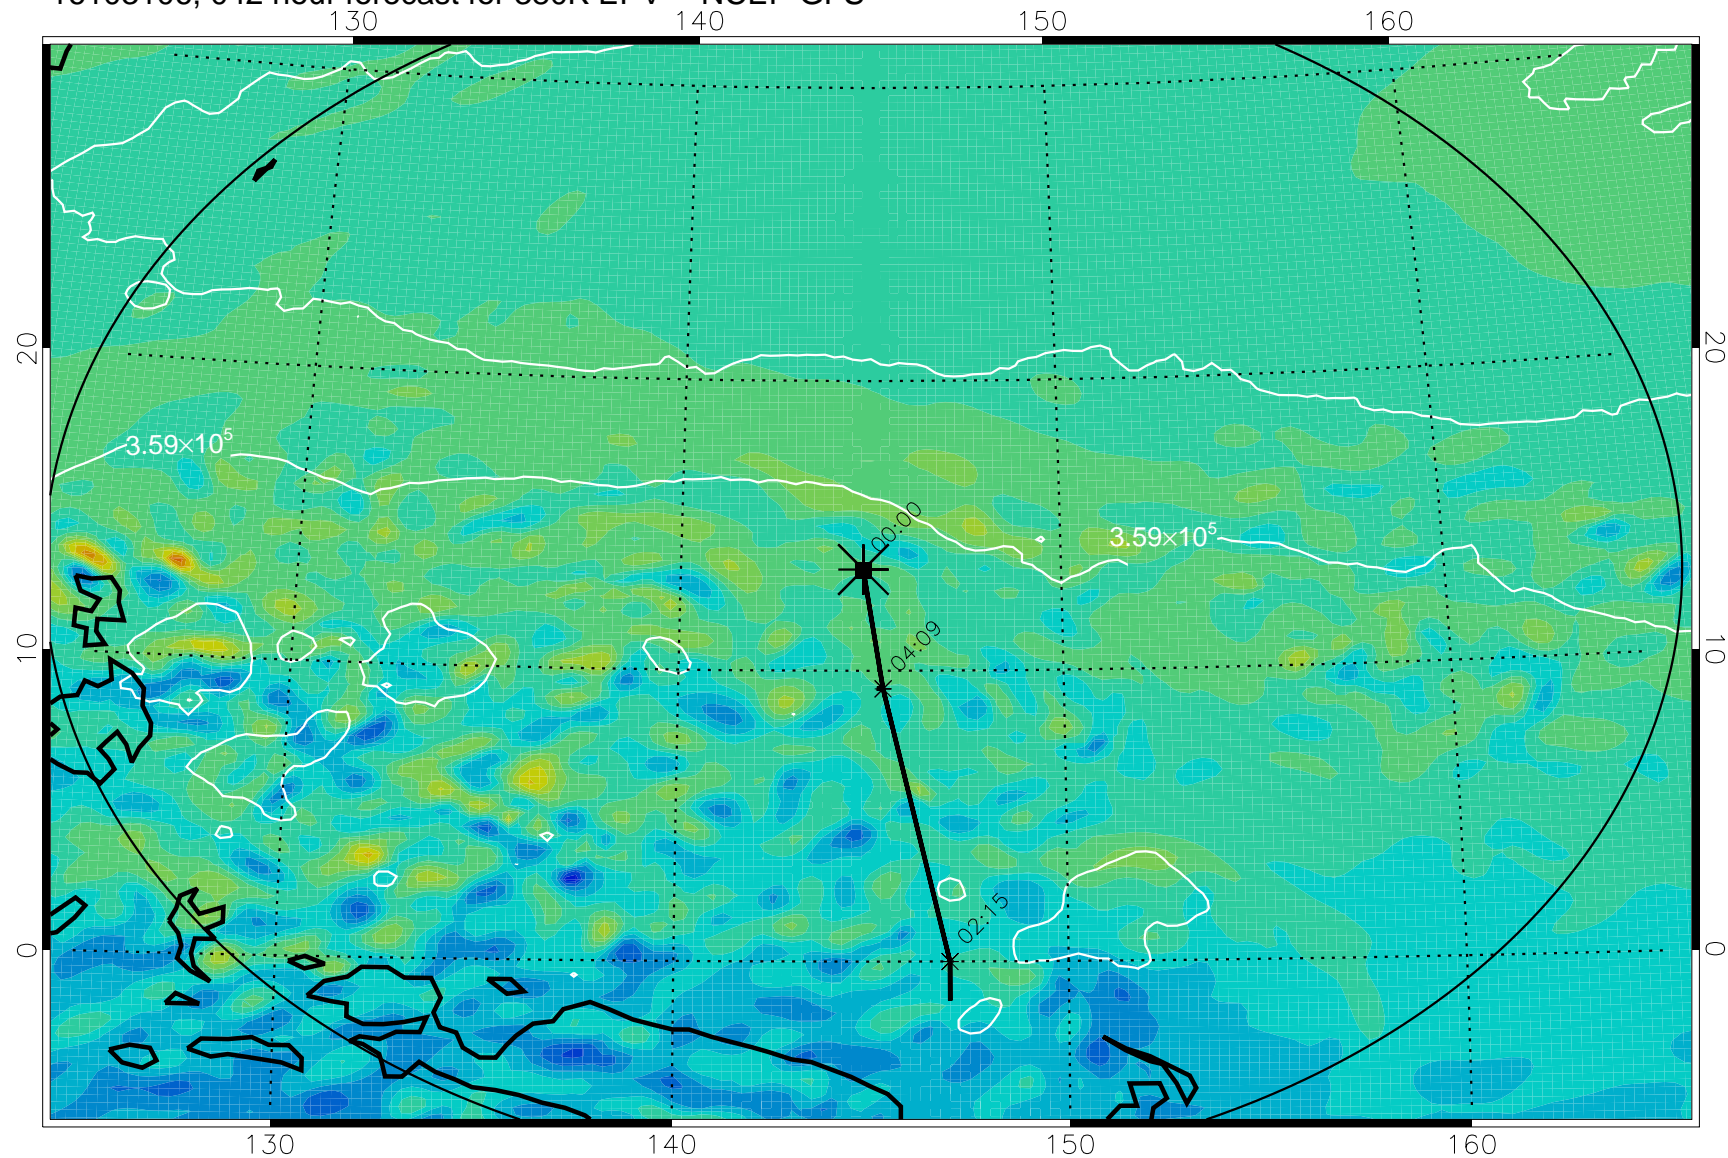

380K Montgomery Streamfunction, white

Range ring of 2304 km

16103012, 024 hour forecast for 380K EPV -- NCEP GFS

380K Montgomery Streamfunction, white

Range ring of 2304 km

16103018, 030 hour forecast for 380K EPV -- NCEP GFS

380K Montgomery Streamfunction, white

Range ring of 2304 km

16103100, 036 hour forecast for 380K EPV -- NCEP GFS

380K Montgomery Streamfunction, white

Range ring of 2304 km

16103106, 042 hour forecast for 380K EPV -- NCEP GFS

380K Montgomery Streamfunction, white

Range ring of 2304 km

16103112, 048 hour forecast for 380K EPV -- NCEP GFS

380K Montgomery Streamfunction, white

Range ring of 2304 km

16103118, 054 hour forecast for 380K EPV -- NCEP GFS

380K Montgomery Streamfunction, white

Range ring of 2304 km

16110100, 060 hour forecast for 380K EPV -- NCEP GFS

380K Montgomery Streamfunction, white

Range ring of 2304 km

16110106, 066 hour forecast for 380K EPV -- NCEP GFS