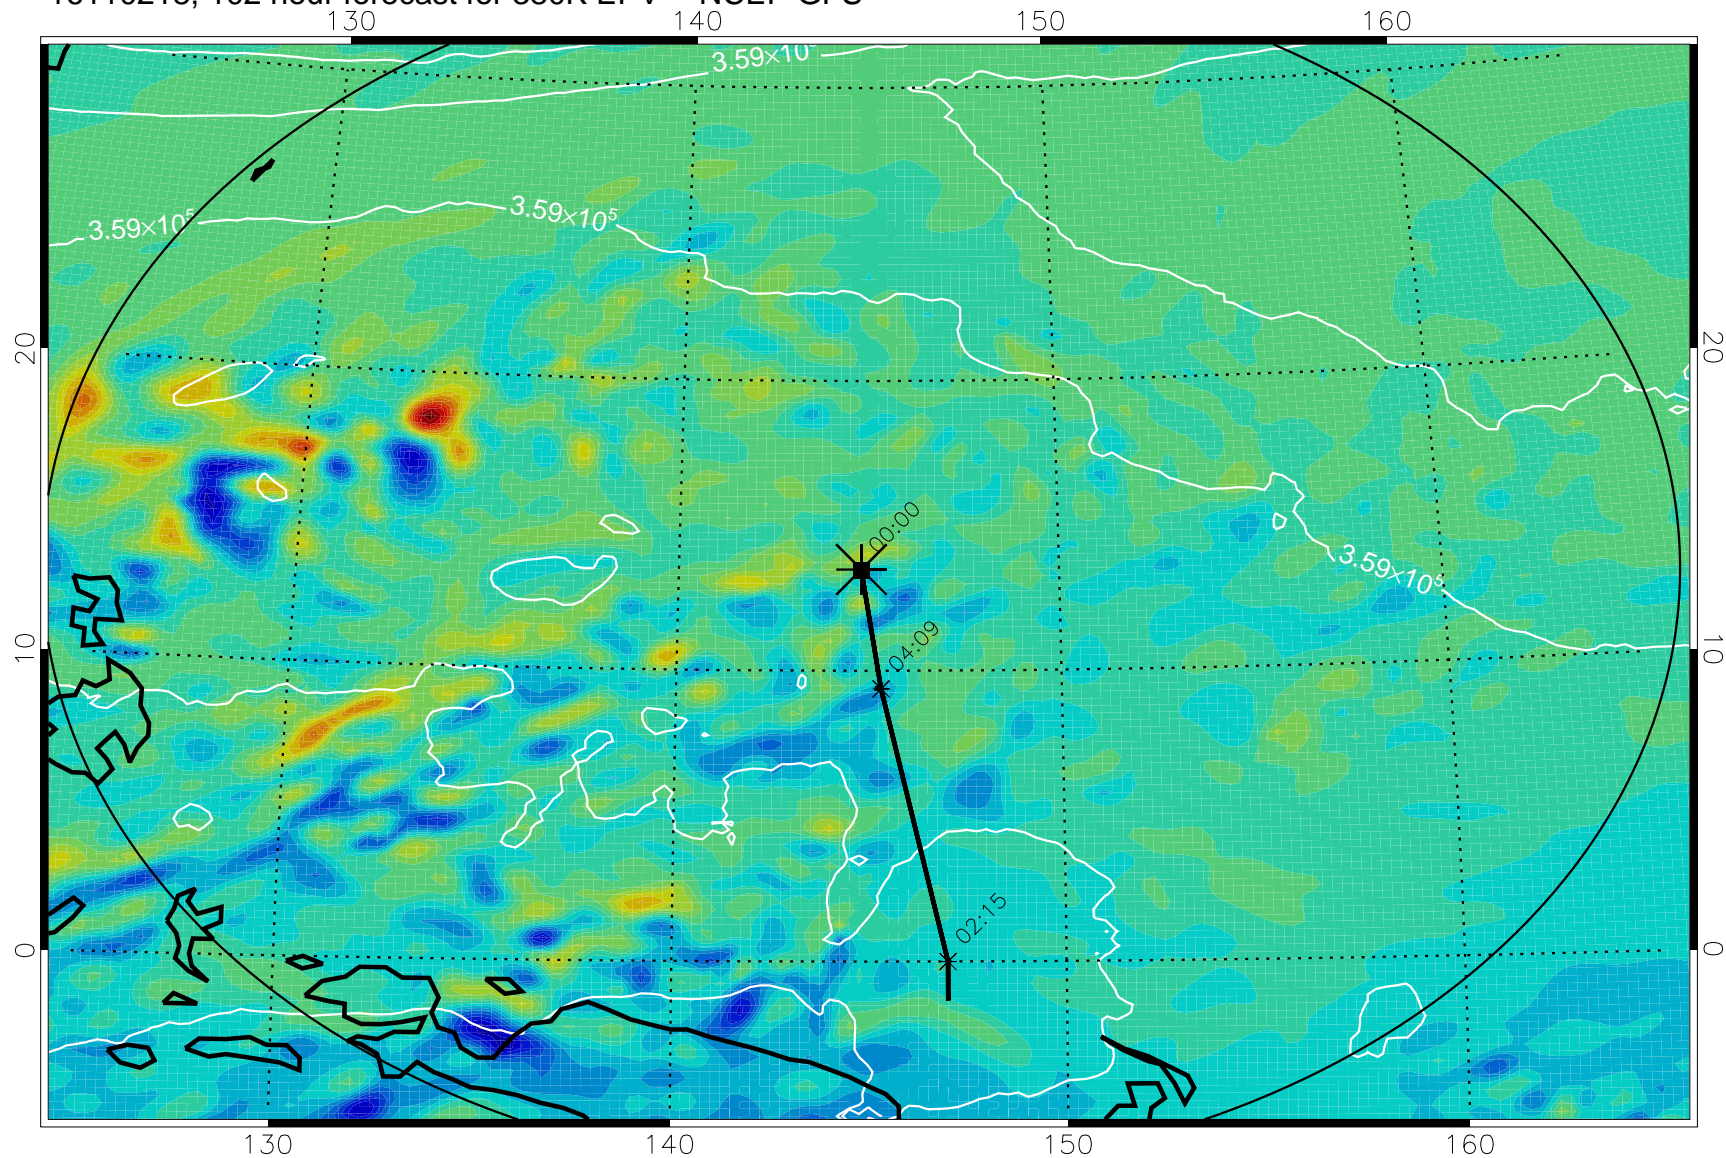

16110200, 084 hour forecast for 380K EPV -- NCEP GFS

380K Montgomery Streamfunction, white

Range ring of 2304 km

16110206, 090 hour forecast for 380K EPV -- NCEP GFS

380K Montgomery Streamfunction, white

Range ring of 2304 km

16110212, 096 hour forecast for 380K EPV -- NCEP GFS

380K Montgomery Streamfunction, white

Range ring of 2304 km

16110218, 102 hour forecast for 380K EPV -- NCEP GFS

380K Montgomery Streamfunction, white

Range ring of 2304 km

16110300, 108 hour forecast for 380K EPV -- NCEP GFS

380K Montgomery Streamfunction, white

Range ring of 2304 km

16110306, 114 hour forecast for 380K EPV -- NCEP GFS

380K Montgomery Streamfunction, white

Range ring of 2304 km

16110312, 120 hour forecast for 380K EPV -- NCEP GFS

380K Montgomery Streamfunction, white

Range ring of 2304 km