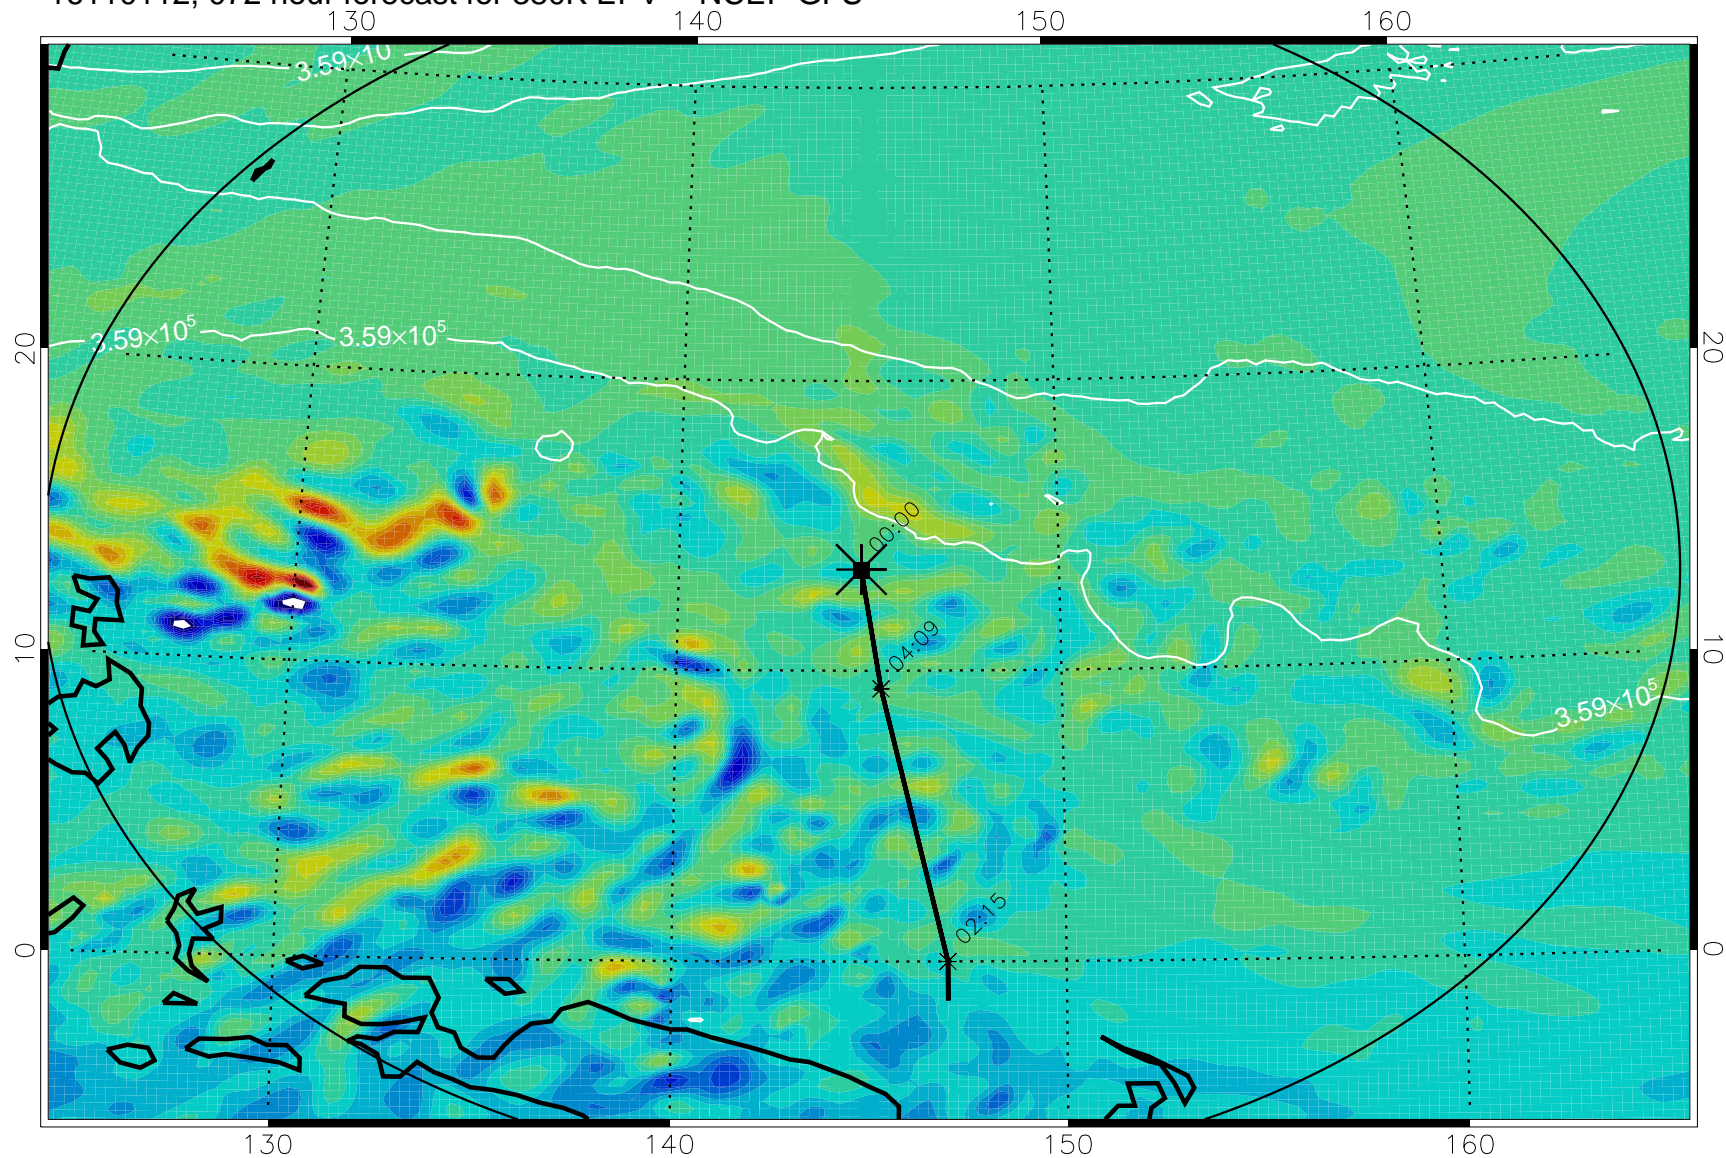

380K Montgomery Streamfunction, white

Range ring of 2304 km

16103112, 048 hour forecast for 380K EPV -- NCEP GFS

380K Montgomery Streamfunction, white

Range ring of 2304 km

16103118, 054 hour forecast for 380K EPV -- NCEP GFS

380K Montgomery Streamfunction, white

Range ring of 2304 km

16110100, 060 hour forecast for 380K EPV -- NCEP GFS

380K Montgomery Streamfunction, white

Range ring of 2304 km

16110106, 066 hour forecast for 380K EPV -- NCEP GFS

16110112, 072 hour forecast for 380K EPV -- NCEP GFS

380K Montgomery Streamfunction, white

Range ring of 2304 km

16110118, 078 hour forecast for 380K EPV -- NCEP GFS

380K Montgomery Streamfunction, white

Range ring of 2304 km

16110200, 084 hour forecast for 380K EPV -- NCEP GFS

380K Montgomery Streamfunction, white

Range ring of 2304 km

16110206, 090 hour forecast for 380K EPV -- NCEP GFS

380K Montgomery Streamfunction, white

Range ring of 2304 km