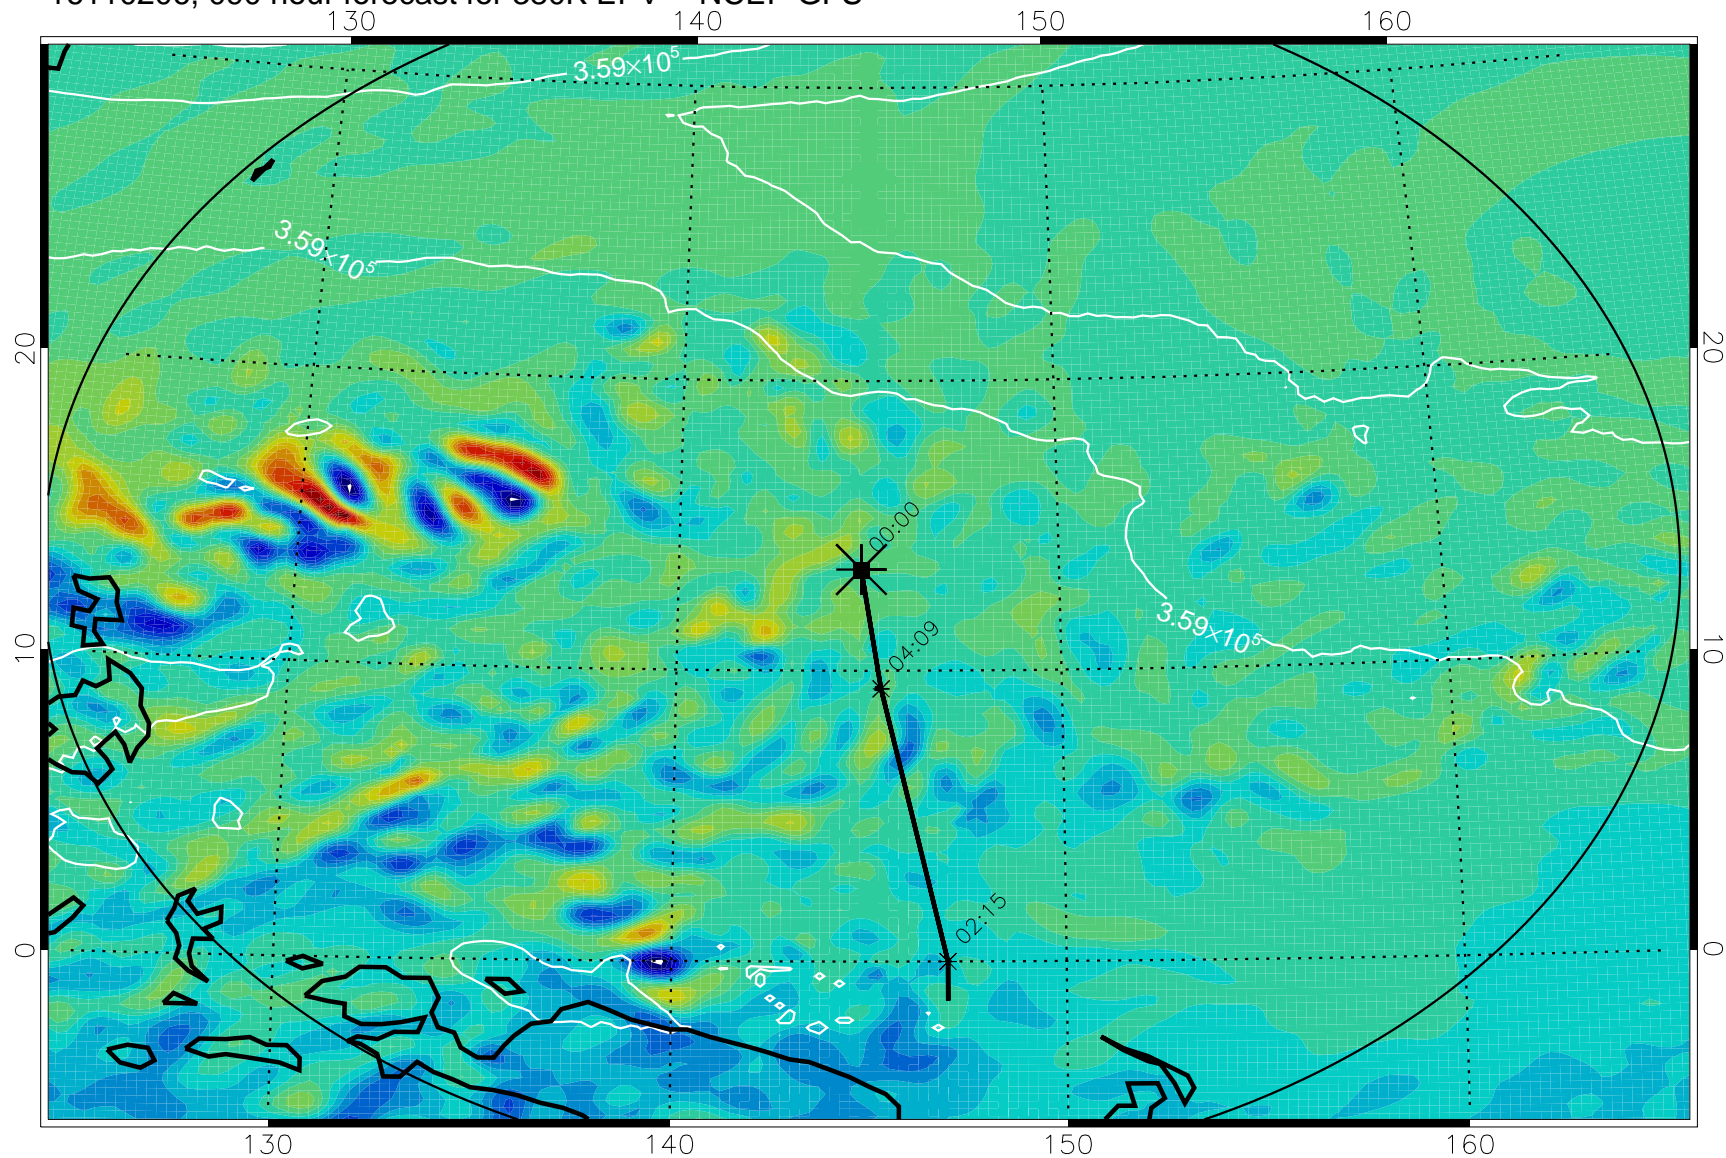

16110112, 072 hour forecast for 380K EPV -- NCEP GFS

380K Montgomery Streamfunction, white

Range ring of 2304 km

16110118, 078 hour forecast for 380K EPV -- NCEP GFS

380K Montgomery Streamfunction, white

Range ring of 2304 km

16110200, 084 hour forecast for 380K EPV -- NCEP GFS

380K Montgomery Streamfunction, white

Range ring of 2304 km

16110206, 090 hour forecast for 380K EPV -- NCEP GFS

380K Montgomery Streamfunction, white

Range ring of 2304 km

16110212, 096 hour forecast for 380K EPV -- NCEP GFS

380K Montgomery Streamfunction, white

Range ring of 2304 km

16110218, 102 hour forecast for 380K EPV -- NCEP GFS

380K Montgomery Streamfunction, white

Range ring of 2304 km

16110300, 108 hour forecast for 380K EPV -- NCEP GFS

380K Montgomery Streamfunction, white

Range ring of 2304 km

16110306, 114 hour forecast for 380K EPV -- NCEP GFS

380K Montgomery Streamfunction, white

Range ring of 2304 km