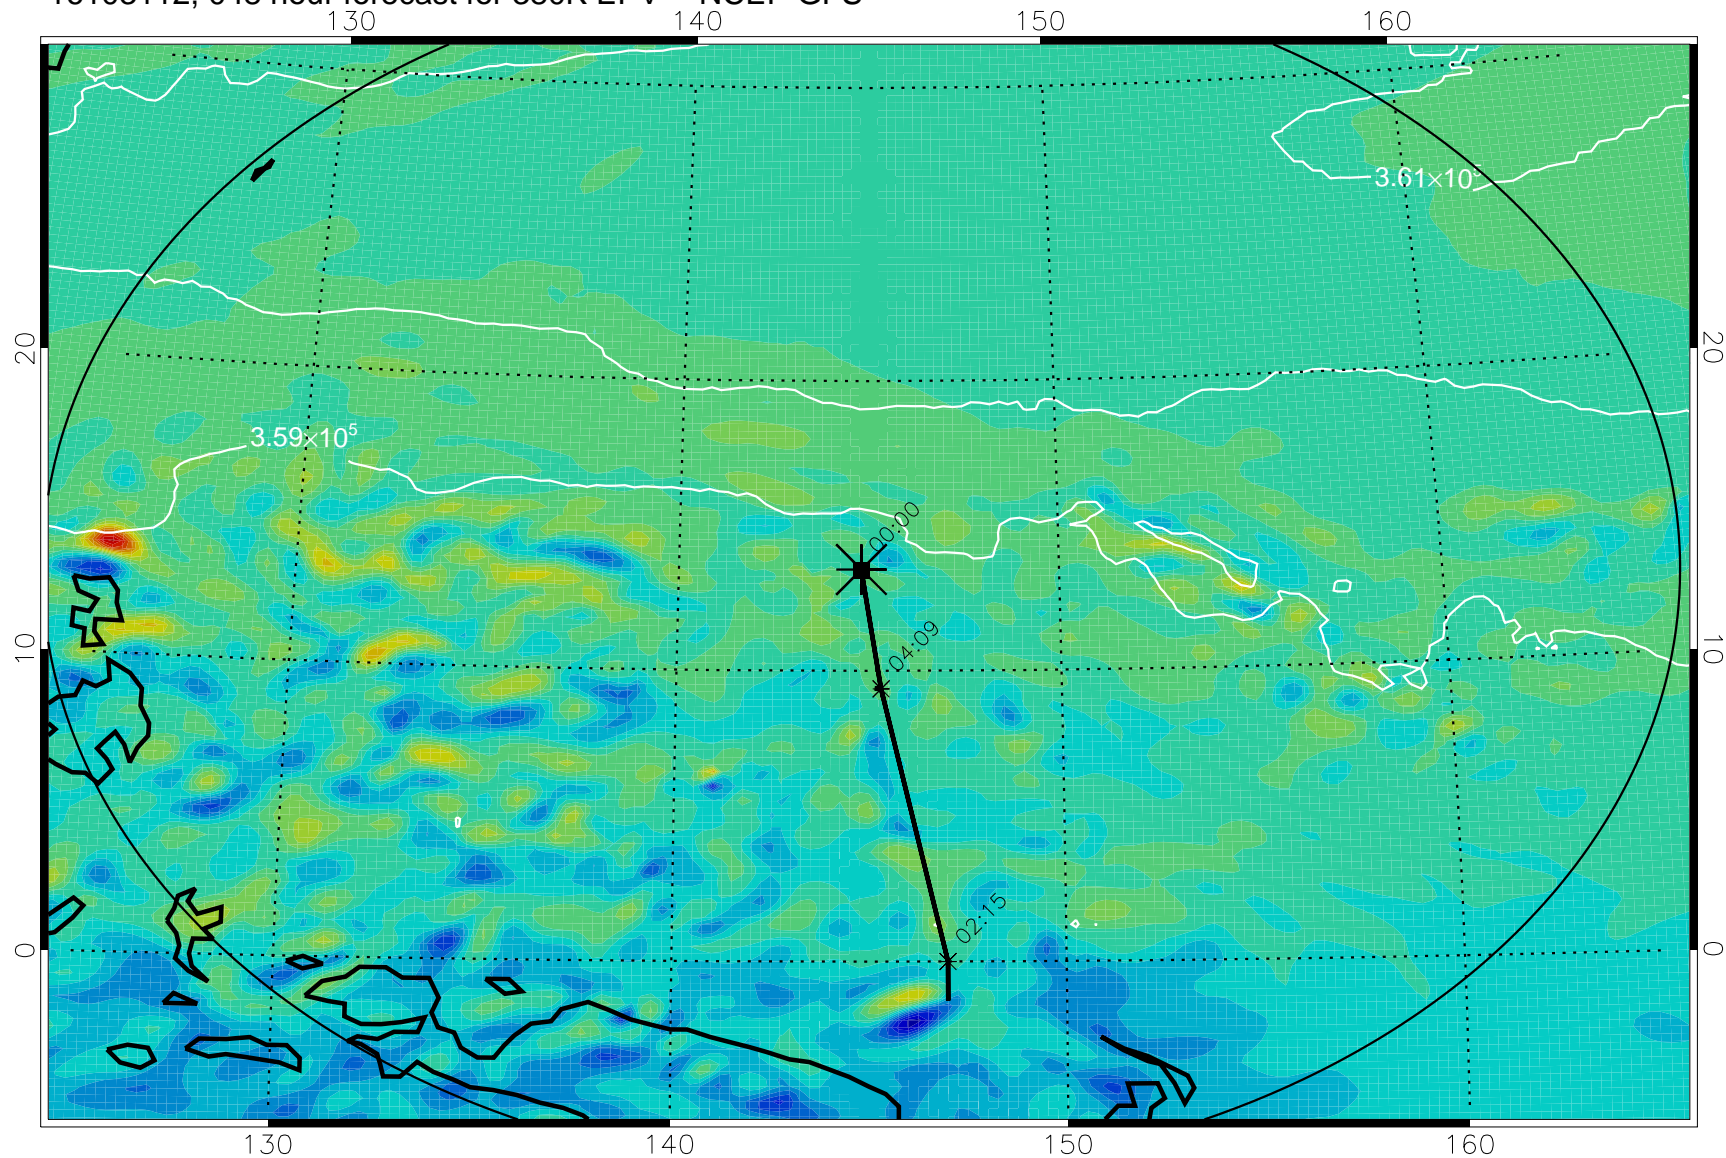

380K Montgomery Streamfunction, white

Range ring of 2304 km

16103012, 024 hour forecast for 380K EPV -- NCEP GFS

380K Montgomery Streamfunction, white

Range ring of 2304 km

16103018, 030 hour forecast for 380K EPV -- NCEP GFS

380K Montgomery Streamfunction, white

Range ring of 2304 km

16103100, 036 hour forecast for 380K EPV -- NCEP GFS

380K Montgomery Streamfunction, white

Range ring of 2304 km

16103106, 042 hour forecast for 380K EPV -- NCEP GFS

380K Montgomery Streamfunction, white

Range ring of 2304 km

16103112, 048 hour forecast for 380K EPV -- NCEP GFS

380K Montgomery Streamfunction, white

Range ring of 2304 km

16103118, 054 hour forecast for 380K EPV -- NCEP GFS

380K Montgomery Streamfunction, white

Range ring of 2304 km

16110100, 060 hour forecast for 380K EPV -- NCEP GFS

380K Montgomery Streamfunction, white

Range ring of 2304 km

16110106, 066 hour forecast for 380K EPV -- NCEP GFS