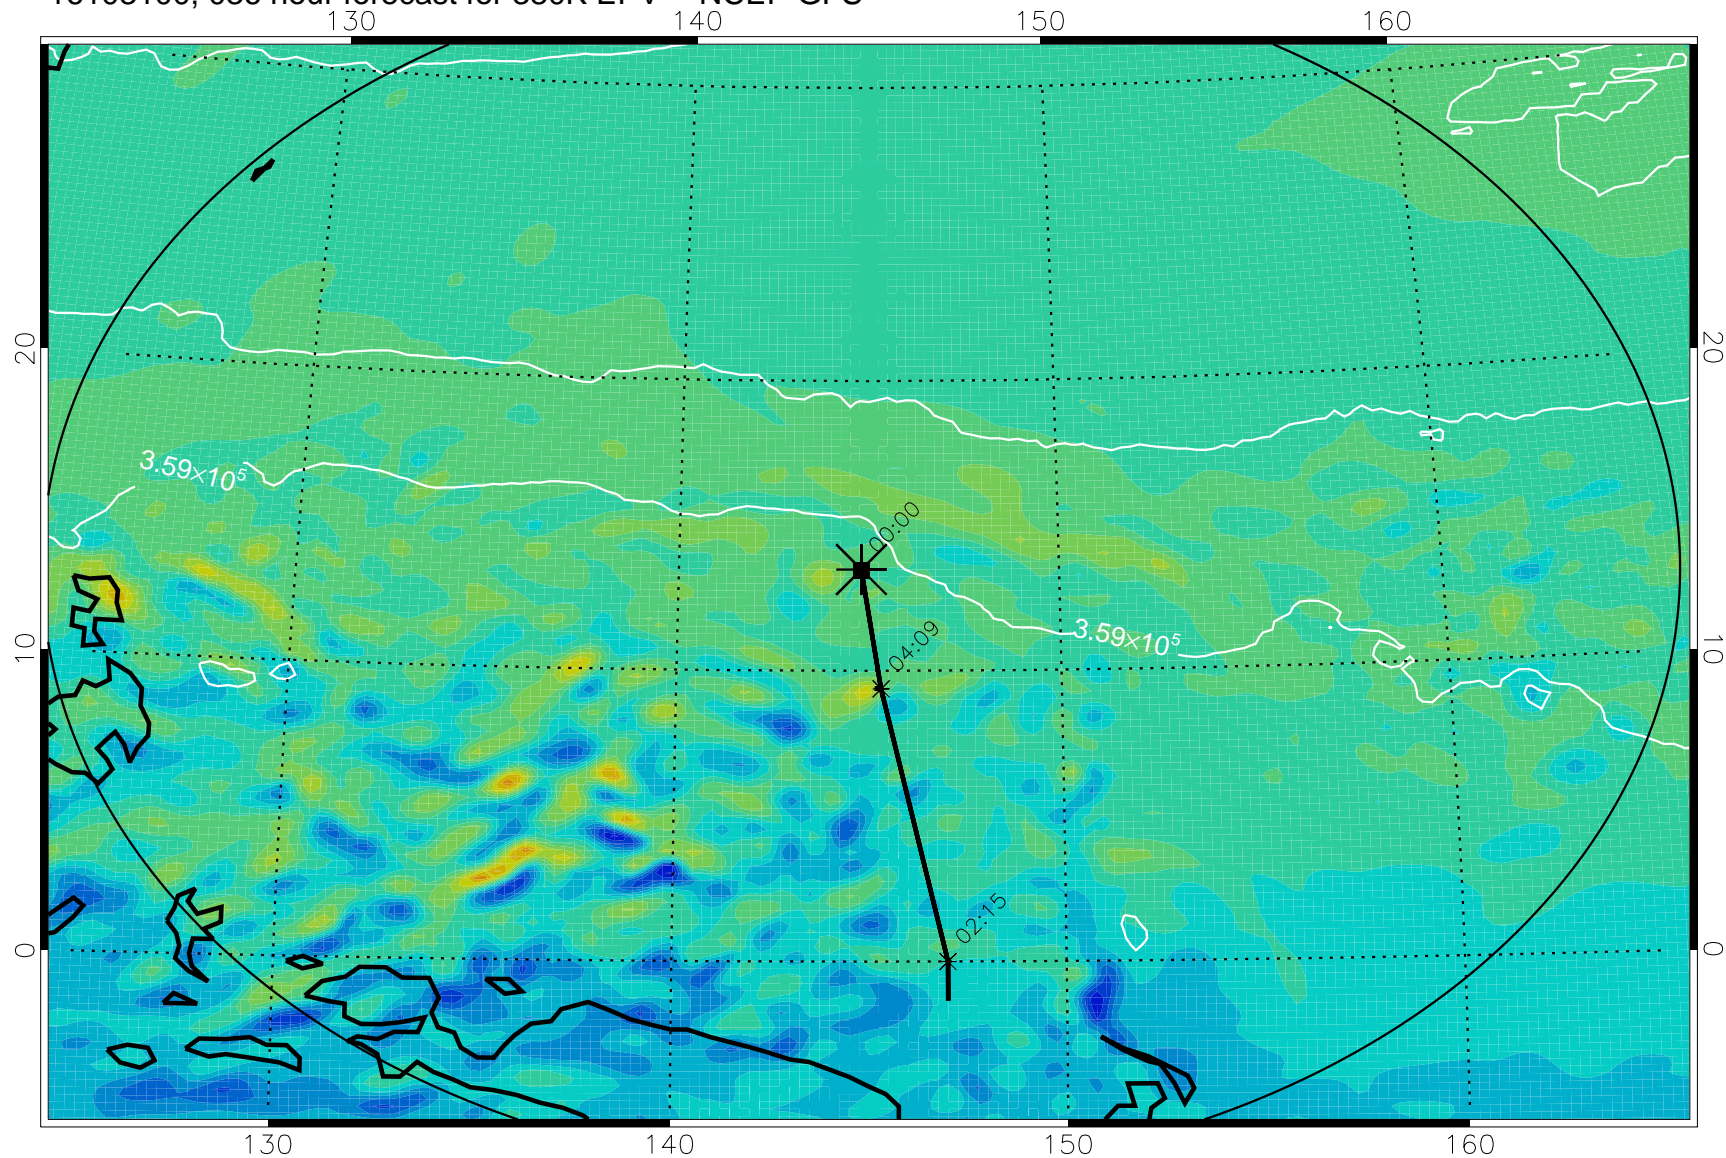

16102918, 006 hour forecast for 380K EPV -- NCEP GFS

16103000, 012 hour forecast for 380K EPV -- NCEP GFS

380K Montgomery Streamfunction, white

Range ring of 2304 km

16103006, 018 hour forecast for 380K EPV -- NCEP GFS

380K Montgomery Streamfunction, white

Range ring of 2304 km

16103012, 024 hour forecast for 380K EPV -- NCEP GFS

380K Montgomery Streamfunction, white

Range ring of 2304 km

16103018, 030 hour forecast for 380K EPV -- NCEP GFS

380K Montgomery Streamfunction, white

Range ring of 2304 km

16103100, 036 hour forecast for 380K EPV -- NCEP GFS

380K Montgomery Streamfunction, white

Range ring of 2304 km

16103106, 042 hour forecast for 380K EPV -- NCEP GFS

380K Montgomery Streamfunction, white

Range ring of 2304 km

16103112, 048 hour forecast for 380K EPV -- NCEP GFS

380K Montgomery Streamfunction, white

Range ring of 2304 km

16103118, 054 hour forecast for 380K EPV -- NCEP GFS