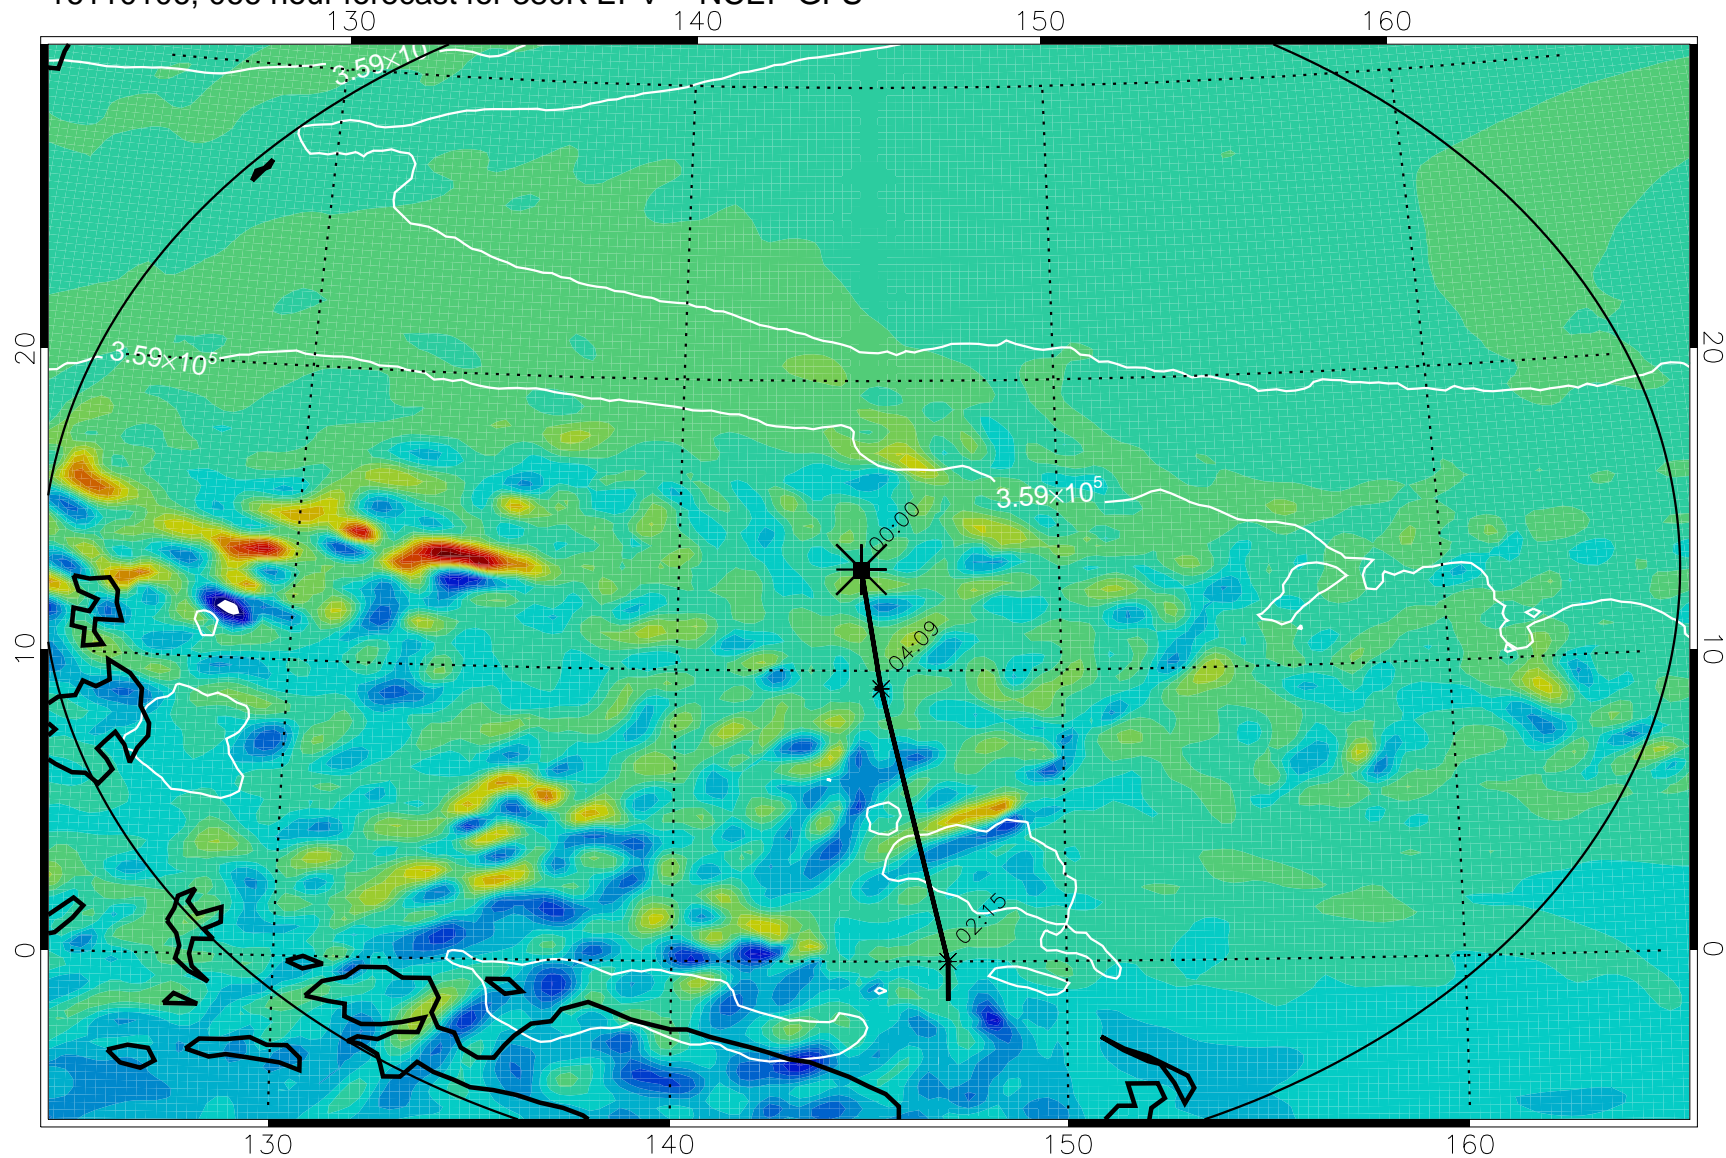

380K Montgomery Streamfunction, white

Range ring of 2304 km

16103112, 048 hour forecast for 380K EPV -- NCEP GFS

380K Montgomery Streamfunction, white

Range ring of 2304 km

16103118, 054 hour forecast for 380K EPV -- NCEP GFS

380K Montgomery Streamfunction, white

Range ring of 2304 km

16110100, 060 hour forecast for 380K EPV -- NCEP GFS

380K Montgomery Streamfunction, white

Range ring of 2304 km

16110106, 066 hour forecast for 380K EPV -- NCEP GFS

16110112, 072 hour forecast for 380K EPV -- NCEP GFS

380K Montgomery Streamfunction, white

Range ring of 2304 km

16110118, 078 hour forecast for 380K EPV -- NCEP GFS

380K Montgomery Streamfunction, white

Range ring of 2304 km

16110200, 084 hour forecast for 380K EPV -- NCEP GFS

380K Montgomery Streamfunction, white

Range ring of 2304 km

16110206, 090 hour forecast for 380K EPV -- NCEP GFS

380K Montgomery Streamfunction, white

Range ring of 2304 km