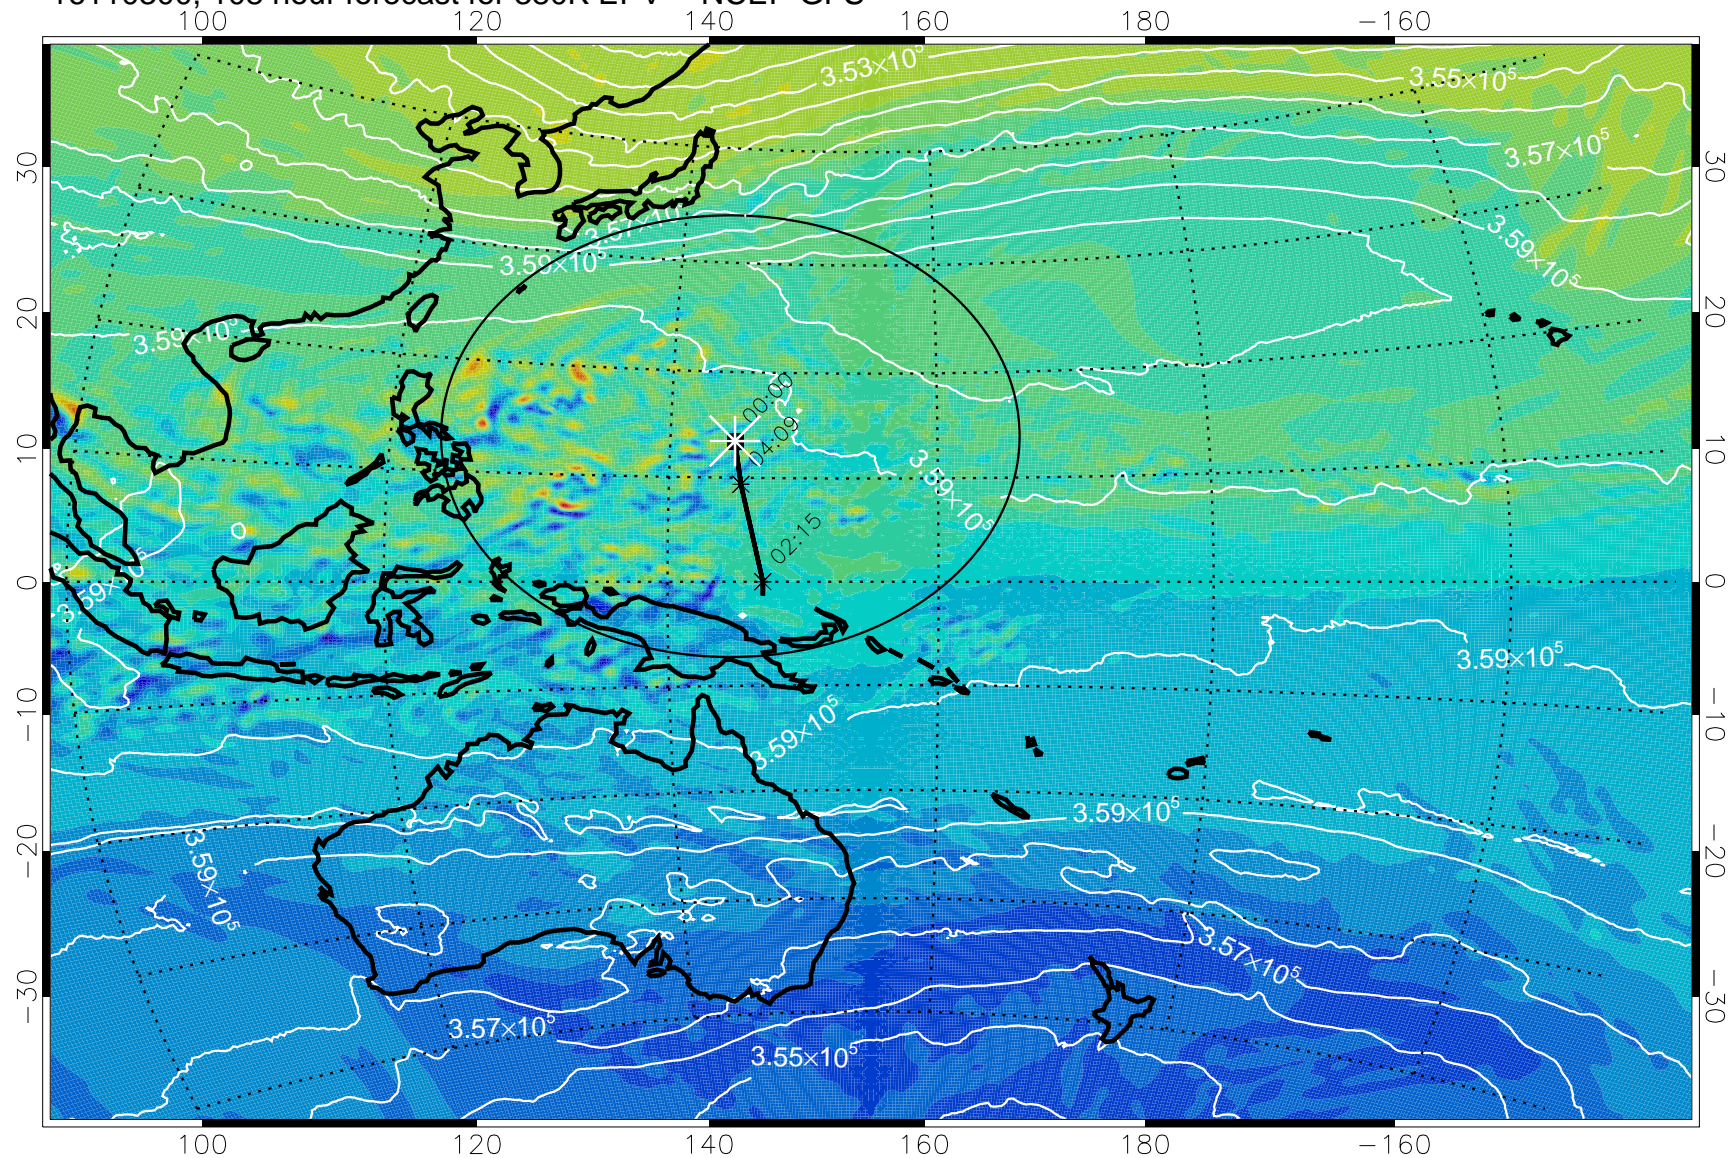

16110118, 078 hour forecast for 380K EPV -- NCEP GFS

380K Montgomery Streamfunction, white

Range ring of 2304 km

16110200, 084 hour forecast for 380K EPV -- NCEP GFS

380K Montgomery Streamfunction, white

Range ring of 2304 km

16110206, 090 hour forecast for 380K EPV -- NCEP GFS

16110212, 096 hour forecast for 380K EPV -- NCEP GFS

380K Montgomery Streamfunction, white

Range ring of 2304 km

16110218, 102 hour forecast for 380K EPV -- NCEP GFS

380K Montgomery Streamfunction, white

Range ring of 2304 km

16110300, 108 hour forecast for 380K EPV -- NCEP GFS

380K Montgomery Streamfunction, white

Range ring of 2304 km

16110306, 114 hour forecast for 380K EPV -- NCEP GFS

380K Montgomery Streamfunction, white

Range ring of 2304 km

16110312, 120 hour forecast for 380K EPV -- NCEP GFS

380K Montgomery Streamfunction, white

Range ring of 2304 km