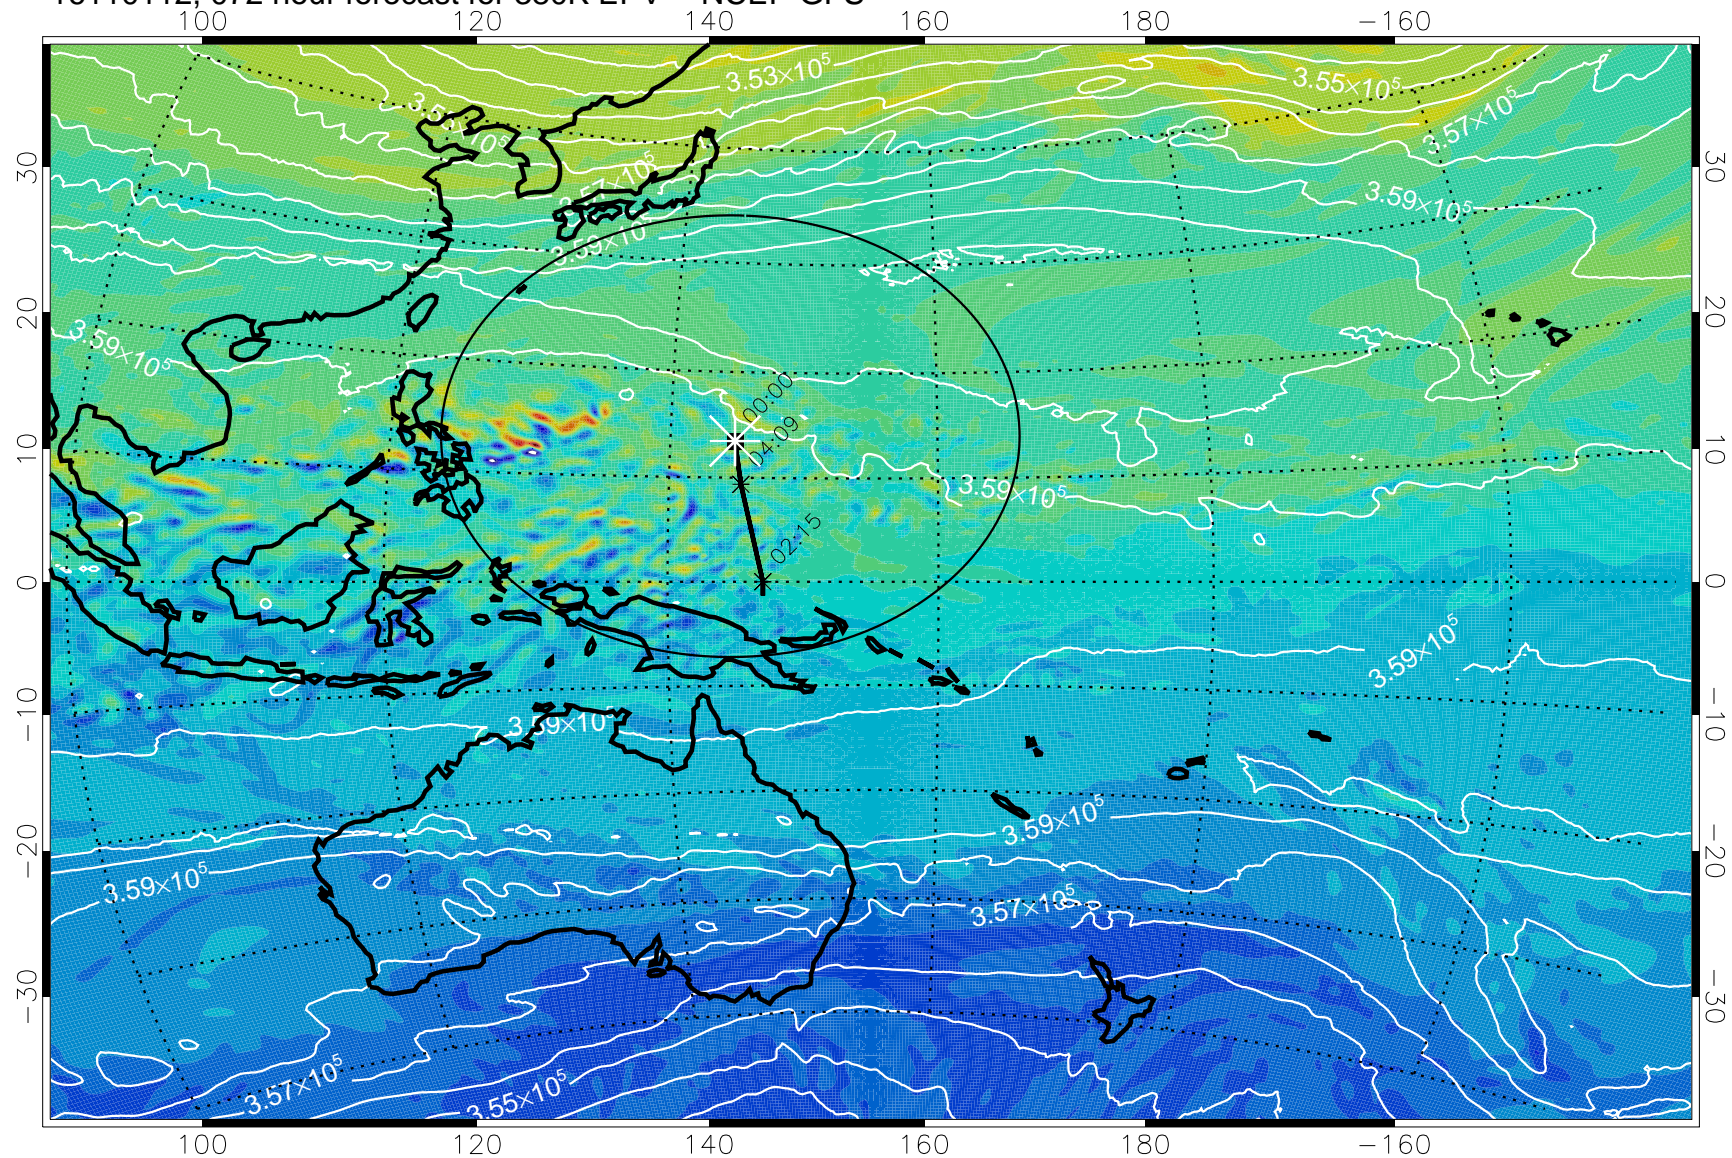

16103118, 054 hour forecast for 380K EPV -- NCEP GFS

380K Montgomery Streamfunction, white

Range ring of 2304 km

16110100, 060 hour forecast for 380K EPV -- NCEP GFS

380K Montgomery Streamfunction, white

Range ring of 2304 km

16110106, 066 hour forecast for 380K EPV -- NCEP GFS

380K Montgomery Streamfunction, white

Range ring of 2304 km

16110112, 072 hour forecast for 380K EPV -- NCEP GFS

380K Montgomery Streamfunction, white

Range ring of 2304 km

16110118, 078 hour forecast for 380K EPV -- NCEP GFS

380K Montgomery Streamfunction, white

Range ring of 2304 km

16110200, 084 hour forecast for 380K EPV -- NCEP GFS

380K Montgomery Streamfunction, white

Range ring of 2304 km

16110206, 090 hour forecast for 380K EPV -- NCEP GFS

16110212, 096 hour forecast for 380K EPV -- NCEP GFS

380K Montgomery Streamfunction, white

Range ring of 2304 km

16110218, 102 hour forecast for 380K EPV -- NCEP GFS