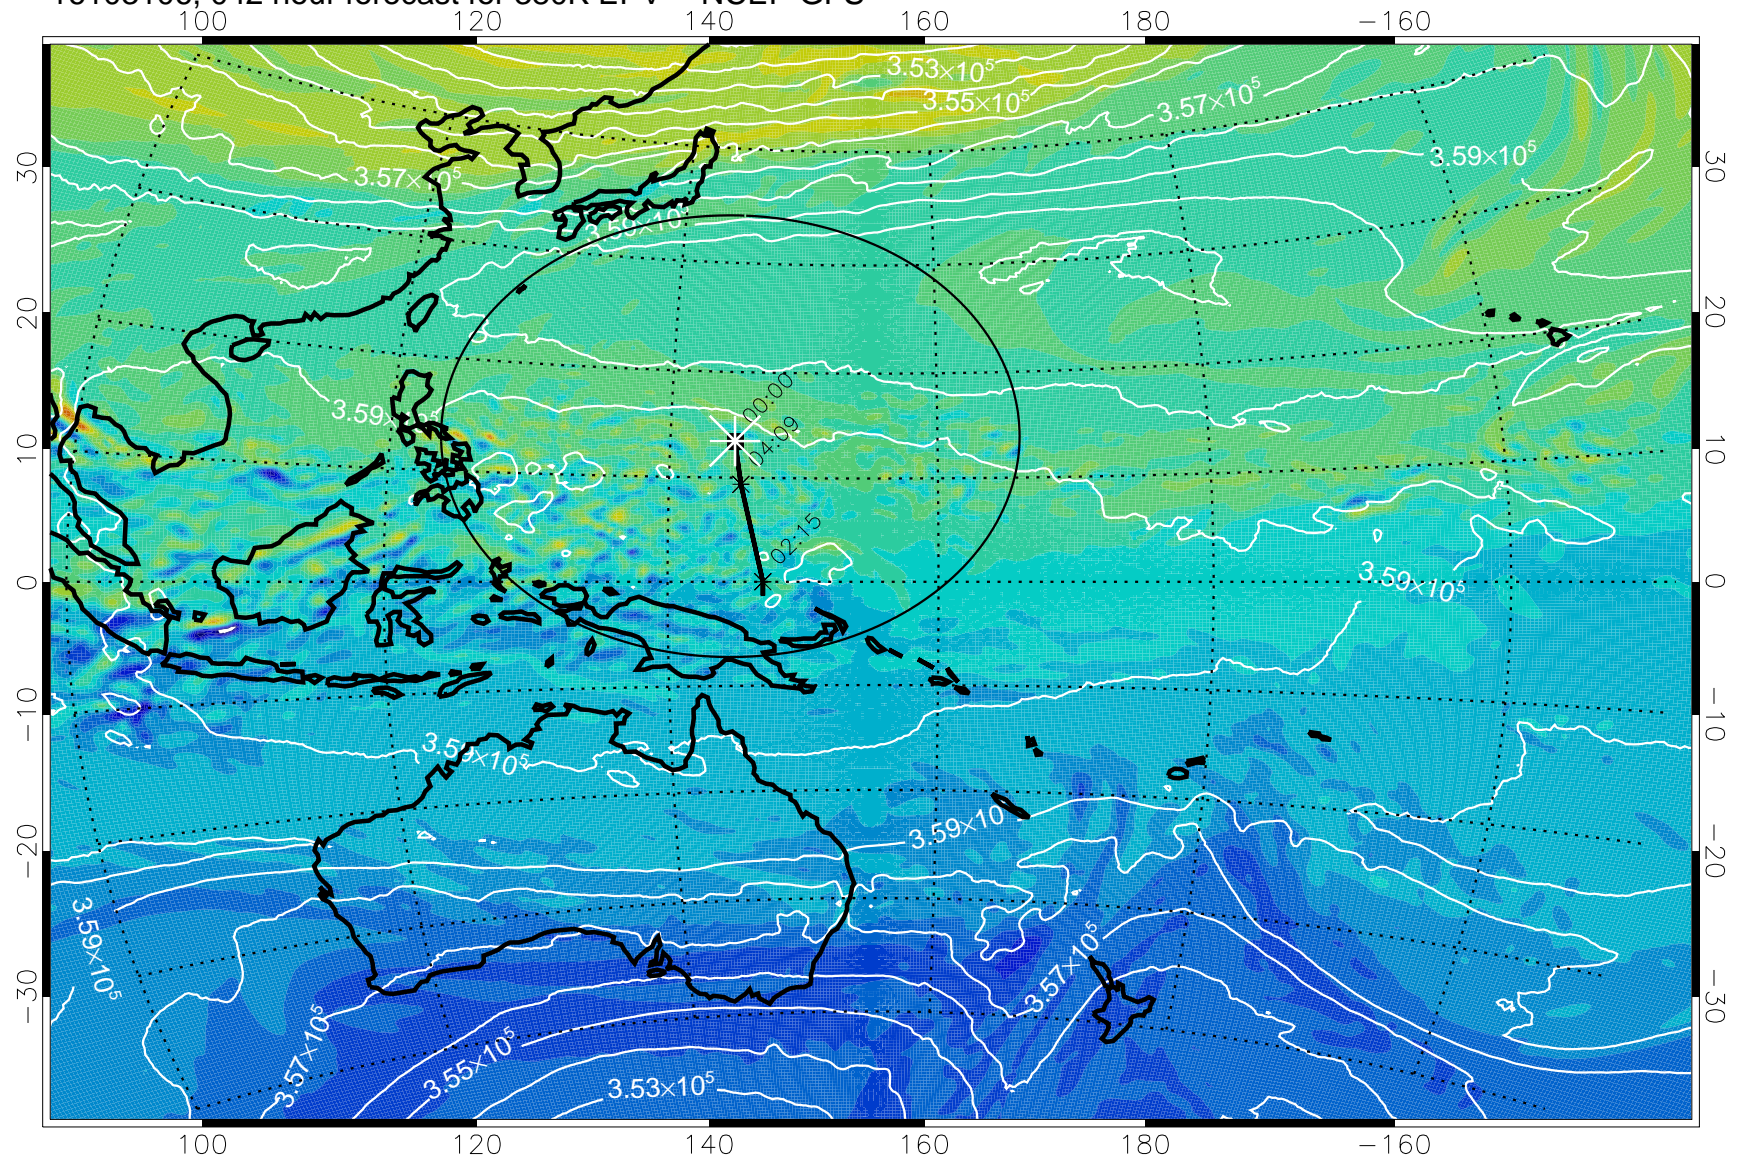

16103018, 030 hour forecast for 380K EPV -- NCEP GFS

380K Montgomery Streamfunction, white

Range ring of 2304 km

16103100, 036 hour forecast for 380K EPV -- NCEP GFS

380K Montgomery Streamfunction, white

Range ring of 2304 km

16103106, 042 hour forecast for 380K EPV -- NCEP GFS

380K Montgomery Streamfunction, white

Range ring of 2304 km

16103112, 048 hour forecast for 380K EPV -- NCEP GFS

380K Montgomery Streamfunction, white

Range ring of 2304 km

16103118, 054 hour forecast for 380K EPV -- NCEP GFS

380K Montgomery Streamfunction, white

Range ring of 2304 km

16110100, 060 hour forecast for 380K EPV -- NCEP GFS

380K Montgomery Streamfunction, white

Range ring of 2304 km

16110106, 066 hour forecast for 380K EPV -- NCEP GFS

380K Montgomery Streamfunction, white

Range ring of 2304 km

16110112, 072 hour forecast for 380K EPV -- NCEP GFS

380K Montgomery Streamfunction, white

Range ring of 2304 km