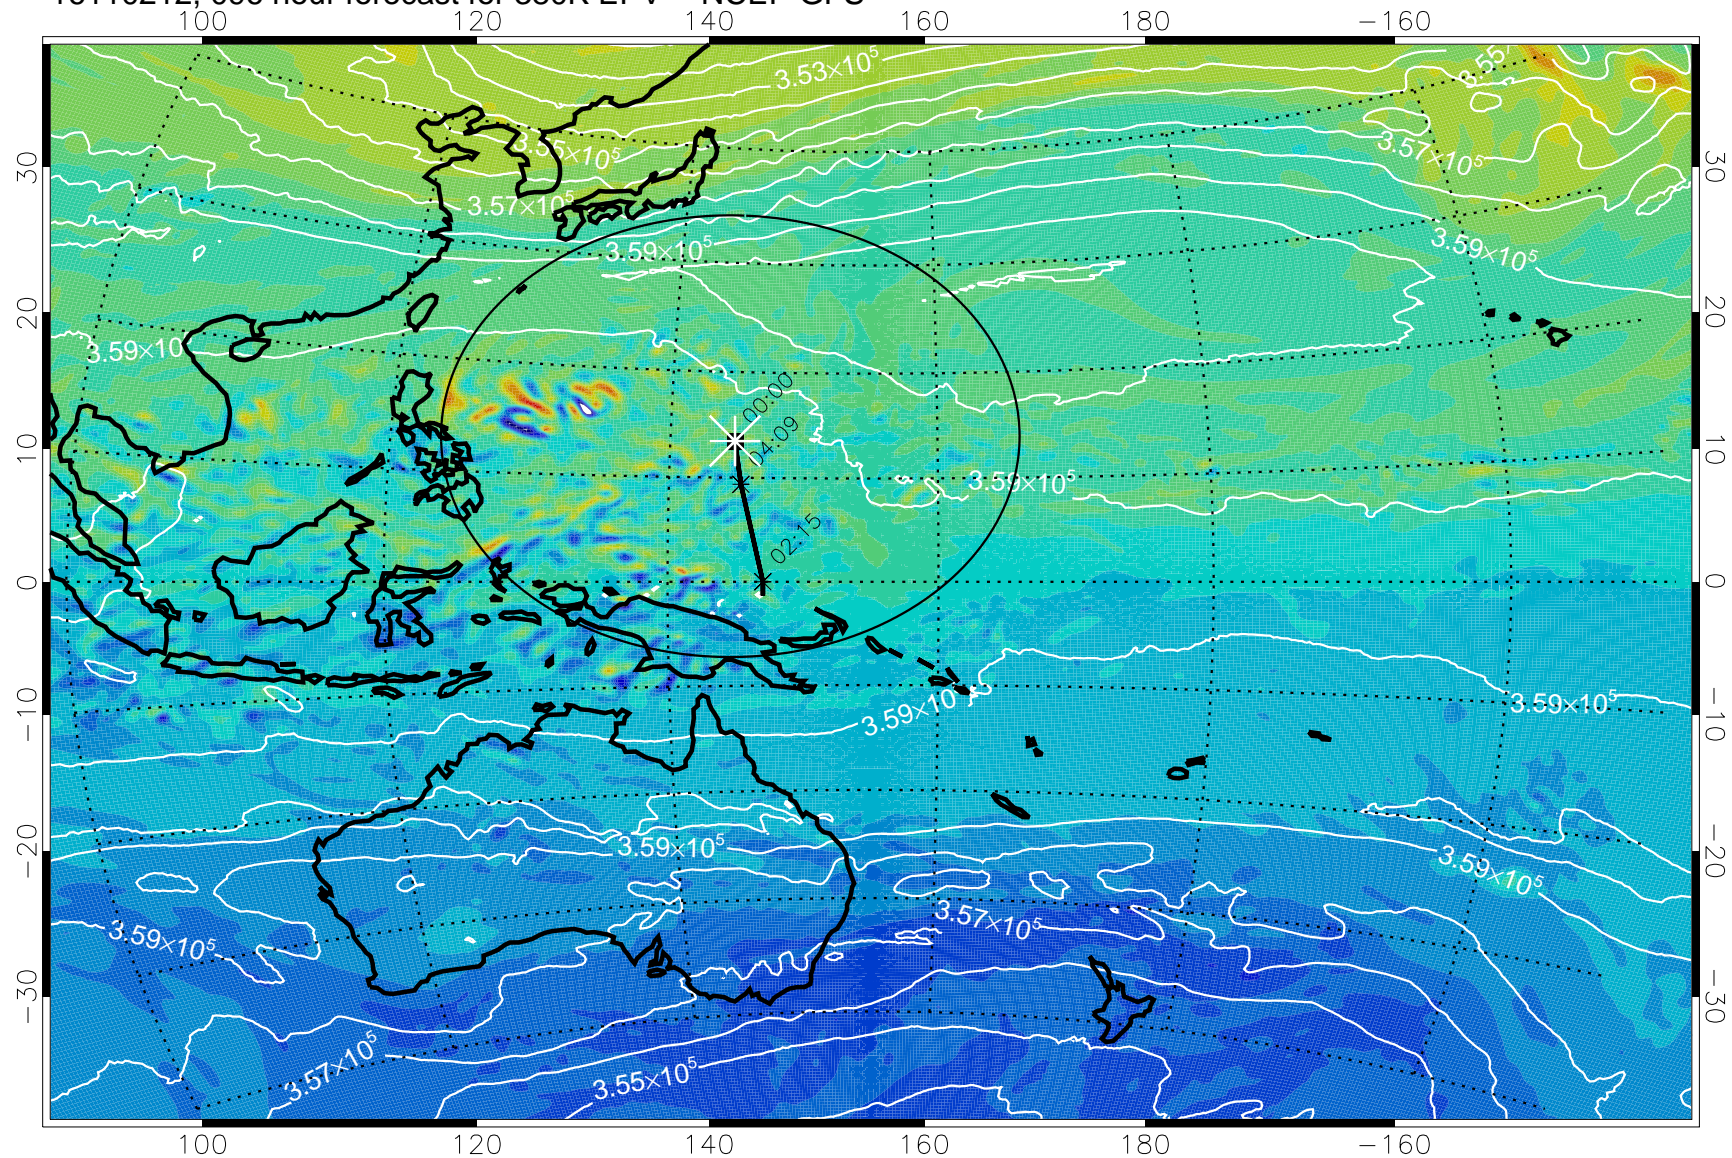

16110106, 066 hour forecast for 380K EPV -- NCEP GFS

380K Montgomery Streamfunction, white

Range ring of 2304 km

16110112, 072 hour forecast for 380K EPV -- NCEP GFS

380K Montgomery Streamfunction, white

Range ring of 2304 km

16110118, 078 hour forecast for 380K EPV -- NCEP GFS

380K Montgomery Streamfunction, white

Range ring of 2304 km

16110200, 084 hour forecast for 380K EPV -- NCEP GFS

380K Montgomery Streamfunction, white

Range ring of 2304 km

16110206, 090 hour forecast for 380K EPV -- NCEP GFS

16110212, 096 hour forecast for 380K EPV -- NCEP GFS

380K Montgomery Streamfunction, white

Range ring of 2304 km

16110218, 102 hour forecast for 380K EPV -- NCEP GFS

380K Montgomery Streamfunction, white

Range ring of 2304 km

16110300, 108 hour forecast for 380K EPV -- NCEP GFS

380K Montgomery Streamfunction, white

Range ring of 2304 km

16110306, 114 hour forecast for 380K EPV -- NCEP GFS