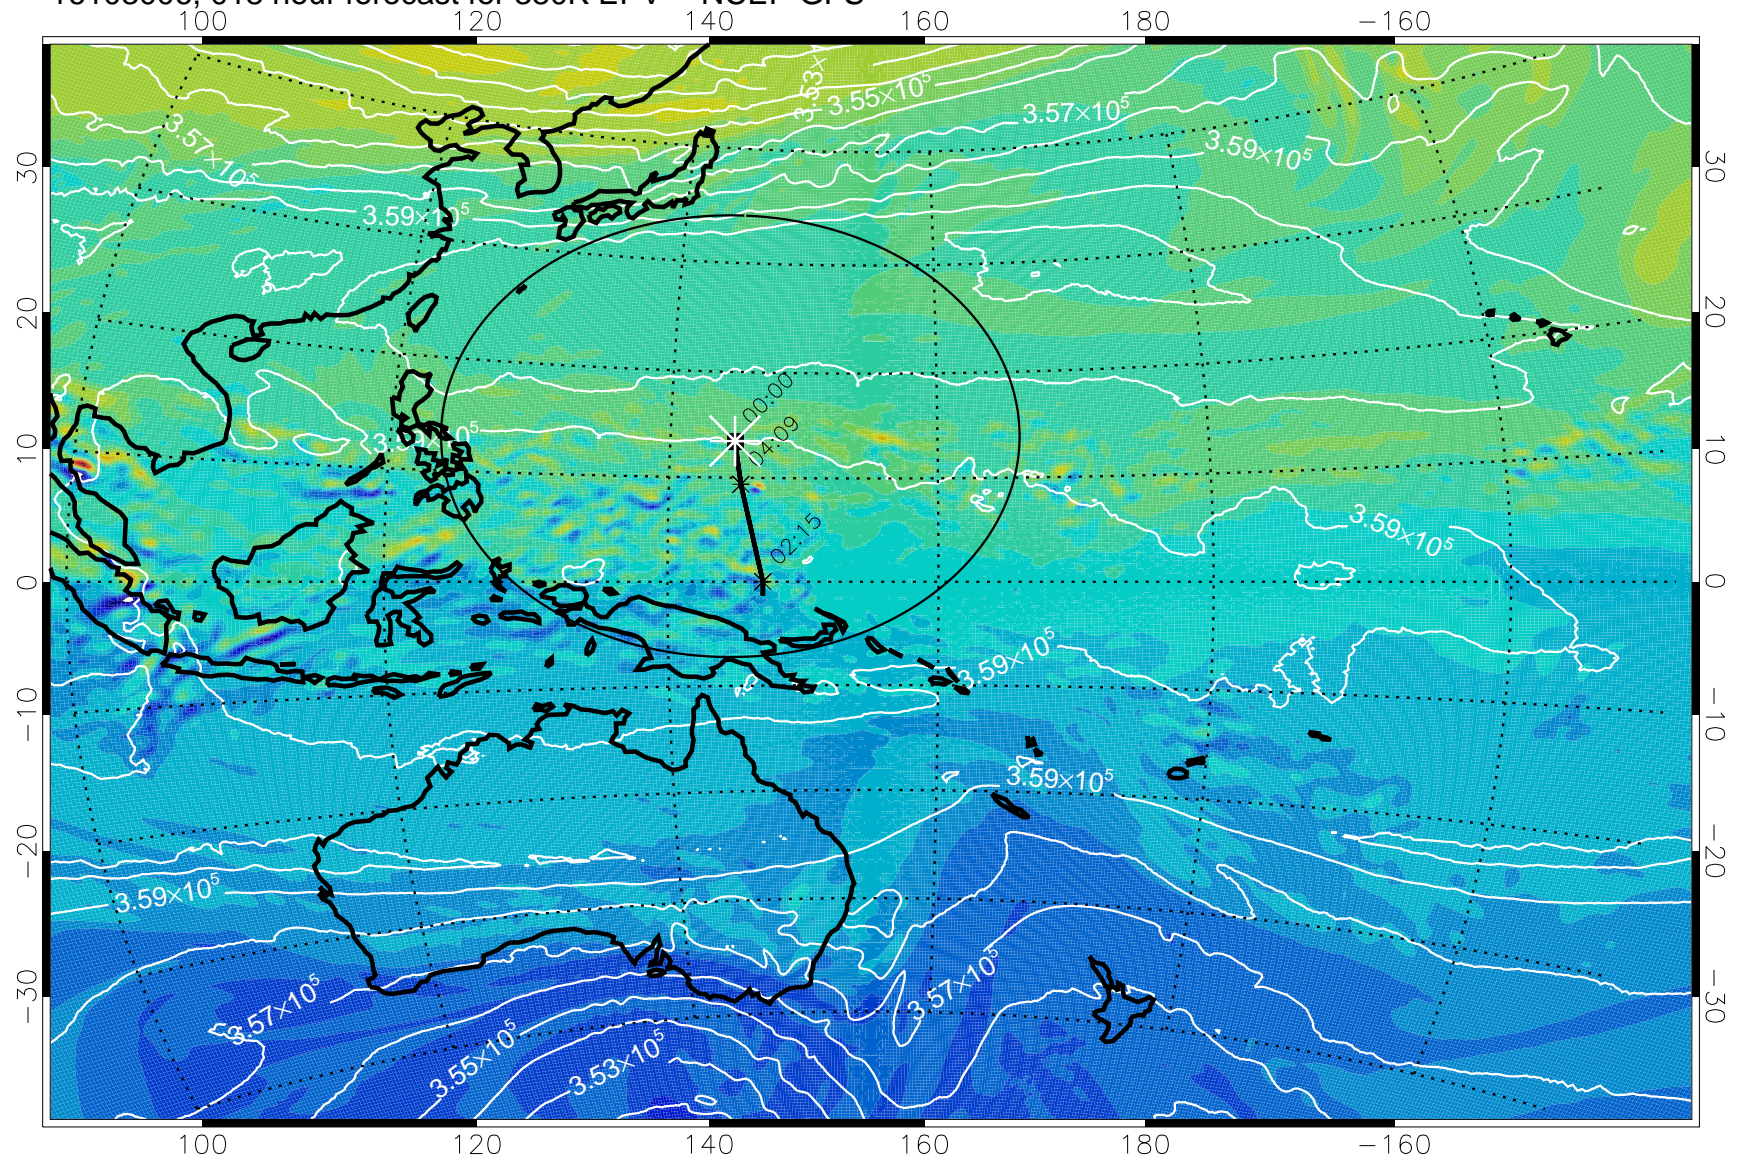

16102918, 006 hour forecast for 380K EPV -- NCEP GFS

380K Montgomery Streamfunction, white

Range ring of 2304 km

16103000, 012 hour forecast for 380K EPV -- NCEP GFS

380K Montgomery Streamfunction, white

Range ring of 2304 km

16103006, 018 hour forecast for 380K EPV -- NCEP GFS

380K Montgomery Streamfunction, white

Range ring of 2304 km

16103012, 024 hour forecast for 380K EPV -- NCEP GFS

380K Montgomery Streamfunction, white

Range ring of 2304 km

16103018, 030 hour forecast for 380K EPV -- NCEP GFS

380K Montgomery Streamfunction, white

Range ring of 2304 km

16103100, 036 hour forecast for 380K EPV -- NCEP GFS

380K Montgomery Streamfunction, white

Range ring of 2304 km

16103106, 042 hour forecast for 380K EPV -- NCEP GFS

380K Montgomery Streamfunction, white

Range ring of 2304 km

16103112, 048 hour forecast for 380K EPV -- NCEP GFS

380K Montgomery Streamfunction, white

Range ring of 2304 km