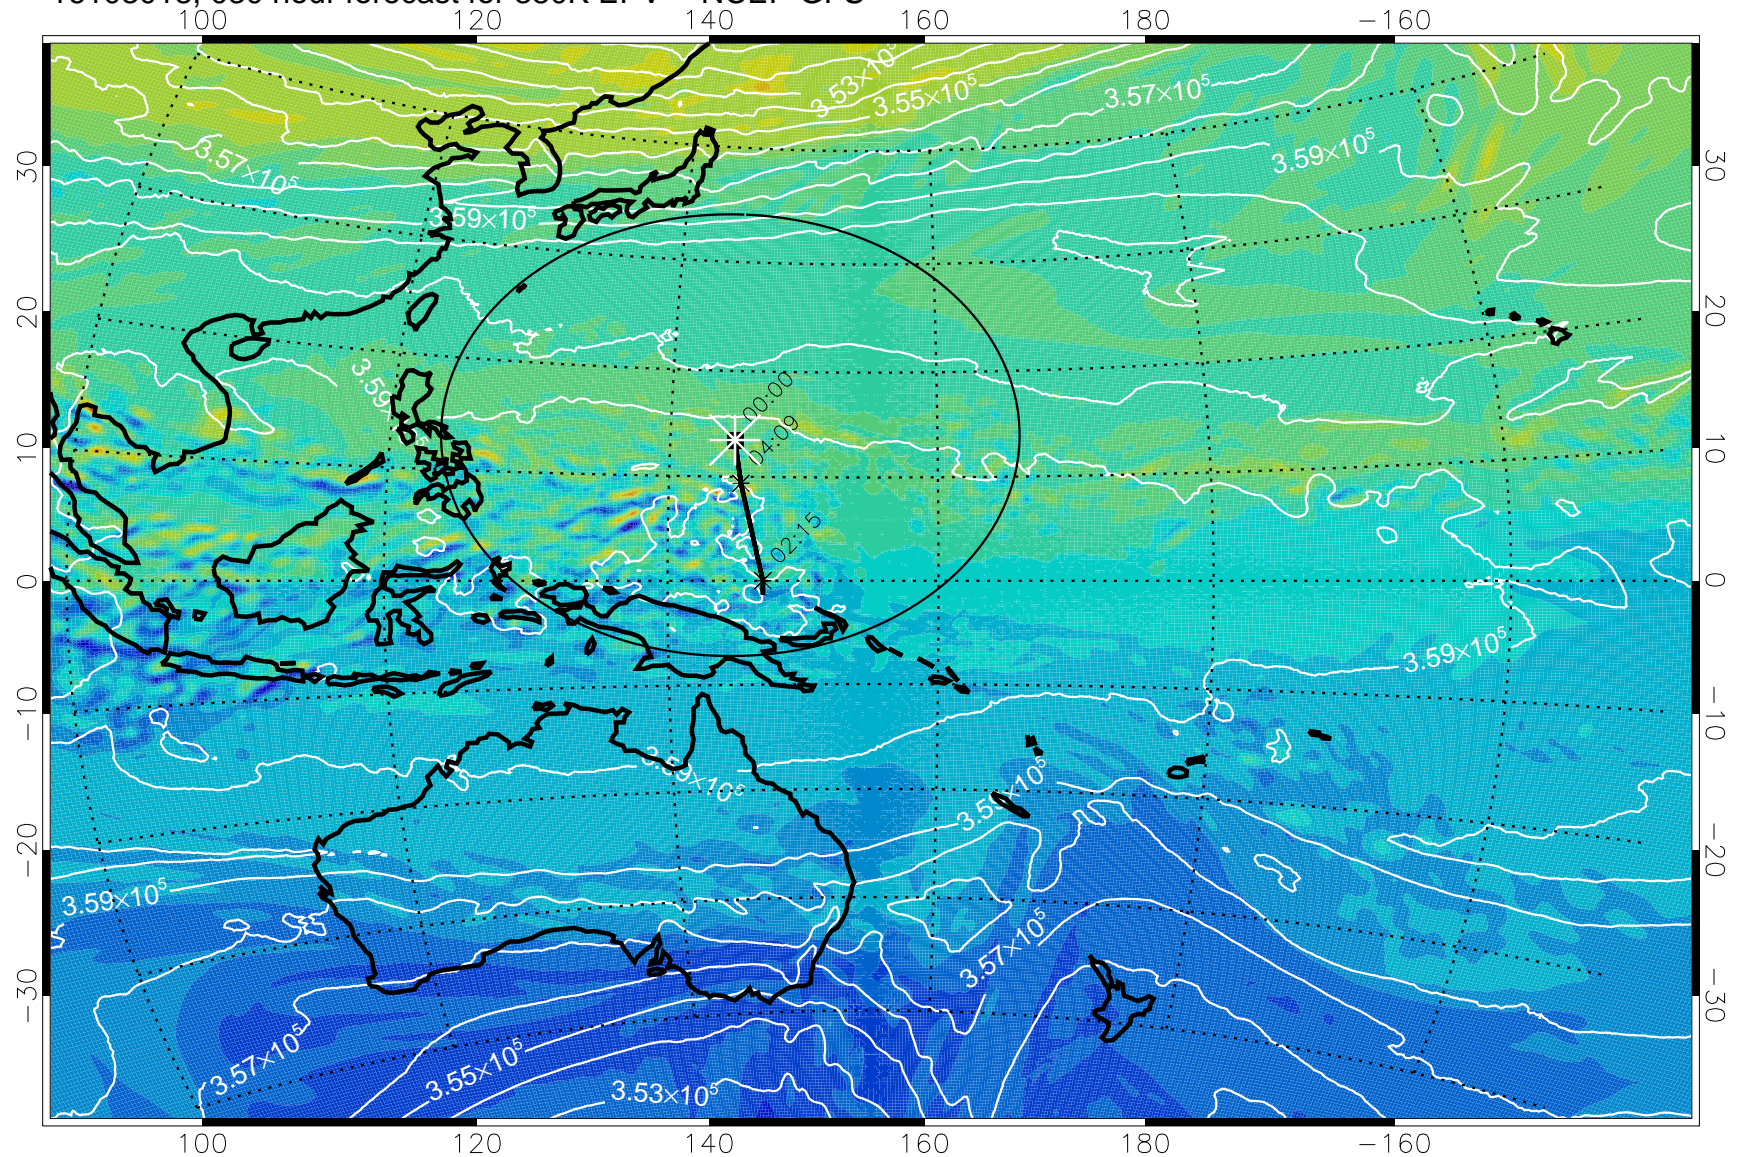

16103006, 018 hour forecast for 380K EPV -- NCEP GFS

380K Montgomery Streamfunction, white

Range ring of 2304 km

16103012, 024 hour forecast for 380K EPV -- NCEP GFS

380K Montgomery Streamfunction, white

Range ring of 2304 km

16103018, 030 hour forecast for 380K EPV -- NCEP GFS

380K Montgomery Streamfunction, white

Range ring of 2304 km

16103100, 036 hour forecast for 380K EPV -- NCEP GFS

380K Montgomery Streamfunction, white

Range ring of 2304 km

16103106, 042 hour forecast for 380K EPV -- NCEP GFS

380K Montgomery Streamfunction, white

Range ring of 2304 km

16103112, 048 hour forecast for 380K EPV -- NCEP GFS

380K Montgomery Streamfunction, white

Range ring of 2304 km

16103118, 054 hour forecast for 380K EPV -- NCEP GFS

380K Montgomery Streamfunction, white

Range ring of 2304 km

16110100, 060 hour forecast for 380K EPV -- NCEP GFS

380K Montgomery Streamfunction, white

Range ring of 2304 km