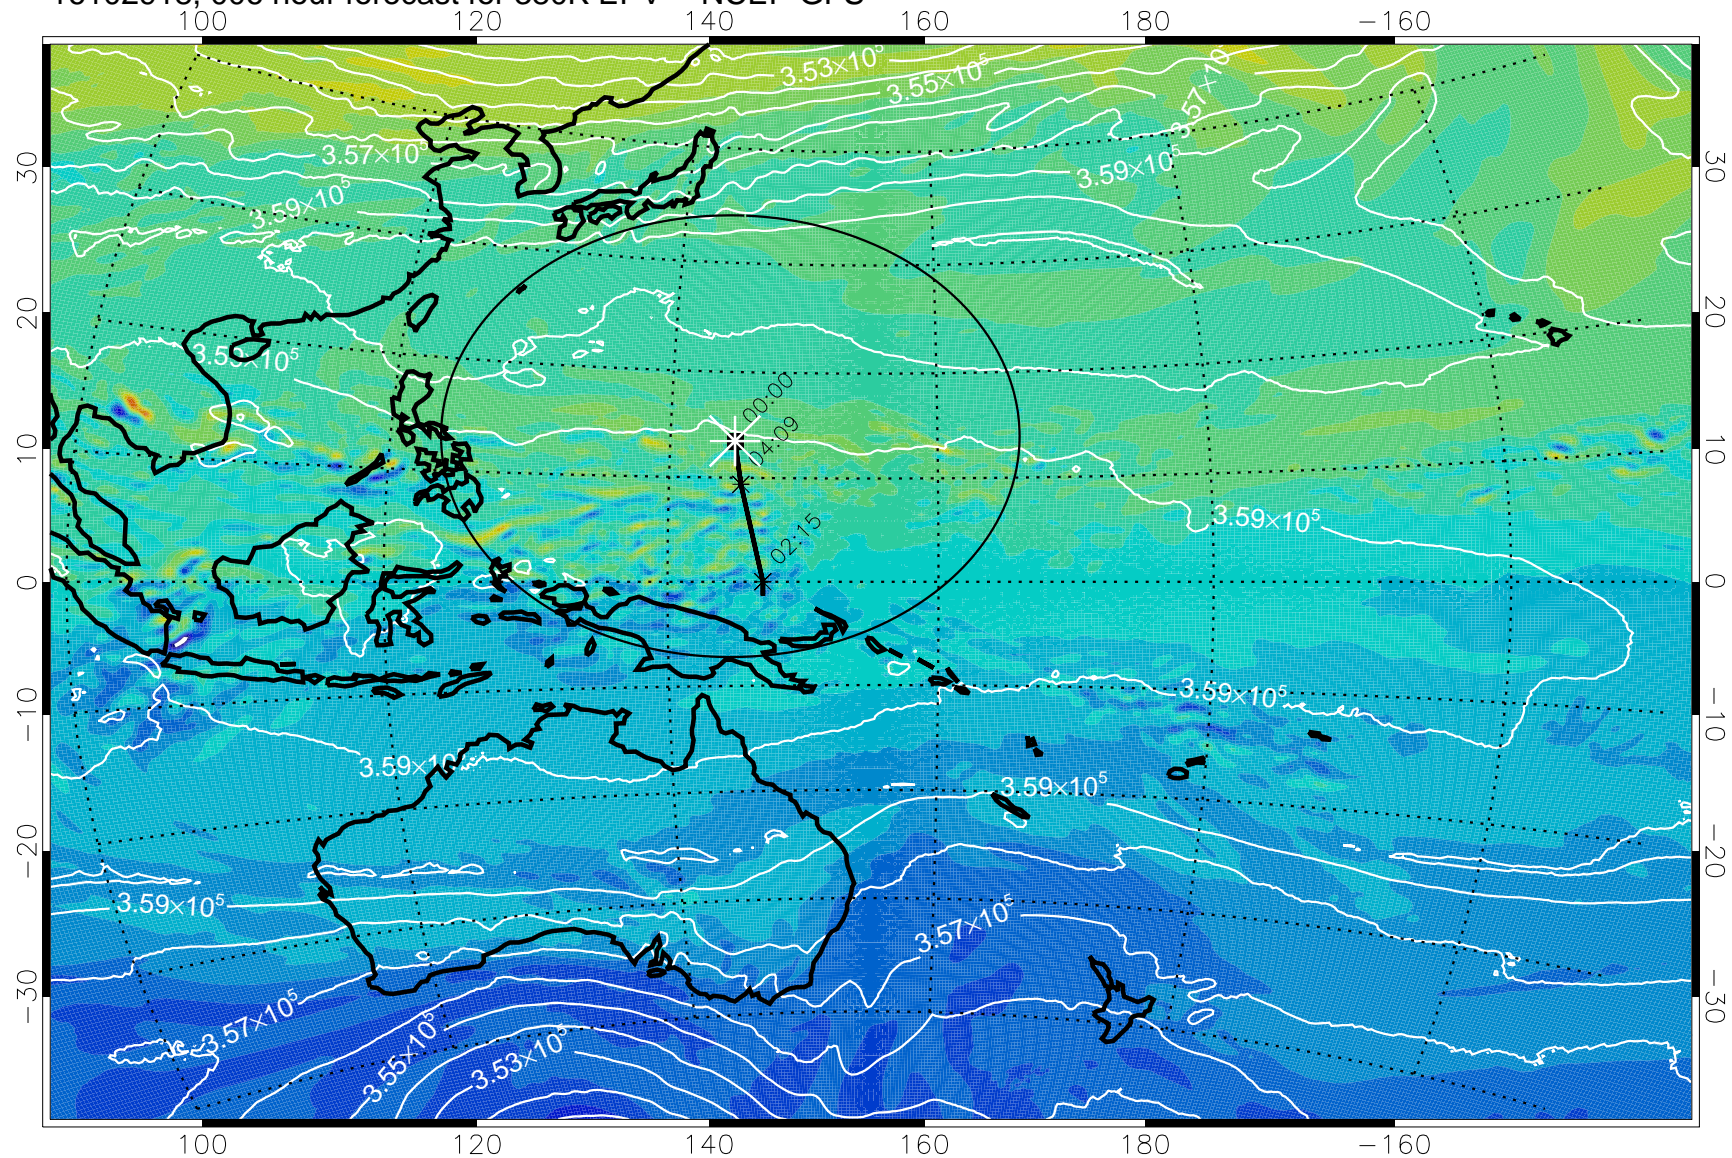

16102918, 006 hour forecast for 380K EPV -- NCEP GFS

380K Montgomery Streamfunction, white

Range ring of 2304 km

16103000, 012 hour forecast for 380K EPV -- NCEP GFS

380K Montgomery Streamfunction, white

Range ring of 2304 km

16103006, 018 hour forecast for 380K EPV -- NCEP GFS

380K Montgomery Streamfunction, white

Range ring of 2304 km

16103012, 024 hour forecast for 380K EPV -- NCEP GFS

380K Montgomery Streamfunction, white

Range ring of 2304 km

16103018, 030 hour forecast for 380K EPV -- NCEP GFS

380K Montgomery Streamfunction, white

Range ring of 2304 km

16103100, 036 hour forecast for 380K EPV -- NCEP GFS

380K Montgomery Streamfunction, white

Range ring of 2304 km

16103118, 054 hour forecast for 380K EPV -- NCEP GFS

380K Montgomery Streamfunction, white

Range ring of 2304 km

16110100, 060 hour forecast for 380K EPV -- NCEP GFS

380K Montgomery Streamfunction, white

Range ring of 2304 km