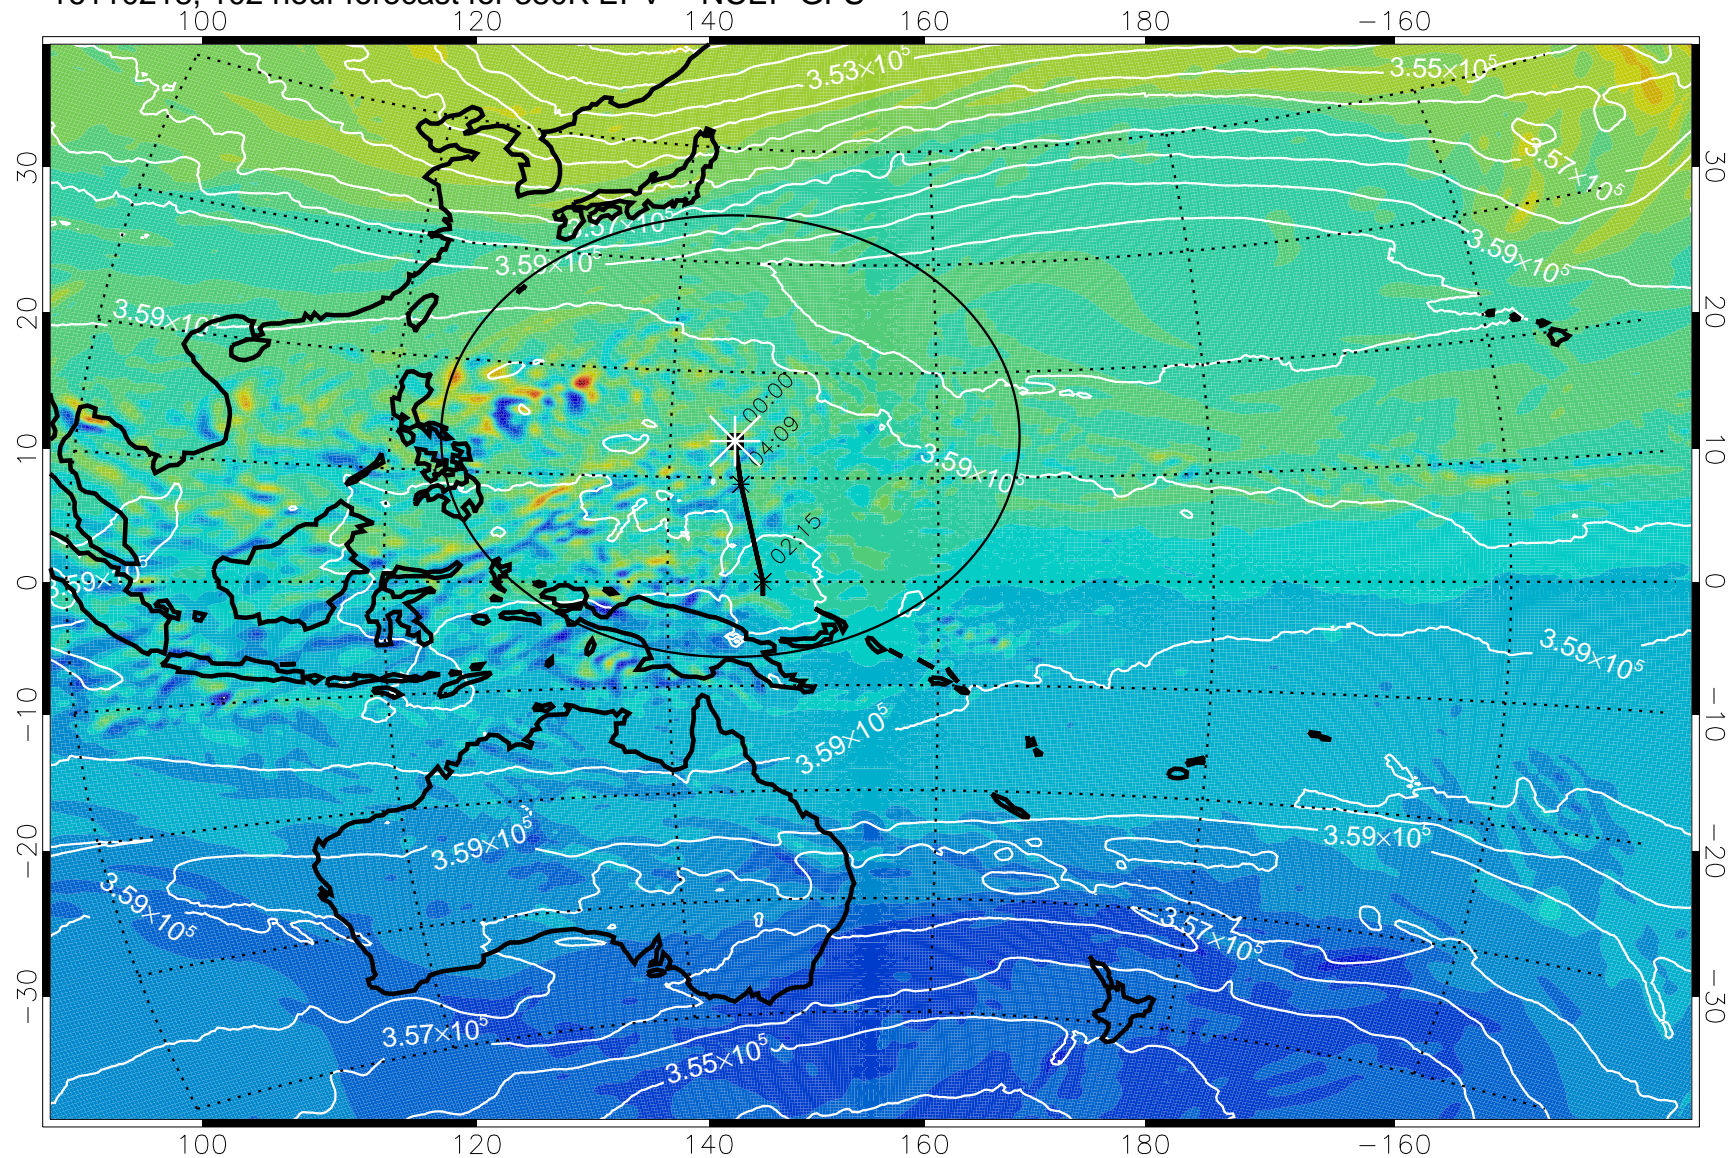

16110118, 078 hour forecast for 380K EPV -- NCEP GFS

380K Montgomery Streamfunction, white

Range ring of 2304 km

16110200, 084 hour forecast for 380K EPV -- NCEP GFS

380K Montgomery Streamfunction, white

Range ring of 2304 km

16110206, 090 hour forecast for 380K EPV -- NCEP GFS

16110212, 096 hour forecast for 380K EPV -- NCEP GFS

380K Montgomery Streamfunction, white

Range ring of 2304 km

16110218, 102 hour forecast for 380K EPV -- NCEP GFS

380K Montgomery Streamfunction, white

Range ring of 2304 km

16110300, 108 hour forecast for 380K EPV -- NCEP GFS

380K Montgomery Streamfunction, white

Range ring of 2304 km

16110306, 114 hour forecast for 380K EPV -- NCEP GFS

380K Montgomery Streamfunction, white

Range ring of 2304 km

16110312, 120 hour forecast for 380K EPV -- NCEP GFS

380K Montgomery Streamfunction, white

Range ring of 2304 km