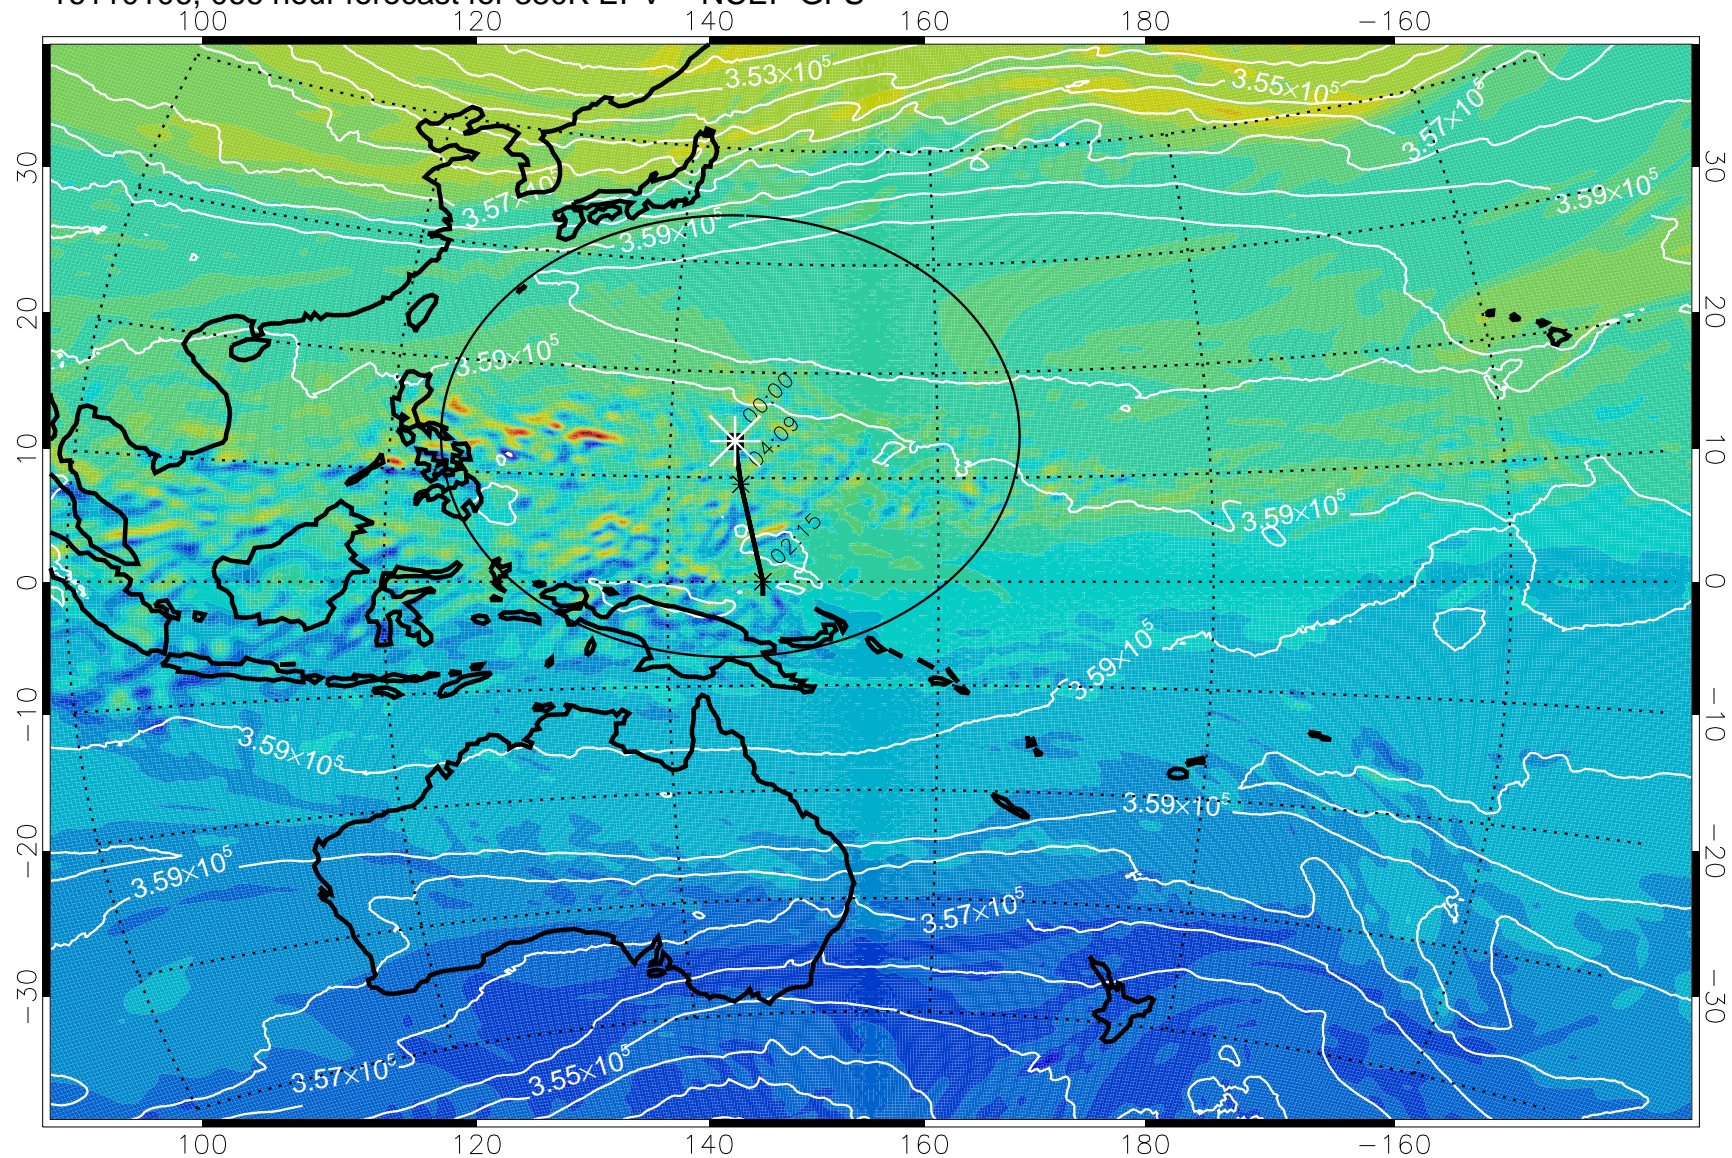

16103118, 054 hour forecast for 380K EPV -- NCEP GFS

380K Montgomery Streamfunction, white

Range ring of 2304 km

16110100, 060 hour forecast for 380K EPV -- NCEP GFS

380K Montgomery Streamfunction, white

Range ring of 2304 km

16110106, 066 hour forecast for 380K EPV -- NCEP GFS

380K Montgomery Streamfunction, white

Range ring of 2304 km

16110112, 072 hour forecast for 380K EPV -- NCEP GFS

380K Montgomery Streamfunction, white

Range ring of 2304 km

16110118, 078 hour forecast for 380K EPV -- NCEP GFS

380K Montgomery Streamfunction, white

Range ring of 2304 km

16110200, 084 hour forecast for 380K EPV -- NCEP GFS

380K Montgomery Streamfunction, white

Range ring of 2304 km

16110206, 090 hour forecast for 380K EPV -- NCEP GFS

16110212, 096 hour forecast for 380K EPV -- NCEP GFS

380K Montgomery Streamfunction, white

Range ring of 2304 km

16110218, 102 hour forecast for 380K EPV -- NCEP GFS