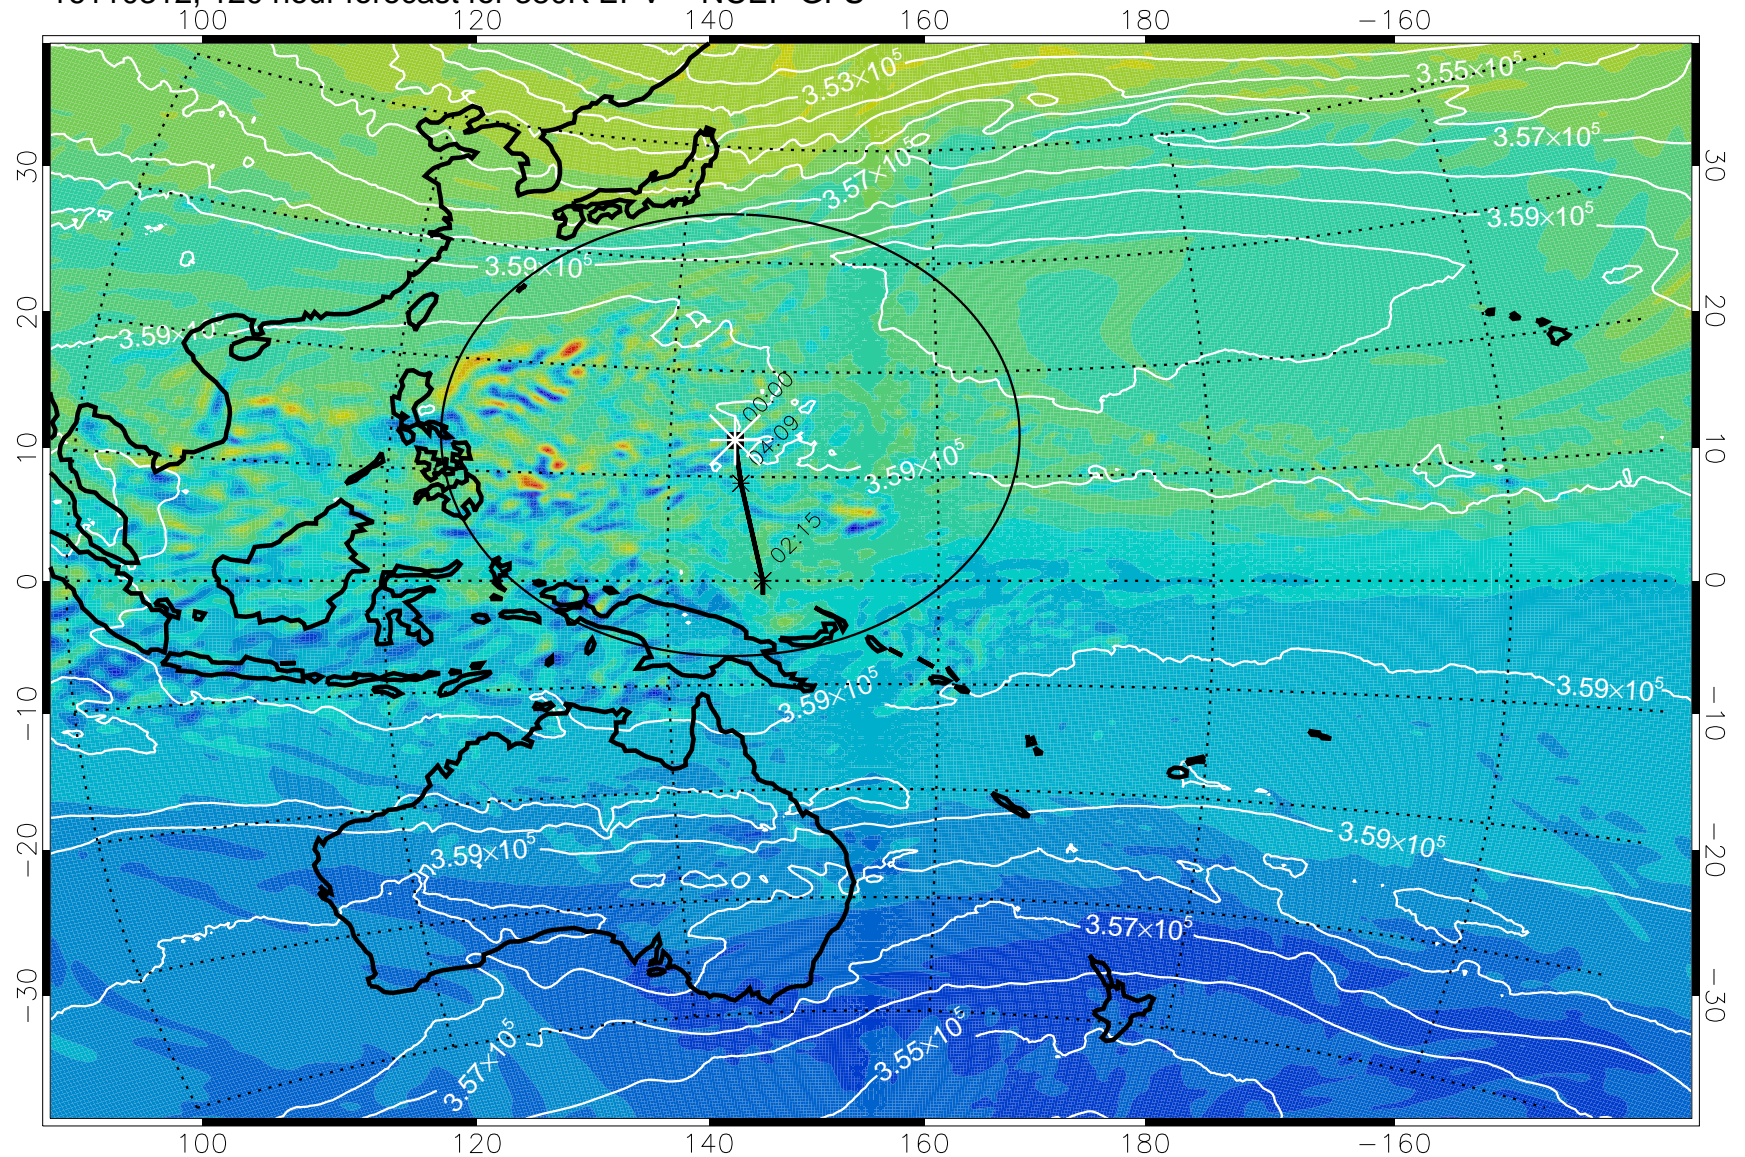

16110206, 090 hour forecast for 380K EPV -- NCEP GFS

16110212, 096 hour forecast for 380K EPV -- NCEP GFS

380K Montgomery Streamfunction, white

Range ring of 2304 km

16110218, 102 hour forecast for 380K EPV -- NCEP GFS

380K Montgomery Streamfunction, white

Range ring of 2304 km

16110300, 108 hour forecast for 380K EPV -- NCEP GFS

380K Montgomery Streamfunction, white

Range ring of 2304 km

16110306, 114 hour forecast for 380K EPV -- NCEP GFS

380K Montgomery Streamfunction, white

Range ring of 2304 km

16110312, 120 hour forecast for 380K EPV -- NCEP GFS

380K Montgomery Streamfunction, white

Range ring of 2304 km