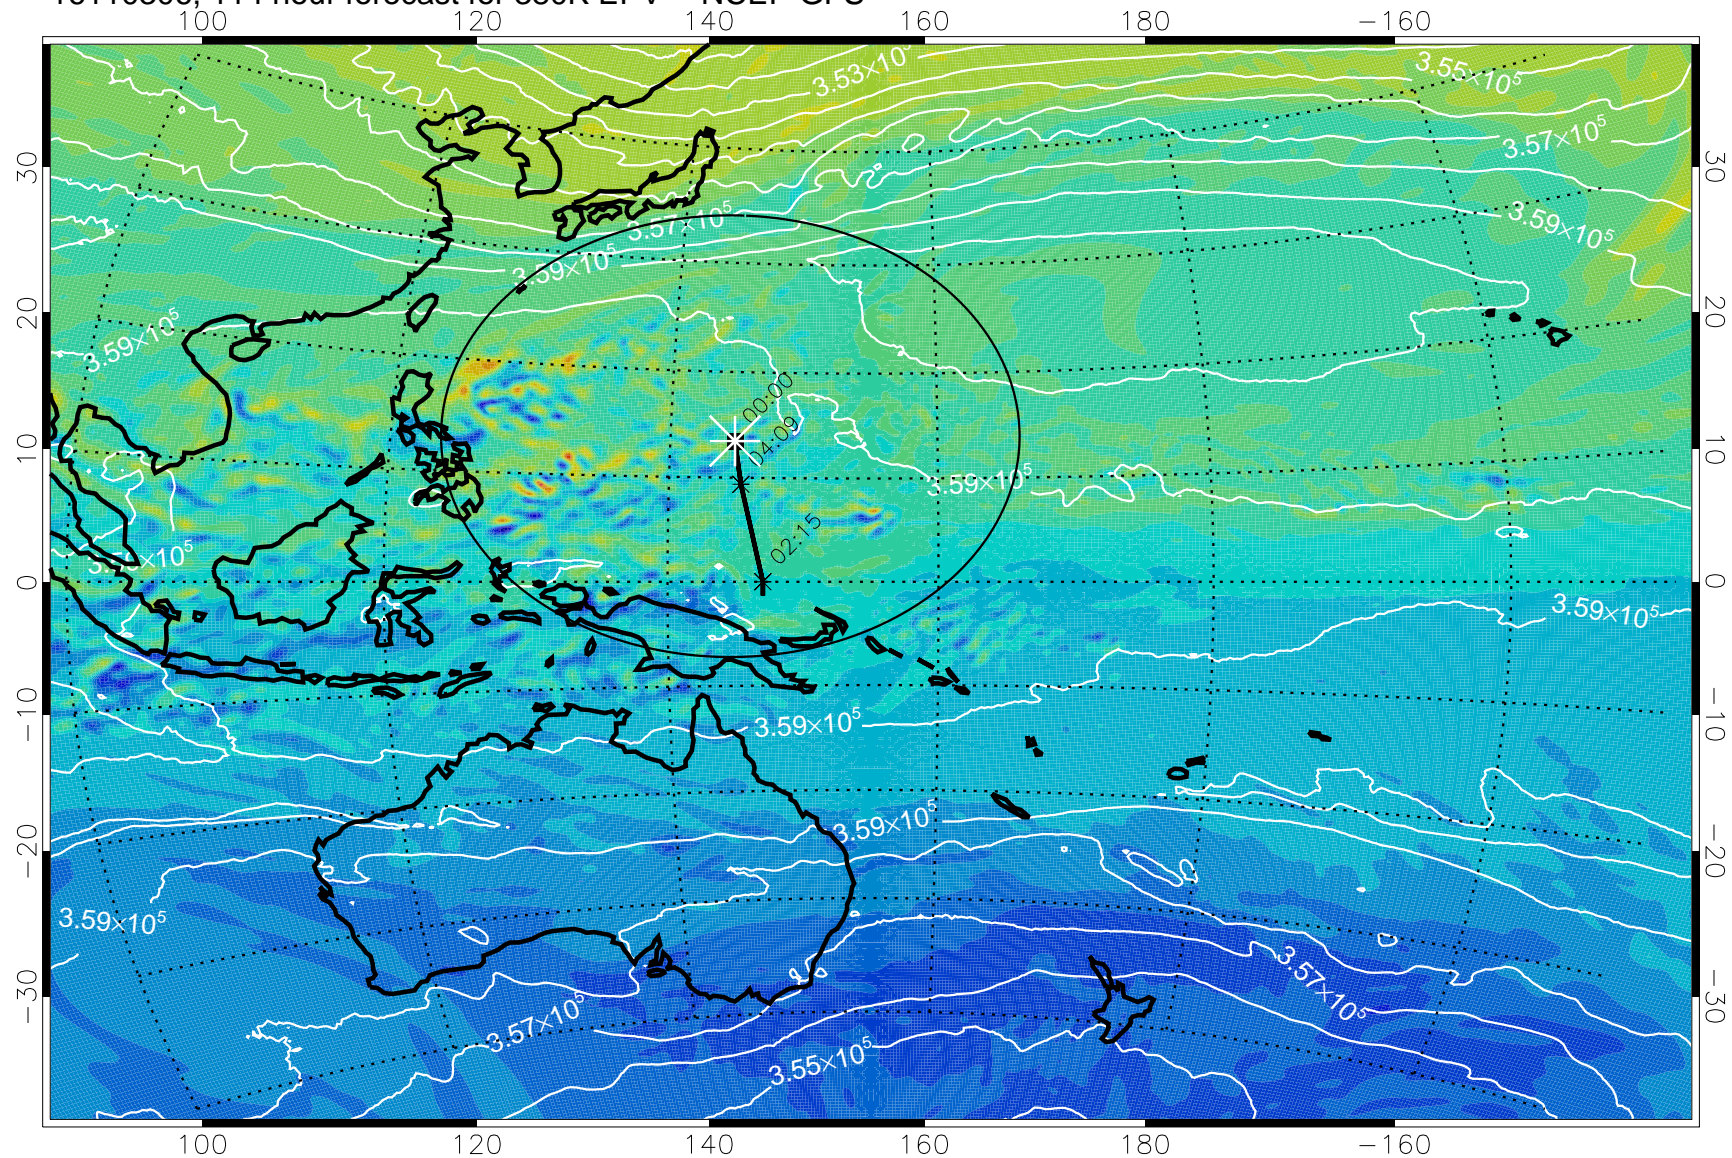

16110206, 090 hour forecast for 380K EPV -- NCEP GFS

16110212, 096 hour forecast for 380K EPV -- NCEP GFS

380K Montgomery Streamfunction, white

Range ring of 2304 km

16110218, 102 hour forecast for 380K EPV -- NCEP GFS

380K Montgomery Streamfunction, white

Range ring of 2304 km

16110300, 108 hour forecast for 380K EPV -- NCEP GFS

380K Montgomery Streamfunction, white

Range ring of 2304 km

16110306, 114 hour forecast for 380K EPV -- NCEP GFS

380K Montgomery Streamfunction, white

Range ring of 2304 km

16110312, 120 hour forecast for 380K EPV -- NCEP GFS

380K Montgomery Streamfunction, white

Range ring of 2304 km