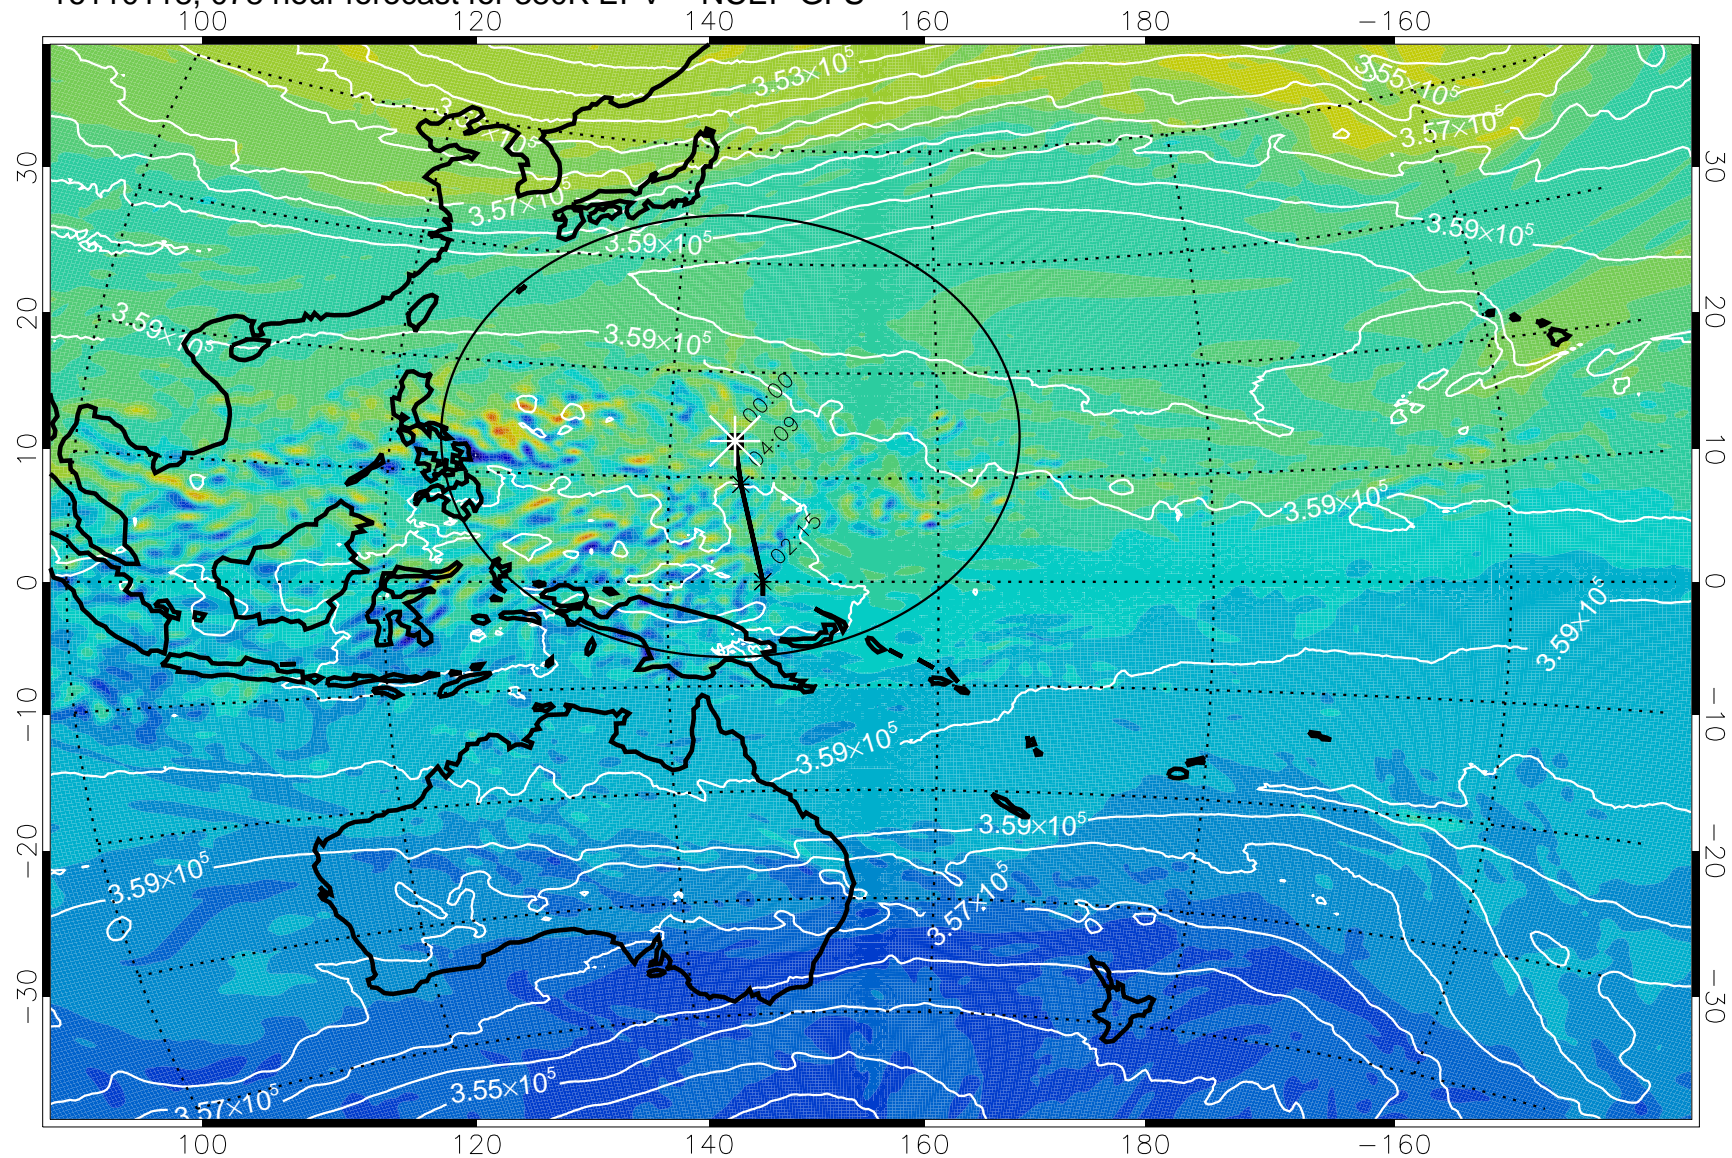

16103118, 054 hour forecast for 380K EPV -- NCEP GFS

380K Montgomery Streamfunction, white

Range ring of 2304 km

16110100, 060 hour forecast for 380K EPV -- NCEP GFS

380K Montgomery Streamfunction, white

Range ring of 2304 km

16110106, 066 hour forecast for 380K EPV -- NCEP GFS

380K Montgomery Streamfunction, white

Range ring of 2304 km

16110112, 072 hour forecast for 380K EPV -- NCEP GFS

380K Montgomery Streamfunction, white

Range ring of 2304 km

16110118, 078 hour forecast for 380K EPV -- NCEP GFS

380K Montgomery Streamfunction, white

Range ring of 2304 km

16110200, 084 hour forecast for 380K EPV -- NCEP GFS

380K Montgomery Streamfunction, white

Range ring of 2304 km

16110206, 090 hour forecast for 380K EPV -- NCEP GFS

16110212, 096 hour forecast for 380K EPV -- NCEP GFS

380K Montgomery Streamfunction, white

Range ring of 2304 km

16110218, 102 hour forecast for 380K EPV -- NCEP GFS