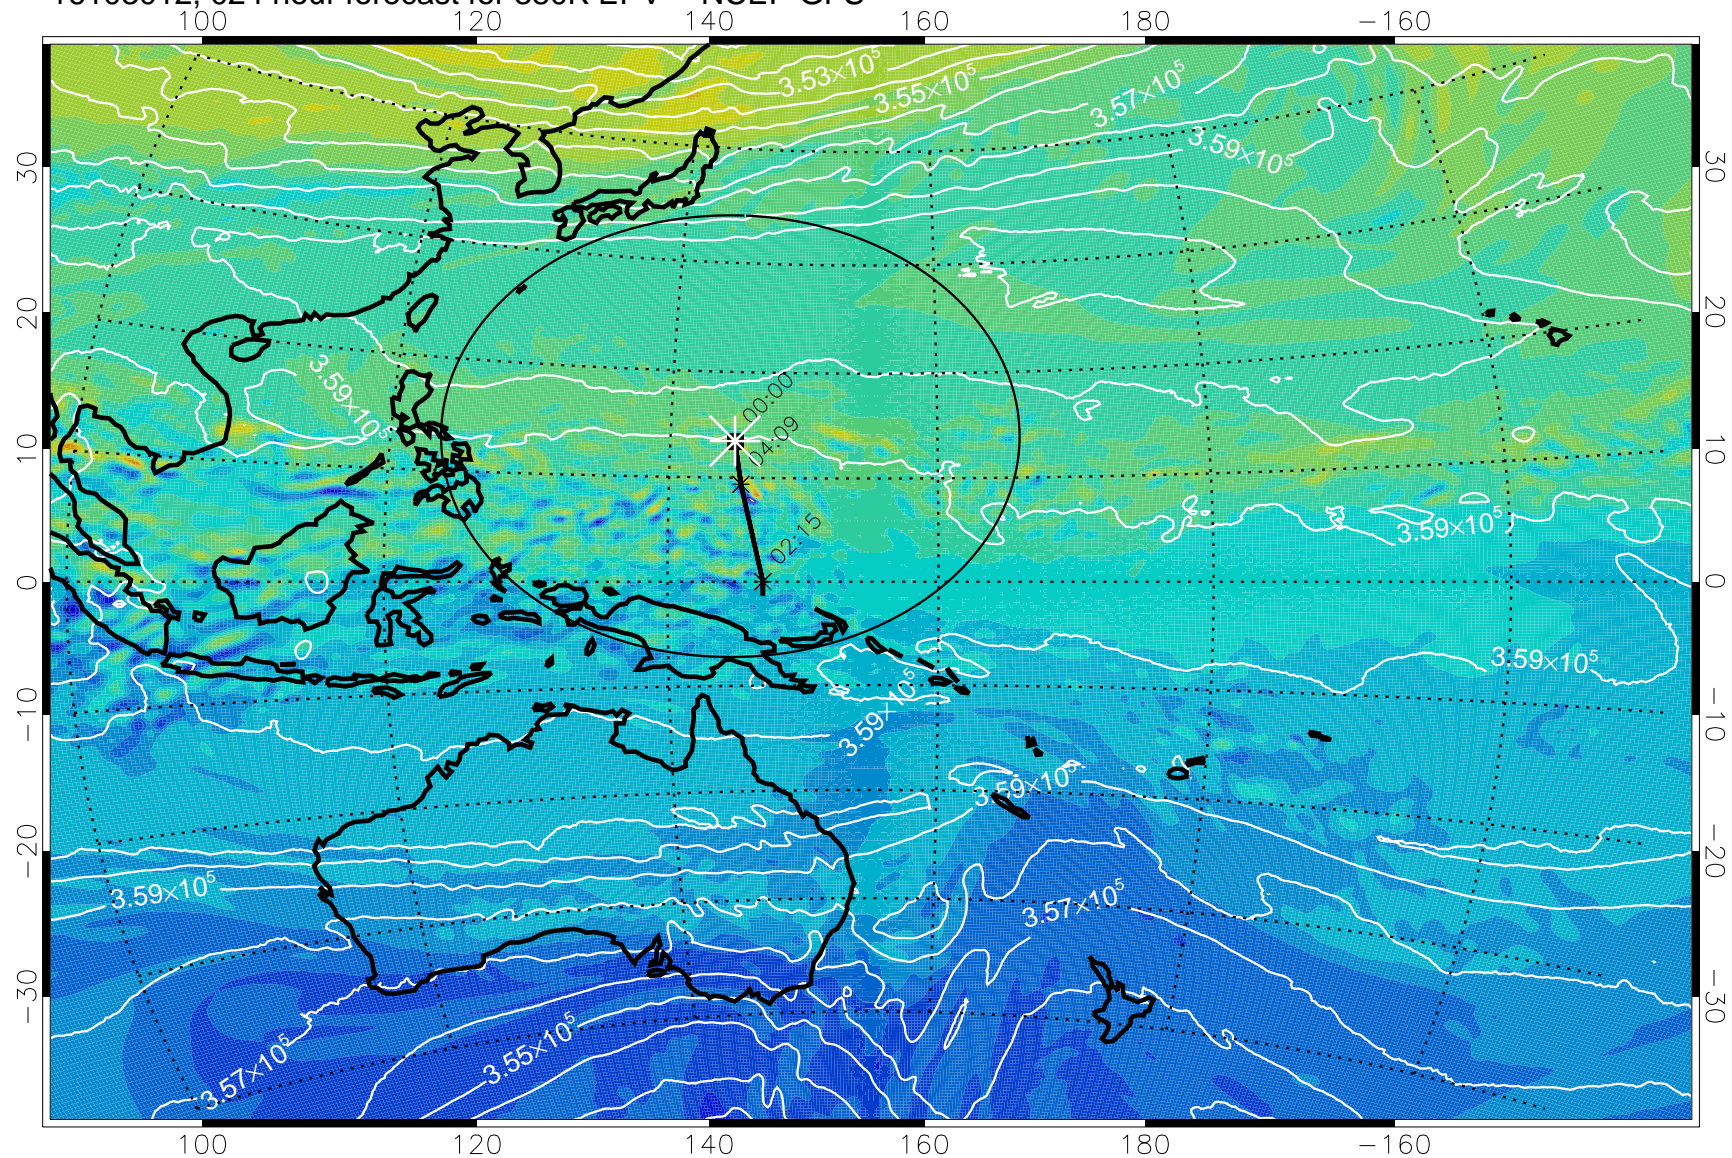

16103006, 018 hour forecast for 380K EPV -- NCEP GFS

380K Montgomery Streamfunction, white

Range ring of 2304 km

16103012, 024 hour forecast for 380K EPV -- NCEP GFS

380K Montgomery Streamfunction, white

Range ring of 2304 km

16103018, 030 hour forecast for 380K EPV -- NCEP GFS

380K Montgomery Streamfunction, white

Range ring of 2304 km

16103100, 036 hour forecast for 380K EPV -- NCEP GFS

380K Montgomery Streamfunction, white

Range ring of 2304 km

16103106, 042 hour forecast for 380K EPV -- NCEP GFS

380K Montgomery Streamfunction, white

Range ring of 2304 km

16103112, 048 hour forecast for 380K EPV -- NCEP GFS

380K Montgomery Streamfunction, white

Range ring of 2304 km

16103118, 054 hour forecast for 380K EPV -- NCEP GFS

380K Montgomery Streamfunction, white

Range ring of 2304 km

16110100, 060 hour forecast for 380K EPV -- NCEP GFS

380K Montgomery Streamfunction, white

Range ring of 2304 km