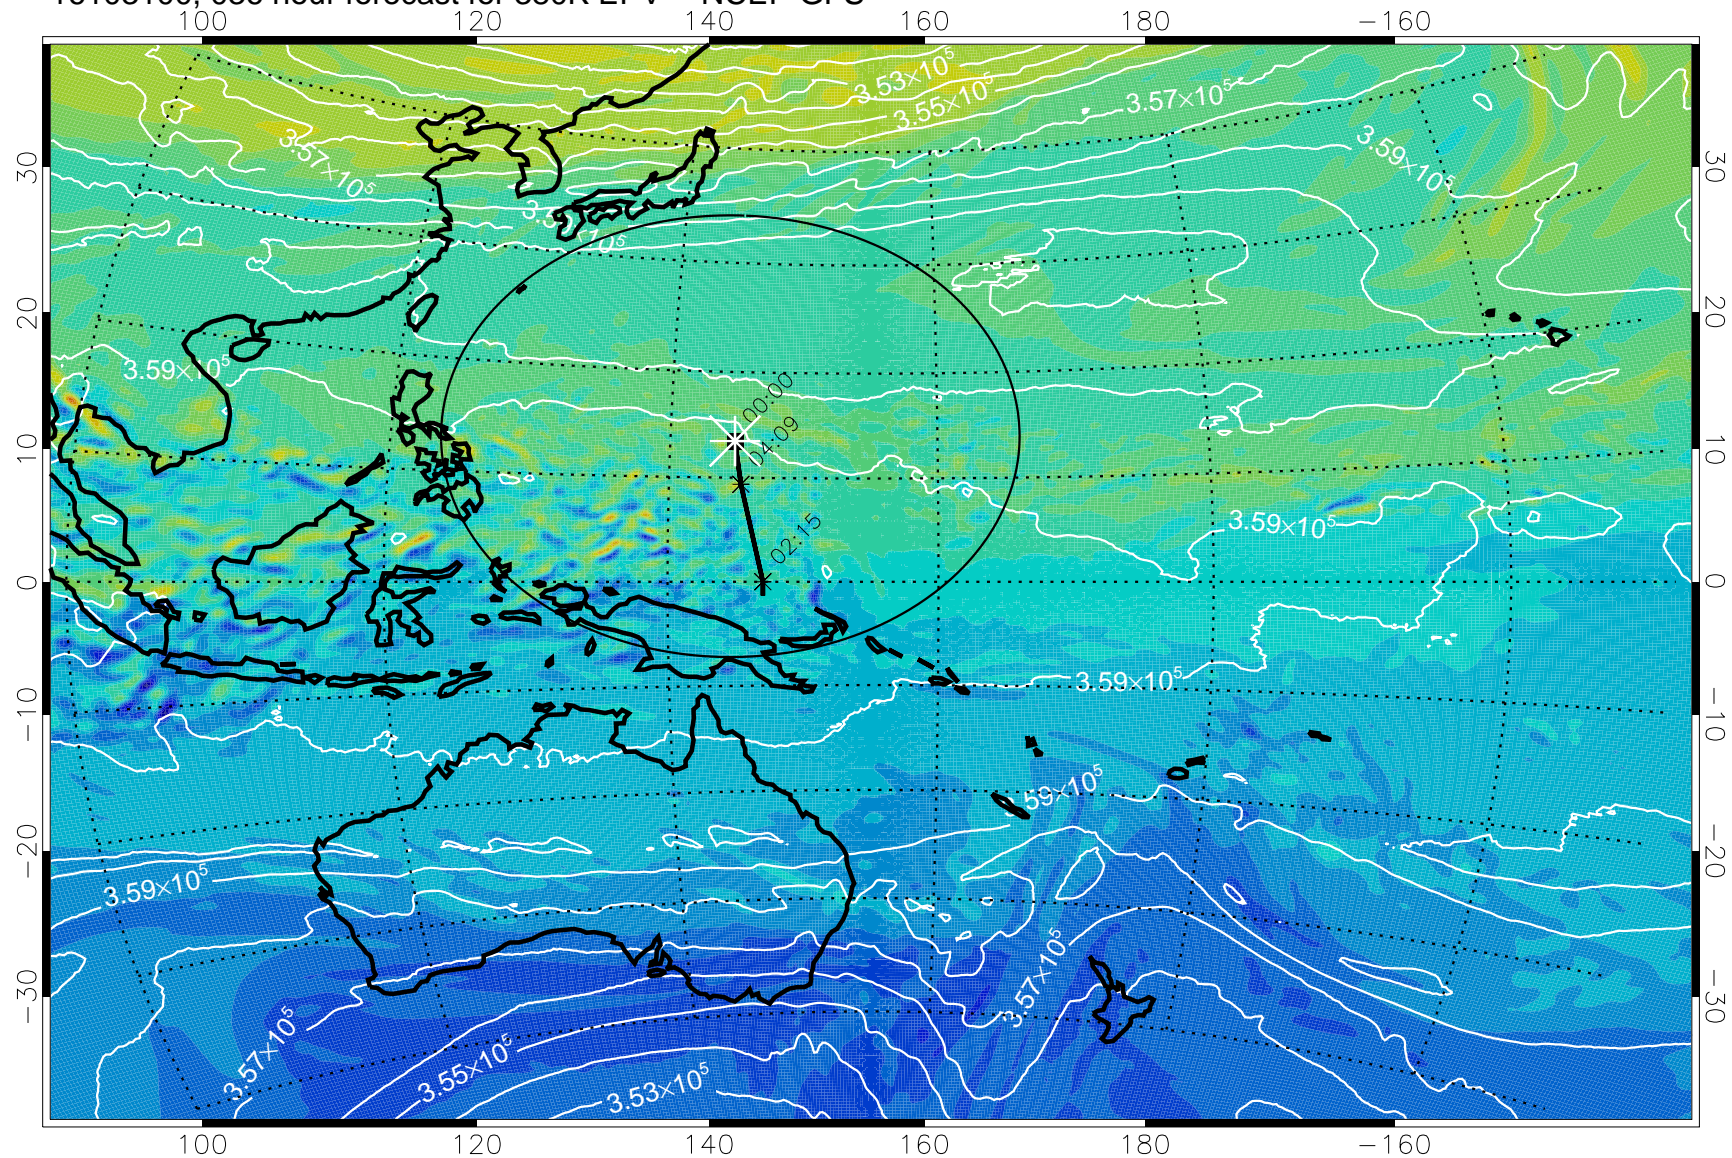

16103018, 030 hour forecast for 380K EPV -- NCEP GFS

380K Montgomery Streamfunction, white

Range ring of 2304 km

16103100, 036 hour forecast for 380K EPV -- NCEP GFS

380K Montgomery Streamfunction, white

Range ring of 2304 km

16103106, 042 hour forecast for 380K EPV -- NCEP GFS

380K Montgomery Streamfunction, white

Range ring of 2304 km

16103112, 048 hour forecast for 380K EPV -- NCEP GFS

380K Montgomery Streamfunction, white

Range ring of 2304 km

16103118, 054 hour forecast for 380K EPV -- NCEP GFS

380K Montgomery Streamfunction, white

Range ring of 2304 km

16110100, 060 hour forecast for 380K EPV -- NCEP GFS

380K Montgomery Streamfunction, white

Range ring of 2304 km

16110106, 066 hour forecast for 380K EPV -- NCEP GFS

380K Montgomery Streamfunction, white

Range ring of 2304 km

16110112, 072 hour forecast for 380K EPV -- NCEP GFS

380K Montgomery Streamfunction, white

Range ring of 2304 km