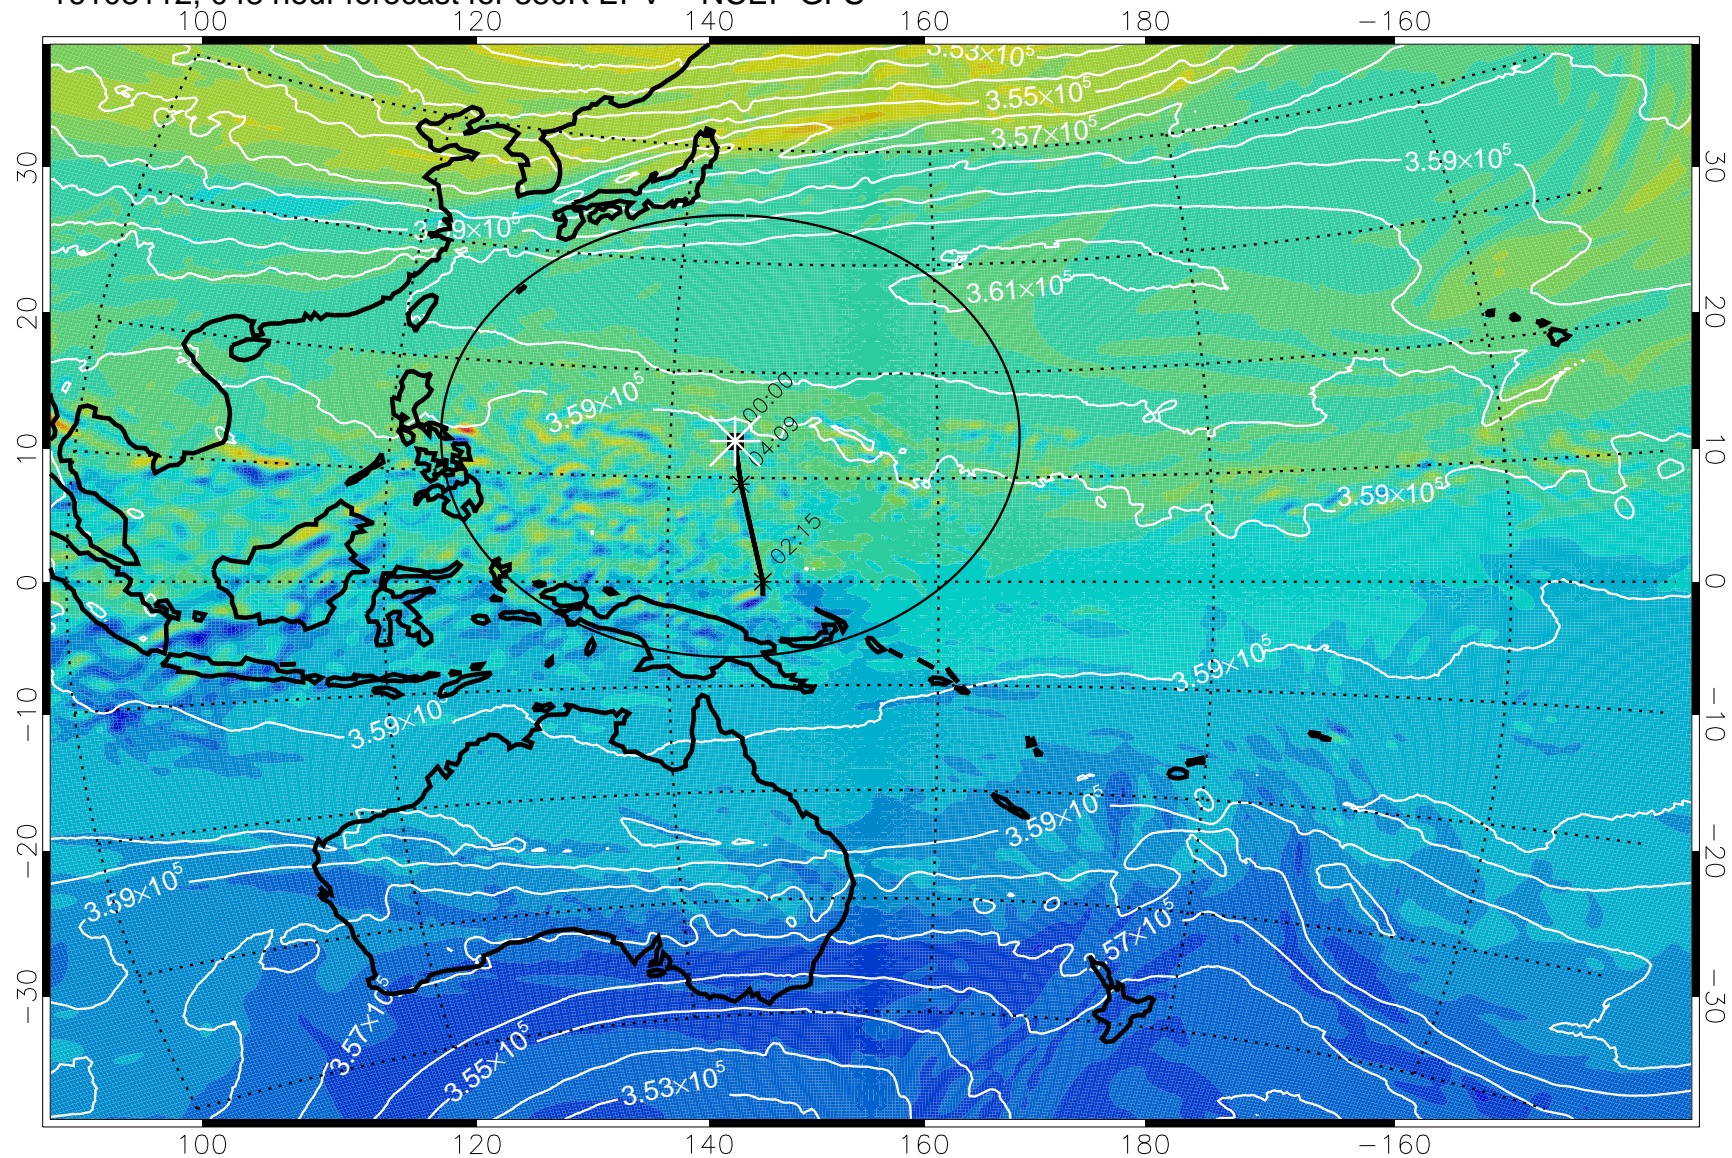

16103106, 042 hour forecast for 380K EPV -- NCEP GFS

380K Montgomery Streamfunction, white

Range ring of 2304 km

16103112, 048 hour forecast for 380K EPV -- NCEP GFS

380K Montgomery Streamfunction, white

Range ring of 2304 km

16103118, 054 hour forecast for 380K EPV -- NCEP GFS

380K Montgomery Streamfunction, white

Range ring of 2304 km

16110100, 060 hour forecast for 380K EPV -- NCEP GFS

380K Montgomery Streamfunction, white

Range ring of 2304 km

16110106, 066 hour forecast for 380K EPV -- NCEP GFS

380K Montgomery Streamfunction, white

Range ring of 2304 km

16110112, 072 hour forecast for 380K EPV -- NCEP GFS

380K Montgomery Streamfunction, white

Range ring of 2304 km

16110118, 078 hour forecast for 380K EPV -- NCEP GFS

380K Montgomery Streamfunction, white

Range ring of 2304 km

16110200, 084 hour forecast for 380K EPV -- NCEP GFS

380K Montgomery Streamfunction, white

Range ring of 2304 km