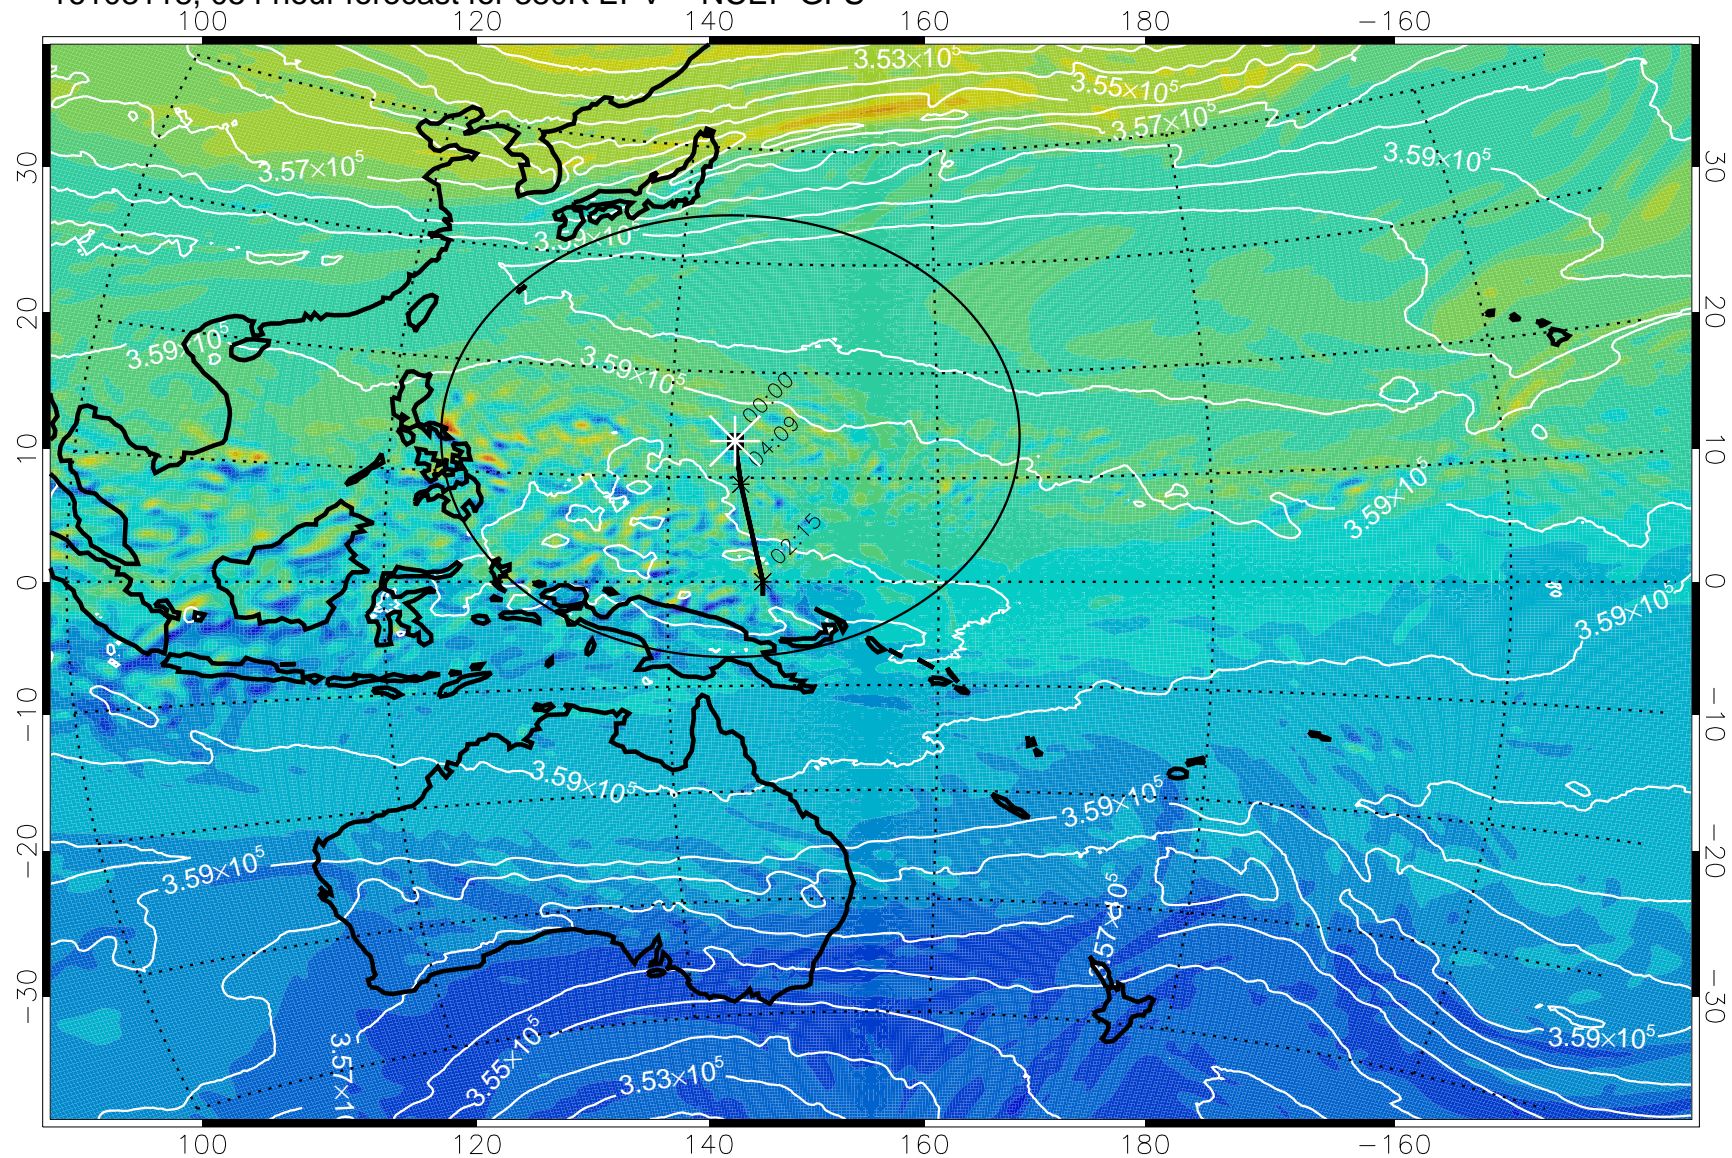

16103018, 030 hour forecast for 380K EPV -- NCEP GFS

380K Montgomery Streamfunction, white

Range ring of 2304 km

16103100, 036 hour forecast for 380K EPV -- NCEP GFS

380K Montgomery Streamfunction, white

Range ring of 2304 km

16103106, 042 hour forecast for 380K EPV -- NCEP GFS

380K Montgomery Streamfunction, white

Range ring of 2304 km

16103112, 048 hour forecast for 380K EPV -- NCEP GFS

380K Montgomery Streamfunction, white

Range ring of 2304 km

16103118, 054 hour forecast for 380K EPV -- NCEP GFS

380K Montgomery Streamfunction, white

Range ring of 2304 km

16110100, 060 hour forecast for 380K EPV -- NCEP GFS

380K Montgomery Streamfunction, white

Range ring of 2304 km

16110106, 066 hour forecast for 380K EPV -- NCEP GFS

380K Montgomery Streamfunction, white

Range ring of 2304 km

16110112, 072 hour forecast for 380K EPV -- NCEP GFS

380K Montgomery Streamfunction, white

Range ring of 2304 km