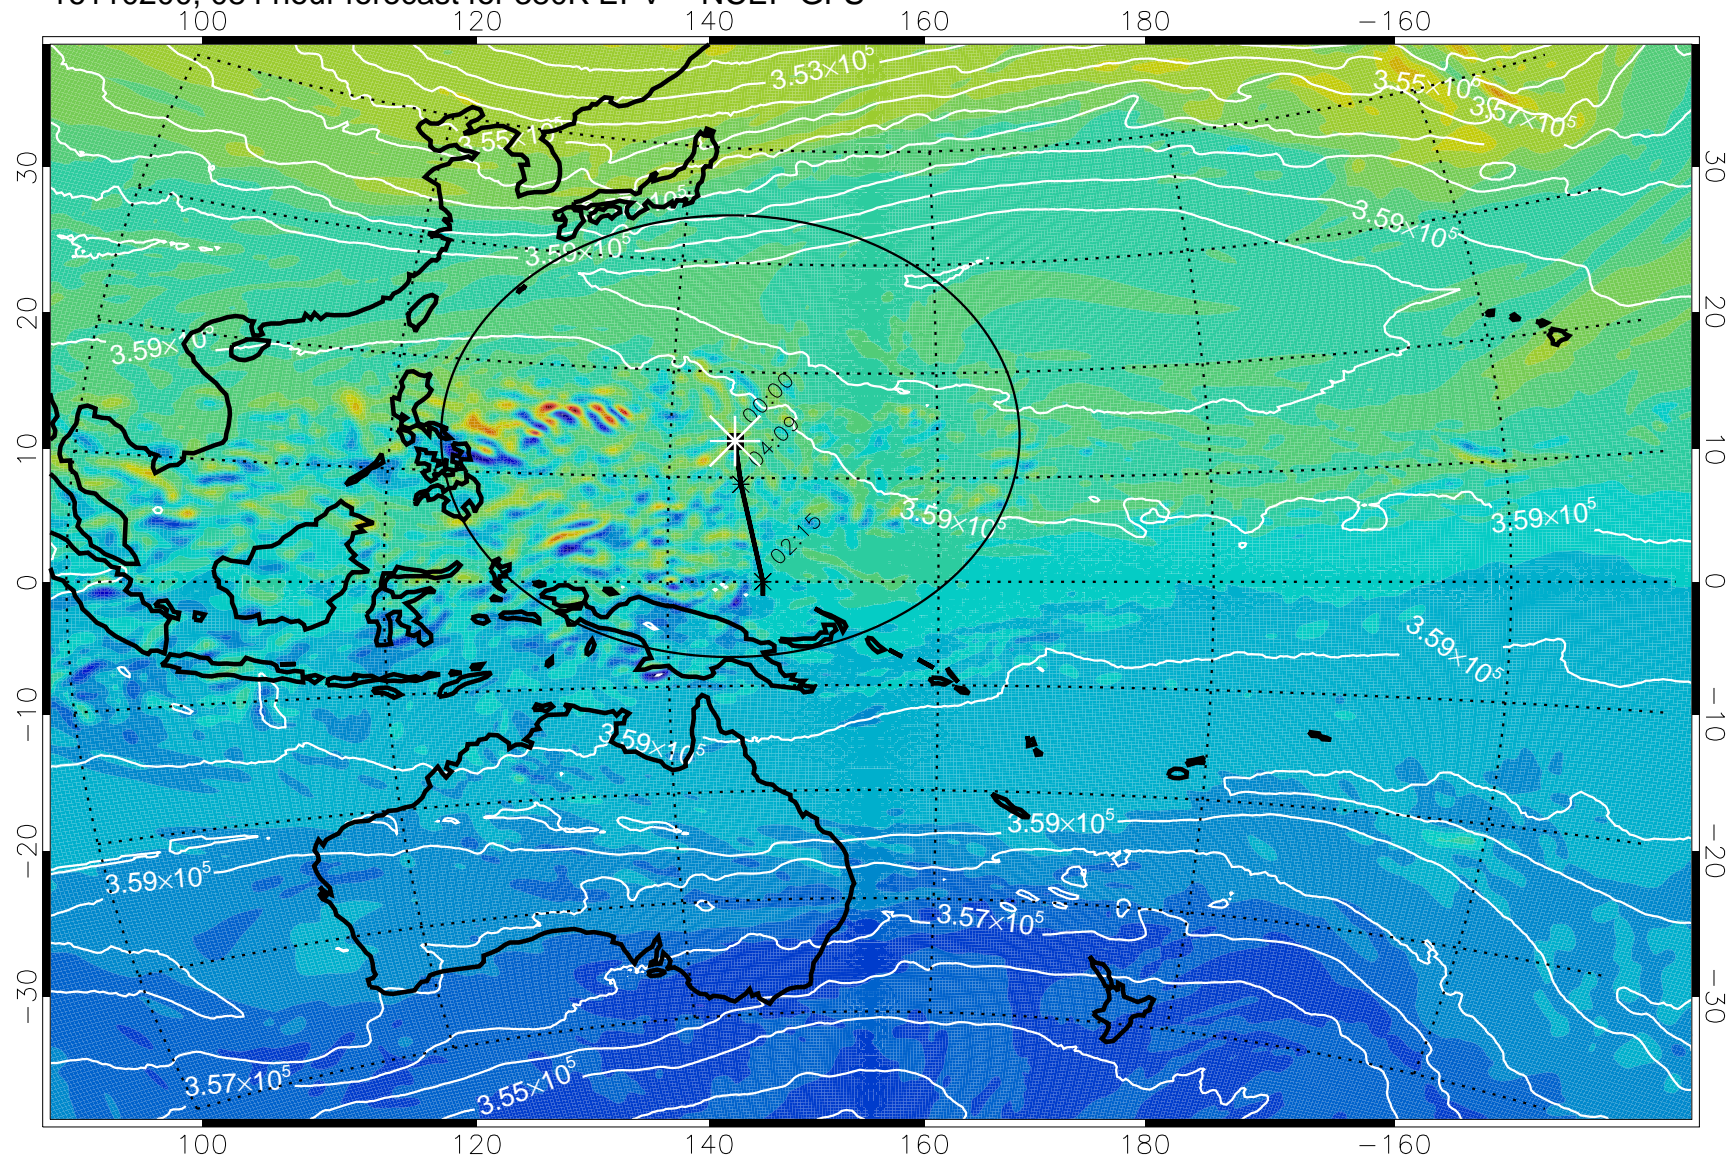

16110106, 066 hour forecast for 380K EPV -- NCEP GFS

380K Montgomery Streamfunction, white

Range ring of 2304 km

16110112, 072 hour forecast for 380K EPV -- NCEP GFS

380K Montgomery Streamfunction, white

Range ring of 2304 km

16110118, 078 hour forecast for 380K EPV -- NCEP GFS

380K Montgomery Streamfunction, white

Range ring of 2304 km

16110200, 084 hour forecast for 380K EPV -- NCEP GFS

380K Montgomery Streamfunction, white

Range ring of 2304 km

16110206, 090 hour forecast for 380K EPV -- NCEP GFS

16110212, 096 hour forecast for 380K EPV -- NCEP GFS

380K Montgomery Streamfunction, white

Range ring of 2304 km

16110218, 102 hour forecast for 380K EPV -- NCEP GFS

380K Montgomery Streamfunction, white

Range ring of 2304 km

16110300, 108 hour forecast for 380K EPV -- NCEP GFS

380K Montgomery Streamfunction, white

Range ring of 2304 km

16110306, 114 hour forecast for 380K EPV -- NCEP GFS