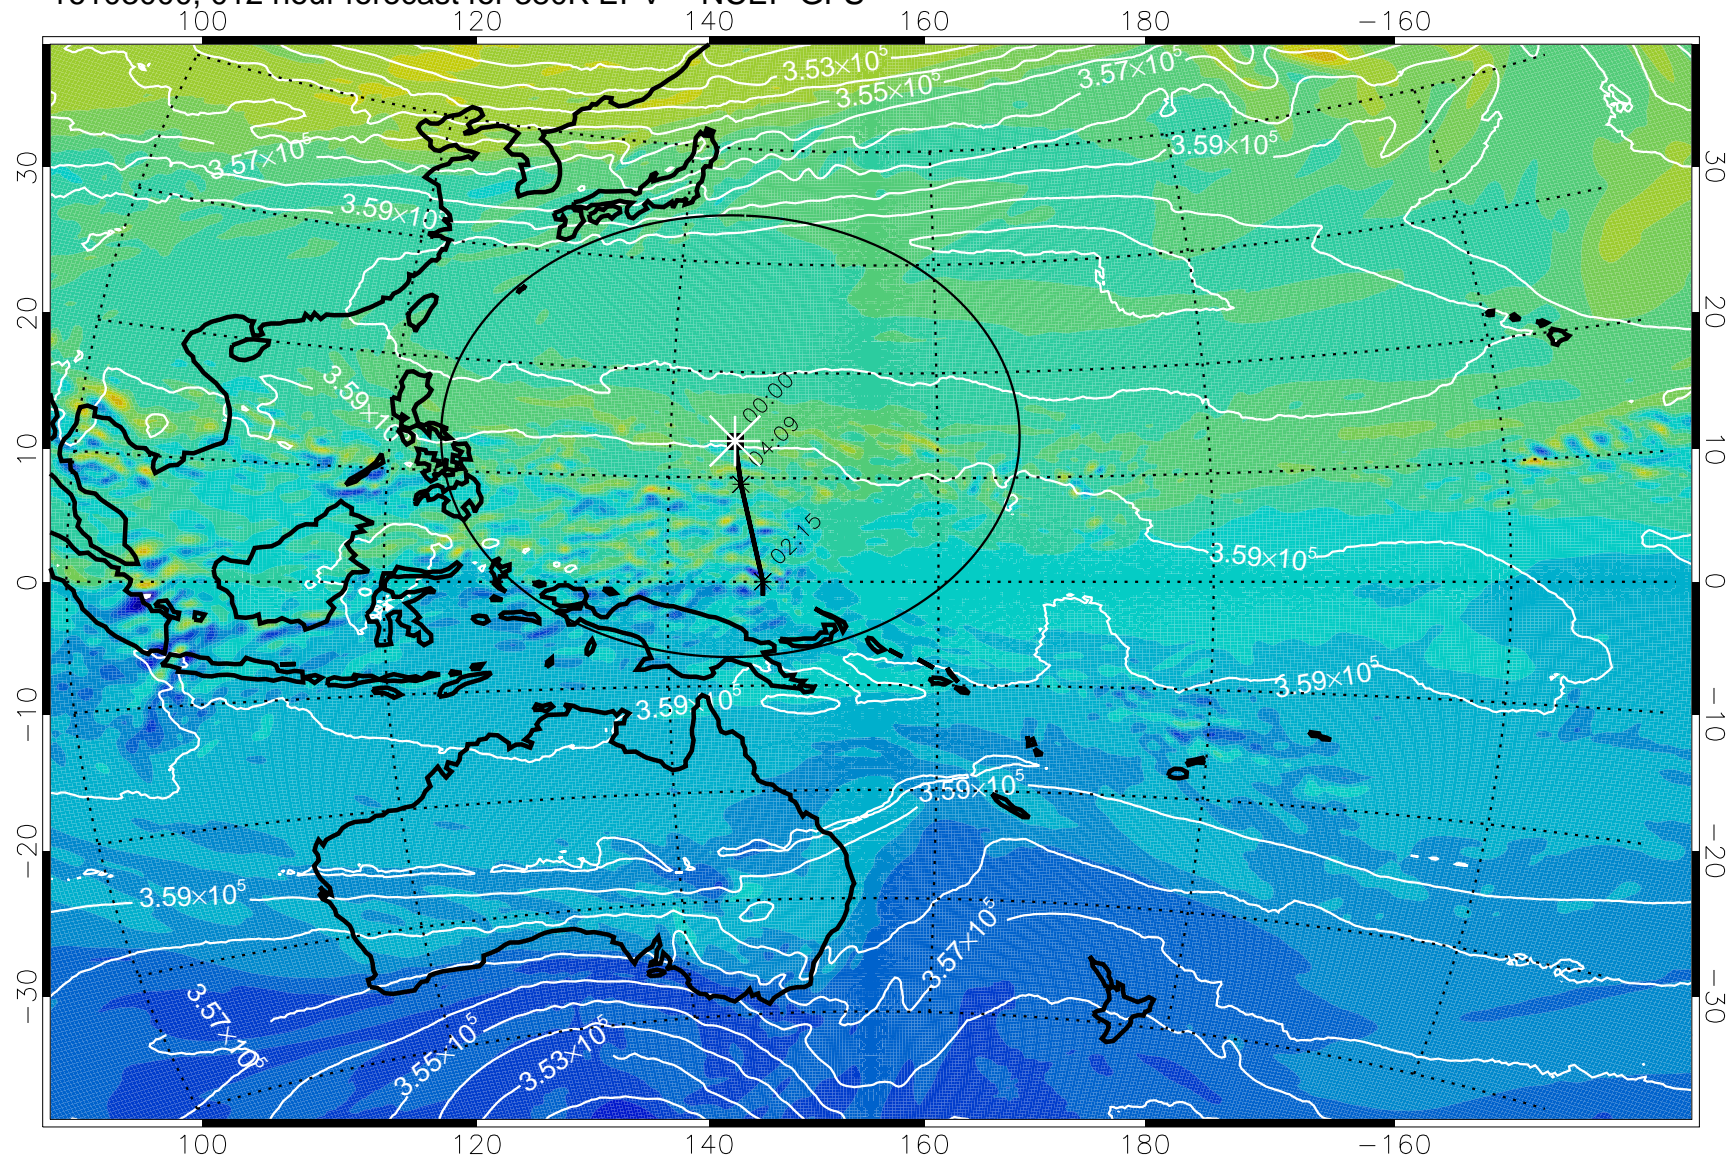

16102918, 006 hour forecast for 380K EPV -- NCEP GFS

380K Montgomery Streamfunction, white

Range ring of 2304 km

16103000, 012 hour forecast for 380K EPV -- NCEP GFS

380K Montgomery Streamfunction, white

Range ring of 2304 km

16103006, 018 hour forecast for 380K EPV -- NCEP GFS

380K Montgomery Streamfunction, white

Range ring of 2304 km

16103012, 024 hour forecast for 380K EPV -- NCEP GFS

380K Montgomery Streamfunction, white

Range ring of 2304 km

16103018, 030 hour forecast for 380K EPV -- NCEP GFS

380K Montgomery Streamfunction, white

Range ring of 2304 km

16103100, 036 hour forecast for 380K EPV -- NCEP GFS

380K Montgomery Streamfunction, white

Range ring of 2304 km

16103106, 042 hour forecast for 380K EPV -- NCEP GFS

380K Montgomery Streamfunction, white

Range ring of 2304 km

16103112, 048 hour forecast for 380K EPV -- NCEP GFS

380K Montgomery Streamfunction, white

Range ring of 2304 km