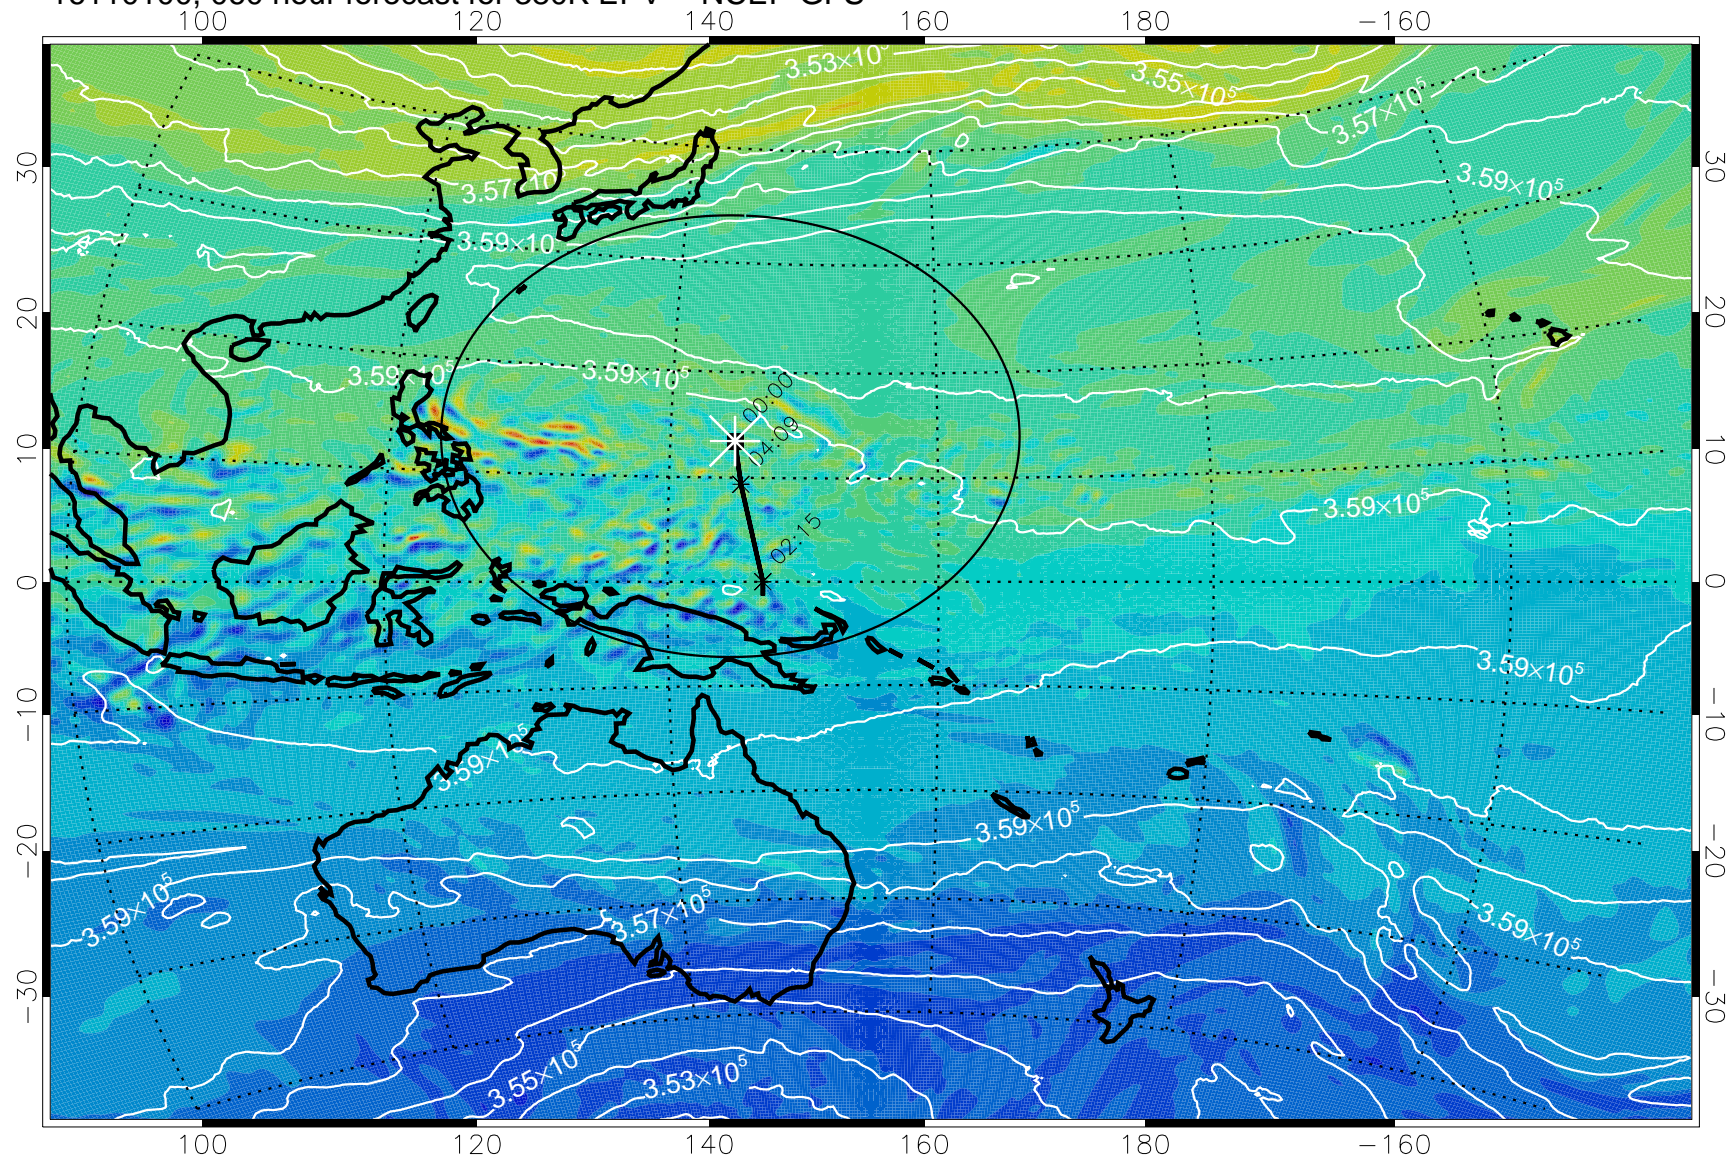

16103118, 054 hour forecast for 380K EPV -- NCEP GFS

380K Montgomery Streamfunction, white

Range ring of 2304 km

16110100, 060 hour forecast for 380K EPV -- NCEP GFS

380K Montgomery Streamfunction, white

Range ring of 2304 km

16110106, 066 hour forecast for 380K EPV -- NCEP GFS

380K Montgomery Streamfunction, white

Range ring of 2304 km

16110112, 072 hour forecast for 380K EPV -- NCEP GFS

380K Montgomery Streamfunction, white

Range ring of 2304 km

16110118, 078 hour forecast for 380K EPV -- NCEP GFS

380K Montgomery Streamfunction, white

Range ring of 2304 km

16110200, 084 hour forecast for 380K EPV -- NCEP GFS

380K Montgomery Streamfunction, white

Range ring of 2304 km

16110206, 090 hour forecast for 380K EPV -- NCEP GFS

16110212, 096 hour forecast for 380K EPV -- NCEP GFS

380K Montgomery Streamfunction, white

Range ring of 2304 km

16110218, 102 hour forecast for 380K EPV -- NCEP GFS