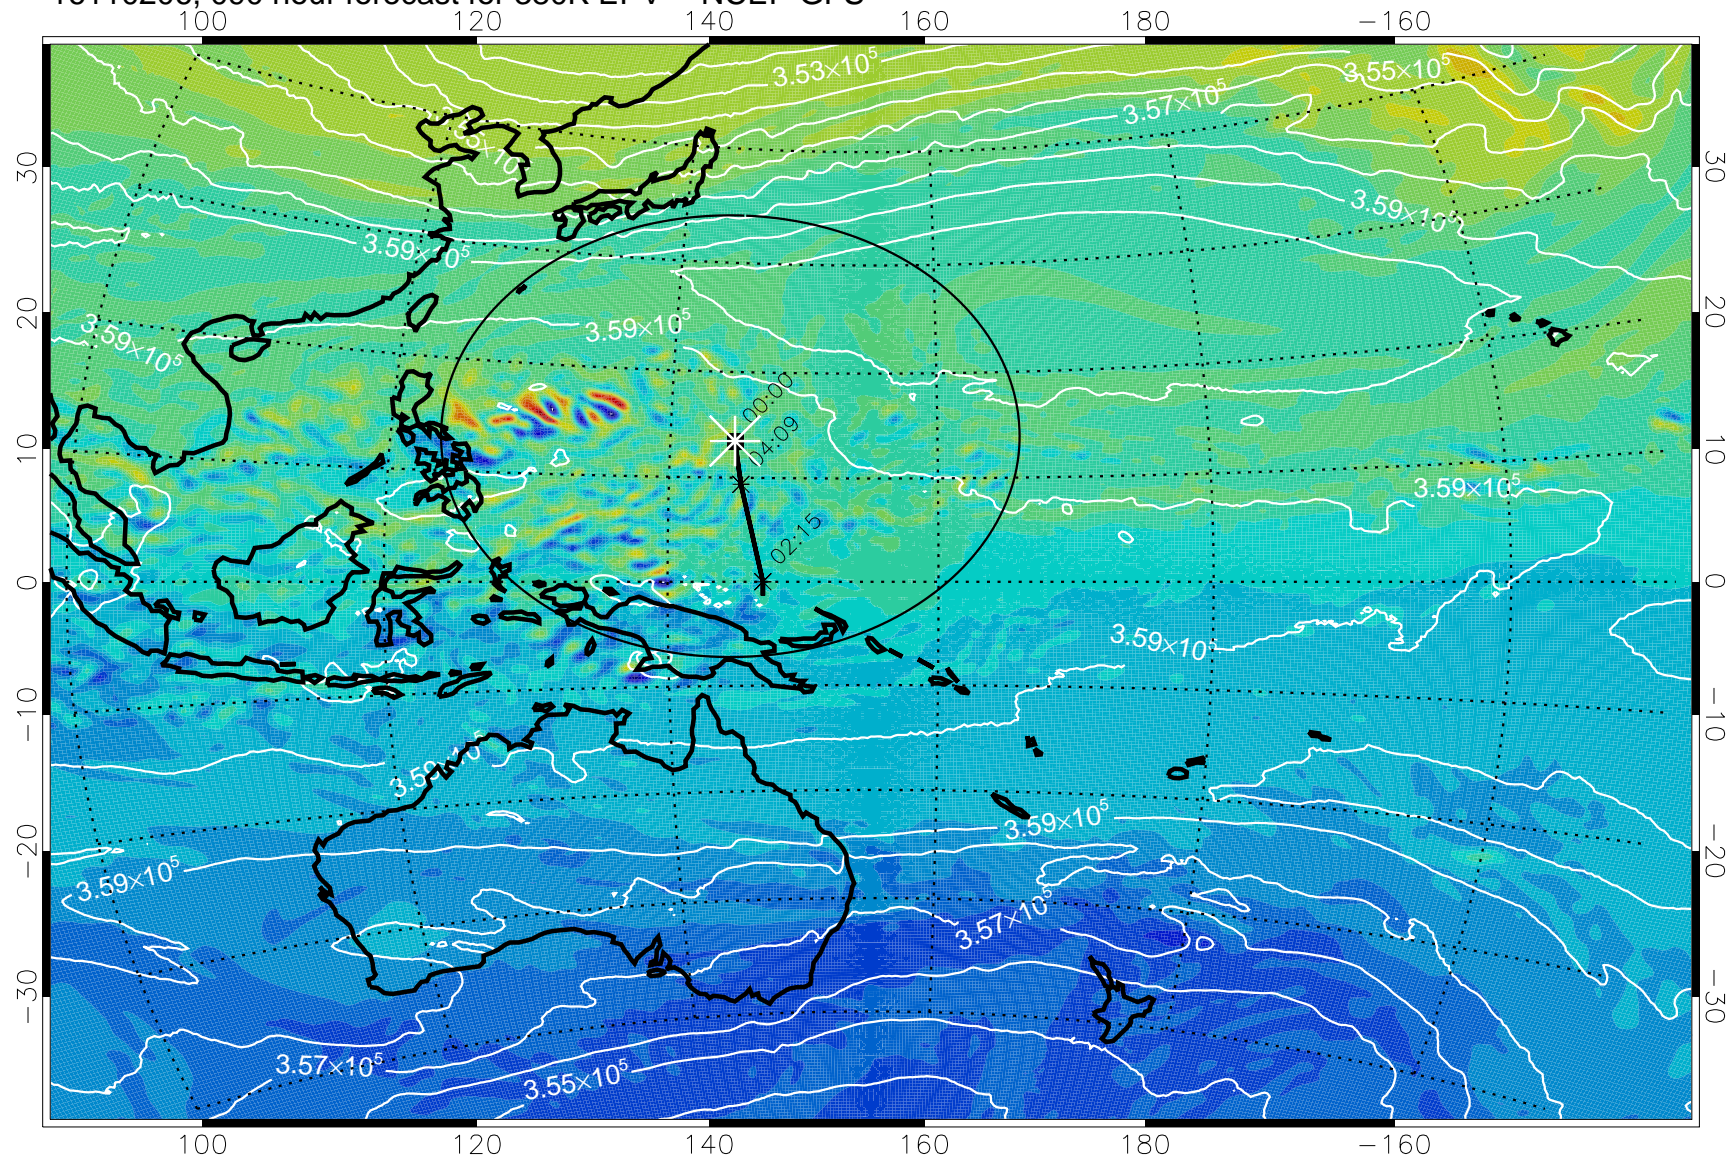

16110106, 066 hour forecast for 380K EPV -- NCEP GFS

380K Montgomery Streamfunction, white

Range ring of 2304 km

16110112, 072 hour forecast for 380K EPV -- NCEP GFS

380K Montgomery Streamfunction, white

Range ring of 2304 km

16110118, 078 hour forecast for 380K EPV -- NCEP GFS

380K Montgomery Streamfunction, white

Range ring of 2304 km

16110200, 084 hour forecast for 380K EPV -- NCEP GFS

380K Montgomery Streamfunction, white

Range ring of 2304 km

16110206, 090 hour forecast for 380K EPV -- NCEP GFS

16110212, 096 hour forecast for 380K EPV -- NCEP GFS

380K Montgomery Streamfunction, white

Range ring of 2304 km

16110218, 102 hour forecast for 380K EPV -- NCEP GFS

380K Montgomery Streamfunction, white

Range ring of 2304 km

16110300, 108 hour forecast for 380K EPV -- NCEP GFS

380K Montgomery Streamfunction, white

Range ring of 2304 km

16110306, 114 hour forecast for 380K EPV -- NCEP GFS