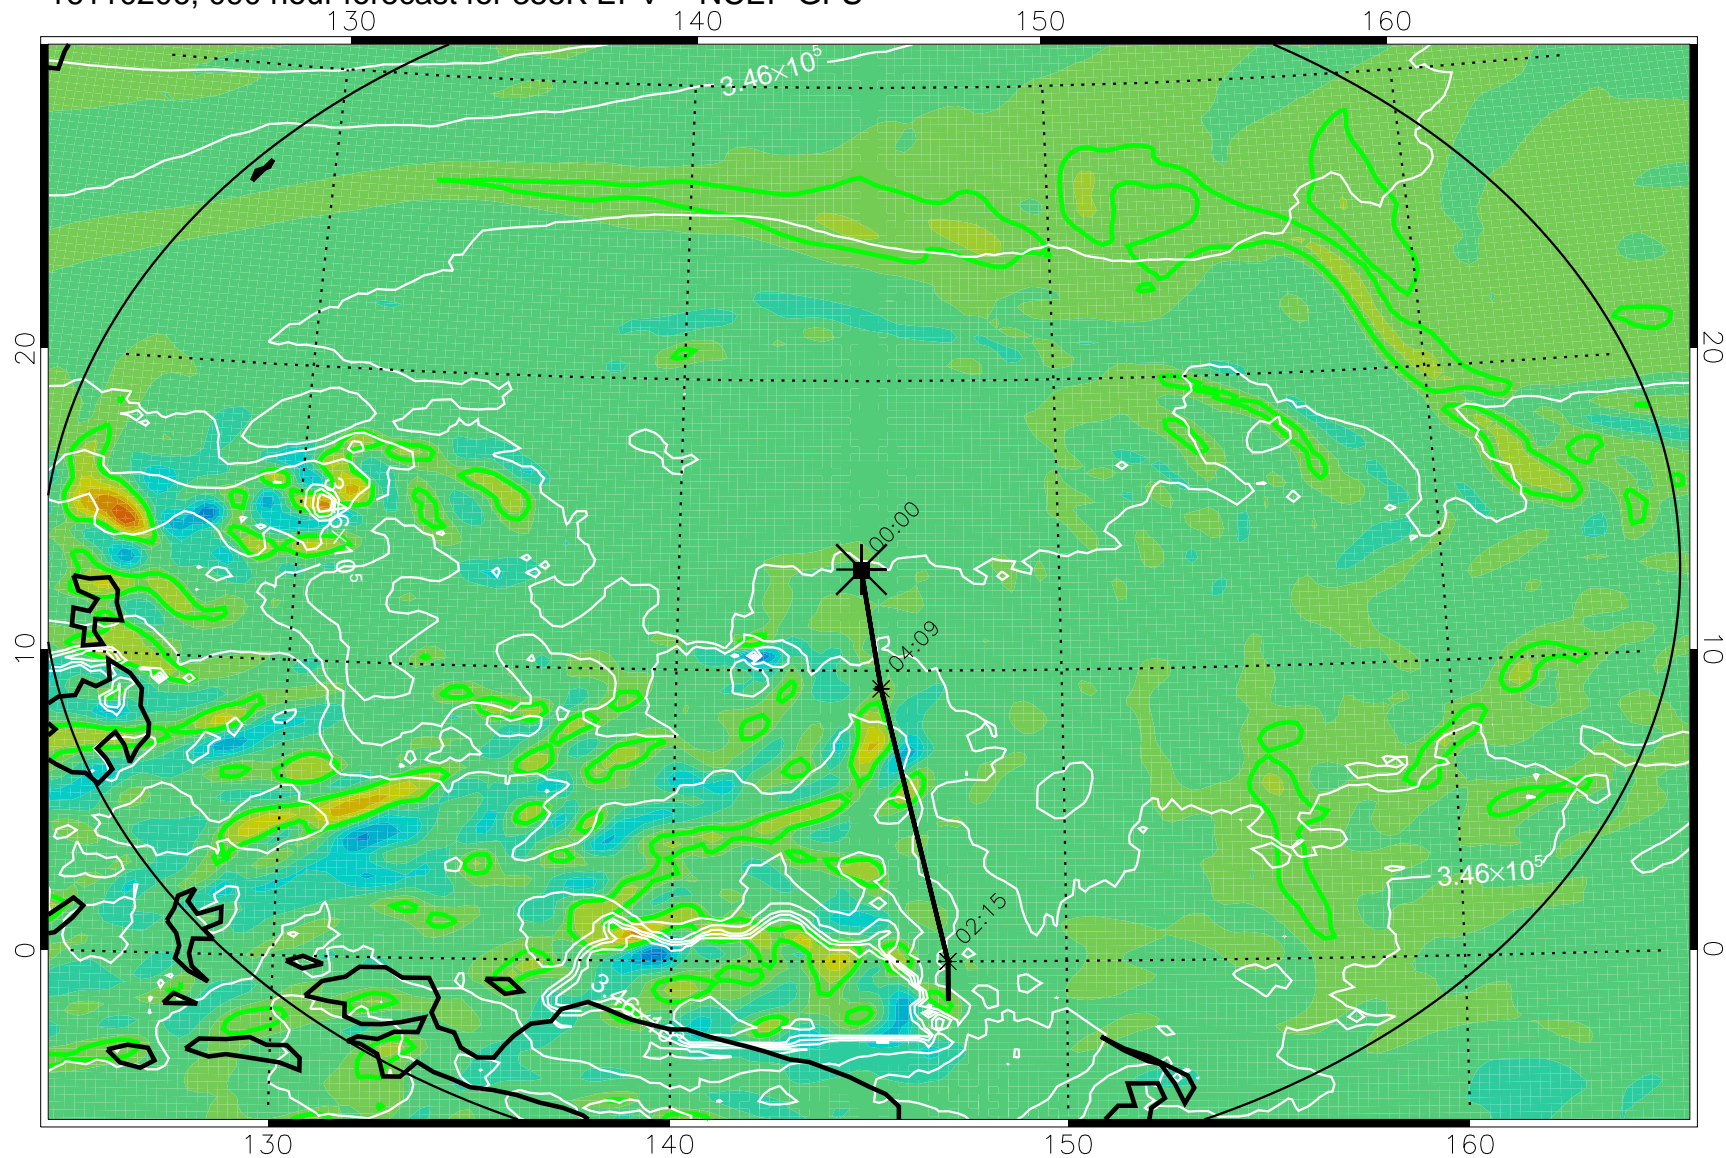

16110118, 078 hour forecast for 355K EPV -- NCEP GFS

355K Montgomery Streamfunction, white
EPV Tropopause (2 PVU) Position
Range ring of 2304 km

16110200, 084 hour forecast for 355K EPV -- NCEP GFS

355K Montgomery Streamfunction, white
EPV Tropopause (2 PVU) Position
Range ring of 2304 km

16110206, 090 hour forecast for 355K EPV -- NCEP GFS

355K Montgomery Streamfunction, white
EPV Tropopause (2 PVU) Position
Range ring of 2304 km

16110212, 096 hour forecast for 355K EPV -- NCEP GFS

355K Montgomery Streamfunction, white
EPV Tropopause (2 PVU) Position
Range ring of 2304 km

16110218, 102 hour forecast for 355K EPV -- NCEP GFS

355K Montgomery Streamfunction, white
EPV Tropopause (2 PVU) Position
Range ring of 2304 km

16110300, 108 hour forecast for 355K EPV -- NCEP GFS

355K Montgomery Streamfunction, white
EPV Tropopause (2 PVU) Position
Range ring of 2304 km

16110306, 114 hour forecast for 355K EPV -- NCEP GFS

355K Montgomery Streamfunction, white
EPV Tropopause (2 PVU) Position
Range ring of 2304 km

16110312, 120 hour forecast for 355K EPV -- NCEP GFS

355K Montgomery Streamfunction, white
EPV Tropopause (2 PVU) Position
Range ring of 2304 km