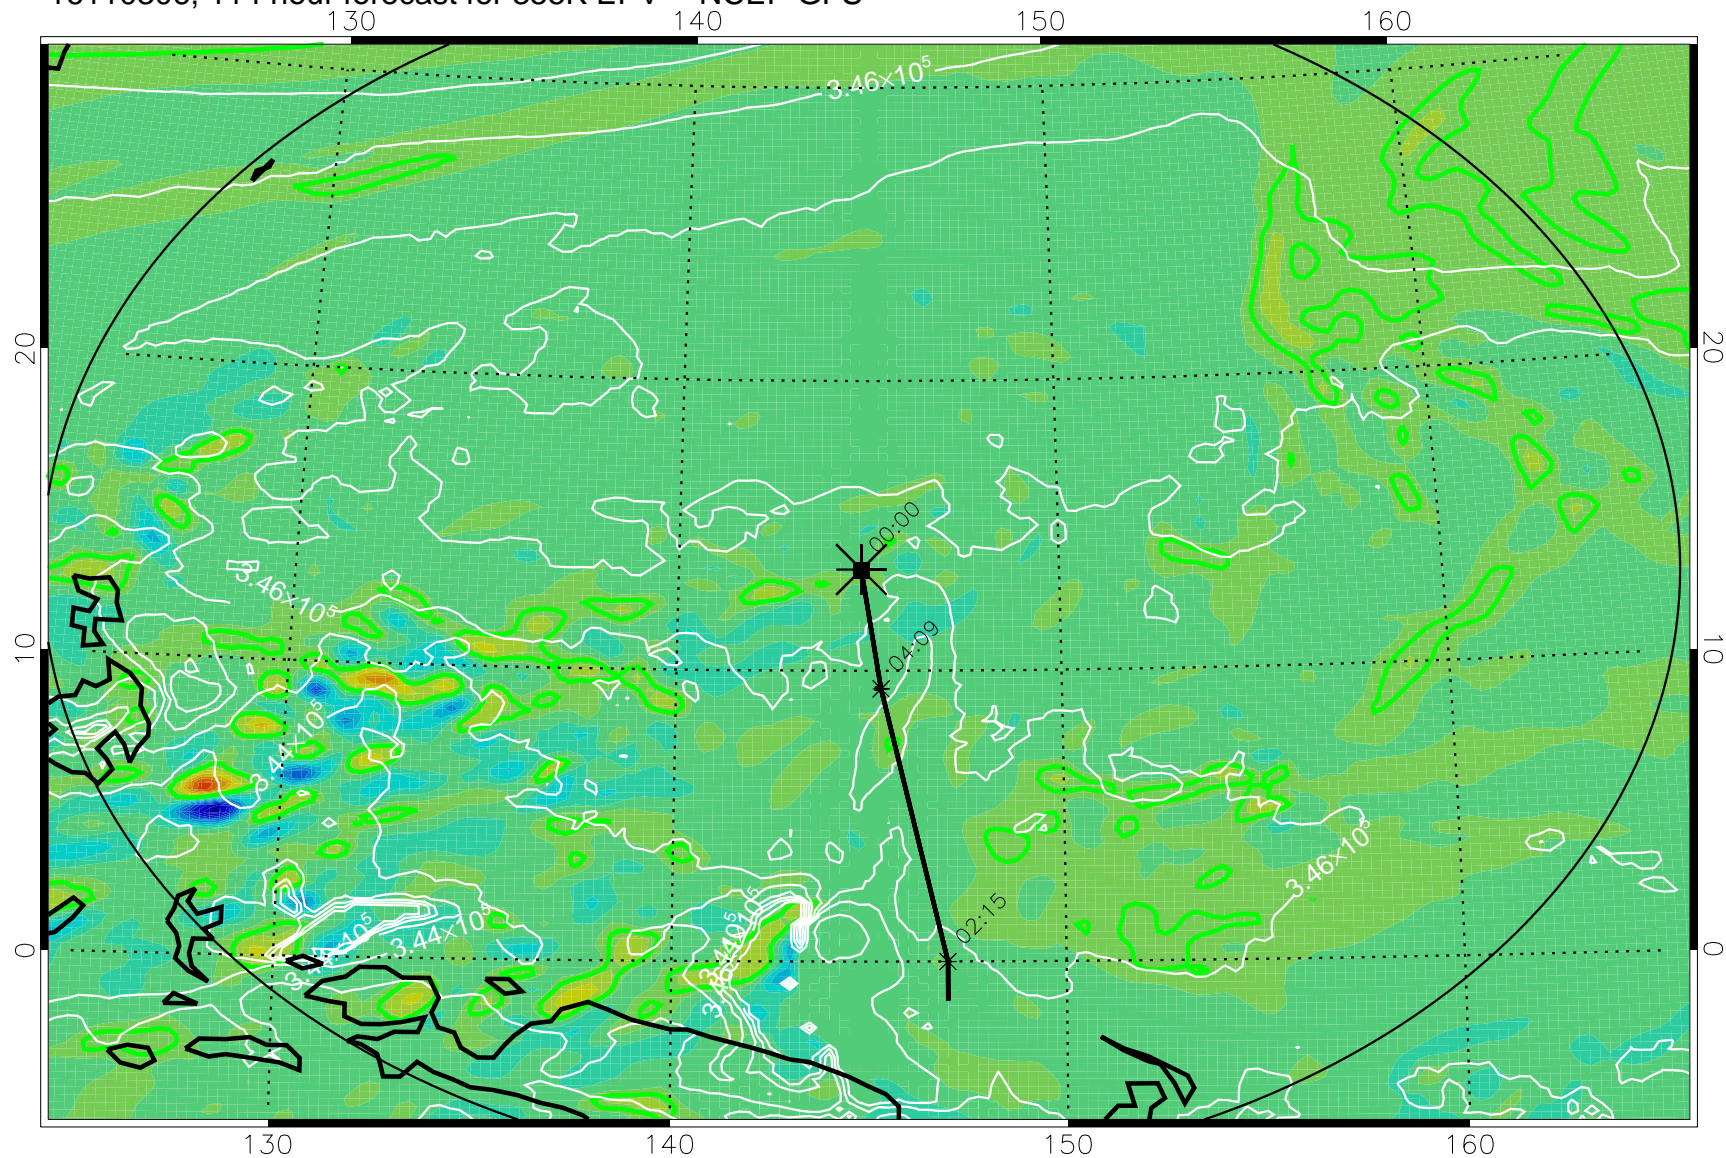

16110118, 078 hour forecast for 355K EPV -- NCEP GFS

355K Montgomery Streamfunction, white
EPV Tropopause (2 PVU) Position
Range ring of 2304 km

16110200, 084 hour forecast for 355K EPV -- NCEP GFS

355K Montgomery Streamfunction, white
EPV Tropopause (2 PVU) Position
Range ring of 2304 km

16110206, 090 hour forecast for 355K EPV -- NCEP GFS

355K Montgomery Streamfunction, white
EPV Tropopause (2 PVU) Position
Range ring of 2304 km

16110212, 096 hour forecast for 355K EPV -- NCEP GFS

355K Montgomery Streamfunction, white
EPV Tropopause (2 PVU) Position
Range ring of 2304 km

16110218, 102 hour forecast for 355K EPV -- NCEP GFS

355K Montgomery Streamfunction, white
EPV Tropopause (2 PVU) Position
Range ring of 2304 km

16110300, 108 hour forecast for 355K EPV -- NCEP GFS

355K Montgomery Streamfunction, white
EPV Tropopause (2 PVU) Position
Range ring of 2304 km

16110306, 114 hour forecast for 355K EPV -- NCEP GFS

355K Montgomery Streamfunction, white
EPV Tropopause (2 PVU) Position
Range ring of 2304 km

16110312, 120 hour forecast for 355K EPV -- NCEP GFS

355K Montgomery Streamfunction, white
EPV Tropopause (2 PVU) Position
Range ring of 2304 km