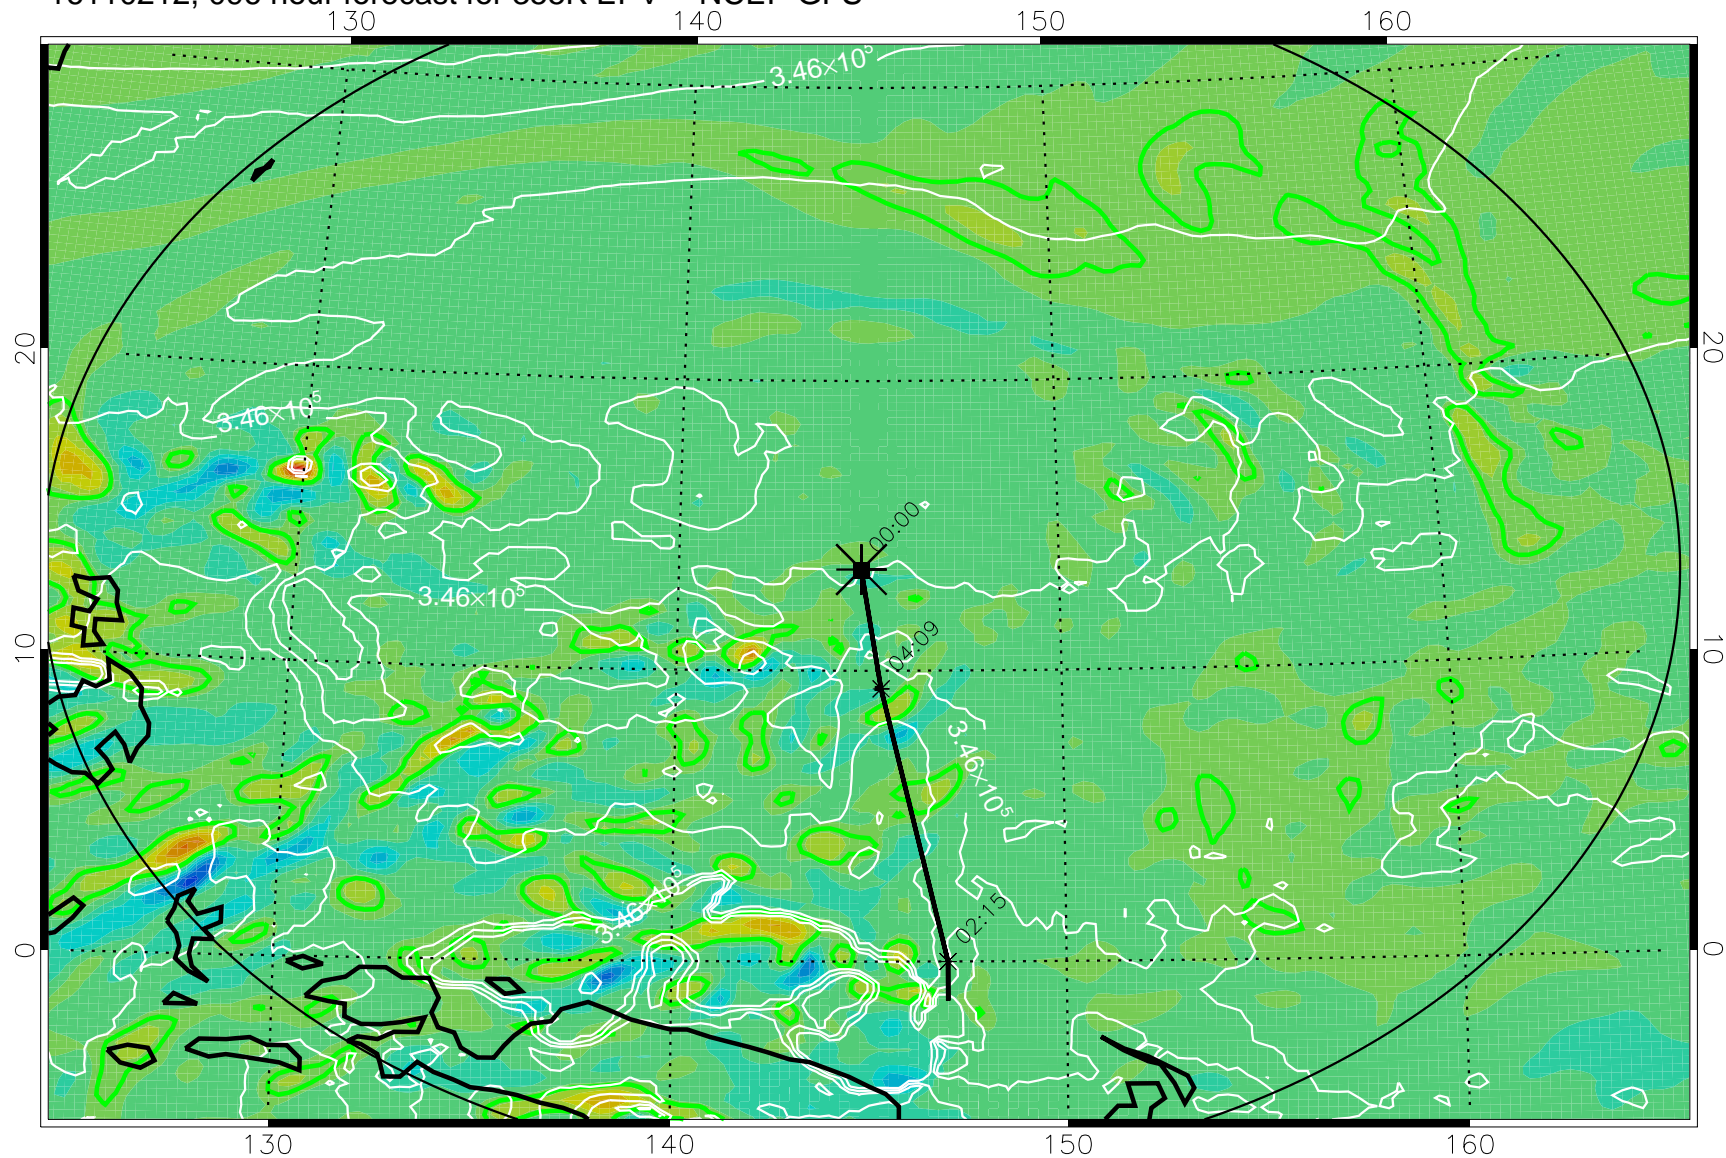

16110106, 066 hour forecast for 355K EPV -- NCEP GFS

355K Montgomery Streamfunction, white
EPV Tropopause (2 PVU) Position
Range ring of 2304 km

16110112, 072 hour forecast for 355K EPV -- NCEP GFS

355K Montgomery Streamfunction, white
EPV Tropopause (2 PVU) Position
Range ring of 2304 km

16110118, 078 hour forecast for 355K EPV -- NCEP GFS

355K Montgomery Streamfunction, white
EPV Tropopause (2 PVU) Position
Range ring of 2304 km

16110200, 084 hour forecast for 355K EPV -- NCEP GFS

355K Montgomery Streamfunction, white
EPV Tropopause (2 PVU) Position
Range ring of 2304 km

16110206, 090 hour forecast for 355K EPV -- NCEP GFS

355K Montgomery Streamfunction, white
EPV Tropopause (2 PVU) Position
Range ring of 2304 km

16110212, 096 hour forecast for 355K EPV -- NCEP GFS

355K Montgomery Streamfunction, white
EPV Tropopause (2 PVU) Position
Range ring of 2304 km

16110218, 102 hour forecast for 355K EPV -- NCEP GFS

355K Montgomery Streamfunction, white
EPV Tropopause (2 PVU) Position
Range ring of 2304 km

16110300, 108 hour forecast for 355K EPV -- NCEP GFS

355K Montgomery Streamfunction, white
EPV Tropopause (2 PVU) Position
Range ring of 2304 km