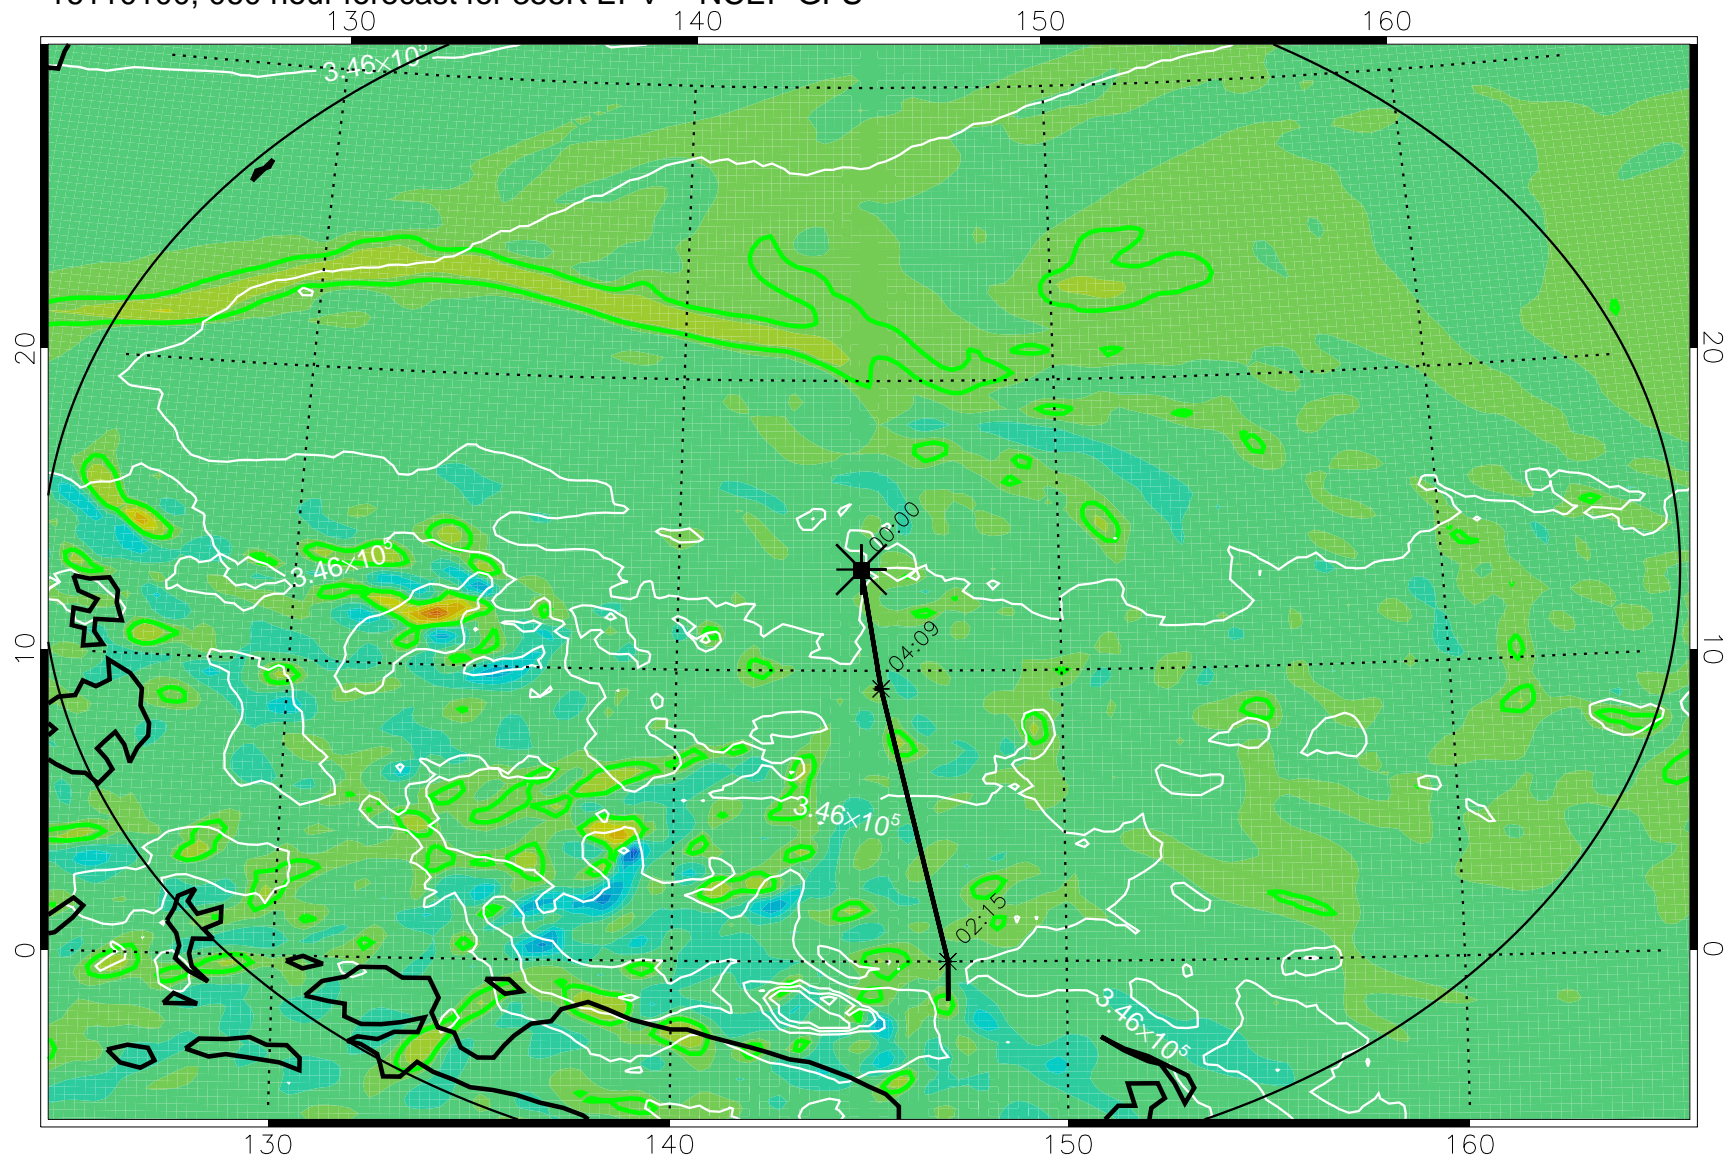

16103106, 042 hour forecast for 355K EPV -- NCEP GFS

355K Montgomery Streamfunction, white
EPV Tropopause (2 PVU) Position
Range ring of 2304 km

16103112, 048 hour forecast for 355K EPV -- NCEP GFS

355K Montgomery Streamfunction, white
EPV Tropopause (2 PVU) Position
Range ring of 2304 km

16103118, 054 hour forecast for 355K EPV -- NCEP GFS

355K Montgomery Streamfunction, white
EPV Tropopause (2 PVU) Position
Range ring of 2304 km

16110100, 060 hour forecast for 355K EPV -- NCEP GFS

355K Montgomery Streamfunction, white
EPV Tropopause (2 PVU) Position
Range ring of 2304 km

16110106, 066 hour forecast for 355K EPV -- NCEP GFS

355K Montgomery Streamfunction, white
EPV Tropopause (2 PVU) Position
Range ring of 2304 km

16110112, 072 hour forecast for 355K EPV -- NCEP GFS

355K Montgomery Streamfunction, white
EPV Tropopause (2 PVU) Position
Range ring of 2304 km

16110118, 078 hour forecast for 355K EPV -- NCEP GFS

355K Montgomery Streamfunction, white
EPV Tropopause (2 PVU) Position
Range ring of 2304 km

16110200, 084 hour forecast for 355K EPV -- NCEP GFS

355K Montgomery Streamfunction, white
EPV Tropopause (2 PVU) Position
Range ring of 2304 km