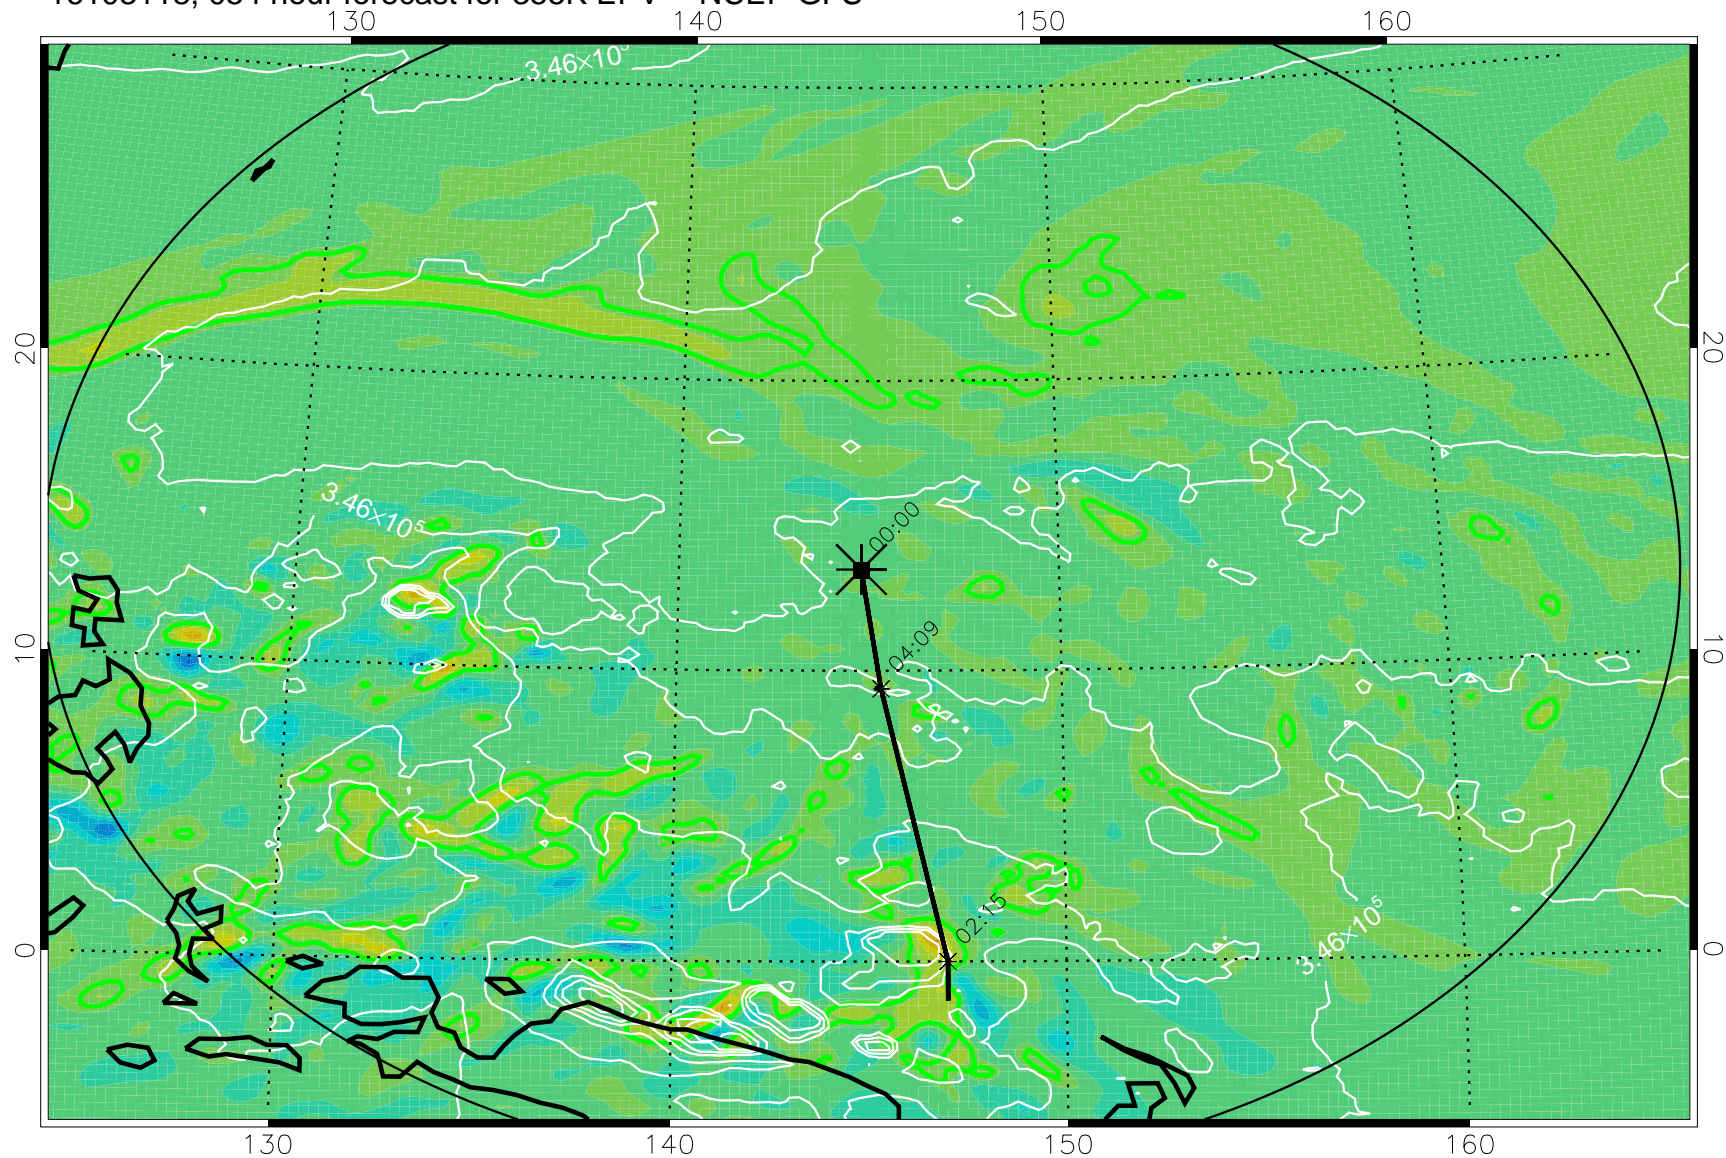

16103106, 042 hour forecast for 355K EPV -- NCEP GFS

355K Montgomery Streamfunction, white
EPV Tropopause (2 PVU) Position
Range ring of 2304 km

16103112, 048 hour forecast for 355K EPV -- NCEP GFS

355K Montgomery Streamfunction, white
EPV Tropopause (2 PVU) Position
Range ring of 2304 km

16103118, 054 hour forecast for 355K EPV -- NCEP GFS

355K Montgomery Streamfunction, white
EPV Tropopause (2 PVU) Position
Range ring of 2304 km

16110100, 060 hour forecast for 355K EPV -- NCEP GFS

355K Montgomery Streamfunction, white
EPV Tropopause (2 PVU) Position
Range ring of 2304 km

16110106, 066 hour forecast for 355K EPV -- NCEP GFS

355K Montgomery Streamfunction, white
EPV Tropopause (2 PVU) Position
Range ring of 2304 km

16110112, 072 hour forecast for 355K EPV -- NCEP GFS

355K Montgomery Streamfunction, white
EPV Tropopause (2 PVU) Position
Range ring of 2304 km

16110118, 078 hour forecast for 355K EPV -- NCEP GFS

355K Montgomery Streamfunction, white
EPV Tropopause (2 PVU) Position
Range ring of 2304 km

16110200, 084 hour forecast for 355K EPV -- NCEP GFS

355K Montgomery Streamfunction, white
EPV Tropopause (2 PVU) Position
Range ring of 2304 km