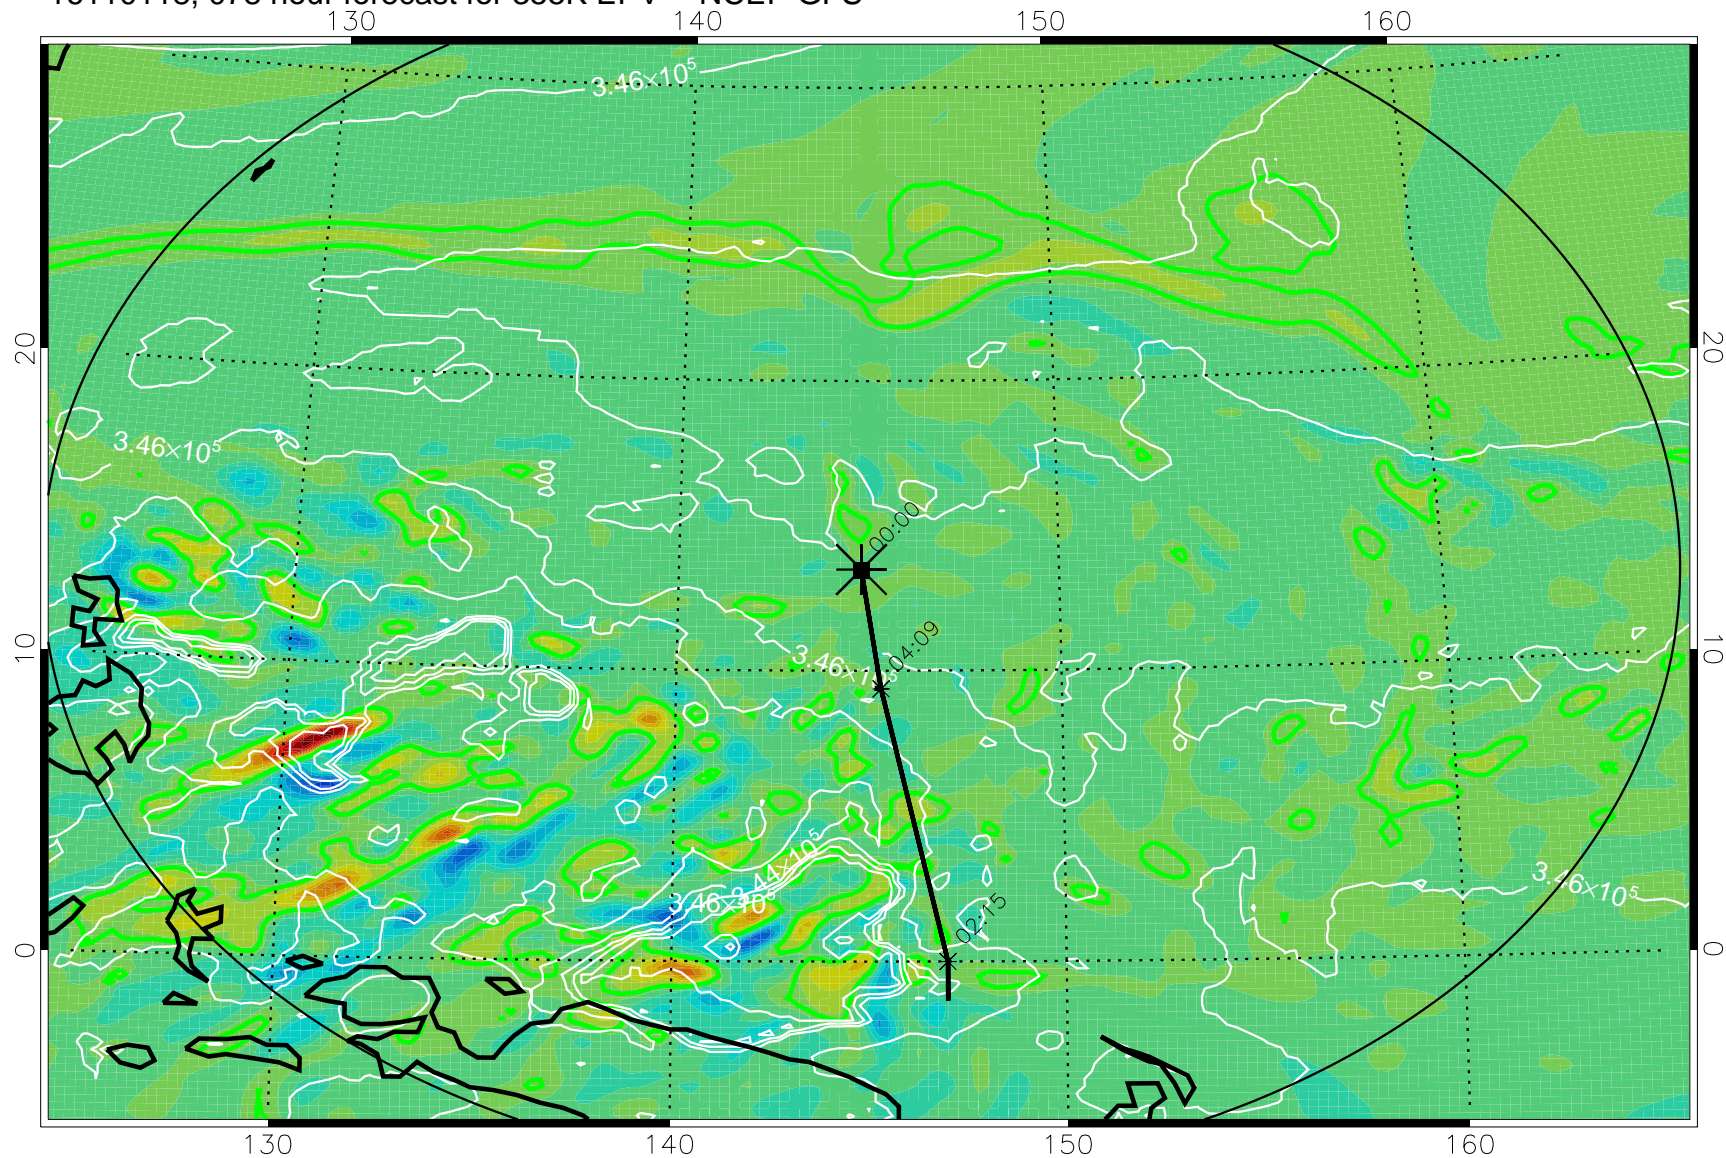

16110106, 066 hour forecast for 355K EPV -- NCEP GFS

355K Montgomery Streamfunction, white
EPV Tropopause (2 PVU) Position
Range ring of 2304 km

16110112, 072 hour forecast for 355K EPV -- NCEP GFS

355K Montgomery Streamfunction, white
EPV Tropopause (2 PVU) Position
Range ring of 2304 km

16110118, 078 hour forecast for 355K EPV -- NCEP GFS

355K Montgomery Streamfunction, white
EPV Tropopause (2 PVU) Position
Range ring of 2304 km

16110200, 084 hour forecast for 355K EPV -- NCEP GFS

355K Montgomery Streamfunction, white
EPV Tropopause (2 PVU) Position
Range ring of 2304 km

16110206, 090 hour forecast for 355K EPV -- NCEP GFS

355K Montgomery Streamfunction, white
EPV Tropopause (2 PVU) Position
Range ring of 2304 km

16110212, 096 hour forecast for 355K EPV -- NCEP GFS

355K Montgomery Streamfunction, white
EPV Tropopause (2 PVU) Position
Range ring of 2304 km

16110218, 102 hour forecast for 355K EPV -- NCEP GFS

355K Montgomery Streamfunction, white
EPV Tropopause (2 PVU) Position
Range ring of 2304 km

16110300, 108 hour forecast for 355K EPV -- NCEP GFS

355K Montgomery Streamfunction, white
EPV Tropopause (2 PVU) Position
Range ring of 2304 km