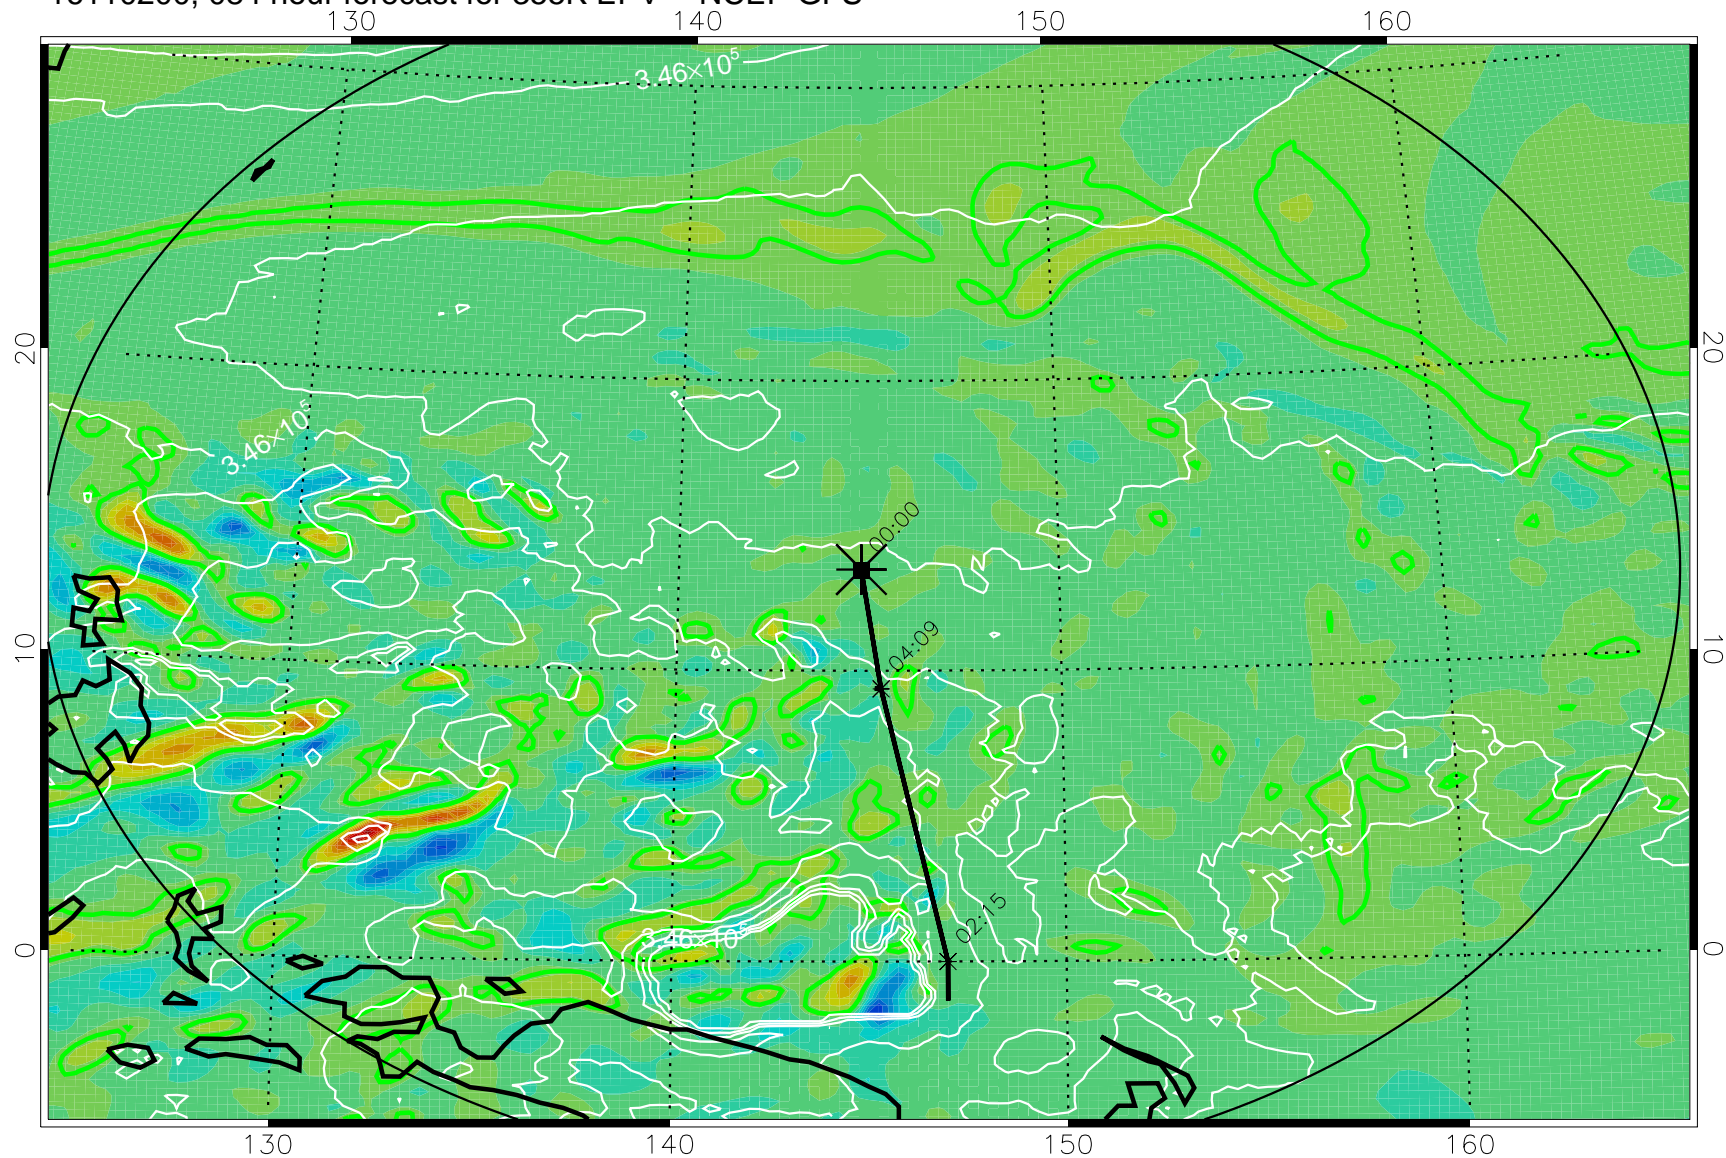

16110106, 066 hour forecast for 355K EPV -- NCEP GFS

355K Montgomery Streamfunction, white
EPV Tropopause (2 PVU) Position
Range ring of 2304 km

16110112, 072 hour forecast for 355K EPV -- NCEP GFS

355K Montgomery Streamfunction, white
EPV Tropopause (2 PVU) Position
Range ring of 2304 km

16110118, 078 hour forecast for 355K EPV -- NCEP GFS

355K Montgomery Streamfunction, white
EPV Tropopause (2 PVU) Position
Range ring of 2304 km

16110200, 084 hour forecast for 355K EPV -- NCEP GFS

355K Montgomery Streamfunction, white
EPV Tropopause (2 PVU) Position
Range ring of 2304 km

16110206, 090 hour forecast for 355K EPV -- NCEP GFS

355K Montgomery Streamfunction, white
EPV Tropopause (2 PVU) Position
Range ring of 2304 km

16110212, 096 hour forecast for 355K EPV -- NCEP GFS

355K Montgomery Streamfunction, white
EPV Tropopause (2 PVU) Position
Range ring of 2304 km

16110218, 102 hour forecast for 355K EPV -- NCEP GFS

355K Montgomery Streamfunction, white
EPV Tropopause (2 PVU) Position
Range ring of 2304 km

16110300, 108 hour forecast for 355K EPV -- NCEP GFS

355K Montgomery Streamfunction, white
EPV Tropopause (2 PVU) Position
Range ring of 2304 km