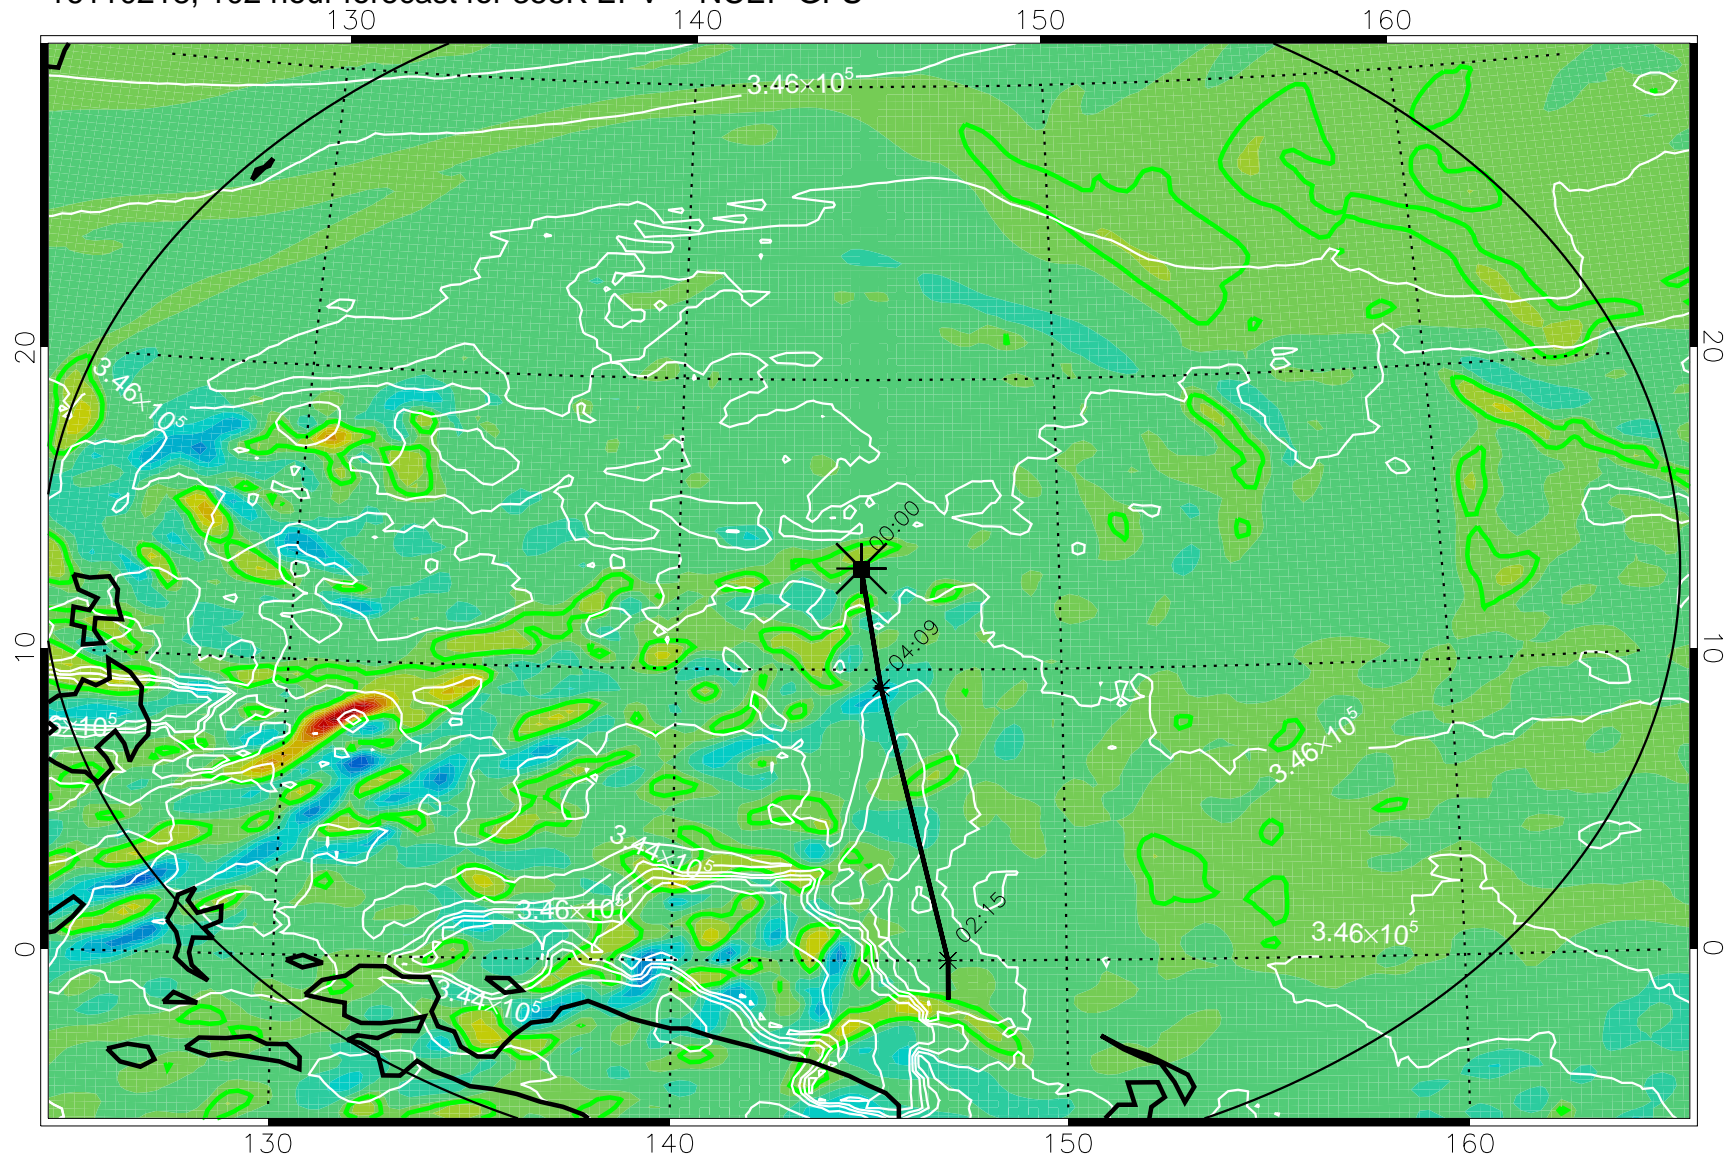

16110118, 078 hour forecast for 355K EPV -- NCEP GFS

355K Montgomery Streamfunction, white
EPV Tropopause (2 PVU) Position
Range ring of 2304 km

16110200, 084 hour forecast for 355K EPV -- NCEP GFS

355K Montgomery Streamfunction, white
EPV Tropopause (2 PVU) Position
Range ring of 2304 km

16110206, 090 hour forecast for 355K EPV -- NCEP GFS

355K Montgomery Streamfunction, white
EPV Tropopause (2 PVU) Position
Range ring of 2304 km

16110212, 096 hour forecast for 355K EPV -- NCEP GFS

355K Montgomery Streamfunction, white
EPV Tropopause (2 PVU) Position
Range ring of 2304 km

16110218, 102 hour forecast for 355K EPV -- NCEP GFS

355K Montgomery Streamfunction, white
EPV Tropopause (2 PVU) Position
Range ring of 2304 km

16110300, 108 hour forecast for 355K EPV -- NCEP GFS

355K Montgomery Streamfunction, white
EPV Tropopause (2 PVU) Position
Range ring of 2304 km

16110306, 114 hour forecast for 355K EPV -- NCEP GFS

355K Montgomery Streamfunction, white
EPV Tropopause (2 PVU) Position
Range ring of 2304 km

16110312, 120 hour forecast for 355K EPV -- NCEP GFS

355K Montgomery Streamfunction, white
EPV Tropopause (2 PVU) Position
Range ring of 2304 km