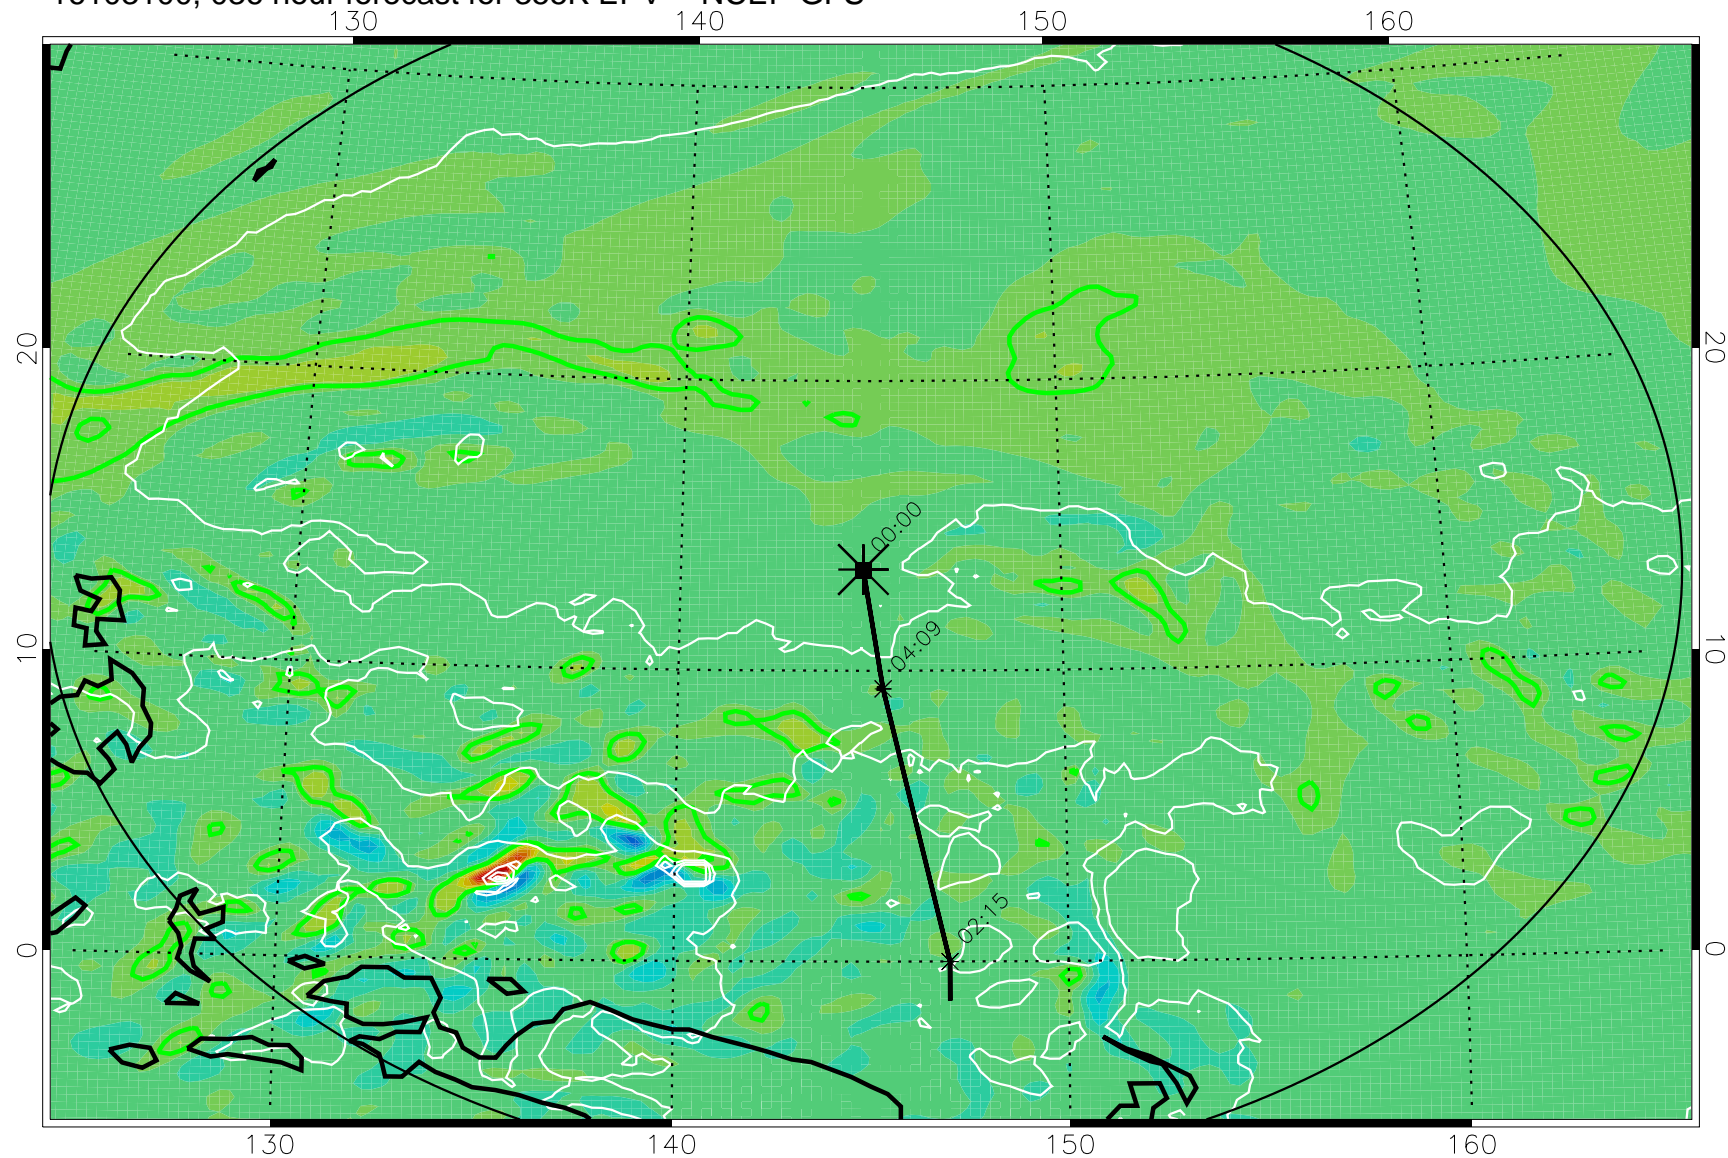

16103006, 018 hour forecast for 355K EPV -- NCEP GFS

355K Montgomery Streamfunction, white
EPV Tropopause (2 PVU) Position
Range ring of 2304 km

16103012, 024 hour forecast for 355K EPV -- NCEP GFS

355K Montgomery Streamfunction, white
EPV Tropopause (2 PVU) Position
Range ring of 2304 km

16103018, 030 hour forecast for 355K EPV -- NCEP GFS

355K Montgomery Streamfunction, white
EPV Tropopause (2 PVU) Position
Range ring of 2304 km

16103100, 036 hour forecast for 355K EPV -- NCEP GFS

355K Montgomery Streamfunction, white
EPV Tropopause (2 PVU) Position
Range ring of 2304 km

16103106, 042 hour forecast for 355K EPV -- NCEP GFS

355K Montgomery Streamfunction, white
EPV Tropopause (2 PVU) Position
Range ring of 2304 km

16103112, 048 hour forecast for 355K EPV -- NCEP GFS

355K Montgomery Streamfunction, white
EPV Tropopause (2 PVU) Position
Range ring of 2304 km

16110218, 102 hour forecast for 355K EPV -- NCEP GFS

355K Montgomery Streamfunction, white
EPV Tropopause (2 PVU) Position
Range ring of 2304 km

16110300, 108 hour forecast for 355K EPV -- NCEP GFS

355K Montgomery Streamfunction, white
EPV Tropopause (2 PVU) Position
Range ring of 2304 km