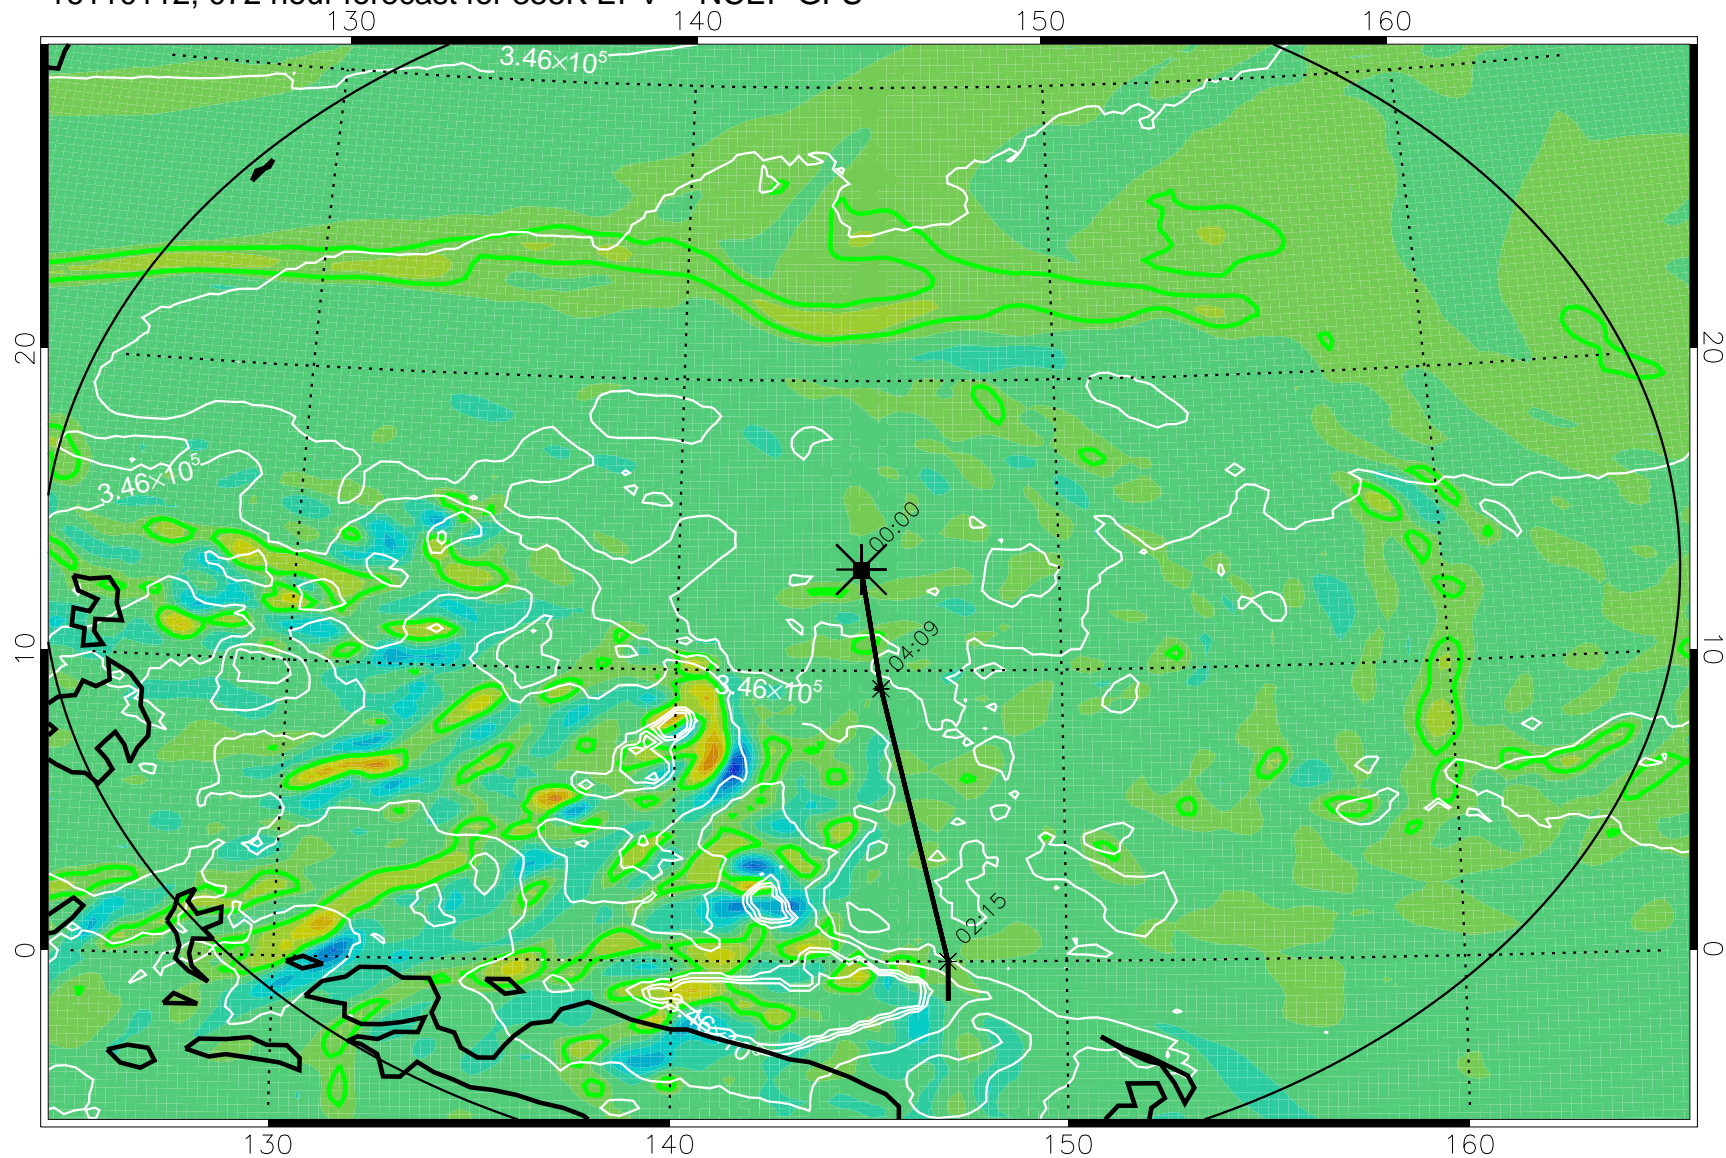

16103118, 054 hour forecast for 355K EPV -- NCEP GFS

355K Montgomery Streamfunction, white
EPV Tropopause (2 PVU) Position
Range ring of 2304 km

16110100, 060 hour forecast for 355K EPV -- NCEP GFS

355K Montgomery Streamfunction, white
EPV Tropopause (2 PVU) Position
Range ring of 2304 km

16110106, 066 hour forecast for 355K EPV -- NCEP GFS

355K Montgomery Streamfunction, white
EPV Tropopause (2 PVU) Position
Range ring of 2304 km

16110112, 072 hour forecast for 355K EPV -- NCEP GFS

355K Montgomery Streamfunction, white
EPV Tropopause (2 PVU) Position
Range ring of 2304 km

16110118, 078 hour forecast for 355K EPV -- NCEP GFS

355K Montgomery Streamfunction, white
EPV Tropopause (2 PVU) Position
Range ring of 2304 km

16110200, 084 hour forecast for 355K EPV -- NCEP GFS

355K Montgomery Streamfunction, white
EPV Tropopause (2 PVU) Position
Range ring of 2304 km

16110206, 090 hour forecast for 355K EPV -- NCEP GFS

355K Montgomery Streamfunction, white
EPV Tropopause (2 PVU) Position
Range ring of 2304 km

16110212, 096 hour forecast for 355K EPV -- NCEP GFS

355K Montgomery Streamfunction, white
EPV Tropopause (2 PVU) Position
Range ring of 2304 km