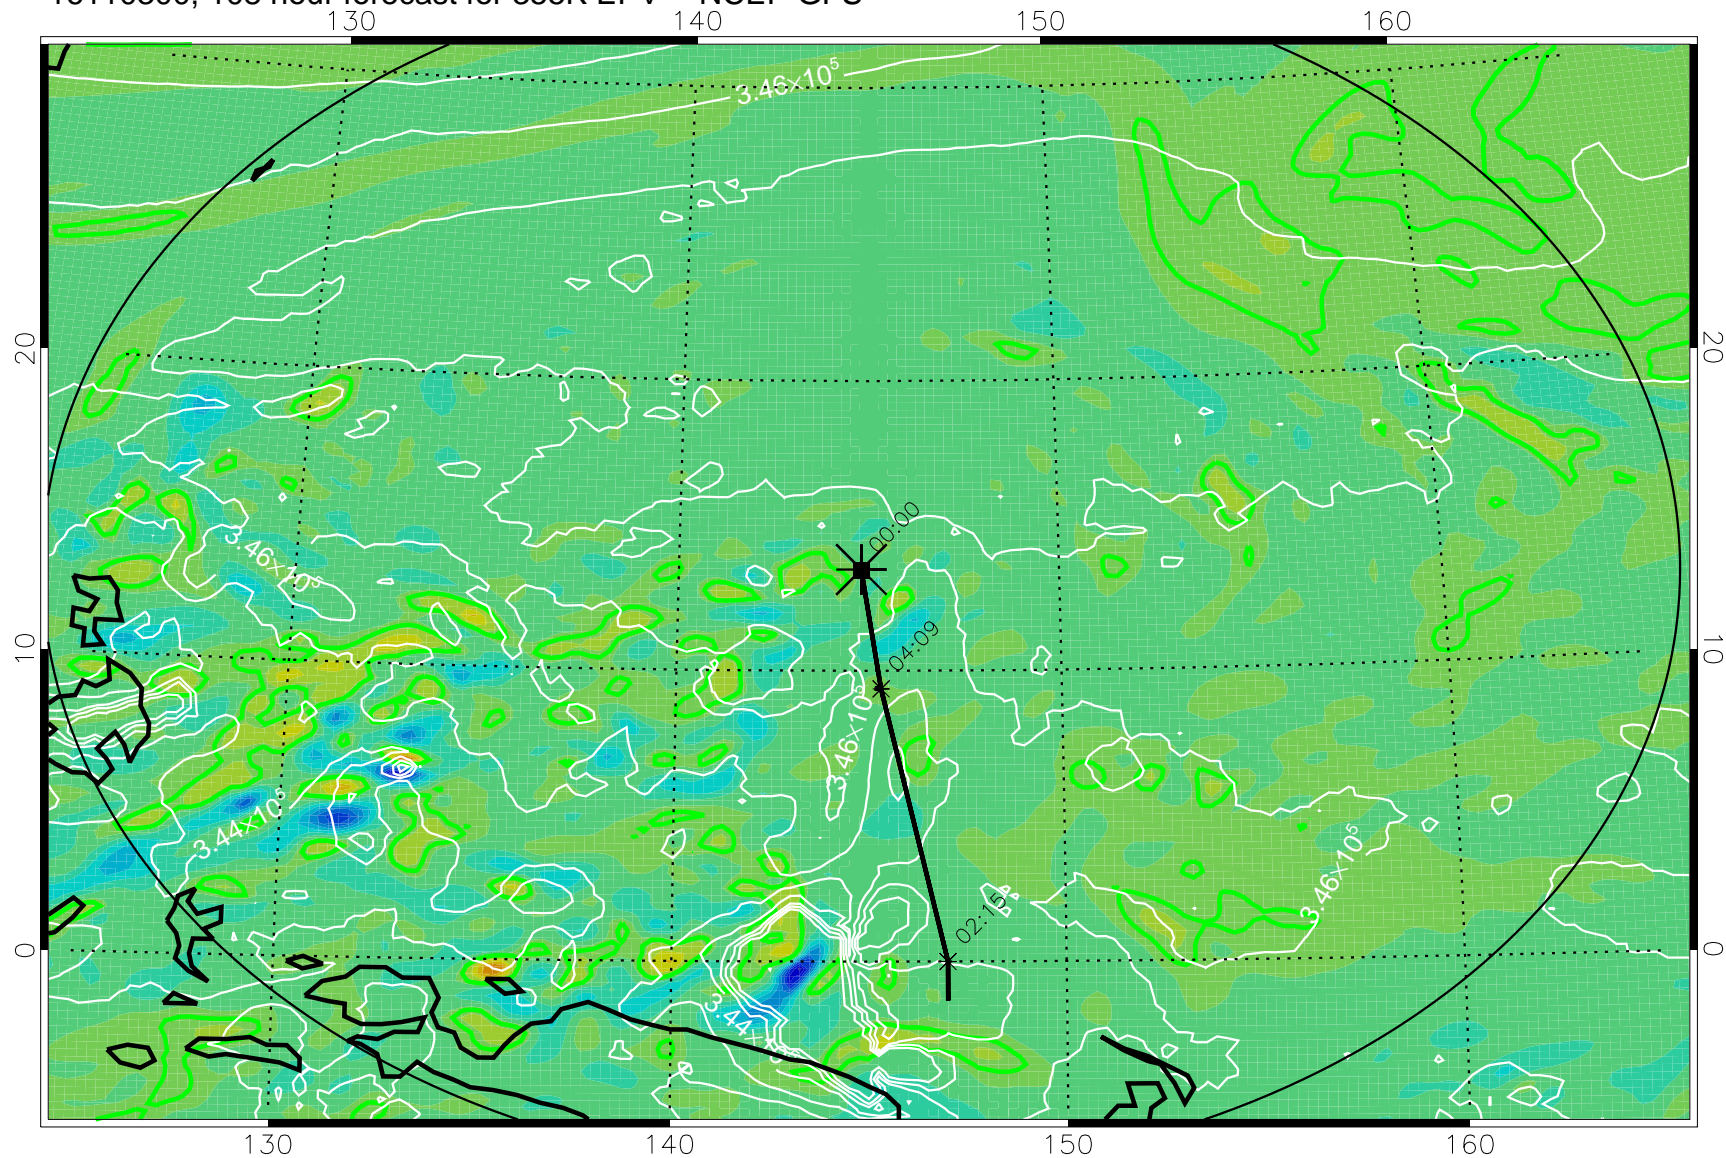

16110118, 078 hour forecast for 355K EPV -- NCEP GFS

355K Montgomery Streamfunction, white
EPV Tropopause (2 PVU) Position
Range ring of 2304 km

16110200, 084 hour forecast for 355K EPV -- NCEP GFS

355K Montgomery Streamfunction, white
EPV Tropopause (2 PVU) Position
Range ring of 2304 km

16110206, 090 hour forecast for 355K EPV -- NCEP GFS

355K Montgomery Streamfunction, white
EPV Tropopause (2 PVU) Position
Range ring of 2304 km

16110212, 096 hour forecast for 355K EPV -- NCEP GFS

355K Montgomery Streamfunction, white
EPV Tropopause (2 PVU) Position
Range ring of 2304 km

16110218, 102 hour forecast for 355K EPV -- NCEP GFS

355K Montgomery Streamfunction, white
EPV Tropopause (2 PVU) Position
Range ring of 2304 km

16110300, 108 hour forecast for 355K EPV -- NCEP GFS

355K Montgomery Streamfunction, white
EPV Tropopause (2 PVU) Position
Range ring of 2304 km

16110306, 114 hour forecast for 355K EPV -- NCEP GFS

355K Montgomery Streamfunction, white
EPV Tropopause (2 PVU) Position
Range ring of 2304 km

16110312, 120 hour forecast for 355K EPV -- NCEP GFS

355K Montgomery Streamfunction, white
EPV Tropopause (2 PVU) Position
Range ring of 2304 km