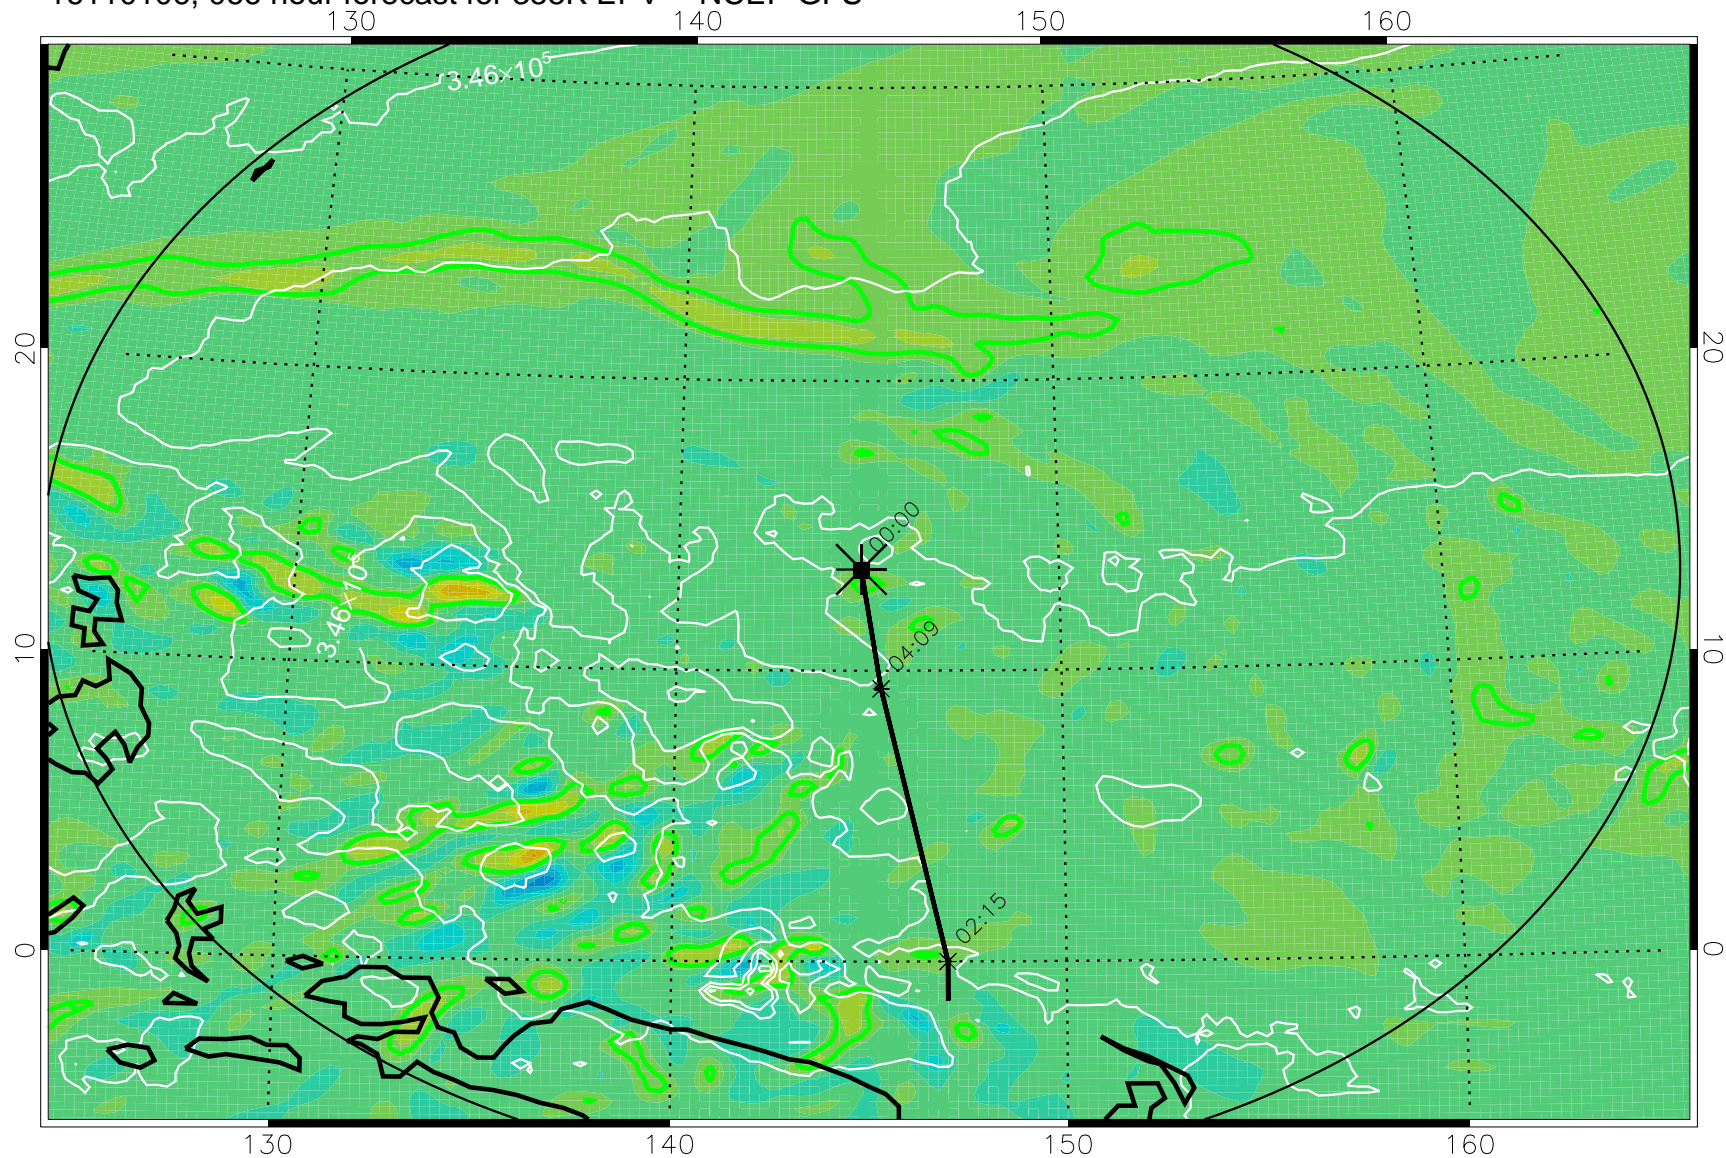

16103118, 054 hour forecast for 355K EPV -- NCEP GFS

355K Montgomery Streamfunction, white
EPV Tropopause (2 PVU) Position
Range ring of 2304 km

16110100, 060 hour forecast for 355K EPV -- NCEP GFS

355K Montgomery Streamfunction, white
EPV Tropopause (2 PVU) Position
Range ring of 2304 km

16110106, 066 hour forecast for 355K EPV -- NCEP GFS

355K Montgomery Streamfunction, white
EPV Tropopause (2 PVU) Position
Range ring of 2304 km

16110112, 072 hour forecast for 355K EPV -- NCEP GFS

355K Montgomery Streamfunction, white
EPV Tropopause (2 PVU) Position
Range ring of 2304 km

16110118, 078 hour forecast for 355K EPV -- NCEP GFS

355K Montgomery Streamfunction, white
EPV Tropopause (2 PVU) Position
Range ring of 2304 km

16110200, 084 hour forecast for 355K EPV -- NCEP GFS

355K Montgomery Streamfunction, white
EPV Tropopause (2 PVU) Position
Range ring of 2304 km

16110206, 090 hour forecast for 355K EPV -- NCEP GFS

355K Montgomery Streamfunction, white
EPV Tropopause (2 PVU) Position
Range ring of 2304 km

16110212, 096 hour forecast for 355K EPV -- NCEP GFS

355K Montgomery Streamfunction, white
EPV Tropopause (2 PVU) Position
Range ring of 2304 km