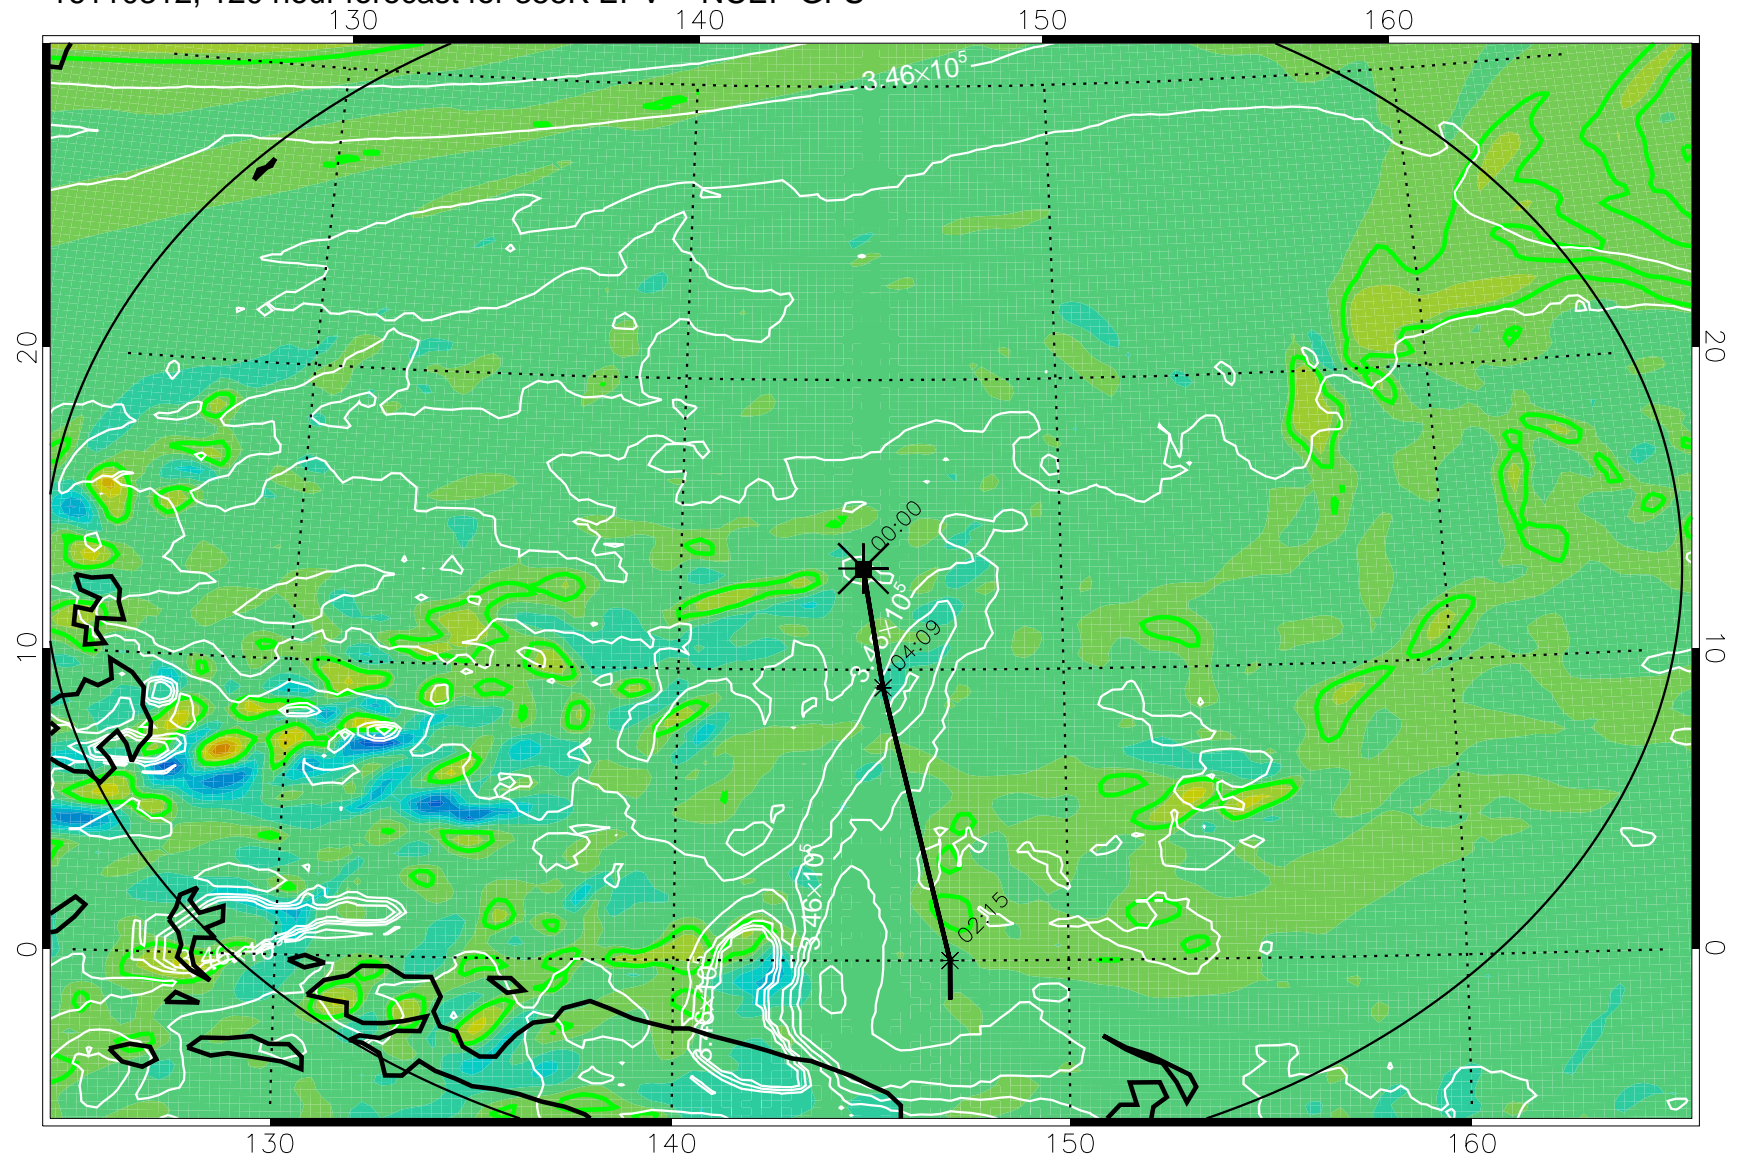

16110118, 078 hour forecast for 355K EPV -- NCEP GFS

355K Montgomery Streamfunction, white
EPV Tropopause (2 PVU) Position
Range ring of 2304 km

16110200, 084 hour forecast for 355K EPV -- NCEP GFS

355K Montgomery Streamfunction, white
EPV Tropopause (2 PVU) Position
Range ring of 2304 km

16110206, 090 hour forecast for 355K EPV -- NCEP GFS

355K Montgomery Streamfunction, white
EPV Tropopause (2 PVU) Position
Range ring of 2304 km

16110212, 096 hour forecast for 355K EPV -- NCEP GFS

355K Montgomery Streamfunction, white
EPV Tropopause (2 PVU) Position
Range ring of 2304 km

16110218, 102 hour forecast for 355K EPV -- NCEP GFS

355K Montgomery Streamfunction, white
EPV Tropopause (2 PVU) Position
Range ring of 2304 km

16110300, 108 hour forecast for 355K EPV -- NCEP GFS

355K Montgomery Streamfunction, white
EPV Tropopause (2 PVU) Position
Range ring of 2304 km

16110306, 114 hour forecast for 355K EPV -- NCEP GFS

355K Montgomery Streamfunction, white
EPV Tropopause (2 PVU) Position
Range ring of 2304 km

16110312, 120 hour forecast for 355K EPV -- NCEP GFS

355K Montgomery Streamfunction, white
EPV Tropopause (2 PVU) Position
Range ring of 2304 km