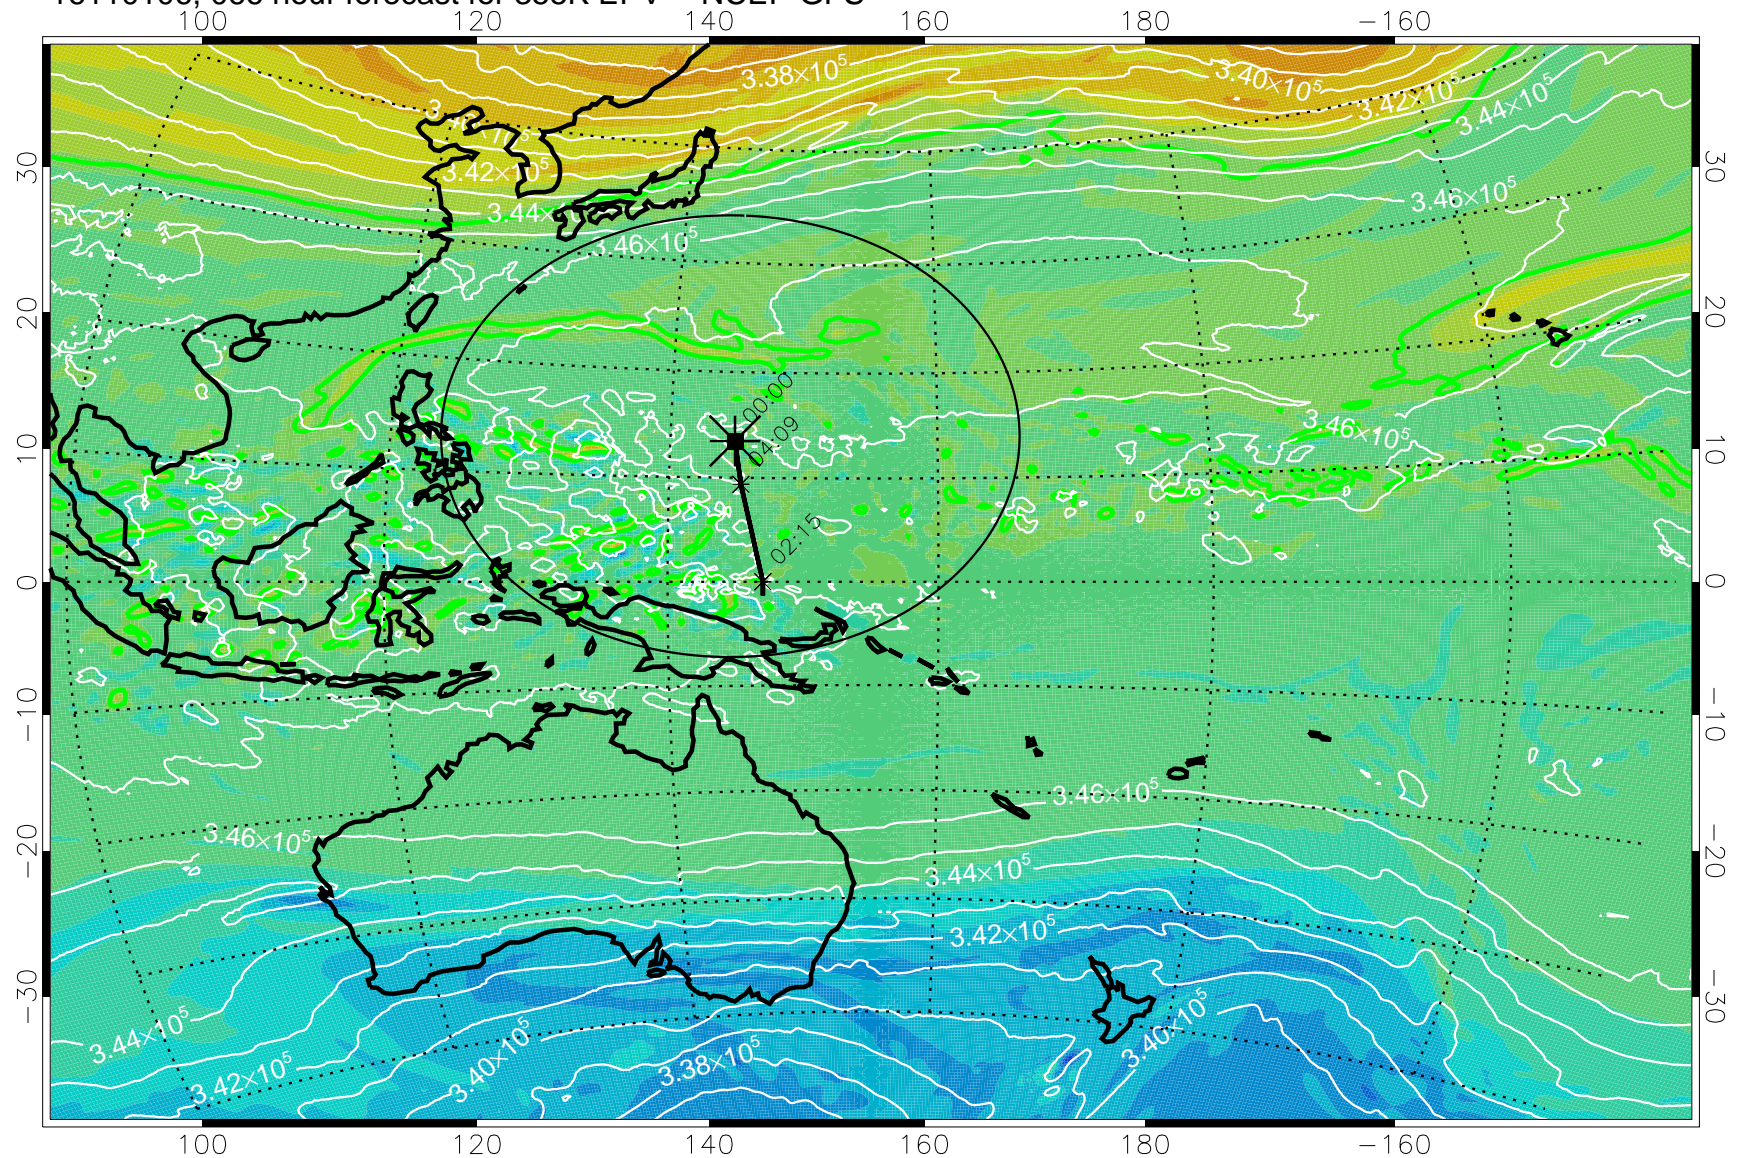

16103106, 042 hour forecast for 355K EPV -- NCEP GFS

355K Montgomery Streamfunction, white
EPV Tropopause (2 PVU) Position
Range ring of 2304 km

16103112, 048 hour forecast for 355K EPV -- NCEP GFS

355K Montgomery Streamfunction, white
EPV Tropopause (2 PVU) Position
Range ring of 2304 km

16103118, 054 hour forecast for 355K EPV -- NCEP GFS

355K Montgomery Streamfunction, white
EPV Tropopause (2 PVU) Position
Range ring of 2304 km

16110100, 060 hour forecast for 355K EPV -- NCEP GFS

355K Montgomery Streamfunction, white
EPV Tropopause (2 PVU) Position
Range ring of 2304 km

16110106, 066 hour forecast for 355K EPV -- NCEP GFS

355K Montgomery Streamfunction, white
EPV Tropopause (2 PVU) Position
Range ring of 2304 km

16110112, 072 hour forecast for 355K EPV -- NCEP GFS

355K Montgomery Streamfunction, white
EPV Tropopause (2 PVU) Position
Range ring of 2304 km

16110118, 078 hour forecast for 355K EPV -- NCEP GFS

355K Montgomery Streamfunction, white
EPV Tropopause (2 PVU) Position
Range ring of 2304 km

16110200, 084 hour forecast for 355K EPV -- NCEP GFS

355K Montgomery Streamfunction, white
 EPV Tropopause (2 PVU) Position
 Range ring of 2304 km