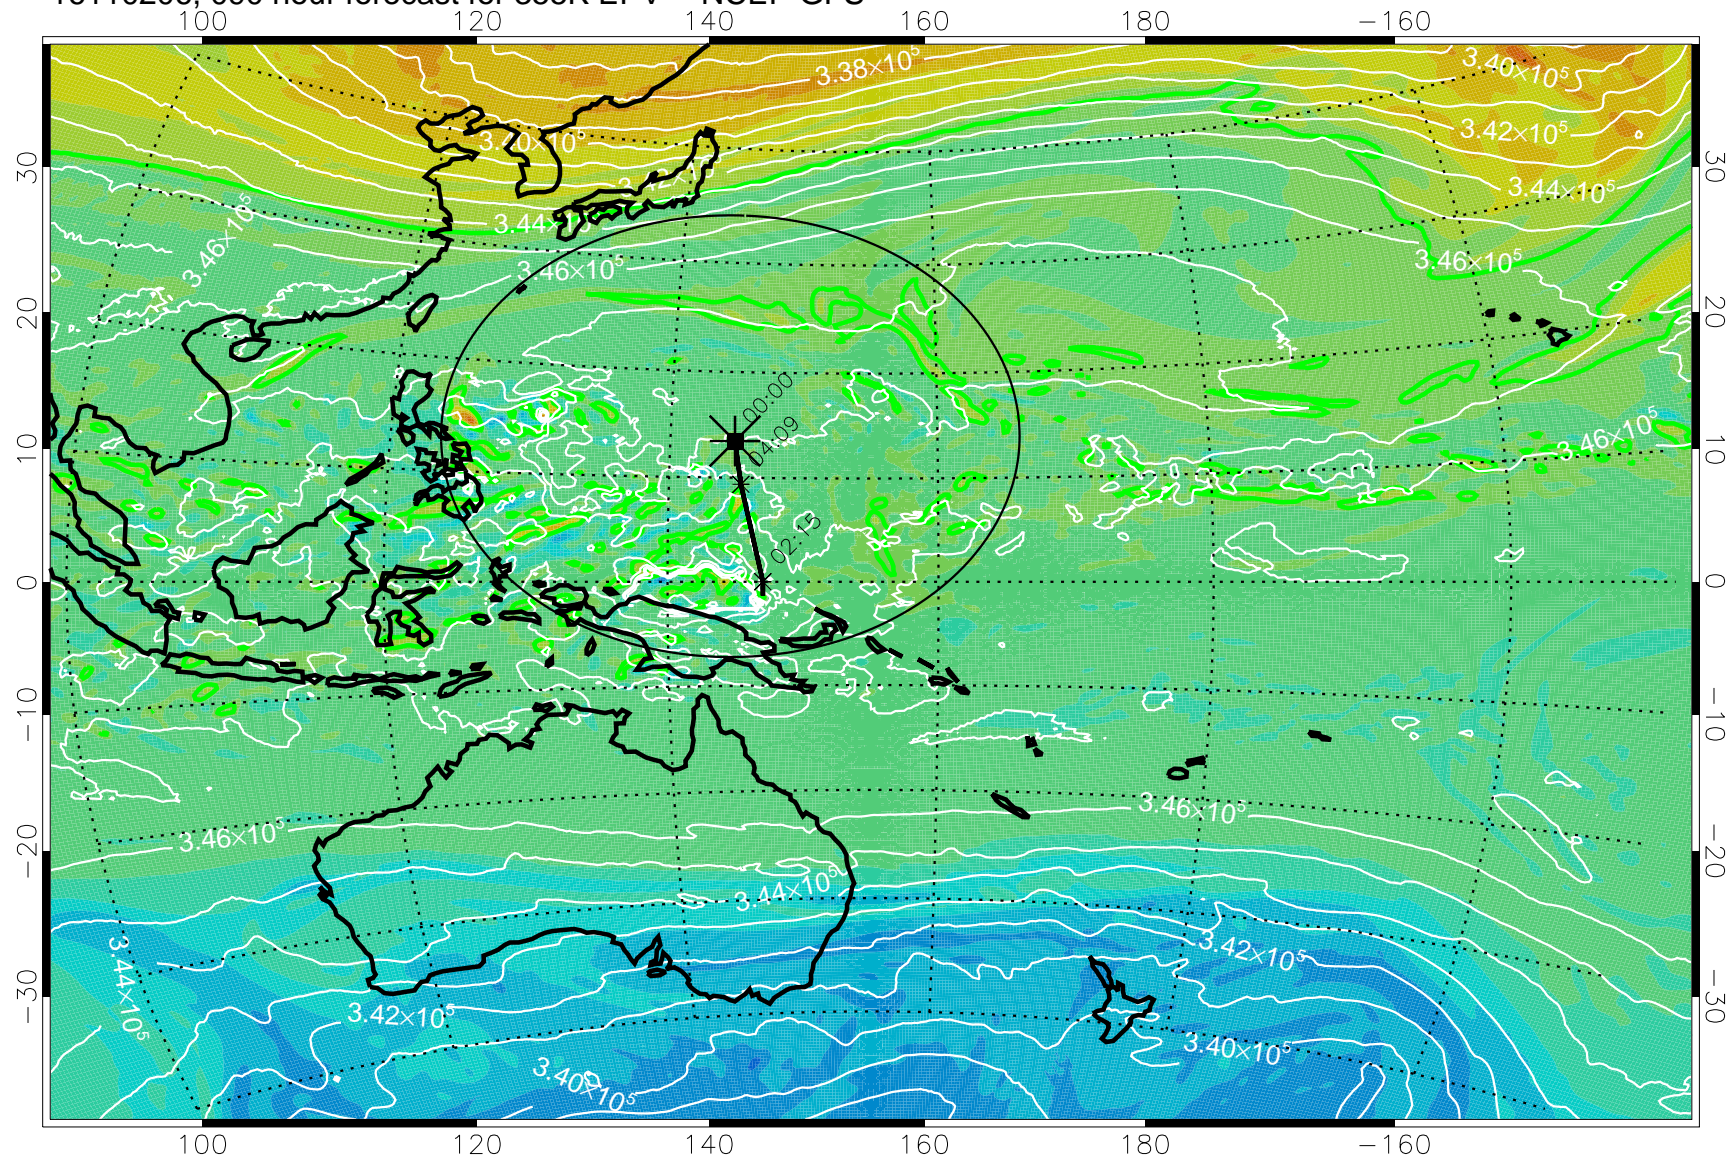

16110106, 066 hour forecast for 355K EPV -- NCEP GFS

355K Montgomery Streamfunction, white
EPV Tropopause (2 PVU) Position
Range ring of 2304 km

16110112, 072 hour forecast for 355K EPV -- NCEP GFS

355K Montgomery Streamfunction, white
EPV Tropopause (2 PVU) Position
Range ring of 2304 km

16110118, 078 hour forecast for 355K EPV -- NCEP GFS

355K Montgomery Streamfunction, white
EPV Tropopause (2 PVU) Position
Range ring of 2304 km

16110200, 084 hour forecast for 355K EPV -- NCEP GFS

355K Montgomery Streamfunction, white
 EPV Tropopause (2 PVU) Position
 Range ring of 2304 km

16110206, 090 hour forecast for 355K EPV -- NCEP GFS

355K Montgomery Streamfunction, white
EPV Tropopause (2 PVU) Position
Range ring of 2304 km

16110212, 096 hour forecast for 355K EPV -- NCEP GFS

355K Montgomery Streamfunction, white
EPV Tropopause (2 PVU) Position
Range ring of 2304 km

16110218, 102 hour forecast for 355K EPV -- NCEP GFS

355K Montgomery Streamfunction, white
EPV Tropopause (2 PVU) Position
Range ring of 2304 km

16110300, 108 hour forecast for 355K EPV -- NCEP GFS

355K Montgomery Streamfunction, white
EPV Tropopause (2 PVU) Position
Range ring of 2304 km