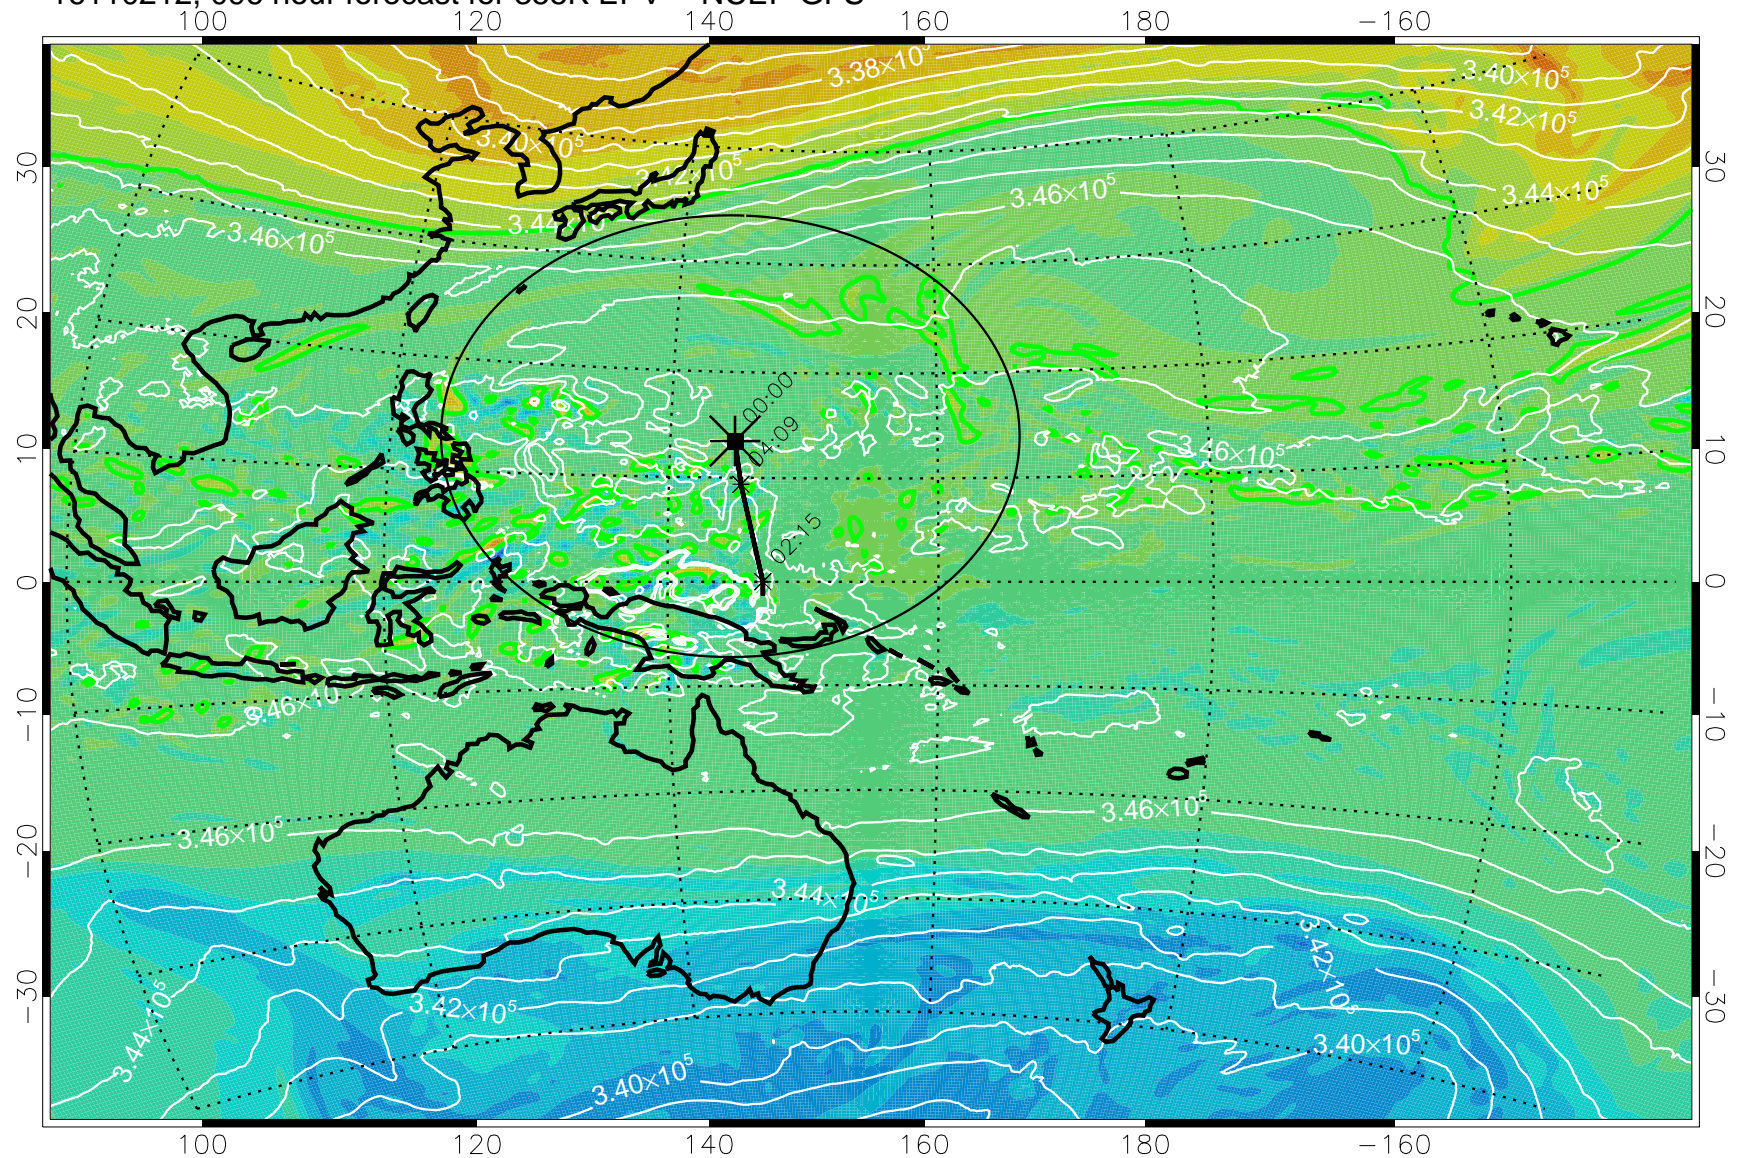

16110106, 066 hour forecast for 355K EPV -- NCEP GFS

355K Montgomery Streamfunction, white
EPV Tropopause (2 PVU) Position
Range ring of 2304 km

16110112, 072 hour forecast for 355K EPV -- NCEP GFS

355K Montgomery Streamfunction, white
EPV Tropopause (2 PVU) Position
Range ring of 2304 km

16110118, 078 hour forecast for 355K EPV -- NCEP GFS

355K Montgomery Streamfunction, white
EPV Tropopause (2 PVU) Position
Range ring of 2304 km

16110200, 084 hour forecast for 355K EPV -- NCEP GFS

355K Montgomery Streamfunction, white
 EPV Tropopause (2 PVU) Position
 Range ring of 2304 km

16110206, 090 hour forecast for 355K EPV -- NCEP GFS

355K Montgomery Streamfunction, white
EPV Tropopause (2 PVU) Position
Range ring of 2304 km

16110212, 096 hour forecast for 355K EPV -- NCEP GFS

355K Montgomery Streamfunction, white
EPV Tropopause (2 PVU) Position
Range ring of 2304 km

16110218, 102 hour forecast for 355K EPV -- NCEP GFS

355K Montgomery Streamfunction, white
EPV Tropopause (2 PVU) Position
Range ring of 2304 km

16110300, 108 hour forecast for 355K EPV -- NCEP GFS

355K Montgomery Streamfunction, white
EPV Tropopause (2 PVU) Position
Range ring of 2304 km