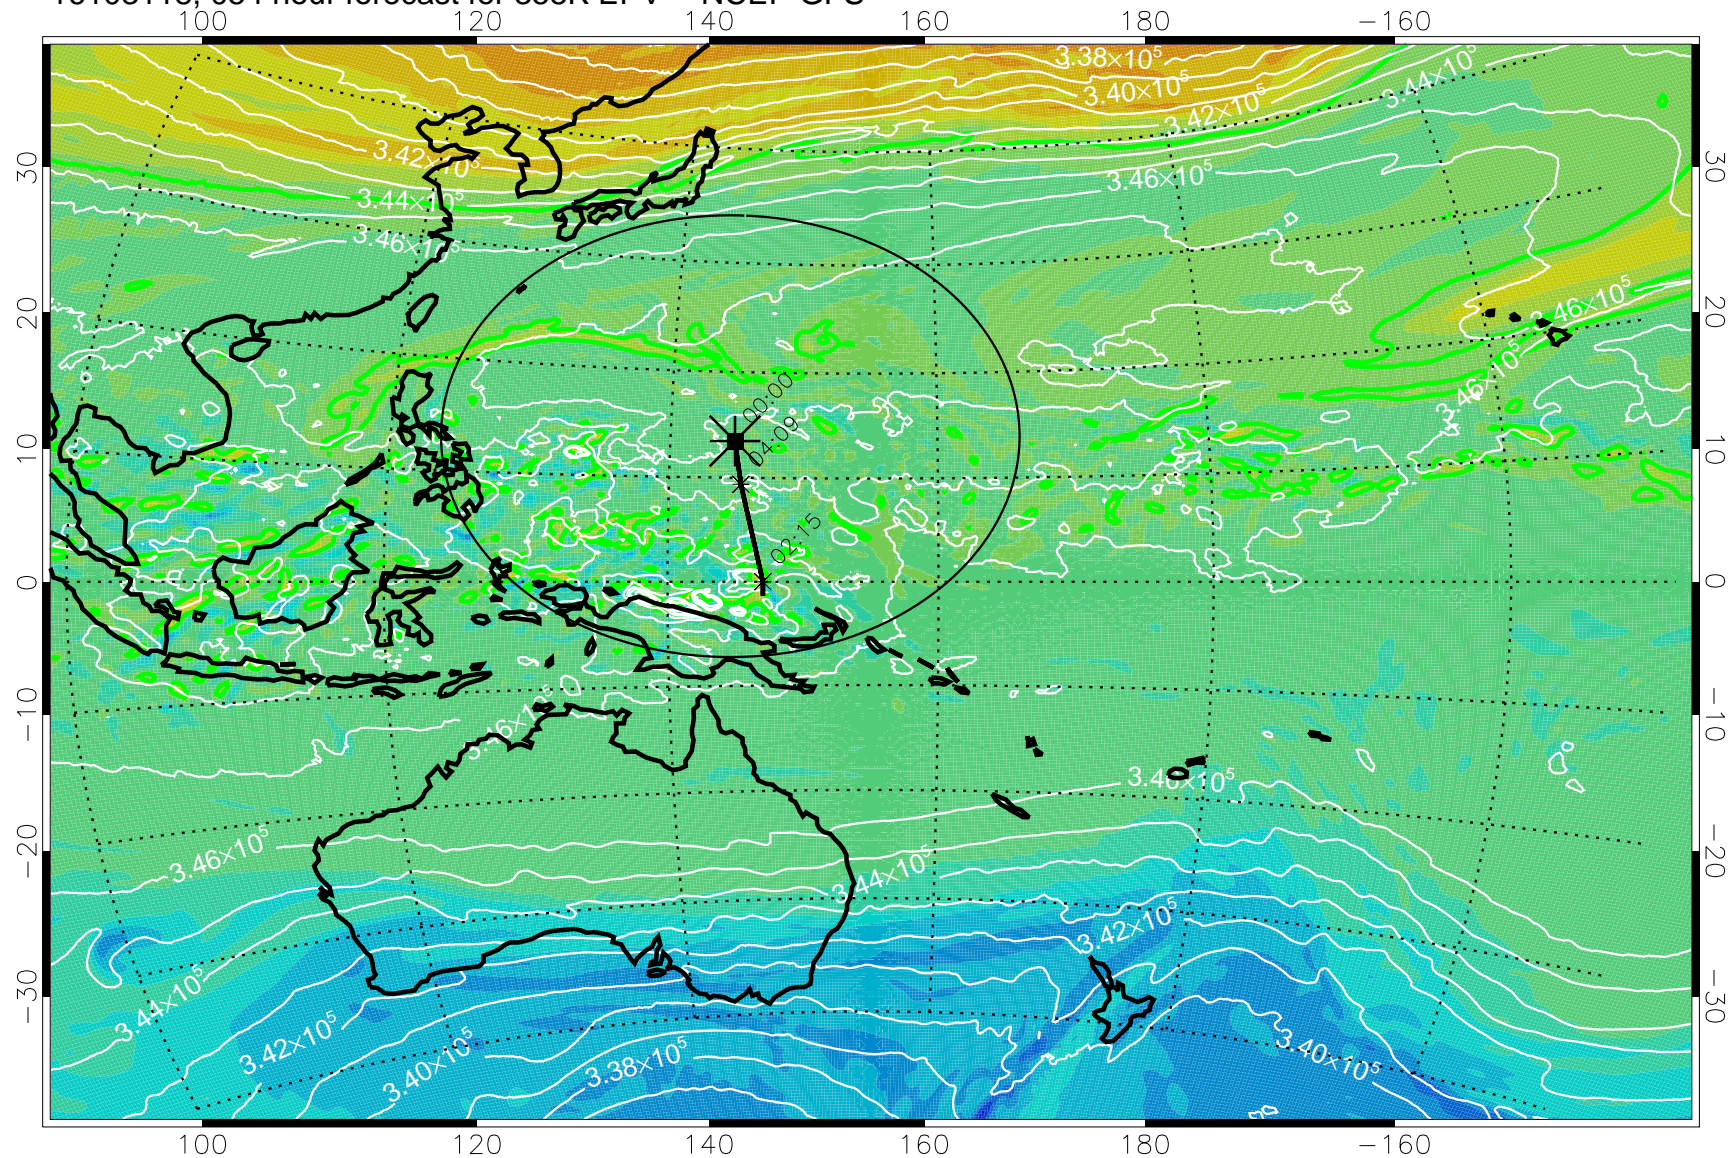

16103106, 042 hour forecast for 355K EPV -- NCEP GFS

355K Montgomery Streamfunction, white
EPV Tropopause (2 PVU) Position
Range ring of 2304 km

16103112, 048 hour forecast for 355K EPV -- NCEP GFS

355K Montgomery Streamfunction, white
EPV Tropopause (2 PVU) Position
Range ring of 2304 km

16103118, 054 hour forecast for 355K EPV -- NCEP GFS

355K Montgomery Streamfunction, white
EPV Tropopause (2 PVU) Position
Range ring of 2304 km

16110100, 060 hour forecast for 355K EPV -- NCEP GFS

355K Montgomery Streamfunction, white
EPV Tropopause (2 PVU) Position
Range ring of 2304 km

16110106, 066 hour forecast for 355K EPV -- NCEP GFS

355K Montgomery Streamfunction, white
EPV Tropopause (2 PVU) Position
Range ring of 2304 km

16110112, 072 hour forecast for 355K EPV -- NCEP GFS

355K Montgomery Streamfunction, white
EPV Tropopause (2 PVU) Position
Range ring of 2304 km

16110118, 078 hour forecast for 355K EPV -- NCEP GFS

355K Montgomery Streamfunction, white
EPV Tropopause (2 PVU) Position
Range ring of 2304 km

16110200, 084 hour forecast for 355K EPV -- NCEP GFS

355K Montgomery Streamfunction, white
 EPV Tropopause (2 PVU) Position
 Range ring of 2304 km