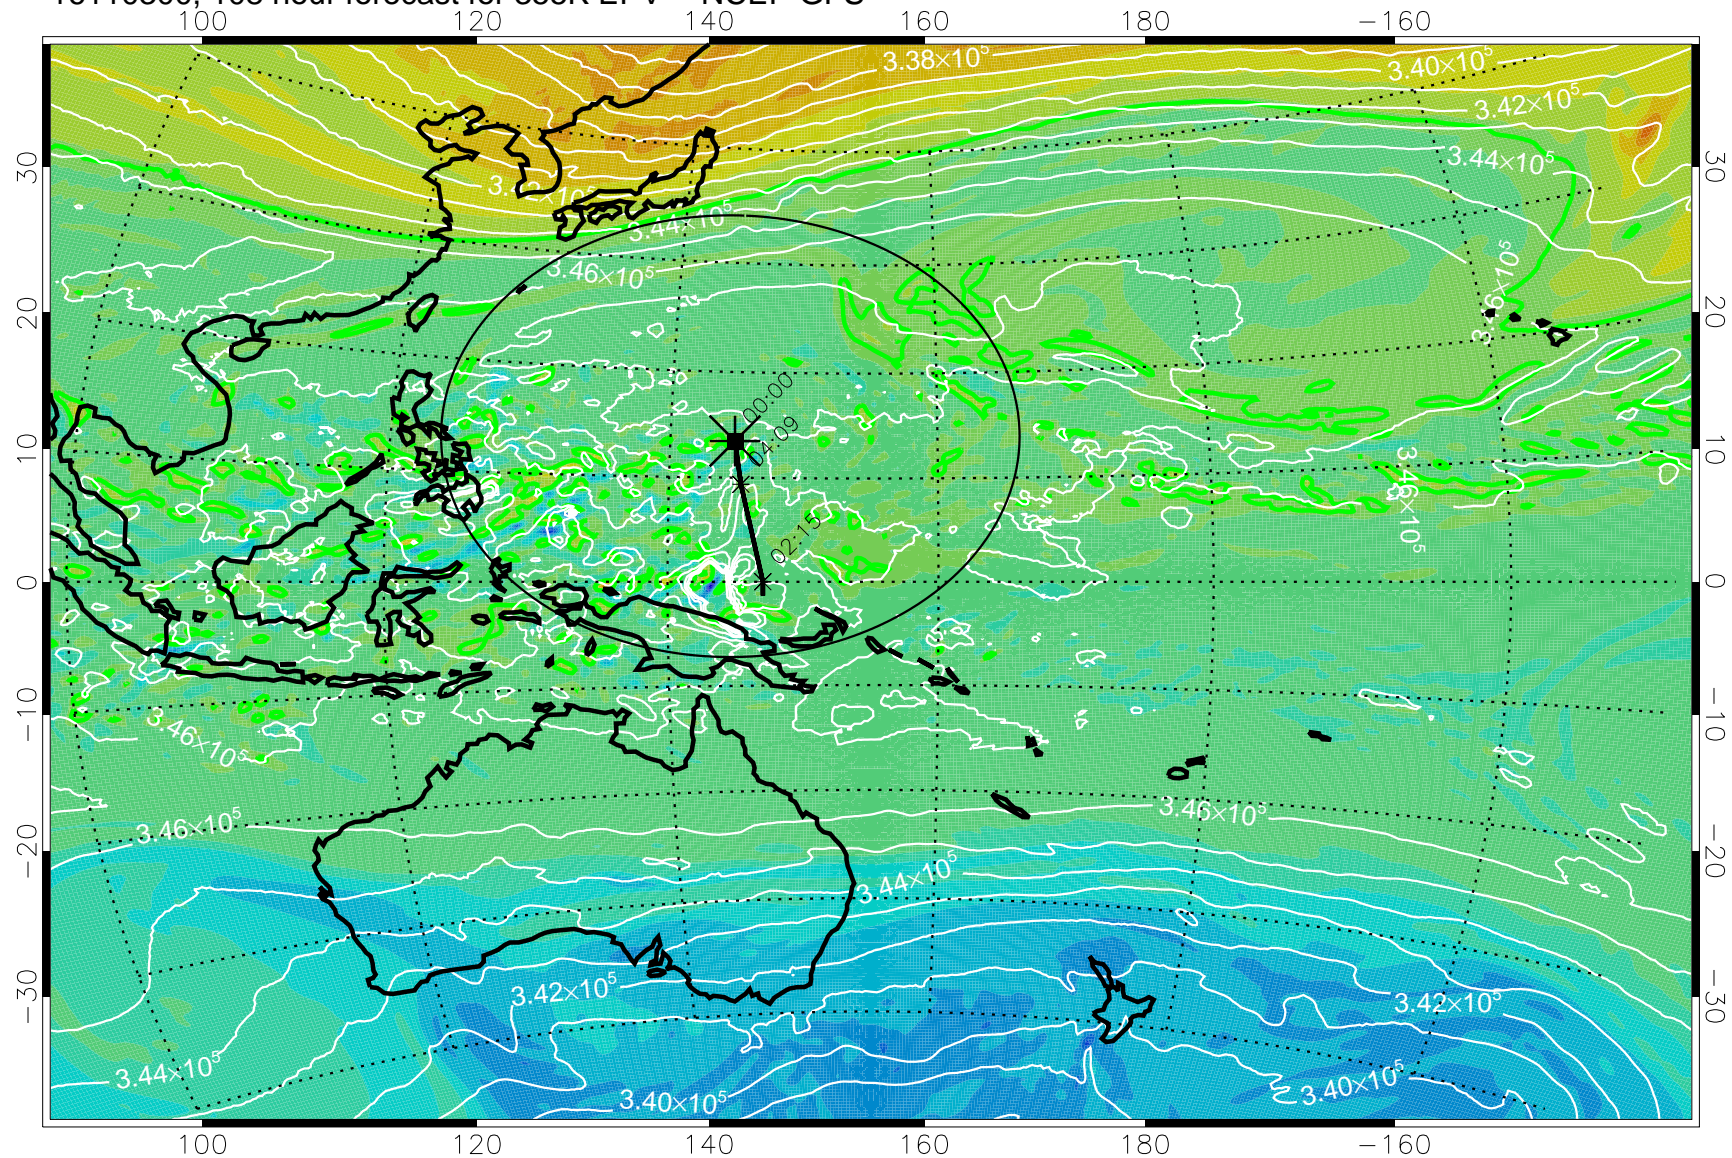

16110118, 078 hour forecast for 355K EPV -- NCEP GFS

355K Montgomery Streamfunction, white
EPV Tropopause (2 PVU) Position
Range ring of 2304 km

16110200, 084 hour forecast for 355K EPV -- NCEP GFS

355K Montgomery Streamfunction, white
 EPV Tropopause (2 PVU) Position
 Range ring of 2304 km

16110206, 090 hour forecast for 355K EPV -- NCEP GFS

355K Montgomery Streamfunction, white
EPV Tropopause (2 PVU) Position
Range ring of 2304 km

16110212, 096 hour forecast for 355K EPV -- NCEP GFS

355K Montgomery Streamfunction, white
EPV Tropopause (2 PVU) Position
Range ring of 2304 km

16110218, 102 hour forecast for 355K EPV -- NCEP GFS

355K Montgomery Streamfunction, white
EPV Tropopause (2 PVU) Position
Range ring of 2304 km

16110300, 108 hour forecast for 355K EPV -- NCEP GFS

355K Montgomery Streamfunction, white
EPV Tropopause (2 PVU) Position
Range ring of 2304 km

16110306, 114 hour forecast for 355K EPV -- NCEP GFS

355K Montgomery Streamfunction, white
EPV Tropopause (2 PVU) Position
Range ring of 2304 km

16110312, 120 hour forecast for 355K EPV -- NCEP GFS

355K Montgomery Streamfunction, white
EPV Tropopause (2 PVU) Position
Range ring of 2304 km