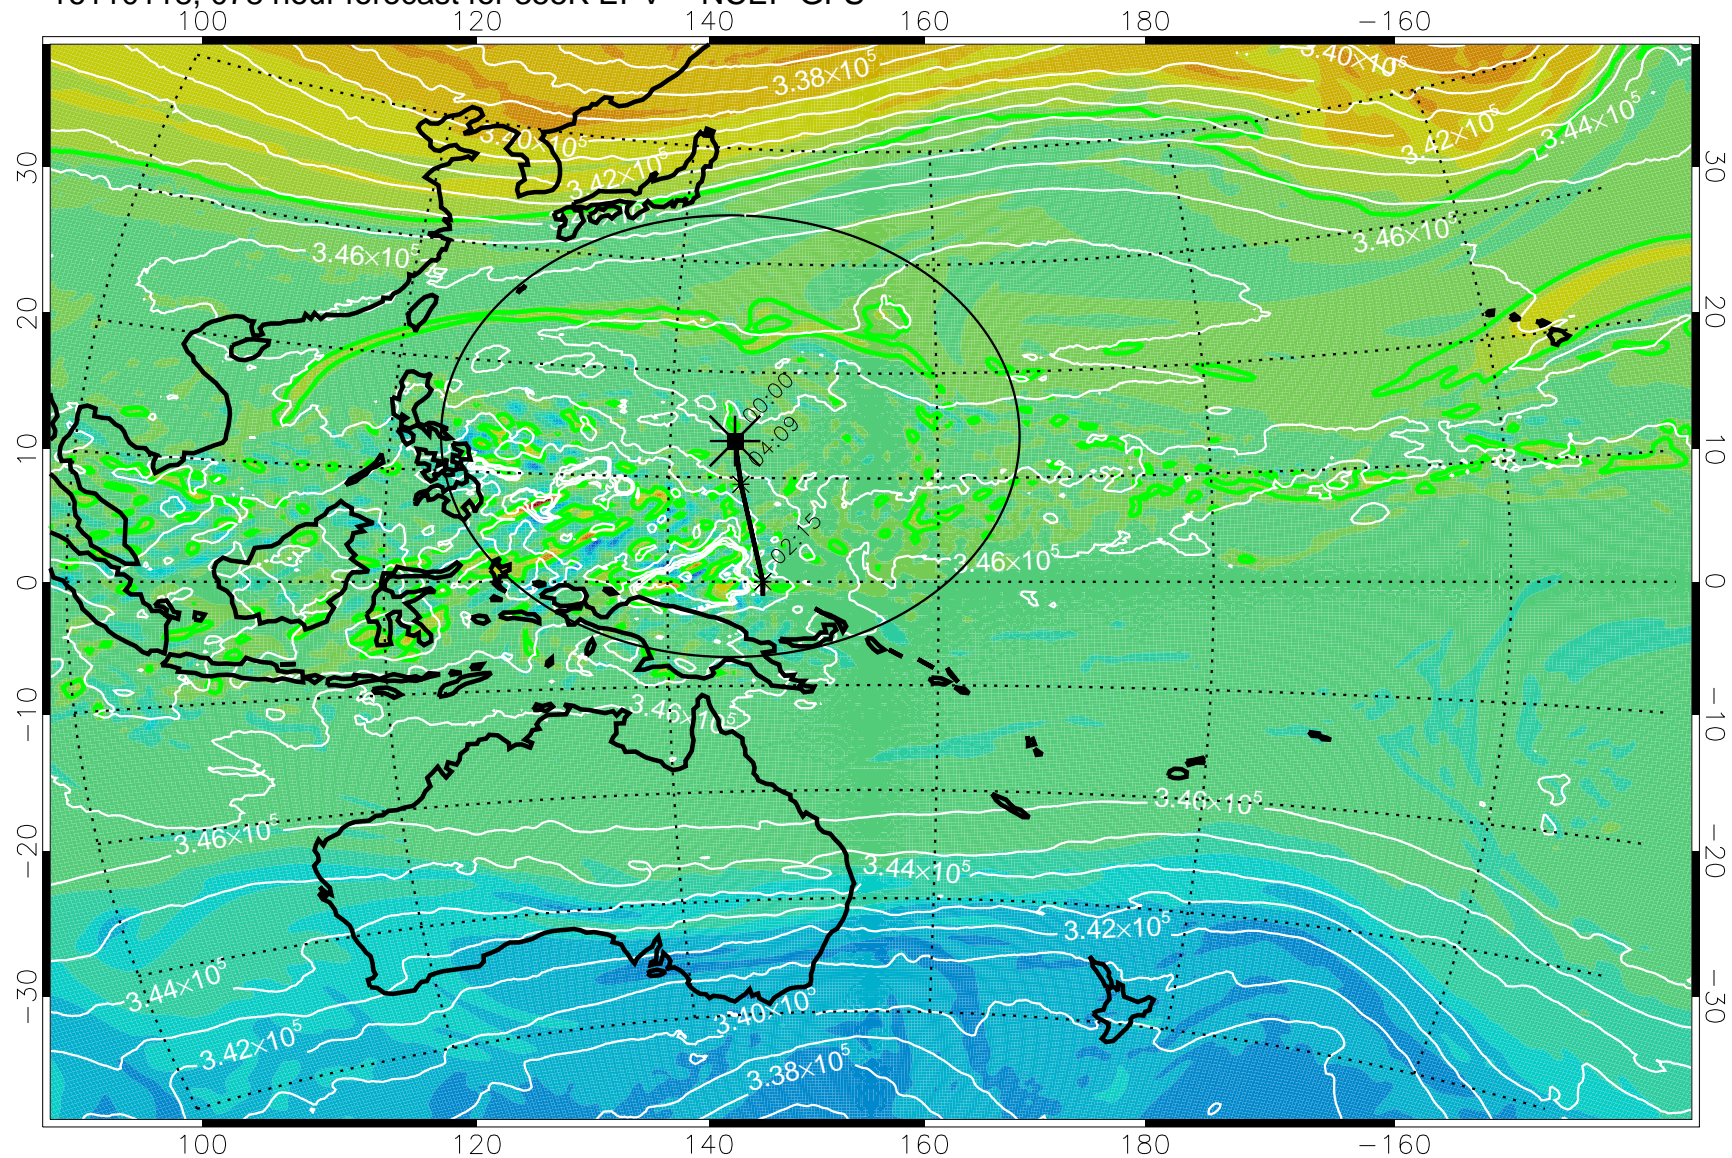

16103118, 054 hour forecast for 355K EPV -- NCEP GFS

355K Montgomery Streamfunction, white
EPV Tropopause (2 PVU) Position
Range ring of 2304 km

16110100, 060 hour forecast for 355K EPV -- NCEP GFS

355K Montgomery Streamfunction, white
EPV Tropopause (2 PVU) Position
Range ring of 2304 km

16110106, 066 hour forecast for 355K EPV -- NCEP GFS

355K Montgomery Streamfunction, white
EPV Tropopause (2 PVU) Position
Range ring of 2304 km

16110112, 072 hour forecast for 355K EPV -- NCEP GFS

355K Montgomery Streamfunction, white
EPV Tropopause (2 PVU) Position
Range ring of 2304 km

16110118, 078 hour forecast for 355K EPV -- NCEP GFS

355K Montgomery Streamfunction, white
EPV Tropopause (2 PVU) Position
Range ring of 2304 km

16110200, 084 hour forecast for 355K EPV -- NCEP GFS

355K Montgomery Streamfunction, white
 EPV Tropopause (2 PVU) Position
 Range ring of 2304 km

16110206, 090 hour forecast for 355K EPV -- NCEP GFS

355K Montgomery Streamfunction, white
EPV Tropopause (2 PVU) Position
Range ring of 2304 km

16110212, 096 hour forecast for 355K EPV -- NCEP GFS

355K Montgomery Streamfunction, white
EPV Tropopause (2 PVU) Position
Range ring of 2304 km