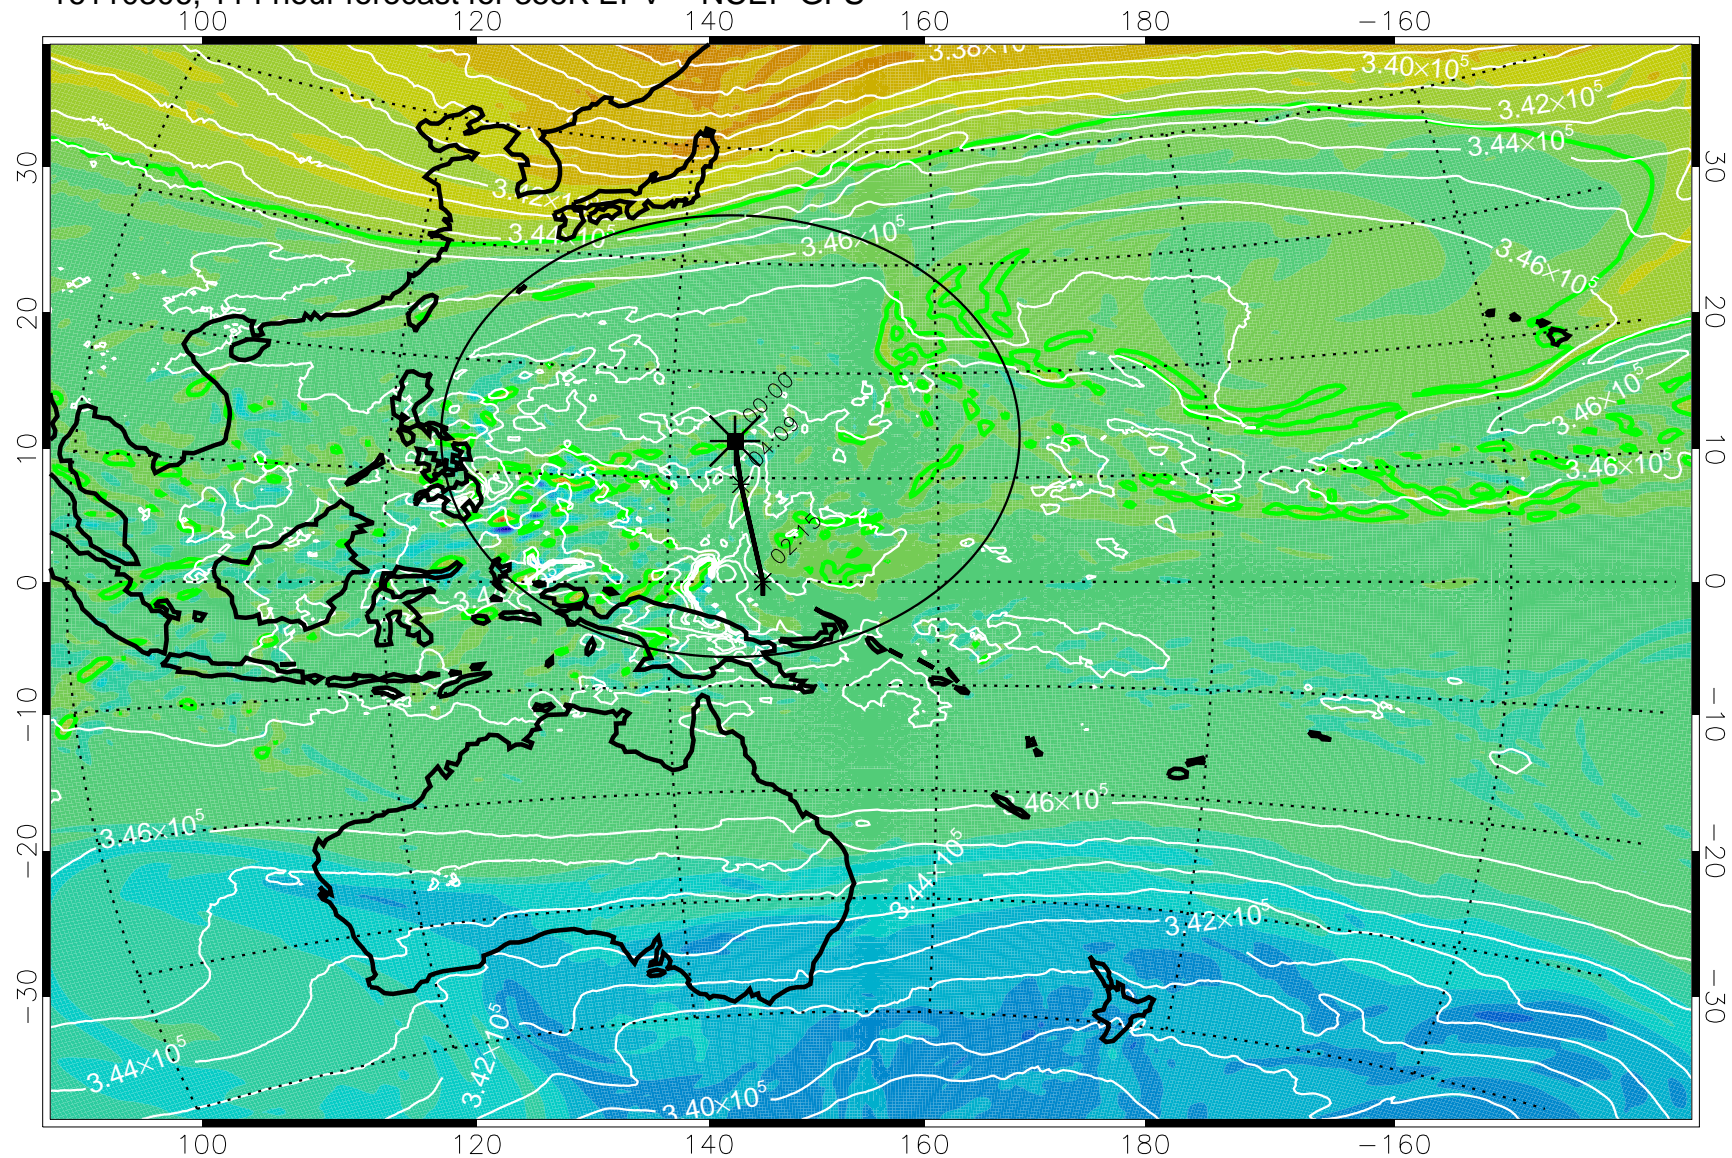

16110118, 078 hour forecast for 355K EPV -- NCEP GFS

355K Montgomery Streamfunction, white
EPV Tropopause (2 PVU) Position
Range ring of 2304 km

16110200, 084 hour forecast for 355K EPV -- NCEP GFS

355K Montgomery Streamfunction, white
 EPV Tropopause (2 PVU) Position
 Range ring of 2304 km

16110206, 090 hour forecast for 355K EPV -- NCEP GFS

355K Montgomery Streamfunction, white
EPV Tropopause (2 PVU) Position
Range ring of 2304 km

16110212, 096 hour forecast for 355K EPV -- NCEP GFS

355K Montgomery Streamfunction, white
EPV Tropopause (2 PVU) Position
Range ring of 2304 km

16110218, 102 hour forecast for 355K EPV -- NCEP GFS

355K Montgomery Streamfunction, white
EPV Tropopause (2 PVU) Position
Range ring of 2304 km

16110300, 108 hour forecast for 355K EPV -- NCEP GFS

355K Montgomery Streamfunction, white
EPV Tropopause (2 PVU) Position
Range ring of 2304 km

16110306, 114 hour forecast for 355K EPV -- NCEP GFS

355K Montgomery Streamfunction, white
EPV Tropopause (2 PVU) Position
Range ring of 2304 km

16110312, 120 hour forecast for 355K EPV -- NCEP GFS

355K Montgomery Streamfunction, white
EPV Tropopause (2 PVU) Position
Range ring of 2304 km