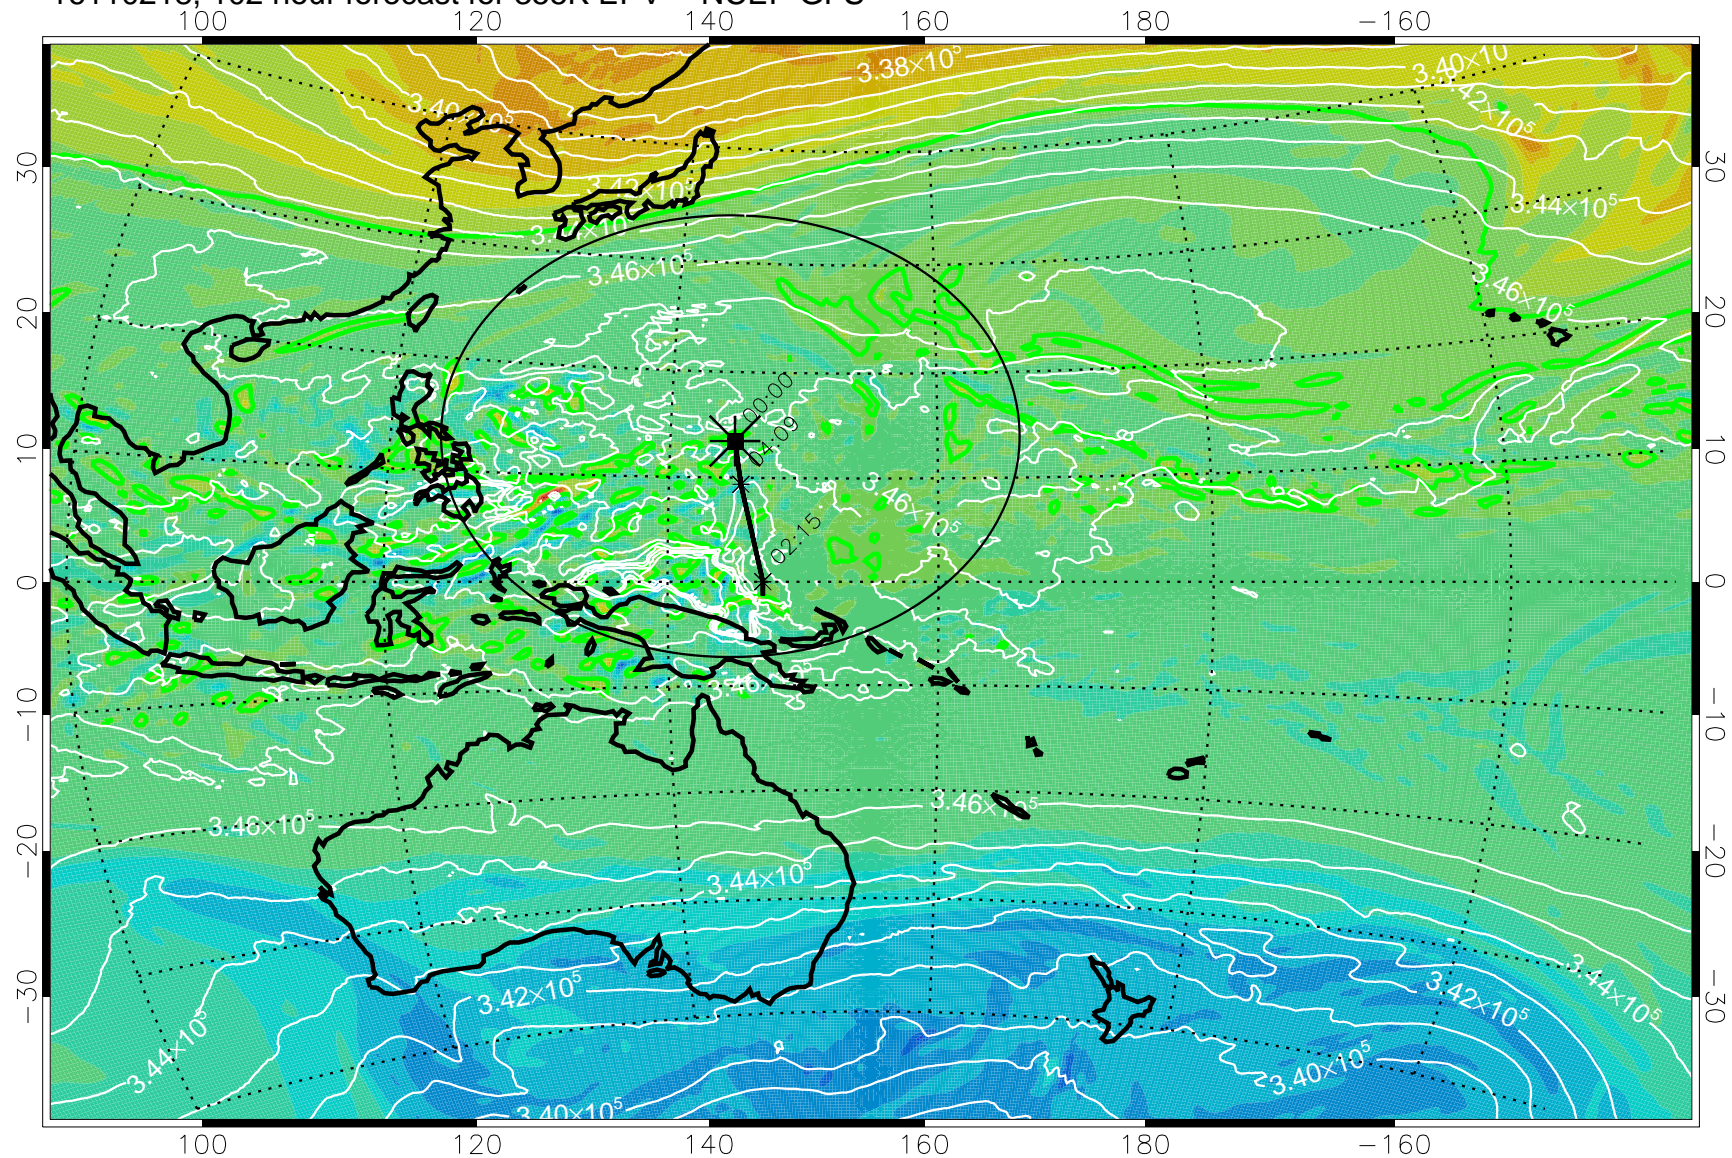

16110118, 078 hour forecast for 355K EPV -- NCEP GFS

355K Montgomery Streamfunction, white
EPV Tropopause (2 PVU) Position
Range ring of 2304 km

16110200, 084 hour forecast for 355K EPV -- NCEP GFS

355K Montgomery Streamfunction, white
 EPV Tropopause (2 PVU) Position
 Range ring of 2304 km

16110206, 090 hour forecast for 355K EPV -- NCEP GFS

355K Montgomery Streamfunction, white
EPV Tropopause (2 PVU) Position
Range ring of 2304 km

16110212, 096 hour forecast for 355K EPV -- NCEP GFS

355K Montgomery Streamfunction, white
EPV Tropopause (2 PVU) Position
Range ring of 2304 km

16110218, 102 hour forecast for 355K EPV -- NCEP GFS

355K Montgomery Streamfunction, white
EPV Tropopause (2 PVU) Position
Range ring of 2304 km

16110300, 108 hour forecast for 355K EPV -- NCEP GFS

355K Montgomery Streamfunction, white
EPV Tropopause (2 PVU) Position
Range ring of 2304 km

16110306, 114 hour forecast for 355K EPV -- NCEP GFS

355K Montgomery Streamfunction, white
EPV Tropopause (2 PVU) Position
Range ring of 2304 km

16110312, 120 hour forecast for 355K EPV -- NCEP GFS

355K Montgomery Streamfunction, white
EPV Tropopause (2 PVU) Position
Range ring of 2304 km