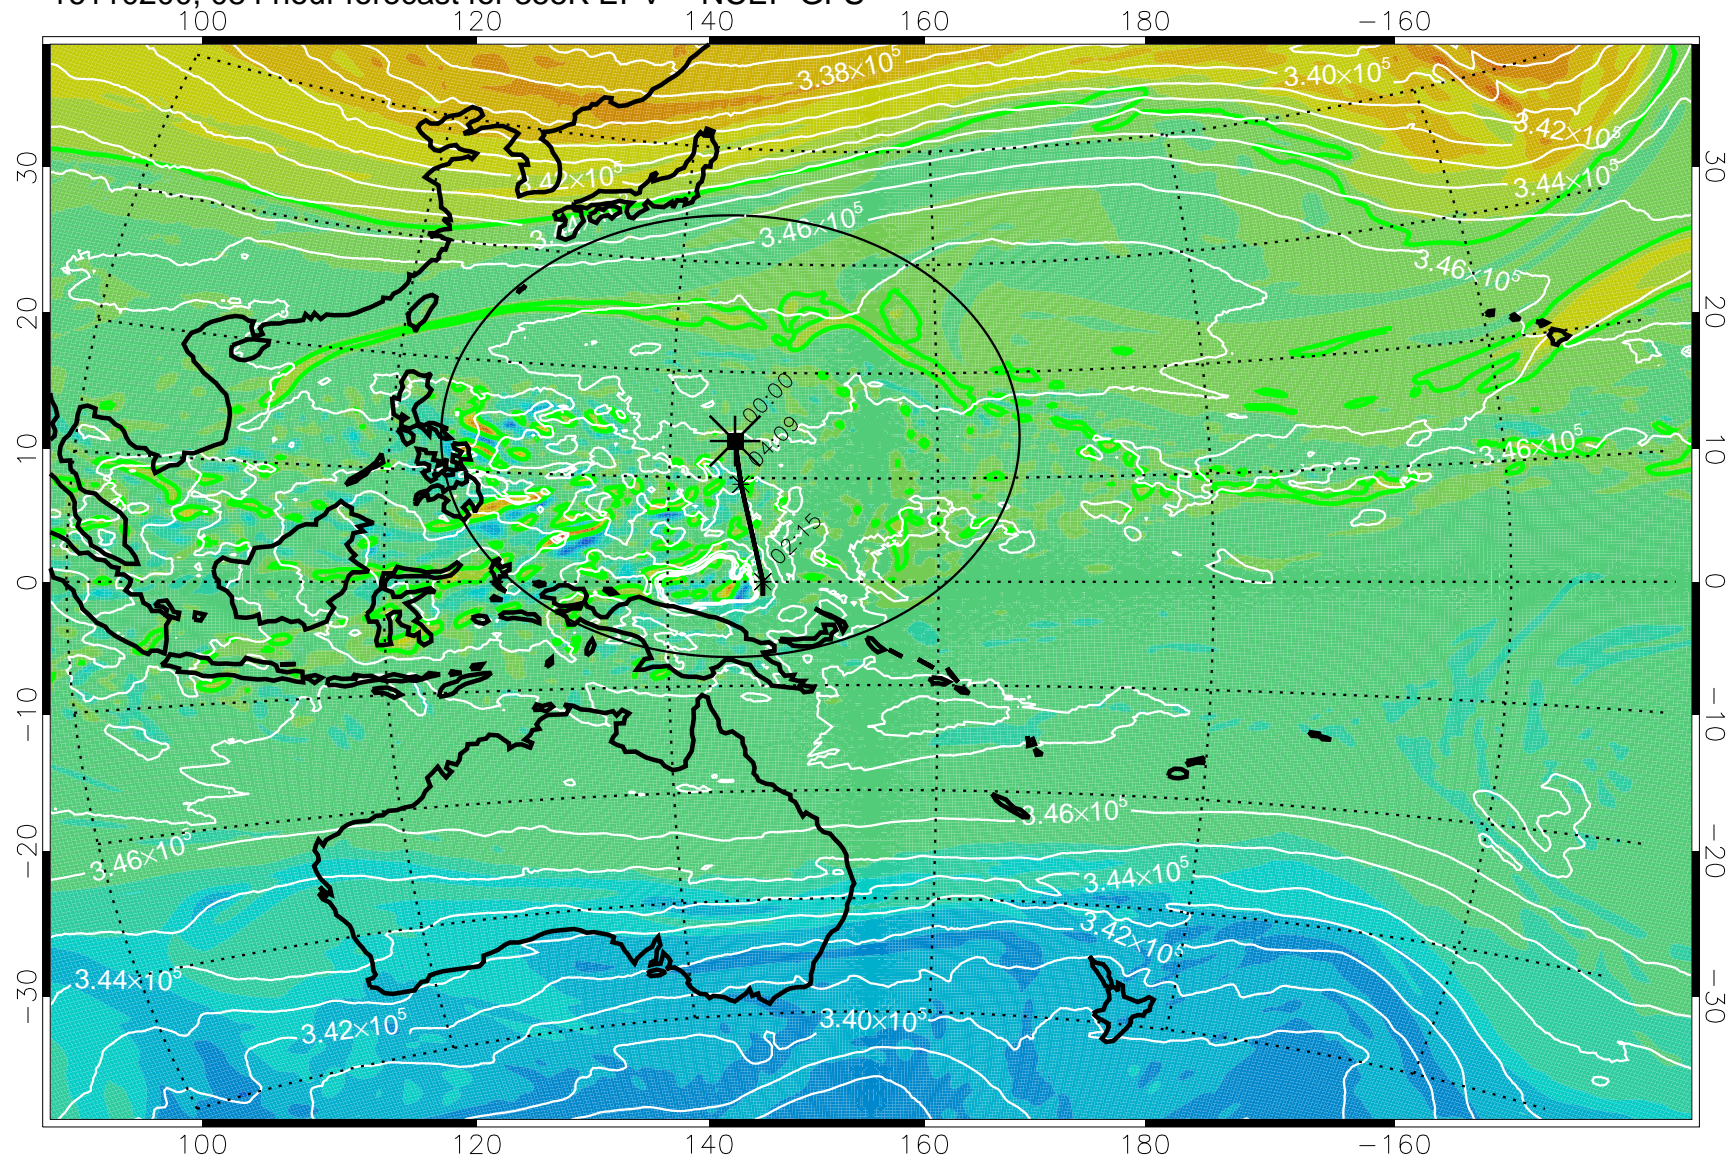

16110106, 066 hour forecast for 355K EPV -- NCEP GFS

355K Montgomery Streamfunction, white
EPV Tropopause (2 PVU) Position
Range ring of 2304 km

16110112, 072 hour forecast for 355K EPV -- NCEP GFS

355K Montgomery Streamfunction, white
EPV Tropopause (2 PVU) Position
Range ring of 2304 km

16110118, 078 hour forecast for 355K EPV -- NCEP GFS

355K Montgomery Streamfunction, white
EPV Tropopause (2 PVU) Position
Range ring of 2304 km

16110200, 084 hour forecast for 355K EPV -- NCEP GFS

355K Montgomery Streamfunction, white
 EPV Tropopause (2 PVU) Position
 Range ring of 2304 km

16110206, 090 hour forecast for 355K EPV -- NCEP GFS

355K Montgomery Streamfunction, white
EPV Tropopause (2 PVU) Position
Range ring of 2304 km

16110212, 096 hour forecast for 355K EPV -- NCEP GFS

355K Montgomery Streamfunction, white
EPV Tropopause (2 PVU) Position
Range ring of 2304 km

16110218, 102 hour forecast for 355K EPV -- NCEP GFS

355K Montgomery Streamfunction, white
EPV Tropopause (2 PVU) Position
Range ring of 2304 km

16110300, 108 hour forecast for 355K EPV -- NCEP GFS

355K Montgomery Streamfunction, white
EPV Tropopause (2 PVU) Position
Range ring of 2304 km