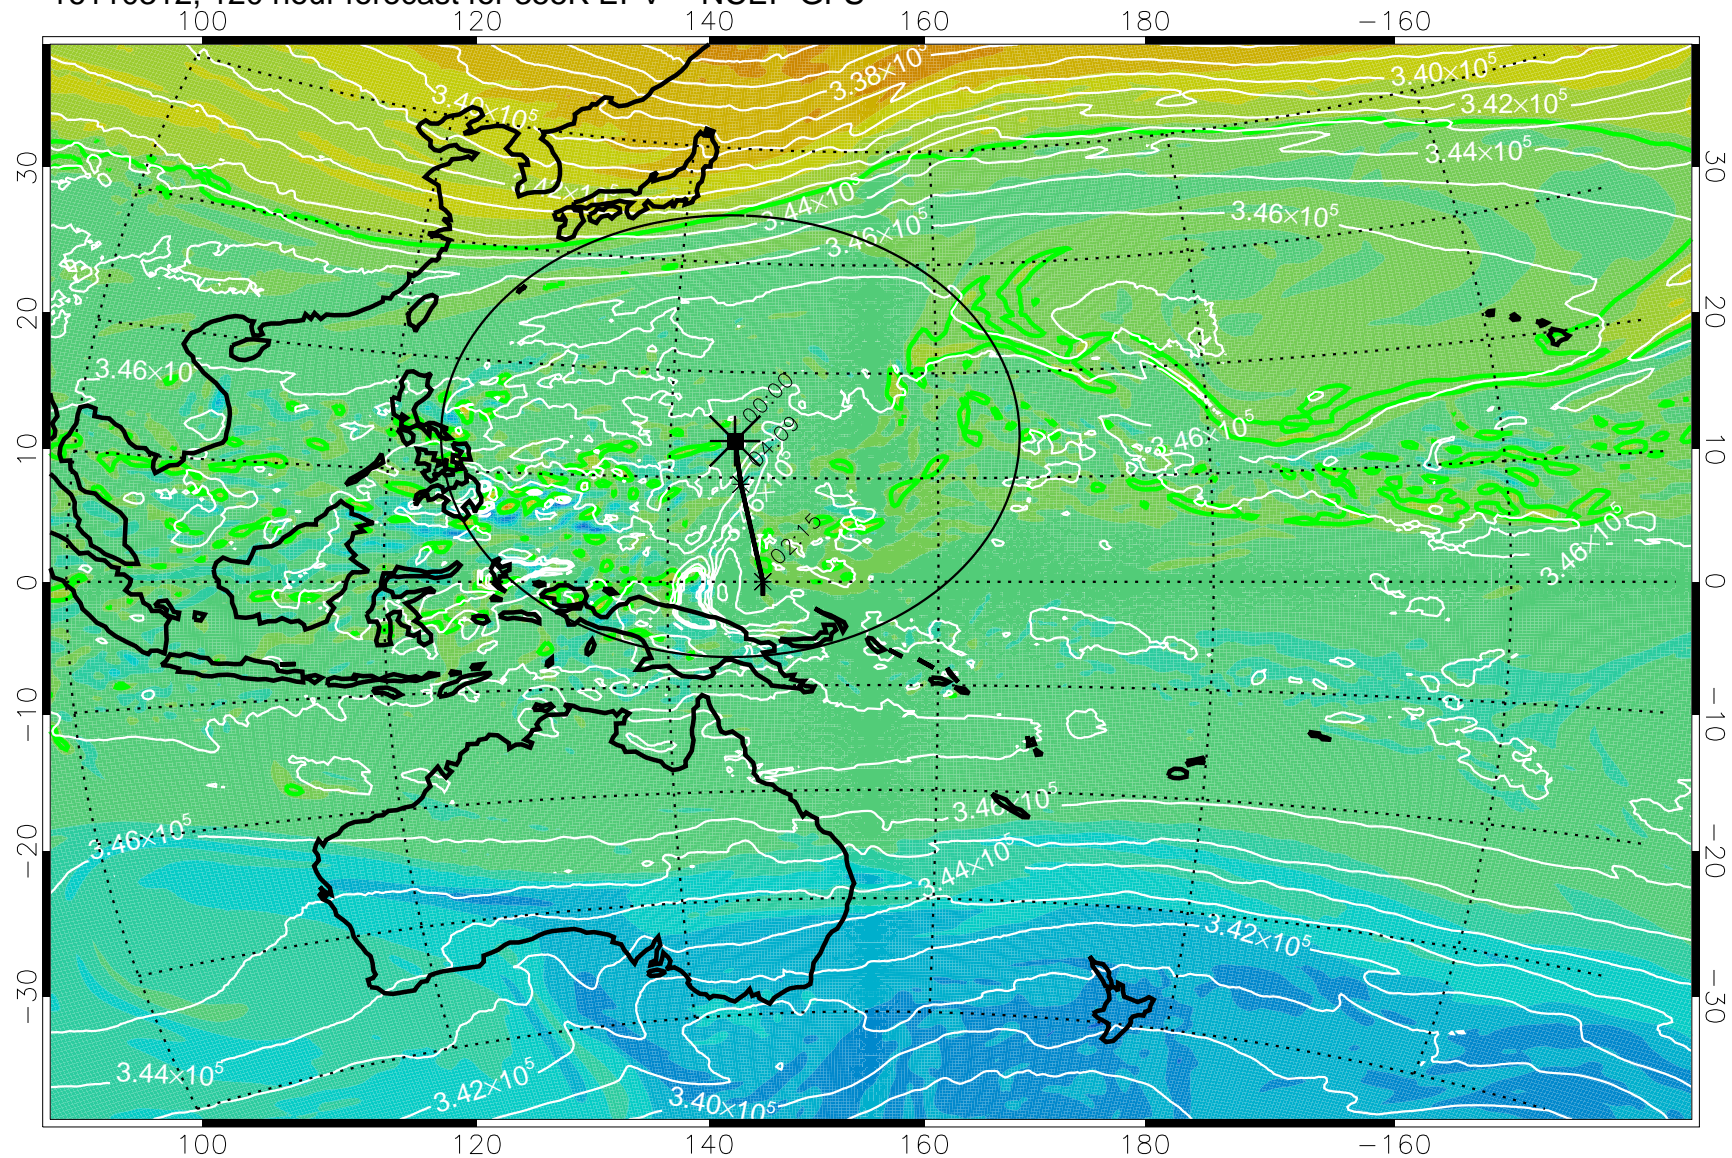

16110118, 078 hour forecast for 355K EPV -- NCEP GFS

355K Montgomery Streamfunction, white
EPV Tropopause (2 PVU) Position
Range ring of 2304 km

16110200, 084 hour forecast for 355K EPV -- NCEP GFS

355K Montgomery Streamfunction, white
 EPV Tropopause (2 PVU) Position
 Range ring of 2304 km

16110206, 090 hour forecast for 355K EPV -- NCEP GFS

355K Montgomery Streamfunction, white
EPV Tropopause (2 PVU) Position
Range ring of 2304 km

16110212, 096 hour forecast for 355K EPV -- NCEP GFS

355K Montgomery Streamfunction, white
EPV Tropopause (2 PVU) Position
Range ring of 2304 km

16110218, 102 hour forecast for 355K EPV -- NCEP GFS

355K Montgomery Streamfunction, white
EPV Tropopause (2 PVU) Position
Range ring of 2304 km

16110300, 108 hour forecast for 355K EPV -- NCEP GFS

355K Montgomery Streamfunction, white
EPV Tropopause (2 PVU) Position
Range ring of 2304 km

16110306, 114 hour forecast for 355K EPV -- NCEP GFS

355K Montgomery Streamfunction, white
EPV Tropopause (2 PVU) Position
Range ring of 2304 km

16110312, 120 hour forecast for 355K EPV -- NCEP GFS

355K Montgomery Streamfunction, white
EPV Tropopause (2 PVU) Position
Range ring of 2304 km