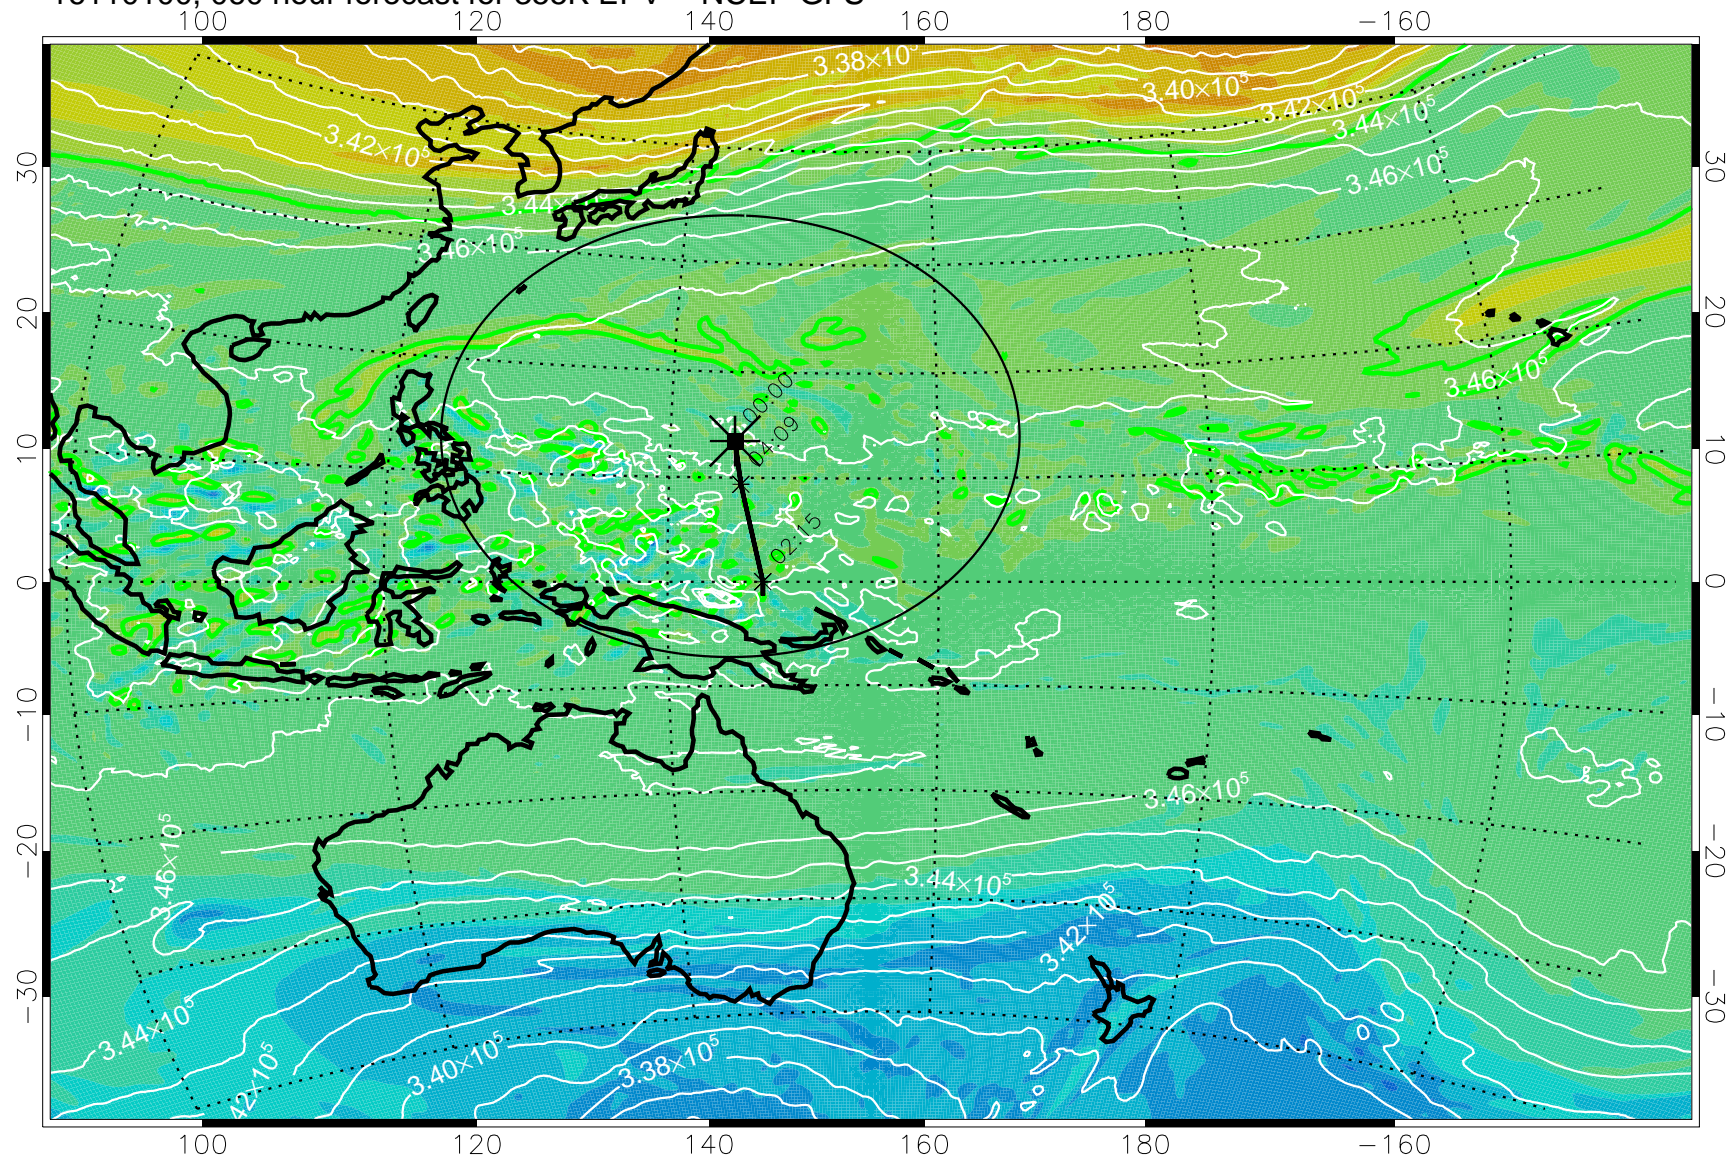

16103106, 042 hour forecast for 355K EPV -- NCEP GFS

355K Montgomery Streamfunction, white
EPV Tropopause (2 PVU) Position
Range ring of 2304 km

16103112, 048 hour forecast for 355K EPV -- NCEP GFS

355K Montgomery Streamfunction, white
EPV Tropopause (2 PVU) Position
Range ring of 2304 km

16103118, 054 hour forecast for 355K EPV -- NCEP GFS

355K Montgomery Streamfunction, white
EPV Tropopause (2 PVU) Position
Range ring of 2304 km

16110100, 060 hour forecast for 355K EPV -- NCEP GFS

355K Montgomery Streamfunction, white
EPV Tropopause (2 PVU) Position
Range ring of 2304 km

16110106, 066 hour forecast for 355K EPV -- NCEP GFS

355K Montgomery Streamfunction, white
EPV Tropopause (2 PVU) Position
Range ring of 2304 km

16110112, 072 hour forecast for 355K EPV -- NCEP GFS

355K Montgomery Streamfunction, white
EPV Tropopause (2 PVU) Position
Range ring of 2304 km

16110118, 078 hour forecast for 355K EPV -- NCEP GFS

355K Montgomery Streamfunction, white
EPV Tropopause (2 PVU) Position
Range ring of 2304 km

16110200, 084 hour forecast for 355K EPV -- NCEP GFS

355K Montgomery Streamfunction, white
 EPV Tropopause (2 PVU) Position
 Range ring of 2304 km