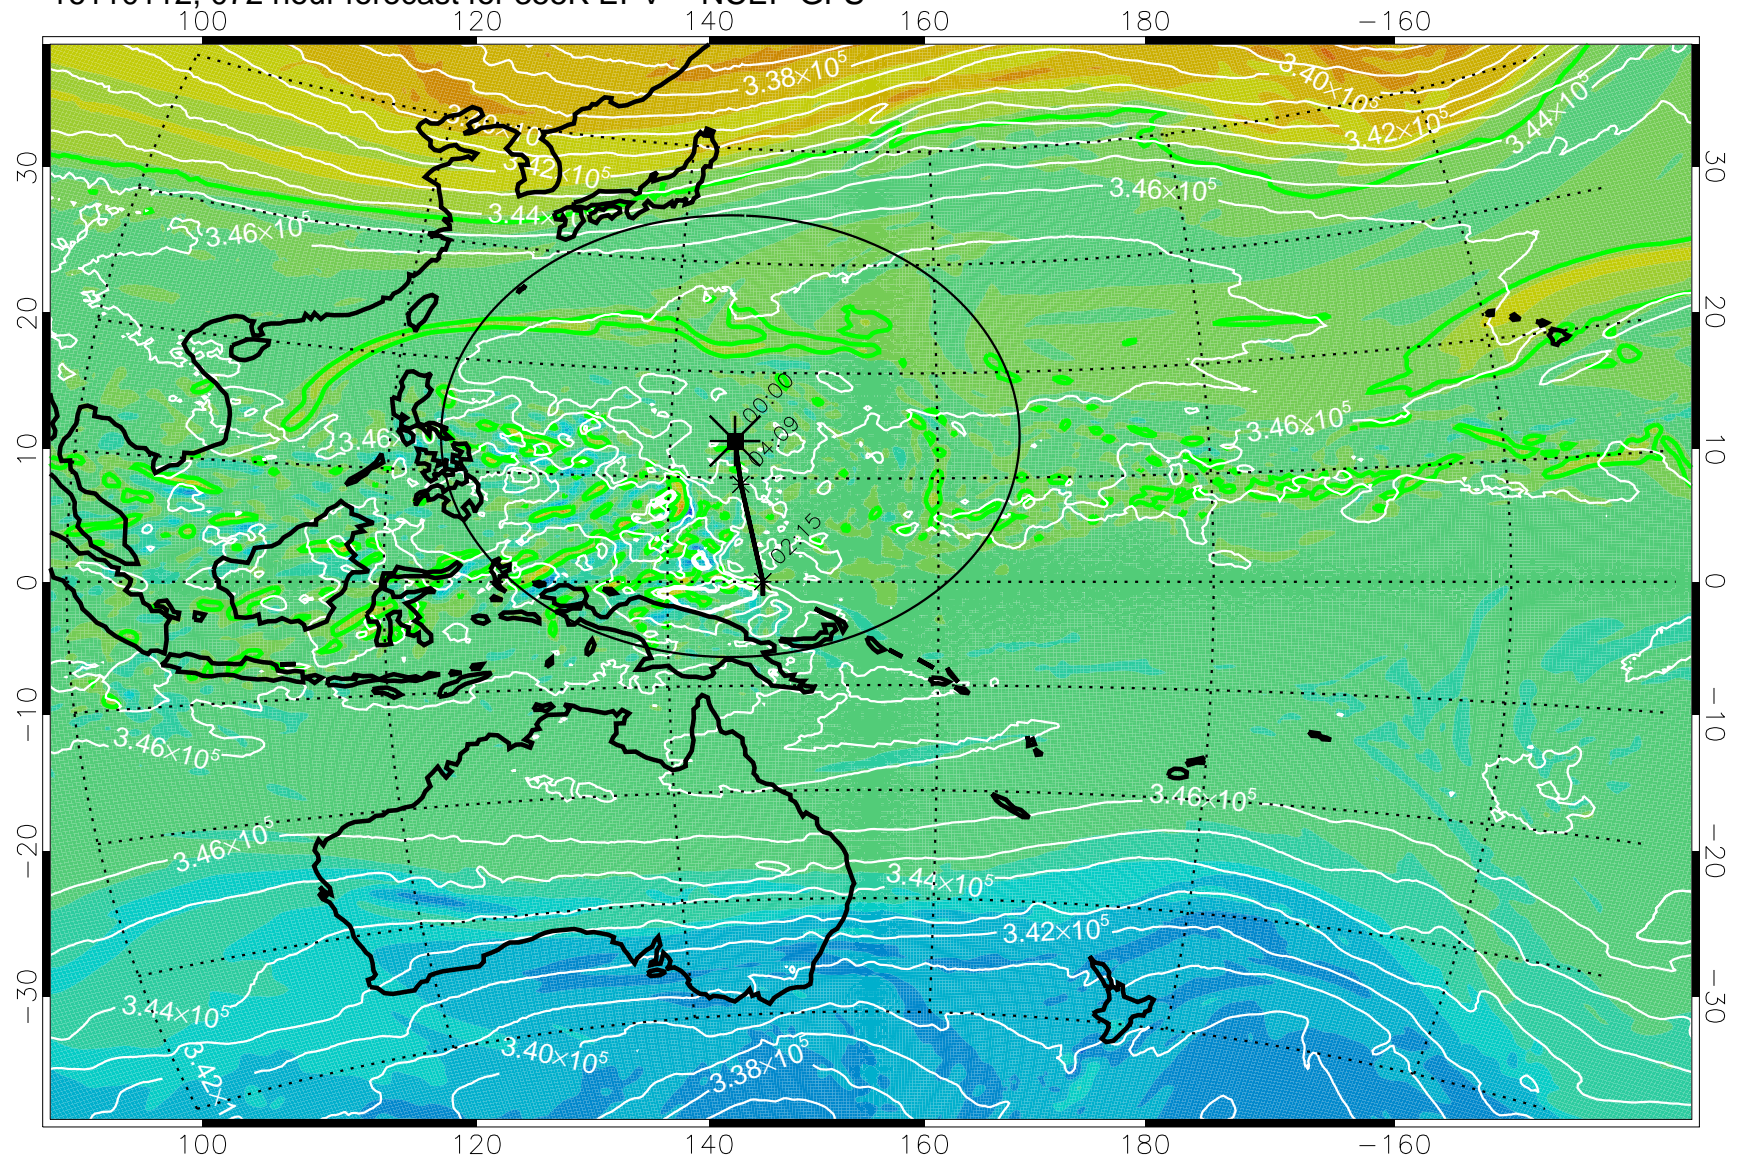

16103106, 042 hour forecast for 355K EPV -- NCEP GFS

355K Montgomery Streamfunction, white
EPV Tropopause (2 PVU) Position
Range ring of 2304 km

16103112, 048 hour forecast for 355K EPV -- NCEP GFS

355K Montgomery Streamfunction, white
EPV Tropopause (2 PVU) Position
Range ring of 2304 km

16103118, 054 hour forecast for 355K EPV -- NCEP GFS

355K Montgomery Streamfunction, white
EPV Tropopause (2 PVU) Position
Range ring of 2304 km

16110100, 060 hour forecast for 355K EPV -- NCEP GFS

355K Montgomery Streamfunction, white
EPV Tropopause (2 PVU) Position
Range ring of 2304 km

16110106, 066 hour forecast for 355K EPV -- NCEP GFS

355K Montgomery Streamfunction, white
EPV Tropopause (2 PVU) Position
Range ring of 2304 km

16110112, 072 hour forecast for 355K EPV -- NCEP GFS

355K Montgomery Streamfunction, white
EPV Tropopause (2 PVU) Position
Range ring of 2304 km

16110118, 078 hour forecast for 355K EPV -- NCEP GFS

355K Montgomery Streamfunction, white
EPV Tropopause (2 PVU) Position
Range ring of 2304 km

16110200, 084 hour forecast for 355K EPV -- NCEP GFS

355K Montgomery Streamfunction, white
 EPV Tropopause (2 PVU) Position
 Range ring of 2304 km