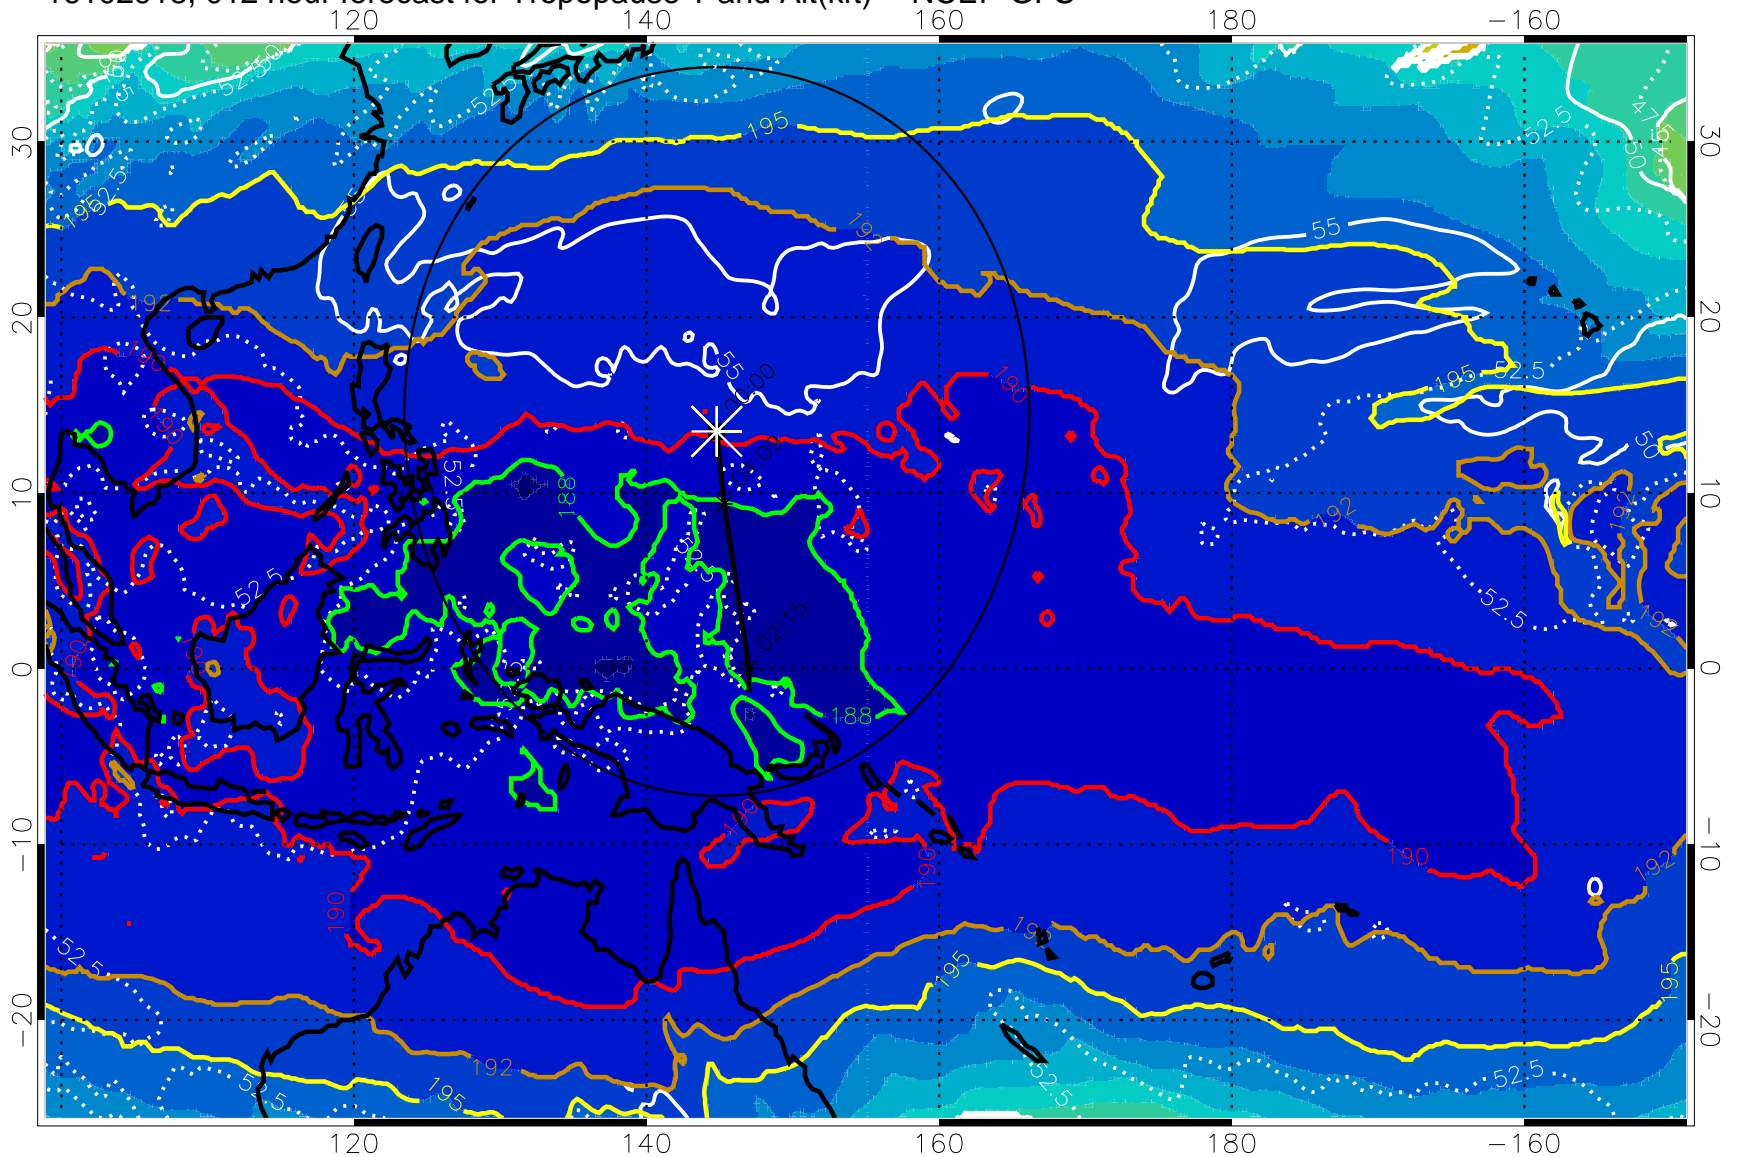

16102918, 012 hour forecast for Tropopause T and Alt(kft) -- NCEP GFS

190 200 210 220 230
Tropopause T, K

Tropopause Altitude in kft (white)

192.5K Isotherm 195K Isotherm
187.5K Isotherm 190K Isotherm

Range ring of 2304 km

16103000, 018 hour forecast for Tropopause T and Alt(kft) -- NCEP GFS

190 200 210 220 230
Tropopause T, K

Tropopause Altitude in kft (white)

192.5K Isotherm 195K Isotherm
187.5K Isotherm 190K Isotherm

Range ring of 2304 km