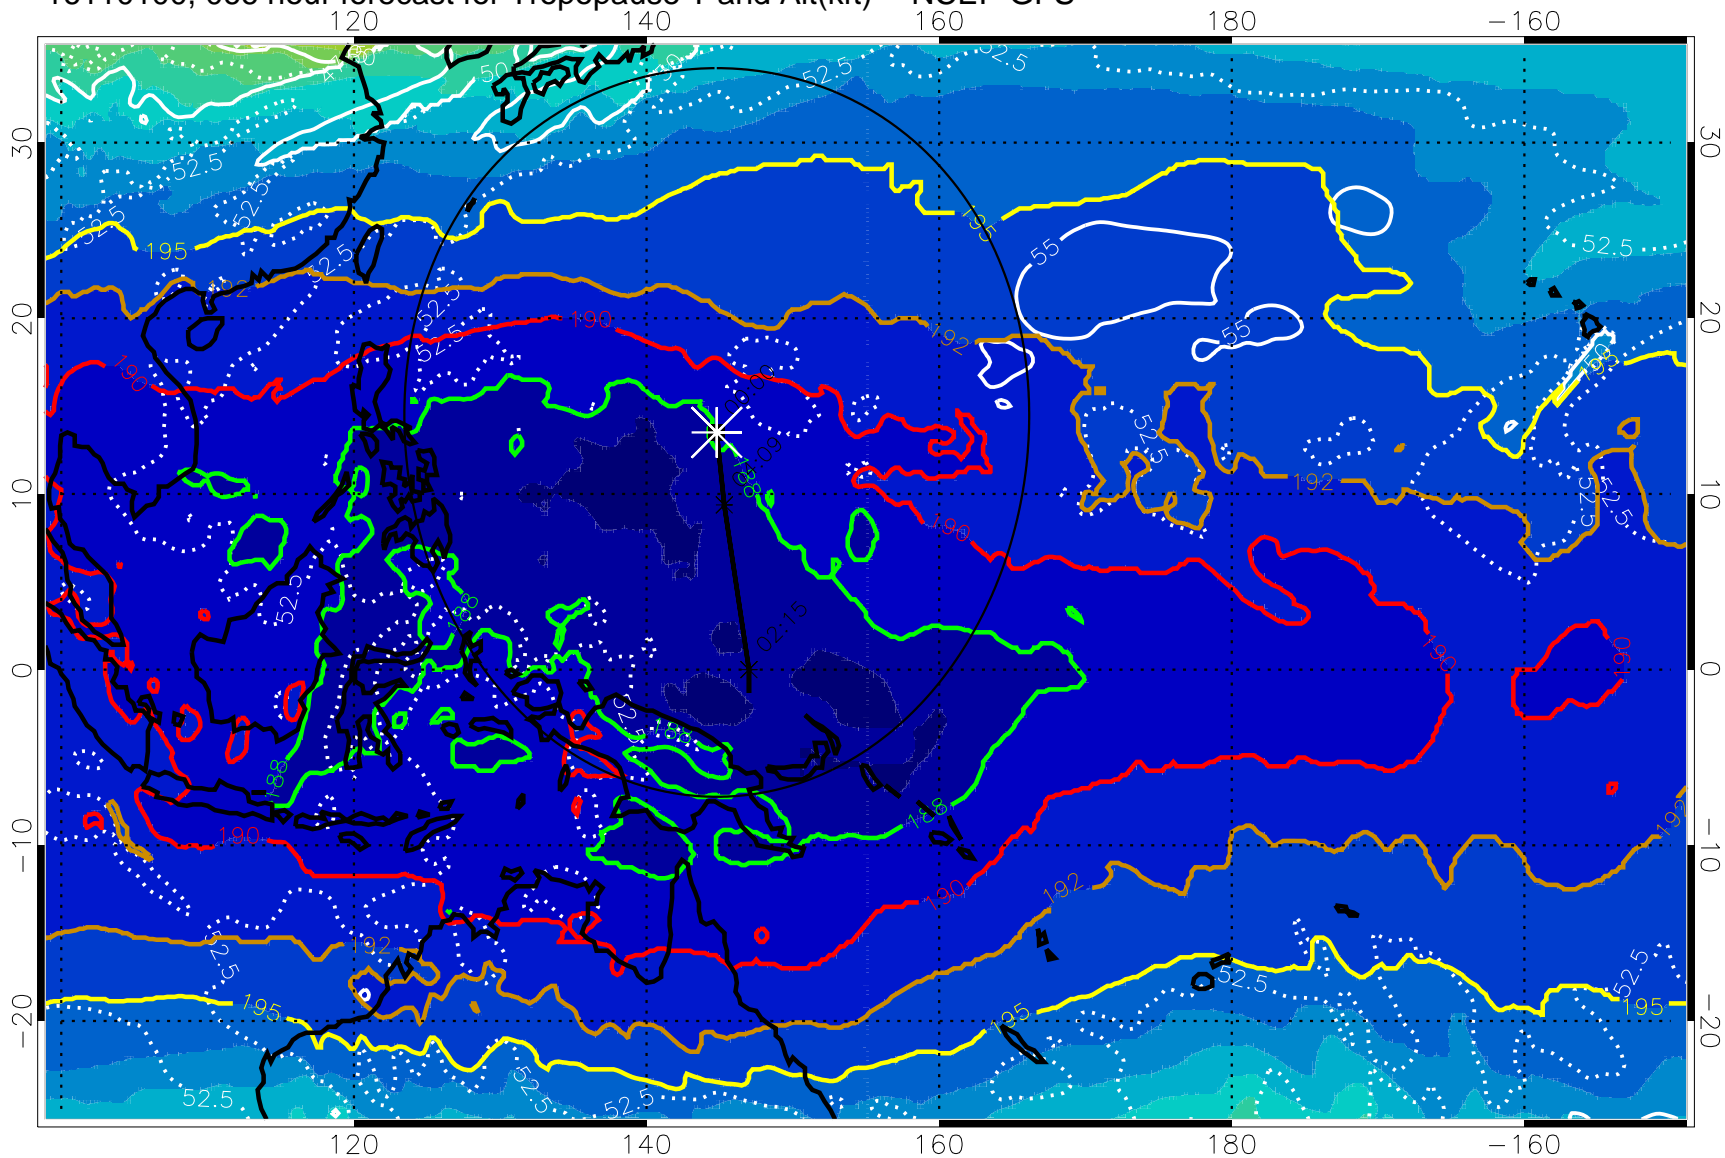

16103112, 054 hour forecast for Tropopause T and Alt(kft) -- NCEP GFS

190 200 210 220 230
Tropopause T, K

Tropopause Altitude in kft (white)

192.5K Isotherm 195K Isotherm
187.5K Isotherm 190K Isotherm

Range ring of 2304 km

16110100, 066 hour forecast for Tropopause T and Alt(kft) -- NCEP GFS

190 200 210 220 230

Tropopause T, K

Tropopause Altitude in kft (white)

192.5K Isotherm 195K Isotherm
187.5K Isotherm 190K Isotherm

Range ring of 2304 km