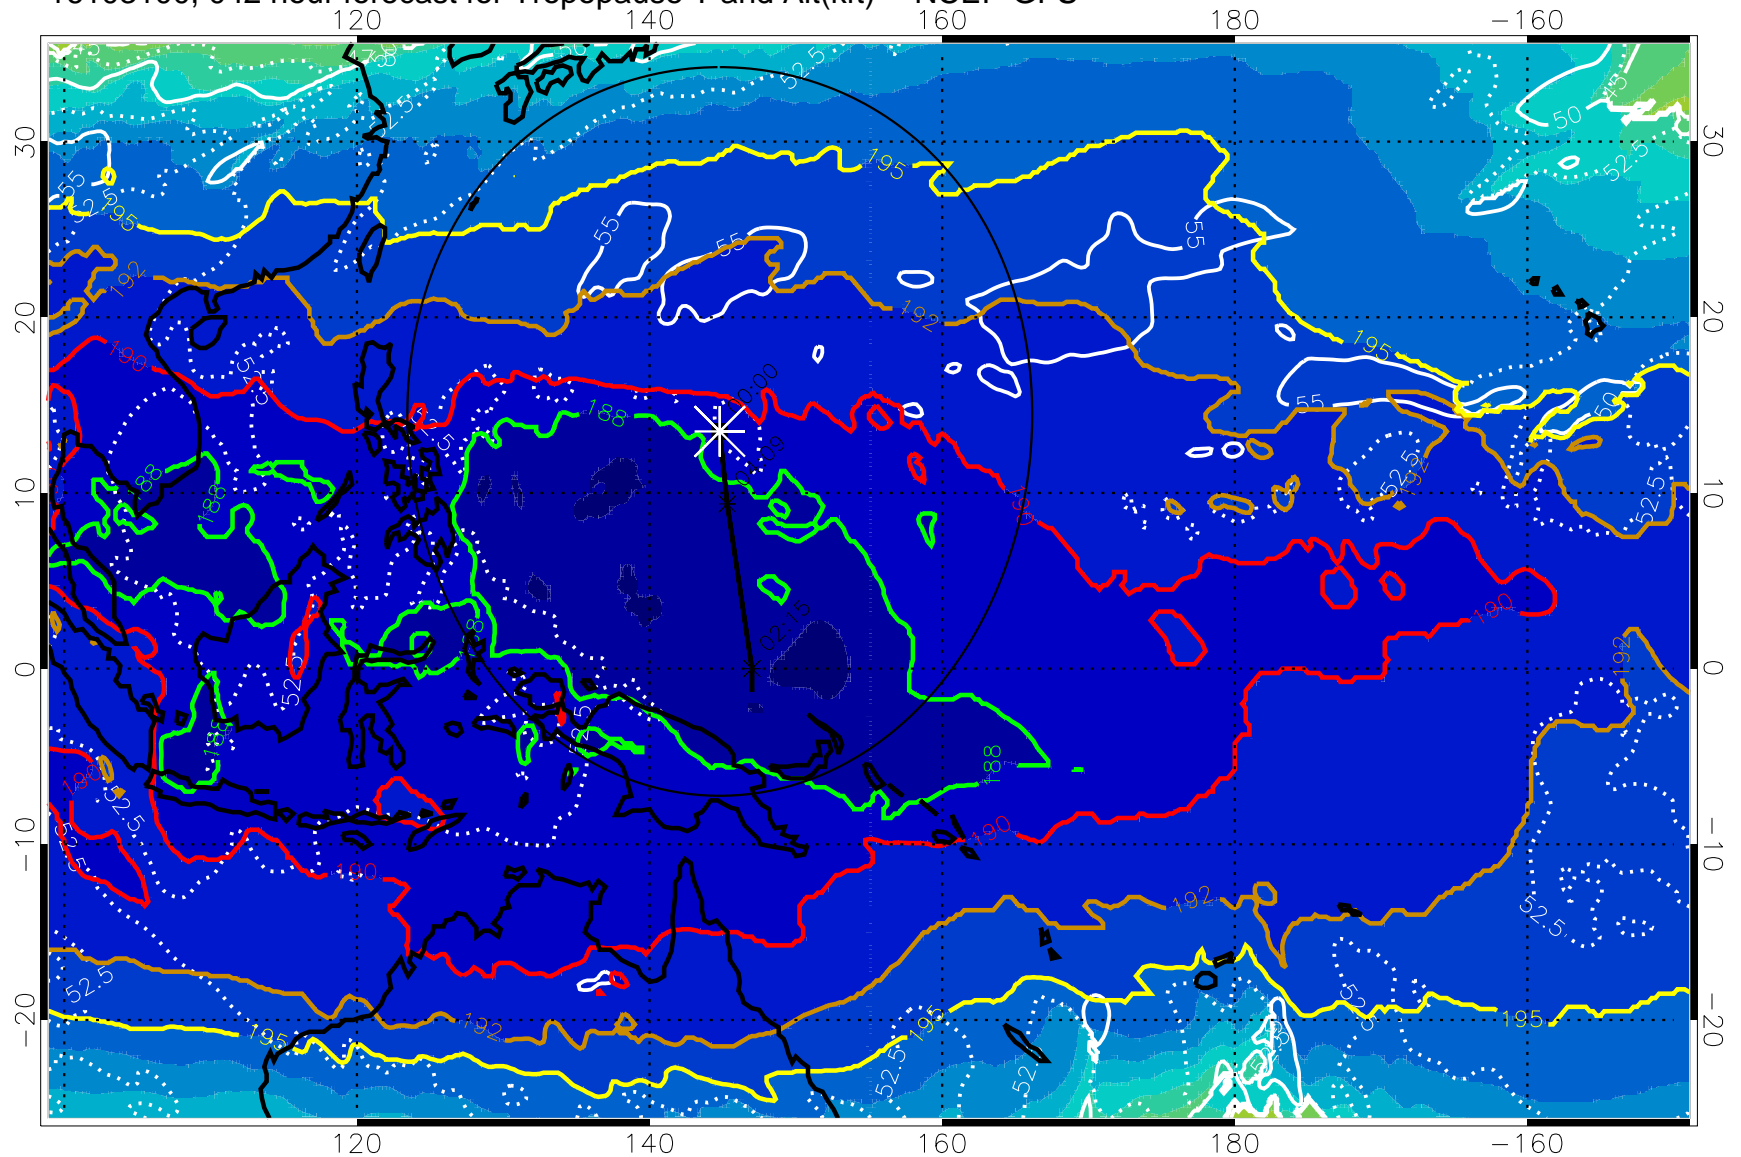

16103100, 042 hour forecast for Tropopause T and Alt(kft) -- NCEP GFS

190 200 210 220 230

Tropopause T, K

Tropopause Altitude in kft (white)

192.5K Isotherm 195K Isotherm

187.5K Isotherm 190K Isotherm

Range ring of 2304 km