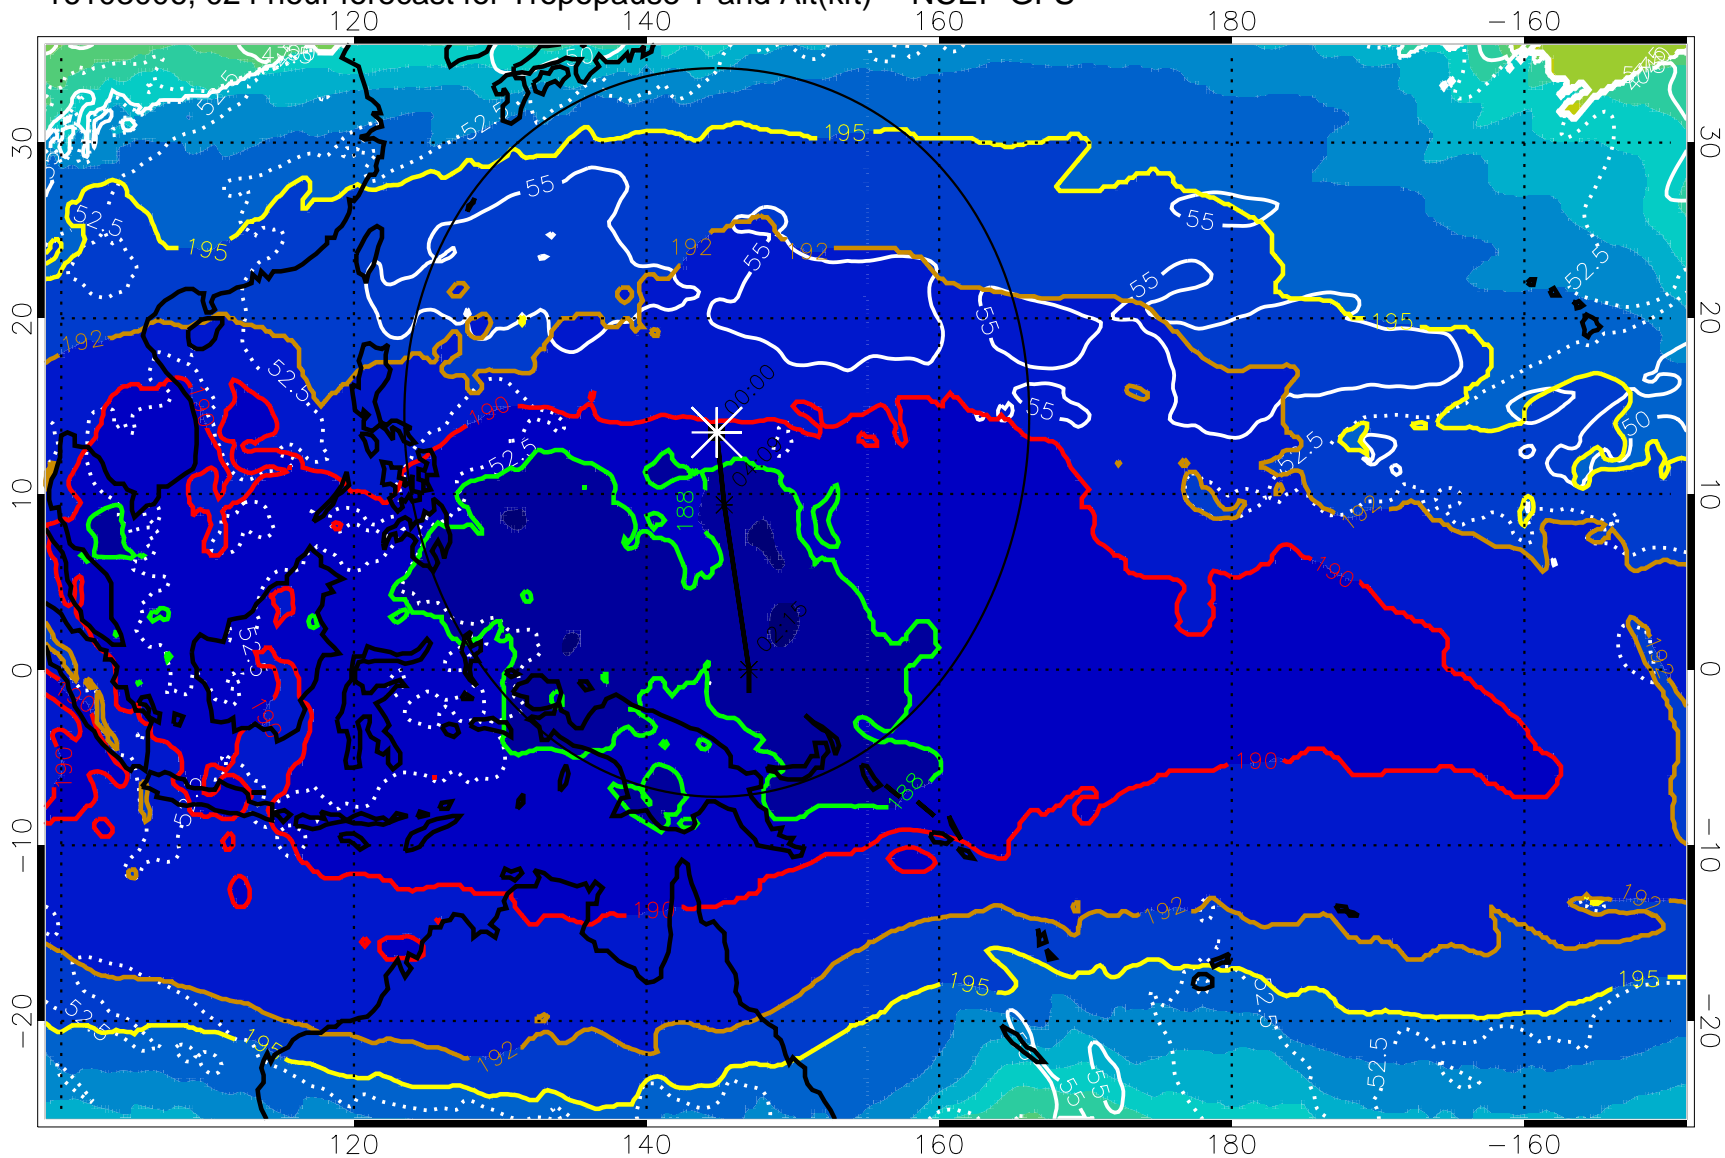

16103006, 024 hour forecast for Tropopause T and Alt(kft) -- NCEP GFS

190 200 210 220 230
Tropopause T, K

Tropopause Altitude in kft (white)

192.5K Isotherm 195K Isotherm
187.5K Isotherm 190K Isotherm

Range ring of 2304 km