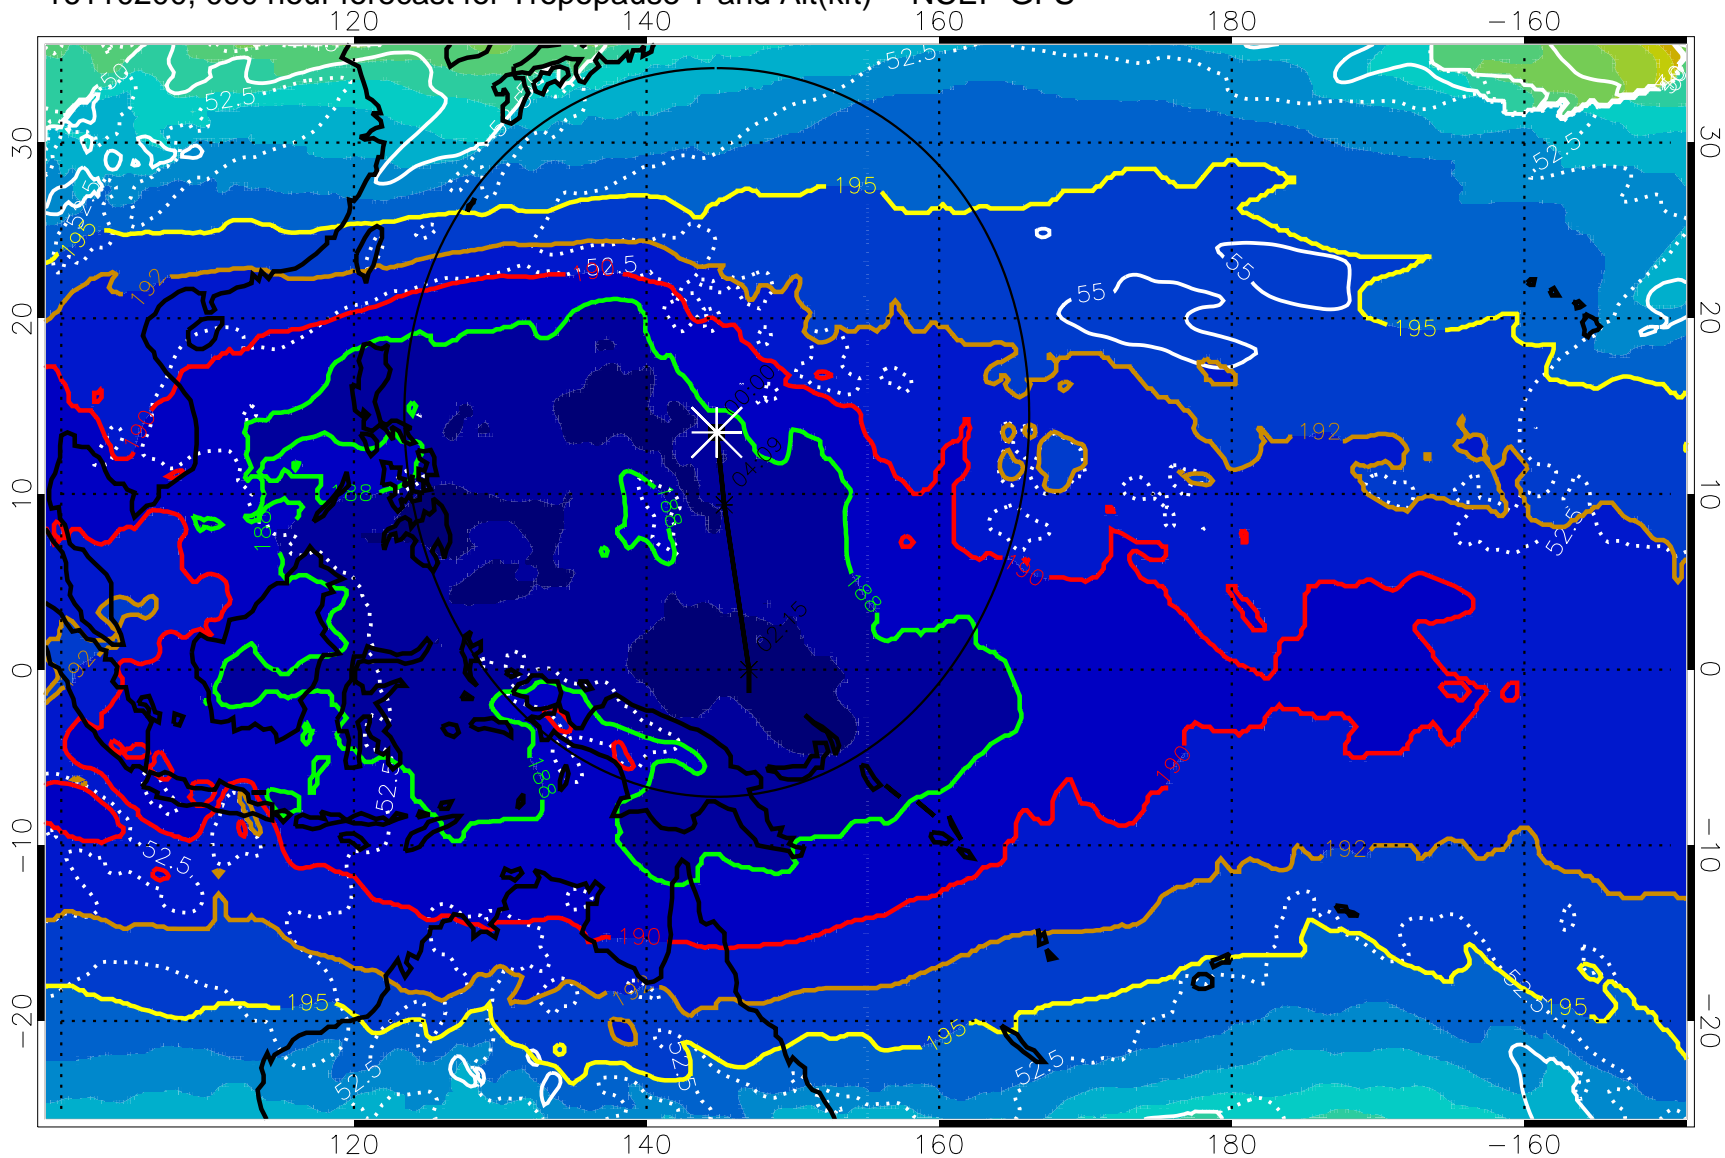

16110118, 084 hour forecast for Tropopause T and Alt(kft) -- NCEP GFS

190 200 210 220 230

Tropopause T, K

Tropopause Altitude in kft (white)

192.5K Isotherm 195K Isotherm
187.5K Isotherm 190K Isotherm

Range ring of 2304 km

16110200, 090 hour forecast for Tropopause T and Alt(kft) -- NCEP GFS

190 200 210 220 230

Tropopause T, K

Tropopause Altitude in kft (white)

192.5K Isotherm 195K Isotherm
187.5K Isotherm 190K Isotherm

Range ring of 2304 km