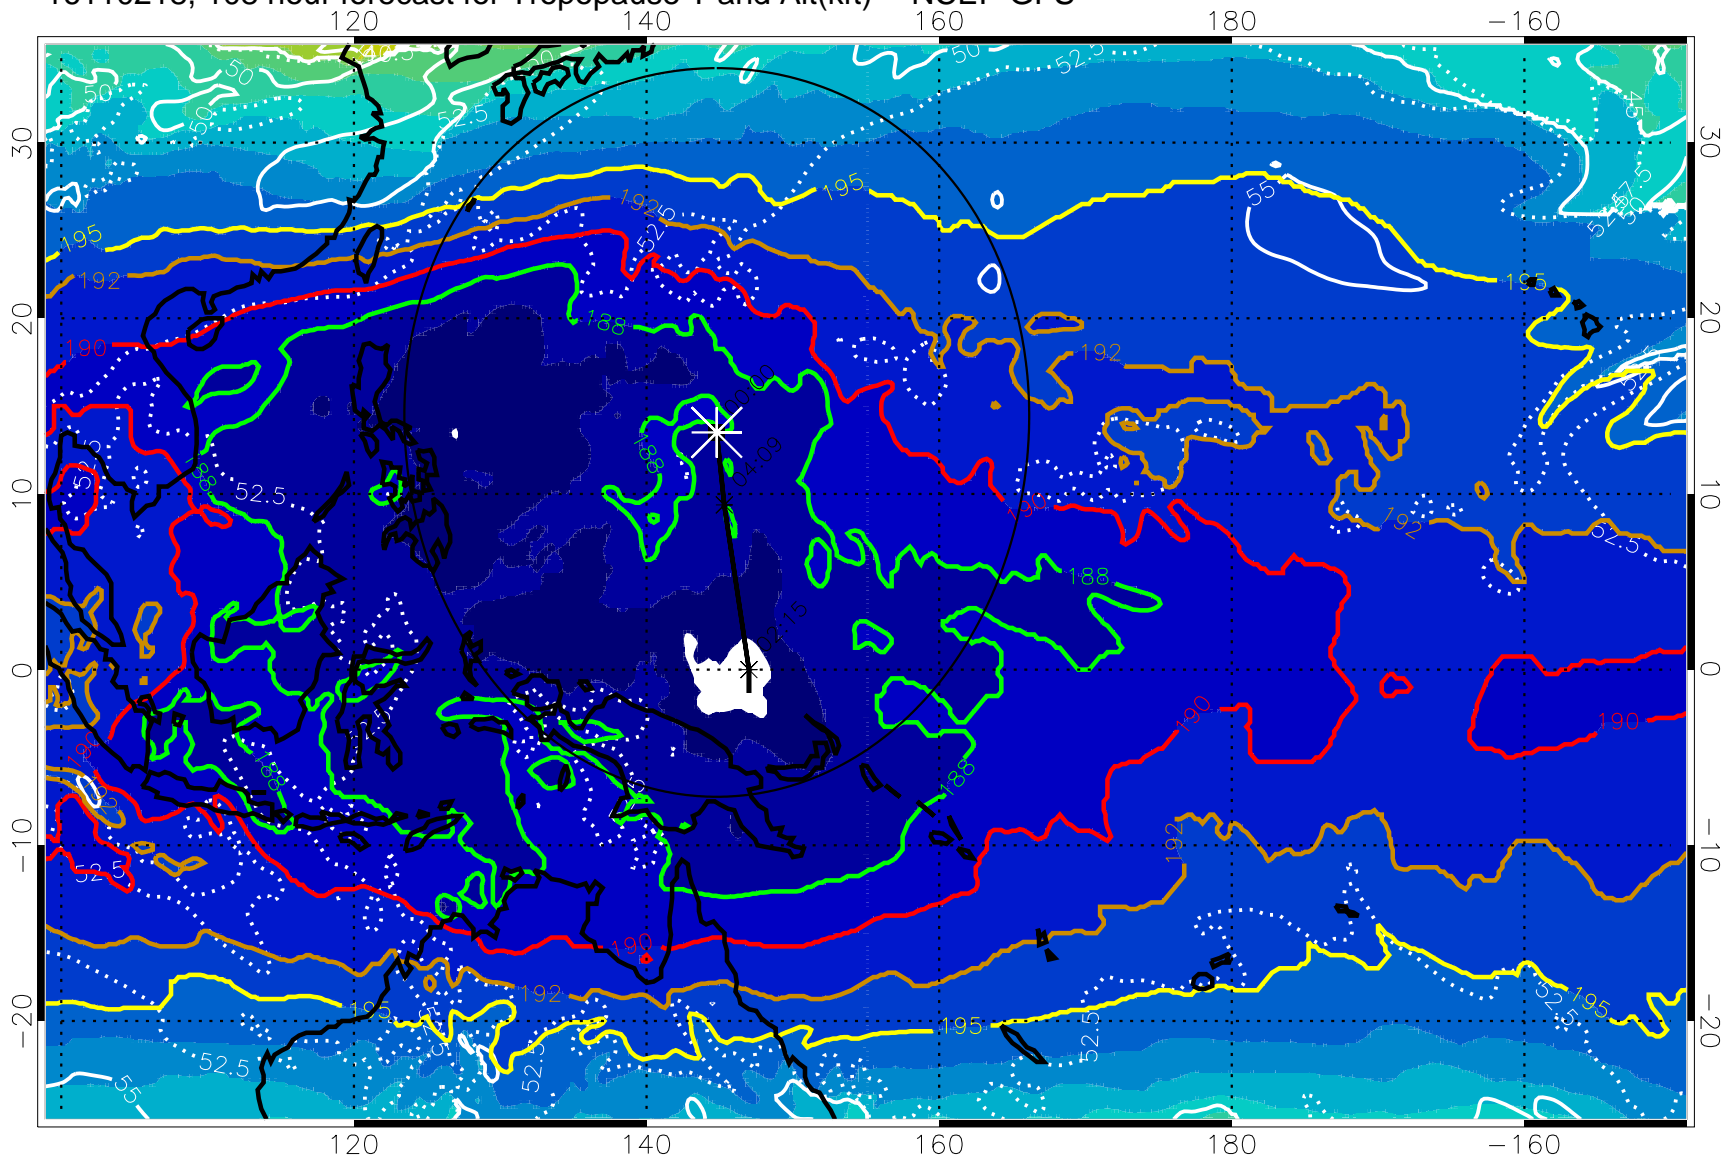

16110206, 096 hour forecast for Tropopause T and Alt(kft) -- NCEP GFS

190 200 210 220 230

Tropopause T, K

Tropopause Altitude in kft (white)

192.5K Isotherm 195K Isotherm
187.5K Isotherm 190K Isotherm

Range ring of 2304 km

16110212, 102 hour forecast for Tropopause T and Alt(kft) -- NCEP GFS

190 200 210 220 230

Tropopause T, K

Tropopause Altitude in kft (white)

192.5K Isotherm 195K Isotherm
187.5K Isotherm 190K Isotherm

Range ring of 2304 km

16110218, 108 hour forecast for Tropopause T and Alt(kft) -- NCEP GFS

190 200 210 220 230

Tropopause T, K

Tropopause Altitude in kft (white)

192.5K Isotherm 195K Isotherm
187.5K Isotherm 190K Isotherm

Range ring of 2304 km

192.5K Isotherm 195K Isotherm
187.5K Isotherm 190K Isotherm

Range ring of 2304 km