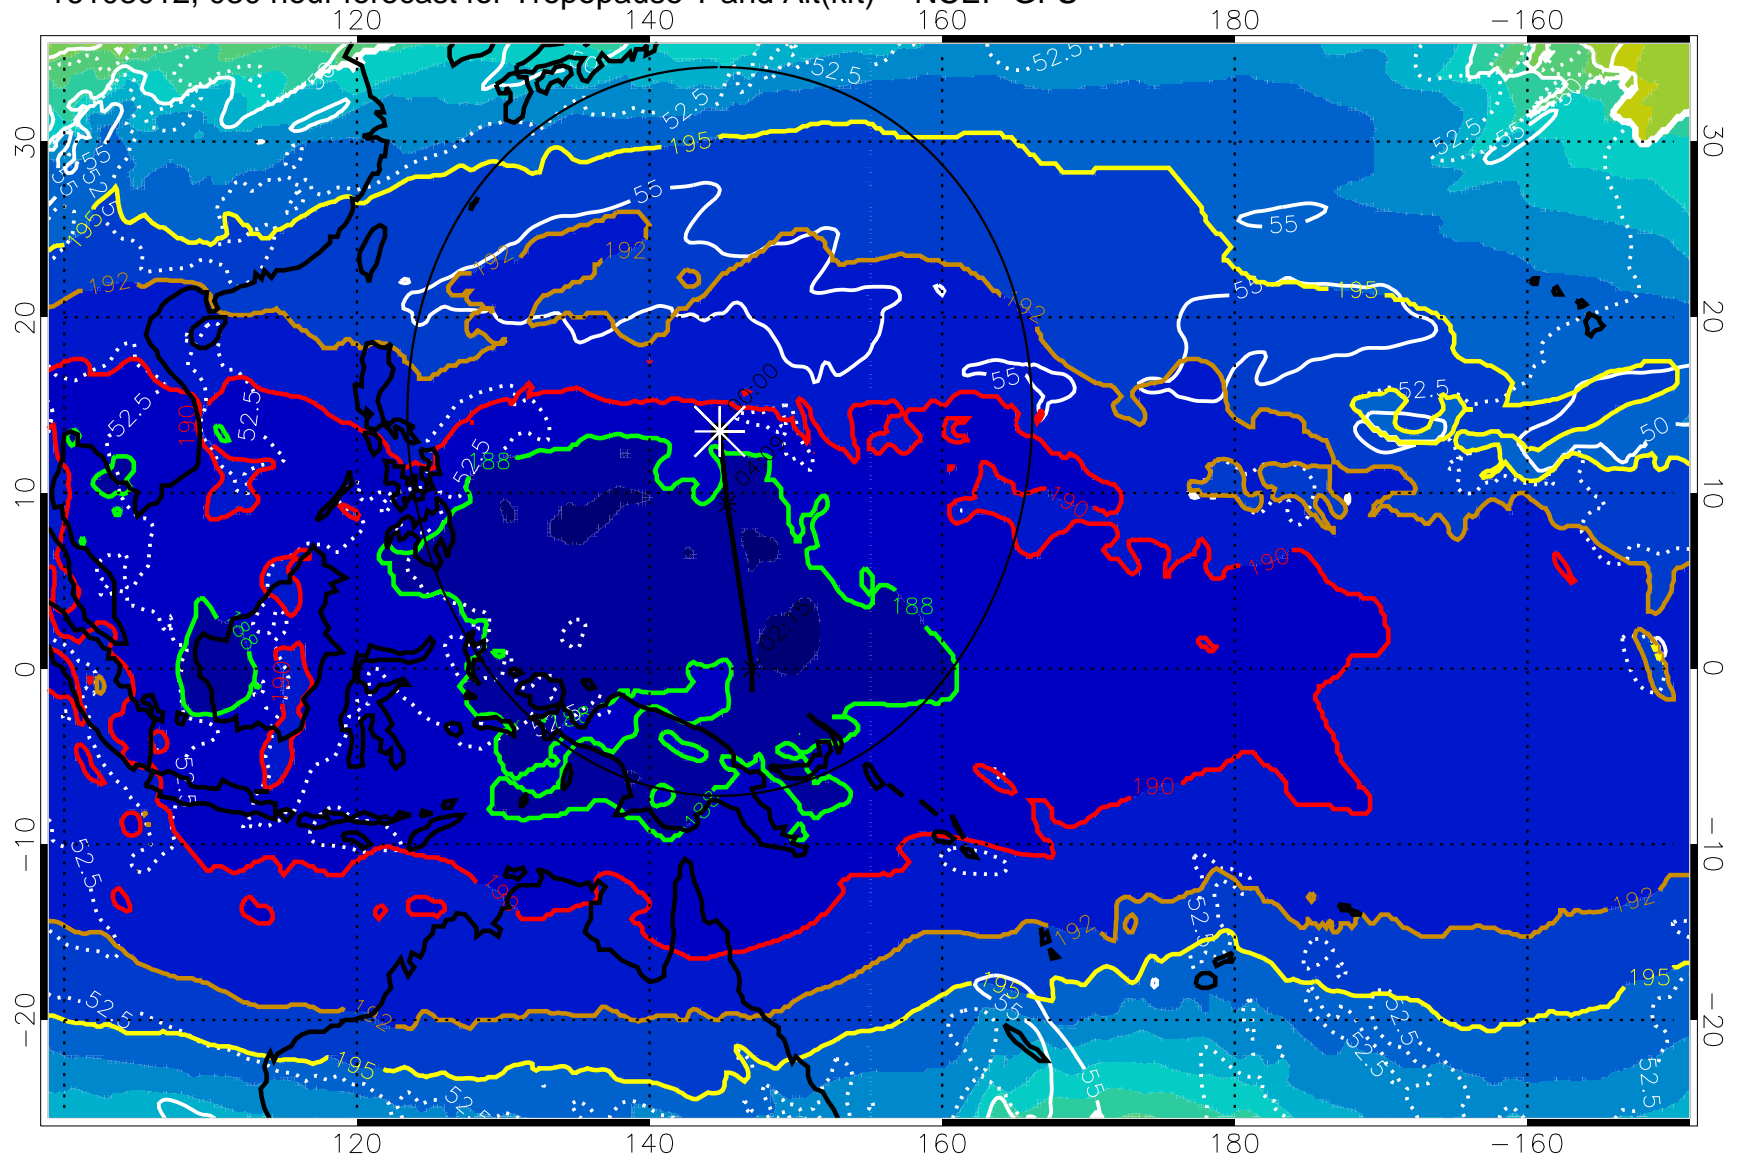

16103006, 024 hour forecast for Tropopause T and Alt(kft) -- NCEP GFS

190 200 210 220 230
Tropopause T, K

Tropopause Altitude in kft (white)

192.5K Isotherm 195K Isotherm
187.5K Isotherm 190K Isotherm

Range ring of 2304 km

16103012, 030 hour forecast for Tropopause T and Alt(kft) -- NCEP GFS

190 200 210 220 230
Tropopause T, K

Tropopause Altitude in kft (white)

192.5K Isotherm 195K Isotherm
187.5K Isotherm 190K Isotherm

Range ring of 2304 km