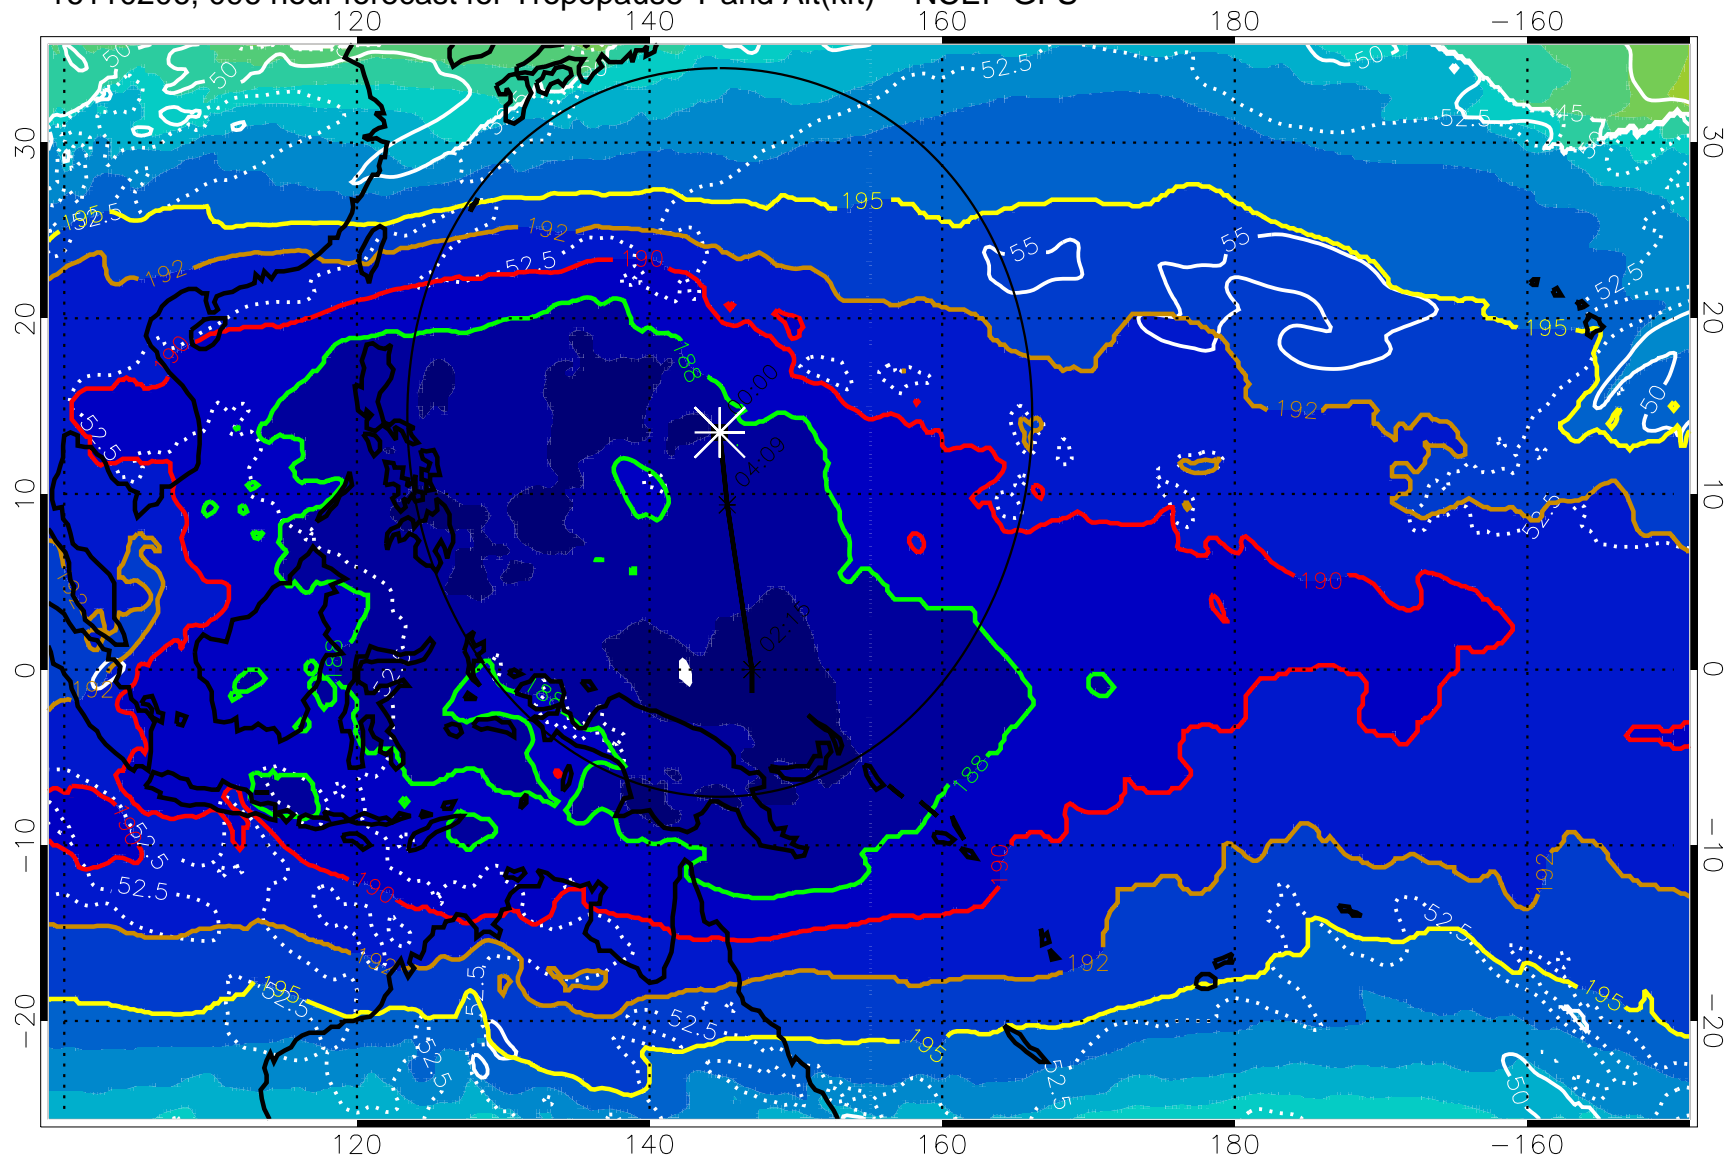

16110200, 090 hour forecast for Tropopause T and Alt(kft) -- NCEP GFS

190 200 210 220 230

Tropopause T, K

Tropopause Altitude in kft (white)

192.5K Isotherm 195K Isotherm
187.5K Isotherm 190K Isotherm

Range ring of 2304 km

16110206, 096 hour forecast for Tropopause T and Alt(kft) -- NCEP GFS

190 200 210 220 230

Tropopause T, K

Tropopause Altitude in kft (white)

192.5K Isotherm 195K Isotherm
187.5K Isotherm 190K Isotherm

Range ring of 2304 km