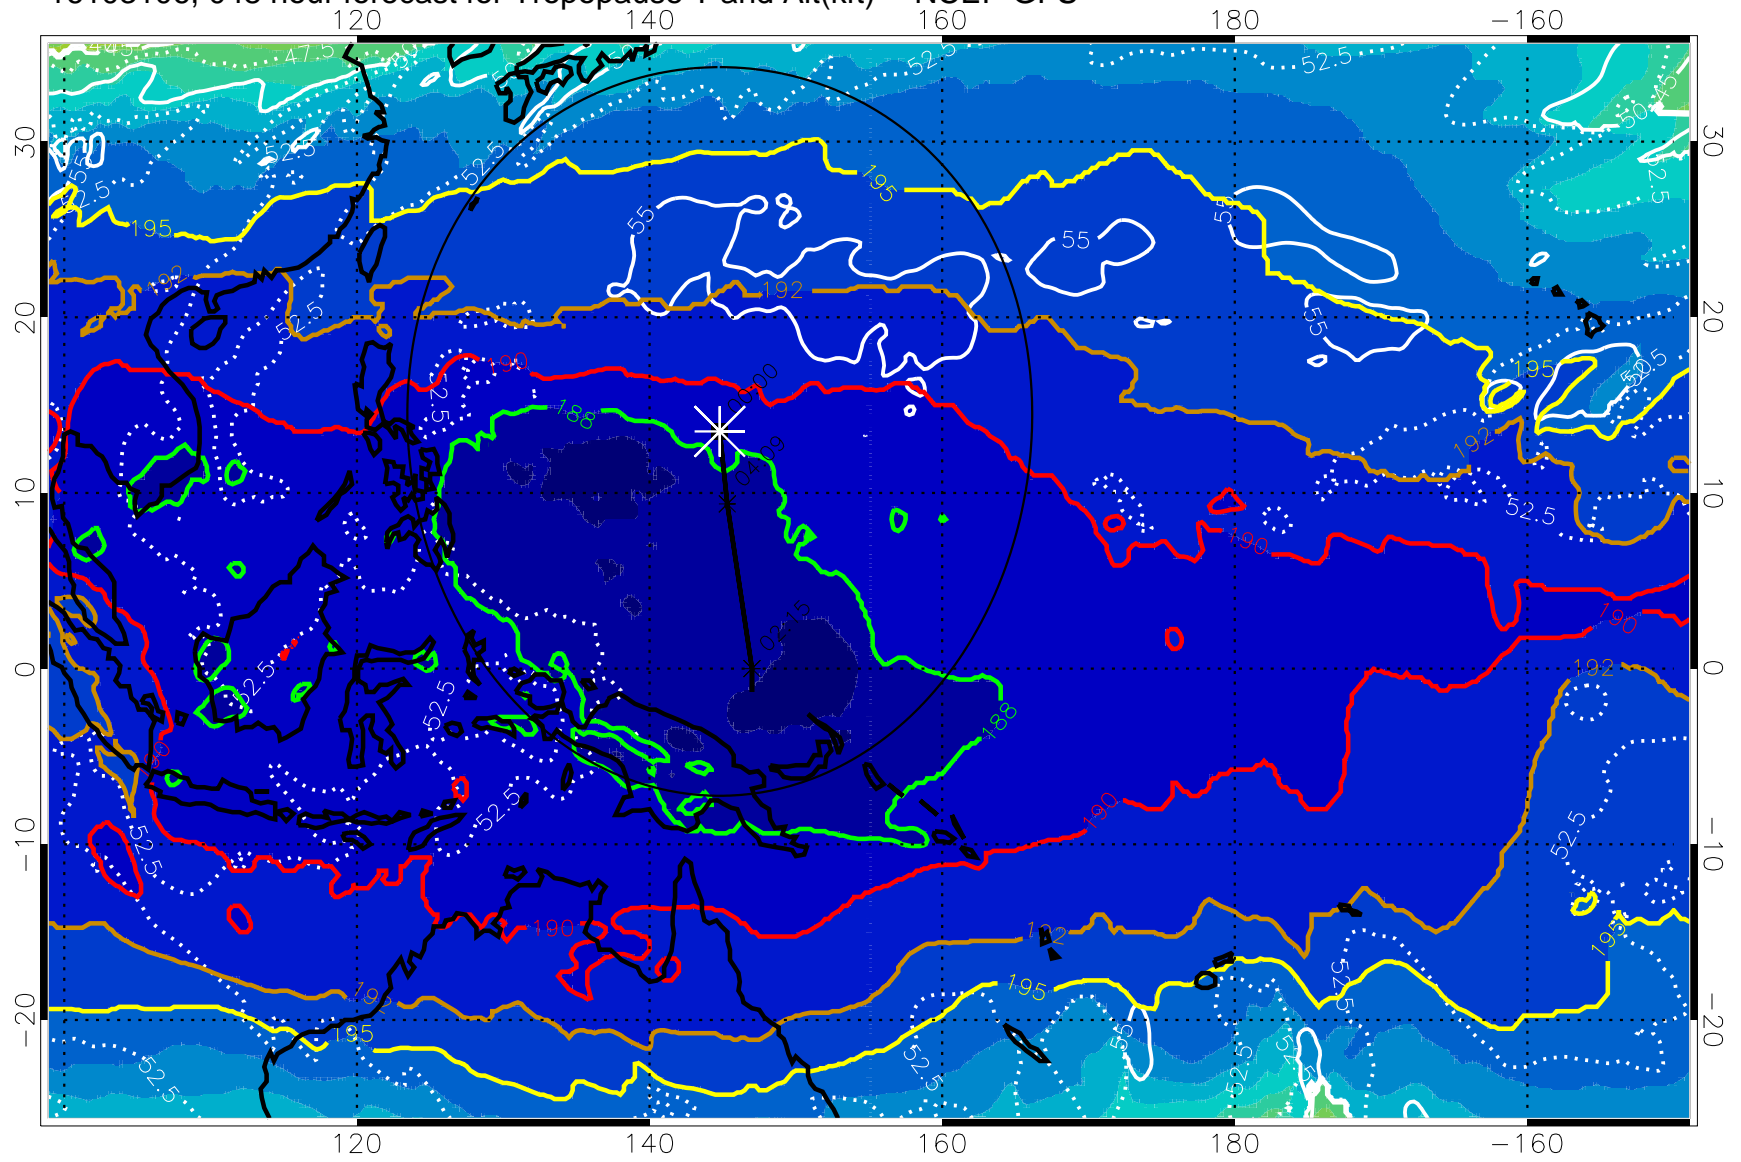

16103106, 048 hour forecast for Tropopause T and Alt(kft) -- NCEP GFS

190 200 210 220 230

Tropopause T, K

Tropopause Altitude in kft (white)

192.5K Isotherm 195K Isotherm

187.5K Isotherm 190K Isotherm

Range ring of 2304 km