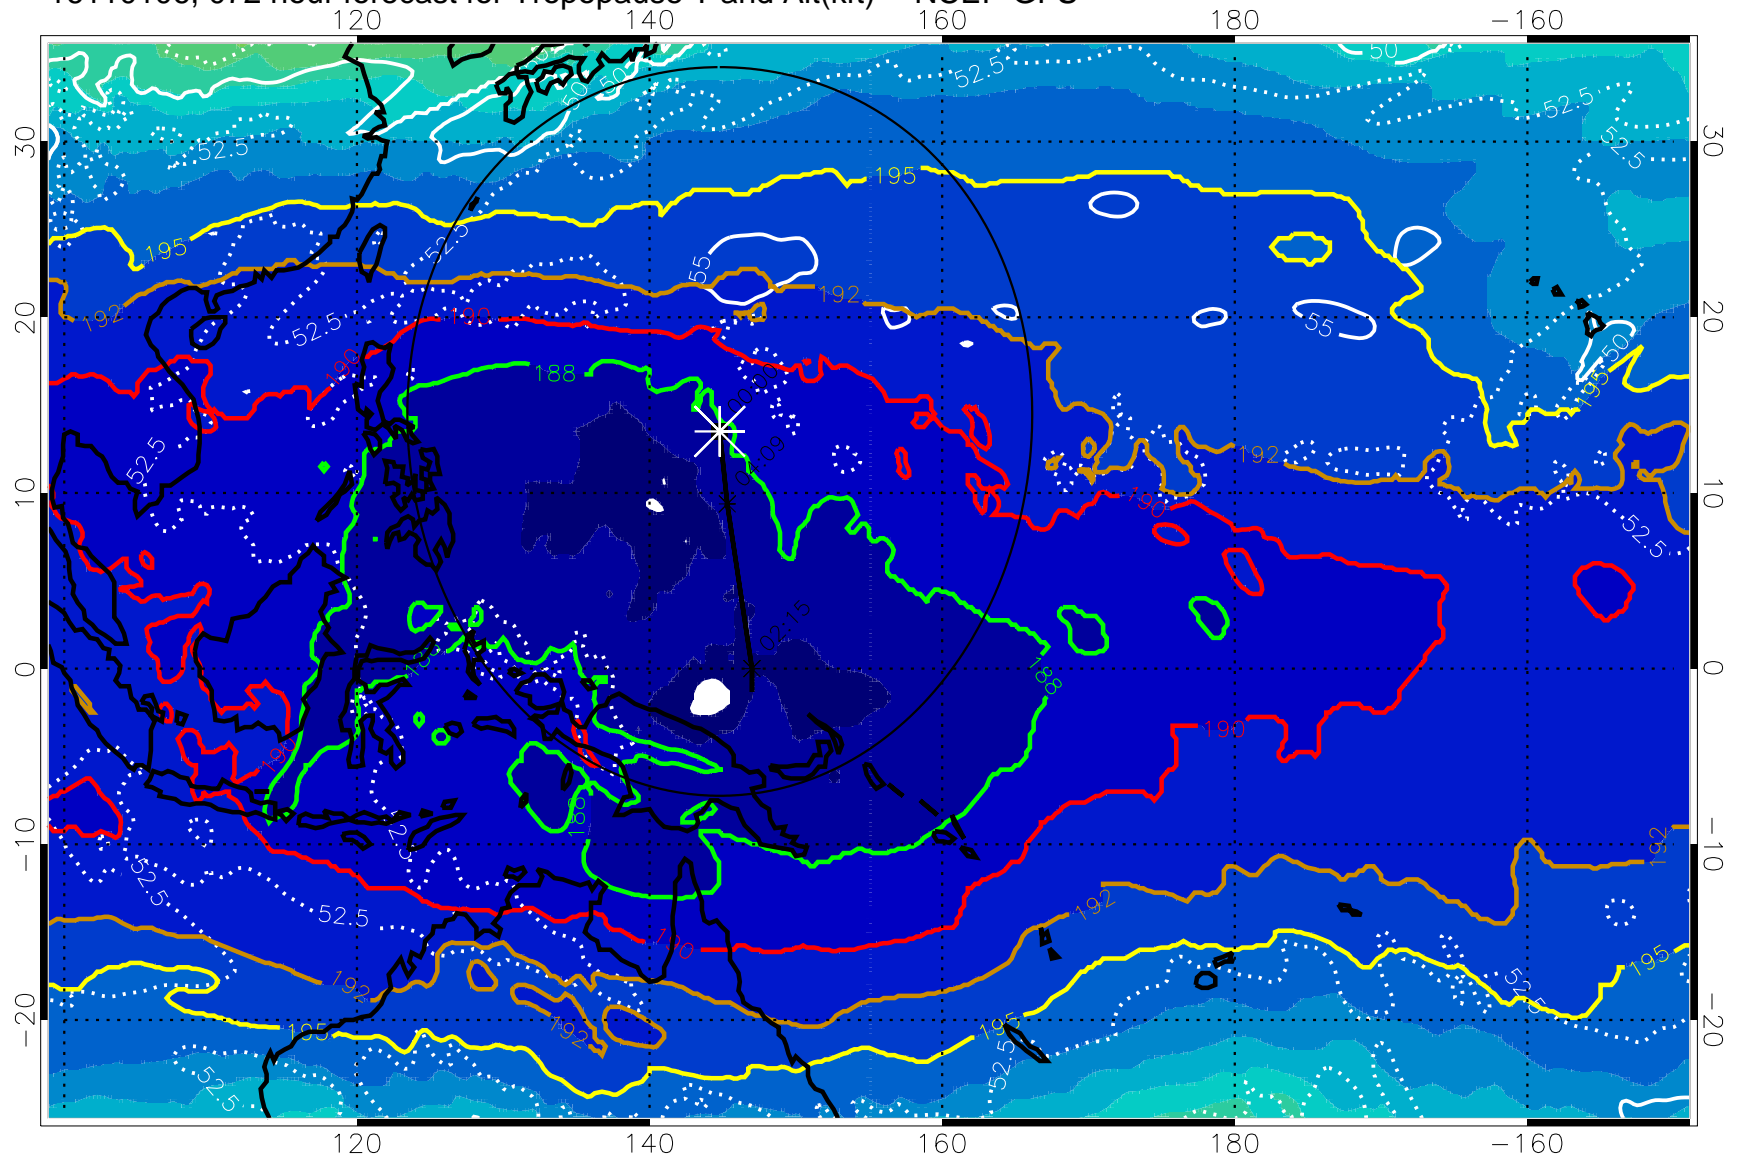

16110106, 072 hour forecast for Tropopause T and Alt(kft) -- NCEP GFS

190 200 210 220 230
Tropopause T, K

Tropopause Altitude in kft (white)

192.5K Isotherm 195K Isotherm
187.5K Isotherm 190K Isotherm

Range ring of 2304 km