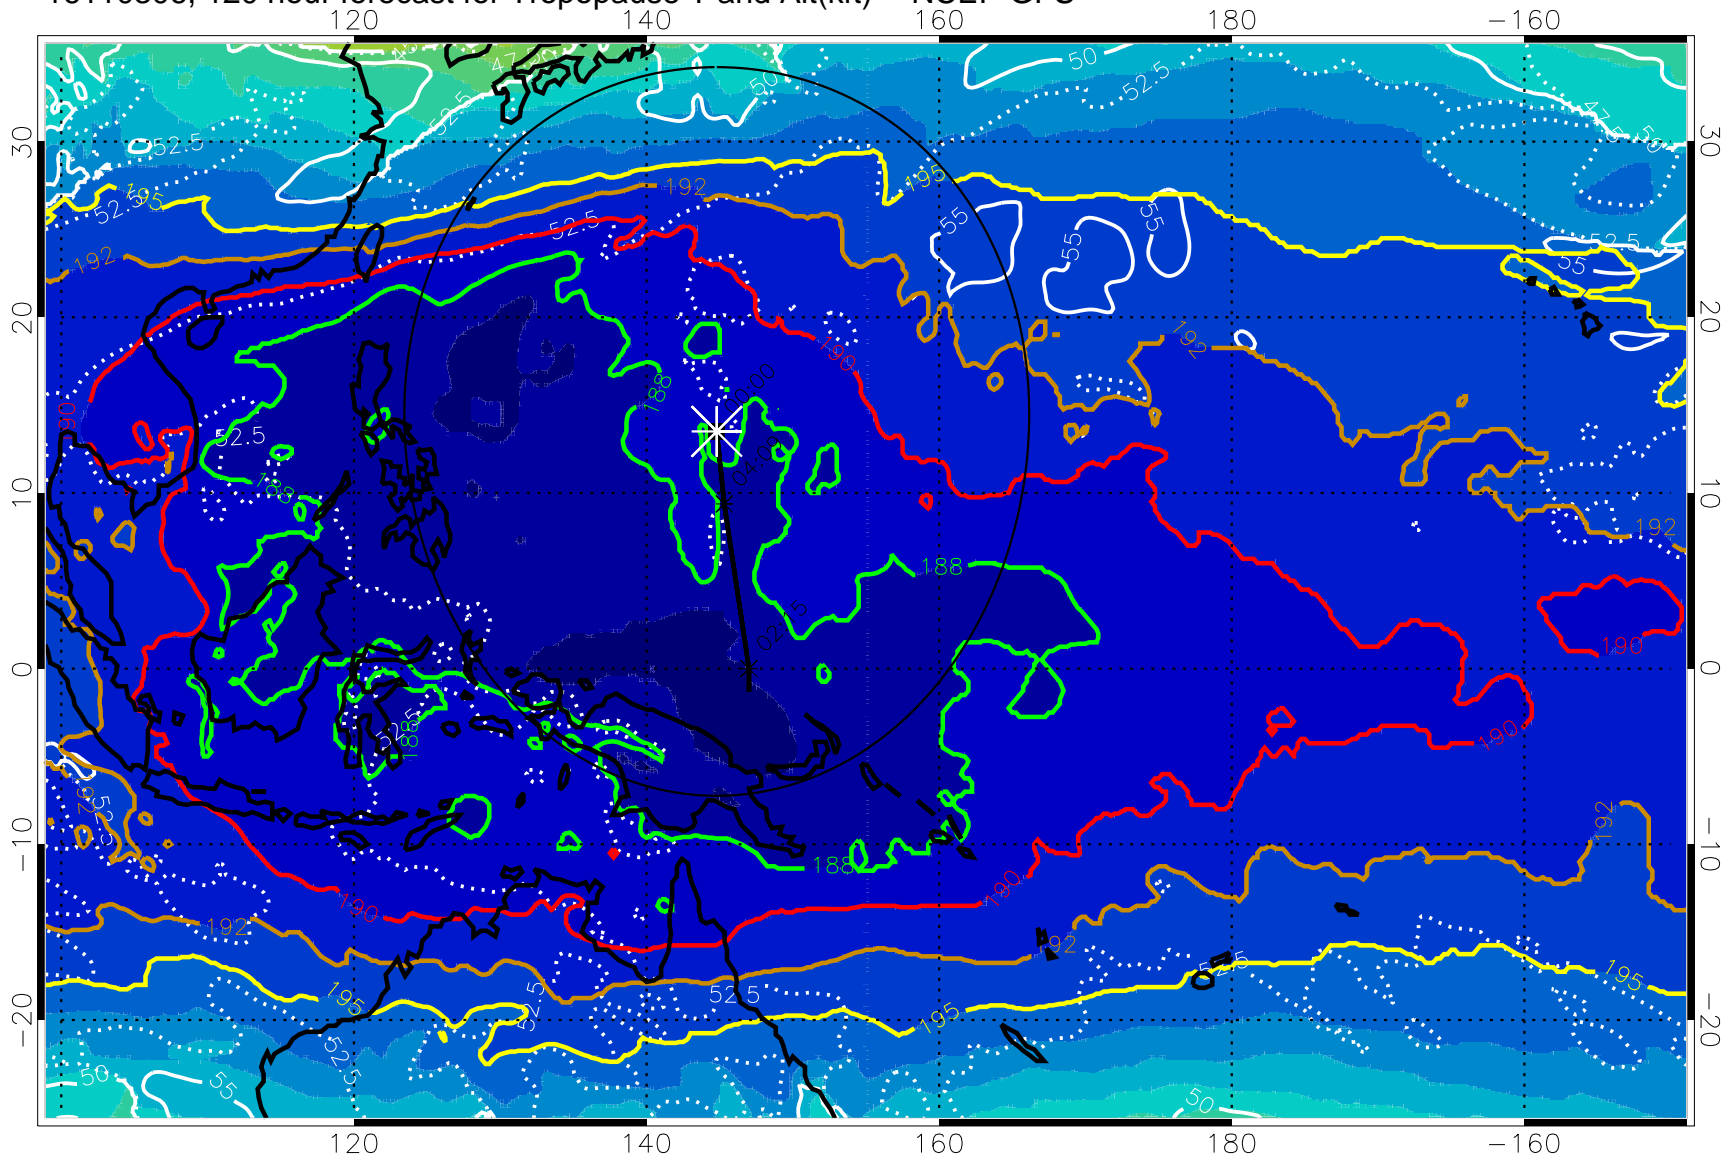

16110306, 120 hour forecast for Tropopause T and Alt(kft) -- NCEP GFS

190 200 210 220 230
Tropopause T, K

Tropopause Altitude in kft (white)

192.5K Isotherm 195K Isotherm
187.5K Isotherm 190K Isotherm

Range ring of 2304 km