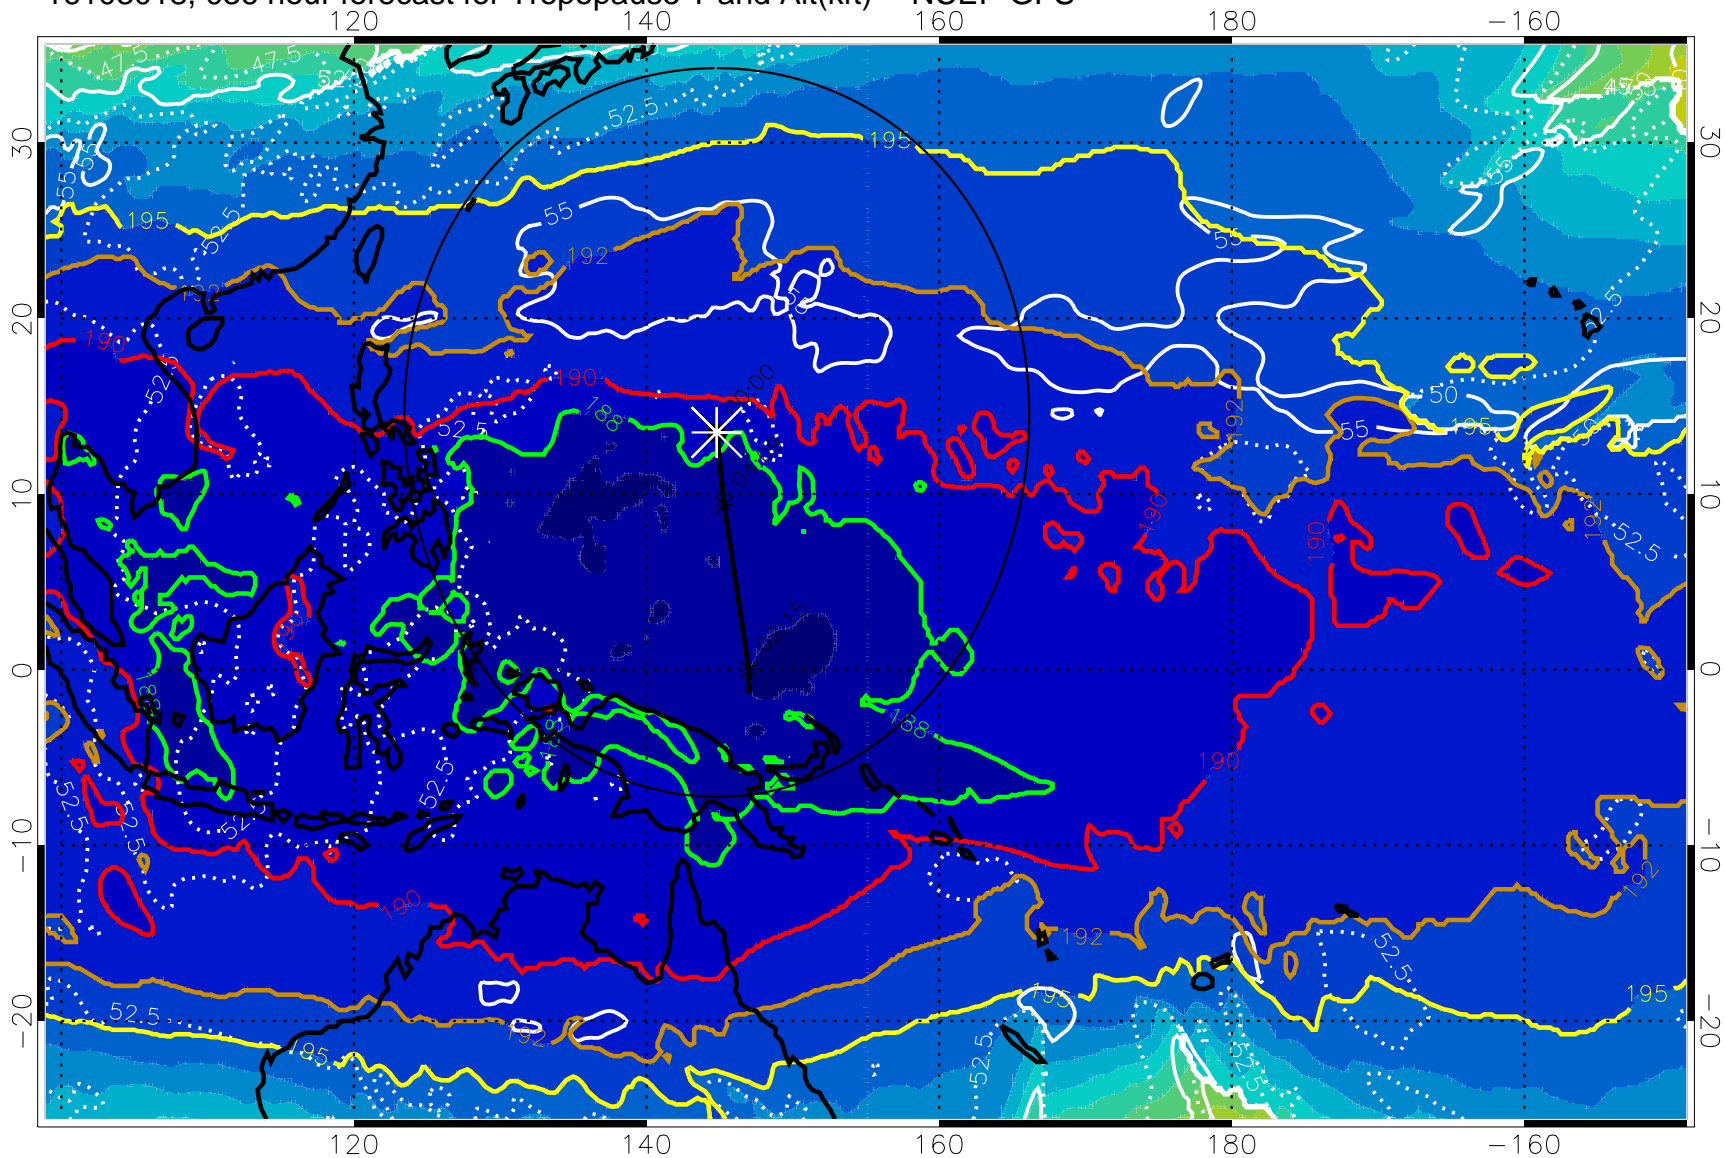

16103018, 036 hour forecast for Tropopause T and Alt(kft) -- NCEP GFS

190 200 210 220 230
Tropopause T, K

Tropopause Altitude in kft (white)

192.5K Isotherm 195K Isotherm
187.5K Isotherm 190K Isotherm

Range ring of 2304 km