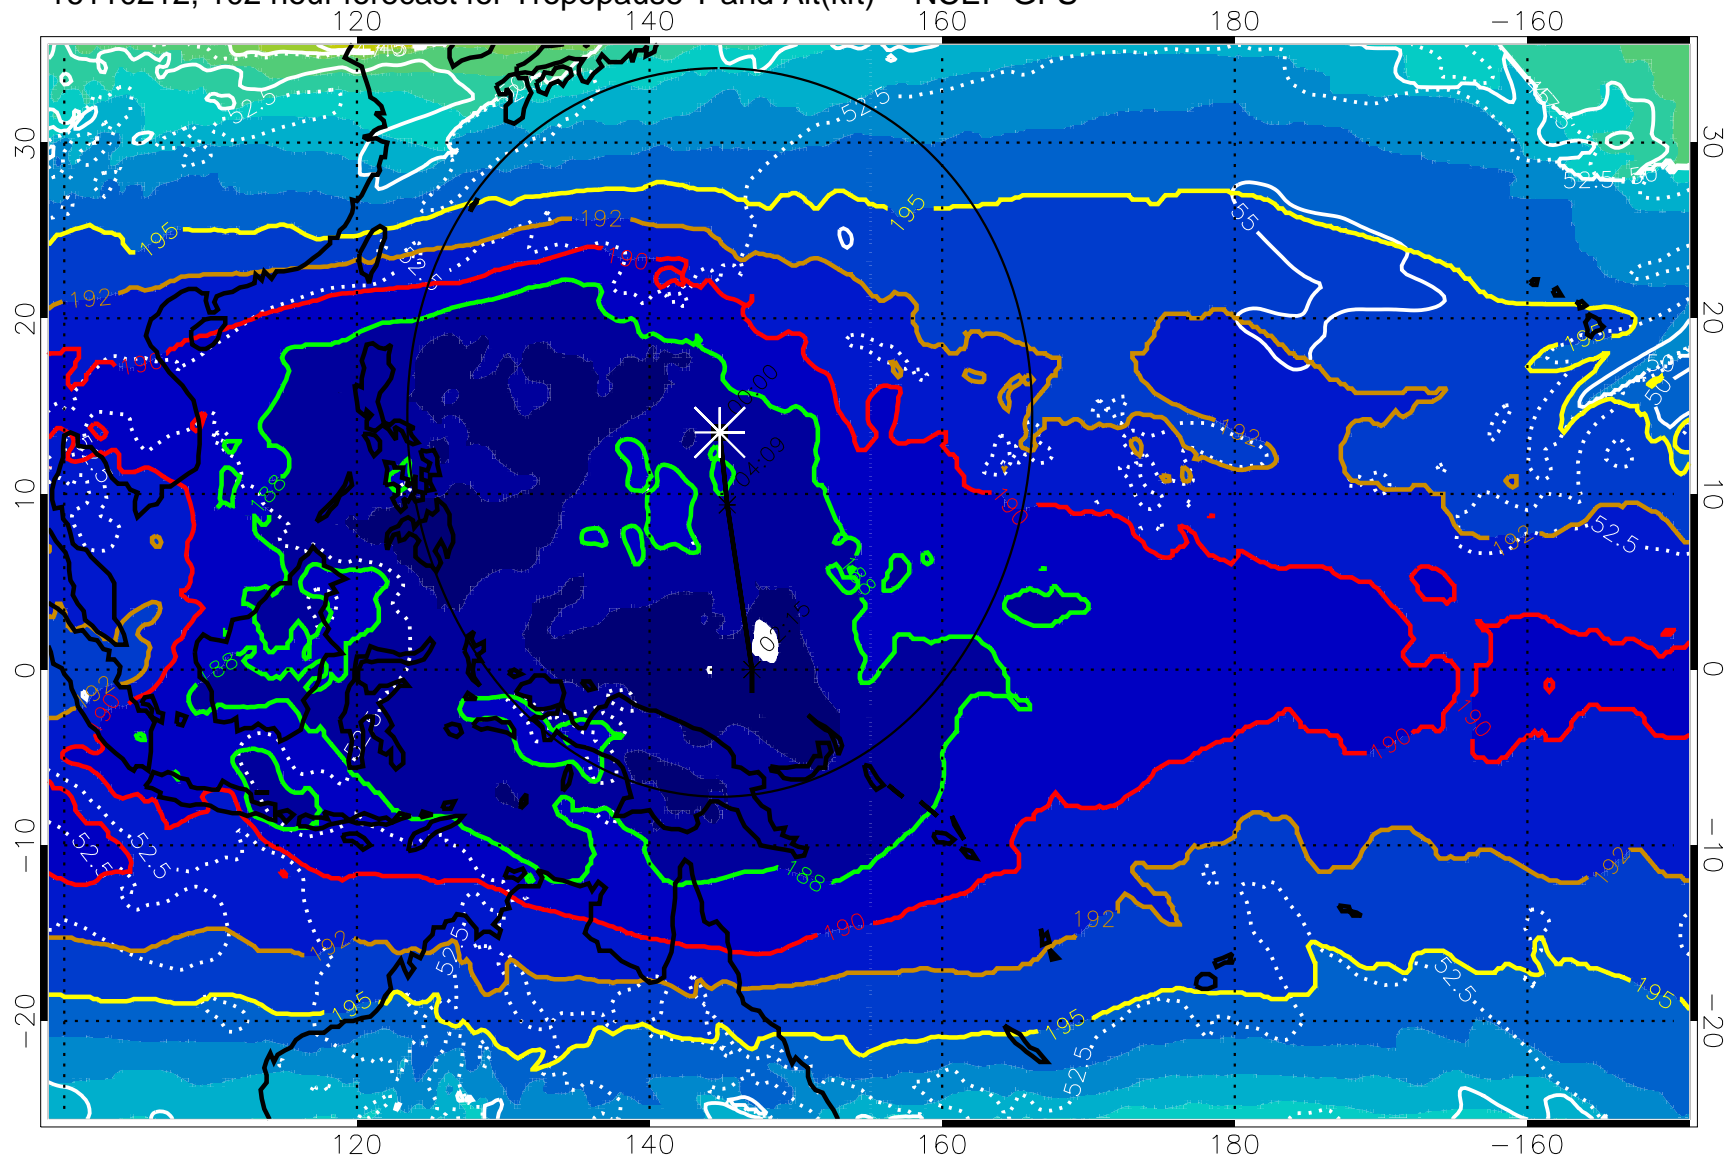

16110206, 096 hour forecast for Tropopause T and Alt(kft) -- NCEP GFS

190 200 210 220 230

Tropopause T, K

Tropopause Altitude in kft (white)

192.5K Isotherm 195K Isotherm
187.5K Isotherm 190K Isotherm

Range ring of 2304 km

16110212, 102 hour forecast for Tropopause T and Alt(kft) -- NCEP GFS

190 200 210 220 230

Tropopause T, K

Tropopause Altitude in kft (white)

192.5K Isotherm 195K Isotherm
187.5K Isotherm 190K Isotherm

Range ring of 2304 km