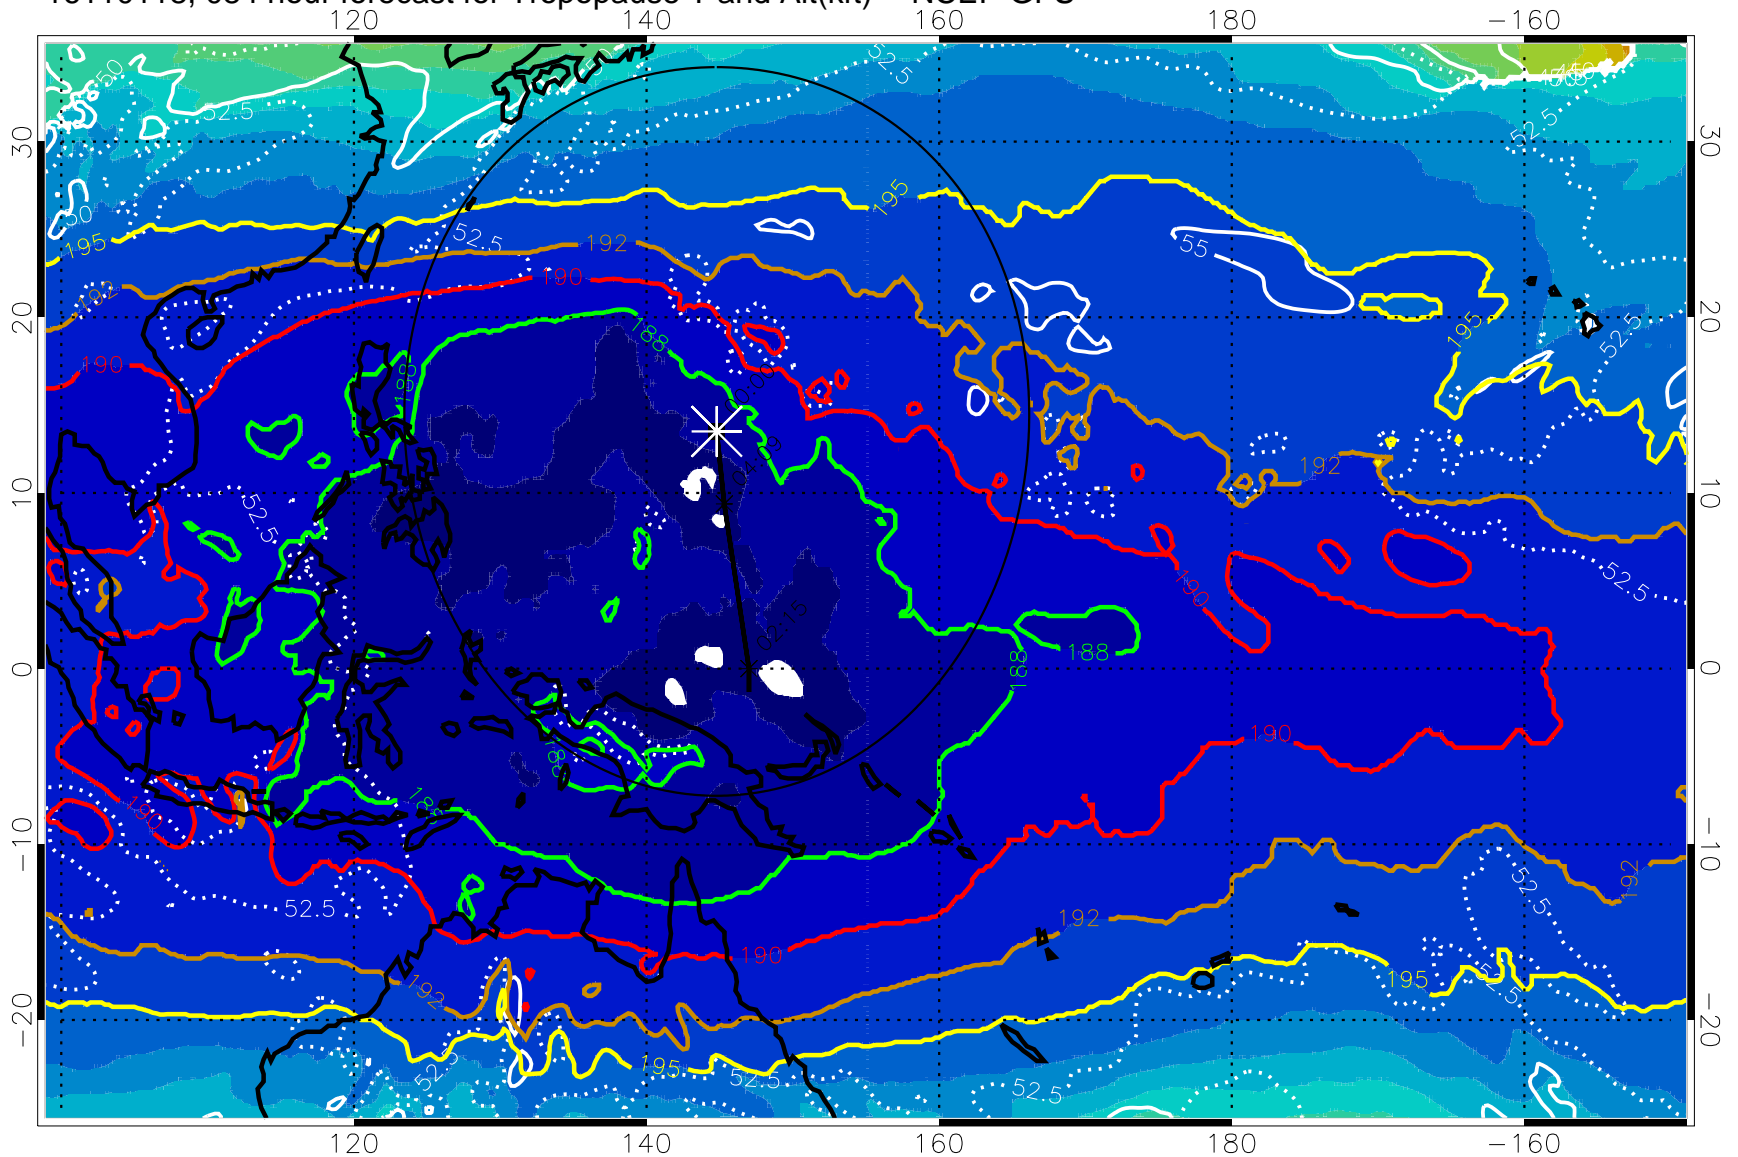

16110112, 078 hour forecast for Tropopause T and Alt(kft) -- NCEP GFS

190 200 210 220 230
Tropopause T, K

Tropopause Altitude in kft (white)

192.5K Isotherm 195K Isotherm
187.5K Isotherm 190K Isotherm

Range ring of 2304 km

16110118, 084 hour forecast for Tropopause T and Alt(kft) -- NCEP GFS

190 200 210 220 230

Tropopause T, K

Tropopause Altitude in kft (white)

192.5K Isotherm 195K Isotherm
187.5K Isotherm 190K Isotherm

Range ring of 2304 km