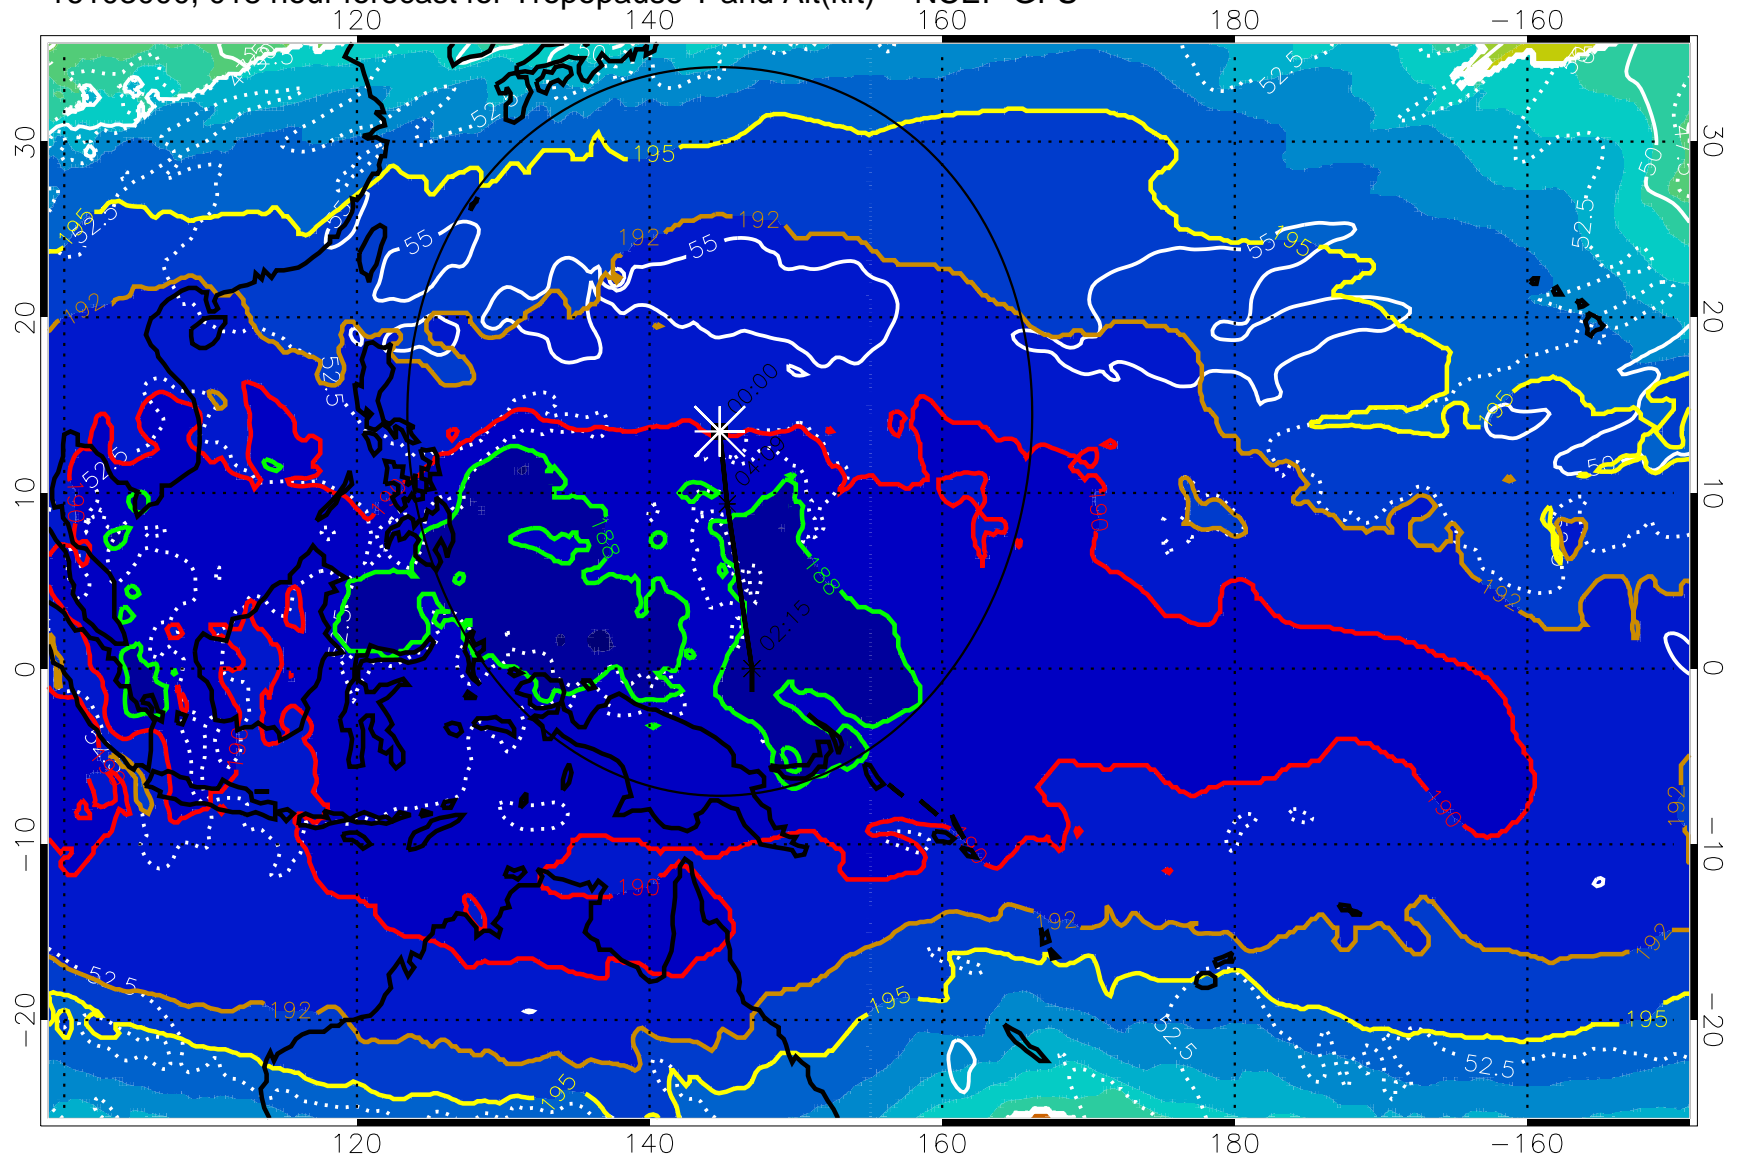

16102918, 012 hour forecast for Tropopause T and Alt(kft) -- NCEP GFS

190 200 210 220 230
Tropopause T, K

Tropopause Altitude in kft (white)

192.5K Isotherm 195K Isotherm
187.5K Isotherm 190K Isotherm

Range ring of 2304 km

16103000, 018 hour forecast for Tropopause T and Alt(kft) -- NCEP GFS

190 200 210 220 230
Tropopause T, K

Tropopause Altitude in kft (white)

192.5K Isotherm 195K Isotherm
187.5K Isotherm 190K Isotherm

Range ring of 2304 km