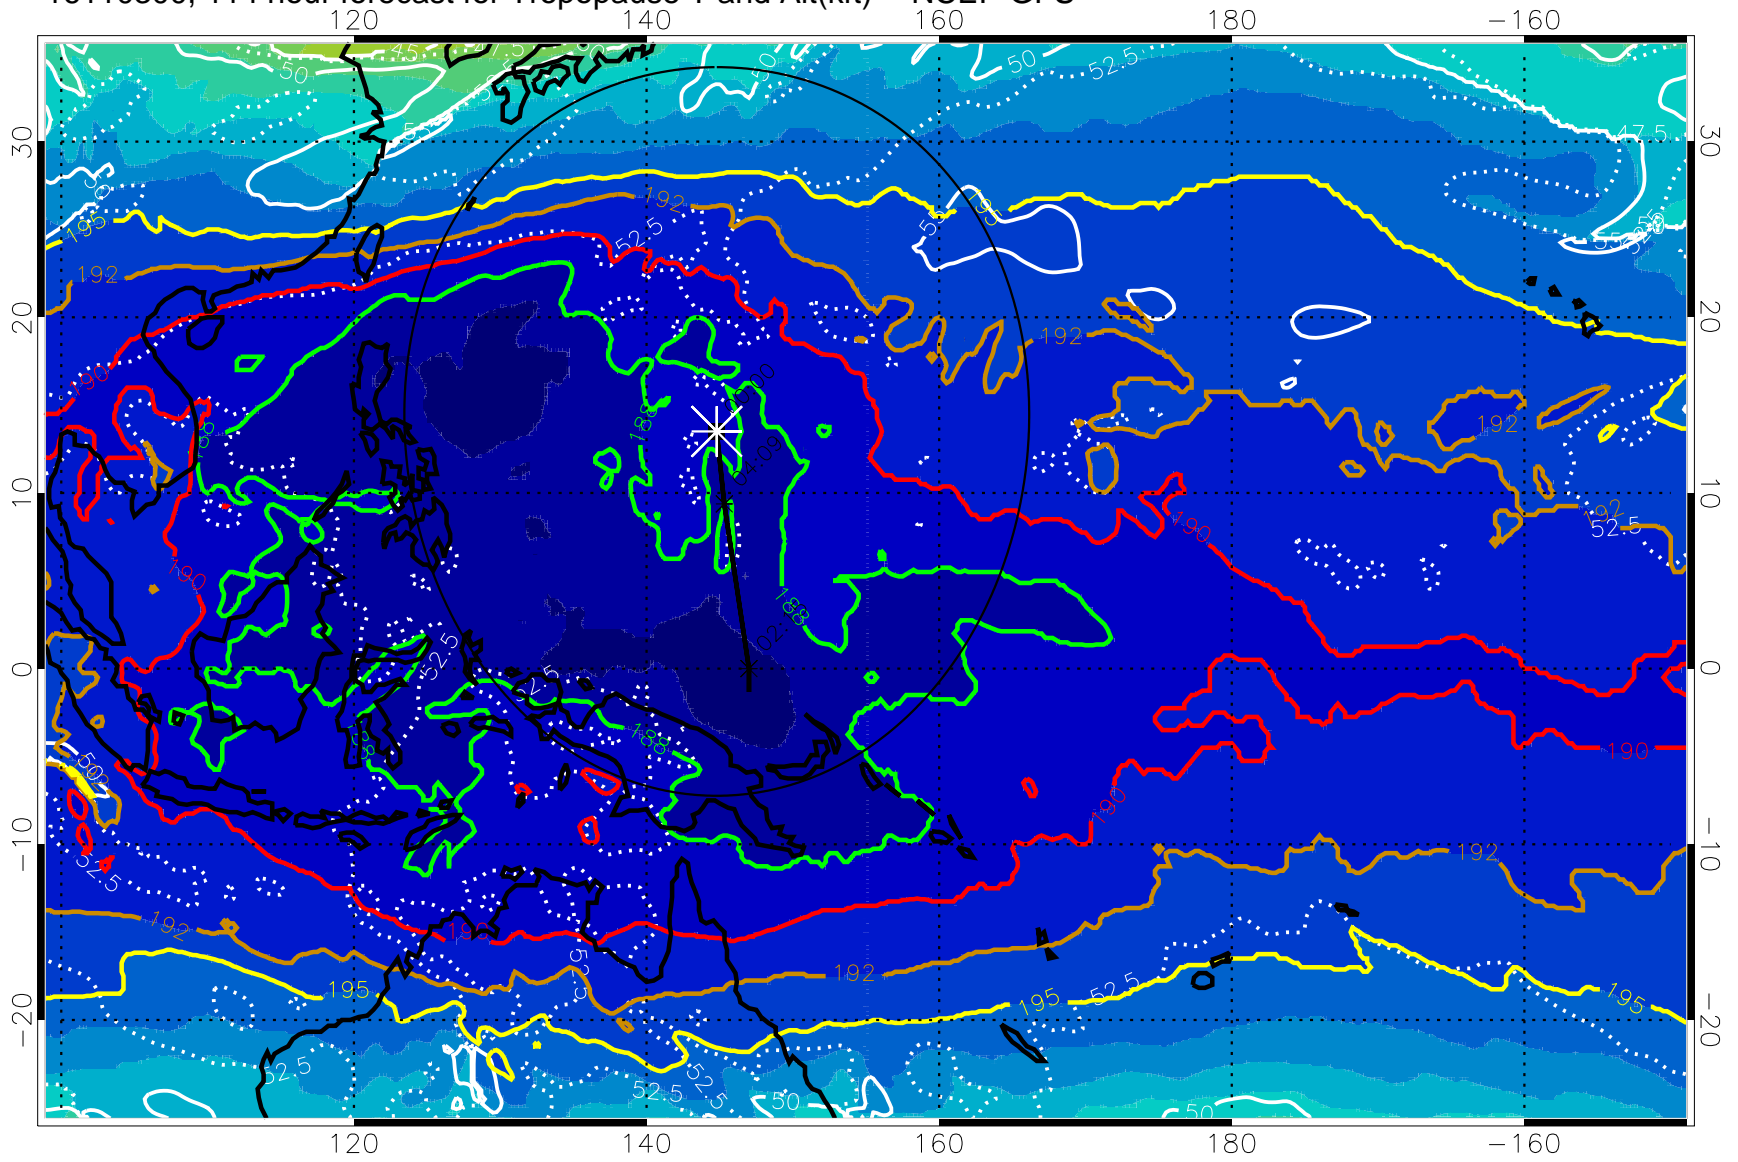

16110300, 114 hour forecast for Tropopause T and Alt(kft) -- NCEP GFS