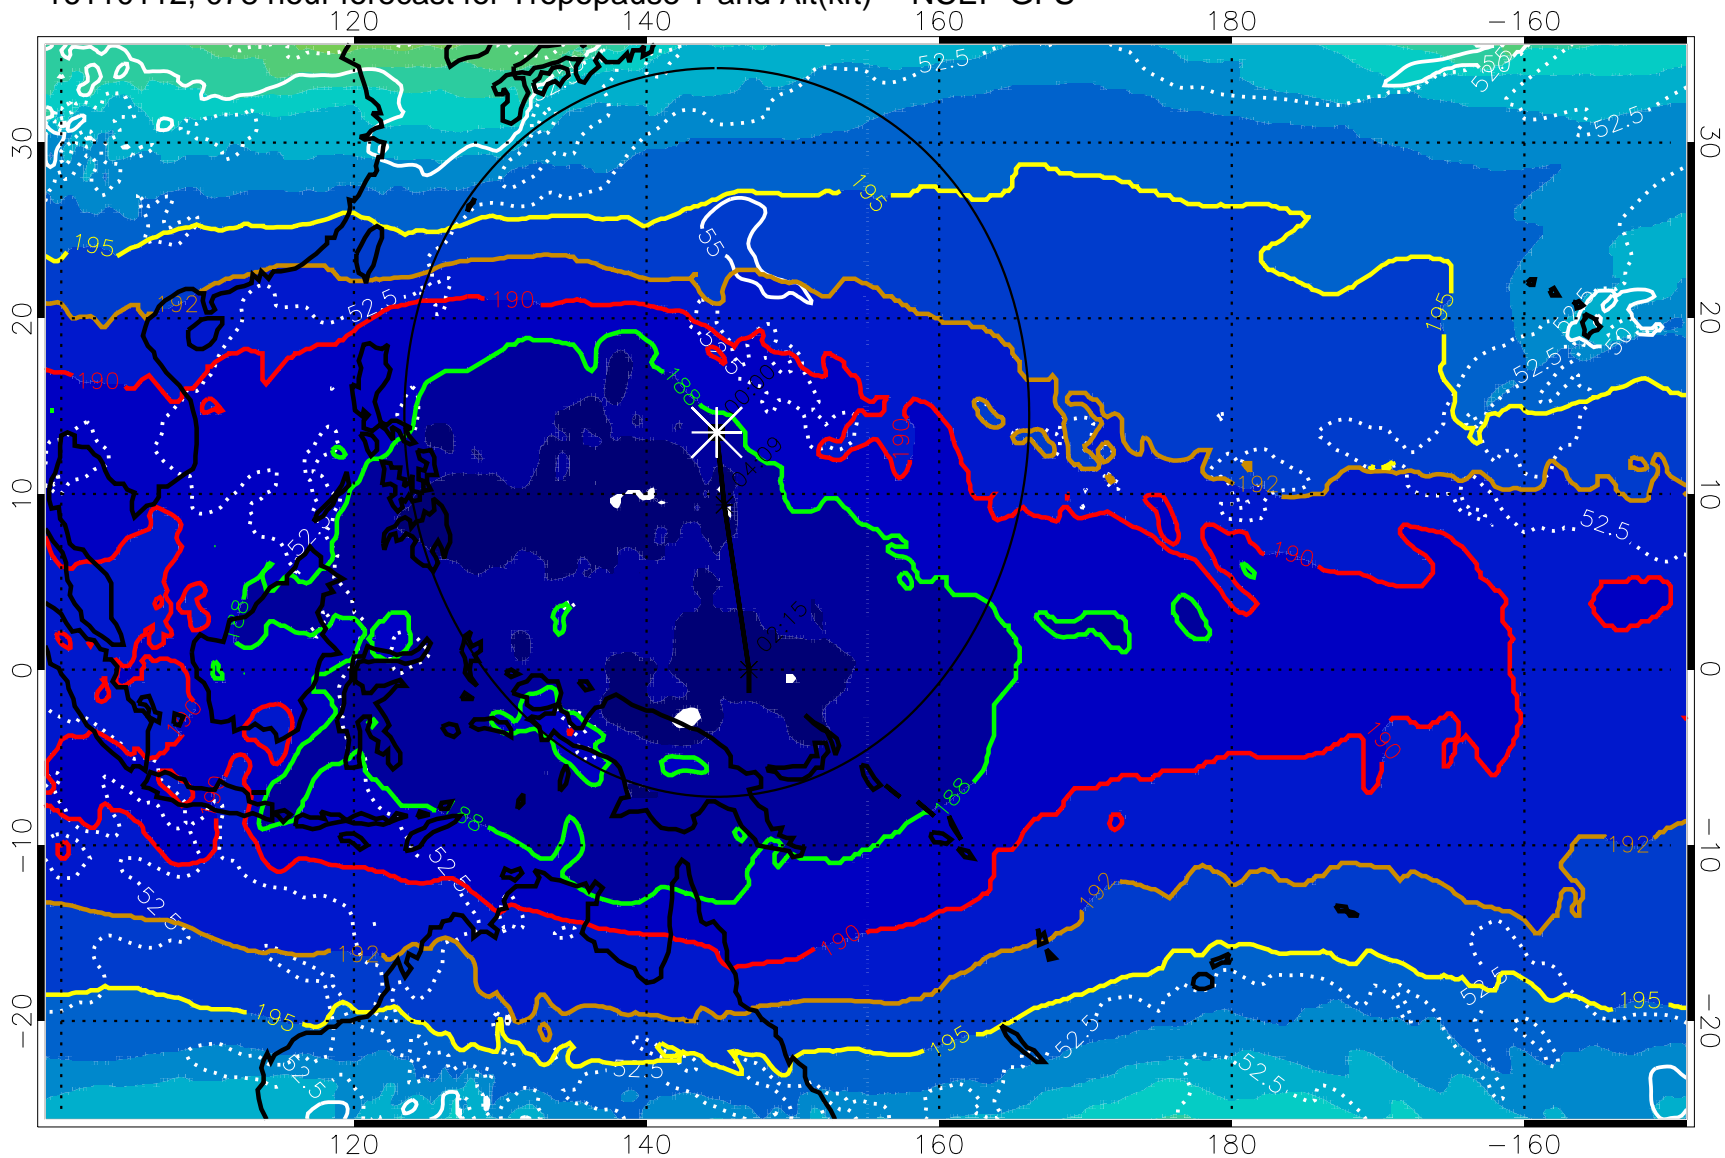

16110112, 078 hour forecast for Tropopause T and Alt(kft) -- NCEP GFS

190 200 210 220 230
Tropopause T, K

Tropopause Altitude in kft (white)

192.5K Isotherm 195K Isotherm
187.5K Isotherm 190K Isotherm

Range ring of 2304 km