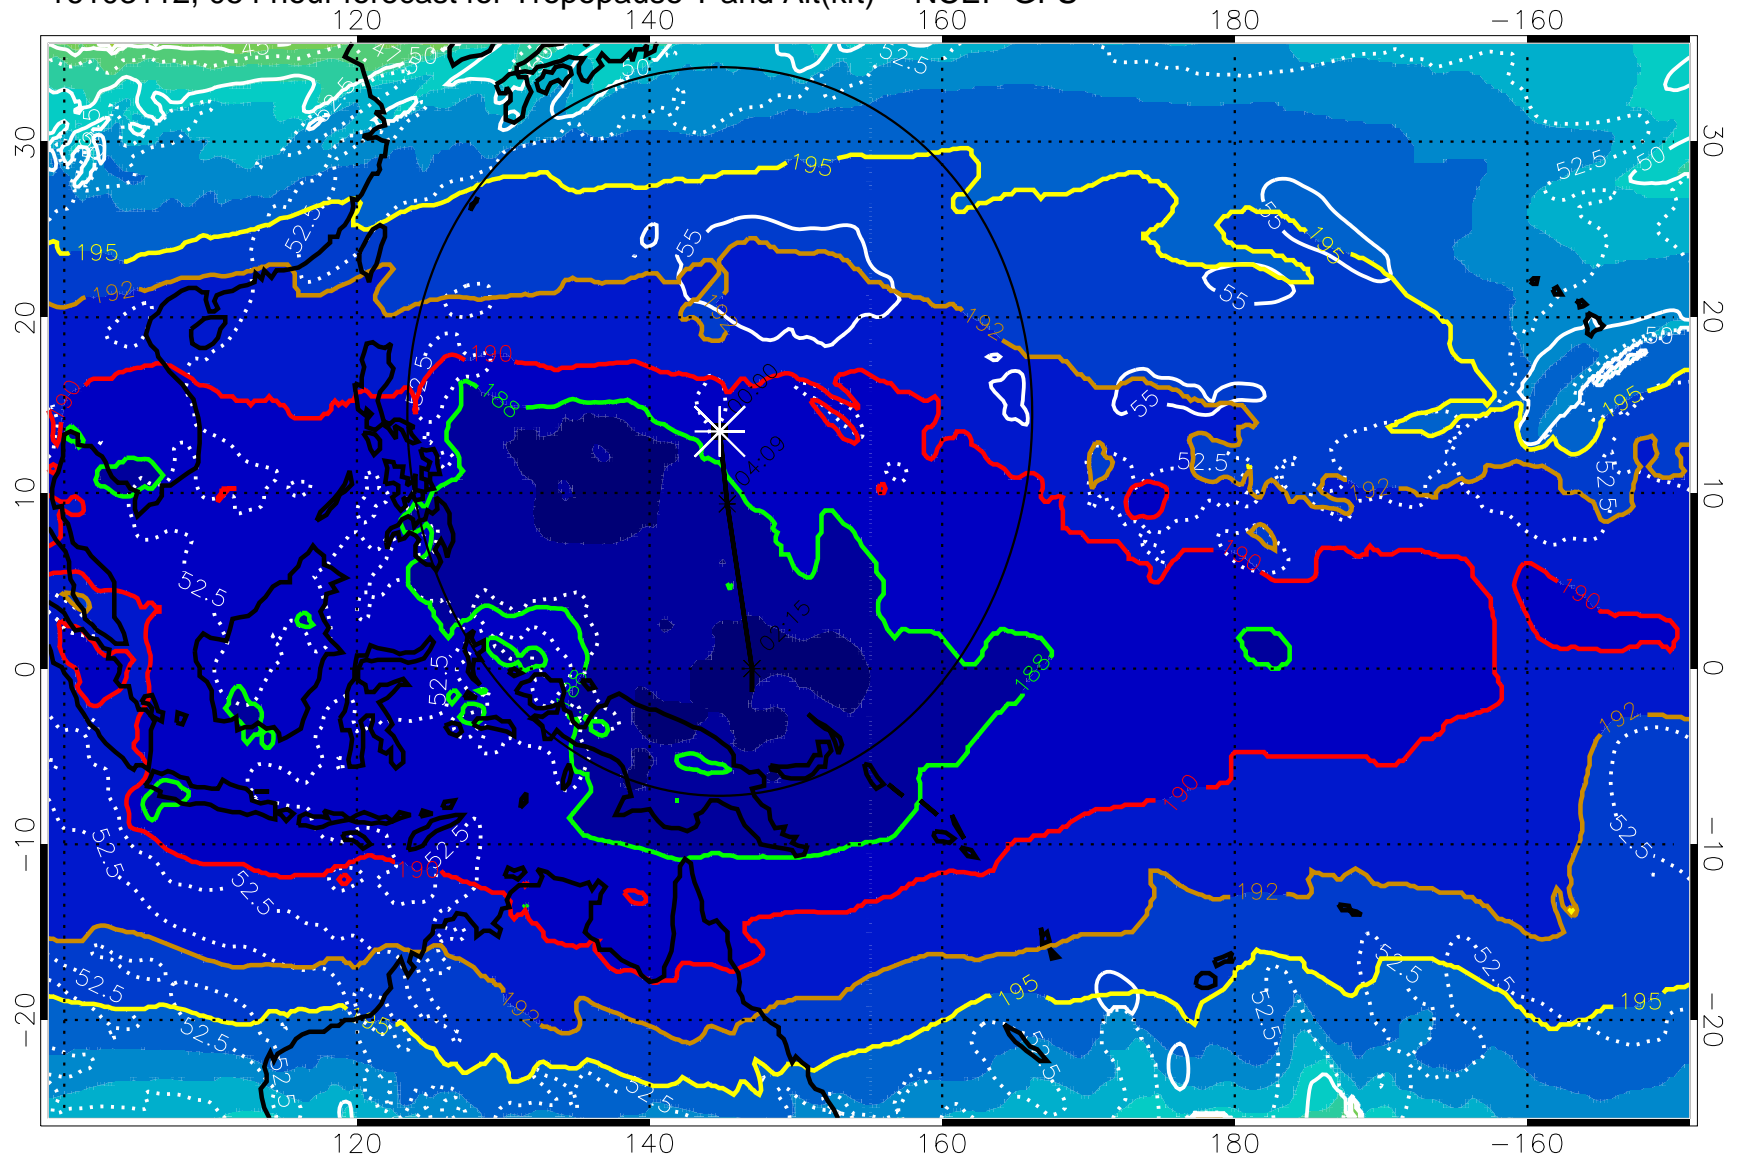

16103112, 054 hour forecast for Tropopause T and Alt(kft) -- NCEP GFS

190 200 210 220 230
Tropopause T, K

Tropopause Altitude in kft (white)

192.5K Isotherm 195K Isotherm
187.5K Isotherm 190K Isotherm

Range ring of 2304 km