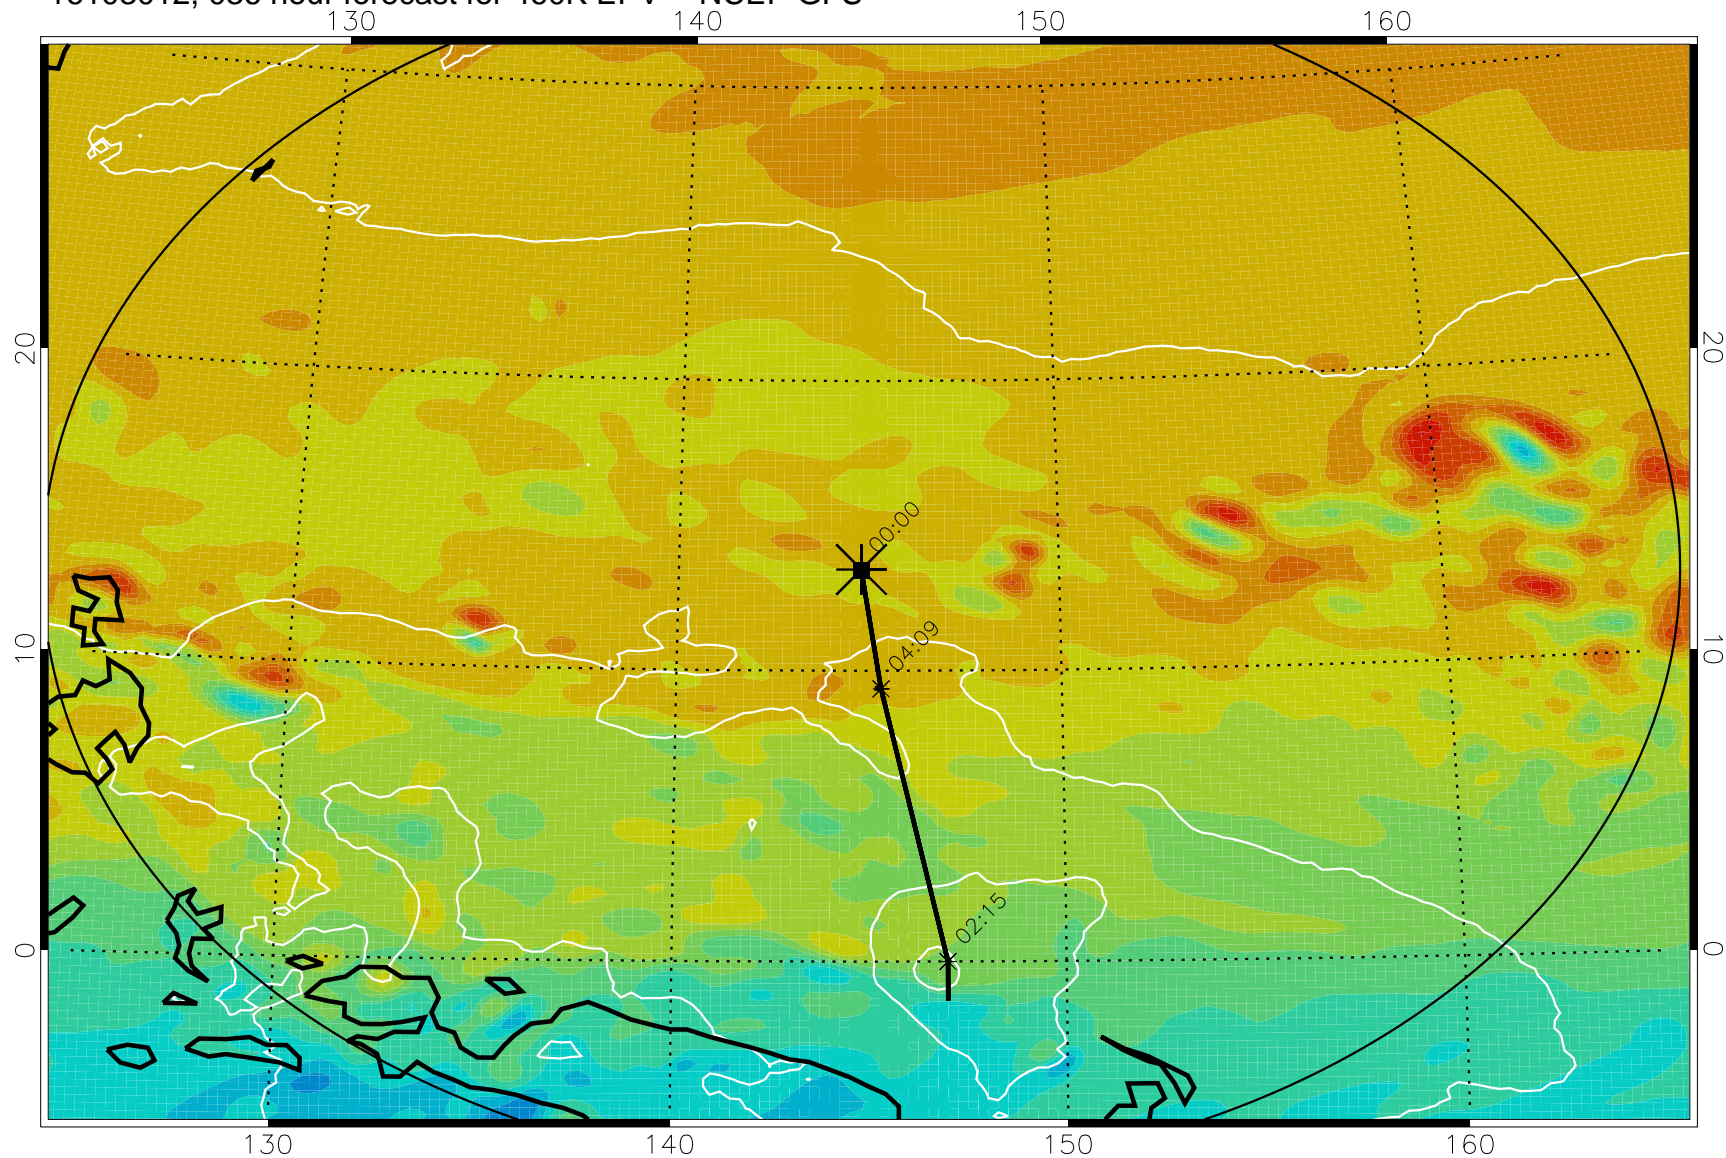

16102918, 018 hour forecast for 460K EPV -- NCEP GFS

460K Montgomery Streamfunction, white

Range ring of 2304 km

16103000, 024 hour forecast for 460K EPV -- NCEP GFS

460K Montgomery Streamfunction, white

Range ring of 2304 km

16103006, 030 hour forecast for 460K EPV -- NCEP GFS

460K Montgomery Streamfunction, white

Range ring of 2304 km

16103012, 036 hour forecast for 460K EPV -- NCEP GFS

460K Montgomery Streamfunction, white

Range ring of 2304 km

16103018, 042 hour forecast for 460K EPV -- NCEP GFS

460K Montgomery Streamfunction, white

Range ring of 2304 km

16103100, 048 hour forecast for 460K EPV -- NCEP GFS

460K Montgomery Streamfunction, white

Range ring of 2304 km

16103106, 054 hour forecast for 460K EPV -- NCEP GFS

460K Montgomery Streamfunction, white

Range ring of 2304 km

16103112, 060 hour forecast for 460K EPV -- NCEP GFS

460K Montgomery Streamfunction, white

Range ring of 2304 km