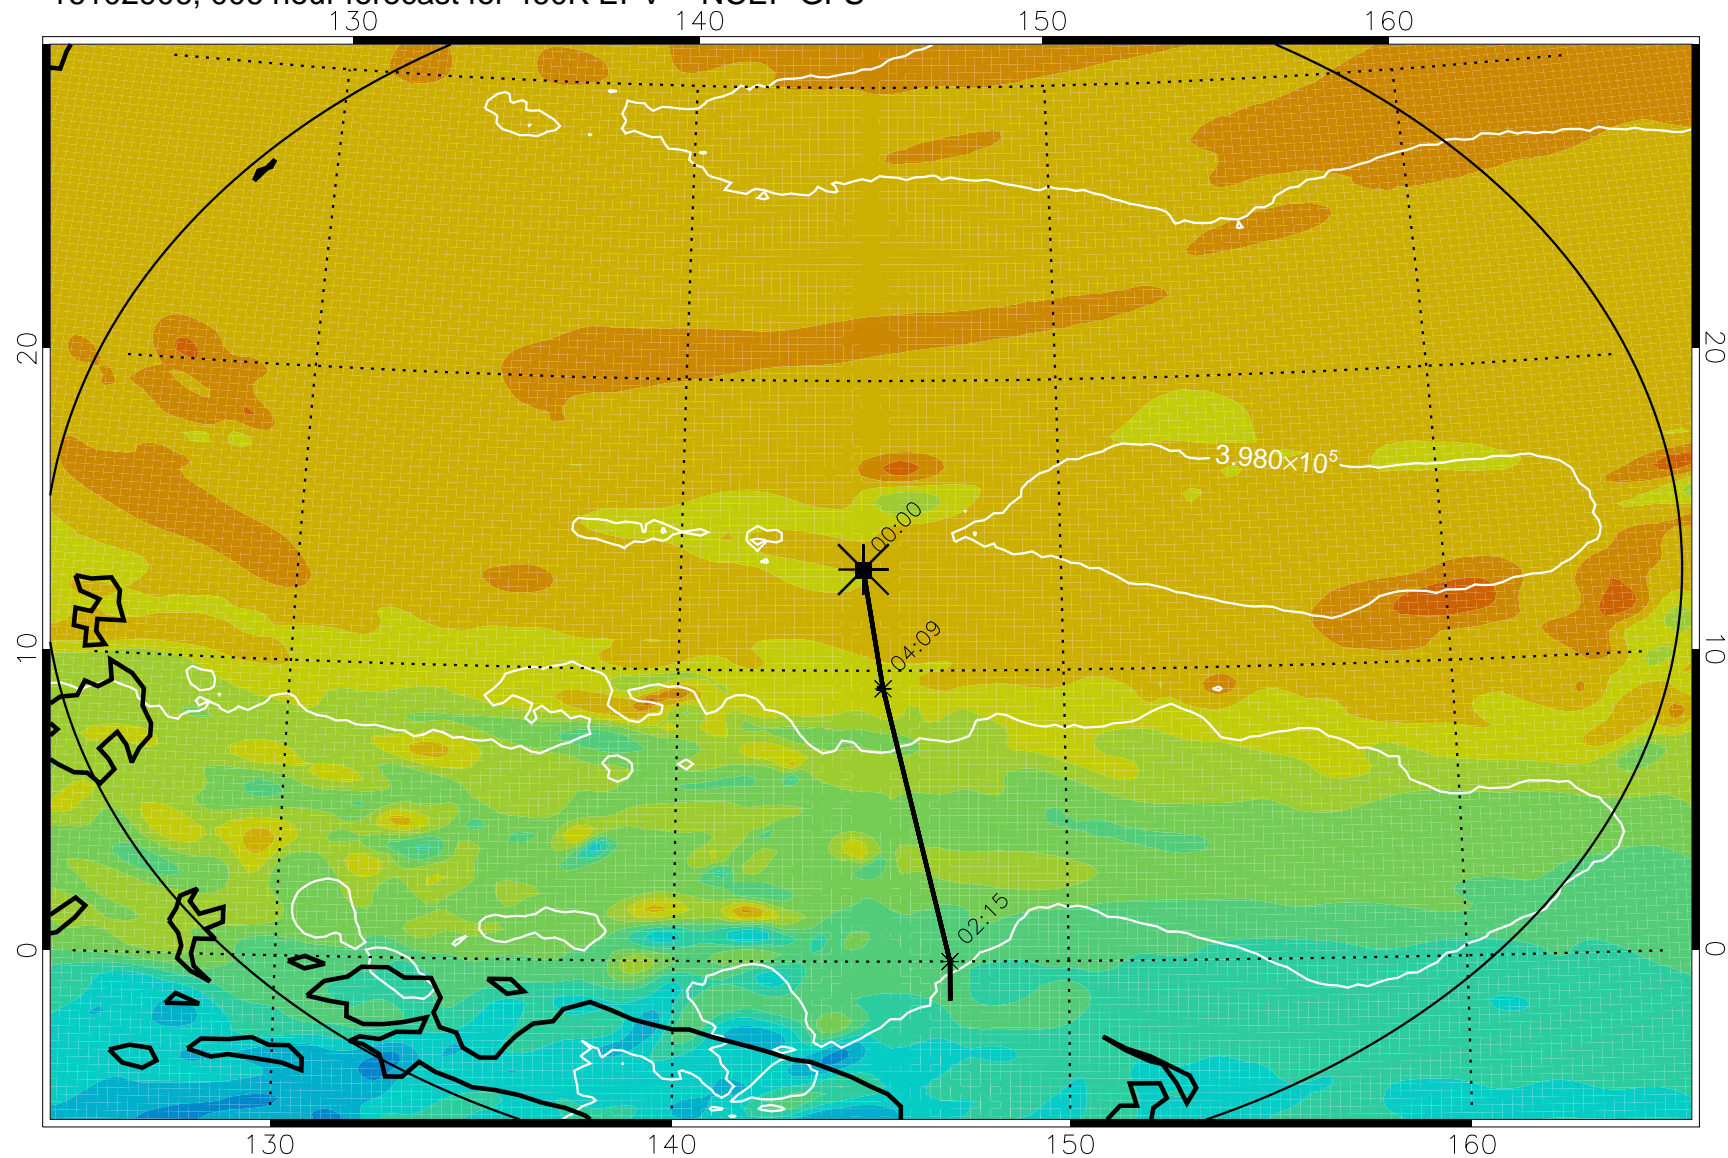

16102906, 006 hour forecast for 460K EPV -- NCEP GFS

460K Montgomery Streamfunction, white

Range ring of 2304 km

16102912, 012 hour forecast for 460K EPV -- NCEP GFS

460K Montgomery Streamfunction, white

Range ring of 2304 km

16102918, 018 hour forecast for 460K EPV -- NCEP GFS

460K Montgomery Streamfunction, white

Range ring of 2304 km

16103000, 024 hour forecast for 460K EPV -- NCEP GFS

460K Montgomery Streamfunction, white

Range ring of 2304 km

16103006, 030 hour forecast for 460K EPV -- NCEP GFS

460K Montgomery Streamfunction, white

Range ring of 2304 km

16103012, 036 hour forecast for 460K EPV -- NCEP GFS

460K Montgomery Streamfunction, white

Range ring of 2304 km

16103018, 042 hour forecast for 460K EPV -- NCEP GFS

460K Montgomery Streamfunction, white

Range ring of 2304 km

16103100, 048 hour forecast for 460K EPV -- NCEP GFS

460K Montgomery Streamfunction, white

Range ring of 2304 km