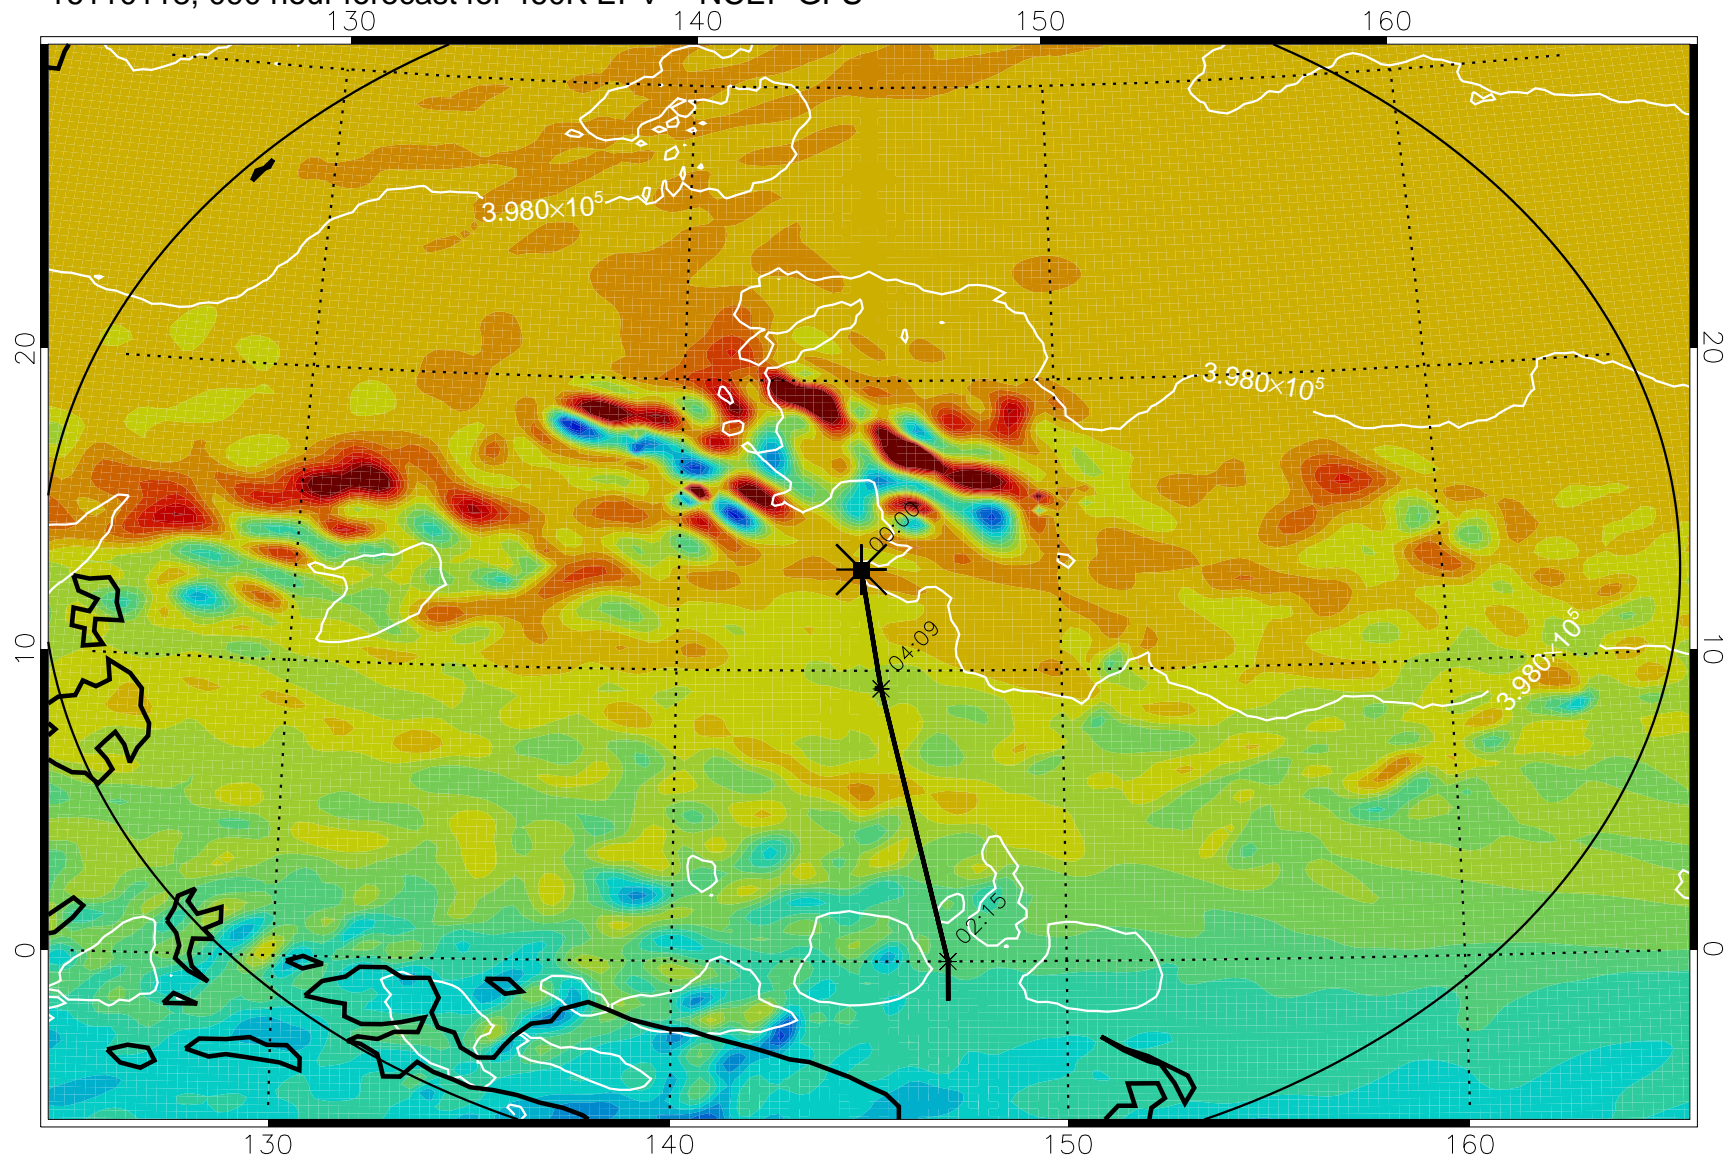

16103118, 066 hour forecast for 460K EPV -- NCEP GFS

460K Montgomery Streamfunction, white

Range ring of 2304 km

16110100, 072 hour forecast for 460K EPV -- NCEP GFS

460K Montgomery Streamfunction, white

Range ring of 2304 km

16110106, 078 hour forecast for 460K EPV -- NCEP GFS

460K Montgomery Streamfunction, white

Range ring of 2304 km

16110112, 084 hour forecast for 460K EPV -- NCEP GFS

460K Montgomery Streamfunction, white

Range ring of 2304 km

16110118, 090 hour forecast for 460K EPV -- NCEP GFS

460K Montgomery Streamfunction, white

Range ring of 2304 km

16110200, 096 hour forecast for 460K EPV -- NCEP GFS

460K Montgomery Streamfunction, white

Range ring of 2304 km

16110206, 102 hour forecast for 460K EPV -- NCEP GFS

460K Montgomery Streamfunction, white

Range ring of 2304 km

16110212, 108 hour forecast for 460K EPV -- NCEP GFS

460K Montgomery Streamfunction, white

Range ring of 2304 km