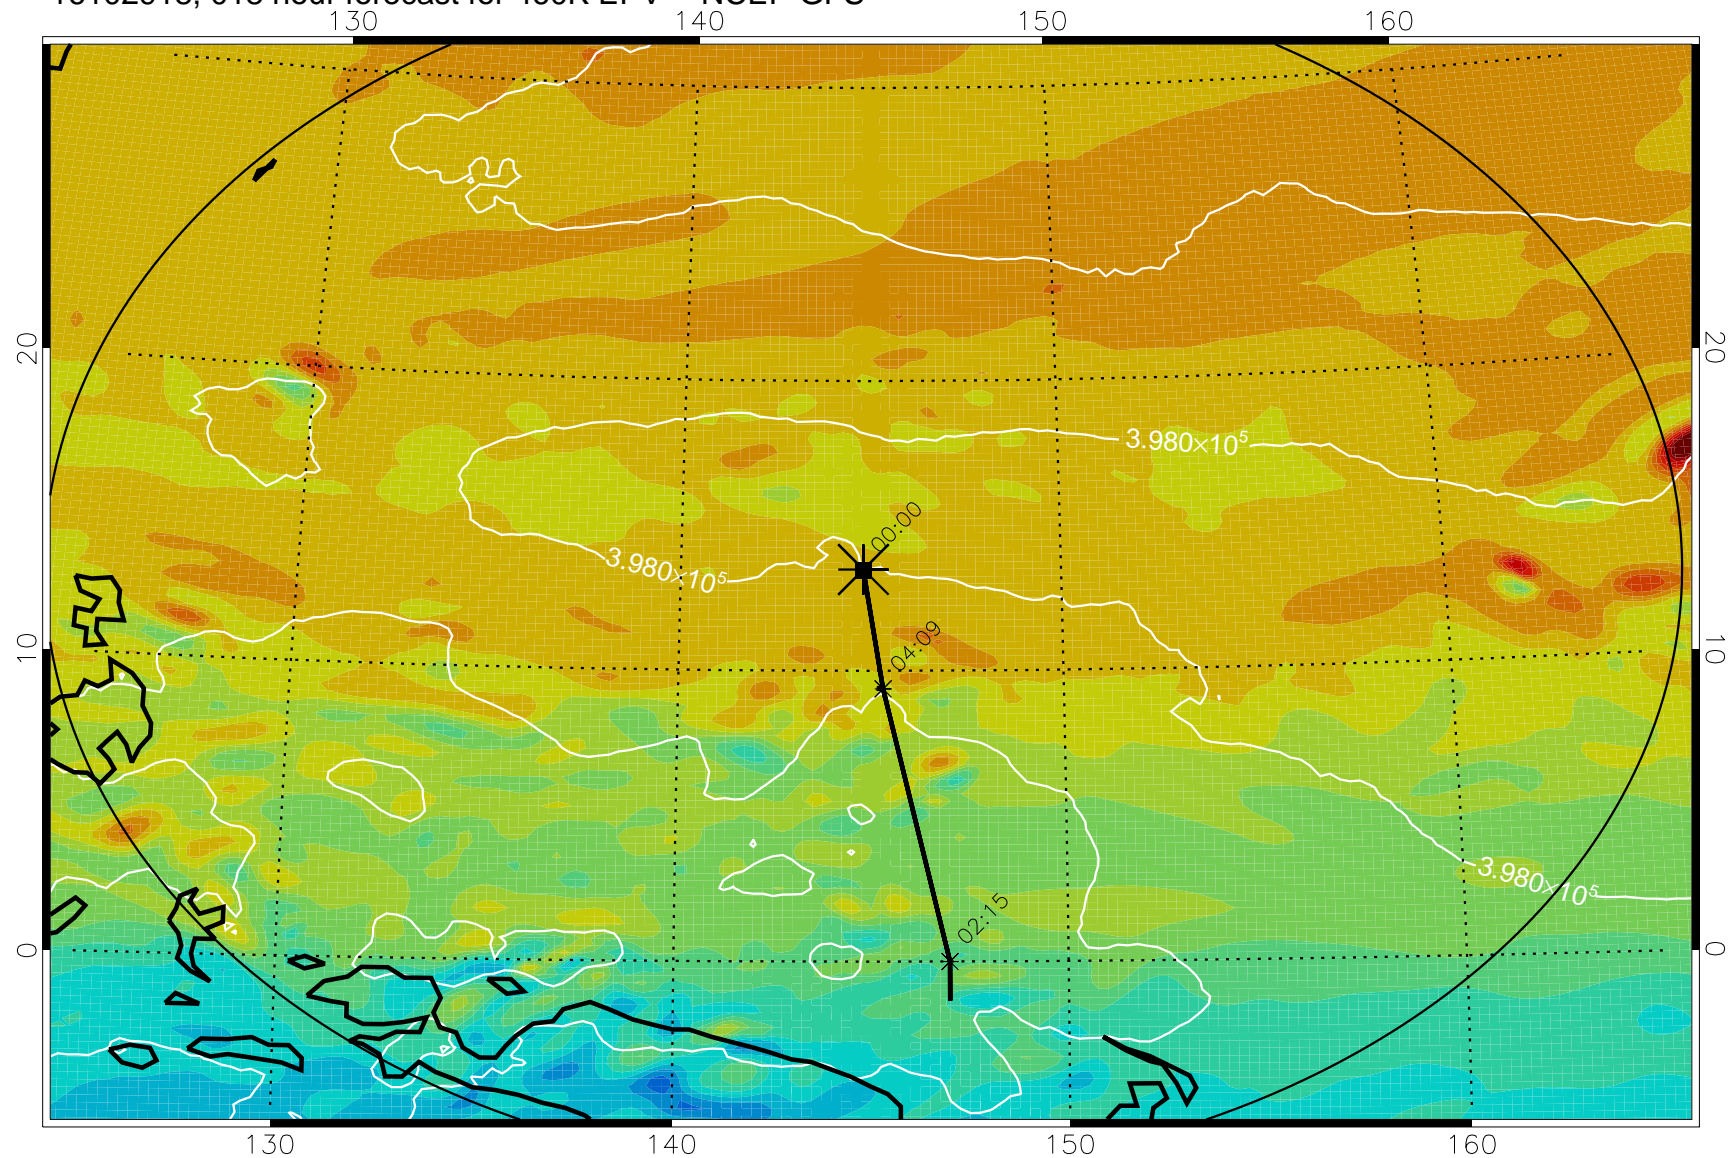

16102906, 006 hour forecast for 460K EPV -- NCEP GFS

460K Montgomery Streamfunction, white

Range ring of 2304 km

16102912, 012 hour forecast for 460K EPV -- NCEP GFS

460K Montgomery Streamfunction, white

Range ring of 2304 km

16102918, 018 hour forecast for 460K EPV -- NCEP GFS

460K Montgomery Streamfunction, white

Range ring of 2304 km

16103000, 024 hour forecast for 460K EPV -- NCEP GFS

460K Montgomery Streamfunction, white

Range ring of 2304 km

16103006, 030 hour forecast for 460K EPV -- NCEP GFS

460K Montgomery Streamfunction, white

Range ring of 2304 km

16103012, 036 hour forecast for 460K EPV -- NCEP GFS

460K Montgomery Streamfunction, white

Range ring of 2304 km

16103018, 042 hour forecast for 460K EPV -- NCEP GFS

460K Montgomery Streamfunction, white

Range ring of 2304 km

16103100, 048 hour forecast for 460K EPV -- NCEP GFS

460K Montgomery Streamfunction, white

Range ring of 2304 km