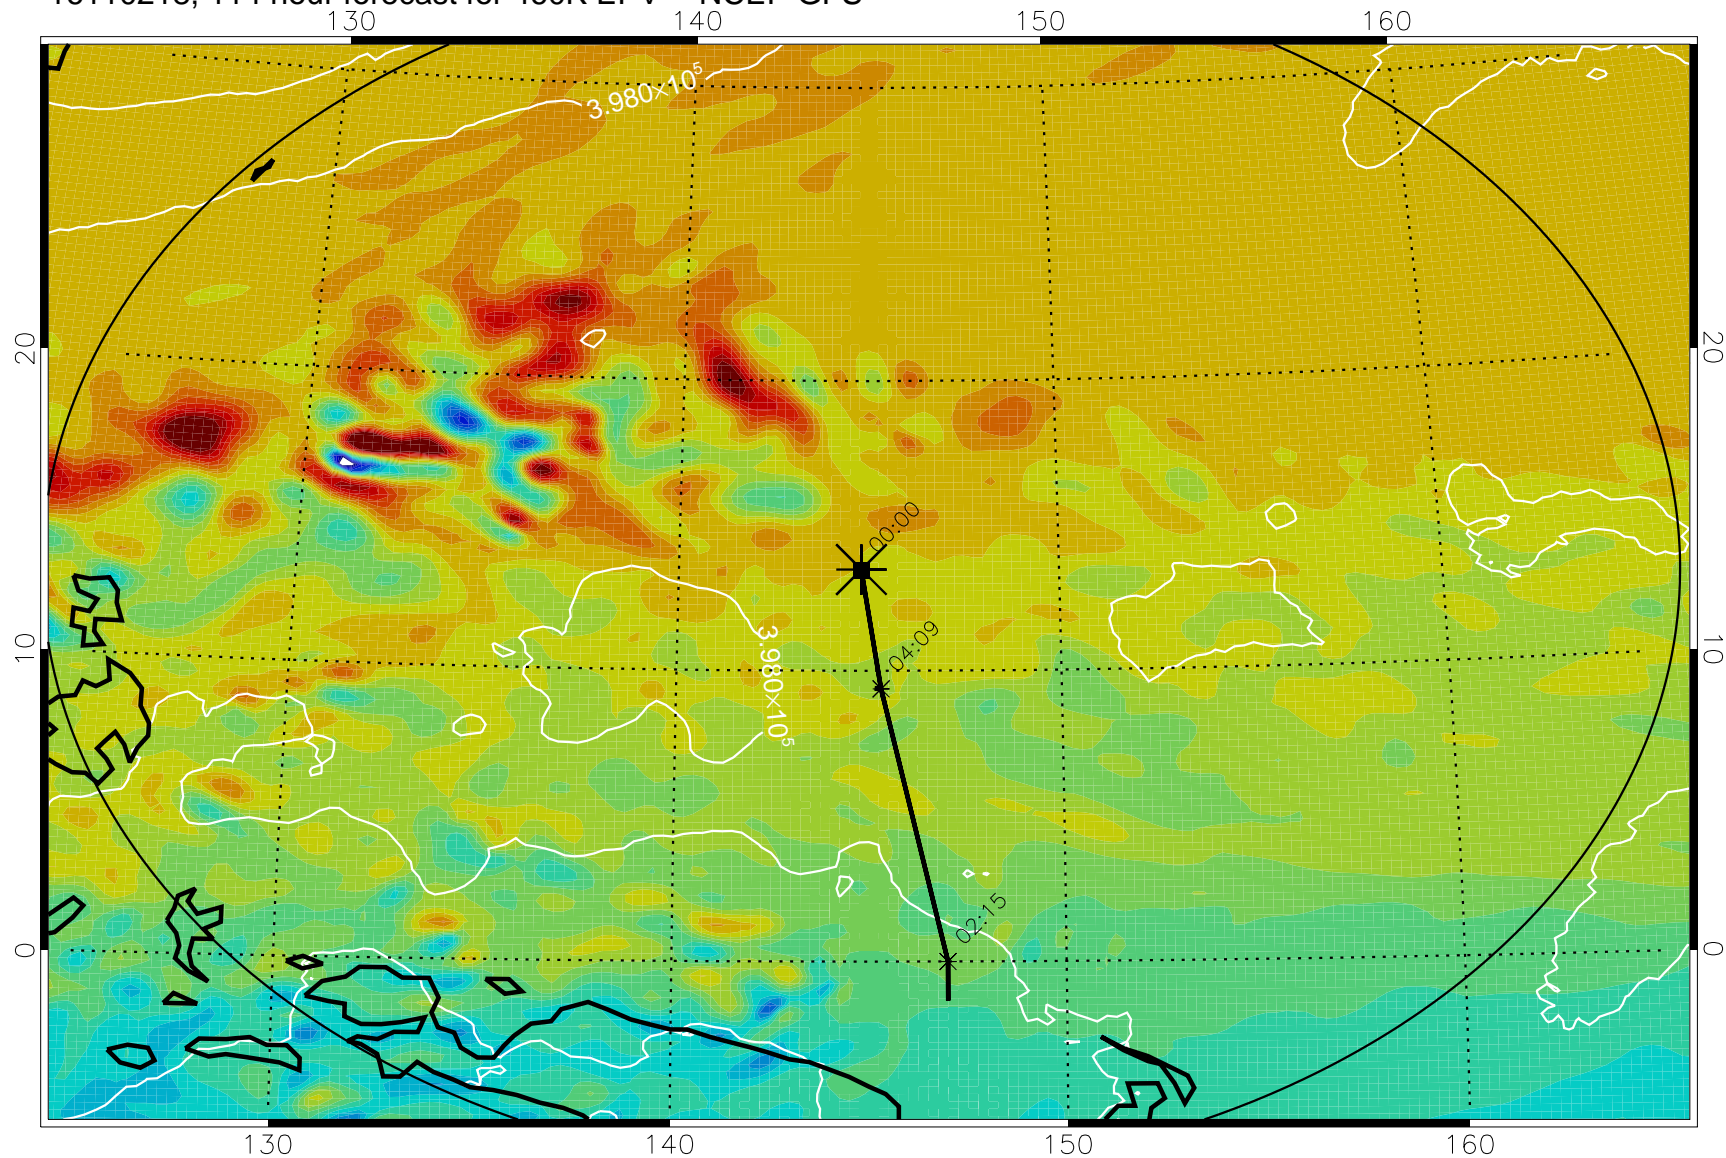

16110106, 078 hour forecast for 460K EPV -- NCEP GFS

460K Montgomery Streamfunction, white

Range ring of 2304 km

16110112, 084 hour forecast for 460K EPV -- NCEP GFS

460K Montgomery Streamfunction, white

Range ring of 2304 km

16110118, 090 hour forecast for 460K EPV -- NCEP GFS

460K Montgomery Streamfunction, white

Range ring of 2304 km

16110200, 096 hour forecast for 460K EPV -- NCEP GFS

460K Montgomery Streamfunction, white

Range ring of 2304 km

16110206, 102 hour forecast for 460K EPV -- NCEP GFS

460K Montgomery Streamfunction, white

Range ring of 2304 km

16110212, 108 hour forecast for 460K EPV -- NCEP GFS

460K Montgomery Streamfunction, white

Range ring of 2304 km

16110218, 114 hour forecast for 460K EPV -- NCEP GFS

460K Montgomery Streamfunction, white

Range ring of 2304 km

16110300, 120 hour forecast for 460K EPV -- NCEP GFS

460K Montgomery Streamfunction, white

Range ring of 2304 km