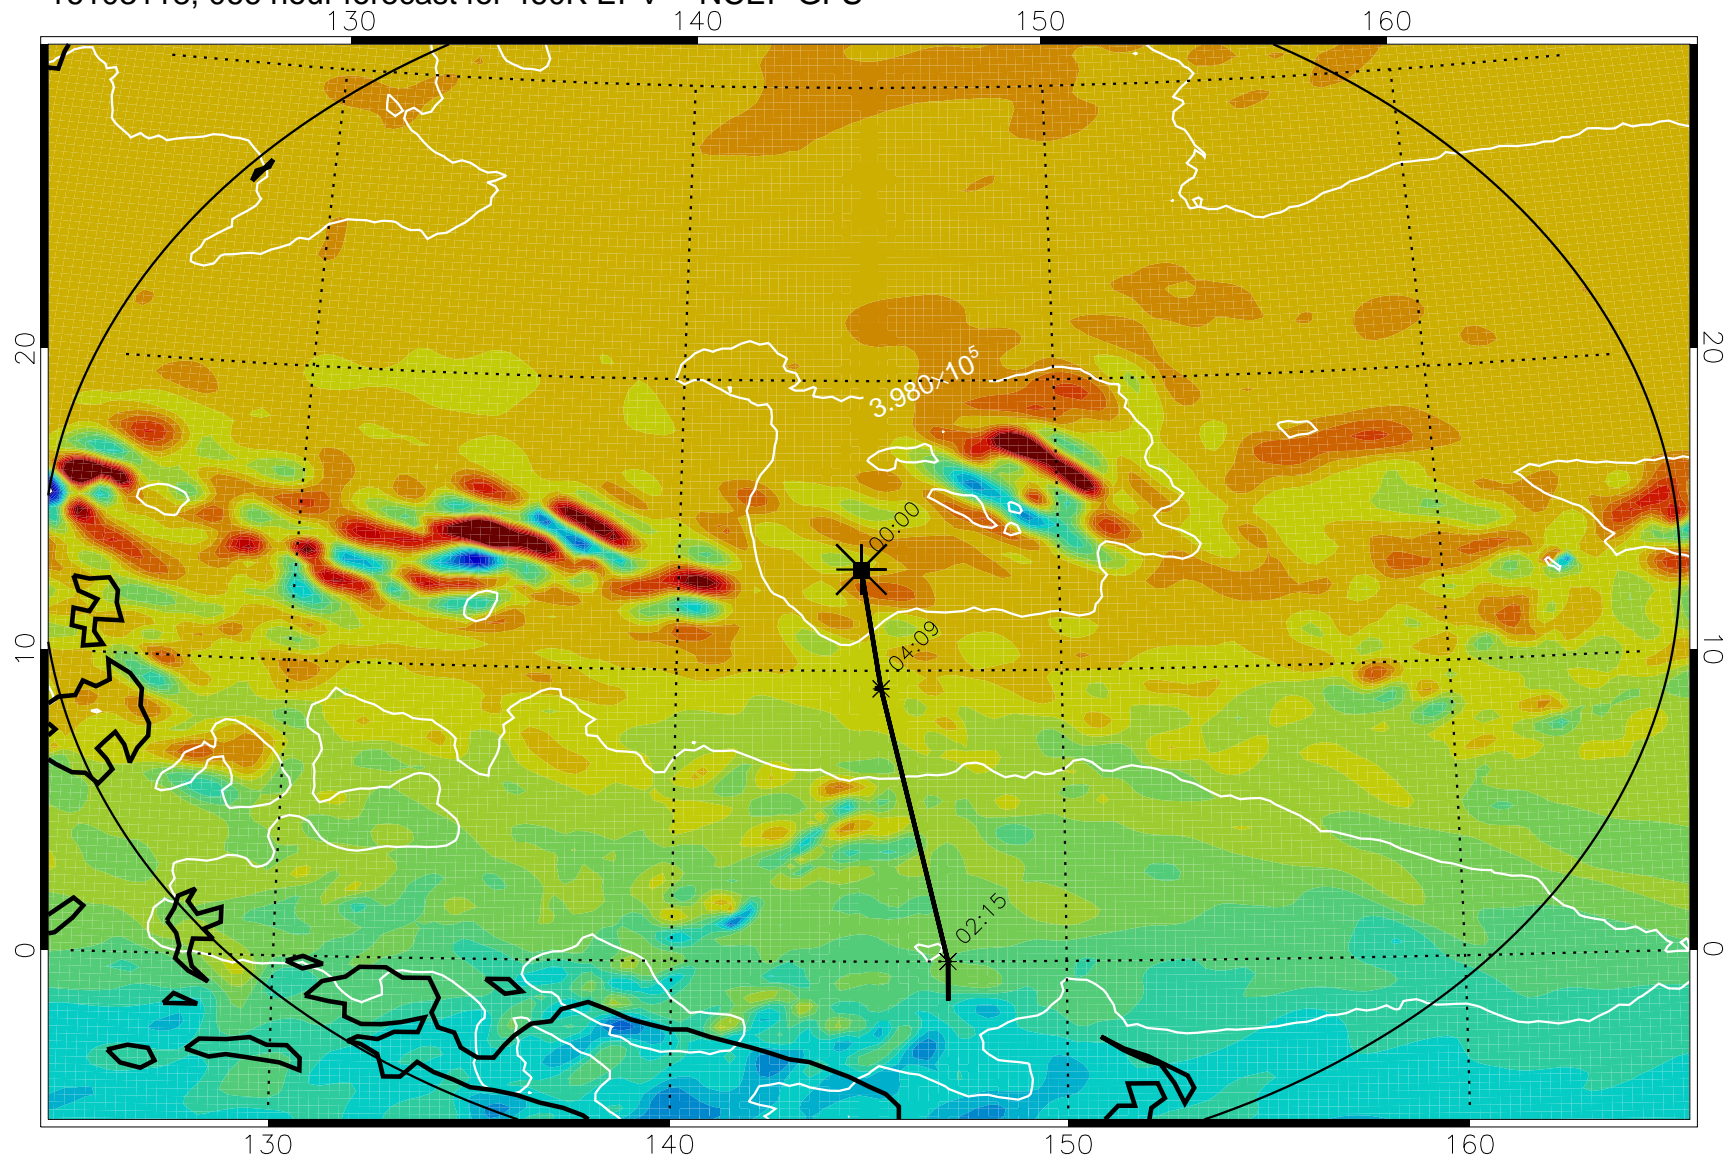

16103018, 042 hour forecast for 460K EPV -- NCEP GFS

460K Montgomery Streamfunction, white

Range ring of 2304 km

16103100, 048 hour forecast for 460K EPV -- NCEP GFS

460K Montgomery Streamfunction, white

Range ring of 2304 km

16103106, 054 hour forecast for 460K EPV -- NCEP GFS

460K Montgomery Streamfunction, white

Range ring of 2304 km

16103112, 060 hour forecast for 460K EPV -- NCEP GFS

460K Montgomery Streamfunction, white

Range ring of 2304 km

16103118, 066 hour forecast for 460K EPV -- NCEP GFS

460K Montgomery Streamfunction, white

Range ring of 2304 km

16110100, 072 hour forecast for 460K EPV -- NCEP GFS

460K Montgomery Streamfunction, white

Range ring of 2304 km

16110106, 078 hour forecast for 460K EPV -- NCEP GFS

460K Montgomery Streamfunction, white

Range ring of 2304 km

16110112, 084 hour forecast for 460K EPV -- NCEP GFS

460K Montgomery Streamfunction, white

Range ring of 2304 km