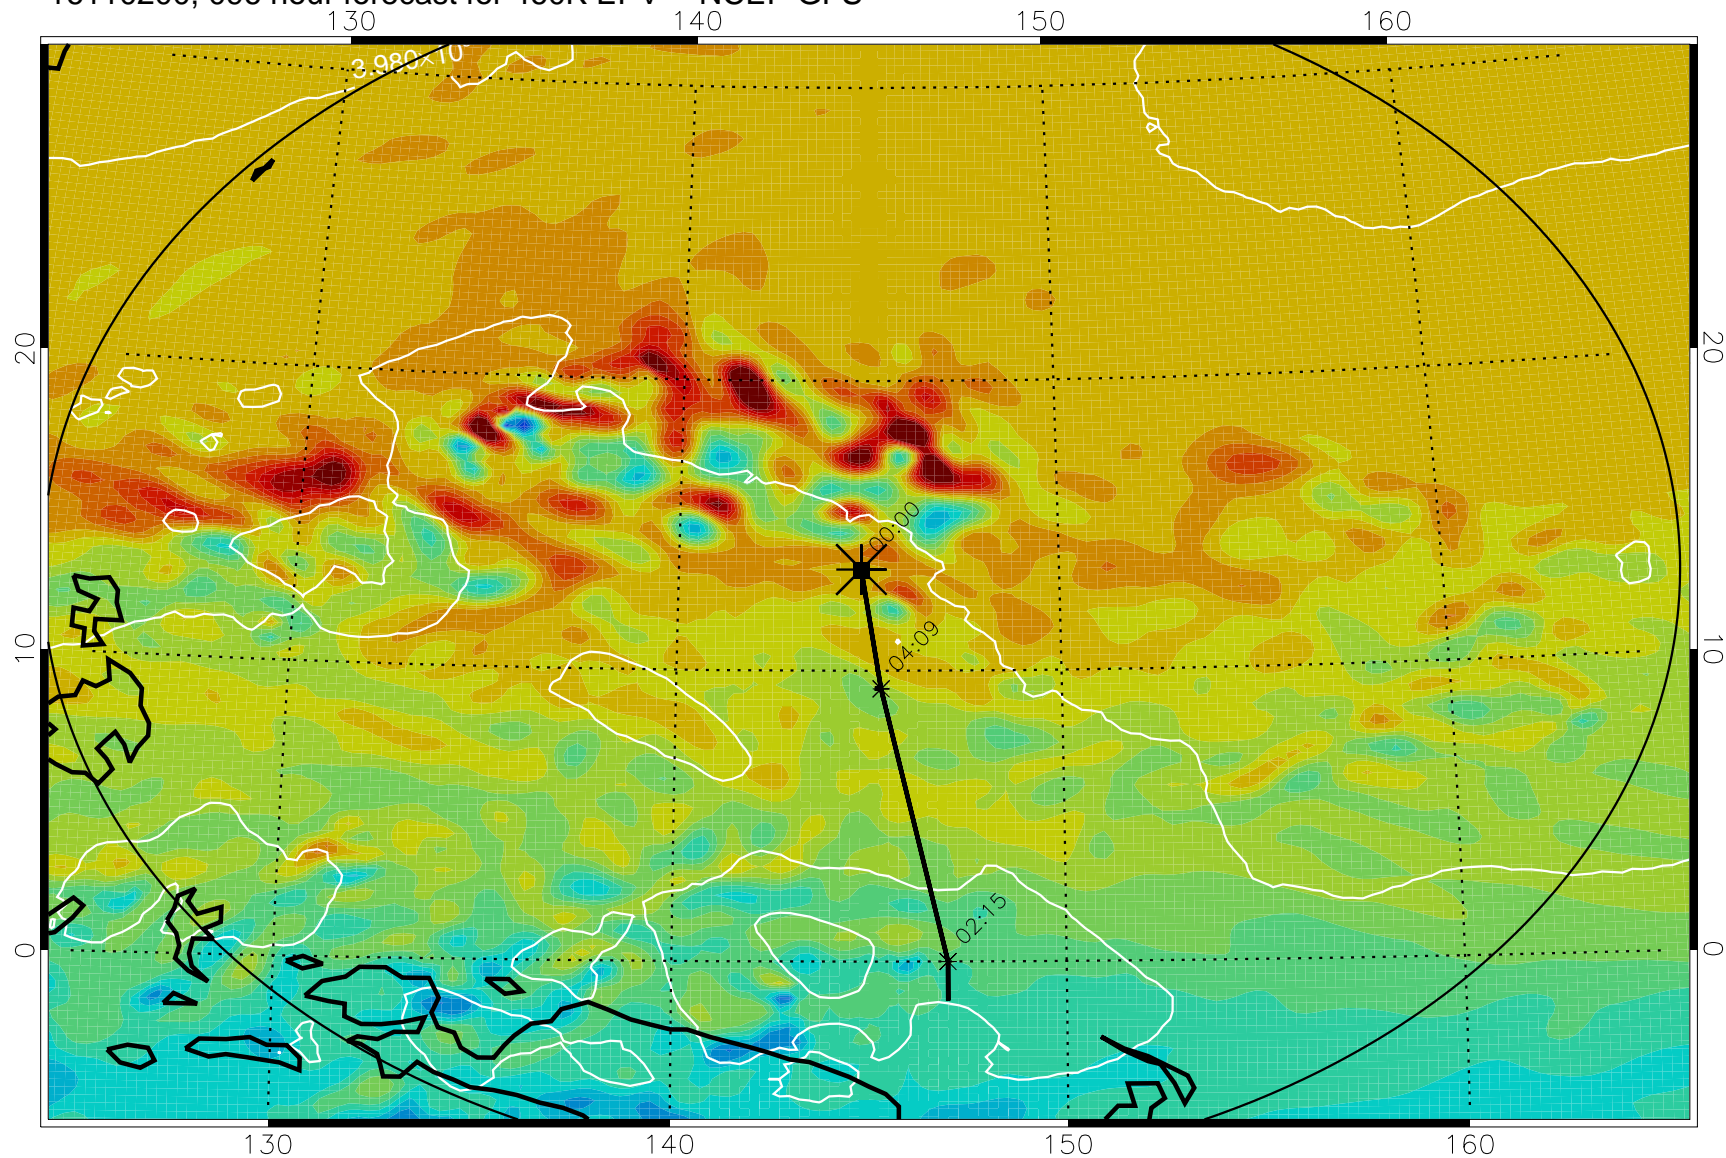

16103118, 066 hour forecast for 460K EPV -- NCEP GFS

460K Montgomery Streamfunction, white

Range ring of 2304 km

16110100, 072 hour forecast for 460K EPV -- NCEP GFS

460K Montgomery Streamfunction, white

Range ring of 2304 km

16110106, 078 hour forecast for 460K EPV -- NCEP GFS

460K Montgomery Streamfunction, white

Range ring of 2304 km

16110112, 084 hour forecast for 460K EPV -- NCEP GFS

460K Montgomery Streamfunction, white

Range ring of 2304 km

16110118, 090 hour forecast for 460K EPV -- NCEP GFS

460K Montgomery Streamfunction, white

Range ring of 2304 km

16110200, 096 hour forecast for 460K EPV -- NCEP GFS

460K Montgomery Streamfunction, white

Range ring of 2304 km

16110206, 102 hour forecast for 460K EPV -- NCEP GFS

460K Montgomery Streamfunction, white

Range ring of 2304 km

16110212, 108 hour forecast for 460K EPV -- NCEP GFS

460K Montgomery Streamfunction, white

Range ring of 2304 km