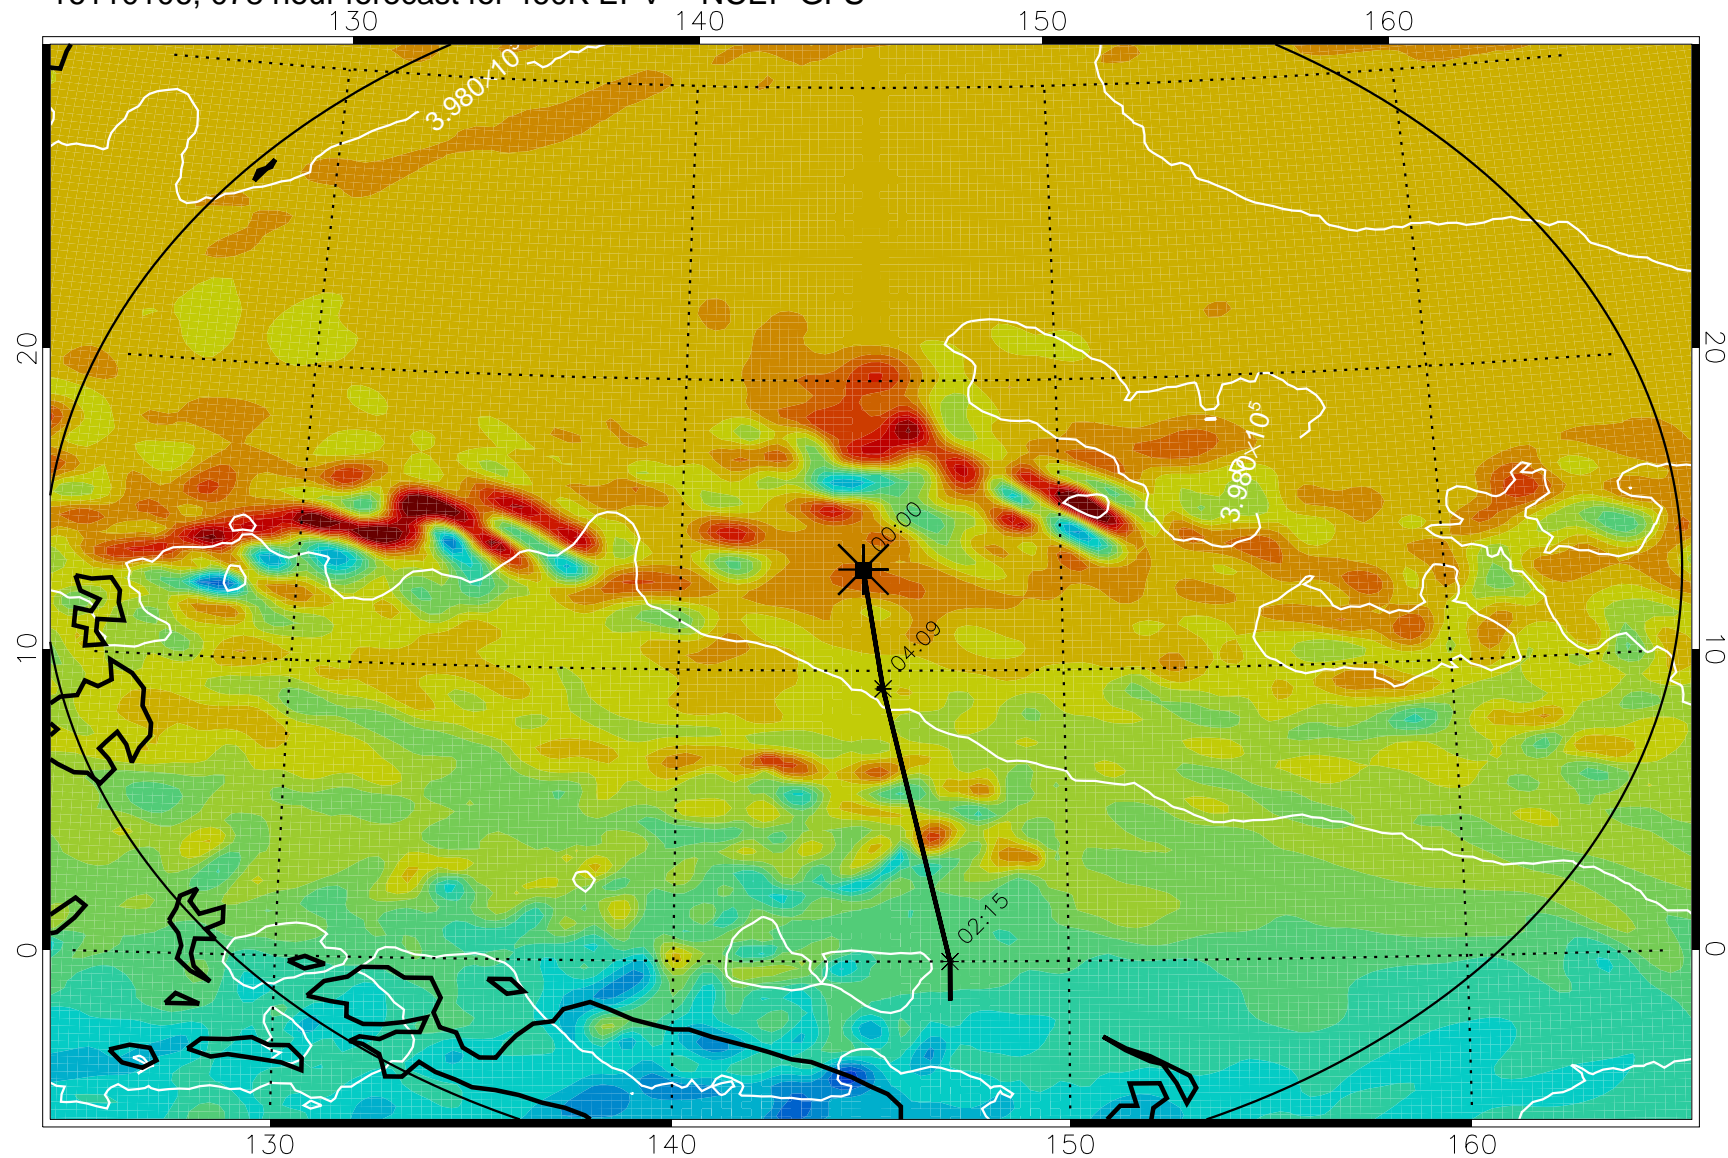

16103106, 054 hour forecast for 460K EPV -- NCEP GFS

460K Montgomery Streamfunction, white

Range ring of 2304 km

16103112, 060 hour forecast for 460K EPV -- NCEP GFS

460K Montgomery Streamfunction, white

Range ring of 2304 km

16103118, 066 hour forecast for 460K EPV -- NCEP GFS

460K Montgomery Streamfunction, white

Range ring of 2304 km

16110100, 072 hour forecast for 460K EPV -- NCEP GFS

460K Montgomery Streamfunction, white

Range ring of 2304 km

16110106, 078 hour forecast for 460K EPV -- NCEP GFS

460K Montgomery Streamfunction, white

Range ring of 2304 km

16110112, 084 hour forecast for 460K EPV -- NCEP GFS

460K Montgomery Streamfunction, white

Range ring of 2304 km

16110118, 090 hour forecast for 460K EPV -- NCEP GFS

460K Montgomery Streamfunction, white

Range ring of 2304 km

16110200, 096 hour forecast for 460K EPV -- NCEP GFS

460K Montgomery Streamfunction, white

Range ring of 2304 km