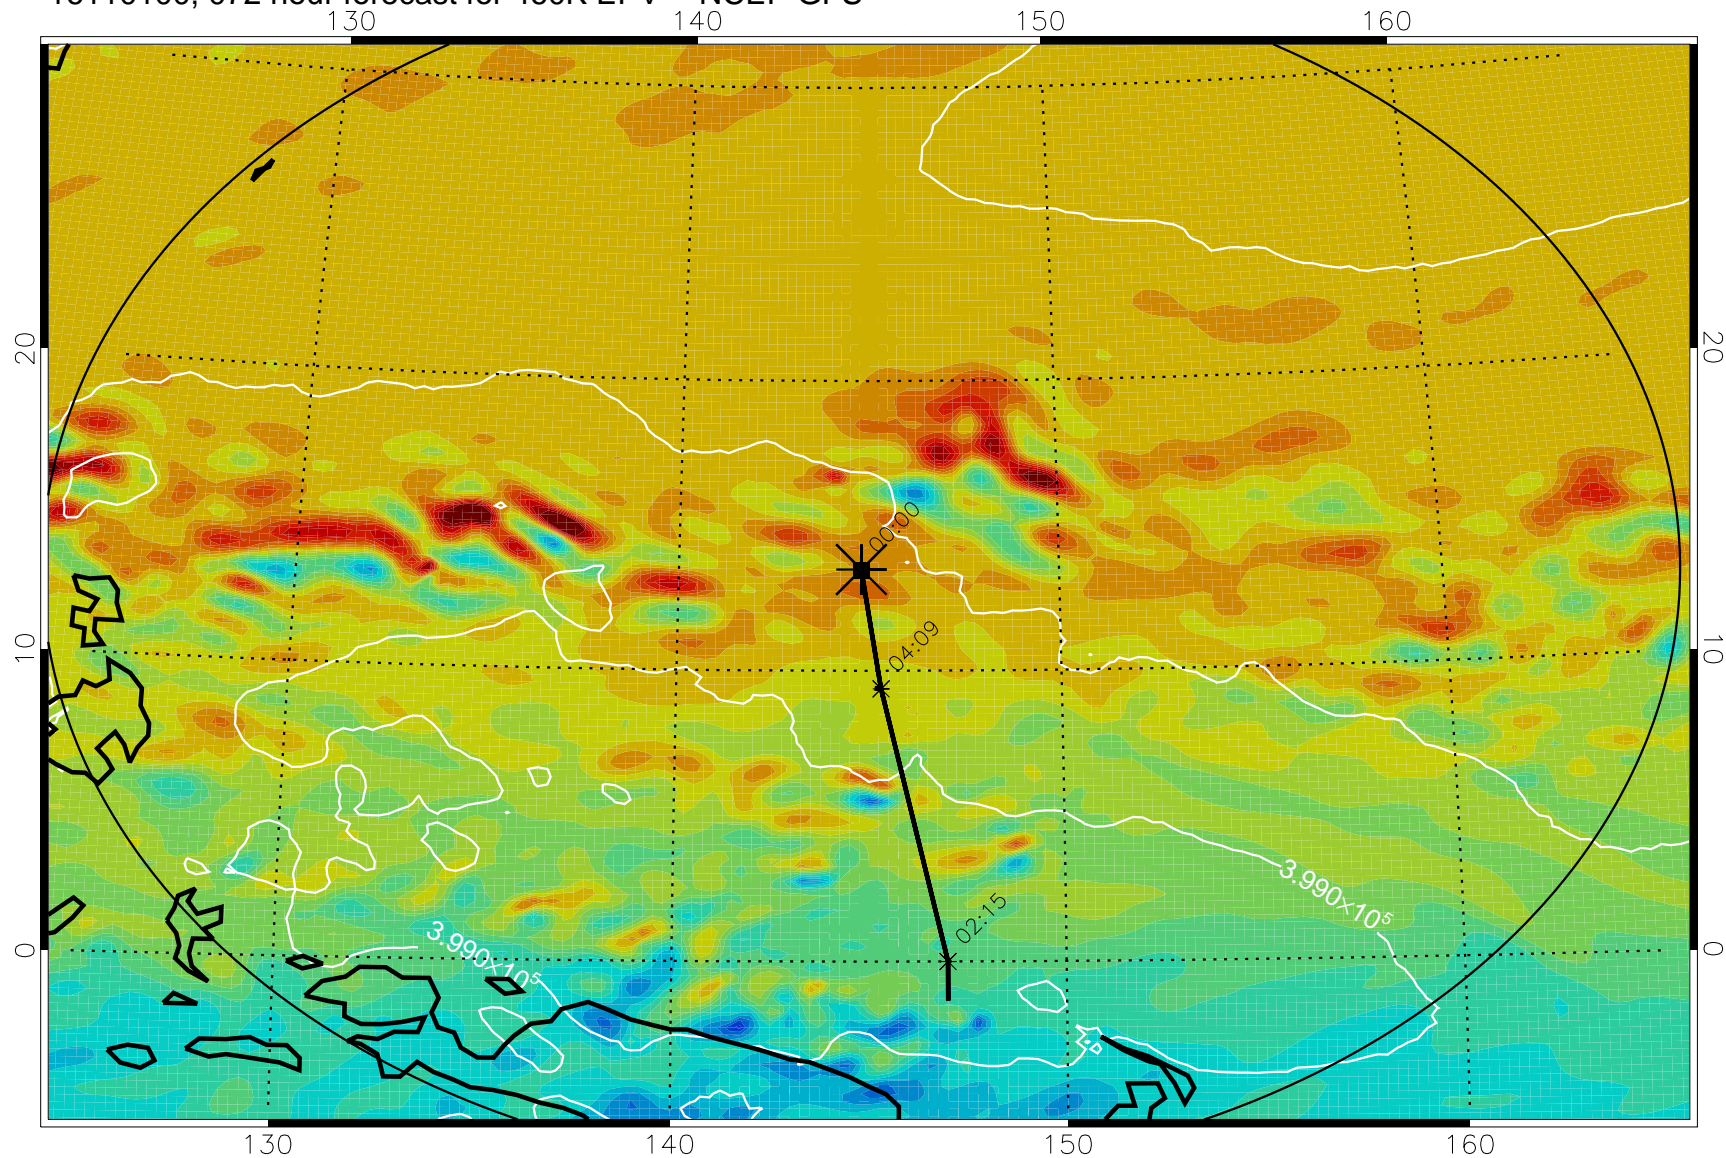

16103018, 042 hour forecast for 460K EPV -- NCEP GFS

460K Montgomery Streamfunction, white

Range ring of 2304 km

16103100, 048 hour forecast for 460K EPV -- NCEP GFS

460K Montgomery Streamfunction, white

Range ring of 2304 km

16103106, 054 hour forecast for 460K EPV -- NCEP GFS

460K Montgomery Streamfunction, white

Range ring of 2304 km

16103112, 060 hour forecast for 460K EPV -- NCEP GFS

460K Montgomery Streamfunction, white

Range ring of 2304 km

16103118, 066 hour forecast for 460K EPV -- NCEP GFS

460K Montgomery Streamfunction, white

Range ring of 2304 km

16110100, 072 hour forecast for 460K EPV -- NCEP GFS

460K Montgomery Streamfunction, white

Range ring of 2304 km

16110106, 078 hour forecast for 460K EPV -- NCEP GFS

460K Montgomery Streamfunction, white

Range ring of 2304 km

16110112, 084 hour forecast for 460K EPV -- NCEP GFS

460K Montgomery Streamfunction, white

Range ring of 2304 km