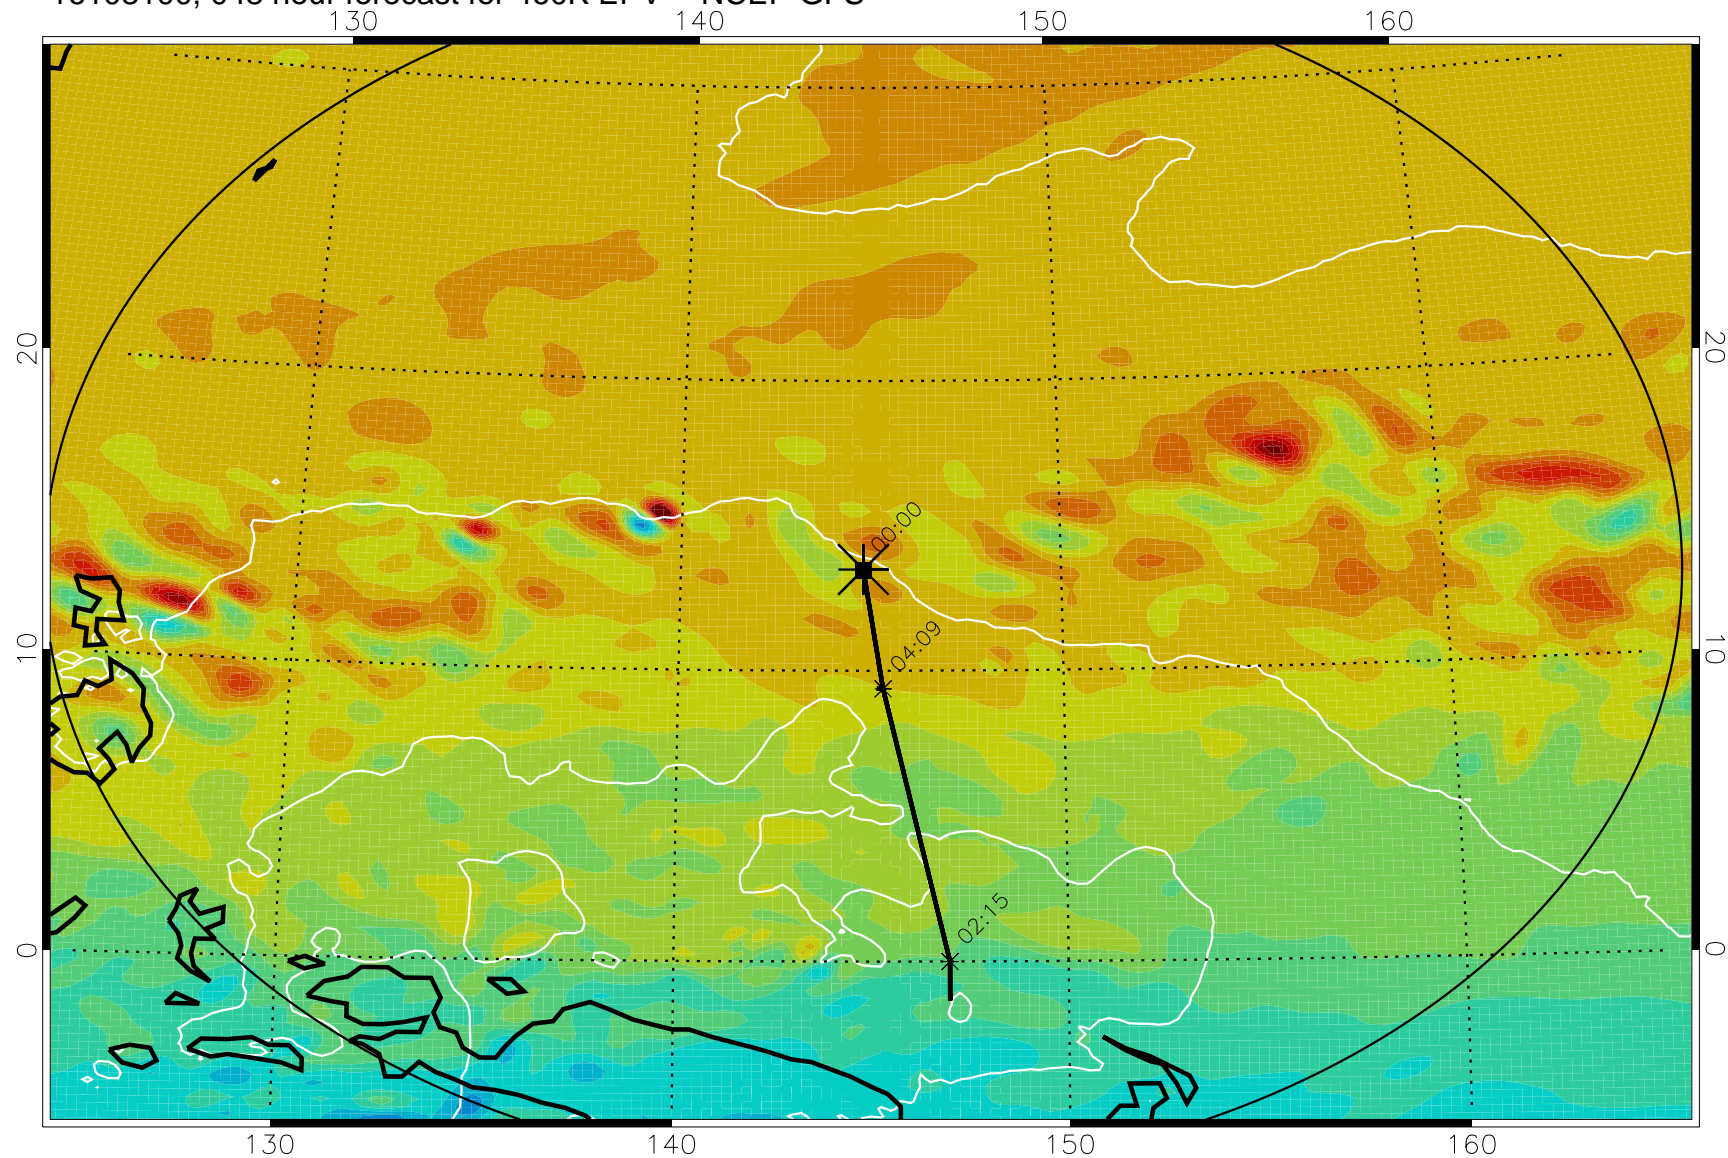

16102918, 018 hour forecast for 460K EPV -- NCEP GFS

460K Montgomery Streamfunction, white

Range ring of 2304 km

16103000, 024 hour forecast for 460K EPV -- NCEP GFS

460K Montgomery Streamfunction, white

Range ring of 2304 km

16103006, 030 hour forecast for 460K EPV -- NCEP GFS

460K Montgomery Streamfunction, white

Range ring of 2304 km

16103012, 036 hour forecast for 460K EPV -- NCEP GFS

460K Montgomery Streamfunction, white

Range ring of 2304 km

16103018, 042 hour forecast for 460K EPV -- NCEP GFS

460K Montgomery Streamfunction, white

Range ring of 2304 km

16103100, 048 hour forecast for 460K EPV -- NCEP GFS

460K Montgomery Streamfunction, white

Range ring of 2304 km

16103106, 054 hour forecast for 460K EPV -- NCEP GFS

460K Montgomery Streamfunction, white

Range ring of 2304 km

16103112, 060 hour forecast for 460K EPV -- NCEP GFS

460K Montgomery Streamfunction, white

Range ring of 2304 km