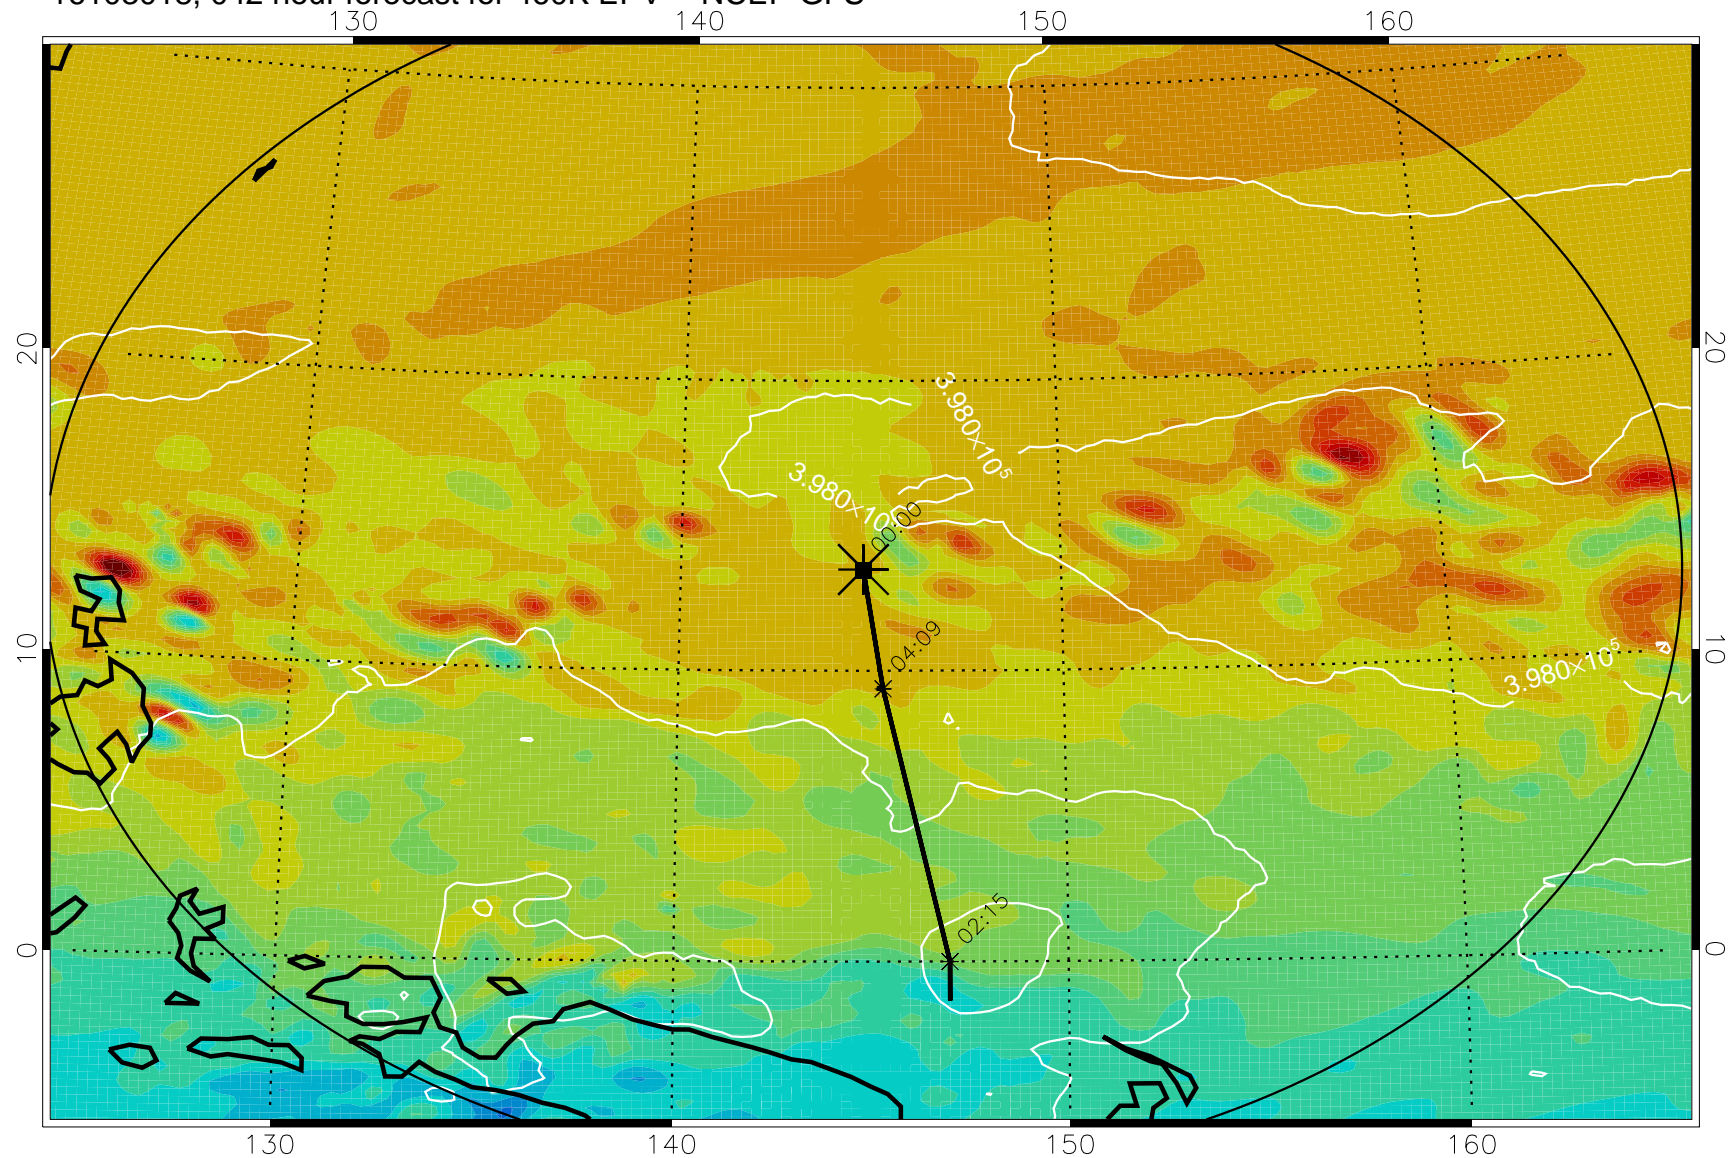

16102918, 018 hour forecast for 460K EPV -- NCEP GFS

460K Montgomery Streamfunction, white

Range ring of 2304 km

16103000, 024 hour forecast for 460K EPV -- NCEP GFS

460K Montgomery Streamfunction, white

Range ring of 2304 km

16103006, 030 hour forecast for 460K EPV -- NCEP GFS

460K Montgomery Streamfunction, white

Range ring of 2304 km

16103012, 036 hour forecast for 460K EPV -- NCEP GFS

460K Montgomery Streamfunction, white

Range ring of 2304 km

16103018, 042 hour forecast for 460K EPV -- NCEP GFS

460K Montgomery Streamfunction, white

Range ring of 2304 km

16103100, 048 hour forecast for 460K EPV -- NCEP GFS

460K Montgomery Streamfunction, white

Range ring of 2304 km

16103106, 054 hour forecast for 460K EPV -- NCEP GFS

460K Montgomery Streamfunction, white

Range ring of 2304 km

16103112, 060 hour forecast for 460K EPV -- NCEP GFS

460K Montgomery Streamfunction, white

Range ring of 2304 km