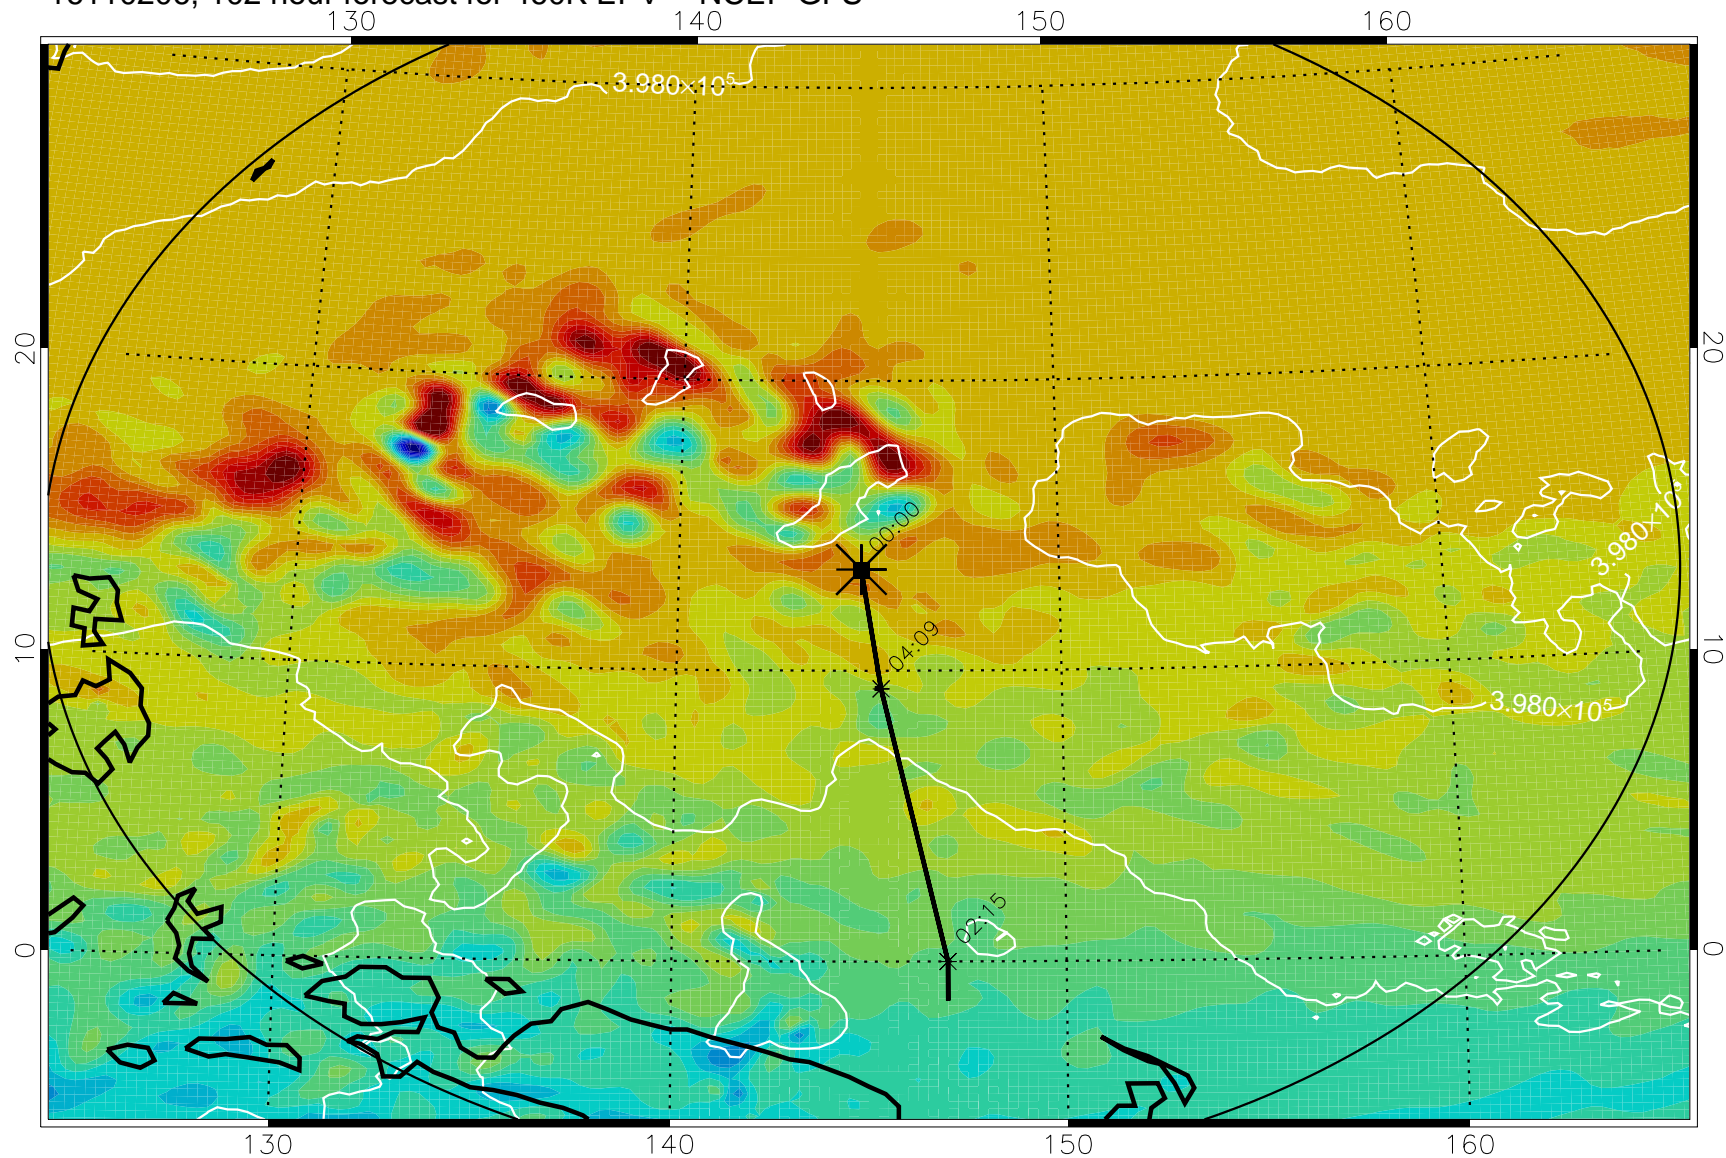

16110106, 078 hour forecast for 460K EPV -- NCEP GFS

460K Montgomery Streamfunction, white

Range ring of 2304 km

16110112, 084 hour forecast for 460K EPV -- NCEP GFS

460K Montgomery Streamfunction, white

Range ring of 2304 km

16110118, 090 hour forecast for 460K EPV -- NCEP GFS

460K Montgomery Streamfunction, white

Range ring of 2304 km

16110200, 096 hour forecast for 460K EPV -- NCEP GFS

460K Montgomery Streamfunction, white

Range ring of 2304 km

16110206, 102 hour forecast for 460K EPV -- NCEP GFS

460K Montgomery Streamfunction, white

Range ring of 2304 km

16110212, 108 hour forecast for 460K EPV -- NCEP GFS

460K Montgomery Streamfunction, white

Range ring of 2304 km

16110218, 114 hour forecast for 460K EPV -- NCEP GFS

460K Montgomery Streamfunction, white

Range ring of 2304 km

16110300, 120 hour forecast for 460K EPV -- NCEP GFS

460K Montgomery Streamfunction, white

Range ring of 2304 km