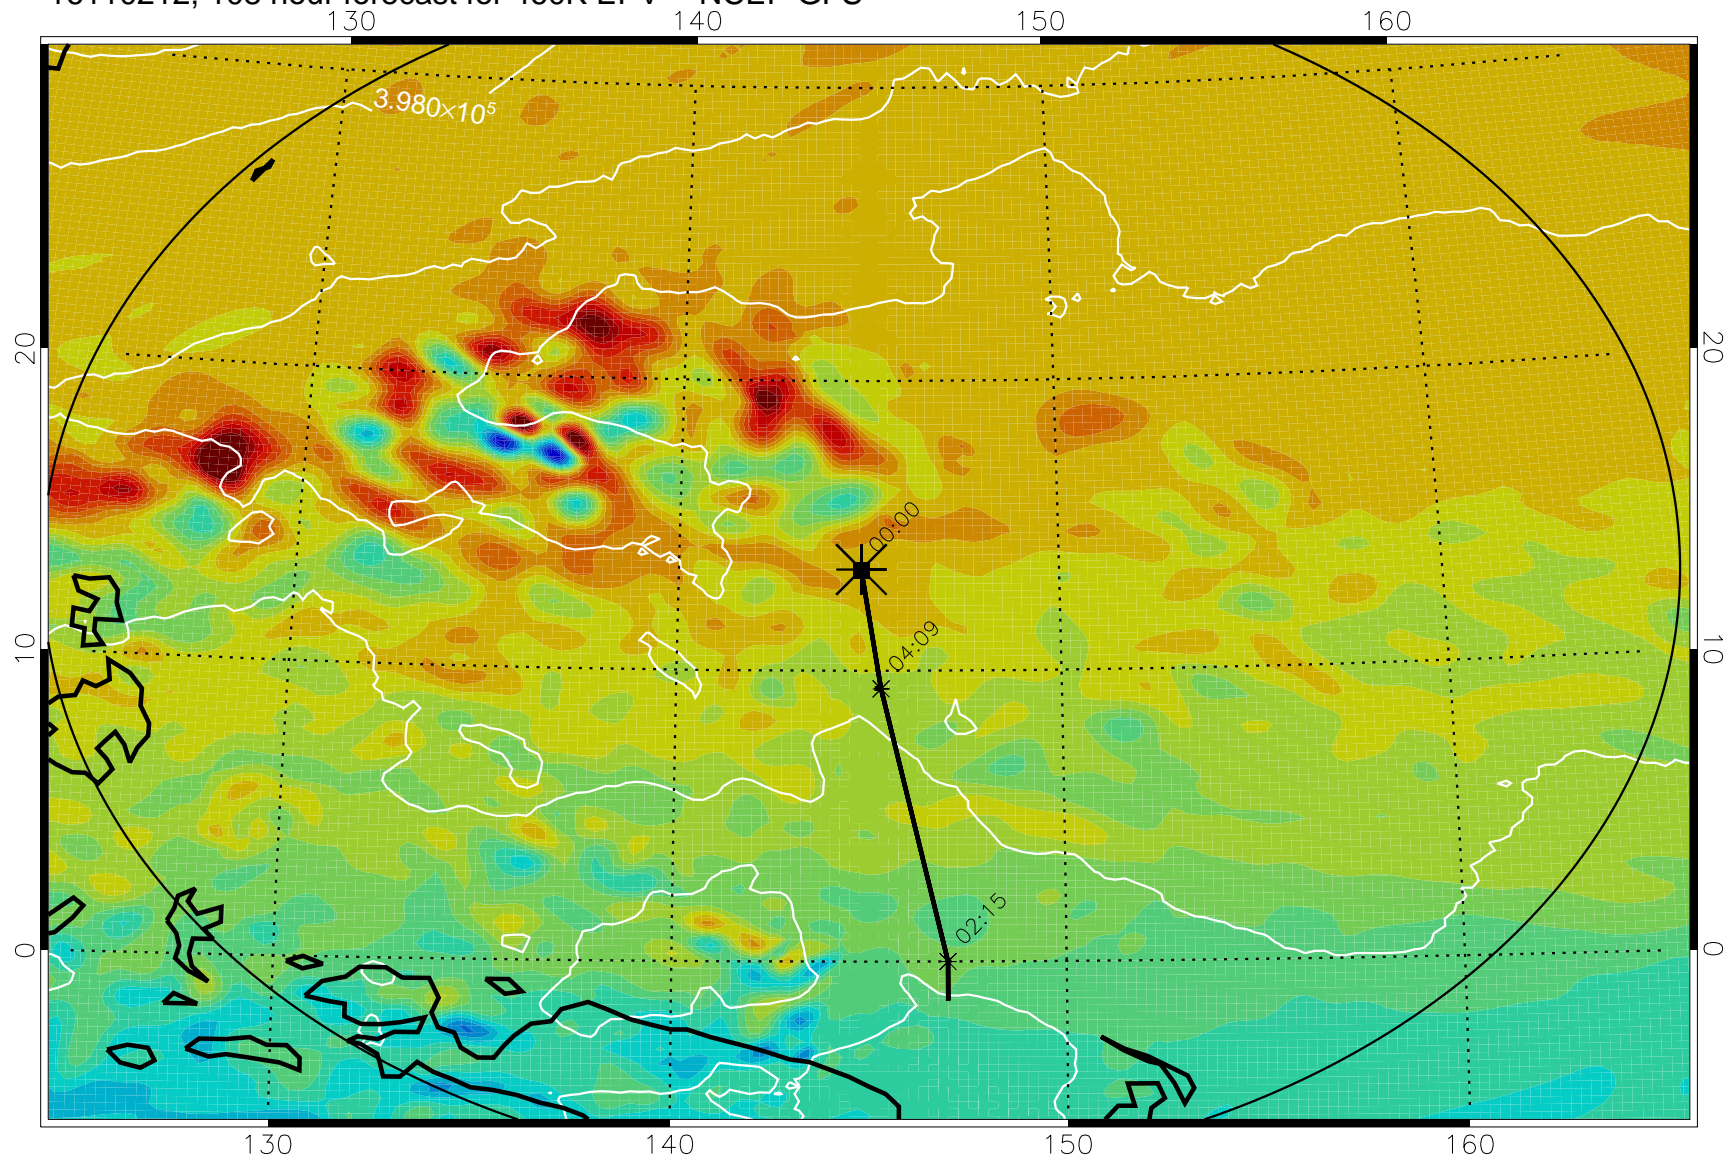

16110106, 078 hour forecast for 460K EPV -- NCEP GFS

460K Montgomery Streamfunction, white

Range ring of 2304 km

16110112, 084 hour forecast for 460K EPV -- NCEP GFS

460K Montgomery Streamfunction, white

Range ring of 2304 km

16110118, 090 hour forecast for 460K EPV -- NCEP GFS

460K Montgomery Streamfunction, white

Range ring of 2304 km

16110200, 096 hour forecast for 460K EPV -- NCEP GFS

460K Montgomery Streamfunction, white

Range ring of 2304 km

16110206, 102 hour forecast for 460K EPV -- NCEP GFS

460K Montgomery Streamfunction, white

Range ring of 2304 km

16110212, 108 hour forecast for 460K EPV -- NCEP GFS

460K Montgomery Streamfunction, white

Range ring of 2304 km

16110218, 114 hour forecast for 460K EPV -- NCEP GFS

460K Montgomery Streamfunction, white

Range ring of 2304 km

16110300, 120 hour forecast for 460K EPV -- NCEP GFS

460K Montgomery Streamfunction, white

Range ring of 2304 km