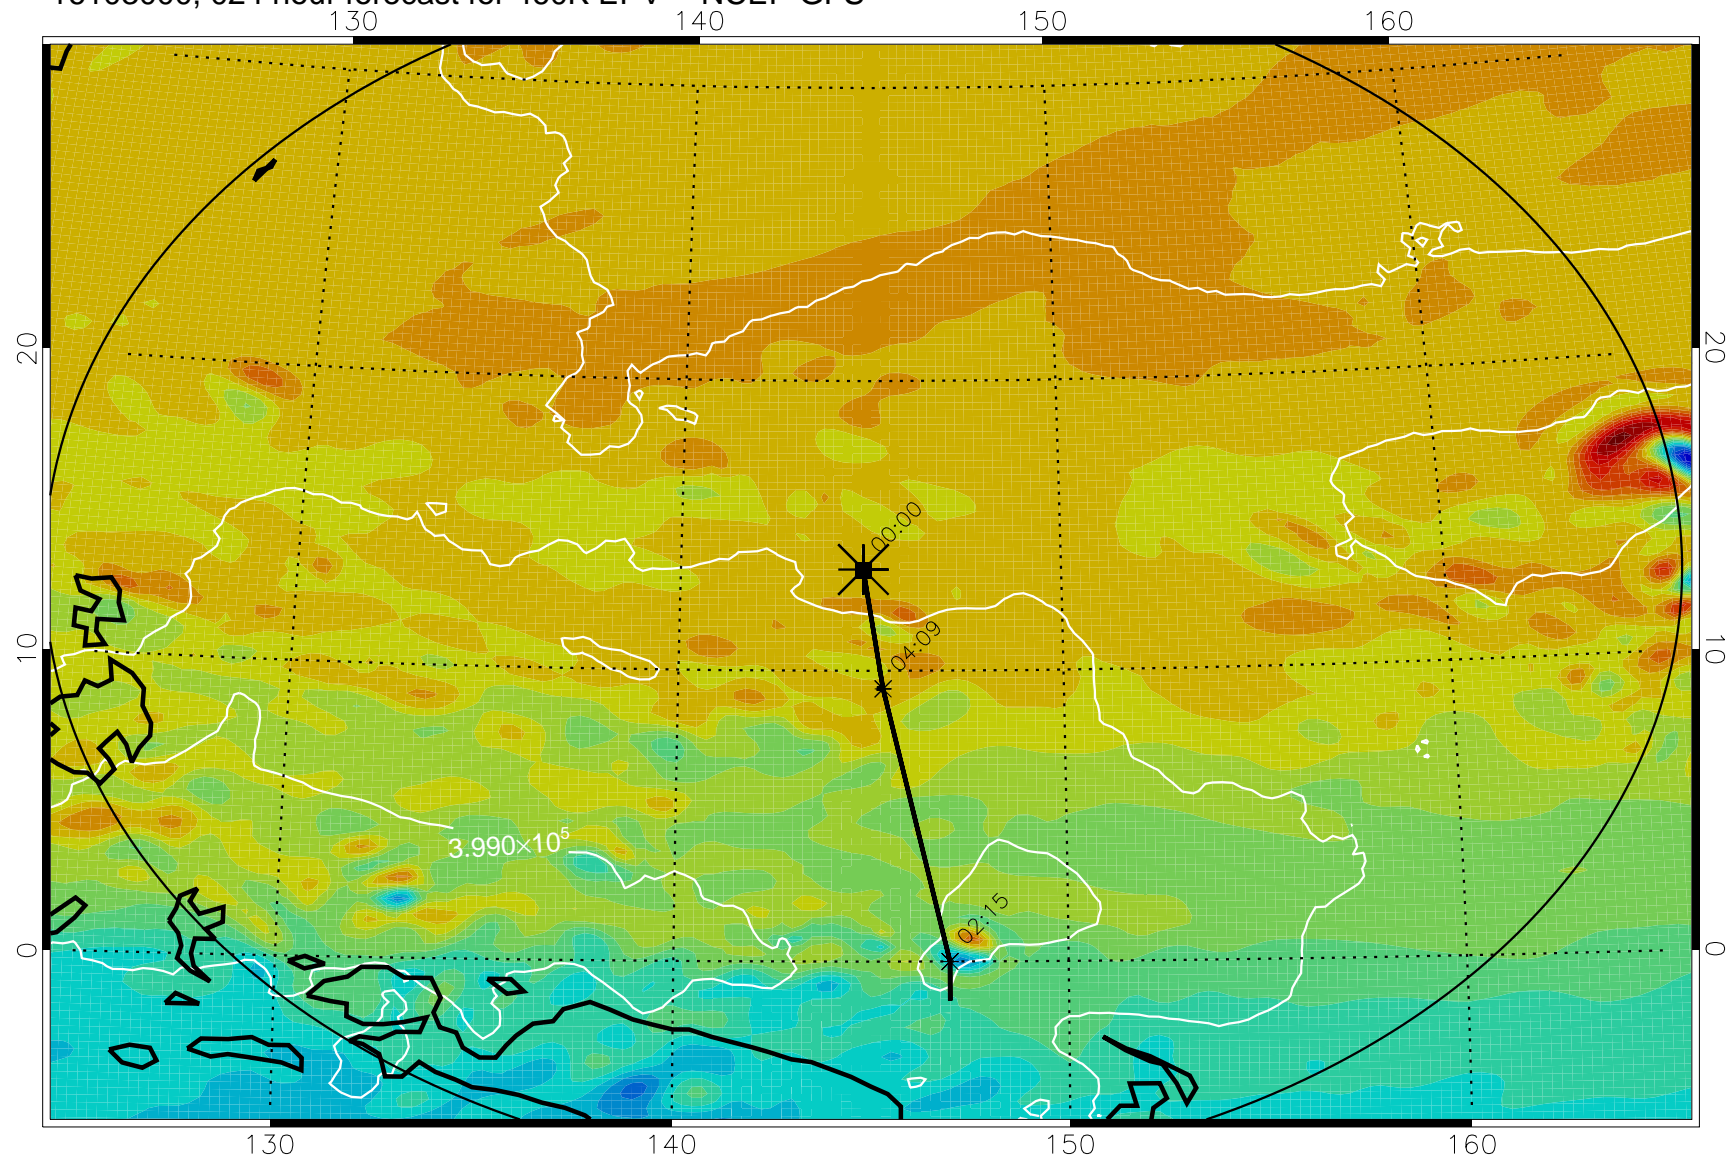

16102918, 018 hour forecast for 460K EPV -- NCEP GFS

460K Montgomery Streamfunction, white

Range ring of 2304 km

16103000, 024 hour forecast for 460K EPV -- NCEP GFS

460K Montgomery Streamfunction, white

Range ring of 2304 km

16103006, 030 hour forecast for 460K EPV -- NCEP GFS

460K Montgomery Streamfunction, white

Range ring of 2304 km

16103012, 036 hour forecast for 460K EPV -- NCEP GFS

460K Montgomery Streamfunction, white

Range ring of 2304 km

16103018, 042 hour forecast for 460K EPV -- NCEP GFS

460K Montgomery Streamfunction, white

Range ring of 2304 km

16103100, 048 hour forecast for 460K EPV -- NCEP GFS

460K Montgomery Streamfunction, white

Range ring of 2304 km

16103106, 054 hour forecast for 460K EPV -- NCEP GFS

460K Montgomery Streamfunction, white

Range ring of 2304 km

16103112, 060 hour forecast for 460K EPV -- NCEP GFS

460K Montgomery Streamfunction, white

Range ring of 2304 km