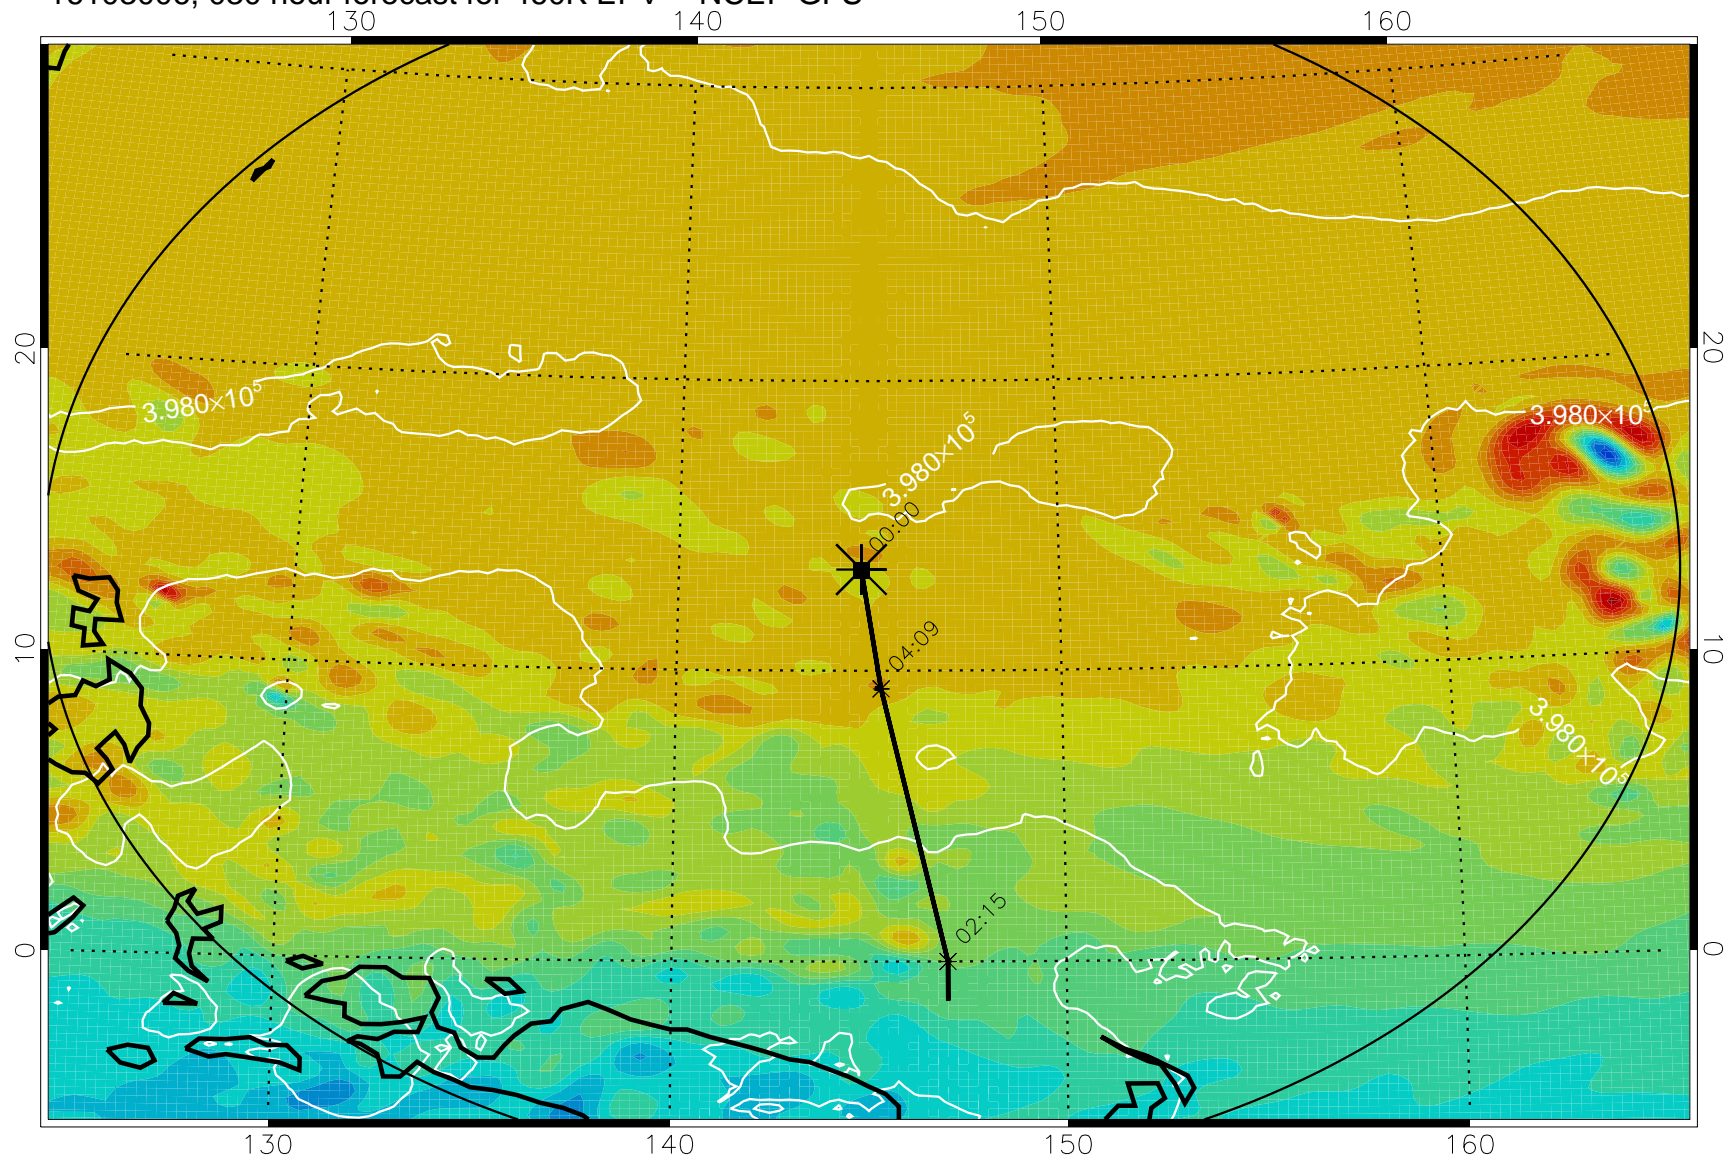

16102906, 006 hour forecast for 460K EPV -- NCEP GFS

460K Montgomery Streamfunction, white

Range ring of 2304 km

16102912, 012 hour forecast for 460K EPV -- NCEP GFS

460K Montgomery Streamfunction, white

Range ring of 2304 km

16102918, 018 hour forecast for 460K EPV -- NCEP GFS

460K Montgomery Streamfunction, white

Range ring of 2304 km

16103000, 024 hour forecast for 460K EPV -- NCEP GFS

460K Montgomery Streamfunction, white

Range ring of 2304 km

16103006, 030 hour forecast for 460K EPV -- NCEP GFS

460K Montgomery Streamfunction, white

Range ring of 2304 km

16103012, 036 hour forecast for 460K EPV -- NCEP GFS

460K Montgomery Streamfunction, white

Range ring of 2304 km

16103018, 042 hour forecast for 460K EPV -- NCEP GFS

460K Montgomery Streamfunction, white

Range ring of 2304 km

16103100, 048 hour forecast for 460K EPV -- NCEP GFS

460K Montgomery Streamfunction, white

Range ring of 2304 km