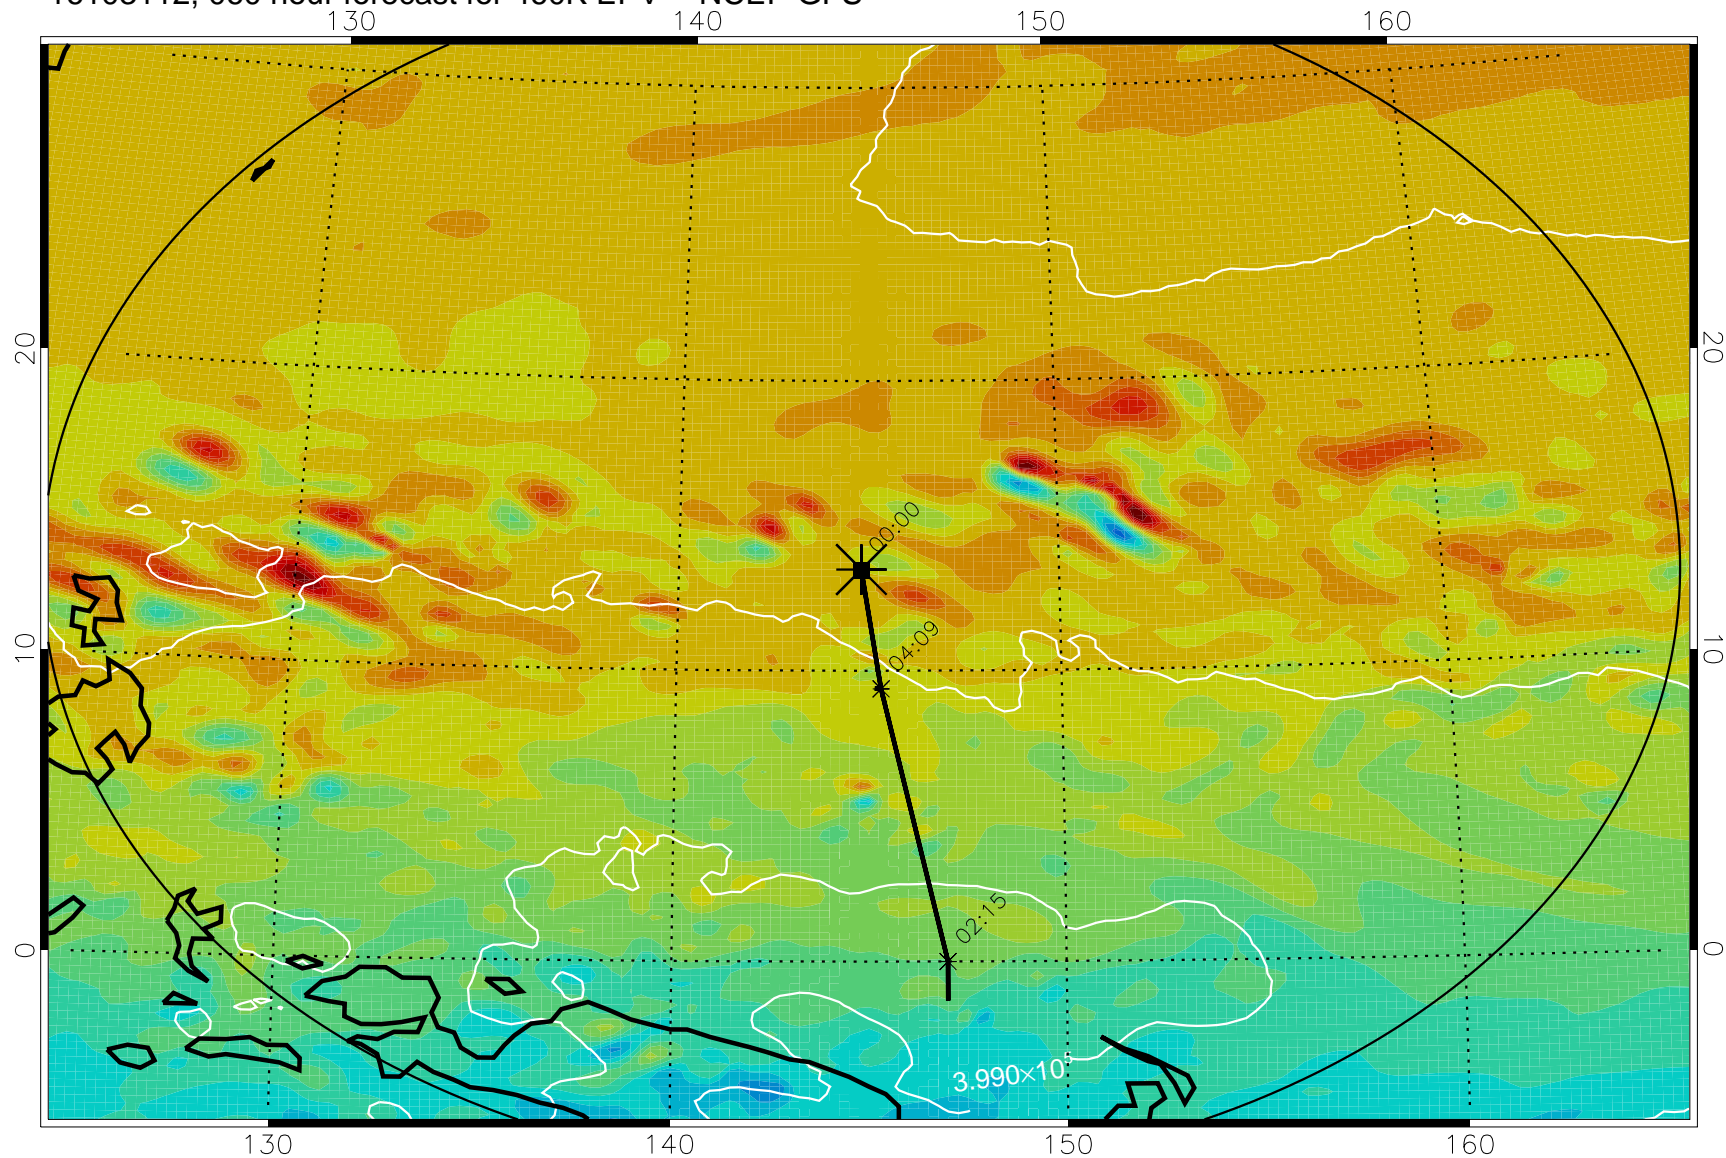

16103018, 042 hour forecast for 460K EPV -- NCEP GFS

460K Montgomery Streamfunction, white

Range ring of 2304 km

16103100, 048 hour forecast for 460K EPV -- NCEP GFS

460K Montgomery Streamfunction, white

Range ring of 2304 km

16103106, 054 hour forecast for 460K EPV -- NCEP GFS

460K Montgomery Streamfunction, white

Range ring of 2304 km

16103112, 060 hour forecast for 460K EPV -- NCEP GFS

460K Montgomery Streamfunction, white

Range ring of 2304 km

16103118, 066 hour forecast for 460K EPV -- NCEP GFS

460K Montgomery Streamfunction, white

Range ring of 2304 km

16110100, 072 hour forecast for 460K EPV -- NCEP GFS

460K Montgomery Streamfunction, white

Range ring of 2304 km

16110106, 078 hour forecast for 460K EPV -- NCEP GFS

460K Montgomery Streamfunction, white

Range ring of 2304 km

16110112, 084 hour forecast for 460K EPV -- NCEP GFS

460K Montgomery Streamfunction, white

Range ring of 2304 km