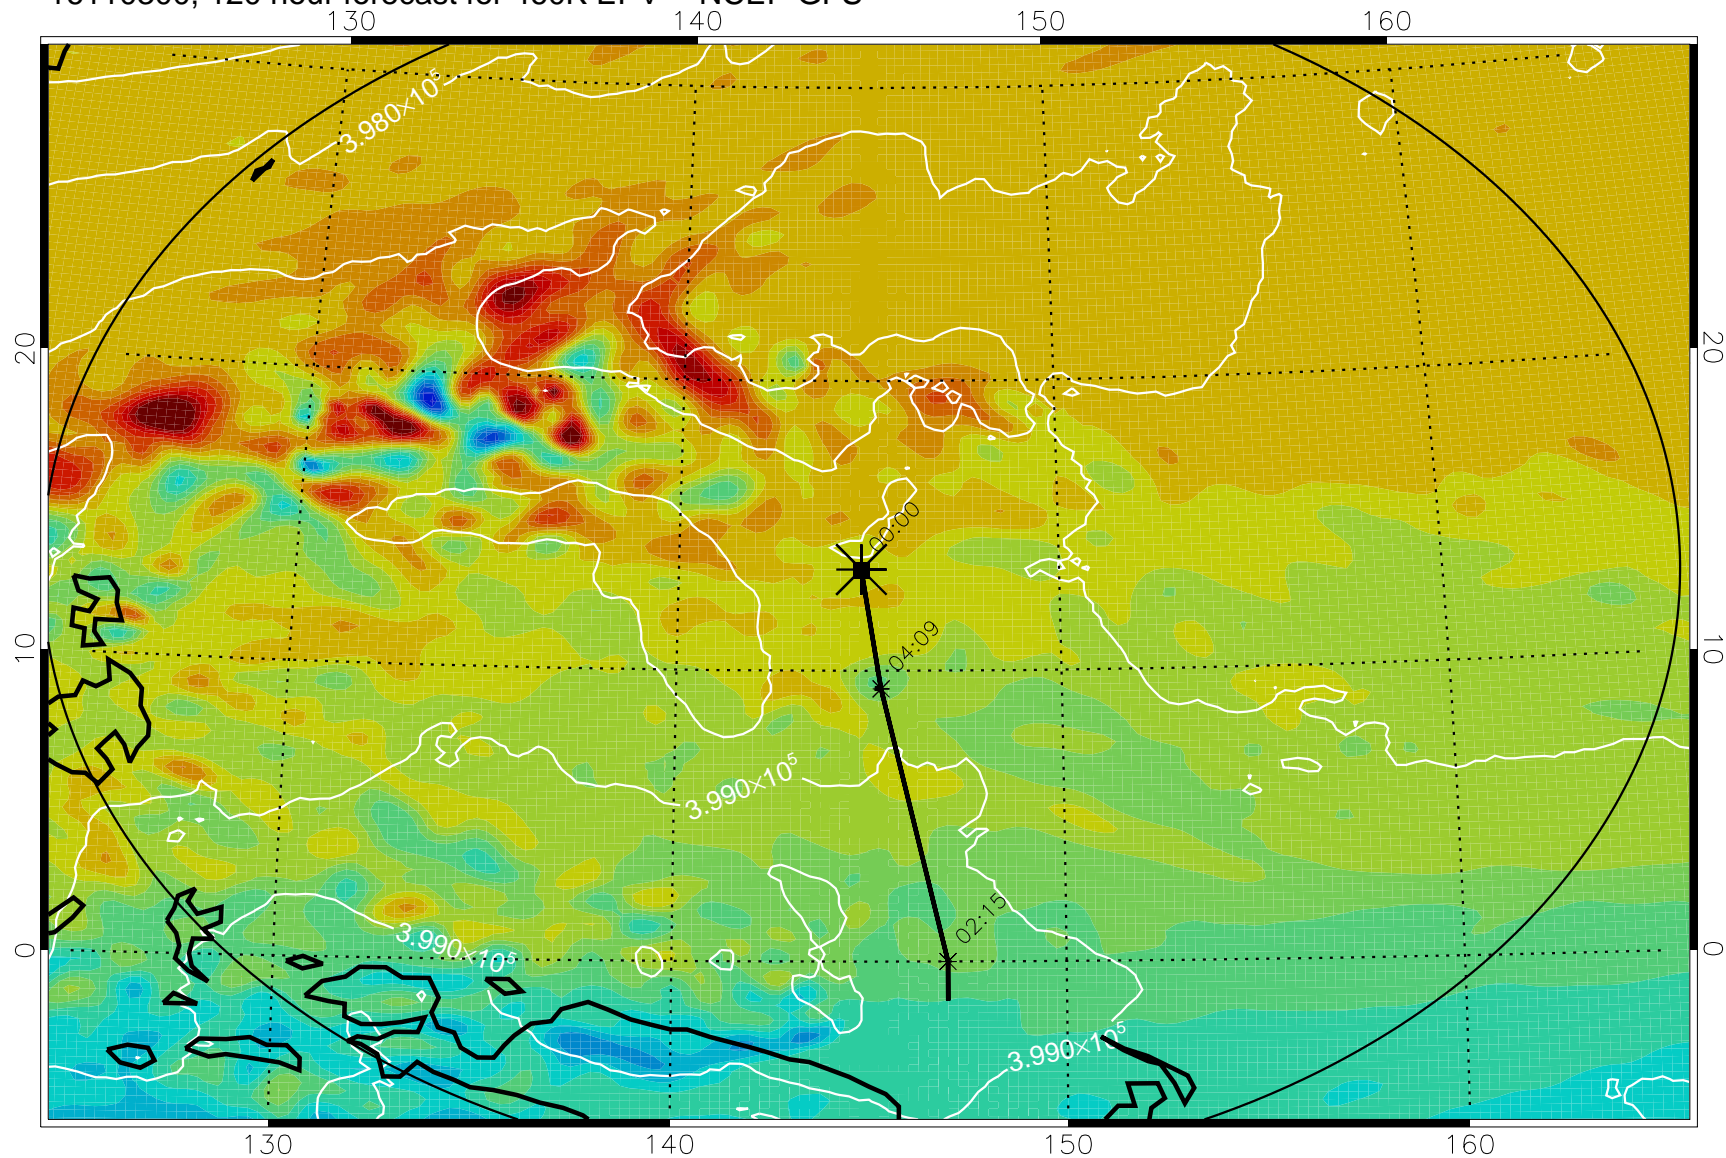

16110118, 090 hour forecast for 460K EPV -- NCEP GFS

460K Montgomery Streamfunction, white

Range ring of 2304 km

16110200, 096 hour forecast for 460K EPV -- NCEP GFS

460K Montgomery Streamfunction, white

Range ring of 2304 km

16110206, 102 hour forecast for 460K EPV -- NCEP GFS

460K Montgomery Streamfunction, white

Range ring of 2304 km

16110212, 108 hour forecast for 460K EPV -- NCEP GFS

460K Montgomery Streamfunction, white

Range ring of 2304 km

16110218, 114 hour forecast for 460K EPV -- NCEP GFS

460K Montgomery Streamfunction, white

Range ring of 2304 km

16110300, 120 hour forecast for 460K EPV -- NCEP GFS

460K Montgomery Streamfunction, white

Range ring of 2304 km