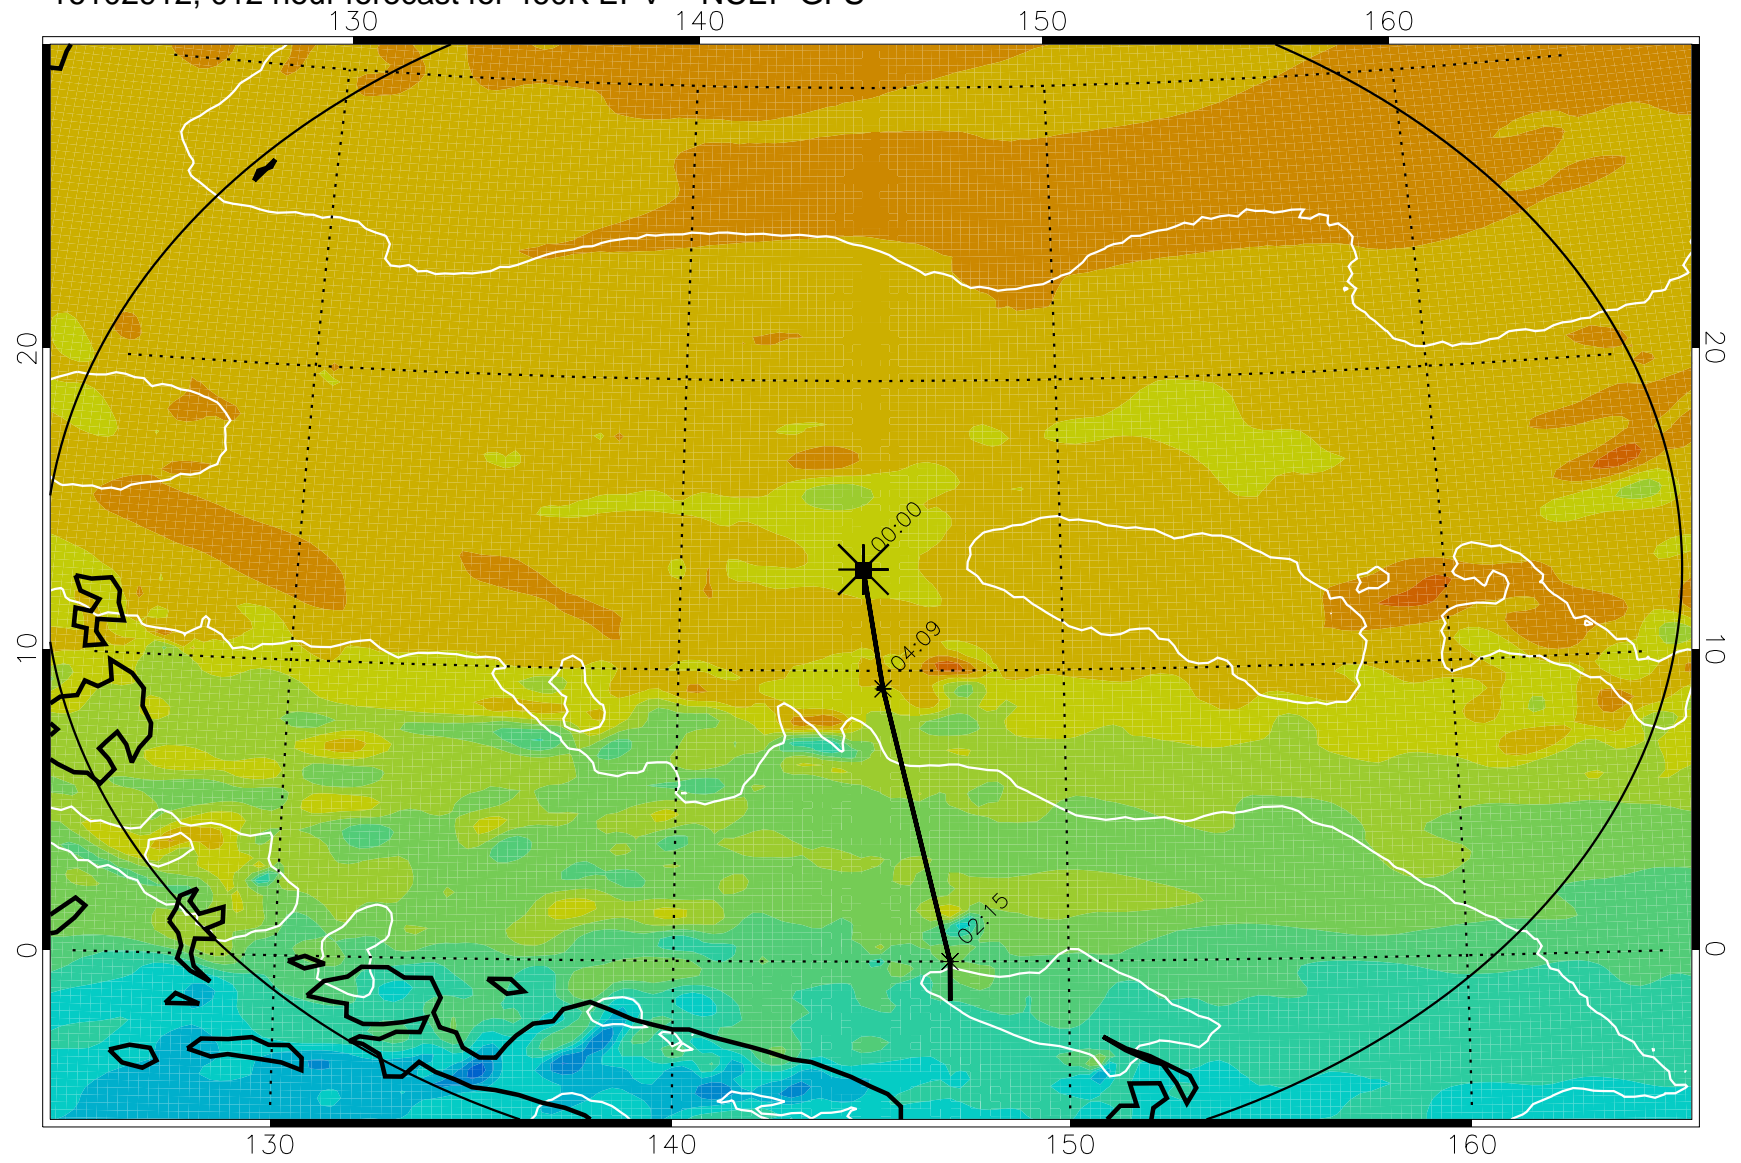

16102906, 006 hour forecast for 460K EPV -- NCEP GFS

460K Montgomery Streamfunction, white

Range ring of 2304 km

16102912, 012 hour forecast for 460K EPV -- NCEP GFS

460K Montgomery Streamfunction, white

Range ring of 2304 km

16102918, 018 hour forecast for 460K EPV -- NCEP GFS

460K Montgomery Streamfunction, white

Range ring of 2304 km

16103000, 024 hour forecast for 460K EPV -- NCEP GFS

460K Montgomery Streamfunction, white

Range ring of 2304 km

16103006, 030 hour forecast for 460K EPV -- NCEP GFS

460K Montgomery Streamfunction, white

Range ring of 2304 km

16103012, 036 hour forecast for 460K EPV -- NCEP GFS

460K Montgomery Streamfunction, white

Range ring of 2304 km

16103018, 042 hour forecast for 460K EPV -- NCEP GFS

460K Montgomery Streamfunction, white

Range ring of 2304 km

16103100, 048 hour forecast for 460K EPV -- NCEP GFS

460K Montgomery Streamfunction, white

Range ring of 2304 km