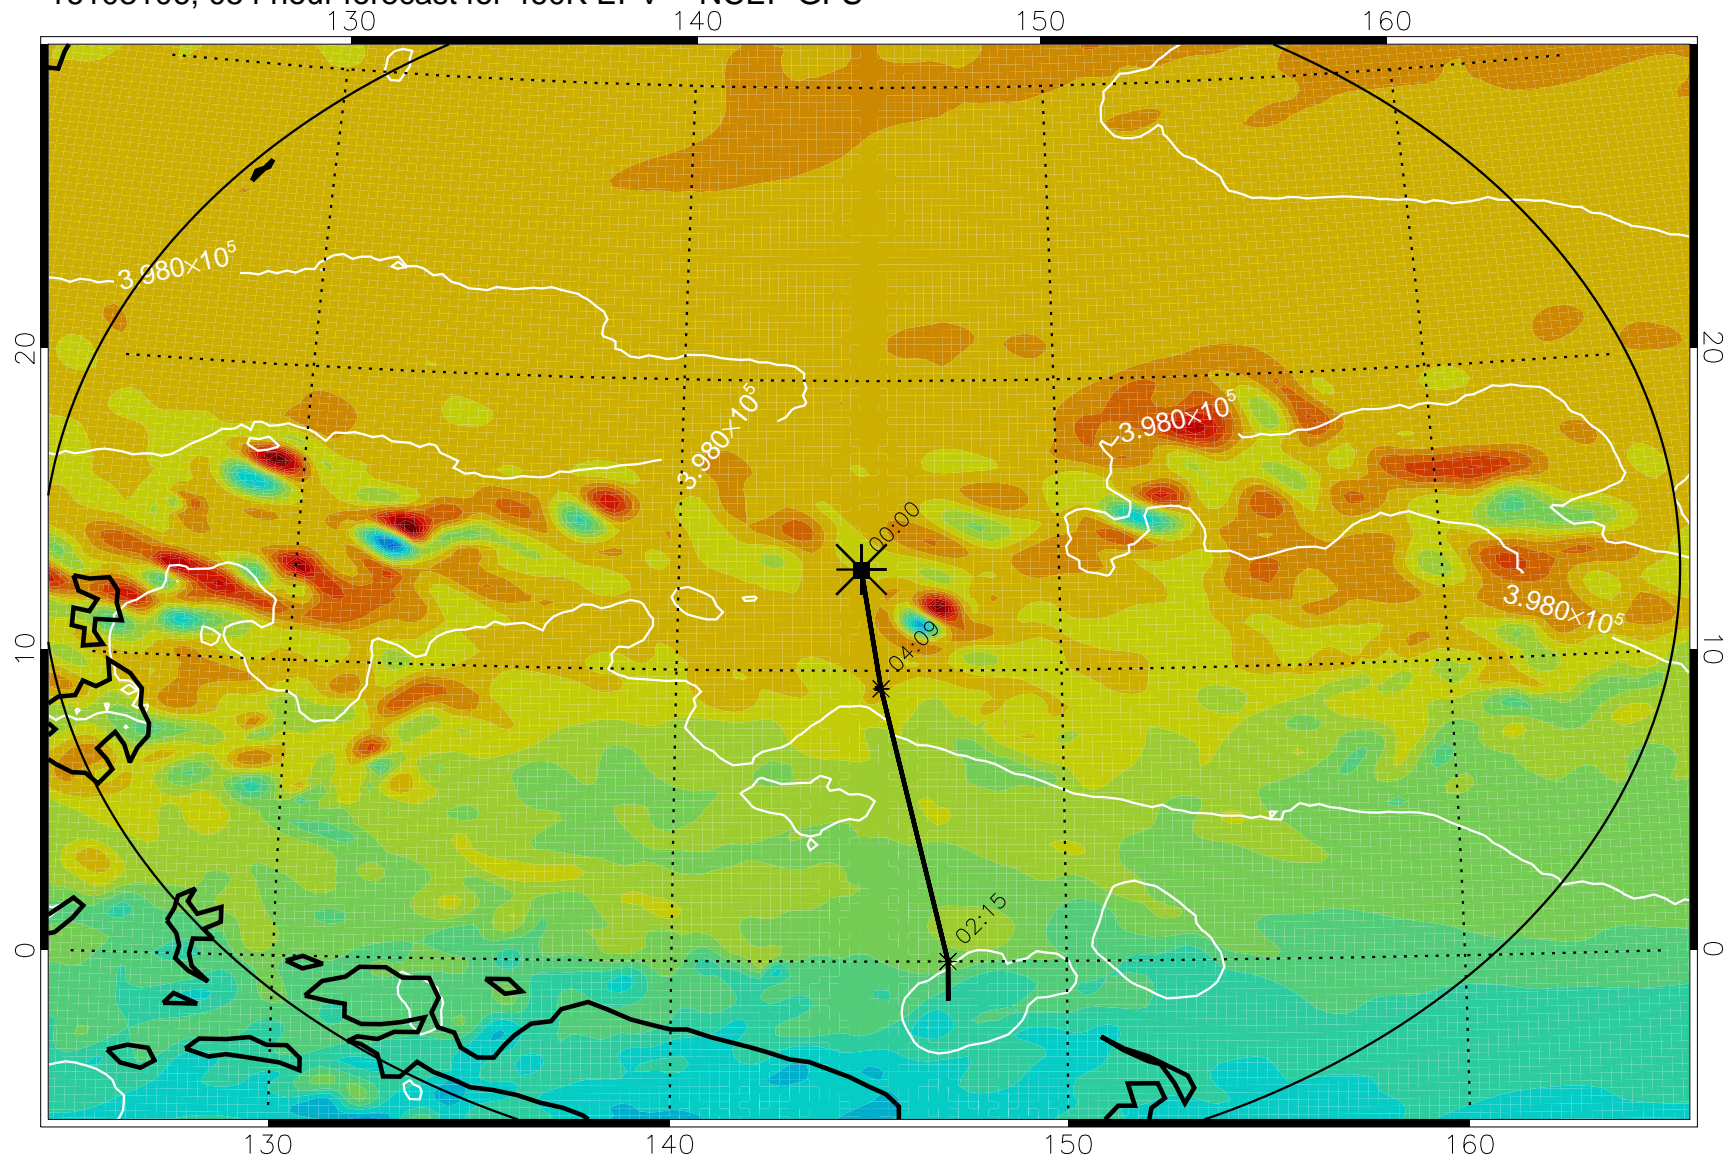

16103006, 030 hour forecast for 460K EPV -- NCEP GFS

460K Montgomery Streamfunction, white

Range ring of 2304 km

16103012, 036 hour forecast for 460K EPV -- NCEP GFS

460K Montgomery Streamfunction, white

Range ring of 2304 km

16103018, 042 hour forecast for 460K EPV -- NCEP GFS

460K Montgomery Streamfunction, white

Range ring of 2304 km

16103100, 048 hour forecast for 460K EPV -- NCEP GFS

460K Montgomery Streamfunction, white

Range ring of 2304 km

16103106, 054 hour forecast for 460K EPV -- NCEP GFS

460K Montgomery Streamfunction, white

Range ring of 2304 km

16103112, 060 hour forecast for 460K EPV -- NCEP GFS

460K Montgomery Streamfunction, white

Range ring of 2304 km

16103118, 066 hour forecast for 460K EPV -- NCEP GFS

460K Montgomery Streamfunction, white

Range ring of 2304 km

16110100, 072 hour forecast for 460K EPV -- NCEP GFS

460K Montgomery Streamfunction, white

Range ring of 2304 km