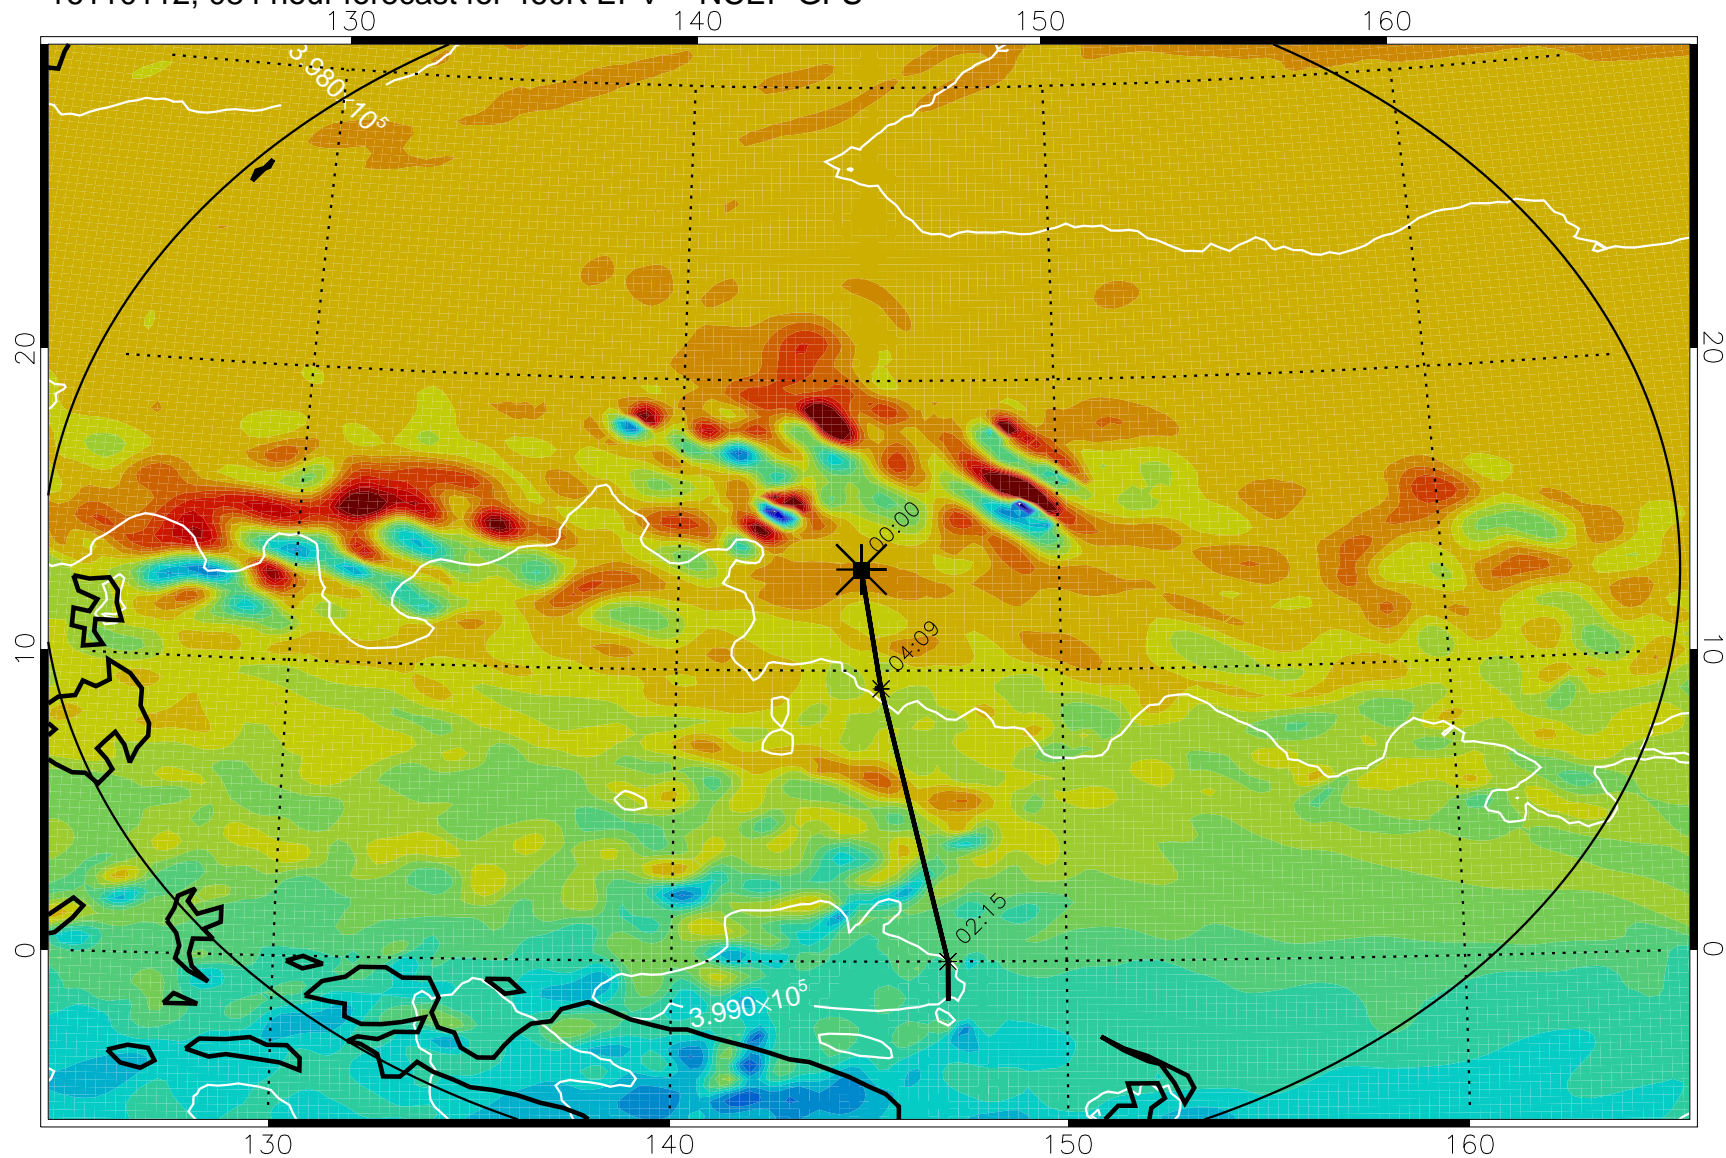

16103118, 066 hour forecast for 460K EPV -- NCEP GFS

460K Montgomery Streamfunction, white

Range ring of 2304 km

16110100, 072 hour forecast for 460K EPV -- NCEP GFS

460K Montgomery Streamfunction, white

Range ring of 2304 km

16110106, 078 hour forecast for 460K EPV -- NCEP GFS

460K Montgomery Streamfunction, white

Range ring of 2304 km

16110112, 084 hour forecast for 460K EPV -- NCEP GFS

460K Montgomery Streamfunction, white

Range ring of 2304 km

16110118, 090 hour forecast for 460K EPV -- NCEP GFS

460K Montgomery Streamfunction, white

Range ring of 2304 km

16110200, 096 hour forecast for 460K EPV -- NCEP GFS

460K Montgomery Streamfunction, white

Range ring of 2304 km

16110206, 102 hour forecast for 460K EPV -- NCEP GFS

460K Montgomery Streamfunction, white

Range ring of 2304 km

16110212, 108 hour forecast for 460K EPV -- NCEP GFS

460K Montgomery Streamfunction, white

Range ring of 2304 km