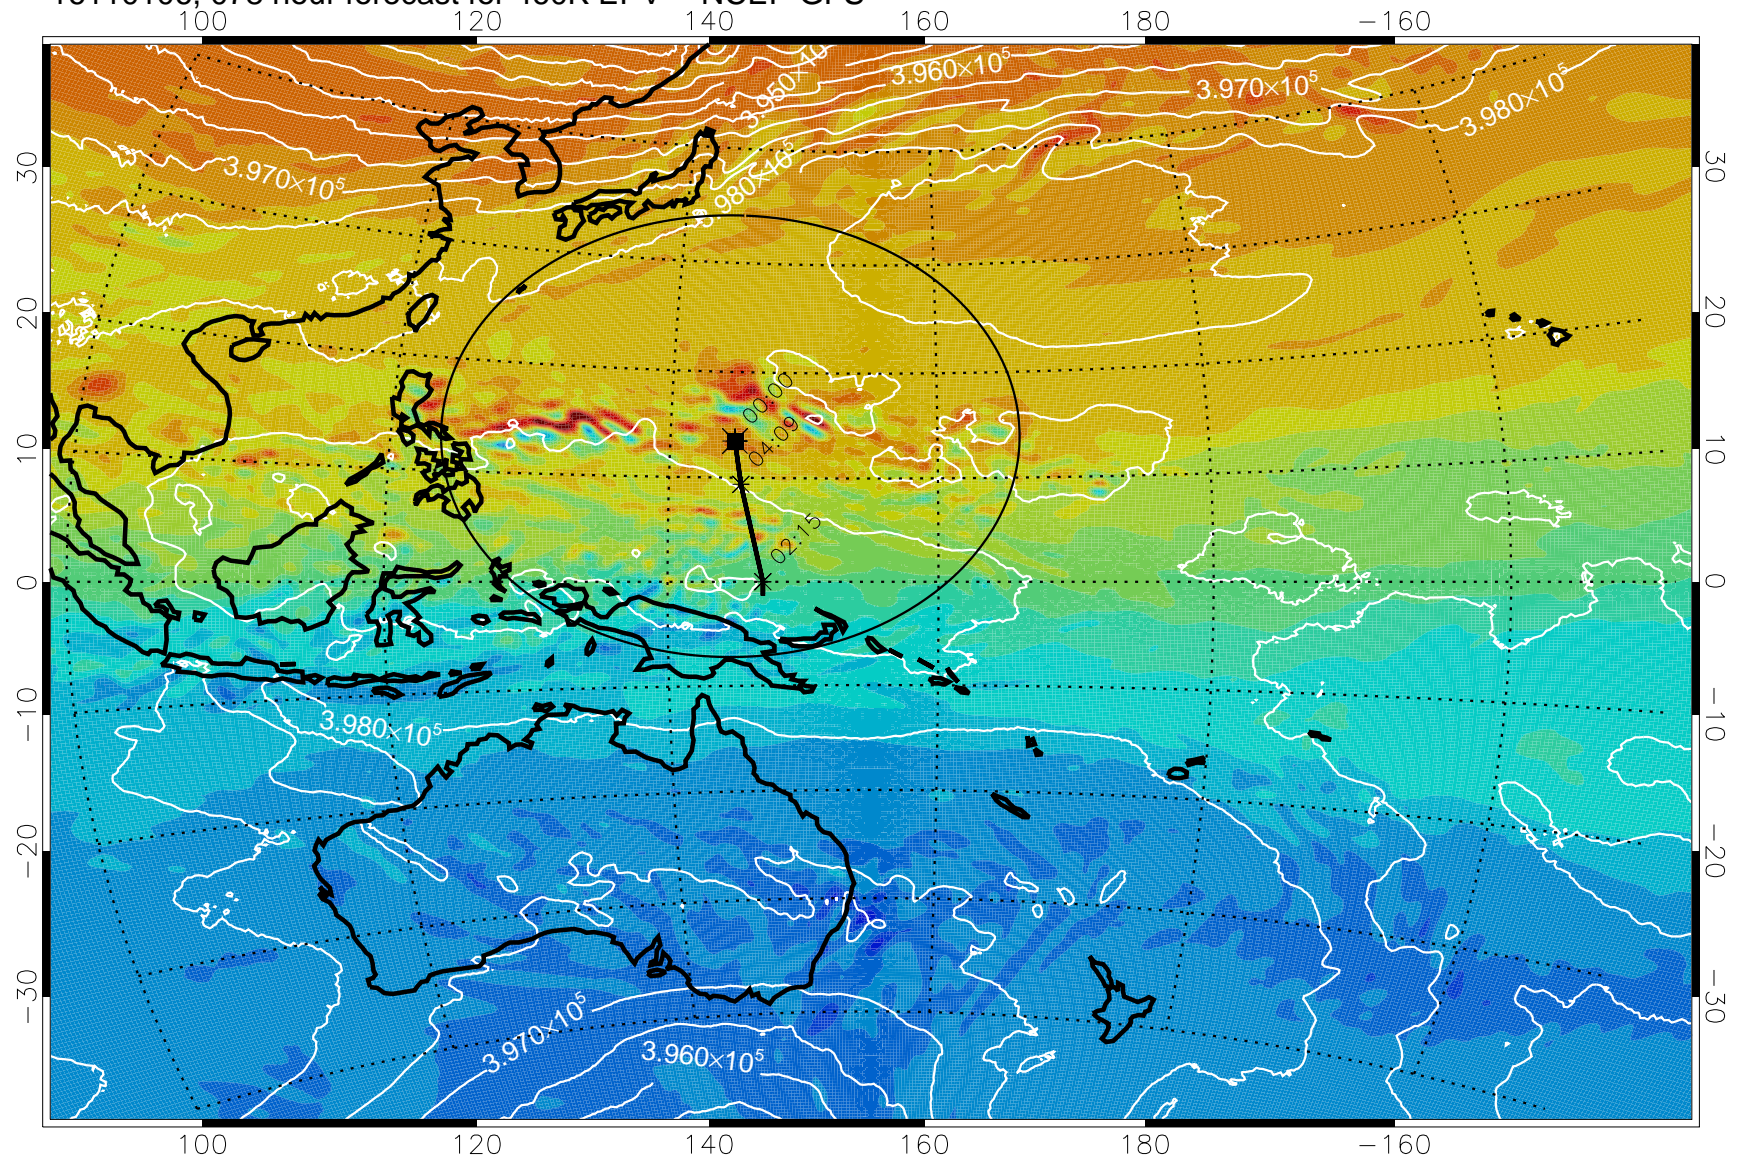

460K Montgomery Streamfunction, white

Range ring of 2304 km

16103112, 060 hour forecast for 460K EPV -- NCEP GFS

460K Montgomery Streamfunction, white

Range ring of 2304 km

16103118, 066 hour forecast for 460K EPV -- NCEP GFS

460K Montgomery Streamfunction, white

Range ring of 2304 km

16110100, 072 hour forecast for 460K EPV -- NCEP GFS

460K Montgomery Streamfunction, white

Range ring of 2304 km

16110106, 078 hour forecast for 460K EPV -- NCEP GFS

460K Montgomery Streamfunction, white

Range ring of 2304 km

16110112, 084 hour forecast for 460K EPV -- NCEP GFS

460K Montgomery Streamfunction, white

Range ring of 2304 km

16110118, 090 hour forecast for 460K EPV -- NCEP GFS

460K Montgomery Streamfunction, white

Range ring of 2304 km

16110200, 096 hour forecast for 460K EPV -- NCEP GFS

460K Montgomery Streamfunction, white

Range ring of 2304 km

16110206, 102 hour forecast for 460K EPV -- NCEP GFS