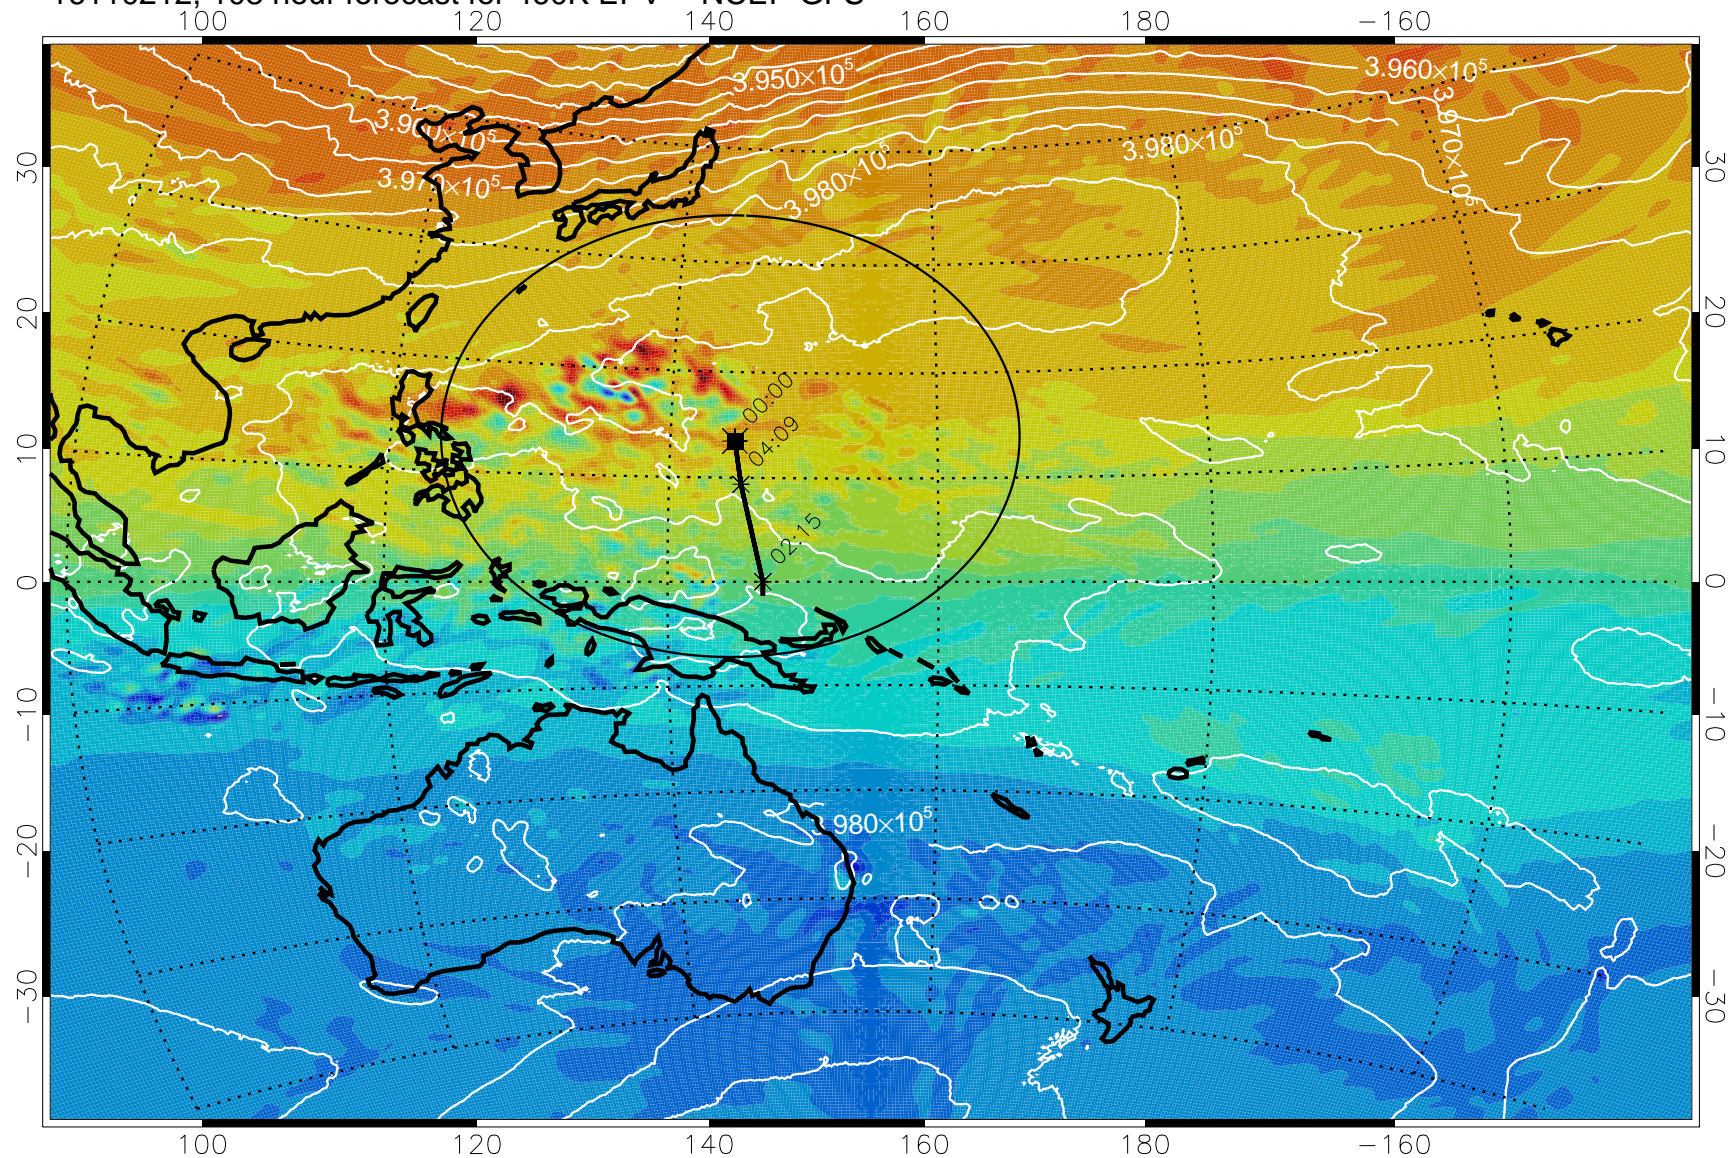

460K Montgomery Streamfunction, white

Range ring of 2304 km

16110112, 084 hour forecast for 460K EPV -- NCEP GFS

460K Montgomery Streamfunction, white

Range ring of 2304 km

16110118, 090 hour forecast for 460K EPV -- NCEP GFS

460K Montgomery Streamfunction, white

Range ring of 2304 km

16110200, 096 hour forecast for 460K EPV -- NCEP GFS

460K Montgomery Streamfunction, white

Range ring of 2304 km

16110206, 102 hour forecast for 460K EPV -- NCEP GFS

460K Montgomery Streamfunction, white

Range ring of 2304 km

16110212, 108 hour forecast for 460K EPV -- NCEP GFS

460K Montgomery Streamfunction, white

Range ring of 2304 km

16110218, 114 hour forecast for 460K EPV -- NCEP GFS

16110300, 120 hour forecast for 460K EPV -- NCEP GFS

460K Montgomery Streamfunction, white

Range ring of 2304 km