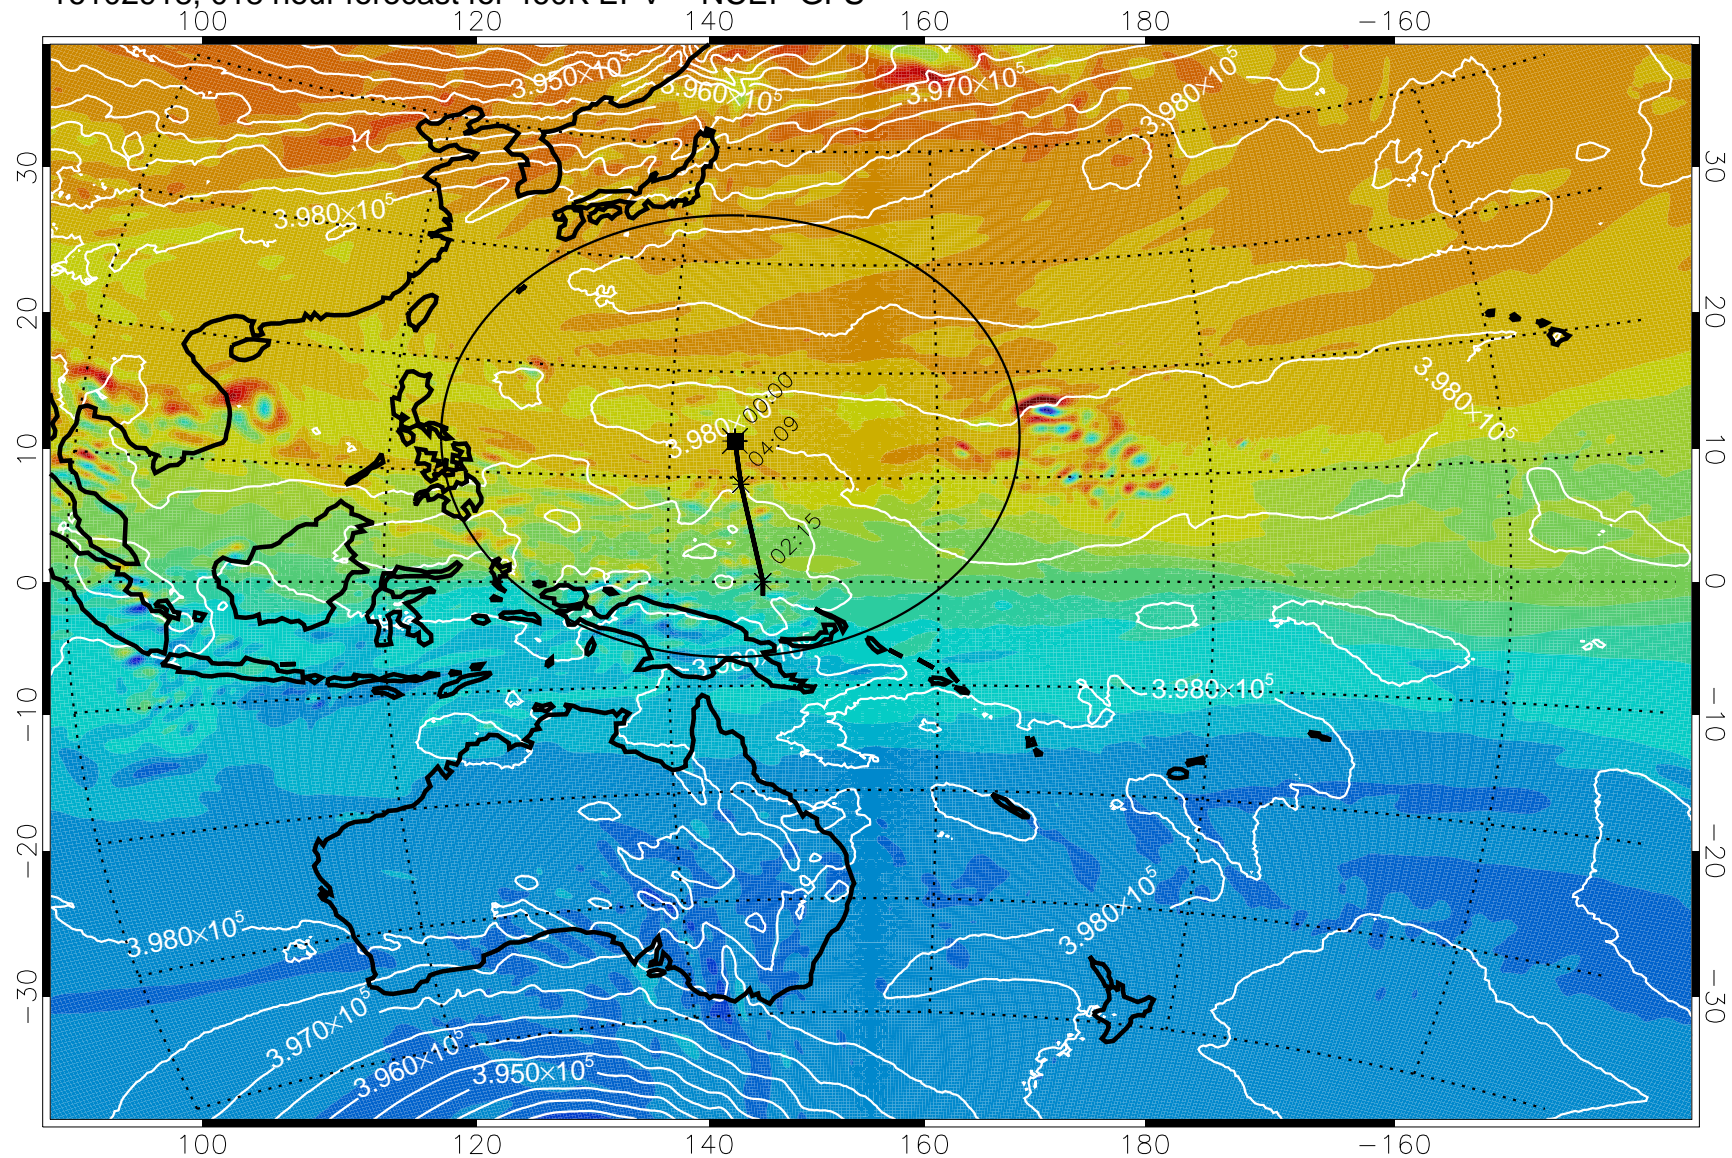

16102906, 006 hour forecast for 460K EPV -- NCEP GFS

460K Montgomery Streamfunction, white

Range ring of 2304 km

16102912, 012 hour forecast for 460K EPV -- NCEP GFS

460K Montgomery Streamfunction, white

Range ring of 2304 km

16102918, 018 hour forecast for 460K EPV -- NCEP GFS

460K Montgomery Streamfunction, white

Range ring of 2304 km

16103000, 024 hour forecast for 460K EPV -- NCEP GFS

460K Montgomery Streamfunction, white

Range ring of 2304 km

16103006, 030 hour forecast for 460K EPV -- NCEP GFS

460K Montgomery Streamfunction, white

Range ring of 2304 km

16103012, 036 hour forecast for 460K EPV -- NCEP GFS

460K Montgomery Streamfunction, white

Range ring of 2304 km

16103018, 042 hour forecast for 460K EPV -- NCEP GFS

460K Montgomery Streamfunction, white

Range ring of 2304 km

16103100, 048 hour forecast for 460K EPV -- NCEP GFS

16103106, 054 hour forecast for 460K EPV -- NCEP GFS