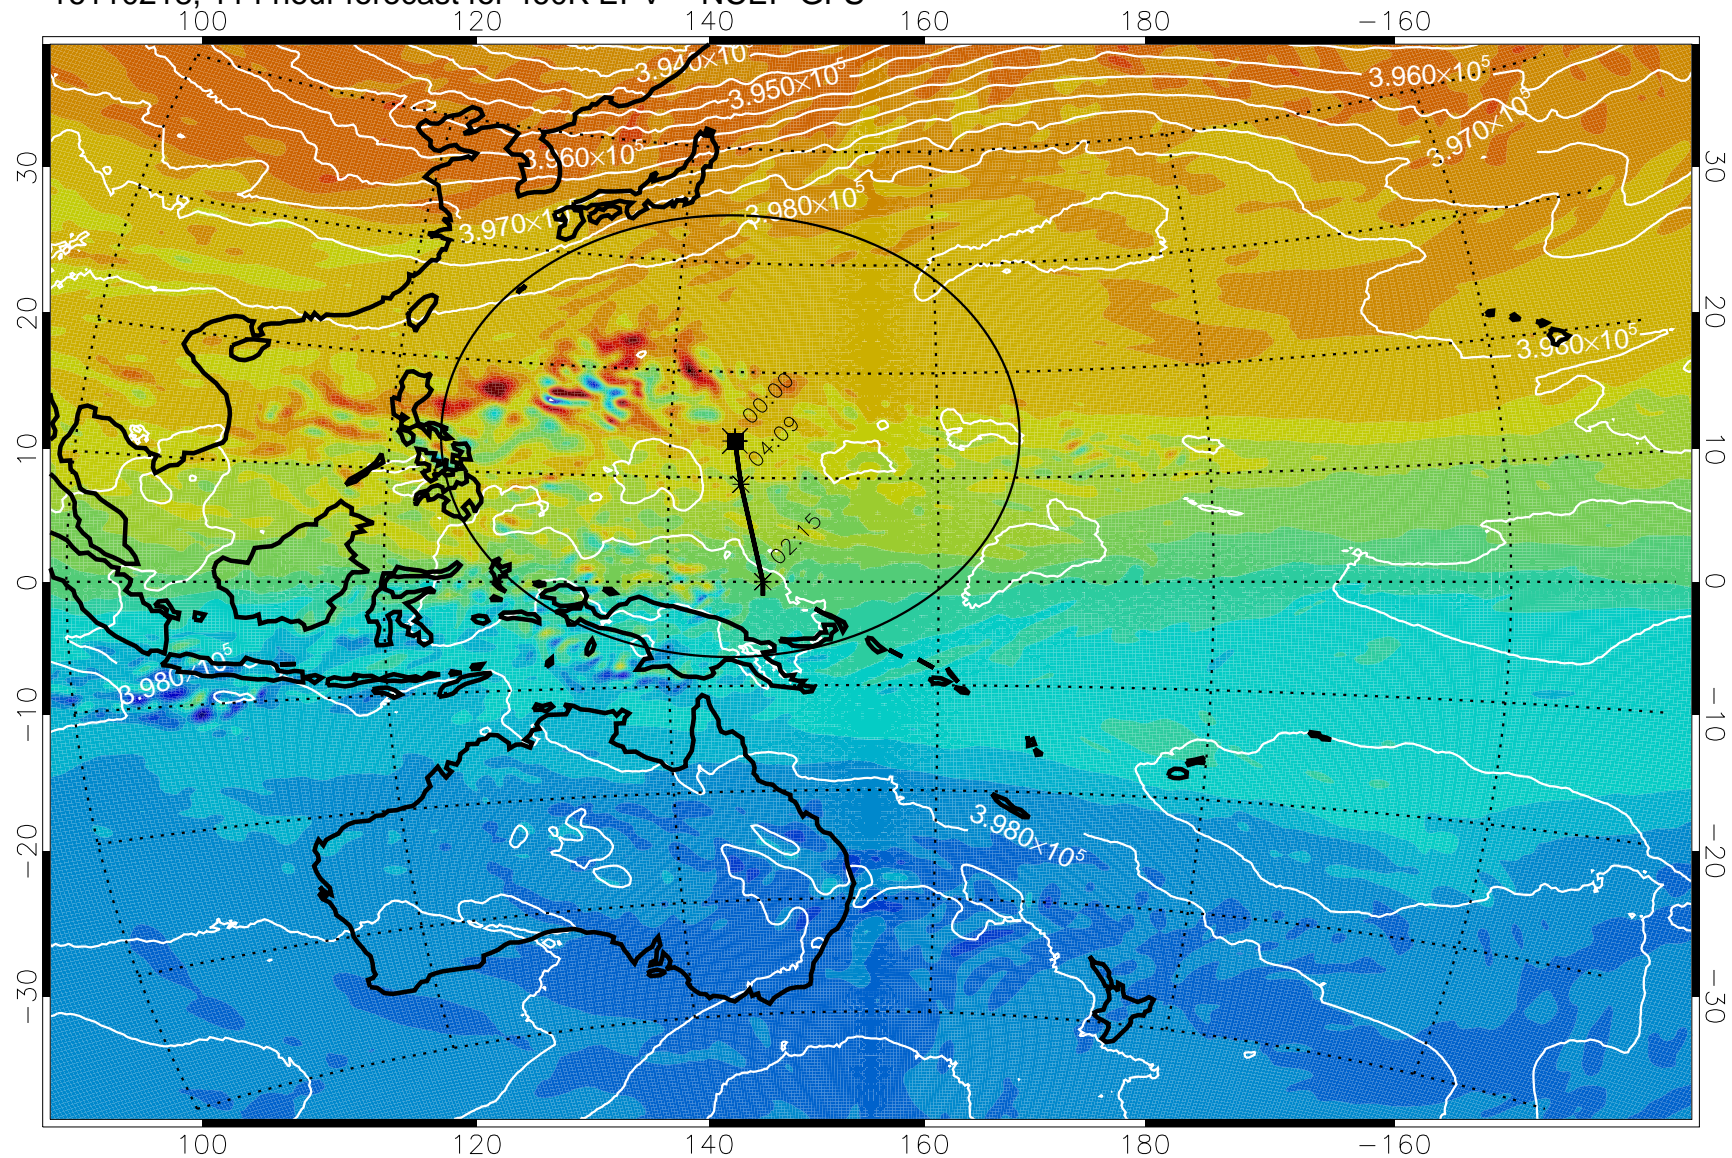

460K Montgomery Streamfunction, white

Range ring of 2304 km

16110200, 096 hour forecast for 460K EPV -- NCEP GFS

460K Montgomery Streamfunction, white

Range ring of 2304 km

16110206, 102 hour forecast for 460K EPV -- NCEP GFS

460K Montgomery Streamfunction, white

Range ring of 2304 km

16110212, 108 hour forecast for 460K EPV -- NCEP GFS

460K Montgomery Streamfunction, white

Range ring of 2304 km

16110218, 114 hour forecast for 460K EPV -- NCEP GFS

16110300, 120 hour forecast for 460K EPV -- NCEP GFS

460K Montgomery Streamfunction, white

Range ring of 2304 km