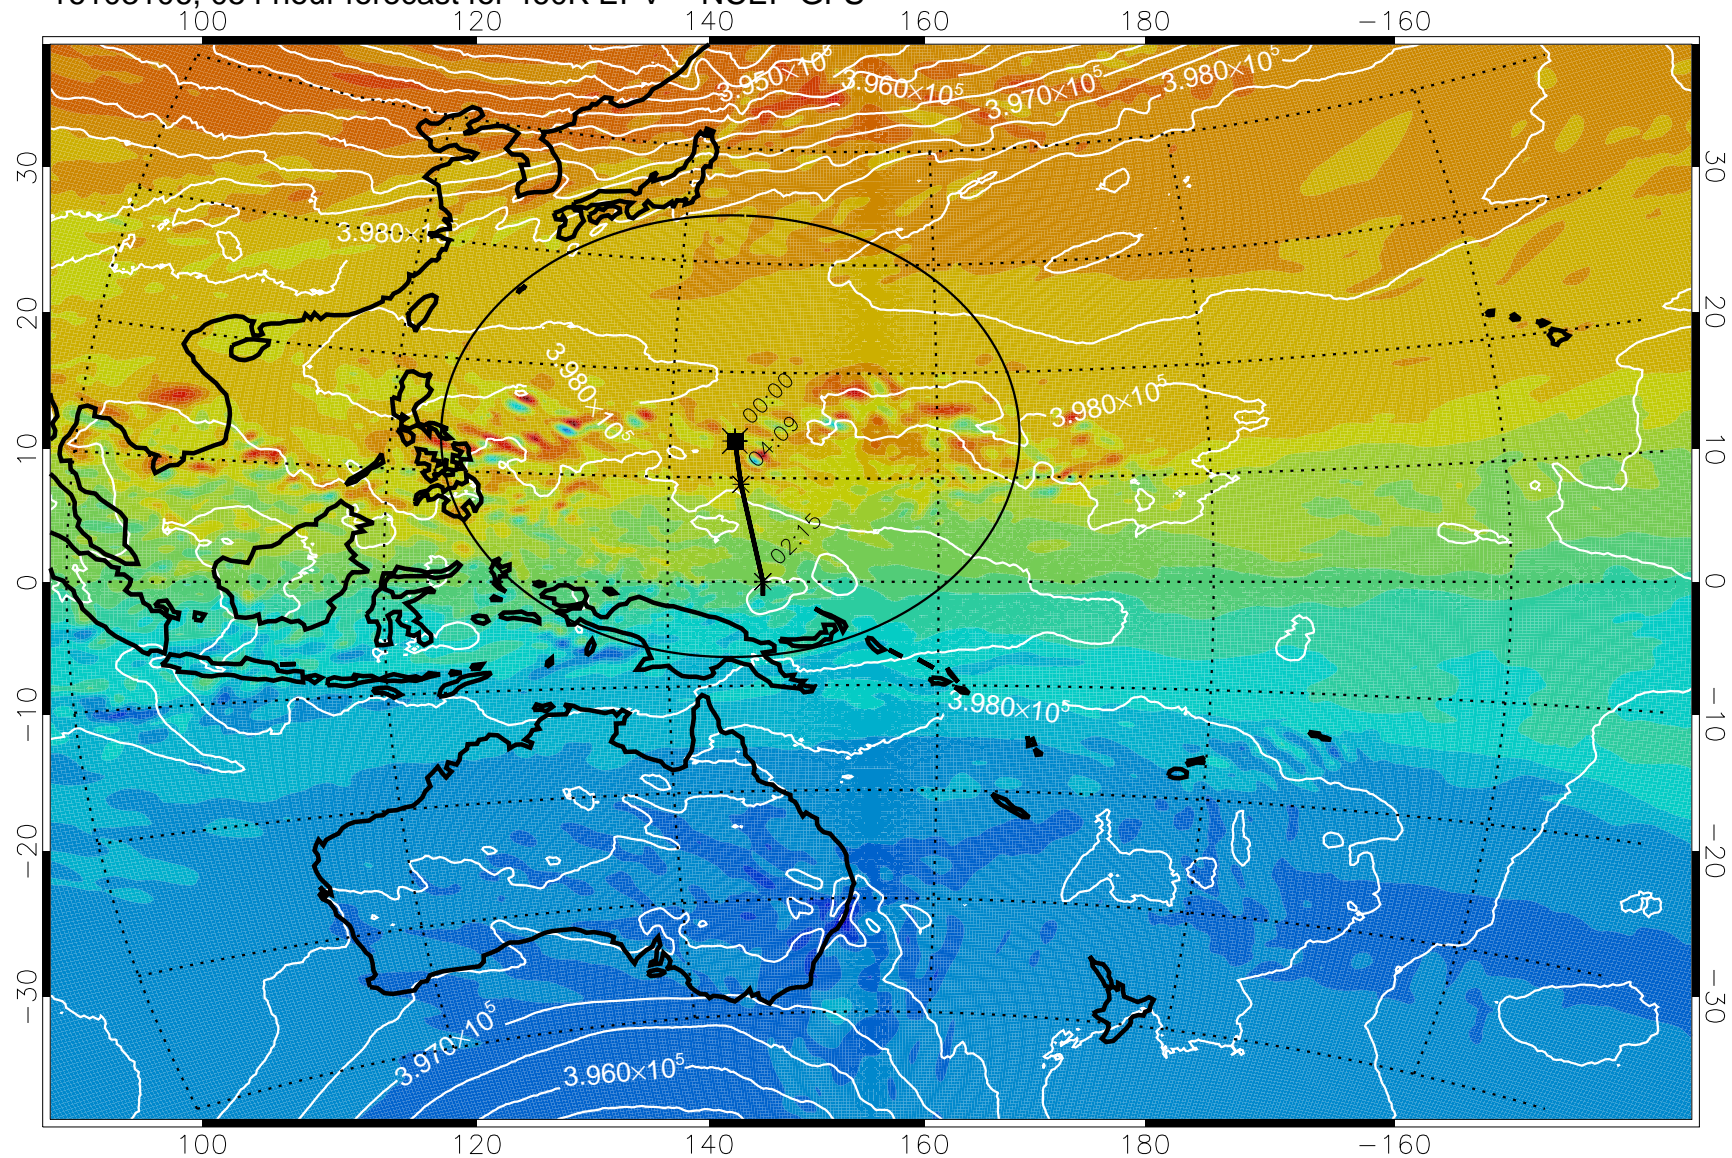

16103006, 030 hour forecast for 460K EPV -- NCEP GFS

460K Montgomery Streamfunction, white

Range ring of 2304 km

16103012, 036 hour forecast for 460K EPV -- NCEP GFS

460K Montgomery Streamfunction, white

Range ring of 2304 km

16103018, 042 hour forecast for 460K EPV -- NCEP GFS

460K Montgomery Streamfunction, white

Range ring of 2304 km

16103100, 048 hour forecast for 460K EPV -- NCEP GFS

16103106, 054 hour forecast for 460K EPV -- NCEP GFS

460K Montgomery Streamfunction, white

Range ring of 2304 km

16103112, 060 hour forecast for 460K EPV -- NCEP GFS

460K Montgomery Streamfunction, white

Range ring of 2304 km

16103118, 066 hour forecast for 460K EPV -- NCEP GFS

460K Montgomery Streamfunction, white

Range ring of 2304 km

16110100, 072 hour forecast for 460K EPV -- NCEP GFS

460K Montgomery Streamfunction, white

Range ring of 2304 km

16110106, 078 hour forecast for 460K EPV -- NCEP GFS