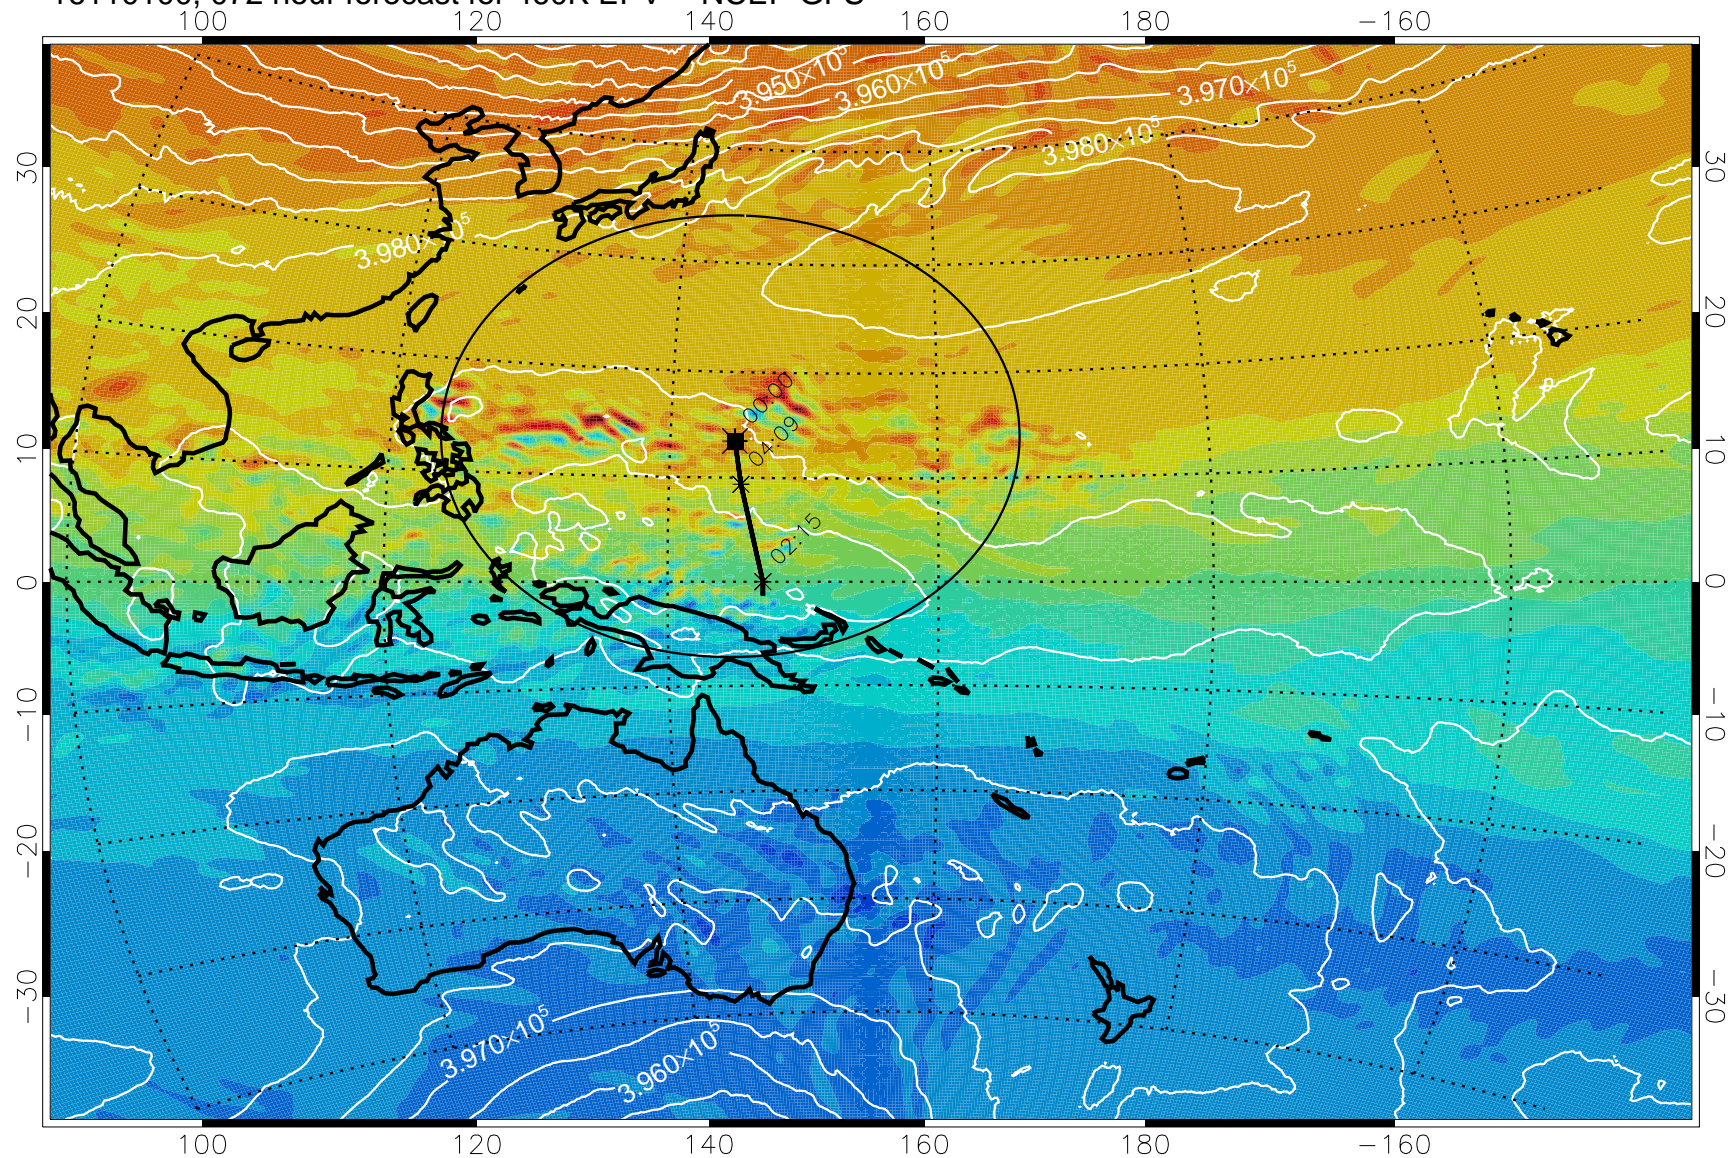

16103018, 042 hour forecast for 460K EPV -- NCEP GFS

460K Montgomery Streamfunction, white

Range ring of 2304 km

16103100, 048 hour forecast for 460K EPV -- NCEP GFS

16103106, 054 hour forecast for 460K EPV -- NCEP GFS

460K Montgomery Streamfunction, white

Range ring of 2304 km

16103112, 060 hour forecast for 460K EPV -- NCEP GFS

460K Montgomery Streamfunction, white

Range ring of 2304 km

16103118, 066 hour forecast for 460K EPV -- NCEP GFS

460K Montgomery Streamfunction, white

Range ring of 2304 km

16110100, 072 hour forecast for 460K EPV -- NCEP GFS

460K Montgomery Streamfunction, white

Range ring of 2304 km

16110106, 078 hour forecast for 460K EPV -- NCEP GFS

460K Montgomery Streamfunction, white

Range ring of 2304 km

16110112, 084 hour forecast for 460K EPV -- NCEP GFS

460K Montgomery Streamfunction, white

Range ring of 2304 km

16110118, 090 hour forecast for 460K EPV -- NCEP GFS