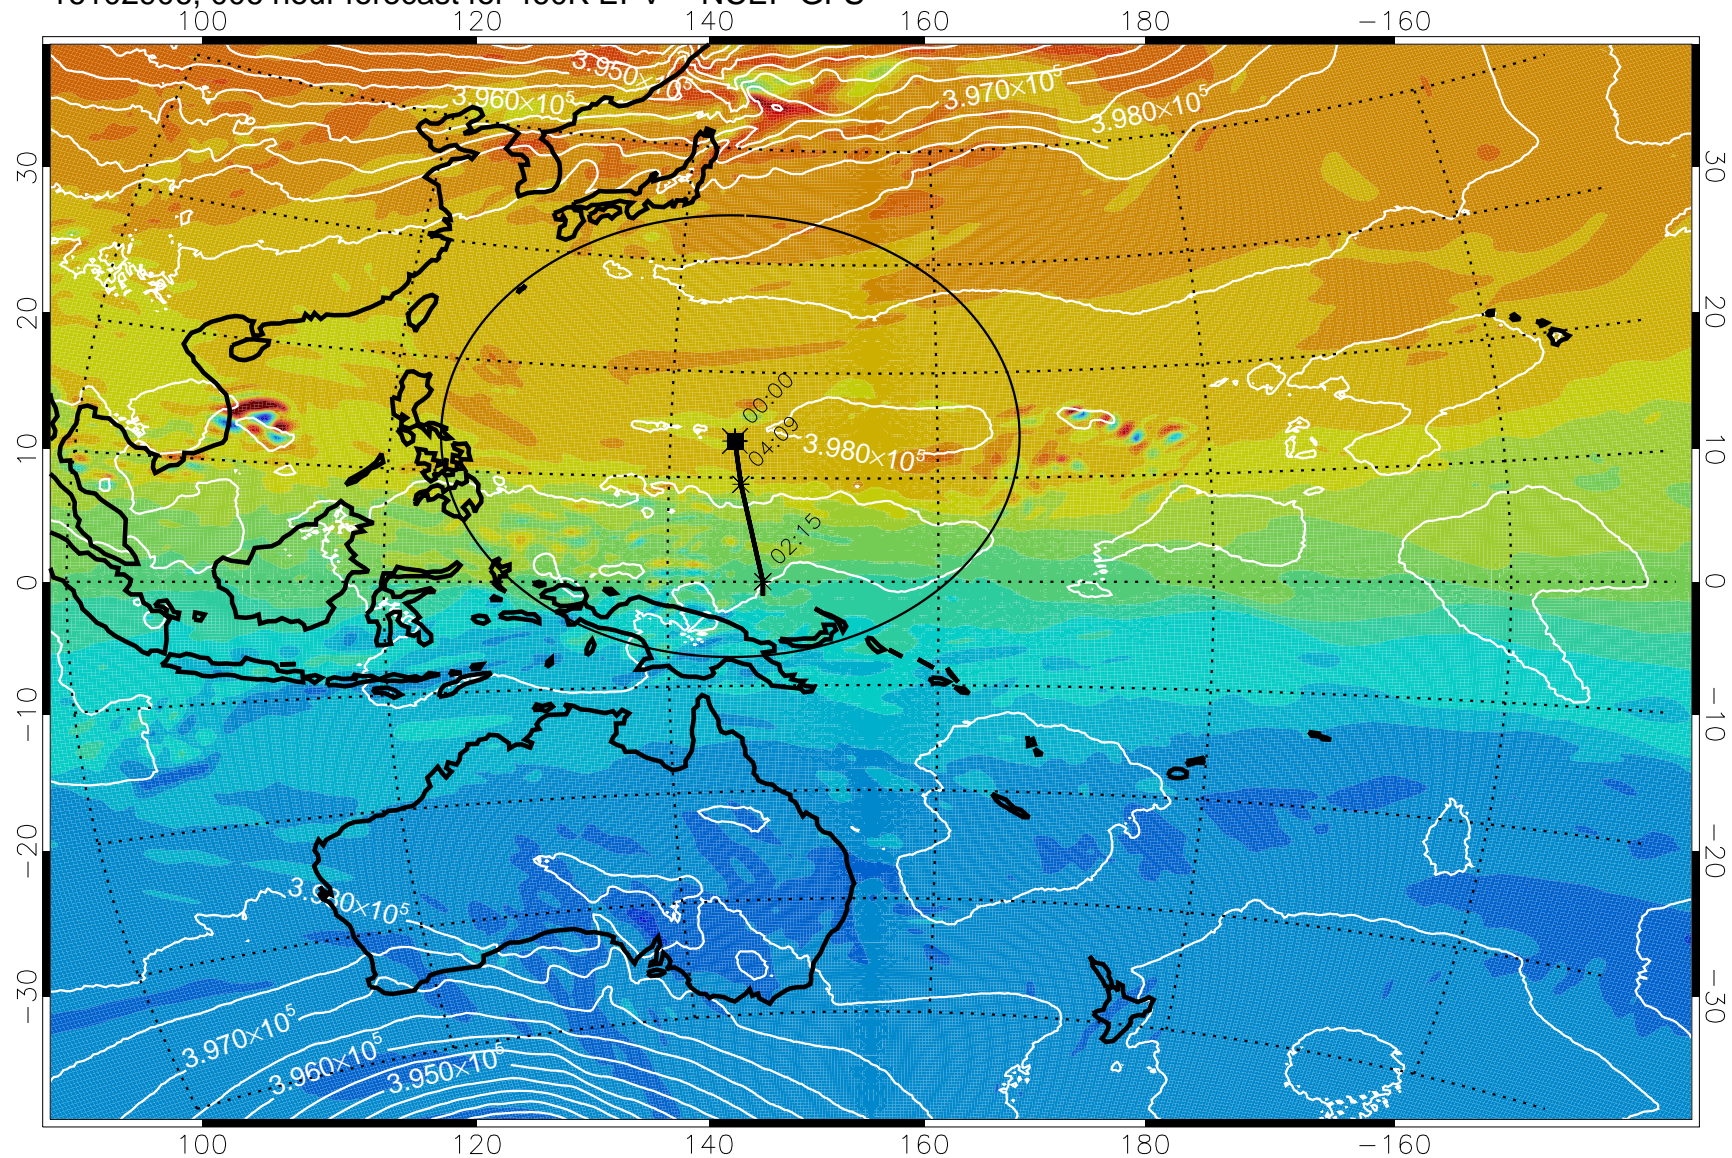

16102906, 006 hour forecast for 460K EPV -- NCEP GFS

460K Montgomery Streamfunction, white

Range ring of 2304 km

16102912, 012 hour forecast for 460K EPV -- NCEP GFS

460K Montgomery Streamfunction, white

Range ring of 2304 km

16102918, 018 hour forecast for 460K EPV -- NCEP GFS

460K Montgomery Streamfunction, white

Range ring of 2304 km

16103000, 024 hour forecast for 460K EPV -- NCEP GFS

460K Montgomery Streamfunction, white

Range ring of 2304 km

16103006, 030 hour forecast for 460K EPV -- NCEP GFS

460K Montgomery Streamfunction, white

Range ring of 2304 km

16103012, 036 hour forecast for 460K EPV -- NCEP GFS

460K Montgomery Streamfunction, white

Range ring of 2304 km

16103018, 042 hour forecast for 460K EPV -- NCEP GFS

460K Montgomery Streamfunction, white

Range ring of 2304 km

16103100, 048 hour forecast for 460K EPV -- NCEP GFS

16103106, 054 hour forecast for 460K EPV -- NCEP GFS