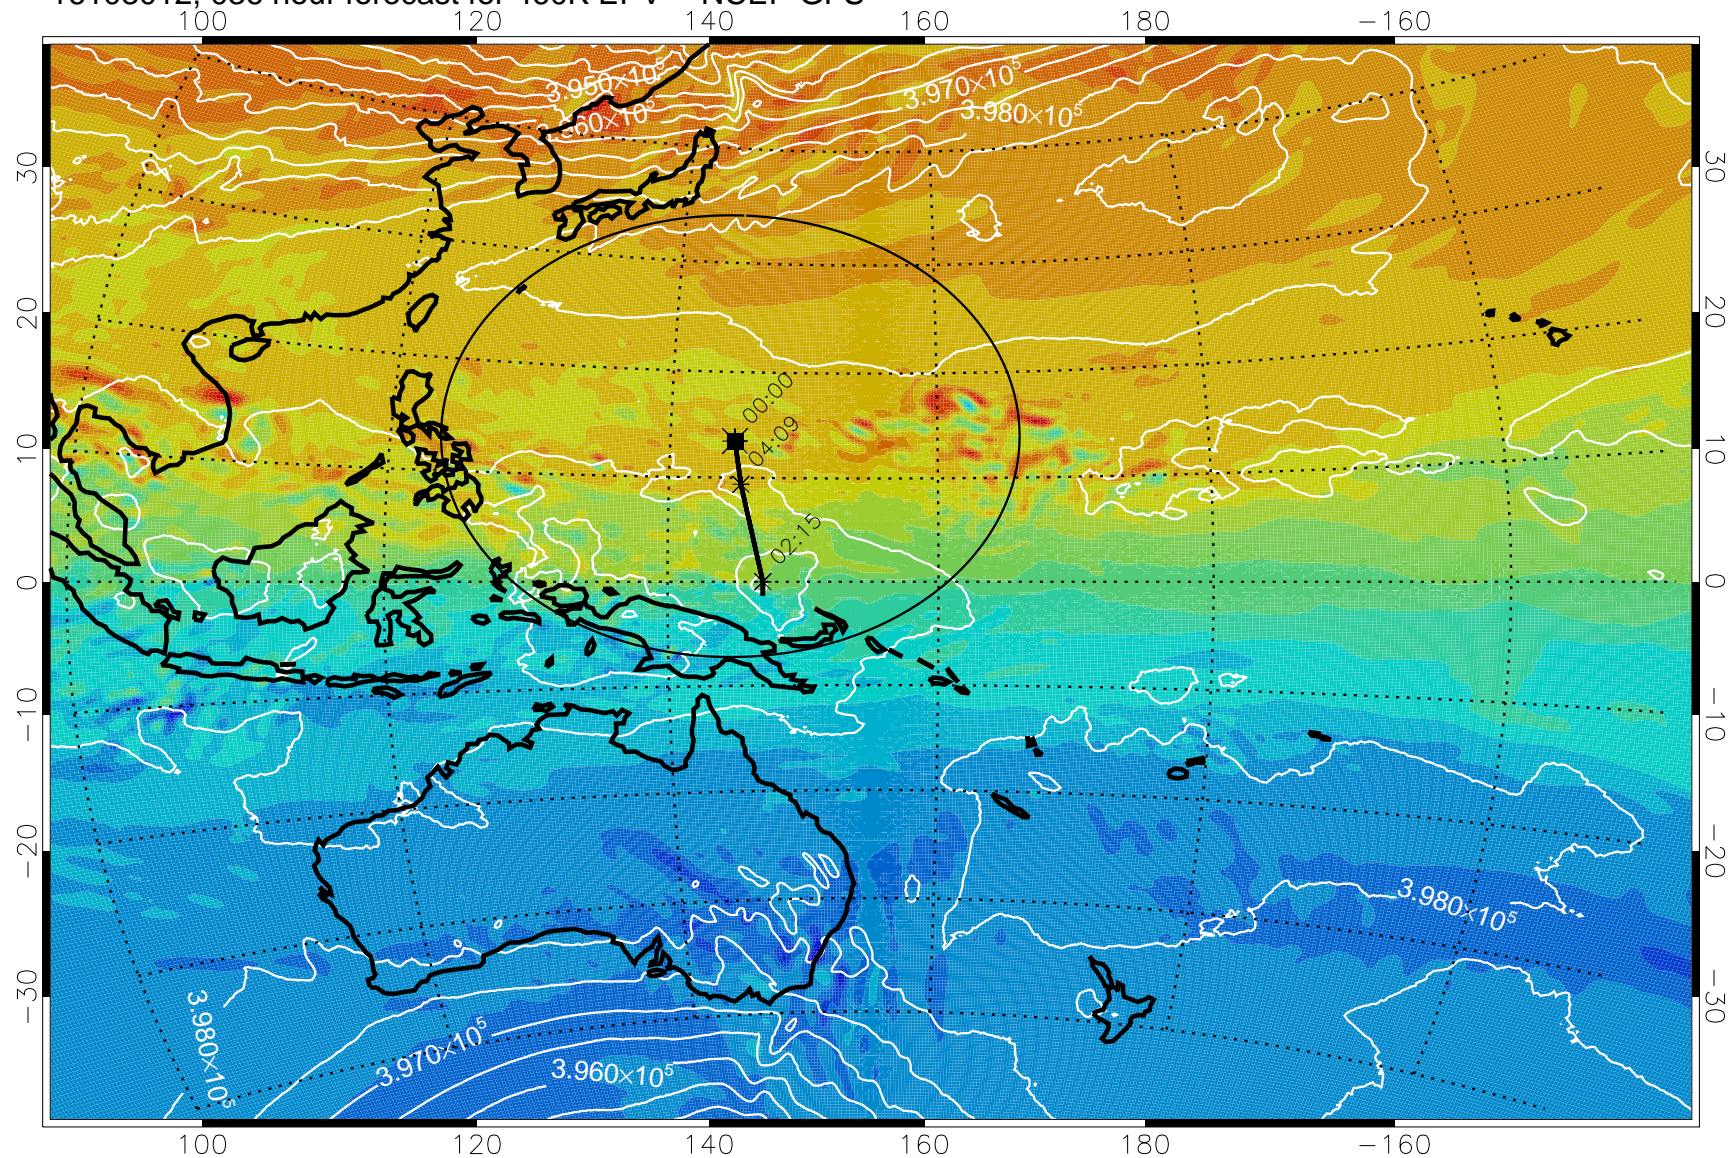

16102906, 006 hour forecast for 460K EPV -- NCEP GFS

460K Montgomery Streamfunction, white

Range ring of 2304 km

16102912, 012 hour forecast for 460K EPV -- NCEP GFS

460K Montgomery Streamfunction, white

Range ring of 2304 km

16102918, 018 hour forecast for 460K EPV -- NCEP GFS

460K Montgomery Streamfunction, white

Range ring of 2304 km

16103000, 024 hour forecast for 460K EPV -- NCEP GFS

460K Montgomery Streamfunction, white

Range ring of 2304 km

16103006, 030 hour forecast for 460K EPV -- NCEP GFS

460K Montgomery Streamfunction, white

Range ring of 2304 km

16103012, 036 hour forecast for 460K EPV -- NCEP GFS

460K Montgomery Streamfunction, white

Range ring of 2304 km

16103018, 042 hour forecast for 460K EPV -- NCEP GFS

460K Montgomery Streamfunction, white

Range ring of 2304 km

16103100, 048 hour forecast for 460K EPV -- NCEP GFS

16103106, 054 hour forecast for 460K EPV -- NCEP GFS