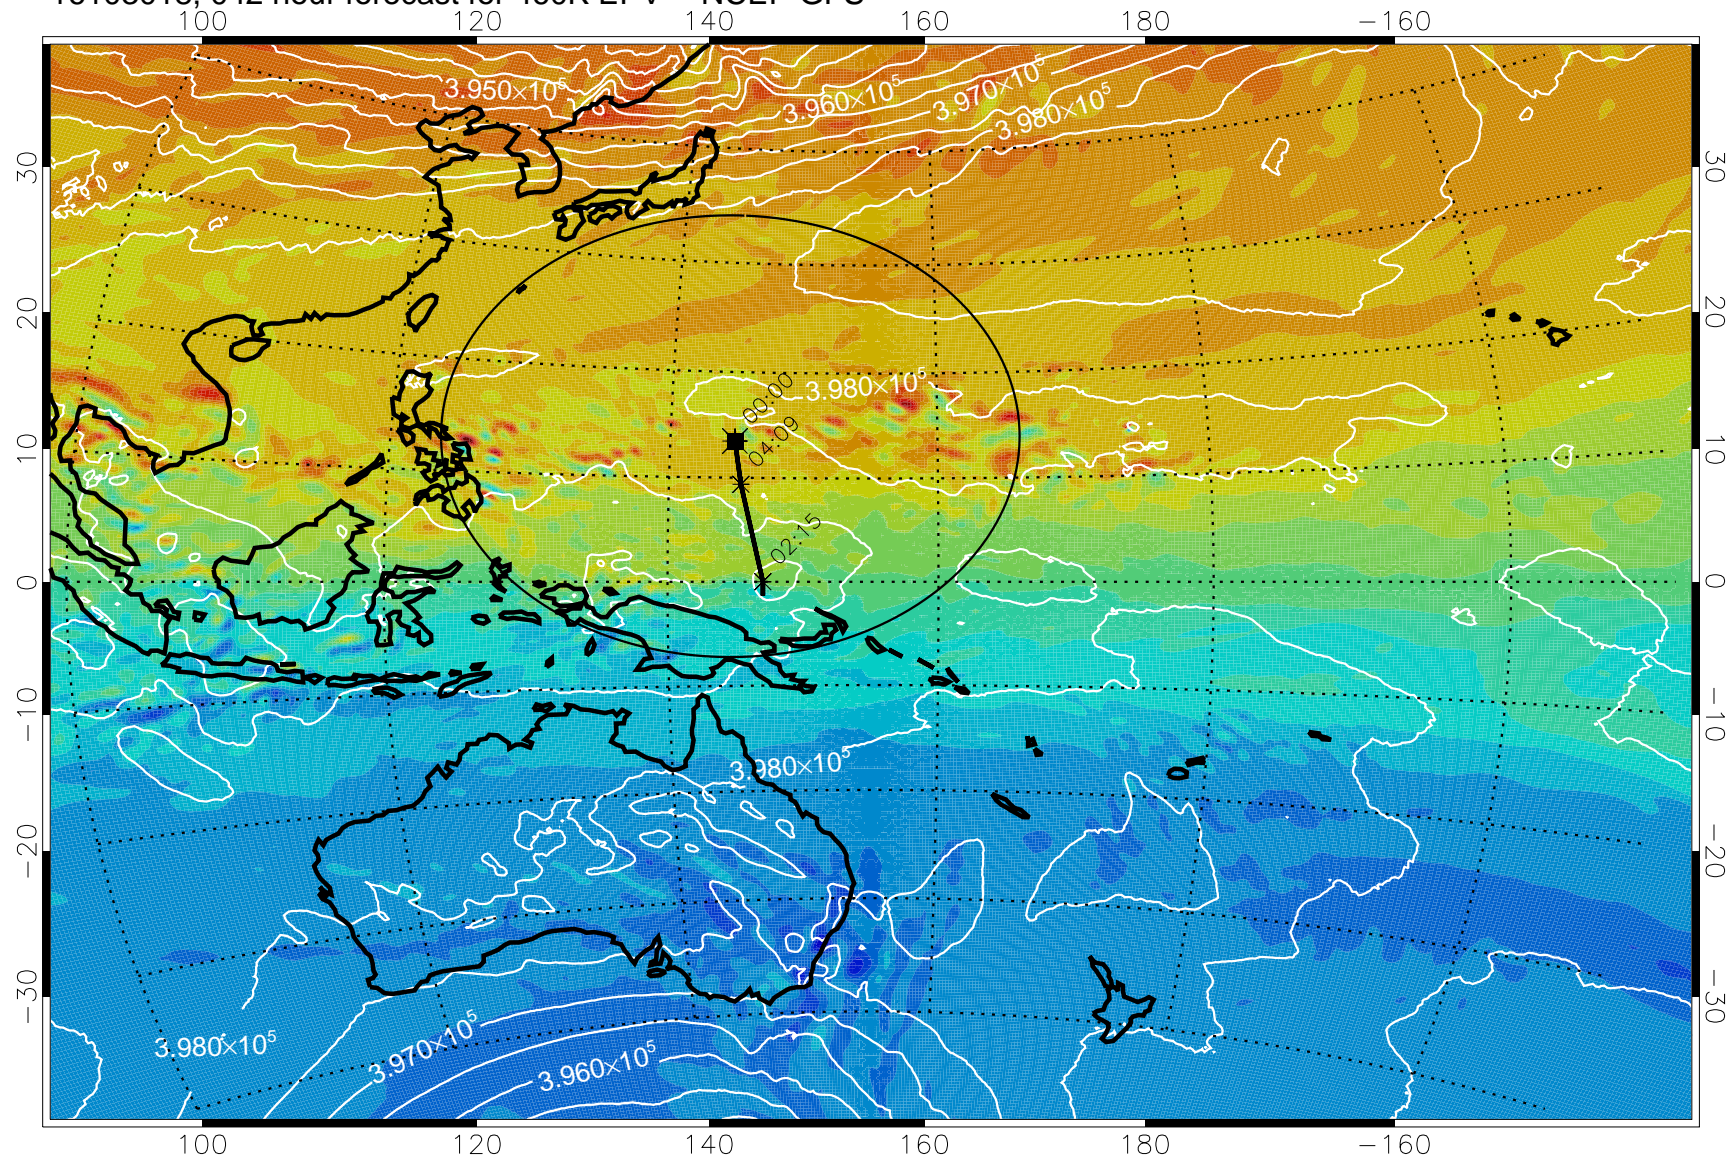

16102918, 018 hour forecast for 460K EPV -- NCEP GFS

460K Montgomery Streamfunction, white

Range ring of 2304 km

16103000, 024 hour forecast for 460K EPV -- NCEP GFS

460K Montgomery Streamfunction, white

Range ring of 2304 km

16103006, 030 hour forecast for 460K EPV -- NCEP GFS

460K Montgomery Streamfunction, white

Range ring of 2304 km

16103012, 036 hour forecast for 460K EPV -- NCEP GFS

460K Montgomery Streamfunction, white

Range ring of 2304 km

16103018, 042 hour forecast for 460K EPV -- NCEP GFS

460K Montgomery Streamfunction, white

Range ring of 2304 km

16103100, 048 hour forecast for 460K EPV -- NCEP GFS

16103106, 054 hour forecast for 460K EPV -- NCEP GFS

460K Montgomery Streamfunction, white

Range ring of 2304 km

16103112, 060 hour forecast for 460K EPV -- NCEP GFS

460K Montgomery Streamfunction, white

Range ring of 2304 km

16103118, 066 hour forecast for 460K EPV -- NCEP GFS