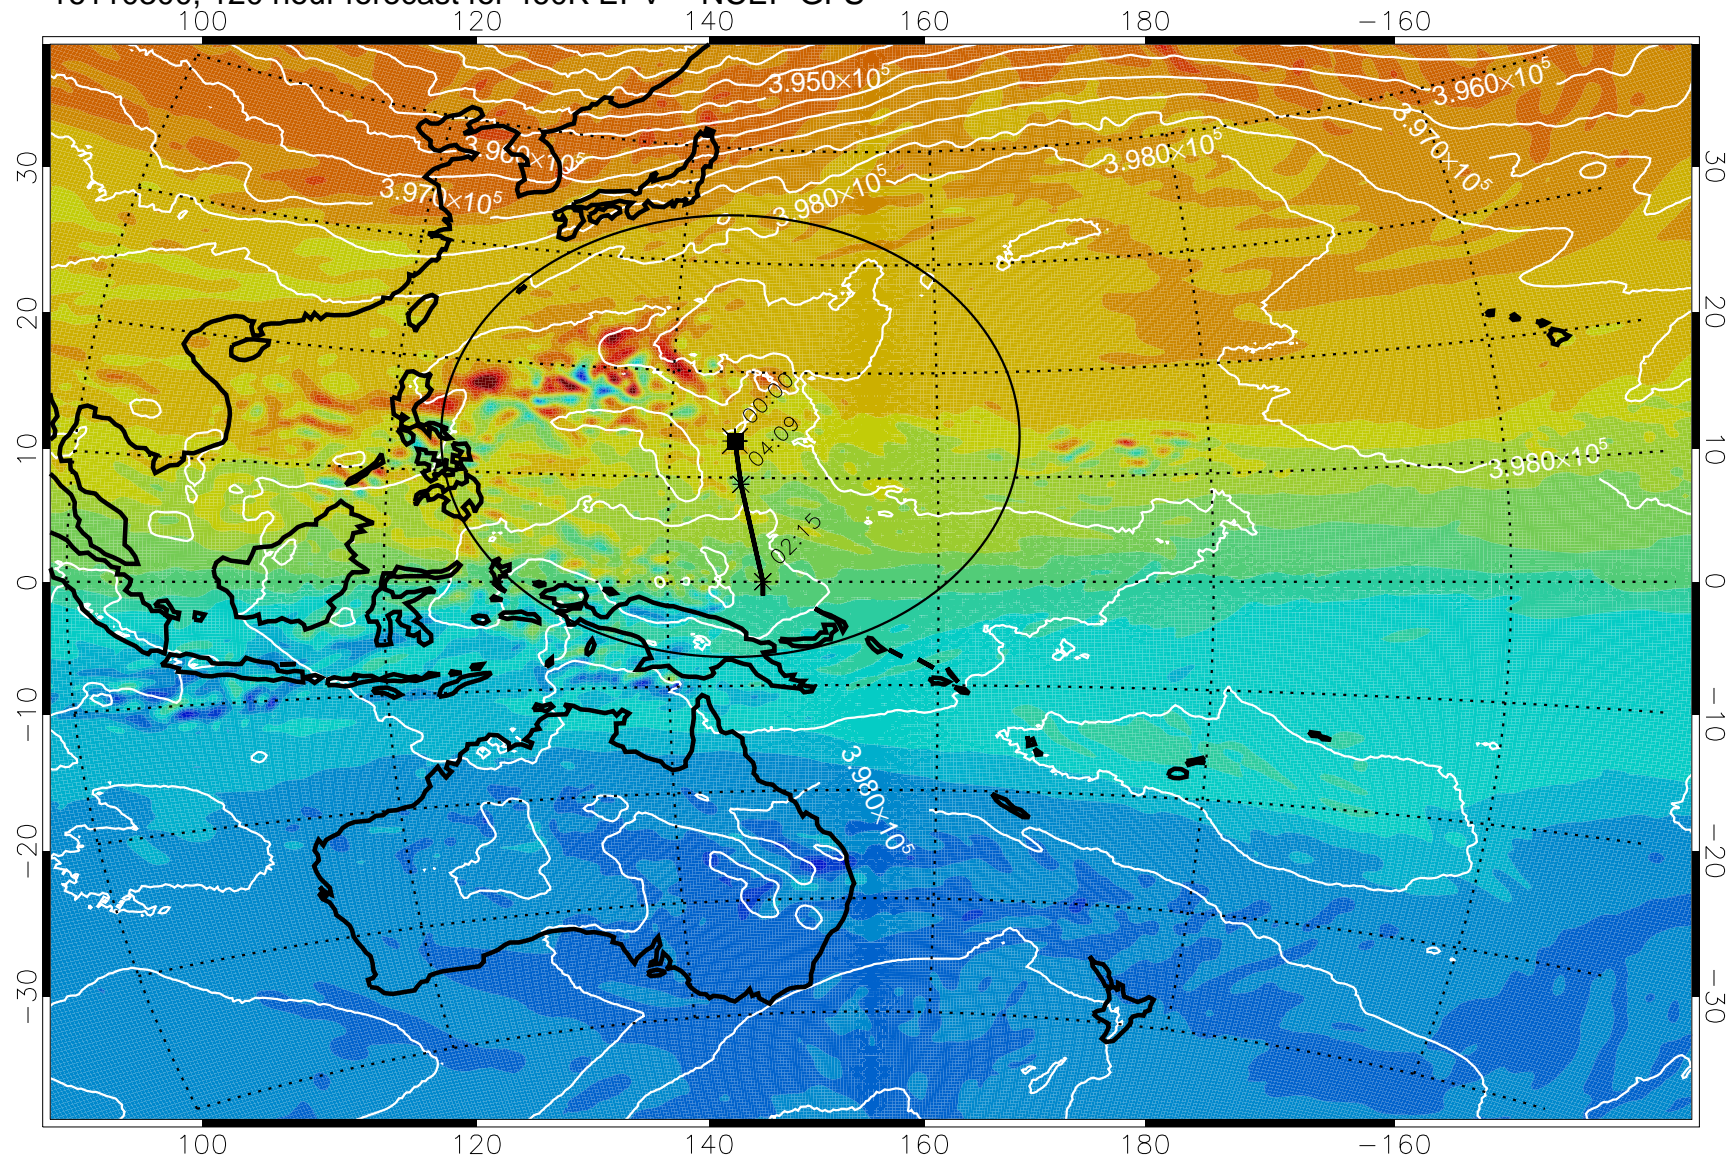

460K Montgomery Streamfunction, white

Range ring of 2304 km

16110200, 096 hour forecast for 460K EPV -- NCEP GFS

460K Montgomery Streamfunction, white

Range ring of 2304 km

16110206, 102 hour forecast for 460K EPV -- NCEP GFS

460K Montgomery Streamfunction, white

Range ring of 2304 km

16110212, 108 hour forecast for 460K EPV -- NCEP GFS

460K Montgomery Streamfunction, white

Range ring of 2304 km

16110218, 114 hour forecast for 460K EPV -- NCEP GFS

16110300, 120 hour forecast for 460K EPV -- NCEP GFS

460K Montgomery Streamfunction, white

Range ring of 2304 km