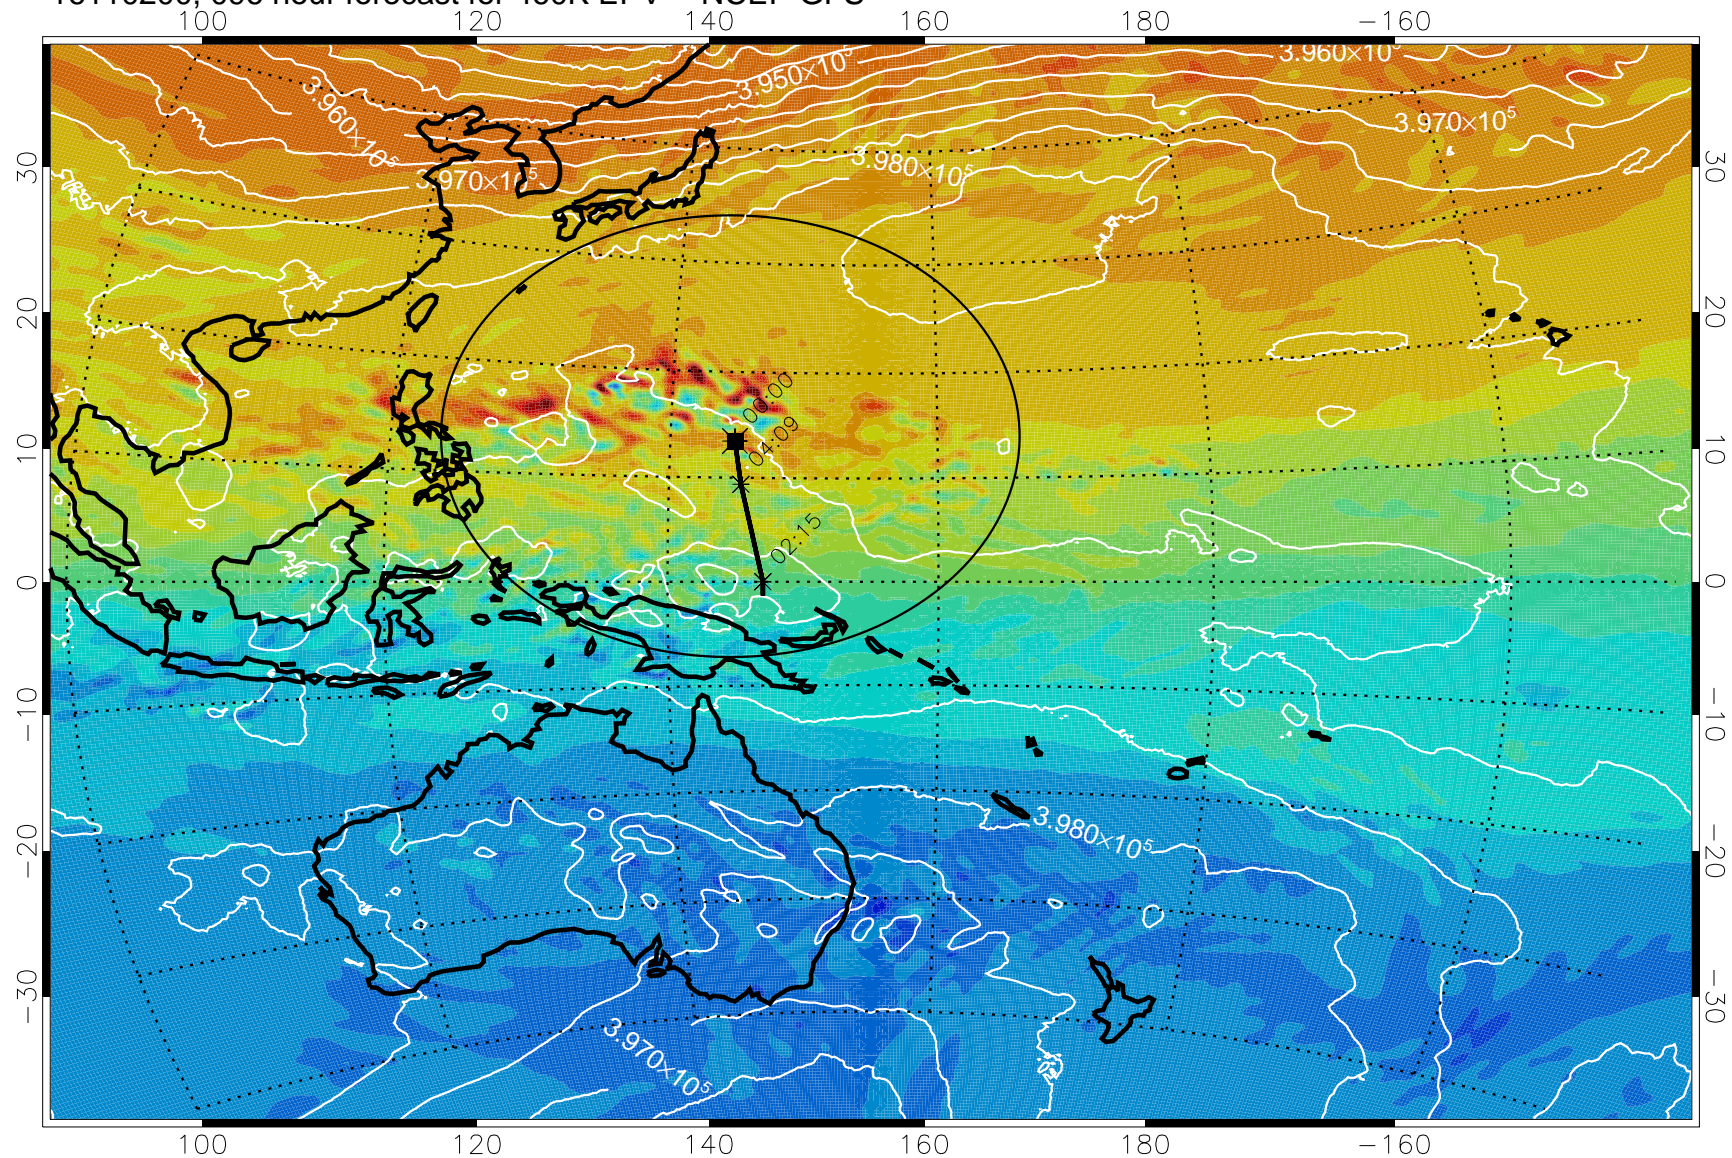

460K Montgomery Streamfunction, white

Range ring of 2304 km

16110100, 072 hour forecast for 460K EPV -- NCEP GFS

460K Montgomery Streamfunction, white

Range ring of 2304 km

16110106, 078 hour forecast for 460K EPV -- NCEP GFS

460K Montgomery Streamfunction, white

Range ring of 2304 km

16110112, 084 hour forecast for 460K EPV -- NCEP GFS

460K Montgomery Streamfunction, white

Range ring of 2304 km

16110118, 090 hour forecast for 460K EPV -- NCEP GFS

460K Montgomery Streamfunction, white

Range ring of 2304 km

16110200, 096 hour forecast for 460K EPV -- NCEP GFS

460K Montgomery Streamfunction, white

Range ring of 2304 km

16110206, 102 hour forecast for 460K EPV -- NCEP GFS

460K Montgomery Streamfunction, white

Range ring of 2304 km

16110212, 108 hour forecast for 460K EPV -- NCEP GFS

460K Montgomery Streamfunction, white

Range ring of 2304 km

16110218, 114 hour forecast for 460K EPV -- NCEP GFS