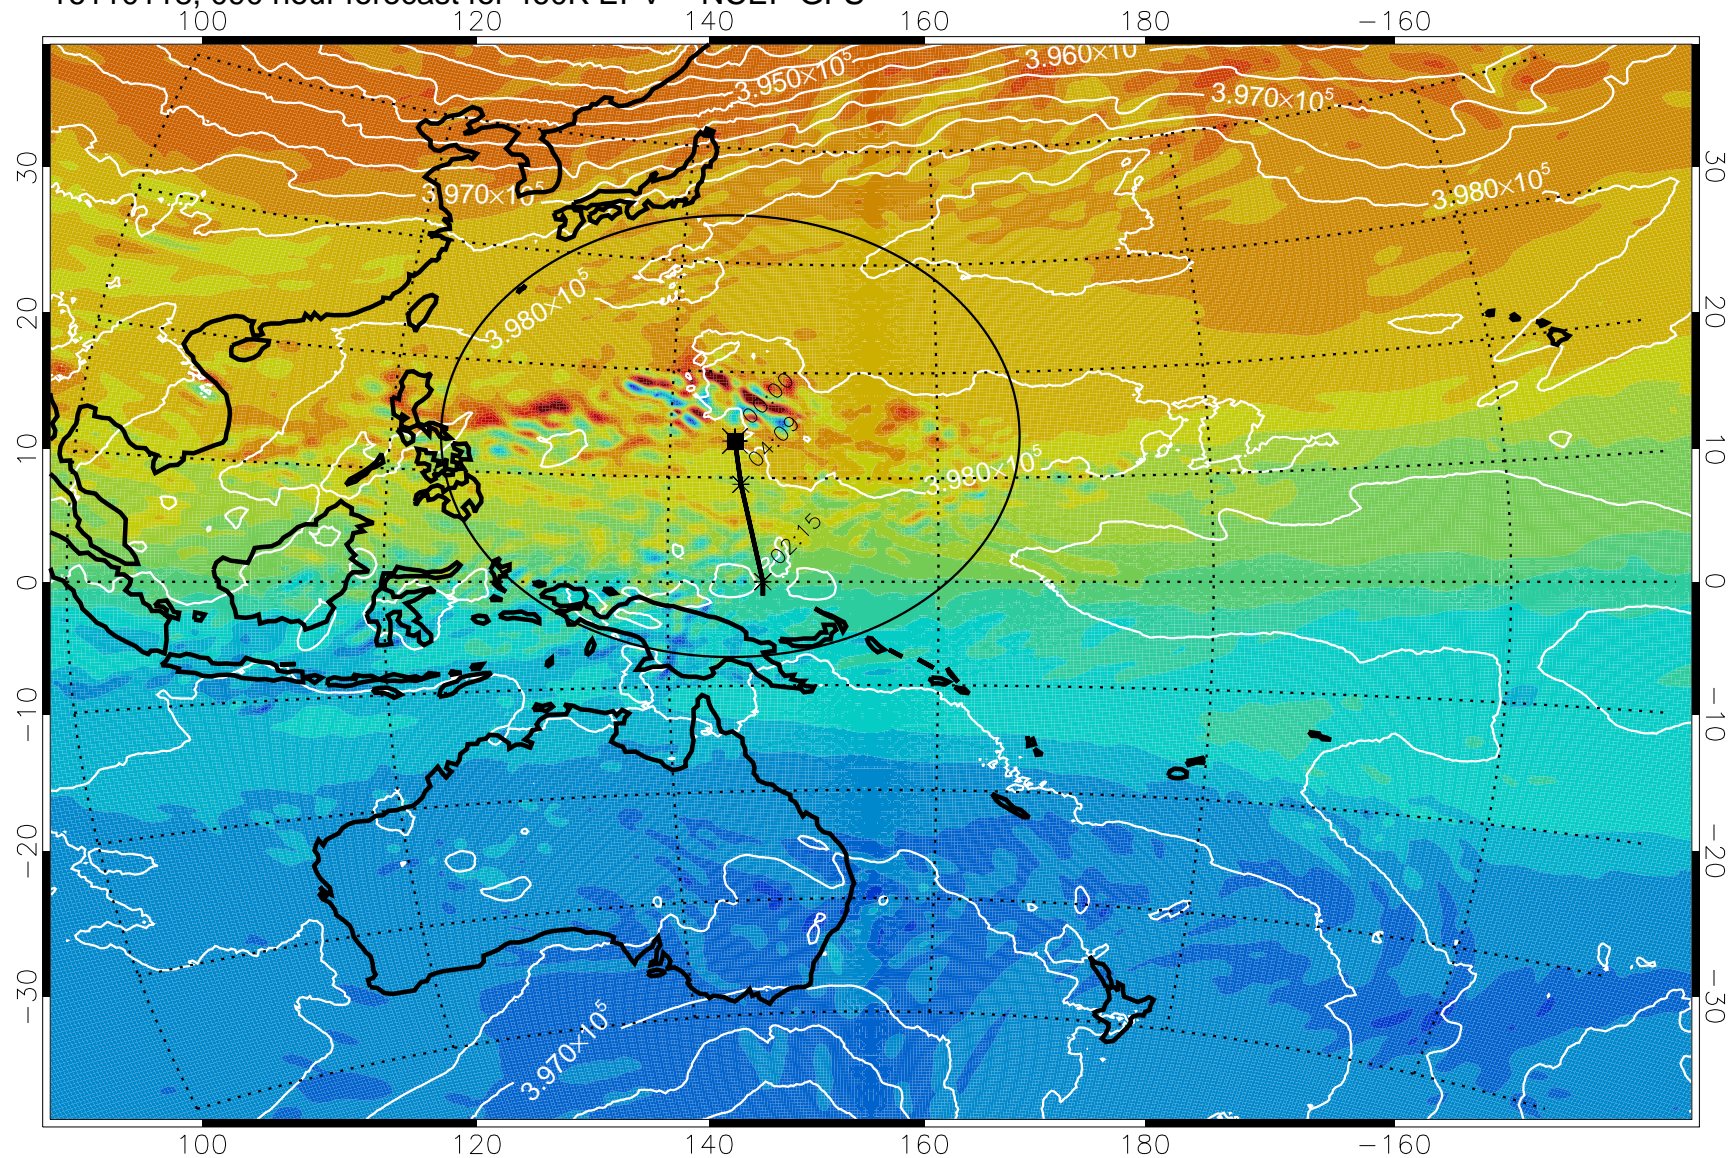

460K Montgomery Streamfunction, white

Range ring of 2304 km

16110100, 072 hour forecast for 460K EPV -- NCEP GFS

460K Montgomery Streamfunction, white

Range ring of 2304 km

16110106, 078 hour forecast for 460K EPV -- NCEP GFS

460K Montgomery Streamfunction, white

Range ring of 2304 km

16110112, 084 hour forecast for 460K EPV -- NCEP GFS

460K Montgomery Streamfunction, white

Range ring of 2304 km

16110118, 090 hour forecast for 460K EPV -- NCEP GFS

460K Montgomery Streamfunction, white

Range ring of 2304 km

16110200, 096 hour forecast for 460K EPV -- NCEP GFS

460K Montgomery Streamfunction, white

Range ring of 2304 km

16110206, 102 hour forecast for 460K EPV -- NCEP GFS

460K Montgomery Streamfunction, white

Range ring of 2304 km

16110212, 108 hour forecast for 460K EPV -- NCEP GFS

460K Montgomery Streamfunction, white

Range ring of 2304 km

16110218, 114 hour forecast for 460K EPV -- NCEP GFS