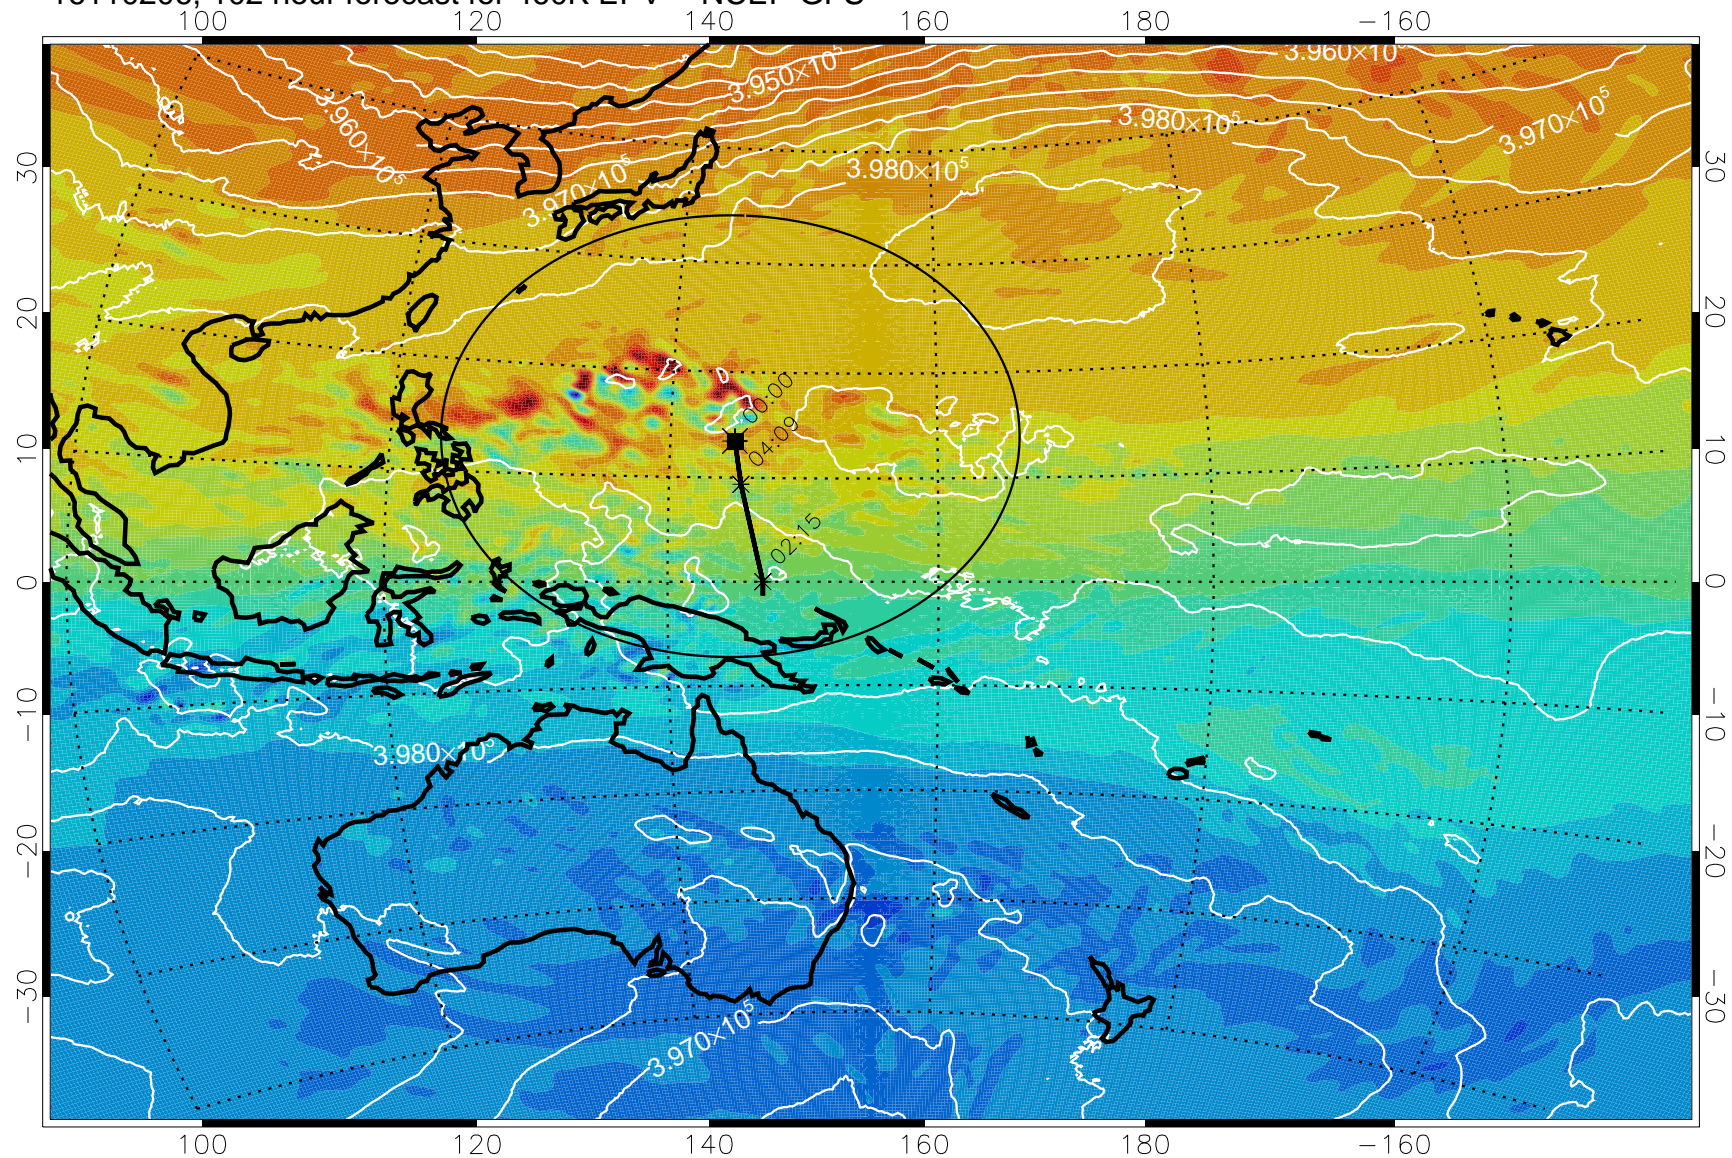

460K Montgomery Streamfunction, white

Range ring of 2304 km

16110112, 084 hour forecast for 460K EPV -- NCEP GFS

460K Montgomery Streamfunction, white

Range ring of 2304 km

16110118, 090 hour forecast for 460K EPV -- NCEP GFS

460K Montgomery Streamfunction, white

Range ring of 2304 km

16110200, 096 hour forecast for 460K EPV -- NCEP GFS

460K Montgomery Streamfunction, white

Range ring of 2304 km

16110206, 102 hour forecast for 460K EPV -- NCEP GFS

460K Montgomery Streamfunction, white

Range ring of 2304 km

16110212, 108 hour forecast for 460K EPV -- NCEP GFS

460K Montgomery Streamfunction, white

Range ring of 2304 km

16110218, 114 hour forecast for 460K EPV -- NCEP GFS

16110300, 120 hour forecast for 460K EPV -- NCEP GFS

460K Montgomery Streamfunction, white

Range ring of 2304 km