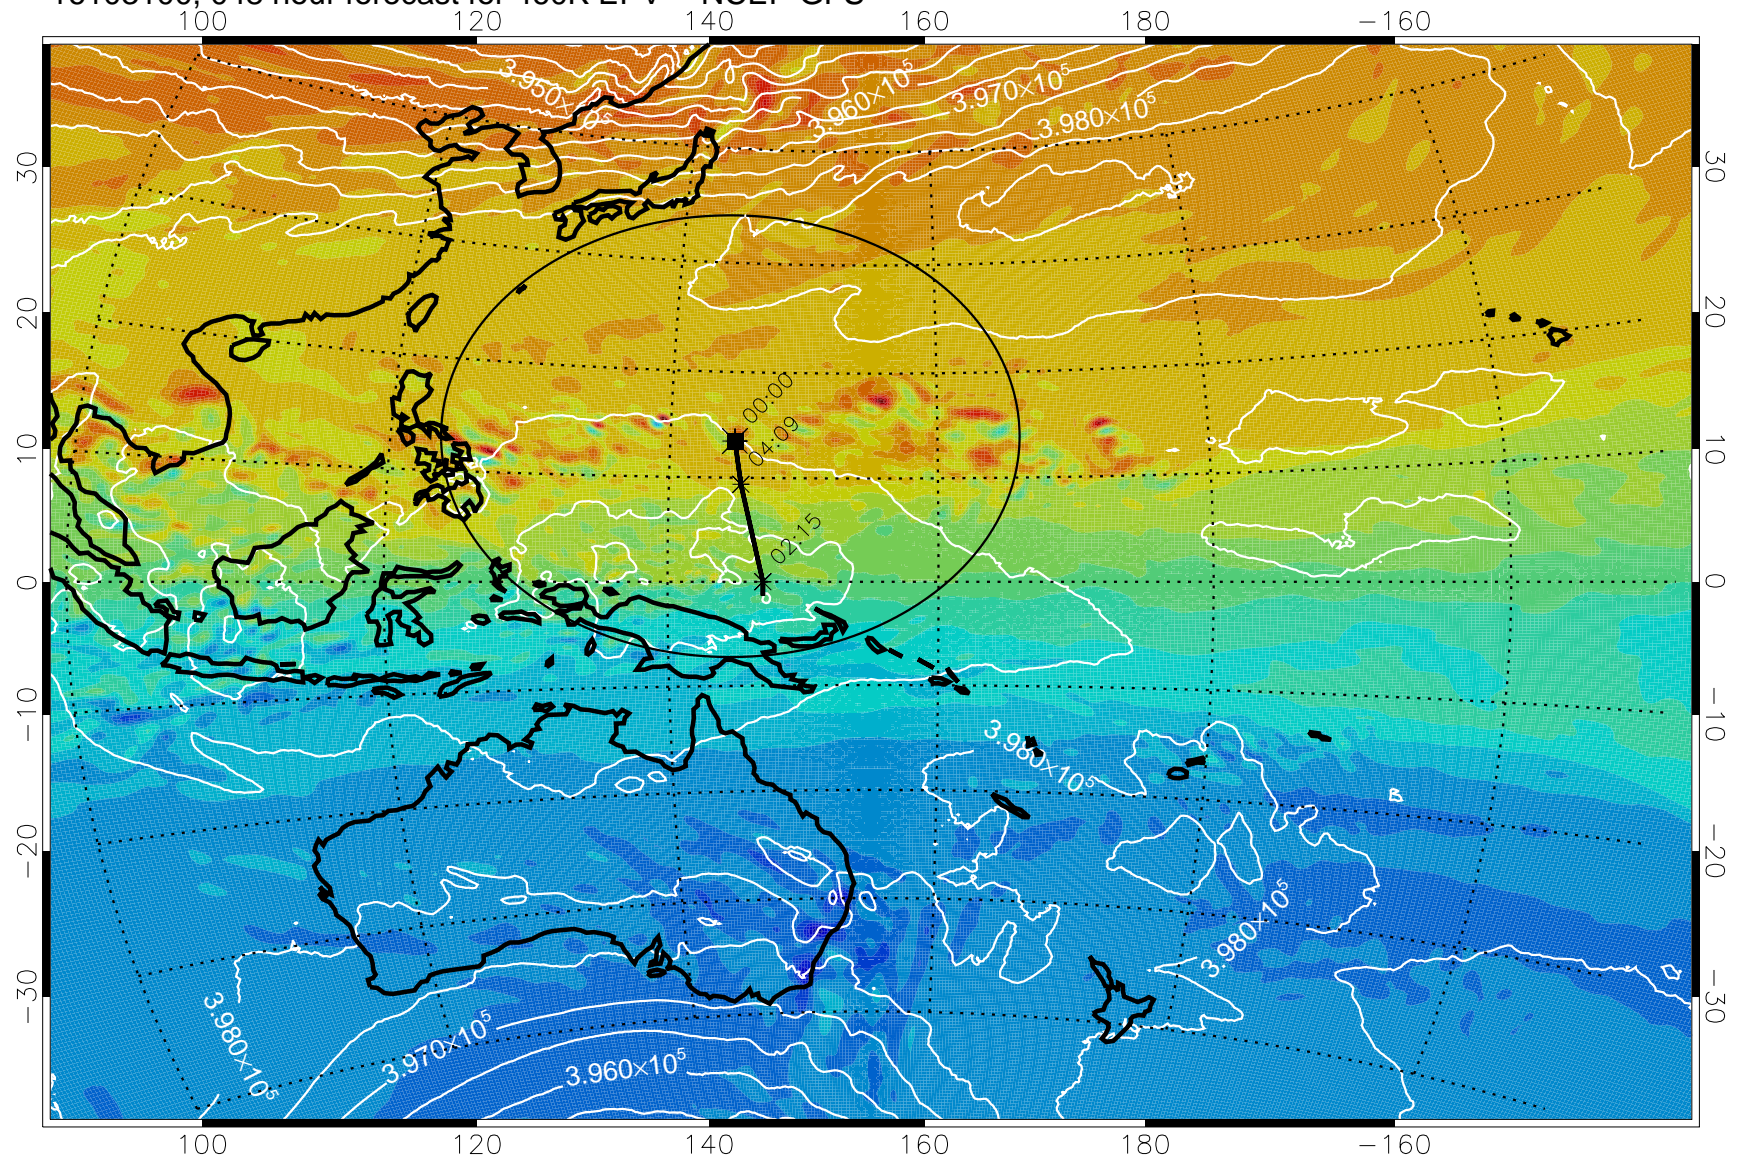

16103006, 030 hour forecast for 460K EPV -- NCEP GFS

460K Montgomery Streamfunction, white

Range ring of 2304 km

16103012, 036 hour forecast for 460K EPV -- NCEP GFS

460K Montgomery Streamfunction, white

Range ring of 2304 km

16103018, 042 hour forecast for 460K EPV -- NCEP GFS

460K Montgomery Streamfunction, white

Range ring of 2304 km

16103100, 048 hour forecast for 460K EPV -- NCEP GFS

16103106, 054 hour forecast for 460K EPV -- NCEP GFS

460K Montgomery Streamfunction, white

Range ring of 2304 km

16103112, 060 hour forecast for 460K EPV -- NCEP GFS

460K Montgomery Streamfunction, white

Range ring of 2304 km

16103118, 066 hour forecast for 460K EPV -- NCEP GFS

460K Montgomery Streamfunction, white

Range ring of 2304 km

16110100, 072 hour forecast for 460K EPV -- NCEP GFS

460K Montgomery Streamfunction, white

Range ring of 2304 km

16110106, 078 hour forecast for 460K EPV -- NCEP GFS