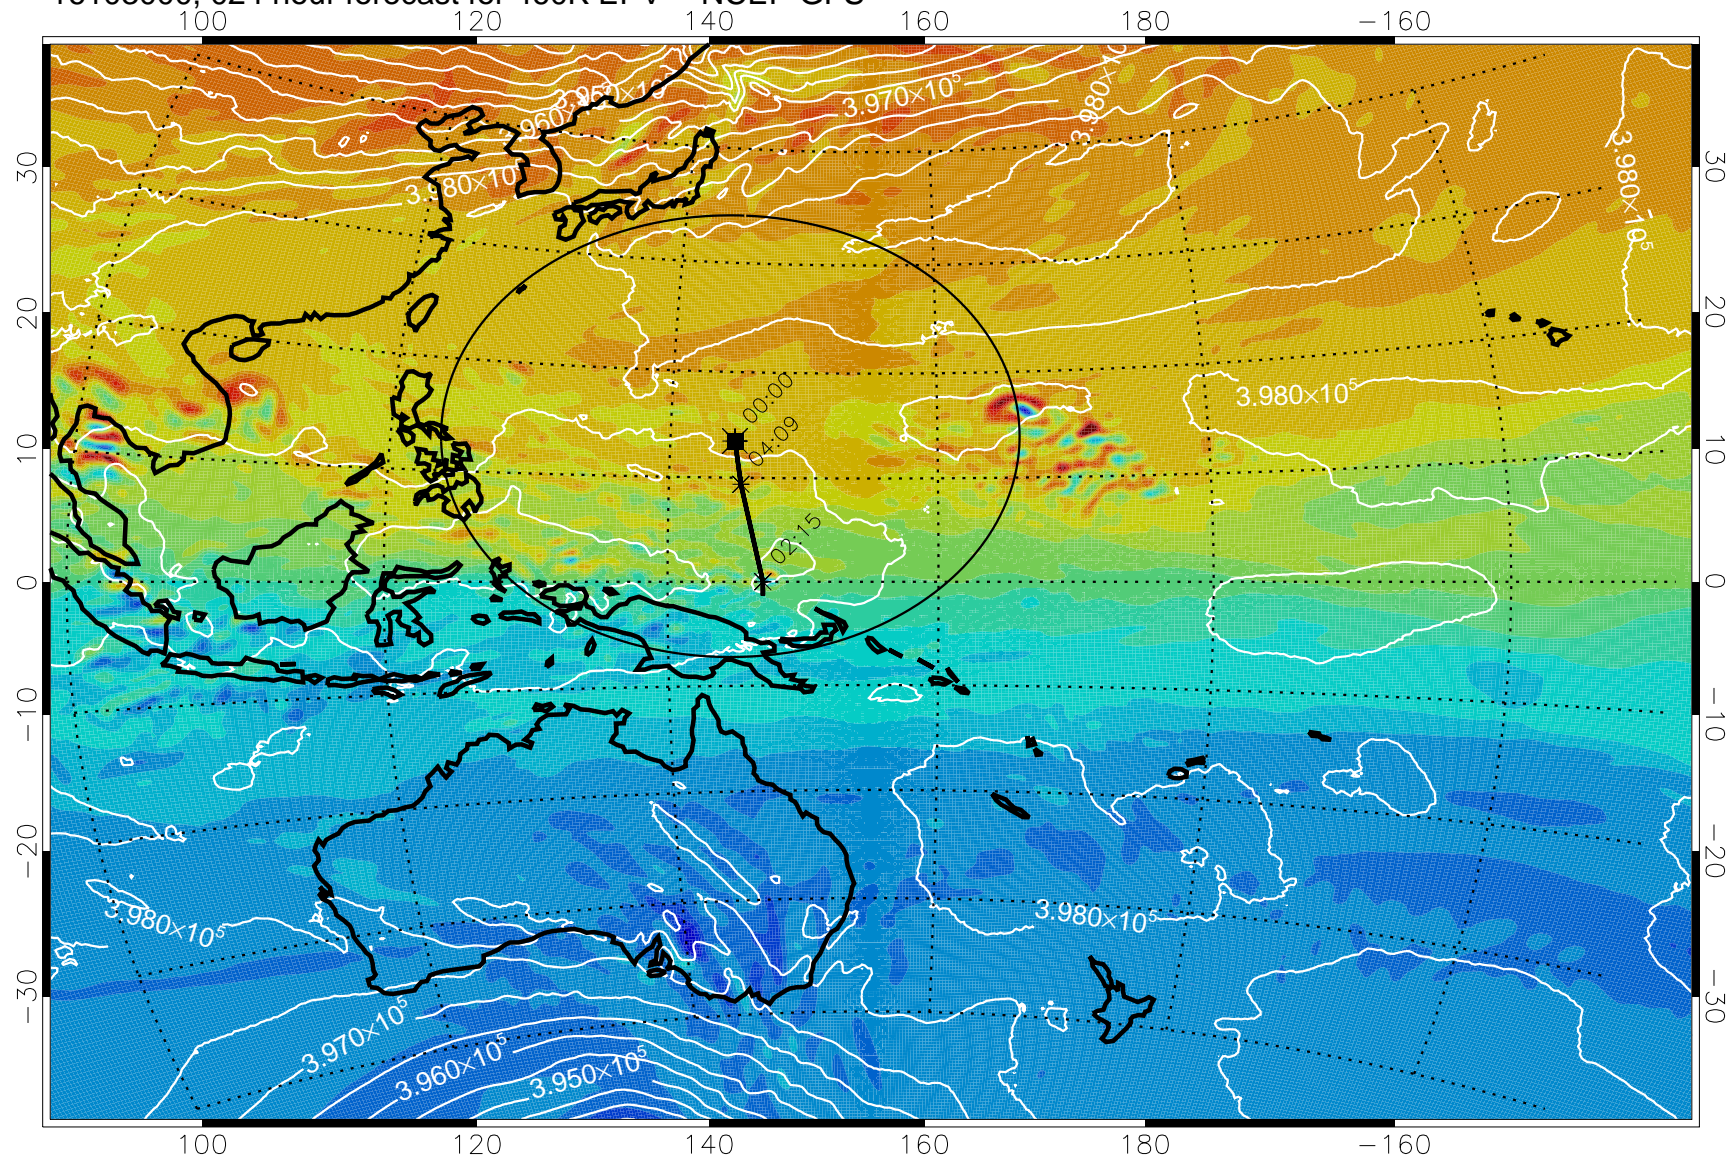

16102906, 006 hour forecast for 460K EPV -- NCEP GFS

460K Montgomery Streamfunction, white

Range ring of 2304 km

16102912, 012 hour forecast for 460K EPV -- NCEP GFS

460K Montgomery Streamfunction, white

Range ring of 2304 km

16102918, 018 hour forecast for 460K EPV -- NCEP GFS

460K Montgomery Streamfunction, white

Range ring of 2304 km

16103000, 024 hour forecast for 460K EPV -- NCEP GFS

460K Montgomery Streamfunction, white

Range ring of 2304 km

16103006, 030 hour forecast for 460K EPV -- NCEP GFS

460K Montgomery Streamfunction, white

Range ring of 2304 km

16103012, 036 hour forecast for 460K EPV -- NCEP GFS

460K Montgomery Streamfunction, white

Range ring of 2304 km

16103018, 042 hour forecast for 460K EPV -- NCEP GFS

460K Montgomery Streamfunction, white

Range ring of 2304 km

16103100, 048 hour forecast for 460K EPV -- NCEP GFS

16103106, 054 hour forecast for 460K EPV -- NCEP GFS