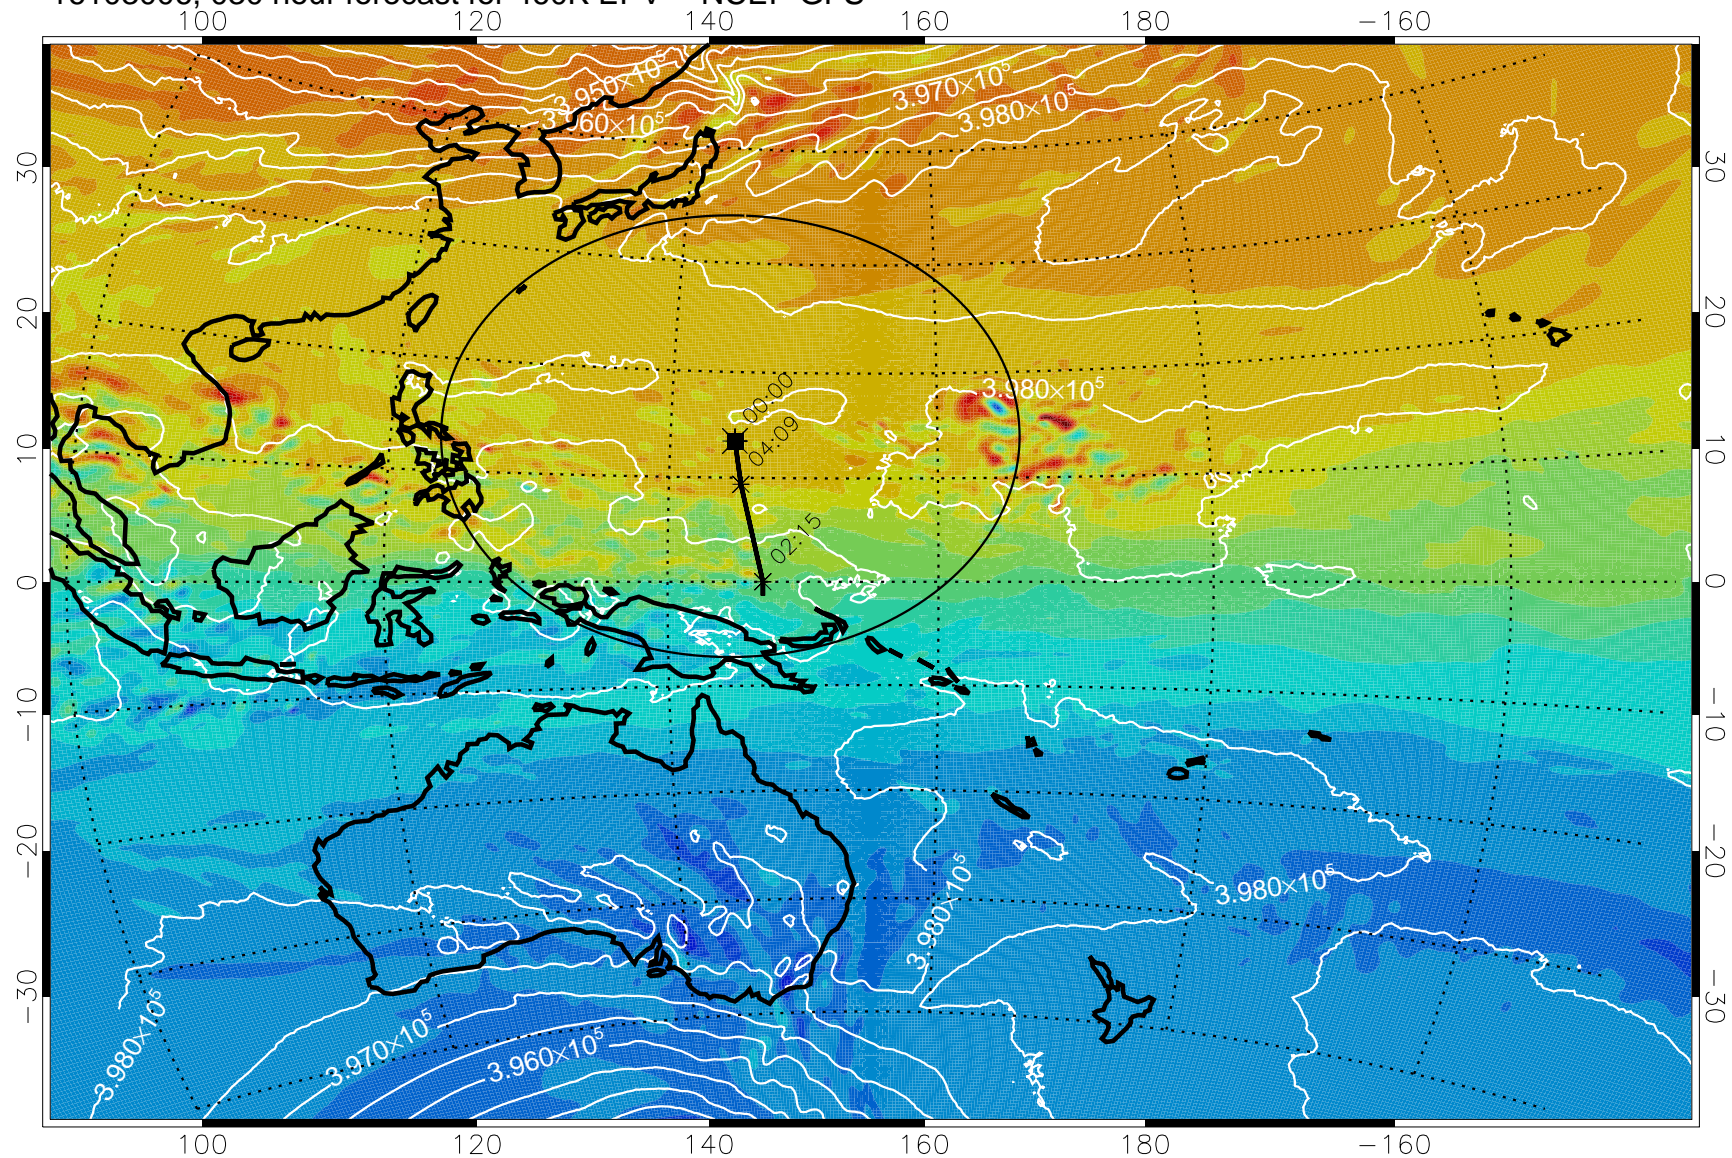

16102906, 006 hour forecast for 460K EPV -- NCEP GFS

460K Montgomery Streamfunction, white

Range ring of 2304 km

16102912, 012 hour forecast for 460K EPV -- NCEP GFS

460K Montgomery Streamfunction, white

Range ring of 2304 km

16102918, 018 hour forecast for 460K EPV -- NCEP GFS

460K Montgomery Streamfunction, white

Range ring of 2304 km

16103000, 024 hour forecast for 460K EPV -- NCEP GFS

460K Montgomery Streamfunction, white

Range ring of 2304 km

16103006, 030 hour forecast for 460K EPV -- NCEP GFS

460K Montgomery Streamfunction, white

Range ring of 2304 km

16103012, 036 hour forecast for 460K EPV -- NCEP GFS

460K Montgomery Streamfunction, white

Range ring of 2304 km

16103018, 042 hour forecast for 460K EPV -- NCEP GFS

460K Montgomery Streamfunction, white

Range ring of 2304 km

16103100, 048 hour forecast for 460K EPV -- NCEP GFS

16103106, 054 hour forecast for 460K EPV -- NCEP GFS