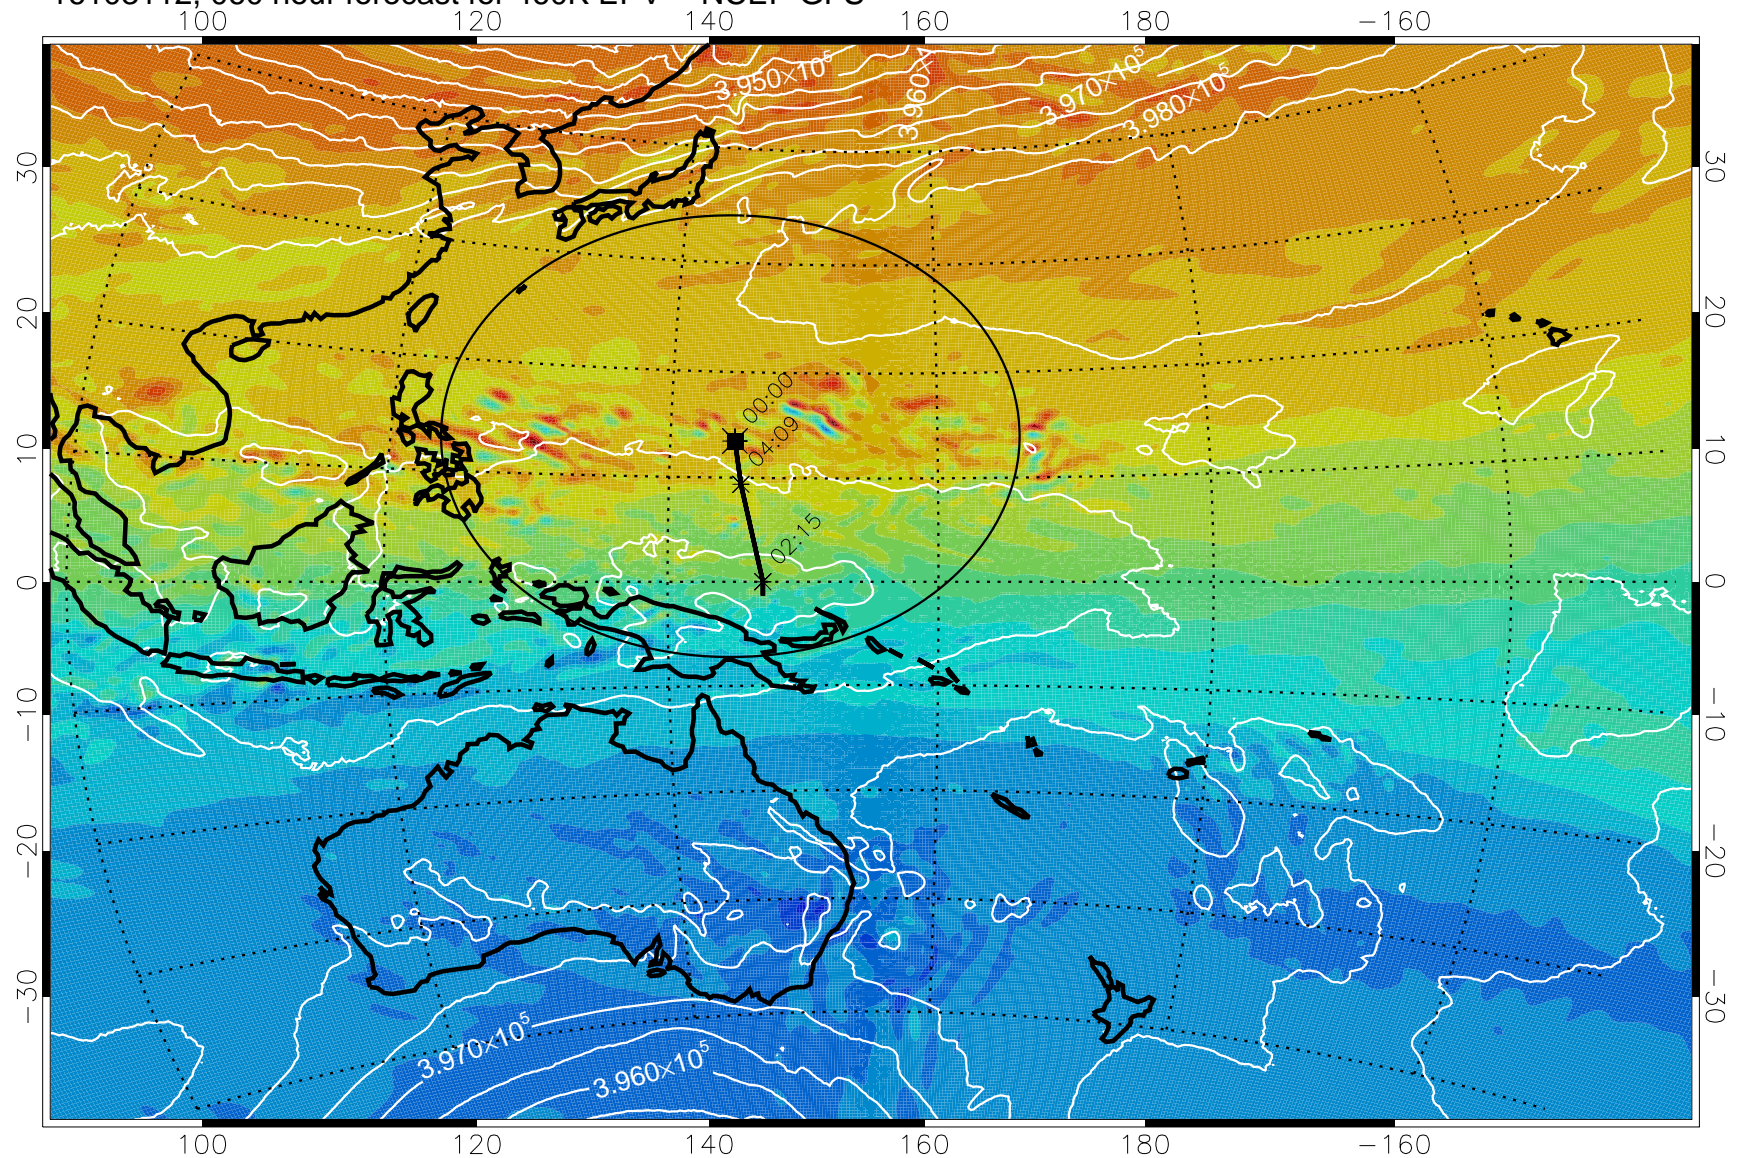

16103006, 030 hour forecast for 460K EPV -- NCEP GFS

460K Montgomery Streamfunction, white

Range ring of 2304 km

16103012, 036 hour forecast for 460K EPV -- NCEP GFS

460K Montgomery Streamfunction, white

Range ring of 2304 km

16103018, 042 hour forecast for 460K EPV -- NCEP GFS

460K Montgomery Streamfunction, white

Range ring of 2304 km

16103100, 048 hour forecast for 460K EPV -- NCEP GFS

16103106, 054 hour forecast for 460K EPV -- NCEP GFS

460K Montgomery Streamfunction, white

Range ring of 2304 km

16103112, 060 hour forecast for 460K EPV -- NCEP GFS

460K Montgomery Streamfunction, white

Range ring of 2304 km

16103118, 066 hour forecast for 460K EPV -- NCEP GFS

460K Montgomery Streamfunction, white

Range ring of 2304 km

16110100, 072 hour forecast for 460K EPV -- NCEP GFS

460K Montgomery Streamfunction, white

Range ring of 2304 km

16110106, 078 hour forecast for 460K EPV -- NCEP GFS