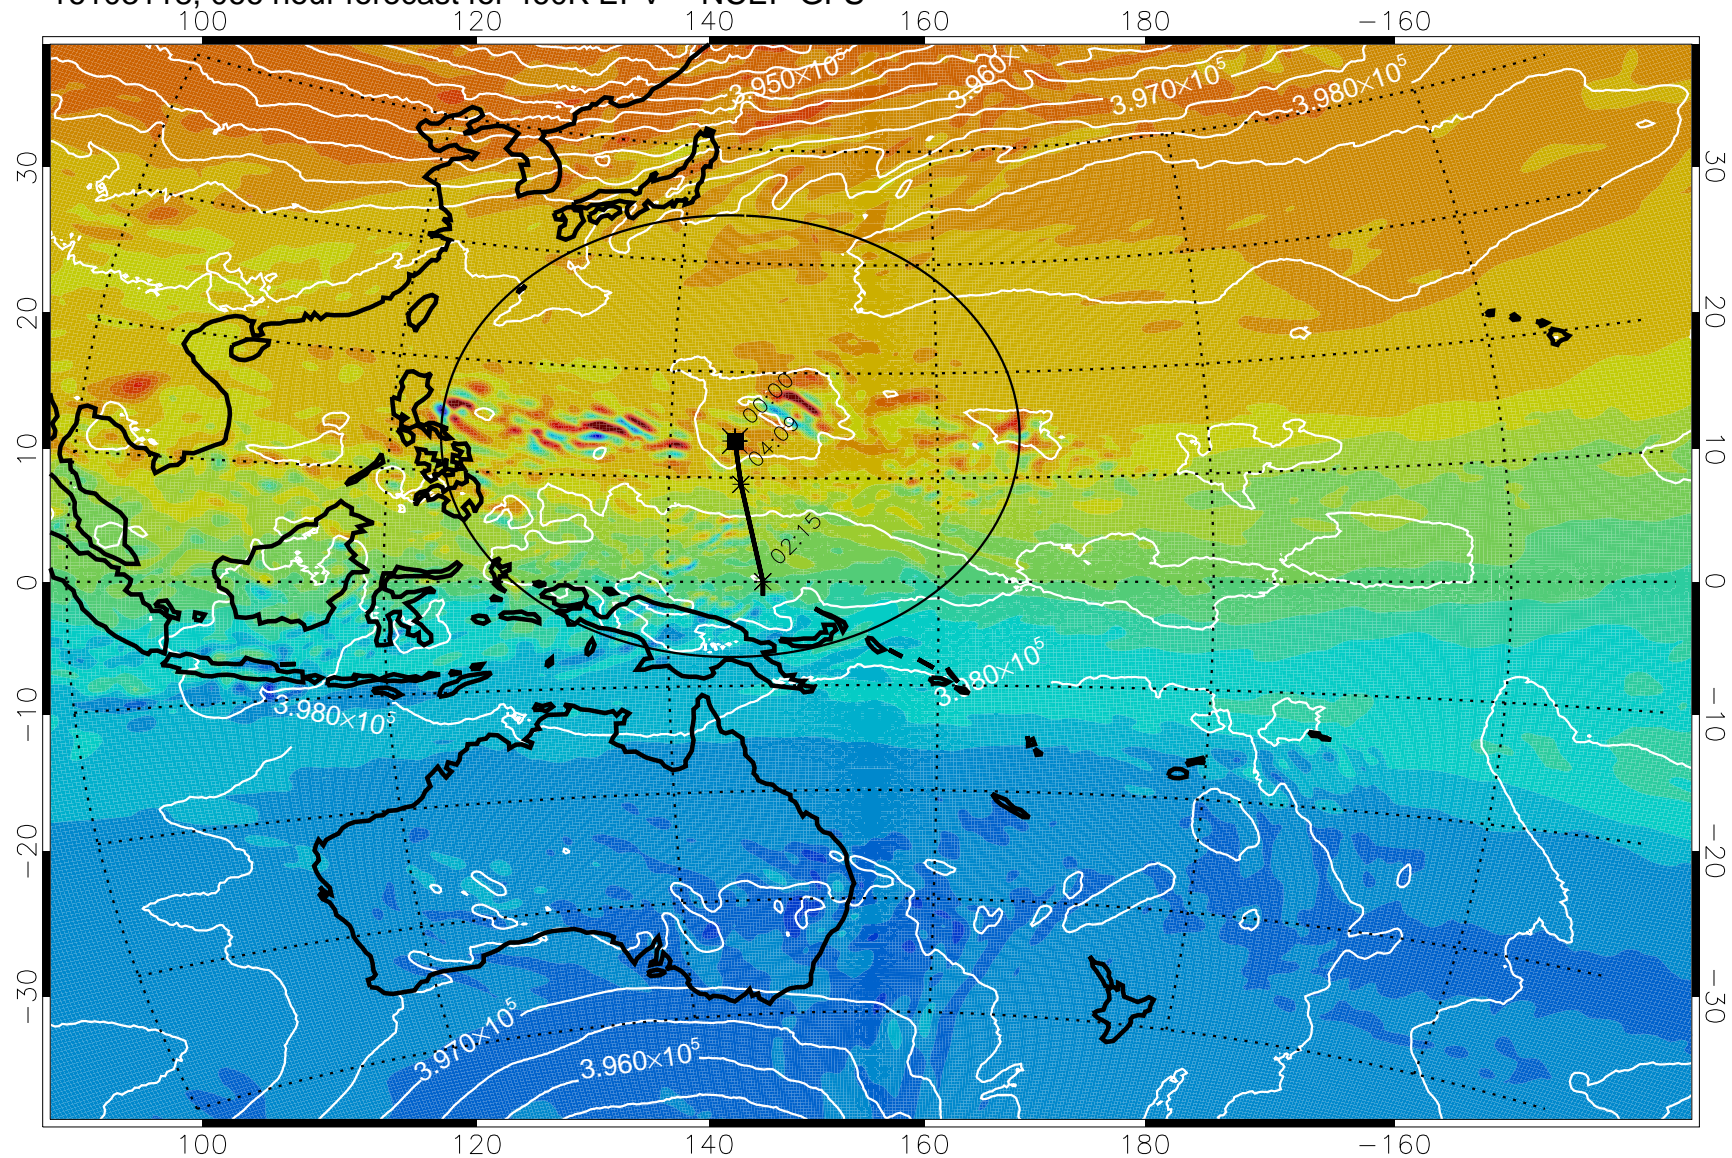

16103018, 042 hour forecast for 460K EPV -- NCEP GFS

460K Montgomery Streamfunction, white

Range ring of 2304 km

16103100, 048 hour forecast for 460K EPV -- NCEP GFS

16103106, 054 hour forecast for 460K EPV -- NCEP GFS

460K Montgomery Streamfunction, white

Range ring of 2304 km

16103112, 060 hour forecast for 460K EPV -- NCEP GFS

460K Montgomery Streamfunction, white

Range ring of 2304 km

16103118, 066 hour forecast for 460K EPV -- NCEP GFS

460K Montgomery Streamfunction, white

Range ring of 2304 km

16110100, 072 hour forecast for 460K EPV -- NCEP GFS

460K Montgomery Streamfunction, white

Range ring of 2304 km

16110106, 078 hour forecast for 460K EPV -- NCEP GFS

460K Montgomery Streamfunction, white

Range ring of 2304 km

16110112, 084 hour forecast for 460K EPV -- NCEP GFS

460K Montgomery Streamfunction, white

Range ring of 2304 km

16110118, 090 hour forecast for 460K EPV -- NCEP GFS