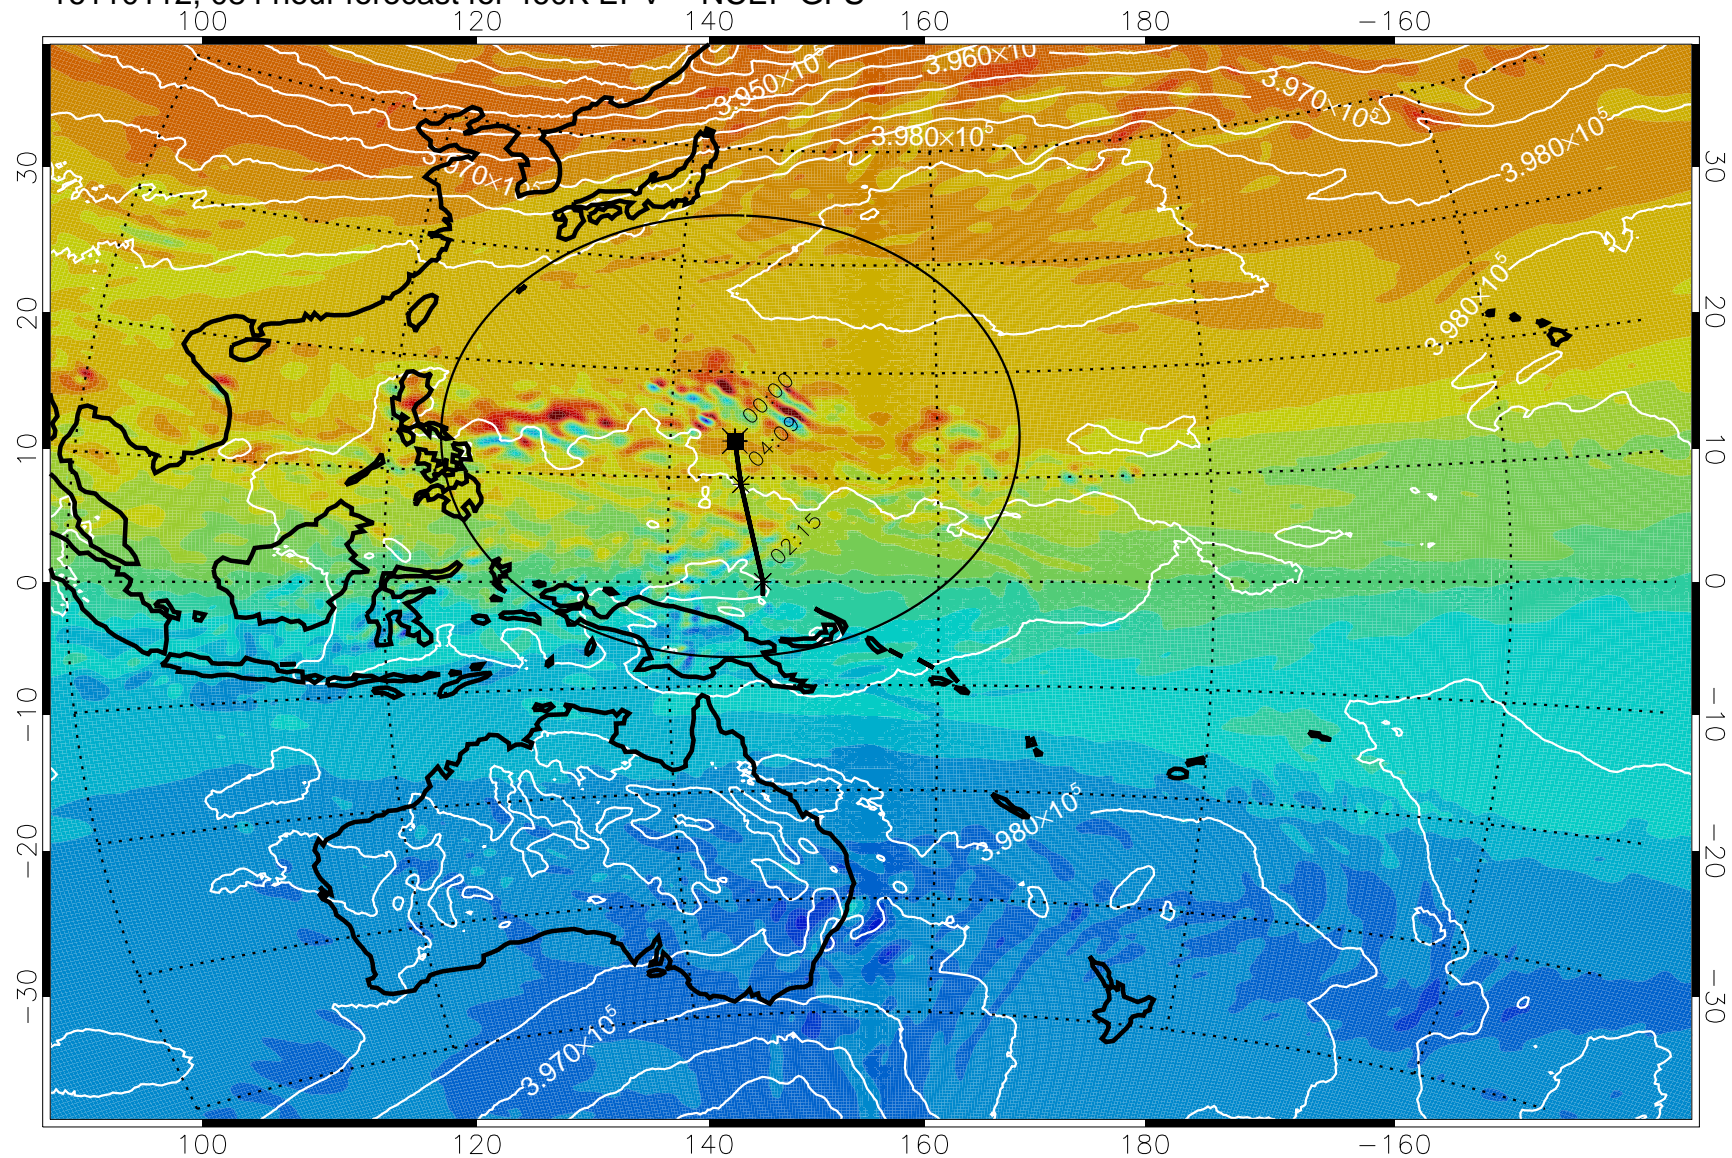

460K Montgomery Streamfunction, white

Range ring of 2304 km

16103112, 060 hour forecast for 460K EPV -- NCEP GFS

460K Montgomery Streamfunction, white

Range ring of 2304 km

16103118, 066 hour forecast for 460K EPV -- NCEP GFS

460K Montgomery Streamfunction, white

Range ring of 2304 km

16110100, 072 hour forecast for 460K EPV -- NCEP GFS

460K Montgomery Streamfunction, white

Range ring of 2304 km

16110106, 078 hour forecast for 460K EPV -- NCEP GFS

460K Montgomery Streamfunction, white

Range ring of 2304 km

16110112, 084 hour forecast for 460K EPV -- NCEP GFS

460K Montgomery Streamfunction, white

Range ring of 2304 km

16110118, 090 hour forecast for 460K EPV -- NCEP GFS

460K Montgomery Streamfunction, white

Range ring of 2304 km

16110200, 096 hour forecast for 460K EPV -- NCEP GFS

460K Montgomery Streamfunction, white

Range ring of 2304 km

16110206, 102 hour forecast for 460K EPV -- NCEP GFS