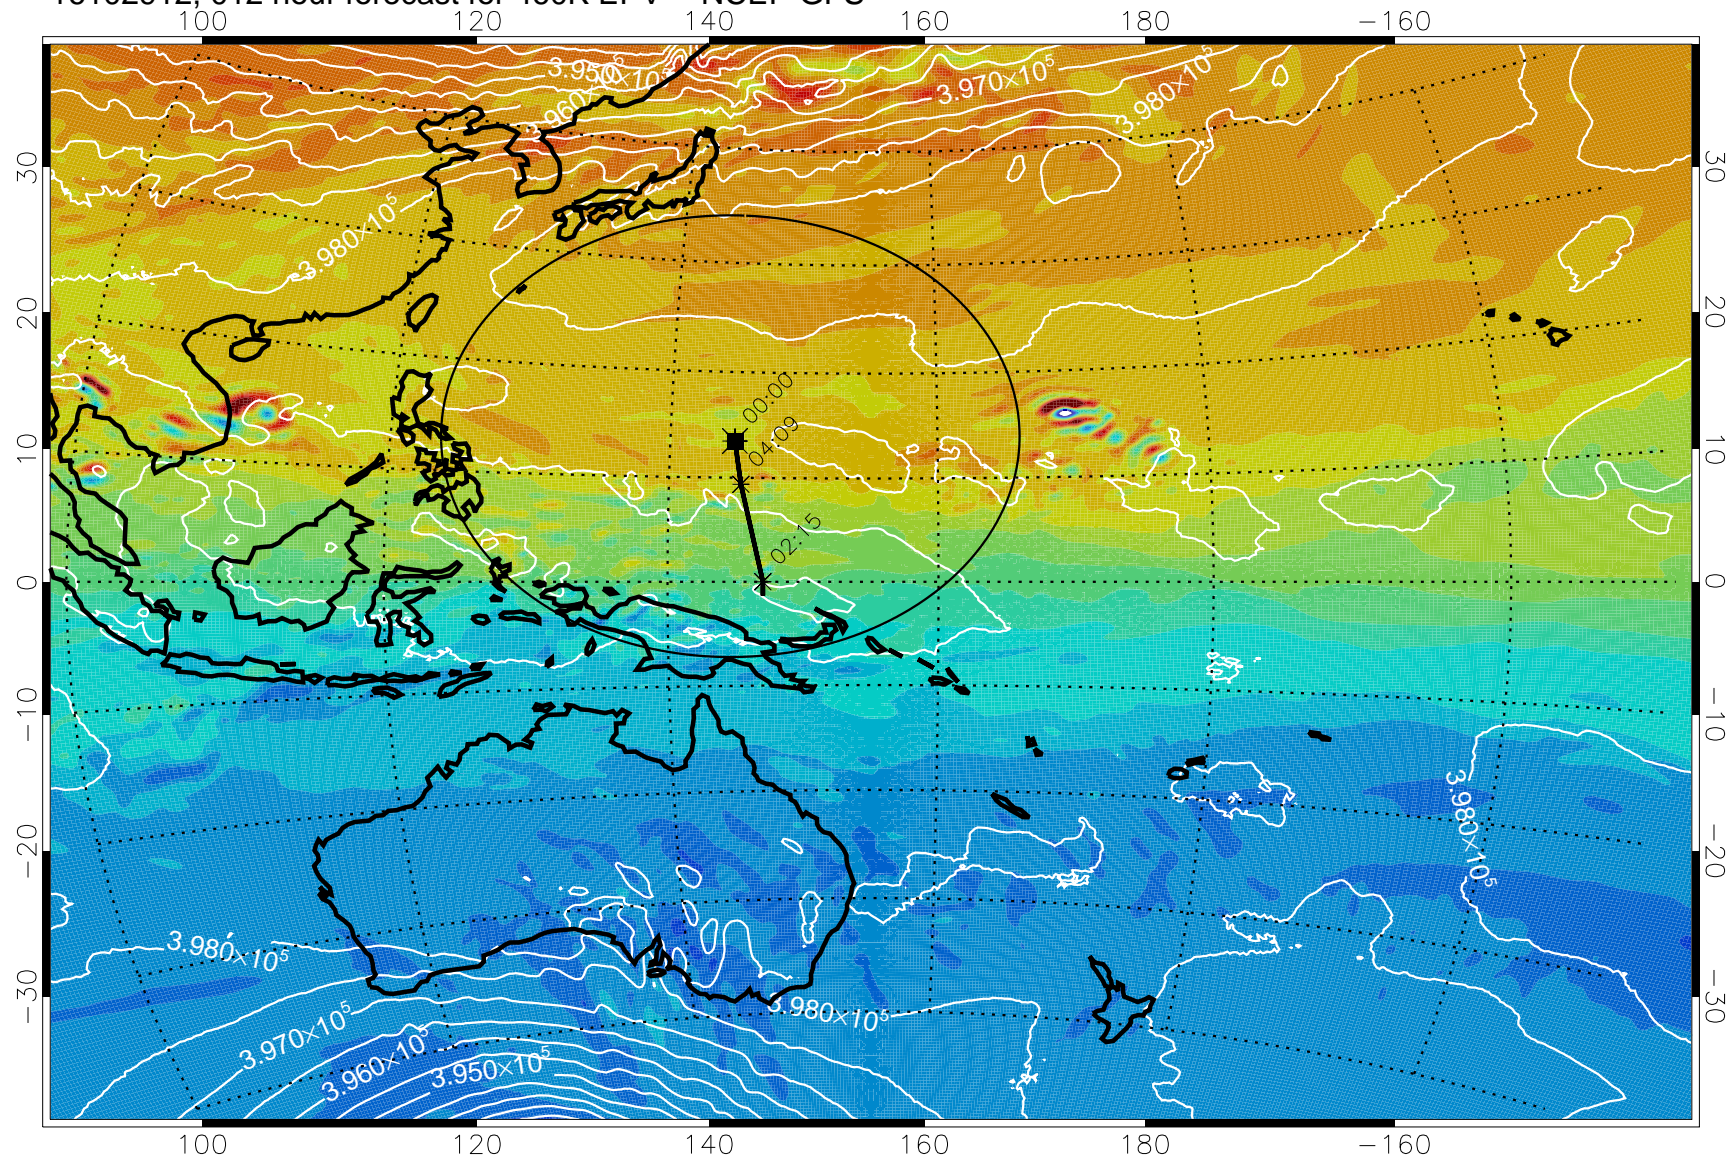

16102906, 006 hour forecast for 460K EPV -- NCEP GFS

460K Montgomery Streamfunction, white

Range ring of 2304 km

16102912, 012 hour forecast for 460K EPV -- NCEP GFS

460K Montgomery Streamfunction, white

Range ring of 2304 km

16102918, 018 hour forecast for 460K EPV -- NCEP GFS

460K Montgomery Streamfunction, white

Range ring of 2304 km

16103000, 024 hour forecast for 460K EPV -- NCEP GFS

460K Montgomery Streamfunction, white

Range ring of 2304 km

16103006, 030 hour forecast for 460K EPV -- NCEP GFS

460K Montgomery Streamfunction, white

Range ring of 2304 km

16103012, 036 hour forecast for 460K EPV -- NCEP GFS

460K Montgomery Streamfunction, white

Range ring of 2304 km

16103018, 042 hour forecast for 460K EPV -- NCEP GFS

460K Montgomery Streamfunction, white

Range ring of 2304 km

16103100, 048 hour forecast for 460K EPV -- NCEP GFS

16103106, 054 hour forecast for 460K EPV -- NCEP GFS