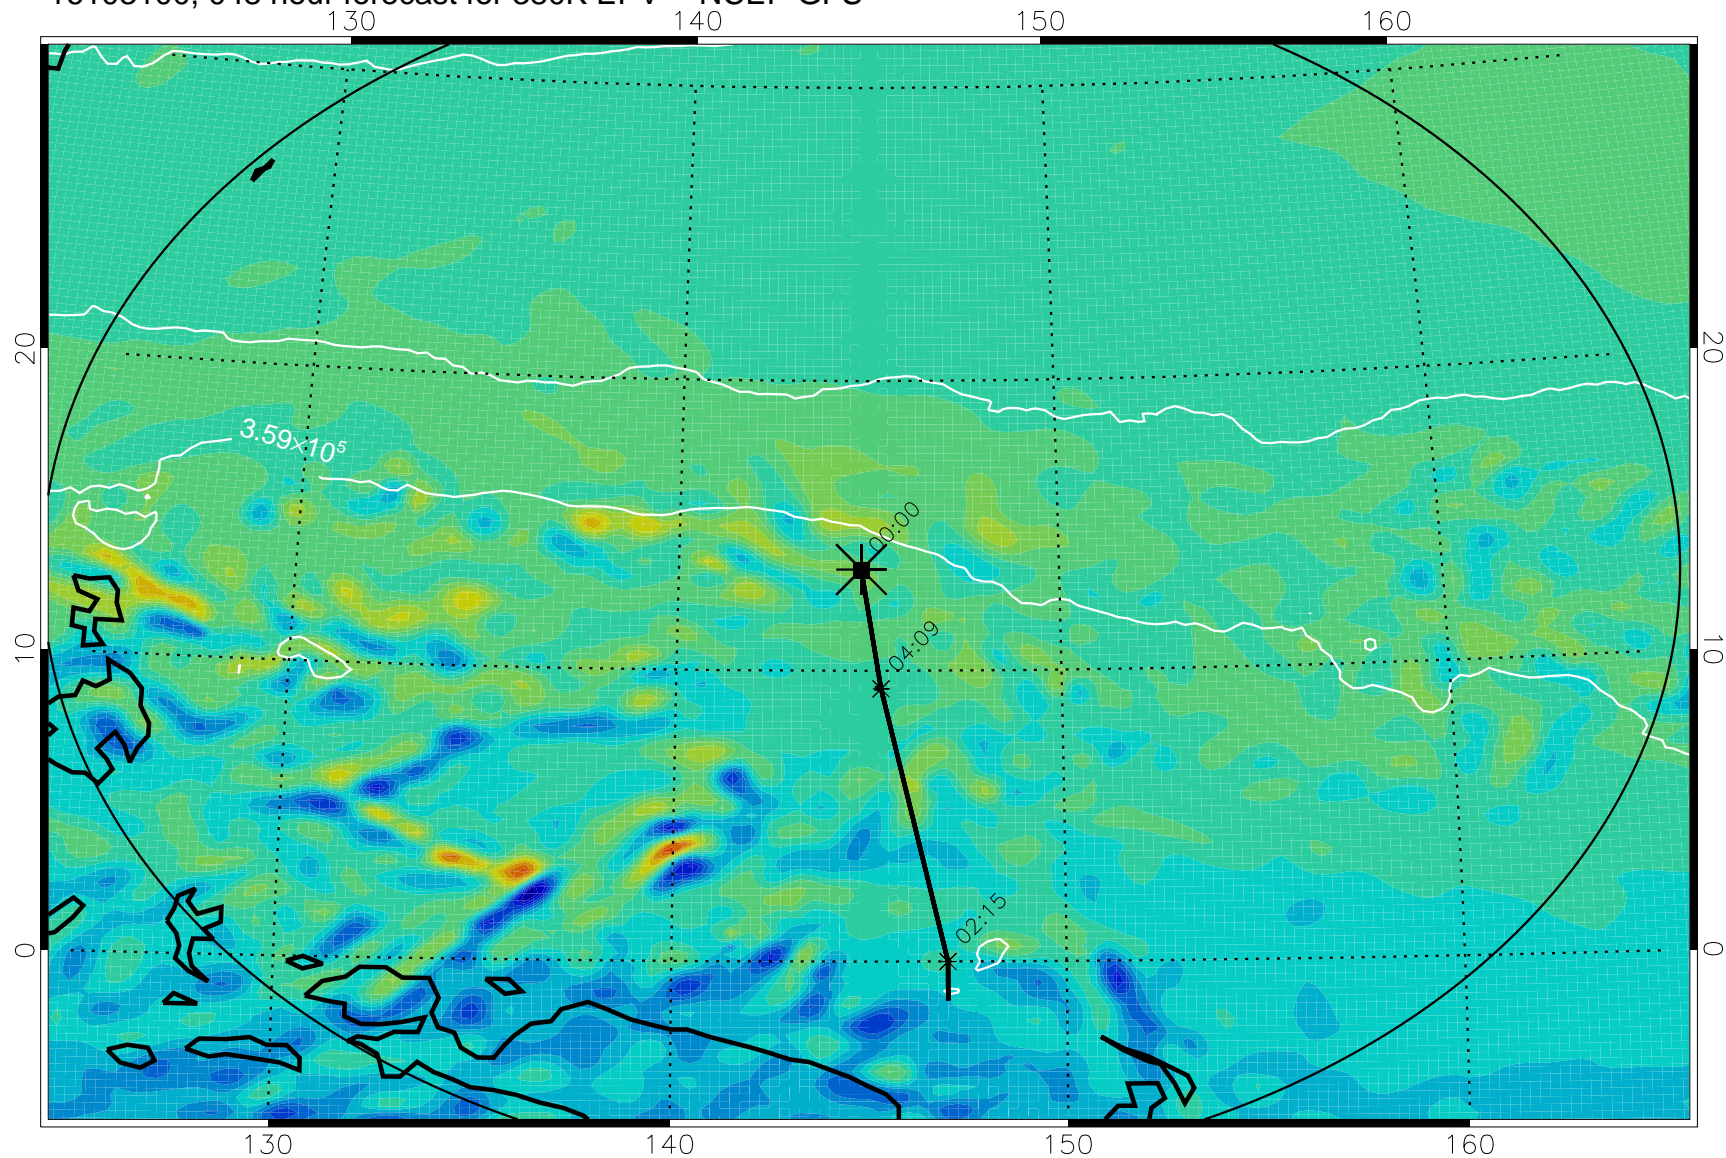

16103018, 042 hour forecast for 380K EPV -- NCEP GFS

380K Montgomery Streamfunction, white

Range ring of 2304 km

16103100, 048 hour forecast for 380K EPV -- NCEP GFS

380K Montgomery Streamfunction, white

Range ring of 2304 km

16103106, 054 hour forecast for 380K EPV -- NCEP GFS

380K Montgomery Streamfunction, white

Range ring of 2304 km

16103112, 060 hour forecast for 380K EPV -- NCEP GFS

380K Montgomery Streamfunction, white

Range ring of 2304 km

16103118, 066 hour forecast for 380K EPV -- NCEP GFS

380K Montgomery Streamfunction, white

Range ring of 2304 km

16110100, 072 hour forecast for 380K EPV -- NCEP GFS

380K Montgomery Streamfunction, white

Range ring of 2304 km

16110118, 090 hour forecast for 380K EPV -- NCEP GFS

380K Montgomery Streamfunction, white

Range ring of 2304 km

16110200, 096 hour forecast for 380K EPV -- NCEP GFS

380K Montgomery Streamfunction, white

Range ring of 2304 km