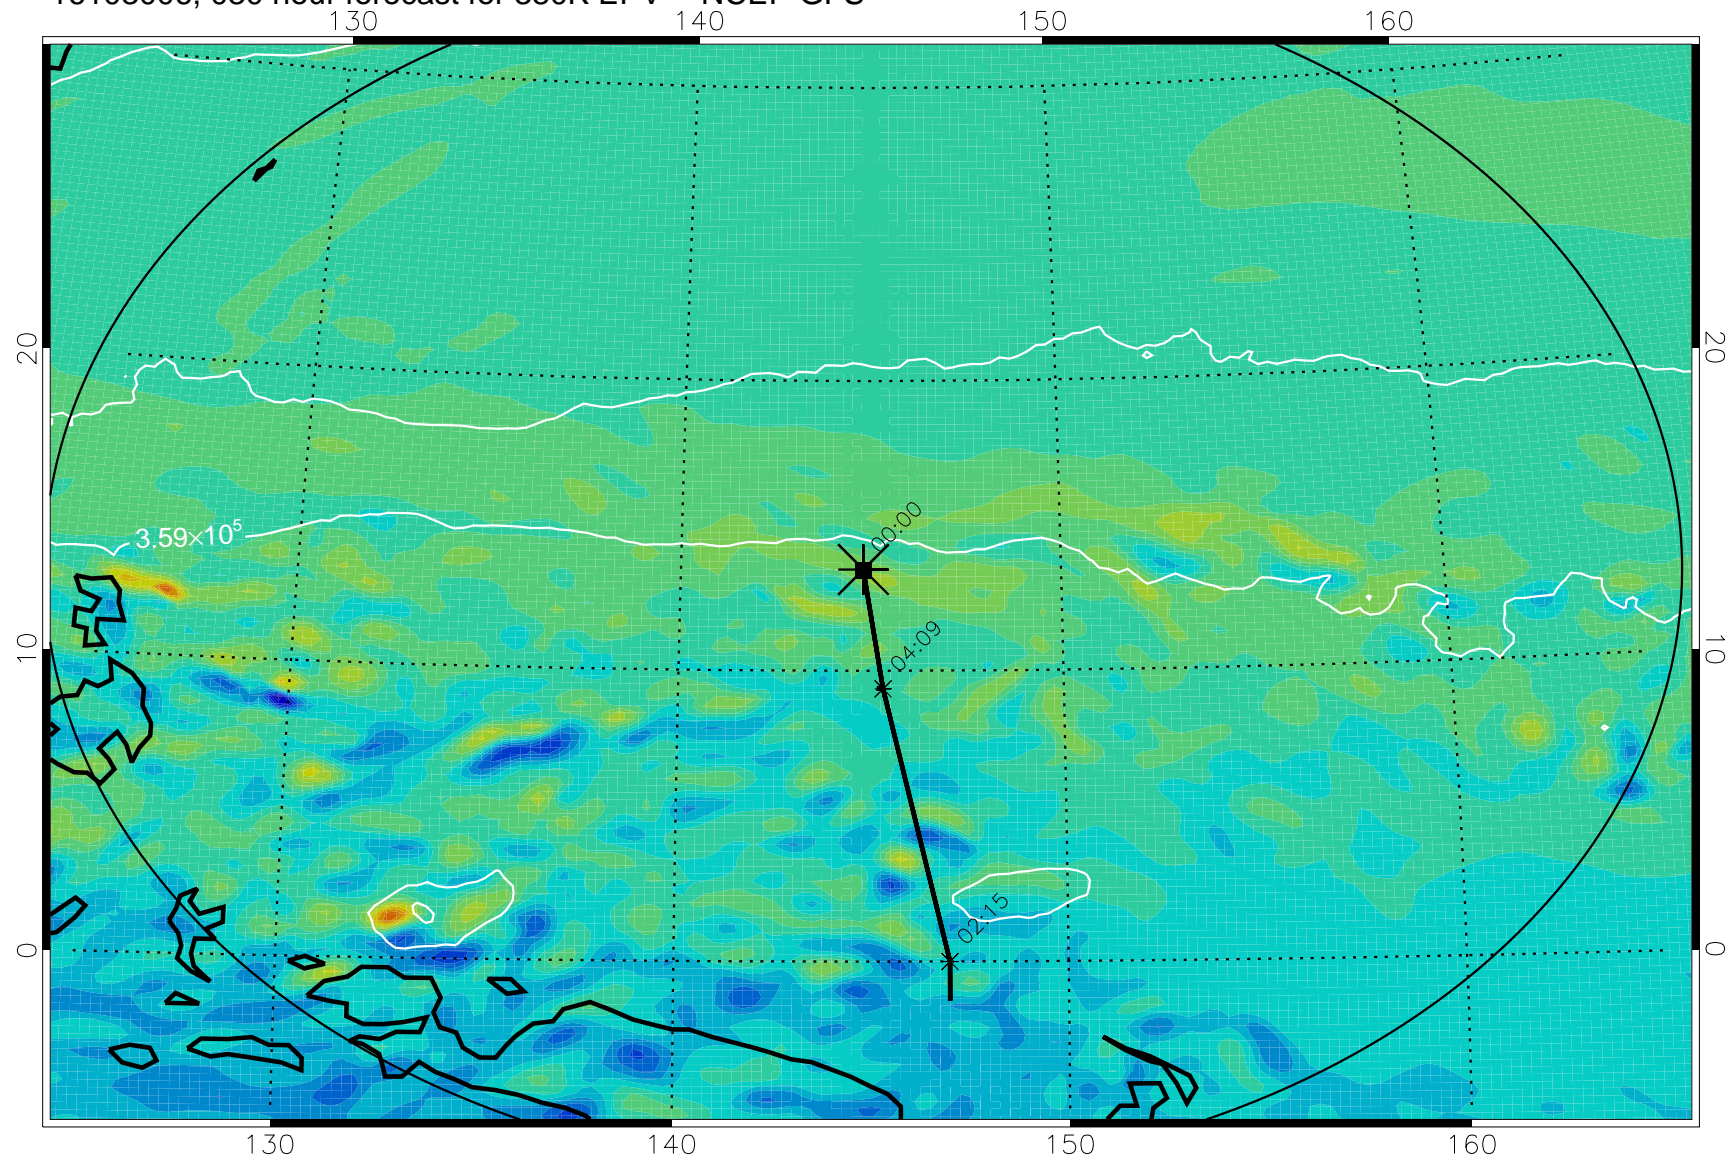

16102906, 006 hour forecast for 380K EPV -- NCEP GFS

380K Montgomery Streamfunction, white

Range ring of 2304 km

16102912, 012 hour forecast for 380K EPV -- NCEP GFS

380K Montgomery Streamfunction, white

Range ring of 2304 km

16102918, 018 hour forecast for 380K EPV -- NCEP GFS

380K Montgomery Streamfunction, white

Range ring of 2304 km

16103000, 024 hour forecast for 380K EPV -- NCEP GFS

380K Montgomery Streamfunction, white

Range ring of 2304 km

16103006, 030 hour forecast for 380K EPV -- NCEP GFS

380K Montgomery Streamfunction, white

Range ring of 2304 km

16103012, 036 hour forecast for 380K EPV -- NCEP GFS

380K Montgomery Streamfunction, white

Range ring of 2304 km

16103018, 042 hour forecast for 380K EPV -- NCEP GFS

380K Montgomery Streamfunction, white

Range ring of 2304 km

16103100, 048 hour forecast for 380K EPV -- NCEP GFS

380K Montgomery Streamfunction, white

Range ring of 2304 km