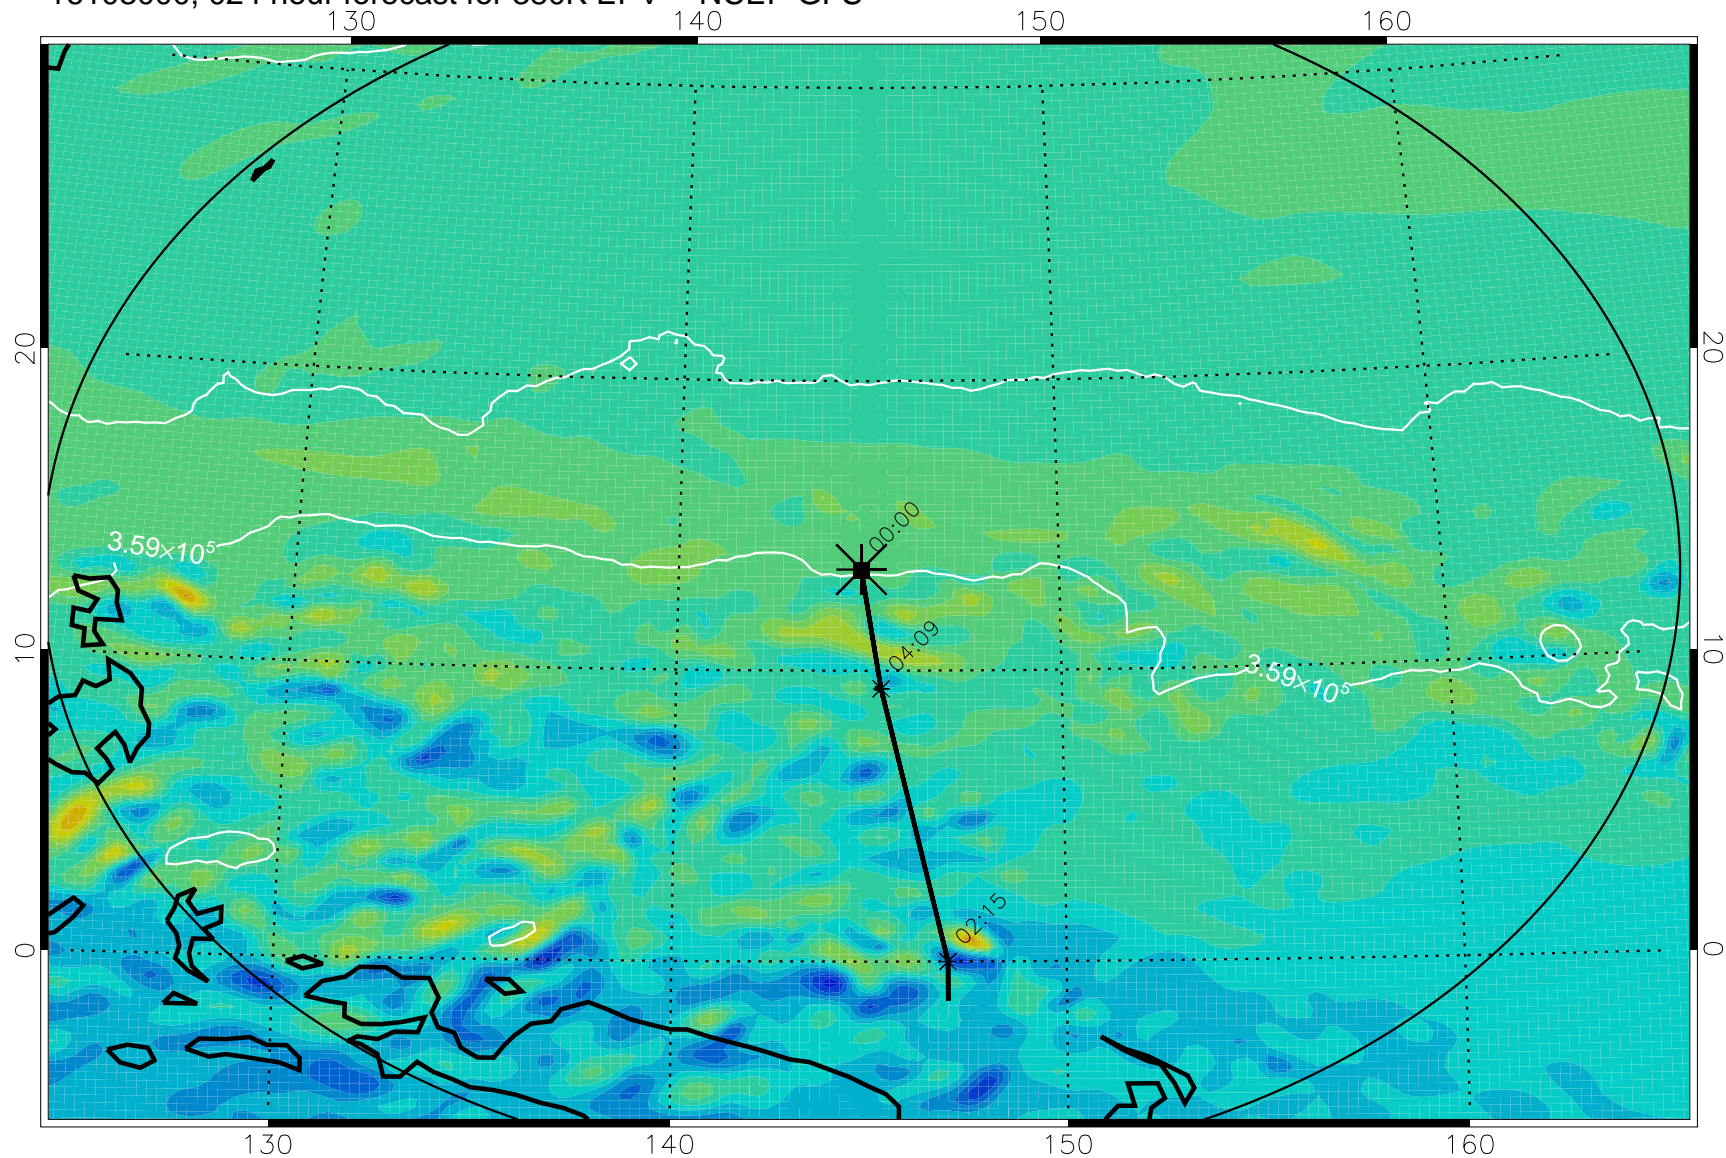

16102906, 006 hour forecast for 380K EPV -- NCEP GFS

380K Montgomery Streamfunction, white

Range ring of 2304 km

16102912, 012 hour forecast for 380K EPV -- NCEP GFS

380K Montgomery Streamfunction, white

Range ring of 2304 km

16102918, 018 hour forecast for 380K EPV -- NCEP GFS

380K Montgomery Streamfunction, white

Range ring of 2304 km

16103000, 024 hour forecast for 380K EPV -- NCEP GFS

380K Montgomery Streamfunction, white

Range ring of 2304 km

16103006, 030 hour forecast for 380K EPV -- NCEP GFS

380K Montgomery Streamfunction, white

Range ring of 2304 km

16103012, 036 hour forecast for 380K EPV -- NCEP GFS

380K Montgomery Streamfunction, white

Range ring of 2304 km

16103018, 042 hour forecast for 380K EPV -- NCEP GFS

380K Montgomery Streamfunction, white

Range ring of 2304 km

16103100, 048 hour forecast for 380K EPV -- NCEP GFS

380K Montgomery Streamfunction, white

Range ring of 2304 km