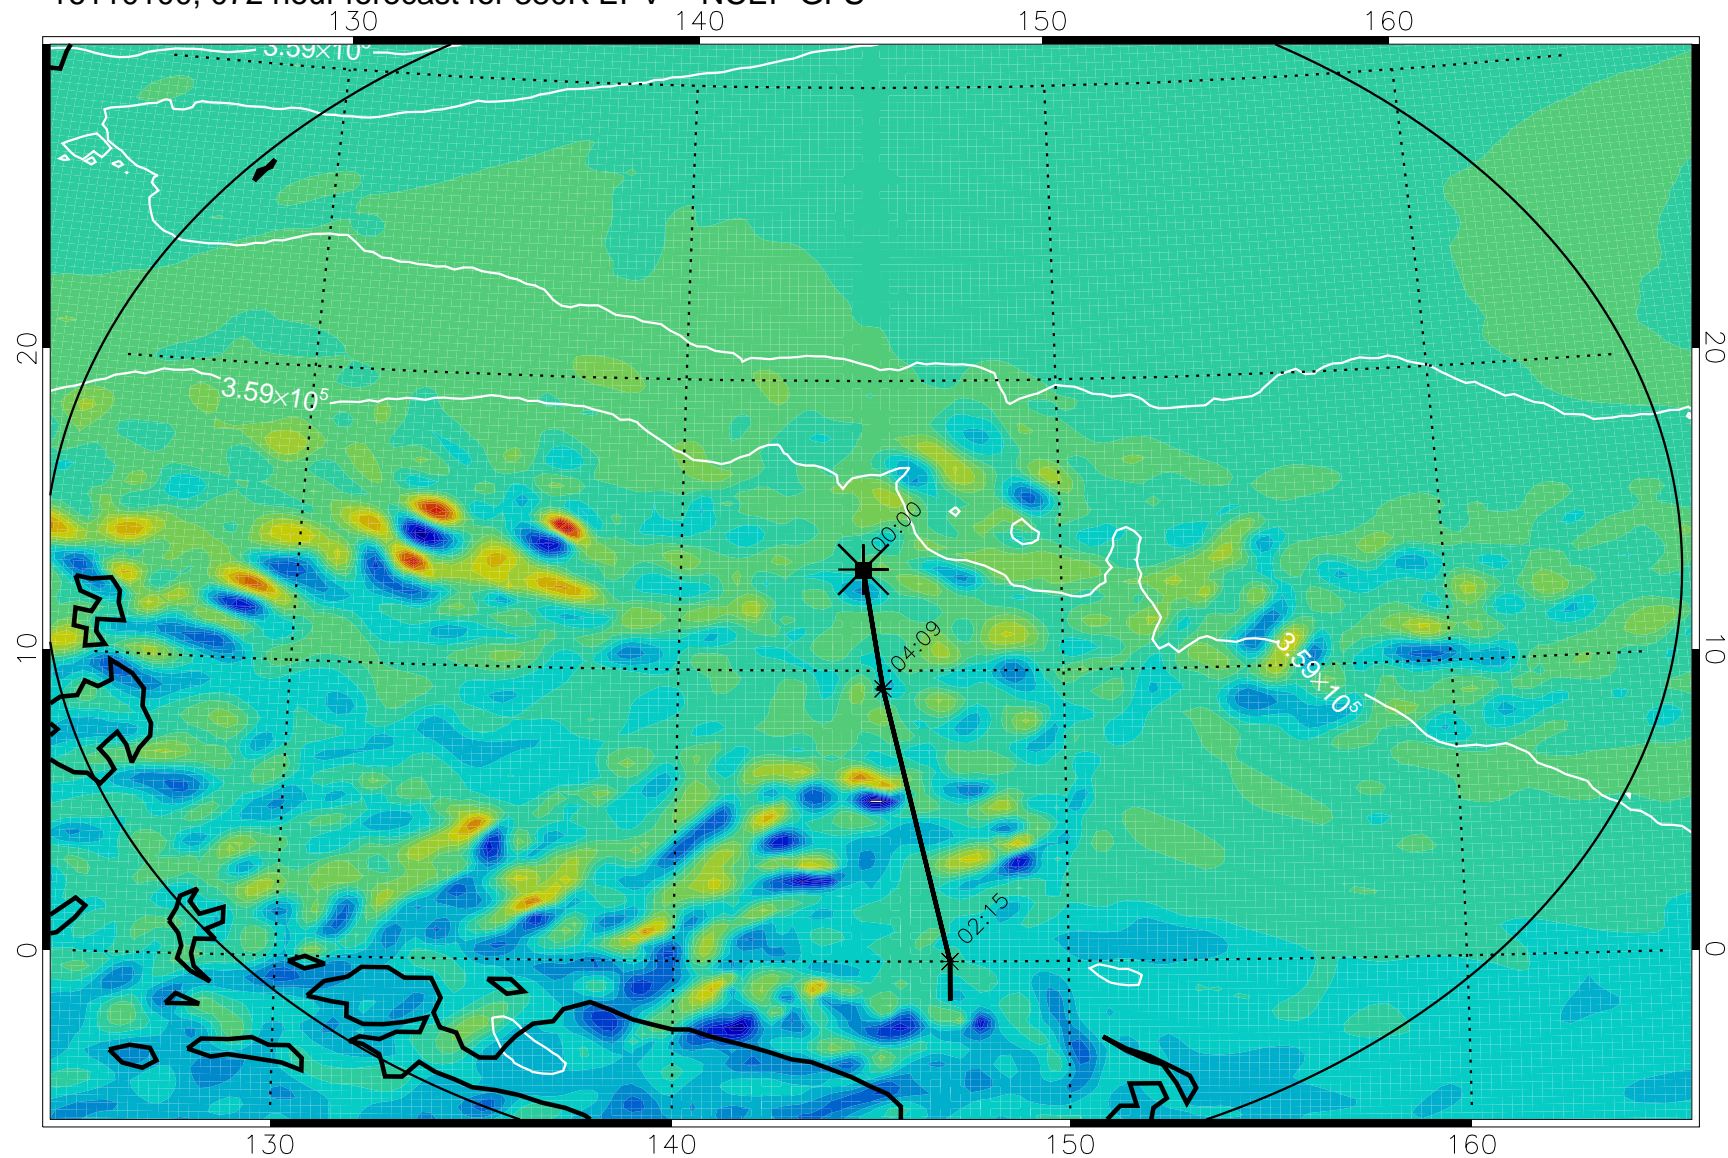

16103106, 054 hour forecast for 380K EPV -- NCEP GFS

380K Montgomery Streamfunction, white

Range ring of 2304 km

16103112, 060 hour forecast for 380K EPV -- NCEP GFS

380K Montgomery Streamfunction, white

Range ring of 2304 km

16103118, 066 hour forecast for 380K EPV -- NCEP GFS

380K Montgomery Streamfunction, white

Range ring of 2304 km

16110100, 072 hour forecast for 380K EPV -- NCEP GFS

380K Montgomery Streamfunction, white

Range ring of 2304 km

16110106, 078 hour forecast for 380K EPV -- NCEP GFS

380K Montgomery Streamfunction, white

Range ring of 2304 km

16110112, 084 hour forecast for 380K EPV -- NCEP GFS

380K Montgomery Streamfunction, white

Range ring of 2304 km

16110118, 090 hour forecast for 380K EPV -- NCEP GFS

380K Montgomery Streamfunction, white

Range ring of 2304 km

16110200, 096 hour forecast for 380K EPV -- NCEP GFS

380K Montgomery Streamfunction, white

Range ring of 2304 km