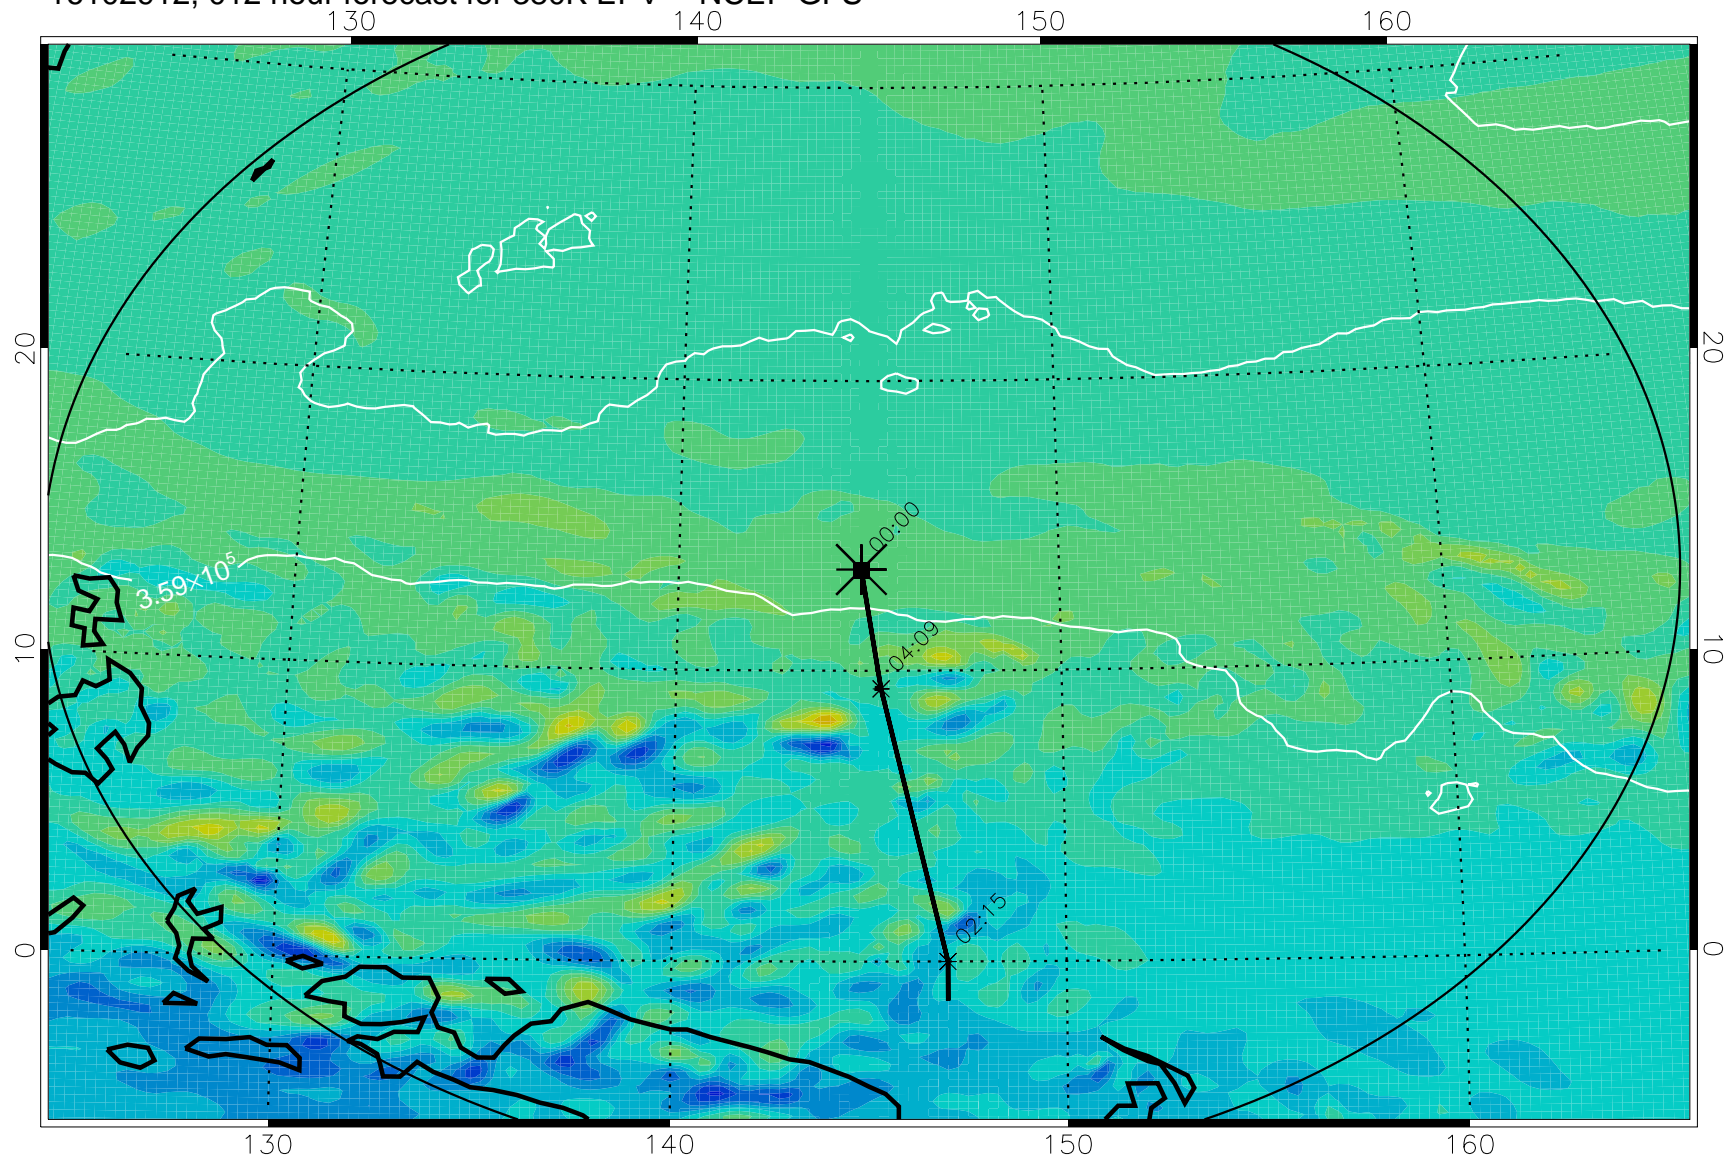

16102906, 006 hour forecast for 380K EPV -- NCEP GFS

380K Montgomery Streamfunction, white

Range ring of 2304 km

16102912, 012 hour forecast for 380K EPV -- NCEP GFS

380K Montgomery Streamfunction, white

Range ring of 2304 km

16102918, 018 hour forecast for 380K EPV -- NCEP GFS

380K Montgomery Streamfunction, white

Range ring of 2304 km

16103000, 024 hour forecast for 380K EPV -- NCEP GFS

380K Montgomery Streamfunction, white

Range ring of 2304 km

16103006, 030 hour forecast for 380K EPV -- NCEP GFS

380K Montgomery Streamfunction, white

Range ring of 2304 km

16103012, 036 hour forecast for 380K EPV -- NCEP GFS

380K Montgomery Streamfunction, white

Range ring of 2304 km

16103018, 042 hour forecast for 380K EPV -- NCEP GFS

380K Montgomery Streamfunction, white

Range ring of 2304 km

16103100, 048 hour forecast for 380K EPV -- NCEP GFS

380K Montgomery Streamfunction, white

Range ring of 2304 km