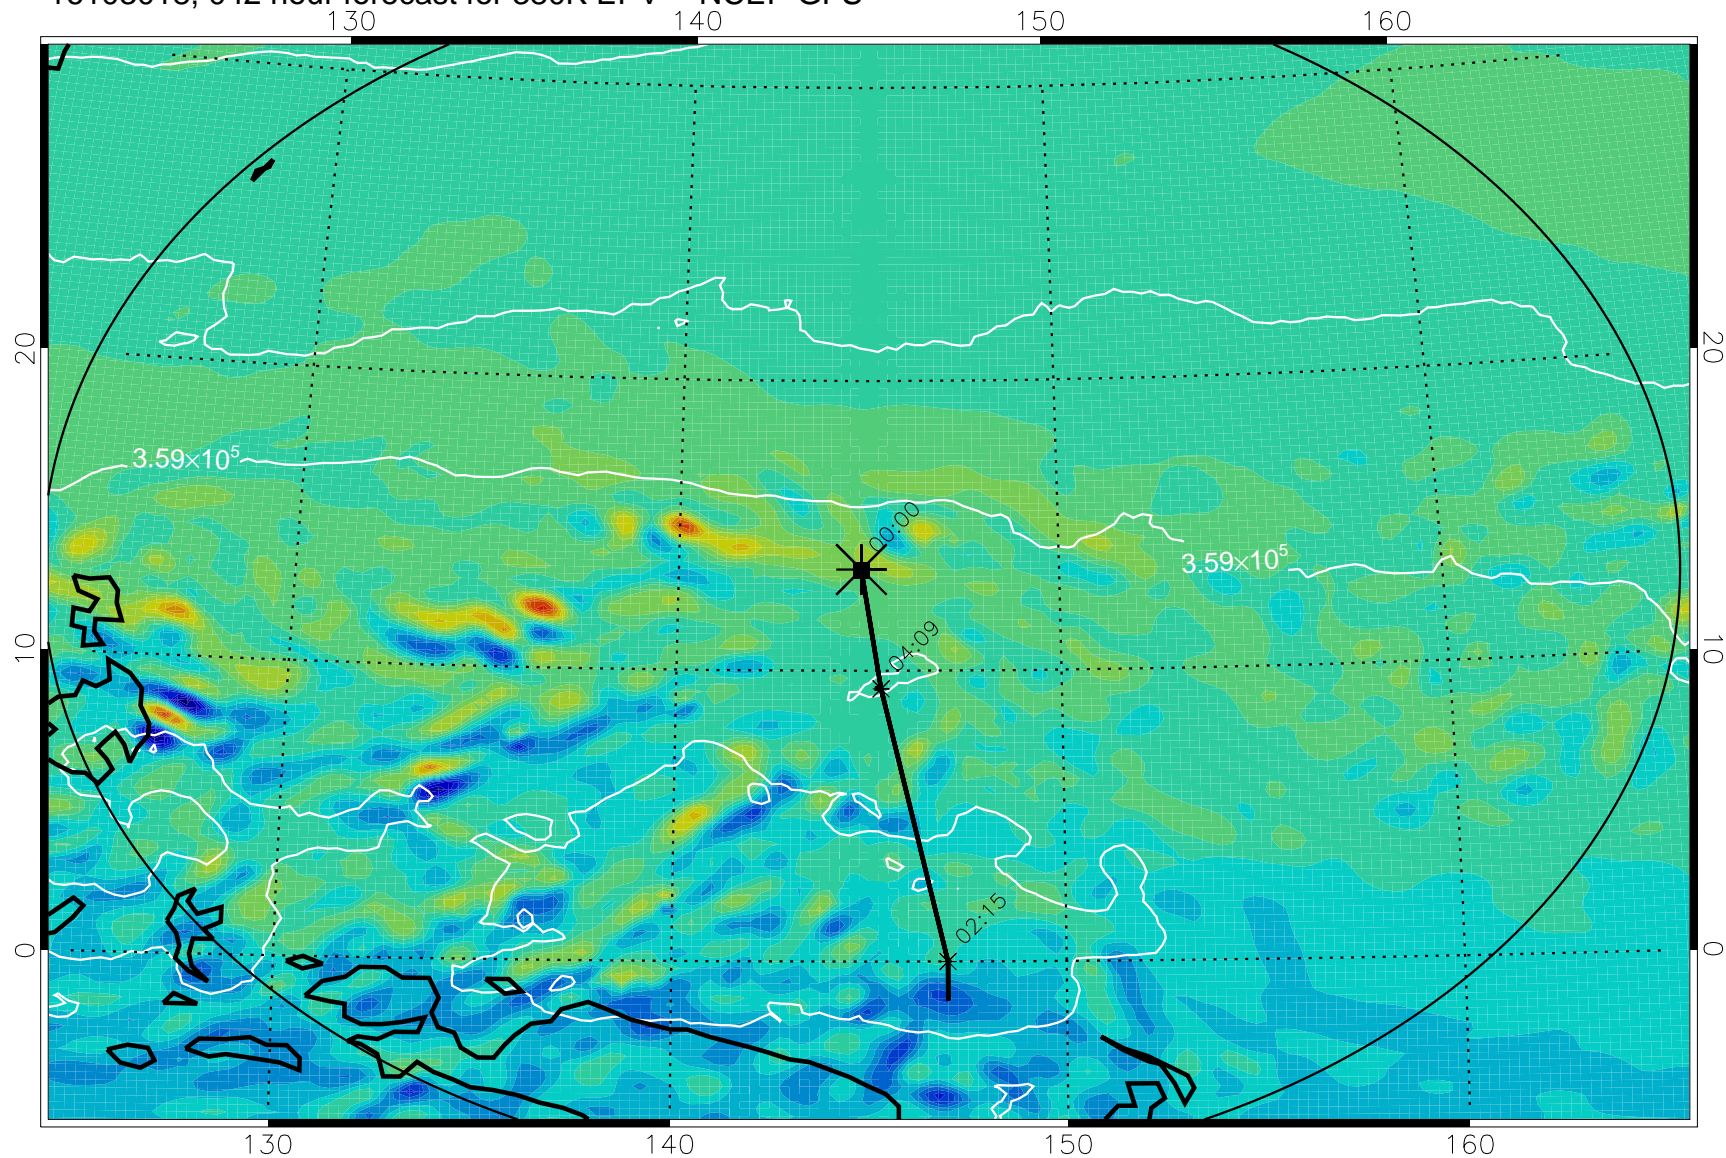

16102918, 018 hour forecast for 380K EPV -- NCEP GFS

380K Montgomery Streamfunction, white

Range ring of 2304 km

16103000, 024 hour forecast for 380K EPV -- NCEP GFS

380K Montgomery Streamfunction, white

Range ring of 2304 km

16103006, 030 hour forecast for 380K EPV -- NCEP GFS

380K Montgomery Streamfunction, white

Range ring of 2304 km

16103012, 036 hour forecast for 380K EPV -- NCEP GFS

380K Montgomery Streamfunction, white

Range ring of 2304 km

16103018, 042 hour forecast for 380K EPV -- NCEP GFS

380K Montgomery Streamfunction, white

Range ring of 2304 km

16103100, 048 hour forecast for 380K EPV -- NCEP GFS

380K Montgomery Streamfunction, white

Range ring of 2304 km

16103106, 054 hour forecast for 380K EPV -- NCEP GFS

380K Montgomery Streamfunction, white

Range ring of 2304 km

16103112, 060 hour forecast for 380K EPV -- NCEP GFS

380K Montgomery Streamfunction, white

Range ring of 2304 km