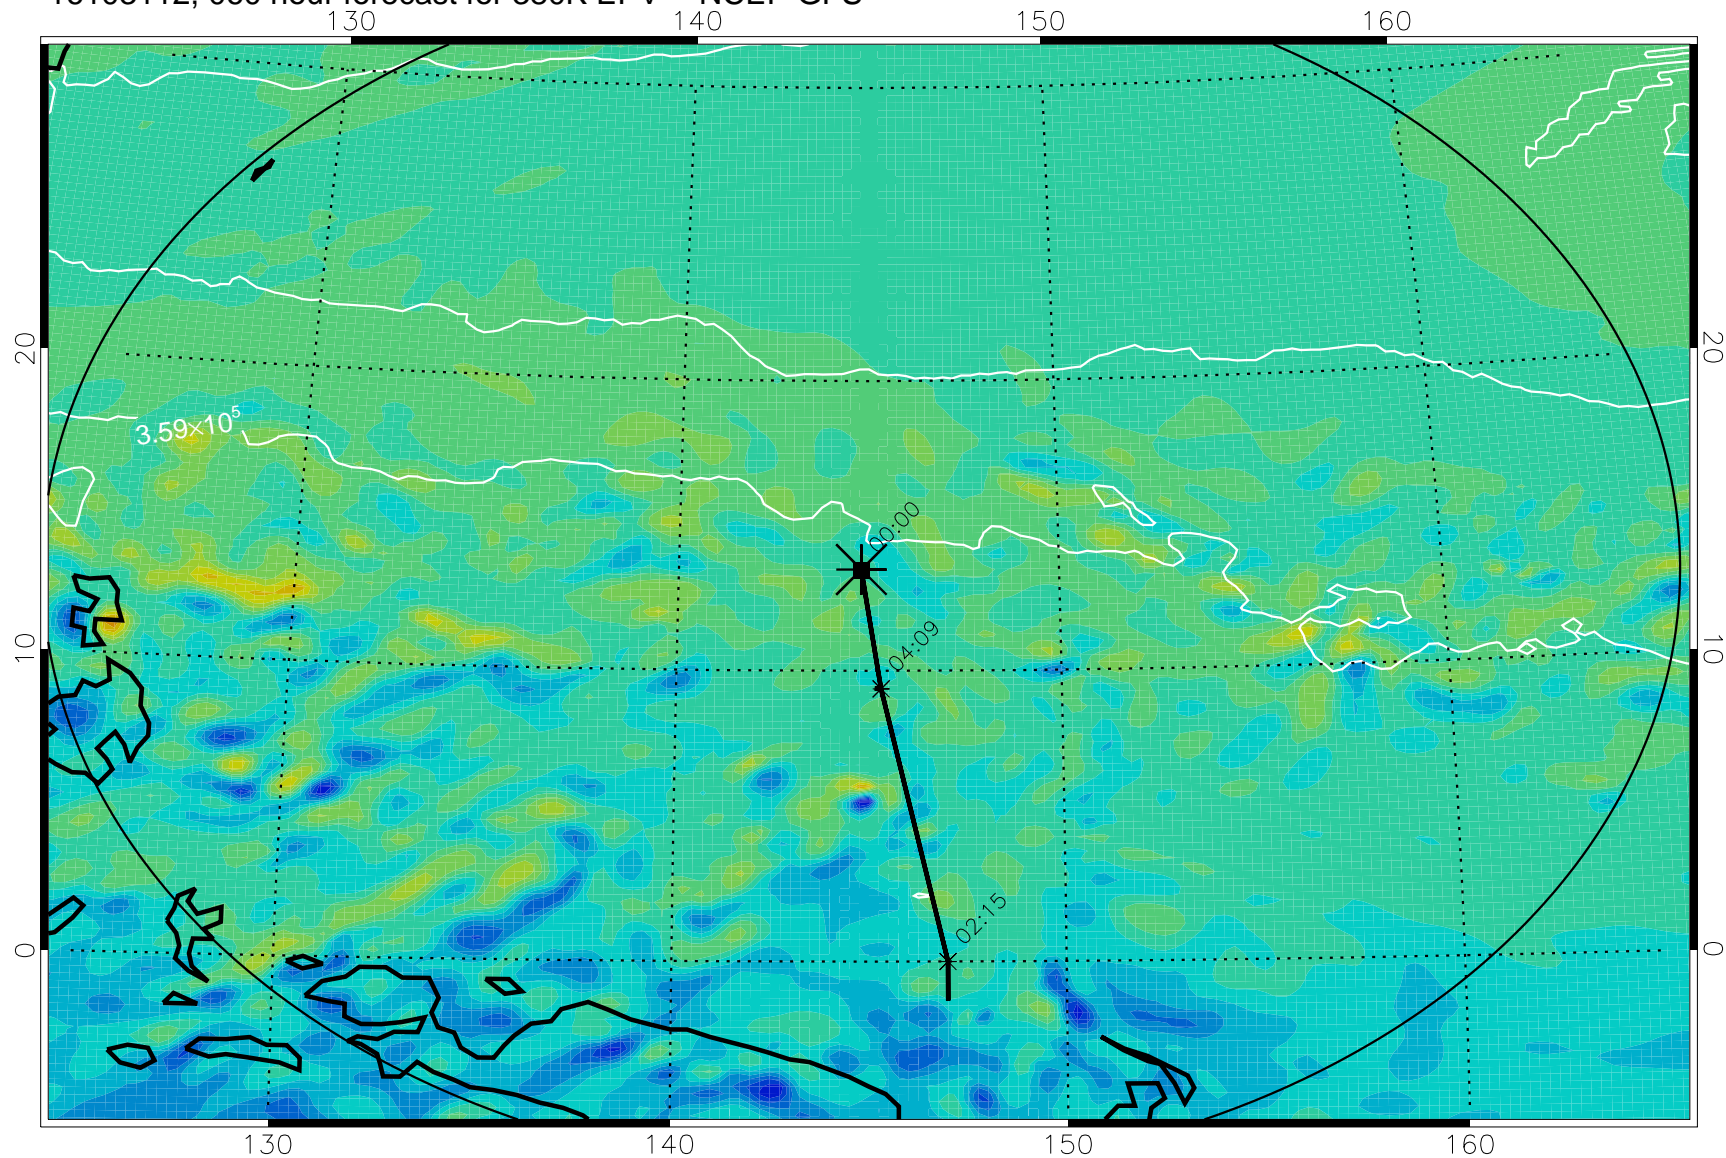

16103018, 042 hour forecast for 380K EPV -- NCEP GFS

380K Montgomery Streamfunction, white

Range ring of 2304 km

16103100, 048 hour forecast for 380K EPV -- NCEP GFS

380K Montgomery Streamfunction, white

Range ring of 2304 km

16103106, 054 hour forecast for 380K EPV -- NCEP GFS

380K Montgomery Streamfunction, white

Range ring of 2304 km

16103112, 060 hour forecast for 380K EPV -- NCEP GFS

380K Montgomery Streamfunction, white

Range ring of 2304 km

16103118, 066 hour forecast for 380K EPV -- NCEP GFS

380K Montgomery Streamfunction, white

Range ring of 2304 km

16110100, 072 hour forecast for 380K EPV -- NCEP GFS

380K Montgomery Streamfunction, white

Range ring of 2304 km

16110106, 078 hour forecast for 380K EPV -- NCEP GFS

380K Montgomery Streamfunction, white

Range ring of 2304 km

16110112, 084 hour forecast for 380K EPV -- NCEP GFS

380K Montgomery Streamfunction, white

Range ring of 2304 km