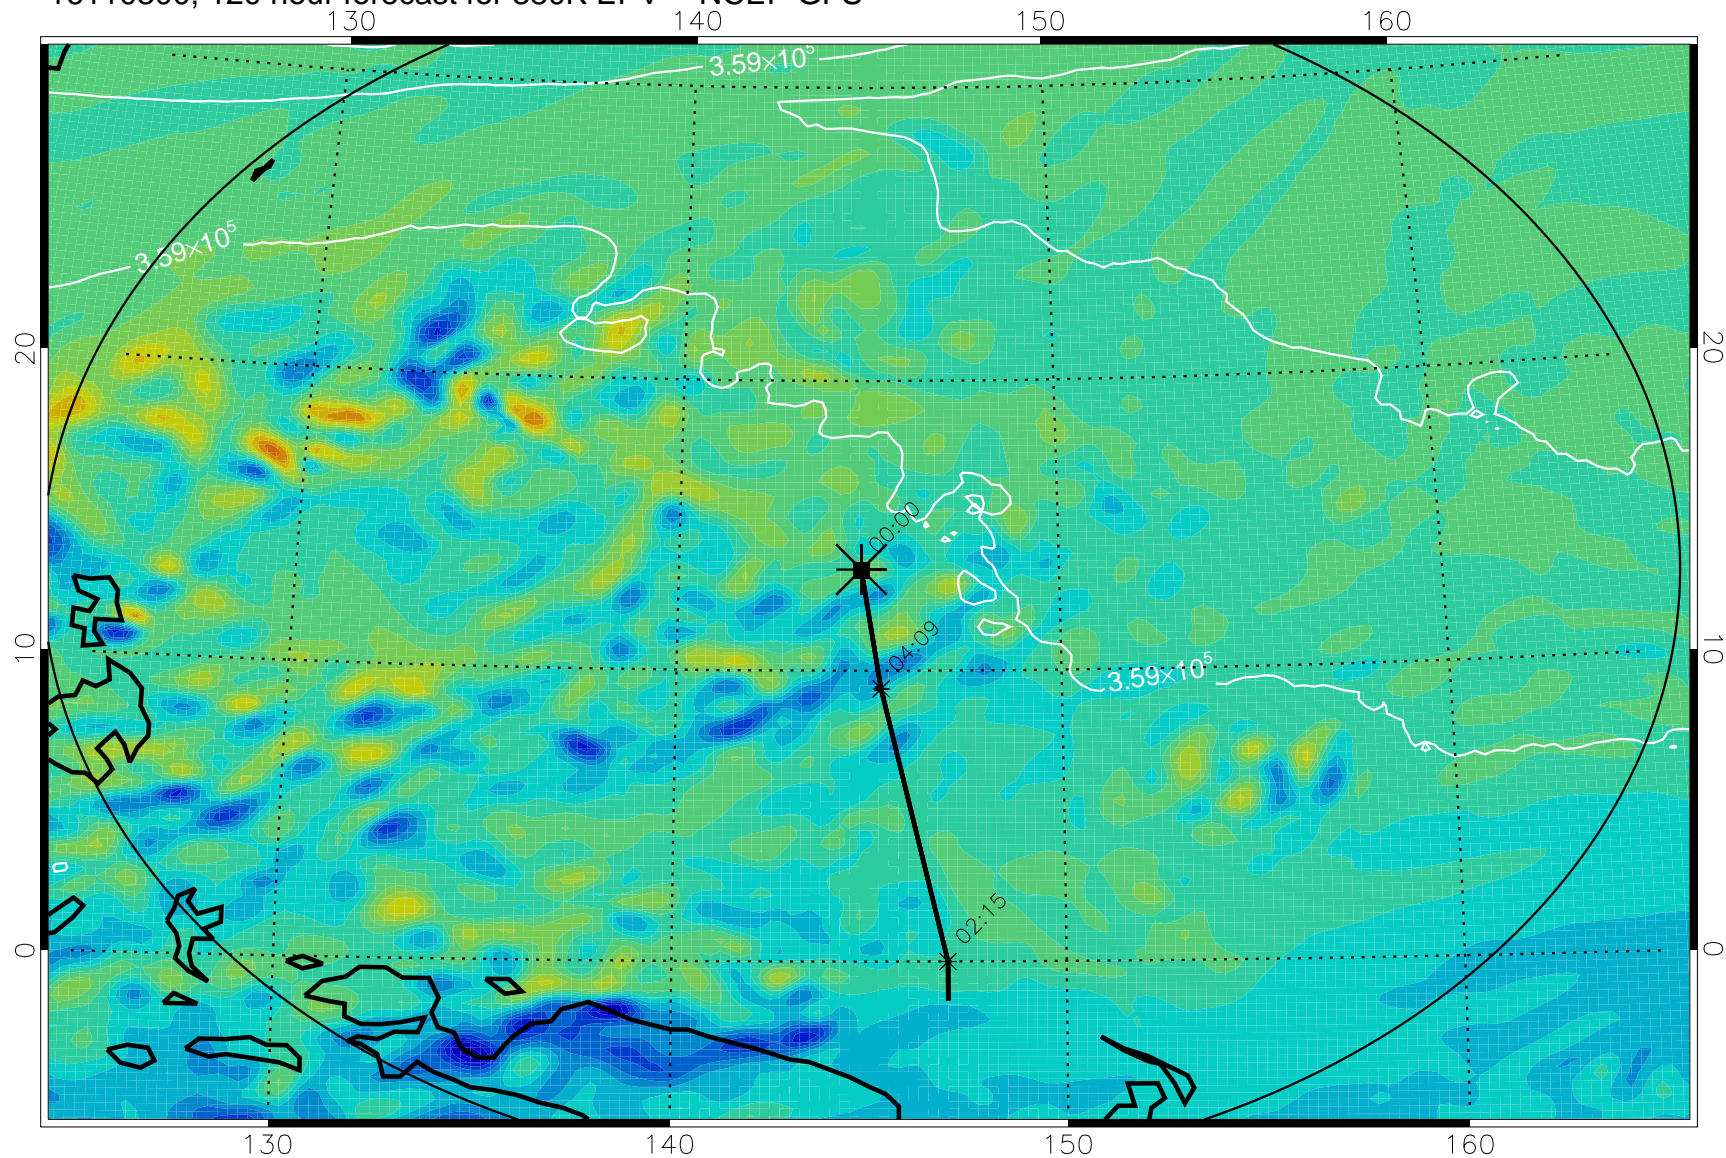

16110106, 078 hour forecast for 380K EPV -- NCEP GFS

380K Montgomery Streamfunction, white

Range ring of 2304 km

16110112, 084 hour forecast for 380K EPV -- NCEP GFS

380K Montgomery Streamfunction, white

Range ring of 2304 km

16110118, 090 hour forecast for 380K EPV -- NCEP GFS

380K Montgomery Streamfunction, white

Range ring of 2304 km

16110200, 096 hour forecast for 380K EPV -- NCEP GFS

380K Montgomery Streamfunction, white

Range ring of 2304 km

16110206, 102 hour forecast for 380K EPV -- NCEP GFS

380K Montgomery Streamfunction, white

Range ring of 2304 km

16110212, 108 hour forecast for 380K EPV -- NCEP GFS

380K Montgomery Streamfunction, white

Range ring of 2304 km

16110218, 114 hour forecast for 380K EPV -- NCEP GFS

380K Montgomery Streamfunction, white

Range ring of 2304 km

16110300, 120 hour forecast for 380K EPV -- NCEP GFS

380K Montgomery Streamfunction, white

Range ring of 2304 km