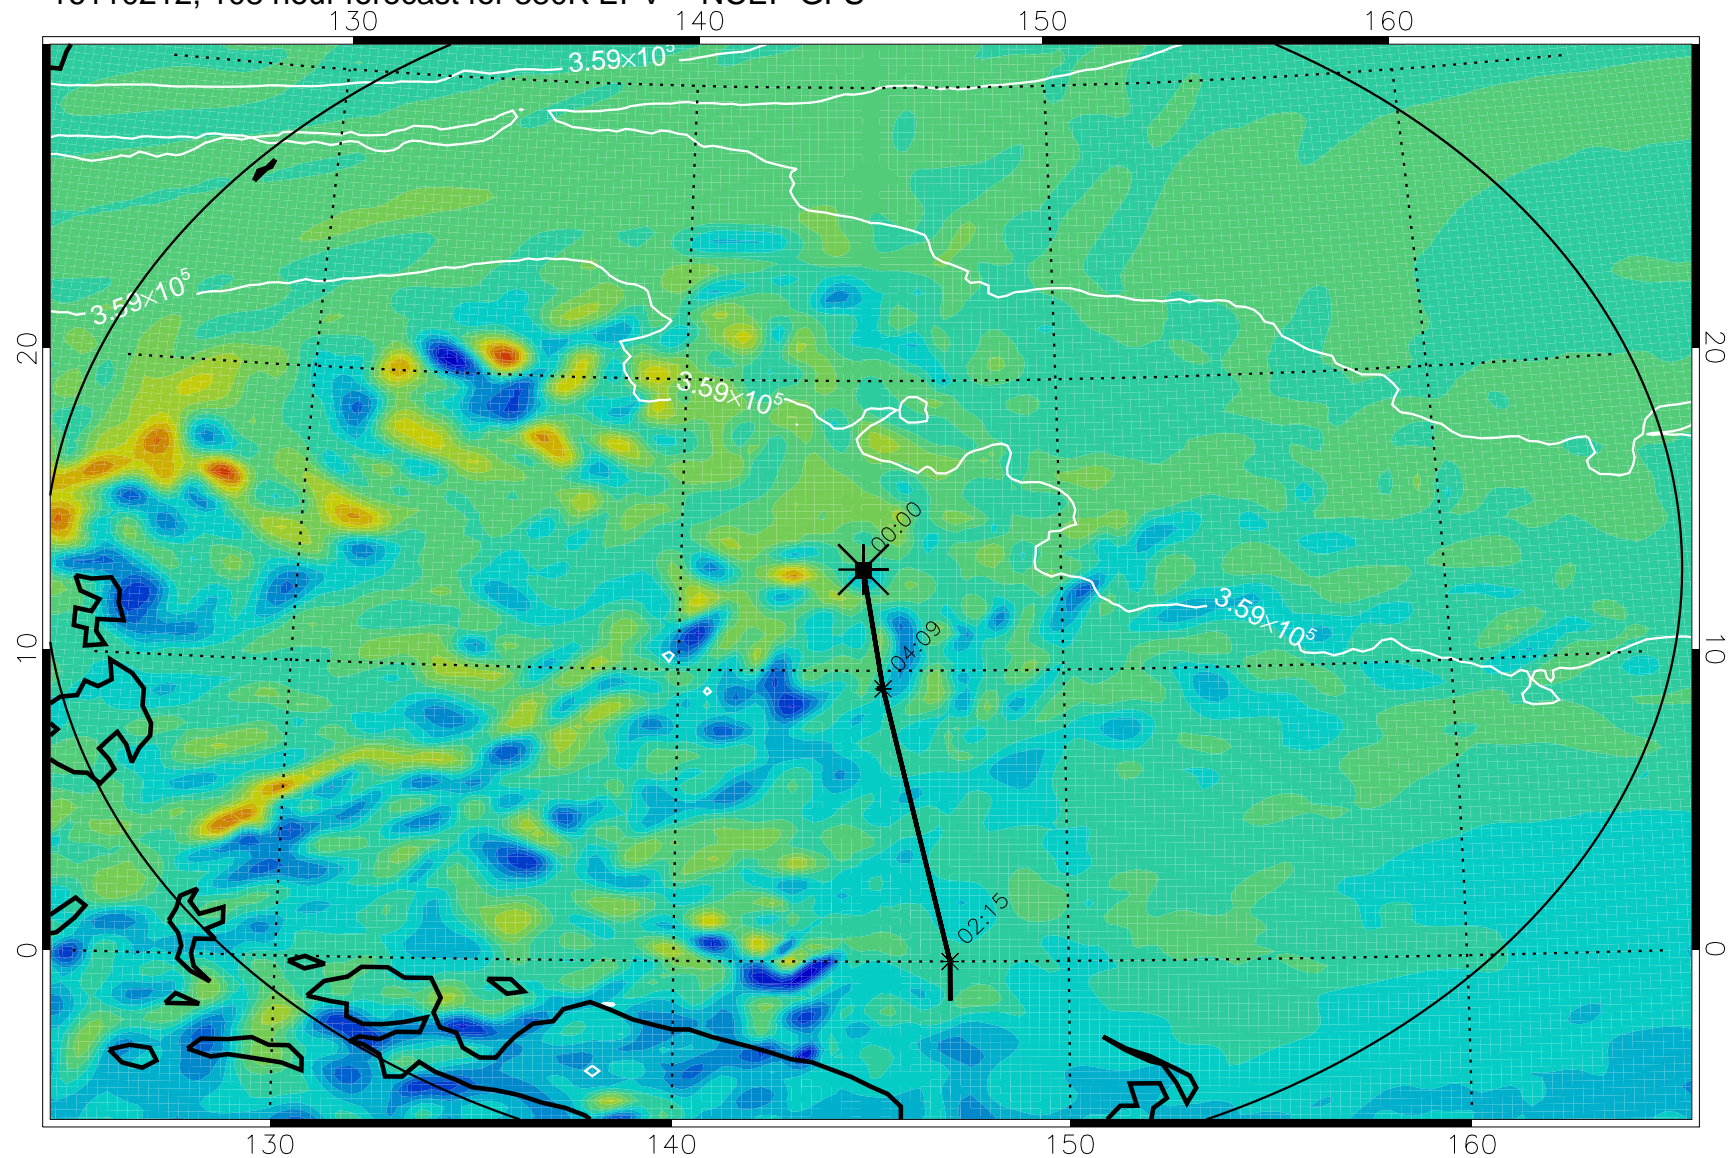

16110106, 078 hour forecast for 380K EPV -- NCEP GFS

380K Montgomery Streamfunction, white

Range ring of 2304 km

16110112, 084 hour forecast for 380K EPV -- NCEP GFS

380K Montgomery Streamfunction, white

Range ring of 2304 km

16110118, 090 hour forecast for 380K EPV -- NCEP GFS

380K Montgomery Streamfunction, white

Range ring of 2304 km

16110200, 096 hour forecast for 380K EPV -- NCEP GFS

380K Montgomery Streamfunction, white

Range ring of 2304 km

16110206, 102 hour forecast for 380K EPV -- NCEP GFS

380K Montgomery Streamfunction, white

Range ring of 2304 km

16110212, 108 hour forecast for 380K EPV -- NCEP GFS

380K Montgomery Streamfunction, white

Range ring of 2304 km

16110218, 114 hour forecast for 380K EPV -- NCEP GFS

380K Montgomery Streamfunction, white

Range ring of 2304 km

16110300, 120 hour forecast for 380K EPV -- NCEP GFS

380K Montgomery Streamfunction, white

Range ring of 2304 km