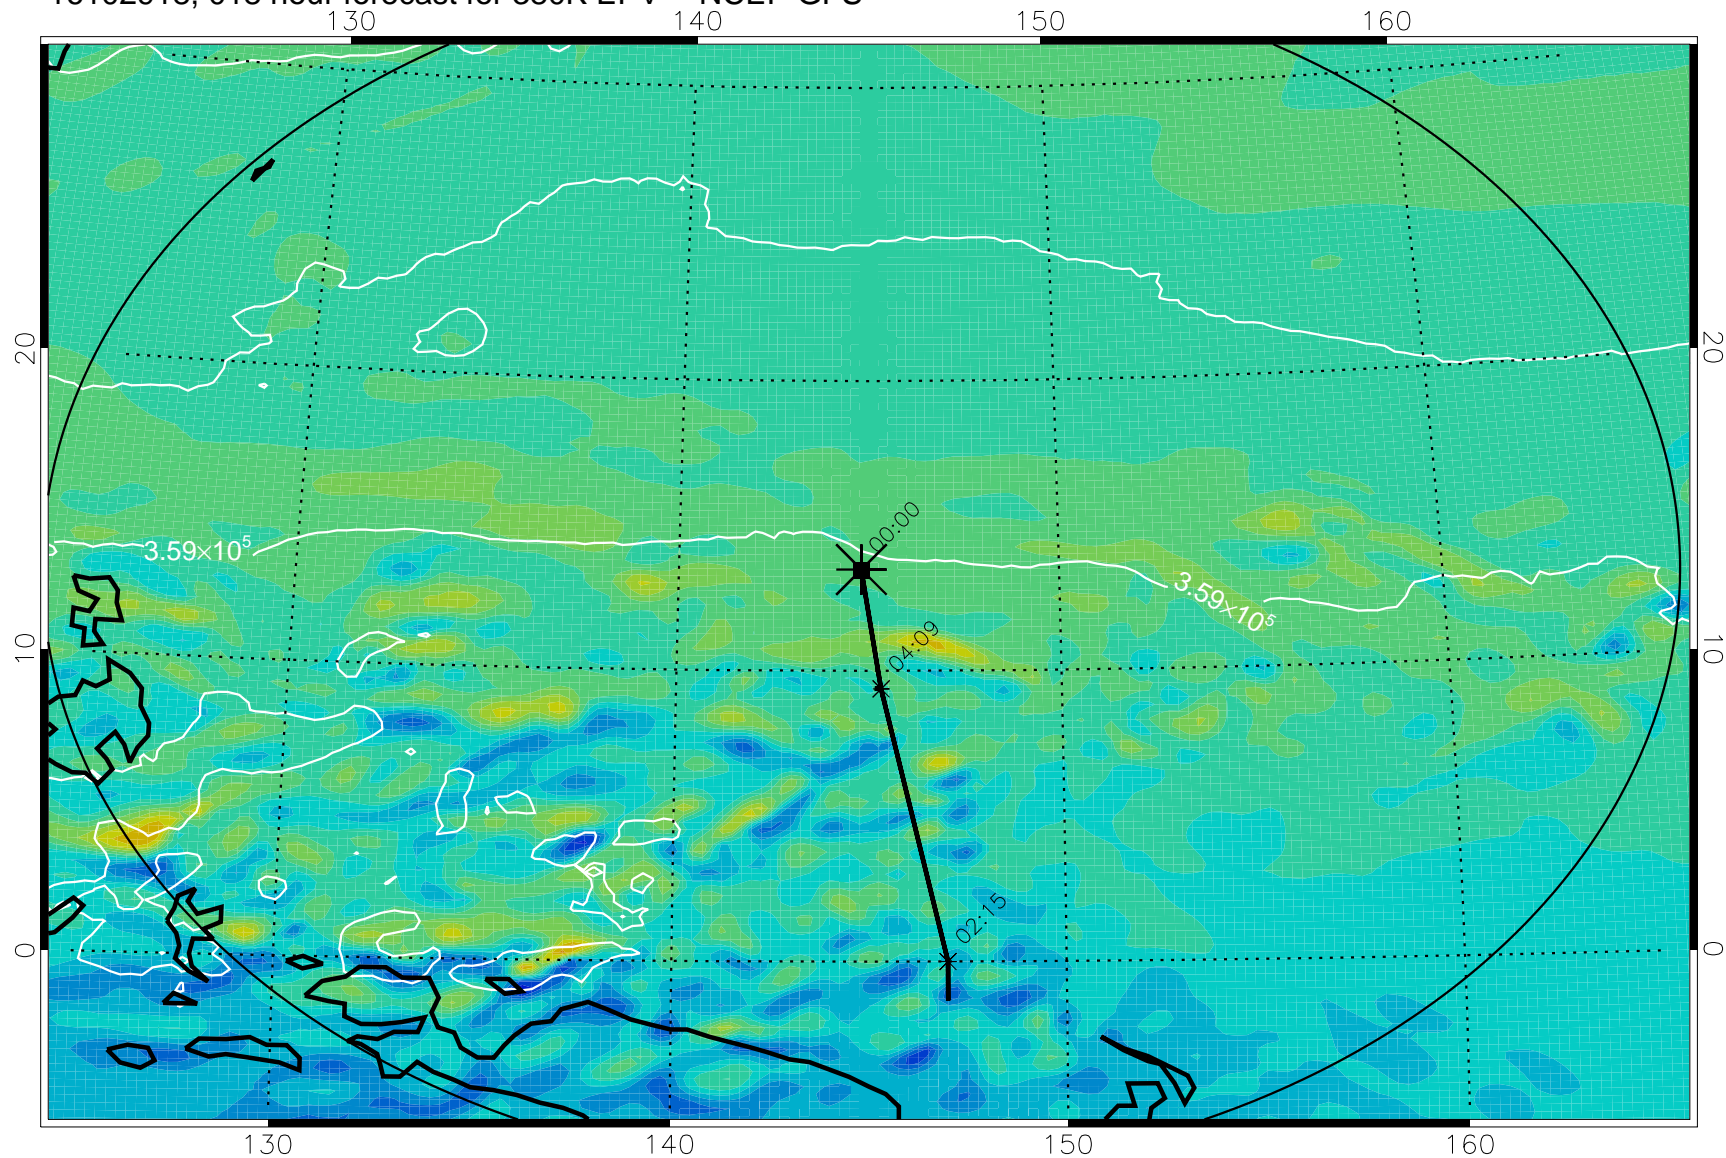

16102906, 006 hour forecast for 380K EPV -- NCEP GFS

380K Montgomery Streamfunction, white

Range ring of 2304 km

16102912, 012 hour forecast for 380K EPV -- NCEP GFS

380K Montgomery Streamfunction, white

Range ring of 2304 km

16102918, 018 hour forecast for 380K EPV -- NCEP GFS

380K Montgomery Streamfunction, white

Range ring of 2304 km

16103000, 024 hour forecast for 380K EPV -- NCEP GFS

380K Montgomery Streamfunction, white

Range ring of 2304 km

16103006, 030 hour forecast for 380K EPV -- NCEP GFS

380K Montgomery Streamfunction, white

Range ring of 2304 km

16103012, 036 hour forecast for 380K EPV -- NCEP GFS

380K Montgomery Streamfunction, white

Range ring of 2304 km

16110118, 090 hour forecast for 380K EPV -- NCEP GFS

380K Montgomery Streamfunction, white

Range ring of 2304 km

16110200, 096 hour forecast for 380K EPV -- NCEP GFS

380K Montgomery Streamfunction, white

Range ring of 2304 km