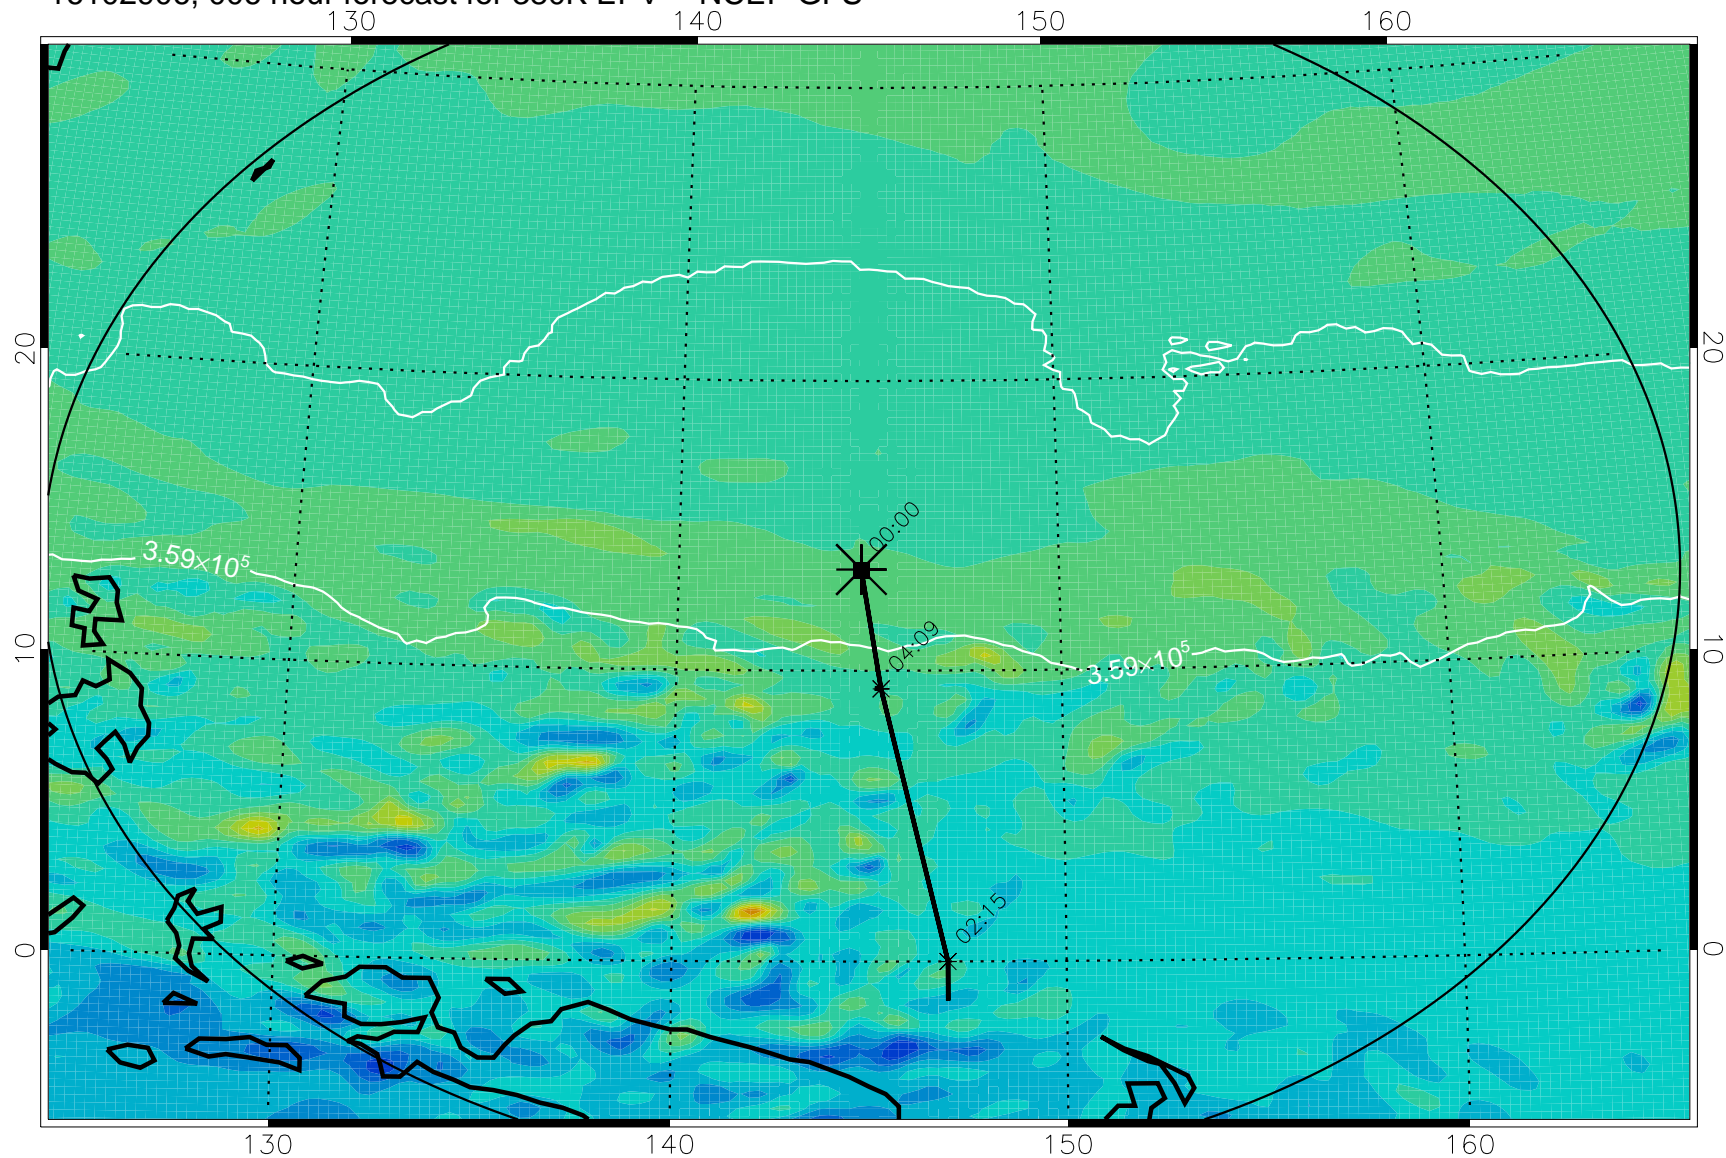

16102906, 006 hour forecast for 380K EPV -- NCEP GFS

380K Montgomery Streamfunction, white

Range ring of 2304 km

16102912, 012 hour forecast for 380K EPV -- NCEP GFS

380K Montgomery Streamfunction, white

Range ring of 2304 km

16102918, 018 hour forecast for 380K EPV -- NCEP GFS

380K Montgomery Streamfunction, white

Range ring of 2304 km

16103000, 024 hour forecast for 380K EPV -- NCEP GFS

380K Montgomery Streamfunction, white

Range ring of 2304 km

16103006, 030 hour forecast for 380K EPV -- NCEP GFS

380K Montgomery Streamfunction, white

Range ring of 2304 km

16103012, 036 hour forecast for 380K EPV -- NCEP GFS

380K Montgomery Streamfunction, white

Range ring of 2304 km

16103018, 042 hour forecast for 380K EPV -- NCEP GFS

380K Montgomery Streamfunction, white

Range ring of 2304 km

16103100, 048 hour forecast for 380K EPV -- NCEP GFS

380K Montgomery Streamfunction, white

Range ring of 2304 km