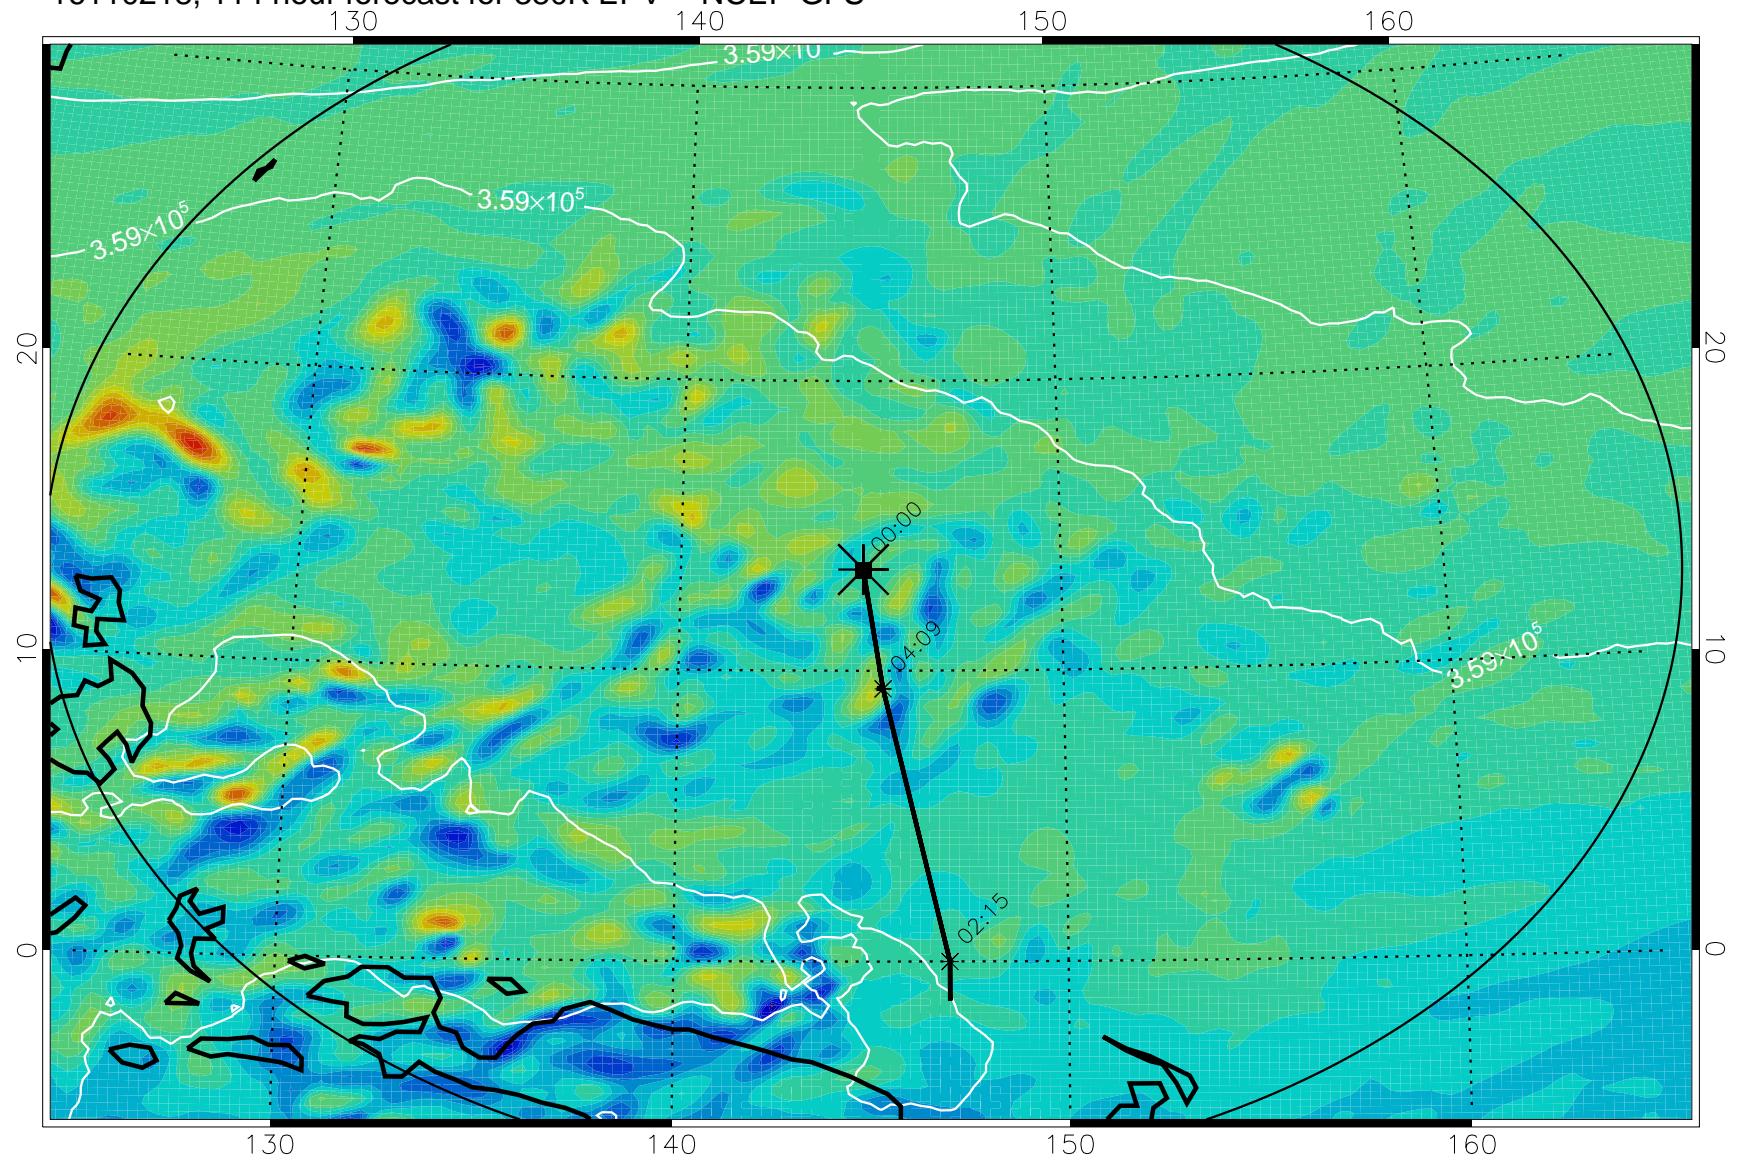

16110106, 078 hour forecast for 380K EPV -- NCEP GFS

380K Montgomery Streamfunction, white

Range ring of 2304 km

16110112, 084 hour forecast for 380K EPV -- NCEP GFS

380K Montgomery Streamfunction, white

Range ring of 2304 km

16110118, 090 hour forecast for 380K EPV -- NCEP GFS

380K Montgomery Streamfunction, white

Range ring of 2304 km

16110200, 096 hour forecast for 380K EPV -- NCEP GFS

380K Montgomery Streamfunction, white

Range ring of 2304 km

16110206, 102 hour forecast for 380K EPV -- NCEP GFS

380K Montgomery Streamfunction, white

Range ring of 2304 km

16110212, 108 hour forecast for 380K EPV -- NCEP GFS

380K Montgomery Streamfunction, white

Range ring of 2304 km

16110218, 114 hour forecast for 380K EPV -- NCEP GFS

380K Montgomery Streamfunction, white

Range ring of 2304 km

16110300, 120 hour forecast for 380K EPV -- NCEP GFS

380K Montgomery Streamfunction, white

Range ring of 2304 km