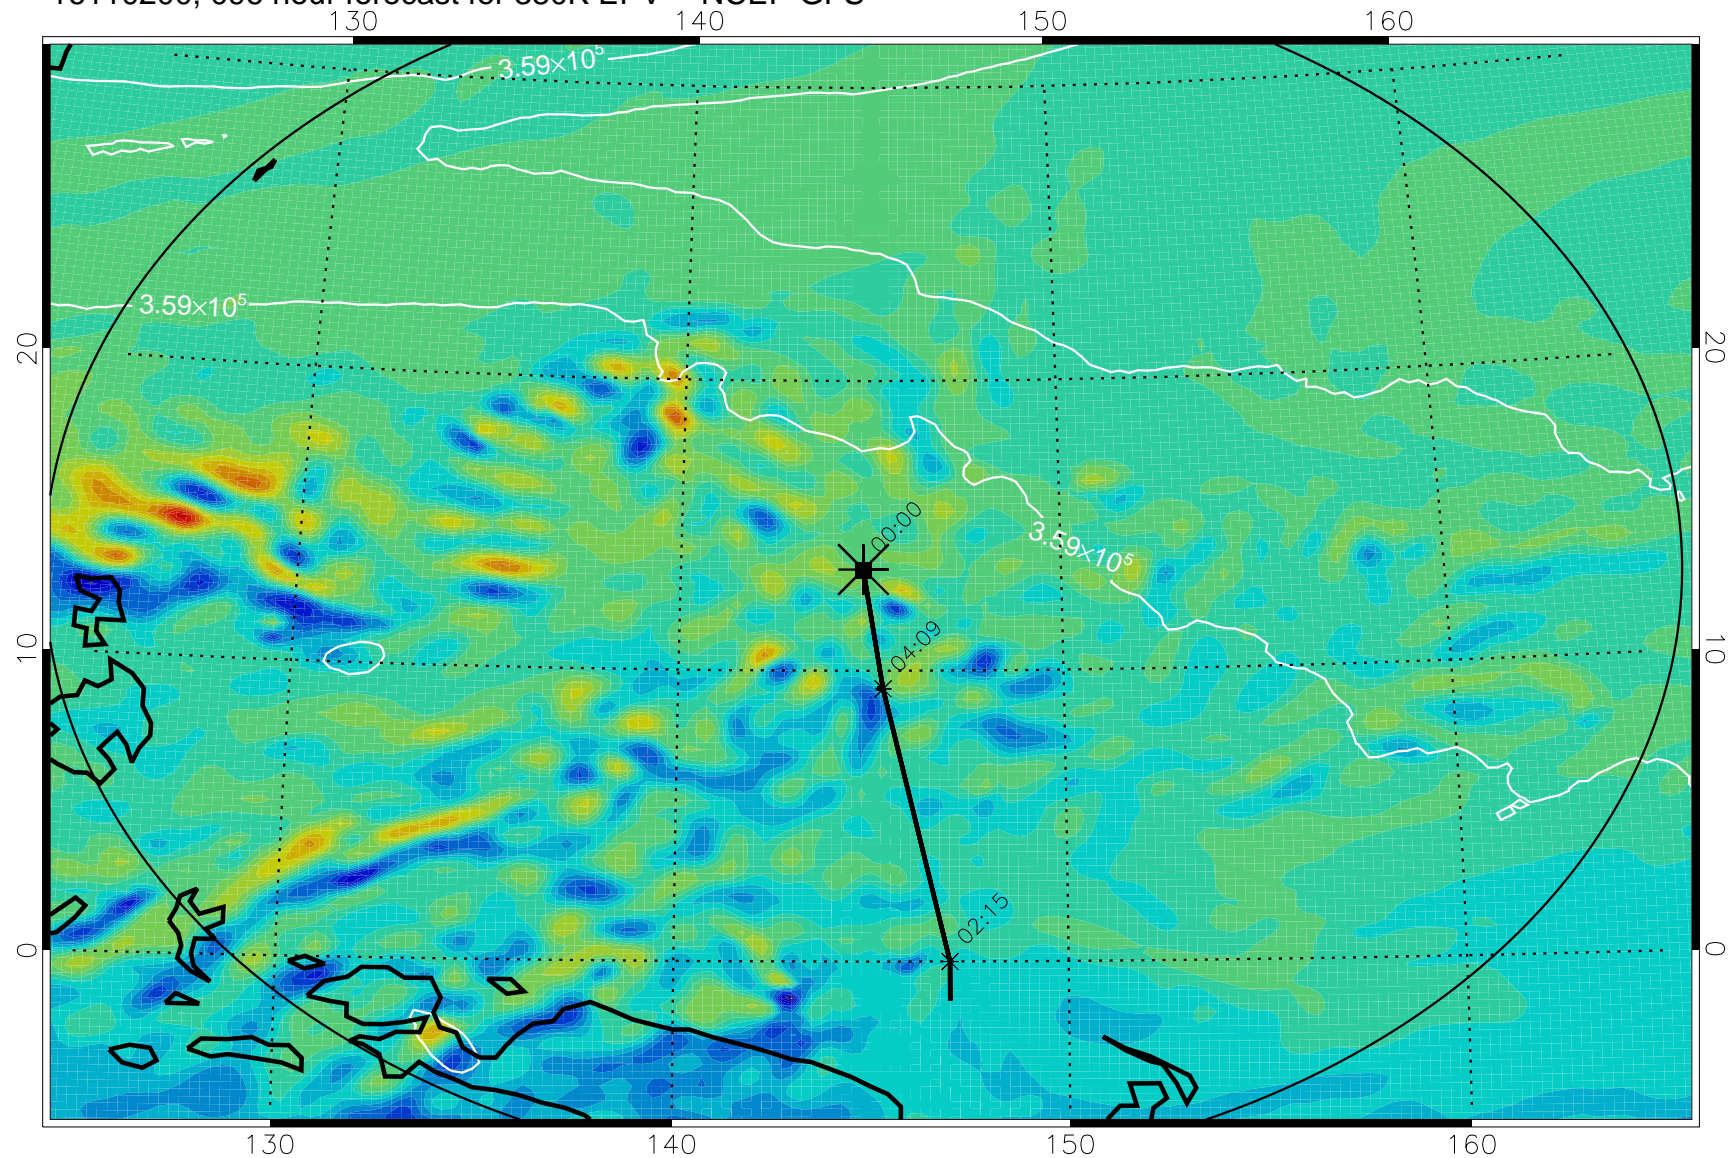

16110106, 078 hour forecast for 380K EPV -- NCEP GFS

380K Montgomery Streamfunction, white

Range ring of 2304 km

16110112, 084 hour forecast for 380K EPV -- NCEP GFS

380K Montgomery Streamfunction, white

Range ring of 2304 km

16110118, 090 hour forecast for 380K EPV -- NCEP GFS

380K Montgomery Streamfunction, white

Range ring of 2304 km

16110200, 096 hour forecast for 380K EPV -- NCEP GFS

380K Montgomery Streamfunction, white

Range ring of 2304 km

16110206, 102 hour forecast for 380K EPV -- NCEP GFS

380K Montgomery Streamfunction, white

Range ring of 2304 km

16110212, 108 hour forecast for 380K EPV -- NCEP GFS

380K Montgomery Streamfunction, white

Range ring of 2304 km

16110218, 114 hour forecast for 380K EPV -- NCEP GFS

380K Montgomery Streamfunction, white

Range ring of 2304 km

16110300, 120 hour forecast for 380K EPV -- NCEP GFS

380K Montgomery Streamfunction, white

Range ring of 2304 km