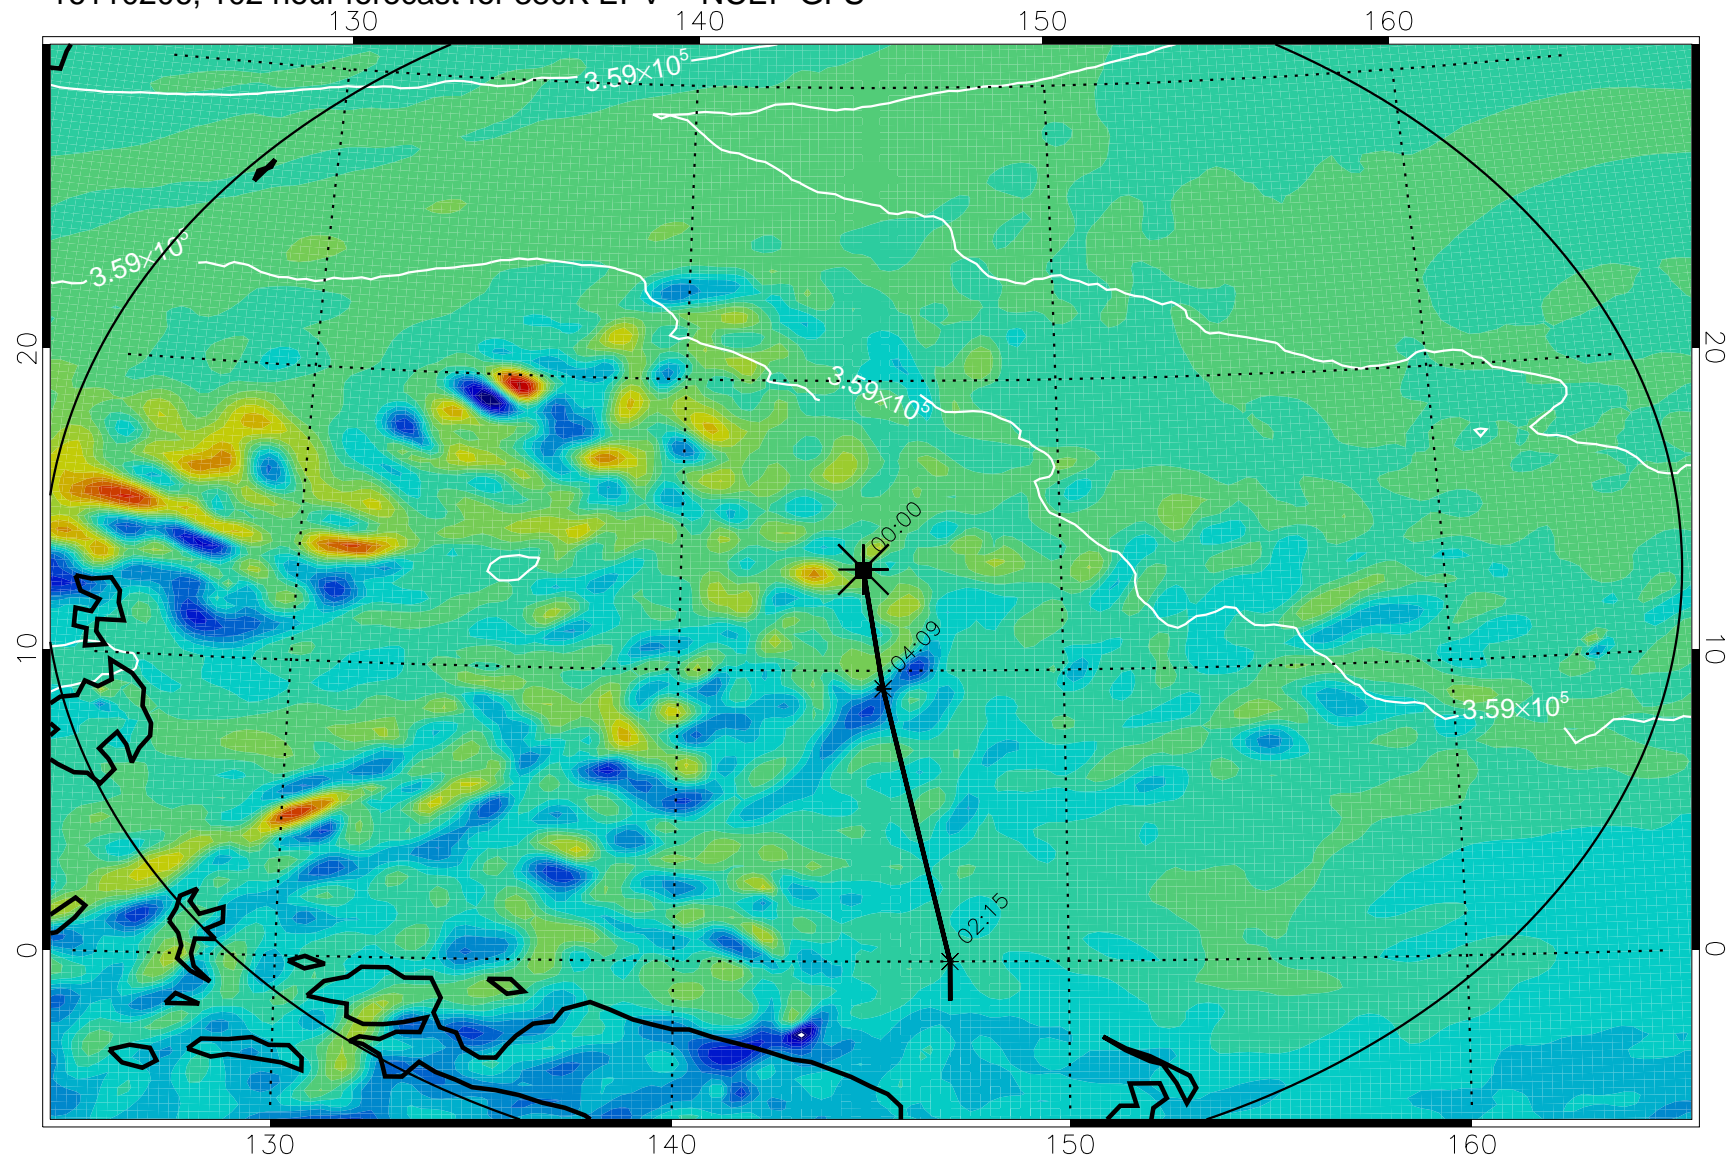

16110106, 078 hour forecast for 380K EPV -- NCEP GFS

380K Montgomery Streamfunction, white

Range ring of 2304 km

16110112, 084 hour forecast for 380K EPV -- NCEP GFS

380K Montgomery Streamfunction, white

Range ring of 2304 km

16110118, 090 hour forecast for 380K EPV -- NCEP GFS

380K Montgomery Streamfunction, white

Range ring of 2304 km

16110200, 096 hour forecast for 380K EPV -- NCEP GFS

380K Montgomery Streamfunction, white

Range ring of 2304 km

16110206, 102 hour forecast for 380K EPV -- NCEP GFS

380K Montgomery Streamfunction, white

Range ring of 2304 km

16110212, 108 hour forecast for 380K EPV -- NCEP GFS

380K Montgomery Streamfunction, white

Range ring of 2304 km

16110218, 114 hour forecast for 380K EPV -- NCEP GFS

380K Montgomery Streamfunction, white

Range ring of 2304 km

16110300, 120 hour forecast for 380K EPV -- NCEP GFS

380K Montgomery Streamfunction, white

Range ring of 2304 km