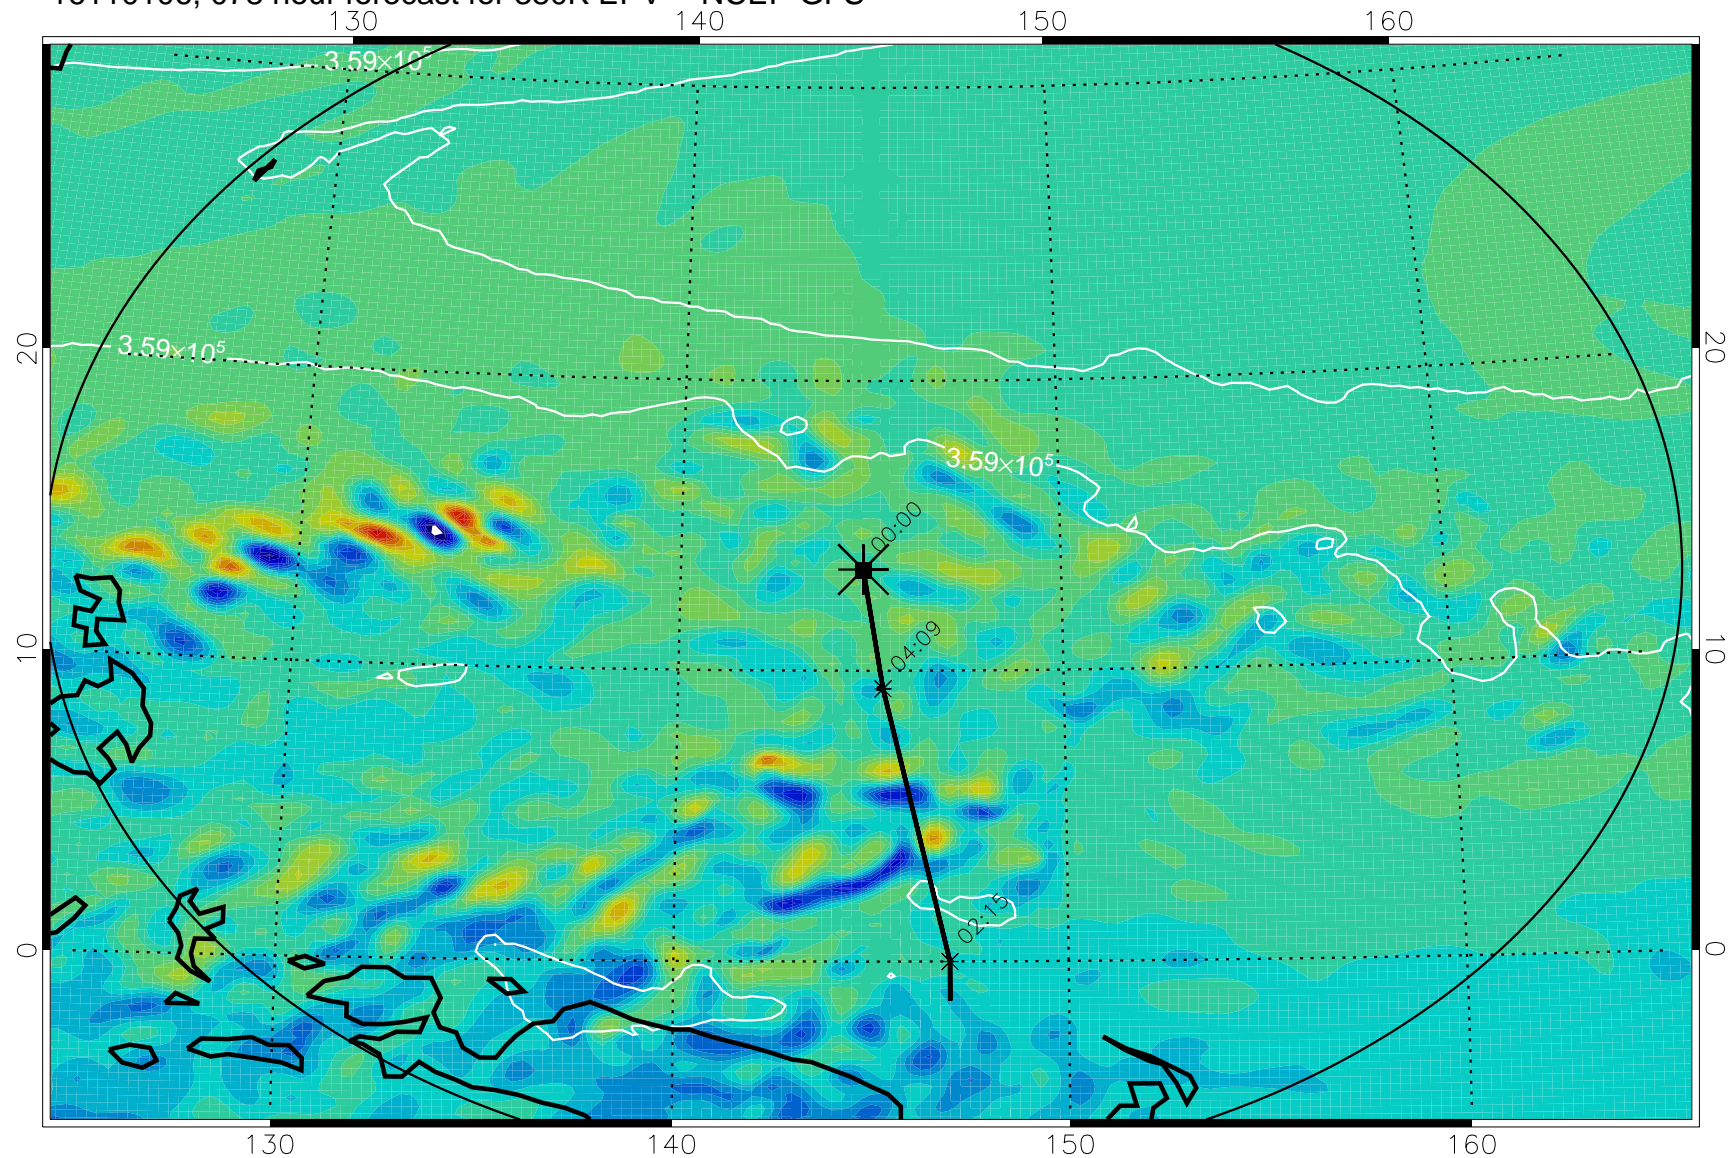

16103118, 066 hour forecast for 380K EPV -- NCEP GFS

380K Montgomery Streamfunction, white

Range ring of 2304 km

16110100, 072 hour forecast for 380K EPV -- NCEP GFS

380K Montgomery Streamfunction, white

Range ring of 2304 km

16110106, 078 hour forecast for 380K EPV -- NCEP GFS

380K Montgomery Streamfunction, white

Range ring of 2304 km

16110112, 084 hour forecast for 380K EPV -- NCEP GFS

380K Montgomery Streamfunction, white

Range ring of 2304 km

16110118, 090 hour forecast for 380K EPV -- NCEP GFS

380K Montgomery Streamfunction, white

Range ring of 2304 km

16110200, 096 hour forecast for 380K EPV -- NCEP GFS

380K Montgomery Streamfunction, white

Range ring of 2304 km

16110206, 102 hour forecast for 380K EPV -- NCEP GFS

380K Montgomery Streamfunction, white

Range ring of 2304 km

16110212, 108 hour forecast for 380K EPV -- NCEP GFS

380K Montgomery Streamfunction, white

Range ring of 2304 km