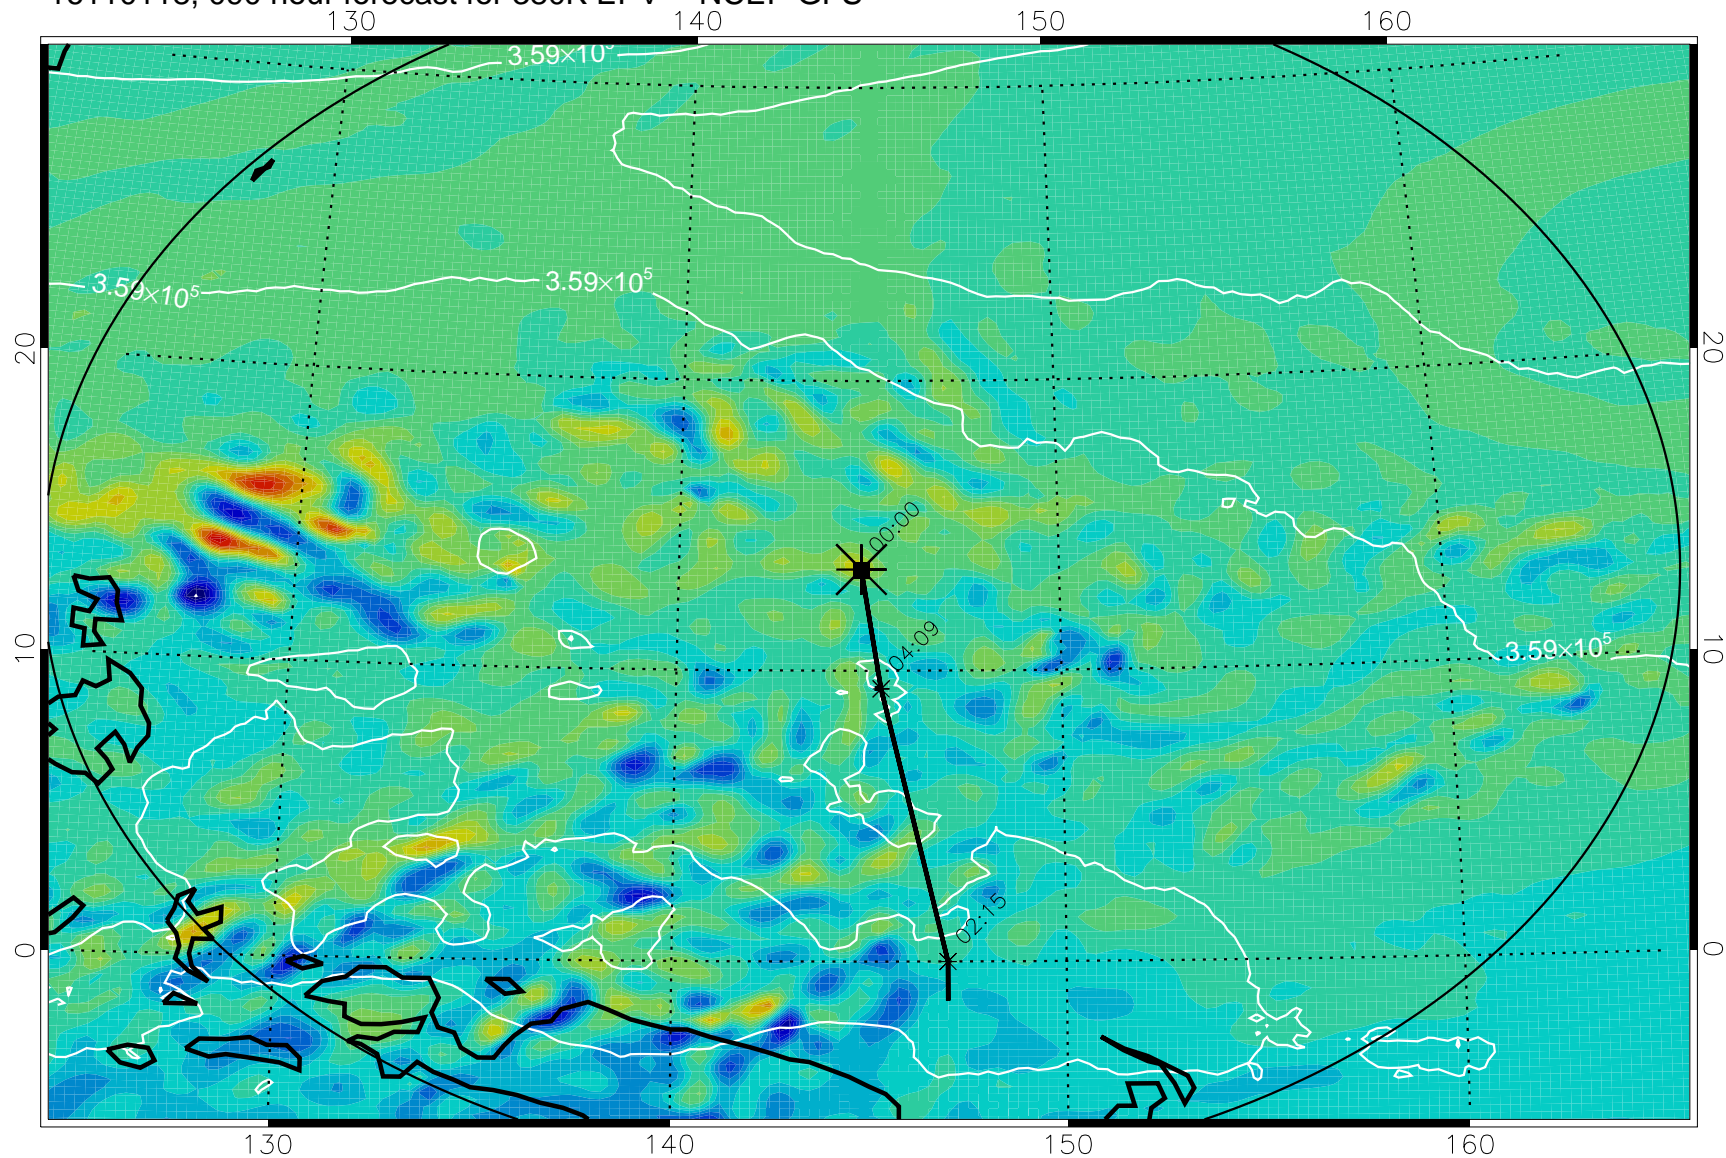

16110106, 078 hour forecast for 380K EPV -- NCEP GFS

380K Montgomery Streamfunction, white

Range ring of 2304 km

16110112, 084 hour forecast for 380K EPV -- NCEP GFS

380K Montgomery Streamfunction, white

Range ring of 2304 km

16110118, 090 hour forecast for 380K EPV -- NCEP GFS

380K Montgomery Streamfunction, white

Range ring of 2304 km

16110200, 096 hour forecast for 380K EPV -- NCEP GFS

380K Montgomery Streamfunction, white

Range ring of 2304 km

16110206, 102 hour forecast for 380K EPV -- NCEP GFS

380K Montgomery Streamfunction, white

Range ring of 2304 km

16110212, 108 hour forecast for 380K EPV -- NCEP GFS

380K Montgomery Streamfunction, white

Range ring of 2304 km

16110218, 114 hour forecast for 380K EPV -- NCEP GFS

380K Montgomery Streamfunction, white

Range ring of 2304 km

16110300, 120 hour forecast for 380K EPV -- NCEP GFS

380K Montgomery Streamfunction, white

Range ring of 2304 km