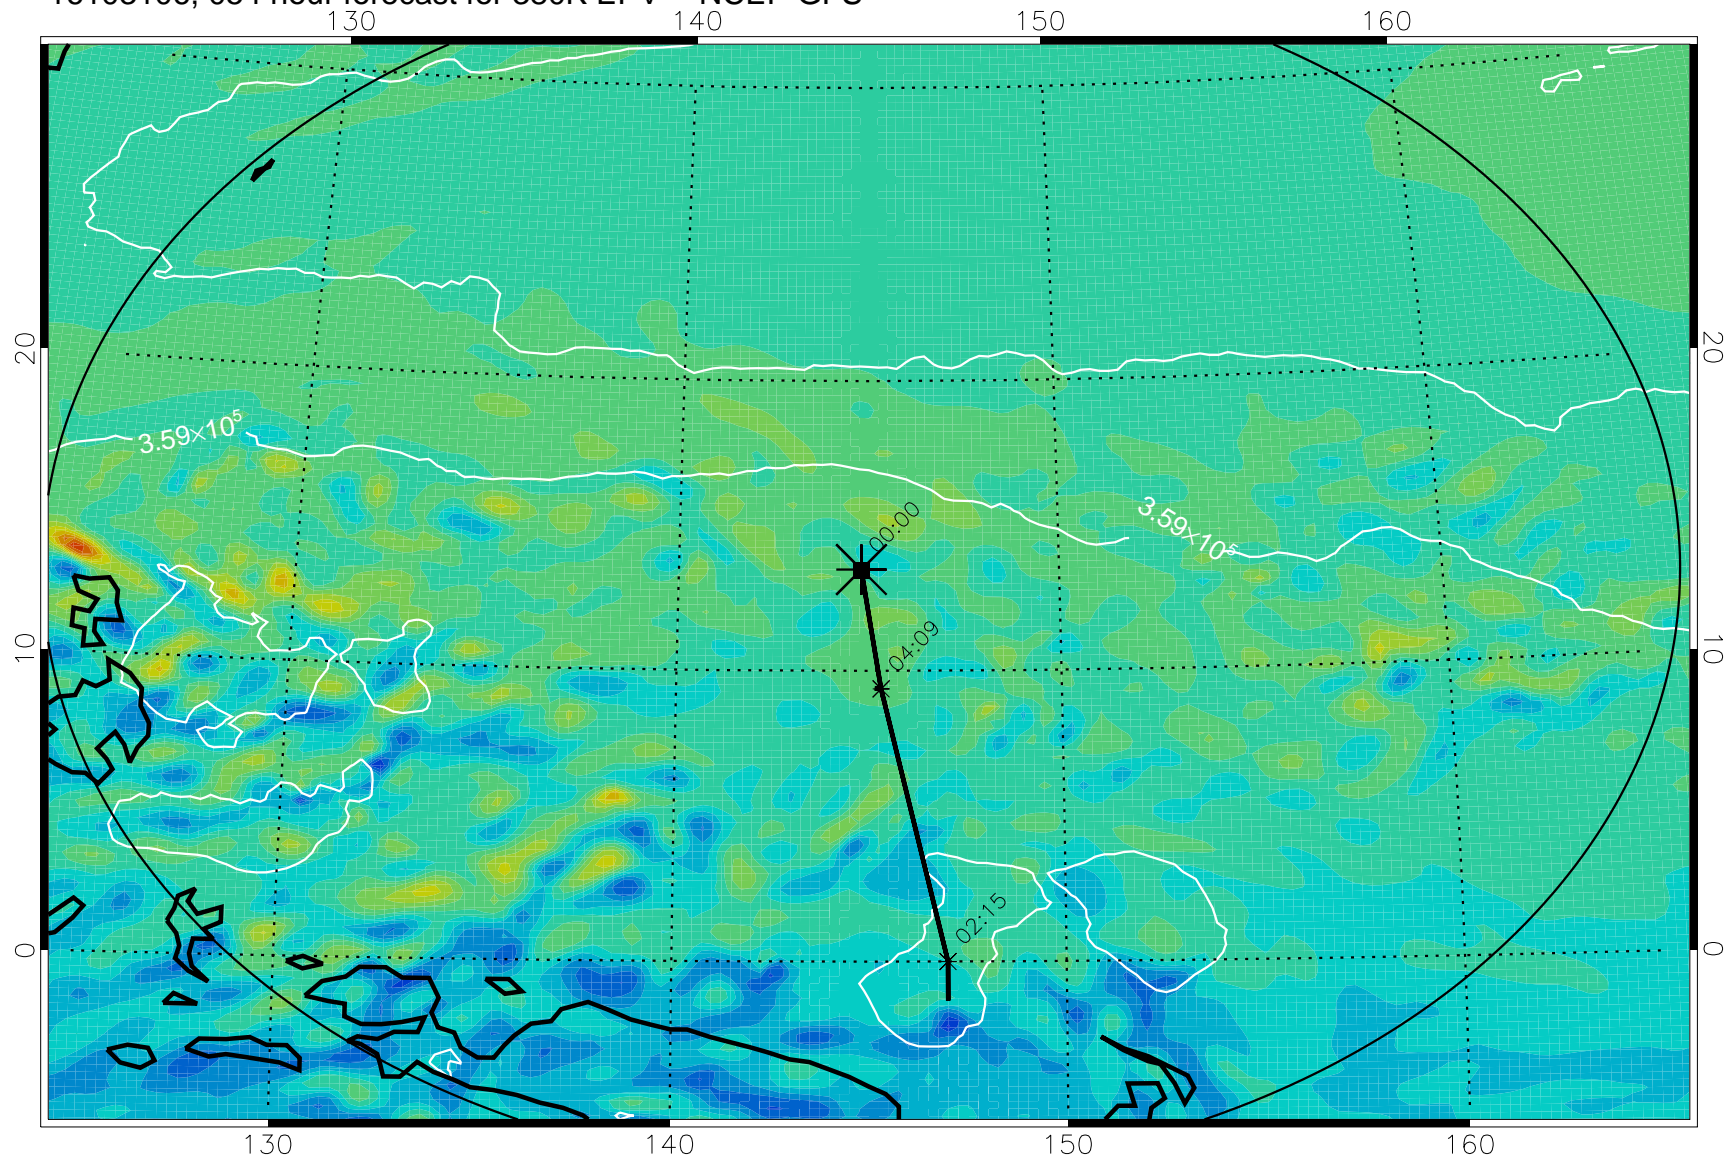

16103018, 042 hour forecast for 380K EPV -- NCEP GFS

380K Montgomery Streamfunction, white

Range ring of 2304 km

16103100, 048 hour forecast for 380K EPV -- NCEP GFS

380K Montgomery Streamfunction, white

Range ring of 2304 km

16103106, 054 hour forecast for 380K EPV -- NCEP GFS

380K Montgomery Streamfunction, white

Range ring of 2304 km

16103112, 060 hour forecast for 380K EPV -- NCEP GFS

380K Montgomery Streamfunction, white

Range ring of 2304 km

16103118, 066 hour forecast for 380K EPV -- NCEP GFS

380K Montgomery Streamfunction, white

Range ring of 2304 km

16110100, 072 hour forecast for 380K EPV -- NCEP GFS

380K Montgomery Streamfunction, white

Range ring of 2304 km

16110118, 090 hour forecast for 380K EPV -- NCEP GFS

380K Montgomery Streamfunction, white

Range ring of 2304 km

16110200, 096 hour forecast for 380K EPV -- NCEP GFS

380K Montgomery Streamfunction, white

Range ring of 2304 km