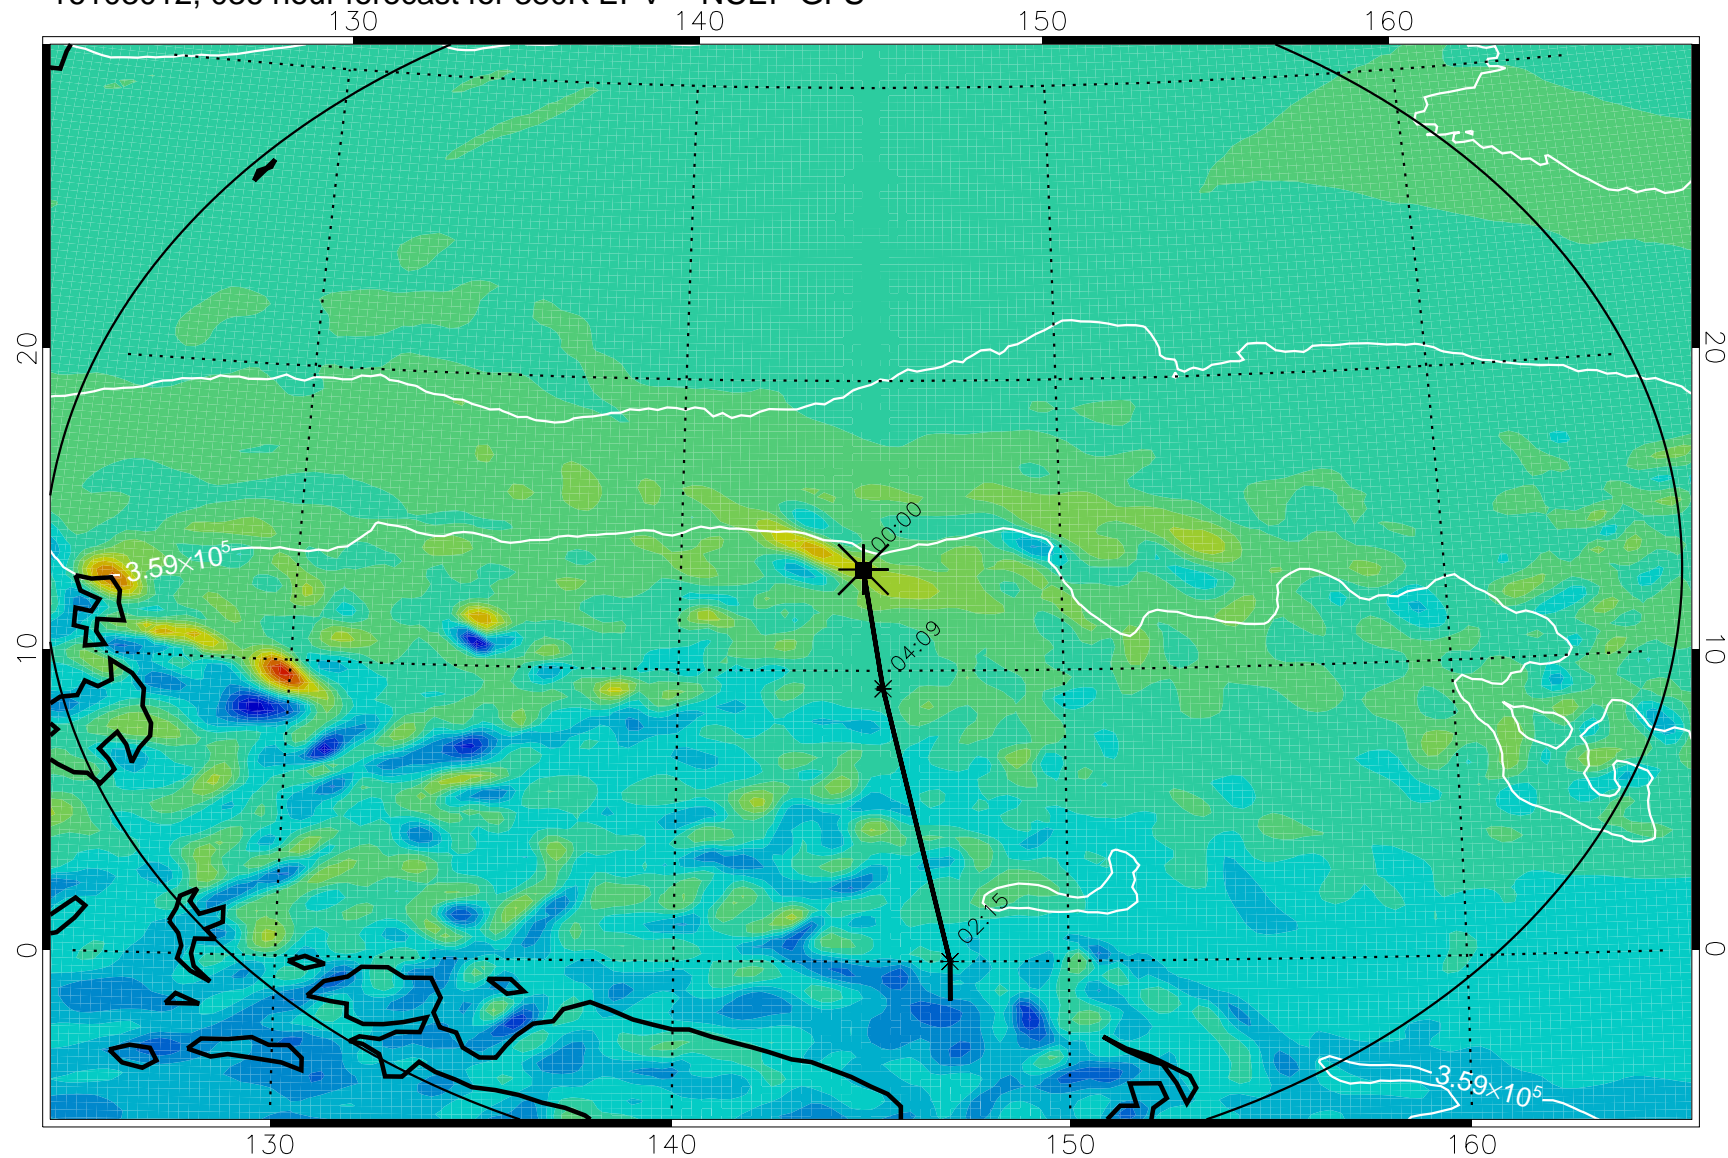

16102906, 006 hour forecast for 380K EPV -- NCEP GFS

380K Montgomery Streamfunction, white

Range ring of 2304 km

16102912, 012 hour forecast for 380K EPV -- NCEP GFS

380K Montgomery Streamfunction, white

Range ring of 2304 km

16102918, 018 hour forecast for 380K EPV -- NCEP GFS

380K Montgomery Streamfunction, white

Range ring of 2304 km

16103000, 024 hour forecast for 380K EPV -- NCEP GFS

380K Montgomery Streamfunction, white

Range ring of 2304 km

16103006, 030 hour forecast for 380K EPV -- NCEP GFS

380K Montgomery Streamfunction, white

Range ring of 2304 km

16103012, 036 hour forecast for 380K EPV -- NCEP GFS

380K Montgomery Streamfunction, white

Range ring of 2304 km

16103018, 042 hour forecast for 380K EPV -- NCEP GFS

380K Montgomery Streamfunction, white

Range ring of 2304 km

16103100, 048 hour forecast for 380K EPV -- NCEP GFS

380K Montgomery Streamfunction, white

Range ring of 2304 km