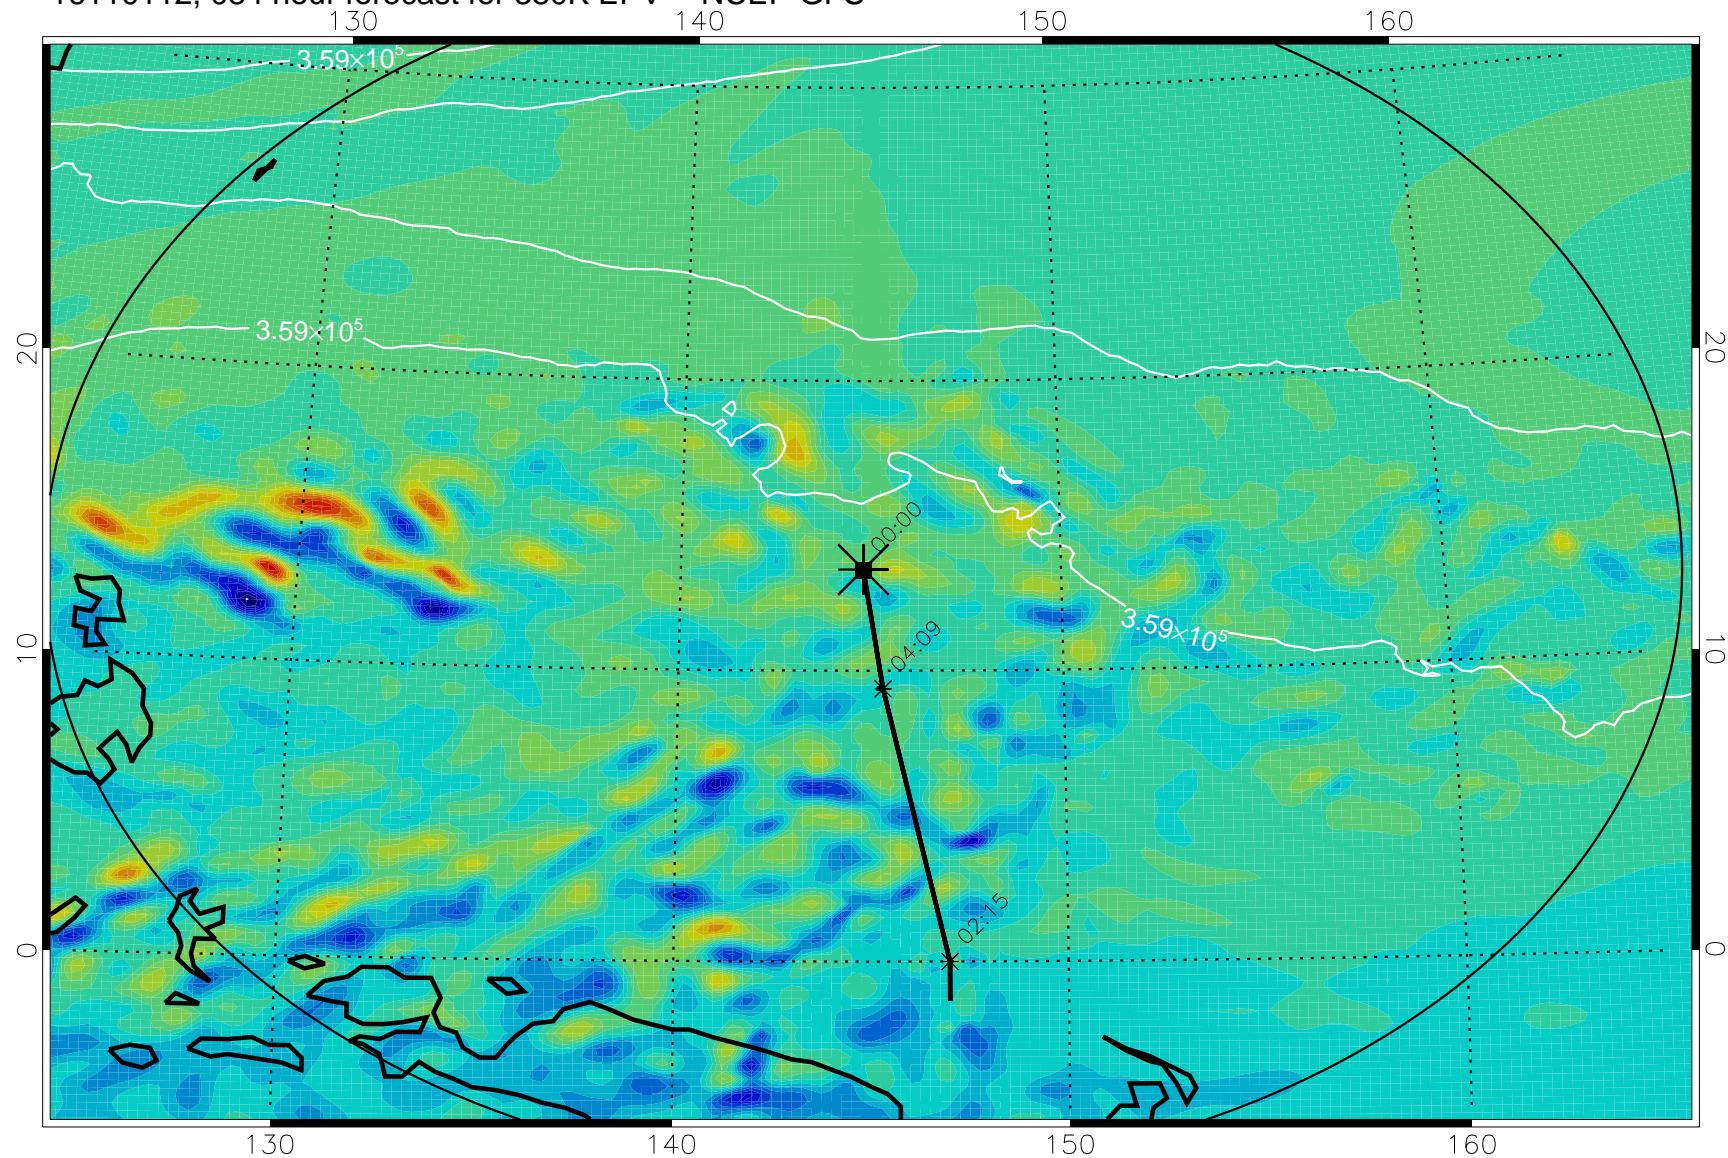

16103118, 066 hour forecast for 380K EPV -- NCEP GFS

380K Montgomery Streamfunction, white

Range ring of 2304 km

16110100, 072 hour forecast for 380K EPV -- NCEP GFS

380K Montgomery Streamfunction, white

Range ring of 2304 km

16110106, 078 hour forecast for 380K EPV -- NCEP GFS

380K Montgomery Streamfunction, white

Range ring of 2304 km

16110112, 084 hour forecast for 380K EPV -- NCEP GFS

380K Montgomery Streamfunction, white

Range ring of 2304 km

16110118, 090 hour forecast for 380K EPV -- NCEP GFS

380K Montgomery Streamfunction, white

Range ring of 2304 km

16110200, 096 hour forecast for 380K EPV -- NCEP GFS

380K Montgomery Streamfunction, white

Range ring of 2304 km

16110206, 102 hour forecast for 380K EPV -- NCEP GFS

380K Montgomery Streamfunction, white

Range ring of 2304 km

16110212, 108 hour forecast for 380K EPV -- NCEP GFS

380K Montgomery Streamfunction, white

Range ring of 2304 km