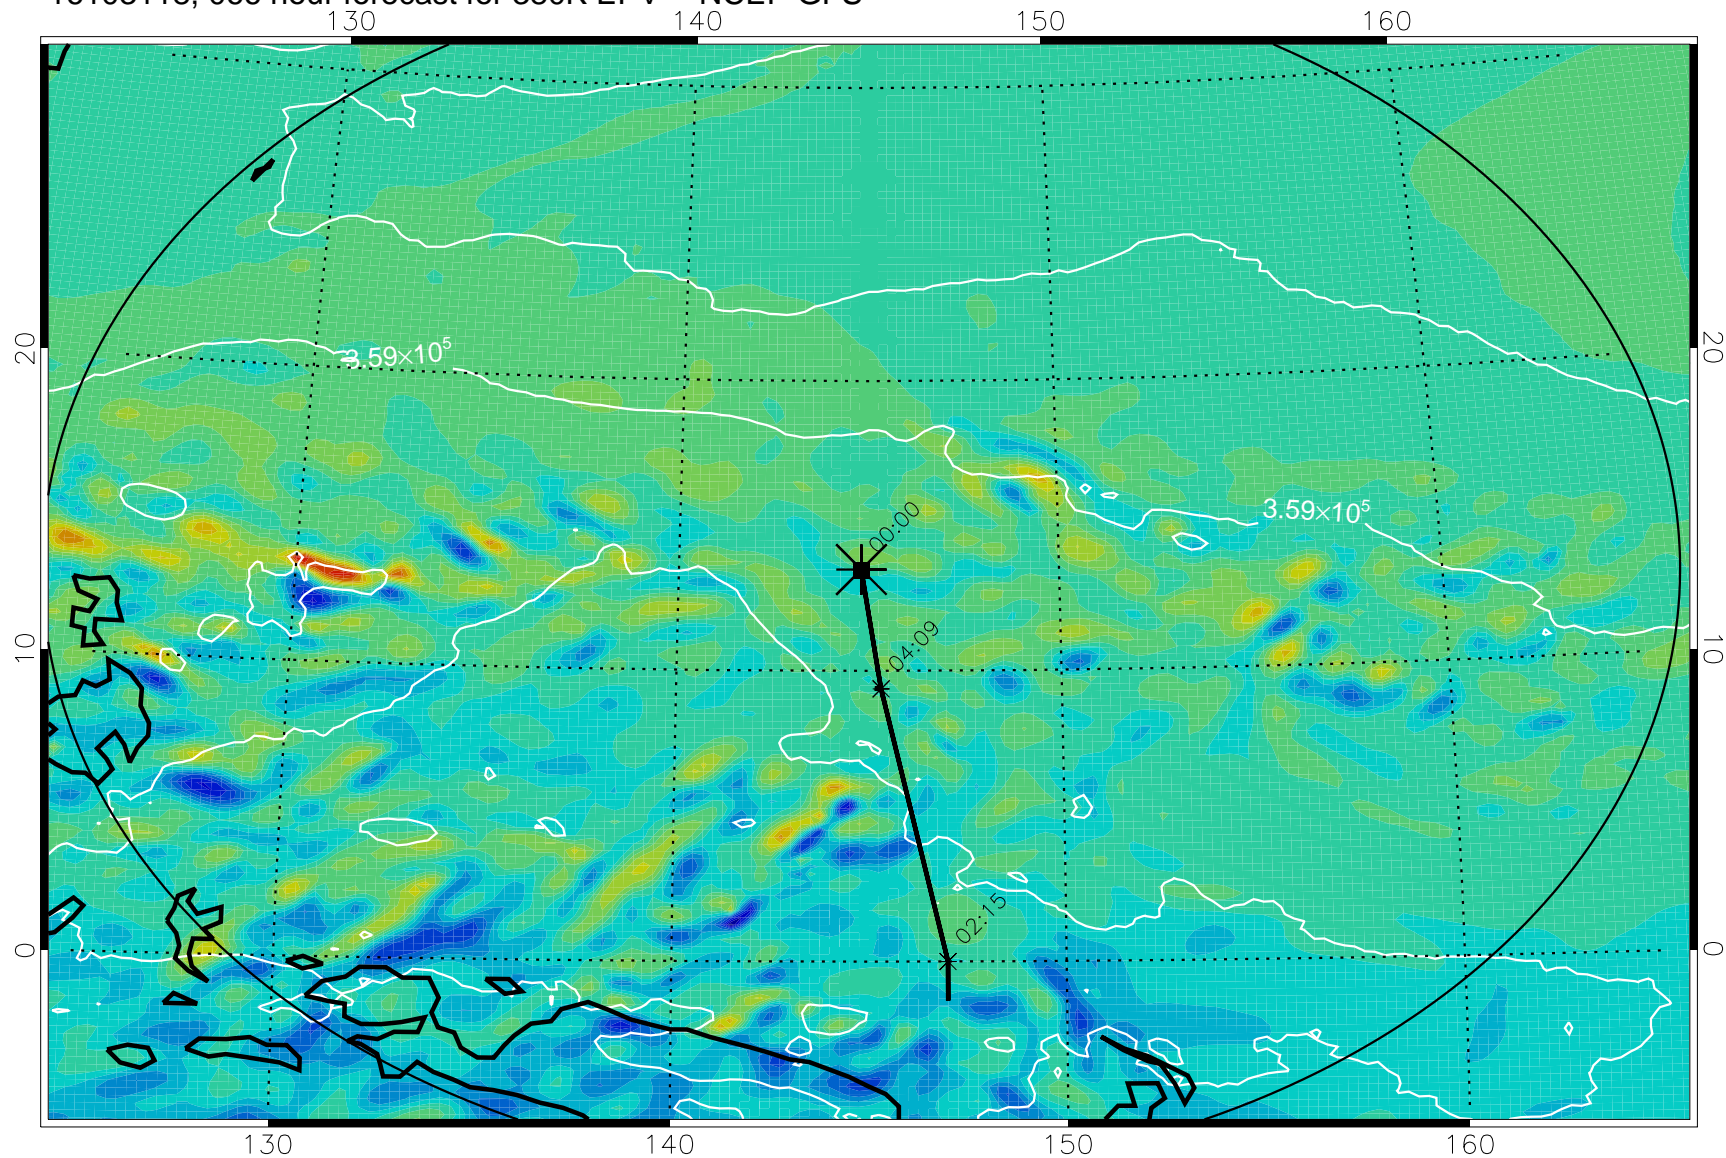

16103106, 054 hour forecast for 380K EPV -- NCEP GFS

380K Montgomery Streamfunction, white

Range ring of 2304 km

16103112, 060 hour forecast for 380K EPV -- NCEP GFS

380K Montgomery Streamfunction, white

Range ring of 2304 km

16103118, 066 hour forecast for 380K EPV -- NCEP GFS

380K Montgomery Streamfunction, white

Range ring of 2304 km

16110100, 072 hour forecast for 380K EPV -- NCEP GFS

380K Montgomery Streamfunction, white

Range ring of 2304 km

16110106, 078 hour forecast for 380K EPV -- NCEP GFS

380K Montgomery Streamfunction, white

Range ring of 2304 km

16110112, 084 hour forecast for 380K EPV -- NCEP GFS

380K Montgomery Streamfunction, white

Range ring of 2304 km

16110118, 090 hour forecast for 380K EPV -- NCEP GFS

380K Montgomery Streamfunction, white

Range ring of 2304 km

16110200, 096 hour forecast for 380K EPV -- NCEP GFS

380K Montgomery Streamfunction, white

Range ring of 2304 km