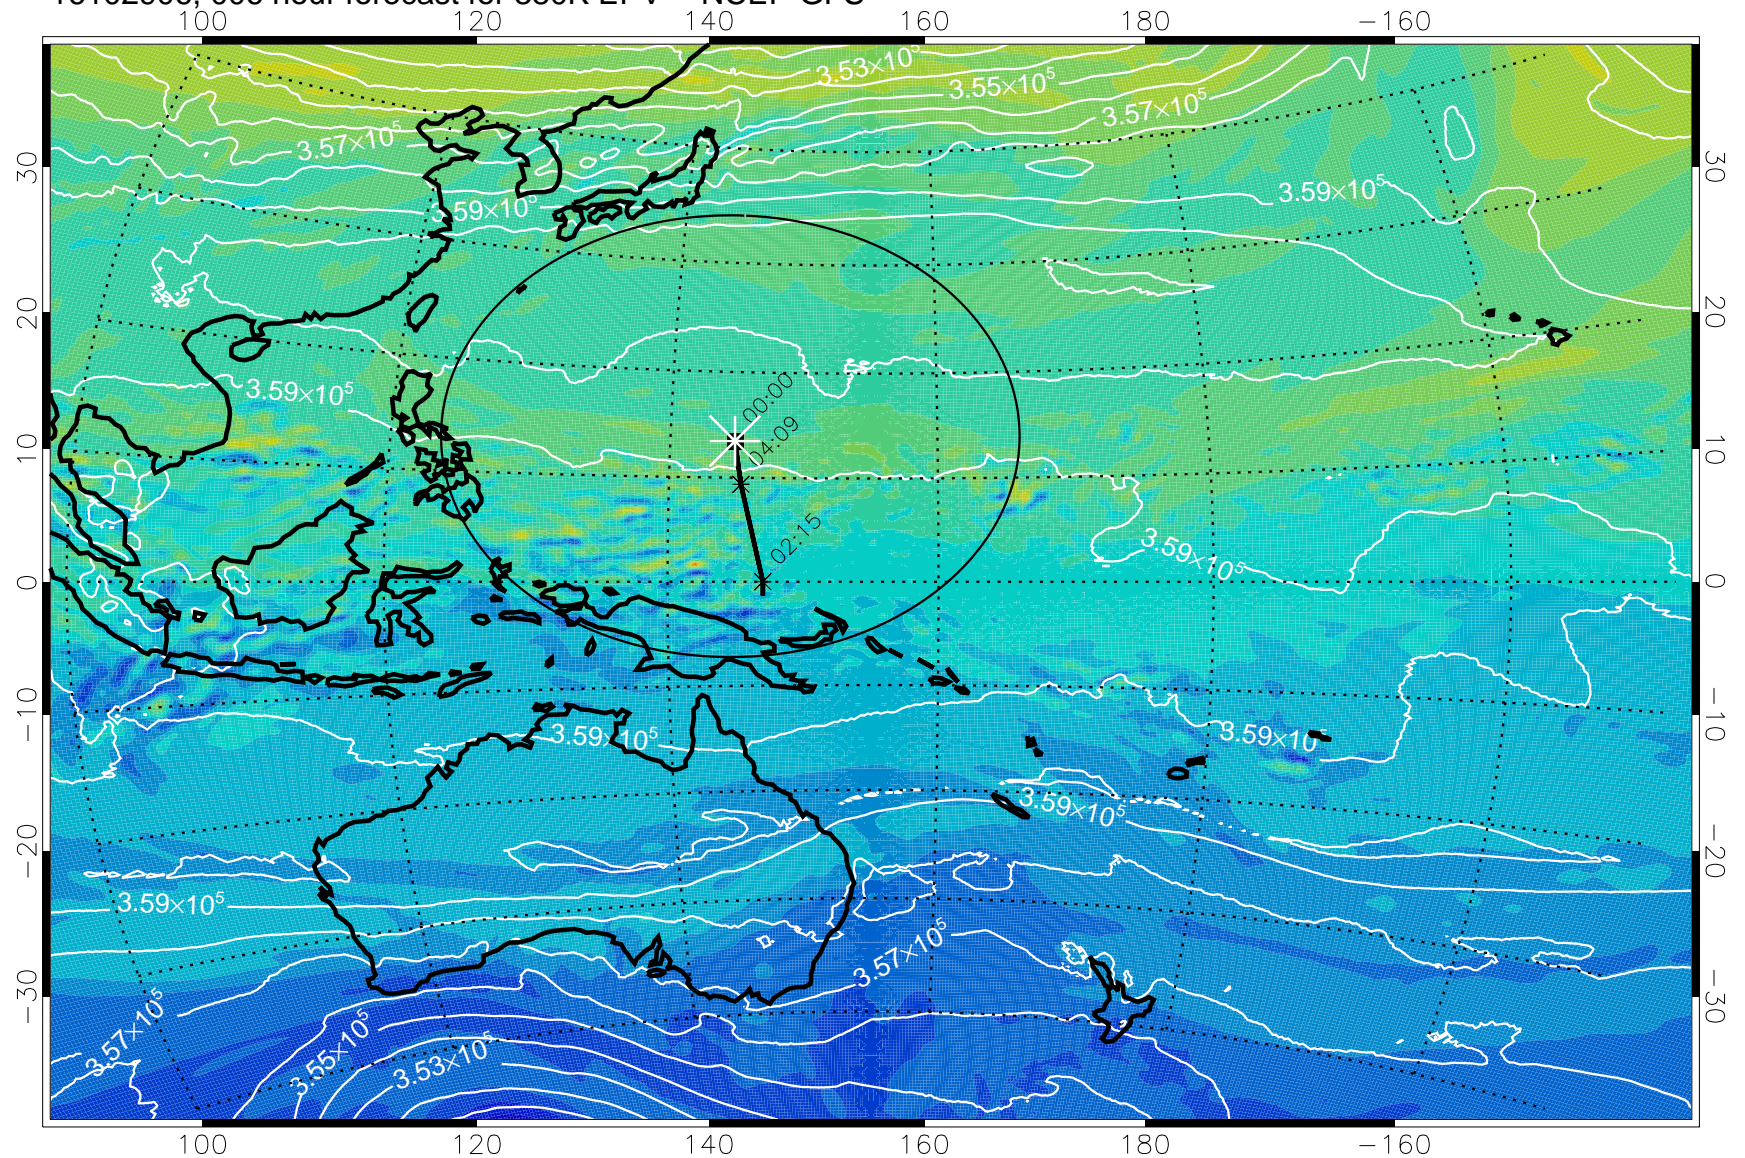

16102906, 006 hour forecast for 380K EPV -- NCEP GFS

380K Montgomery Streamfunction, white

Range ring of 2304 km

16102912, 012 hour forecast for 380K EPV -- NCEP GFS

380K Montgomery Streamfunction, white

Range ring of 2304 km

16102918, 018 hour forecast for 380K EPV -- NCEP GFS

380K Montgomery Streamfunction, white

Range ring of 2304 km

16103000, 024 hour forecast for 380K EPV -- NCEP GFS

380K Montgomery Streamfunction, white

Range ring of 2304 km

16103006, 030 hour forecast for 380K EPV -- NCEP GFS

380K Montgomery Streamfunction, white

Range ring of 2304 km

16103012, 036 hour forecast for 380K EPV -- NCEP GFS

380K Montgomery Streamfunction, white

Range ring of 2304 km

16103018, 042 hour forecast for 380K EPV -- NCEP GFS

380K Montgomery Streamfunction, white

Range ring of 2304 km

16103100, 048 hour forecast for 380K EPV -- NCEP GFS

380K Montgomery Streamfunction, white

Range ring of 2304 km