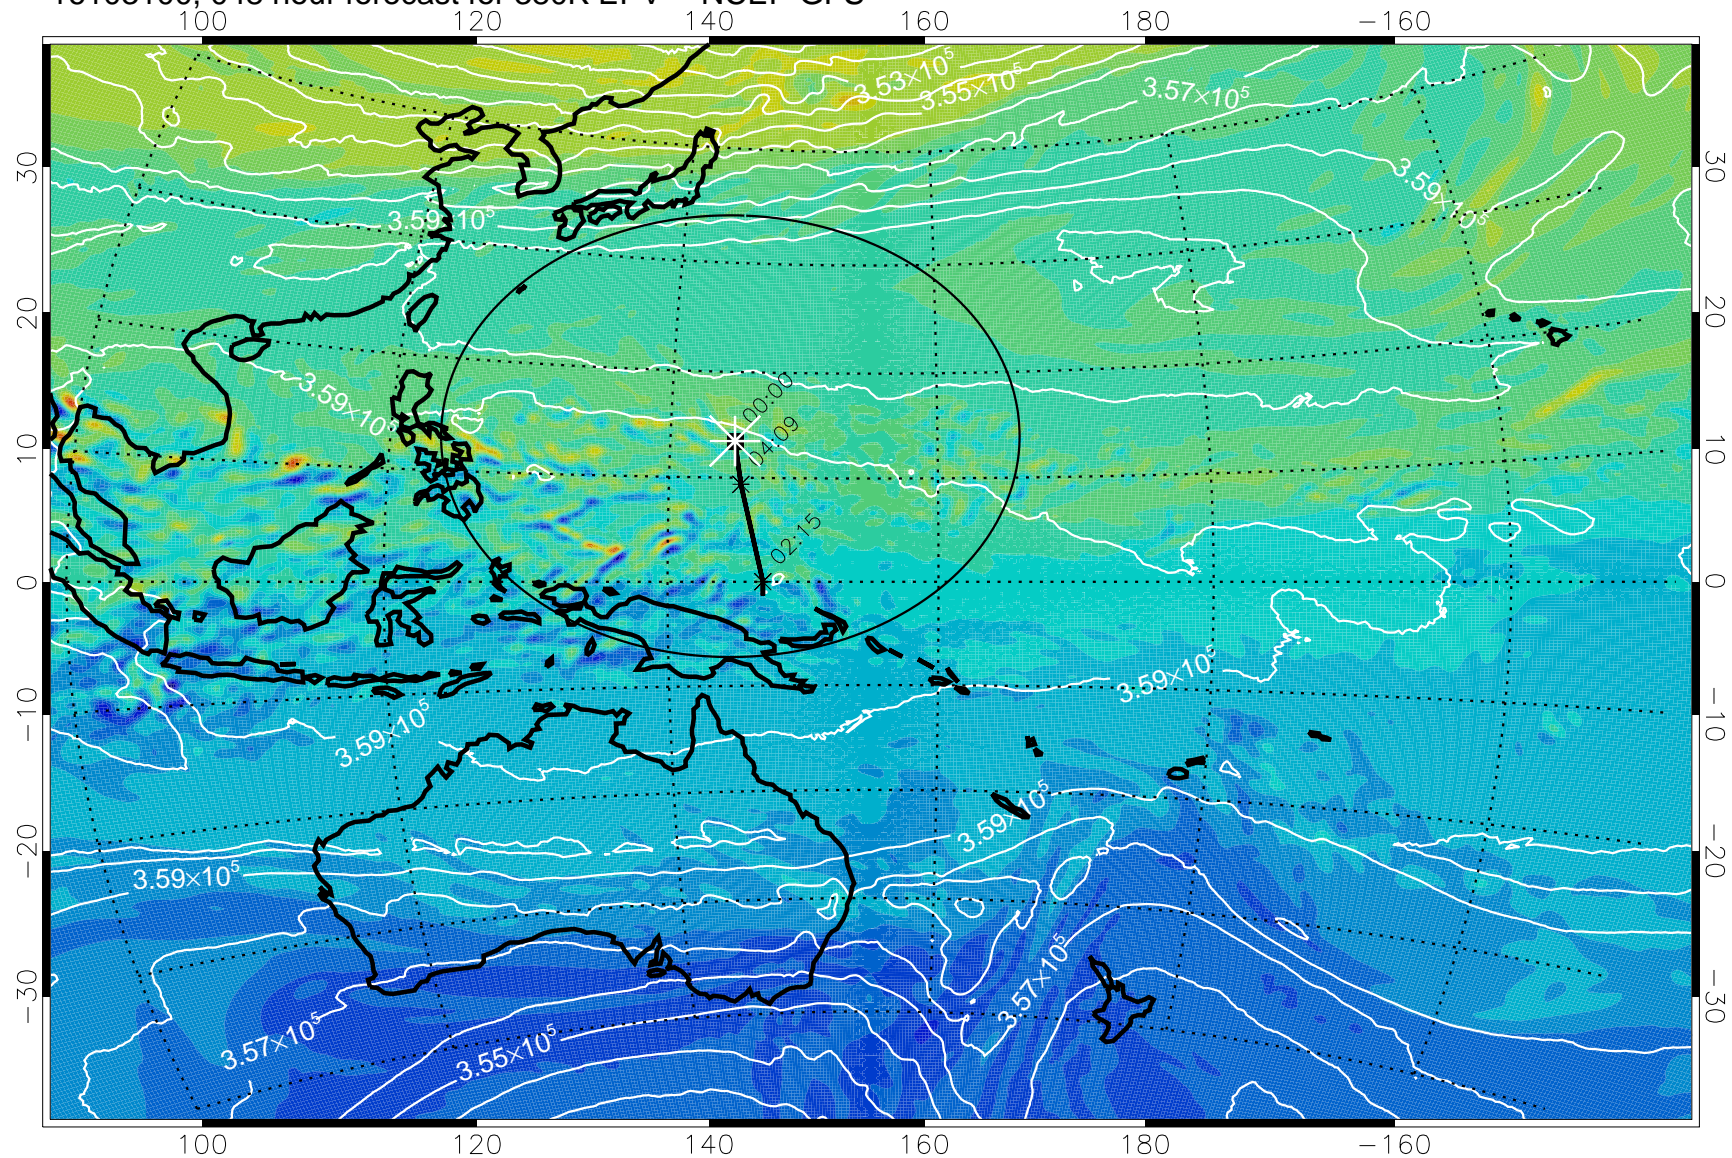

16103006, 030 hour forecast for 380K EPV -- NCEP GFS

380K Montgomery Streamfunction, white

Range ring of 2304 km

16103012, 036 hour forecast for 380K EPV -- NCEP GFS

380K Montgomery Streamfunction, white

Range ring of 2304 km

16103018, 042 hour forecast for 380K EPV -- NCEP GFS

380K Montgomery Streamfunction, white

Range ring of 2304 km

16103100, 048 hour forecast for 380K EPV -- NCEP GFS

380K Montgomery Streamfunction, white

Range ring of 2304 km

16103106, 054 hour forecast for 380K EPV -- NCEP GFS

380K Montgomery Streamfunction, white

Range ring of 2304 km

16103112, 060 hour forecast for 380K EPV -- NCEP GFS

380K Montgomery Streamfunction, white

Range ring of 2304 km

16103118, 066 hour forecast for 380K EPV -- NCEP GFS

380K Montgomery Streamfunction, white

Range ring of 2304 km

16110100, 072 hour forecast for 380K EPV -- NCEP GFS

380K Montgomery Streamfunction, white

Range ring of 2304 km