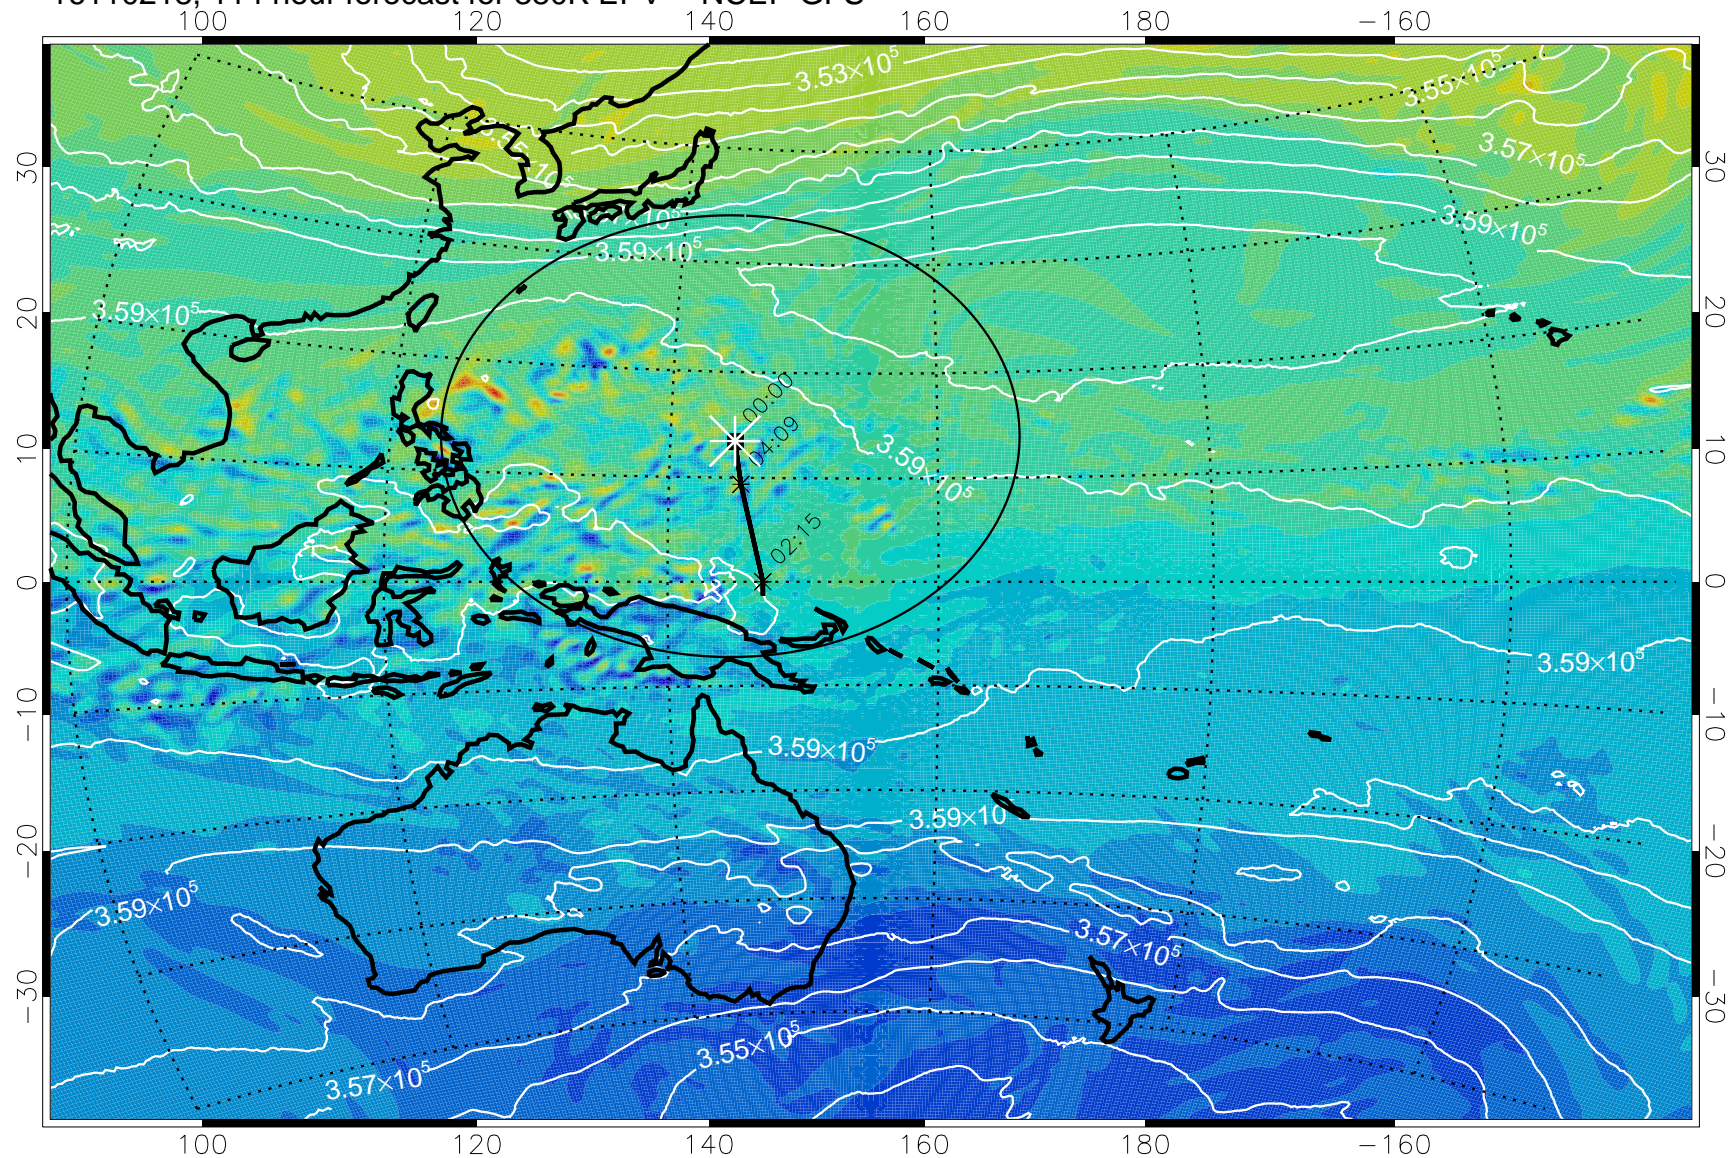

16110118, 090 hour forecast for 380K EPV -- NCEP GFS

380K Montgomery Streamfunction, white

Range ring of 2304 km

16110200, 096 hour forecast for 380K EPV -- NCEP GFS

380K Montgomery Streamfunction, white

Range ring of 2304 km

16110206, 102 hour forecast for 380K EPV -- NCEP GFS

380K Montgomery Streamfunction, white

Range ring of 2304 km

16110212, 108 hour forecast for 380K EPV -- NCEP GFS

380K Montgomery Streamfunction, white

Range ring of 2304 km

16110218, 114 hour forecast for 380K EPV -- NCEP GFS

380K Montgomery Streamfunction, white

Range ring of 2304 km

16110300, 120 hour forecast for 380K EPV -- NCEP GFS

380K Montgomery Streamfunction, white

Range ring of 2304 km