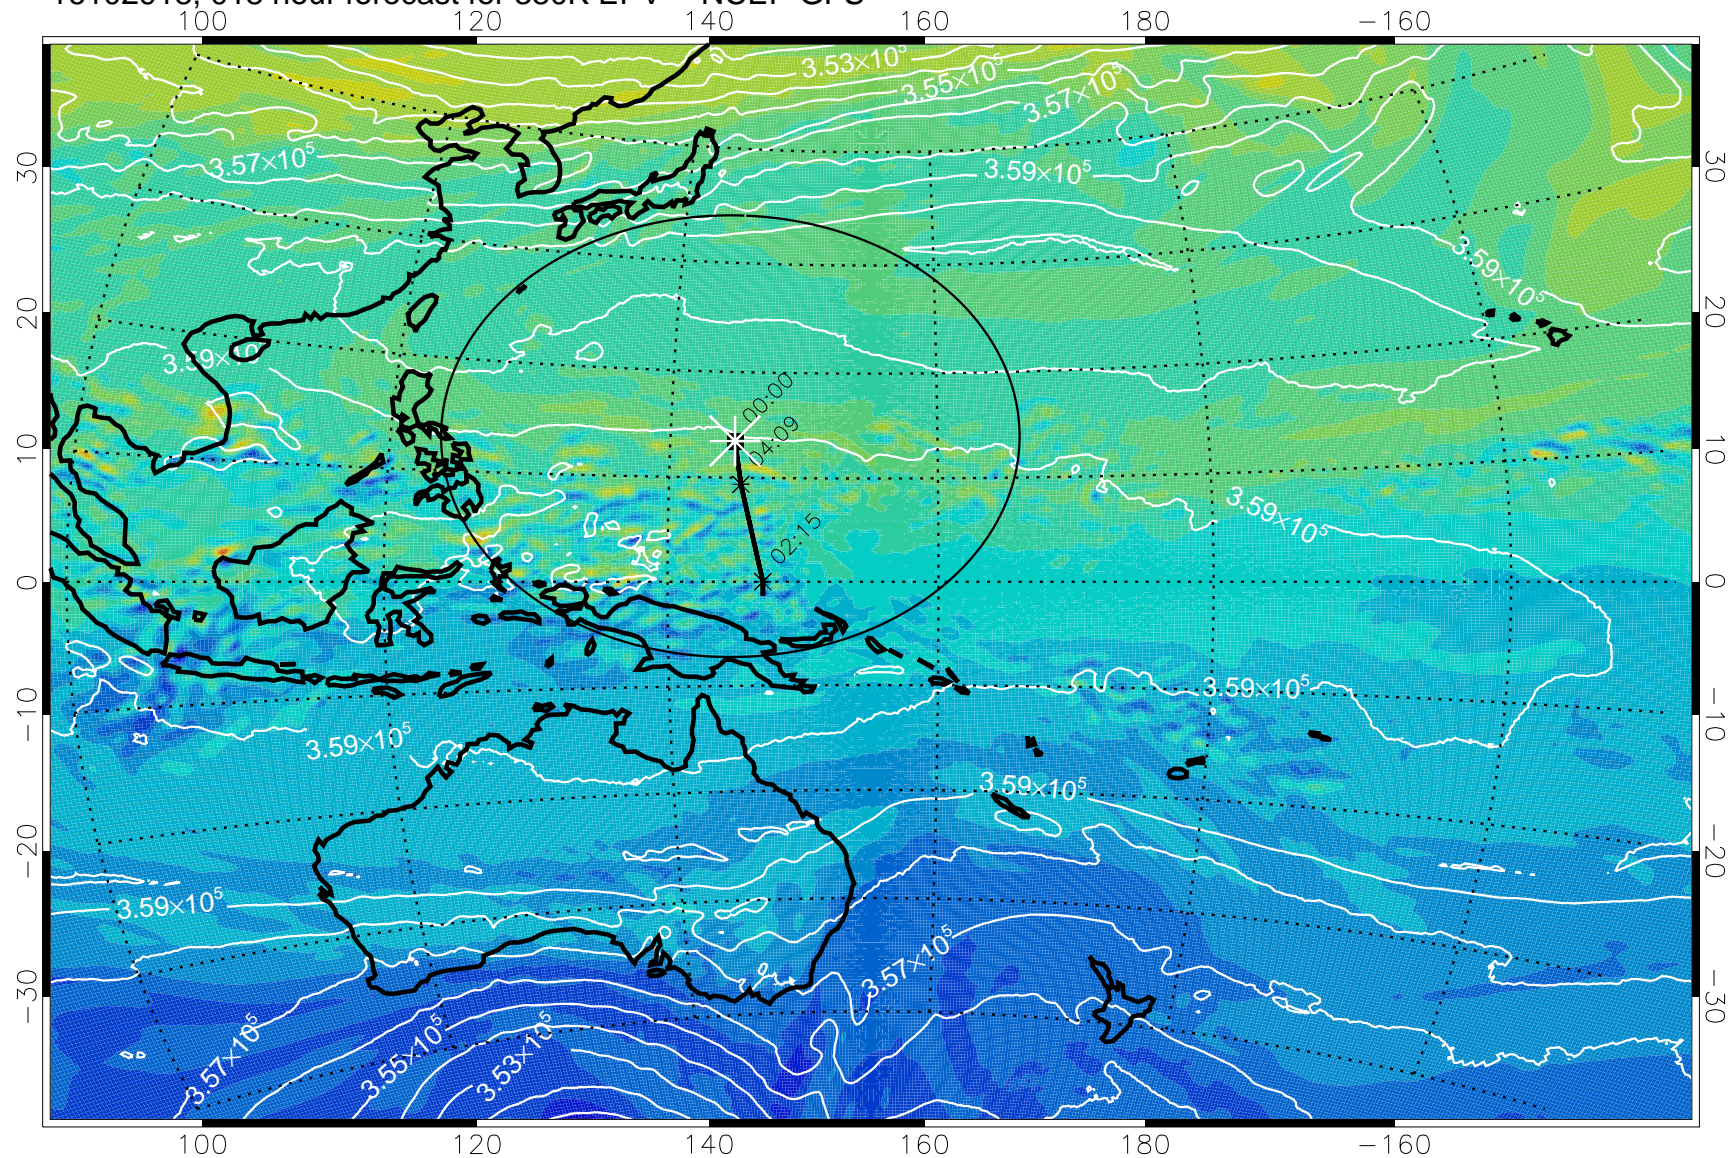

16102906, 006 hour forecast for 380K EPV -- NCEP GFS

380K Montgomery Streamfunction, white

Range ring of 2304 km

16102912, 012 hour forecast for 380K EPV -- NCEP GFS

380K Montgomery Streamfunction, white

Range ring of 2304 km

16102918, 018 hour forecast for 380K EPV -- NCEP GFS

380K Montgomery Streamfunction, white

Range ring of 2304 km

16103000, 024 hour forecast for 380K EPV -- NCEP GFS

380K Montgomery Streamfunction, white

Range ring of 2304 km

16103006, 030 hour forecast for 380K EPV -- NCEP GFS

380K Montgomery Streamfunction, white

Range ring of 2304 km

16103012, 036 hour forecast for 380K EPV -- NCEP GFS

380K Montgomery Streamfunction, white

Range ring of 2304 km

16103018, 042 hour forecast for 380K EPV -- NCEP GFS

380K Montgomery Streamfunction, white

Range ring of 2304 km

16103100, 048 hour forecast for 380K EPV -- NCEP GFS

380K Montgomery Streamfunction, white

Range ring of 2304 km