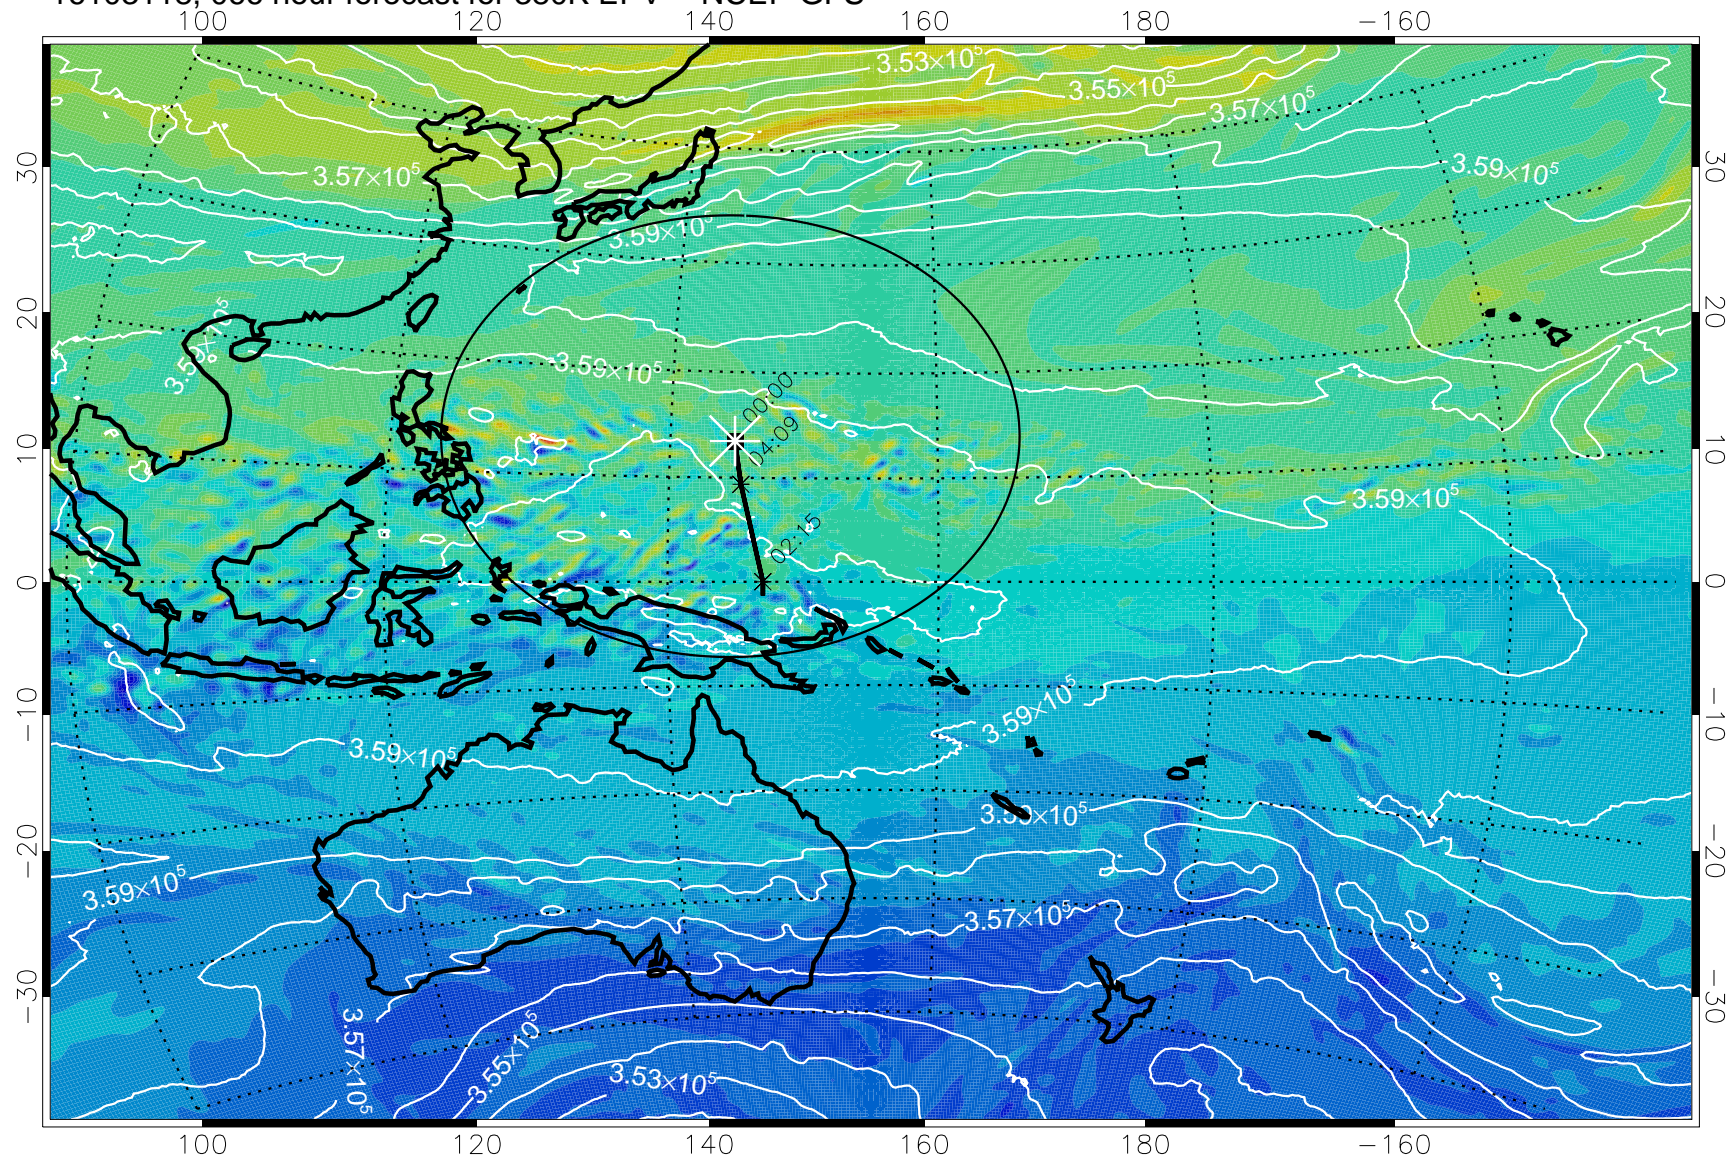

16103018, 042 hour forecast for 380K EPV -- NCEP GFS

380K Montgomery Streamfunction, white

Range ring of 2304 km

16103100, 048 hour forecast for 380K EPV -- NCEP GFS

380K Montgomery Streamfunction, white

Range ring of 2304 km

16103106, 054 hour forecast for 380K EPV -- NCEP GFS

380K Montgomery Streamfunction, white

Range ring of 2304 km

16103112, 060 hour forecast for 380K EPV -- NCEP GFS

380K Montgomery Streamfunction, white

Range ring of 2304 km

16103118, 066 hour forecast for 380K EPV -- NCEP GFS

380K Montgomery Streamfunction, white

Range ring of 2304 km

16110100, 072 hour forecast for 380K EPV -- NCEP GFS

380K Montgomery Streamfunction, white

Range ring of 2304 km

16110106, 078 hour forecast for 380K EPV -- NCEP GFS

380K Montgomery Streamfunction, white

Range ring of 2304 km

16110112, 084 hour forecast for 380K EPV -- NCEP GFS

380K Montgomery Streamfunction, white

Range ring of 2304 km