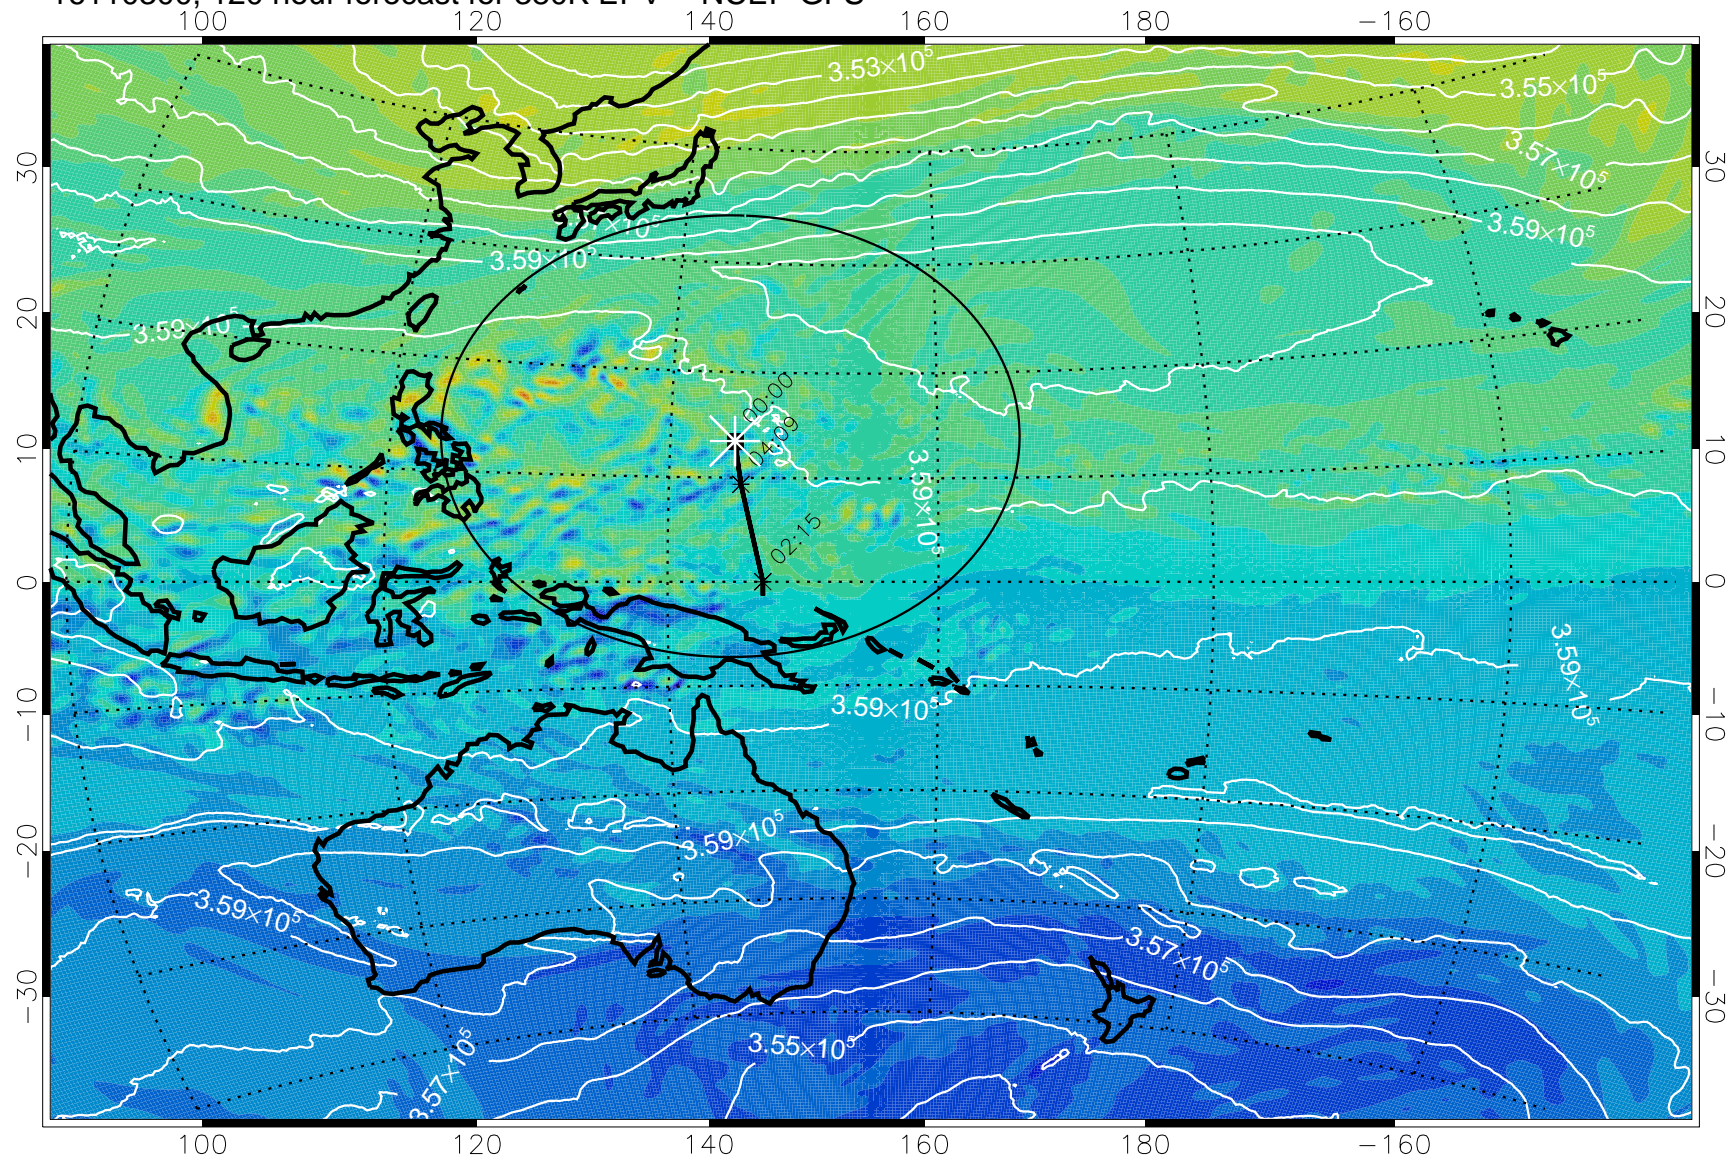

16110206, 102 hour forecast for 380K EPV -- NCEP GFS

380K Montgomery Streamfunction, white

Range ring of 2304 km

16110212, 108 hour forecast for 380K EPV -- NCEP GFS

380K Montgomery Streamfunction, white

Range ring of 2304 km

16110218, 114 hour forecast for 380K EPV -- NCEP GFS

380K Montgomery Streamfunction, white

Range ring of 2304 km

16110300, 120 hour forecast for 380K EPV -- NCEP GFS

380K Montgomery Streamfunction, white

Range ring of 2304 km