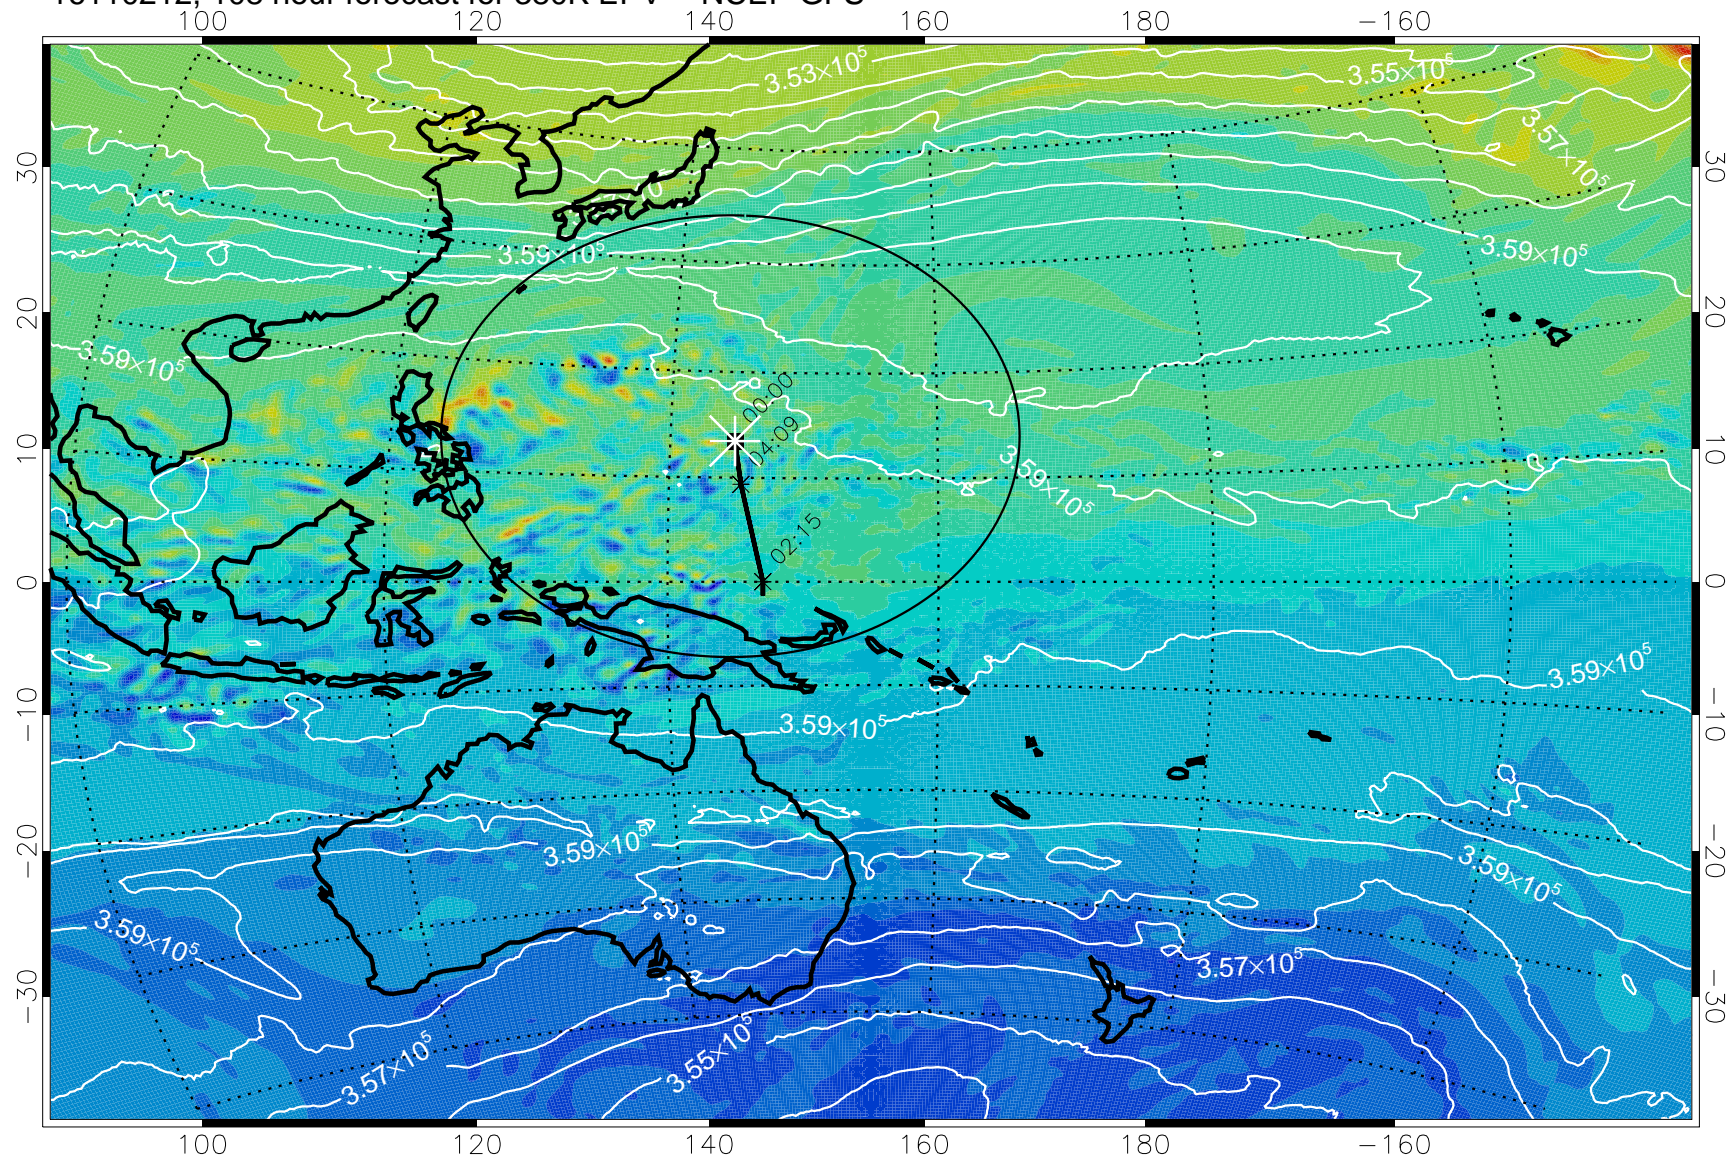

16110118, 090 hour forecast for 380K EPV -- NCEP GFS

380K Montgomery Streamfunction, white

Range ring of 2304 km

16110200, 096 hour forecast for 380K EPV -- NCEP GFS

380K Montgomery Streamfunction, white

Range ring of 2304 km

16110206, 102 hour forecast for 380K EPV -- NCEP GFS

380K Montgomery Streamfunction, white

Range ring of 2304 km

16110212, 108 hour forecast for 380K EPV -- NCEP GFS

380K Montgomery Streamfunction, white

Range ring of 2304 km

16110218, 114 hour forecast for 380K EPV -- NCEP GFS

380K Montgomery Streamfunction, white

Range ring of 2304 km

16110300, 120 hour forecast for 380K EPV -- NCEP GFS

380K Montgomery Streamfunction, white

Range ring of 2304 km