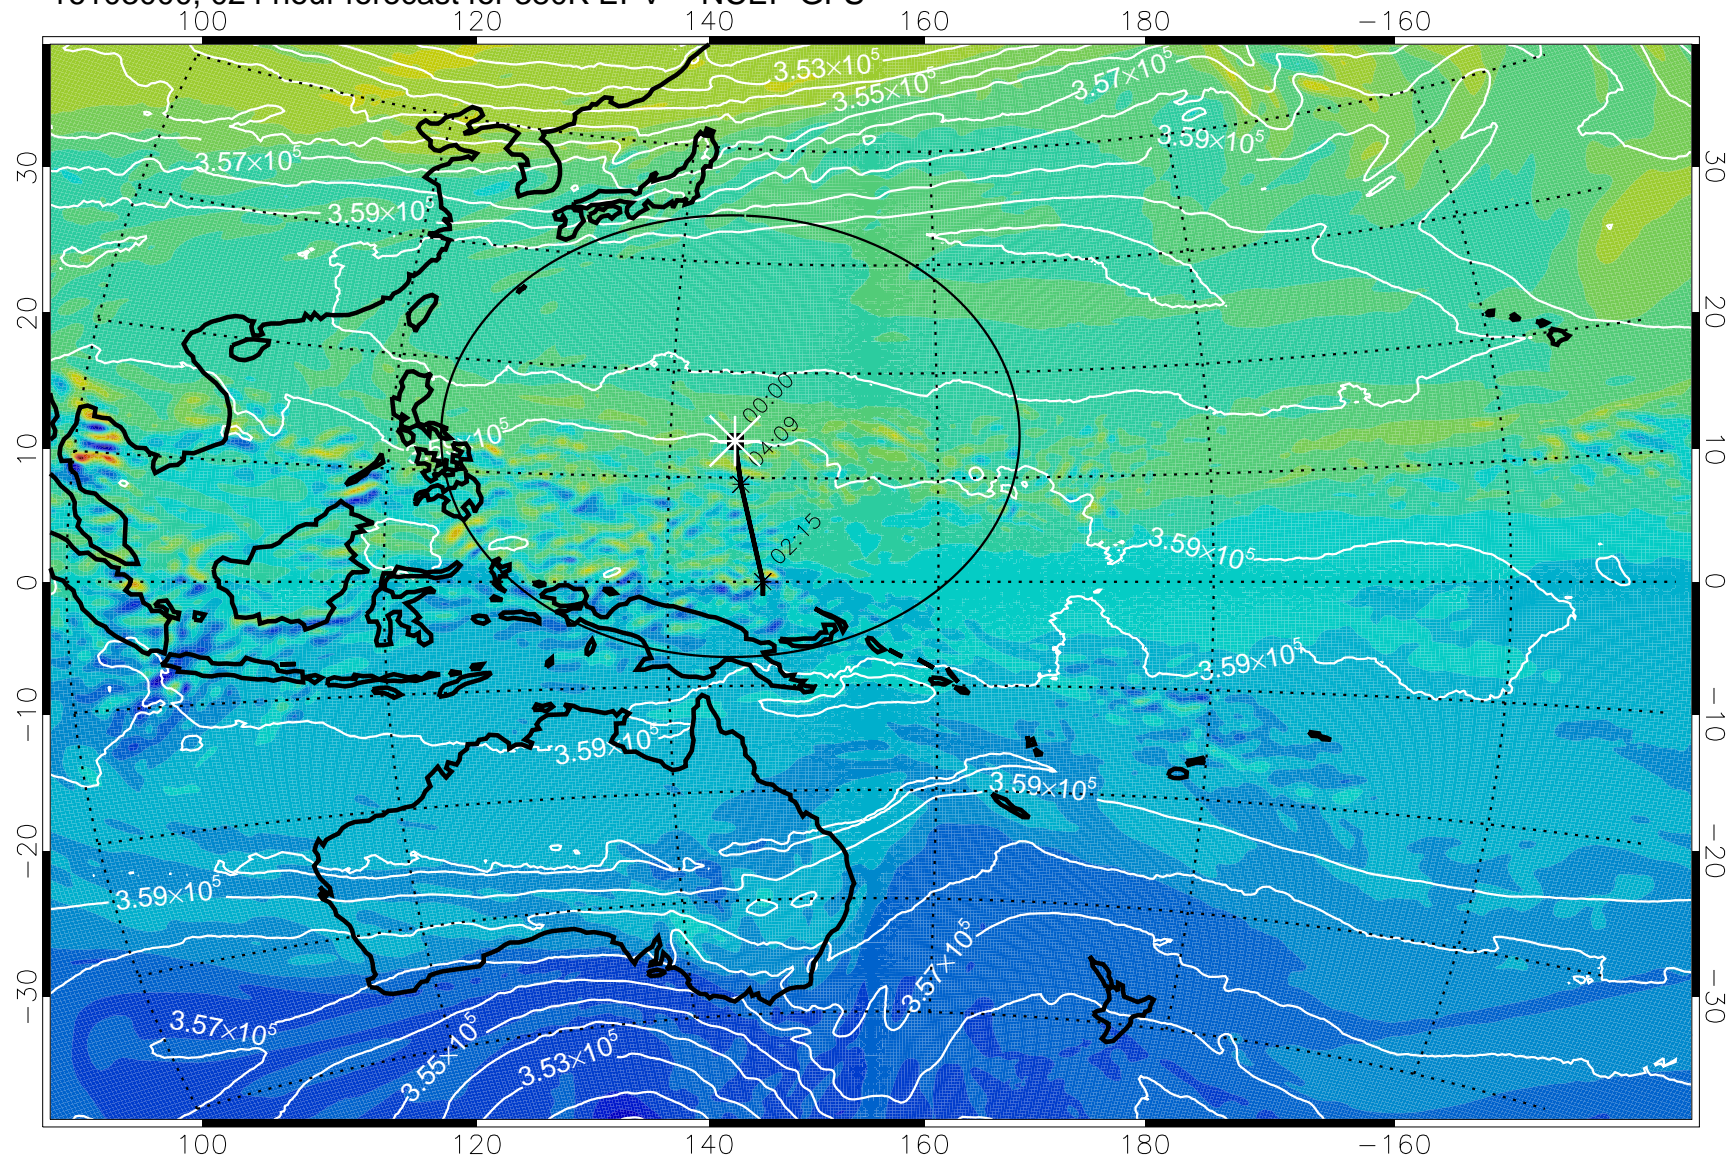

16102918, 018 hour forecast for 380K EPV -- NCEP GFS

380K Montgomery Streamfunction, white

Range ring of 2304 km

16103000, 024 hour forecast for 380K EPV -- NCEP GFS

380K Montgomery Streamfunction, white

Range ring of 2304 km

16103006, 030 hour forecast for 380K EPV -- NCEP GFS

380K Montgomery Streamfunction, white

Range ring of 2304 km

16103012, 036 hour forecast for 380K EPV -- NCEP GFS

380K Montgomery Streamfunction, white

Range ring of 2304 km

16103018, 042 hour forecast for 380K EPV -- NCEP GFS

380K Montgomery Streamfunction, white

Range ring of 2304 km

16103100, 048 hour forecast for 380K EPV -- NCEP GFS

380K Montgomery Streamfunction, white

Range ring of 2304 km

16103106, 054 hour forecast for 380K EPV -- NCEP GFS

380K Montgomery Streamfunction, white

Range ring of 2304 km

16103112, 060 hour forecast for 380K EPV -- NCEP GFS

380K Montgomery Streamfunction, white

Range ring of 2304 km