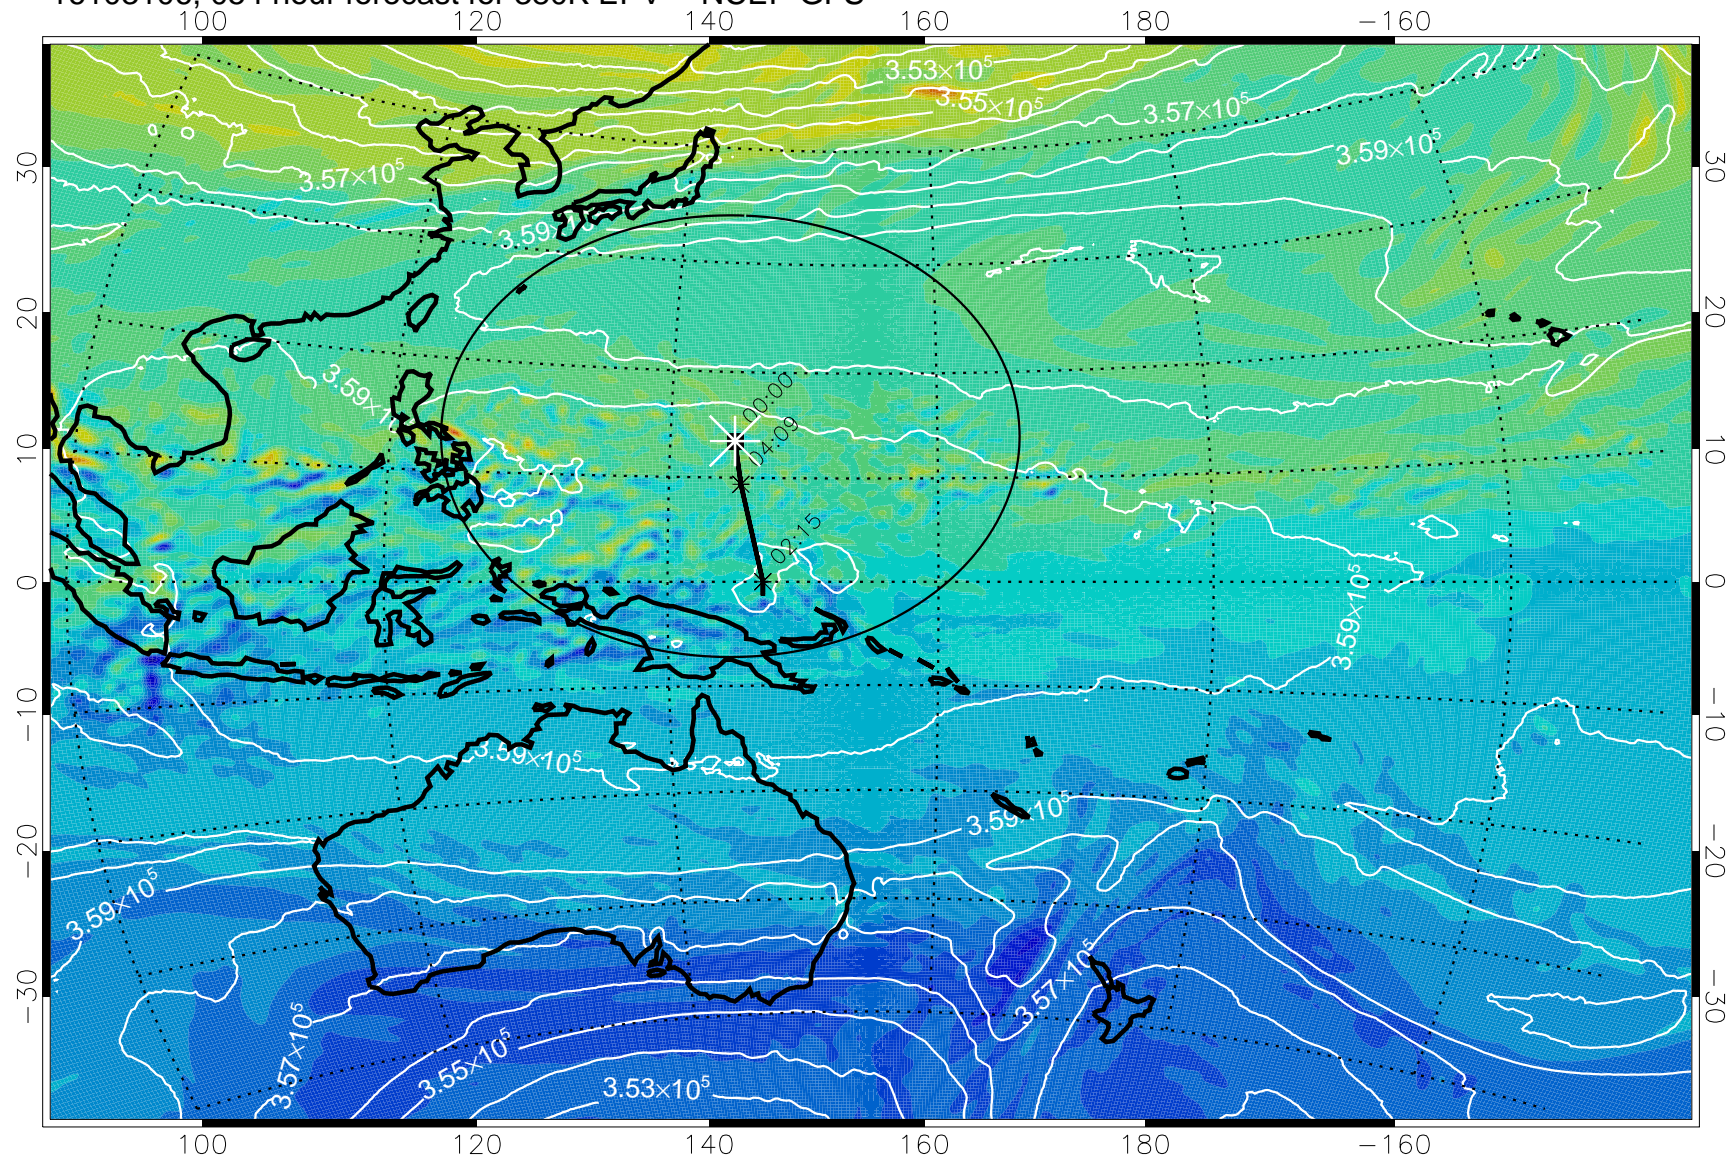

16103006, 030 hour forecast for 380K EPV -- NCEP GFS

380K Montgomery Streamfunction, white

Range ring of 2304 km

16103012, 036 hour forecast for 380K EPV -- NCEP GFS

380K Montgomery Streamfunction, white

Range ring of 2304 km

16103018, 042 hour forecast for 380K EPV -- NCEP GFS

380K Montgomery Streamfunction, white

Range ring of 2304 km

16103100, 048 hour forecast for 380K EPV -- NCEP GFS

380K Montgomery Streamfunction, white

Range ring of 2304 km

16103106, 054 hour forecast for 380K EPV -- NCEP GFS

380K Montgomery Streamfunction, white

Range ring of 2304 km

16103112, 060 hour forecast for 380K EPV -- NCEP GFS

380K Montgomery Streamfunction, white

Range ring of 2304 km

16103118, 066 hour forecast for 380K EPV -- NCEP GFS

380K Montgomery Streamfunction, white

Range ring of 2304 km

16110100, 072 hour forecast for 380K EPV -- NCEP GFS

380K Montgomery Streamfunction, white

Range ring of 2304 km