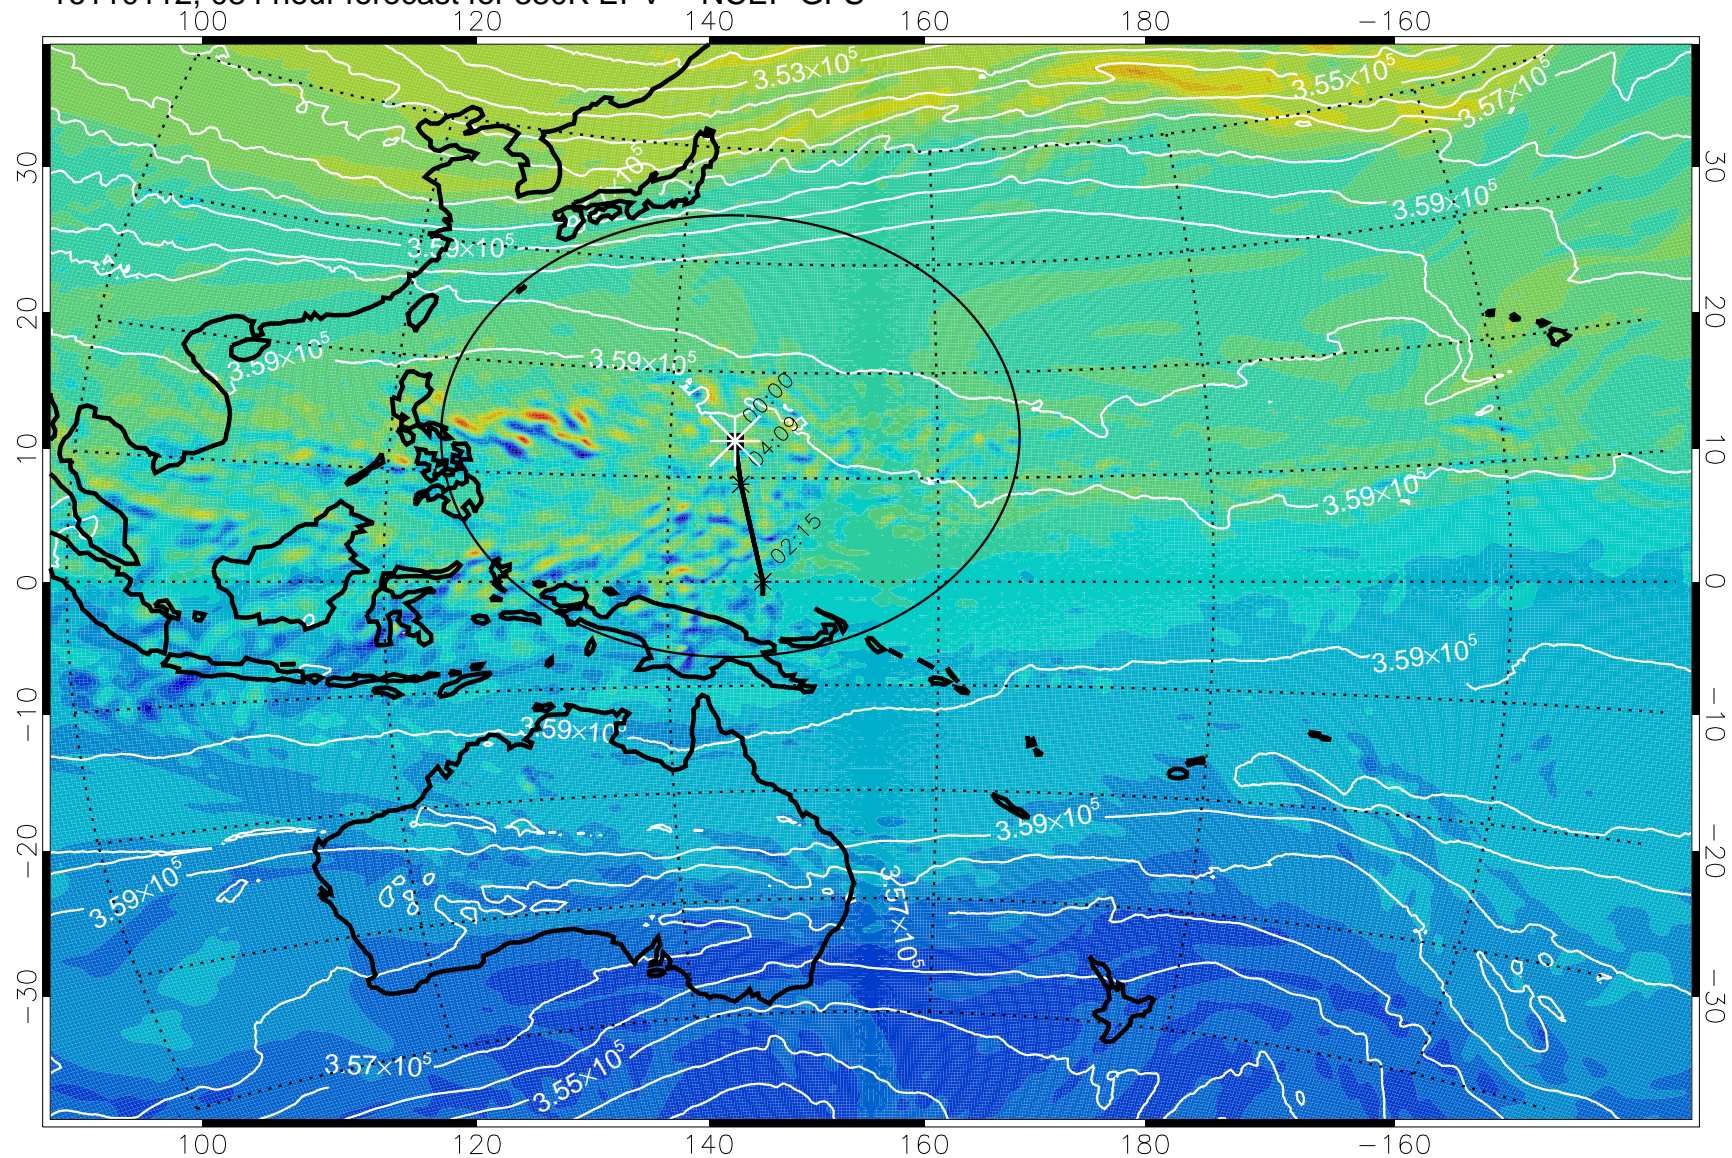

16103118, 066 hour forecast for 380K EPV -- NCEP GFS

380K Montgomery Streamfunction, white

Range ring of 2304 km

16110100, 072 hour forecast for 380K EPV -- NCEP GFS

380K Montgomery Streamfunction, white

Range ring of 2304 km

16110106, 078 hour forecast for 380K EPV -- NCEP GFS

380K Montgomery Streamfunction, white

Range ring of 2304 km

16110112, 084 hour forecast for 380K EPV -- NCEP GFS

380K Montgomery Streamfunction, white

Range ring of 2304 km

16110118, 090 hour forecast for 380K EPV -- NCEP GFS

380K Montgomery Streamfunction, white

Range ring of 2304 km

16110200, 096 hour forecast for 380K EPV -- NCEP GFS

380K Montgomery Streamfunction, white

Range ring of 2304 km

16110206, 102 hour forecast for 380K EPV -- NCEP GFS

380K Montgomery Streamfunction, white

Range ring of 2304 km

16110212, 108 hour forecast for 380K EPV -- NCEP GFS

380K Montgomery Streamfunction, white

Range ring of 2304 km