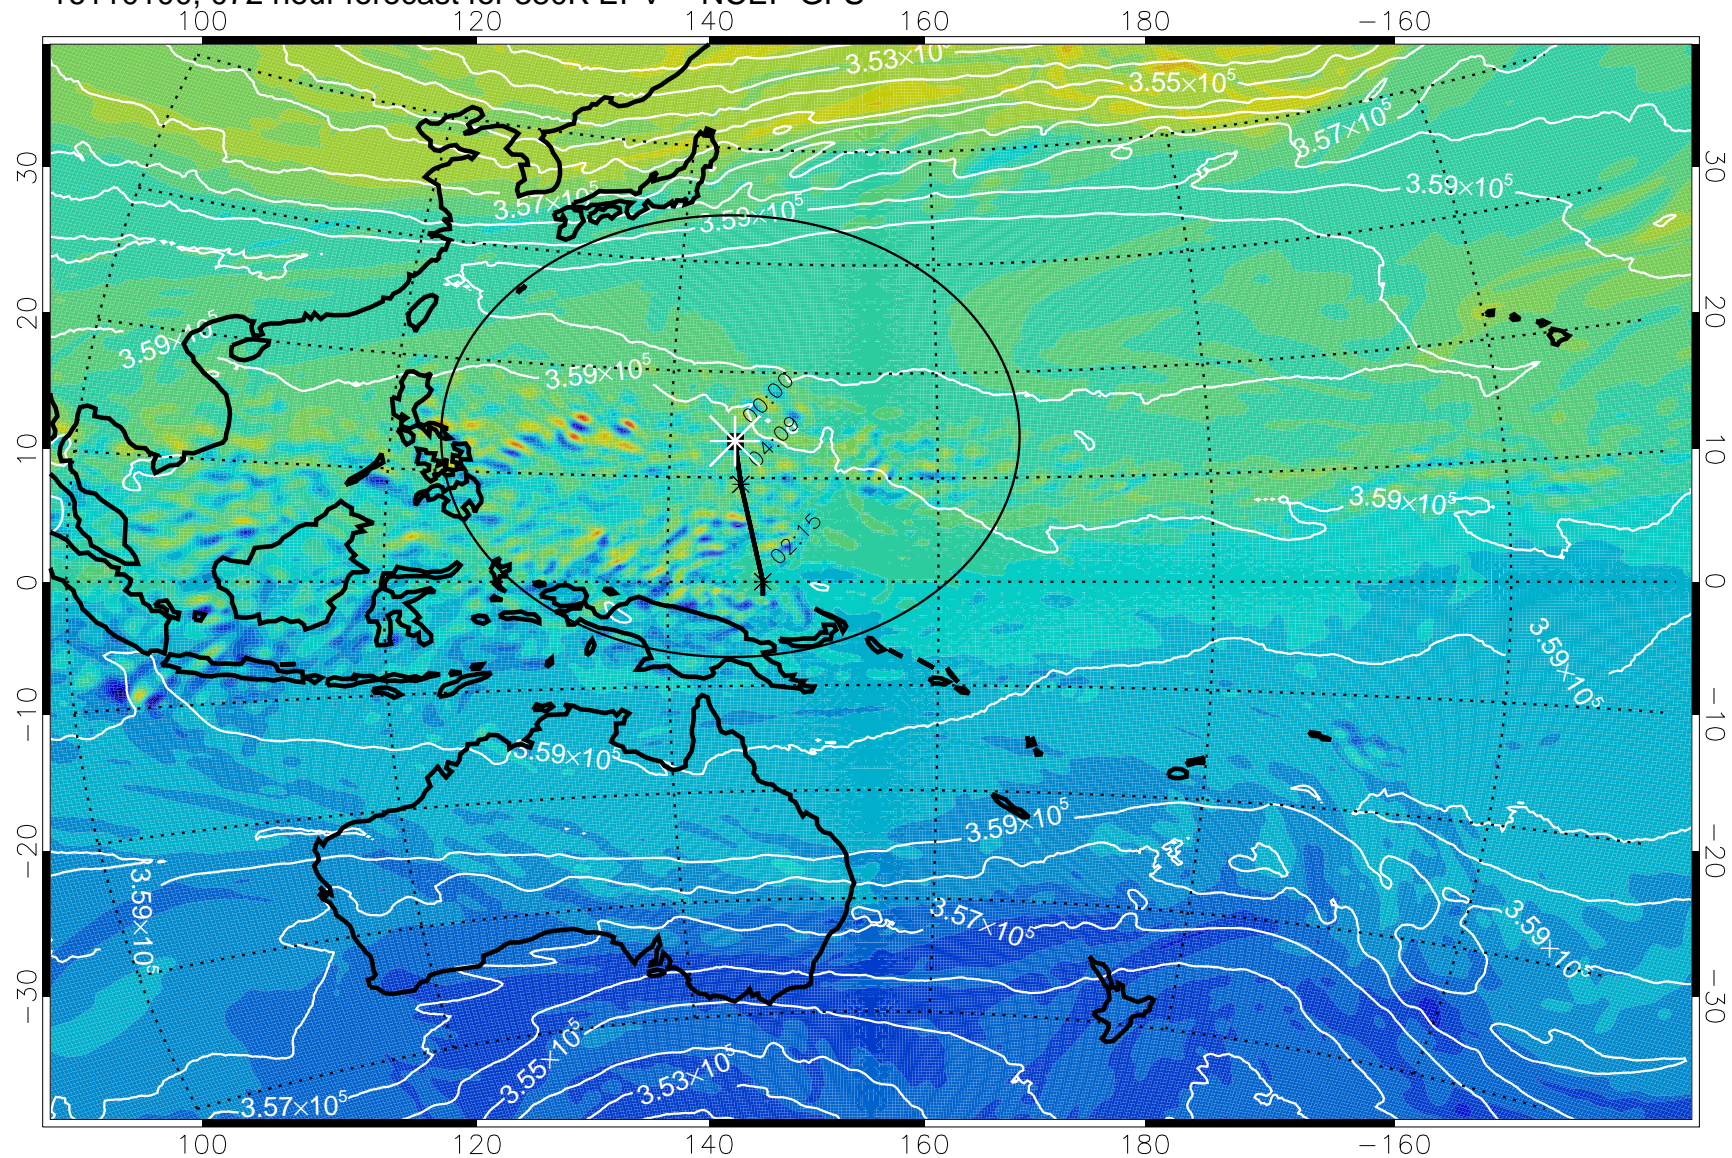

16103106, 054 hour forecast for 380K EPV -- NCEP GFS

380K Montgomery Streamfunction, white

Range ring of 2304 km

16103112, 060 hour forecast for 380K EPV -- NCEP GFS

380K Montgomery Streamfunction, white

Range ring of 2304 km

16103118, 066 hour forecast for 380K EPV -- NCEP GFS

380K Montgomery Streamfunction, white

Range ring of 2304 km

16110100, 072 hour forecast for 380K EPV -- NCEP GFS

380K Montgomery Streamfunction, white

Range ring of 2304 km

16110106, 078 hour forecast for 380K EPV -- NCEP GFS

380K Montgomery Streamfunction, white

Range ring of 2304 km

16110112, 084 hour forecast for 380K EPV -- NCEP GFS

380K Montgomery Streamfunction, white

Range ring of 2304 km

16110118, 090 hour forecast for 380K EPV -- NCEP GFS

380K Montgomery Streamfunction, white

Range ring of 2304 km

16110200, 096 hour forecast for 380K EPV -- NCEP GFS

380K Montgomery Streamfunction, white

Range ring of 2304 km