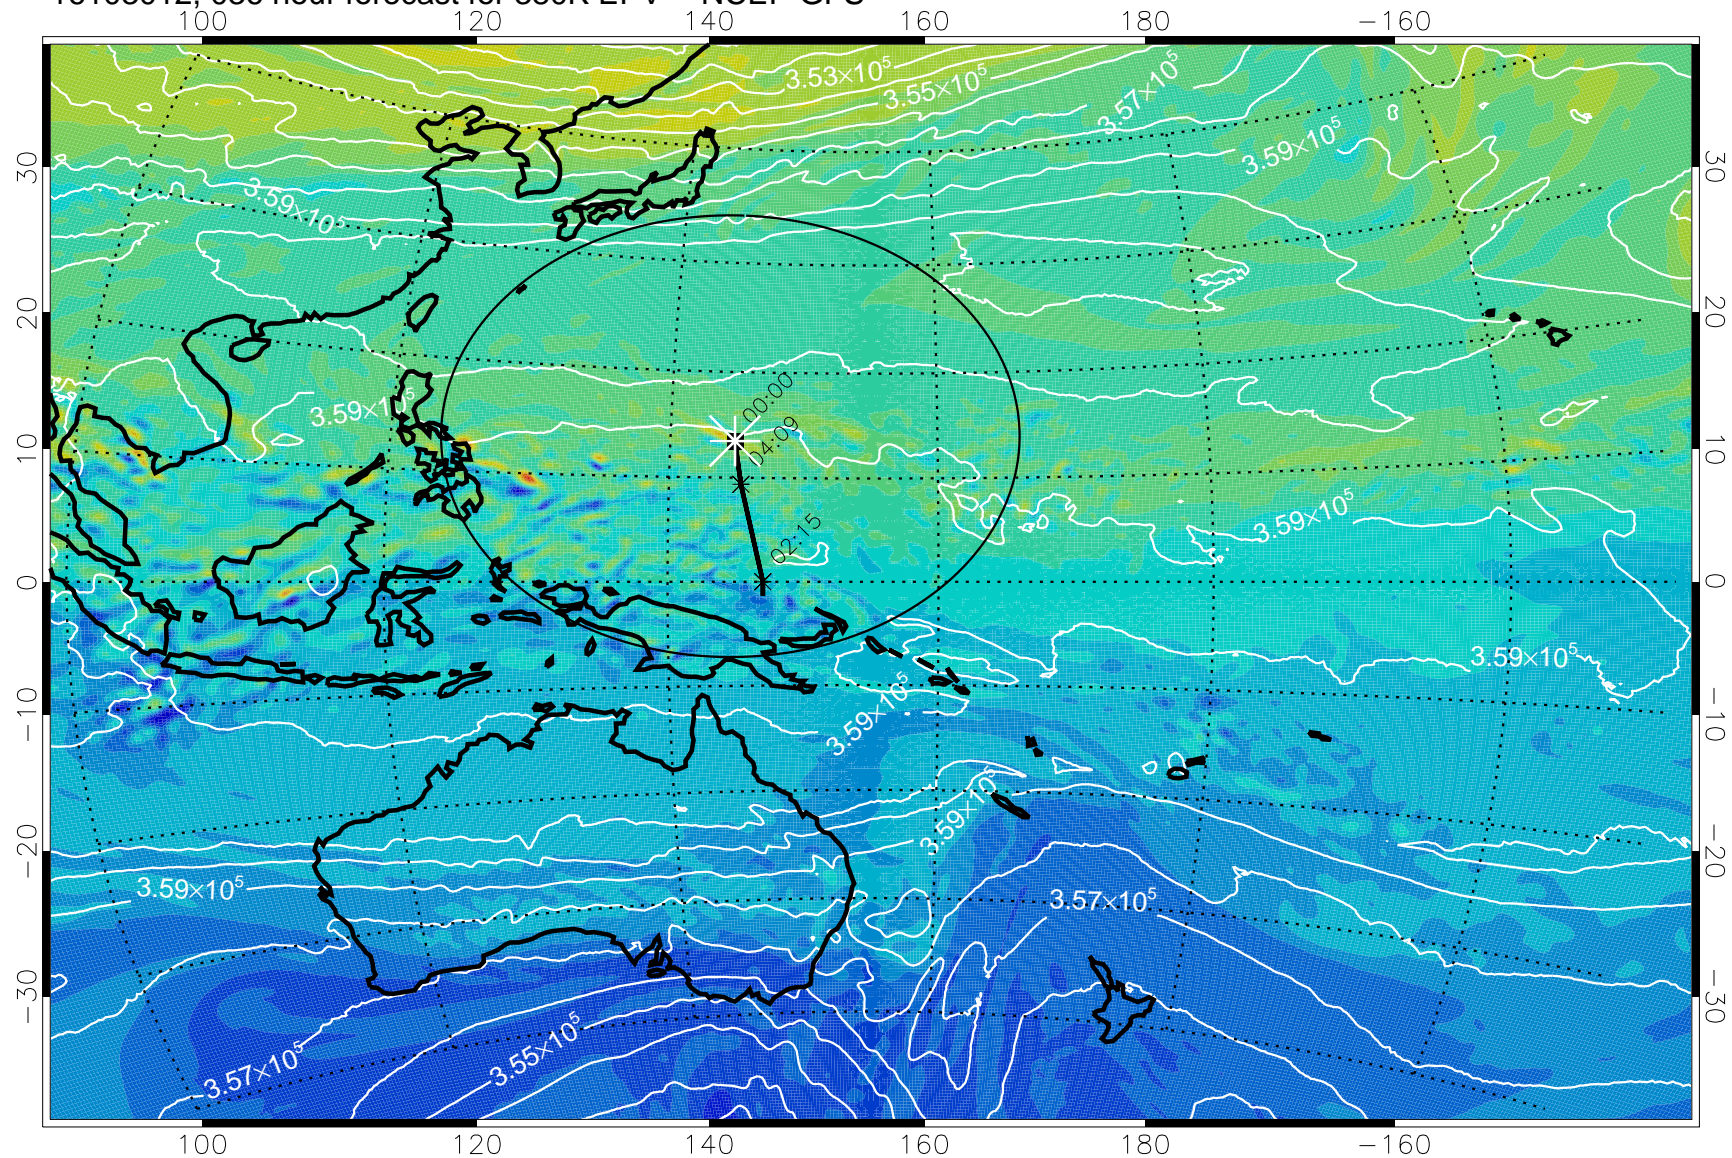

16103006, 030 hour forecast for 380K EPV -- NCEP GFS

380K Montgomery Streamfunction, white

Range ring of 2304 km

16103012, 036 hour forecast for 380K EPV -- NCEP GFS

380K Montgomery Streamfunction, white

Range ring of 2304 km

16103018, 042 hour forecast for 380K EPV -- NCEP GFS

380K Montgomery Streamfunction, white

Range ring of 2304 km

16103100, 048 hour forecast for 380K EPV -- NCEP GFS

380K Montgomery Streamfunction, white

Range ring of 2304 km

16103106, 054 hour forecast for 380K EPV -- NCEP GFS

380K Montgomery Streamfunction, white

Range ring of 2304 km

16103112, 060 hour forecast for 380K EPV -- NCEP GFS

380K Montgomery Streamfunction, white

Range ring of 2304 km

16103118, 066 hour forecast for 380K EPV -- NCEP GFS

380K Montgomery Streamfunction, white

Range ring of 2304 km

16110100, 072 hour forecast for 380K EPV -- NCEP GFS

380K Montgomery Streamfunction, white

Range ring of 2304 km