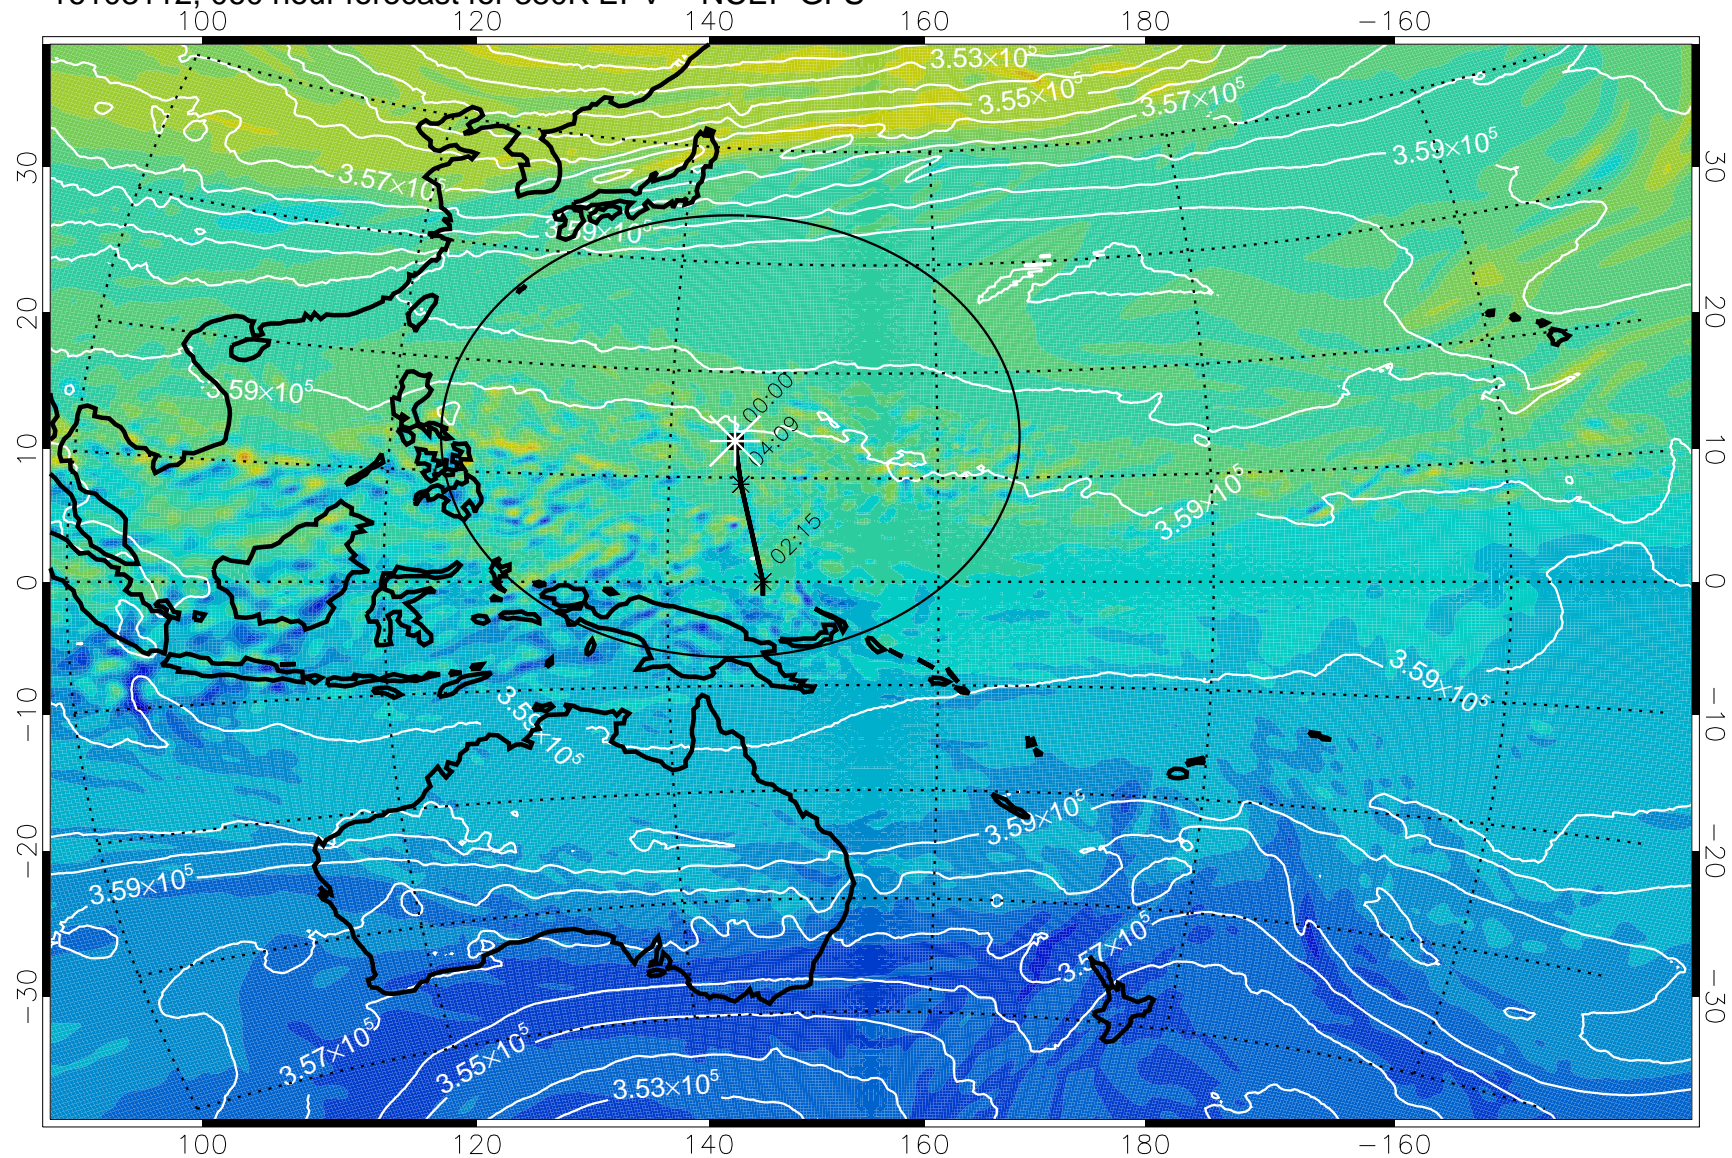

16103018, 042 hour forecast for 380K EPV -- NCEP GFS

380K Montgomery Streamfunction, white

Range ring of 2304 km

16103100, 048 hour forecast for 380K EPV -- NCEP GFS

380K Montgomery Streamfunction, white

Range ring of 2304 km

16103106, 054 hour forecast for 380K EPV -- NCEP GFS

380K Montgomery Streamfunction, white

Range ring of 2304 km

16103112, 060 hour forecast for 380K EPV -- NCEP GFS

380K Montgomery Streamfunction, white

Range ring of 2304 km

16103118, 066 hour forecast for 380K EPV -- NCEP GFS

380K Montgomery Streamfunction, white

Range ring of 2304 km

16110100, 072 hour forecast for 380K EPV -- NCEP GFS

380K Montgomery Streamfunction, white

Range ring of 2304 km

16110106, 078 hour forecast for 380K EPV -- NCEP GFS

380K Montgomery Streamfunction, white

Range ring of 2304 km

16110112, 084 hour forecast for 380K EPV -- NCEP GFS

380K Montgomery Streamfunction, white

Range ring of 2304 km