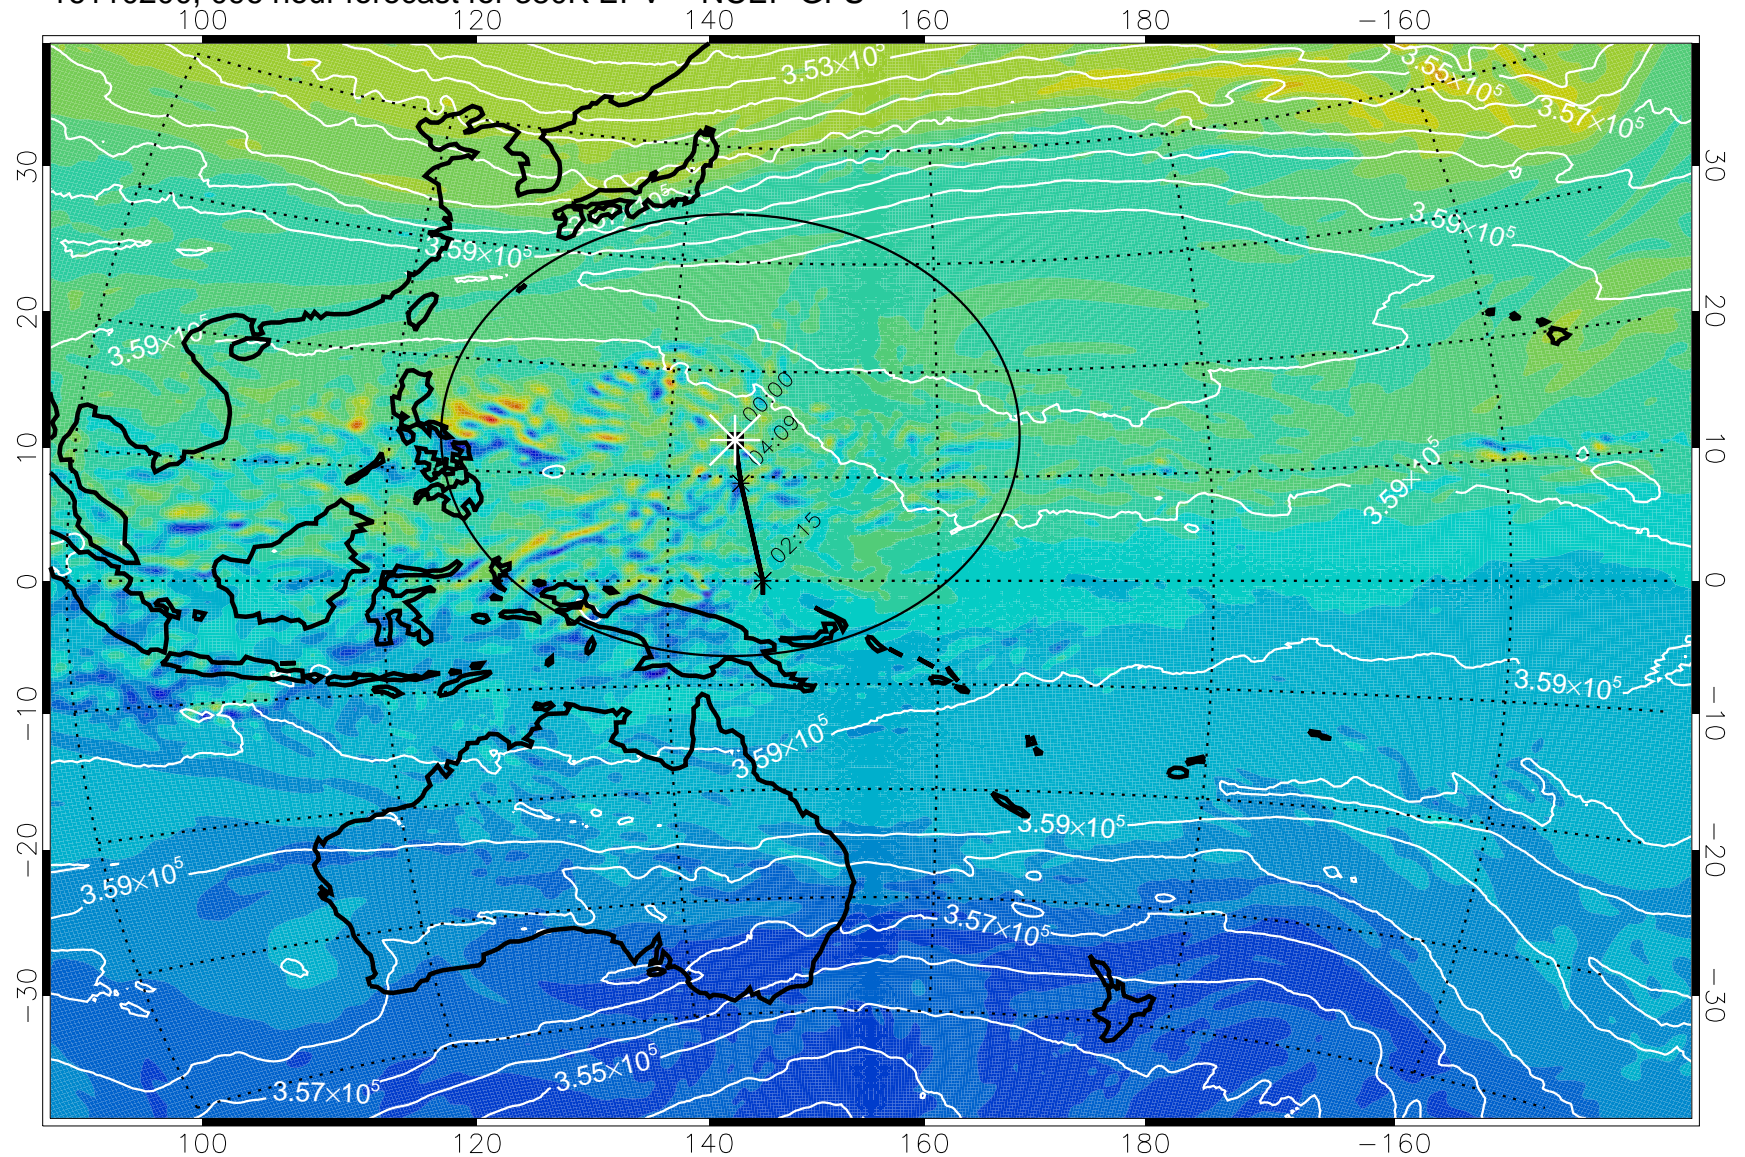

16110106, 078 hour forecast for 380K EPV -- NCEP GFS

380K Montgomery Streamfunction, white

Range ring of 2304 km

16110112, 084 hour forecast for 380K EPV -- NCEP GFS

380K Montgomery Streamfunction, white

Range ring of 2304 km

16110118, 090 hour forecast for 380K EPV -- NCEP GFS

380K Montgomery Streamfunction, white

Range ring of 2304 km

16110200, 096 hour forecast for 380K EPV -- NCEP GFS

380K Montgomery Streamfunction, white

Range ring of 2304 km

16110206, 102 hour forecast for 380K EPV -- NCEP GFS

380K Montgomery Streamfunction, white

Range ring of 2304 km

16110212, 108 hour forecast for 380K EPV -- NCEP GFS

380K Montgomery Streamfunction, white

Range ring of 2304 km

16110218, 114 hour forecast for 380K EPV -- NCEP GFS

380K Montgomery Streamfunction, white

Range ring of 2304 km

16110300, 120 hour forecast for 380K EPV -- NCEP GFS

380K Montgomery Streamfunction, white

Range ring of 2304 km