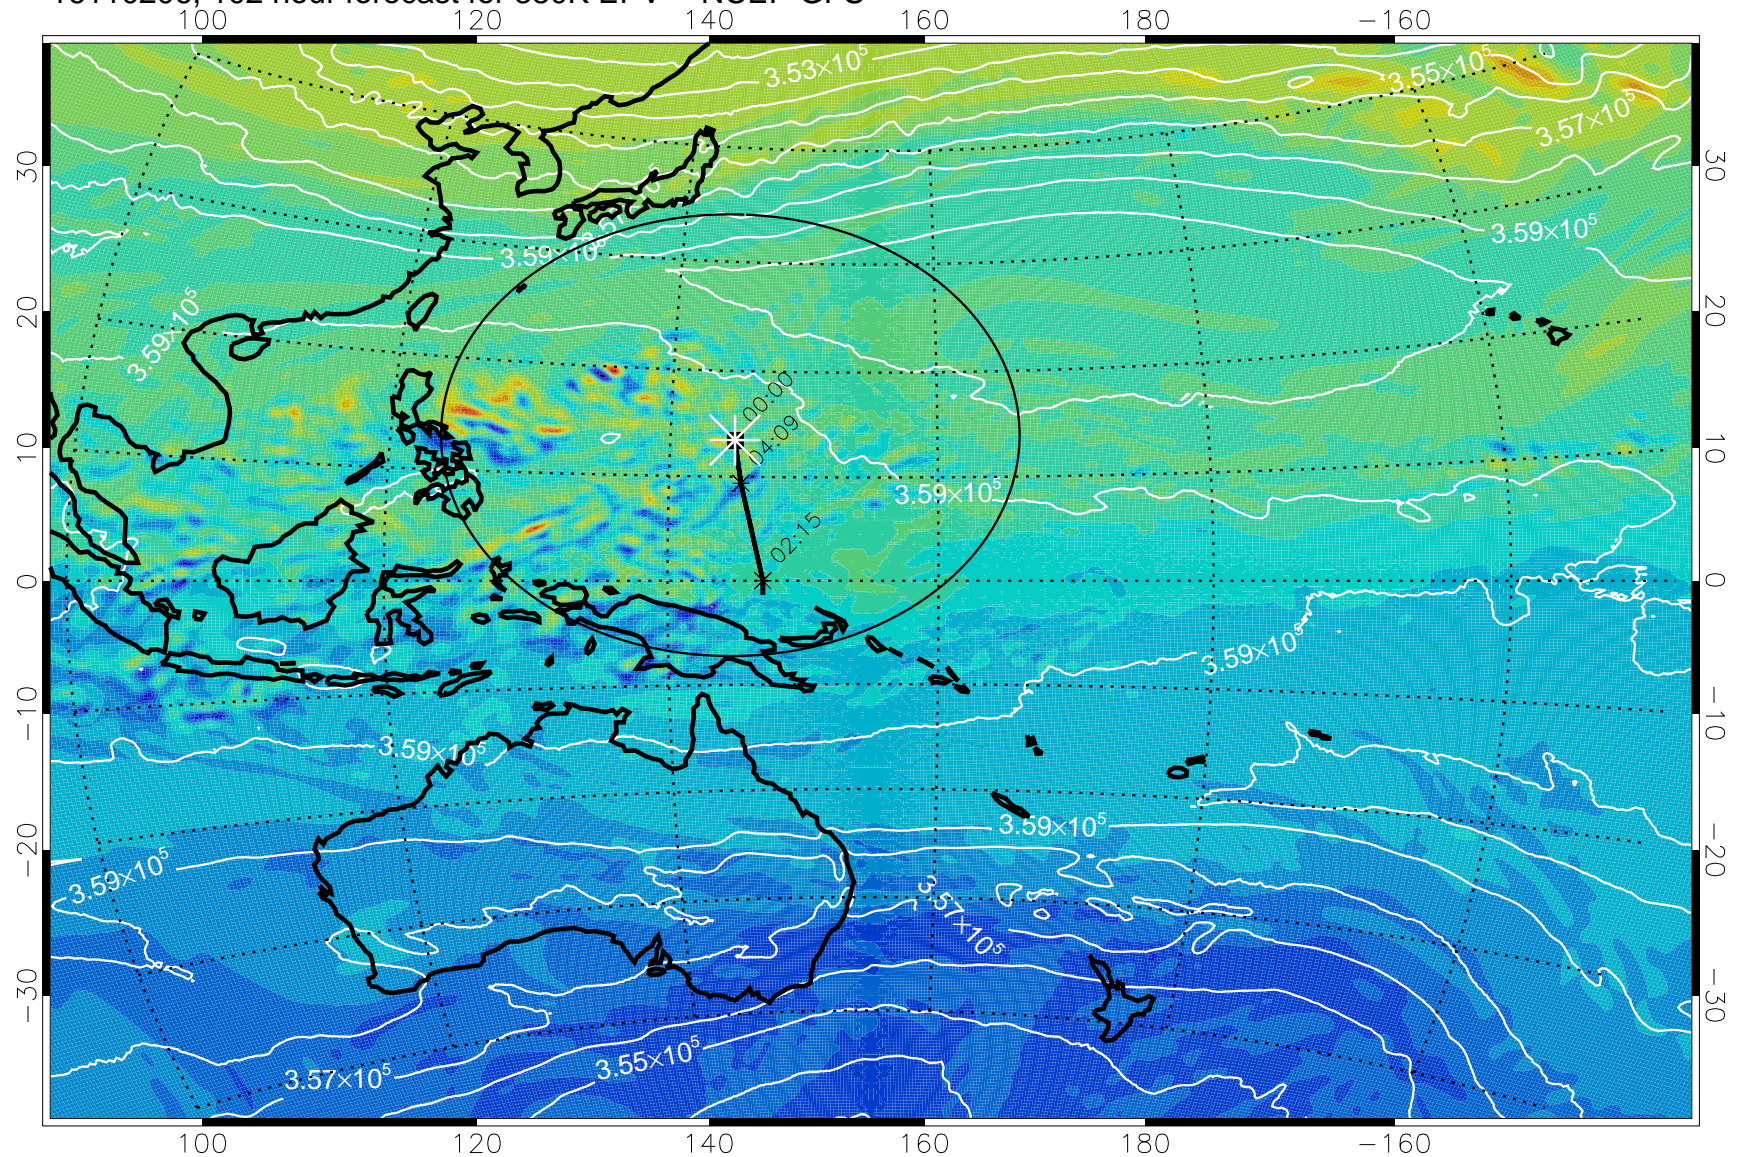

16110106, 078 hour forecast for 380K EPV -- NCEP GFS

380K Montgomery Streamfunction, white

Range ring of 2304 km

16110112, 084 hour forecast for 380K EPV -- NCEP GFS

380K Montgomery Streamfunction, white

Range ring of 2304 km

16110118, 090 hour forecast for 380K EPV -- NCEP GFS

380K Montgomery Streamfunction, white

Range ring of 2304 km

16110200, 096 hour forecast for 380K EPV -- NCEP GFS

380K Montgomery Streamfunction, white

Range ring of 2304 km

16110206, 102 hour forecast for 380K EPV -- NCEP GFS

380K Montgomery Streamfunction, white

Range ring of 2304 km

16110212, 108 hour forecast for 380K EPV -- NCEP GFS

380K Montgomery Streamfunction, white

Range ring of 2304 km

16110218, 114 hour forecast for 380K EPV -- NCEP GFS

380K Montgomery Streamfunction, white

Range ring of 2304 km

16110300, 120 hour forecast for 380K EPV -- NCEP GFS

380K Montgomery Streamfunction, white

Range ring of 2304 km