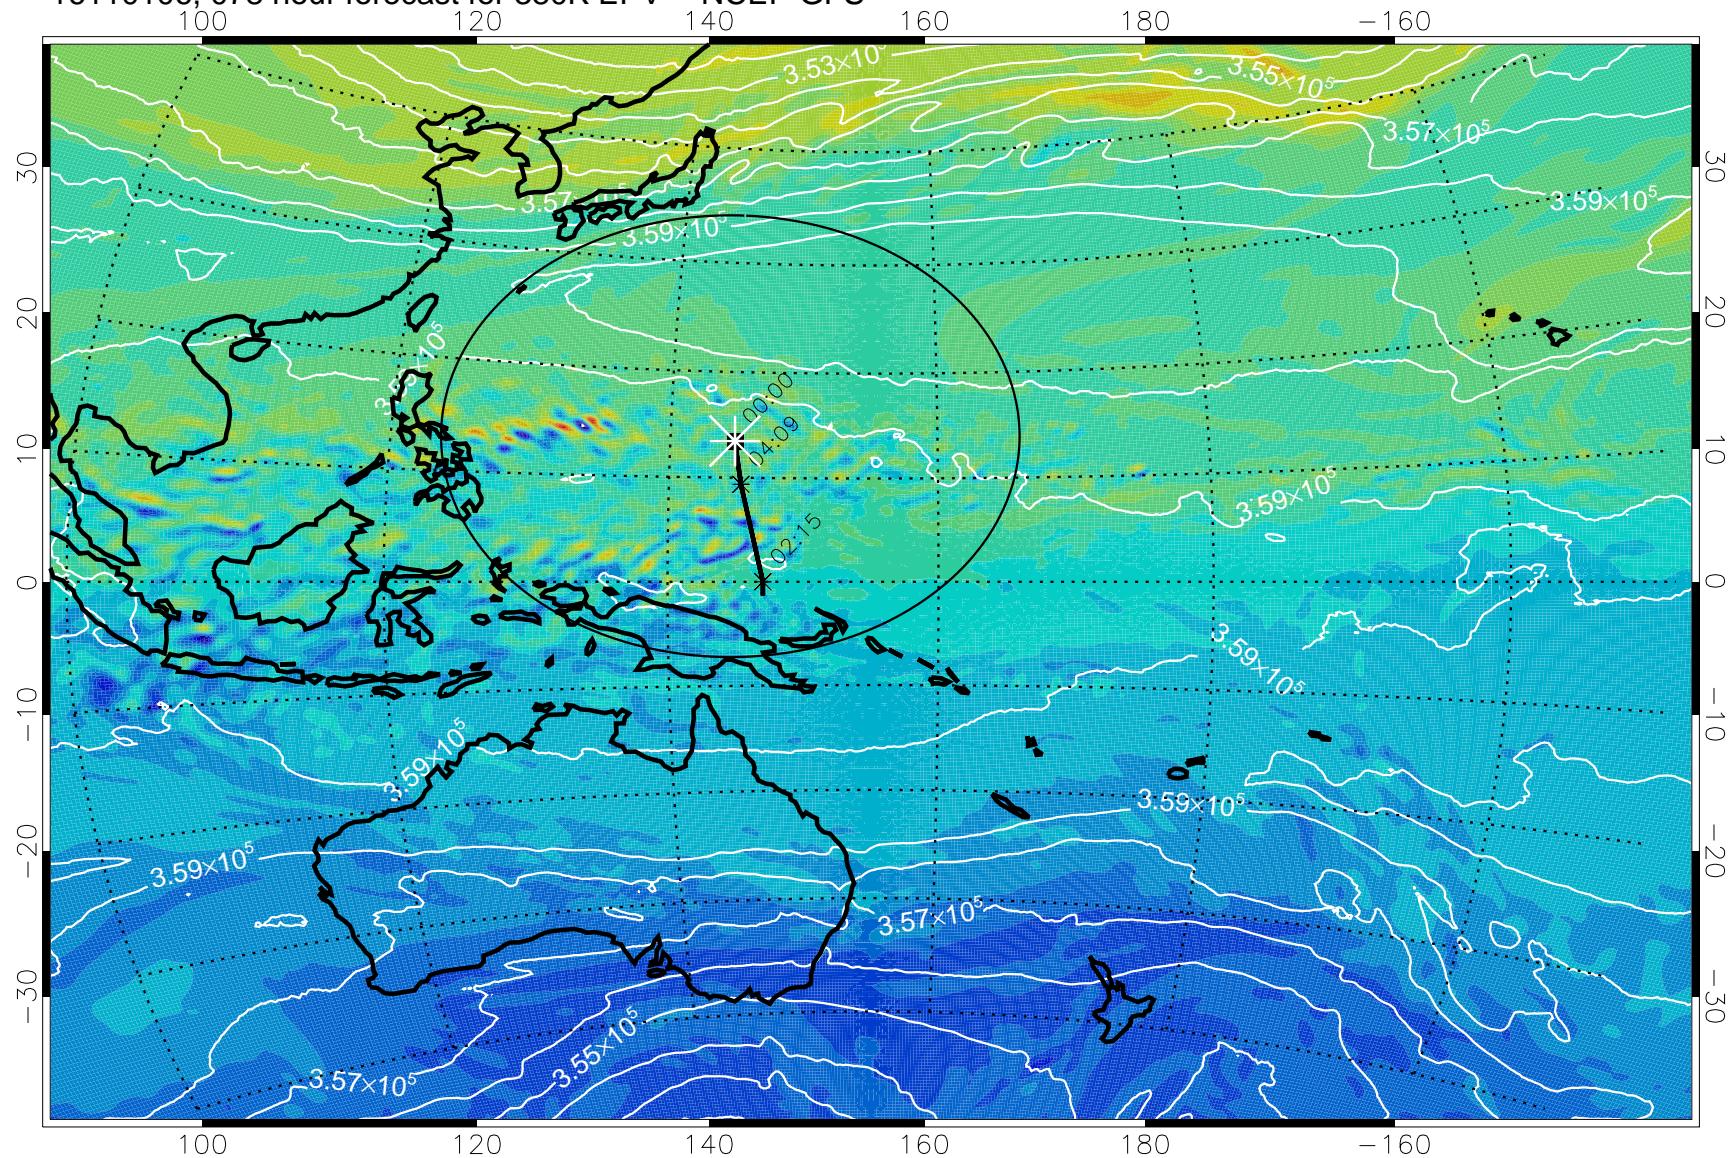

16103106, 054 hour forecast for 380K EPV -- NCEP GFS

380K Montgomery Streamfunction, white

Range ring of 2304 km

16103112, 060 hour forecast for 380K EPV -- NCEP GFS

380K Montgomery Streamfunction, white

Range ring of 2304 km

16103118, 066 hour forecast for 380K EPV -- NCEP GFS

380K Montgomery Streamfunction, white

Range ring of 2304 km

16110100, 072 hour forecast for 380K EPV -- NCEP GFS

380K Montgomery Streamfunction, white

Range ring of 2304 km

16110106, 078 hour forecast for 380K EPV -- NCEP GFS

380K Montgomery Streamfunction, white

Range ring of 2304 km

16110112, 084 hour forecast for 380K EPV -- NCEP GFS

380K Montgomery Streamfunction, white

Range ring of 2304 km

16110118, 090 hour forecast for 380K EPV -- NCEP GFS

380K Montgomery Streamfunction, white

Range ring of 2304 km

16110200, 096 hour forecast for 380K EPV -- NCEP GFS

380K Montgomery Streamfunction, white

Range ring of 2304 km