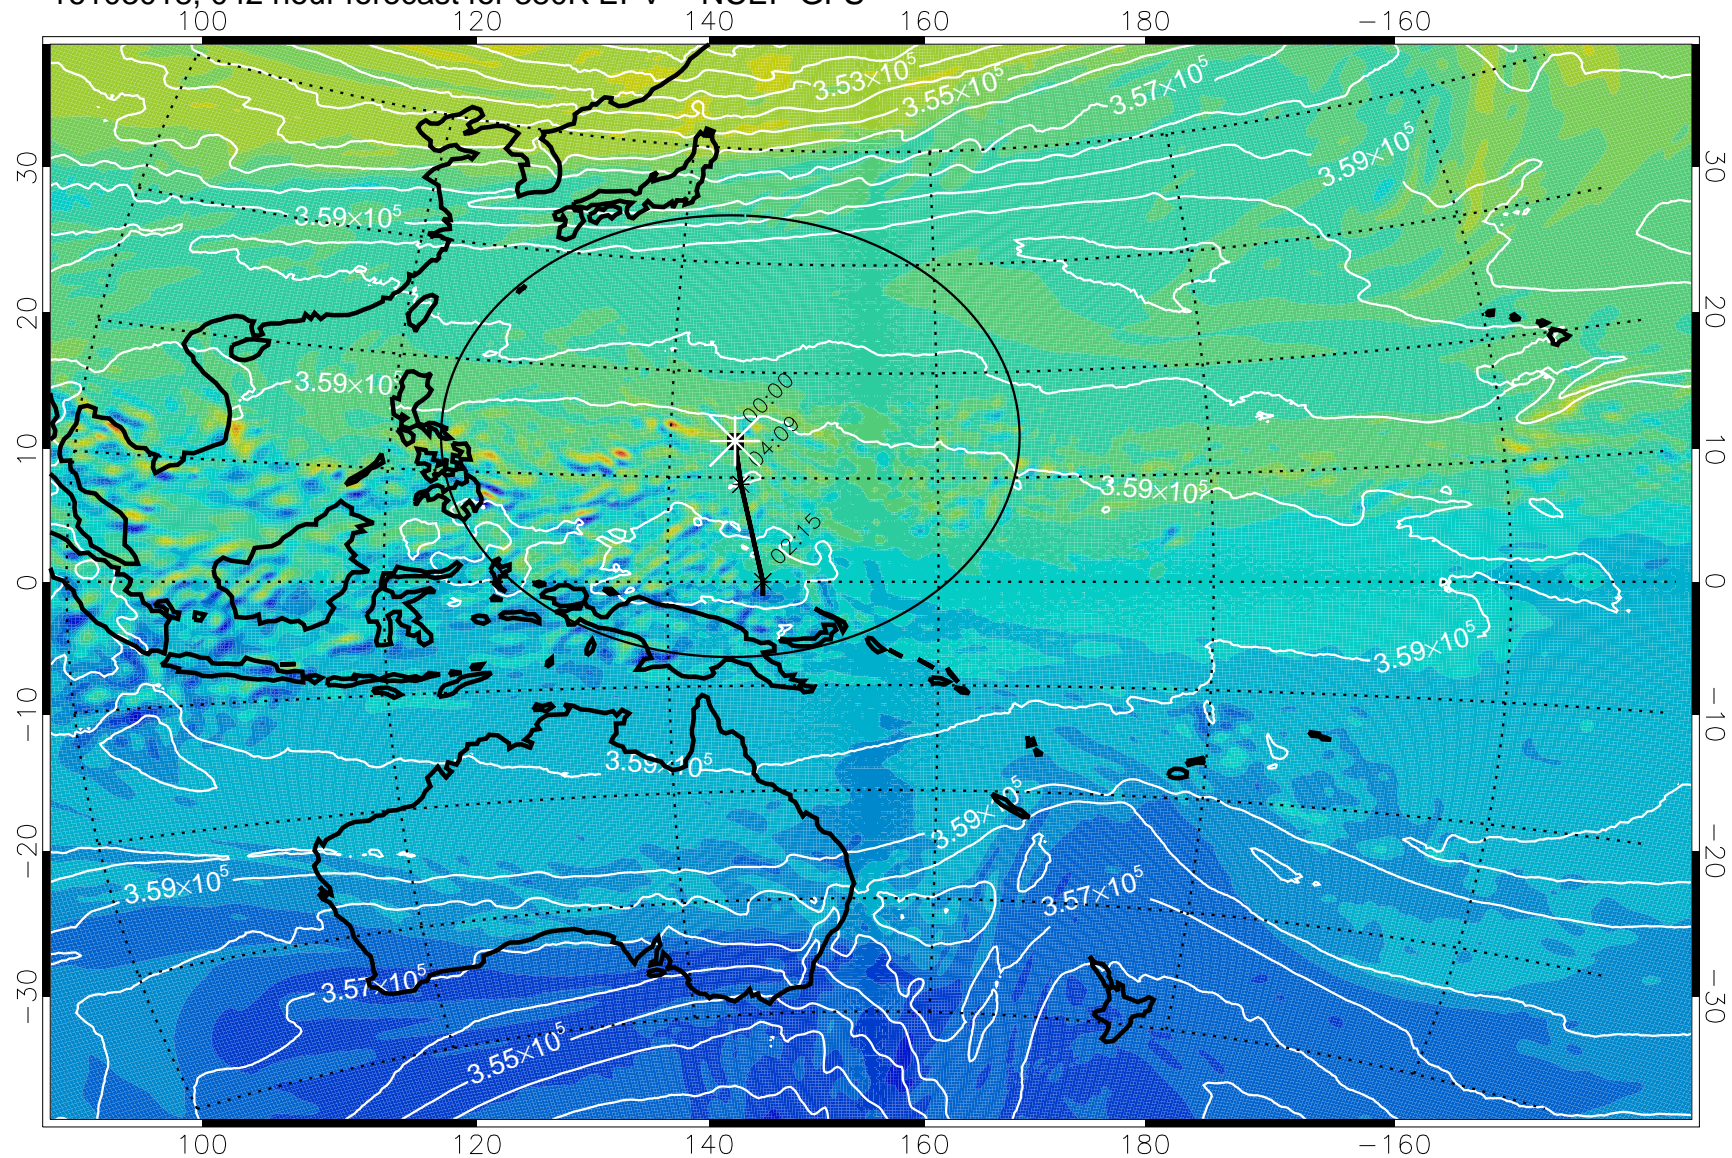

16102918, 018 hour forecast for 380K EPV -- NCEP GFS

380K Montgomery Streamfunction, white

Range ring of 2304 km

16103000, 024 hour forecast for 380K EPV -- NCEP GFS

380K Montgomery Streamfunction, white

Range ring of 2304 km

16103006, 030 hour forecast for 380K EPV -- NCEP GFS

380K Montgomery Streamfunction, white

Range ring of 2304 km

16103012, 036 hour forecast for 380K EPV -- NCEP GFS

380K Montgomery Streamfunction, white

Range ring of 2304 km

16103018, 042 hour forecast for 380K EPV -- NCEP GFS

380K Montgomery Streamfunction, white

Range ring of 2304 km

16103100, 048 hour forecast for 380K EPV -- NCEP GFS

380K Montgomery Streamfunction, white

Range ring of 2304 km

16103106, 054 hour forecast for 380K EPV -- NCEP GFS

380K Montgomery Streamfunction, white

Range ring of 2304 km

16103112, 060 hour forecast for 380K EPV -- NCEP GFS

380K Montgomery Streamfunction, white

Range ring of 2304 km