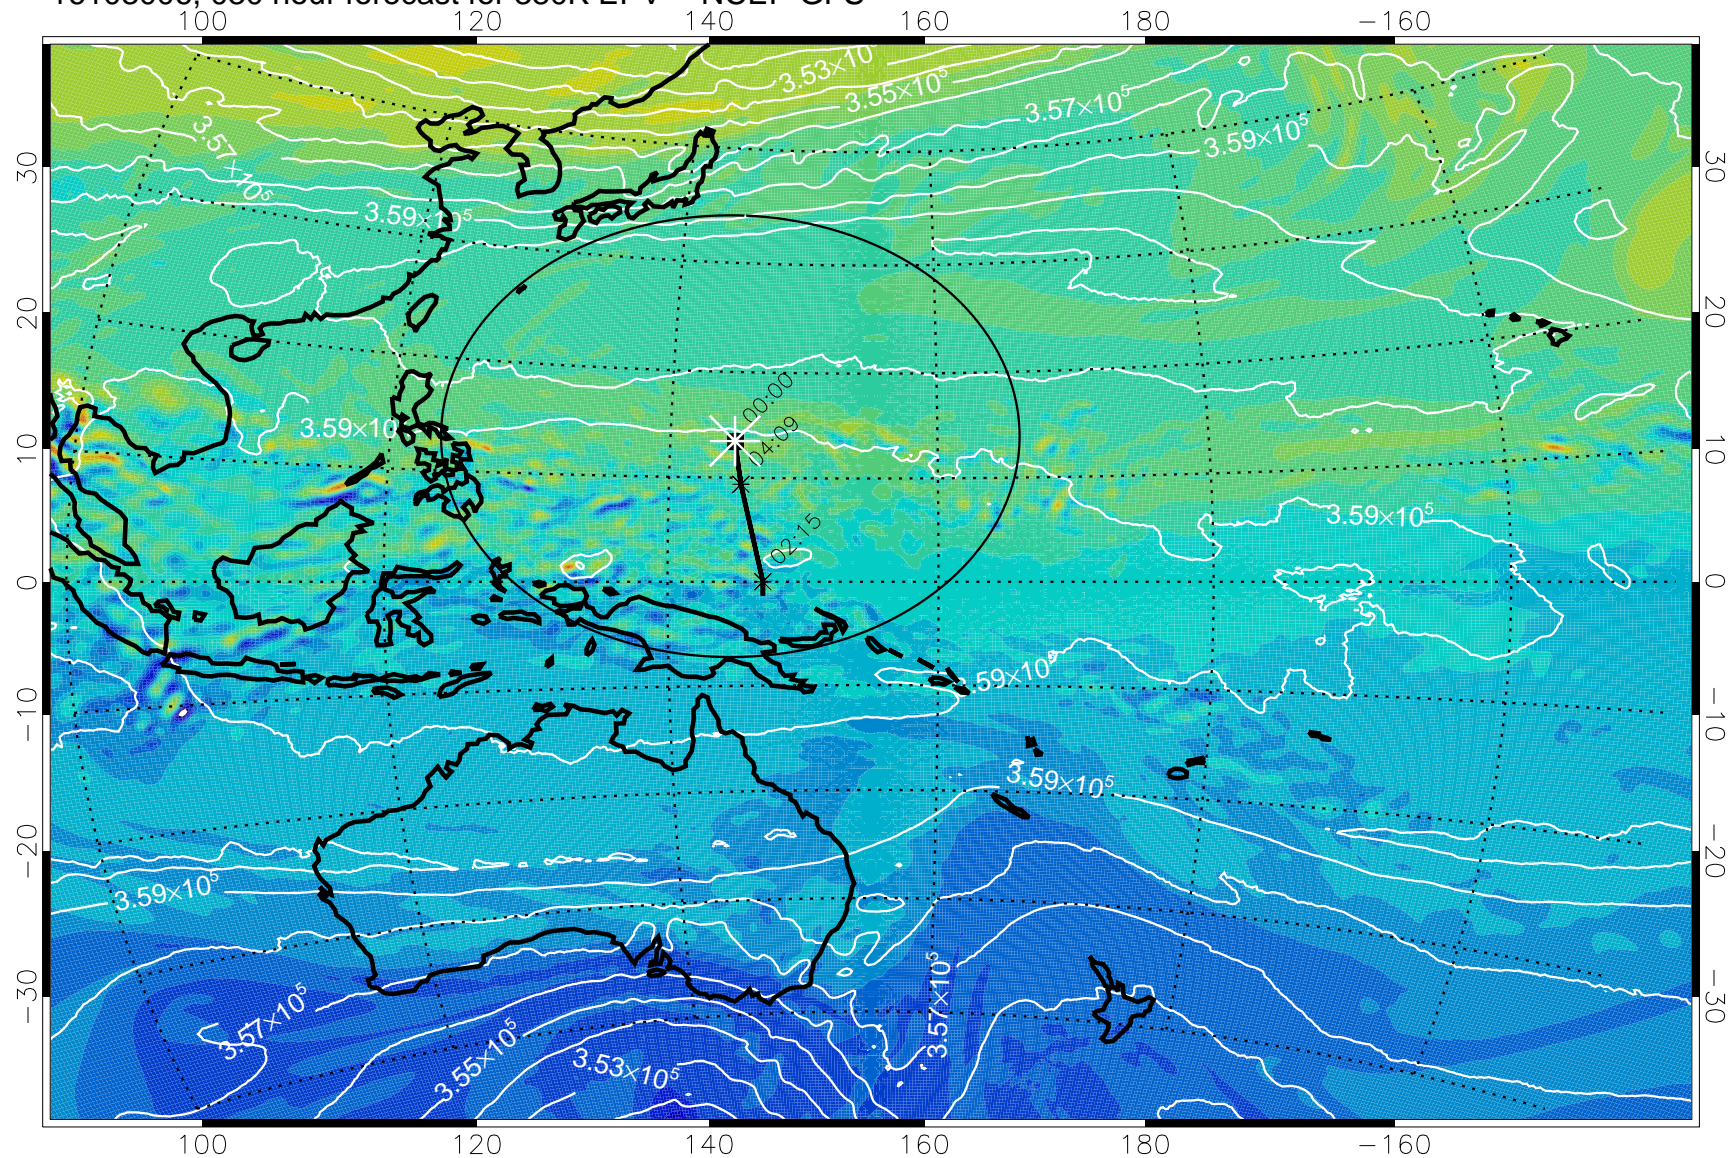

16102918, 018 hour forecast for 380K EPV -- NCEP GFS

380K Montgomery Streamfunction, white

Range ring of 2304 km

16103000, 024 hour forecast for 380K EPV -- NCEP GFS

380K Montgomery Streamfunction, white

Range ring of 2304 km

16103006, 030 hour forecast for 380K EPV -- NCEP GFS

380K Montgomery Streamfunction, white

Range ring of 2304 km

16103012, 036 hour forecast for 380K EPV -- NCEP GFS

380K Montgomery Streamfunction, white

Range ring of 2304 km

16103018, 042 hour forecast for 380K EPV -- NCEP GFS

380K Montgomery Streamfunction, white

Range ring of 2304 km

16103100, 048 hour forecast for 380K EPV -- NCEP GFS

380K Montgomery Streamfunction, white

Range ring of 2304 km

16103106, 054 hour forecast for 380K EPV -- NCEP GFS

380K Montgomery Streamfunction, white

Range ring of 2304 km

16103112, 060 hour forecast for 380K EPV -- NCEP GFS

380K Montgomery Streamfunction, white

Range ring of 2304 km