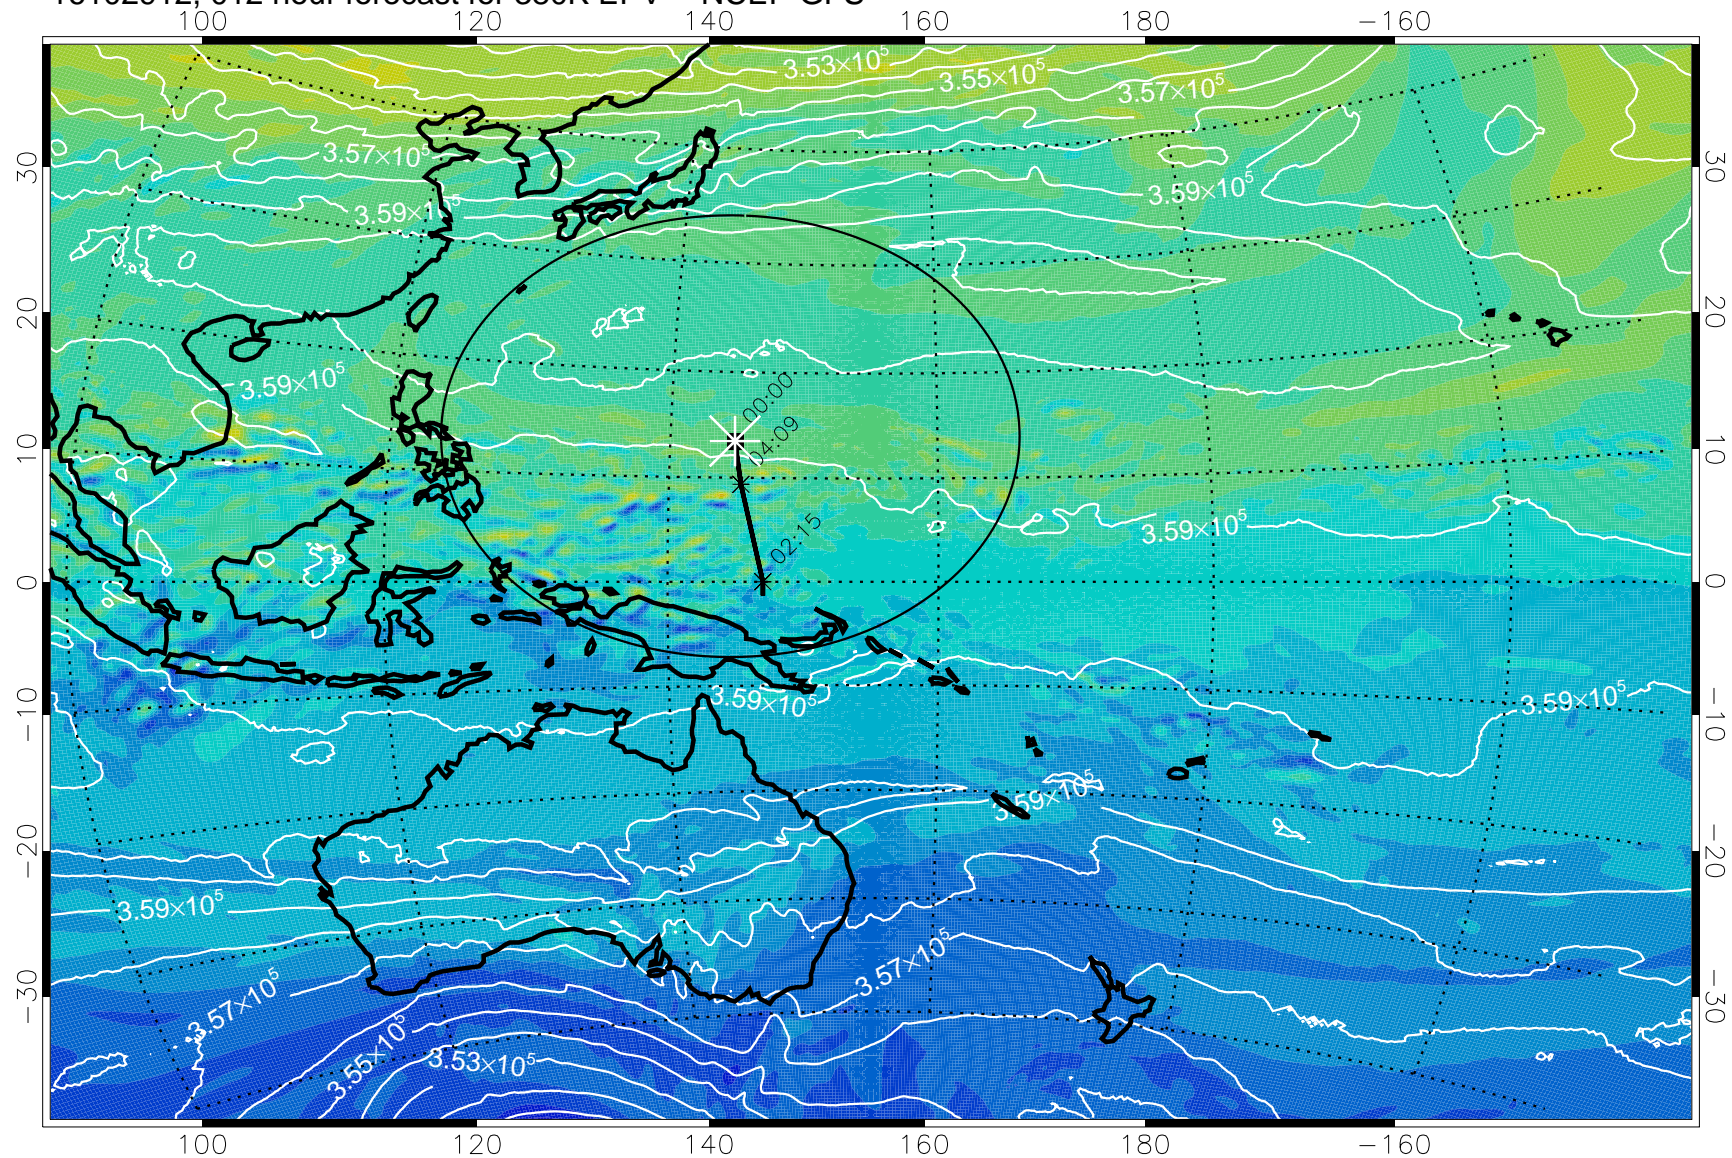

16102906, 006 hour forecast for 380K EPV -- NCEP GFS

380K Montgomery Streamfunction, white

Range ring of 2304 km

16102912, 012 hour forecast for 380K EPV -- NCEP GFS

380K Montgomery Streamfunction, white

Range ring of 2304 km

16102918, 018 hour forecast for 380K EPV -- NCEP GFS

380K Montgomery Streamfunction, white

Range ring of 2304 km

16103000, 024 hour forecast for 380K EPV -- NCEP GFS

380K Montgomery Streamfunction, white

Range ring of 2304 km

16103006, 030 hour forecast for 380K EPV -- NCEP GFS

380K Montgomery Streamfunction, white

Range ring of 2304 km

16103012, 036 hour forecast for 380K EPV -- NCEP GFS

380K Montgomery Streamfunction, white

Range ring of 2304 km

16103018, 042 hour forecast for 380K EPV -- NCEP GFS

380K Montgomery Streamfunction, white

Range ring of 2304 km

16103100, 048 hour forecast for 380K EPV -- NCEP GFS

380K Montgomery Streamfunction, white

Range ring of 2304 km