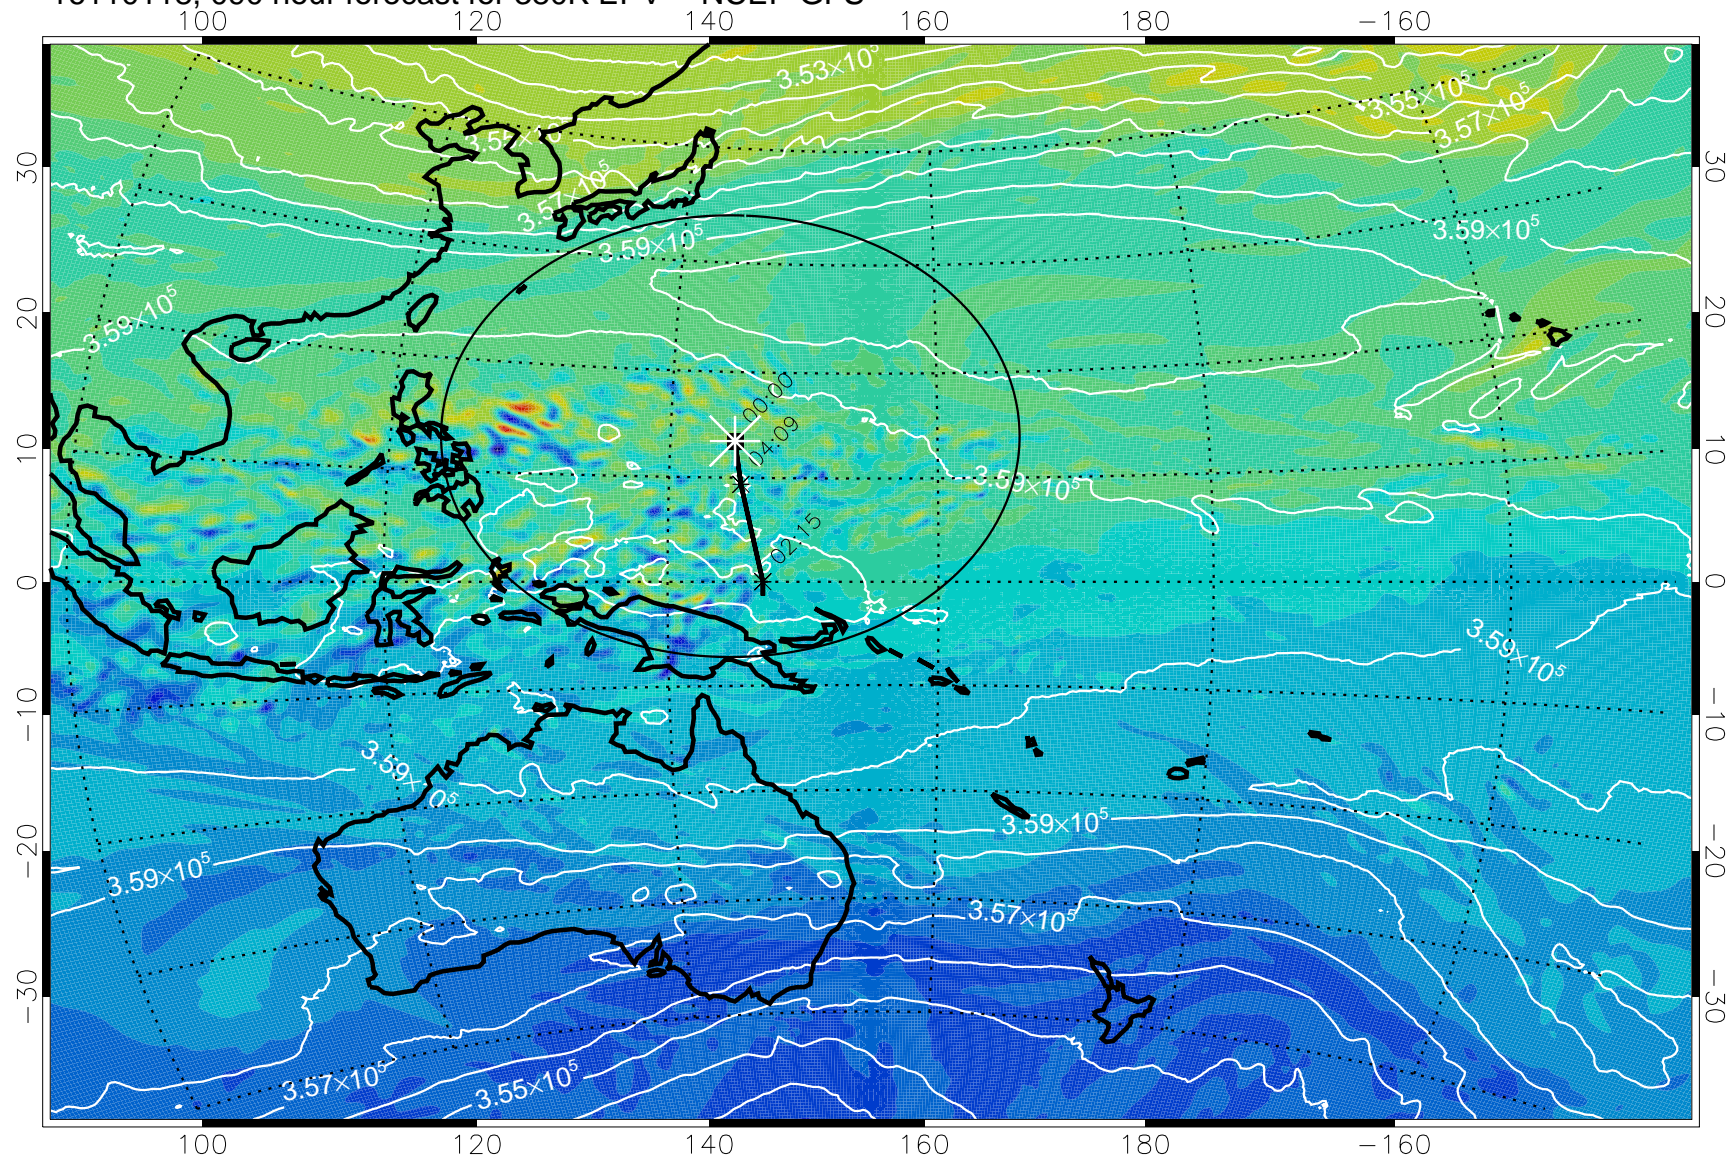

16103118, 066 hour forecast for 380K EPV -- NCEP GFS

380K Montgomery Streamfunction, white

Range ring of 2304 km

16110100, 072 hour forecast for 380K EPV -- NCEP GFS

380K Montgomery Streamfunction, white

Range ring of 2304 km

16110106, 078 hour forecast for 380K EPV -- NCEP GFS

380K Montgomery Streamfunction, white

Range ring of 2304 km

16110112, 084 hour forecast for 380K EPV -- NCEP GFS

380K Montgomery Streamfunction, white

Range ring of 2304 km

16110118, 090 hour forecast for 380K EPV -- NCEP GFS

380K Montgomery Streamfunction, white

Range ring of 2304 km

16110200, 096 hour forecast for 380K EPV -- NCEP GFS

380K Montgomery Streamfunction, white

Range ring of 2304 km

16110206, 102 hour forecast for 380K EPV -- NCEP GFS

380K Montgomery Streamfunction, white

Range ring of 2304 km

16110212, 108 hour forecast for 380K EPV -- NCEP GFS

380K Montgomery Streamfunction, white

Range ring of 2304 km