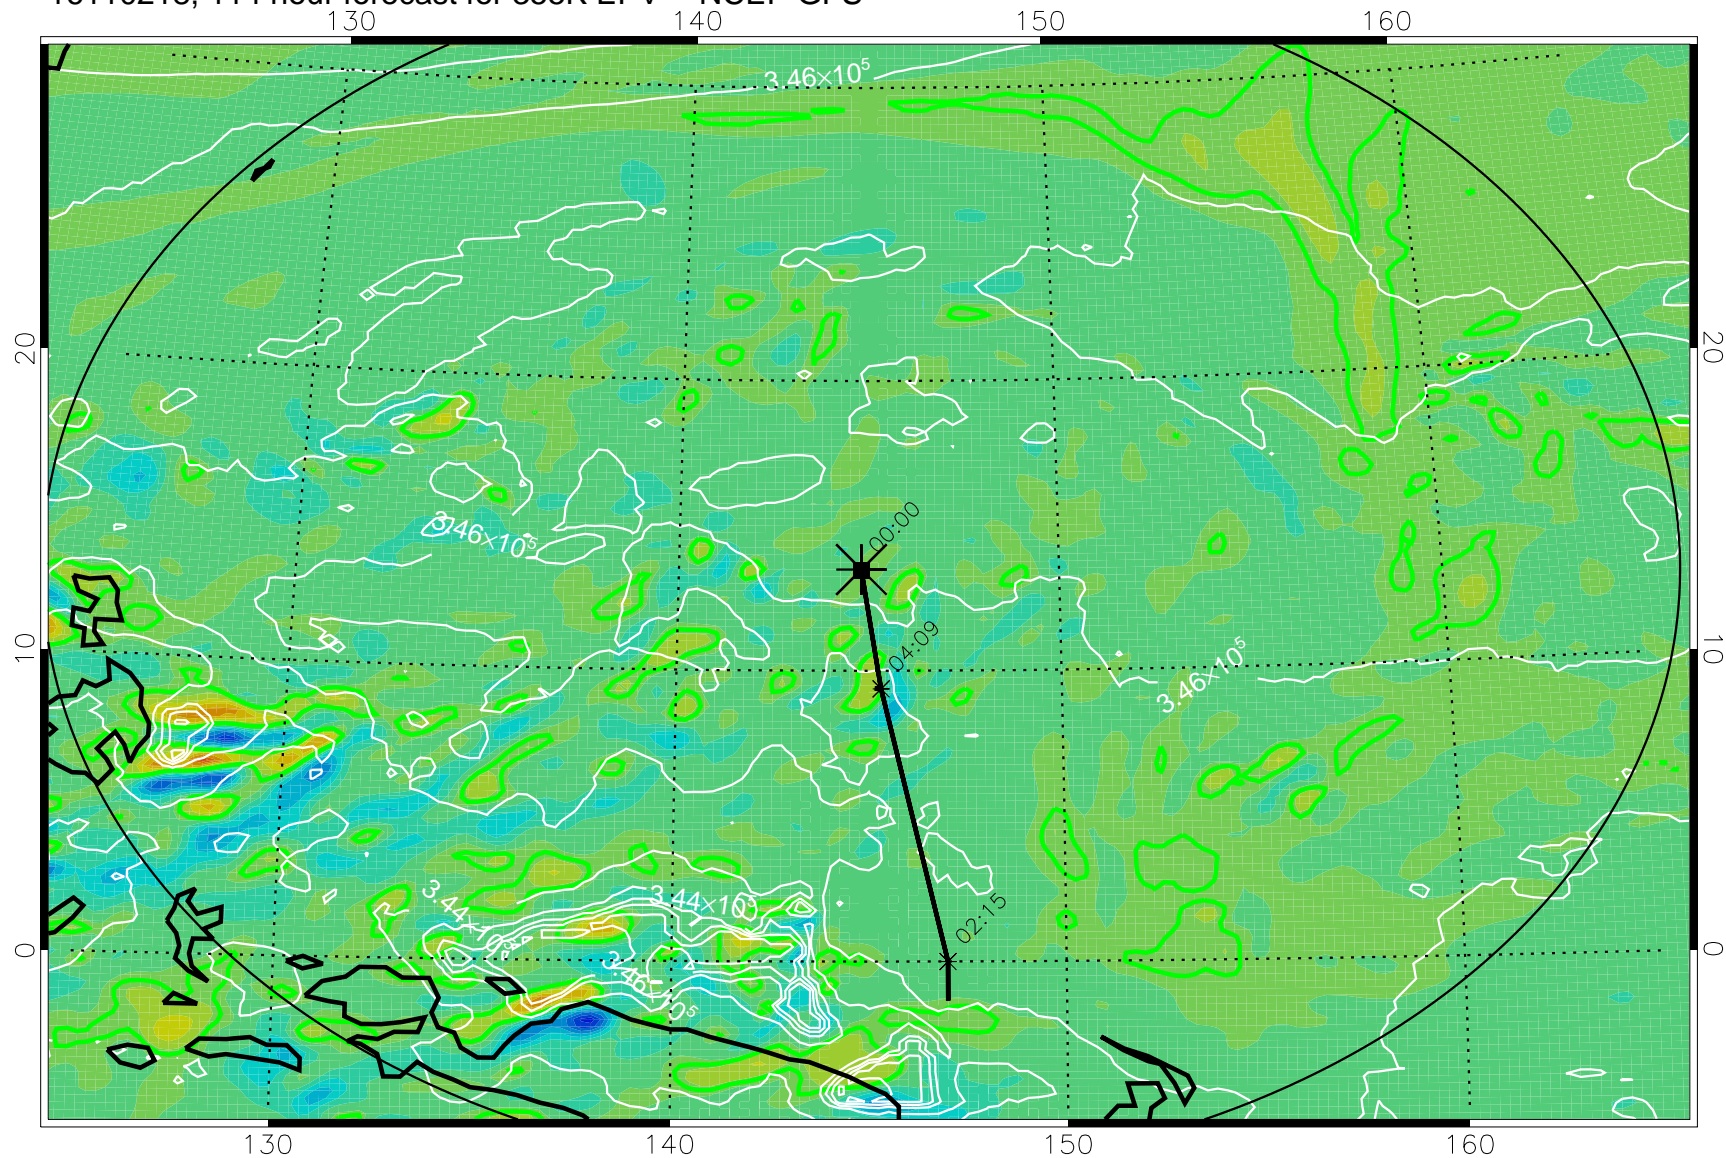

16110106, 078 hour forecast for 355K EPV -- NCEP GFS

355K Montgomery Streamfunction, white
EPV Tropopause (2 PVU) Position
Range ring of 2304 km

16110112, 084 hour forecast for 355K EPV -- NCEP GFS

355K Montgomery Streamfunction, white
EPV Tropopause (2 PVU) Position
Range ring of 2304 km

16110118, 090 hour forecast for 355K EPV -- NCEP GFS

355K Montgomery Streamfunction, white
EPV Tropopause (2 PVU) Position
Range ring of 2304 km

16110200, 096 hour forecast for 355K EPV -- NCEP GFS

355K Montgomery Streamfunction, white
EPV Tropopause (2 PVU) Position
Range ring of 2304 km

16110206, 102 hour forecast for 355K EPV -- NCEP GFS

355K Montgomery Streamfunction, white
EPV Tropopause (2 PVU) Position
Range ring of 2304 km

16110212, 108 hour forecast for 355K EPV -- NCEP GFS

355K Montgomery Streamfunction, white
EPV Tropopause (2 PVU) Position
Range ring of 2304 km

16110218, 114 hour forecast for 355K EPV -- NCEP GFS

355K Montgomery Streamfunction, white
EPV Tropopause (2 PVU) Position
Range ring of 2304 km

16110300, 120 hour forecast for 355K EPV -- NCEP GFS

355K Montgomery Streamfunction, white
EPV Tropopause (2 PVU) Position
Range ring of 2304 km