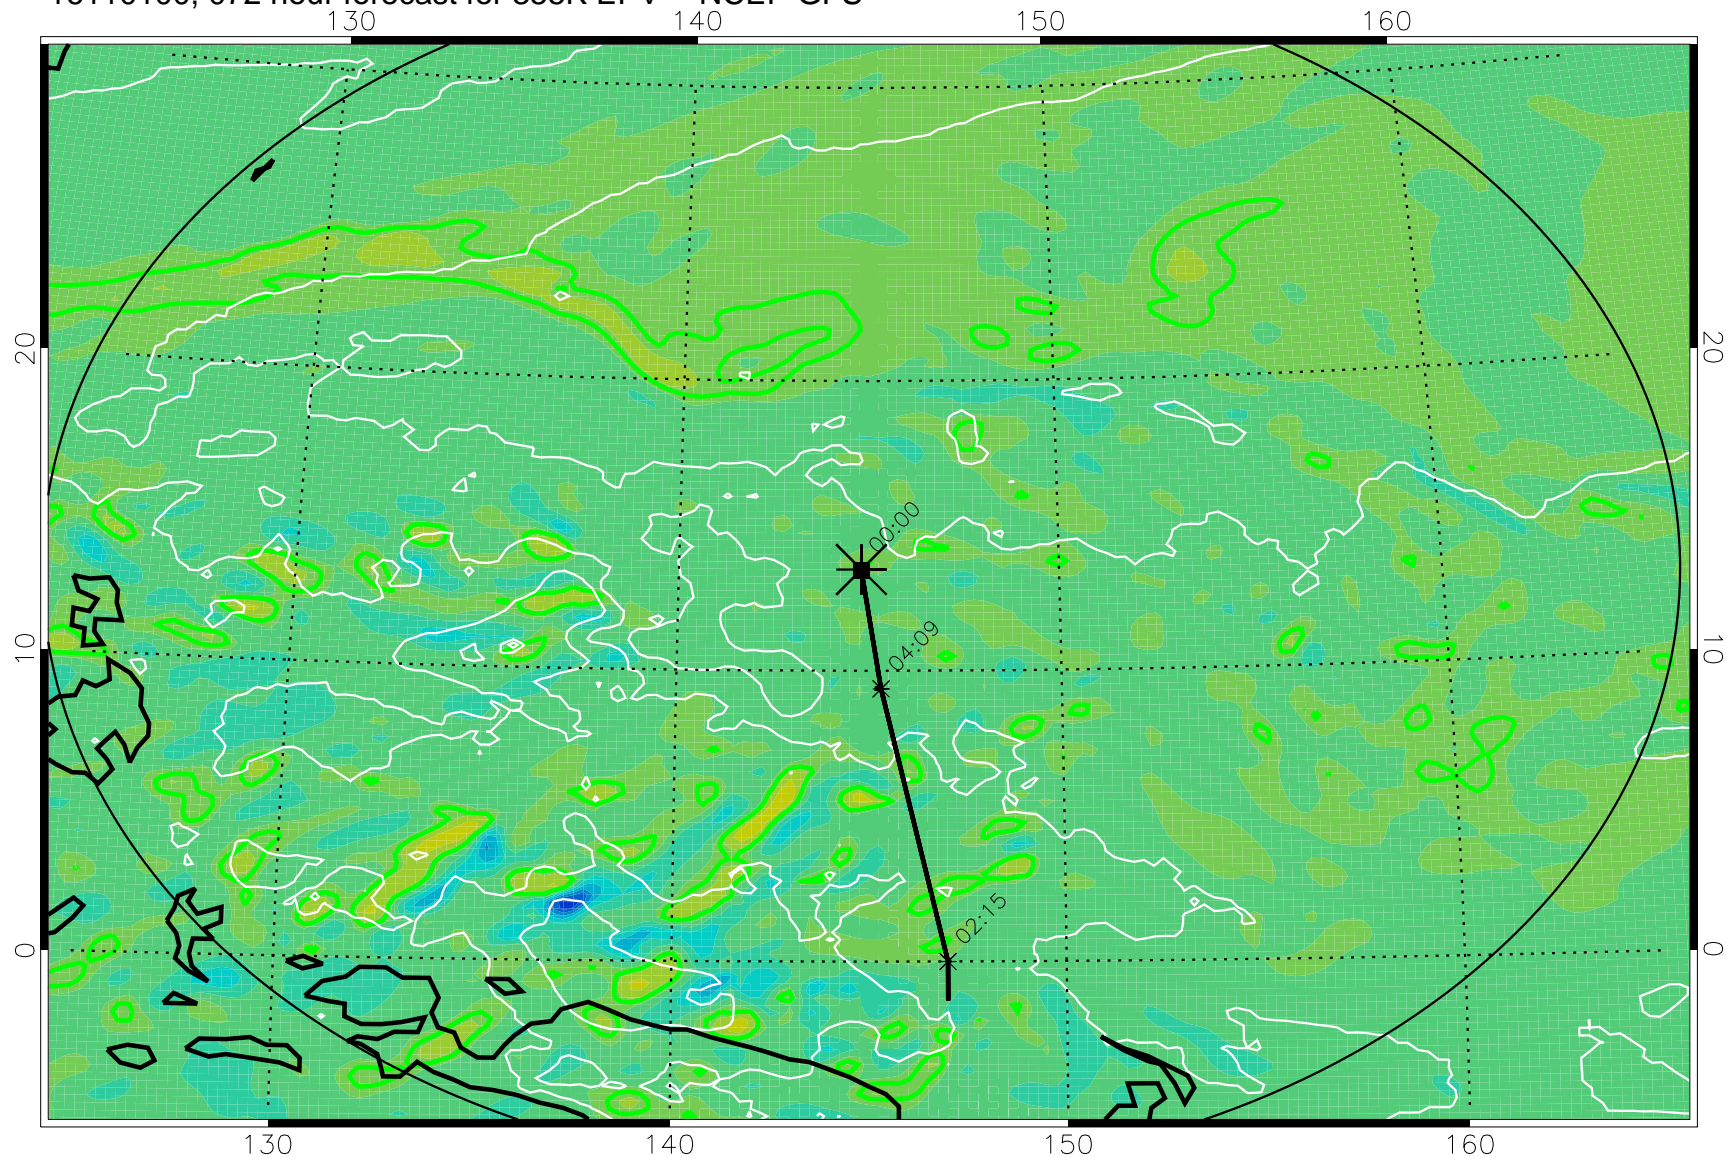

16103106, 054 hour forecast for 355K EPV -- NCEP GFS

355K Montgomery Streamfunction, white
EPV Tropopause (2 PVU) Position
Range ring of 2304 km

16103112, 060 hour forecast for 355K EPV -- NCEP GFS

355K Montgomery Streamfunction, white
EPV Tropopause (2 PVU) Position
Range ring of 2304 km

16103118, 066 hour forecast for 355K EPV -- NCEP GFS

355K Montgomery Streamfunction, white
EPV Tropopause (2 PVU) Position
Range ring of 2304 km

16110100, 072 hour forecast for 355K EPV -- NCEP GFS

355K Montgomery Streamfunction, white
EPV Tropopause (2 PVU) Position
Range ring of 2304 km

16110106, 078 hour forecast for 355K EPV -- NCEP GFS

355K Montgomery Streamfunction, white
EPV Tropopause (2 PVU) Position
Range ring of 2304 km

16110112, 084 hour forecast for 355K EPV -- NCEP GFS

355K Montgomery Streamfunction, white
EPV Tropopause (2 PVU) Position
Range ring of 2304 km

16110118, 090 hour forecast for 355K EPV -- NCEP GFS

355K Montgomery Streamfunction, white
EPV Tropopause (2 PVU) Position
Range ring of 2304 km

16110200, 096 hour forecast for 355K EPV -- NCEP GFS

355K Montgomery Streamfunction, white
EPV Tropopause (2 PVU) Position
Range ring of 2304 km