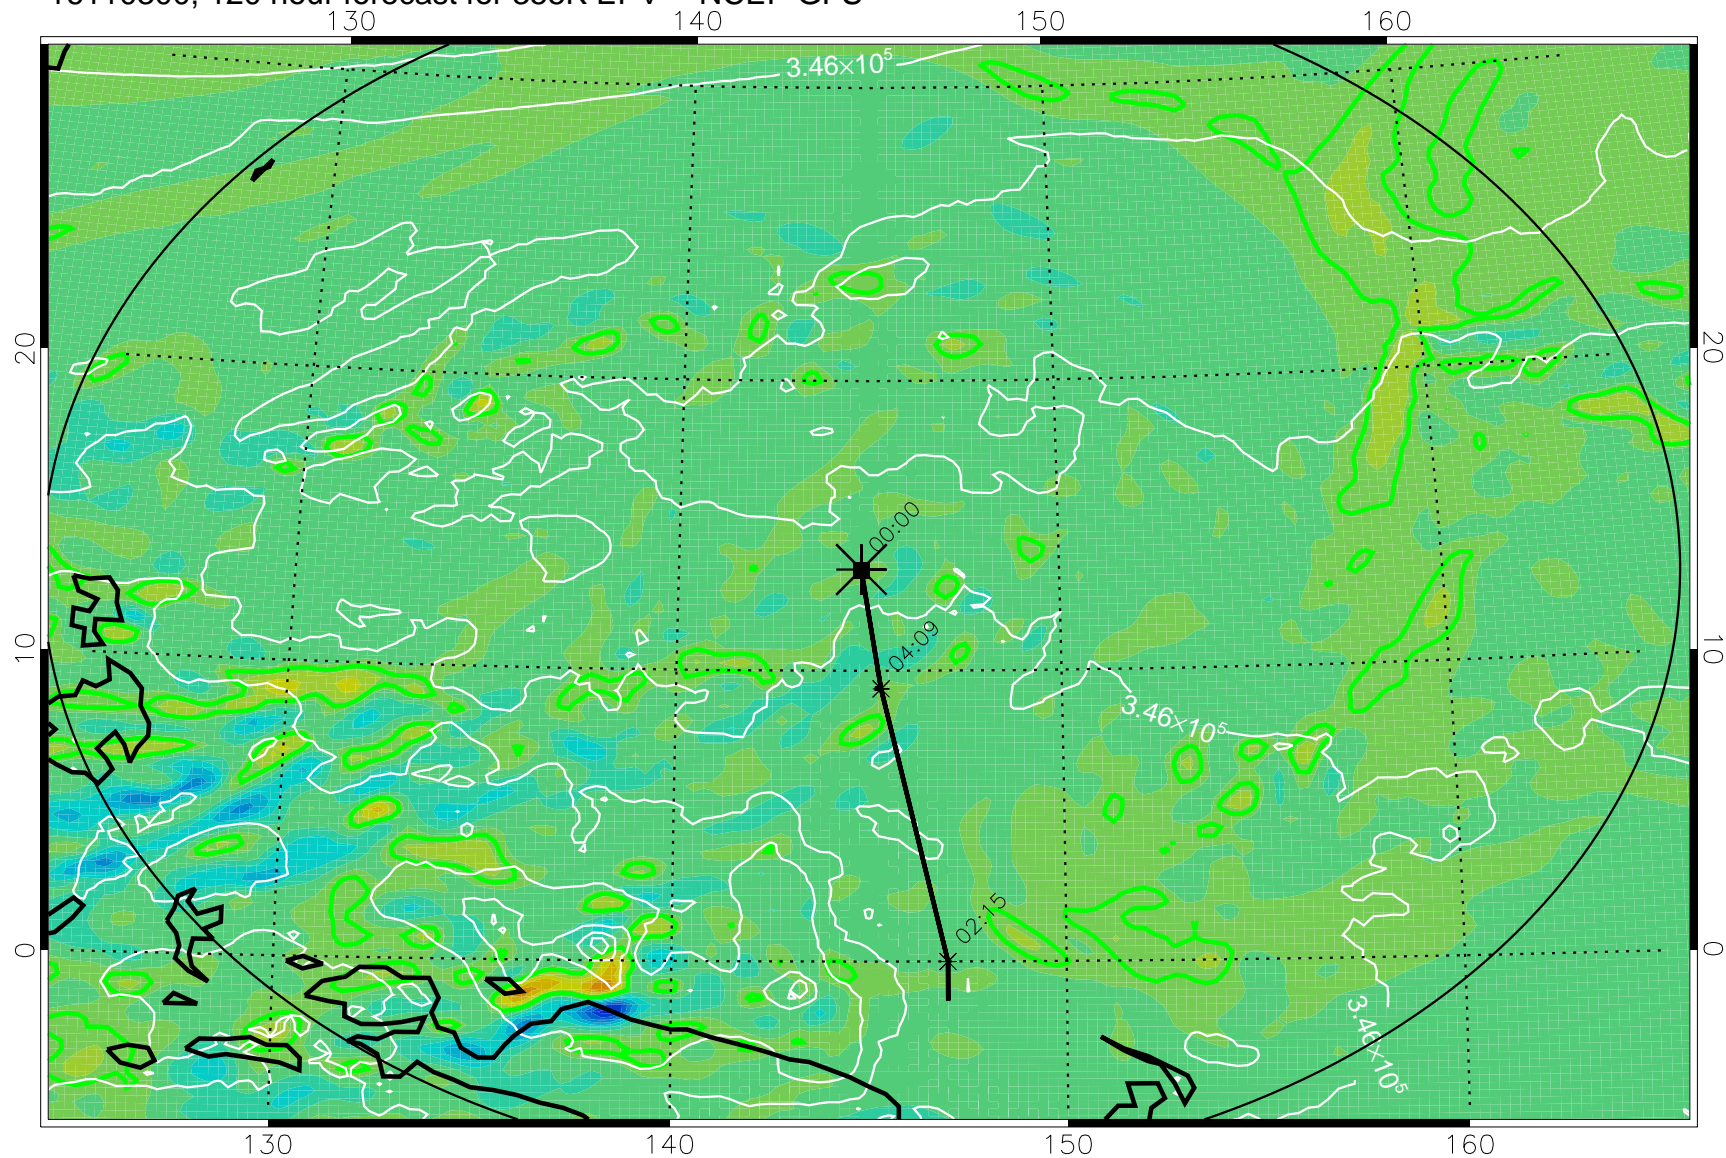

16110106, 078 hour forecast for 355K EPV -- NCEP GFS

355K Montgomery Streamfunction, white
EPV Tropopause (2 PVU) Position
Range ring of 2304 km

16110112, 084 hour forecast for 355K EPV -- NCEP GFS

355K Montgomery Streamfunction, white
EPV Tropopause (2 PVU) Position
Range ring of 2304 km

16110118, 090 hour forecast for 355K EPV -- NCEP GFS

355K Montgomery Streamfunction, white
EPV Tropopause (2 PVU) Position
Range ring of 2304 km

16110200, 096 hour forecast for 355K EPV -- NCEP GFS

355K Montgomery Streamfunction, white
EPV Tropopause (2 PVU) Position
Range ring of 2304 km

16110206, 102 hour forecast for 355K EPV -- NCEP GFS

355K Montgomery Streamfunction, white
EPV Tropopause (2 PVU) Position
Range ring of 2304 km

16110212, 108 hour forecast for 355K EPV -- NCEP GFS

355K Montgomery Streamfunction, white
EPV Tropopause (2 PVU) Position
Range ring of 2304 km

16110218, 114 hour forecast for 355K EPV -- NCEP GFS

355K Montgomery Streamfunction, white
EPV Tropopause (2 PVU) Position
Range ring of 2304 km

16110300, 120 hour forecast for 355K EPV -- NCEP GFS

355K Montgomery Streamfunction, white
EPV Tropopause (2 PVU) Position
Range ring of 2304 km