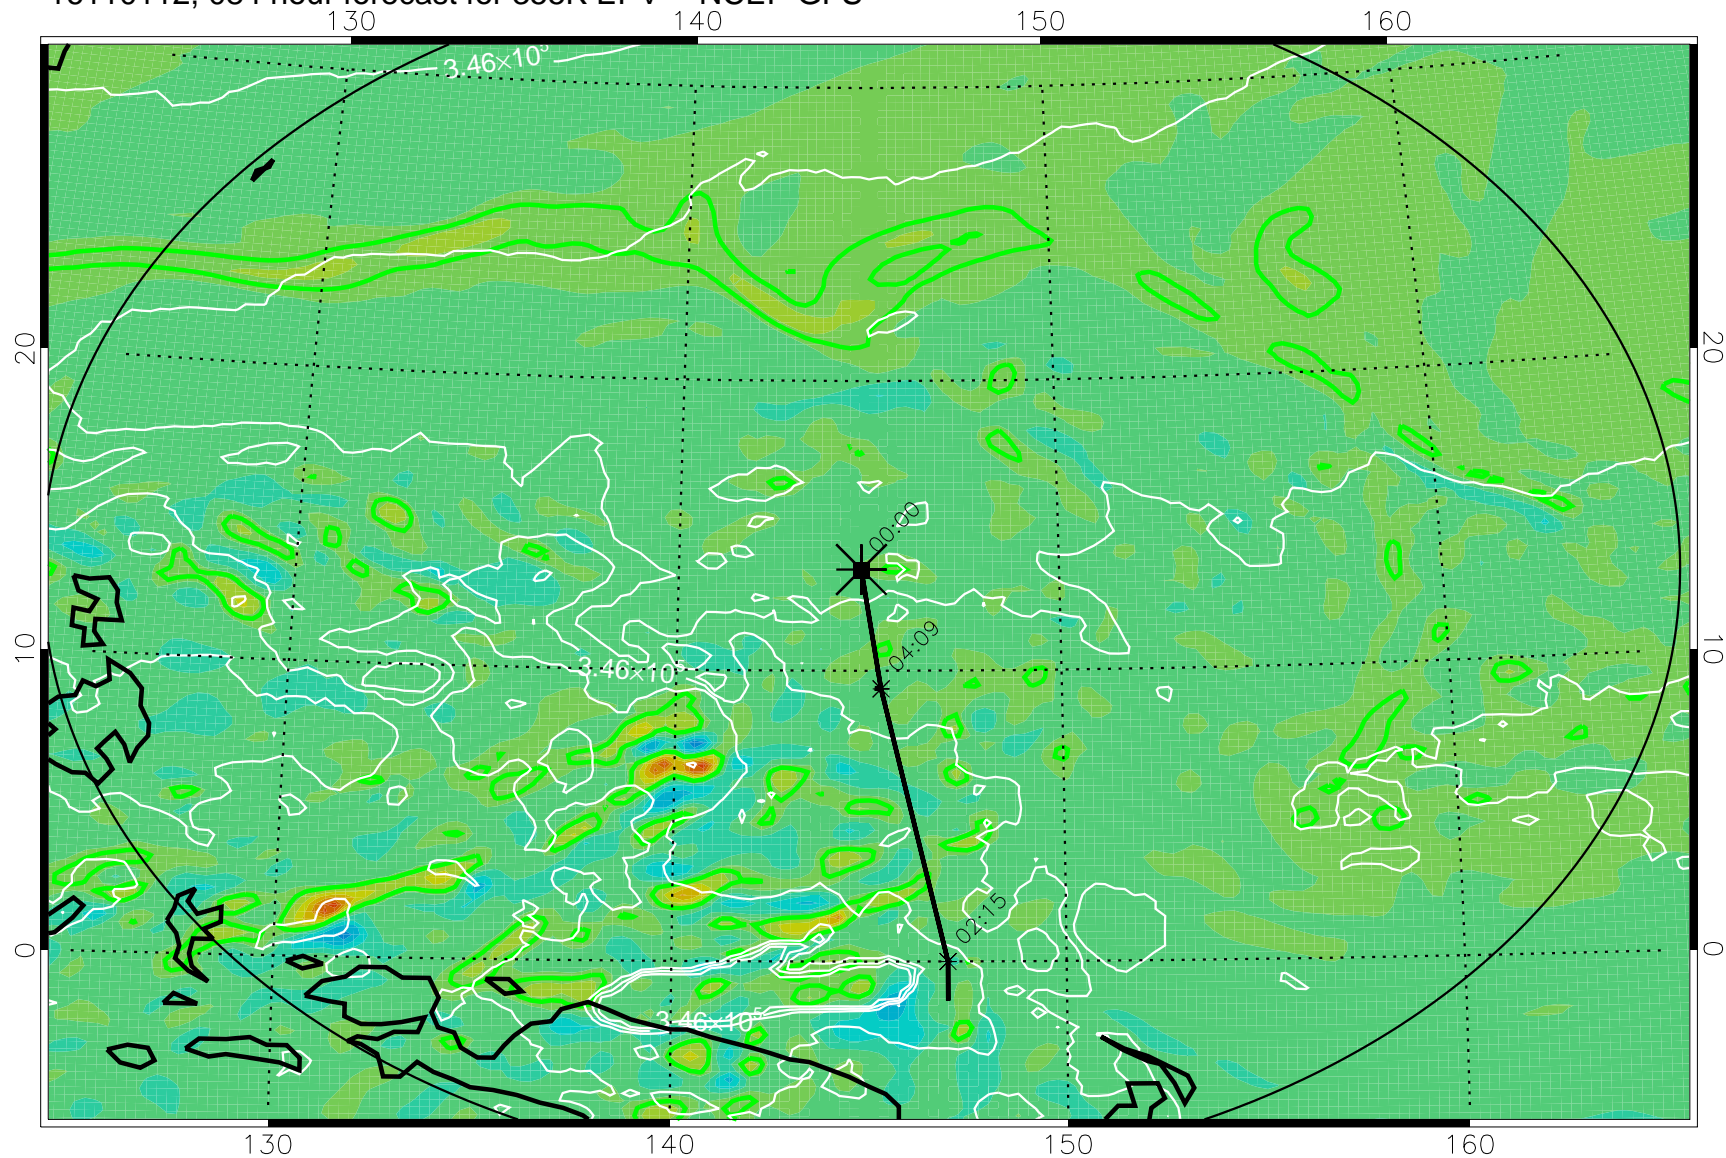

16103118, 066 hour forecast for 355K EPV -- NCEP GFS

355K Montgomery Streamfunction, white
EPV Tropopause (2 PVU) Position
Range ring of 2304 km

16110100, 072 hour forecast for 355K EPV -- NCEP GFS

355K Montgomery Streamfunction, white
EPV Tropopause (2 PVU) Position
Range ring of 2304 km

16110106, 078 hour forecast for 355K EPV -- NCEP GFS

355K Montgomery Streamfunction, white
EPV Tropopause (2 PVU) Position
Range ring of 2304 km

16110112, 084 hour forecast for 355K EPV -- NCEP GFS

355K Montgomery Streamfunction, white
EPV Tropopause (2 PVU) Position
Range ring of 2304 km

16110118, 090 hour forecast for 355K EPV -- NCEP GFS

355K Montgomery Streamfunction, white
EPV Tropopause (2 PVU) Position
Range ring of 2304 km

16110200, 096 hour forecast for 355K EPV -- NCEP GFS

355K Montgomery Streamfunction, white
EPV Tropopause (2 PVU) Position
Range ring of 2304 km

16110206, 102 hour forecast for 355K EPV -- NCEP GFS

355K Montgomery Streamfunction, white
EPV Tropopause (2 PVU) Position
Range ring of 2304 km

16110212, 108 hour forecast for 355K EPV -- NCEP GFS

355K Montgomery Streamfunction, white
EPV Tropopause (2 PVU) Position
Range ring of 2304 km