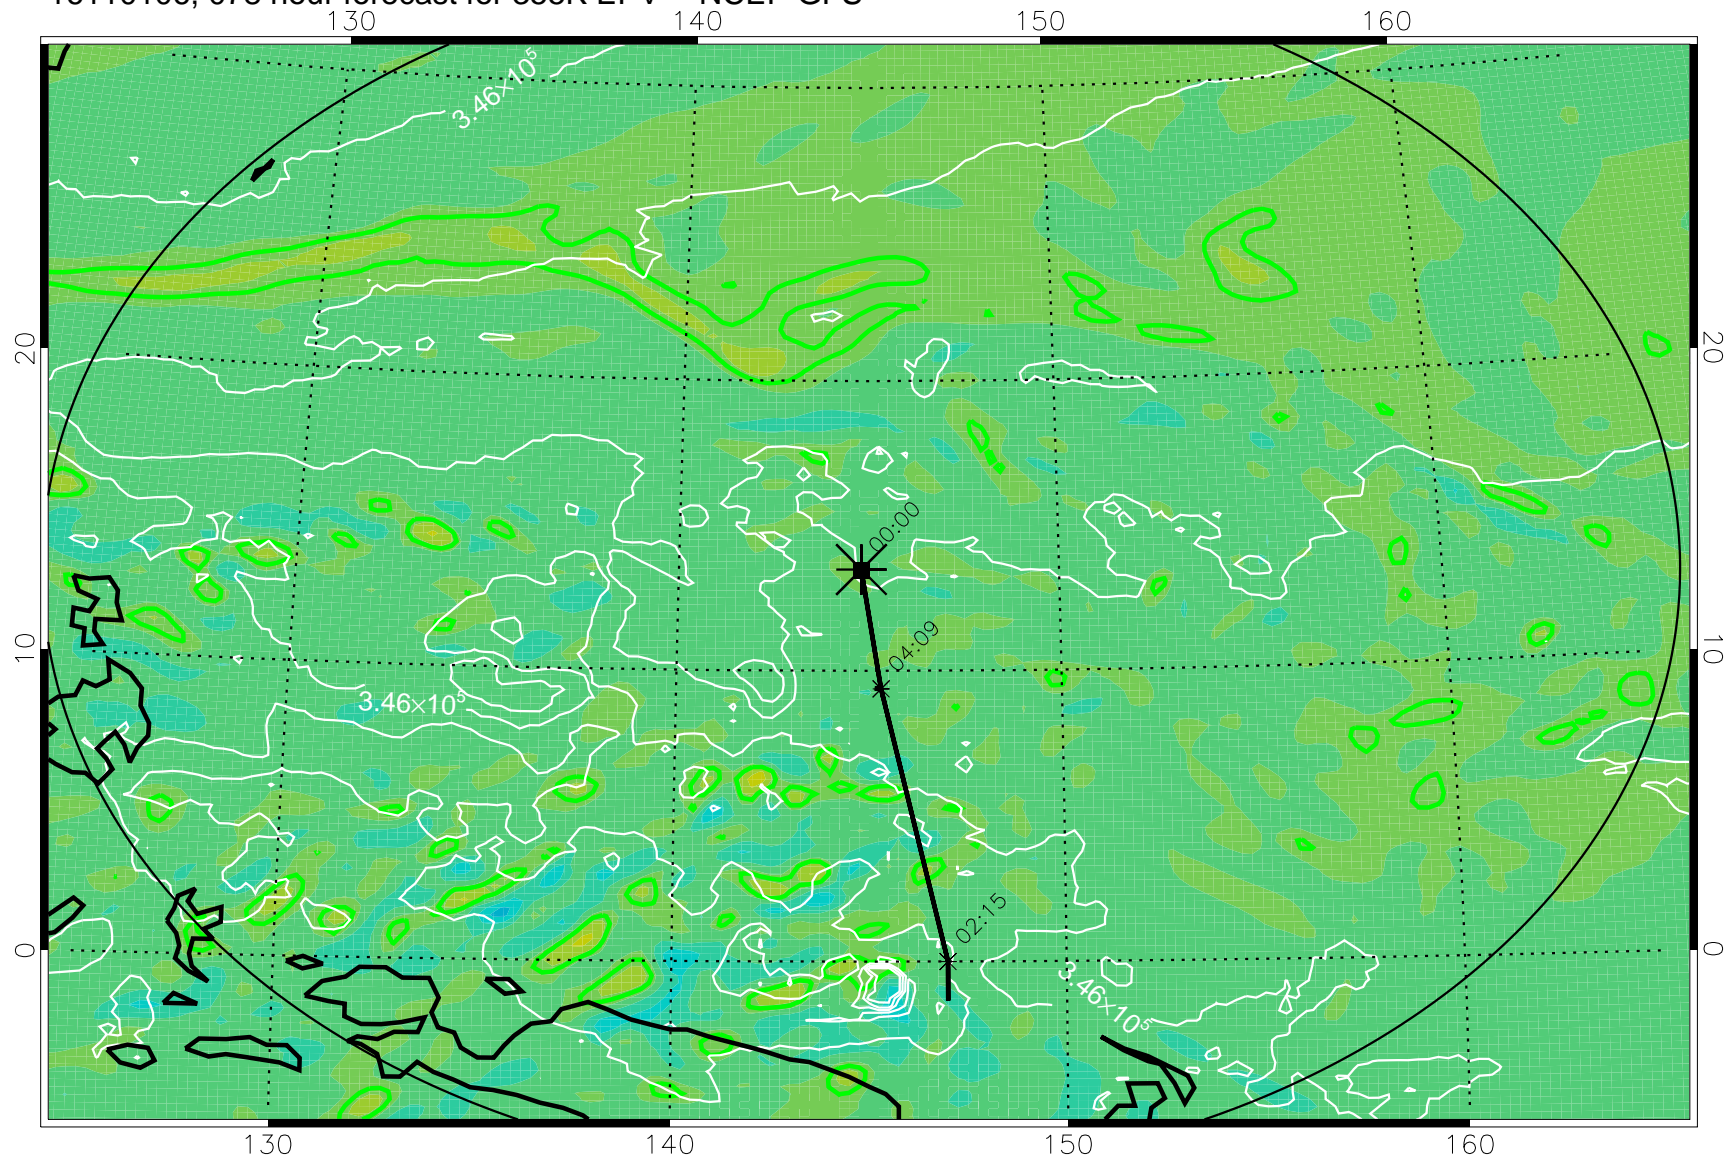

16103118, 066 hour forecast for 355K EPV -- NCEP GFS

355K Montgomery Streamfunction, white
EPV Tropopause (2 PVU) Position
Range ring of 2304 km

16110100, 072 hour forecast for 355K EPV -- NCEP GFS

355K Montgomery Streamfunction, white
EPV Tropopause (2 PVU) Position
Range ring of 2304 km

16110106, 078 hour forecast for 355K EPV -- NCEP GFS

355K Montgomery Streamfunction, white
EPV Tropopause (2 PVU) Position
Range ring of 2304 km

16110112, 084 hour forecast for 355K EPV -- NCEP GFS

355K Montgomery Streamfunction, white
EPV Tropopause (2 PVU) Position
Range ring of 2304 km

16110118, 090 hour forecast for 355K EPV -- NCEP GFS

355K Montgomery Streamfunction, white
EPV Tropopause (2 PVU) Position
Range ring of 2304 km

16110200, 096 hour forecast for 355K EPV -- NCEP GFS

355K Montgomery Streamfunction, white
EPV Tropopause (2 PVU) Position
Range ring of 2304 km

16110206, 102 hour forecast for 355K EPV -- NCEP GFS

355K Montgomery Streamfunction, white
EPV Tropopause (2 PVU) Position
Range ring of 2304 km

16110212, 108 hour forecast for 355K EPV -- NCEP GFS

355K Montgomery Streamfunction, white
EPV Tropopause (2 PVU) Position
Range ring of 2304 km