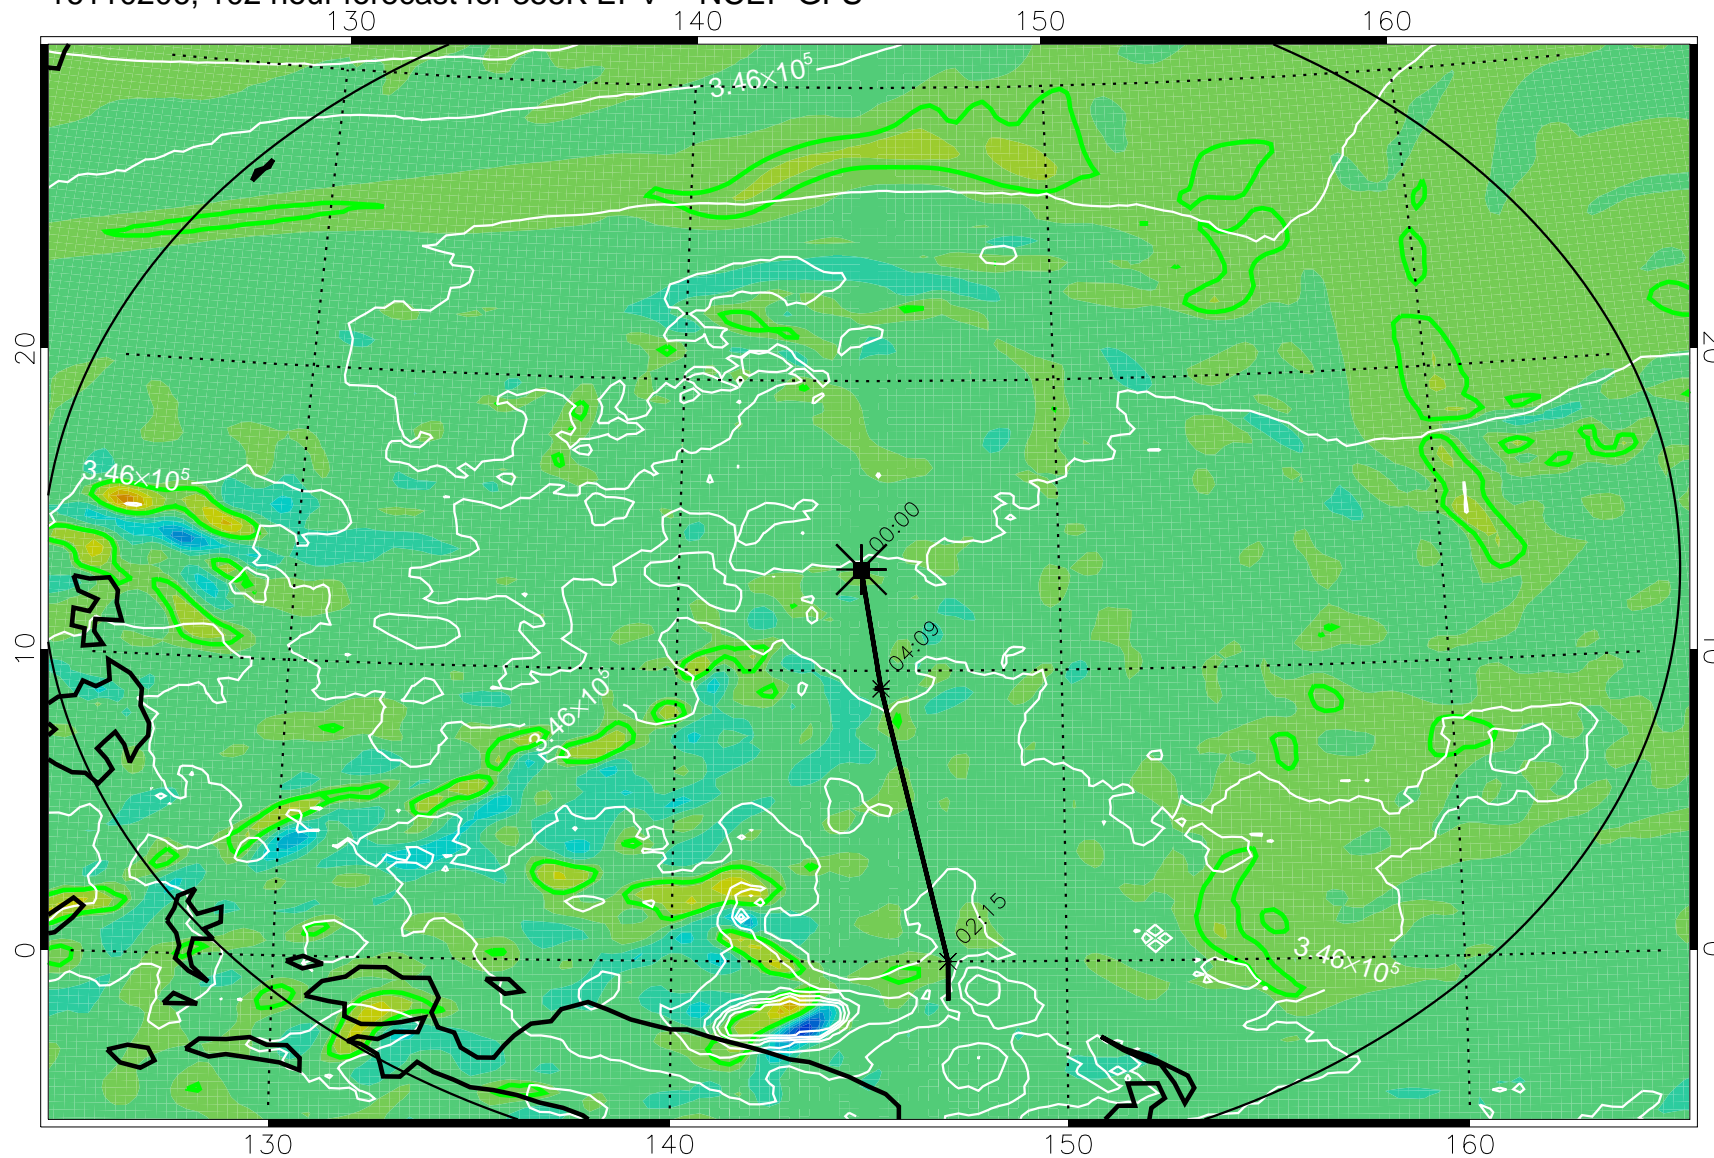

16110106, 078 hour forecast for 355K EPV -- NCEP GFS

355K Montgomery Streamfunction, white
EPV Tropopause (2 PVU) Position
Range ring of 2304 km

16110112, 084 hour forecast for 355K EPV -- NCEP GFS

355K Montgomery Streamfunction, white
EPV Tropopause (2 PVU) Position
Range ring of 2304 km

16110118, 090 hour forecast for 355K EPV -- NCEP GFS

355K Montgomery Streamfunction, white
EPV Tropopause (2 PVU) Position
Range ring of 2304 km

16110200, 096 hour forecast for 355K EPV -- NCEP GFS

355K Montgomery Streamfunction, white
EPV Tropopause (2 PVU) Position
Range ring of 2304 km

16110206, 102 hour forecast for 355K EPV -- NCEP GFS

355K Montgomery Streamfunction, white
EPV Tropopause (2 PVU) Position
Range ring of 2304 km

16110212, 108 hour forecast for 355K EPV -- NCEP GFS

355K Montgomery Streamfunction, white
EPV Tropopause (2 PVU) Position
Range ring of 2304 km

16110218, 114 hour forecast for 355K EPV -- NCEP GFS

355K Montgomery Streamfunction, white
EPV Tropopause (2 PVU) Position
Range ring of 2304 km

16110300, 120 hour forecast for 355K EPV -- NCEP GFS

355K Montgomery Streamfunction, white
EPV Tropopause (2 PVU) Position
Range ring of 2304 km