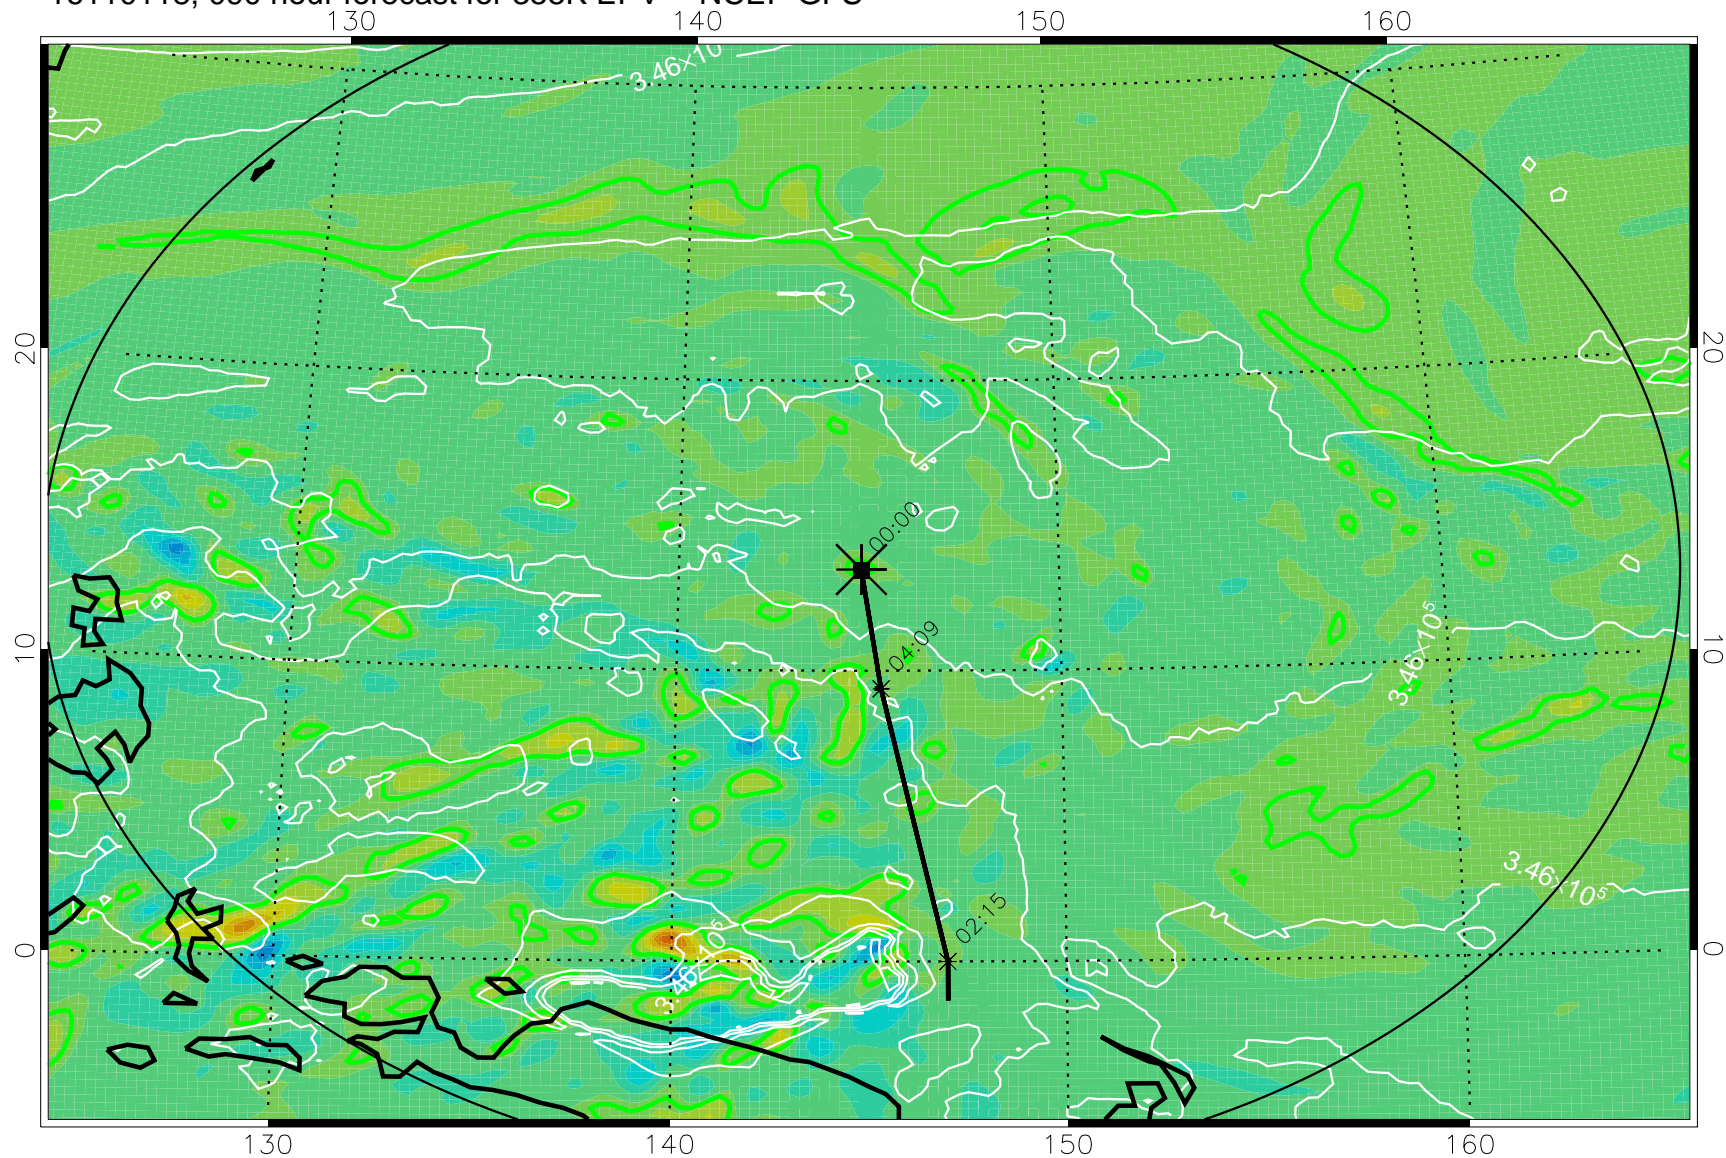

16110106, 078 hour forecast for 355K EPV -- NCEP GFS

355K Montgomery Streamfunction, white
EPV Tropopause (2 PVU) Position
Range ring of 2304 km

16110112, 084 hour forecast for 355K EPV -- NCEP GFS

355K Montgomery Streamfunction, white
EPV Tropopause (2 PVU) Position
Range ring of 2304 km

16110118, 090 hour forecast for 355K EPV -- NCEP GFS

355K Montgomery Streamfunction, white
EPV Tropopause (2 PVU) Position
Range ring of 2304 km

16110200, 096 hour forecast for 355K EPV -- NCEP GFS

355K Montgomery Streamfunction, white
EPV Tropopause (2 PVU) Position
Range ring of 2304 km

16110206, 102 hour forecast for 355K EPV -- NCEP GFS

355K Montgomery Streamfunction, white
EPV Tropopause (2 PVU) Position
Range ring of 2304 km

16110212, 108 hour forecast for 355K EPV -- NCEP GFS

355K Montgomery Streamfunction, white
EPV Tropopause (2 PVU) Position
Range ring of 2304 km

16110218, 114 hour forecast for 355K EPV -- NCEP GFS

355K Montgomery Streamfunction, white
EPV Tropopause (2 PVU) Position
Range ring of 2304 km

16110300, 120 hour forecast for 355K EPV -- NCEP GFS

355K Montgomery Streamfunction, white
EPV Tropopause (2 PVU) Position
Range ring of 2304 km