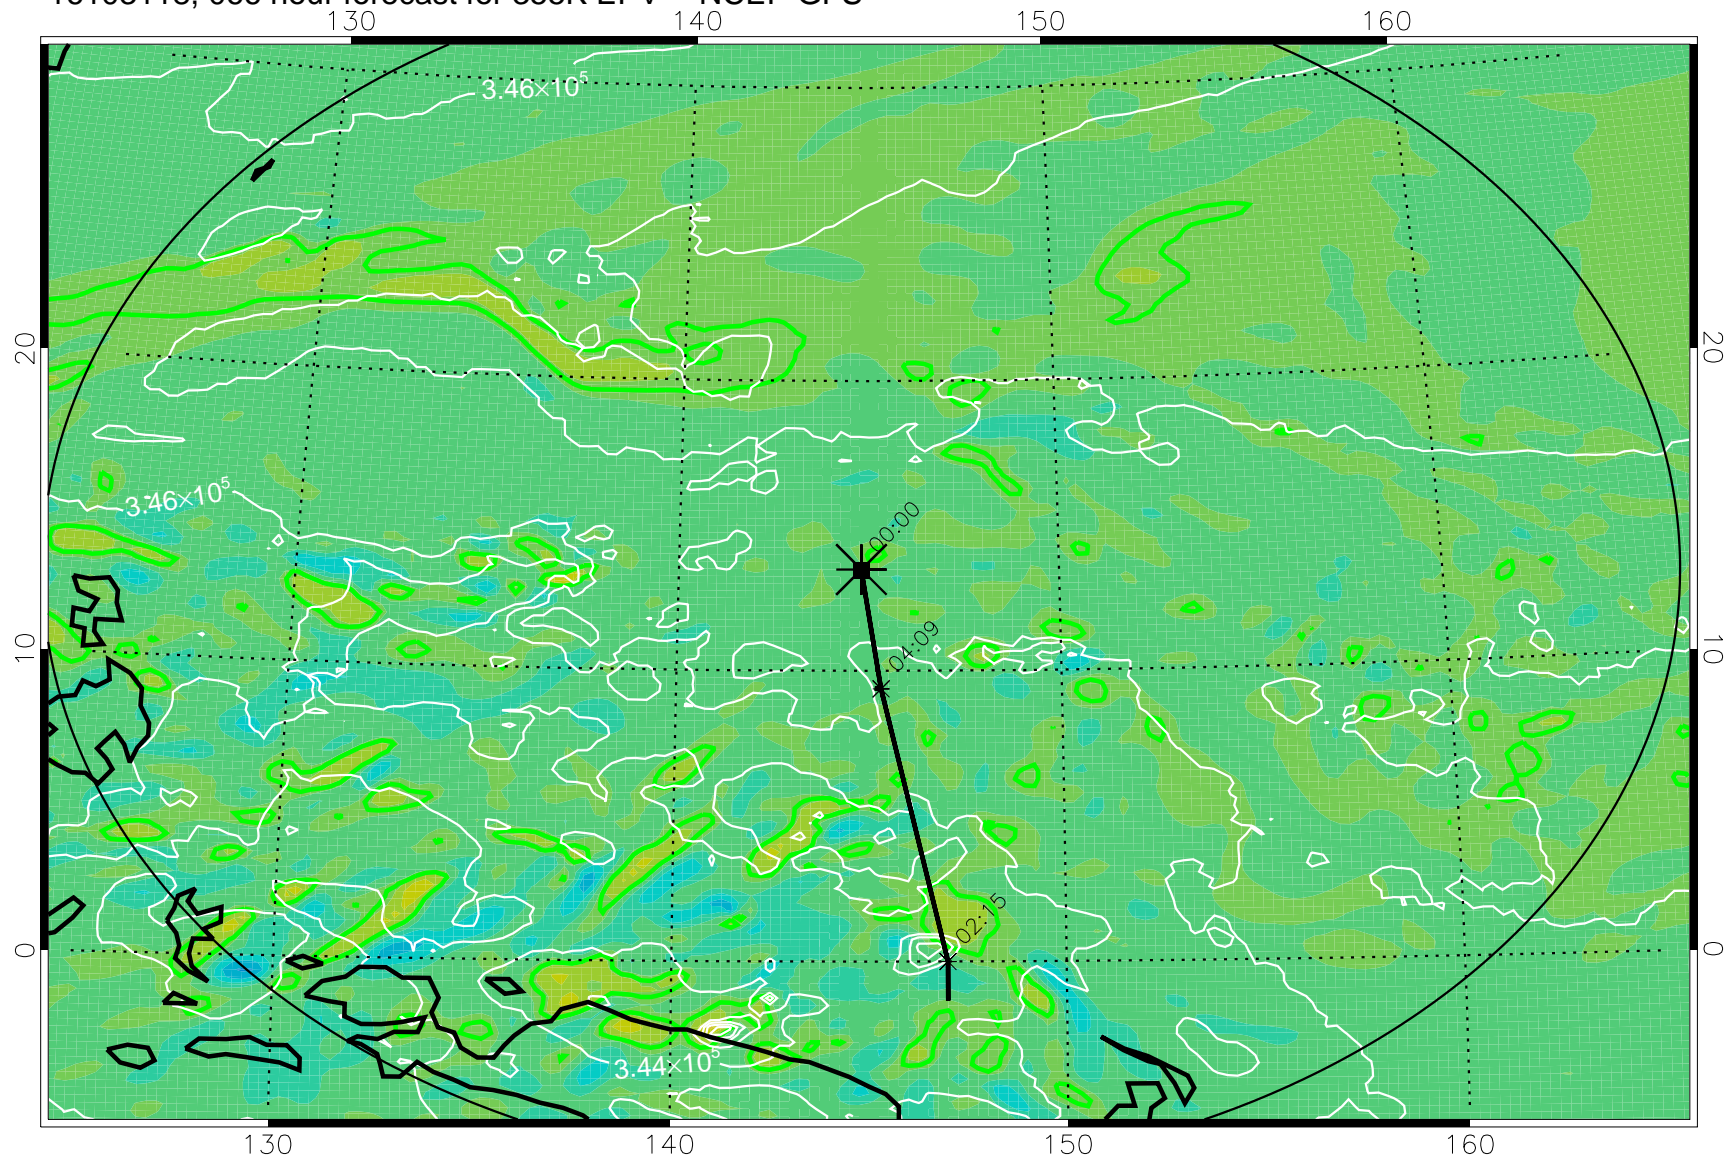

16103106, 054 hour forecast for 355K EPV -- NCEP GFS

355K Montgomery Streamfunction, white
EPV Tropopause (2 PVU) Position
Range ring of 2304 km

16103112, 060 hour forecast for 355K EPV -- NCEP GFS

355K Montgomery Streamfunction, white
EPV Tropopause (2 PVU) Position
Range ring of 2304 km

16103118, 066 hour forecast for 355K EPV -- NCEP GFS

355K Montgomery Streamfunction, white
EPV Tropopause (2 PVU) Position
Range ring of 2304 km

16110100, 072 hour forecast for 355K EPV -- NCEP GFS

355K Montgomery Streamfunction, white
EPV Tropopause (2 PVU) Position
Range ring of 2304 km

16110106, 078 hour forecast for 355K EPV -- NCEP GFS

355K Montgomery Streamfunction, white
EPV Tropopause (2 PVU) Position
Range ring of 2304 km

16110112, 084 hour forecast for 355K EPV -- NCEP GFS

355K Montgomery Streamfunction, white
EPV Tropopause (2 PVU) Position
Range ring of 2304 km

16110118, 090 hour forecast for 355K EPV -- NCEP GFS

355K Montgomery Streamfunction, white
EPV Tropopause (2 PVU) Position
Range ring of 2304 km

16110200, 096 hour forecast for 355K EPV -- NCEP GFS

355K Montgomery Streamfunction, white
EPV Tropopause (2 PVU) Position
Range ring of 2304 km