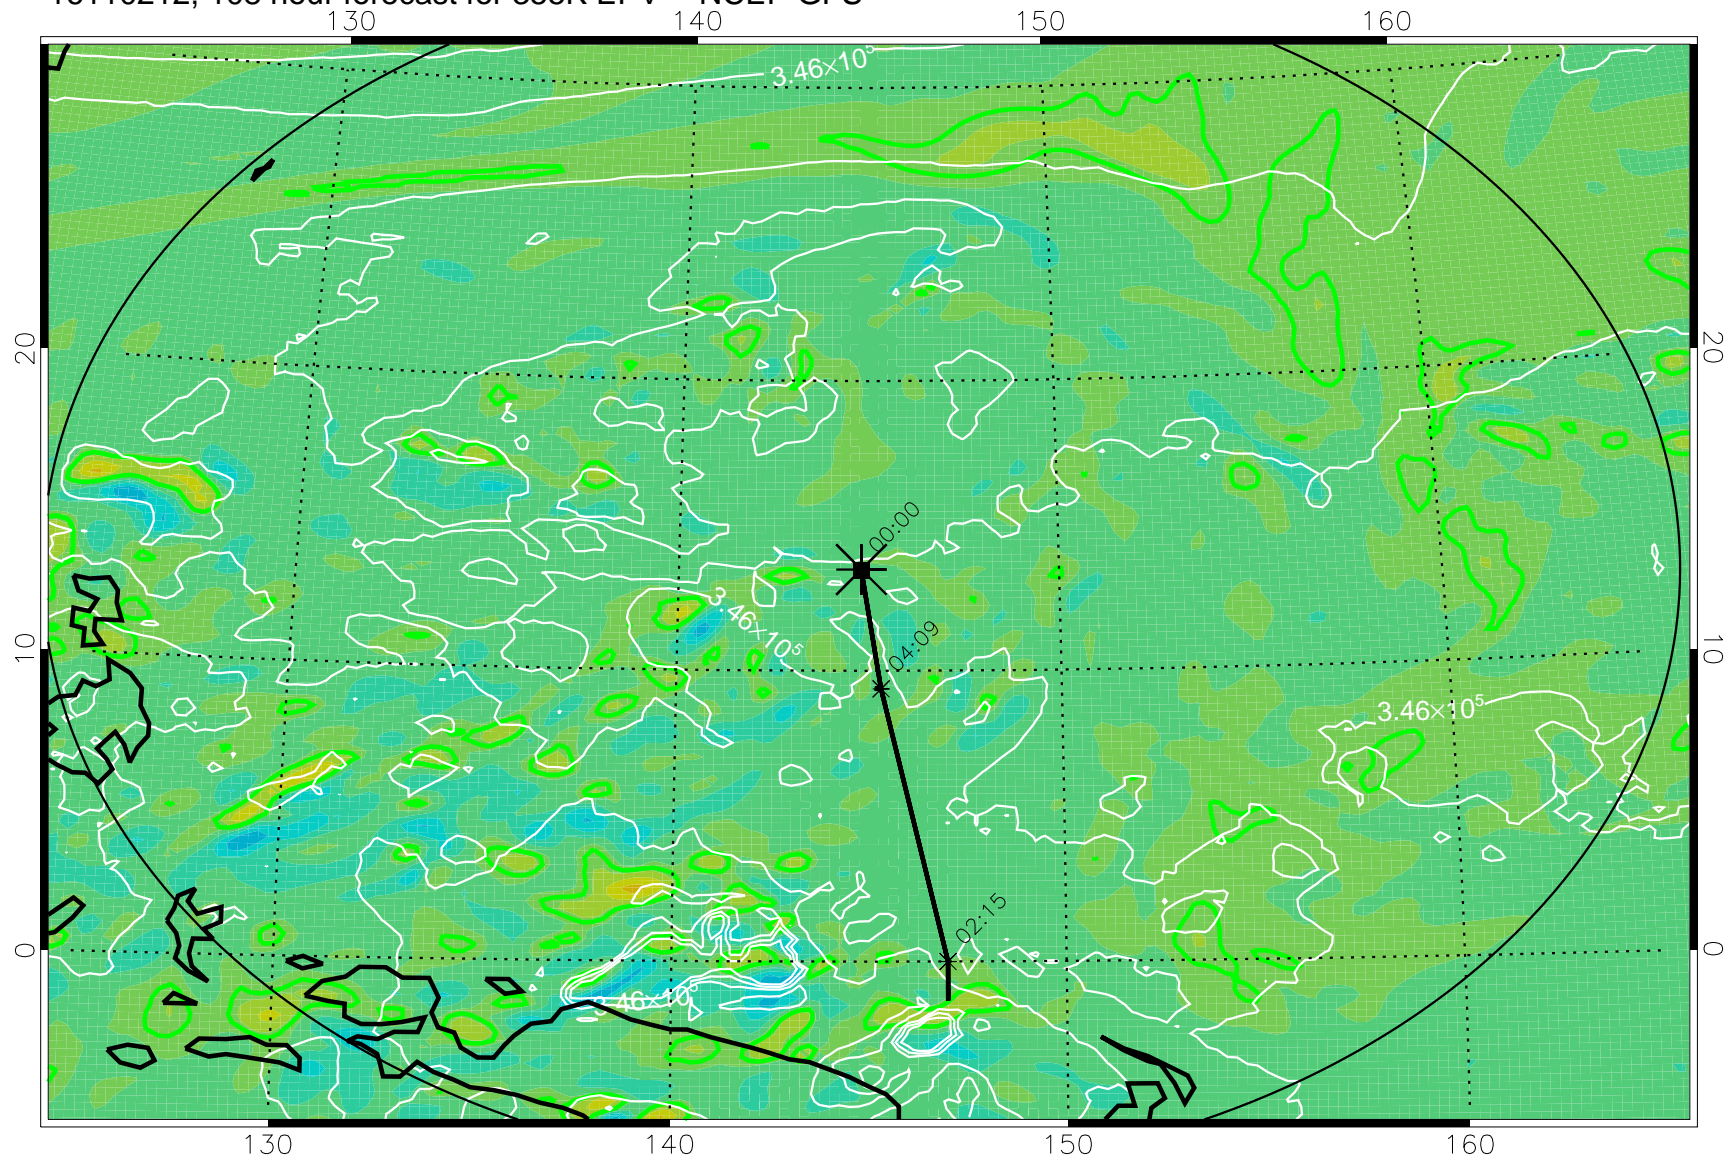

16110106, 078 hour forecast for 355K EPV -- NCEP GFS

355K Montgomery Streamfunction, white
EPV Tropopause (2 PVU) Position
Range ring of 2304 km

16110112, 084 hour forecast for 355K EPV -- NCEP GFS

355K Montgomery Streamfunction, white
EPV Tropopause (2 PVU) Position
Range ring of 2304 km

16110118, 090 hour forecast for 355K EPV -- NCEP GFS

355K Montgomery Streamfunction, white
EPV Tropopause (2 PVU) Position
Range ring of 2304 km

16110200, 096 hour forecast for 355K EPV -- NCEP GFS

355K Montgomery Streamfunction, white
EPV Tropopause (2 PVU) Position
Range ring of 2304 km

16110206, 102 hour forecast for 355K EPV -- NCEP GFS

355K Montgomery Streamfunction, white
EPV Tropopause (2 PVU) Position
Range ring of 2304 km

16110212, 108 hour forecast for 355K EPV -- NCEP GFS

355K Montgomery Streamfunction, white
EPV Tropopause (2 PVU) Position
Range ring of 2304 km

16110218, 114 hour forecast for 355K EPV -- NCEP GFS

355K Montgomery Streamfunction, white
EPV Tropopause (2 PVU) Position
Range ring of 2304 km

16110300, 120 hour forecast for 355K EPV -- NCEP GFS

355K Montgomery Streamfunction, white
EPV Tropopause (2 PVU) Position
Range ring of 2304 km