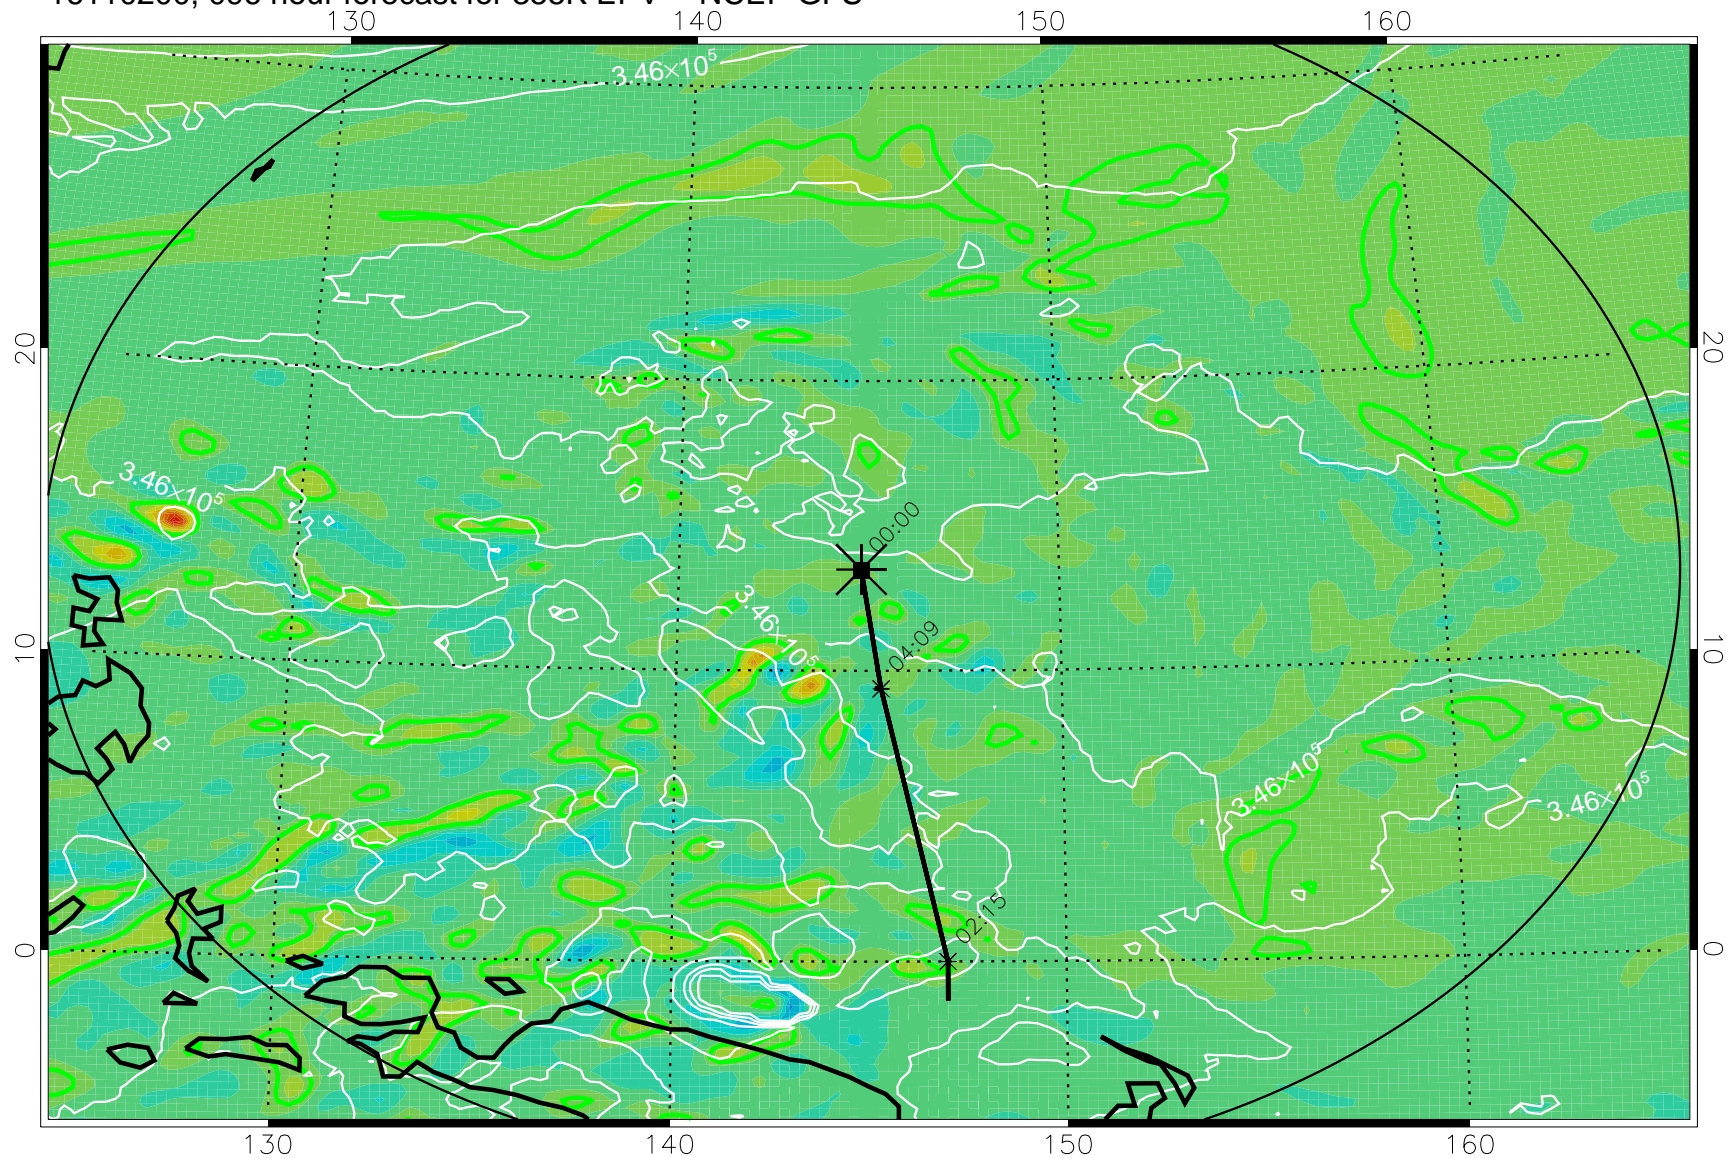

16110106, 078 hour forecast for 355K EPV -- NCEP GFS

355K Montgomery Streamfunction, white
EPV Tropopause (2 PVU) Position
Range ring of 2304 km

16110112, 084 hour forecast for 355K EPV -- NCEP GFS

355K Montgomery Streamfunction, white
EPV Tropopause (2 PVU) Position
Range ring of 2304 km

16110118, 090 hour forecast for 355K EPV -- NCEP GFS

355K Montgomery Streamfunction, white
EPV Tropopause (2 PVU) Position
Range ring of 2304 km

16110200, 096 hour forecast for 355K EPV -- NCEP GFS

355K Montgomery Streamfunction, white
EPV Tropopause (2 PVU) Position
Range ring of 2304 km

16110206, 102 hour forecast for 355K EPV -- NCEP GFS

355K Montgomery Streamfunction, white
EPV Tropopause (2 PVU) Position
Range ring of 2304 km

16110212, 108 hour forecast for 355K EPV -- NCEP GFS

355K Montgomery Streamfunction, white
EPV Tropopause (2 PVU) Position
Range ring of 2304 km

16110218, 114 hour forecast for 355K EPV -- NCEP GFS

355K Montgomery Streamfunction, white
EPV Tropopause (2 PVU) Position
Range ring of 2304 km

16110300, 120 hour forecast for 355K EPV -- NCEP GFS

355K Montgomery Streamfunction, white
EPV Tropopause (2 PVU) Position
Range ring of 2304 km