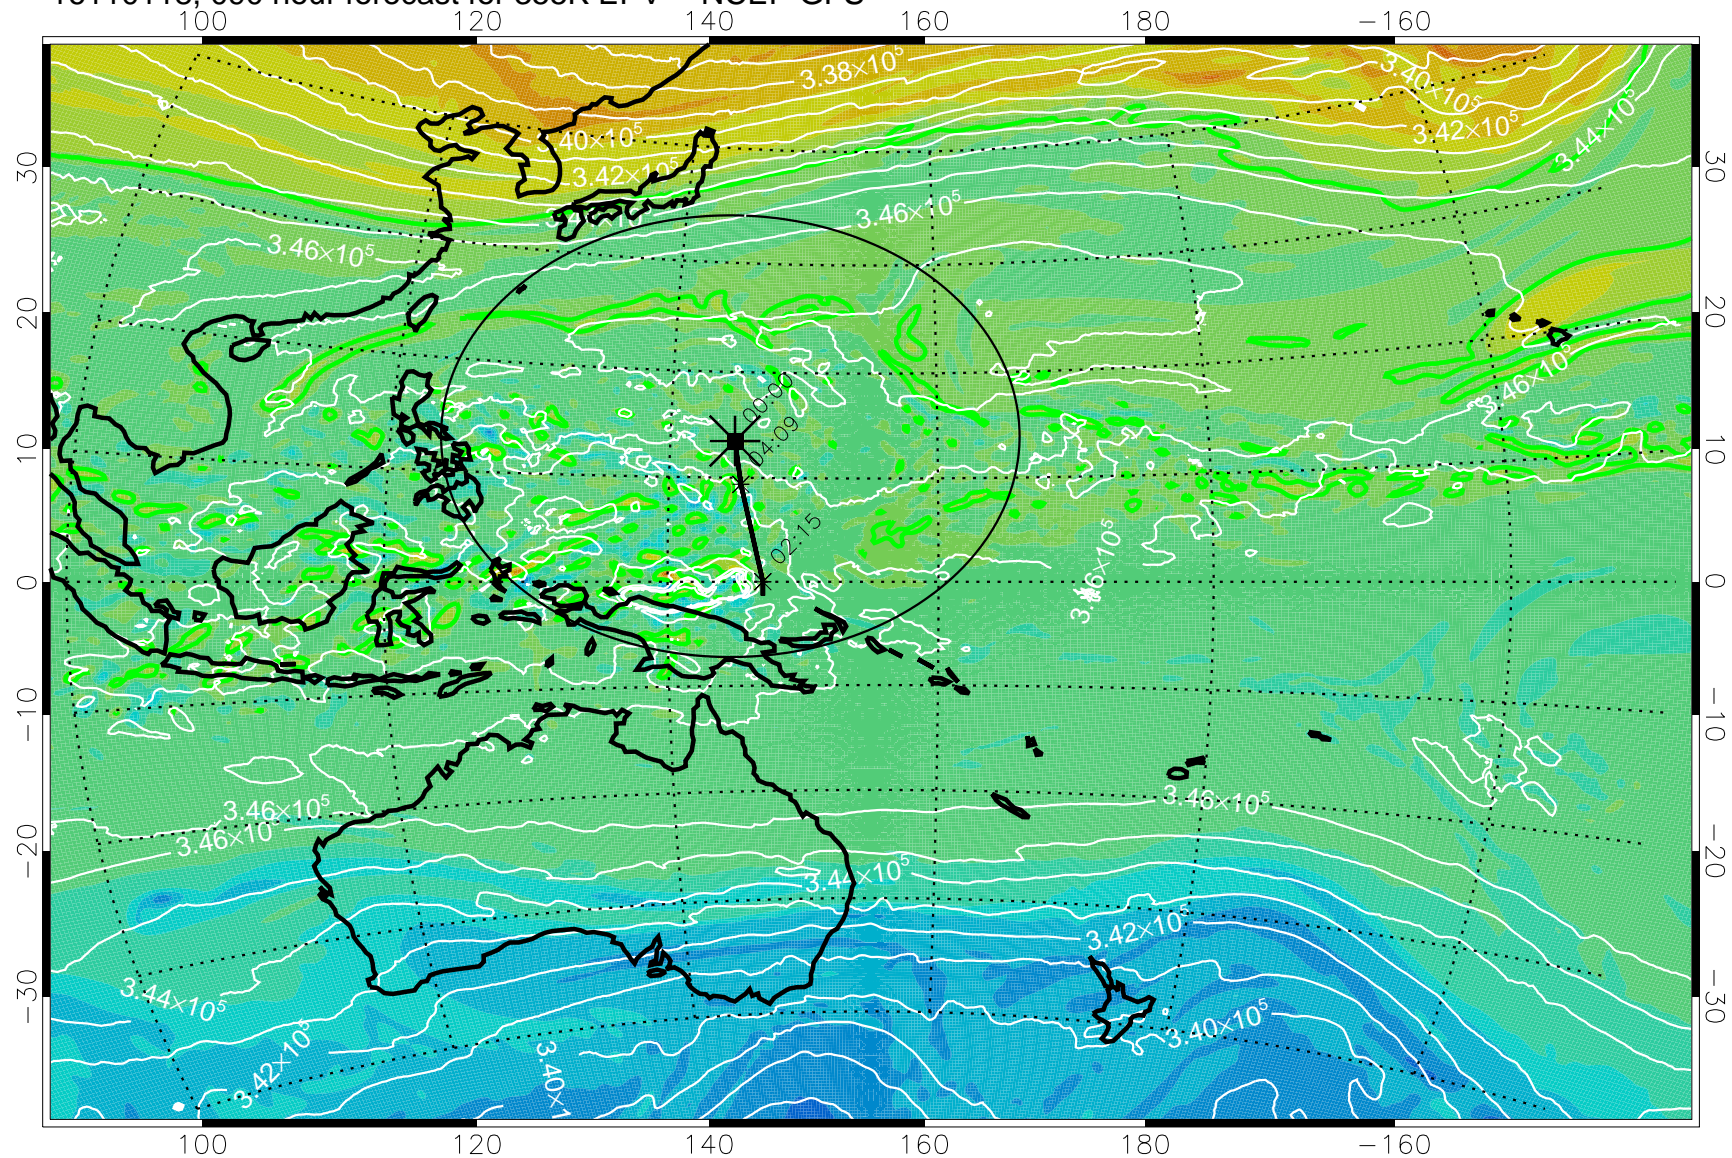

16103118, 066 hour forecast for 355K EPV -- NCEP GFS

355K Montgomery Streamfunction, white  
EPV Tropopause (2 PVU) Position  
Range ring of 2304 km

16110100, 072 hour forecast for 355K EPV -- NCEP GFS

355K Montgomery Streamfunction, white  
EPV Tropopause (2 PVU) Position  
Range ring of 2304 km

16110106, 078 hour forecast for 355K EPV -- NCEP GFS

355K Montgomery Streamfunction, white  
EPV Tropopause (2 PVU) Position  
Range ring of 2304 km

16110112, 084 hour forecast for 355K EPV -- NCEP GFS

355K Montgomery Streamfunction, white  
EPV Tropopause (2 PVU) Position  
Range ring of 2304 km

16110118, 090 hour forecast for 355K EPV -- NCEP GFS

355K Montgomery Streamfunction, white  
EPV Tropopause (2 PVU) Position  
Range ring of 2304 km

16110200, 096 hour forecast for 355K EPV -- NCEP GFS

355K Montgomery Streamfunction, white  
EPV Tropopause (2 PVU) Position  
Range ring of 2304 km

16110206, 102 hour forecast for 355K EPV -- NCEP GFS

355K Montgomery Streamfunction, white  
EPV Tropopause (2 PVU) Position  
Range ring of 2304 km

16110212, 108 hour forecast for 355K EPV -- NCEP GFS

355K Montgomery Streamfunction, white  
EPV Tropopause (2 PVU) Position  
Range ring of 2304 km