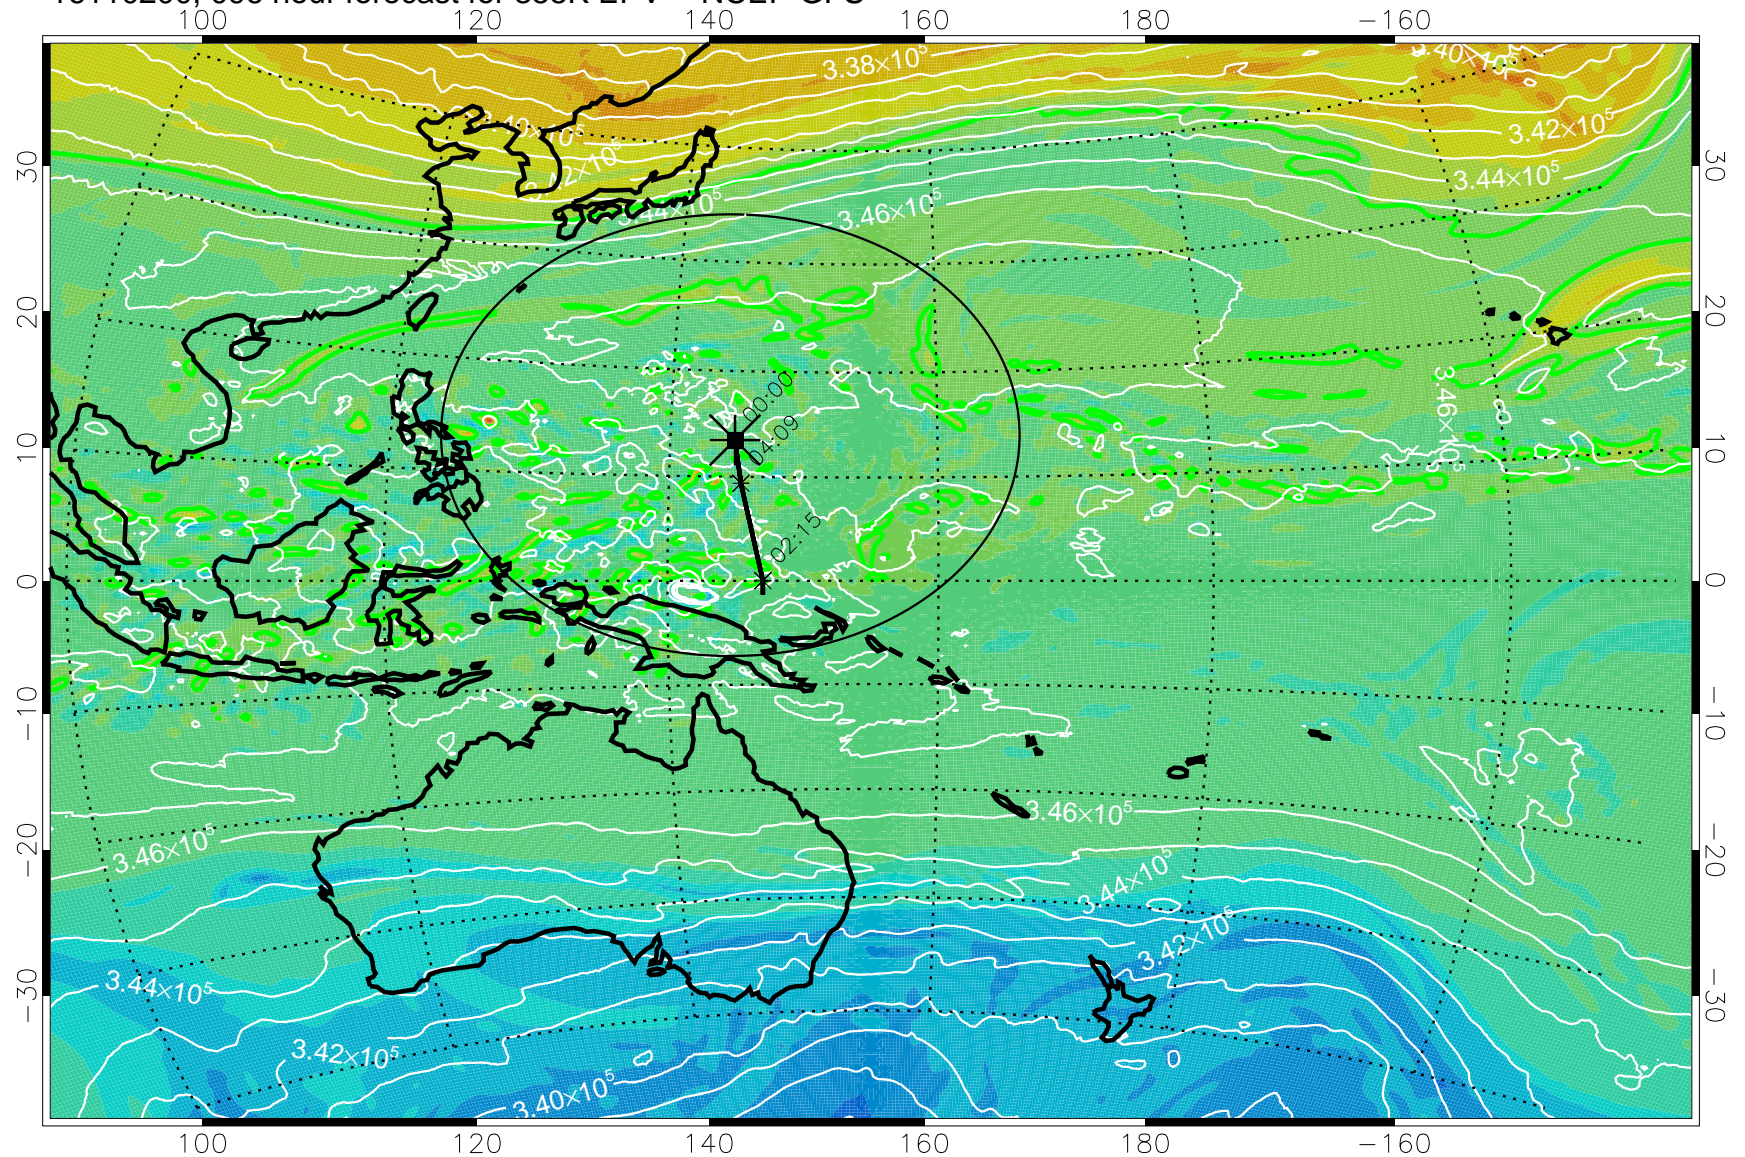

16103118, 066 hour forecast for 355K EPV -- NCEP GFS

355K Montgomery Streamfunction, white  
EPV Tropopause (2 PVU) Position  
Range ring of 2304 km

16110100, 072 hour forecast for 355K EPV -- NCEP GFS

355K Montgomery Streamfunction, white  
EPV Tropopause (2 PVU) Position  
Range ring of 2304 km

16110106, 078 hour forecast for 355K EPV -- NCEP GFS

355K Montgomery Streamfunction, white  
EPV Tropopause (2 PVU) Position  
Range ring of 2304 km

16110112, 084 hour forecast for 355K EPV -- NCEP GFS

355K Montgomery Streamfunction, white  
EPV Tropopause (2 PVU) Position  
Range ring of 2304 km

16110118, 090 hour forecast for 355K EPV -- NCEP GFS

355K Montgomery Streamfunction, white  
EPV Tropopause (2 PVU) Position  
Range ring of 2304 km

16110200, 096 hour forecast for 355K EPV -- NCEP GFS

355K Montgomery Streamfunction, white  
EPV Tropopause (2 PVU) Position  
Range ring of 2304 km

16110206, 102 hour forecast for 355K EPV -- NCEP GFS

355K Montgomery Streamfunction, white  
EPV Tropopause (2 PVU) Position  
Range ring of 2304 km

16110212, 108 hour forecast for 355K EPV -- NCEP GFS

355K Montgomery Streamfunction, white  
EPV Tropopause (2 PVU) Position  
Range ring of 2304 km