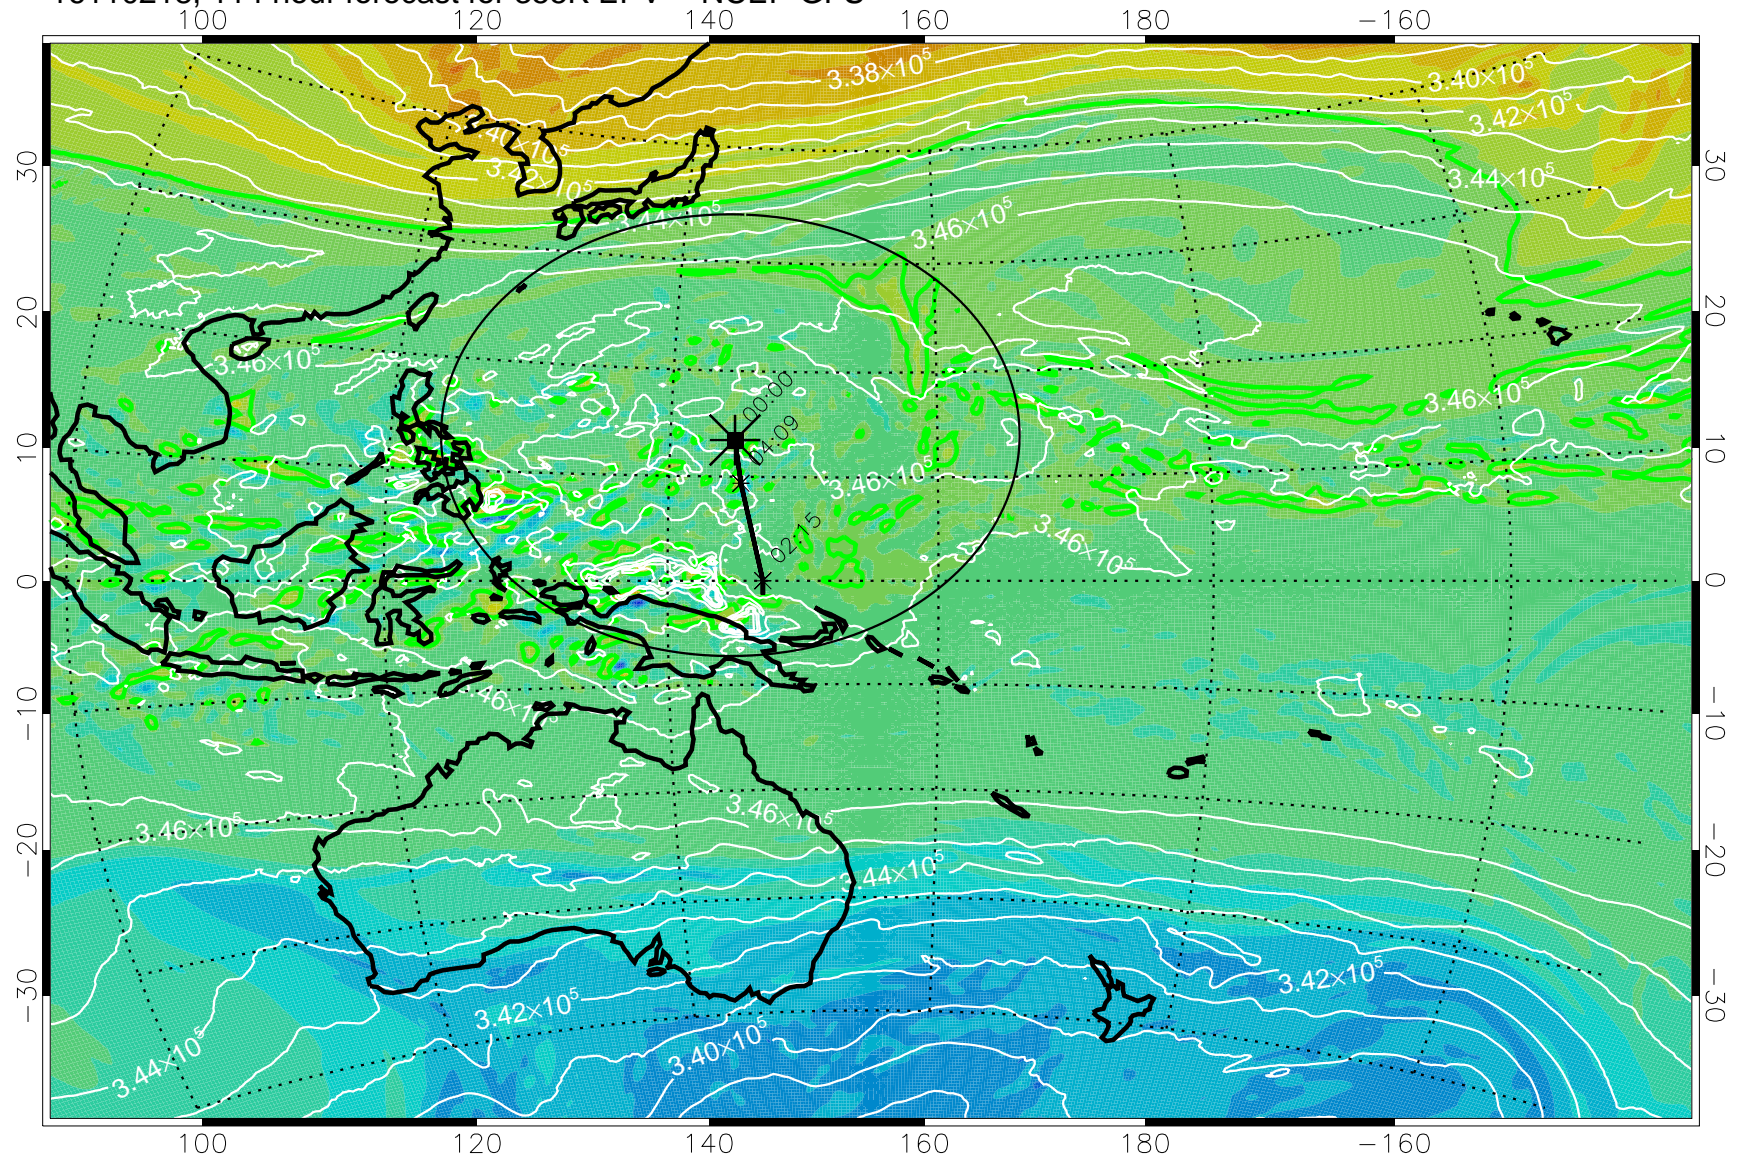

16110106, 078 hour forecast for 355K EPV -- NCEP GFS

355K Montgomery Streamfunction, white  
EPV Tropopause (2 PVU) Position  
Range ring of 2304 km

16110112, 084 hour forecast for 355K EPV -- NCEP GFS

355K Montgomery Streamfunction, white  
EPV Tropopause (2 PVU) Position  
Range ring of 2304 km

16110118, 090 hour forecast for 355K EPV -- NCEP GFS

355K Montgomery Streamfunction, white  
EPV Tropopause (2 PVU) Position  
Range ring of 2304 km

16110200, 096 hour forecast for 355K EPV -- NCEP GFS

355K Montgomery Streamfunction, white  
EPV Tropopause (2 PVU) Position  
Range ring of 2304 km

16110206, 102 hour forecast for 355K EPV -- NCEP GFS

355K Montgomery Streamfunction, white  
EPV Tropopause (2 PVU) Position  
Range ring of 2304 km

16110212, 108 hour forecast for 355K EPV -- NCEP GFS

355K Montgomery Streamfunction, white  
EPV Tropopause (2 PVU) Position  
Range ring of 2304 km

16110218, 114 hour forecast for 355K EPV -- NCEP GFS

355K Montgomery Streamfunction, white  
EPV Tropopause (2 PVU) Position  
Range ring of 2304 km

16110300, 120 hour forecast for 355K EPV -- NCEP GFS

355K Montgomery Streamfunction, white  
EPV Tropopause (2 PVU) Position  
Range ring of 2304 km