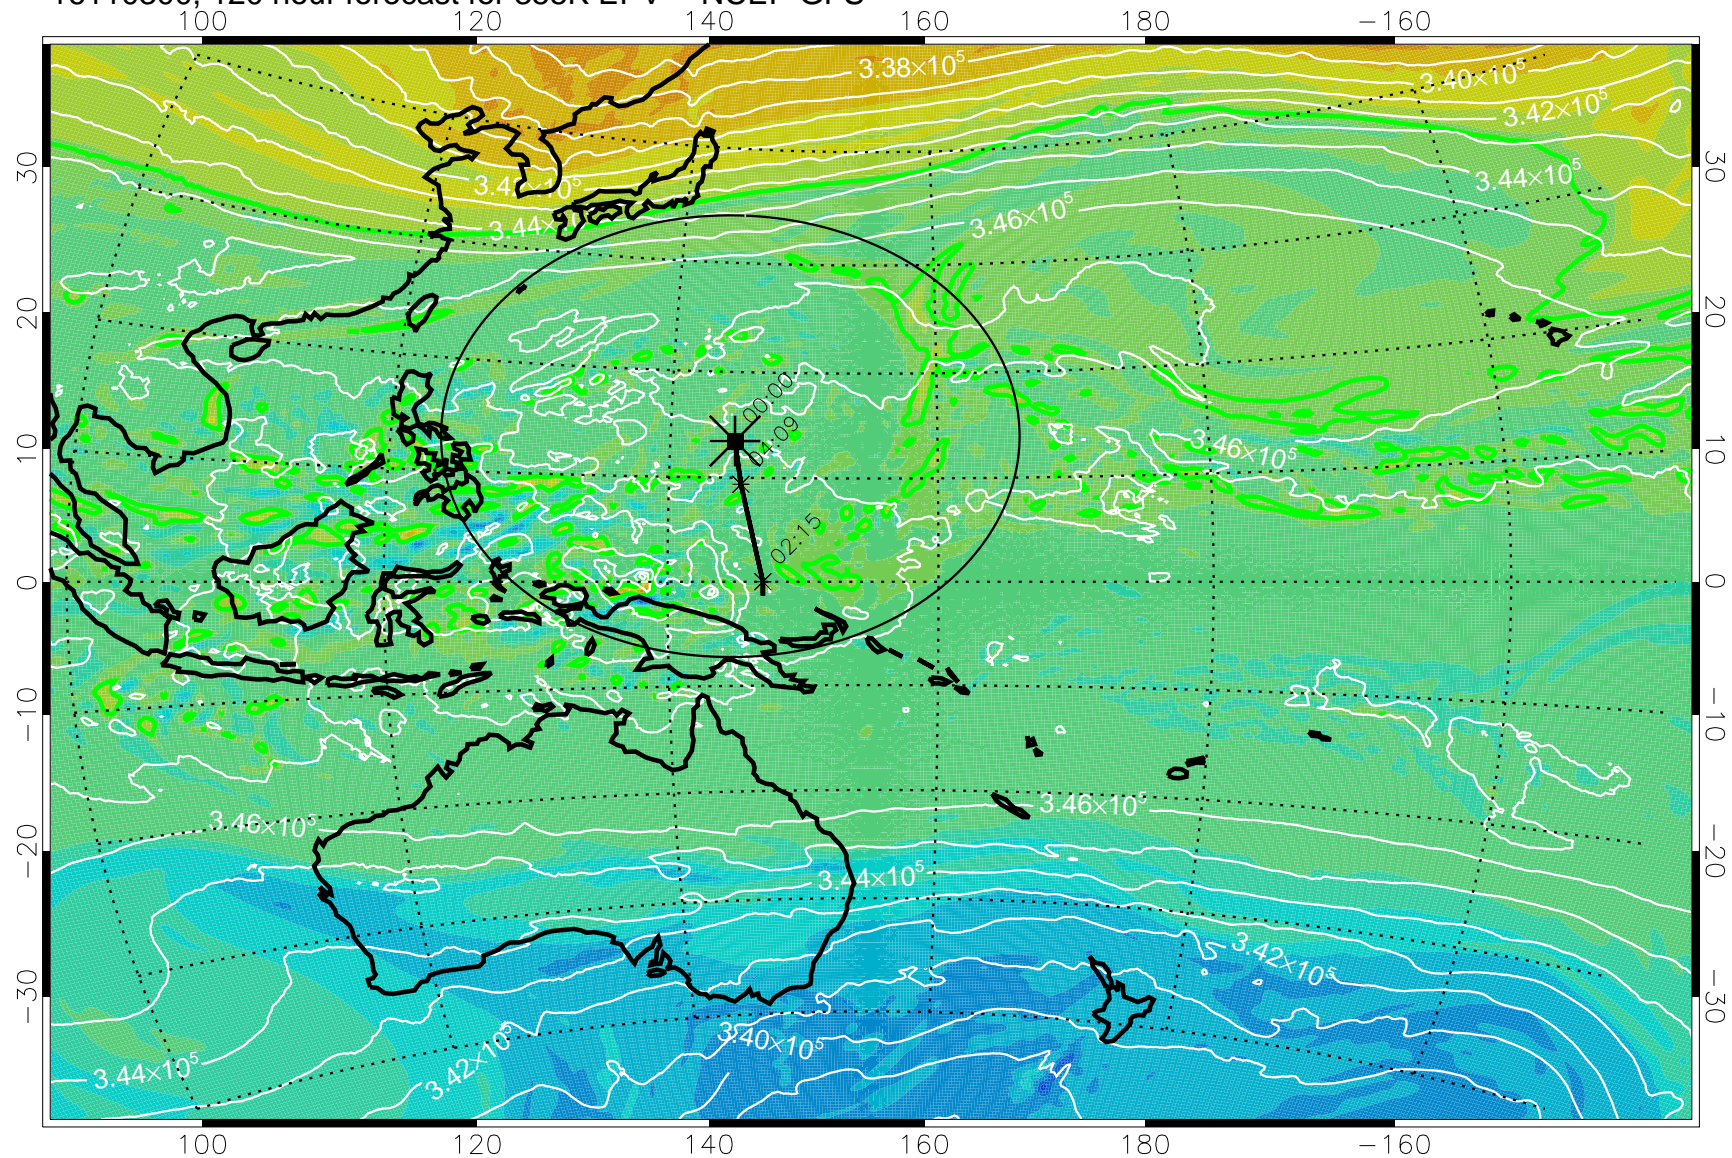

16110106, 078 hour forecast for 355K EPV -- NCEP GFS

355K Montgomery Streamfunction, white  
EPV Tropopause (2 PVU) Position  
Range ring of 2304 km

16110112, 084 hour forecast for 355K EPV -- NCEP GFS

355K Montgomery Streamfunction, white  
EPV Tropopause (2 PVU) Position  
Range ring of 2304 km

16110118, 090 hour forecast for 355K EPV -- NCEP GFS

355K Montgomery Streamfunction, white  
EPV Tropopause (2 PVU) Position  
Range ring of 2304 km

16110200, 096 hour forecast for 355K EPV -- NCEP GFS

355K Montgomery Streamfunction, white  
EPV Tropopause (2 PVU) Position  
Range ring of 2304 km

16110206, 102 hour forecast for 355K EPV -- NCEP GFS

355K Montgomery Streamfunction, white  
EPV Tropopause (2 PVU) Position  
Range ring of 2304 km

16110212, 108 hour forecast for 355K EPV -- NCEP GFS

355K Montgomery Streamfunction, white  
EPV Tropopause (2 PVU) Position  
Range ring of 2304 km

16110218, 114 hour forecast for 355K EPV -- NCEP GFS

355K Montgomery Streamfunction, white  
EPV Tropopause (2 PVU) Position  
Range ring of 2304 km

16110300, 120 hour forecast for 355K EPV -- NCEP GFS

355K Montgomery Streamfunction, white  
EPV Tropopause (2 PVU) Position  
Range ring of 2304 km