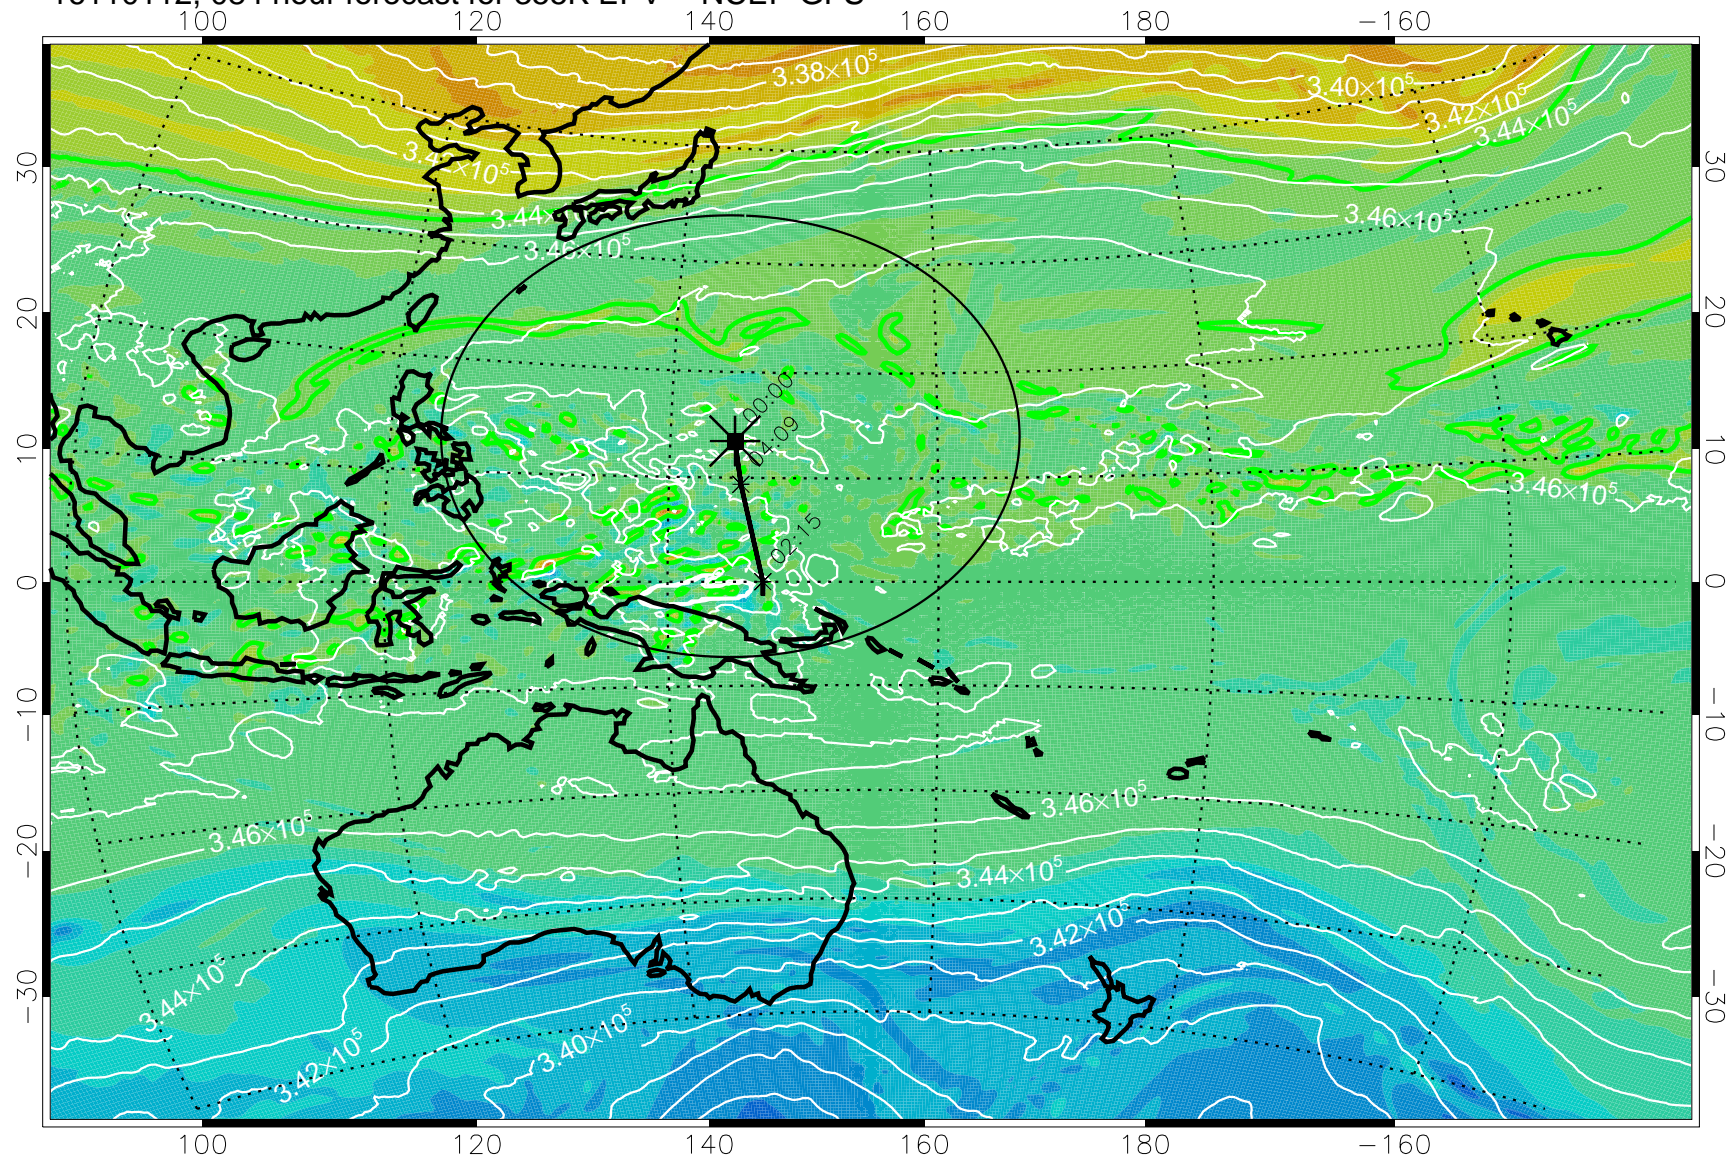

16103106, 054 hour forecast for 355K EPV -- NCEP GFS

355K Montgomery Streamfunction, white  
EPV Tropopause (2 PVU) Position  
Range ring of 2304 km

16103112, 060 hour forecast for 355K EPV -- NCEP GFS

355K Montgomery Streamfunction, white  
EPV Tropopause (2 PVU) Position  
Range ring of 2304 km

16103118, 066 hour forecast for 355K EPV -- NCEP GFS

355K Montgomery Streamfunction, white  
EPV Tropopause (2 PVU) Position  
Range ring of 2304 km

16110100, 072 hour forecast for 355K EPV -- NCEP GFS

355K Montgomery Streamfunction, white  
EPV Tropopause (2 PVU) Position  
Range ring of 2304 km

16110106, 078 hour forecast for 355K EPV -- NCEP GFS

355K Montgomery Streamfunction, white  
EPV Tropopause (2 PVU) Position  
Range ring of 2304 km

16110112, 084 hour forecast for 355K EPV -- NCEP GFS

355K Montgomery Streamfunction, white  
EPV Tropopause (2 PVU) Position  
Range ring of 2304 km

16110118, 090 hour forecast for 355K EPV -- NCEP GFS

355K Montgomery Streamfunction, white  
EPV Tropopause (2 PVU) Position  
Range ring of 2304 km

16110200, 096 hour forecast for 355K EPV -- NCEP GFS

355K Montgomery Streamfunction, white  
EPV Tropopause (2 PVU) Position  
Range ring of 2304 km