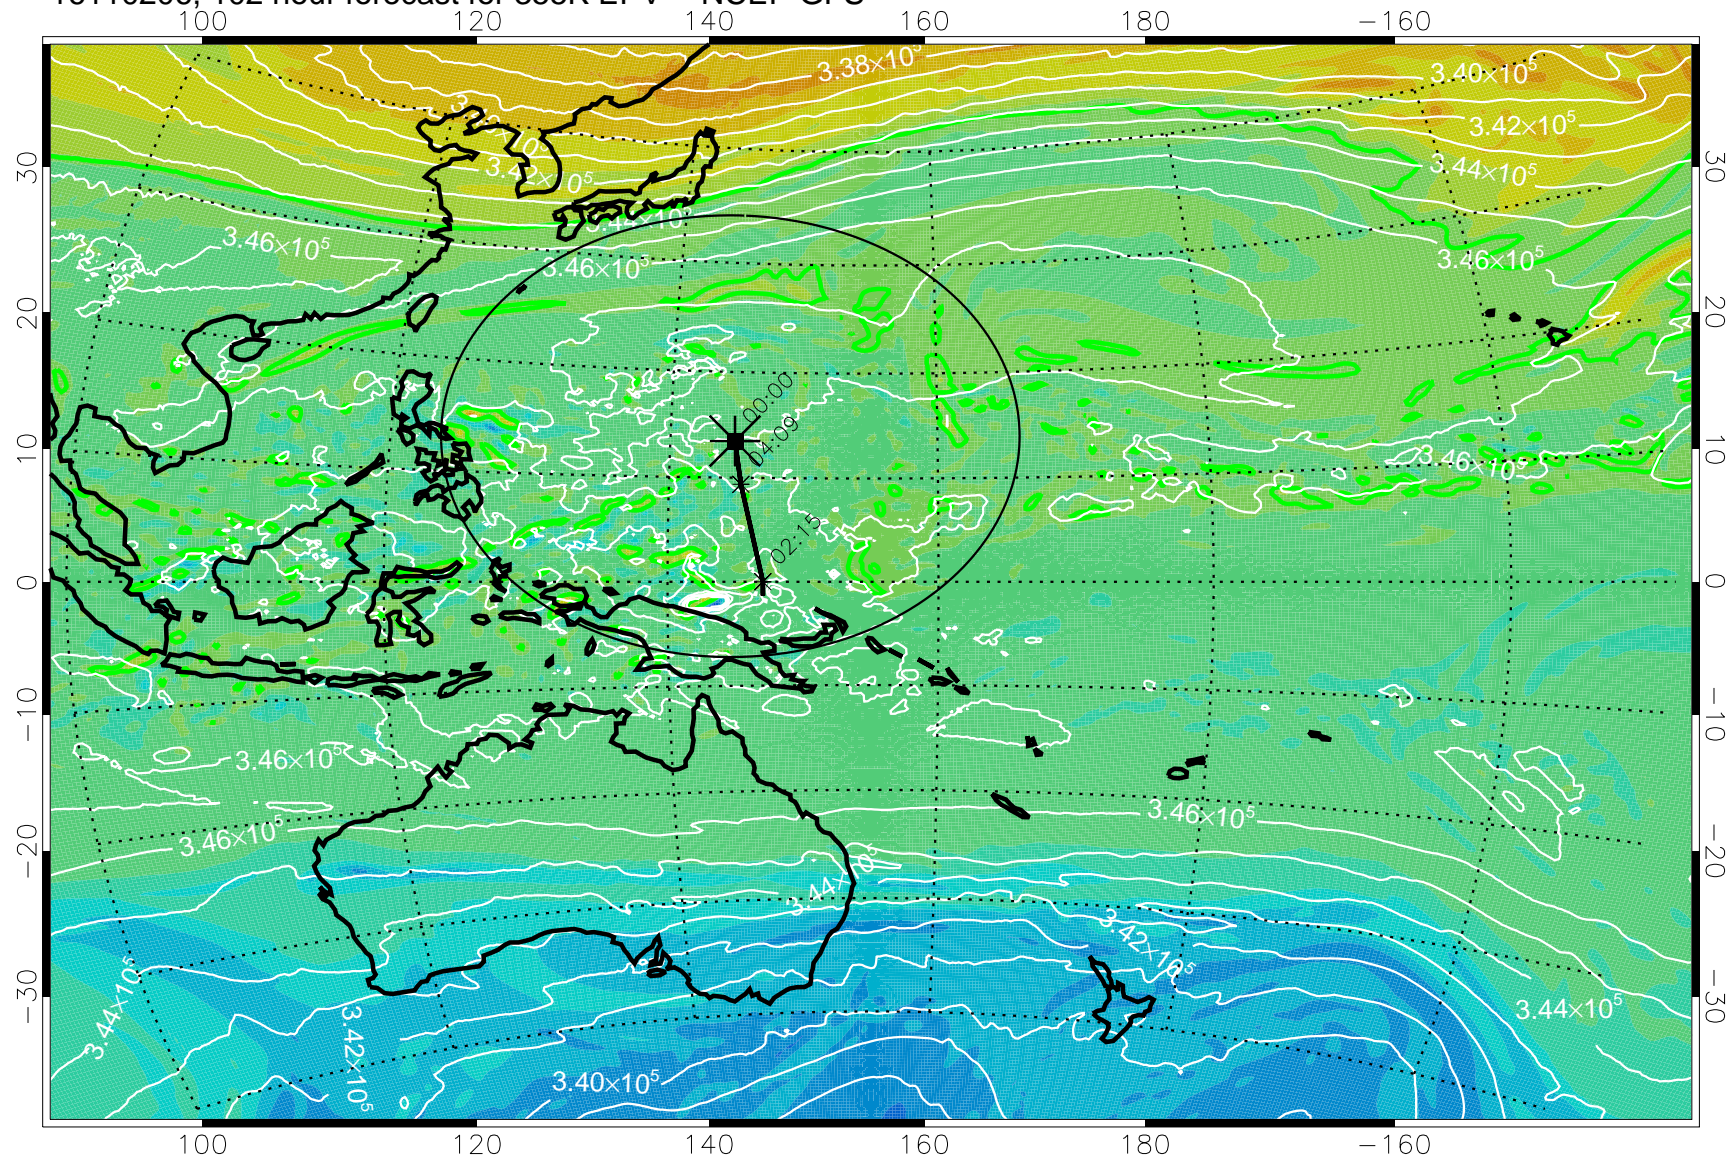

16110106, 078 hour forecast for 355K EPV -- NCEP GFS

355K Montgomery Streamfunction, white  
EPV Tropopause (2 PVU) Position  
Range ring of 2304 km

16110112, 084 hour forecast for 355K EPV -- NCEP GFS

355K Montgomery Streamfunction, white  
EPV Tropopause (2 PVU) Position  
Range ring of 2304 km

16110118, 090 hour forecast for 355K EPV -- NCEP GFS

355K Montgomery Streamfunction, white  
EPV Tropopause (2 PVU) Position  
Range ring of 2304 km

16110200, 096 hour forecast for 355K EPV -- NCEP GFS

355K Montgomery Streamfunction, white  
EPV Tropopause (2 PVU) Position  
Range ring of 2304 km

16110206, 102 hour forecast for 355K EPV -- NCEP GFS

355K Montgomery Streamfunction, white  
EPV Tropopause (2 PVU) Position  
Range ring of 2304 km

16110212, 108 hour forecast for 355K EPV -- NCEP GFS

355K Montgomery Streamfunction, white  
EPV Tropopause (2 PVU) Position  
Range ring of 2304 km

16110218, 114 hour forecast for 355K EPV -- NCEP GFS

355K Montgomery Streamfunction, white  
EPV Tropopause (2 PVU) Position  
Range ring of 2304 km

16110300, 120 hour forecast for 355K EPV -- NCEP GFS

355K Montgomery Streamfunction, white  
EPV Tropopause (2 PVU) Position  
Range ring of 2304 km