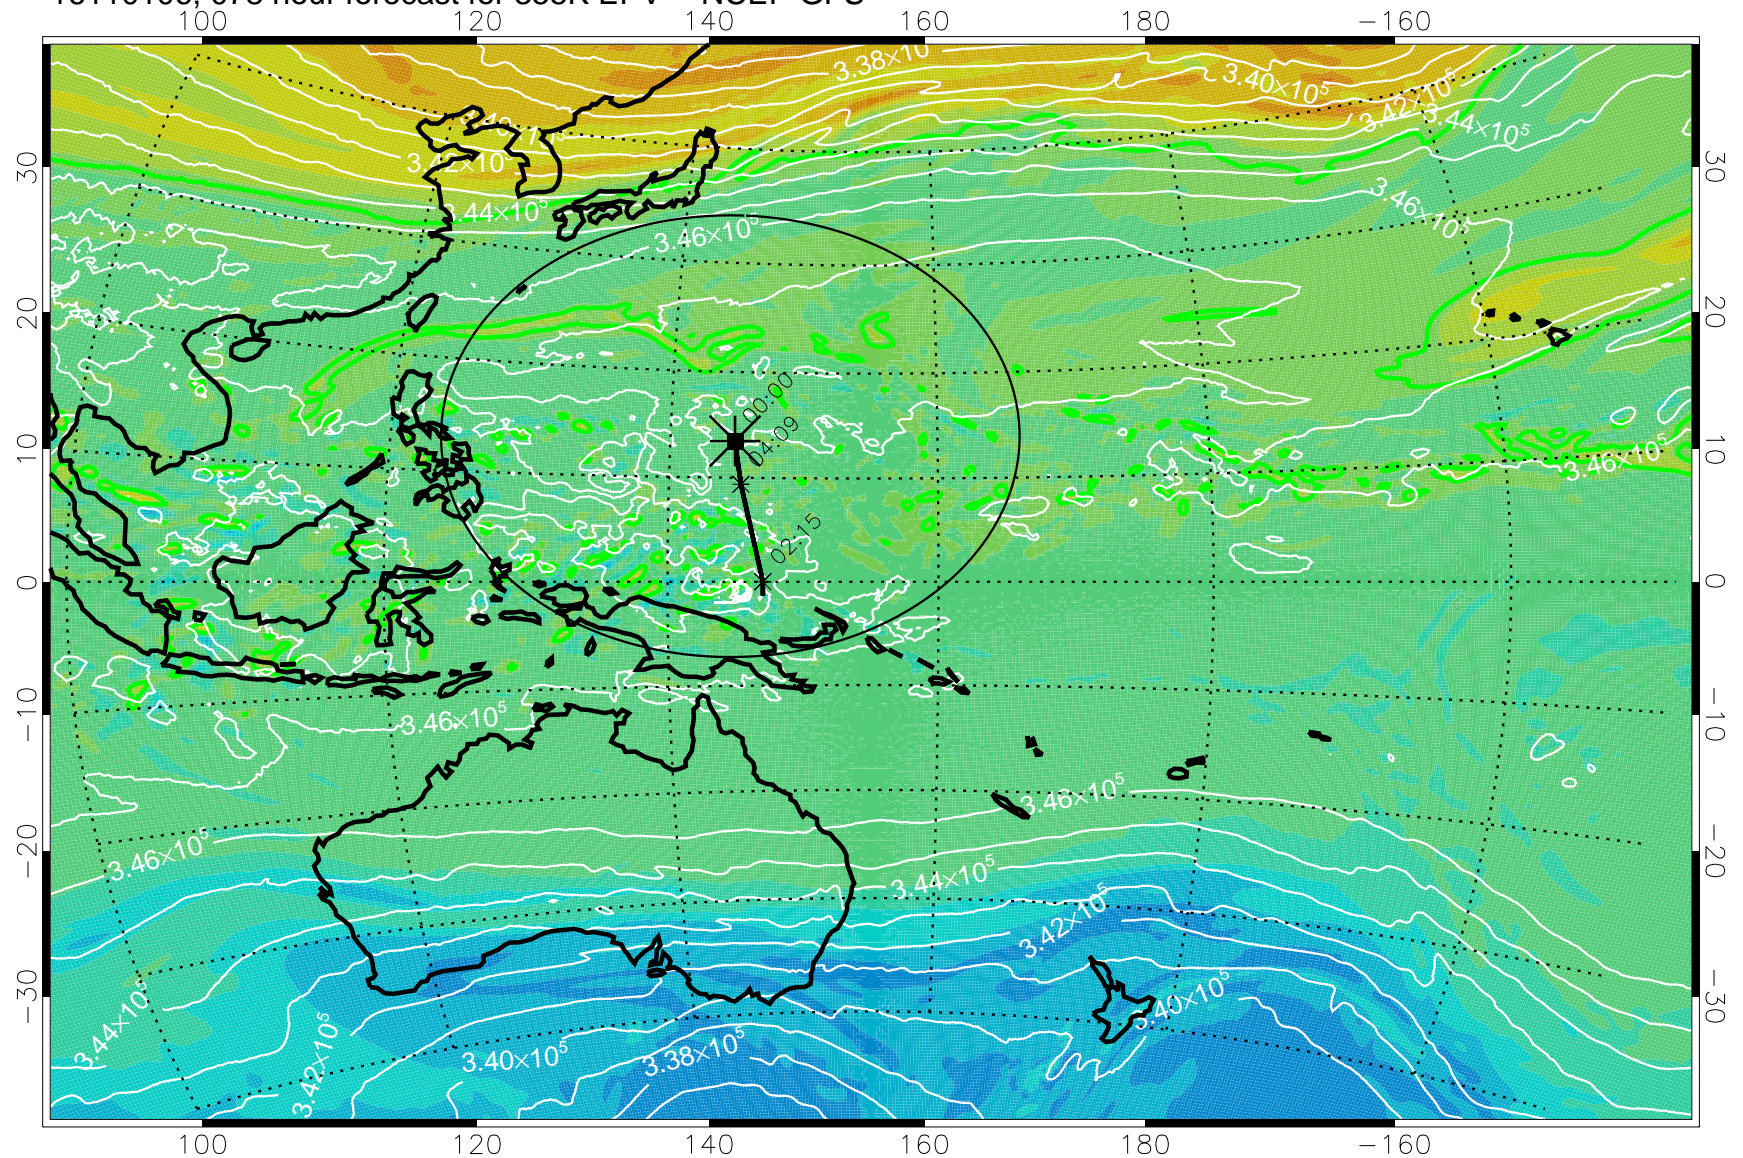

16103106, 054 hour forecast for 355K EPV -- NCEP GFS

355K Montgomery Streamfunction, white  
EPV Tropopause (2 PVU) Position  
Range ring of 2304 km

16103112, 060 hour forecast for 355K EPV -- NCEP GFS

355K Montgomery Streamfunction, white  
EPV Tropopause (2 PVU) Position  
Range ring of 2304 km

16103118, 066 hour forecast for 355K EPV -- NCEP GFS

355K Montgomery Streamfunction, white  
EPV Tropopause (2 PVU) Position  
Range ring of 2304 km

16110100, 072 hour forecast for 355K EPV -- NCEP GFS

355K Montgomery Streamfunction, white  
EPV Tropopause (2 PVU) Position  
Range ring of 2304 km

16110106, 078 hour forecast for 355K EPV -- NCEP GFS

355K Montgomery Streamfunction, white  
EPV Tropopause (2 PVU) Position  
Range ring of 2304 km

16110112, 084 hour forecast for 355K EPV -- NCEP GFS

355K Montgomery Streamfunction, white  
EPV Tropopause (2 PVU) Position  
Range ring of 2304 km

16110118, 090 hour forecast for 355K EPV -- NCEP GFS

355K Montgomery Streamfunction, white  
EPV Tropopause (2 PVU) Position  
Range ring of 2304 km

16110200, 096 hour forecast for 355K EPV -- NCEP GFS

355K Montgomery Streamfunction, white  
EPV Tropopause (2 PVU) Position  
Range ring of 2304 km