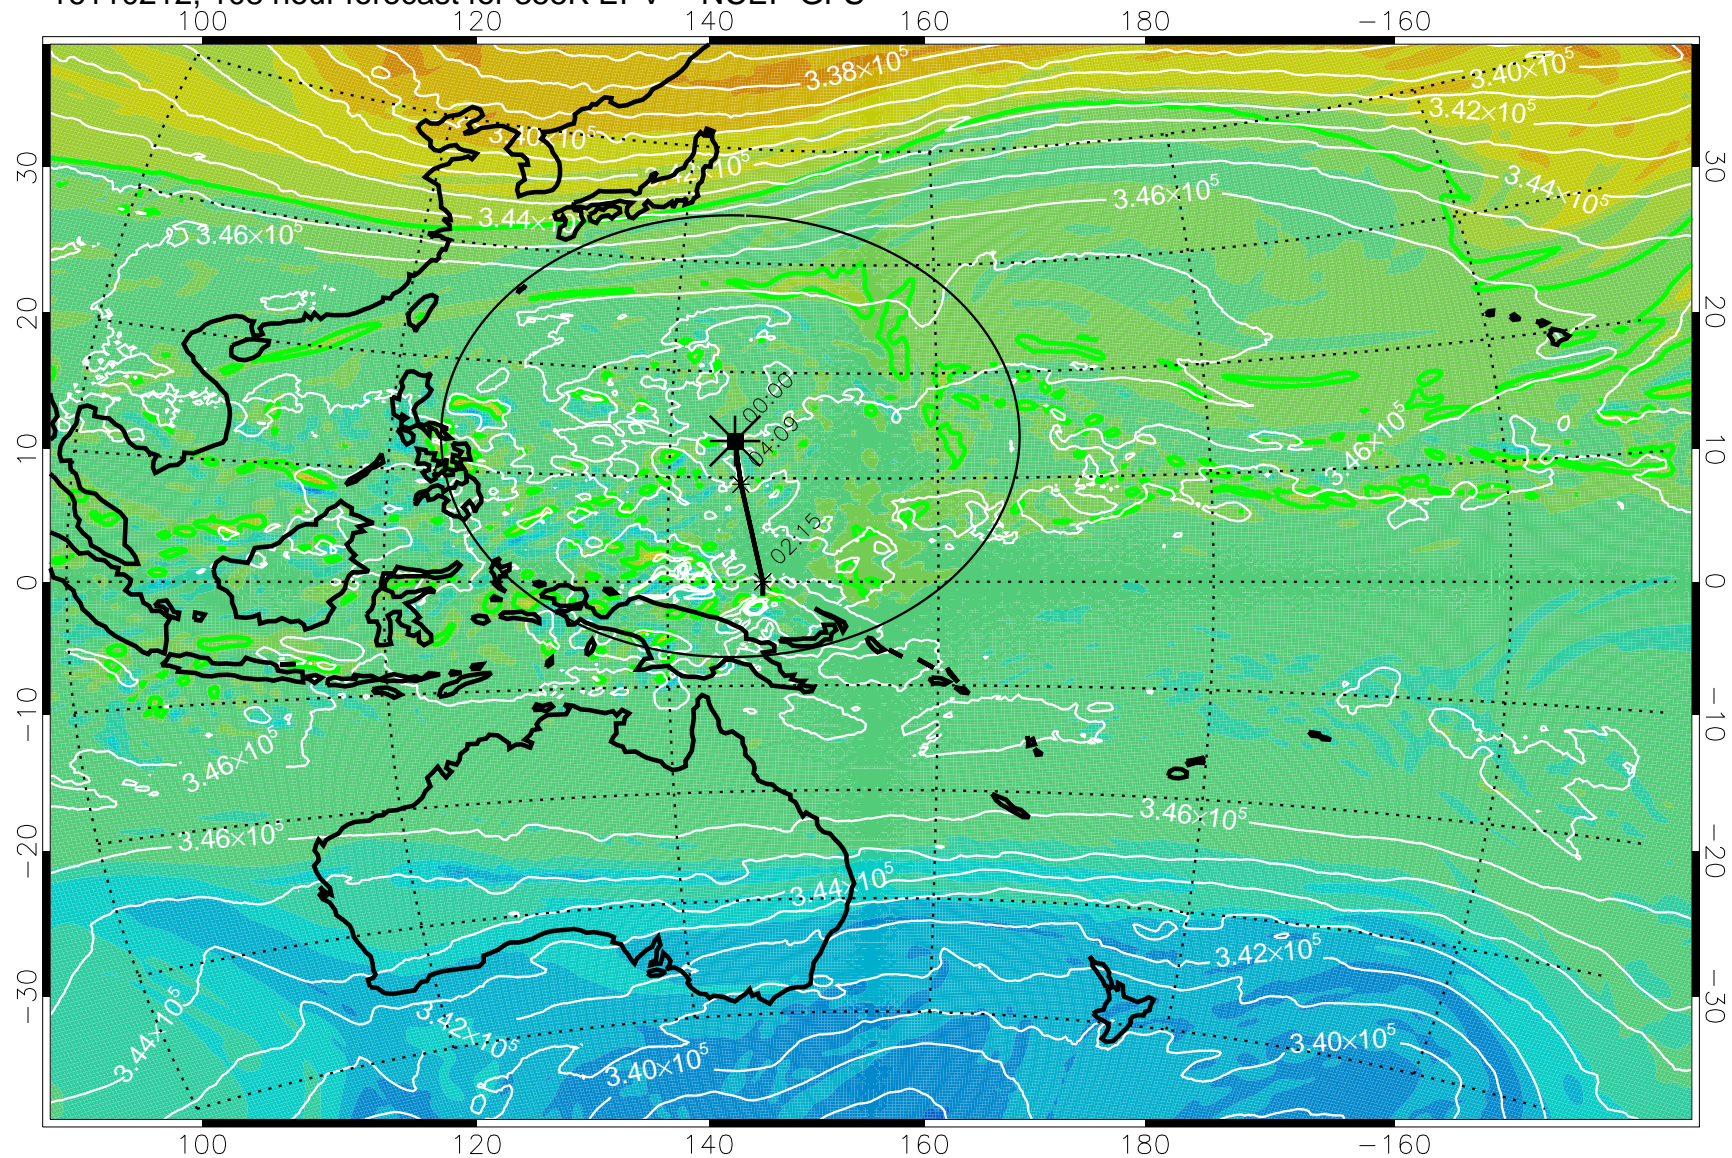

16110106, 078 hour forecast for 355K EPV -- NCEP GFS

355K Montgomery Streamfunction, white  
EPV Tropopause (2 PVU) Position  
Range ring of 2304 km

16110112, 084 hour forecast for 355K EPV -- NCEP GFS

355K Montgomery Streamfunction, white  
EPV Tropopause (2 PVU) Position  
Range ring of 2304 km

16110118, 090 hour forecast for 355K EPV -- NCEP GFS

355K Montgomery Streamfunction, white  
EPV Tropopause (2 PVU) Position  
Range ring of 2304 km

16110200, 096 hour forecast for 355K EPV -- NCEP GFS

355K Montgomery Streamfunction, white  
EPV Tropopause (2 PVU) Position  
Range ring of 2304 km

16110206, 102 hour forecast for 355K EPV -- NCEP GFS

355K Montgomery Streamfunction, white  
EPV Tropopause (2 PVU) Position  
Range ring of 2304 km

16110212, 108 hour forecast for 355K EPV -- NCEP GFS

355K Montgomery Streamfunction, white  
EPV Tropopause (2 PVU) Position  
Range ring of 2304 km

16110218, 114 hour forecast for 355K EPV -- NCEP GFS

355K Montgomery Streamfunction, white  
EPV Tropopause (2 PVU) Position  
Range ring of 2304 km

16110300, 120 hour forecast for 355K EPV -- NCEP GFS

355K Montgomery Streamfunction, white  
EPV Tropopause (2 PVU) Position  
Range ring of 2304 km