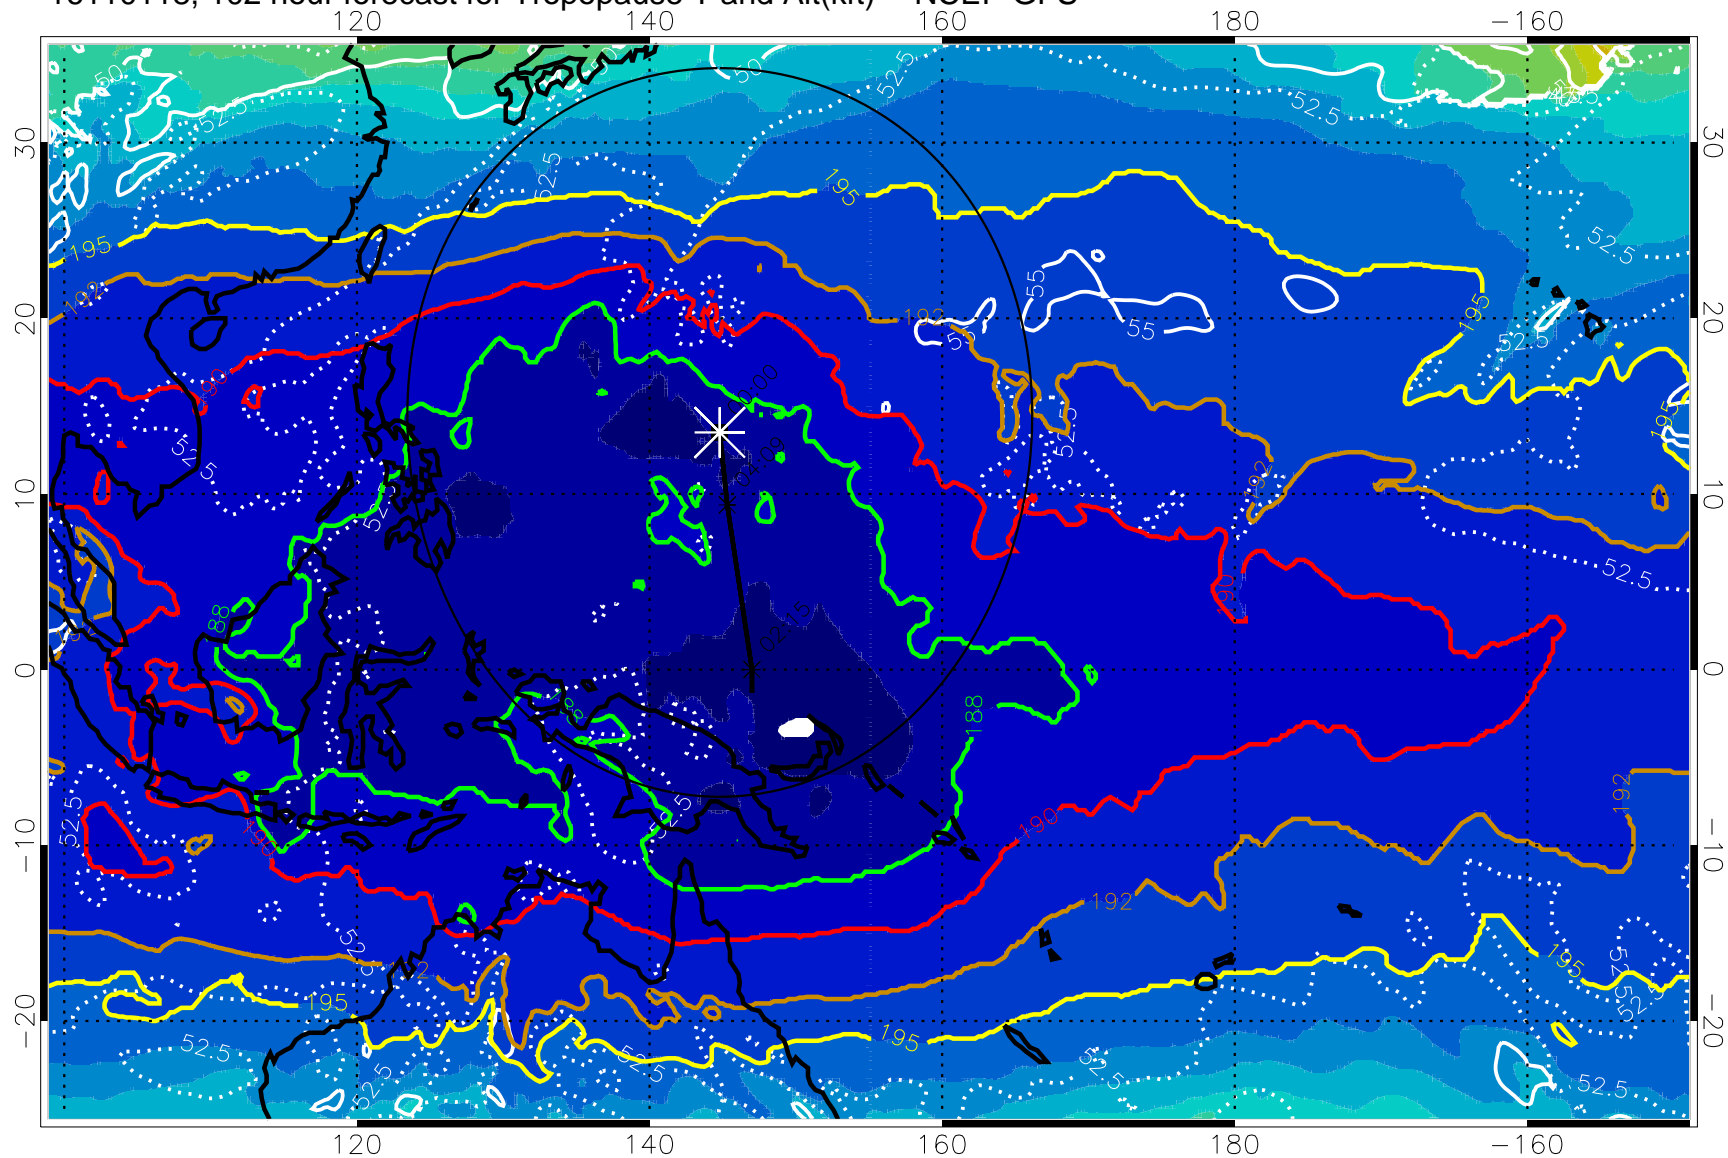

16110112, 096 hour forecast for Tropopause T and Alt(kft) -- NCEP GFS

190 200 210 220 230
Tropopause T, K

Tropopause Altitude in kft (white)

192.5K Isotherm 195K Isotherm
187.5K Isotherm 190K Isotherm

Range ring of 2304 km

16110118, 102 hour forecast for Tropopause T and Alt(kft) -- NCEP GFS

190 200 210 220 230
Tropopause T, K

Tropopause Altitude in kft (white)

192.5K Isotherm 195K Isotherm
187.5K Isotherm 190K Isotherm

Range ring of 2304 km