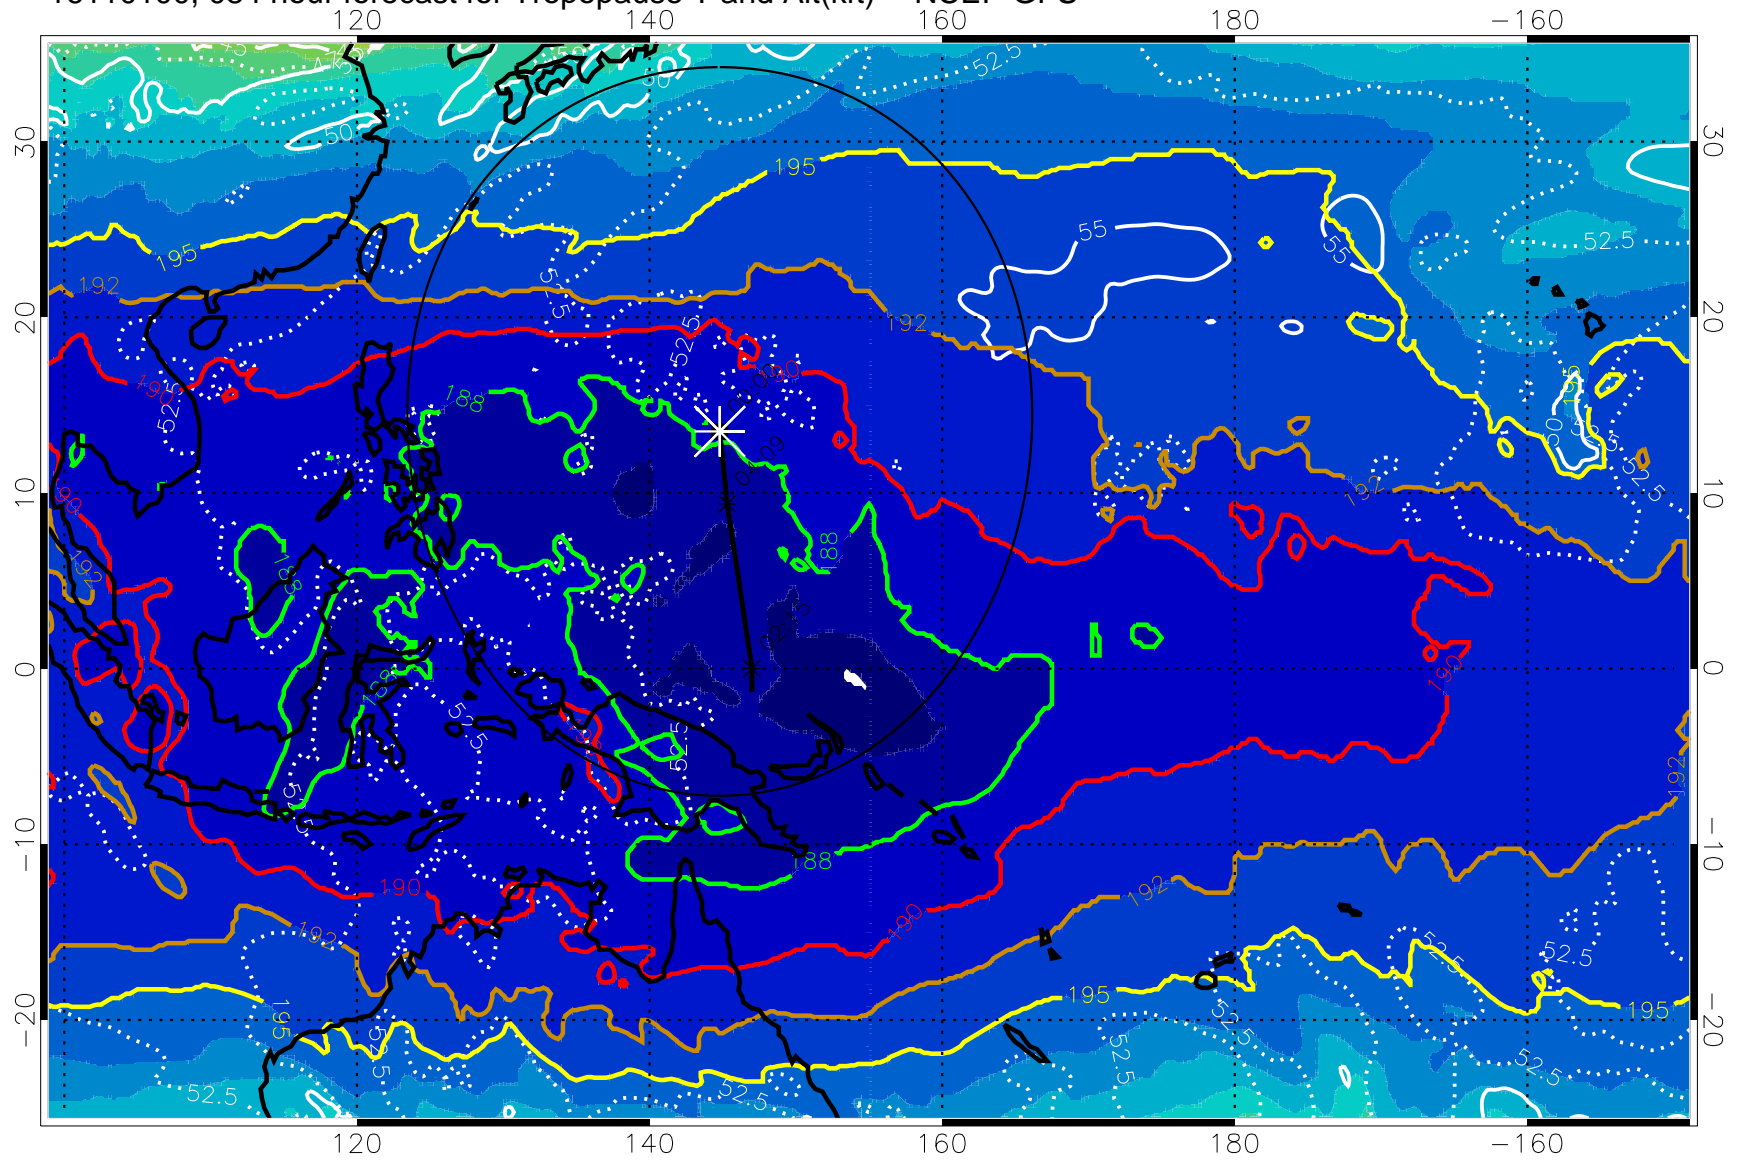

16110100, 084 hour forecast for Tropopause T and Alt(kft) -- NCEP GFS

190 200 210 220 230

Tropopause T, K

Tropopause Altitude in kft (white)

192.5K Isotherm 195K Isotherm

187.5K Isotherm 190K Isotherm

Range ring of 2304 km