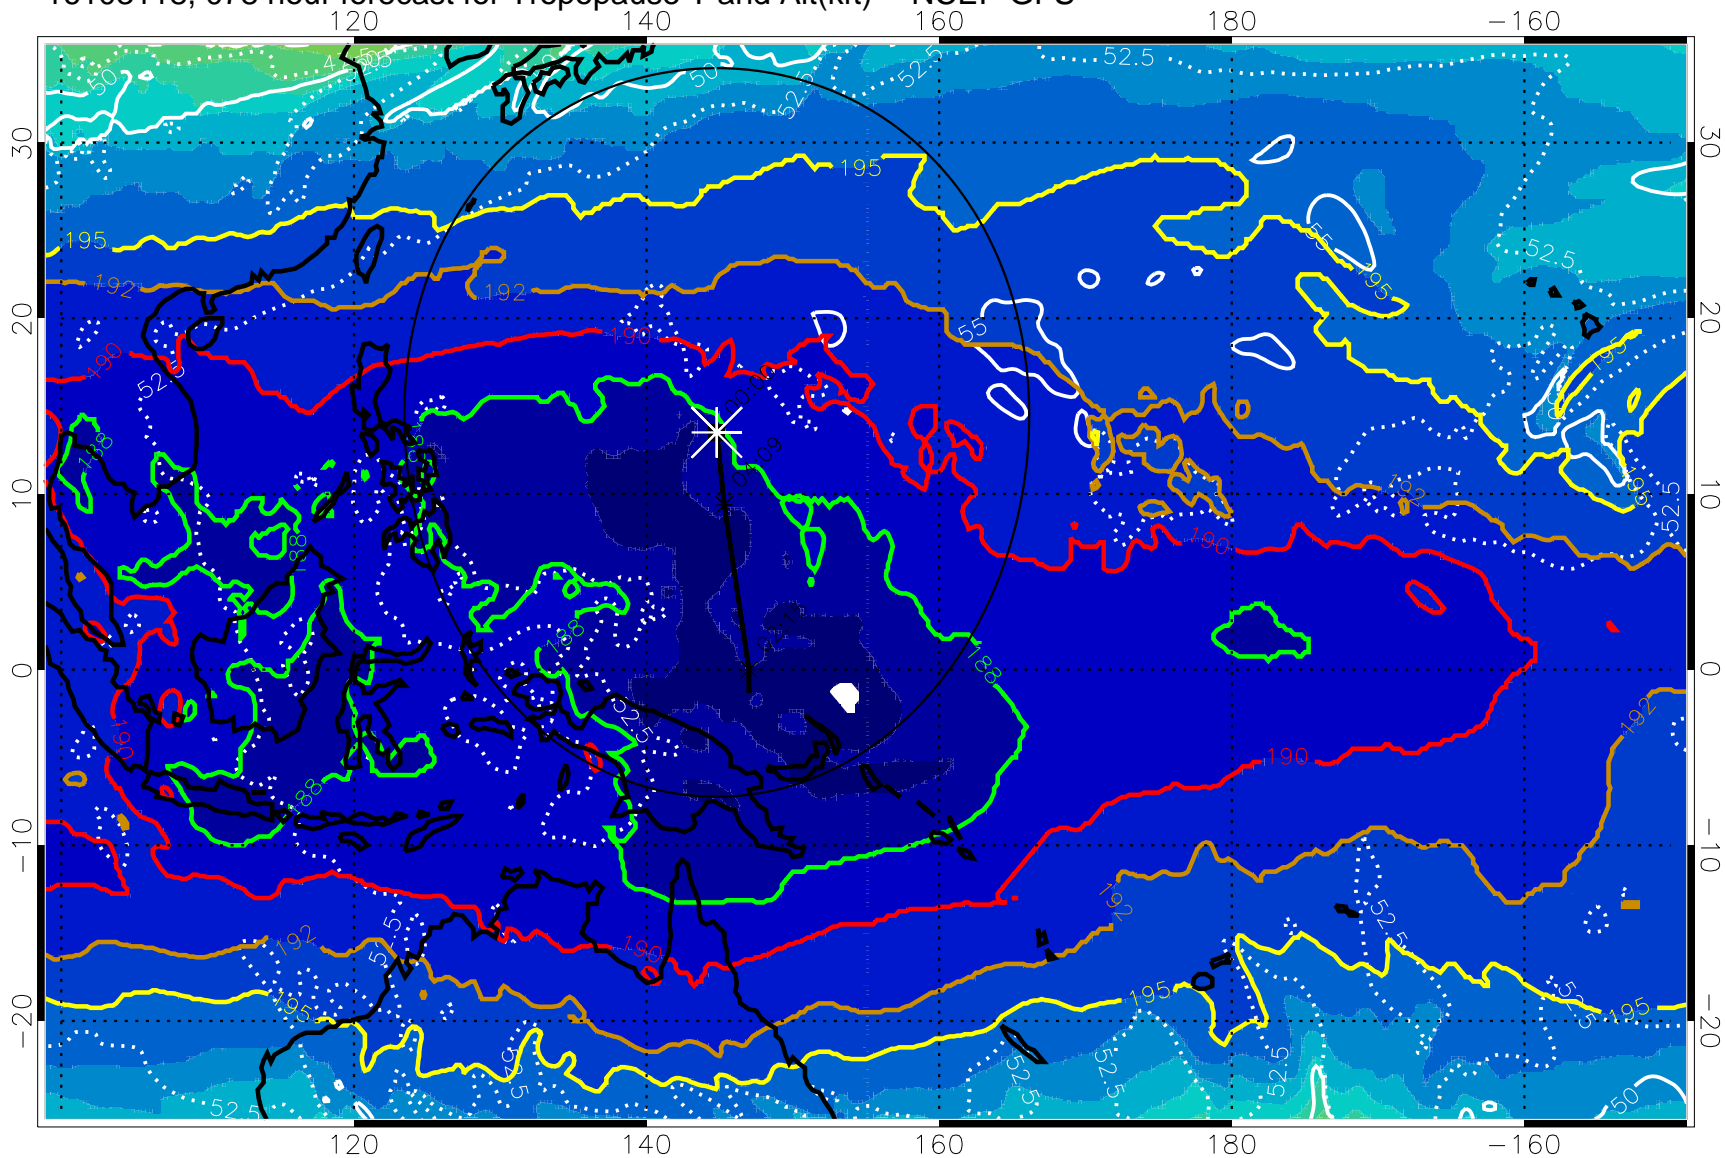

16103118, 078 hour forecast for Tropopause T and Alt(kft) -- NCEP GFS

190 200 210 220 230

Tropopause T, K

Tropopause Altitude in kft (white)

192.5K Isotherm 195K Isotherm
187.5K Isotherm 190K Isotherm

Range ring of 2304 km