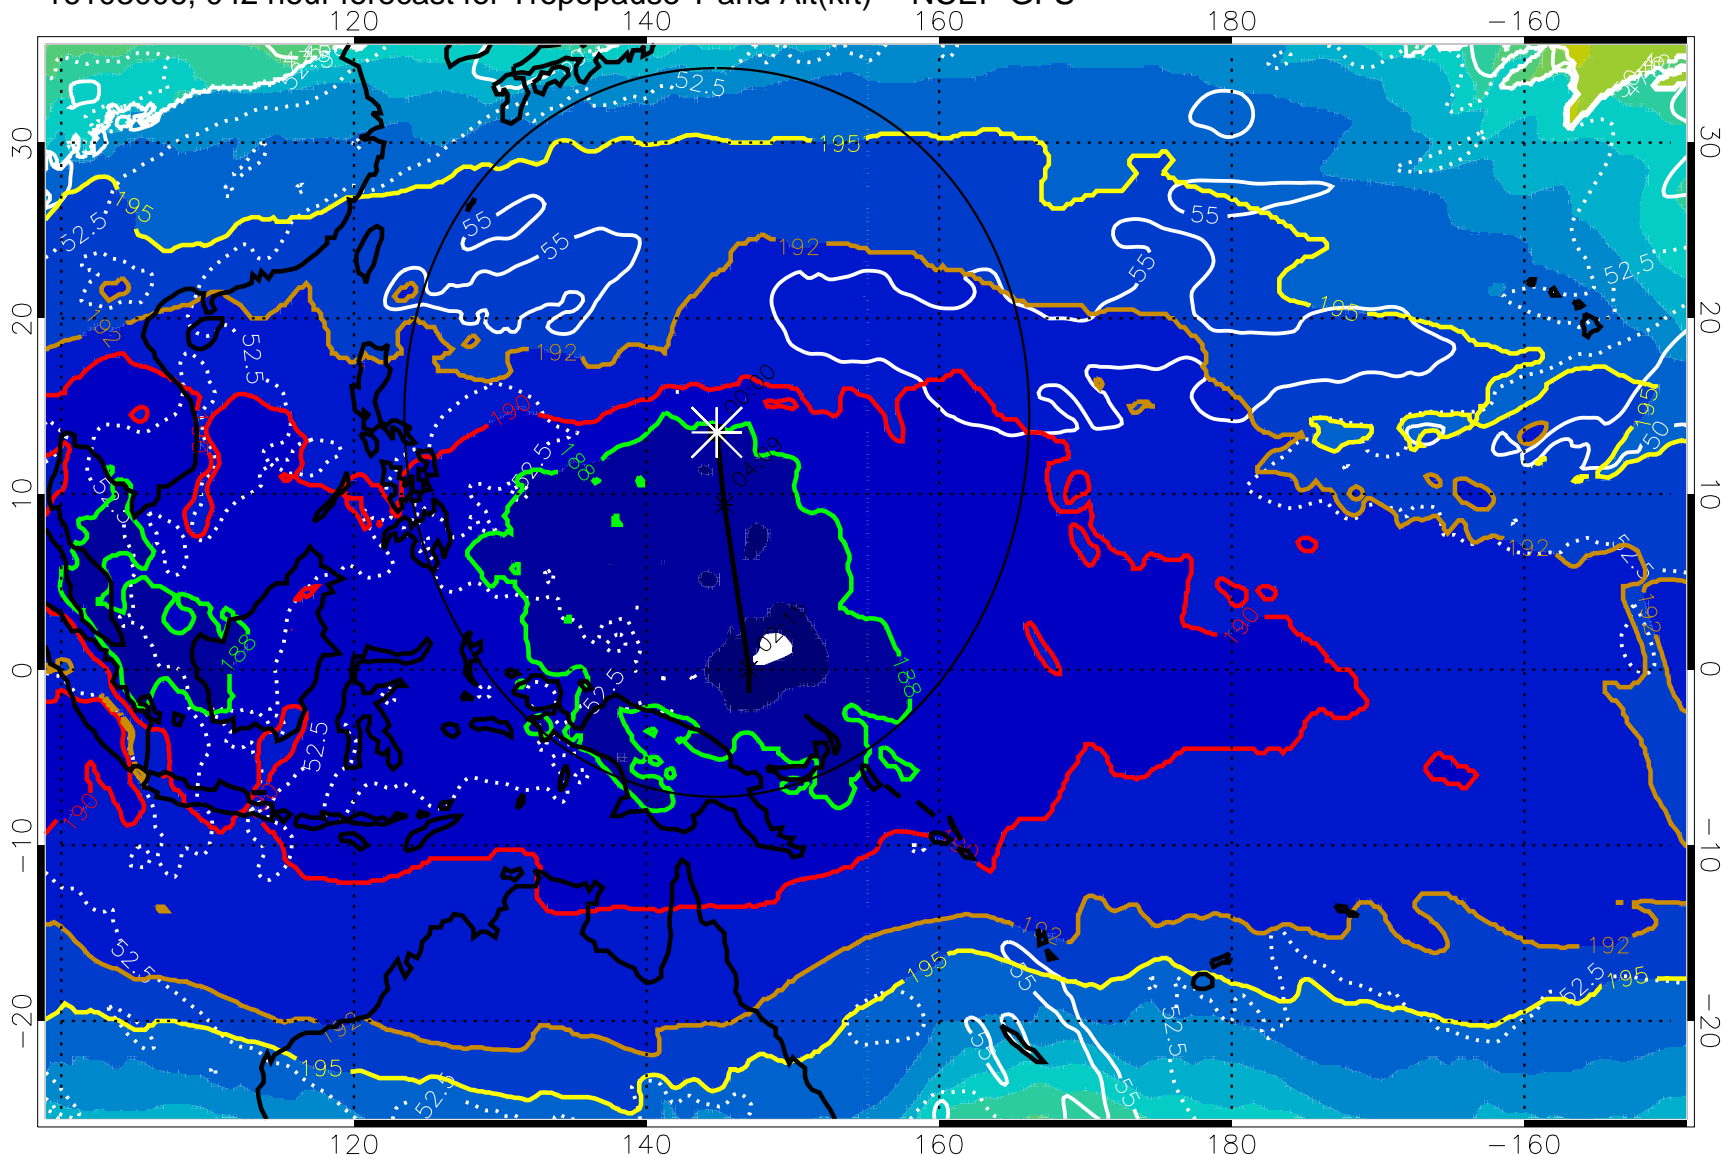

16103006, 042 hour forecast for Tropopause T and Alt(kft) -- NCEP GFS

190 200 210 220 230

Tropopause T, K

Tropopause Altitude in kft (white)

192.5K Isotherm 195K Isotherm

187.5K Isotherm 190K Isotherm

Range ring of 2304 km