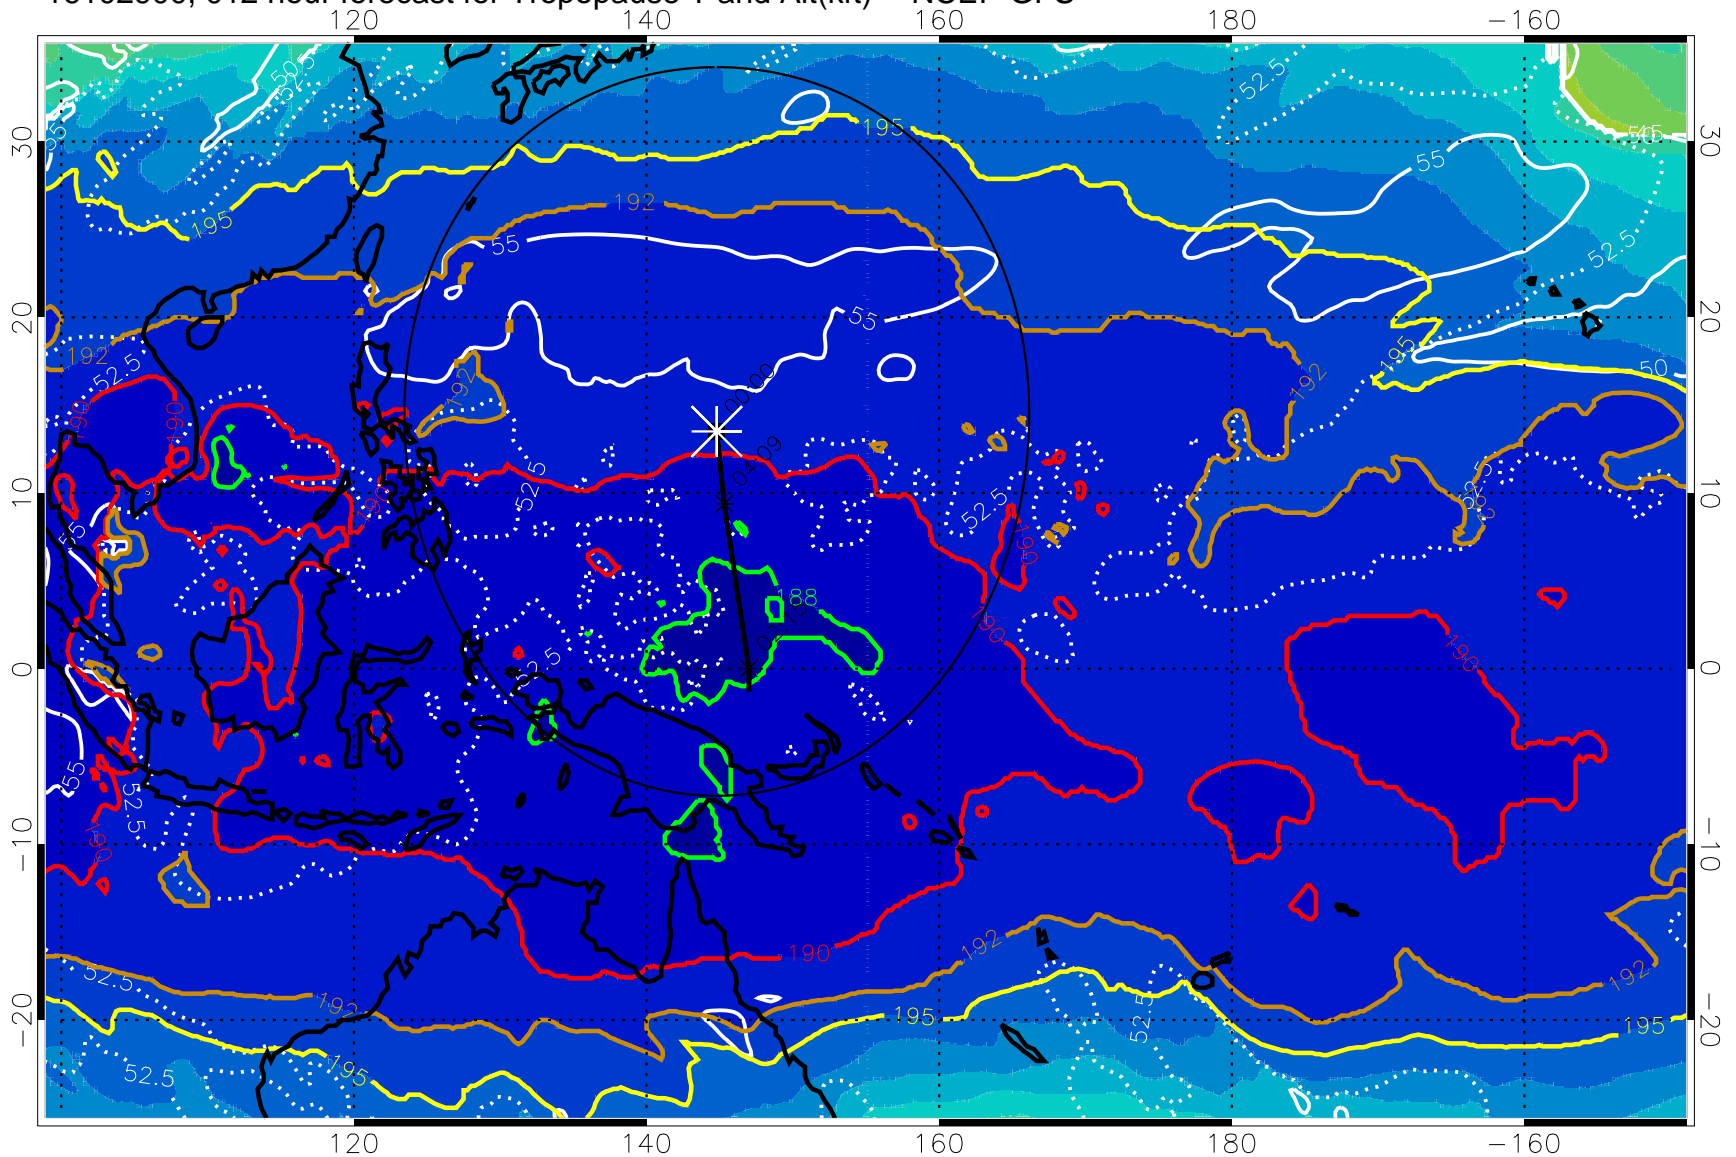

16102818, 006 hour forecast for Tropopause T and Alt(kft) -- NCEP GFS

190 200 210 220 230
Tropopause T, K

Tropopause Altitude in kft (white)

192.5K Isotherm 195K Isotherm
187.5K Isotherm 190K Isotherm

Range ring of 2304 km

16102900, 012 hour forecast for Tropopause T and Alt(kft) -- NCEP GFS

190 200 210 220 230

Tropopause T, K

Tropopause Altitude in kft (white)

192.5K Isotherm 195K Isotherm

187.5K Isotherm 190K Isotherm

Range ring of 2304 km