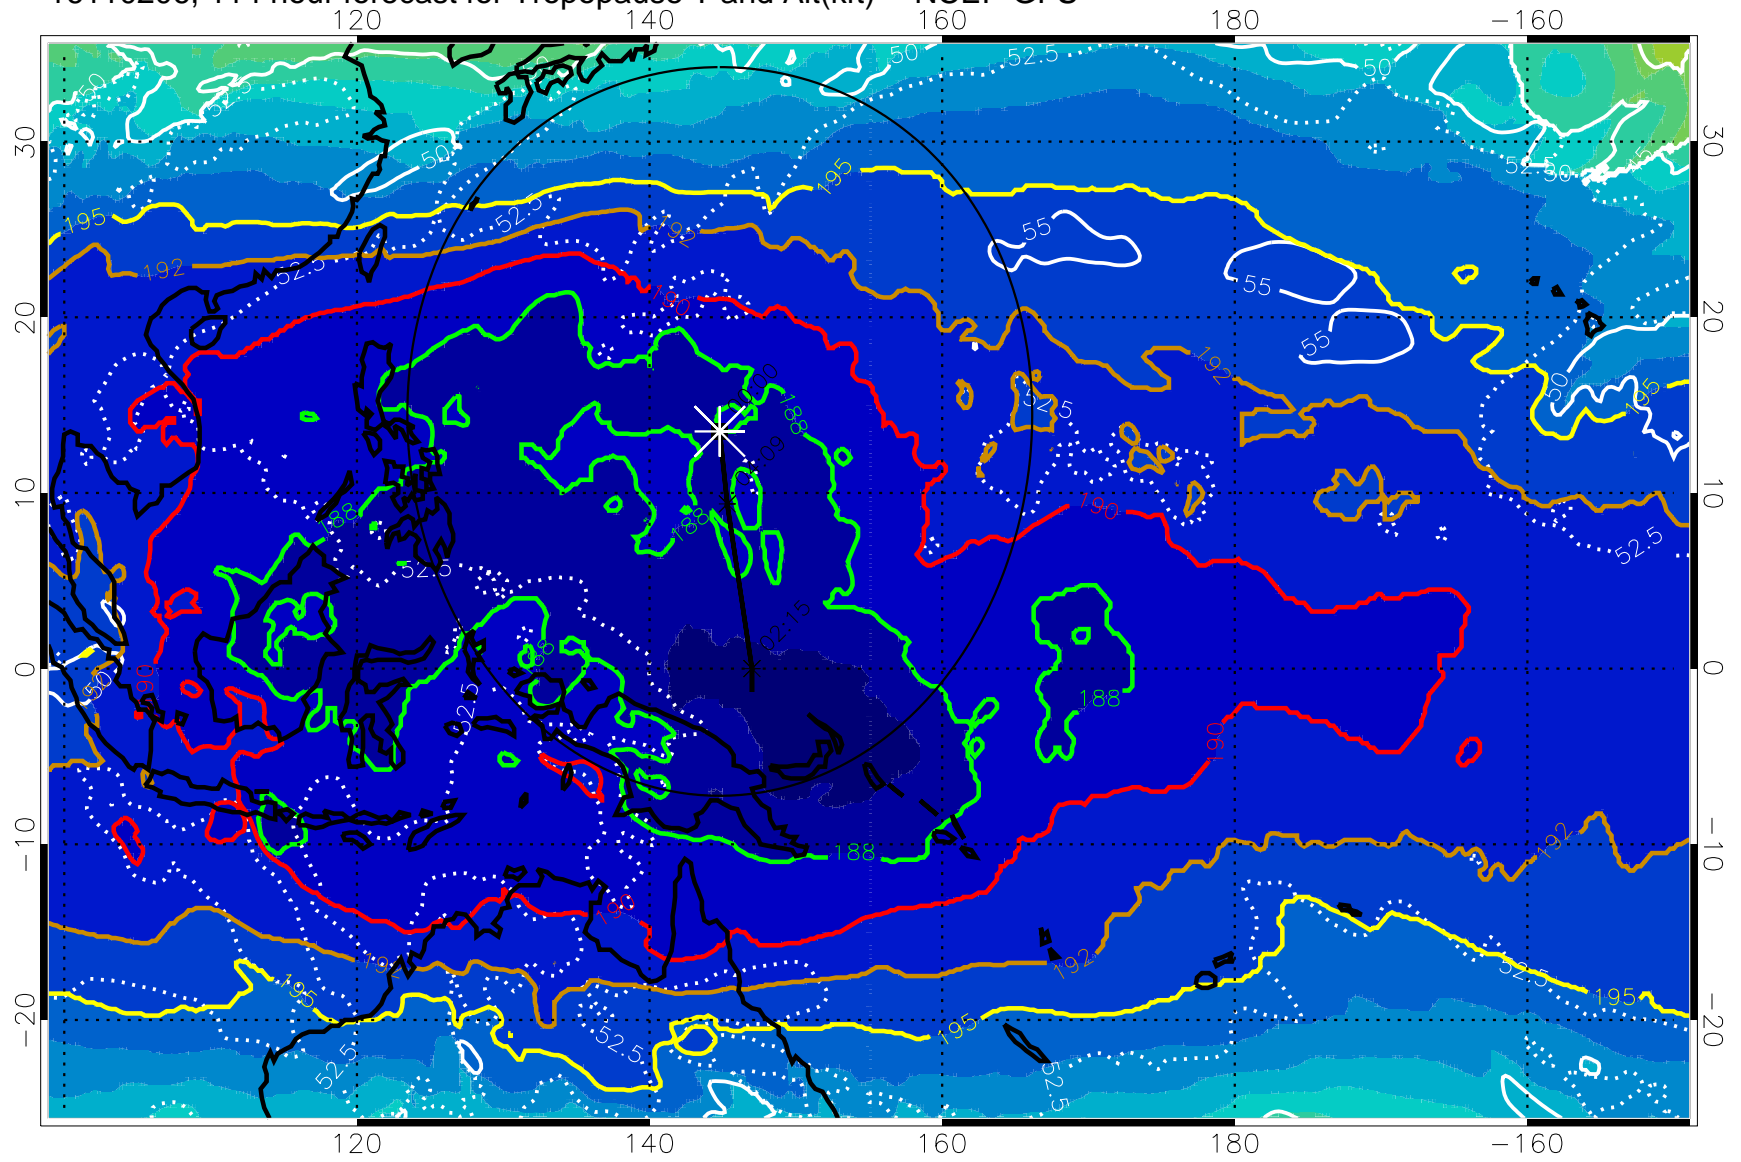

16110200, 108 hour forecast for Tropopause T and Alt(kft) -- NCEP GFS

190 200 210 220 230
Tropopause T, K

Tropopause Altitude in kft (white)

192.5K Isotherm 195K Isotherm
187.5K Isotherm 190K Isotherm

Range ring of 2304 km

16110206, 114 hour forecast for Tropopause T and Alt(kft) -- NCEP GFS

190 200 210 220 230

Tropopause T, K

Tropopause Altitude in kft (white)

192.5K Isotherm 195K Isotherm

187.5K Isotherm 190K Isotherm

Range ring of 2304 km