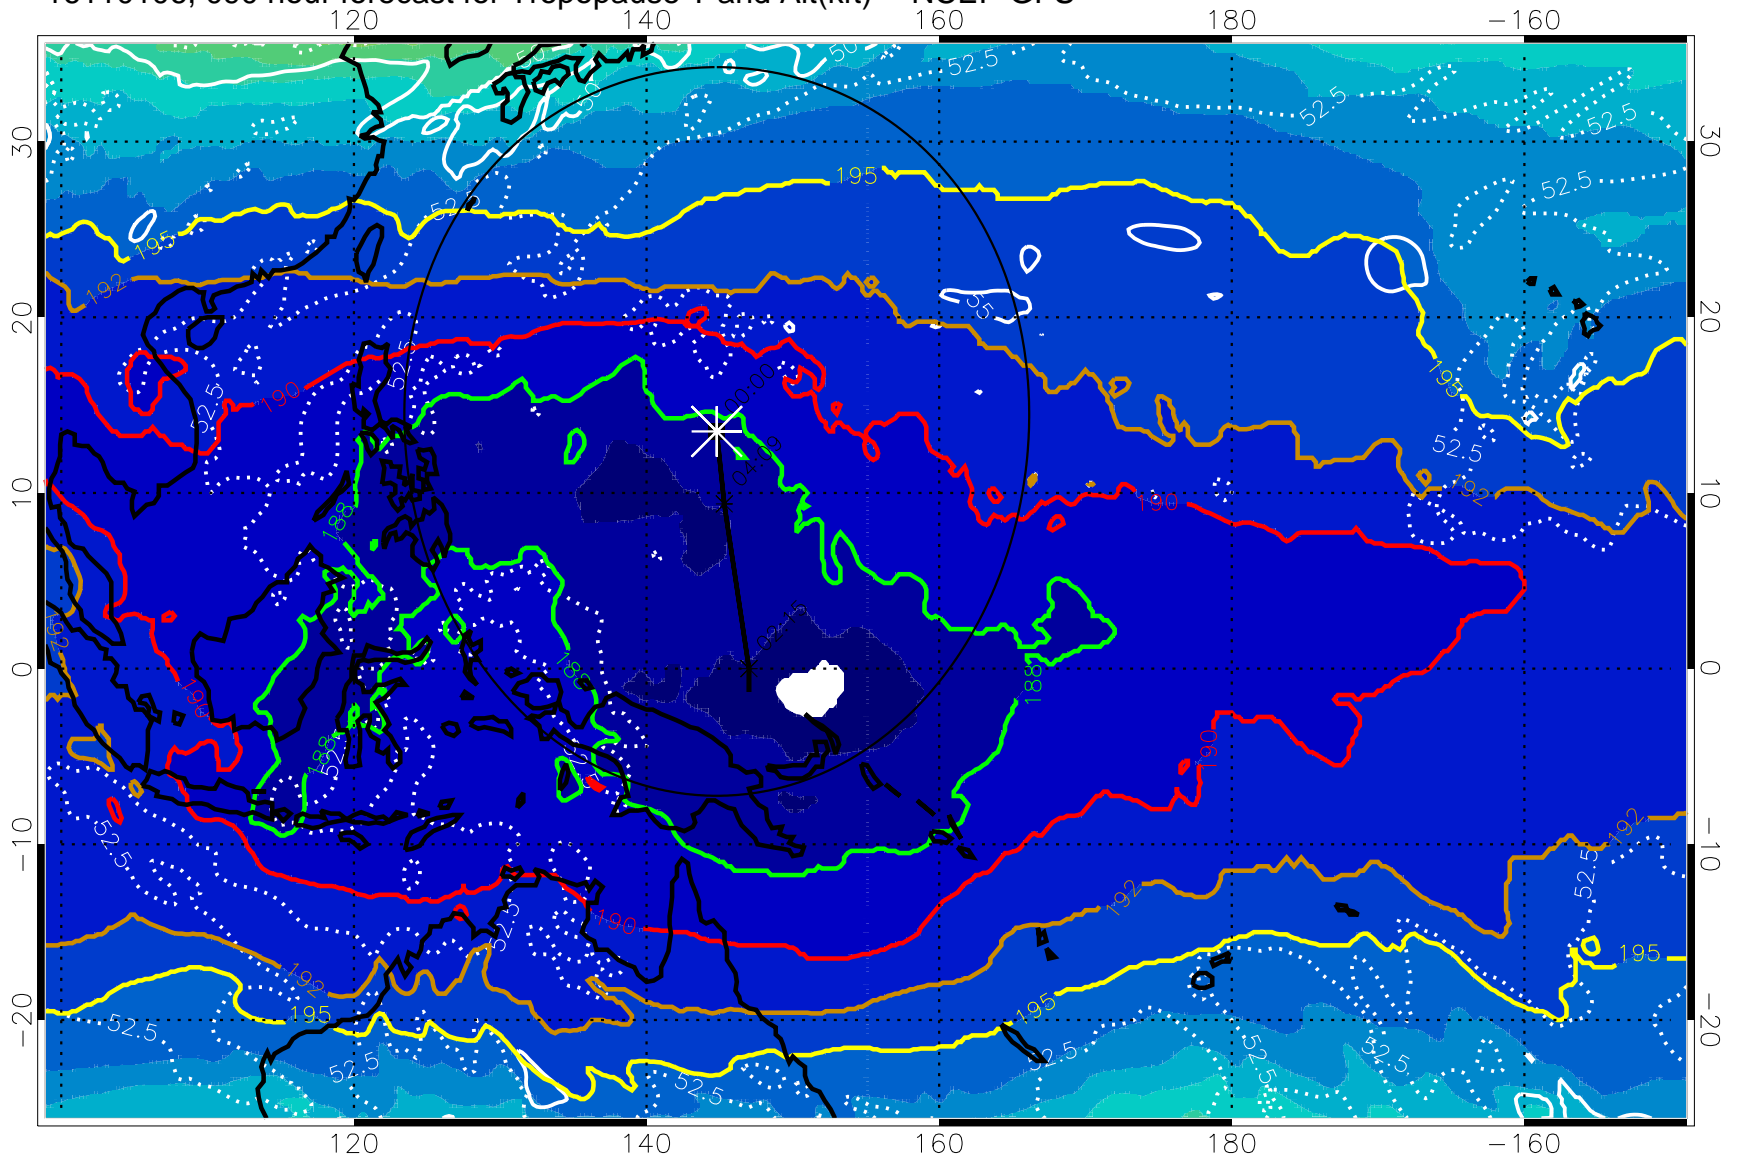

16110106, 090 hour forecast for Tropopause T and Alt(kft) -- NCEP GFS

190 200 210 220 230

Tropopause T, K

Tropopause Altitude in kft (white)

192.5K Isotherm 195K Isotherm

187.5K Isotherm 190K Isotherm

Range ring of 2304 km