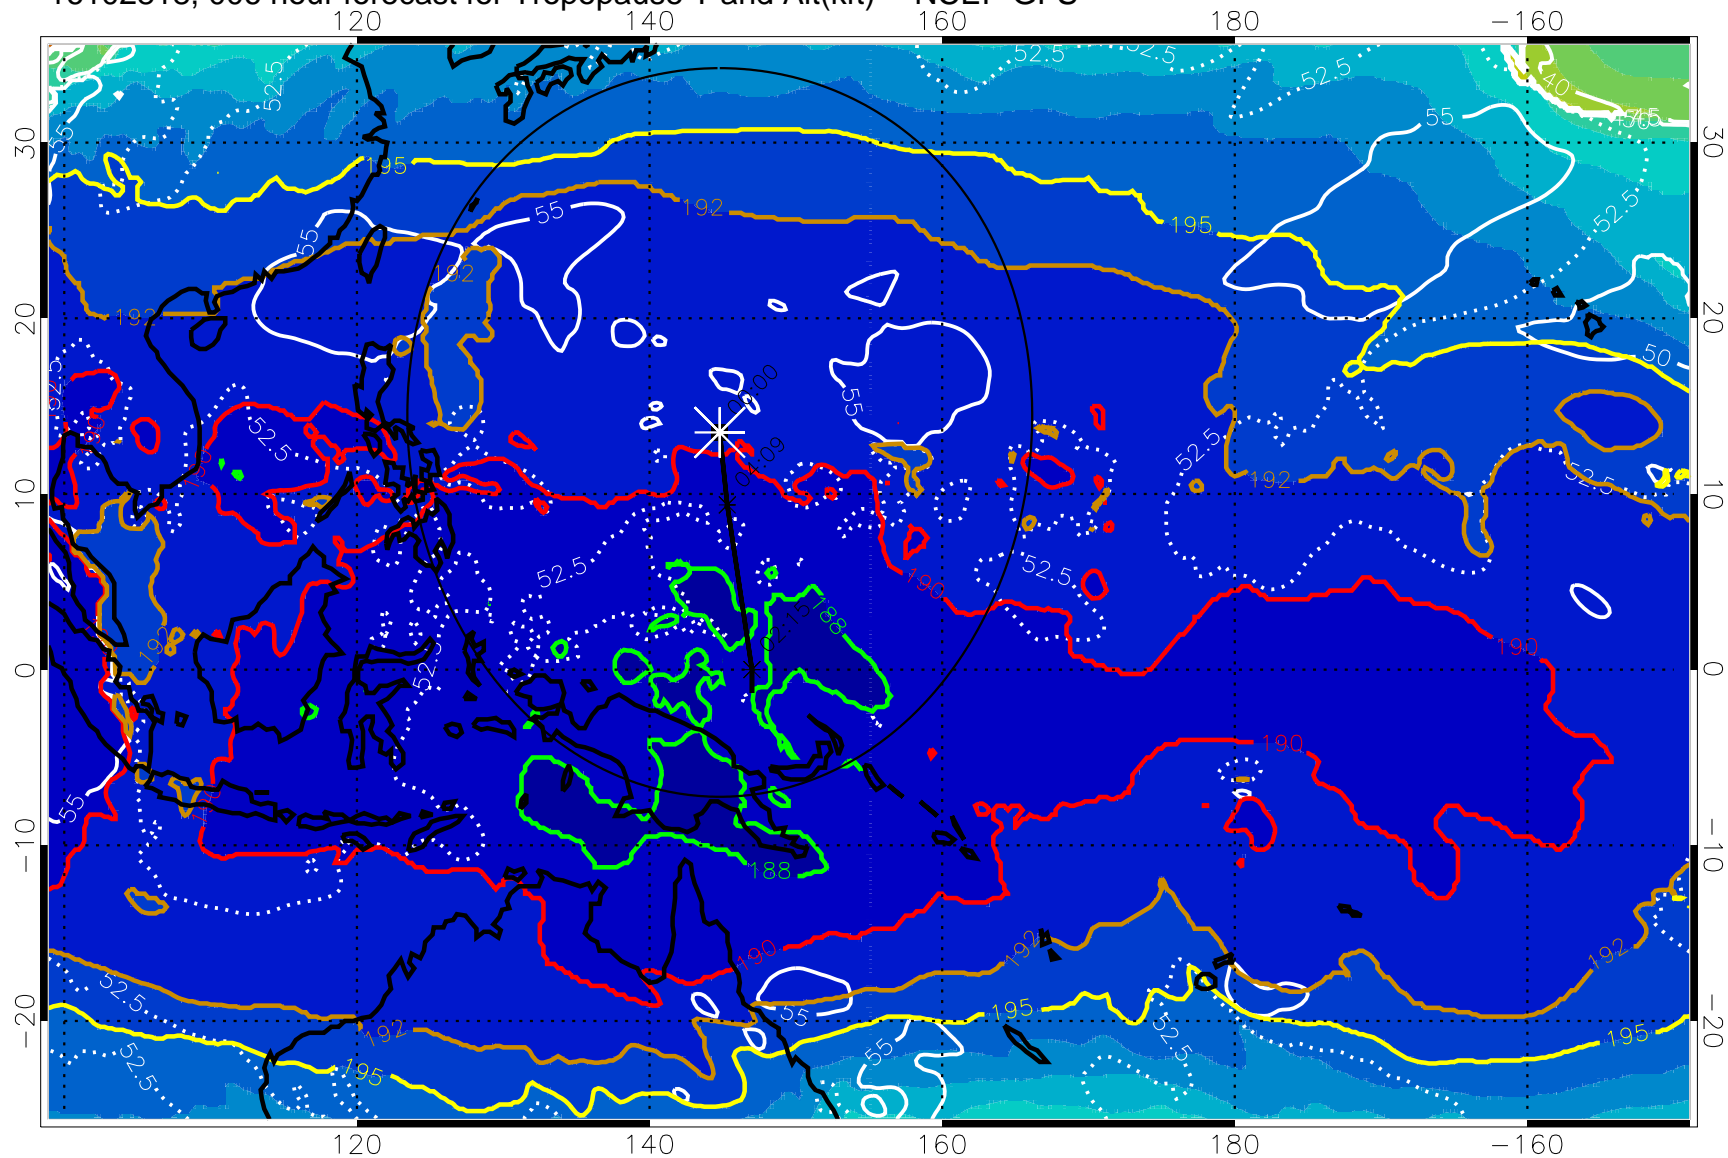

16102818, 006 hour forecast for Tropopause T and Alt(kft) -- NCEP GFS

190 200 210 220 230
Tropopause T, K

Tropopause Altitude in kft (white)

192.5K Isotherm 195K Isotherm
187.5K Isotherm 190K Isotherm

Range ring of 2304 km

16102900, 012 hour forecast for Tropopause T and Alt(kft) -- NCEP GFS

190 200 210 220 230

Tropopause T, K

Tropopause Altitude in kft (white)

192.5K Isotherm 195K Isotherm

187.5K Isotherm 190K Isotherm

Range ring of 2304 km