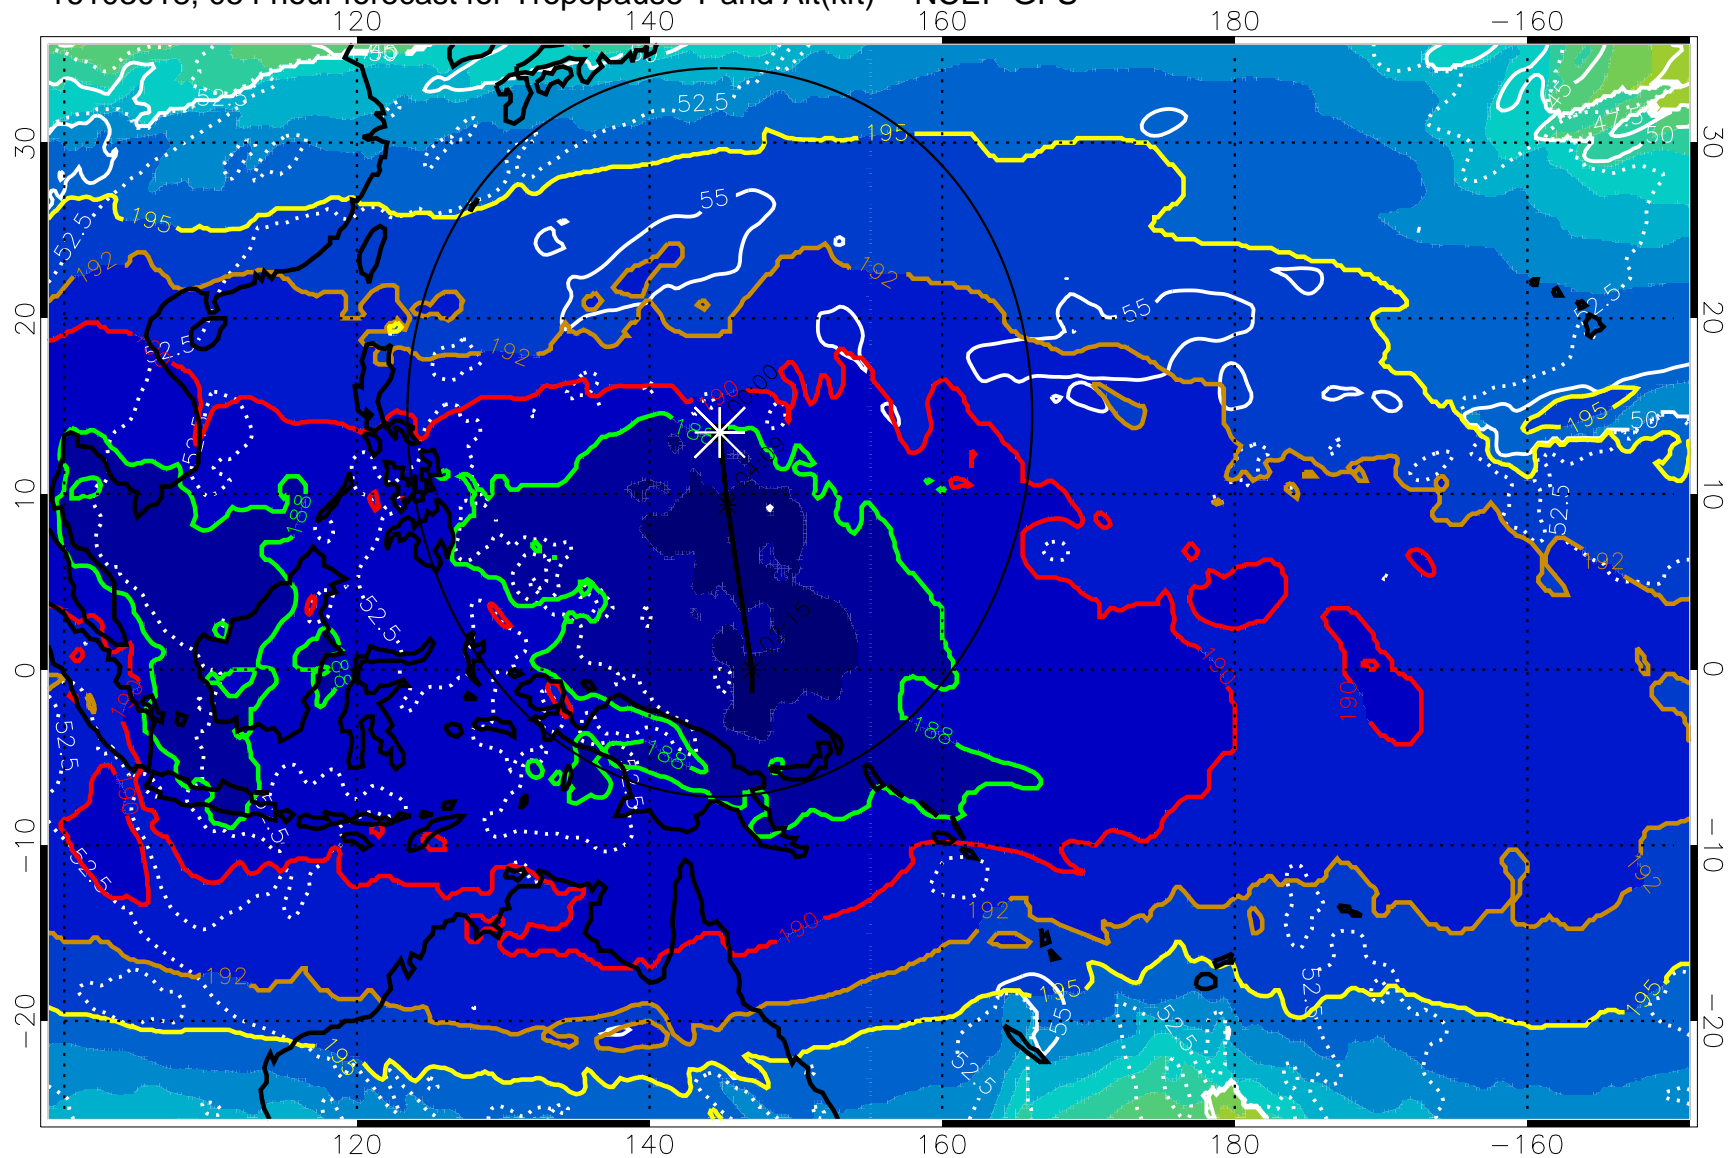

16103018, 054 hour forecast for Tropopause T and Alt(kft) -- NCEP GFS

190 200 210 220 230

Tropopause T, K

Tropopause Altitude in kft (white)

192.5K Isotherm 195K Isotherm

187.5K Isotherm 190K Isotherm

Range ring of 2304 km