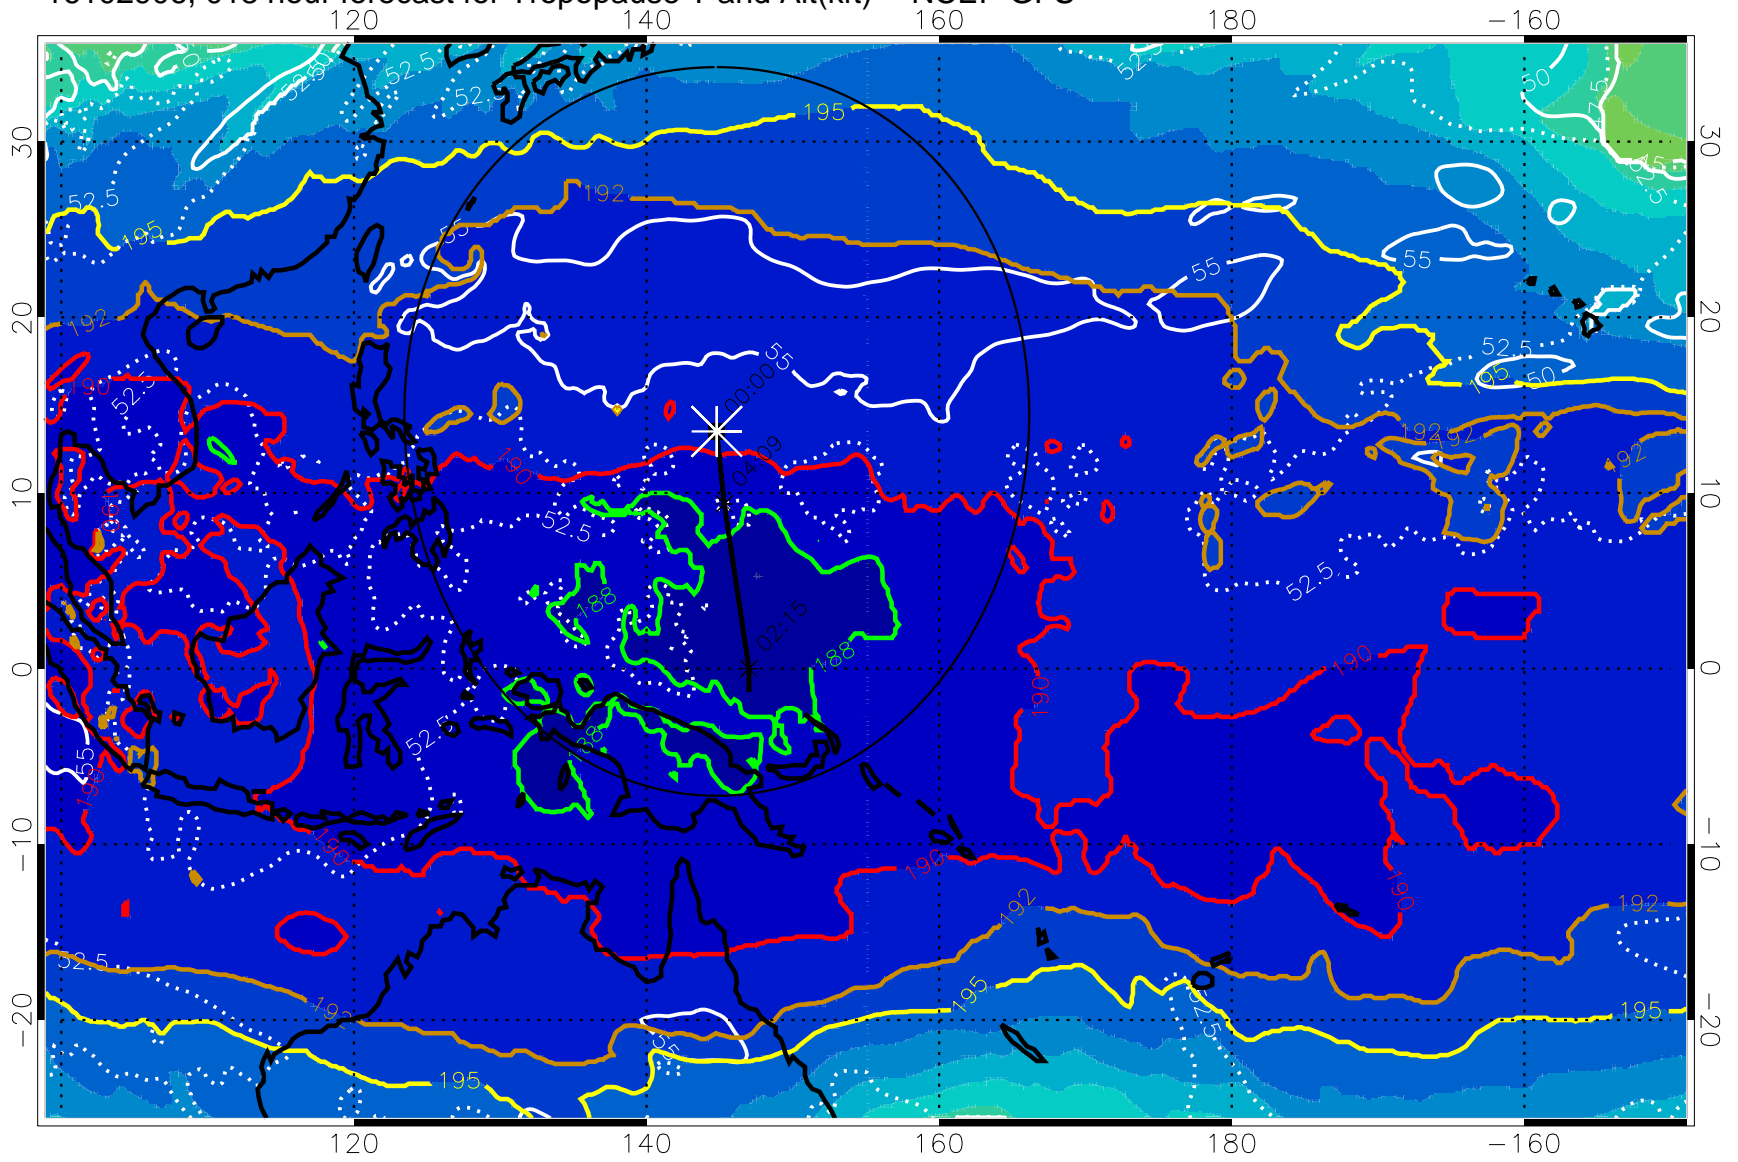

16102900, 012 hour forecast for Tropopause T and Alt(kft) -- NCEP GFS

190 200 210 220 230

Tropopause T, K

Tropopause Altitude in kft (white)

192.5K Isotherm 195K Isotherm

187.5K Isotherm 190K Isotherm

Range ring of 2304 km

16102906, 018 hour forecast for Tropopause T and Alt(kft) -- NCEP GFS

190 200 210 220 230
Tropopause T, K

Tropopause Altitude in kft (white)

192.5K Isotherm 195K Isotherm
187.5K Isotherm 190K Isotherm

Range ring of 2304 km