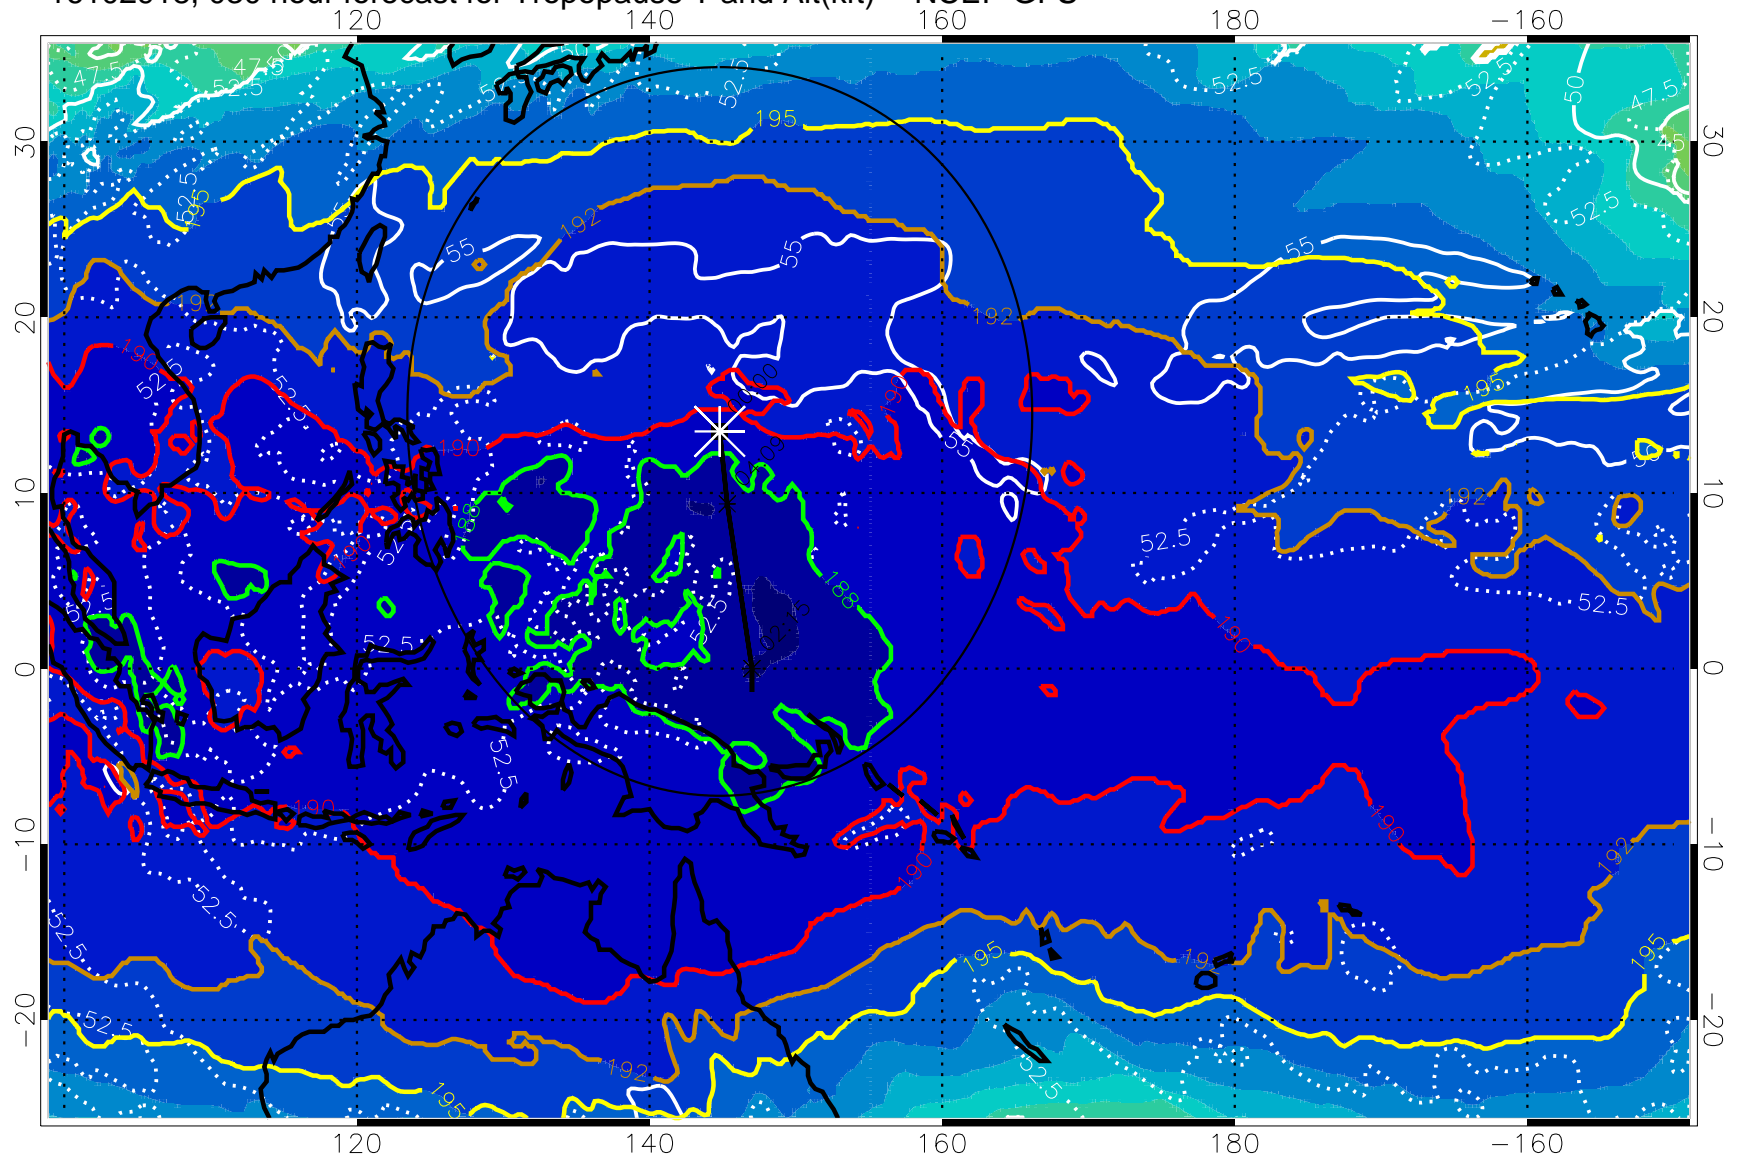

16102918, 030 hour forecast for Tropopause T and Alt(kft) -- NCEP GFS

190 200 210 220 230
Tropopause T, K

Tropopause Altitude in kft (white)

192.5K Isotherm 195K Isotherm
187.5K Isotherm 190K Isotherm

Range ring of 2304 km