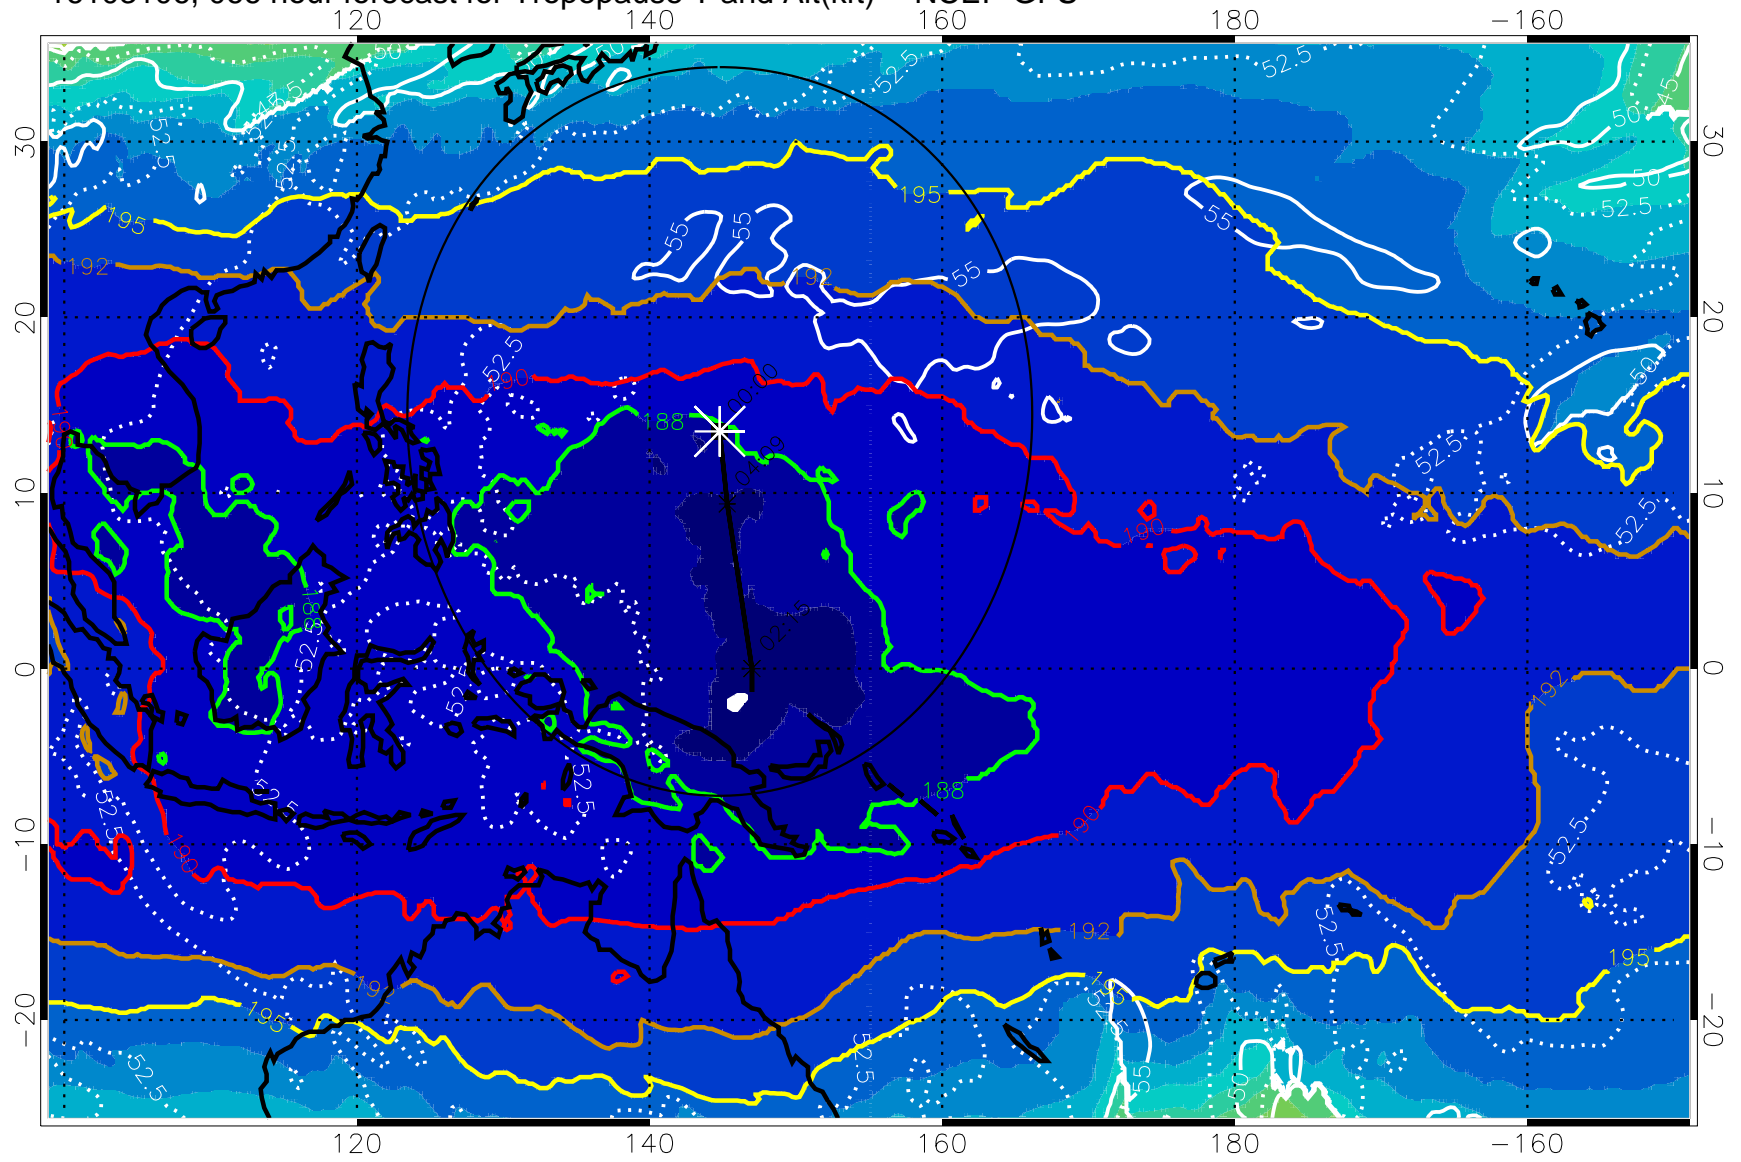

16103106, 066 hour forecast for Tropopause T and Alt(kft) -- NCEP GFS

190 200 210 220 230

Tropopause T, K

Tropopause Altitude in kft (white)

192.5K Isotherm 195K Isotherm

187.5K Isotherm 190K Isotherm

Range ring of 2304 km