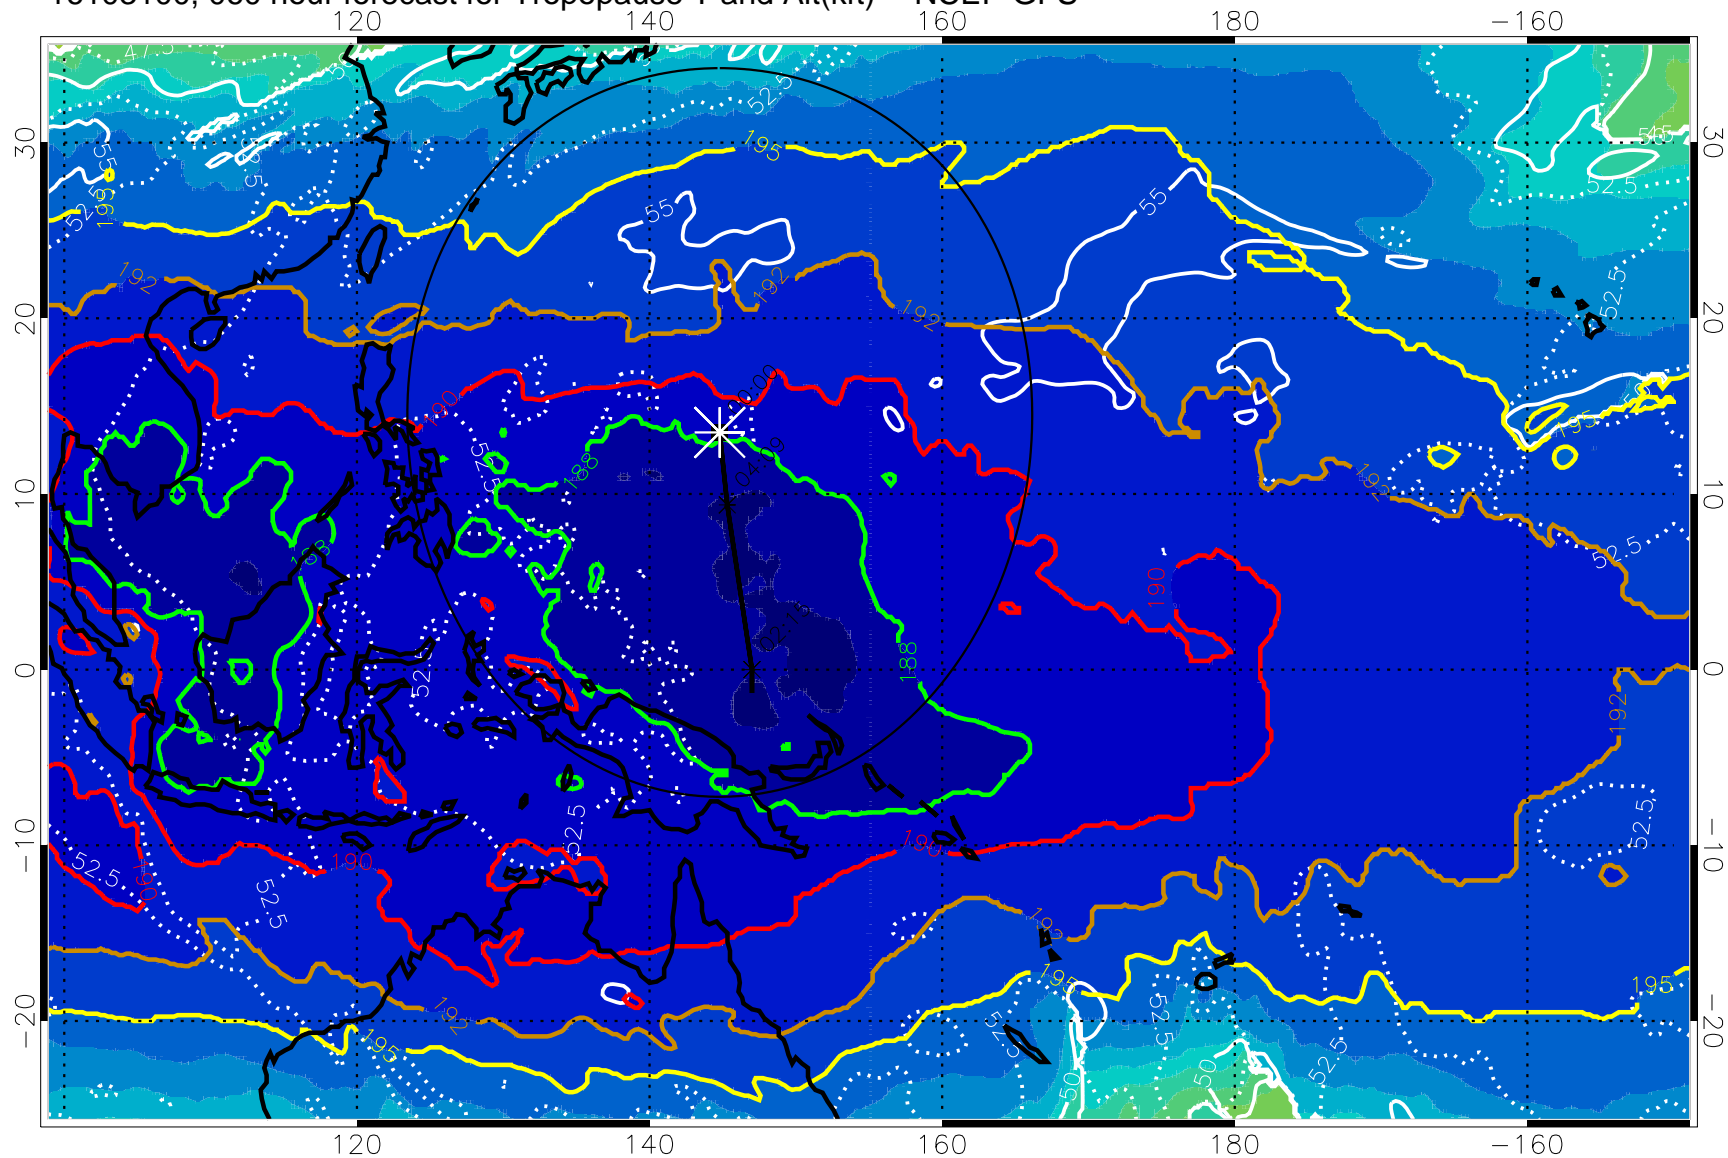

16103100, 060 hour forecast for Tropopause T and Alt(kft) -- NCEP GFS

190 200 210 220 230

Tropopause T, K

Tropopause Altitude in kft (white)

192.5K Isotherm 195K Isotherm
187.5K Isotherm 190K Isotherm

Range ring of 2304 km