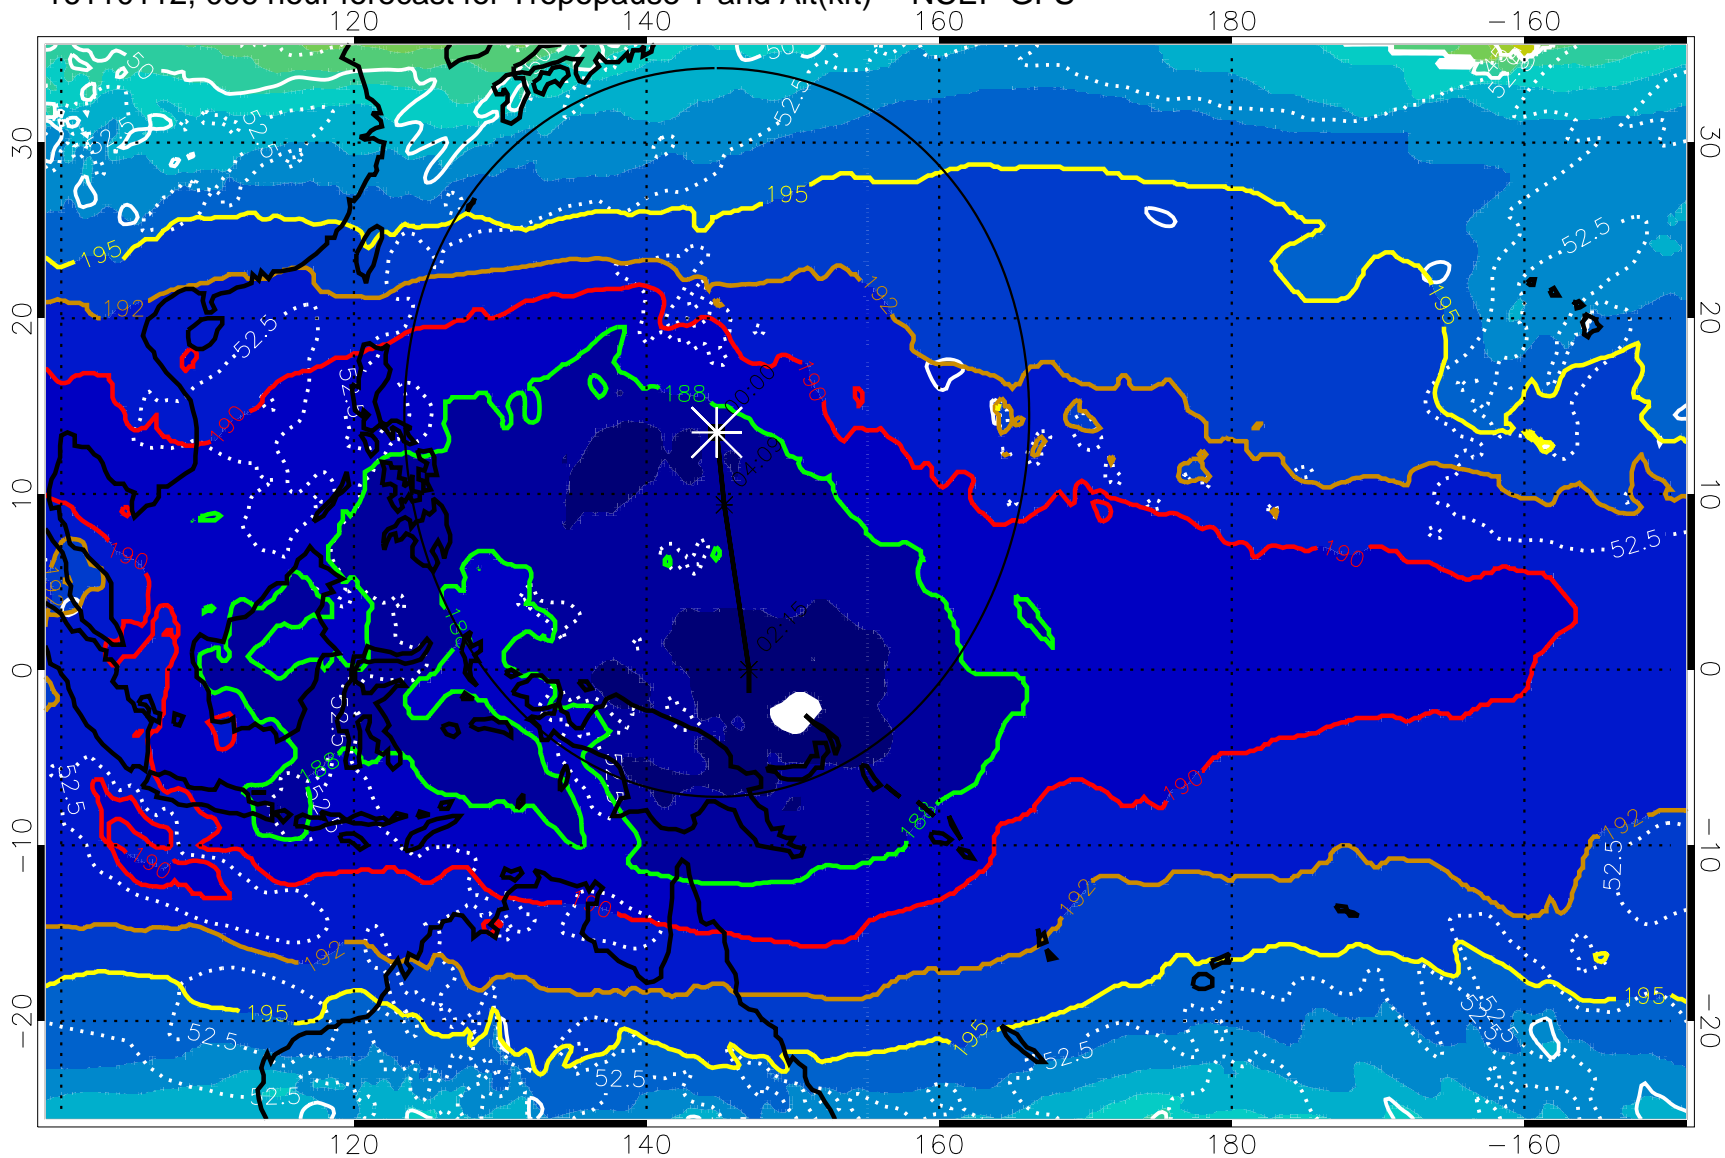

16110112, 096 hour forecast for Tropopause T and Alt(kft) -- NCEP GFS

190 200 210 220 230
Tropopause T, K

Tropopause Altitude in kft (white)

192.5K Isotherm 195K Isotherm
187.5K Isotherm 190K Isotherm

Range ring of 2304 km