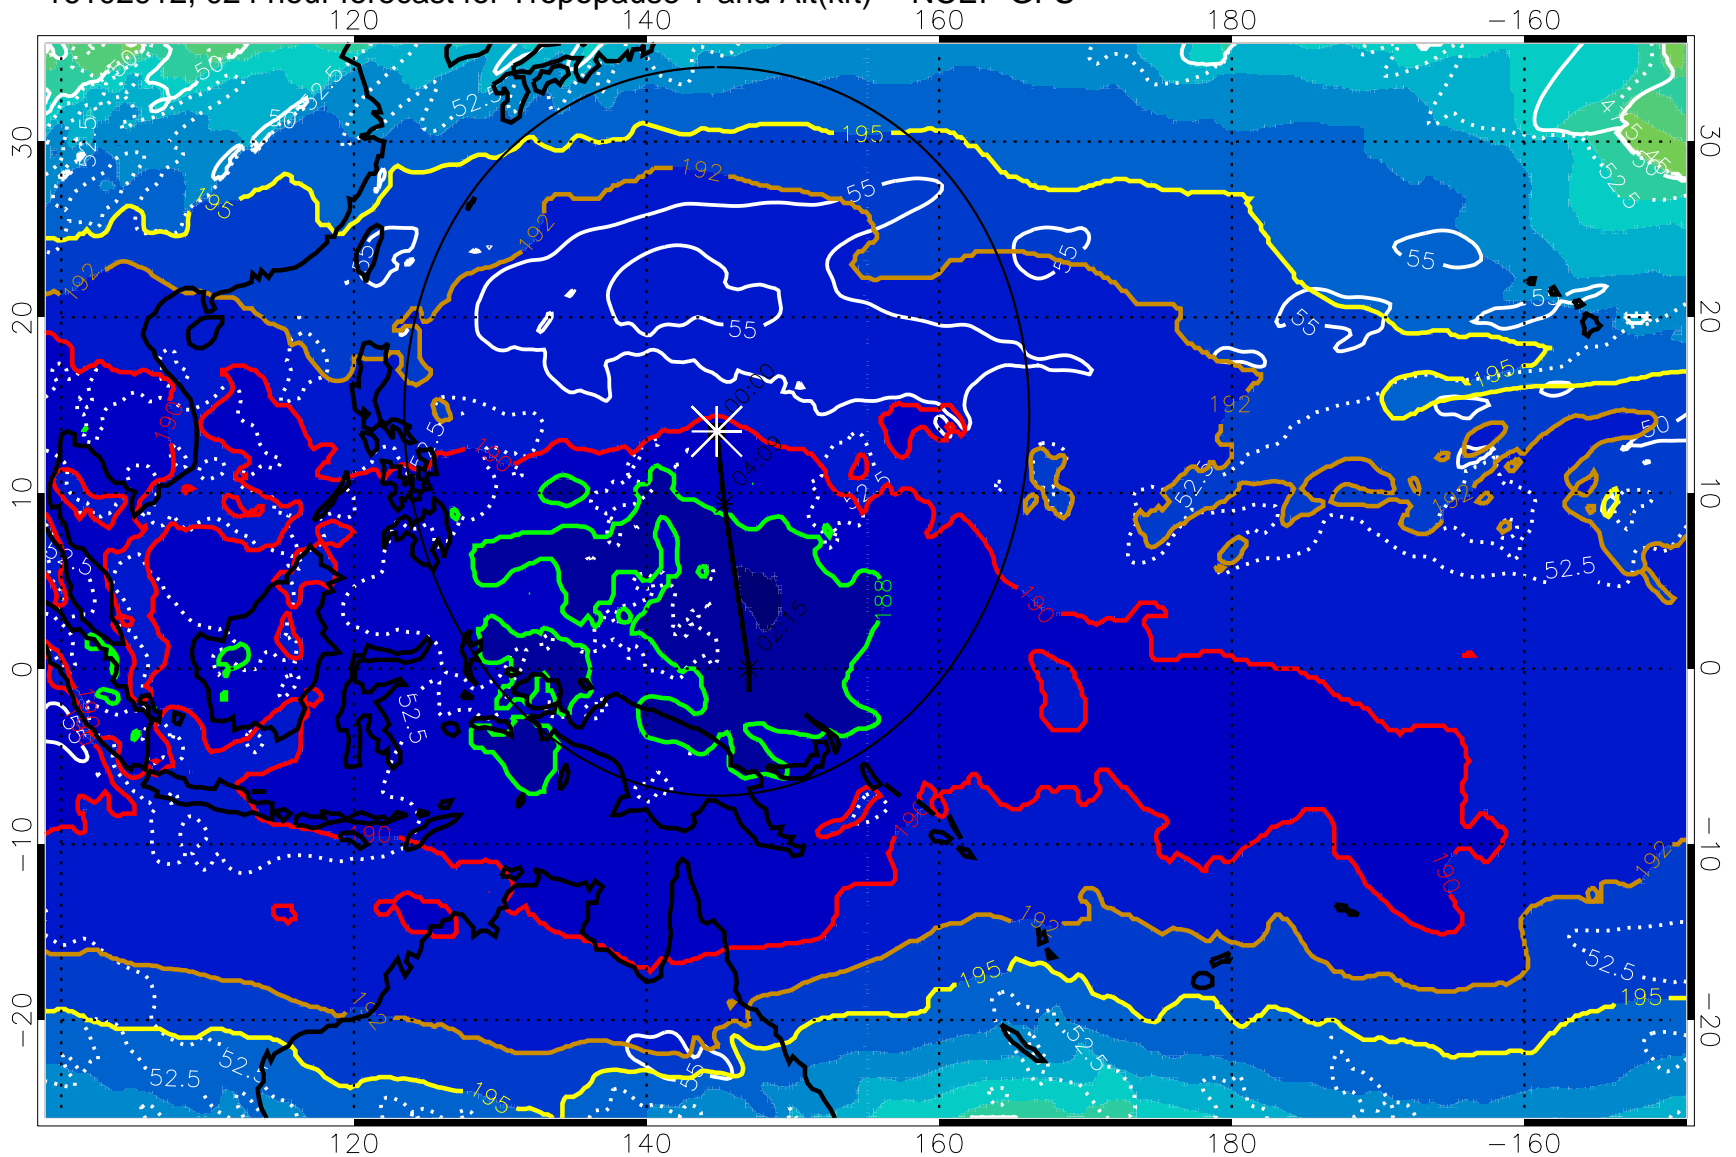

16102906, 018 hour forecast for Tropopause T and Alt(kft) -- NCEP GFS

190 200 210 220 230
Tropopause T, K

Tropopause Altitude in kft (white)

192.5K Isotherm 195K Isotherm
187.5K Isotherm 190K Isotherm

Range ring of 2304 km

16102912, 024 hour forecast for Tropopause T and Alt(kft) -- NCEP GFS

190 200 210 220 230
Tropopause T, K

Tropopause Altitude in kft (white)

192.5K Isotherm 195K Isotherm
187.5K Isotherm 190K Isotherm

Range ring of 2304 km