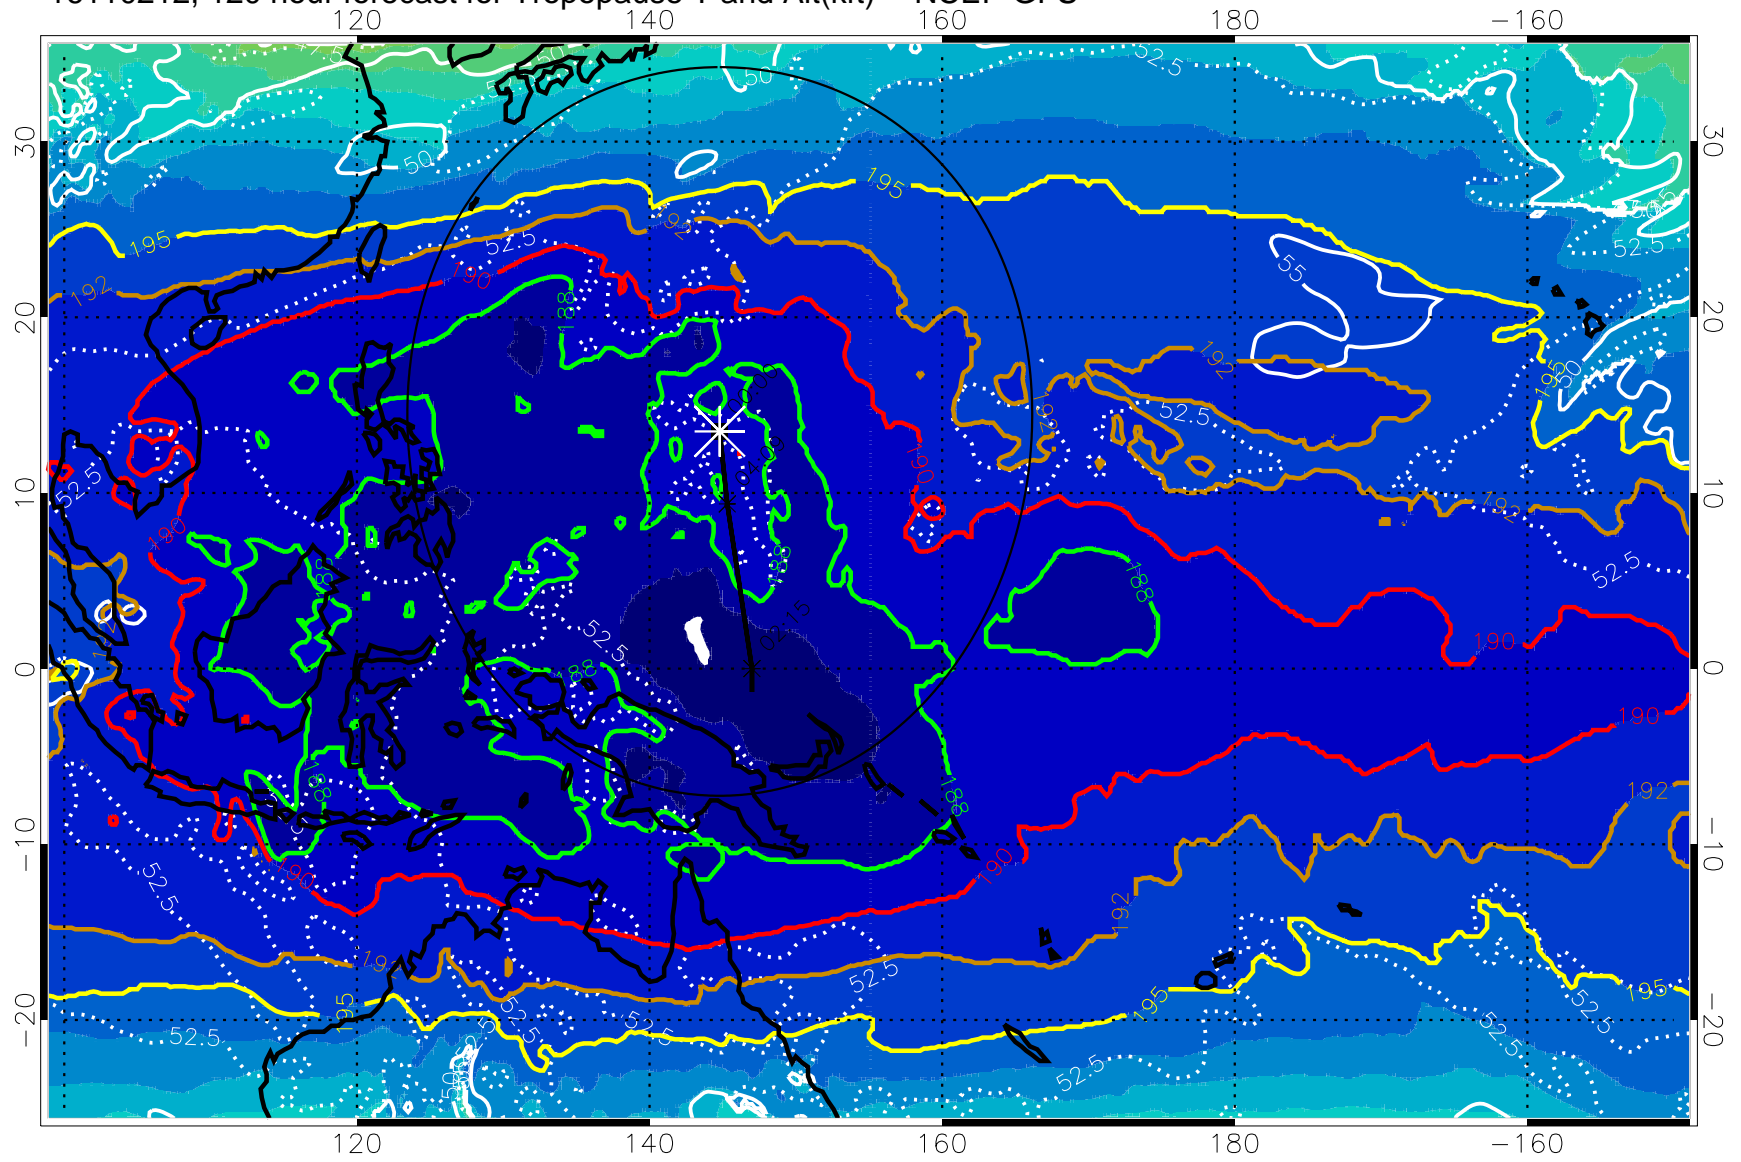

16110212, 120 hour forecast for Tropopause T and Alt(kft) -- NCEP GFS

190 200 210 220 230
Tropopause T, K

Tropopause Altitude in kft (white)

192.5K Isotherm 195K Isotherm
187.5K Isotherm 190K Isotherm

Range ring of 2304 km