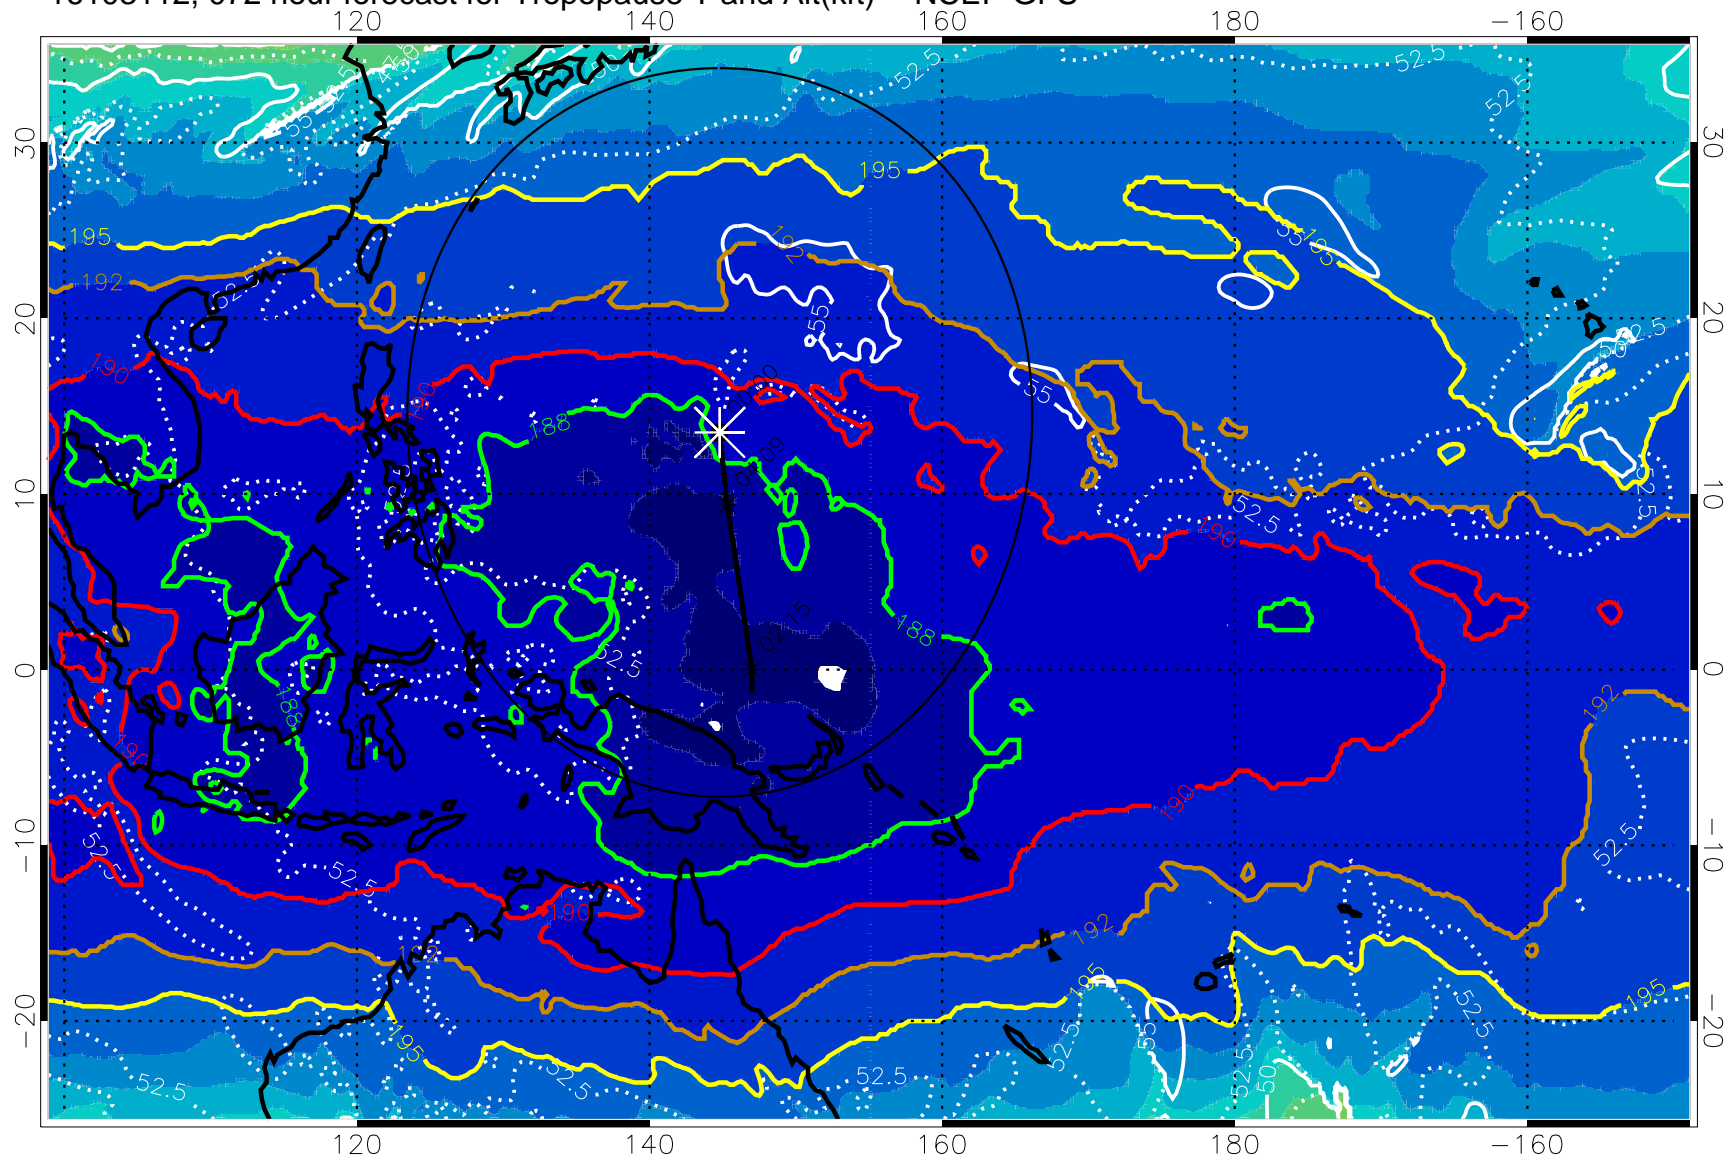

16103112, 072 hour forecast for Tropopause T and Alt(kft) -- NCEP GFS

190 200 210 220 230

Tropopause T, K

Tropopause Altitude in kft (white)

192.5K Isotherm 195K Isotherm
187.5K Isotherm 190K Isotherm

Range ring of 2304 km