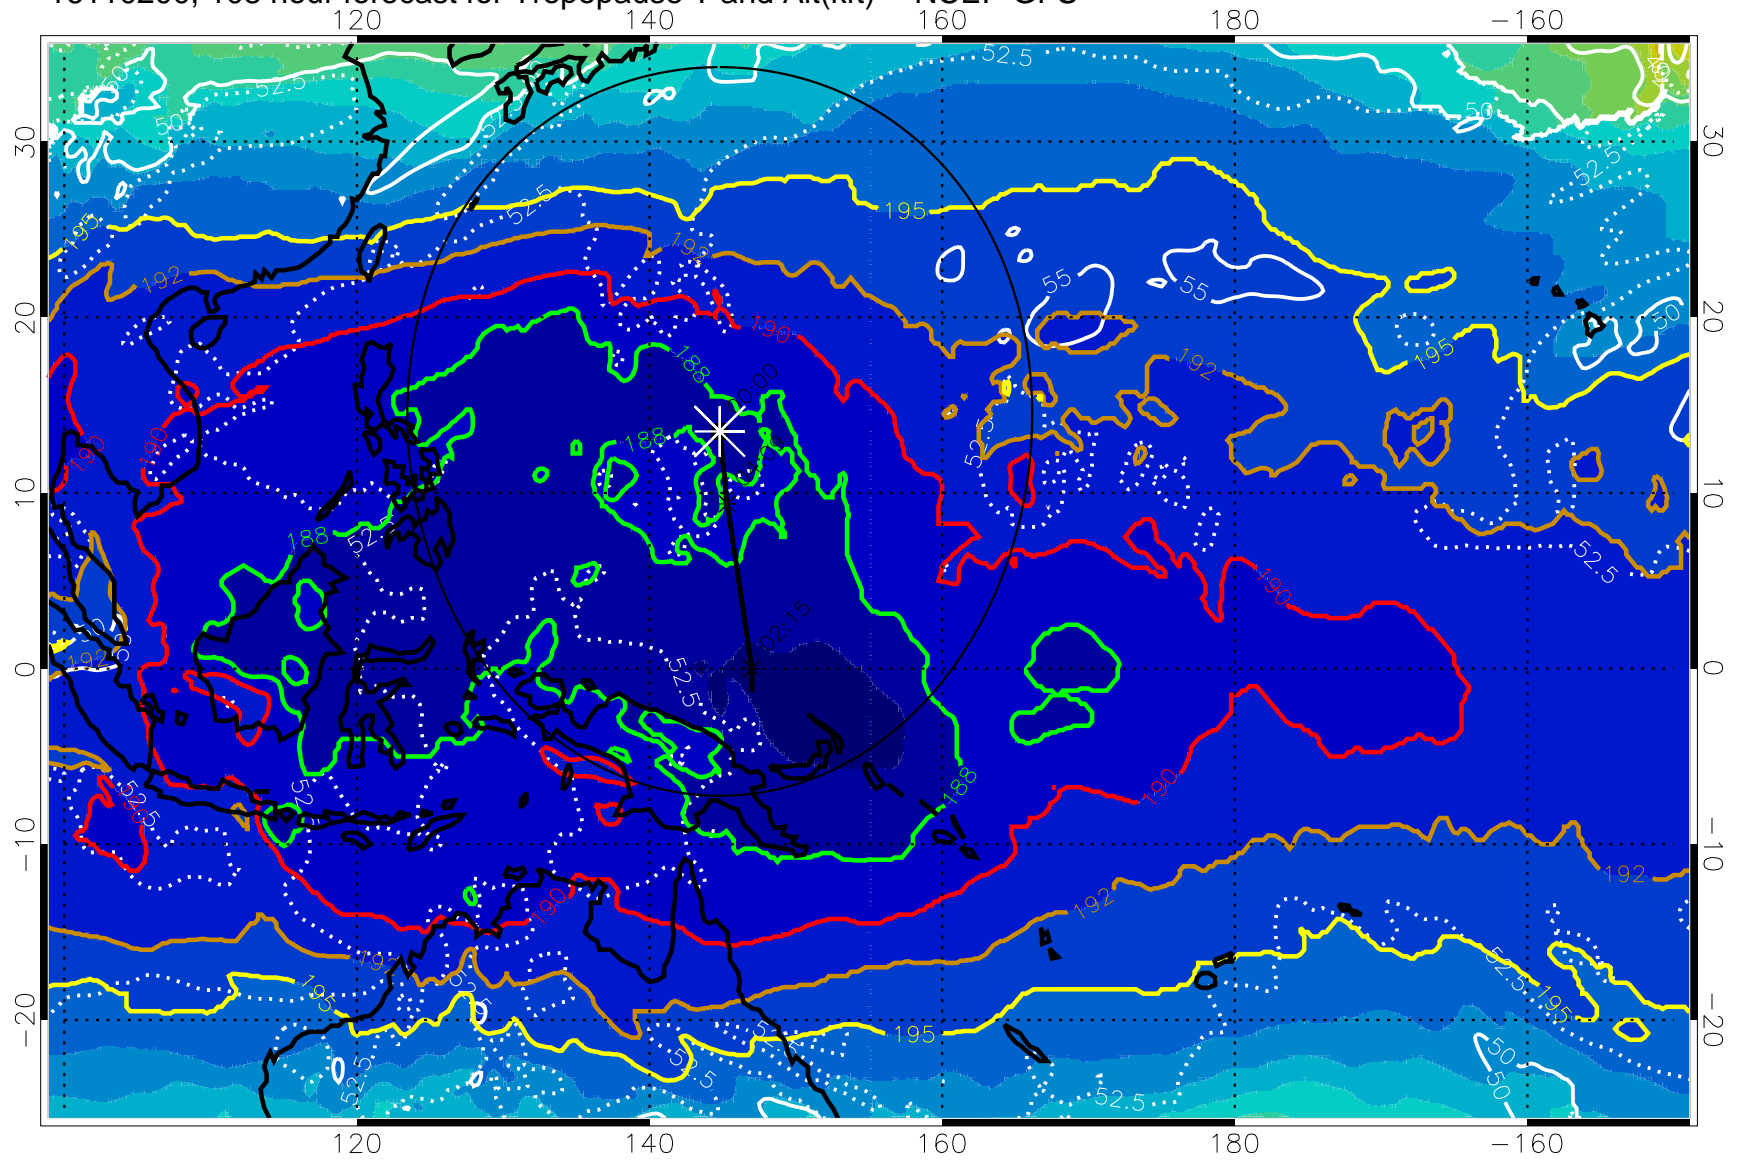

16110118, 102 hour forecast for Tropopause T and Alt(kft) -- NCEP GFS

190 200 210 220 230
Tropopause T, K

Tropopause Altitude in kft (white)

192.5K Isotherm 195K Isotherm
187.5K Isotherm 190K Isotherm

Range ring of 2304 km

16110200, 108 hour forecast for Tropopause T and Alt(kft) -- NCEP GFS

190 200 210 220 230
Tropopause T, K

Tropopause Altitude in kft (white)

192.5K Isotherm 195K Isotherm
187.5K Isotherm 190K Isotherm

Range ring of 2304 km