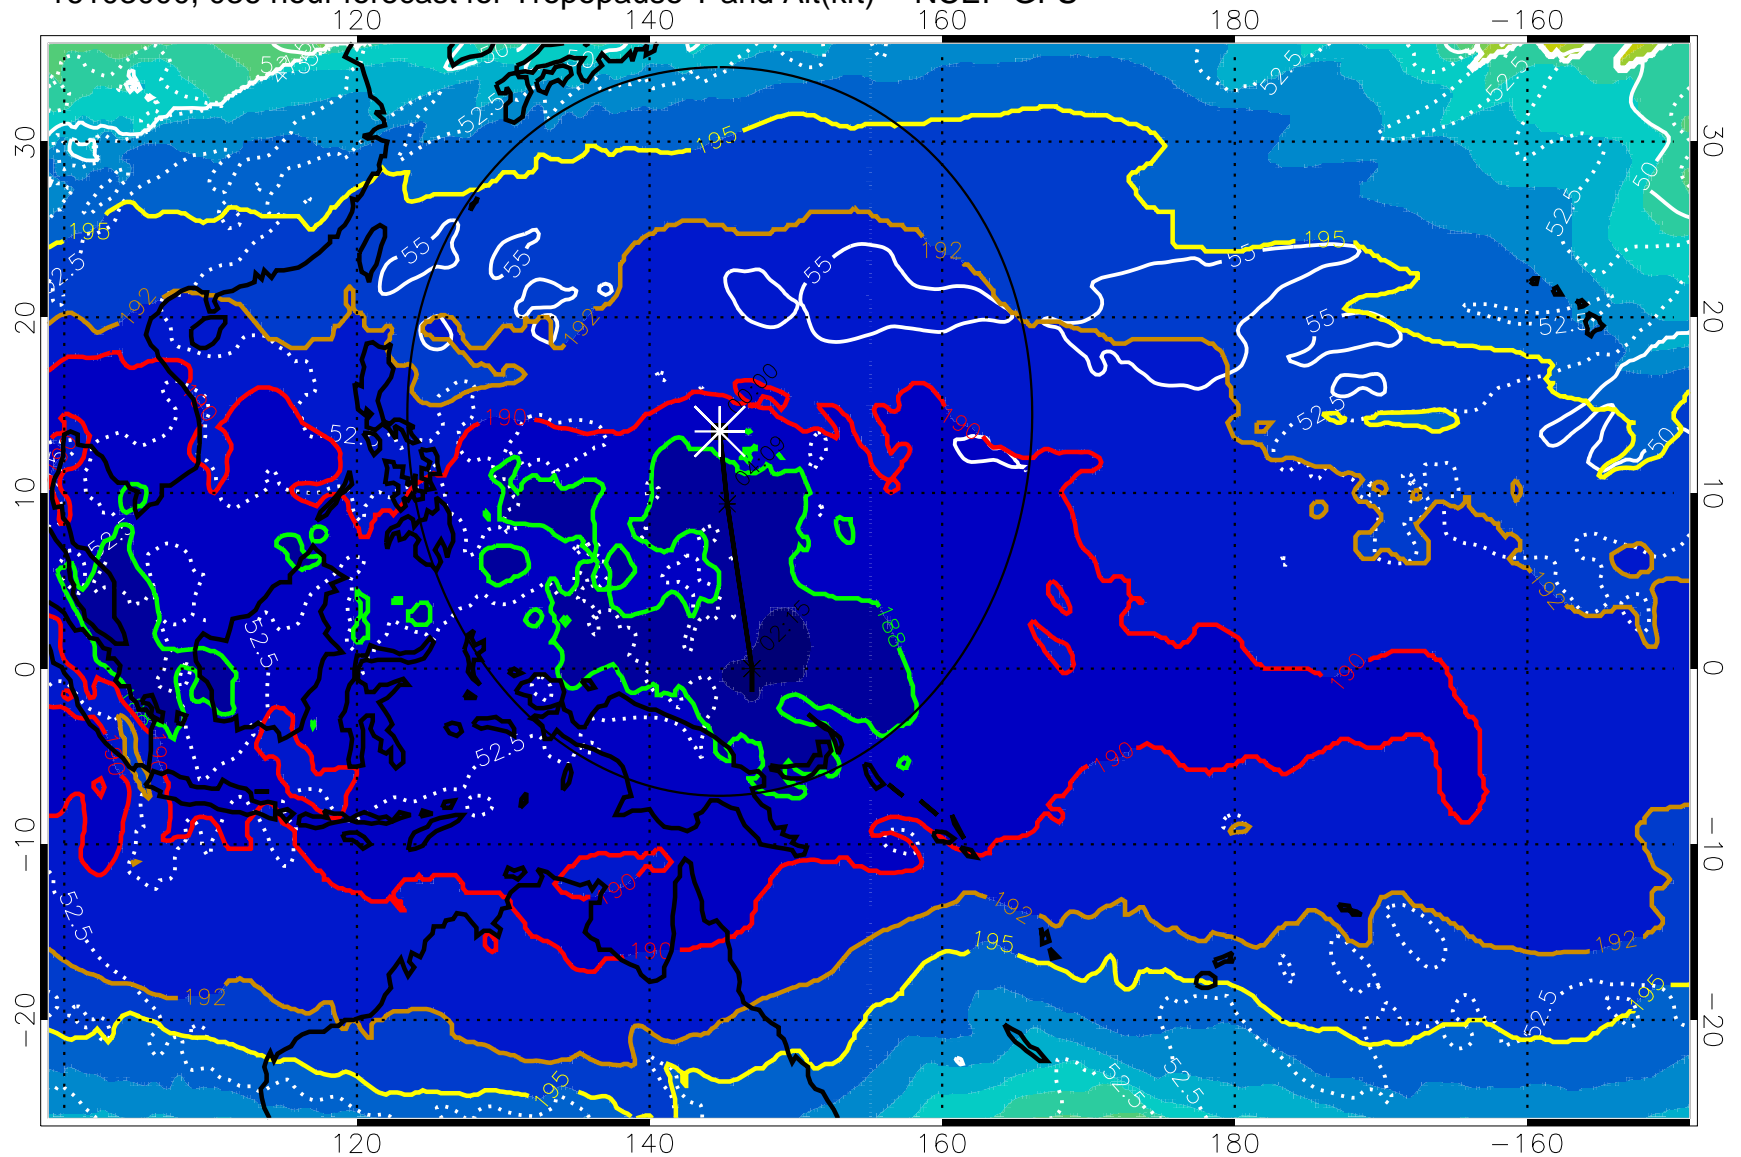

16103000, 036 hour forecast for Tropopause T and Alt(kft) -- NCEP GFS

190 200 210 220 230
Tropopause T, K

Tropopause Altitude in kft (white)

192.5K Isotherm 195K Isotherm
187.5K Isotherm 190K Isotherm

Range ring of 2304 km