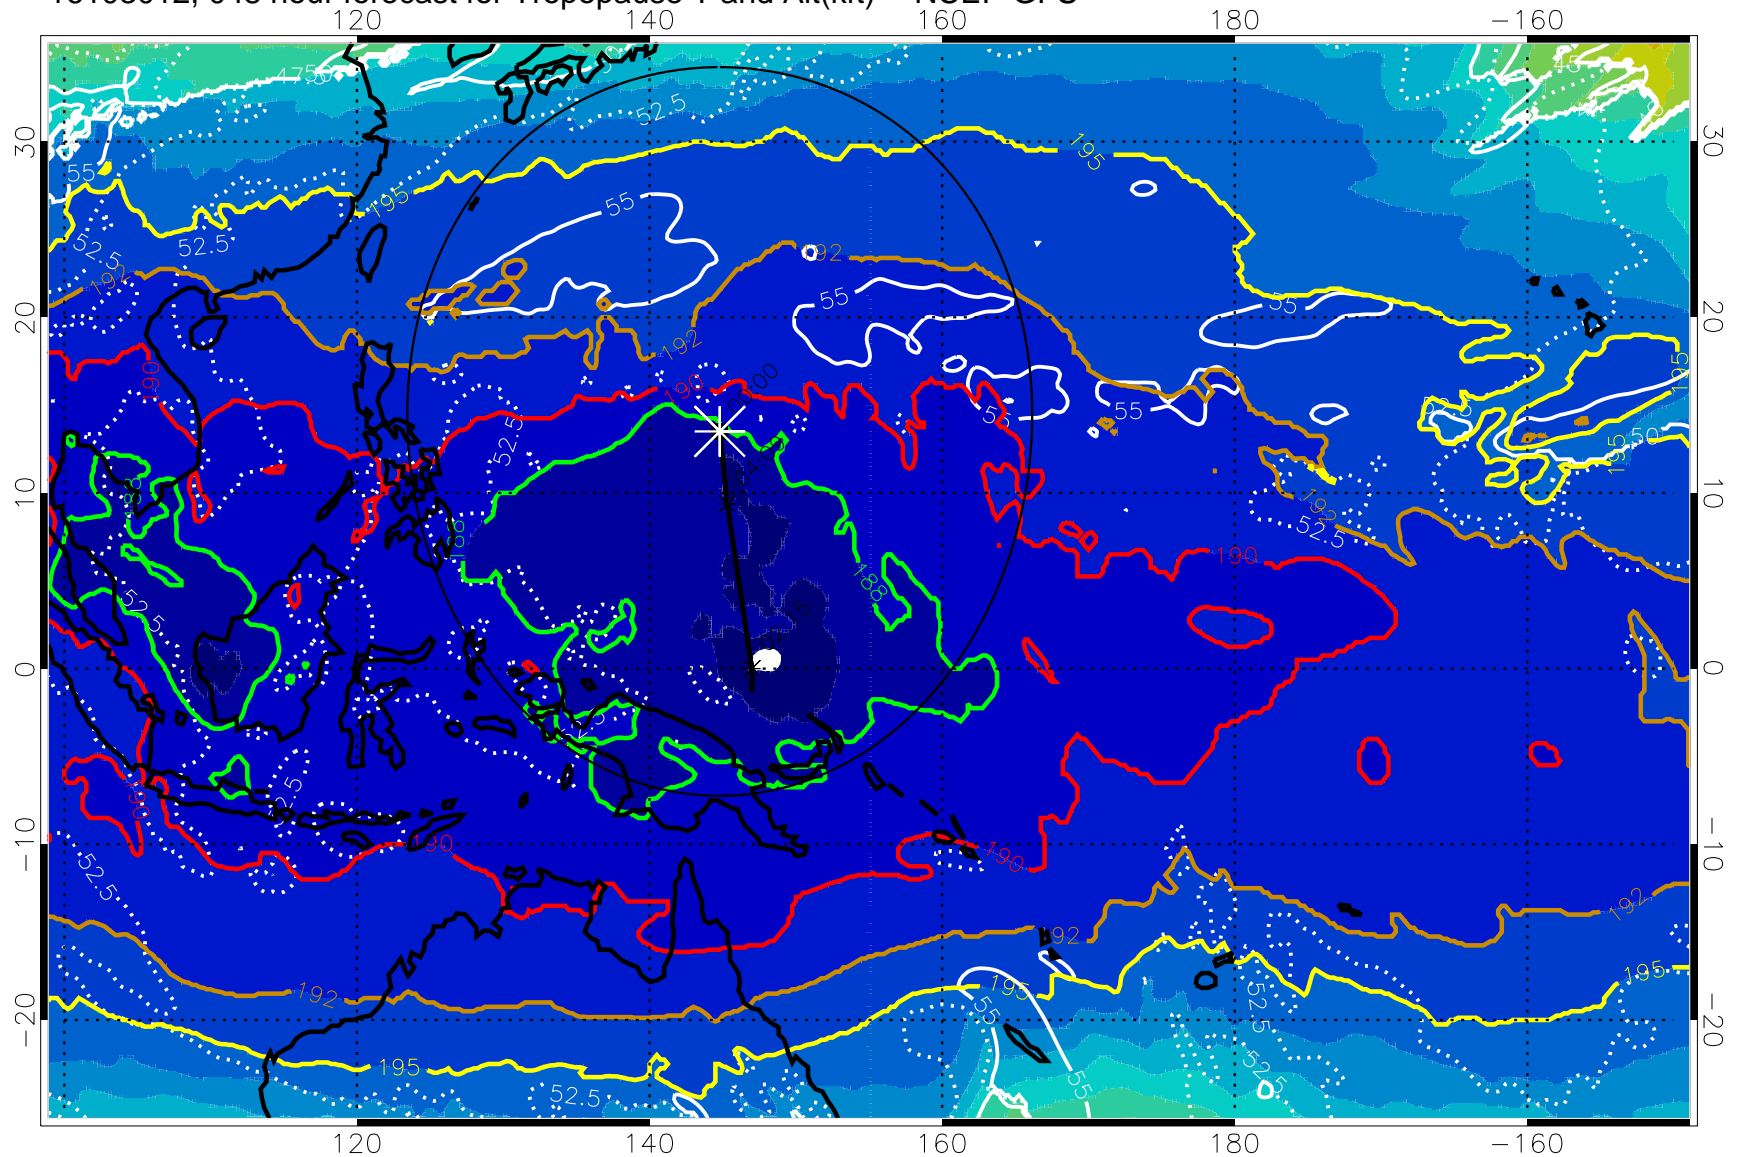

16103012, 048 hour forecast for Tropopause T and Alt(kft) -- NCEP GFS

190 200 210 220 230

Tropopause T, K

Tropopause Altitude in kft (white)

192.5K Isotherm 195K Isotherm

187.5K Isotherm 190K Isotherm

Range ring of 2304 km