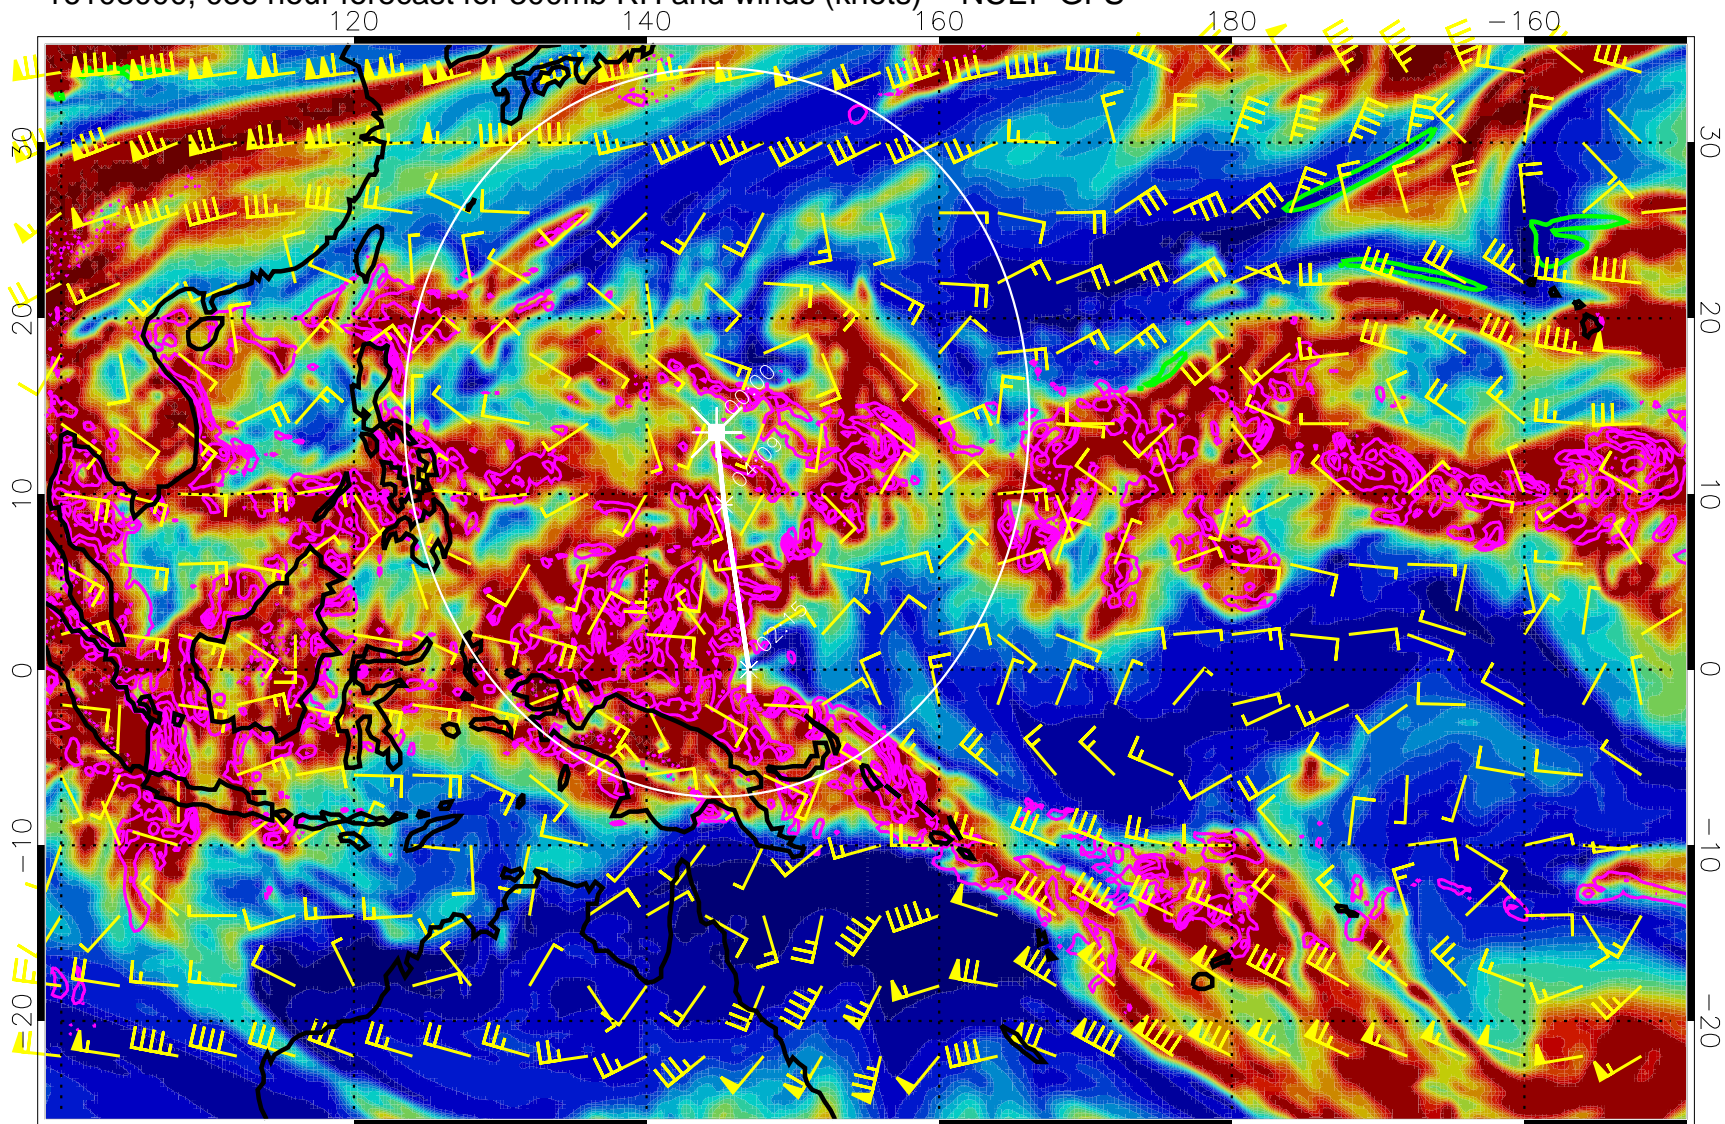

EPV Tropopause (2 PVU) Position

Range ring of 2304 km

16102912, 024 hour forecast for 300mb RH and winds (knots) -- NCEP GFS

Precip (tot dot, conv sol) mm/day 40 mm/day contours, min 20

EPV Tropopause (2 PVU) Position

Range ring of 2304 km

16102918, 030 hour forecast for 300mb RH and winds (knots) -- NCEP GFS

Precip (tot dot, conv sol) mm/day 40 mm/day contours, min 20

EPV Tropopause (2 PVU) Position

Range ring of 2304 km

16103000, 036 hour forecast for 300mb RH and winds (knots) -- NCEP GFS

Precip (tot dot, conv sol) mm/day 40 mm/day contours, min 20

EPV Tropopause (2 PVU) Position

Range ring of 2304 km

16103006, 042 hour forecast for 300mb RH and winds (knots) -- NCEP GFS

Precip (tot dot, conv sol) mm/day 40 mm/day contours, min 20

EPV Tropopause (2 PVU) Position

Range ring of 2304 km

16103012, 048 hour forecast for 300mb RH and winds (knots) -- NCEP GFS

0 20 40 60 80 100
RH, %