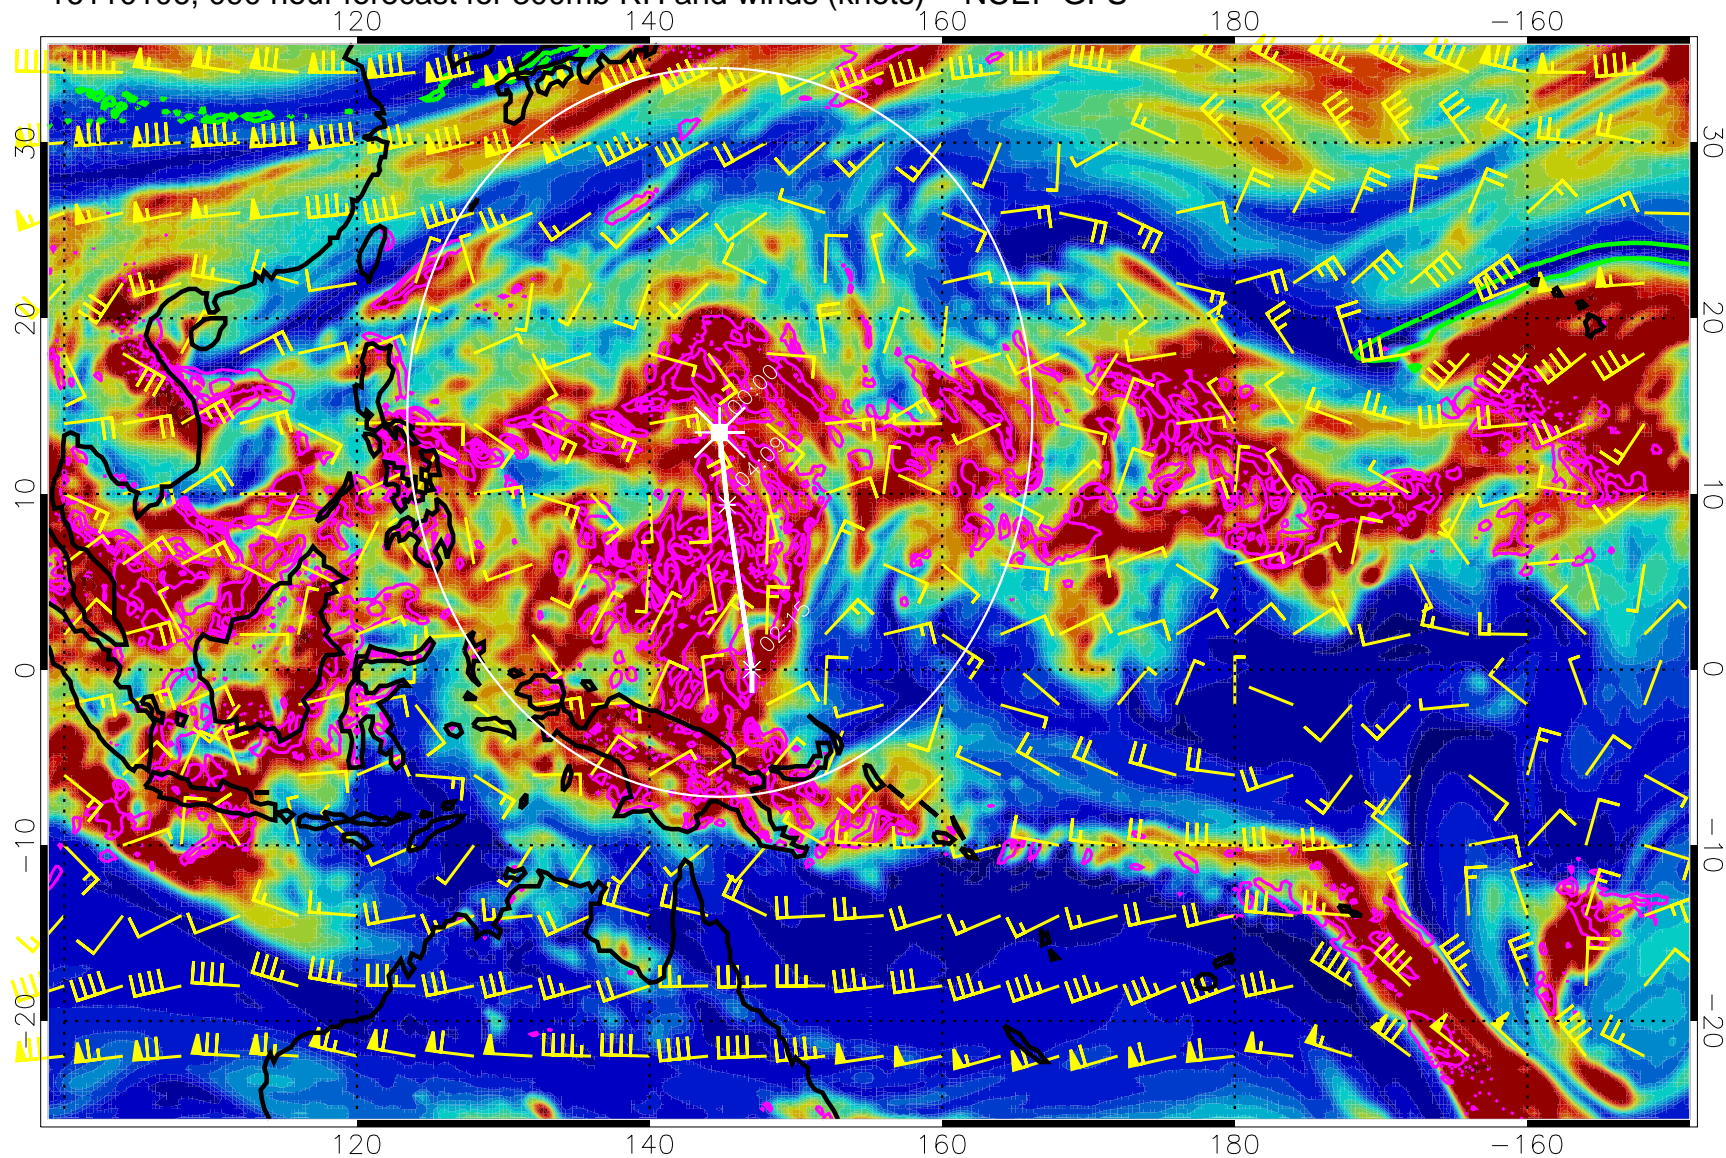

16110100, 084 hour forecast for 300mb RH and winds (knots) -- NCEP GFS

Precip (tot dot, conv sol) mm/day 40 mm/day contours, min 20

EPV Tropopause (2 PVU) Position

Range ring of 2304 km

16110106, 090 hour forecast for 300mb RH and winds (knots) -- NCEP GFS

Precip (tot dot, conv sol) mm/day 40 mm/day contours, min 20

EPV Tropopause (2 PVU) Position

Range ring of 2304 km

16110112, 096 hour forecast for 300mb RH and winds (knots) -- NCEP GFS

Precip (tot dot, conv sol) mm/day 40 mm/day contours, min 20