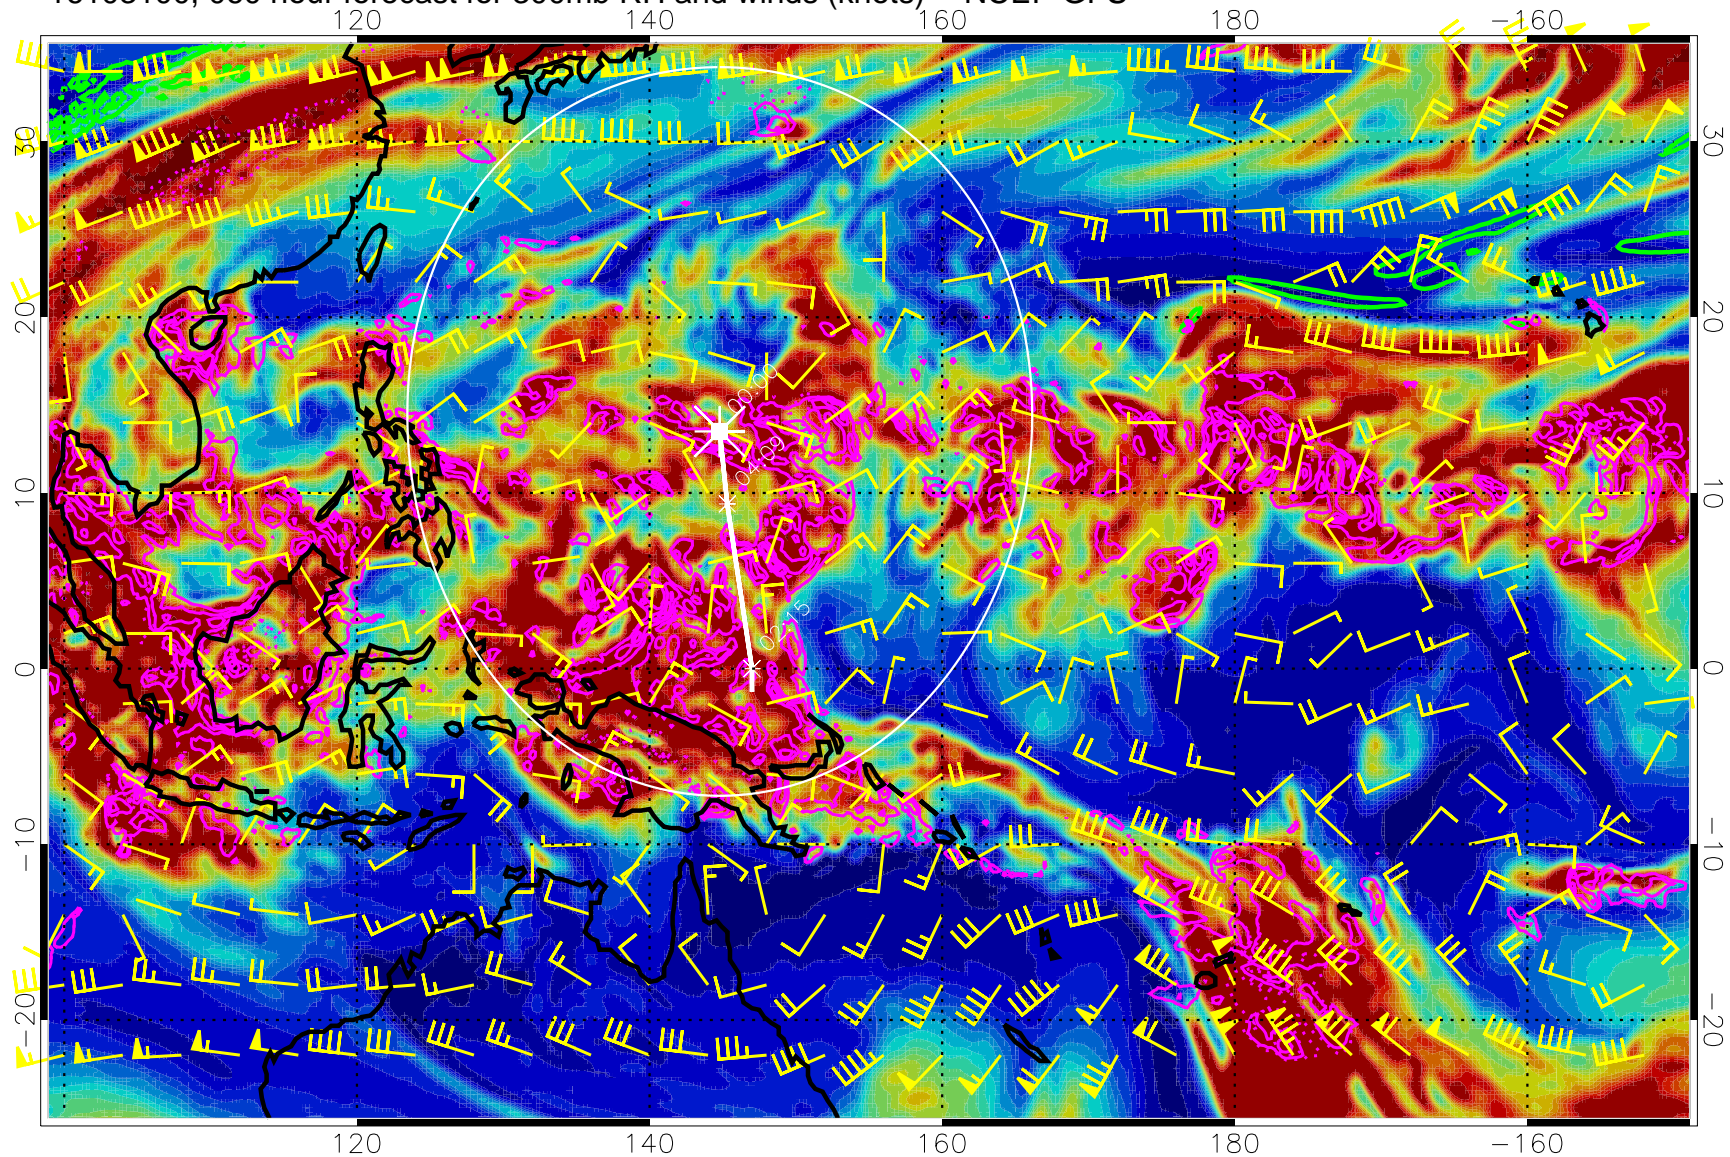

Precip (tot dot, conv sol) mm/day 40 mm/day contours, min 20

EPV Tropopause (2 PVU) Position

Range ring of 2304 km

16103018, 054 hour forecast for 300mb RH and winds (knots) -- NCEP GFS

16103100, 060 hour forecast for 300mb RH and winds (knots) -- NCEP GFS

Precip (tot dot, conv sol) mm/day 40 mm/day contours, min 20

EPV Tropopause (2 PVU) Position

Range ring of 2304 km

16103106, 066 hour forecast for 300mb RH and winds (knots) -- NCEP GFS

Precip (tot dot, conv sol) mm/day 40 mm/day contours, min 20