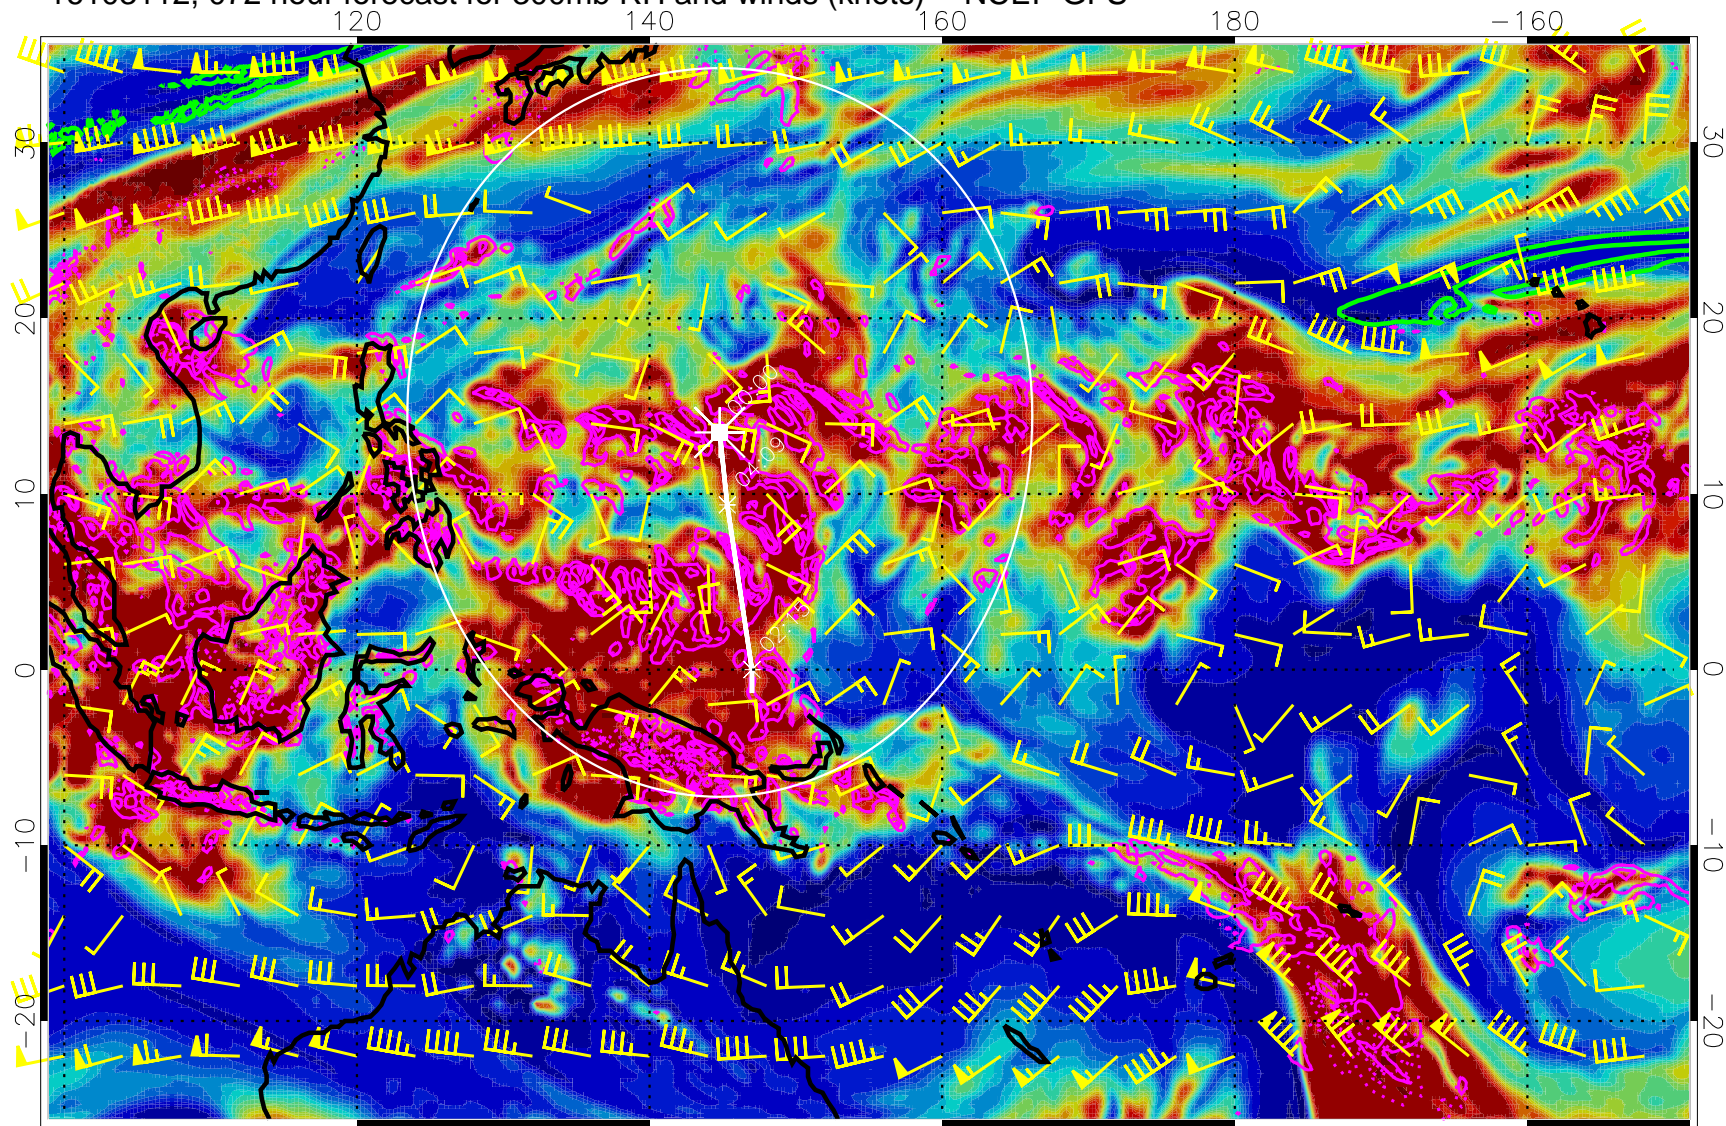

Precip (tot dot, conv sol) mm/day 40 mm/day contours, min 20

EPV Tropopause (2 PVU) Position

Range ring of 2304 km

16103106, 066 hour forecast for 300mb RH and winds (knots) -- NCEP GFS

Precip (tot dot, conv sol) mm/day 40 mm/day contours, min 20

EPV Tropopause (2 PVU) Position

Range ring of 2304 km

16103112, 072 hour forecast for 300mb RH and winds (knots) -- NCEP GFS

Precip (tot dot, conv sol) mm/day 40 mm/day contours, min 20

EPV Tropopause (2 PVU) Position