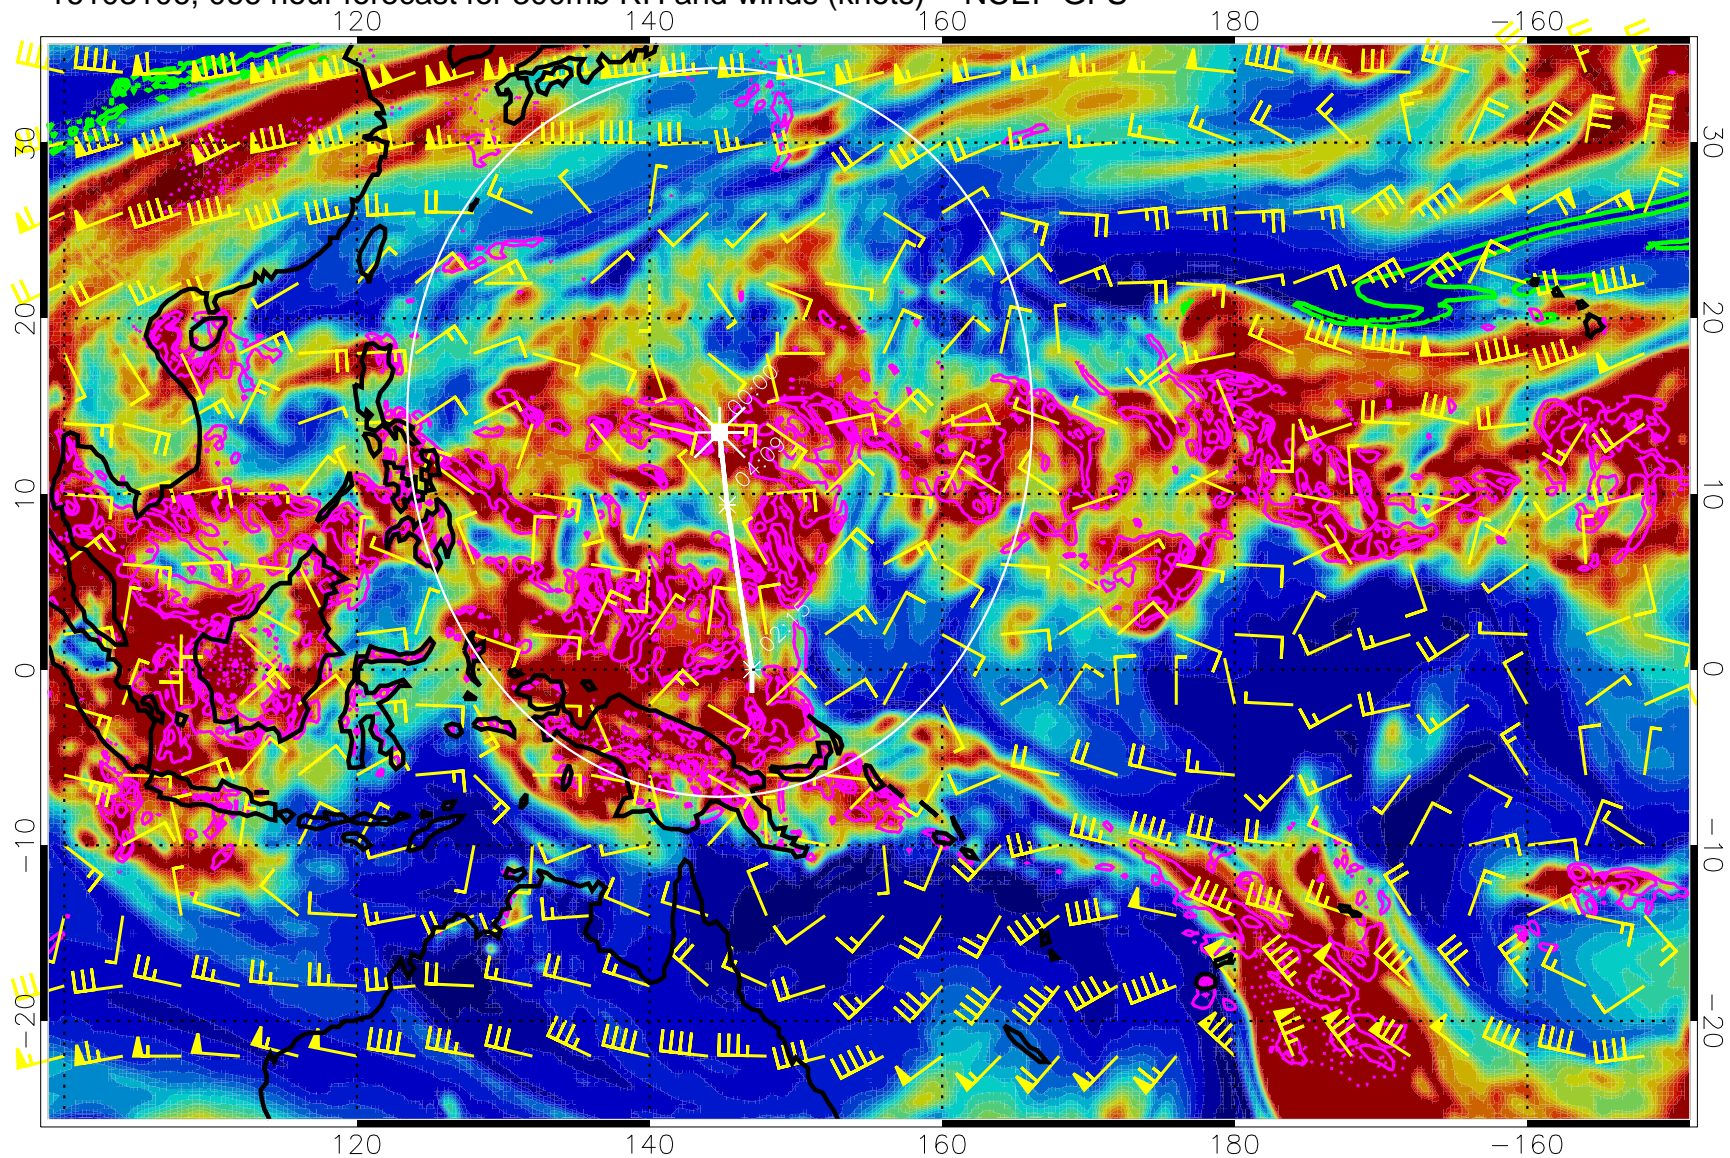

Precip (tot dot, conv sol) mm/day 40 mm/day contours, min 20

EPV Tropopause (2 PVU) Position

Range ring of 2304 km

16103018, 054 hour forecast for 300mb RH and winds (knots) -- NCEP GFS

16103100, 060 hour forecast for 300mb RH and winds (knots) -- NCEP GFS

Precip (tot dot, conv sol) mm/day 40 mm/day contours, min 20

EPV Tropopause (2 PVU) Position

Range ring of 2304 km

16103106, 066 hour forecast for 300mb RH and winds (knots) -- NCEP GFS

Precip (tot dot, conv sol) mm/day 40 mm/day contours, min 20