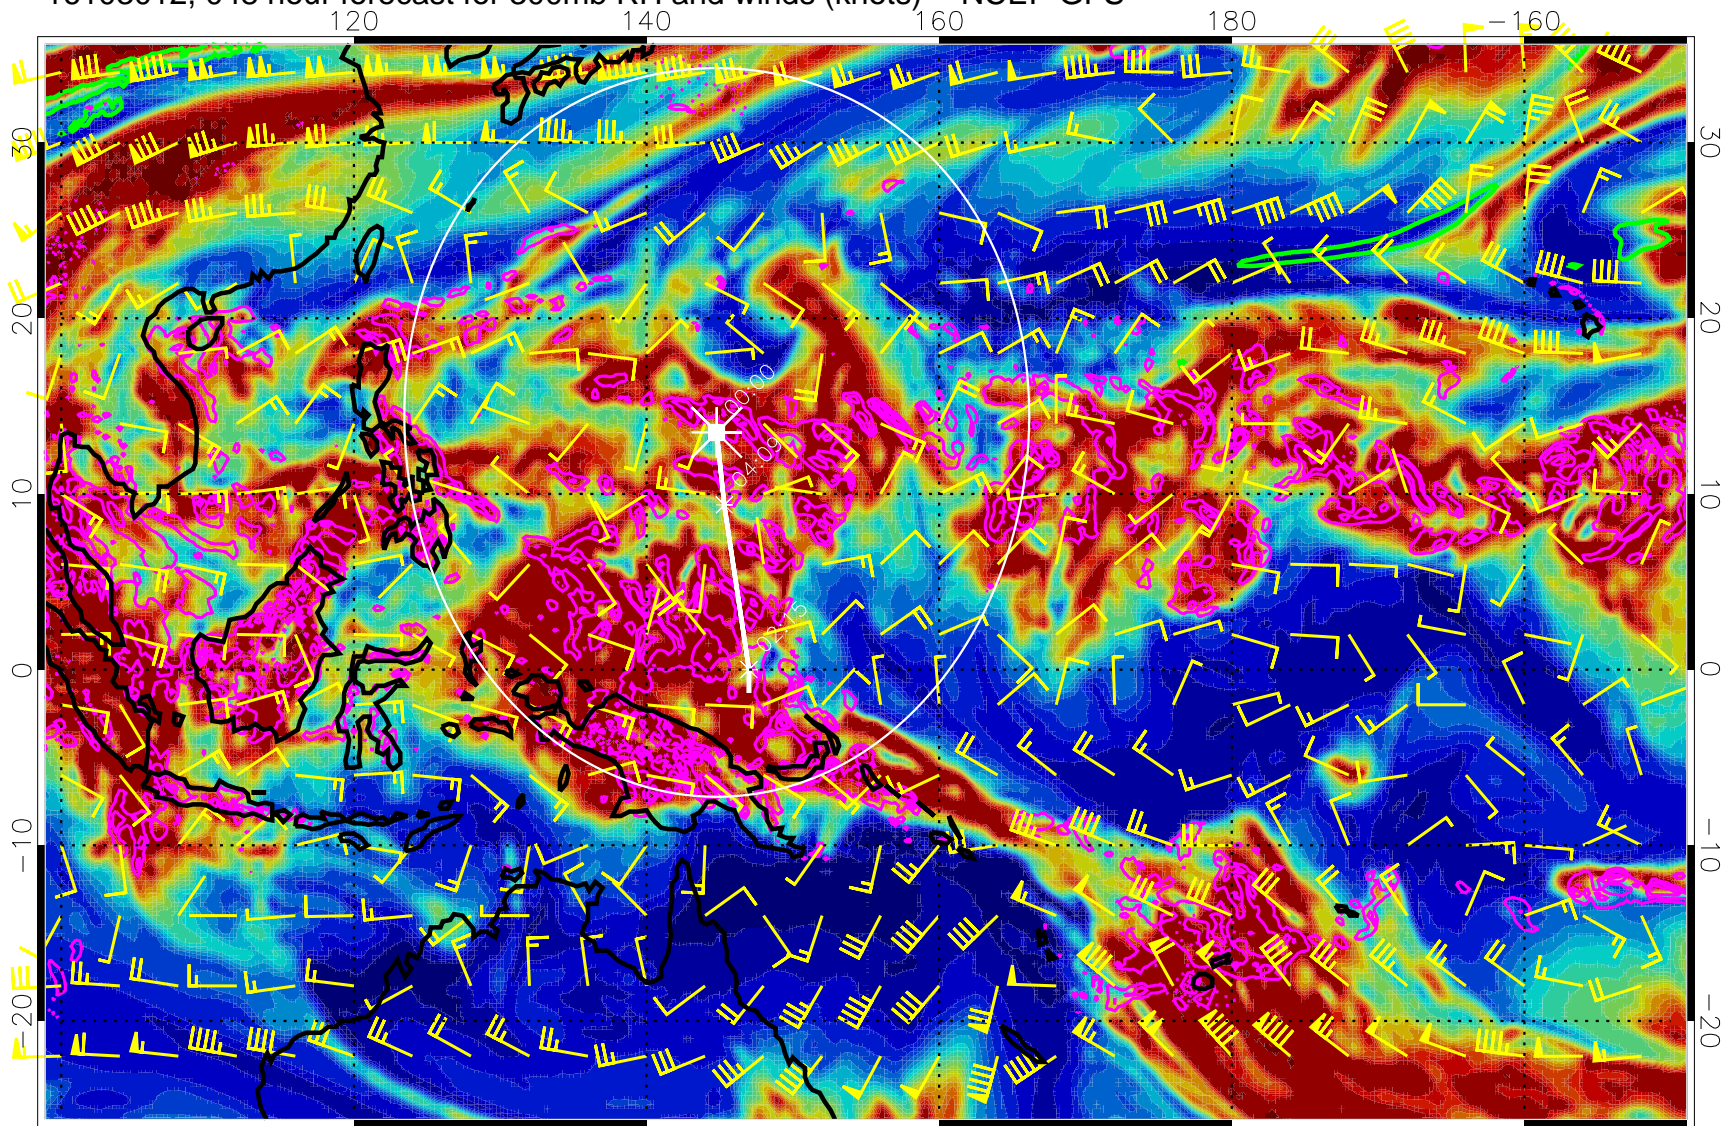

16103000, 036 hour forecast for 300mb RH and winds (knots) -- NCEP GFS

Precip (tot dot, conv sol) mm/day 40 mm/day contours, min 20

EPV Tropopause (2 PVU) Position

Range ring of 2304 km

16103006, 042 hour forecast for 300mb RH and winds (knots) -- NCEP GFS

Precip (tot dot, conv sol) mm/day 40 mm/day contours, min 20

EPV Tropopause (2 PVU) Position

Range ring of 2304 km

16103012, 048 hour forecast for 300mb RH and winds (knots) -- NCEP GFS

0 20 40 60 80 100
RH, %

Precip (tot dot, conv sol) mm/day 40 mm/day contours, min 20

EPV Tropopause (2 PVU) Position

Range ring of 2304 km

16103018, 054 hour forecast for 300mb RH and winds (knots) -- NCEP GFS

16103100, 060 hour forecast for 300mb RH and winds (knots) -- NCEP GFS