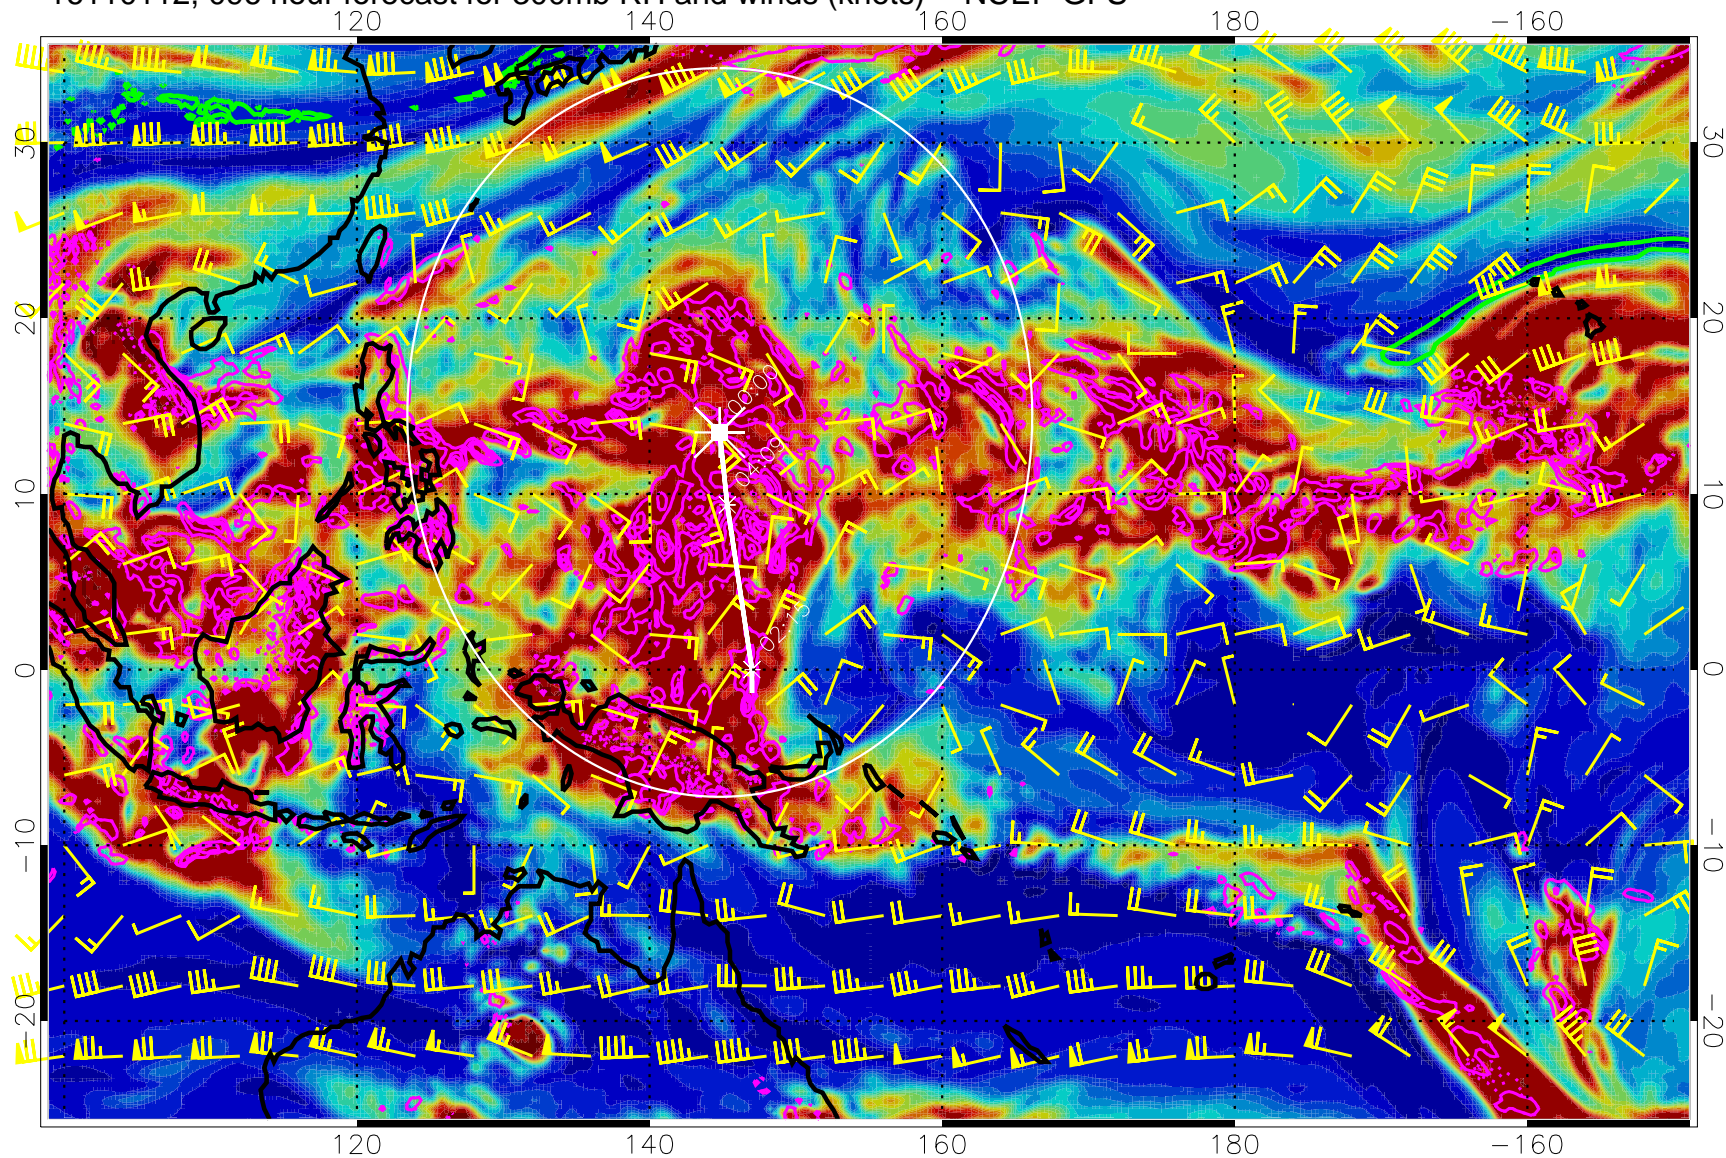

16110100, 084 hour forecast for 300mb RH and winds (knots) -- NCEP GFS

Precip (tot dot, conv sol) mm/day 40 mm/day contours, min 20

EPV Tropopause (2 PVU) Position

Range ring of 2304 km

16110106, 090 hour forecast for 300mb RH and winds (knots) -- NCEP GFS

Precip (tot dot, conv sol) mm/day 40 mm/day contours, min 20

EPV Tropopause (2 PVU) Position

Range ring of 2304 km

16110112, 096 hour forecast for 300mb RH and winds (knots) -- NCEP GFS

Precip (tot dot, conv sol) mm/day 40 mm/day contours, min 20