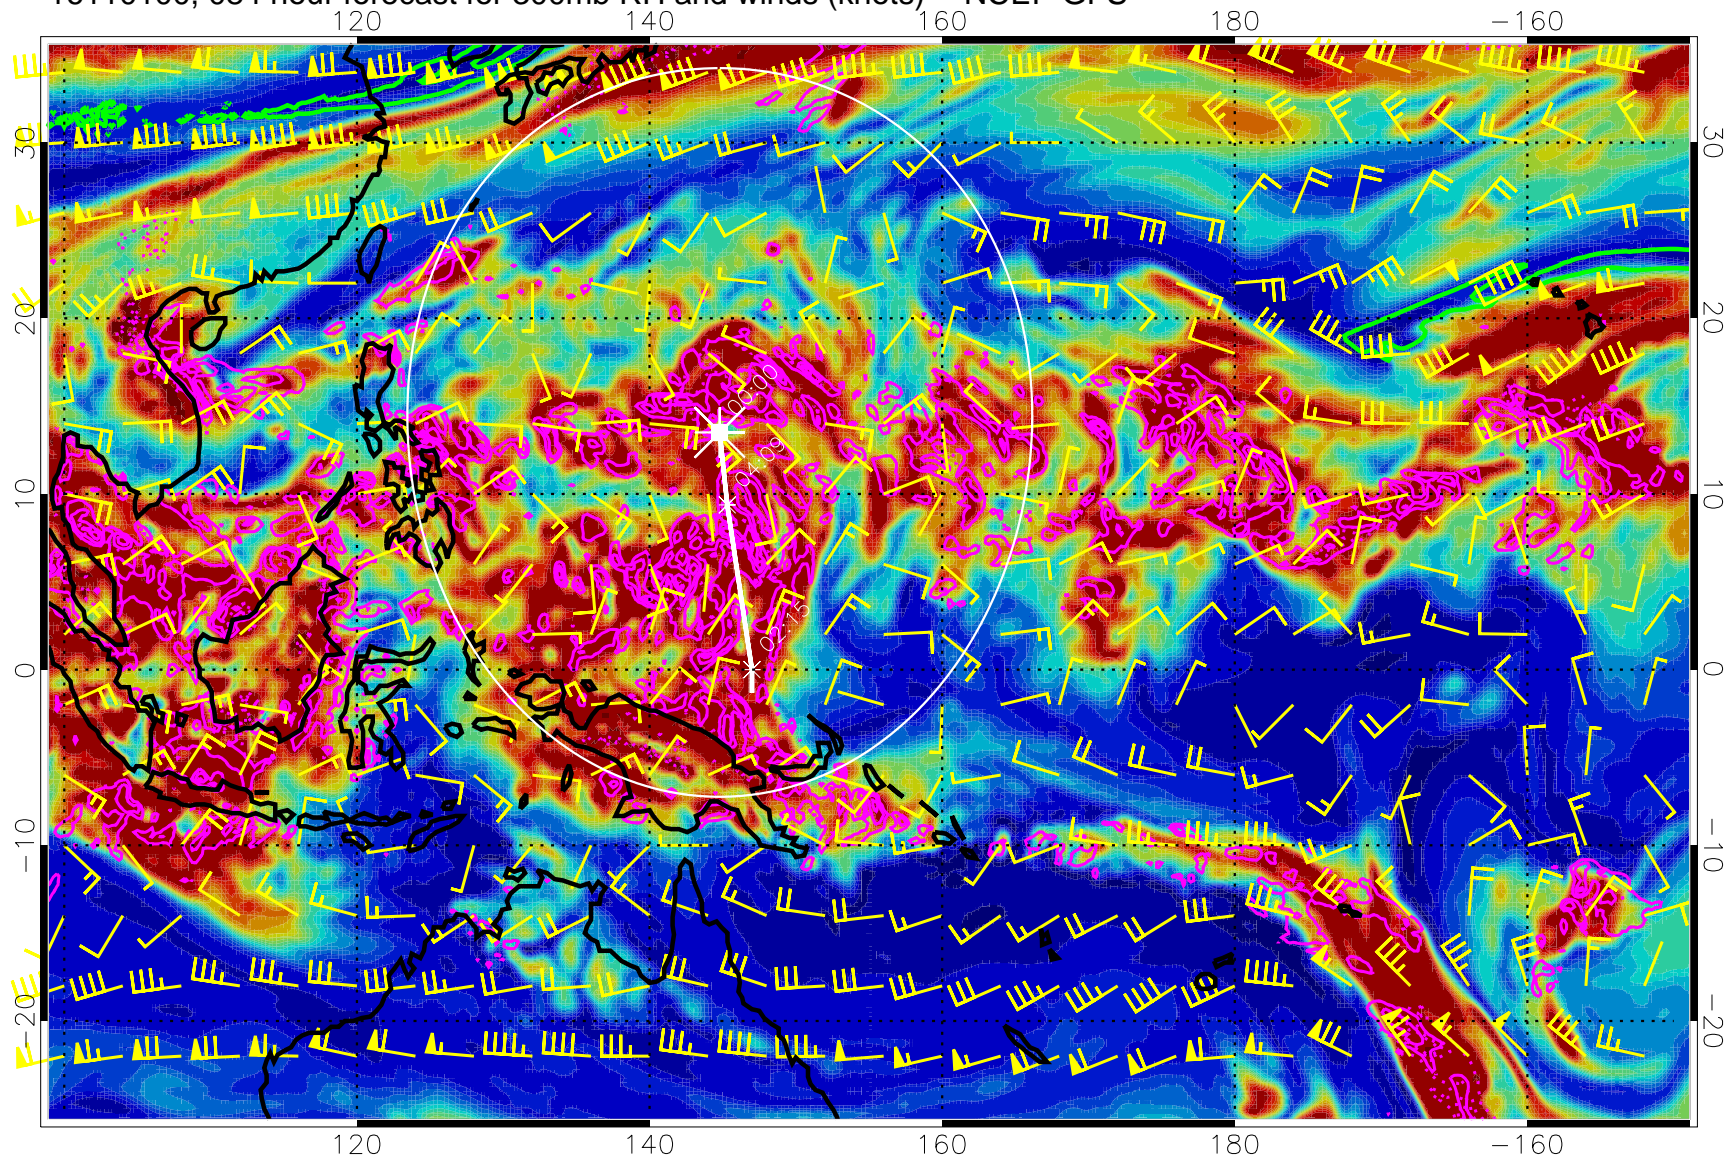

EPV Tropopause (2 PVU) Position

Range ring of 2304 km

16103112, 072 hour forecast for 300mb RH and winds (knots) -- NCEP GFS

Precip (tot dot, conv sol) mm/day 40 mm/day contours, min 20

EPV Tropopause (2 PVU) Position

Range ring of 2304 km

16103118, 078 hour forecast for 300mb RH and winds (knots) -- NCEP GFS

Precip (tot dot, conv sol) mm/day 40 mm/day contours, min 20

EPV Tropopause (2 PVU) Position

Range ring of 2304 km

16110100, 084 hour forecast for 300mb RH and winds (knots) -- NCEP GFS

Precip (tot dot, conv sol) mm/day 40 mm/day contours, min 20

EPV Tropopause (2 PVU) Position

Range ring of 2304 km

16110106, 090 hour forecast for 300mb RH and winds (knots) -- NCEP GFS