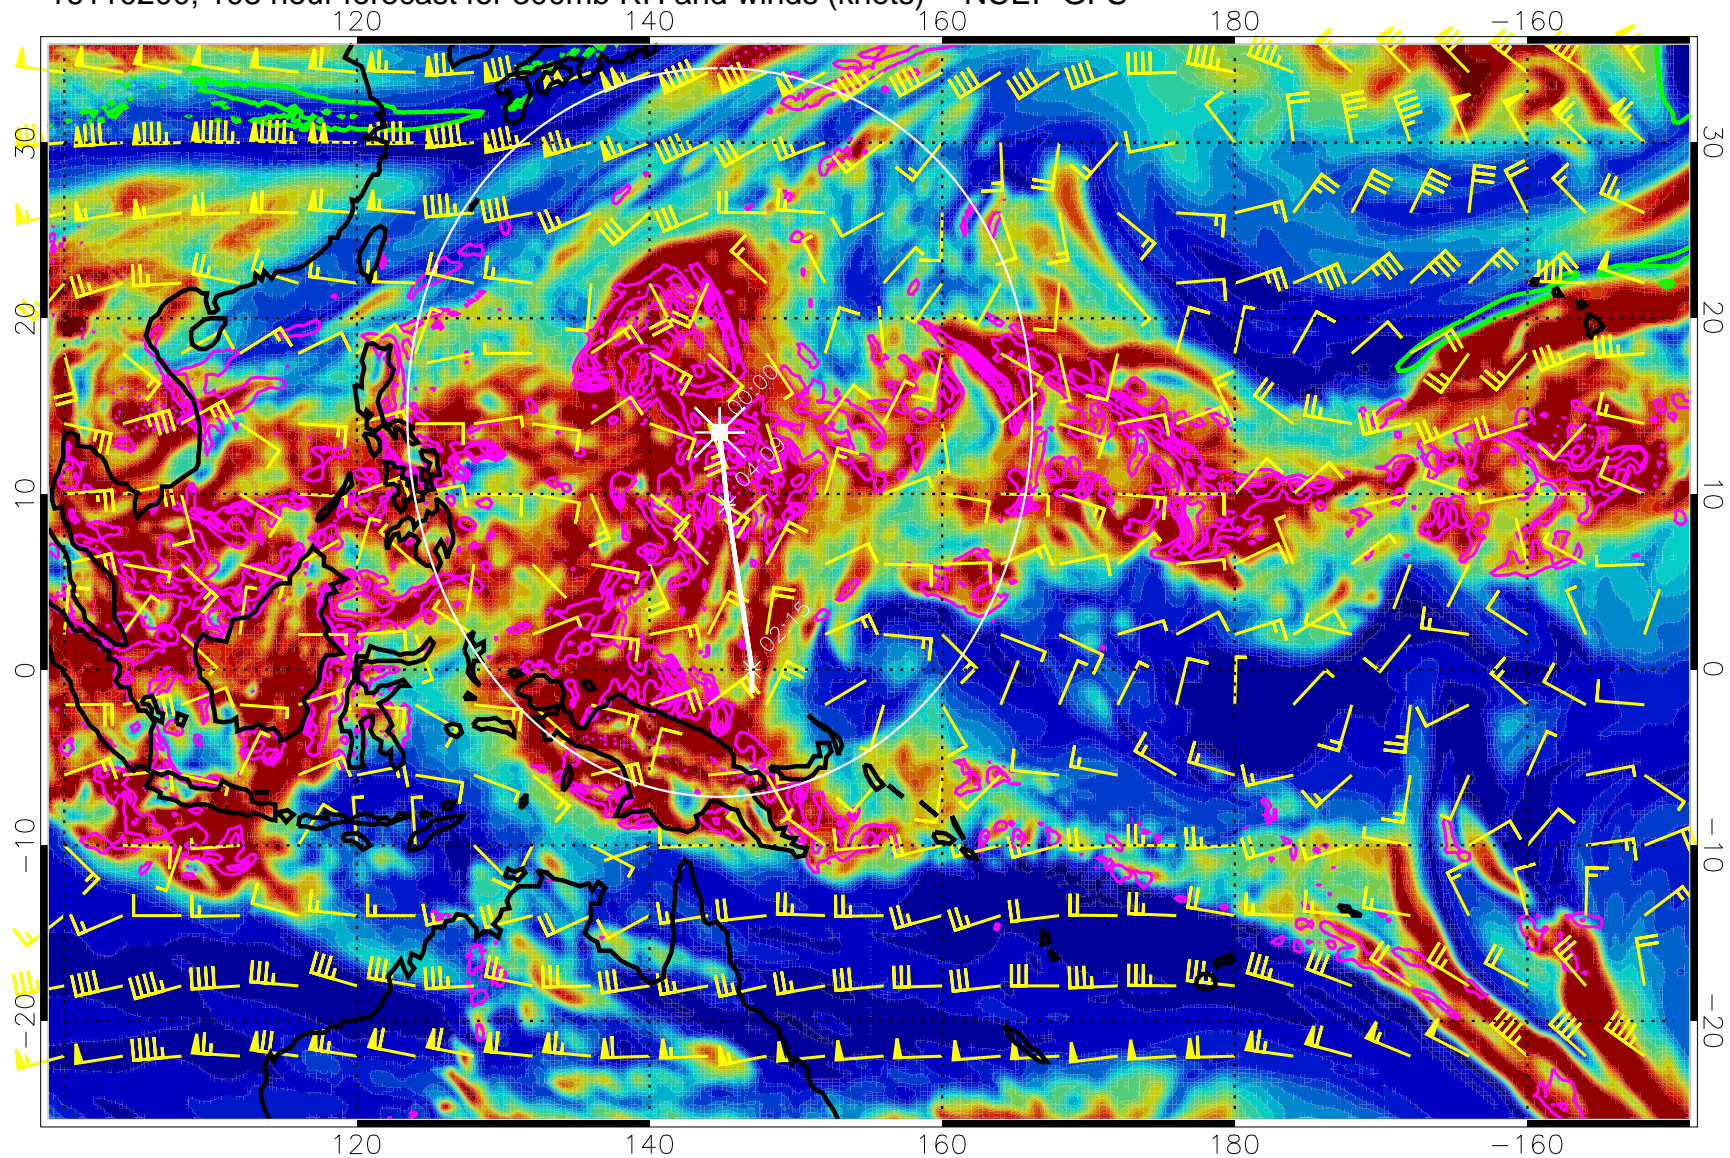

EPV Tropopause (2 PVU) Position

Range ring of 2304 km

16110118, 102 hour forecast for 300mb RH and winds (knots) -- NCEP GFS

0 20 40 60 80 100
RH, %

Precip (tot dot, conv sol) mm/day 40 mm/day contours, min 20

EPV Tropopause (2 PVU) Position

Range ring of 2304 km

16110200, 108 hour forecast for 300mb RH and winds (knots) -- NCEP GFS

Precip (tot dot, conv sol) mm/day 40 mm/day contours, min 20

EPV Tropopause (2 PVU) Position