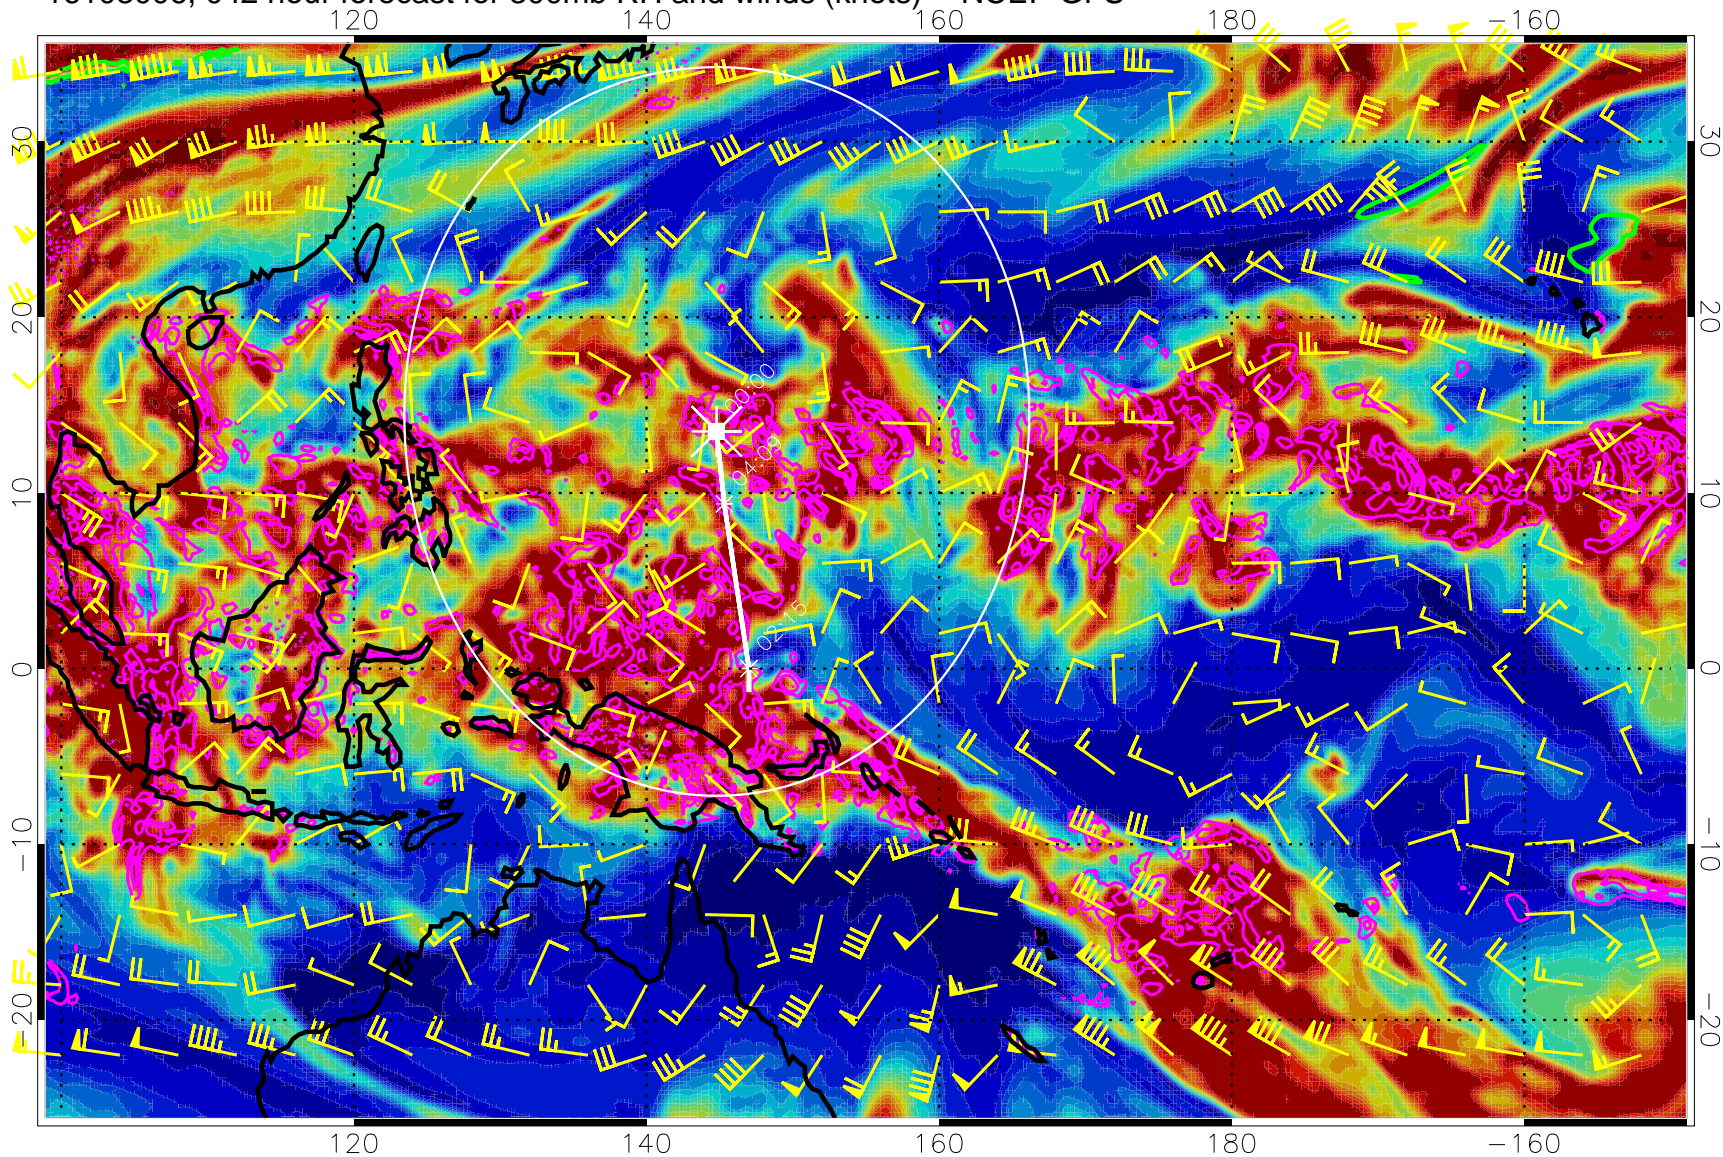

16103000, 036 hour forecast for 300mb RH and winds (knots) -- NCEP GFS

Precip (tot dot, conv sol) mm/day 40 mm/day contours, min 20

EPV Tropopause (2 PVU) Position

Range ring of 2304 km

16103006, 042 hour forecast for 300mb RH and winds (knots) -- NCEP GFS

Precip (tot dot, conv sol) mm/day 40 mm/day contours, min 20

EPV Tropopause (2 PVU) Position

Range ring of 2304 km

16103012, 048 hour forecast for 300mb RH and winds (knots) -- NCEP GFS

0 20 40 60 80 100
RH, %