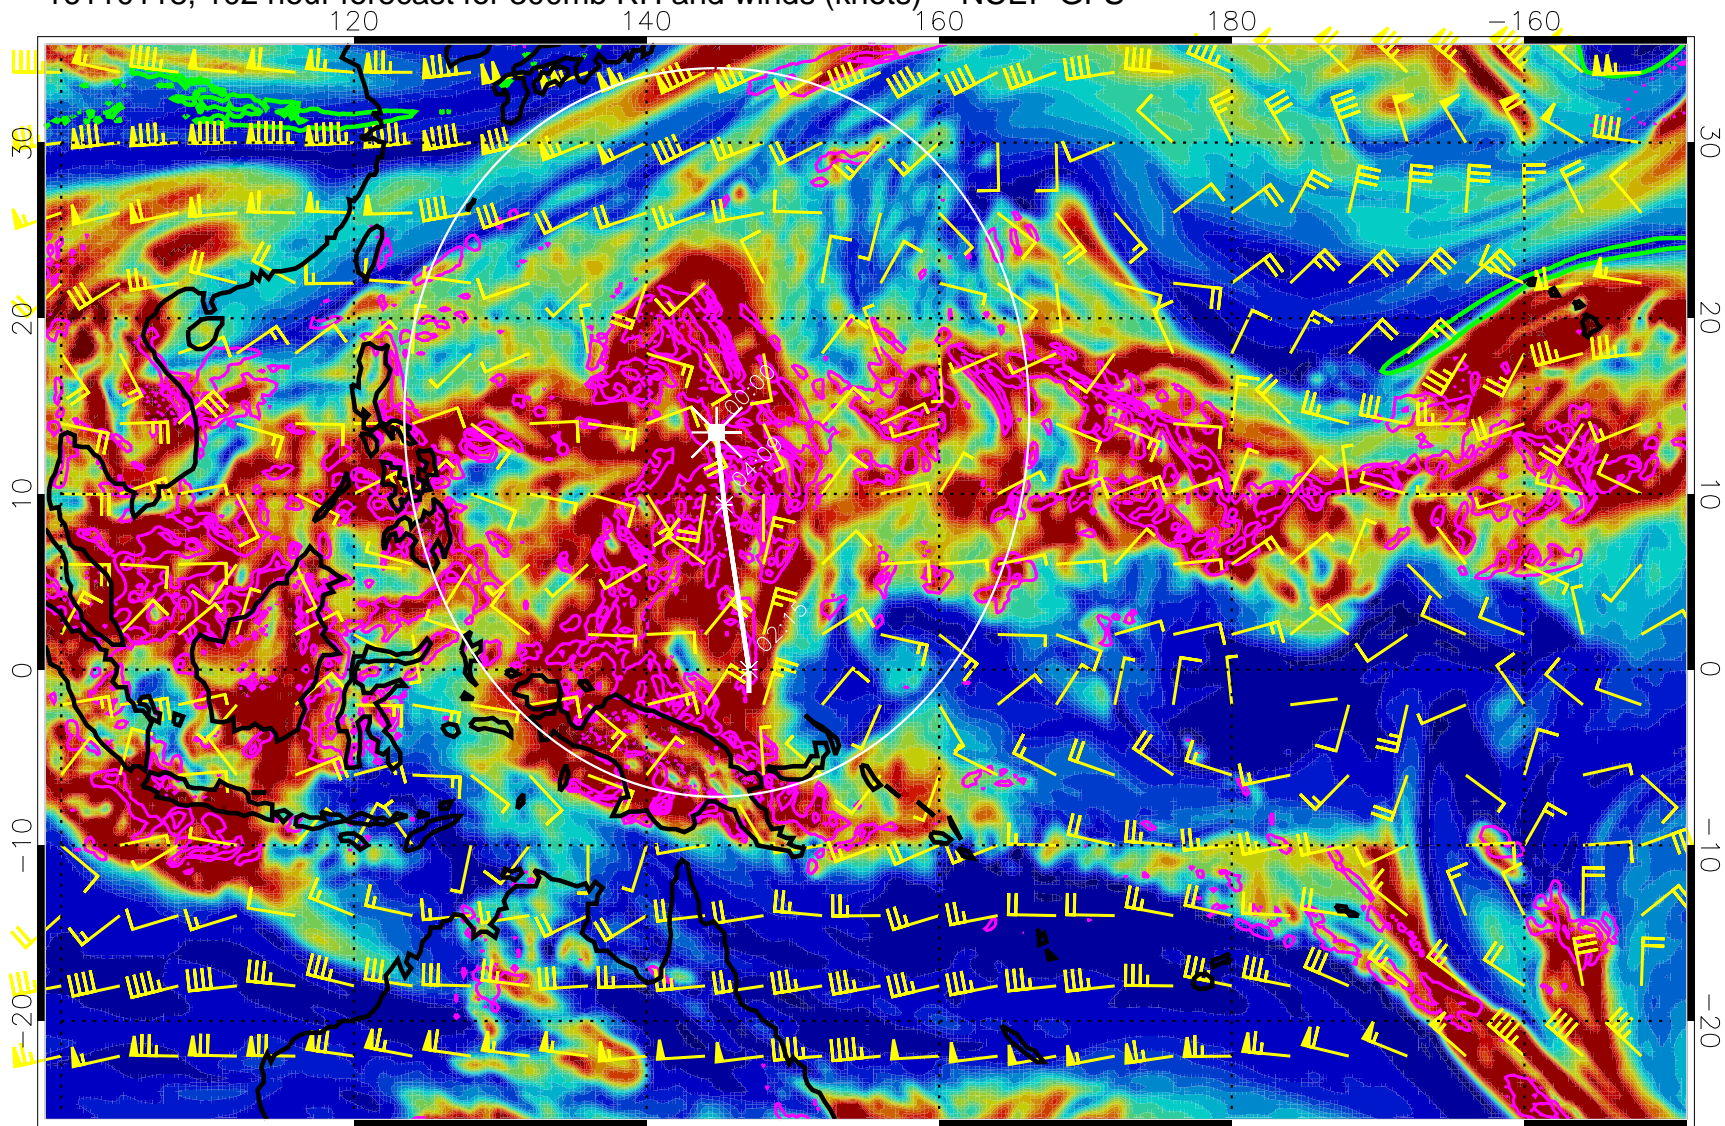

Precip (tot dot, conv sol) mm/day 40 mm/day contours, min 20

EPV Tropopause (2 PVU) Position

Range ring of 2304 km

16110112, 096 hour forecast for 300mb RH and winds (knots) -- NCEP GFS

Precip (tot dot, conv sol) mm/day 40 mm/day contours, min 20

EPV Tropopause (2 PVU) Position

Range ring of 2304 km

16110118, 102 hour forecast for 300mb RH and winds (knots) -- NCEP GFS

0 20 40 60 80 100
RH, %

Precip (tot dot, conv sol) mm/day 40 mm/day contours, min 20

EPV Tropopause (2 PVU) Position

Range ring of 2304 km

16110200, 108 hour forecast for 300mb RH and winds (knots) -- NCEP GFS

Precip (tot dot, conv sol) mm/day 40 mm/day contours, min 20

EPV Tropopause (2 PVU) Position