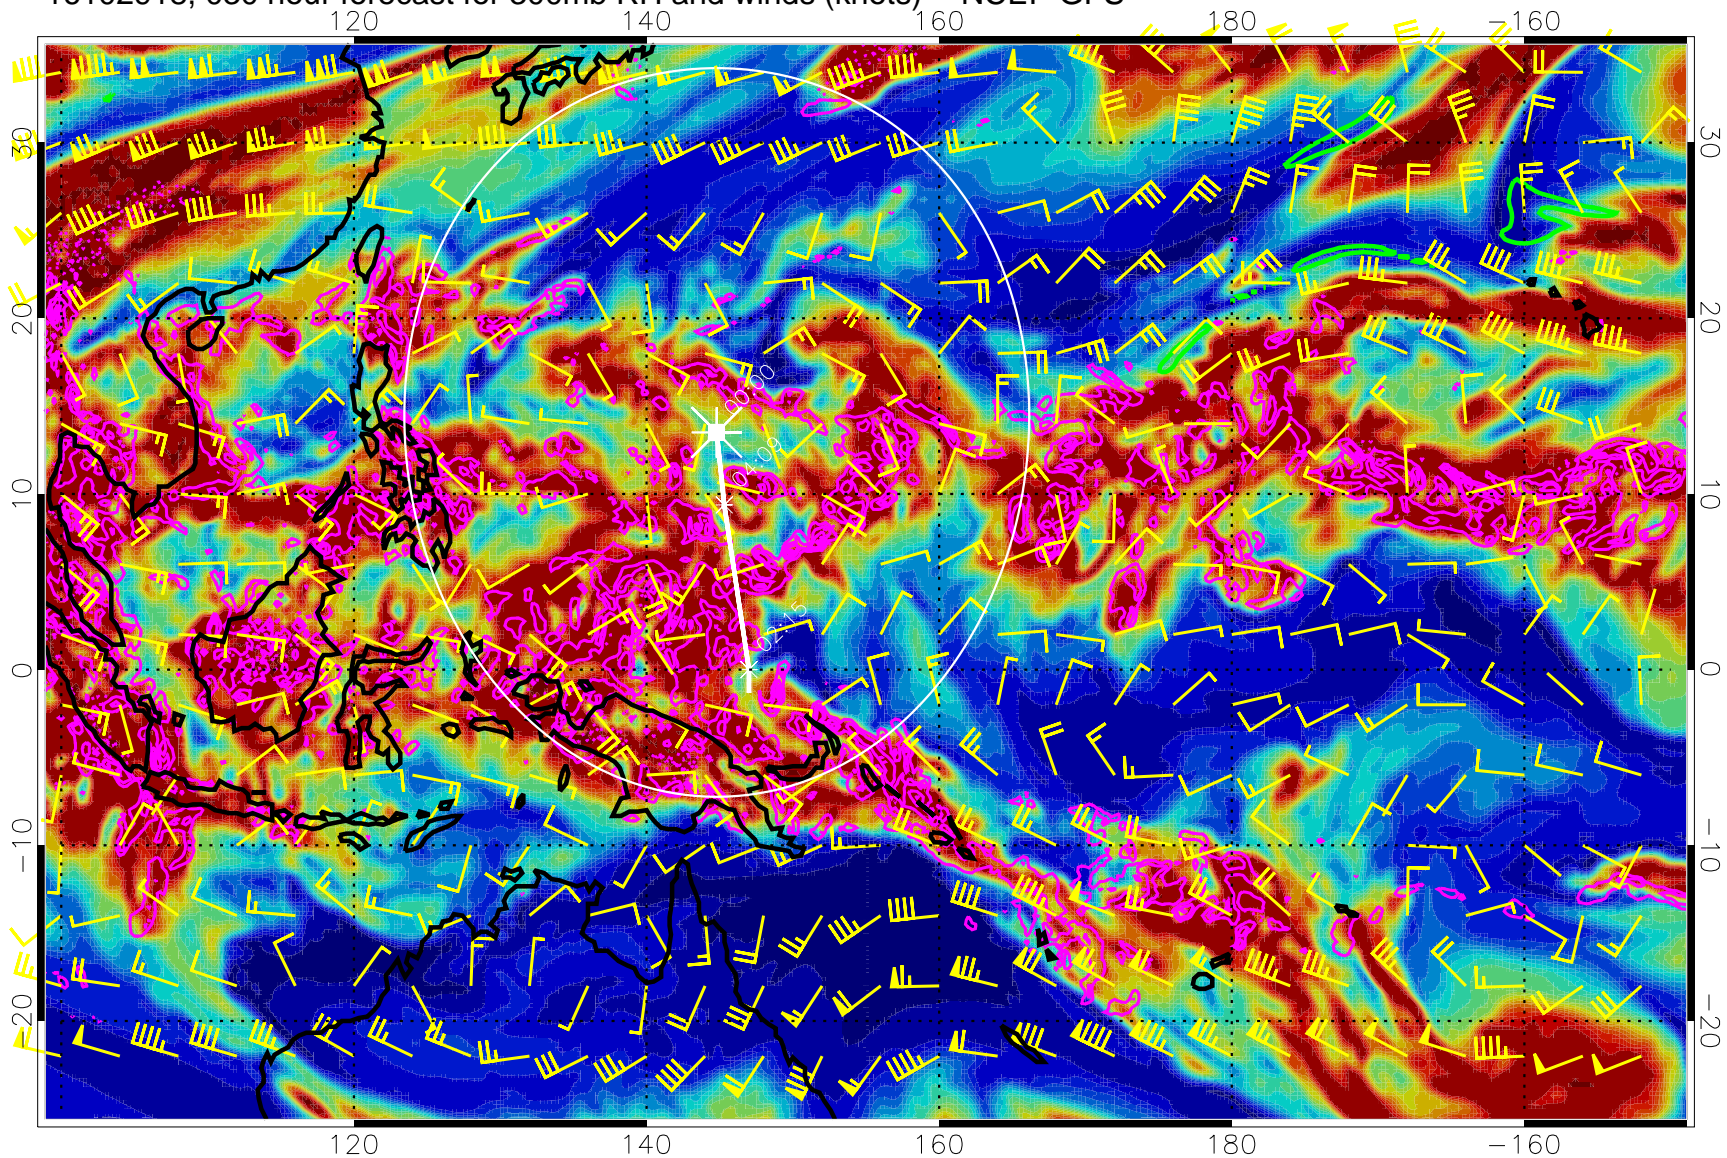

16102918, 030 hour forecast for 300mb RH and winds (knots) -- NCEP GFS

Precip (tot dot, conv sol) mm/day 40 mm/day contours, min 20

EPV Tropopause (2 PVU) Position

Range ring of 2304 km