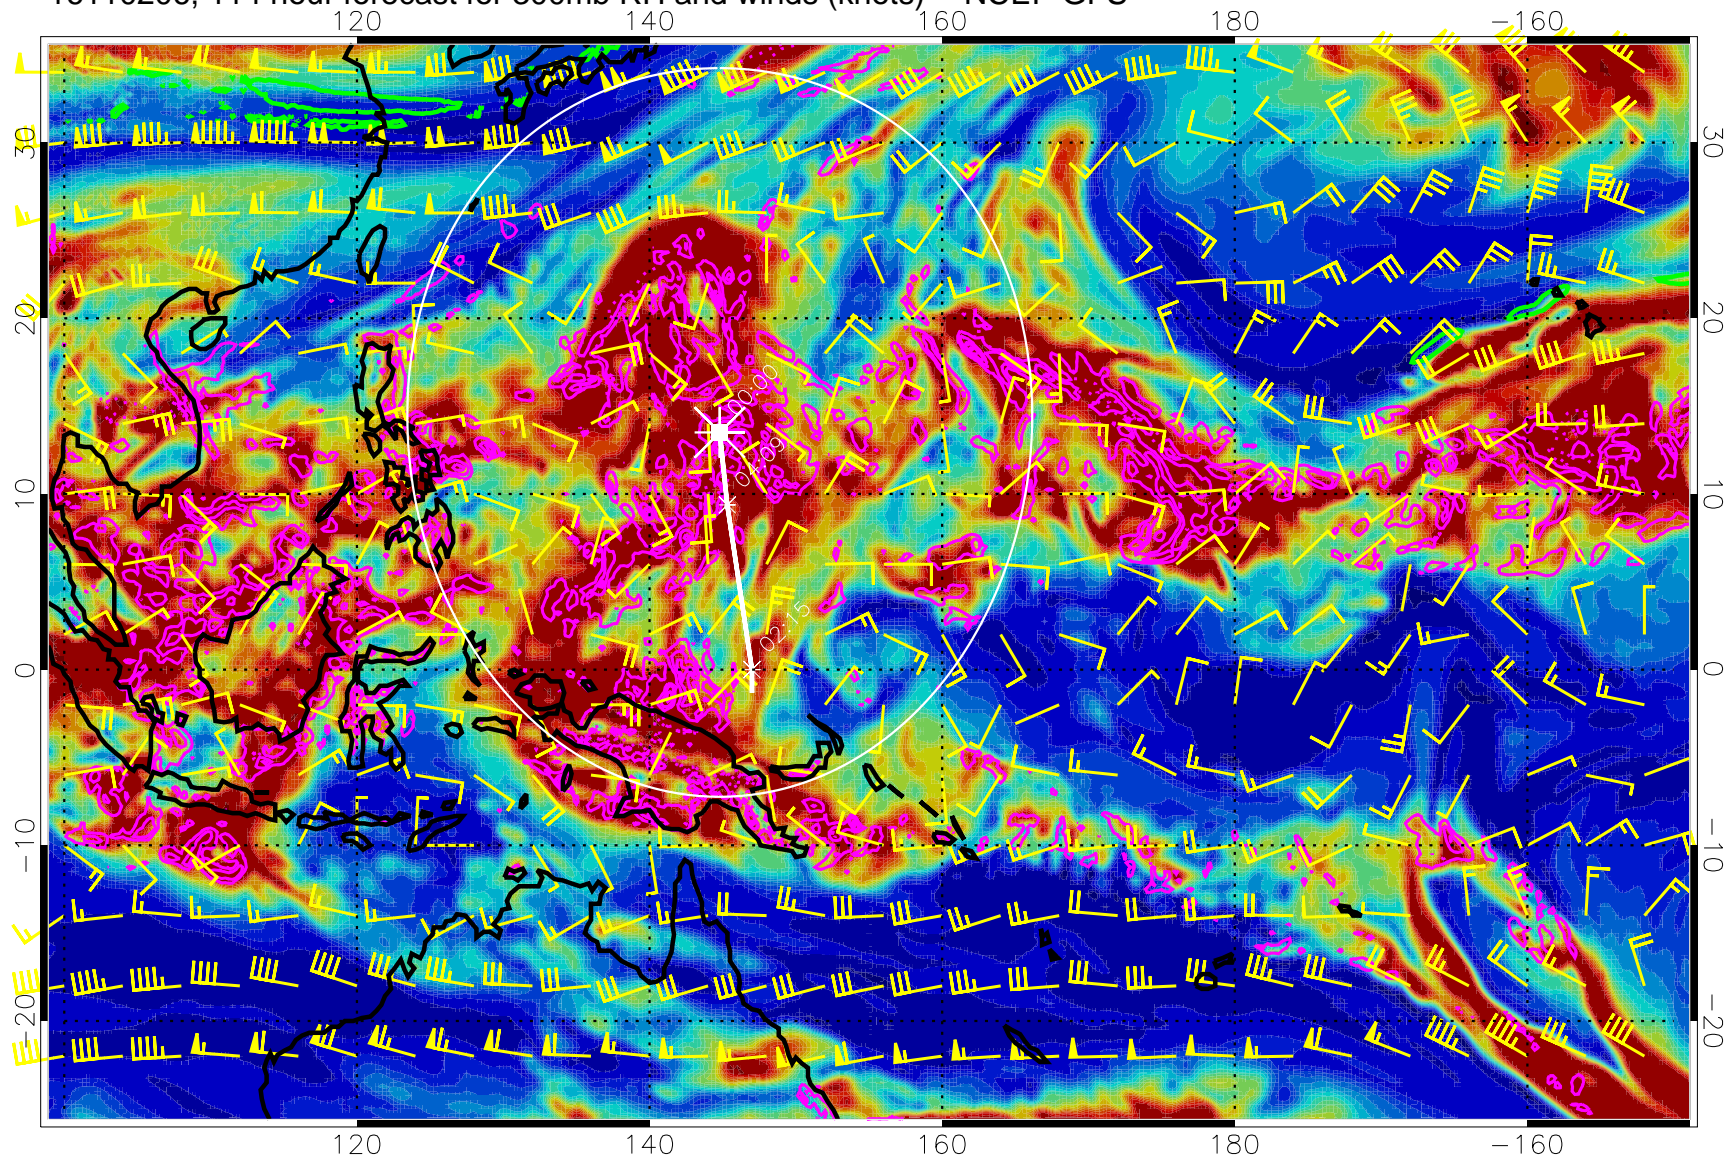

EPV Tropopause (2 PVU) Position

Range ring of 2304 km

16110200, 108 hour forecast for 300mb RH and winds (knots) -- NCEP GFS

Precip (tot dot, conv sol) mm/day 40 mm/day contours, min 20

EPV Tropopause (2 PVU) Position

Range ring of 2304 km

16110206, 114 hour forecast for 300mb RH and winds (knots) -- NCEP GFS

Precip (tot dot, conv sol) mm/day 40 mm/day contours, min 20

EPV Tropopause (2 PVU) Position

Range ring of 2304 km