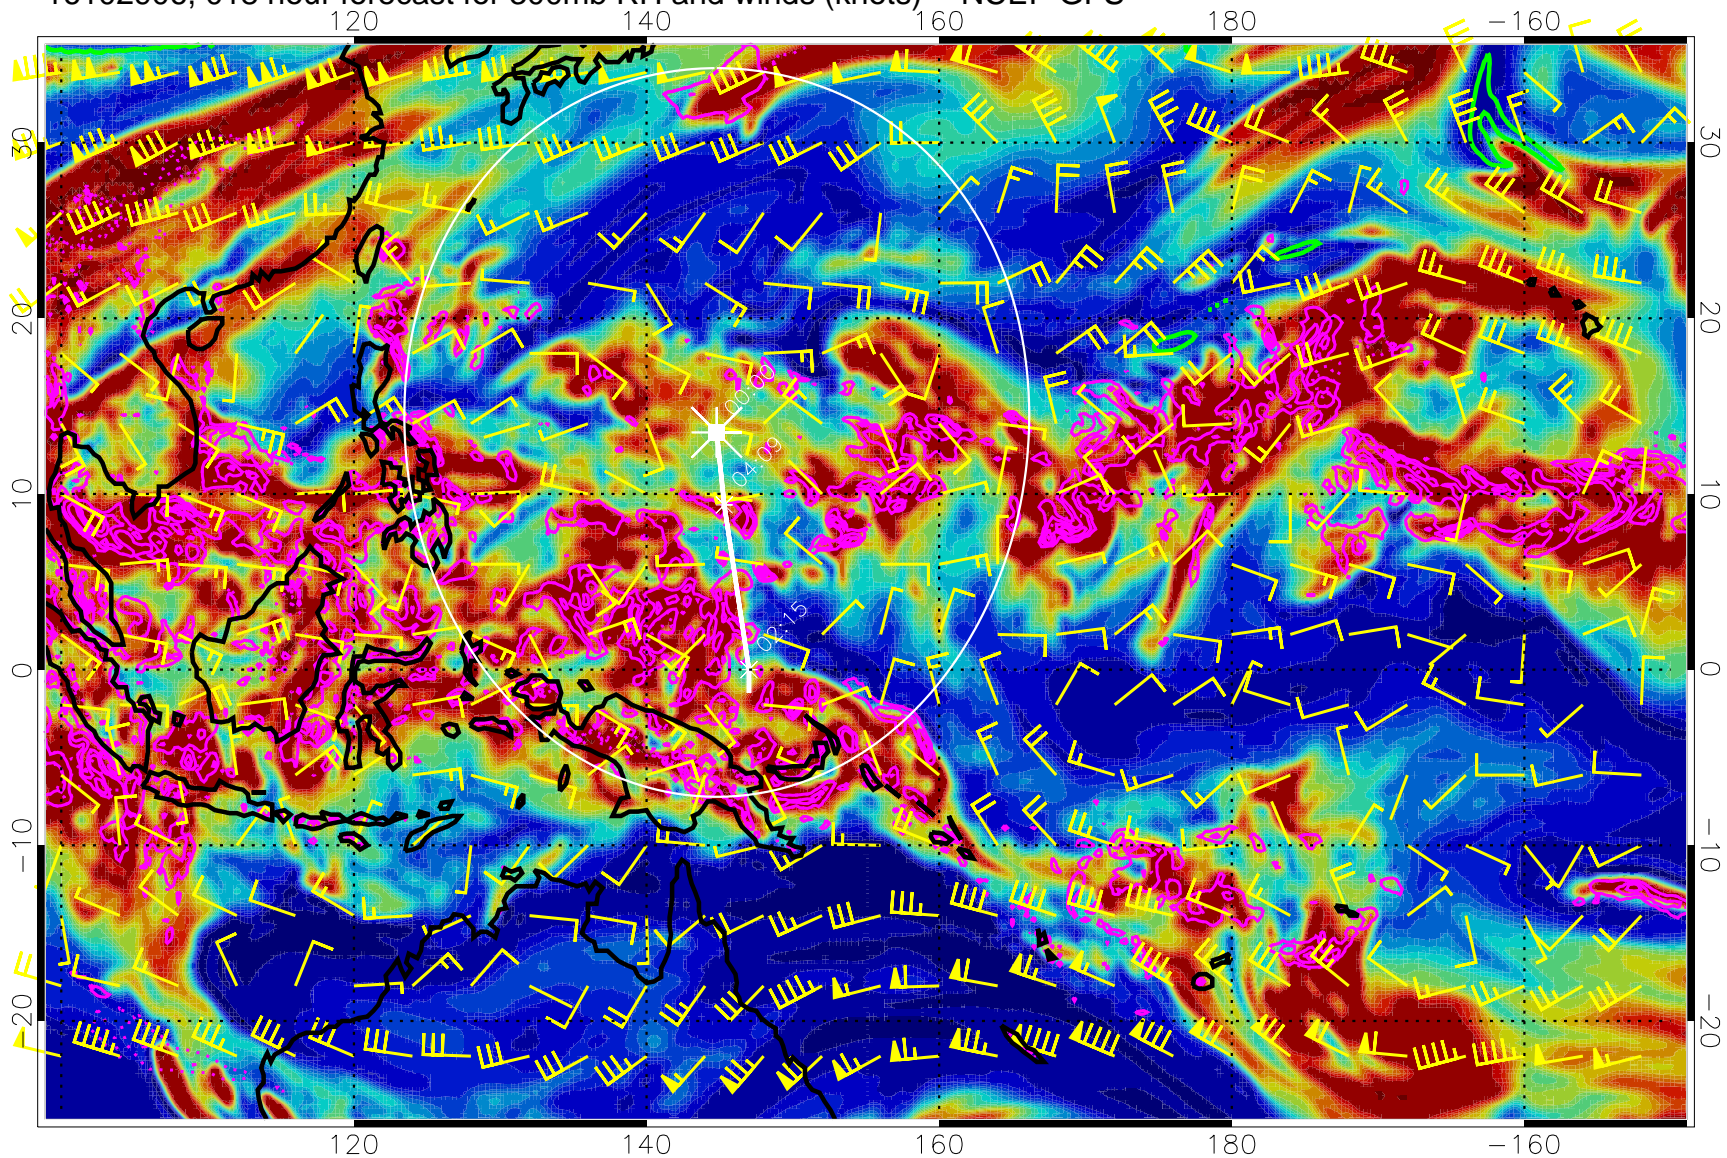

16102818, 006 hour forecast for 300mb RH and winds (knots) -- NCEP GFS

Precip (tot dot, conv sol) mm/day 40 mm/day contours, min 20

EPV Tropopause (2 PVU) Position

Range ring of 2304 km

16102900, 012 hour forecast for 300mb RH and winds (knots) -- NCEP GFS

Precip (tot dot, conv sol) mm/day 40 mm/day contours, min 20

EPV Tropopause (2 PVU) Position

Range ring of 2304 km

16102906, 018 hour forecast for 300mb RH and winds (knots) -- NCEP GFS

Precip (tot dot, conv sol) mm/day 40 mm/day contours, min 20

EPV Tropopause (2 PVU) Position

Range ring of 2304 km

16102912, 024 hour forecast for 300mb RH and winds (knots) -- NCEP GFS

Precip (tot dot, conv sol) mm/day 40 mm/day contours, min 20

EPV Tropopause (2 PVU) Position

Range ring of 2304 km

16102918, 030 hour forecast for 300mb RH and winds (knots) -- NCEP GFS

Precip (tot dot, conv sol) mm/day 40 mm/day contours, min 20

EPV Tropopause (2 PVU) Position

Range ring of 2304 km