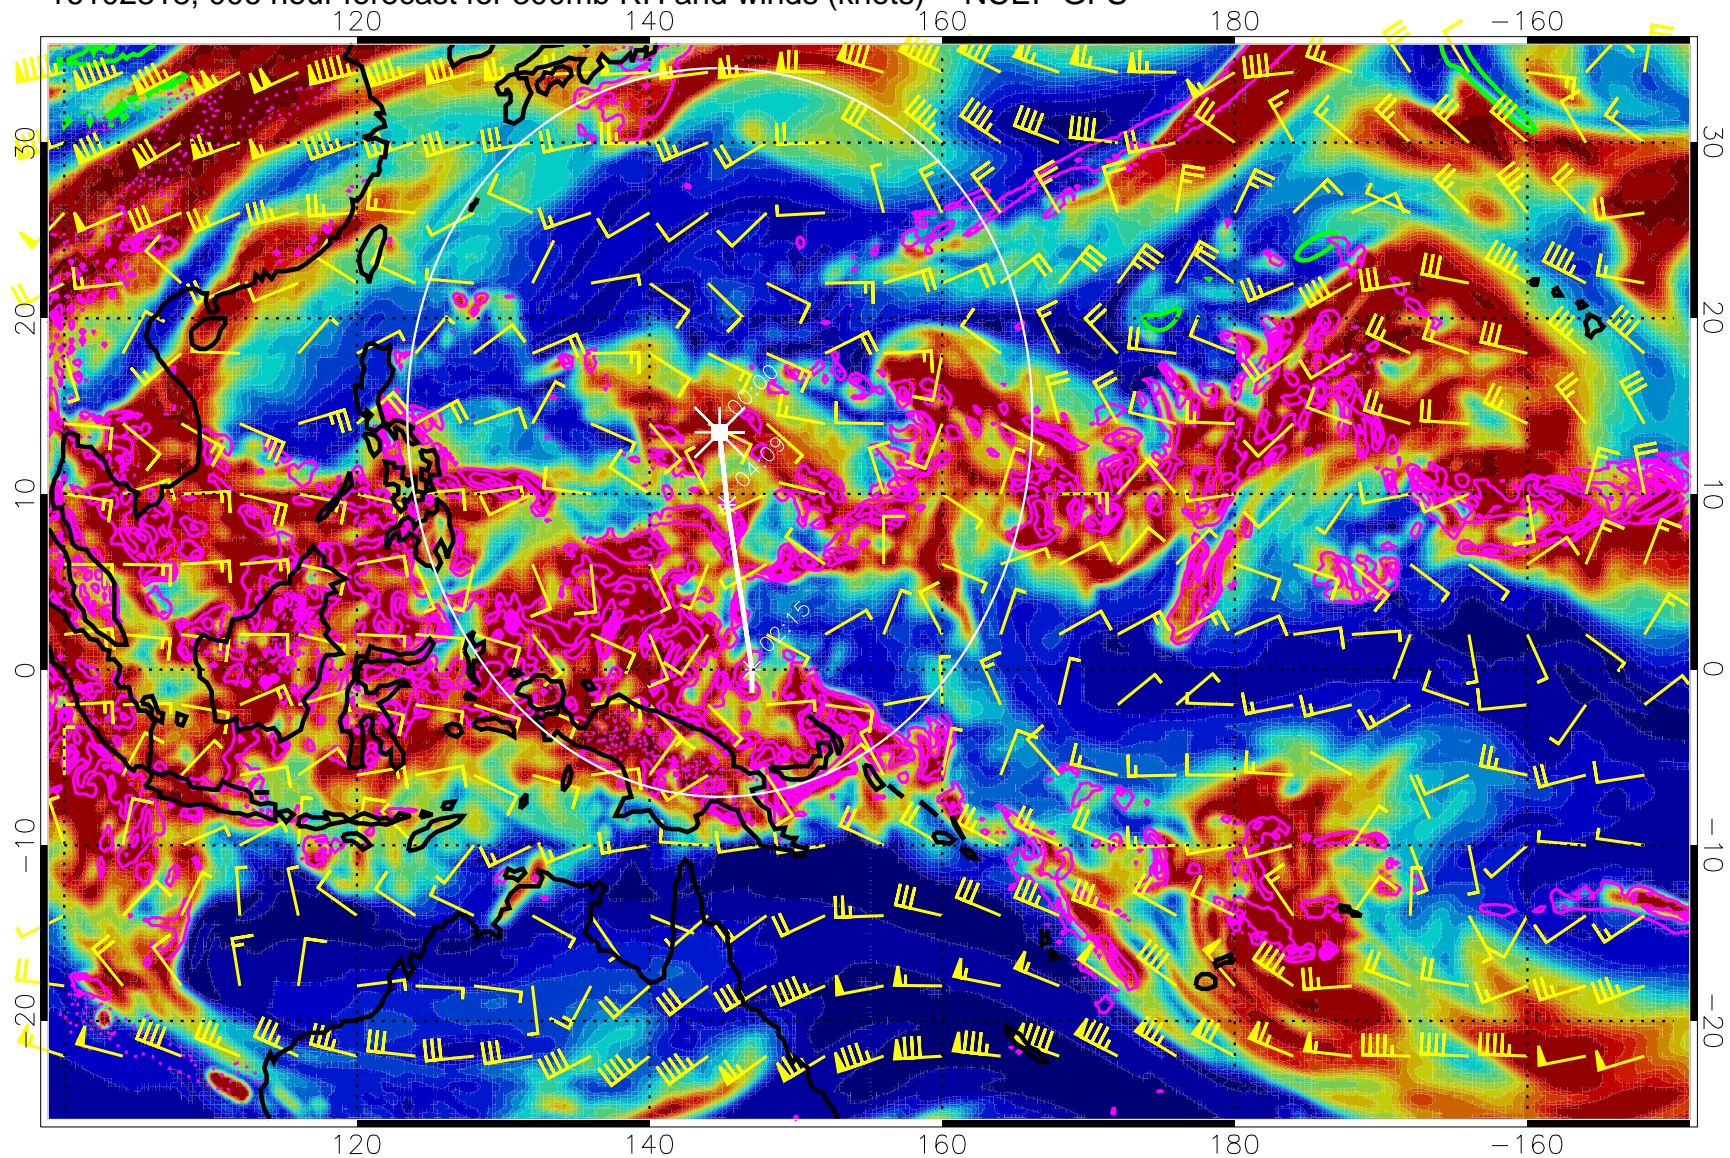

16102818, 006 hour forecast for 300mb RH and winds (knots) -- NCEP GFS

Precip (tot dot, conv sol) mm/day 40 mm/day contours, min 20

EPV Tropopause (2 PVU) Position

Range ring of 2304 km

16102900, 012 hour forecast for 300mb RH and winds (knots) -- NCEP GFS

Precip (tot dot, conv sol) mm/day 40 mm/day contours, min 20

EPV Tropopause (2 PVU) Position

Range ring of 2304 km

16102906, 018 hour forecast for 300mb RH and winds (knots) -- NCEP GFS

Precip (tot dot, conv sol) mm/day 40 mm/day contours, min 20

EPV Tropopause (2 PVU) Position

Range ring of 2304 km

16102912, 024 hour forecast for 300mb RH and winds (knots) -- NCEP GFS

Precip (tot dot, conv sol) mm/day 40 mm/day contours, min 20

EPV Tropopause (2 PVU) Position

Range ring of 2304 km

16102918, 030 hour forecast for 300mb RH and winds (knots) -- NCEP GFS

Precip (tot dot, conv sol) mm/day 40 mm/day contours, min 20

EPV Tropopause (2 PVU) Position

Range ring of 2304 km