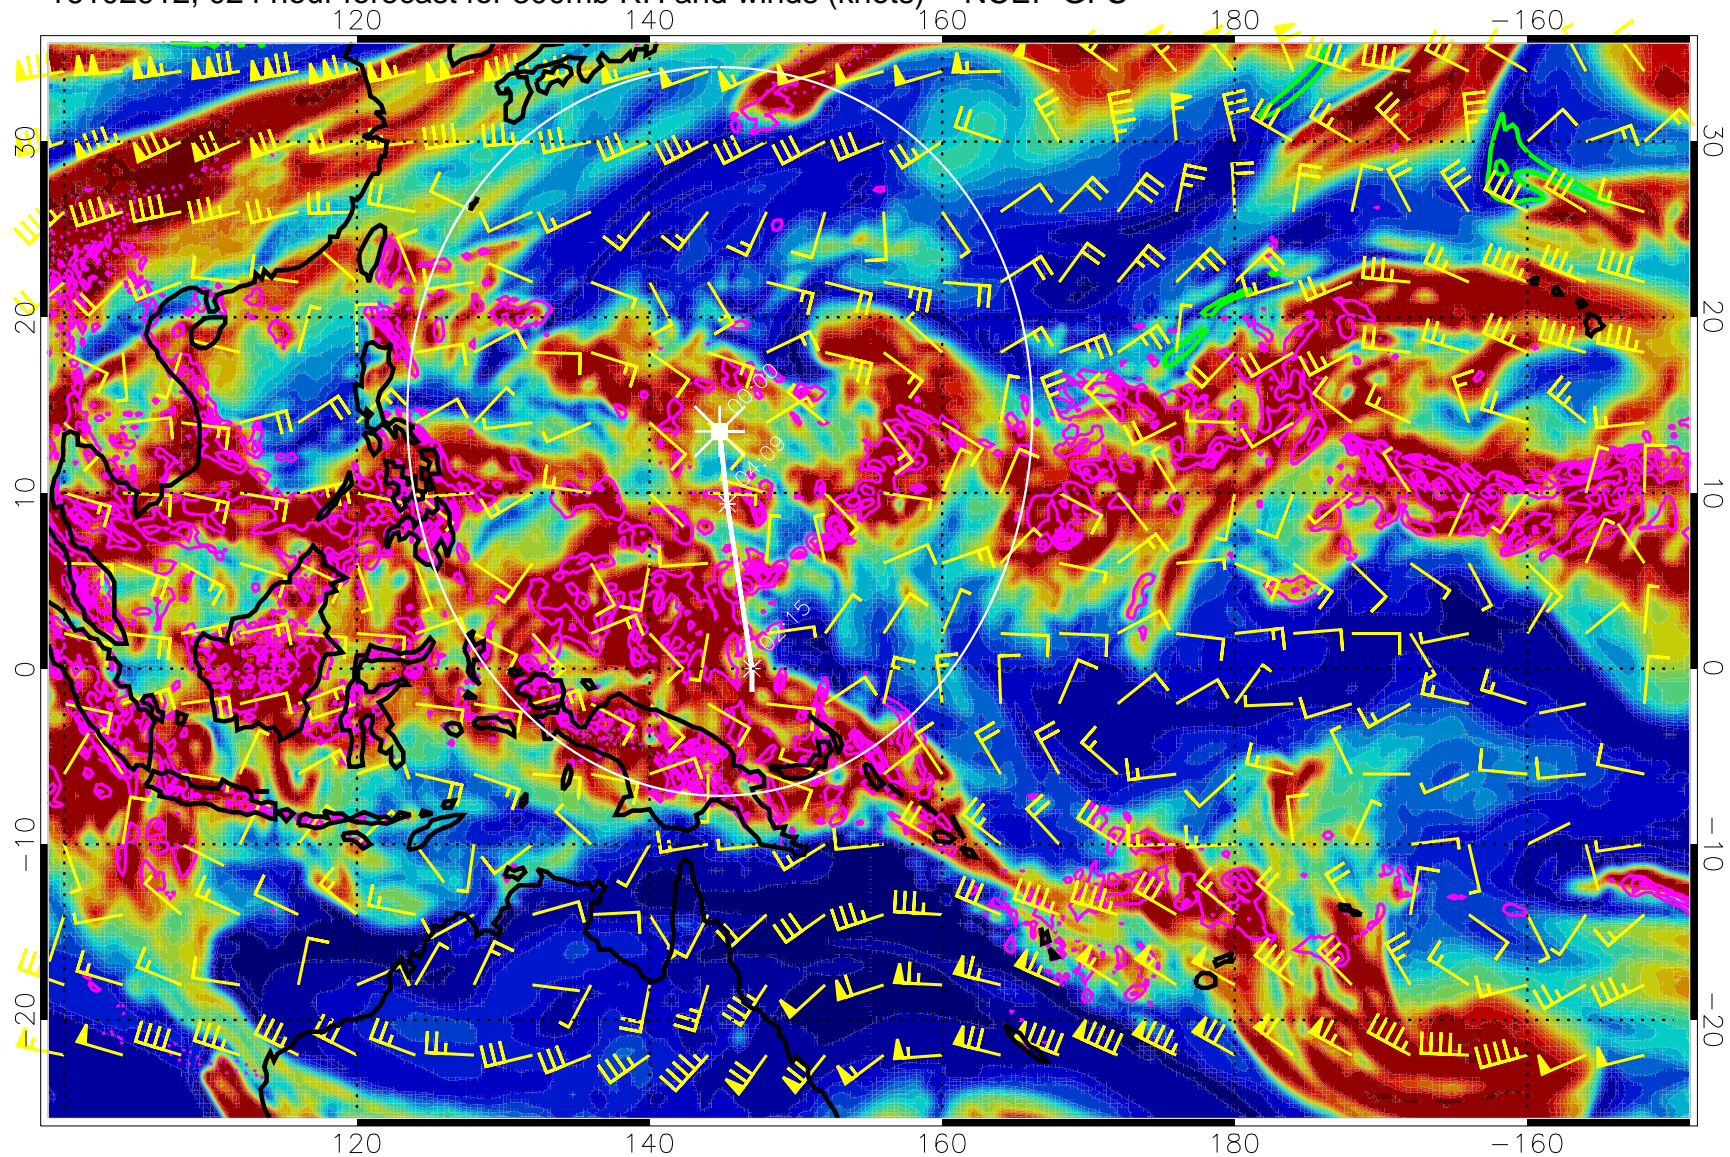

Precip (tot dot, conv sol) mm/day 40 mm/day contours, min 20

EPV Tropopause (2 PVU) Position

Range ring of 2304 km

16102906, 018 hour forecast for 300mb RH and winds (knots) -- NCEP GFS

Precip (tot dot, conv sol) mm/day 40 mm/day contours, min 20

EPV Tropopause (2 PVU) Position

Range ring of 2304 km

16102912, 024 hour forecast for 300mb RH and winds (knots) -- NCEP GFS

Precip (tot dot, conv sol) mm/day 40 mm/day contours, min 20

EPV Tropopause (2 PVU) Position

Range ring of 2304 km

16102918, 030 hour forecast for 300mb RH and winds (knots) -- NCEP GFS

Precip (tot dot, conv sol) mm/day 40 mm/day contours, min 20

EPV Tropopause (2 PVU) Position

Range ring of 2304 km