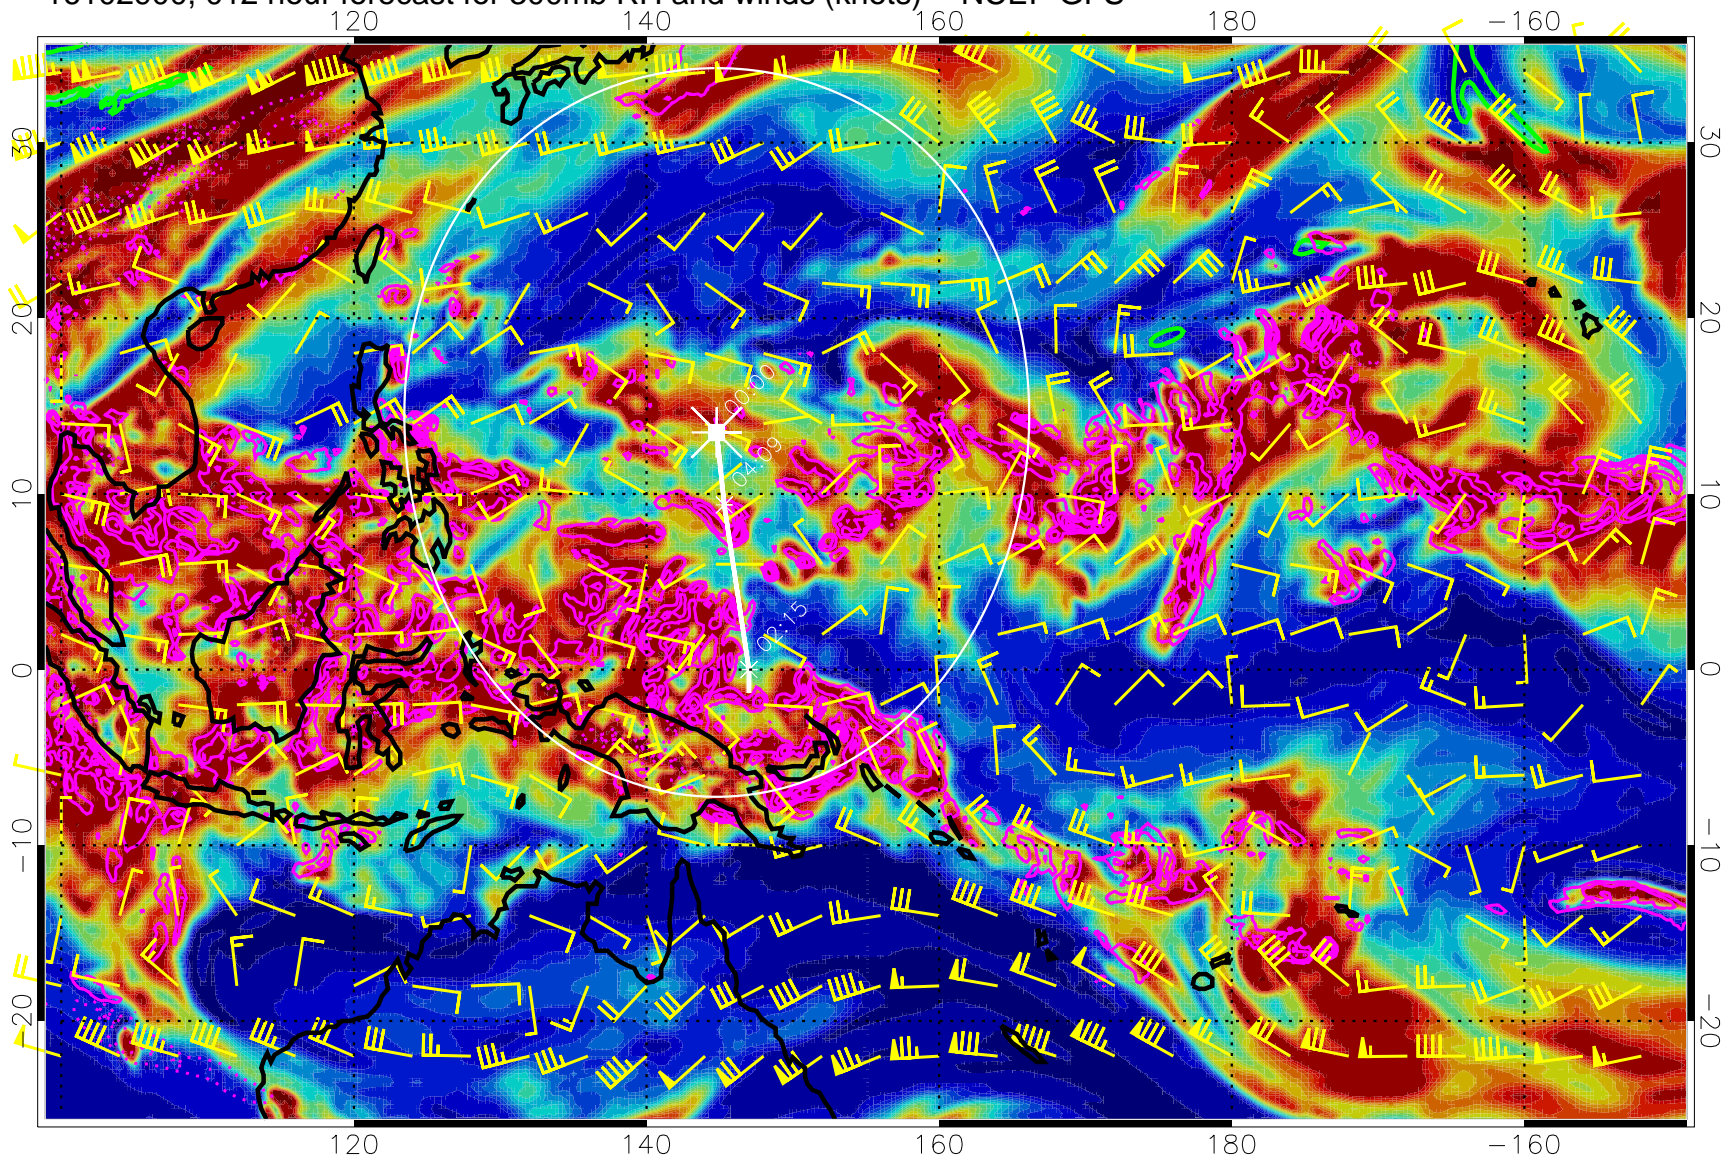

16102818, 006 hour forecast for 300mb RH and winds (knots) -- NCEP GFS

Precip (tot dot, conv sol) mm/day 40 mm/day contours, min 20

EPV Tropopause (2 PVU) Position

Range ring of 2304 km

16102900, 012 hour forecast for 300mb RH and winds (knots) -- NCEP GFS

Precip (tot dot, conv sol) mm/day 40 mm/day contours, min 20

EPV Tropopause (2 PVU) Position

Range ring of 2304 km

16102906, 018 hour forecast for 300mb RH and winds (knots) -- NCEP GFS

Precip (tot dot, conv sol) mm/day 40 mm/day contours, min 20

EPV Tropopause (2 PVU) Position

Range ring of 2304 km

16102912, 024 hour forecast for 300mb RH and winds (knots) -- NCEP GFS

Precip (tot dot, conv sol) mm/day 40 mm/day contours, min 20

EPV Tropopause (2 PVU) Position

Range ring of 2304 km

16102918, 030 hour forecast for 300mb RH and winds (knots) -- NCEP GFS

Precip (tot dot, conv sol) mm/day 40 mm/day contours, min 20

EPV Tropopause (2 PVU) Position

Range ring of 2304 km