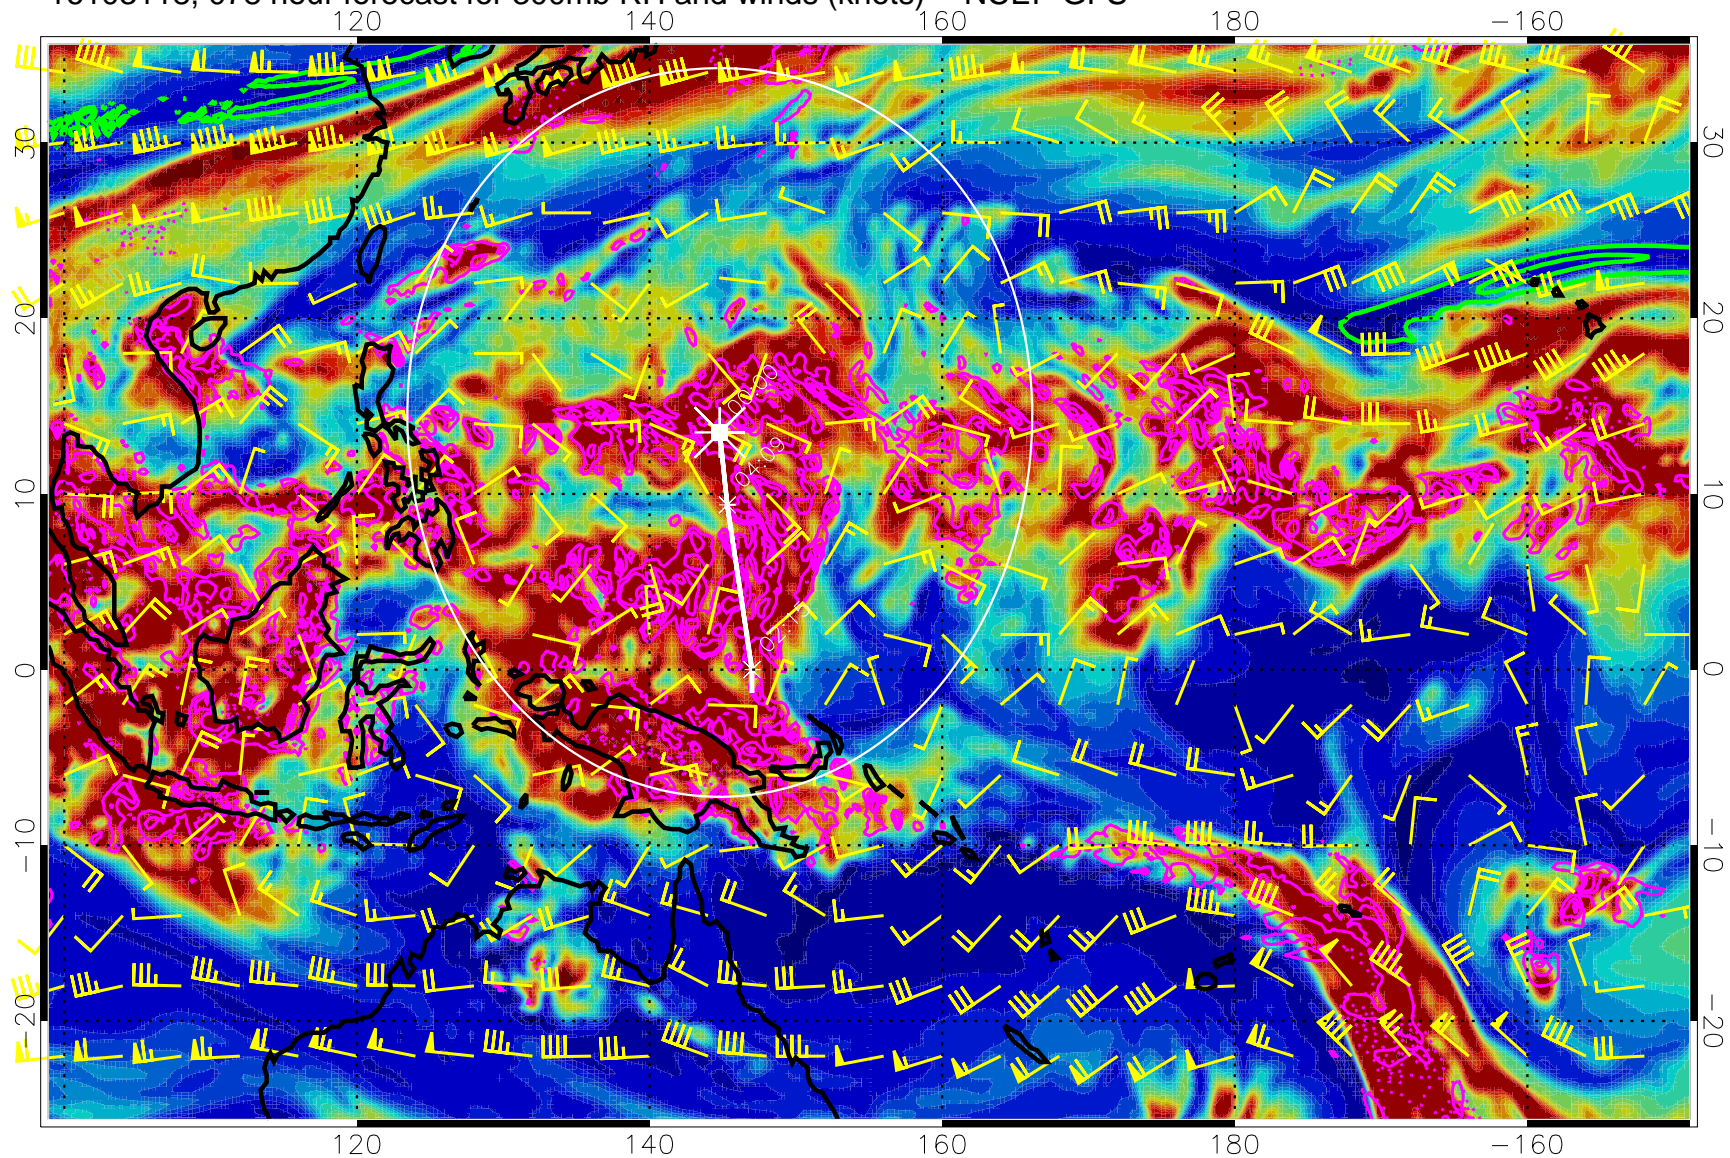

Precip (tot dot, conv sol) mm/day 40 mm/day contours, min 20

EPV Tropopause (2 PVU) Position

Range ring of 2304 km

16103106, 066 hour forecast for 300mb RH and winds (knots) -- NCEP GFS

Precip (tot dot, conv sol) mm/day 40 mm/day contours, min 20

EPV Tropopause (2 PVU) Position

Range ring of 2304 km

16103112, 072 hour forecast for 300mb RH and winds (knots) -- NCEP GFS

Precip (tot dot, conv sol) mm/day 40 mm/day contours, min 20

EPV Tropopause (2 PVU) Position

Range ring of 2304 km

16103118, 078 hour forecast for 300mb RH and winds (knots) -- NCEP GFS

Precip (tot dot, conv sol) mm/day 40 mm/day contours, min 20

EPV Tropopause (2 PVU) Position

Range ring of 2304 km