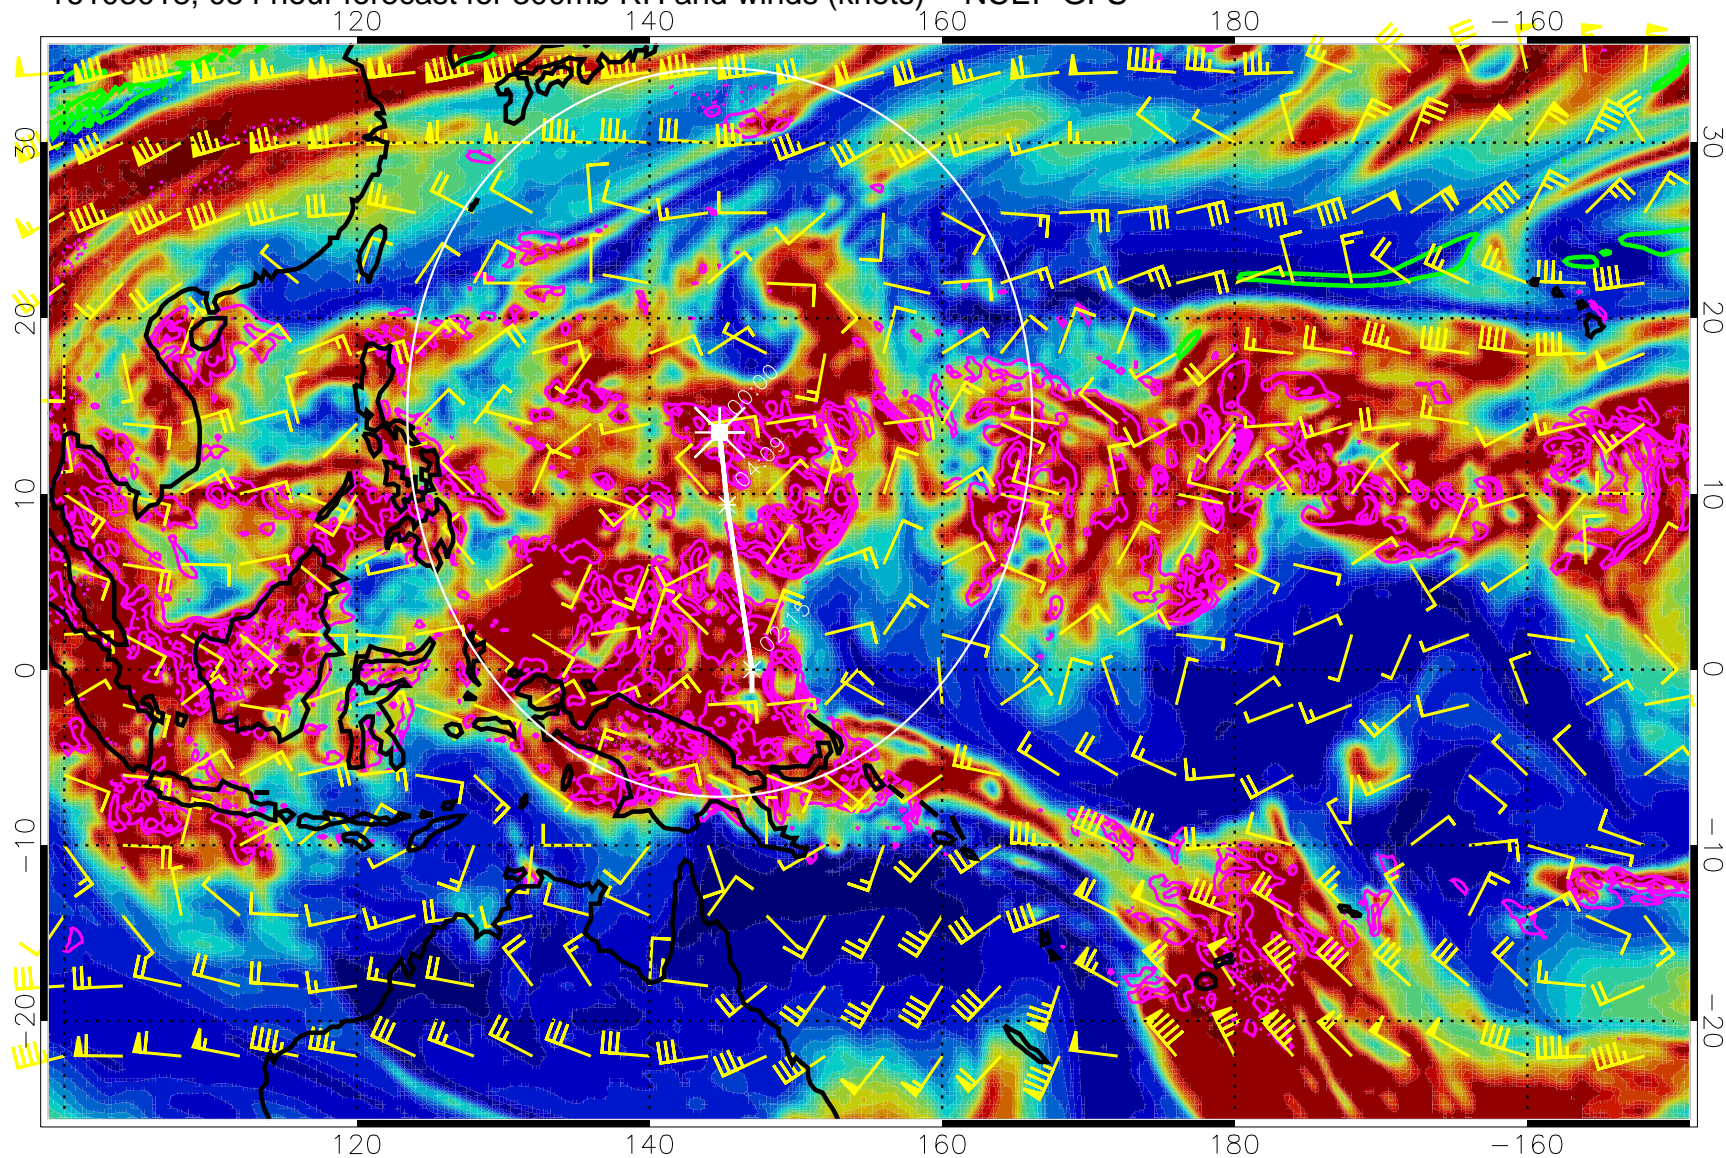

Precip (tot dot, conv sol) mm/day 40 mm/day contours, min 20

EPV Tropopause (2 PVU) Position

Range ring of 2304 km

16103012, 048 hour forecast for 300mb RH and winds (knots) -- NCEP GFS

0 20 40 60 80 100
RH, %

Precip (tot dot, conv sol) mm/day 40 mm/day contours, min 20

EPV Tropopause (2 PVU) Position

Range ring of 2304 km

16103018, 054 hour forecast for 300mb RH and winds (knots) -- NCEP GFS

16103100, 060 hour forecast for 300mb RH and winds (knots) -- NCEP GFS