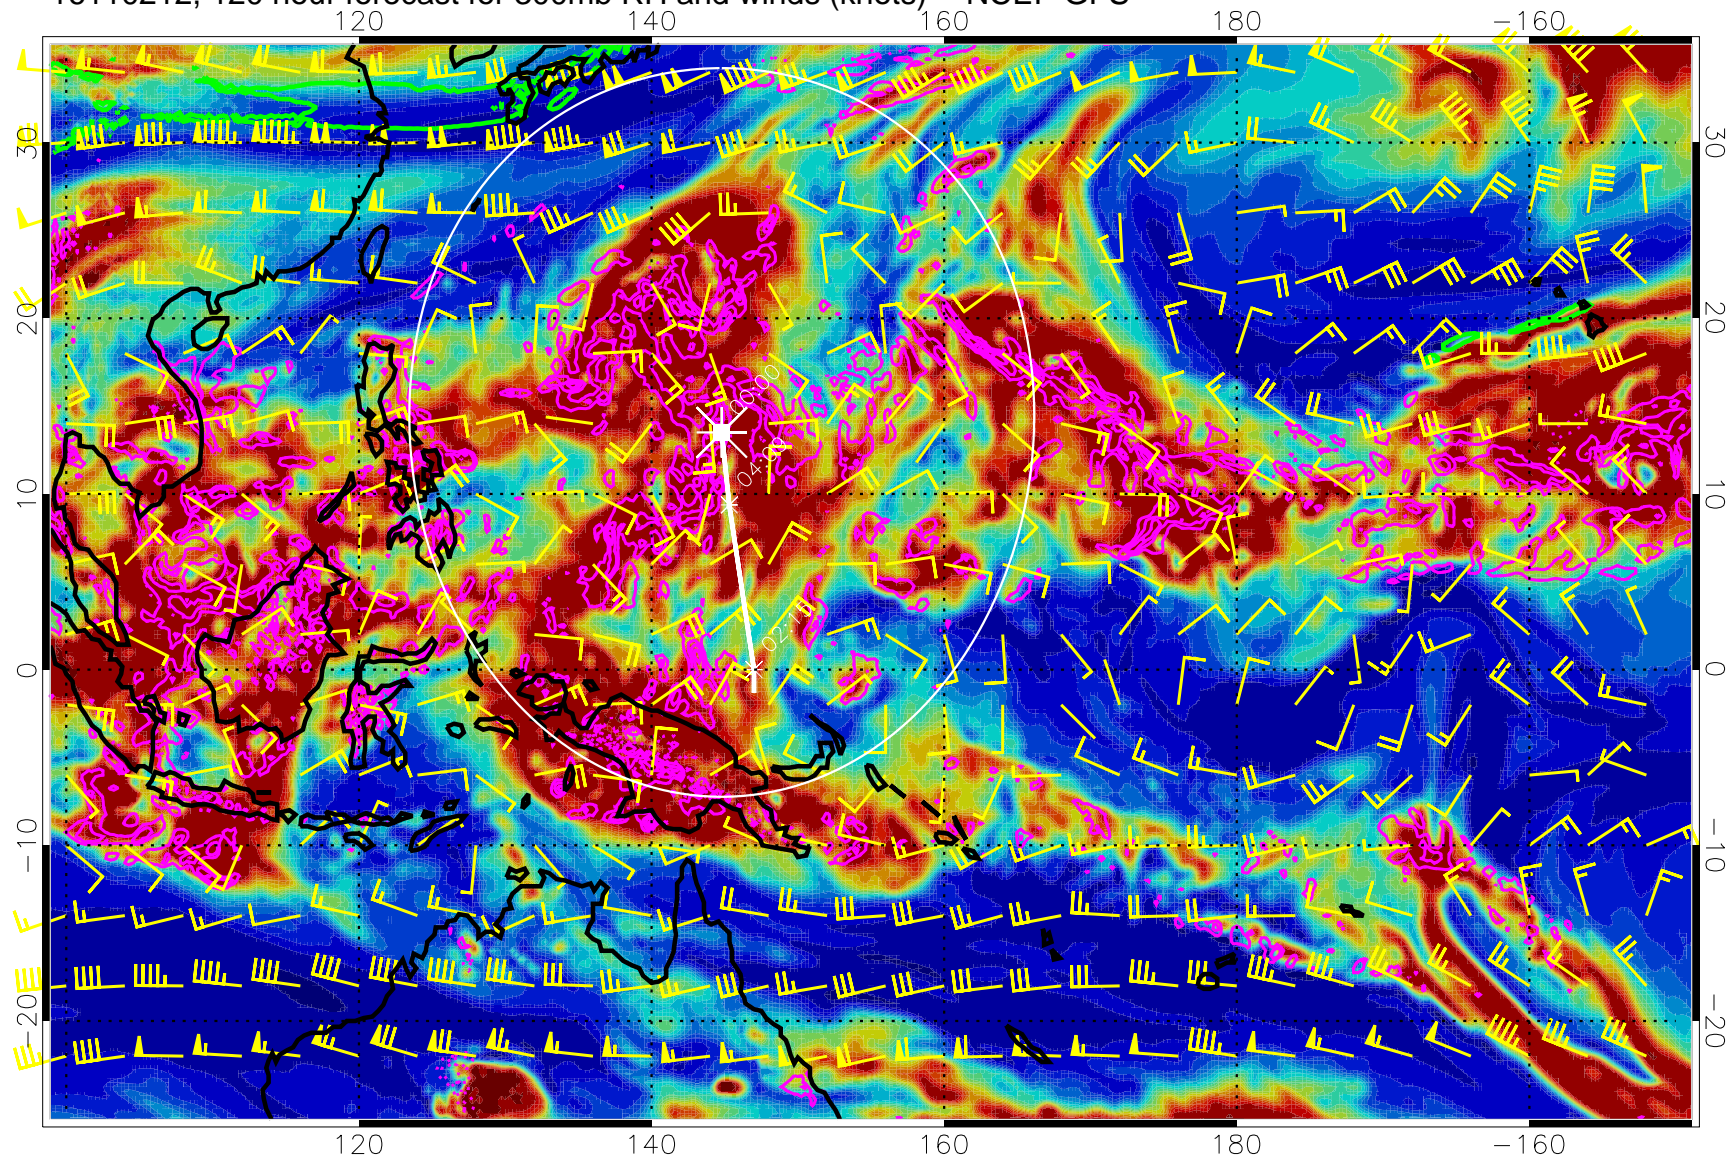

EPV Tropopause (2 PVU) Position

Range ring of 2304 km

16110200, 108 hour forecast for 300mb RH and winds (knots) -- NCEP GFS

Precip (tot dot, conv sol) mm/day 40 mm/day contours, min 20

EPV Tropopause (2 PVU) Position

Range ring of 2304 km

16110206, 114 hour forecast for 300mb RH and winds (knots) -- NCEP GFS

Precip (tot dot, conv sol) mm/day 40 mm/day contours, min 20

EPV Tropopause (2 PVU) Position

Range ring of 2304 km

16110212, 120 hour forecast for 300mb RH and winds (knots) -- NCEP GFS

Precip (tot dot, conv sol) mm/day 40 mm/day contours, min 20

EPV Tropopause (2 PVU) Position

Range ring of 2304 km