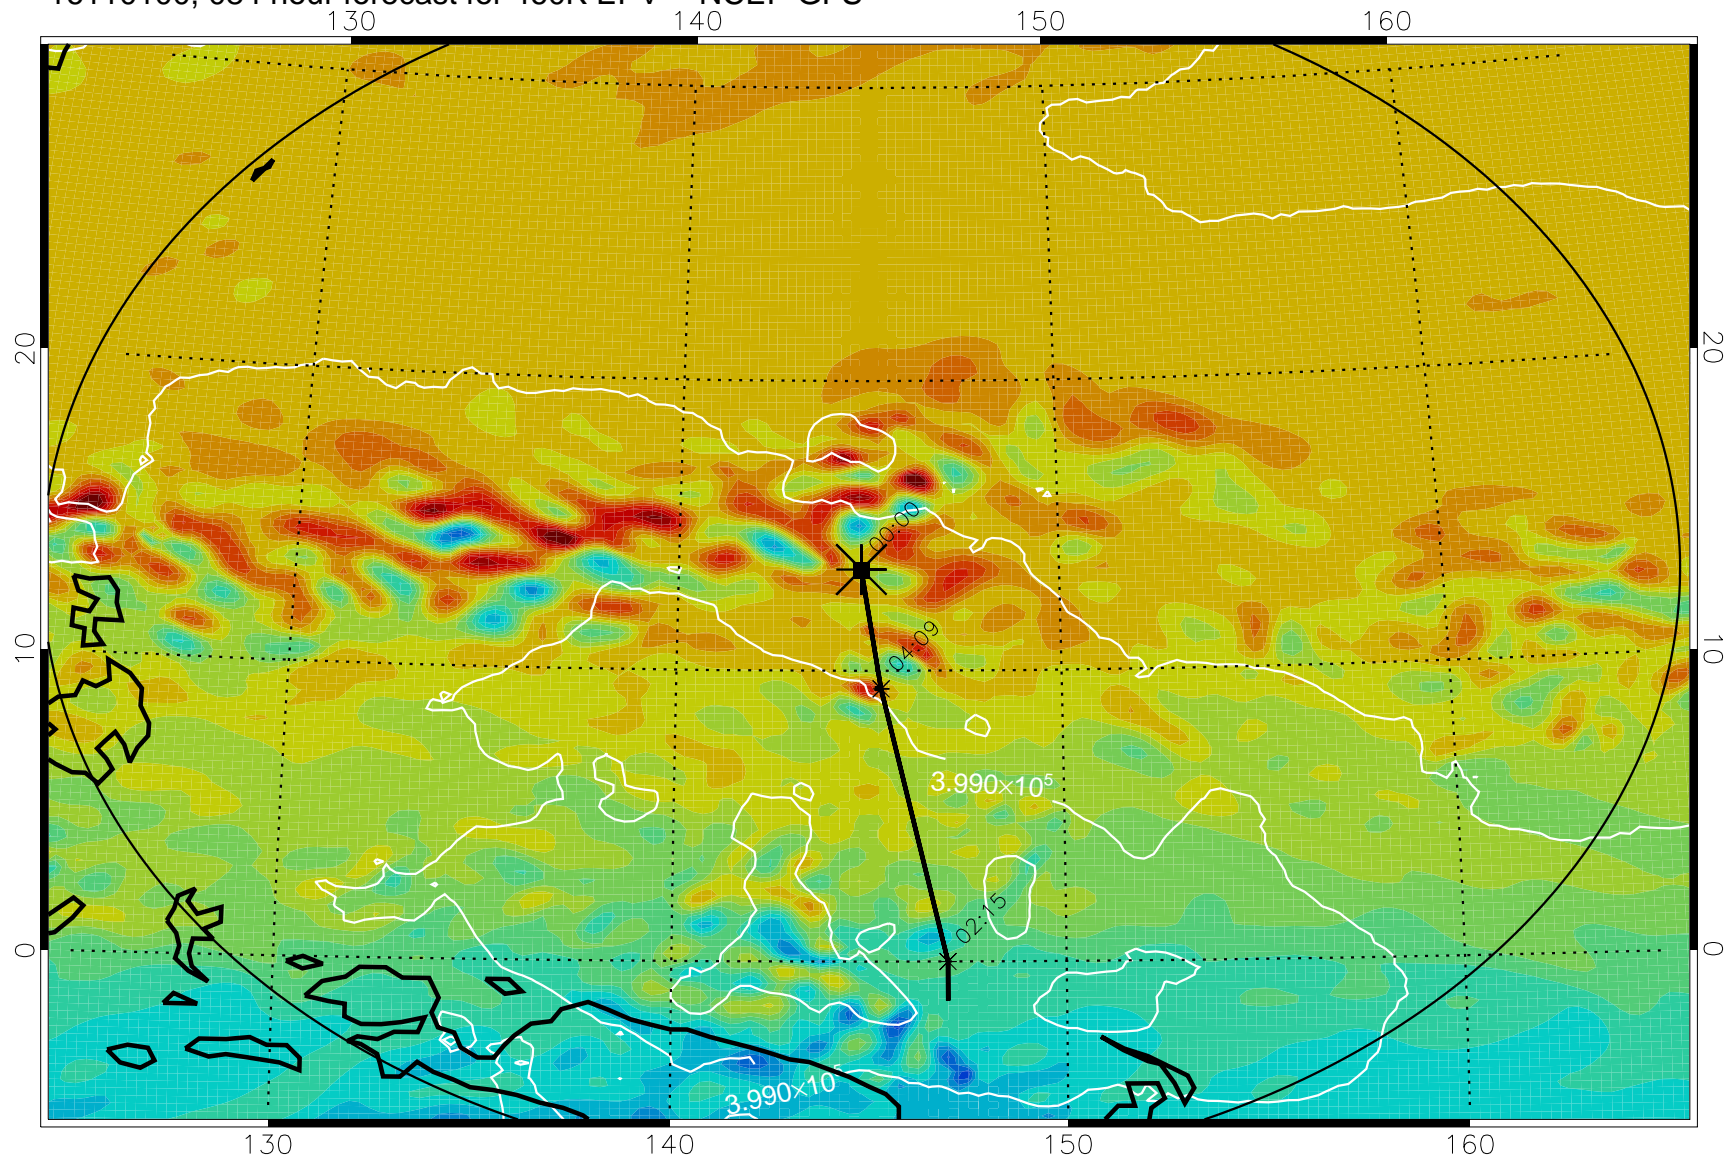

Range ring of 2304 km

16103100, 060 hour forecast for 460K EPV -- NCEP GFS

460K Montgomery Streamfunction, white

Range ring of 2304 km

16103106, 066 hour forecast for 460K EPV -- NCEP GFS

460K Montgomery Streamfunction, white

Range ring of 2304 km

16103112, 072 hour forecast for 460K EPV -- NCEP GFS

460K Montgomery Streamfunction, white

Range ring of 2304 km

16103118, 078 hour forecast for 460K EPV -- NCEP GFS

460K Montgomery Streamfunction, white

Range ring of 2304 km

16110100, 084 hour forecast for 460K EPV -- NCEP GFS

460K Montgomery Streamfunction, white

Range ring of 2304 km

16110106, 090 hour forecast for 460K EPV -- NCEP GFS

460K Montgomery Streamfunction, white

Range ring of 2304 km

16110112, 096 hour forecast for 460K EPV -- NCEP GFS

460K Montgomery Streamfunction, white

Range ring of 2304 km

16110118, 102 hour forecast for 460K EPV -- NCEP GFS

460K Montgomery Streamfunction, white