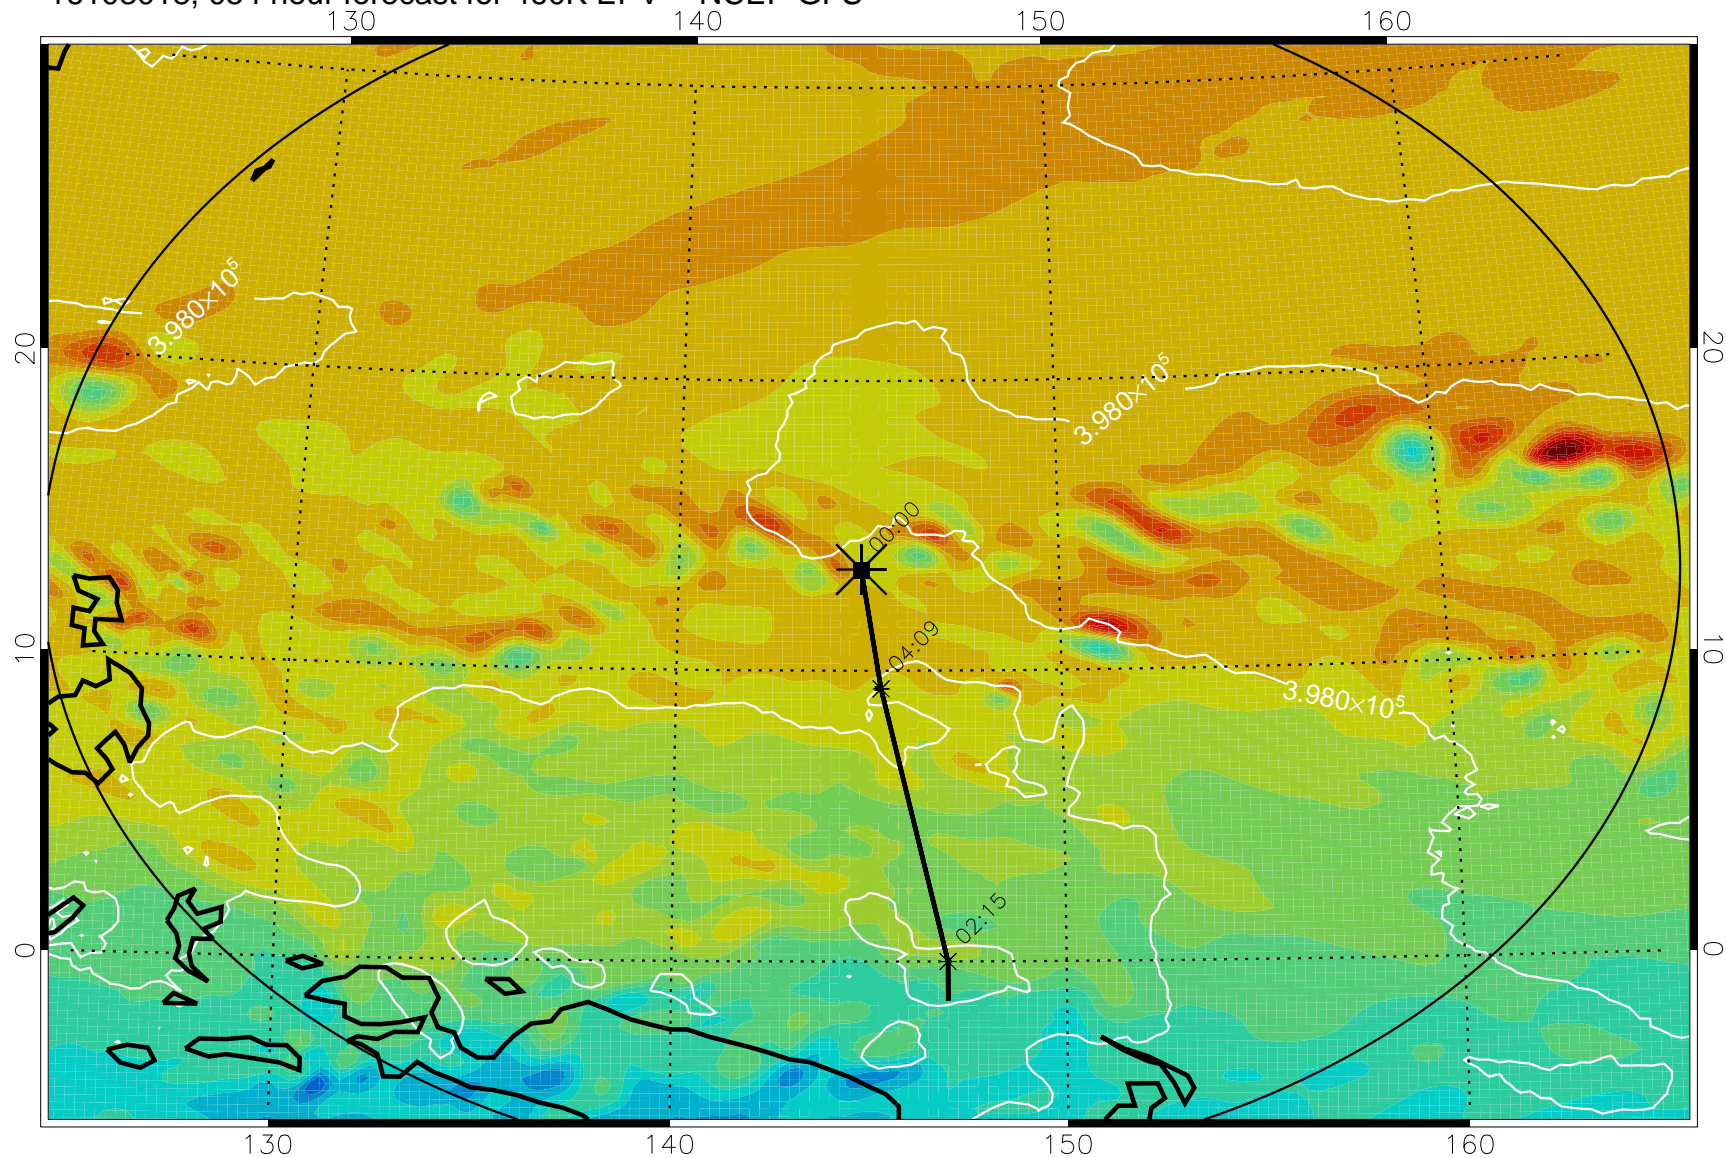

Range ring of 2304 km

16102918, 030 hour forecast for 460K EPV -- NCEP GFS

460K Montgomery Streamfunction, white

Range ring of 2304 km

16103000, 036 hour forecast for 460K EPV -- NCEP GFS

460K Montgomery Streamfunction, white

Range ring of 2304 km

16103006, 042 hour forecast for 460K EPV -- NCEP GFS

460K Montgomery Streamfunction, white

Range ring of 2304 km

16103012, 048 hour forecast for 460K EPV -- NCEP GFS

460K Montgomery Streamfunction, white

Range ring of 2304 km

16103018, 054 hour forecast for 460K EPV -- NCEP GFS

460K Montgomery Streamfunction, white

$-4 \times 10^{-5}$     $-2 \times 10^{-5}$    0    $2 \times 10^{-5}$     $4 \times 10^{-5}$   
PVU

Range ring of 2304 km

16103100, 060 hour forecast for 460K EPV -- NCEP GFS

460K Montgomery Streamfunction, white

Range ring of 2304 km

16103106, 066 hour forecast for 460K EPV -- NCEP GFS

460K Montgomery Streamfunction, white