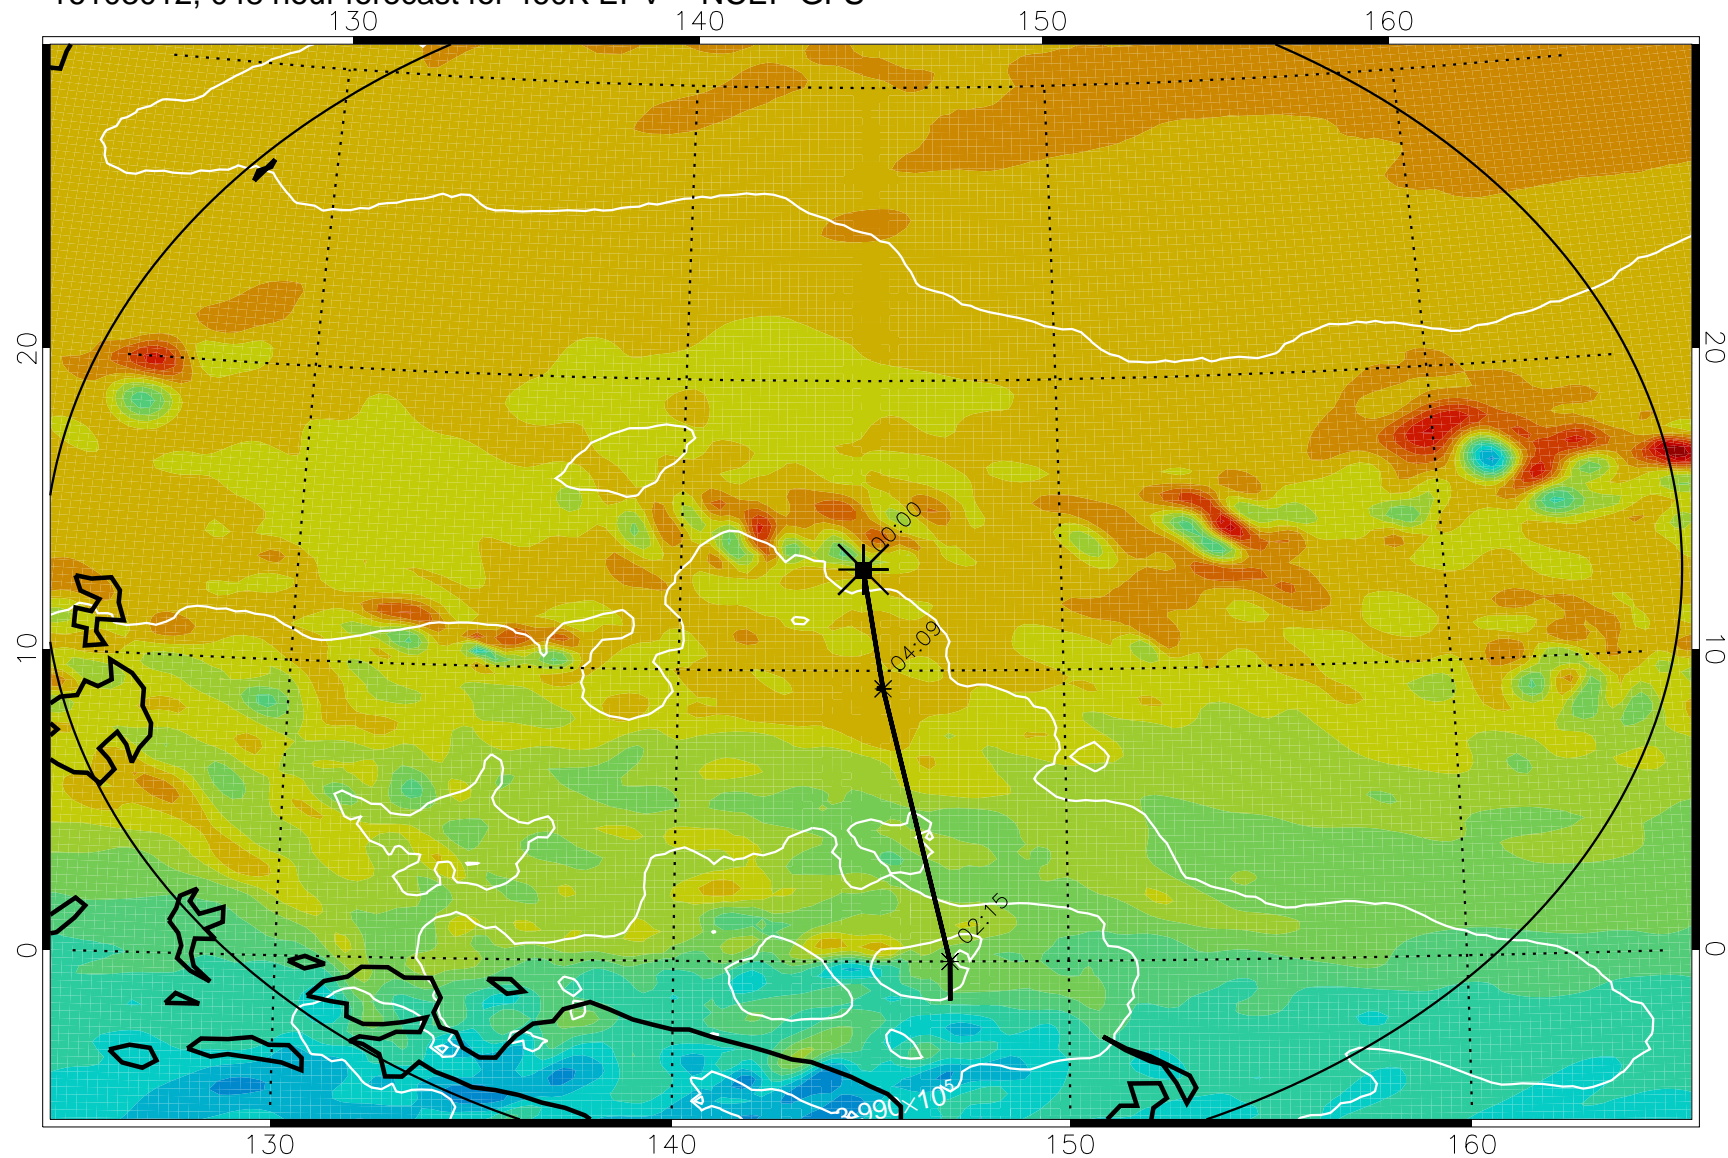

Range ring of 2304 km

16102918, 030 hour forecast for 460K EPV -- NCEP GFS

460K Montgomery Streamfunction, white

Range ring of 2304 km

16103000, 036 hour forecast for 460K EPV -- NCEP GFS

460K Montgomery Streamfunction, white

Range ring of 2304 km

16103006, 042 hour forecast for 460K EPV -- NCEP GFS

460K Montgomery Streamfunction, white

Range ring of 2304 km

16103012, 048 hour forecast for 460K EPV -- NCEP GFS

460K Montgomery Streamfunction, white

Range ring of 2304 km

16103018, 054 hour forecast for 460K EPV -- NCEP GFS

460K Montgomery Streamfunction, white

$-4 \times 10^{-5}$     $-2 \times 10^{-5}$    0    $2 \times 10^{-5}$     $4 \times 10^{-5}$   
PVU

Range ring of 2304 km

16103100, 060 hour forecast for 460K EPV -- NCEP GFS

460K Montgomery Streamfunction, white

Range ring of 2304 km

16103106, 066 hour forecast for 460K EPV -- NCEP GFS

460K Montgomery Streamfunction, white