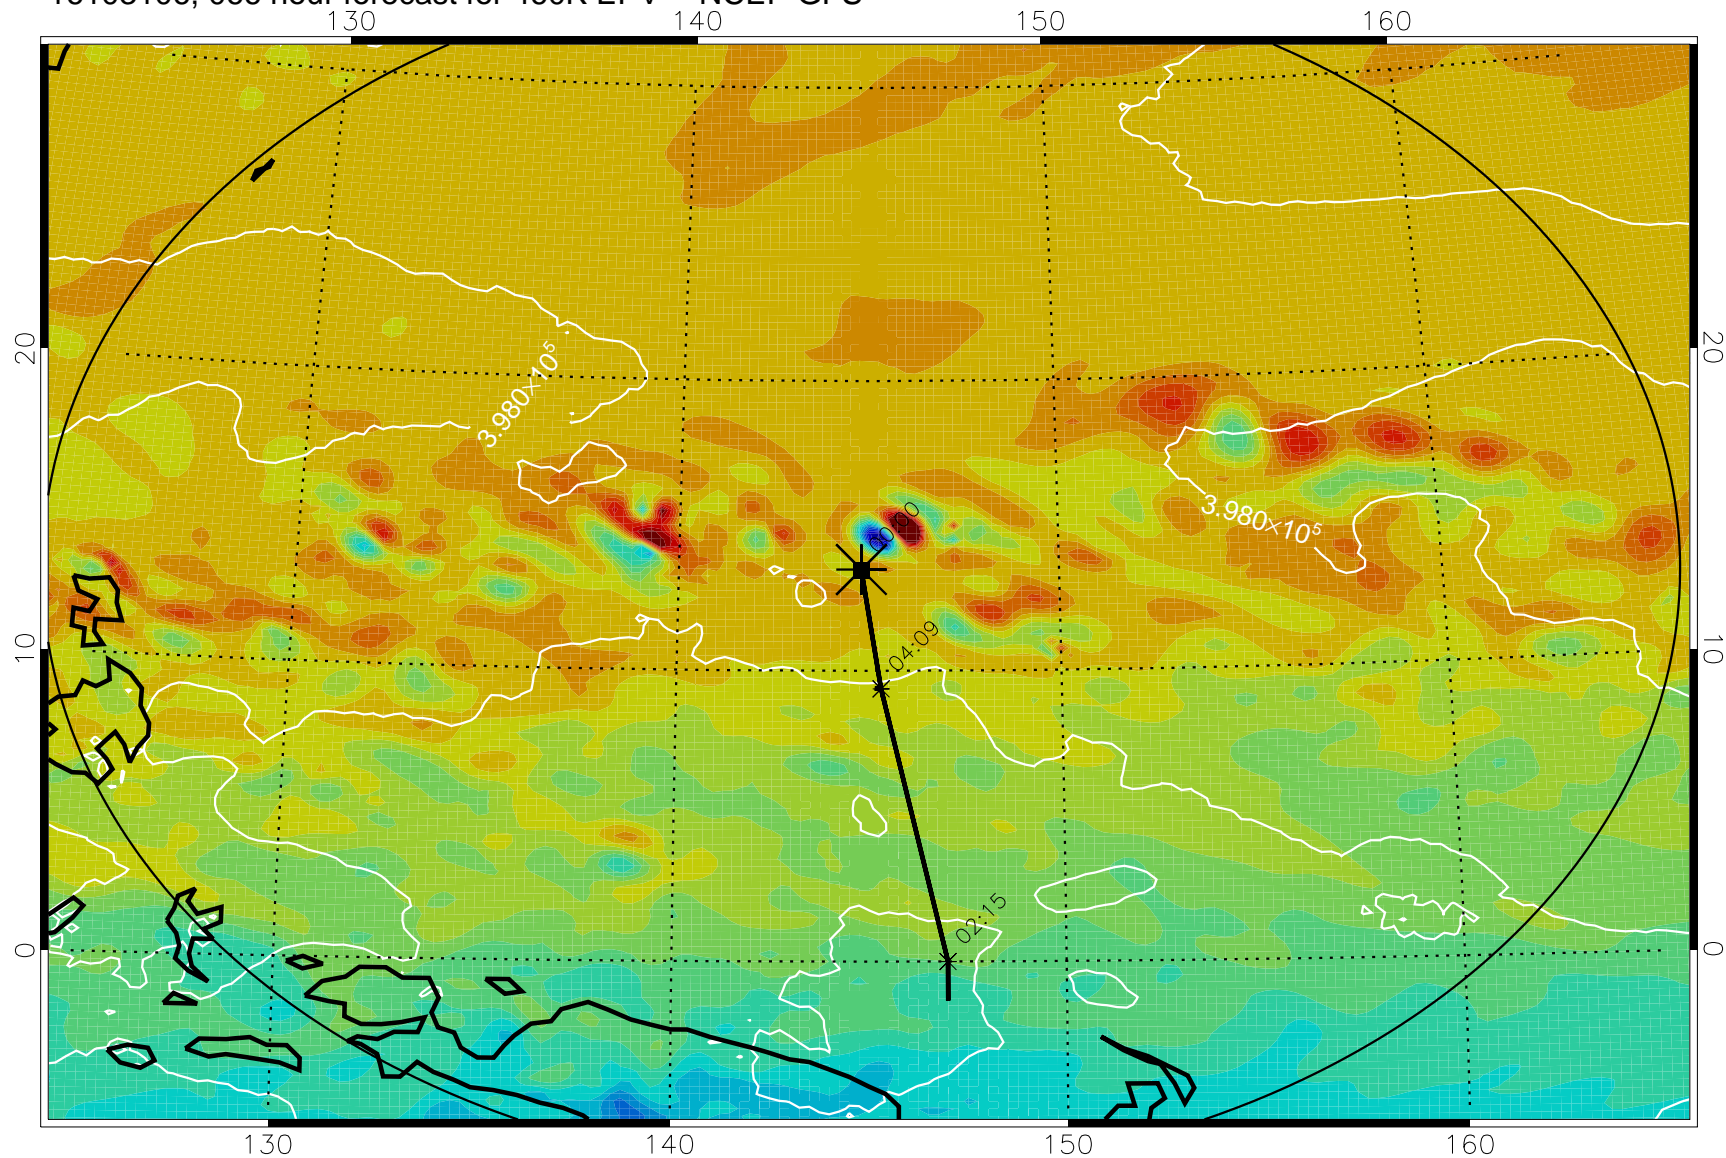

Range ring of 2304 km

16103100, 060 hour forecast for 460K EPV -- NCEP GFS

460K Montgomery Streamfunction, white

Range ring of 2304 km

16103106, 066 hour forecast for 460K EPV -- NCEP GFS

460K Montgomery Streamfunction, white

Range ring of 2304 km

16103112, 072 hour forecast for 460K EPV -- NCEP GFS

460K Montgomery Streamfunction, white

Range ring of 2304 km

16103118, 078 hour forecast for 460K EPV -- NCEP GFS

460K Montgomery Streamfunction, white

Range ring of 2304 km

16110100, 084 hour forecast for 460K EPV -- NCEP GFS

460K Montgomery Streamfunction, white

Range ring of 2304 km

16110106, 090 hour forecast for 460K EPV -- NCEP GFS

460K Montgomery Streamfunction, white

Range ring of 2304 km

16110212, 120 hour forecast for 460K EPV -- NCEP GFS