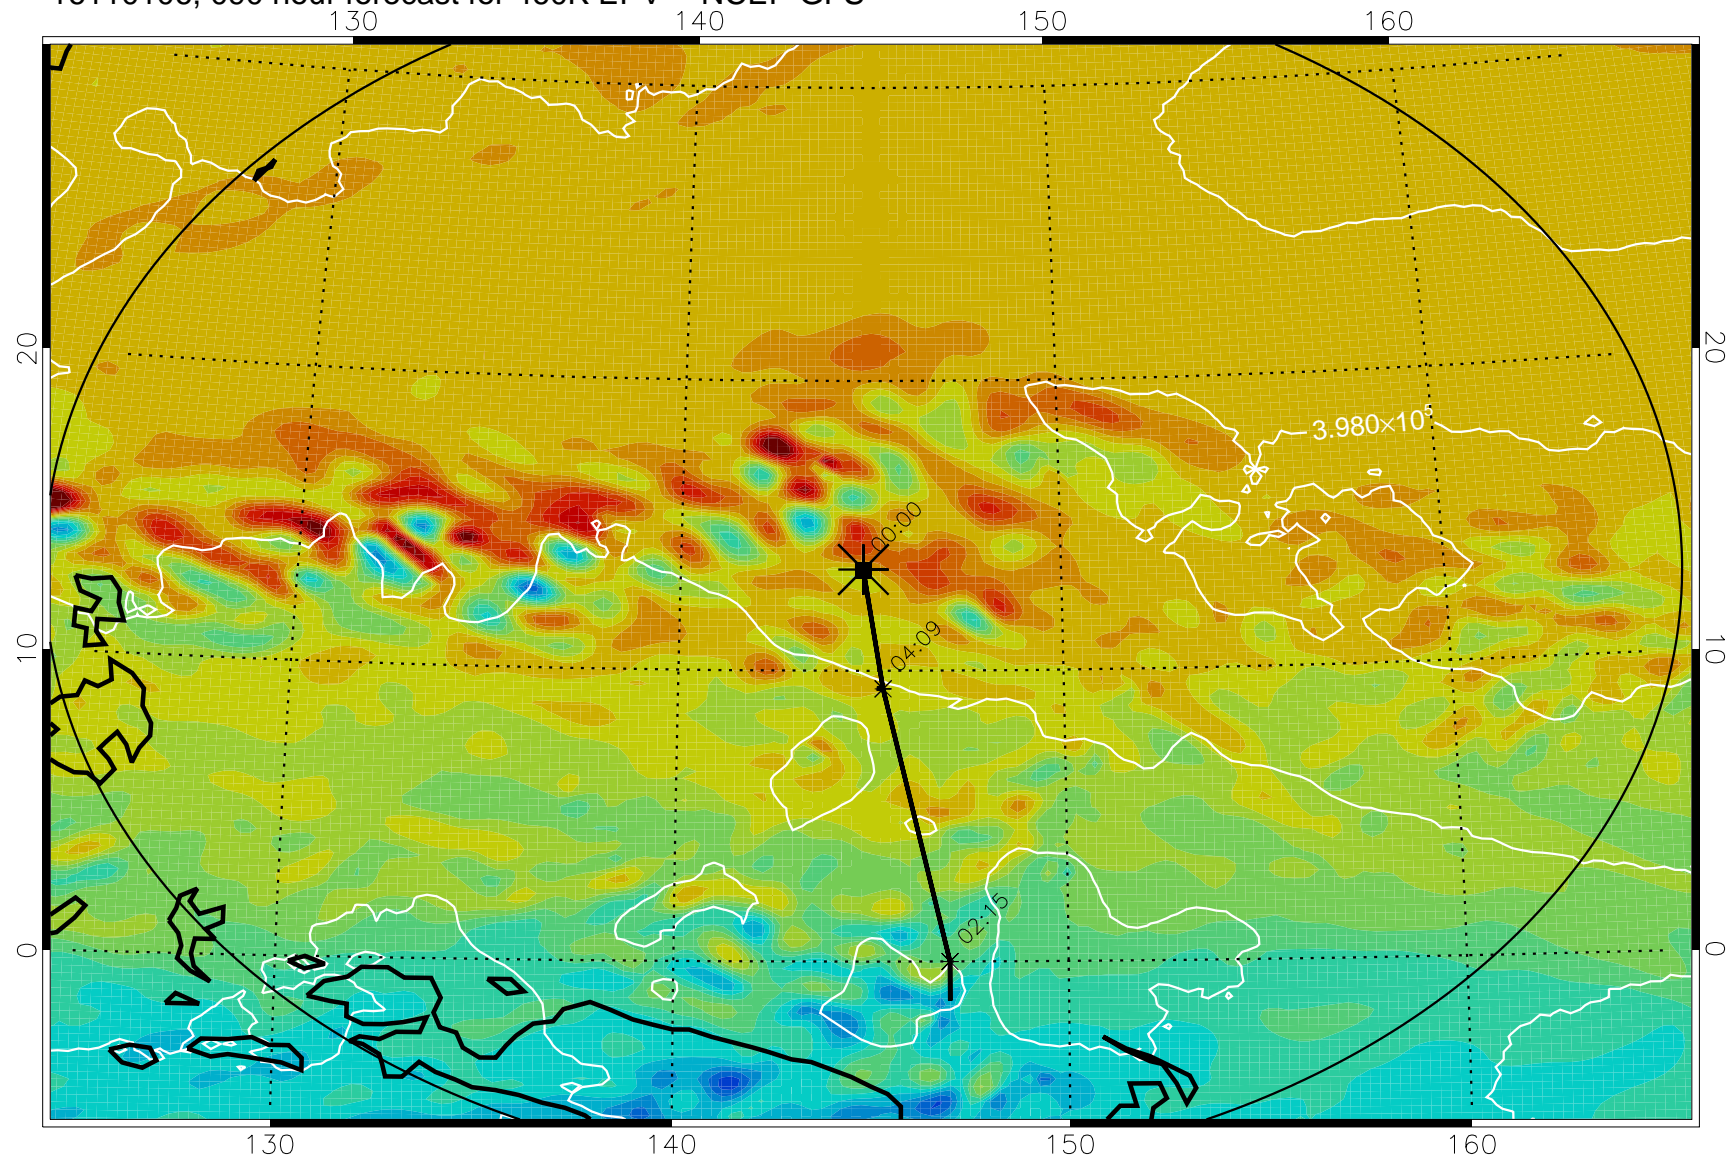

Range ring of 2304 km

16103112, 072 hour forecast for 460K EPV -- NCEP GFS

460K Montgomery Streamfunction, white

Range ring of 2304 km

16103118, 078 hour forecast for 460K EPV -- NCEP GFS

460K Montgomery Streamfunction, white

Range ring of 2304 km

16110100, 084 hour forecast for 460K EPV -- NCEP GFS

460K Montgomery Streamfunction, white

Range ring of 2304 km

16110106, 090 hour forecast for 460K EPV -- NCEP GFS

460K Montgomery Streamfunction, white

Range ring of 2304 km

16110112, 096 hour forecast for 460K EPV -- NCEP GFS

460K Montgomery Streamfunction, white

Range ring of 2304 km

16110118, 102 hour forecast for 460K EPV -- NCEP GFS

460K Montgomery Streamfunction, white

Range ring of 2304 km

16110200, 108 hour forecast for 460K EPV -- NCEP GFS

460K Montgomery Streamfunction, white

Range ring of 2304 km

16110206, 114 hour forecast for 460K EPV -- NCEP GFS

460K Montgomery Streamfunction, white