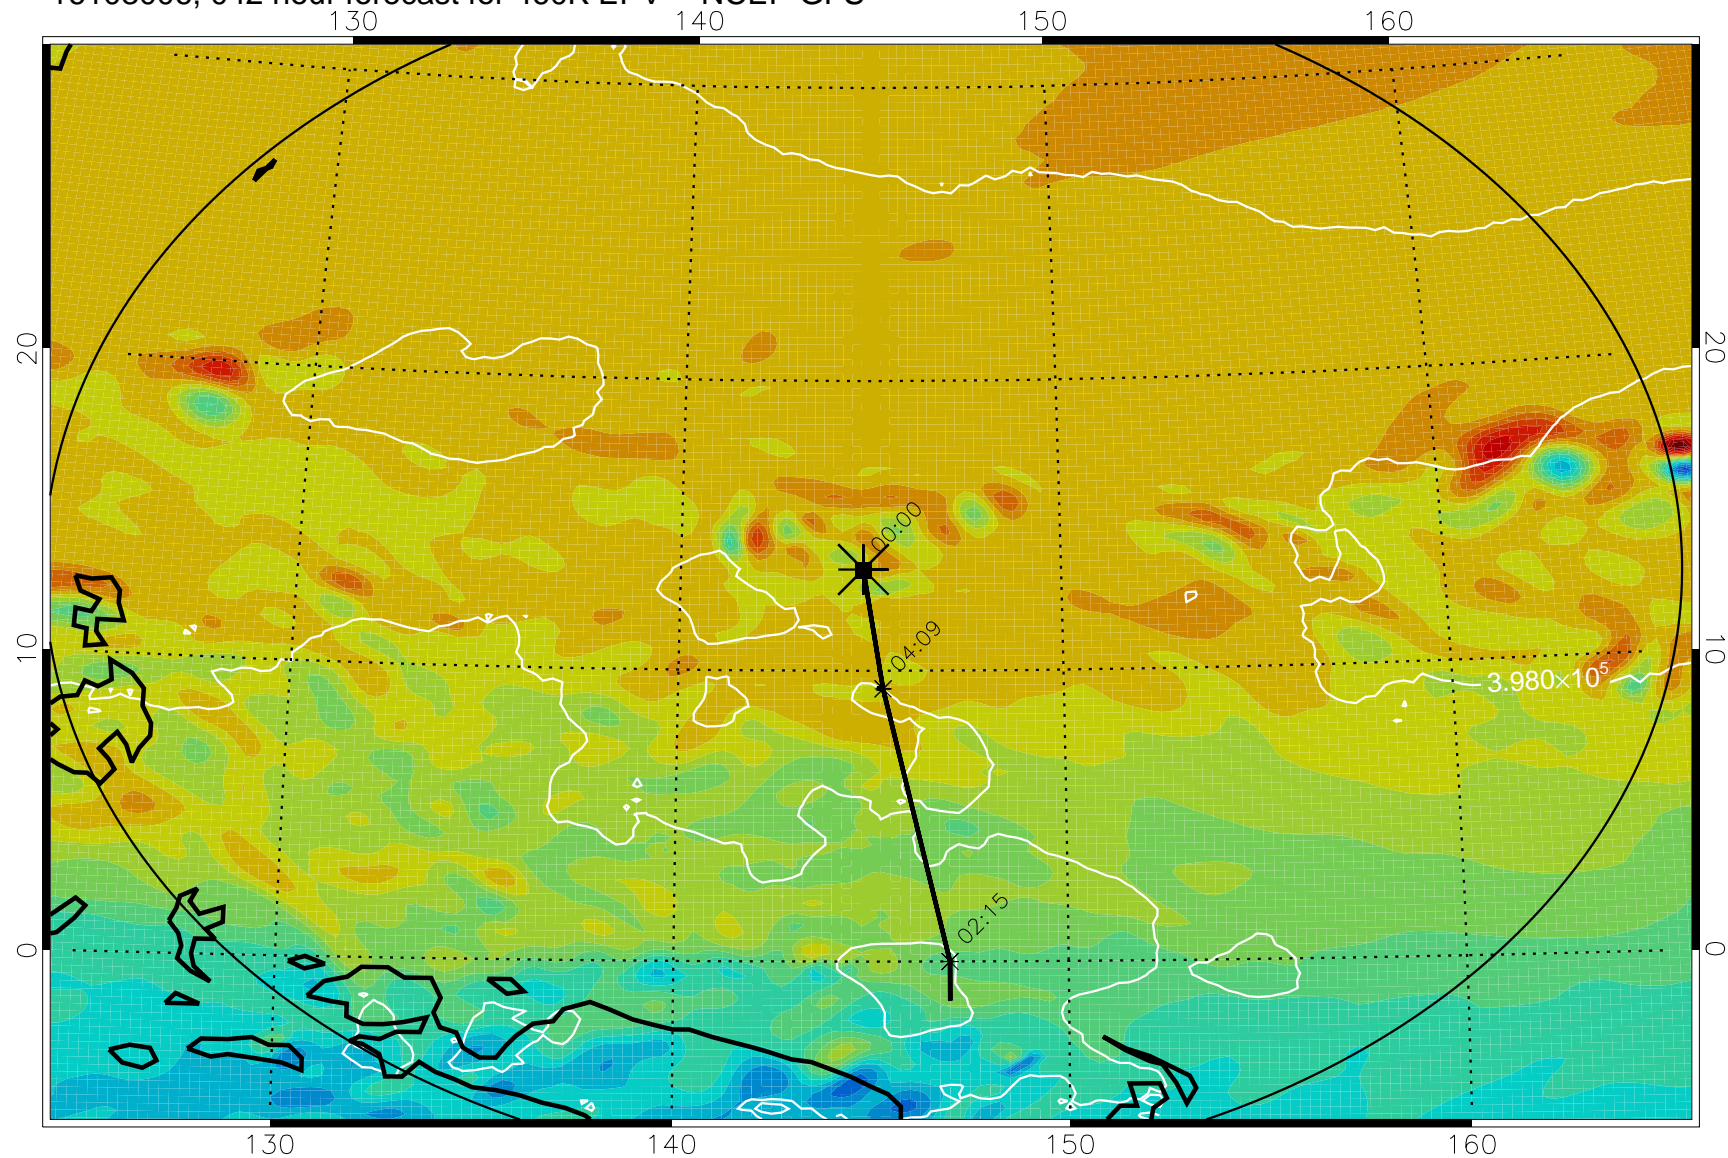

Range ring of 2304 km

16102918, 030 hour forecast for 460K EPV -- NCEP GFS

460K Montgomery Streamfunction, white

Range ring of 2304 km

16103000, 036 hour forecast for 460K EPV -- NCEP GFS

460K Montgomery Streamfunction, white

Range ring of 2304 km

16103006, 042 hour forecast for 460K EPV -- NCEP GFS

460K Montgomery Streamfunction, white

Range ring of 2304 km

16103012, 048 hour forecast for 460K EPV -- NCEP GFS

460K Montgomery Streamfunction, white

Range ring of 2304 km

16103018, 054 hour forecast for 460K EPV -- NCEP GFS

460K Montgomery Streamfunction, white

$-4 \times 10^{-5}$     $-2 \times 10^{-5}$    0    $2 \times 10^{-5}$     $4 \times 10^{-5}$   
PVU

Range ring of 2304 km

16103100, 060 hour forecast for 460K EPV -- NCEP GFS

460K Montgomery Streamfunction, white

Range ring of 2304 km

16103106, 066 hour forecast for 460K EPV -- NCEP GFS

460K Montgomery Streamfunction, white