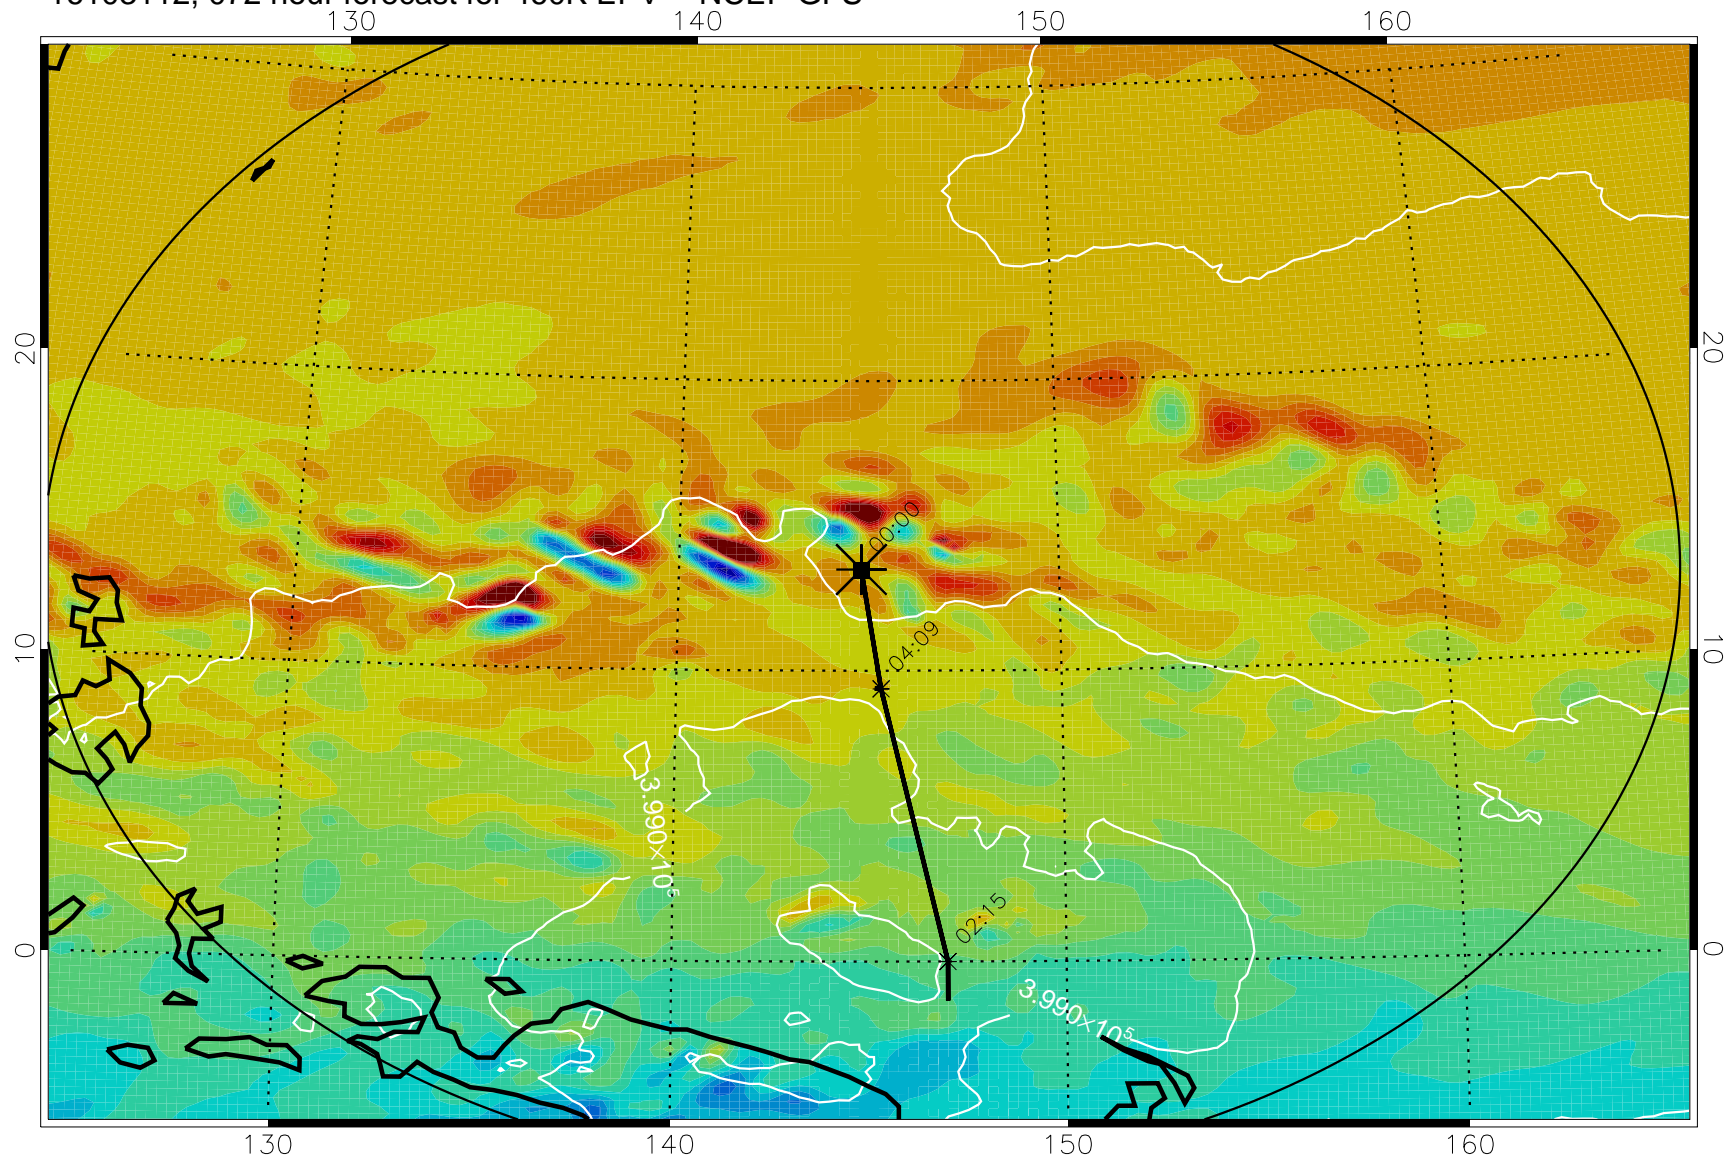

Range ring of 2304 km

16103100, 060 hour forecast for 460K EPV -- NCEP GFS

460K Montgomery Streamfunction, white

Range ring of 2304 km

16103106, 066 hour forecast for 460K EPV -- NCEP GFS

460K Montgomery Streamfunction, white

Range ring of 2304 km

16103112, 072 hour forecast for 460K EPV -- NCEP GFS

460K Montgomery Streamfunction, white

Range ring of 2304 km

16103118, 078 hour forecast for 460K EPV -- NCEP GFS

460K Montgomery Streamfunction, white

Range ring of 2304 km

16110100, 084 hour forecast for 460K EPV -- NCEP GFS

460K Montgomery Streamfunction, white

Range ring of 2304 km

16110106, 090 hour forecast for 460K EPV -- NCEP GFS

460K Montgomery Streamfunction, white

Range ring of 2304 km

16110112, 096 hour forecast for 460K EPV -- NCEP GFS

460K Montgomery Streamfunction, white

Range ring of 2304 km

16110118, 102 hour forecast for 460K EPV -- NCEP GFS

460K Montgomery Streamfunction, white