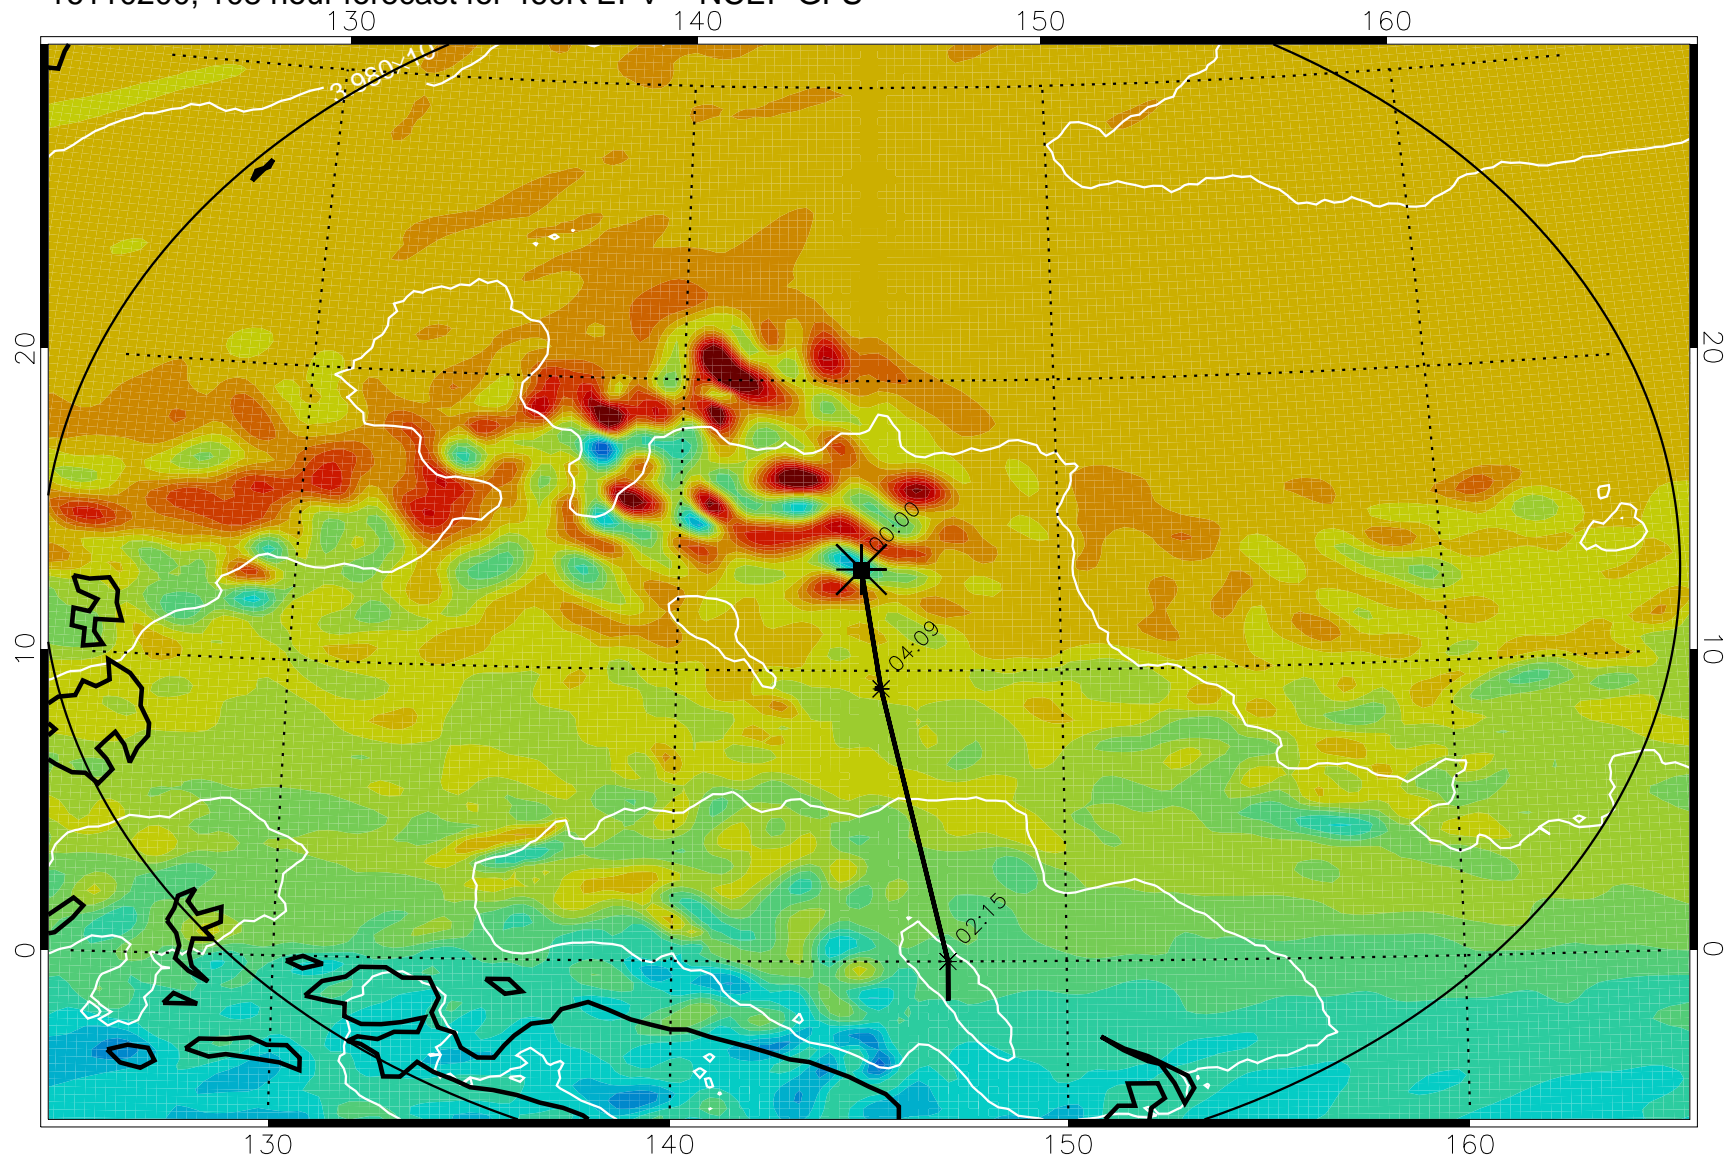

Range ring of 2304 km

16110100, 084 hour forecast for 460K EPV -- NCEP GFS

460K Montgomery Streamfunction, white

Range ring of 2304 km

16110106, 090 hour forecast for 460K EPV -- NCEP GFS

460K Montgomery Streamfunction, white

Range ring of 2304 km

16110112, 096 hour forecast for 460K EPV -- NCEP GFS

460K Montgomery Streamfunction, white

Range ring of 2304 km

16110118, 102 hour forecast for 460K EPV -- NCEP GFS

460K Montgomery Streamfunction, white

Range ring of 2304 km

16110200, 108 hour forecast for 460K EPV -- NCEP GFS

460K Montgomery Streamfunction, white

Range ring of 2304 km

16110206, 114 hour forecast for 460K EPV -- NCEP GFS

460K Montgomery Streamfunction, white

Range ring of 2304 km

16110212, 120 hour forecast for 460K EPV -- NCEP GFS