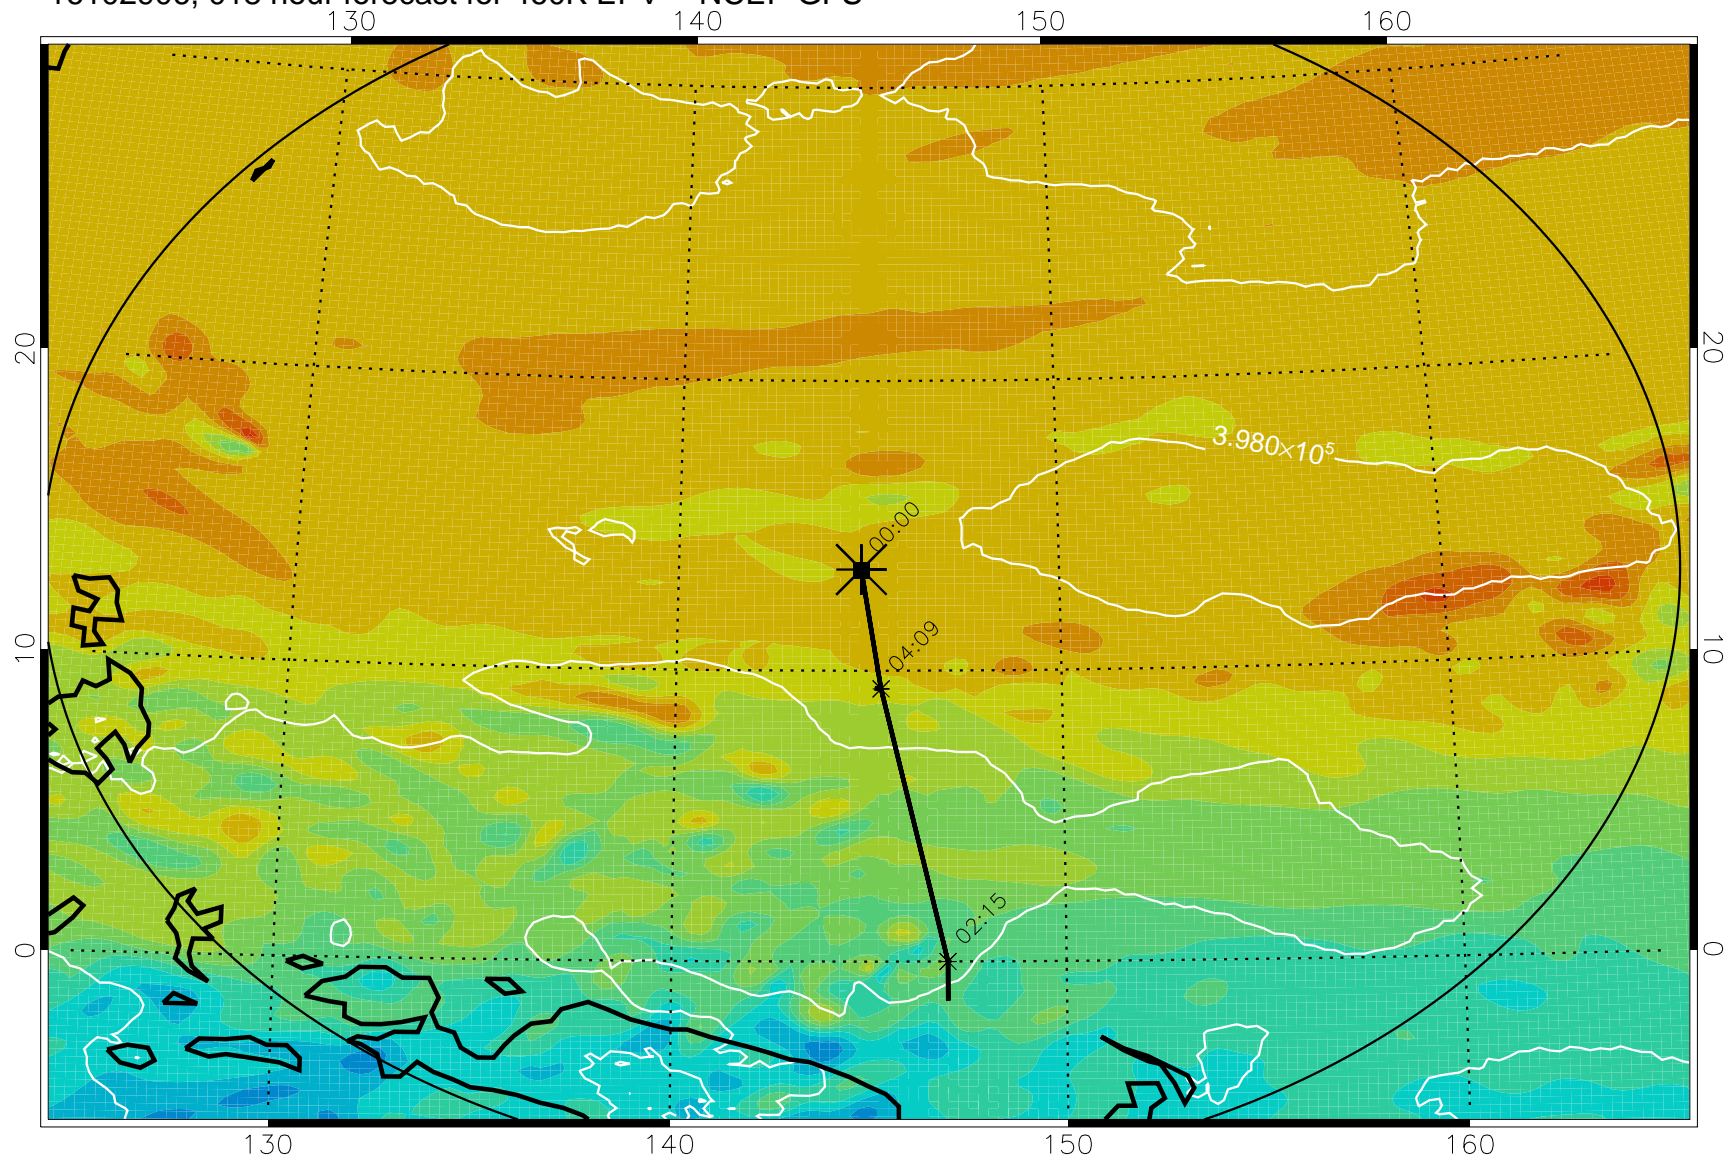

16102818, 006 hour forecast for 460K EPV -- NCEP GFS

460K Montgomery Streamfunction, white

Range ring of 2304 km

16102900, 012 hour forecast for 460K EPV -- NCEP GFS

460K Montgomery Streamfunction, white

Range ring of 2304 km

16102906, 018 hour forecast for 460K EPV -- NCEP GFS

460K Montgomery Streamfunction, white

Range ring of 2304 km

16102912, 024 hour forecast for 460K EPV -- NCEP GFS

460K Montgomery Streamfunction, white

$-4 \times 10^{-5}$     $-2 \times 10^{-5}$    0    $2 \times 10^{-5}$     $4 \times 10^{-5}$   
PVU

Range ring of 2304 km

16102918, 030 hour forecast for 460K EPV -- NCEP GFS

460K Montgomery Streamfunction, white

Range ring of 2304 km

16103000, 036 hour forecast for 460K EPV -- NCEP GFS

460K Montgomery Streamfunction, white

Range ring of 2304 km

16103006, 042 hour forecast for 460K EPV -- NCEP GFS

460K Montgomery Streamfunction, white

Range ring of 2304 km

16103012, 048 hour forecast for 460K EPV -- NCEP GFS

460K Montgomery Streamfunction, white