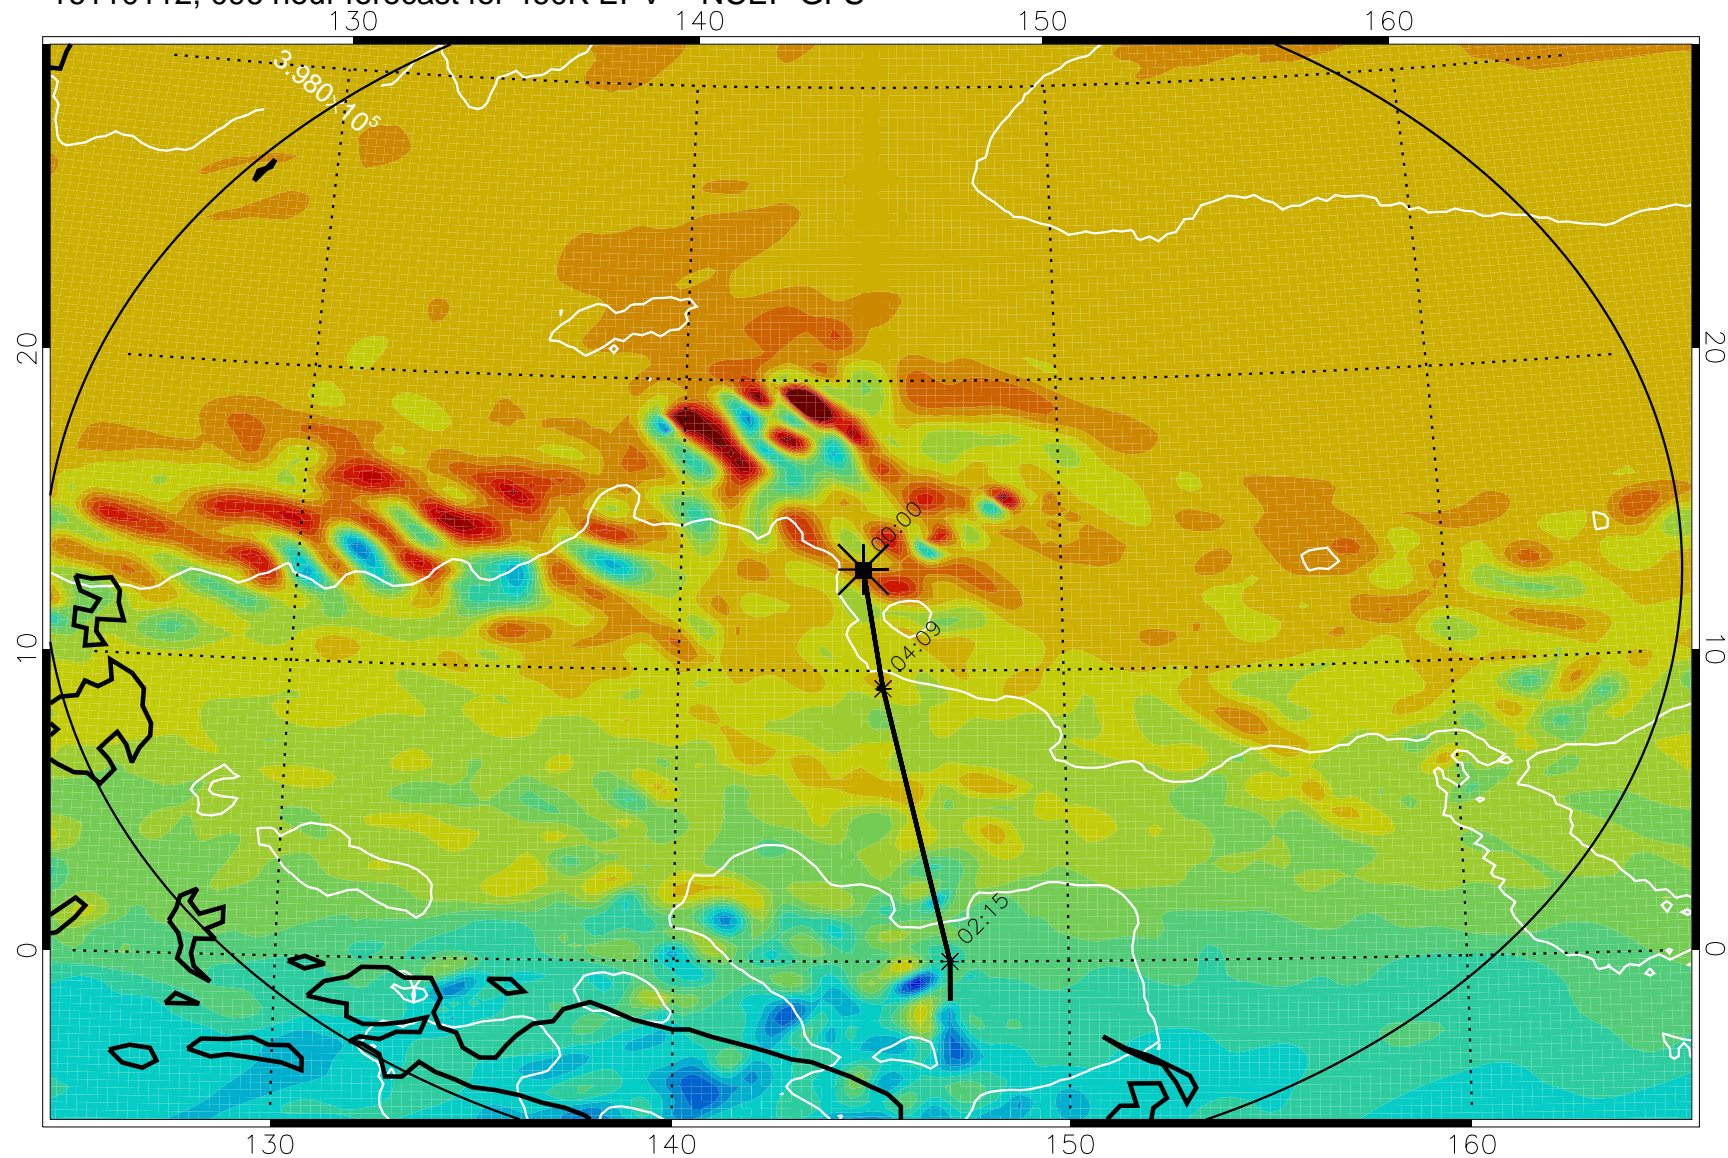

Range ring of 2304 km

16103112, 072 hour forecast for 460K EPV -- NCEP GFS

460K Montgomery Streamfunction, white

Range ring of 2304 km

16103118, 078 hour forecast for 460K EPV -- NCEP GFS

460K Montgomery Streamfunction, white

Range ring of 2304 km

16110100, 084 hour forecast for 460K EPV -- NCEP GFS

460K Montgomery Streamfunction, white

Range ring of 2304 km

16110106, 090 hour forecast for 460K EPV -- NCEP GFS

460K Montgomery Streamfunction, white

Range ring of 2304 km

16110112, 096 hour forecast for 460K EPV -- NCEP GFS

460K Montgomery Streamfunction, white

Range ring of 2304 km

16110118, 102 hour forecast for 460K EPV -- NCEP GFS

460K Montgomery Streamfunction, white

Range ring of 2304 km

16110200, 108 hour forecast for 460K EPV -- NCEP GFS

460K Montgomery Streamfunction, white

Range ring of 2304 km

16110206, 114 hour forecast for 460K EPV -- NCEP GFS

460K Montgomery Streamfunction, white