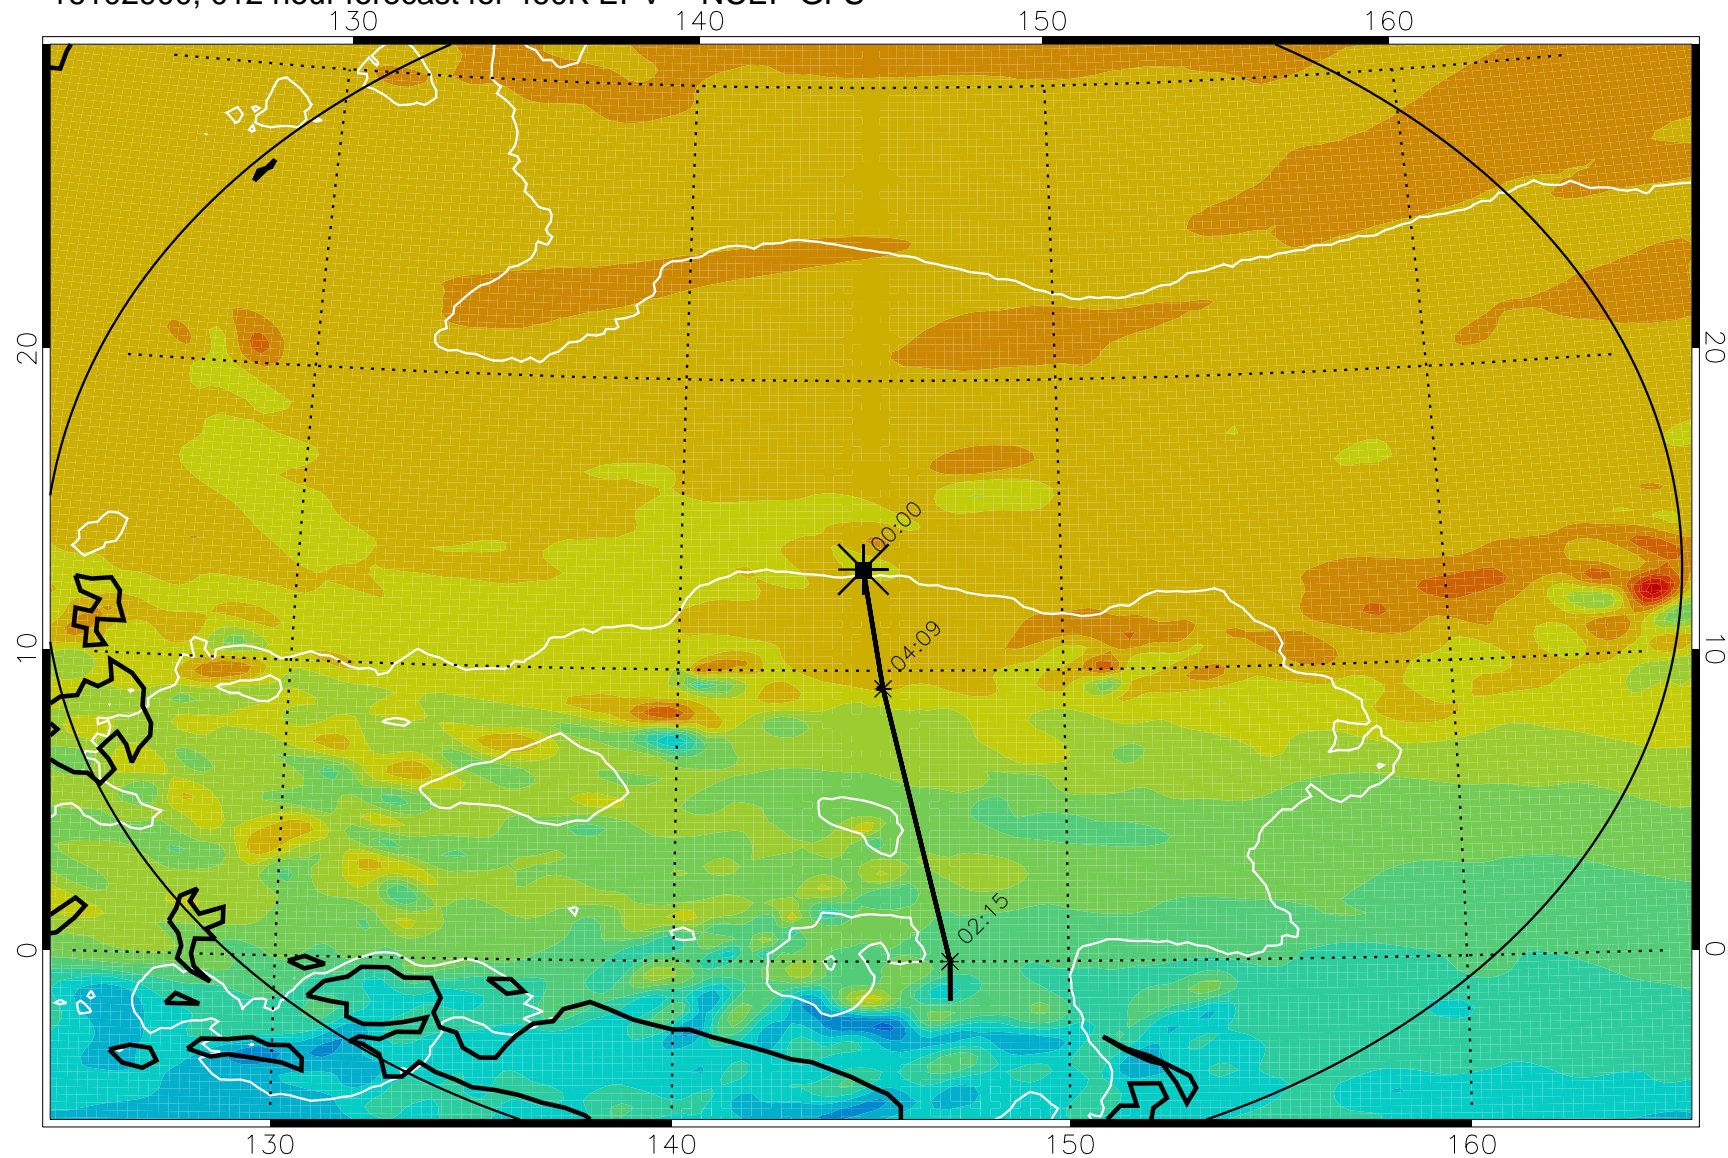

16102818, 006 hour forecast for 460K EPV -- NCEP GFS

460K Montgomery Streamfunction, white

Range ring of 2304 km

16102900, 012 hour forecast for 460K EPV -- NCEP GFS

460K Montgomery Streamfunction, white

Range ring of 2304 km

16102906, 018 hour forecast for 460K EPV -- NCEP GFS

460K Montgomery Streamfunction, white

Range ring of 2304 km

16102912, 024 hour forecast for 460K EPV -- NCEP GFS

460K Montgomery Streamfunction, white

$-4 \times 10^{-5}$     $-2 \times 10^{-5}$    0    $2 \times 10^{-5}$     $4 \times 10^{-5}$   
PVU

Range ring of 2304 km

16102918, 030 hour forecast for 460K EPV -- NCEP GFS

460K Montgomery Streamfunction, white

Range ring of 2304 km

16103000, 036 hour forecast for 460K EPV -- NCEP GFS

460K Montgomery Streamfunction, white

Range ring of 2304 km

16103006, 042 hour forecast for 460K EPV -- NCEP GFS

460K Montgomery Streamfunction, white

Range ring of 2304 km

16103012, 048 hour forecast for 460K EPV -- NCEP GFS

460K Montgomery Streamfunction, white