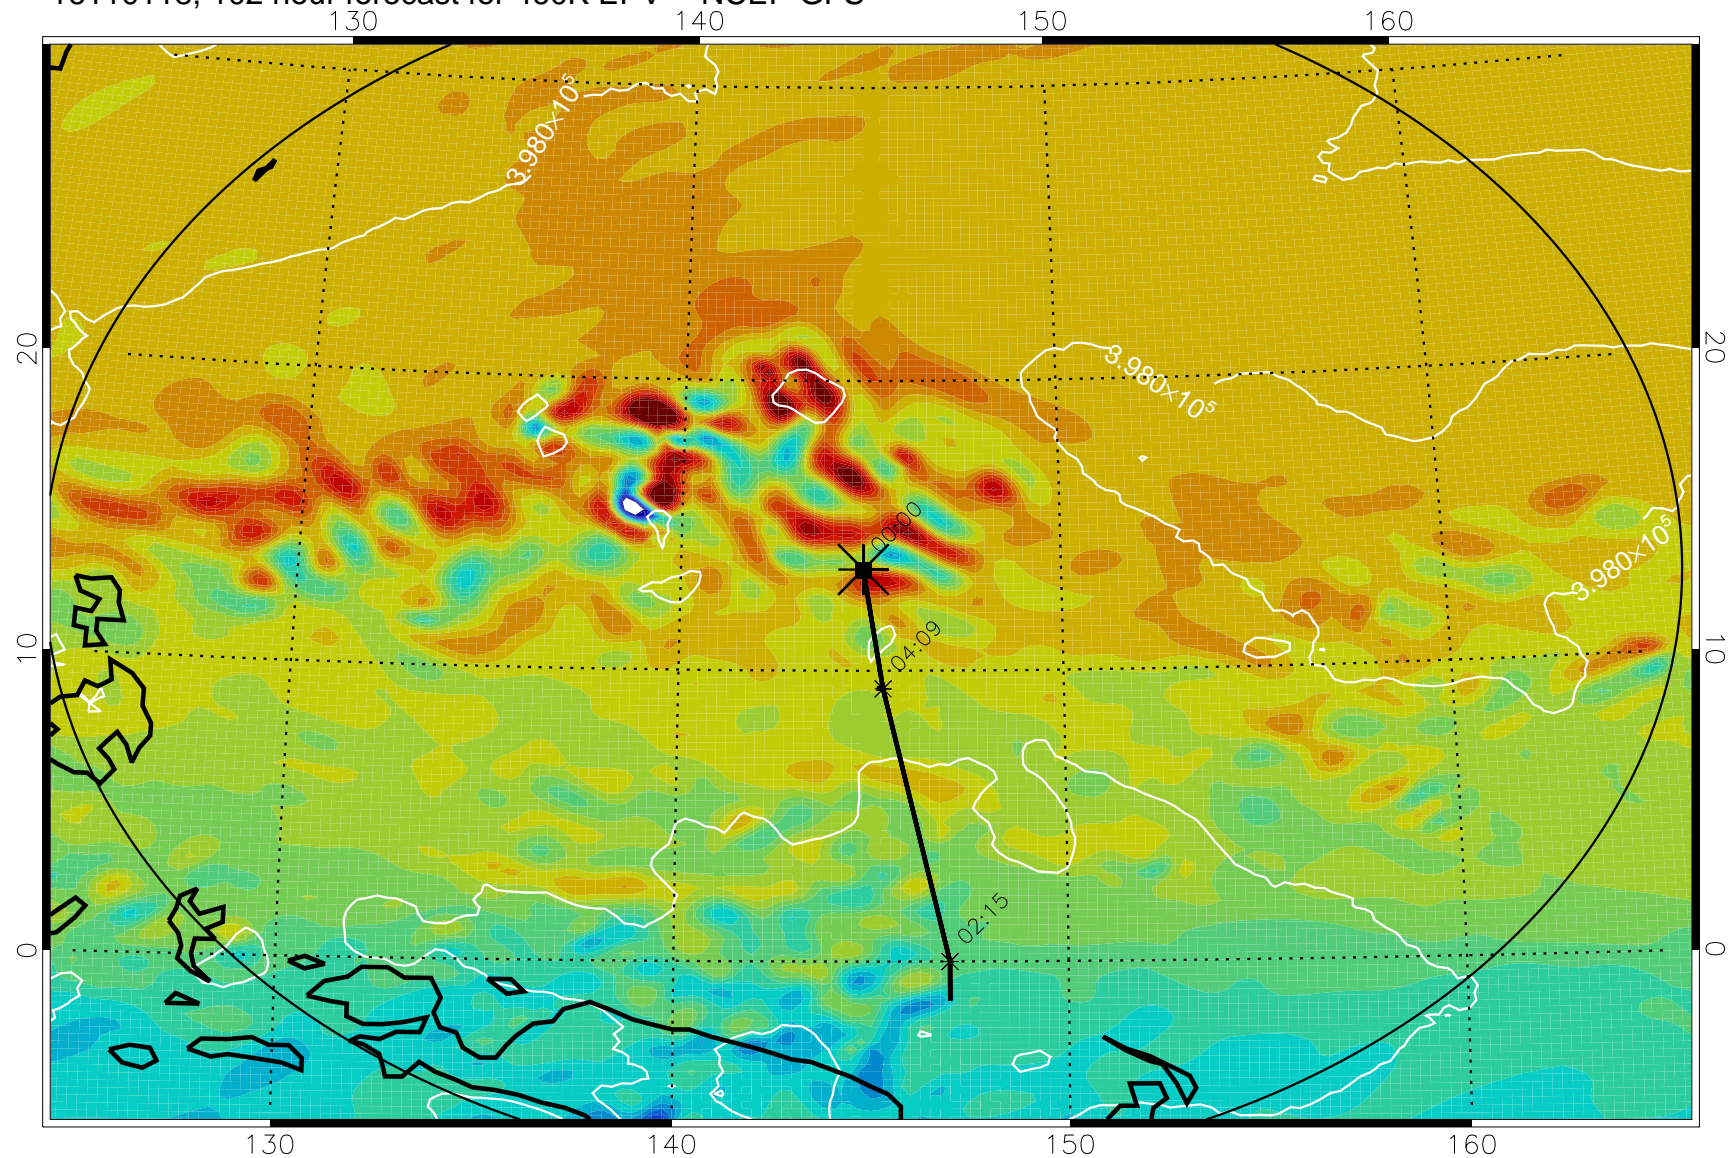

Range ring of 2304 km

16110100, 084 hour forecast for 460K EPV -- NCEP GFS

460K Montgomery Streamfunction, white

Range ring of 2304 km

16110106, 090 hour forecast for 460K EPV -- NCEP GFS

460K Montgomery Streamfunction, white

Range ring of 2304 km

16110112, 096 hour forecast for 460K EPV -- NCEP GFS

460K Montgomery Streamfunction, white

Range ring of 2304 km

16110118, 102 hour forecast for 460K EPV -- NCEP GFS

460K Montgomery Streamfunction, white

Range ring of 2304 km

16110200, 108 hour forecast for 460K EPV -- NCEP GFS

460K Montgomery Streamfunction, white

Range ring of 2304 km

16110206, 114 hour forecast for 460K EPV -- NCEP GFS

460K Montgomery Streamfunction, white

Range ring of 2304 km

16110212, 120 hour forecast for 460K EPV -- NCEP GFS