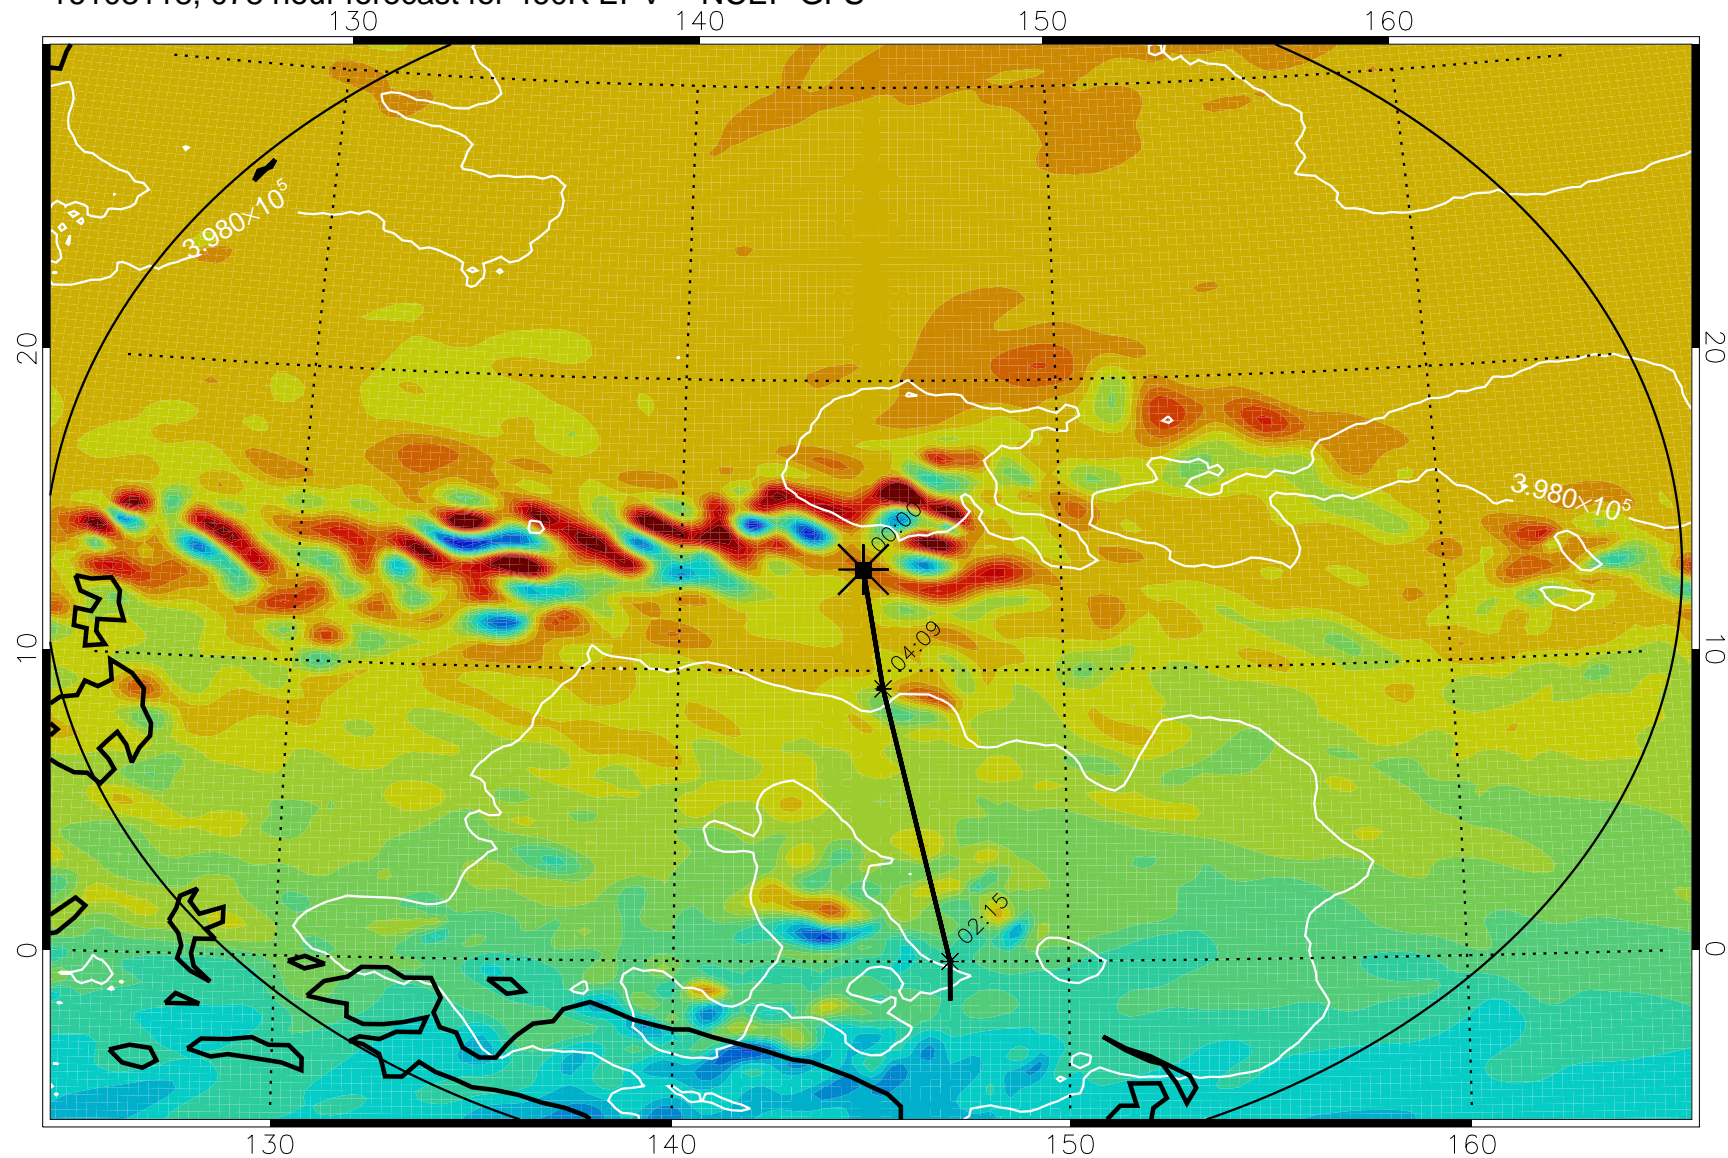

Range ring of 2304 km

16103100, 060 hour forecast for 460K EPV -- NCEP GFS

460K Montgomery Streamfunction, white

Range ring of 2304 km

16103106, 066 hour forecast for 460K EPV -- NCEP GFS

460K Montgomery Streamfunction, white

Range ring of 2304 km

16103112, 072 hour forecast for 460K EPV -- NCEP GFS

460K Montgomery Streamfunction, white

Range ring of 2304 km

16103118, 078 hour forecast for 460K EPV -- NCEP GFS

460K Montgomery Streamfunction, white

Range ring of 2304 km

16110100, 084 hour forecast for 460K EPV -- NCEP GFS

460K Montgomery Streamfunction, white

Range ring of 2304 km

16110106, 090 hour forecast for 460K EPV -- NCEP GFS

460K Montgomery Streamfunction, white

Range ring of 2304 km

16110112, 096 hour forecast for 460K EPV -- NCEP GFS

460K Montgomery Streamfunction, white

Range ring of 2304 km

16110118, 102 hour forecast for 460K EPV -- NCEP GFS

460K Montgomery Streamfunction, white