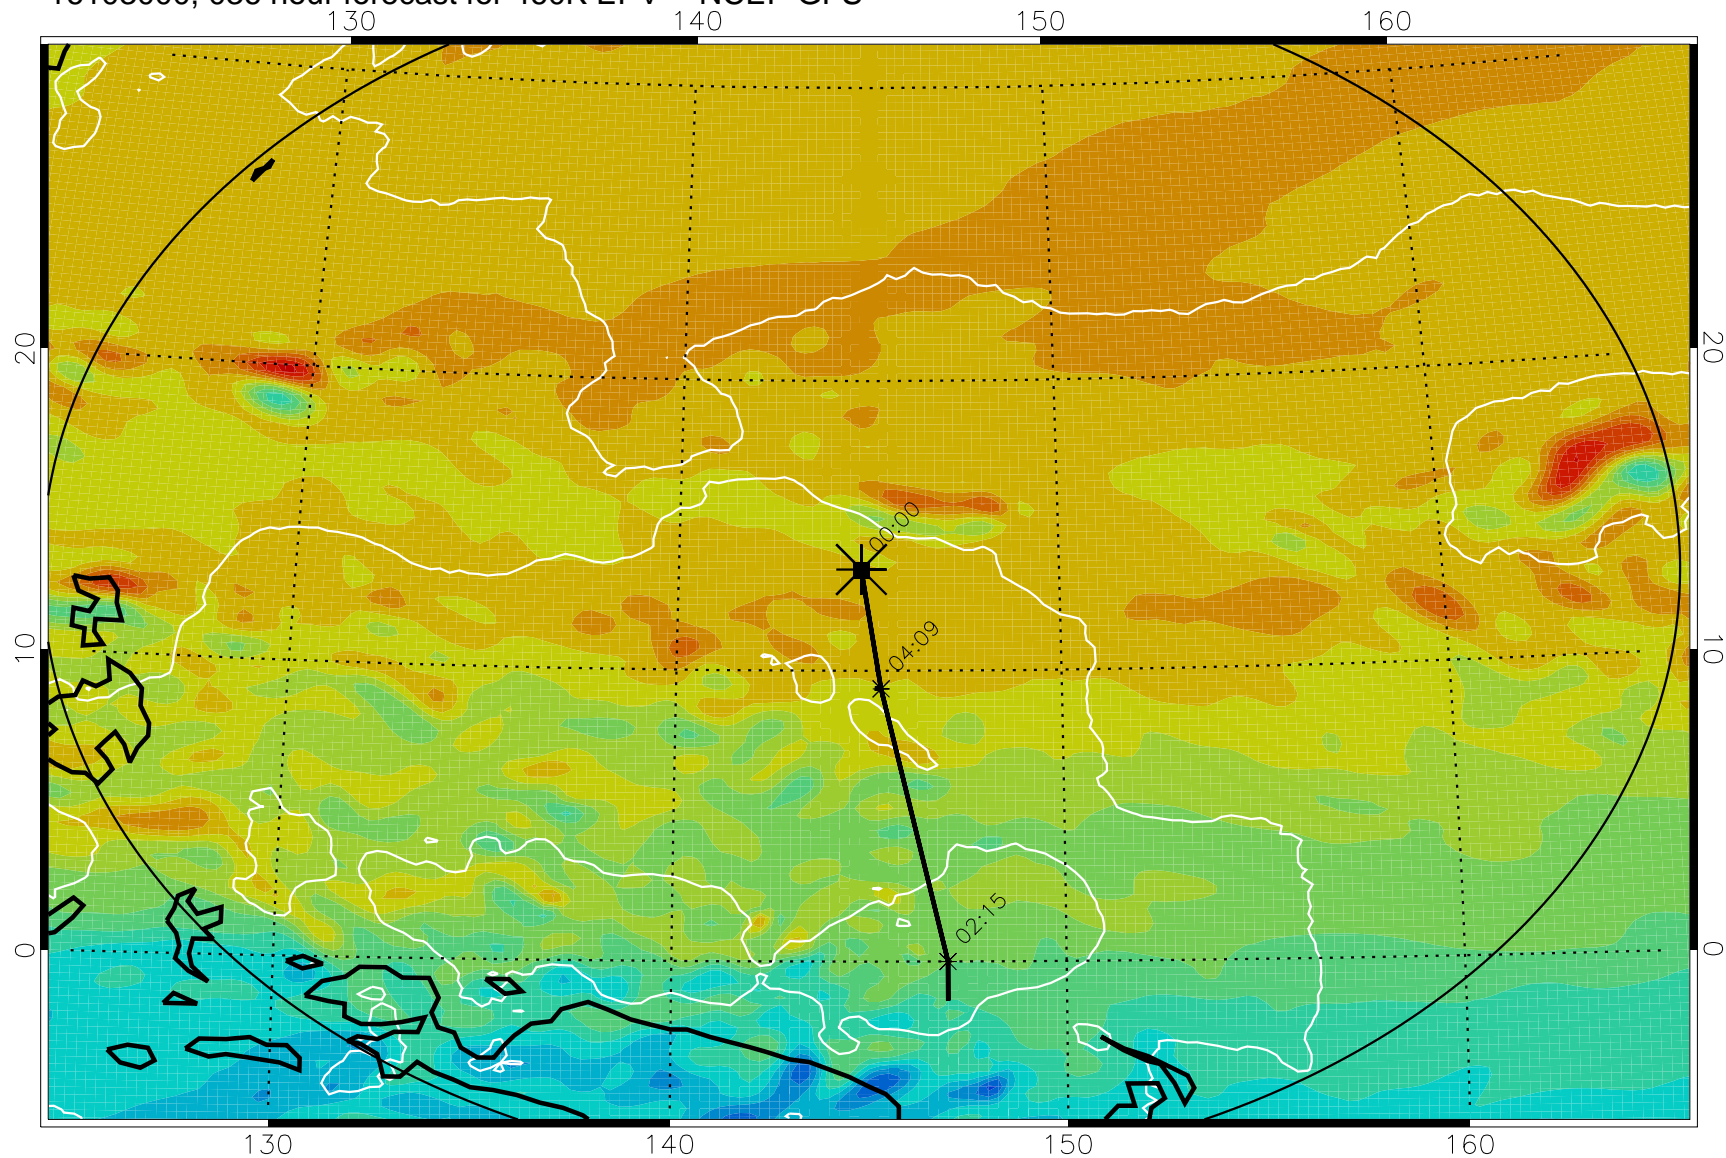

Range ring of 2304 km

16102918, 030 hour forecast for 460K EPV -- NCEP GFS

460K Montgomery Streamfunction, white

Range ring of 2304 km

16103000, 036 hour forecast for 460K EPV -- NCEP GFS

460K Montgomery Streamfunction, white

Range ring of 2304 km

16103006, 042 hour forecast for 460K EPV -- NCEP GFS

460K Montgomery Streamfunction, white

Range ring of 2304 km

16103012, 048 hour forecast for 460K EPV -- NCEP GFS

460K Montgomery Streamfunction, white

Range ring of 2304 km

16103100, 060 hour forecast for 460K EPV -- NCEP GFS

460K Montgomery Streamfunction, white

Range ring of 2304 km

16103106, 066 hour forecast for 460K EPV -- NCEP GFS

460K Montgomery Streamfunction, white

Range ring of 2304 km

16103112, 072 hour forecast for 460K EPV -- NCEP GFS

460K Montgomery Streamfunction, white

Range ring of 2304 km

16103118, 078 hour forecast for 460K EPV -- NCEP GFS

460K Montgomery Streamfunction, white