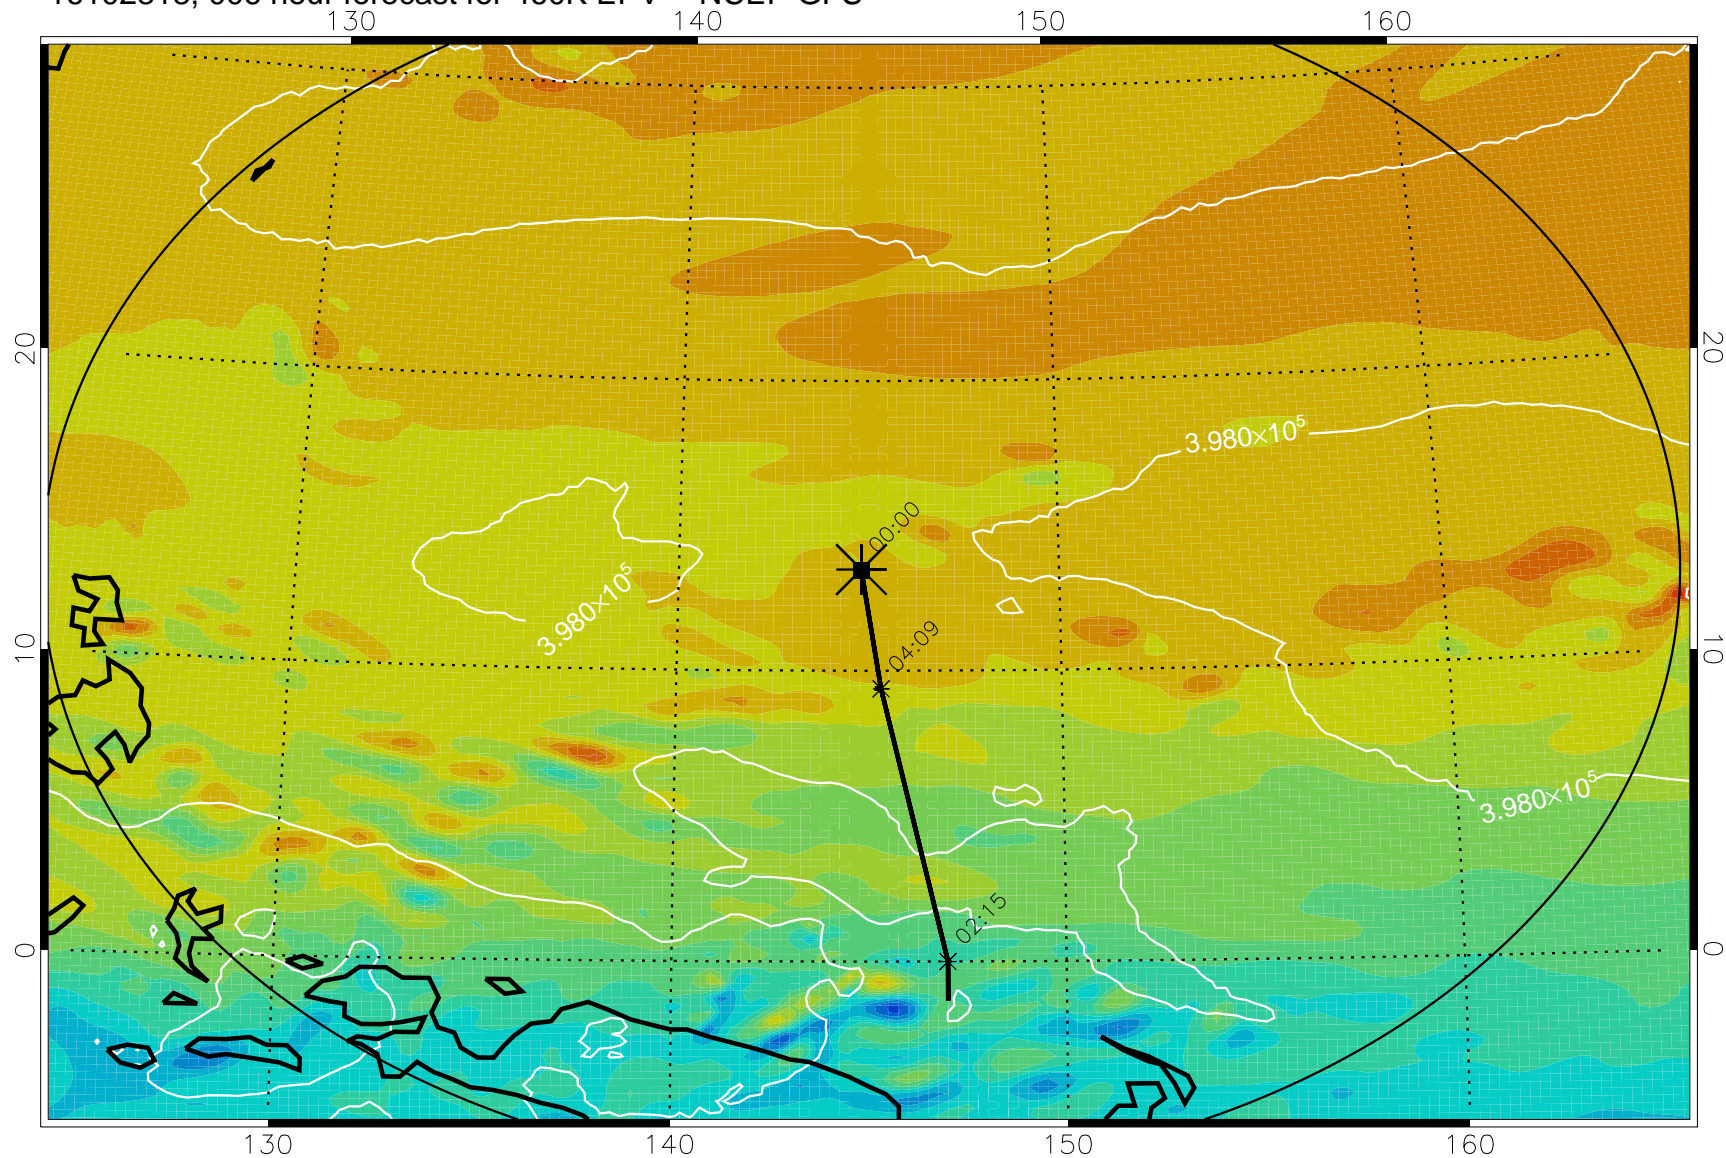

16102818, 006 hour forecast for 460K EPV -- NCEP GFS

460K Montgomery Streamfunction, white

Range ring of 2304 km

16102900, 012 hour forecast for 460K EPV -- NCEP GFS

460K Montgomery Streamfunction, white

Range ring of 2304 km

16102906, 018 hour forecast for 460K EPV -- NCEP GFS

460K Montgomery Streamfunction, white

Range ring of 2304 km

16102912, 024 hour forecast for 460K EPV -- NCEP GFS

460K Montgomery Streamfunction, white

$-4 \times 10^{-5}$     $-2 \times 10^{-5}$    0    $2 \times 10^{-5}$     $4 \times 10^{-5}$   
PVU

Range ring of 2304 km

16102918, 030 hour forecast for 460K EPV -- NCEP GFS

460K Montgomery Streamfunction, white

Range ring of 2304 km

16103000, 036 hour forecast for 460K EPV -- NCEP GFS

460K Montgomery Streamfunction, white

Range ring of 2304 km

16103006, 042 hour forecast for 460K EPV -- NCEP GFS

460K Montgomery Streamfunction, white

Range ring of 2304 km

16103012, 048 hour forecast for 460K EPV -- NCEP GFS

460K Montgomery Streamfunction, white