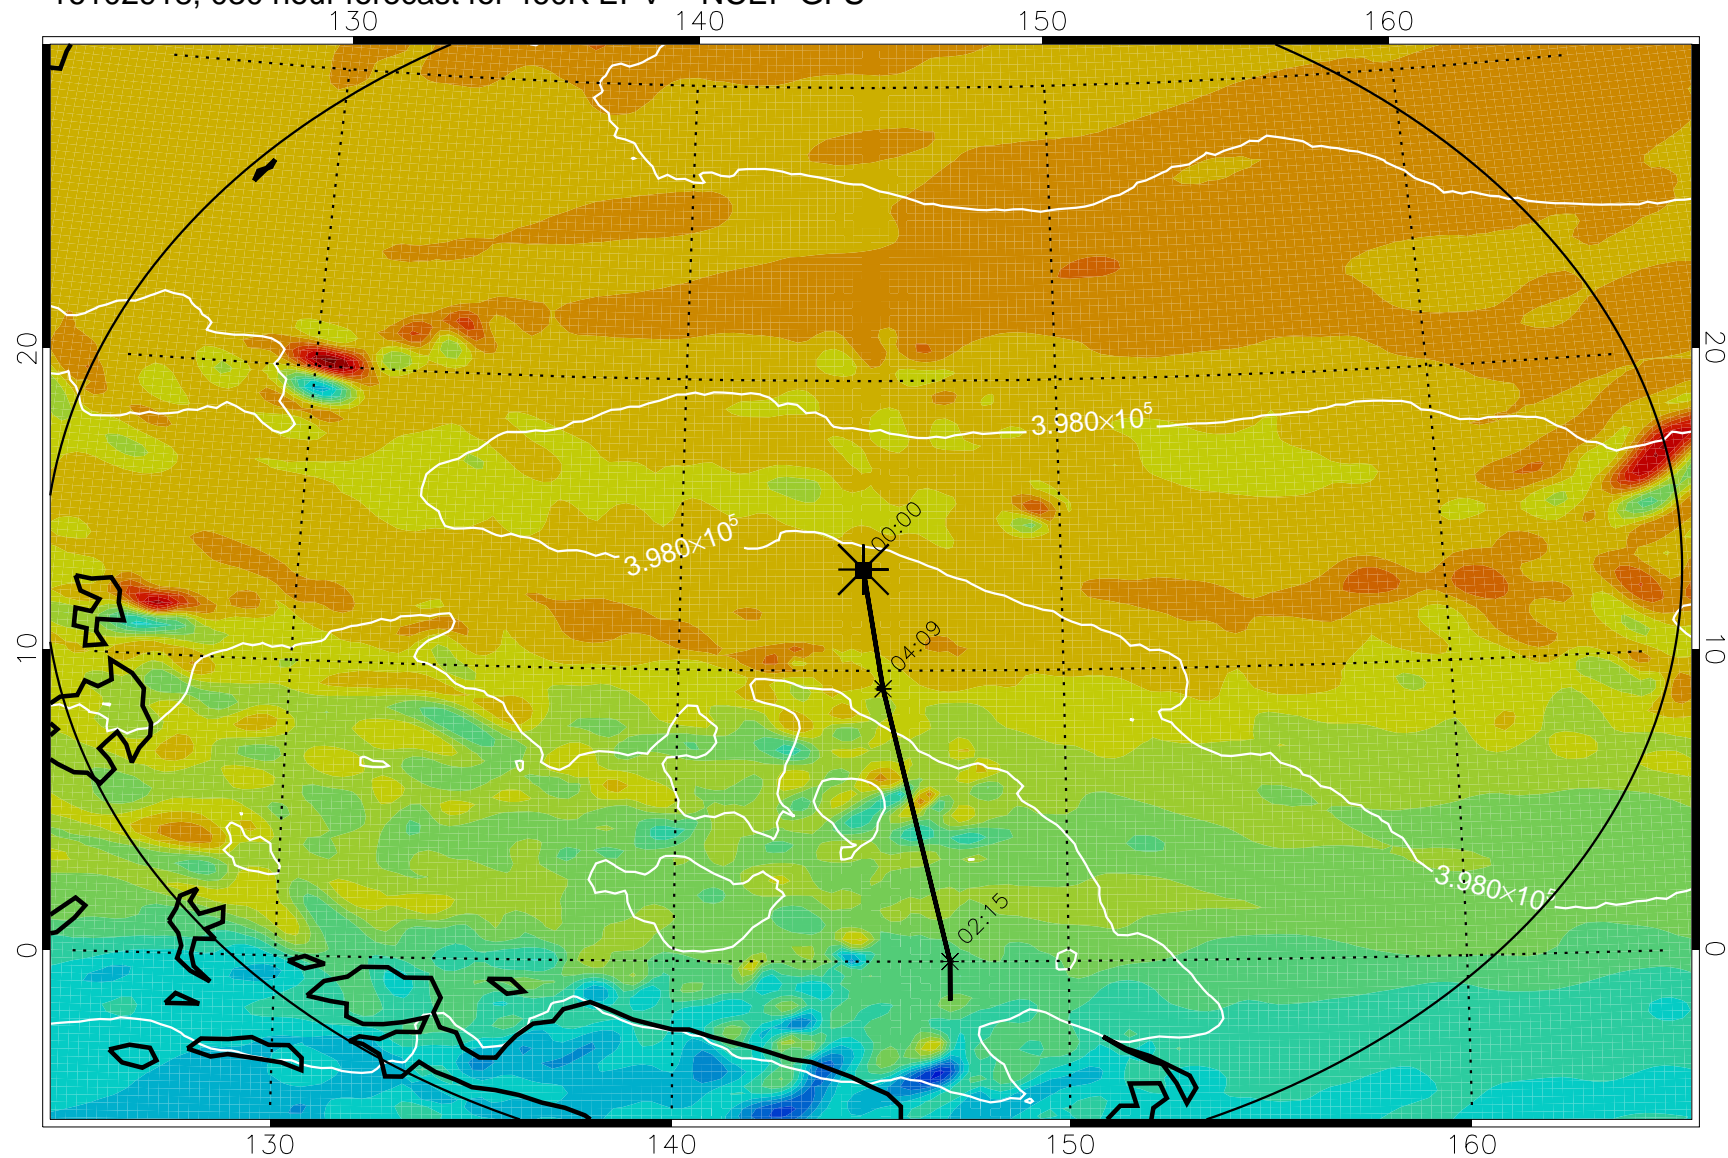

16102818, 006 hour forecast for 460K EPV -- NCEP GFS

460K Montgomery Streamfunction, white

Range ring of 2304 km

16102900, 012 hour forecast for 460K EPV -- NCEP GFS

460K Montgomery Streamfunction, white

Range ring of 2304 km

16102906, 018 hour forecast for 460K EPV -- NCEP GFS

460K Montgomery Streamfunction, white

Range ring of 2304 km

16102912, 024 hour forecast for 460K EPV -- NCEP GFS

460K Montgomery Streamfunction, white

$-4 \times 10^{-5}$     $-2 \times 10^{-5}$    0    $2 \times 10^{-5}$     $4 \times 10^{-5}$   
PVU

Range ring of 2304 km

16102918, 030 hour forecast for 460K EPV -- NCEP GFS

460K Montgomery Streamfunction, white

Range ring of 2304 km

16103000, 036 hour forecast for 460K EPV -- NCEP GFS

460K Montgomery Streamfunction, white

Range ring of 2304 km

16103006, 042 hour forecast for 460K EPV -- NCEP GFS

460K Montgomery Streamfunction, white

Range ring of 2304 km

16103012, 048 hour forecast for 460K EPV -- NCEP GFS

460K Montgomery Streamfunction, white