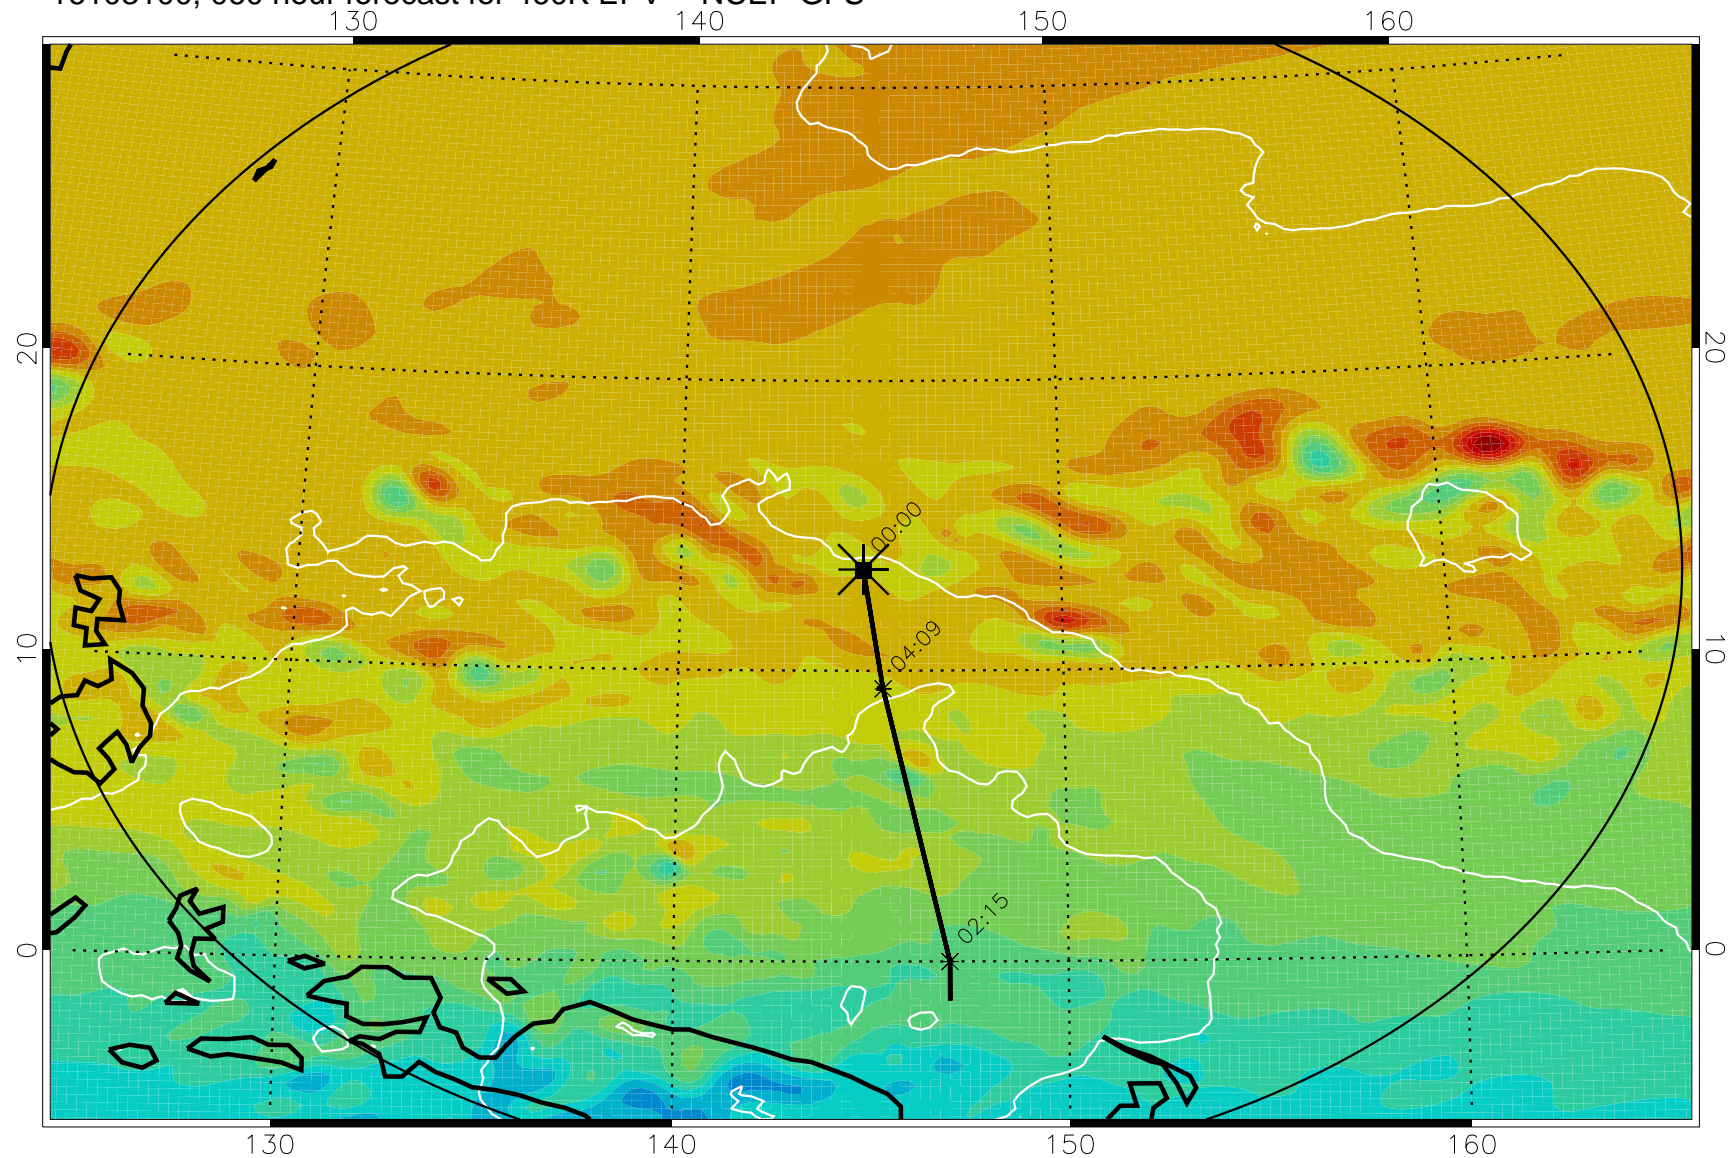

Range ring of 2304 km

16103006, 042 hour forecast for 460K EPV -- NCEP GFS

460K Montgomery Streamfunction, white

Range ring of 2304 km

16103012, 048 hour forecast for 460K EPV -- NCEP GFS

460K Montgomery Streamfunction, white

Range ring of 2304 km

16103018, 054 hour forecast for 460K EPV -- NCEP GFS

460K Montgomery Streamfunction, white

$-4 \times 10^{-5}$     $-2 \times 10^{-5}$    0    $2 \times 10^{-5}$     $4 \times 10^{-5}$   
PVU

Range ring of 2304 km

16103100, 060 hour forecast for 460K EPV -- NCEP GFS

460K Montgomery Streamfunction, white

Range ring of 2304 km

16103106, 066 hour forecast for 460K EPV -- NCEP GFS

460K Montgomery Streamfunction, white

Range ring of 2304 km

16103112, 072 hour forecast for 460K EPV -- NCEP GFS

460K Montgomery Streamfunction, white

Range ring of 2304 km

16103118, 078 hour forecast for 460K EPV -- NCEP GFS

460K Montgomery Streamfunction, white