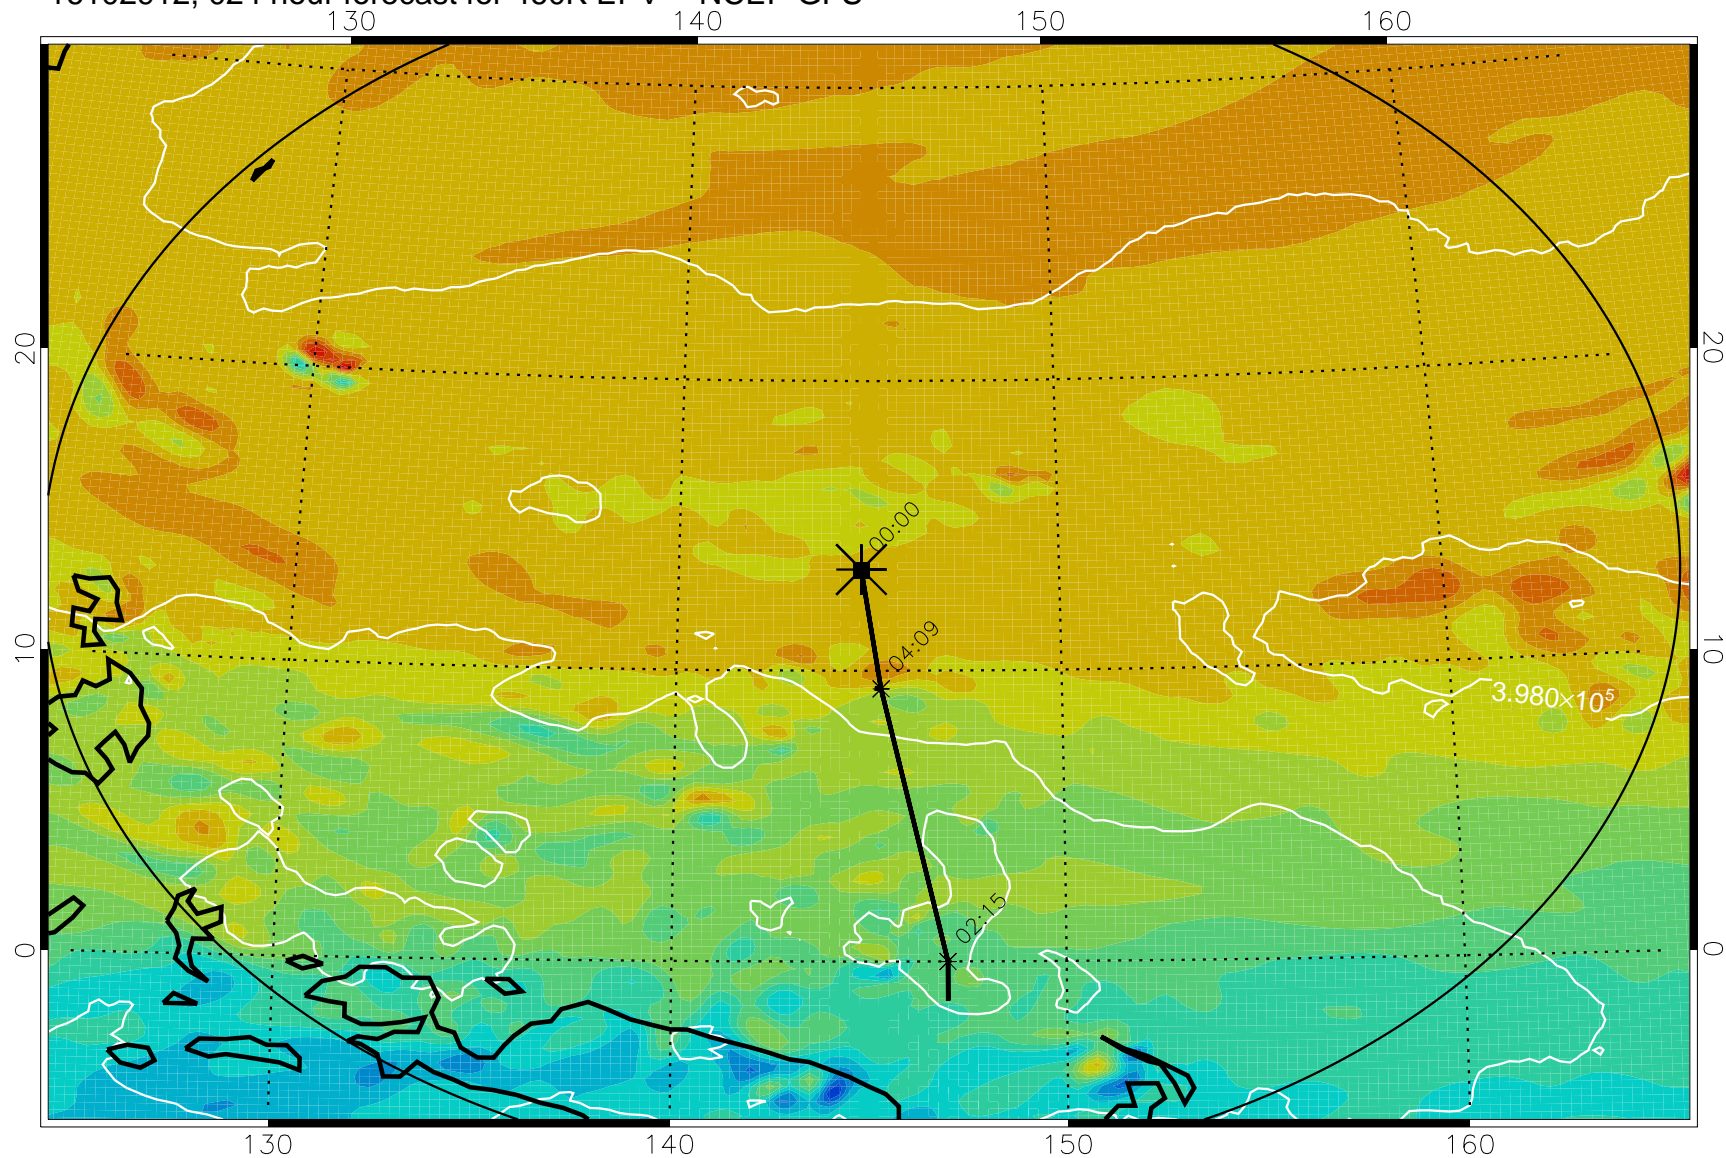

16102818, 006 hour forecast for 460K EPV -- NCEP GFS

460K Montgomery Streamfunction, white

Range ring of 2304 km

16102900, 012 hour forecast for 460K EPV -- NCEP GFS

460K Montgomery Streamfunction, white

Range ring of 2304 km

16102906, 018 hour forecast for 460K EPV -- NCEP GFS

460K Montgomery Streamfunction, white

Range ring of 2304 km

16102912, 024 hour forecast for 460K EPV -- NCEP GFS

460K Montgomery Streamfunction, white

$-4 \times 10^{-5}$     $-2 \times 10^{-5}$    0    $2 \times 10^{-5}$     $4 \times 10^{-5}$   
PVU

Range ring of 2304 km

16102918, 030 hour forecast for 460K EPV -- NCEP GFS

460K Montgomery Streamfunction, white

Range ring of 2304 km

16103000, 036 hour forecast for 460K EPV -- NCEP GFS

460K Montgomery Streamfunction, white

Range ring of 2304 km

16103006, 042 hour forecast for 460K EPV -- NCEP GFS

460K Montgomery Streamfunction, white

Range ring of 2304 km

16103012, 048 hour forecast for 460K EPV -- NCEP GFS

460K Montgomery Streamfunction, white