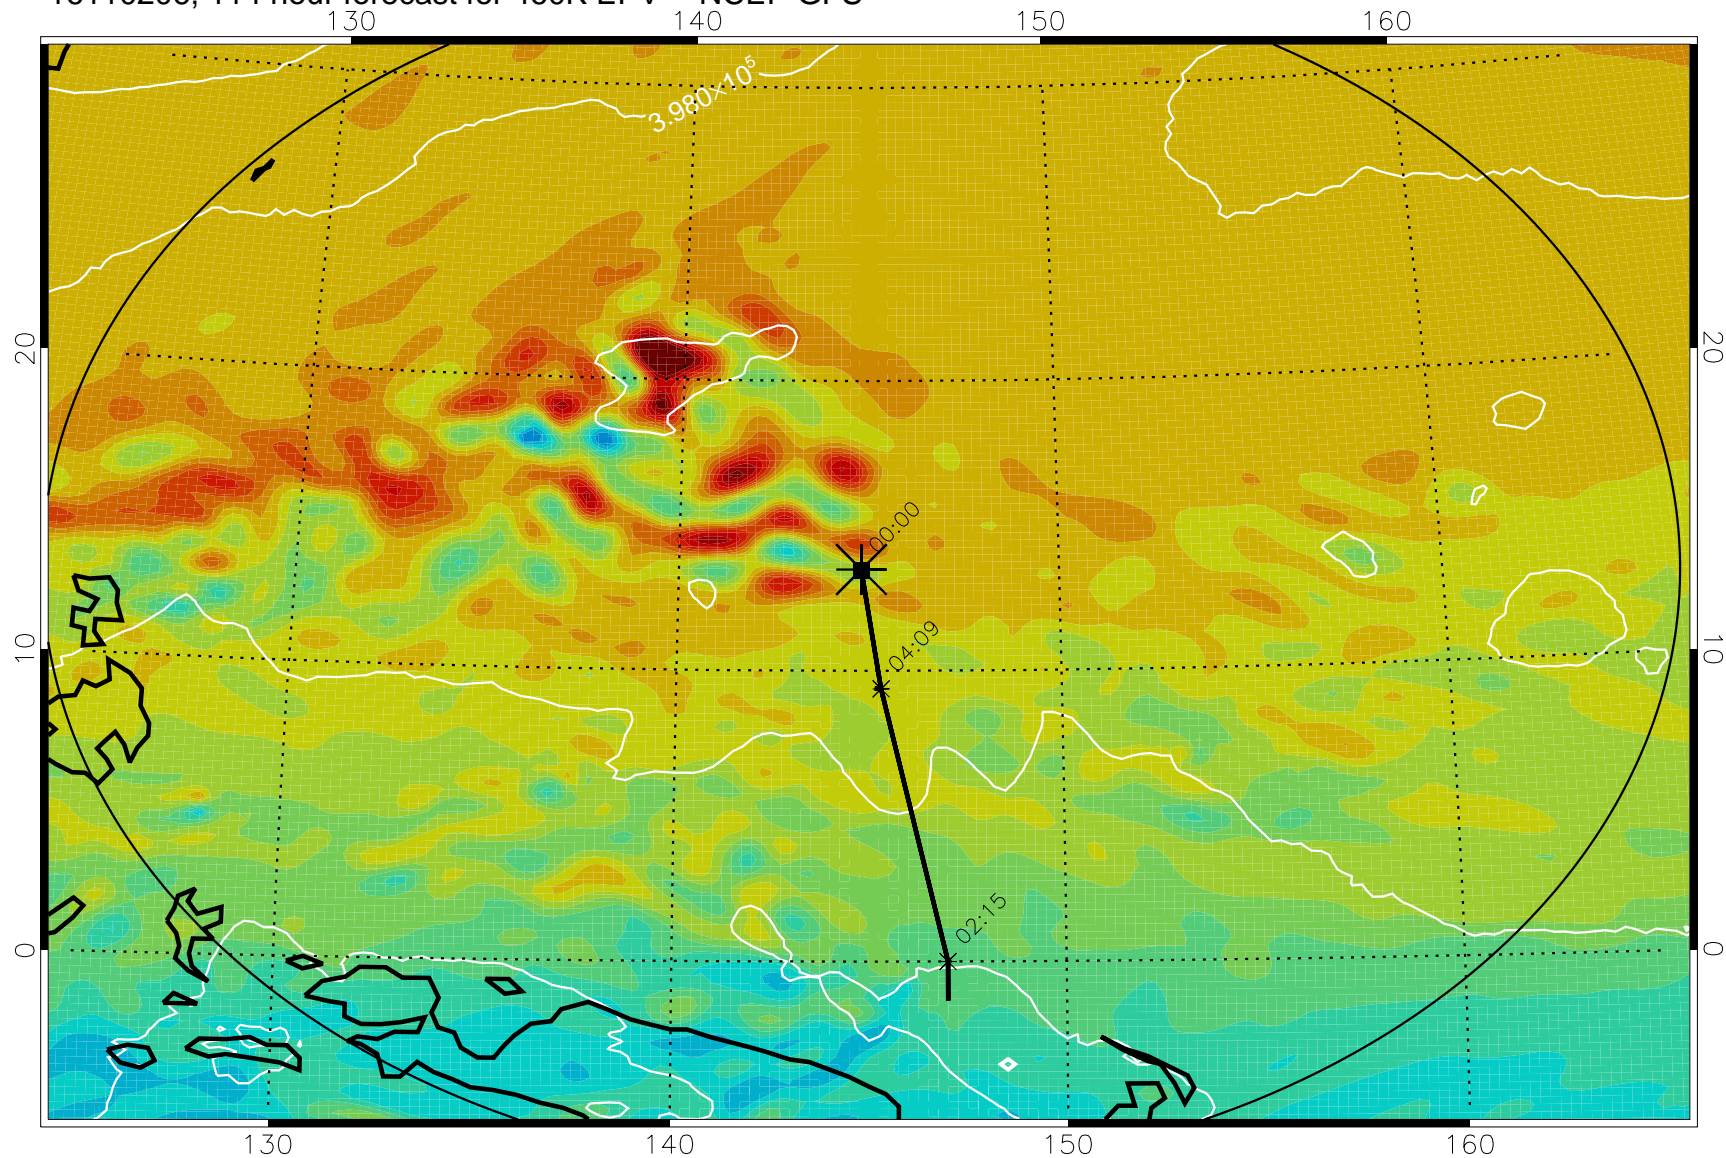

Range ring of 2304 km

16110100, 084 hour forecast for 460K EPV -- NCEP GFS

460K Montgomery Streamfunction, white

Range ring of 2304 km

16110106, 090 hour forecast for 460K EPV -- NCEP GFS

460K Montgomery Streamfunction, white

Range ring of 2304 km

16110112, 096 hour forecast for 460K EPV -- NCEP GFS

460K Montgomery Streamfunction, white

Range ring of 2304 km

16110118, 102 hour forecast for 460K EPV -- NCEP GFS

460K Montgomery Streamfunction, white

Range ring of 2304 km

16110200, 108 hour forecast for 460K EPV -- NCEP GFS

460K Montgomery Streamfunction, white

Range ring of 2304 km

16110206, 114 hour forecast for 460K EPV -- NCEP GFS

460K Montgomery Streamfunction, white

Range ring of 2304 km

16110212, 120 hour forecast for 460K EPV -- NCEP GFS